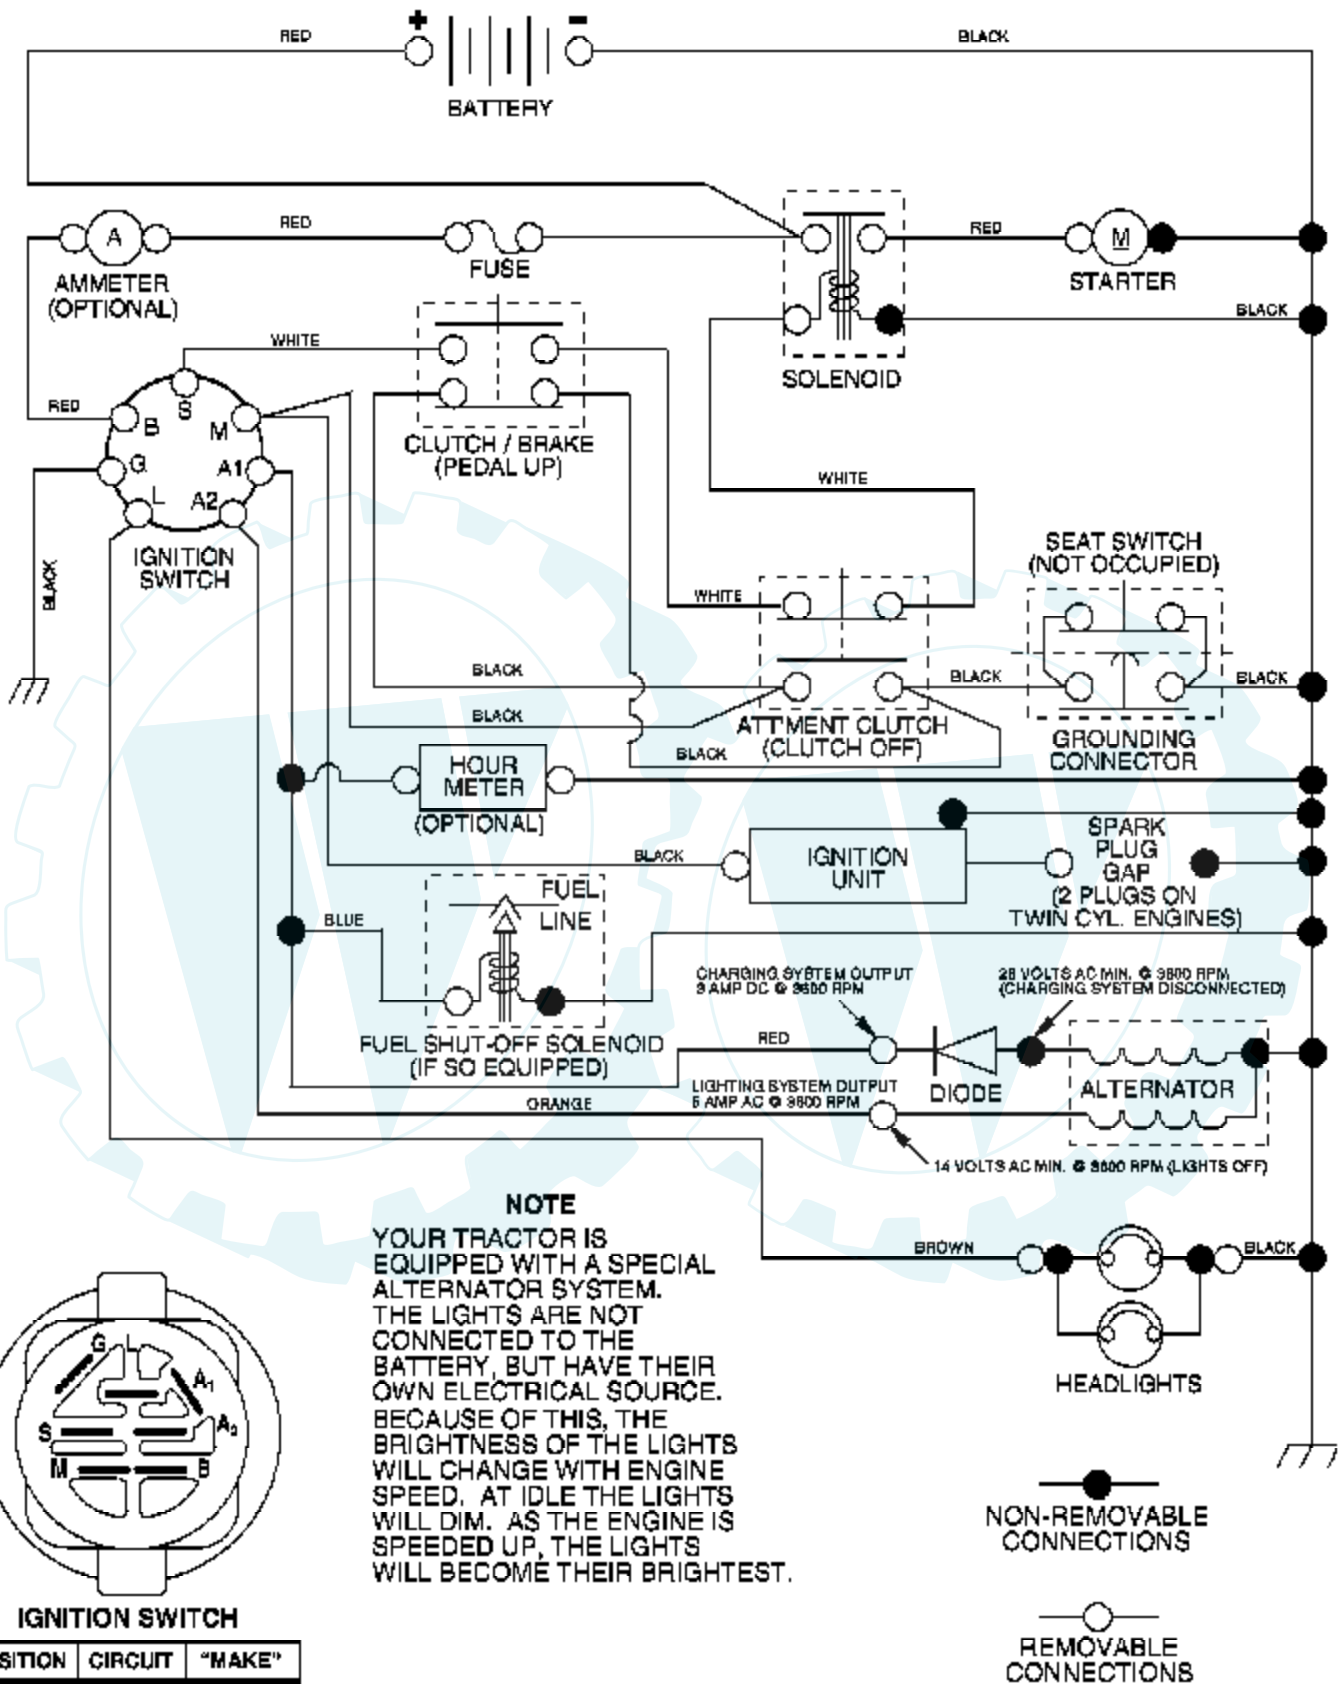

Ref #	Part Number	Qty	Description
116	4898H		Bolt Shoulder
117	165746		Wheel Gauge Std
118	73930600		Nut Centerlock 3/8-16 Unc
119	19121414		Washer 3/8 x 7/8 x 4 Ga.
129	19131312		Washer 13/32 x 13/16 x 12 Ga.
130	74780616		Bolt, Fin Hex 3/8-16 Unc x 1 Gr. 5
131	72140608		Bolt, Rdhd Sqnk 3/8-16 Unc x1
142	165890		Arm Spring Brake Mower
143	157109		Bracket Arm Idler 42"
144	173441		Keeper Belt 42" Clutch Cable
145	173437		Pulley Idler Flat
146	173443		Bolt Carriage Idler
147	131335		Spring Extension
148	169022		Spring Return Idler
149	165898		Retainer Spring Yellow Zinc
150	19091210		Washer 9/32 x 3/4 x 10 Ga.
152	169676		Cable Clutch 42 In
158	17720408		Screw Hex Thd Cut 1/4-20 x 1/2
159	72140614		Bolt Rdhd Sqn 3/8-16 Unc x 3/4
184	19131410		Washer 13/32 x 7/8 x 10 Ga.
185	188234		Head Asm. Cable Clutch
	130794		Mandrel Assembly (Includes Housing, Shaft and Shaft Hardware Only - Pulley Not Included)
	169583		Replacement Mower, Complete (Std. Deck-Order separately mulcher cover and gauge wheel components key nos. 101 - 106 and 116 - 119)