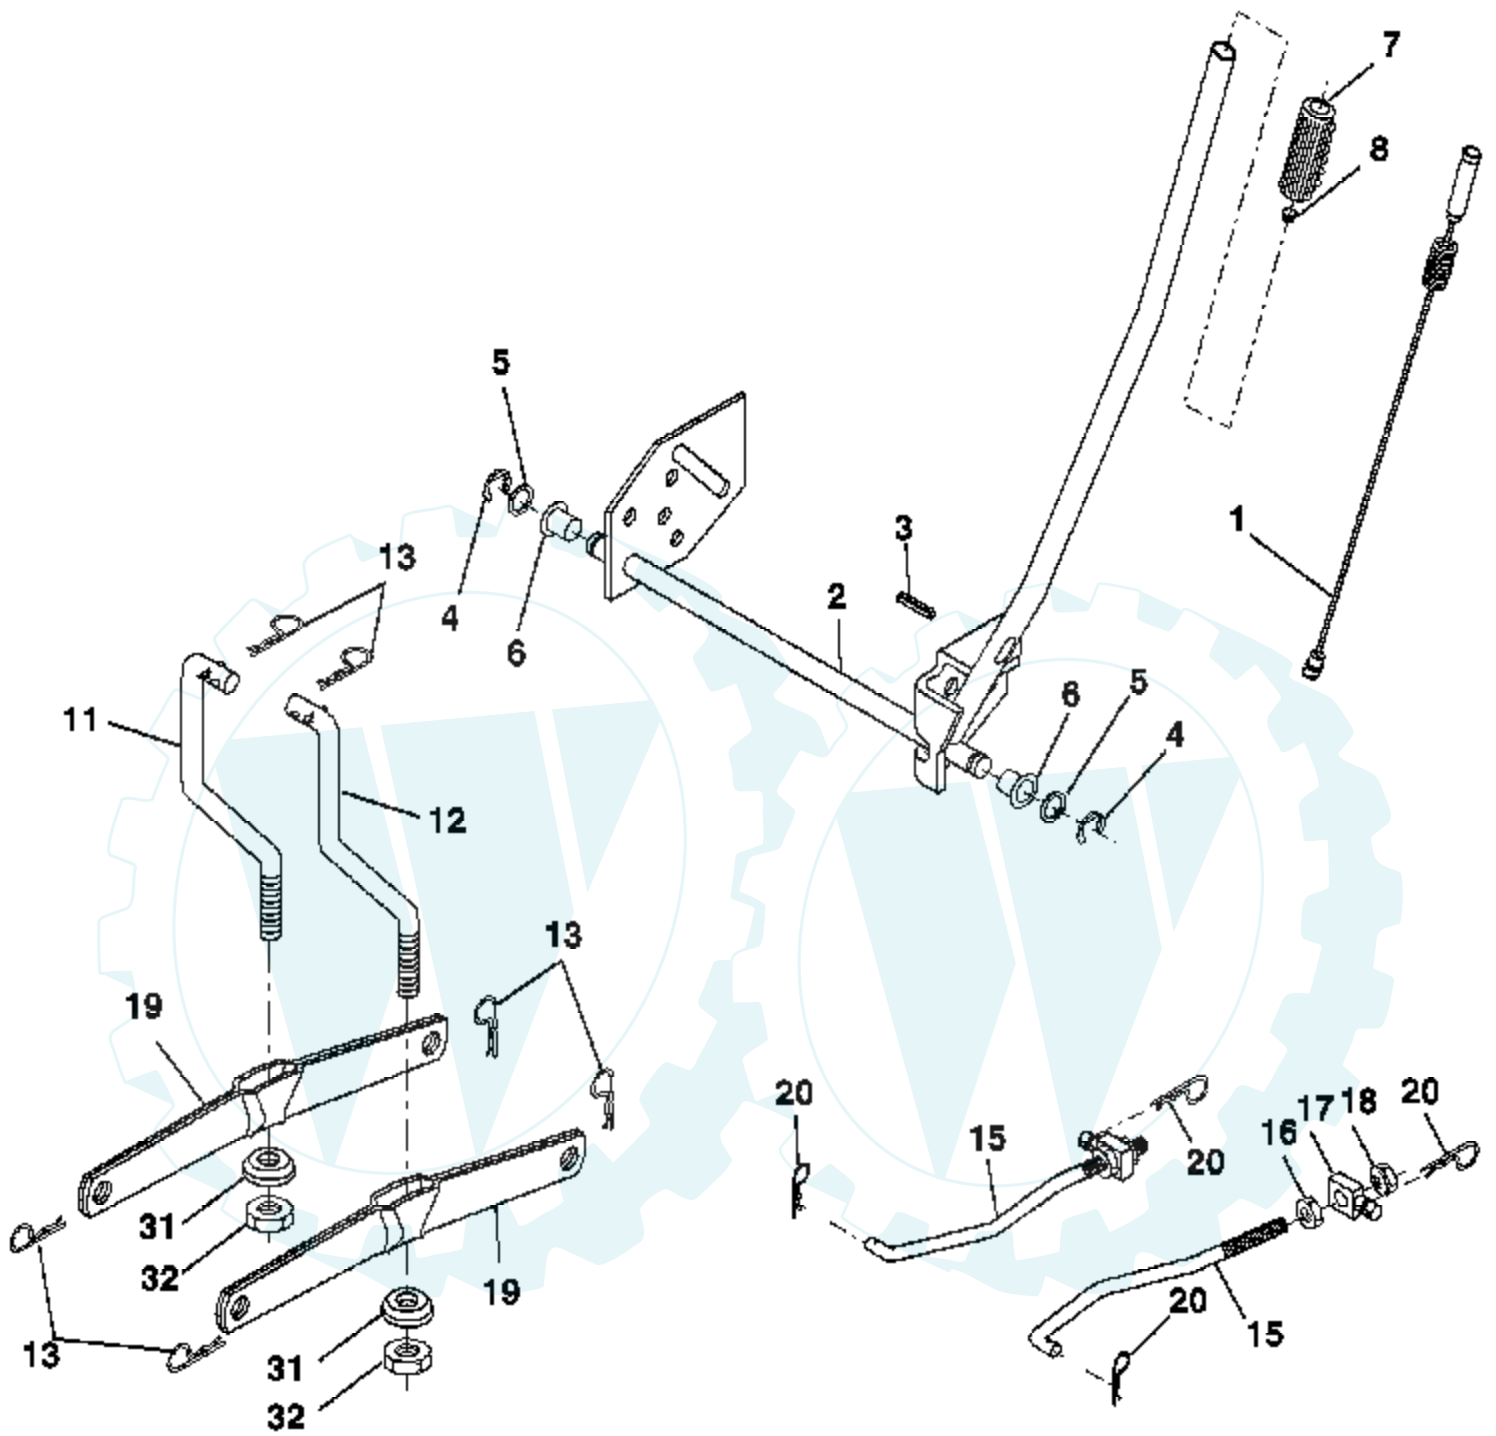

Ref #	Part Number	Qty	Description
1	159461		Washer Asm Inner Spring W/Plunger
2	159476		Shaft Asm. Lift
3	188822		Pin Groove
4	12000002		E Ring #5133-62
5	19211621		Washer 21/32 x 1 x 21 Ga.
6	120183X		Bearing Nylon
7	125631X		Grip Handle Fluted
8	124526X		Button Plunger
11	139865		Link Asm Lift L.H.
12	139866		Link Asm Lift R.H.
13	4939M		Retainer Spring
15	173288		Link Front
16	73350800		Nut Jam Hex 1/2-13 Unc
17	175689		Trunnion Blk Zinc
18	73800800		Nut Lock w/Wsh 1/2-13 Unc
19	139868		Arm Suspension Mower
20	163552		Retainer Spring
31	169865		Bearing, Pvt. Lift
32	73540600		Nut Crownlock 3/8-24