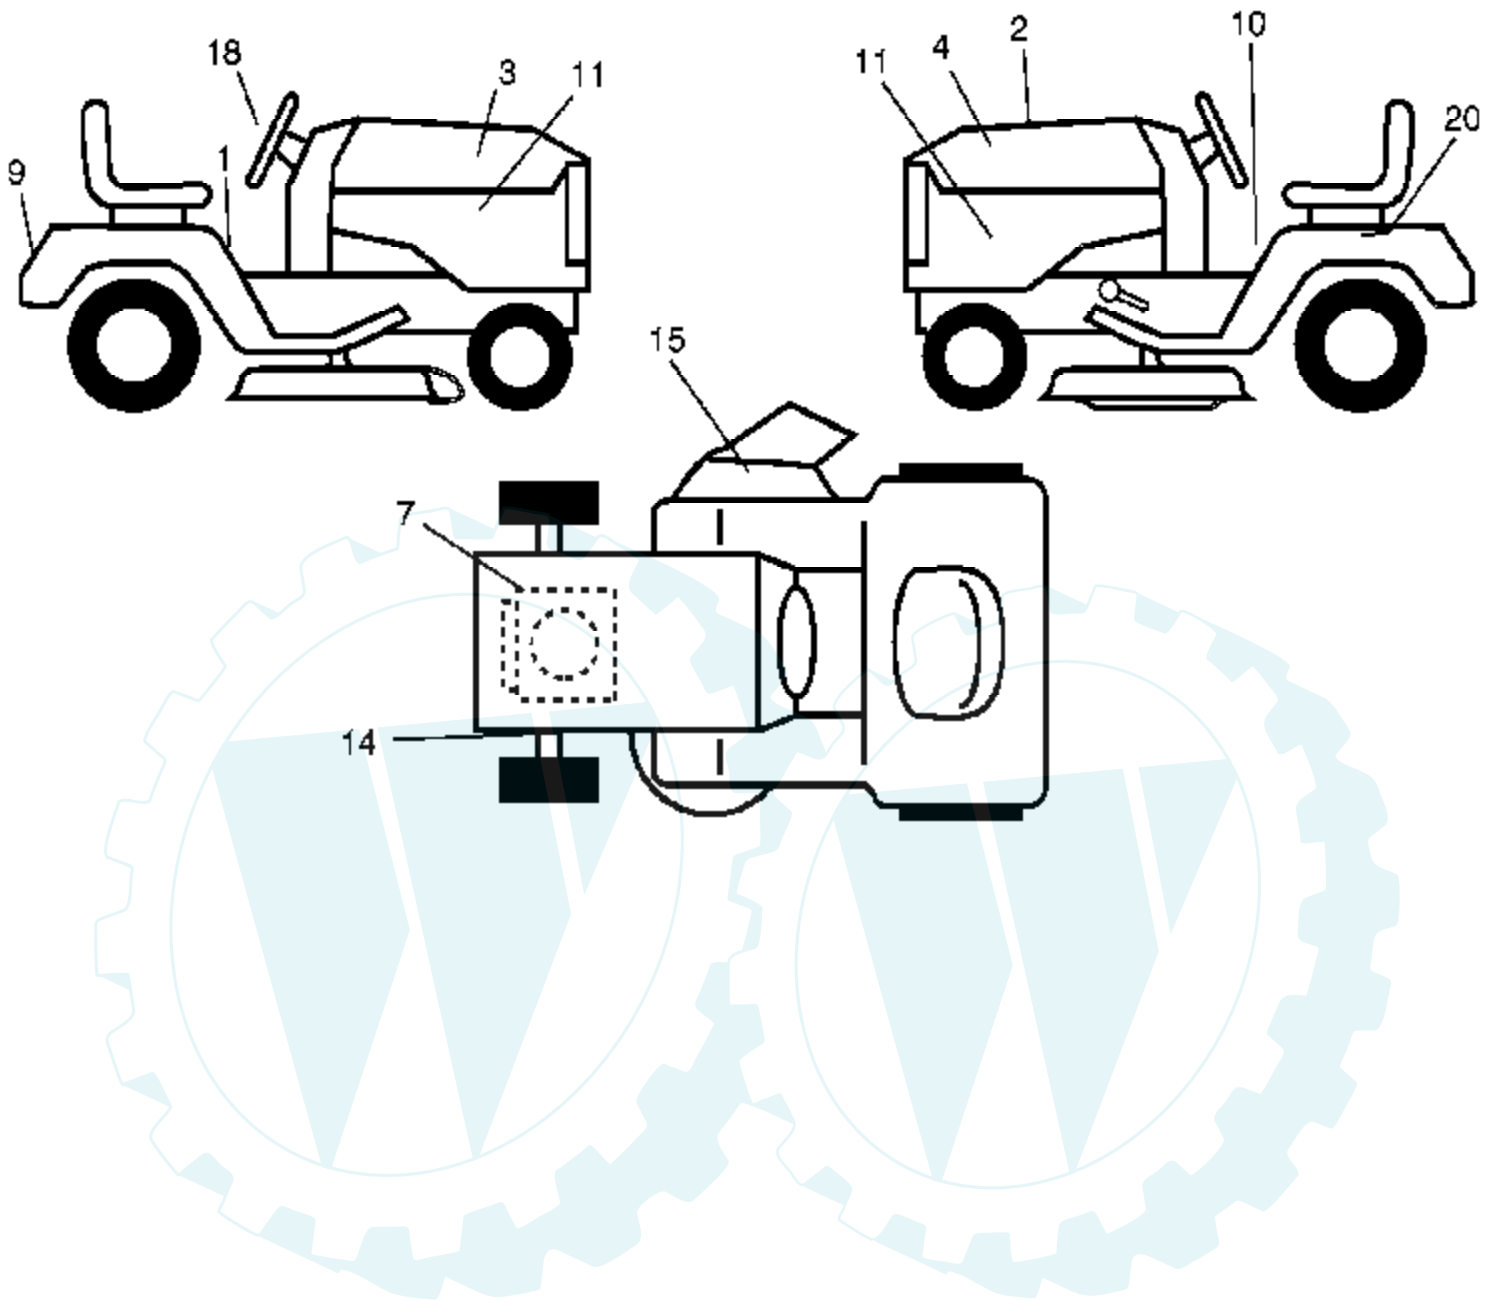

Ref #	Part Number	Qty	Description
1	156811		Decal, Oper. Instr.
2	190746		Decal, Replacement
3	186163		Decal, Hood, R.H.
4	186164		Decal, Hood, L.H.
7	189508		Decal, HP Engine
9	172740		Decal, Fender
10	157141		Decal, Fender Danger
11	191649		Decal, Hood Side
13	183827		Decal, Dash Panel
14	160396		Decal, V-Belt Schematic
15	179128		Decal, Deck B 42"
18	172743		Decal, Steering
20	140055		Decal, Battery Dngr/Psn Eng
	166960		Decal, Bypass
	138311		Decal, Lift Handle
	184310X428		Pad Footrest LH STLT
	184311X428		Pad Footrest RH STLT
	191663		Owner's Manual, English
	191664		Owner's Manual, Spanish

Ref #	Part Number	Qty	Description
1	170551		Control, Throttle
2	17720408		Screw, Hex Head, Thread Cutting 1/4-20 x 1/2
3			Engine, B&S Model 31H777 (Order parts from engine manuft.)
4	137352		Muffler
13	165291		Gasket
14	148456		Tube Drain Oil Easy
23	169837		Shield Brn/Dbr Guard
29	137180		Arrestor, Spark
31	184900		Tank, Fuel
32	140527		Cap Assembly, Fuel
33	123487X		Clamp, Hose
37	137040		Line, Fuel
38	181654		Plug Drain Oil Easy
40	124028X		Bushing, Snap, Fuel Line
44	17670412		Screw, Hex Washer Head, Thd., Roll. 1/4-20 x 3/4
45	17000612		Screw Hxwsh Thdr 3/8-16 x 3/4
46	19091416		Washer 9/32 x 7/8 x 16 Ga
72	183906		Screw Socket Head 5/16-18 x 1
78	17060620		Screw 3/8-16 x 1-1/4
81	73510400		Nut Keps Hex 1/4-20 Unc