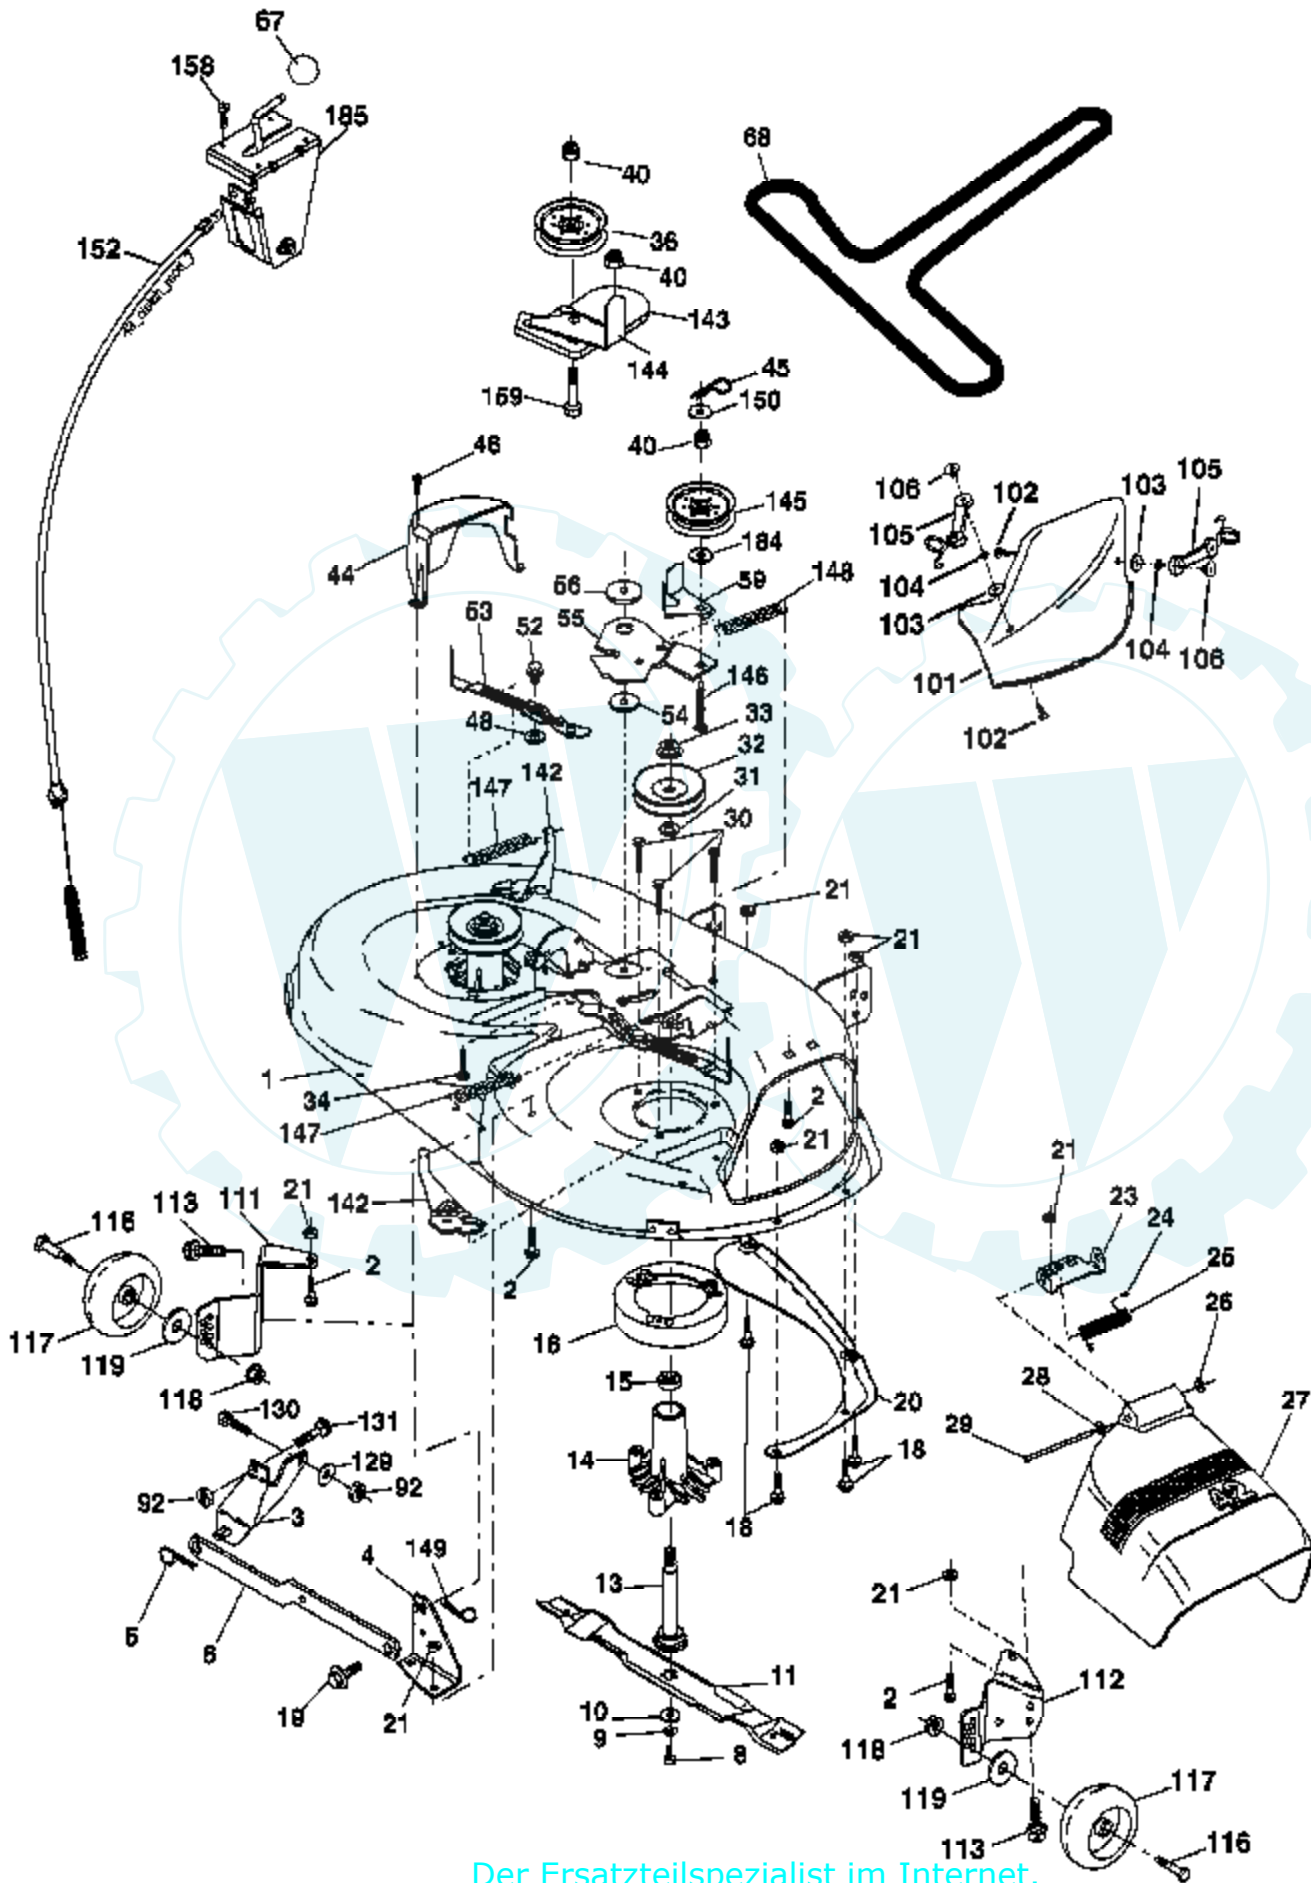

Ref #	Part Number	Qty	Description
1	170551		Control, Throttle
2	17720408		Screw, Hex Head, Thread Cutting 1/4-20 x 1/2
3			Engine, B&S Model 31H777 (Order parts from engine manuft.)
4	137352		Muffler
13	165291		Gasket
14	148456		Tube Drain Oil Easy
23	169837		Shield Brn/Dbr Guard
29	137180		Arrestor, Spark
31	184900		Tank, Fuel
32	140527		Cap Assembly, Fuel
33	123487X		Clamp, Hose
37	137040		Line, Fuel
38	181654		Plug Drain Oil Easy
40	124028X		Bushing, Snap, Fuel Line
44	17670412		Screw, Hex Washer Head, Thd., Roll. 1/4-20 x 3/4
45	17000612		Screw Hxwsh Thdr 3/8-16 x 3/4
46	19091416		Washer 9/32 x 7/8 x 16 Ga
72	183906		Screw Socket Head 5/16-18 x 1
78	17060620		Screw 3/8-16 x 1-1/4
81	73510400		Nut Keps Hex 1/4-20 Unc

Ref #	Part Number	Qty	Description
1	159461		Washer Asm Inner Spring W/Plunger
2	159476		Shaft Asm. Lift
3	188822		Pin Groove
4	12000002		E Ring #5133-62
5	19211621		Washer 21/32 x 1 x 21 Ga.
6	120183X		Bearing Nylon
7	125631X		Grip Handle Fluted
8	124526X		Button Plunger
11	139865		Link Asm Lift L.H.
12	139866		Link Asm Lift R.H.
13	4939M		Retainer Spring
15	173288		Link Front
16	73350800		Nut Jam Hex 1/2-13 Unc
17	175689		Trunnion Blk Zinc
18	73800800		Nut Lock w/Wsh 1/2-13 Unc
19	139868		Arm Suspension Mower
20	163552		Retainer Spring
31	169865		Bearing, Pvt. Lift
32	73540600		Nut Crownlock 3/8-24