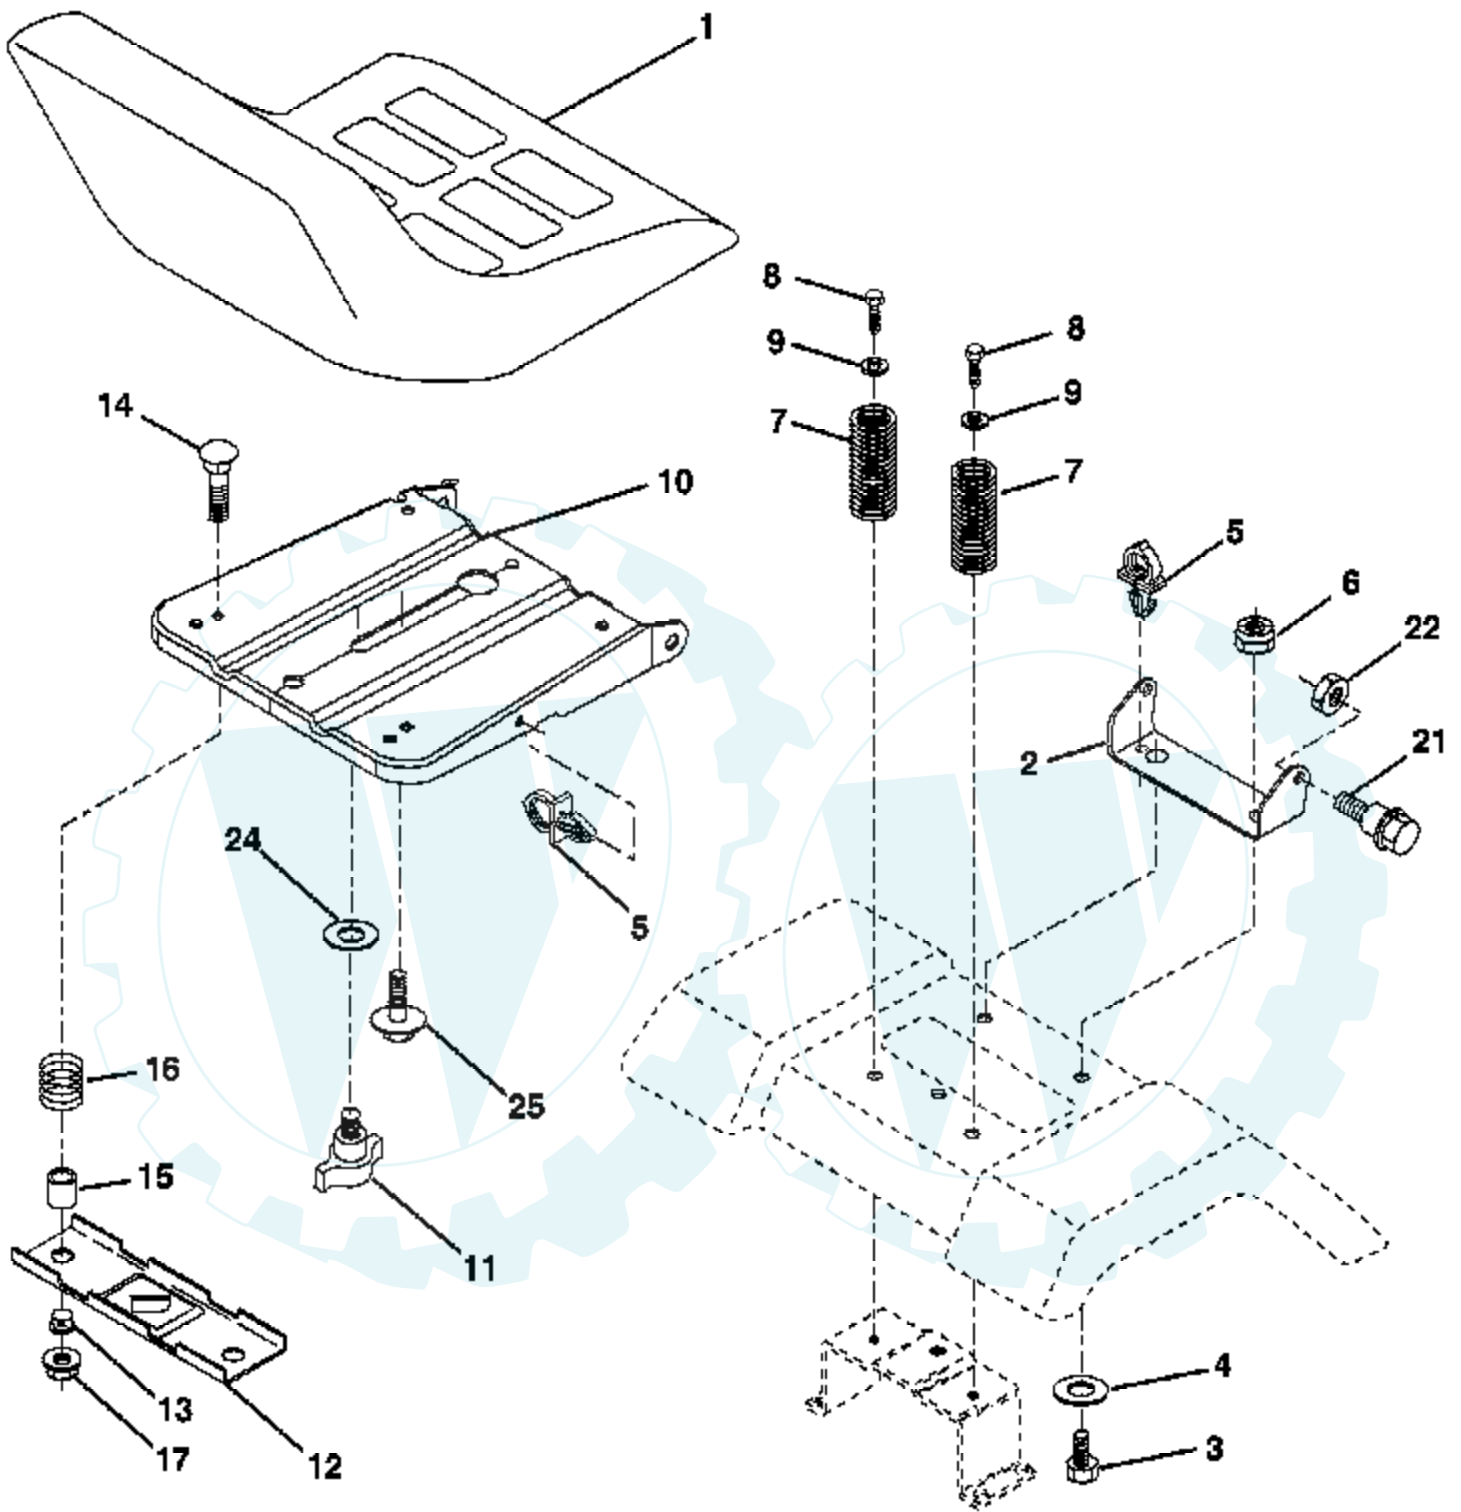

Ref #	Part Number	Qty	Description
1	188720		Seat
2	140551		Bracket Pivot Seat
3	71110616		Bolt Fin Hex 3/8-16 Unc x 1
4	19131610		Washer 13/32 x 3/4 x 10 Ga
5	145006		Clip Push In Hinged
6	73800600		Nut Hex Lock w/Ins 3/8-16 Unc
7	124181X		Spring Seat Cprsn 2 250 Blk Zi
8	17000616		Screw 3/8-16 x 1
9	19131614		Washer 13/32 x 1 x 14 Ga
10	182493		Pan Seat
11	166369		Knob Seat Adj Wingnut
12	121246X		Bracket Pnt Mounting Switch
13	121248X		Bushing Snap Blk Nyl 50 Id
14	72050412		Bolt Rdhd Sht Nk 1/4-20 x 1-1/2
15	134300		Spacer Split 28 x 96 Zinc
16	121250X		Spring Cprsn 1 27 Blk Pnt
17	123976X		Nut Lock 1/4 Lge Flg Gr 5 Zinc
21	171852		Bolt Shoulder 5/16-18 Unc-2A
22	73800500		Nut Hex Lock w/Ins 5/16-18
24	19171912		Washer 17/32 x 1-3/16 x12 Ga.
25	127018X		Bolt Shoulder