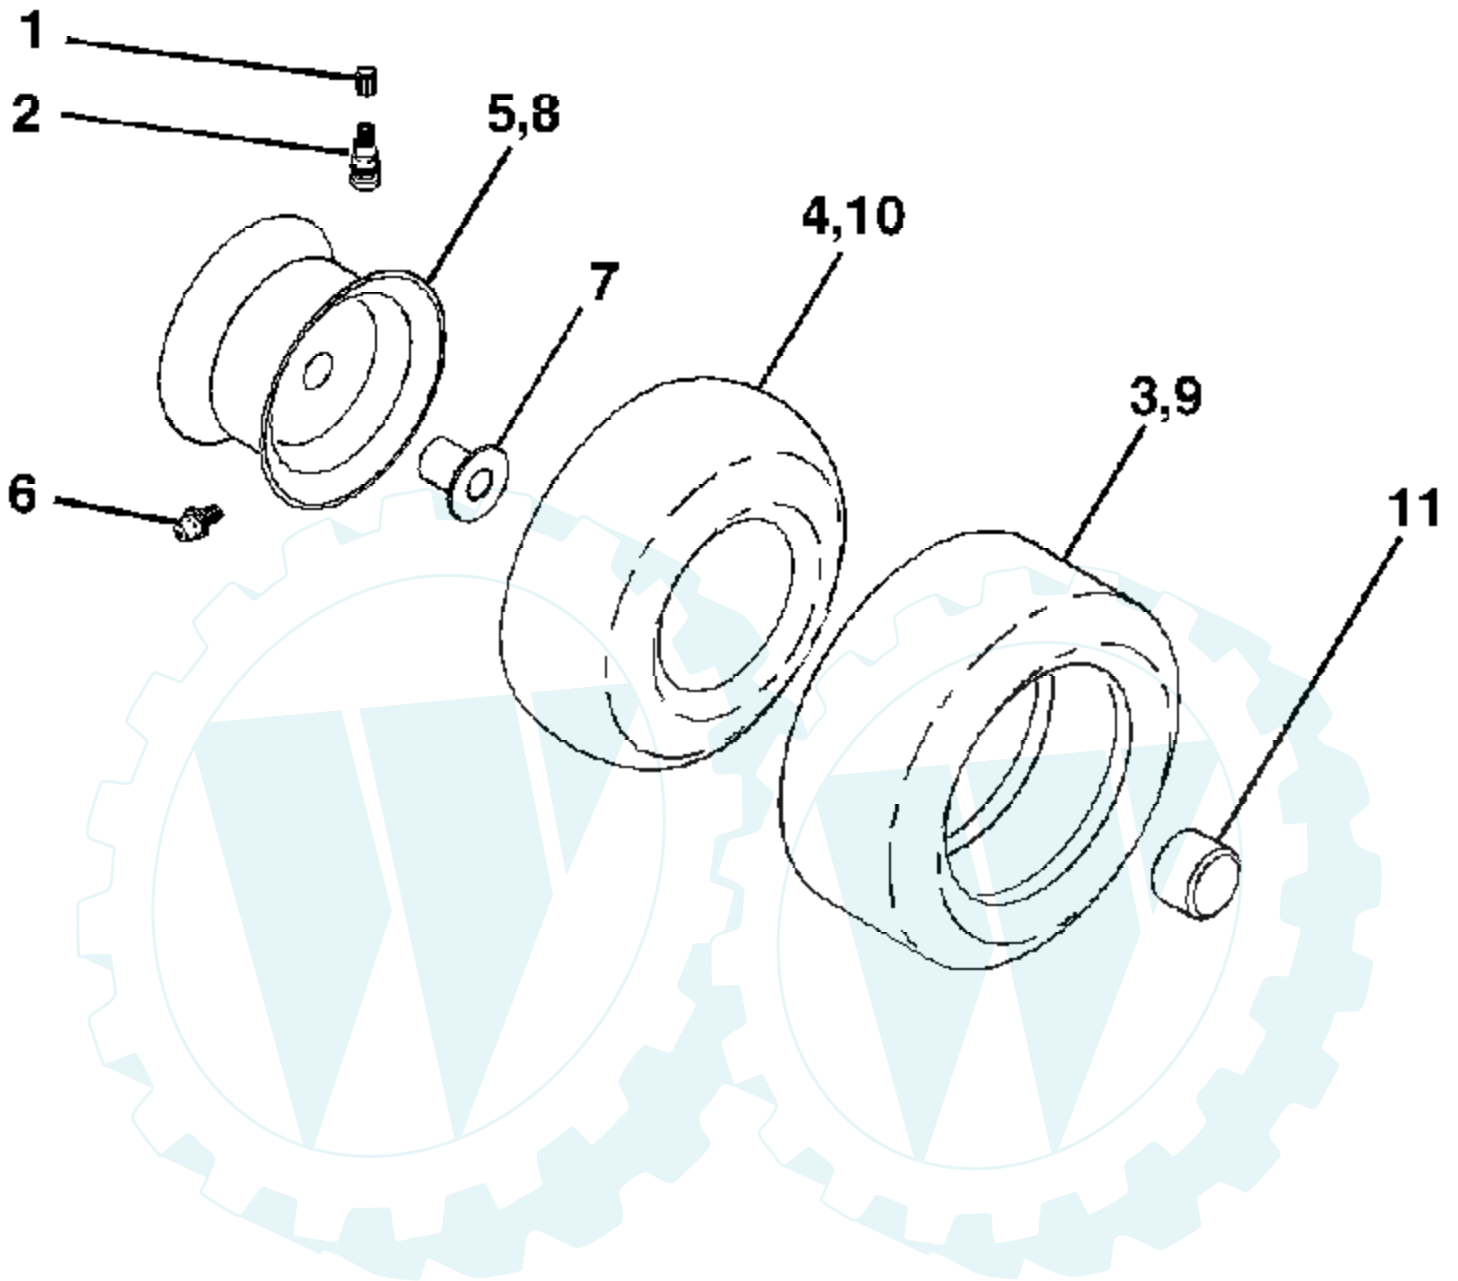

Ref #	Part Number	Qty	Description
1	59192		Cap Valve Tire
2	65139		Stem Valve
3	106222X		Tire F Ts 15 x 6 0 - 6 Service
4	59904		Tube Inner Front #35060
5	106732X421		Rim Asm 6" front Service
6	278H		Fitting Grease
7	9040H		Bearing Flange
8	106108X421		Rim Asm 8" rear Service
9	122082X		Tire R Ts 20 x 10-8 Service
10	7152J		Tube Rear 9 5 x 8 Service
11	104757X428		Cap Axle Blk 1 50 x 1 00
	144334		Sealant, Tire (10 oz. tube)