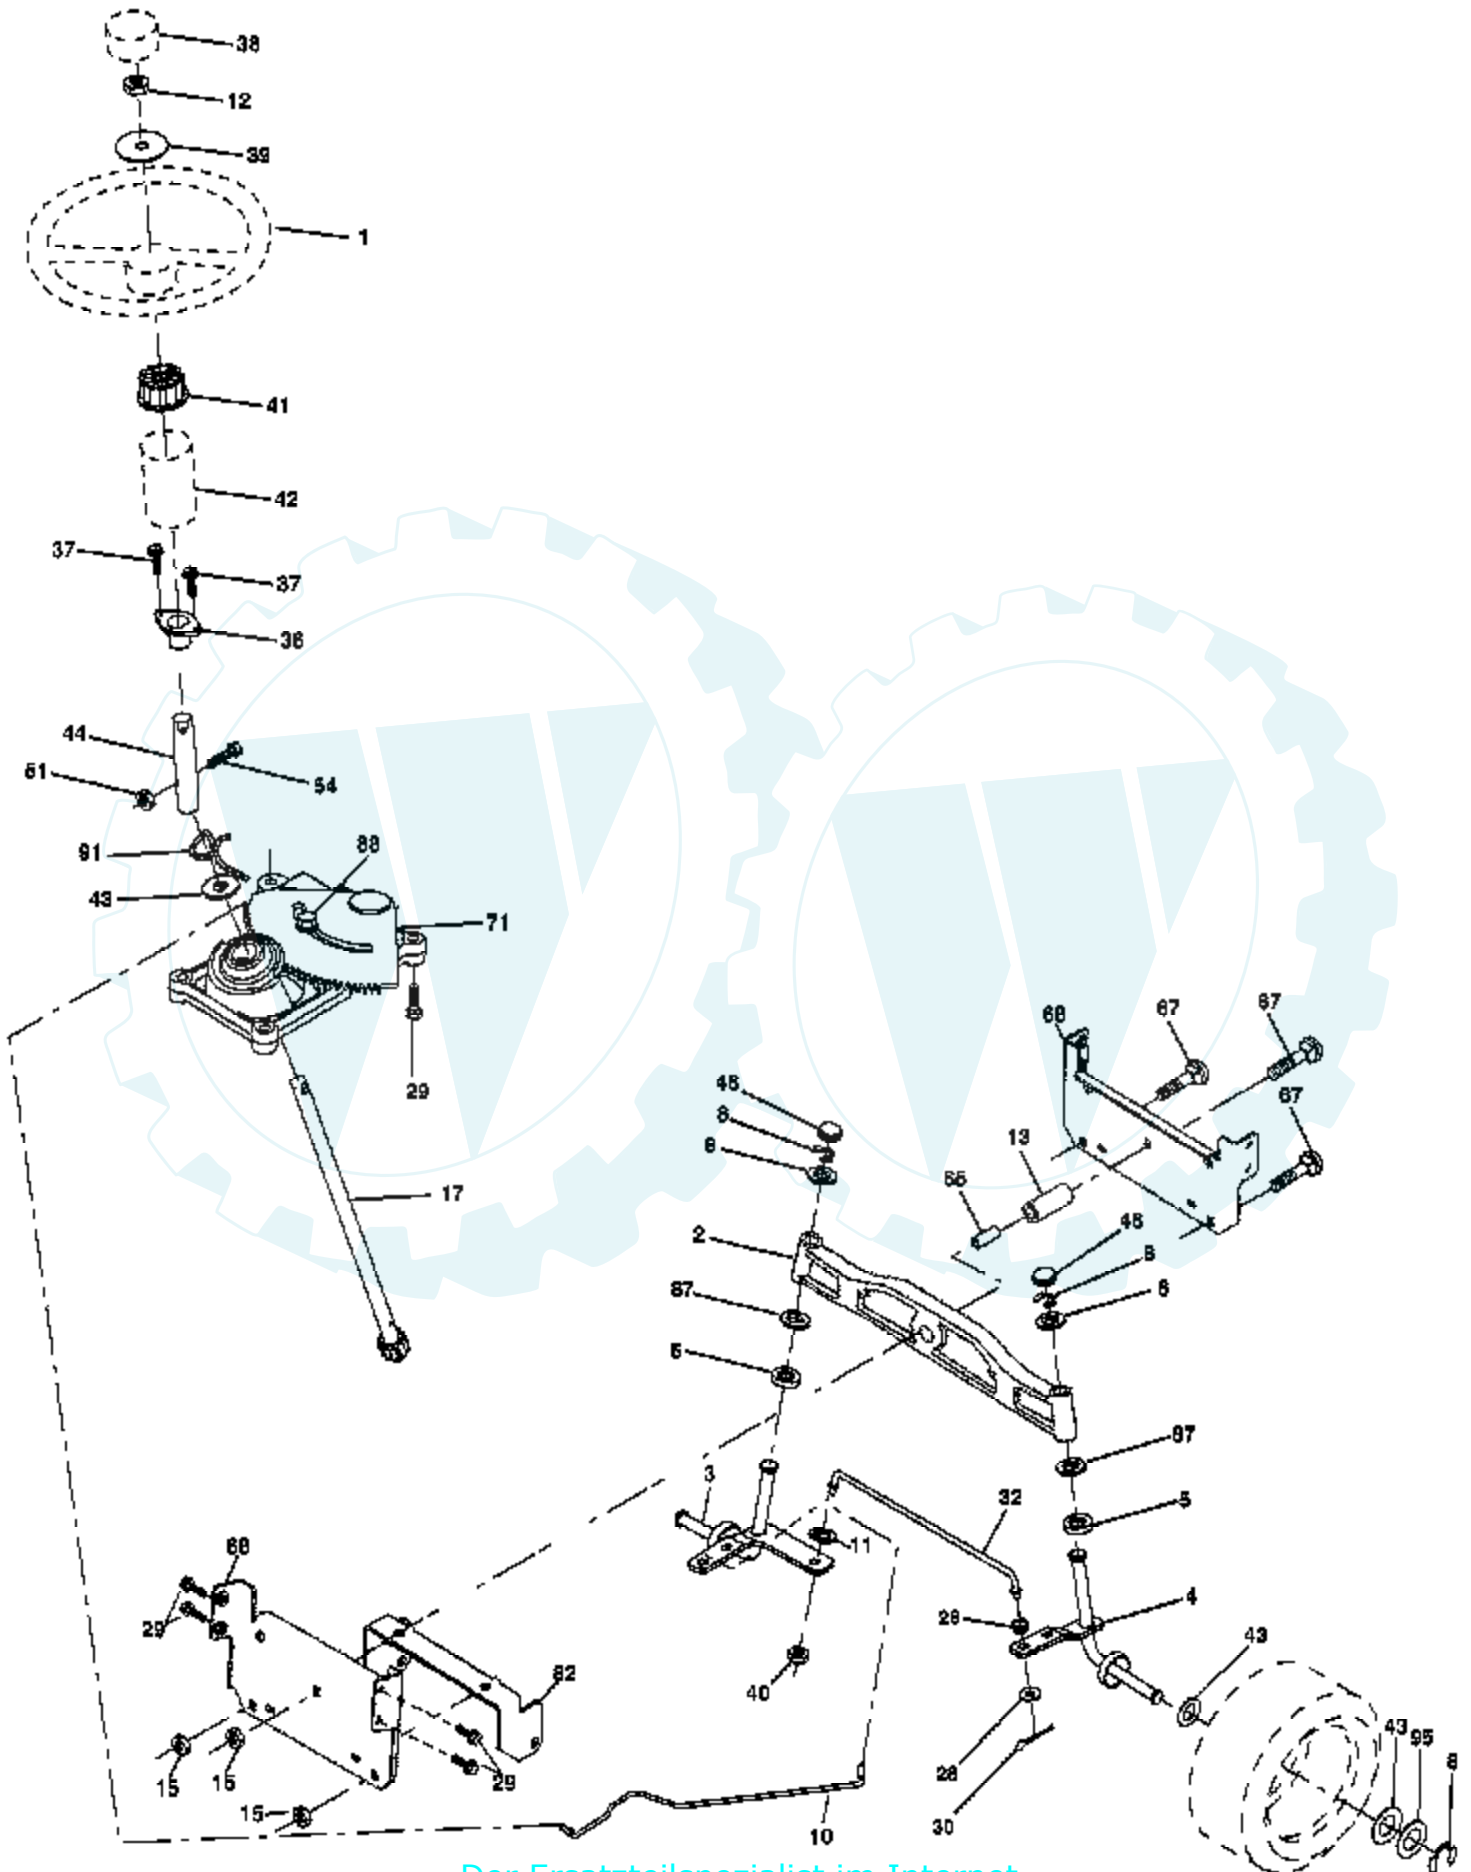

Ref #	Part Number	Qty	Description
116	4898H		Bolt Shoulder
117	165746		Wheel Gauge Std
118	73930600		Nut Centerlock 3/8-16 Unc
119	19121414		Washer 3/8 x 7/8 x 4 Ga.
129	19131312		Washer 13/32 x 13/16 x 12 Ga.
130	74780616		Bolt, Fin Hex 3/8-16 Unc x 1 Gr. 5
131	72140608		Bolt, Rdhd Sqnk 3/8-16 Unc x1
142	165890		Arm Spring Brake Mower
143	157109		Bracket Arm Idler 42"
144	173441		Keeper Belt 42" Clutch Cable
145	173437		Pulley Idler Flat
146	173443		Bolt Carriage Idler
147	131335		Spring Extension
148	169022		Spring Return Idler
149	165898		Retainer Spring Yellow Zinc
150	19091210		Washer 9/32 x 3/4 x 10 Ga.
152	169676		Cable Clutch 42 In
158	17720408		Screw Hex Thd Cut 1/4-20 x 1/2
159	72140614		Bolt Rdhd Sqn 3/8-16 Unc x 3/4
184	19131410		Washer 13/32 x 7/8 x 10 Ga.
185	188234		Head Asm. Cable Clutch
	130794		Mandrel Assembly (Includes Housing, Shaft and Shaft Hardware Only - Pulley Not Included)
	169583		Replacement Mower, Complete (Std. Deck-Order separately mulcher cover and gauge wheel components key nos. 101 - 106 and 116 - 119)

Ref #	Part Number	Qty	Description
1	188720		Seat
2	140551		Bracket Pivot Seat
3	71110616		Bolt Fin Hex 3/8-16 Unc x 1
4	19131610		Washer 13/32 x 3/4 x 10 Ga
5	145006		Clip Push In Hinged
6	73800600		Nut Hex Lock w/Ins 3/8-16 Unc
7	124181X		Spring Seat Cprsn 2 250 Blk Zi
8	17000616		Screw 3/8-16 x 1
9	19131614		Washer 13/32 x 1 x 14 Ga
10	182493		Pan Seat
11	166369		Knob Seat Adj Wingnut
12	121246X		Bracket Pnt Mounting Switch
13	121248X		Bushing Snap Blk Nyl 50 Id
14	72050412		Bolt Rdhd Sht Nk 1/4-20 x 1-1/2
15	134300		Spacer Split 28 x 96 Zinc
16	121250X		Spring Cprsn 1 27 Blk Pnt
17	123976X		Nut Lock 1/4 Lge Flg Gr 5 Zinc
21	171852		Bolt Shoulder 5/16-18 Unc-2A
22	73800500		Nut Hex Lock w/Ins 5/16-18
24	19171912		Washer 17/32 x 1-3/16 x12 Ga.
25	127018X		Bolt Shoulder