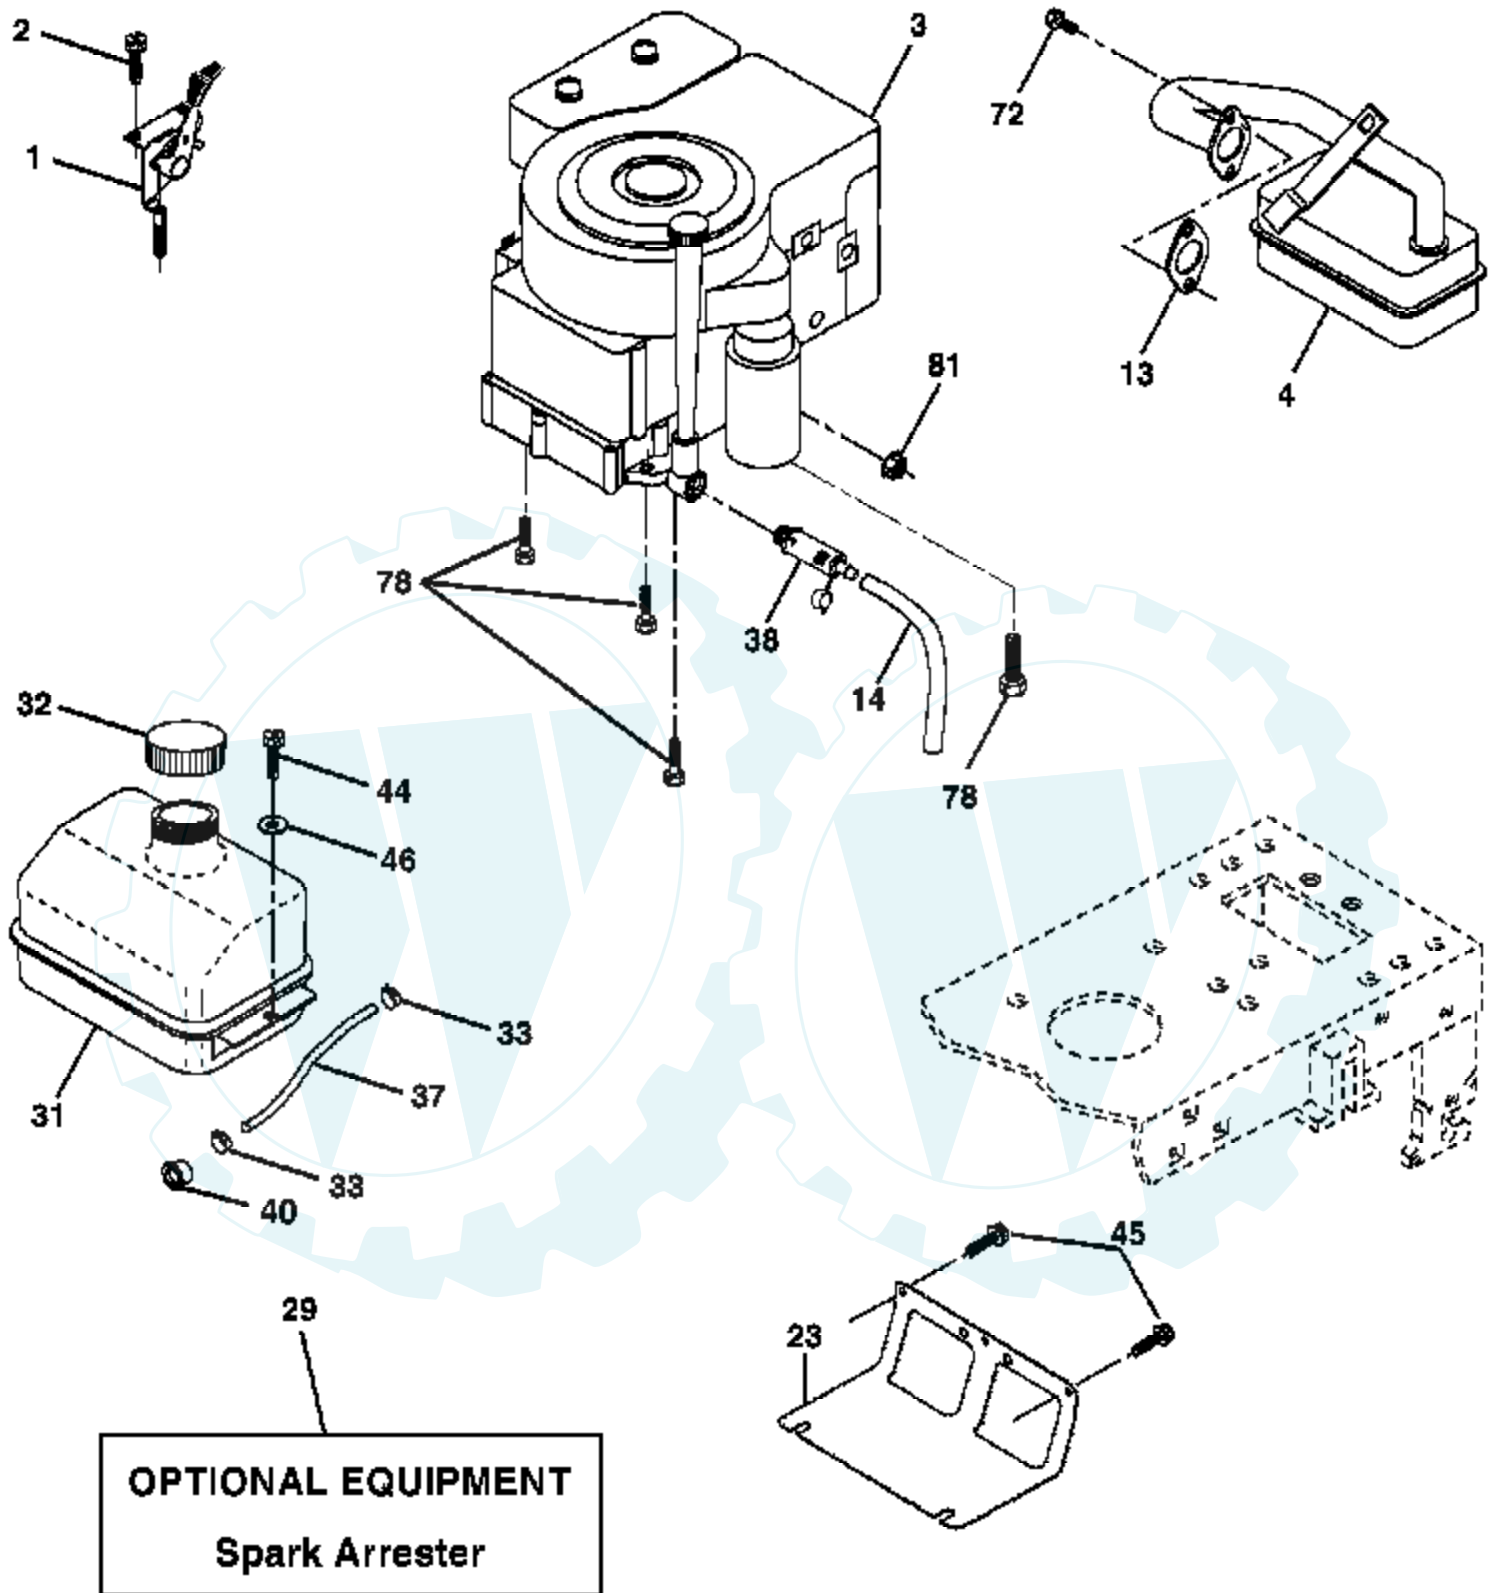

Ref #	Part Number	Qty	Description
1	174619		Chassis
2	176554		Drawbar
5	155272		Bumper Hood/Dash
9	187846X012		Dash
10	72140608		Bolt, Carriage 3/8-16 x 3/4
11	174996		Panel, Dash, L.H.
13	179174X010		Panel, Dash, R.H.
14	17490608		Screw Thdrol 3/8-16 x 1/2
17	183393X428		Hood
18	184921		Bumper Hood
26	73800600		Nut
28	183828		Grille/Lens Asm. (Includes Key Nos. 258, 259, 261, 263 and 264)
30	175692X428		Fend/Ftrest
31	139976		Bracket, Fender Support
37	17490508		Screw Thdrol 5/16-18 x 1/2
38	175710		Pivot Bracket Assembly, Rear
39	174714		Bracket Pivot Laser Lt
58	184322		Duct Intake
60	72140606		Bolt Rdhd Sqnk 3/8-16 UNC x 1
64	154798		Dash Lower STLT
74	73680600		Nut Crownlock 3/8-16 UNC
142	175702		Plate Reinforcement STLT
143	186689		Bracket Swaybar Chassis
144	175582		Bracket Pnt Footrest STLT
145	156524		Rod Pivot Chassis/Hood
159	155123X428		Cupholder Stlt Black
166	191611		Screw 10 x 3/4 Single Lead-Hex
206	170165		Bolt Shoulder 5/16-18 TT
207	17670508		Screw Thdrol 5/16-18 x 1/2 Tytt
208	17670608		Screw Thdrol 3/8-16 x 1/2
209	17000612		Screw Hexwsh Thdr. 3/8-16 x 3/4
258	183835X599		Lens RH
259	183834X599		Lens LH
261	183829X428		Insert Grille
263	183833		Bezel RH
264	183832		Bezel LH
	5479J		Plug, Button
	187801		Plug, Dome Plastic

Ref #	Part Number	Qty	Description
1	170551		Control, Throttle
2	17720408		Screw, Hex Head, Thread Cutting 1/4-20 x 1/2
3			Engine, B&S Model 31H777 (Order parts from engine manuft.)
4	137352		Muffler
13	165291		Gasket
14	148456		Tube Drain Oil Easy
23	169837		Shield Brn/Dbr Guard
29	137180		Arrestor, Spark
31	184900		Tank, Fuel
32	140527		Cap Assembly, Fuel
33	123487X		Clamp, Hose
37	137040		Line, Fuel
38	181654		Plug Drain Oil Easy
40	124028X		Bushing, Snap, Fuel Line
44	17670412		Screw, Hex Washer Head, Thd., Roll. 1/4-20 x 3/4
45	17000612		Screw Hxwsh Thdr 3/8-16 x 3/4
46	19091416		Washer 9/32 x 7/8 x 16 Ga
72	183906		Screw Socket Head 5/16-18 x 1
78	17060620		Screw 3/8-16 x 1-1/4
81	73510400		Nut Keps Hex 1/4-20 Unc