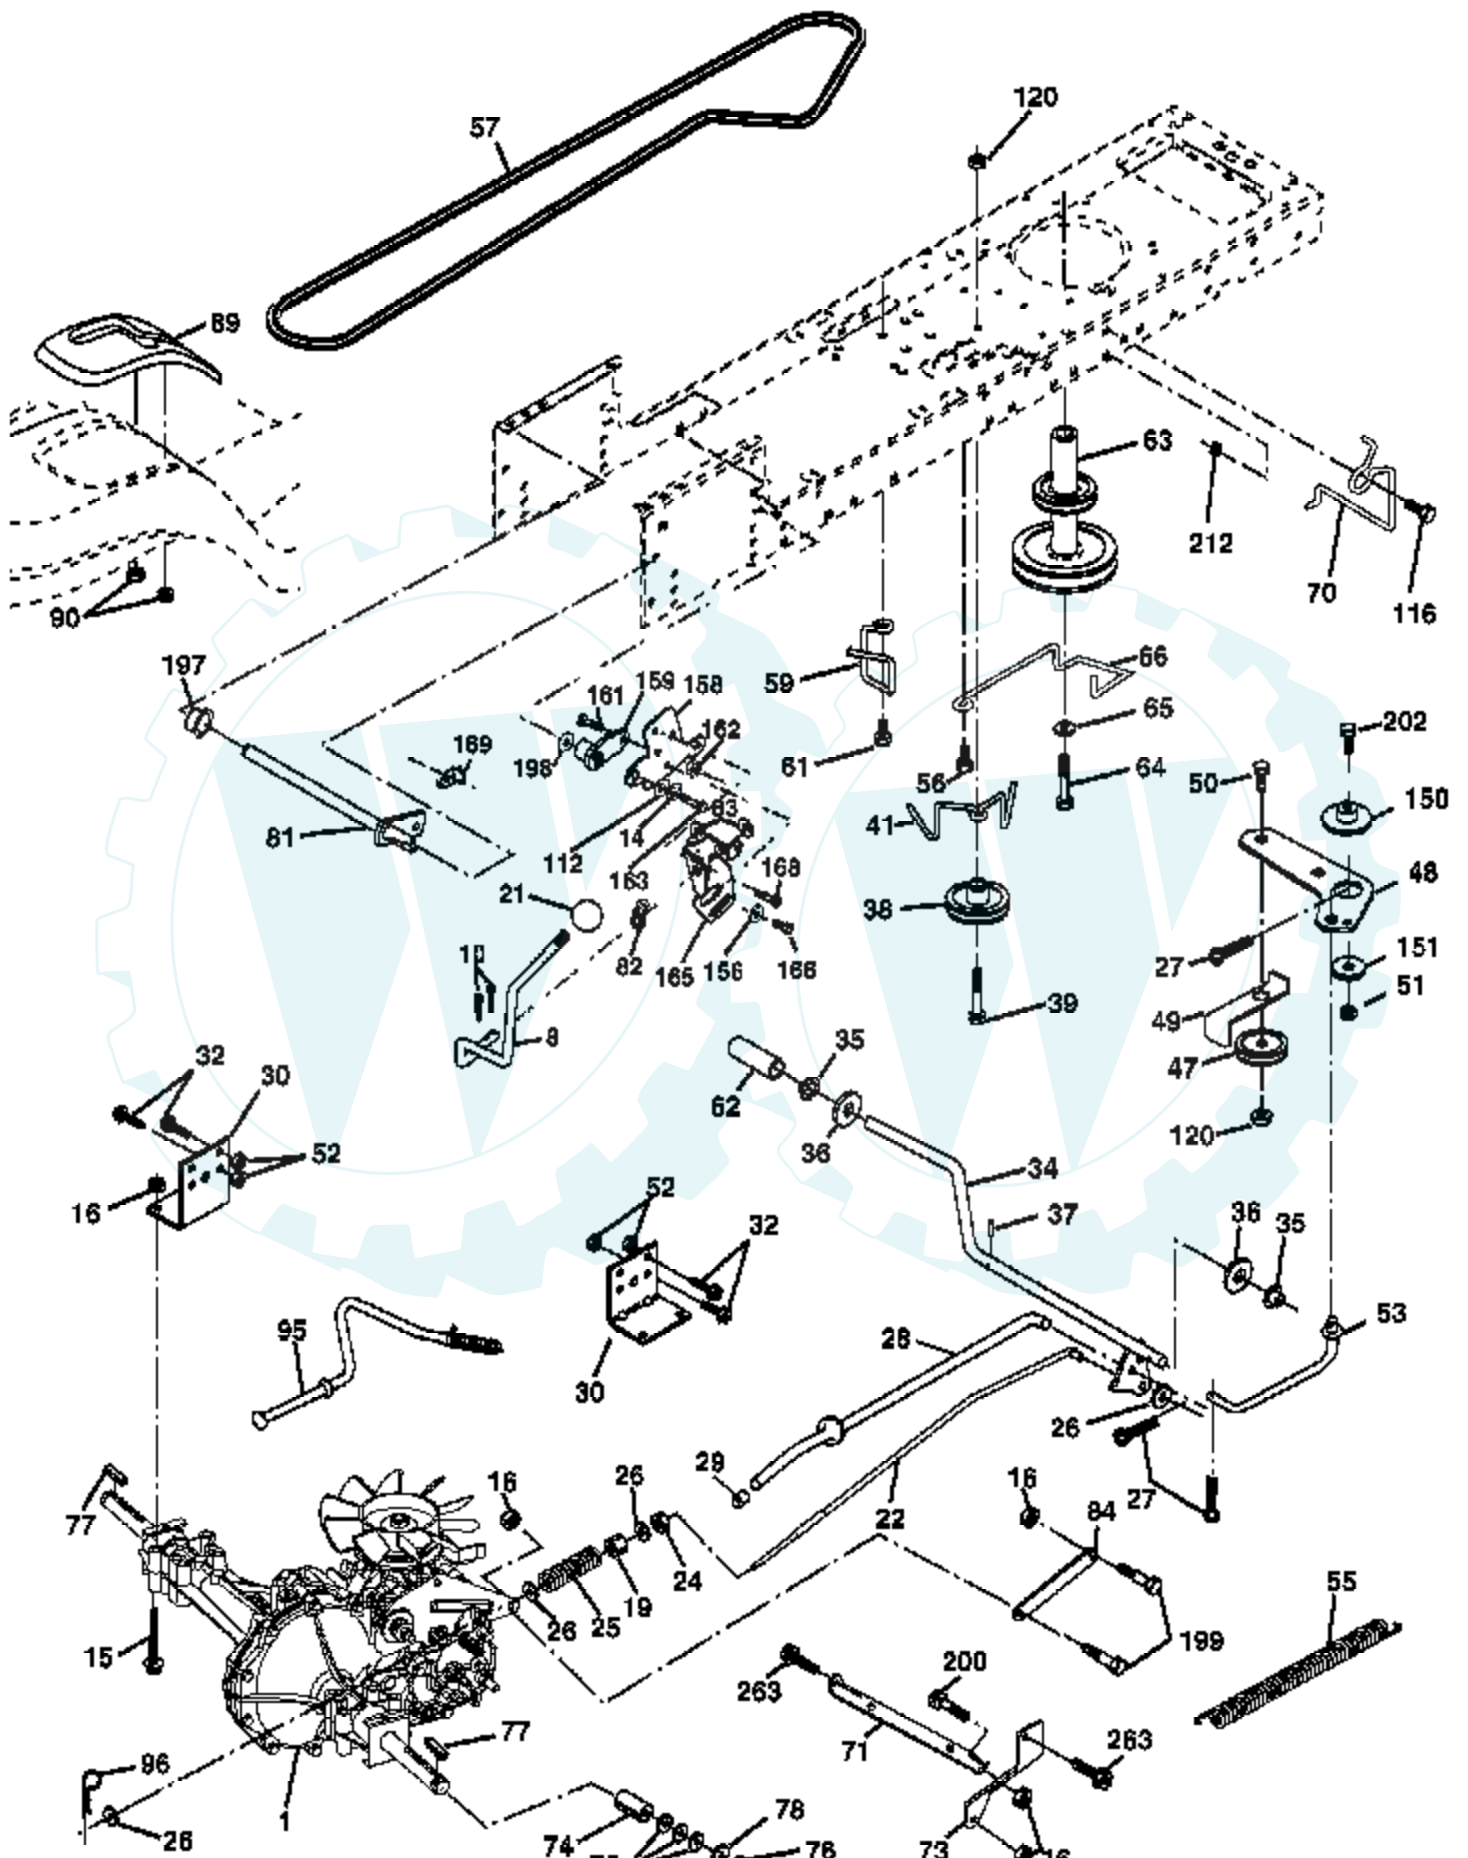

Ref #	Part Number	Qty	Description
1	170551		Control, Throttle
2	17720408		Screw, Hex Head, Thread Cutting 1/4-20 x 1/2
3			Engine, B&S Model 31H777 (Order parts from engine manuft.)
4	137352		Muffler
13	165291		Gasket
14	148456		Tube Drain Oil Easy
23	169837		Shield Brn/Dbr Guard
29	137180		Arrestor, Spark
31	184900		Tank, Fuel
32	140527		Cap Assembly, Fuel
33	123487X		Clamp, Hose
37	137040		Line, Fuel
38	181654		Plug Drain Oil Easy
40	124028X		Bushing, Snap, Fuel Line
44	17670412		Screw, Hex Washer Head, Thd., Roll. 1/4-20 x 3/4
45	17000612		Screw Hxwsh Thdr 3/8-16 x 3/4
46	19091416		Washer 9/32 x 7/8 x 16 Ga
72	183906		Screw Socket Head 5/16-18 x 1
78	17060620		Screw 3/8-16 x 1-1/4
81	73510400		Nut Keps Hex 1/4-20 Unc