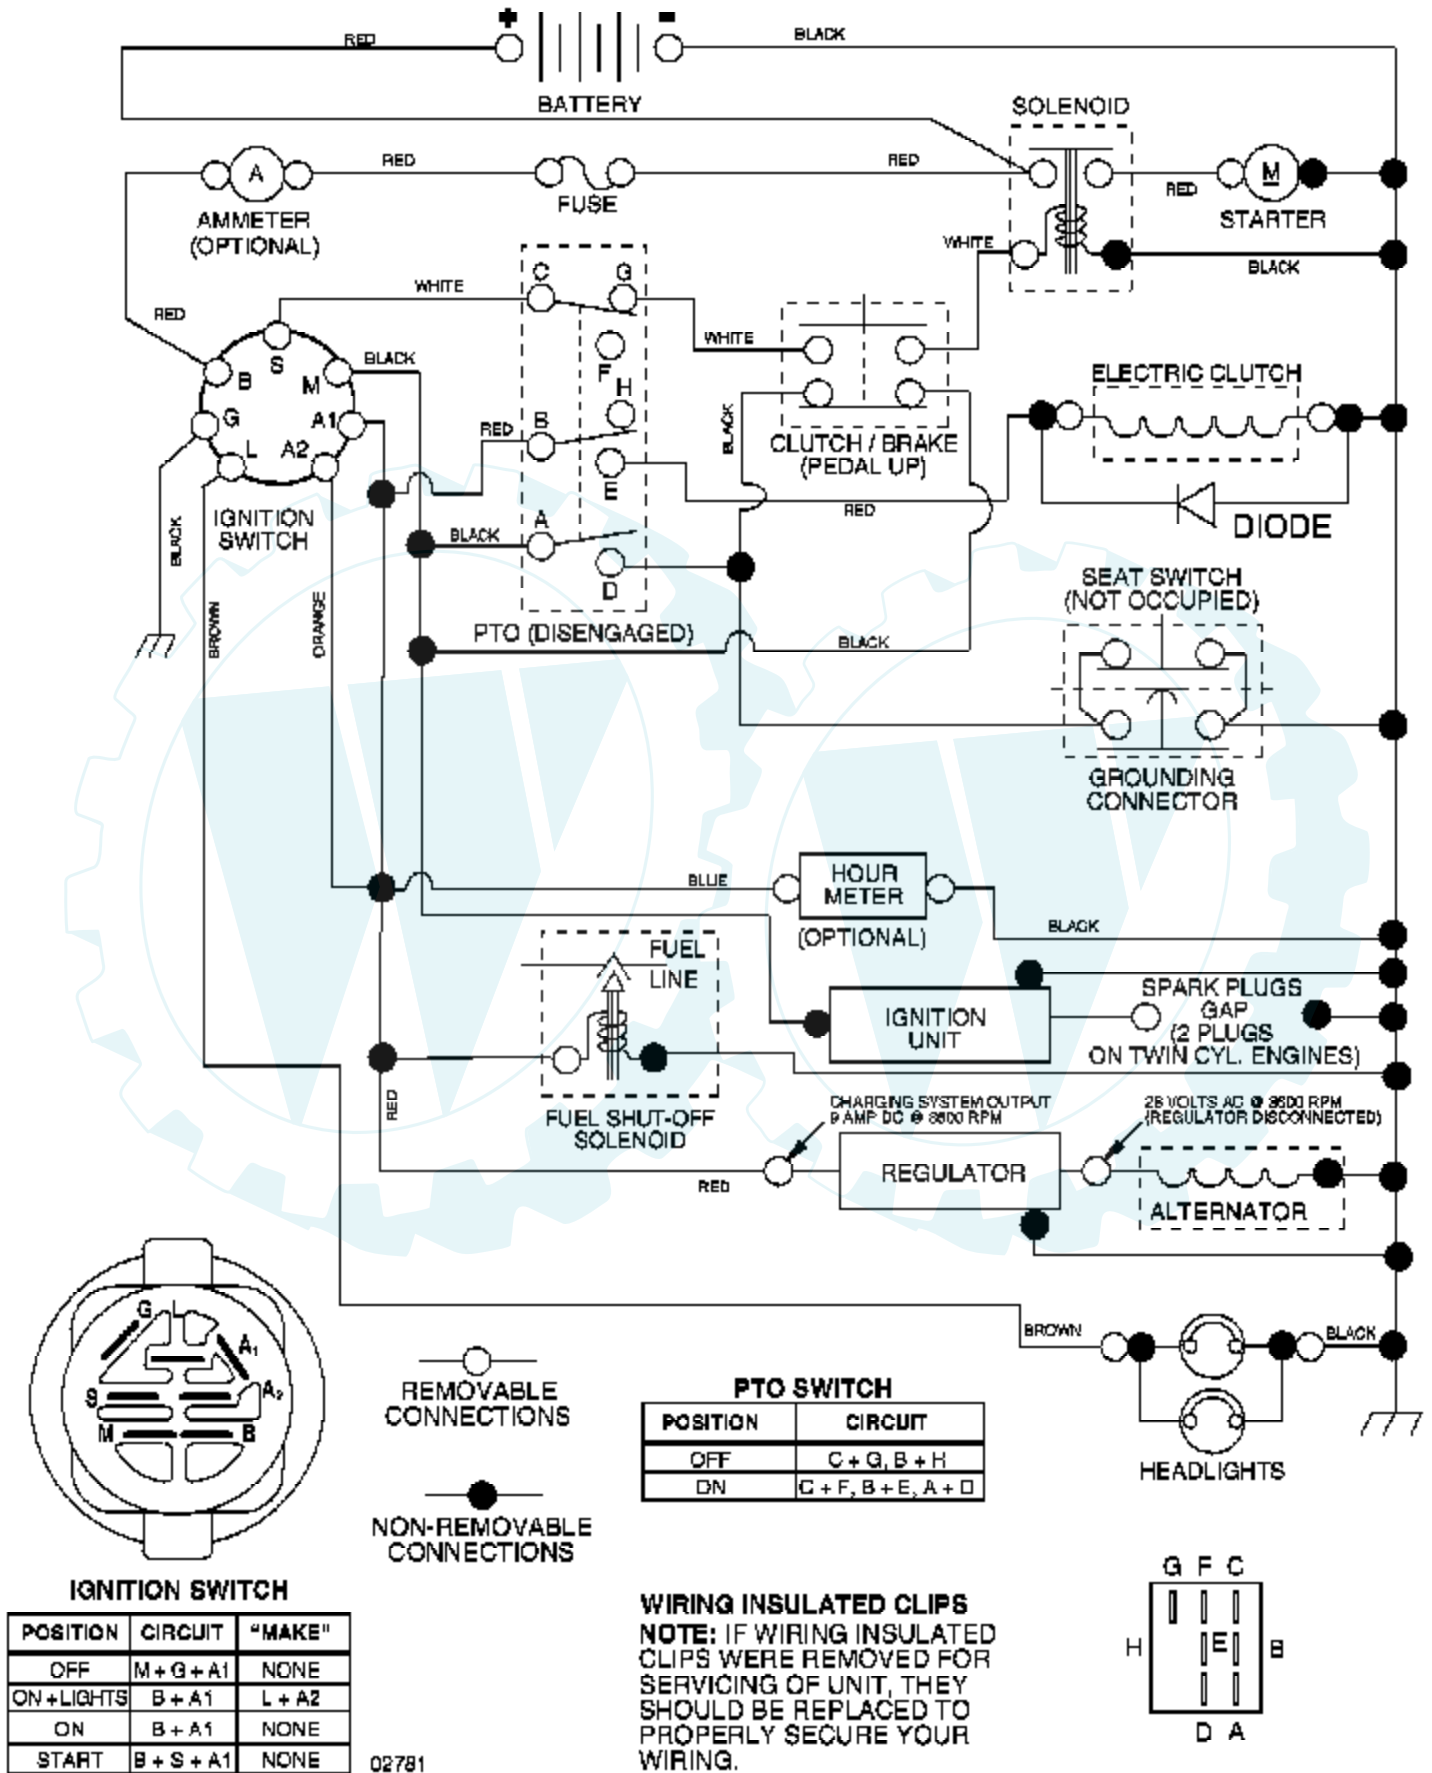

Ref #	Part Number	Qty	Description
117	165746		Wheel, Gauge
118	73930600		Nut, Crownlock 3/8-1
119	19121414		Washer 13/32 x 7/8 x 14 Ga.
129	19131312		Washer 13/32 x 13/16 x 12 Ga.
130	74780616		Bolt, Fin Hex 3/8-16 unc x 1Gr. 5
131	72140608		Bolt Rdhd Sqnk 3/8-16 unc x 1
132	17000612		Screw 3/8-16 x 3/4
134	156941		Pin Head Rivet
135	159765		Bracket Asm. Wheel Gauge Rear LH
136	155986		Bar Adj. Gauge Wheel
138	159763		Bracket Asm. Wheel Gauge Rear RH
139	159767		Bracket Asm. Wheel Gauge Front RH
140	159768		Bracket Asm. Wheel Gauge Front LH
143	157109		Bracket Arm Idler 42"
144	173441		Keeper Belt 42" Clutch Cable
145	173437		Pulley Idler Flat
146	173443		Bolt Carraige Idler
148	169022		Spring Return Idler
149	165898		Retainer Spring Yellow Zinc
150	19091210		Washer 9/32 x 3/4 x 10 Ga.
159	72140614		Bolt Rdhd Sqn 3/8-16 unc x 1-3/4
182	179126		Rod Roller Nose
183	163552		Retainer Spring
184	19131410		Washer 3/8
	130794		Mandrel Assembly (Includes housing, shaft and shaft hardware only-pulley not included)
	181542		Replacement Mower, Complete (Std. Deck-Order separately mulch cover, gauge wheels and nose roller components key nos. 101 - 106, 5, 116 - 119, 134, 136 and 91, 94, 95, 132, 182, 183).