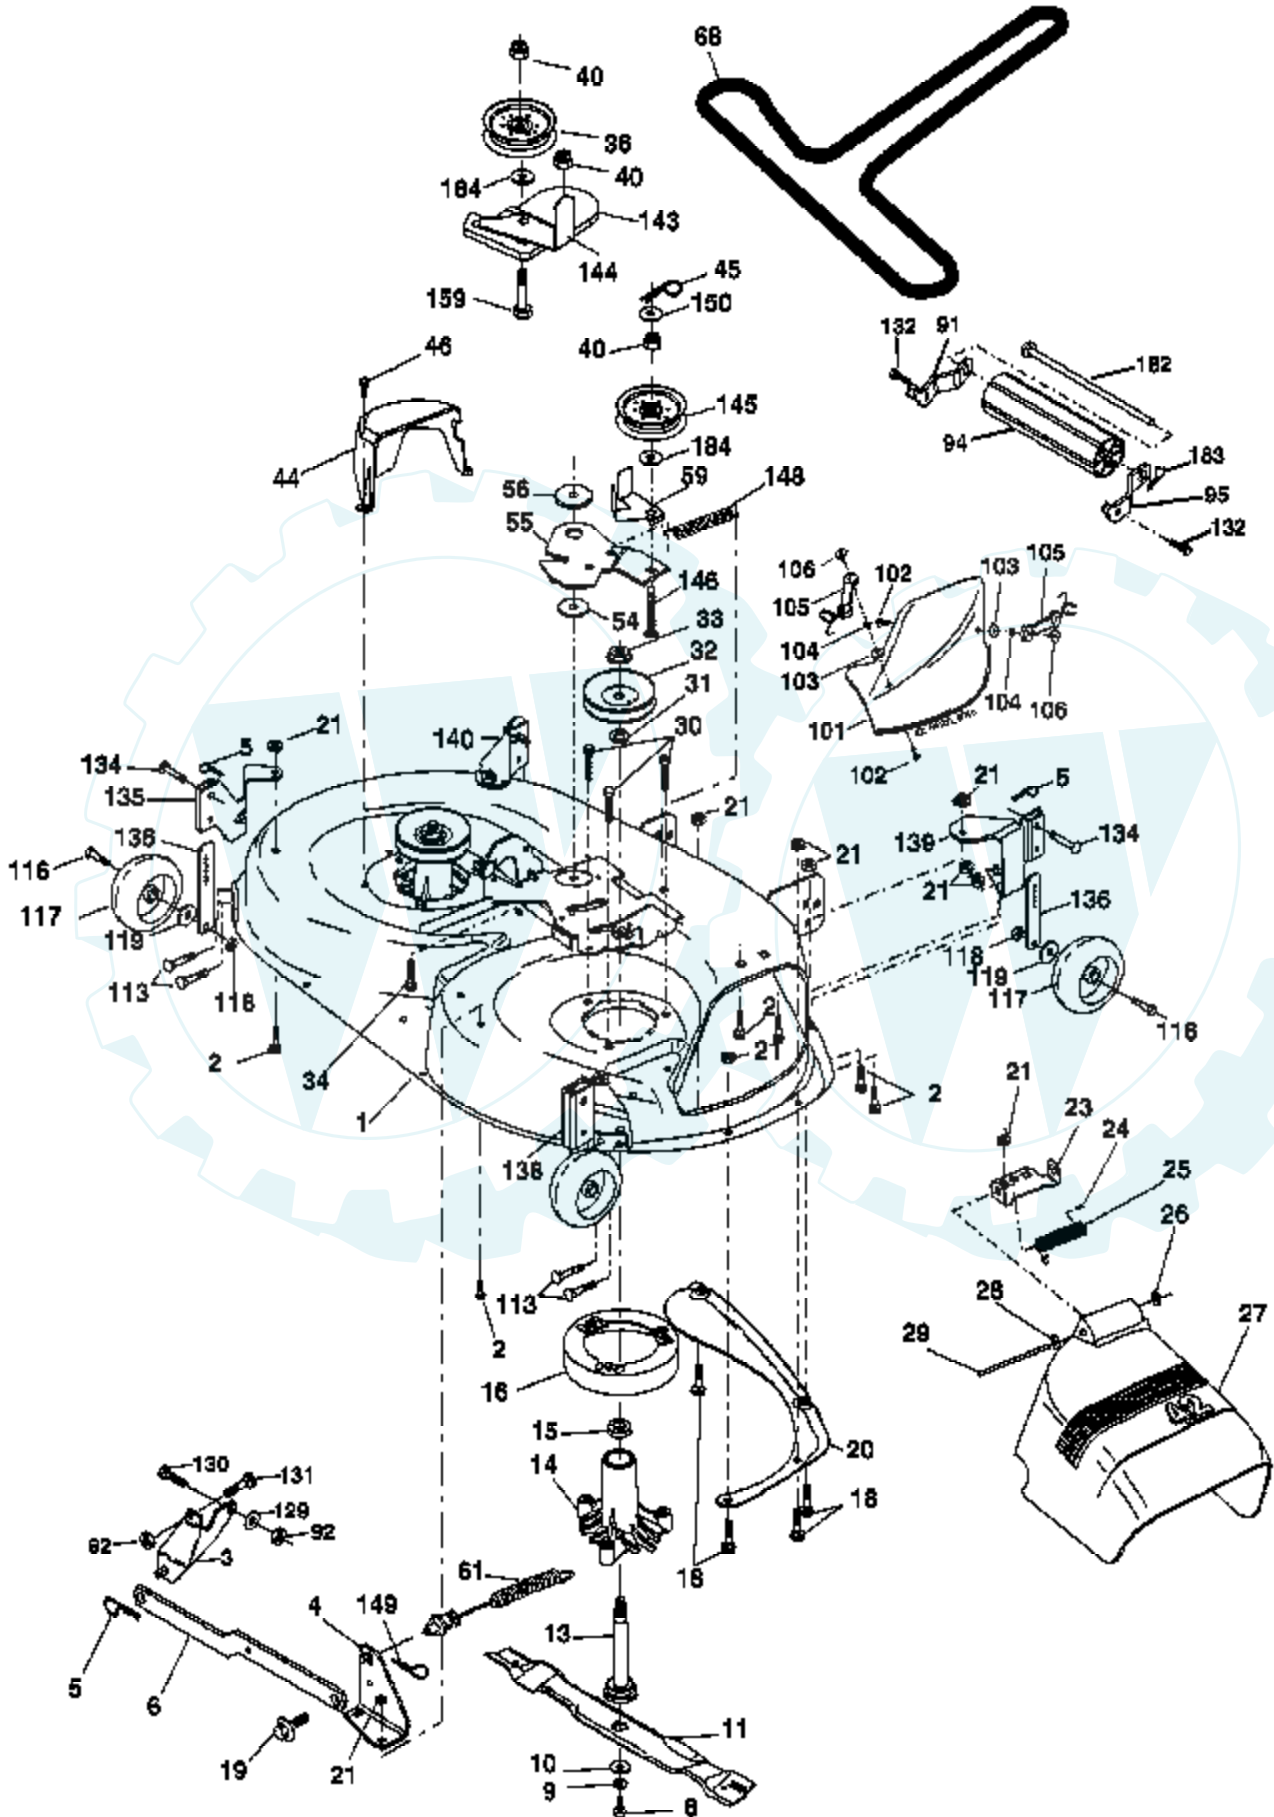

Ref #	Part Number	Qty	Description
1	179504		Plunger Assembly
2	159476		Shaft Assembly, Lift
3	188822		Pin, Groove
4	12000002		E-Ring
5	19211621		Washer 21/32 x 1 x 21 Ga.
6	120183X		Bearing, Nylon
7	175830		Grip, Handle, Fluted
11	139865		Link, Lift, L.H.
12	139866		Link, Lift, R.H.
13	4939M		Retainer Spring
15	173288		Link Front Sus.
16	73350800		Nut Hex Jam 1/2-13 unc
17	175689		Trunnion Front Susp.
18	73800800		Nut Lock w/Wsh 1/2-13 unc
19	139868		Arm Asm. Suspension Mower
20	163552		Retainer Spring
31	169865		Bearing Pivot Lift
32	73540600		Nut Crownlock 3/8-24
36	155097		Pointer Height Indicator
37	123935X		Plug Hole
38	17060516		Screw 5/16-18 x 1
40	19112410		Washer 11/32 x 1-1/2 x 10 Ga.
41	155098		Indicator Height Sttt