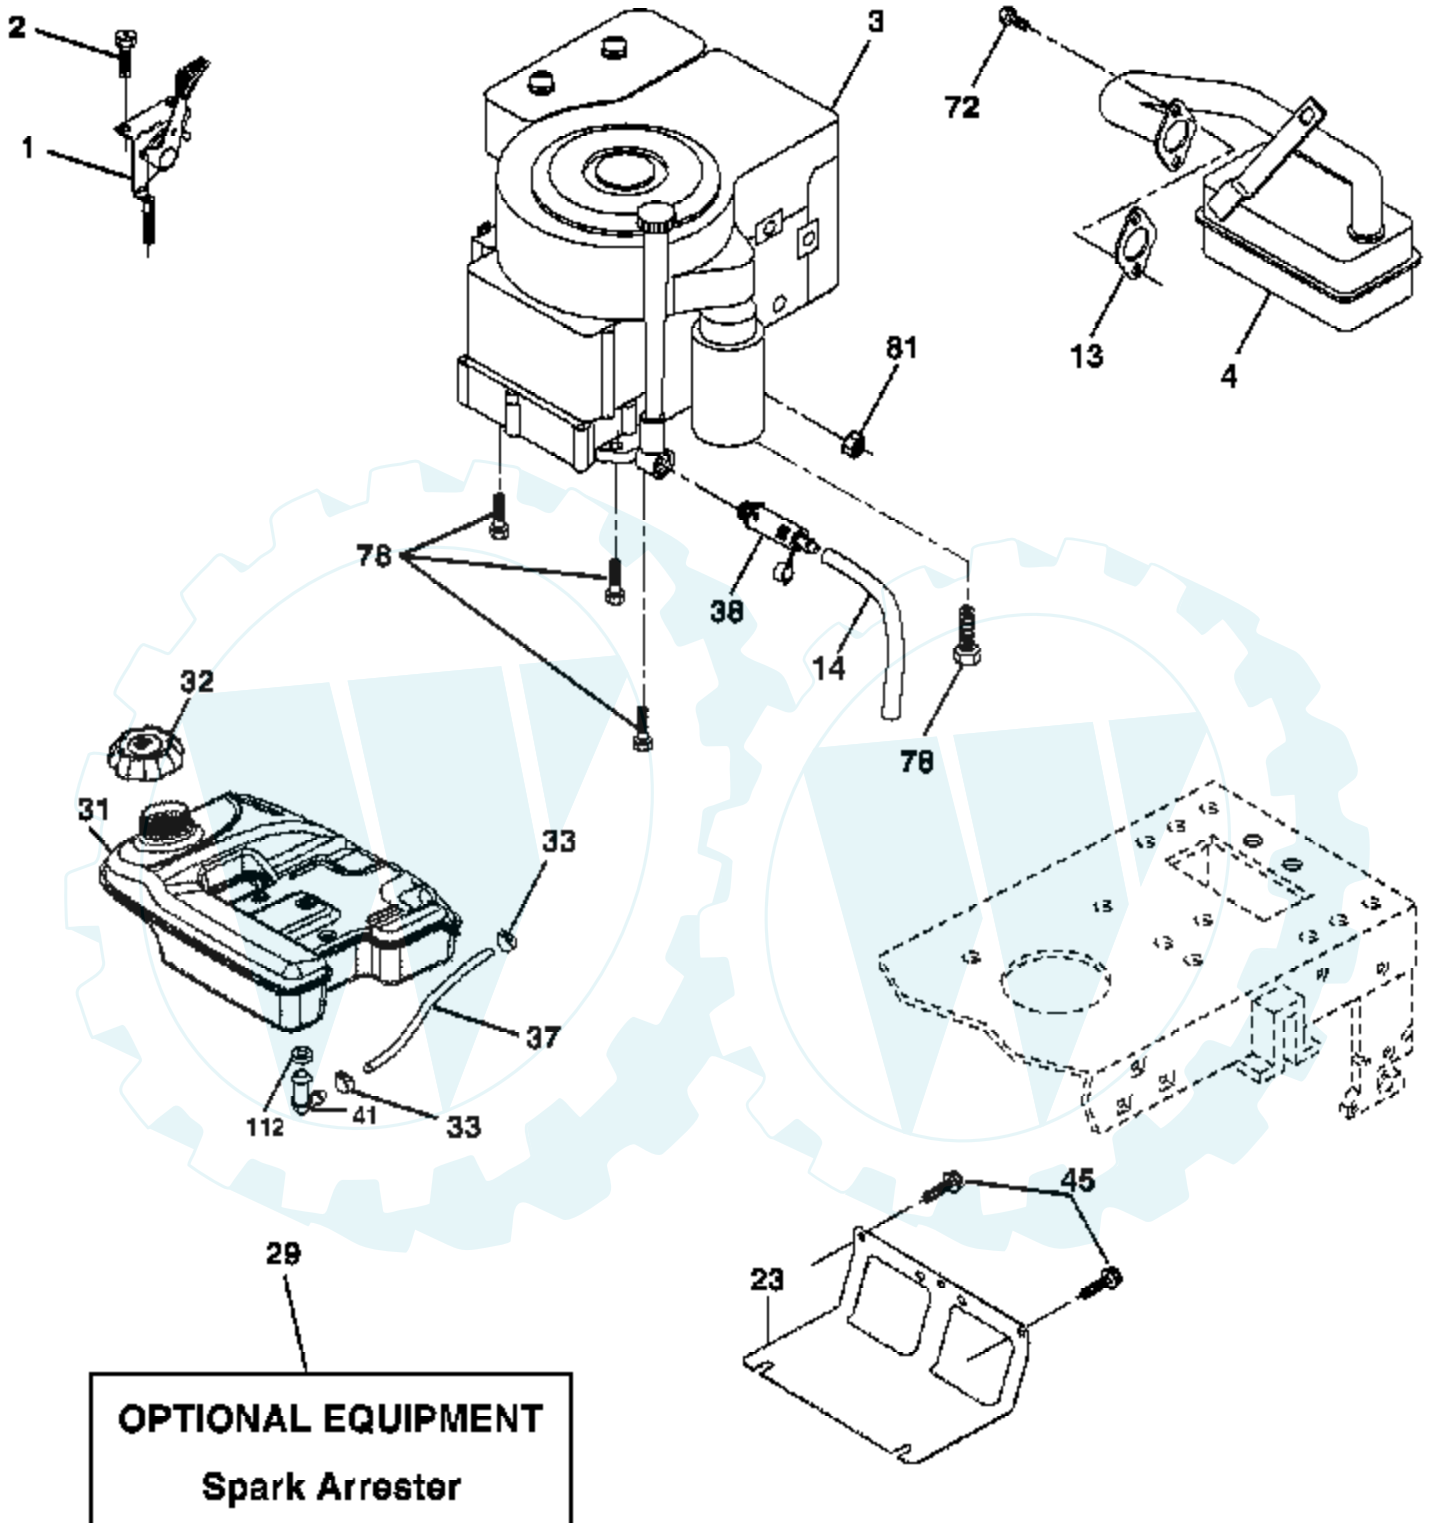

Ref #	Part Number	Qty	Description
1	176636X428		Control Throttle/Choke
2	171875		Screw Hwhd Hi-Lo #13-16 x 3/4
3			Engine, Briggs Model 31P777 (Order parts for Engine Manufacturer)
4	137352		Muffler Asm Twin Lo-Tone
13	165291		Muffler Gasket
14	148456		Tube Drain oil
23	169837		Shield Heat
29	137180		Kit Spark Arrestor (Flat Scrn)
31	179022		Tank Fuel
32	179124X428		Cap Asm Fuel
33	123487X		Clamp Hose Black
37	8543R		Line Fuel
38	181654		Plug Drain Oil Easy
41	139277		Stem Tank Fuel
45	17000612		Screw Hexwsh Thdr 3/8-16 x 3/4
72	183906		Screw 5/16-18 x 1
78	17060620		Screw 3/8-16 x 1-1/4
81	73510400		Nut Keps Hex 1/4-20 unc
112	3645J		Bushing