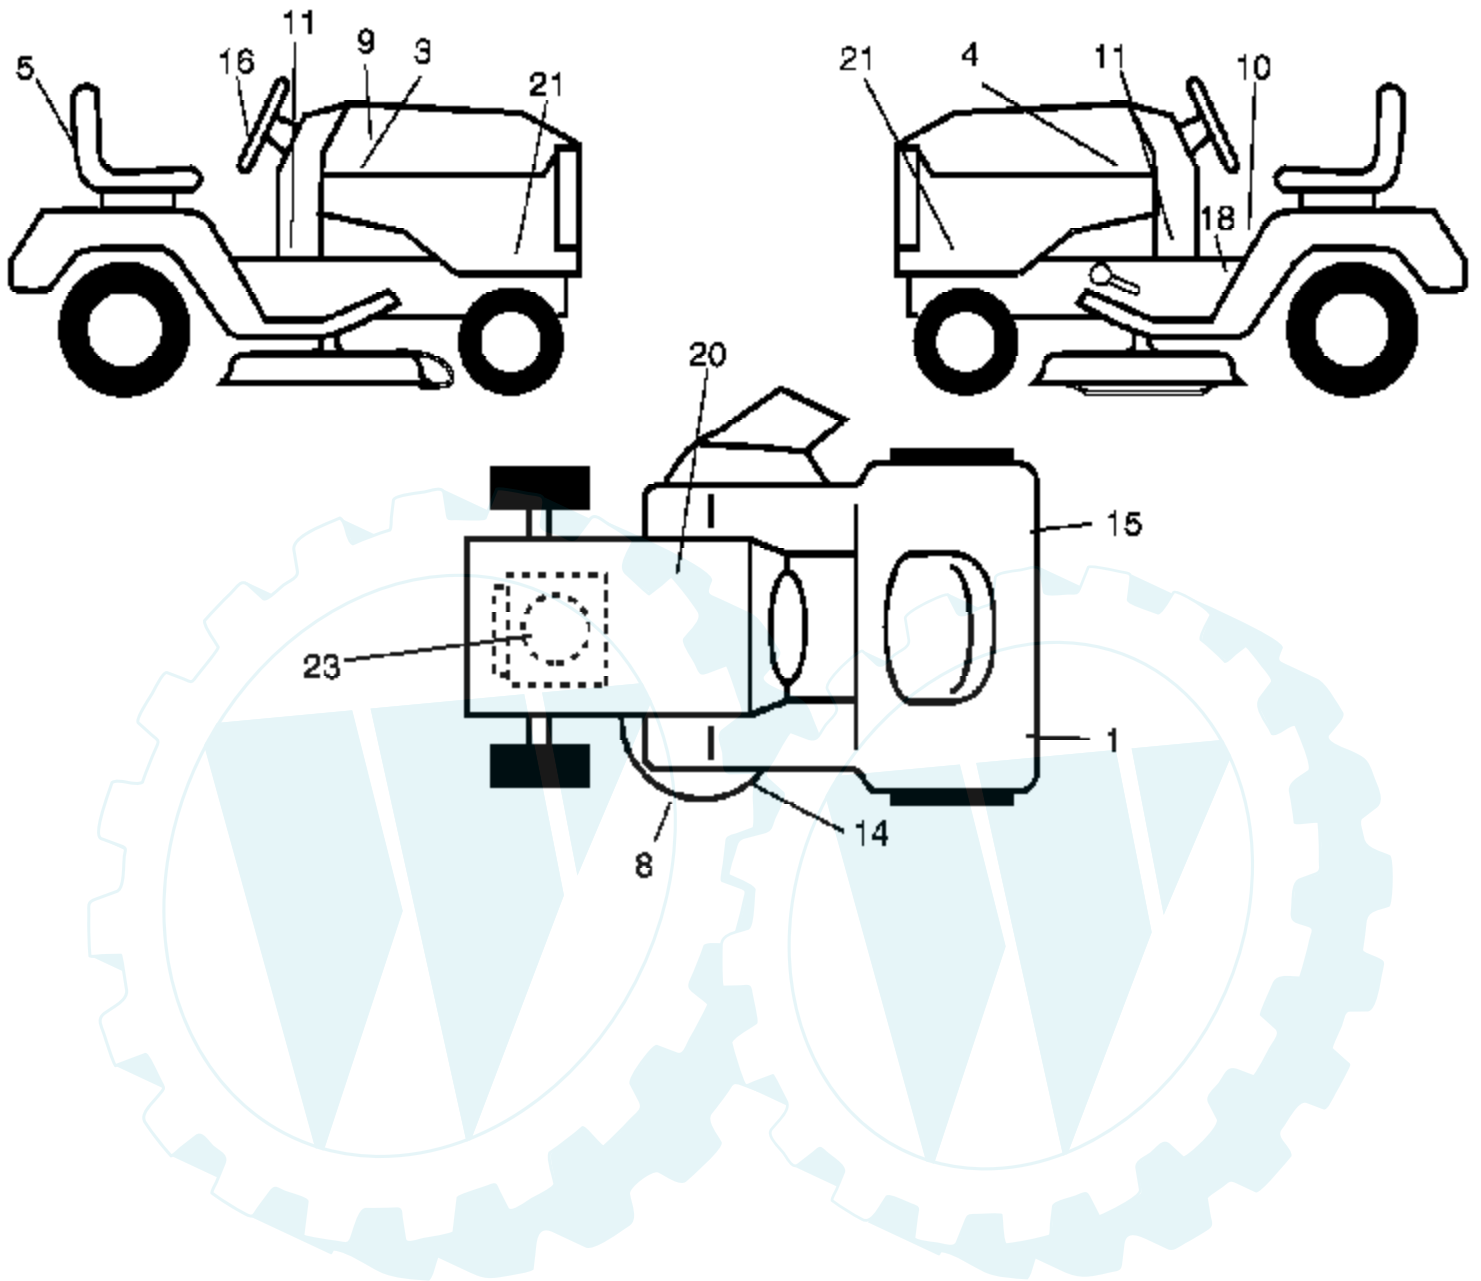

Ref #	Part Number	Qty	Description
1	174619		Chassis
2	176554		Drawbar
9	161566X428		Dash
10	72140608		Bolt RDHD SQNK 3/8-16 x 1
11	167203		Panel, Dash, LH
13	188702X010		Panel, Dash, RH
14	17490608		Screw Thdrol 3/8-16 x 1/2
17	175260X428		Hood Assembly
20	162026		Plate Battery
26	73800600		Locknut, Hex, with Insert 3/8-16 unc
28	175289X428		Grille
29	161840		Lens, Bar
30	188572X428		Fender/Footrest
31	139976		Bracket, Fender/Support
37	17490508		Screw, Thdrol. 5/16-18 x 1/2 TYT
38	175710		Bracket Asm Pivot Mower Rear
54	161464		Screw Hex Wshd 8-18 x 7/8
58	175351		Duct Hood
59	187495		Bushing 1.375 OD
60	72140606		Bolt Rdhd Sqnk 3/8-16 unc x 3/4
64	174997		Dash Lower
74	73680600		Nut Crownlock 3/8-16 unc
90	124346X		Nut Self Thrd Wshd 1/4 Zinc
142	175702		Plate Reinforcement
143	186689		Bracket Swaybar Chassis
144	175582		Bracket Footrest
145	156524		Rod Pivot Chassis/Hood
154	161897		Bracket Dash Rh
155	161900		Bracket Dash Lh
158	162037		Parking Brake Bkrt
159	179950X428		Cupholder
161	164655		Bumper Extrusion .600 x 3.50
166	191611		Screw 10 x 3/4 Single Lead-Hex
206	170165		Bolt Shoulder 5/16-18
209	17000612		Screw Hexwsh Thdr 3/8-16 x 3/4
213	169848X428		Skirt Grille LH
214	169847X428		Skirt Grille RH
217	179132X428		Console Fuel Window

Ref #	Part Number	Qty	Description
1	179504		Plunger Assembly
2	159476		Shaft Assembly, Lift
3	188822		Pin, Groove
4	12000002		E-Ring
5	19211621		Washer 21/32 x 1 x 21 Ga.
6	120183X		Bearing, Nylon
7	175830		Grip, Handle, Fluted
11	139865		Link, Lift, L.H.
12	139866		Link, Lift, R.H.
13	4939M		Retainer Spring
15	173288		Link Front Sus.
16	73350800		Nut Hex Jam 1/2-13 unc
17	175689		Trunnion Front Susp.
18	73800800		Nut Lock w/Wsh 1/2-13 unc
19	139868		Arm Asm. Suspension Mower
20	163552		Retainer Spring
31	169865		Bearing Pivot Lift
32	73540600		Nut Crownlock 3/8-24
36	155097		Pointer Height Indicator
37	123935X		Plug Hole
38	17060516		Screw 5/16-18 x 1
40	19112410		Washer 11/32 x 1-1/2 x 10 Ga.
41	155098		Indicator Height Sttt