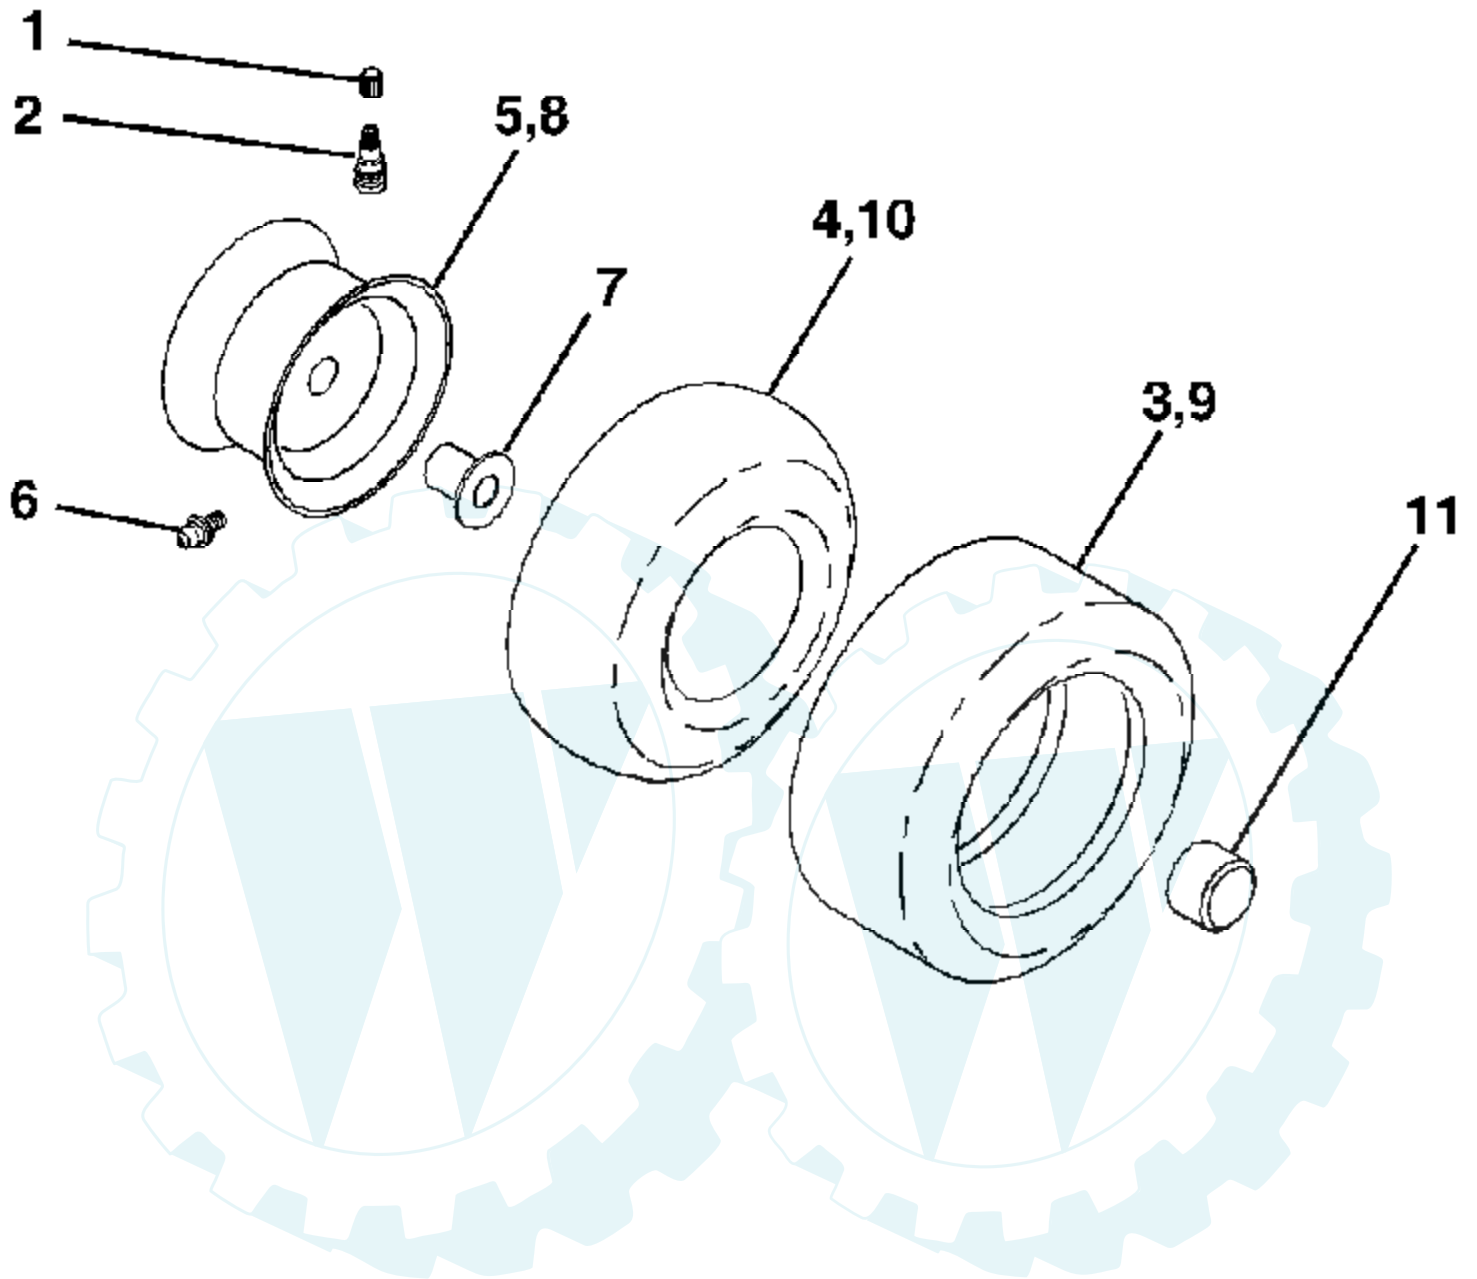

Ref #	Part Number	Qty	Description
1	159944X428		Wheel Steering
2	184706		Axle Asm
3	169840		Spindle Asm LH
4	169839		Spindle Asm RH
5	6266H		Bearing Race Thrust Harden
6	121748X		Washer 25/32 x 1-5/8 x 16 Ga.
8	12000029		Ring Klip #t5304-75
10	175121		Link Drag
11	10040600		Washer Lock Hvy Hlcl Spr 3/8
12	73940800		Nut Hex Jam Toplock 1/2-20 unf
13	136518		Spacer Bearing Axle Front
15	145212		Nut Hex Flange Lock
17	177883		Shaft Asm. Steering
29	17000612		Screw 3/8-16 x 3/4
32	171888		Rod Tie
33	19111216		Washer 11/32 x 3/4 x 16 Ga.
34	10040500		Washer Lock Hlcl Spr 5/16
35	73540500		Crownlock Nut 5/16-24 unf
36	155105		Bushing Strg
37	152927		Screw
38	159946X428		Insert Cap Strg Wh
39	19182411		Washer 9/16 ID x 1-1/2 OD 11Ga.
40	73540600		Nut Crownlock 3/8-24
41	159945		Adaptor Wheel Strg
42	163888X428		Boot Steering
43	121749X		Washer 25/32 1 1/4 x 16 Ga.
46	184946X505		Cap Spindle
65	160367		Spacer Brace Axle
67	72110618		Bolt, Rdhd Sq 3/8-16 unc x 2-1/4
68	169827		Axle, Brace
71	175146		Steering Asm.
73	160135X428		Extension Steering Stealth
82	169835		Bracket Susp. Chassis Front
87	173966		Washer Flat .781 x 1-1/2 x .15
88	175118		Bolt Shoulder 7/16-20 unc
91	175553		Clip Steering
95	188967		Washer Harden .793 x 1.637 x .060