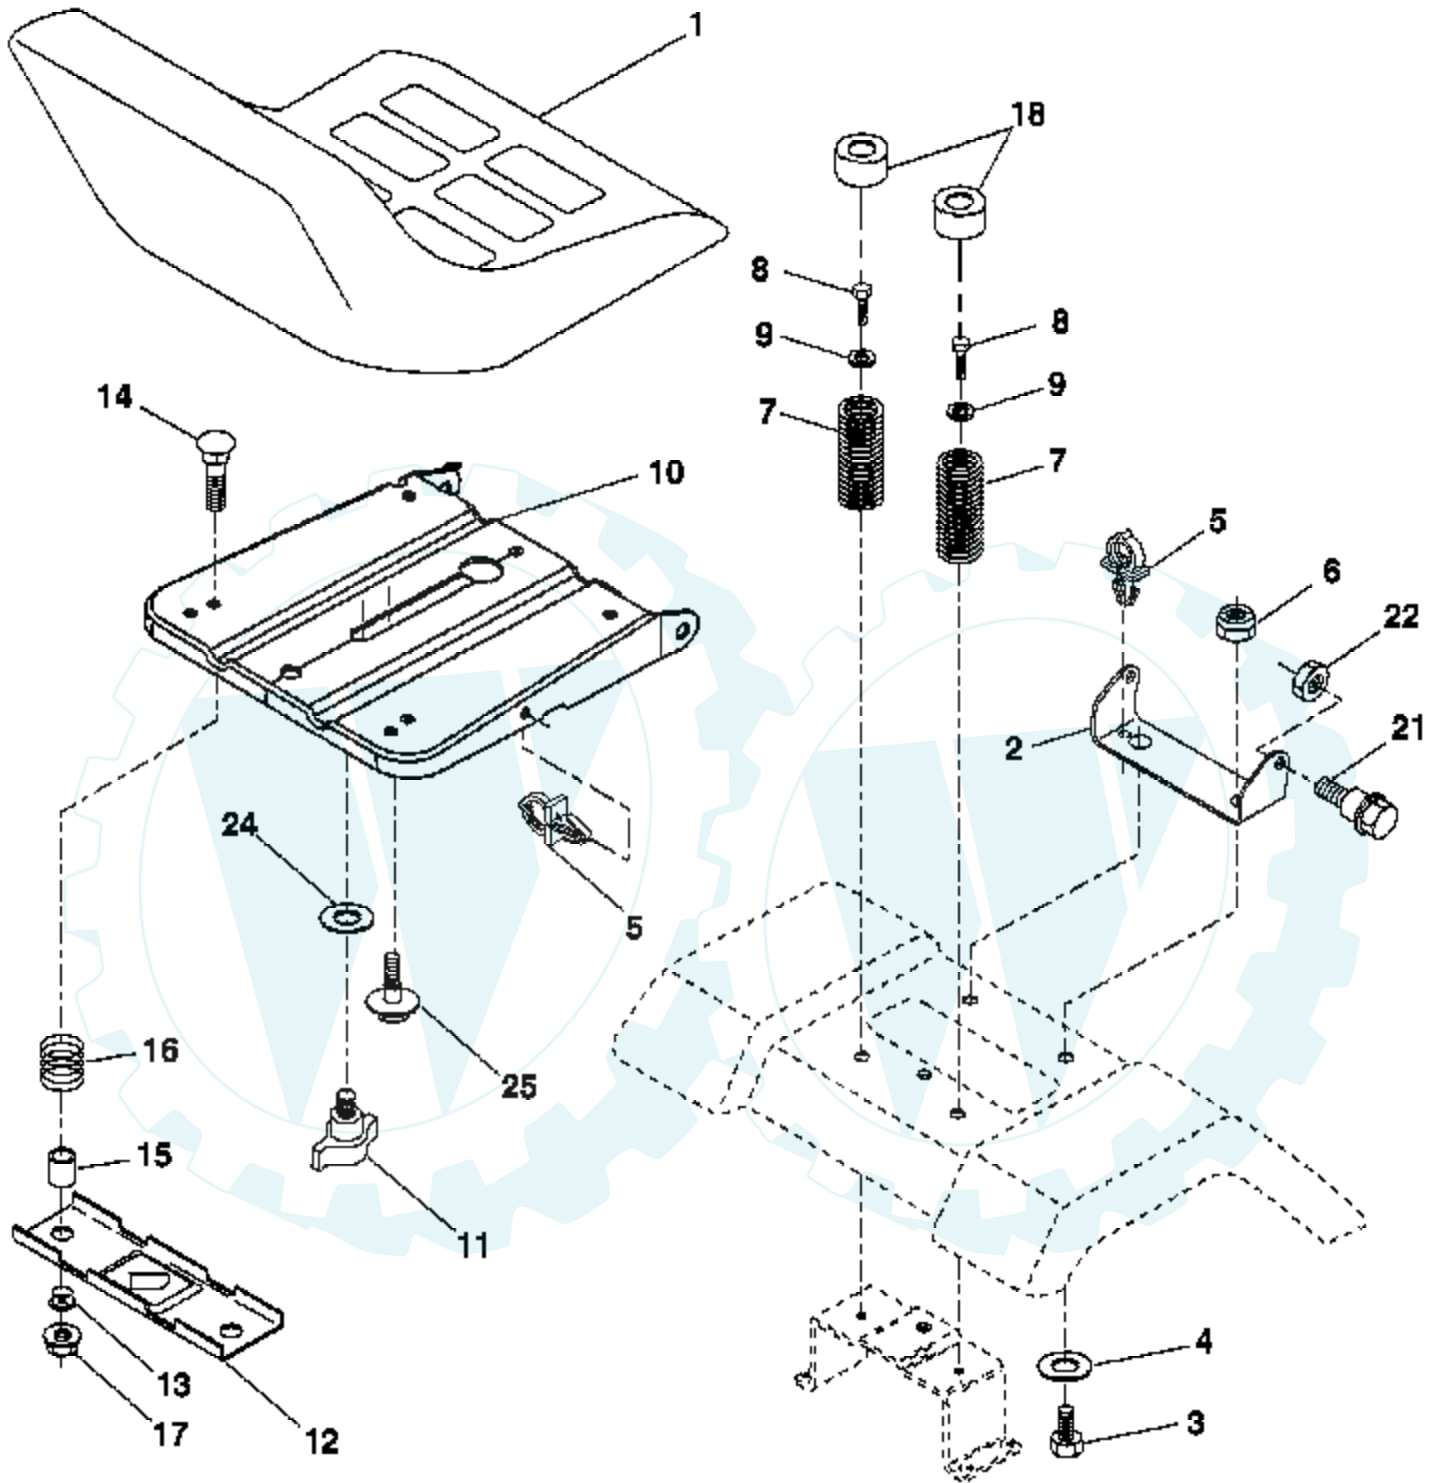

Ref #	Part Number	Qty	Description
1	189022		Seat
2	140551		Bracket Pivot Seat
3	71110616		Bolt Fin Hex 3/8-16 unc x 1
4	19131610		Washer 13/32 x 1 x 10 Ga
5	145006		Clip Push-In
6	73800600		Nut Hex w/Ins. 3/8-16 unc
7	124181X		Spring Seat Cprsn
8	17000616		Screw 3/8-16 x 1-1/2
9	19131614		Washer 13/32 x 1 x 14 Ga
10	182493		Pan Seat
11	166369		Knob Seat Adj. Wingnut
12	121246X		Bracket Mounting Switch
13	121248X		Bushing Snap Blk Nyl 50 Id
14	72050412		Bolt Rdhd Sqnk 1/4-20 x 1-1/2
15	121249X		Spacer Split 28x .88 Zinc
16	123740X		Spring Cprsn Plate 1.310 Ga
17	123976X		Nut Lock 1/4 Lge Flg Gr. 5 Zinc
18	124238X		Cap Spring Seat
21	171852		Bolt Shoulder 5/16-18 unc
22	73800500		Nut Hex Lock W/Ins 5/16-18
24	19171912		Washer 17/32 x 1-3/16 x 12 Ga.
25	127018X		Bolt Shoulder 5/16-18 x 62