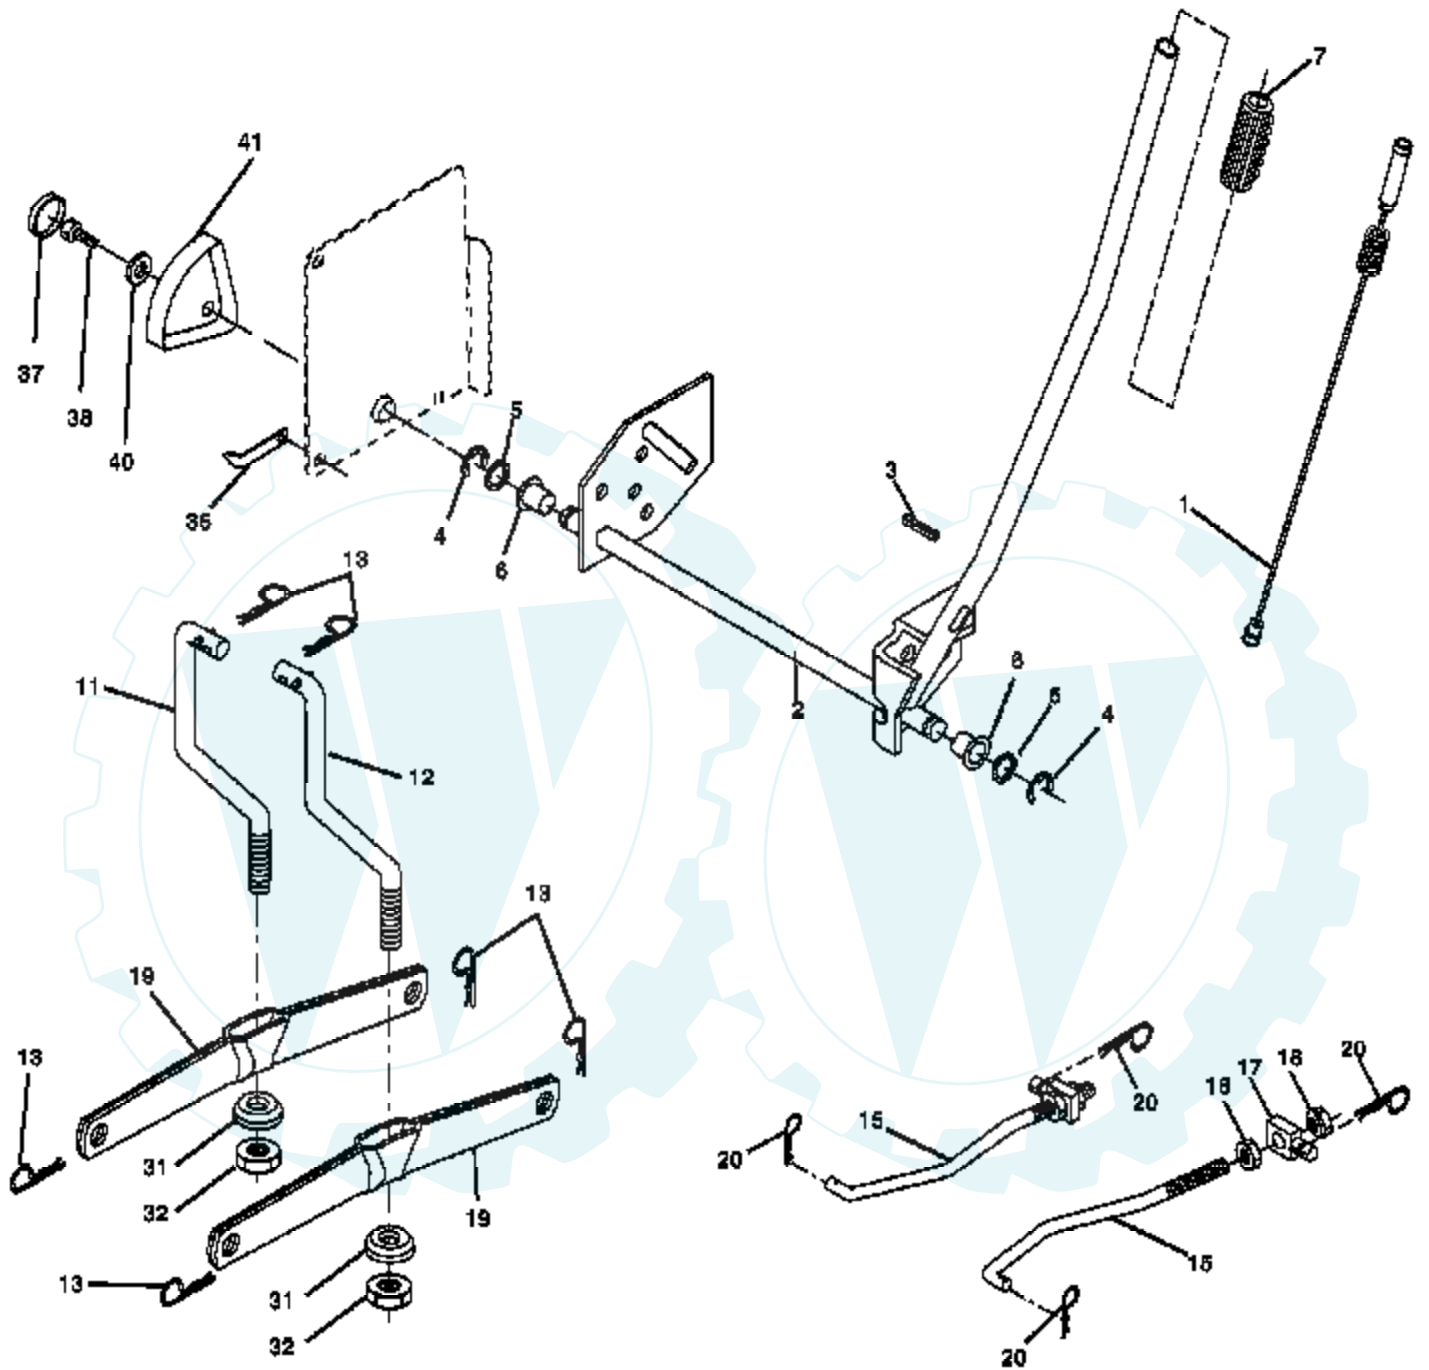

Ref #	Part Number	Qty	Description
1	179504		Plunger Assembly
2	159476		Shaft Assembly, Lift
3	188822		Pin, Groove
4	12000002		E-Ring
5	19211621		Washer 21/32 x 1 x 21 Ga.
6	120183X		Bearing, Nylon
7	175830		Grip, Handle, Fluted
11	139865		Link, Lift, L.H.
12	139866		Link, Lift, R.H.
13	4939M		Retainer Spring
15	173288		Link Front Sus.
16	73350800		Nut Hex Jam 1/2-13 unc
17	175689		Trunnion Front Susp.
18	73800800		Nut Lock w/Wsh 1/2-13 unc
19	139868		Arm Asm. Suspension Mower
20	163552		Retainer Spring
31	169865		Bearing Pivot Lift
32	73540600		Nut Crownlock 3/8-24
36	155097		Pointer Height Indicator
37	123935X		Plug Hole
38	17060516		Screw 5/16-18 x 1
40	19112410		Washer 11/32 x 1-1/2 x 10 Ga.
41	155098		Indicator Height Sttt