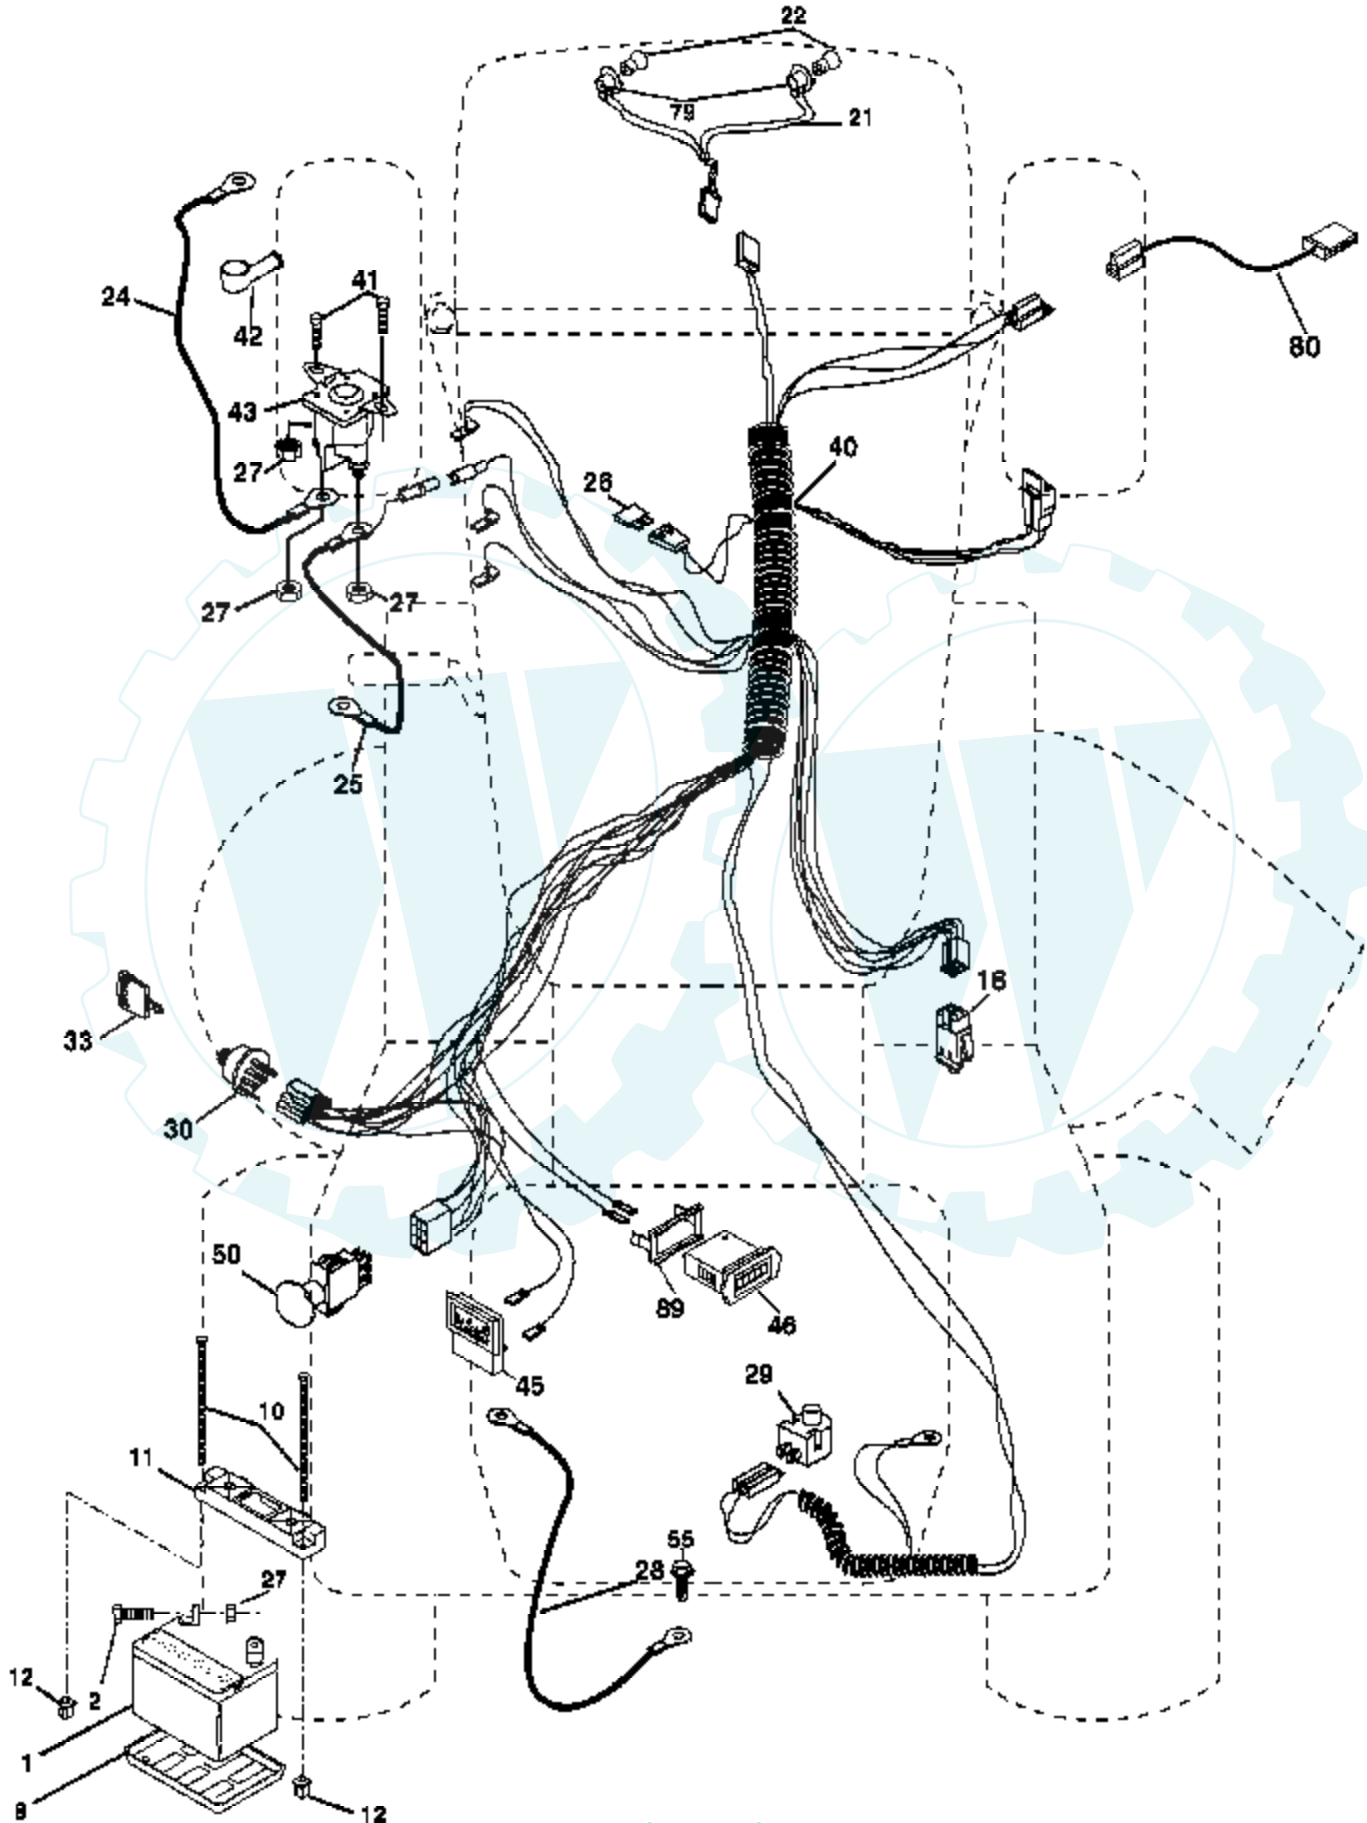

Ref #	Part Number	Qty	Description
1	163465		Battery
2	74760412		Bolt, Hex 1/4-20 x 3/4
8	7603J		Tray, Battery
10	145211		Bolt, Btr Front 1/4-20 x 7-1/2
11	150109		Holddown Battery Front Mount
12	145769		Nut, Push Nylon Battery Front 1/4
16	176138		Switch Interlock
21	175688		Harness, Light
22	4152J		Light Bulb
24	8860R		Cable, Starter
25	146148		Cable, Battery
26	175158		Fuse
27	73510400		Nut Keps Hex 1/4-20 Unc
28	145491		Cable, Ground
29	121305X		Switch, Seat
30	175566		Switch, Ignition
33	140401		Key, Molded
40	188031		Harness, Ignition
41	17720408		Screw Thd Cut 1/4-20 x 1/2
42	131563		Cover, Terminal
43	178861		Solenoid
45	122822X		Ammeter
46	169635		Hourometer
50	174653		Switch, PTO
55	17490508		Screw Thdrol 5/16-18 x 1/2
79	175242		Socket Asm bulb Twistlock
80	146685		Harness Clutch EVX
89	169639		Bracket Snap-In