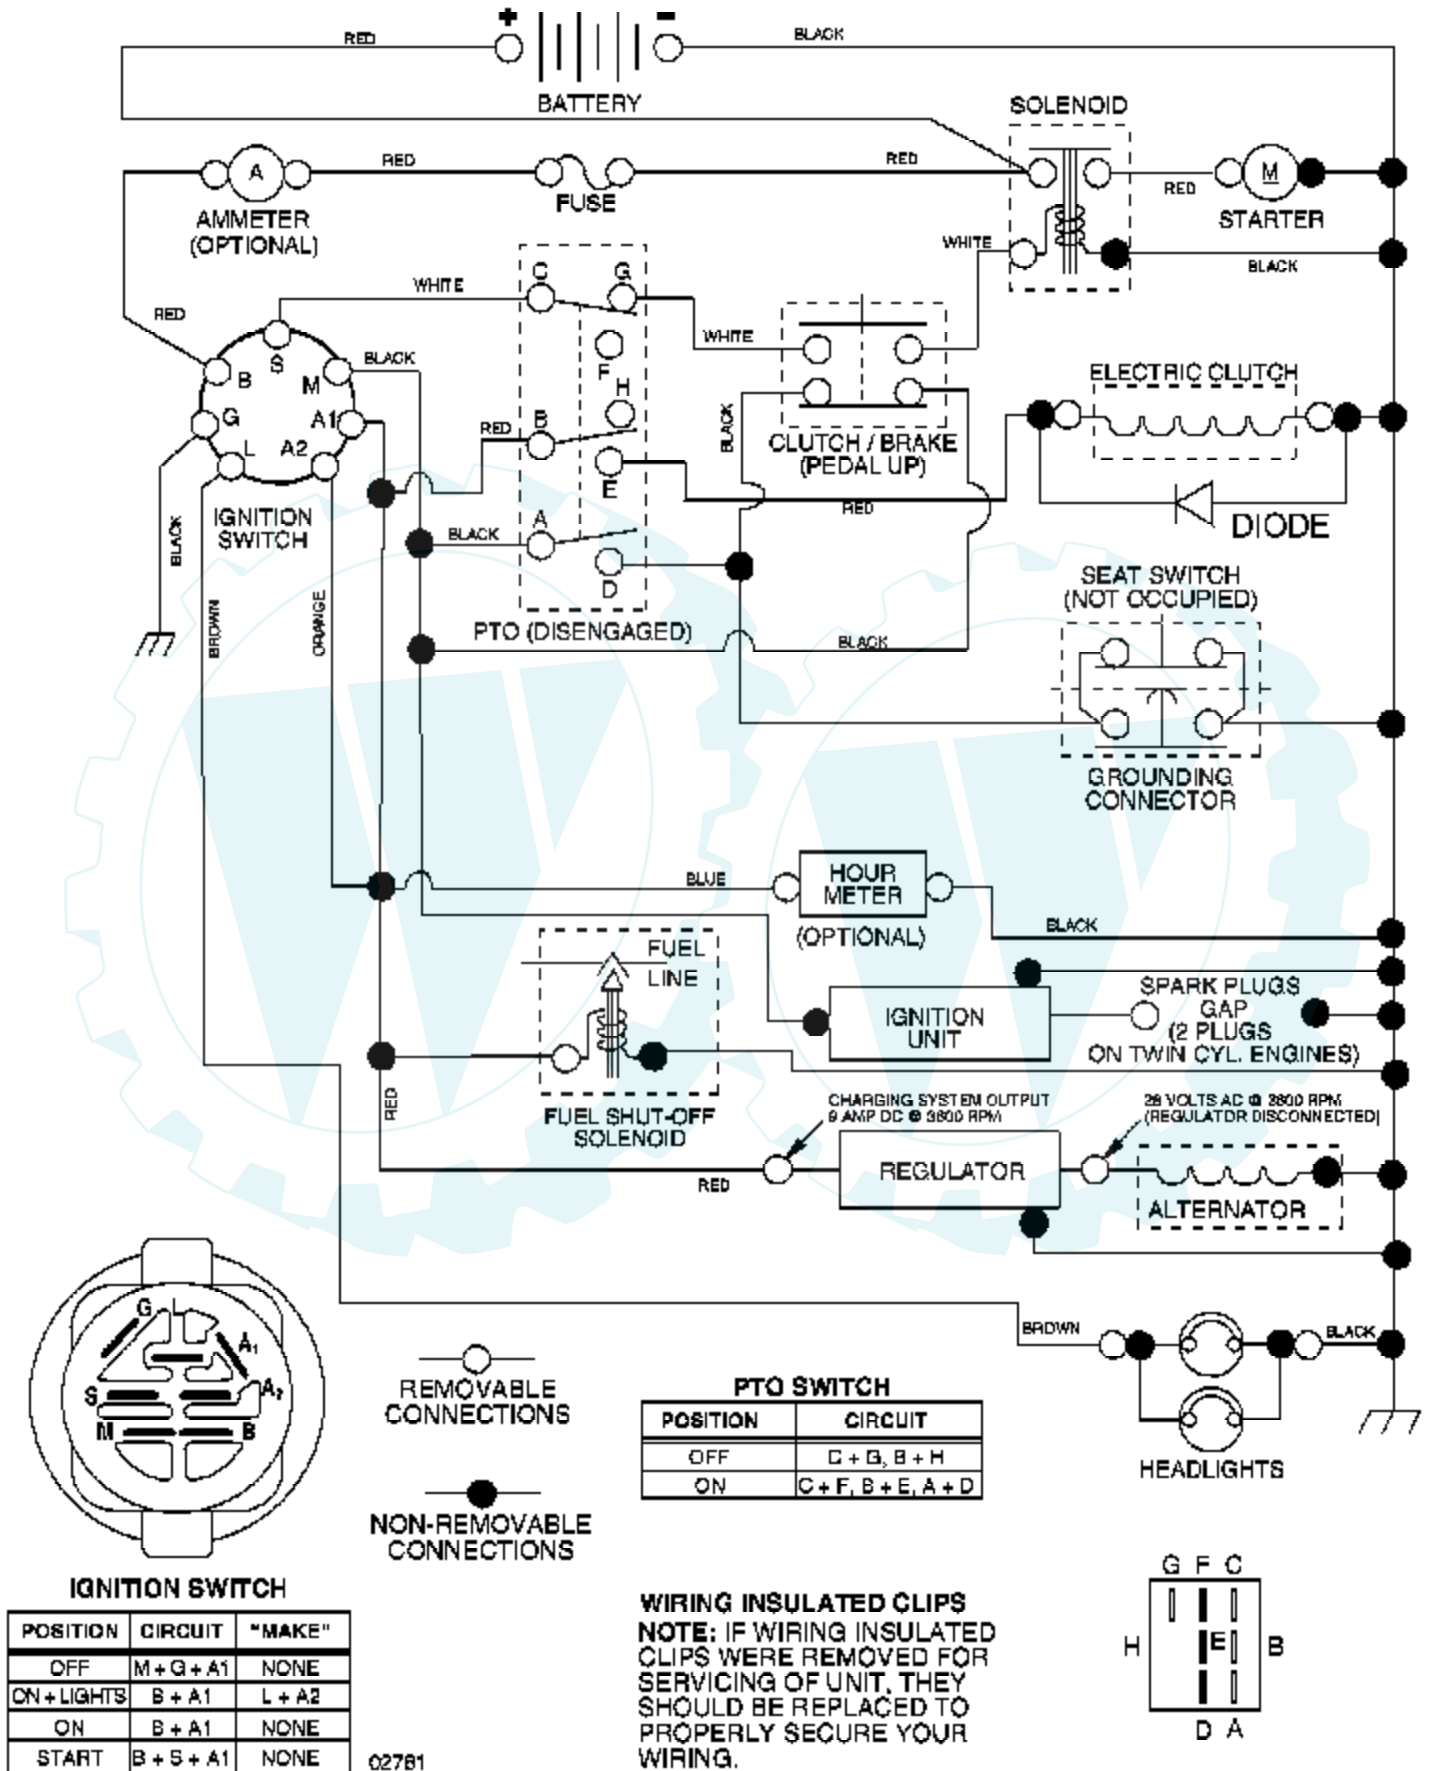

Ref #	Part Number	Qty	Description
118	73930600		Nut, Crownlock 3/8-1
119	19121414		Washer 13/32 x 7/8 x 14 Ga.
129	19131312		Washer 13/32 x 13/16 x 12 Ga.
130	74780616		Bolt, Fin Hex 3/8-16 unc x 1Gr. 5
131	72140608		Bolt Rdhd Sqnk 3/8-16 unc x 1
132	17000612		Screw Hexwsh Th
134	156941		Pin Head Rivet
135	159765		Bracket Asm. Wheel Gauge Rear LH
136	155986		Bar Adj. Gauge Wheel
138	159763		Bracket Asm. Wheel Gauge Rear RH
139	159767		Bracket Asm. Wheel Gauge Front RH
140	159768		Bracket Asm. Wheel Gauge Front LH
143	157109		Bracket Arm Idler 42"
144	173441		Keeper Belt 42" Clutch Cable
145	173437		Pulley Idler Flat
146	173443		Bolt Carraige Idler
148	169022		Spring Return Idler
149	165898		Retainer Spring Yellow Zinc
150	19091210		Washer 9/32 x 3/4 x 10 Ga.
159	72140614		Bolt Rdhd Sqn 3/8-16 unc x 1-3/4
182	179126		Rod Roller Nose
183	163552		Retainer Spring
184	19131410		Washer 3/8
	130794		Mandrel Assembly (Includes housing, shaft and shaft hardware only-pulley not included)
	181542		Replacement Mower, Complete (Std. Deck-Order separately mulch cover, guage wheels and nose roller components key nos. 101 - 106, 5, 116 - 119, 134, 136 and 91, 94, 95, 132, 182, 183)