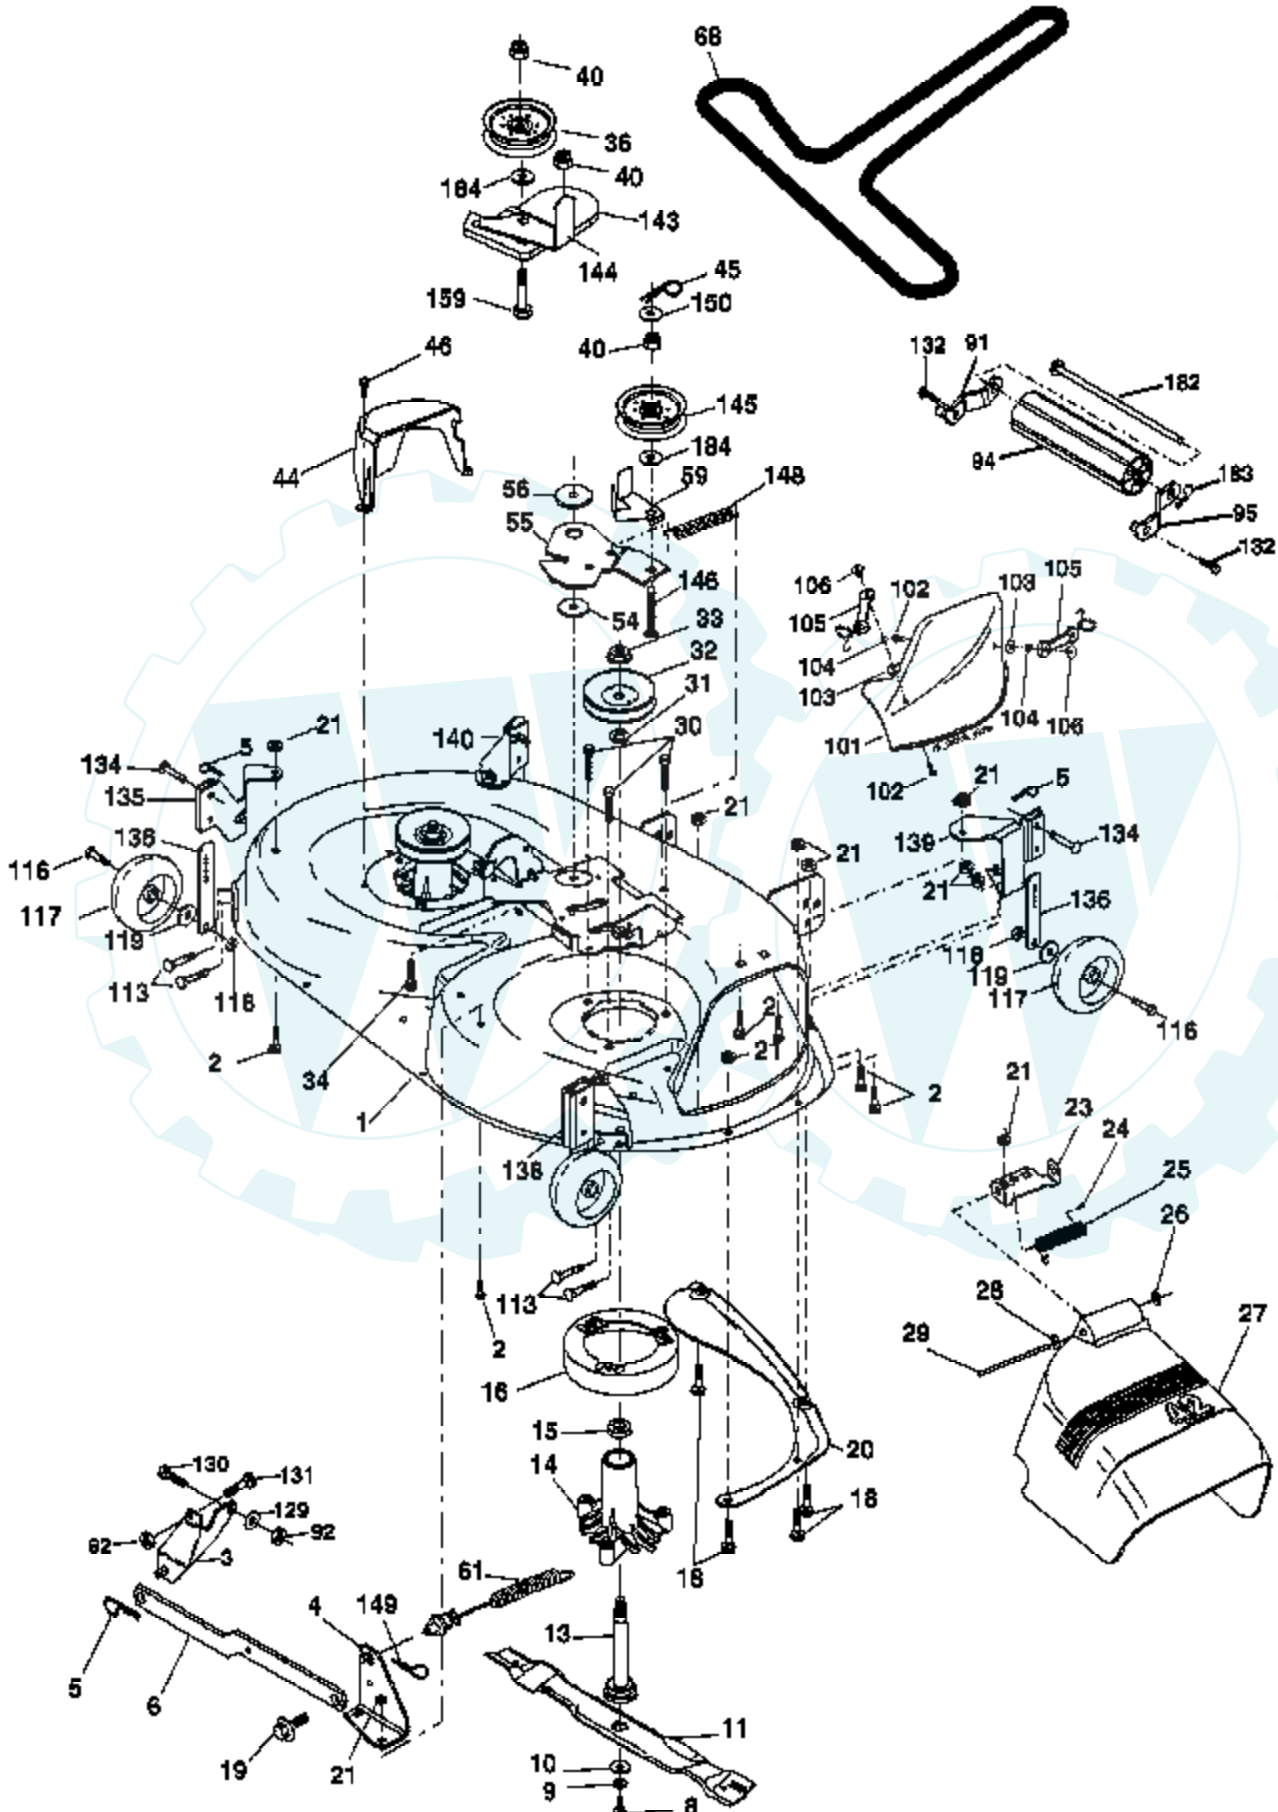

Ref #	Part Number	Qty	Description
1	184432		Plunger Assembly
2	159476		Shaft Assembly, Lift
3	188822		Pin, Groove
4	12000002		E-Ring
5	19211621		Washer 21/32 x 1 x 21 Ga.
6	120183X		Bearing, Nylon
7	175830		Grip, Handle, Fluted
11	139865		Link, Lift, L.H.
12	139866		Link, Lift, R.H.
13	4939M		Retainer Spring
15	173288		Link, Front
16	73350800		Nut, Hex, Jam 1/2-13 unc
17	175689		Trunnion
18	73800800		Locknut, Hex, with Washer Insert 1/2-13 unc
19	139868		Arm, Suspension, Rear
20	163552		Retainer Spring
31	169865		Bearing, Pvt, Lift
32	73540600		Nut, Crownlock 3/8-24
36	155097		Pointer Height Indicator
37	123935X		Plug Hole
38	17060516		Screw 5/16-18 x 1
40	19112410		Washer 11/32 x 1-1/2 10 Ga.
41	155098		Indicator Height