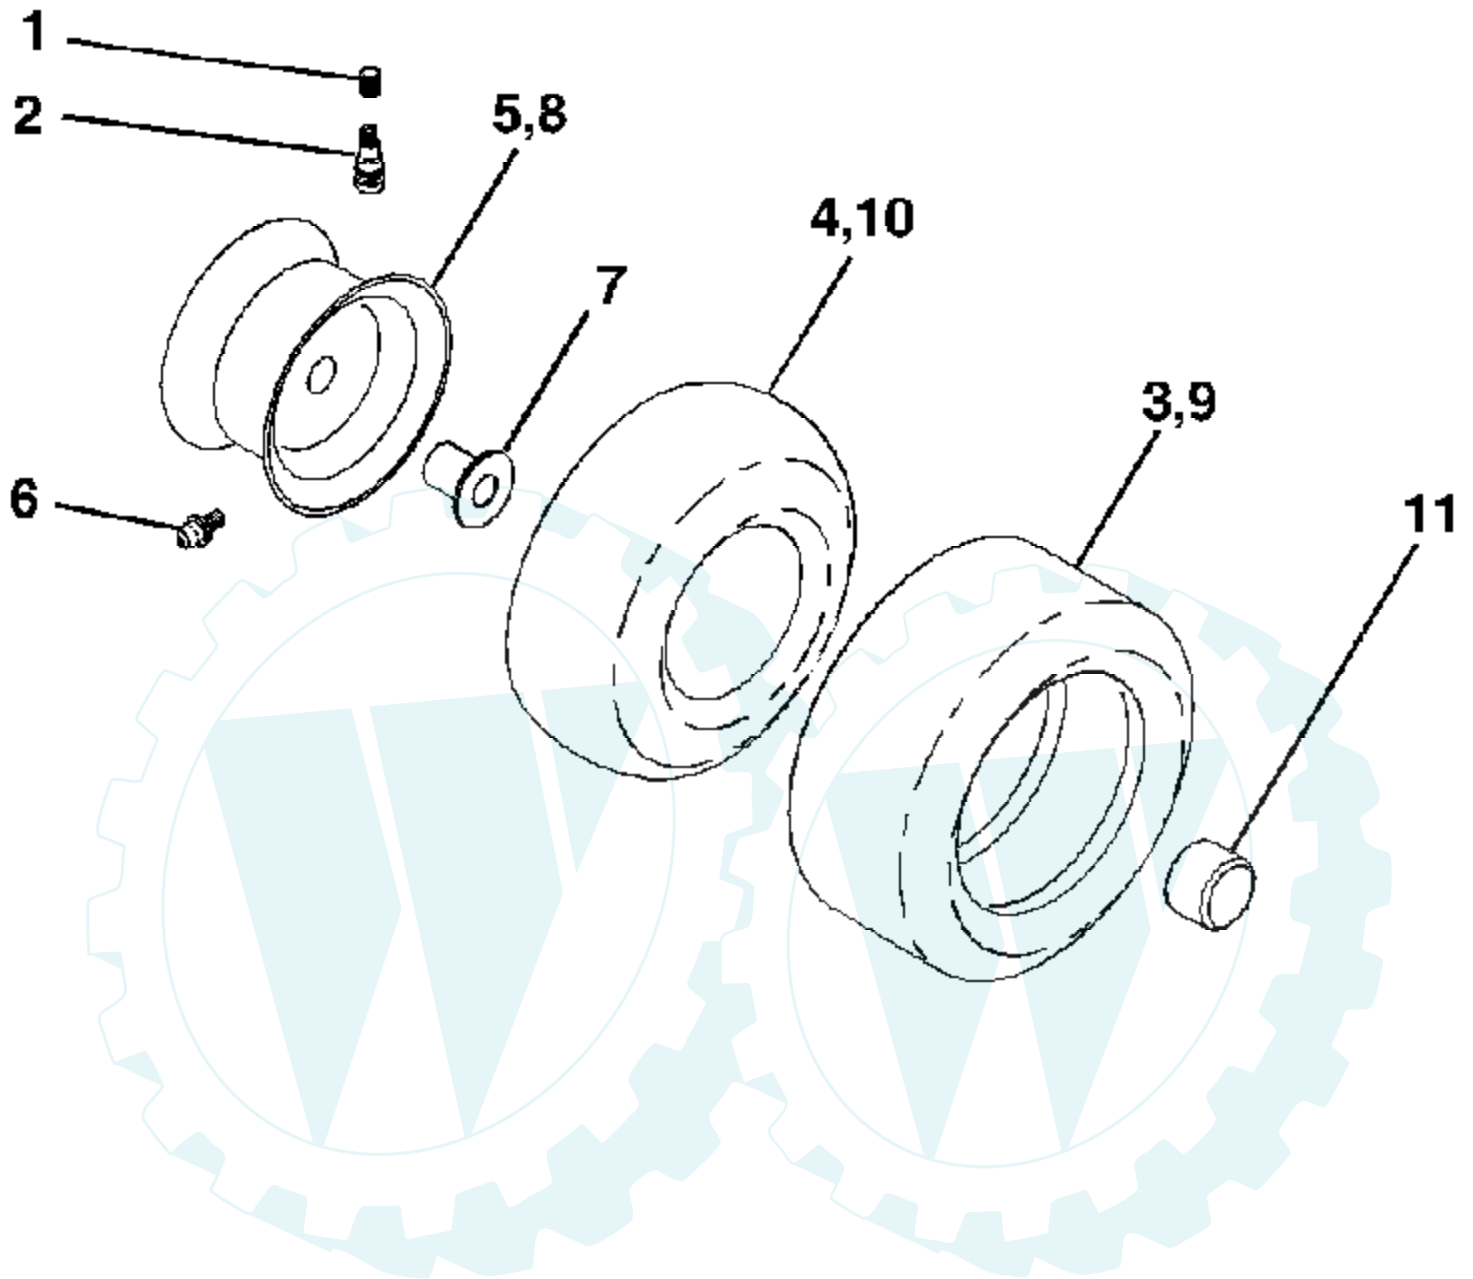

Ref #	Part Number	Qty	Description
1	59192		Cap Valve Tire
2	65139		Stem Valve
3	106222X		Tire F Ts 15 x 6 0 - 6 Service
4	59904		Tube Front (Service Item Only)
5	106732X421		Rim Asm 6" front Service
6	278H		Fitting Grease (Front Wheel Only)
7	9040H		Bearing Flange (Front Wheel Only)
8	106108X421		Rim Asm 8" rear Service
9	122082X		Tire R Ts 20 x 10-8 C Service
10	7152J		Tube Rear (Service Item Only)
11	104757X421		Cap Axle
	144334		Sealant, Tire (10 oz. Tube)