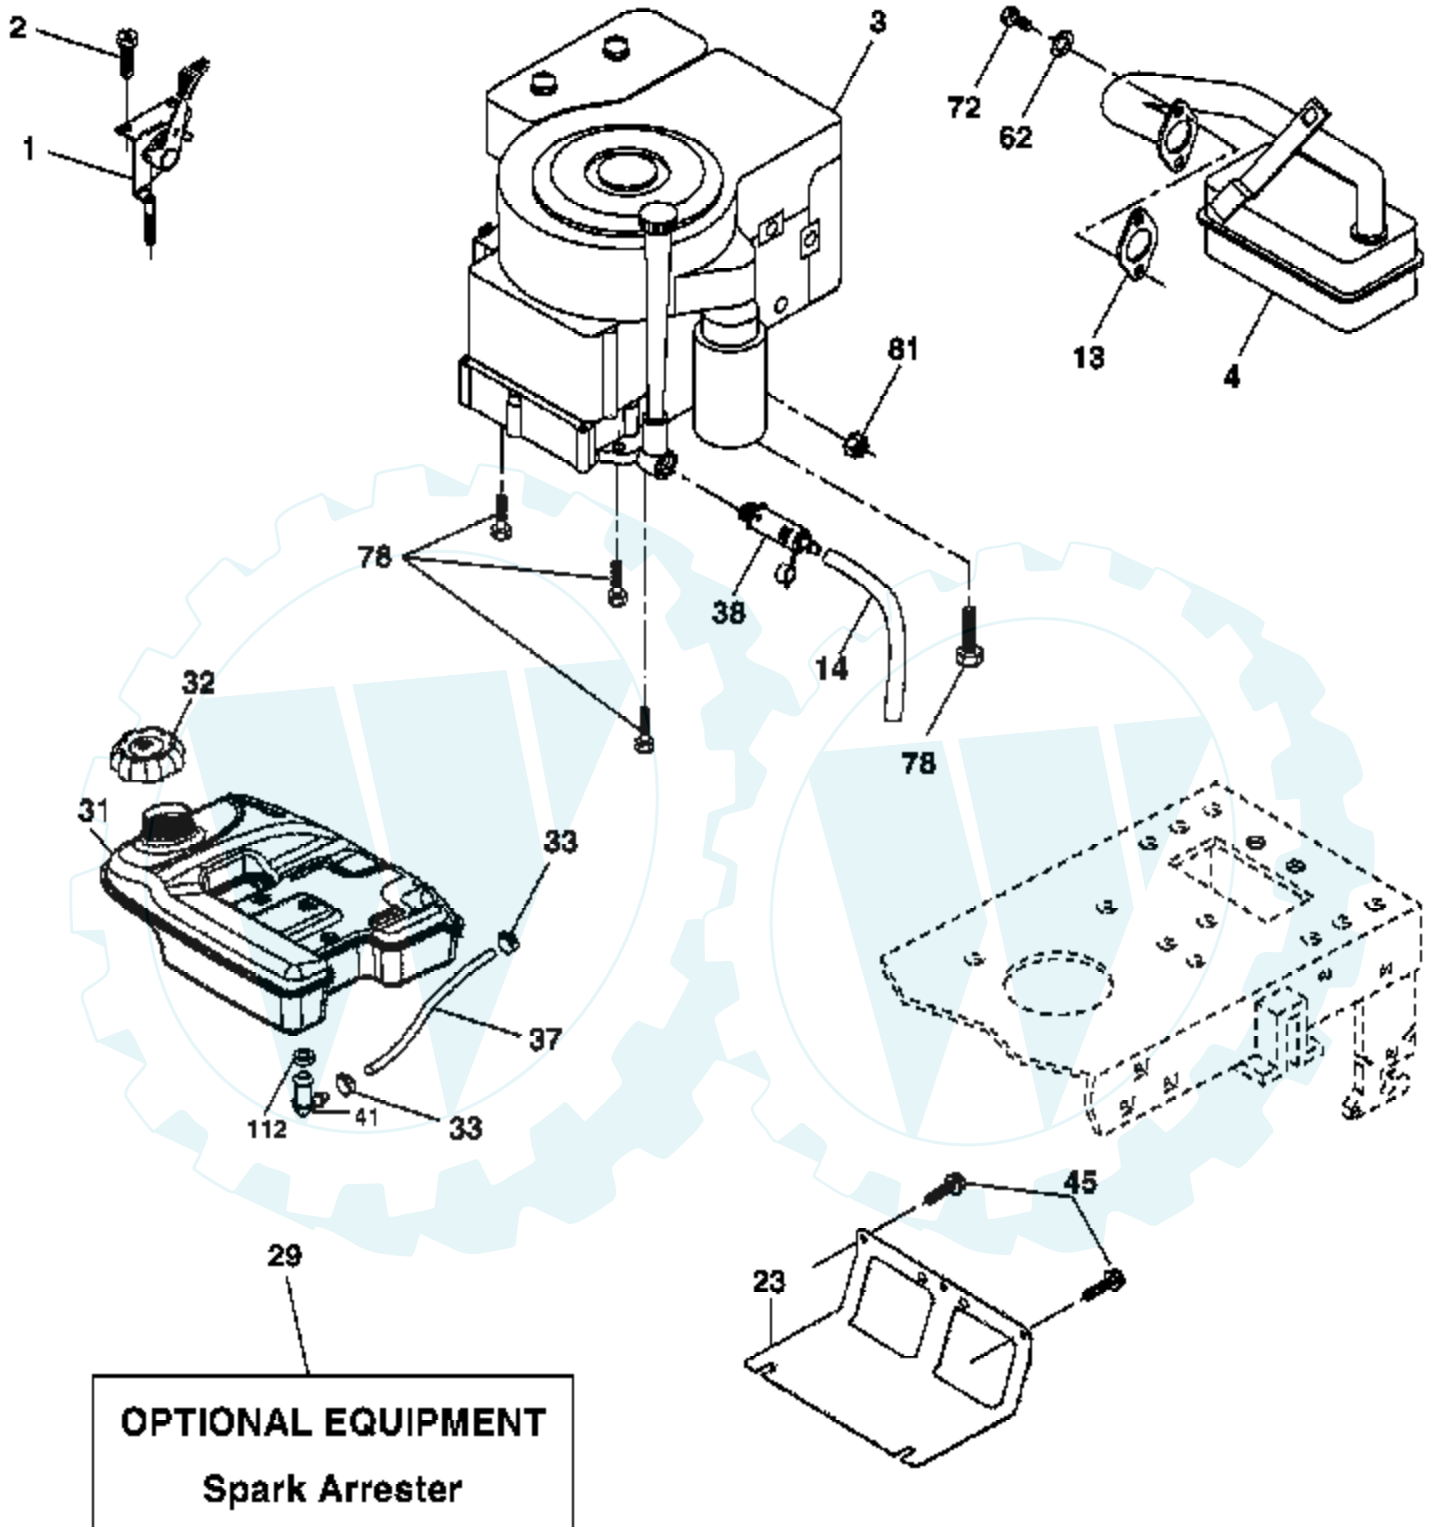

Ref #	Part Number	Qty	Description
1	176636X505		Control Throttle
2	171875		Screw Hwhd Hi-Lo #13-16 x 3/4
3			Engine, Briggs Model 31P777 (Order parts from engine Manufacturer)
4	137352		Muffler
13	165291		Muffler Gasket
14	148456		Tube Drain oil
23	169837		Shield Heat
29	137180		Kit Spark Arrestor (Flat Scrn)
31	179022		Tank Fuel 4.0 Rear
32	179124X428		Cap Asm Fuel
33	123487X		Clamp Hose Black
37	8543R		Line Fuel
38	181654		Plug Drain Oil Easy
41	139277		Stem Tank Fuel
45	17000612		Screw Hexwsh Thdr 3/8-16 x 3/4
62	10010500		Washer Split
72	71070512		Screw 5/16-18 x 3/4
78	17060620		Screw 3/8-16 x 1-1/4
81	73510400		Nut Keps Hex 1/4-20 unc
112	3645J		Bushing