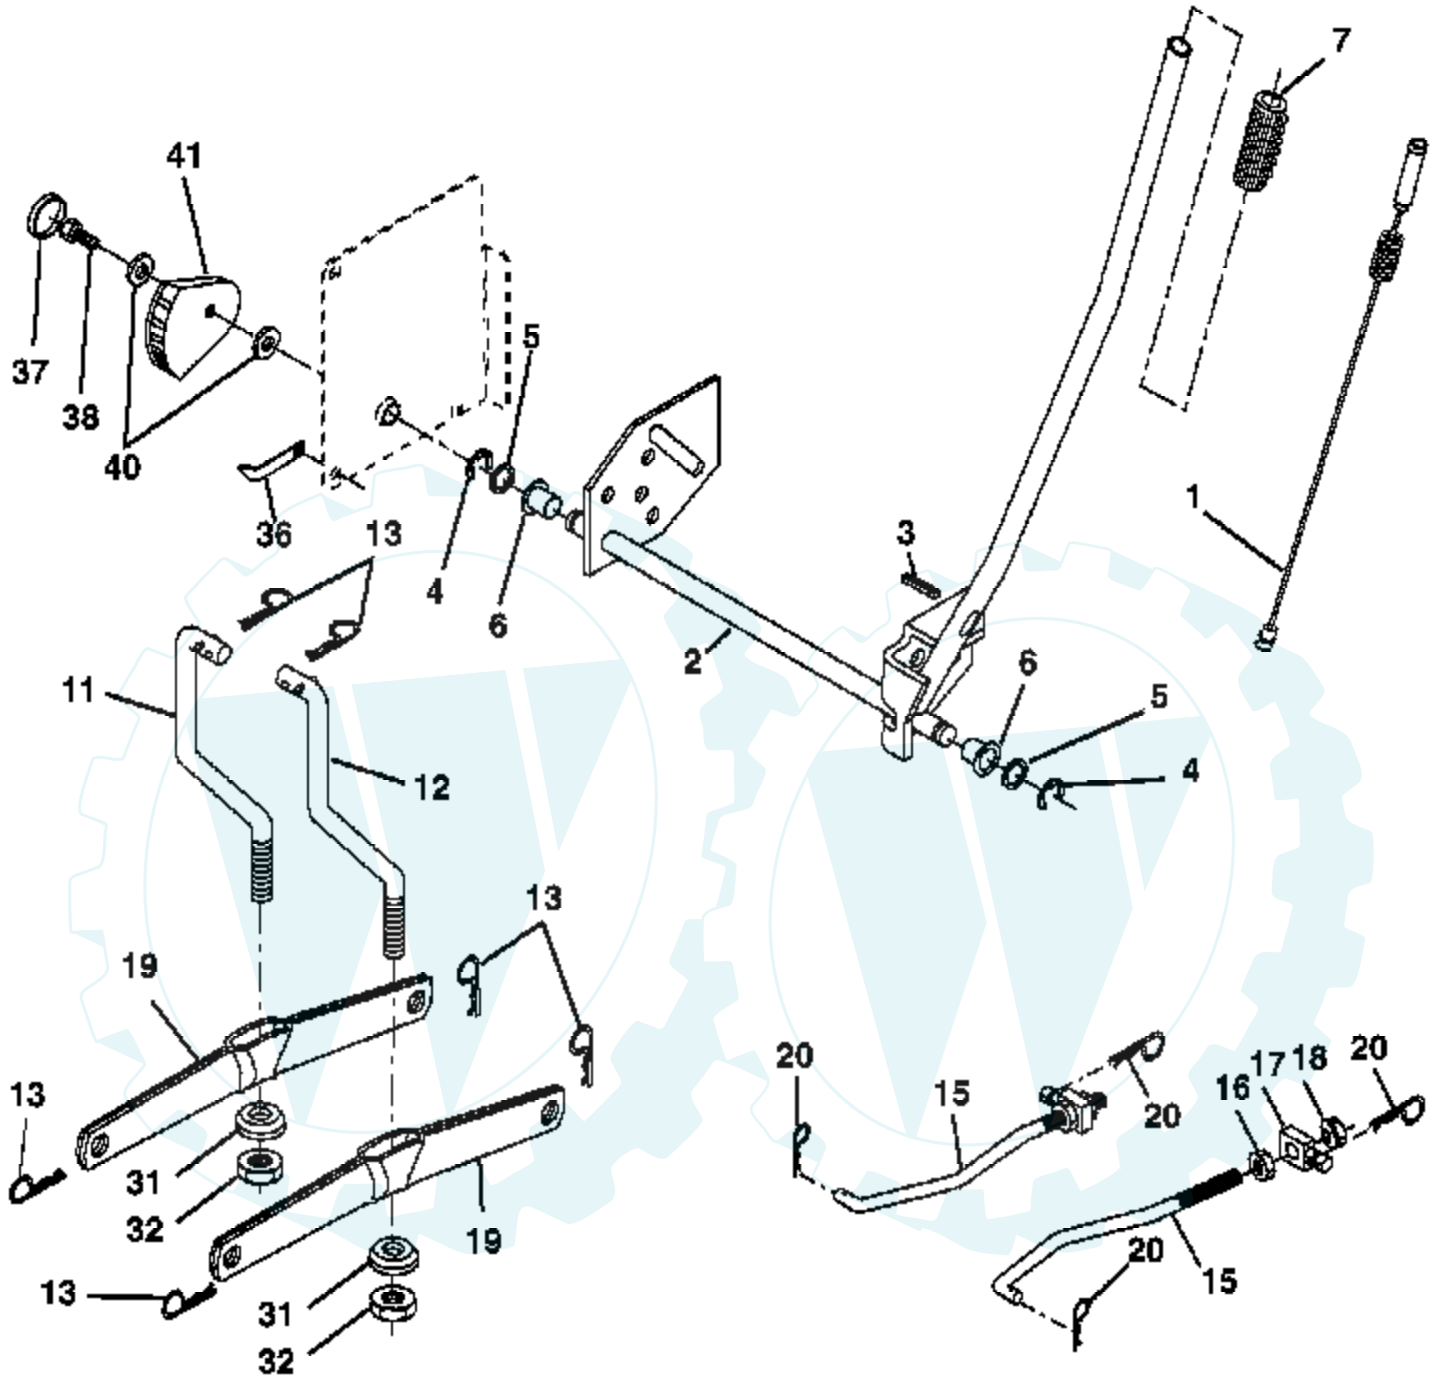

Ref #	Part Number	Qty	Description
1	184432		Plunger Assembly
2	159476		Shaft Assembly, Lift
3	188822		Pin, Groove
4	12000002		E-Ring
5	19211621		Washer 21/32 x 1 x 21 Ga.
6	120183X		Bearing, Nylon
7	175830		Grip, Handle, Fluted
11	139865		Link, Lift, L.H.
12	139866		Link, Lift, R.H.
13	4939M		Retainer Spring
15	173288		Link, Front
16	73350800		Nut, Hex, Jam 1/2-13 unc
17	175689		Trunnion
18	73800800		Locknut, Hex, with Washer Insert 1/2-13 unc
19	139868		Arm, Suspension, Rear
20	163552		Retainer Spring
31	169865		Bearing, Pvt, Lift
32	73540600		Nut, Crownlock 3/8-24
36	155097		Pointer Height Indicator
37	123935X		Plug Hole
38	17060516		Screw 5/16-18 x 1
40	19112410		Washer 11/32 x 1-1/2 10 Ga.
41	155098		Indicator Height