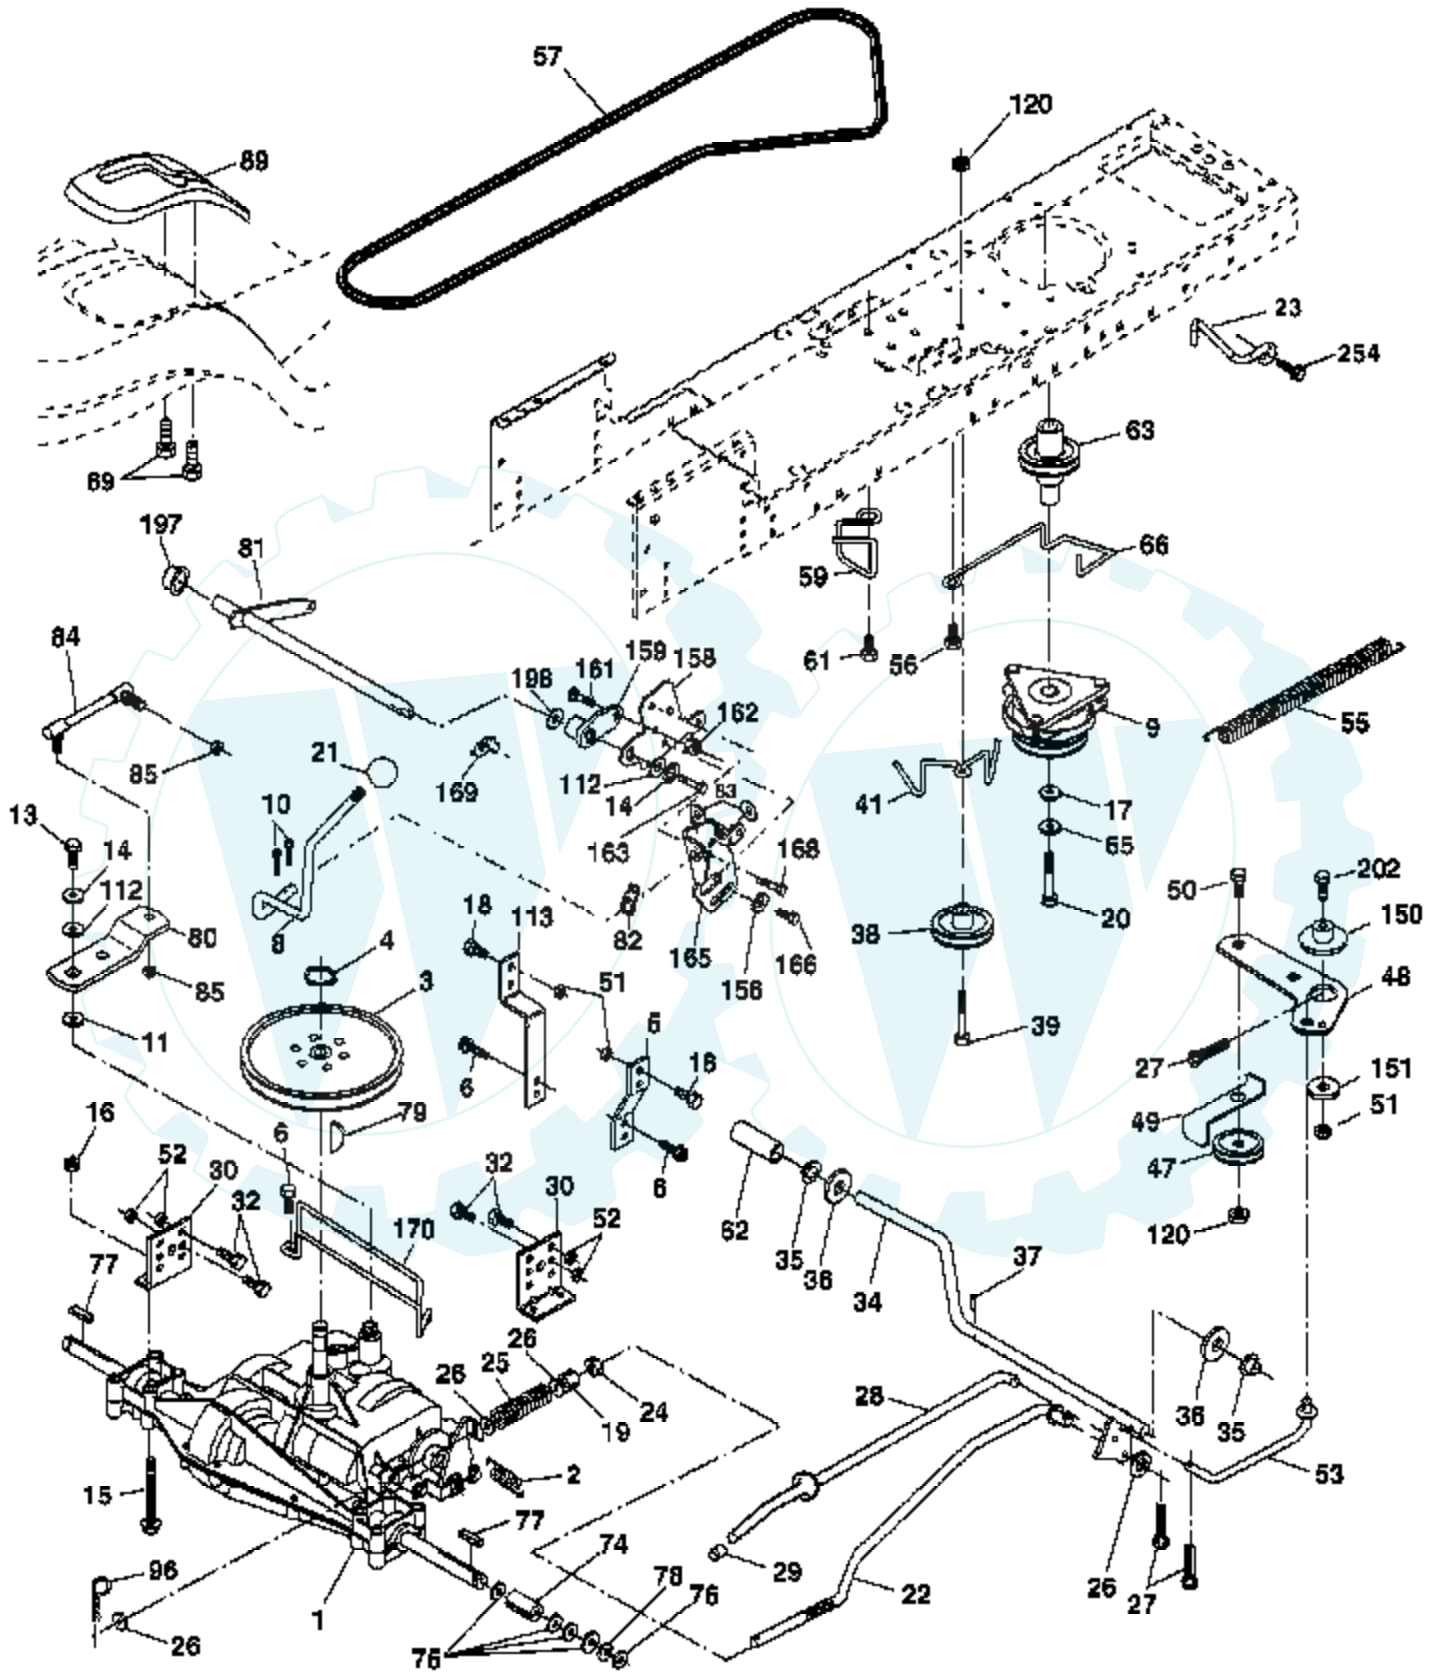

Ref #	Part Number	Qty	Description
1			Transaxle Peerless 206-545C (Order parts from Transaxle manufacturer)
2	146682		Spring, Return, Brake
3	123666X		Pulley, Transaxle
4	12000028		Ring, Retainer
5	121520X		Strap, Torque
6	17060512		Screw 5/16-18 x 3/4
8	165866		Rod Shifter Fender STLT
9	180505		Clutch
10	76020416		Pin, Cotter
11	105701X		Washer, Shift Plate
13	74550412		Bolt 1/4-28 UNF W/Patch Gr. 8
14	10040400		Washer Lock Hvy Helical
15	74490544		Bolt Hex FLGHD 5/16-18 Gr. 5
16	73800500		Nut Lock Hx W/Ins 5/16-18 unc
17	126197X		Washer 1-1/2 x 15/32 x .250
18	7478616		Bolt Fin Hex 3/8-16 unc x 1 Gr. 5
19	73350600		Nut
20	173937		Bolt 7/16-20 x 4 Gr. 5
21	106933X		Knob
22	130804		Rod, Brake
23	190736		Bracket Anti-Rotation
24	73800600		Nut
25	106888X		Spring, Brake Rod
26	19131316		Washer
27	76020412		Pin
28	175765		Rod, Parking Brake
29	71673		Cap, Parking Brake
30	169592		Bracket, Transaxle
32	74760512		Bolt
34	175578		Shaft Assembly, Foot Pedal
35	120183X		Bearing, Nylon
36	19211616		Washer
37	1572H		Roll Pin
38	179114		Pulley, Composite, Flat
39	72110622		Bolt Rdhd 3/8-16 unc x 2-3/4
41	175556		Keeper, Belt, Idler
47	127783		Pulley, Idler, V-Groove, Plastic
48	154407		Bellcrank Clutch Gmd Drv Stl
49	123205X		Retainer, Belt
50	72110612		Bolt
51	73680600		Nut Crown Lock 3/8-16 unc
52	73680500		Nut Crown Lock 5/16-18 unc
53	105710X		Link, Clutch
55	105709X		Spring, Clutch Return
56	17060620		Screw 3/8-16 x 1-1/4
57	130801		V-Belt, Ground Drive
59	169691		Keeper, Belt, Center Span
61	17120614		Screw 3/8-16 x .875
62	123533X		Cover, Pedal
63	174607		Pulley, Engine
65	10040700		Washer
66	154778		Keeper, Belt, Engine, Fool Proof
69	142432		Screw Hex Wsh Hi-Lo 1/4-1/2 unc
74	137057		Spacer, Axle
75	121749X		Washer 25/32 x 1-1/4 x 16 Ga.
76	12000001		Ring