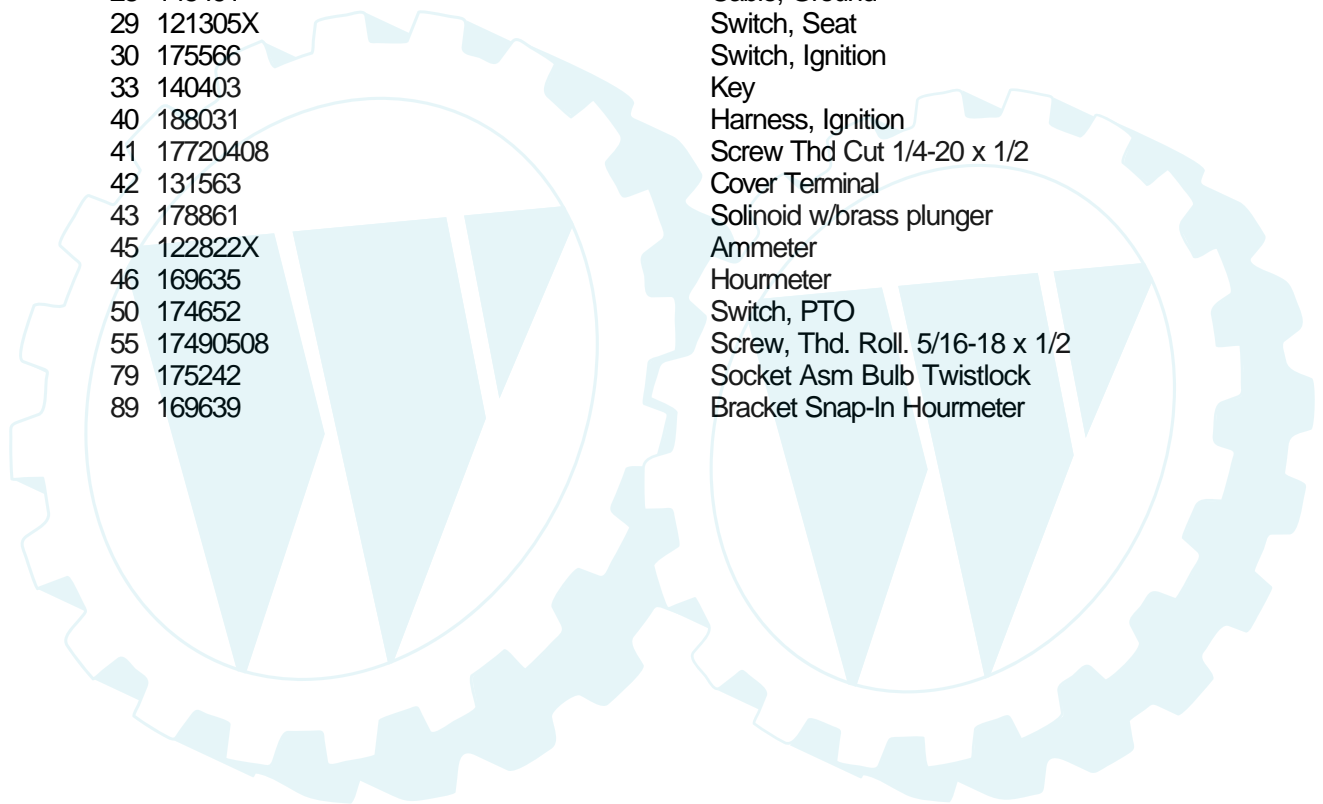

Ref #	Part Number	Qty	Description
1	163465		Battery
2	74760412		Bolt, Hex 1/4-20 x 3/4
8	7603J		Tray, Battery
10	145211		Bolt, Battery, Front 1/4-20 x 7-1/2
11	150109		Holddown, Battery, Front
12	145769		Nut, Push, Nylon, Battery, Front 1/4
16	176138		Switch, Interlock
21	175688		Harness, Light
22	4152J		Bulb Light #1156
24	8860R		Cable Starter
25	146148		Cable
26	175158		Fuse
27	73510400		Nut, Hex, Keps 1/4-20 unc
28	145491		Cable, Ground
29	121305X		Switch, Seat
30	175566		Switch, Ignition
33	140403		Key
40	188031		Harness, Ignition
41	17720408		Screw Thd Cut 1/4-20 x 1/2
42	131563		Cover Terminal
43	178861		Solenoïd w/brass plunger
45	122822X		Ammeter
46	169635		Hourmeter
50	174652		Switch, PTO
55	17490508		Screw, Thd. Roll. 5/16-18 x 1/2
79	175242		Socket Asm Bulb Twistlock
89	169639		Bracket Snap-In Hourmeter