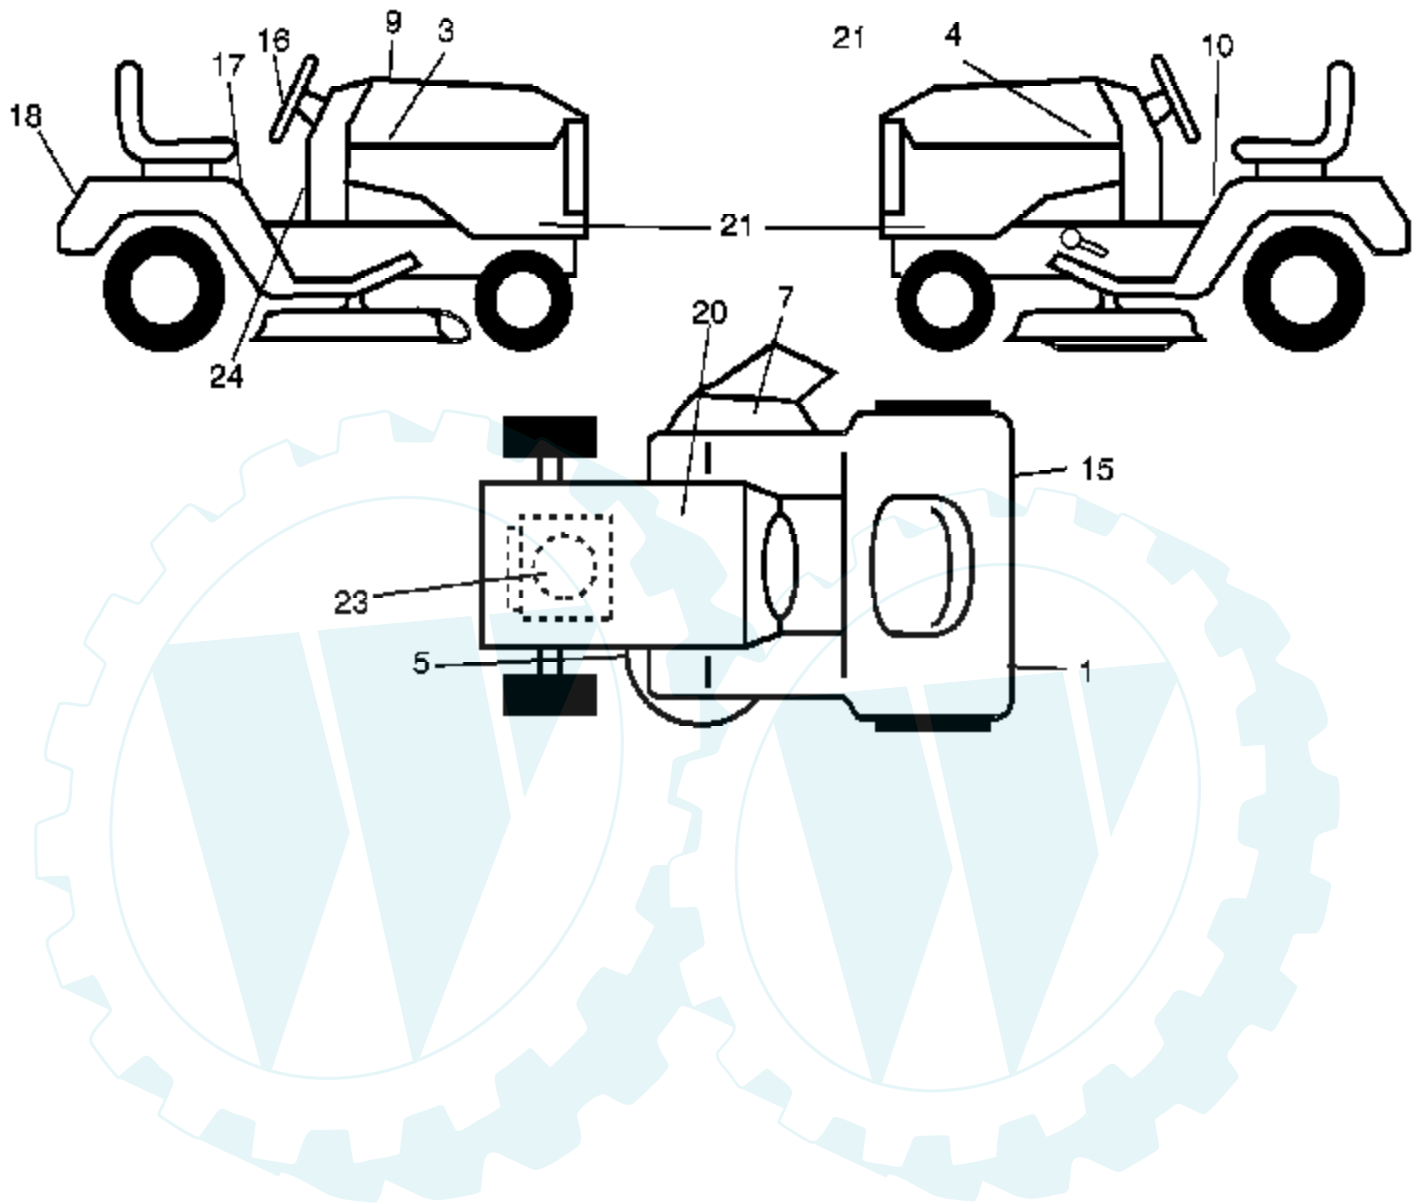

Ref #	Part Number	Qty	Description
1	187407		Reflector, LH
3	176272		Decal, Hood RH
4	176273		Decal, Hood LH
5	160396		Decal, Deck Sch.
7	179128		Decal, Deck "B" "42"
9	189340		Decal, Replacement Hood
10	157141		Decal, Fender, Danger
15	187408		Decal, Reflector, RH
16	172743		Decal, Steering Wheel
17	156368		Decal, Fender, Operator Instructions
18	172740		Decal, Fender
20	145005		Decal, Battery
21	189290		Decal, Hood, Side Panel
23	189288		Decal, Engine
24	191643		Decal, Dash
	184310X428		Pad, Footrest, ST/LT, LH
	184311X428		Pad, Footrest, ST/LT, RH
	192362		Manual, Owner's, English
	192363		Manual, Owner's, Spanish