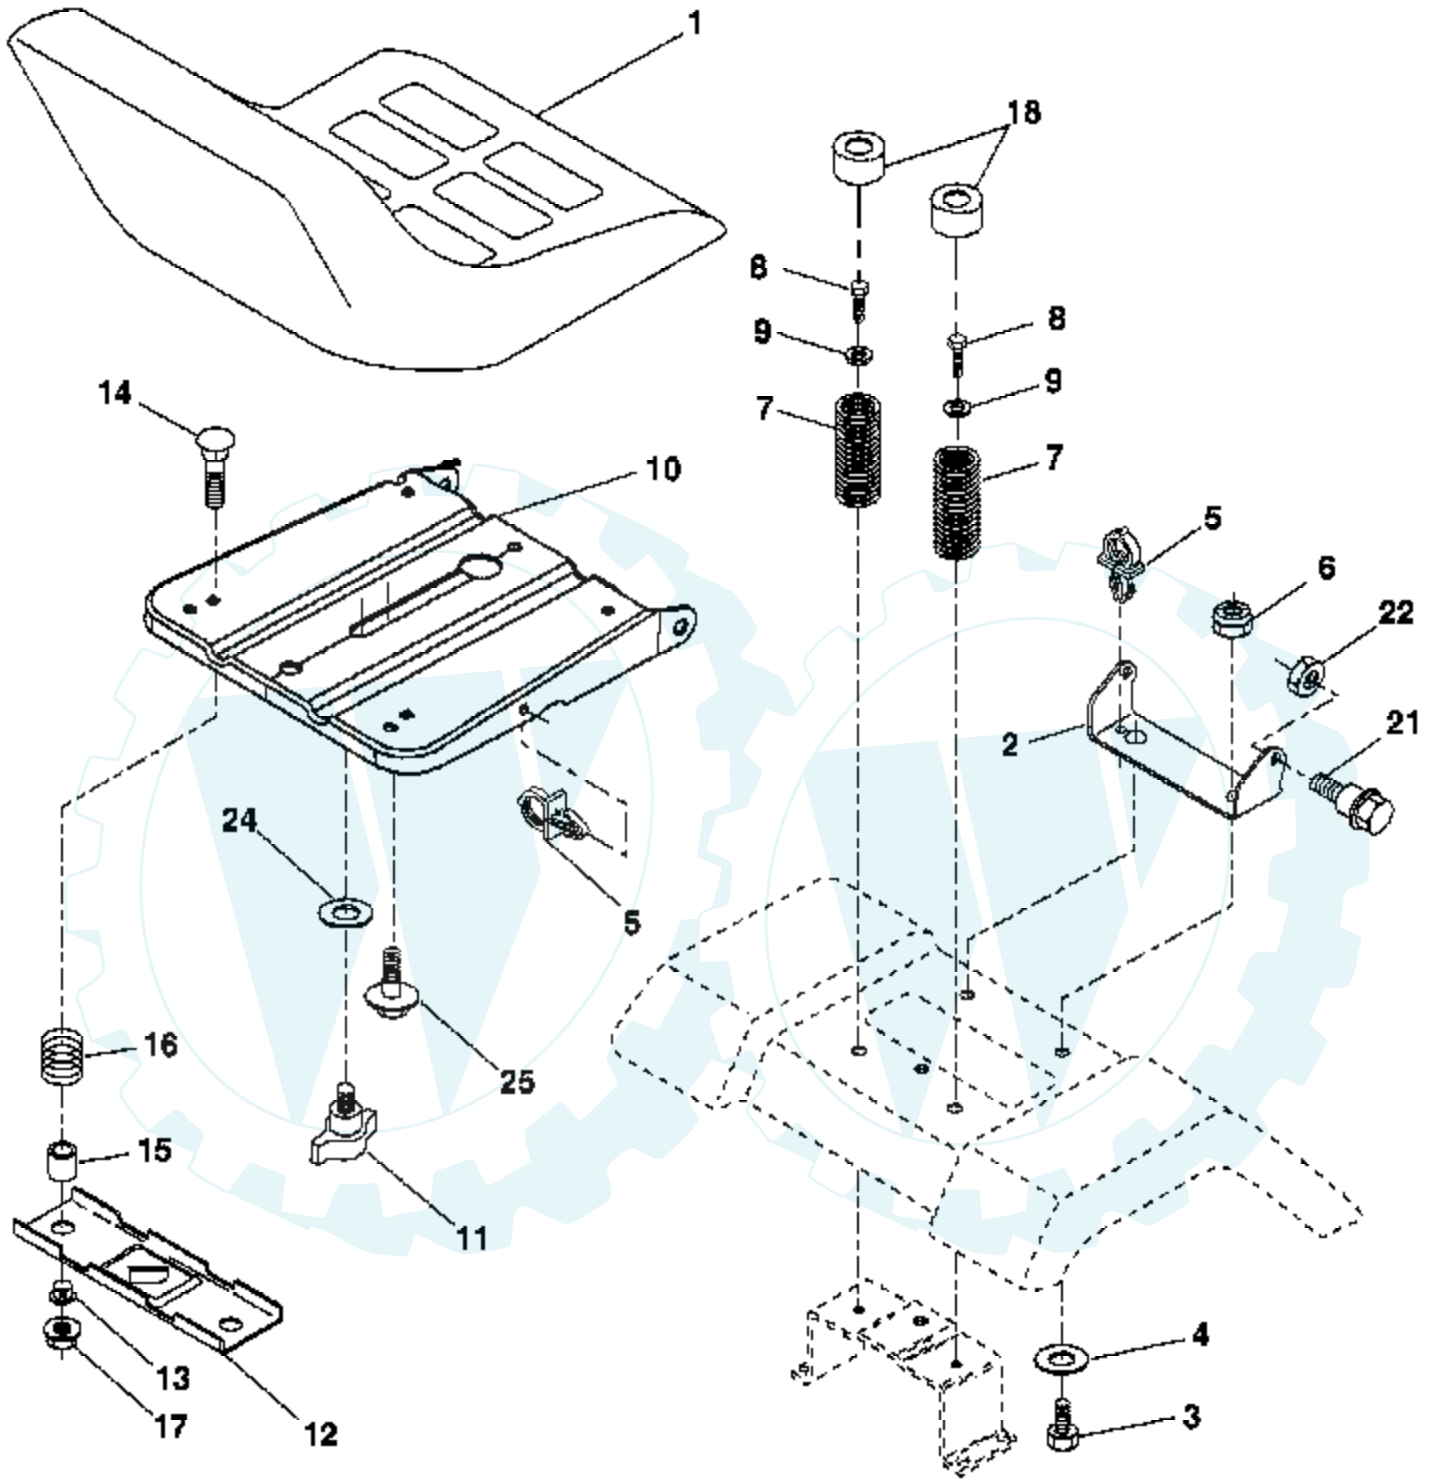

Ref #	Part Number	Qty	Description
1	189022		Seat
2	140551		Bracket Pivot Seat
3	71110616		Bolt Fin Hex 3/8-16 unc x 1
4	19131610		Washer 13/32 x 1 x 10 Ga.
5	145006		Clip Push-In
6	73800600		Nut Hex w/Ins. 3/8-16 unc
7	124181X		Spring Seat Cprsn
8	17000616		Screw 3/8-16 x 1-1/2
9	19131614		Washer 13/32 x 1 x 14 Ga.
10	182493		Pan Seat
11	166369		Knob Seat Adj. Wingnut
12	121246X		Bracket Mounting Switch
13	121248X		Bushing Snap Blk Nyl 50 Id
14	72050412		Bolt Rdhd Sqnk 1/4-20 x 1-1/2
15	121249X		Spacer Split 28x .88 Zinc
16	123740X		Spring Cprsn Plate 1.310 Ga.
17	123976X		Nut Lock 1/4 Lge Flg Gr. 5 Zinc
18	124238X		Cap Spring Seat
21	171852		Bolt Shoulder 5/16-18 unc
22	73800500		Nut Hex Lock W/Ins 5/16-18
24	19171912		Washer 17/32 x 1-3/16 x 12 Ga.
25	127018X		Bolt Shoulder 5/16-18 x 62