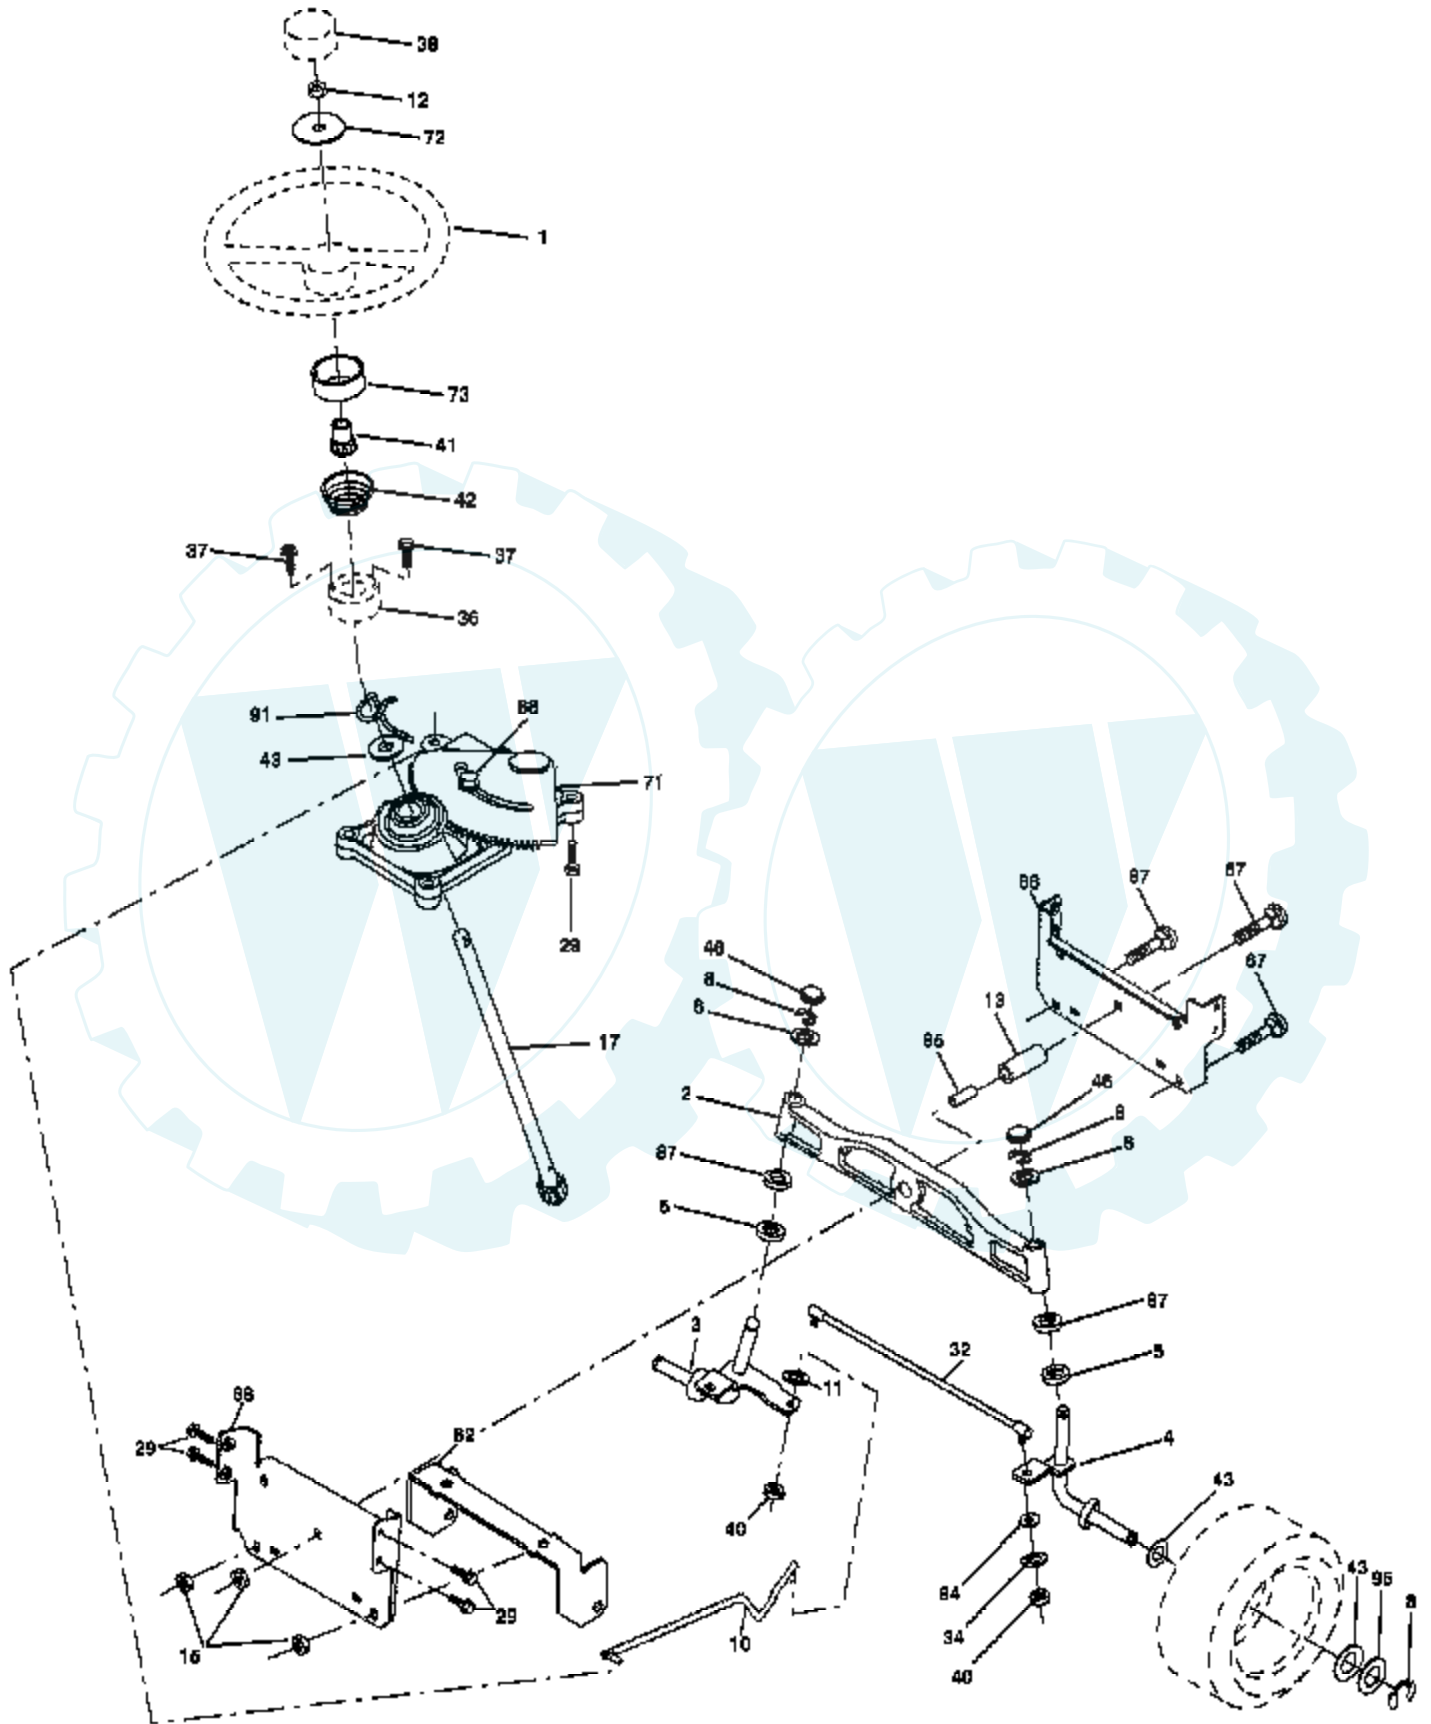

Ref #	Part Number	Qty	Description
1	159944X428		Wheel Steering
2	184706		Axle Asm
3	169840		Spindle Asm LH
4	169839		Spindle Asm RH
5	6266H		Bearing Race Thrust Harden
6	121748X		Washer 25/32 x 1-5/8 x 16 Ga.
8	12000029		Ring Klip #t5304-75
10	175121		Link Drag
11	10040600		Washer Lock Hvy Hlcl Spr 3/8
12	73940800		Nut Hex Jam Toplock 1/2-20 unf
13	136518		Spacer Bearing Axle Front
15	145212		Nut Hex Flange Lock
17	177883		Shaft Asm. Steering
29	17000612		Screw 3/8-16 x 3/4
32	171888		Rod Tie
34	10040500		Washer Lock 5/16
36	155105		Bushing Strg
37	152927		Screw
38	159946X428		Insert Cap Strg Wh
40	73540500		Crownlock Nut 5/16-24 unf
41	159945		Adaptor Wheel Strg
42	163888X428		Boot Steering
43	121749X		Washer 25/32 1 1/4 x 16 Ga.
46	184946X505		Cap Spindle
65	160367		Spacer Brace Axle
67	72110618		Bolt Rdhd Sqnk 3/8-16 x 2-1/4
68	169827		Axle, Brace
71	175146		Steering Asm.
72	19182411		Washer 9/16 ID x 1-1/2 OD 11 Ga.
73	160135X428		Extension Steering
82	169835		Bracket Susp. Chassis Front
87	173966		Washer Flat .781 x 1-1/2 x .15
88	175118		Bolt Shoulder 7/16-20 unc
91	175553		Clip Steering
94	19111216		Washer 11/32 x 3/4 x 16 Ga.
95	188967		Washer Hardened