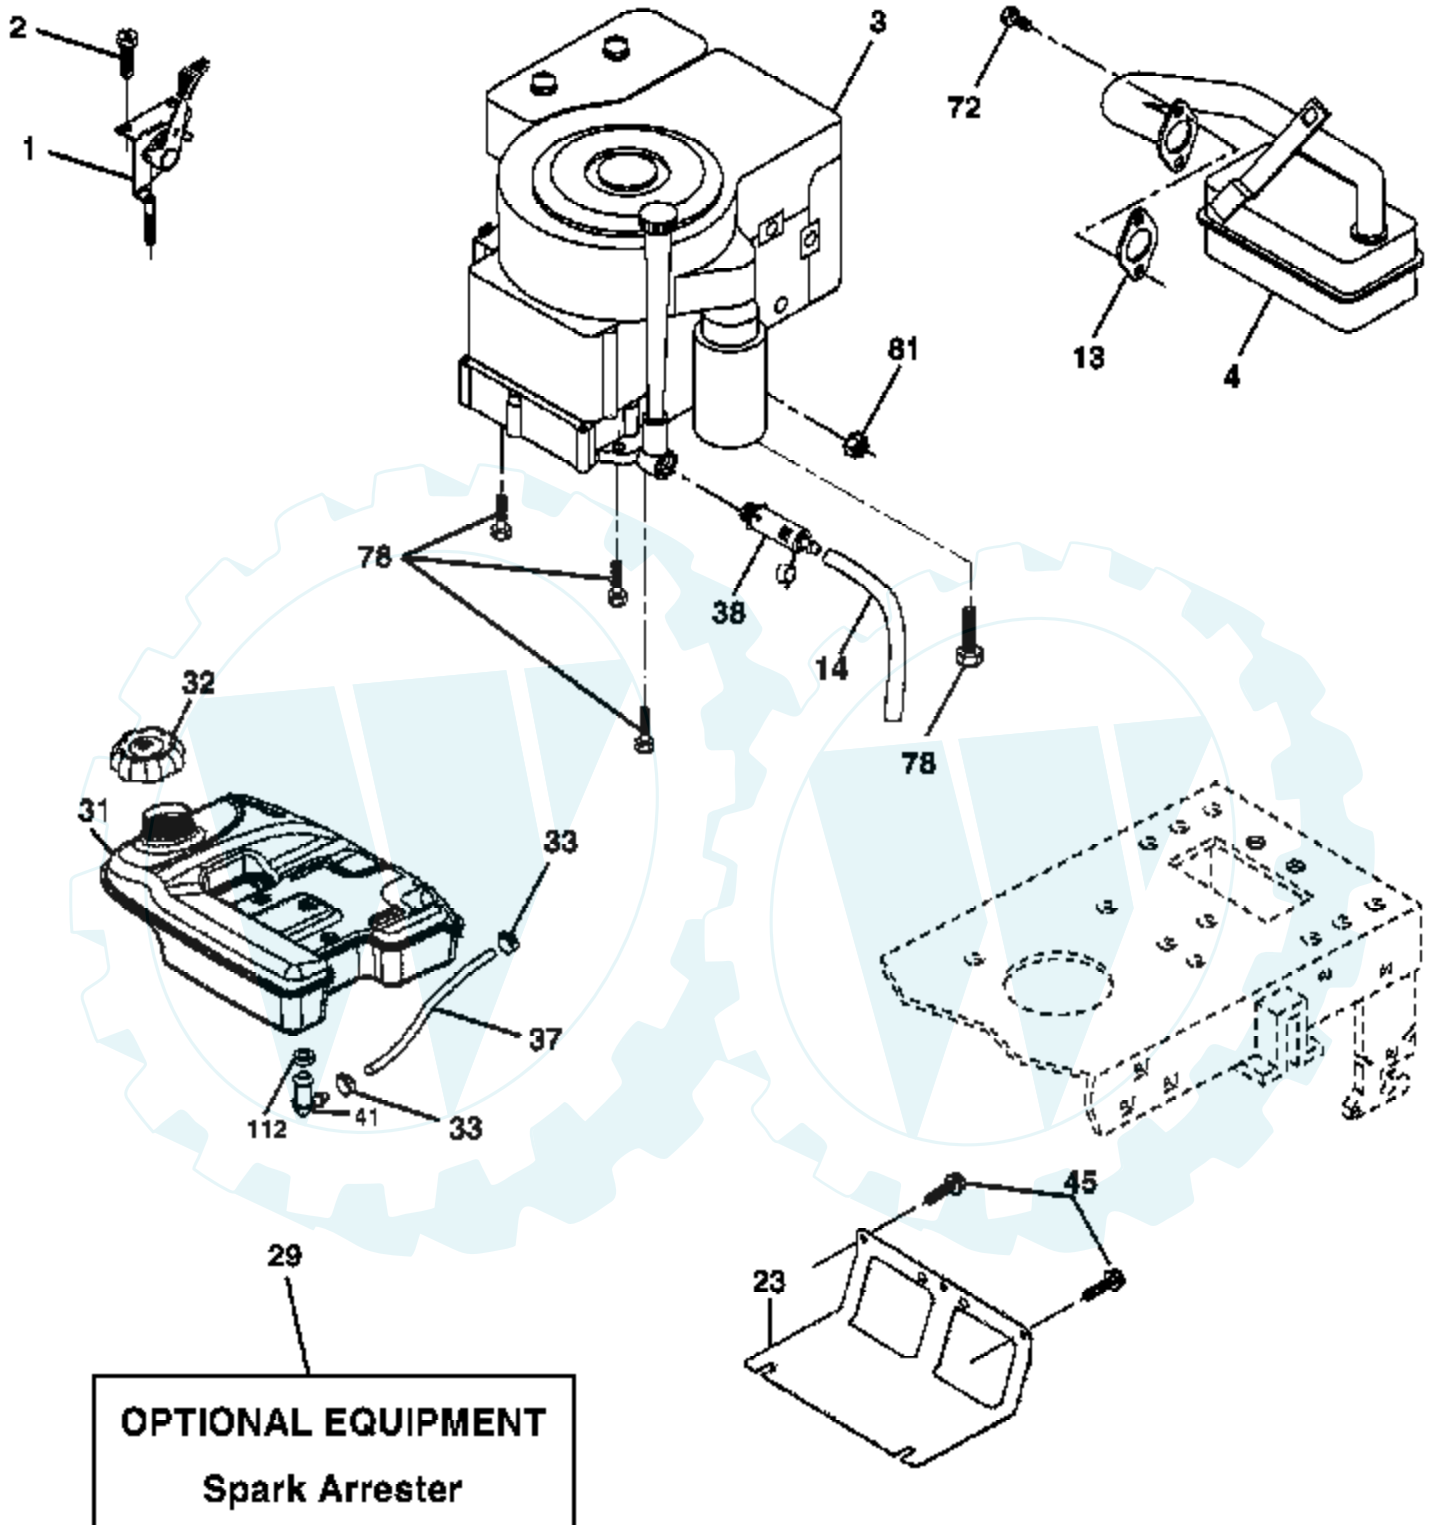

Ref #	Part Number	Qty	Description
1	176636X505		Control Throttle
2	171875		Screw Hwhd Hi-Lo #13-16 x 3/4
3			Engine, Briggs Model 31P777 (Order parts from engine Manufacturer)
4	137352		Muffler
13	165291		Muffler Gasket
14	148456		Tube Drain oil
23	169837		Shield Heat
29	137180		Kit Spark Arrestor (Flat Scrn)
31	179022		Tank Fuel 4.0 Rear
32	179124X428		Cap Asm Fuel
33	123487X		Clamp Hose Black
37	8543R		Line Fuel
38	181654		Plug Drain Oil Easy
41	139277		Stem Tank Fuel
45	17000612		Screw Hexwsh Thdr 3/8-16 x 3/4
72	183906		Screw 5/16-18 x 1
78	17060620		Screw 3/8-16 x 1-1/4
81	73510400		Nut Keps Hex 1/4-20 unc
112	3645J		Bushing