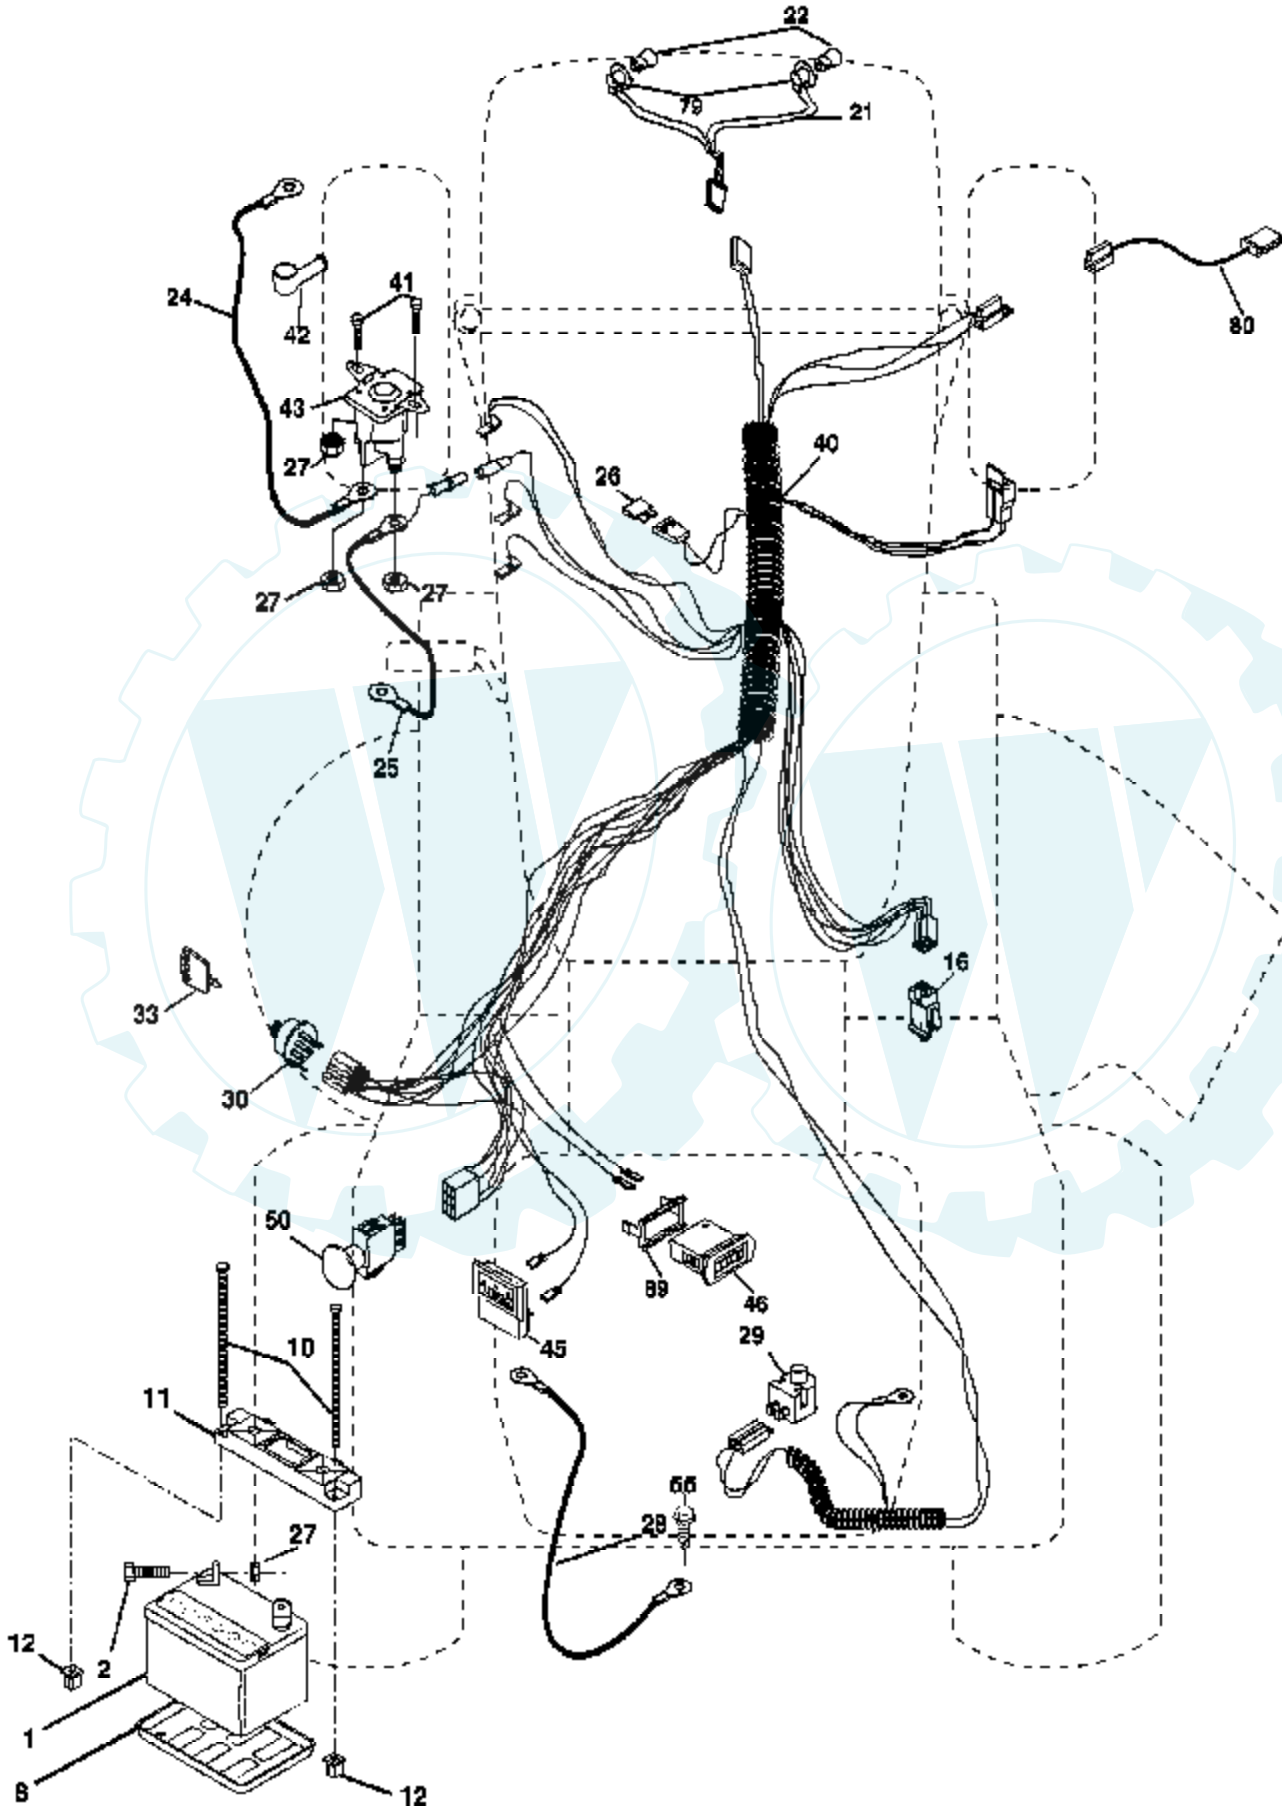

Ref #	Part Number	Qty	Description
1	187407		Reflector, LH
3	176272		Decal, Hood RH
4	176273		Decal, Hood LH
5	160396		Decal, Deck Sch.
7	179128		Decal, Deck "B" "42"
9	189340		Decal, Replacement Hood
10	157141		Decal, Fender, Danger
15	187408		Decal, Reflector, RH
16	172743		Decal, Steering Wheel
17	156368		Decal, Fender, Operator Instructions
18	172740		Decal, Fender
20	145005		Decal, Battery
21	189290		Decal, Hood, Side Panel
23	189288		Decal, Engine
24	191643		Decal, Dash
	184310X428		Pad, Footrest, ST/LT, LH
	184311X428		Pad, Footrest, ST/LT, RH
	191616		Manual, Owner's, English
	191617		Manual, Owner's, Spanish

Ref #	Part Number	Qty	Description
1	179504		Plunger Assembly
2	159476		Shaft Assembly, Lift
3	188822		Pin, Groove
4	12000002		E-Ring
5	19211621		Washer 21/32 x 1 x 21 Ga.
6	120183X		Bearing, Nylon
7	175830		Grip, Handle, Fluted
11	139865		Link, Lift, L.H.
12	139866		Link, Lift, R.H.
13	4939M		Retainer Spring
15	173288		Link, Front
16	73350800		Nut, Hex, Jam 1/2-13 unc
17	175689		Trunnion
18	73800800		Locknut, Hex, with Washer Insert 1/2-13 unc
19	139868		Arm, Suspension, Rear
20	163552		Retainer Spring
31	169865		Bearing, Pvt, Lift
32	73540600		Nut, Crownlock 3/8-24
36	155097		Pointer Height Indicator
37	123935X		Plug Hole
38	17060516		Screw 5/16-18 x 1
40	19112410		Washer 11/32 x 1-1/2 10 Ga.
41	155098		Indicator Height