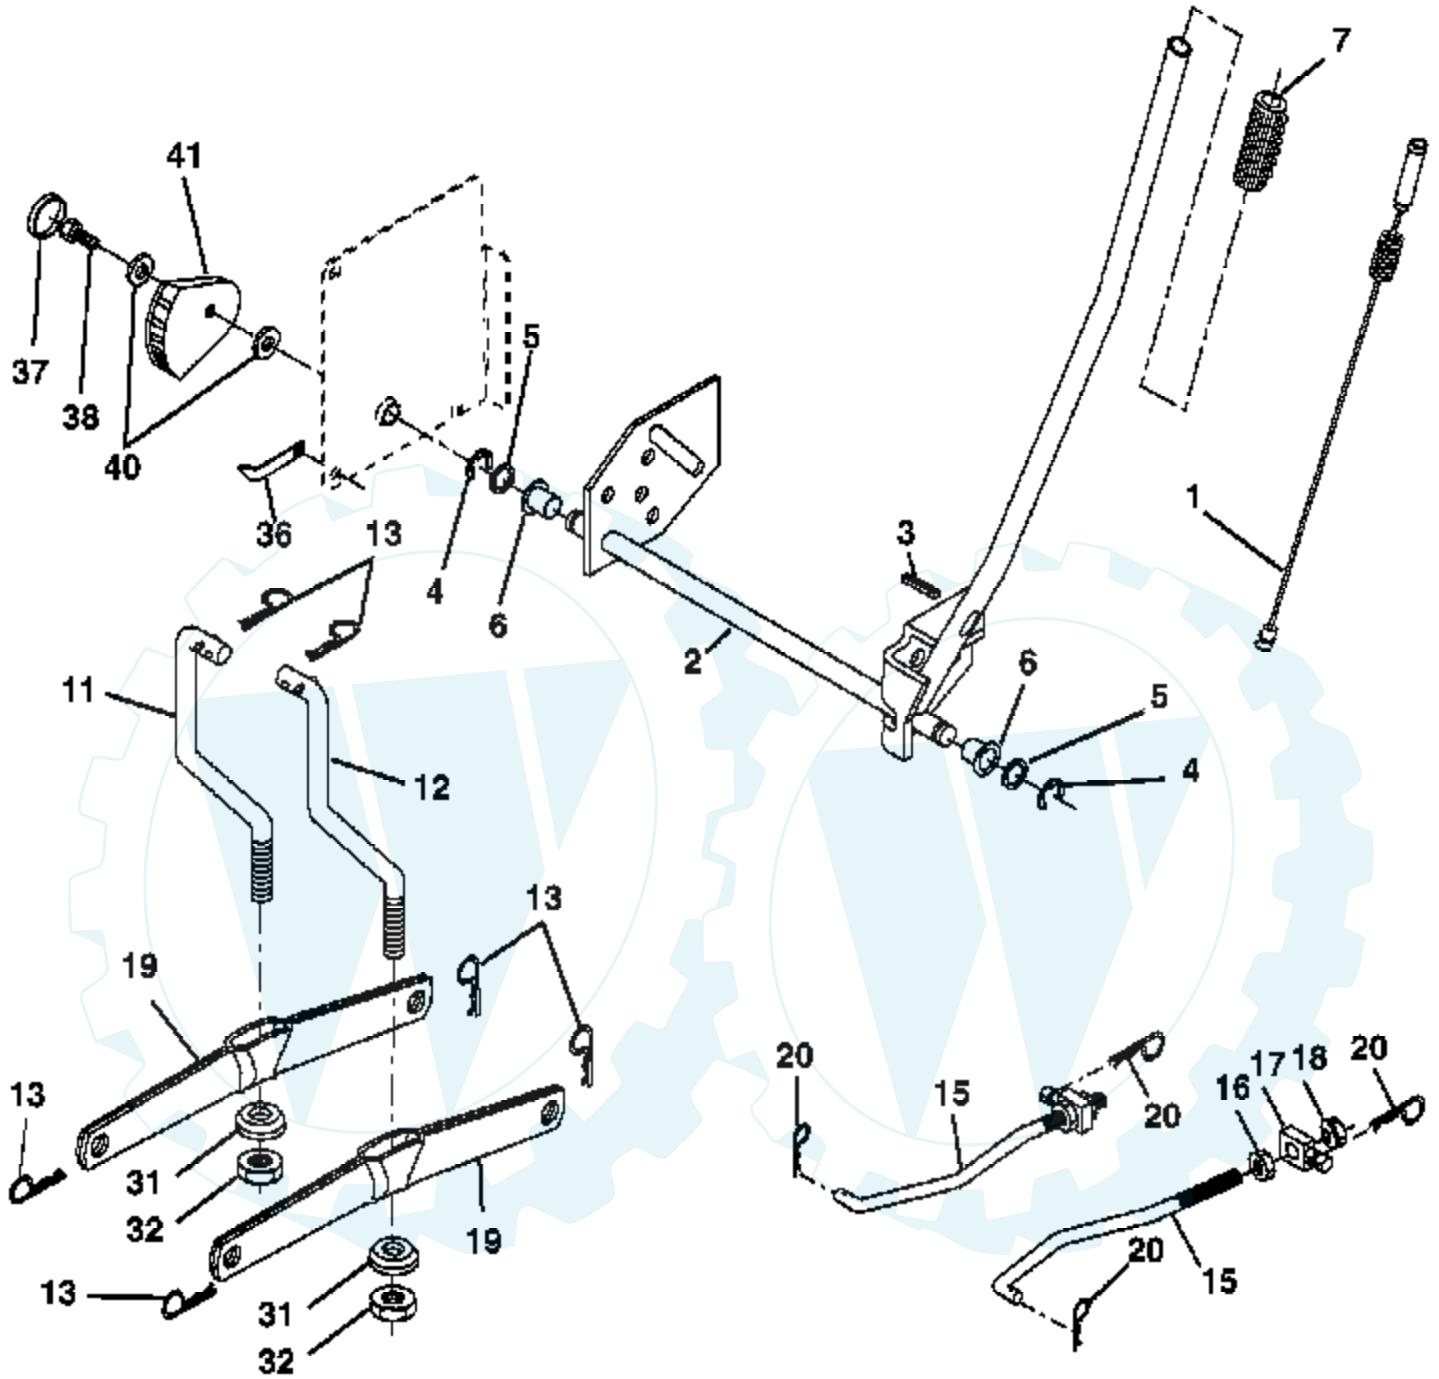

Ref #	Part Number	Qty	Description
1	179504		Plunger Assembly
2	159476		Shaft Assembly, Lift
3	188822		Pin, Groove
4	12000002		E-Ring
5	19211621		Washer 21/32 x 1 x 21 Ga.
6	120183X		Bearing, Nylon
7	175830		Grip, Handle, Fluted
11	139865		Link, Lift, L.H.
12	139866		Link, Lift, R.H.
13	4939M		Retainer Spring
15	173288		Link, Front
16	73350800		Nut, Hex, Jam 1/2-13 unc
17	175689		Trunnion
18	73800800		Locknut, Hex, with Washer Insert 1/2-13 unc
19	139868		Arm, Suspension, Rear
20	163552		Retainer Spring
31	169865		Bearing, Pvt, Lift
32	73540600		Nut, Crownlock 3/8-24
36	155097		Pointer Height Indicator
37	123935X		Plug Hole
38	17060516		Screw 5/16-18 x 1
40	19112410		Washer 11/32 x 1-1/2 10 Ga.
41	155098		Indicator Height