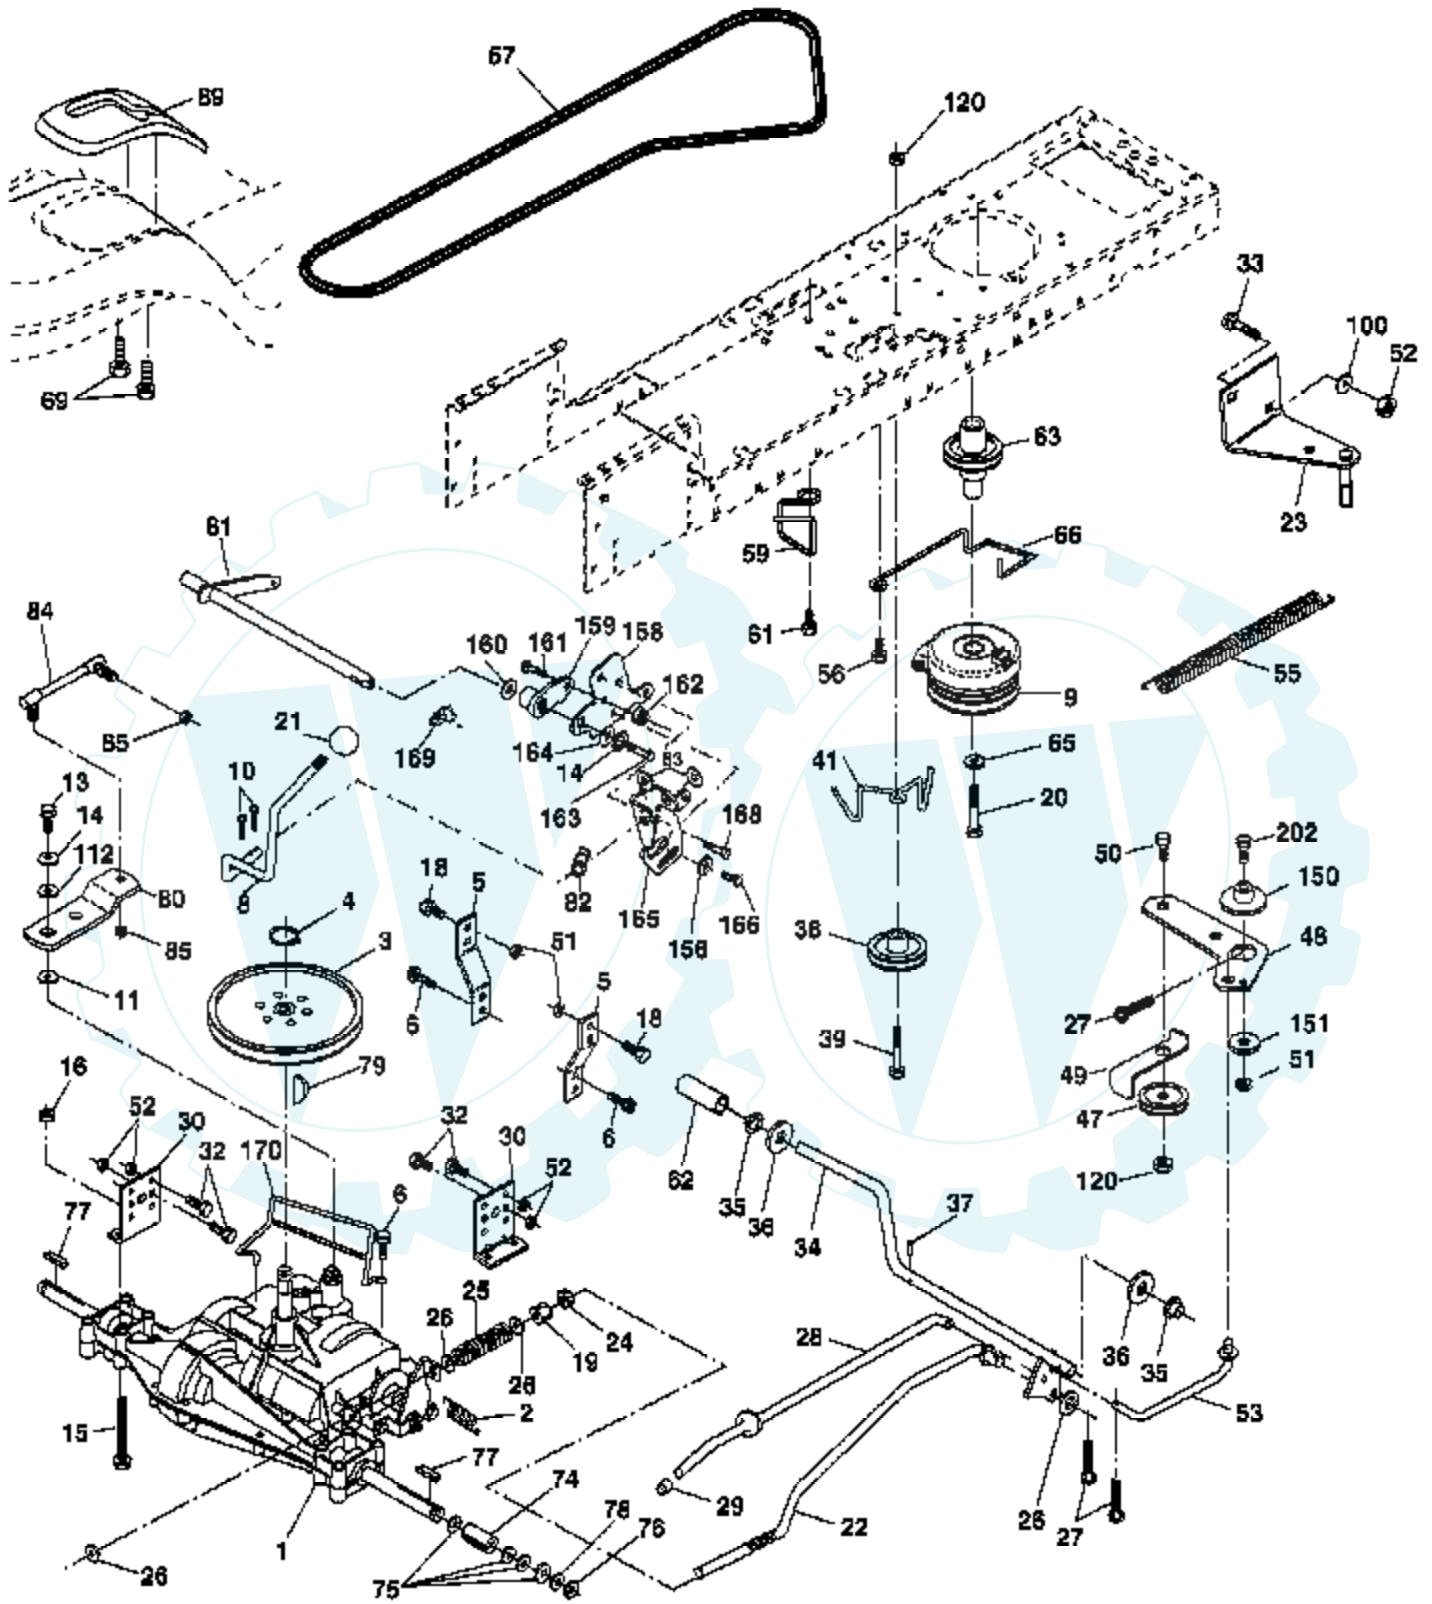

Ref #	Part Number	Qty	Description
1			Transaxle Peerless 206-545C (See Breakdown)
2	146682		Spring, Return, Brake
3	123666X		Pulley, Transaxle
4	12000028		Ring, Retainer
5	121520X		Strap, Torque
6	17060512		Screw 5/16-18 x 3/4
8	165866		Rod Shifter Fender STLT
9	160889		Clutch
10	76020416		Pin, Cotter
11	105701X		Washer, Shift Plate
13	74550412		Bolt 1/4-28 UNF W/Patch Gr. 8
14	10040400		Washer Lock Hvy Helical
15	74490544		Bolt Hex FLGHD 5/16-18 Gr. 5
16	73800500		Nut Lock Hx W/Ins 5/16-18 unc
18	7478616		Bolt Fin Hex 3/8-16 unc x 1 Gr. 5
19	73350600		Nut
20	150280		Bolt 7/16-20 x 4-1/4 Gr. 5
21	106933X		Knob
22	130804		Rod, Brake
23	171258		Bracket Anti-Rotation
24	73800600		Nut
25	106888X		Spring, Brake Rod
26	19131316		Washer
27	76020412		Pin
28	175765		Rod, Parking Brake
29	71673		Cap, Parking Brake
30	169592		Bracket, Transaxle
32	74760512		Bolt
33	72140506		Bolt Rdhd Sqnk 5/16-18 unc x 3/4
34	175578		Shaft Assembly, Foot Pedal
35	120183X		Bearing, Nylon
36	19211616		Washer
37	1572H		Roll Pin
38	179114		Pulley, Composite, Flat
39	72110622		Bolt Rdhd 3/8-16 unc x 2-3/4
41	175556		Keeper, Belt, Idler
47	127783		Pulley, Idler, V-Groove, Plastic
48	154407		Bellcrank Clutch Gmd Drv Stl
49	123205X		Retainer, Belt
50	72110612		Bolt
51	73680600		Nut Crown Lock 3/8-16 unc
52	73680500		Nut Crown Lock 5/16-18 unc
53	105710X		Link, Clutch
55	105709X		Spring, Clutch Return
56	17060620		Screw 3/8-16 x 1-1/4
57	130801		V-Belt, Ground Drive
59	169691		Keeper, Belt, Center Span
61	17120614		Screw 3/8-16 x .875
62	123533X		Cover, Pedal
63	175414		Pulley, Engine
65	10040700		Washer
66	154778		Keeper, Belt, Engine, Fool Proof
69	142432		Screw Hex Wsh Hi-Lo 1/4-1/2 unc
74	137057		Spacer, Axle
75	121749X		Washer 25/32 x 1-1/4 x 16 Ga.
76	12000001		E-Ring
77	123583X		Key, Square 2.0 x .1845/1865
78	121748X		Washer 25/32 x 1-5/8 x 16 Ga.