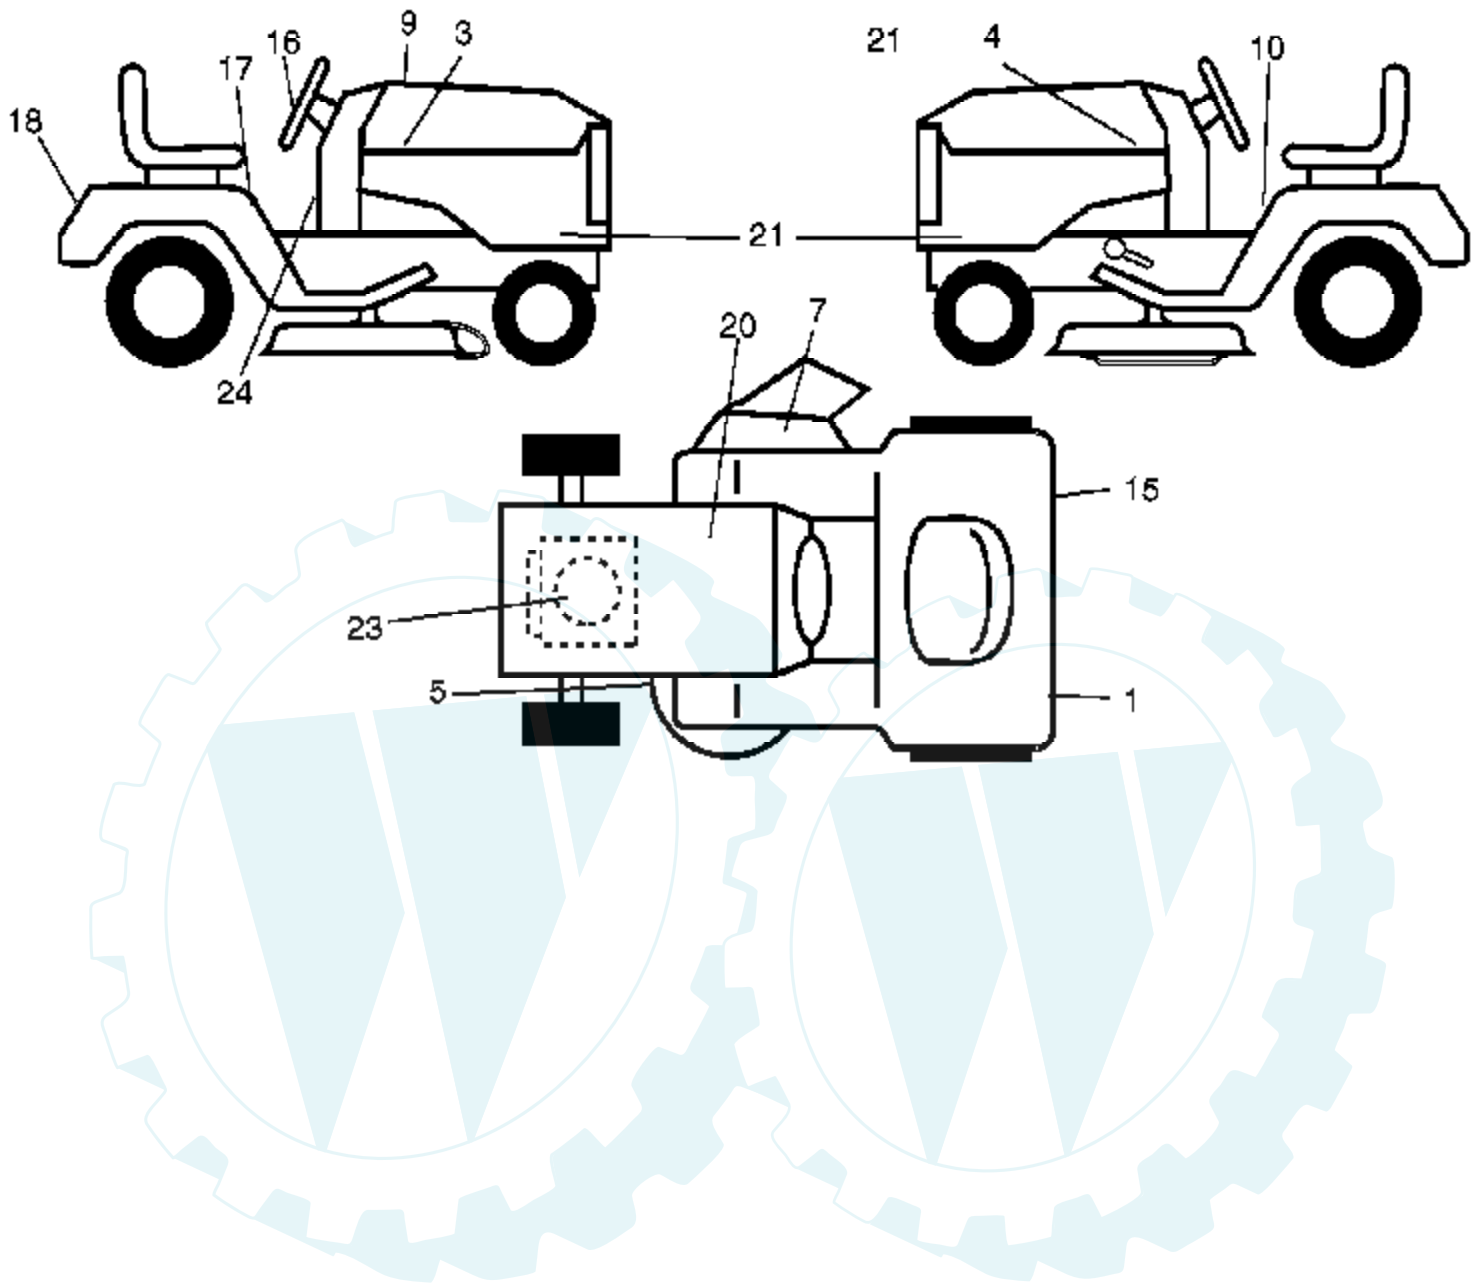

Ref #	Part Number	Qty	Description
1	187407		Reflector, LH
3	176272		Decal, Hood RH
4	176273		Decal, Hood LH
5	160396		Decal, Deck Sch.
7	179128		Decal, Deck "B" "42"
9	189340		Decal, Replacement Hood
10	157141		Decal, Fender, Danger
15	187408		Decal, Reflector, RH
16	172743		Decal, Steering Wheel
17	156368		Decal, Fender, Operator Instructions
18	172740		Decal, Fender
20	145005		Decal, Battery
21	189290		Decal, Hood, Side Panel
23	189288		Decal, Engine
24	191643		Decal, Dash
	184310X428		Pad, Footrest, ST/LT, LH
	184311X428		Pad, Footrest, ST/LT, RH
	191616		Manual, Owner's, English
	191617		Manual, Owner's, Spanish