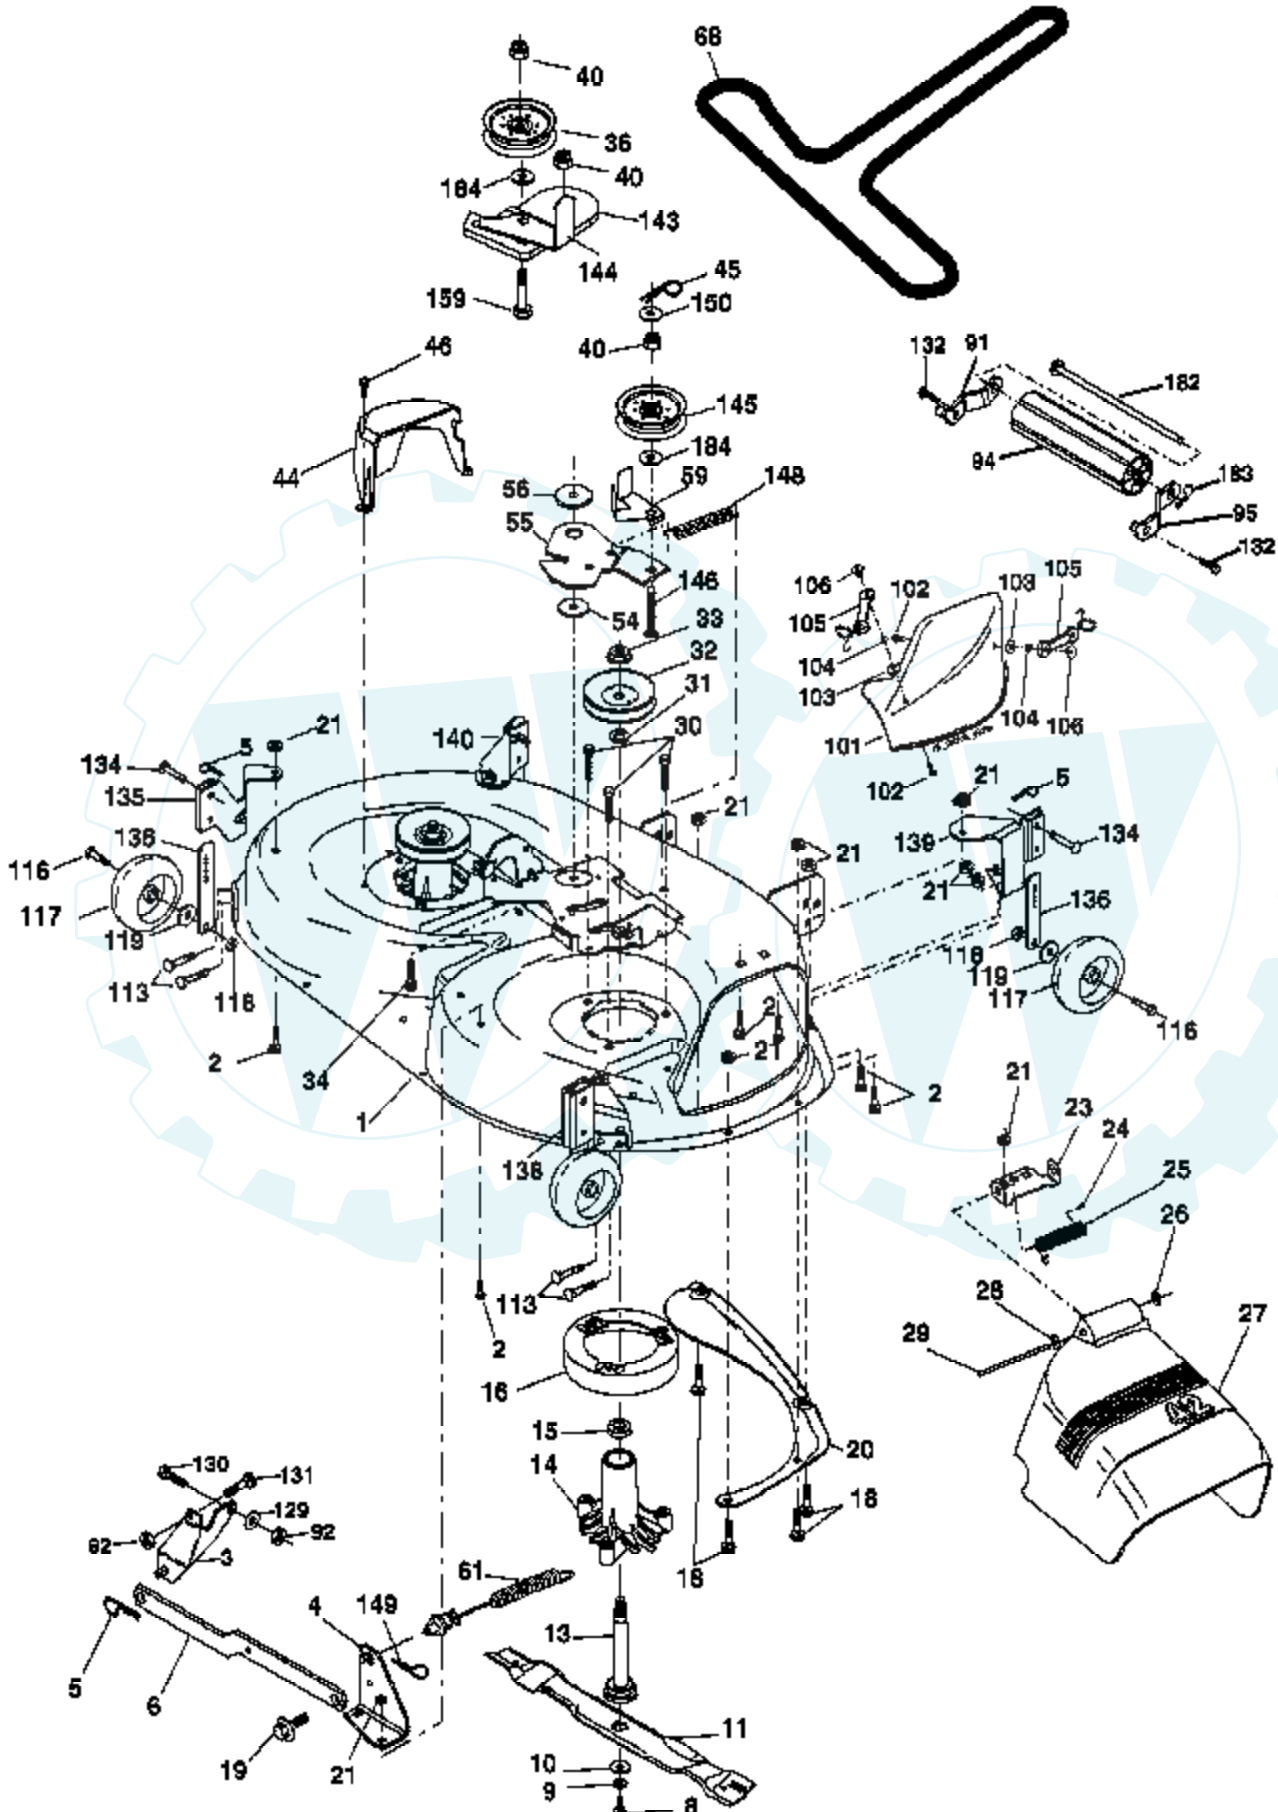

Ref #	Part Number	Qty	Description
1	179504		Plunger Assembly
2	159476		Shaft Assembly, Lift
3	188822		Pin, Groove
4	12000002		E-Ring
5	19211621		Washer 21/32 x 1 x 21 Ga.
6	120183X		Bearing, Nylon
7	175830		Grip, Handle, Fluted
11	139865		Link, Lift, L.H.
12	139866		Link, Lift, R.H.
13	4939M		Retainer Spring
15	173288		Link, Front
16	73350800		Nut, Hex, Jam 1/2-13 unc
17	175689		Trunnion
18	73800800		Locknut, Hex, with Washer Insert 1/2-13 unc
19	139868		Arm, Suspension, Rear
20	163552		Retainer Spring
31	169865		Bearing, Pvt, Lift
32	73540600		Nut, Crownlock 3/8-24
36	155097		Pointer Height Indicator
37	123935X		Plug Hole
38	17060516		Screw 5/16-18 x 1
40	19112410		Washer 11/32 x 1-1/2 10 Ga.
41	155098		Indicator Height