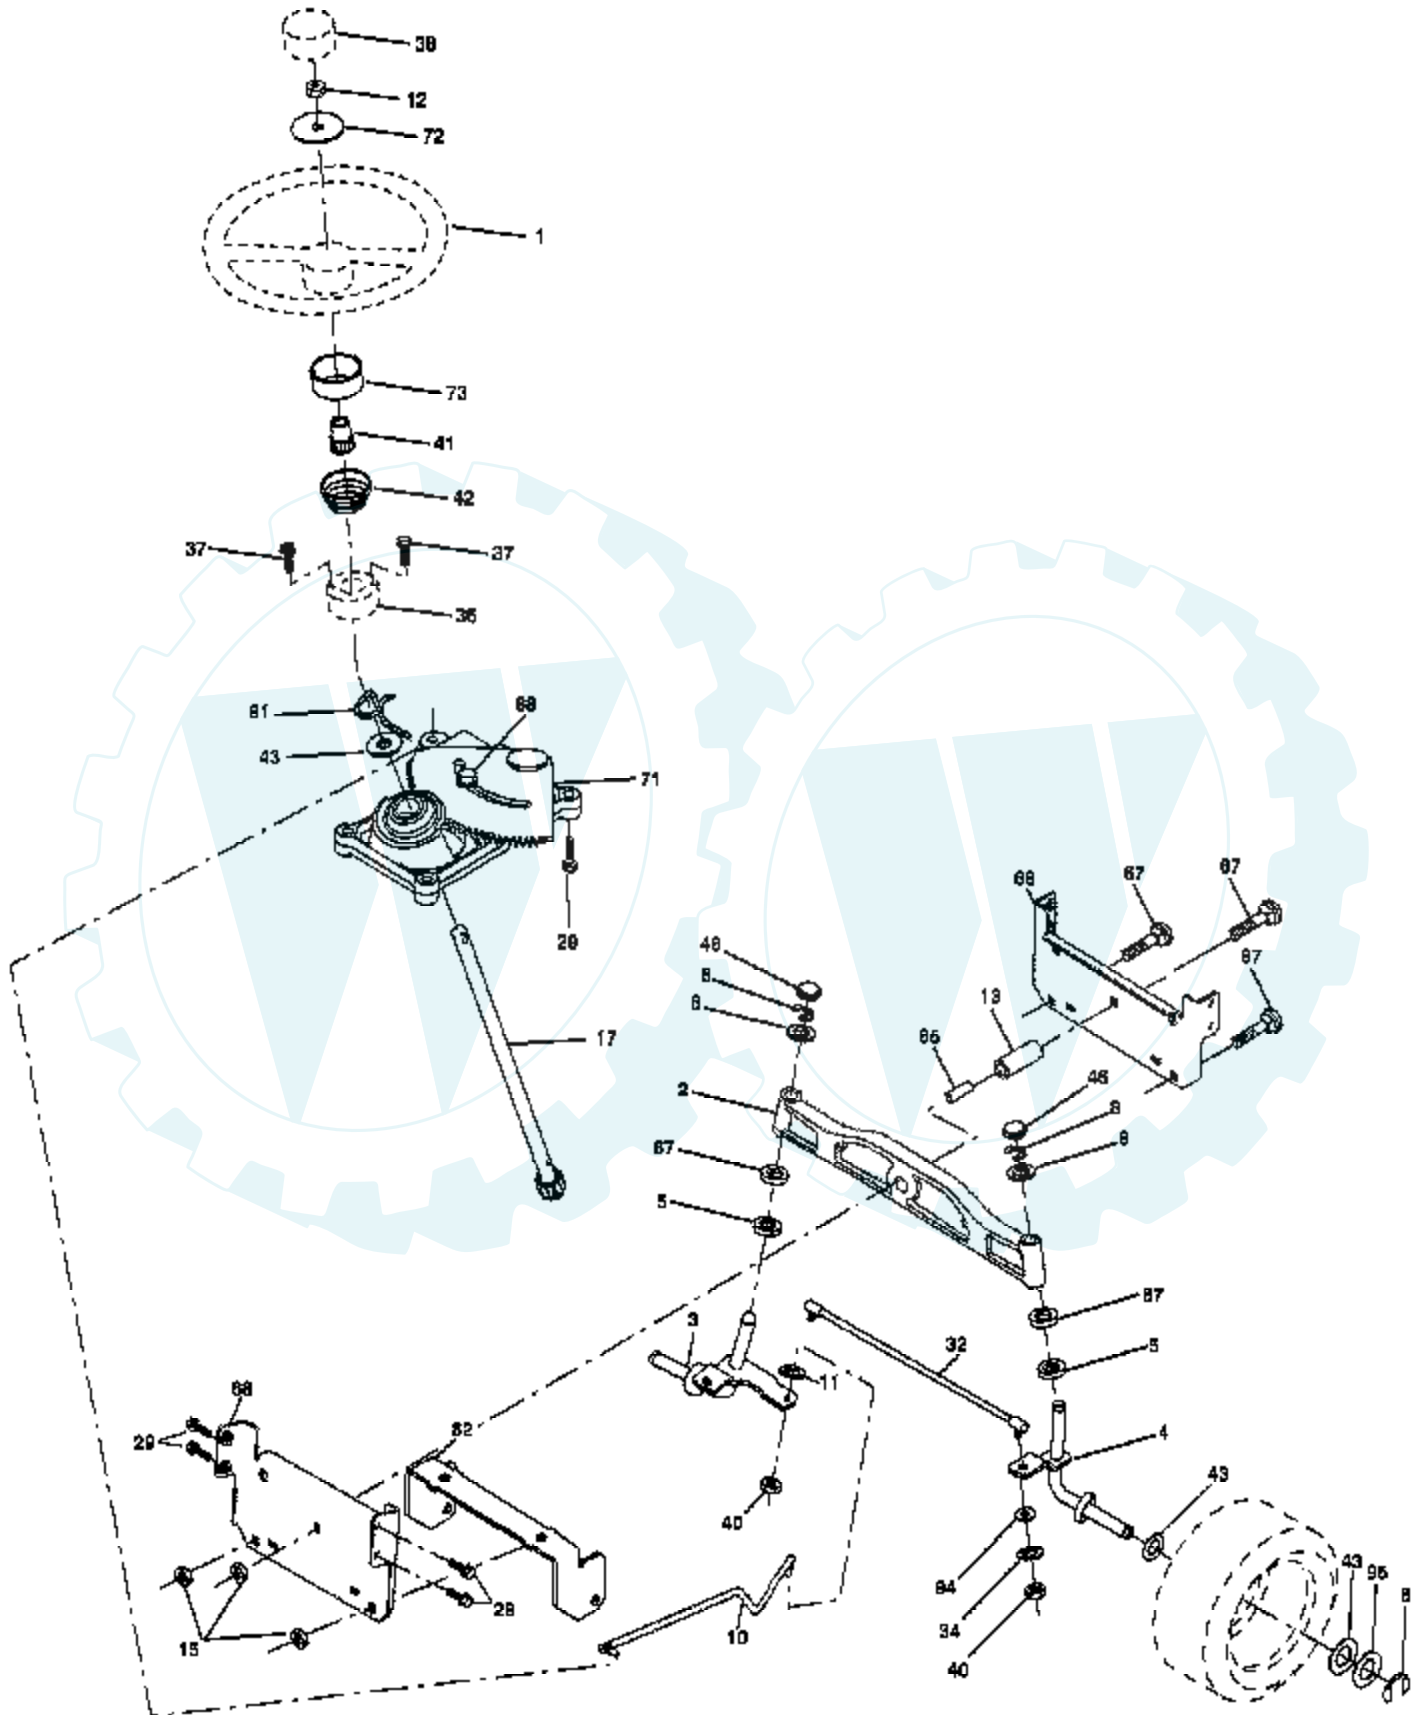

Ref #	Part Number	Qty	Description
1	159944X428		Wheel Steering
2	184706		Axle Asm
3	169840		Spindle Asm LH
4	169839		Spindle Asm RH
5	6266H		Bearing Race Thrust Harden
6	121748X		Washer 25/32 x 1-5/8 x 16 Ga.
8	12000029		Ring Klip #t5304-75
10	175121		Link Drag
11	10040600		Washer Lock Hvy Hlcl Spr 3/8
12	73940800		Nut Hex Jam Toplock 1/2-20 unf
13	136518		Spacer Bearing Axle Front
15	145212		Nut Hex Flange Lock
17	177883		Shaft Asm. Steering
29	17000612		Screw 3/8-16 x 3/4
32	171888		Rod Tie
34	10040500		Washer Lock 5/16
36	155105		Bushing Strg
37	152927		Screw
38	159946X428		Insert Cap Strg Wh
40	73540500		Crownlock Nut 5/16-24 unf
41	159945		Adaptor Wheel Strg
42	163888X428		Boot Steering
43	121749X		Washer 25/32 1 1/4 x 16 Ga.
46	184946X505		Cap Spindle
65	160367		Spacer Brace Axle
67	72110618		Bolt Rdhd Sqnk 3/8-16 x 2-1/4
68	169827		Axle, Brace
71	175146		Steering Asm.
72	19182411		Washer 9/16 ID x 1-1/2 OD 11 Ga.
73	160135X428		Extension Steering
82	169835		Bracket Susp. Chassis Front
87	173966		Washer Flat .781 x 1-1/2 x .15
88	175118		Bolt Shoulder 7/16-20 unc
91	175553		Clip Steering
94	19111216		Washer 11/32 x 3/4 x 16 Ga.
95	188967		Washer Hardened