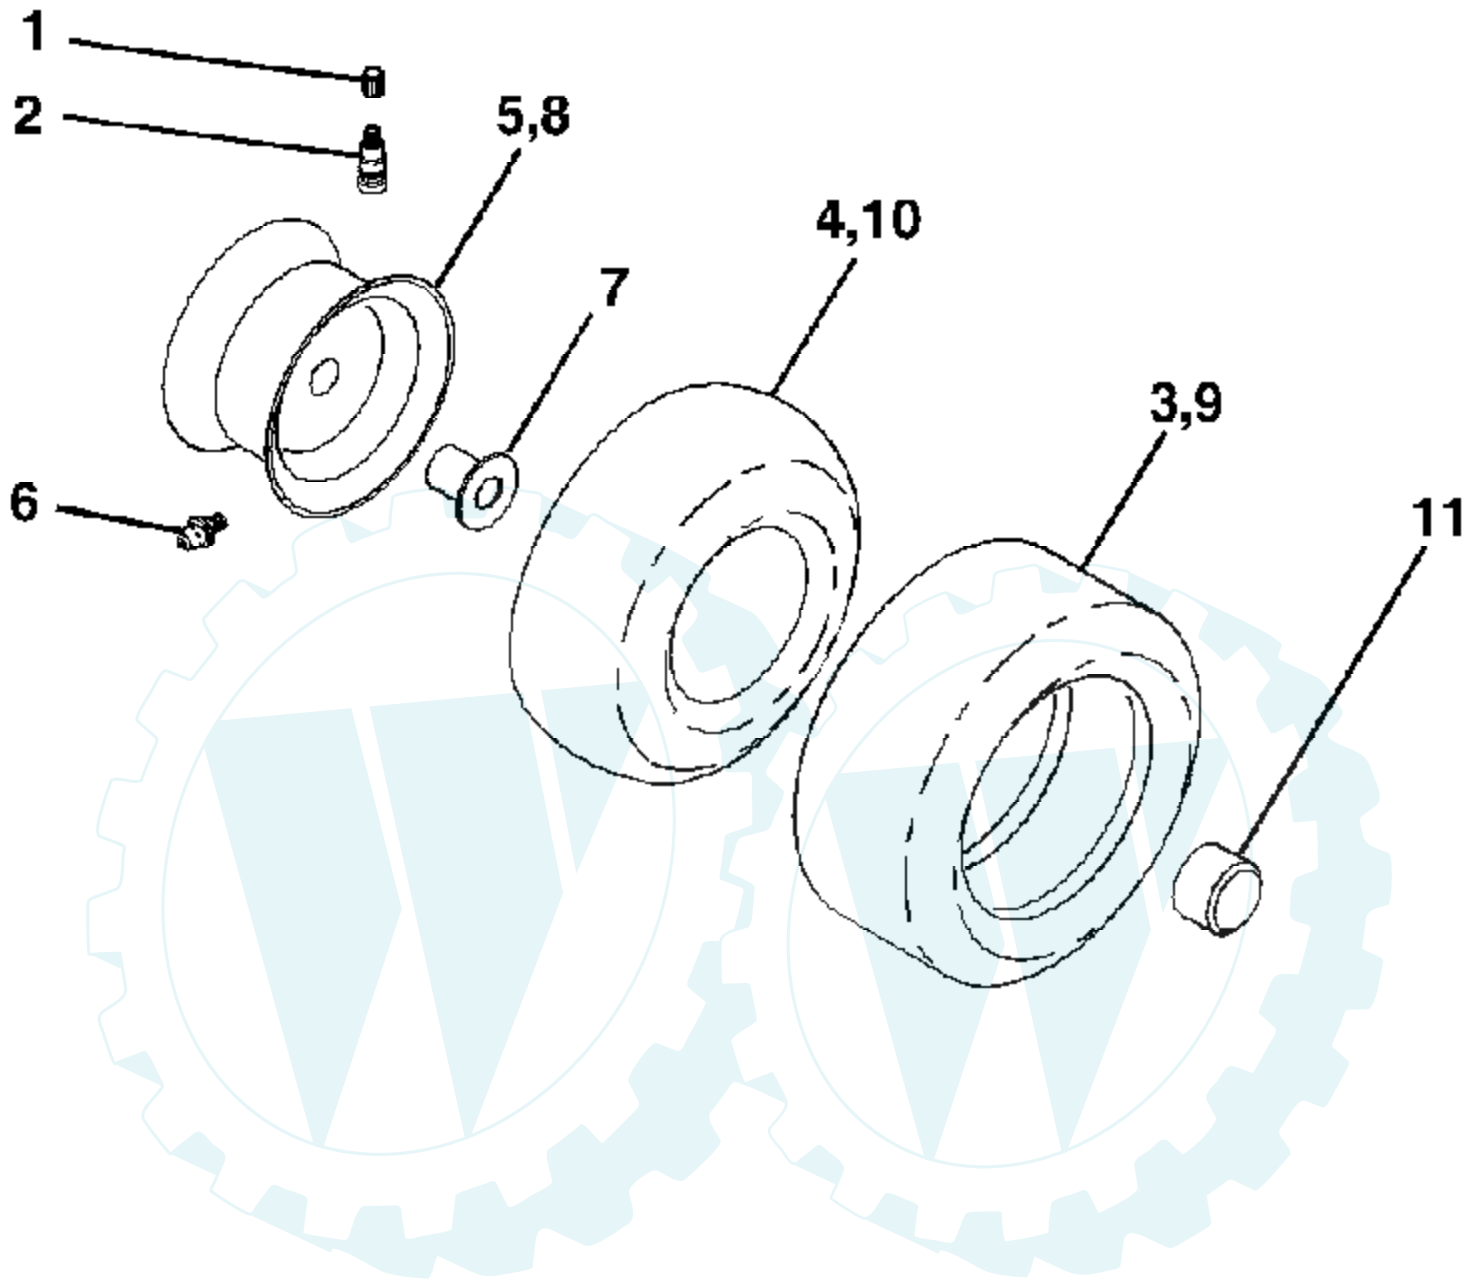

02363

Ref #	Part Number	Qty	Description
1	188712		Seat
2	140551		Bracket Pivot Seat
3	71110616		Bolt Fin Hex 3/8-16 Unc x 1
4	19131610		Washer 13/32 x 3/4 x 10 Ga
5	145006		Clip Push In Hinged
6	73800600		Nut Hex Lock w/Ins 3/8-16 Unc
7	124181X		Spring Seat Cprsn 2 250 Blk Zi
8	17000616		Screw 3/8-16 x 1
9	19131614		Washer 13/32 x 1 x 14 Ga
10	182493		Pan Seat
11	166369		Knob Seat Adj Wingnut
12	121246X		Bracket Pnt Mounting Switch
13	121248X		Bushing Snap Blk Nyl 50 Id
14	72050412		Bolt Rdhd Sht Nk 1/4-20 x 1-1/2
15	134300		Spacer Split 28 x 96 Zinc
16	121250X		Spring Cprsn 1 27 Blk Pnt
17	123976X		Nut Lock 1/4 Lge Flg Gr 5 Zinc
21	171852		Bolt Shoulder 5/16-18 Unc-2A
22	73800500		Nut Hex Lock w/Ins 5/16-18
24	19171912		Washer 17/32 x 1-3/16 x12 Ga.
25	127018X		Bolt Shoulder

Ref #	Part Number	Qty	Description
1	59192		Cap Valve Tire
2	65139		Stem Valve
3	106222X		Tire F Ts 15 x 6 0 - 6 Service
4	59904		Tube Inner Front #35060
5	106732X421		Rim Asm 6" front Service
6	278H		Fitting Grease
7	9040H		Bearing Flange
8	106108X421		Rim Asm 8" rear Service
9	106268X		Tire R Ts 18 x 9-8 Service
10	7152J		Tube Rear 9 5 x 8 Service
11	104757X428		Cap Axle Blk 1 50 x 1 00
	144334		Sealant, Tire (10 oz. tube)