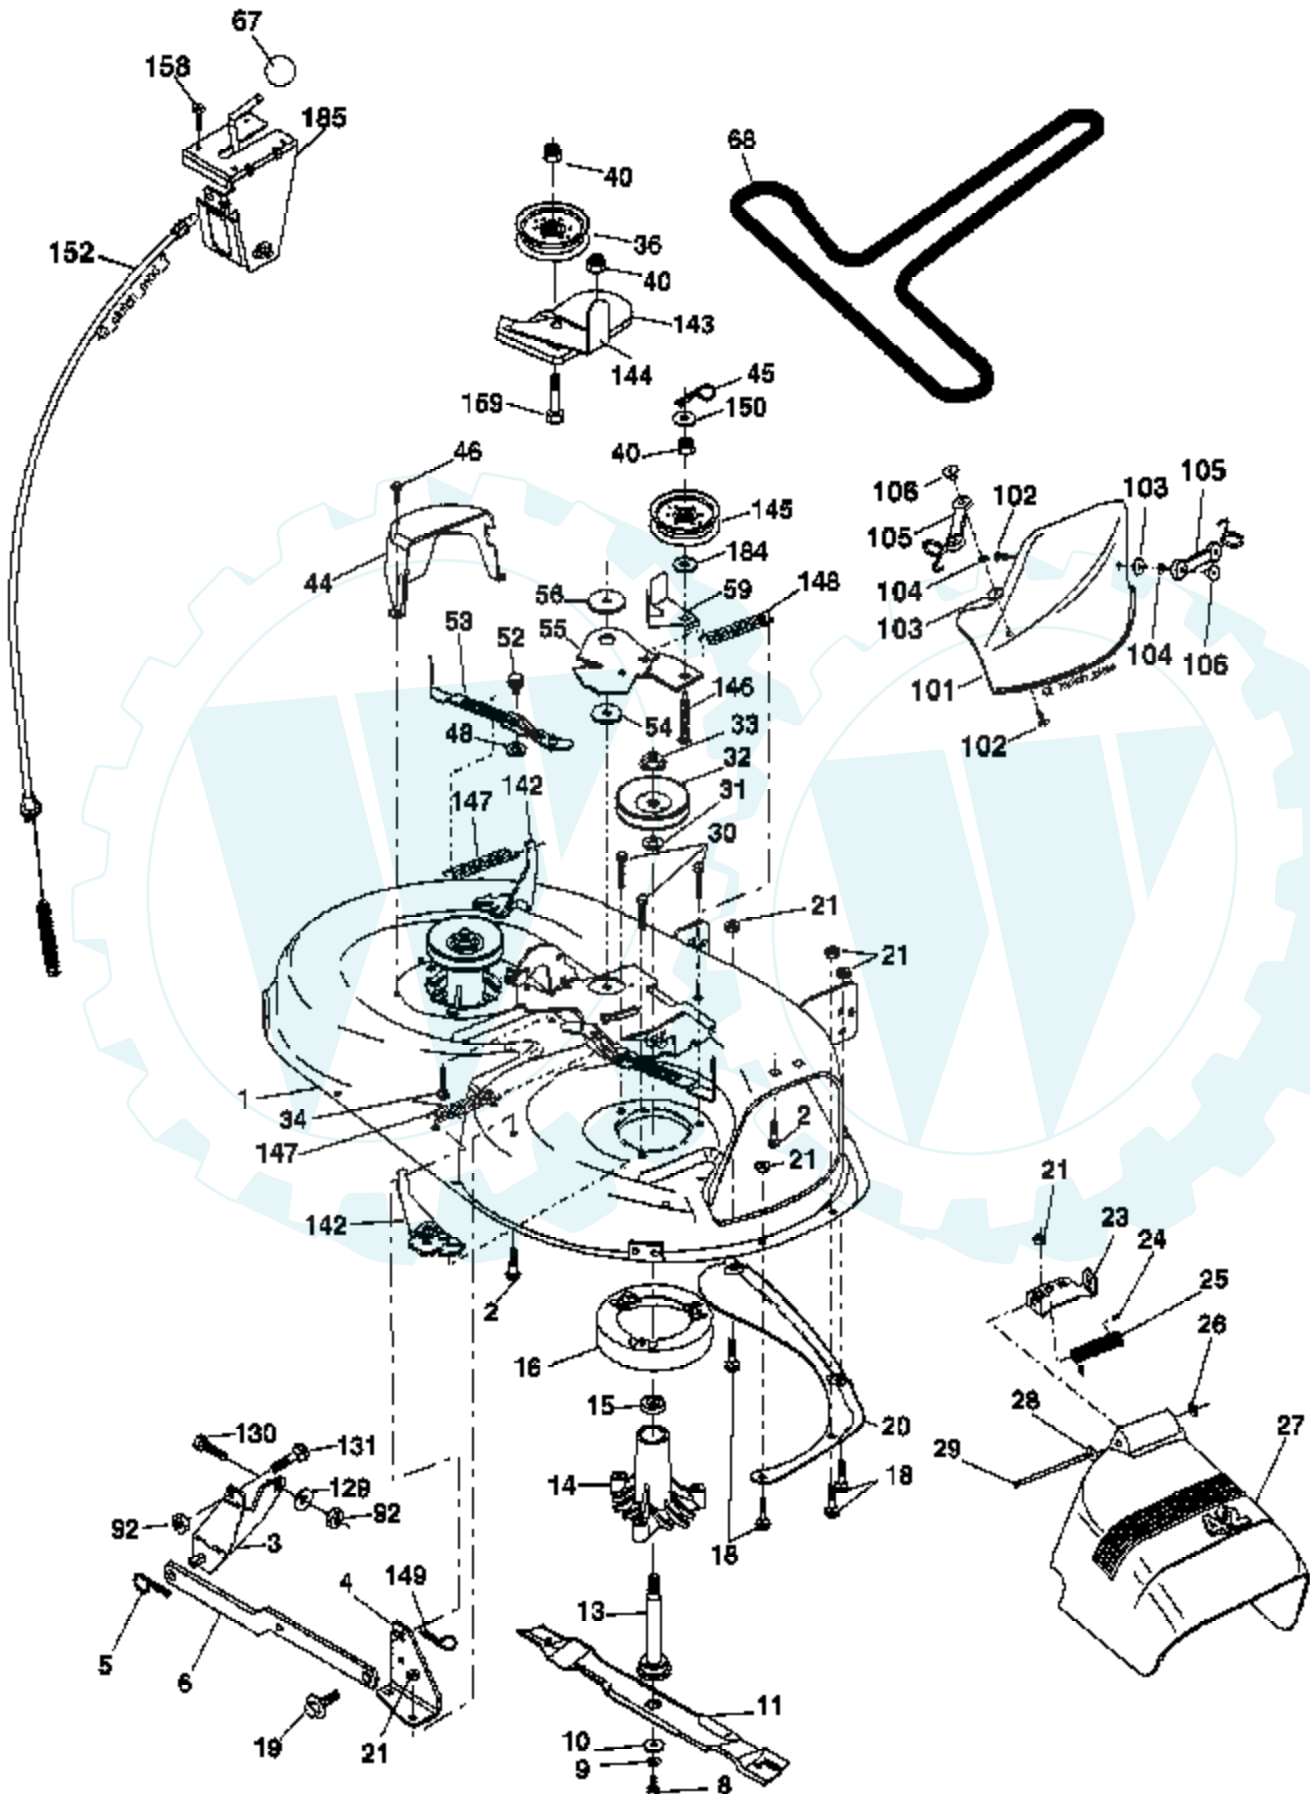

Ref #	Part Number	Qty	Description
1	165892		Mower Deck Assembly, 42"
2	72140506		Bolt
3	138017		Bracket Assembly, Sway Bar, Front
4	165460		Bracket Sway Bar 38/42" Deck
5	4939M		Retainer Spring
6	178024		Bar Sway Deck
8	850857		Bolt, Hex 3/8-24 x 1.25 Gr. 8
9	10030600		Washer, Lock
10	140296		Washer, Hardened
11	134149		Blade, 42" Mulching Std (For mulching mowers only)
	139775		Blade, 42" Mulching Premium (For better wear when mulching)
	138971		Blade, 42" Hi-Lift (For bagging or discharging)
13	137645		Shaft Assembly, Mandrel, Vented
14	128774		Housing, Mandrel, Vented
15	110485X		Bearing, Ball, Mandrel
16	174493		Stripper, Vented Mower Deck
18	72140505		Bolt, Carriage 5/16-18 x 5/8
19	132827		Bolt, Shoulder
20	159770		Baffle, Vortex
21	73680500		Nut Crownlock 5/16-18 Unc
23	177563		Bracket, Deflector
24	105304X		Cap, Sleeve
25	123713X		Spring, Torsion, Deflector
26	110452X		Nut, Push
27	130968X428		Shield, Deflector
28	19111016		Washer 11/32 x 5/8 x 16 Ga.
29	131491		Rod, Hinge
30	173984		Screw Thdrol Washer Head
31	187690		Washer, Spacer
32	173436		Pulley, Mandrel
33	178342		Nut, Toplock, Flanged
34	72110612		Bolt Carr. Sh 3/8-16 x 1-1/2 Gr. 5
36	173438		Pulley, Idler, Flat
40	73900600		Nut Crownlock 3/8-16 Unc
44	140088		Guard, Mandrel, L.H.
45	4497H		Retainer
46	137729		Screw, Thd. Roll 1/4-20 x 5/8
48	133944		Washer, Hardened
52	139888		Bolt, Shoulder 5/16-18 Unc
53	184907		Arm Assembly, Pad, Brake
54	178515		Washer, Hardened
55	155046		Arm, Idler
56	122052X		Spacer, Retainer
59	173442		Guard, TUV Idler
67	106932X		Knob
68	144959		V-Belt
92	73800600		Nut
101	136420		Mulcher Cover
102	71081010		Screw
103	19061216		Washer #10
104	10071000		Washer, Lock
105	160793		Latch Assembly, Bagger
106	2029J		Nut, Weld
129	19131312		Washer 13/32 x 13/16 x 12 Ga.
130	74780616		Bolt, Fin Hex 3/8-16 Unc x 1 Gr. 5
131	72140608		Bolt, Rod Sq 3/8-16 Unc x 1