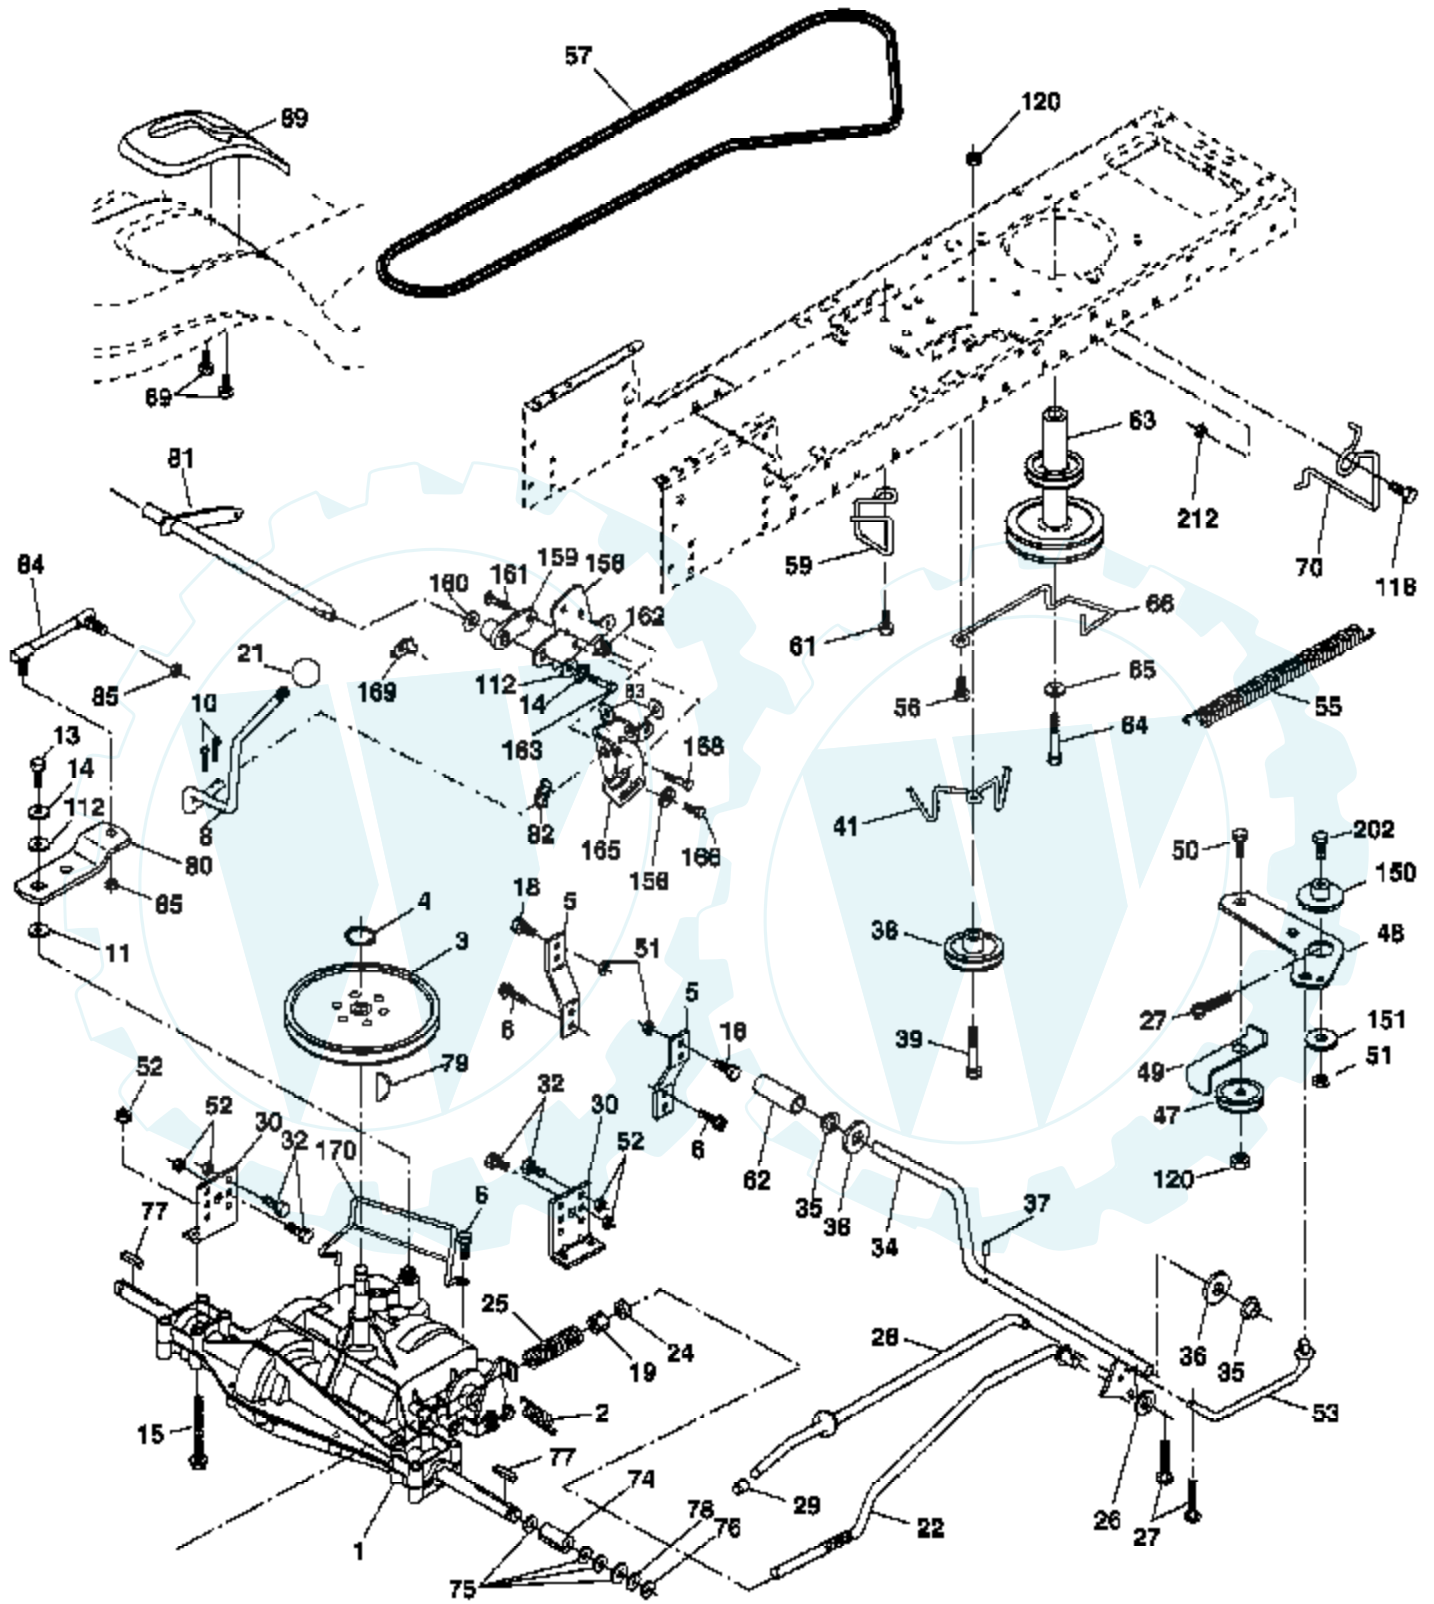

Ref #	Part Number	Qty	Description
1	156368		Decal, Oper. Instr.
2	191132		Decal, Replacement
3	185807		Decal, Hood, R.H.
4	185808		Decal, Hood, L.H.
7	189508		Decal, HP Engine
9	172740		Decal, Fender
10	157141		Decal, Fender Danger
11	191631		Decal, Hood Side
14	160396		Decal, V-Belt Schematic
15	179128		Decal, Deck B 42"
18	191619		Decal, Steering
20	140055		Decal, Battery Dngr/Psn Eng
	138311		Decal, Lift Handle
	184310X428		Pad Footrest LH STLT
	184311X428		Pad Footrest RH STLT
	191603		Owner's Manual, English
	191604		Owner's Manual, Spanish

Ref #	Part Number	Qty	Description
1	170551		Control, Throttle
2	17720408		Screw, Hex Head, Thread Cutting 1/4-20 x 1/2
3			Engine, B&S Model 31H777 (Order parts from engine manufacture)
4	137352		Muffler
13	165291		Gasket
14	148456		Tube Drain Oil Easy
23	169837		Shield Brn/Dbr Guard
29	137180		Arrestor, Spark
31	184900		Tank, Fuel
32	140527		Cap Assembly, Fuel
33	123487X		Clamp, Hose
37	137040		Line, Fuel
38	181654		Plug Drain Oil Easy
40	124028X		Bushing, Snap, Fuel Line
44	17670412		Screw, Hex Washer Head, Thd., Roll. 1/4-20 x 3/4
45	17000612		Screw Hxwsh Thdr 3/8-16 x 3/4
46	19091416		Washer 9/32 x 7/8 x 16 Ga
72	183906		Screw Socket Head 5/16-18 x 1
78	17060620		Screw 3/8-16 x 1-1/4
81	73510400		Nut Keps Hex 1/4-20 Unc