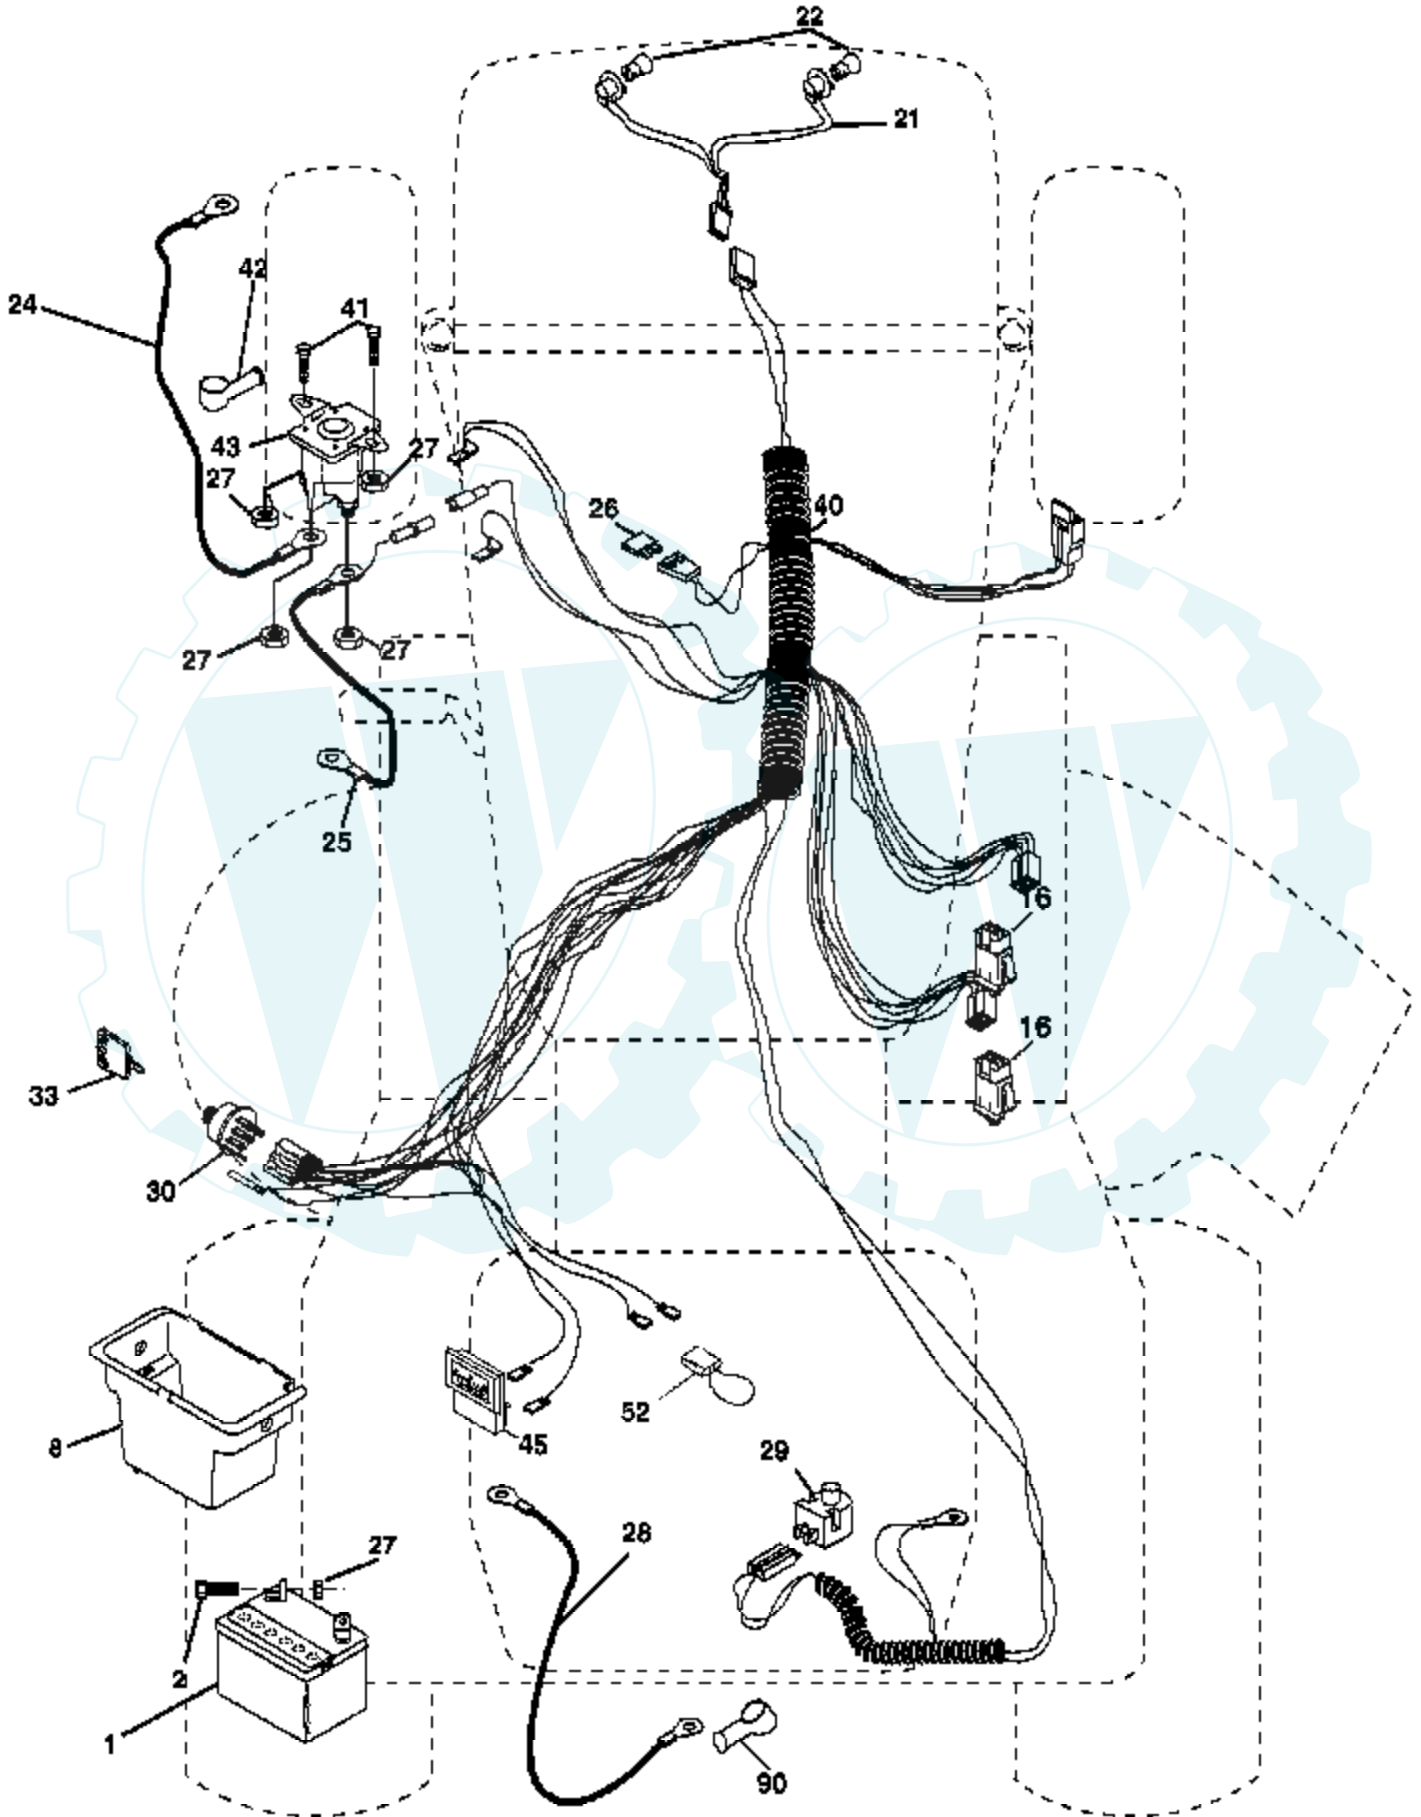

Ref #	Part Number	Qty	Description
1	163465		Battery
2	74760412		Bolt Hex Hd 1/4-20 Unc x 3/4
8	176689		Box Battery
16	176138		Switch, Interlock
21	183759		Harness Asm Light W/4152j
22	4152J		Bulb Light #1156
24	4799J		Cable Battery 6 Ga 11" red
25	146147		Cable Battery 6 Ga w/16 wire red
26	175158		Fuse
27	73510400		Nut Keps Hex 1/4-20 Unc
28	4207J		Cable Ground 6 Ga 12" black
29	121305X		Switch Plunger Normal Op Gray
30	175566		Switch Ign
33	140401		Key Ign
40	179720		Harness Ign
41	71110408		Bolt Blk. Fin Hex 1/4-20 Unc x 1/2
42	131563		Cover Terminal Red
43	178861		Solenoid
45	121433X		Ammeter Rectangular 6 Amp
52	141940		Protection Wire Loop
90	180449		Cover Terminal