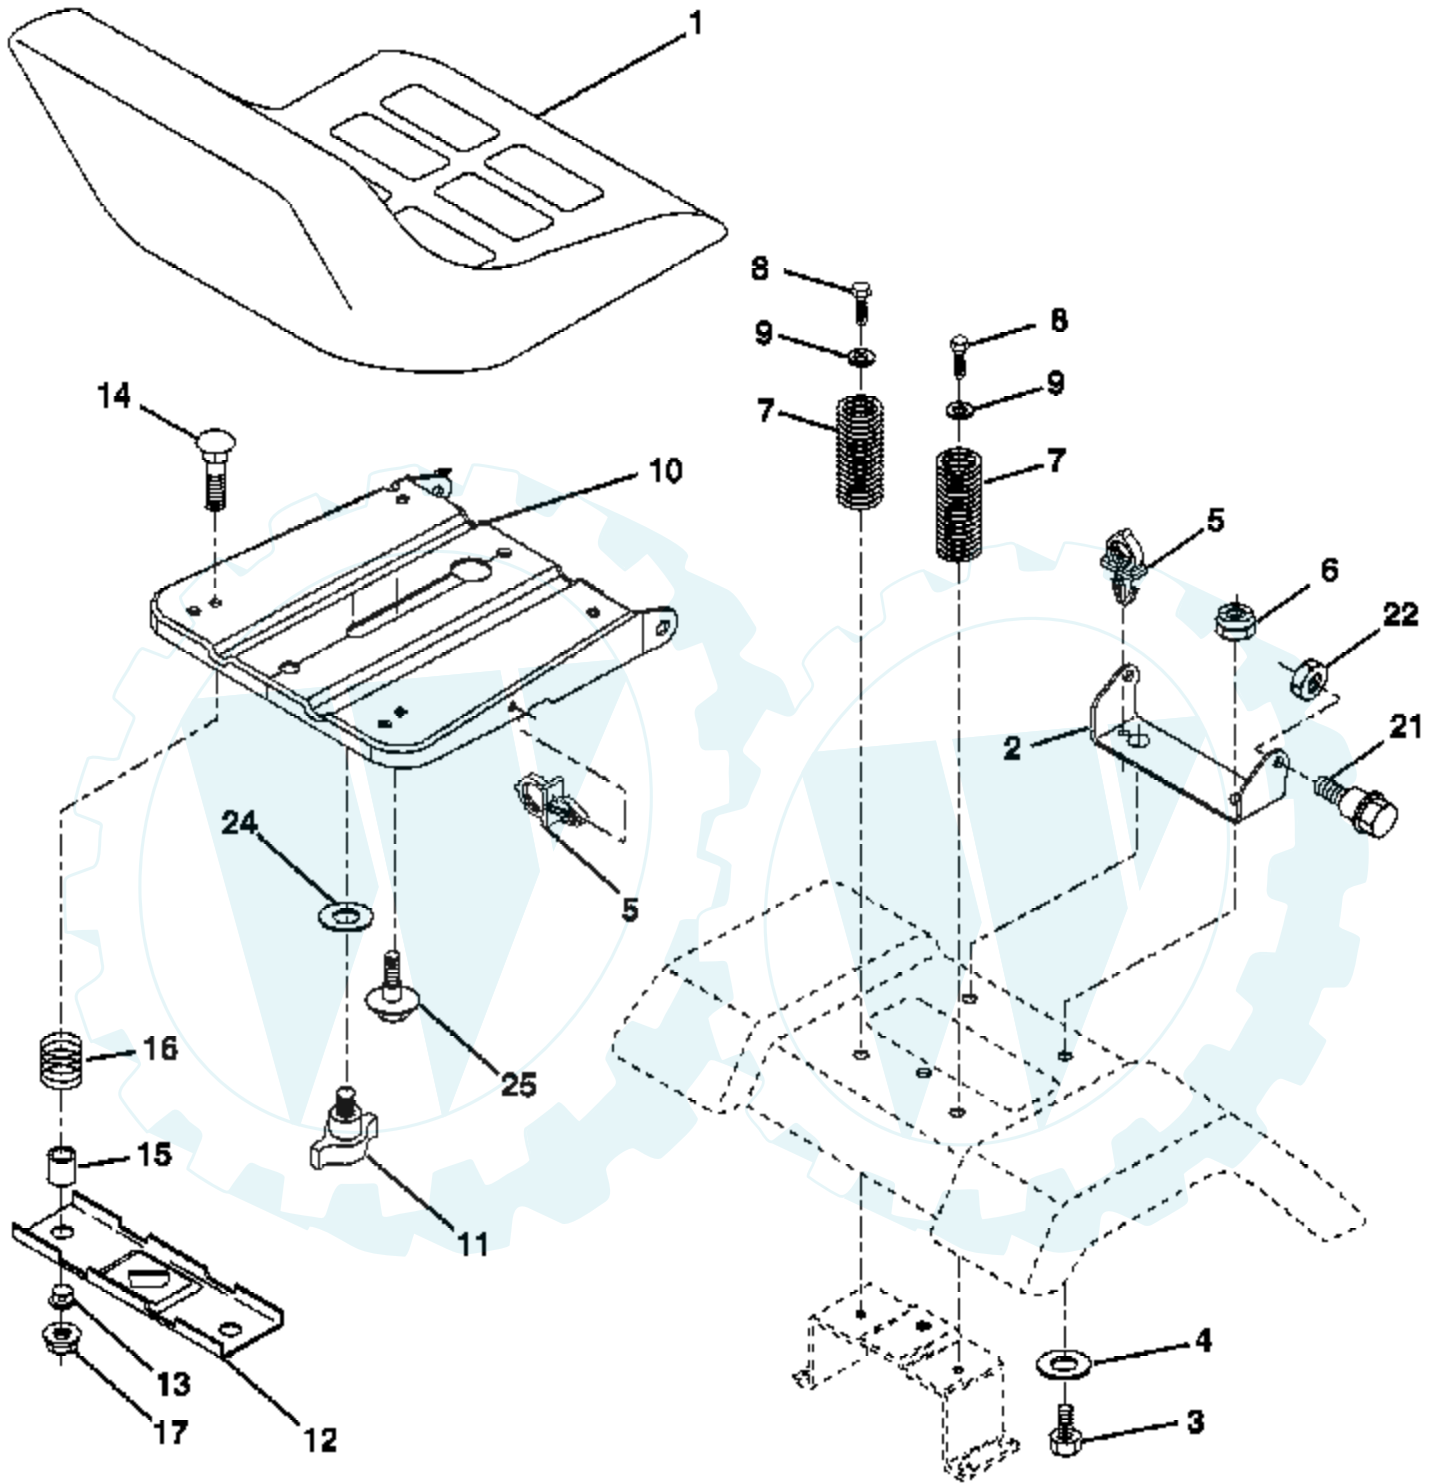

Ref #	Part Number	Qty	Description
1	188712		Seat
2	140551		Bracket Pivot Seat
3	71110616		Bolt Fin Hex 3/8-16 Unc x 1
4	19131610		Washer 13/32 x 3/4 x 10 Ga
5	145006		Clip Push In Hinged
6	73800600		Nut Hex Lock w/Ins 3/8-16 Unc
7	124181X		Spring Seat Cprsn 2 250 Blk Zi
8	17000616		Screw 3/8-16 x 1
9	19131614		Washer 13/32 x 1 x 14 Ga
10	182493		Pan Seat
11	166369		Knob Seat Adj Wingnut
12	121246X		Bracket Pnt Mounting Switch
13	121248X		Bushing Snap Blk Nyl 50 Id
14	72050412		Bolt Rdhd Sht Nk 1/4-20 x 1-1/2
15	134300		Spacer Split 28 x 96 Zinc
16	121250X		Spring Cprsn 1 27 Blk Pnt
17	123976X		Nut Lock 1/4 Lge Flg Gr 5 Zinc
21	171852		Bolt Shoulder 5/16-18 Unc-2A
22	73800500		Nut Hex Lock w/Ins 5/16-18
24	19171912		Washer 17/32 x 1-3/16 x12 Ga.
25	127018X		Bolt Shoulder