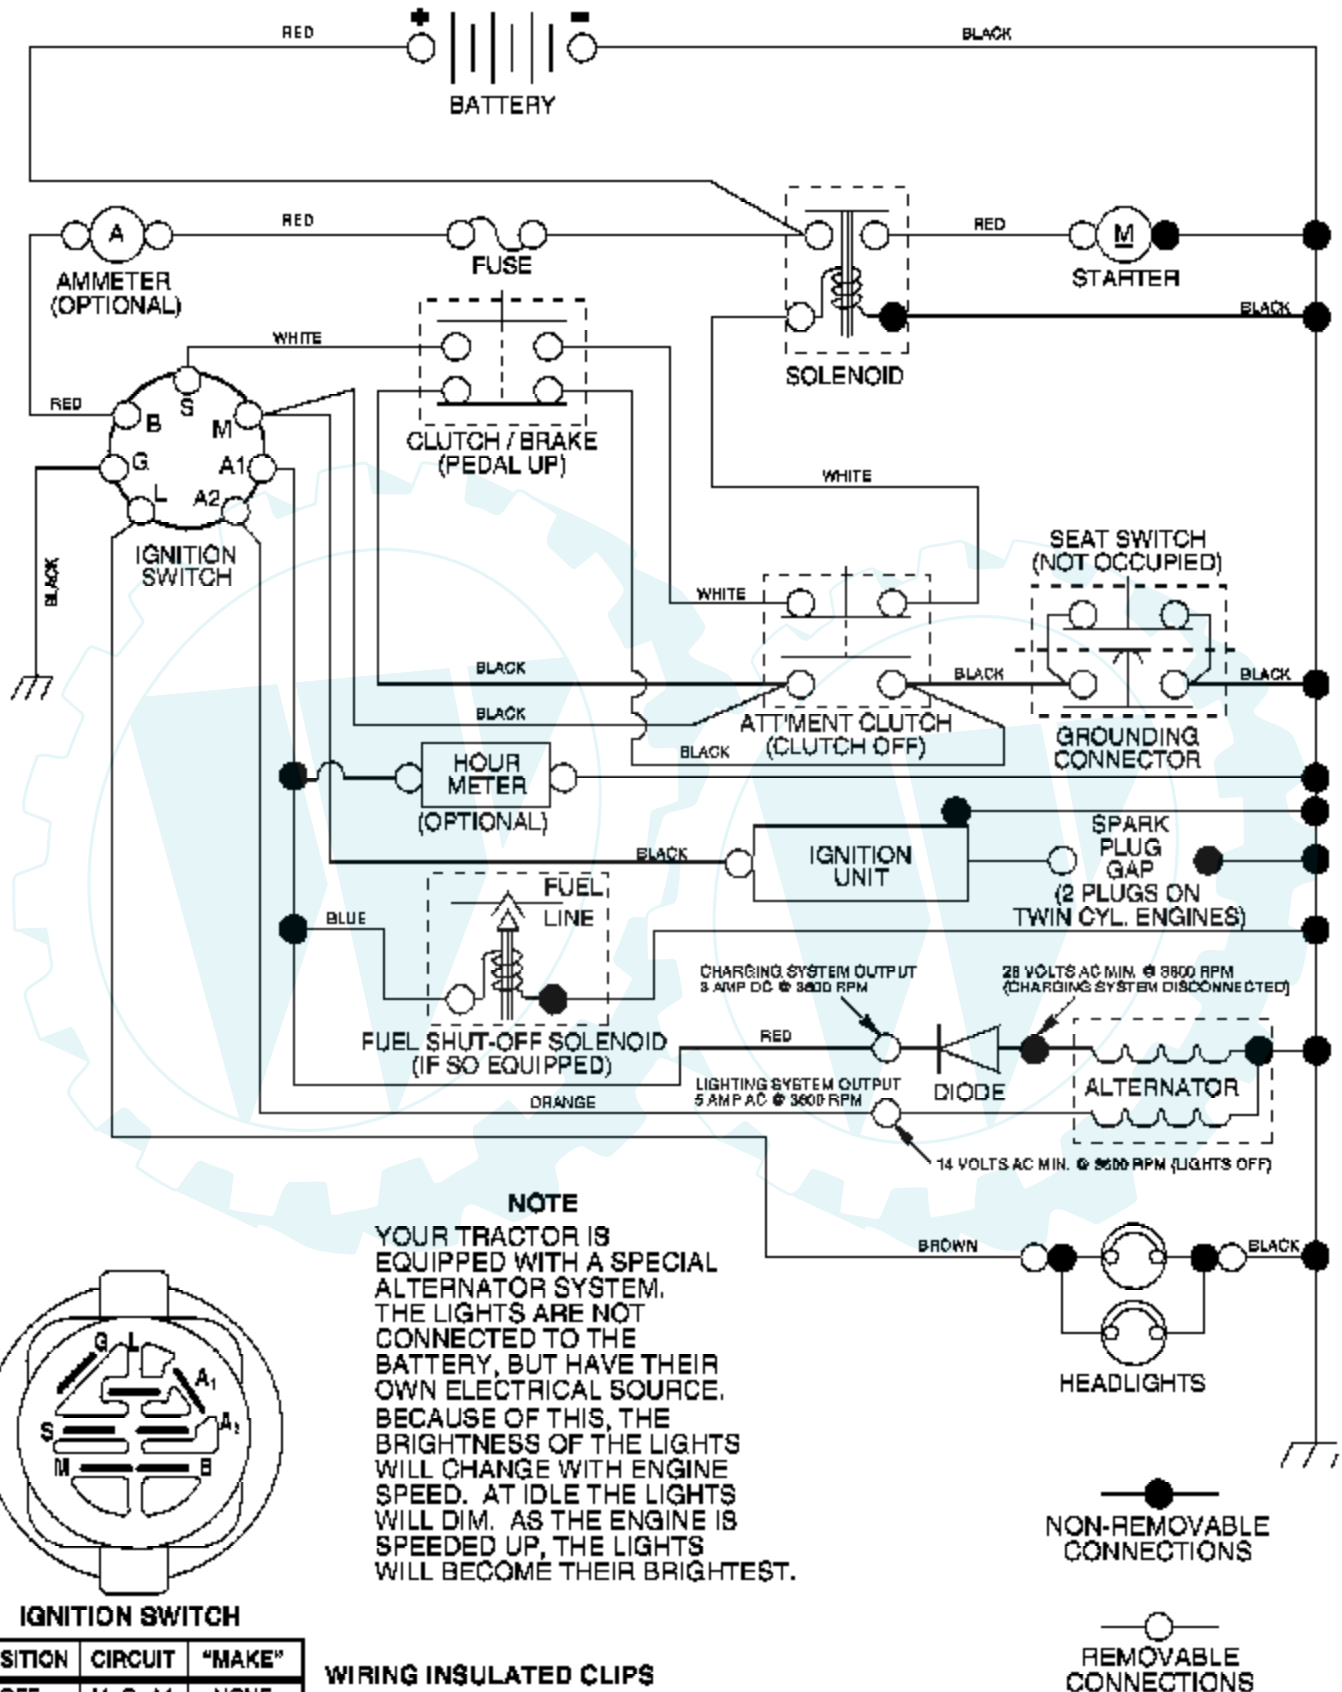

NOTE
YOUR TRACTOR IS EQUIPPED WITH A SPECIAL ALTERNATOR SYSTEM. THE LIGHTS ARE NOT CONNECTED TO THE BATTERY, BUT HAVE THEIR OWN ELECTRICAL SOURCE. BECAUSE OF THIS, THE BRIGHTNESS OF THE LIGHTS WILL CHANGE WITH ENGINE SPEED. AT IDLE THE LIGHTS WILL DIM. AS THE ENGINE IS SPEEDED UP, THE LIGHTS WILL BECOME THEIR BRIGHTEST.