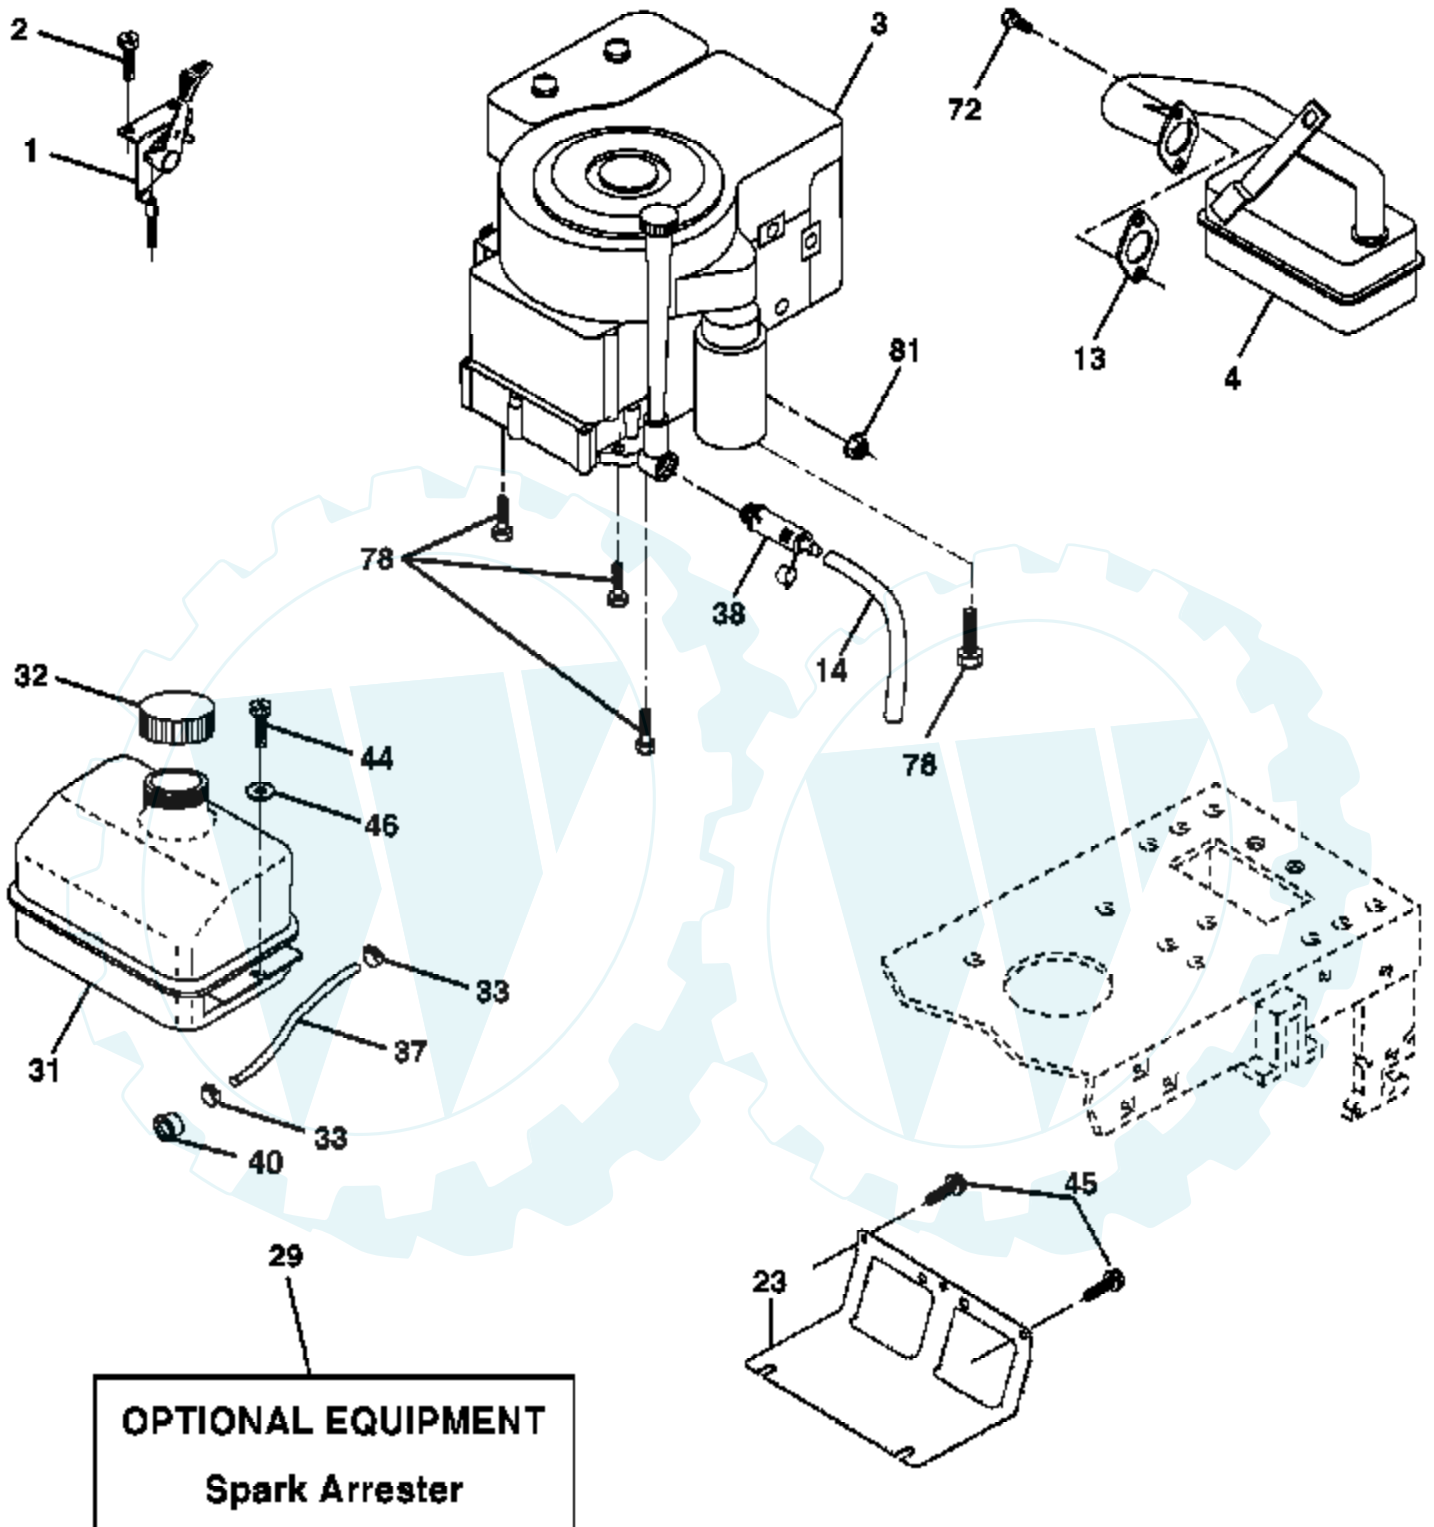

Ref #	Part Number	Qty	Description
1	174619		Chassis
2	176554		Drawbar
5	155272		Bumper Hood/Dash
9	187846X012		Dash
10	72140608		Bolt, Carriage 3/8-16 x 3/4
11	174996		Panel, Dash, L.H.
13	179174X010		Panel, Dash, R.H.
14	17490608		Screw Thdrol 3/8-16 x 1/2
17	183393X428		Hood
18	184921		Bumper Hood
26	73800600		Nut
28	183826		Grille/Lens Asm. (Includes Key Nos. 29 and 212)
29	183824X599		Lens Grille
30	188571X428		Fend/Ftrest
31	139976		Bracket, Fender Support
37	17490508		Screw Thdrol 5/16-18 x 1/2
38	175710		Pivot Bracket Assembly, Rear
39	174714		Bracket Pivot Laser Lt
60	72140606		Bolt Rdhd Sqnk 3/8-16 UNC x 1
64	154798		Dash Lower STLT
74	73680600		Nut Crownlock 3/8-16 UNC
142	175702		Plate Reinforcement STLT
143	186689		Bracket Swaybar Chassis
144	175582		Bracket Pnt Footrest STLT
145	156524		Rod Pivot Chassis/Hood
166	191611		Screw 10 x 3/4 Single Lead-Hex
206	170165		Bolt Shoulder 5/16-18 TT
207	17670508		Screw Thdrol 5/16-18 x 1/2 Tytt
208	17670608		Screw Thdrol 3/8-16 x 1/2
209	17000612		Screw Hexwsh Thdr. 3/8-16 x 3/4
212	183823		Insert Lens Reflective
	5479J		Plug, Button
	187801		Plug, Dome Plastic

Ref #	Part Number	Qty	Description
1	170551		Control, Throttle
2	17720408		Screw, Hex Head, Thread Cutting 1/4-20 x 1/2
3			Engine, B&S Model 31H777 (Order parts from engine manufacture)
4	137352		Muffler
13	165291		Gasket
14	148456		Tube Drain Oil Easy
23	169837		Shield Brn/Dbr Guard
29	137180		Arrestor, Spark
31	184900		Tank, Fuel
32	140527		Cap Assembly, Fuel
33	123487X		Clamp, Hose
37	137040		Line, Fuel
38	181654		Plug Drain Oil Easy
40	124028X		Bushing, Snap, Fuel Line
44	17670412		Screw, Hex Washer Head, Thd., Roll. 1/4-20 x 3/4
45	17000612		Screw Hxwsh Thdr 3/8-16 x 3/4
46	19091416		Washer 9/32 x 7/8 x 16 Ga
72	183906		Screw Socket Head 5/16-18 x 1
78	17060620		Screw 3/8-16 x 1-1/4
81	73510400		Nut Keps Hex 1/4-20 Unc