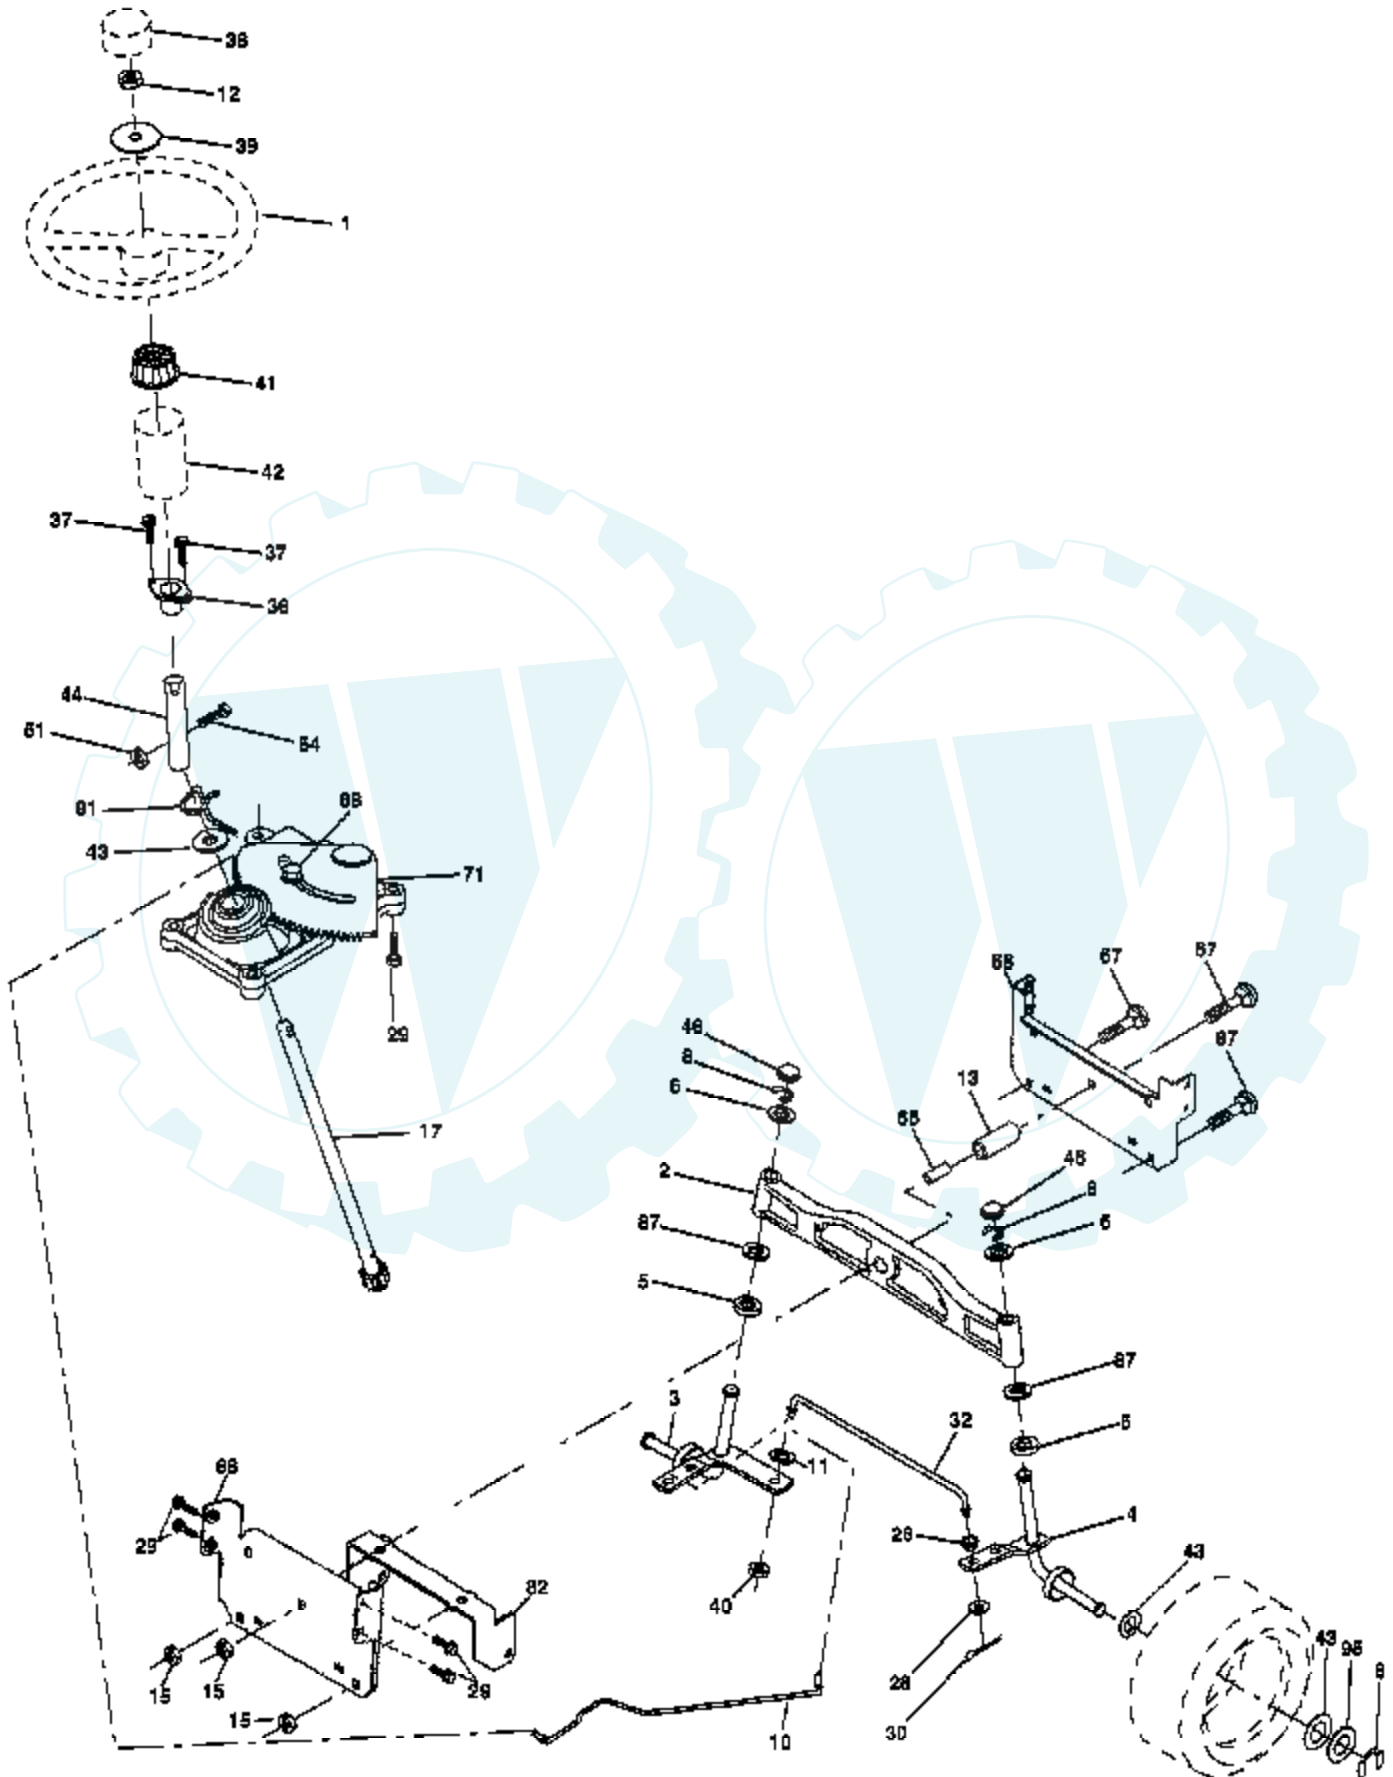

IGNITION SWITCH

POSITION	CIRCUIT	"MAKE"
OFF	M+G+A1	NONE
RUN/LIGHT	B+A1	A2+L
RUN	B+A1	NONE
START	B + S + A1	NONE

WIRING INSULATED CLIPS
NOTE: IF WIRING INSULATED CLIPS WERE REMOVED FOR SERVICING OF UNIT, THEY SHOULD BE REPLACED TO PROPERLY SECURE YOUR WIRING.

02363

Ref #	Part Number	Qty	Description
1	188712		Seat
2	140551		Bracket Pivot Seat
3	71110616		Bolt Fin Hex 3/8-16 Unc x 1
4	19131610		Washer 13/32 x 3/4 x 10 Ga
5	145006		Clip Push In Hinged
6	73800600		Nut Hex Lock w/Ins 3/8-16 Unc
7	124181X		Spring Seat Cprsn 2 250 Blk Zi
8	17000616		Screw 3/8-16 x 1
9	19131614		Washer 13/32 x 1 x 14 Ga
10	182493		Pan Seat
11	166369		Knob Seat Adj Wingnut
12	121246X		Bracket Pnt Mounting Switch
13	121248X		Bushing Snap Blk Nyl 50 Id
14	72050412		Bolt Rdhd Sht Nk 1/4-20 x 1-1/2
15	134300		Spacer Split 28 x 96 Zinc
16	121250X		Spring Cprsn 1 27 Blk Pnt
17	123976X		Nut Lock 1/4 Lge Flg Gr 5 Zinc
21	171852		Bolt Shoulder 5/16-18 Unc-2A
22	73800500		Nut Hex Lock w/Ins 5/16-18
24	19171912		Washer 17/32 x 1-3/16 x12 Ga.
25	127018X		Bolt Shoulder

Ref #	Part Number	Qty	Description
1	59192		Cap Valve Tire
2	65139		Stem Valve
3	106222X		Tire F Ts 15 x 6 0 - 6 Service
4	59904		Tube Inner Front #35060
5	106732X421		Rim Asm 6" front Service
6	278H		Fitting Grease
7	9040H		Bearing Flange
8	106108X421		Rim Asm 8" rear Service
9	106268X		Tire R Ts 18 x 9-8 Service
10	7152J		Tube Rear 9 5 x 8 Service
11	104757X428		Cap Axle Blk 1 50 x 1 00
	144334		Sealant, Tire (10 oz. tube)