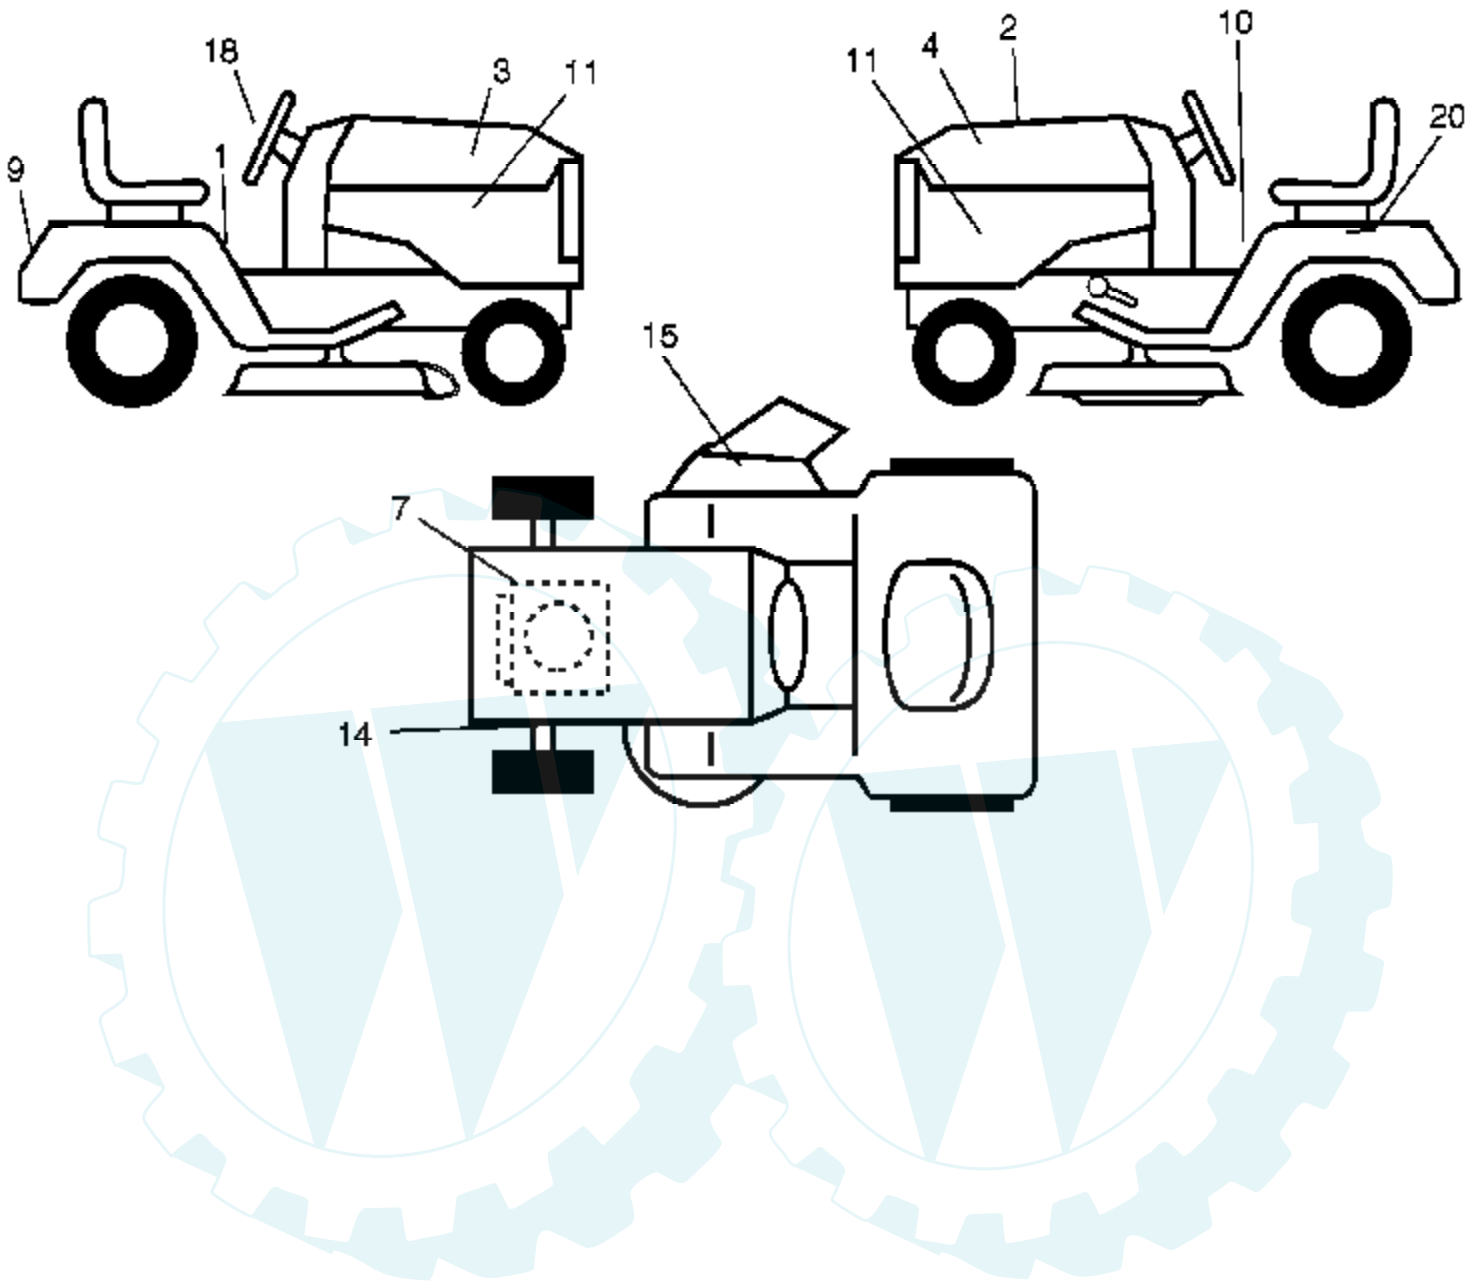

Ref #	Part Number	Qty	Description
1	156368		Decal, Oper. Instr.
2	191132		Decal, Replacement
3	185807		Decal, Hood, R.H.
4	185808		Decal, Hood, L.H.
7	189508		Decal, HP Engine
9	172740		Decal, Fender
10	157141		Decal, Fender Danger
11	191631		Decal, Hood Side
14	160396		Decal, V-Belt Schematic
15	179128		Decal, Deck B 42"
18	191619		Decal, Steering
20	140055		Decal, Battery Dngr/Psn Eng
	138311		Decal, Lift Handle
	184310X428		Pad Footrest LH STLT
	184311X428		Pad Footrest RH STLT
	191603		Owner's Manual, English
	191604		Owner's Manual, Spanish

Ref #	Part Number	Qty	Description
1	170551		Control, Throttle
2	17720408		Screw, Hex Head, Thread Cutting 1/4-20 x 1/2
3			Engine, B&S Model 31H777 (Order parts from engine manufacture)
4	137352		Muffler
13	165291		Gasket
14	148456		Tube Drain Oil Easy
23	169837		Shield Brn/Dbr Guard
29	137180		Arrestor, Spark
31	184900		Tank, Fuel
32	140527		Cap Assembly, Fuel
33	123487X		Clamp, Hose
37	137040		Line, Fuel
38	181654		Plug Drain Oil Easy
40	124028X		Bushing, Snap, Fuel Line
44	17670412		Screw, Hex Washer Head, Thd., Roll. 1/4-20 x 3/4
45	17000612		Screw Hxwsh Thdr 3/8-16 x 3/4
46	19091416		Washer 9/32 x 7/8 x 16 Ga
72	183906		Screw Socket Head 5/16-18 x 1
78	17060620		Screw 3/8-16 x 1-1/4
81	73510400		Nut Keps Hex 1/4-20 Unc