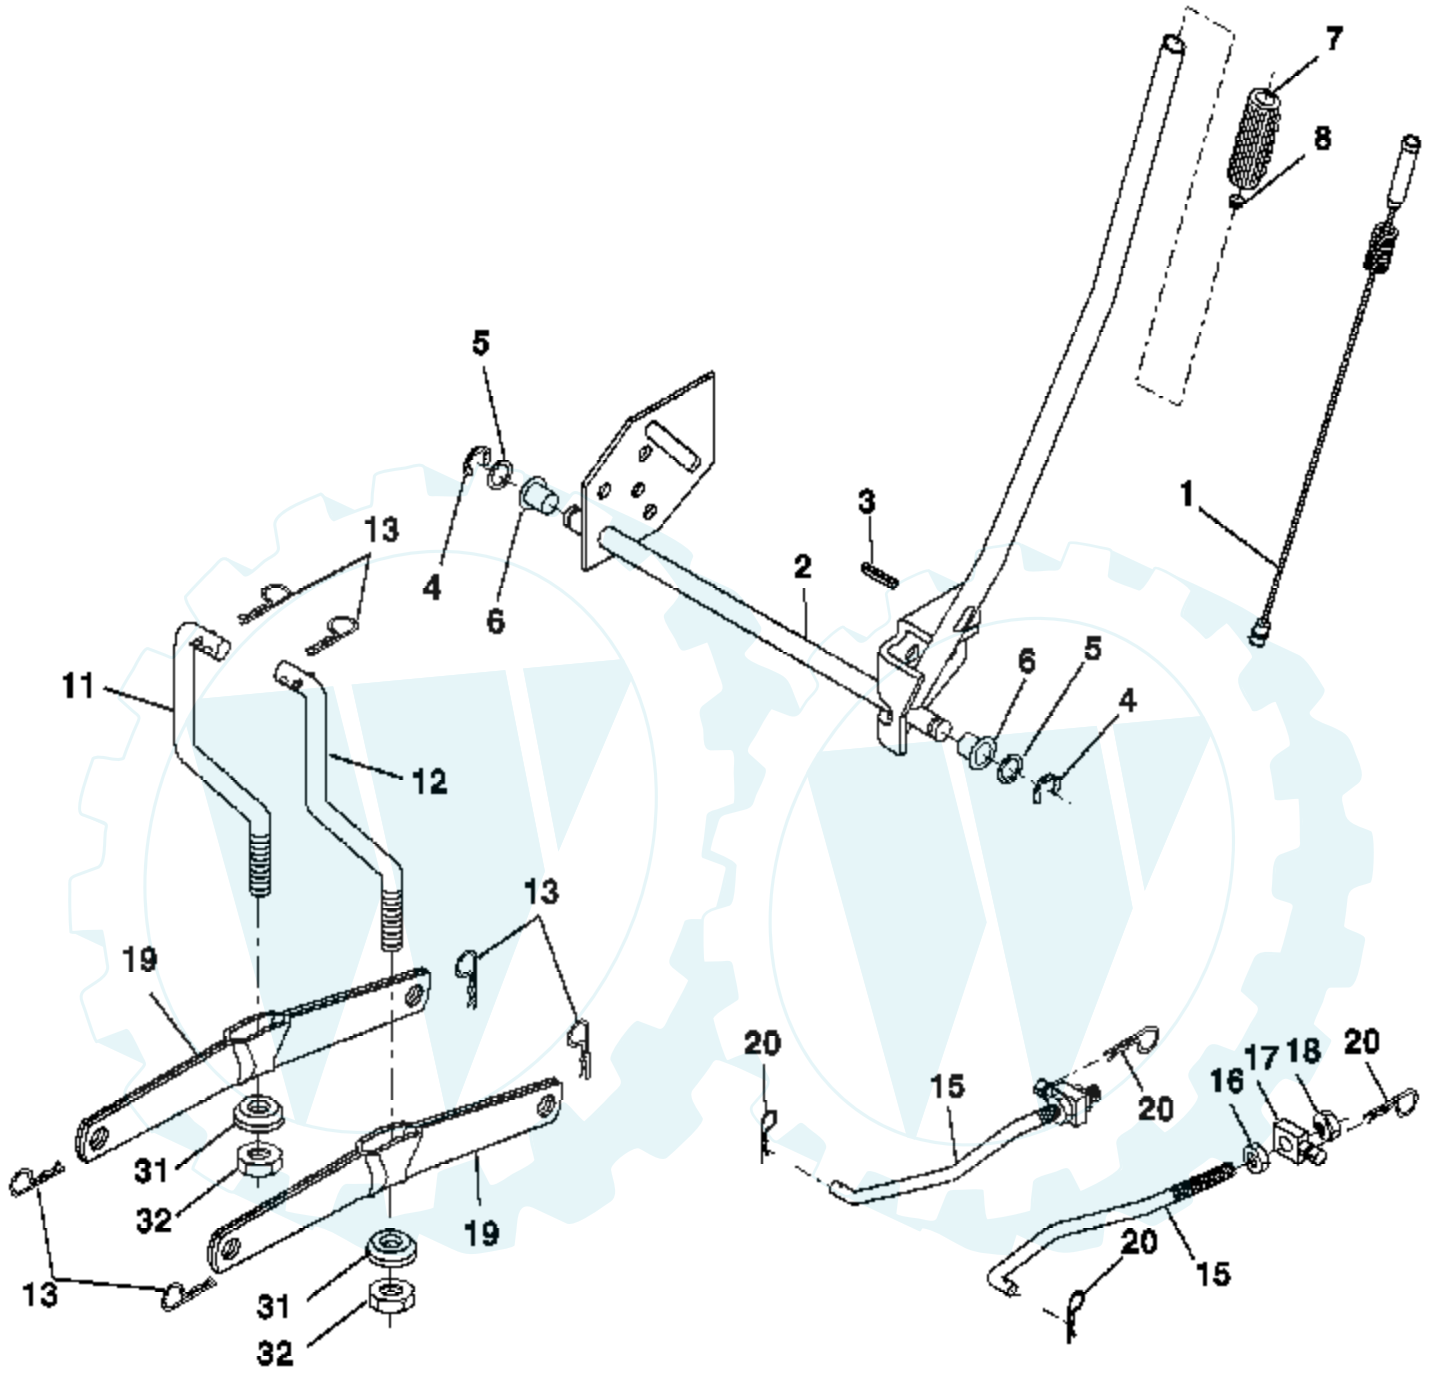

Ref #	Part Number	Qty	Description
1	159461		Washer Asm Inner Spring W/Plunger
2	159476		Shaft Asm. Lift
3	188822		Pin Groove
4	12000002		E Ring #5133-62
5	19211621		Washer 21/32 x 1 x 21 Ga.
6	120183X		Bearing Nylon
7	125631X		Grip Handle Fluted
8	124526X		Button Plunger
11	139865		Link Asm Lift L.H.
12	139866		Link Asm Lift R.H.
13	4939M		Retainer Spring
15	173288		Link Front
16	73350800		Nut Jam Hex 1/2-13 Unc
17	175689		Trunnion Blk Zinc
18	73800800		Nut Lock w/Wsh 1/2-13 Unc
19	139868		Arm Suspension Mower
20	163552		Retainer Spring
31	169865		Bearing, Pvt. Lift
32	73540600		Nut Crownlock 3/8-24