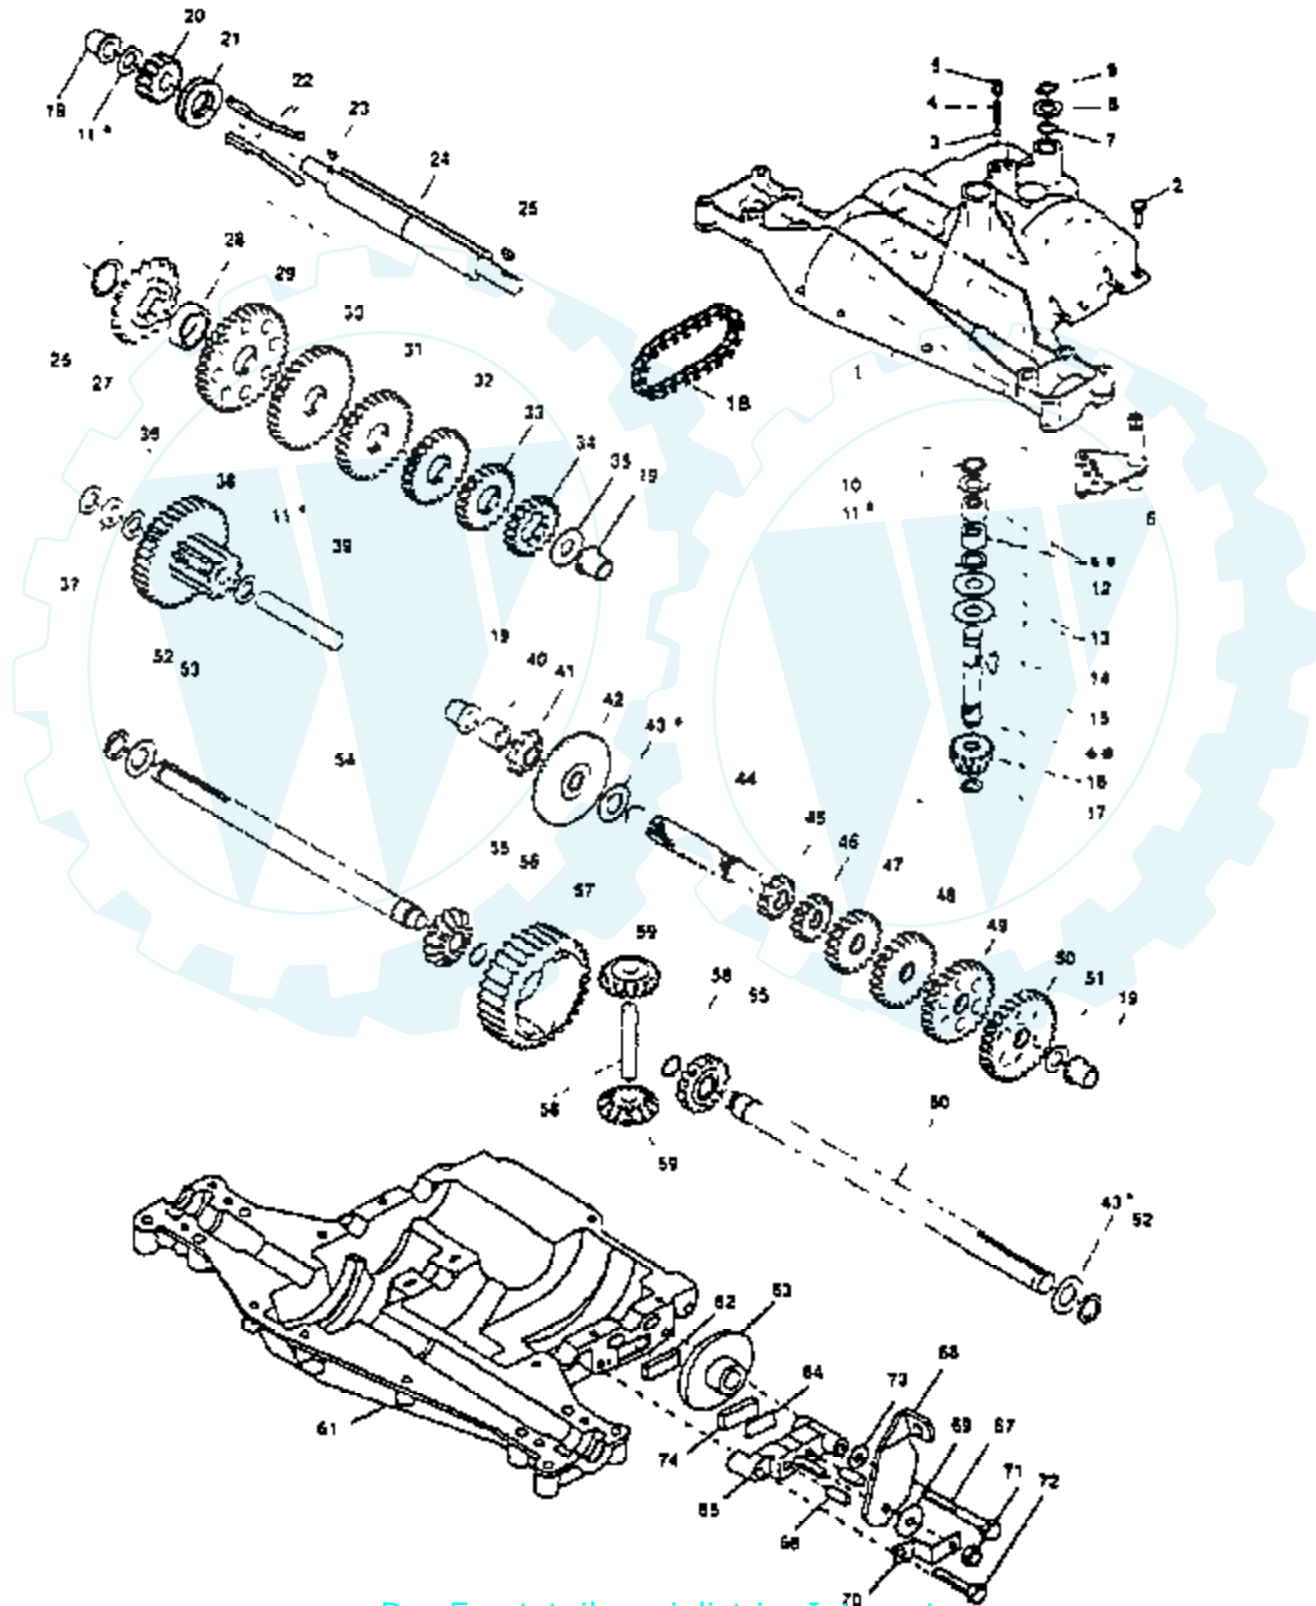

36" RIDING LAWN TRACTOR - MODEL NUMBER BS1960AR
TRANSAXLE
FOOTE - MODEL NUMBER 4360-7

WARRANTY SERVICE MUST BE PERFORMED BY AN
AUTHORIZED FOOTE DEALER (REFER TO PAGE 37)

Ref #	Part Number	Qty	Description
1	3865		HOUSING UPPER
2	1919		SCREW
3	1151		BALL DETENT
4	3626		SPRING, DETENT
5	3623		SCREW, SET
6	4336		ASSY SHIFTER
7	3884		O-RING
8	3885		WASHER PLAIN
8	3886		WASHER PLAIN
8	3887		WASHER PLAIN
8	3888		WASHER PLAIN
8	3889		WASHER PLAIN
8	3121		WASHER PLAIN
8	3890		WASHER PLAIN
9	1100		RING RETAINING
10	1099		RING RETAINING
11	1959		WASHER PLAIN
11	1441		WASHER PLAIN
11	1423		WASHER, PLAIN .632 X 1.00 X .026
11	1082		WASHER PLAIN
11	1424		WASHER PLAIN
11	1068		WASHER PLAIN
11	1425		WASHER PLAIN
11	1358		WASHER PLAIN
11	1145		WASHER, PLAIN .632 X 1.00 X .060
11	1319		WASHER PLAIN
12	3312		O-RING
13	3876		WASHER, PLAIN .632 X 1.38 X .046
14	1374		KEY WOODRUFF #9
15	4134		ASSY KIT INPUT SHAFT
16	3590		PINION, BEVEL, 14 TEETH
17	3624		RING, RETAINING
18	3625		CHAIN, 24 PITCHES
19	1542		BEARING, FLANGE
20	3773		GEAR SPUR, 14 TEETH
21	3631		COLLAR CLUTCH
22	3828		KEY CLUTCH
23	1369		KEY WOODRUFF #3
24	3883		SHAFT INTERMEDIATE
25	1375		KEY, WOODRUFF, #61
26	3627		RING, RETAINING
27	3830		SPROCKET, 18 TEETH
28	3841		SPACER
29	3786		GEAR, SPUR, 37 TEETH
30	3785		GEAR, SPUR, 35 TEETH
31	3867		GEAR, SPUR, 30 TEETH
32	3783		GEAR, SPUR, 25 TEETH
33	3869		GEAR, SPUR, 22 TEETH
34	3741		GEAR SPUR
35	3628		WASHER, PLAIN .640 X 1.37 X .061
36	1423		WASHER, PLAIN .632 X 1.00 X .026
37	3422		SPACER .630 X 1.00 X .169
38	4286		ASSY GEAR COMB 12&35 TEETH
39	3877		SHAFT IDLER
40	3901		SPACER .635 X .875 X .755
41	3645		SPROCKET, 9 TEETH
42	3853		GEAR BEVEL 42 TEETH
43	3749		WASHER PLAIN