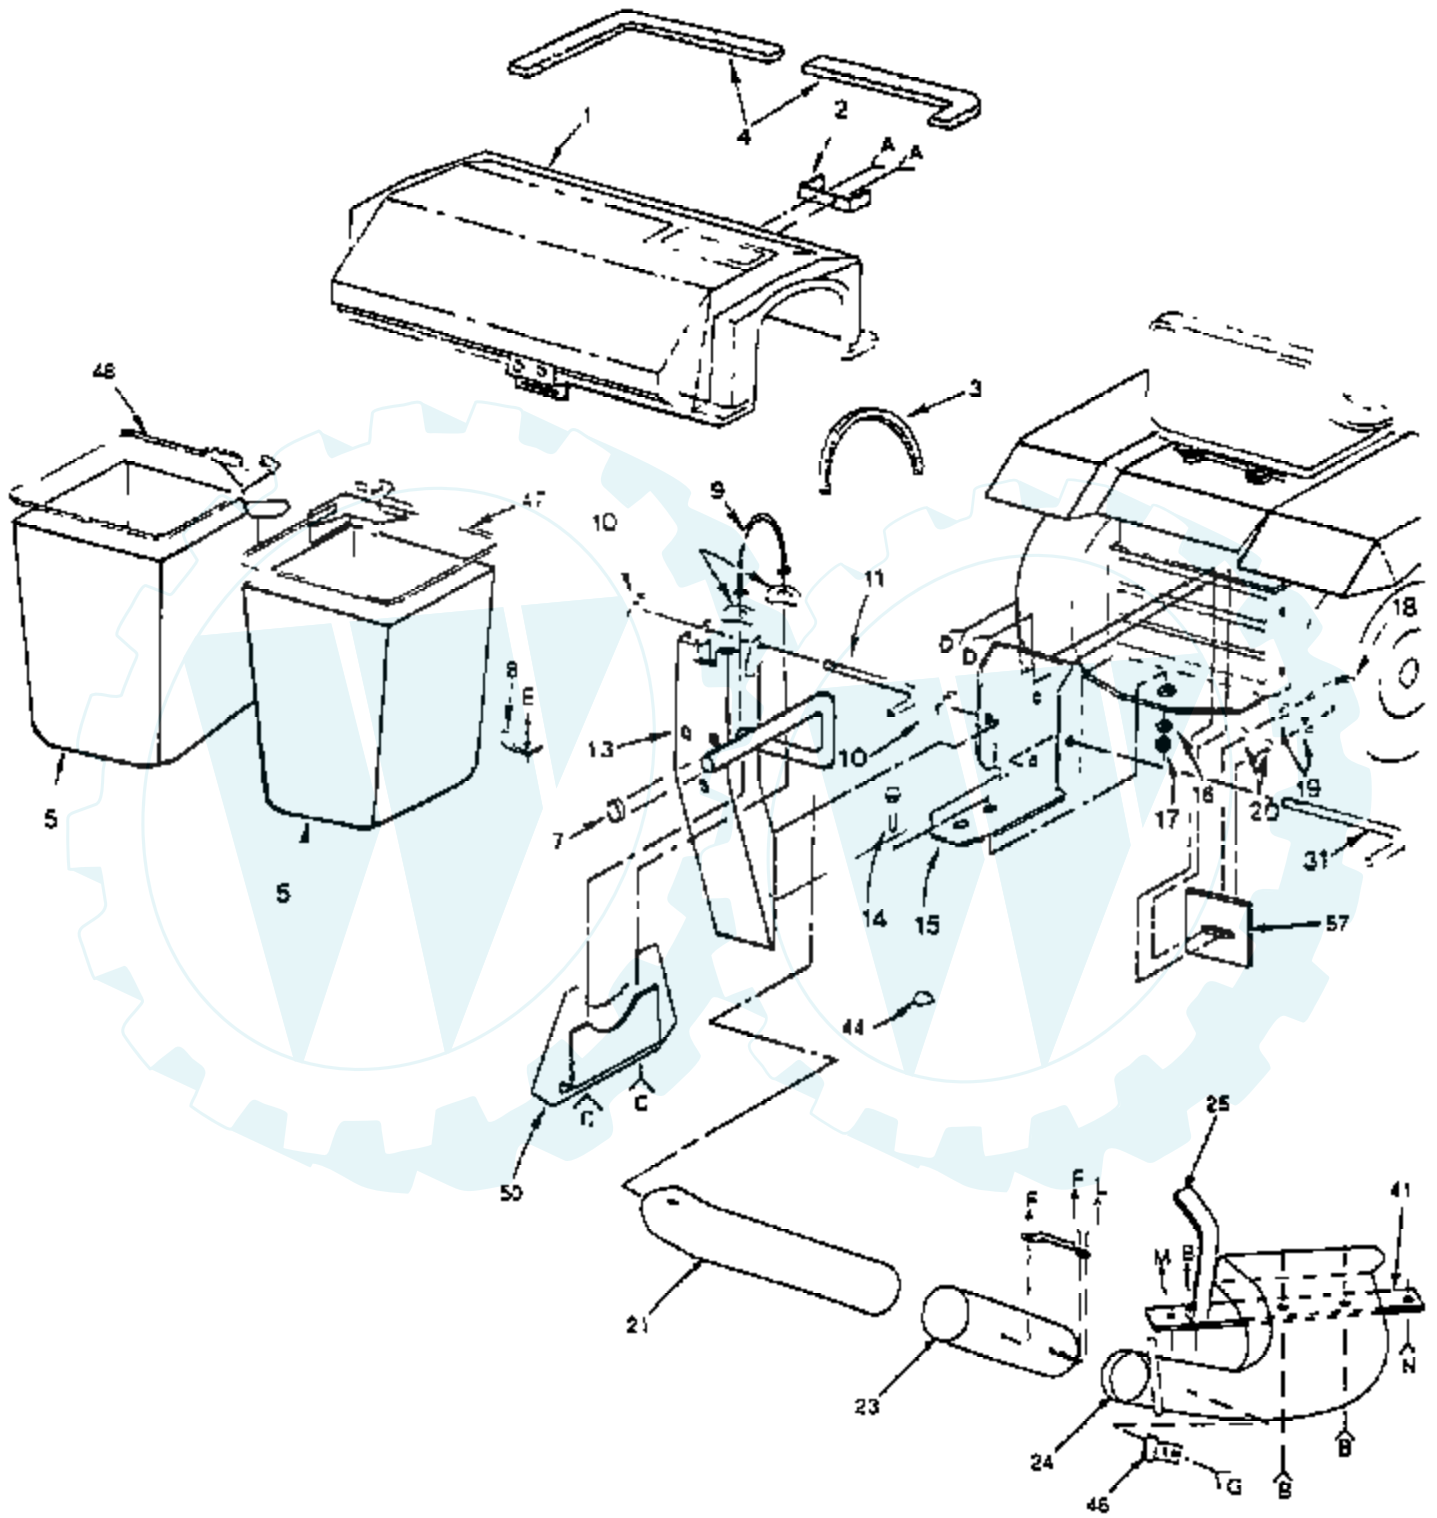

GRASS CATCHER FOR SIDE DISCHARGE MOWER -- MODEL NUMBER BS1960AR

Ref #	Part Number	Qty	Description
1	120120X		NLA
2	86578		BRACKET HINGE RB
3	1110441X		STRIP
4	106815X		SUB= 127073X
5	86575		GRASS BAG RB
7	104389X		PLUG END RB
8	83553		CLAMP
9	86558		RETAINER RB
10	4939M		SUB= 85902
11	120097X		PIN RB
13	110254X		POST SUPPORT RB
14	123199X		SUB= 62361
15	120245X		NLA
16	19131610		WASHER PM
17	73680600		SUB= 73690600
18	86626		U BOLT RB
19	73350400		NUT
20	19091016		WASHER
21	110257X		ELBOW RB
23	122185X		TUBE CHUTE
24	122146X		NLA
25	122130X		STRAP DEFL
31	86543		SUB= 124475X
34	57734		WASHER
41	122129X		BAR
42	120107X		HANDLE RB
44	72850		DECAL
46	109808X		HOOD LATCH T
47	123192X		ASSY FRAME RH
48	123193X		ASSY FRAME LH
50	110255X		SHIELD RB
57	120263X		NLA
	104419X		SUB= 105070X