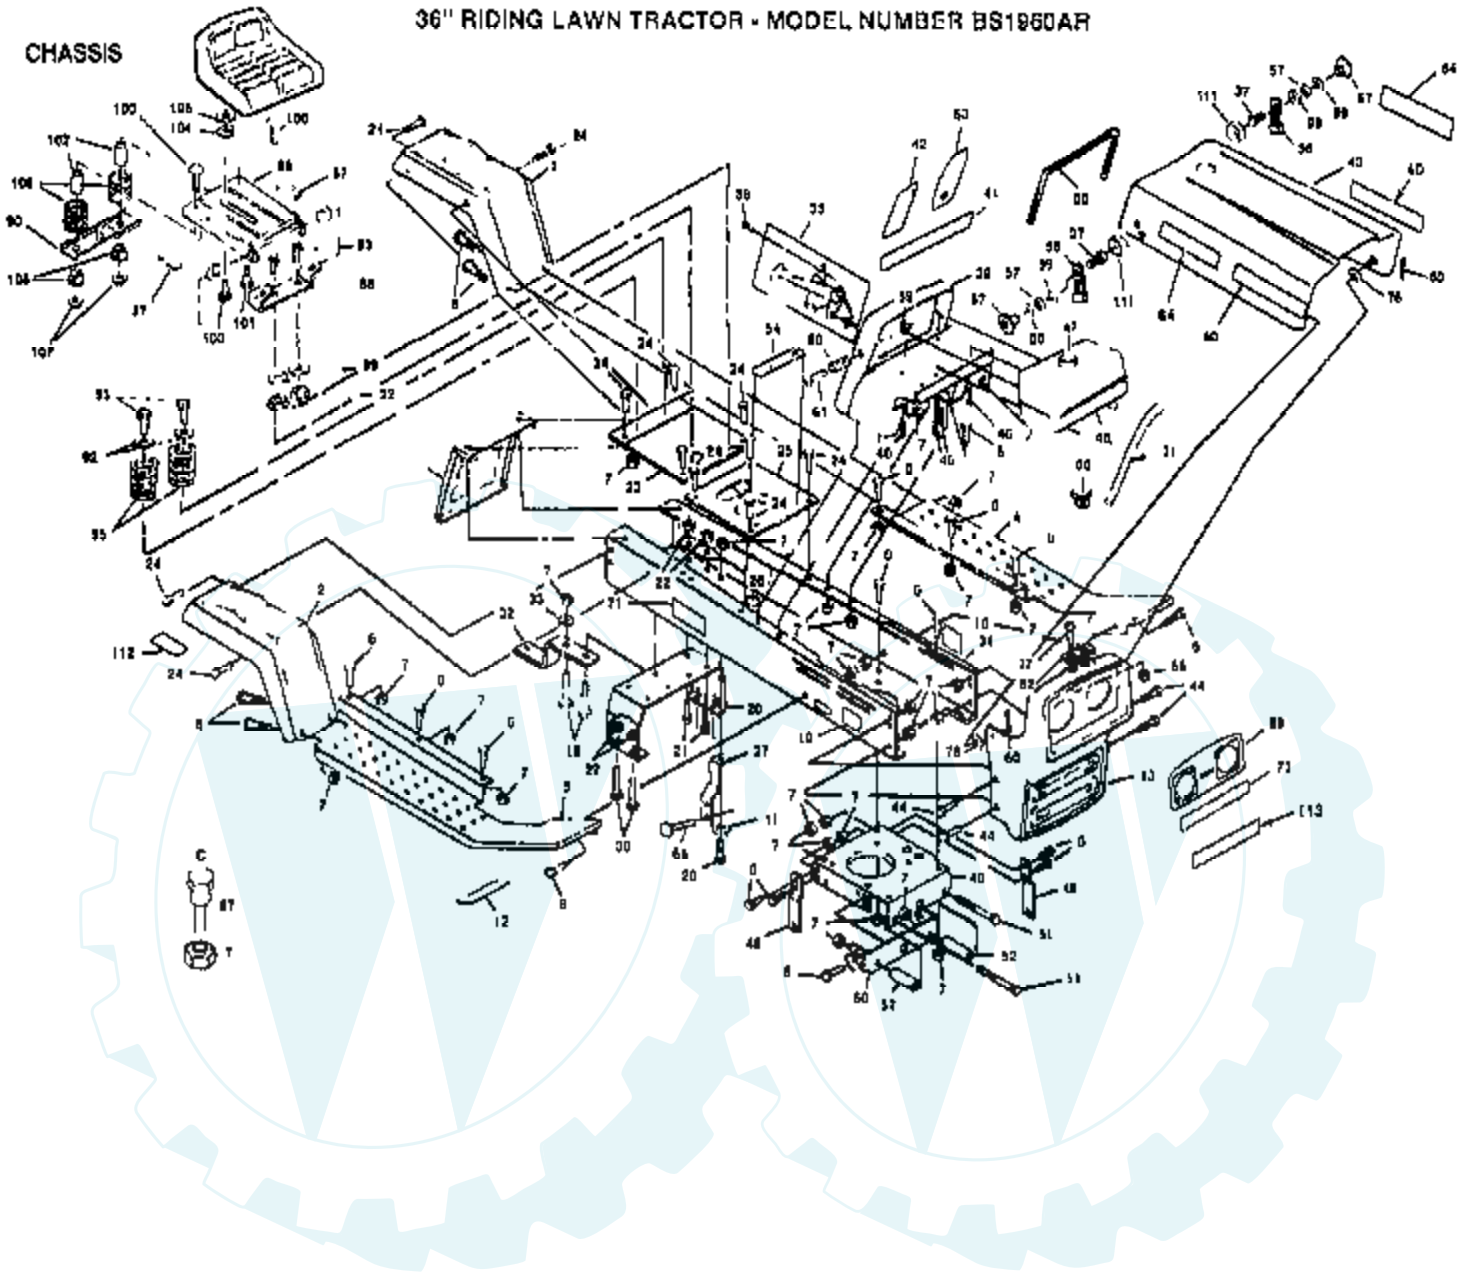

36" RIDING LAWN TRACTOR - MODEL NUMBER BS1960AR

CHASSIS

Ref #	Part Number	Qty	Description
1	388390		FENDER
2	389390		FENDER
3	120019X		REAR COVER T
4	1539J		SUB= 1539J363
5	1540J		SUB= 1540J363
6	74760512		BOLT
7	73680500		SUB= 73690500
8	74760508		BOLT
10	121847X		DECAL
11	19112410		WASHER
12	4900J		DECAL T
13	110839X		SUB= 140119
18	74780520		BOLT
20	5929J		SUPPORT LT
21	74760616		BOLT
22	73680600		SUB= 73690600
23	121783X		SUB= 122464X
24	17490508		SCREW LT
25	120435X011		CHASSIS CVR W/S
26	5930J		PLATE
27	120821X		AXLE LT
28	74760516		SUB= 77394
30	74760644		BOLT
31	7119J		SUB= 295J
32	71205		TOW HITCH
33	19122006		WASHER
34	120394X		CHASSIS
35	121733X		SUB= 132768
37	74191008		SCREW
38	1708408		SUB= 17080408
39	120016X		DASH T
40	120626X		SUB= 126338X
41	655J		DECAL
42	120086X		NLA
43	104355X390		HOOD WELDMENT
44	98000131		NLA
45	73427		TANK.FUEL.LT
46	17760412		SCREW LT
47	74145		FUEL CAP
48	71190		BRAKE ROD BRA T
49	1839J		ENGINE BASE
50	71178		ROCKER BAR SUPP
51	74760848		SUB= 64606
52	67151		ROCKER PIVOT LT
53	109734X390		GRILL T
54	74307		NLA
55	4632H		NUT STD
56	109808X		HOOD LATCH T
57	121251X		STRIP FORM
58	120755X		DECAL HEADLIGHT
59	73731000		NUT
60	76020312		SUB= 3145
61	74981020		SCREW
62	470J		HOOD BUMPER
63	110788X		DECAL
64	111836X		DECAL
65	17490512		SCREW
66	8937R		SUB= 892J