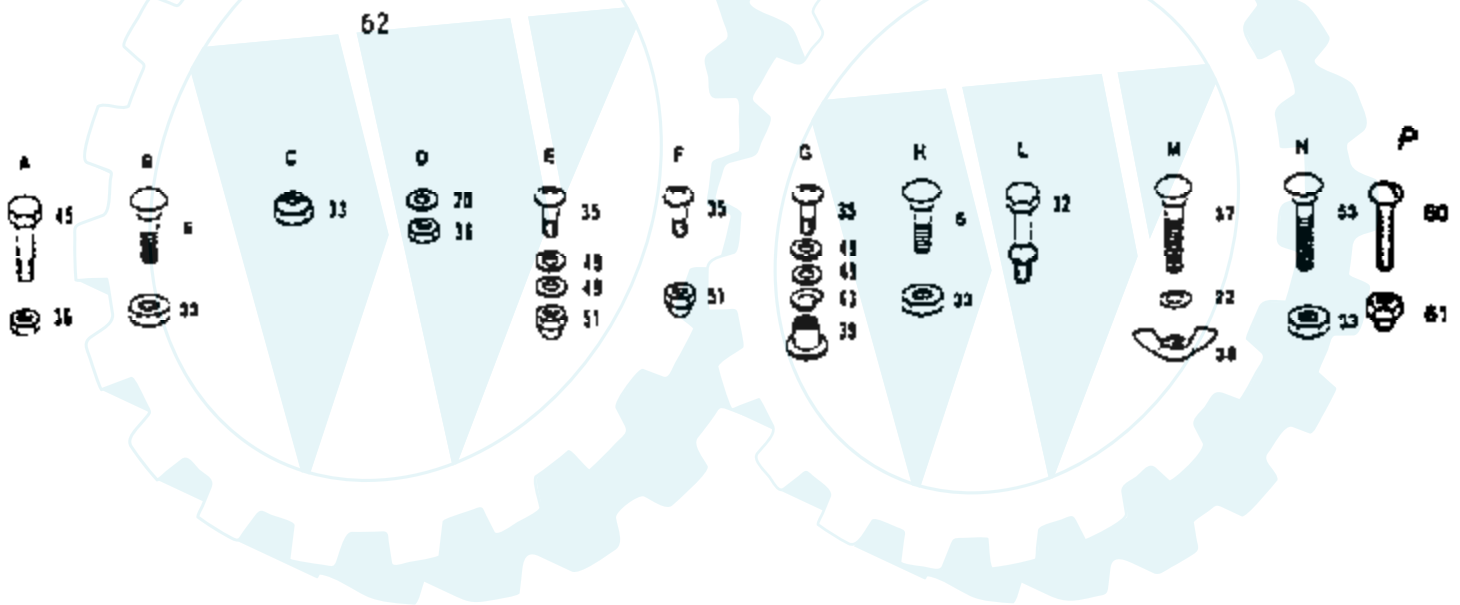

- 58 - 87069X387 Frame
- 59 - 121101X Bracket RH
- 60 - 66710 Screw
- 61 - 86824 8-32 Acron
- 62 - 121100X Bracket LH