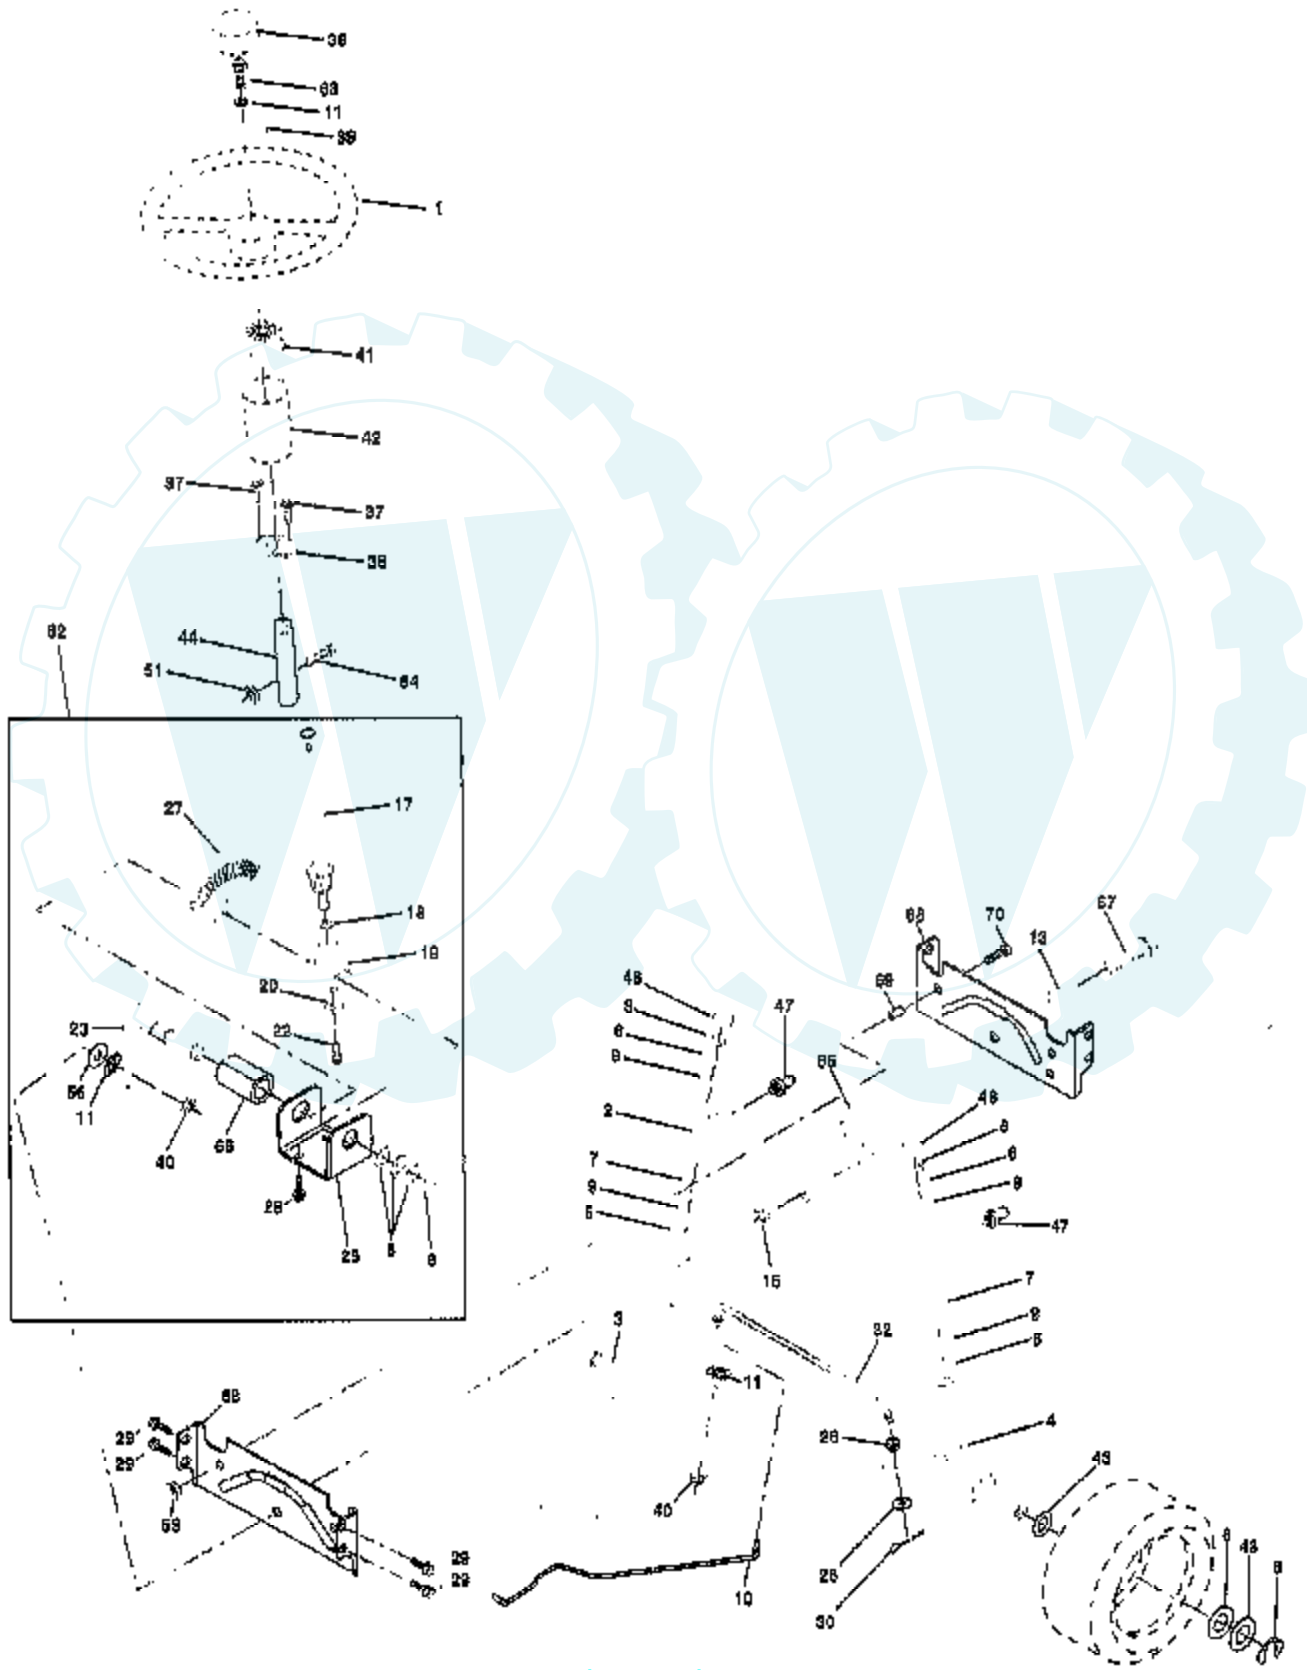

TRACTOR - - MODEL NUMBER AYP9182C79

STEERING ASSEMBLY

Ref #	Part Number	Qty	Description
1	140044		WHEEL STR AYP BLK
2	154427		AXLE ASM
3	156483		SPINDLE.ASM.LH
4	157473		"SPINDLE ASM,RH"
5	6266H		WASHER .T
6	121748X		WASHER
7	19272016		WASHER
8	12000029		RING
9	3366R		COL. SRTG. BEAR.
10	156438		DRAGLINK-STAMPED
11	10040600		LOCKWASHER
13	154779		BEARING AXLE
15	7390100		SUB= 73901000
17	156546		SHAFT ASM STEERIN
18	57079		THRUST WASHER
19	124035X		SUPPORT.SHAFT
20	126684X		SUB= 532126684
21	10040400		LOCKWASHER
22	71100410		SCREW.SCKTHD.CAP
23	127501		SUB= 918127501
25	154406		BRKT-STEERING
26	126847X		BUSHING.DRAGLINK
27	136874		GEAR SECTOR
28	19131416		WASHER
29	17490612		SCREW
30	76020412		COTTER PIN
32	130465		TIE ROD
36	155099		BUSHING.STEERING
37	152927		"SCREW-TT,10-32 FL"
38	140045		CAP STEER AYP
39	19133808		WASHER T
40	7810H		GRIPCO NUT
41	100711L		ADAPTER LT
42	145054		BOOT.STEER.PL
43	121749X		WASHER
44	153720		EXT SHAFT STEERIN
46	121232X		CAP
47	6855M		ZERK M
51	73800500		NUT
53	73680600		SUB= 73690600
54	74780520		BOLT
62	156594		KIT STEERING ASM
63	74780616		BOLT
65	154780		SPACER AXLE
66	154404		"BEARING-ARM,PITMA"
67	74781044		BOLT
68	154429		BRACE AXLE
69	160367		"SPACER BRCAE,AXLE"
70	74780636		BOLT.HEX.3/8-16X2