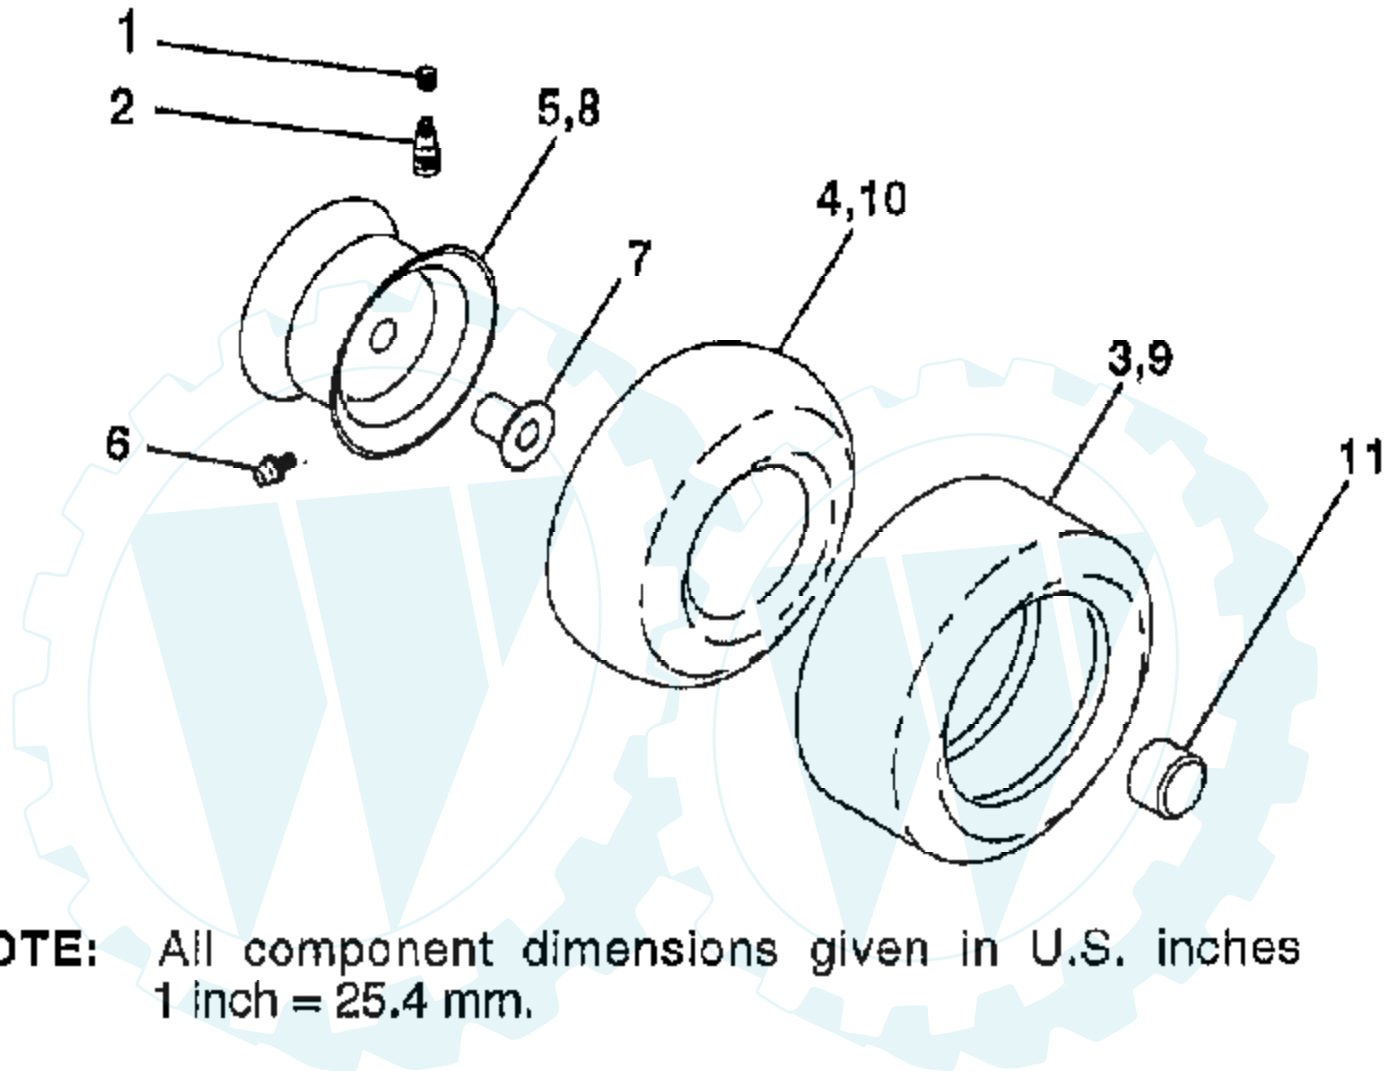

WHEELS & TIRES

NOTE: All component dimensions given in U.S. inches
1 inch = 25.4 mm.

Ref #	Part Number	Qty	Description
1	59192		VALVE CAP
2	65139		VALVE STEM LT
3	106222X		SUB= 122073X
4	59904		TUBE.5.3/4.5/6
5	106732X427		"RIM ASM 6"" FRT"
6	278H		FITTING LT
7	9040H		"FLANGE, BEARING"
8	106108X427		"RIM AS 8"" REAR"
9	138468		TIRE.20X8-8
10	7152J		TUBE.18X9.5-8
11	104757X		HUB CAP
	144334		SEALANT.TIRE 10 OZ. TUBE