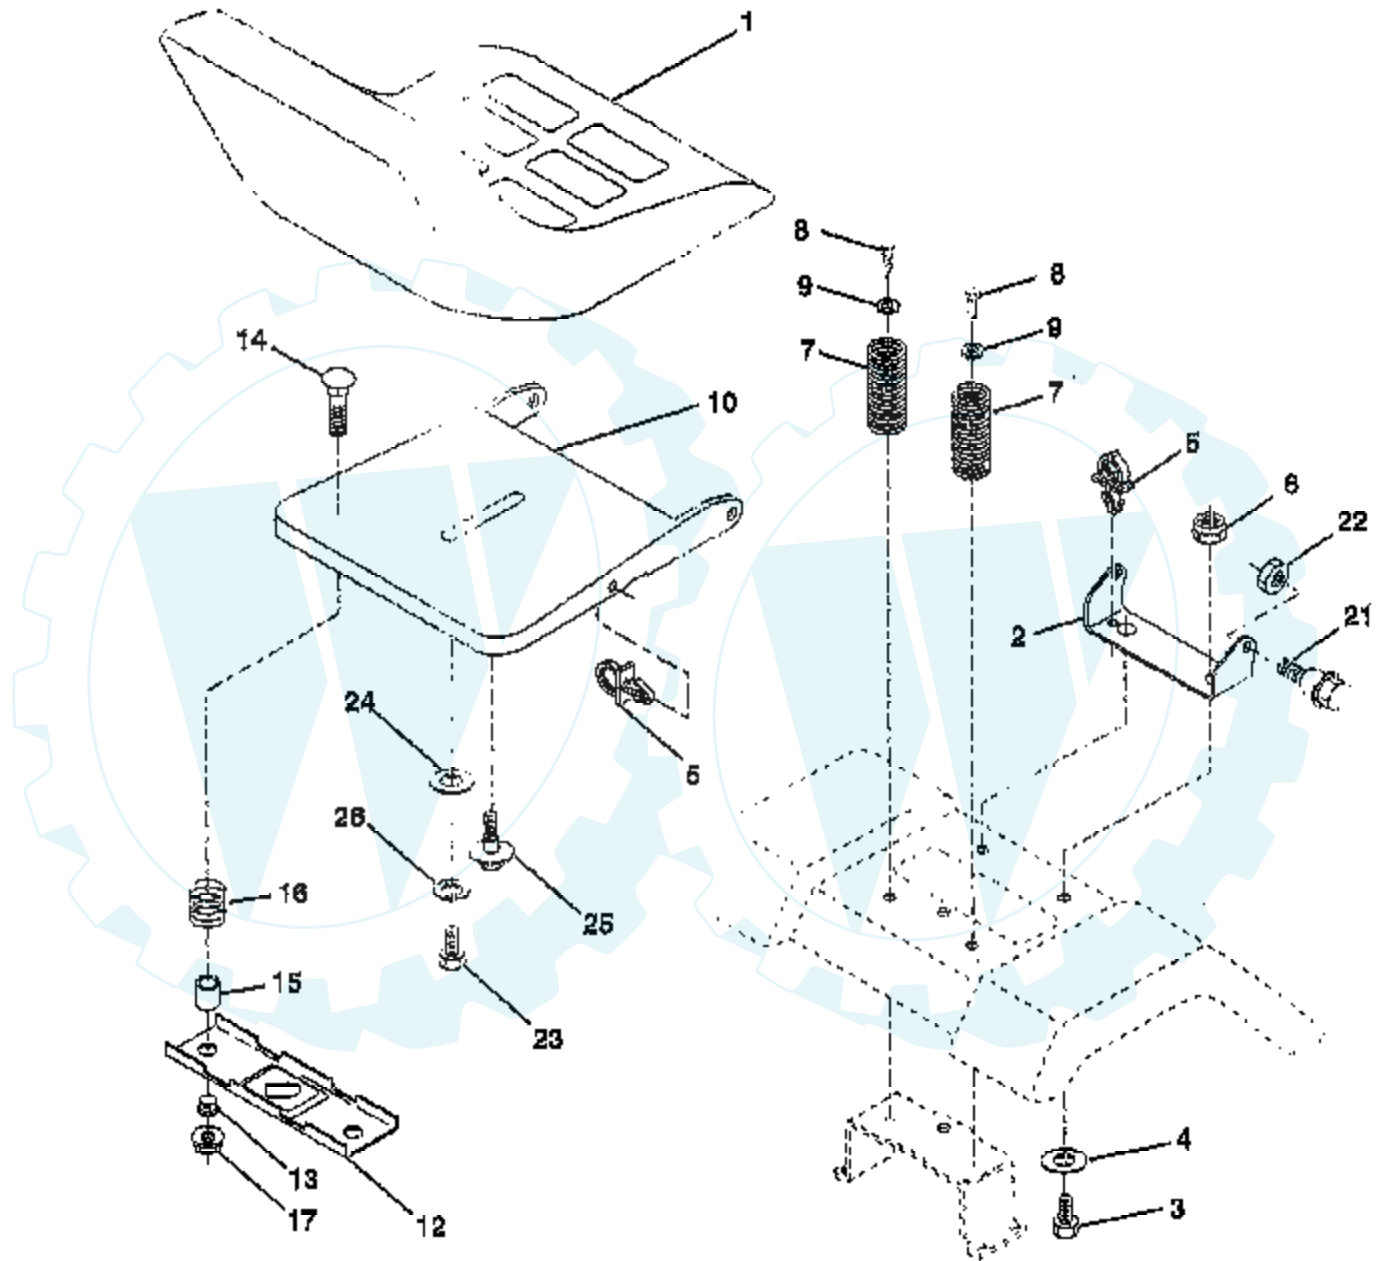

TRACTOR - - MODEL NUMBER AYP9182C79

SCHEMATIC

IGNITION SWITCH

POSITION	CIRCUIT	"MAKE"
OFF	G + M + L	NONE
RUN/LIGHT	B + L	A + Y
RUN	B + L	NONE
START	B + L + S	NONE

NOTE
YOUR TRACTOR IS EQUIPPED WITH A SPECIAL ALTERNATOR SYSTEM. THE LIGHTS ARE NOT CONNECTED TO THE BATTERY, BUT HAVE THEIR OWN ELECTRICAL SOURCE. BECAUSE OF THIS, THE BRIGHTNESS OF THE LIGHTS WILL CHANGE WITH ENGINE SPEED. AT IDLE THE LIGHTS WILL DIM. AS THE ENGINE IS SPEEDED UP, THE LIGHTS WILL BECOME THEIR BRIGHTEST.

WIRING INSULATED CLIPS
NOTE: IF WIRING INSULATED CLIPS WERE REMOVED FOR SERVICING OF UNIT, THEY SHOULD BE REPLACED TO PROPERLY SECURE YOUR WIRING.

TRACTOR - - MODEL NUMBER AYP9182C79

SEAT ASSEMBLY

NOTE: All component dimensions given in U.S. Inches
1 Inch = 25.4 mm.