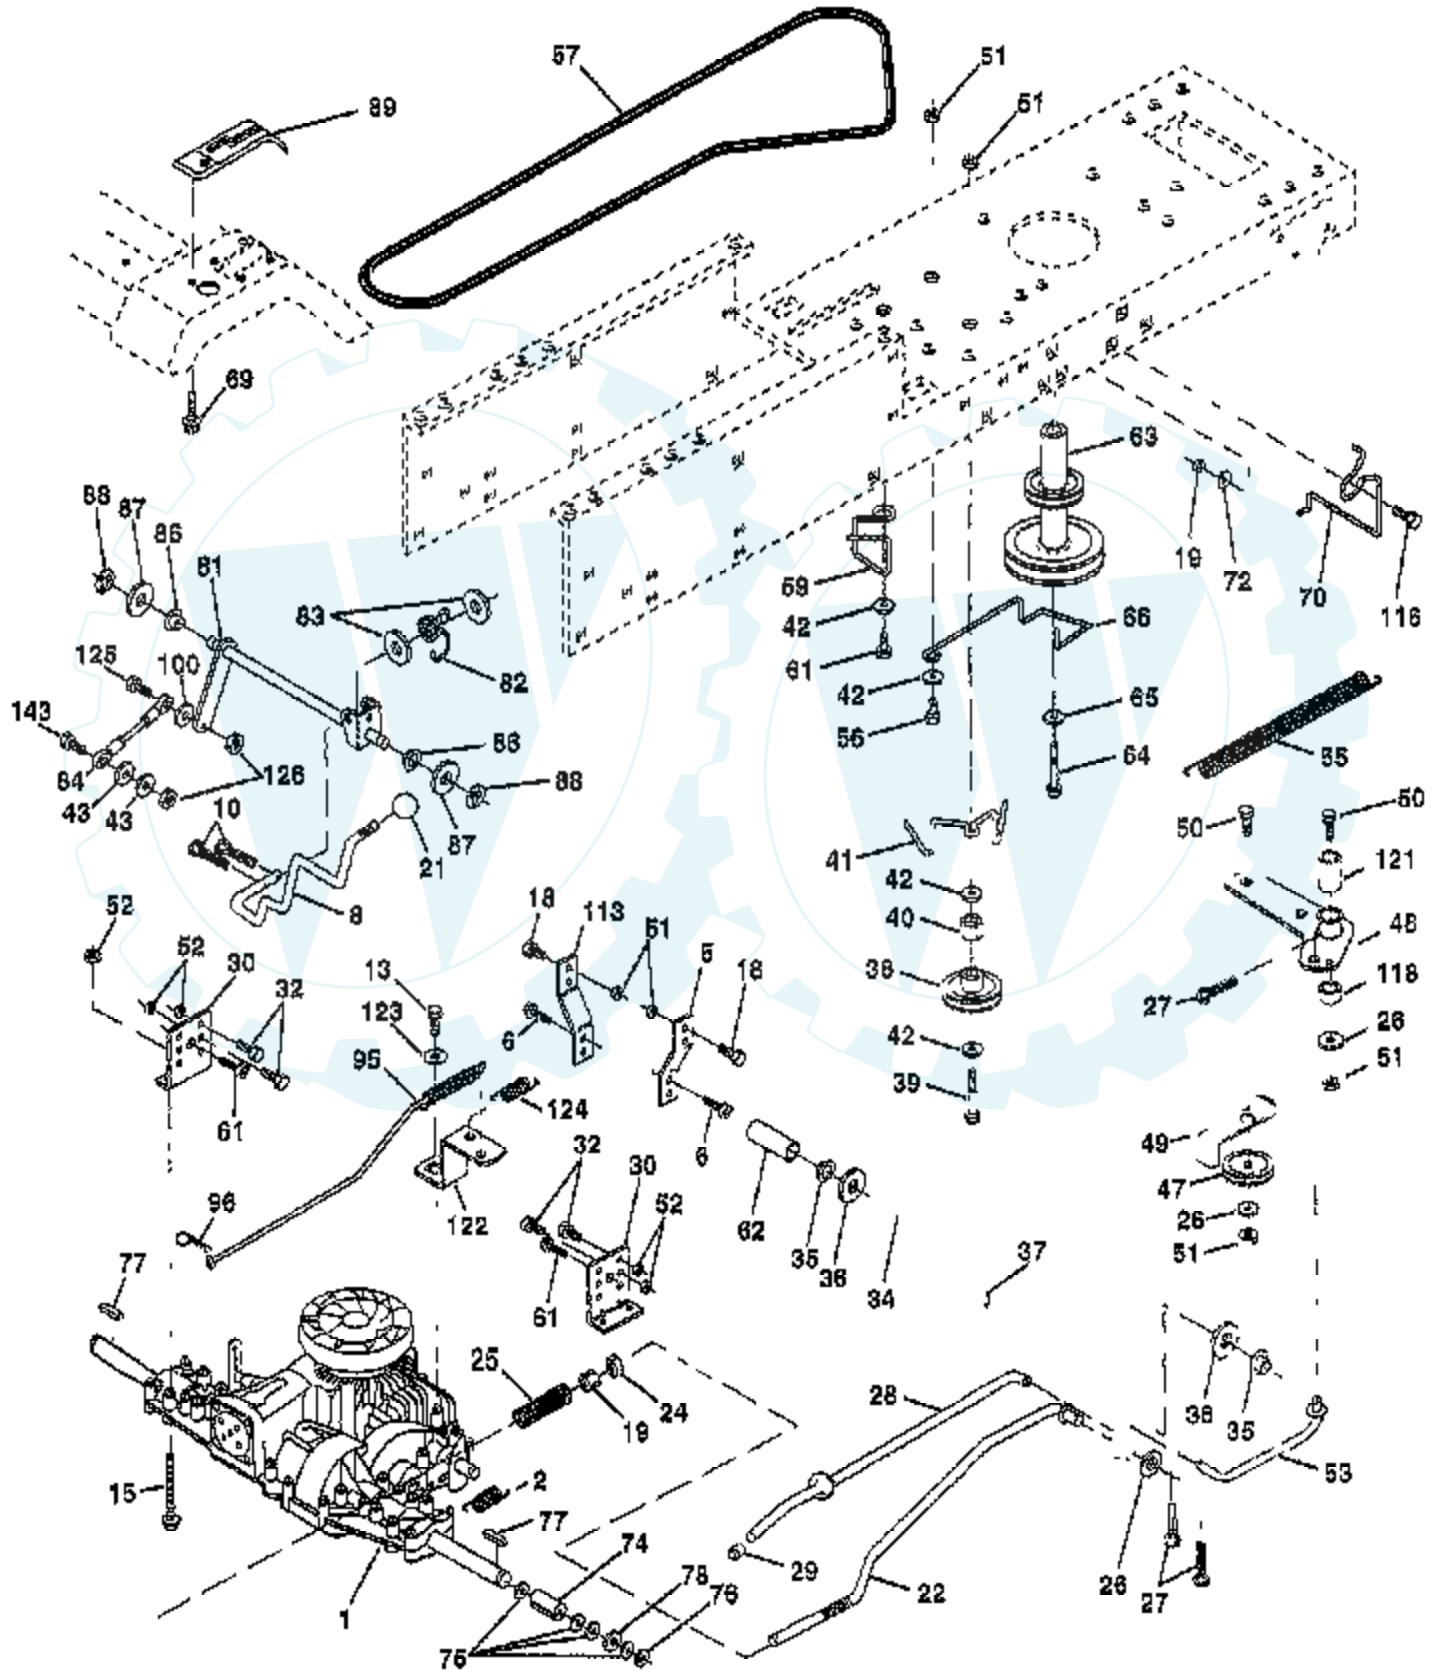

TRACTOR - - MODEL NUMBER AYP9182C79

DRIVE

Ref #	Part Number	Qty	Description
1	205-026B		TRANSAXLE, PEERLESS
2	146682		SPRING.BRAKE.RETU
5	121520X		STRAP TORQUE
6	17490512		SCREW
8	141003		ROD SHIFT FEND LT
10	76020416		PIN COTTER 1/8
13	74550412		BOLT.1/4-28.W/PAT
15	74490544		BOLT.HX.FLG.5/16
18	74780616		BOLT
19	73800600		NUT
21	106933X		KNOB T (1/2-HOLE)
22	130804		BRAKE ROD
24	73350600		NUT
25	106888X		SPRING ROD LT
26	19131316		WASHER
27	76020412		COTTER PIN
28	145204		ROD.BRAKE.PARK.LT
29	71673		PLUNGER CAP T
30	130807		TRANSAXLE MTG BKT
32	74760512		BOLT
34	155071		SHAFT ASM-PEDAL F
35	120183X		NYLON BEARING
36	19211616		WASHER LT
37	1572H		SUB= 2882J
38	123674X		PULLEY.IDLER.FLAT
39	74760644		BOLT
40	4470J		SPACER T
41	154777		SUB= 165692
42	19131312		WASHER
47	127783		SUB= 139245
48	154604		BELLCRANK ASM
49	123205X		RETAIN BELT
50	74760624		SUB= 74930624
51	73680600		SUB= 73690600
52	73680500		SUB= 73690500
53	105710X		"LINK, CLUTCH T"
55	105709X		"SPRING, RETURN LT"
56	74760620		SUB= 74780620
57	156971		"V-BELT,GRD DRIVE"
59	140312		KEEPER BELT CNTSP
61	17490612		SCREW
62	8883R		PEDAL COVER T
63	140186		PULLEY.ENGINE
64	71170764		BOLT
65	10040700		LOCKWASHER
66	154778		KEEPER-BELT
69	142432		SCREW HEXWSH H-L
70	134683		KEEPER BELT ENG
72	19132012		WASHER
74	156972		"SPACER AXLE,PVST"
75	121749X		WASHER
76	12000001		E-RING LT
77	123583X		SQUARE KEY
78	121748X		WASHER
81	156969		SHAFT ASM CROSS
82	123782X		"SPRING,TORSION"
83	19171216		WASHER
84	156962		"ROD TIE, PVST 20"