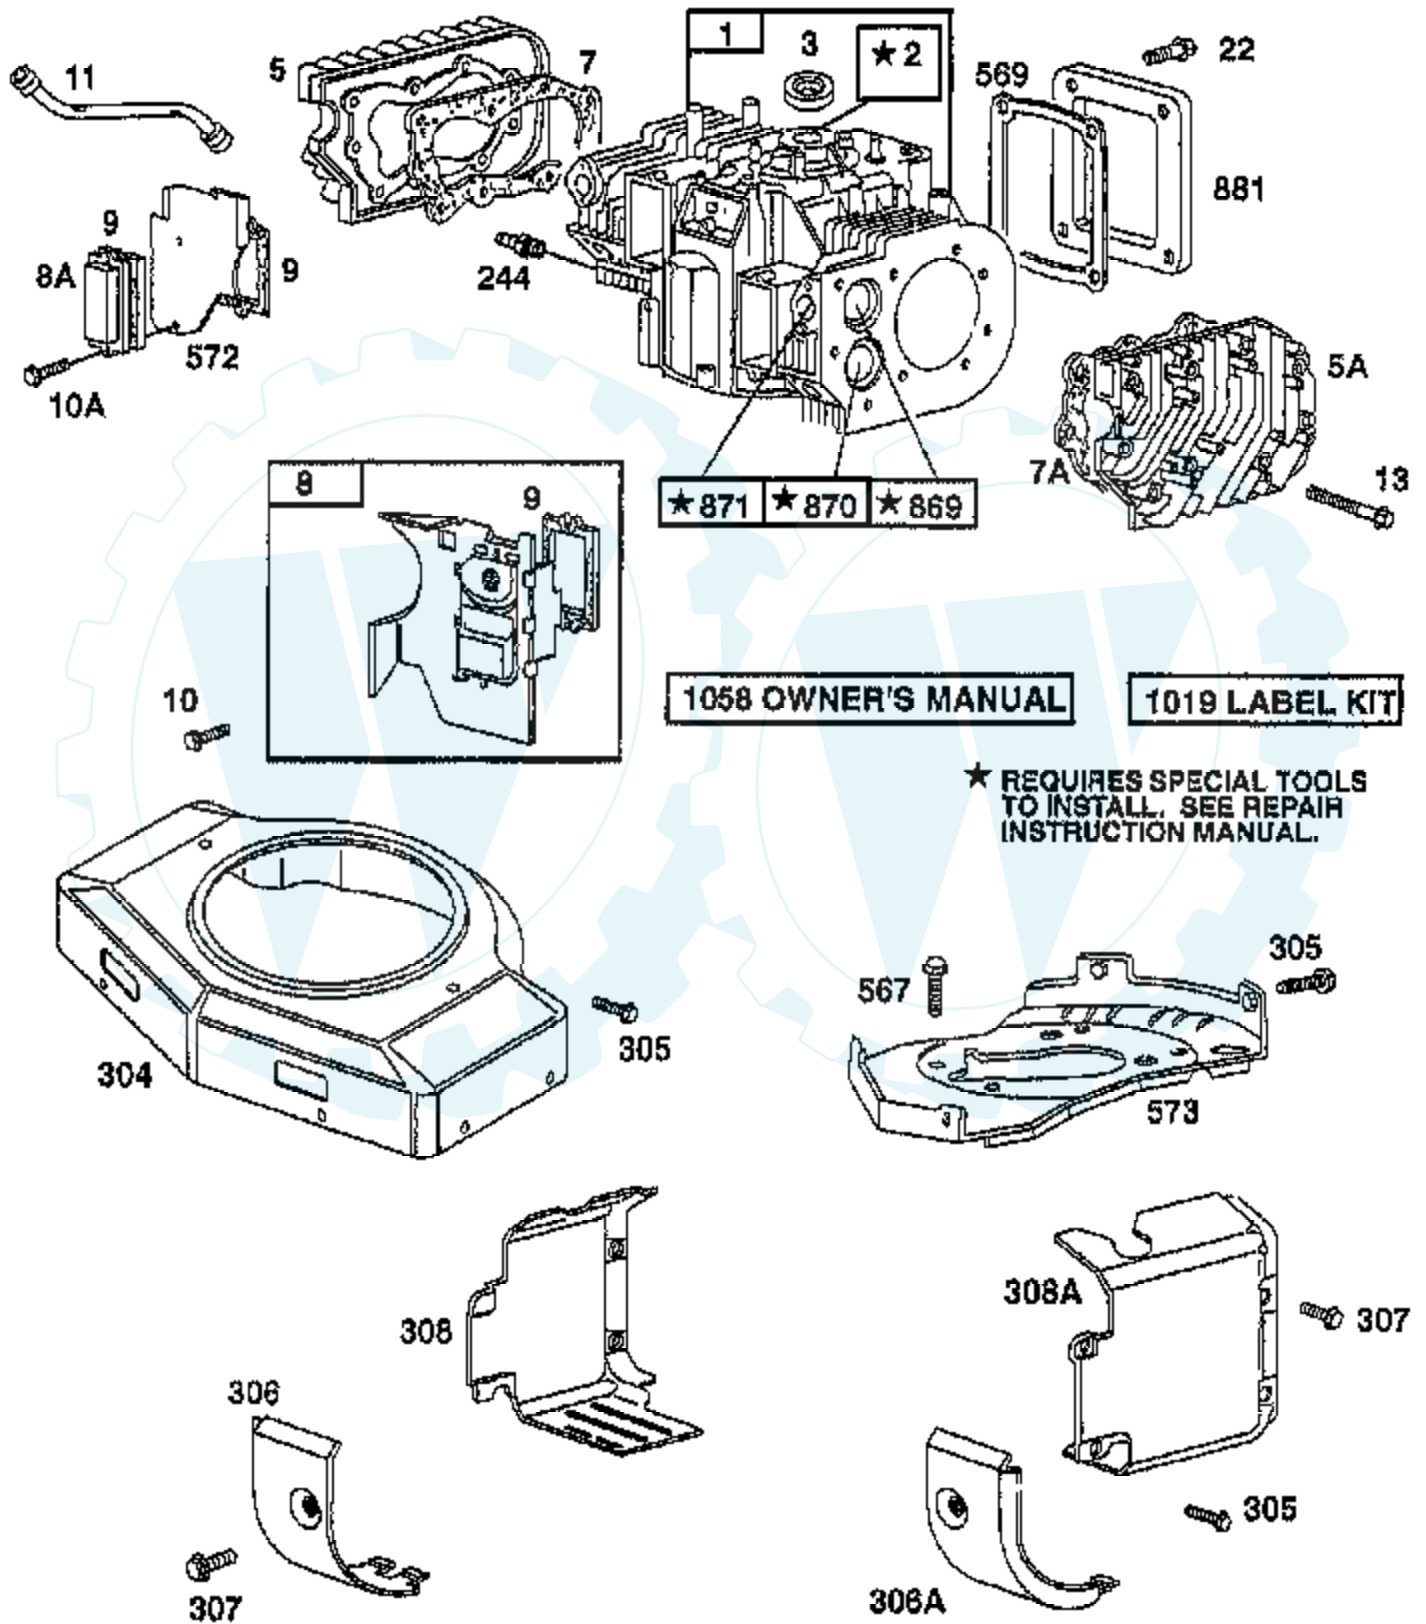

TRACTOR - - MODEL NUMBER AYP9182C79
BRIGGS & STRATTON ENGINE - MODEL NUMBER 42D707, TYPE NUMBER 1280-01

Ref #	Part Number	Qty	Description
1	497074		CYLINDER ASSEMBLY
2	399265		P/N CONFLICT - CHECK WITH SUPPLIER
3	391086		SEAL, OIL
4	493304		BASE ASSEMBLY, CRANKCASE
5	493457		HEAD, CYLINDER #1
5A	493458		HEAD CYLINDER #2
7	271867		GASKET, CYLINDER HEAD #1
7A	271868		GASKET, CYLINDER HEAD #2
8	495754		BREATHER ASSEMBLY #1
8A	222892		COVER, BREATHER CYLINDER #2
9	27803		GASKET, VALVE COVER
10	94382		SCREW, SEMS
10A	94830		SCREW, SEMS
11	280225		TUBE, BREATHER
12	273208		GASKET, CRANKCASE, .015" THICK
12A	271188		GASKET, CRANKCASE COVER,.005"
12B	271189		GASKET, CRANKCASE COVER,.009"
13	94565		SCREW, CYLINDER HEAD
15	94239		PLUG, OIL DRAIN
16	394028		CRANKSHAFT
16A	94196		KEY, TIMING GEAR
20	291675		SEAL, OIL
22	94724		SCREW
23	491180		FLYWHEEL & RING GEAR ASSY, MAGNETO
24	222698		KEY, FLYWHEEL
25	498584		PISTON ASSEMBLY STANDARD SIZE
25A	498585		PISTON ASSEMBLY .010" OVERSIZE
25B	498586		PISTON ASSEMBLY .020" OVERSIZE
25C	498507		PISTON ASSEMBLY .030" OVERSIZE
26	394959		RING SET, PISTON, STANDARD SIZE
26A	394960		RING SET, PISTON,.010" OVERSIZE
26B	394961		RING SET, PISTON,.020" OVERSIZE
26C	394962		RING SET, PISTON,.030" OVERSIZE
27	263129		LOCK, PISTON PIN
28	498319		PIN, PISTON, STD SIZE
28A	391286		PIN ASSEMBLY, PISTON .005" OVER
29	394306		ROD ASSEMBLY, CONNECTING
29A	397158		ROD ASSEMBLY, CONNECTING
32	94671		SCREW, CONNECTING ROD
33	390420		VALVE, EXHAUST
34	261528		VALVE, INTAKE
35	65906		SPRING, INTAKE VALVE
36	26828		SPRING, EXHAUST VALVE
40	221596		RETAINER, INTAKE VALVE
41	292260		RETAINER, EXHAUST VALVE
42	494553		KEEPER VALVE
45	261368		TAPPET, VALVE
46	213520		GEAR, CAM
50	213290		MANIFOLD, INTAKE
51	271412		GASKET, CARBURETOR & INTAKE ELBOE
51A	281411		SPACER, CARBURETOR
52	270884		GASKET, INTAKE MANIFOLD MOUNTING
53	93970		SCREW, SEMS, CARBURETOR MOUNTING
54	93208		SCREW, SEMS INTAKE MANIFOLDING MOUNTING
75	222511		WASHER SPRING
78	95039		SCREW HEX
90	495181		CARBURETOR ASSEMBLY
91	495035		BODY ASSEMBLY, UPPER CARBURETOR