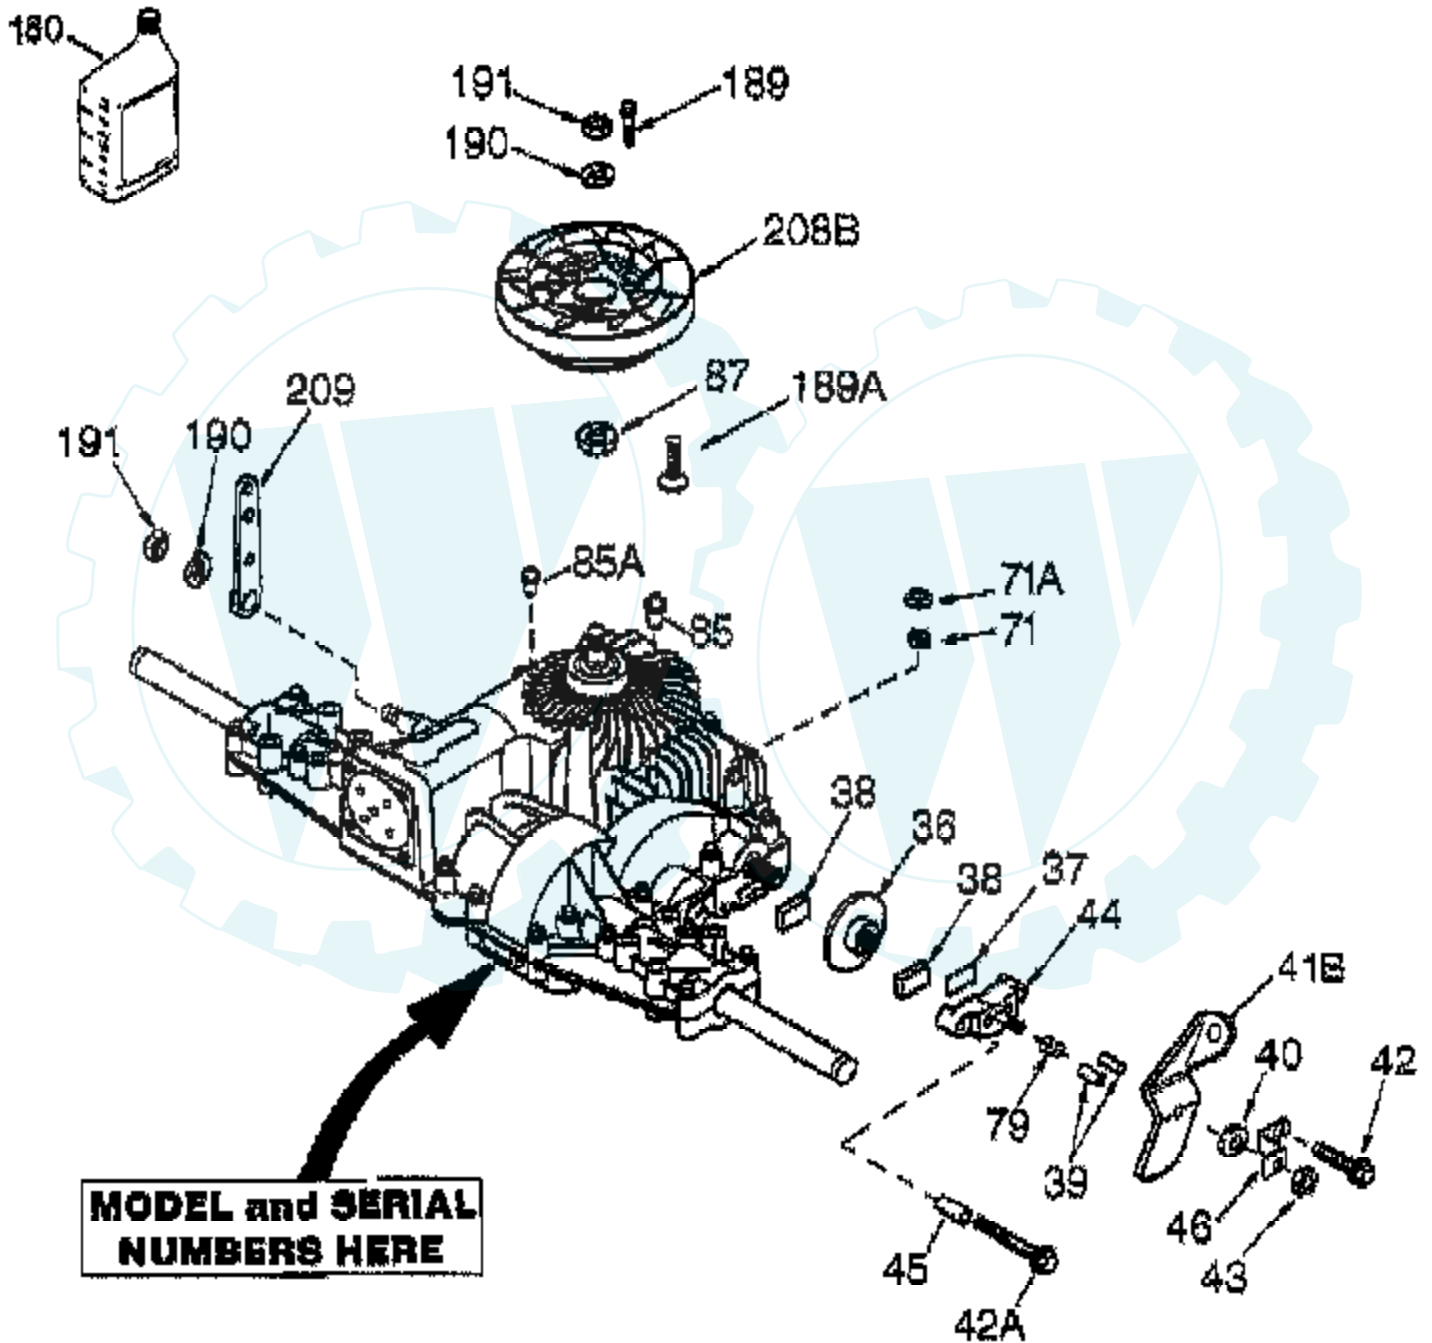

**TRACTOR - - MODEL NUMBER AYP9182C79
TRANSAXLE PEERLESS - MODEL NUMBER 205-026B**

TRANSAXLE

Ref #	Part Number	Qty	Description
36	790075		BRAKE DISC
37	790007		PLATE BRAKE PAD
38	799021		BRAKE PAD
39	786026		PIN DOWEL
40	792076A		WASHER
41	790085		BRAKE LEVER
42	792073		SCREW, 1/4-20 X 1-1/4
42A	792085A		SCREW, 1/4-20 X 2-1/4
43	792075		LOCKNUT 5/16-24
44	790025		HOLDER BRAKE PAD
45	786066		SPACER
46	790086		BRAKE LEVER BRACKET
71	788069		SEAL SQUARE CUT
71A	792162		PUSHNUT
79	792144		SPRING
87	788035		OIL SEAL
180	730229A		GEAR OIL 80W90
189	792168		DRIVE SCREW
189A	792169		SCREW
190	792150		LOCKWASHER
191	792151		NUT
208B	798025		FAN/COUPLING
209	798024		CONTROL LEVER