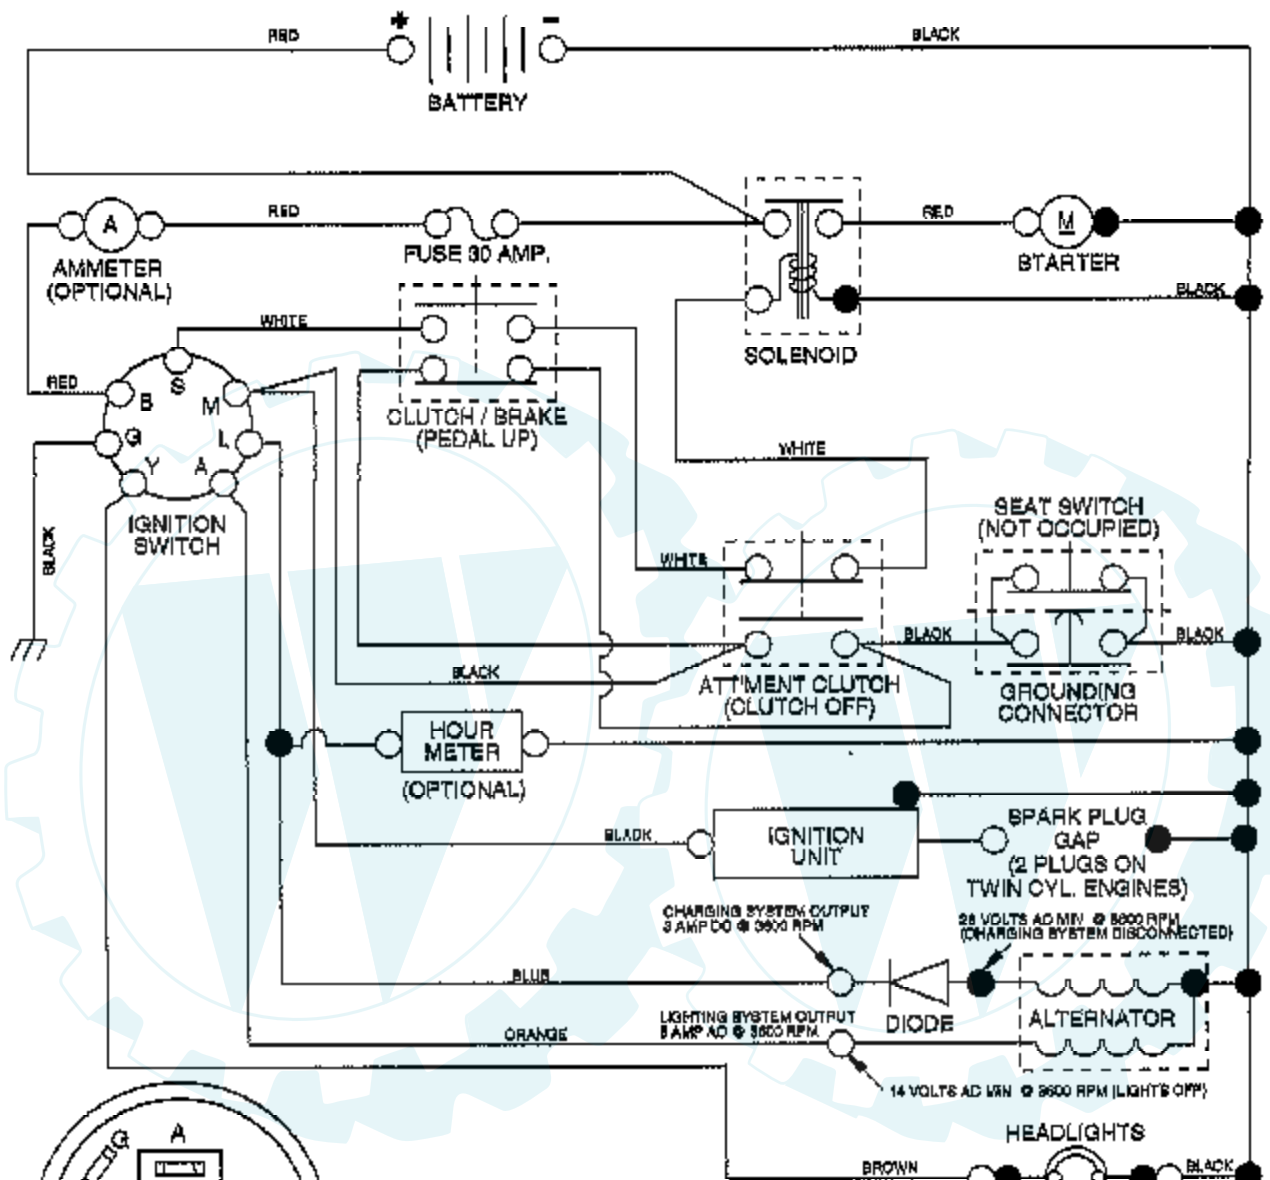

TRACTOR - - MODEL NUMBER AYP9182C79

SCHEMATIC

IGNITION SWITCH

POSITION	CIRCUIT	"MAKE"
OFF	G + M + L	NONE
RUN/LIGHT	B + L	A + Y
RUN	B + L	NONE
START	B + L + S	NONE

NOTE
YOUR TRACTOR IS EQUIPPED WITH A SPECIAL ALTERNATOR SYSTEM. THE LIGHTS ARE NOT CONNECTED TO THE BATTERY, BUT HAVE THEIR OWN ELECTRICAL SOURCE. BECAUSE OF THIS, THE BRIGHTNESS OF THE LIGHTS WILL CHANGE WITH ENGINE SPEED. AT IDLE THE LIGHTS WILL DIM. AS THE ENGINE IS SPEEDED UP, THE LIGHTS WILL BECOME THEIR BRIGHTEST.

WIRING INSULATED CLIPS
NOTE: IF WIRING INSULATED CLIPS WERE REMOVED FOR SERVICING OF UNIT, THEY SHOULD BE REPLACED TO PROPERLY SECURE YOUR WIRING.