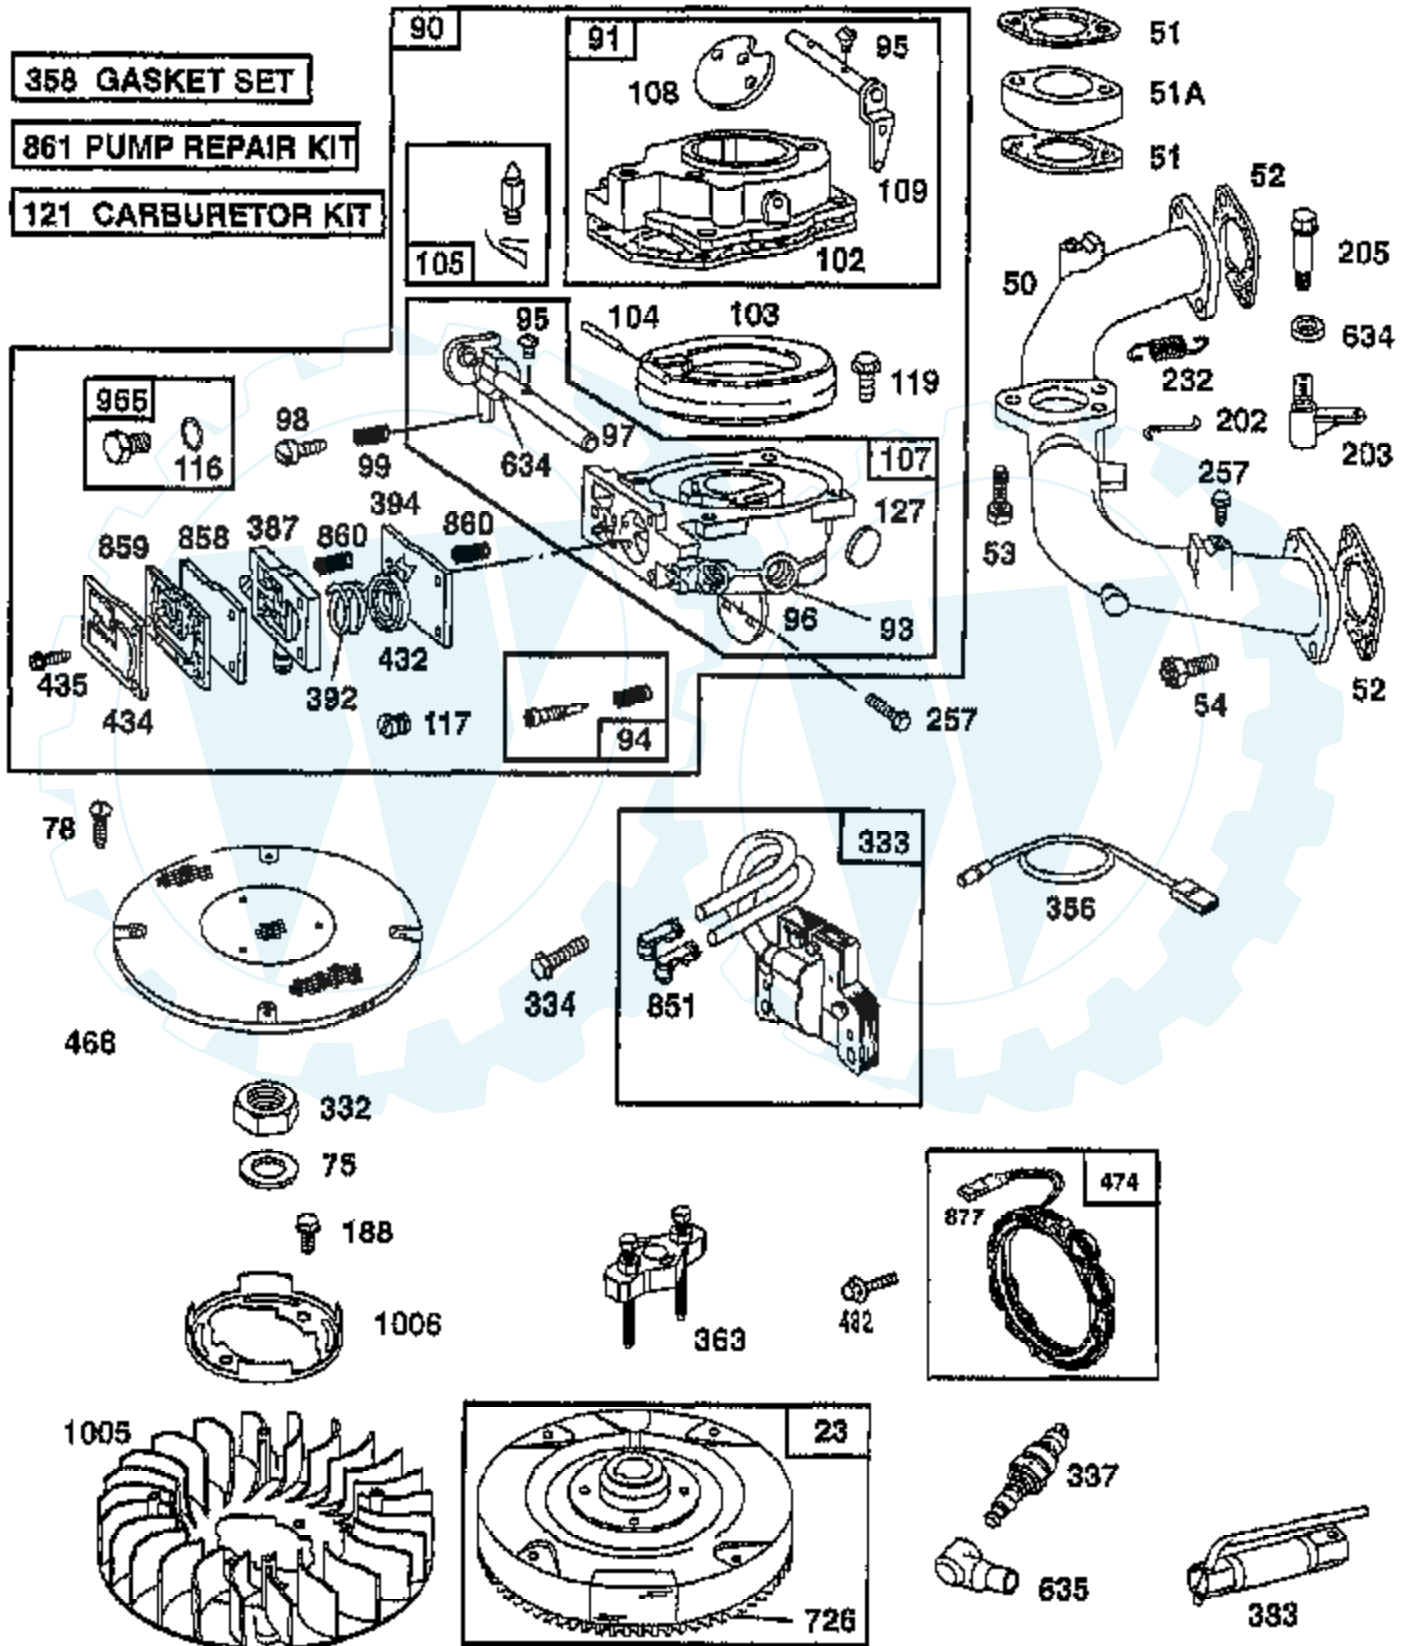

TRACTOR - - MODEL NUMBER AYP9182C79
BRIGGS & STRATTON ENGINE - MODEL NUMBER 42D707, TYPE NUMBER 1280-01

Ref #	Part Number	Qty	Description
1	497074		CYLINDER ASSEMBLY
2	399265		P/N CONFLICT - CHECK WITH SUPPLIER
3	391086		SEAL, OIL
4	493304		BASE ASSEMBLY, CRANKCASE
5	493457		HEAD, CYLINDER #1
5A	493458		HEAD CYLINDER #2
7	271867		GASKET, CYLINDER HEAD #1
7A	271868		GASKET, CYLINDER HEAD #2
8	495754		BREATHER ASSEMBLY #1
8A	222892		COVER, BREATHER CYLINDER #2
9	27803		GASKET, VALVE COVER
10	94382		SCREW, SEMS
10A	94830		SCREW, SEMS
11	280225		TUBE, BREATHER
12	273208		GASKET, CRANKCASE, .015" THICK
12A	271188		GASKET, CRANKCASE COVER,.005"
12B	271189		GASKET, CRANKCASE COVER,.009"
13	94565		SCREW, CYLINDER HEAD
15	94239		PLUG, OIL DRAIN
16	394028		CRANKSHAFT
16A	94196		KEY, TIMING GEAR
20	291675		SEAL, OIL
22	94724		SCREW
23	491180		FLYWHEEL & RING GEAR ASSY, MAGNETO
24	222698		KEY, FLYWHEEL
25	498584		PISTON ASSEMBLY STANDARD SIZE
25A	498585		PISTON ASSEMBLY .010" OVERSIZE
25B	498586		PISTON ASSEMBLY .020" OVERSIZE
25C	498507		PISTON ASSEMBLY .030" OVERSIZE
26	394959		RING SET, PISTON, STANDARD SIZE
26A	394960		RING SET, PISTON,.010" OVERSIZE
26B	394961		RING SET, PISTON,.020" OVERSIZE
26C	394962		RING SET, PISTON,.030" OVERSIZE
27	263129		LOCK, PISTON PIN
28	498319		PIN, PISTON, STD SIZE
28A	391286		PIN ASSEMBLY, PISTON .005" OVER
29	394306		ROD ASSEMBLY, CONNECTING
29A	397158		ROD ASSEMBLY, CONNECTING
32	94671		SCREW, CONNECTING ROD
33	390420		VALVE, EXHAUST
34	261528		VALVE, INTAKE
35	65906		SPRING, INTAKE VALVE
36	26828		SPRING, EXHAUST VALVE
40	221596		RETAINER, INTAKE VALVE
41	292260		RETAINER, EXHAUST VALVE
42	494553		KEEPER VALVE
45	261368		TAPPET, VALVE
46	213520		GEAR, CAM
50	213290		MANIFOLD, INTAKE
51	271412		GASKET, CARBURETOR & INTAKE ELBOE
51A	281411		SPACER, CARBURETOR
52	270884		GASKET, INTAKE MANIFOLD MOUNTING
53	93970		SCREW, SEMS, CARBURETOR MOUNTING
54	93208		SCREW, SEMS INTAKE MANIFOLDING MOUNTING
75	222511		WASHER SPRING
78	95039		SCREW HEX
90	495181		CARBURETOR ASSEMBLY
91	495035		BODY ASSEMBLY, UPPER CARBURETOR