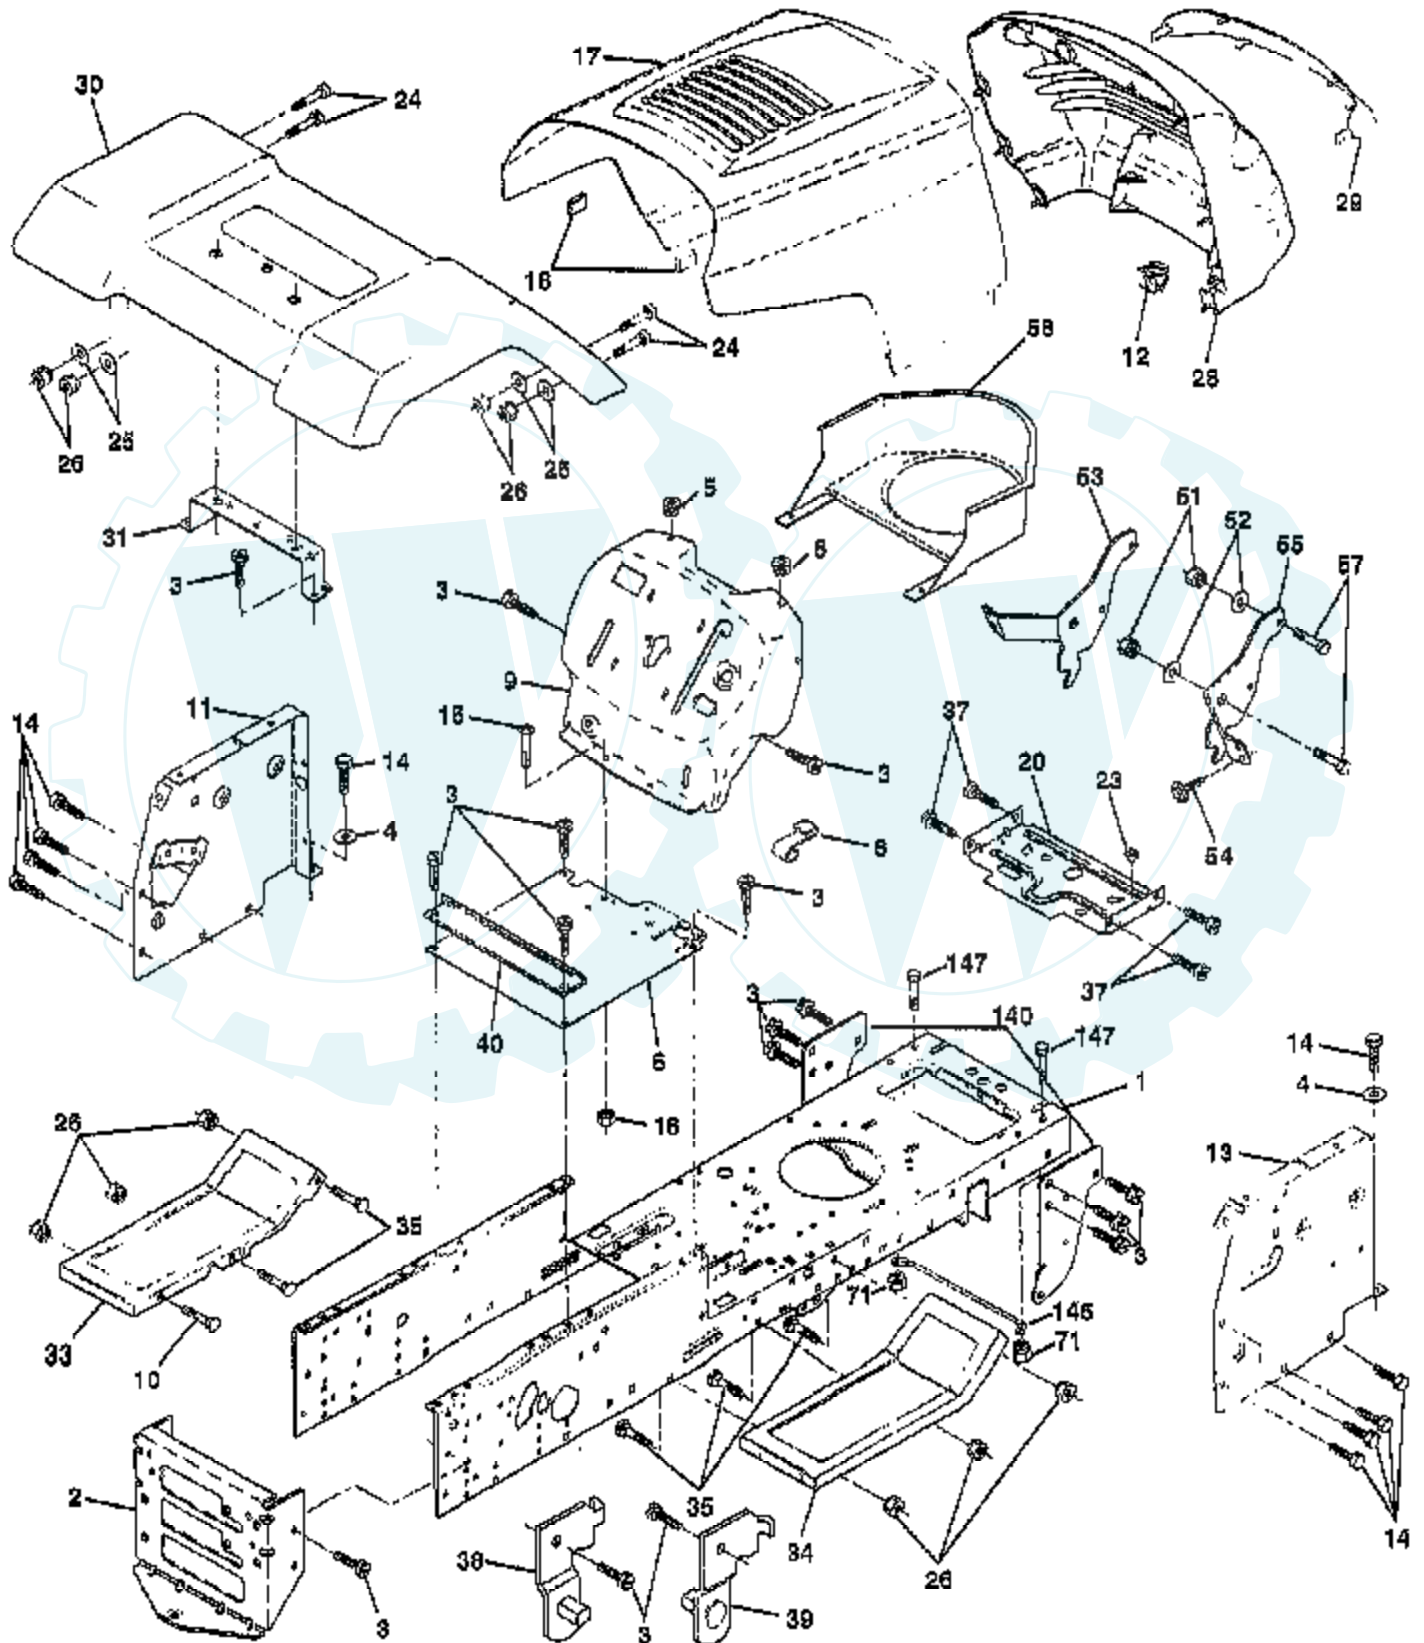

TRACTOR -- MODEL NUMBER AYP9182C79

CHASSIS AND ENCLOSURES

Ref #	Part Number	Qty	Description
1	159530		CHASSIS ASM
2	140356		SUB= 145009
3	17490612		SCREW
4	19131216		WASHER
5	155272		BUMPER-HOOD/DASH
6	155923		SADDLE
8	126471X		"CLIP,INSULATOR"
9	147627X011		DASH.SILKSCREENED
10	72140608		SUB= 72110608
11	155927		"PANEL-DASH,LH"
12	145660		CLIP.TINNERMAN
13	155934X010		SUB= 169117X010
14	17490608		SCREW LT
15	74180512		SCREW
16	73510500		NUT
17	139394X505		SUB= 159639X505
18	126938X		SUB= 532126938
20	156437		"PLATE-MTG,BATT/FU"
23	124028X		SUB= 532124028
24	74780616		BOLT
25	19131312		WASHER
26	73800600		NUT
28	140434		GRILL.BLK
29	140273		LENS GRILLE
30	147310X505		FENDER LT
31	139976		BRACKET SUPT FEND
33	105476X505		FOOTREST LH
34	105475X505		FOOTREST RH
35	72110606		BOLT
37	17490508		SCREW LT
38	139886		BRACKET ASM LH
39	139887		BRACKET ASM RH
40	139977		SPACER FENDER LT
51	73800400		NUT
52	19091416		WASHER
53	144697		BRACKET.GRILLE.LH
54	17030814		SUB= 91817030814
55	144696		BRACKET.GRILLE.RH
57	74780412		SUB= 74780414
58	140547		DUCT.AIR.B&S.18HP
71	73680400		SUB= 73690400
140	158418		BRKT SUSPENSION
145	156524		"ROD POVOT,CHASSIS"
147	74760412		BOLT LT
	5479J		PLUG BUTTON T
	134014		PLUG DOME