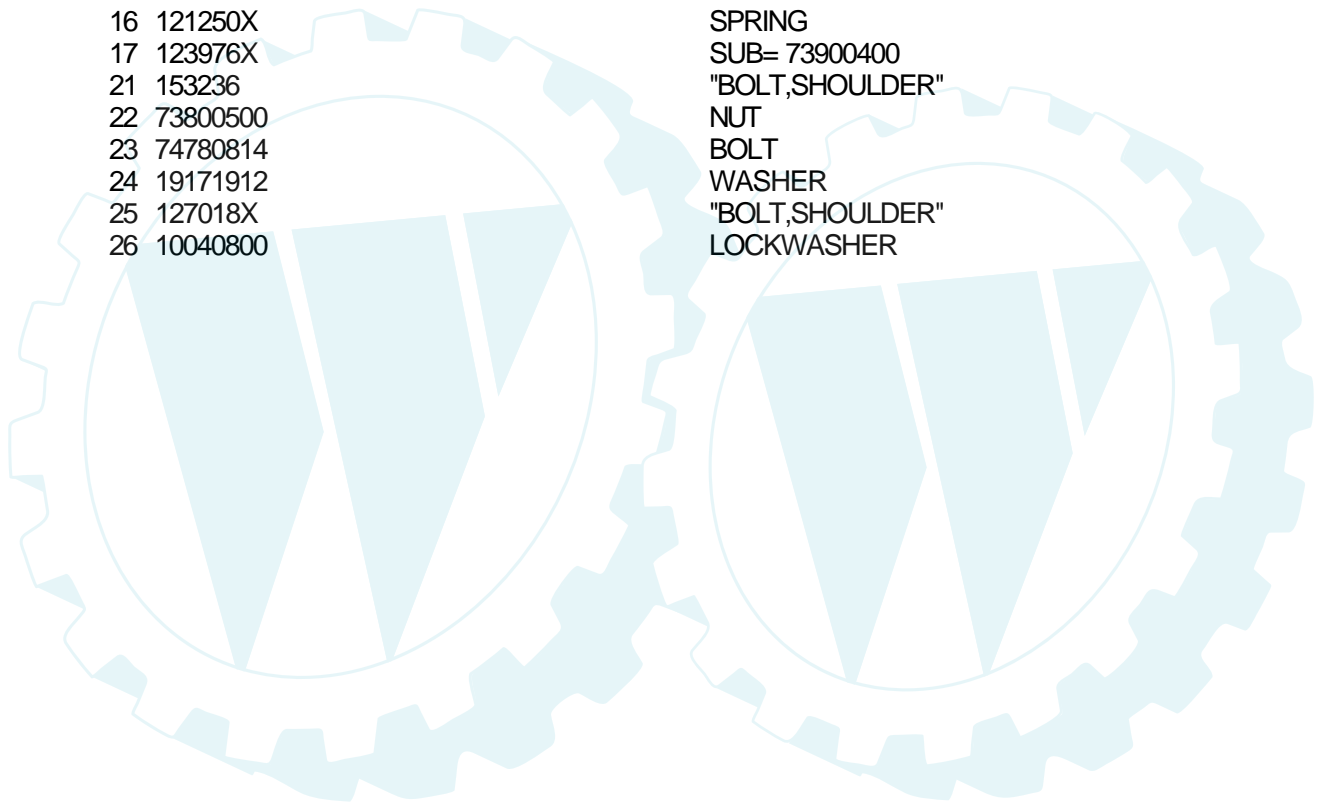

Ref #	Part Number	Qty	Description
74	121748X		WASHER
75	12000029		RING
76	128903		SHOULDER BOLT
77	127845		SPRING KEEPER
78	154809		LEVER ASM-CLUTCH
79	127498		BUSHING
80	153701		SPRING.CLUTCH.MWR
81	73350600		NUT
82	142028		TRUNION ADJ
83	120958X		WASHER
84	156084		"KEEPER-BELT,FIXED"
85	72140618		BOLT RDHD 3/8-16
92	73800600		NUT
101	136420		"COVER.MULCH.42""
102	71161010		SCREW
103	19061216		WASHER #10
104	10071000		LOCKWASHER
105	130758		SUB= 160793
106	2029J		WELDNUT
111	155197		BRACKET.GWHL.LH.
112	155198		BRACKET.GWHL.RH.
113	17490512		SCREW
114	73510500		NUT
115	72110504		SUB= 872110504
116	4898H		BOLT M
117	105455X		WHEEL.GAGE.BLK.PL
118	73930600		LOCKNUT
119	19121414		WASHER
120	19171512		WASHER
121	143723		BRACKET.EXTRD.GWL
128	153390		WASHER.FELT.
132	19132203		WASHER GT
	130794		MANDREL ASM
	1454111		DECK SERV

WIRING INSULATED CLIPS
NOTE: IF WIRING INSULATED CLIPS WERE REMOVED FOR SERVICING OF UNIT, THEY SHOULD BE REPLACED TO PROPERLY SECURE YOUR WIRING.

TRACTOR - - MODEL NUMBER AYP9182C79

SEAT ASSEMBLY

NOTE: All component dimensions given in U.S. Inches
1 Inch = 25.4 mm.

Ref #	Part Number	Qty	Description
1	127427		SUB= 140119
2	140551		BRACKET PVT SEAT
3	74760616		BOLT
4	19131610		WASHER PM
5	145006		CLIP.PUSH-IN.HING
6	73800600		NUT
7	124181X		SPRING COMPRESSIO
8	17490616		SCREW GTV
9	19131614		WASHER
10	155925		PAN-SEAT
12	121246X		BRKT SWITCH
13	121248X		BUSHING
14	72050411		SUB= 872050411
15	134300		SPLIT SPACER
16	121250X		SPRING
17	123976X		SUB= 73900400
21	153236		"BOLT,SHOULDER"
22	73800500		NUT
23	74780814		BOLT
24	19171912		WASHER
25	127018X		"BOLT,SHOULDER"
26	10040800		LOCKWASHER