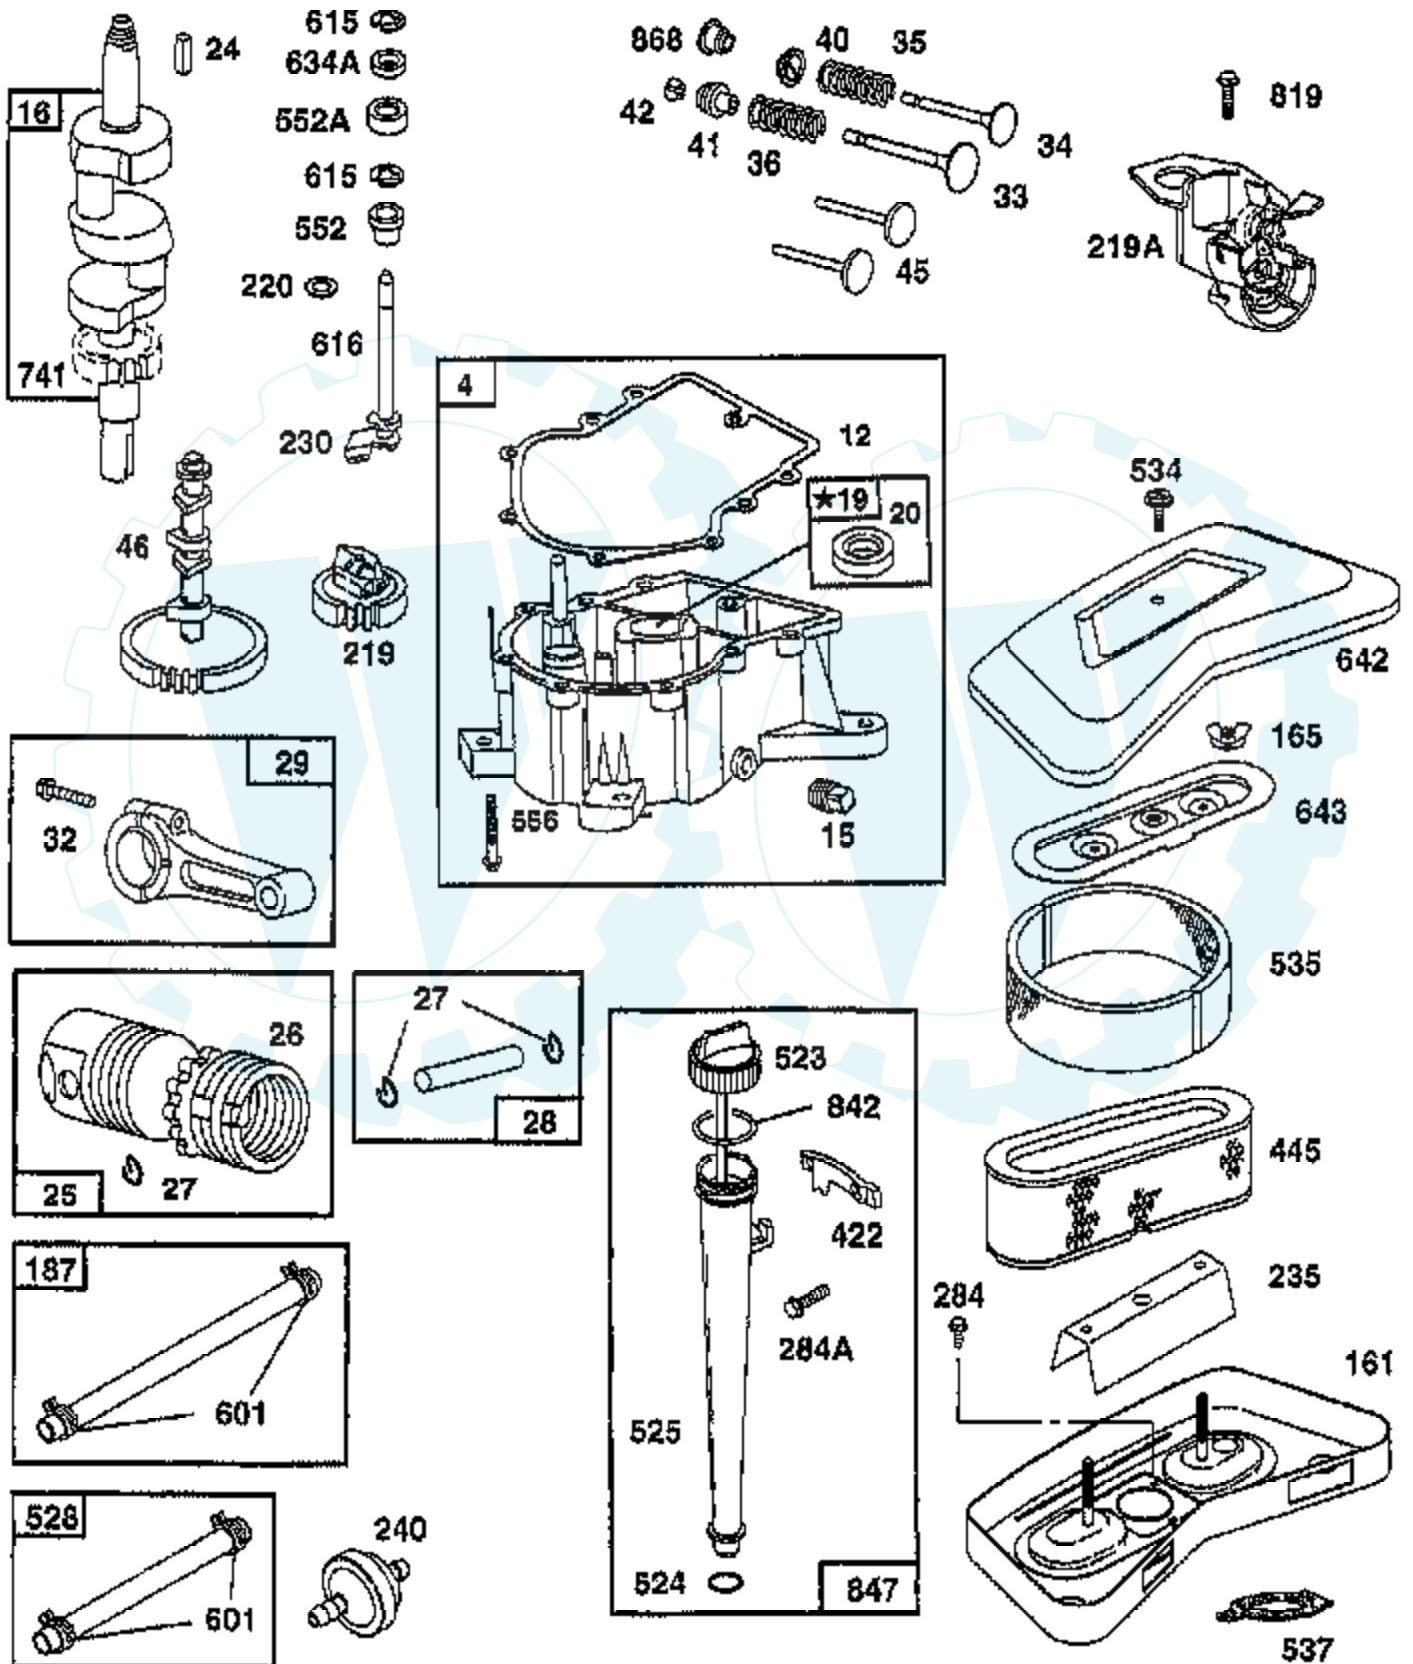

TRACTOR - - MODEL NUMBER AYP9182C79

BRIGGS & STRATTON ENGINE - MODEL NUMBER 42D707, TYPE NUMBER 1280-01

Ref #	Part Number	Qty	Description
1	497074		CYLINDER ASSEMBLY
2	399265		P/N CONFLICT - CHECK WITH SUPPLIER
3	391086		SEAL, OIL
4	493304		BASE ASSEMBLY, CRANKCASE
5	493457		HEAD, CYLINDER #1
5A	493458		HEAD CYLINDER #2
7	271867		GASKET, CYLINDER HEAD #1
7A	271868		GASKET, CYLINDER HEAD #2
8	495754		BREATHER ASSEMBLY #1
8A	222892		COVER, BREATHER CYLINDER #2
9	27803		GASKET, VALVE COVER
10	94382		SCREW, SEMS
10A	94830		SCREW, SEMS
11	280225		TUBE, BREATHER
12	273208		GASKET, CRANKCASE, .015" THICK
12A	271188		GASKET, CRANKCASE COVER,.005"
12B	271189		GASKET, CRANKCASE COVER,.009"
13	94565		SCREW, CYLINDER HEAD
15	94239		PLUG, OIL DRAIN
16	394028		CRANKSHAFT
16A	94196		KEY, TIMING GEAR
20	291675		SEAL, OIL
22	94724		SCREW
23	491180		FLYWHEEL & RING GEAR ASSY, MAGNETO
24	222698		KEY, FLYWHEEL
25	498584		PISTON ASSEMBLY STANDARD SIZE
25A	498585		PISTON ASSEMBLY .010" OVERSIZE
25B	498586		PISTON ASSEMBLY .020" OVERSIZE
25C	498507		PISTON ASSEMBLY .030" OVERSIZE
26	394959		RING SET, PISTON, STANDARD SIZE
26A	394960		RING SET, PISTON,.010" OVERSIZE
26B	394961		RING SET, PISTON,.020" OVERSIZE
26C	394962		RING SET, PISTON,.030" OVERSIZE
27	263129		LOCK, PISTON PIN
28	498319		PIN, PISTON, STD SIZE
28A	391286		PIN ASSEMBLY, PISTON .005" OVER
29	394306		ROD ASSEMBLY, CONNECTING
29A	397158		ROD ASSEMBLY, CONNECTING
32	94671		SCREW, CONNECTING ROD
33	390420		VALVE, EXHAUST
34	261528		VALVE, INTAKE
35	65906		SPRING, INTAKE VALVE
36	26828		SPRING, EXHAUST VALVE
40	221596		RETAINER, INTAKE VALVE
41	292260		RETAINER, EXHAUST VALVE
42	494553		KEEPER VALVE
45	261368		TAPPET, VALVE
46	213520		GEAR, CAM
50	213290		MANIFOLD, INTAKE
51	271412		GASKET, CARBURETOR & INTAKE ELBOE
51A	281411		SPACER, CARBURETOR
52	270884		GASKET, INTAKE MANIFOLD MOUNTING
53	93970		SCREW, SEMS, CARBURETOR MOUNTING
54	93208		SCREW, SEMS INTAKE MANIFOLDING MOUNTING
75	222511		WASHER SPRING
78	95039		SCREW HEX
90	495181		CARBURETOR ASSEMBLY
91	495035		BODY ASSEMBLY, UPPER CARBURETOR