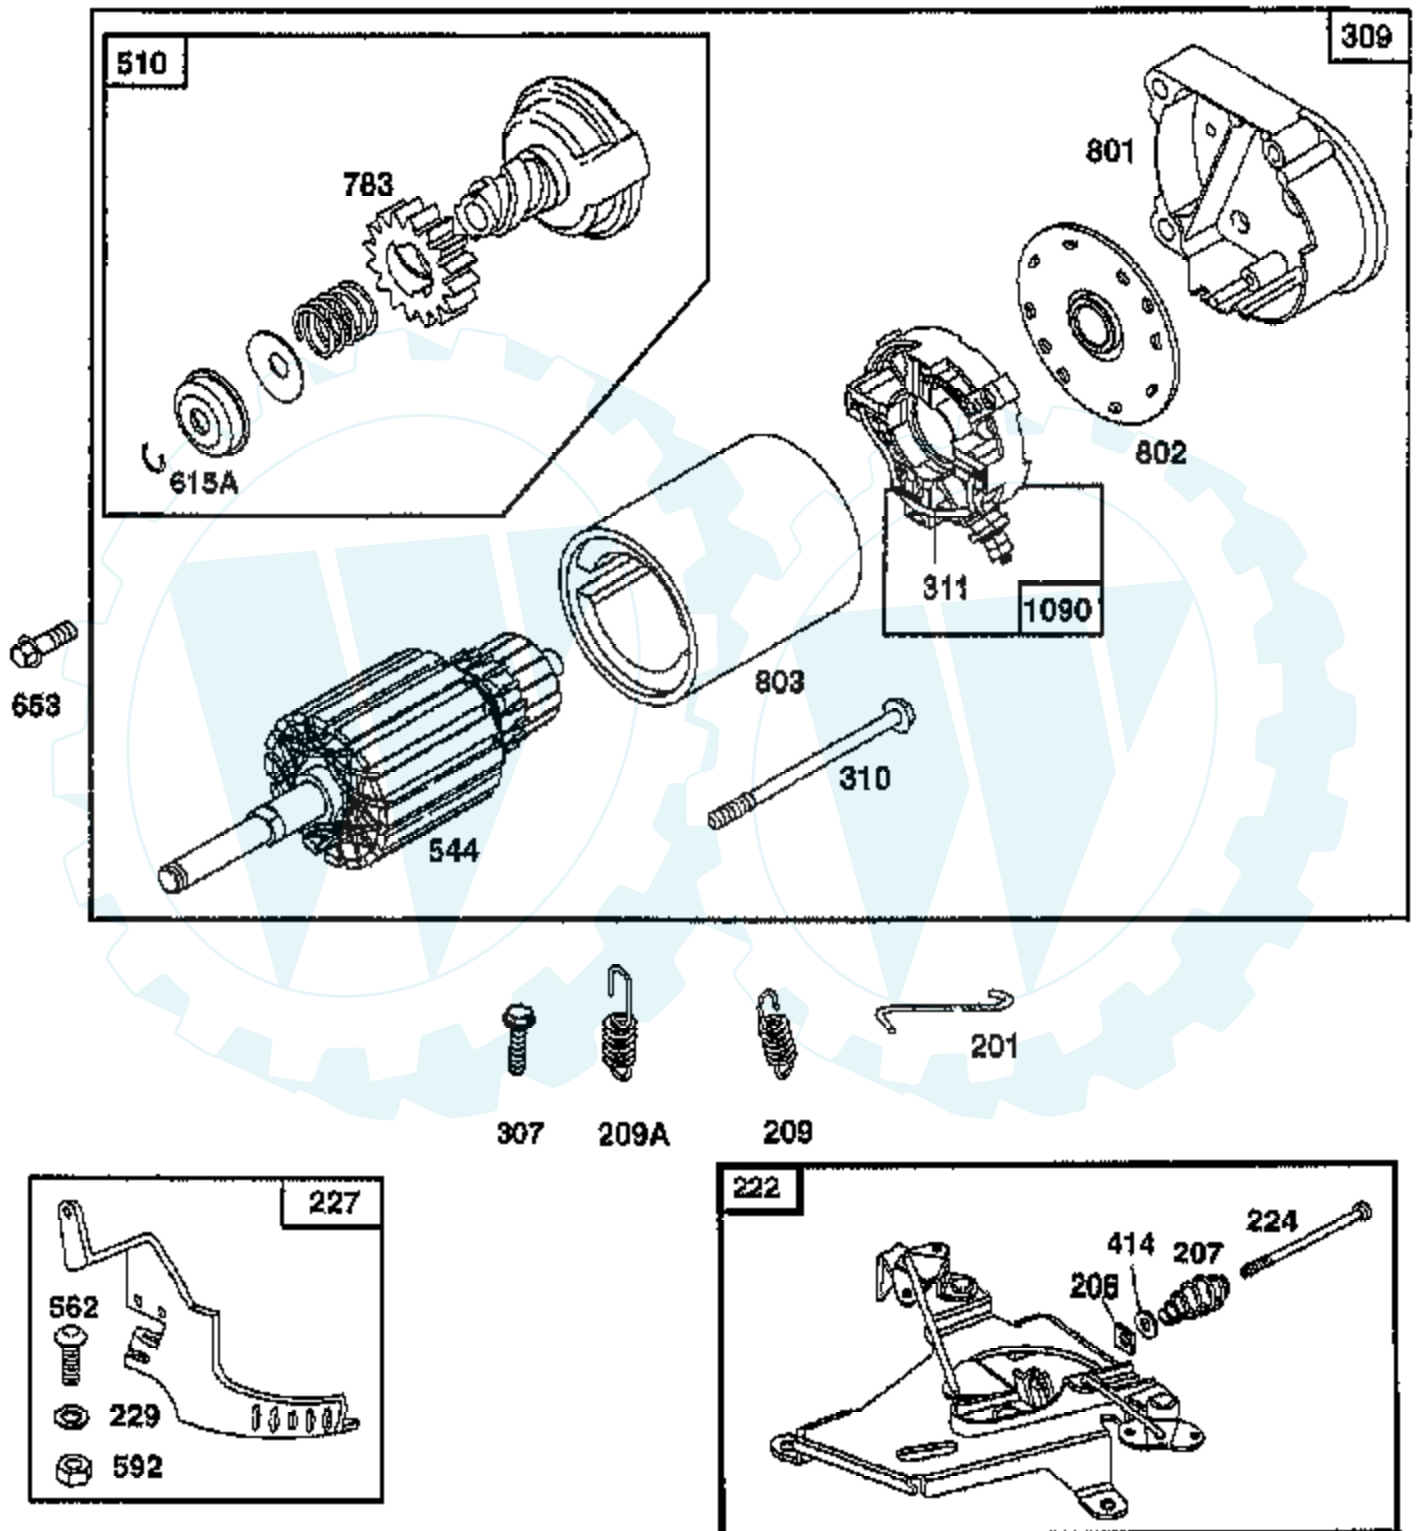

TRACTOR - - MODEL NUMBER AYP9182C79

BRIGGS & STRATTON ENGINE - MODEL NUMBER 42D707, TYPE NUMBER 1280-01

Ref #	Part Number	Qty	Description
1	497074		CYLINDER ASSEMBLY
2	399265		P/N CONFLICT - CHECK WITH SUPPLIER
3	391086		SEAL, OIL
4	493304		BASE ASSEMBLY, CRANKCASE
5	493457		HEAD, CYLINDER #1
5A	493458		HEAD CYLINDER #2
7	271867		GASKET, CYLINDER HEAD #1
7A	271868		GASKET, CYLINDER HEAD #2
8	495754		BREATHER ASSEMBLY #1
8A	222892		COVER, BREATHER CYLINDER #2
9	27803		GASKET, VALVE COVER
10	94382		SCREW, SEMS
10A	94830		SCREW, SEMS
11	280225		TUBE, BREATHER
12	273208		GASKET, CRANKCASE, .015" THICK
12A	271188		GASKET, CRANKCASE COVER,.005"
12B	271189		GASKET, CRANKCASE COVER,.009"
13	94565		SCREW, CYLINDER HEAD
15	94239		PLUG, OIL DRAIN
16	394028		CRANKSHAFT
16A	94196		KEY, TIMING GEAR
20	291675		SEAL, OIL
22	94724		SCREW
23	491180		FLYWHEEL & RING GEAR ASSY, MAGNETO
24	222698		KEY, FLYWHEEL
25	498584		PISTON ASSEMBLY STANDARD SIZE
25A	498585		PISTON ASSEMBLY .010" OVERSIZE
25B	498586		PISTON ASSEMBLY .020" OVERSIZE
25C	498507		PISTON ASSEMBLY .030" OVERSIZE
26	394959		RING SET, PISTON, STANDARD SIZE
26A	394960		RING SET, PISTON,.010" OVERSIZE
26B	394961		RING SET, PISTON,.020" OVERSIZE
26C	394962		RING SET, PISTON,.030" OVERSIZE
27	263129		LOCK, PISTON PIN
28	498319		PIN, PISTON, STD SIZE
28A	391286		PIN ASSEMBLY, PISTON .005" OVER
29	394306		ROD ASSEMBLY, CONNECTING
29A	397158		ROD ASSEMBLY, CONNECTING
32	94671		SCREW, CONNECTING ROD
33	390420		VALVE, EXHAUST
34	261528		VALVE, INTAKE
35	65906		SPRING, INTAKE VALVE
36	26828		SPRING, EXHAUST VALVE
40	221596		RETAINER, INTAKE VALVE
41	292260		RETAINER, EXHAUST VALVE
42	494553		KEEPER VALVE
45	261368		TAPPET, VALVE
46	213520		GEAR, CAM
50	213290		MANIFOLD, INTAKE
51	271412		GASKET, CARBURETOR & INTAKE ELBOE
51A	281411		SPACER, CARBURETOR
52	270884		GASKET, INTAKE MANIFOLD MOUNTING
53	93970		SCREW, SEMS, CARBURETOR MOUNTING
54	93208		SCREW, SEMS INTAKE MANIFOLDING MOUNTING
75	222511		WASHER SPRING
78	95039		SCREW HEX
90	495181		CARBURETOR ASSEMBLY
91	495035		BODY ASSEMBLY, UPPER CARBURETOR