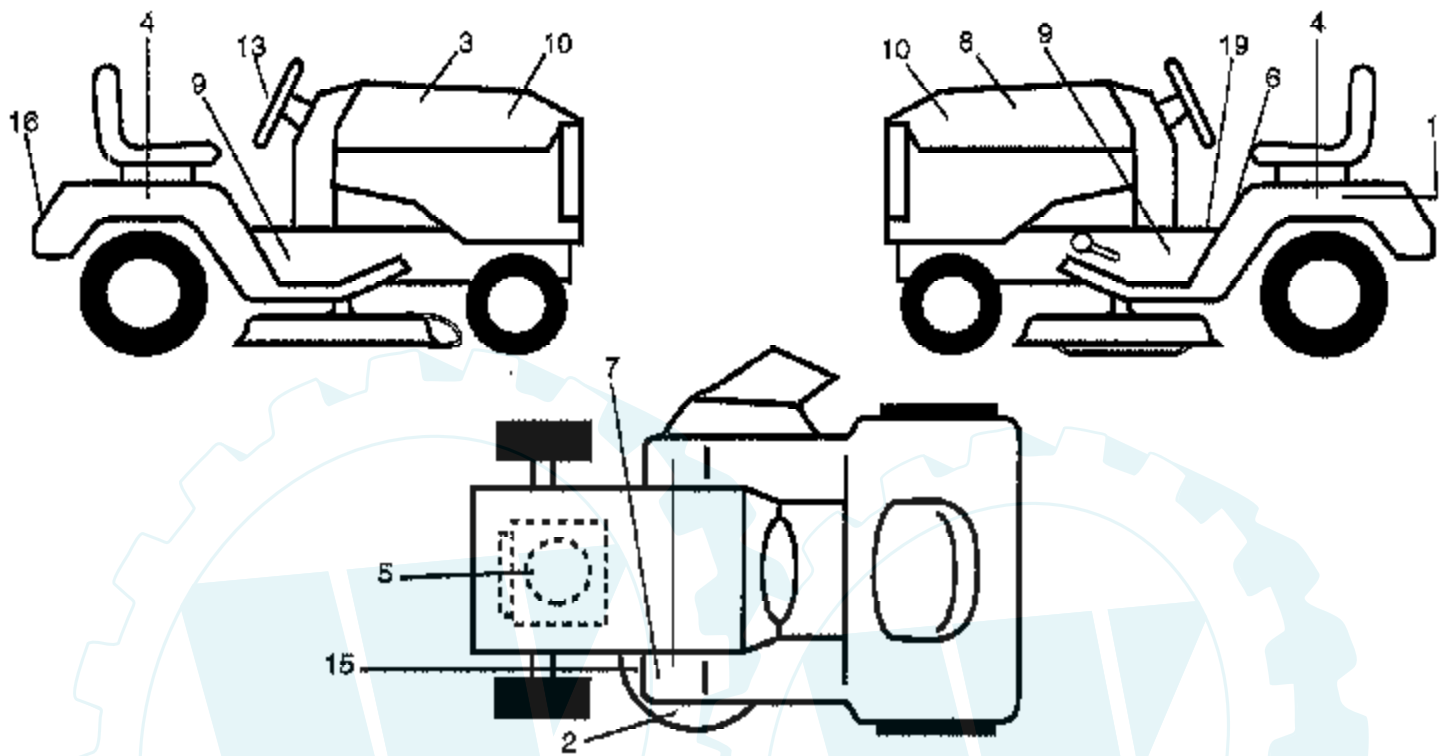

TRACTOR - - MODEL NUMBER AYP9182C79

DECALS

NOTE: All component dimensions given in U.S. inches
1 inch = 25,4 mm.

Ref #	Part Number	Qty	Description
1	145005		DECAL.BATRY.3-3908
2	141517		DECAL DECK WIZ +
3	146676		DECAL.HD.RH.WIZAR
4	146615		DECAL.FENDER.WIZ
5	273063		DECAL, HP, ENGINE
6	157002		"DECAL DANGER,FEND"
7	4900J		DECAL T
8	146677		DECAL.HD.LH.WIZAR
9	143349		"DECAL.CHASSIS.42"""
10	158270		DECAL INSERT HOOD
13	146678		DECAL.INS.STRG.WL
15	136832		DECAL
16	127521		NLA
19	156868		"DECAL INST,SADDLE"
	138311		DECAL HANDLE LIFT
	142341		DECAL DRAWBAR LH
	159740		MANUAL.O.9182B79