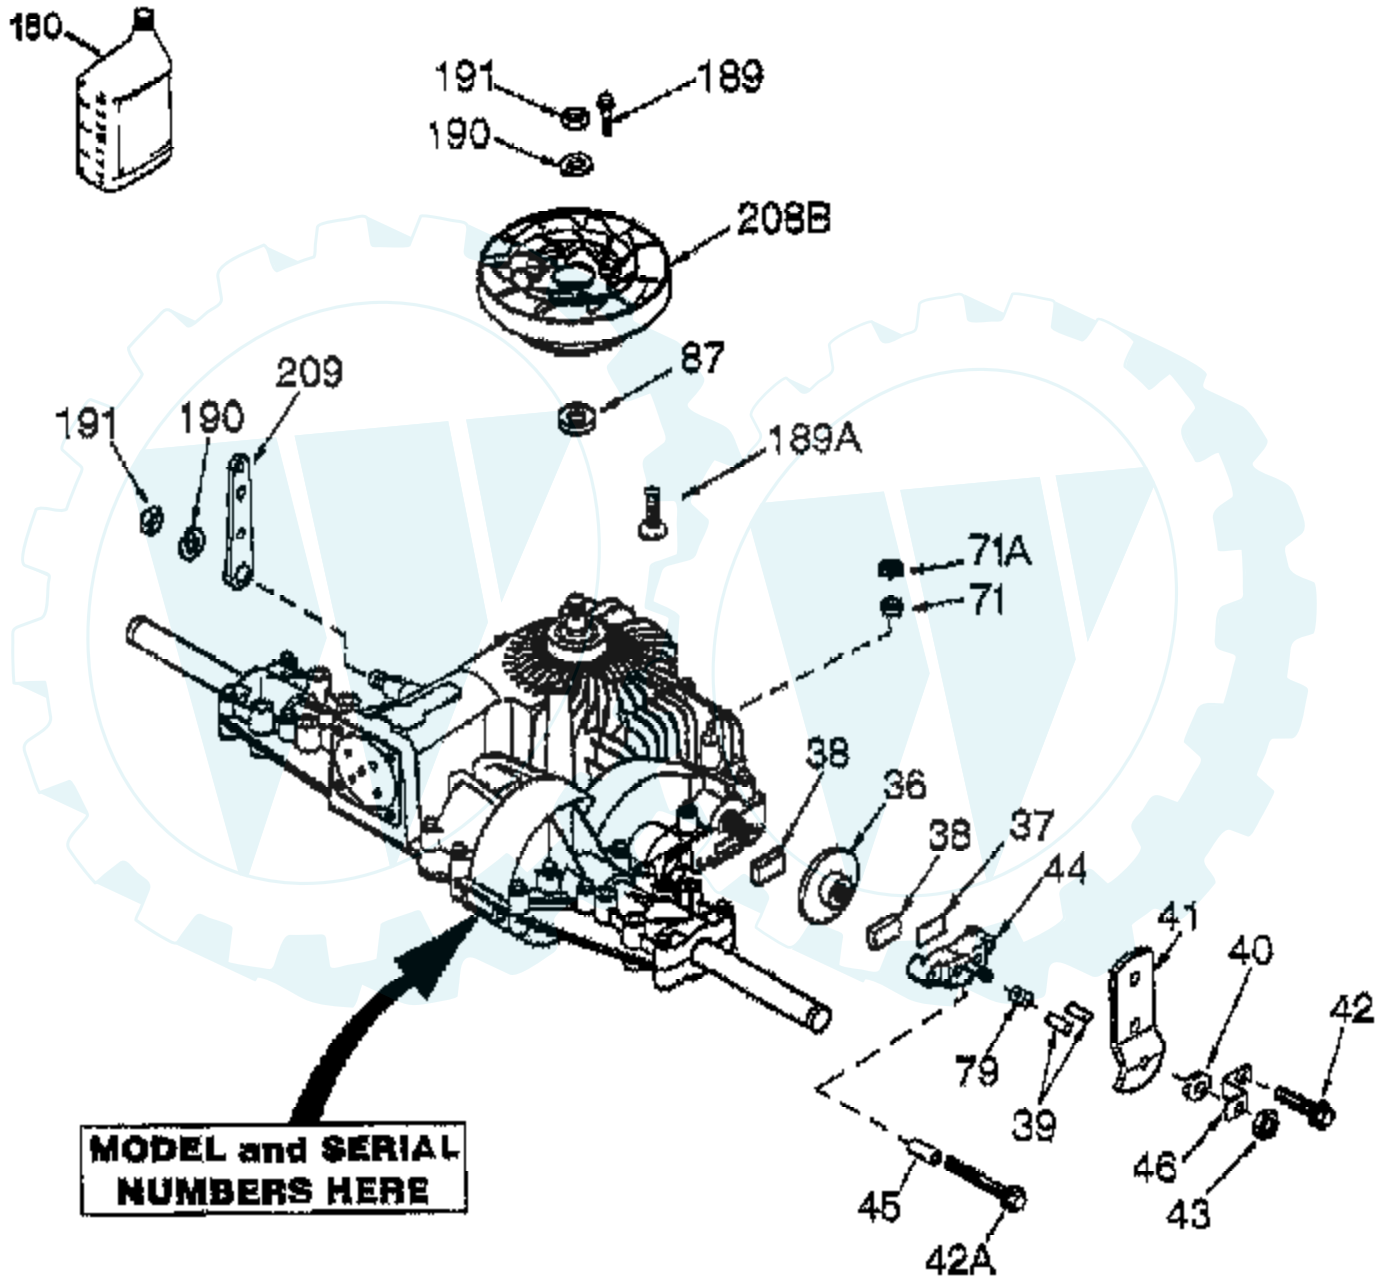

TRACTOR - - MODEL NUMBER AYP9167B79
TRANSAXLE PEERLESS - MODEL NUMBER 205-26B

Ref #	Part Number	Qty	Description
36	790075		BRAKE DISC
37	790007		PLATE BRAKE PAD
38	799021		BRAKE PAD
39	786026		PIN DOWEL
40	792076A		WASHER
41	790085		BRAKE LEVER
42	792073		SCREW, 1/4-20 X 1-1/4
42A	792085A		SCREW, 1/4-20 X 2-1/4
43	792075		LOCKNUT 5/16-24
44	790025		HOLDER BRAKE PAD
45	786066		SPACER
46	790086		BRAKE LEVER BRACKET
71	788069		SEAL SQUARE CUT
71A	792162		PUSHNUT
79	792144		SPRING
87	788035		OIL SEAL
180	730229A		GEAR OIL 80W90
189	792168		DRIVE SCREW
189A	792169		SCREW
190	792150		LOCKWASHER
191	792151		NUT
208B	798025		FAN/COUPLING
209	798024		CONTROL LEVER