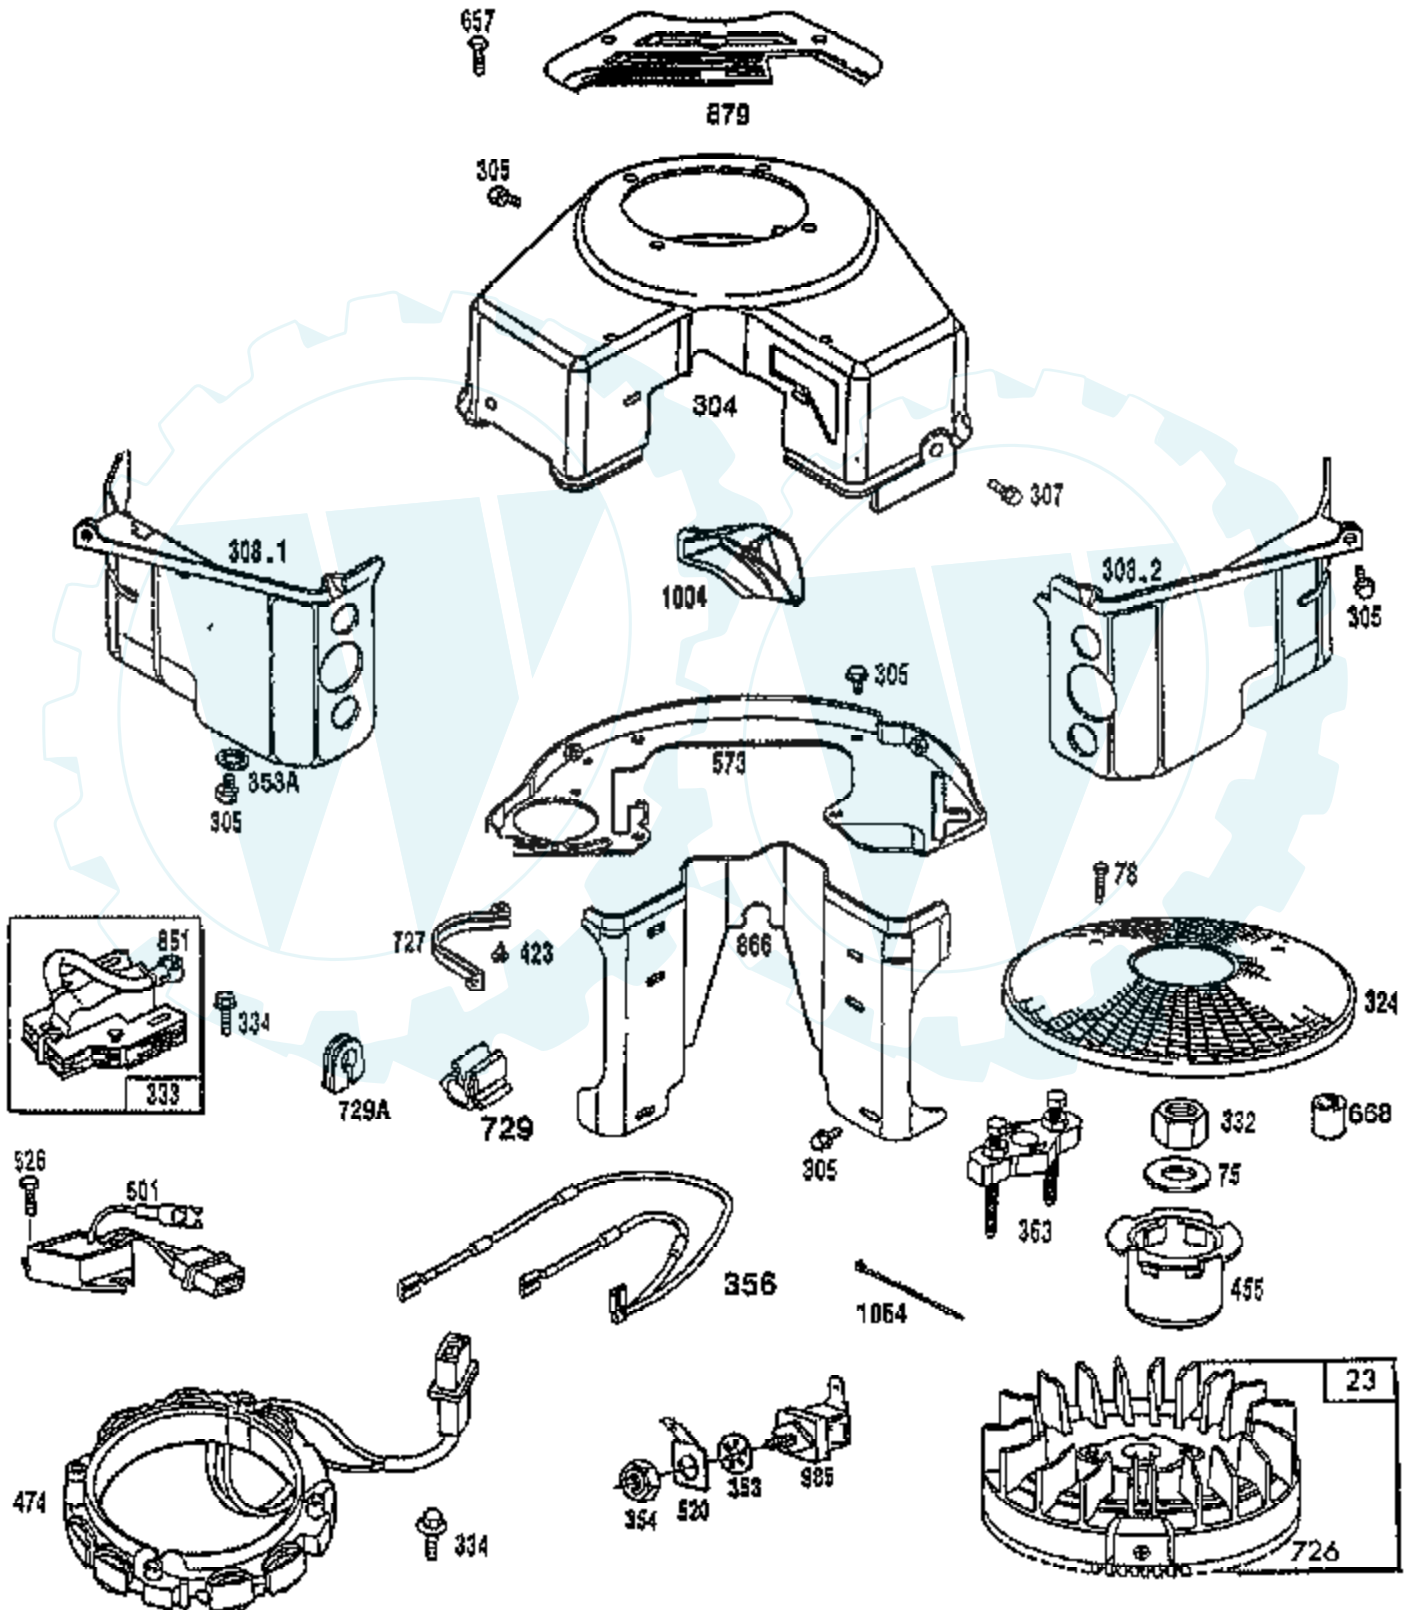

TRACTOR - - MODEL NUMBER AYP9167B79
BRIGGS & STRATTON ENGINE - MODEL NUMBER 303777, TYPE NUMBER 1032-A1

Ref #	Part Number	Qty	Description
1	807511		CYLINDER ASSEMBLY
2	805107		BEARING, CYLINDER
3	805101		SEAL, OIL
5	807987		HEAD, CYLINDER #1
5A	807988		HEAD, CYLINDER #2
6	805193		WASHER, CYLINDER HEAD
7	805111		GASKET, CYLINDER HEAD
8	807795		BREATHER ASSEMBLY
9	805379		GASKET, BREATHER
10	805751		SCREW
11	805362		TUBE, BREATHER
12	805112		GASKET, CRANKCASE COVER
13	805097		SCREW, CYLINDER HEAD
15	805048		PLUG, OIL DRAIN
16	807586		CRANKSHAFT
	94196		KEY, TIMING GEAR
	807625		WASHERS, THRUST
18	807638		COVER ASSEMBLY, CRANKCASE
20	805049		SEAL, OIL
22	805696		SCREW, CRANKCASE COVER
23	807531		FLYWHEEL MAGNETO
24	805016		KEY, FLYWHEEL
25	807619		PISTON ASSEMBLY, STANDARD
25A	807807		PISTON ASSEMBLY .010" OVERSIZE
25B	807809		PISTON ASSEMBLY .020" OVERSIZE
25C	807811		PISTON ASSEMBLY .030" OVERSIZE
26	807620		RING SET, PISTON, STANDARD
26A	807808		RING SET, PISTON .010" OVERSIZE
26B	807810		RING SET, PISTON .020" OVERSIZE
26C	807812		RING SET, PISTON .030" OVERSIZE
27	805099		LOCK, PISTON PIN
28	807621		PIN ASSEMBLY, PISTON, STANDARD
29	807900		ROD ASSEMBLY, CONNECTING
32	805395		SCREW, CONNECTING ROD
33	805089		VALVE, EXHAUST
34	805090		VALVE, INTAKE
35	805078		SPRING, VALVE
40	805092		RETAINER, VALVE SPRING
42	805161		RETAINER, VALVE
45	262679		TAPPET, VALVE
46	807542		GEAR, CAM
50	805409		MANIFOLD, INTAKE
51	805149		GASKET, CARBURETOR MOUNTING
52	805023		GASKET, INTAKE MANIFOLD
53	805669		SCREW, SEMS
54	805006		SCREW, SEMS
75	805007		WASHER, SPRING
78	805447		SCREW, SEMS
84	91488		PLUG, PIPE
87	805054		SEAL, GOVERNOR SHAFT
94	805777		NOZZLE, CARBURETOR
95	805561		SCREW, VALVE MOUNTING
98	807705		SCREW, THROTTLE ADJUSTING
104	805586		PIN, FLOAT HINGE
105	807706		VALVE, FUEL INLET
108	805562		VALVE, CHOKE
116	805058		O-RING, OIL PUMP
116A	805198		O-RING, CRANKCASE COVER