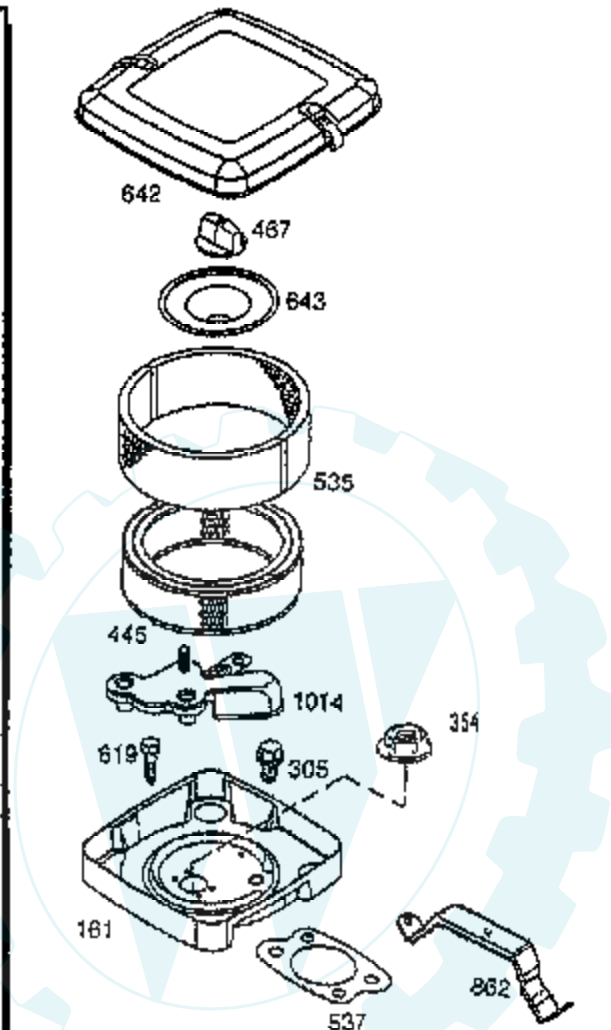

TRACTOR - - MODEL NUMBER AYP9167B79

BRIGGS & STRATTON ENGINE - MODEL NUMBER 303777, TYPE NUMBER 1032-A1