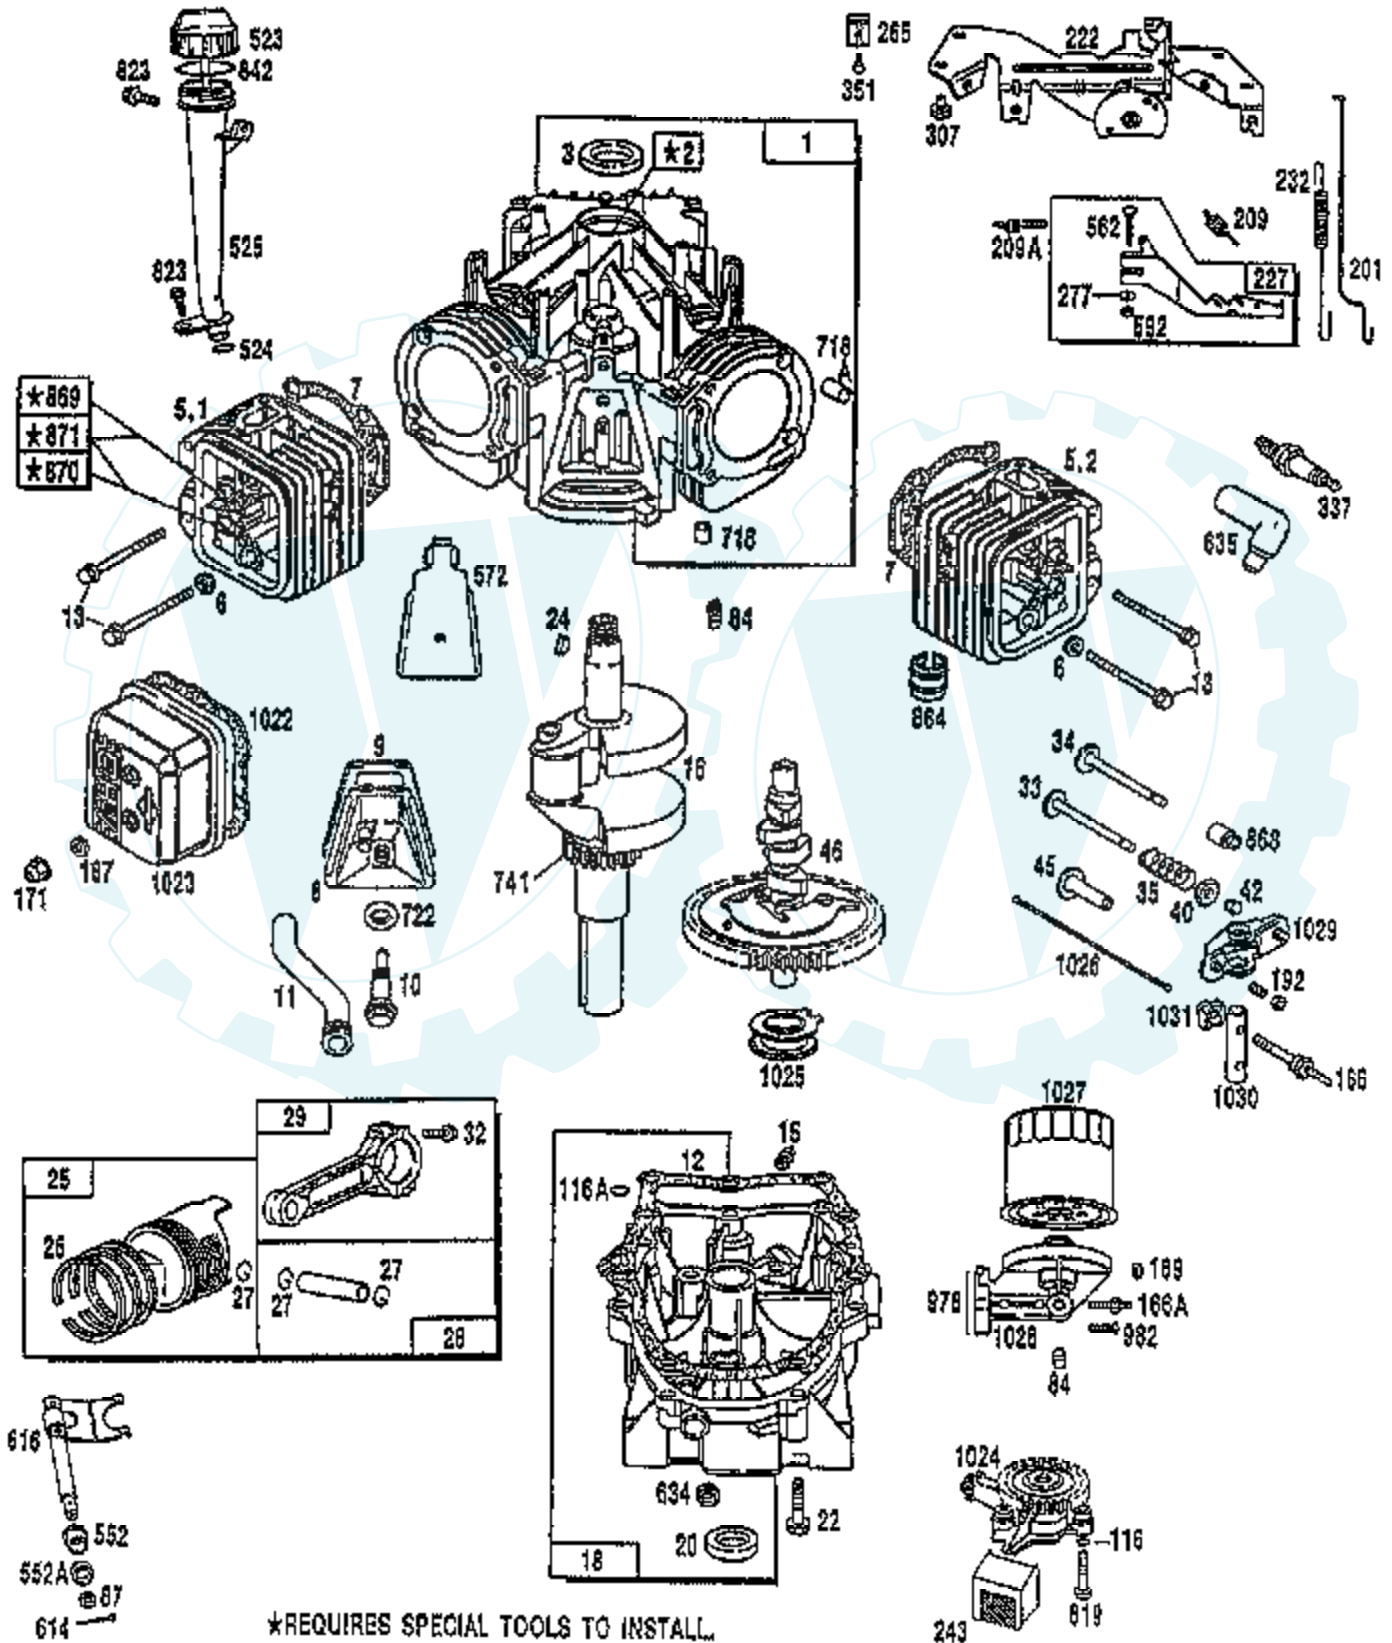

TRACTOR - - MODEL NUMBER AYP9167B79

BRIGGS & STRATTON ENGINE - MODEL NUMBER 303777, TYPE NUMBER 1032-A1

*REQUIRES SPECIAL TOOLS TO INSTALL.
SEE REPAIR INSTRUCTION MANUAL.

[Der Ersatzteilspezialist im Internet.](http://www.ersatzteil-service.de)

Ref #	Part Number	Qty	Description
1	807511		CYLINDER ASSEMBLY
2	805107		BEARING, CYLINDER
3	805101		SEAL, OIL
5	807987		HEAD, CYLINDER #1
5A	807988		HEAD, CYLINDER #2
6	805193		WASHER, CYLINDER HEAD
7	805111		GASKET, CYLINDER HEAD
8	807795		BREATHER ASSEMBLY
9	805379		GASKET, BREATHER
10	805751		SCREW
11	805362		TUBE, BREATHER
12	805112		GASKET, CRANKCASE COVER
13	805097		SCREW, CYLINDER HEAD
15	805048		PLUG, OIL DRAIN
16	807586		CRANKSHAFT
	94196		KEY, TIMING GEAR
	807625		WASHERS, THRUST
18	807638		COVER ASSEMBLY, CRANKCASE
20	805049		SEAL, OIL
22	805696		SCREW, CRANKCASE COVER
23	807531		FLYWHEEL MAGNETO
24	805016		KEY, FLYWHEEL
25	807619		PISTON ASSEMBLY, STANDARD
25A	807807		PISTON ASSEMBLY .010" OVERSIZE
25B	807809		PISTON ASSEMBLY .020" OVERSIZE
25C	807811		PISTON ASSEMBLY .030" OVERSIZE
26	807620		RING SET, PISTON, STANDARD
26A	807808		RING SET, PISTON .010" OVERSIZE
26B	807810		RING SET, PISTON .020" OVERSIZE
26C	807812		RING SET, PISTON .030" OVERSIZE
27	805099		LOCK, PISTON PIN
28	807621		PIN ASSEMBLY, PISTON, STANDARD
29	807900		ROD ASSEMBLY, CONNECTING
32	805395		SCREW, CONNECTING ROD
33	805089		VALVE, EXHAUST
34	805090		VALVE, INTAKE
35	805078		SPRING, VALVE
40	805092		RETAINER, VALVE SPRING
42	805161		RETAINER, VALVE
45	262679		TAPPET, VALVE
46	807542		GEAR, CAM
50	805409		MANIFOLD, INTAKE
51	805149		GASKET, CARBURETOR MOUNTING
52	805023		GASKET, INTAKE MANIFOLD
53	805669		SCREW, SEMS
54	805006		SCREW, SEMS
75	805007		WASHER, SPRING
78	805447		SCREW, SEMS
84	91488		PLUG, PIPE
87	805054		SEAL, GOVERNOR SHAFT
94	805777		NOZZLE, CARBURETOR
95	805561		SCREW, VALVE MOUNTING
98	807705		SCREW, THROTTLE ADJUSTING
104	805586		PIN, FLOAT HINGE
105	807706		VALVE, FUEL INLET
108	805562		VALVE, CHOKE
116	805058		O-RING, OIL PUMP
116A	805198		O-RING, CRANKCASE COVER