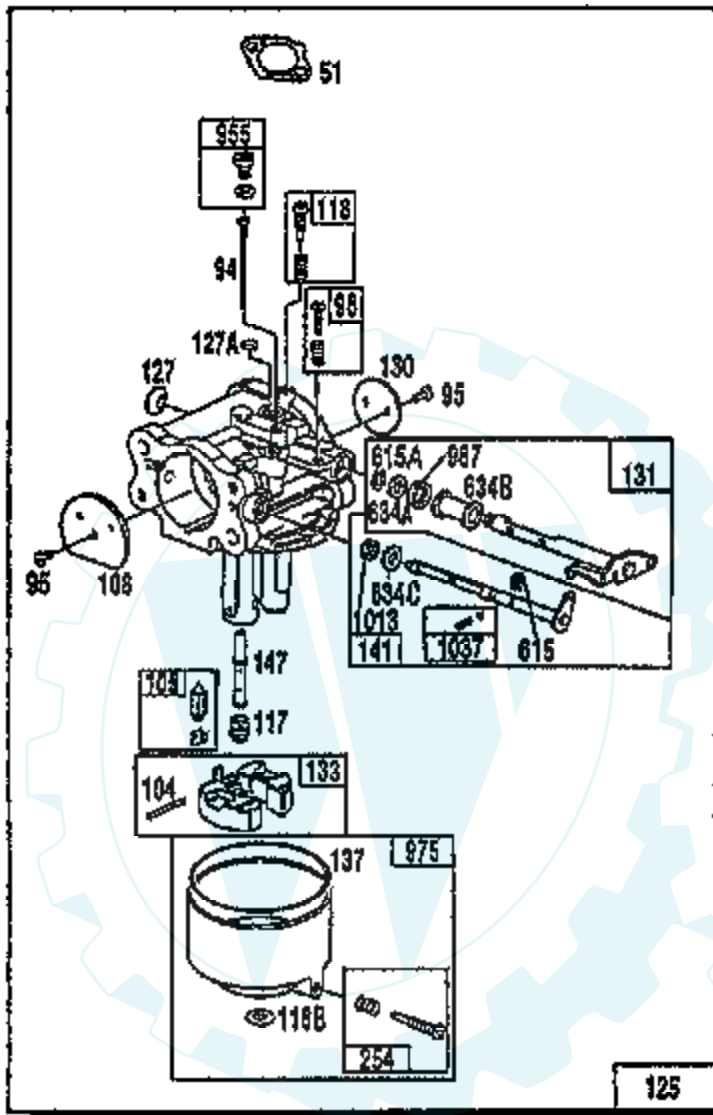

TRACTOR - - MODEL NUMBER AYP9167B79

BRIGGS & STRATTON ENGINE - MODEL NUMBER 303777, TYPE NUMBER 1032-A1