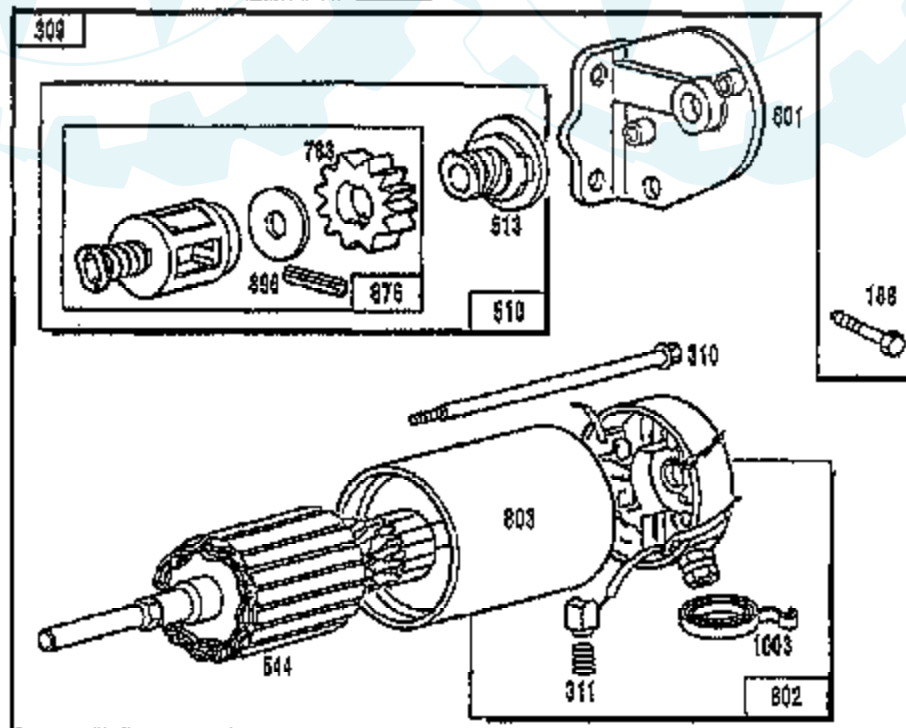

TRACTOR - - MODEL NUMBER AYP9167B79

BRIGGS & STRATTON ENGINE - MODEL NUMBER 303777, TYPE NUMBER 1032-A1

Ref #	Part Number	Qty	Description
1	807511		CYLINDER ASSEMBLY
2	805107		BEARING, CYLINDER
3	805101		SEAL, OIL
5	807987		HEAD, CYLINDER #1
5A	807988		HEAD, CYLINDER #2
6	805193		WASHER, CYLINDER HEAD
7	805111		GASKET, CYLINDER HEAD
8	807795		BREATHER ASSEMBLY
9	805379		GASKET, BREATHER
10	805751		SCREW
11	805362		TUBE, BREATHER
12	805112		GASKET, CRANKCASE COVER
13	805097		SCREW, CYLINDER HEAD
15	805048		PLUG, OIL DRAIN
16	807586		CRANKSHAFT
	94196		KEY, TIMING GEAR
	807625		WASHERS, THRUST
18	807638		COVER ASSEMBLY, CRANKCASE
20	805049		SEAL, OIL
22	805696		SCREW, CRANKCASE COVER
23	807531		FLYWHEEL MAGNETO
24	805016		KEY, FLYWHEEL
25	807619		PISTON ASSEMBLY, STANDARD
25A	807807		PISTON ASSEMBLY .010" OVERSIZE
25B	807809		PISTON ASSEMBLY .020" OVERSIZE
25C	807811		PISTON ASSEMBLY .030" OVERSIZE
26	807620		RING SET, PISTON, STANDARD
26A	807808		RING SET, PISTON .010" OVERSIZE
26B	807810		RING SET, PISTON .020" OVERSIZE
26C	807812		RING SET, PISTON .030" OVERSIZE
27	805099		LOCK, PISTON PIN
28	807621		PIN ASSEMBLY, PISTON, STANDARD
29	807900		ROD ASSEMBLY, CONNECTING
32	805395		SCREW, CONNECTING ROD
33	805089		VALVE, EXHAUST
34	805090		VALVE, INTAKE
35	805078		SPRING, VALVE
40	805092		RETAINER, VALVE SPRING
42	805161		RETAINER, VALVE
45	262679		TAPPET, VALVE
46	807542		GEAR, CAM
50	805409		MANIFOLD, INTAKE
51	805149		GASKET, CARBURETOR MOUNTING
52	805023		GASKET, INTAKE MANIFOLD
53	805669		SCREW, SEMS
54	805006		SCREW, SEMS
75	805007		WASHER, SPRING
78	805447		SCREW, SEMS
84	91488		PLUG, PIPE
87	805054		SEAL, GOVERNOR SHAFT
94	805777		NOZZLE, CARBURETOR
95	805561		SCREW, VALVE MOUNTING
98	807705		SCREW, THROTTLE ADJUSTING
104	805586		PIN, FLOAT HINGE
105	807706		VALVE, FUEL INLET
108	805562		VALVE, CHOKE
116	805058		O-RING, OIL PUMP
116A	805198		O-RING, CRANKCASE COVER