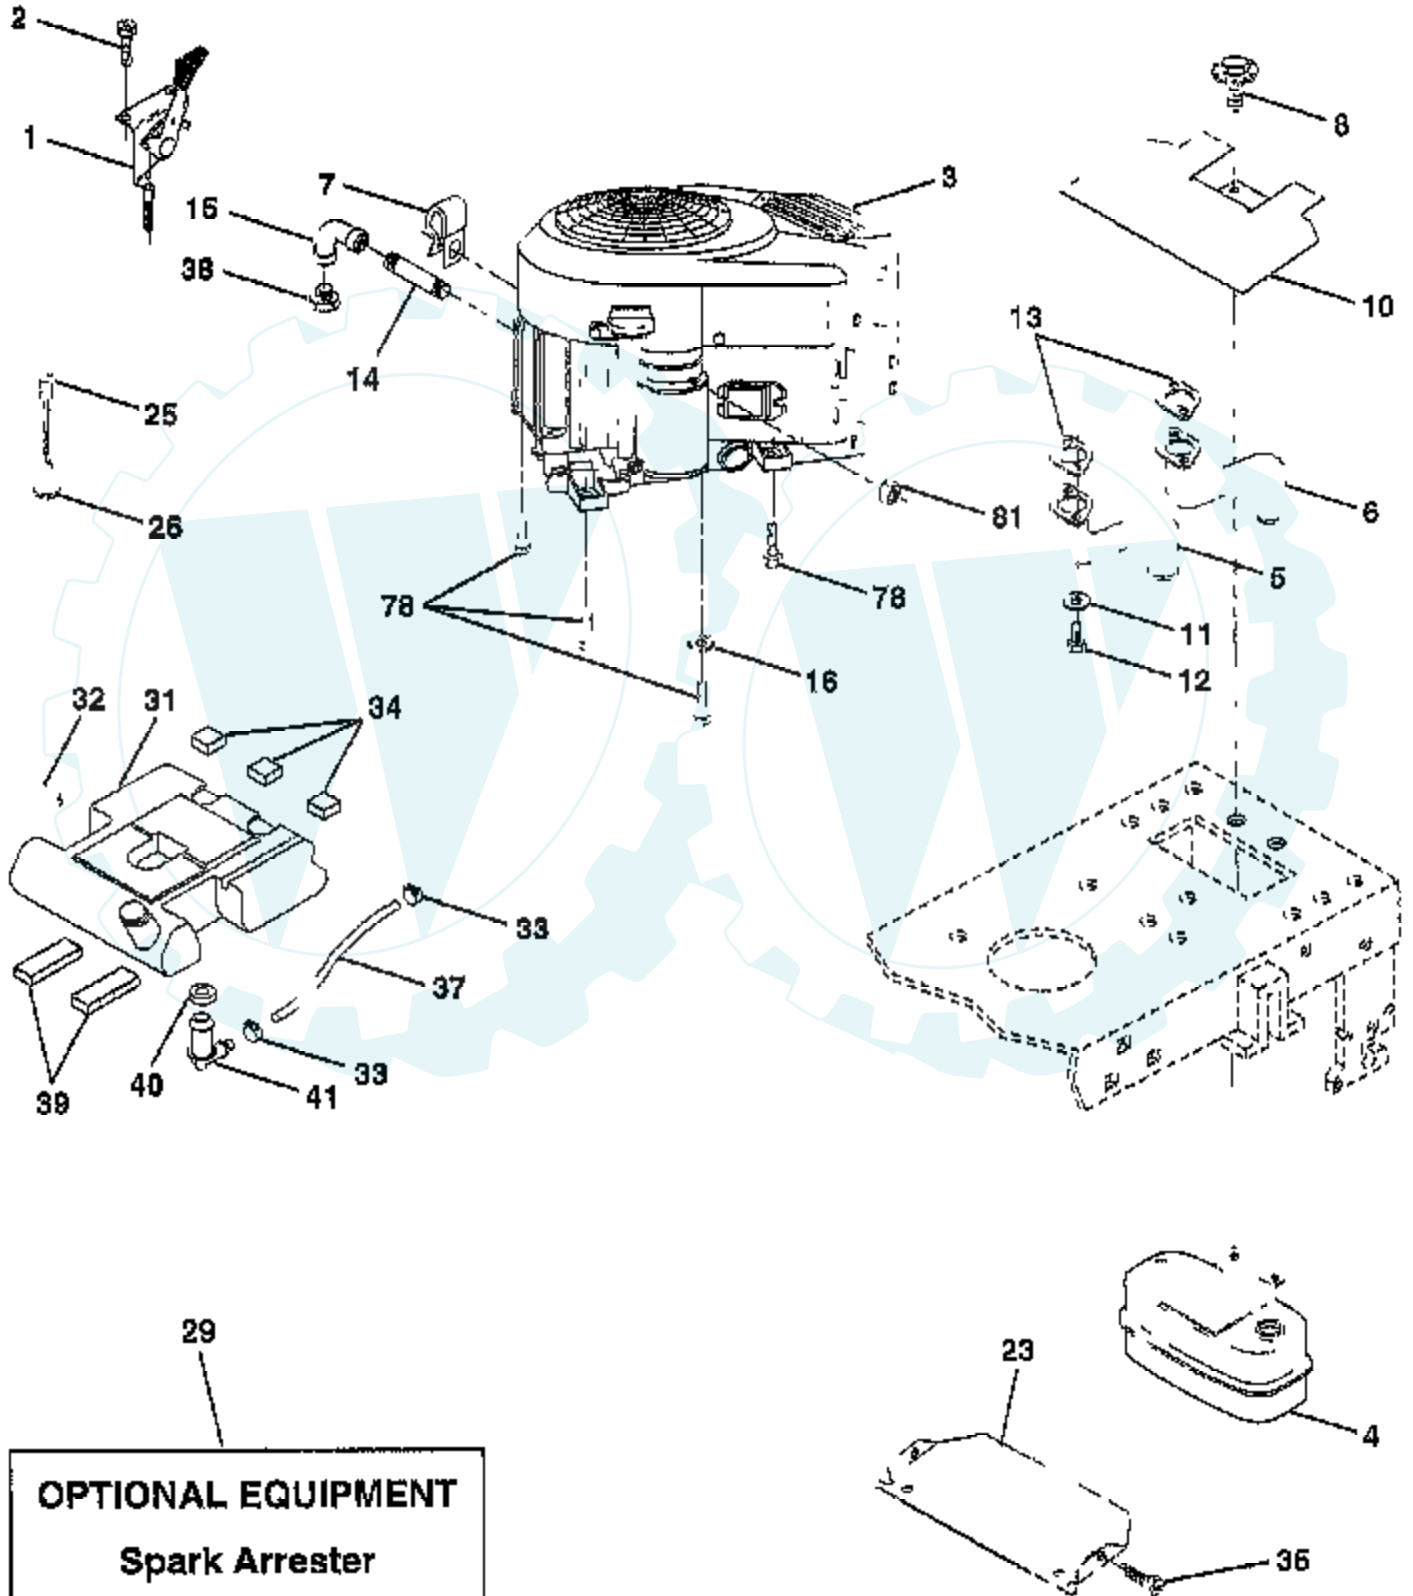

TRACTOR - - MODEL NUMBER AYP9167B79

ENGINE

Ref #	Part Number	Qty	Description
1	148875		CONTROL THROT. LH
2	17720410		SCREW LT
3	303777-1032-A1		ENGINE
4	149723		MUFFLER.TW.LOTONE
5	122434X		TUBE ASSY EXH LH
6	122435X		TUBE ASSY EXH RH
7	138129		CLAMP.TUBE.DBL.EN
8	150176		BOLT.5/16-18.UNC
10	145552		SHIELD.HEAT.
11			CHECK WITH SUPPLIER
12			CHECK WITH SUPPLIER
13			CHECK WITH SUPPLIER
14	13280336		PIPE NIPPLE LT
15	13200300		ELBOW
16	11050600		LOCKWASHER
23	156123		SHIELD-HEAT
25	145996		CONTROL.CHOKE.37
26	73920600		"NUT,KEPS 3/8-24IM"
29	137180		SUB= 532137180
31	151346		TANK FUEL REAR
32	140527		CAP ASM FUEL
33	123487X		HOSE CLAMP
34	106082X		PAD-SPACER LT
35	17490512		SCREW
37	8543R		FUEL LINE T
38			CHECK WITH SUPPLIER
39	109227X		PAD IDLER TI
40	3645J		BUSHING OUTLET T
41	139277		STEM.TANK.FUEL
78	17490620		SCREW
81	128861		NUT