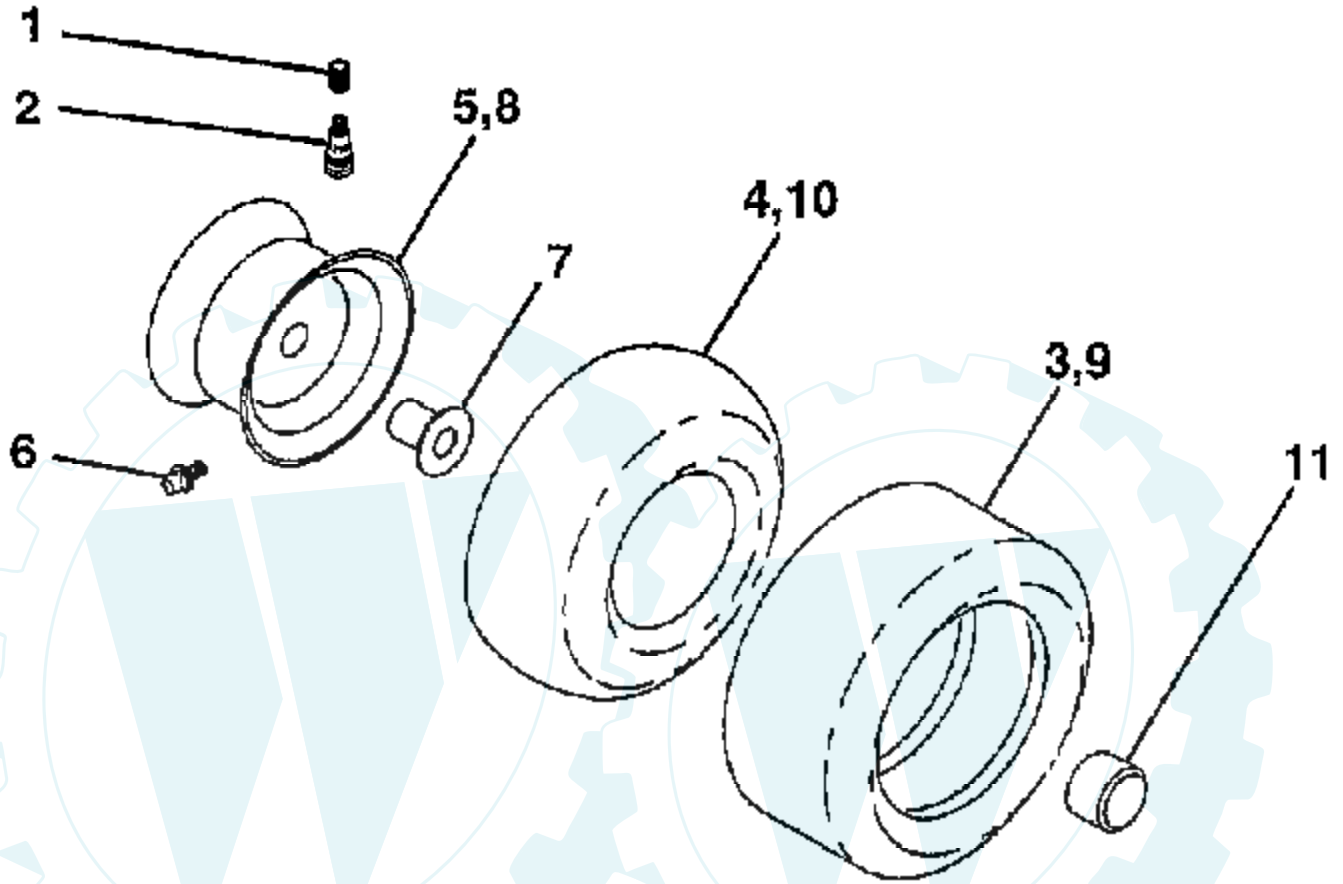

TRACTOR -- MODEL NUMBER AYP9167B79

STEERING ASSEMBLY

Ref #	Part Number	Qty	Description
1	140044		WHEEL STR AYP BLK
2	137094		SUB= 532137094
3	157479		"SPINDLE ASM,LH"
4	157478		"SPINDLE ASM,RH"
5	6266H		WASHER .T
6	121748X		WASHER
7	19272016		WASHER
8	12000029		RING
9	3366R		COL. SRTG. BEAR.
10	154432		LINK.DRAG
11	10040600		LOCKWASHER
13	154779		BEARING AXLE
15	73901000		"NUT-LOC,FLANGE LT"
17	156546		SHAFT ASM STEERIN
18	57079		THRUST WASHER
19	124035X		SUPPORT.SHAFT
20	126684X		SUB= 532126684
21	10040400		LOCKWASHER
22	71100410		SCREW.SCKTHD.CAP
23	127501		SUB= 918127501
25	154406		BRKT-STEERING
27	136874		GEAR SECTOR
29	17490612		SCREW
32	137347		ROD.ASM.TIE.BALL
36	155099		BUSHING.STEERING
37	152927		"SCREW-TT,10-32 FL"
38	140045		CAP STEER AYP
39	19133808		WASHER T
40	7810H		GRIPCO NUT
41	100711L		ADAPTER LT
42	145054		BOOT.STEER.PL
43	121749X		WASHER
44	153720		EXT SHAFT STEERIN
46	121232X		CAP
47	6855M		ZERK M
51	73800500		NUT
53	73680600		SUB= 73690600
54	74780520		BOLT
62	156594		KIT STEERING ASM
63	74780616		BOLT
65	154780		SPACER AXLE
66	154404		"BEARING-ARM,PITMA"
67	74781044		BOLT
68	154429		BRACE AXLE
69	160367		"SPACER BRCAE,AXLE"
70	74780636		BOLT.HEX.3/8-16X2

WHEELS AND TIRES

NOTE: All component dimensions given in U.S. inches
1 inch = 25.4 mm

Ref #	Part Number	Qty	Description
1	59192		VALVE CAP
2	65139		VALVE STEM LT
3	106222X		SUB= 122073X
4	59904		TUBE.5.3/4.5/6
5	106732X427		"RIM ASM 6"" FRT"
6	278H		FITTING LT
7	9040H		"FLANGE, BEARING"
8	106108X427		"RIM AS 8"" REAR"
9	122082X		SUB= 918122082X
10	7152J		TUBE.18X9.5-8
11	104757X		HUB CAP
	144334		SEALANT.TIRE 10 OZ. TUBE