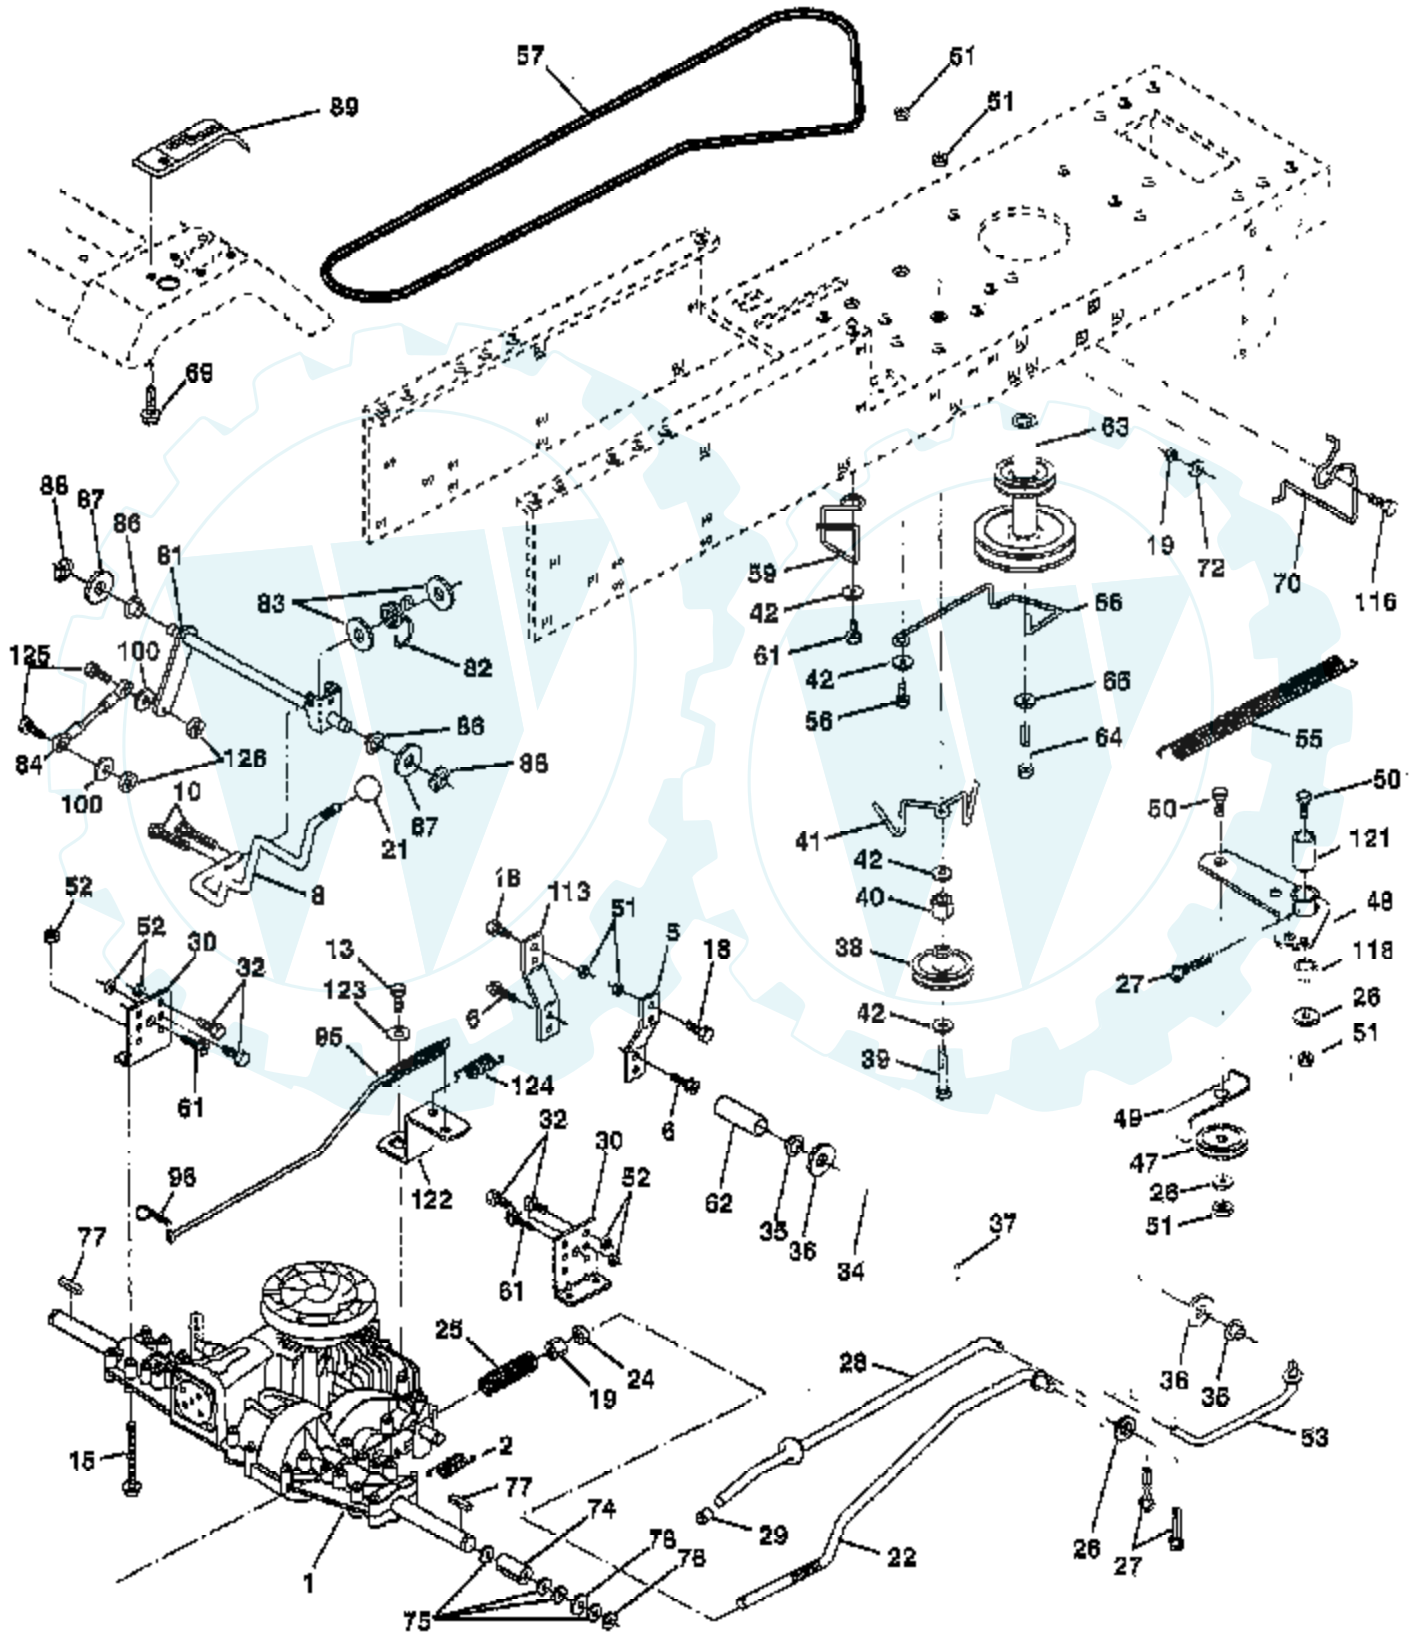

TRACTOR -- MODEL NUMBER AYP9167B79

DRIVE

Ref #	Part Number	Qty	Description
1	205-026B		TRANSAXLE, PEERLESS
2	146682		SPRING.BRAKE.RETU
6	17490512		SCREW
8	141002		ROD SHIFT FEND YT
10	76020416		PIN COTTER 1/8
13	74550412		BOLT.1/4-28.W/PAT
15	74490544		BOLT.HX.FLG.5/16
18	74780616		BOLT
19	73800600		NUT
21	106933X		KNOB T (1/2-HOLE)
22	130804		BRAKE ROD
24	73350600		NUT
25	106888X		SPRING ROD LT
26	19131316		WASHER
27	76020412		COTTER PIN
28	145204		ROD.BRAKE.PARK.LT
29	124236X		CAP
30	130807		TRANSAXLE MTG BKT
32	74760512		BOLT
34	155071		SHAFT ASM-PEDAL F
35	120183X		NYLON BEARING
36	19211616		WASHER LT
37	1572H		SUB= 2882J
38	123674X		PULLEY.IDLER.FLAT
39	74760644		BOLT
40	4470J		SPACER T
41	154777		SUB= 165692
42	19131312		WASHER
47	127783		SUB= 139245
48	154604		BELLCRANK ASM
49	123205X		RETAIN BELT
50	74760624		SUB= 74930624
51	73680600		SUB= 73690600
52	73680500		SUB= 73690500
53	105710X		"LINK, CLUTCH T"
55	105709X		"SPRING, RETURN LT"
56	74760620		SUB= 74780620
57	156971		"V-BELT,GRD DRIVE"
59	140312		KEEPER BELT CNTSP
61	17490612		SCREW
62	8883R		PEDAL COVER T
63	140186		PULLEY.ENGINE
64	71170764		BOLT
65	10040700		LOCKWASHER
66	154778		KEEPER-BELT
69	142432		SCREW HEXWSH H-L
70	134683		KEEPER BELT ENG
72	19132012		WASHER
75	121749X		WASHER
76	12000001		E-RING LT
77	123583X		SQUARE KEY
78	121748X		WASHER
81	156969		SHAFT ASM CROSS
82	123782X		"SPRING,TORSION"
83	19171216		WASHER
84	156962		"ROD TIE, PVST 20""
86	71208		BUSHING
87	19212016		WASHER D