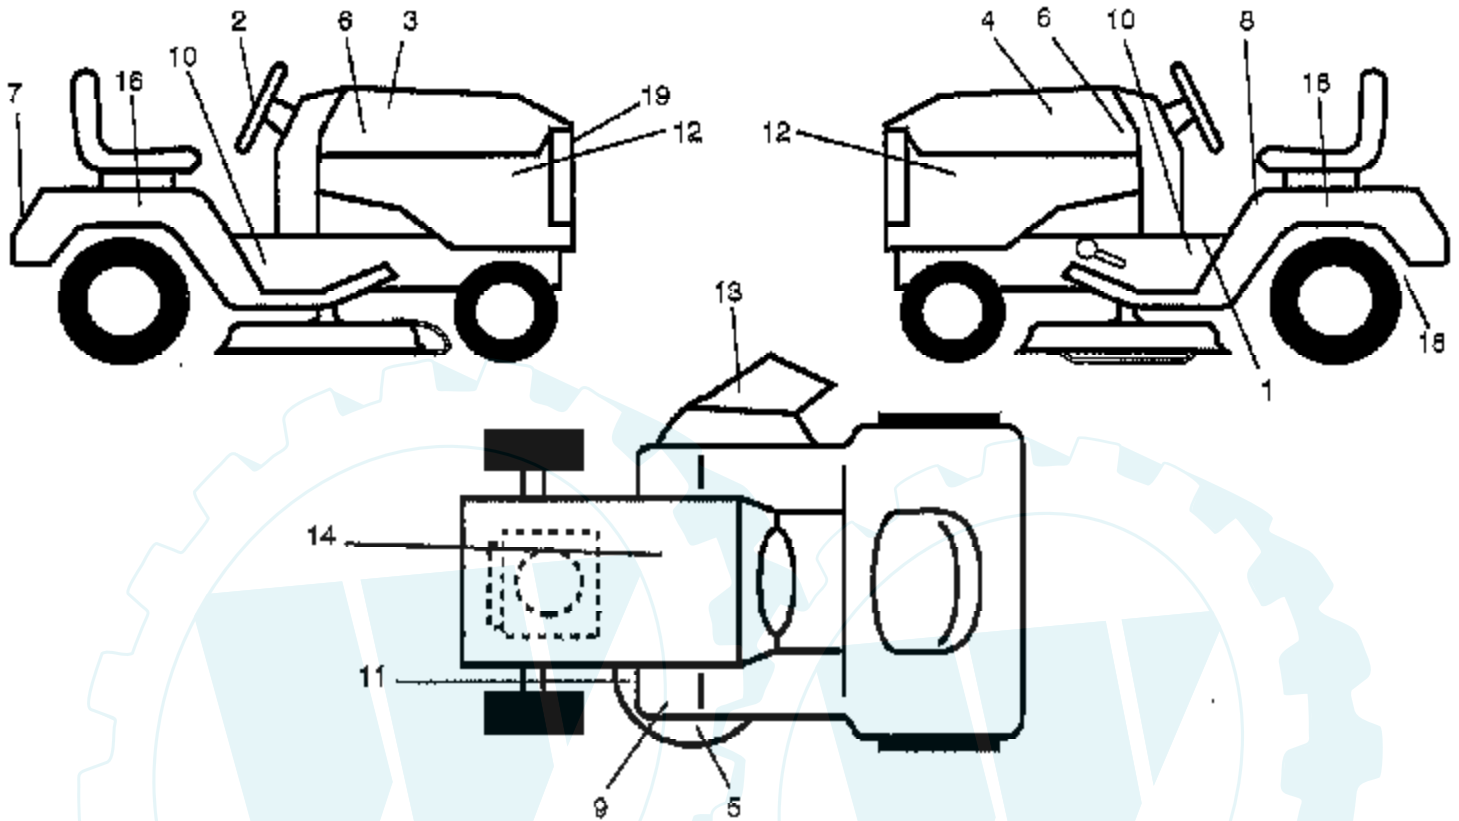

Ref #	Part Number	Qty	Description
1	159530		CHASSIS ASM
2	140356		SUB= 145009
3	17490612		SCREW
4	19131216		WASHER
5	155272		BUMPER-HOOD/DASH
6	155923		SADDLE
8	126471X		"CLIP,INSULATOR"
9	147633X011		DASH SILKSCREEN
10	72140608		SUB= 72110608
11	155927		"PANEL-DASH,LH"
12	145660		CLIP.TINNERMAN
13	155936		"PANEL-DASH,RH"
14	17490608		SCREW LT
15	74180512		SCREW
16	73510500		NUT
17	139394X418		HOOD.STL.PRIV.LB
20	156737		PLATE MEG BATTERY/FUEL TANK
23	124028X		SUB= 532124028
24	74780616		BOLT
25	19131312		WASHER
26	73800600		NUT
28	157428		GRILL
29	146654		LENS.EURO.W/DECAL
30	140002X418		FENDER.YT/GT
31	137113		BRKT.ASM.FENDER
33	145244X418		FOOTREST.LT.LT/GT
34	145243X418		FOOTREST.RH.LT/GT
35	72110606		BOLT
37	17490508		SCREW LT
38	139886		BRACKET ASM LH
39	139887		BRACKET ASM RH
44	140675		STRAP ASM FENDER
47	105531X		NUT-PUSH YT
51	73800400		NUT
52	19091416		WASHER
53	144697		BRACKET.GRILLE.LH
54	17030814		SUB= 91817030814
55	144696		BRACKET.GRILLE.RH
57	74780412		SUB= 74780414
58	150127		AIR DUCT
71	73680400		SUB= 73690400
140	158418		BRKT SUSPENSION
145	156524		"ROD POVOT,CHASSIS"
147	74760412		BOLT LT

TRACTOR -- MODEL NUMBER AYP9167B79

DECALS

NOTE: All component dimensions given in U.S. Inches
1 Inch = 25.4 mm