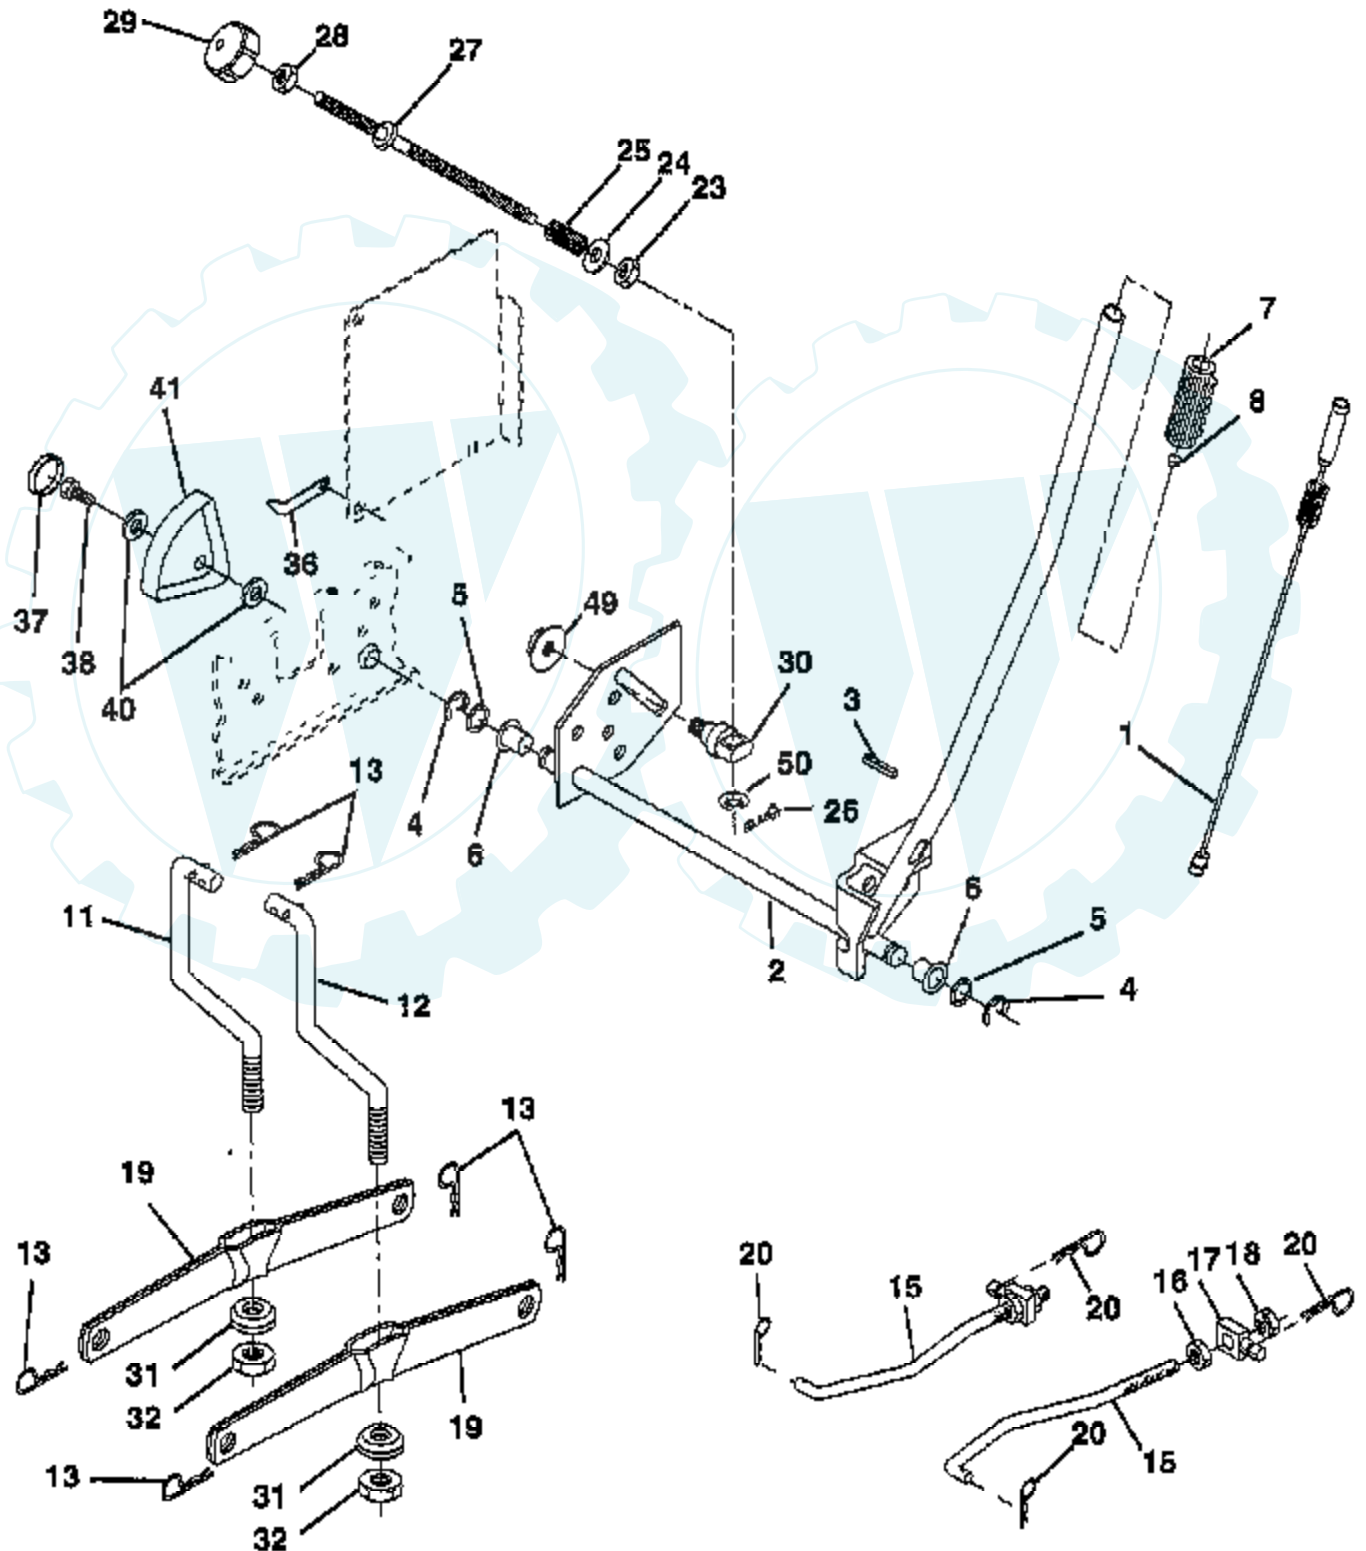

TRACTOR - - MODEL NUMBER AYP9167B79

ENGINE

Ref #	Part Number	Qty	Description
1	148875		CONTROL THROT. LH
2	17720410		SCREW LT
3	303777-1032-A1		ENGINE
4	149723		MUFFLER.TW.LOTONE
5	122434X		TUBE ASSY EXH LH
6	122435X		TUBE ASSY EXH RH
7	138129		CLAMP.TUBE.DBL.EN
8	150176		BOLT.5/16-18.UNC
10	145552		SHIELD.HEAT.
11			CHECK WITH SUPPLIER
12			CHECK WITH SUPPLIER
13			CHECK WITH SUPPLIER
14	13280336		PIPE NIPPLE LT
15	13200300		ELBOW
16	11050600		LOCKWASHER
23	156123		SHIELD-HEAT
25	145996		CONTROL.CHOKE.37
26	73920600		"NUT,KEPS 3/8-24IM"
29	137180		SUB= 532137180
31	151346		TANK FUEL REAR
32	140527		CAP ASM FUEL
33	123487X		HOSE CLAMP
34	106082X		PAD-SPACER LT
35	17490512		SCREW
37	8543R		FUEL LINE T
38			CHECK WITH SUPPLIER
39	109227X		PAD IDLER TI
40	3645J		BUSHING OUTLET T
41	139277		STEM.TANK.FUEL
78	17490620		SCREW
81	128861		NUT

TRACTOR - - MODEL NUMBER AYP9167B79

LIFT

Ref #	Part Number	Qty	Description
1	159460		WIRE ASM W.SPRING
2	159471		"SHAFT ASM LIFT,RH"
3	105767X		PIN-GROOVE LT
4	12000002		SUB= 2225J
5	19211621		WASHER
6	120183X		NYLON BEARING
7	125631X		GRIP HANDLE
8	122365X		SUB= 125925X
11	139865		SUB= 918139865
12	139866		SUB= 151140
13	4939M		SUB= 85902
15	127218		LINK.FRONT
16	73350800		NUT
17	130171		TRUNION
18	73800800		NUT.LK.W/WSH.1/2.
19	139868		ARM SUSP REAR
20	3146R		RETAINER.SPRING
23	110807X		NUT T
24	19131016		WASHER
25	2876H		SPRING T
26	76020308		SUB= 3145
27	126971X		SUB= 532126971
28	73350600		NUT
29	138057		KNOB INF 3/8-16
30	150233		TRUNNION
31	140302		BEARING PVT LH
32	73540600		NUT.CROWNLOCK.3/8
36	155097		POINTER-INDICAT
37	123935X		"PLUG,HOLE"
38	17490512		SCREW
40	19112410		WASHER
41	123934X		HEIGHT INDICATOR
49	145212		NUT.HXFLG.LOCK.
50	110452X		NUT PUSH M