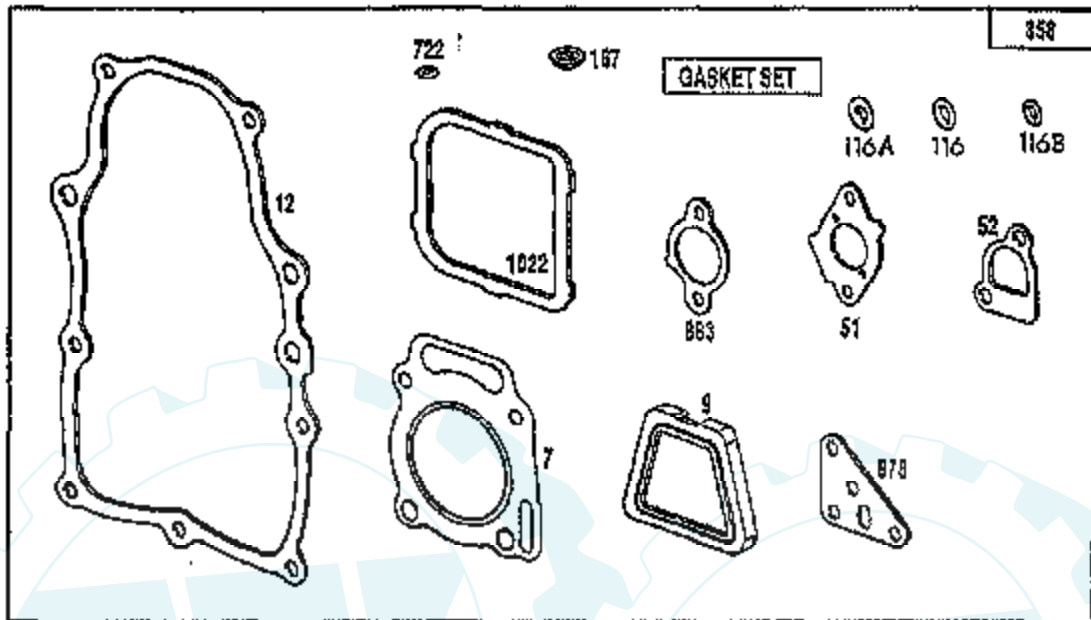

TRACTOR - - MODEL NUMBER AYP9167B79

BRIGGS & STRATTON ENGINE - MODEL NUMBER 303777, TYPE NUMBER 1032-A1

Ref #	Part Number	Qty	Description
1	807511		CYLINDER ASSEMBLY
2	805107		BEARING, CYLINDER
3	805101		SEAL, OIL
5	807987		HEAD, CYLINDER #1
5A	807988		HEAD, CYLINDER #2
6	805193		WASHER, CYLINDER HEAD
7	805111		GASKET, CYLINDER HEAD
8	807795		BREATHER ASSEMBLY
9	805379		GASKET, BREATHER
10	805751		SCREW
11	805362		TUBE, BREATHER
12	805112		GASKET, CRANKCASE COVER
13	805097		SCREW, CYLINDER HEAD
15	805048		PLUG, OIL DRAIN
16	807586		CRANKSHAFT
	94196		KEY, TIMING GEAR
	807625		WASHERS, THRUST
18	807638		COVER ASSEMBLY, CRANKCASE
20	805049		SEAL, OIL
22	805696		SCREW, CRANKCASE COVER
23	807531		FLYWHEEL MAGNETO
24	805016		KEY, FLYWHEEL
25	807619		PISTON ASSEMBLY, STANDARD
25A	807807		PISTON ASSEMBLY .010" OVERSIZE
25B	807809		PISTON ASSEMBLY .020" OVERSIZE
25C	807811		PISTON ASSEMBLY .030" OVERSIZE
26	807620		RING SET, PISTON, STANDARD
26A	807808		RING SET, PISTON .010" OVERSIZE
26B	807810		RING SET, PISTON .020" OVERSIZE
26C	807812		RING SET, PISTON .030" OVERSIZE
27	805099		LOCK, PISTON PIN
28	807621		PIN ASSEMBLY, PISTON, STANDARD
29	807900		ROD ASSEMBLY, CONNECTING
32	805395		SCREW, CONNECTING ROD
33	805089		VALVE, EXHAUST
34	805090		VALVE, INTAKE
35	805078		SPRING, VALVE
40	805092		RETAINER, VALVE SPRING
42	805161		RETAINER, VALVE
45	262679		TAPPET, VALVE
46	807542		GEAR, CAM
50	805409		MANIFOLD, INTAKE
51	805149		GASKET, CARBURETOR MOUNTING
52	805023		GASKET, INTAKE MANIFOLD
53	805669		SCREW, SEMS
54	805006		SCREW, SEMS
75	805007		WASHER, SPRING
78	805447		SCREW, SEMS
84	91488		PLUG, PIPE
87	805054		SEAL, GOVERNOR SHAFT
94	805777		NOZZLE, CARBURETOR
95	805561		SCREW, VALVE MOUNTING
98	807705		SCREW, THROTTLE ADJUSTING
104	805586		PIN, FLOAT HINGE
105	807706		VALVE, FUEL INLET
108	805562		VALVE, CHOKE
116	805058		O-RING, OIL PUMP
116A	805198		O-RING, CRANKCASE COVER