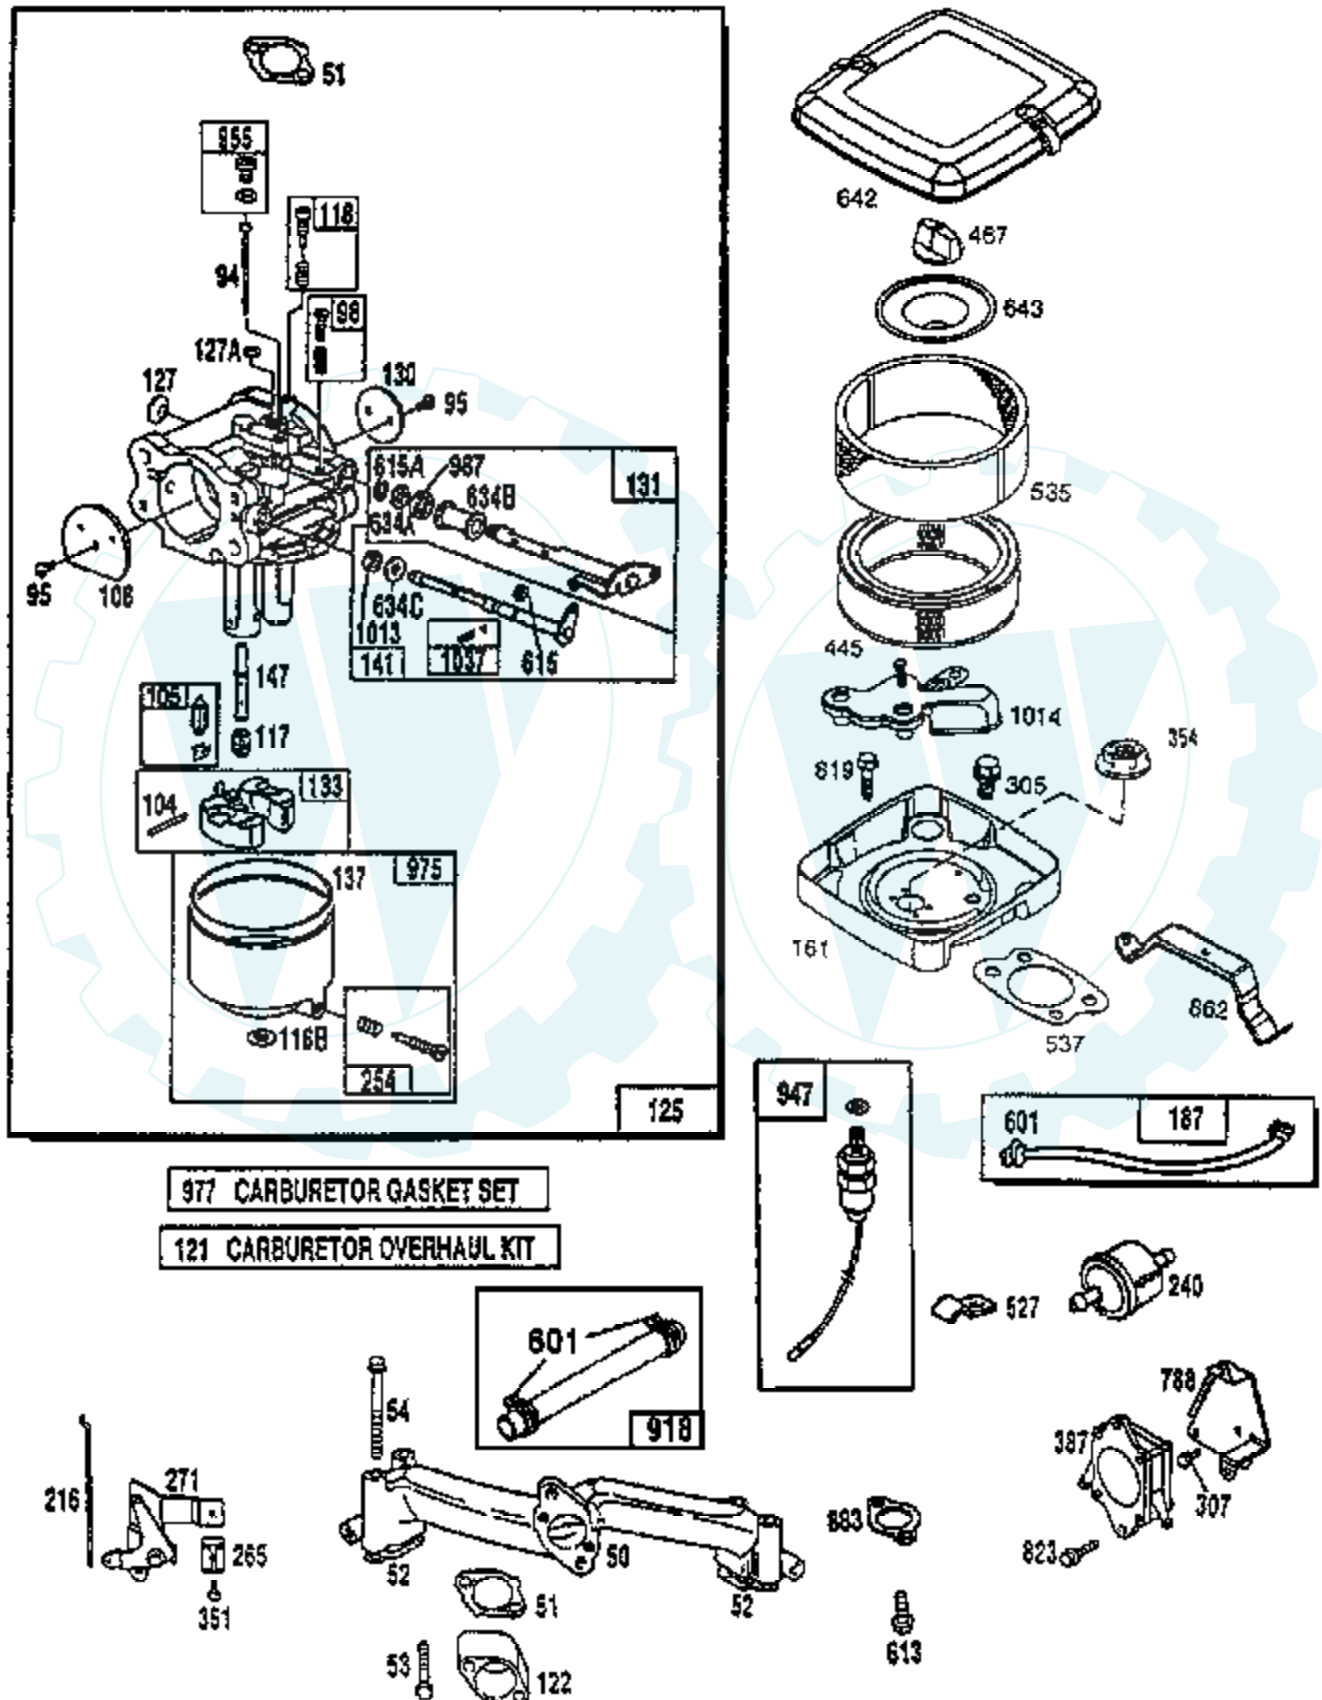

TRACTOR - - MODEL NUMBER AYP9167A69

BRIGGS & STRATTON ENGINE - MODEL NUMBER 303777, TYPE NUMBER 1032-A1

Ref #	Part Number	Qty	Description
1	807511		CYLINDER ASSEMBLY
2	805107		BEARING, CYLINDER
3	805101		SEAL, OIL
5	807987		HEAD, CYLINDER #1
5A	807988		HEAD, CYLINDER #2
6	805193		WASHER, CYLINDER HEAD
7	805111		GASKET, CYLINDER HEAD
8	807795		BREATHER ASSEMBLY
9	805379		GASKET, BREATHER
10	805751		SCREW
11	805362		TUBE, BREATHER
12	805112		GASKET, CRANKCASE COVER
13	805097		SCREW, CYLINDER HEAD
15	805048		PLUG, OIL DRAIN
16	807586		CRANKSHAFT
16	94196		KEY, TIMING GEAR
16	807625		WASHERS, THRUST
18	807638		COVER ASSEMBLY, CRANKCASE
20	805049		SEAL, OIL
22	805696		SCREW, CRANKCASE COVER
23	807531		FLYWHEEL MAGNETO
24	805016		KEY, FLYWHEEL
25	807619		PISTON ASSEMBLY, STANDARD
25	807807		PISTON ASSEMBLY .010" OVERSIZE
25	807809		PISTON ASSEMBLY .020" OVERSIZE
25	807811		PISTON ASSEMBLY .030" OVERSIZE
26	807620		RING SET, PISTON, STANDARD
26	807808		RING SET, PISTON .010" OVERSIZE
26	807810		RING SET, PISTON .020" OVERSIZE
26	807812		RING SET, PISTON .030" OVERSIZE
27	805099		LOCK, PISTON PIN
28	807621		PIN ASSEMBLY, PISTON, STANDARD
29	807900		ROD ASSEMBLY, CONNECTING
32	805395		SCREW, CONNECTING ROD
33	805089		VALVE, EXHAUST
34	805090		VALVE, INTAKE
35	805078		SPRING, VALVE
40	805092		RETAINER, VALVE SPRING
42	805161		RETAINER, VALVE
45	262679		TAPPET, VALVE
46	807542		GEAR, CAM
50	805409		MANIFOLD, INTAKE
51	805149		GASKET, CARBURETOR MOUNTING
52	805023		GASKET, INTAKE MANIFOLD
53	805669		SCREW, SEMS
54	805006		SCREW, SEMS
75	805007		WASHER, SPRING
78	805447		SCREW, SEMS
84	91488		PLUG, PIPE
87	805054		SEAL, GOVERNOR SHAFT
94	805777		NOZZLE, CARBURETOR
95	805561		SCREW, VALVE MOUNTING
98	807705		SCREW, THROTTLE ADJUSTING
104	805586		PIN, FLOAT HINGE
105	807706		VALVE, FUEL INLET
108	805562		VALVE, CHOKE
116	805058		O-RING, OIL PUMP
116A	805198		O-RING, CRANKCASE COVER