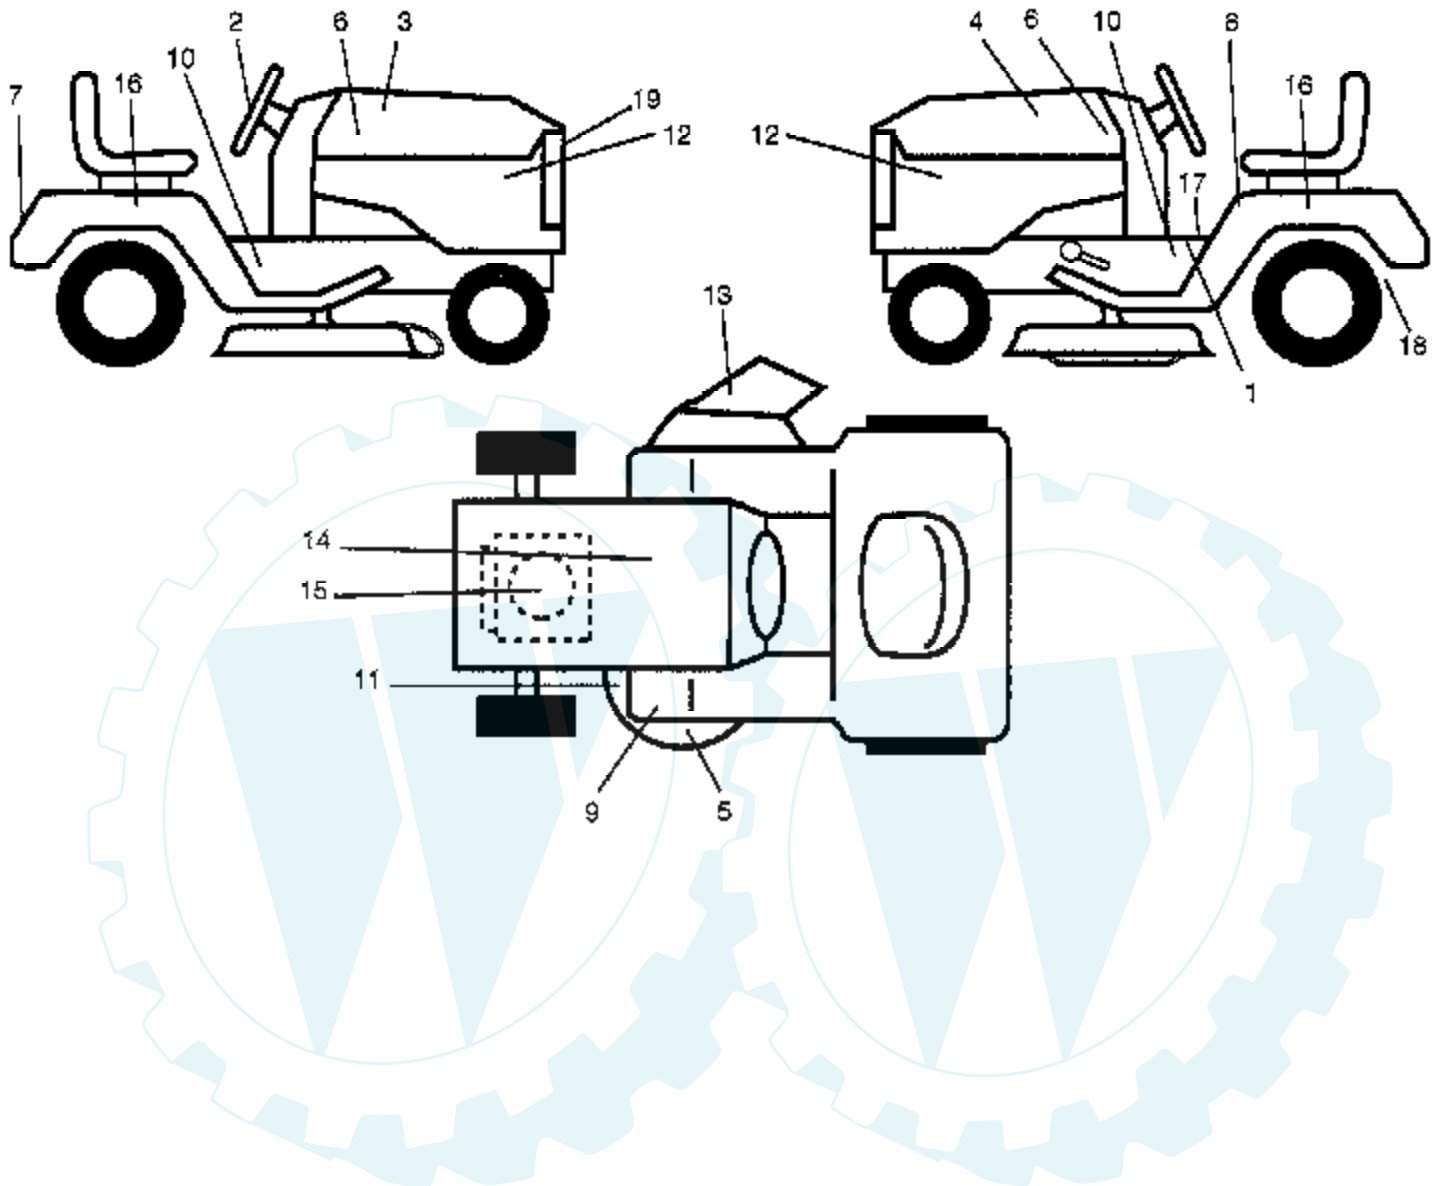

TRACTOR -- MODEL NUMBER AYP9167A69

DECALS

Ref #	Part Number	Qty	Description
1	140819		SUB= 156867
2	143470		DECAL STEER WHL
3	141579		DECAL HOOD RH
4	141580		DECAL HOOD LH
5	141517		DECAL DECK WIZ +
6	143388		NAMEPLATE.HD.WIZA
7	127520		NLA
8	133796		DECAL
9	4900J		DECAL T
10	143349		"DECAL.CHASSIS.42""
11	136832		DECAL
12	146698		DECAL.PNL.SIDE.VG
13	141583		DECAL DECK MULCH
14	146451		DECAL.BTRY.DANGER
15	131973		DECAL.ENG.805720
16	146615		DECAL.FENDER.WIZ
17	142336		DECAL SADLE HYDRO
18	142341		DECAL DRAWBAR LH
19	150218		DECAL.LENS.WIZARD
	138311		DECAL HANDLE LIFT
	133671		FOOTREST PAD
	150259		MANUAL.O.9167A69