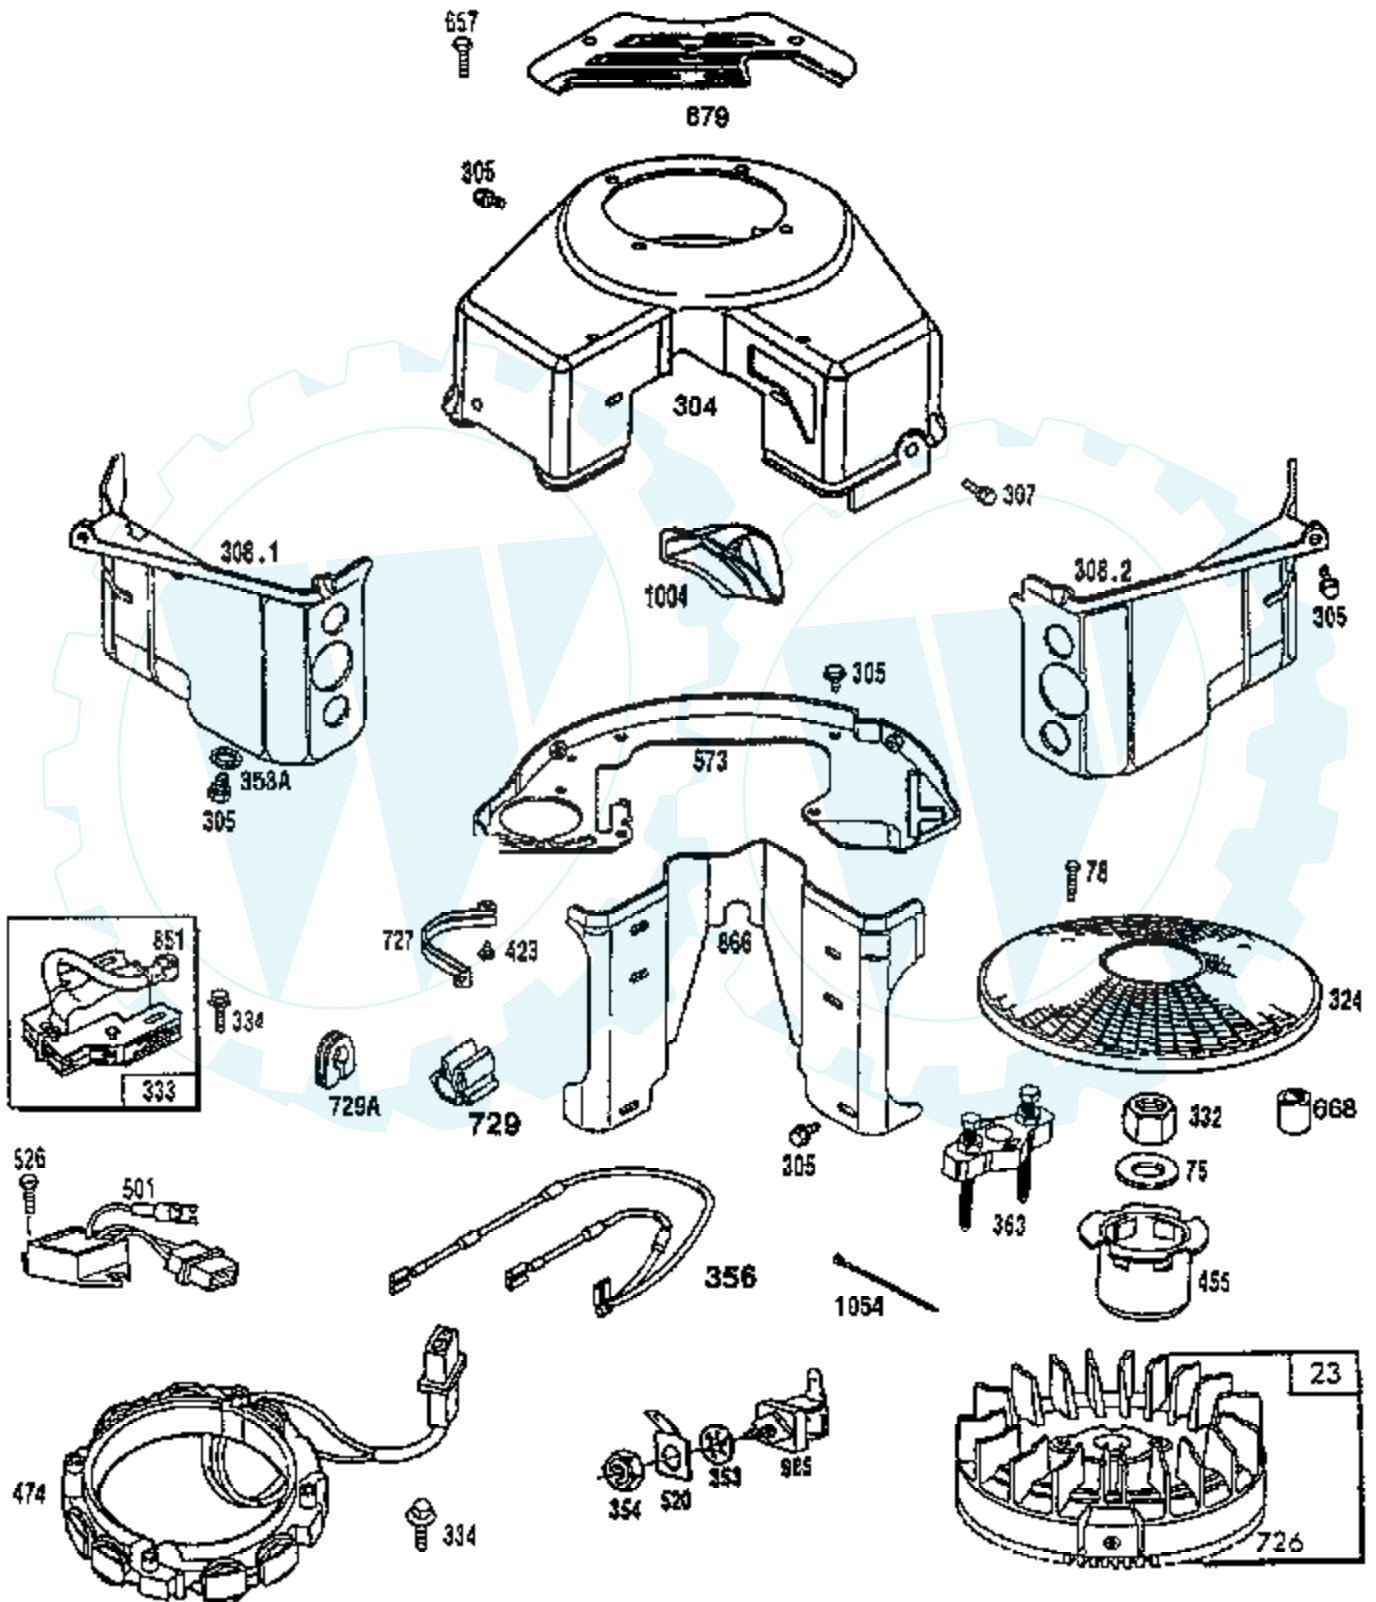

TRACTOR - - MODEL NUMBER AYP9167A69
BRIGGS & STRATTON ENGINE - MODEL NUMBER 303777, TYPE NUMBER 1032-A1

Ref #	Part Number	Qty	Description
1	807511		CYLINDER ASSEMBLY
2	805107		BEARING, CYLINDER
3	805101		SEAL, OIL
5	807987		HEAD, CYLINDER #1
5A	807988		HEAD, CYLINDER #2
6	805193		WASHER, CYLINDER HEAD
7	805111		GASKET, CYLINDER HEAD
8	807795		BREATHER ASSEMBLY
9	805379		GASKET, BREATHER
10	805751		SCREW
11	805362		TUBE, BREATHER
12	805112		GASKET, CRANKCASE COVER
13	805097		SCREW, CYLINDER HEAD
15	805048		PLUG, OIL DRAIN
16	807586		CRANKSHAFT
16	94196		KEY, TIMING GEAR
16	807625		WASHERS, THRUST
18	807638		COVER ASSEMBLY, CRANKCASE
20	805049		SEAL, OIL
22	805696		SCREW, CRANKCASE COVER
23	807531		FLYWHEEL MAGNETO
24	805016		KEY, FLYWHEEL
25	807619		PISTON ASSEMBLY, STANDARD
25	807807		PISTON ASSEMBLY .010" OVERSIZE
25	807809		PISTON ASSEMBLY .020" OVERSIZE
25	807811		PISTON ASSEMBLY .030" OVERSIZE
26	807620		RING SET, PISTON, STANDARD
26	807808		RING SET, PISTON .010" OVERSIZE
26	807810		RING SET, PISTON .020" OVERSIZE
26	807812		RING SET, PISTON .030" OVERSIZE
27	805099		LOCK, PISTON PIN
28	807621		PIN ASSEMBLY, PISTON, STANDARD
29	807900		ROD ASSEMBLY, CONNECTING
32	805395		SCREW, CONNECTING ROD
33	805089		VALVE, EXHAUST
34	805090		VALVE, INTAKE
35	805078		SPRING, VALVE
40	805092		RETAINER, VALVE SPRING
42	805161		RETAINER, VALVE
45	262679		TAPPET, VALVE
46	807542		GEAR, CAM
50	805409		MANIFOLD, INTAKE
51	805149		GASKET, CARBURETOR MOUNTING
52	805023		GASKET, INTAKE MANIFOLD
53	805669		SCREW, SEMS
54	805006		SCREW, SEMS
75	805007		WASHER, SPRING
78	805447		SCREW, SEMS
84	91488		PLUG, PIPE
87	805054		SEAL, GOVERNOR SHAFT
94	805777		NOZZLE, CARBURETOR
95	805561		SCREW, VALVE MOUNTING
98	807705		SCREW, THROTTLE ADJUSTING
104	805586		PIN, FLOAT HINGE
105	807706		VALVE, FUEL INLET
108	805562		VALVE, CHOKE
116	805058		O-RING, OIL PUMP
116A	805198		O-RING, CRANKCASE COVER