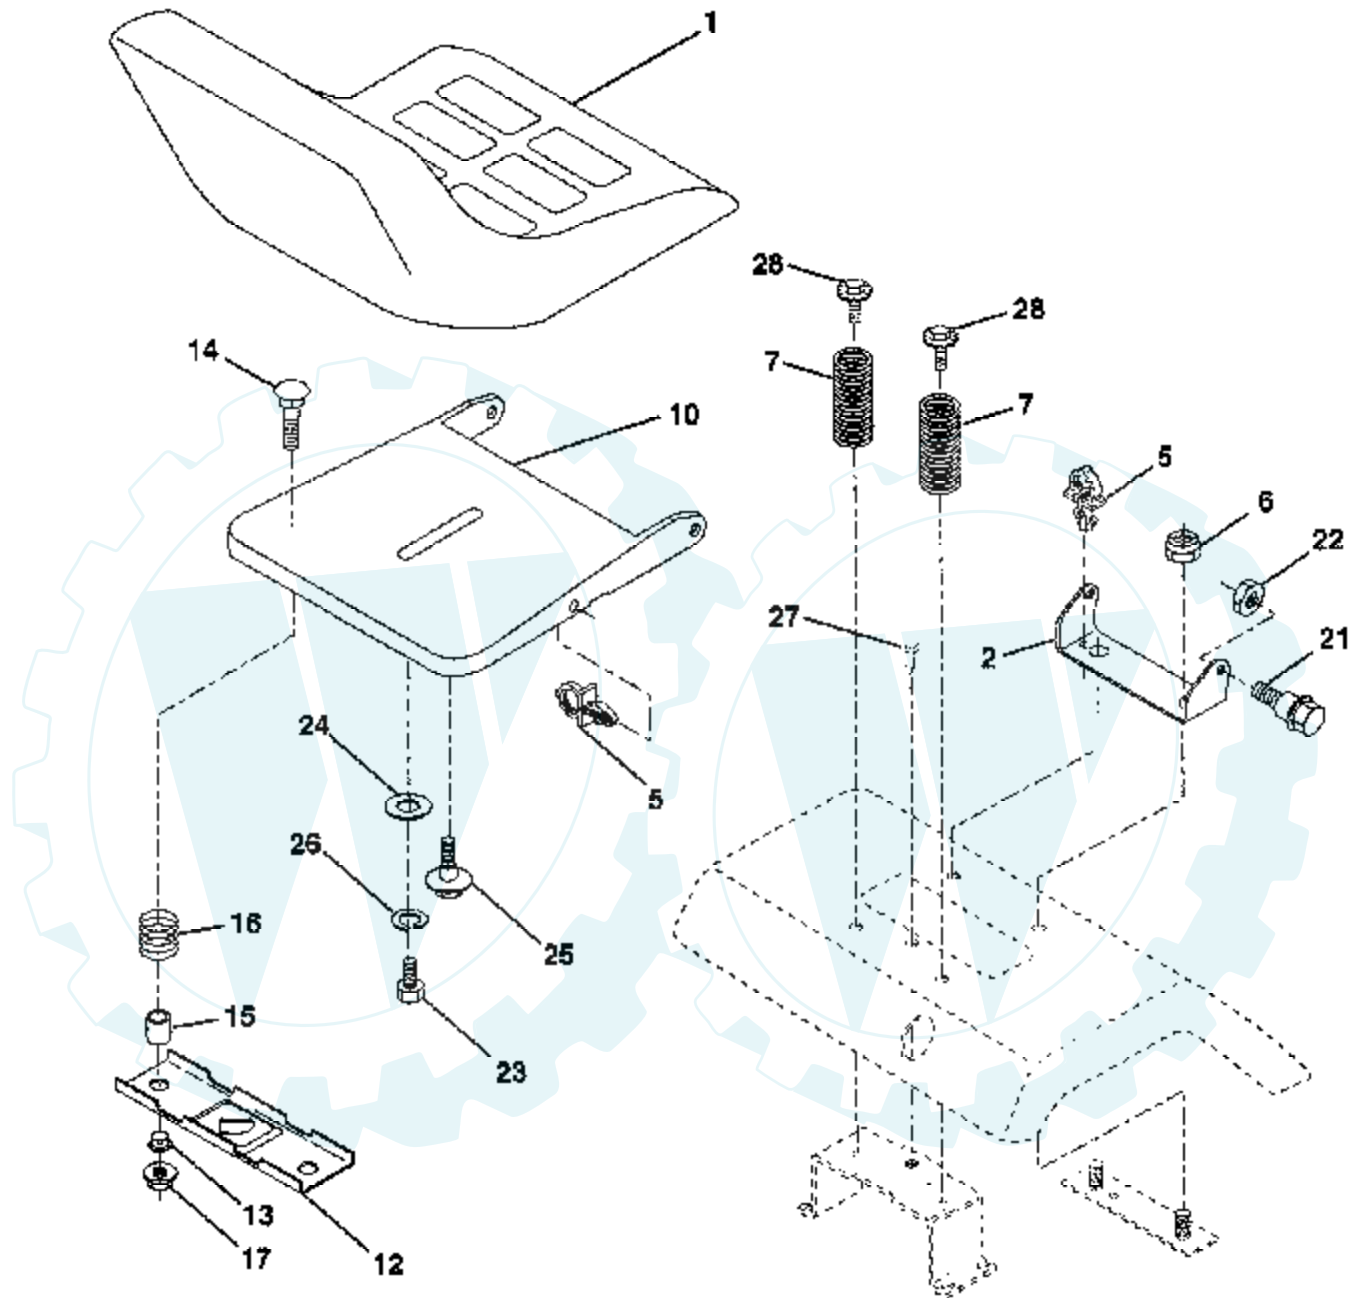

TRACTOR -- MODEL NUMBER AYP9167A69

SCHEMATIC

IGNITION SWITCH

POSITION	CIRCUIT
OFF	M + G
ON	B + L
START	B + S + L

● NON-REMOVABLE CONNECTIONS

○ REMOVABLE CONNECTIONS

WIRING INSULATED CLIPS

NOTE: IF WIRING INSULATED CLIPS WERE REMOVED FOR SERVICING OF UNIT, THEY SHOULD BE REPLACED TO PROPERLY SECURE YOUR WIRING

PTO SWITCH

POSITION	CIRCUIT
OFF	C + G
ON	C + F B + E A + D

TRACTOR - - MODEL NUMBER AYP9167A69

SEAT ASSEMBLY

NOTE: All component dimensions given in U.S. inches
1 inch = 25.4 mm

Ref #	Part Number	Qty	Description
1	140117		SEAT.2400/1416.BK
2	140551		BRACKET PVT SEAT
5	145006		CLIP.PUSH-IN.HING
6	73680600		SUB= 73690600
7	124181X		SPRING COMPRESSIO
8	17490508		SCREW LT
9	19131614		WASHER
10	140552		SUB= 155925
12	121246X		BRKT SWITCH
13	121248X		BUSHING
14	72050411		SUB= 872050411
15	134300		SPLIT SPACER
16	121250X		SPRING
17	123976X		SUB= 73900400
21	139888		BOLT.SHLD.5/16-18
22	73800500		NUT
23	74780814		BOLT
24	19171912		WASHER
25	127018X		"BOLT,SHOULDER"
26	10040800		LOCKWASHER
27	17490608		SCREW LT
28	150176		BOLT.5/16-18.UNC