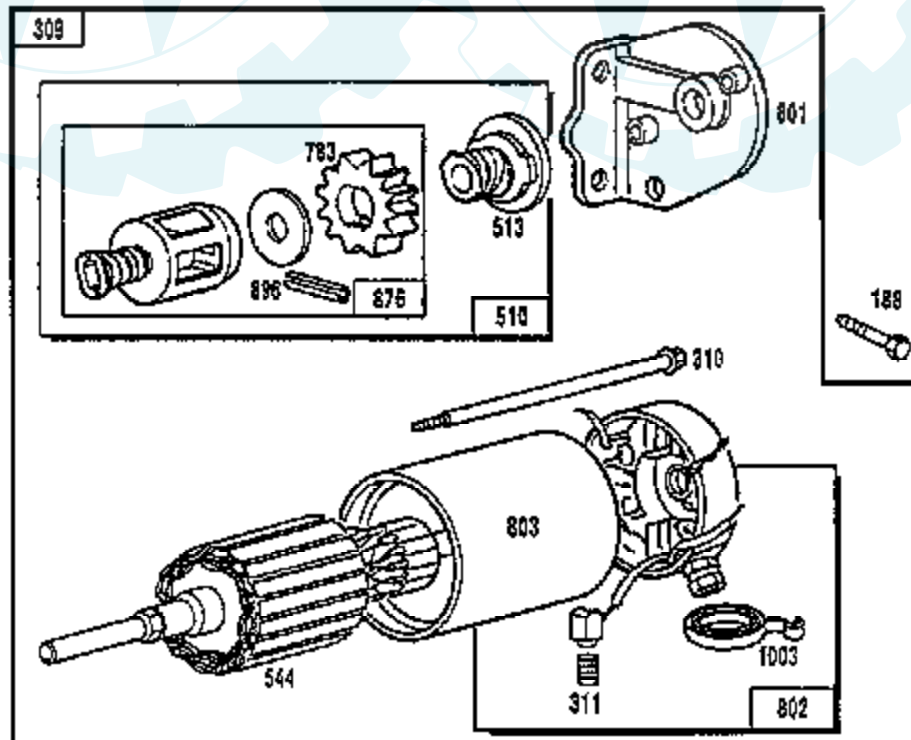

TRACTOR - - MODEL NUMBER AYP9167A69

BRIGGS & STRATTON ENGINE - MODEL NUMBER 303777, TYPE NUMBER 1032-A1

Ref #	Part Number	Qty	Description
1	807511		CYLINDER ASSEMBLY
2	805107		BEARING, CYLINDER
3	805101		SEAL, OIL
5	807987		HEAD, CYLINDER #1
5A	807988		HEAD, CYLINDER #2
6	805193		WASHER, CYLINDER HEAD
7	805111		GASKET, CYLINDER HEAD
8	807795		BREATHER ASSEMBLY
9	805379		GASKET, BREATHER
10	805751		SCREW
11	805362		TUBE, BREATHER
12	805112		GASKET, CRANKCASE COVER
13	805097		SCREW, CYLINDER HEAD
15	805048		PLUG, OIL DRAIN
16	807586		CRANKSHAFT
16	94196		KEY, TIMING GEAR
16	807625		WASHERS, THRUST
18	807638		COVER ASSEMBLY, CRANKCASE
20	805049		SEAL, OIL
22	805696		SCREW, CRANKCASE COVER
23	807531		FLYWHEEL MAGNETO
24	805016		KEY, FLYWHEEL
25	807619		PISTON ASSEMBLY, STANDARD
25	807807		PISTON ASSEMBLY .010" OVERSIZE
25	807809		PISTON ASSEMBLY .020" OVERSIZE
25	807811		PISTON ASSEMBLY .030" OVERSIZE
26	807620		RING SET, PISTON, STANDARD
26	807808		RING SET, PISTON .010" OVERSIZE
26	807810		RING SET, PISTON .020" OVERSIZE
26	807812		RING SET, PISTON .030" OVERSIZE
27	805099		LOCK, PISTON PIN
28	807621		PIN ASSEMBLY, PISTON, STANDARD
29	807900		ROD ASSEMBLY, CONNECTING
32	805395		SCREW, CONNECTING ROD
33	805089		VALVE, EXHAUST
34	805090		VALVE, INTAKE
35	805078		SPRING, VALVE
40	805092		RETAINER, VALVE SPRING
42	805161		RETAINER, VALVE
45	262679		TAPPET, VALVE
46	807542		GEAR, CAM
50	805409		MANIFOLD, INTAKE
51	805149		GASKET, CARBURETOR MOUNTING
52	805023		GASKET, INTAKE MANIFOLD
53	805669		SCREW, SEMS
54	805006		SCREW, SEMS
75	805007		WASHER, SPRING
78	805447		SCREW, SEMS
84	91488		PLUG, PIPE
87	805054		SEAL, GOVERNOR SHAFT
94	805777		NOZZLE, CARBURETOR
95	805561		SCREW, VALVE MOUNTING
98	807705		SCREW, THROTTLE ADJUSTING
104	805586		PIN, FLOAT HINGE
105	807706		VALVE, FUEL INLET
108	805562		VALVE, CHOKE
116	805058		O-RING, OIL PUMP
116A	805198		O-RING, CRANKCASE COVER