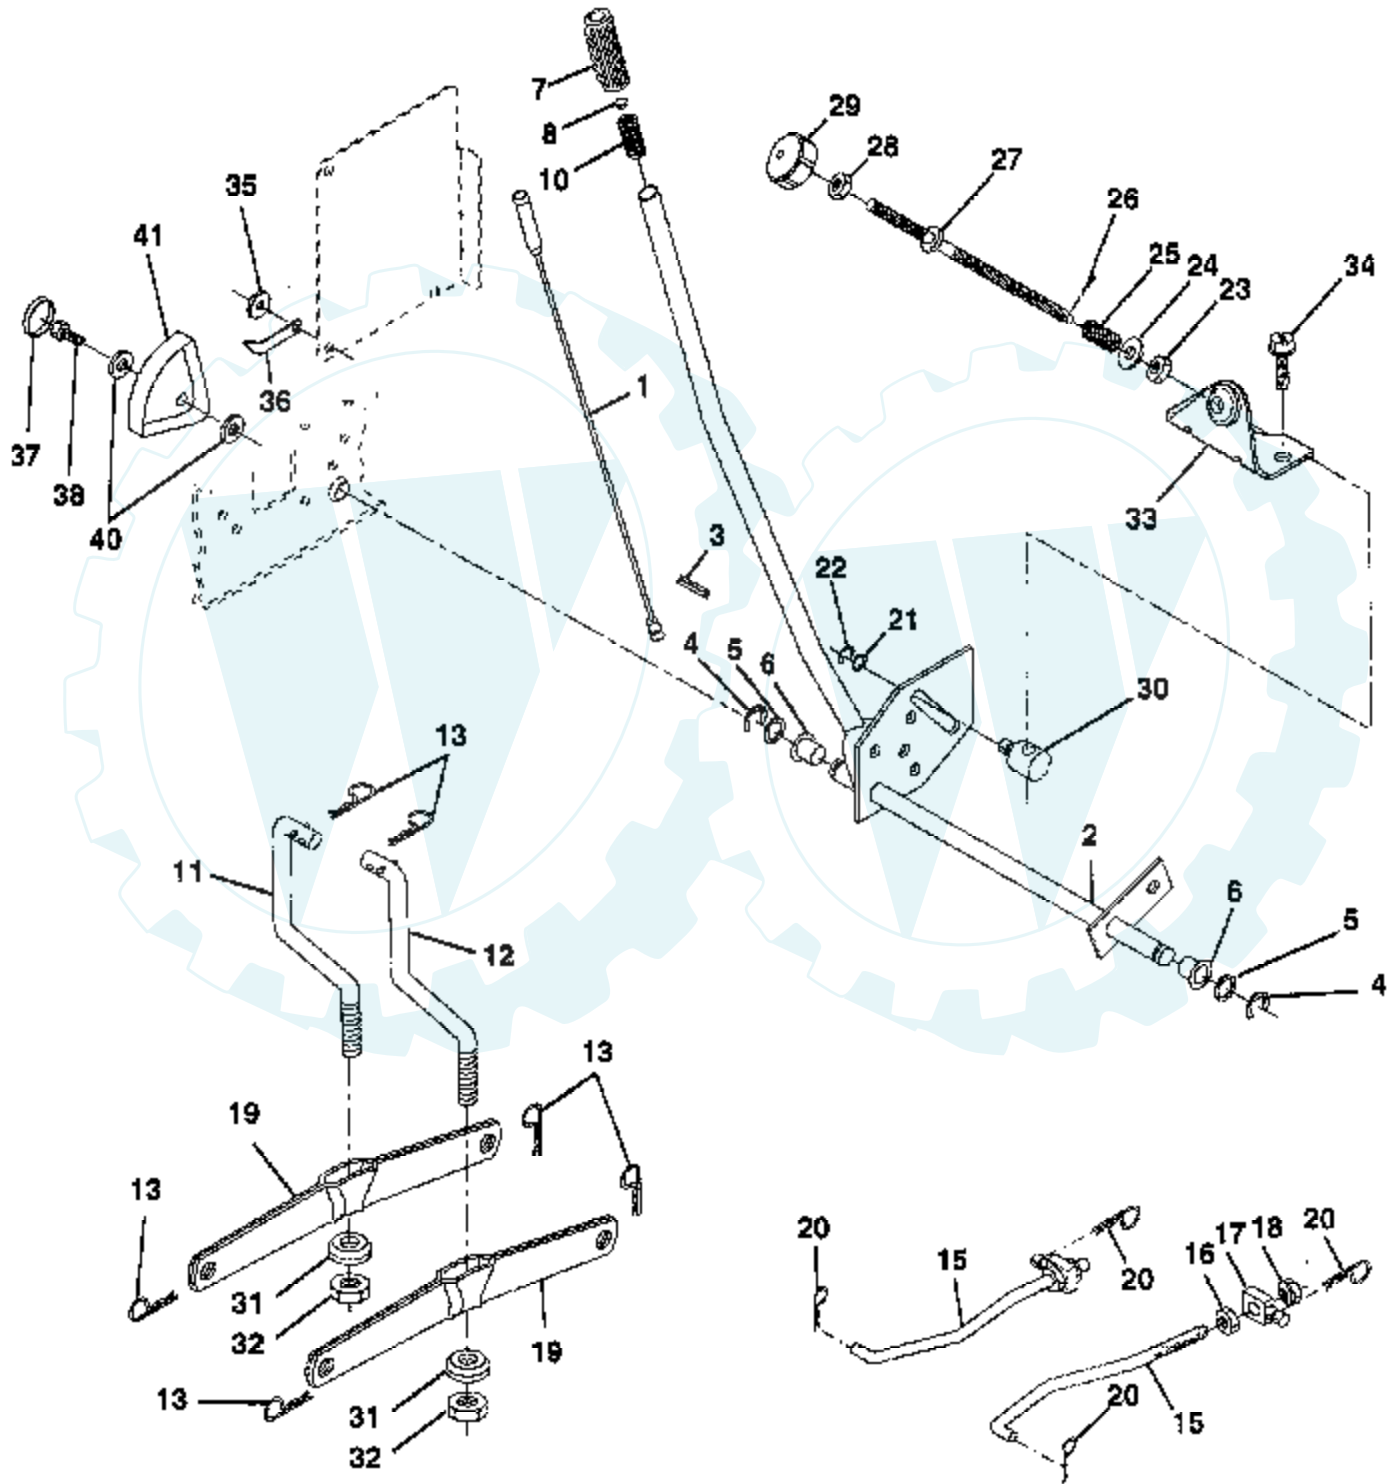

TRACTOR - - MODEL NUMBER AYP9167A69

LIFT

Ref #	Part Number	Qty	Description
1	136973		WIRE ASM
2	140278		HANDLE.LIFT.LH.
3	138284		PIN GROOVE
4	12000002		SUB= 2225J
5	19211621		WASHER
6	120183X		NYLON BEARING
7	125631X		GRIP HANDLE
8	122365X		SUB= 125925X
10	122512X		SUB= 532122512
11	139865		SUB= 918139865
12	139866		SUB= 151140
13	4939M		SUB= 85902
15	127218		LINK.FRONT
16	73350800		NUT
17	130171		TRUNION
18	73800800		NUT.LK.W/WSH.1/2.
19	139868		ARM SUSP REAR
20	3146R		RETAINER.SPRING
21	19151216		WASHER
22	12000037		KLIP RING
23	110807X		NUT T
27	19131016		WASHER
25	2876H		SPRING T
26	76020308		SUB= 3145
27	126971X		SUB= 532126971
28	73350600		NUT
29	138057		KNOB INF 3/8-16
30	110810X		TRUNION LT
31	140302		BEARING PVT LH
32	73540600		NUT.CROWNLOCK.3/8
33	140168		BRACKET STOP INF
34	17490608		SCREW LT
35	120529X		WASHER T
36	123933X505		POINTER HGT IND
37	123935X		"PLUG,HOLE"
38	17490512		SCREW
40	19112410		WASHER
41	123934X		HEIGHT INDICATOR