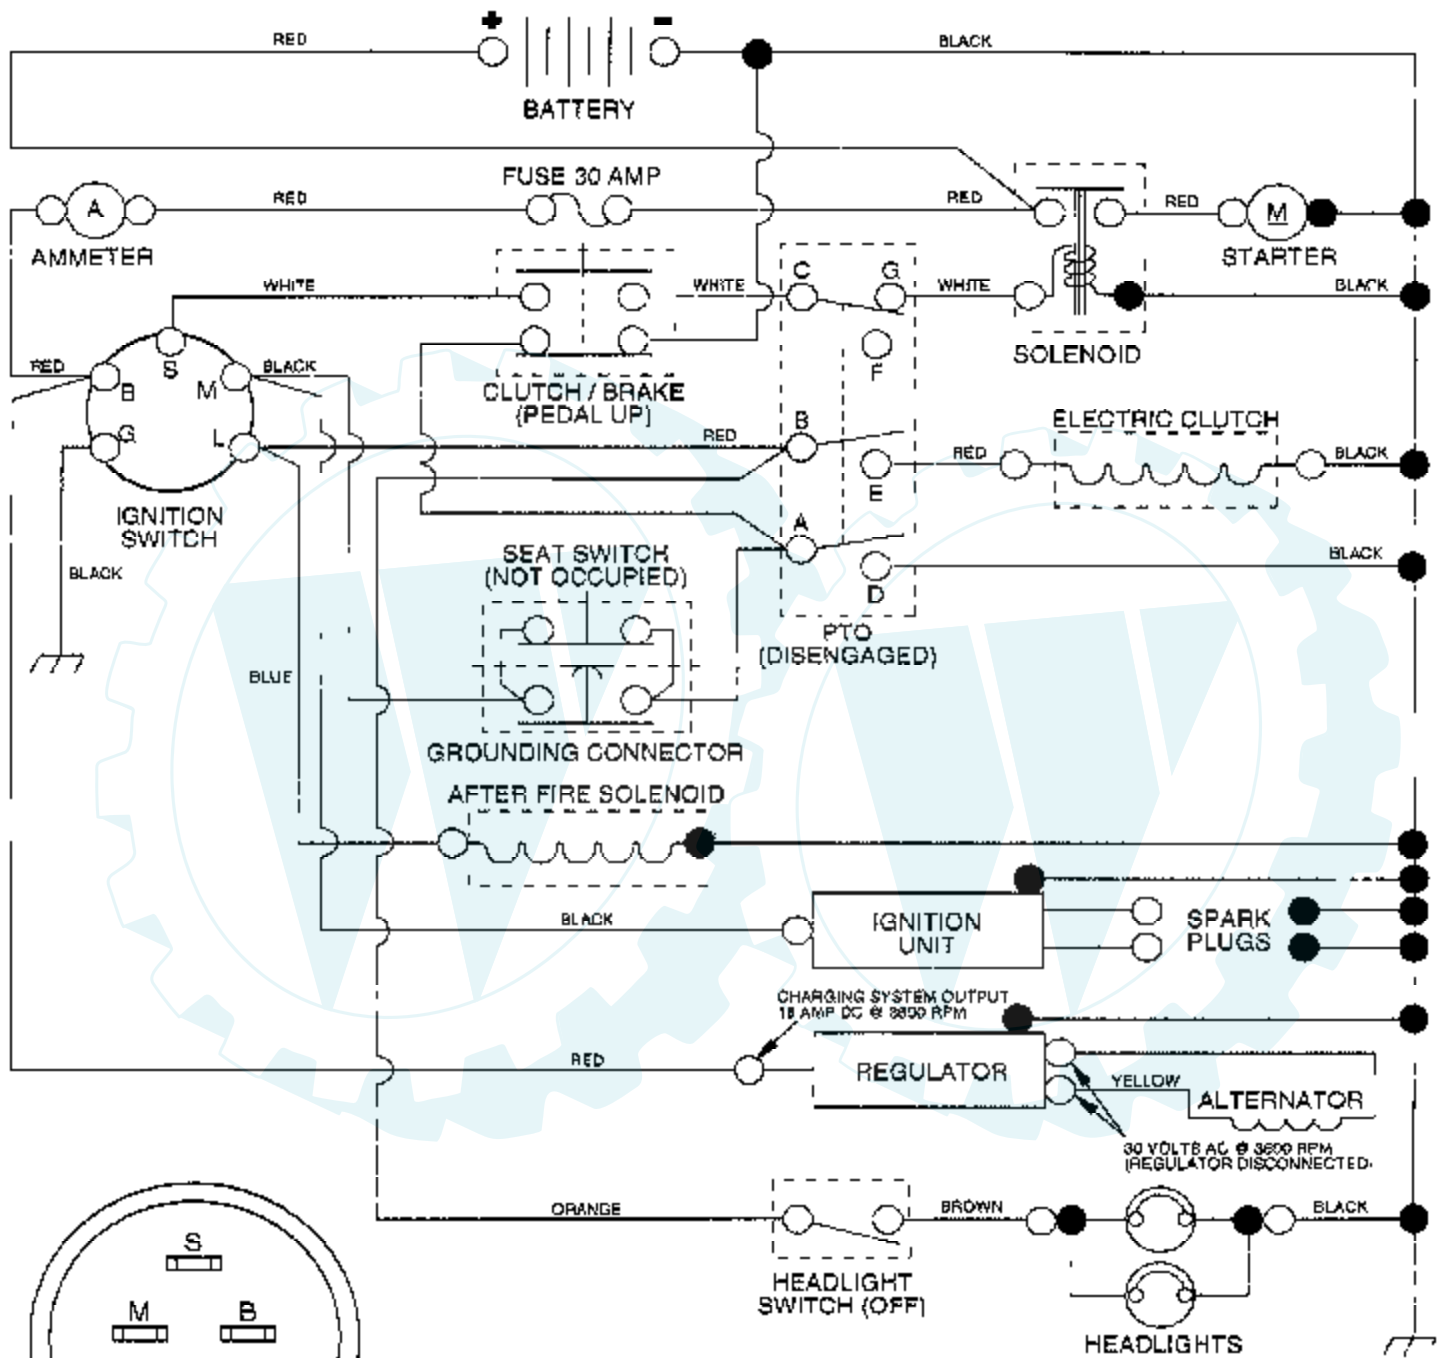

TRACTOR -- MODEL NUMBER AYP9167A69

SCHEMATIC

IGNITION SWITCH

POSITION	CIRCUIT
OFF	M + G
ON	B + L
START	B + S + L

● NON-REMOVABLE CONNECTIONS

○ REMOVABLE CONNECTIONS

WIRING INSULATED CLIPS

NOTE: IF WIRING INSULATED CLIPS WERE REMOVED FOR SERVICING OF UNIT, THEY SHOULD BE REPLACED TO PROPERLY SECURE YOUR WIRING

POSITION	CIRCUIT
OFF	C + G
ON	C + F B + E A + D