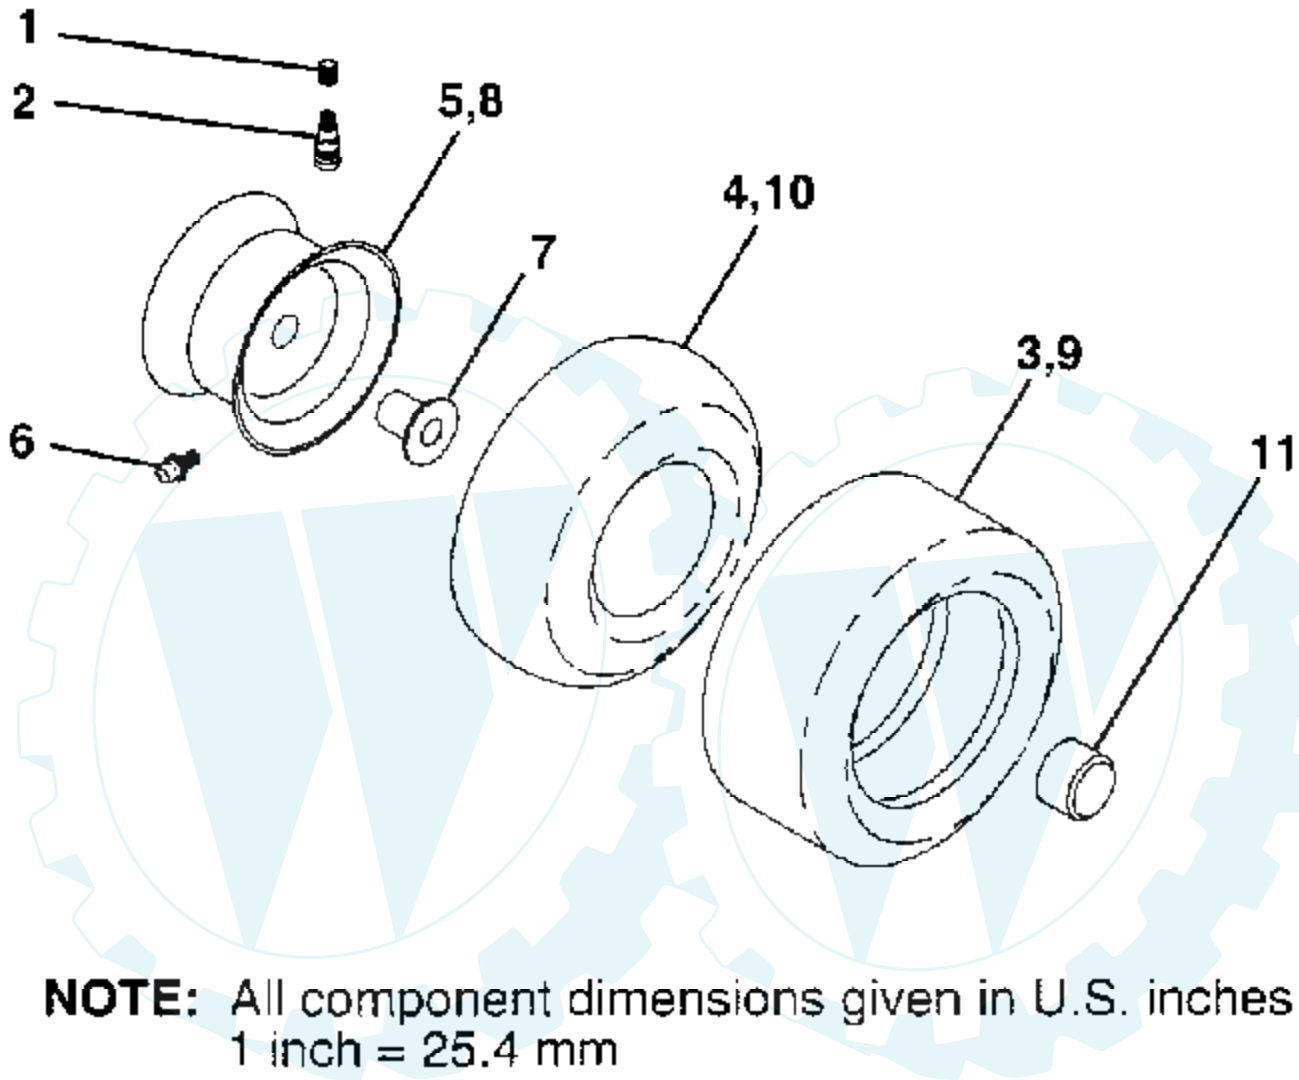

WHEELS AND TIRES

Ref #	Part Number	Qty	Description
1	59192		VALVE CAP
2	65139		VALVE STEM LT
3	106222X		SUB= 122073X
4	59904		TUBE.5.3/4.5/6
5	106732X427		"RIM ASM 6"" FRT"
6	278H		FITTING LT
7	9040H		"FLANGE, BEARING"
8	106108X427		"RIM AS 8"" REAR"
9	122082X		SUB= 918122082X
10	7152J		TUBE.18X9.5-8
11	104757X		HUB CAP
	144334		SEALANT.TIRE 10 OZ. TUBE