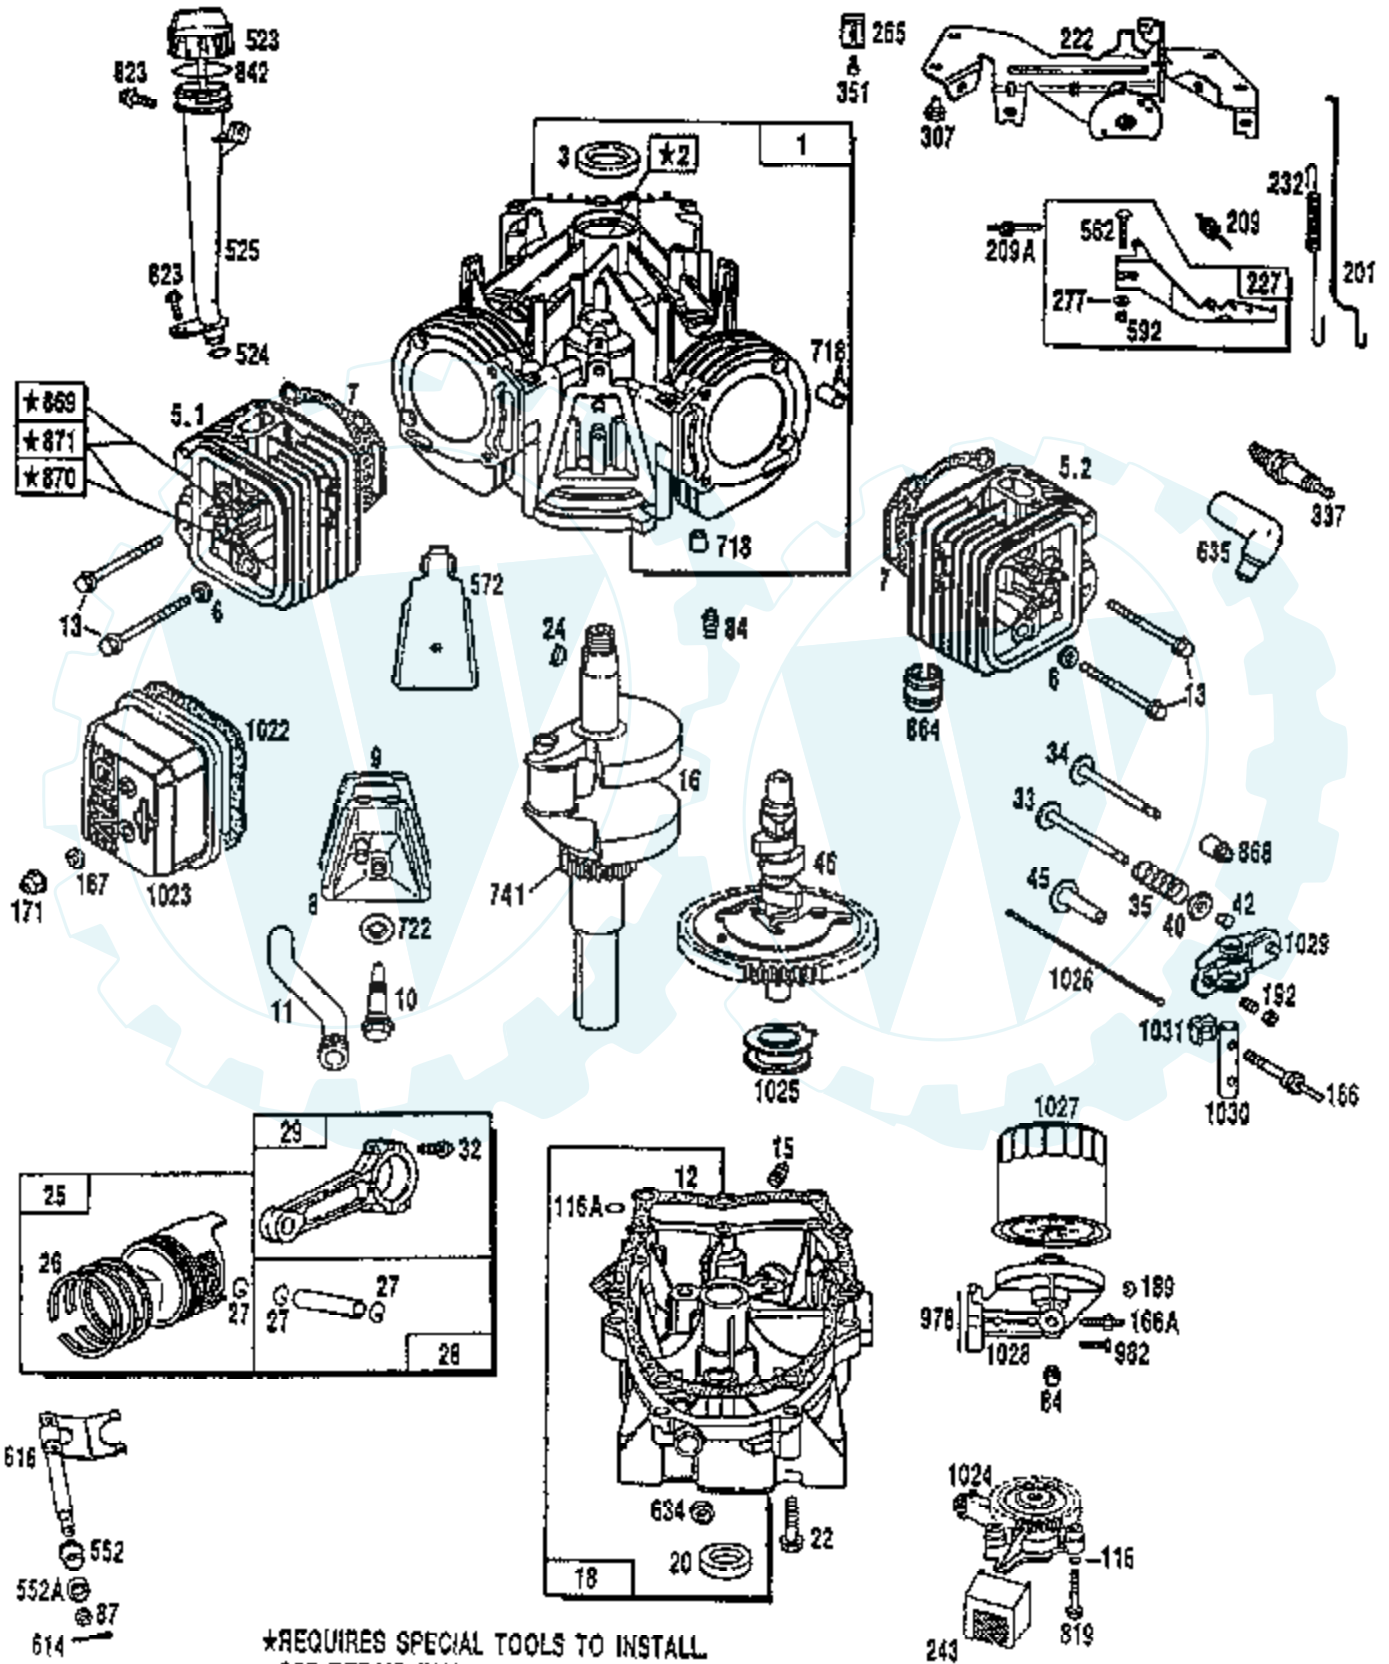

TRACTOR - - MODEL NUMBER AYP9167A69

BRIGGS & STRATTON ENGINE - MODEL NUMBER 303777, TYPE NUMBER 1032-A1

★REQUIRES SPECIAL TOOLS TO INSTALL.
SEE REPAIR INSTRUCTION MANUAL.

Ref #	Part Number	Qty	Description
1	807511		CYLINDER ASSEMBLY
2	805107		BEARING, CYLINDER
3	805101		SEAL, OIL
5	807987		HEAD, CYLINDER #1
5A	807988		HEAD, CYLINDER #2
6	805193		WASHER, CYLINDER HEAD
7	805111		GASKET, CYLINDER HEAD
8	807795		BREATHER ASSEMBLY
9	805379		GASKET, BREATHER
10	805751		SCREW
11	805362		TUBE, BREATHER
12	805112		GASKET, CRANKCASE COVER
13	805097		SCREW, CYLINDER HEAD
15	805048		PLUG, OIL DRAIN
16	807586		CRANKSHAFT
16	94196		KEY, TIMING GEAR
16	807625		WASHERS, THRUST
18	807638		COVER ASSEMBLY, CRANKCASE
20	805049		SEAL, OIL
22	805696		SCREW, CRANKCASE COVER
23	807531		FLYWHEEL MAGNETO
24	805016		KEY, FLYWHEEL
25	807619		PISTON ASSEMBLY, STANDARD
25	807807		PISTON ASSEMBLY .010" OVERSIZE
25	807809		PISTON ASSEMBLY .020" OVERSIZE
25	807811		PISTON ASSEMBLY .030" OVERSIZE
26	807620		RING SET, PISTON, STANDARD
26	807808		RING SET, PISTON .010" OVERSIZE
26	807810		RING SET, PISTON .020" OVERSIZE
26	807812		RING SET, PISTON .030" OVERSIZE
27	805099		LOCK, PISTON PIN
28	807621		PIN ASSEMBLY, PISTON, STANDARD
29	807900		ROD ASSEMBLY, CONNECTING
32	805395		SCREW, CONNECTING ROD
33	805089		VALVE, EXHAUST
34	805090		VALVE, INTAKE
35	805078		SPRING, VALVE
40	805092		RETAINER, VALVE SPRING
42	805161		RETAINER, VALVE
45	262679		TAPPET, VALVE
46	807542		GEAR, CAM
50	805409		MANIFOLD, INTAKE
51	805149		GASKET, CARBURETOR MOUNTING
52	805023		GASKET, INTAKE MANIFOLD
53	805669		SCREW, SEMS
54	805006		SCREW, SEMS
75	805007		WASHER, SPRING
78	805447		SCREW, SEMS
84	91488		PLUG, PIPE
87	805054		SEAL, GOVERNOR SHAFT
94	805777		NOZZLE, CARBURETOR
95	805561		SCREW, VALVE MOUNTING
98	807705		SCREW, THROTTLE ADJUSTING
104	805586		PIN, FLOAT HINGE
105	807706		VALVE, FUEL INLET
108	805562		VALVE, CHOKE
116	805058		O-RING, OIL PUMP
116A	805198		O-RING, CRANKCASE COVER