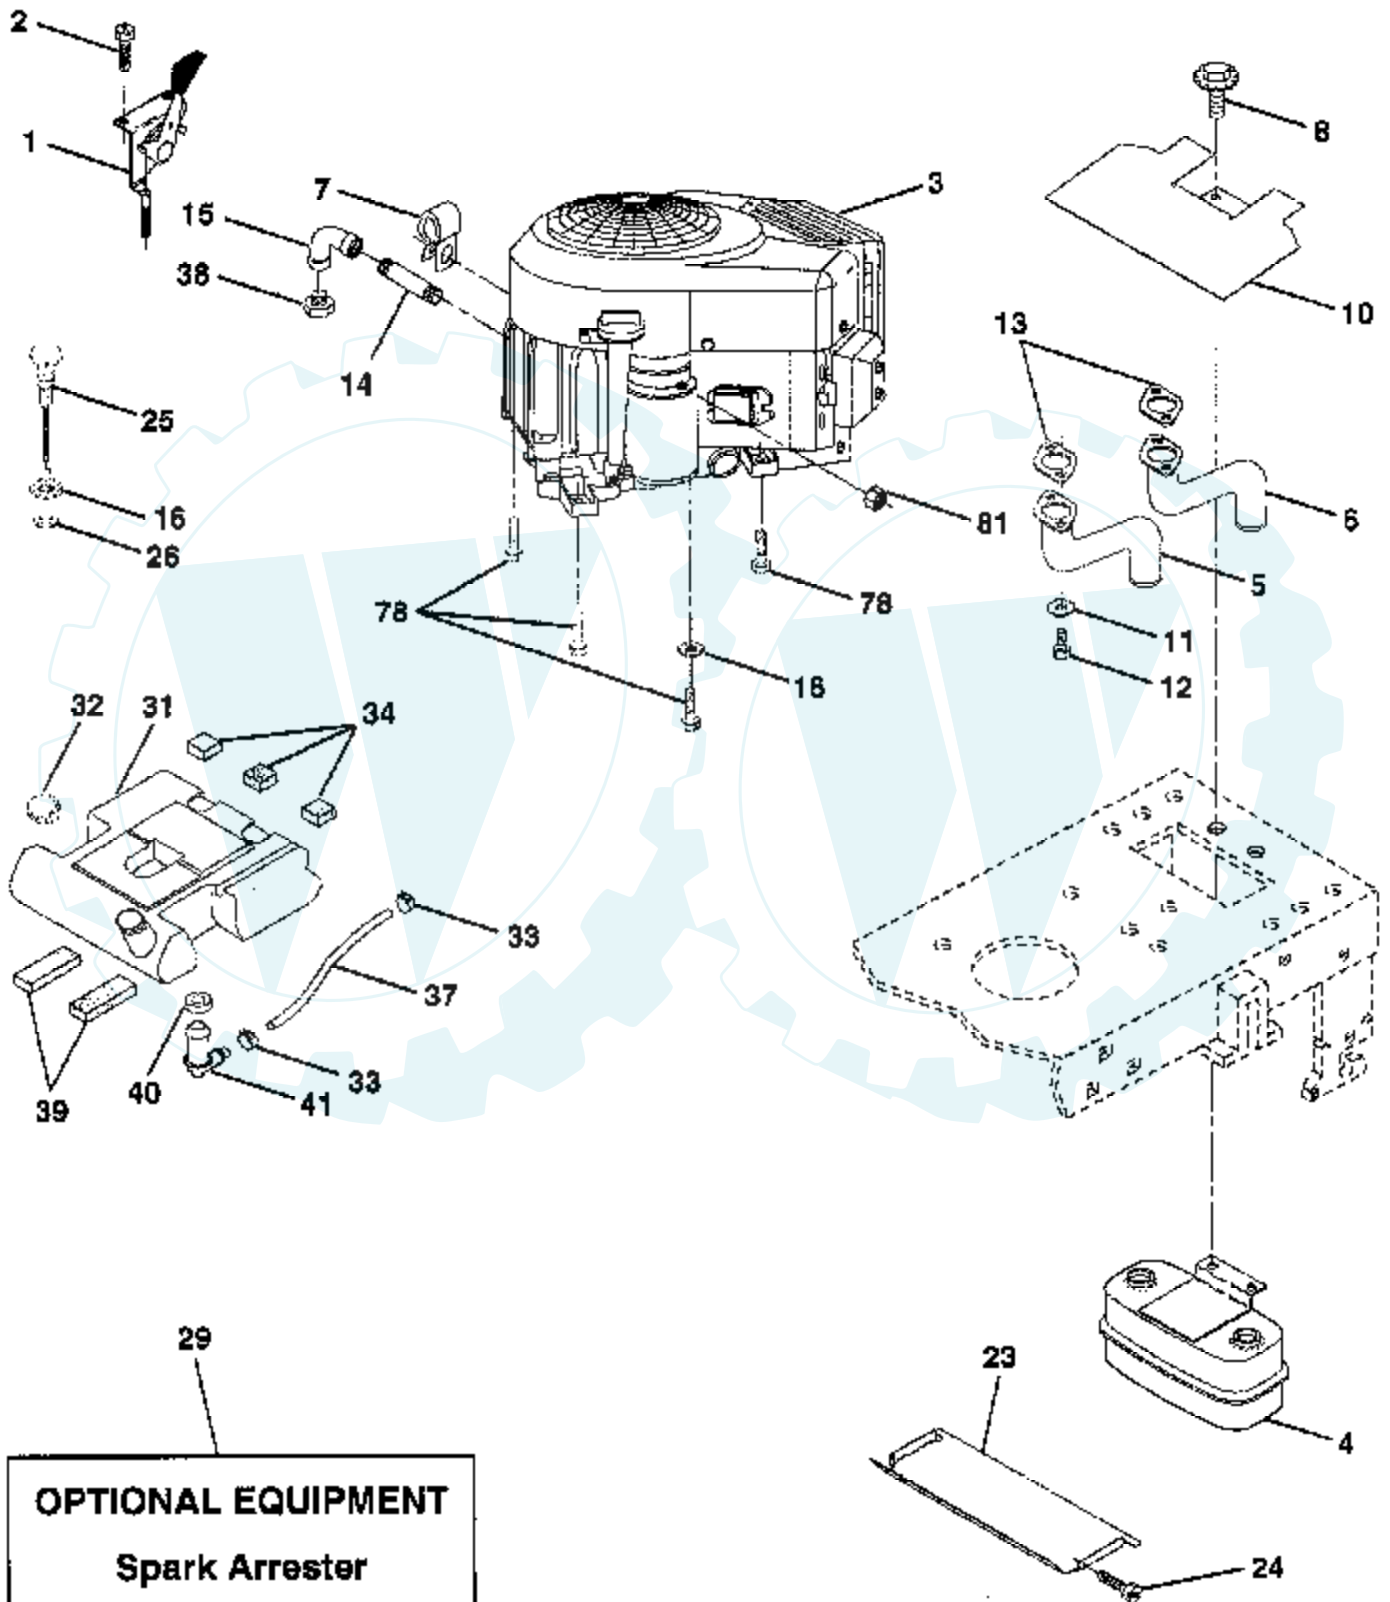

TRACTOR - - MODEL NUMBER AYP9167A69

ENGINE

Ref #	Part Number	Qty	Description
1	148875		CONTROL THROT. LH
2	17720410		SCREW LT
3			REFER TO IMAGE
4	149723		MUFFLER.TW.LOTONE
5	122434X		TUBE ASSY EXH LH
6	122435X		TUBE ASSY EXH RH
7	138129		CLAMP.TUBE.DBL.EN
8	150176		BOLT.5/16-18.UNC
10	145552		SHIELD.HEAT.
11			CHECK WITH SUPPLIER
12			CHECK WITH SUPPLIER
13			CHECK WITH SUPPLIER
14	13280336		PIPE NIPPLE LT
15	13200300		ELBOW
16	11050600		LOCKWASHER
23	128953		HEAT SHIELD
24	17021008		SCREW
25	145996		CONTROL.CHOKE.37
26	73920600		"NUT,KEPS 3/8-24IM"
29	137180		SUB= 532137180
31	141069		SUB= 151346
32	140527		CAP ASM FUEL
33	123487X		HOSE CLAMP
34	106082X		PAD-SPACER LT
37	8543R		FUEL LINE T
38			CHECK WITH SUPPLIER
39	109227X		PAD IDLER TI
40	3645J		BUSHING OUTLET T
41	139227		SUB= 139277
78	17490620		SCREW
81	128861		NUT