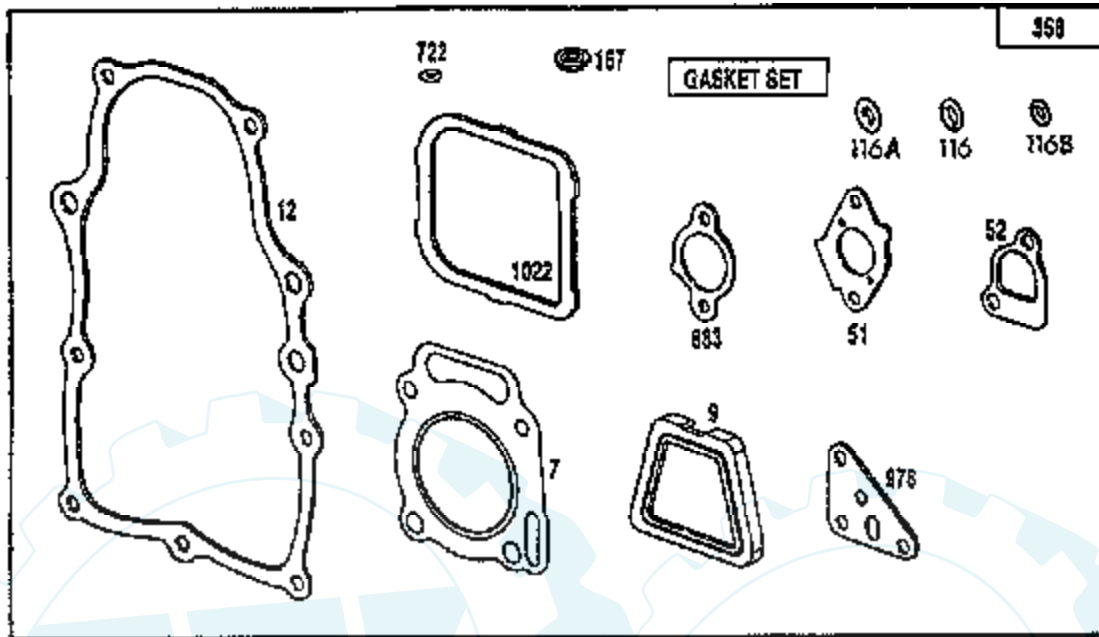

TRACTOR - - MODEL NUMBER AYP9167A69

BRIGGS & STRATTON ENGINE - MODEL NUMBER 303777, TYPE NUMBER 1032-A1

Ref #	Part Number	Qty	Description
1	807511		CYLINDER ASSEMBLY
2	805107		BEARING, CYLINDER
3	805101		SEAL, OIL
5	807987		HEAD, CYLINDER #1
5A	807988		HEAD, CYLINDER #2
6	805193		WASHER, CYLINDER HEAD
7	805111		GASKET, CYLINDER HEAD
8	807795		BREATHER ASSEMBLY
9	805379		GASKET, BREATHER
10	805751		SCREW
11	805362		TUBE, BREATHER
12	805112		GASKET, CRANKCASE COVER
13	805097		SCREW, CYLINDER HEAD
15	805048		PLUG, OIL DRAIN
16	807586		CRANKSHAFT
16	94196		KEY, TIMING GEAR
16	807625		WASHERS, THRUST
18	807638		COVER ASSEMBLY, CRANKCASE
20	805049		SEAL, OIL
22	805696		SCREW, CRANKCASE COVER
23	807531		FLYWHEEL MAGNETO
24	805016		KEY, FLYWHEEL
25	807619		PISTON ASSEMBLY, STANDARD
25	807807		PISTON ASSEMBLY .010" OVERSIZE
25	807809		PISTON ASSEMBLY .020" OVERSIZE
25	807811		PISTON ASSEMBLY .030" OVERSIZE
26	807620		RING SET, PISTON, STANDARD
26	807808		RING SET, PISTON .010" OVERSIZE
26	807810		RING SET, PISTON .020" OVERSIZE
26	807812		RING SET, PISTON .030" OVERSIZE
27	805099		LOCK, PISTON PIN
28	807621		PIN ASSEMBLY, PISTON, STANDARD
29	807900		ROD ASSEMBLY, CONNECTING
32	805395		SCREW, CONNECTING ROD
33	805089		VALVE, EXHAUST
34	805090		VALVE, INTAKE
35	805078		SPRING, VALVE
40	805092		RETAINER, VALVE SPRING
42	805161		RETAINER, VALVE
45	262679		TAPPET, VALVE
46	807542		GEAR, CAM
50	805409		MANIFOLD, INTAKE
51	805149		GASKET, CARBURETOR MOUNTING
52	805023		GASKET, INTAKE MANIFOLD
53	805669		SCREW, SEMS
54	805006		SCREW, SEMS
75	805007		WASHER, SPRING
78	805447		SCREW, SEMS
84	91488		PLUG, PIPE
87	805054		SEAL, GOVERNOR SHAFT
94	805777		NOZZLE, CARBURETOR
95	805561		SCREW, VALVE MOUNTING
98	807705		SCREW, THROTTLE ADJUSTING
104	805586		PIN, FLOAT HINGE
105	807706		VALVE, FUEL INLET
108	805562		VALVE, CHOKE
116	805058		O-RING, OIL PUMP
116A	805198		O-RING, CRANKCASE COVER