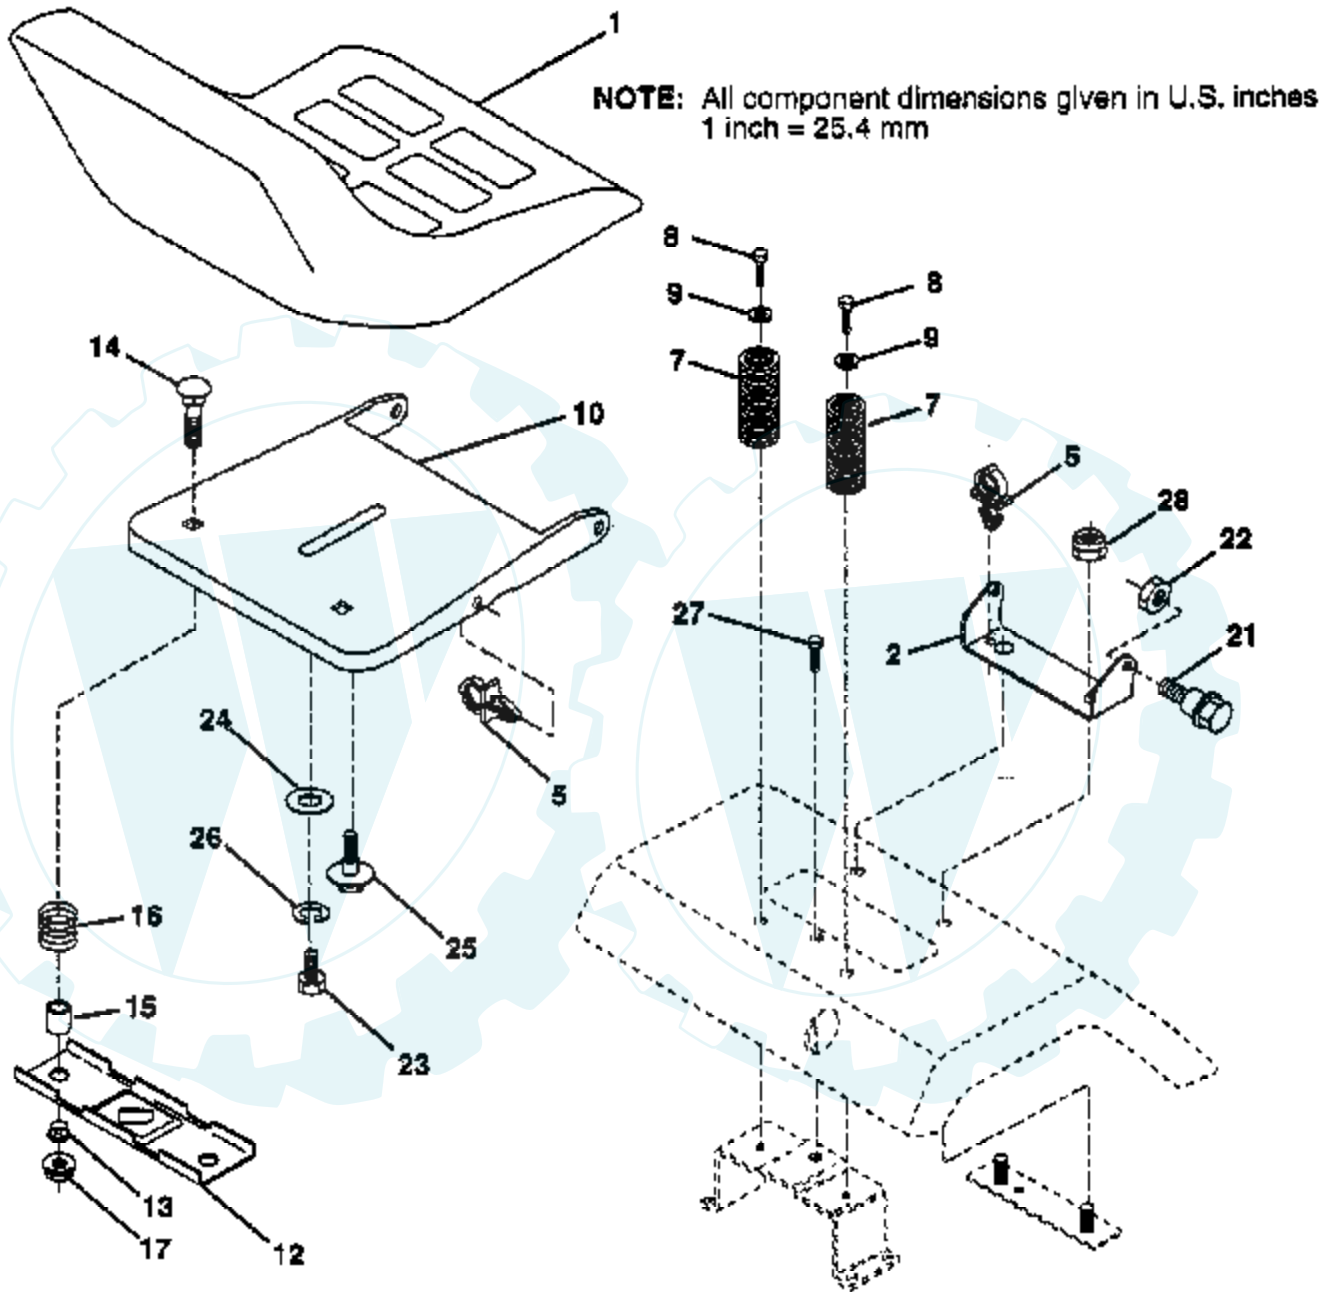

TRACTOR - - MODEL NUMBER AYP9167A59

SEAT ASSEMBLY

Ref #	Part Number	Qty	Description
1	127428		SUB= 140119
2	140551		BRACKET PVT SEAT
5	145006		CLIP.PUSH-IN.HING
7	124181X		SPRING COMPRESSIO
8	17490508		SCREW LT
9	19131614		WASHER
10	140552		SUB= 155925
12	121246X		BRKT SWITCH
13	121248X		BUSHING
14	72050411		SUB= 872050411
15	134300		SPLIT SPACER
16	121250X		SPRING
17	123976X		SUB= 73900400
21	139888		BOLT.SHLD.5/16-18
22	73800500		NUT
23	74780814		BOLT
24	19171912		WASHER
25	127018X		"BOLT,SHOULDER"
26	10040800		LOCKWASHER
27	17490608		SCREW LT
28	73680600		SUB= 73690600