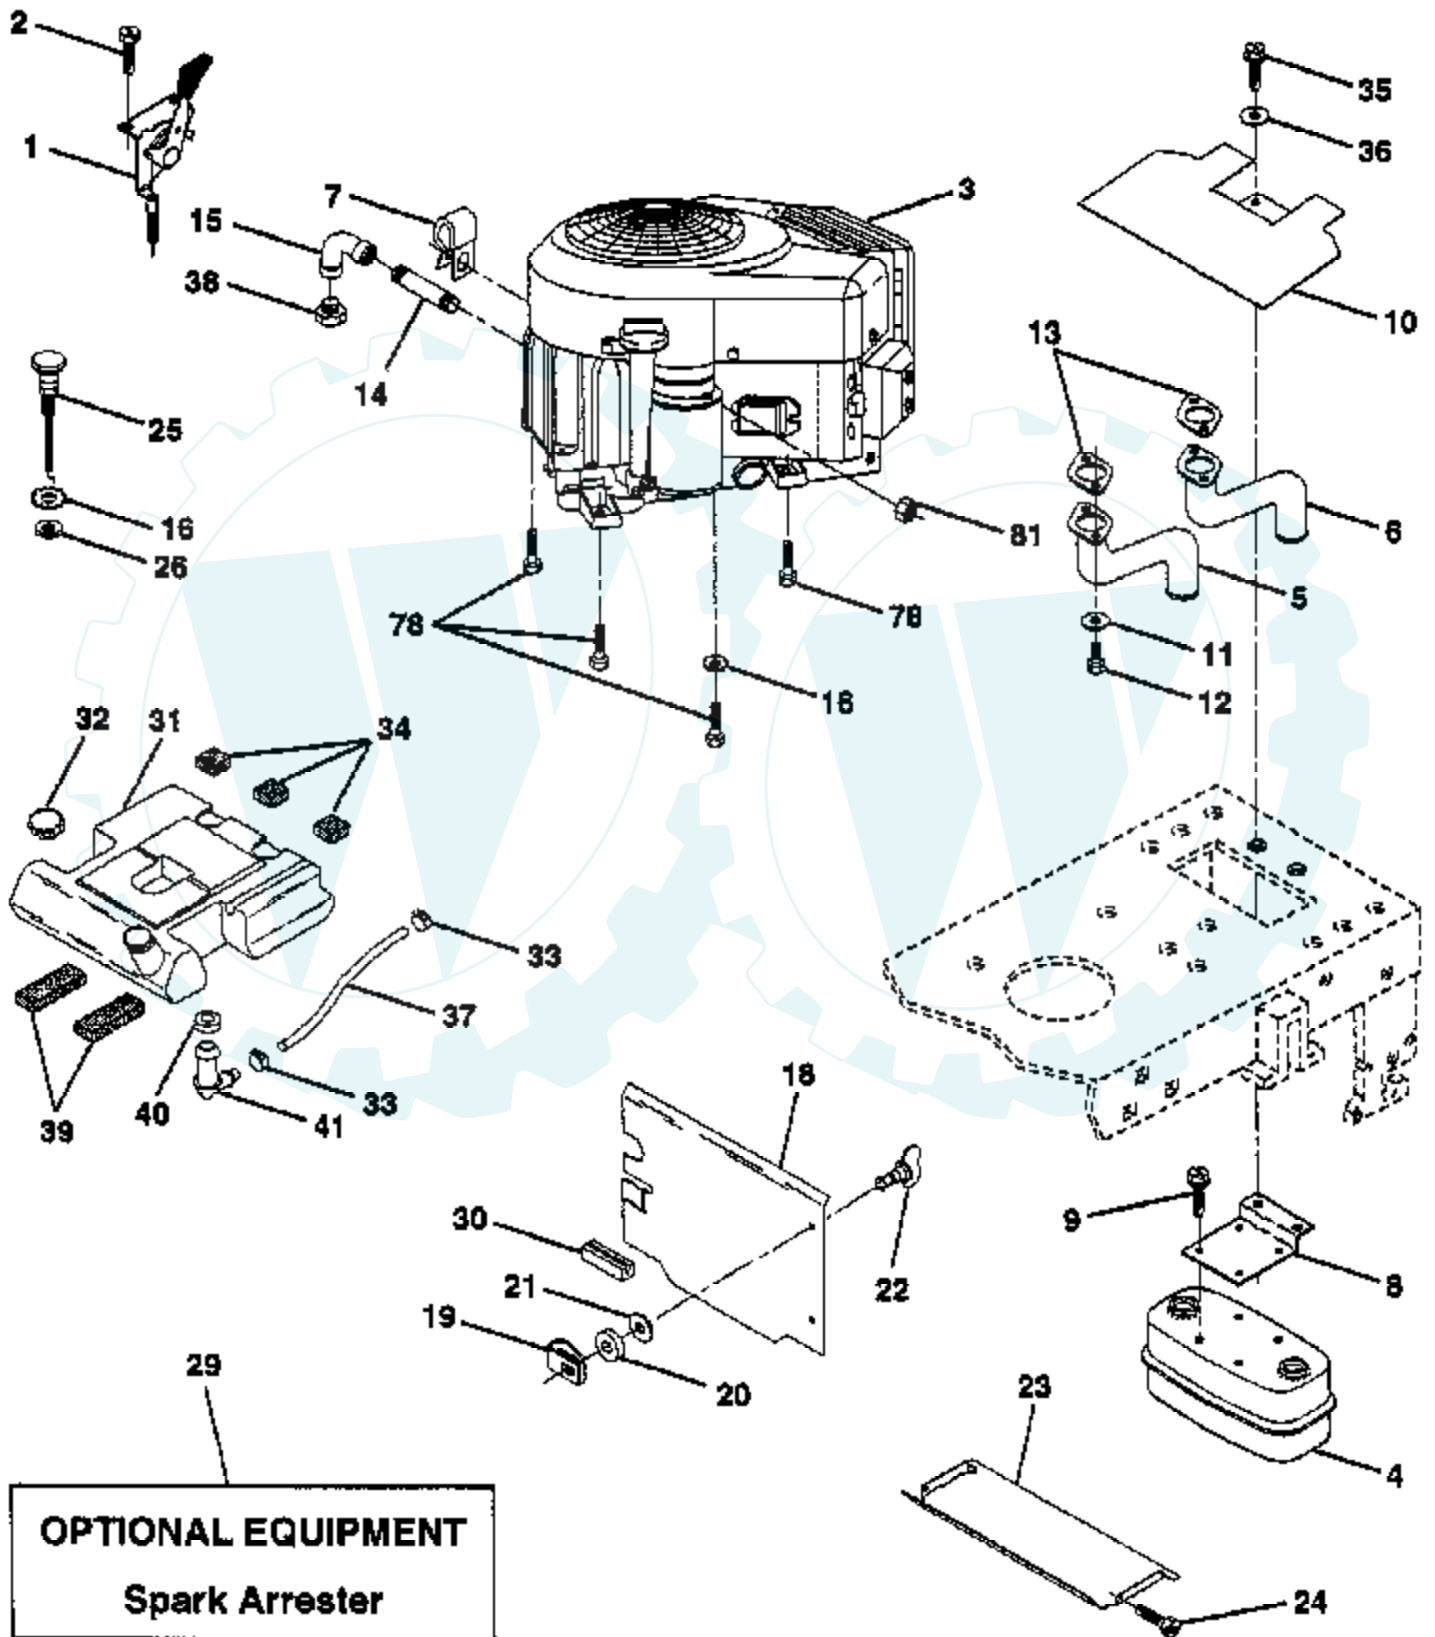

TRACTOR - - MODEL NUMBER AYP9167A59

ENGINE

Ref #	Part Number	Qty	Description
1	141295		CONTROL THRT 35.5
2	17720410		SCREW LT
3			REFER TO IMAGE
4	137978		SUB= 149723
5	122434X		TUBE ASSY EXH LH
6	122435X		TUBE ASSY EXH RH
7	2751R		CLIP T
8	122439X		BRACKET MUFFLER
9	17190408		SCREW ST
10	145552		SHIELD.HEAT.
11			CHECK WITH SUPPLIER
12			CHECK WITH SUPPLIER
13			CHECK WITH SUPPLIER
14	13280336		PIPE NIPPLE LT
15	13200300		ELBOW
16	11050600		LOCKWASHER
18	136718		SHIELD HEAT
19	105839X		RECEPTACLE LT
20	105838X		RETAINER LT
21	19091016		WASHER
22	123650X		STUD.1/4.TURN
23	128953		HEAT SHIELD
24	17021008		SCREW
25	145996		CONTROL.CHOKE.37
26	73610600		SUB= 7810H
29	137180		SUB= 532137180
30	127057X		SUB= 532127057
31	141069		SUB= 151346
32	140527		CAP ASM FUEL
33	123487X		HOSE CLAMP
34	106082X		PAD-SPACER LT
35	17490512		SCREW
36	19132012		WASHER
37	8543R		FUEL LINE T
38			CHECK WITH SUPPLIER
39	109227X		PAD IDLER TI
40	3645J		BUSHING OUTLET T
41	139227		SUB= 139277
78	17490620		SCREW
81	73510400		NUT