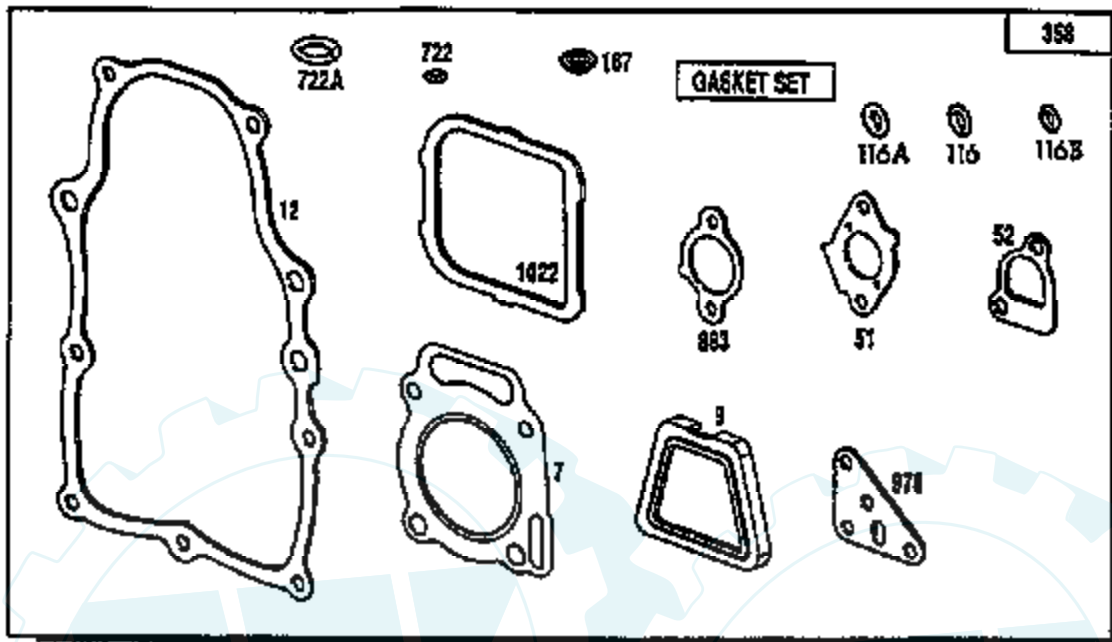

TRACTOR - - MODEL NUMBER AYP9167A59

BRIGGS & STRATTON ENGINE - - MODEL NUMBER 303777, TYPE NUMBER 0332-01

Ref #	Part Number	Qty	Description
1	807511		CYLINDER ASSEMBLY
2	805107		BEARING, CYLINDER
3	805101		SEAL, OIL
5.1	807508		HEAD, CYLINDER #1
5.2	807510		HEAD, CYLINDER #2
6	805193		WASHER, CYLINDER HEAD
7	805111		GASKET, CYLINDER HEAD
8	807795		BREATHER ASSEMBLY
9	805379		GASKET, BREATHER
10	805751		SCREW
11	805362		TUBE, BREATHER
12	805112		GASKET, CRANKCASE COVER
13	805097		SCREW, CYLINDER HEAD
15	805048		PLUG, OIL DRAIN
16	807586		CRANKSHAFT
	94196		KEY, TIMING GEAR
	807625		WASHERS, THRUST
18	807638		COVER ASSEMBLY, CRANKCASE
20	805049		SEAL, OIL
22	805017		SCREW, CRANKCASE COVER
23	807531		FLYWHEEL MAGNETO
24	805016		KEY, FLYWHEEL
25	807619		PISTON ASSEMBLY, STANDARD
	807807		PISTON ASSEMBLY .010" OVERSIZE
	807809		PISTON ASSEMBLY .020" OVERSIZE
	807811		PISTON ASSEMBLY .030" OVERSIZE
26	807620		RING SET, PISTON, STANDARD
	807808		RING SET, PISTON .010" OVERSIZE
	807810		RING SET, PISTON .020" OVERSIZE
	807812		RING SET, PISTON .030" OVERSIZE
27	805099		LOCK, PISTON PIN
28	807621		PIN ASSEMBLY, PISTON, STANDARD
29	807622		ROD ASSEMBLY, CONNECTING
32	805395		SCREW, CONNECTING ROD
33	805089		VALVE, EXHAUST
34	805090		VALVE, INTAKE
35	805078		SPRING, VALVE
40	805092		RETAINER, VALVE SPRING
42	805161		RETAINER, VALVE
45	805354		TAPPET, VALVE
46	807542		GEAR, CAM
50	805409		MANIFOLD, INTAKE
51	805149		GASKET, CARBURETOR MOUNTING
52	805023		GASKET, INTAKE MANIFOLD
53	805360		SCREW, SEMS
54	805006		SCREW, SEMS
75	805007		WASHER, SPRING
78	805447		SCREW, SEMS
84	305059		PLUG, PIPE
87	805054		SEAL, GOVERNOR SHAFT
94	805777		NOZZLE, CARBURETOR
95	805561		SCREW, VALVE MOUNTING
98	807705		SCREW, THROTTLE ADJUSTING
104	805586		PIN, FLOAT HINGE
105	807706		VALVE, FUEL INLET
108	805562		VALVE, CHOKE
116	805058		O-RING, OIL PUMP
116A	805198		O-RING, CRANKCASE COVER