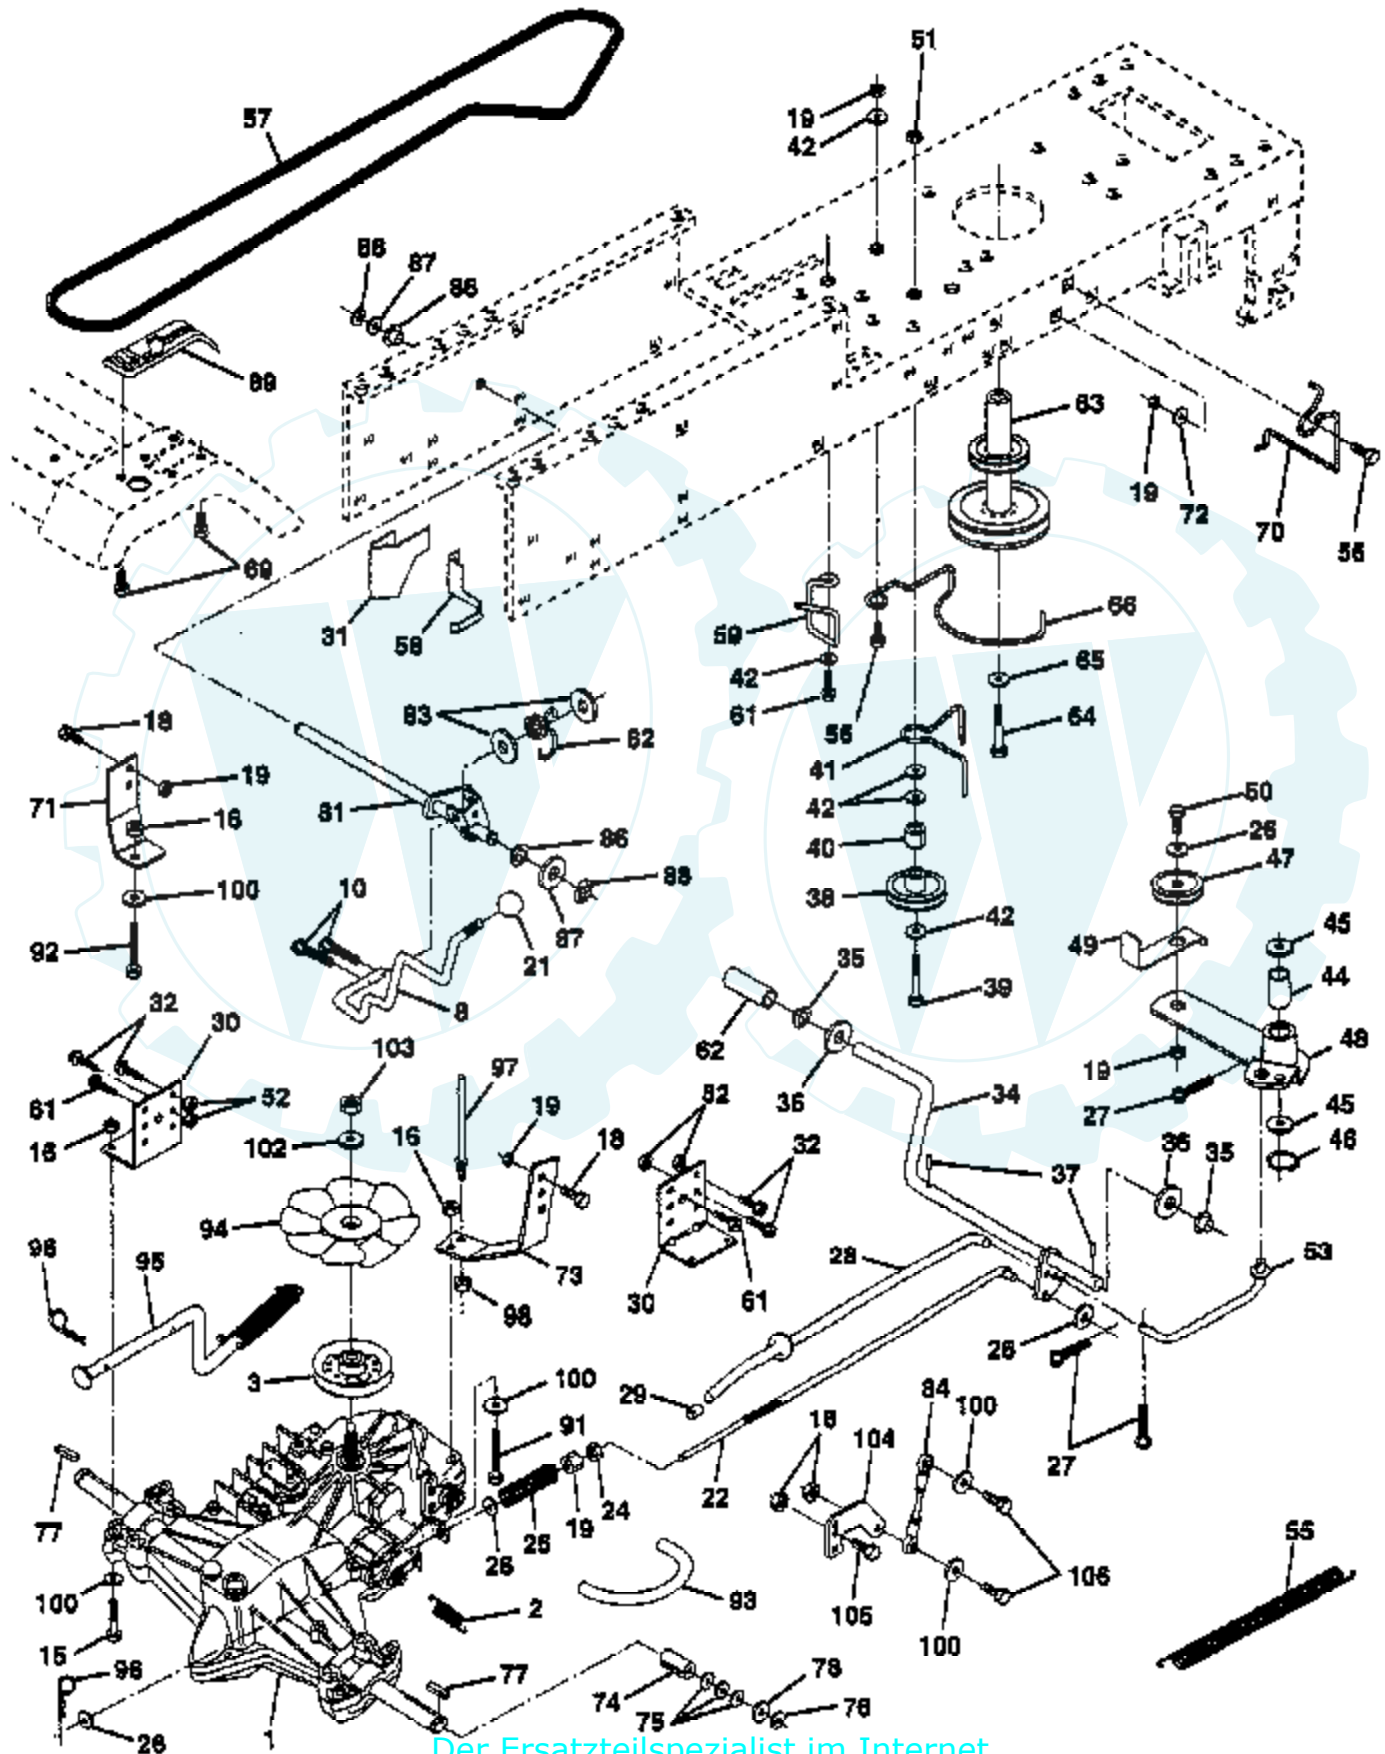

TRACTOR - - MODEL NUMBER AYP9167A59

DRIVE

Ref #	Part Number	Qty	Description
1	144436		SUB= 150071
2	142431		SPRING RET BRAKE
3	143995		PULLEY.TRANSAXLE
8	141002		ROD SHIFT FEND YT
10	76020416		PIN COTTER 1/8
15	74780544		BOLT HEX
16	73800500		NUT
18	74780616		BOLT
19	73800600		NUT
21	106933X		KNOB T (1/2-HOLE)
22	145627		ROD.BRAKE.HYDRO.
24	73350600		NUT
25	106888X		SPRING ROD LT
26	19131316		WASHER
27	76020412		COTTER PIN
28	145204		ROD.BRAKE.PARK.LT
29	124236X		CAP
30	130807		TRANSAXLE MTG BKT
31	127275X		"KEEPER,BELT LH T"
32	74760512		BOLT
34	122424X		SUB= 149001
35	120183X		NYLON BEARING
36	19211616		WASHER LT
37	1572H		SUB= 2882J
38	123674X		PULLEY.IDLER.FLAT
39	74760644		BOLT
40	4470J		SPACER T
41	109070X		BELT KEEPER LT
42	19131312		WASHER
44	105706X		"LY, BEARING"
45	110812X		WASHER LT
46	12000039		KLIP RING
47	127783		SUB= 139245
48	123789X		ARM IDLER
49	123205X		RETAIN BELT
50	74760624		SUB= 74930624
51	73680600		SUB= 73690600
52	73680500		SUB= 73690500
53	105710X		"LINK, CLUTCH T"
55	105709X		"SPRING, RETURN LT"
56	74760620		SUB= 74780620
57	140294		"BELT.GD DRV 82""
58	140470		KEEPER BELT LH
59	140312		KEEPER BELT CNTSP
61	17490612		SCREW
62	8883R		PEDAL COVER T
63	140186		PULLEY.ENGINE
64	71170764		BOLT
65	10040700		LOCKWASHER
66	129221		"MANUAL,OWNERS"
69	142432		SCREW HEXWSH H-L
70	134683		KEEPER BELT ENG
71	140158		STRAP TORQ LH HYD
72	19132012		WASHER
73	140157		STRAP TORQ RH HYD
74	121199X		SPACER SPLIT
75	121749X		WASHER
76	12000001		E-RING LT