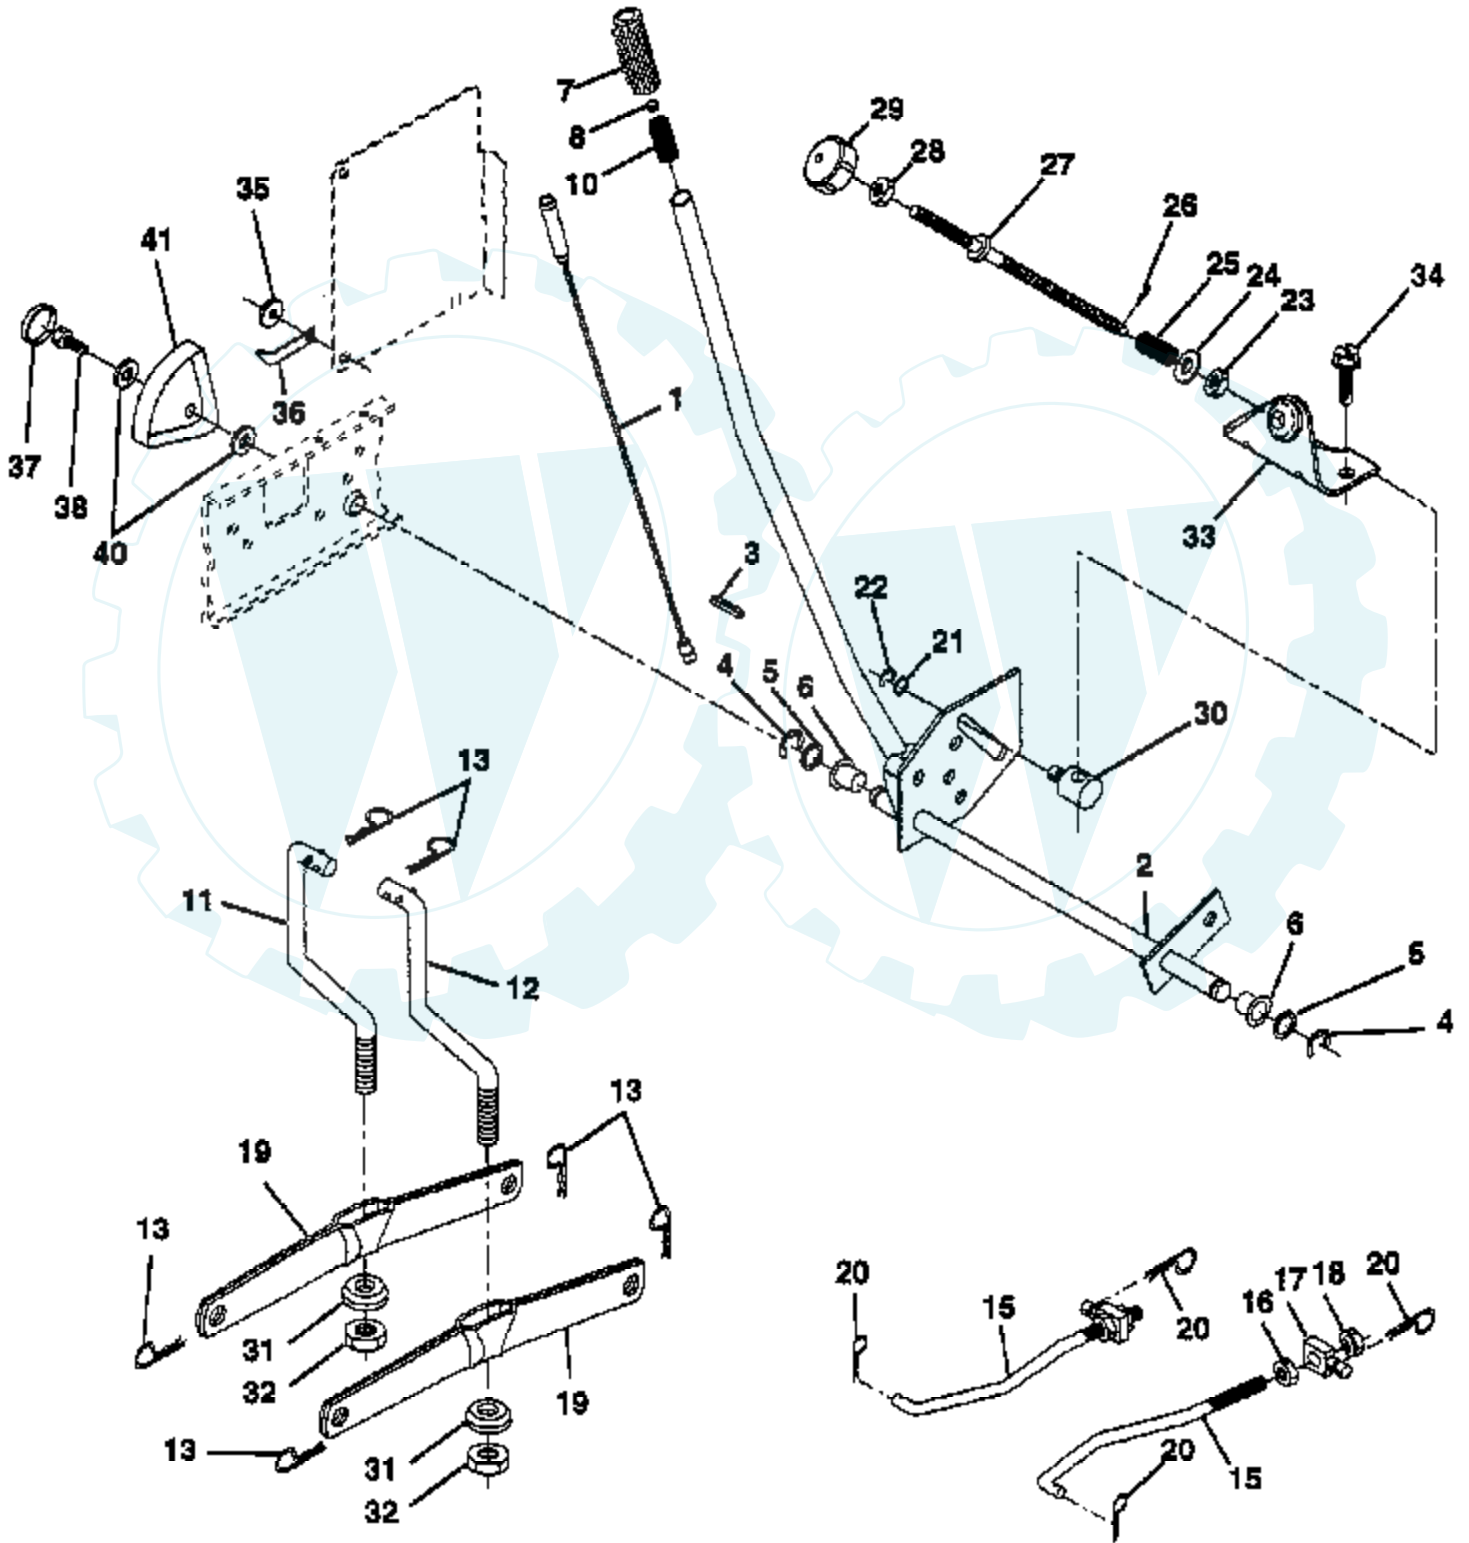

TRACTOR - - MODEL NUMBER AYP9167A59

LIFT

Ref #	Part Number	Qty	Description
1	136973		WIRE ASM
2	140278		HANDLE.LIFT.LH.
3	138284		PIN GROOVE
4	12000002		SUB= 2225J
5	19211621		WASHER
6	120183X		NYLON BEARING
7	125631X		GRIP HANDLE
8	122365X		SUB= 125925X
10	122512X		SUB= 532122512
11	139865		SUB= 918139865
12	139866		SUB= 151140
13	4939M		SUB= 85902
15	127218		LINK.FRONT
16	73350800		NUT
17	130171		TRUNION
18	73800800		NUT.LK.W/WSH.1/2.
19	139868		ARM SUSP REAR
20	3146R		RETAINER.SPRING
21	19151216		WASHER
22	12000037		KLIP RING
12	110807X		NUT T
24	19131016		WASHER
25	2876H		SPRING T
26	76020308		SUB= 3145
27	126971X		SUB= 532126971
28	73350600		NUT
29	138057		KNOB INF 3/8-16
30	110810X		TRUNION LT
31	140302		BEARING PVT LH
32	73540600		NUT.CROWNLOCK.3/8
33	140168		BRACKET STOP INF
34	17490608		SCREW LT
35	120529X		WASHER T
36	123933X505		POINTER HGT IND
37	123935X		"PLUG,HOLE"
38	17490512		SCREW
40	19112410		WASHER
41	123934X		HEIGHT INDICATOR