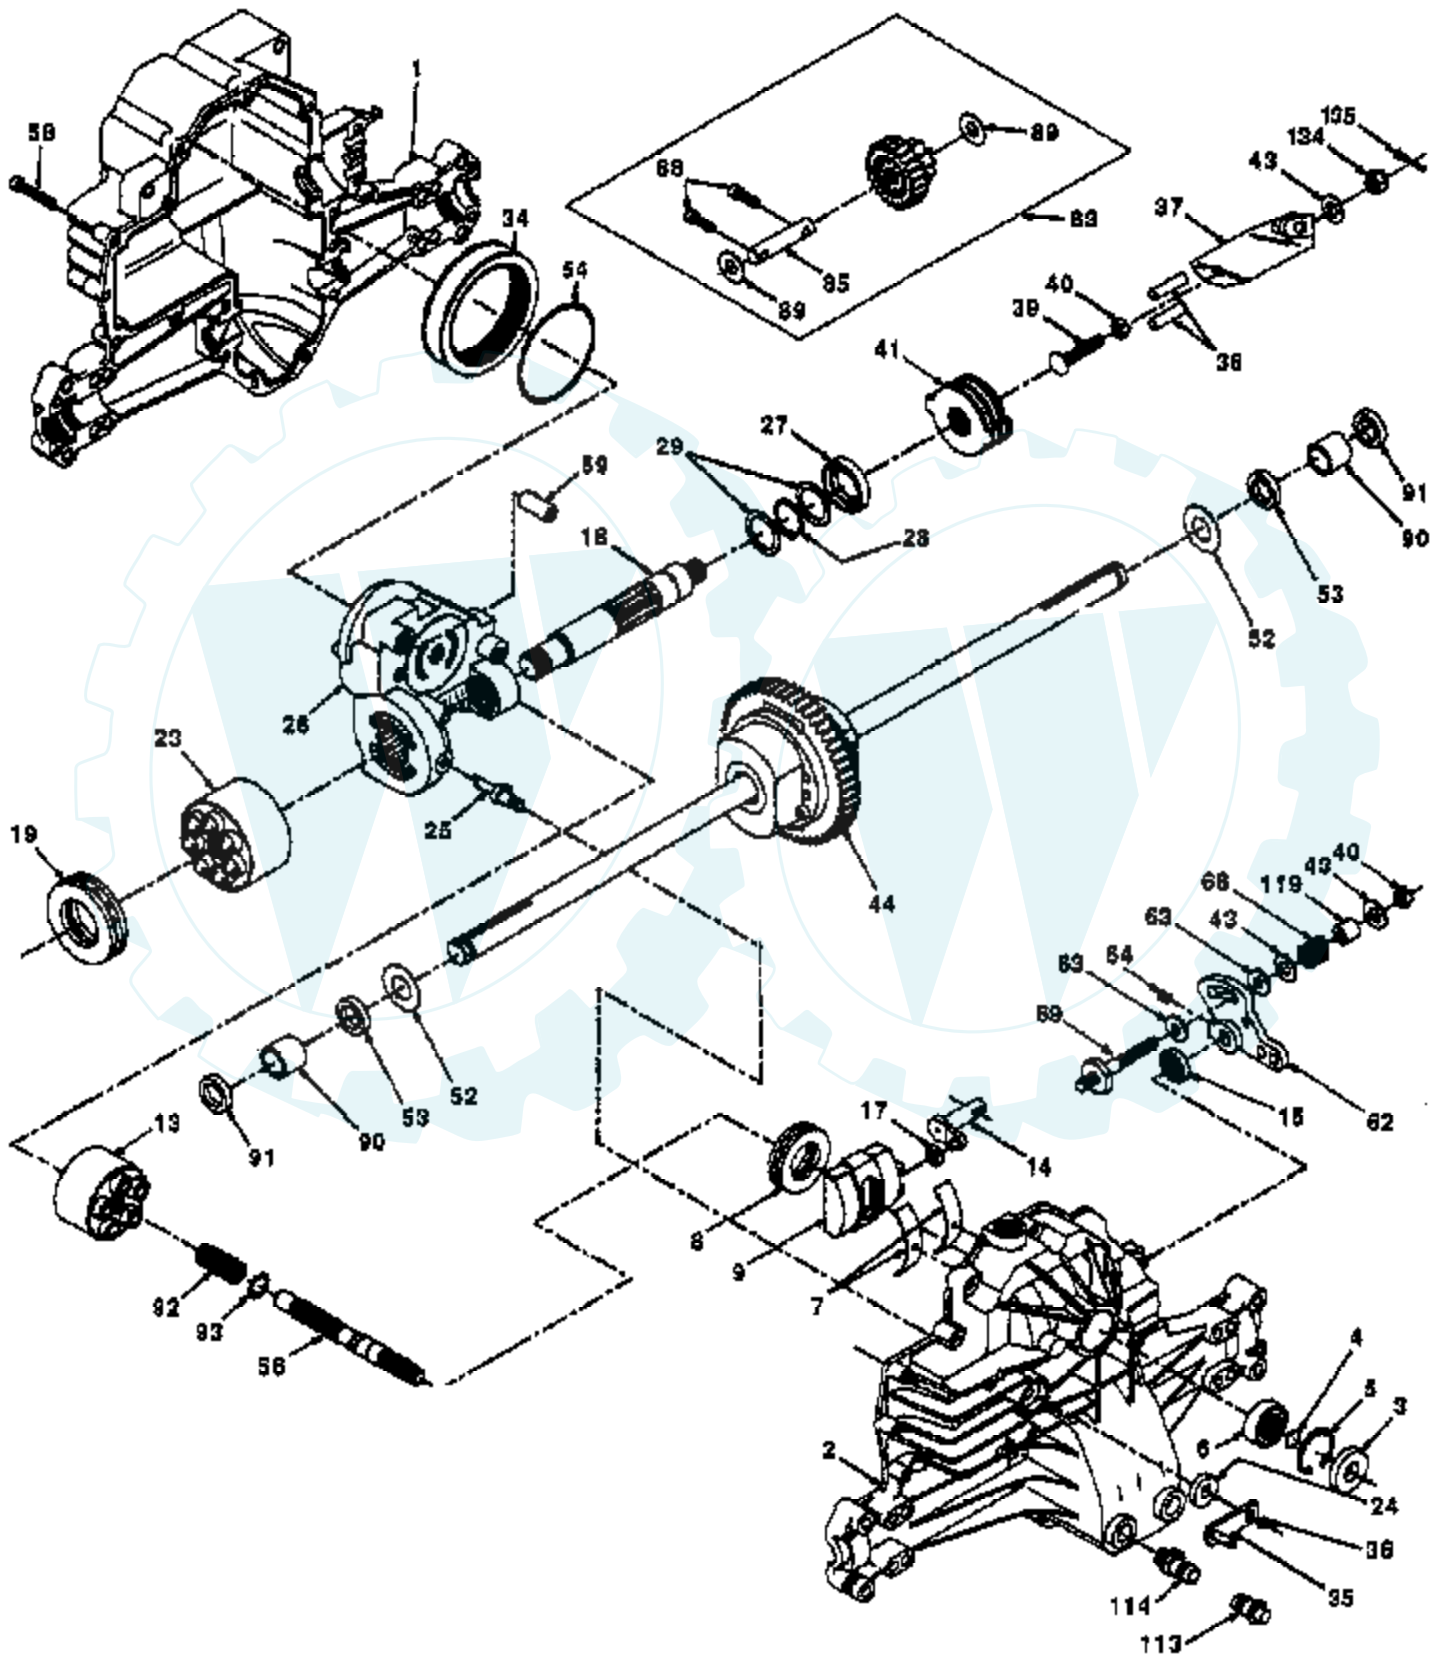

TRACTOR - - MODEL NUMBER AYP9167A59
TRANSAXLE HYDRO GEAR - MODEL NUMBER 310-0750

Ref #	Part Number	Qty	Description
1	807511		CYLINDER ASSEMBLY
2	805107		BEARING, CYLINDER
3	805101		SEAL, OIL
5.1	807508		HEAD, CYLINDER #1
5.2	807510		HEAD, CYLINDER #2
6	805193		WASHER, CYLINDER HEAD
7	805111		GASKET, CYLINDER HEAD
8	807795		BREATHER ASSEMBLY
9	805379		GASKET, BREATHER
10	805751		SCREW
11	805362		TUBE, BREATHER
12	805112		GASKET, CRANKCASE COVER
13	805097		SCREW, CYLINDER HEAD
15	805048		PLUG, OIL DRAIN
16	807586		CRANKSHAFT
	94196		KEY, TIMING GEAR
	807625		WASHERS, THRUST
18	807638		COVER ASSEMBLY, CRANKCASE
20	805049		SEAL, OIL
22	805017		SCREW, CRANKCASE COVER
23	807531		FLYWHEEL MAGNETO
24	805016		KEY, FLYWHEEL
25	807619		PISTON ASSEMBLY, STANDARD
	807807		PISTON ASSEMBLY .010" OVERSIZE
	807809		PISTON ASSEMBLY .020" OVERSIZE
	807811		PISTON ASSEMBLY .030" OVERSIZE
26	807620		RING SET, PISTON, STANDARD
	807808		RING SET, PISTON .010" OVERSIZE
	807810		RING SET, PISTON .020" OVERSIZE
	807812		RING SET, PISTON .030" OVERSIZE
27	805099		LOCK, PISTON PIN
28	807621		PIN ASSEMBLY, PISTON, STANDARD
29	807622		ROD ASSEMBLY, CONNECTING
32	805395		SCREW, CONNECTING ROD
33	805089		VALVE, EXHAUST
34	805090		VALVE, INTAKE
35	805078		SPRING, VALVE
40	805092		RETAINER, VALVE SPRING
42	805161		RETAINER, VALVE
45	805354		TAPPET, VALVE
46	807542		GEAR, CAM
50	805409		MANIFOLD, INTAKE
51	805149		GASKET, CARBURETOR MOUNTING
52	805023		GASKET, INTAKE MANIFOLD
53	805360		SCREW, SEMS
54	805006		SCREW, SEMS
75	805007		WASHER, SPRING
78	805447		SCREW, SEMS
84	305059		PLUG, PIPE
87	805054		SEAL, GOVERNOR SHAFT
94	805777		NOZZLE, CARBURETOR
95	805561		SCREW, VALVE MOUNTING
98	807705		SCREW, THROTTLE ADJUSTING
104	805586		PIN, FLOAT HINGE
105	807706		VALVE, FUEL INLET
108	805562		VALVE, CHOKE
116	805058		O-RING, OIL PUMP
116A	805198		O-RING, CRANKCASE COVER