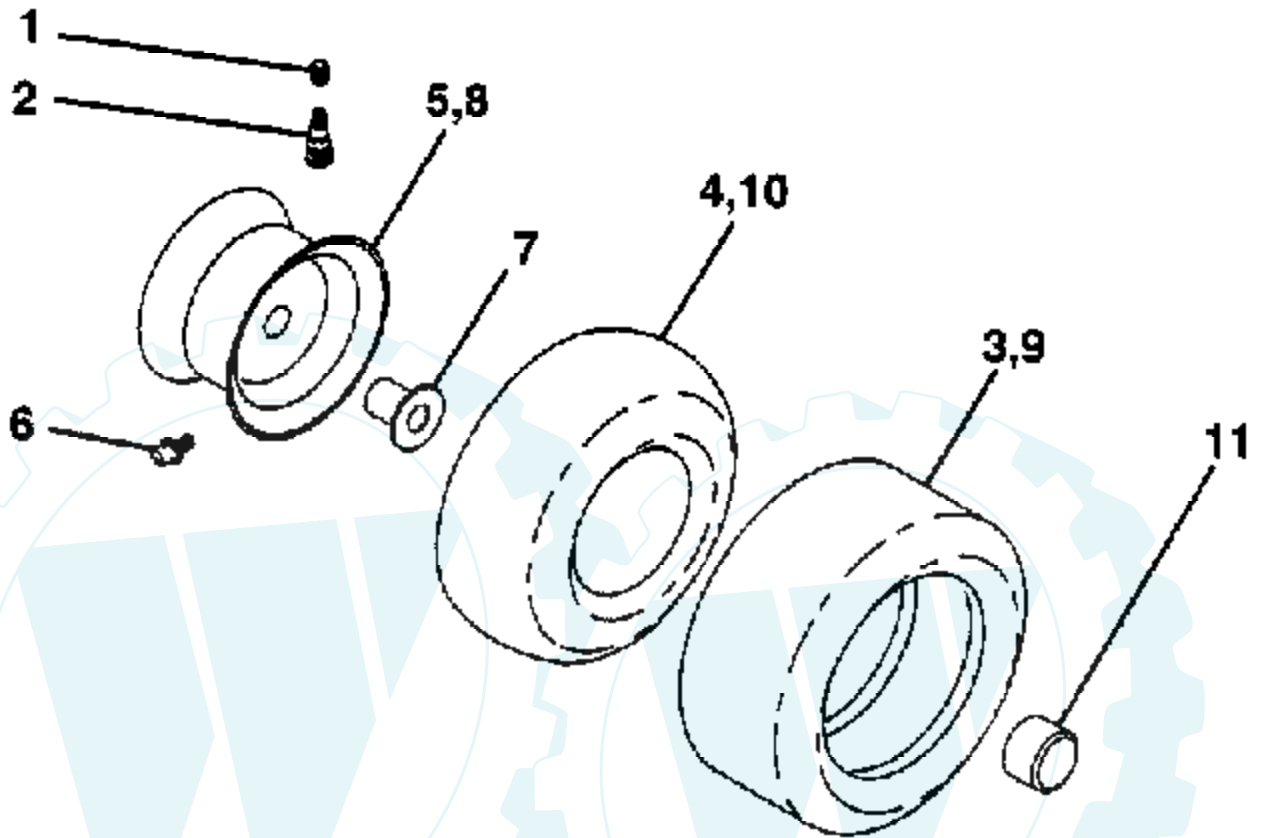

TRACTOR - - MODEL NUMBER AYP9167A59

WHEELS AND TIRES

NOTE: All component dimensions given in U.S. inches
1 inch = 25.4 mm

Ref #	Part Number	Qty	Description
1	59192		VALVE CAP
2	65139		VALVE STEM LT
3	106222X		SUB= 122073X
4	59904		TUBE.5.3/4.5/6
5	106732X427		"RIM ASM 6"" FRT"
6	278H		FITTING LT
7	9040H		"FLANGE, BEARING"
8	106108X427		"RIM AS 8"" REAR"
9	122082X		SUB= 918122082X
10	7152J		TUBE.18X9.5-8
11	104757X		HUB CAP
	144334		SEALANT.TIRE 10 OZ. TUBE