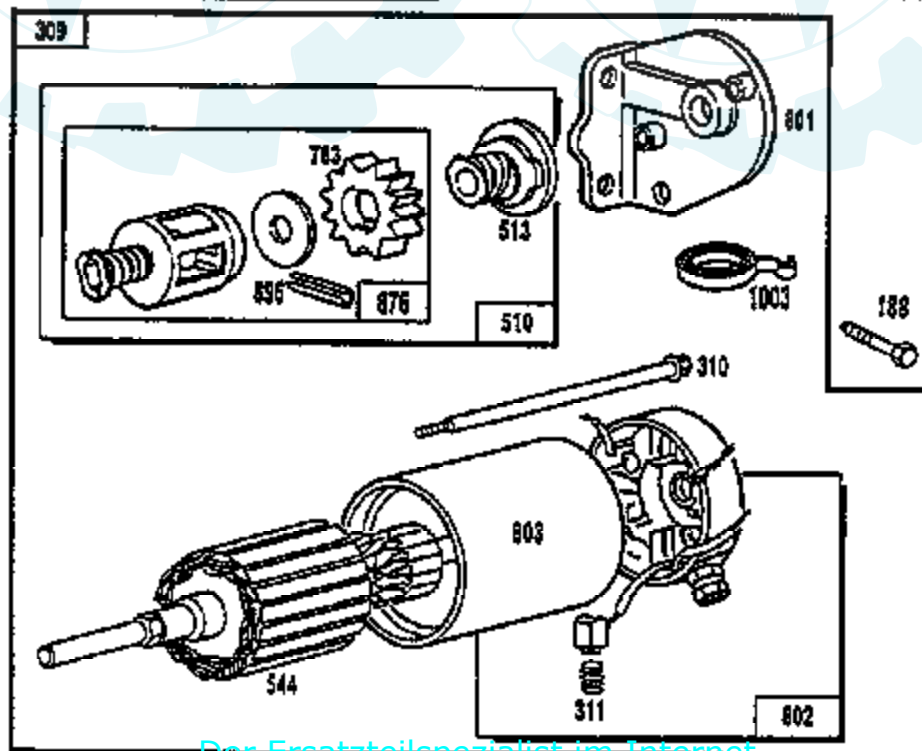

TRACTOR - - MODEL NUMBER AYP9167A59

BRIGGS & STRATTON ENGINE - - MODEL NUMBER 303777, TYPE NUMBER 0332-01

Ref #	Part Number	Qty	Description
1	807511		CYLINDER ASSEMBLY
2	805107		BEARING, CYLINDER
3	805101		SEAL, OIL
5.1	807508		HEAD, CYLINDER #1
5.2	807510		HEAD, CYLINDER #2
6	805193		WASHER, CYLINDER HEAD
7	805111		GASKET, CYLINDER HEAD
8	807795		BREATHER ASSEMBLY
9	805379		GASKET, BREATHER
10	805751		SCREW
11	805362		TUBE, BREATHER
12	805112		GASKET, CRANKCASE COVER
13	805097		SCREW, CYLINDER HEAD
15	805048		PLUG, OIL DRAIN
16	807586		CRANKSHAFT
	94196		KEY, TIMING GEAR
	807625		WASHERS, THRUST
18	807638		COVER ASSEMBLY, CRANKCASE
20	805049		SEAL, OIL
22	805017		SCREW, CRANKCASE COVER
23	807531		FLYWHEEL MAGNETO
24	805016		KEY, FLYWHEEL
25	807619		PISTON ASSEMBLY, STANDARD
	807807		PISTON ASSEMBLY .010" OVERSIZE
	807809		PISTON ASSEMBLY .020" OVERSIZE
	807811		PISTON ASSEMBLY .030" OVERSIZE
26	807620		RING SET, PISTON, STANDARD
	807808		RING SET, PISTON .010" OVERSIZE
	807810		RING SET, PISTON .020" OVERSIZE
	807812		RING SET, PISTON .030" OVERSIZE
27	805099		LOCK, PISTON PIN
28	807621		PIN ASSEMBLY, PISTON, STANDARD
29	807622		ROD ASSEMBLY, CONNECTING
32	805395		SCREW, CONNECTING ROD
33	805089		VALVE, EXHAUST
34	805090		VALVE, INTAKE
35	805078		SPRING, VALVE
40	805092		RETAINER, VALVE SPRING
42	805161		RETAINER, VALVE
45	805354		TAPPET, VALVE
46	807542		GEAR, CAM
50	805409		MANIFOLD, INTAKE
51	805149		GASKET, CARBURETOR MOUNTING
52	805023		GASKET, INTAKE MANIFOLD
53	805360		SCREW, SEMS
54	805006		SCREW, SEMS
75	805007		WASHER, SPRING
78	805447		SCREW, SEMS
84	305059		PLUG, PIPE
87	805054		SEAL, GOVERNOR SHAFT
94	805777		NOZZLE, CARBURETOR
95	805561		SCREW, VALVE MOUNTING
98	807705		SCREW, THROTTLE ADJUSTING
104	805586		PIN, FLOAT HINGE
105	807706		VALVE, FUEL INLET
108	805562		VALVE, CHOKE
116	805058		O-RING, OIL PUMP
116A	805198		O-RING, CRANKCASE COVER