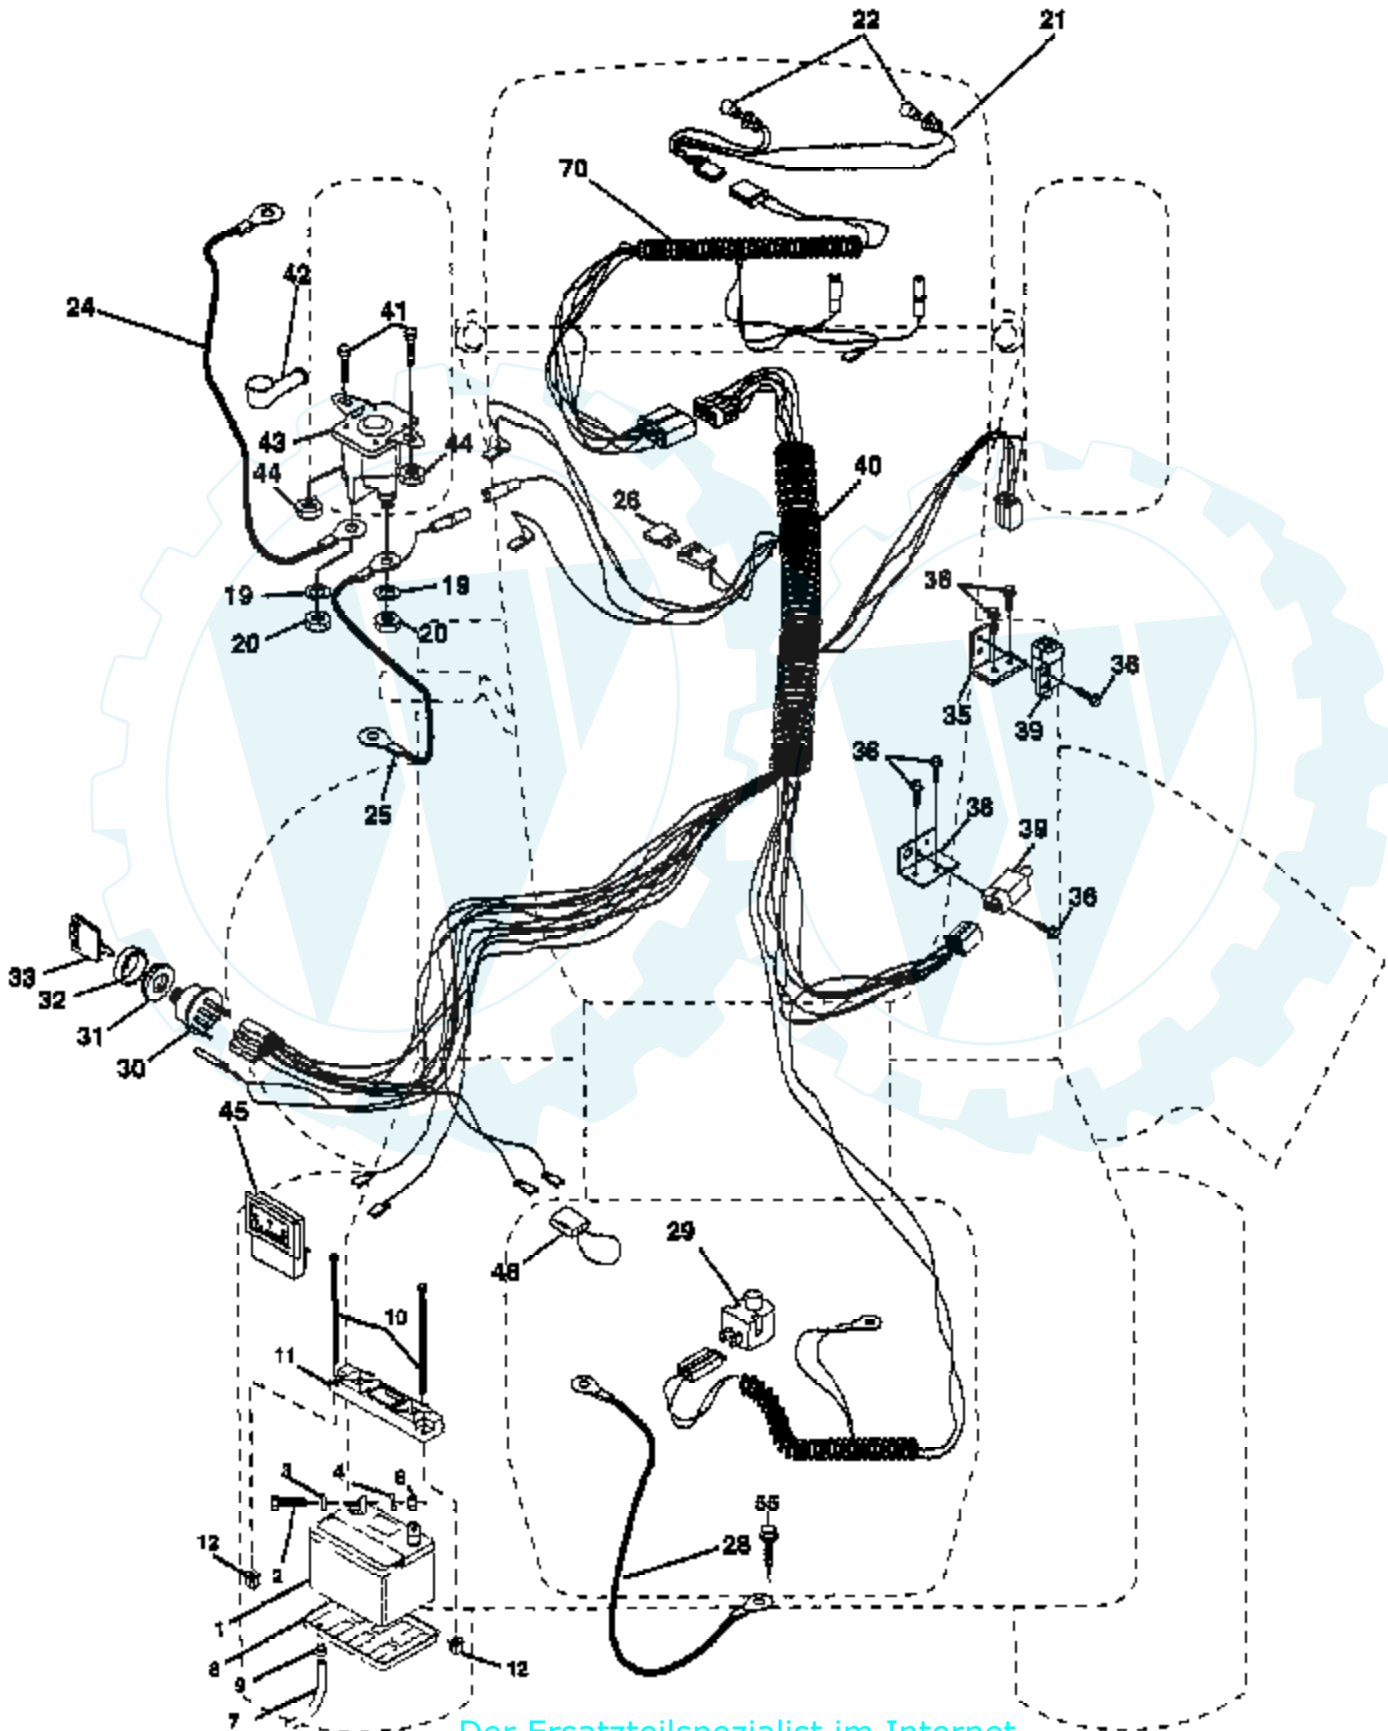

TRACTOR - - MODEL NUMBER AYP9167A59

ELECTRICAL

Ref #	Part Number	Qty	Description
1	144925		SUB= 123899X
2	74760412		BOLT LT
3	19091016		WASHER
4	10040400		LOCKWASHER
6	73220400		SUB= 50675
7	7697J		"DRAIN TU T, BATT"
8	7603J		"TRAY T, BATTERY"
9	109596X		HOSE CLAMP T
10	145211		SUB= 150177
11	145209		SUB= 150109
12	145769		SUB= 150177
19	10090400		SUB= 10040400
20	73350400		NUT
21	136850		"HARNES, LIGHT SOC"
22	4152J		HEADLAMP BULB
24	4799J		"CABLE T, BATTERY"
25	146148		CABLE.6GA.22W/16W
26	108824X		FUSE HYT
28	145491		CABLE.GRND.6GA.21
29	121305X		SWITCH SEAT
30	140301		SWITCH IGN 4POS
31	124211X		NUT IGNITION
32	141226		COVER KEY SWITCH
33	122147X		KEY
35	108236X		BRACKET LT
36	17021008		SCREW
38	140336		BRACKET SWITCH IN
39	109553X		SWITCH INTERLOCKT
40	146058		SUB= 151212
41	71110412		BOLT.HX.1/4-20
42	131563		SUB= 154336
43	145673		SUB= 146154
44	73800400		NUT
45	122822X		AMMETER
46	141940		PROTECTION LOOP
55	17490508		SCREW LT
70	141861		HARNES.ENG.LT.