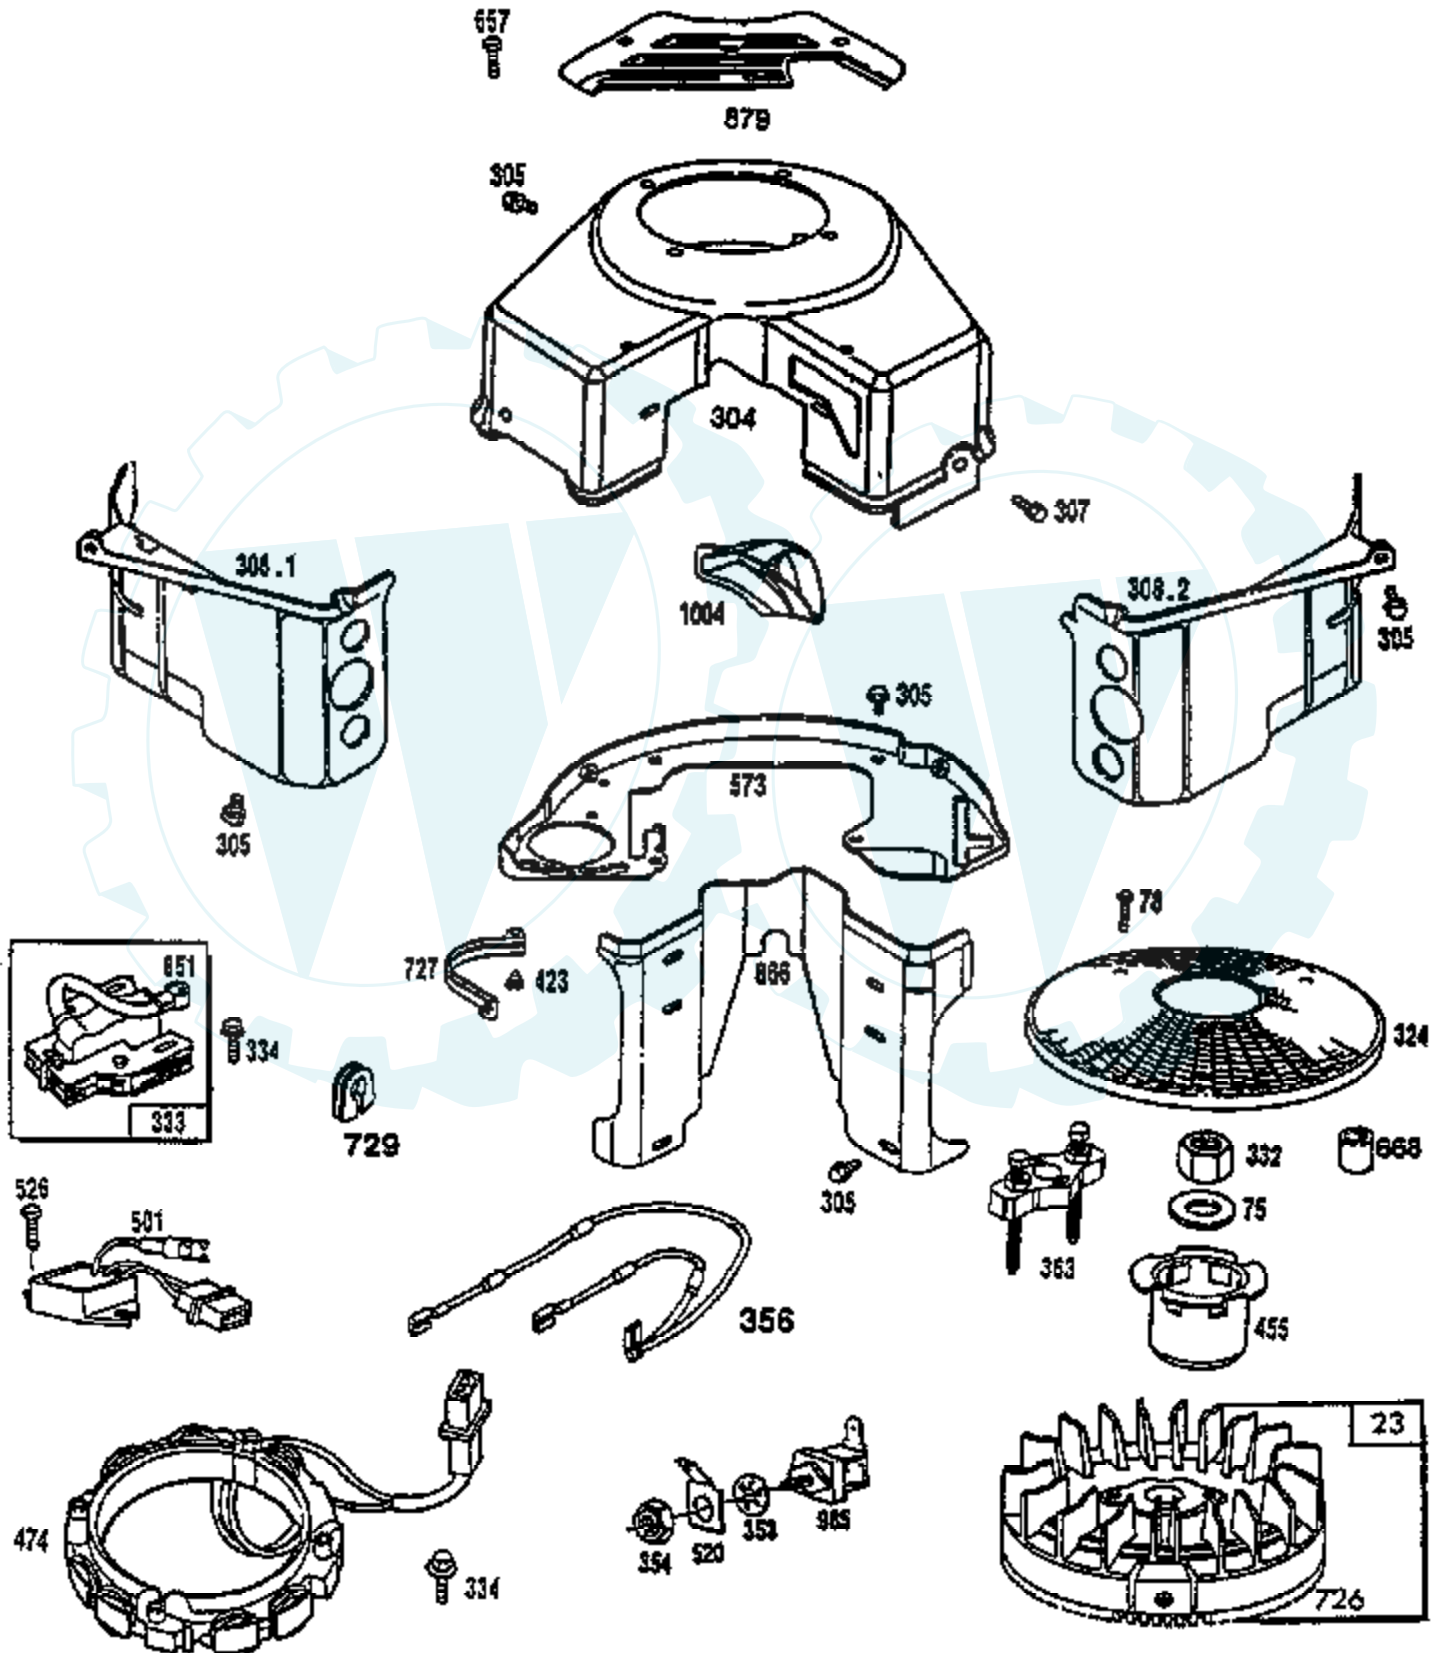

TRACTOR - - MODEL NUMBER AYP9167A59
BRIGGS & STRATTON ENGINE - MODEL NUMBER 303777, TYPE NUMBER 0332-01

Ref #	Part Number	Qty	Description
1	807511		CYLINDER ASSEMBLY
2	805107		BEARING, CYLINDER
3	805101		SEAL, OIL
5.1	807508		HEAD, CYLINDER #1
5.2	807510		HEAD, CYLINDER #2
6	805193		WASHER, CYLINDER HEAD
7	805111		GASKET, CYLINDER HEAD
8	807795		BREATHER ASSEMBLY
9	805379		GASKET, BREATHER
10	805751		SCREW
11	805362		TUBE, BREATHER
12	805112		GASKET, CRANKCASE COVER
13	805097		SCREW, CYLINDER HEAD
15	805048		PLUG, OIL DRAIN
16	807586		CRANKSHAFT
	94196		KEY, TIMING GEAR
	807625		WASHERS, THRUST
18	807638		COVER ASSEMBLY, CRANKCASE
20	805049		SEAL, OIL
22	805017		SCREW, CRANKCASE COVER
23	807531		FLYWHEEL MAGNETO
24	805016		KEY, FLYWHEEL
25	807619		PISTON ASSEMBLY, STANDARD
	807807		PISTON ASSEMBLY .010" OVERSIZE
	807809		PISTON ASSEMBLY .020" OVERSIZE
	807811		PISTON ASSEMBLY .030" OVERSIZE
26	807620		RING SET, PISTON, STANDARD
	807808		RING SET, PISTON .010" OVERSIZE
	807810		RING SET, PISTON .020" OVERSIZE
	807812		RING SET, PISTON .030" OVERSIZE
27	805099		LOCK, PISTON PIN
28	807621		PIN ASSEMBLY, PISTON, STANDARD
29	807622		ROD ASSEMBLY, CONNECTING
32	805395		SCREW, CONNECTING ROD
33	805089		VALVE, EXHAUST
34	805090		VALVE, INTAKE
35	805078		SPRING, VALVE
40	805092		RETAINER, VALVE SPRING
42	805161		RETAINER, VALVE
45	805354		TAPPET, VALVE
46	807542		GEAR, CAM
50	805409		MANIFOLD, INTAKE
51	805149		GASKET, CARBURETOR MOUNTING
52	805023		GASKET, INTAKE MANIFOLD
53	805360		SCREW, SEMS
54	805006		SCREW, SEMS
75	805007		WASHER, SPRING
78	805447		SCREW, SEMS
84	305059		PLUG, PIPE
87	805054		SEAL, GOVERNOR SHAFT
94	805777		NOZZLE, CARBURETOR
95	805561		SCREW, VALVE MOUNTING
98	807705		SCREW, THROTTLE ADJUSTING
104	805586		PIN, FLOAT HINGE
105	807706		VALVE, FUEL INLET
108	805562		VALVE, CHOKE
116	805058		O-RING, OIL PUMP
116A	805198		O-RING, CRANKCASE COVER