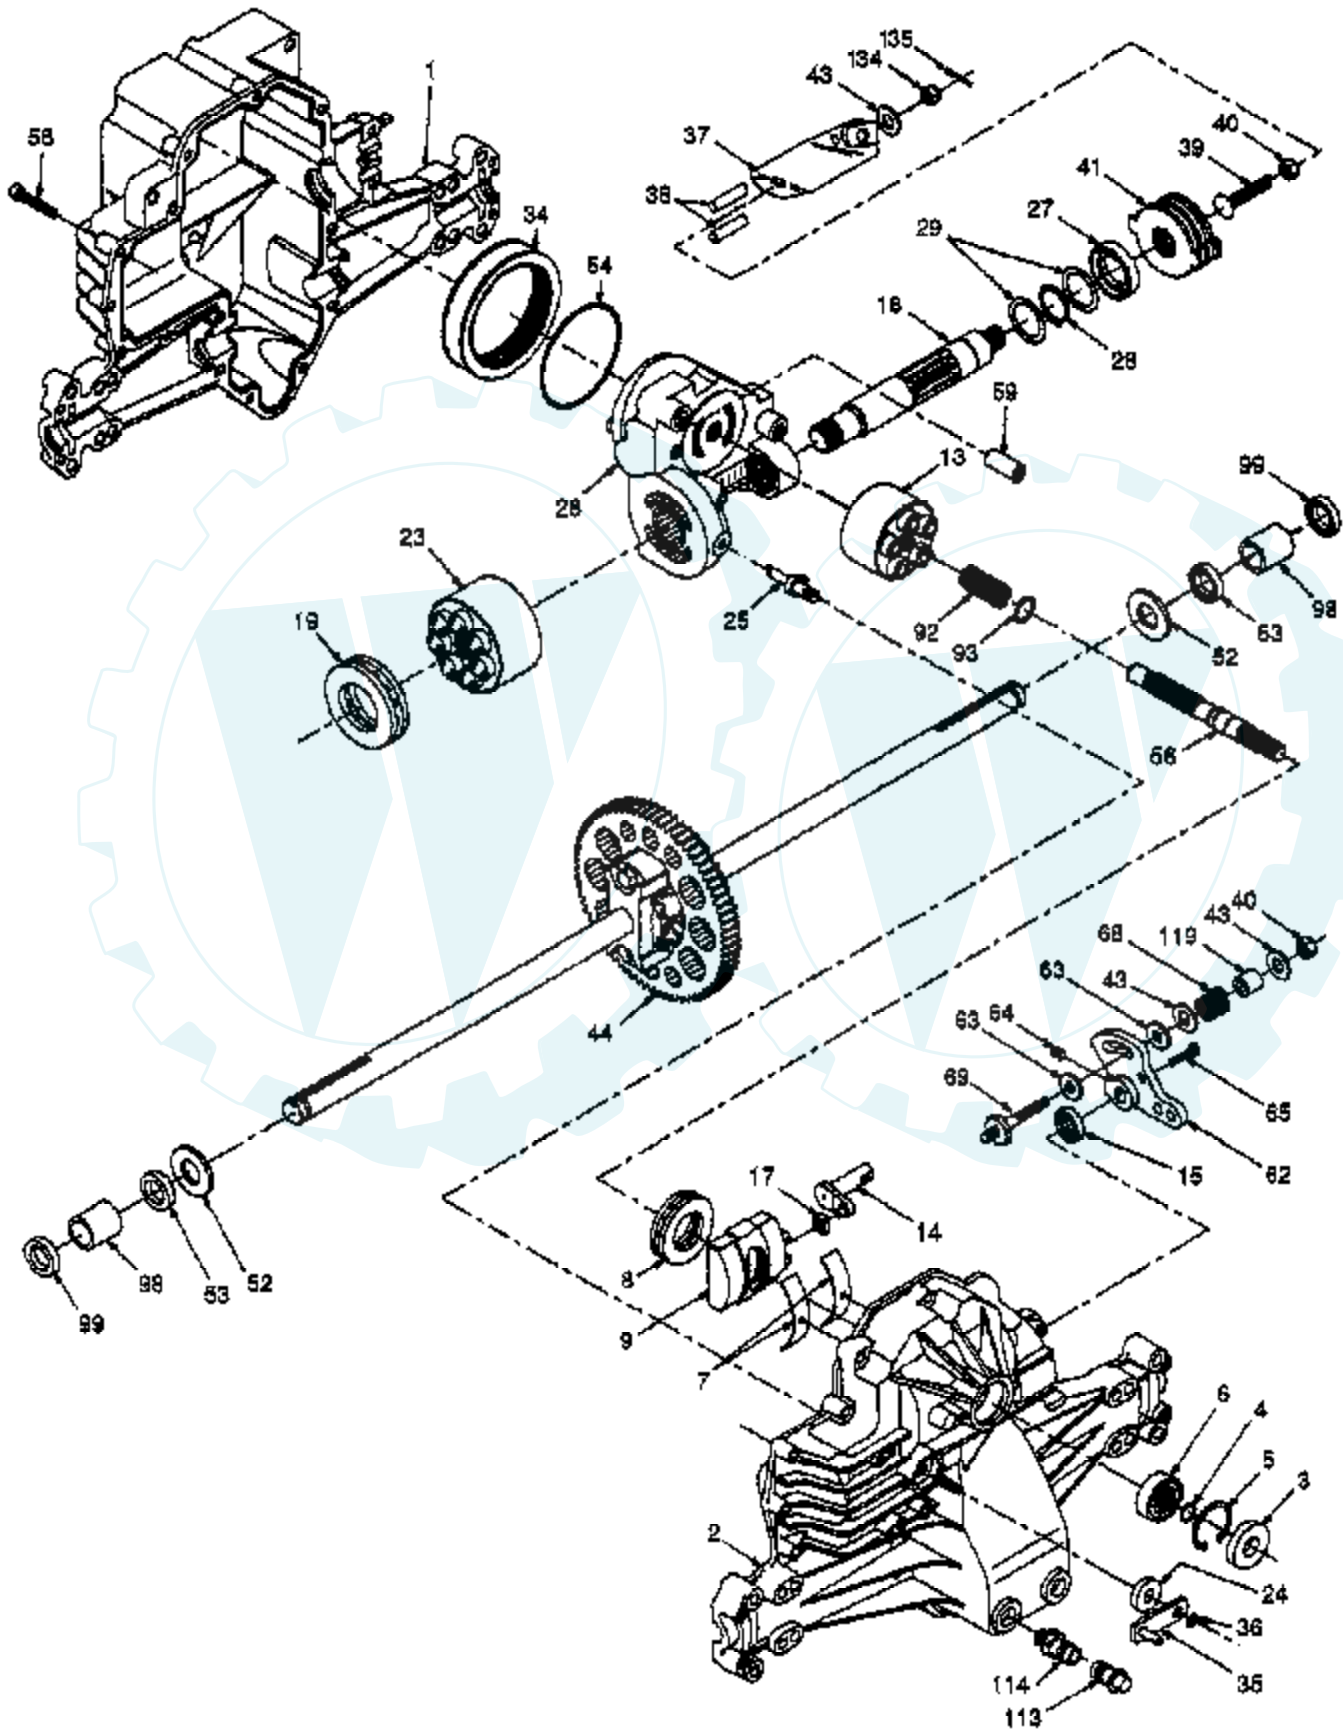

TRACTOR - - MODEL NUMBER AYP9167A59

TRANSAXLE HYDRO GEAR - MODEL NUMBER 310-0500

Ref #	Part Number	Qty	Description
1	807511		CYLINDER ASSEMBLY
2	805107		BEARING, CYLINDER
3	805101		SEAL, OIL
5.1	807508		HEAD, CYLINDER #1
5.2	807510		HEAD, CYLINDER #2
6	805193		WASHER, CYLINDER HEAD
7	805111		GASKET, CYLINDER HEAD
8	807795		BREATHER ASSEMBLY
9	805379		GASKET, BREATHER
10	805751		SCREW
11	805362		TUBE, BREATHER
12	805112		GASKET, CRANKCASE COVER
13	805097		SCREW, CYLINDER HEAD
15	805048		PLUG, OIL DRAIN
16	807586		CRANKSHAFT
	94196		KEY, TIMING GEAR
	807625		WASHERS, THRUST
18	807638		COVER ASSEMBLY, CRANKCASE
20	805049		SEAL, OIL
22	805017		SCREW, CRANKCASE COVER
23	807531		FLYWHEEL MAGNETO
24	805016		KEY, FLYWHEEL
25	807619		PISTON ASSEMBLY, STANDARD
	807807		PISTON ASSEMBLY .010" OVERSIZE
	807809		PISTON ASSEMBLY .020" OVERSIZE
	807811		PISTON ASSEMBLY .030" OVERSIZE
26	807620		RING SET, PISTON, STANDARD
	807808		RING SET, PISTON .010" OVERSIZE
	807810		RING SET, PISTON .020" OVERSIZE
	807812		RING SET, PISTON .030" OVERSIZE
27	805099		LOCK, PISTON PIN
28	807621		PIN ASSEMBLY, PISTON, STANDARD
29	807622		ROD ASSEMBLY, CONNECTING
32	805395		SCREW, CONNECTING ROD
33	805089		VALVE, EXHAUST
34	805090		VALVE, INTAKE
35	805078		SPRING, VALVE
40	805092		RETAINER, VALVE SPRING
42	805161		RETAINER, VALVE
45	805354		TAPPET, VALVE
46	807542		GEAR, CAM
50	805409		MANIFOLD, INTAKE
51	805149		GASKET, CARBURETOR MOUNTING
52	805023		GASKET, INTAKE MANIFOLD
53	805360		SCREW, SEMS
54	805006		SCREW, SEMS
75	805007		WASHER, SPRING
78	805447		SCREW, SEMS
84	305059		PLUG, PIPE
87	805054		SEAL, GOVERNOR SHAFT
94	805777		NOZZLE, CARBURETOR
95	805561		SCREW, VALVE MOUNTING
98	807705		SCREW, THROTTLE ADJUSTING
104	805586		PIN, FLOAT HINGE
105	807706		VALVE, FUEL INLET
108	805562		VALVE, CHOKE
116	805058		O-RING, OIL PUMP
116A	805198		O-RING, CRANKCASE COVER