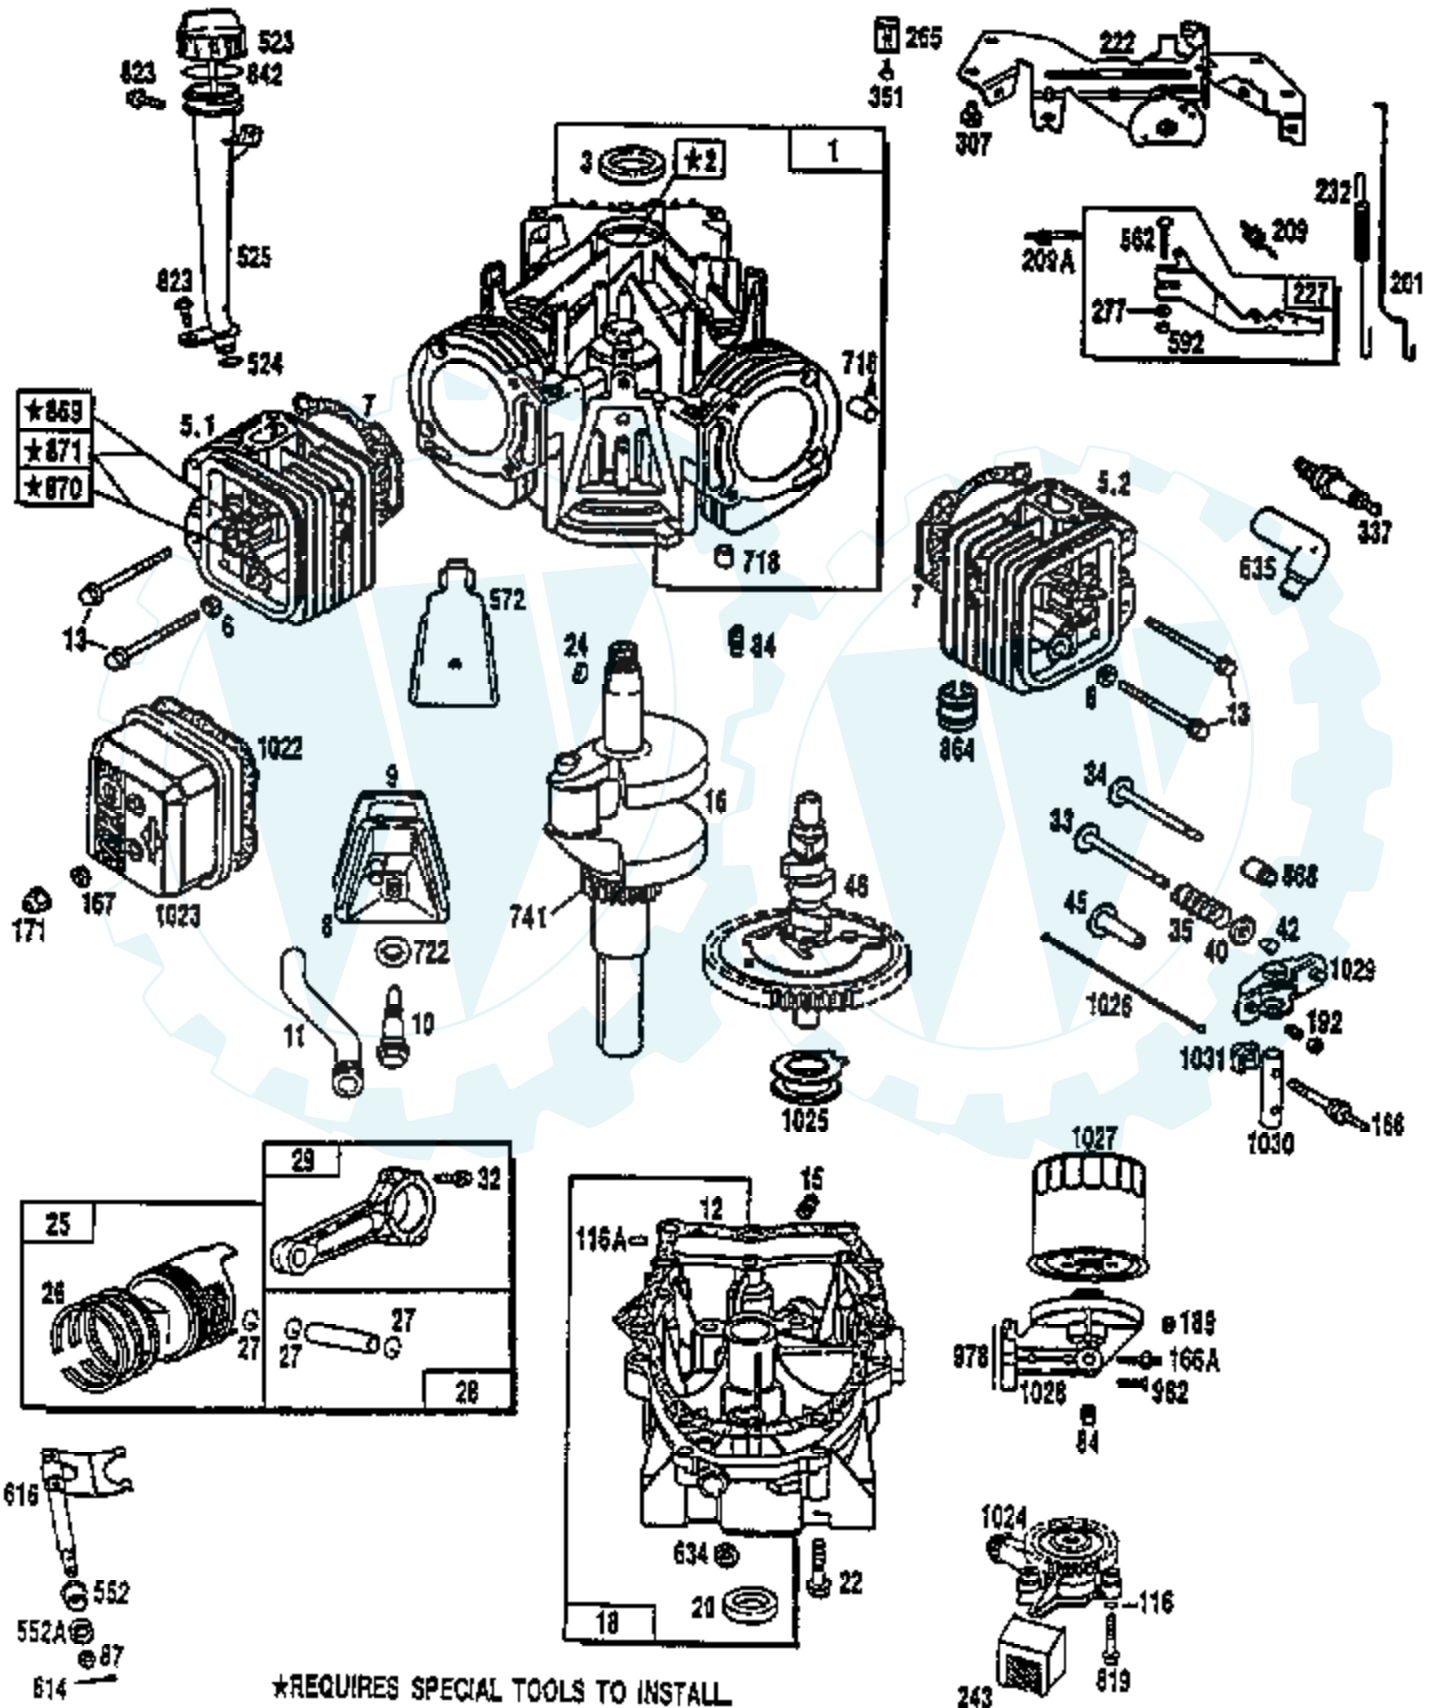

TRACTOR -- MODEL NUMBER AYP9167A59

BRIGGS & STRATTON ENGINE - MODEL NUMBER 303777, TYPE NUMBER 0332-01

★REQUIRES SPECIAL TOOLS TO INSTALL
SEE REPAIR INSTRUCTION MANUAL

Ref #	Part Number	Qty	Description
1	807511		CYLINDER ASSEMBLY
2	805107		BEARING, CYLINDER
3	805101		SEAL, OIL
5.1	807508		HEAD, CYLINDER #1
5.2	807510		HEAD, CYLINDER #2
6	805193		WASHER, CYLINDER HEAD
7	805111		GASKET, CYLINDER HEAD
8	807795		BREATHER ASSEMBLY
9	805379		GASKET, BREATHER
10	805751		SCREW
11	805362		TUBE, BREATHER
12	805112		GASKET, CRANKCASE COVER
13	805097		SCREW, CYLINDER HEAD
15	805048		PLUG, OIL DRAIN
16	807586		CRANKSHAFT
	94196		KEY, TIMING GEAR
	807625		WASHERS, THRUST
18	807638		COVER ASSEMBLY, CRANKCASE
20	805049		SEAL, OIL
22	805017		SCREW, CRANKCASE COVER
23	807531		FLYWHEEL MAGNETO
24	805016		KEY, FLYWHEEL
25	807619		PISTON ASSEMBLY, STANDARD
	807807		PISTON ASSEMBLY .010" OVERSIZE
	807809		PISTON ASSEMBLY .020" OVERSIZE
	807811		PISTON ASSEMBLY .030" OVERSIZE
26	807620		RING SET, PISTON, STANDARD
	807808		RING SET, PISTON .010" OVERSIZE
	807810		RING SET, PISTON .020" OVERSIZE
	807812		RING SET, PISTON .030" OVERSIZE
27	805099		LOCK, PISTON PIN
28	807621		PIN ASSEMBLY, PISTON, STANDARD
29	807622		ROD ASSEMBLY, CONNECTING
32	805395		SCREW, CONNECTING ROD
33	805089		VALVE, EXHAUST
34	805090		VALVE, INTAKE
35	805078		SPRING, VALVE
40	805092		RETAINER, VALVE SPRING
42	805161		RETAINER, VALVE
45	805354		TAPPET, VALVE
46	807542		GEAR, CAM
50	805409		MANIFOLD, INTAKE
51	805149		GASKET, CARBURETOR MOUNTING
52	805023		GASKET, INTAKE MANIFOLD
53	805360		SCREW, SEMS
54	805006		SCREW, SEMS
75	805007		WASHER, SPRING
78	805447		SCREW, SEMS
84	305059		PLUG, PIPE
87	805054		SEAL, GOVERNOR SHAFT
94	805777		NOZZLE, CARBURETOR
95	805561		SCREW, VALVE MOUNTING
98	807705		SCREW, THROTTLE ADJUSTING
104	805586		PIN, FLOAT HINGE
105	807706		VALVE, FUEL INLET
108	805562		VALVE, CHOKE
116	805058		O-RING, OIL PUMP
116A	805198		O-RING, CRANKCASE COVER