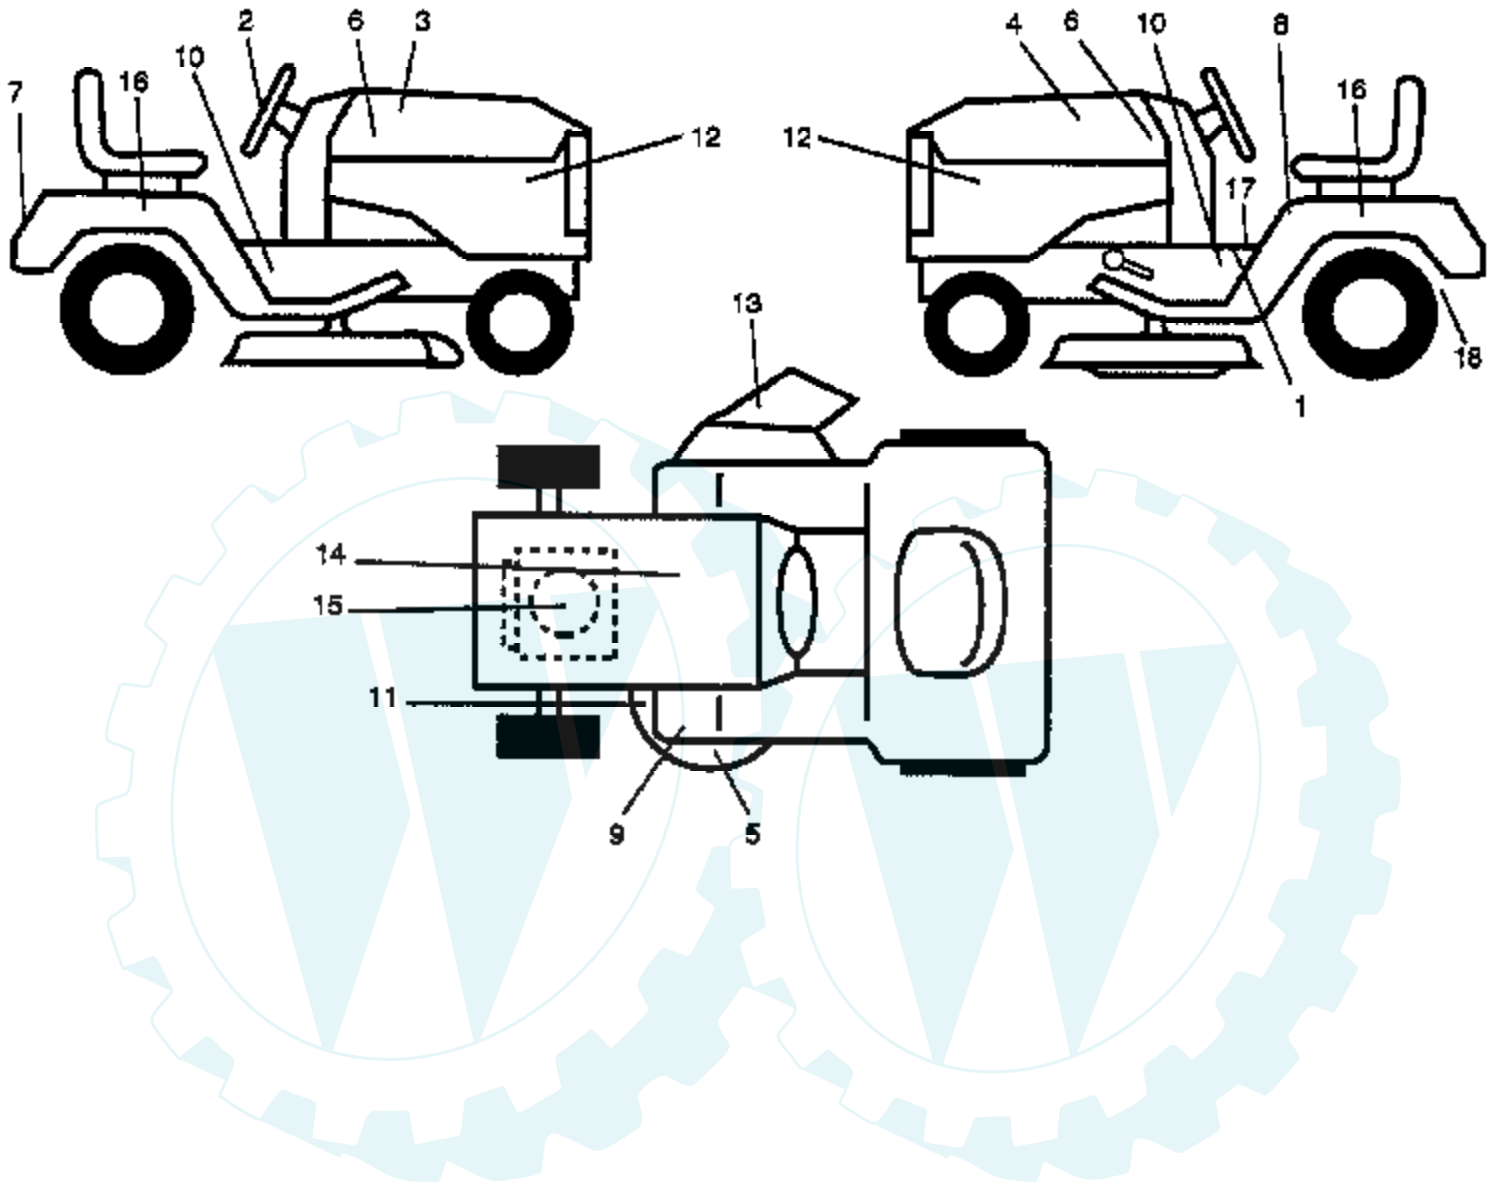

TRACTOR - - MODEL NUMBER AYP9167A59

DECALS

Ref #	Part Number	Qty	Description
1	140819		SUB= 156867
2	143470		DECAL STEER WHL
3	141579		DECAL HOOD RH
4	141580		DECAL HOOD LH
5	141517		DECAL DECK WIZ +
6	143388		NAMEPLATE.HD.WIZA
7	127520		NLA
8	133796		DECAL
9	4900J		DECAL T
10	143349		"DECAL.CHASSIS.42""
11	136832		DECAL
12	146698		DECAL.PNL.SIDE.VG
13	141583		DECAL DECK MULCH
14	145005		DECAL.BATRY.3-3908
15	131973		DECAL.ENG.805720
16	146615		DECAL.FENDER.WIZ
17	142336		DECAL SADLE HYDRO
18	142341		DECAL DRAWBAR LH
	138311		DECAL HANDLE LIFT
	133671		FOOTREST PAD
	146631		MANUAL.O.9167A59