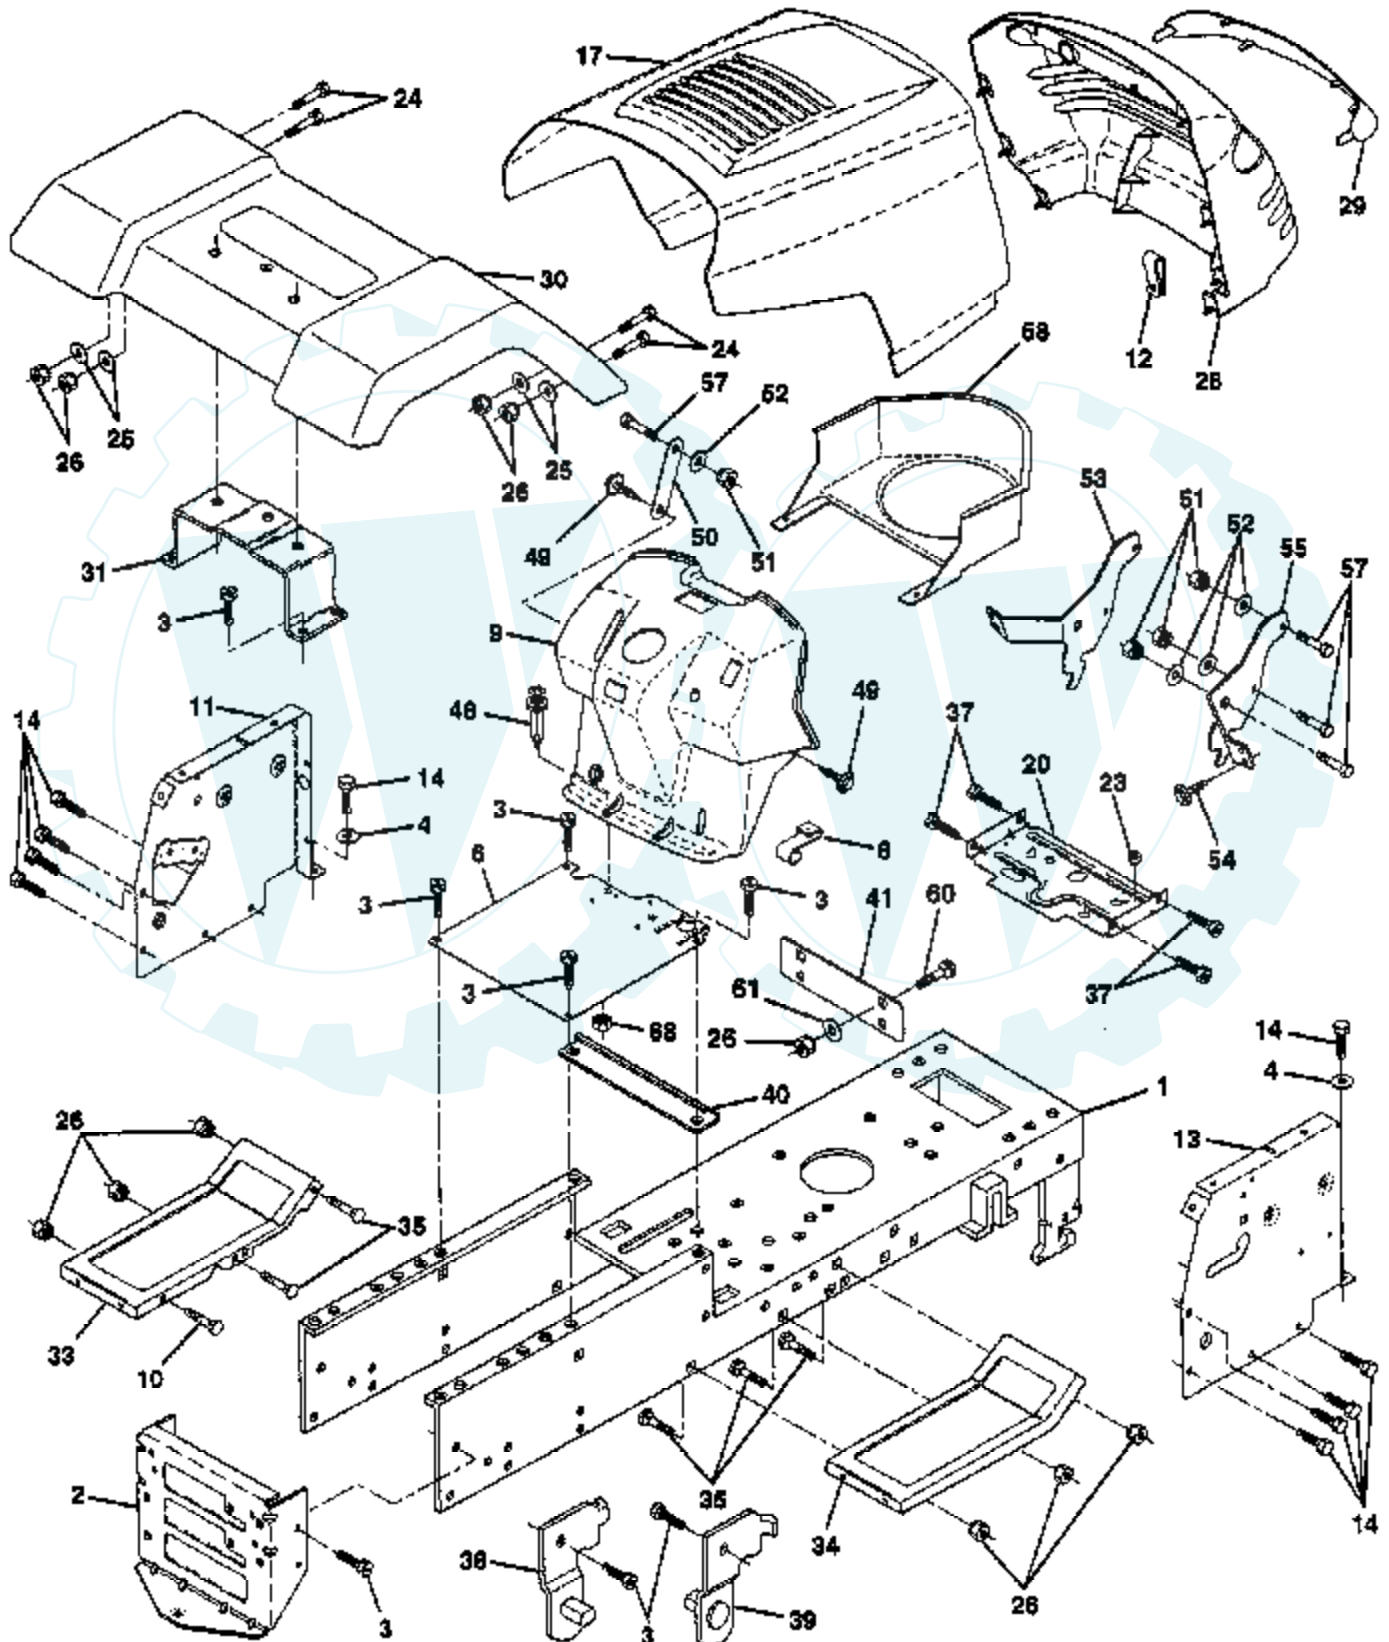

TRACTOR - - MODEL NUMBER AYP9159B59

CHASSIS AND ENCLOSURES

Ref #	Part Number	Qty	Description
1	145501		CHASSIS.WLD.11GA
2	140356		SUB= 145009
3	17490612		SCREW
4	19131216		WASHER
6	145206		SUB= 145206X431
8	126471X		"CLIP,INSULATOR"
9	140622		SUB= 532142467
10	72140608		SUB= 72110608
11	146964		PANEL.DASH.LH.A
12	145660		CLIP.TINNERMAN
13	146959		PANEL.DASH.RH
14	17490608		SCREW LT
17	139394X418		HOOD.STL.PRV.LB
20	145210		PLATE.MTG.BTRY.TK
23	124028X		SUB= 532124028
24	74780616		BOLT
25	19131312		WASHER
26	73800600		NUT
28	140141		SUB= 157373
29	140273		LENS GRILLE
30	140001X418		FENDER.PNT.LT.
31	139976		BRACKET SUPT FEND
33	145244X418		FOOTREST.LT.LT/GT
34	145243X418		FOOTREST.RH.LT/GT
35	72110606		BOLT
37	17490512		SCREW
38	139886		BRACKET ASM LH
39	139887		BRACKET ASM RH
40	139977		SPACER FENDER LT
41	139978		PLATE EXTEN FEND
48	138096		RIVET.PUSH.PLATE
49	17490412		SCREW HEX CRT
50	142779		BRACE SUPT DASH
51	73800400		NUT
52	19091416		WASHER
53	144697		BRACKET.GRILLE.LH
54	17030814		SUB= 91817030814
55	144696		BRACKET.GRILLE.RH
57	74780412		SUB= 74780414
58	140806		DUCT AIR 12-15H
60	72140606		BOLT
61	19171416		WASHER
68	73510400		NUT
	5479J		PLUG BUTTON T