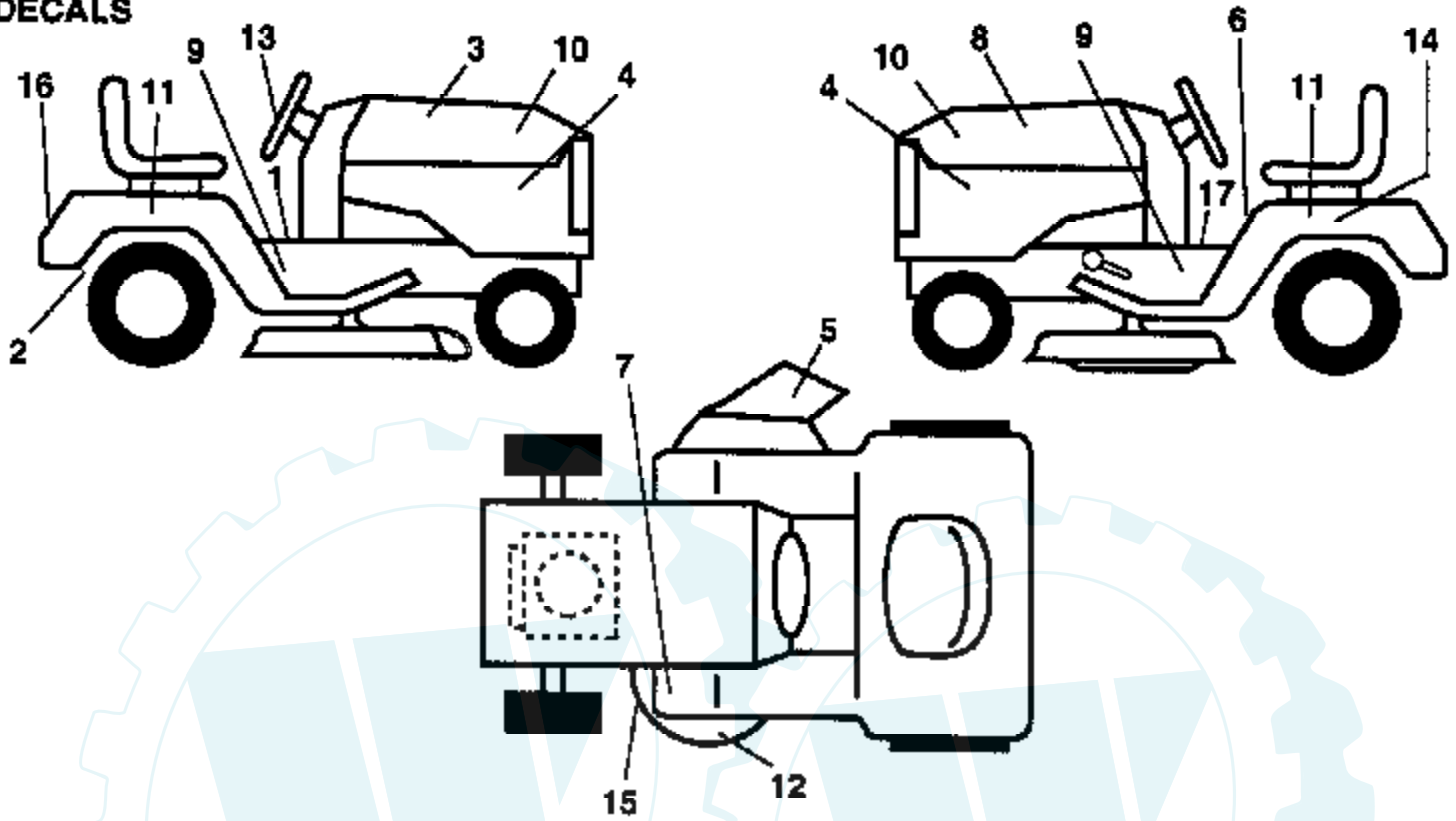

TRACTOR - - MODEL NUMBER AYP9159B59

DECALS

Ref #	Part Number	Qty	Description
1	140819		SUB= 156867
2	142341		DECAL DRAWBAR LH
3	141579		DECAL HOOD RH
4	146679		DECAL.PNL.SD.VANG
5	141583		DECAL DECK MULCH
6	133796		DECAL
7	4900J		DECAL T
8	141580		DECAL HOOD LH
9	143349		"DECAL.CHASSIS.42""
10	143388		NAMEPLATE.HD.WIZA
11	146615		DECAL.FENDER.WIZ
12	141517		DECAL DECK WIZ +
13	143470		DECAL STEER WHL
14	145005		DECAL.BATRY.3-3908
15	136832		DECAL
16	127520		NLA
17	142336		DECAL SADLE HYDRO
	138311		DECAL HANDLE LIFT
	133671		FOOTREST PAD
	148014		MANUAL.AYP9159B59