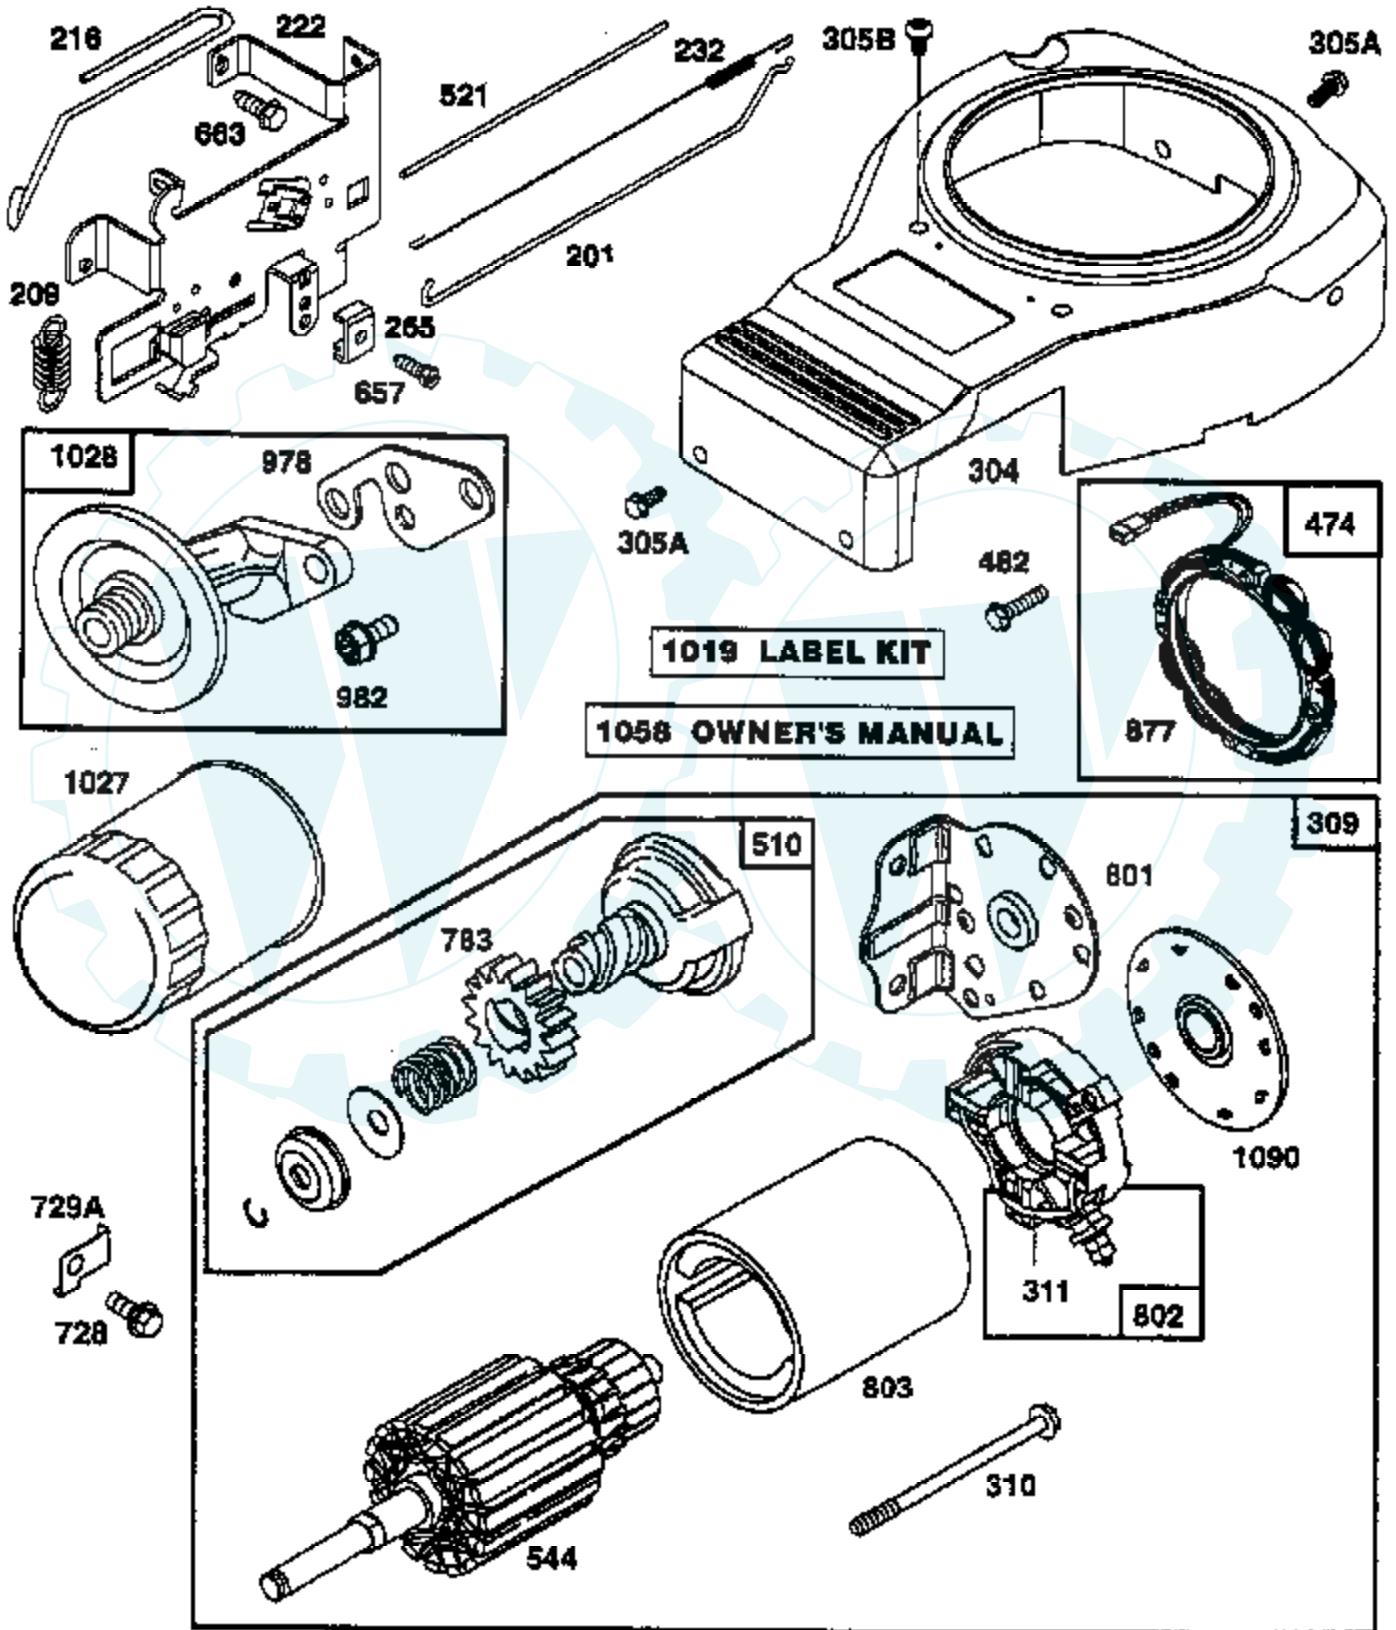

TRACTOR - - MODEL NUMBER AYP9159B59
BRIGGS & STRATTON ENGINE - MODEL NUMBER 28Q777, TYPE NUMBER 0164-01

Ref #	Part Number	Qty	Description
1	496412		CYLINDER ASSY
2	399265		P/N CONFLICT - CHECK WITH SUPPLIER
3	391086		SEAL, OIL
5	495858		HEAD, CYLINDER
7	272614		GASKET, CYLINDER HEAD
8	495735		BREATHER ASSY
9	27803		GASKET, VALVE COVER
10	94621		SCREW, STEMS
11	281246		TUBE, BREATHER
12	271916		GASKET, CRANKCASE COVER 1/64"
	271997		GASKET, CRANKCASE COVER .005"
	271996		GASKET, CRANKCASE COVER .009"
13	94728		SCREW, CYLINDER HEAD
15	94239		PLUG, OIL DRAIN
16	495162		CRANKSHAFT
	94196		KEY, TIMING GEAR
18	496742		BASE ENGINE
20	291675		SEAL, OIL
22	94624		SCREW, SEMS, BASE MOUNTING
23	492326		FLYWHEEL & RING GEAR ASSY, MAGNETO
24	222698		KEY, FLYWHEEL
25	495860		PISTON ASSY, STANDARD SIZE
	495977		PISTON ASSY .010" OVERSIZE
	495978		PISTON ASSY .020" OVERSIZE
	495979		PISTON ASSY .030" OVERSIZE
26	495854		RING SET, PISTON, STANDARD SIZE
	495852		RING SET, PISTON, .010" OVERSIZE
	495851		RING SET, PISTON, .020" OVERSIZE
	495855		RING SET, PISTON, .030" OVERSIZE
27	260924		LOCK, PISTON PIN
28	299691		PIN ASSEMBLY, PISTON, STANDARD
	391286		PIN ASSEMBLY, PISTON .005" OVER
29	494504		ROD ASSY, CONNECTING
	495490		ROD ASSY, CONNECTING
32	94695		SCREW
32A	94648		SCREW
33	495856		VALVE, EXHAUST
34	495857		VALVE, INTAKE
35	262811		SPRING, VALVE
37	224502		GUARD, FLYWHEEL
40	224641		RETAINER, VALVE SPRING
45	262411		TAPPET, VALVE
46	496651		GEAR, CAM
51	272465		GASKET, CARBURETOR (CARBURETOR TO ELBOW)
52	272569		GASKET, CARBURETOR
53	94637		STUD, CARBURETOR MOUNTING
75	224061		WASHER, SPRING
78	94821		SCREW, SEMS
95	94098		SCREW, THROTTLE
98	495932		VALVE, NEEDLE
104	231789		PIN, FLOAT HINGE
105	231855		VALVE ASSY, INLET NEEDLE
106	231854		INLET VALVE SEAT
108	224540		VALVE, CHOKE
116A	281402		O-RING
117	231858		JET, NEEDLE VALVE
118	495800		SCREW, IDLE SPEED
121	497535		CARBURETOR OVERHAUL KIT