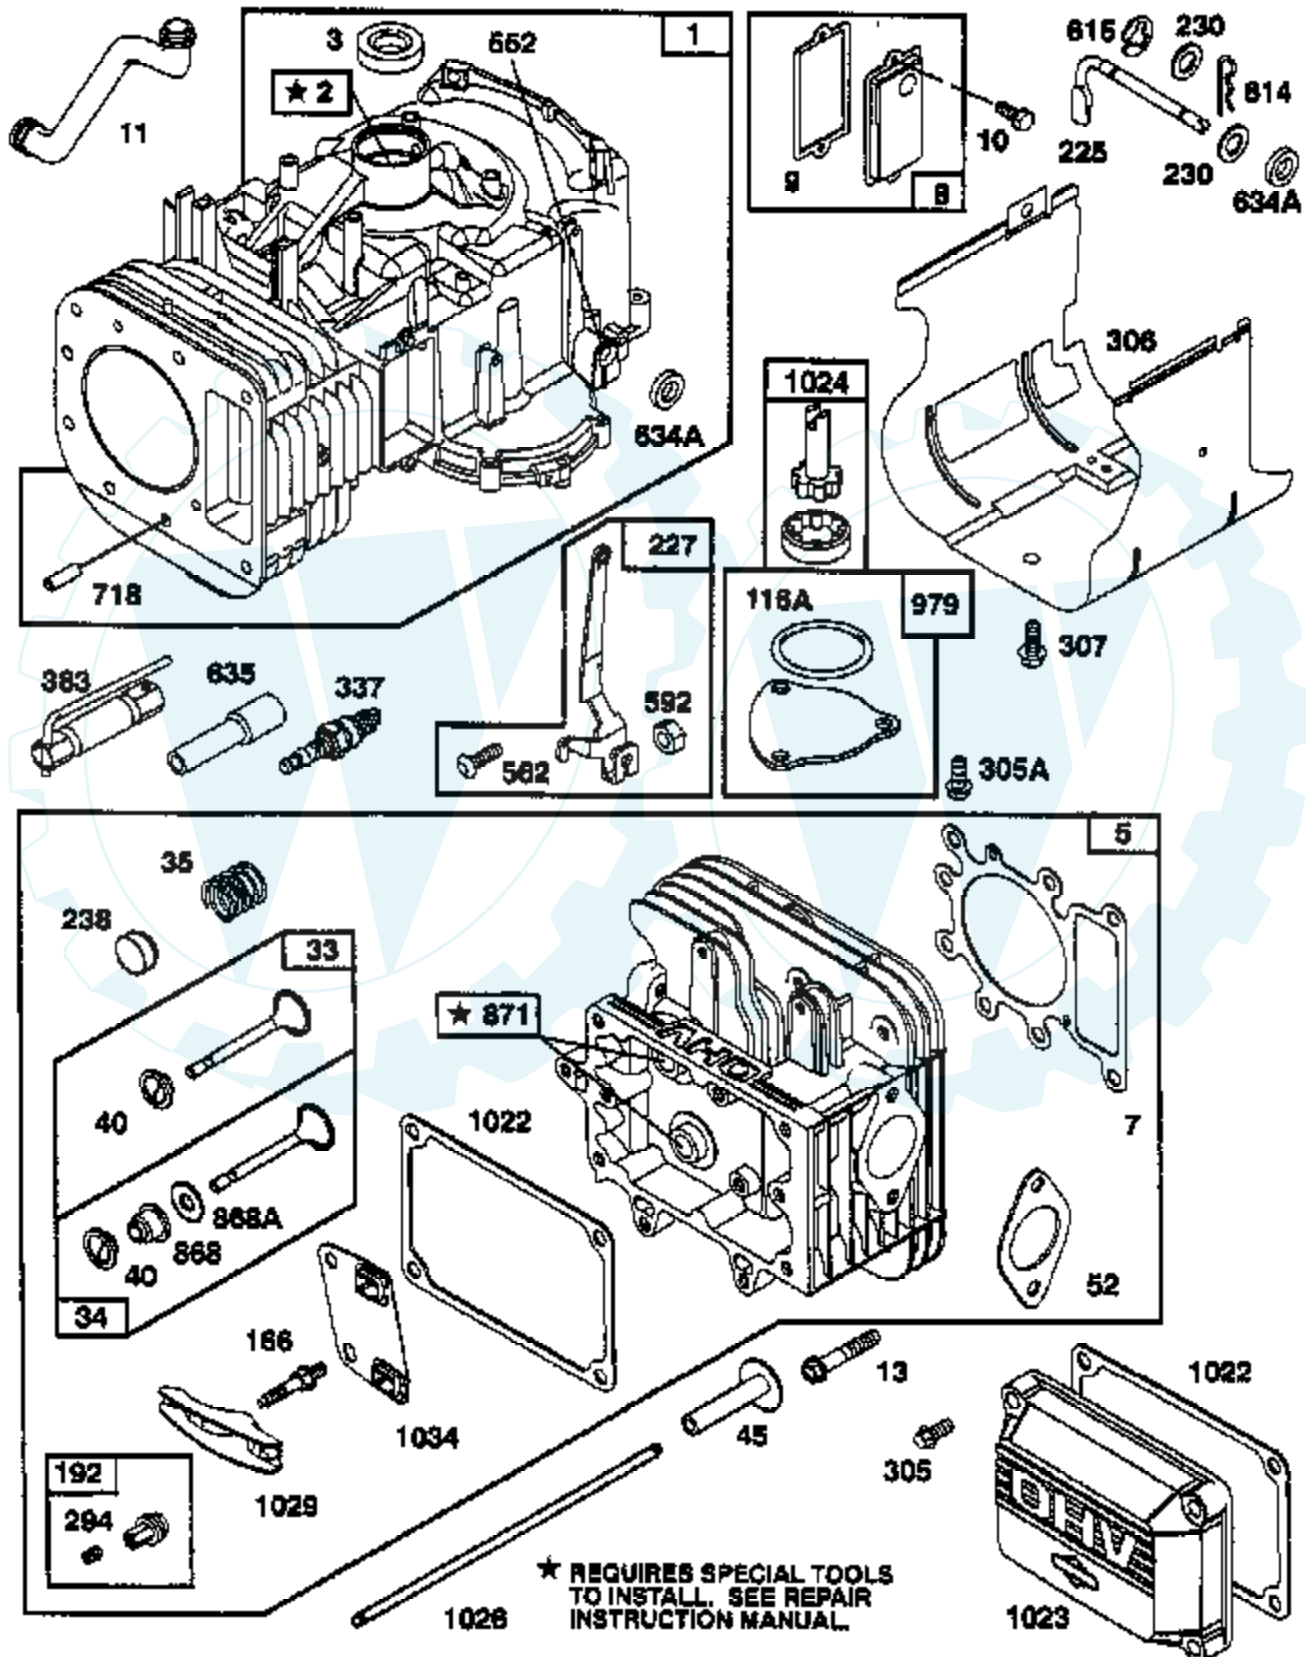

TRACTOR - - MODEL NUMBER AYP9159B59

BRIGGS & STRATTON ENGINE - MODEL NUMBER 28Q777, TYPE NUMBER 0164-01

Ref #	Part Number	Qty	Description
1	496412		CYLINDER ASSY
2	399265		P/N CONFLICT - CHECK WITH SUPPLIER
3	391086		SEAL, OIL
5	495858		HEAD, CYLINDER
7	272614		GASKET, CYLINDER HEAD
8	495735		BREATHER ASSY
9	27803		GASKET, VALVE COVER
10	94621		SCREW, STEMS
11	281246		TUBE, BREATHER
12	271916		GASKET, CRANKCASE COVER 1/64"
	271997		GASKET, CRANKCASE COVER .005"
	271996		GASKET, CRANKCASE COVER .009"
13	94728		SCREW, CYLINDER HEAD
15	94239		PLUG, OIL DRAIN
16	495162		CRANKSHAFT
	94196		KEY, TIMING GEAR
18	496742		BASE ENGINE
20	291675		SEAL, OIL
22	94624		SCREW, SEMS, BASE MOUNTING
23	492326		FLYWHEEL & RING GEAR ASSY, MAGNETO
24	222698		KEY, FLYWHEEL
25	495860		PISTON ASSY, STANDARD SIZE
	495977		PISTON ASSY .010" OVERSIZE
	495978		PISTON ASSY .020" OVERSIZE
	495979		PISTON ASSY .030" OVERSIZE
26	495854		RING SET, PISTON, STANDARD SIZE
	495852		RING SET, PISTON, .010" OVERSIZE
	495851		RING SET, PISTON, .020" OVERSIZE
	495855		RING SET, PISTON, .030" OVERSIZE
27	260924		LOCK, PISTON PIN
28	299691		PIN ASSEMBLY, PISTON, STANDARD
	391286		PIN ASSEMBLY, PISTON .005" OVER
29	494504		ROD ASSY, CONNECTING
	495490		ROD ASSY, CONNECTING
32	94695		SCREW
32A	94648		SCREW
33	495856		VALVE, EXHAUST
34	495857		VALVE, INTAKE
35	262811		SPRING, VALVE
37	224502		GUARD, FLYWHEEL
40	224641		RETAINER, VALVE SPRING
45	262411		TAPPET, VALVE
46	496651		GEAR, CAM
51	272465		GASKET, CARBURETOR (CARBURETOR TO ELBOW)
52	272569		GASKET, CARBURETOR
53	94637		STUD, CARBURETOR MOUNTING
75	224061		WASHER, SPRING
78	94821		SCREW, SEMS
95	94098		SCREW, THROTTLE
98	495932		VALVE, NEEDLE
104	231789		PIN, FLOAT HINGE
105	231855		VALVE ASSY, INLET NEEDLE
106	231854		INLET VALVE SEAT
108	224540		VALVE, CHOKE
116A	281402		O-RING
117	231858		JET, NEEDLE VALVE
118	495800		SCREW, IDLE SPEED
121	497535		CARBURETOR OVERHAUL KIT