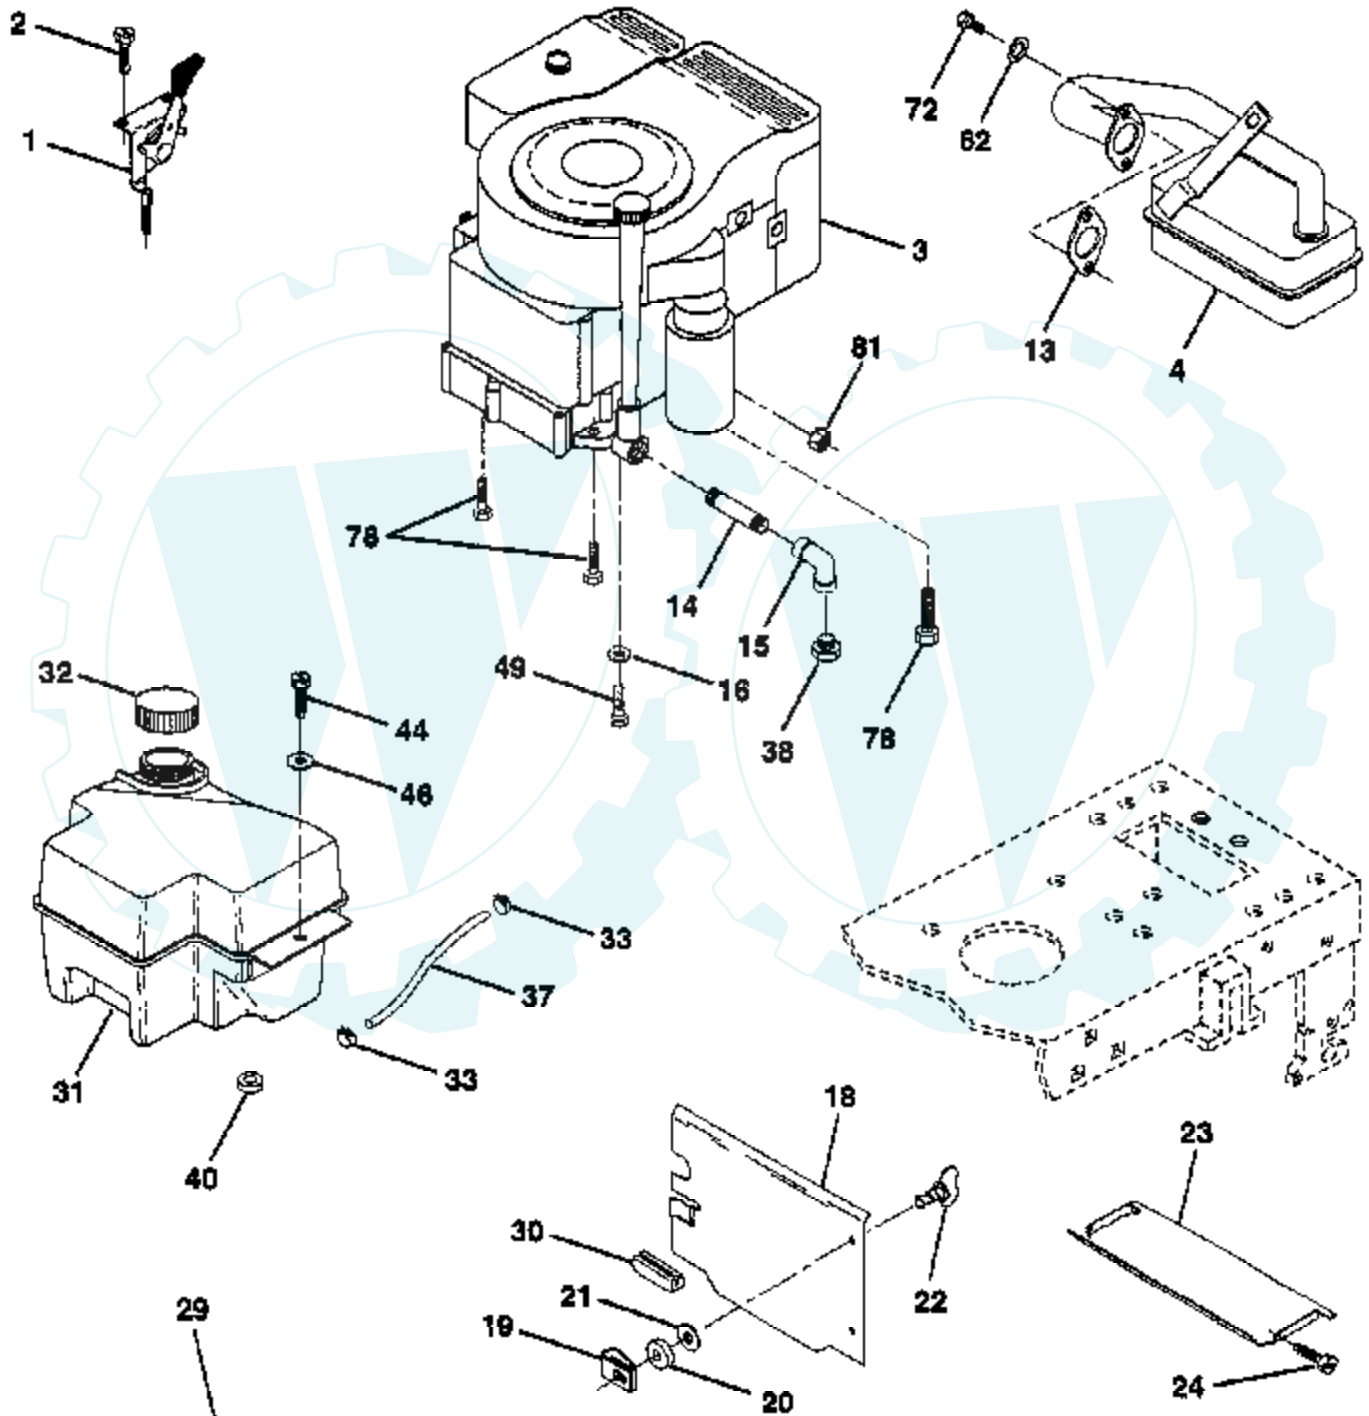

TRACTOR -- MODEL NUMBER AYP9159B59

ENGINE

OPTIONAL EQUIPMENT
Spark Arrester

Ref #	Part Number	Qty	Description
1	140310		CONTROL THROTTLE
2	17720410		SCREW LT
3			REFER TO IMAGE
4	137352		MUFFLER
13	125593X		SUB= 272293
14	13280324		PIPE NIPPLE
15	13200300		ELBOW
16	11050600		LOCKWASHER
18	136718		SHIELD HEAT
19	105839X		RECEPTACLE LT
20	105838X		RETAINER LT
21	19091016		WASHER
22	123650X		STUD.1/4.TURN
23	128953		HEAT SHIELD
24	17021008		SCREW
29	137180		SUB= 532137180
30	127057X		SUB= 532127057
31	140280		SUB= 161911
32	140527		CAP ASM FUEL
33	123487X		HOSE CLAMP
37	137040		LINE FUEL
38			REFER TO IMAGE
40	124028X		SUB= 532124028
44	17490412		SCREW HEX CRT
46	19091416		WASHER
49	17490616		SCREW GTV
62	10040500		LOCKWASHER
72	71070512		SCREW
78	17490620		SCREW
81	73510400		NUT