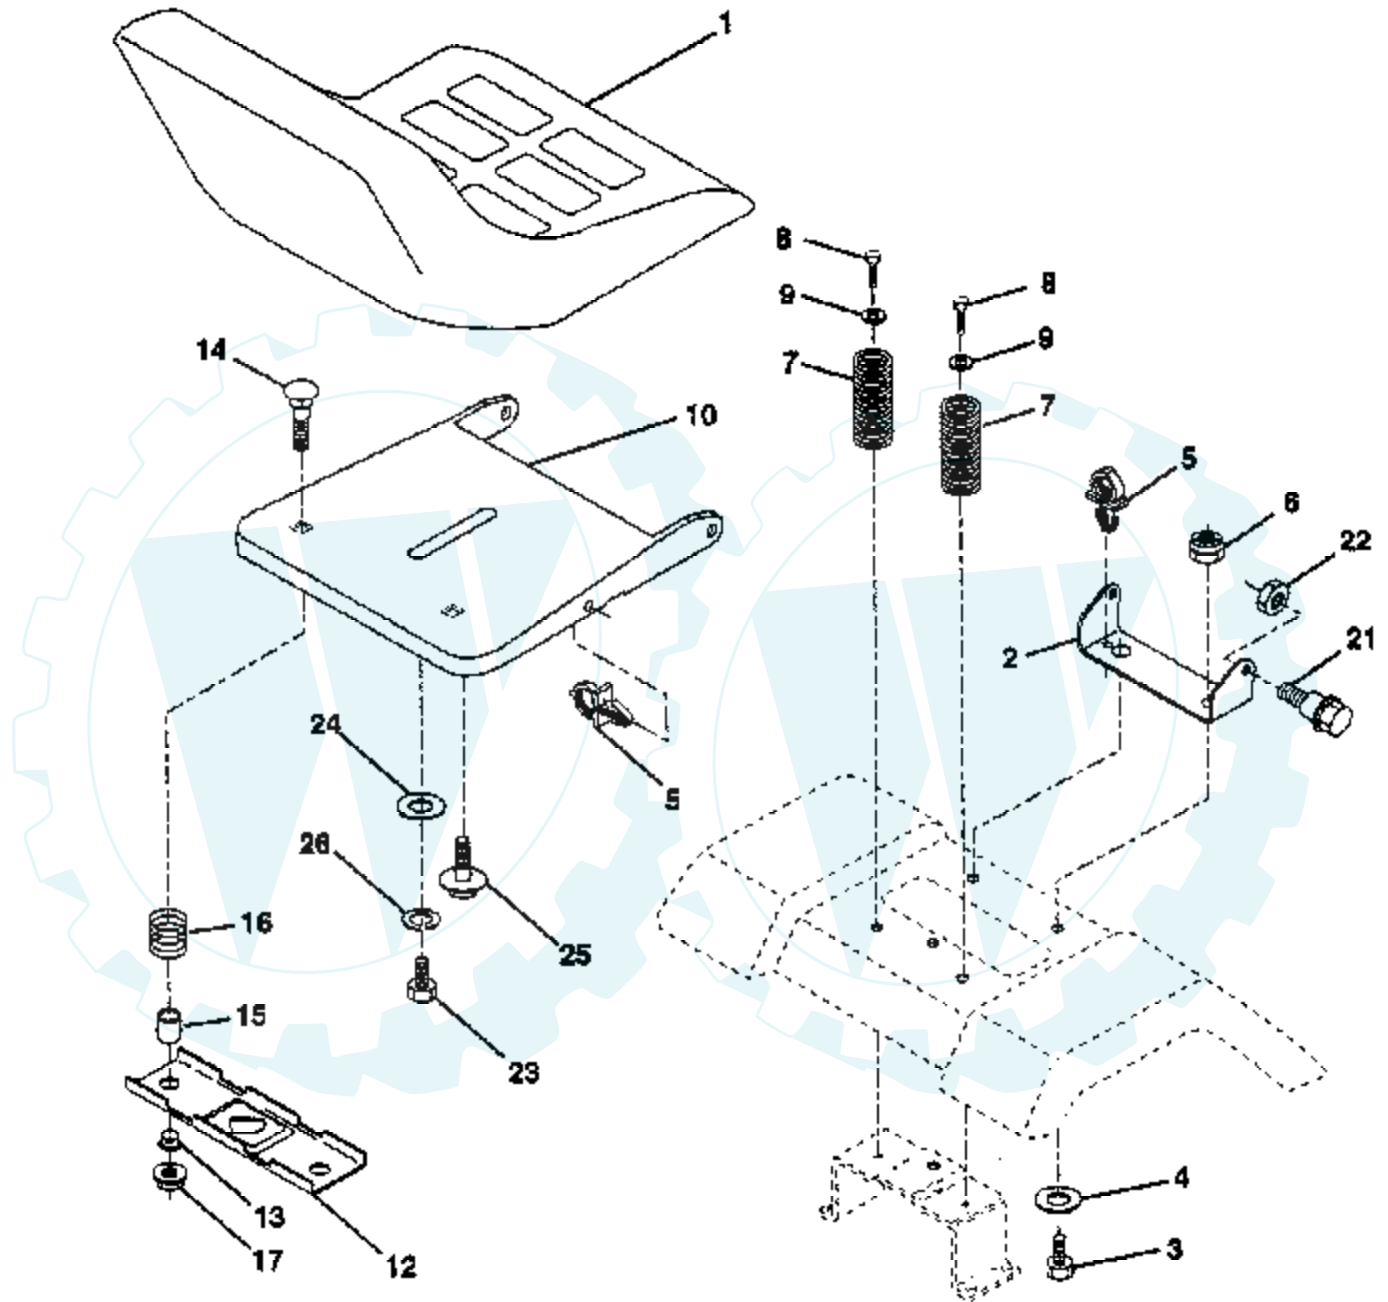

TRACTOR - - MODEL NUMBER AYP9159B59

SEAT ASSEMBLY

Ref #	Part Number	Qty	Description
1	127428		SUB= 140119
2	140551		BRACKET PVT SEAT
3	74760616		BOLT
4	19131610		WASHER PM
5	145006		CLIP.PUSH-IN.HING
6	73800600		NUT
7	124181X		SPRING COMPRESSIO
8	17490616		SCREW GTV
9	19131614		WASHER
10	140552		SUB= 155925
12	121246X		BRKT SWITCH
13	121248X		BUSHING
14	72050411		SUB= 872050411
15	134300		SPLIT SPACER
16	121250X		SPRING
17	123976X		SUB= 73900400
21	139888		BOLT.SHLD.5/16-18
22	73800500		NUT
23	74780814		BOLT
24	19171912		WASHER
25	127018X		"BOLT,SHOULDER"
26	10040800		LOCKWASHER