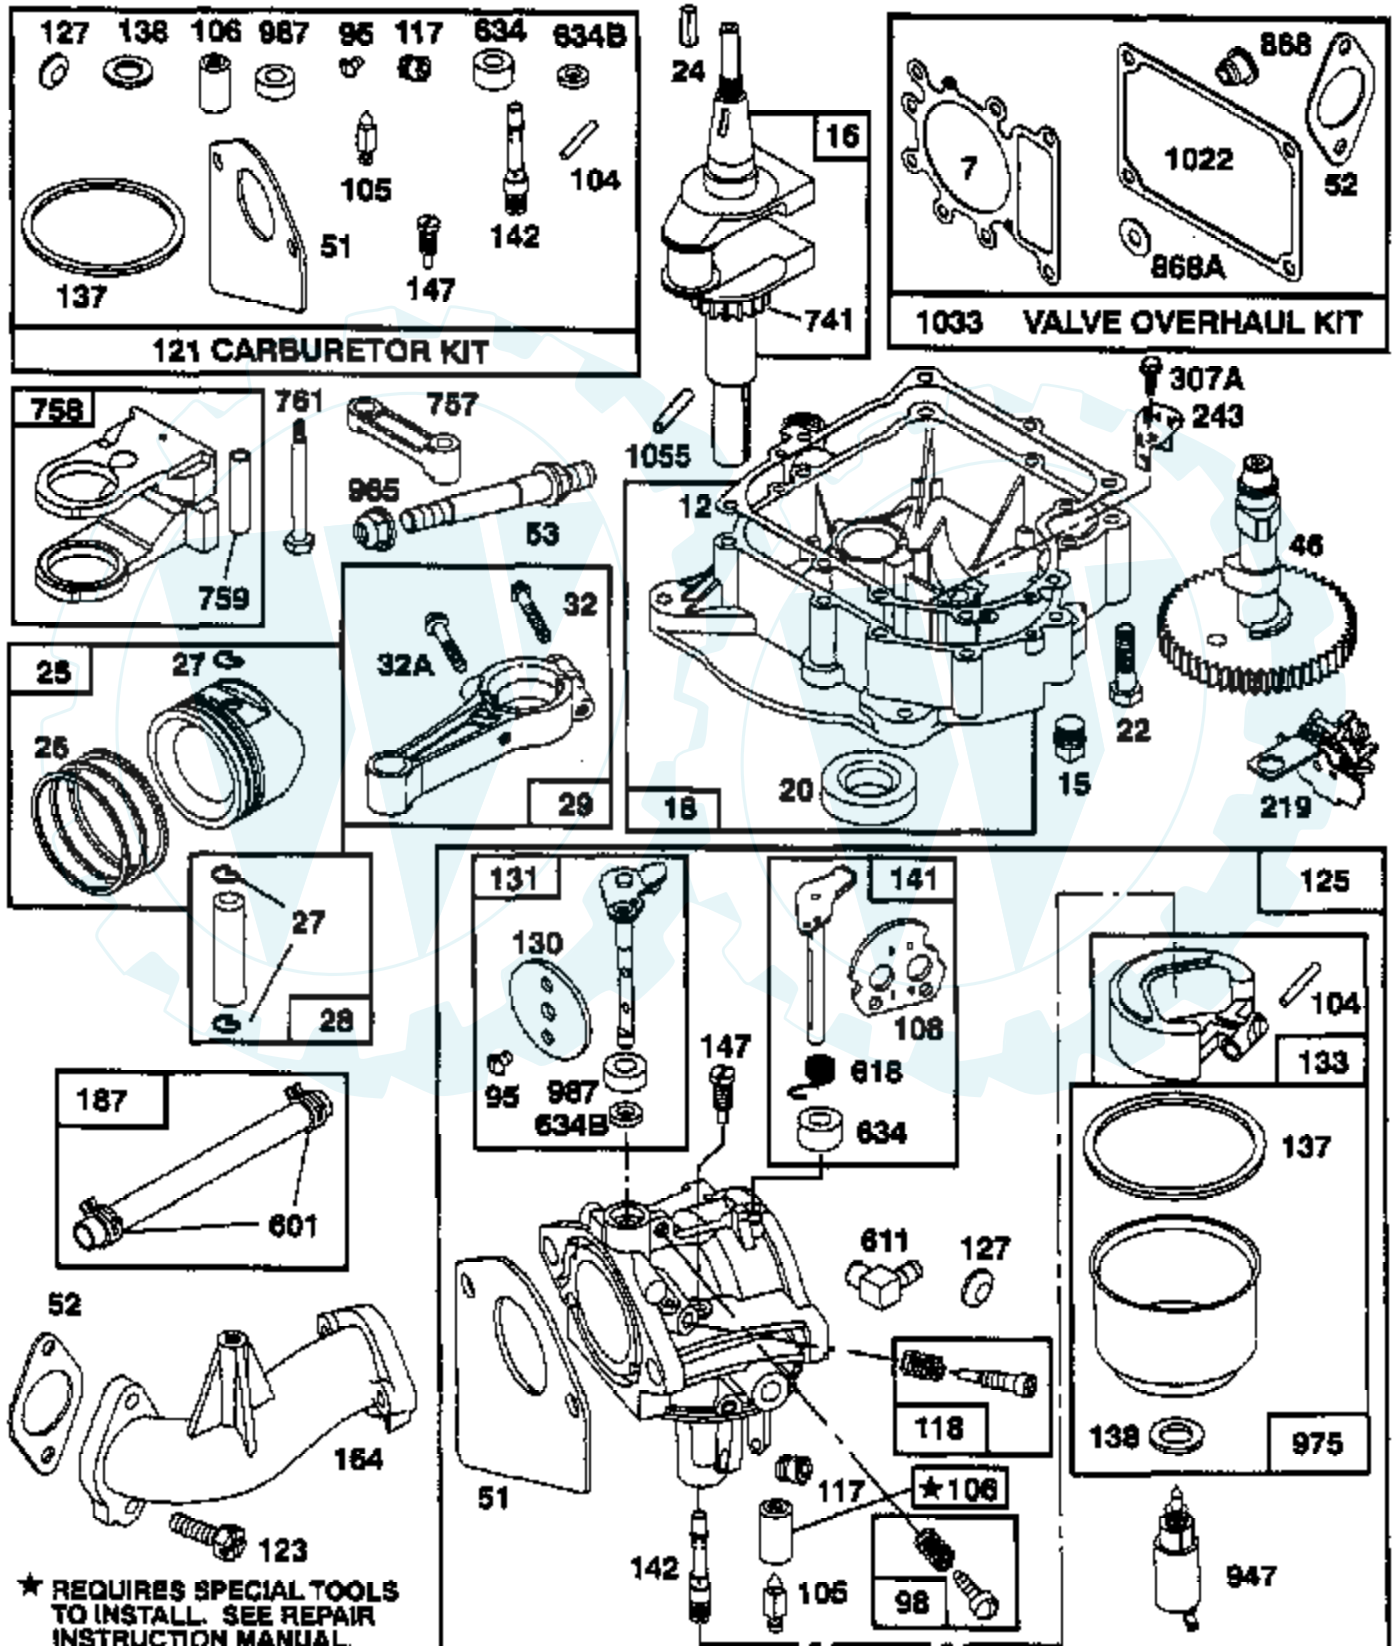

TRACTOR - - MODEL NUMBER AYP9159B59

BRIGGS & STRATTON ENGINE - MODEL NUMBER 28Q777, TYPE NUMBER 0164-01

* REQUIRES SPECIAL TOOLS TO INSTALL. SEE REPAIR INSTRUCTION MANUAL.

Ref #	Part Number	Qty	Description
1	496412		CYLINDER ASSY
2	399265		P/N CONFLICT - CHECK WITH SUPPLIER
3	391086		SEAL, OIL
5	495858		HEAD, CYLINDER
7	272614		GASKET, CYLINDER HEAD
8	495735		BREATHER ASSY
9	27803		GASKET, VALVE COVER
10	94621		SCREW, STEMS
11	281246		TUBE, BREATHER
12	271916		GASKET, CRANKCASE COVER 1/64"
	271997		GASKET, CRANKCASE COVER .005"
	271996		GASKET, CRANKCASE COVER .009"
13	94728		SCREW, CYLINDER HEAD
15	94239		PLUG, OIL DRAIN
16	495162		CRANKSHAFT
	94196		KEY, TIMING GEAR
18	496742		BASE ENGINE
20	291675		SEAL, OIL
22	94624		SCREW, SEMS, BASE MOUNTING
23	492326		FLYWHEEL & RING GEAR ASSY, MAGNETO
24	222698		KEY, FLYWHEEL
25	495860		PISTON ASSY, STANDARD SIZE
	495977		PISTON ASSY .010" OVERSIZE
	495978		PISTON ASSY .020" OVERSIZE
	495979		PISTON ASSY .030" OVERSIZE
26	495854		RING SET, PISTON, STANDARD SIZE
	495852		RING SET, PISTON, .010" OVERSIZE
	495851		RING SET, PISTON, .020" OVERSIZE
	495855		RING SET, PISTON, .030" OVERSIZE
27	260924		LOCK, PISTON PIN
28	299691		PIN ASSEMBLY, PISTON, STANDARD
	391286		PIN ASSEMBLY, PISTON .005" OVER
29	494504		ROD ASSY, CONNECTING
	495490		ROD ASSY, CONNECTING
32	94695		SCREW
32A	94648		SCREW
33	495856		VALVE, EXHAUST
34	495857		VALVE, INTAKE
35	262811		SPRING, VALVE
37	224502		GUARD, FLYWHEEL
40	224641		RETAINER, VALVE SPRING
45	262411		TAPPET, VALVE
46	496651		GEAR, CAM
51	272465		GASKET, CARBURETOR (CARBURETOR TO ELBOW)
52	272569		GASKET, CARBURETOR
53	94637		STUD, CARBURETOR MOUNTING
75	224061		WASHER, SPRING
78	94821		SCREW, SEMS
95	94098		SCREW, THROTTLE
98	495932		VALVE, NEEDLE
104	231789		PIN, FLOAT HINGE
105	231855		VALVE ASSY, INLET NEEDLE
106	231854		INLET VALVE SEAT
108	224540		VALVE, CHOKE
116A	281402		O-RING
117	231858		JET, NEEDLE VALVE
118	495800		SCREW, IDLE SPEED
121	497535		CARBURETOR OVERHAUL KIT