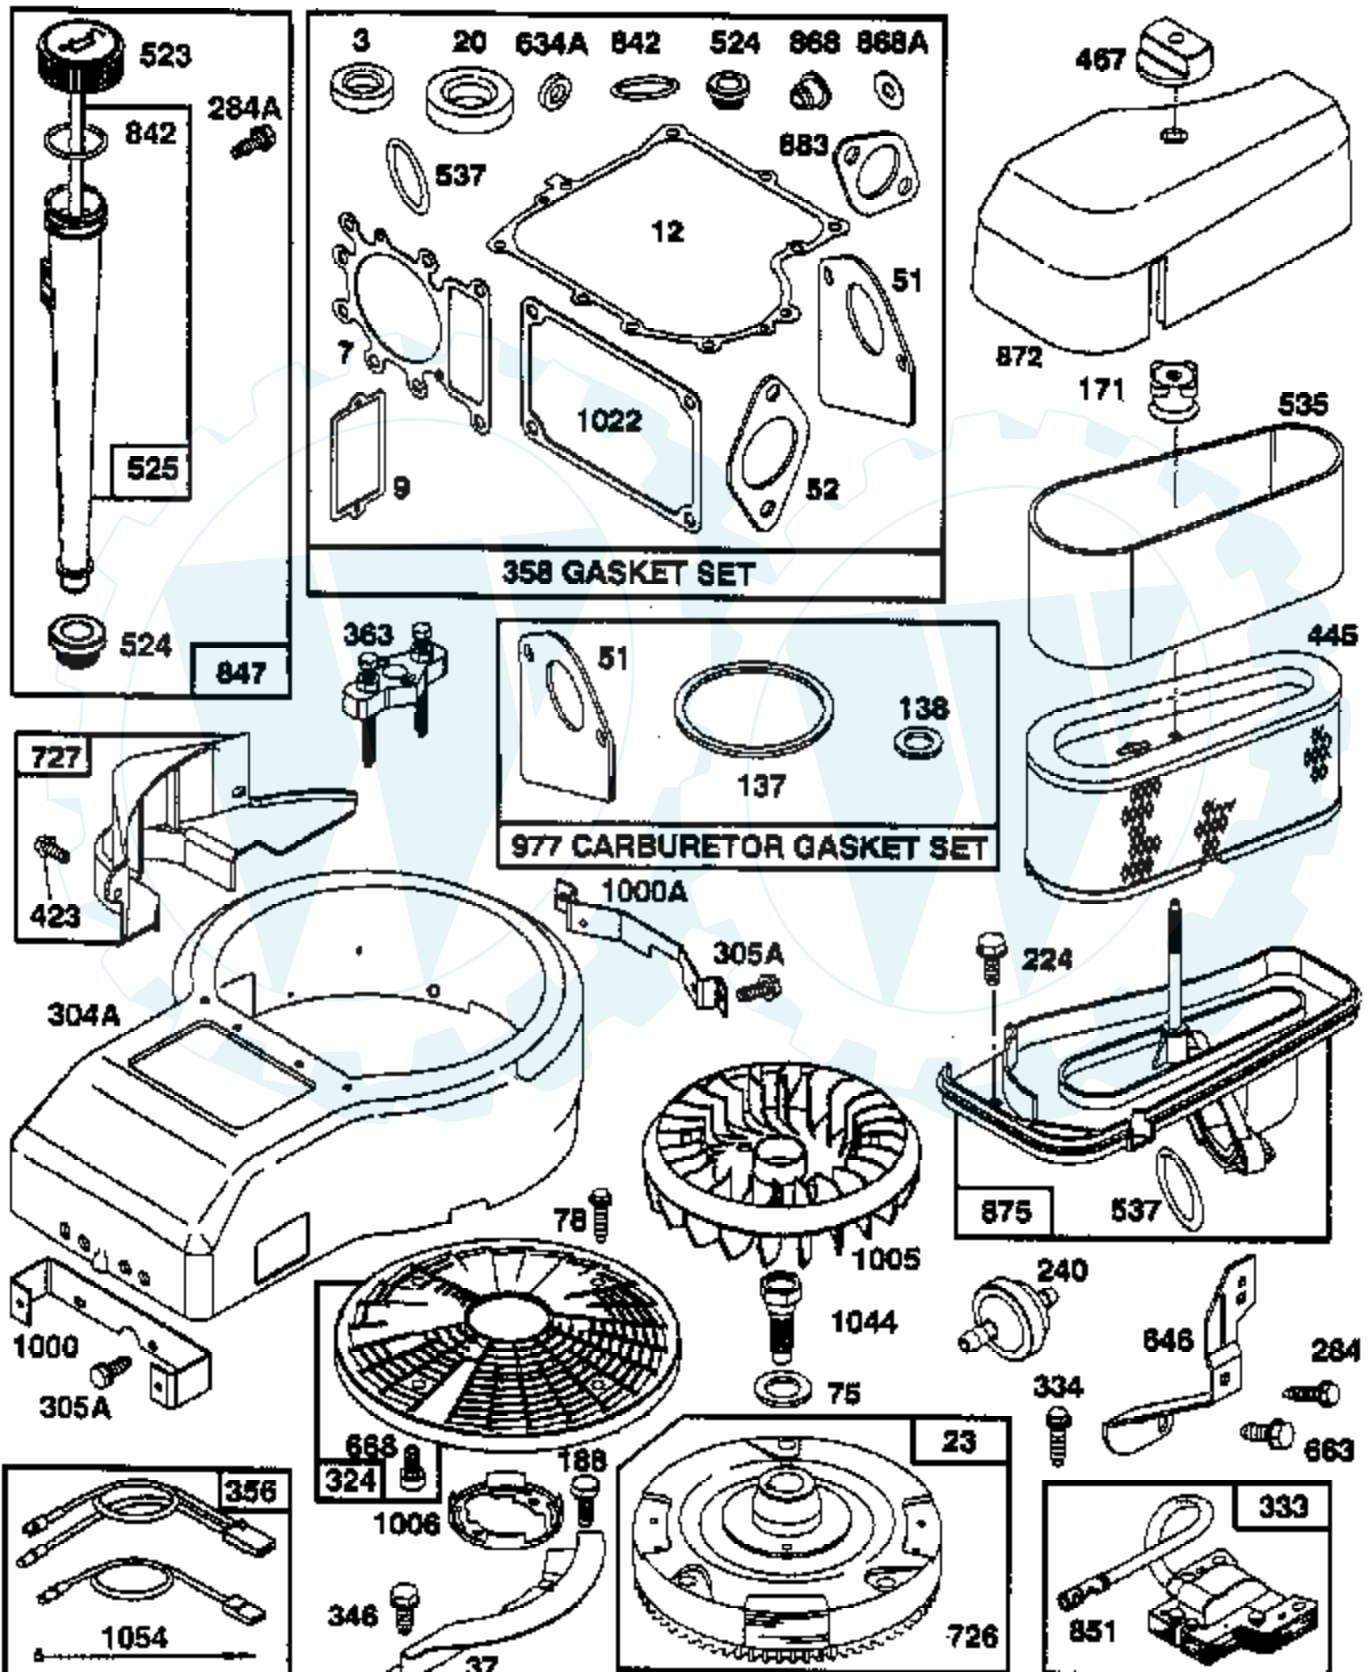

TRACTOR - - MODEL NUMBER AYP9159B59

BRIGGS & STRATTON ENGINE - MODEL NUMBER 28Q777, TYPE NUMBER 0164-01

Ref #	Part Number	Qty	Description
1	496412		CYLINDER ASSY
2	399265		P/N CONFLICT - CHECK WITH SUPPLIER
3	391086		SEAL, OIL
5	495858		HEAD, CYLINDER
7	272614		GASKET, CYLINDER HEAD
8	495735		BREATHER ASSY
9	27803		GASKET, VALVE COVER
10	94621		SCREW, STEMS
11	281246		TUBE, BREATHER
12	271916		GASKET, CRANKCASE COVER 1/64"
	271997		GASKET, CRANKCASE COVER .005"
	271996		GASKET, CRANKCASE COVER .009"
13	94728		SCREW, CYLINDER HEAD
15	94239		PLUG, OIL DRAIN
16	495162		CRANKSHAFT
	94196		KEY, TIMING GEAR
18	496742		BASE ENGINE
20	291675		SEAL, OIL
22	94624		SCREW, SEMS, BASE MOUNTING
23	492326		FLYWHEEL & RING GEAR ASSY, MAGNETO
24	222698		KEY, FLYWHEEL
25	495860		PISTON ASSY, STANDARD SIZE
	495977		PISTON ASSY .010" OVERSIZE
	495978		PISTON ASSY .020" OVERSIZE
	495979		PISTON ASSY .030" OVERSIZE
26	495854		RING SET, PISTON, STANDARD SIZE
	495852		RING SET, PISTON, .010" OVERSIZE
	495851		RING SET, PISTON, .020" OVERSIZE
	495855		RING SET, PISTON, .030" OVERSIZE
27	260924		LOCK, PISTON PIN
28	299691		PIN ASSEMBLY, PISTON, STANDARD
	391286		PIN ASSEMBLY, PISTON .005" OVER
29	494504		ROD ASSY, CONNECTING
	495490		ROD ASSY, CONNECTING
32	94695		SCREW
32A	94648		SCREW
33	495856		VALVE, EXHAUST
34	495857		VALVE, INTAKE
35	262811		SPRING, VALVE
37	224502		GUARD, FLYWHEEL
40	224641		RETAINER, VALVE SPRING
45	262411		TAPPET, VALVE
46	496651		GEAR, CAM
51	272465		GASKET, CARBURETOR (CARBURETOR TO ELBOW)
52	272569		GASKET, CARBURETOR
53	94637		STUD, CARBURETOR MOUNTING
75	224061		WASHER, SPRING
78	94821		SCREW, SEMS
95	94098		SCREW, THROTTLE
98	495932		VALVE, NEEDLE
104	231789		PIN, FLOAT HINGE
105	231855		VALVE ASSY, INLET NEEDLE
106	231854		INLET VALVE SEAT
108	224540		VALVE, CHOKE
116A	281402		O-RING
117	231858		JET, NEEDLE VALVE
118	495800		SCREW, IDLE SPEED
121	497535		CARBURETOR OVERHAUL KIT