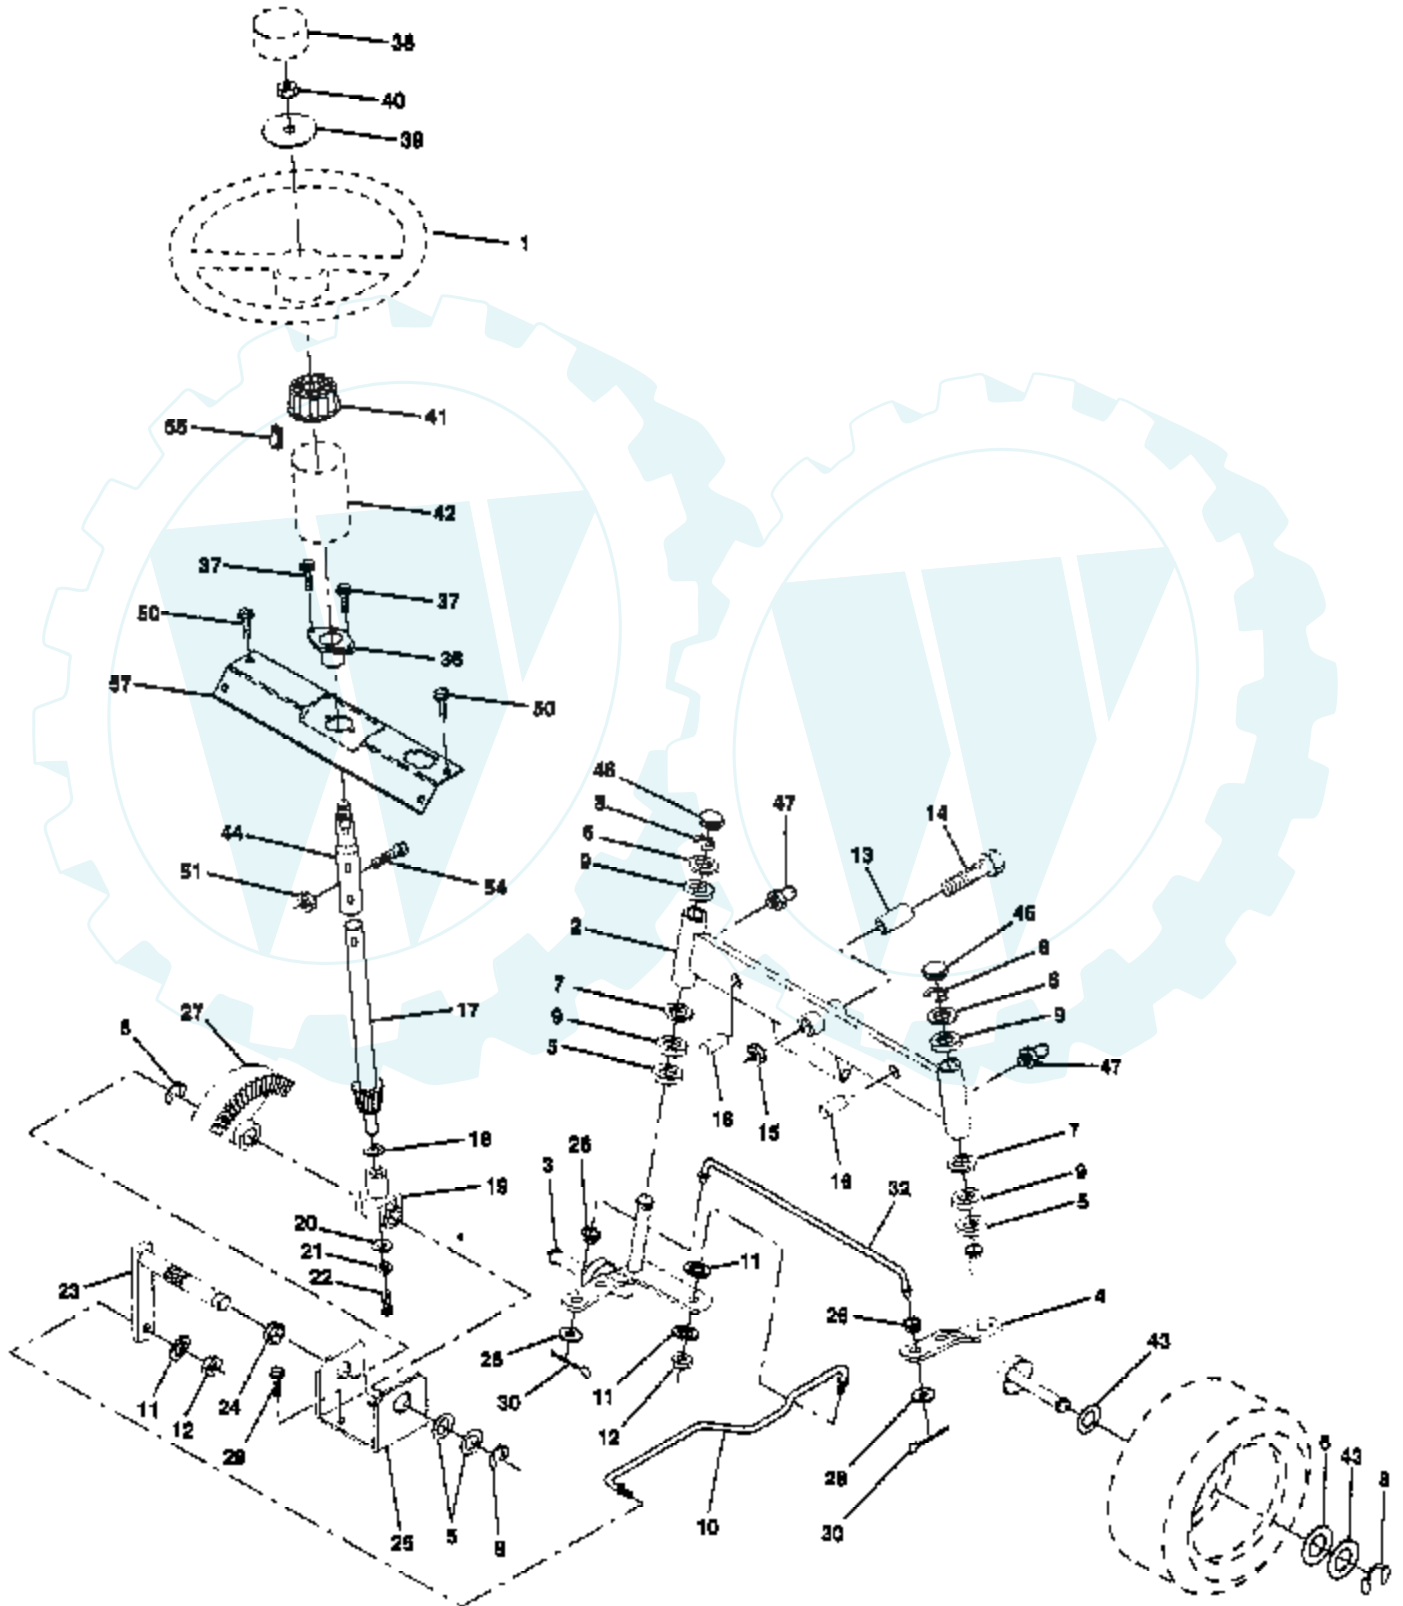

TRACTOR - - MODEL NUMBER AYP9159B59

STEERING ASSEMBLY

Ref #	Part Number	Qty	Description
1	140044		WHEEL STR AYP BLK
2	142033		AXLE ASM FRONT
3	135227		SPINDLE LH
4	135228		SPINDLE RH
5	6266H		WASHER .T
6	121748X		WASHER
7	19272016		WASHER
8	12000029		RING
9	3366R		COL. SRTG. BEAR.
10	130468		SUB= 532130468
11	10040600		LOCKWASHER
12	73610600		SUB= 7810H
13	110438X		BEARING
14	74011056		BOLT HEX 5/8-11
15	73901000		"NUT-LOC,FLANGE LT"
16	132624		AXLE PIN
17	140176		SHAFT ASM STEERIN
18	57079		THRUST WASHER
19	124035X		SUPPORT.SHAFT
20	126684X		SUB= 532126684
21	10040400		LOCKWASHER
22	71070410		"SCREW,SPECIAL"
23	127501		SUB= 918127501
24	109816X		NYLINER T
25	124036X		"BRKT,STEERING"
26	126847X		BUSHING.DRAGLINK
27	136874		GEAR SECTOR
28	19131416		WASHER
29	17490612		SCREW
30	76020412		COTTER PIN
32	130465		TIE ROD
36	102803X		SUB= 918102803X
37	17431008		SUB= 98000165
38	140045		CAP STEER AYP
39	19133808		WASHER T
40	7810H		GRIPCO NUT
41	104820X		ADAPTER-WHEEL LT
42	140216		BOOT SHAFT STEER
43	121749X		WASHER
44	140171		SHAFT EXT STEER
46	121232X		CAP
47	6855M		ZERK M
50	17490412		SCREW HEX CRT
51	73800500		NUT
54	74780520		BOLT
55	140285		CLIP TINNERMAN
57	140172		SUPPORT SHAFT STR