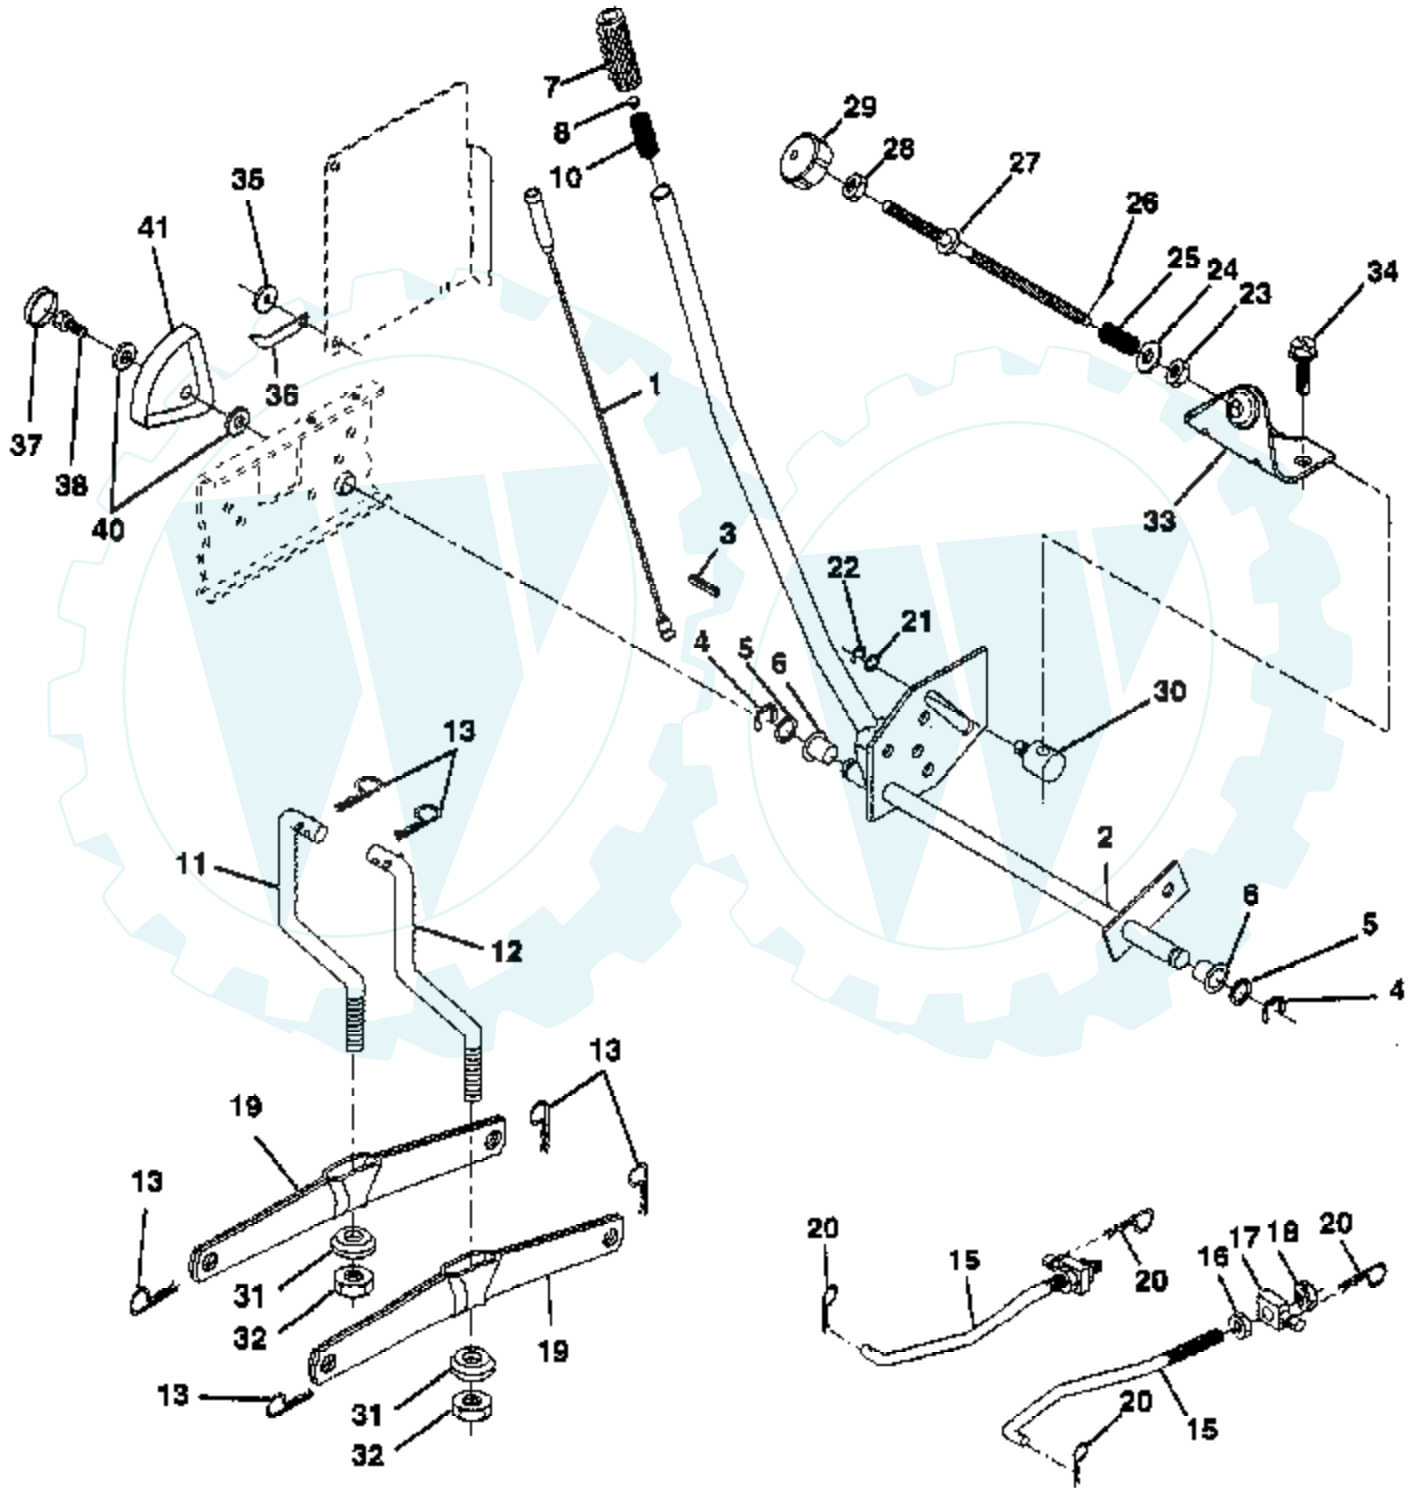

TRACTOR -- MODEL NUMBER AYP9159B59

LIFT

Ref #	Part Number	Qty	Description
1	136973		WIRE ASM
2	140278		HANDLE.LIFT.LH.
3	138284		PIN GROOVE
4	12000002		SUB= 2225J
5	19211621		WASHER
6	120183X		NYLON BEARING
7	125631X		GRIP HANDLE
8	122365X		SUB= 125925X
10	122512X		SUB= 532122512
11	139865		SUB= 918139865
12	139866		SUB= 151140
13	4939M		SUB= 85902
15	127218		LINK.FRONT
16	73350800		NUT
17	130171		TRUNION
18	73800800		NUT.LK.W/WSH.1/2.
19	139868		ARM SUSP REAR
20	3146R		RETAINER.SPRING
21	19151216		WASHER
22	12000037		KLIP RING
23	110807X		NUT T
24	19131016		WASHER
25	2876H		SPRING T
26	76020308		SUB= 3145
27	126971X		SUB= 532126971
28	73350600		NUT
29	138057		KNOB INF 3/8-16
30	110810X		TRUNION LT
31	140302		BEARING PVT LH
32	73540600		NUT.CROWNLOCK.3/8
33	140168		BRACKET STOP INF
34	17490608		SCREW LT
35	120529X		WASHER T
36	123933X505		POINTER HGT IND
37	123935X		"PLUG,HOLE"
38	17490512		SCREW
40	19112410		WASHER
41	123934X		HEIGHT INDICATOR