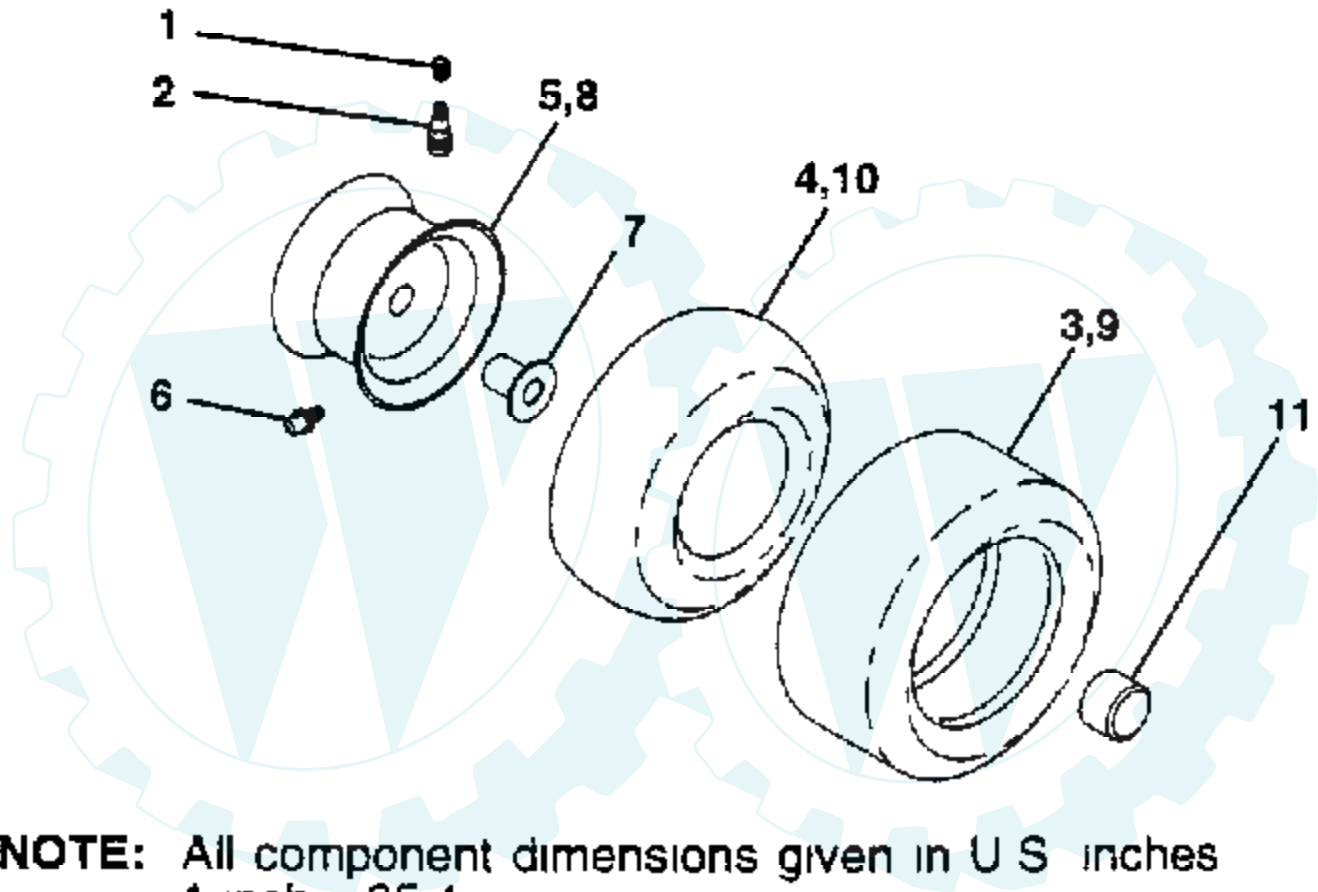

TRACTOR - - MODEL NUMBER AYP9159B59

WHEELS & TIRES

NOTE: All component dimensions given in U S inches
1 inch = 25 4 mm.

Ref #	Part Number	Qty	Description
1	59192		VALVE CAP
2	65139		VALVE STEM LT
3	106222X		SUB= 122073X
4	59904		TUBE.5.3/4.5/6
5	106732X427		"RIM ASM 6"" FRT"
6	278H		FITTING LT
7	9040H		"FLANGE, BEARING"
8	106108X427		"RIM AS 8"" REAR"
9	122082X		SUB= 918122082X
10	7152J		TUBE.18X9.5-8
11	104757X		HUB CAP
	144334		SEALANT.TIRE 10 OZ. TUBE