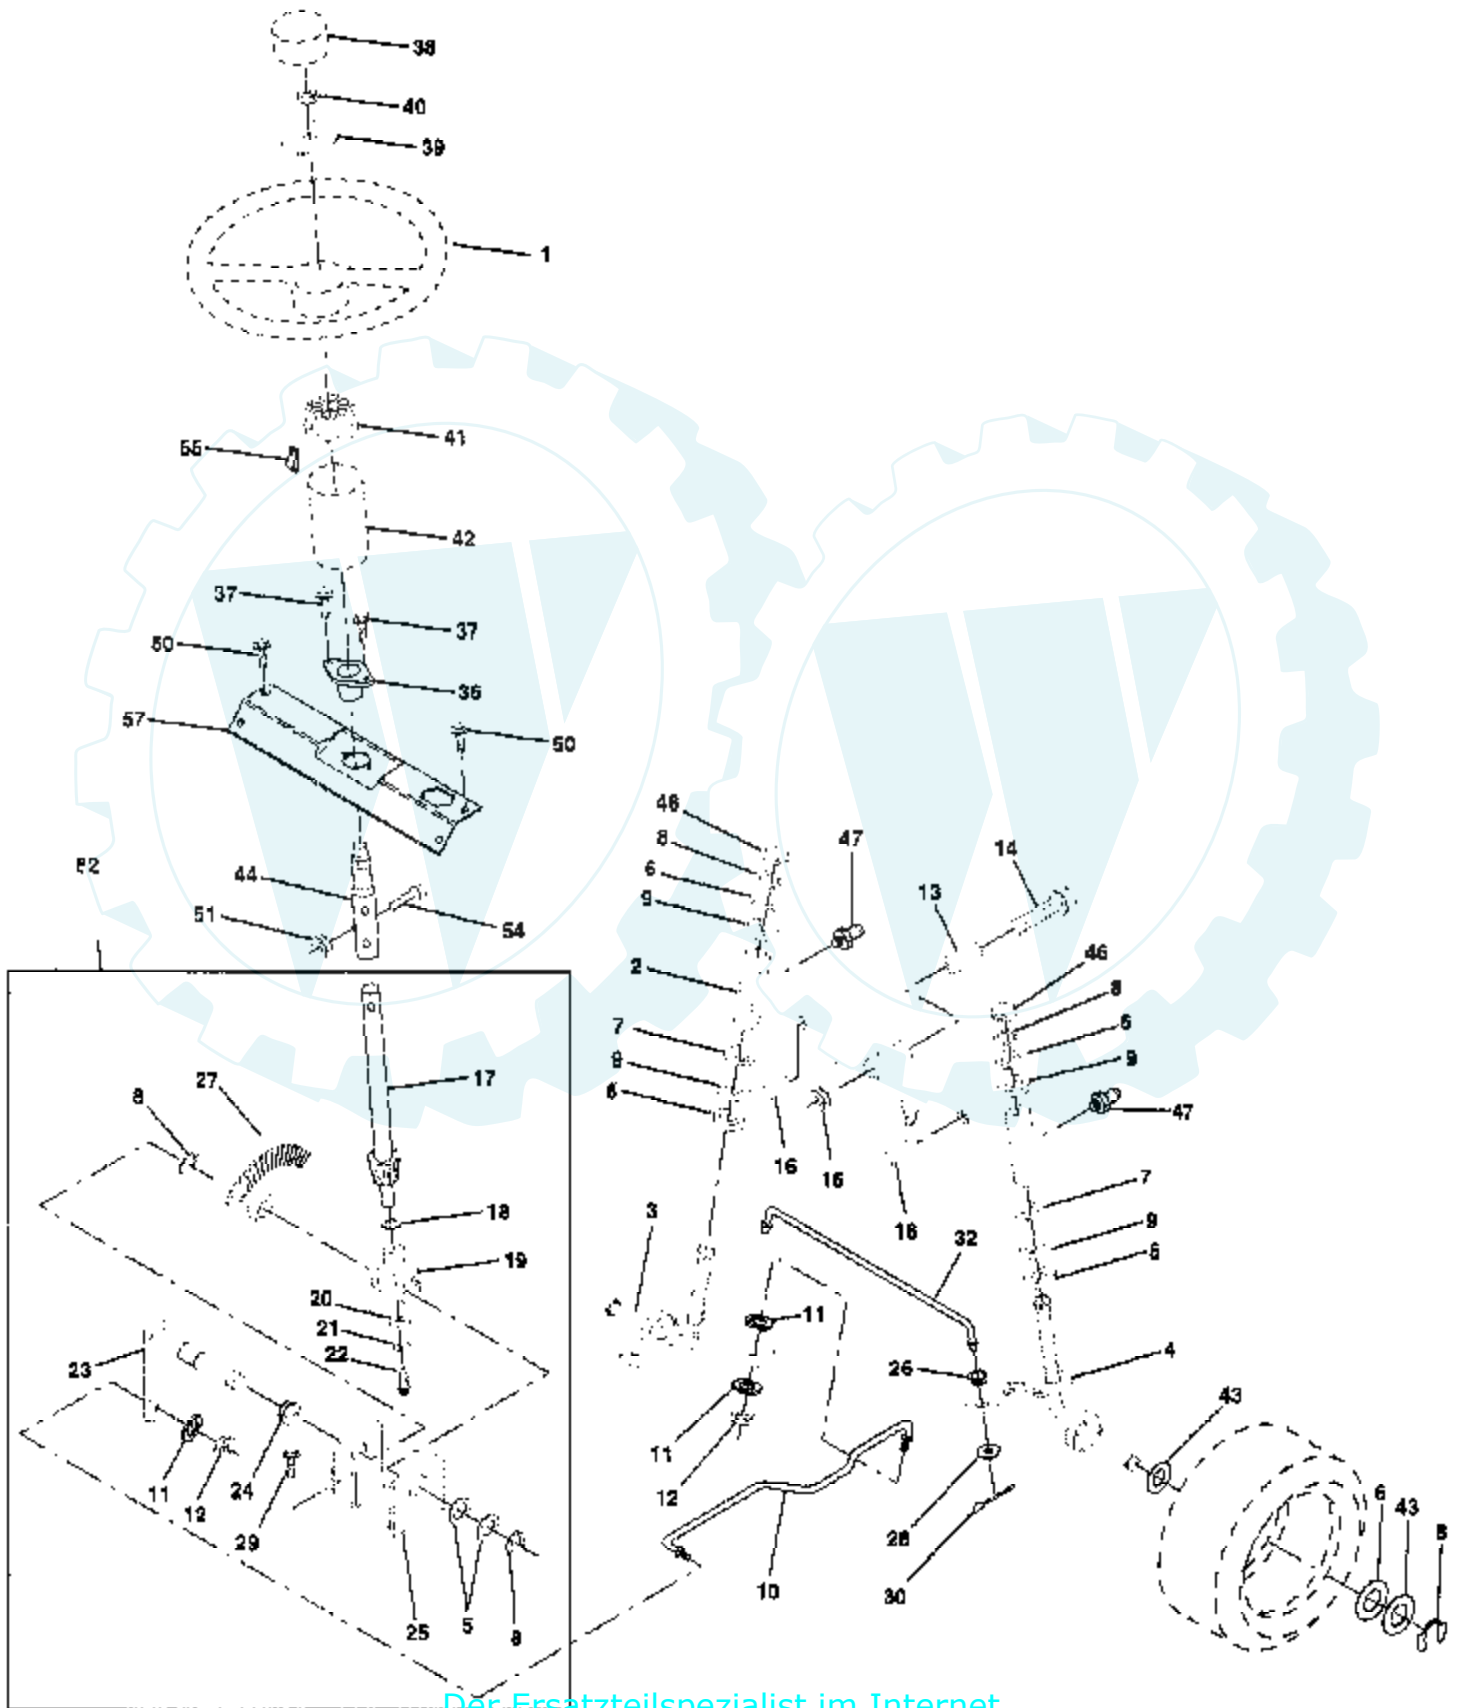

TRACTOR - - MODEL NUMBER AYP9159A69

STEERING ASSEMBLY

Ref #	Part Number	Qty	Description
1	140044		WHEEL STR AYP BLK
2	142033		AXLE ASM FRONT
3	135227		SPINDLE LH
4	135228		SPINDLE RH
5	6266H		WASHER .T
6	121748X		WASHER
7	19272016		WASHER
8	12000029		RING
9	3366R		COL. SRTG. BEAR.
10	130468		SUB= 532130468
11	10040600		LOCKWASHER
12	73610600		SUB= 7810H
13	110438X		BEARING
14	74011056		BOLT HEX 5/8-11
15	73901000		"NUT-LOC,FLANGE LT"
16	132624		AXLE PIN
17	140176		SHAFT ASM STEERIN
18	57079		THRUST WASHER
19	124035X		SUPPORT.SHAFT
20	126684X		SUB= 532126684
21	10040400		LOCKWASHER
22	71100410		SCREW.SCKTHD.CAP
23	127501		SUB= 918127501
24	109816X		NYLINER T
25	124036X		"BRKT,STEERING"
26	126847X		BUSHING.DRAGLINK
27	136874		GEAR SECTOR
28	19131416		WASHER
29	17490612		SCREW
30	76020412		COTTER PIN
32	130465		TIE ROD
36	102803X		SUB= 918102803X
37	17431008		SUB= 98000165
38	140045		CAP STEER AYP
39	19133808		WASHER T
40	7810H		GRIPCO NUT
41	104820X		ADAPTER-WHEEL LT
42	140216		BOOT SHAFT STEER
43	121749X		WASHER
44	146690		SUB= 154306
46	121232X		CAP
47	6855M		ZERK M
50	17490412		SCREW HEX CRT
51	73800500		NUT
54	74780520		BOLT
55	140285		CLIP TINNERMAN
57	140172		SUPPORT SHAFT STR
62	149686		SUB= 918149686