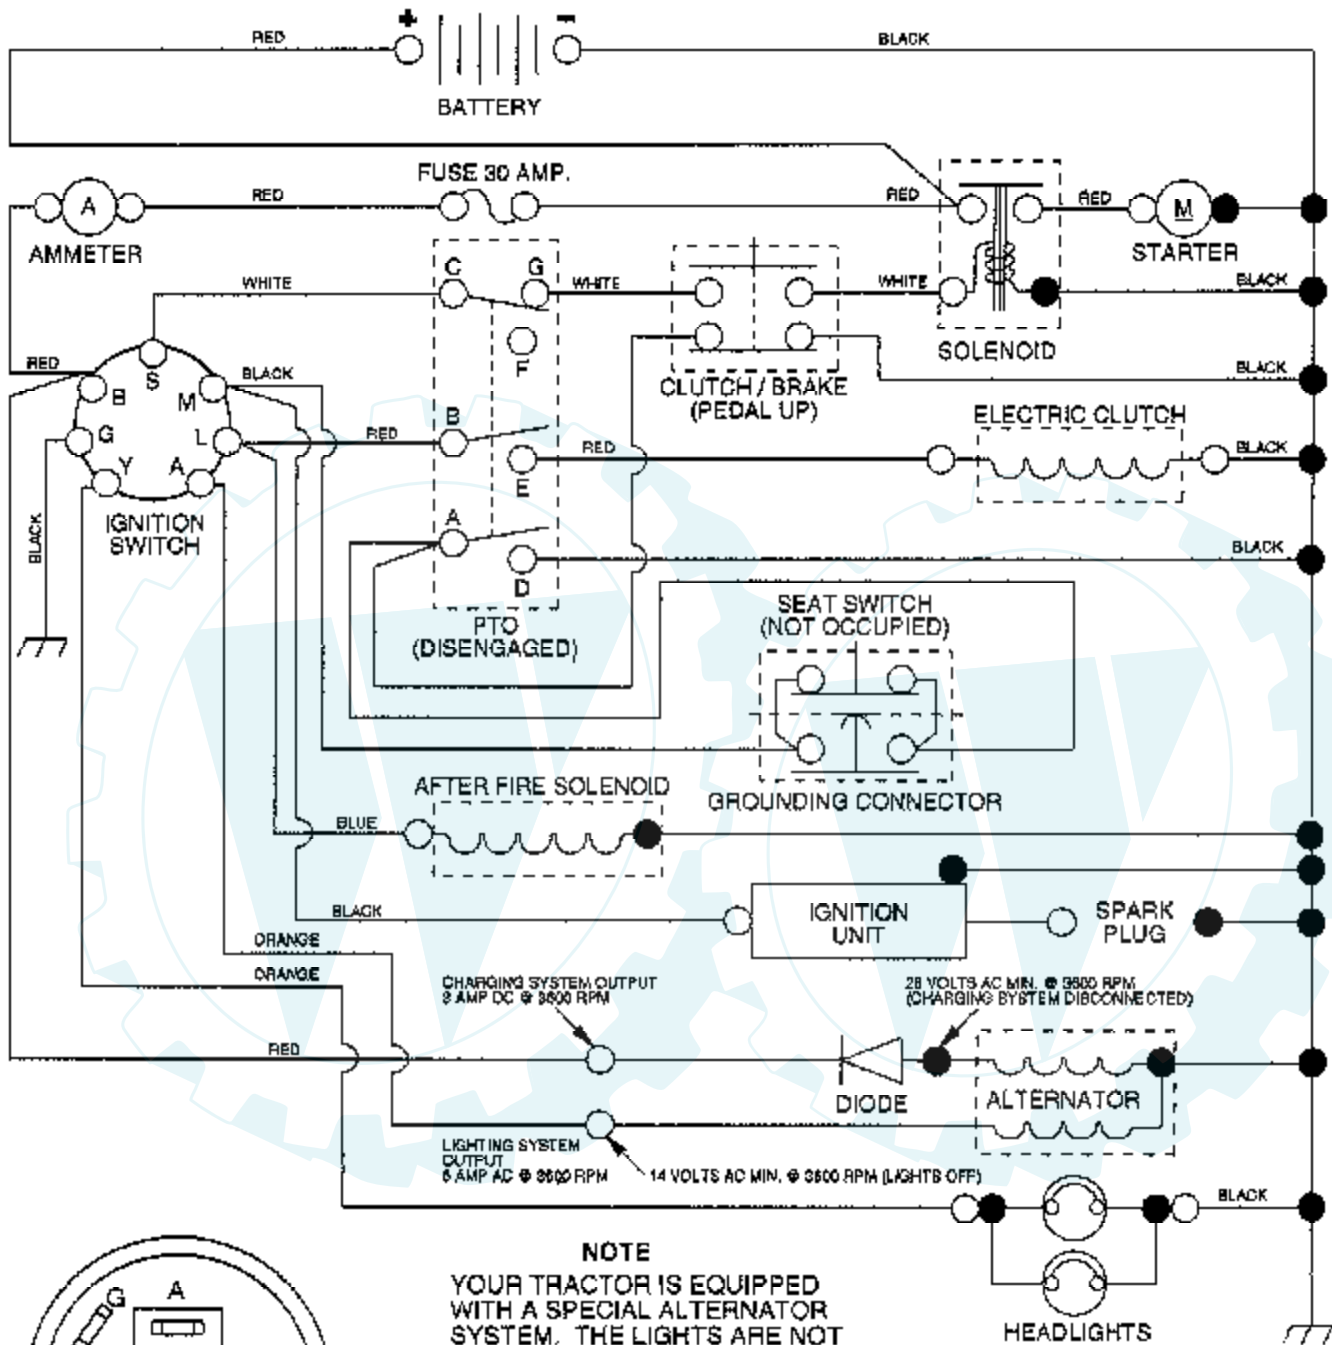

TRACTOR - - MODEL NUMBER AYP9159A69

SCHEMATIC

IGNITION SWITCH

POSITION	CIRCUIT	"MAKE"
OFF	G + M + L	NONE
RUN/LIGHT	B + L	A + Y
RUN	B + L	NONE
START	B + L + S	NONE

NOTE

YOUR TRACTOR IS EQUIPPED WITH A SPECIAL ALTERNATOR SYSTEM. THE LIGHTS ARE NOT CONNECTED TO THE BATTERY, BUT HAVE THEIR OWN ELECTRICAL SOURCE. BECAUSE OF THIS, THE BRIGHTNESS OF THE LIGHTS WILL CHANGE WITH ENGINE SPEED. AT IDLE THE LIGHTS WILL DIM. AS THE ENGINE IS SPEEDED UP, THE LIGHTS WILL BECOME THEIR BRIGHTEST.

NON-REMOVABLE CONNECTIONS
REMOVABLE CONNECTIONS

POSITION	CIRCUIT
OFF	G + G
ON	C + F, B + E, A + D

WIRING INSULATED CLIPS

NOTE: IF WIRING INSULATED CLIPS WERE REMOVED FOR SERVICING OF UNIT, THEY SHOULD BE REPLACED TO PROPERLY SECURE YOUR WIRING.