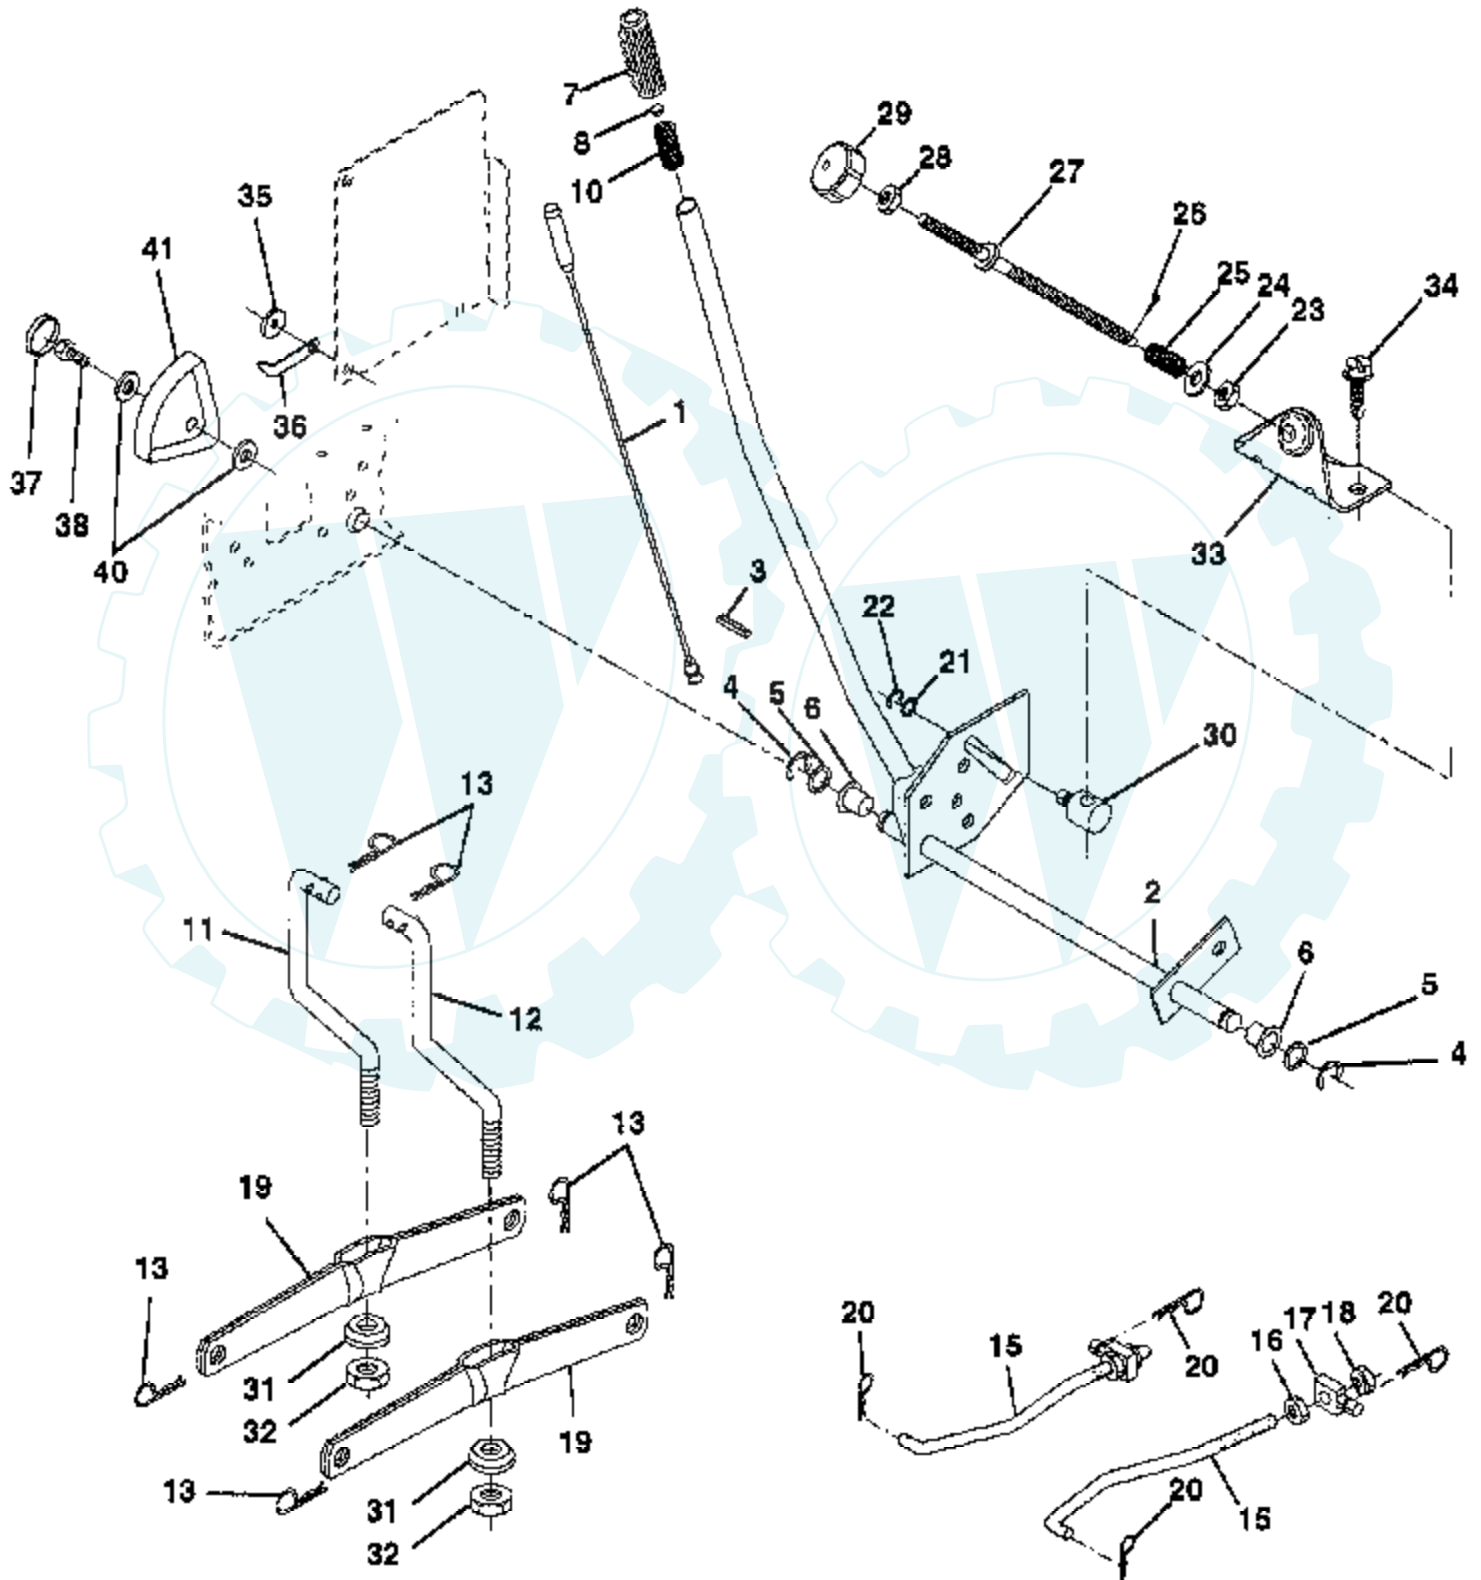

TRACTOR -- MODEL NUMBER AYP9159A69

LIFT

Ref #	Part Number	Qty	Description
1	136973		WIRE ASM
2	140278		HANDLE.LIFT.LH.
3	138284		PIN GROOVE
4	12000002		SUB= 2225J
5	19211621		WASHER
6	120183X		NYLON BEARING
7	125631X		GRIP HANDLE
8	122365X		SUB= 125925X
10	122512X		SUB= 532122512
11	139865		SUB= 918139865
12	139866		SUB= 151140
13	4939M		SUB= 85902
15	127218		LINK.FRONT
16	73350800		NUT
17	130171		TRUNION
18	73800800		NUT.LK.W/WSH.1/2.
19	139868		ARM SUSP REAR
20	3146R		RETAINER.SPRING
21	19151216		WASHER
22	12000037		KLIP RING
23	110807X		NUT T
24	19131016		WASHER
25	2876H		SPRING T
26	76020308		SUB= 3145
27	126971X		SUB= 532126971
28	73350600		NUT
29	138057		KNOB INF 3/8-16
30	110810X		TRUNION LT
31	140302		BEARING PVT LH
32	73540600		NUT.CROWNLOCK.3/8
33	140168		BRACKET STOP INF
34	17490608		SCREW LT
35	120529X		WASHER T
36	123933X505		POINTER HGT IND
37	123935X		"PLUG,HOLE"
38	17490512		SCREW
40	19112410		WASHER
41	123934X		HEIGHT INDICATOR