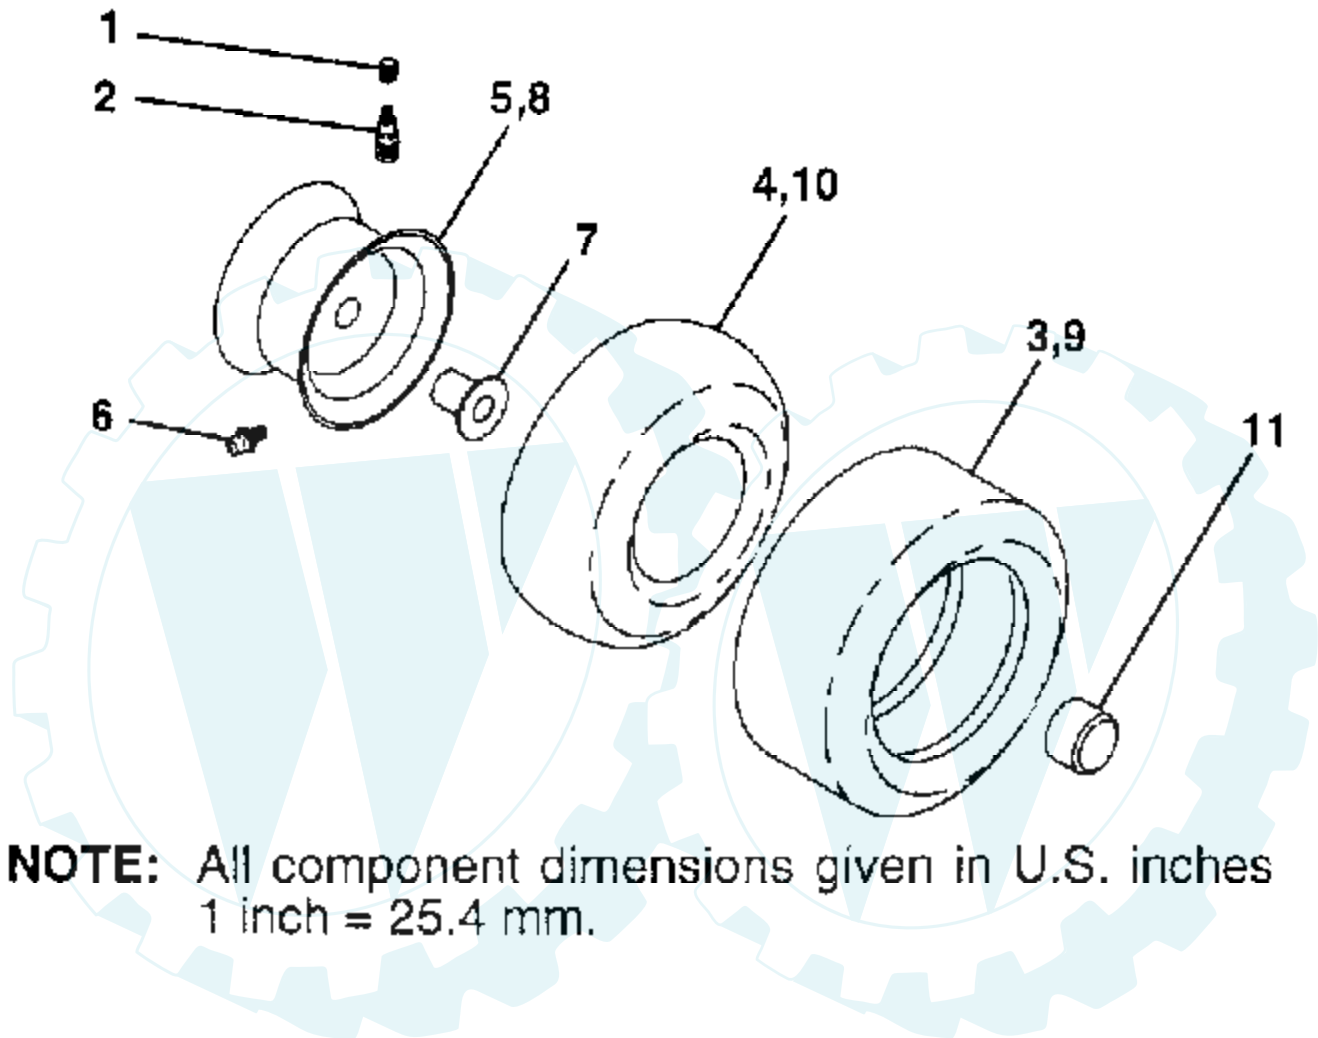

TRACTOR - - MODEL NUMBER AYP9159A69

WHEELS & TIRES

NOTE: All component dimensions given in U.S. inches
1 inch = 25.4 mm.

Ref #	Part Number	Qty	Description
1	59192		VALVE CAP
2	65139		VALVE STEM LT
3	106222X		SUB= 122073X
4	59904		TUBE.5.3/4.5/6
5	106732X427		"RIM ASM 6"" FRT"
6	278H		FITTING LT
7	9040H		"FLANGE, BEARING"
8	106108X427		"RIM AS 8"" REAR"
9	122082X		SUB= 918122082X
10	7152J		TUBE.18X9.5-8
11	104757X		HUB CAP
	144334		SEALANT.TIRE 10 OZ. TUBE