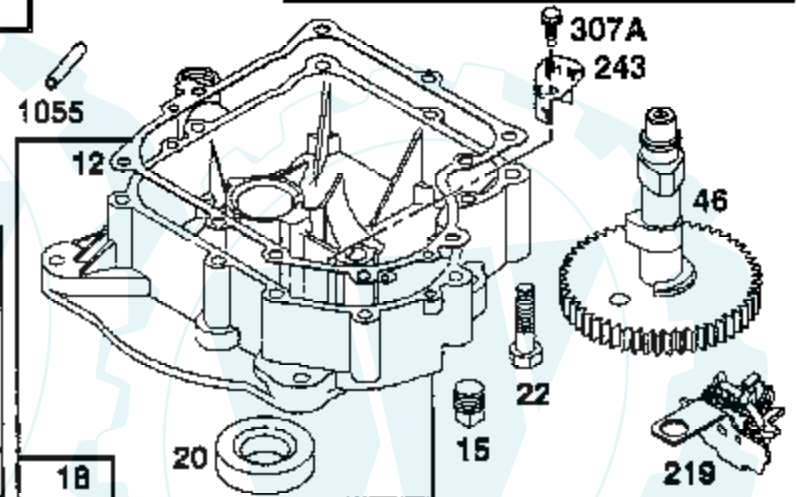

TRACTOR - - MODEL NUMBER AYP9159A69

BRIGGS & STRATTON ENGINE - MODEL NUMBER 28Q777, TYPE NUMBER 0673-A1

★ REQUIRES SPECIAL TOOLS TO INSTALL. SEE REPAIR INSTRUCTION MANUAL.

Ref #	Part Number	Qty	Description
1	496412		CYLINDER ASSY
2	399265		P/N CONFLICT - CHECK WITH SUPPLIER
3	391086		SEAL, OIL
5	495858		HEAD, CYLINDER
7	272614		GASKET, CYLINDER HEAD
8	495735		BREATHER ASSY
9	27803		GASKET, VALVE COVER
10	94621		SCREW, STEMS
11	281246		TUBE, BREATHER
12	271916		GASKET, CRANKCASE COVER 1/64"
	271997		GASKET, CRANKCASE COVER .005"
	271996		GASKET, CRANKCASE COVER .009"
13	94728		SCREW, CYLINDER HEAD
15	94239		PLUG, OIL DRAIN
16	495162		CRANKSHAFT
	94196		KEY, TIMING GEAR
18	496742		BASE ENGINE
20	291675		SEAL, OIL
22	94624		SCREW, SEMS, BASE MOUNTING
23	492326		FLYWHEEL & RING GEAR ASSY, MAGNETO
24	222698		KEY, FLYWHEEL
25	495860		PISTON ASSY, STANDARD SIZE
	495977		PISTON ASSY .010" OVERSIZE
	495978		PISTON ASSY .020" OVERSIZE
	495979		PISTON ASSY .030" OVERSIZE
26	495854		RING SET, PISTON, STANDARD SIZE
	495852		RING SET, PISTON, .010" OVERSIZE
	495854		RING SET, PISTON, STANDARD SIZE
	495855		RING SET, PISTON, .030" OVERSIZE
27	260924		LOCK, PISTON PIN
28	299691		PIN ASSEMBLY, PISTON, STANDARD
	391286		PIN ASSEMBLY, PISTON .005" OVER
29	494504		ROD ASSY, CONNECTING
	495490		ROD ASSY, CONNECTING
32	94695		SCREW
32A	94648		SCREW
33	495856		VALVE, EXHAUST
34	495857		VALVE, INTAKE
35	262811		SPRING, VALVE
37	224502		GUARD, FLYWHEEL
40	224641		RETAINER, VALVE SPRING
45	262411		TAPPET, VALVE
46	496651		GEAR, CAM
51	272465		GASKET, CARBURETOR (CARBURETOR TO ELBOW)
52	272569		GASKET, CARBURETOR
53	94637		STUD, CARBURETOR MOUNTING
75	224061		WASHER, SPRING
78	94821		SCREW, SEMS
95	94098		SCREW, THROTTLE
98	495932		VALVE, NEEDLE
104	231789		PIN, FLOAT HINGE
105	231855		VALVE ASSY, INLET NEEDLE
106	231854		INLET VALVE SEAT
108	224540		VALVE, CHOKE
116A	281402		O-RING
117	231858		JET, NEEDLE VALVE
118	495800		SCREW, IDLE SPEED
121	497535		CARBURETOR OVERHAUL KIT