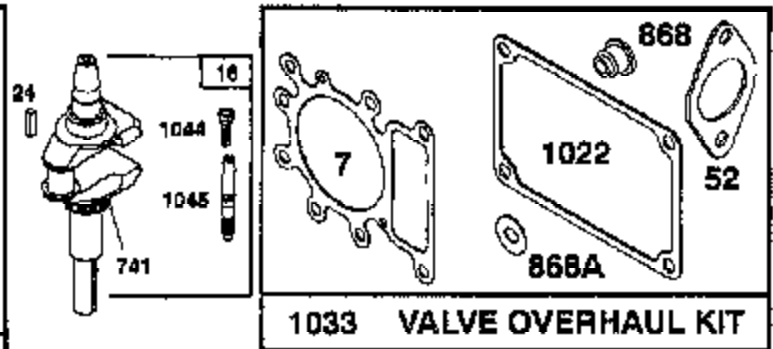

TRACTOR - - MODEL NUMBER AYP9159A69

BRIGGS & STRATTON ENGINE - MODEL NUMBER 28Q777, TYPE NUMBER 0673-A1

★ REQUIRES SPECIAL TOOLS TO INSTALL. SEE REPAIR INSTRUCTION MANUAL.

Ref #	Part Number	Qty	Description
1	496412		CYLINDER ASSY
2	399265		P/N CONFLICT - CHECK WITH SUPPLIER
3	391086		SEAL, OIL
5	495858		HEAD, CYLINDER
7	272614		GASKET, CYLINDER HEAD
8	495735		BREATHER ASSY
9	27803		GASKET, VALVE COVER
10	94621		SCREW, STEMS
11	281246		TUBE, BREATHER
12	271916		GASKET, CRANKCASE COVER 1/64"
	271997		GASKET, CRANKCASE COVER .005"
	271996		GASKET, CRANKCASE COVER .009"
13	94728		SCREW, CYLINDER HEAD
15	94239		PLUG, OIL DRAIN
16	495162		CRANKSHAFT
	94196		KEY, TIMING GEAR
18	496742		BASE ENGINE
20	291675		SEAL, OIL
22	94624		SCREW, SEMS, BASE MOUNTING
23	492326		FLYWHEEL & RING GEAR ASSY, MAGNETO
24	222698		KEY, FLYWHEEL
25	495860		PISTON ASSY, STANDARD SIZE
	495977		PISTON ASSY .010" OVERSIZE
	495978		PISTON ASSY .020" OVERSIZE
	495979		PISTON ASSY .030" OVERSIZE
26	495854		RING SET, PISTON, STANDARD SIZE
	495852		RING SET, PISTON, .010" OVERSIZE
	495854		RING SET, PISTON, STANDARD SIZE
	495855		RING SET, PISTON, .030" OVERSIZE
27	260924		LOCK, PISTON PIN
28	299691		PIN ASSEMBLY, PISTON, STANDARD
	391286		PIN ASSEMBLY, PISTON .005" OVER
29	494504		ROD ASSY, CONNECTING
	495490		ROD ASSY, CONNECTING
32	94695		SCREW
32A	94648		SCREW
33	495856		VALVE, EXHAUST
34	495857		VALVE, INTAKE
35	262811		SPRING, VALVE
37	224502		GUARD, FLYWHEEL
40	224641		RETAINER, VALVE SPRING
45	262411		TAPPET, VALVE
46	496651		GEAR, CAM
51	272465		GASKET, CARBURETOR (CARBURETOR TO ELBOW)
52	272569		GASKET, CARBURETOR
53	94637		STUD, CARBURETOR MOUNTING
75	224061		WASHER, SPRING
78	94821		SCREW, SEMS
95	94098		SCREW, THROTTLE
98	495932		VALVE, NEEDLE
104	231789		PIN, FLOAT HINGE
105	231855		VALVE ASSY, INLET NEEDLE
106	231854		INLET VALVE SEAT
108	224540		VALVE, CHOKE
116A	281402		O-RING
117	231858		JET, NEEDLE VALVE
118	495800		SCREW, IDLE SPEED
121	497535		CARBURETOR OVERHAUL KIT