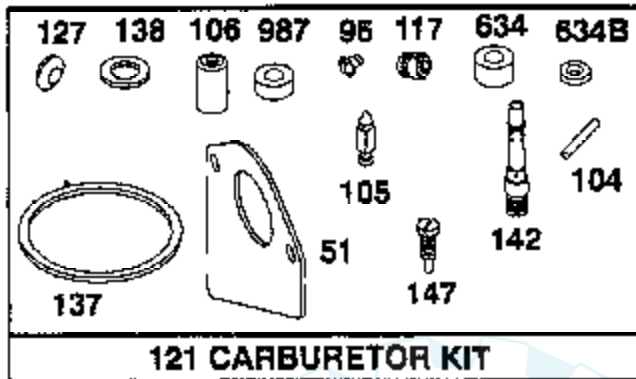

TRACTOR - - MODEL NUMBER AYP9159A69

BRIGGS & STRATTON ENGINE - MODEL NUMBER 28Q777, TYPE NUMBER 0673-A1

★ REQUIRES SPECIAL TOOLS TO INSTALL. SEE REPAIR INSTRUCTION MANUAL.

Ref #	Part Number	Qty	Description
1	496412		CYLINDER ASSY
2	399265		P/N CONFLICT - CHECK WITH SUPPLIER
3	391086		SEAL, OIL
5	495858		HEAD, CYLINDER
7	272614		GASKET, CYLINDER HEAD
8	495735		BREATHER ASSY
9	27803		GASKET, VALVE COVER
10	94621		SCREW, STEMS
11	281246		TUBE, BREATHER
12	271916		GASKET, CRANKCASE COVER 1/64"
	271997		GASKET, CRANKCASE COVER .005"
	271996		GASKET, CRANKCASE COVER .009"
13	94728		SCREW, CYLINDER HEAD
15	94239		PLUG, OIL DRAIN
16	495162		CRANKSHAFT
	94196		KEY, TIMING GEAR
18	496742		BASE ENGINE
20	291675		SEAL, OIL
22	94624		SCREW, SEMS, BASE MOUNTING
23	492326		FLYWHEEL & RING GEAR ASSY, MAGNETO
24	222698		KEY, FLYWHEEL
25	495860		PISTON ASSY, STANDARD SIZE
	495977		PISTON ASSY .010" OVERSIZE
	495978		PISTON ASSY .020" OVERSIZE
	495979		PISTON ASSY .030" OVERSIZE
26	495854		RING SET, PISTON, STANDARD SIZE
	495852		RING SET, PISTON, .010" OVERSIZE
	495854		RING SET, PISTON, STANDARD SIZE
	495855		RING SET, PISTON, .030" OVERSIZE
27	260924		LOCK, PISTON PIN
28	299691		PIN ASSEMBLY, PISTON, STANDARD
	391286		PIN ASSEMBLY, PISTON .005" OVER
29	494504		ROD ASSY, CONNECTING
	495490		ROD ASSY, CONNECTING
32	94695		SCREW
32A	94648		SCREW
33	495856		VALVE, EXHAUST
34	495857		VALVE, INTAKE
35	262811		SPRING, VALVE
37	224502		GUARD, FLYWHEEL
40	224641		RETAINER, VALVE SPRING
45	262411		TAPPET, VALVE
46	496651		GEAR, CAM
51	272465		GASKET, CARBURETOR (CARBURETOR TO ELBOW)
52	272569		GASKET, CARBURETOR
53	94637		STUD, CARBURETOR MOUNTING
75	224061		WASHER, SPRING
78	94821		SCREW, SEMS
95	94098		SCREW, THROTTLE
98	495932		VALVE, NEEDLE
104	231789		PIN, FLOAT HINGE
105	231855		VALVE ASSY, INLET NEEDLE
106	231854		INLET VALVE SEAT
108	224540		VALVE, CHOKE
116A	281402		O-RING
117	231858		JET, NEEDLE VALVE
118	495800		SCREW, IDLE SPEED
121	497535		CARBURETOR OVERHAUL KIT