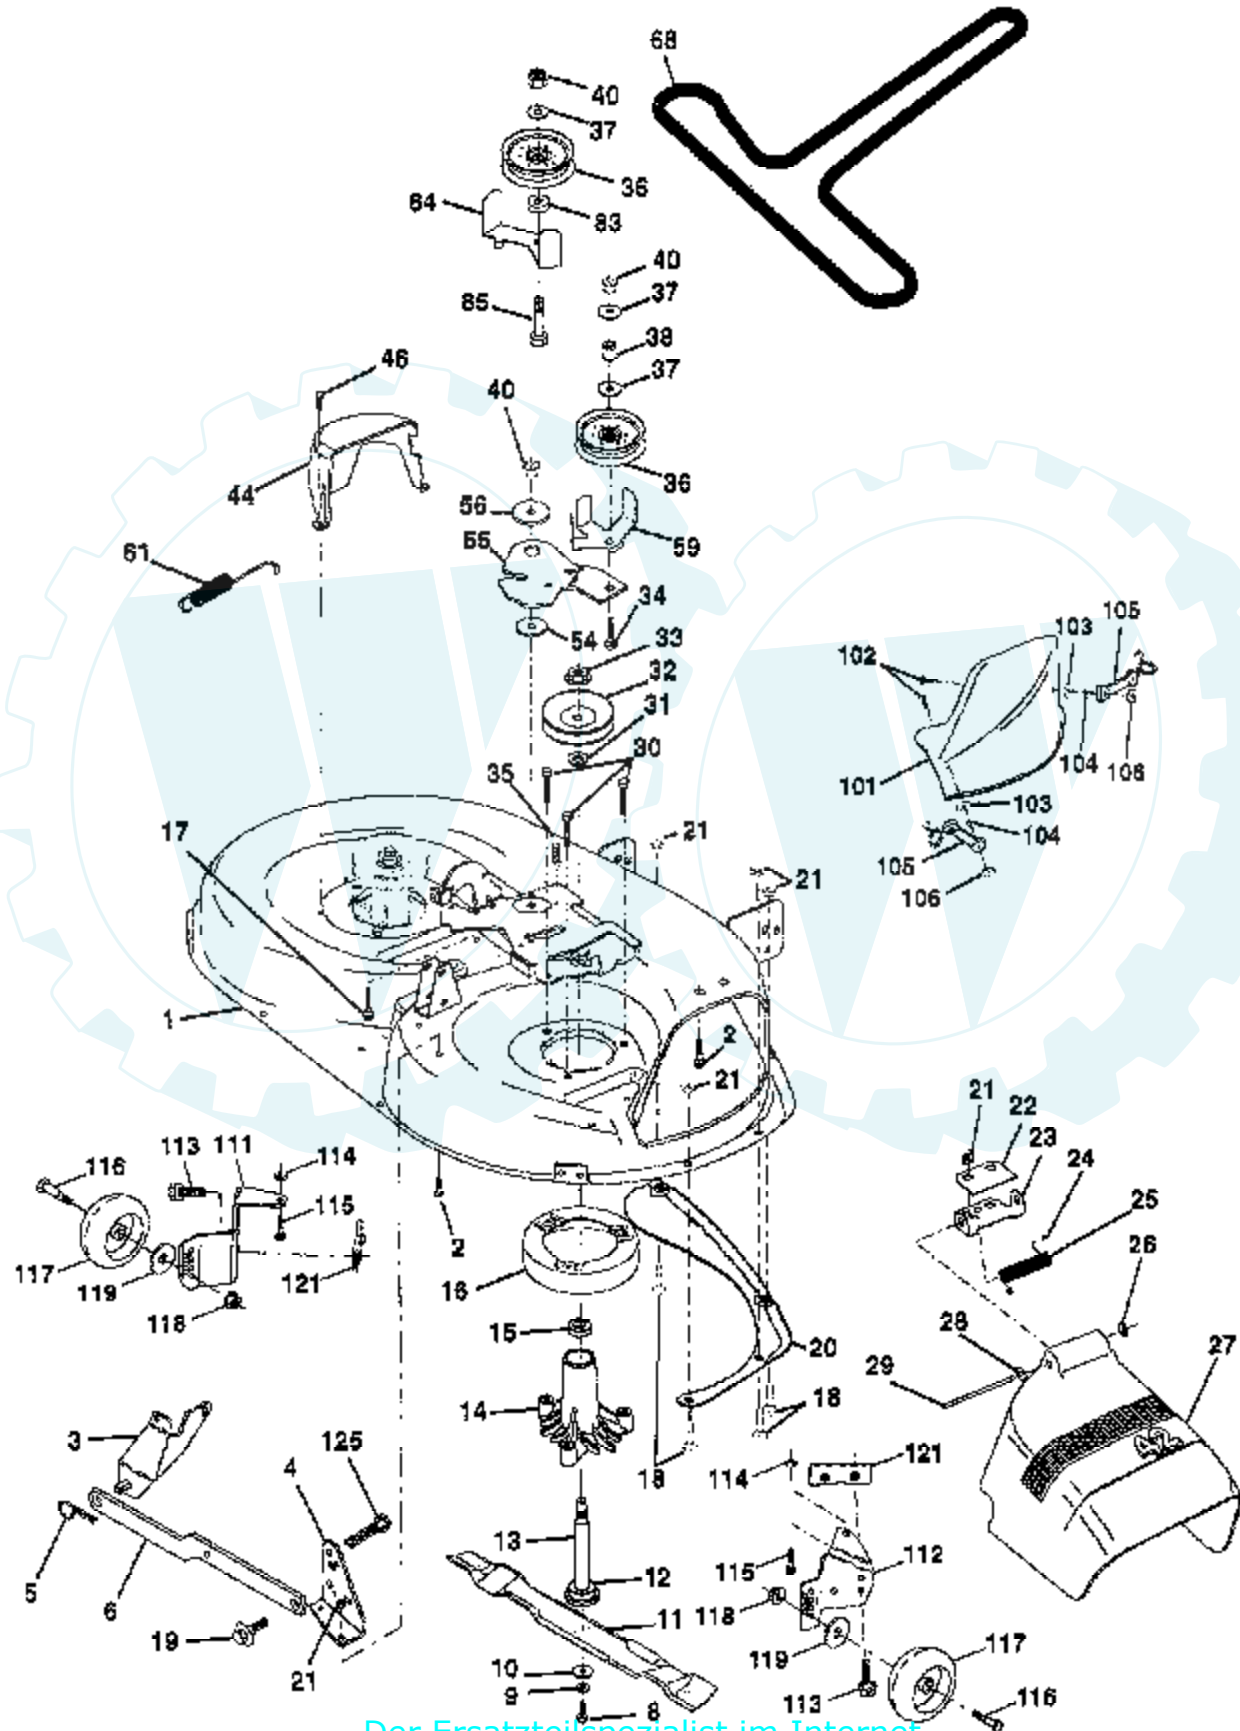

TRACTOR - - MODEL NUMBER AYP9159A69

MOWER DECK

Ref #	Part Number	Qty	Description
1	144393		DECK.WELD.42.
2	72140506		BOLT
3	138017		BRKT ASM SWAY BAR
4	138440		BRKT DECK SW BAR
5	4939M		SUB= 85902
6	130832		SUB= 130833
8	850857		BLADE BOLT
9	10030600		SUB= 10040600
10	140296		WASHER.HARD.BLADE
11	134149		"BLADE.42"" MULCHER"
12	129895		BEARING.BALL
13	137645		SUB= 137646
14	128774		HSG ASM MANDREL
15	110485X		BEARING
16	140329		STRIPPER RND MWR
17	72110618		BOLT CARRIAGE
18	72140505		BOLT
19	132827		BOLT SHD 5/16-18
50	136888		SUB= 918136888
21	73680500		SUB= 73690500
22	134753		STIFFENER BRKT
23	131267		DEFLECTOR BRKT
24	105304X		CAP-SLEEVE LT
25	123713X		SPRING TORSION
26	110452X		NUT PUSH M
27	130968		DEFLECTOR.SHIELD
28	19111016		WASHER
29	131491		HINGE ROD
30	138776		SUB= 157722
31	129963		WASHER
32	129861		SUB= 153535
33	137266		SUB= 139729
34	72110622		BOLT
35	133835		XMAS TREE FASTNER
36	131494		FLAT IDLER PULLEY
37	19131316		WASHER
38	132823		SUB= 532132823
40	73680600		SUB= 73690600
44	140088		GUARD MAND LH BLK
46	137729		SCREW.1/4-20X5/8
54	133943		HARDENED WASHER
55	140084		SUB= 151785
56	122052X		SPACER RETAINER
59	141043		GUARD IDLER TUV
61	131950		SPRING.EXTENSION
68	144200		BELT.V.T-PATH
83	120958X		WASHER
84	144394		SUB= 156084
85	72140618		BOLT RDHD 3/8-16
101	136420		"COVER.MULCH.42""
102	71161010		SCREW
103	19061216		WASHER #10
104	10071000		LOCKWASHER
105	130758		SUB= 160793
106	2029J		WELDNUT
111	140353		SUB= 155197
112	132262		SUB= 155198
113	17490512		SCREW