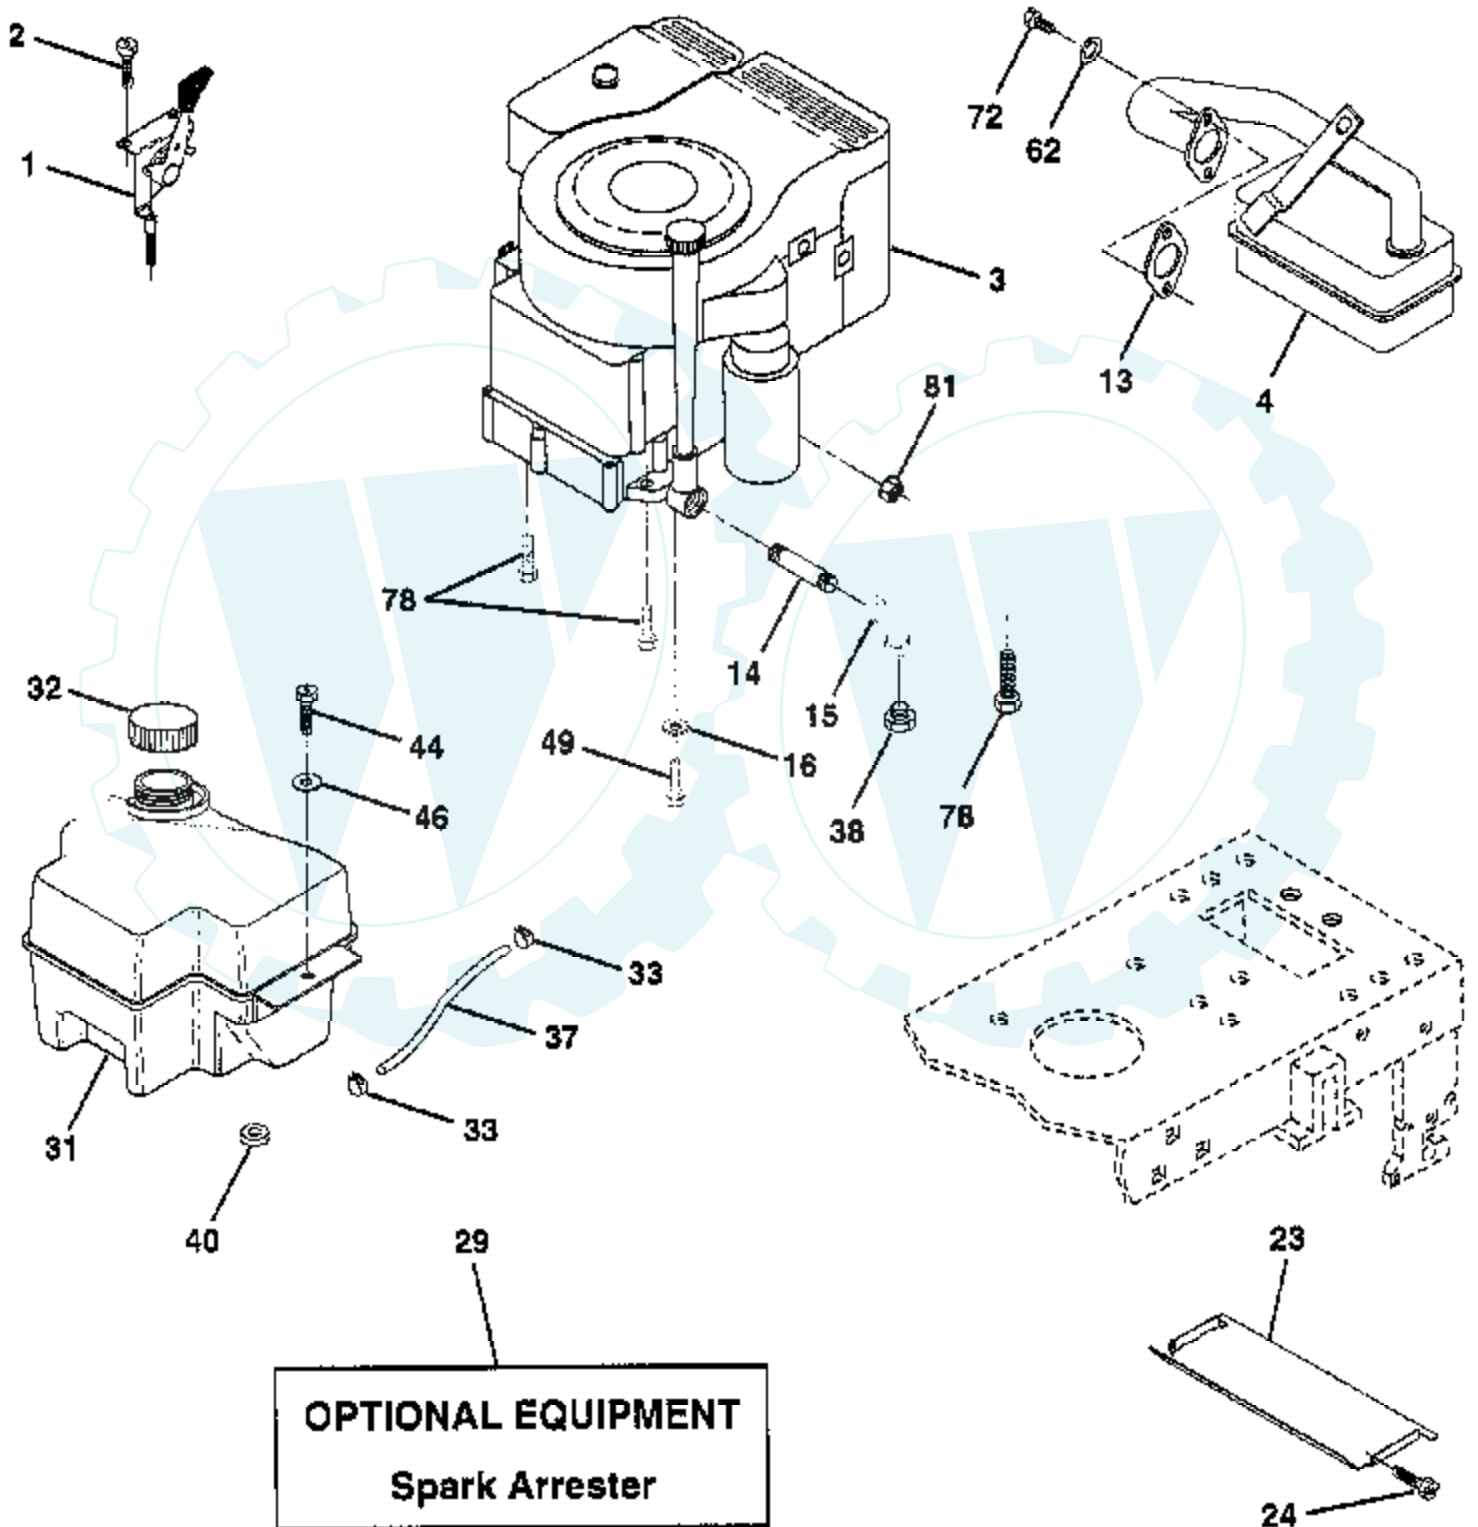

TRACTOR - - MODEL NUMBER AYP9159A69

ENGINE

Ref #	Part Number	Qty	Description
1	140310		CONTROL THROTTLE
2	17720410		SCREW LT
3			REFER TO IMAGE
4	137352		MUFFLER
13	272293		GASKET ENG 1 313 LD TIN PLATED
14	13280324		PIPE NIPPLE
15	13200300		ELBOW
16	11050600		LOCKWASHER
23	128953		HEAT SHIELD
24	17021008		SCREW
29	137180		SUB= 532137180
31	140280		SUB= 161911
32	140527		CAP ASM FUEL
33	123487X		HOSE CLAMP
37	137040		LINE FUEL
38			REFER TO IMAGE
40	124028X		SUB= 532124028
44	17490412		SCREW HEX CRT
46	19091416		WASHER
49	17490616		SCREW GTV
62	10040500		LOCKWASHER
72	74070512		SCREW
78	17490620		SCREW
81	128861		NUT