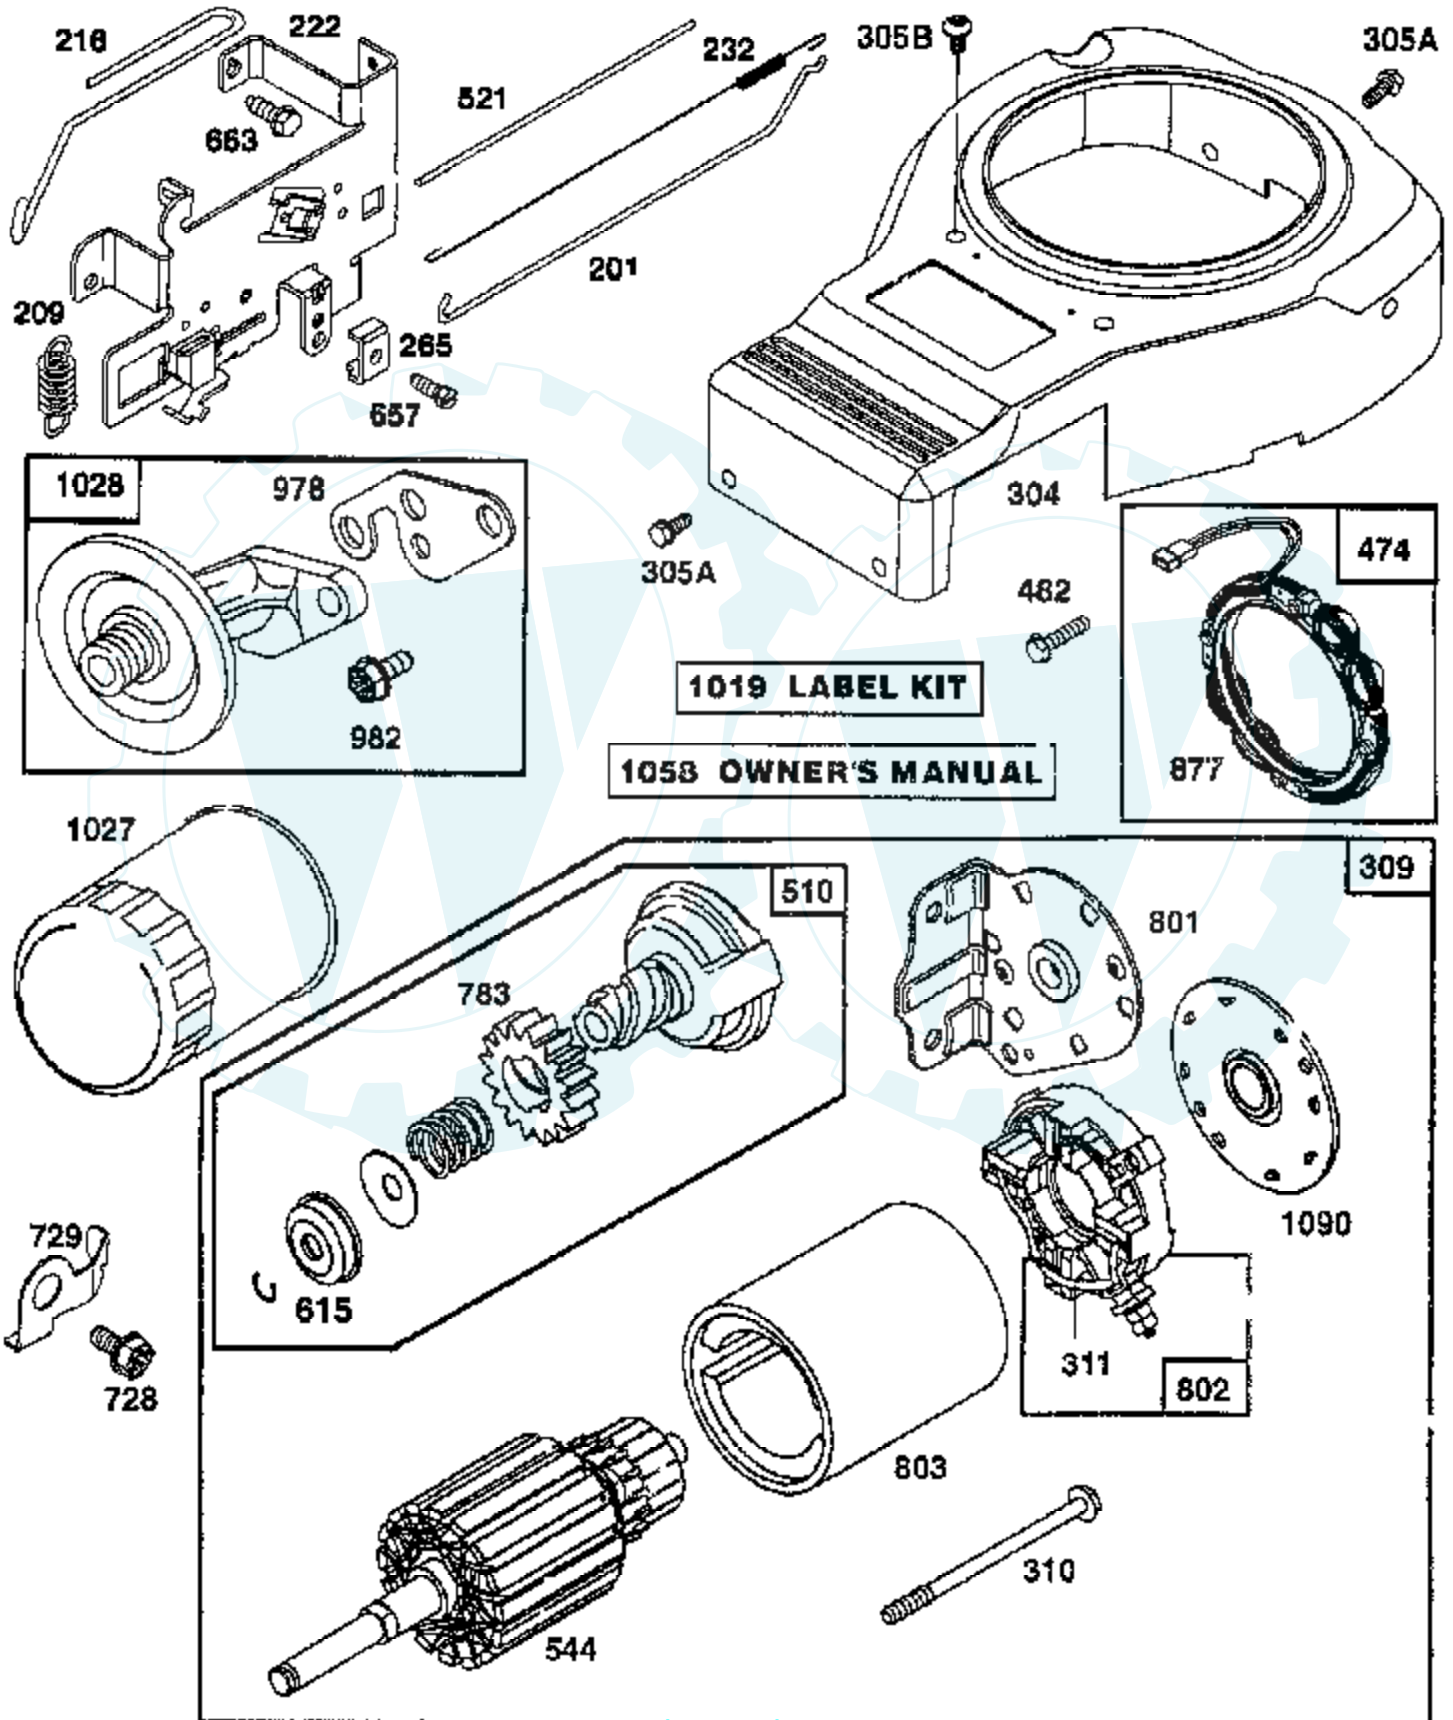

TRACTOR - - MODEL NUMBER AYP9159A69

BRIGGS & STRATTON ENGINE - MODEL NUMBER 28Q777, TYPE NUMBER 0673-A1

Ref #	Part Number	Qty	Description
1	496412		CYLINDER ASSY
2	399265		P/N CONFLICT - CHECK WITH SUPPLIER
3	391086		SEAL, OIL
5	495858		HEAD, CYLINDER
7	272614		GASKET, CYLINDER HEAD
8	495735		BREATHER ASSY
9	27803		GASKET, VALVE COVER
10	94621		SCREW, STEMS
11	281246		TUBE, BREATHER
12	271916		GASKET, CRANKCASE COVER 1/64"
	271997		GASKET, CRANKCASE COVER .005"
	271996		GASKET, CRANKCASE COVER .009"
13	94728		SCREW, CYLINDER HEAD
15	94239		PLUG, OIL DRAIN
16	495162		CRANKSHAFT
	94196		KEY, TIMING GEAR
18	496742		BASE ENGINE
20	291675		SEAL, OIL
22	94624		SCREW, SEMS, BASE MOUNTING
23	492326		FLYWHEEL & RING GEAR ASSY, MAGNETO
24	222698		KEY, FLYWHEEL
25	495860		PISTON ASSY, STANDARD SIZE
	495977		PISTON ASSY .010" OVERSIZE
	495978		PISTON ASSY .020" OVERSIZE
	495979		PISTON ASSY .030" OVERSIZE
26	495854		RING SET, PISTON, STANDARD SIZE
	495852		RING SET, PISTON, .010" OVERSIZE
	495854		RING SET, PISTON, STANDARD SIZE
	495855		RING SET, PISTON, .030" OVERSIZE
27	260924		LOCK, PISTON PIN
28	299691		PIN ASSEMBLY, PISTON, STANDARD
	391286		PIN ASSEMBLY, PISTON .005" OVER
29	494504		ROD ASSY, CONNECTING
	495490		ROD ASSY, CONNECTING
32	94695		SCREW
32A	94648		SCREW
33	495856		VALVE, EXHAUST
34	495857		VALVE, INTAKE
35	262811		SPRING, VALVE
37	224502		GUARD, FLYWHEEL
40	224641		RETAINER, VALVE SPRING
45	262411		TAPPET, VALVE
46	496651		GEAR, CAM
51	272465		GASKET, CARBURETOR (CARBURETOR TO ELBOW)
52	272569		GASKET, CARBURETOR
53	94637		STUD, CARBURETOR MOUNTING
75	224061		WASHER, SPRING
78	94821		SCREW, SEMS
95	94098		SCREW, THROTTLE
98	495932		VALVE, NEEDLE
104	231789		PIN, FLOAT HINGE
105	231855		VALVE ASSY, INLET NEEDLE
106	231854		INLET VALVE SEAT
108	224540		VALVE, CHOKE
116A	281402		O-RING
117	231858		JET, NEEDLE VALVE
118	495800		SCREW, IDLE SPEED
121	497535		CARBURETOR OVERHAUL KIT