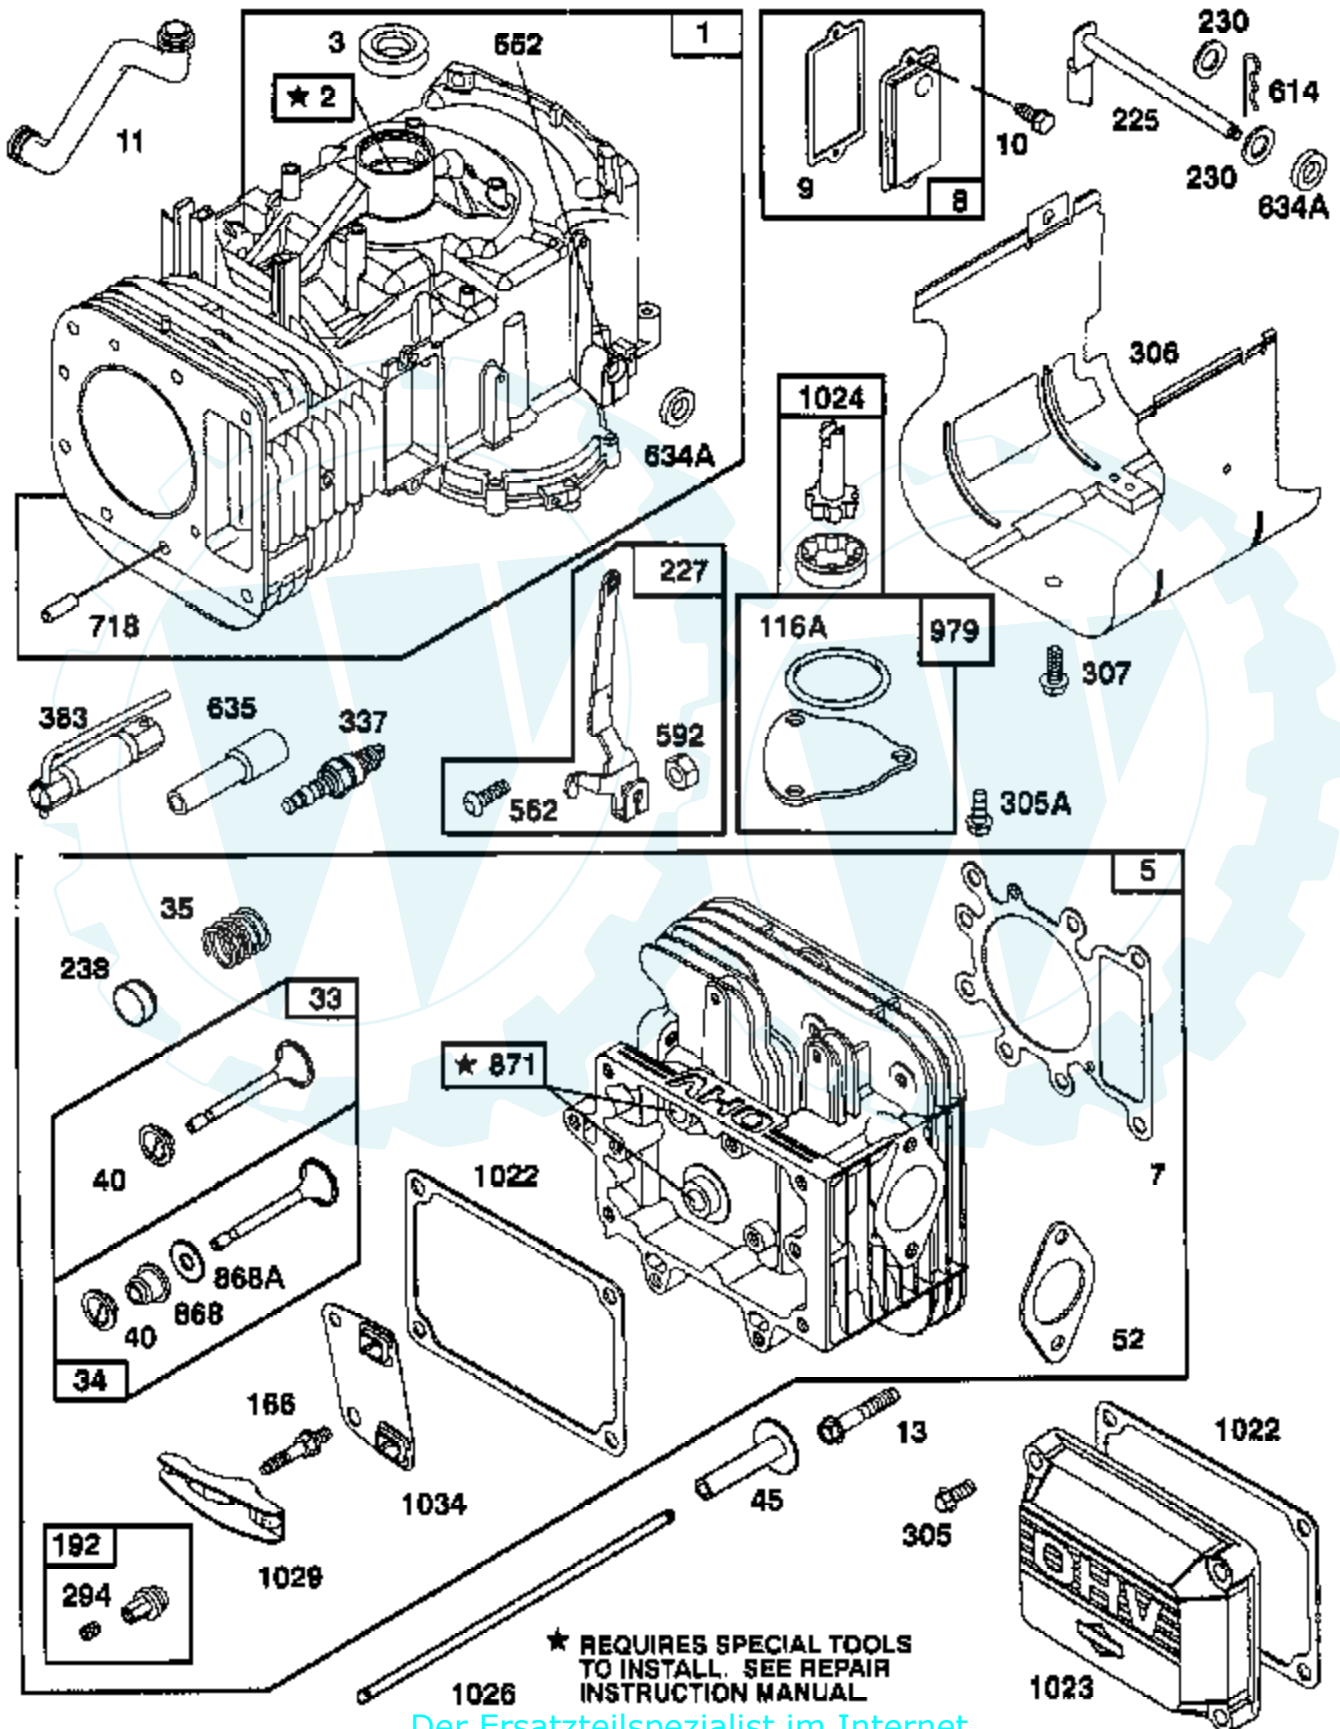

TRACTOR - - MODEL NUMBER AYP9159A69

BRIGGS & STRATTON ENGINE - MODEL NUMBER 28Q777, TYPE NUMBER 0673-A1

Ref #	Part Number	Qty	Description
1	496412		CYLINDER ASSY
2	399265		P/N CONFLICT - CHECK WITH SUPPLIER
3	391086		SEAL, OIL
5	495858		HEAD, CYLINDER
7	272614		GASKET, CYLINDER HEAD
8	495735		BREATHER ASSY
9	27803		GASKET, VALVE COVER
10	94621		SCREW, STEMS
11	281246		TUBE, BREATHER
12	271916		GASKET, CRANKCASE COVER 1/64"
	271997		GASKET, CRANKCASE COVER .005"
	271996		GASKET, CRANKCASE COVER .009"
13	94728		SCREW, CYLINDER HEAD
15	94239		PLUG, OIL DRAIN
16	495162		CRANKSHAFT
	94196		KEY, TIMING GEAR
18	496742		BASE ENGINE
20	291675		SEAL, OIL
22	94624		SCREW, SEMS, BASE MOUNTING
23	492326		FLYWHEEL & RING GEAR ASSY, MAGNETO
24	222698		KEY, FLYWHEEL
25	495860		PISTON ASSY, STANDARD SIZE
	495977		PISTON ASSY .010" OVERSIZE
	495978		PISTON ASSY .020" OVERSIZE
	495979		PISTON ASSY .030" OVERSIZE
26	495854		RING SET, PISTON, STANDARD SIZE
	495852		RING SET, PISTON, .010" OVERSIZE
	495854		RING SET, PISTON, STANDARD SIZE
	495855		RING SET, PISTON, .030" OVERSIZE
27	260924		LOCK, PISTON PIN
28	299691		PIN ASSEMBLY, PISTON, STANDARD
	391286		PIN ASSEMBLY, PISTON .005" OVER
29	494504		ROD ASSY, CONNECTING
	495490		ROD ASSY, CONNECTING
32	94695		SCREW
32A	94648		SCREW
33	495856		VALVE, EXHAUST
34	495857		VALVE, INTAKE
35	262811		SPRING, VALVE
37	224502		GUARD, FLYWHEEL
40	224641		RETAINER, VALVE SPRING
45	262411		TAPPET, VALVE
46	496651		GEAR, CAM
51	272465		GASKET, CARBURETOR (CARBURETOR TO ELBOW)
52	272569		GASKET, CARBURETOR
53	94637		STUD, CARBURETOR MOUNTING
75	224061		WASHER, SPRING
78	94821		SCREW, SEMS
95	94098		SCREW, THROTTLE
98	495932		VALVE, NEEDLE
104	231789		PIN, FLOAT HINGE
105	231855		VALVE ASSY, INLET NEEDLE
106	231854		INLET VALVE SEAT
108	224540		VALVE, CHOKE
116A	281402		O-RING
117	231858		JET, NEEDLE VALVE
118	495800		SCREW, IDLE SPEED
121	497535		CARBURETOR OVERHAUL KIT