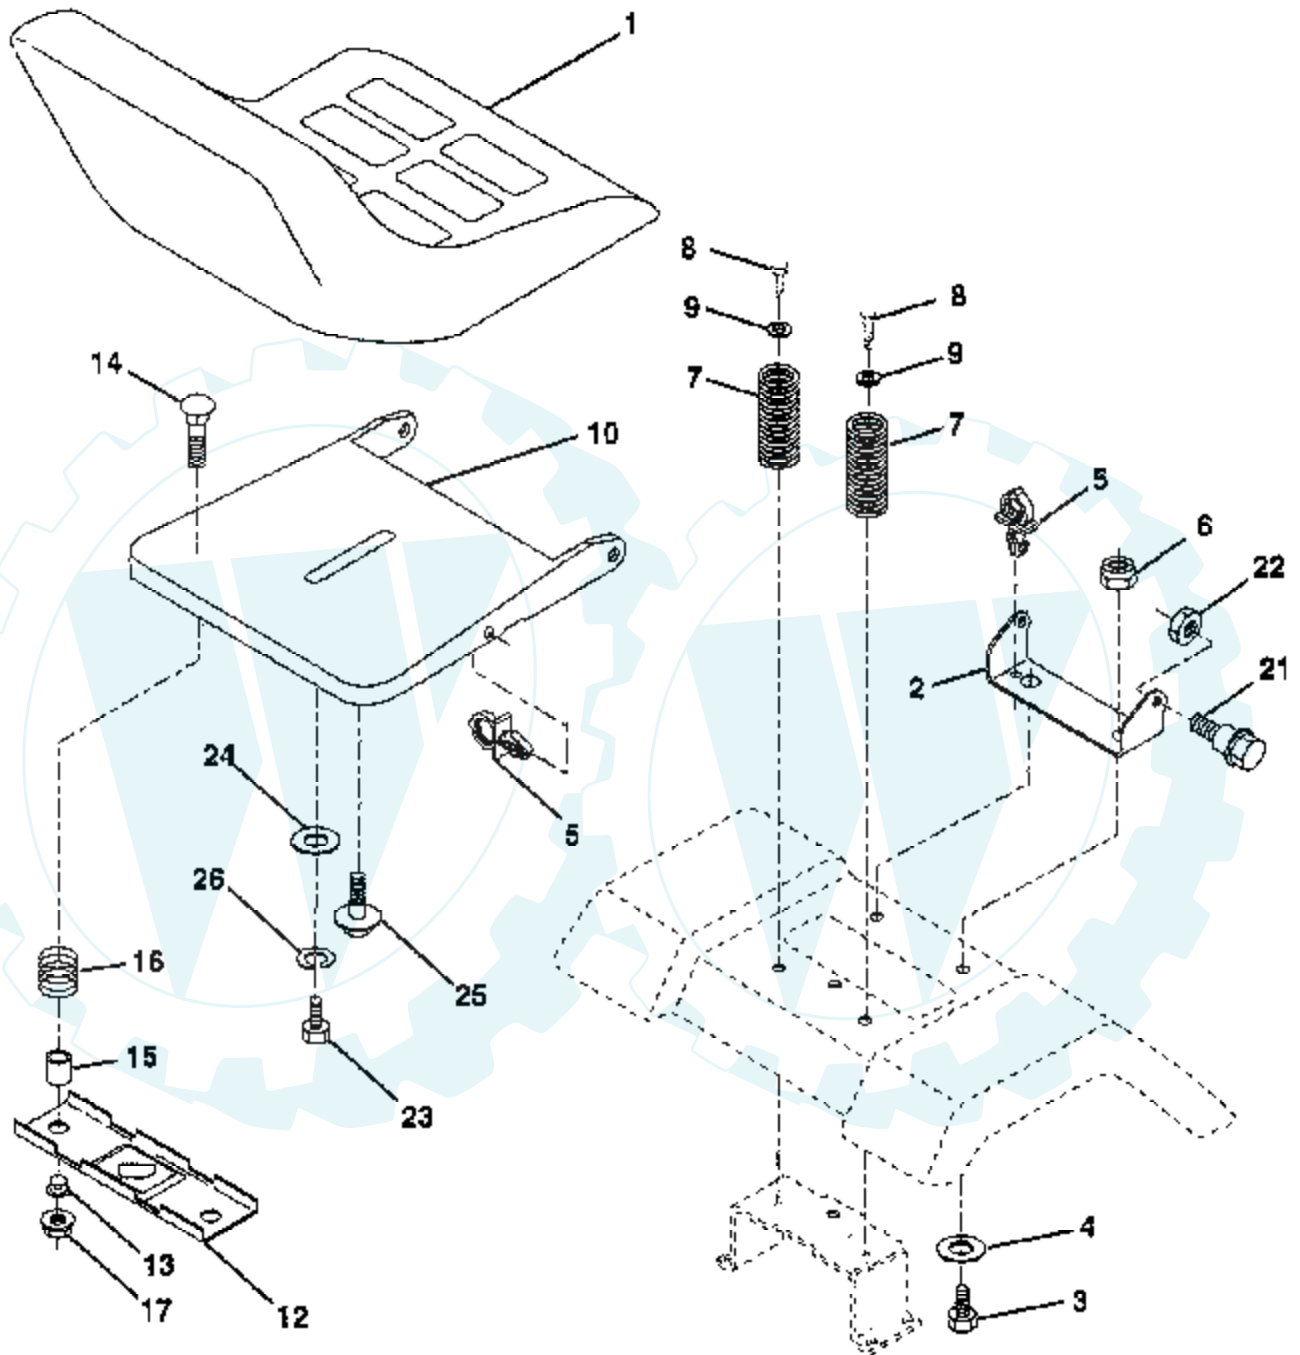

TRACTOR - - MODEL NUMBER AYP9159A69

SEAT ASSEMBLY

NOTE: All component dimensions given in U.S. inches
1 inch = 25.4 mm.

Ref #	Part Number	Qty	Description
1	140117		SEAT.2400/1416.BK
2	140551		BRACKET PVT SEAT
3	74760616		BOLT
4	19131610		WASHER PM
5	145006		CLIP.PUSH-IN.HING
6	73800600		NUT
7	124181X		SPRING COMPRESSIO
8	17490616		SCREW GTV
9	19131614		WASHER
10	140552		SUB= 155925
12	121246X		BRKT SWITCH
13	121248X		BUSHING
14	72050411		SUB= 872050411
15	134300		SPLIT SPACER
16	121250X		SPRING
17	123976X		SUB= 73900400
21	139888		BOLT.SHLD.5/16-18
22	73800500		NUT
23	74780814		BOLT
24	19171912		WASHER
25	127018X		"BOLT,SHOULDER"
26	10040800		LOCKWASHER