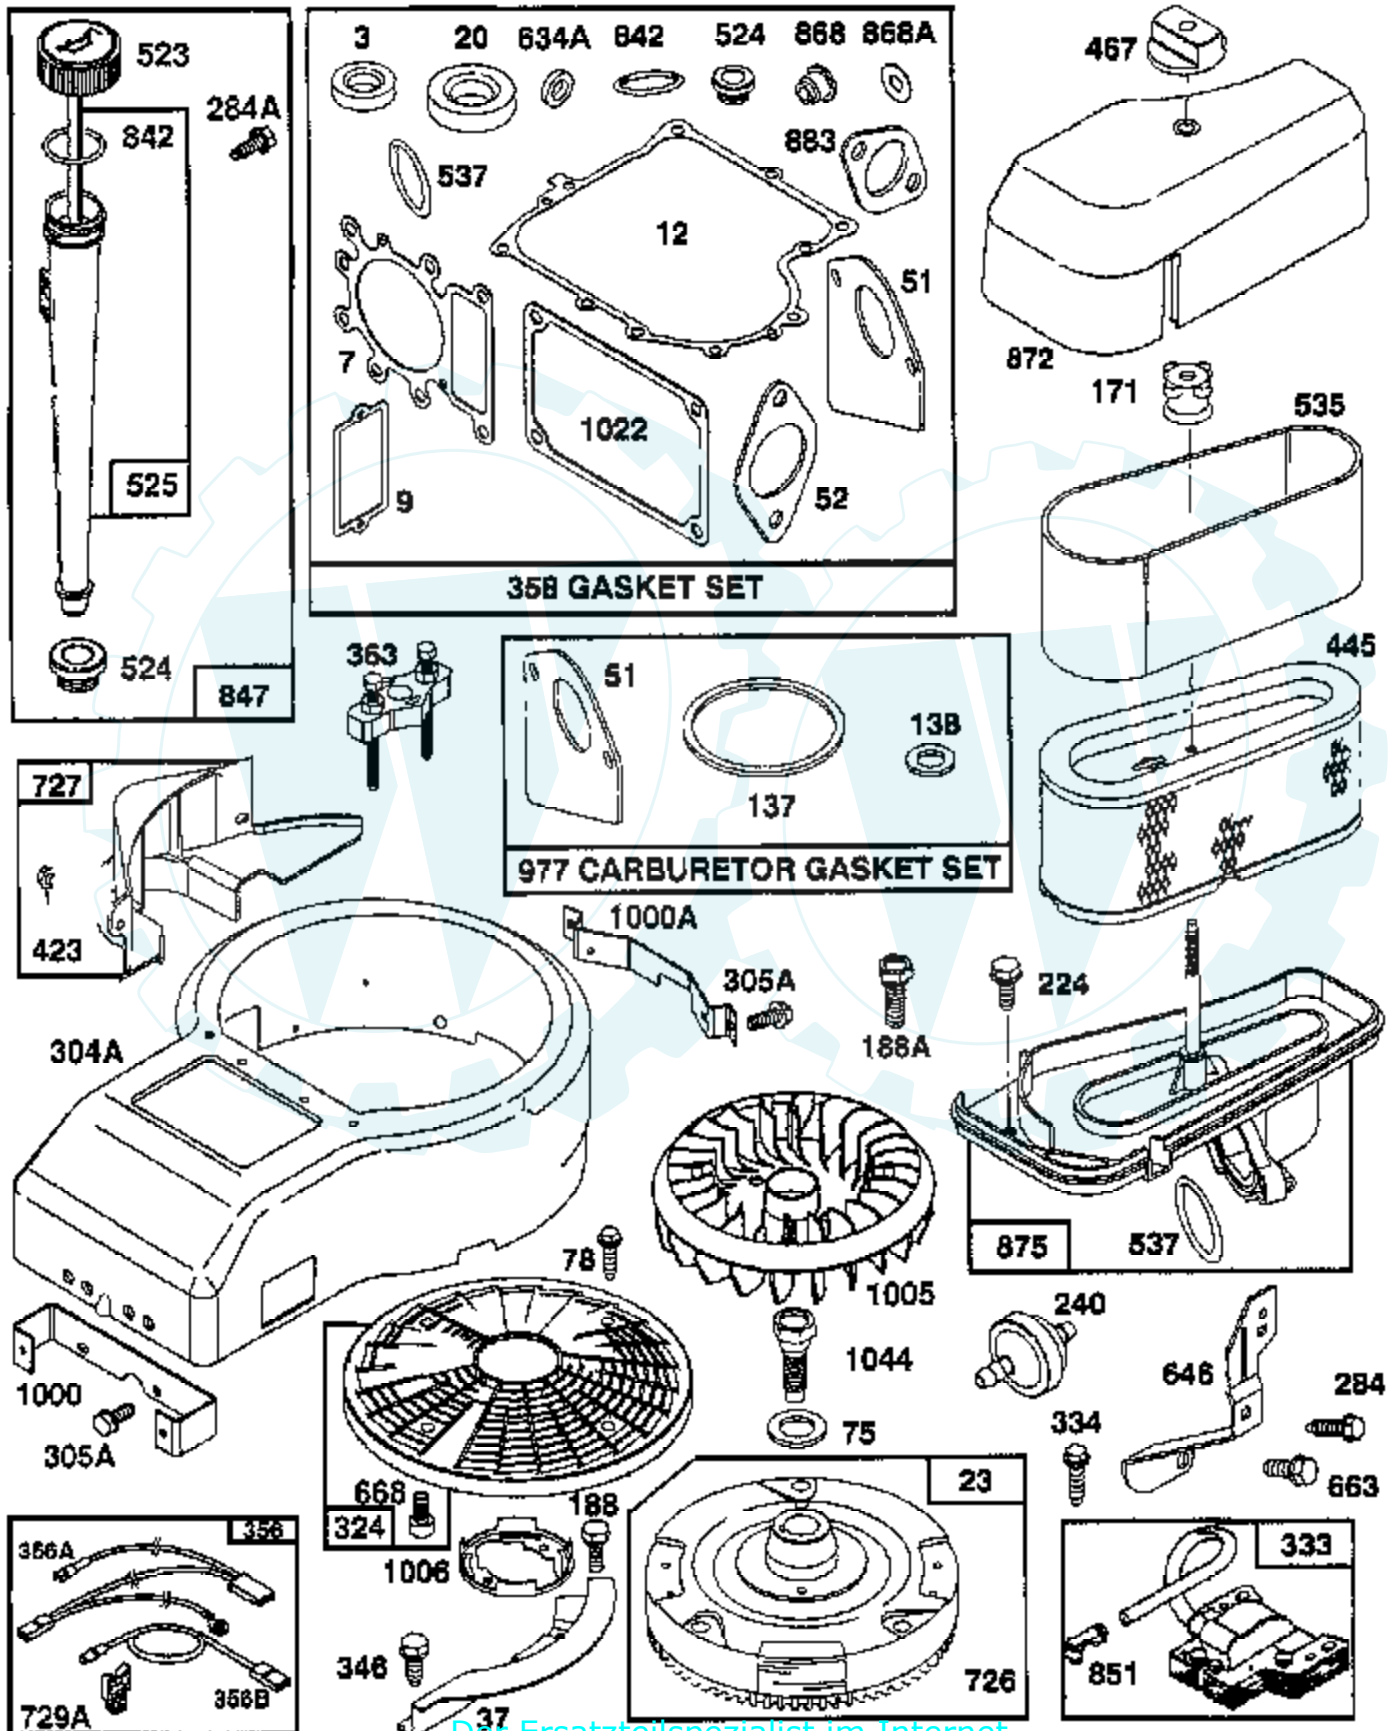

TRACTOR - - MODEL NUMBER AYP9159A69

BRIGGS & STRATTON ENGINE - MODEL NUMBER 28Q777, TYPE NUMBER 0673-A1

Ref #	Part Number	Qty	Description
1	496412		CYLINDER ASSY
2	399265		P/N CONFLICT - CHECK WITH SUPPLIER
3	391086		SEAL, OIL
5	495858		HEAD, CYLINDER
7	272614		GASKET, CYLINDER HEAD
8	495735		BREATHER ASSY
9	27803		GASKET, VALVE COVER
10	94621		SCREW, STEMS
11	281246		TUBE, BREATHER
12	271916		GASKET, CRANKCASE COVER 1/64"
	271997		GASKET, CRANKCASE COVER .005"
	271996		GASKET, CRANKCASE COVER .009"
13	94728		SCREW, CYLINDER HEAD
15	94239		PLUG, OIL DRAIN
16	495162		CRANKSHAFT
	94196		KEY, TIMING GEAR
18	496742		BASE ENGINE
20	291675		SEAL, OIL
22	94624		SCREW, SEMS, BASE MOUNTING
23	492326		FLYWHEEL & RING GEAR ASSY, MAGNETO
24	222698		KEY, FLYWHEEL
25	495860		PISTON ASSY, STANDARD SIZE
	495977		PISTON ASSY .010" OVERSIZE
	495978		PISTON ASSY .020" OVERSIZE
	495979		PISTON ASSY .030" OVERSIZE
26	495854		RING SET, PISTON, STANDARD SIZE
	495852		RING SET, PISTON, .010" OVERSIZE
	495854		RING SET, PISTON, STANDARD SIZE
	495855		RING SET, PISTON, .030" OVERSIZE
27	260924		LOCK, PISTON PIN
28	299691		PIN ASSEMBLY, PISTON, STANDARD
	391286		PIN ASSEMBLY, PISTON .005" OVER
29	494504		ROD ASSY, CONNECTING
	495490		ROD ASSY, CONNECTING
32	94695		SCREW
32A	94648		SCREW
33	495856		VALVE, EXHAUST
34	495857		VALVE, INTAKE
35	262811		SPRING, VALVE
37	224502		GUARD, FLYWHEEL
40	224641		RETAINER, VALVE SPRING
45	262411		TAPPET, VALVE
46	496651		GEAR, CAM
51	272465		GASKET, CARBURETOR (CARBURETOR TO ELBOW)
52	272569		GASKET, CARBURETOR
53	94637		STUD, CARBURETOR MOUNTING
75	224061		WASHER, SPRING
78	94821		SCREW, SEMS
95	94098		SCREW, THROTTLE
98	495932		VALVE, NEEDLE
104	231789		PIN, FLOAT HINGE
105	231855		VALVE ASSY, INLET NEEDLE
106	231854		INLET VALVE SEAT
108	224540		VALVE, CHOKE
116A	281402		O-RING
117	231858		JET, NEEDLE VALVE
118	495800		SCREW, IDLE SPEED
121	497535		CARBURETOR OVERHAUL KIT