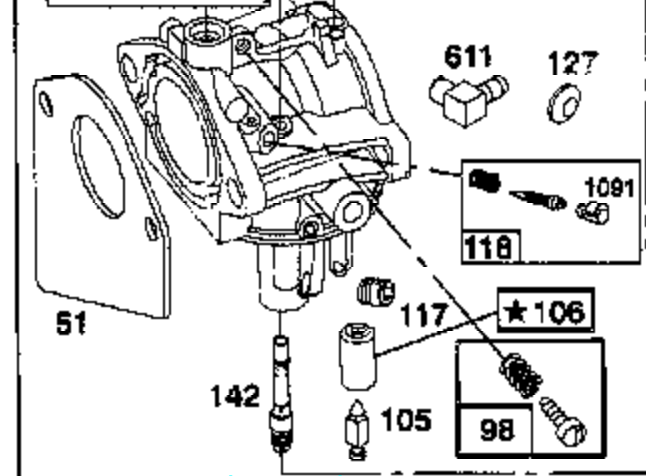

TRACTOR - - MODEL NUMBER AYP9159A69

BRIGGS & STRATTON ENGINE - MODEL NUMBER 28Q777, TYPE NUMBER 0673-A1

★ REQUIRES SPECIAL TOOLS TO INSTALL. SEE REPAIR INSTRUCTION MANUAL.

Ref #	Part Number	Qty	Description
1	496412		CYLINDER ASSY
2	399265		P/N CONFLICT - CHECK WITH SUPPLIER
3	391086		SEAL, OIL
5	495858		HEAD, CYLINDER
7	272614		GASKET, CYLINDER HEAD
8	495735		BREATHER ASSY
9	27803		GASKET, VALVE COVER
10	94621		SCREW, STEMS
11	281246		TUBE, BREATHER
12	271916		GASKET, CRANKCASE COVER 1/64"
	271997		GASKET, CRANKCASE COVER .005"
	271996		GASKET, CRANKCASE COVER .009"
13	94728		SCREW, CYLINDER HEAD
15	94239		PLUG, OIL DRAIN
16	495162		CRANKSHAFT
	94196		KEY, TIMING GEAR
18	496742		BASE ENGINE
20	291675		SEAL, OIL
22	94624		SCREW, SEMS, BASE MOUNTING
23	492326		FLYWHEEL & RING GEAR ASSY, MAGNETO
24	222698		KEY, FLYWHEEL
25	495860		PISTON ASSY, STANDARD SIZE
	495977		PISTON ASSY .010" OVERSIZE
	495978		PISTON ASSY .020" OVERSIZE
	495979		PISTON ASSY .030" OVERSIZE
26	495854		RING SET, PISTON, STANDARD SIZE
	495852		RING SET, PISTON, .010" OVERSIZE
	495854		RING SET, PISTON, STANDARD SIZE
	495855		RING SET, PISTON, .030" OVERSIZE
27	260924		LOCK, PISTON PIN
28	299691		PIN ASSEMBLY, PISTON, STANDARD
	391286		PIN ASSEMBLY, PISTON .005" OVER
29	494504		ROD ASSY, CONNECTING
	495490		ROD ASSY, CONNECTING
32	94695		SCREW
32A	94648		SCREW
33	495856		VALVE, EXHAUST
34	495857		VALVE, INTAKE
35	262811		SPRING, VALVE
37	224502		GUARD, FLYWHEEL
40	224641		RETAINER, VALVE SPRING
45	262411		TAPPET, VALVE
46	496651		GEAR, CAM
51	272465		GASKET, CARBURETOR (CARBURETOR TO ELBOW)
52	272569		GASKET, CARBURETOR
53	94637		STUD, CARBURETOR MOUNTING
75	224061		WASHER, SPRING
78	94821		SCREW, SEMS
95	94098		SCREW, THROTTLE
98	495932		VALVE, NEEDLE
104	231789		PIN, FLOAT HINGE
105	231855		VALVE ASSY, INLET NEEDLE
106	231854		INLET VALVE SEAT
108	224540		VALVE, CHOKE
116A	281402		O-RING
117	231858		JET, NEEDLE VALVE
118	495800		SCREW, IDLE SPEED
121	497535		CARBURETOR OVERHAUL KIT