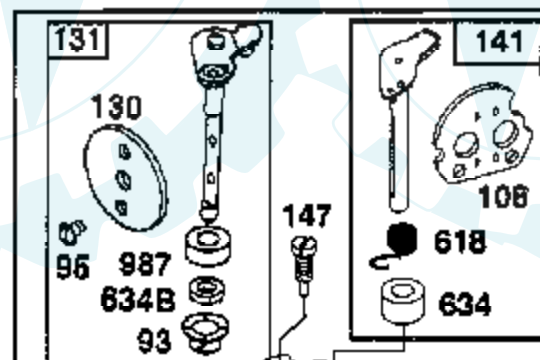

TRACTOR - - MODEL NUMBER AYP9159A69

BRIGGS & STRATTON ENGINE - MODEL NUMBER 28Q777, TYPE NUMBER 0673-A1

★ REQUIRES SPECIAL TOOLS TO INSTALL. SEE REPAIR INSTRUCTION MANUAL.

Ref #	Part Number	Qty	Description
1	496412		CYLINDER ASSY
2	399265		P/N CONFLICT - CHECK WITH SUPPLIER
3	391086		SEAL, OIL
5	495858		HEAD, CYLINDER
7	272614		GASKET, CYLINDER HEAD
8	495735		BREATHER ASSY
9	27803		GASKET, VALVE COVER
10	94621		SCREW, STEMS
11	281246		TUBE, BREATHER
12	271916		GASKET, CRANKCASE COVER 1/64"
	271997		GASKET, CRANKCASE COVER .005"
	271996		GASKET, CRANKCASE COVER .009"
13	94728		SCREW, CYLINDER HEAD
15	94239		PLUG, OIL DRAIN
16	495162		CRANKSHAFT
	94196		KEY, TIMING GEAR
18	496742		BASE ENGINE
20	291675		SEAL, OIL
22	94624		SCREW, SEMS, BASE MOUNTING
23	492326		FLYWHEEL & RING GEAR ASSY, MAGNETO
24	222698		KEY, FLYWHEEL
25	495860		PISTON ASSY, STANDARD SIZE
	495977		PISTON ASSY .010" OVERSIZE
	495978		PISTON ASSY .020" OVERSIZE
	495979		PISTON ASSY .030" OVERSIZE
26	495854		RING SET, PISTON, STANDARD SIZE
	495852		RING SET, PISTON, .010" OVERSIZE
	495854		RING SET, PISTON, STANDARD SIZE
	495855		RING SET, PISTON, .030" OVERSIZE
27	260924		LOCK, PISTON PIN
28	299691		PIN ASSEMBLY, PISTON, STANDARD
	391286		PIN ASSEMBLY, PISTON .005" OVER
29	494504		ROD ASSY, CONNECTING
	495490		ROD ASSY, CONNECTING
32	94695		SCREW
32A	94648		SCREW
33	495856		VALVE, EXHAUST
34	495857		VALVE, INTAKE
35	262811		SPRING, VALVE
37	224502		GUARD, FLYWHEEL
40	224641		RETAINER, VALVE SPRING
45	262411		TAPPET, VALVE
46	496651		GEAR, CAM
51	272465		GASKET, CARBURETOR (CARBURETOR TO ELBOW)
52	272569		GASKET, CARBURETOR
53	94637		STUD, CARBURETOR MOUNTING
75	224061		WASHER, SPRING
78	94821		SCREW, SEMS
95	94098		SCREW, THROTTLE
98	495932		VALVE, NEEDLE
104	231789		PIN, FLOAT HINGE
105	231855		VALVE ASSY, INLET NEEDLE
106	231854		INLET VALVE SEAT
108	224540		VALVE, CHOKE
116A	281402		O-RING
117	231858		JET, NEEDLE VALVE
118	495800		SCREW, IDLE SPEED
121	497535		CARBURETOR OVERHAUL KIT