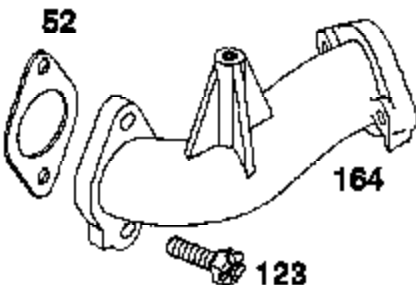

TRACTOR - - MODEL NUMBER AYP9159A69

BRIGGS & STRATTON ENGINE - MODEL NUMBER 28Q777, TYPE NUMBER 0673-A1

★ REQUIRES SPECIAL TOOLS TO INSTALL. SEE REPAIR INSTRUCTION MANUAL.

Ref #	Part Number	Qty	Description
1	496412		CYLINDER ASSY
2	399265		P/N CONFLICT - CHECK WITH SUPPLIER
3	391086		SEAL, OIL
5	495858		HEAD, CYLINDER
7	272614		GASKET, CYLINDER HEAD
8	495735		BREATHER ASSY
9	27803		GASKET, VALVE COVER
10	94621		SCREW, STEMS
11	281246		TUBE, BREATHER
12	271916		GASKET, CRANKCASE COVER 1/64"
	271997		GASKET, CRANKCASE COVER .005"
	271996		GASKET, CRANKCASE COVER .009"
13	94728		SCREW, CYLINDER HEAD
15	94239		PLUG, OIL DRAIN
16	495162		CRANKSHAFT
	94196		KEY, TIMING GEAR
18	496742		BASE ENGINE
20	291675		SEAL, OIL
22	94624		SCREW, SEMS, BASE MOUNTING
23	492326		FLYWHEEL & RING GEAR ASSY, MAGNETO
24	222698		KEY, FLYWHEEL
25	495860		PISTON ASSY, STANDARD SIZE
	495977		PISTON ASSY .010" OVERSIZE
	495978		PISTON ASSY .020" OVERSIZE
	495979		PISTON ASSY .030" OVERSIZE
26	495854		RING SET, PISTON, STANDARD SIZE
	495852		RING SET, PISTON, .010" OVERSIZE
	495854		RING SET, PISTON, STANDARD SIZE
	495855		RING SET, PISTON, .030" OVERSIZE
27	260924		LOCK, PISTON PIN
28	299691		PIN ASSEMBLY, PISTON, STANDARD
	391286		PIN ASSEMBLY, PISTON .005" OVER
29	494504		ROD ASSY, CONNECTING
	495490		ROD ASSY, CONNECTING
32	94695		SCREW
32A	94648		SCREW
33	495856		VALVE, EXHAUST
34	495857		VALVE, INTAKE
35	262811		SPRING, VALVE
37	224502		GUARD, FLYWHEEL
40	224641		RETAINER, VALVE SPRING
45	262411		TAPPET, VALVE
46	496651		GEAR, CAM
51	272465		GASKET, CARBURETOR (CARBURETOR TO ELBOW)
52	272569		GASKET, CARBURETOR
53	94637		STUD, CARBURETOR MOUNTING
75	224061		WASHER, SPRING
78	94821		SCREW, SEMS
95	94098		SCREW, THROTTLE
98	495932		VALVE, NEEDLE
104	231789		PIN, FLOAT HINGE
105	231855		VALVE ASSY, INLET NEEDLE
106	231854		INLET VALVE SEAT
108	224540		VALVE, CHOKE
116A	281402		O-RING
117	231858		JET, NEEDLE VALVE
118	495800		SCREW, IDLE SPEED
121	497535		CARBURETOR OVERHAUL KIT