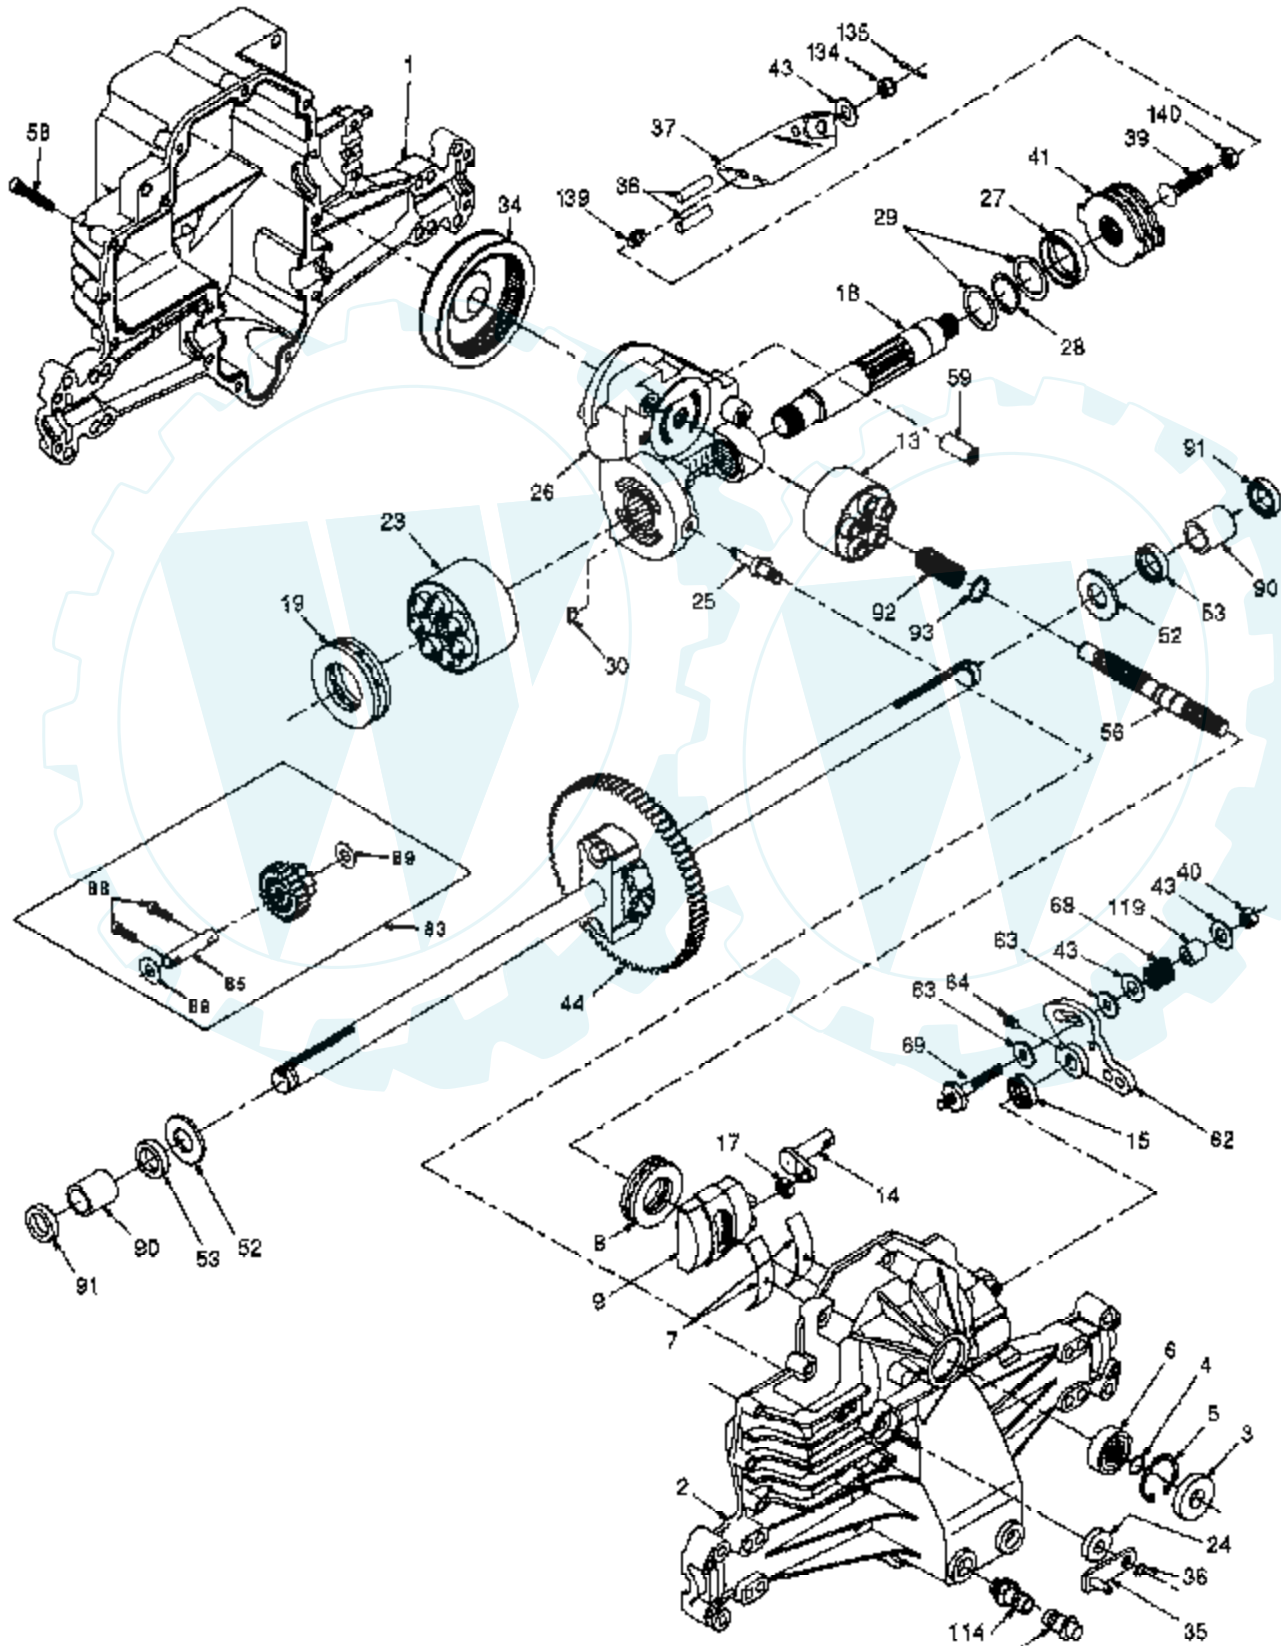

TRACTOR - - MODEL NUMBER AYP9159A69 TRANSAXLE HYDRO GEAR - MODEL NUMBER 310-0650

TRANSAXLE

Ref #	Part Number	Qty	Description
1	142930		HOUSING.L.50074RM
2	142931		HOUSING.UP.70125
3	142932		SEAL.9008000-0128
4	142928		RING.RET.2003016.
5	142933		RING.RET.2003052.
6	142934		BEARING.(50552)42X68X16
7	142935		CRADLE- 2003023.
8	150771		BEARING.THU.50551
9	142937		SWASHPLT.2003087.
13	142938		BLOCK.CLYN.70079.
14	142939		ARM.TRUN.2003005.
15	142940		SEAL.9008000-0126
17	142941		GUIDE.2000015.
18	150772		SHAFT.MOTOR.50449
19	150773		BEARING.THU.50552
23	142944		BLOCK.CYLIN.70082
24	142945		SEAL.LIP.45074
25	142946		ACTUATOR.2003555
26	150774		KIT.CEN.SEC.70250
27	142948		SEAL.LIP.45075
28	142949		RING RETAIN 50007
29	142950		WASHER.44872
34	142951		ELEMENT.OIL.44964
35	142952		ARM.BYPASS.50270
36	142953		RING.RETAIN.44870
37	142954		ARM.ACTUAT.23710
38	142955		PIN.ACTUAT.44891
39	150777		BOLT.50316
40	150778		NUT.LOCK.HX.50317
41	142958		KIT.BRAKE.70135
43	142884		WASHER HYD 44130
44	150829		DIFFRENTIAL.70226
52	142991		WASHER.HYD.44875
53	142961		SEAL.HYDRO.45076
56	142963		SHAFT.INPUT.50005
58	142964		BOLT.1/4-20.44876
59	142965		PIN.HYDRO.50002
62	142966		ARM.CONTROL.50254
63	142967		PUCK.DAMPER.50281
64	142920		SCREW.SET.50018.
68	142969		SPRING.HYD.50277
69	144610		STUD.5/16-24.DANA
83	142971		JACKSHAFT/PINION GEAR.70132
85	150806		PIN.SHAFT 50559
88	142973		SCREW.CAP.50154.
89	142974		WASHER.HYD.50132
90	142975		BEARING.SLV.50118
91	142976		SEAL.WIPER.50941
92	142977		SPRING.2003014.
93	142978		WASHER.2003017
113	142917		CAP.VENT.70109
114	142918		O-RING.ASM.70110
119	142980		SPACER.HYD.50278
134	144607		NUT.CAS.HYD.44142
135	144608		PIN.COT.HYD.44101
139	150775		SPRING.COMP.50431
140	150776		NUT HEX.50269