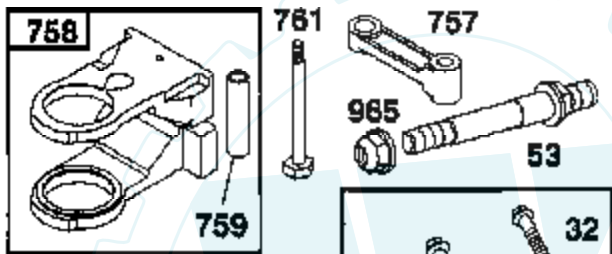

TRACTOR - - MODEL NUMBER AYP9159A69

BRIGGS & STRATTON ENGINE - MODEL NUMBER 28Q777, TYPE NUMBER 0673-A1

★ REQUIRES SPECIAL TOOLS TO INSTALL. SEE REPAIR INSTRUCTION MANUAL.

Ref #	Part Number	Qty	Description
1	496412		CYLINDER ASSY
2	399265		P/N CONFLICT - CHECK WITH SUPPLIER
3	391086		SEAL, OIL
5	495858		HEAD, CYLINDER
7	272614		GASKET, CYLINDER HEAD
8	495735		BREATHER ASSY
9	27803		GASKET, VALVE COVER
10	94621		SCREW, STEMS
11	281246		TUBE, BREATHER
12	271916		GASKET, CRANKCASE COVER 1/64"
	271997		GASKET, CRANKCASE COVER .005"
	271996		GASKET, CRANKCASE COVER .009"
13	94728		SCREW, CYLINDER HEAD
15	94239		PLUG, OIL DRAIN
16	495162		CRANKSHAFT
	94196		KEY, TIMING GEAR
18	496742		BASE ENGINE
20	291675		SEAL, OIL
22	94624		SCREW, SEMS, BASE MOUNTING
23	492326		FLYWHEEL & RING GEAR ASSY, MAGNETO
24	222698		KEY, FLYWHEEL
25	495860		PISTON ASSY, STANDARD SIZE
	495977		PISTON ASSY .010" OVERSIZE
	495978		PISTON ASSY .020" OVERSIZE
	495979		PISTON ASSY .030" OVERSIZE
26	495854		RING SET, PISTON, STANDARD SIZE
	495852		RING SET, PISTON, .010" OVERSIZE
	495854		RING SET, PISTON, STANDARD SIZE
	495855		RING SET, PISTON, .030" OVERSIZE
27	260924		LOCK, PISTON PIN
28	299691		PIN ASSEMBLY, PISTON, STANDARD
	391286		PIN ASSEMBLY, PISTON .005" OVER
29	494504		ROD ASSY, CONNECTING
	495490		ROD ASSY, CONNECTING
32	94695		SCREW
32A	94648		SCREW
33	495856		VALVE, EXHAUST
34	495857		VALVE, INTAKE
35	262811		SPRING, VALVE
37	224502		GUARD, FLYWHEEL
40	224641		RETAINER, VALVE SPRING
45	262411		TAPPET, VALVE
46	496651		GEAR, CAM
51	272465		GASKET, CARBURETOR (CARBURETOR TO ELBOW)
52	272569		GASKET, CARBURETOR
53	94637		STUD, CARBURETOR MOUNTING
75	224061		WASHER, SPRING
78	94821		SCREW, SEMS
95	94098		SCREW, THROTTLE
98	495932		VALVE, NEEDLE
104	231789		PIN, FLOAT HINGE
105	231855		VALVE ASSY, INLET NEEDLE
106	231854		INLET VALVE SEAT
108	224540		VALVE, CHOKE
116A	281402		O-RING
117	231858		JET, NEEDLE VALVE
118	495800		SCREW, IDLE SPEED
121	497535		CARBURETOR OVERHAUL KIT