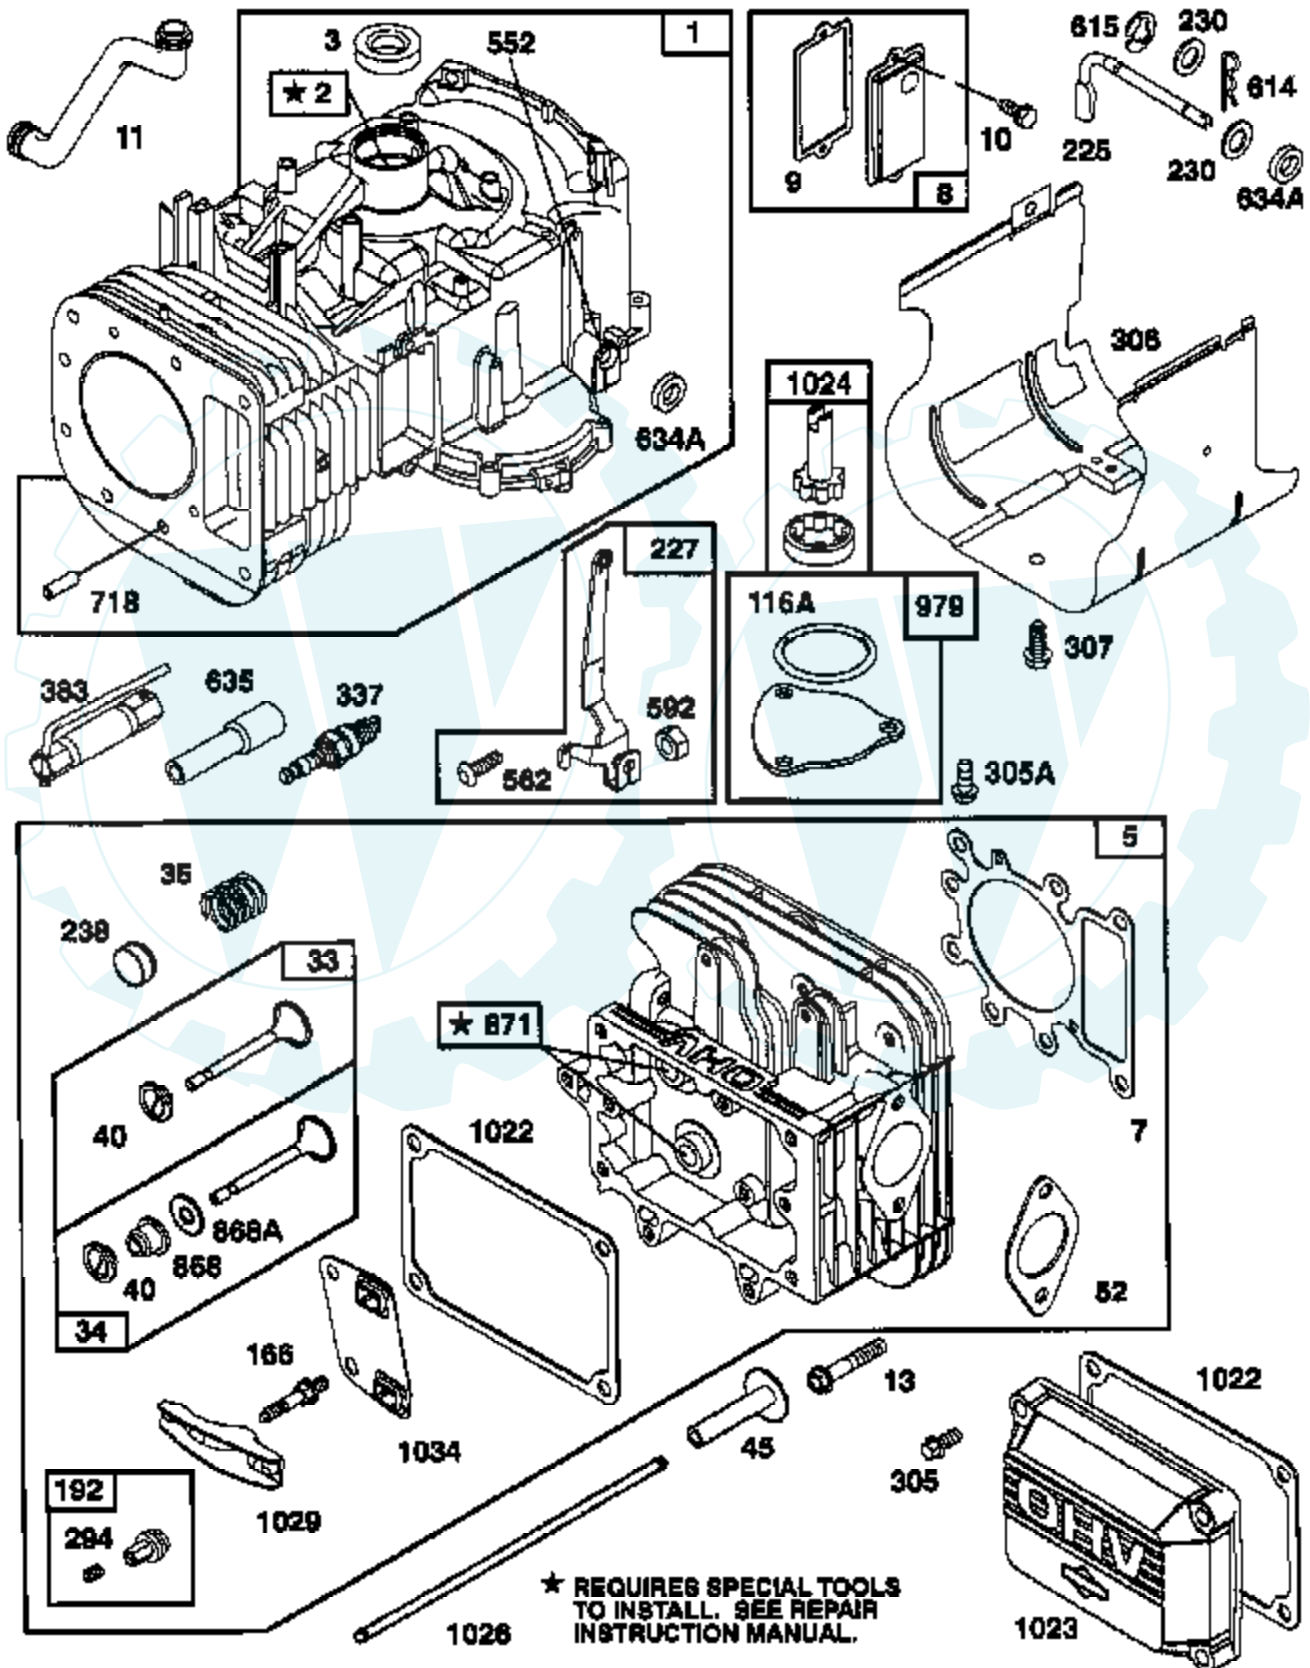

TRACTOR - - MODEL NUMBER AYP9159A59
BRIGGS & STRATTON ENGINE - MODEL NUMBER 28Q777, TYPE NUMBER 0164-01

Ref #	Part Number	Qty	Description
1	496412		CYLINDER ASSY
2	399265		P/N CONFLICT - CHECK WITH SUPPLIER
3	391086		SEAL, OIL
5	495858		HEAD, CYLINDER
7	272614		GASKET, CYLINDER HEAD
8	495735		BREATHER ASSY
9	27803		GASKET, VALVE COVER
10	94621		SCREW, STEMS
11	281246		TUBE, BREATHER
12	271916		GASKET, CRANKCASE COVER 1/64"
	271997		GASKET, CRANKCASE COVER .005"
	271996		GASKET, CRANKCASE COVER .009"
13	94728		SCREW, CYLINDER HEAD
15	94239		PLUG, OIL DRAIN
16	495162		CRANKSHAFT
	94196		KEY, TIMING GEAR
18	496742		BASE ENGINE
20	291675		SEAL, OIL
22	94624		SCREW, SEMS, BASE MOUNTING
23	492326		FLYWHEEL & RING GEAR ASSY, MAGNETO
24	222698		KEY, FLYWHEEL
25	495860		PISTON ASSY, STANDARD SIZE
	495977		PISTON ASSY .010" OVERSIZE
	495978		PISTON ASSY .020" OVERSIZE
	495979		PISTON ASSY .030" OVERSIZE
26	495854		RING SET, PISTON, STANDARD SIZE
	495852		RING SET, PISTON, .010" OVERSIZE
	495851		RING SET, PISTON, .020" OVERSIZE
	495855		RING SET, PISTON, .030" OVERSIZE
27	260924		LOCK, PISTON PIN
28	299691		PIN ASSEMBLY, PISTON, STANDARD
	391286		PIN ASSEMBLY, PISTON .005" OVER
29	494504		ROD ASSY, CONNECTING
	495490		ROD ASSY, CONNECTING
32	94695		SCREW
32A	94648		SCREW
33	495856		VALVE, EXHAUST
34	495857		VALVE, INTAKE
35	262811		SPRING, VALVE
37	224502		GUARD, FLYWHEEL
40	224641		RETAINER, VALVE SPRING
45	262411		TAPPET, VALVE
46	496651		GEAR, CAM
51	272465		GASKET, CARBURETOR (CARBURETOR TO ELBOW)
52	272569		GASKET, CARBURETOR
53	94637		STUD, CARBURETOR MOUNTING
75	224061		WASHER, SPRING
78	94821		SCREW, SEMS
95	94098		SCREW, THROTTLE
98	495932		VALVE, NEEDLE
104	231789		PIN, FLOAT HINGE
105	231855		VALVE ASSY, INLET NEEDLE
106	231854		INLET VALVE SEAT
108	224540		VALVE, CHOKE
116A	281402		O-RING
117	231858		JET, NEEDLE VALVE
118	495800		SCREW, IDLE SPEED
121	497535		CARBURETOR OVERHAUL KIT