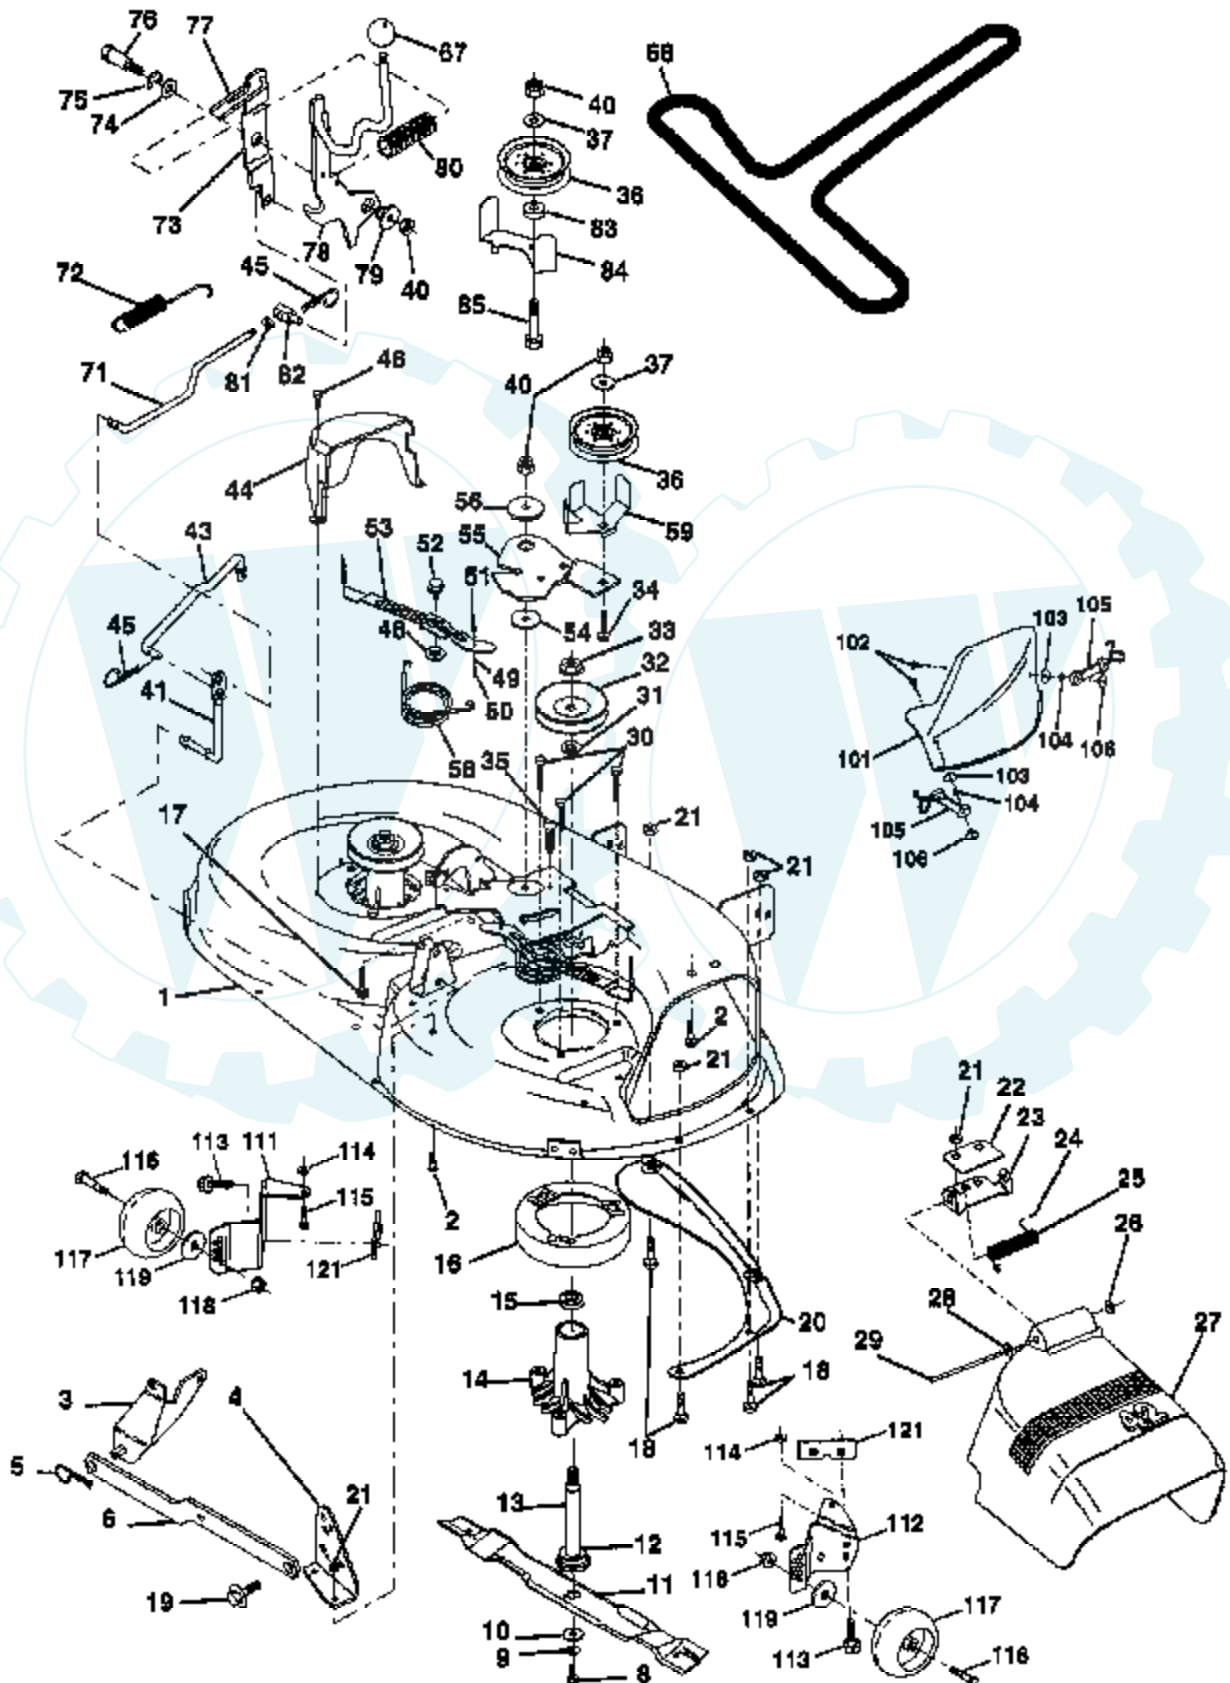

TRACTOR -- MODEL NUMBER AYP9159A59

MOWER DECK

Ref #	Part Number	Qty	Description
1	144393		DECK.WELD.42.
2	72140506		BOLT
3	138017		BRKT ASM SWAY BAR
4	138440		BRKT DECK SW BAR
5	4939M		SUB= 85902
6	130832		SUB= 130833
8	850857		BLADE BOLT
9	10030600		SUB= 10040600
10	140296		WASHER.HARD.BLADE
11	134149		"BLADE.42"" MULCHER"
12	129895		BEARING.BALL
13	137645		SUB= 137646
14	128774		HSG ASM MANDREL
15	110485X		BEARING
16	140329		STRIPPER RND MWR
17	72110610		BOLT RDHD 3/8-16
18	72140505		BOLT
19	132827		BOLT SHD 5/16-18
20	136888		SUB= 918136888
21	73680500		SUB= 73690500
22	134753		STIFFENER BRKT
23	131267		DEFLECTOR BRKT
24	105304X		CAP-SLEEVE LT
25	123713X		SPRING TORSION
26	110452X		NUT PUSH M
27	130968		DEFLECTOR.SHIELD
28	19111016		WASHER
29	131491		HINGE ROD
30	138776		SUB= 157722
31	129963		WASHER
32	129861		SUB= 153535
33	137266		SUB= 139729
34	72110614		BOLT
35	133835		XMAS TREE FASTNER
36	131494		FLAT IDLER PULLEY
37	19131316		WASHER
40	73680600		SUB= 73690600
41	133551		PIVOT ROD
43	140083		ROD CLUTCH W/NIBS
44	140088		GUARD MAND LH BLK
45	4497H		RETAINER M
46	137729		SCREW.1/4-20X5/8
48	133944		HARD SMALL WASHER
49	133940		SUB= 151785
50	131340		SHOULDER BOLT
51	69180		LOCKNUT
52	139888		BOLT.SHLD.5/16-18
53	131845		BRAKE PAD ARM ASM
54	133943		HARDENED WASHER
55	140084		SUB= 151785
56	122052X		SPACER RETAINER
58	140086		SPRING TORSN BRAK
59	141043		GUARD IDLER TUV
67	106933X		KNOB T (1/2-HOLE)
68	144200		BELT.V.T-PATH
71	142427		ROD CLUTCH 38/42
72	131870		RETURN SPRING
73	127847		CLUTCH ARM SECOND