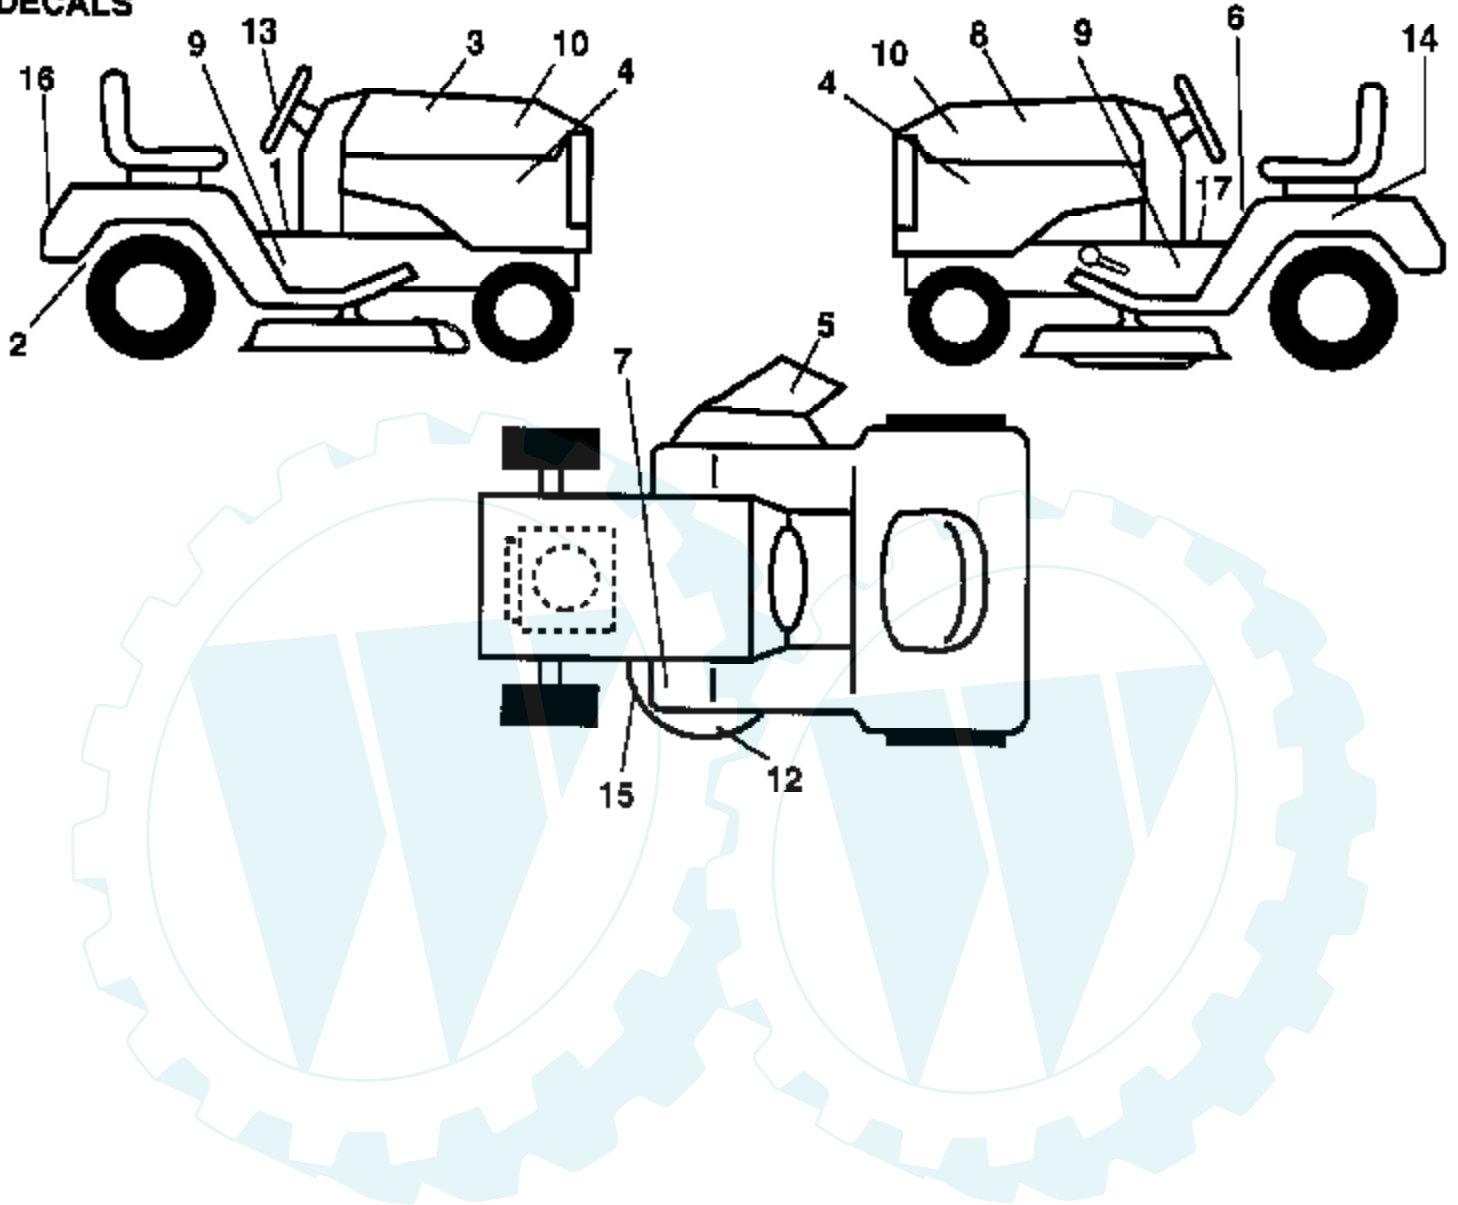

TRACTOR - - MODEL NUMBER AYP9159A59

DECALS

Ref #	Part Number	Qty	Description
1	140819		SUB= 156867
2	142341		DECAL DRAWBAR LH
3	141579		DECAL HOOD RH
4	146679		DECAL.PNL.SD.VANG
5	141583		DECAL DECK MULCH
6	133796		DECAL
7	4900J		DECAL T
8	141580		DECAL HOOD LH
9	143349		"DECAL.CHASSIS.42""
10	143388		NAMEPLATE.HD.WIZA
12	141517		DECAL DECK WIZ +
13	143470		DECAL STEER WHL
14	121549X		DECAL
15	136832		DECAL
16	127520		NLA
17	142336		DECAL SADLE HYDRO
	133671		FOOTREST PAD
	138311		DECAL HANDLE LIFT
	146626		MANUAL.O.9159A59