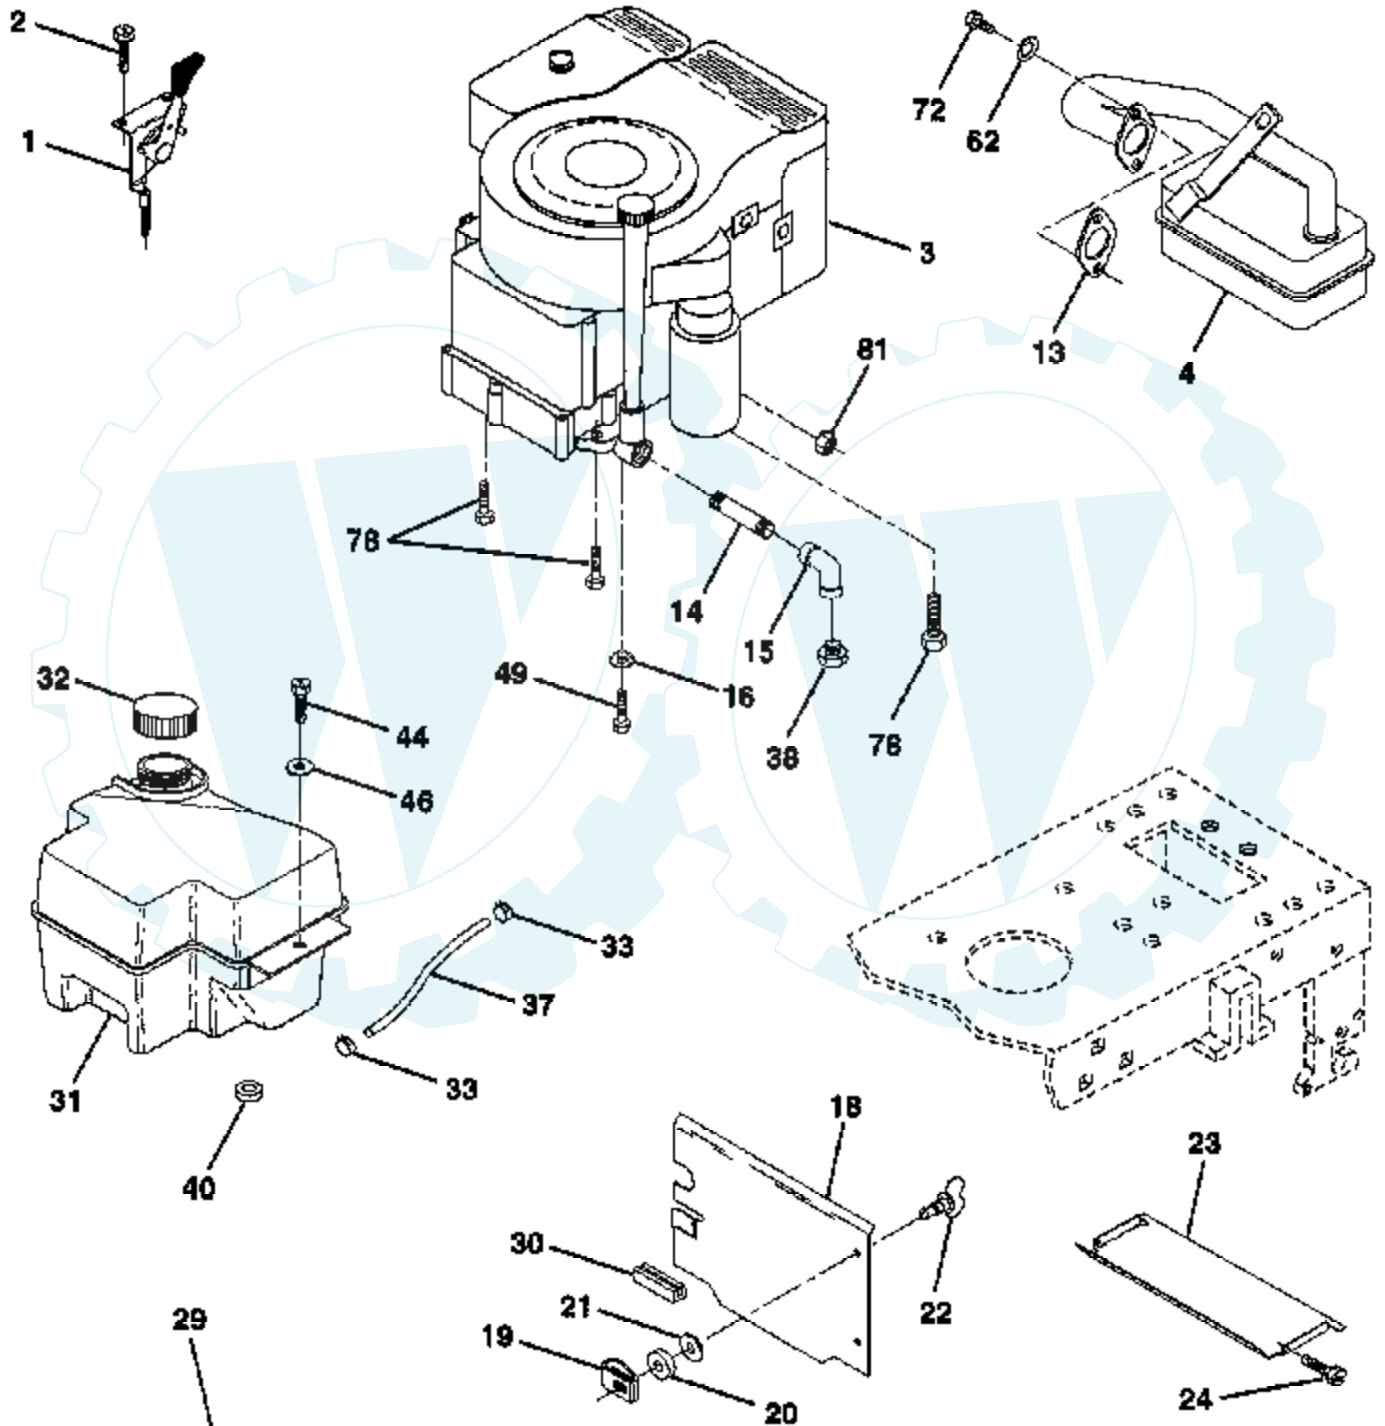

TRACTOR - - MODEL NUMBER AYP9159A59

ENGINE

OPTIONAL EQUIPMENT
Spark Arrester

Ref #	Part Number	Qty	Description
1	140310		CONTROL THROTTLE
2	17720410		SCREW LT
3			REFER TO IMAGE
4	137352		MUFFLER
13	125593X		SUB= 272293
14	13280324		PIPE NIPPLE
15	13200300		ELBOW
16	11050600		LOCKWASHER
18	136718		SHIELD HEAT
19	105838X		RETAINER LT
20	105839X		RECEPTACLE LT
21	19091016		WASHER
22	123650X		STUD.1/4.TURN
23	128953		HEAT SHIELD
24	17021008		SCREW
29	137180		SUB= 532137180
30	127057X		SUB= 532127057
31	140280		SUB= 161911
32	140527		CAP ASM FUEL
33	123487X		HOSE CLAMP
37	137040		LINE FUEL
38			REFER TO IMAGE
40	124028X		SUB= 532124028
44	17490412		SCREW HEX CRT
46	19091416		WASHER
49	17490616		SCREW GTV
62	10040500		LOCKWASHER
72	71070512		SCREW
78	17490620		SCREW
81	73510400		NUT