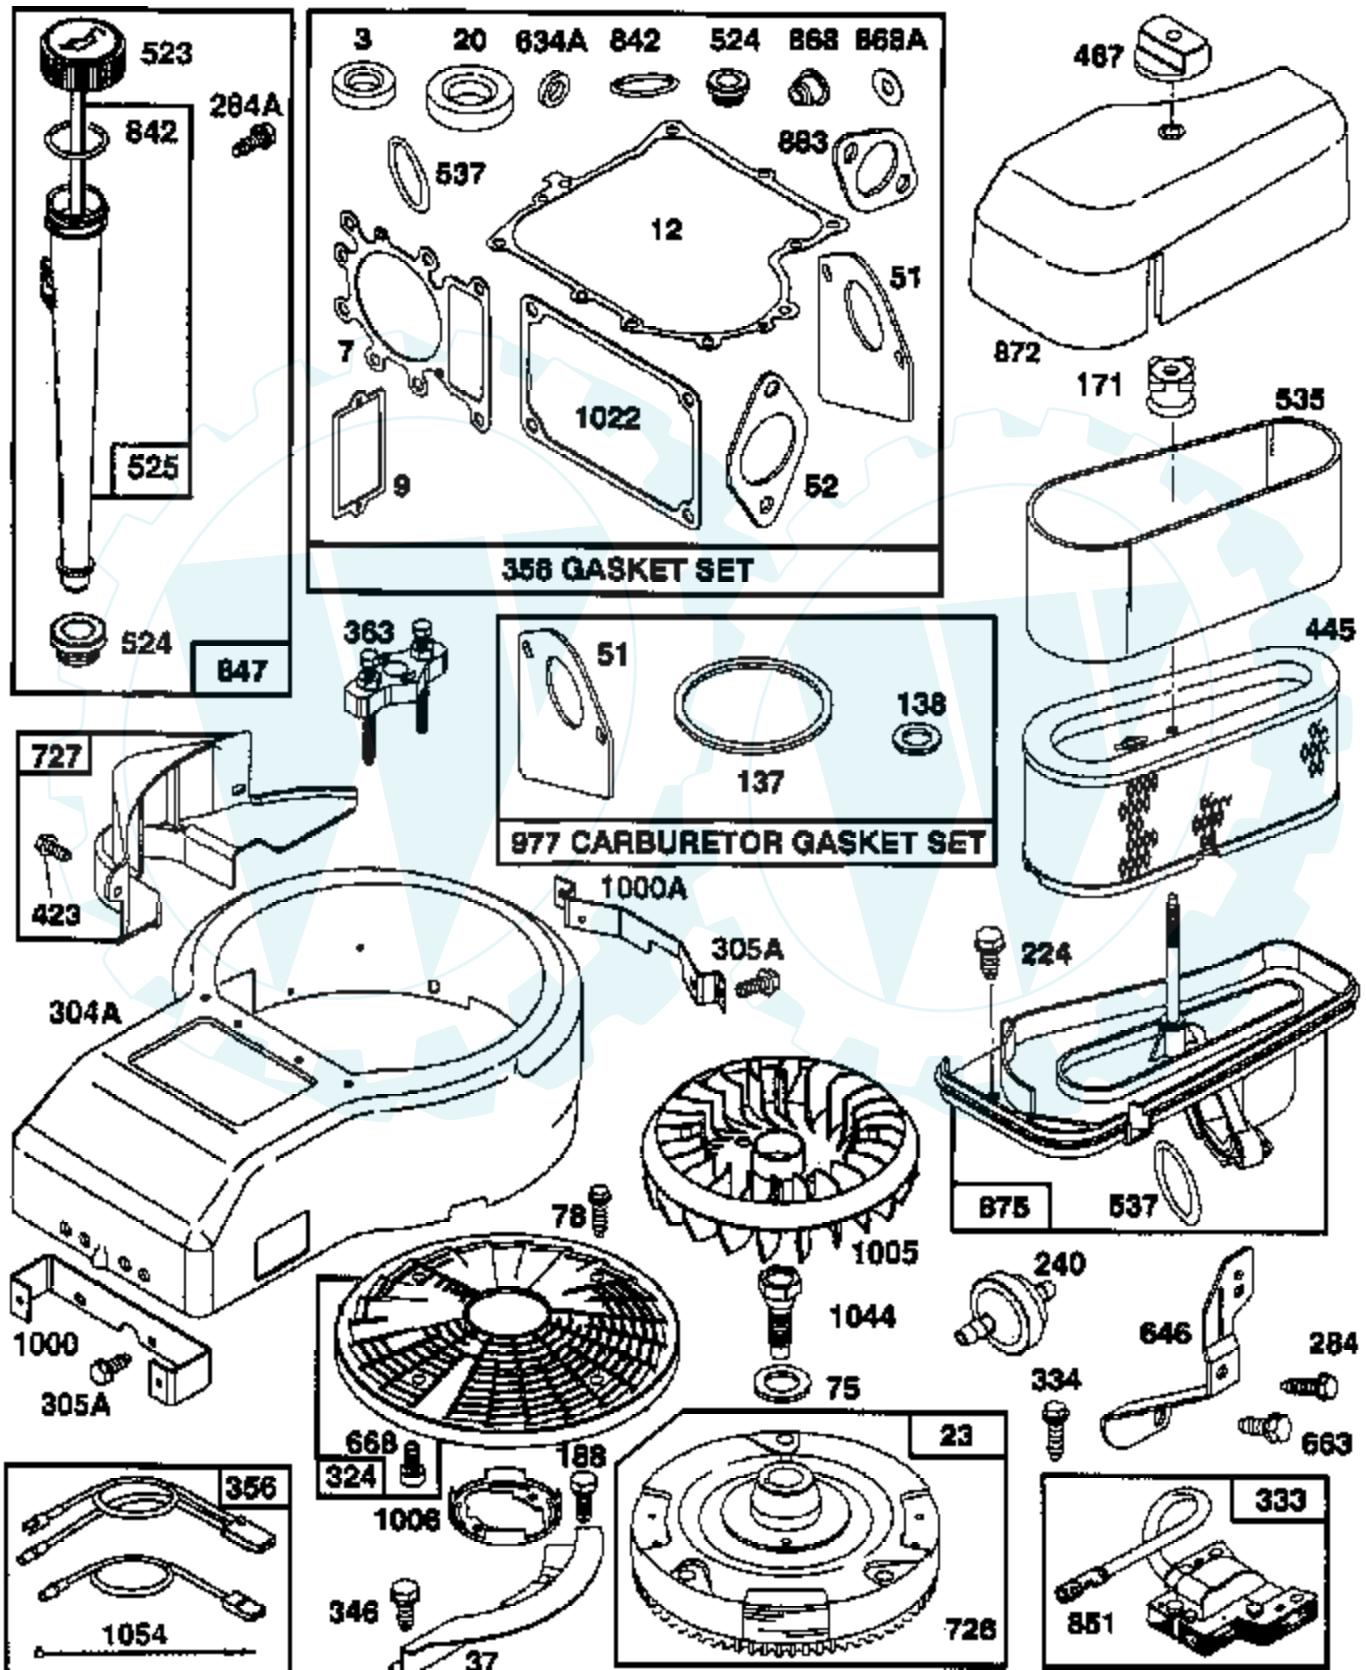

TRACTOR - - MODEL NUMBER AYP9159A59

BRIGGS & STRATTON ENGINE - MODEL NUMBER 28Q777, TYPE NUMBER 0164-01

Ref #	Part Number	Qty	Description
1	496412		CYLINDER ASSY
2	399265		P/N CONFLICT - CHECK WITH SUPPLIER
3	391086		SEAL, OIL
5	495858		HEAD, CYLINDER
7	272614		GASKET, CYLINDER HEAD
8	495735		BREATHER ASSY
9	27803		GASKET, VALVE COVER
10	94621		SCREW, STEMS
11	281246		TUBE, BREATHER
12	271916		GASKET, CRANKCASE COVER 1/64"
	271997		GASKET, CRANKCASE COVER .005"
	271996		GASKET, CRANKCASE COVER .009"
13	94728		SCREW, CYLINDER HEAD
15	94239		PLUG, OIL DRAIN
16	495162		CRANKSHAFT
	94196		KEY, TIMING GEAR
18	496742		BASE ENGINE
20	291675		SEAL, OIL
22	94624		SCREW, SEMS, BASE MOUNTING
23	492326		FLYWHEEL & RING GEAR ASSY, MAGNETO
24	222698		KEY, FLYWHEEL
25	495860		PISTON ASSY, STANDARD SIZE
	495977		PISTON ASSY .010" OVERSIZE
	495978		PISTON ASSY .020" OVERSIZE
	495979		PISTON ASSY .030" OVERSIZE
26	495854		RING SET, PISTON, STANDARD SIZE
	495852		RING SET, PISTON, .010" OVERSIZE
	495851		RING SET, PISTON, .020" OVERSIZE
	495855		RING SET, PISTON, .030" OVERSIZE
27	260924		LOCK, PISTON PIN
28	299691		PIN ASSEMBLY, PISTON, STANDARD
	391286		PIN ASSEMBLY, PISTON .005" OVER
29	494504		ROD ASSY, CONNECTING
	495490		ROD ASSY, CONNECTING
32	94695		SCREW
32A	94648		SCREW
33	495856		VALVE, EXHAUST
34	495857		VALVE, INTAKE
35	262811		SPRING, VALVE
37	224502		GUARD, FLYWHEEL
40	224641		RETAINER, VALVE SPRING
45	262411		TAPPET, VALVE
46	496651		GEAR, CAM
51	272465		GASKET, CARBURETOR (CARBURETOR TO ELBOW)
52	272569		GASKET, CARBURETOR
53	94637		STUD, CARBURETOR MOUNTING
75	224061		WASHER, SPRING
78	94821		SCREW, SEMS
95	94098		SCREW, THROTTLE
98	495932		VALVE, NEEDLE
104	231789		PIN, FLOAT HINGE
105	231855		VALVE ASSY, INLET NEEDLE
106	231854		INLET VALVE SEAT
108	224540		VALVE, CHOKE
116A	281402		O-RING
117	231858		JET, NEEDLE VALVE
118	495800		SCREW, IDLE SPEED
121	497535		CARBURETOR OVERHAUL KIT