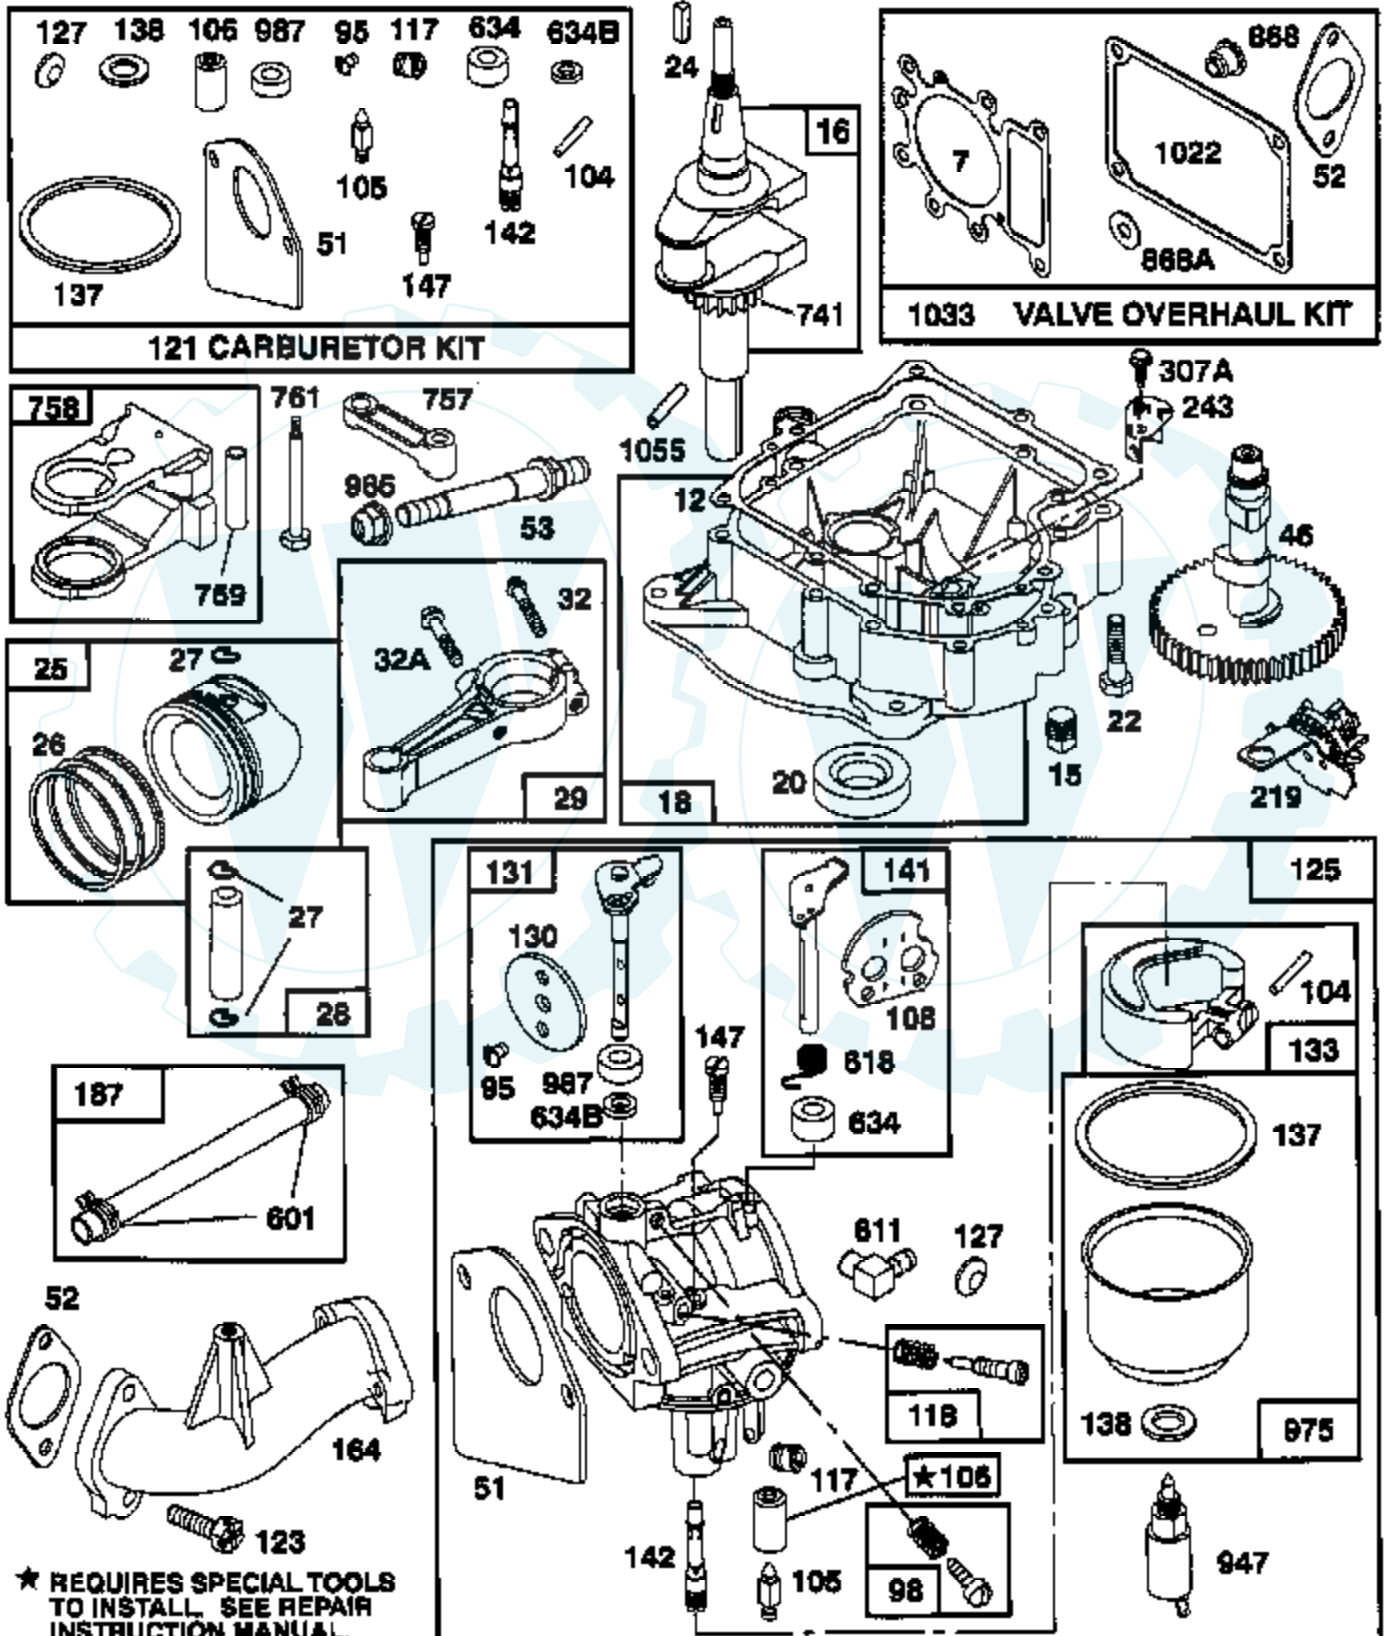

TRACTOR - - MODEL NUMBER AYP9159A59

BRIGGS & STRATTON ENGINE - MODEL NUMBER 28Q777, TYPE NUMBER 0164-01

Ref #	Part Number	Qty	Description
1	496412		CYLINDER ASSY
2	399265		P/N CONFLICT - CHECK WITH SUPPLIER
3	391086		SEAL, OIL
5	495858		HEAD, CYLINDER
7	272614		GASKET, CYLINDER HEAD
8	495735		BREATHER ASSY
9	27803		GASKET, VALVE COVER
10	94621		SCREW, STEMS
11	281246		TUBE, BREATHER
12	271916		GASKET, CRANKCASE COVER 1/64"
	271997		GASKET, CRANKCASE COVER .005"
	271996		GASKET, CRANKCASE COVER .009"
13	94728		SCREW, CYLINDER HEAD
15	94239		PLUG, OIL DRAIN
16	495162		CRANKSHAFT
	94196		KEY, TIMING GEAR
18	496742		BASE ENGINE
20	291675		SEAL, OIL
22	94624		SCREW, SEMS, BASE MOUNTING
23	492326		FLYWHEEL & RING GEAR ASSY, MAGNETO
24	222698		KEY, FLYWHEEL
25	495860		PISTON ASSY, STANDARD SIZE
	495977		PISTON ASSY .010" OVERSIZE
	495978		PISTON ASSY .020" OVERSIZE
	495979		PISTON ASSY .030" OVERSIZE
26	495854		RING SET, PISTON, STANDARD SIZE
	495852		RING SET, PISTON, .010" OVERSIZE
	495851		RING SET, PISTON, .020" OVERSIZE
	495855		RING SET, PISTON, .030" OVERSIZE
27	260924		LOCK, PISTON PIN
28	299691		PIN ASSEMBLY, PISTON, STANDARD
	391286		PIN ASSEMBLY, PISTON .005" OVER
29	494504		ROD ASSY, CONNECTING
	495490		ROD ASSY, CONNECTING
32	94695		SCREW
32A	94648		SCREW
33	495856		VALVE, EXHAUST
34	495857		VALVE, INTAKE
35	262811		SPRING, VALVE
37	224502		GUARD, FLYWHEEL
40	224641		RETAINER, VALVE SPRING
45	262411		TAPPET, VALVE
46	496651		GEAR, CAM
51	272465		GASKET, CARBURETOR (CARBURETOR TO ELBOW)
52	272569		GASKET, CARBURETOR
53	94637		STUD, CARBURETOR MOUNTING
75	224061		WASHER, SPRING
78	94821		SCREW, SEMS
95	94098		SCREW, THROTTLE
98	495932		VALVE, NEEDLE
104	231789		PIN, FLOAT HINGE
105	231855		VALVE ASSY, INLET NEEDLE
106	231854		INLET VALVE SEAT
108	224540		VALVE, CHOKE
116A	281402		O-RING
117	231858		JET, NEEDLE VALVE
118	495800		SCREW, IDLE SPEED
121	497535		CARBURETOR OVERHAUL KIT