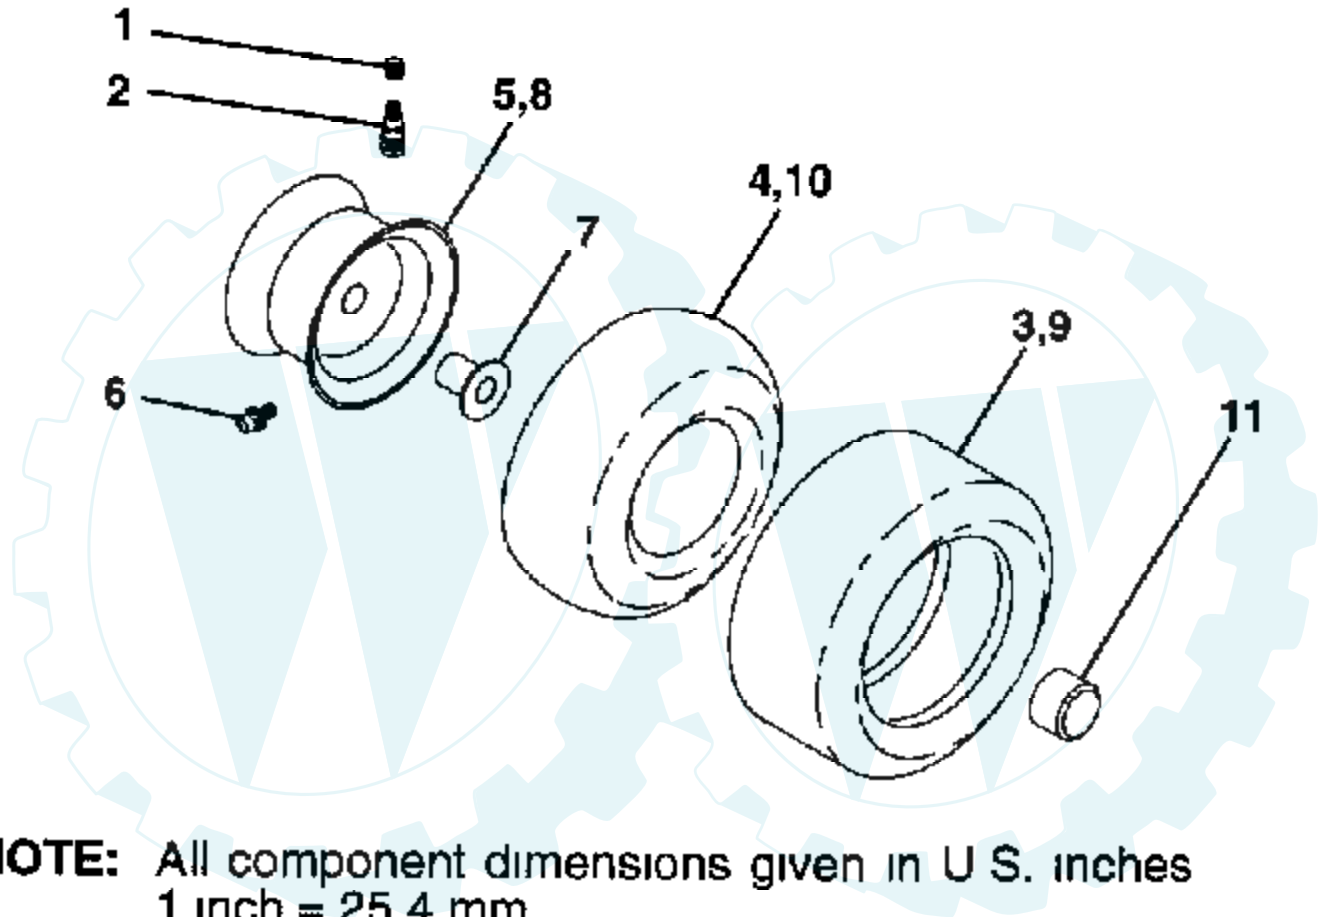

TRACTOR - - MODEL NUMBER AYP9159A59

WHEELS & TIRES

NOTE: All component dimensions given in U S. inches
1 inch = 25.4 mm.

Ref #	Part Number	Qty	Description
1	59192		VALVE CAP
2	65139		VALVE STEM LT
3	106222X		SUB= 122073X
4	59904		TUBE.5.3/4.5/6
5	106732X427		"RIM ASM 6"" FRT"
6	278H		FITTING LT
7	9040H		"FLANGE, BEARING"
8	106108X473		"RIM.ASM.8""REAR"
9	122082X		SUB= 918122082X
10	7152J		TUBE.18X9.5-8
11	104757X		HUB CAP