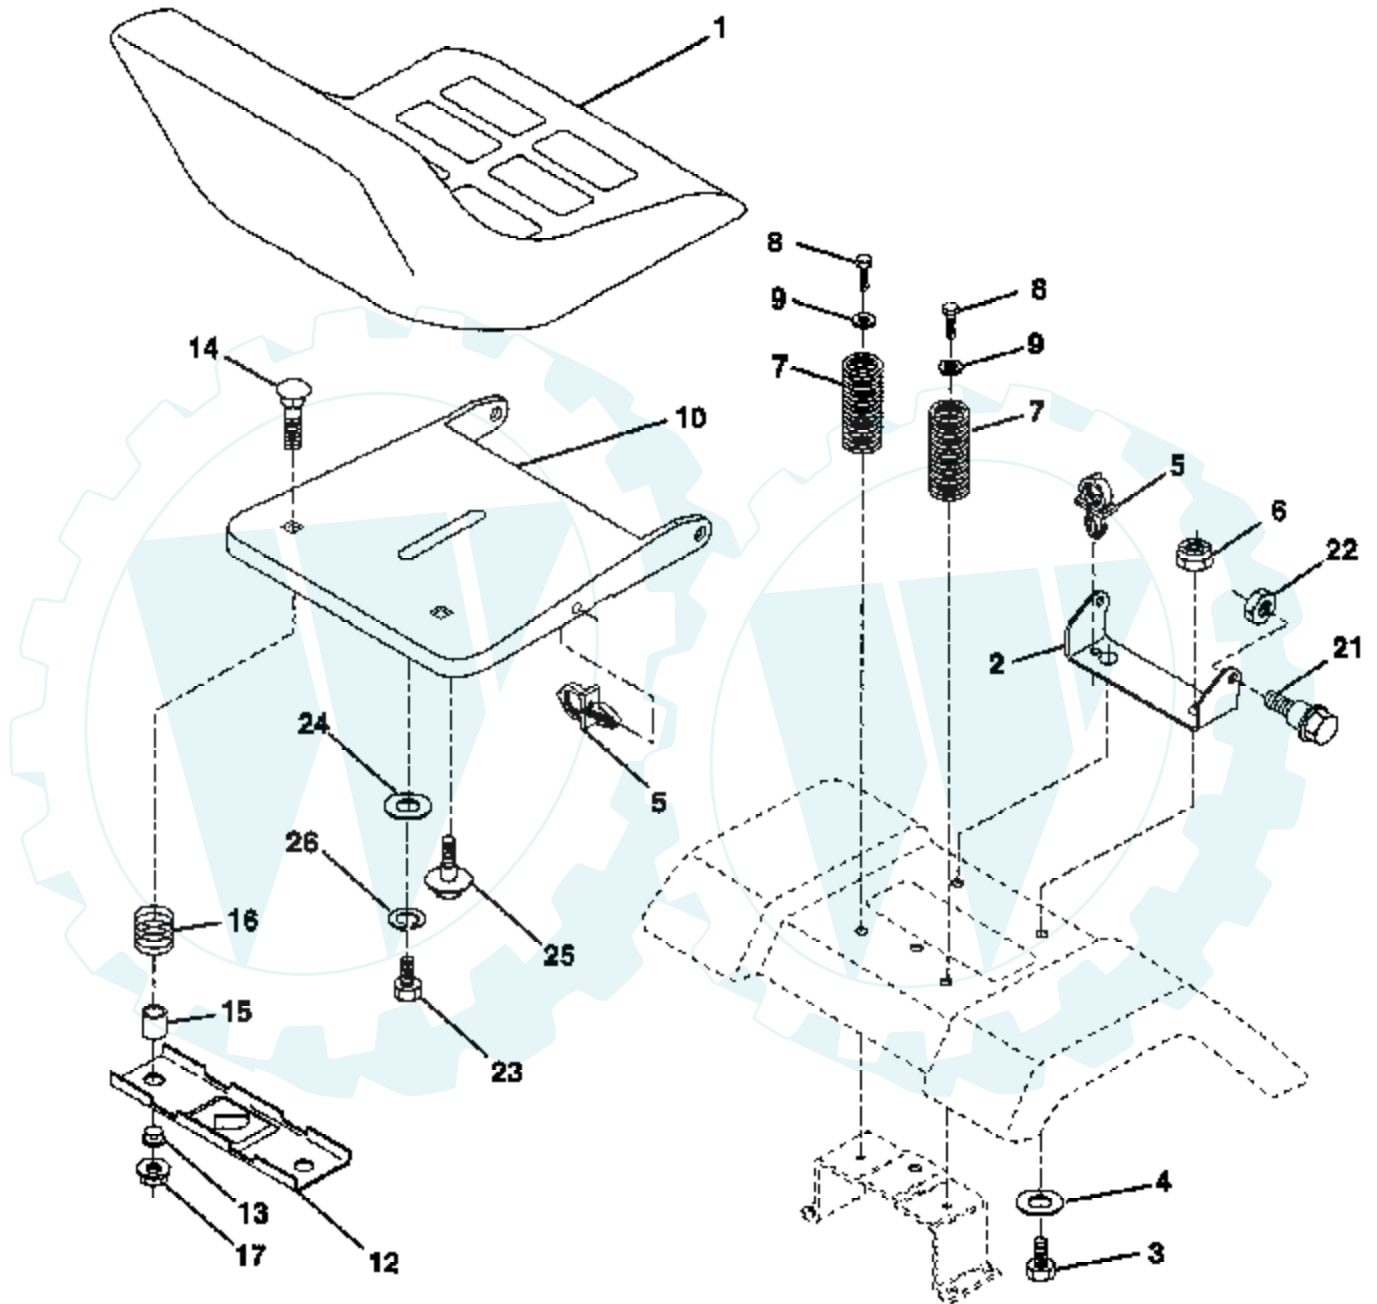

TRACTOR -- MODEL NUMBER AYP9159A59

SEAT ASSEMBLY

Ref #	Part Number	Qty	Description
1	127428		SUB= 140119
2	140551		BRACKET PVT SEAT
3	74760616		BOLT
4	19131610		WASHER PM
5	145006		CLIP.PUSH-IN.HING
6	73800600		NUT
7	124181X		SPRING COMPRESSIO
8	17490616		SCREW GTV
9	19131614		WASHER
10	140552		SUB= 155925
12	121246X		BRKT SWITCH
13	121248X		BUSHING
14	72050411		SUB= 872050411
15	134300		SPLIT SPACER
16	121250X		SPRING
17	123976X		SUB= 73900400
21	139888		BOLT.SHLD.5/16-18
22	73800500		NUT
23	74780814		BOLT
24	19171912		WASHER
25	127018X		"BOLT,SHOULDER"
26	10040800		LOCKWASHER