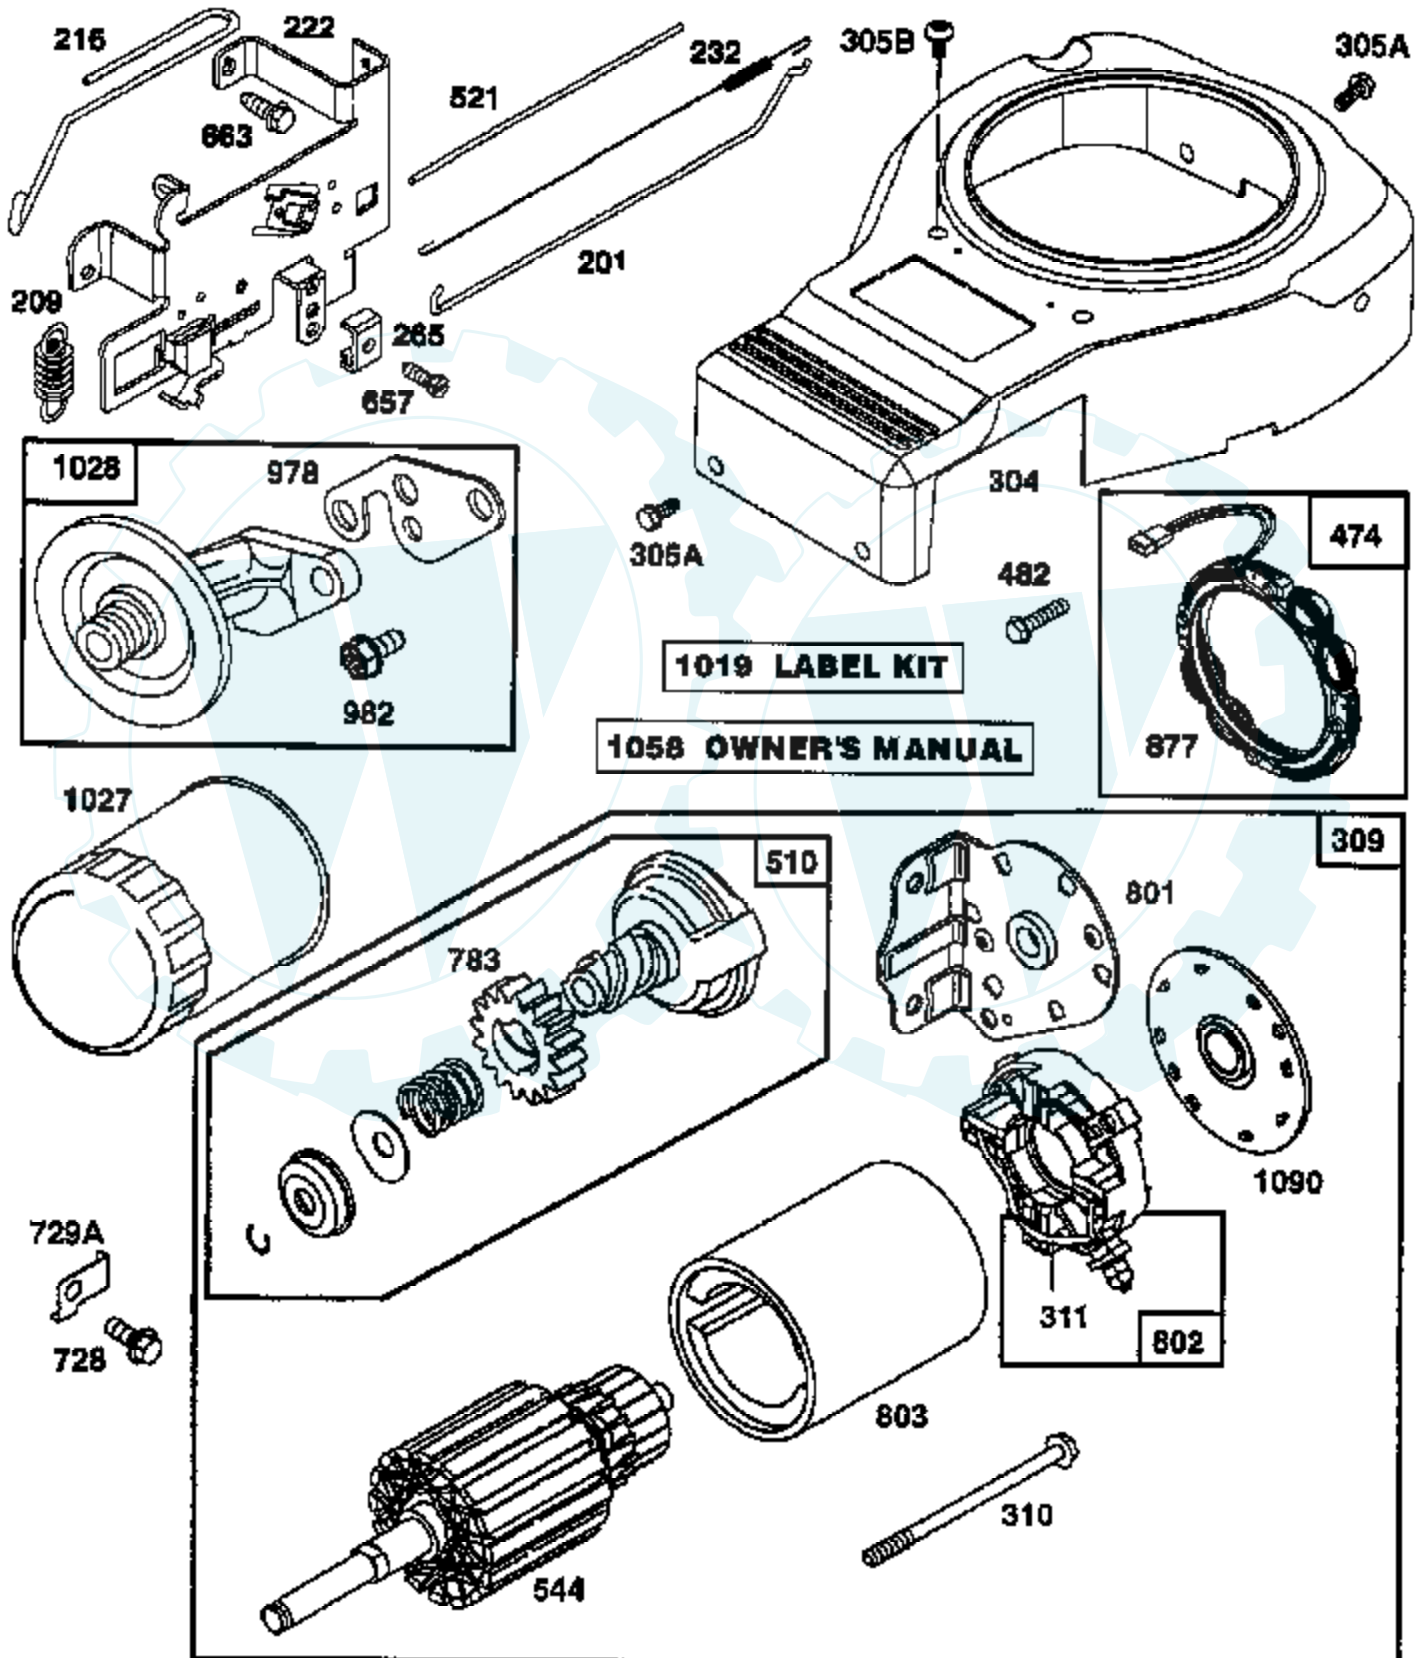

TRACTOR - - MODEL NUMBER AYP9159A59
BRIGGS & STRATTON ENGINE - MODEL NUMBER 28Q777, TYPE NUMBER 0164-01

Ref #	Part Number	Qty	Description
1	496412		CYLINDER ASSY
2	399265		P/N CONFLICT - CHECK WITH SUPPLIER
3	391086		SEAL, OIL
5	495858		HEAD, CYLINDER
7	272614		GASKET, CYLINDER HEAD
8	495735		BREATHER ASSY
9	27803		GASKET, VALVE COVER
10	94621		SCREW, STEMS
11	281246		TUBE, BREATHER
12	271916		GASKET, CRANKCASE COVER 1/64"
	271997		GASKET, CRANKCASE COVER .005"
	271996		GASKET, CRANKCASE COVER .009"
13	94728		SCREW, CYLINDER HEAD
15	94239		PLUG, OIL DRAIN
16	495162		CRANKSHAFT
	94196		KEY, TIMING GEAR
18	496742		BASE ENGINE
20	291675		SEAL, OIL
22	94624		SCREW, SEMS, BASE MOUNTING
23	492326		FLYWHEEL & RING GEAR ASSY, MAGNETO
24	222698		KEY, FLYWHEEL
25	495860		PISTON ASSY, STANDARD SIZE
	495977		PISTON ASSY .010" OVERSIZE
	495978		PISTON ASSY .020" OVERSIZE
	495979		PISTON ASSY .030" OVERSIZE
26	495854		RING SET, PISTON, STANDARD SIZE
	495852		RING SET, PISTON, .010" OVERSIZE
	495851		RING SET, PISTON, .020" OVERSIZE
	495855		RING SET, PISTON, .030" OVERSIZE
27	260924		LOCK, PISTON PIN
28	299691		PIN ASSEMBLY, PISTON, STANDARD
	391286		PIN ASSEMBLY, PISTON .005" OVER
29	494504		ROD ASSY, CONNECTING
	495490		ROD ASSY, CONNECTING
32	94695		SCREW
32A	94648		SCREW
33	495856		VALVE, EXHAUST
34	495857		VALVE, INTAKE
35	262811		SPRING, VALVE
37	224502		GUARD, FLYWHEEL
40	224641		RETAINER, VALVE SPRING
45	262411		TAPPET, VALVE
46	496651		GEAR, CAM
51	272465		GASKET, CARBURETOR (CARBURETOR TO ELBOW)
52	272569		GASKET, CARBURETOR
53	94637		STUD, CARBURETOR MOUNTING
75	224061		WASHER, SPRING
78	94821		SCREW, SEMS
95	94098		SCREW, THROTTLE
98	495932		VALVE, NEEDLE
104	231789		PIN, FLOAT HINGE
105	231855		VALVE ASSY, INLET NEEDLE
106	231854		INLET VALVE SEAT
108	224540		VALVE, CHOKE
116A	281402		O-RING
117	231858		JET, NEEDLE VALVE
118	495800		SCREW, IDLE SPEED
121	497535		CARBURETOR OVERHAUL KIT