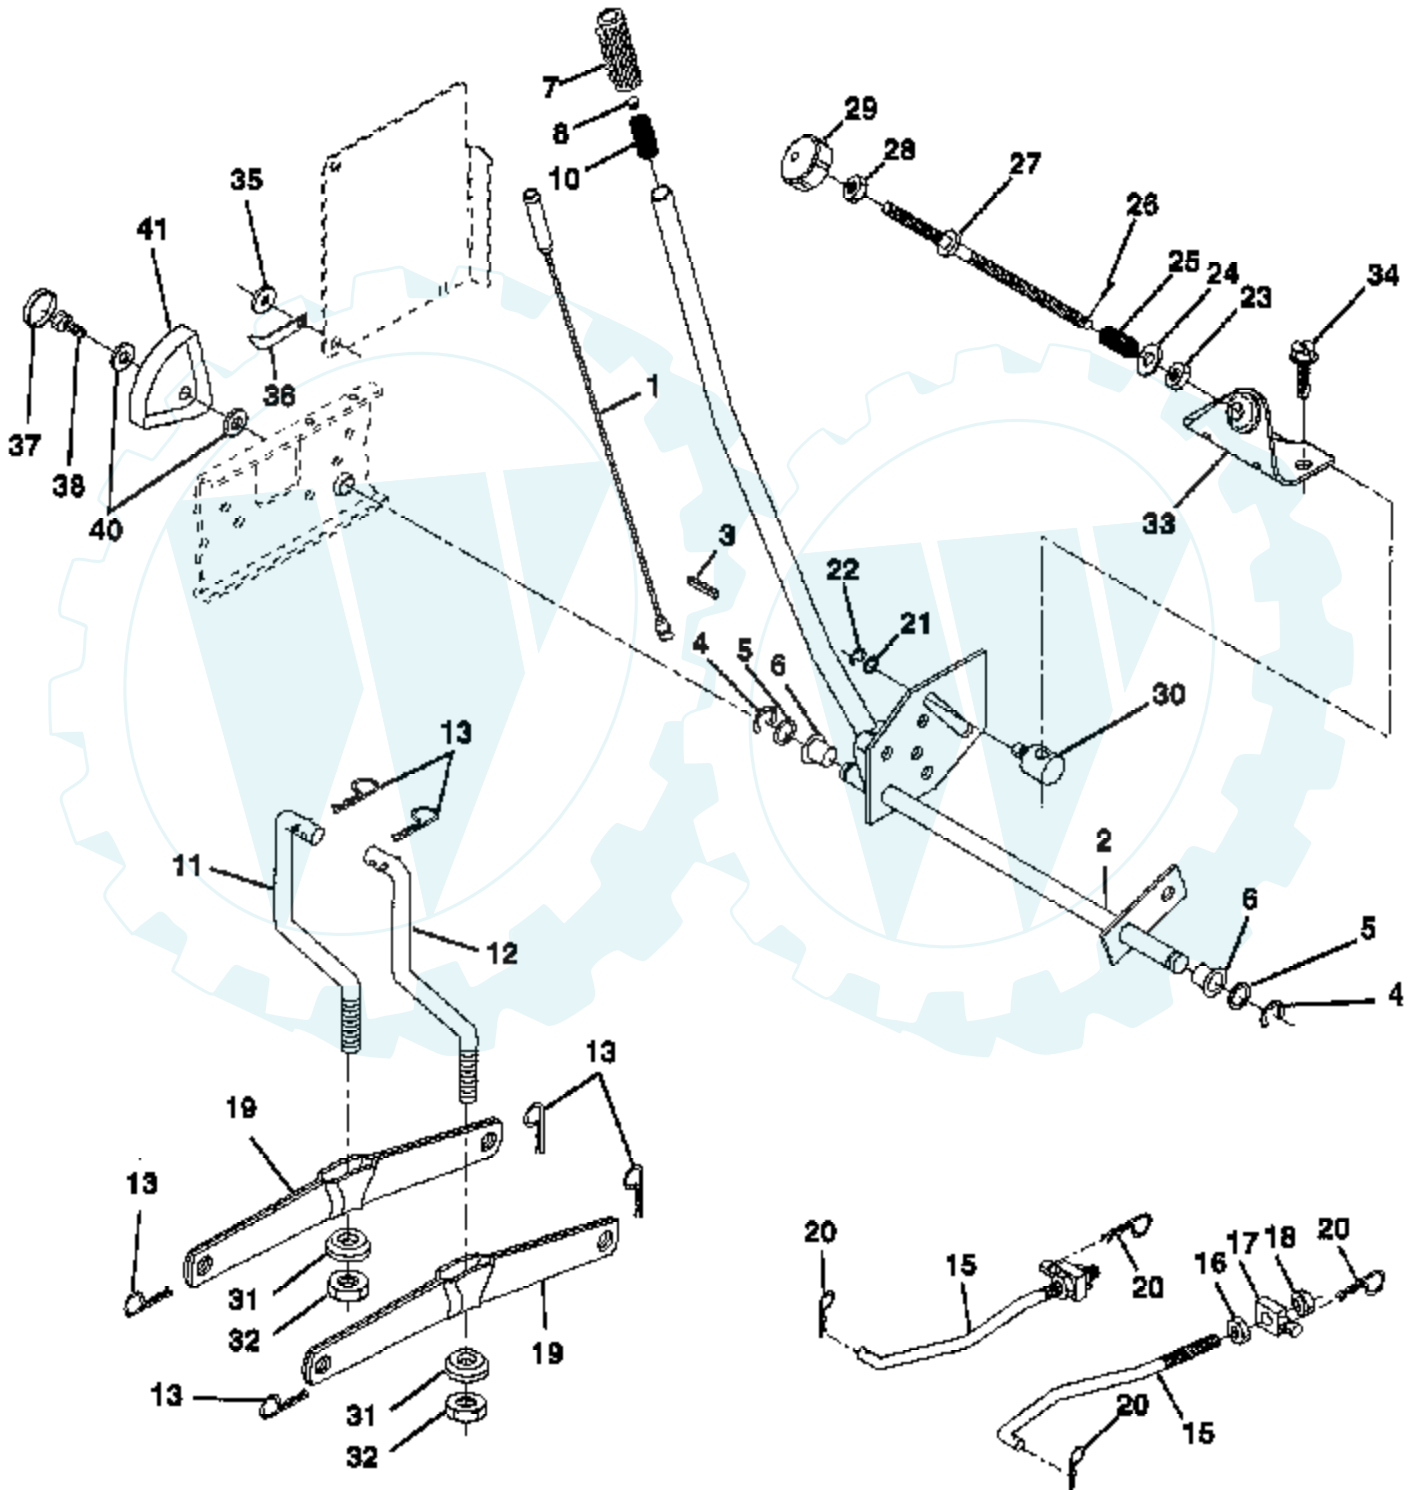

TRACTOR - - MODEL NUMBER AYP9159A59

LIFT

Ref #	Part Number	Qty	Description
1	136973		WIRE ASM
2	140278		HANDLE.LIFT.LH.
3	138284		PIN GROOVE
4	12000002		SUB= 2225J
5	19211621		WASHER
6	120183X		NYLON BEARING
7	125631X		GRIP HANDLE
8	122365X		SUB= 125925X
10	122512X		SUB= 532122512
11	139865		SUB= 918139865
12	139866		SUB= 151140
13	4939M		SUB= 85902
15	127218		LINK.FRONT
16	73350800		NUT
17	130171		TRUNION
18	73800800		NUT.LK.W/WSH.1/2.
19	139868		ARM SUSP REAR
20	3146R		RETAINER.SPRING
21	19151216		WASHER
22	12000037		KLIP RING
23	110807X		NUT T
24	19131016		WASHER
25	2876H		SPRING T
26	76020308		SUB= 3145
27	126971X		SUB= 532126971
28	73350600		NUT
29	138057		KNOB INF 3/8-16
30	110810X		TRUNION LT
31	140302		BEARING PVT LH
32	73540600		NUT.CROWNLOCK.3/8
33	140168		BRACKET STOP INF
34	17490608		SCREW LT
35	120529X		WASHER T
36	123933X505		POINTER HGT IND
37	123935X		"PLUG,HOLE"
38	17490512		SCREW
40	19112410		WASHER
41	123934X		HEIGHT INDICATOR