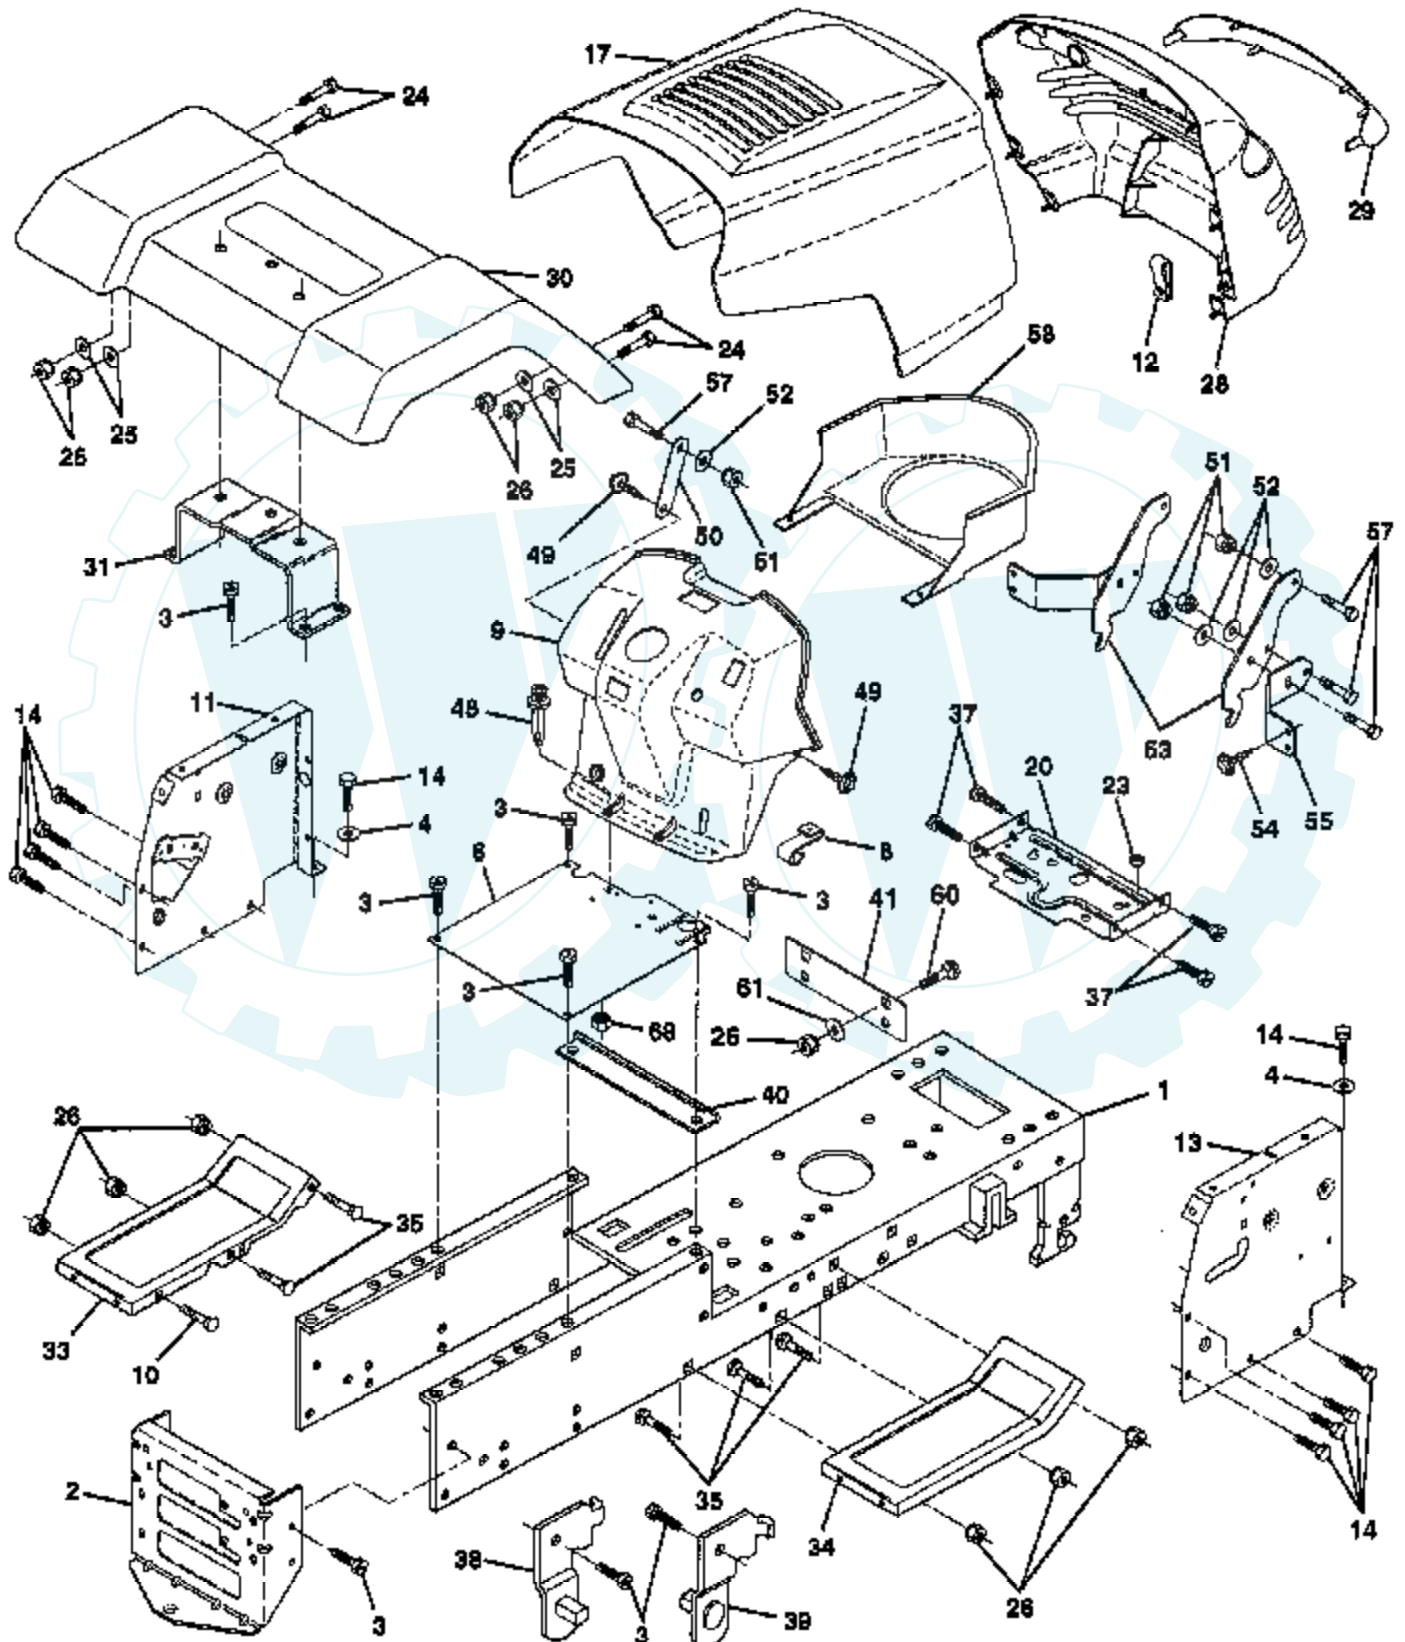

TRACTOR -- MODEL NUMBER AYP9159A59

CHASSIS AND ENCLOSURES

Ref #	Part Number	Qty	Description
1	140341		SUB= 145501
2	140356		SUB= 145009
3	17490612		SCREW
4	19131216		WASHER
5	11050600		LOCKWASHER
6	145206		SUB= 145206X431
8	126471X		"CLIP,INSULATOR"
9	140622		SUB= 532142467
10	72140608		SUB= 72110608
11	140311		PANEL ASM DASH
12	145660		CLIP.TINNERMAN
13	140178		SUB= 146959
14	17490608		SCREW LT
17	139394X418		HOOD.STL.PRIV.LB
20	140281		SUB= 140281X431
23	124028X		SUB= 532124028
24	74780616		BOLT
25	19131312		WASHER
26	73800600		NUT
28	140141		SUB= 157373
29	140273		LENS GRILLE
30	140001X418		FENDER.PNT.LT.
31	139976		BRACKET SUPT FEND
33	105465X418		SUB= 145244X418
35	72110606		BOLT
37	17490512		SCREW
38	139886		BRACKET ASM LH
39	139887		BRACKET ASM RH
40	139977		SPACER FENDER LT
41	139978		PLATE EXTEN FEND
61	19171416		WASHER
48	138096		RIVET.PUSH.PLATE
49	17490412		SCREW HEX CRT
50	142779		BRACE SUPT DASH
51	73800400		NUT
52	19091416		WASHER
53	140219		HING PICK-OFF HD
54	17030814		SUB= 91817030814
55	143007		BRACKET GRILLE
60	72140606		BOLT
57	74780412		SUB= 74780414
58	140806		DUCT AIR 12-15H
68	73510400		NUT