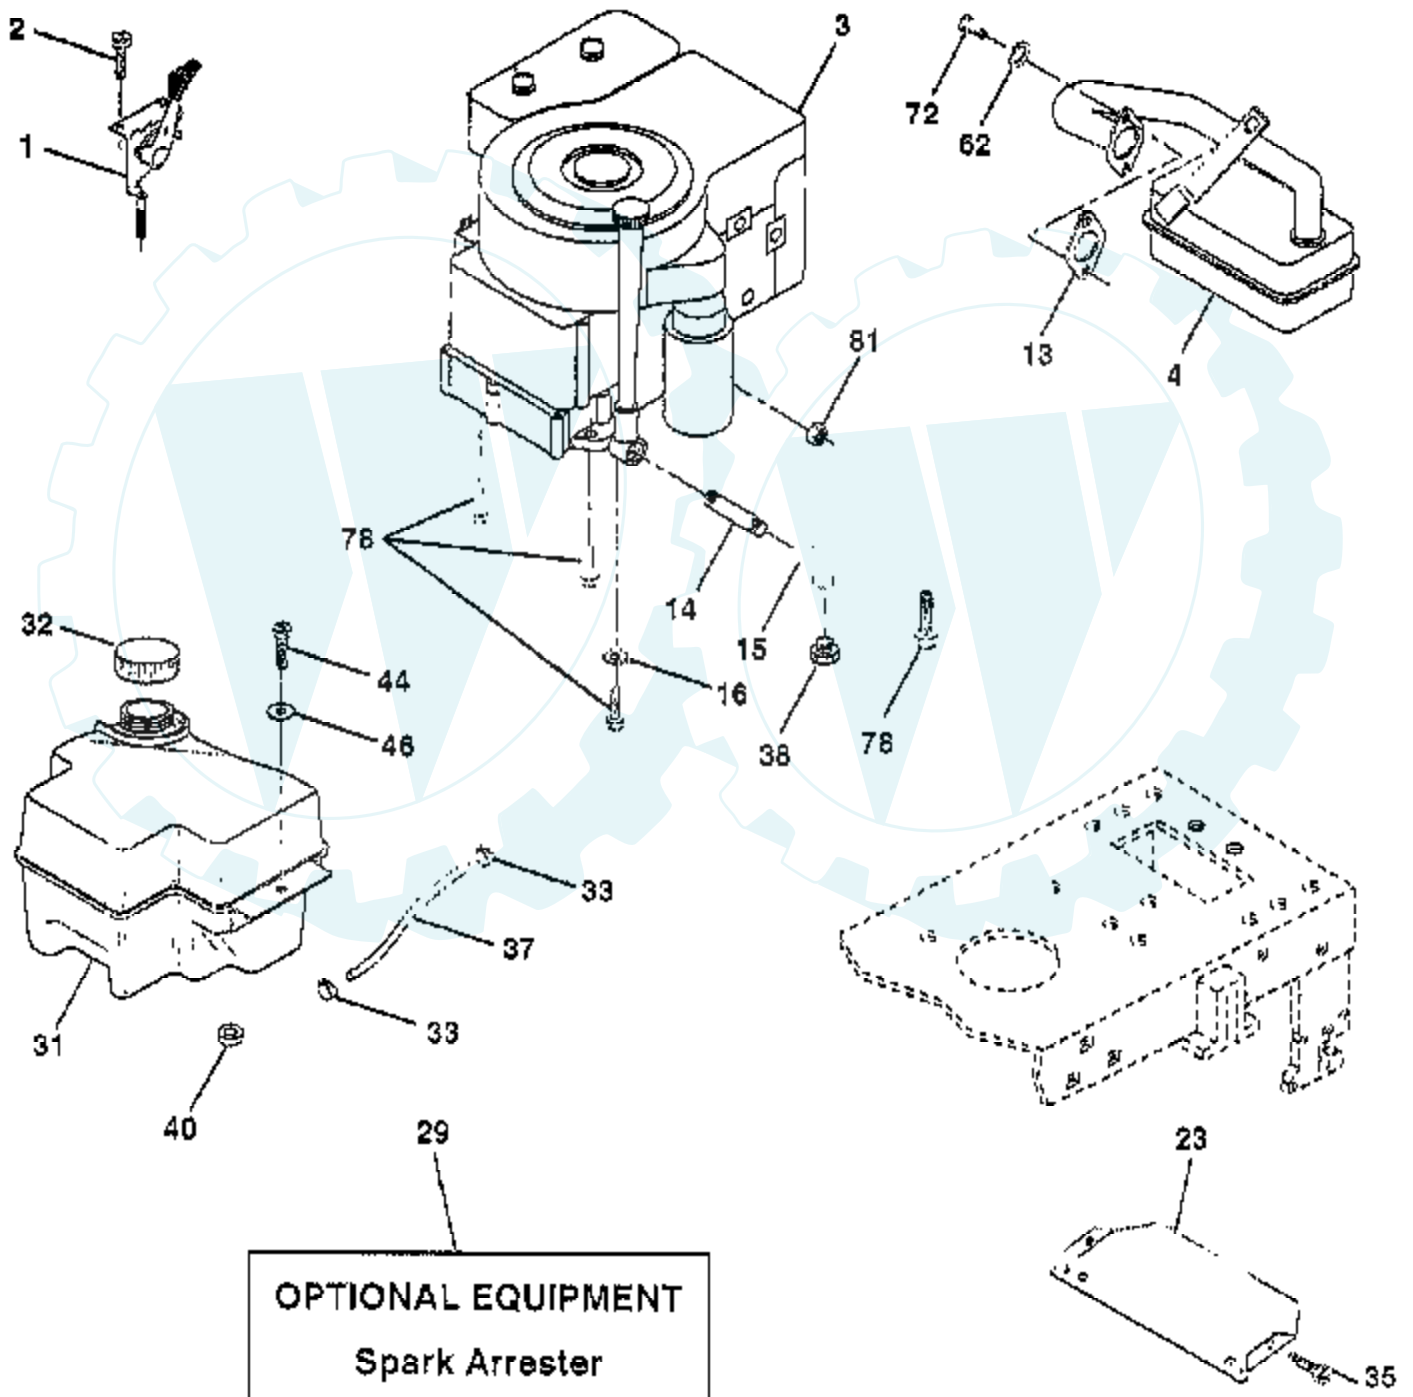

TRACTOR - - MODEL NUMBER AYP9158B79

ENGINE

Ref #	Part Number	Qty	Description
1	140310		CONTROL THROTTLE
2	17720410		SCREW LT
3	28N777-0182-01		ENGINE B&S
4	137352		MUFFLER
13	272293		GASKET ENG 1 313 LD TIN PLATED
14	13280324		PIPE NIPPLE
15	13200300		ELBOW
16	11050600		LOCKWASHER
23	156123		SHIELD-HEAT
29	137180		SUB= 532137180
31	140280		SUB= 161911
32	140527		CAP ASM FUEL
33	123487X		HOSE CLAMP
35	17490512		SCREW
37	137040		LINE FUEL
38			REFER TO IMAGE
40	124028X		SUB= 532124028
44	17490412		SCREW HEX CRT
46	19091416		WASHER
49	17490616		SCREW GTV
62	10040500		LOCKWASHER
72	71070512		SCREW
78	17490620		SCREW
81	128861		NUT