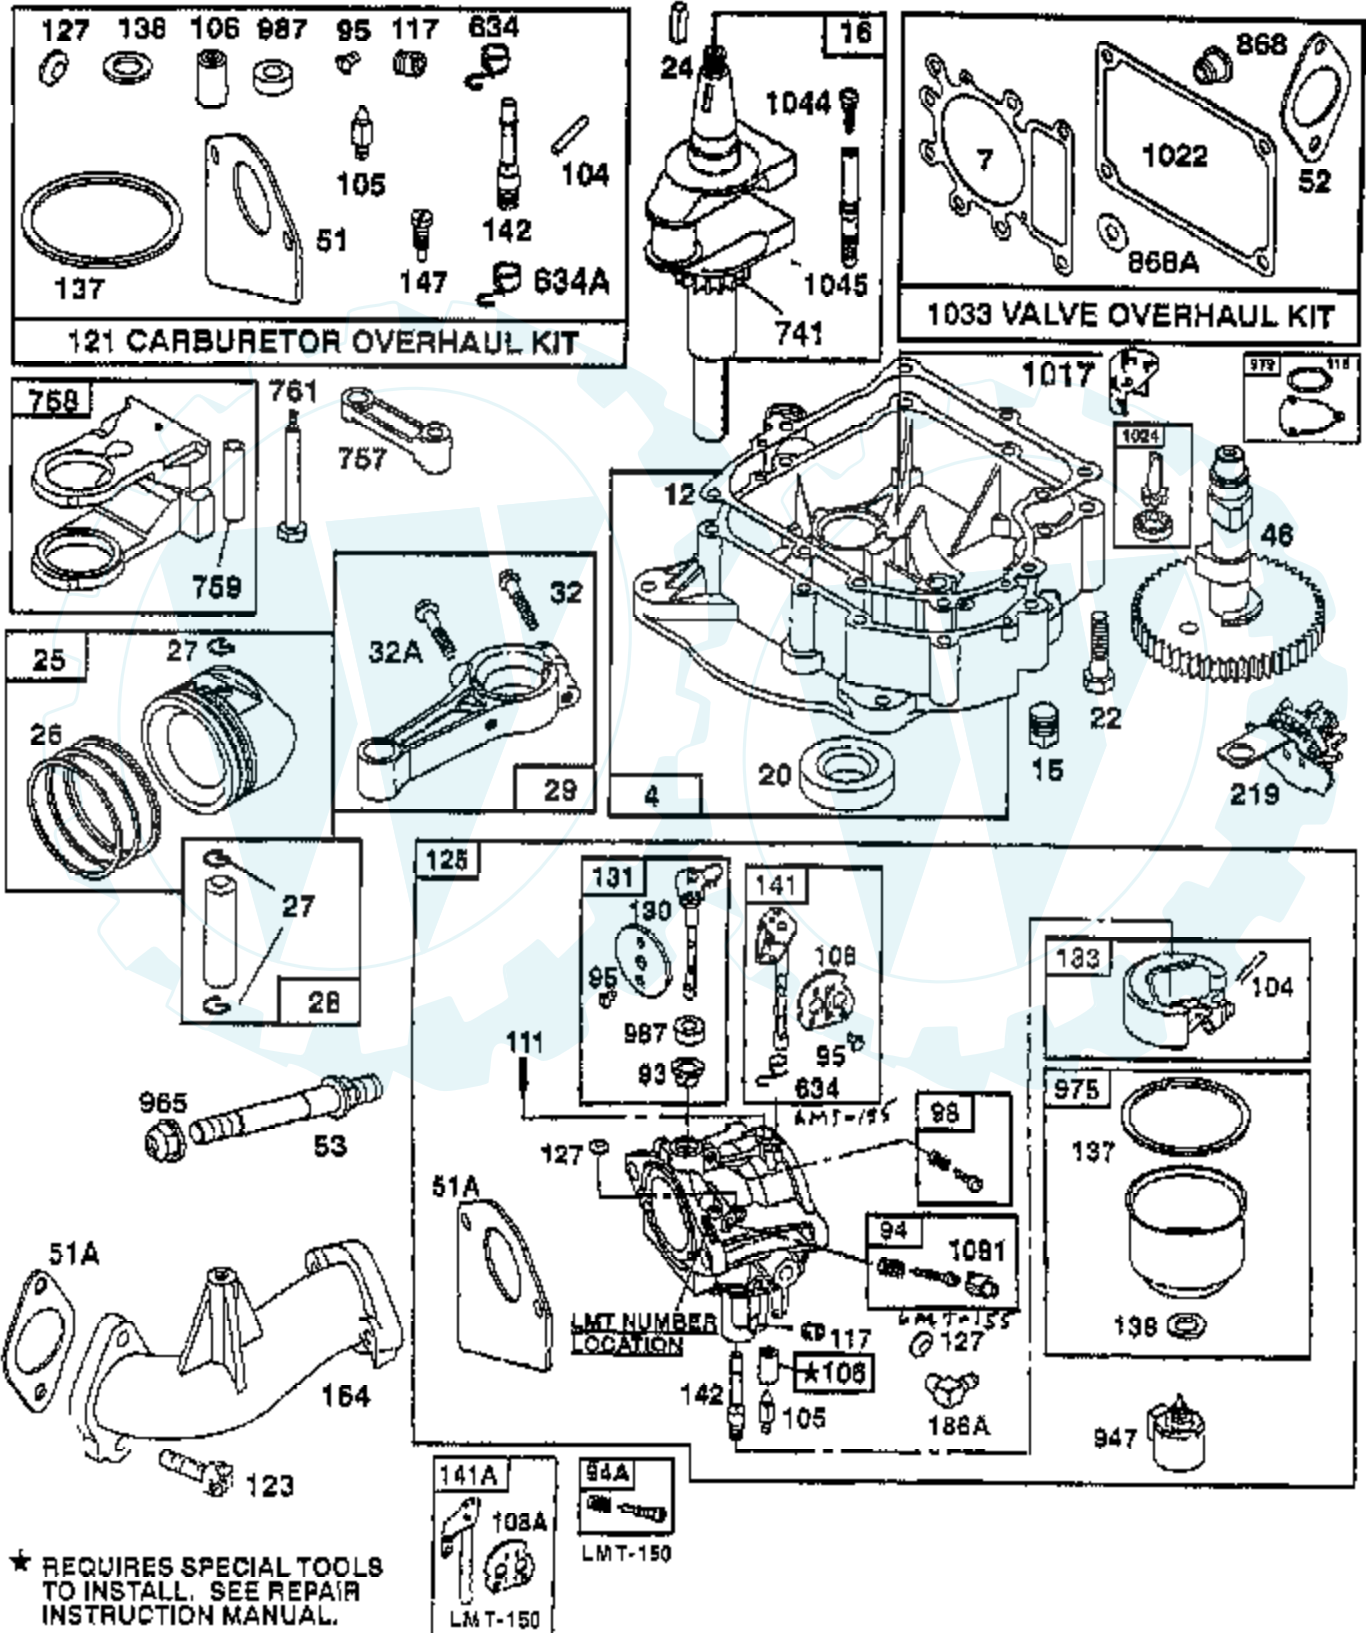

TRACTOR - - MODEL NUMBER AYP9158B79

BRIGGS & STRATTON ENGINE - MODEL NUMBER 28N777, TYPE NUMBER 0182-01

Ref #	Part Number	Qty	Description
1	496412		CYLINDER ASSY
2	399265		P/N CONFLICT - CHECK WITH SUPPLIER
3	391086		SEAL, OIL
4	494238		BASE, ENGINE
5	495858		HEAD, CYLINDER
7	273280		GASKET, CYLINDER HEAD
8	495735		BREATHER ASSY
9	27803		GASKET, VALVE COVER
10	94621		SCREW, STEMS
11	281246		TUBE, BREATHER
12	271916		GASKET, CRANKCASE COVER 1/64"
12A	271997		GASKET, CRANKCASE COVER .005"
12B	271996		GASKET, CRANKCASE COVER .009"
13	94728		SCREW, CYLINDER HEAD
15	94239		PLUG, OIL DRAIN
16	495162		CRANKSHAFT
16A	94196		KEY, TIMING GEAR
20	291675		SEAL, OIL
22	94624		SCREW, SEMS, BASE MOUNTING
23	492326		FLYWHEEL & RING GEAR ASSY, MAGNETO
24	222698		KEY, FLYWHEEL
25	495860		PISTON ASSY, STANDARD SIZE
25A	495977		PISTON ASSY .010" OVERSIZE
25A	495978		PISTON ASSY .020" OVERSIZE
25B	495979		PISTON ASSY .030" OVERSIZE
26	495854		RING SET, PISTON, STANDARD SIZE
26A	495852		RING SET, PISTON, .010" OVERSIZE
26B	495851		RING SET, PISTON, .020" OVERSIZE
26C	495855		RING SET, PISTON, .030" OVERSIZE
27	263129		LOCK, PISTON PIN
28	498519		PIN ASSY., PISTON, STANDARD SIZE
28A	498320		PIN ASSY., PISTON, .005" OVERSIZE
29	494504		ROD ASSY, CONNECTING
29A	495490		ROD ASSY, CONNECTING
32	94695		SCREW
32A	94648		SCREW
33	495856		VALVE, EXHAUST
34	495857		VALVE, INTAKE
35	262811		SPRING, VALVE
37	224502		GUARD, FLYWHEEL
40	224641		RETAINER, VALVE SPRING
45	262411		TAPPET, VALVE
46	496885		GEAR, CAM
50	214047		ELBOW, CARBURETOR
51	272465		GASKET, CARBURETOR (CARBURETOR TO ELBOW)
51A	272569		GASKET, CARBURETOR
53	94637		STUD, CARBURETOR MOUNTING
75	225136		WASHER, SPRING
78	94832		SCREW, PAN HEAD
87	491323		SEAL, GOVERNOR
93	281346		BUSHING, THROTTLE SHAFT
94	498030		VALVE, IDLE, ADJUSTMENT
94A	495932		VALVE, NEEDLE
95	94098		SCREW, THROTTLE
98	495800		SCREW, IDLE SPEED
104	231789		PIN, FLOAT HINGE
105	231855		VALVE ASSY. INLET NEEDLE
106	231854		INLET VALVE SEAT