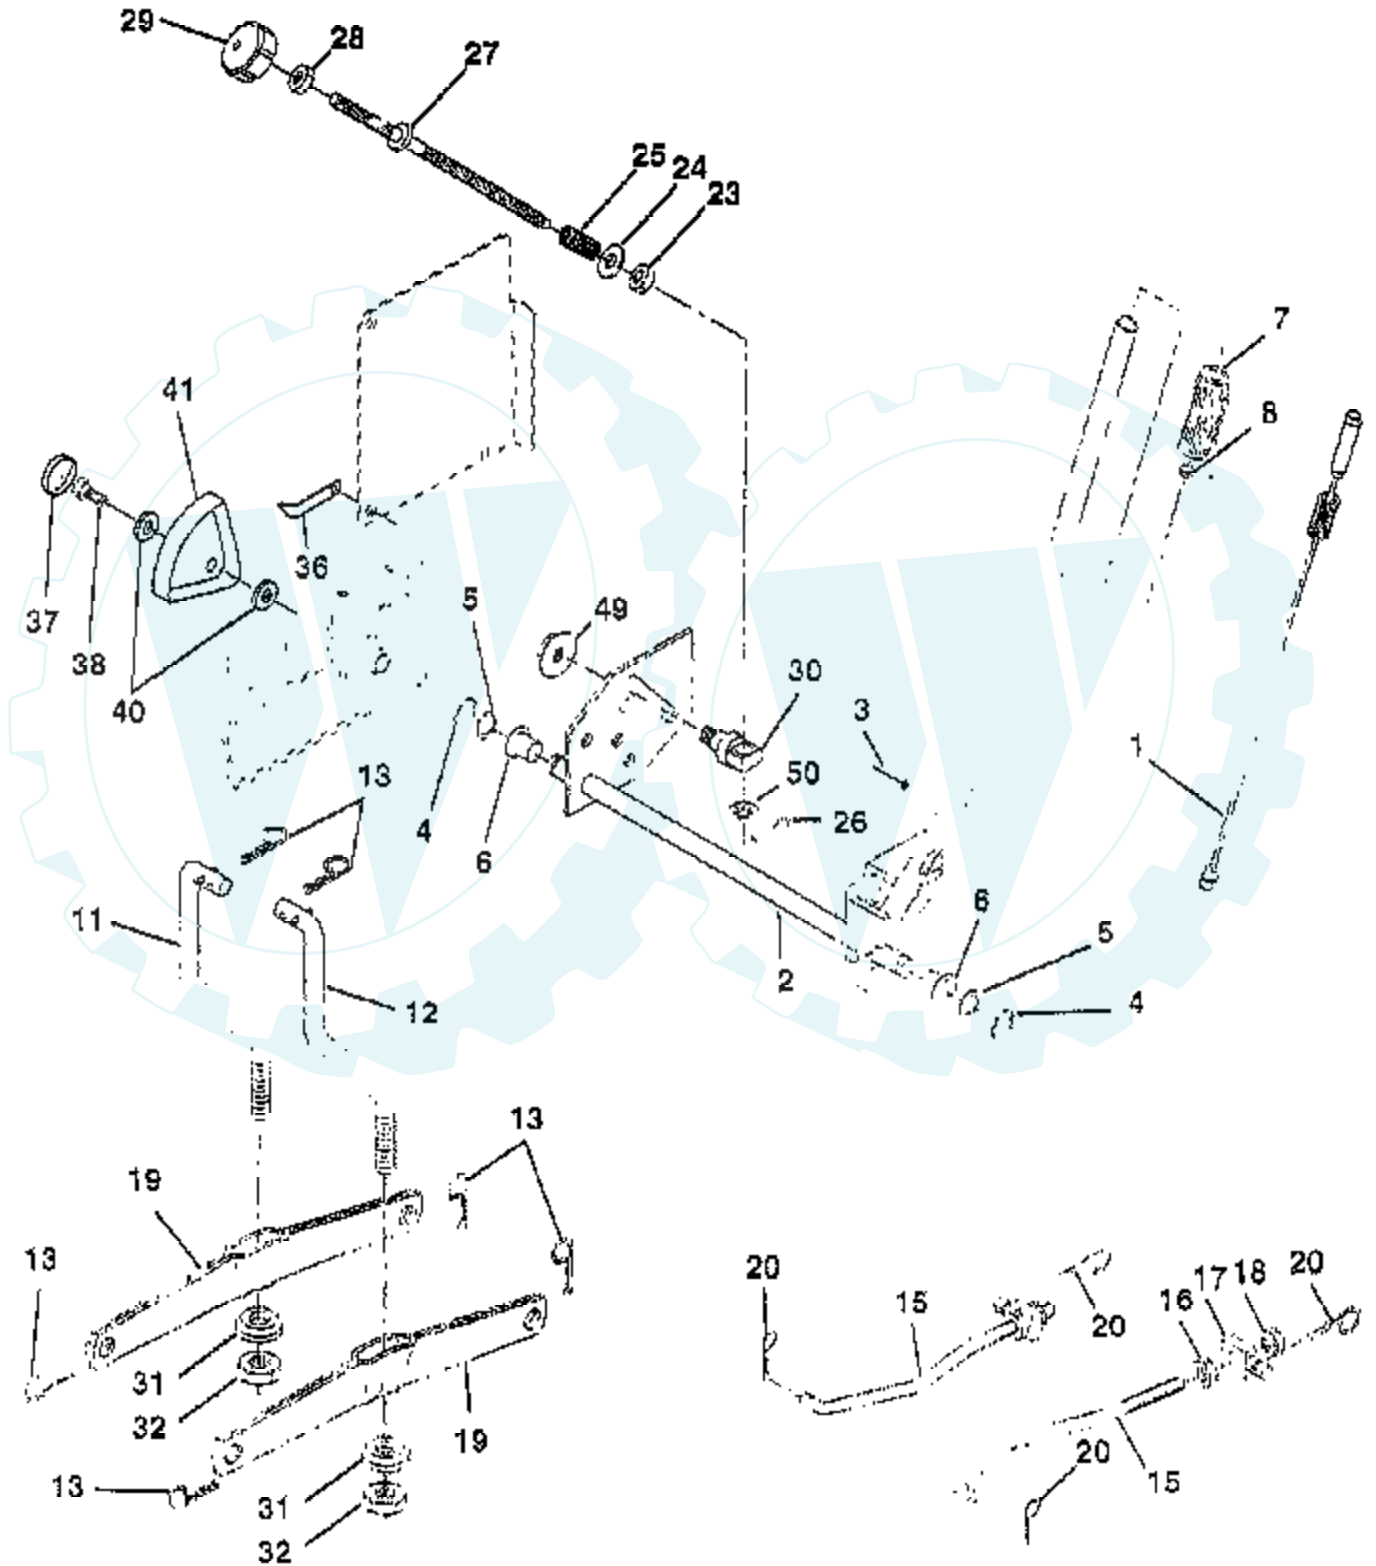

TRACTOR - - MODEL NUMBER AYP9158B79

LIFT

Ref #	Part Number	Qty	Description
1	159460		WIRE ASM W.SPRING
2	159471		"SHAFT ASM LIFT,RH"
3	105767X		PIN-GROOVE LT
4	12000002		SUB= 2225J
5	19211621		WASHER
6	120183X		NYLON BEARING
7	125631X		GRIP HANDLE
8	122365X		SUB= 125925X
11	139865		SUB= 918139865
12	139866		SUB= 151140
13	4939M		SUB= 85902
15	127218		LINK.FRONT
16	73350800		NUT
17	130171		TRUNION
18	73800800		NUT.LK.W/WSH.1/2.
19	139868		ARM SUSP REAR
20	3146R		RETAINER.SPRING
23	110807X		NUT T
24	19131016		WASHER
25	2876H		SPRING T
26	76020308		SUB= 3145
27	126971X		SUB= 532126971
28	73350600		NUT
29	138057		KNOB INF 3/8-16
30	150233		TRUNNION
31	140302		BEARING PVT LH
32	73540600		NUT.CROWNLOCK.3/8
36	155097		POINTER-INDICAT
37	123935X		"PLUG,HOLE"
38	17490512		SCREW
40	19112410		WASHER
41	123934X		HEIGHT INDICATOR
49	145212		NUT.HXFLG.LOCK.
50	110452X		NUT PUSH M