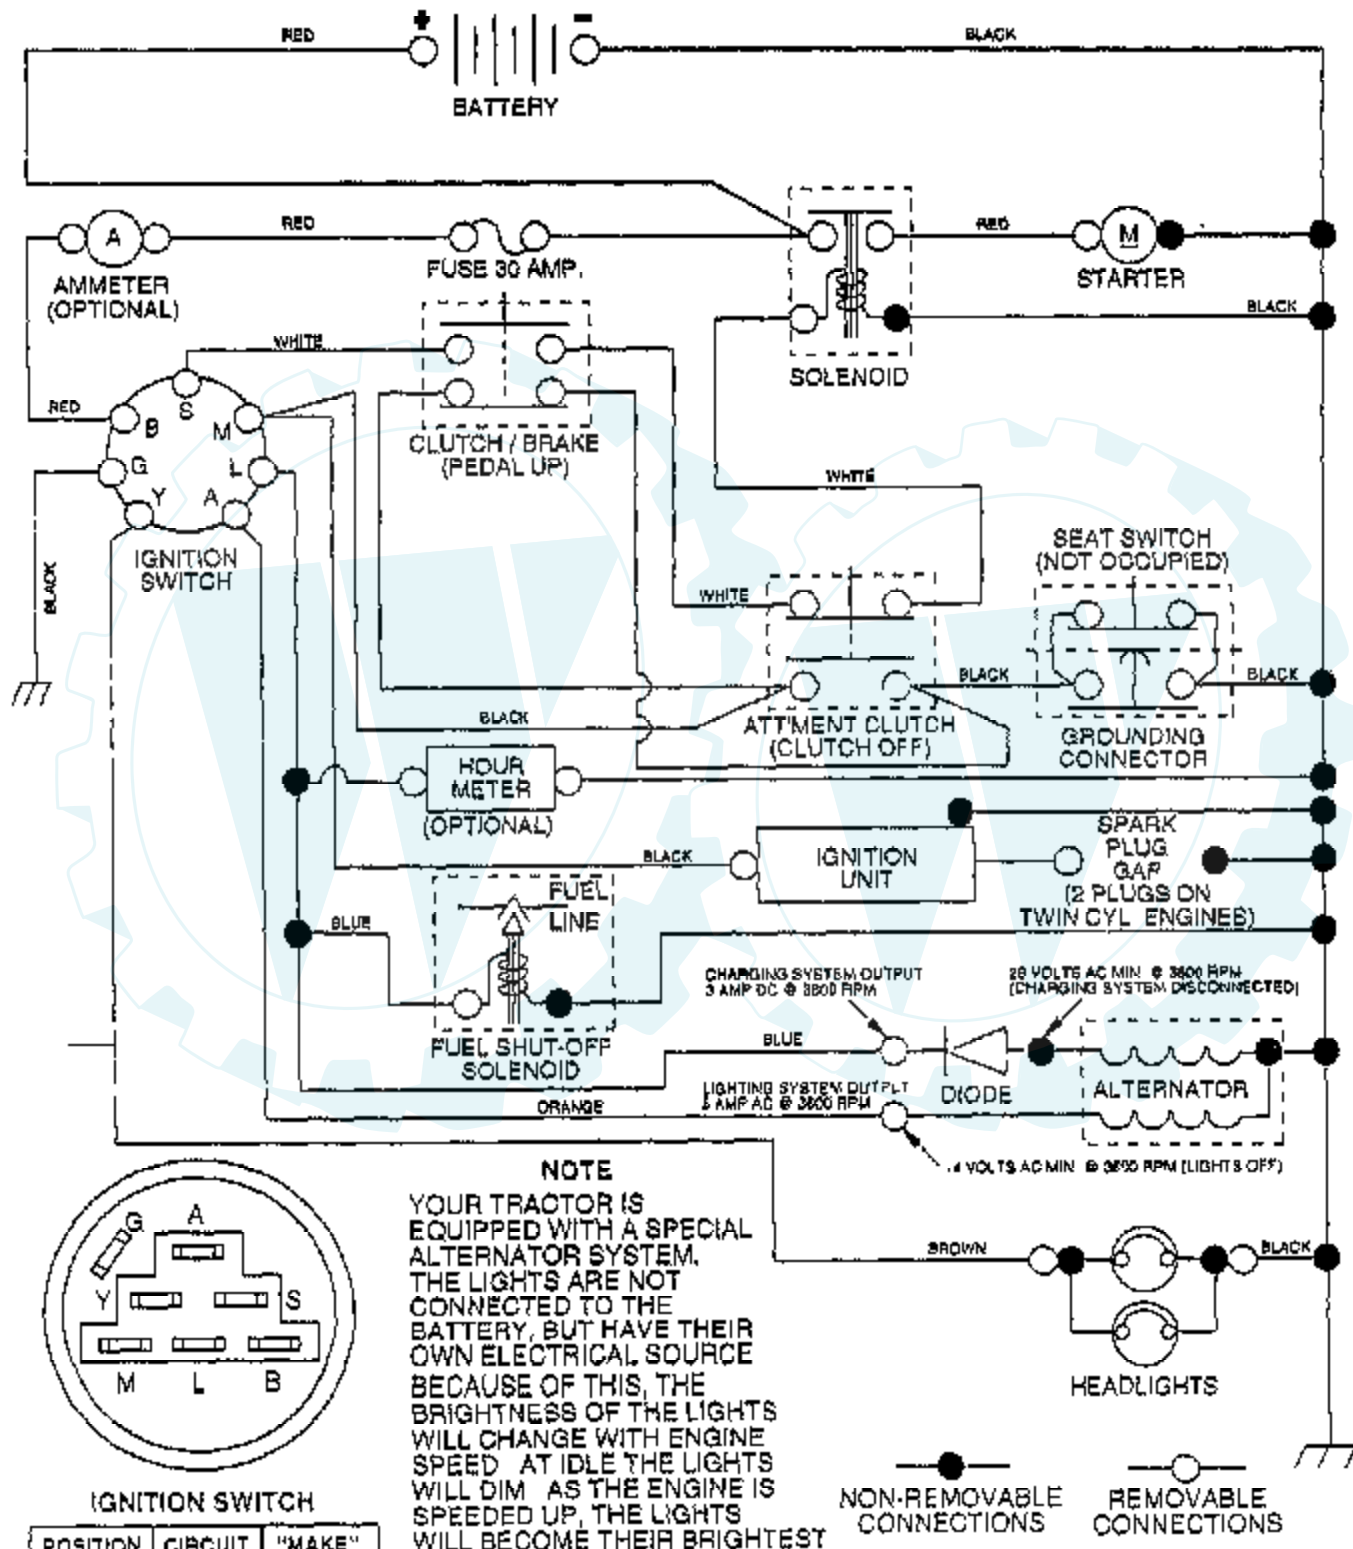

Ref #	Part Number	Qty	Description
74	121748X		WASHER
75	12000029		RING
76	128903		SHOULDER BOLT
77	127845		SPRING KEEPER
78	154809		LEVER ASM-CLUTCH
79	127498		BUSHING
80	153701		SPRING.CLUTCH.MWR
81	7335600		SUB= 73350600
82	142028		TRUNION ADJ
84	158824		BRACKET ASM IDLER
92	73800600		NUT
101	136420		"COVER.MULCH.42""
102	71161010		SCREW
103	19061216		WASHER #10
104	10071000		LOCKWASHER
105	130758		SUB= 160793
106	2029J		WELDNUT
111	155197		BRACKET.GWHL.LH.
112	155198		BRACKET.GWHL.RH.
113	17490512		SCREW
114	73510500		NUT
115	72110504		SUB= 872110504
116	137644		BOLT.SHOULDER
117	133957		WHEEL GAGE DONUT
118	73930600		LOCKNUT
119	19121414		WASHER
121	143723		BRACKET.EXTRD.GWL
132	19132203		WASHER GT
128	153390		WASHER.FELT.
	130794		MANDREL ASM
	159481		SUB= 145411

TRACTOR -- MODEL NUMBER AYP9158B79

SCHEMATIC

WIRING INSULATED CLIPS

NOTE: IF WIRING INSULATED CLIPS WERE REMOVED FOR SERVICING OF UNIT, THEY SHOULD BE REPLACED TO PROPERLY SECURE YOUR WIRING

Der Ersatzteilspezialist im Internet.