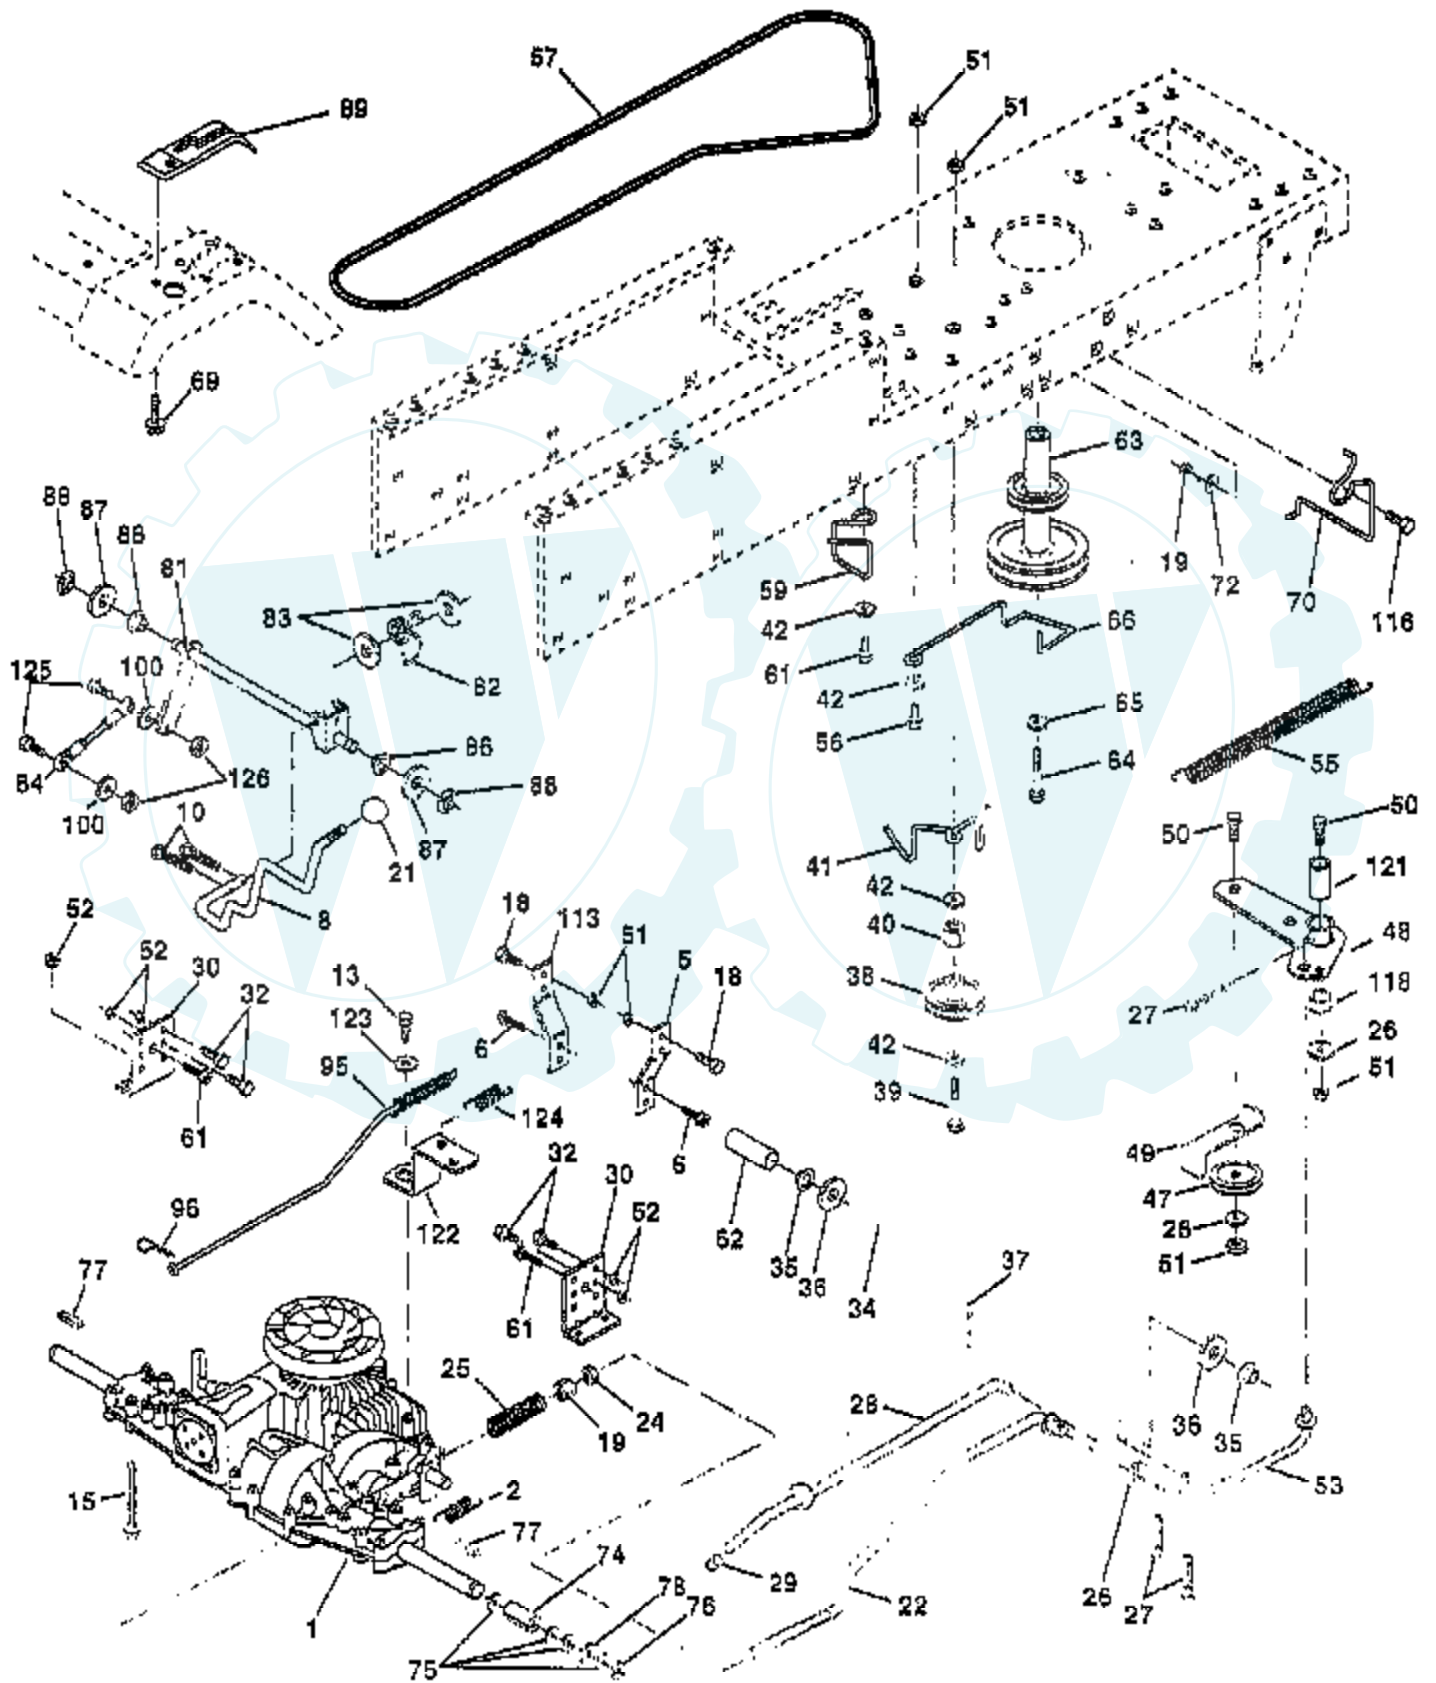

TRACTOR - - MODEL NUMBER AYP9158B79

DRIVE

Ref #	Part Number	Qty	Description
1	205-026B		TRANSAXLE, PEERLESS
2	146682		SPRING.BRAKE.RETU
5	121520X		STRAP TORQUE
6	17490512		SCREW
8	141003		ROD SHIFT FEND LT
10	76020416		PIN COTTER 1/8
13	74550412		BOLT.1/4-28.W/PAT
15	74490544		BOLT.HX.FLG.5/16
18	74780616		BOLT
19	73800600		NUT
21	106933X		KNOB T (1/2-HOLE)
22	130804		BRAKE ROD
24	73350600		NUT
25	106888X		SPRING ROD LT
26	19131316		WASHER
27	76020412		COTTER PIN
28	145204		ROD.BRAKE.PARK.LT
29	124236X		CAP
30	130807		TRANSAXLE MTG BKT
32	74760512		BOLT
34	155071		SHAFT ASM-PEDAL F
35	120183X		NYLON BEARING
36	19211616		WASHER LT
37	1572H		SUB= 2882J
38	123674X		PULLEY.IDLER.FLAT
39	74760644		BOLT
40	4470J		SPACER T
41	154777		SUB= 165692
42	19131312		WASHER
47	127783		SUB= 139245
48	154604		BELLCRANK ASM
49	123205X		RETAIN BELT
50	74760624		SUB= 74930624
51	73680600		SUB= 73690600
52	73680500		SUB= 73690500
53	105710X		"LINK, CLUTCH T"
55	105709X		"SPRING, RETURN LT"
56	74760620		SUB= 74780620
57	156971		"V-BELT,GRD DRIVE"
59	140312		KEEPER BELT CNTSP
61	17490612		SCREW
62	8883R		PEDAL COVER T
63	140186		PULLEY.ENGINE
64	71170764		BOLT
65	10040700		LOCKWASHER
66	154778		KEEPER-BELT
69	142432		SCREW HEXWSH H-L
70	134683		KEEPER BELT ENG
72	19132012		WASHER
74	156972		"SPACER AXLE,PVST"
75	121749X		WASHER
76	12000001		E-RING LT
77	123583X		SQUARE KEY
78	121748X		WASHER
81	156969		SHAFT ASM CROSS
82	123782X		"SPRING,TORSION"
83	19171216		WASHER
84	156962		"ROD TIE, PVST 20"