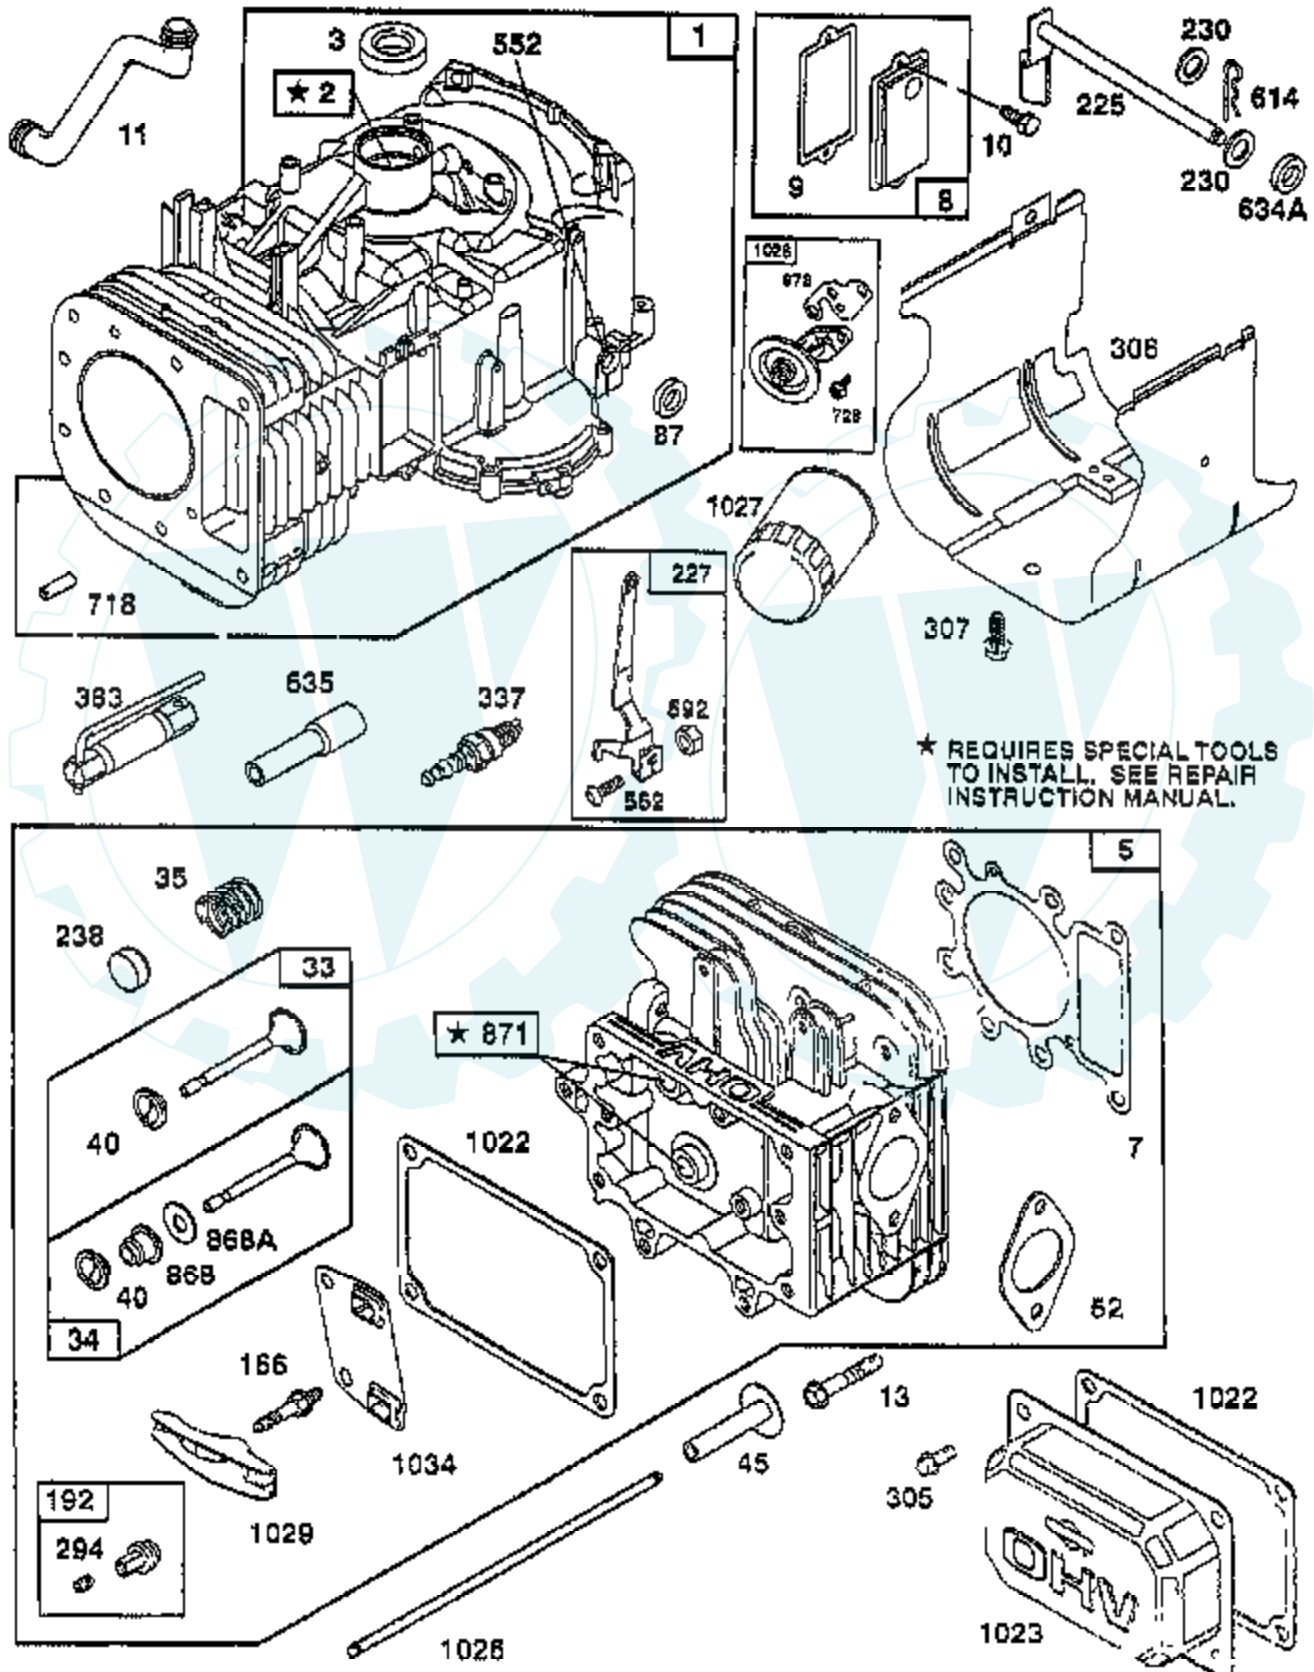

**TRACTOR - - MODEL NUMBER AYP9158B79**  
**BRIGGS & STRATTON ENGINE - MODEL NUMBER 28N777, TYPE NUMBER 0182-01**

Ref #	Part Number	Qty	Description
1	496412		CYLINDER ASSY
2	399265		P/N CONFLICT - CHECK WITH SUPPLIER
3	391086		SEAL, OIL
4	494238		BASE, ENGINE
5	495858		HEAD, CYLINDER
7	273280		GASKET, CYLINDER HEAD
8	495735		BREATHER ASSY
9	27803		GASKET, VALVE COVER
10	94621		SCREW, STEMS
11	281246		TUBE, BREATHER
12	271916		GASKET, CRANKCASE COVER 1/64"
12A	271997		GASKET, CRANKCASE COVER .005"
12B	271996		GASKET, CRANKCASE COVER .009"
13	94728		SCREW, CYLINDER HEAD
15	94239		PLUG, OIL DRAIN
16	495162		CRANKSHAFT
16A	94196		KEY, TIMING GEAR
20	291675		SEAL, OIL
22	94624		SCREW, SEMS, BASE MOUNTING
23	492326		FLYWHEEL & RING GEAR ASSY, MAGNETO
24	222698		KEY, FLYWHEEL
25	495860		PISTON ASSY, STANDARD SIZE
25A	495977		PISTON ASSY .010" OVERSIZE
25A	495978		PISTON ASSY .020" OVERSIZE
25B	495979		PISTON ASSY .030" OVERSIZE
26	495854		RING SET, PISTON, STANDARD SIZE
26A	495852		RING SET, PISTON, .010" OVERSIZE
26B	495851		RING SET, PISTON, .020" OVERSIZE
26C	495855		RING SET, PISTON, .030" OVERSIZE
27	263129		LOCK, PISTON PIN
28	498519		PIN ASSY., PISTON, STANDARD SIZE
28A	498320		PIN ASSY., PISTON, .005" OVERSIZE
29	494504		ROD ASSY, CONNECTING
29A	495490		ROD ASSY, CONNECTING
32	94695		SCREW
32A	94648		SCREW
33	495856		VALVE, EXHAUST
34	495857		VALVE, INTAKE
35	262811		SPRING, VALVE
37	224502		GUARD, FLYWHEEL
40	224641		RETAINER, VALVE SPRING
45	262411		TAPPET, VALVE
46	496885		GEAR, CAM
50	214047		ELBOW, CARBURETOR
51	272465		GASKET, CARBURETOR (CARBURETOR TO ELBOW)
51A	272569		GASKET, CARBURETOR
53	94637		STUD, CARBURETOR MOUNTING
75	225136		WASHER, SPRING
78	94832		SCREW, PAN HEAD
87	491323		SEAL, GOVERNOR
93	281346		BUSHING, THROTTLE SHAFT
94	498030		VALVE, IDLE, ADJUSTMENT
94A	495932		VALVE, NEEDLE
95	94098		SCREW, THROTTLE
98	495800		SCREW, IDLE SPEED
104	231789		PIN, FLOAT HINGE
105	231855		VALVE ASSY. INLET NEEDLE
106	231854		INLET VALVE SEAT