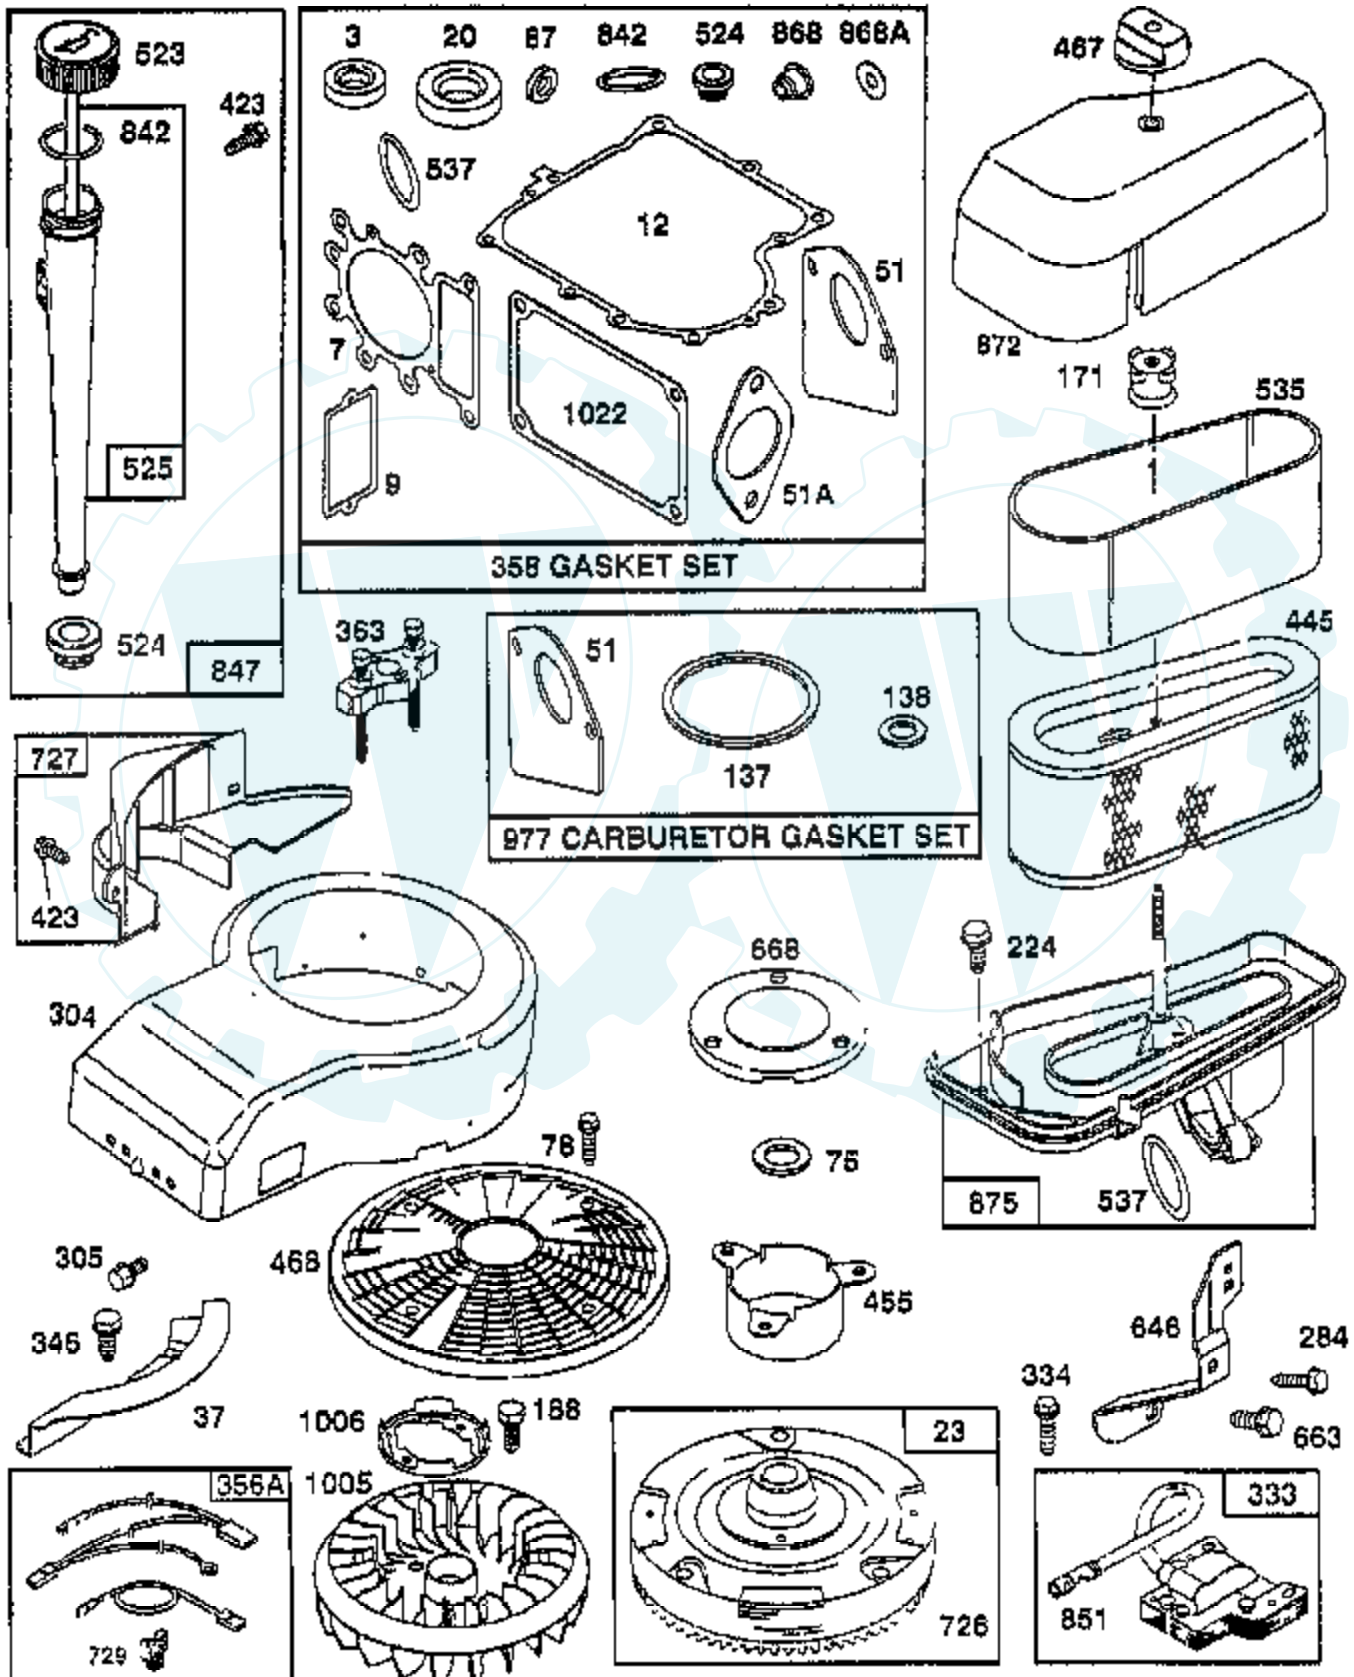

TRACTOR -- MODEL NUMBER AYP9158B79

BRIGGS & STRATTON ENGINE - MODEL NUMBER 28N777, TYPE NUMBER 0182-01

Ref #	Part Number	Qty	Description
1	496412		CYLINDER ASSY
2	399265		P/N CONFLICT - CHECK WITH SUPPLIER
3	391086		SEAL, OIL
4	494238		BASE, ENGINE
5	495858		HEAD, CYLINDER
7	273280		GASKET, CYLINDER HEAD
8	495735		BREATHER ASSY
9	27803		GASKET, VALVE COVER
10	94621		SCREW, STEMS
11	281246		TUBE, BREATHER
12	271916		GASKET, CRANKCASE COVER 1/64"
12A	271997		GASKET, CRANKCASE COVER .005"
12B	271996		GASKET, CRANKCASE COVER .009"
13	94728		SCREW, CYLINDER HEAD
15	94239		PLUG, OIL DRAIN
16	495162		CRANKSHAFT
16A	94196		KEY, TIMING GEAR
20	291675		SEAL, OIL
22	94624		SCREW, SEMS, BASE MOUNTING
23	492326		FLYWHEEL & RING GEAR ASSY, MAGNETO
24	222698		KEY, FLYWHEEL
25	495860		PISTON ASSY, STANDARD SIZE
25A	495977		PISTON ASSY .010" OVERSIZE
25A	495978		PISTON ASSY .020" OVERSIZE
25B	495979		PISTON ASSY .030" OVERSIZE
26	495854		RING SET, PISTON, STANDARD SIZE
26A	495852		RING SET, PISTON, .010" OVERSIZE
26B	495851		RING SET, PISTON, .020" OVERSIZE
26C	495855		RING SET, PISTON, .030" OVERSIZE
27	263129		LOCK, PISTON PIN
28	498519		PIN ASSY., PISTON, STANDARD SIZE
28A	498320		PIN ASSY., PISTON, .005" OVERSIZE
29	494504		ROD ASSY, CONNECTING
29A	495490		ROD ASSY, CONNECTING
32	94695		SCREW
32A	94648		SCREW
33	495856		VALVE, EXHAUST
34	495857		VALVE, INTAKE
35	262811		SPRING, VALVE
37	224502		GUARD, FLYWHEEL
40	224641		RETAINER, VALVE SPRING
45	262411		TAPPET, VALVE
46	496885		GEAR, CAM
50	214047		ELBOW, CARBURETOR
51	272465		GASKET, CARBURETOR (CARBURETOR TO ELBOW)
51A	272569		GASKET, CARBURETOR
53	94637		STUD, CARBURETOR MOUNTING
75	225136		WASHER, SPRING
78	94832		SCREW, PAN HEAD
87	491323		SEAL, GOVERNOR
93	281346		BUSHING, THROTTLE SHAFT
94	498030		VALVE, IDLE, ADJUSTMENT
94A	495932		VALVE, NEEDLE
95	94098		SCREW, THROTTLE
98	495800		SCREW, IDLE SPEED
104	231789		PIN, FLOAT HINGE
105	231855		VALVE ASSY. INLET NEEDLE
106	231854		INLET VALVE SEAT