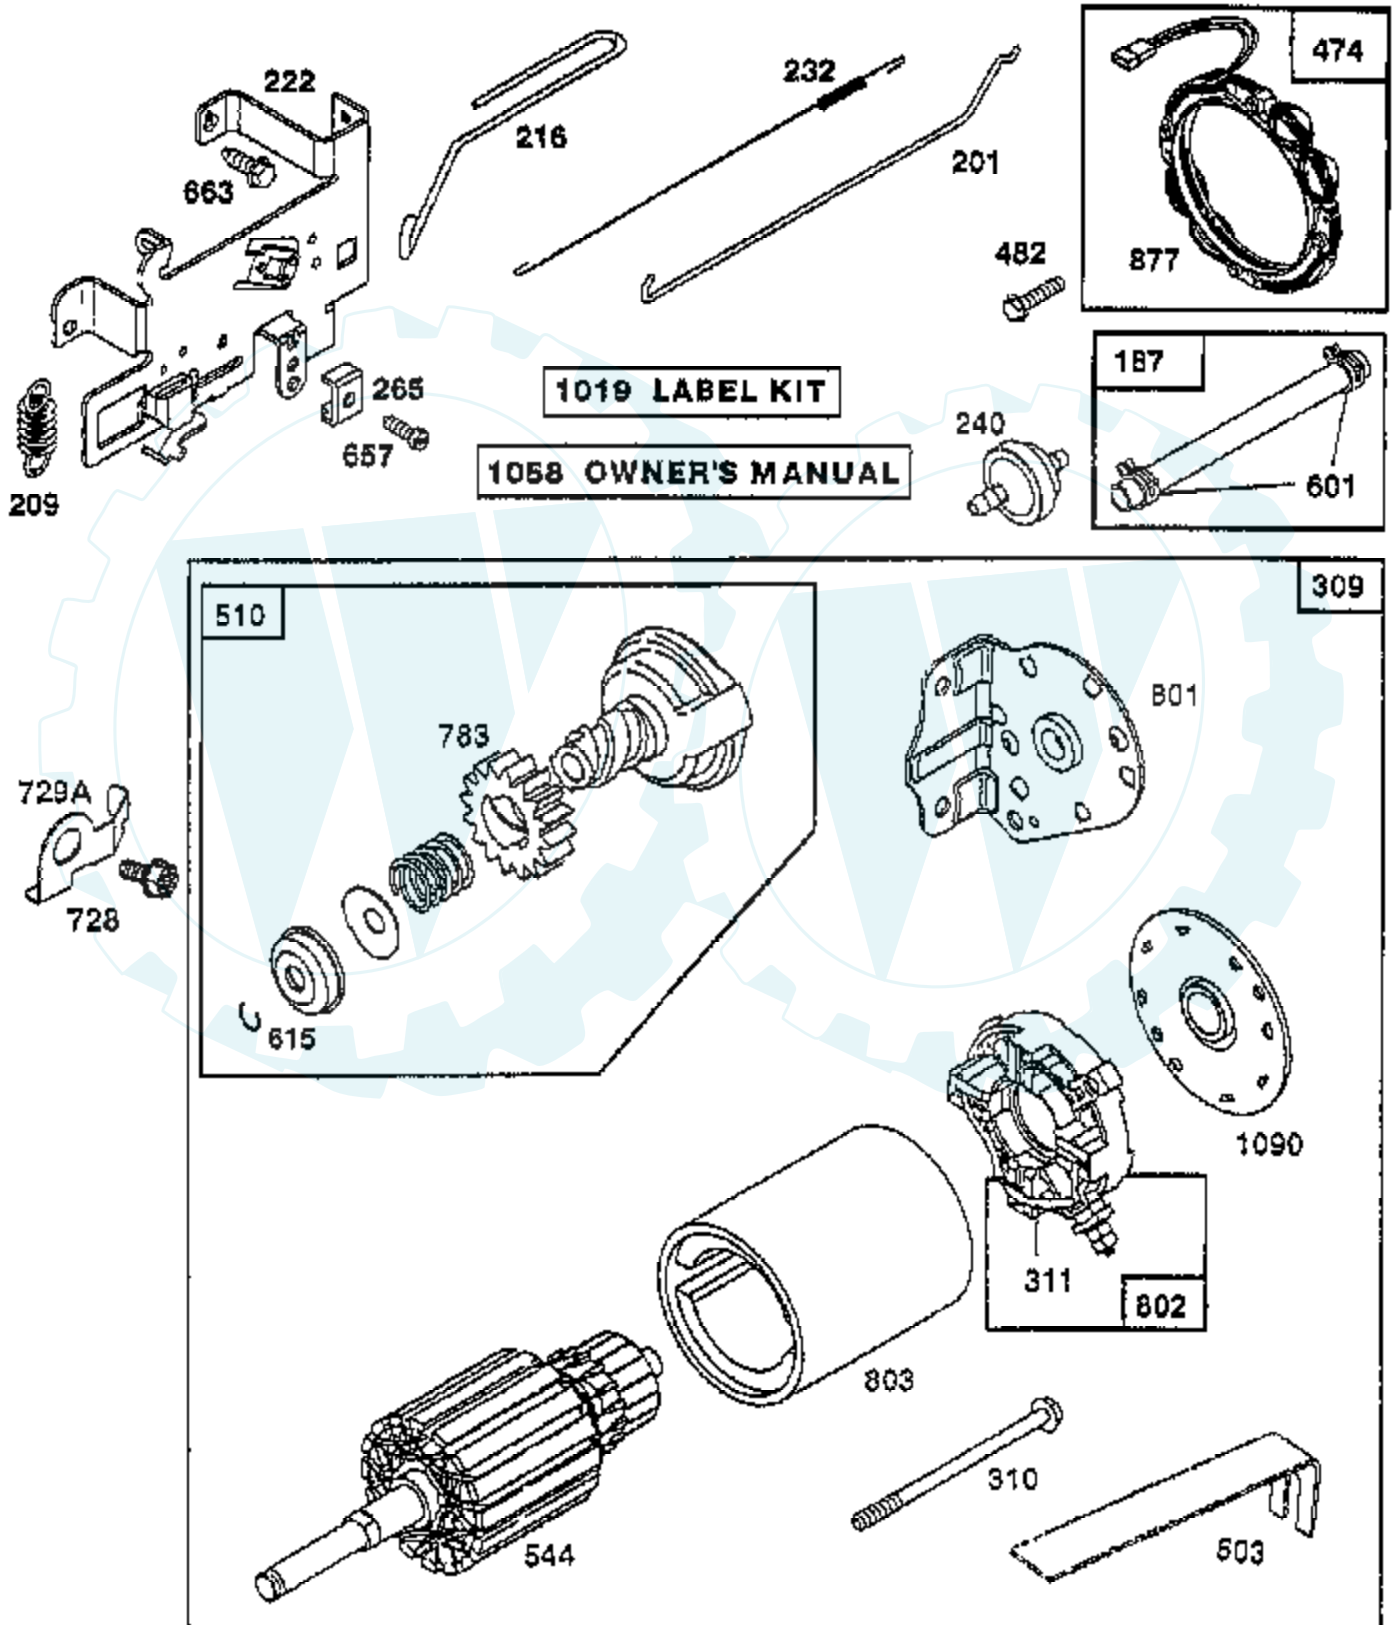

TRACTOR - - MODEL NUMBER AYP9158B79
BRIGGS & STRATTON ENGINE - MODEL NUMBER 2BN777, TYPE NUMBER 0182-01

Ref #	Part Number	Qty	Description
1	496412		CYLINDER ASSY
2	399265		P/N CONFLICT - CHECK WITH SUPPLIER
3	391086		SEAL, OIL
4	494238		BASE, ENGINE
5	495858		HEAD, CYLINDER
7	273280		GASKET, CYLINDER HEAD
8	495735		BREATHER ASSY
9	27803		GASKET, VALVE COVER
10	94621		SCREW, STEMS
11	281246		TUBE, BREATHER
12	271916		GASKET, CRANKCASE COVER 1/64"
12A	271997		GASKET, CRANKCASE COVER .005"
12B	271996		GASKET, CRANKCASE COVER .009"
13	94728		SCREW, CYLINDER HEAD
15	94239		PLUG, OIL DRAIN
16	495162		CRANKSHAFT
16A	94196		KEY, TIMING GEAR
20	291675		SEAL, OIL
22	94624		SCREW, SEMS, BASE MOUNTING
23	492326		FLYWHEEL & RING GEAR ASSY, MAGNETO
24	222698		KEY, FLYWHEEL
25	495860		PISTON ASSY, STANDARD SIZE
25A	495977		PISTON ASSY .010" OVERSIZE
25A	495978		PISTON ASSY .020" OVERSIZE
25B	495979		PISTON ASSY .030" OVERSIZE
26	495854		RING SET, PISTON, STANDARD SIZE
26A	495852		RING SET, PISTON, .010" OVERSIZE
26B	495851		RING SET, PISTON, .020" OVERSIZE
26C	495855		RING SET, PISTON, .030" OVERSIZE
27	263129		LOCK, PISTON PIN
28	498519		PIN ASSY., PISTON, STANDARD SIZE
28A	498320		PIN ASSY., PISTON, .005" OVERSIZE
29	494504		ROD ASSY, CONNECTING
29A	495490		ROD ASSY, CONNECTING
32	94695		SCREW
32A	94648		SCREW
33	495856		VALVE, EXHAUST
34	495857		VALVE, INTAKE
35	262811		SPRING, VALVE
37	224502		GUARD, FLYWHEEL
40	224641		RETAINER, VALVE SPRING
45	262411		TAPPET, VALVE
46	496885		GEAR, CAM
50	214047		ELBOW, CARBURETOR
51	272465		GASKET, CARBURETOR (CARBURETOR TO ELBOW)
51A	272569		GASKET, CARBURETOR
53	94637		STUD, CARBURETOR MOUNTING
75	225136		WASHER, SPRING
78	94832		SCREW, PAN HEAD
87	491323		SEAL, GOVERNOR
93	281346		BUSHING, THROTTLE SHAFT
94	498030		VALVE, IDLE, ADJUSTMENT
94A	495932		VALVE, NEEDLE
95	94098		SCREW, THROTTLE
98	495800		SCREW, IDLE SPEED
104	231789		PIN, FLOAT HINGE
105	231855		VALVE ASSY. INLET NEEDLE
106	231854		INLET VALVE SEAT