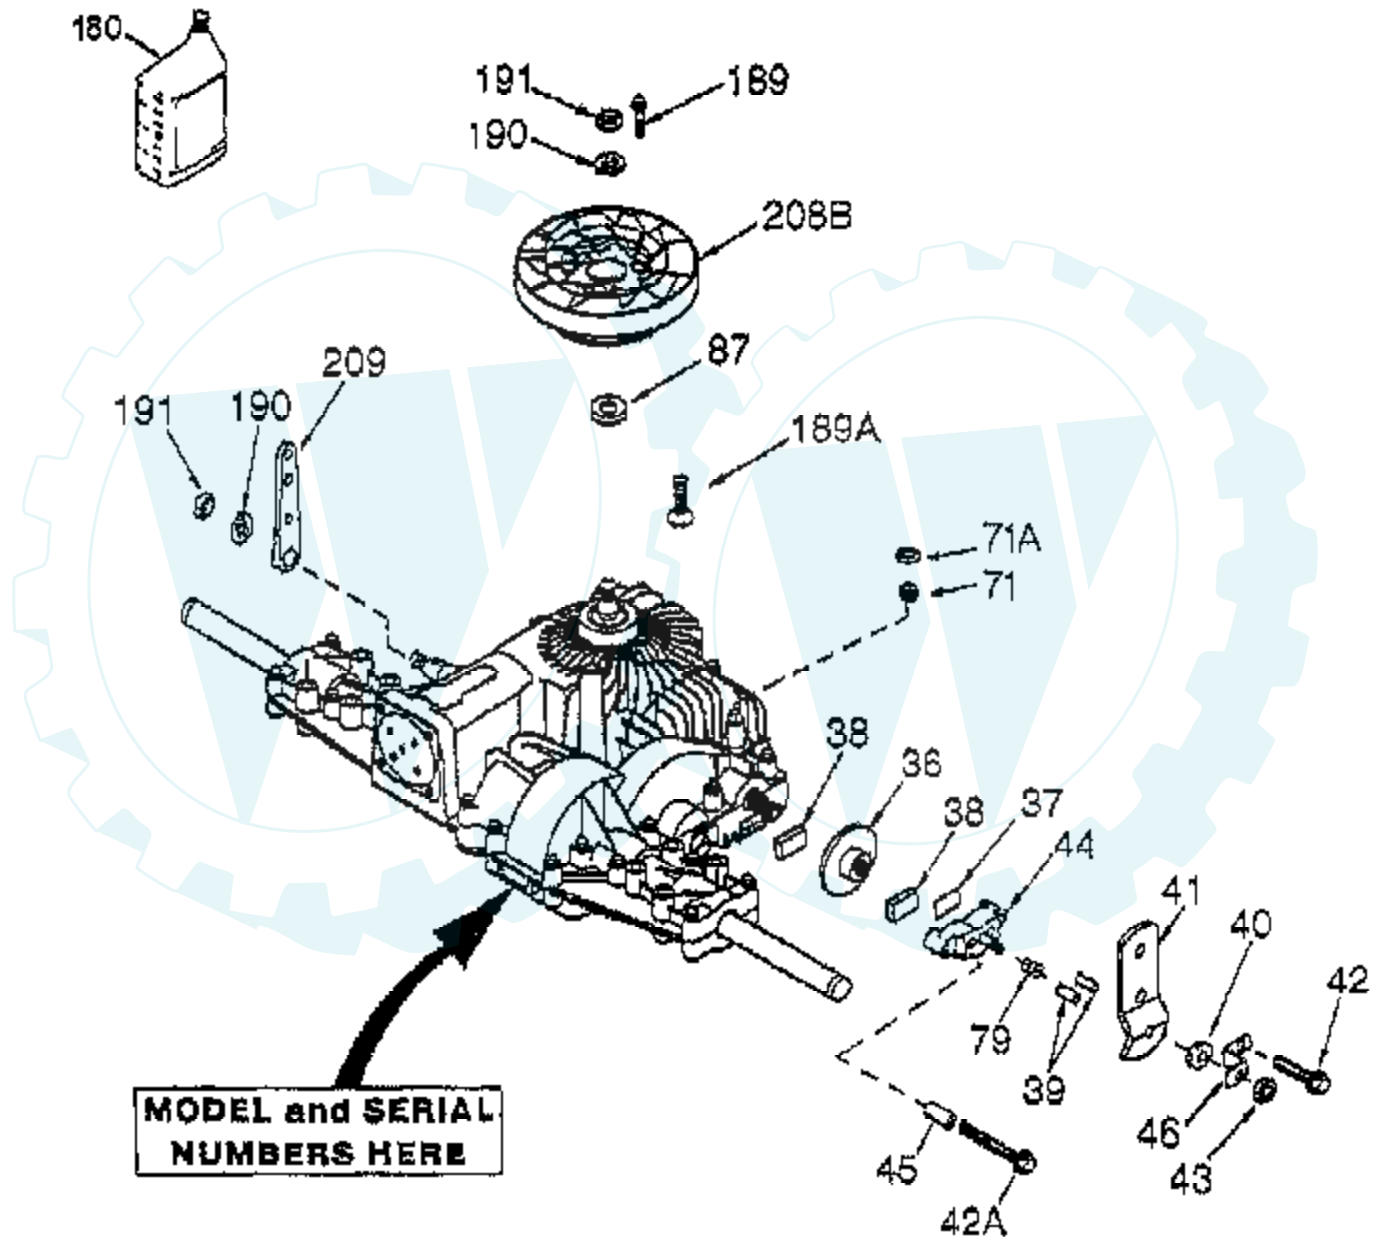

Ref #	Part Number	Qty	Description
1	140044		WHEEL STR AYP BLK
2	154427		AXLE ASM
3	156483		SPINDLE.ASM.LH
4	157473		"SPINDLE ASM,RH"
5	6266H		WASHER .T
6	121748X		WASHER
7	19272016		WASHER
8	12000029		RING
9	3366R		COL. SRTG. BEAR.
10	156438		DRAGLINK-STAMPED
11	10040600		LOCKWASHER
13	154779		BEARING AXLE
15	73901000		"NUT-LOC,FLANGE LT"
16	132624		AXLE PIN
17	156546		SHAFT ASM STEERIN
18	57079		THRUST WASHER
19	124035X		SUPPORT.SHAFT
20	126684X		SUB= 532126684
21	10040400		LOCKWASHER
22	71100410		SCREW.SCKTHD.CAP
23	127501		SUB= 918127501
25	154406		BRKT-STEERING
26	126847X		BUSHING.DRAGLINK
27	136874		GEAR SECTOR
28	19131416		WASHER
29	17490612		SCREW
30	76020412		COTTER PIN
32	130465		TIE ROD
36	155099		BUSHING.STEERING
37	152927		"SCREW-TT,10-32 FL"
38	140045		CAP STEER AYP
39	19133808		WASHER T
40	7810H		GRIPCO NUT
41	100711L		ADAPTER LT
42	145054		BOOT.STEER.PL
43	121749X		WASHER
44	153720		EXT SHAFT STEERIN
46	121232X		CAP
47	6855M		ZERK M
51	73800500		NUT
54	74780520		BOLT
62	156594		KIT STEERING ASM
63	74780616		BOLT
65	154780		SPACER AXLE
66	154404		"BEARING-ARM,PITMA"
67	74781044		BOLT
68	154429		BRACE AXLE

TRACTOR - - MODEL NUMBER AYP9158B79
TRANSAXLE PEERLESS - MODEL NUMBER 205-026B

TRANSAXLE