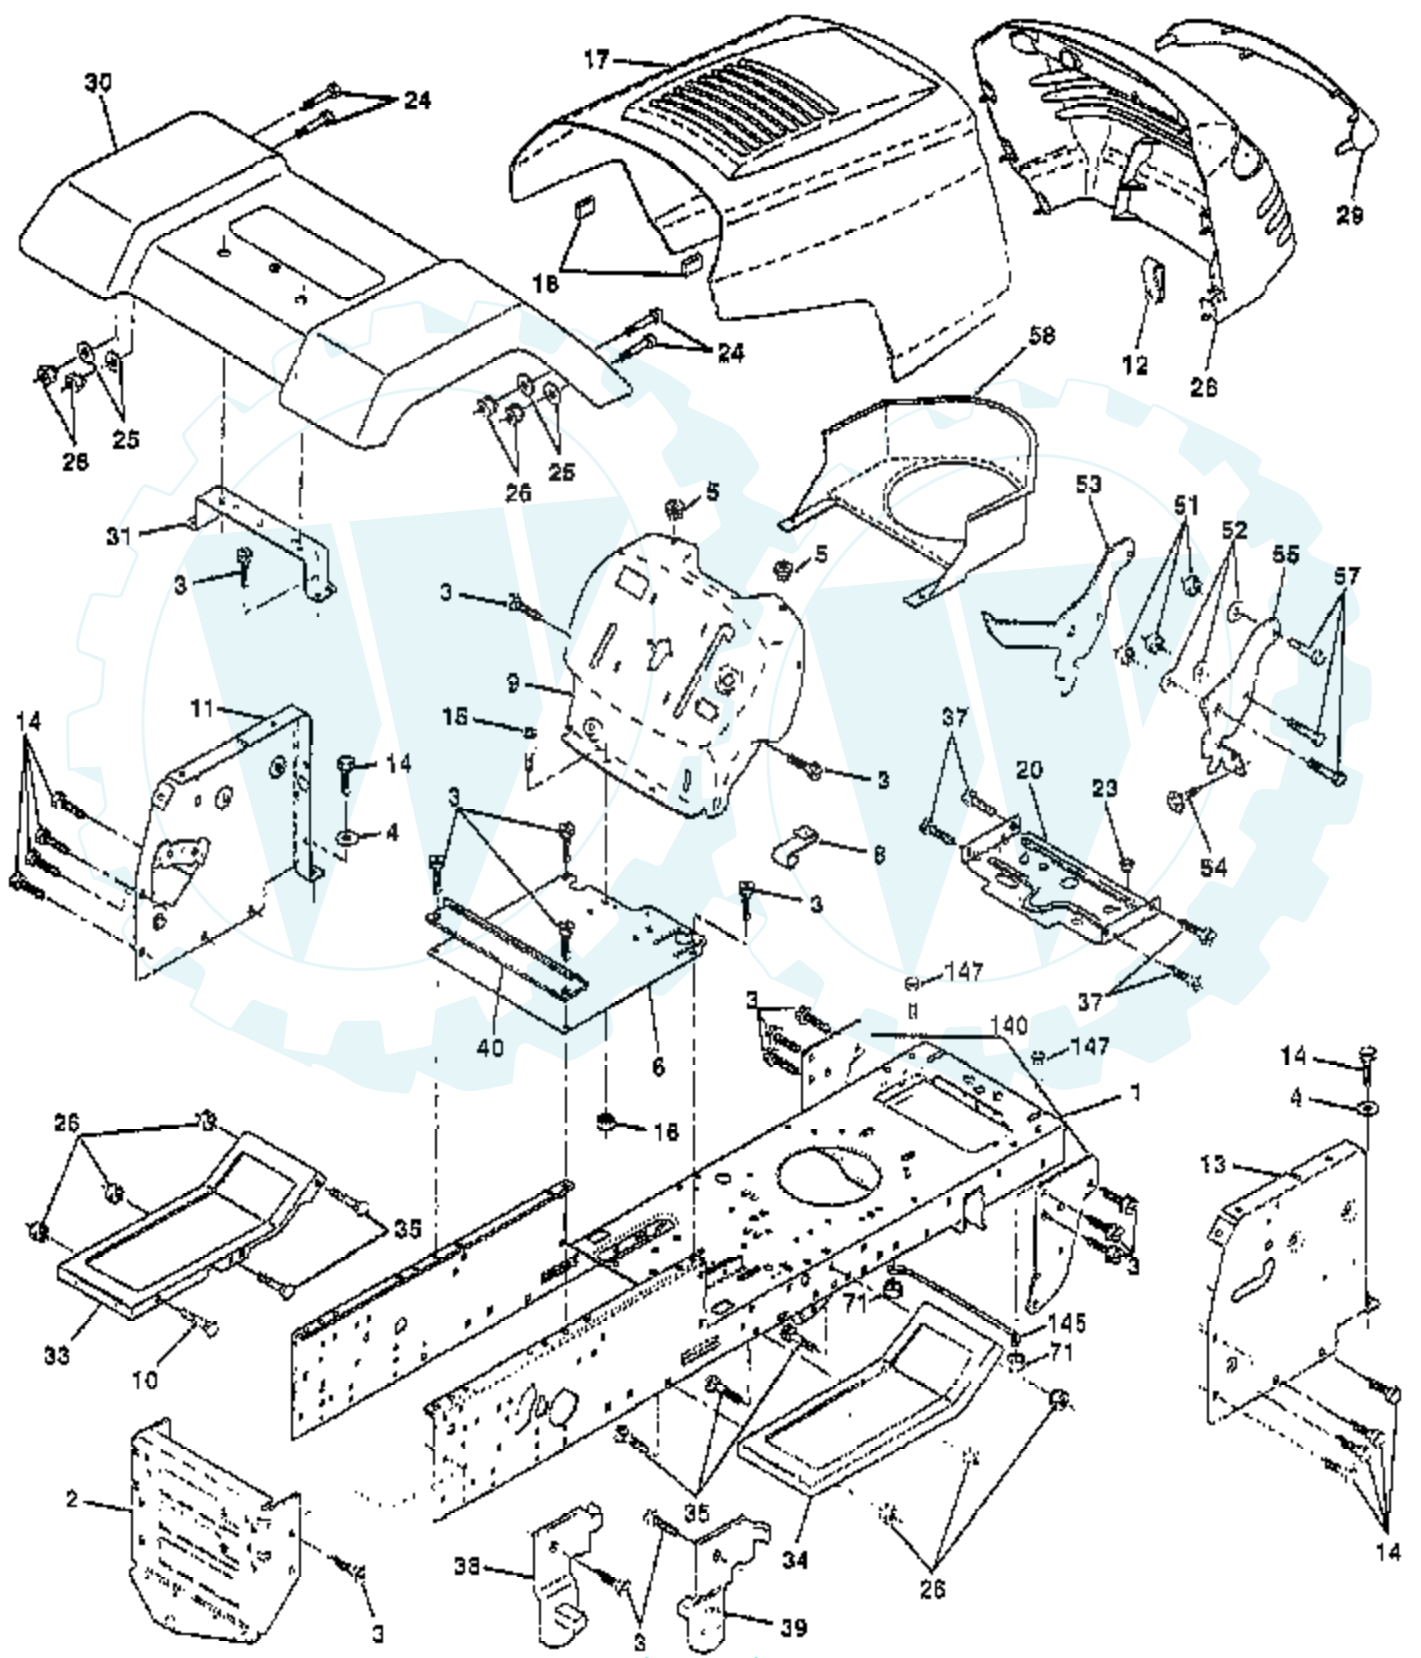

TRACTOR -- MODEL NUMBER AYP9158B79

CHASSIS AND ENCLOSURES

Ref #	Part Number	Qty	Description
1	159530		CHASSIS ASM
2	140356		SUB= 145009
3	17490612		SCREW
4	19131216		WASHER
5	155272		BUMPER-HOOD/DASH
6	155923		SADDLE
8	155138		CLIP.RETAINER
9	147633X011		DASH SILKSCREEN
10	72140608		SUB= 72110608
11	155927		"PANEL-DASH,LH"
12	145660		CLIP.TINNERMAN
13	155936		"PANEL-DASH,RH"
14	17490608		SCREW LT
15	74180512		SCREW
16	73510500		NUT
17	139394X418		HOOD.STL.PRIV.LB
18			UNKNOWN
20	156437		"PLATE-MTG,BATT/FU"
23	124028X		SUB= 532124028
24	74780616		BOLT
25	19131312		WASHER
26	73800600		NUT
28	157428		GRILL
29	146654		LENS.EURO.W/DECAL
30	147310X418		FENDER PNT
31	139976		BRACKET SUPT FEND
33	145244X418		FOOTREST.LT.LT/GT
34	145243X418		FOOTREST.RH.LT/GT
35	72110606		BOLT
37	17490508		SCREW LT
38	139886		BRACKET ASM LH
39	139887		BRACKET ASM RH
40	139977		SPACER FENDER LT
51	73800400		NUT
52			UNKNOWN
53	144697		BRACKET.GRILLE.LH
54	17030814		SUB= 91817030814
55	144696		BRACKET.GRILLE.RH
57	74780412		SUB= 74780414
58	150127		AIR DUCT
71	73680400		SUB= 73690400
140	157418		MANUAL.O.8188A79
145	156524		"ROD POVOT,CHASSIS"
147	74760412		BOLT LT
	5479J		PLUG BUTTON T