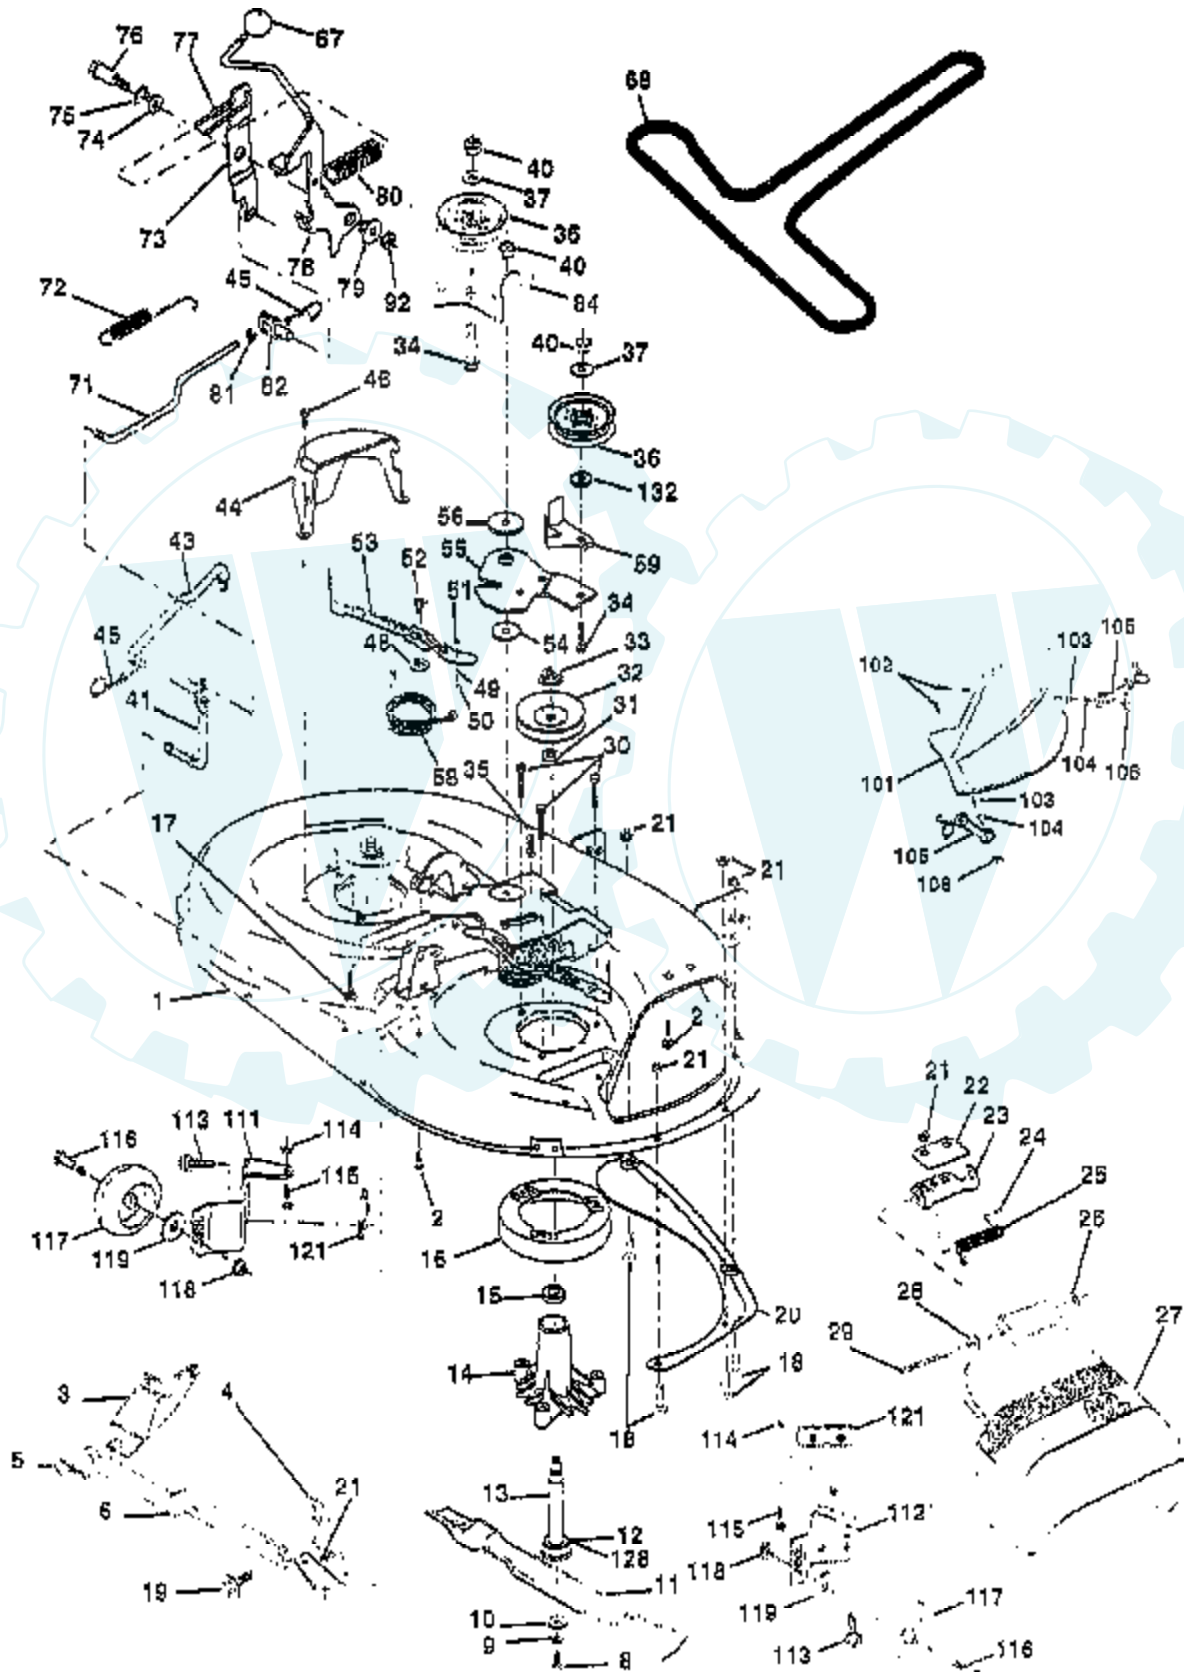

TRACTOR -- MODEL NUMBER AYP9158B79

MOWER DECK

Ref #	Part Number	Qty	Description
1	144393		DECK.WELD.42.
2	72140506		BOLT
3	138017		BRKT ASM SWAY BAR
4	138440		BRKT DECK SW BAR
5	4939M		SUB= 85902
6	130832		SUB= 130833
8	850857		BLADE BOLT
9	10030600		SUB= 10040600
10	140296		WASHER.HARD.BLADE
11	134149		"BLADE.42"" MULCHER"
12	129895		BEARING.BALL
13	137645		SUB= 137646
14	128774		HSG ASM MANDREL
15	110485X		BEARING
16	140329		STRIPPER RND MWR
17	72110610		BOLT RDHD 3/8-16
18	72140505		BOLT
19	132827		BOLT SHD 5/16-18
20	136888		SUB= 918136888
21	73680500		SUB= 73690500
22	134753		STIFFENER BRKT
23	131267		DEFLECTOR BRKT
24	105304X		CAP-SLEEVE LT
25	123713X		SPRING TORSION
26	110452X		NUT PUSH M
27	130968		DEFLECTOR.SHIELD
28	19111016		WASHER
29	131491		HINGE ROD
30	138776		SUB= 157722
31	129963		WASHER
32	153535		PULLEY.MANDREL.42
33	137266		SUB= 139729
34	72110614		BOLT
35	133835		XMAS TREE FASTNER
36	131494		FLAT IDLER PULLEY
37	19131316		WASHER
40	73680600		SUB= 73690600
41	133551		PIVOT ROD
43	140083		ROD CLUTCH W/NIBS
44	140088		GUARD MAND LH BLK
45	4497H		RETAINER M
46	137729		SCREW.1/4-20X5/8
48	133944		HARD SMALL WASHER
49	155066		ROLLER ASM-CAM
50	131340		SHOULDER BOLT
51	69180		LOCKNUT
52	139888		BOLT.SHLD.5/16-18
53	131845X900		SUB= 131845
54	133943		HARDENED WASHER
55	155046		ARM-IDLER
56	122052X		SPACER RETAINER
58	140086		SPRING TORSN BRAK
59	141043		GUARD IDLER TUV
67	106932X		KNOB T(3/8 HOLE)
68	144959		BELT-V.SEC.46.KEL
71	142427		ROD CLUTCH 38/42
72	131870		RETURN SPRING
73	127847		CLUTCH ARM SECOND