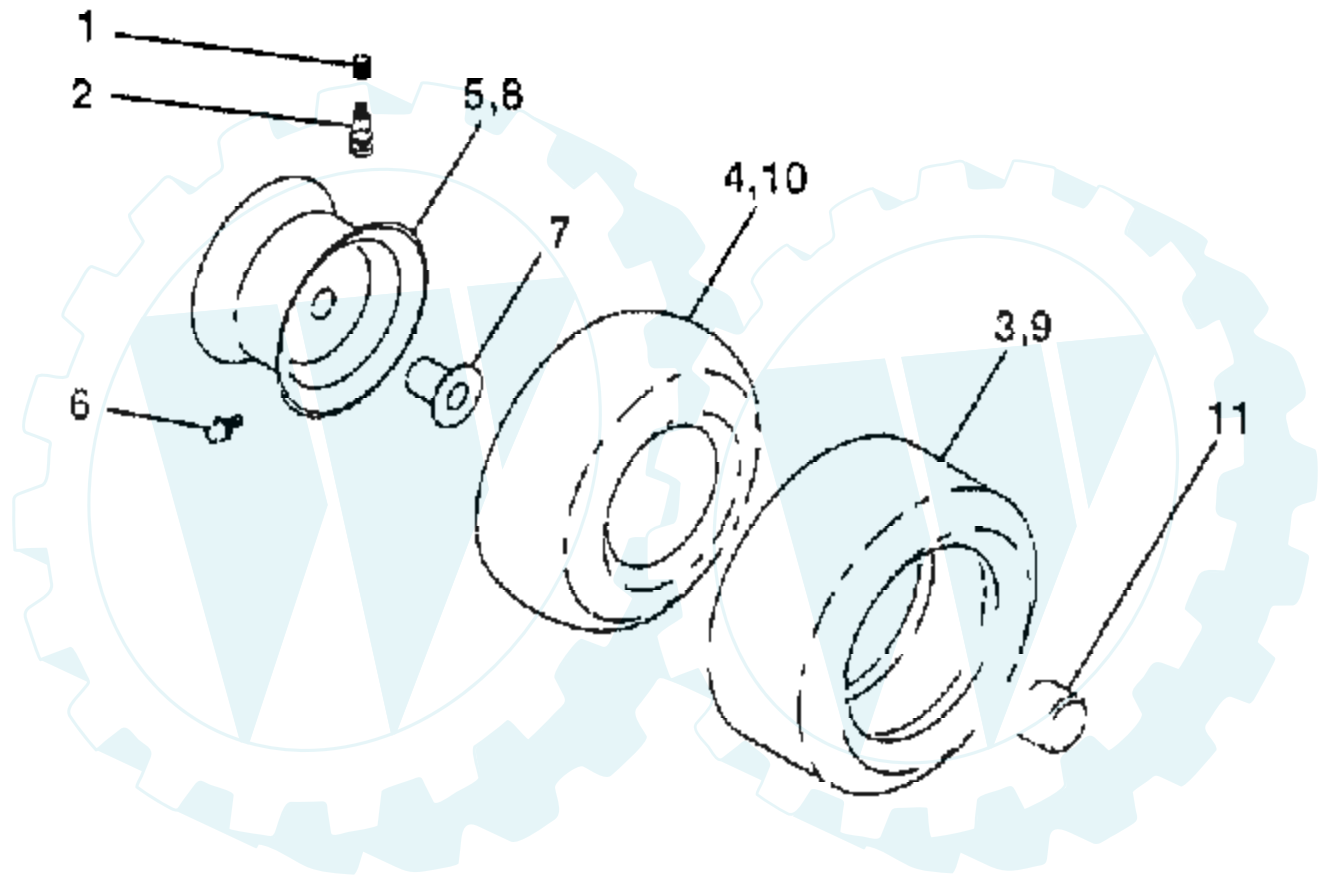

TRACTOR - - MODEL NUMBER AYP9158A79

WHEELS & TIRES

Ref #	Part Number	Qty	Description
1	59192		VALVE CAP
2	65139		VALVE STEM LT
3	106222X		SUB= 122073X
4	59904		TUBE.5.3/4.5/6
5	106732X427		"RIM ASM 6"" FRT"
6	278H		FITTING LT
7	9040H		"FLANGE, BEARING"
8	106108X427		"RIM AS 8"" REAR"
9	122082X		SUB= 918122082X
10	7152J		TUBE.18X9.5-8
11	104757X		HUB CAP
	144334		SEALANT.TIRE 10 OZ. TUBE