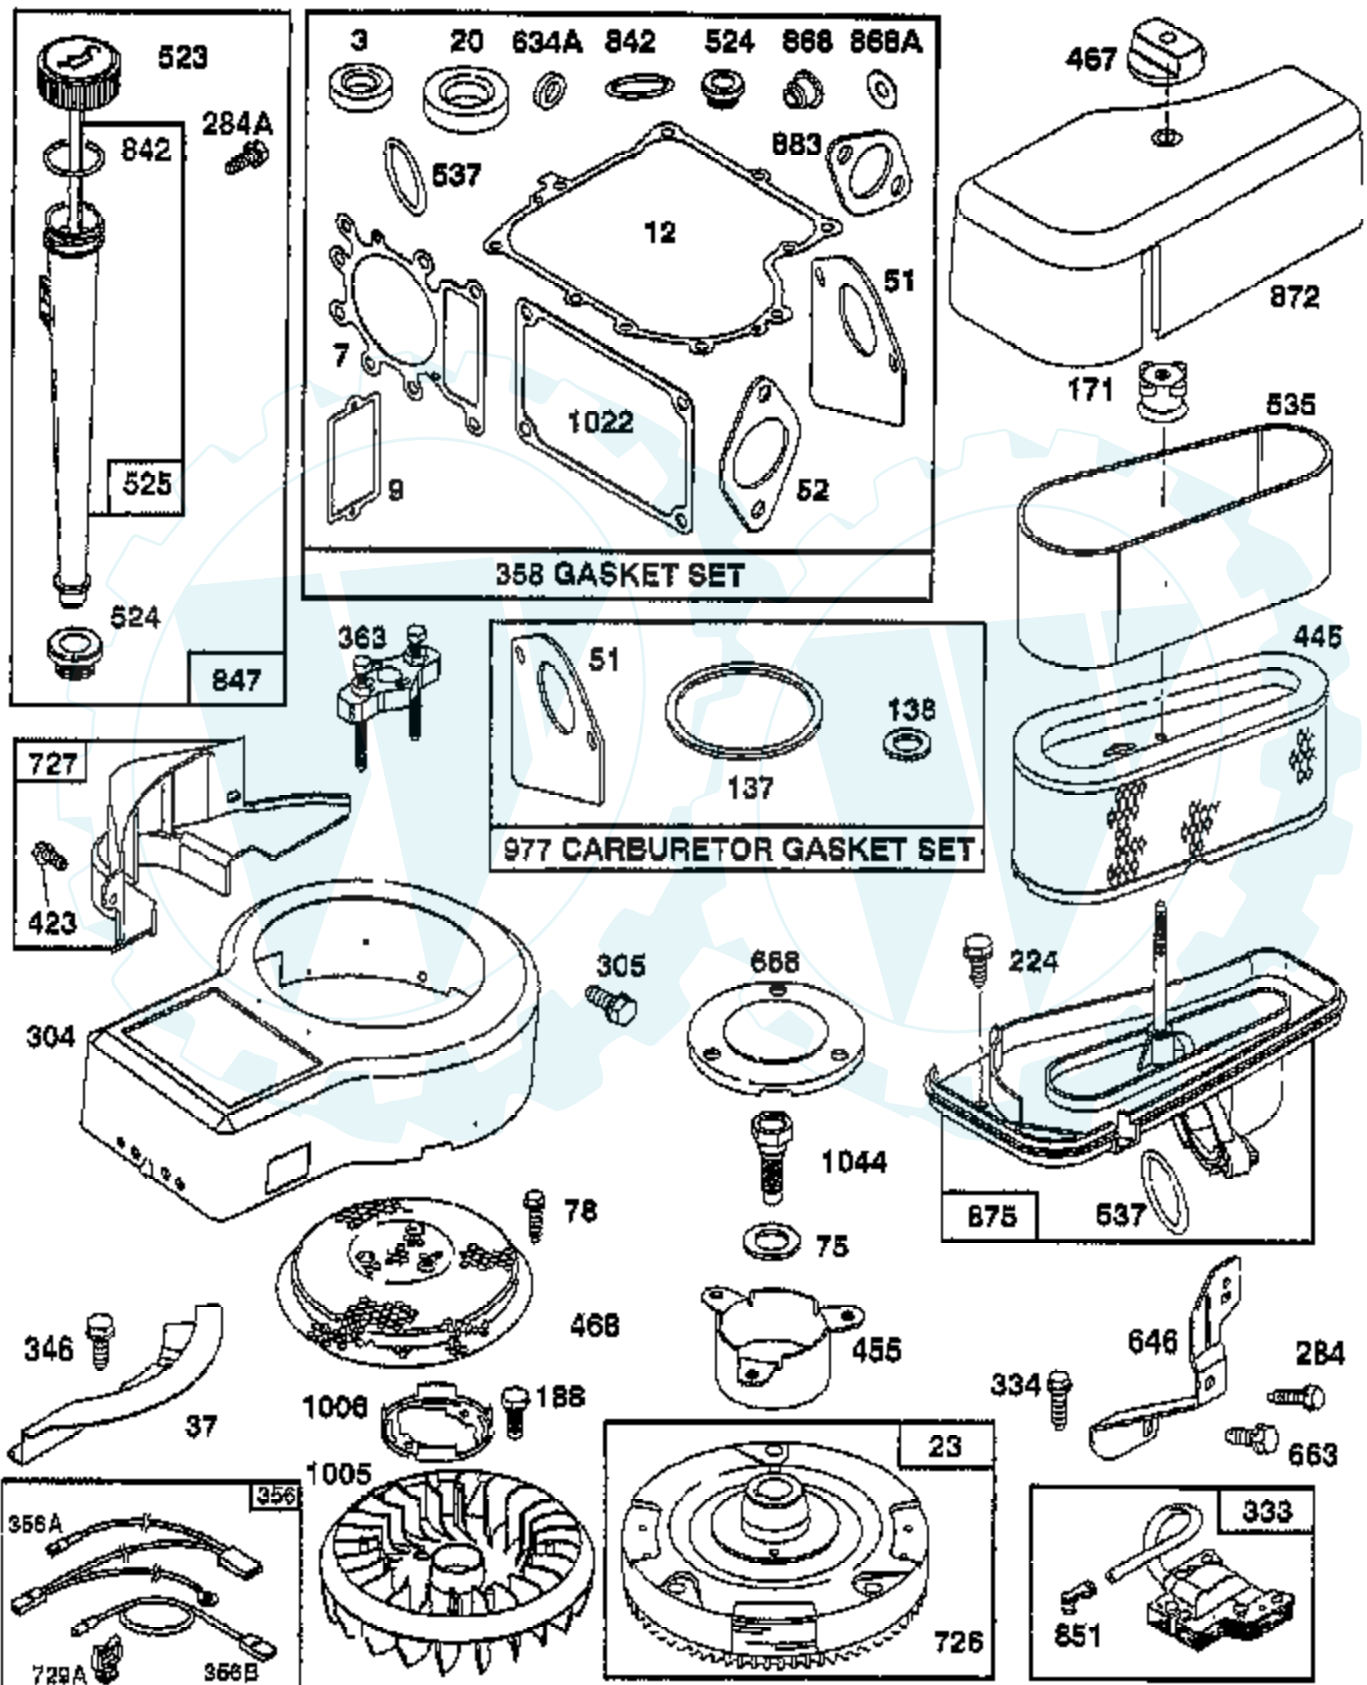

TRACTOR - - MODEL NUMBER AYP9149C79

BRIGGS & STRATTON ENGINE - MODEL NUMBER 287707, TYPE NUMBER 0255-01

Ref #	Part Number	Qty	Description
1	496412		CYLINDER ASSY
2	399265		P/N CONFLICT - CHECK WITH SUPPLIER
3	391086		SEAL, OIL
5	495858		HEAD, CYLINDER
7	272614		GASKET, CYLINDER HEAD
8	495735		BREATHER ASSY
9	27803		GASKET, VALVE COVER
10	94621		SCREW, STEMS
11	281246		TUBE, BREATHER
12	271916		GASKET, CRANKCASE COVER 1/64"
12A	271997		GASKET, CRANKCASE COVER .005"
12B	271996		GASKET, CRANKCASE COVER .009"
13	94728		SCREW, CYLINDER HEAD
15	94239		PLUG, OIL DRAIN
16	495162		CRANKSHAFT
16A	94196		KEY, TIMING GEAR
18	494238		BASE, ENGINE
20	291675		SEAL, OIL
22	94624		SCREW, SEMS, BASE MOUNTING
23	492326		FLYWHEEL & RING GEAR ASSY, MAGNETO
24	222698		KEY, FLYWHEEL
25	495860		PISTON ASSY, STANDARD SIZE
25A	495977		PISTON ASSY .010" OVERSIZE
25A	495978		PISTON ASSY .020" OVERSIZE
25B	495979		PISTON ASSY .030" OVERSIZE
26	495854		RING SET, PISTON, STANDARD SIZE
26A	495852		RING SET, PISTON, .010" OVERSIZE
26B	495851		RING SET, PISTON, .020" OVERSIZE
26C	495855		RING SET, PISTON, .030" OVERSIZE
27	260924		LOCK, PISTON PIN
28	299691		PIN ASSEMBLY, PISTON, STANDARD
28A	391286		PIN ASSEMBLY, PISTON .005" OVER
29	494504		ROD ASSY, CONNECTING
29A	495490		ROD ASSY, CONNECTING
32	94695		SCREW
32A	94648		SCREW
33	495856		VALVE, EXHAUST
34	495857		VALVE, INTAKE
35	262811		SPRING, VALVE
37	224502		GUARD, FLYWHEEL
40	224641		RETAINER, VALVE SPRING
45	262411		TAPPET, VALVE
46	96884		GEAR, CAM
51	272465		GASKET, CARBURETOR (CARBURETOR TO ELBOW)
52	272569		GASKET, CARBURETOR
53	94637		STUD, CARBURETOR MOUNTING
75	224061		WASHER, SPRING
78	94626		SCREW, SEMS
93	281346		BUSHING, THROTTLE SHAFT
95	94098		SCREW, THROTTLE
98	495800		SCREW, IDLE SPEED
104	231789		PIN, FLOAT HINGE
105	231855		VALVE ASSY, INLET NEEDLE
106	231854		INLET VALVE SEAT
108	224540		VALVE, CHOKE
117	231858		JET, NEEDLE VALVE
118	495932		VALVE, NEEDLE
121	497535		CARBURETOR OVERHAUL KIT