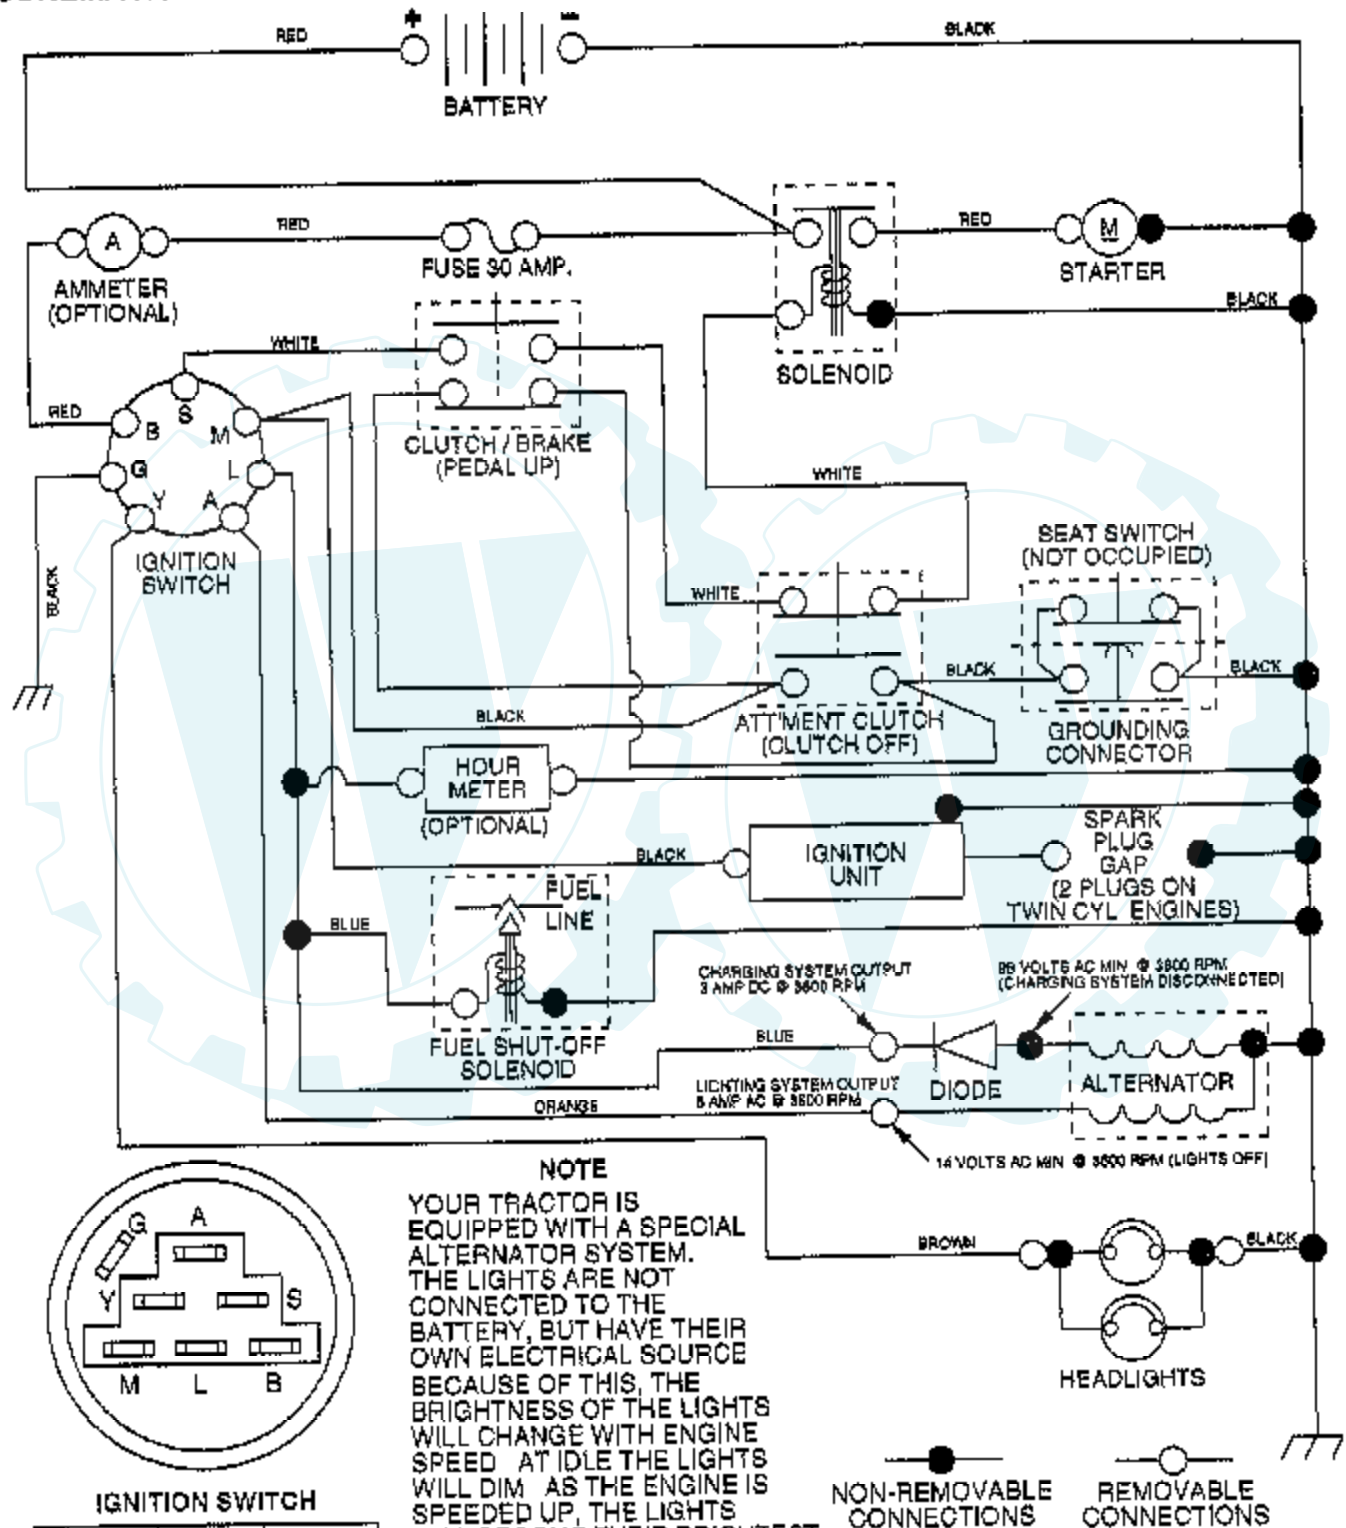

TRACTOR - - MODEL NUMBER AYP9149C79

SCHEMATIC

IGNITION SWITCH

POSITION	CIRCUIT	"MAKE"
OFF	G + M + L	NONE
RUN/LIGHT	B + L	A + Y
RUN	B + L	NONE
START	B + L + S	NONE

NOTE
YOUR TRACTOR IS EQUIPPED WITH A SPECIAL ALTERNATOR SYSTEM. THE LIGHTS ARE NOT CONNECTED TO THE BATTERY, BUT HAVE THEIR OWN ELECTRICAL SOURCE BECAUSE OF THIS, THE BRIGHTNESS OF THE LIGHTS WILL CHANGE WITH ENGINE SPEED. AT IDLE THE LIGHTS WILL DIM. AS THE ENGINE IS SPEEDED UP, THE LIGHTS WILL BECOME THEIR BRIGHTEST.

WIRING INSULATED CLIPS

NOTE: IF WIRING INSULATED CLIPS WERE REMOVED FOR SERVICING OF UNIT, THEY SHOULD BE REPLACED TO PROPERLY SECURE YOUR WIRING