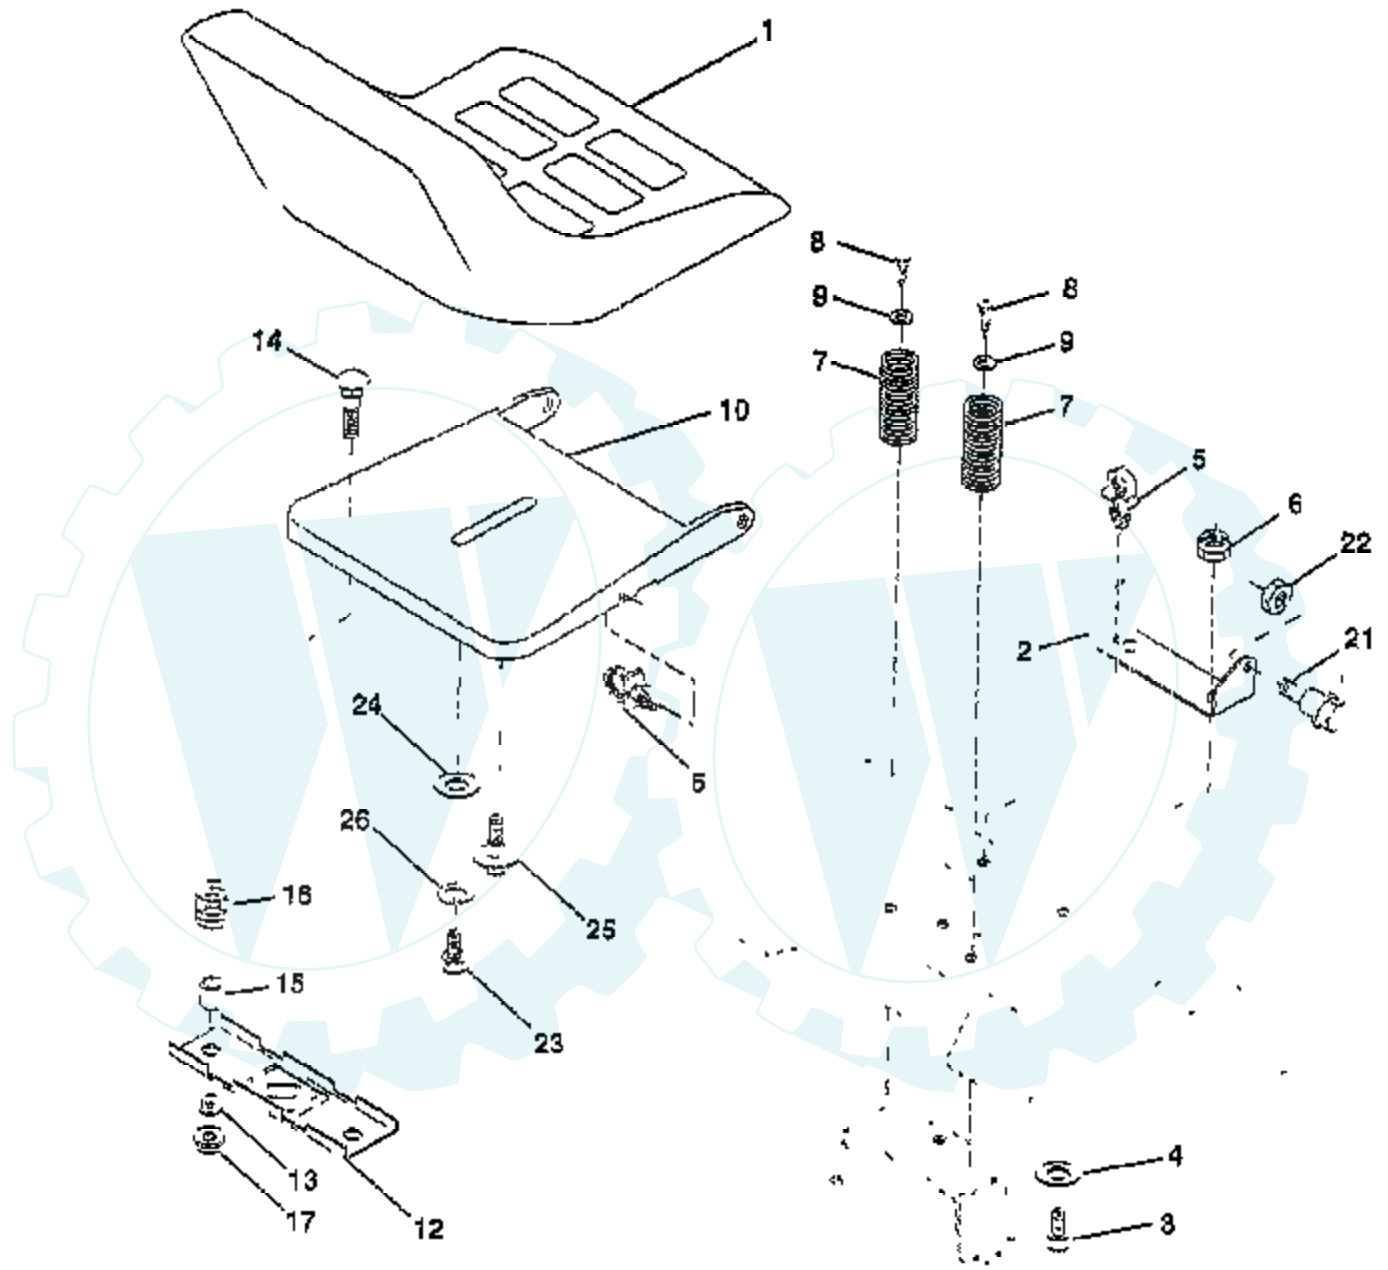

TRACTOR - - MODEL NUMBER AYP9149C79

SEAT ASSEMBLY

NOTE: All component dimensions given in U S inches
1 inch = 25.4 mm

Ref #	Part Number	Qty	Description
1	127427		SUB= 140119
2	140551		BRACKET PVT SEAT
3	74760616		BOLT
4	19131610		WASHER PM
5	145006		CLIP.PUSH-IN.HING
6	73800600		NUT
7	124181X		SPRING COMPRESSIO
8	17490616		SCREW GTV
9	19131614		WASHER
10	155925		PAN-SEAT
12	121246X		BRKT SWITCH
13	121248X		BUSHING
14	7205411		BOLT, CARRIAGE
15	134300		SPLIT SPACER
16	121250X		SPRING
17	123976X		SUB= 73900400
21	153236		"BOLT,SHOULDER"
22	73800500		NUT
23	74780814		BOLT
24	19171912		WASHER
25	127018X		"BOLT,SHOULDER"
26	10040800		LOCKWASHER