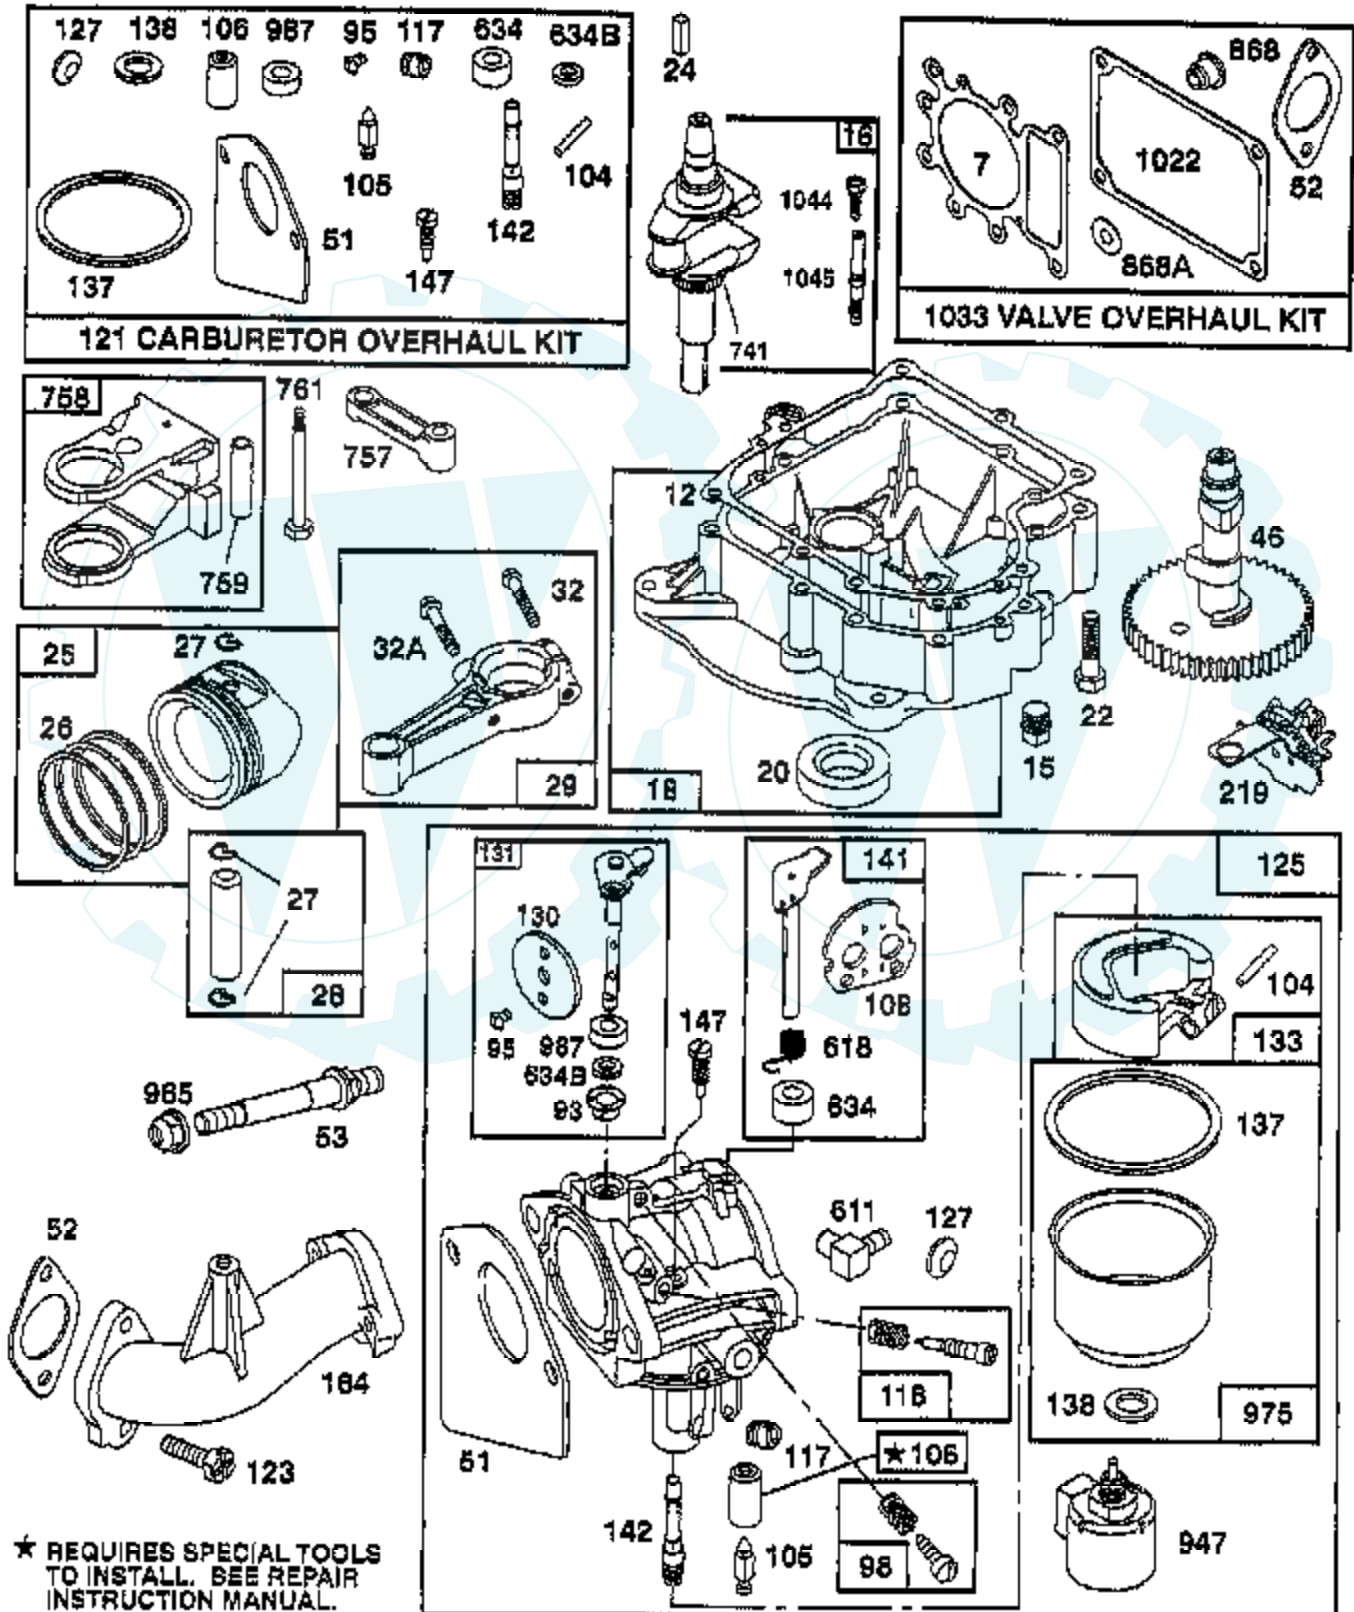

# REPAIR PARTS

TRACTOR - - MODEL NUMBER AYP9149C79

BRIGGS & STRATTON ENGINE - MODEL NUMBER 287707, TYPE NUMBER 0255-01

Ref #	Part Number	Qty	Description
1	496412		CYLINDER ASSY
2	399265		P/N CONFLICT - CHECK WITH SUPPLIER
3	391086		SEAL, OIL
5	495858		HEAD, CYLINDER
7	272614		GASKET, CYLINDER HEAD
8	495735		BREATHER ASSY
9	27803		GASKET, VALVE COVER
10	94621		SCREW, STEMS
11	281246		TUBE, BREATHER
12	271916		GASKET, CRANKCASE COVER 1/64"
12A	271997		GASKET, CRANKCASE COVER .005"
12B	271996		GASKET, CRANKCASE COVER .009"
13	94728		SCREW, CYLINDER HEAD
15	94239		PLUG, OIL DRAIN
16	495162		CRANKSHAFT
16A	94196		KEY, TIMING GEAR
18	494238		BASE, ENGINE
20	291675		SEAL, OIL
22	94624		SCREW, SEMS, BASE MOUNTING
23	492326		FLYWHEEL & RING GEAR ASSY, MAGNETO
24	222698		KEY, FLYWHEEL
25	495860		PISTON ASSY, STANDARD SIZE
25A	495977		PISTON ASSY .010" OVERSIZE
25A	495978		PISTON ASSY .020" OVERSIZE
25B	495979		PISTON ASSY .030" OVERSIZE
26	495854		RING SET, PISTON, STANDARD SIZE
26A	495852		RING SET, PISTON, .010" OVERSIZE
26B	495851		RING SET, PISTON, .020" OVERSIZE
26C	495855		RING SET, PISTON, .030" OVERSIZE
27	260924		LOCK, PISTON PIN
28	299691		PIN ASSEMBLY, PISTON, STANDARD
28A	391286		PIN ASSEMBLY, PISTON .005" OVER
29	494504		ROD ASSY, CONNECTING
29A	495490		ROD ASSY, CONNECTING
32	94695		SCREW
32A	94648		SCREW
33	495856		VALVE, EXHAUST
34	495857		VALVE, INTAKE
35	262811		SPRING, VALVE
37	224502		GUARD, FLYWHEEL
40	224641		RETAINER, VALVE SPRING
45	262411		TAPPET, VALVE
46	96884		GEAR, CAM
51	272465		GASKET, CARBURETOR (CARBURETOR TO ELBOW)
52	272569		GASKET, CARBURETOR
53	94637		STUD, CARBURETOR MOUNTING
75	224061		WASHER, SPRING
78	94626		SCREW, SEMS
93	281346		BUSHING, THROTTLE SHAFT
95	94098		SCREW, THROTTLE
98	495800		SCREW, IDLE SPEED
104	231789		PIN, FLOAT HINGE
105	231855		VALVE ASSY, INLET NEEDLE
106	231854		INLET VALVE SEAT
108	224540		VALVE, CHOKE
117	231858		JET, NEEDLE VALVE
118	495932		VALVE, NEEDLE
121	497535		CARBURETOR OVERHAUL KIT