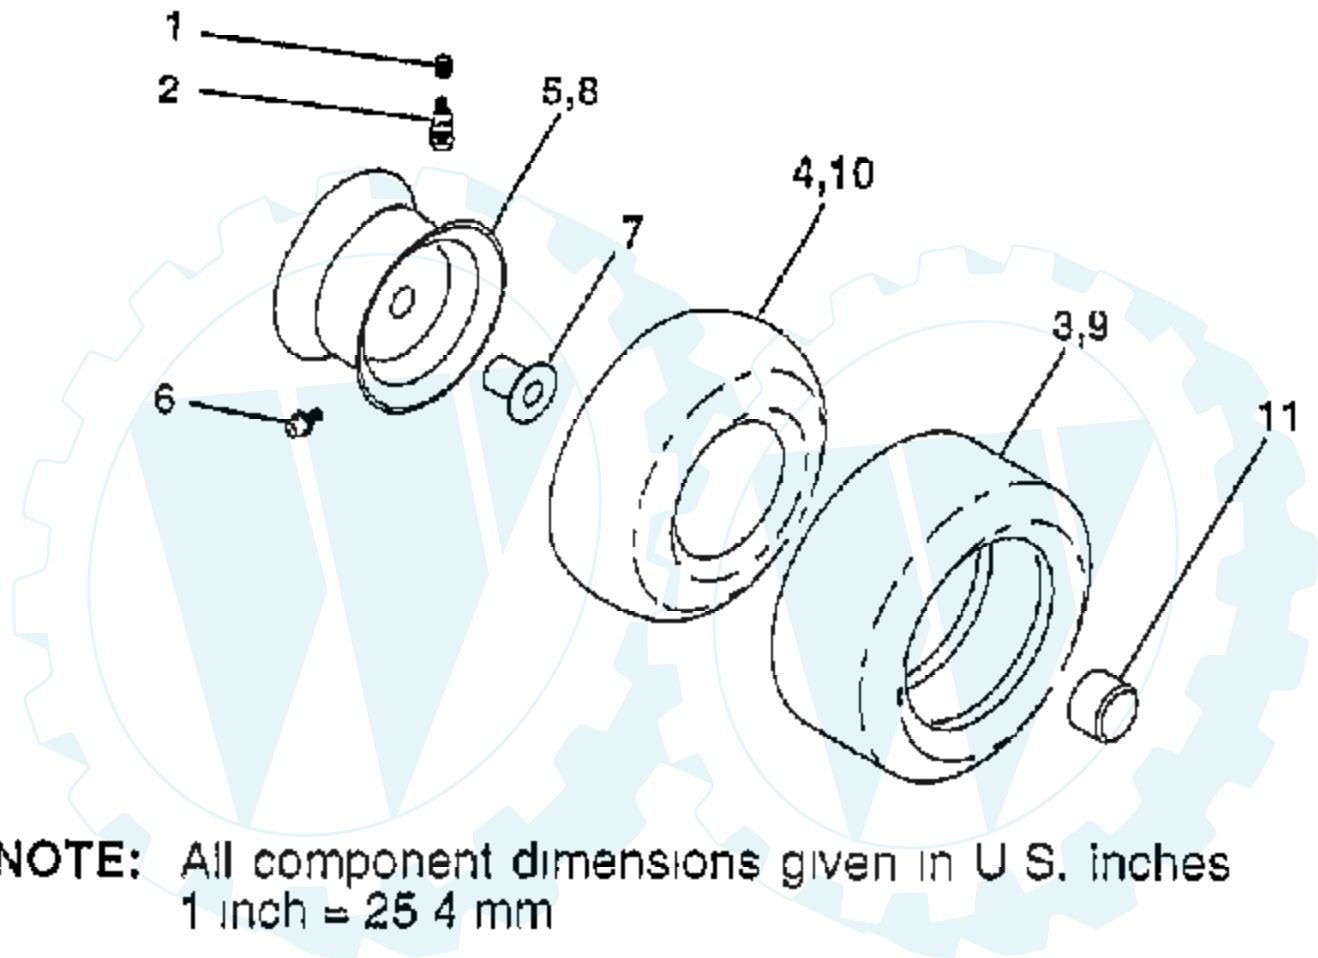

TRACTOR - - MODEL NUMBER AYP9149C79

WHEELS & TIRES

Ref #	Part Number	Qty	Description
1	59192		VALVE CAP
2	65139		VALVE STEM LT
3	106222X		SUB= 122073X
4	59904		TUBE.5.3/4.5/6
5	106732X427		"RIM ASM 6"" FRT"
6	278H		FITTING LT
7	9040H		"FLANGE, BEARING"
8	106108X427		"RIM AS 8"" REAR"
9	106268X		SUB= 122074X
10	7152J		TUBE.18X9.5-8
11	104757X		HUB CAP
	144334		SEALANT.TIRE 10 OZ. TUBE