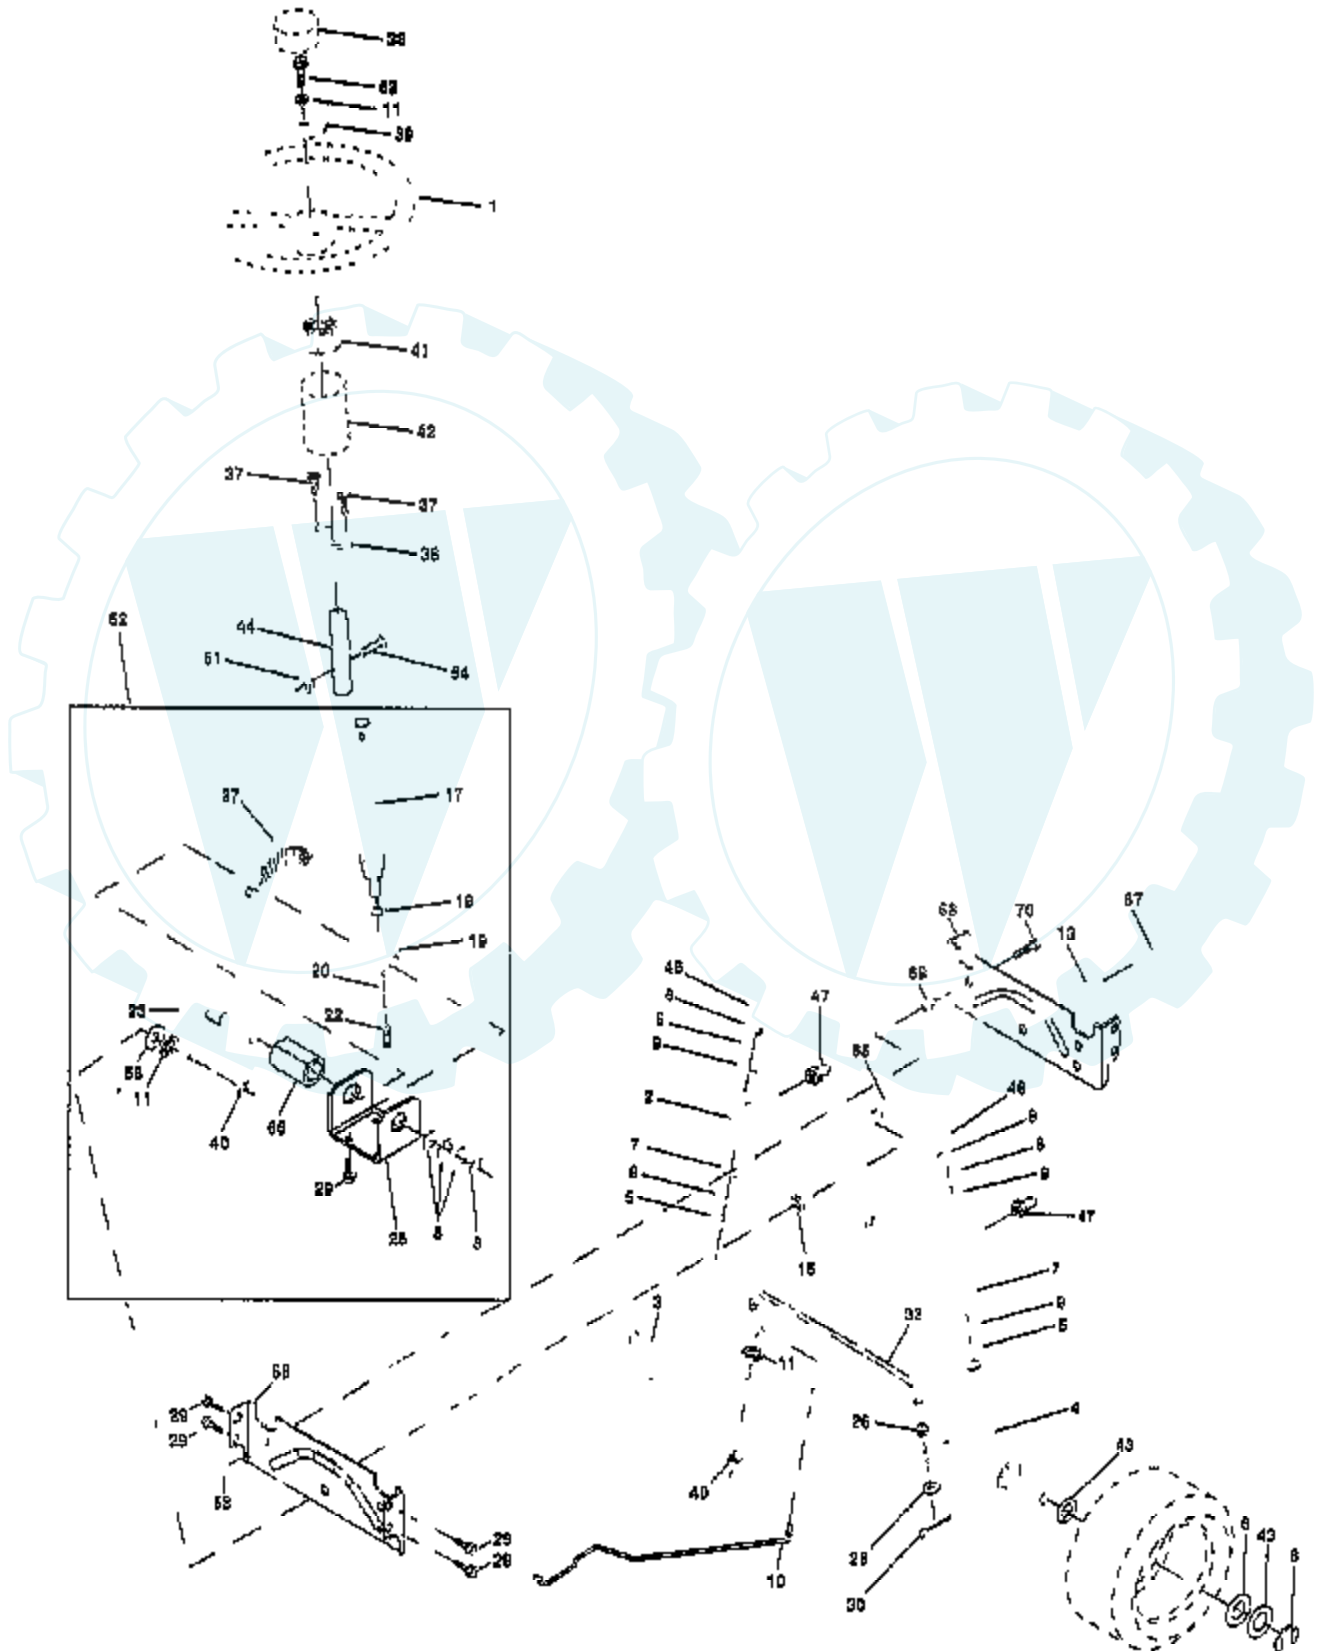

TRACTOR - - MODEL NUMBER AYP9149C79

STEERING ASSEMBLY

Ref #	Part Number	Qty	Description
1	140044		WHEEL STR AYP BLK
2	154427		AXLE ASM
3	156483		SPINDLE.ASM.LH
4	157473		"SPINDLE ASM,RH"
5	6266H		WASHER .T
6	121748X		WASHER
7	19272016		WASHER
8	12000029		RING
9	3366R		COL. SRTG. BEAR.
10	156438		DRAGLINK-STAMPED
11	10040600		LOCKWASHER
13	154779		BEARING AXLE
15	73901000		"NUT-LOC,FLANGE LT"
17	156546		SHAFT ASM STEERIN
18	57079		THRUST WASHER
19	124035X		SUPPORT.SHAFT
20	126684X		SUB= 532126684
21	10040400		LOCKWASHER
22	71100410		SCREW.SCKTHD.CAP
23	127501		SUB= 918127501
25	154406		BRKT-STEERING
26	126847X		BUSHING.DRAGLINK
27	136874		GEAR SECTOR
28	19131416		WASHER
29	17490612		SCREW
30	76020412		COTTER PIN
32	130465		TIE ROD
36	155099		BUSHING.STEERING
37	152927		"SCREW-TT,10-32 FL"
38	140045		CAP STEER AYP
39	19133808		WASHER T
40	7810H		GRIPCO NUT
41	100711L		ADAPTER LT
42	145054		BOOT.STEER.PL
43	121749X		WASHER
44	153720		EXT SHAFT STEERIN
46	121232X		CAP
47	6855M		ZERK M
51	73800500		NUT
53	73680600		SUB= 73690600
54	74780520		BOLT
62	156594		KIT STEERING ASM
63	74780616		BOLT
65	154780		SPACER AXLE
66	154404		"BEARING-ARM,PITMA"
67	74781044		BOLT
68	154429		BRACE AXLE
69	160367		"SPACER BRCAE,AXLE"
70	74780636		BOLT.HEX.3/8-16X2