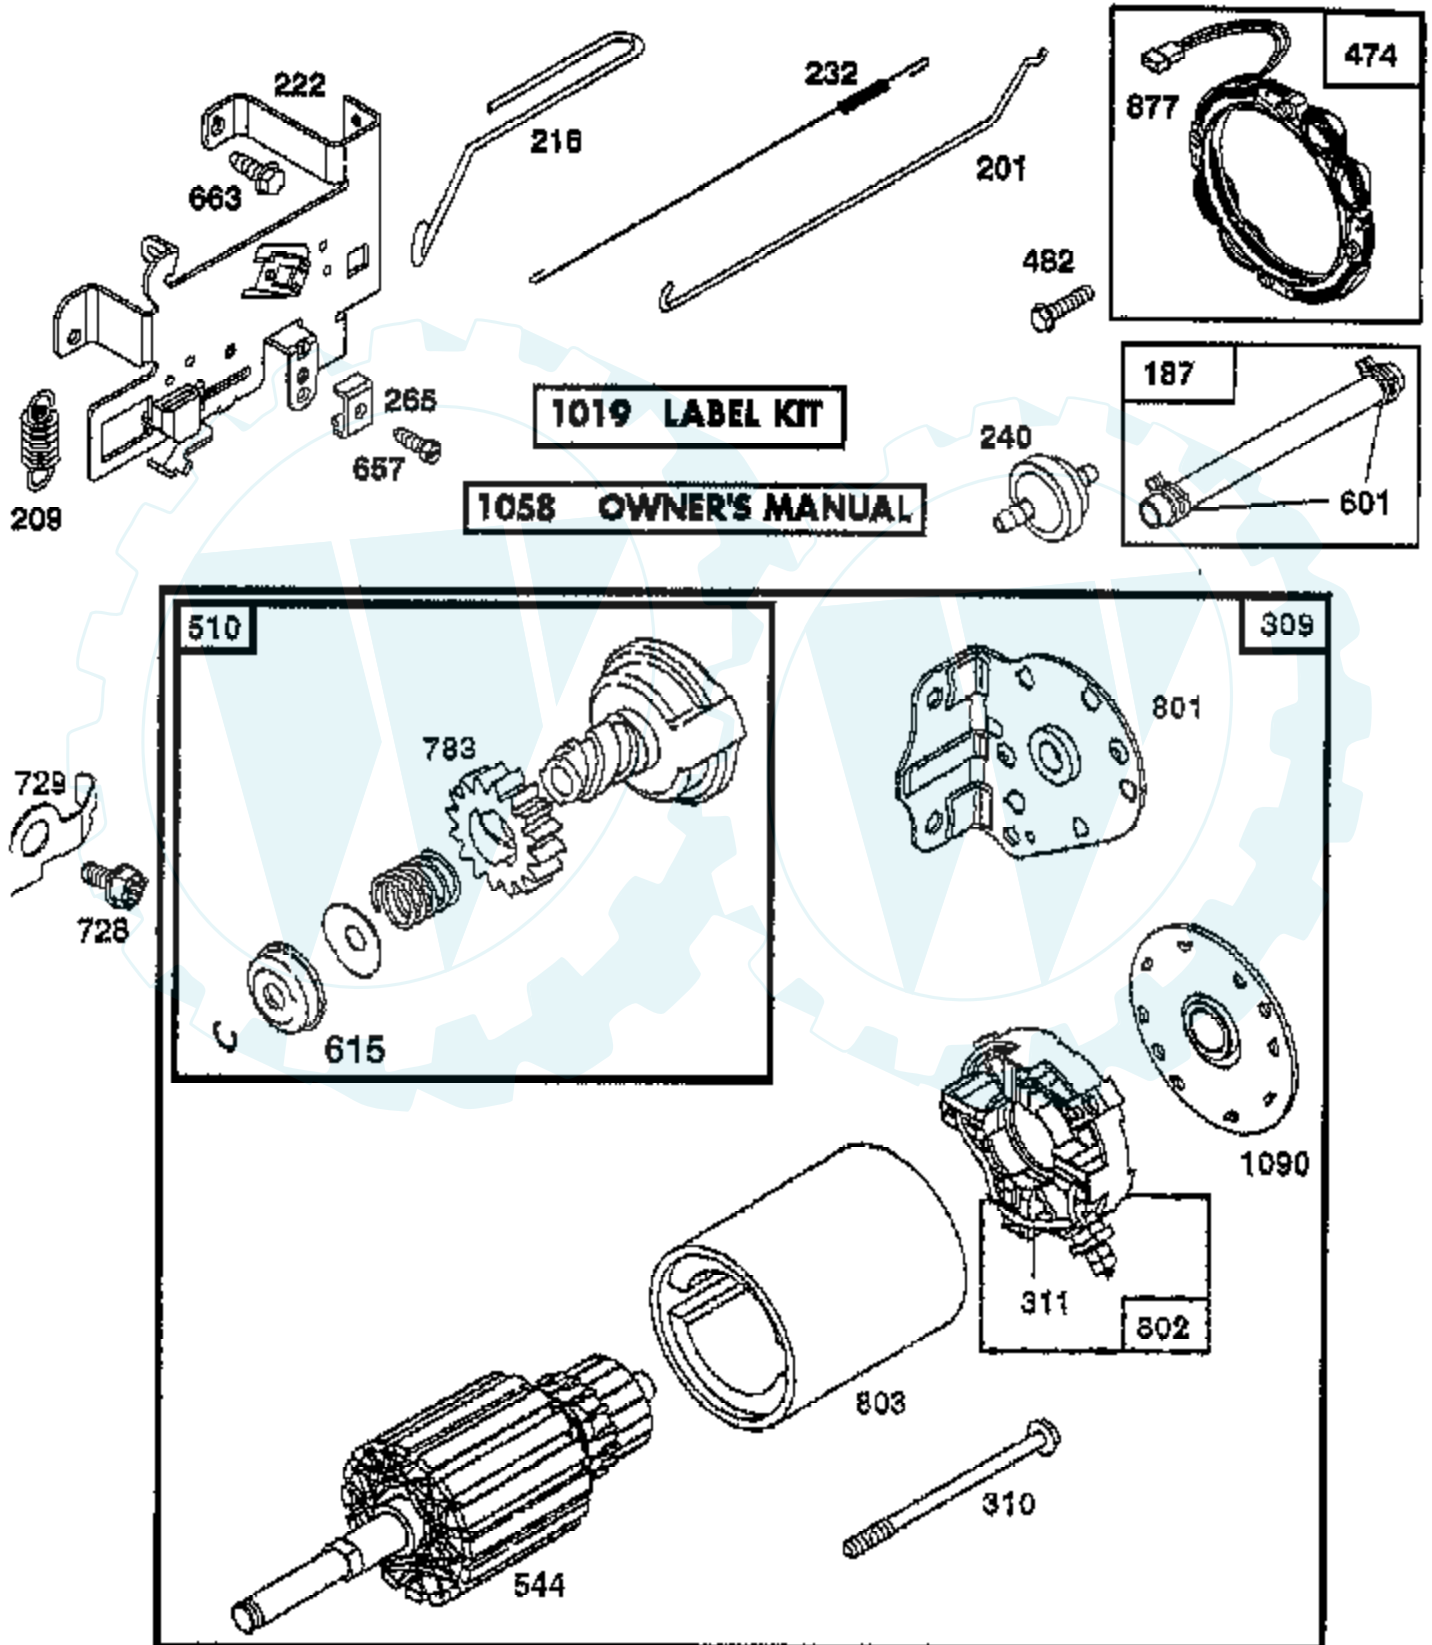

TRACTOR - - MODEL NUMBER AYP9149C79
BRIGGS & STRATTON ENGINE - MODEL NUMBER 287707, TYPE NUMBER 0255-01

Ref #	Part Number	Qty	Description
1	496412		CYLINDER ASSY
2	399265		P/N CONFLICT - CHECK WITH SUPPLIER
3	391086		SEAL, OIL
5	495858		HEAD, CYLINDER
7	272614		GASKET, CYLINDER HEAD
8	495735		BREATHER ASSY
9	27803		GASKET, VALVE COVER
10	94621		SCREW, STEMS
11	281246		TUBE, BREATHER
12	271916		GASKET, CRANKCASE COVER 1/64"
12A	271997		GASKET, CRANKCASE COVER .005"
12B	271996		GASKET, CRANKCASE COVER .009"
13	94728		SCREW, CYLINDER HEAD
15	94239		PLUG, OIL DRAIN
16	495162		CRANKSHAFT
16A	94196		KEY, TIMING GEAR
18	494238		BASE, ENGINE
20	291675		SEAL, OIL
22	94624		SCREW, SEMS, BASE MOUNTING
23	492326		FLYWHEEL & RING GEAR ASSY, MAGNETO
24	222698		KEY, FLYWHEEL
25	495860		PISTON ASSY, STANDARD SIZE
25A	495977		PISTON ASSY .010" OVERSIZE
25A	495978		PISTON ASSY .020" OVERSIZE
25B	495979		PISTON ASSY .030" OVERSIZE
26	495854		RING SET, PISTON, STANDARD SIZE
26A	495852		RING SET, PISTON, .010" OVERSIZE
26B	495851		RING SET, PISTON, .020" OVERSIZE
26C	495855		RING SET, PISTON, .030" OVERSIZE
27	260924		LOCK, PISTON PIN
28	299691		PIN ASSEMBLY, PISTON, STANDARD
28A	391286		PIN ASSEMBLY, PISTON .005" OVER
29	494504		ROD ASSY, CONNECTING
29A	495490		ROD ASSY, CONNECTING
32	94695		SCREW
32A	94648		SCREW
33	495856		VALVE, EXHAUST
34	495857		VALVE, INTAKE
35	262811		SPRING, VALVE
37	224502		GUARD, FLYWHEEL
40	224641		RETAINER, VALVE SPRING
45	262411		TAPPET, VALVE
46	96884		GEAR, CAM
51	272465		GASKET, CARBURETOR (CARBURETOR TO ELBOW)
52	272569		GASKET, CARBURETOR
53	94637		STUD, CARBURETOR MOUNTING
75	224061		WASHER, SPRING
78	94626		SCREW, SEMS
93	281346		BUSHING, THROTTLE SHAFT
95	94098		SCREW, THROTTLE
98	495800		SCREW, IDLE SPEED
104	231789		PIN, FLOAT HINGE
105	231855		VALVE ASSY, INLET NEEDLE
106	231854		INLET VALVE SEAT
108	224540		VALVE, CHOKE
117	231858		JET, NEEDLE VALVE
118	495932		VALVE, NEEDLE
121	497535		CARBURETOR OVERHAUL KIT