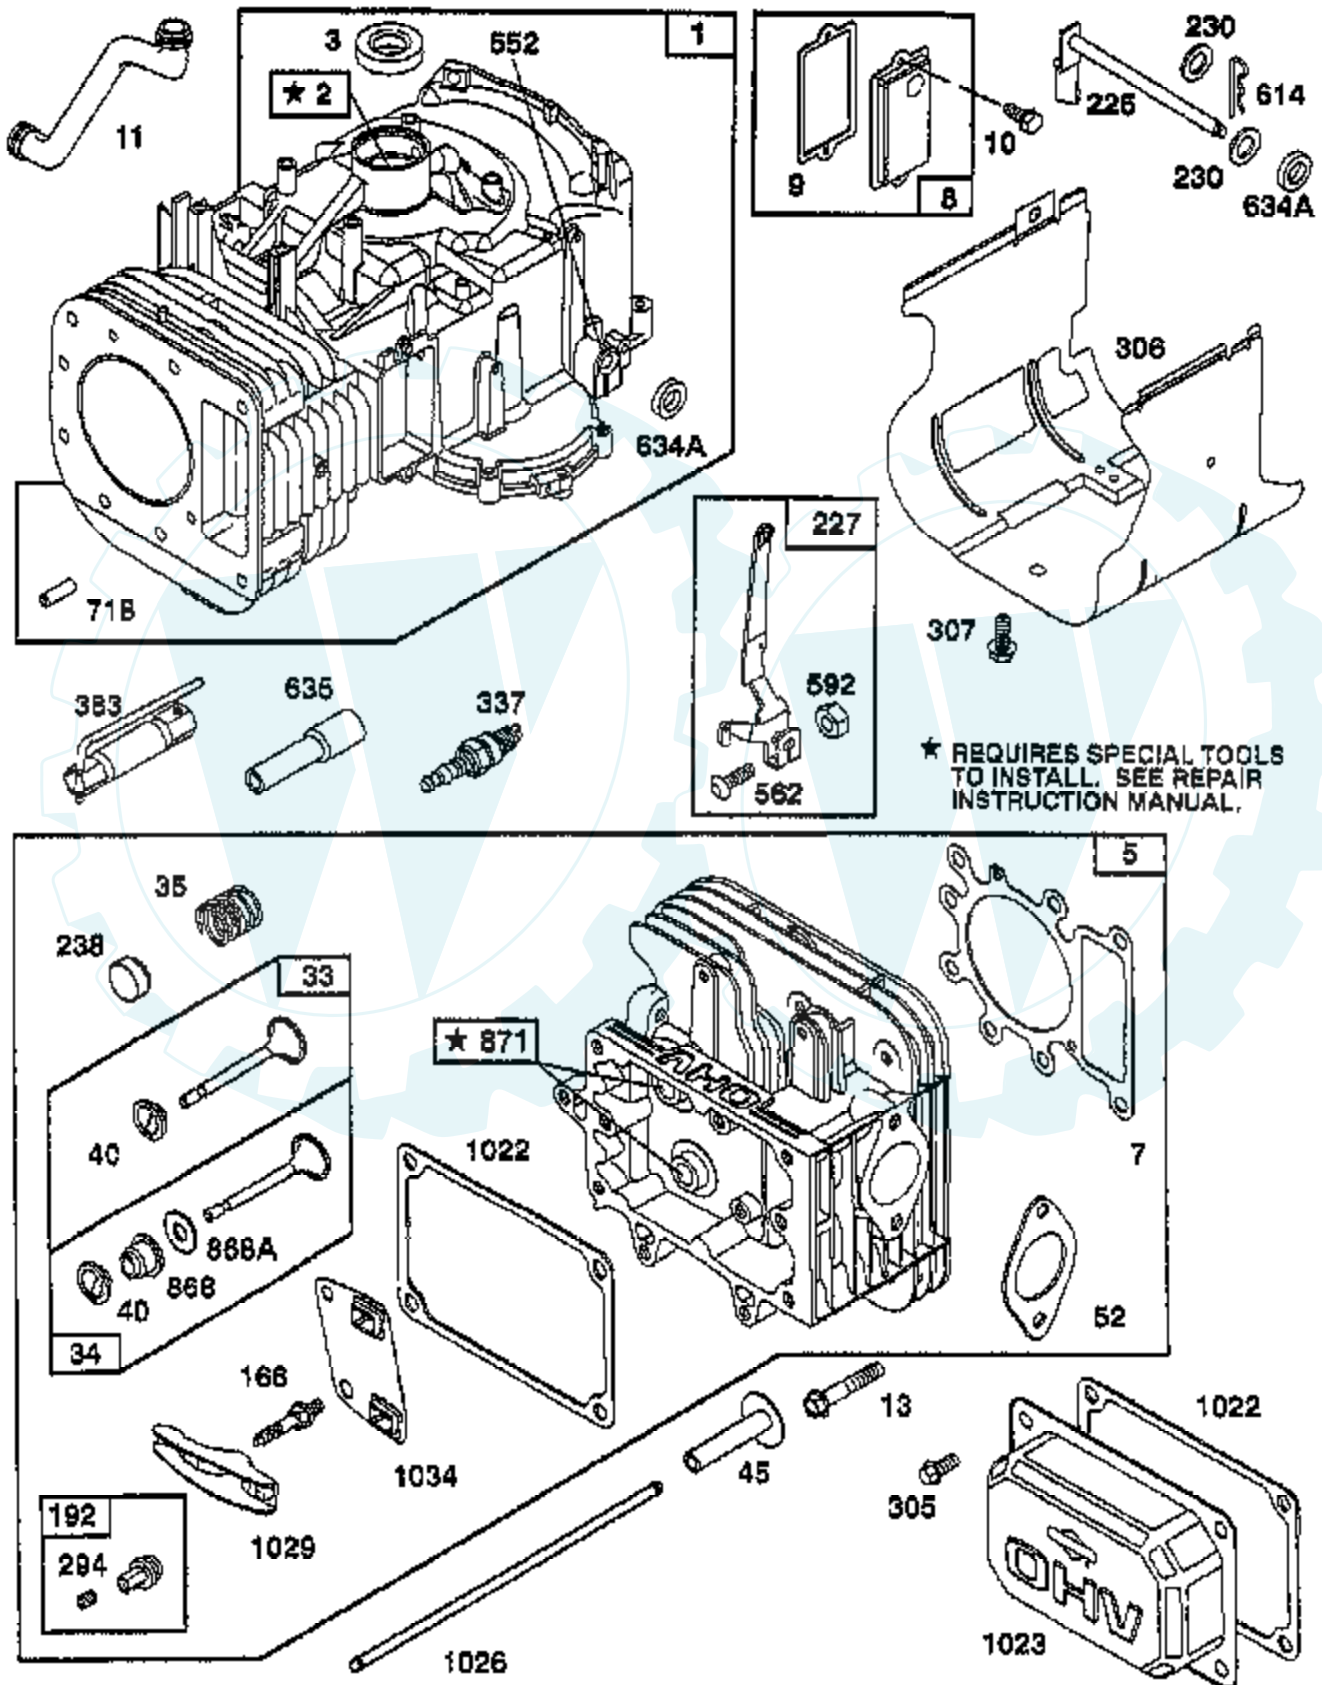

TRACTOR - - MODEL NUMBER AYP9149C79
BRIGGS & STRATTON ENGINE - MODEL NUMBER 287707, TYPE NUMBER 0255-01

Ref #	Part Number	Qty	Description
1	496412		CYLINDER ASSY
2	399265		P/N CONFLICT - CHECK WITH SUPPLIER
3	391086		SEAL, OIL
5	495858		HEAD, CYLINDER
7	272614		GASKET, CYLINDER HEAD
8	495735		BREATHER ASSY
9	27803		GASKET, VALVE COVER
10	94621		SCREW, STEMS
11	281246		TUBE, BREATHER
12	271916		GASKET, CRANKCASE COVER 1/64"
12A	271997		GASKET, CRANKCASE COVER .005"
12B	271996		GASKET, CRANKCASE COVER .009"
13	94728		SCREW, CYLINDER HEAD
15	94239		PLUG, OIL DRAIN
16	495162		CRANKSHAFT
16A	94196		KEY, TIMING GEAR
18	494238		BASE, ENGINE
20	291675		SEAL, OIL
22	94624		SCREW, SEMS, BASE MOUNTING
23	492326		FLYWHEEL & RING GEAR ASSY, MAGNETO
24	222698		KEY, FLYWHEEL
25	495860		PISTON ASSY, STANDARD SIZE
25A	495977		PISTON ASSY .010" OVERSIZE
25A	495978		PISTON ASSY .020" OVERSIZE
25B	495979		PISTON ASSY .030" OVERSIZE
26	495854		RING SET, PISTON, STANDARD SIZE
26A	495852		RING SET, PISTON, .010" OVERSIZE
26B	495851		RING SET, PISTON, .020" OVERSIZE
26C	495855		RING SET, PISTON, .030" OVERSIZE
27	260924		LOCK, PISTON PIN
28	299691		PIN ASSEMBLY, PISTON, STANDARD
28A	391286		PIN ASSEMBLY, PISTON .005" OVER
29	494504		ROD ASSY, CONNECTING
29A	495490		ROD ASSY, CONNECTING
32	94695		SCREW
32A	94648		SCREW
33	495856		VALVE, EXHAUST
34	495857		VALVE, INTAKE
35	262811		SPRING, VALVE
37	224502		GUARD, FLYWHEEL
40	224641		RETAINER, VALVE SPRING
45	262411		TAPPET, VALVE
46	96884		GEAR, CAM
51	272465		GASKET, CARBURETOR (CARBURETOR TO ELBOW)
52	272569		GASKET, CARBURETOR
53	94637		STUD, CARBURETOR MOUNTING
75	224061		WASHER, SPRING
78	94626		SCREW, SEMS
93	281346		BUSHING, THROTTLE SHAFT
95	94098		SCREW, THROTTLE
98	495800		SCREW, IDLE SPEED
104	231789		PIN, FLOAT HINGE
105	231855		VALVE ASSY, INLET NEEDLE
106	231854		INLET VALVE SEAT
108	224540		VALVE, CHOKE
117	231858		JET, NEEDLE VALVE
118	495932		VALVE, NEEDLE
121	497535		CARBURETOR OVERHAUL KIT