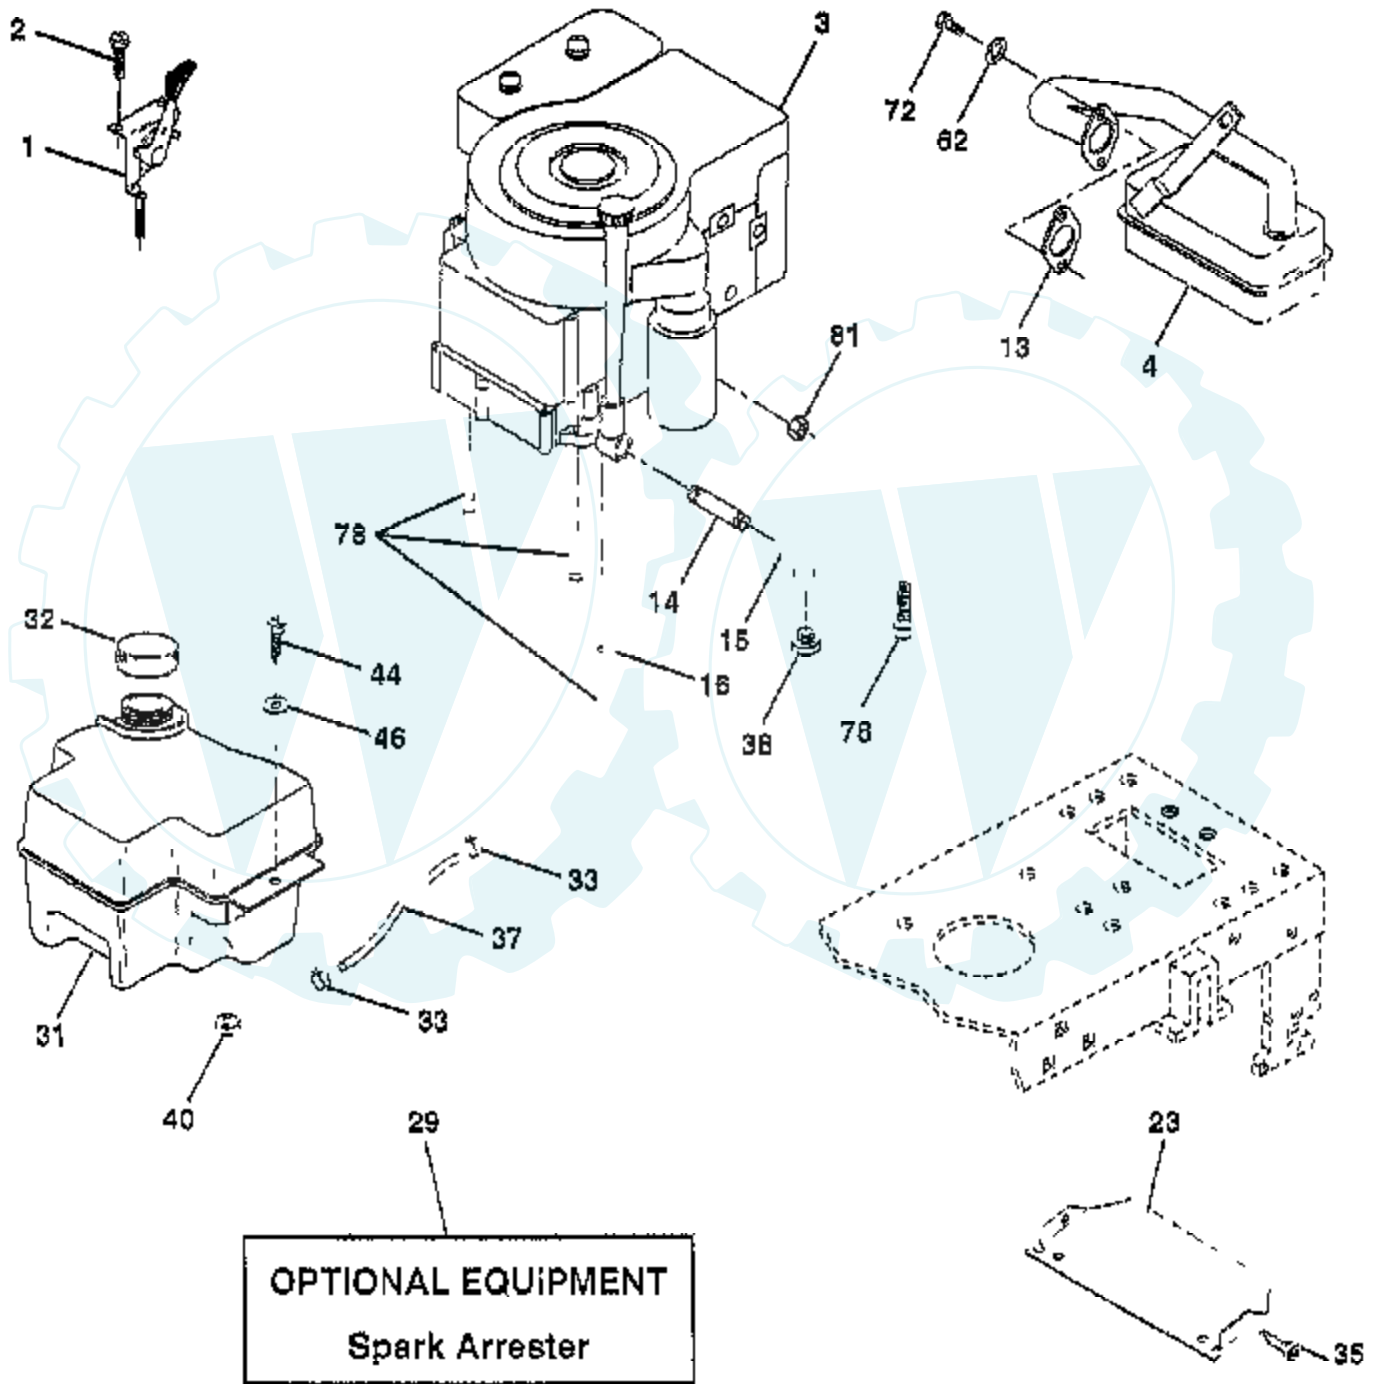

TRACTOR - - MODEL NUMBER AYP9149C79

ENGINE

Ref #	Part Number	Qty	Description
1	140310		CONTROL THROTTLE
2	17720410		SCREW LT
3	287707-0255-01		ENGINE B&S
4	137352		MUFFLER
13	272293		GASKET ENG 1 313 LD TIN PLATED
14	13280324		PIPE NIPPLE
15	13200300		ELBOW
16	11050600		LOCKWASHER
23	156123		SHIELD-HEAT
29	137180		SUB= 532137180
31	140280		SUB= 161911
32	140527		CAP ASM FUEL
33	123487X		HOSE CLAMP
35	17490512		SCREW
37	137040		LINE FUEL
38			REFER TO IMAGE
4	124028X		SUB= 532124028
44	17490412		SCREW HEX CRT
46	19091416		WASHER
62	10040500		LOCKWASHER
72	71070512		SCREW
78	17490620		SCREW
81	128861		NUT