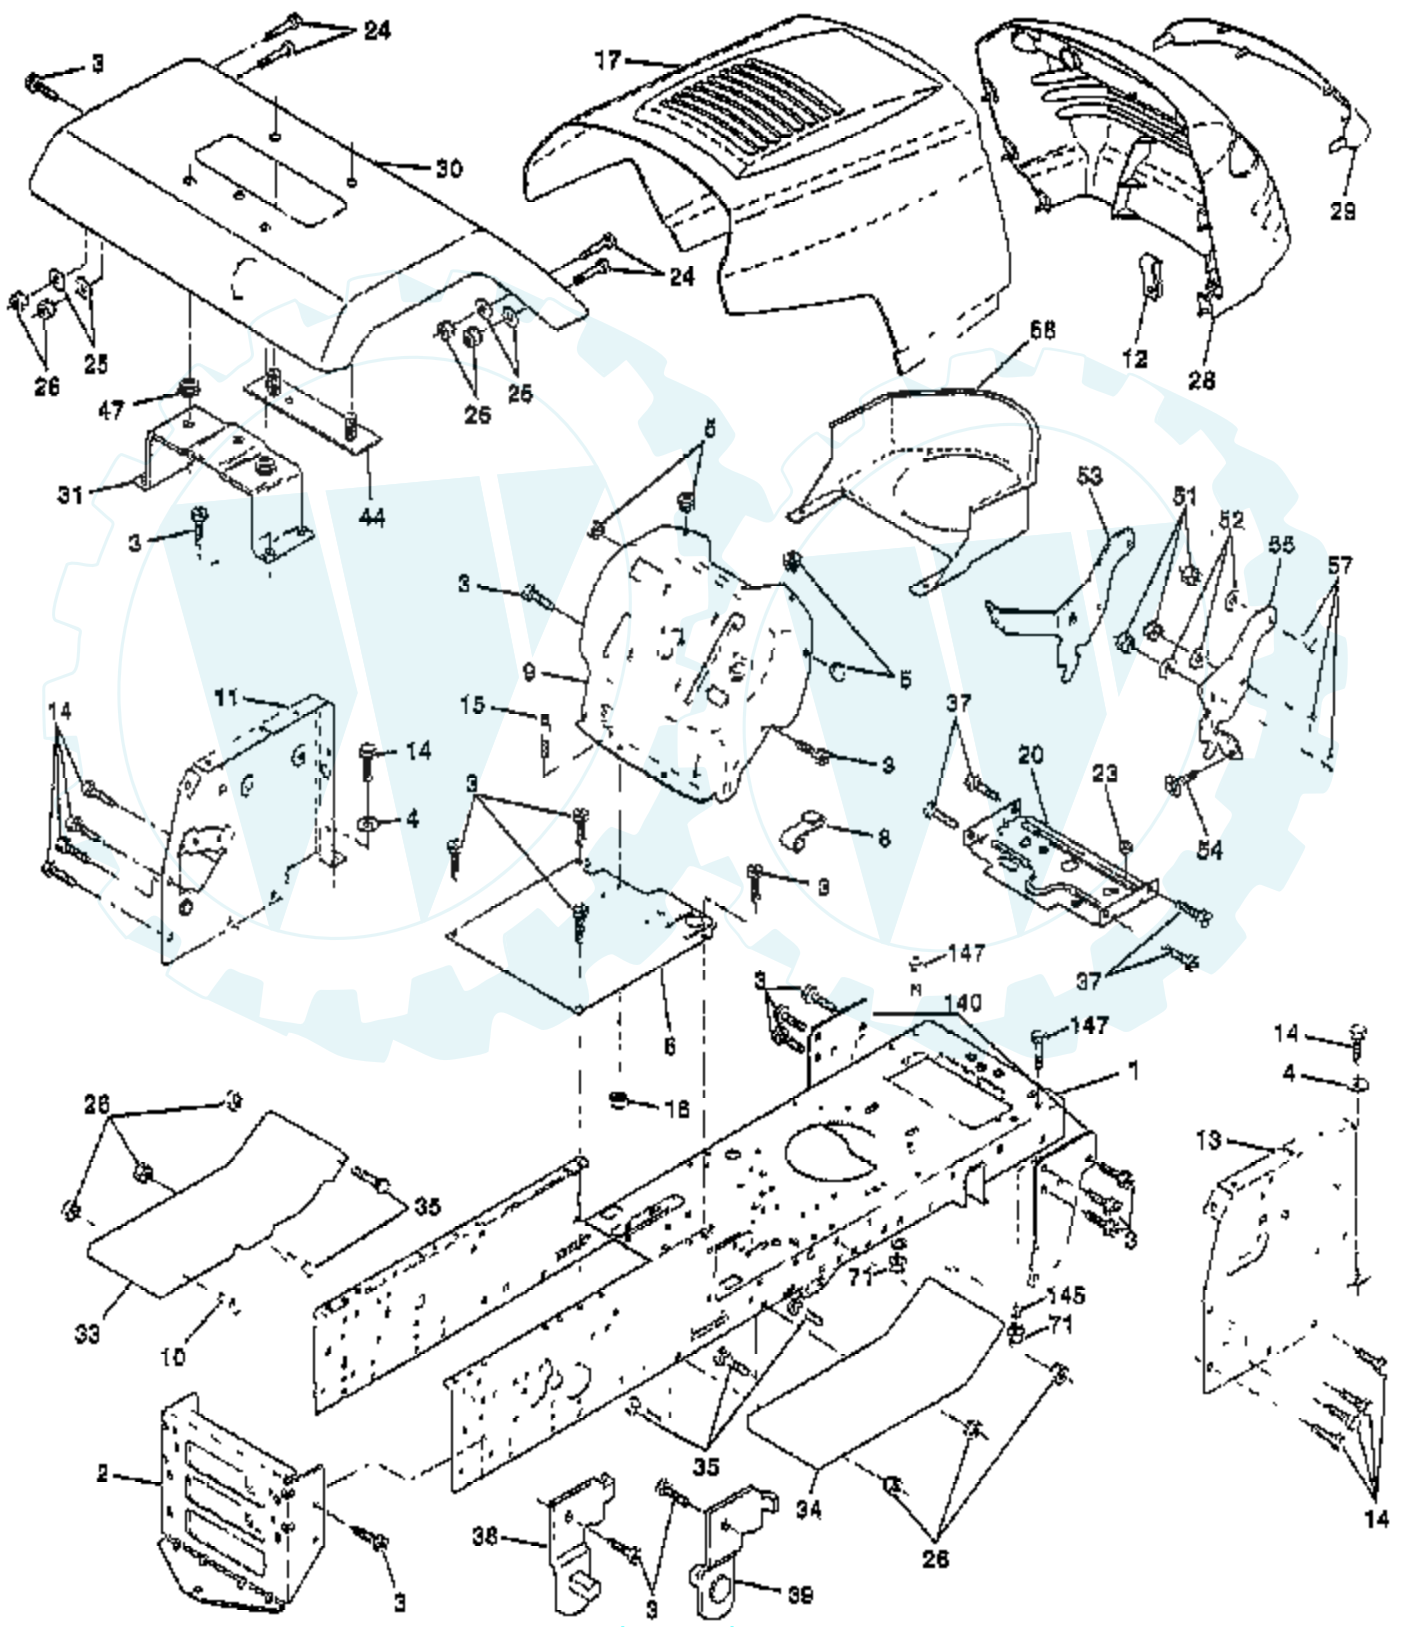

TRACTOR - - MODEL NUMBER AYP9149C79

CHASSIS AND ENCLOSURES

Ref #	Part Number	Qty	Description
1	159530		CHASSIS ASM
2	140356		SUB= 145009
3	17490612		SCREW
4	19131216		WASHER
5	155272		BUMPER-HOOD/DASH
6	155923		SADDLE
8	155138		CLIP.RETAINER
9	147627X011		DASH.SILKSCREENED
10	72140608		SUB= 72110608
11	155927		"PANEL-DASH,LH"
12	145660		CLIP.TINNERMAN
13	155934X010		SUB= 169117X010
14	17490608		SCREW LT
15	74180512		SCREW
16	73510500		NUT
17	139394X505		SUB= 159639X505
20	156437		"PLATE-MTG,BATT/FU"
23	124028X		SUB= 532124028
24	74780616		BOLT
25	19131312		WASHER
26	73800600		NUT
28	157373		GRILLE-MS428
29	140273		LENS GRILLE
30	140001X505		FENDER PNT LT
31	136619		BRKT FENDER
33	105476X505		FOOTREST LH
34	105475X505		FOOTREST RH
35	72110606		BOLT
37	17490508		SCREW LT
38	139886		BRACKET ASM LH
39	139887		BRACKET ASM RH
51	73800400		NUT
52	19091416		WASHER
53	144697		BRACKET.GRILLE.LH
54	17030814		SUB= 91817030814
55	144696		BRACKET.GRILLE.RH
57	74780412		SUB= 74780414
58	150127		AIR DUCT
71	73680400		SUB= 73690400
140	158418		BRKT SUSPENSION
145	156524		"ROD POVOT,CHASSIS"
147	74760412		BOLT LT
	5479J		PLUG BUTTON T