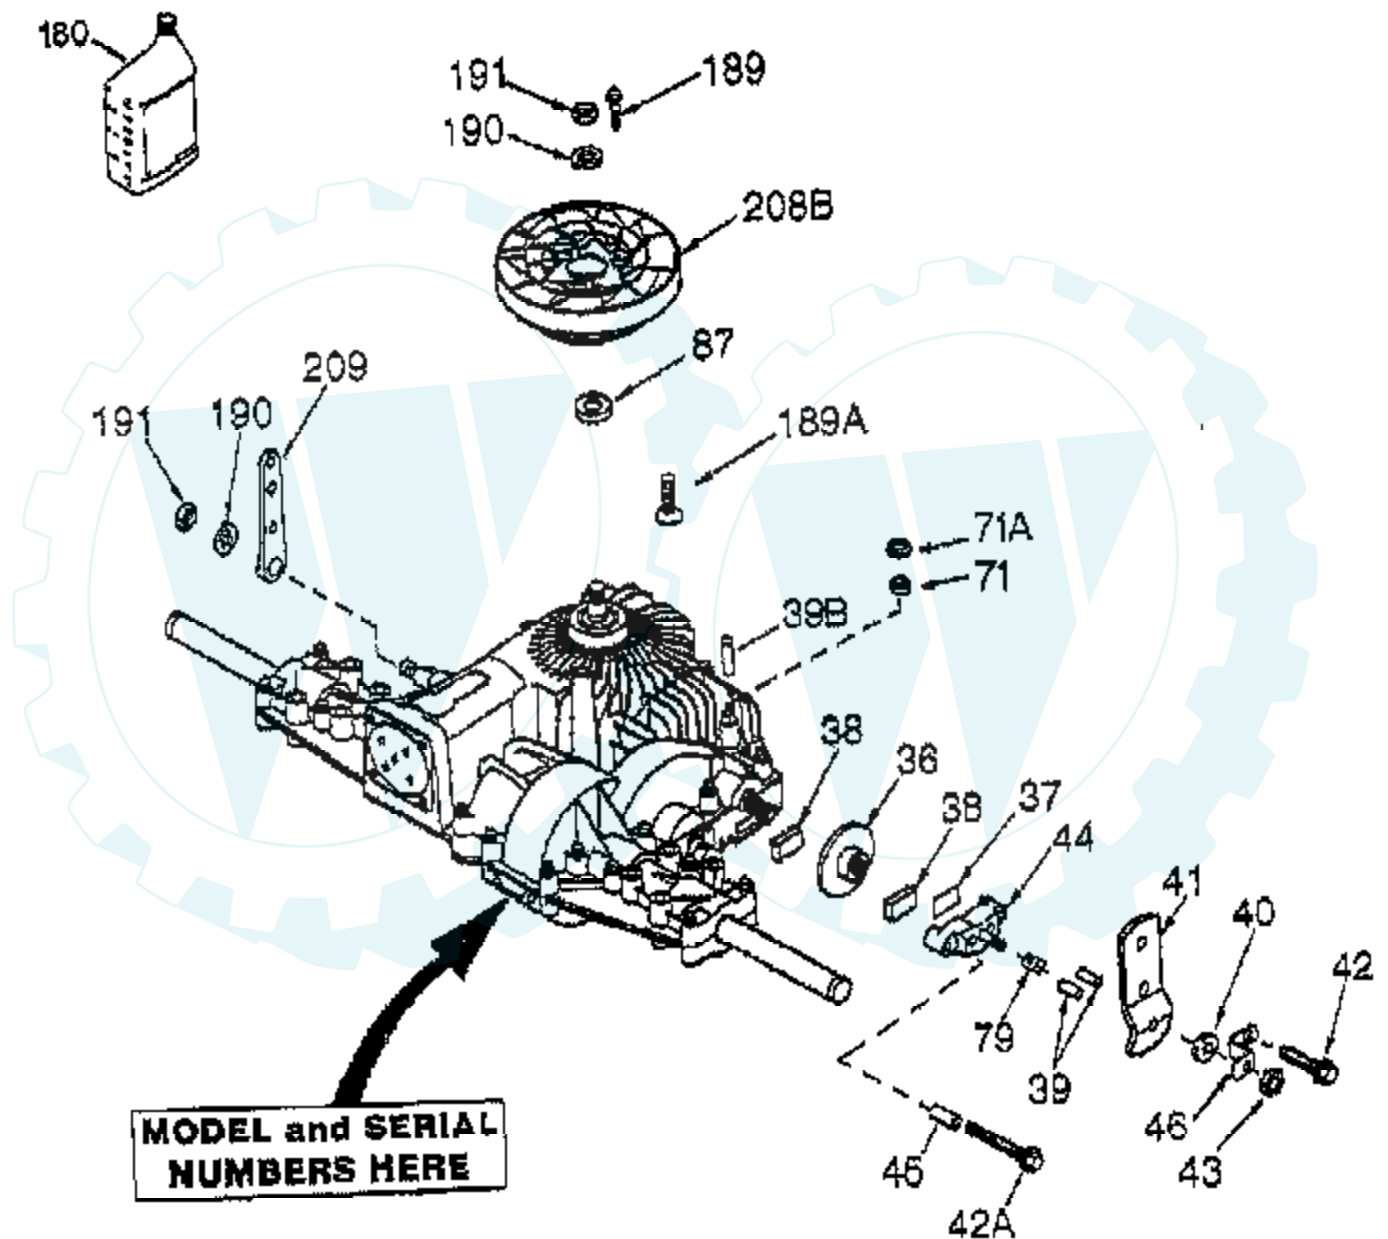

**TRACTOR - - MODEL NUMBER AYP9149C79
PEERLESS TRANSAXLE - MODEL NUMBER 205-027B**

TRANSAXLE

Ref #	Part Number	Qty	Description
36	790075		BRAKE DISC
37	790007		PLATE BRAKE PAD
38	799021		BRAKE PAD
39	786026		PIN DOWEL
39B	798033		BELT GUARD
40	792076A		WASHER
41	790085		BRAKE LEVER
42	792073		SCREW, 1/4-20 X 1-1/4
42A	792085A		SCREW, 1/4-20 X 2-1/4
43	792075		LOCKNUT 5/16-24
44	790025		HOLDER BRAKE PAD
45	786066		SPACER
46	790086		BRAKE LEVER BRACKET
71	788069		SEAL SQUARE CUT
71A	792162		PUSHNUT
79	792144		SPRING
87	788035		OIL SEAL
180	730229A		GEAR OIL 80W90
189	792168		DRIVE SCREW
189A	792169		SCREW
190	792150		LOCKWASHER
191	792151		NUT
208B	798025		FAN/COUPLING
209	798024		CONTROL LEVER