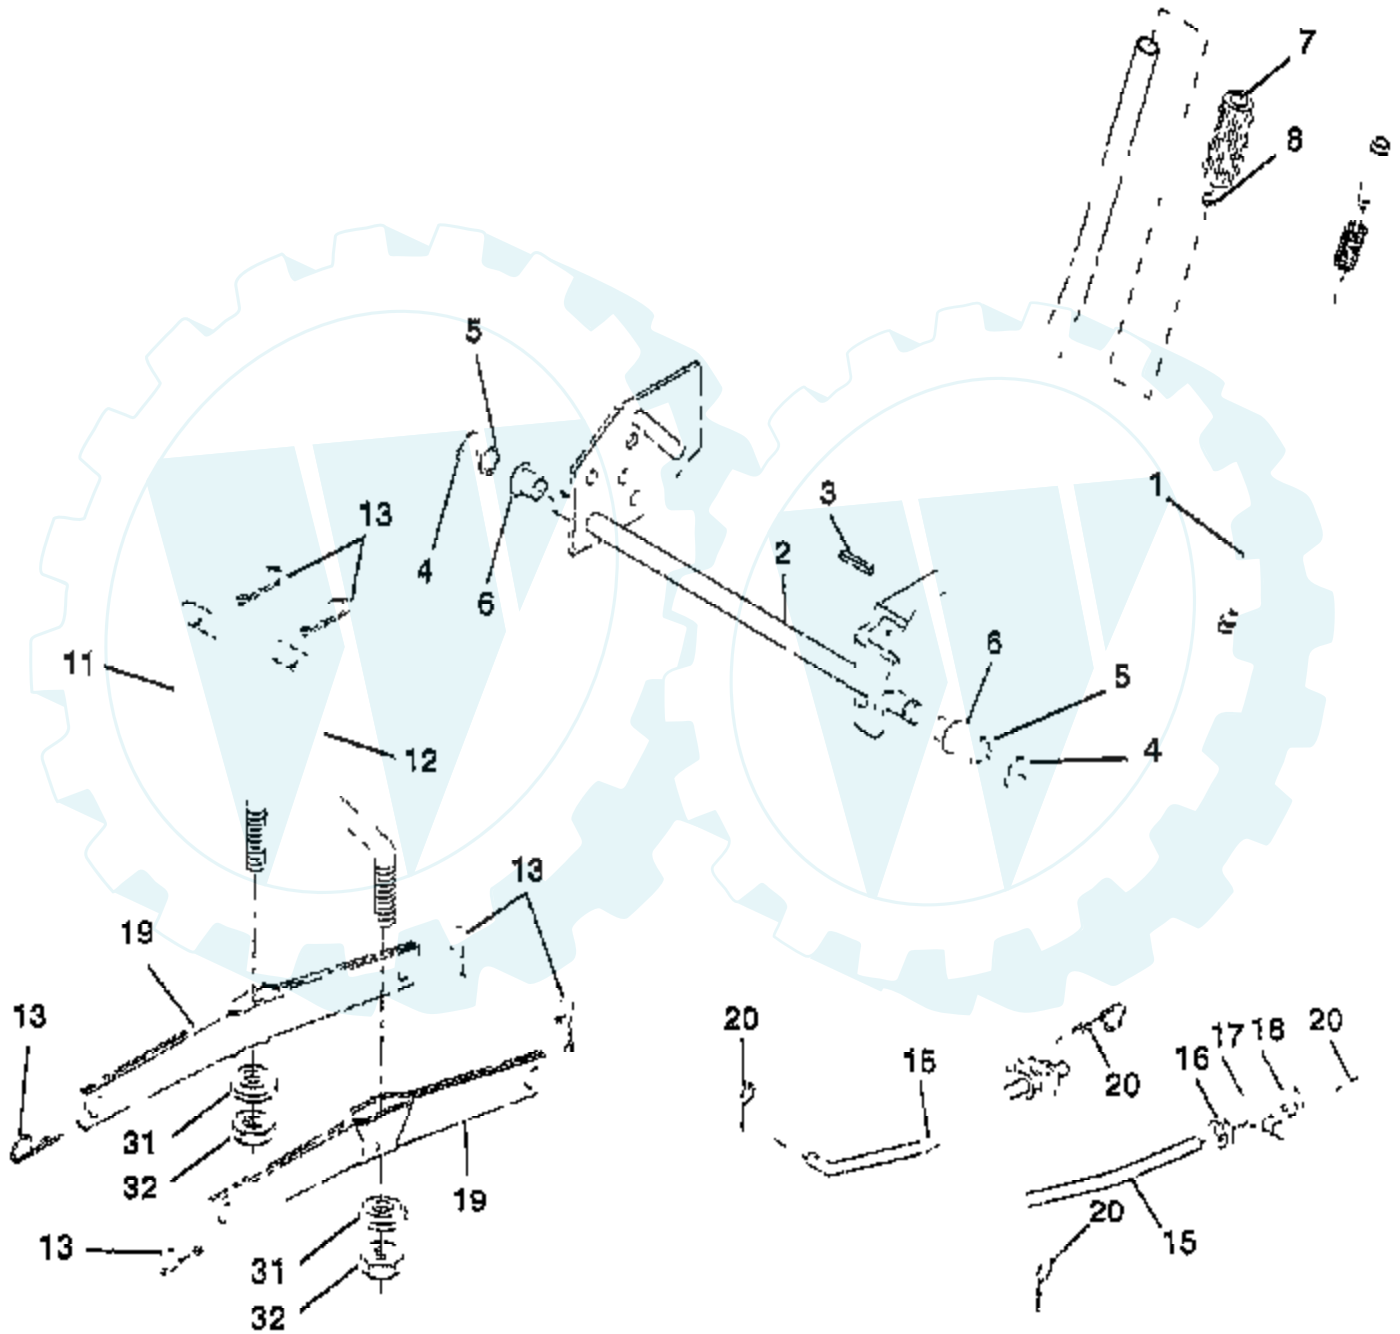

TRACTOR -- MODEL NUMBER AYP9149C79

LIFT

Ref #	Part Number	Qty	Description
1	159460		WIRE ASM W.SPRING
2	159471		"SHAFT ASM LIFT,RH"
3	105767X		PIN-GROOVE LT
4	12000002		SUB= 2225J
5	19211621		WASHER
6	120183X		NYLON BEARING
7	109413X		GRIP
8	124526X		SUB= 125925X
11	139865		SUB= 918139865
12	139866		SUB= 151140
13	4939M		SUB= 85902
15	127218		LINK.FRONT
16	73350800		NUT
17	130171		TRUNION
18	73800800		NUT.LK.W/WSH.1/2.
19	139868		ARM SUSP REAR
20	3146R		RETAINER.SPRING
31	140302		BEARING PVT LH
32	73540600		NUT.CROWNLOCK.3/8