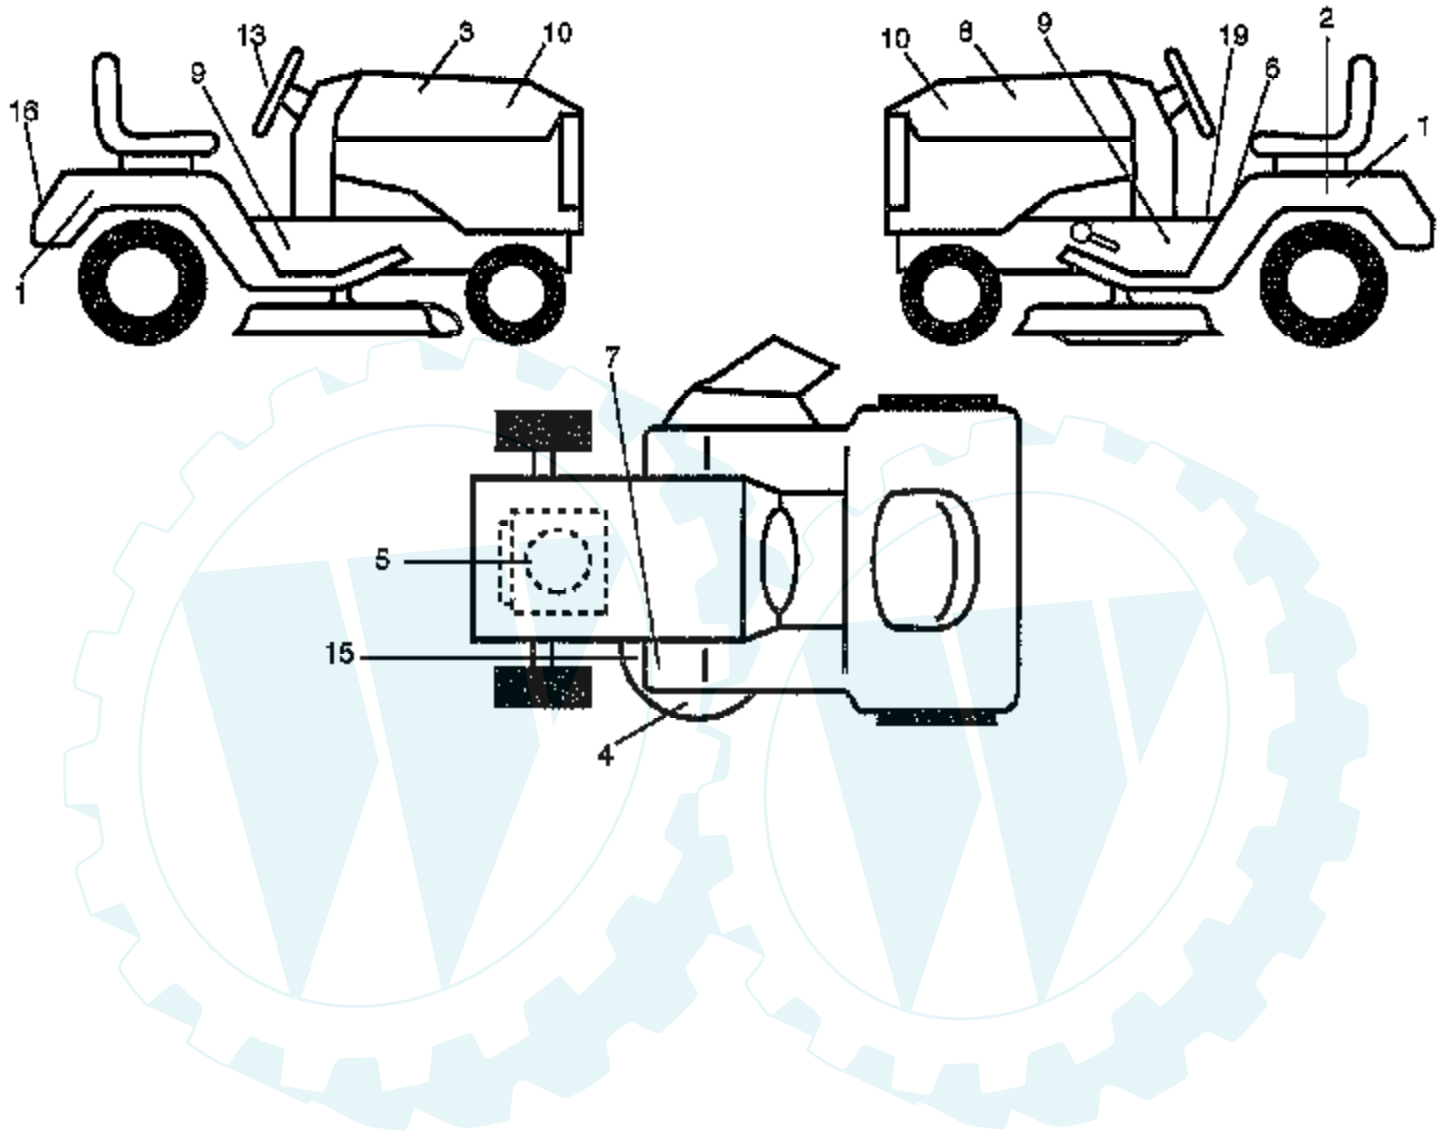

TRACTOR - - MODEL NUMBER AYP9149B79

DECALS

Ref #	Part Number	Qty	Description
1	146615		DECAL.FENDER.WIZ
2	145005		DECAL.BATRY.3-3908
3	146676		DECAL.HD.RH.WIZAR
4	141517		DECAL DECK WIZ +
5	272991		DECAL, ENGINE
6	157002		"DECAL DANGER,FEND"
7	4900J		DECAL T
8	146677		DECAL.HD.LH.WIZAR
9	143349		"DECAL.CHASSIS.42"""
10	146606		DECAL.INS.HD.14.5
13	146678		DECAL.INS.STRG.WL
15	136832		DECAL
16	127521		NLA
19	156868		"DECAL INST,SADDLE"
	138311		DECAL HANDLE LIFT
	142341		DECAL DRAWBAR LH
	159702		MANUAL.O.7149B79