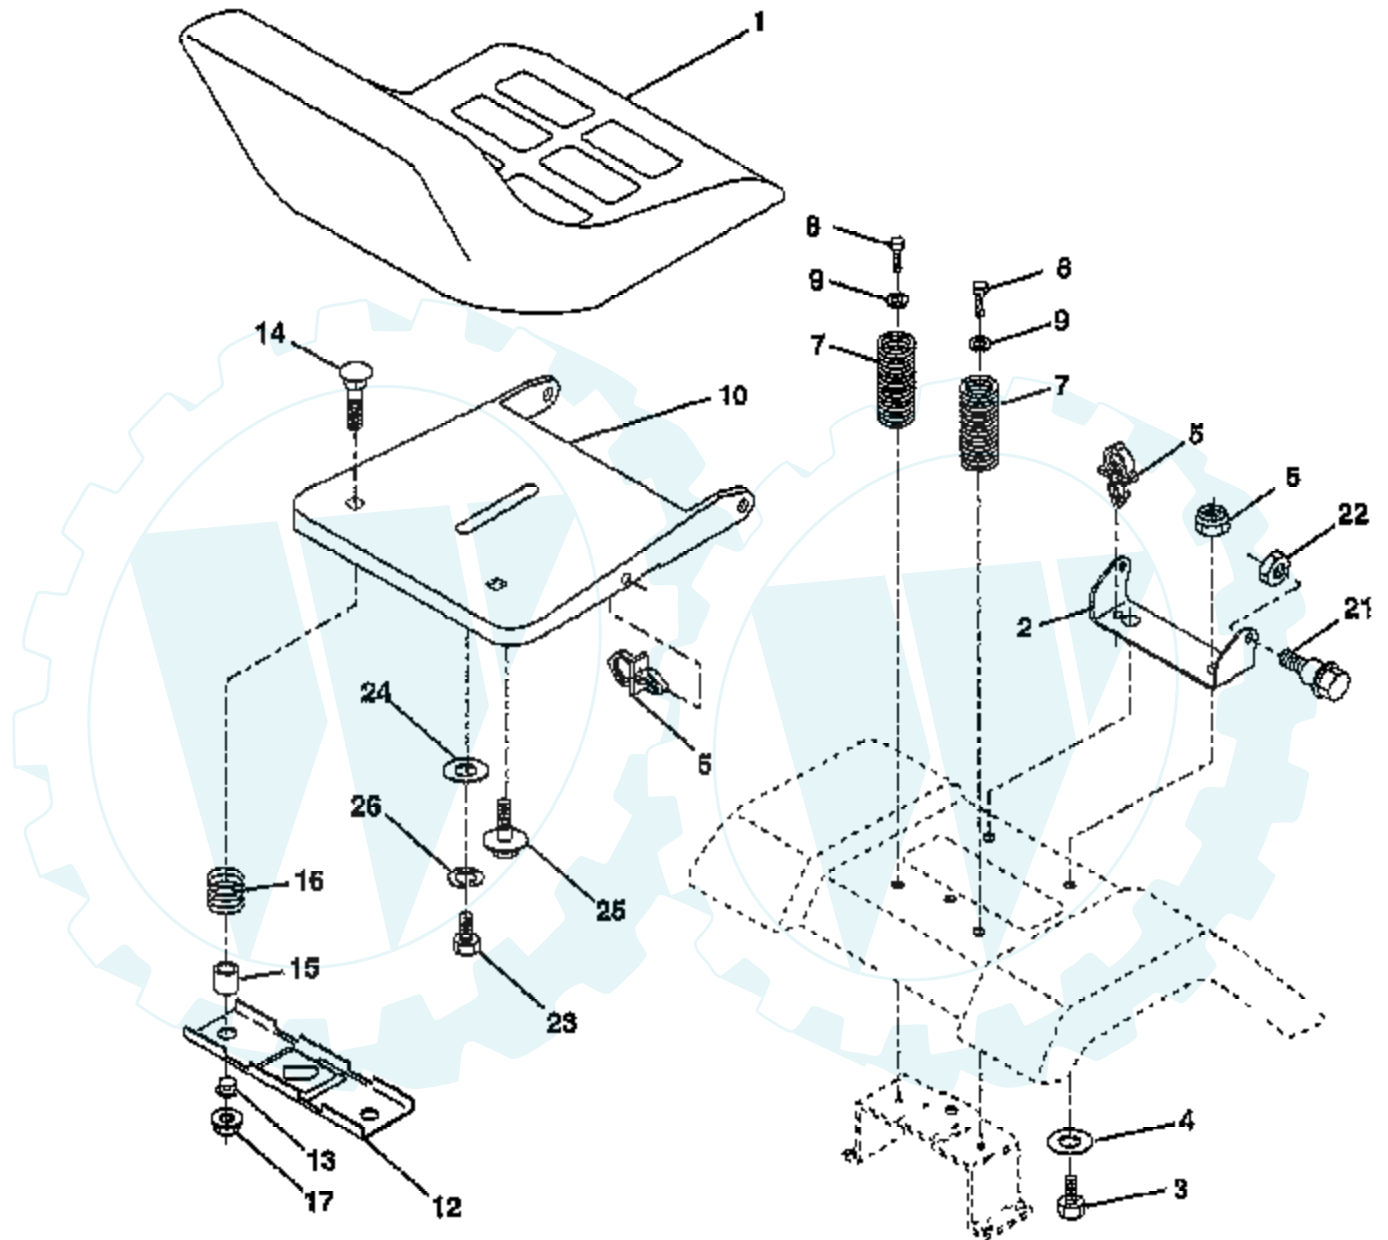

TRACTOR -- MODEL NUMBER AYP9149B79

SCHEMATIC

IGNITION SWITCH

POSITION	CIRCUIT	"MAKE"
OFF	G + M + L	NONE
RUN/LIGHT	B + L	A + Y
RUN	B + L	NONE
START	B + L + S	NONE

TRACTOR - - MODEL NUMBER AYP9149B79

SEAT ASSEMBLY

NOTE: All component dimensions given in U.S. inches
1 inch = 25,4 mm.

Ref #	Part Number	Qty	Description
1	127427		SUB= 140119
2	140551		BRACKET PVT SEAT
3	74760616		BOLT
4	19131610		WASHER PM
5	145006		CLIP.PUSH-IN.HING
6	73800600		NUT
7	124181X		SPRING COMPRESSIO
8	17490616		SCREW GTV
9	19131614		WASHER
10	155925		PAN-SEAT
12	121246X		BRKT SWITCH
13	121248X		BUSHING
14	72050411		SUB= 872050411
15	134300		SPLIT SPACER
16	121250X		SPRING
17	123976X		SUB= 73900400
21	153236		"BOLT,SHOULDER"
22	73800500		NUT
23	74780814		BOLT
24	19171912		WASHER
25	127018X		"BOLT,SHOULDER"
26	10040800		LOCKWASHER