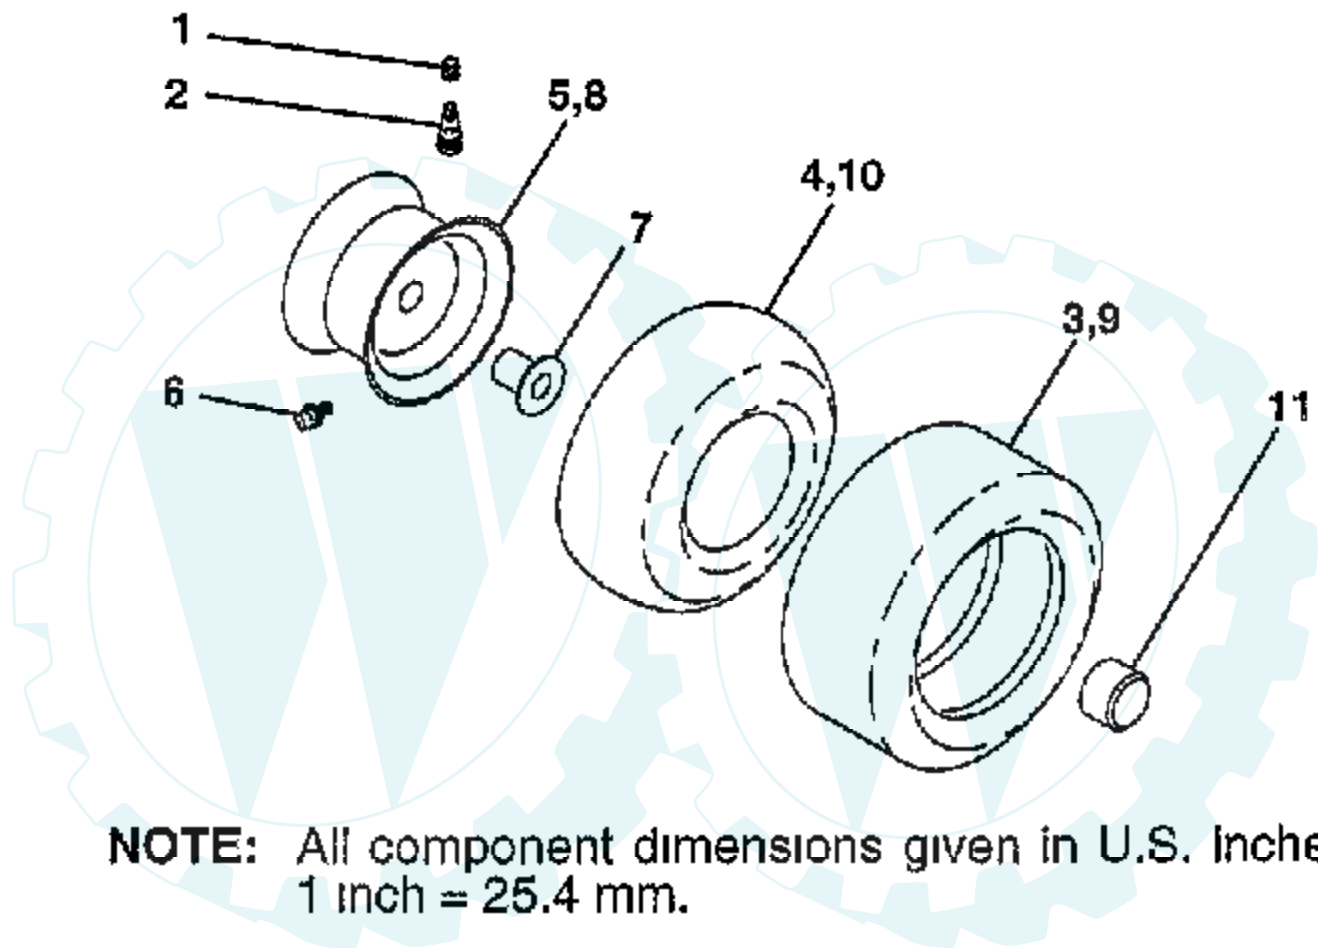

TRACTOR - - MODEL NUMBER AYP9149B79

WHEELS & TIRES

Ref #	Part Number	Qty	Description
1	59192		VALVE CAP
2	65139		VALVE STEM LT
3	106222X		SUB= 122073X
4	59904		TUBE.5.3/4.5/6
5	106732X427		"RIM ASM 6"" FRT"
6	278H		FITTING LT
7	9040H		"FLANGE, BEARING"
8	106108X427		"RIM AS 8"" REAR"
9	106268X		SUB= 122074X
10	7152J		TUBE.18X9.5-8
11	104757X		HUB CAP
	144334		SEALANT.TIRE 10 OZ. TUBE