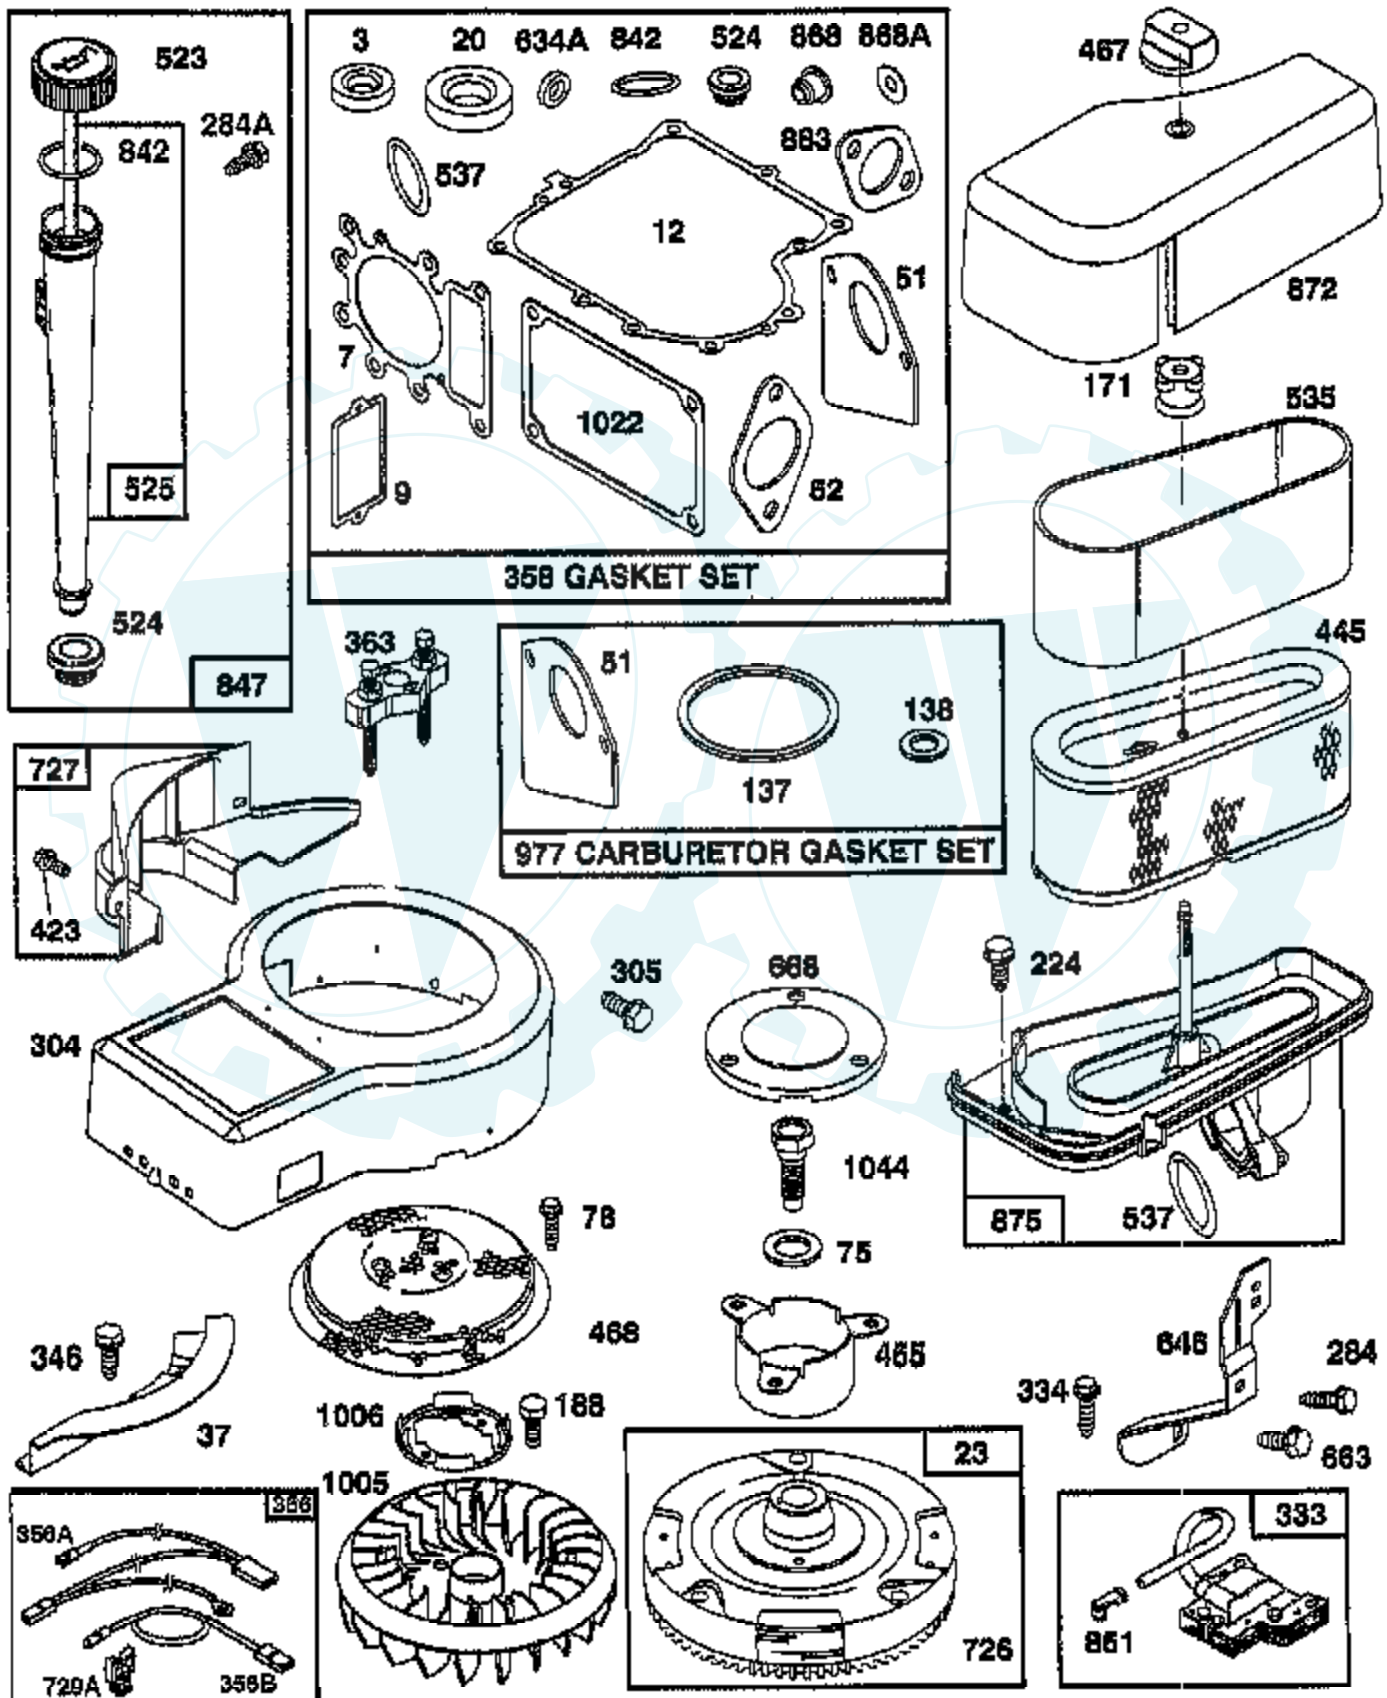

TRACTOR - - MODEL NUMBER AYP9149B79

BRIGGS & STRATTON ENGINE - MODEL NUMBER 287707, TYPE NUMBER 0255-01

Ref #	Part Number	Qty	Description
1	496412		CYLINDER ASSY
2	399265		P/N CONFLICT - CHECK WITH SUPPLIER
3	391086		SEAL, OIL
5	495858		HEAD, CYLINDER
7	272614		GASKET, CYLINDER HEAD
8	495735		BREATHER ASSY
9	27803		GASKET, VALVE COVER
10	94621		SCREW, STEMS
11	281246		TUBE, BREATHER
12	271916		GASKET, CRANKCASE COVER 1/64"
	271997		GASKET, CRANKCASE COVER .005"
	271996		GASKET, CRANKCASE COVER .009"
13	94728		SCREW, CYLINDER HEAD
15	94239		PLUG, OIL DRAIN
16	495162		CRANKSHAFT
	94196		KEY, TIMING GEAR
18	494238		BASE, ENGINE
20	291675		SEAL, OIL
22	94624		SCREW, SEMS, BASE MOUNTING
23	492326		FLYWHEEL & RING GEAR ASSY, MAGNETO
24	222698		KEY, FLYWHEEL
25	495860		PISTON ASSY, STANDARD SIZE
	495977		PISTON ASSY .010" OVERSIZE
	495978		PISTON ASSY .020" OVERSIZE
	495979		PISTON ASSY .030" OVERSIZE
26	495854		RING SET, PISTON, STANDARD SIZE
	495852		RING SET, PISTON, .010" OVERSIZE
	495851		RING SET, PISTON, .020" OVERSIZE
	495855		RING SET, PISTON, .030" OVERSIZE
27	260924		LOCK, PISTON PIN
28	299691		PIN ASSEMBLY, PISTON, STANDARD
	391286		PIN ASSEMBLY, PISTON .005" OVER
32	94695		SCREW
32A	94648		SCREW
33	495856		VALVE, EXHAUST
34	495857		VALVE, INTAKE
35	262811		SPRING, VALVE
37	224502		GUARD, FLYWHEEL
40	224641		RETAINER, VALVE SPRING
45	262411		TAPPET, VALVE
46	96884		GEAR, CAM
51	272465		GASKET, CARBURETOR (CARBURETOR TO ELBOW)
52	272569		GASKET, CARBURETOR
53	94637		STUD, CARBURETOR MOUNTING
75	224061		WASHER, SPRING
78	94626		SCREW, SEMS
93	281346		BUSHING, THROTTLE SHAFT
95	94098		SCREW, THROTTLE
98	495800		SCREW, IDLE SPEED
104	231789		PIN, FLOAT HINGE
105	231855		VALVE ASSY, INLET NEEDLE
106	231854		INLET VALVE SEAT
108	224540		VALVE, CHOKE
117	231858		JET, NEEDLE VALVE
118	495932		VALVE, NEEDLE
121	497535		CARBURETOR OVERHAUL KIT
123	94616		SCREW, ELBOW MOUNTING
125	498051		CARBURETOR ASSEMBLY