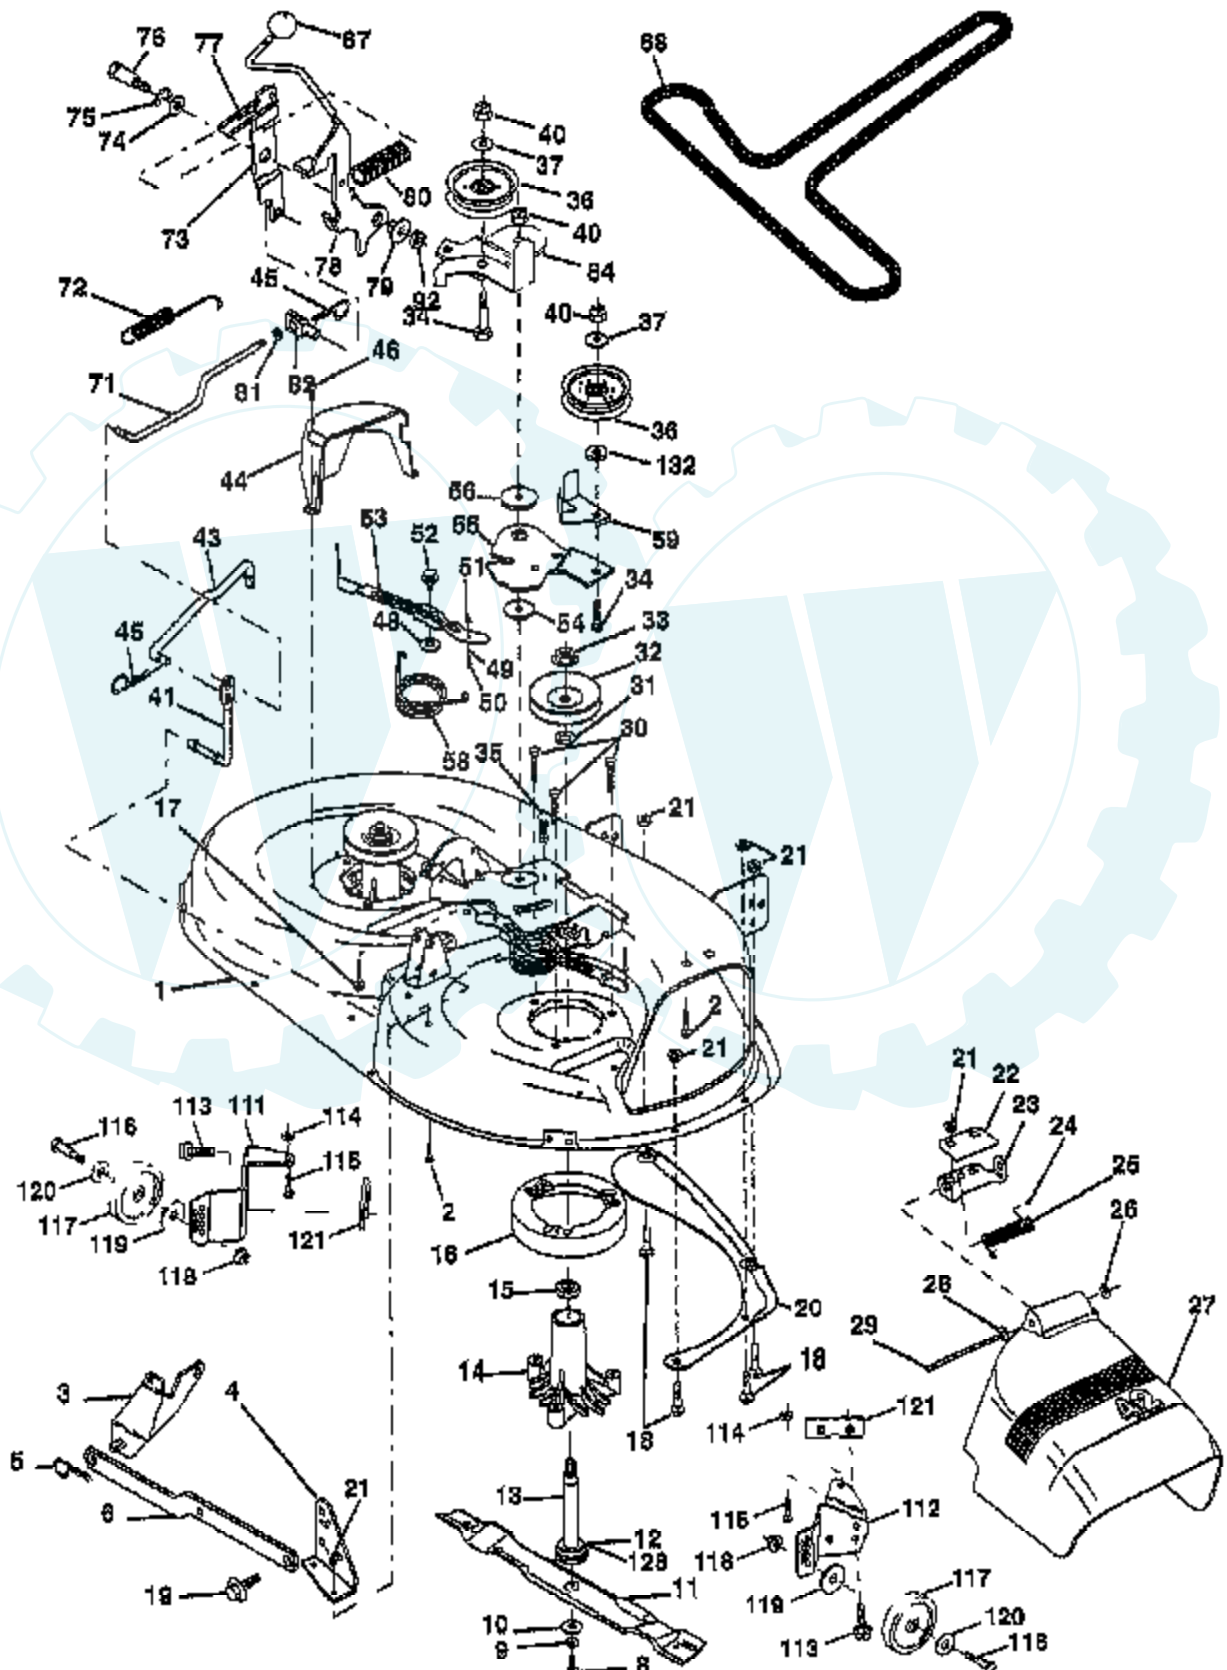

TRACTOR -- MODEL NUMBER AYP9149B79

MOWER DECK

Ref #	Part Number	Qty	Description
1	144393		DECK.WELD.42.
2	72140506		BOLT
3	138017		BRKT ASM SWAY BAR
4	138440		BRKT DECK SW BAR
5	4939M		SUB= 85902
6	130832		SUB= 130833
8	850857		BLADE BOLT
9	10030600		SUB= 10040600
10	140296		WASHER.HARD.BLADE
11	134149		"BLADE.42"" MULCHER"
12	129895		BEARING.BALL
13	137645		SUB= 137646
14	128774		HSG ASM MANDREL
15	110485X		BEARING
16	140329		STRIPPER RND MWR
17	72110610		BOLT RDHD 3/8-16
18	72140505		BOLT
19	132827		BOLT SHD 5/16-18
20	136888		SUB= 918136888
21	73680500		SUB= 73690500
22	134753		STIFFENER BRKT
23	131267		DEFLECTOR BRKT
24	105304X		CAP-SLEEVE LT
25	123713X		SPRING TORSION
26	110452X		NUT PUSH M
27	130968		DEFLECTOR.SHIELD
28	19111016		WASHER
29	131491		HINGE ROD
30	138776		SUB= 157722
31	129963		WASHER
32	153535		PULLEY.MANDREL.42
33	137266		SUB= 139729
34	72110614		BOLT
35	133835		XMAS TREE FASTNER
36	131494		FLAT IDLER PULLEY
37	19131316		WASHER
40	73680600		SUB= 73690600
41	133551		PIVOT ROD
43	140083		ROD CLUTCH W/NIBS
44	140088		GUARD MAND LH BLK
45	4497H		RETAINER M
46	137729		SCREW.1/4-20X5/8
48	133944		HARD SMALL WASHER
49	155066		ROLLER ASM-CAM
50	131340		SHOULDER BOLT
51	69180		LOCKNUT
52	139888		BOLT.SHLD.5/16-18
53	131845X900		SUB= 131845
54	133943		HARDENED WASHER
55	155046		ARM-IDLER
56	122052X		SPACER RETAINER
58	140086		SPRING TORSN BRAK
59	141043		GUARD IDLER TUV
67	106932X		KNOB T(3/8 HOLE)
68	144959		BELT-V.SEC.46.KEL
71	142427		ROD CLUTCH 38/42
72	131870		RETURN SPRING
73	127847		CLUTCH ARM SECOND