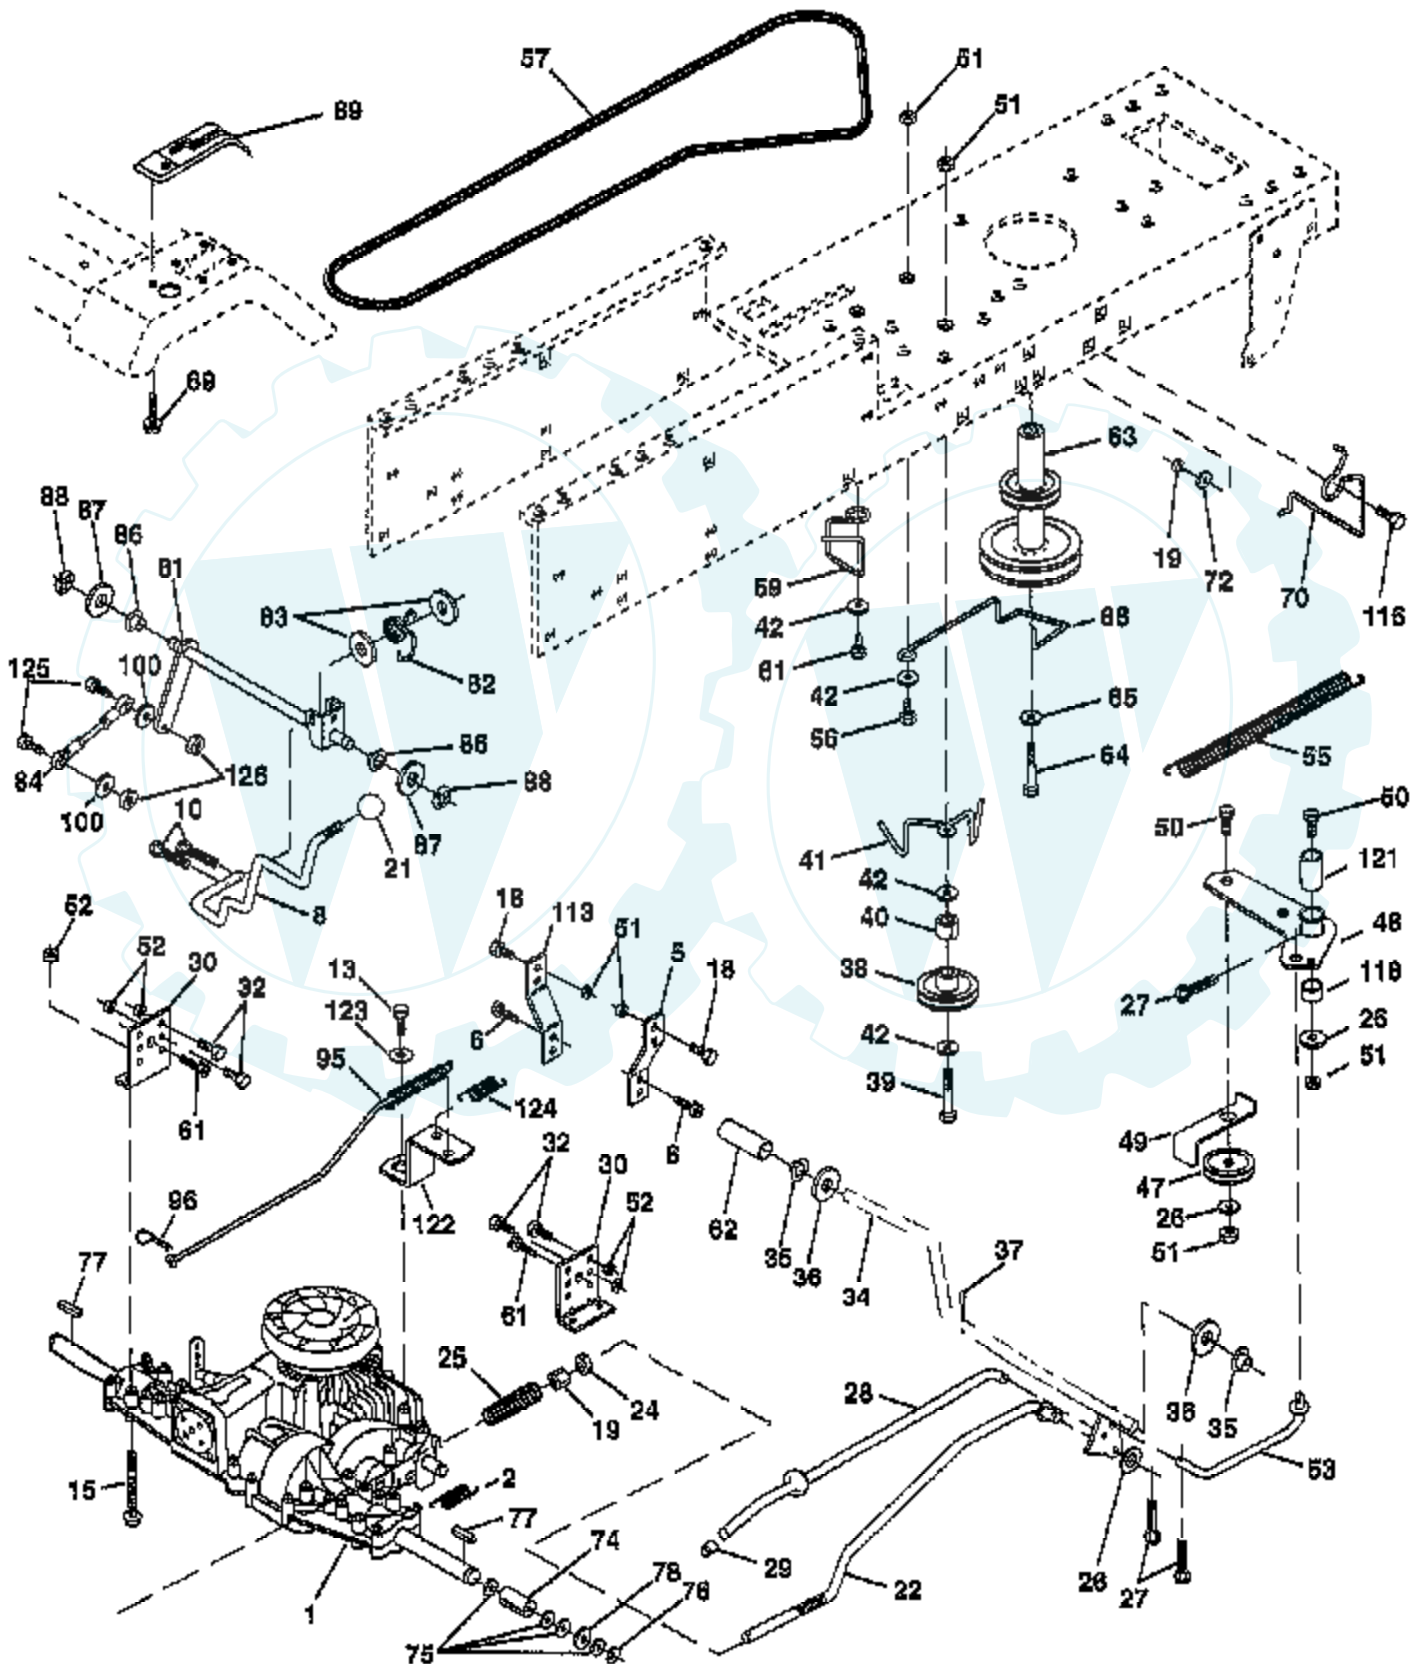

TRACTOR - - MODEL NUMBER AYP9149B79

DECALS

Ref #	Part Number	Qty	Description
1	146615		DECAL.FENDER.WIZ
2	145005		DECAL.BATRY.3-3908
3	146676		DECAL.HD.RH.WIZAR
4	141517		DECAL DECK WIZ +
5	272991		DECAL, ENGINE
6	157002		"DECAL DANGER,FEND"
7	4900J		DECAL T
8	146677		DECAL.HD.LH.WIZAR
9	143349		"DECAL.CHASSIS.42"""
10	146606		DECAL.INS.HD.14.5
13	146678		DECAL.INS.STRG.WL
15	136832		DECAL
16	127521		NLA
19	156868		"DECAL INST,SADDLE"
	138311		DECAL HANDLE LIFT
	142341		DECAL DRAWBAR LH
	159702		MANUAL.O.7149B79

TRACTOR -- MODEL NUMBER AYP9149B79

DRIVE

Ref #	Part Number	Qty	Description
1			REFER TO IMAGE
2	146682		SPRING.BRAKE.RETU
5	121520X		STRAP TORQUE
6	17490512		SCREW
8	141003		ROD SHIFT FEND LT
10	76020416		PIN COTTER 1/8
13	74550412		BOLT.1/4-28.W/PAT
15	74490544		BOLT.HX.FLG.5/16
18	74780616		BOLT
19	73800600		NUT
21	106933X		KNOB T (1/2-HOLE)
22	130804		BRAKE ROD
24	73350600		NUT
25	106888X		SPRING ROD LT
26	19131316		WASHER
27	76020412		COTTER PIN
28	145204		ROD.BRAKE.PARK.LT
29	71673		PLUNGER CAP T
30	130807		TRANSAXLE MTG BKT
32	74760512		BOLT
34	155071		SHAFT ASM-PEDAL F
35	120183X		NYLON BEARING
36	19211616		WASHER LT
37	1572H		SUB= 2882J
38	123674X		PULLEY.IDLER.FLAT
39	74760644		BOLT
40	4470J		SPACER T
41	154777		SUB= 165692
42	19131312		WASHER
47	127783		SUB= 139245
48	154604		BELLCRANK ASM
49	123205X		RETAIN BELT
50	74760624		SUB= 74930624
51	73680600		SUB= 73690600
52	73680500		SUB= 73690500
53	105710X		"LINK, CLUTCH T"
55	105709X		"SPRING, RETURN LT"
56	74760620		SUB= 74780620
57	156971		"V-BELT,GRD DRIVE"
59	140312		KEEPER BELT CNTSP
61	17490612		SCREW
62	8883R		PEDAL COVER T
63	140186		PULLEY.ENGINE
64	71170764		BOLT
65	10040700		LOCKWASHER
66	154778		KEEPER-BELT
69	142432		SCREW HEXWSH H-L
70	134683		KEEPER BELT ENG
72	19132012		WASHER
74	156972		"SPACER AXLE,PVST"
75	121749X		WASHER
76	12000001		E-RING LT
77	123583X		SQUARE KEY
78	121748X		WASHER
81	158461		SHAFT ASM CROSS
82	123782X		"SPRING,TORSION"
83	19171216		WASHER
84	158286		ROD TIE