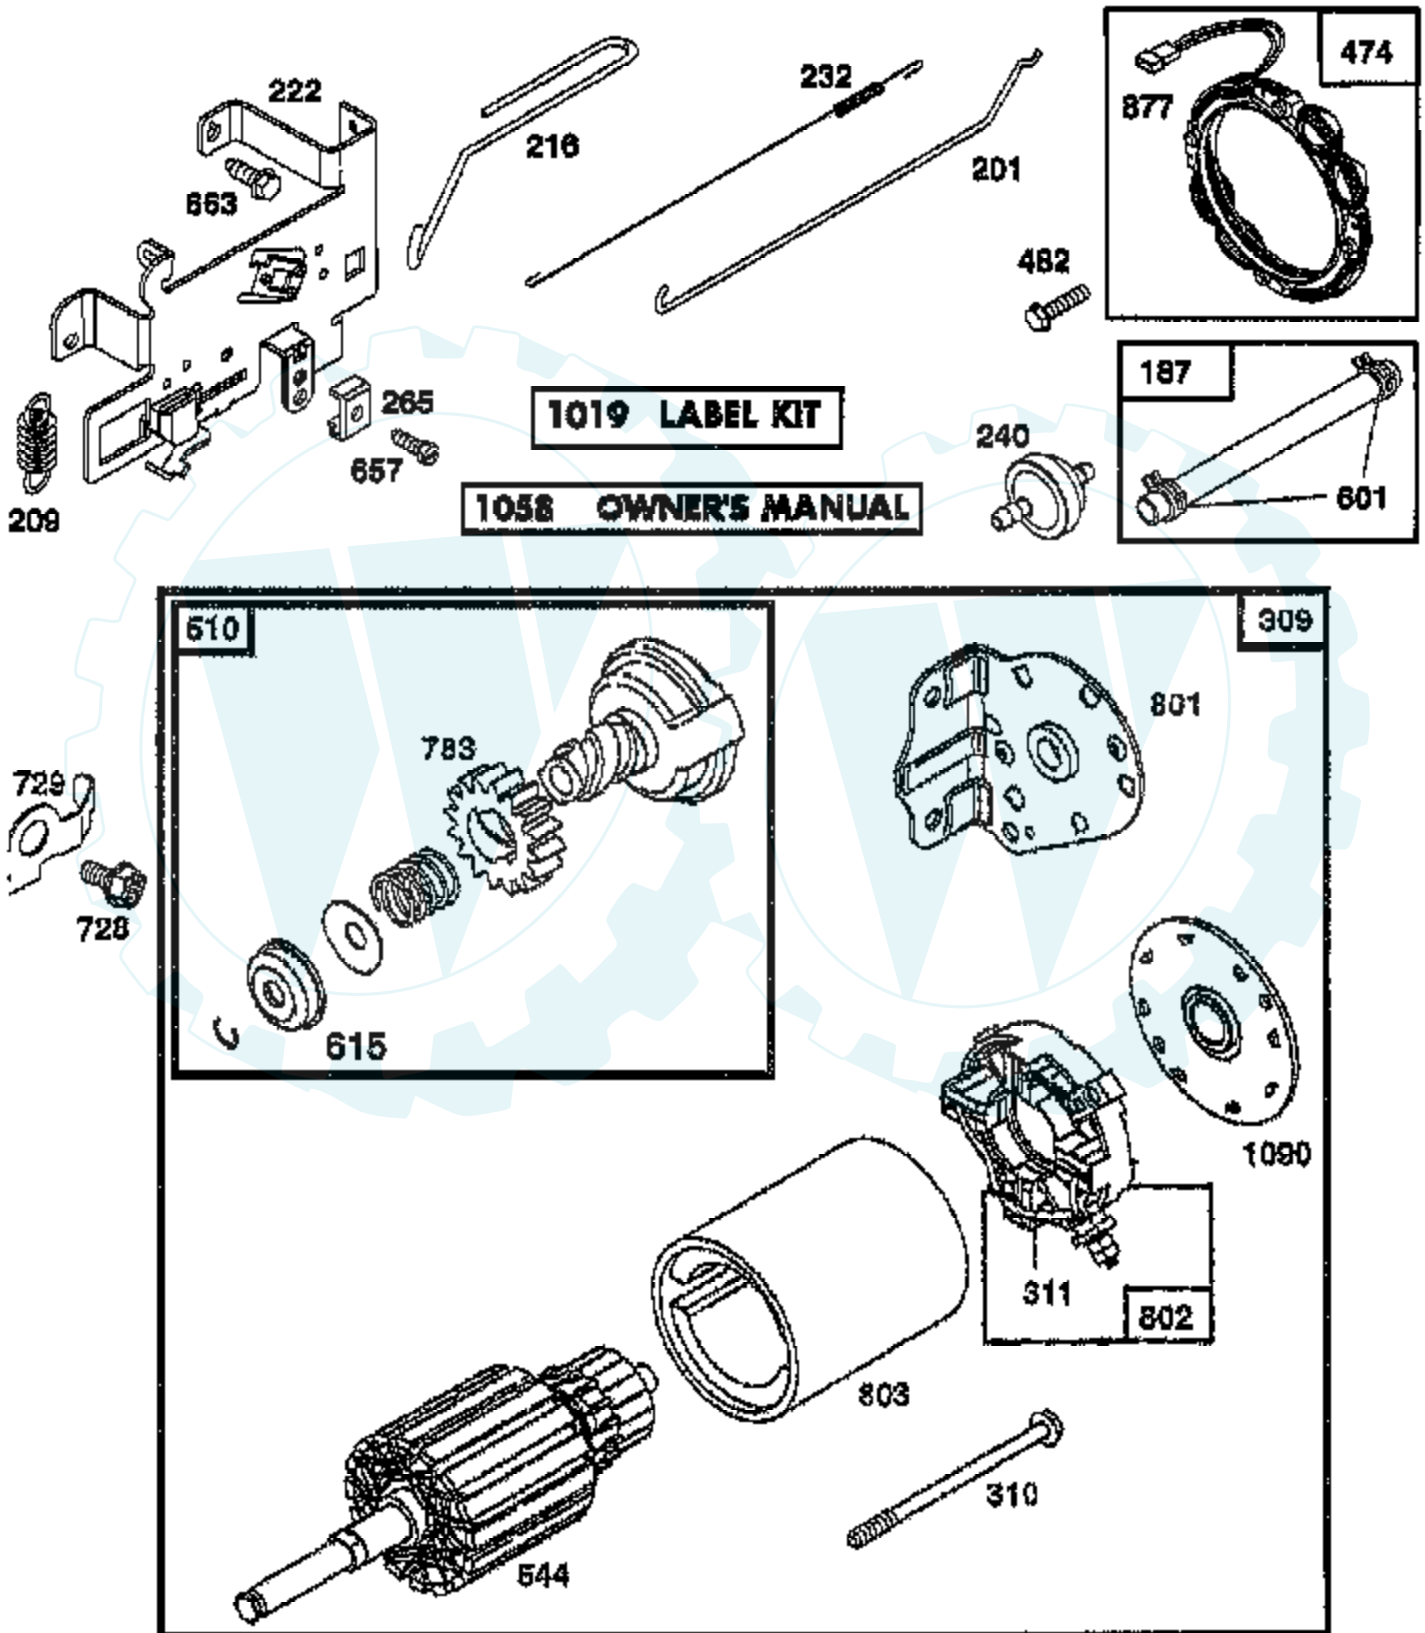

TRACTOR - - MODEL NUMBER AYP9149B79

BRIGGS & STRATTON ENGINE - MODEL NUMBER 287707, TYPE NUMBER 0255-01

Ref #	Part Number	Qty	Description
1	496412		CYLINDER ASSY
2	399265		P/N CONFLICT - CHECK WITH SUPPLIER
3	391086		SEAL, OIL
5	495858		HEAD, CYLINDER
7	272614		GASKET, CYLINDER HEAD
8	495735		BREATHER ASSY
9	27803		GASKET, VALVE COVER
10	94621		SCREW, STEMS
11	281246		TUBE, BREATHER
12	271916		GASKET, CRANKCASE COVER 1/64"
	271997		GASKET, CRANKCASE COVER .005"
	271996		GASKET, CRANKCASE COVER .009"
13	94728		SCREW, CYLINDER HEAD
15	94239		PLUG, OIL DRAIN
16	495162		CRANKSHAFT
	94196		KEY, TIMING GEAR
18	494238		BASE, ENGINE
20	291675		SEAL, OIL
22	94624		SCREW, SEMS, BASE MOUNTING
23	492326		FLYWHEEL & RING GEAR ASSY, MAGNETO
24	222698		KEY, FLYWHEEL
25	495860		PISTON ASSY, STANDARD SIZE
	495977		PISTON ASSY .010" OVERSIZE
	495978		PISTON ASSY .020" OVERSIZE
	495979		PISTON ASSY .030" OVERSIZE
26	495854		RING SET, PISTON, STANDARD SIZE
	495852		RING SET, PISTON, .010" OVERSIZE
	495851		RING SET, PISTON, .020" OVERSIZE
	495855		RING SET, PISTON, .030" OVERSIZE
27	260924		LOCK, PISTON PIN
28	299691		PIN ASSEMBLY, PISTON, STANDARD
	391286		PIN ASSEMBLY, PISTON .005" OVER
32	94695		SCREW
32A	94648		SCREW
33	495856		VALVE, EXHAUST
34	495857		VALVE, INTAKE
35	262811		SPRING, VALVE
37	224502		GUARD, FLYWHEEL
40	224641		RETAINER, VALVE SPRING
45	262411		TAPPET, VALVE
46	96884		GEAR, CAM
51	272465		GASKET, CARBURETOR (CARBURETOR TO ELBOW)
52	272569		GASKET, CARBURETOR
53	94637		STUD, CARBURETOR MOUNTING
75	224061		WASHER, SPRING
78	94626		SCREW, SEMS
93	281346		BUSHING, THROTTLE SHAFT
95	94098		SCREW, THROTTLE
98	495800		SCREW, IDLE SPEED
104	231789		PIN, FLOAT HINGE
105	231855		VALVE ASSY, INLET NEEDLE
106	231854		INLET VALVE SEAT
108	224540		VALVE, CHOKE
117	231858		JET, NEEDLE VALVE
118	495932		VALVE, NEEDLE
121	497535		CARBURETOR OVERHAUL KIT
123	94616		SCREW, ELBOW MOUNTING
125	498051		CARBURETOR ASSEMBLY