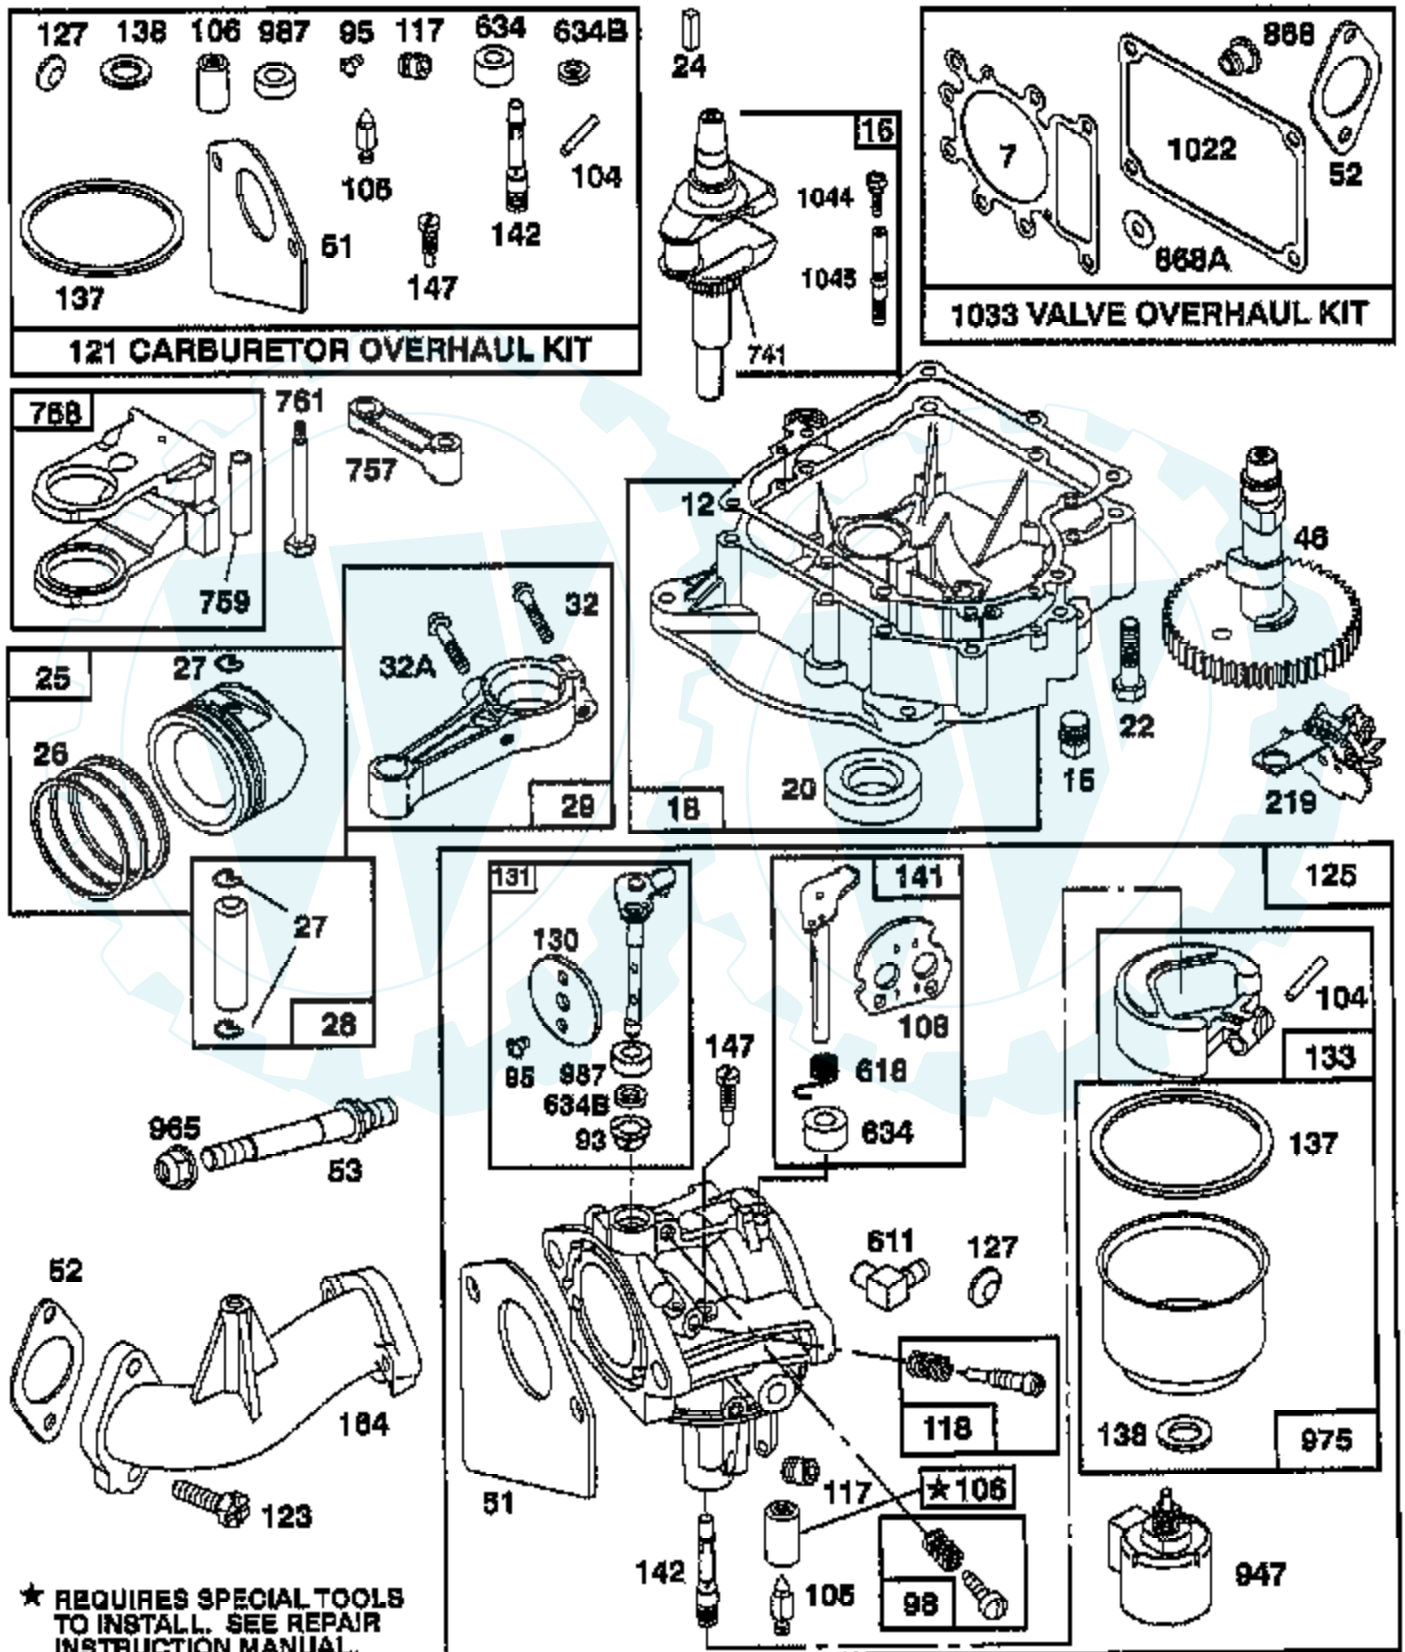

TRACTOR - - MODEL NUMBER AYP9149B79

BRIGGS & STRATTON ENGINE - MODEL NUMBER 287707, TYPE NUMBER 0255-01

Ref #	Part Number	Qty	Description
1	496412		CYLINDER ASSY
2	399265		P/N CONFLICT - CHECK WITH SUPPLIER
3	391086		SEAL, OIL
5	495858		HEAD, CYLINDER
7	272614		GASKET, CYLINDER HEAD
8	495735		BREATHER ASSY
9	27803		GASKET, VALVE COVER
10	94621		SCREW, STEMS
11	281246		TUBE, BREATHER
12	271916		GASKET, CRANKCASE COVER 1/64"
	271997		GASKET, CRANKCASE COVER .005"
	271996		GASKET, CRANKCASE COVER .009"
13	94728		SCREW, CYLINDER HEAD
15	94239		PLUG, OIL DRAIN
16	495162		CRANKSHAFT
	94196		KEY, TIMING GEAR
18	494238		BASE, ENGINE
20	291675		SEAL, OIL
22	94624		SCREW, SEMS, BASE MOUNTING
23	492326		FLYWHEEL & RING GEAR ASSY, MAGNETO
24	222698		KEY, FLYWHEEL
25	495860		PISTON ASSY, STANDARD SIZE
	495977		PISTON ASSY .010" OVERSIZE
	495978		PISTON ASSY .020" OVERSIZE
	495979		PISTON ASSY .030" OVERSIZE
26	495854		RING SET, PISTON, STANDARD SIZE
	495852		RING SET, PISTON, .010" OVERSIZE
	495851		RING SET, PISTON, .020" OVERSIZE
	495855		RING SET, PISTON, .030" OVERSIZE
27	260924		LOCK, PISTON PIN
28	299691		PIN ASSEMBLY, PISTON, STANDARD
	391286		PIN ASSEMBLY, PISTON .005" OVER
32	94695		SCREW
32A	94648		SCREW
33	495856		VALVE, EXHAUST
34	495857		VALVE, INTAKE
35	262811		SPRING, VALVE
37	224502		GUARD, FLYWHEEL
40	224641		RETAINER, VALVE SPRING
45	262411		TAPPET, VALVE
46	96884		GEAR, CAM
51	272465		GASKET, CARBURETOR (CARBURETOR TO ELBOW)
52	272569		GASKET, CARBURETOR
53	94637		STUD, CARBURETOR MOUNTING
75	224061		WASHER, SPRING
78	94626		SCREW, SEMS
93	281346		BUSHING, THROTTLE SHAFT
95	94098		SCREW, THROTTLE
98	495800		SCREW, IDLE SPEED
104	231789		PIN, FLOAT HINGE
105	231855		VALVE ASSY, INLET NEEDLE
106	231854		INLET VALVE SEAT
108	224540		VALVE, CHOKE
117	231858		JET, NEEDLE VALVE
118	495932		VALVE, NEEDLE
121	497535		CARBURETOR OVERHAUL KIT
123	94616		SCREW, ELBOW MOUNTING
125	498051		CARBURETOR ASSEMBLY