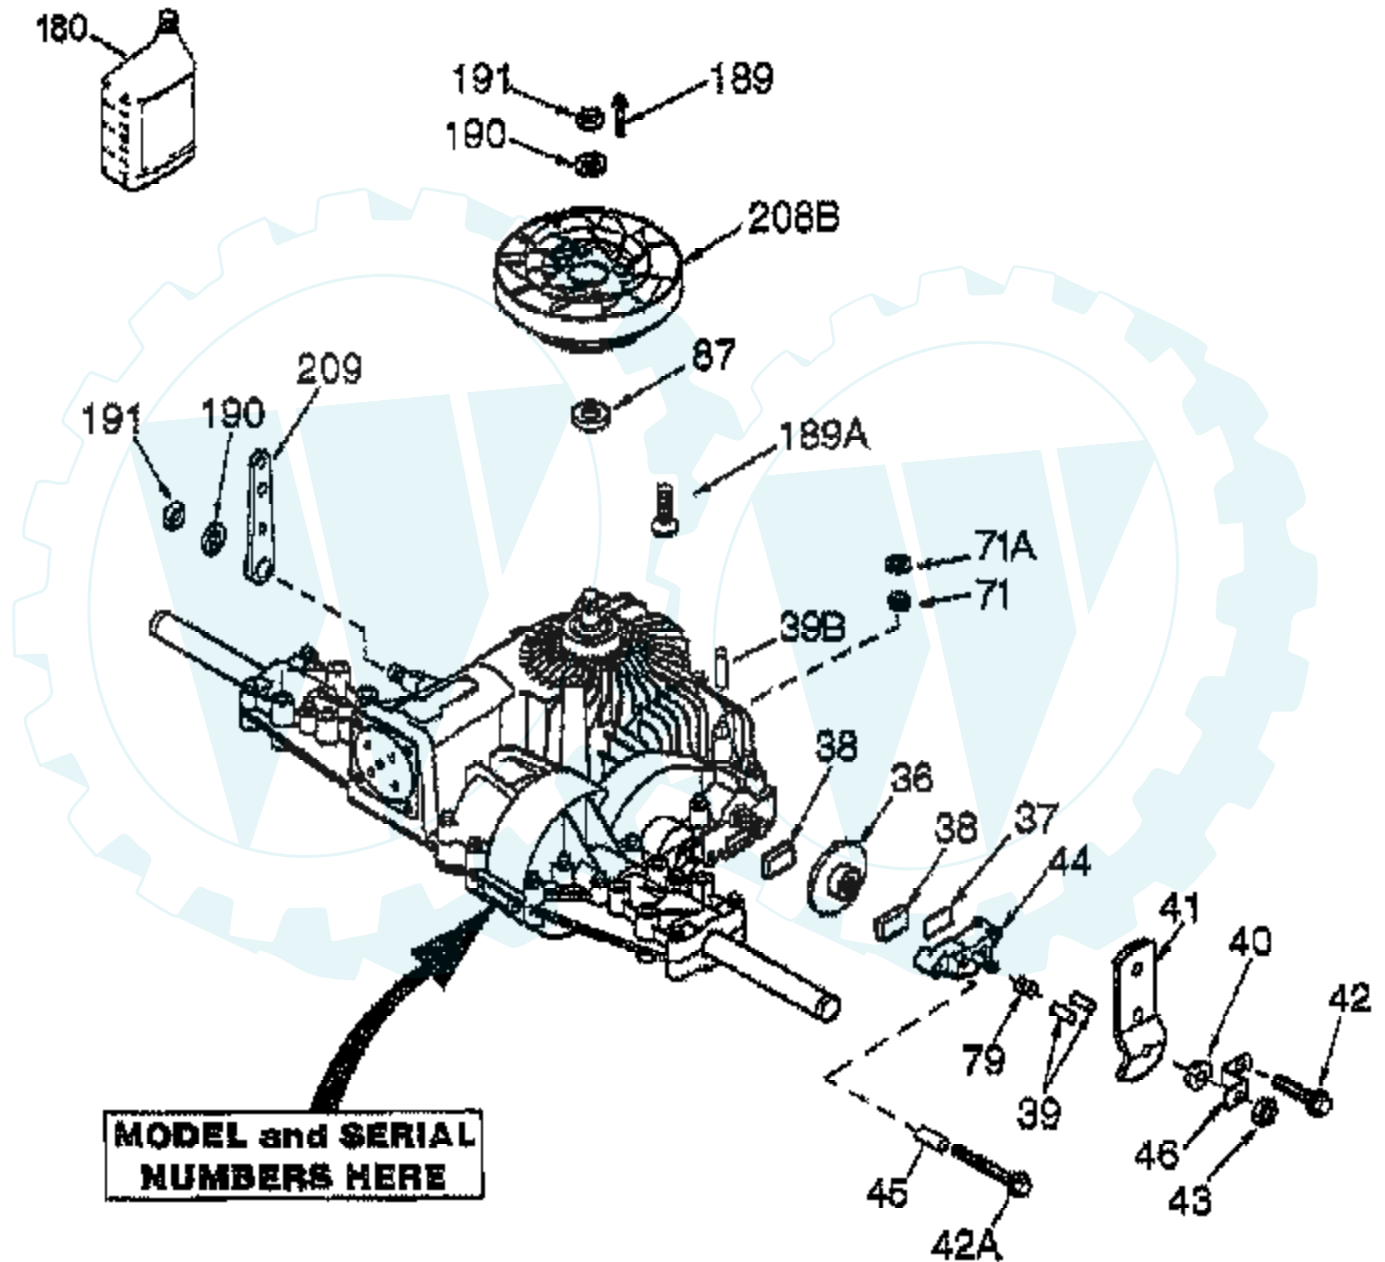

TRACTOR - - MODEL NUMBER AYP9149B79
PEERLESS TRANSAXLE - MODEL NUMBER 205-027B

TRANSAXLE

Ref #	Part Number	Qty	Description
36	790075		BRAKE DISC
37	790007		PLATE BRAKE PAD
38	799021		BRAKE PAD
39	786026		PIN DOWEL
39B	798033		BELT GUARD
40	792076A		WASHER
41	790085		BRAKE LEVER
42	792073		SCREW, 1/4-20 X 1-1/4
42A	792085A		SCREW, 1/4-20 X 2-1/4
43	792075		LOCKNUT 5/16-24
44	790025		HOLDER BRAKE PAD
45	786066		SPACER
46	790086		BRAKE LEVER BRACKET
71	788069		SEAL SQUARE CUT
71A	792162		PUSHNUT
79	792144		SPRING
87	788035		OIL SEAL
180	730229A		GEAR OIL 80W90
189	792168		DRIVE SCREW
189A	792169		SCREW
190	792150		LOCKWASHER
191	792151		NUT
208B	798025		FAN/COUPLING
209	798024		CONTROL LEVER