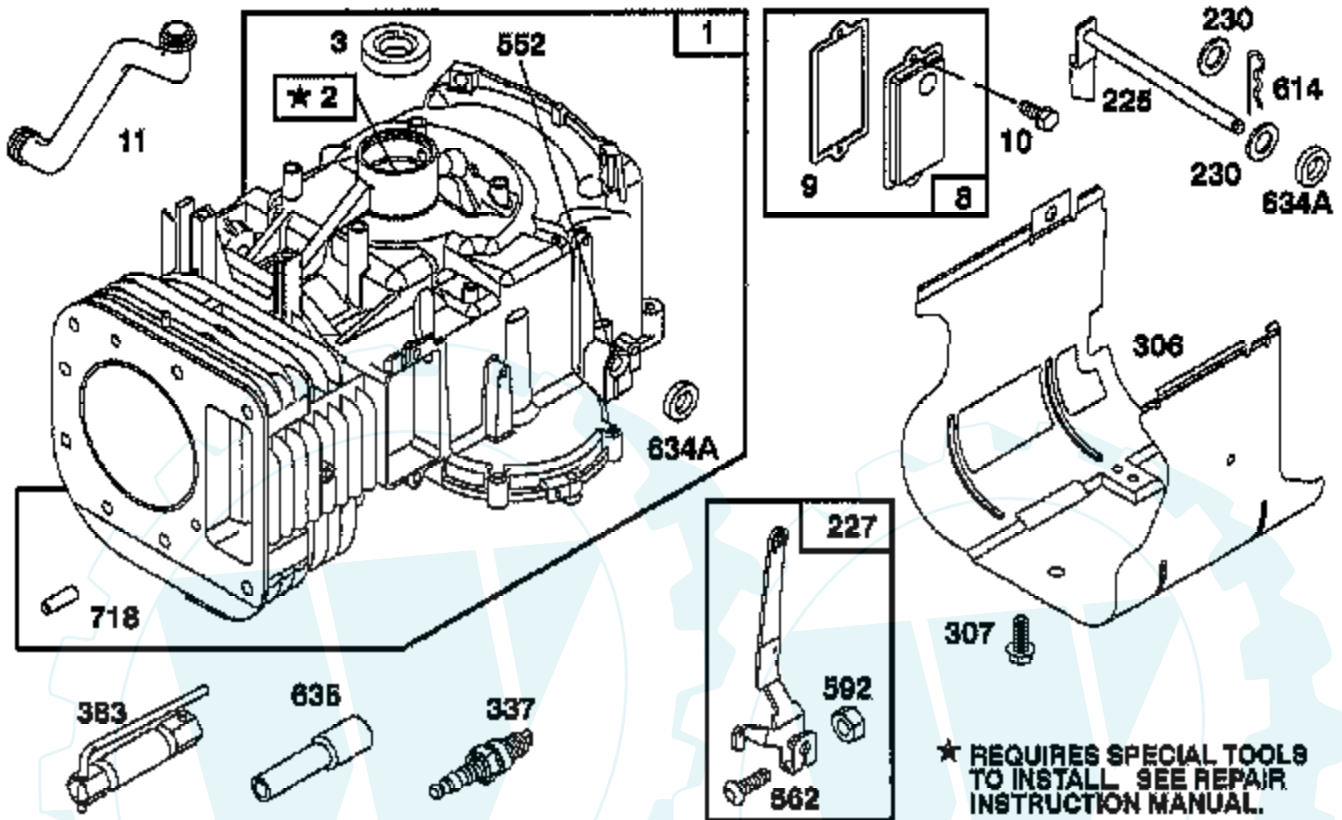

TRACTOR - - MODEL NUMBER AYP9149B79

BRIGGS & STRATTON ENGINE - MODEL NUMBER 287707, TYPE NUMBER 0255-01

Ref #	Part Number	Qty	Description
1	496412		CYLINDER ASSY
2	399265		P/N CONFLICT - CHECK WITH SUPPLIER
3	391086		SEAL, OIL
5	495858		HEAD, CYLINDER
7	272614		GASKET, CYLINDER HEAD
8	495735		BREATHER ASSY
9	27803		GASKET, VALVE COVER
10	94621		SCREW, STEMS
11	281246		TUBE, BREATHER
12	271916		GASKET, CRANKCASE COVER 1/64"
	271997		GASKET, CRANKCASE COVER .005"
	271996		GASKET, CRANKCASE COVER .009"
13	94728		SCREW, CYLINDER HEAD
15	94239		PLUG, OIL DRAIN
16	495162		CRANKSHAFT
	94196		KEY, TIMING GEAR
18	494238		BASE, ENGINE
20	291675		SEAL, OIL
22	94624		SCREW, SEMS, BASE MOUNTING
23	492326		FLYWHEEL & RING GEAR ASSY, MAGNETO
24	222698		KEY, FLYWHEEL
25	495860		PISTON ASSY, STANDARD SIZE
	495977		PISTON ASSY .010" OVERSIZE
	495978		PISTON ASSY .020" OVERSIZE
	495979		PISTON ASSY .030" OVERSIZE
26	495854		RING SET, PISTON, STANDARD SIZE
	495852		RING SET, PISTON, .010" OVERSIZE
	495851		RING SET, PISTON, .020" OVERSIZE
	495855		RING SET, PISTON, .030" OVERSIZE
27	260924		LOCK, PISTON PIN
28	299691		PIN ASSEMBLY, PISTON, STANDARD
	391286		PIN ASSEMBLY, PISTON .005" OVER
32	94695		SCREW
32A	94648		SCREW
33	495856		VALVE, EXHAUST
34	495857		VALVE, INTAKE
35	262811		SPRING, VALVE
37	224502		GUARD, FLYWHEEL
40	224641		RETAINER, VALVE SPRING
45	262411		TAPPET, VALVE
46	96884		GEAR, CAM
51	272465		GASKET, CARBURETOR (CARBURETOR TO ELBOW)
52	272569		GASKET, CARBURETOR
53	94637		STUD, CARBURETOR MOUNTING
75	224061		WASHER, SPRING
78	94626		SCREW, SEMS
93	281346		BUSHING, THROTTLE SHAFT
95	94098		SCREW, THROTTLE
98	495800		SCREW, IDLE SPEED
104	231789		PIN, FLOAT HINGE
105	231855		VALVE ASSY, INLET NEEDLE
106	231854		INLET VALVE SEAT
108	224540		VALVE, CHOKE
117	231858		JET, NEEDLE VALVE
118	495932		VALVE, NEEDLE
121	497535		CARBURETOR OVERHAUL KIT
123	94616		SCREW, ELBOW MOUNTING
125	498051		CARBURETOR ASSEMBLY