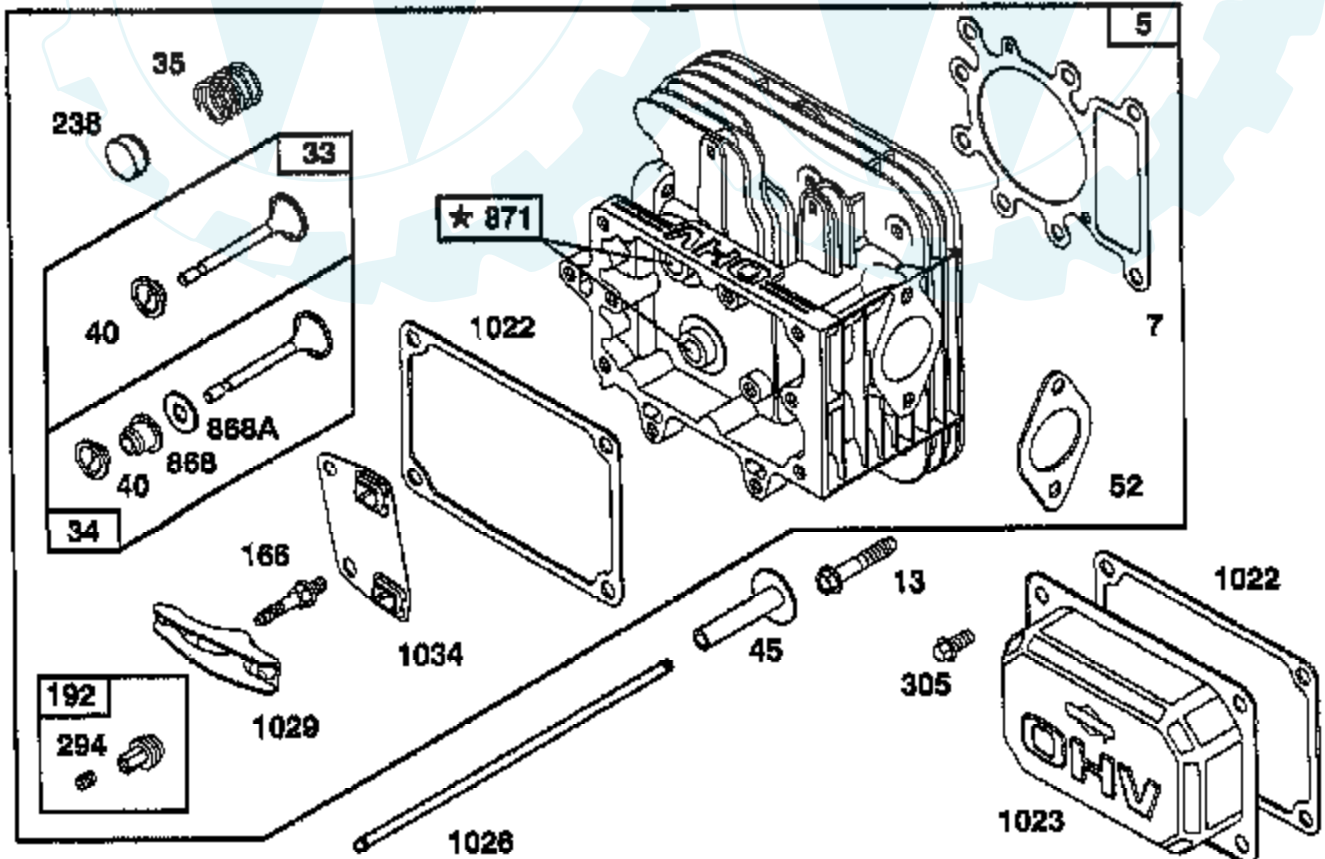

TRACTOR - - MODEL NUMBER AYP9149B79

BRIGGS & STRATTON ENGINE - MODEL NUMBER 287707, TYPE NUMBER 0255-01

Ref #	Part Number	Qty	Description
1	496412		CYLINDER ASSY
2	399265		P/N CONFLICT - CHECK WITH SUPPLIER
3	391086		SEAL, OIL
5	495858		HEAD, CYLINDER
7	272614		GASKET, CYLINDER HEAD
8	495735		BREATHER ASSY
9	27803		GASKET, VALVE COVER
10	94621		SCREW, STEMS
11	281246		TUBE, BREATHER
12	271916		GASKET, CRANKCASE COVER 1/64"
	271997		GASKET, CRANKCASE COVER .005"
	271996		GASKET, CRANKCASE COVER .009"
13	94728		SCREW, CYLINDER HEAD
15	94239		PLUG, OIL DRAIN
16	495162		CRANKSHAFT
	94196		KEY, TIMING GEAR
18	494238		BASE, ENGINE
20	291675		SEAL, OIL
22	94624		SCREW, SEMS, BASE MOUNTING
23	492326		FLYWHEEL & RING GEAR ASSY, MAGNETO
24	222698		KEY, FLYWHEEL
25	495860		PISTON ASSY, STANDARD SIZE
	495977		PISTON ASSY .010" OVERSIZE
	495978		PISTON ASSY .020" OVERSIZE
	495979		PISTON ASSY .030" OVERSIZE
26	495854		RING SET, PISTON, STANDARD SIZE
	495852		RING SET, PISTON, .010" OVERSIZE
	495851		RING SET, PISTON, .020" OVERSIZE
	495855		RING SET, PISTON, .030" OVERSIZE
27	260924		LOCK, PISTON PIN
28	299691		PIN ASSEMBLY, PISTON, STANDARD
	391286		PIN ASSEMBLY, PISTON .005" OVER
32	94695		SCREW
32A	94648		SCREW
33	495856		VALVE, EXHAUST
34	495857		VALVE, INTAKE
35	262811		SPRING, VALVE
37	224502		GUARD, FLYWHEEL
40	224641		RETAINER, VALVE SPRING
45	262411		TAPPET, VALVE
46	96884		GEAR, CAM
51	272465		GASKET, CARBURETOR (CARBURETOR TO ELBOW)
52	272569		GASKET, CARBURETOR
53	94637		STUD, CARBURETOR MOUNTING
75	224061		WASHER, SPRING
78	94626		SCREW, SEMS
93	281346		BUSHING, THROTTLE SHAFT
95	94098		SCREW, THROTTLE
98	495800		SCREW, IDLE SPEED
104	231789		PIN, FLOAT HINGE
105	231855		VALVE ASSY, INLET NEEDLE
106	231854		INLET VALVE SEAT
108	224540		VALVE, CHOKE
117	231858		JET, NEEDLE VALVE
118	495932		VALVE, NEEDLE
121	497535		CARBURETOR OVERHAUL KIT
123	94616		SCREW, ELBOW MOUNTING
125	498051		CARBURETOR ASSEMBLY