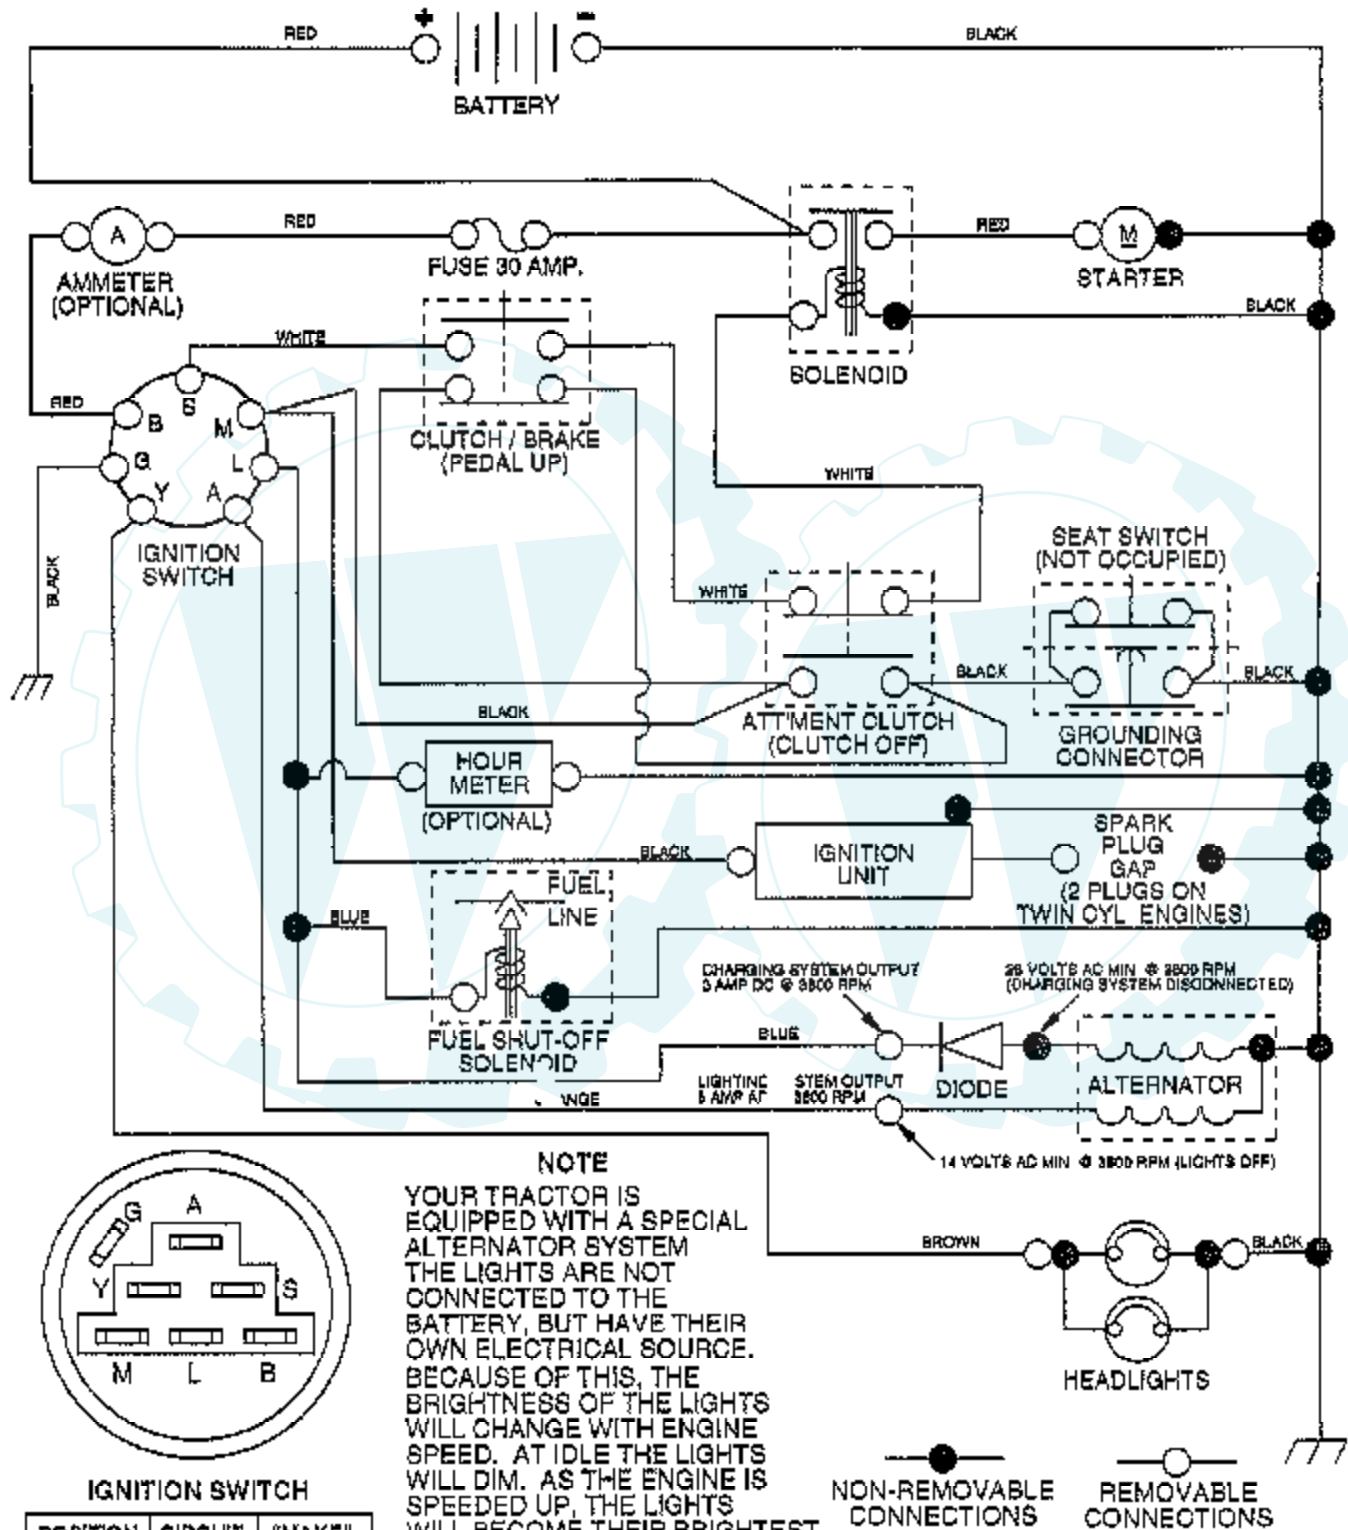

TRACTOR -- MODEL NUMBER AYP9149B79

SCHEMATIC

IGNITION SWITCH

POSITION	CIRCUIT	"MAKE"
OFF	G + M + L	NONE
RUN/LIGHT	B + L	A + Y
RUN	B + L	NONE
START	B + L + S	NONE