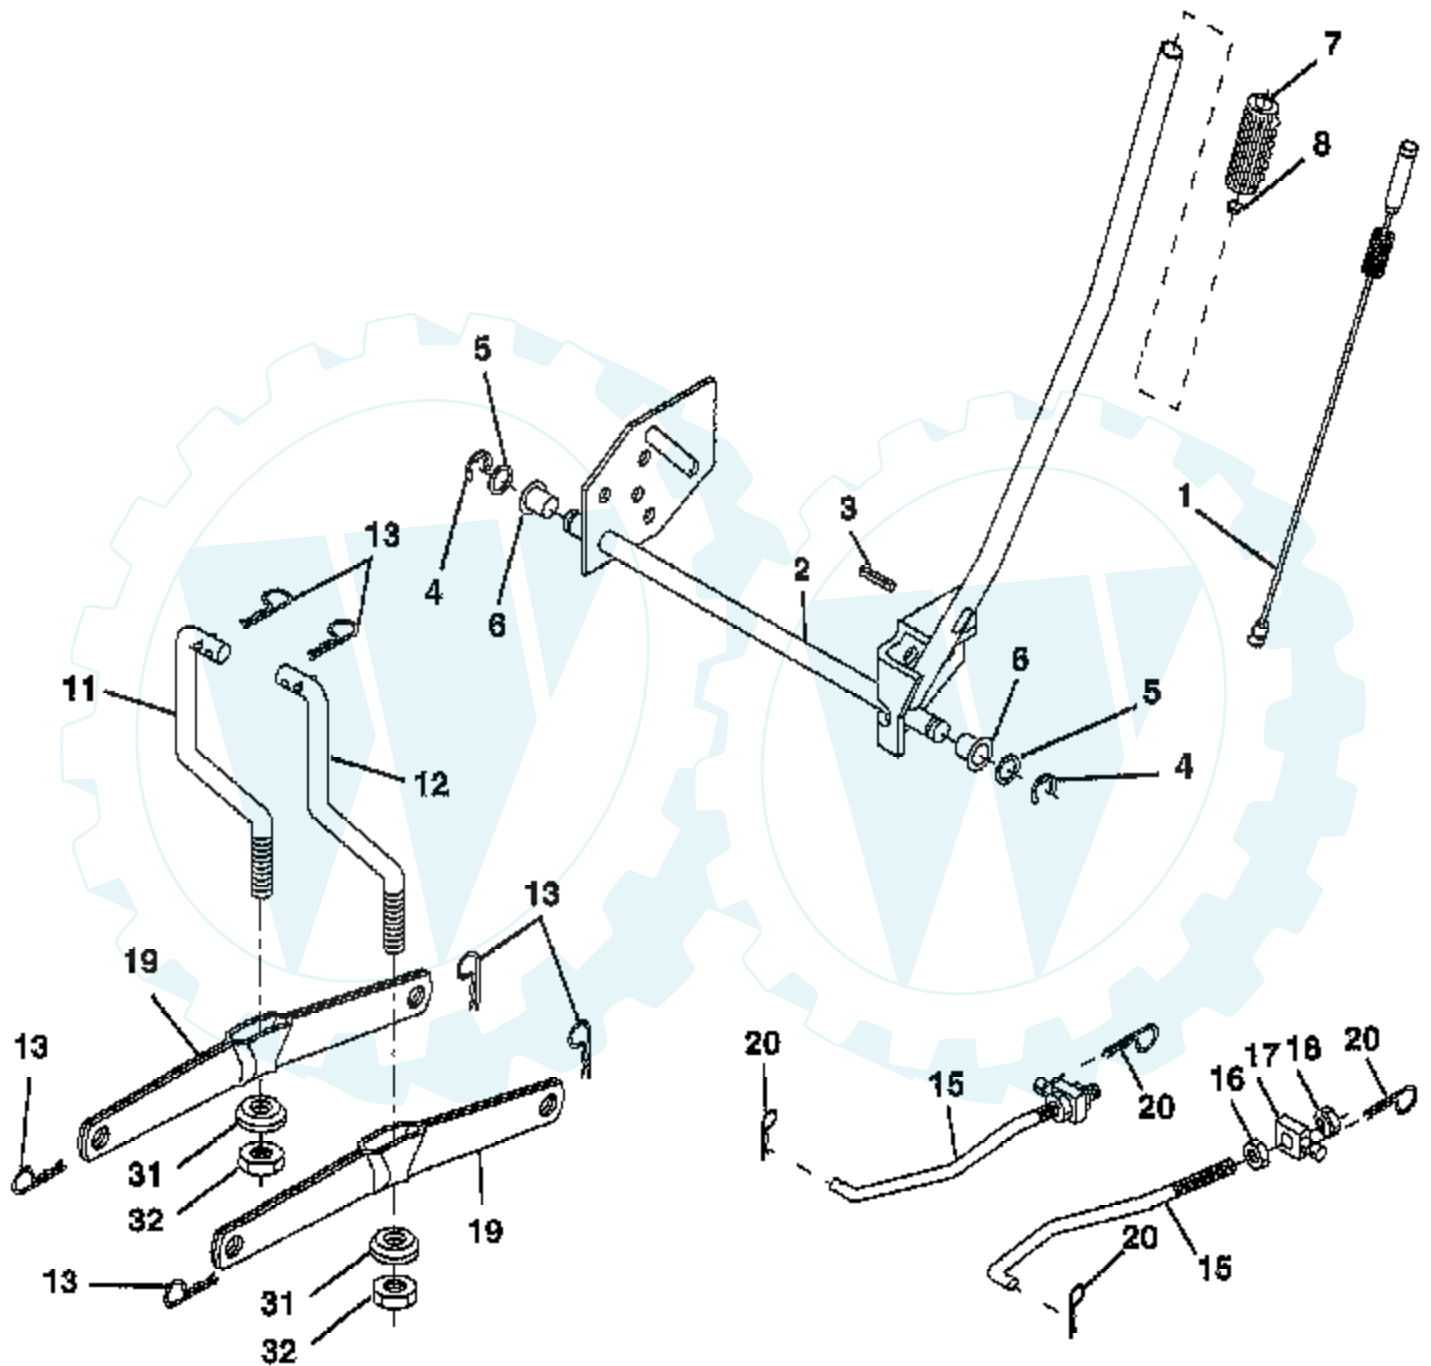

TRACTOR - - MODEL NUMBER AYP9149B79

LIFT

Ref #	Part Number	Qty	Description
1	159460		WIRE ASM W.SPRING
2	159471		"SHAFT ASM LIFT,RH"
3	105767X		PIN-GROOVE LT
4	12000002		SUB= 2225J
5	19211621		WASHER
6	120183X		NYLON BEARING
7	109413X		GRIP
8	124526X		SUB= 125925X
10	122512X		SUB= 532122512
11	139865		SUB= 918139865
12	139866		SUB= 151140
13	4939M		SUB= 85902
15	127218		LINK.FRONT
16	73350800		NUT
17	130171		TRUNION
18	73800800		NUT.LK.W/WSH.1/2.
19	139868		ARM SUSP REAR
20	3146R		RETAINER.SPRING
31	140302		BEARING PVT LH
32	73540600		NUT.CROWNLOCK.3/8