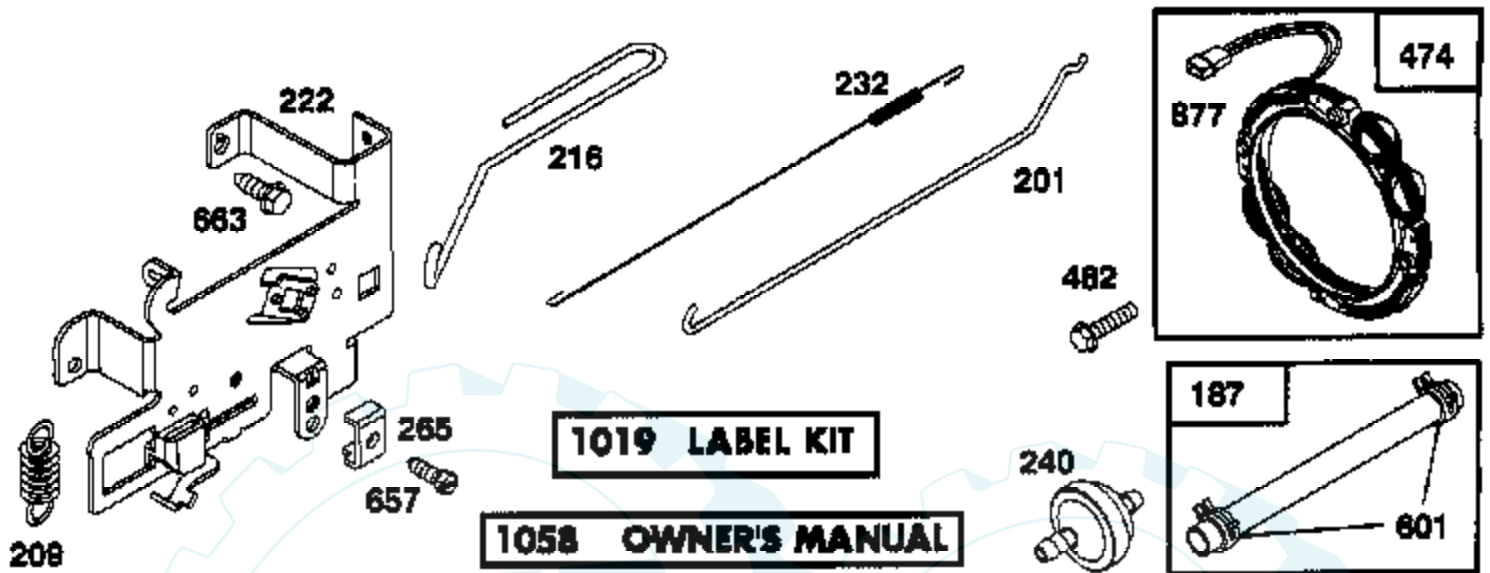

TRACTOR - - MODEL NUMBER AYP9149A69

BRIGGS & STRATTON ENGINE - MODEL NUMBER 287707, TYPE NUMBER 0255-01

Ref #	Part Number	Qty	Description
1	496412		CYLINDER ASSY
2	399265		P/N CONFLICT - CHECK WITH SUPPLIER
3	391086		SEAL, OIL
5	495858		HEAD, CYLINDER
7	272614		GASKET, CYLINDER HEAD
8	495735		BREATHER ASSY
9	27803		GASKET, VALVE COVER
10	94621		SCREW, STEMS
11	281246		TUBE, BREATHER
12	271916		GASKET, CRANKCASE COVER 1/64"
	271997		GASKET, CRANKCASE COVER .005"
	271996		GASKET, CRANKCASE COVER .009"
13	94728		SCREW, CYLINDER HEAD
15	94239		PLUG, OIL DRAIN
16	495162		CRANKSHAFT
	94196		KEY, TIMING GEAR
18	494238		BASE, ENGINE
20	291675		SEAL, OIL
22	94624		SCREW, SEMS, BASE MOUNTING
23	492326		FLYWHEEL & RING GEAR ASSY, MAGNETO
24	222698		KEY, FLYWHEEL
25	495860		PISTON ASSY, STANDARD SIZE
	495977		PISTON ASSY .010" OVERSIZE
	495978		PISTON ASSY .020" OVERSIZE
	495979		PISTON ASSY .030" OVERSIZE
26	495854		RING SET, PISTON, STANDARD SIZE
	495852		RING SET, PISTON, .010" OVERSIZE
	495854		RING SET, PISTON, STANDARD SIZE
	495855		RING SET, PISTON, .030" OVERSIZE
27	260924		LOCK, PISTON PIN
28	299691		PIN ASSEMBLY, PISTON, STANDARD
	391286		PIN ASSEMBLY, PISTON .005" OVER
29	494504		ROD ASSY, CONNECTING
	495490		ROD ASSY, CONNECTING
32	94695		SCREW
32A	94648		SCREW
33	495856		VALVE, EXHAUST
34	495857		VALVE, INTAKE
35	262811		SPRING, VALVE
37	224502		GUARD, FLYWHEEL
40	224641		RETAINER, VALVE SPRING
45	262411		TAPPET, VALVE
46	96884		GEAR, CAM
51	272465		GASKET, CARBURETOR (CARBURETOR TO ELBOW)
52	272569		GASKET, CARBURETOR
53	94637		STUD, CARBURETOR MOUNTING
75	224061		WASHER, SPRING
78	94626		SCREW, SEMS
93	281346		BUSHING, THROTTLE SHAFT
95	94098		SCREW, THROTTLE
98	495800		SCREW, IDLE SPEED
104	231789		PIN, FLOAT HINGE
105	231855		VALVE ASSY, INLET NEEDLE
106	231854		INLET VALVE SEAT
108	224540		VALVE, CHOKE
117	231858		JET, NEEDLE VALVE
118	495932		VALVE, NEEDLE
121	497535		CARBURETOR OVERHAUL KIT