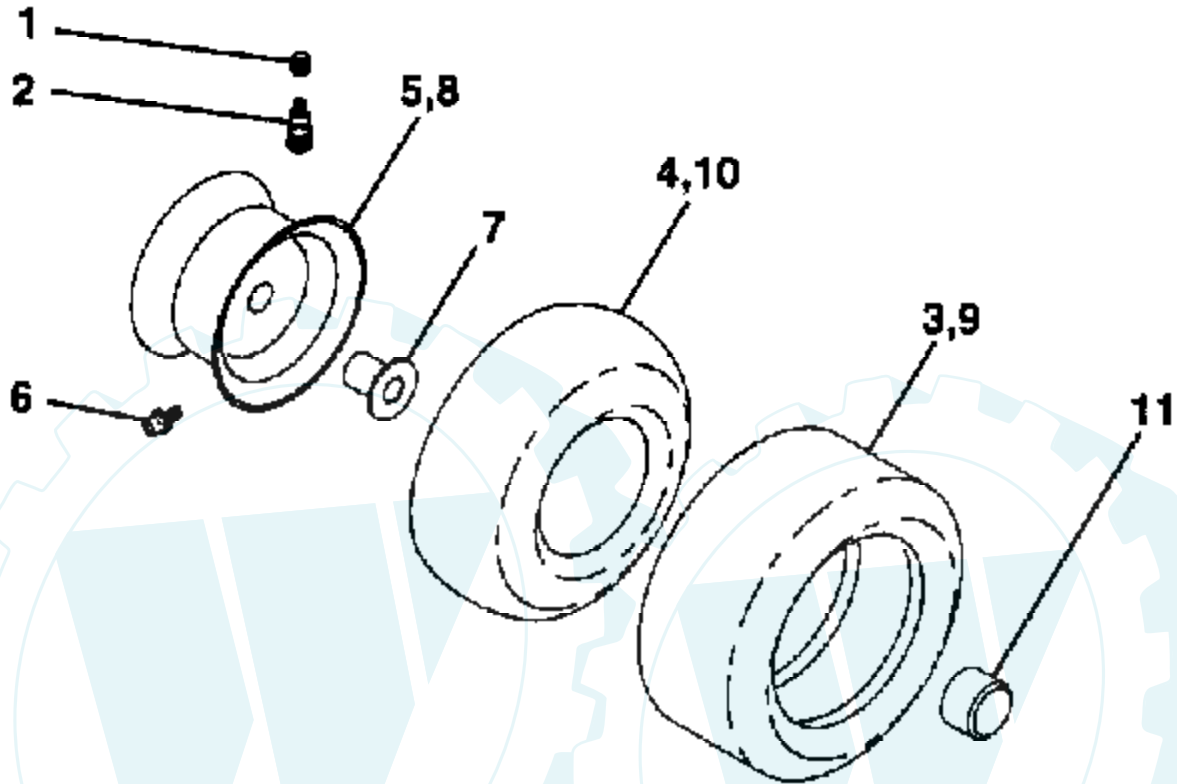

TRACTOR - - MODEL NUMBER AYP9149A69

WHEELS & TIRES

NOTE: All component dimensions given in U.S. inches
1 inch = 25.4 mm.

Ref #	Part Number	Qty	Description
1	59192		VALVE CAP
2	65139		VALVE STEM LT
3	106222X		SUB= 122073X
4	59904		TUBE.5.3/4.5/6
5	106732X427		"RIM ASM 6"" FRT"
6	278H		FITTING LT
7	9040H		"FLANGE, BEARING"
8	106108X427		"RIM AS 8"" REAR"
9	106268X		SUB= 122074X
10	7152J		TUBE.18X9.5-8
11	104757X		HUB CAP
	144334		SEALANT.TIRE 10 OZ. TUBE