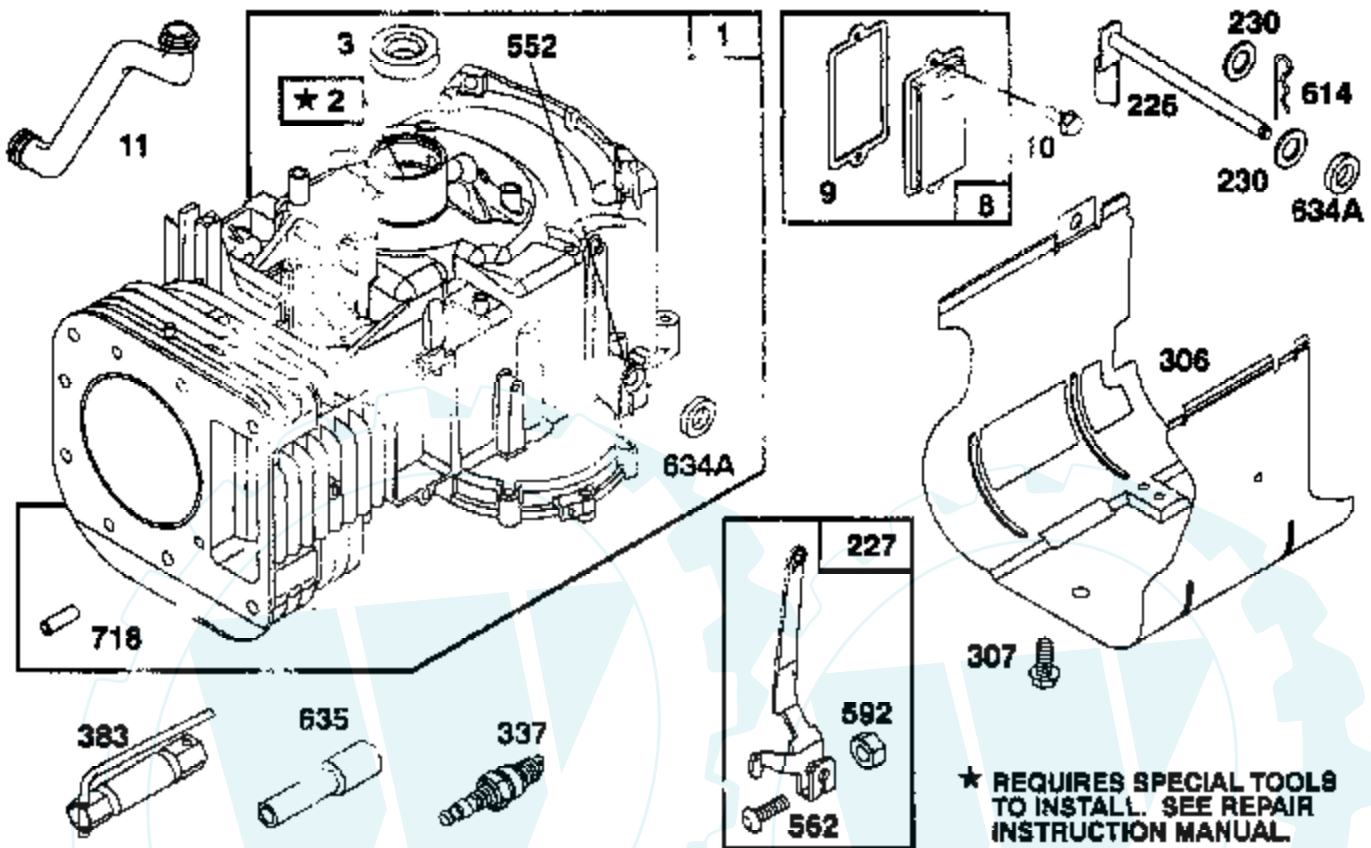

# TRACTOR - - MODEL NUMBER AYP9149A69

BRIGGS & STRATTON ENGINE - MODEL NUMBER 287707, TYPE NUMBER 0255-01

Ref #	Part Number	Qty	Description
1	496412		CYLINDER ASSY
2	399265		P/N CONFLICT - CHECK WITH SUPPLIER
3	391086		SEAL, OIL
5	495858		HEAD, CYLINDER
7	272614		GASKET, CYLINDER HEAD
8	495735		BREATHER ASSY
9	27803		GASKET, VALVE COVER
10	94621		SCREW, STEMS
11	281246		TUBE, BREATHER
12	271916		GASKET, CRANKCASE COVER 1/64"
	271997		GASKET, CRANKCASE COVER .005"
	271996		GASKET, CRANKCASE COVER .009"
13	94728		SCREW, CYLINDER HEAD
15	94239		PLUG, OIL DRAIN
16	495162		CRANKSHAFT
	94196		KEY, TIMING GEAR
18	494238		BASE, ENGINE
20	291675		SEAL, OIL
22	94624		SCREW, SEMS, BASE MOUNTING
23	492326		FLYWHEEL & RING GEAR ASSY, MAGNETO
24	222698		KEY, FLYWHEEL
25	495860		PISTON ASSY, STANDARD SIZE
	495977		PISTON ASSY .010" OVERSIZE
	495978		PISTON ASSY .020" OVERSIZE
	495979		PISTON ASSY .030" OVERSIZE
26	495854		RING SET, PISTON, STANDARD SIZE
	495852		RING SET, PISTON, .010" OVERSIZE
	495854		RING SET, PISTON, STANDARD SIZE
	495855		RING SET, PISTON, .030" OVERSIZE
27	260924		LOCK, PISTON PIN
28	299691		PIN ASSEMBLY, PISTON, STANDARD
	391286		PIN ASSEMBLY, PISTON .005" OVER
29	494504		ROD ASSY, CONNECTING
	495490		ROD ASSY, CONNECTING
32	94695		SCREW
32A	94648		SCREW
33	495856		VALVE, EXHAUST
34	495857		VALVE, INTAKE
35	262811		SPRING, VALVE
37	224502		GUARD, FLYWHEEL
40	224641		RETAINER, VALVE SPRING
45	262411		TAPPET, VALVE
46	96884		GEAR, CAM
51	272465		GASKET, CARBURETOR (CARBURETOR TO ELBOW)
52	272569		GASKET, CARBURETOR
53	94637		STUD, CARBURETOR MOUNTING
75	224061		WASHER, SPRING
78	94626		SCREW, SEMS
93	281346		BUSHING, THROTTLE SHAFT
95	94098		SCREW, THROTTLE
98	495800		SCREW, IDLE SPEED
104	231789		PIN, FLOAT HINGE
105	231855		VALVE ASSY, INLET NEEDLE
106	231854		INLET VALVE SEAT
108	224540		VALVE, CHOKE
117	231858		JET, NEEDLE VALVE
118	495932		VALVE, NEEDLE
121	497535		CARBURETOR OVERHAUL KIT