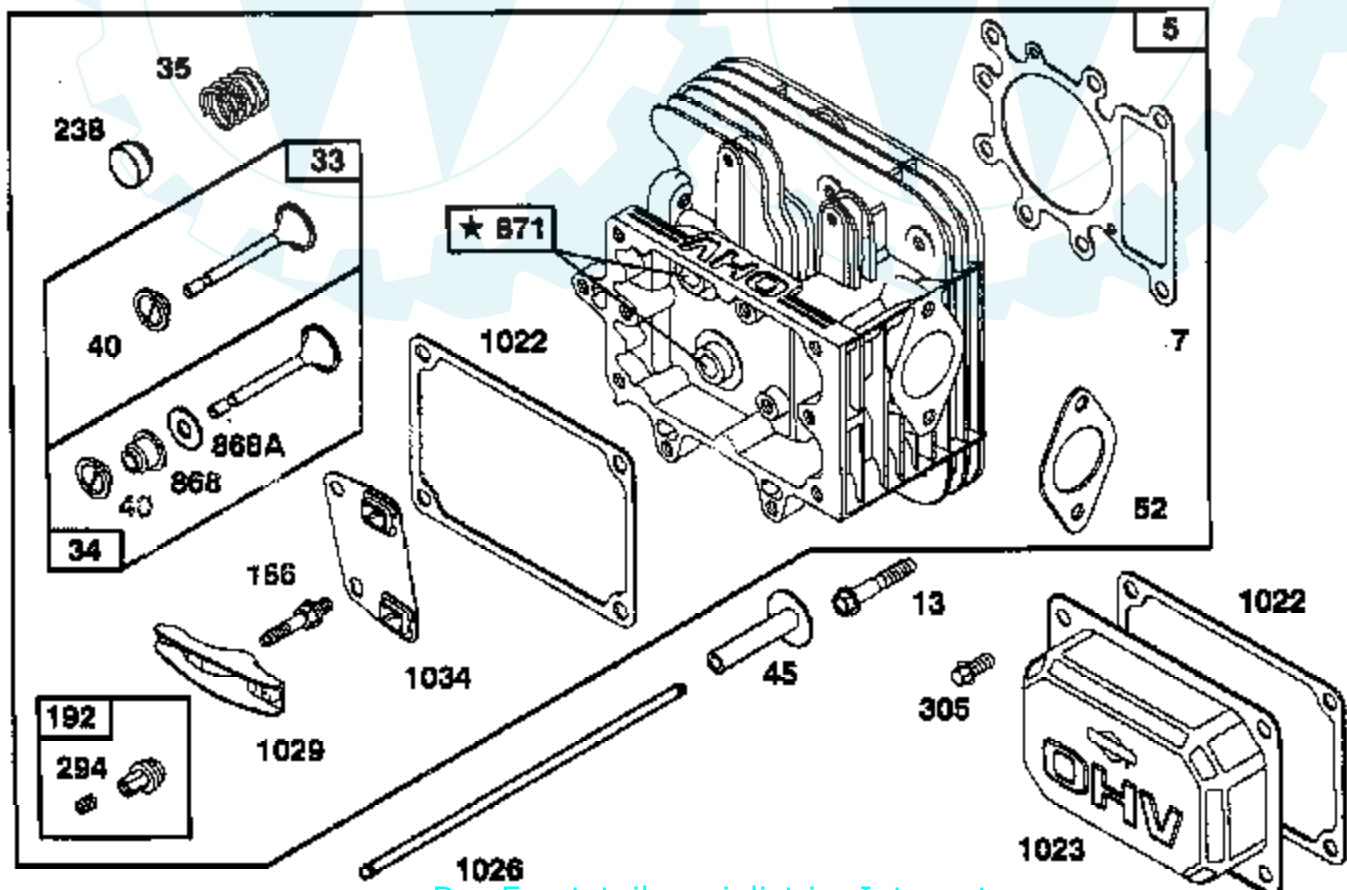

# TRACTOR - - MODEL NUMBER AYP9149A69

BRIGGS & STRATTON ENGINE - MODEL NUMBER 287707, TYPE NUMBER 0255-01

Ref #	Part Number	Qty	Description
1	496412		CYLINDER ASSY
2	399265		P/N CONFLICT - CHECK WITH SUPPLIER
3	391086		SEAL, OIL
5	495858		HEAD, CYLINDER
7	272614		GASKET, CYLINDER HEAD
8	495735		BREATHER ASSY
9	27803		GASKET, VALVE COVER
10	94621		SCREW, STEMS
11	281246		TUBE, BREATHER
12	271916		GASKET, CRANKCASE COVER 1/64"
	271997		GASKET, CRANKCASE COVER .005"
	271996		GASKET, CRANKCASE COVER .009"
13	94728		SCREW, CYLINDER HEAD
15	94239		PLUG, OIL DRAIN
16	495162		CRANKSHAFT
	94196		KEY, TIMING GEAR
18	494238		BASE, ENGINE
20	291675		SEAL, OIL
22	94624		SCREW, SEMS, BASE MOUNTING
23	492326		FLYWHEEL & RING GEAR ASSY, MAGNETO
24	222698		KEY, FLYWHEEL
25	495860		PISTON ASSY, STANDARD SIZE
	495977		PISTON ASSY .010" OVERSIZE
	495978		PISTON ASSY .020" OVERSIZE
	495979		PISTON ASSY .030" OVERSIZE
26	495854		RING SET, PISTON, STANDARD SIZE
	495852		RING SET, PISTON, .010" OVERSIZE
	495854		RING SET, PISTON, STANDARD SIZE
	495855		RING SET, PISTON, .030" OVERSIZE
27	260924		LOCK, PISTON PIN
28	299691		PIN ASSEMBLY, PISTON, STANDARD
	391286		PIN ASSEMBLY, PISTON .005" OVER
29	494504		ROD ASSY, CONNECTING
	495490		ROD ASSY, CONNECTING
32	94695		SCREW
32A	94648		SCREW
33	495856		VALVE, EXHAUST
34	495857		VALVE, INTAKE
35	262811		SPRING, VALVE
37	224502		GUARD, FLYWHEEL
40	224641		RETAINER, VALVE SPRING
45	262411		TAPPET, VALVE
46	96884		GEAR, CAM
51	272465		GASKET, CARBURETOR (CARBURETOR TO ELBOW)
52	272569		GASKET, CARBURETOR
53	94637		STUD, CARBURETOR MOUNTING
75	224061		WASHER, SPRING
78	94626		SCREW, SEMS
93	281346		BUSHING, THROTTLE SHAFT
95	94098		SCREW, THROTTLE
98	495800		SCREW, IDLE SPEED
104	231789		PIN, FLOAT HINGE
105	231855		VALVE ASSY, INLET NEEDLE
106	231854		INLET VALVE SEAT
108	224540		VALVE, CHOKE
117	231858		JET, NEEDLE VALVE
118	495932		VALVE, NEEDLE
121	497535		CARBURETOR OVERHAUL KIT