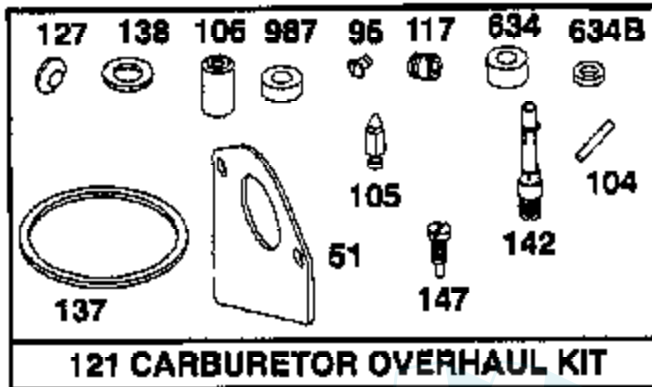

TRACTOR - - MODEL NUMBER AYP9149A69

BRIGGS & STRATTON ENGINE - MODEL NUMBER 287707, TYPE NUMBER 0255-01

★ REQUIRES SPECIAL TOOLS TO INSTALL. SEE REPAIR INSTRUCTION MANUAL.

Ref #	Part Number	Qty	Description
1	496412		CYLINDER ASSY
2	399265		P/N CONFLICT - CHECK WITH SUPPLIER
3	391086		SEAL, OIL
5	495858		HEAD, CYLINDER
7	272614		GASKET, CYLINDER HEAD
8	495735		BREATHER ASSY
9	27803		GASKET, VALVE COVER
10	94621		SCREW, STEMS
11	281246		TUBE, BREATHER
12	271916		GASKET, CRANKCASE COVER 1/64"
	271997		GASKET, CRANKCASE COVER .005"
	271996		GASKET, CRANKCASE COVER .009"
13	94728		SCREW, CYLINDER HEAD
15	94239		PLUG, OIL DRAIN
16	495162		CRANKSHAFT
	94196		KEY, TIMING GEAR
18	494238		BASE, ENGINE
20	291675		SEAL, OIL
22	94624		SCREW, SEMS, BASE MOUNTING
23	492326		FLYWHEEL & RING GEAR ASSY, MAGNETO
24	222698		KEY, FLYWHEEL
25	495860		PISTON ASSY, STANDARD SIZE
	495977		PISTON ASSY .010" OVERSIZE
	495978		PISTON ASSY .020" OVERSIZE
	495979		PISTON ASSY .030" OVERSIZE
26	495854		RING SET, PISTON, STANDARD SIZE
	495852		RING SET, PISTON, .010" OVERSIZE
	495854		RING SET, PISTON, STANDARD SIZE
	495855		RING SET, PISTON, .030" OVERSIZE
27	260924		LOCK, PISTON PIN
28	299691		PIN ASSEMBLY, PISTON, STANDARD
	391286		PIN ASSEMBLY, PISTON .005" OVER
29	494504		ROD ASSY, CONNECTING
	495490		ROD ASSY, CONNECTING
32	94695		SCREW
32A	94648		SCREW
33	495856		VALVE, EXHAUST
34	495857		VALVE, INTAKE
35	262811		SPRING, VALVE
37	224502		GUARD, FLYWHEEL
40	224641		RETAINER, VALVE SPRING
45	262411		TAPPET, VALVE
46	96884		GEAR, CAM
51	272465		GASKET, CARBURETOR (CARBURETOR TO ELBOW)
52	272569		GASKET, CARBURETOR
53	94637		STUD, CARBURETOR MOUNTING
75	224061		WASHER, SPRING
78	94626		SCREW, SEMS
93	281346		BUSHING, THROTTLE SHAFT
95	94098		SCREW, THROTTLE
98	495800		SCREW, IDLE SPEED
104	231789		PIN, FLOAT HINGE
105	231855		VALVE ASSY, INLET NEEDLE
106	231854		INLET VALVE SEAT
108	224540		VALVE, CHOKE
117	231858		JET, NEEDLE VALVE
118	495932		VALVE, NEEDLE
121	497535		CARBURETOR OVERHAUL KIT