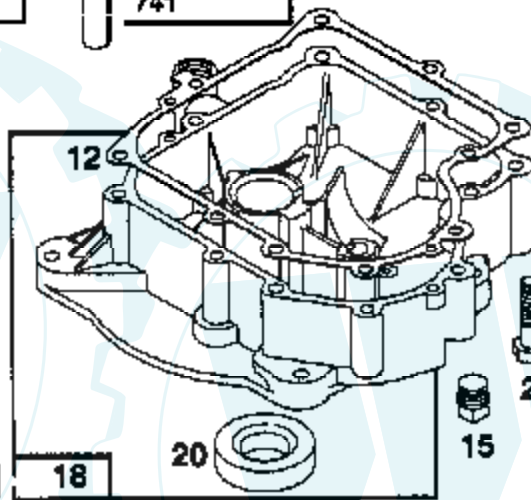

TRACTOR - - MODEL NUMBER AYP9149A69

BRIGGS & STRATTON ENGINE - MODEL NUMBER 287707, TYPE NUMBER 0255-01

★ REQUIRES SPECIAL TOOLS TO INSTALL. SEE REPAIR INSTRUCTION MANUAL.

Ref #	Part Number	Qty	Description
1	496412		CYLINDER ASSY
2	399265		P/N CONFLICT - CHECK WITH SUPPLIER
3	391086		SEAL, OIL
5	495858		HEAD, CYLINDER
7	272614		GASKET, CYLINDER HEAD
8	495735		BREATHER ASSY
9	27803		GASKET, VALVE COVER
10	94621		SCREW, STEMS
11	281246		TUBE, BREATHER
12	271916		GASKET, CRANKCASE COVER 1/64"
	271997		GASKET, CRANKCASE COVER .005"
	271996		GASKET, CRANKCASE COVER .009"
13	94728		SCREW, CYLINDER HEAD
15	94239		PLUG, OIL DRAIN
16	495162		CRANKSHAFT
	94196		KEY, TIMING GEAR
18	494238		BASE, ENGINE
20	291675		SEAL, OIL
22	94624		SCREW, SEMS, BASE MOUNTING
23	492326		FLYWHEEL & RING GEAR ASSY, MAGNETO
24	222698		KEY, FLYWHEEL
25	495860		PISTON ASSY, STANDARD SIZE
	495977		PISTON ASSY .010" OVERSIZE
	495978		PISTON ASSY .020" OVERSIZE
	495979		PISTON ASSY .030" OVERSIZE
26	495854		RING SET, PISTON, STANDARD SIZE
	495852		RING SET, PISTON, .010" OVERSIZE
	495854		RING SET, PISTON, STANDARD SIZE
	495855		RING SET, PISTON, .030" OVERSIZE
27	260924		LOCK, PISTON PIN
28	299691		PIN ASSEMBLY, PISTON, STANDARD
	391286		PIN ASSEMBLY, PISTON .005" OVER
29	494504		ROD ASSY, CONNECTING
	495490		ROD ASSY, CONNECTING
32	94695		SCREW
32A	94648		SCREW
33	495856		VALVE, EXHAUST
34	495857		VALVE, INTAKE
35	262811		SPRING, VALVE
37	224502		GUARD, FLYWHEEL
40	224641		RETAINER, VALVE SPRING
45	262411		TAPPET, VALVE
46	96884		GEAR, CAM
51	272465		GASKET, CARBURETOR (CARBURETOR TO ELBOW)
52	272569		GASKET, CARBURETOR
53	94637		STUD, CARBURETOR MOUNTING
75	224061		WASHER, SPRING
78	94626		SCREW, SEMS
93	281346		BUSHING, THROTTLE SHAFT
95	94098		SCREW, THROTTLE
98	495800		SCREW, IDLE SPEED
104	231789		PIN, FLOAT HINGE
105	231855		VALVE ASSY, INLET NEEDLE
106	231854		INLET VALVE SEAT
108	224540		VALVE, CHOKE
117	231858		JET, NEEDLE VALVE
118	495932		VALVE, NEEDLE
121	497535		CARBURETOR OVERHAUL KIT