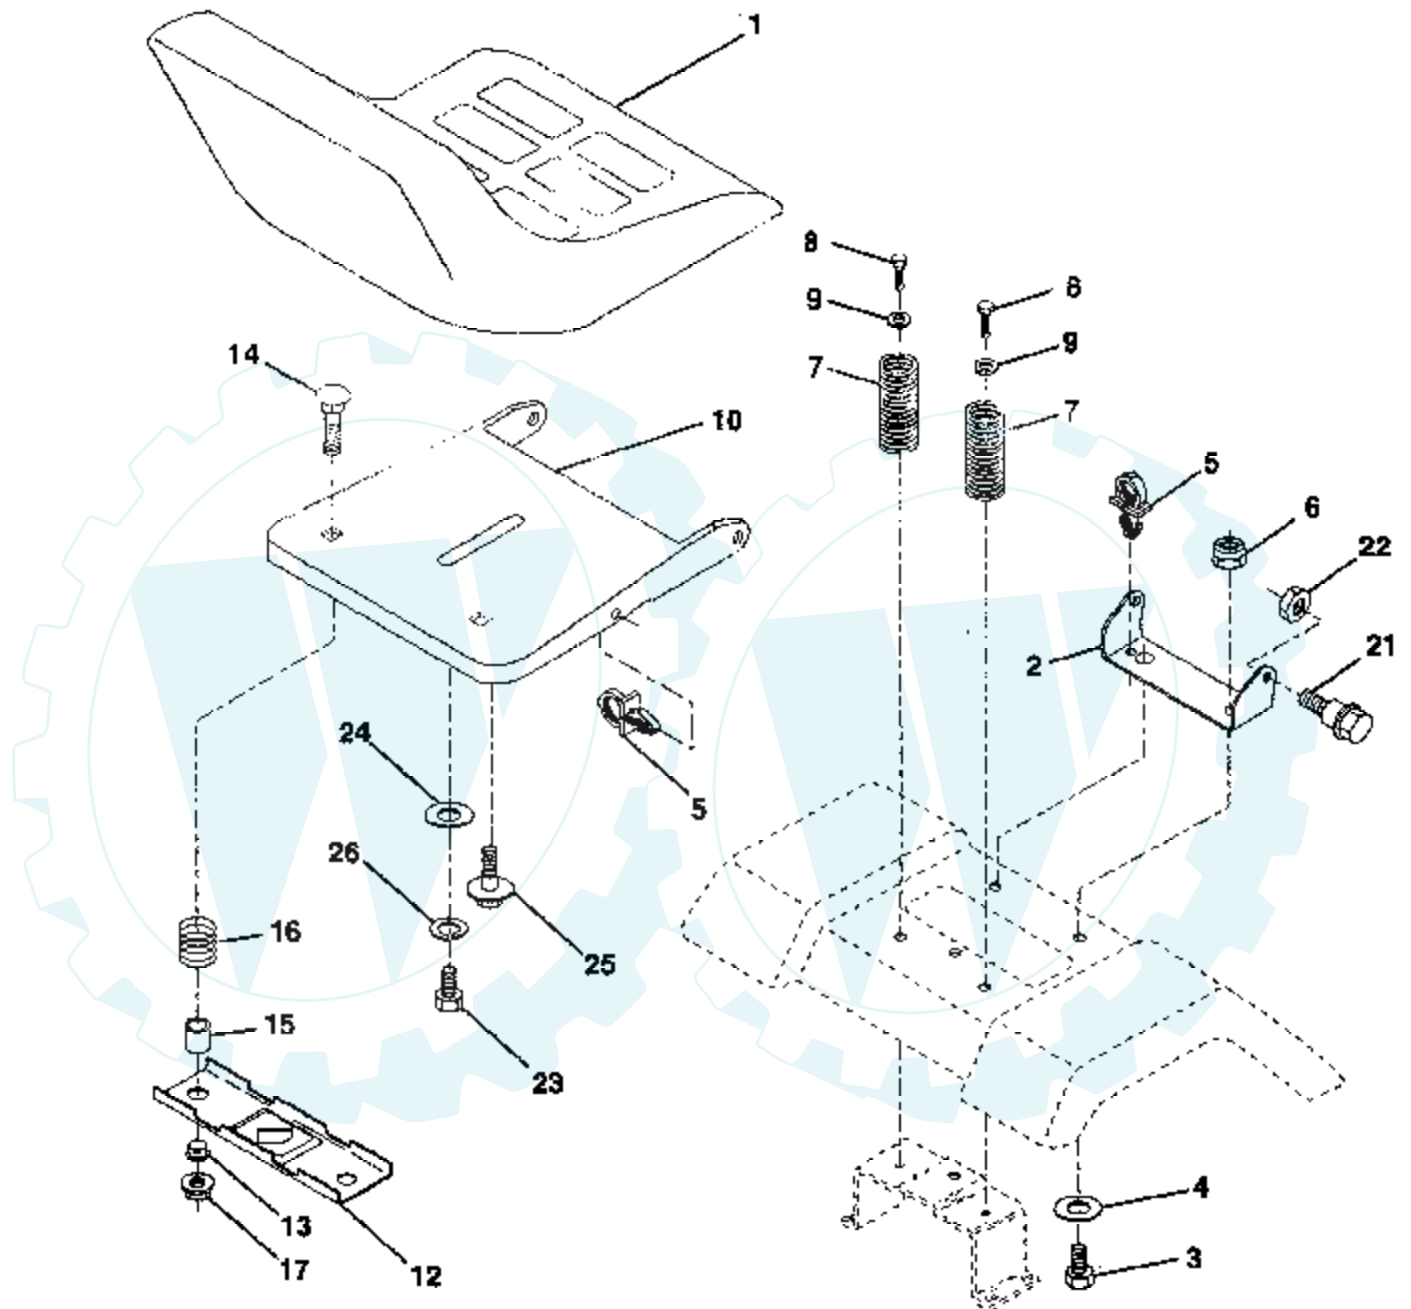

TRACTOR - - MODEL NUMBER AYP9149A69

SEAT ASSEMBLY

NOTE: All component dimensions given in U.S. Inches
1 inch = 25.4 mm.

Ref #	Part Number	Qty	Description
1	127427		SUB= 140119
2	140551		BRACKET PVT SEAT
3	74760616		BOLT
4	19131610		WASHER PM
5	145006		CLIP.PUSH-IN.HING
6	73800600		NUT
7	124181X		SPRING COMPRESSIO
8	17490616		SCREW GTV
9	19131614		WASHER
10	140552		SUB= 155925
12	121246X		BRKT SWITCH
13	121248X		BUSHING
14	72050411		SUB= 872050411
15	134300		SPLIT SPACER
16	121250X		SPRING
17	123976X		SUB= 73900400
21	139888		BOLT.SHLD.5/16-18
22	73800500		NUT
23	74780814		BOLT
24	19171912		WASHER
25	127018X		"BOLT,SHOULDER"
26	10040800		LOCKWASHER