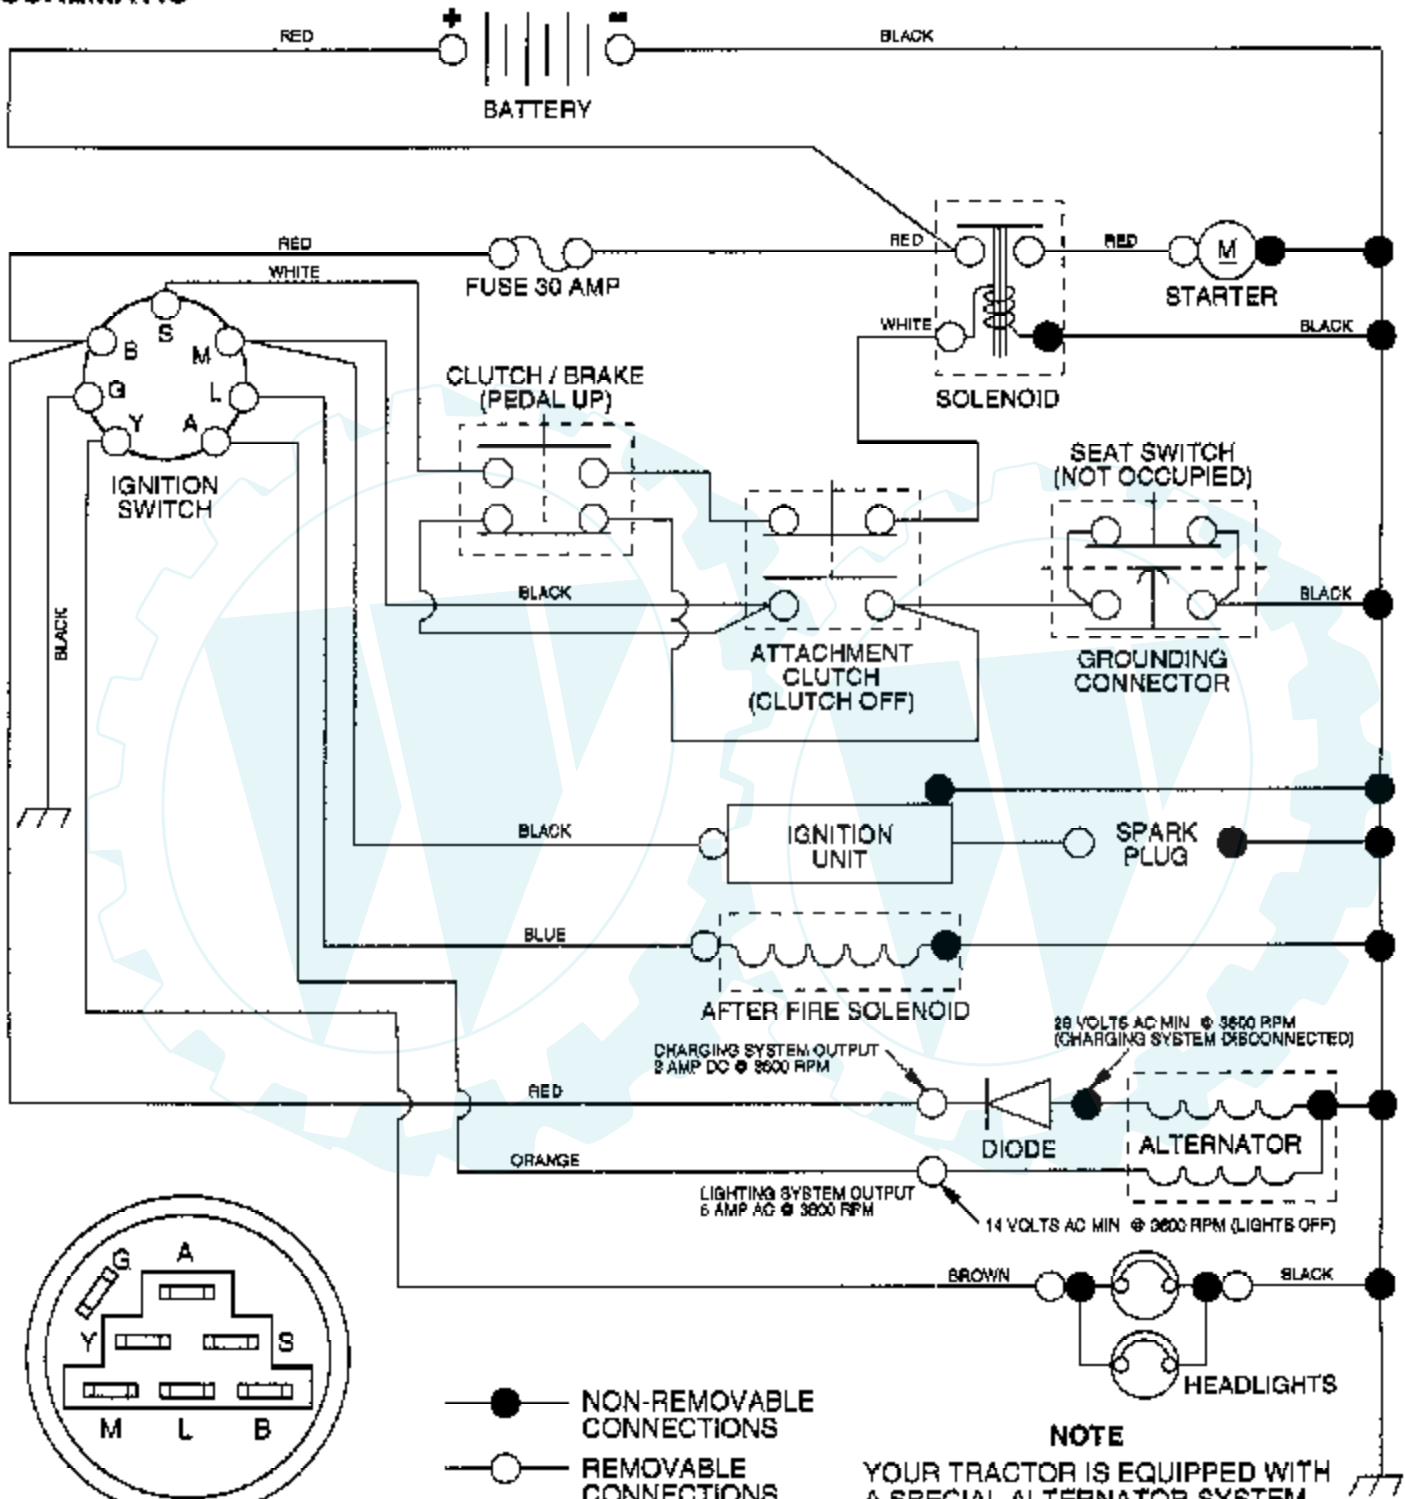

TRACTOR - - MODEL NUMBER AYP9149A69

SCHEMATIC

IGNITION SWITCH

POSITION	CIRCUIT	"MAKE"
OFF	G + M + L	NONE
RUN/LIGHT	B + L	A + Y
RUN	B + L	NONE
START	B + L + S	NONE

- NON-REMOVABLE CONNECTIONS
- REMOVABLE CONNECTIONS

WIRING INSULATED CLIPS
NOTE: IF WIRING INSULATED CLIPS WERE REMOVED FOR SERVICING OF UNIT, THEY SHOULD BE REPLACED TO PROPERLY SECURE YOUR WIRING.

NOTE
YOUR TRACTOR IS EQUIPPED WITH A SPECIAL ALTERNATOR SYSTEM. THE LIGHTS ARE NOT CONNECTED TO THE BATTERY, BUT HAVE THEIR OWN ELECTRICAL SOURCE BECAUSE OF THIS, THE BRIGHTNESS OF THE LIGHTS WILL CHANGE WITH ENGINE SPEED. AT IDLE THE LIGHTS WILL DIM. AS THE ENGINE IS SPEEDED UP, THE LIGHTS WILL BECOME THEIR BRIGHTEST.