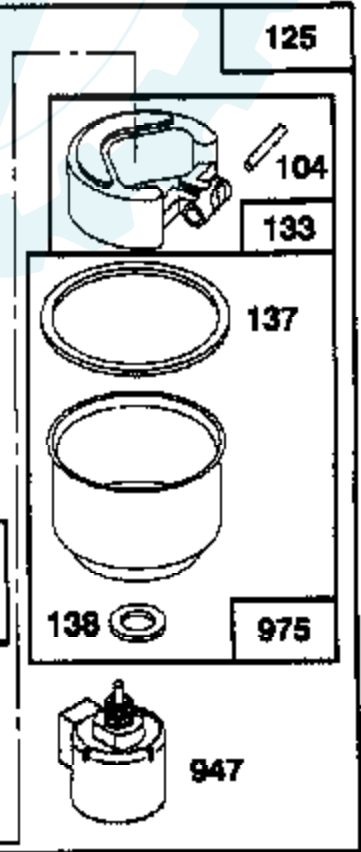

TRACTOR - - MODEL NUMBER AYP9149A69

BRIGGS & STRATTON ENGINE - MODEL NUMBER 287707, TYPE NUMBER 0255-01

★ REQUIRES SPECIAL TOOLS TO INSTALL. SEE REPAIR INSTRUCTION MANUAL.

Ref #	Part Number	Qty	Description
1	496412		CYLINDER ASSY
2	399265		P/N CONFLICT - CHECK WITH SUPPLIER
3	391086		SEAL, OIL
5	495858		HEAD, CYLINDER
7	272614		GASKET, CYLINDER HEAD
8	495735		BREATHER ASSY
9	27803		GASKET, VALVE COVER
10	94621		SCREW, STEMS
11	281246		TUBE, BREATHER
12	271916		GASKET, CRANKCASE COVER 1/64"
	271997		GASKET, CRANKCASE COVER .005"
	271996		GASKET, CRANKCASE COVER .009"
13	94728		SCREW, CYLINDER HEAD
15	94239		PLUG, OIL DRAIN
16	495162		CRANKSHAFT
	94196		KEY, TIMING GEAR
18	494238		BASE, ENGINE
20	291675		SEAL, OIL
22	94624		SCREW, SEMS, BASE MOUNTING
23	492326		FLYWHEEL & RING GEAR ASSY, MAGNETO
24	222698		KEY, FLYWHEEL
25	495860		PISTON ASSY, STANDARD SIZE
	495977		PISTON ASSY .010" OVERSIZE
	495978		PISTON ASSY .020" OVERSIZE
	495979		PISTON ASSY .030" OVERSIZE
26	495854		RING SET, PISTON, STANDARD SIZE
	495852		RING SET, PISTON, .010" OVERSIZE
	495854		RING SET, PISTON, STANDARD SIZE
	495855		RING SET, PISTON, .030" OVERSIZE
27	260924		LOCK, PISTON PIN
28	299691		PIN ASSEMBLY, PISTON, STANDARD
	391286		PIN ASSEMBLY, PISTON .005" OVER
29	494504		ROD ASSY, CONNECTING
	495490		ROD ASSY, CONNECTING
32	94695		SCREW
32A	94648		SCREW
33	495856		VALVE, EXHAUST
34	495857		VALVE, INTAKE
35	262811		SPRING, VALVE
37	224502		GUARD, FLYWHEEL
40	224641		RETAINER, VALVE SPRING
45	262411		TAPPET, VALVE
46	96884		GEAR, CAM
51	272465		GASKET, CARBURETOR (CARBURETOR TO ELBOW)
52	272569		GASKET, CARBURETOR
53	94637		STUD, CARBURETOR MOUNTING
75	224061		WASHER, SPRING
78	94626		SCREW, SEMS
93	281346		BUSHING, THROTTLE SHAFT
95	94098		SCREW, THROTTLE
98	495800		SCREW, IDLE SPEED
104	231789		PIN, FLOAT HINGE
105	231855		VALVE ASSY, INLET NEEDLE
106	231854		INLET VALVE SEAT
108	224540		VALVE, CHOKE
117	231858		JET, NEEDLE VALVE
118	495932		VALVE, NEEDLE
121	497535		CARBURETOR OVERHAUL KIT