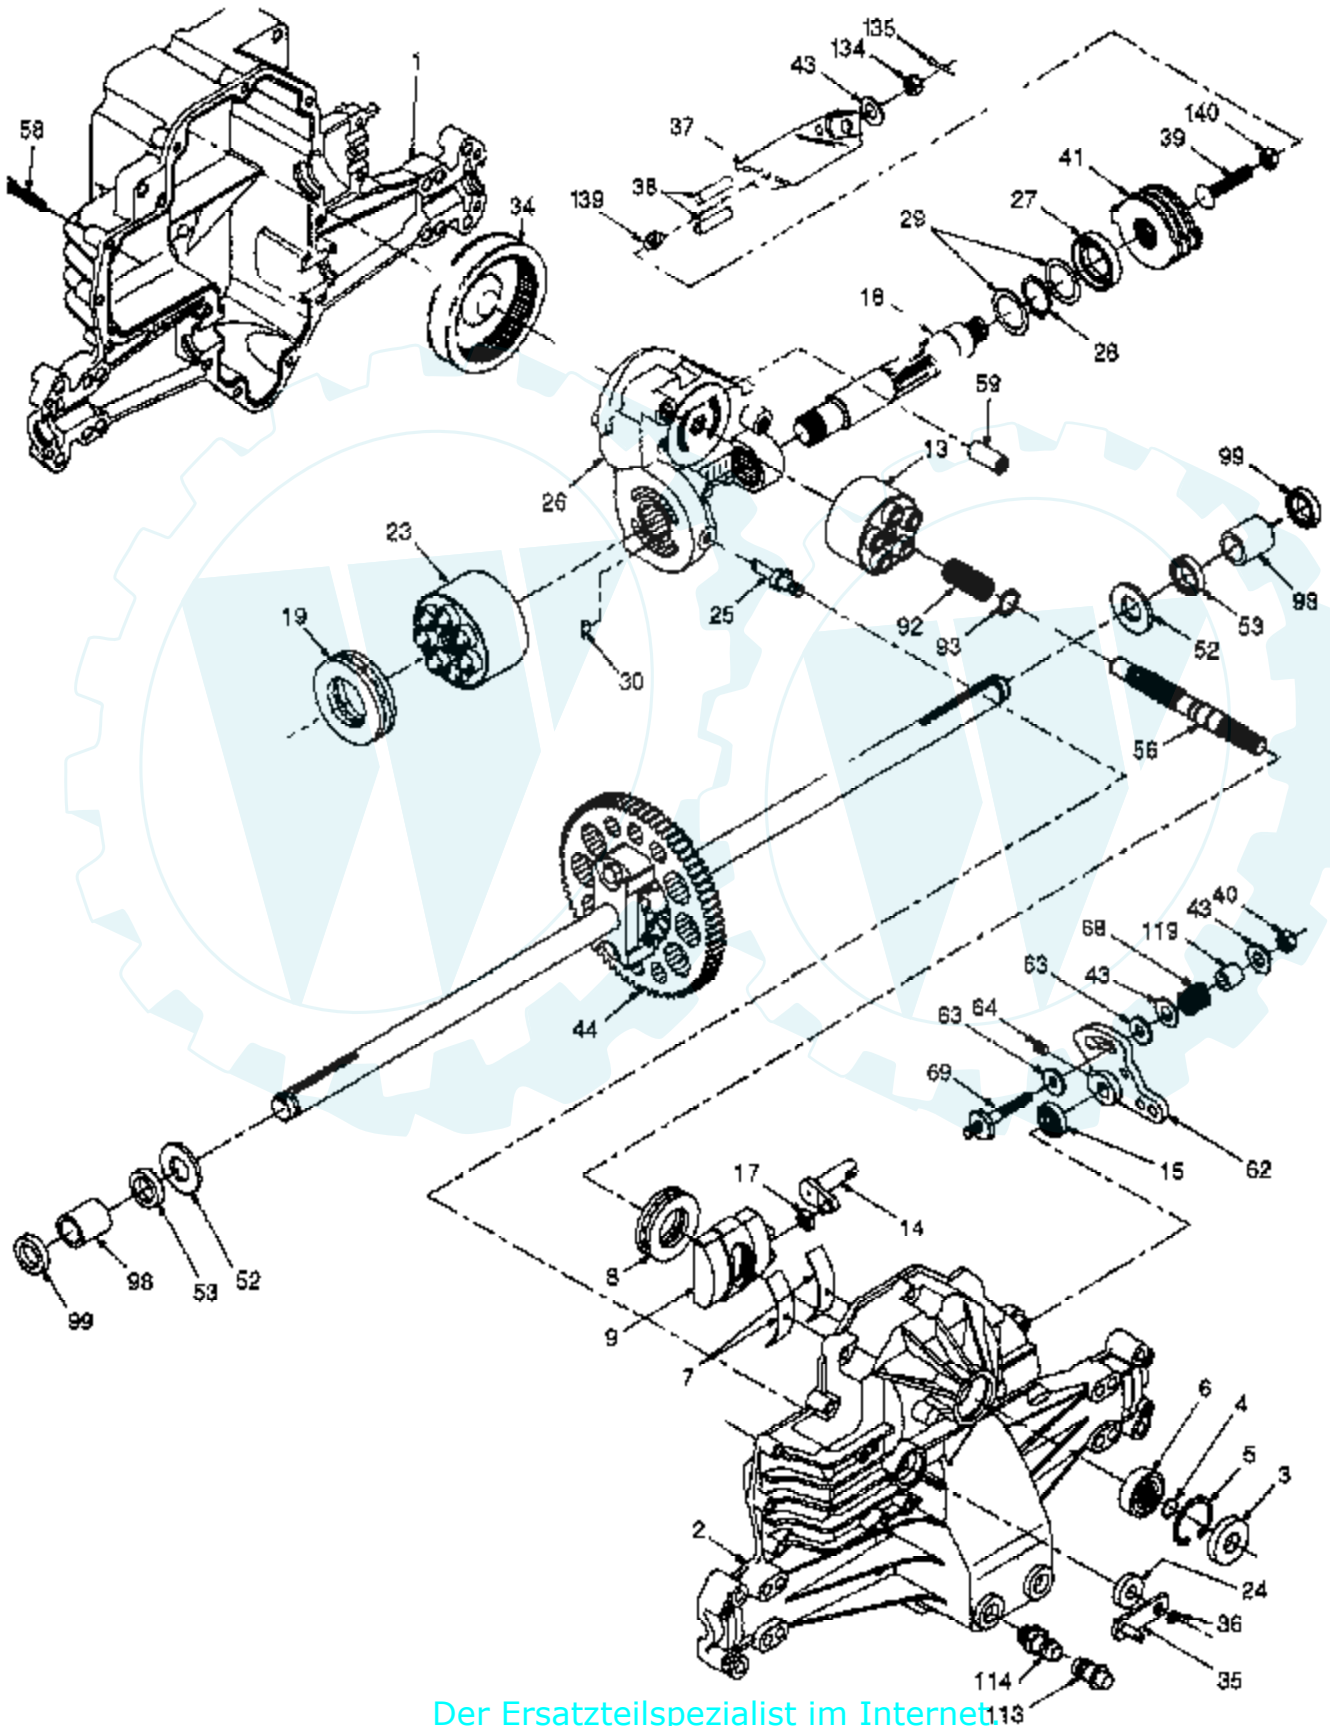

TRACTOR - - MODEL NUMBER AYP9149A69 TRANSAXLE HYDRO GEAR - MODEL NUMBER 310-0500

TRANSAXLE

Ref #	Part Number	Qty	Description
1	142986		HOUSING.L.44863RM
2	142987		HOUSING.UPR.70122
3	142932		SEAL.9008000-0128
4	142928		RING.RET.2003016.
5	142933		RING.RET.2003052.
6	142934		BEARING.(50552)42X68X16
7	142935		CRADLE- 2003023.
9	150771		BEARING.THU.50551
9	142937		SWASHPLT.2003087.
13	142938		BLOCK.CLYN.70079.
14	142939		ARM.TRUN.2003005.
15	142940		SEAL.9008000-0126
17	142941		GUIDE.2000015.
18	150772		SHAFT.MOTOR.50449
19	150773		BEARING.THU.50552
23	142944		BLOCK.CYLIN.70082
24	142945		SEAL.LIP.45074
25	142946		ACTUATOR.2003555
26	150774		KIT.CEN.SEC.70250
27	142948		SEAL.LIP.45075
28	142949		RING RETAIN 50007
29	142950		WASHER.44872
30	150787		PLATE.BYP.2003554
34	142951		ELEMENT.OIL.44964
35	142952		ARM.BYPASS.50270
36	142953		RING.RETAIN.44870
37	142954		ARM.ACTUAT.23710
38	142955		PIN.ACTUAT.44891
39	150777		BOLT.50316
40	150778		NUT.LOCK.HX.50317
41	142958		KIT.BRAKE.70135
43	142884		WASHER HYD 44130
44	142990		DIFFERENTIAL.70126
52	142991		WASHER.HYD.44875
53	142961		SEAL.HYDRO.45076
56	142963		SHAFT.INPUT.50005
58	142964		BOLT.1/4-20.44876
59	142965		PIN.HYDRO.50002
62	142966		ARM.CONTROL.50254
63	142967		PUCK.DAMPER.50281
64	142920		SCREW.SET.50018.
68	142969		SPRING.HYD.50277
69	144610		STUD.5/16-24.DANA
92	142977		SPRING.2003014.
93	142978		WASHER.2003017
98	142993		BEARING.SLV.50137
99	142976		SEAL.WIPER.50941
113	142914		PLUG.9005110-5600
114	142918		O-RING.ASM.70110
119	142980		SPACER.HYD.50278
134	144607		NUT.CAS.HYD.44142
135	144608		PIN.COT.HYD.44101
139	150775		SPRING.COMP.50431
140	150776		NUT.HEX.50269