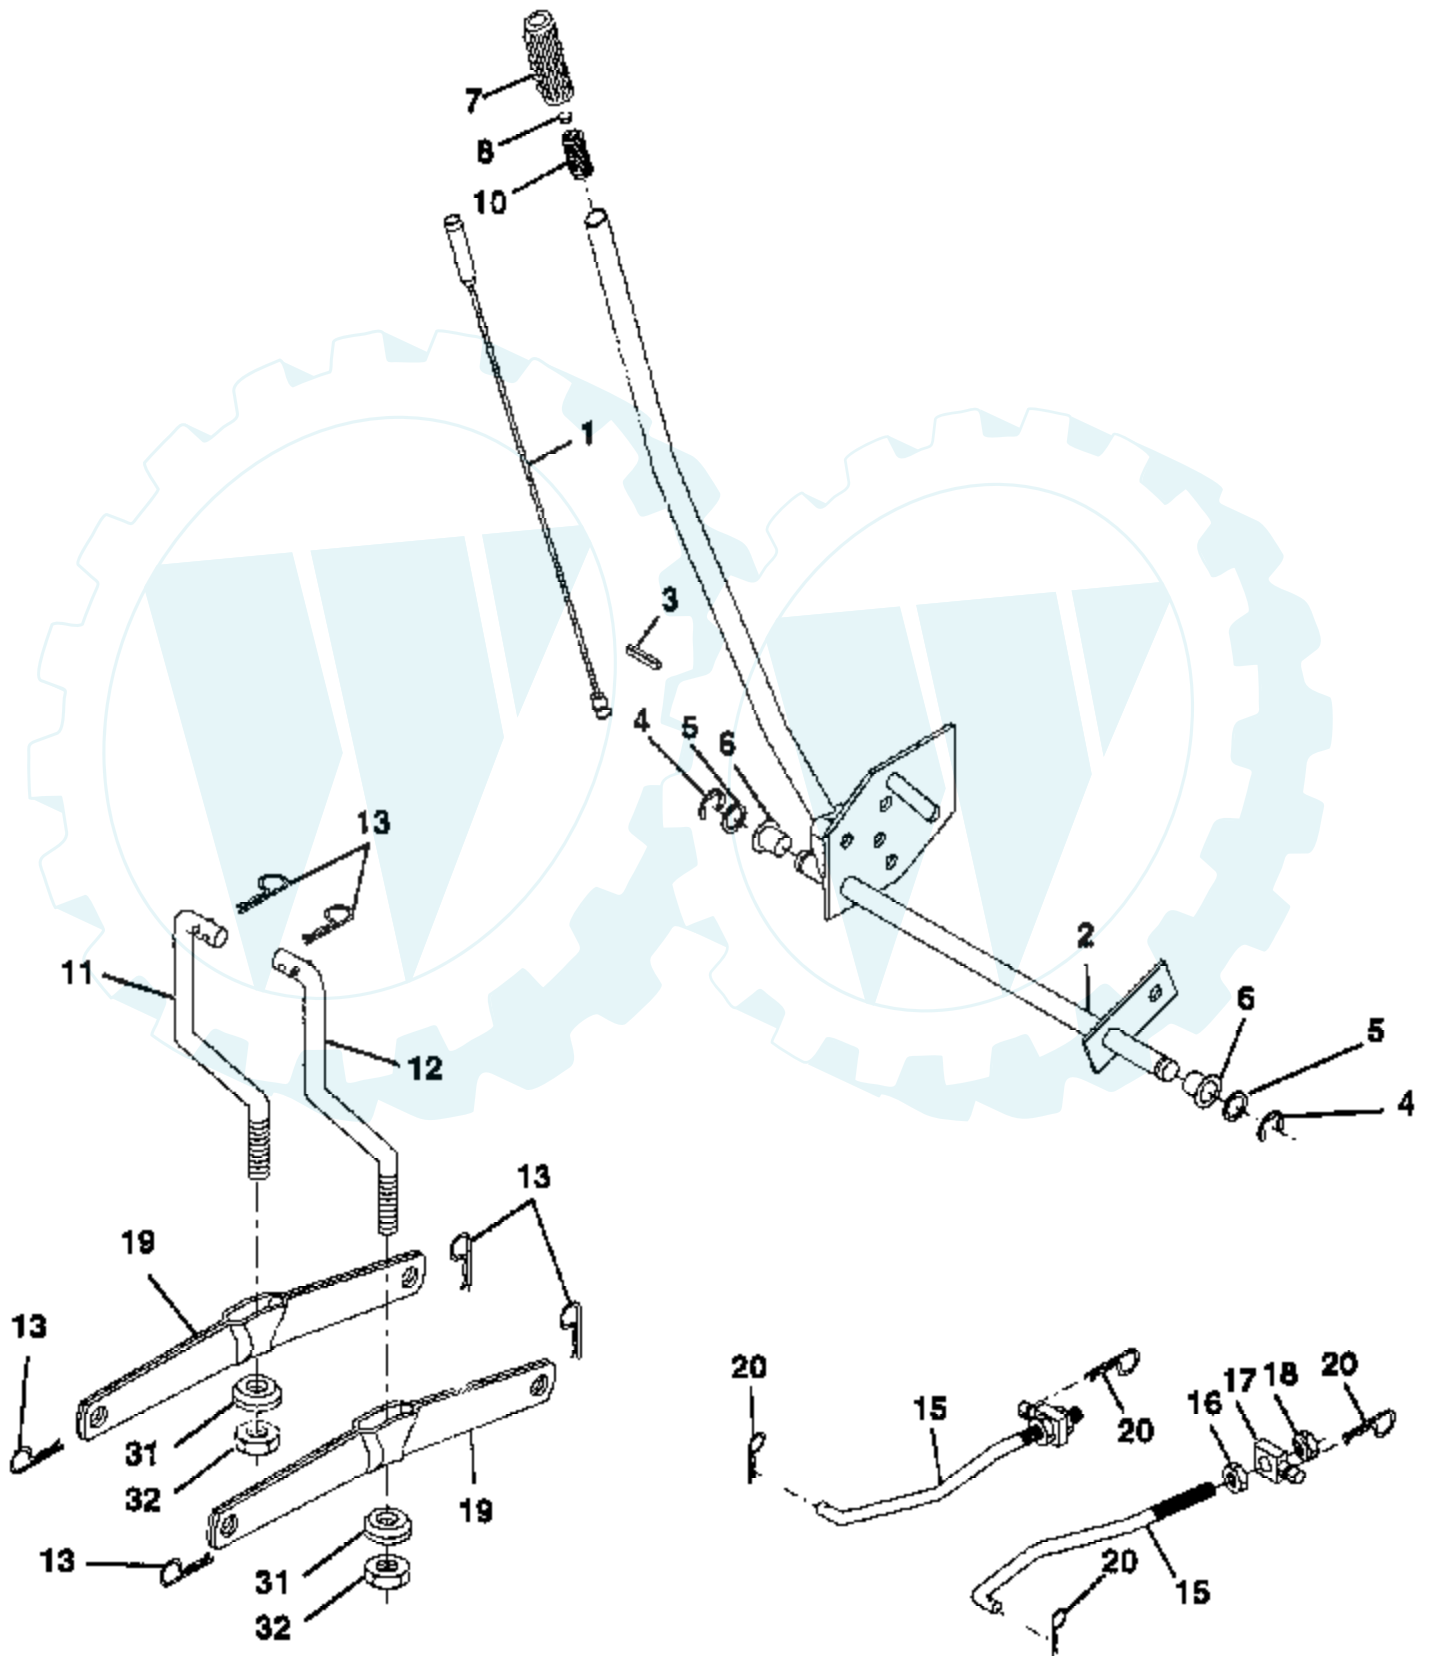

TRACTOR - - MODEL NUMBER AYP9149A69

LIFT

Ref #	Part Number	Qty	Description
1	136973		WIRE ASM
2	140278		HANDLE.LIFT.LH.
3	138284		PIN GROOVE
4	12000002		SUB= 2225J
5	19211621		WASHER
6	120183X		NYLON BEARING
7	109413X		GRIP
8	124526X		SUB= 125925X
10	122512X		SUB= 532122512
11	139865		SUB= 918139865
12	139866		SUB= 151140
13	4939M		SUB= 85902
15	127218		LINK.FRONT
16	73350800		NUT
17	130171		TRUNION
18	73800800		NUT.LK.W/WSH.1/2.
19	139868		ARM SUSP REAR
20	3146R		RETAINER.SPRING
31	140302		BEARING PVT LH
32	73540600		NUT.CROWNLOCK.3/8