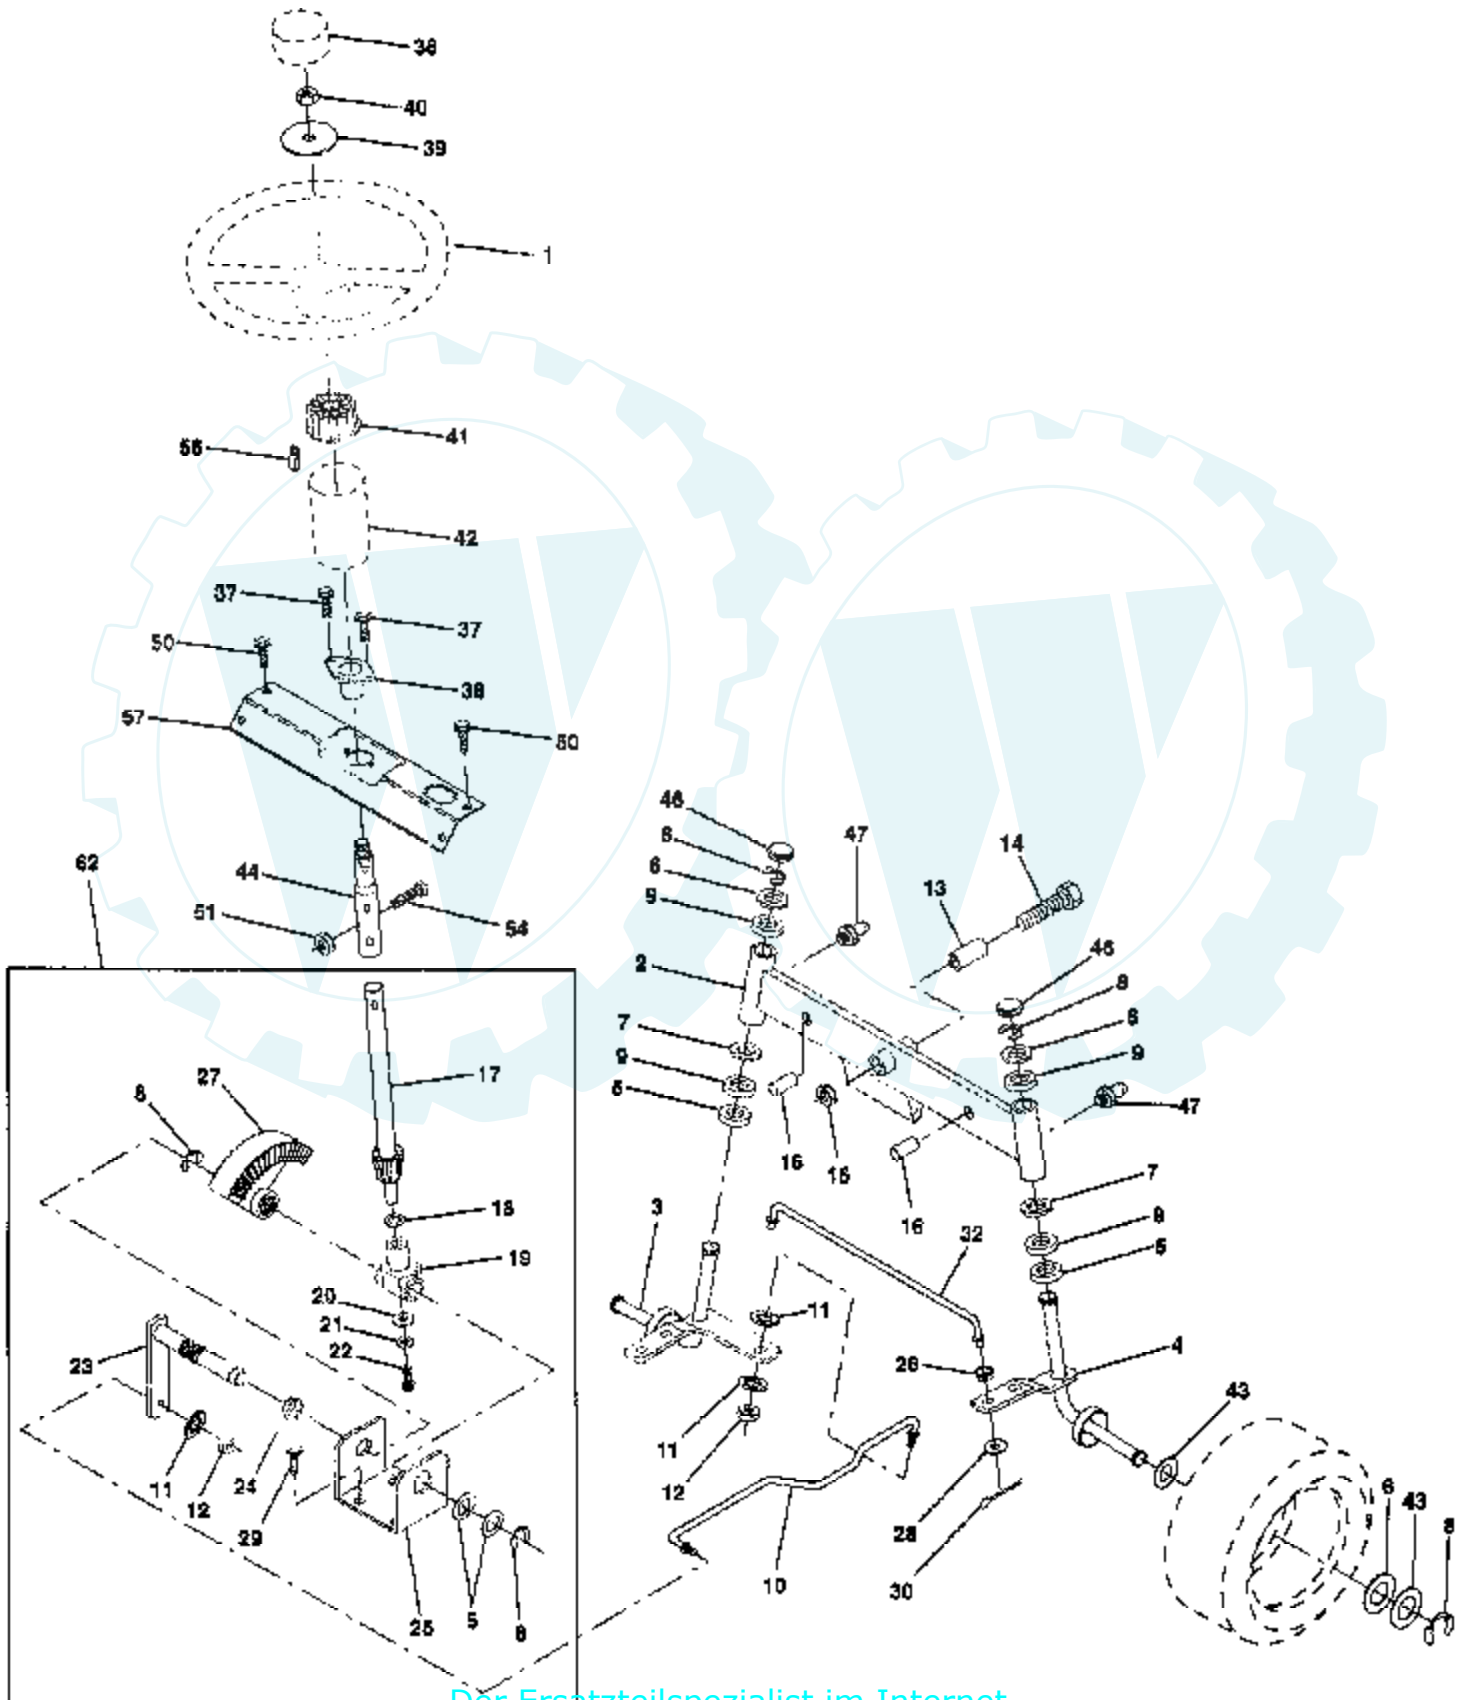

TRACTOR - - MODEL NUMBER AYP9149A69

STEERING ASSEMBLY

Ref #	Part Number	Qty	Description
1	140044		WHEEL STR AYP BLK
2	142033		AXLE ASM FRONT
3	135227		SPINDLE LH
4	135228		SPINDLE RH
5	6266H		WASHER .T
6	121748X		WASHER
7	19272016		WASHER
8	12000029		RING
9	3366R		COL. SRTG. BEAR.
10	130468		SUB= 532130468
11	10040600		LOCKWASHER
12	73610600		SUB= 7810H
13	110438X		BEARING
14	74011056		BOLT HEX 5/8-11
15	73901000		"NUT-LOC,FLANGE LT"
16	132624		AXLE PIN
17	140176		SHAFT ASM STEERIN
18	57079		THRUST WASHER
19	124035X		SUPPORT.SHAFT
20	126684X		SUB= 532126684
21	10040400		LOCKWASHER
22	71070410		"SCREW,SPECIAL"
23	127501		SUB= 918127501
24	109816X		NYLINER T
25	124036X		"BRKT,STEERING"
26	126847X		BUSHING.DRAGLINK
27	136874		GEAR SECTOR
28	19131416		WASHER
29	17490612		SCREW
30	76020412		COTTER PIN
32	130465		TIE ROD
36	102803X		SUB= 918102803X
37	17431008		SUB= 98000165
38	140045		CAP STEER AYP
39	19133808		WASHER T
40	7810H		GRIPCO NUT
41	104820X		ADAPTER-WHEEL LT
42	140216		BOOT SHAFT STEER
43	121749X		WASHER
44	146690		SUB= 154306
46	121232X		CAP
47	6855M		ZERK M
50	17490412		SCREW HEX CRT
51	73800500		NUT
54	74780520		BOLT
55	140285		CLIP TINNERMAN
57	140172		SUPPORT SHAFT STR
62	149686		SUB= 918149686