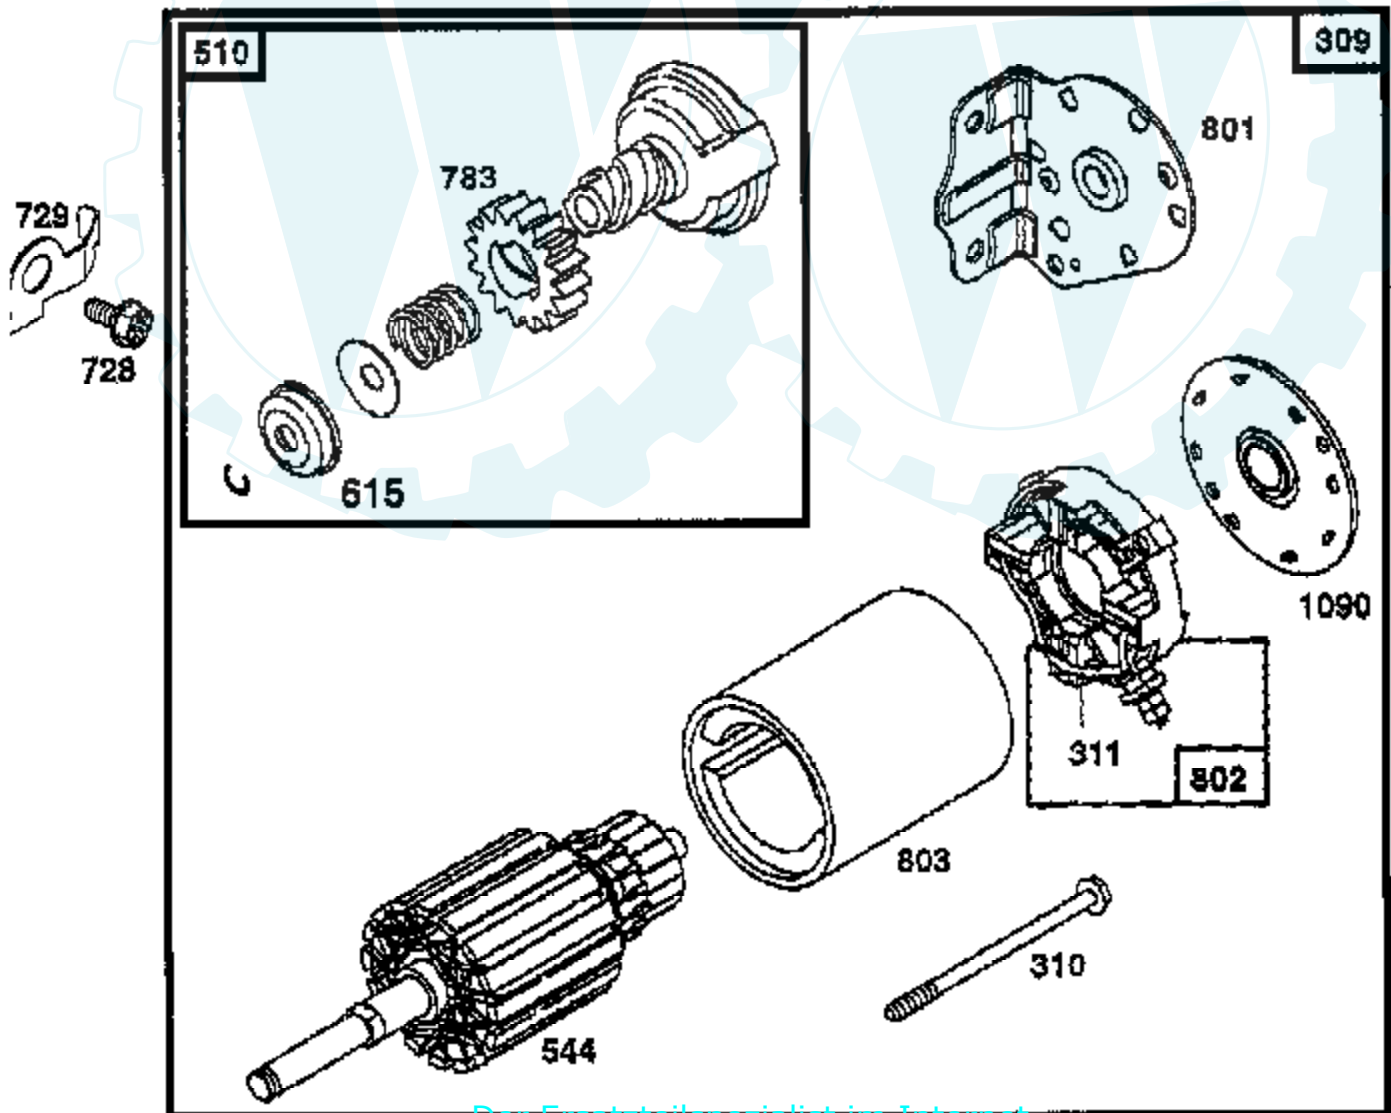

TRACTOR - - MODEL NUMBER AYP9149A69

BRIGGS & STRATTON ENGINE - MODEL NUMBER 287707, TYPE NUMBER 0255-01

Ref #	Part Number	Qty	Description
1	496412		CYLINDER ASSY
2	399265		P/N CONFLICT - CHECK WITH SUPPLIER
3	391086		SEAL, OIL
5	495858		HEAD, CYLINDER
7	272614		GASKET, CYLINDER HEAD
8	495735		BREATHER ASSY
9	27803		GASKET, VALVE COVER
10	94621		SCREW, STEMS
11	281246		TUBE, BREATHER
12	271916		GASKET, CRANKCASE COVER 1/64"
	271997		GASKET, CRANKCASE COVER .005"
	271996		GASKET, CRANKCASE COVER .009"
13	94728		SCREW, CYLINDER HEAD
15	94239		PLUG, OIL DRAIN
16	495162		CRANKSHAFT
	94196		KEY, TIMING GEAR
18	494238		BASE, ENGINE
20	291675		SEAL, OIL
22	94624		SCREW, SEMS, BASE MOUNTING
23	492326		FLYWHEEL & RING GEAR ASSY, MAGNETO
24	222698		KEY, FLYWHEEL
25	495860		PISTON ASSY, STANDARD SIZE
	495977		PISTON ASSY .010" OVERSIZE
	495978		PISTON ASSY .020" OVERSIZE
	495979		PISTON ASSY .030" OVERSIZE
26	495854		RING SET, PISTON, STANDARD SIZE
	495852		RING SET, PISTON, .010" OVERSIZE
	495854		RING SET, PISTON, STANDARD SIZE
	495855		RING SET, PISTON, .030" OVERSIZE
27	260924		LOCK, PISTON PIN
28	299691		PIN ASSEMBLY, PISTON, STANDARD
	391286		PIN ASSEMBLY, PISTON .005" OVER
29	494504		ROD ASSY, CONNECTING
	495490		ROD ASSY, CONNECTING
32	94695		SCREW
32A	94648		SCREW
33	495856		VALVE, EXHAUST
34	495857		VALVE, INTAKE
35	262811		SPRING, VALVE
37	224502		GUARD, FLYWHEEL
40	224641		RETAINER, VALVE SPRING
45	262411		TAPPET, VALVE
46	96884		GEAR, CAM
51	272465		GASKET, CARBURETOR (CARBURETOR TO ELBOW)
52	272569		GASKET, CARBURETOR
53	94637		STUD, CARBURETOR MOUNTING
75	224061		WASHER, SPRING
78	94626		SCREW, SEMS
93	281346		BUSHING, THROTTLE SHAFT
95	94098		SCREW, THROTTLE
98	495800		SCREW, IDLE SPEED
104	231789		PIN, FLOAT HINGE
105	231855		VALVE ASSY, INLET NEEDLE
106	231854		INLET VALVE SEAT
108	224540		VALVE, CHOKE
117	231858		JET, NEEDLE VALVE
118	495932		VALVE, NEEDLE
121	497535		CARBURETOR OVERHAUL KIT