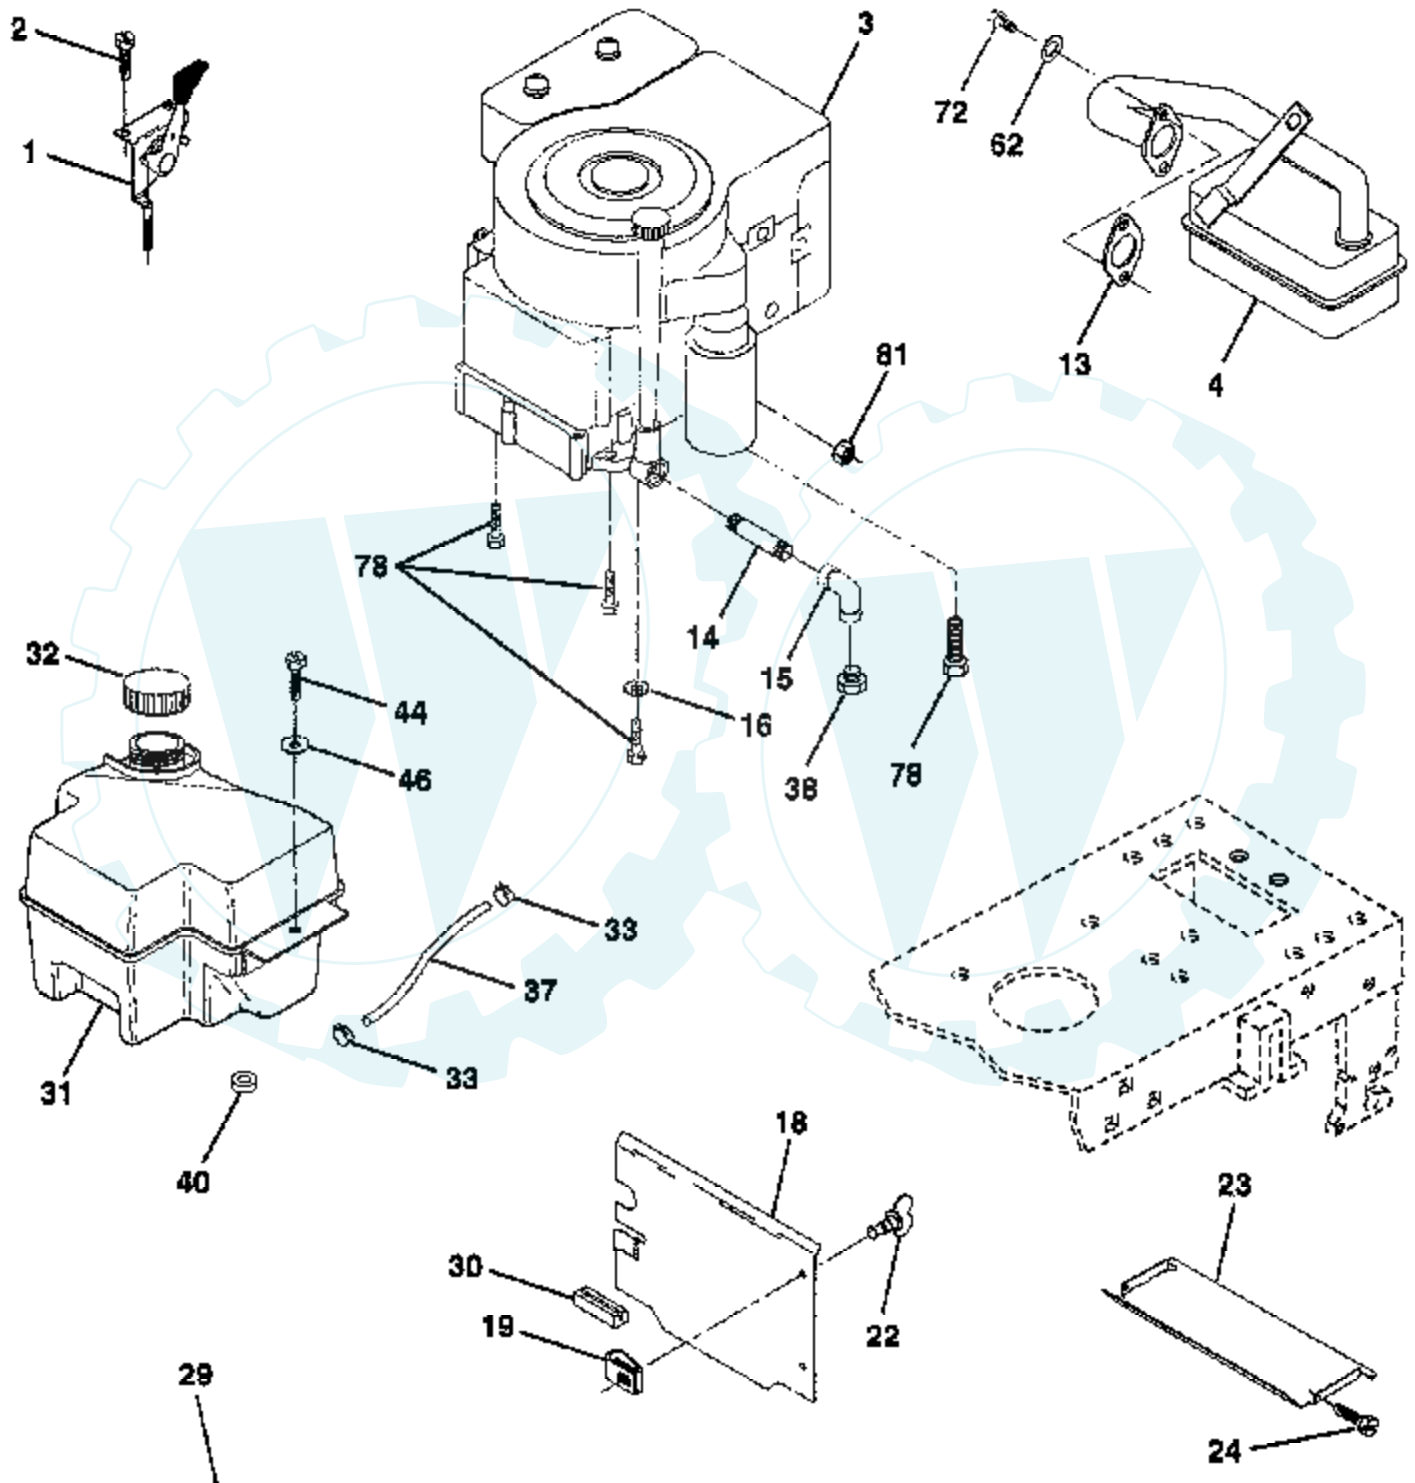

TRACTOR - - MODEL NUMBER AYP9149A69

ENGINE

OPTIONAL EQUIPMENT
Spark Arrester

Ref #	Part Number	Qty	Description
1	140310		CONTROL THROTTLE
2	17720410		SCREW LT
3			REFER TO IMAGE
4	137352		MUFFLER
13	272293		GASKET ENG 1 313 LD TIN PLATED
14	13280324		PIPE NIPPLE
15	13200300		ELBOW
16	11050600		LOCKWASHER
18	136718		SHIELD HEAT
19	105839X		RECEPTACLE LT
20	105838X		RETAINER LT
21	19091016		WASHER
22	123650X		STUD.1/4.TURN
23	128953X		SUB= 128953
24	47021008		SCREW
29	137180		SUB= 532137180
30	127057X		SUB= 532127057
31	140280		SUB= 161911
32	140527		CAP ASM FUEL
33	123487X		HOSE CLAMP
37	137040		LINE FUEL
38			REFER TO IMAGE
40	124028X		SUB= 532124028
44	17490412		SCREW HEX CRT
46	19091416		WASHER
62	10040500		LOCKWASHER
72	71070512		SCREW
78	17490620		SCREW
81	128861		NUT