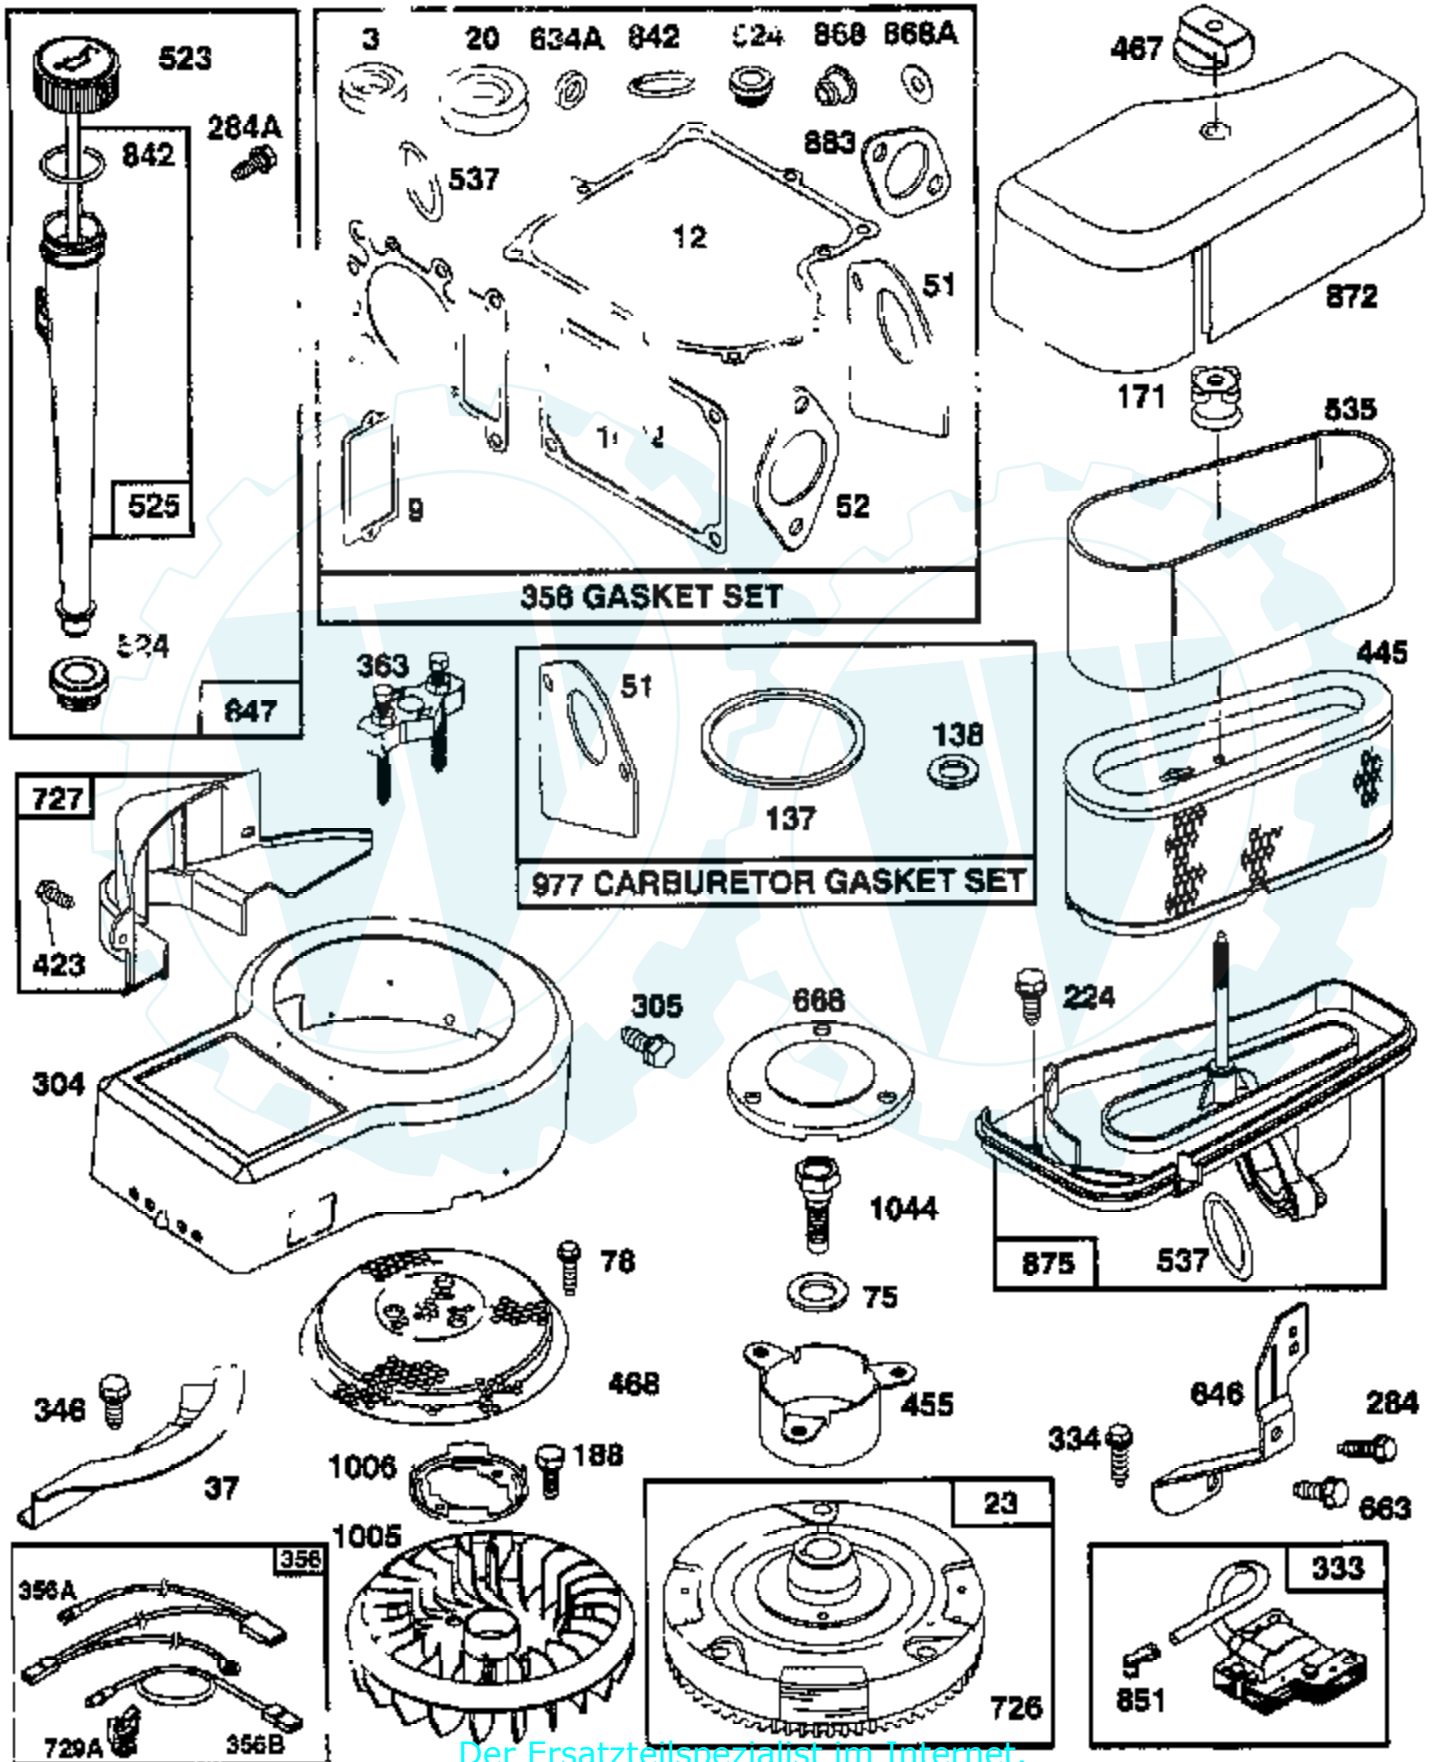

TRACTOR - - MODEL NUMBER AYP9149A69

BRIGGS & STRATTON ENGINE - MODEL NUMBER 267707, TYPE NUMBER 0255-01

Ref #	Part Number	Qty	Description
1	496412		CYLINDER ASSY
2	399265		P/N CONFLICT - CHECK WITH SUPPLIER
3	391086		SEAL, OIL
5	495858		HEAD, CYLINDER
7	272614		GASKET, CYLINDER HEAD
8	495735		BREATHER ASSY
9	27803		GASKET, VALVE COVER
10	94621		SCREW, STEMS
11	281246		TUBE, BREATHER
12	271916		GASKET, CRANKCASE COVER 1/64"
	271997		GASKET, CRANKCASE COVER .005"
	271996		GASKET, CRANKCASE COVER .009"
13	94728		SCREW, CYLINDER HEAD
15	94239		PLUG, OIL DRAIN
16	495162		CRANKSHAFT
	94196		KEY, TIMING GEAR
18	494238		BASE, ENGINE
20	291675		SEAL, OIL
22	94624		SCREW, SEMS, BASE MOUNTING
23	492326		FLYWHEEL & RING GEAR ASSY, MAGNETO
24	222698		KEY, FLYWHEEL
25	495860		PISTON ASSY, STANDARD SIZE
	495977		PISTON ASSY .010" OVERSIZE
	495978		PISTON ASSY .020" OVERSIZE
	495979		PISTON ASSY .030" OVERSIZE
26	495854		RING SET, PISTON, STANDARD SIZE
	495852		RING SET, PISTON, .010" OVERSIZE
	495854		RING SET, PISTON, STANDARD SIZE
	495855		RING SET, PISTON, .030" OVERSIZE
27	260924		LOCK, PISTON PIN
28	299691		PIN ASSEMBLY, PISTON, STANDARD
	391286		PIN ASSEMBLY, PISTON .005" OVER
29	494504		ROD ASSY, CONNECTING
	495490		ROD ASSY, CONNECTING
32	94695		SCREW
32A	94648		SCREW
33	495856		VALVE, EXHAUST
34	495857		VALVE, INTAKE
35	262811		SPRING, VALVE
37	224502		GUARD, FLYWHEEL
40	224641		RETAINER, VALVE SPRING
45	262411		TAPPET, VALVE
46	96884		GEAR, CAM
51	272465		GASKET, CARBURETOR (CARBURETOR TO ELBOW)
52	272569		GASKET, CARBURETOR
53	94637		STUD, CARBURETOR MOUNTING
75	224061		WASHER, SPRING
78	94626		SCREW, SEMS
93	281346		BUSHING, THROTTLE SHAFT
95	94098		SCREW, THROTTLE
98	495800		SCREW, IDLE SPEED
104	231789		PIN, FLOAT HINGE
105	231855		VALVE ASSY, INLET NEEDLE
106	231854		INLET VALVE SEAT
108	224540		VALVE, CHOKE
117	231858		JET, NEEDLE VALVE
118	495932		VALVE, NEEDLE
121	497535		CARBURETOR OVERHAUL KIT