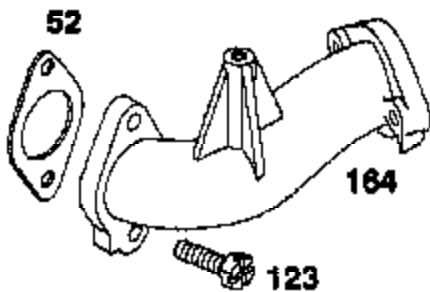

TRACTOR - - MODEL NUMBER AYP9149A69

BRIGGS & STRATTON ENGINE - MODEL NUMBER 287707, TYPE NUMBER 0255-01

★ REQUIRES SPECIAL TOOLS TO INSTALL. SEE REPAIR INSTRUCTION MANUAL.

Ref #	Part Number	Qty	Description
1	496412		CYLINDER ASSY
2	399265		P/N CONFLICT - CHECK WITH SUPPLIER
3	391086		SEAL, OIL
5	495858		HEAD, CYLINDER
7	272614		GASKET, CYLINDER HEAD
8	495735		BREATHER ASSY
9	27803		GASKET, VALVE COVER
10	94621		SCREW, STEMS
11	281246		TUBE, BREATHER
12	271916		GASKET, CRANKCASE COVER 1/64"
	271997		GASKET, CRANKCASE COVER .005"
	271996		GASKET, CRANKCASE COVER .009"
13	94728		SCREW, CYLINDER HEAD
15	94239		PLUG, OIL DRAIN
16	495162		CRANKSHAFT
	94196		KEY, TIMING GEAR
18	494238		BASE, ENGINE
20	291675		SEAL, OIL
22	94624		SCREW, SEMS, BASE MOUNTING
23	492326		FLYWHEEL & RING GEAR ASSY, MAGNETO
24	222698		KEY, FLYWHEEL
25	495860		PISTON ASSY, STANDARD SIZE
	495977		PISTON ASSY .010" OVERSIZE
	495978		PISTON ASSY .020" OVERSIZE
	495979		PISTON ASSY .030" OVERSIZE
26	495854		RING SET, PISTON, STANDARD SIZE
	495852		RING SET, PISTON, .010" OVERSIZE
	495854		RING SET, PISTON, STANDARD SIZE
	495855		RING SET, PISTON, .030" OVERSIZE
27	260924		LOCK, PISTON PIN
28	299691		PIN ASSEMBLY, PISTON, STANDARD
	391286		PIN ASSEMBLY, PISTON .005" OVER
29	494504		ROD ASSY, CONNECTING
	495490		ROD ASSY, CONNECTING
32	94695		SCREW
32A	94648		SCREW
33	495856		VALVE, EXHAUST
34	495857		VALVE, INTAKE
35	262811		SPRING, VALVE
37	224502		GUARD, FLYWHEEL
40	224641		RETAINER, VALVE SPRING
45	262411		TAPPET, VALVE
46	96884		GEAR, CAM
51	272465		GASKET, CARBURETOR (CARBURETOR TO ELBOW)
52	272569		GASKET, CARBURETOR
53	94637		STUD, CARBURETOR MOUNTING
75	224061		WASHER, SPRING
78	94626		SCREW, SEMS
93	281346		BUSHING, THROTTLE SHAFT
95	94098		SCREW, THROTTLE
98	495800		SCREW, IDLE SPEED
104	231789		PIN, FLOAT HINGE
105	231855		VALVE ASSY, INLET NEEDLE
106	231854		INLET VALVE SEAT
108	224540		VALVE, CHOKE
117	231858		JET, NEEDLE VALVE
118	495932		VALVE, NEEDLE
121	497535		CARBURETOR OVERHAUL KIT