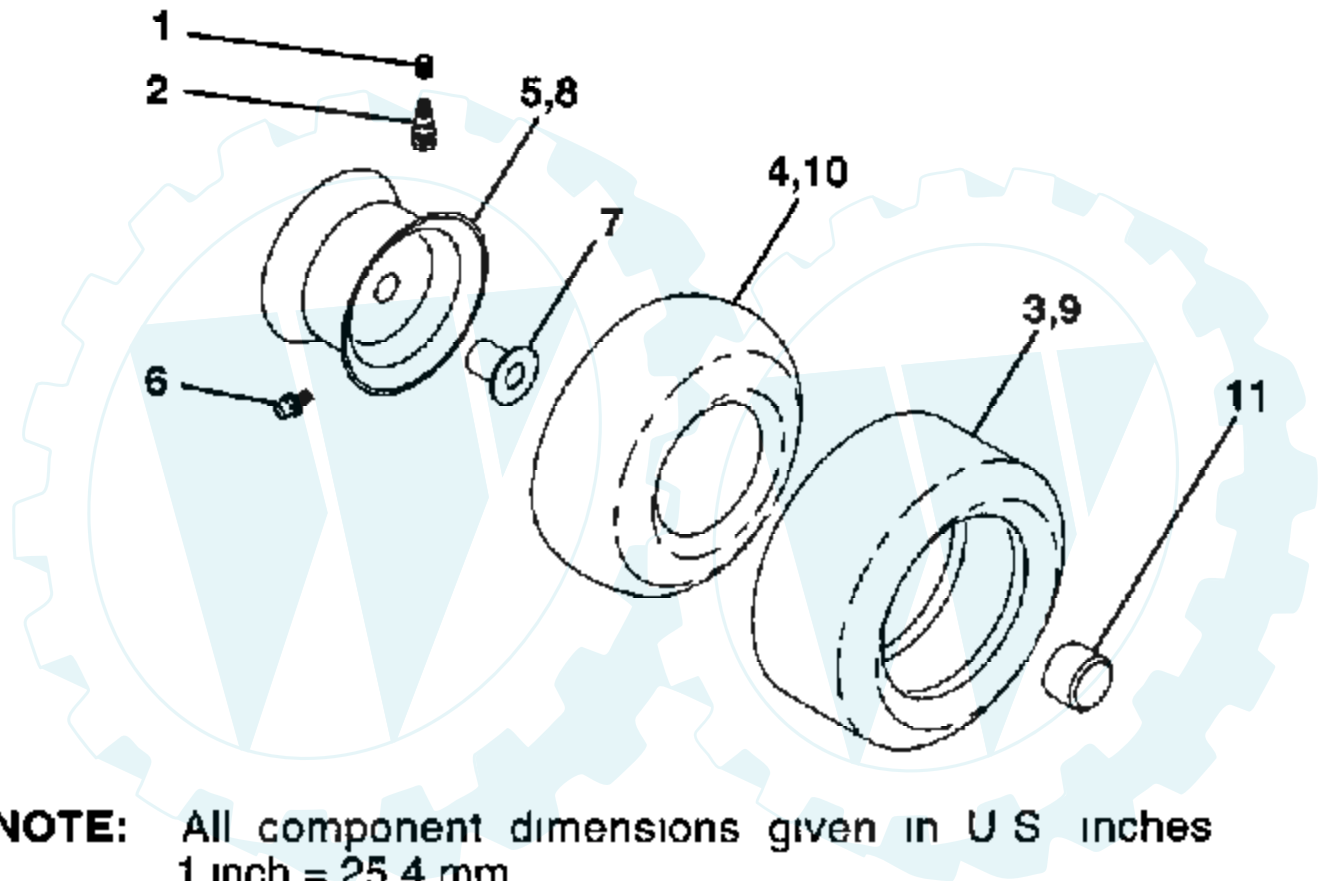

TRACTOR - - MODEL NUMBER AYP9149A59

WHEELS & TIRES

NOTE: All component dimensions given in U S inches
1 inch = 25.4 mm

Ref #	Part Number	Qty	Description
1	59192		VALVE CAP
2	65139		VALVE STEM LT
3	106222X		SUB= 122073X
4	59904		TUBE.5.3/4.5/6
5	106732X427		"RIM ASM 6"" FRT"
6	278H		FITTING LT
7	9040H		"FLANGE, BEARING"
8	106108X427		"RIM AS 8"" REAR"
9	106268X		SUB= 122074X
10	7152J		TUBE.18X9.5-8
11	104757X		HUB CAP