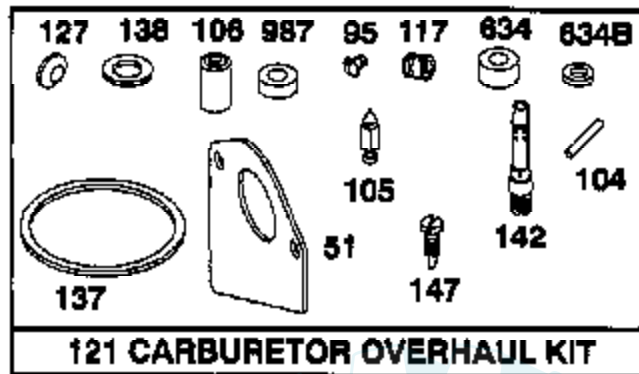

TRACTOR -- MODEL NUMBER AYP9149A59

BRIGGS & STRATTON ENGINE - MODEL NUMBER 287707, TYPE NUMBER 0216-01

★ REQUIRES SPECIAL TOOLS TO INSTALL. SEE REPAIR INSTRUCTION MANUAL.

Ref #	Part Number	Qty	Description
1	496412		CYLINDER ASSY
2	399265		P/N CONFLICT - CHECK WITH SUPPLIER
3	391086		SEAL, OIL
5	495858		HEAD, CYLINDER
7	272614		GASKET, CYLINDER HEAD
8	495735		BREATHER ASSY
9	27803		GASKET, VALVE COVER
10	94621		SCREW, STEMS
11	281246		TUBE, BREATHER
12	271916		GASKET, CRANKCASE COVER 1/64"
	271997		GASKET, CRANKCASE COVER .005"
	271996		GASKET, CRANKCASE COVER .009"
13	94728		SCREW, CYLINDER HEAD
15	94239		PLUG, OIL DRAIN
16	495162		CRANKSHAFT
	94196		KEY, TIMING GEAR
18	494238		BASE, ENGINE
20	291675		SEAL, OIL
22	94624		SCREW, SEMS, BASE MOUNTING
23	492326		FLYWHEEL & RING GEAR ASSY, MAGNETO
24	222698		KEY, FLYWHEEL
25	495860		PISTON ASSY, STANDARD SIZE
	495977		PISTON ASSY .010" OVERSIZE
	495978		PISTON ASSY .020" OVERSIZE
	495979		PISTON ASSY .030" OVERSIZE
26	495854		RING SET, PISTON, STANDARD SIZE
	495852		RING SET, PISTON, .010" OVERSIZE
	495851		RING SET, PISTON, .020" OVERSIZE
	495855		RING SET, PISTON, .030" OVERSIZE
27	260924		LOCK, PISTON PIN
28	299691		PIN ASSEMBLY, PISTON, STANDARD
	391286		PIN ASSEMBLY, PISTON .005" OVER
29	494504		ROD ASSY, CONNECTING
	495490		ROD ASSY, CONNECTING
32	94695		SCREW
32A	94648		SCREW
33	495856		VALVE, EXHAUST
34	495857		VALVE, INTAKE
35	262811		SPRING, VALVE
37	224502		GUARD, FLYWHEEL
40	224641		RETAINER, VALVE SPRING
45	262411		TAPPET, VALVE
46	494433		GEAR CAM
51	272465		GASKET, CARBURETOR (CARBURETOR TO ELBOW)
52	272569		GASKET, CARBURETOR
53	94637		STUD, CARBURETOR MOUNTING
75	224061		WASHER, SPRING
78	94626		SCREW, SEMS
95	94098		SCREW, THROTTLE
98	495800		SCREW, IDLE SPEED
104	231789		PIN, FLOAT HINGE
105	231855		VALVE ASSY, INLET NEEDLE
106	231854		INLET VALVE SEAT
108	224540		VALVE, CHOKE
117	231858		JET, NEEDLE VALVE
118	495932		VALVE, NEEDLE
121	497535		CARBURETOR OVERHAUL KIT
123	94616		SCREW, ELBOW MOUNTING