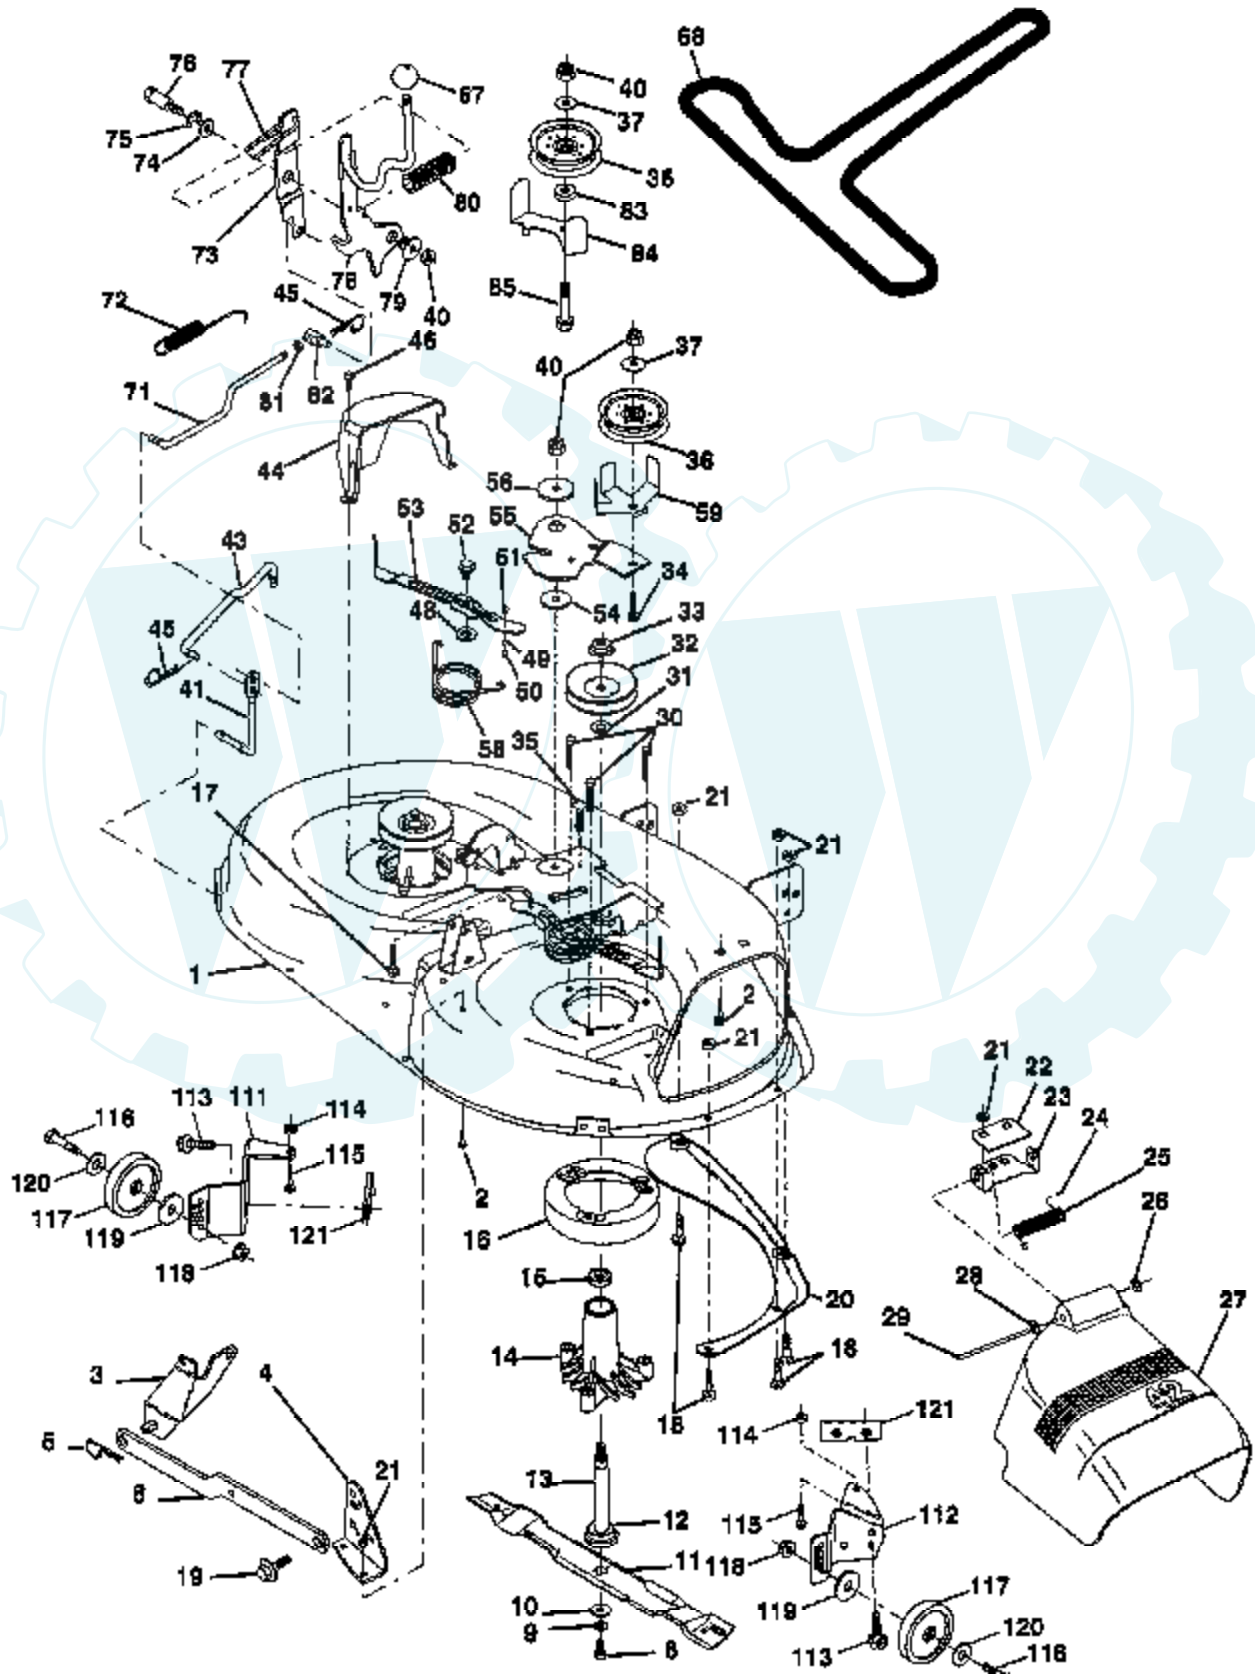

TRACTOR - - MODEL NUMBER AYP9149A59

MOWER DECK

Ref #	Part Number	Qty	Description
1	144393		DECK.WELD.42.
2	72140506		BOLT
3	138017		BRKT ASM SWAY BAR
4	138440		BRKT DECK SW BAR
5	4939M		SUB= 85902
6	130832		SUB= 130833
8	850857		BLADE BOLT
9	10030600		SUB= 10040600
10	140296		WASHER.HARD.BLADE
11	134149		"BLADE.42"" MULCHER"
12	129895		BEARING.BALL
13	137645		SUB= 137646
14	128774		HSG ASM MANDREL
15	110485X		BEARING
16	140329		STRIPPER RND MWR
17	72110610		BOLT RDHD 3/8-16
19	72140505		BOLT
19	132827		BOLT SHD 5/16-18
20	136888		SUB= 918136888
21	73680500		SUB= 73690500
22	134753		STIFFENER BRKT
23	131267		DEFLECTOR BRKT
24	105304X		CAP-SLEEVE LT
25	123713X		SPRING TORSION
27	130968		DEFLECTOR.SHIELD
28	19111016		WASHER
29	131491		HINGE ROD
30	138776		SUB= 157722
31	129963		WASHER
32	129861		SUB= 153535
33	137266		SUB= 139729
31	72110614		BOLT
35	133835		XMAS TREE FASTNER
36	131494		FLAT IDLER PULLEY
37	19131316		WASHER
40	73680600		SUB= 73690600
41	133551		PIVOT ROD
43	140083		ROD CLUTCH W/NIBS
44	140088		GUARD MAND LH BLK
45	4497H		RETAINER M
46	137729		SCREW.1/4-20X5/8
48	133944		HARD SMALL WASHER
49	133940		SUB= 151785
50	131340		SHOULDER BOLT
51	69180		LOCKNUT
52	139888		BOLT.SHLD.5/16-18
53	131845		BRAKE PAD ARM ASM
54	133943		HARDENED WASHER
55	140084		SUB= 151785
56	122052X		SPACER RETAINER
58	140086		SPRING TORSN BRAK
59	141043		GUARD IDLER TUV
67	106933X		KNOB T (1/2-HOLE)
68	144200		BELT.V.T-PATH
71	142427		ROD CLUTCH 38/42
72	131870		RETURN SPRING
73	127847		CLUTCH ARM SECOND
74	121748X		WASHER