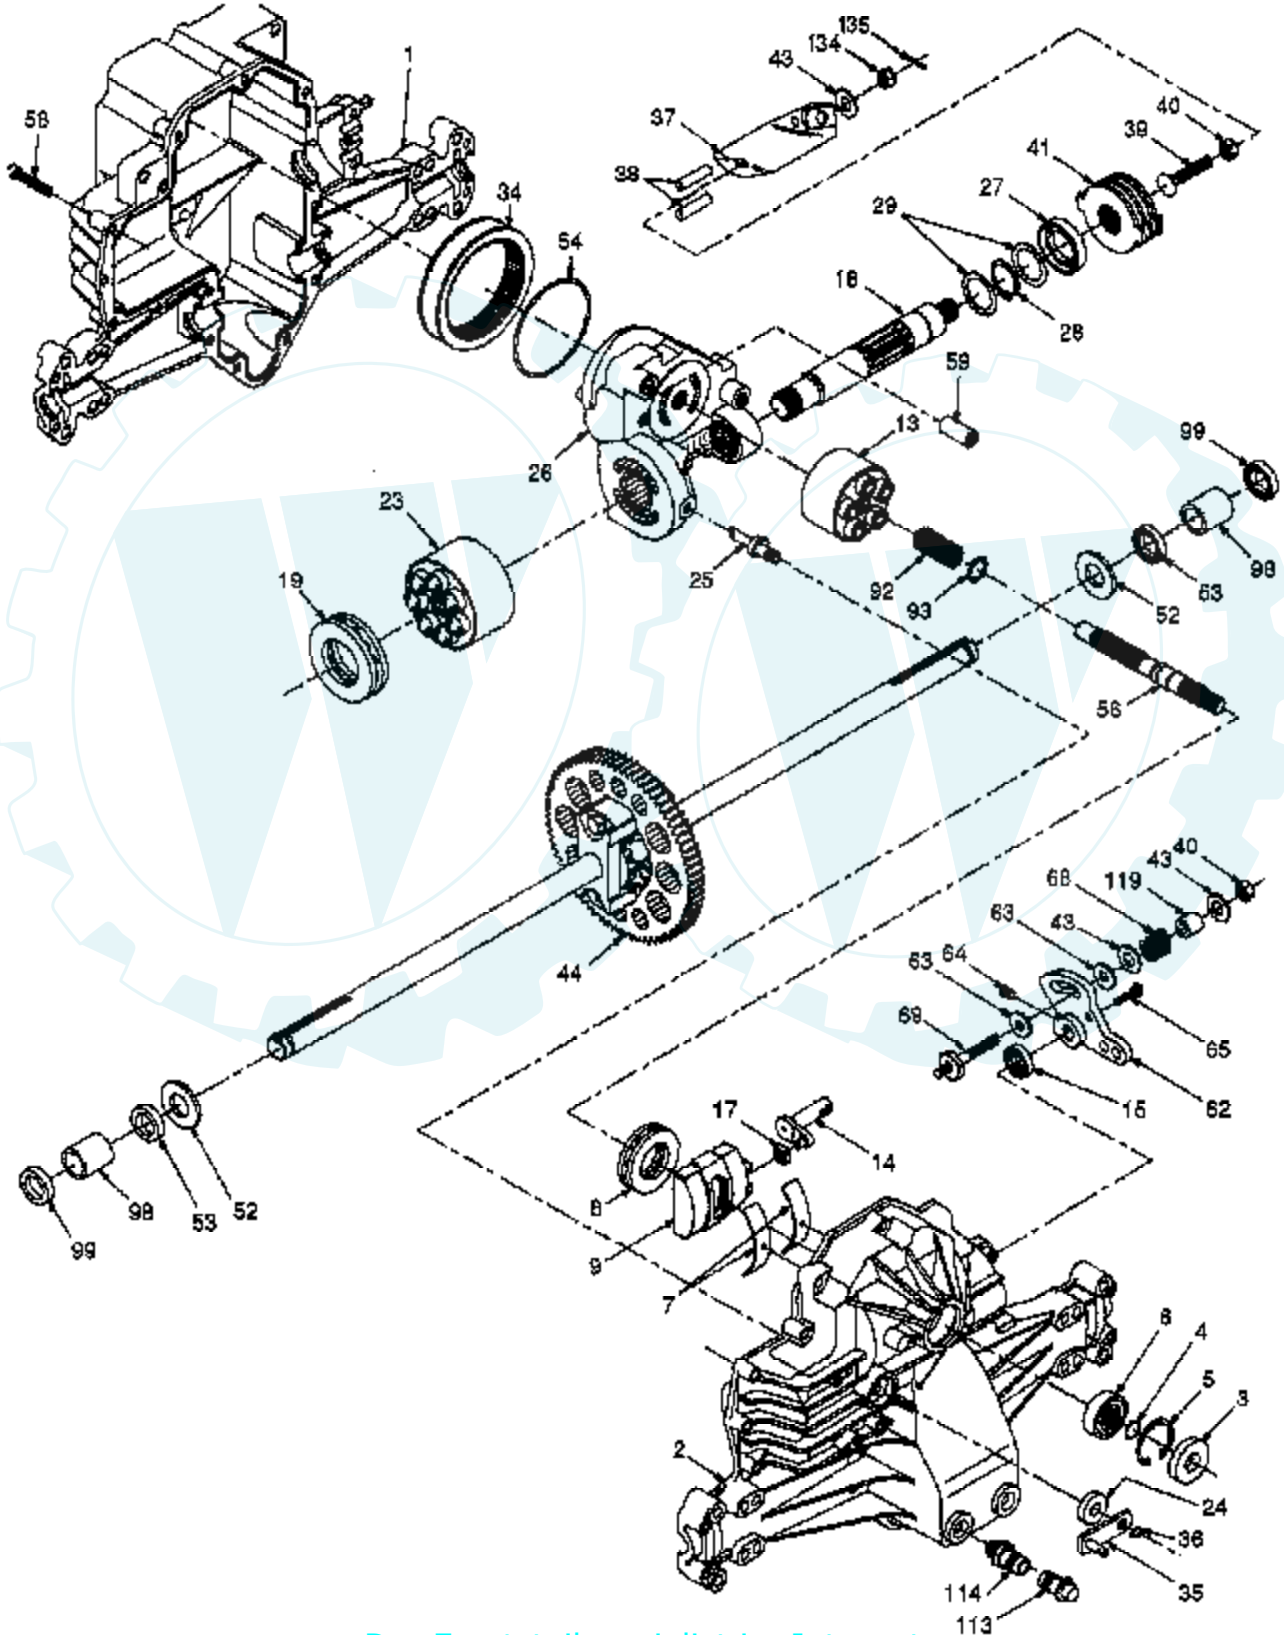

TRACTOR - - MODEL NUMBER AYP9149A59 TRANSAXLE HYDRO GEAR - MODEL NUMBER 310-0500

TRANSAXLE

Ref #	Part Number	Qty	Description
1	142986		HOUSING.L.44863RM
2	142987		HOUSING.UPR.70122
3	142932		SEAL.9008000-0128
4	142928		RING.RET.2003016.
5	142933		RING.RET.2003052.
6	142934		BEARING.(50552)42X68X16
7	142935		CRADLE- 2003023.
8	142935		CRADLE- 2003023.
9	142937		SWASHPLT.2003087.
13	142938		BLOCK.CLYN.70079.
14	142939		ARM.TRUN.2003005.
15	142940		SEAL.9008000-0126
17	142941		GUIDE.2000015.
18	142988		SHAFT.HYD.2003557
19	142943		BEARING.THS.50019
23	142944		BLOCK.CYLIN.70082
24	142945		SEAL.LIP.45074
25	142946		ACTUATOR.2003555
26	142947		KIT.CENTER.70133
27	142948		SEAL.LIP.45075
28	142949		RING RETAIN 50007
29	142950		WASHER.44872
34	142951		ELEMENT.OIL.44964
35	142952		ARM.BYPASS.50270
36	142953		RING.RETAIN.44870
37	142954		ARM.ACTUAT.23710
38	142955		PIN.ACTUAT.44891
39	142956		SUB= 149705
40	142957		NUT.LOCK.HX.50108
41	142958		KIT.BRAKE.70135
43	142884		WASHER HYD 44130
44	142990		DIFFERENTIAL.70126
52	142991		WASHER.HYD.44875
53	142961		SEAL.HYDRO.45076
54	142962		O RING.HYD.45077
56	142963		SHAFT.INPUT.50005
58	142964		BOLT.1/4-20.44876
59	142965		PIN.HYDRO.50002
62	142966		ARM.CONTROL.50254
63	142967		PUCK.DAMPER.50281
64	142920		SCREW.SET.50018.
65	142968		BOLT #8-32 X .875
68	142969		SPRING.HYD.50277
69	144610		STUD.5/16-24.DANA
92	142977		SPRING.2003014.
93	142978		WASHER.2003017
98	142993		BEARING.SLV.50137
99	142976		SEAL.WIPER.50941
113	142917		CAP.VENT.70109
114	142918		O-RING.ASM.70110
119	142980		SPACER.HYD.50278
134	144607		NUT.CAS.HYD.44142
135	144608		PIN.COT.HYD.44101