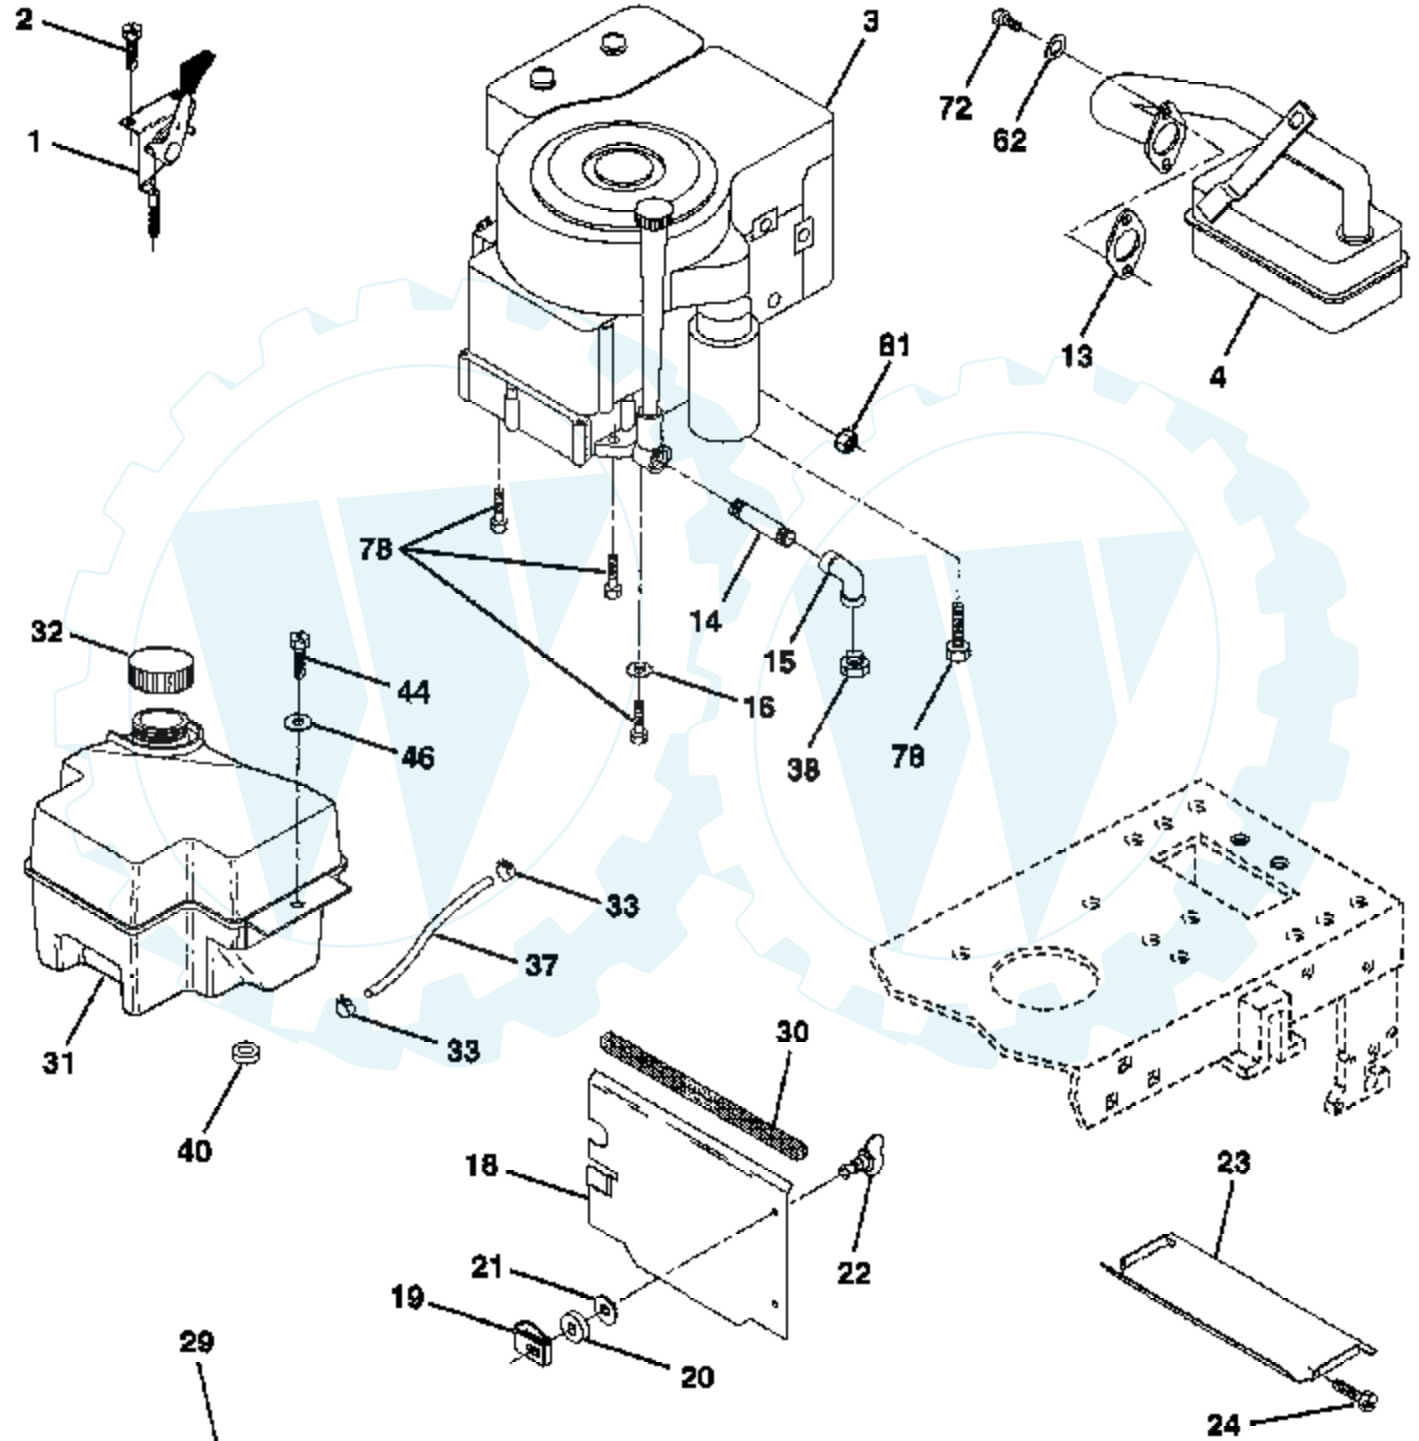

TRACTOR - - MODEL NUMBER AYP9149A59

ENGINE

OPTIONAL EQUIPMENT
Spark Arrester

Ref #	Part Number	Qty	Description
1	140310		CONTROL THROTTLE
2	17720410		SCREW LT
3			REFER TO IMAGE
4	137352		MUFFLER
13	125593X		SUB= 272293
14	13280324		PIPE NIPPLE
15	13200300		ELBOW
16	11050600		LOCKWASHER
18	136718		SHIELD HEAT
19	105839X		RECEPTACLE LT
20	105838X		RETAINER LT
21	19091016		WASHER
22	123650X		STUD.1/4.TURN
23	128953X		SUB= 128953
24	17021008		SCREW
29	137180		SUB= 532137180
30	127057X		SUB= 532127057
31	140280		SUB= 161911
32	140527		CAP ASM FUEL
33	123487X		HOSE CLAMP
37	137040		LINE FUEL
38			REFER TO IMAGE
40	124028X		SUB= 532124028
44	17490412		SCREW HEX CRT
46	19091416		WASHER
62	10040500		LOCKWASHER
72	71070512		SCREW
78	17490620		SCREW
81	73510400		NUT