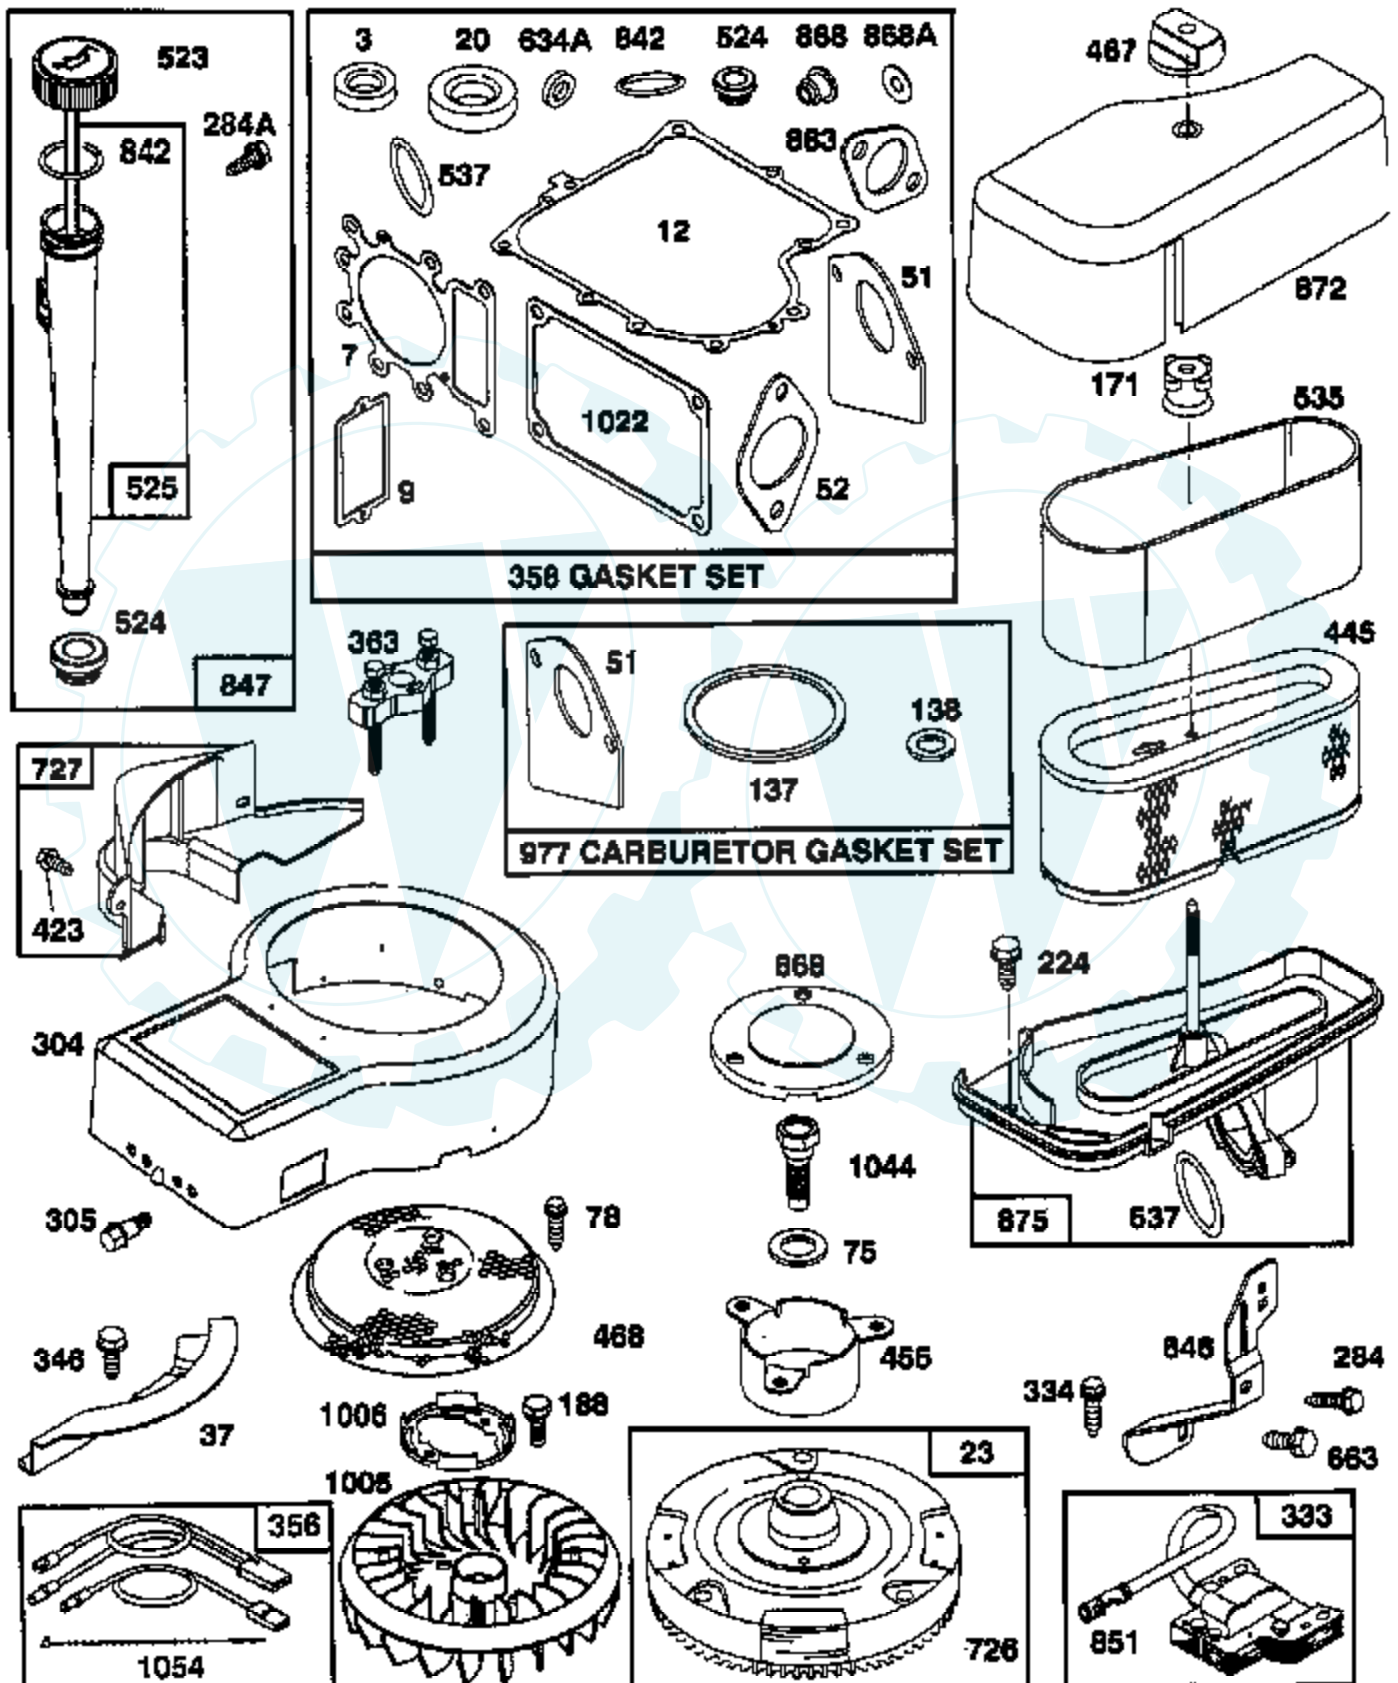

TRACTOR - - MODEL NUMBER AYP9149A59

BRIGGS & STRATTON ENGINE - MODEL NUMBER 287707, TYPE NUMBER 0216-01

Ref #	Part Number	Qty	Description
1	496412		CYLINDER ASSY
2	399265		P/N CONFLICT - CHECK WITH SUPPLIER
3	391086		SEAL, OIL
5	495858		HEAD, CYLINDER
7	272614		GASKET, CYLINDER HEAD
8	495735		BREATHER ASSY
9	27803		GASKET, VALVE COVER
10	94621		SCREW, STEMS
11	281246		TUBE, BREATHER
12	271916		GASKET, CRANKCASE COVER 1/64"
	271997		GASKET, CRANKCASE COVER .005"
	271996		GASKET, CRANKCASE COVER .009"
13	94728		SCREW, CYLINDER HEAD
15	94239		PLUG, OIL DRAIN
16	495162		CRANKSHAFT
	94196		KEY, TIMING GEAR
18	494238		BASE, ENGINE
20	291675		SEAL, OIL
22	94624		SCREW, SEMS, BASE MOUNTING
23	492326		FLYWHEEL & RING GEAR ASSY, MAGNETO
24	222698		KEY, FLYWHEEL
25	495860		PISTON ASSY, STANDARD SIZE
	495977		PISTON ASSY .010" OVERSIZE
	495978		PISTON ASSY .020" OVERSIZE
	495979		PISTON ASSY .030" OVERSIZE
26	495854		RING SET, PISTON, STANDARD SIZE
	495852		RING SET, PISTON, .010" OVERSIZE
	495851		RING SET, PISTON, .020" OVERSIZE
	495855		RING SET, PISTON, .030" OVERSIZE
27	260924		LOCK, PISTON PIN
28	299691		PIN ASSEMBLY, PISTON, STANDARD
	391286		PIN ASSEMBLY, PISTON .005" OVER
29	494504		ROD ASSY, CONNECTING
	495490		ROD ASSY, CONNECTING
32	94695		SCREW
32A	94648		SCREW
33	495856		VALVE, EXHAUST
34	495857		VALVE, INTAKE
35	262811		SPRING, VALVE
37	224502		GUARD, FLYWHEEL
40	224641		RETAINER, VALVE SPRING
45	262411		TAPPET, VALVE
46	494433		GEAR CAM
51	272465		GASKET, CARBURETOR (CARBURETOR TO ELBOW)
52	272569		GASKET, CARBURETOR
53	94637		STUD, CARBURETOR MOUNTING
75	224061		WASHER, SPRING
78	94626		SCREW, SEMS
95	94098		SCREW, THROTTLE
98	495800		SCREW, IDLE SPEED
104	231789		PIN, FLOAT HINGE
105	231855		VALVE ASSY, INLET NEEDLE
106	231854		INLET VALVE SEAT
108	224540		VALVE, CHOKE
117	231858		JET, NEEDLE VALVE
118	495932		VALVE, NEEDLE
121	497535		CARBURETOR OVERHAUL KIT
123	94616		SCREW, ELBOW MOUNTING