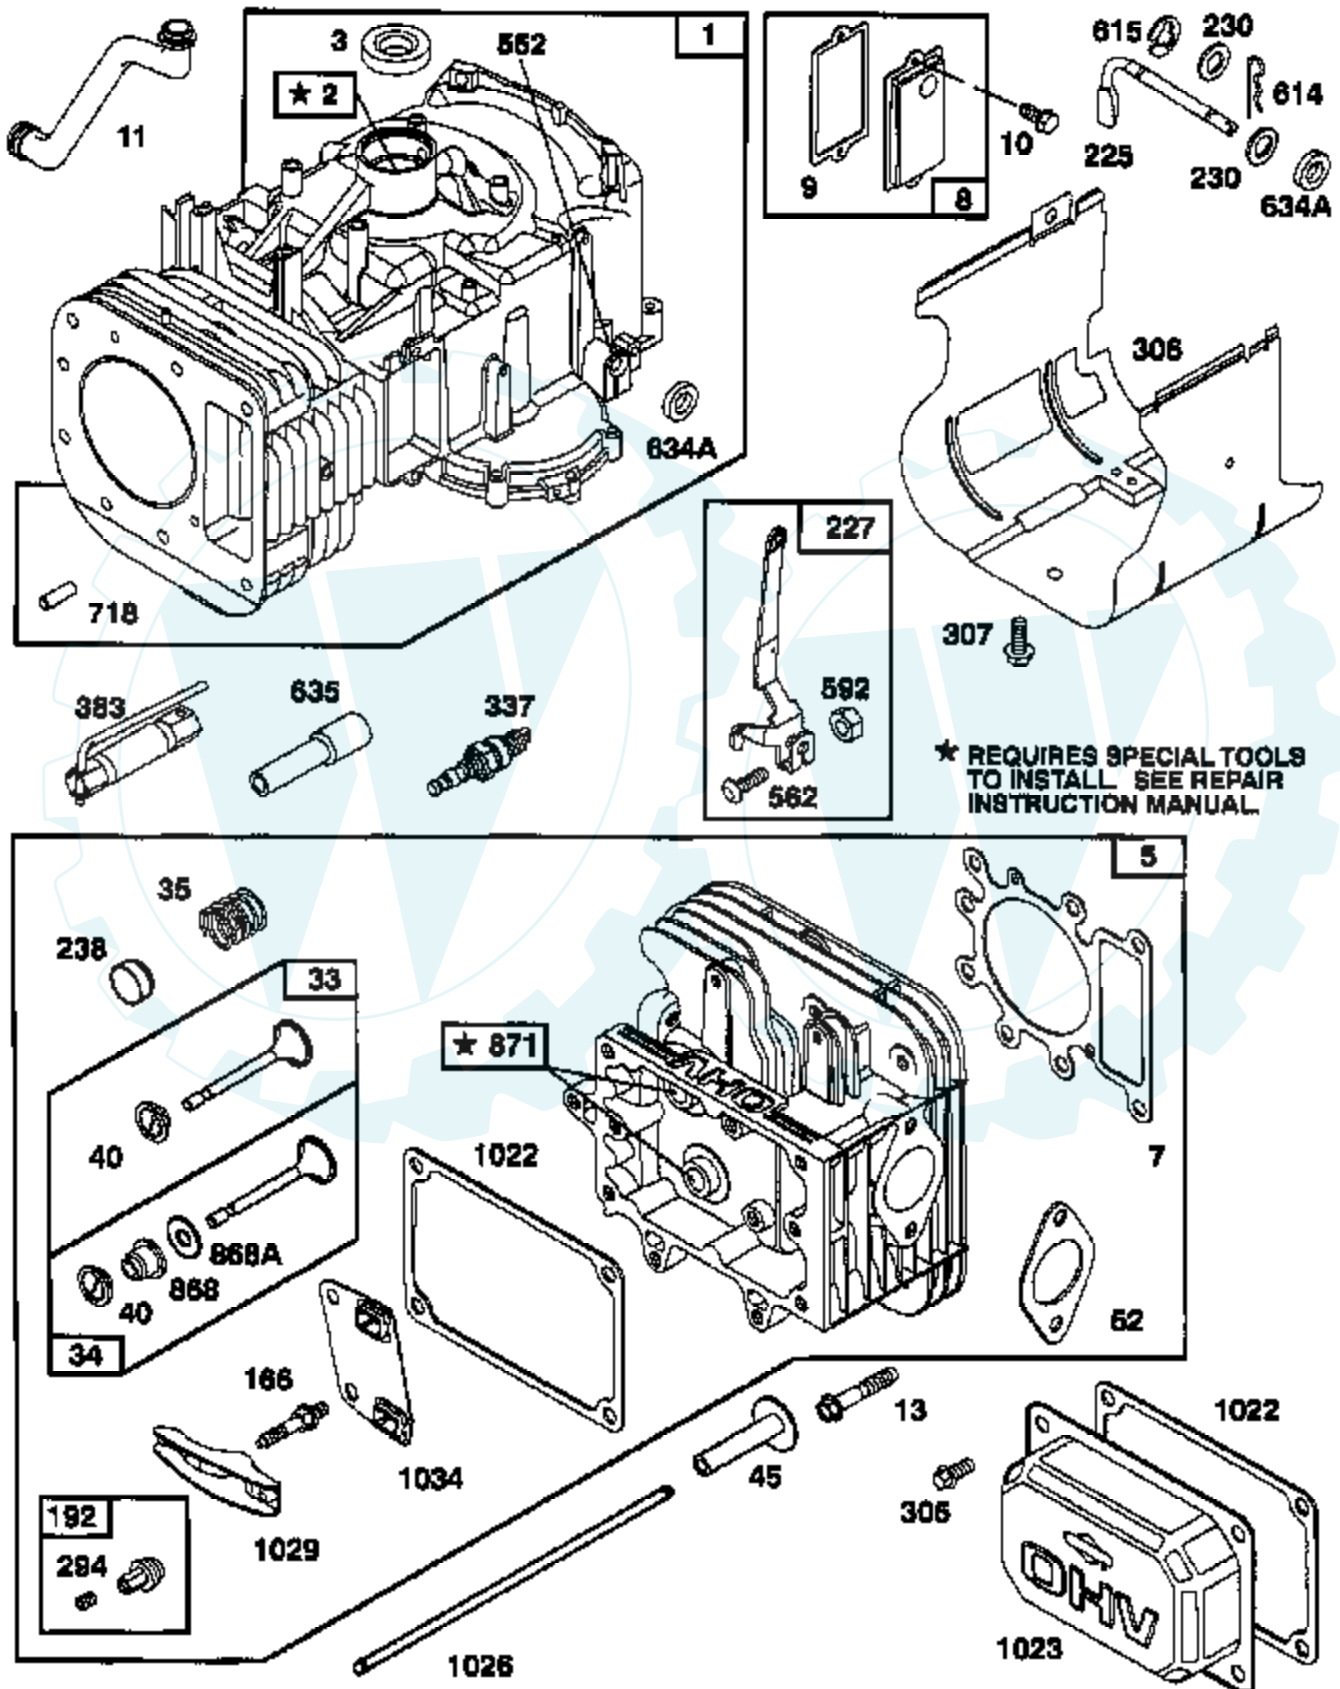

TRACTOR -- MODEL NUMBER AYP9149A59

BRIGGS & STRATTON ENGINE - MODEL NUMBER 287707, TYPE NUMBER 0216-01

Ref #	Part Number	Qty	Description
1	496412		CYLINDER ASSY
2	399265		P/N CONFLICT - CHECK WITH SUPPLIER
3	391086		SEAL, OIL
5	495858		HEAD, CYLINDER
7	272614		GASKET, CYLINDER HEAD
8	495735		BREATHER ASSY
9	27803		GASKET, VALVE COVER
10	94621		SCREW, STEMS
11	281246		TUBE, BREATHER
12	271916		GASKET, CRANKCASE COVER 1/64"
	271997		GASKET, CRANKCASE COVER .005"
	271996		GASKET, CRANKCASE COVER .009"
13	94728		SCREW, CYLINDER HEAD
15	94239		PLUG, OIL DRAIN
16	495162		CRANKSHAFT
	94196		KEY, TIMING GEAR
18	494238		BASE, ENGINE
20	291675		SEAL, OIL
22	94624		SCREW, SEMS, BASE MOUNTING
23	492326		FLYWHEEL & RING GEAR ASSY, MAGNETO
24	222698		KEY, FLYWHEEL
25	495860		PISTON ASSY, STANDARD SIZE
	495977		PISTON ASSY .010" OVERSIZE
	495978		PISTON ASSY .020" OVERSIZE
	495979		PISTON ASSY .030" OVERSIZE
26	495854		RING SET, PISTON, STANDARD SIZE
	495852		RING SET, PISTON, .010" OVERSIZE
	495851		RING SET, PISTON, .020" OVERSIZE
	495855		RING SET, PISTON, .030" OVERSIZE
27	260924		LOCK, PISTON PIN
28	299691		PIN ASSEMBLY, PISTON, STANDARD
	391286		PIN ASSEMBLY, PISTON .005" OVER
29	494504		ROD ASSY, CONNECTING
	495490		ROD ASSY, CONNECTING
32	94695		SCREW
32A	94648		SCREW
33	495856		VALVE, EXHAUST
34	495857		VALVE, INTAKE
35	262811		SPRING, VALVE
37	224502		GUARD, FLYWHEEL
40	224641		RETAINER, VALVE SPRING
45	262411		TAPPET, VALVE
46	494433		GEAR CAM
51	272465		GASKET, CARBURETOR (CARBURETOR TO ELBOW)
52	272569		GASKET, CARBURETOR
53	94637		STUD, CARBURETOR MOUNTING
75	224061		WASHER, SPRING
78	94626		SCREW, SEMS
95	94098		SCREW, THROTTLE
98	495800		SCREW, IDLE SPEED
104	231789		PIN, FLOAT HINGE
105	231855		VALVE ASSY, INLET NEEDLE
106	231854		INLET VALVE SEAT
108	224540		VALVE, CHOKE
117	231858		JET, NEEDLE VALVE
118	495932		VALVE, NEEDLE
121	497535		CARBURETOR OVERHAUL KIT
123	94616		SCREW, ELBOW MOUNTING