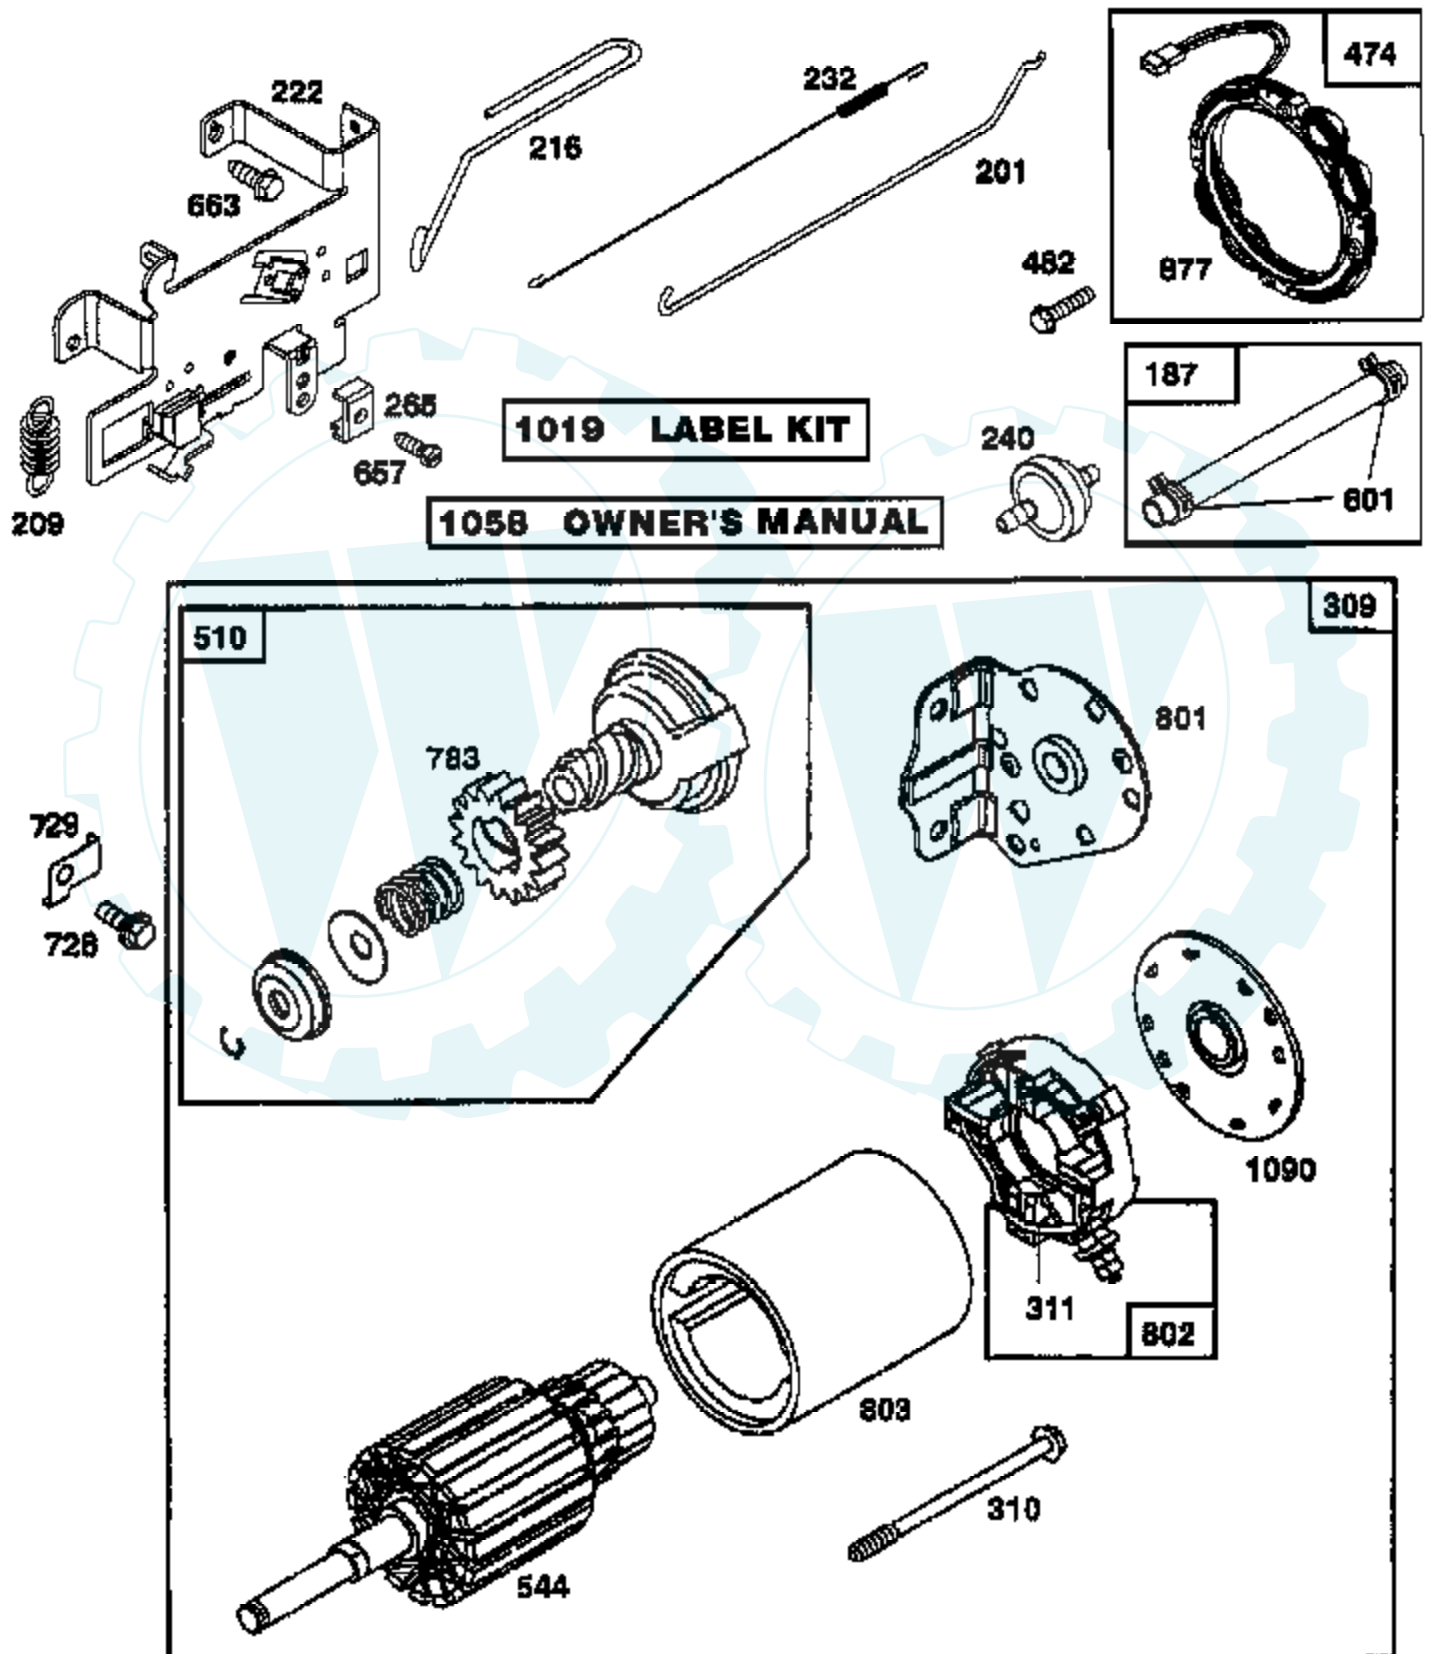

TRACTOR - - MODEL NUMBER AYP9149A59

BRIGGS & STRATTON ENGINE - MODEL NUMBER 287707, TYPE NUMBER 0216-01

Ref #	Part Number	Qty	Description
1	496412		CYLINDER ASSY
2	399265		P/N CONFLICT - CHECK WITH SUPPLIER
3	391086		SEAL, OIL
5	495858		HEAD, CYLINDER
7	272614		GASKET, CYLINDER HEAD
8	495735		BREATHER ASSY
9	27803		GASKET, VALVE COVER
10	94621		SCREW, STEMS
11	281246		TUBE, BREATHER
12	271916		GASKET, CRANKCASE COVER 1/64"
	271997		GASKET, CRANKCASE COVER .005"
	271996		GASKET, CRANKCASE COVER .009"
13	94728		SCREW, CYLINDER HEAD
15	94239		PLUG, OIL DRAIN
16	495162		CRANKSHAFT
	94196		KEY, TIMING GEAR
18	494238		BASE, ENGINE
20	291675		SEAL, OIL
22	94624		SCREW, SEMS, BASE MOUNTING
23	492326		FLYWHEEL & RING GEAR ASSY, MAGNETO
24	222698		KEY, FLYWHEEL
25	495860		PISTON ASSY, STANDARD SIZE
	495977		PISTON ASSY .010" OVERSIZE
	495978		PISTON ASSY .020" OVERSIZE
	495979		PISTON ASSY .030" OVERSIZE
26	495854		RING SET, PISTON, STANDARD SIZE
	495852		RING SET, PISTON, .010" OVERSIZE
	495851		RING SET, PISTON, .020" OVERSIZE
	495855		RING SET, PISTON, .030" OVERSIZE
27	260924		LOCK, PISTON PIN
28	299691		PIN ASSEMBLY, PISTON, STANDARD
	391286		PIN ASSEMBLY, PISTON .005" OVER
29	494504		ROD ASSY, CONNECTING
	495490		ROD ASSY, CONNECTING
32	94695		SCREW
32A	94648		SCREW
33	495856		VALVE, EXHAUST
34	495857		VALVE, INTAKE
35	262811		SPRING, VALVE
37	224502		GUARD, FLYWHEEL
40	224641		RETAINER, VALVE SPRING
45	262411		TAPPET, VALVE
46	494433		GEAR CAM
51	272465		GASKET, CARBURETOR (CARBURETOR TO ELBOW)
52	272569		GASKET, CARBURETOR
53	94637		STUD, CARBURETOR MOUNTING
75	224061		WASHER, SPRING
78	94626		SCREW, SEMS
95	94098		SCREW, THROTTLE
98	495800		SCREW, IDLE SPEED
104	231789		PIN, FLOAT HINGE
105	231855		VALVE ASSY, INLET NEEDLE
106	231854		INLET VALVE SEAT
108	224540		VALVE, CHOKE
117	231858		JET, NEEDLE VALVE
118	495932		VALVE, NEEDLE
121	497535		CARBURETOR OVERHAUL KIT
123	94616		SCREW, ELBOW MOUNTING