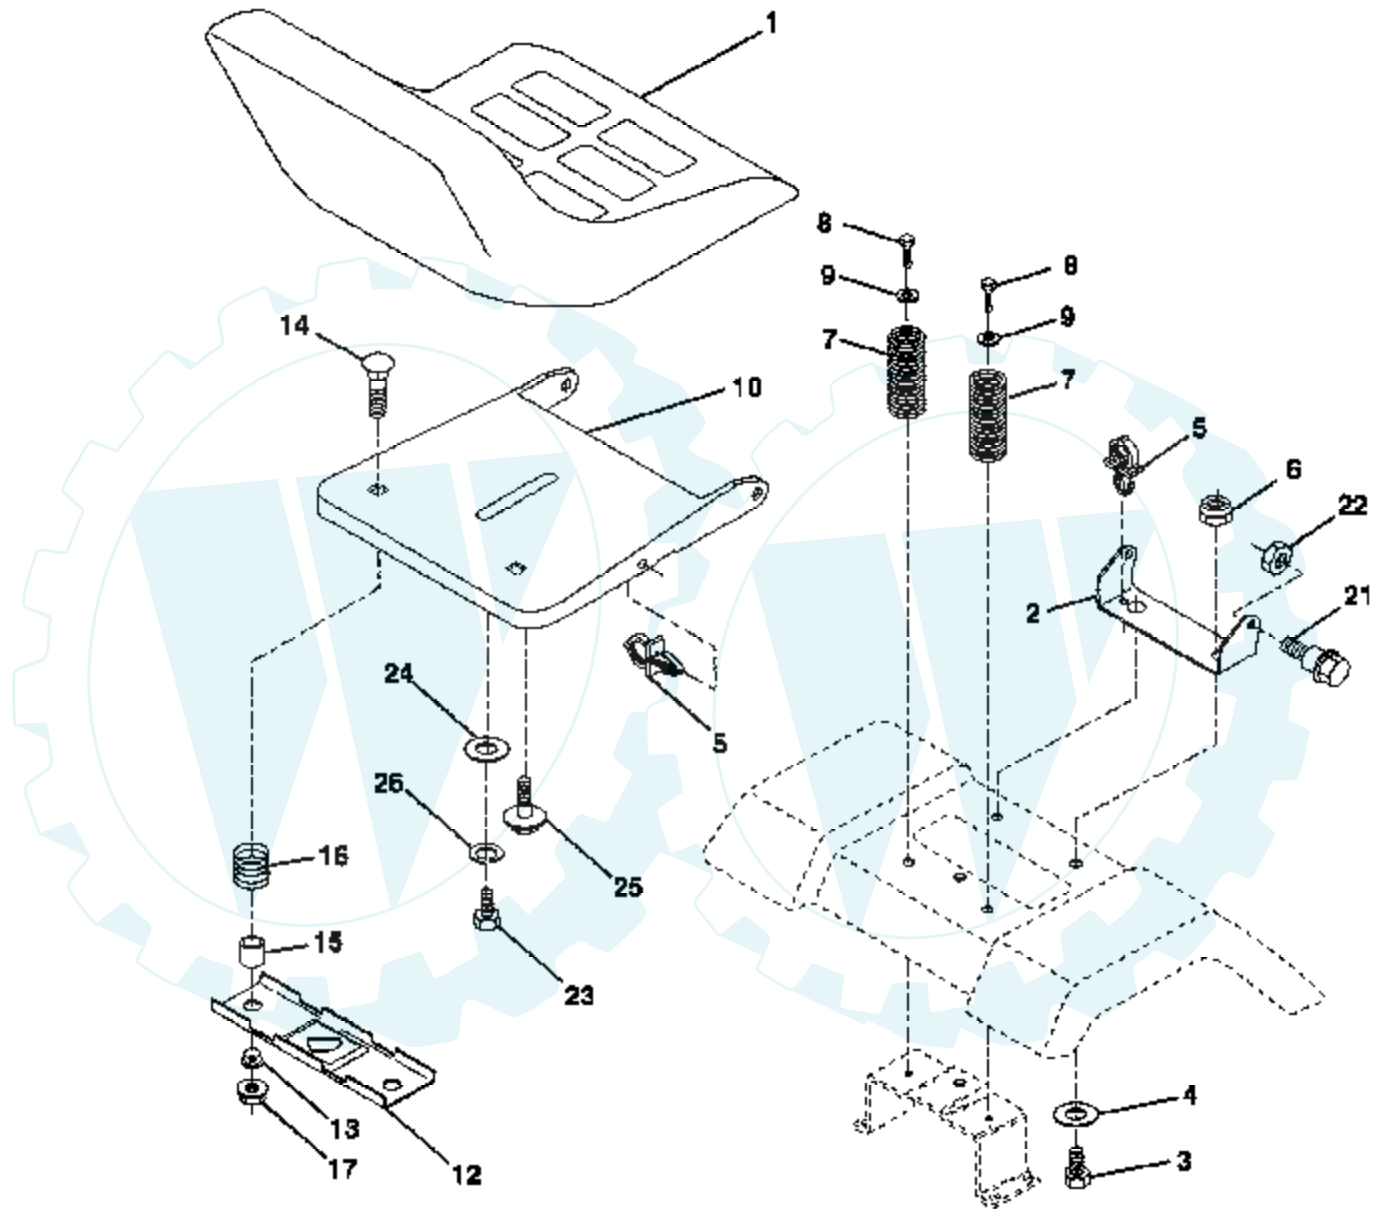

TRACTOR - - MODEL NUMBER AYP9149A59

SEAT ASSEMBLY

Ref #	Part Number	Qty	Description
1	127427		SUB= 140119
2	140551		BRACKET PVT SEAT
3	74760616		BOLT
4	19131610		WASHER PM
5	145006		CLIP.PUSH-IN.HING
6	73800600		NUT
7	124181X		SPRING COMPRESSIO
8	17490616		SCREW GTV
9	19131614		WASHER
10	140552		SUB= 155925
12	121246X		BRKT SWITCH
13	121248X		BUSHING
14	72050411		SUB= 872050411
15	134300		SPLIT SPACER
16	121250X		SPRING
17	123976X		SUB= 73900400
21	139888		BOLT.SHLD.5/16-18
22	73800500		NUT
23	74780814		BOLT
24	19171912		WASHER
25	127018X		"BOLT,SHOULDER"
26	10040800		LOCKWASHER