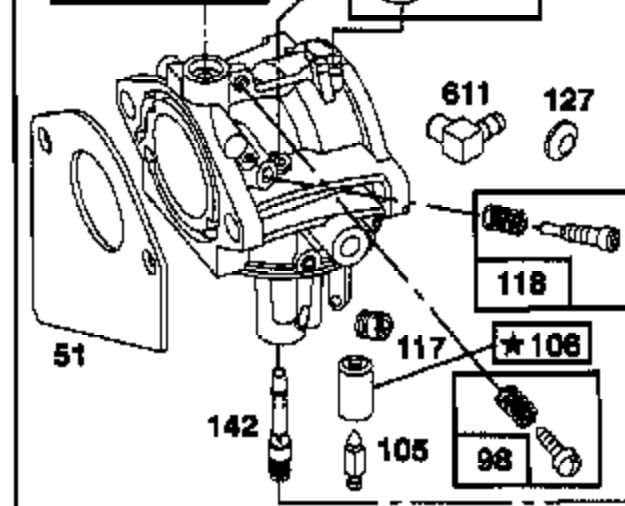

TRACTOR -- MODEL NUMBER AYP9149A59

BRIGGS & STRATTON ENGINE - MODEL NUMBER 287707, TYPE NUMBER 0216-01

★ REQUIRES SPECIAL TOOLS TO INSTALL. SEE REPAIR INSTRUCTION MANUAL.

Ref #	Part Number	Qty	Description
1	496412		CYLINDER ASSY
2	399265		P/N CONFLICT - CHECK WITH SUPPLIER
3	391086		SEAL, OIL
5	495858		HEAD, CYLINDER
7	272614		GASKET, CYLINDER HEAD
8	495735		BREATHER ASSY
9	27803		GASKET, VALVE COVER
10	94621		SCREW, STEMS
11	281246		TUBE, BREATHER
12	271916		GASKET, CRANKCASE COVER 1/64"
	271997		GASKET, CRANKCASE COVER .005"
	271996		GASKET, CRANKCASE COVER .009"
13	94728		SCREW, CYLINDER HEAD
15	94239		PLUG, OIL DRAIN
16	495162		CRANKSHAFT
	94196		KEY, TIMING GEAR
18	494238		BASE, ENGINE
20	291675		SEAL, OIL
22	94624		SCREW, SEMS, BASE MOUNTING
23	492326		FLYWHEEL & RING GEAR ASSY, MAGNETO
24	222698		KEY, FLYWHEEL
25	495860		PISTON ASSY, STANDARD SIZE
	495977		PISTON ASSY .010" OVERSIZE
	495978		PISTON ASSY .020" OVERSIZE
	495979		PISTON ASSY .030" OVERSIZE
26	495854		RING SET, PISTON, STANDARD SIZE
	495852		RING SET, PISTON, .010" OVERSIZE
	495851		RING SET, PISTON, .020" OVERSIZE
	495855		RING SET, PISTON, .030" OVERSIZE
27	260924		LOCK, PISTON PIN
28	299691		PIN ASSEMBLY, PISTON, STANDARD
	391286		PIN ASSEMBLY, PISTON .005" OVER
29	494504		ROD ASSY, CONNECTING
	495490		ROD ASSY, CONNECTING
32	94695		SCREW
32A	94648		SCREW
33	495856		VALVE, EXHAUST
34	495857		VALVE, INTAKE
35	262811		SPRING, VALVE
37	224502		GUARD, FLYWHEEL
40	224641		RETAINER, VALVE SPRING
45	262411		TAPPET, VALVE
46	494433		GEAR CAM
51	272465		GASKET, CARBURETOR (CARBURETOR TO ELBOW)
52	272569		GASKET, CARBURETOR
53	94637		STUD, CARBURETOR MOUNTING
75	224061		WASHER, SPRING
78	94626		SCREW, SEMS
95	94098		SCREW, THROTTLE
98	495800		SCREW, IDLE SPEED
104	231789		PIN, FLOAT HINGE
105	231855		VALVE ASSY, INLET NEEDLE
106	231854		INLET VALVE SEAT
108	224540		VALVE, CHOKE
117	231858		JET, NEEDLE VALVE
118	495932		VALVE, NEEDLE
121	497535		CARBURETOR OVERHAUL KIT
123	94616		SCREW, ELBOW MOUNTING