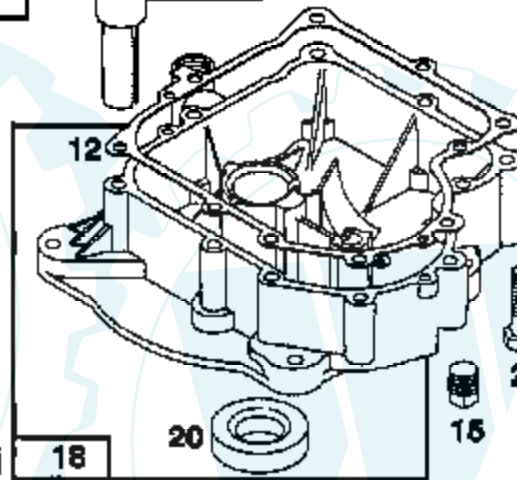

TRACTOR -- MODEL NUMBER AYP9149A59

BRIGGS & STRATTON ENGINE - MODEL NUMBER 287707, TYPE NUMBER 0216-01

★ REQUIRES SPECIAL TOOLS TO INSTALL. SEE REPAIR INSTRUCTION MANUAL.

Ref #	Part Number	Qty	Description
1	496412		CYLINDER ASSY
2	399265		P/N CONFLICT - CHECK WITH SUPPLIER
3	391086		SEAL, OIL
5	495858		HEAD, CYLINDER
7	272614		GASKET, CYLINDER HEAD
8	495735		BREATHER ASSY
9	27803		GASKET, VALVE COVER
10	94621		SCREW, STEMS
11	281246		TUBE, BREATHER
12	271916		GASKET, CRANKCASE COVER 1/64"
	271997		GASKET, CRANKCASE COVER .005"
	271996		GASKET, CRANKCASE COVER .009"
13	94728		SCREW, CYLINDER HEAD
15	94239		PLUG, OIL DRAIN
16	495162		CRANKSHAFT
	94196		KEY, TIMING GEAR
18	494238		BASE, ENGINE
20	291675		SEAL, OIL
22	94624		SCREW, SEMS, BASE MOUNTING
23	492326		FLYWHEEL & RING GEAR ASSY, MAGNETO
24	222698		KEY, FLYWHEEL
25	495860		PISTON ASSY, STANDARD SIZE
	495977		PISTON ASSY .010" OVERSIZE
	495978		PISTON ASSY .020" OVERSIZE
	495979		PISTON ASSY .030" OVERSIZE
26	495854		RING SET, PISTON, STANDARD SIZE
	495852		RING SET, PISTON, .010" OVERSIZE
	495851		RING SET, PISTON, .020" OVERSIZE
	495855		RING SET, PISTON, .030" OVERSIZE
27	260924		LOCK, PISTON PIN
28	299691		PIN ASSEMBLY, PISTON, STANDARD
	391286		PIN ASSEMBLY, PISTON .005" OVER
29	494504		ROD ASSY, CONNECTING
	495490		ROD ASSY, CONNECTING
32	94695		SCREW
32A	94648		SCREW
33	495856		VALVE, EXHAUST
34	495857		VALVE, INTAKE
35	262811		SPRING, VALVE
37	224502		GUARD, FLYWHEEL
40	224641		RETAINER, VALVE SPRING
45	262411		TAPPET, VALVE
46	494433		GEAR CAM
51	272465		GASKET, CARBURETOR (CARBURETOR TO ELBOW)
52	272569		GASKET, CARBURETOR
53	94637		STUD, CARBURETOR MOUNTING
75	224061		WASHER, SPRING
78	94626		SCREW, SEMS
95	94098		SCREW, THROTTLE
98	495800		SCREW, IDLE SPEED
104	231789		PIN, FLOAT HINGE
105	231855		VALVE ASSY, INLET NEEDLE
106	231854		INLET VALVE SEAT
108	224540		VALVE, CHOKE
117	231858		JET, NEEDLE VALVE
118	495932		VALVE, NEEDLE
121	497535		CARBURETOR OVERHAUL KIT
123	94616		SCREW, ELBOW MOUNTING