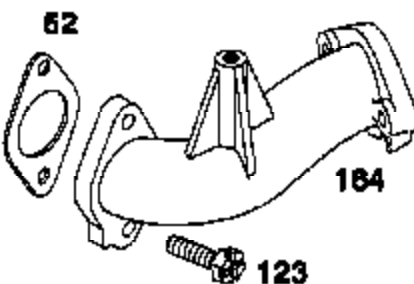

TRACTOR -- MODEL NUMBER AYP9149A59

BRIGGS & STRATTON ENGINE - MODEL NUMBER 287707, TYPE NUMBER 0216-01

★ REQUIRES SPECIAL TOOLS TO INSTALL. SEE REPAIR INSTRUCTION MANUAL.

Ref #	Part Number	Qty	Description
1	496412		CYLINDER ASSY
2	399265		P/N CONFLICT - CHECK WITH SUPPLIER
3	391086		SEAL, OIL
5	495858		HEAD, CYLINDER
7	272614		GASKET, CYLINDER HEAD
8	495735		BREATHER ASSY
9	27803		GASKET, VALVE COVER
10	94621		SCREW, STEMS
11	281246		TUBE, BREATHER
12	271916		GASKET, CRANKCASE COVER 1/64"
	271997		GASKET, CRANKCASE COVER .005"
	271996		GASKET, CRANKCASE COVER .009"
13	94728		SCREW, CYLINDER HEAD
15	94239		PLUG, OIL DRAIN
16	495162		CRANKSHAFT
	94196		KEY, TIMING GEAR
18	494238		BASE, ENGINE
20	291675		SEAL, OIL
22	94624		SCREW, SEMS, BASE MOUNTING
23	492326		FLYWHEEL & RING GEAR ASSY, MAGNETO
24	222698		KEY, FLYWHEEL
25	495860		PISTON ASSY, STANDARD SIZE
	495977		PISTON ASSY .010" OVERSIZE
	495978		PISTON ASSY .020" OVERSIZE
	495979		PISTON ASSY .030" OVERSIZE
26	495854		RING SET, PISTON, STANDARD SIZE
	495852		RING SET, PISTON, .010" OVERSIZE
	495851		RING SET, PISTON, .020" OVERSIZE
	495855		RING SET, PISTON, .030" OVERSIZE
27	260924		LOCK, PISTON PIN
28	299691		PIN ASSEMBLY, PISTON, STANDARD
	391286		PIN ASSEMBLY, PISTON .005" OVER
29	494504		ROD ASSY, CONNECTING
	495490		ROD ASSY, CONNECTING
32	94695		SCREW
32A	94648		SCREW
33	495856		VALVE, EXHAUST
34	495857		VALVE, INTAKE
35	262811		SPRING, VALVE
37	224502		GUARD, FLYWHEEL
40	224641		RETAINER, VALVE SPRING
45	262411		TAPPET, VALVE
46	494433		GEAR CAM
51	272465		GASKET, CARBURETOR (CARBURETOR TO ELBOW)
52	272569		GASKET, CARBURETOR
53	94637		STUD, CARBURETOR MOUNTING
75	224061		WASHER, SPRING
78	94626		SCREW, SEMS
95	94098		SCREW, THROTTLE
98	495800		SCREW, IDLE SPEED
104	231789		PIN, FLOAT HINGE
105	231855		VALVE ASSY, INLET NEEDLE
106	231854		INLET VALVE SEAT
108	224540		VALVE, CHOKE
117	231858		JET, NEEDLE VALVE
118	495932		VALVE, NEEDLE
121	497535		CARBURETOR OVERHAUL KIT
123	94616		SCREW, ELBOW MOUNTING