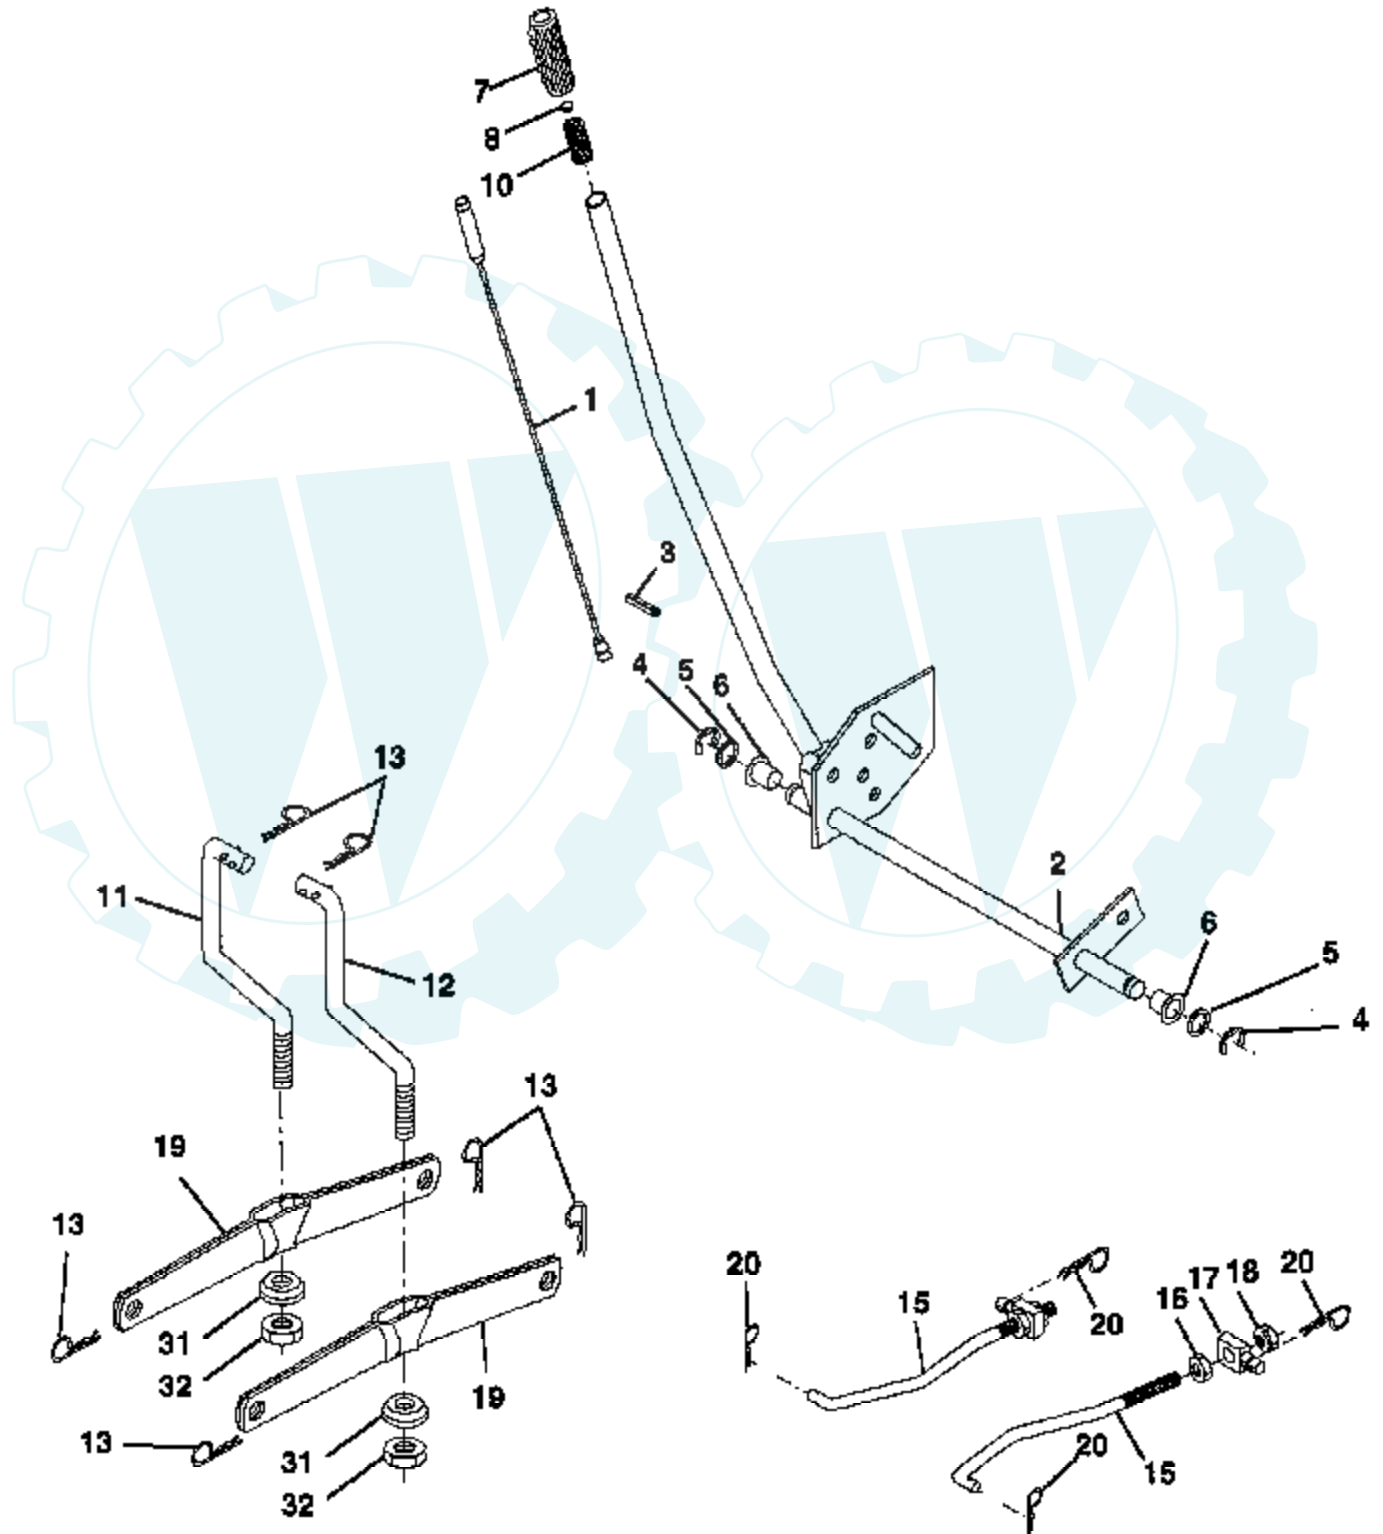

TRACTOR -- MODEL NUMBER AYP9149A59

LIFT

Ref #	Part Number	Qty	Description
1	136973		WIRE ASM
2	140278		HANDLE.LIFT.LH.
3	138284		PIN GROOVE
4	12000002		SUB= 2225J
5	19211621		WASHER
6	120183X		NYLON BEARING
7	109413X		GRIP
8	124526X		SUB= 125925X
10	122512X		SUB= 532122512
11	139865		SUB= 918139865
12	139866		SUB= 151140
13	4939M		SUB= 85902
15	127218		LINK.FRONT
16	73350800		NUT
17	130171		TRUNION
18	73800800		NUT.LK.W/WSH.1/2.
19	139868		ARM SUSP REAR
20	3146R		RETAINER.SPRING
31	140302		BEARING PVT LH
32	73540600		NUT.CROWNLOCK.3/8