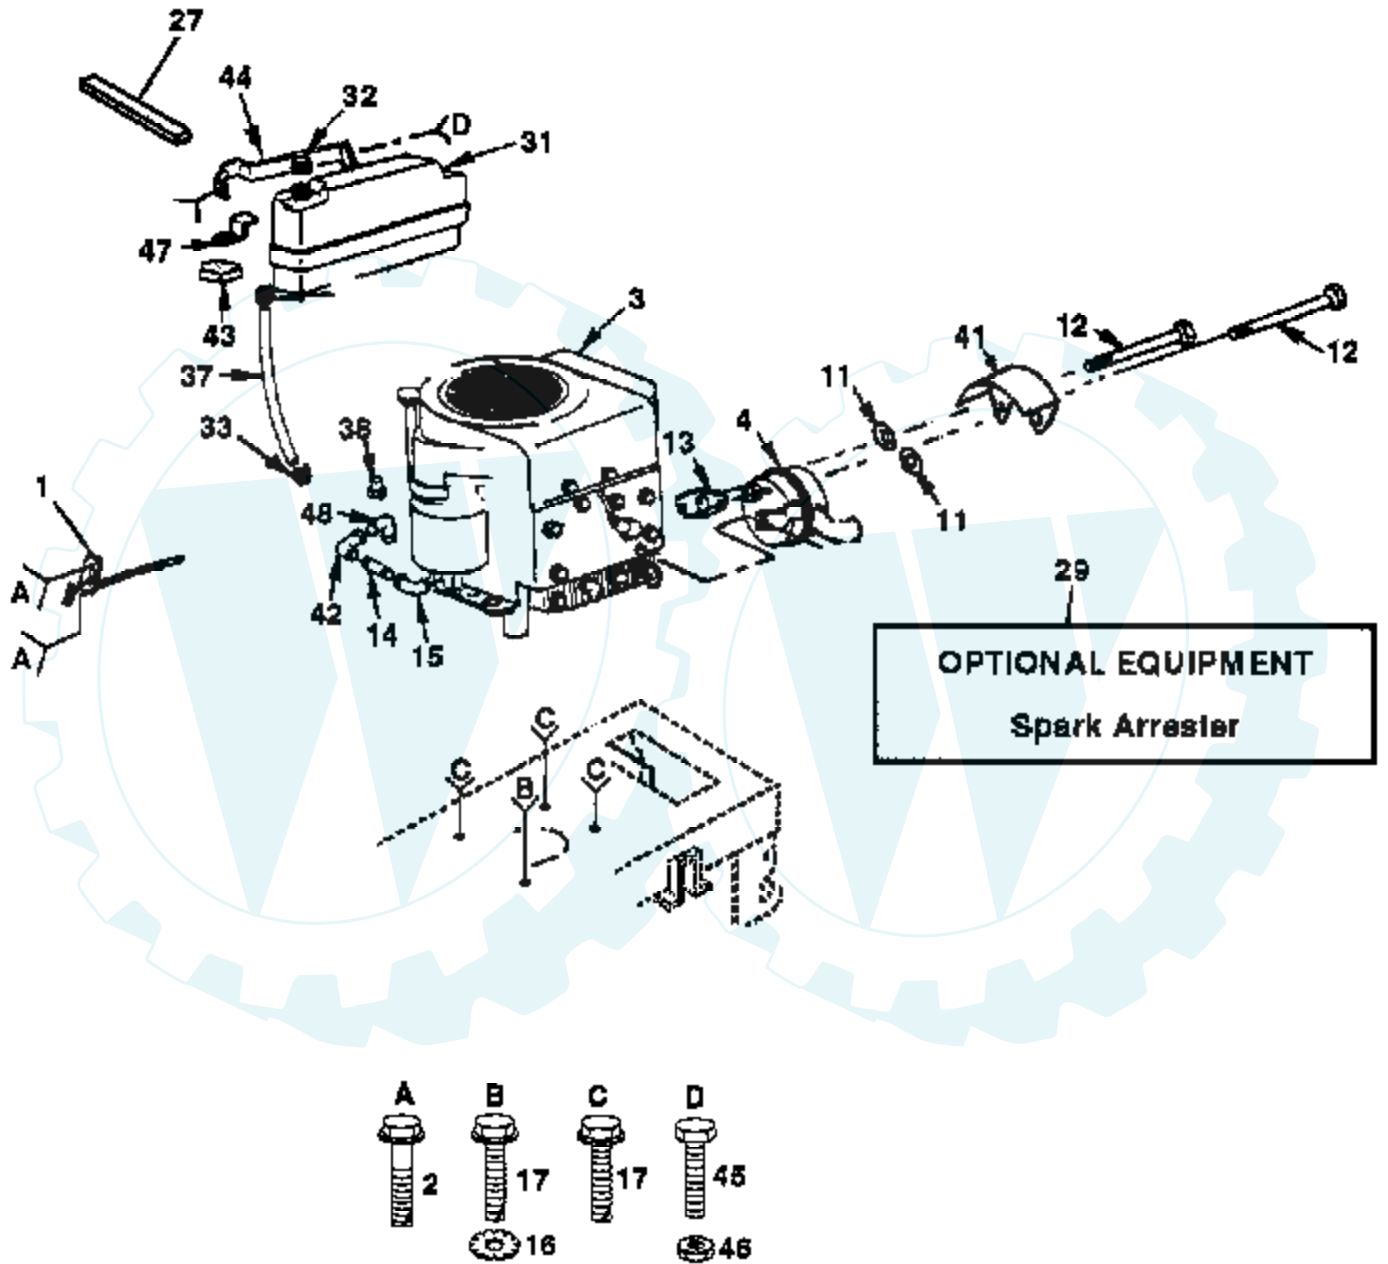

12.5 HP 38" RIDING LAWN TRACTOR -- MODEL NUMBER AYP9128B29 ENGINE

Ref #	Part Number	Qty	Description
1	132753		THROTTLE CONTROL
2	17720410		SCREW LT
3			REFER TO IMAGE
4	121304X		MUFFLER
11	19151616		SUB= 19171616
12	121744X		BOLT
13	125593X		SUB= 272293
14	13280328		PIPE NIPPLE
15	13310300		STREET ELBOW LT
16	11050600		LOCKWASHER
17	17490620		SCREW
27	105037X		FOAM-STRIP LT
29	121851X		SUB= 532137180
31	121280X		FUEL TANK
32	8504J		SUB= 9188504J
33	123487X		HOSE CLAMP
37	101335K		SUB= 8548R
38			REFER TO IMAGE
41	121742X		HEAT SHIELD
42	13240300		STREET ELBOW LT
43	6431J		PAD-SPACER T
44	121281X		SUPT TANK FUEL
45	74780512		BOLT
46	73680500		SUB= 73690500
47	104799X		BRACE-TANK LT
48	13200300		ELBOW