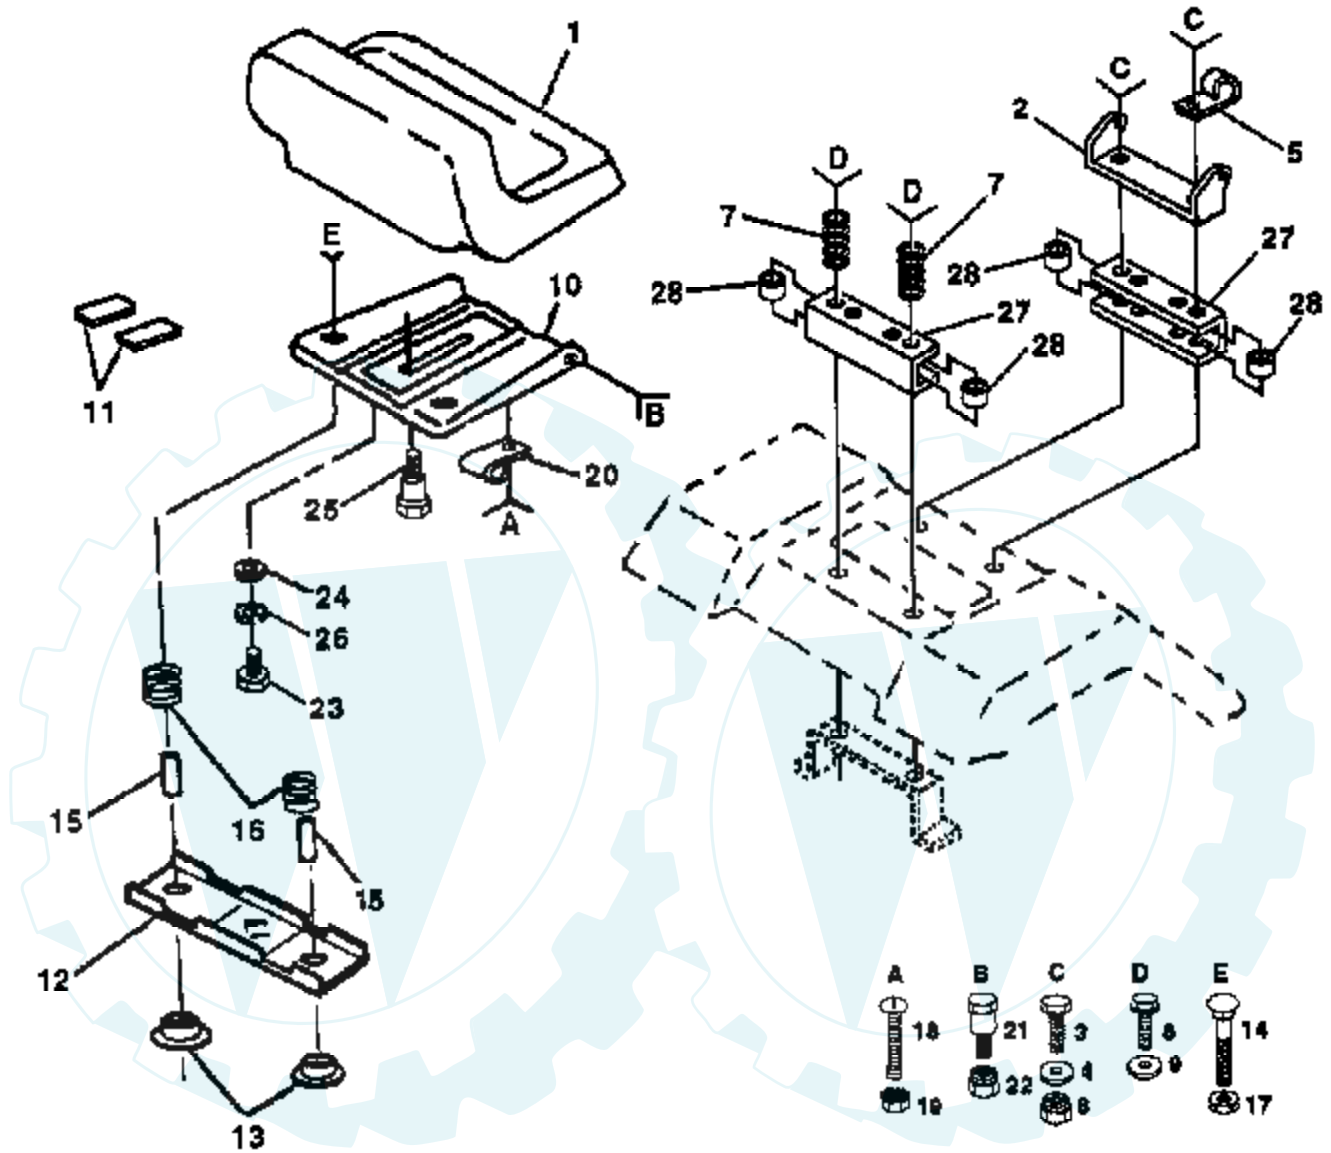

12.5 HP 38" RIDING LAWN TRACTOR -- MODEL NUMBER AYP9128B29 SEAT ASSEMBLY

NOTE: All component dimensions given in U.S. Inches
1 inch = 25.4 mm

Ref #	Part Number	Qty	Description
1	122756X		SHAFT.PU.2003022
2	122716X		RETAINIANG RING-(2003016)
3	122745X		BALL BEARING
4	122715X		SPACER
5	122700X		SEAL LIP
6	122699X		RING.RET.2003052
8	122767X		CRADLE BEARING (2003023)
11	122747X		BEARING
12	122717X		SEAL.9008000-0126
13	122748X		TRUNION ARM (2003005)
14	122749X		GUIDE.2000015.HYD
15	127146X		SUB= 121430X
17	122770X		SUB= 142936
18	122771X		PLUG PIPE
19	127147X		"KIT,CTR SECTION (2513007)"
20	122773X		NEEDLE BEARING
21	122722X		LIP SEAL-9008000-0127
22	122750X		SHAFT
25	127148X		"SWASHPLATE,VARIAB"
30	122723X		SEAL LIP
31	127149X		"KIT,BLOCK CYLINDE"
36	127151X		"PLUG,PLASTIC 9005200-8700"
37	122786X		PIN
38	122718X		GASKET.20030600
39	122731X		FILTER
40	122730X		WASHER (2000011)
41	122728X		SPRING
42	127152X		KIT.VALVE.2513014
46	122787X		PLUG
47	122752X		SCREW9007314-0808
50	122788X		WASHER
51	122789X		PIN
52	122754X		PLUG
55	127153X		"KIT,BYPASS VALVE"
58	122790X		PLUG
59	127154X		"KIT,OVERHEAD SEAL -2513013"