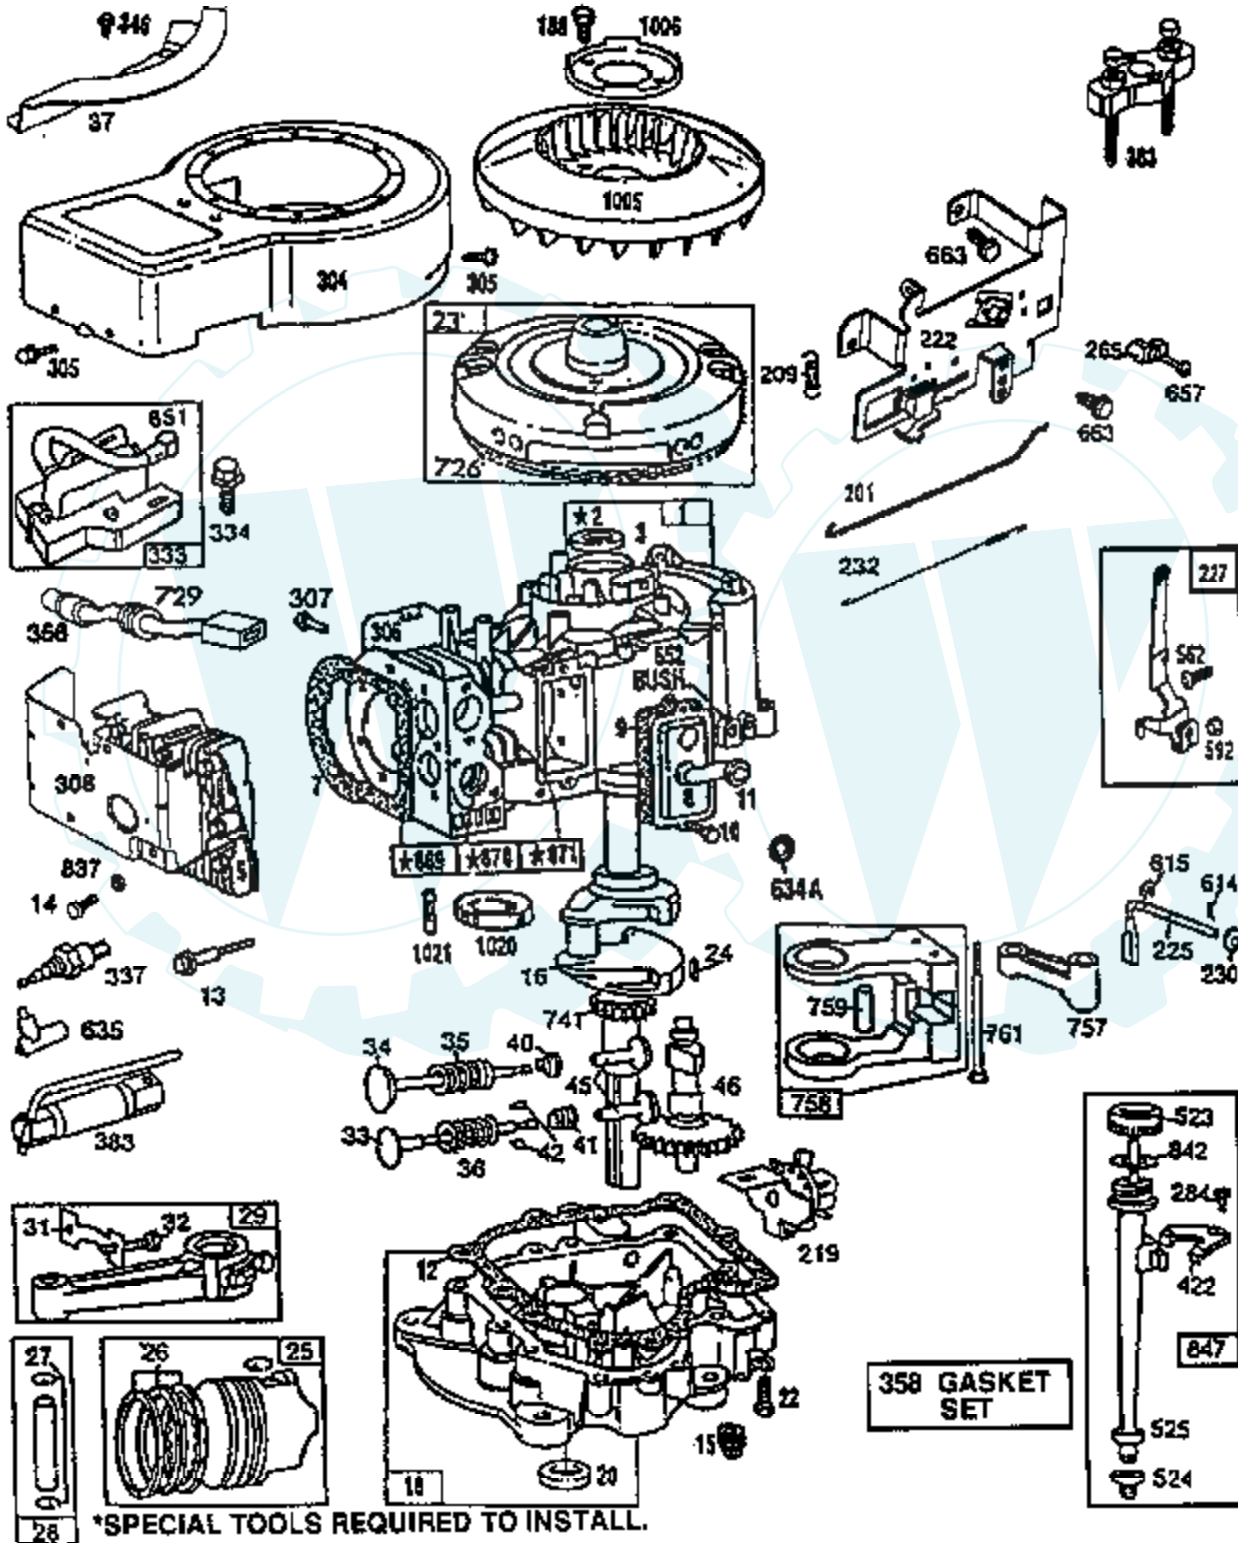

**12.5 HP 38" RIDING LAWN TRACTOR - - MODEL NUMBER AYP9128B29
BRIGGS & STRATTON ENGINE - MODEL NO. 286707, TYPE NO. 0437-01**

Ref #	Part Number	Qty	Description
309	494325		MOTOR AND DRIVE ASSY
310	94003		BOLT
311	395538		BRUSH ASSEMBLY
510	490421		STARTER DRIVE GROUP
544	390837		ARRMATURE ASSEMBLY
801	394856		CAP, DRIVE
802	395537		END CAP ASS'Y. COMMUTATOR
803	398159		HOUSING ASSEMBLY
	398003		CLUTCH ASSEMBLY
	280104		GEAR, STARTER
	490467		PINION SPRING KIT
	94288		ROLL PIN
1	490450		CYLINDER ASSEMBLY
2	261623		BEARING
3	391086		SEAL, OIL
5	494240		HEAD, CYLINDER
7	271866		GASKET, CYLINDER HEAD
8	391406		BREATHER ASSEMBLY
9	27803		GASKET, VALVE COVER
10	94621		SCREW, STEMS
11	280100		TUBE, BREATHER
12	271916		GASKET, CRANKCASE COVER 1/64"
	271997		GASKET, CRANKCASE COVER .005"
	271996		GASKET, CRANKCASE COVER .009"
13	94622		SCREW, CYLINDER HEAD 3"
14	934015		SCREW
15	94239		PLUG, OIL DRAIN
16	490466		CRANKSHAFT
	94196		KEY, TIMING GEAR
18	494238		BASE, ENGINE
20	291675		SEAL, OIL
22	94624		SCREW, SEMS, BASE MOUNTING
23	492326		FLYWHEEL & RING GEAR ASSY, MAGNETO
24	222698		KEY, FLYWHEEL
25	394661		PISTON ASSEMBLY, STANDARD
	394662		PISTON ASSEMBLY .010" OVERSIZE
	394663		PISTON ASSEMBLY .020" OVERSIZE
	394664		PISTON ASSEMBLY .030" OVERSIZE
26	391780		RING SET, PISTON, STANDARD
	392331		RING SET, PISTON, STANDARD SIZE
	391781		RING SET, PISTON .010" OVERSIZE
	391782		RING SET, PISTON .020" OVERSIZE
	391783		RING SET, PISTON .030" OVERSIZE
27	260924		LOCK, PISTON PIN
28	299691		PIN ASSEMBLY, PISTON, STANDARD
	391286		PIN ASSEMBLY, PISTON .005" OVER
29	490348		ROD ASSEMBLY, CONNECTING
	490469		ROD ASSEMBLY, CONNECTING .020" UNDERSIZE
			CRANKPIN
31	222299		LOCK, CONNECTING ROD SCREW
32	92909		SCREW, CONNECTING ROD
33	262246		VALVE, EXHAUST
34	262247		VALVE, INTAKE
35	65906		SPRING, INTAKE VALVE
36	26828		SPRING, EXHAUST VALVE
37	223752		GUARD, FLYWHEEL
40	221596		RETAINER, INTAKE VALVE