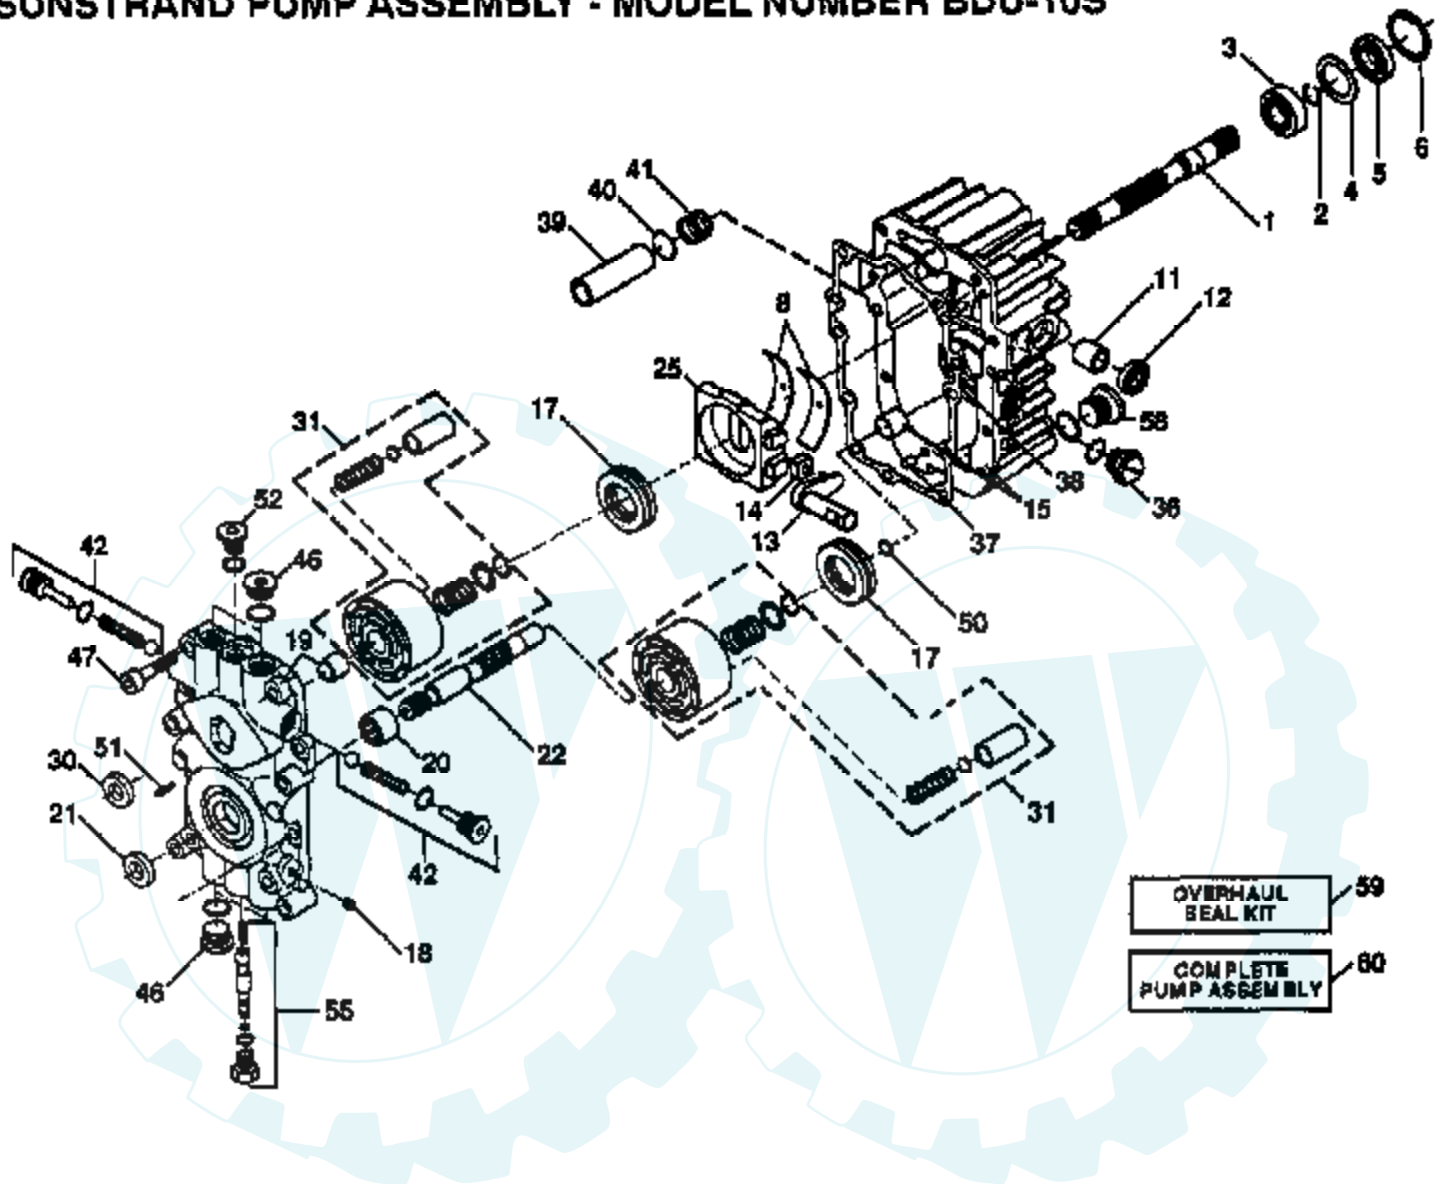

12.5 HP 38" RIDING LAWN TRACTOR - - MODEL NUMBER AYP9128B29 SUNSTRAND PUMP ASSEMBLY - MODEL NUMBER BDU-10S

Ref #	Part Number	Qty	Description
1	122756X		SHAFT.PU.2003022
2	122716X		RETAINIANG RING-(2003016)
3	122745X		BALL BEARING
4	122715X		SPACER
5	122700X		SEAL LIP
6	122699X		RING.RET.2003052
8	122767X		CRADLE BEARING (2003023)
11	122747X		BEARING
12	122717X		SEAL.9008000-0126
13	122748X		TRUNION ARM (2003005)
14	122749X		GUIDE.2000015.HYD
15	127146X		SUB= 121430X
17	122770X		SUB= 142936
18	122771X		PLUG PIPE
19	127147X		"KIT,CTR SECTION (2513007)"
20	122773X		NEEDLE BEARING
21	122722X		LIP SEAL-9008000-0127
22	122750X		SHAFT
25	127148X		"SWASHPLATE,VARIAB"
30	122723X		SEAL LIP
31	127149X		"KIT,BLOCK CYLINDE"
36	127151X		"PLUG,PLASTIC 9005200-8700"
37	122786X		PIN
38	122718X		GASKET.20030600
39	122731X		FILTER
40	122730X		WASHER (2000011)
41	122728X		SPRING
42	127152X		KIT.VALVE.2513014
46	122787X		PLUG
47	122752X		SCREW9007314-0808
50	122788X		WASHER
51	122789X		PIN
52	122754X		PLUG
55	127153X		"KIT,BYPASS VALVE"
58	122790X		PLUG
59	127154X		"KIT,OVERHEAD SEAL -2513013"