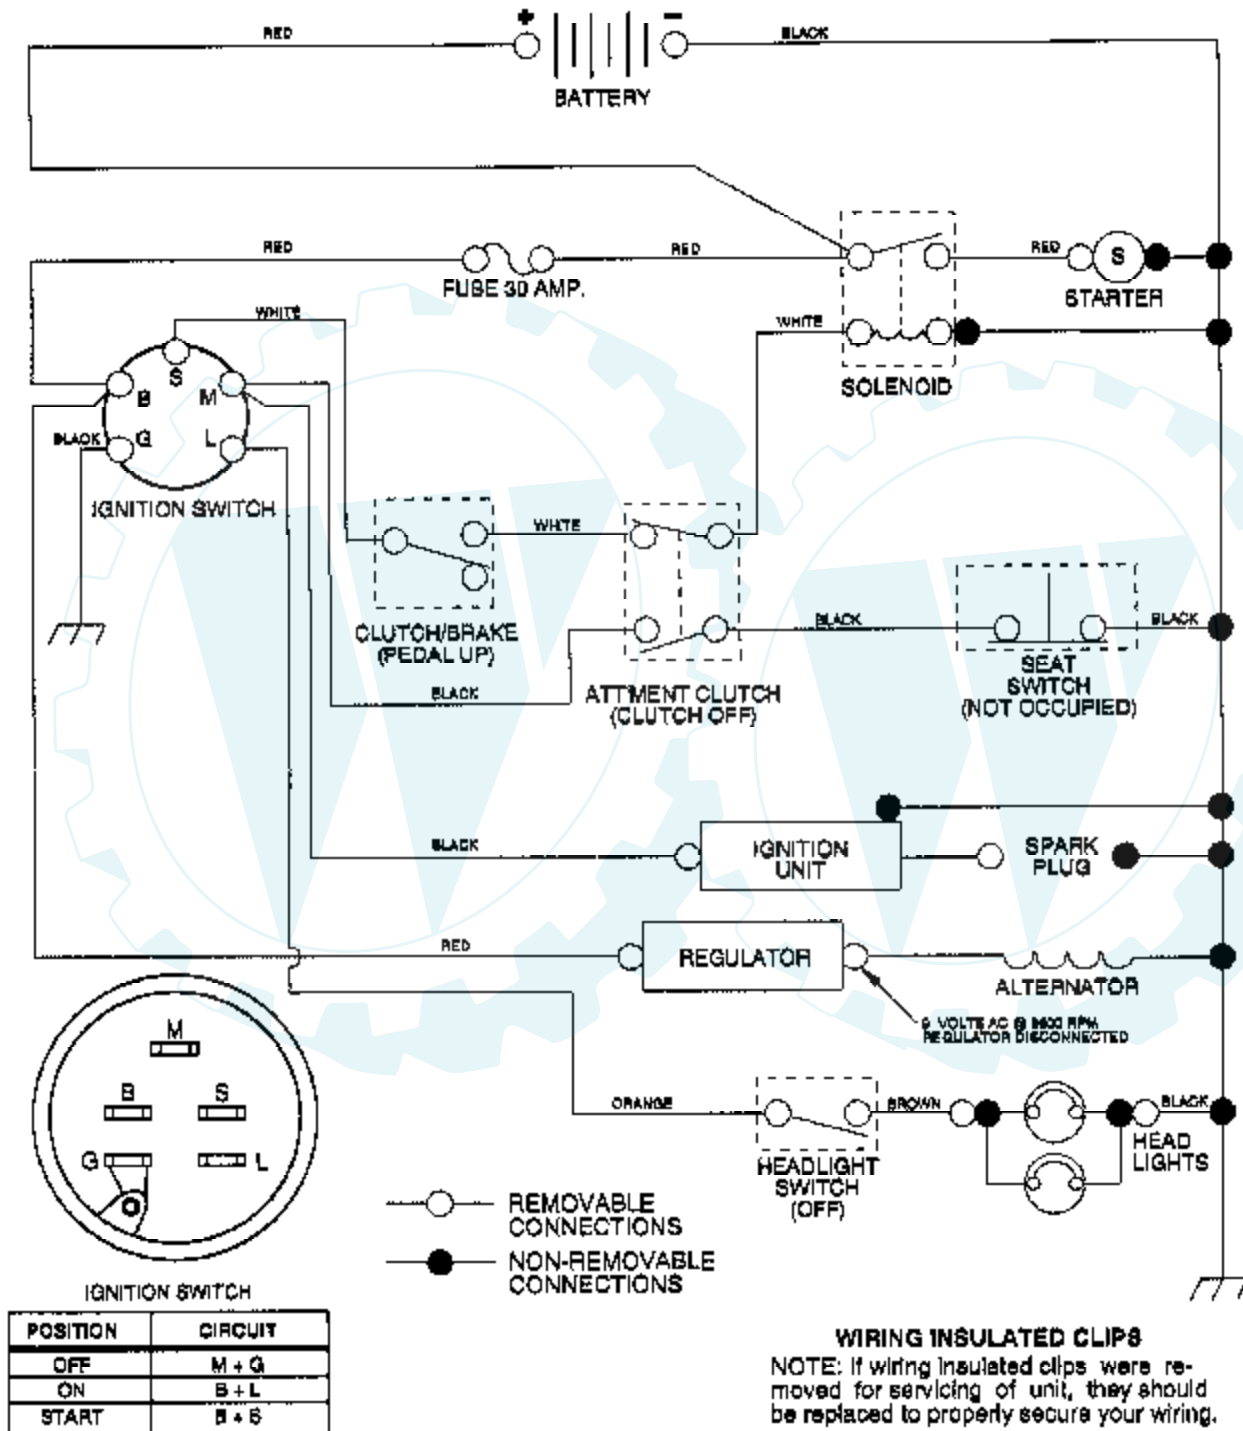

Ref #	Part Number	Qty	Description
1	122756X		SHAFT.PU.2003022
2	122716X		RETAINIANG RING-(2003016)
3	122745X		BALL BEARING
4	122715X		SPACER
5	122700X		SEAL LIP
6	122699X		RING.RET.2003052
8	122767X		CRADLE BEARING (2003023)
11	122747X		BEARING
12	122717X		SEAL.9008000-0126
13	122748X		TRUNION ARM (2003005)
14	122749X		GUIDE.2000015.HYD
15	127146X		SUB= 121430X
17	122770X		SUB= 142936
18	122771X		PLUG PIPE
19	127147X		"KIT,CTR SECTION (2513007)"
20	122773X		NEEDLE BEARING
21	122722X		LIP SEAL-9008000-0127
22	122750X		SHAFT
25	127148X		"SWASHPLATE,VARIAB"
30	122723X		SEAL LIP
31	127149X		"KIT,BLOCK CYLINDE"
36	127151X		"PLUG,PLASTIC 9005200-8700"
37	122786X		PIN
38	122718X		GASKET.20030600
39	122731X		FILTER
40	122730X		WASHER (2000011)
41	122728X		SPRING
42	127152X		KIT.VALVE.2513014
46	122787X		PLUG
47	122752X		SCREW9007314-0808
50	122788X		WASHER
51	122789X		PIN
52	122754X		PLUG
55	127153X		"KIT,BYPASS VALVE"
58	122790X		PLUG
59	127154X		"KIT,OVERHEAD SEAL -2513013"

12.5 HP 38" RIDING LAWN TRACTOR - - MODEL NUMBER AYP9128B29 SCHEMATIC