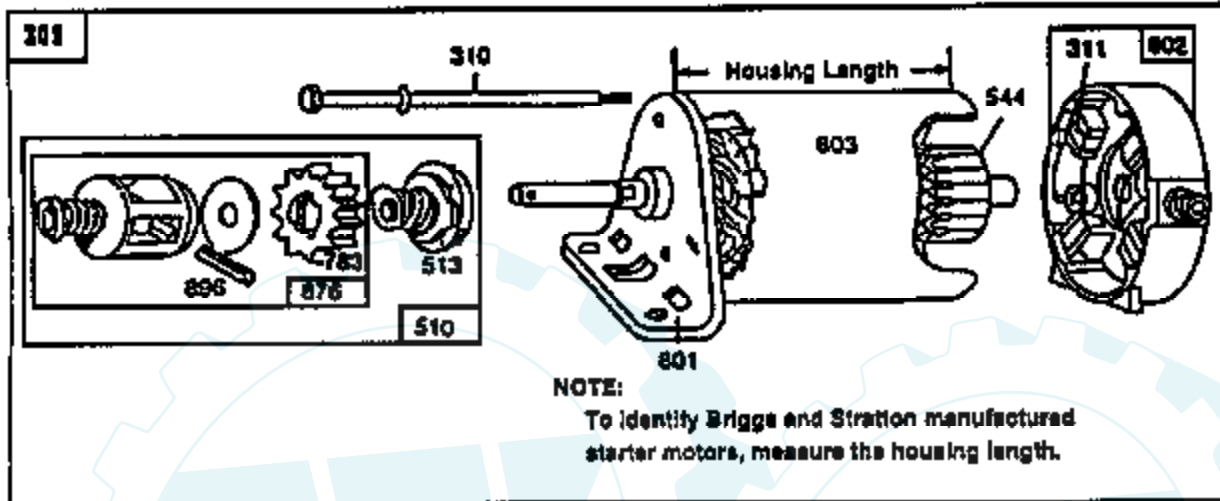

**12.5 HP 38" RIDING LAWN TRACTOR - - MODEL NUMBER AYP9128B29
BRIGGS & STRATTON ENGINE - MODEL NO. 286707, TYPE NO. 0437-01**