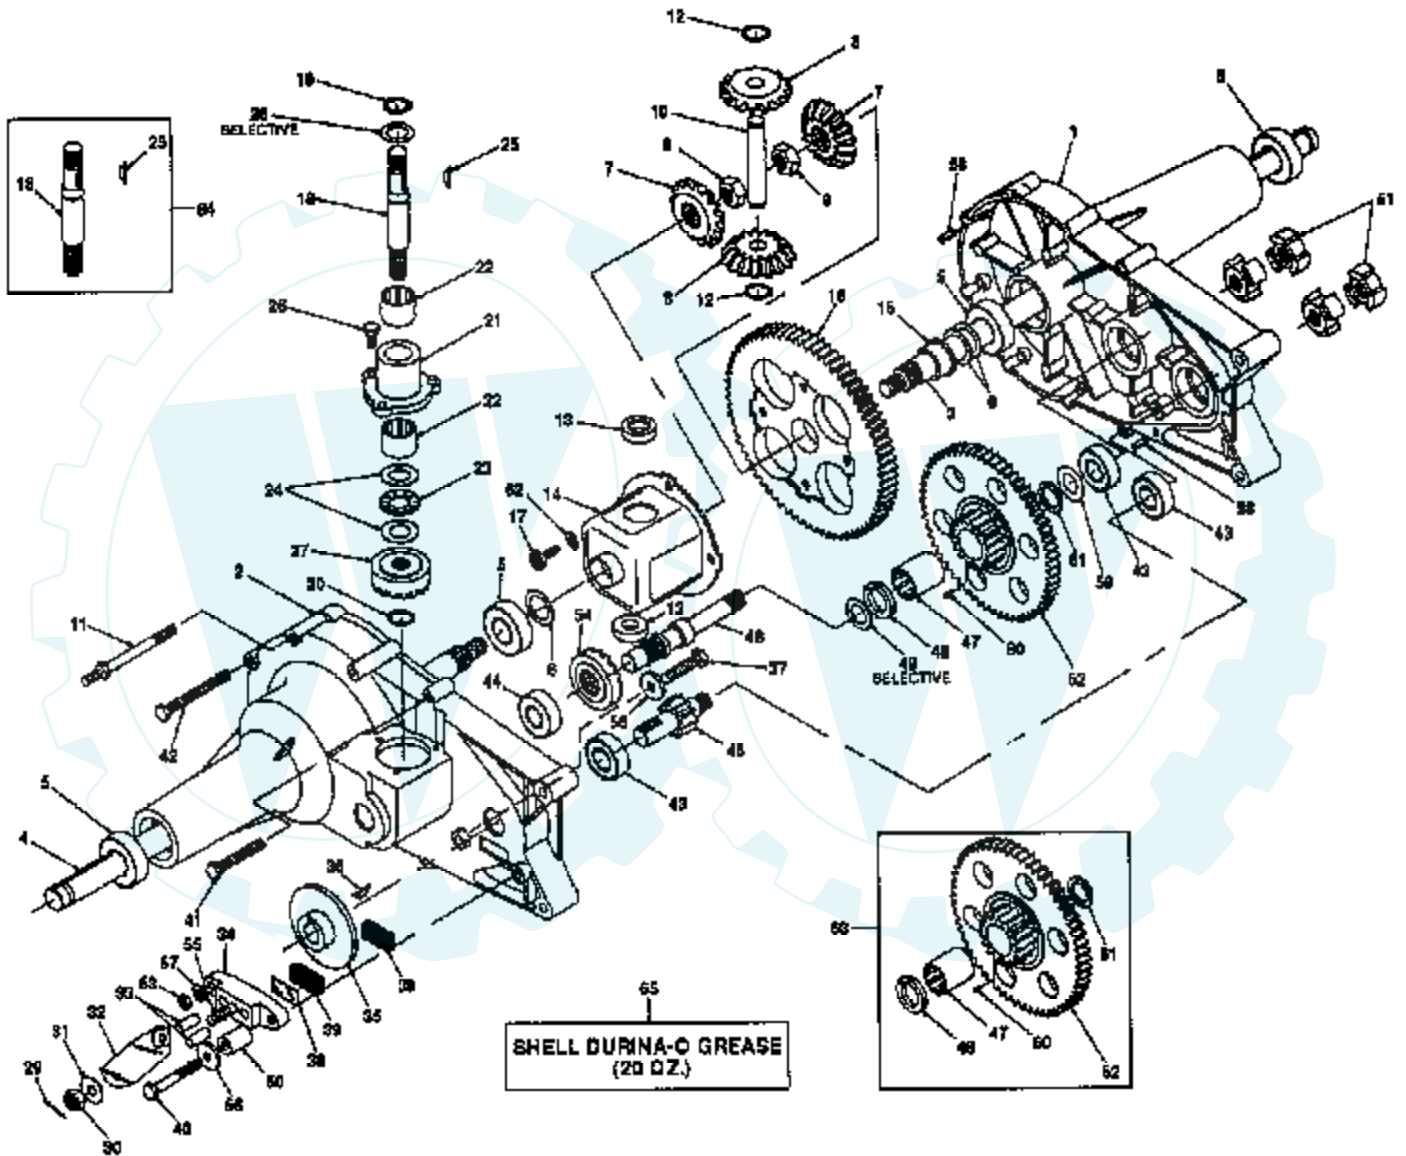

12.5 HP 38" RIDING LAWN TRACTOR - - MODEL NUMBER AYP9128B29 AGRI-FAB TRANSAXLE - MODEL NUMBER 121431X

Ref #	Part Number	Qty	Description
1	122614X		HSG HALF LH-44077
2	122615X		HSG HALF RH-44076
3	122616X		AXLE LH -44273
4	122620X		AXLE RH-44272
5	122621X		BEARING.44121.AGR
6	122622X		WASHER -44008
7	122623X		GEAR MITER -44096
8	122624X		GEAR MITER -44097
9	122625X		NUT -44133
10	122626X		SHAFT CROSS
11	122688X		SCREW-STUD -44271
12	122629X		SNAP RING -44146
13	122631X		"THRUST, BEARING -44128"
14	122633X		HOUSING.ASM.DIFF.-62590
15	122634X		"FLANGE, BEARING-44129"
16	122640X		GEAR
17	122641X		BOLT -44126
18	122642X		SHAFT INPUT-44270
19	122643X		SNAP RING -44145
20	122644X		RET RING (44144)
21	122645X		SUB= 155892
22	122646X		"NEEDLE, BEARING 44099"
23	122647X		BEARING.NEE.44139
24	122648X		WASHER-44109
25	122649X		KEY.44136.HYDRO
26	122650X		SCREW
27	122651X		SUB= 155892
28	123061X		WASHER -44371
	122678X		NLA
	122654X		WASHER-44151
29	122656X		PIN COTTER -44101
30	122653X		WASHER -44150
31	122659X		WASHER FLAT -44130
32	122660X		ARM BRAKE 23710
33	122662X		PIN BRAKE ACTUATO -44127
34	122663X		BRAKE YOKE
35	122664X		DISC BRAKE -(44090)
36	123065X		KEY -44143
37	122666X		SCREW -44277
38	122667X		PLATE PUCK -44134
39	122668X		SUB= 142883
40	123066X		SCREW -44300
41	122670X		SCREW -44123
42	122671X		SCREW -44124
43	126982X		SUB= 122672X
44	122673X		"BALL, BEARING -44232"
45	122674X		SHAFT PINION 44083
46	122675X		SHAFT DRIVE-44080
47	123059X		NEEDLE BEARING -44342
48	123060X		THRUST.BRONZE -44343
49	123060X		THRUST.BRONZE -44343
	122654X		WASHER-44151
50	122689X		SPACER -23711
51	121839X		COUPLING- 44084
52	126975X		GEAR.60/17.44523
53	122682X		NUT -43178
54	122683X		PINION-DR 44079
55	122684X		BOLT SQ HD