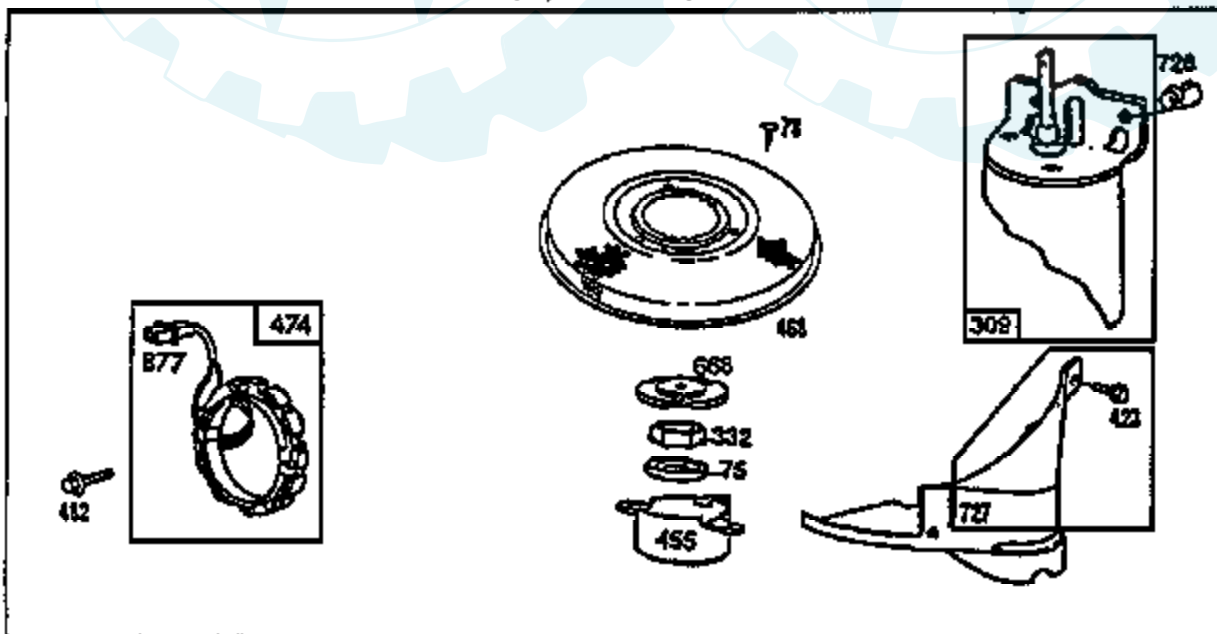

KEY NUMBER	309	310	311	510	544	801	802	803
	Motor and Drive Assy.	Thru Bolt Assembly	Brush Assembly	Drive Assembly	Armature Assembly	Drive End Cap Assembly	End Cap Assy. Commutator	Housing Assembly
Briggs & Stratton	Housing Length							
12V	3-21/32"	494325	84003	895538	490421**	390837	395537*	398185

*Includes Brush Set

**Includes #338003 Clutch Assembly (Key Number 513)
#280104 Gear (Key Number 783)
#490487 Retainer and Pin (Key Number 878)
#94288 Roll Pin (Key Number 898)