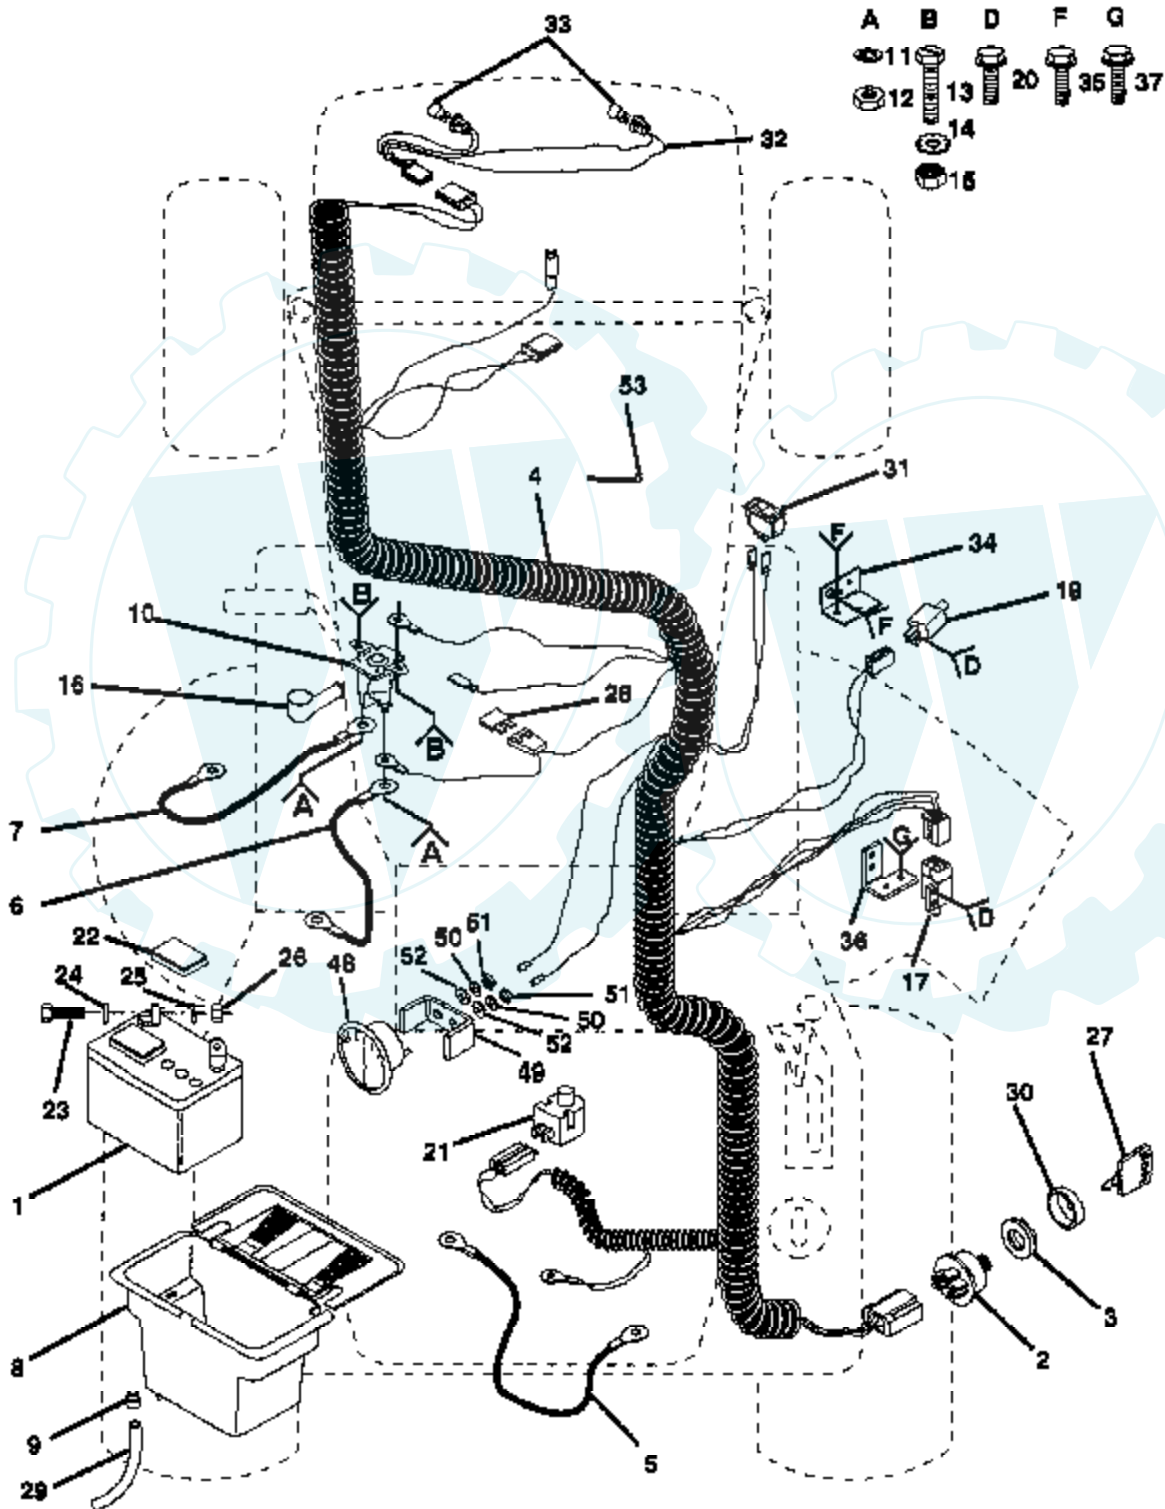

12.5 HP 38" RIDING LAWN TRACTOR - - MODEL NUMBER AYP9128B29 ELECTRICAL

Ref #	Part Number	Qty	Description
1	121265X		SUB= 123899X
2	4406R		SUB= STD365402
3	124211X		NUT IGNITION
4	133797		IGNITION HARNESS
5	4207J		CABLE T
6	132202		SUB= 146147
7	4799J		"CABLE T, BATTERY"
8	133753		BTRY CASE W/O LID
9	109596X		HOSE CLAMP T
10	109081X		SUB= 146154
11	10090400		SUB= 10040400
12	73350400		NUT
13	74780408		BOLT
14	11050400		LOCKWASHER
15	73510400		NUT
16	131563		SUB= 154336
17	109553X		SWITCH INTERLOCKT
19	104445X		SWITCH-INTER. GT
20	17021008		SCREW
21	121305X		SWITCH SEAT
22	121264X		"CAP,BATTERY "
23	74760412		BOLT LT
24	19091016		WASHER
25	10040400		LOCKWASHER
26	73220400		SUB= 50675
27	122147X		KEY
28	108824X		FUSE HYT
29	105687X		SUB= 109238X
30	123620X		SUB= 141226
31	110712X		SWITCH LT
32	127441X		SUB= 136850
33	7662J		SUB= 4152J
34	130890		SWITCH BRACKET
35	17021008		SCREW
36	108236X		BRACKET LT
37	17021008		SCREW
38	719J		SUB= 154336
48	9433R		AMMETER T
50	10101000		SUB= 10071000
51	73911000		NUT
52	19070818		WASHER
53	7192J		WIRE TIE