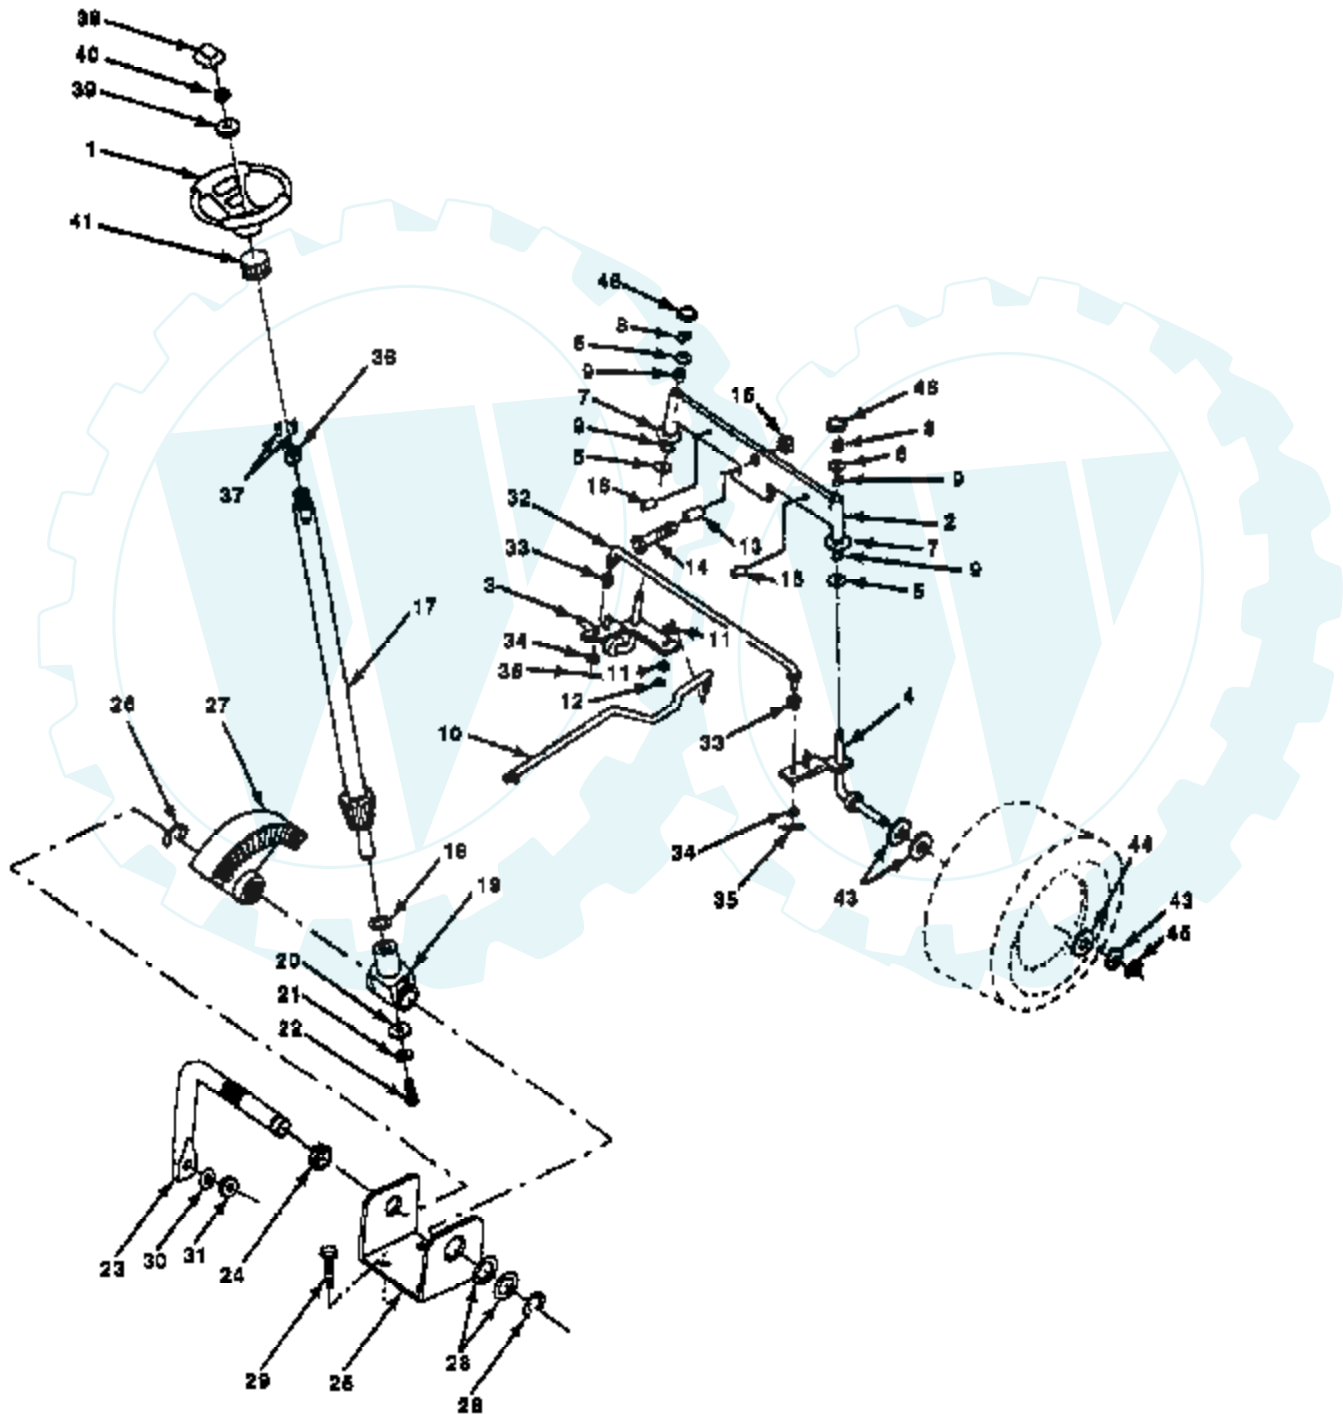

12.5 HP 38" RIDING LAWN TRACTOR - - MODEL NUMBER AYP9128B29 STEERING ASSEMBLY

Ref #	Part Number	Qty	Description
1	133741		SUB= 150547
2	131450		SUB= 142033
3	130460		SUB= 532130460
4	130459		SPINDLE ASM RH
5	6266H		WASHER .T
6	121748X		WASHER
7	19272016		WASHER
8	12000029		RING
9	3366R		COL. SRTG. BEAR.
10	130468		SUB= 532130468
11	10040600		LOCKWASHER
12	73610600		SUB= 7810H
13	110438X		BEARING
14	74011056		BOLT HEX 5/8-11
15	73601000		SUB= 73901000
16	132624		AXLE PIN
17	128758		STEERING SHAFT
18	57079		THRUST WASHER
19	124035X		SUPPORT.SHAFT
20	126684X		SUB= 532126684
21	10040400		LOCKWASHER
22	71070410		"SCREW,SPECIAL"
23	127501		SUB= 918127501
24	109816X		NYLINER T
25	124036X		"BRKT,STEERING"
26	12000029		RING
27	124034X		SUB= 136874
28	6266H		WASHER .T
29	17490612		SCREW
30	10040600		LOCKWASHER
31	73610600		SUB= 7810H
32	130465		TIE ROD
33	120754X		SUB= 126847X
34	19131416		WASHER
35	76020412		COTTER PIN
36	1554J		SUB= 155108
37	17431008		SUB= 98000165
38	100710L		INSERT-WHEEL LT
39	100712K		WASHER
40	73940800		SUB= 73360800
41	100711L		ADAPTER LT
43	121749X		WASHER
44	121748X		WASHER
45	12000029		RING
46	121232X		CAP