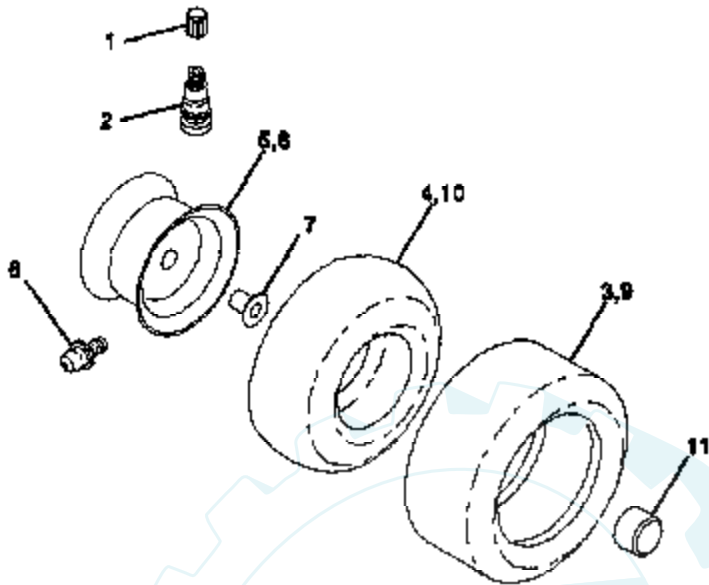

12.5 HP 38" RIDING LAWN TRACTOR - - MODEL NUMBER AYP9128B29 WHEELS AND TIRES

NOTE: All component dimensions given in U.S. inches.
1 inch = 25.4 mm

Ref #	Part Number	Qty	Description
1	59192		VALVE CAP
2	65139		VALVE STEM LT
3	106222X		SUB= 122073X
4	59904		TUBE.5.3/4.5/6
5	106732X311		SUB= 106732X427
6	278H		FITTING LT
7	9040H		"FLANGE, BEARING"
8	106108X311		SUB= 106108X427
9	3588R		SUB= 126957X
10	7152J		TUBE.18X9.5-8
11	104757X		HUB CAP