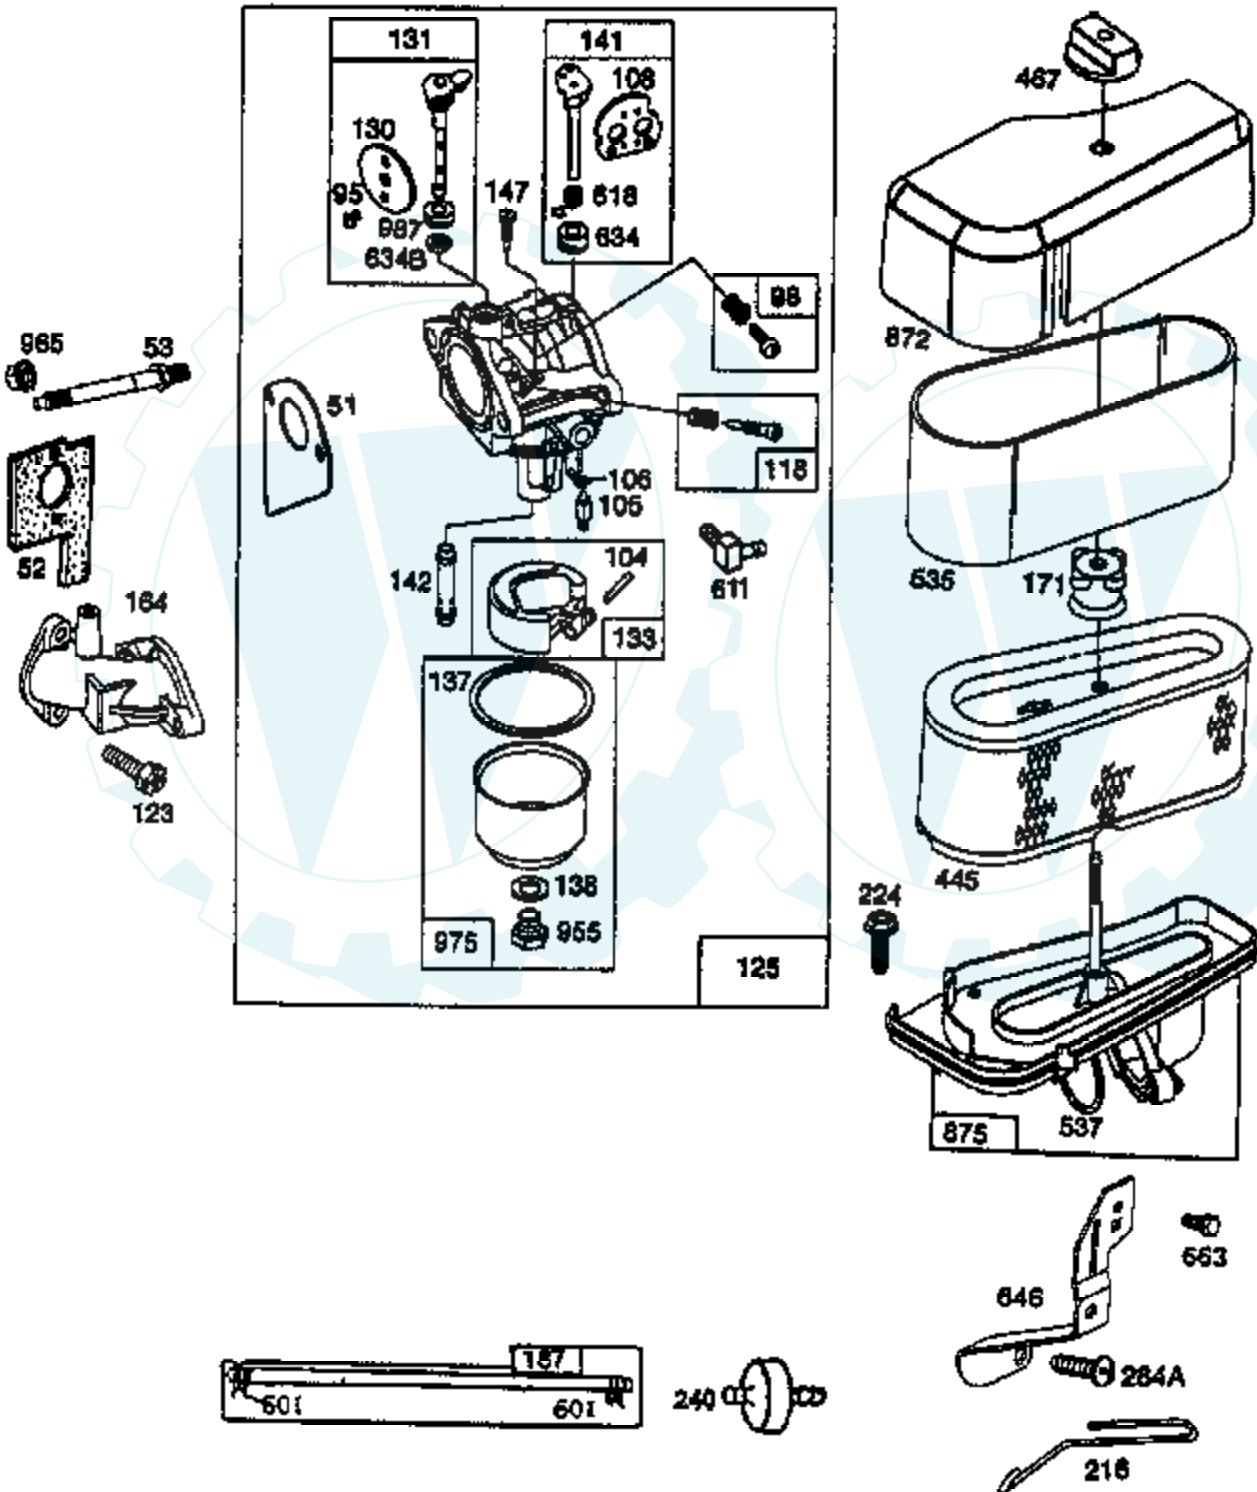

**12.5 HP 38" RIDING LAWN TRACTOR - - MODEL NUMBER AYP9128B29
BRIGGS & STRATTON ENGINE - MODEL NO. 286707, TYPE O. 0437-01**

121 CARBURETOR OVERHAUL KIT

Ref #	Part Number	Qty	Description
309	494325		MOTOR AND DRIVE ASSY
310	94003		BOLT
311	395538		BRUSH ASSEMBLY
510	490421		STARTER DRIVE GROUP
544	390837		ARRMATURE ASSEMBLY
801	394856		CAP, DRIVE
802	395537		END CAP ASS'Y. COMMUTATOR
803	398159		HOUSING ASSEMBLY
	398003		CLUTCH ASSEMBLY
	280104		GEAR, STARTER
	490467		PINION SPRING KIT
	94288		ROLL PIN
1	490450		CYLINDER ASSEMBLY
2	261623		BEARING
3	391086		SEAL, OIL
5	494240		HEAD, CYLINDER
7	271866		GASKET, CYLINDER HEAD
8	391406		BREATHER ASSEMBLY
9	27803		GASKET, VALVE COVER
10	94621		SCREW, STEMS
11	280100		TUBE, BREATHER
12	271916		GASKET, CRANKCASE COVER 1/64"
	271997		GASKET, CRANKCASE COVER .005"
	271996		GASKET, CRANKCASE COVER .009"
13	94622		SCREW, CYLINDER HEAD 3"
14	934015		SCREW
15	94239		PLUG, OIL DRAIN
16	490466		CRANKSHAFT
	94196		KEY, TIMING GEAR
18	494238		BASE, ENGINE
20	291675		SEAL, OIL
22	94624		SCREW, SEMS, BASE MOUNTING
23	492326		FLYWHEEL & RING GEAR ASSY, MAGNETO
24	222698		KEY, FLYWHEEL
25	394661		PISTON ASSEMBLY, STANDARD
	394662		PISTON ASSEMBLY .010" OVERSIZE
	394663		PISTON ASSEMBLY .020" OVERSIZE
	394664		PISTON ASSEMBLY .030" OVERSIZE
26	391780		RING SET, PISTON, STANDARD
	392331		RING SET, PISTON, STANDARD SIZE
	391781		RING SET, PISTON .010" OVERSIZE
	391782		RING SET, PISTON .020" OVERSIZE
	391783		RING SET, PISTON .030" OVERSIZE
27	260924		LOCK, PISTON PIN
28	299691		PIN ASSEMBLY, PISTON, STANDARD
	391286		PIN ASSEMBLY, PISTON .005" OVER
29	490348		ROD ASSEMBLY, CONNECTING
	490469		ROD ASSEMBLY, CONNECTING .020" UNDERSIZE
			CRANKPIN
31	222299		LOCK, CONNECTING ROD SCREW
32	92909		SCREW, CONNECTING ROD
33	262246		VALVE, EXHAUST
34	262247		VALVE, INTAKE
35	65906		SPRING, INTAKE VALVE
36	26828		SPRING, EXHAUST VALVE
37	223752		GUARD, FLYWHEEL
40	221596		RETAINER, INTAKE VALVE