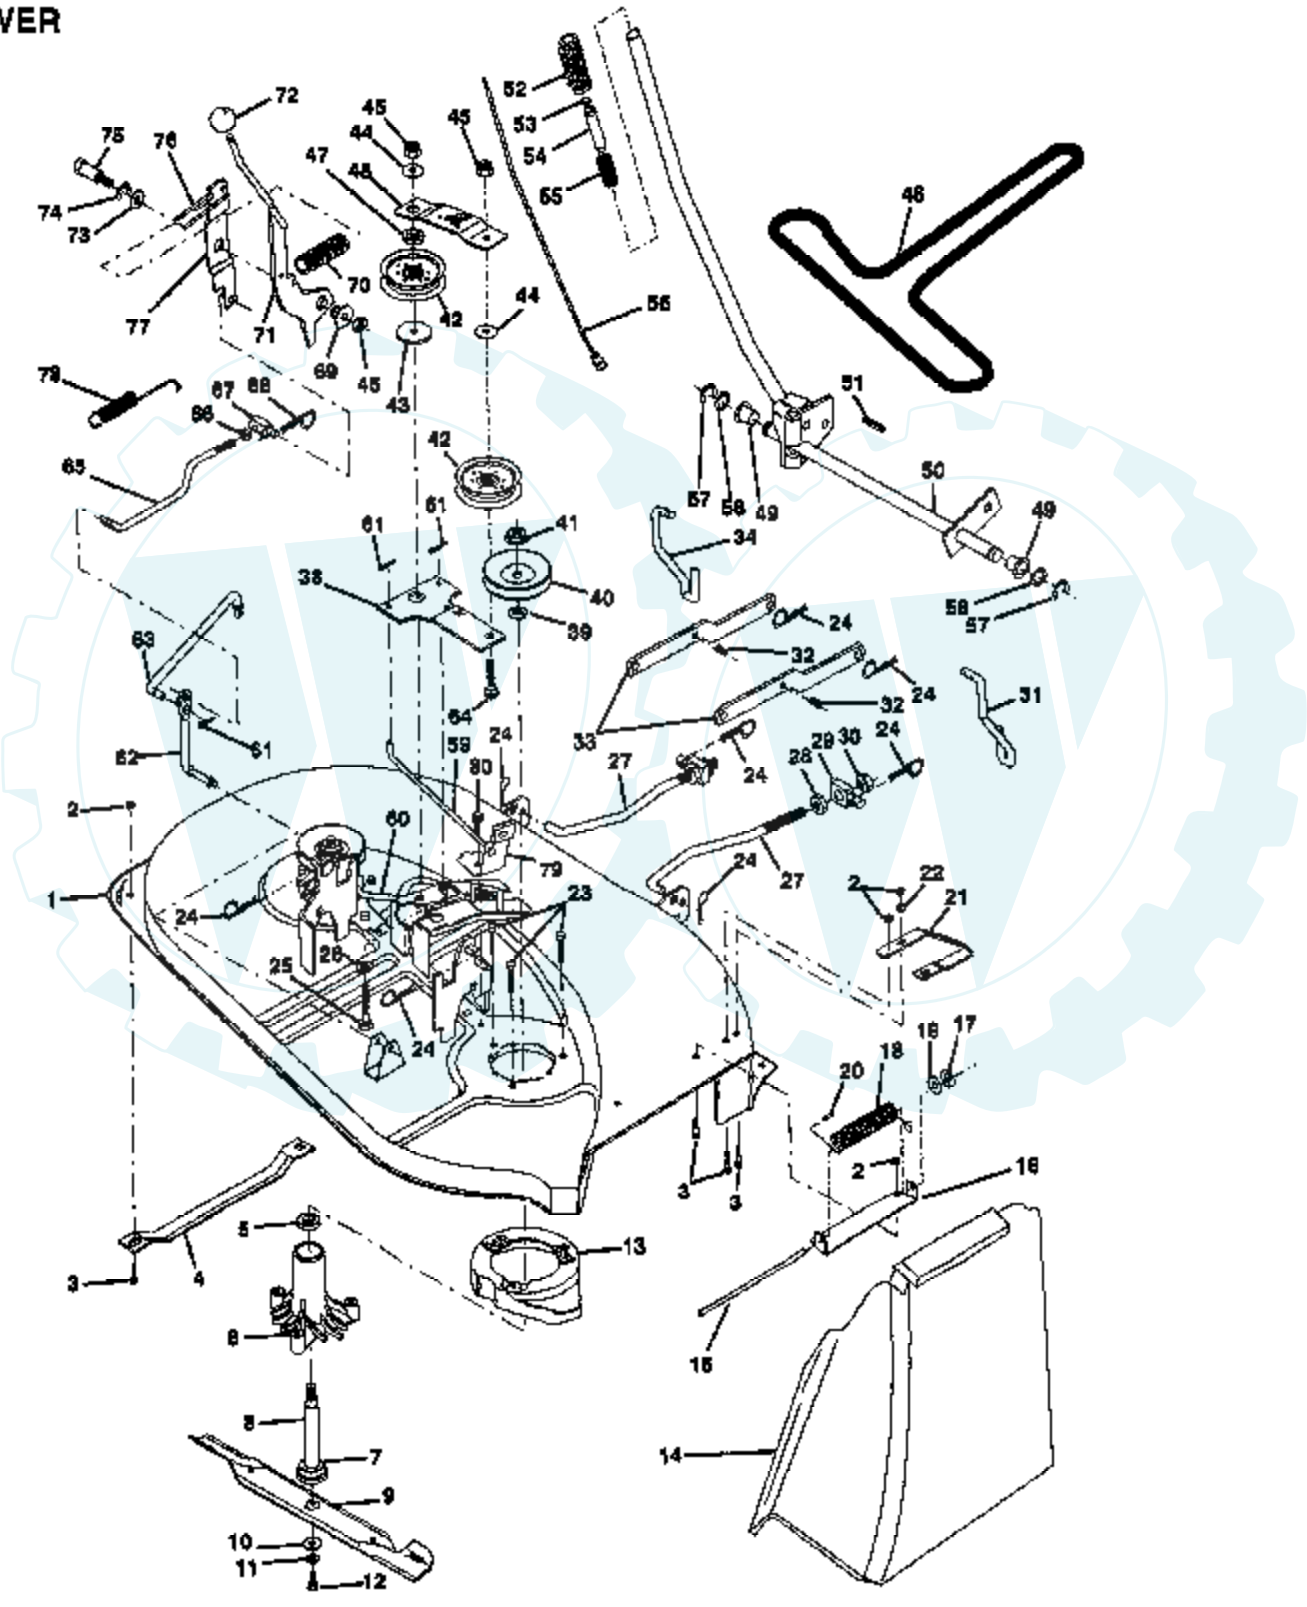

**12.5 HP 38" RIDING LAWN TRACTOR - - MODEL NUMBER AYP9128B29
MOWER**

Ref #	Part Number	Qty	Description
1	129365		SUB= 145775
2	73680500		SUB= 73690500
3	72140506		BOLT
4	7631J		RUNNER-LH M
5	110485X		BEARING
6	128774		HSG ASM MANDREL
7	129895		BEARING.BALL
8	133172		SUB= 137646
9	127842		SUB= 138497
10	129962		WASHER BLADE
11	10030600		SUB= 10040600
12	850857		BLADE BOLT
13	128961		SUB= 140329
14	106736X		DEFLECTOR-SHLD T
15	106735X		ROD-HINGE T
16	105896X		SUB= 137607
17	110452X		NUT PUSH M
18	106734X		SUB= 123713X
19	19111016		WASHER
20	105304X		CAP-SLEEVE LT
21	128772		RUNNER RH
22	19111216		WASHER M
23	78158		SUB= 17580520
24	4939M		SUB= 85902
25	74600636		BOLT
26	19131612		WASHER GT
27	127218		LINK.FRONT
28	73350800		NUT
29	130171		TRUNION
30	73800800		NUT.LK.W/WSH.1/2.
31	127224		LINK LIFT RH
32	128763		SPRING PIN
33	133710		SUSP ARM REAR
34	127223		LIFT LINK LH
35	73360700		NUT
36	110447X		SUB= 132793
37	73710700		NUT LOCK YTH
38	133840		IDLER ARM ASSY
39	129963		WASHER
40	129206		SUB= 153532
41	73050900		SUB= 139729
42	131494		FLAT IDLER PULLEY
43	122052X		SPACER RETAINER
44	19131612		WASHER GT
45	73680600		SUB= 73690600
46	131290		BELT-V.88.12.MW
47	133502		RETAINER SPACER
48	133503		IDLER ARM STIFF
49	120183X		NYLON BEARING
50	132172		LIFT SHAFT ASM
51	105767X		PIN-GROOVE LT
52	109413X		GRIP
53	124526X		SUB= 125925X
54	122364X		SUB= 125925X
55	122512X		SUB= 532122512
56	132175		SUB= 136973
57	12000002		SUB= 2225J
58	19211416		WASHER