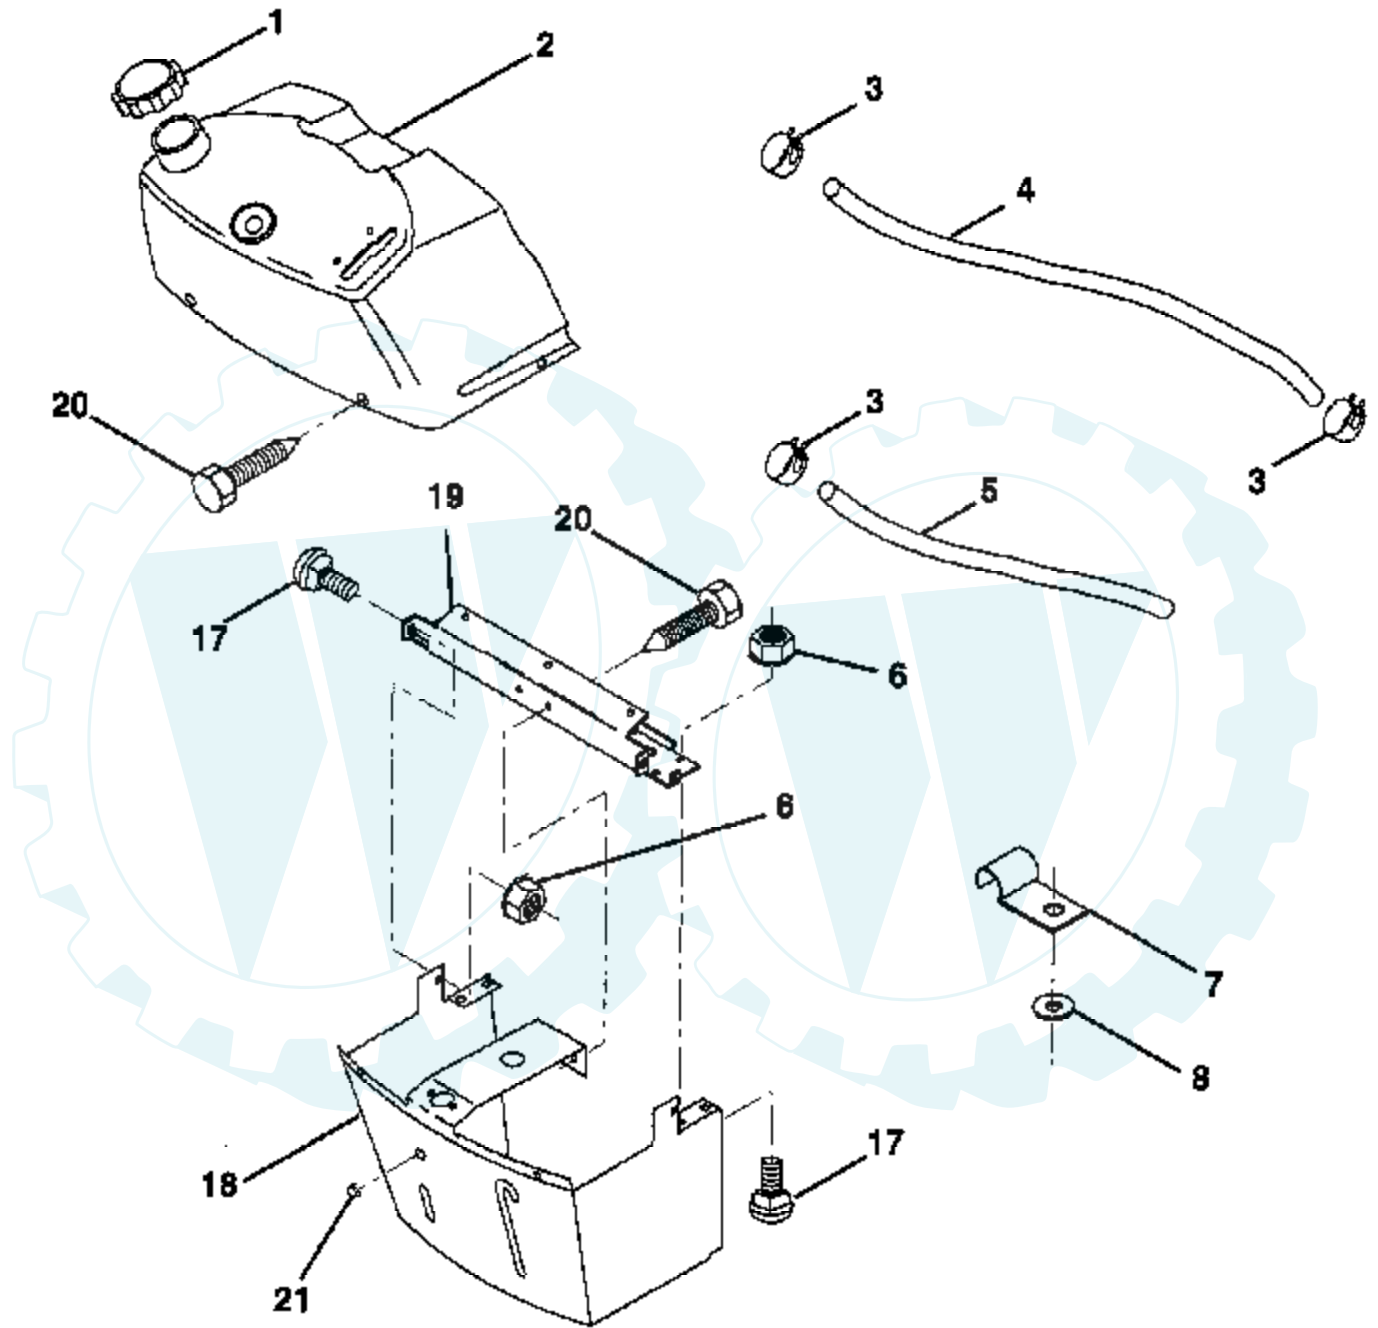

TRACTOR -- MODEL NUMBER AYP9120B59 BRAKE / REAR MOWER LIFT ASSEMBLY

Ref #	Part Number	Qty	Description
1	71673		PLUNGER CAP T
2	123436X		"ROD,PARK BRAKE"
3	123437X		"BRKT,PARK BRAKE"
4	8156H		FOOT PEDAL COVER
5	132205		BRK ASM CLUT LH
6	76020312		SUB= 3145
7	19131016		WASHER
8	17490508		SCREW LT
9	76020412		COTTER PIN
10	19131316		WASHER
11	123543X		"ROD,FRT BRAKE"
12	139934		PEDAL ASM CLU/BRK
13	123394X		"ROD,CLUTCH"
14	121978X		"BRKT,LIFT SHAFT"
15	133332		PVT BRAKE ARM ASM
16	19251816		WASHER T
17	12000034		KLIP RING
18	106888X		SPRING ROD LT
19	73350600		NUT
20	73680600		SUB= 73690600
21	131460		SUB= 532131460
27	136780		LINK LIFT REAR LR
28	140777		LIFT.ASM.REAR.LR
29	72110506		SUB= 72270506
30	73510500		NUT
31	133095		COUNTER SPRING
32	133721		LINK LIFT LEVER
33	4939M		SUB= 85902

TRACTOR -- MODEL NUMBER AYP9120B59

DASHBOARD

Ref #	Part Number	Qty	Description
1	141523		CAP BLK FUEL LR
2	138393		TANK.ASM.DASH.LR
3	123487X		HOSE CLAMP
4	8544R		SUB= 295J
5	8548R		FUEL LINE T
6	73640400		NUT HXKEP 1/4X20
7	2751R		CLIP T
8	19091216		WASHER PM
17	72110404		BOLT
18	131886		SUPT ASM DASH
19	134744		CROSS BRACE
20	17060408		SCREW.1/4-20X1/2
21	134014		PLUG DOME