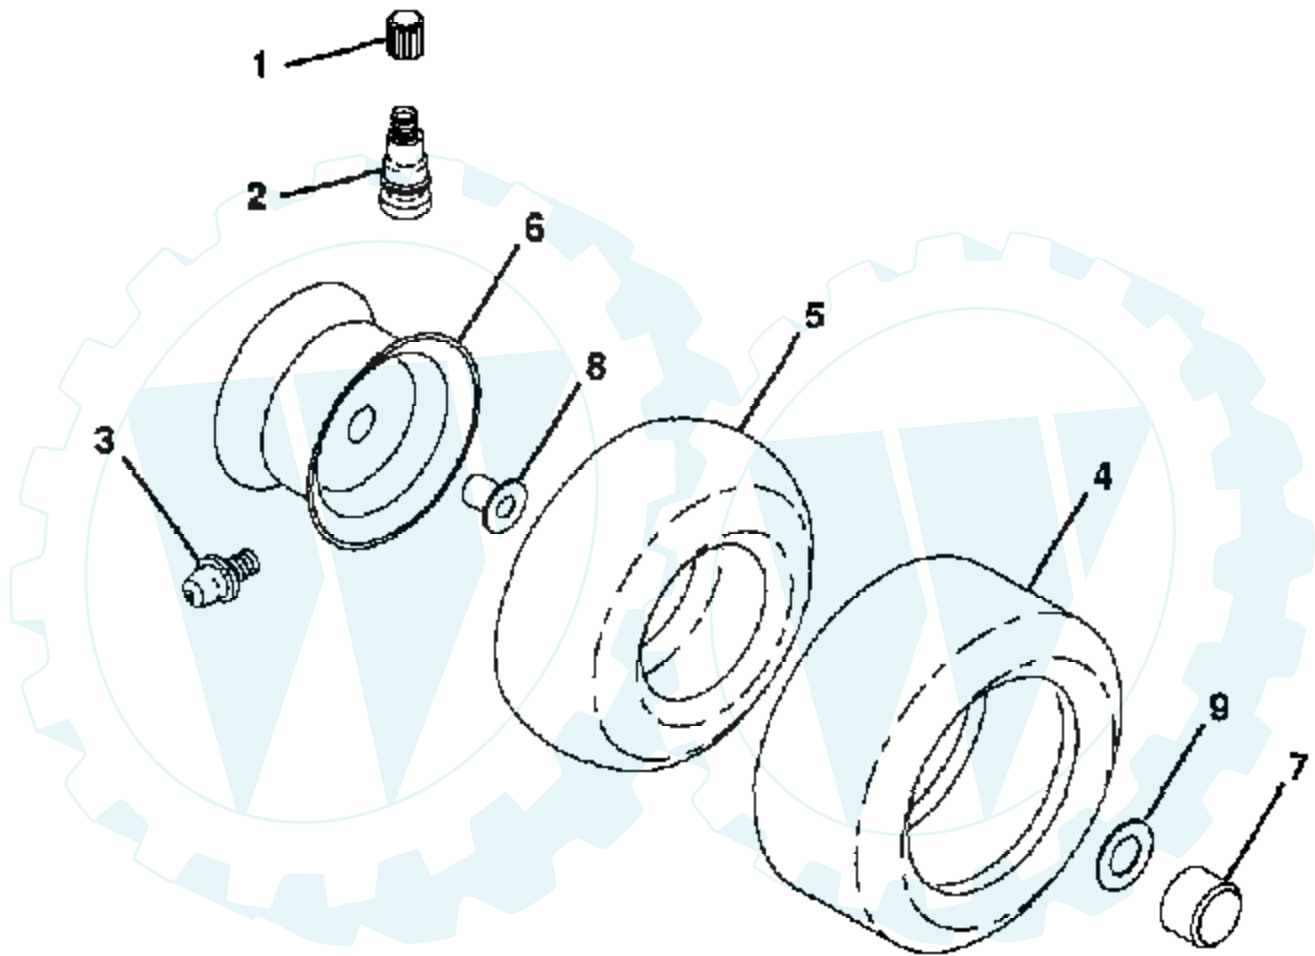

TRACTOR - - MODEL NUMBER AYP9120B59

WHEELS & TIRES

NOTE: All component dimensions given in U S. inches
1 inch = 25.4 mm

Ref #	Part Number	Qty	Description
1	59192		VALVE CAP
2	65139		VALVE STEM LT
3	278H		FITTING LT
4	124142X		SUB= 123410X
	124143X		SUB= 122075X
5	59904		TUBE.5.3/4.5/6
	8134H		TUBE.16X6.5/7.5-8
6	122394X427		SUB= 137237X427
	140325X427		"RIM ASM REAR 8""
7	104757X		HUB CAP
8	9040H		"FLANGE, BEARING"
9	121748X		WASHER
	144334		SEALANT.TIRE 10 OZ. TUBE