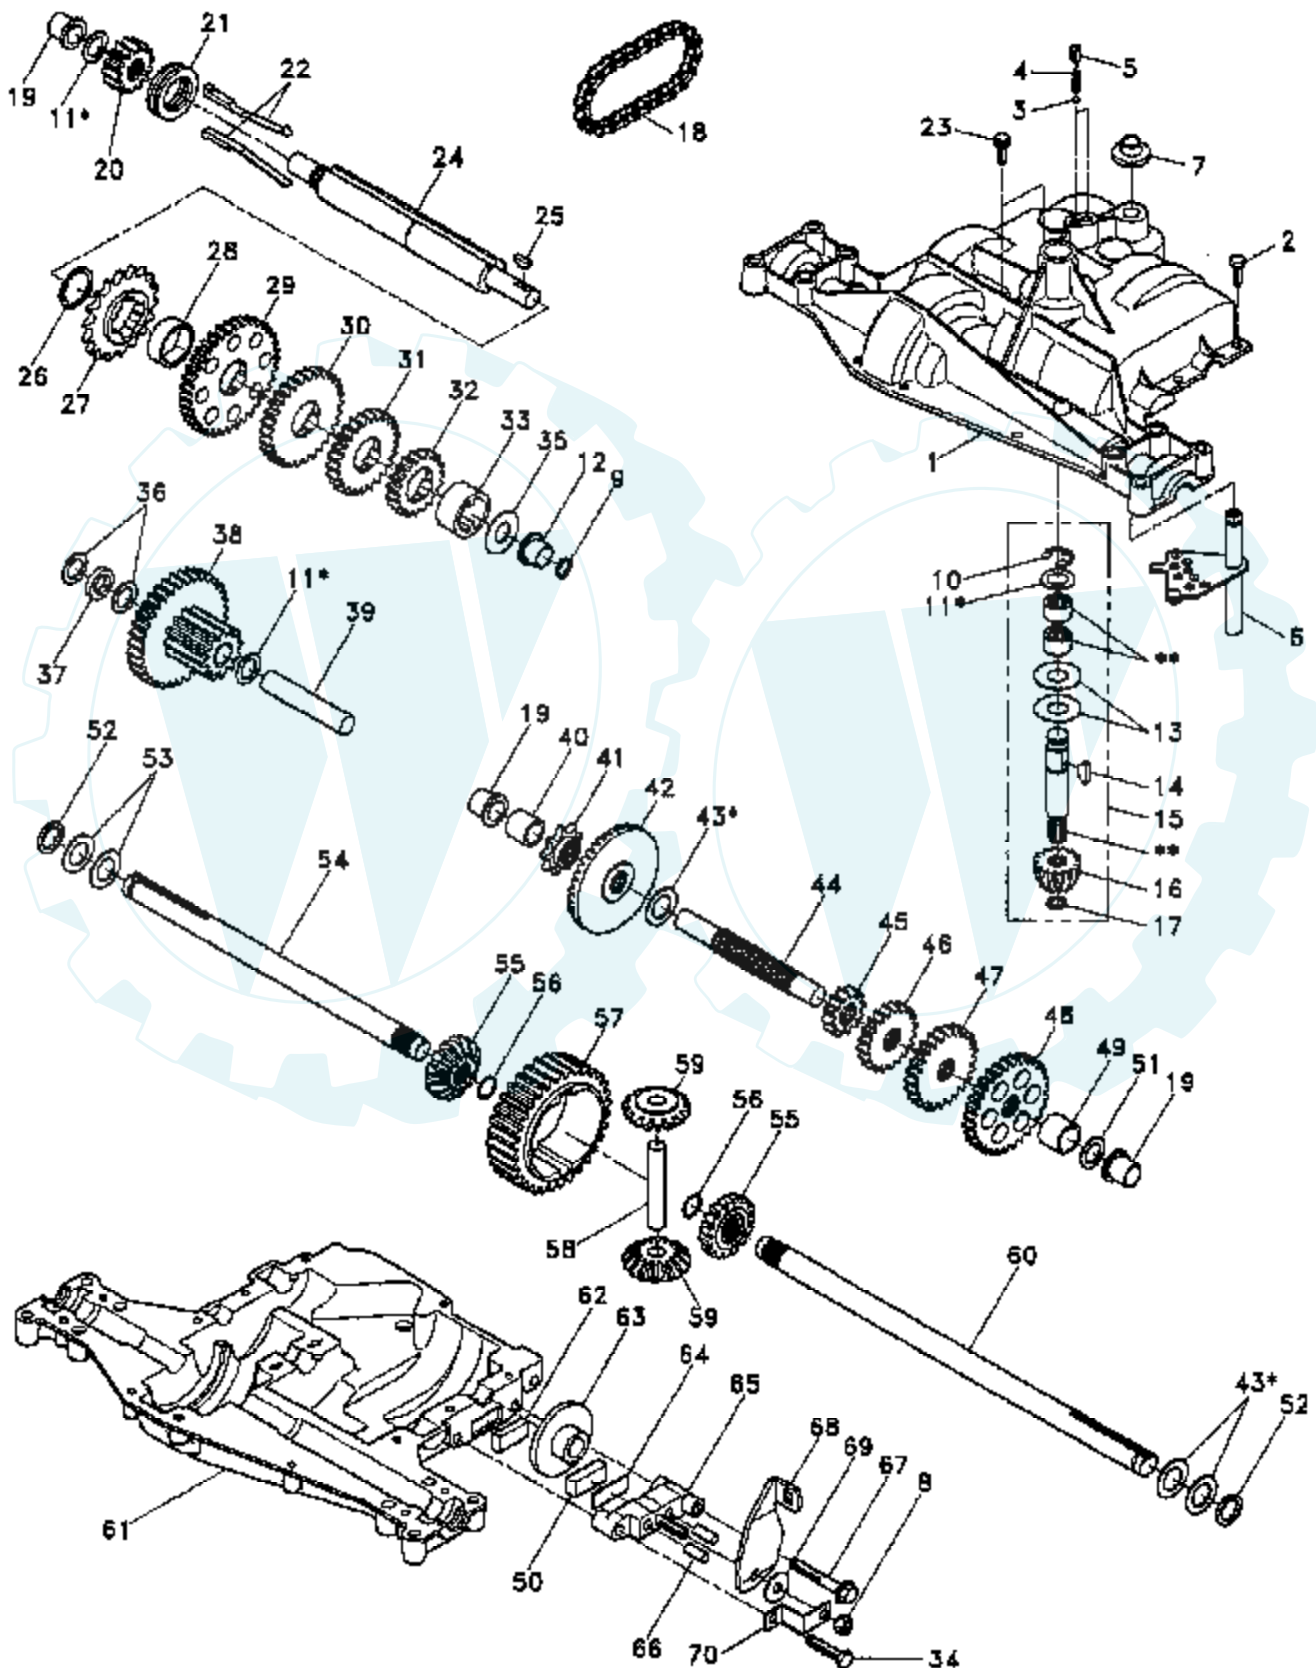

TRACTOR - - MODEL NUMBER AYP9120B59

DANA TRANSAXLE - MODEL NUMBER 4360-77

Ref #	Part Number	Qty	Description
1	5305D		HOUSING, UPPER
2	1919		SCREW
3	5112		BALL, DETENT
4	3626		SPRING, DETENT
5	3623		SCREW, SET
6	4731		SHIFTER ASSEMBLY
7	5024		BOOT, SHIFTER
8	3847		LOCKNUT 5/16-24
9	5416		SEAL, OIL
10	1106		RING, RETAINING
11	4689		ASSY, KIT, SHIM .625 SHAFT
12	5415		BEARING, FLANGE
13	3876		WASHER, PLAIN .632 X 1.38 X .046
14	1746		KEY, WOODRUFF, #9
15	4551		ASSEMBLY, KIT, INPUT SHAFT
16	3590		PINION, BEVEL, 14 TEETH
17	3624		RING, RETAINING
18	3625		CHAIN, 24 PITCHES
19	1542		BEARING, FLANGE
20	5402		GEAR, SPUR, 14 TEETH
21	5303		COLLAR, CLUTCH
22	4758		ASSEMBLY, KIT, CLUTCH KEYS
23	5131		SCREW TAPPING WITH SEALER
24	5403		SHAFT, INTERMEDIATE
25	1375		KEY, WOODRUFF, #61
26	3627		RING, RETAINING
27	3830		SPROCKET, 18 TEETH
28	3841		SPACER
29	5365		GEAR, SPUR, 37 TEETH
30	3867		GEAR, SPUR, 30 TEETH
31	3783		GEAR, SPUR, 25 TEETH
32	5026		SPACER 1.133 X 1.50 X .750
33	3869		GEAR, SPUR, 22 TEETH
34	3724		SCREW TAPPING
35	3628		WASHER, PLAIN .640 X 1.37 X .061
36	1423		WASHER, PLAIN .632 X 1.00 X .026
37	3422		SPACER .630 X 1.00 X .169
28	4286		ASSY GEAR COMB 12&35 TEETH
29	5365		GEAR, SPUR, 37 TEETH
30	3867		GEAR, SPUR, 30 TEETH
31	3783		GEAR, SPUR, 25 TEETH
32	5026		SPACER 1.133 X 1.50 X .750
33	3869		GEAR, SPUR, 22 TEETH
34	3724		SCREW TAPPING
35	3628		WASHER, PLAIN .640 X 1.37 X .061
36	1423		WASHER, PLAIN .632 X 1.00 X .026
37	3422		SPACER .630 X 1.00 X .169
28	4286		ASSY GEAR COMB 12&35 TEETH
39	3967		SHAFT, IDLER
40	3901		SPACER .635 X .875 X .755
41	3645		SPROCKET, 9 TEETH
42	3853		GEAR, BEVEL, 42 TEETH
43	4691		ASSY, KIT, SHIM .750 SHAFT
44	3882		SHAFT, DRIVE
45	5364		GEAR SPUR, 12 TEETH
46	3866		GEAR, SPUR, 20 TEETH
47	3719		GEAR, SPUR, 25 TEETH
48	3683		GEAR, SPUR, 31 TEETH