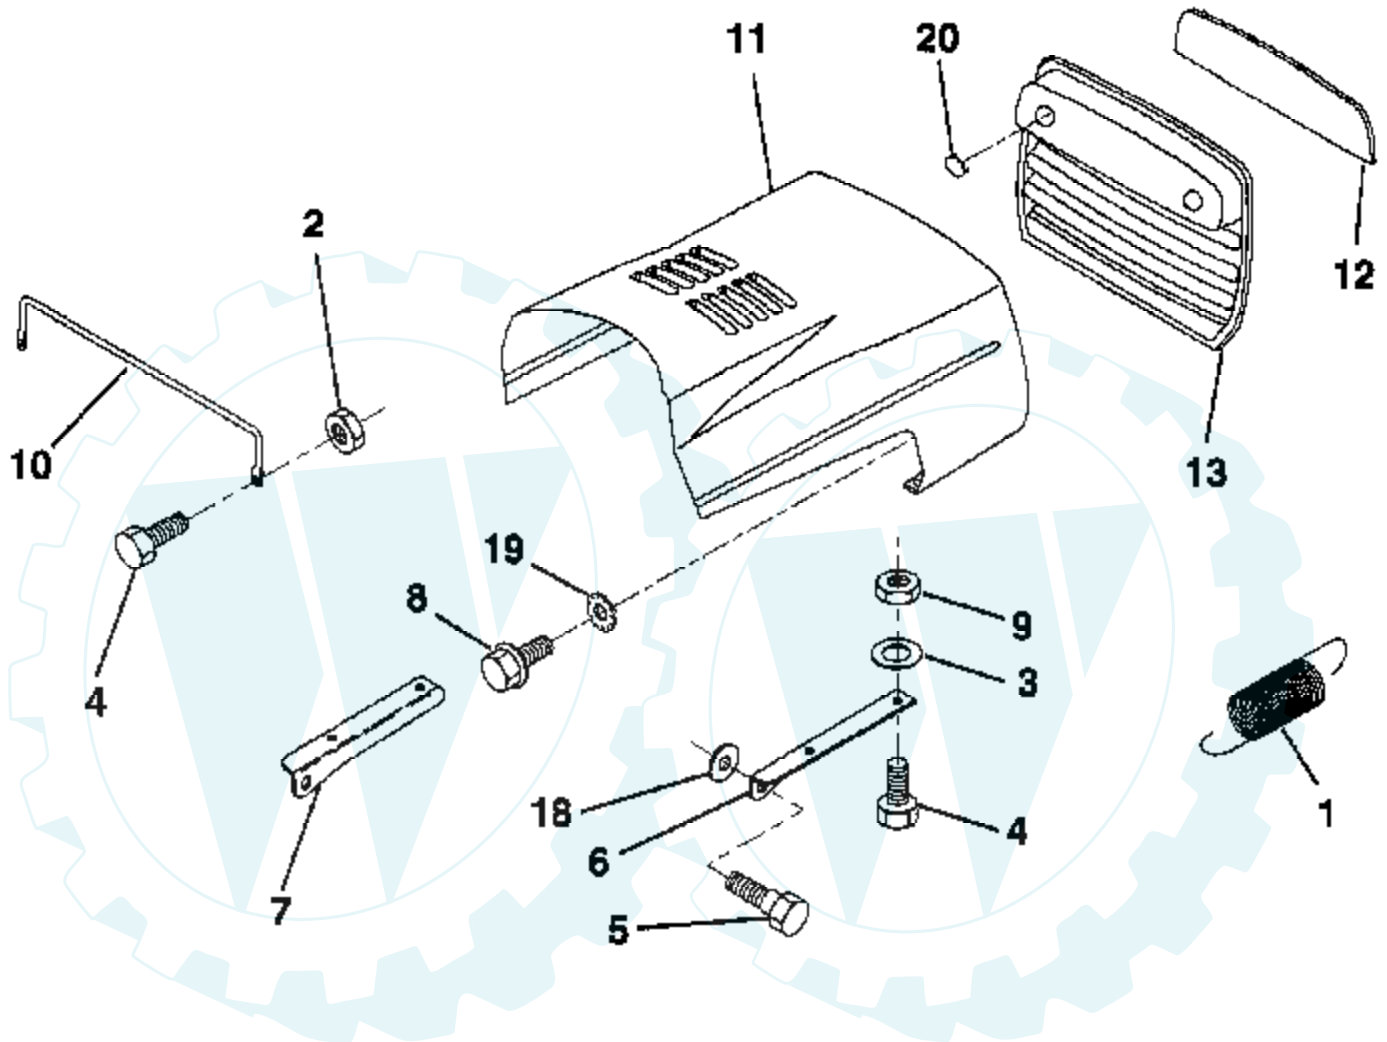

TRACTOR - - MODEL NUMBER AYP9120B59

HOOD

Ref #	Part Number	Qty	Description
1	124657X		EXT SPRING
2	73640400		NUT HXKEP 1/4X20
3	19091416		WASHER
4	74780412		SUB= 74780414
5	139888		BOLT.SHLD.5/16-18
6	122549X		BRKT HOOD RH
7	122548X		BRKT HOOD LH
8	17521310		SUB= 17521312
9	73800400		NUT
10	123693X		"BRACE,HOOD"
11	132918X505		HOOD
12	122035X		LENS
13	127029X		GRILL
18	19111116		WASHER
19	11030400		LOCKWASHER GT
20	131319		SUB= 532131319