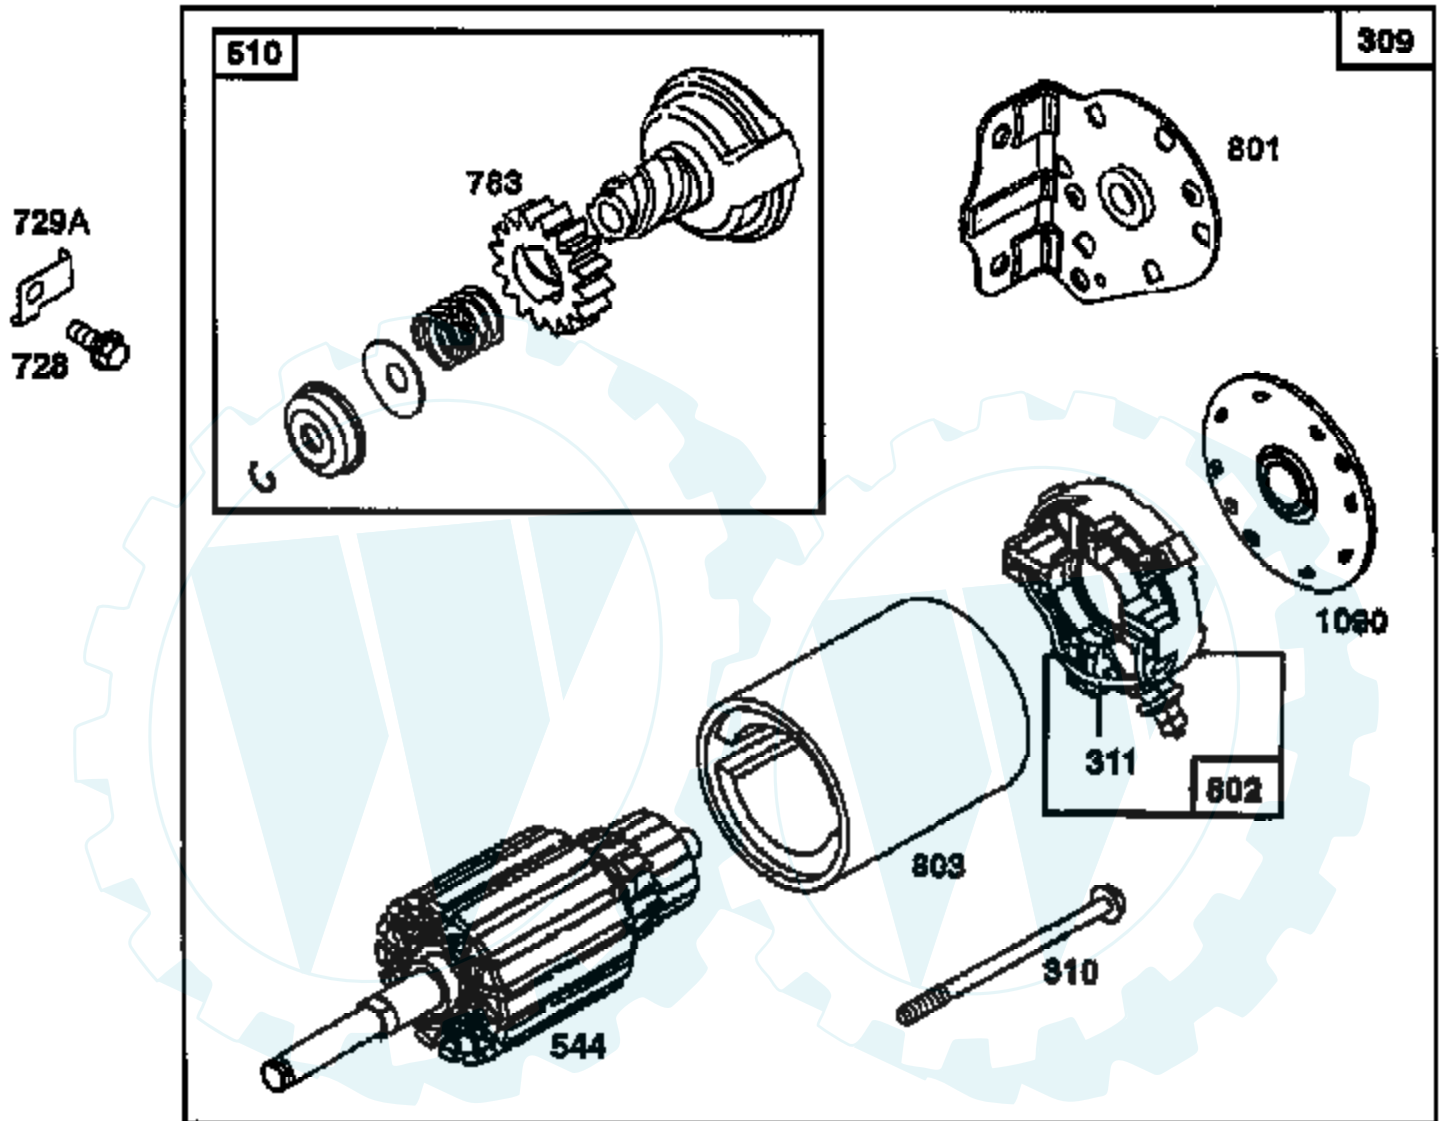

TRACTOR - - MODEL NUMBER AYP9120B59

BRIGGS & STRATTON ENGINE - MODEL NUMBER 282707, TYPE NUMBER 0167-01

Ref #	Part Number	Qty	Description
1	496414		CYLINDER ASSY
2	399265		P/N CONFLICT - CHECK WITH SUPPLIER
3	391086		SEAL, OIL
7	271866		GASKET, CYLINDER HEAD
8	495735		BREATHER ASSY
9	27803		GASKET, VALVE COVER
10	94621		SCREW, STEMS
11	280100		TUBE, BREATHER
12	271916		GASKET, CRANKCASE COVER 1/64"
	271997		GASKET, CRANKCASE COVER .005"
	271996		GASKET, CRANKCASE COVER .009"
13	94622		SCREW, CYLINDER HEAD 3"
15	94239		PLUG, OIL DRAIN
16	495162		CRANKSHAFT
18	494238		BASE, ENGINE
20	291675		SEAL, OIL
22	94624		SCREW, SEMS, BASE MOUNTING
23	492326		FLYWHEEL & RING GEAR ASSY, MAGNETO
24	222698		KEY, FLYWHEEL
25	391285		PISTON ASSEMBLY, STANDARD
	391287		PISTON ASSEMBLY
	391288		PISTON ASSEMBLY
	391289		PISTON ASSEMBLY
26	391780		RING SET, PISTON, STANDARD
26	391780		RING SET, PISTON, STANDARD
	392331		RING SET, PISTON, STANDARD SIZE
	391781		RING SET, PISTON .010" OVERSIZE
	391782		RING SET, PISTON .020" OVERSIZE
	391783		RING SET, PISTON .030" OVERSIZE
27	260924		LOCK, PISTON PIN
28	299691		PIN ASSEMBLY, PISTON, STANDARD
	391286		PIN ASSEMBLY, PISTON .005" OVER
29	490348		ROD ASSEMBLY, CONNECTING
	490469		ROD ASSEMBLY, CONNECTING .020" UNDERSIZE
			CRANKPIN
32	94671		SCREW, CONNECTING ROD
33	262246		VALVE, EXHAUST
34	262247		VALVE, INTAKE
35	65906		SPRING, INTAKE VALVE
36	26828		SPRING, EXHAUST VALVE
37	224502		GUARD, FLYWHEEL
40	221596		RETAINER, INTAKE VALVE
41	292260		RETAINER, EXHAUST VALVE
42	494553		KEEPER VALVE
45	262248		TAPPET-VALVE
46	212897		GEAR, CAM
41	272465		GASKET, CARBURETOR (CARBURETOR TO ELBOW)
52+	270872		GASKET, CARBURETOR
53	94637		STUD, CARBURETOR MOUNTING
75	224061		WASHER, SPRING
78	94626		SCREW, SEMS
95	94098		SCREW, THROTTLE
98	495800		SCREW, IDLE SPEED
104	231789		PIN, FLOAT HINGE
105	231855		VALVE ASSY, INLET NEEDLE
106	231854		INLET VALVE SEAT
108	224540		VALVE, CHOKE