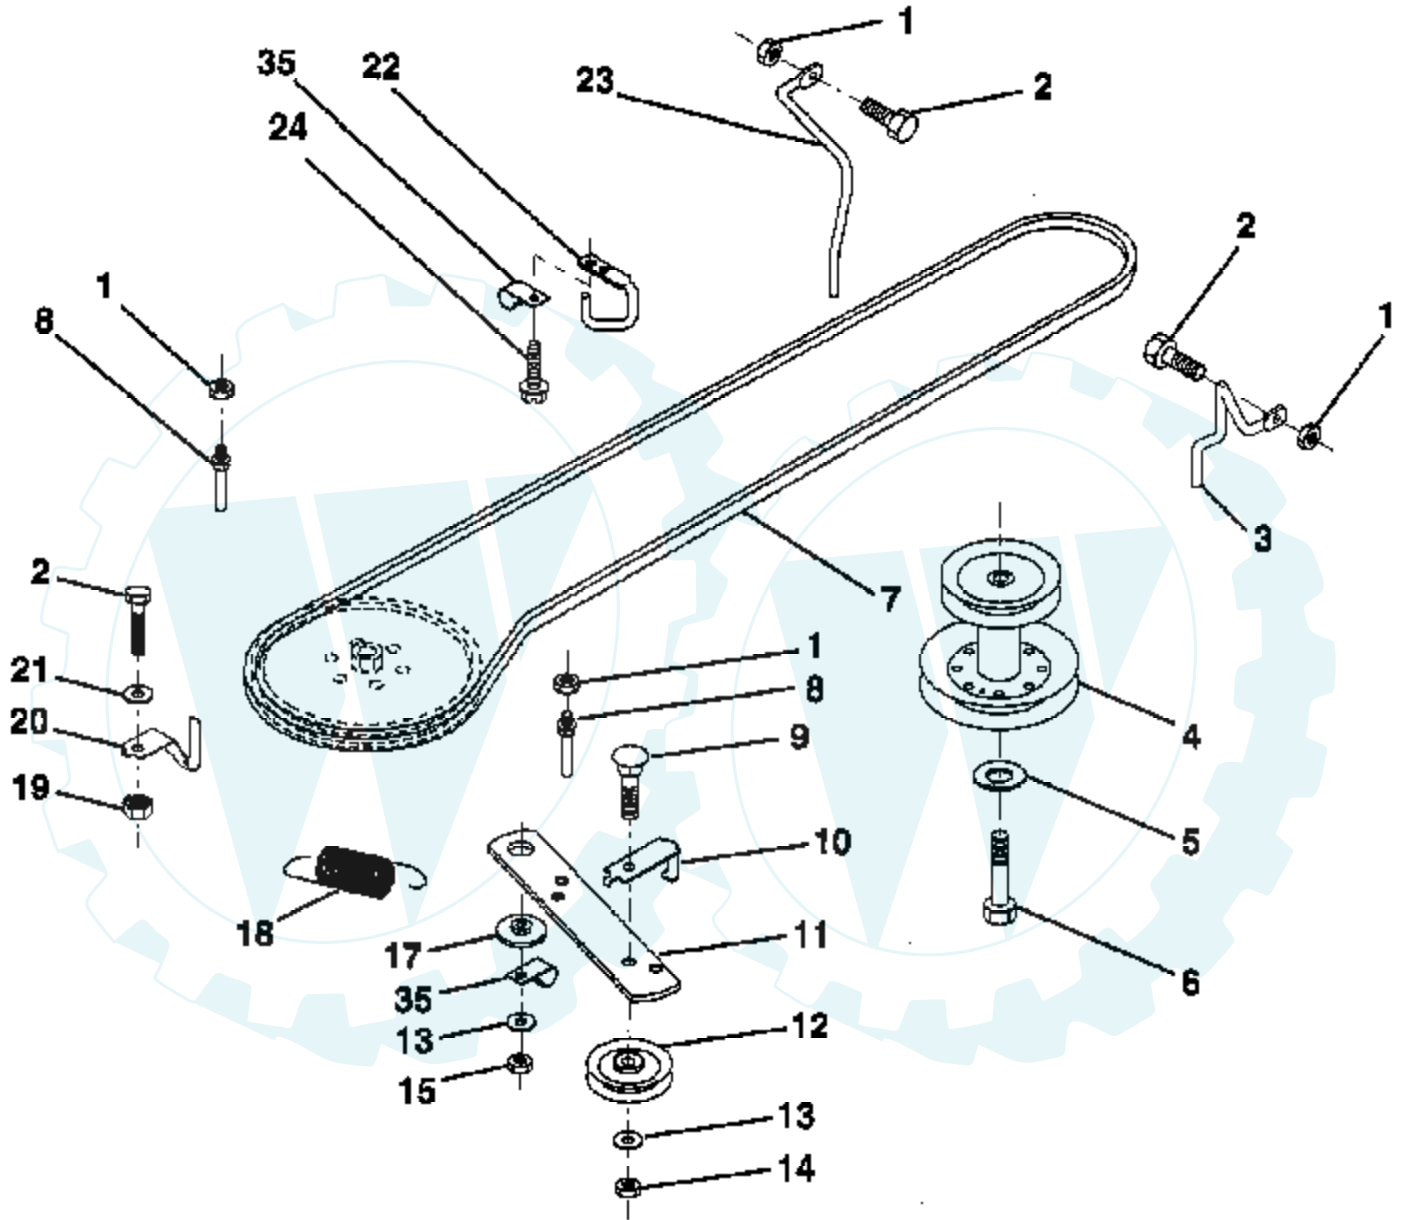

TRACTOR - - MODEL NUMBER AYP9120B59

GROUND DRIVE

Ref #	Part Number	Qty	Description
1	73680500		SUB= 73690500
2	74760512		BOLT
3	141341		KEEPER.BELT.FRT.
4	138029		PULLEY.ENGINE.LR
5	10040700		LOCKWASHER
6	71170744		HEX BOLT
7	124525X		BELT
8	123405X		"KEEPER,DRIVE BELT"
9	72140612		BOLT
10	123396X		"KEEP,IDLER DR BEL"
11	140911		ARM IDLER CLUT GD
12	123674X		PULLEY.IDLER.FLAT
13	19131316		WASHER
14	73930600		LOCKNUT
15	73680600		SUB= 73690600
17	122052X		SPACER RETAINER
18	131459		SUB= 532131459
19	73510500		NUT
20	139919		KEEPER.BELT.T/A
21	19111016		WASHER
22	123434X		CLIP WIRE
23	146792		KEEPER.BELT.LH.FR
24	17720408		SCREW
35	126472X		CLIP INSULATOR