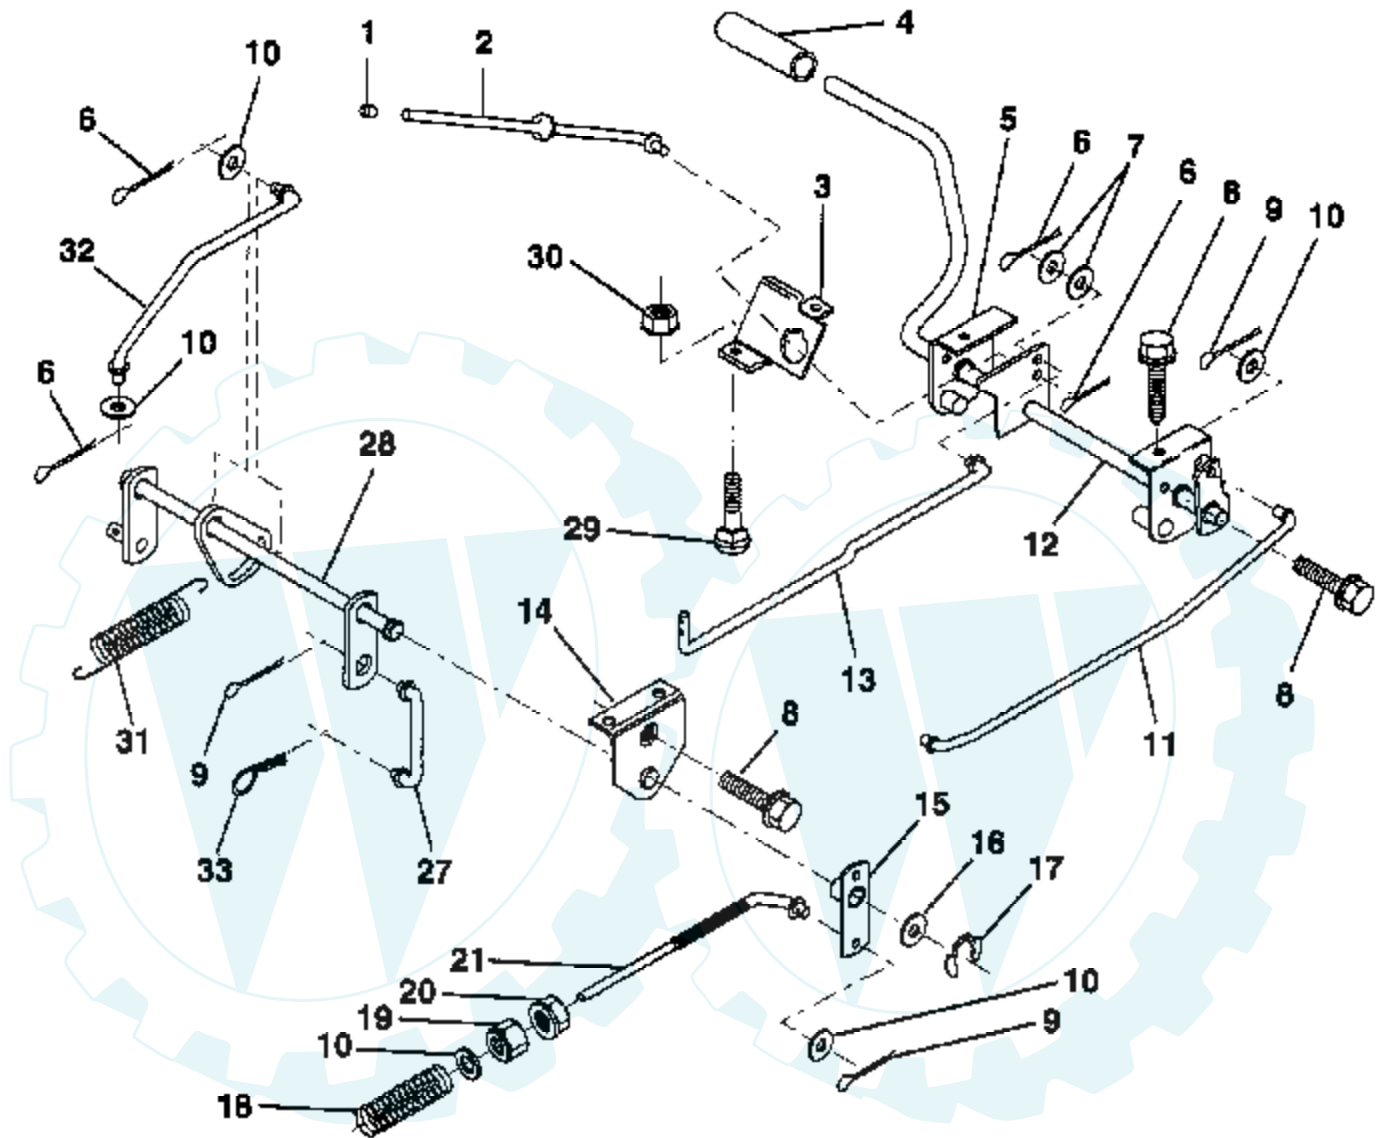

TRACTOR -- MODEL NUMBER AYP9120B59 BRAKE / REAR MOWER LIFT ASSEMBLY

Ref #	Part Number	Qty	Description
1	71673		PLUNGER CAP T
2	123436X		"ROD,PARK BRAKE"
3	123437X		"BRKT,PARK BRAKE"
4	8156H		FOOT PEDAL COVER
5	132205		BRK ASM CLUT LH
6	76020312		SUB= 3145
7	19131016		WASHER
8	17490508		SCREW LT
9	76020412		COTTER PIN
10	19131316		WASHER
11	123543X		"ROD,FRT BRAKE"
12	139934		PEDAL ASM CLU/BRK
13	123394X		"ROD,CLUTCH"
14	121978X		"BRKT,LIFT SHAFT"
15	133332		PVT BRAKE ARM ASM
16	19251816		WASHER T
17	12000034		KLIP RING
18	106888X		SPRING ROD LT
19	73350600		NUT
20	73680600		SUB= 73690600
21	131460		SUB= 532131460
27	136780		LINK LIFT REAR LR
28	140777		LIFT.ASM.REAR.LR
29	72110506		SUB= 72270506
30	73510500		NUT
31	133095		COUNTER SPRING
32	133721		LINK LIFT LEVER
33	4939M		SUB= 85902

Ref #	Part Number	Qty	Description
49	3684		SPACER .781 X 1.00 X .750
50	3907		PUCK, FRICTION
51	1145		WASHER, PLAIN .632 X 1.00 X .060
52	5130		WASHER, NEOPRENE
53	3184		WASHER, PLAIN .758 X 1.25 X .031
54	3880		AXLE LEFT HAND
55	3780		GEAR, MITER, 15 TEETH
56	3656		RING, RETAINING
57	3839		GEAR, SPUR, 32 TEETH
58	3919		SHAFT, CROSS
59	3781		GEAR, MITER, 15 TEETH
60	3881		AXLE, R.H.
61	5304E		HOUSING, LOWER
62	3920		PUCK, FRICTION
63	3276		DISC, BRAKE
64	3758		SPACER
65	3916		JAW, BRAKE
66	3843		PIN, DOWEL
67	5120		SCREW, SELF-TAPPING
68	5285		LEVER ACTUATING
69	3760		WASHER, PLAIN .321 X 1.00 X .055
70	3917		BRACKET, ANTI-ROTATION
71	4300		GREASE

TRACTOR - - MODEL NUMBER AYP9120B59

WHEELS & TIRES

NOTE: All component dimensions given in U S. inches
1 inch = 25.4 mm

Ref #	Part Number	Qty	Description
1	59192		VALVE CAP
2	65139		VALVE STEM LT
3	278H		FITTING LT
4	124142X		SUB= 123410X
	124143X		SUB= 122075X
5	59904		TUBE.5.3/4.5/6
	8134H		TUBE.16X6.5/7.5-8
6	122394X427		SUB= 137237X427
	140325X427		"RIM ASM REAR 8""
7	104757X		HUB CAP
8	9040H		"FLANGE, BEARING"
9	121748X		WASHER
	144334		SEALANT.TIRE 10 OZ. TUBE