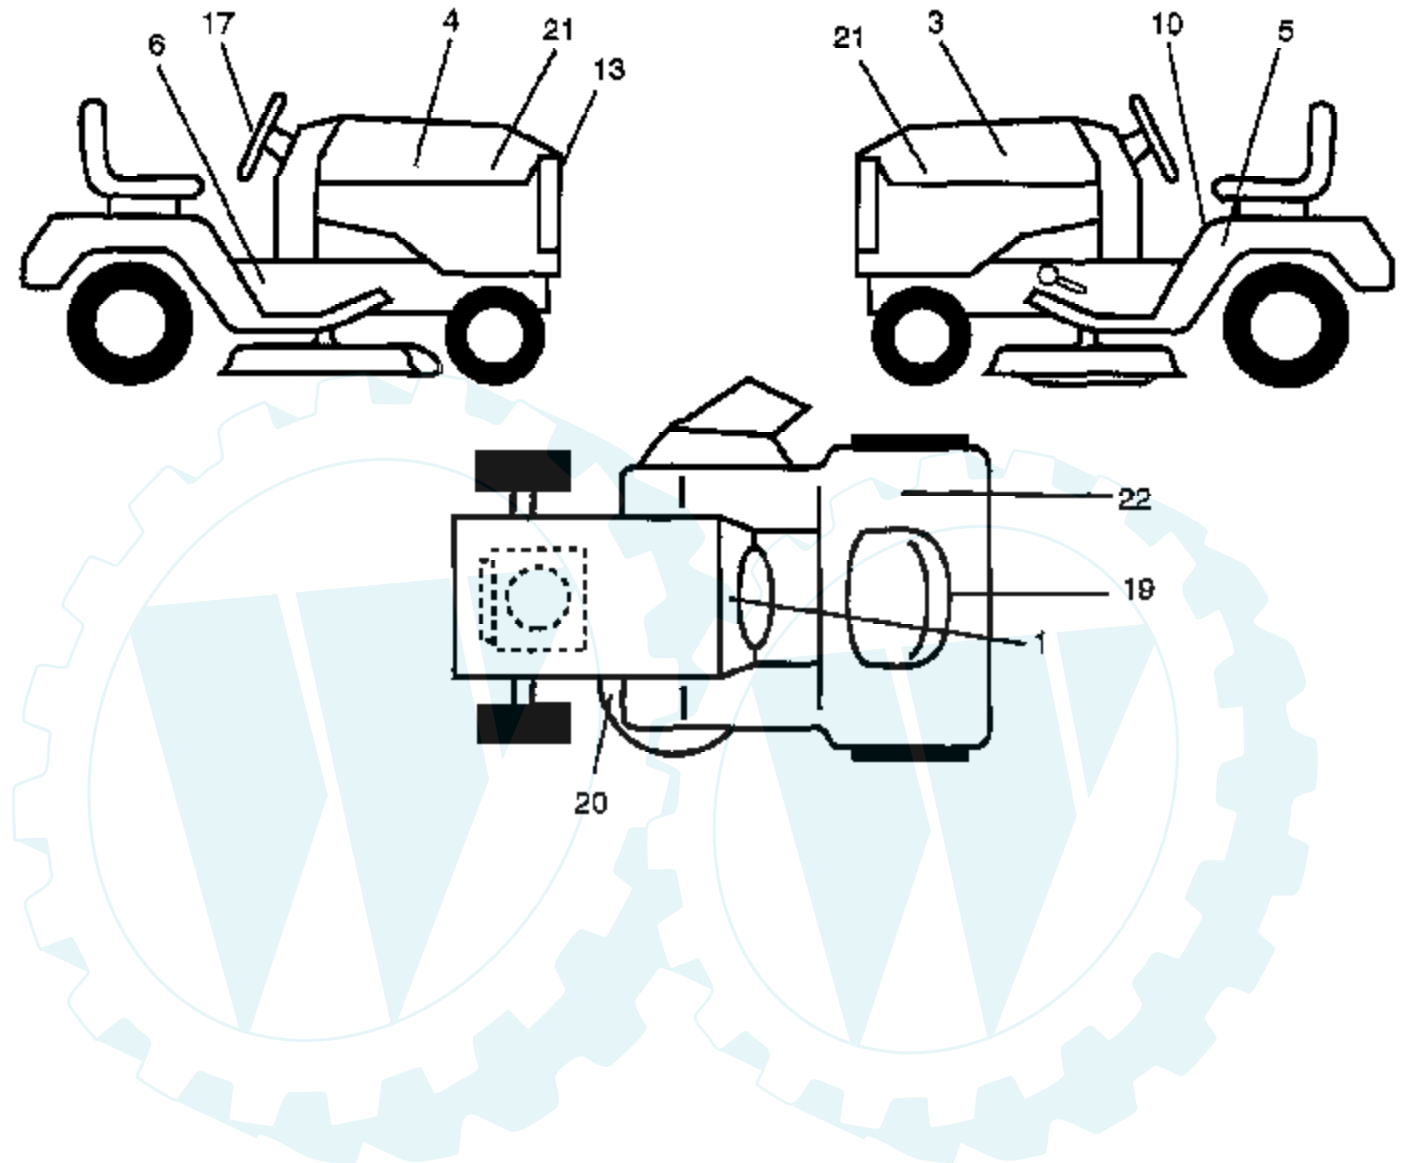

TRACTOR - - MODEL NUMBER AYP9120B59

DECALS

Ref #	Part Number	Qty	Description
1	138272		DECAL.INST.OPER
3	141493		DECAL STRIPE HOOD
4	141491		DECAL STRIPE HOOD
5	135073		DECAL
6	141496		DECAL CHASSIS
10	133796		DECAL
13	141497		DECAL.GRILLE
17	133870		NLA
19	136832		DECAL
21	141495		DECAL.INST.HD.WIZ
22	145005		DECAL.BATRY.3-3908
	147283		MANUAL.O.9120B59