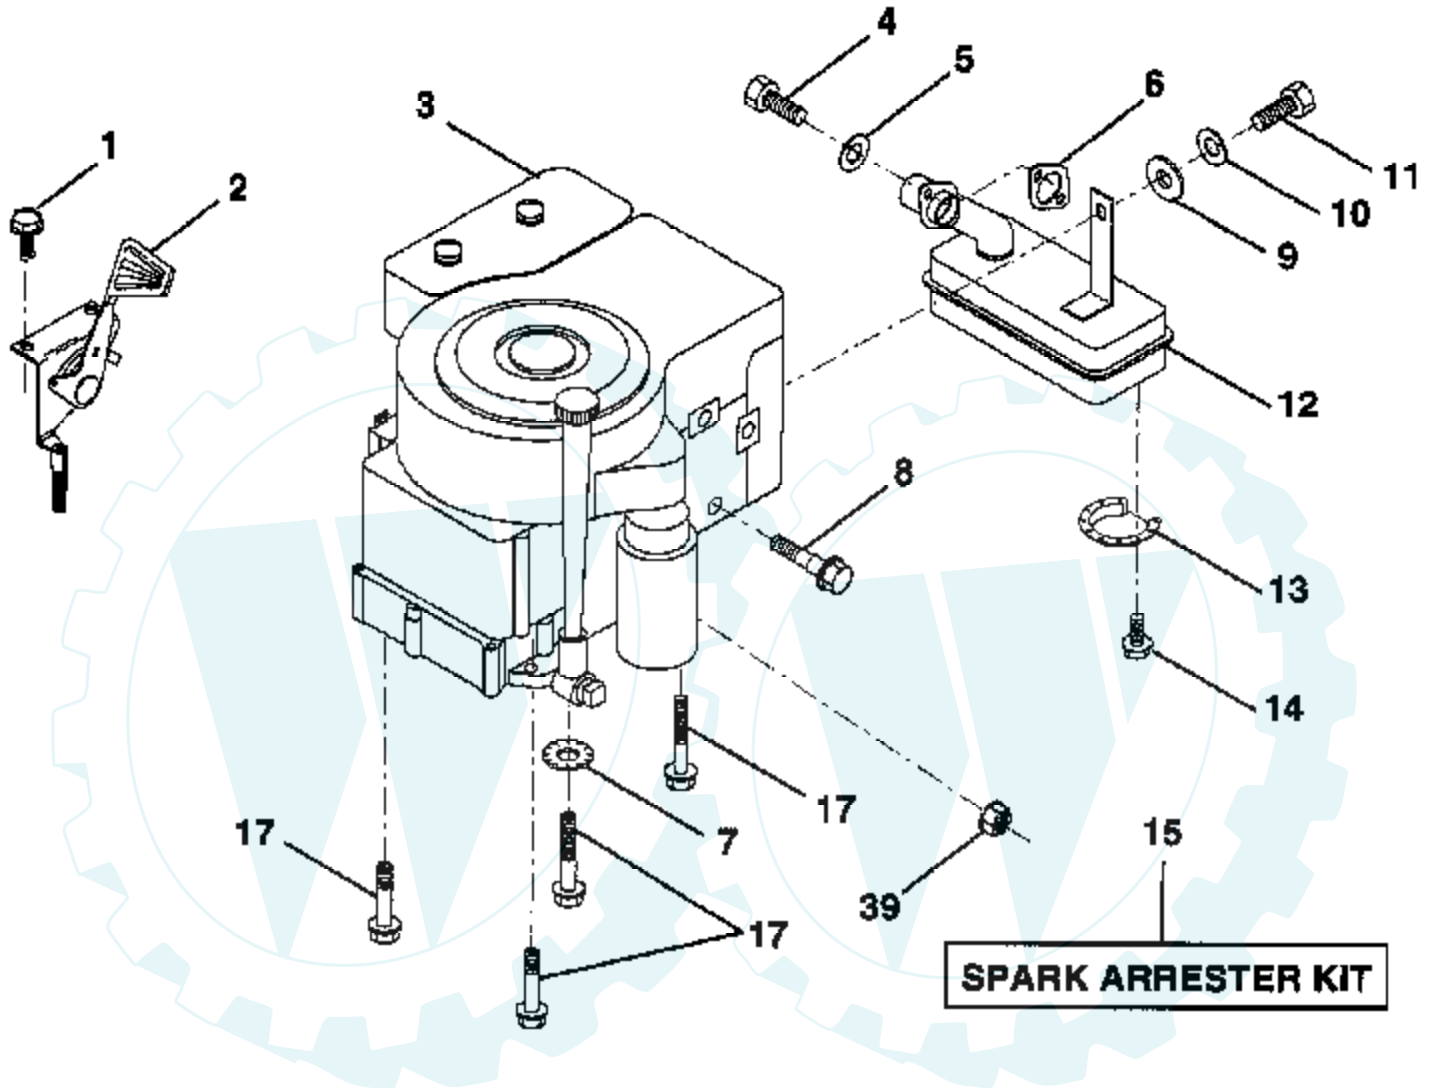

TRACTOR - - MODEL NUMBER AYP9120B59

ENGINE / THROTTLE

Ref #	Part Number	Qty	Description
1	17060408		SCREW.1/4-20X1/2
2	132752		"CONTROL,THROTTLE"
3			REFER TO IMAGE
4	71070512		SCREW
5	10040500		LOCKWASHER
6	125593X		SUB= 272293
7	11050600		LOCKWASHER
8	121094X		BOLT T
9	19101216		WASHER
10	10040400		LOCKWASHER
11			REFER TO IMAGE
12	137437		MUFFLER
13	101326L		DEFLECTOR.222573
14	17030808		SUB= 17030814
15	137180		SUB= 532137180
17	17490624		SCREW LT
18	126636X		"KEEPER,DR BELT GR"
39	73510400		NUT