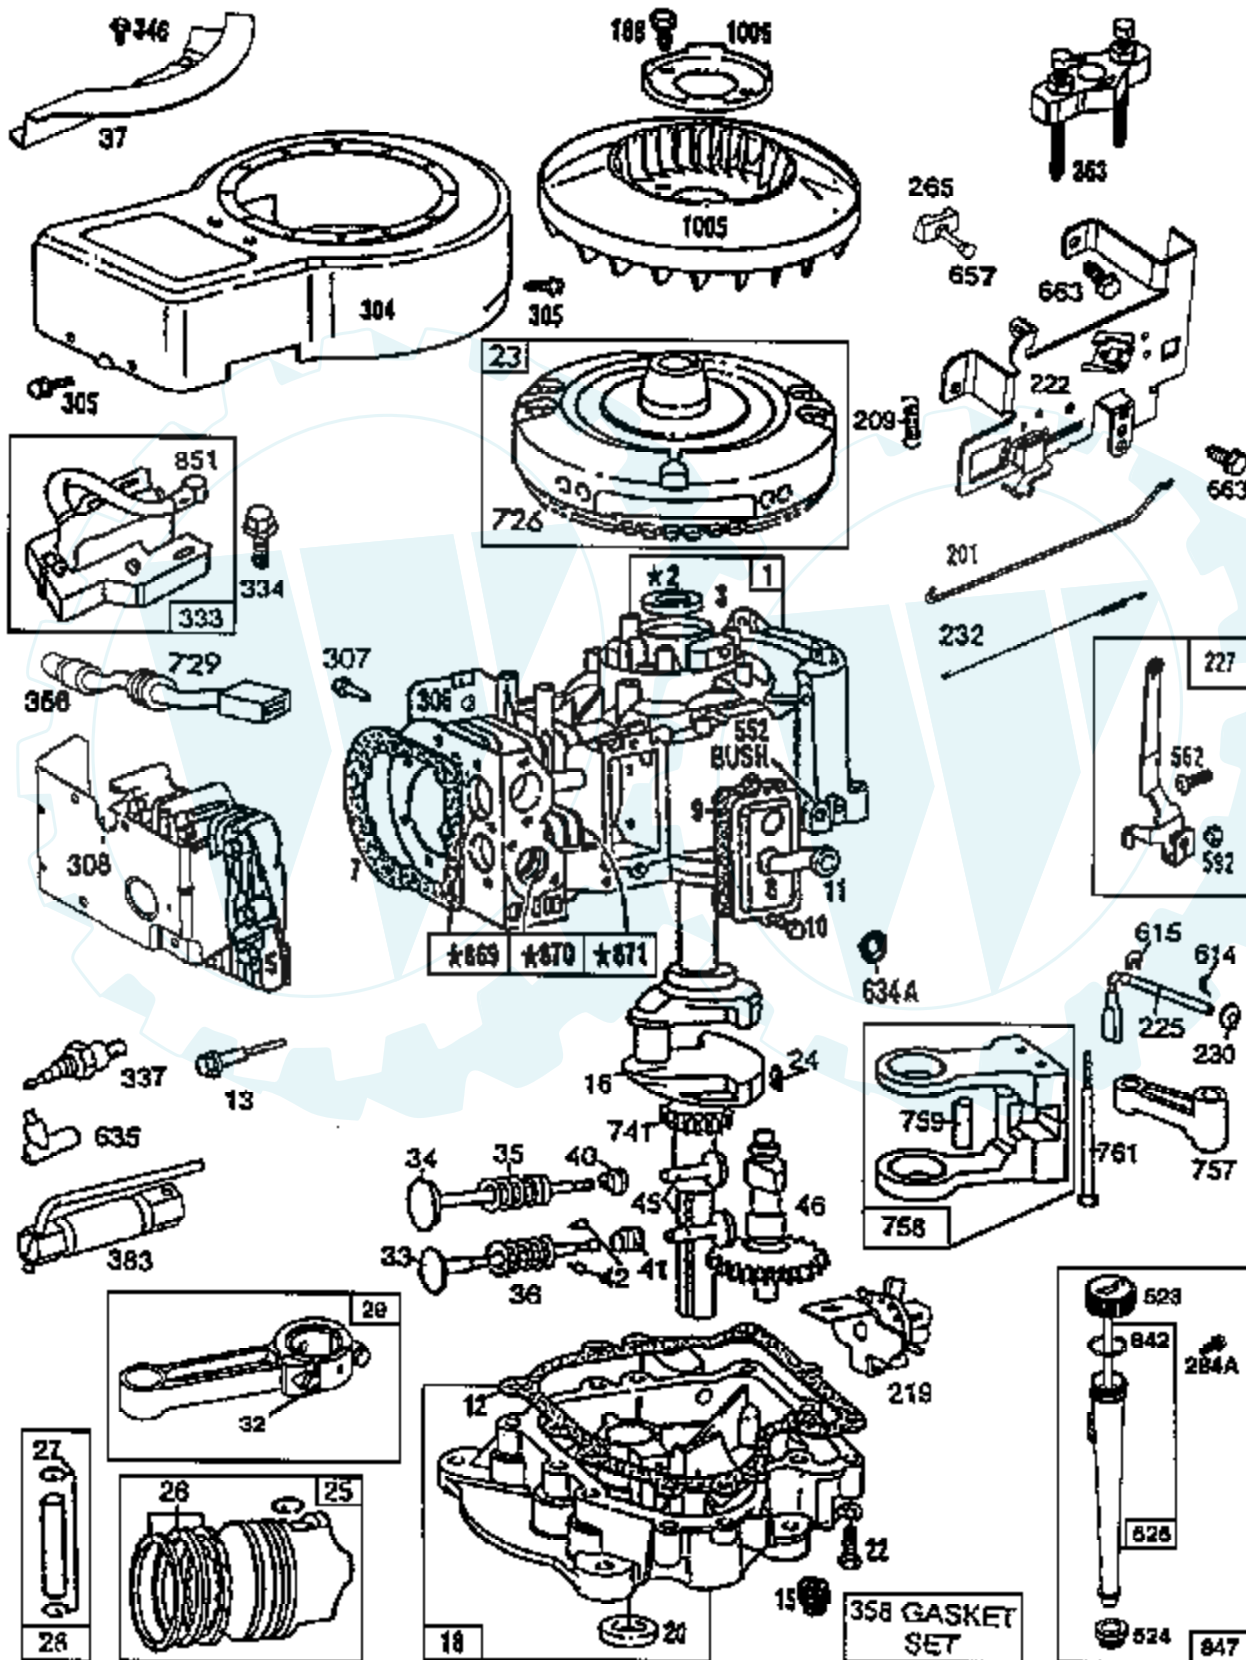

TRACTOR - - MODEL NUMBER AYP9120B59
BRIGGS & STRATTON ENGINE - MODEL NUMBER 282707, TYPE NUMBER 0167-01

Ref #	Part Number	Qty	Description
1	496414		CYLINDER ASSY
2	399265		P/N CONFLICT - CHECK WITH SUPPLIER
3	391086		SEAL, OIL
7	271866		GASKET, CYLINDER HEAD
8	495735		BREATHER ASSY
9	27803		GASKET, VALVE COVER
10	94621		SCREW, STEMS
11	280100		TUBE, BREATHER
12	271916		GASKET, CRANKCASE COVER 1/64"
	271997		GASKET, CRANKCASE COVER .005"
	271996		GASKET, CRANKCASE COVER .009"
13	94622		SCREW, CYLINDER HEAD 3"
15	94239		PLUG, OIL DRAIN
16	495162		CRANKSHAFT
18	494238		BASE, ENGINE
20	291675		SEAL, OIL
22	94624		SCREW, SEMS, BASE MOUNTING
23	492326		FLYWHEEL & RING GEAR ASSY, MAGNETO
24	222698		KEY, FLYWHEEL
25	391285		PISTON ASSEMBLY, STANDARD
	391287		PISTON ASSEMBLY
	391288		PISTON ASSEMBLY
	391289		PISTON ASSEMBLY
26	391780		RING SET, PISTON, STANDARD
26	391780		RING SET, PISTON, STANDARD
	392331		RING SET, PISTON, STANDARD SIZE
	391781		RING SET, PISTON .010" OVERSIZE
	391782		RING SET, PISTON .020" OVERSIZE
	391783		RING SET, PISTON .030" OVERSIZE
27	260924		LOCK, PISTON PIN
28	299691		PIN ASSEMBLY, PISTON, STANDARD
	391286		PIN ASSEMBLY, PISTON .005" OVER
29	490348		ROD ASSEMBLY, CONNECTING
	490469		ROD ASSEMBLY, CONNECTING .020" UNDERSIZE
			CRANKPIN
32	94671		SCREW, CONNECTING ROD
33	262246		VALVE, EXHAUST
34	262247		VALVE, INTAKE
35	65906		SPRING, INTAKE VALVE
36	26828		SPRING, EXHAUST VALVE
37	224502		GUARD, FLYWHEEL
40	221596		RETAINER, INTAKE VALVE
41	292260		RETAINER, EXHAUST VALVE
42	494553		KEEPER VALVE
45	262248		TAPPET-VALVE
46	212897		GEAR, CAM
41	272465		GASKET, CARBURETOR (CARBURETOR TO ELBOW)
52+	270872		GASKET, CARBURETOR
53	94637		STUD, CARBURETOR MOUNTING
75	224061		WASHER, SPRING
78	94626		SCREW, SEMS
95	94098		SCREW, THROTTLE
98	495800		SCREW, IDLE SPEED
104	231789		PIN, FLOAT HINGE
105	231855		VALVE ASSY, INLET NEEDLE
106	231854		INLET VALVE SEAT
108	224540		VALVE, CHOKE