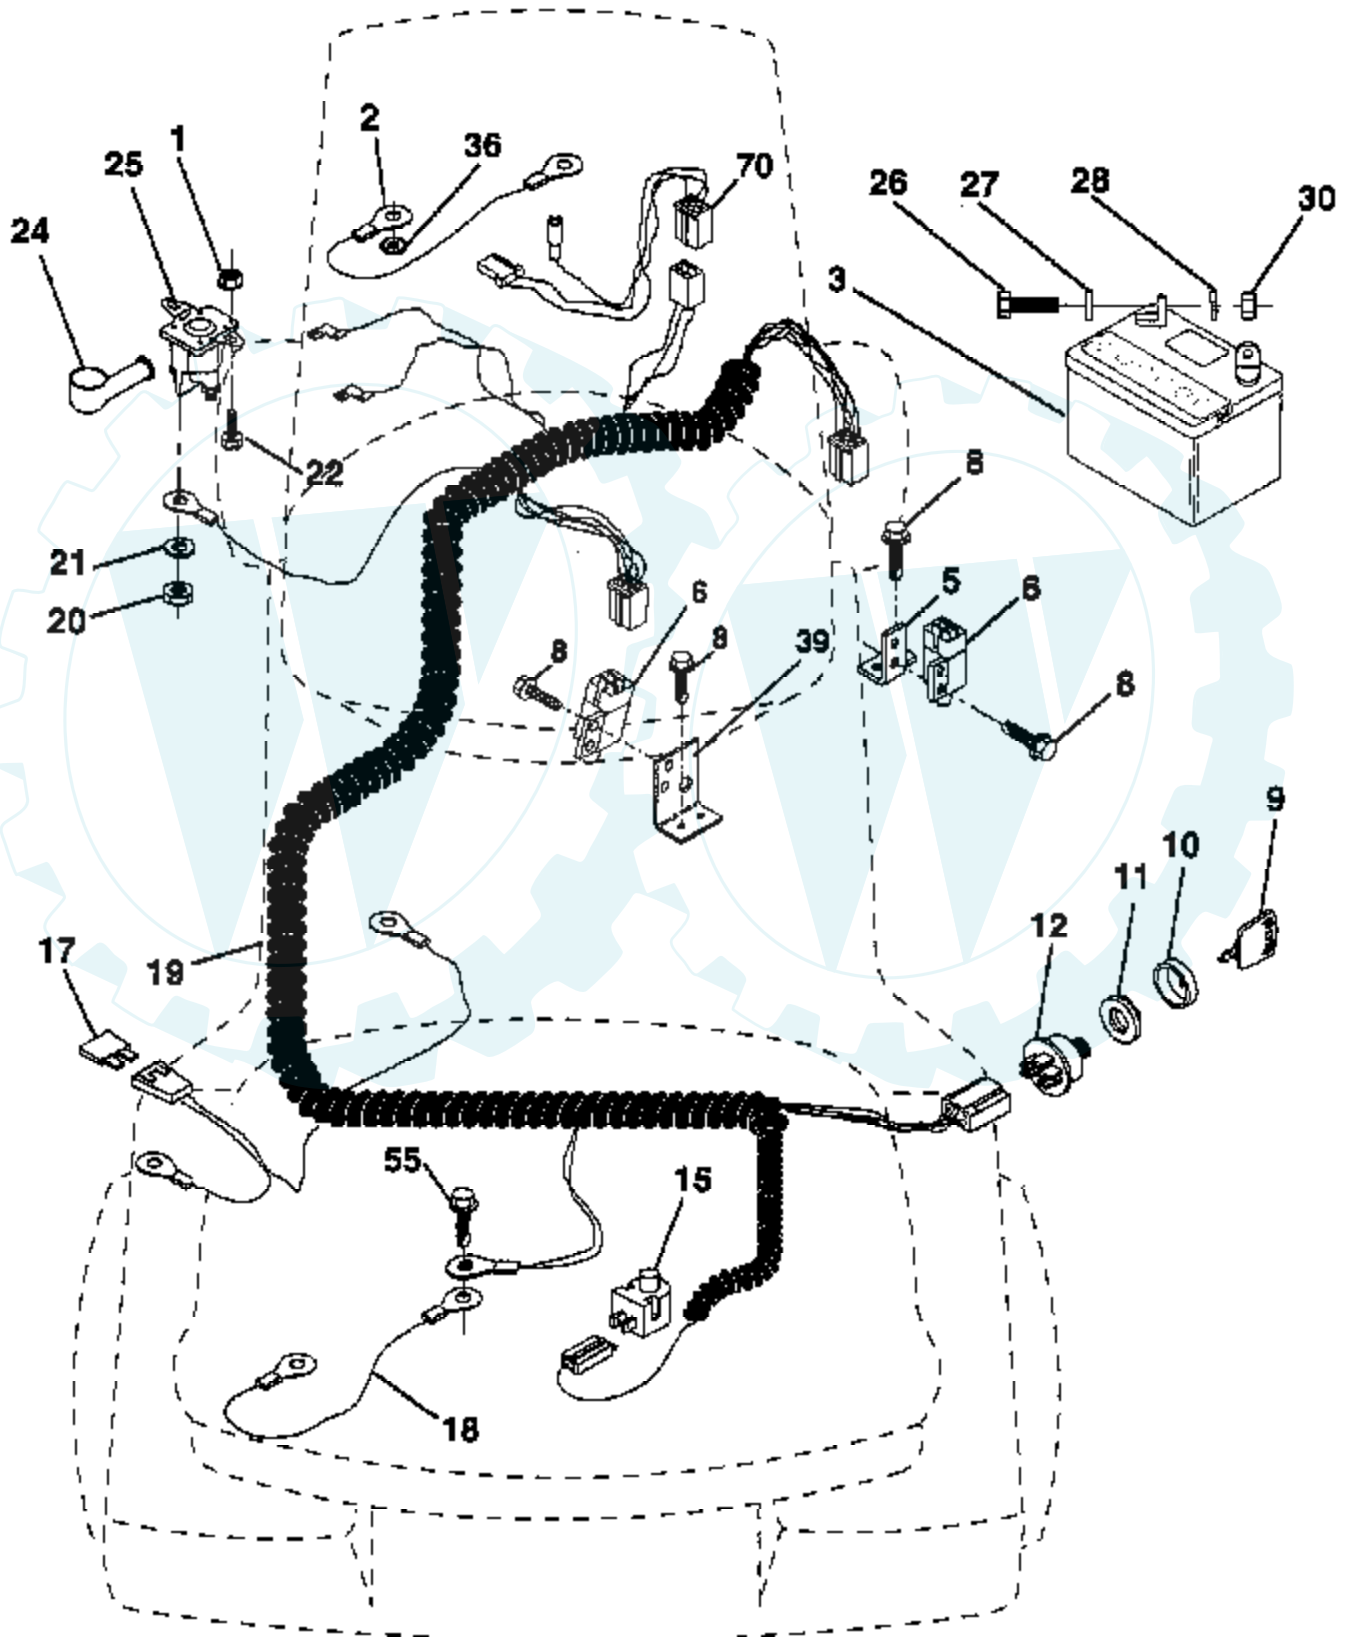

TRACTOR -- MODEL NUMBER AYP9120B59

ELECTRICAL

Ref #	Part Number	Qty	Description
1	73640400		NUT HXKEP 1/4X20
2	108423X		CABLE ASM.
3	144924		SUB= 123899X
5	108236X		BRACKET LT
6	109553X		SWITCH INTERLOCKT
8	17021008		SCREW
9	140402		KEY STEEL DELTA
10	141266		COVER, KEY IGNITION
11	140400		SUB= 145774
12	144921		SUB= 163088
15	121305X		SWITCH SEAT
17	108824X		FUSE HYT
18	128353		CABLE ASSY
19	146063		HARNES.SIGN.FEND.
30	73350400		NUT
21	10090400		SUB= 10040400
22	71110408		BOLT HXHD FIN
24	131563		SUB= 154336
25	145673		SUB= 146154
36	74760412		BOLT LT
27	19091016		WASHER
28	10040400		LOCKWASHER
30	73220400		SUB= 50675
36	11150400		LOCKWASHER
39	141735		BRACKET SWT CLUTC
55	17490508		SCREW LT
70	140413		HARNES ENG DUAL