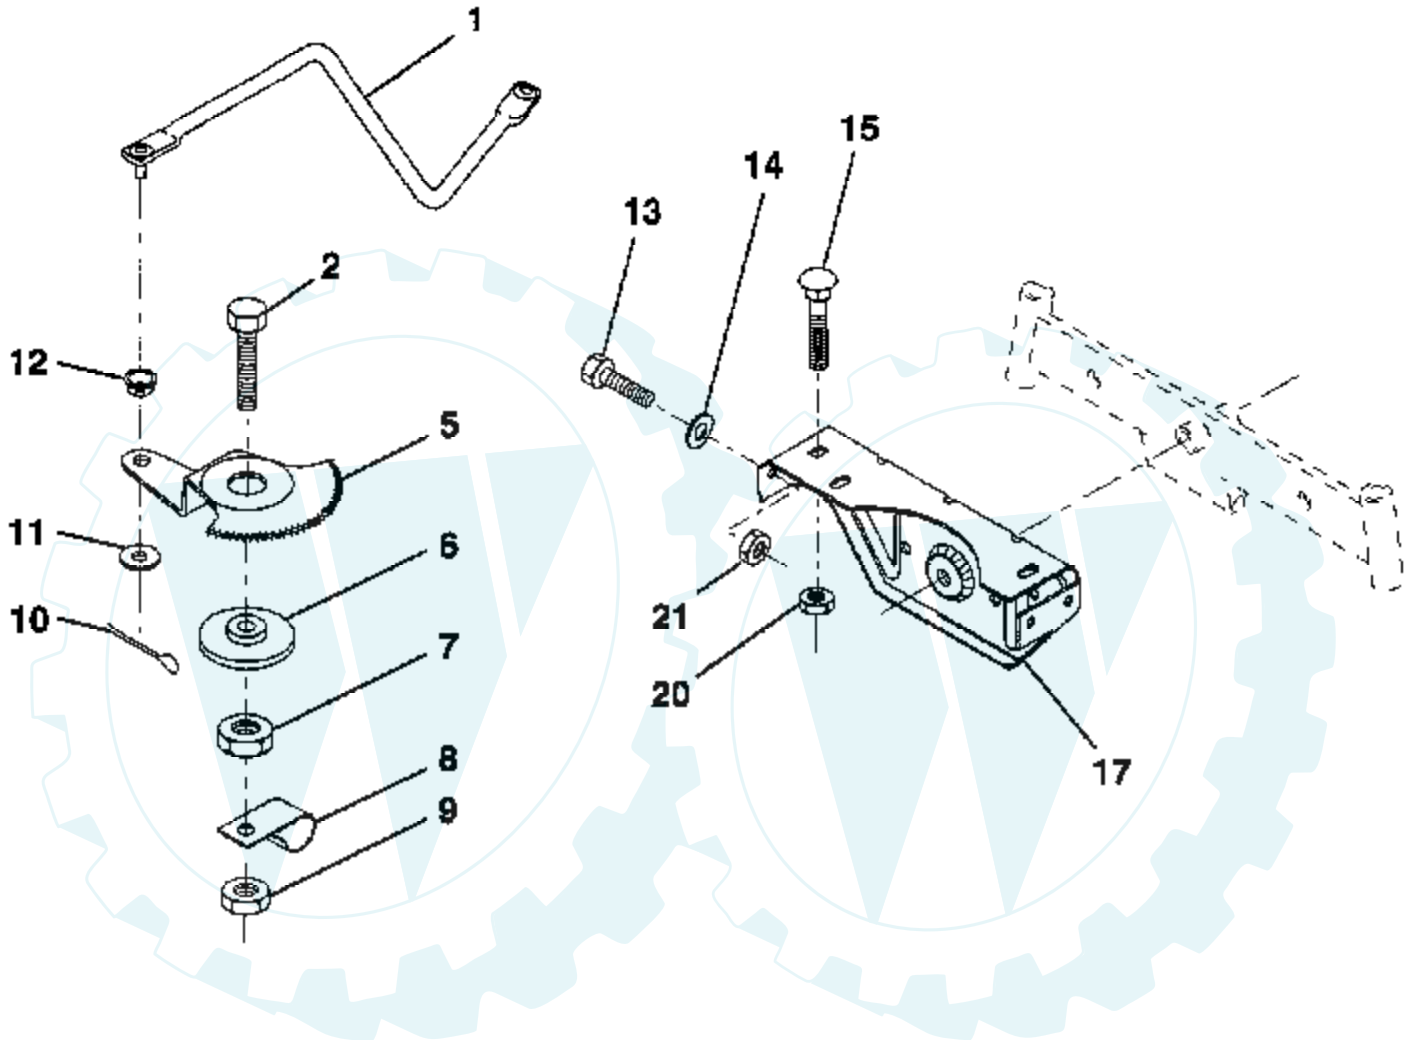

TRACTOR - - MODEL NUMBER AYP9120B59

SECTOR GEAR / AXLE SUPPORT

Ref #	Part Number	Qty	Description
1	132566		DRAG LINK
2	74780828		"BOLT,HEX"
5	121926X		GEAR SECTOR
6	121927X		BUSHING
8	126472X		CLIP INSULATOR
9	73680800		NUT LTV
10	76020412		COTTER PIN
11	19131316		WASHER
12	126847X		BUSHING.DRAGLINK
13	74760512		BOLT
14	19111416		WASHER
15	72110606		BOLT
17	137096		SUPT AXLE FRONT
20	73680600		SUB= 73690600
21	73680500		SUB= 73690500