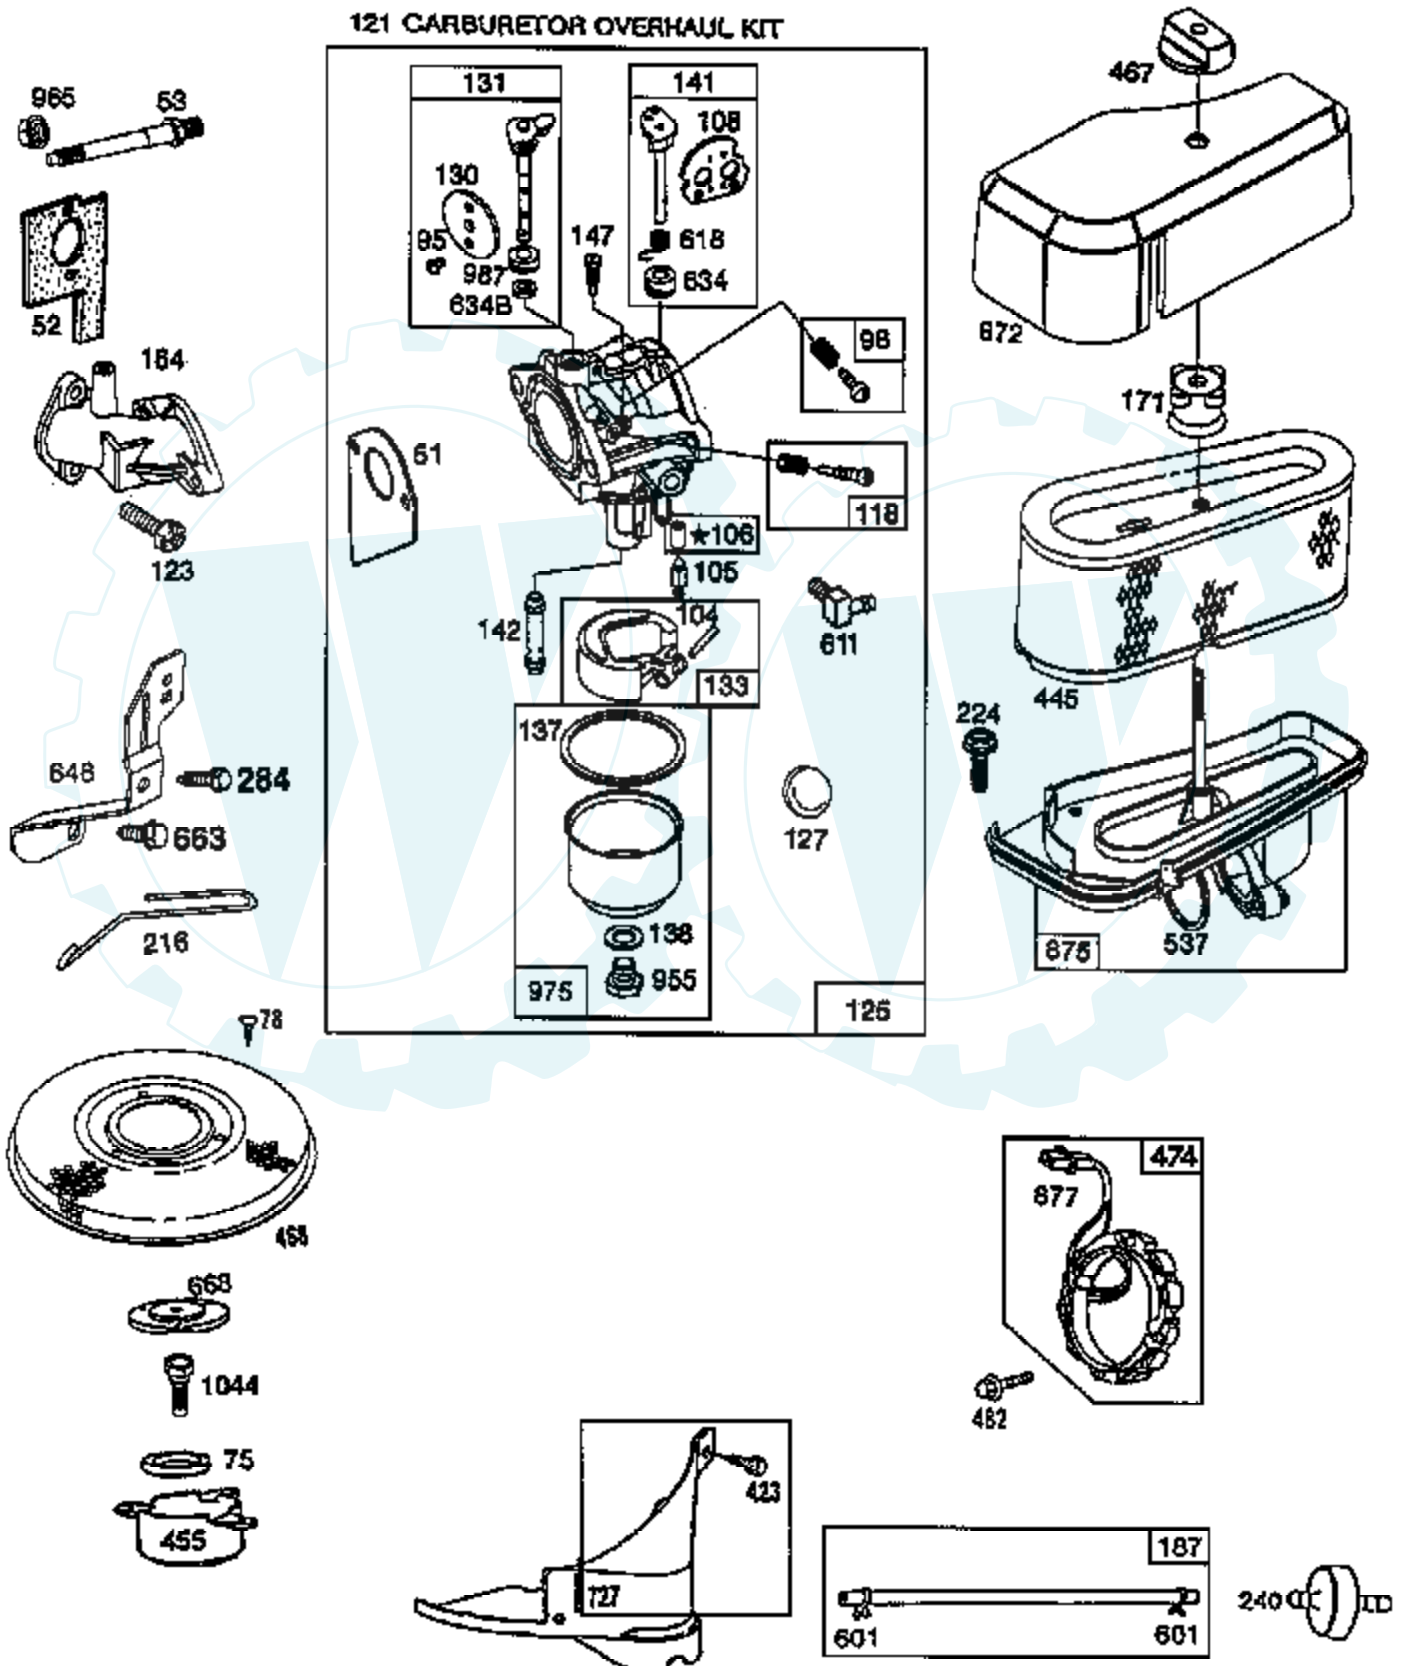

TRACTOR - - MODEL NUMBER AYP9120B59
BRIGGS & STRATTON ENGINE - MODEL NUMBER 282707, TYPE NUMBER 0167-01

121 CARBURETOR OVERHAUL KIT

Ref #	Part Number	Qty	Description
1	496414		CYLINDER ASSY
2	399265		P/N CONFLICT - CHECK WITH SUPPLIER
3	391086		SEAL, OIL
7	271866		GASKET, CYLINDER HEAD
8	495735		BREATHER ASSY
9	27803		GASKET, VALVE COVER
10	94621		SCREW, STEMS
11	280100		TUBE, BREATHER
12	271916		GASKET, CRANKCASE COVER 1/64"
	271997		GASKET, CRANKCASE COVER .005"
	271996		GASKET, CRANKCASE COVER .009"
13	94622		SCREW, CYLINDER HEAD 3"
15	94239		PLUG, OIL DRAIN
16	495162		CRANKSHAFT
18	494238		BASE, ENGINE
20	291675		SEAL, OIL
22	94624		SCREW, SEMS, BASE MOUNTING
23	492326		FLYWHEEL & RING GEAR ASSY, MAGNETO
24	222698		KEY, FLYWHEEL
25	391285		PISTON ASSEMBLY, STANDARD
	391287		PISTON ASSEMBLY
	391288		PISTON ASSEMBLY
	391289		PISTON ASSEMBLY
26	391780		RING SET, PISTON, STANDARD
26	391780		RING SET, PISTON, STANDARD
	392331		RING SET, PISTON, STANDARD SIZE
	391781		RING SET, PISTON .010" OVERSIZE
	391782		RING SET, PISTON .020" OVERSIZE
	391783		RING SET, PISTON .030" OVERSIZE
27	260924		LOCK, PISTON PIN
28	299691		PIN ASSEMBLY, PISTON, STANDARD
	391286		PIN ASSEMBLY, PISTON .005" OVER
29	490348		ROD ASSEMBLY, CONNECTING
	490469		ROD ASSEMBLY, CONNECTING .020" UNDERSIZE
			CRANKPIN
32	94671		SCREW, CONNECTING ROD
33	262246		VALVE, EXHAUST
34	262247		VALVE, INTAKE
35	65906		SPRING, INTAKE VALVE
36	26828		SPRING, EXHAUST VALVE
37	224502		GUARD, FLYWHEEL
40	221596		RETAINER, INTAKE VALVE
41	292260		RETAINER, EXHAUST VALVE
42	494553		KEEPER VALVE
45	262248		TAPPET-VALVE
46	212897		GEAR, CAM
41	272465		GASKET, CARBURETOR (CARBURETOR TO ELBOW)
52+	270872		GASKET, CARBURETOR
53	94637		STUD, CARBURETOR MOUNTING
75	224061		WASHER, SPRING
78	94626		SCREW, SEMS
95	94098		SCREW, THROTTLE
98	495800		SCREW, IDLE SPEED
104	231789		PIN, FLOAT HINGE
105	231855		VALVE ASSY, INLET NEEDLE
106	231854		INLET VALVE SEAT
108	224540		VALVE, CHOKE