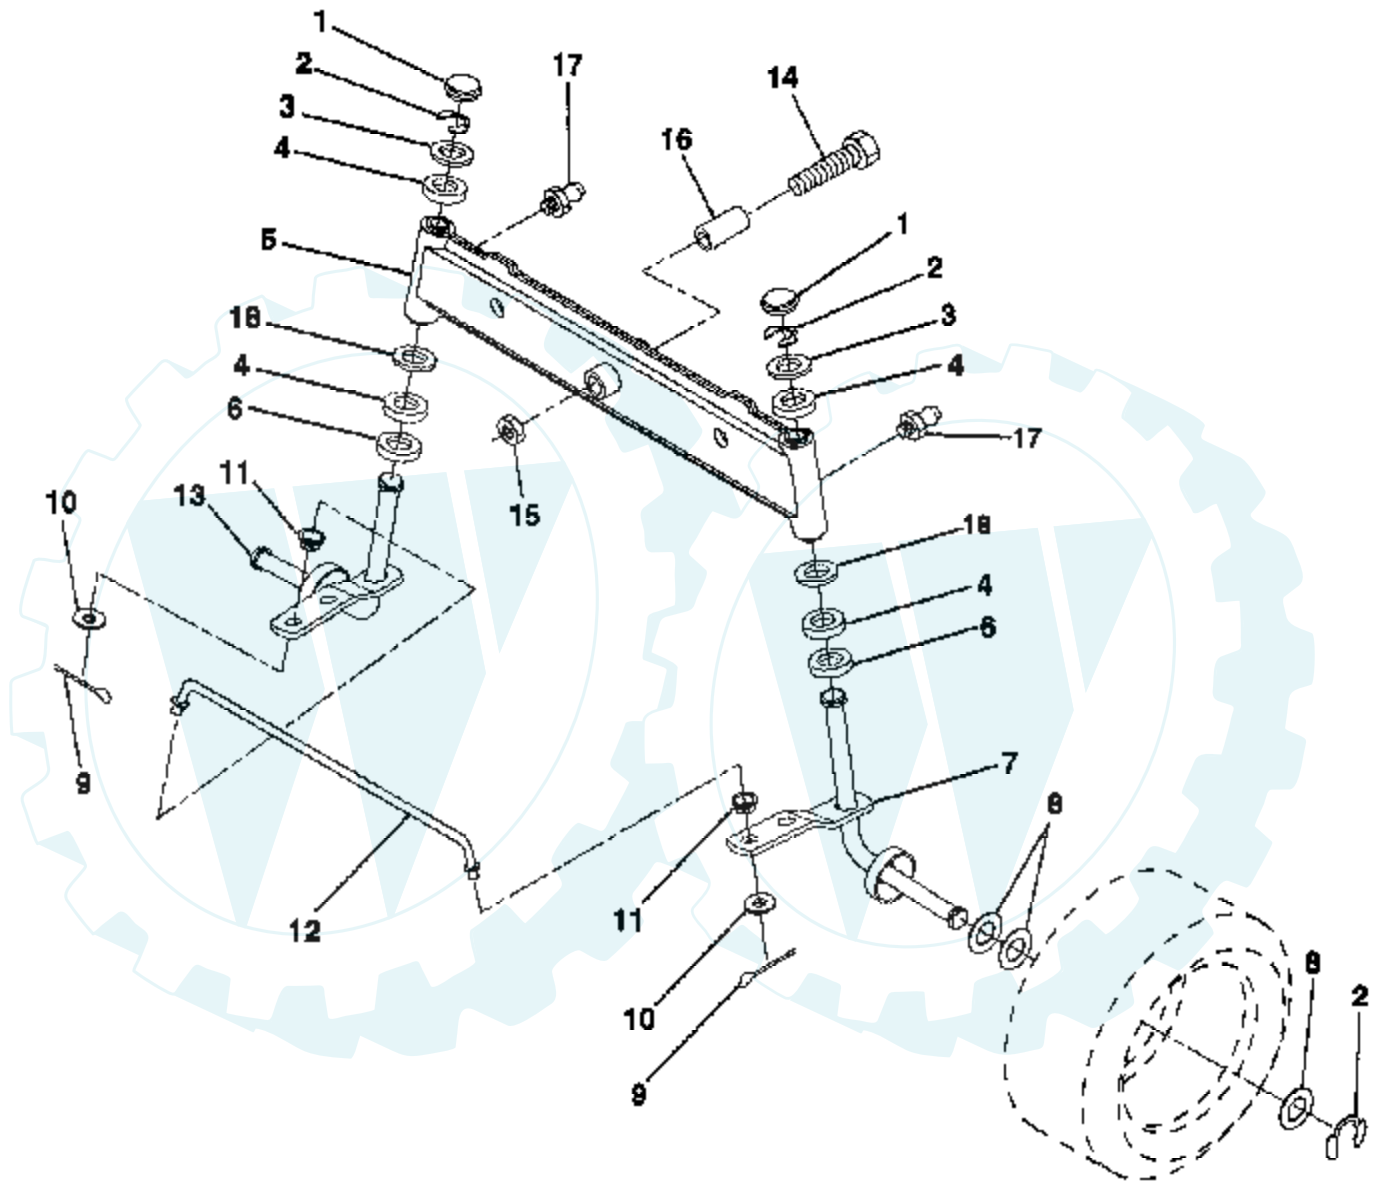

TRACTOR - - MODEL NUMBER AYP9120B59

FRONT AXLE

Ref #	Part Number	Qty	Description
1	121232X		CAP
2	12000029		RING
3	121748X		WASHER
4	3366R		COL. SRTG. BEAR.
5	142033		AXLE ASM FRONT
6	6266H		WASHER .T
7	137062		SPINDLE ASM RH
8	121749X		WASHER
10	19131316		WASHER
11	126847X		BUSHING.DRAGLINK
13	137061		SPINDLE ASM LH
14	74011056		BOLT HEX 5/8-11
15	73901000		"NUT-LOC,FLANGE LT"
16	110438X		BEARING
17	6855M		ZERK M
18	19272016		WASHER