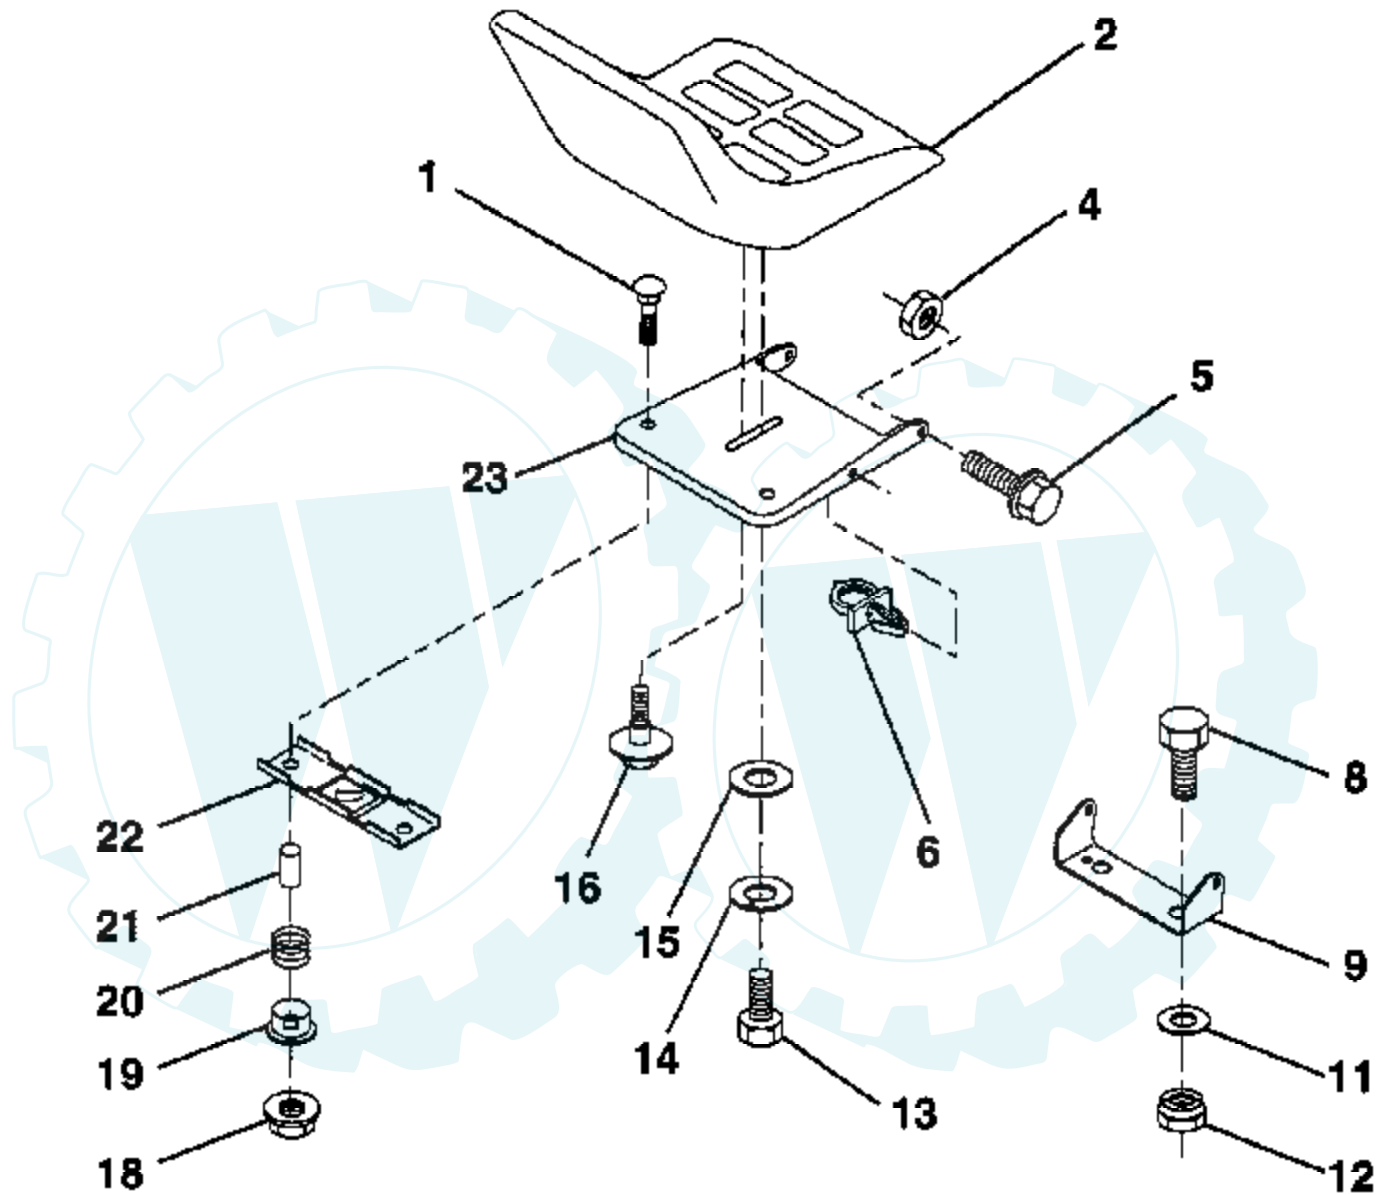

TRACTOR - - MODEL NUMBER AYP9120B59

SEAT

Ref #	Part Number	Qty	Description
1	72050411		SUB= 872050411
2	134647		SUB= 140119
4	73800500		NUT
5	139888		BOLT.SHLD.5/16-18
6	145006		CLIP.PUSH-IN.HING
8	74760616		BOLT
9	140551		BRACKET PVT SEAT
11	19133210		WASHER
12	73800600		NUT
13	74780814		BOLT
14	10040800		LOCKWASHER
15	19171912		WASHER
16	127018X		"BOLT,SHOULDER"
16	127018X		"BOLT,SHOULDER"
18	123976X		SUB= 73900400
18	121248X		BUSHING
20	121250X		SPRING
21	134300		SPLIT SPACER
22	121246X		BRKT SWITCH
23	140552		SUB= 155925