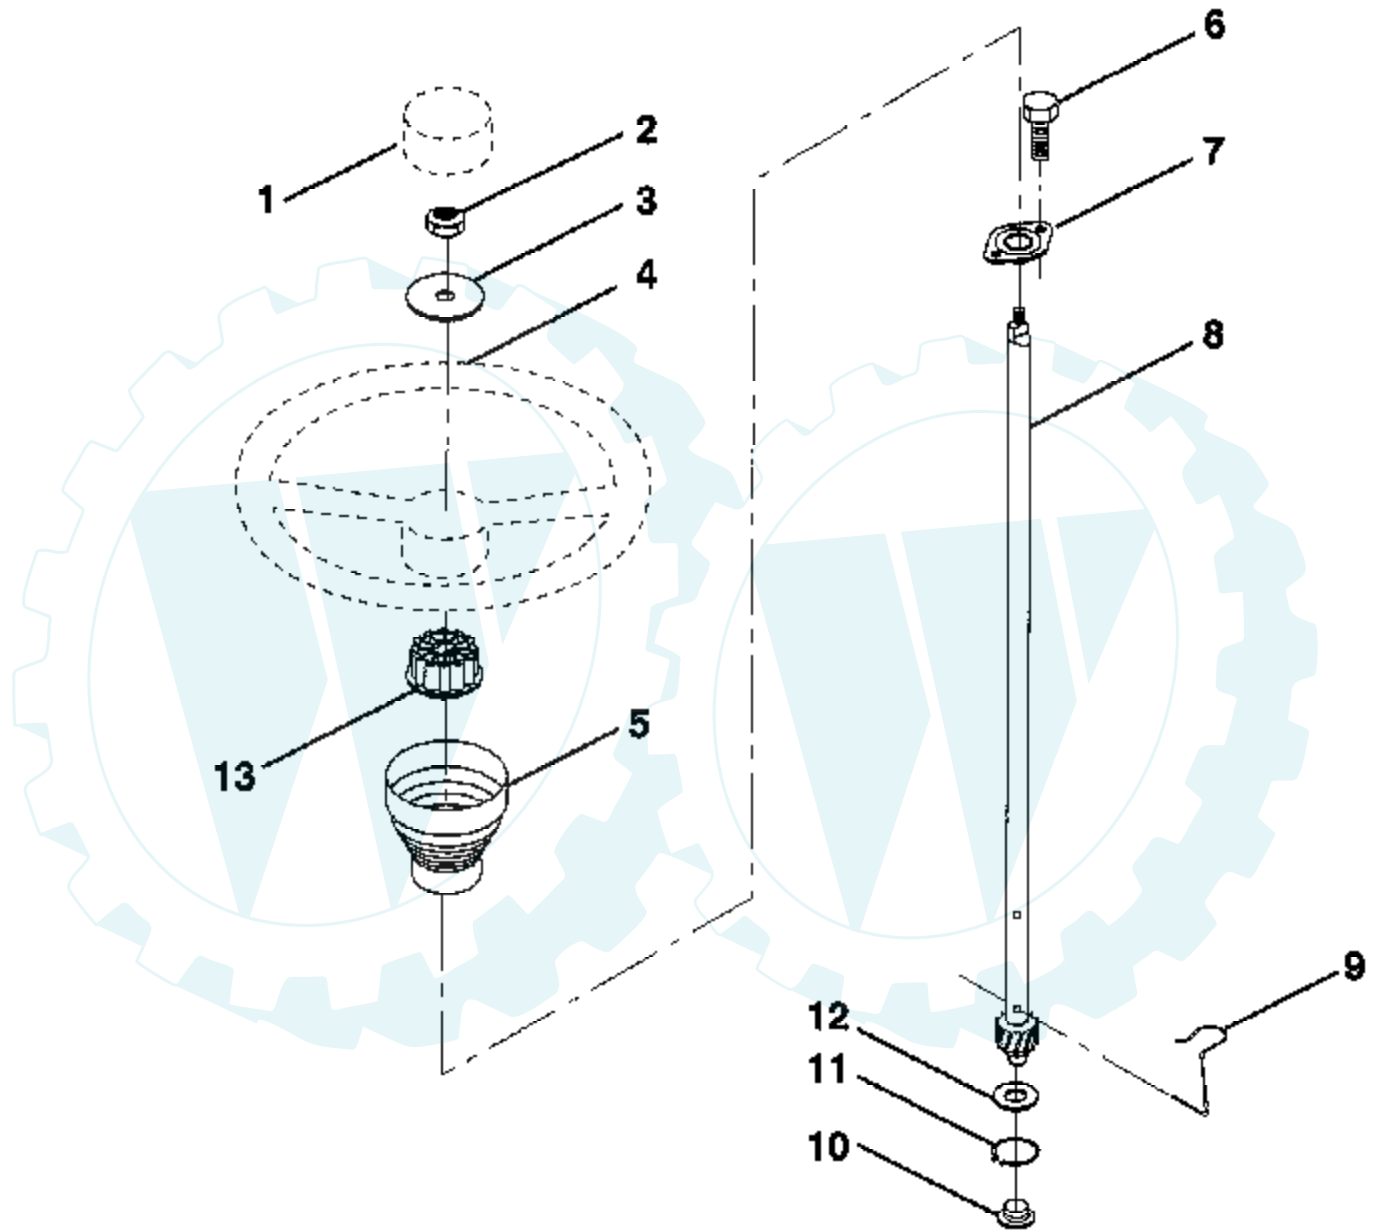

TRACTOR - - MODEL NUMBER AYP9120B59

STEERING WHEEL

Ref #	Part Number	Qty	Description
1	133742		ST WHL INSERT CAP
2	7810H		GRIPCO NUT
3	19133808		WASHER T
4	133741		SUB= 150547
5	121897X		SLEEVE STEERING
6	17431008		SUB= 98000165
7	102803X		SUB= 918102803X
8	123651X		SUB= 148966
9	124210X		STEERING CLIP
10	123438X		BUSHING STEER LWR
11	12000045		RING
12	19211616		WASHER LT
13	104820X		ADAPTER-WHEEL LT