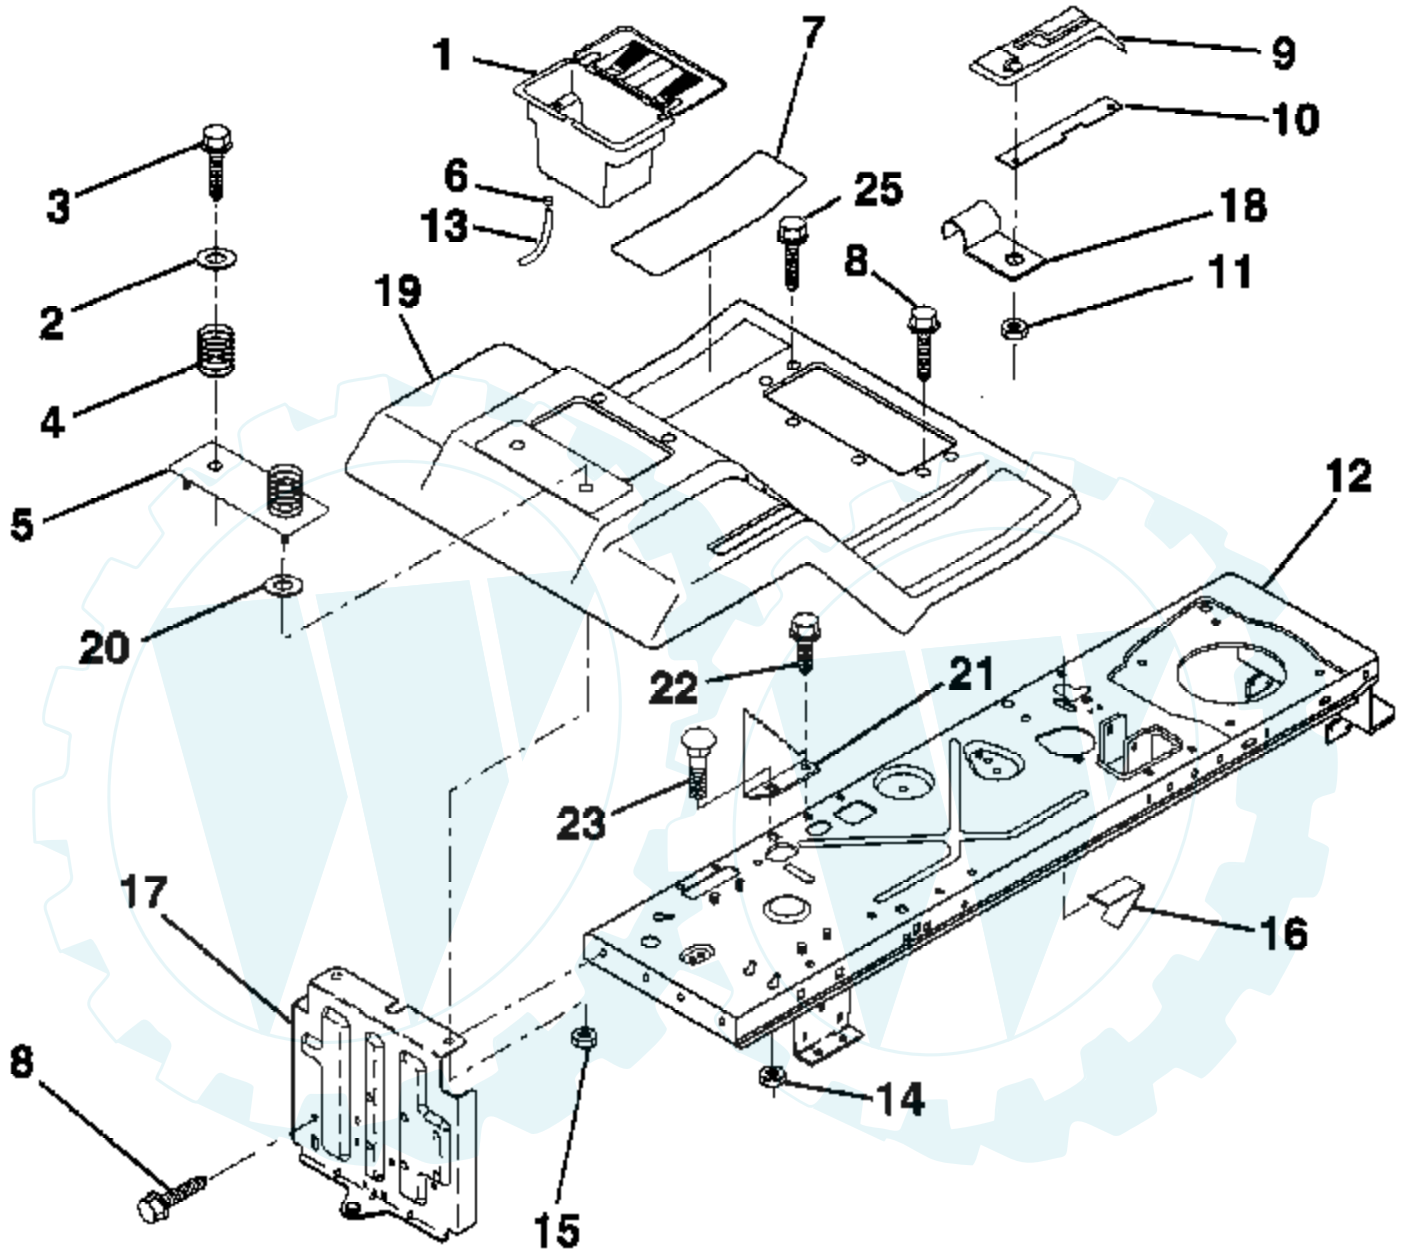

TRACTOR -- MODEL NUMBER AYP9120B59

FENDER / CHASSIS

Ref #	Part Number	Qty	Description
1	129965		SUB= 156417
2	19132012		WASHER
3	17490612		SCREW
4	124181X		SPRING COMPRESSIO
5	127115X505		BTRY FENDER PLATE
6	109596X		HOSE CLAMP T
7	124144X		PAD FOOTREST
8	17490512		SCREW
9	126993X		CONSOLE SHFT 4SP
10	139783		PLATE LOCK SHIFT
11	124346X		NUT
12	145190		CHASSIS.WELD.ASM.
13	109238X		TUBE T
14	73680500		SUB= 73690500
15	73680500		SUB= 73690500
16	141736		SUB= 146613
17	140782		DRAWBAR ASM LR
18	126470X		"CLIP,INSULATOR"
19	140956X505		FENDER/FOOT MS505
20	19091413		WASHER
21	140297		BRACKET STOP DEPT
22	17490508		SCREW LT
23	72110506		SUB= 72270506
25	17190516		SCREW