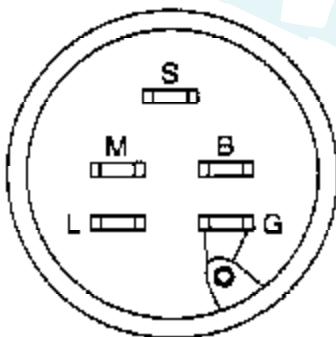

12 HP 38" TRACTOR - - MODEL NUMBER AYP9120B49

SCHEMATIC

IGNITION SWITCH

POSITION	CIRCUIT
OFF	M + G
ON	B + L
START	B + S + L

NOTE

YOUR TRACTOR IS EQUIPPED WITH A SPECIAL ALTERNATOR SYSTEM. THE LIGHTS ARE NOT CONNECTED TO THE BATTERY, BUT HAVE THEIR OWN ELECTRICAL SOURCE. BECAUSE OF THIS, THE BRIGHTNESS OF THE LIGHTS WILL CHANGE WITH ENGINE SPEED. AT IDLE THE LIGHTS WILL DIM. AS THE ENGINE IS SPEEDED UP, THE LIGHTS WILL BECOME THEIR BRIGHTEST.

- NON-REMOVABLE CONNECTIONS
- REMOVABLE CONNECTIONS

WIRING INSULATED CLIPS

NOTE: IF WIRING INSULATED CLIPS WERE REMOVED FOR SERVICING OF UNIT, THEY SHOULD BE REPLACED TO PROPERLY SECURE YOUR WIRING.