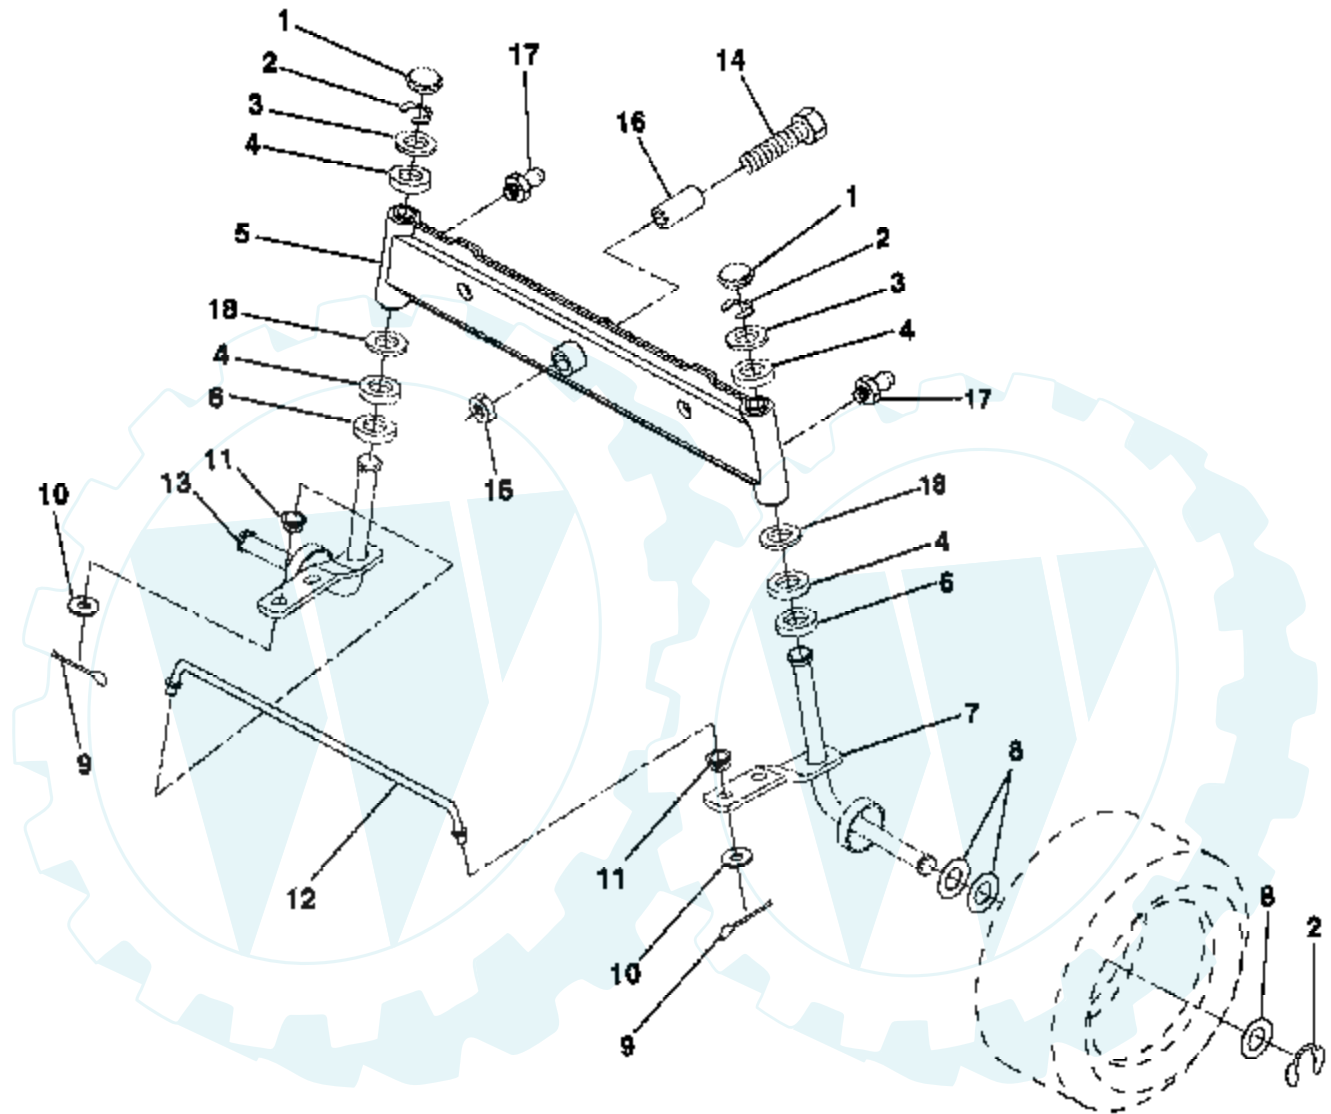

12 HP 38" TRACTOR - - MODEL NUMBER AYP9120B49

FRONT AXLE

Ref #	Part Number	Qty	Description
1	121232X		CAP
2	12000029		RING
3	121748X		WASHER
4	3366R		COL. SRTG. BEAR.
5	142033		AXLE ASM FRONT
6	6266H		WASHER .T
7	137062		SPINDLE ASM RH
8	121749X		WASHER
9	76020412		COTTER PIN
10	19131316		WASHER
11	126847X		BUSHING.DRAGLINK
12	130465		TIE ROD
13	137061		SPINDLE ASM LH
14	74011056		BOLT HEX 5/8-11
15	73901000		"NUT-LOC,FLANGE LT"
16	110438X		BEARING
17	6855M		ZERK M
18	19272016		WASHER