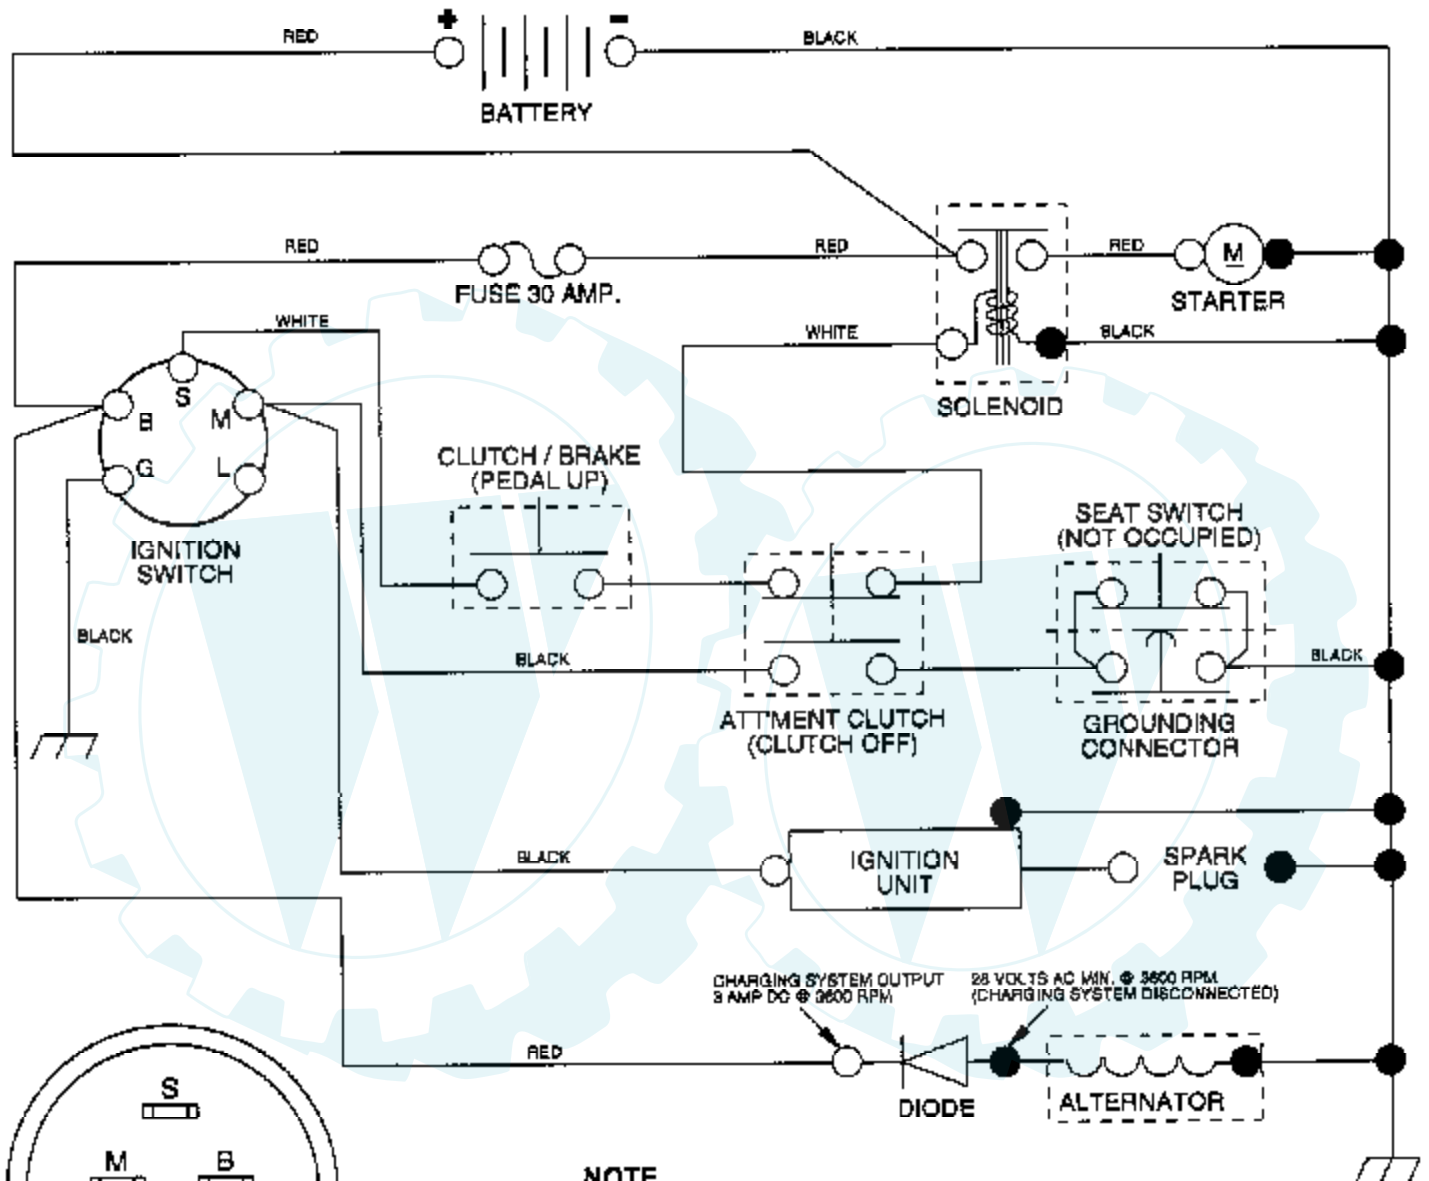

12 HP 38" TRACTOR - - MODEL NUMBER AYP9120B49

SCHEMATIC

IGNITION SWITCH

POSITION	CIRCUIT
OFF	M + G
ON	B + L
START	B + S + L

NOTE

YOUR TRACTOR IS EQUIPPED WITH A SPECIAL ALTERNATOR SYSTEM. THE LIGHTS ARE NOT CONNECTED TO THE BATTERY, BUT HAVE THEIR OWN ELECTRICAL SOURCE. BECAUSE OF THIS, THE BRIGHTNESS OF THE LIGHTS WILL CHANGE WITH ENGINE SPEED. AT IDLE THE LIGHTS WILL DIM. AS THE ENGINE IS SPEEDED UP, THE LIGHTS WILL BECOME THEIR BRIGHTEST.

- NON-REMOVABLE CONNECTIONS
- REMOVABLE CONNECTIONS

WIRING INSULATED CLIPS

NOTE: IF WIRING INSULATED CLIPS WERE REMOVED FOR SERVICING OF UNIT, THEY SHOULD BE REPLACED TO PROPERLY SECURE YOUR WIRING.