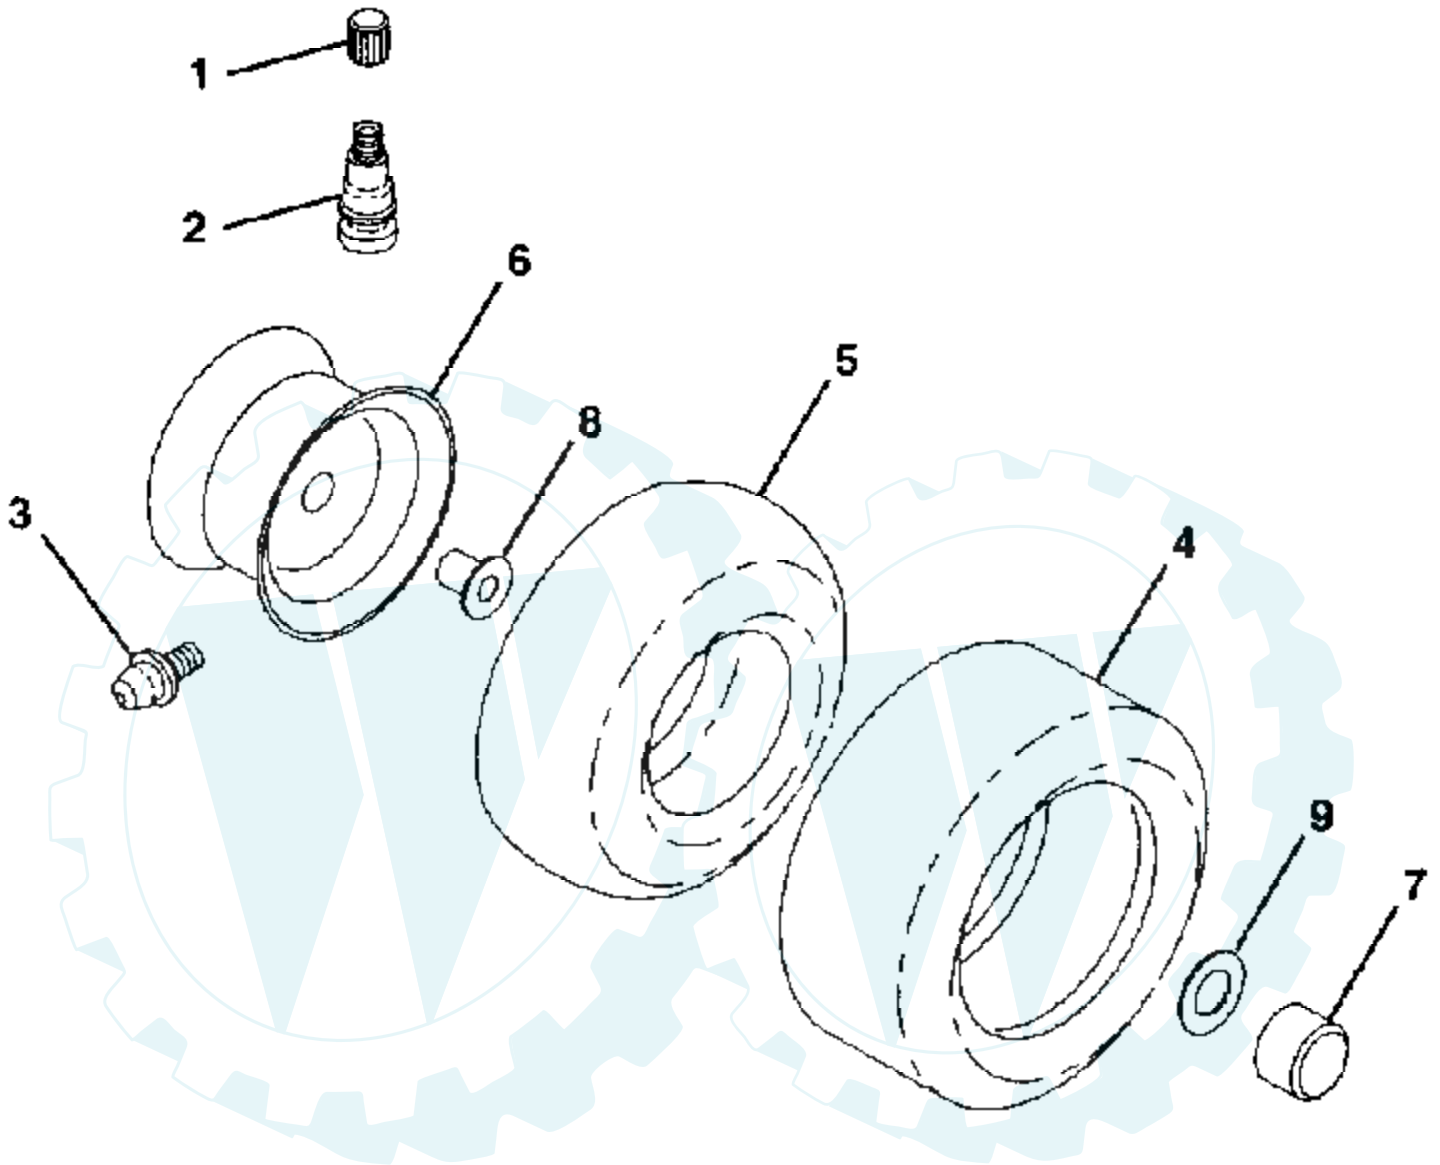

WHEELS & TIRES

Ref #	Part Number	Qty	Description
1	59192		VALVE CAP
2	65139		VALVE STEM LT
3	278H		FITTING LT
4	124142X		SUB= 123410X
4A	124143X		SUB= 122075X
5	59904		TUBE.5.3/4.5/6
5A	8134H		TUBE.16X6.5/7.5-8
6	122394X427		SUB= 137237X427
6A	123412X427		"RIM REAR 8" WHITE"
7	104757X		HUB CAP
8	9040H		"FLANGE, BEARING"
9	121748X		WASHER