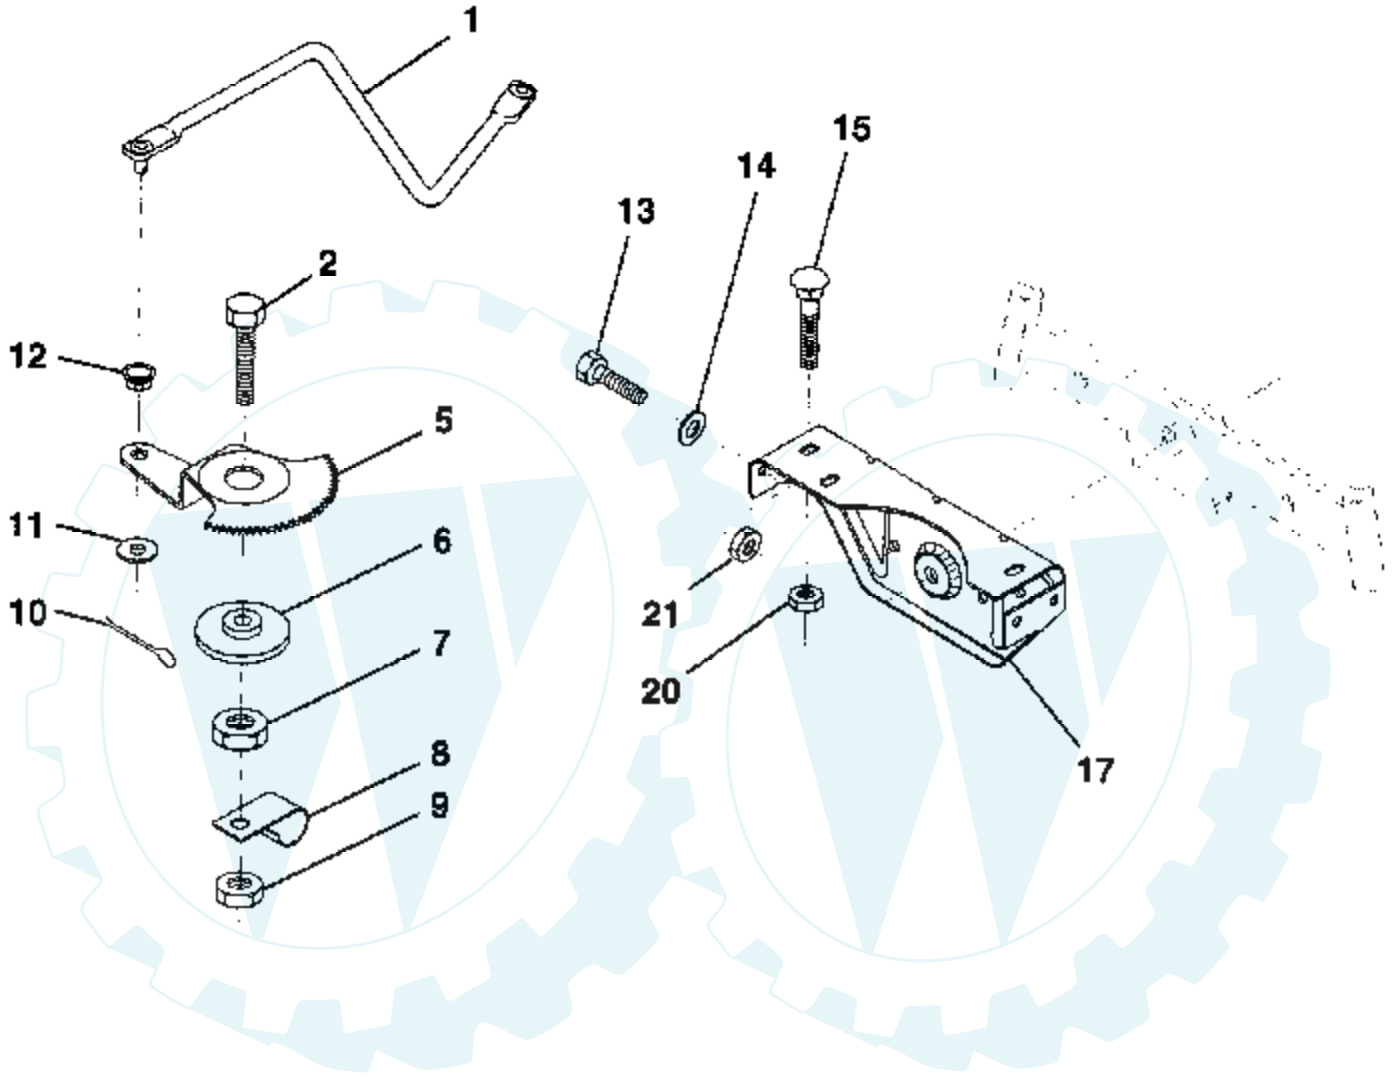

12 HP 38" TRACTOR - - MODEL NUMBER AYP9120B49

SECTOR GEAR / AXLE SUPPORT

Ref #	Part Number	Qty	Description
1	132566		DRAG LINK
2	74780828		"BOLT,HEX"
5	121926X		GEAR SECTOR
6	121927X		BUSHING
7	73030800		NUT
8	126472X		CLIP INSULATOR
9	73680800		NUT LTV
10	76020412		COTTER PIN
11	19131316		WASHER
12	126847X		BUSHING.DRAGLINK
13	74760512		BOLT
14	19111416		WASHER
15	72110606		BOLT
17	137096		SUPT AXLE FRONT
20	73800600		NUT
21	73800500		NUT