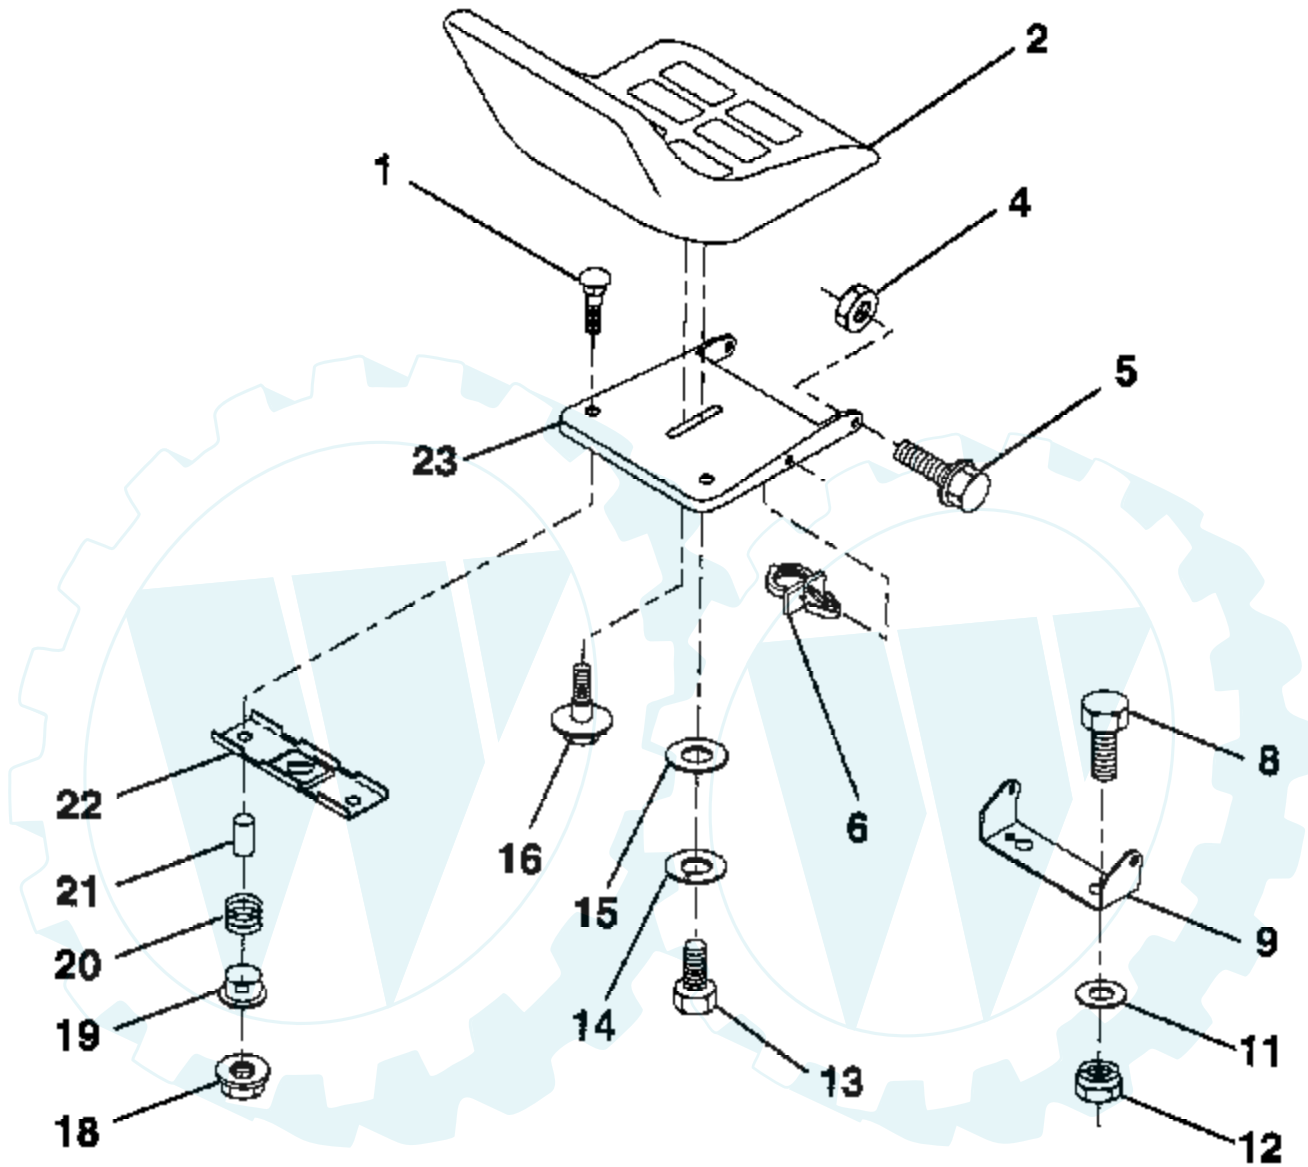

12 HP 38" TRACTOR -- MODEL NUMBER AYP9120B49

SEAT

Ref #	Part Number	Qty	Description
1	72050411		SUB= 872050411
2	134647		SUB= 140119
4	73800500		NUT
5	139888		BOLT.SHLD.5/16-18
6	140407		CLIP PUSH - IN
8	74760616		BOLT
9	140551		BRACKET PVT SEAT
11	19133210		WASHER
12	73800600		NUT
13	74780814		BOLT
14	10040800		LOCKWASHER
15	19171912		WASHER
16	127018X		"BOLT,SHOULDER"
18	123976X		SUB= 73900400
19	121248X		BUSHING
20	121250X		SPRING
21	134300		SPLIT SPACER
22	121246X		BRKT SWITCH
23	140552		SUB= 155925