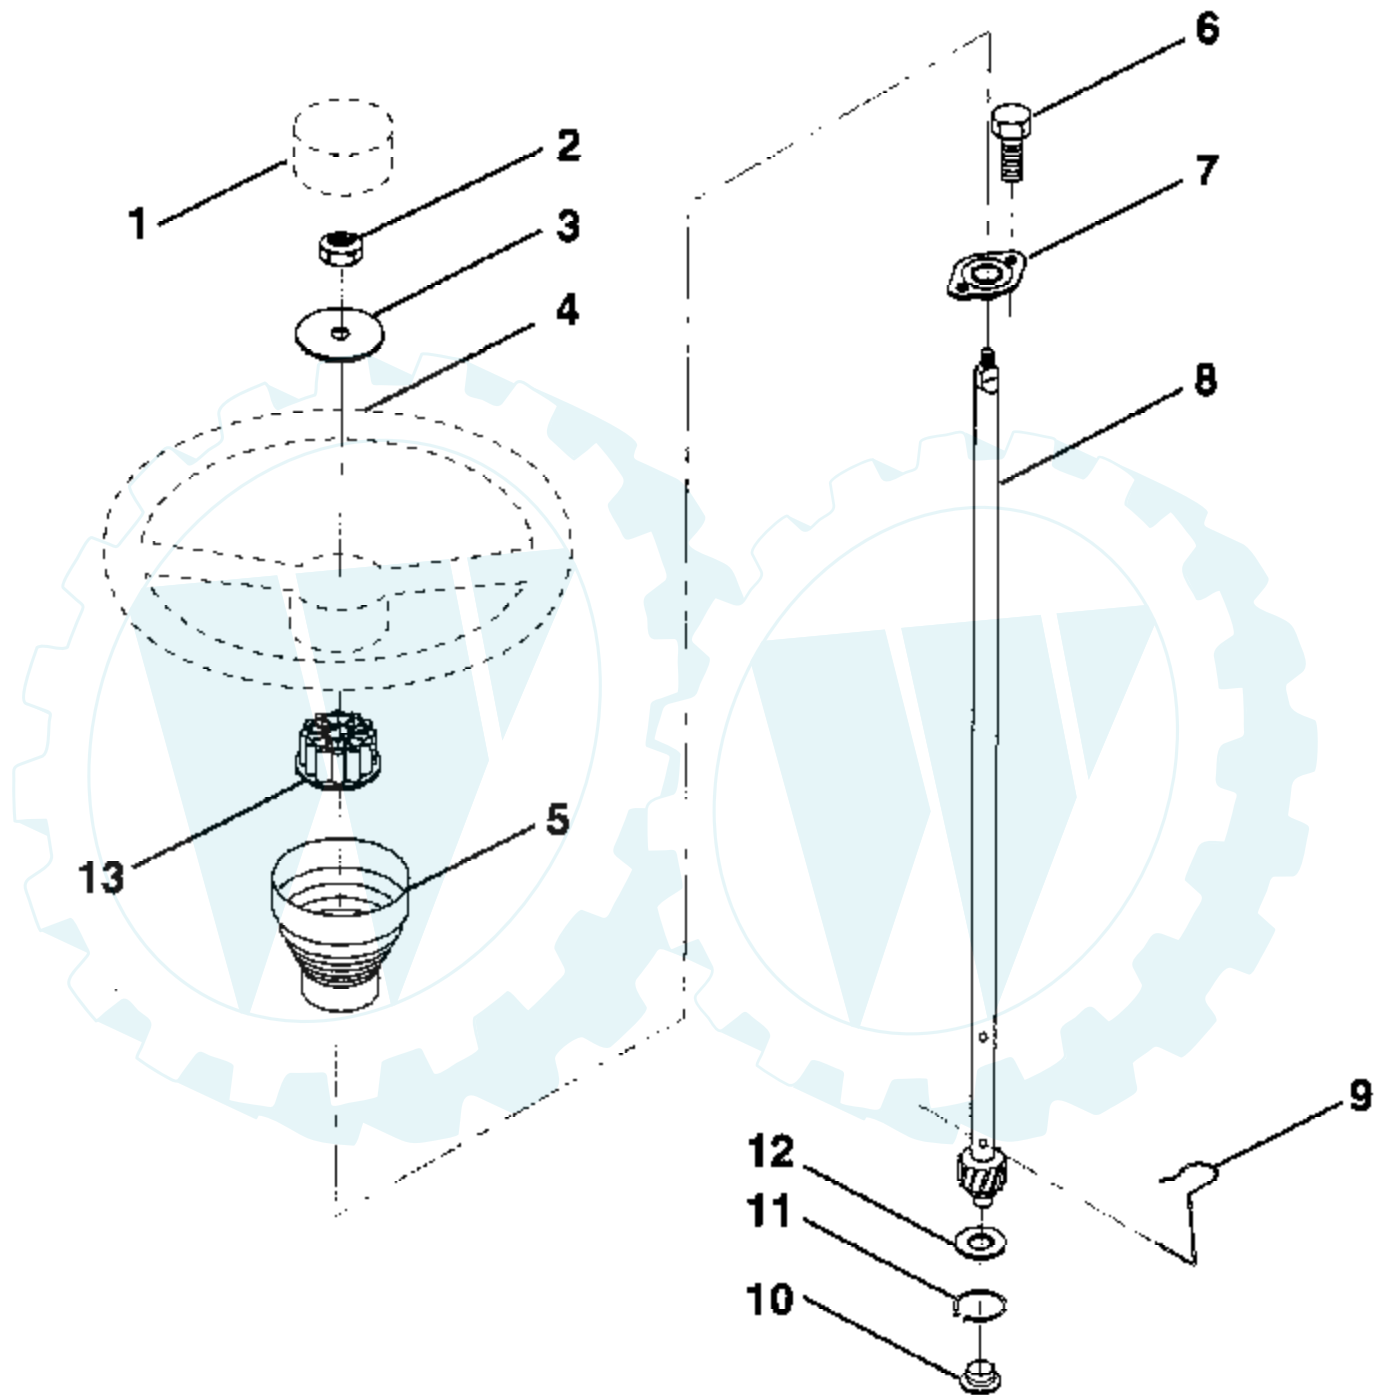

12 HP 38" TRACTOR - - MODEL NUMBER AYP9120B49

STEERING WHEEL

Ref #	Part Number	Qty	Description
1	133742		ST WHL INSERT CAP
2	7810H		GRIPCO NUT
3	19133808		WASHER T
4	133741		SUB= 150547
5	121897X		SLEEVE STEERING
6	17431008		SUB= 98000165
7	102803X		SUB= 918102803X
8	123651X		SUB= 148966
9	124210X		STEERING CLIP
10	123438X		BUSHING STEER LWR
11	12000045		RING
12	19211616		WASHER LT
13	104820X		ADAPTER-WHEEL LT