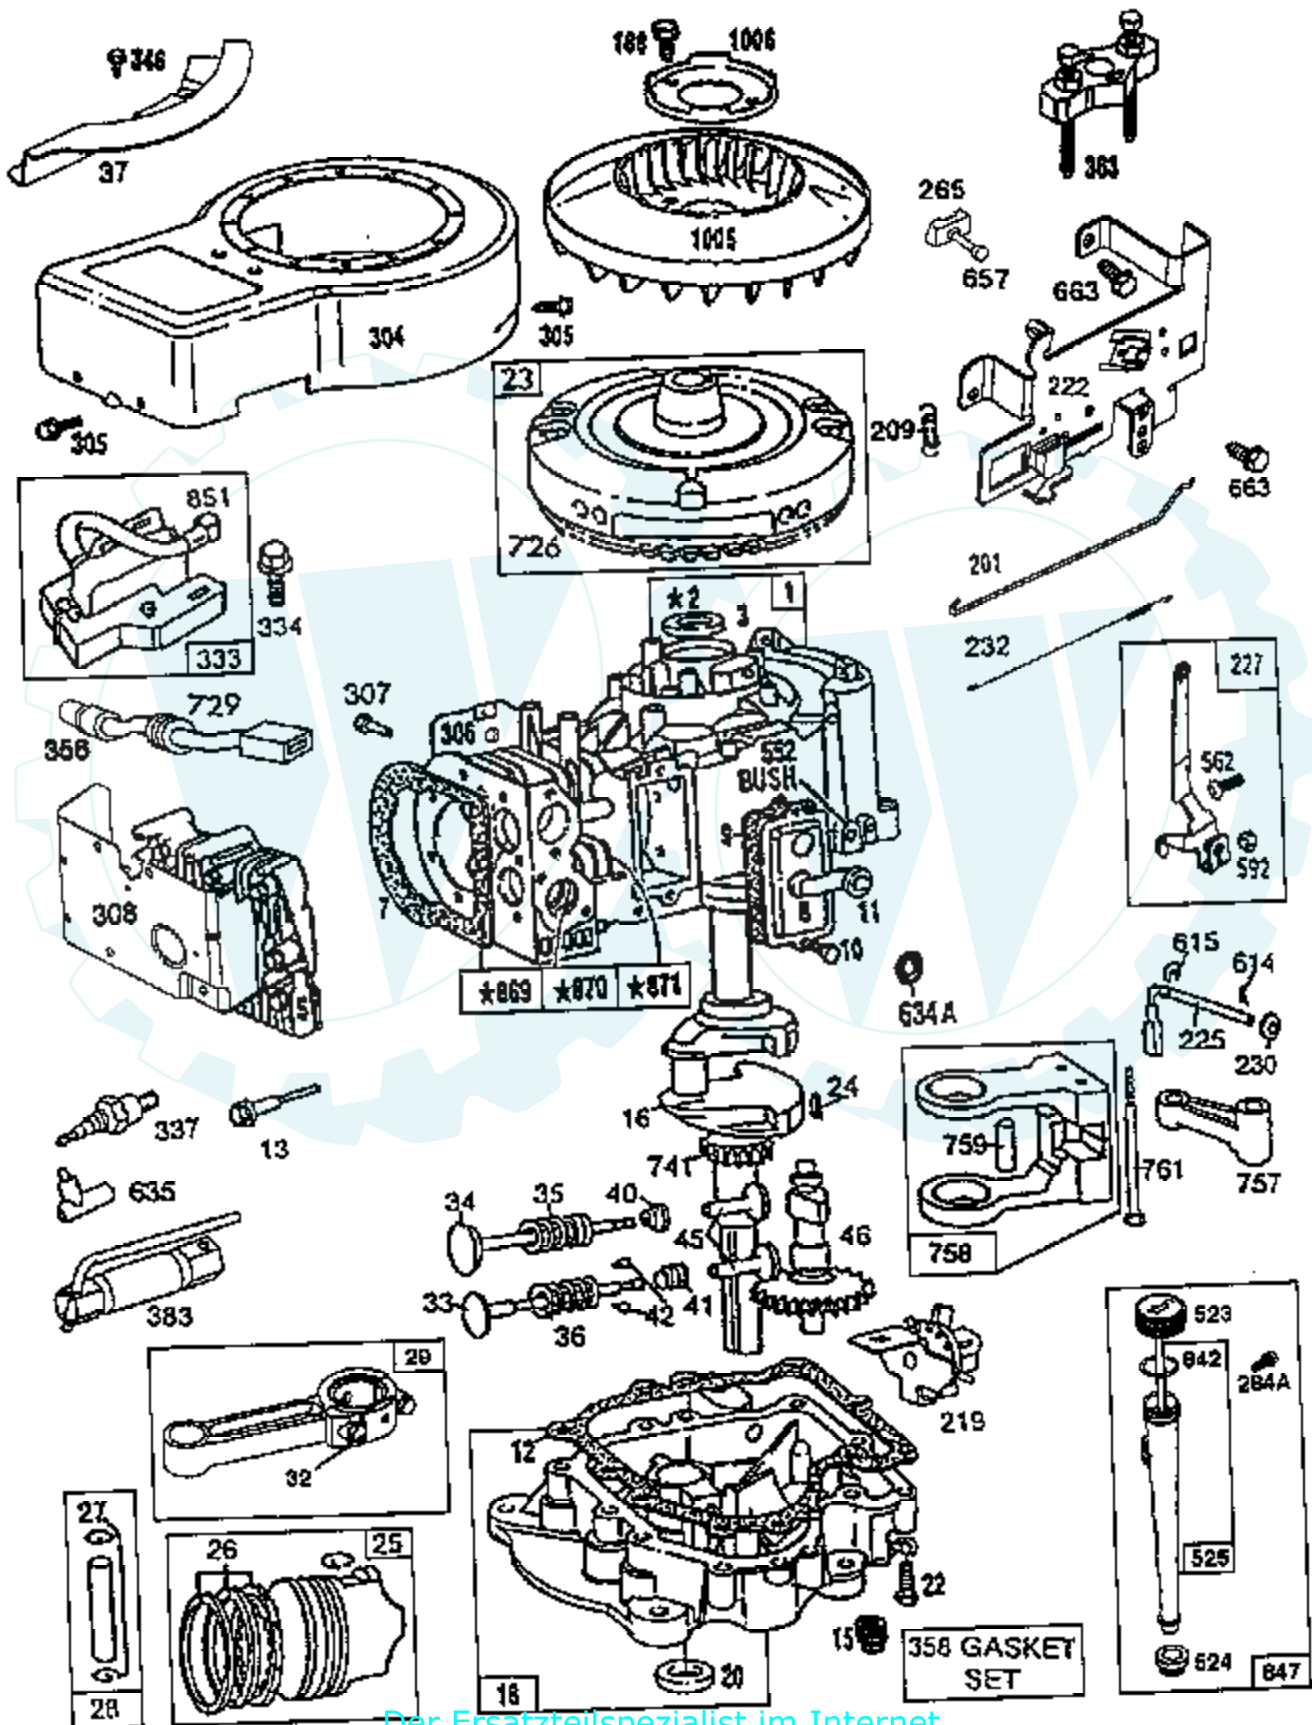

# 12 HP 38" TRACTOR - - MODEL NUMBER AYP9120B49 BRIGGS & STRATTON ENGINE - MODEL NUMBER 282707, TYPE NUMBER 0113-01

Ref #	Part Number	Qty	Description
1	496414		CYLINDER ASSY
2	399265		P/N CONFLICT - CHECK WITH SUPPLIER
3	391086		SEAL, OIL
5	494240		HEAD, CYLINDER
7	271866		GASKET, CYLINDER HEAD
8	495735		BREATHER ASSY
9	27803		GASKET, VALVE COVER
10	94621		SCREW, STEMS
11	280100		TUBE, BREATHER
12	271916		GASKET, CRANKCASE COVER 1/64"
12A	271997		GASKET, CRANKCASE COVER .005"
12B	271996		GASKET, CRANKCASE COVER .009"
13	94622		SCREW, CYLINDER HEAD 3"
15	94239		PLUG, OIL DRAIN
16	495162		CRANKSHAFT
16A	94196		KEY, TIMING GEAR
18	494238		BASE, ENGINE
20	291675		SEAL, OIL
22	94624		SCREW, SEMS, BASE MOUNTING
23	492326		FLYWHEEL & RING GEAR ASSY, MAGNETO
24	222698		KEY, FLYWHEEL
25	391285		PISTON ASSEMBLY, STANDARD
25A	391287		PISTON ASSEMBLY
25B	391288		PISTON ASSEMBLY
25C	391289		PISTON ASSEMBLY
26	391780		RING SET, PISTON, STANDARD
26A	392331		RING SET, PISTON, STANDARD SIZE
26B	391781		RING SET, PISTON .010" OVERSIZE
26C	391782		RING SET, PISTON .020" OVERSIZE
26D	391783		RING SET, PISTON .030" OVERSIZE
27	260924		LOCK, PISTON PIN
28	299691		PIN ASSEMBLY, PISTON, STANDARD
28A	391286		PIN ASSEMBLY, PISTON .005" OVER
29	490348		ROD ASSEMBLY, CONNECTING
29A	490469		ROD ASSEMBLY, CONNECTING .020" UNDERSIZE
			CRANKPIN
32	94671		SCREW, CONNECTING ROD
33	262246		VALVE, EXHAUST
34	262247		VALVE, INTAKE
35	65906		SPRING, INTAKE VALVE
36	26828		SPRING, EXHAUST VALVE
37	224502		GUARD, FLYWHEEL
40	221596		RETAINER, INTAKE VALVE
41	292260		RETAINER, EXHAUST VALVE
42	494553		KEEPER VALVE
45	262248		TAPPET-VALVE
46	212897		GEAR, CAM
51	272465		GASKET, CARBURETOR (CARBURETOR TO ELBOW)
52	270872		GASKET, CARBURETOR
53	94637		STUD, CARBURETOR MOUNTING
75	224061		WASHER, SPRING
78	94626		SCREW, SEMS
95	94098		SCREW, THROTTLE
98	495800		SCREW, IDLE SPEED
104	231789		PIN, FLOAT HINGE
105	231855		VALVE ASSY, INLET NEEDLE
106	231854		INLET VALVE SEAT