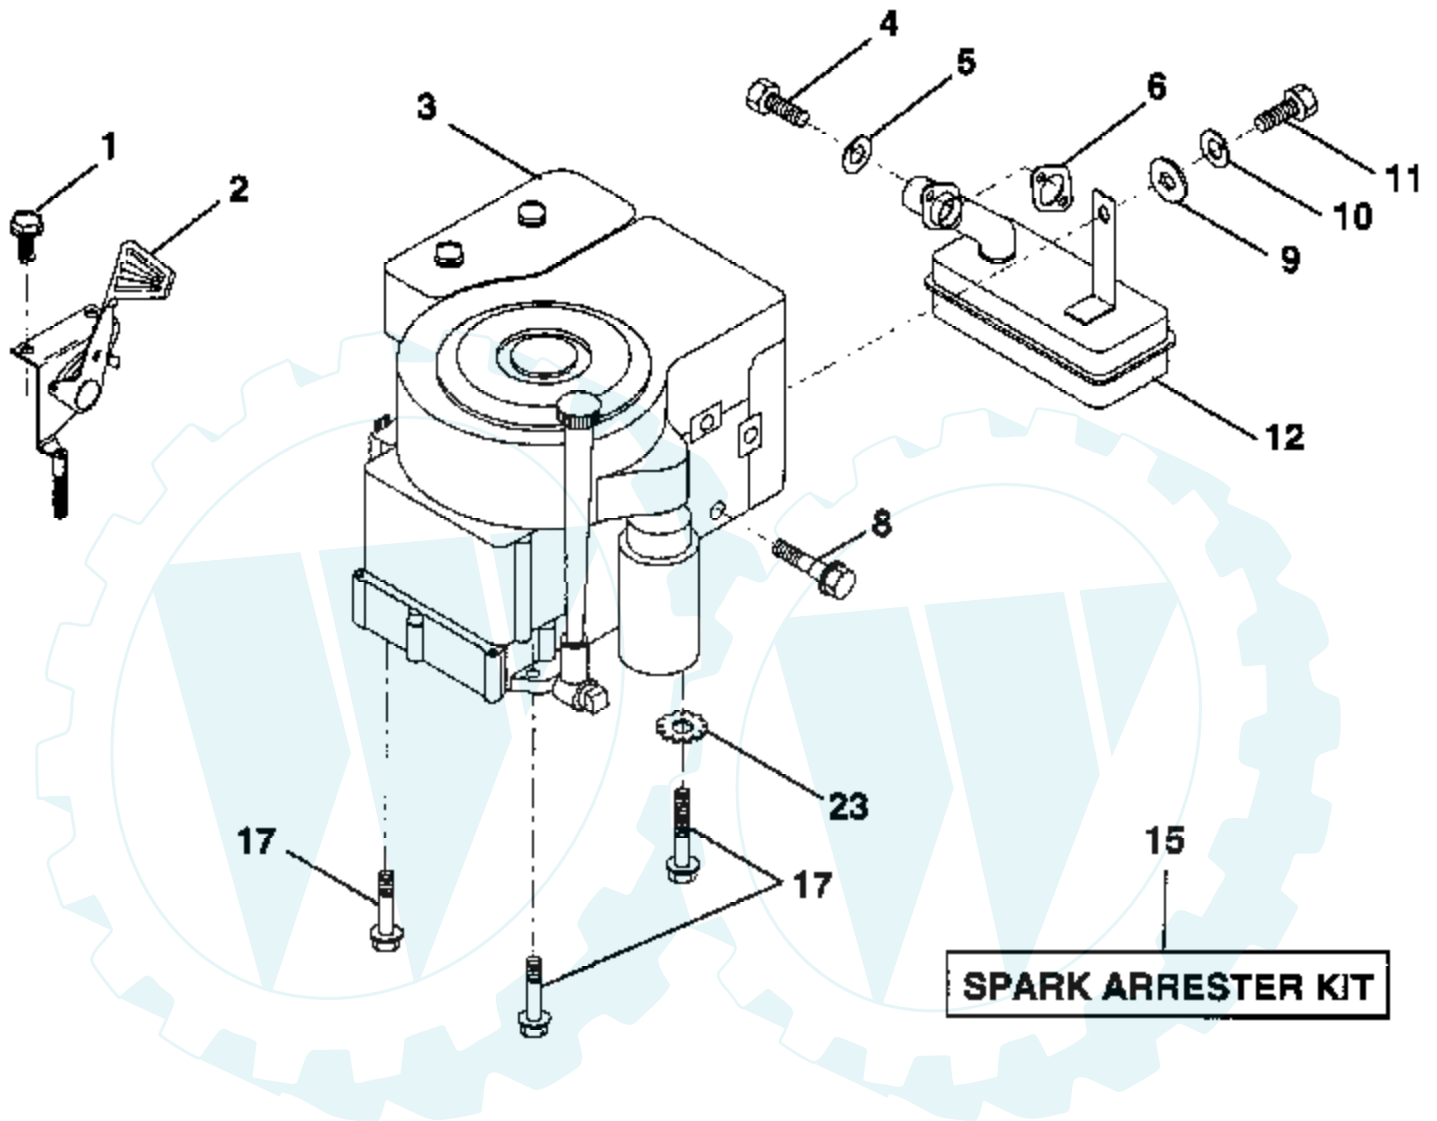

12 HP 38" TRACTOR - - MODEL NUMBER AYP9120B49

ENGINE / THROTTLE

Ref #	Part Number	Qty	Description
1	17060408		SCREW.1/4-20X1/2
2	132752		"CONTROL,THROTTLE"
3			REFER TO IMAGE
4	71070512		SCREW
5	10040500		LOCKWASHER
6	125593X		SUB= 272293
8	121094X		BOLT T
9	19101216		WASHER
10	10040400		LOCKWASHER
11			CHECK WITH SUPPLIER
12	137437		MUFFLER
15	137180		SUB= 532137180
17	17490624		SCREW LT
23	11050600		LOCKWASHER