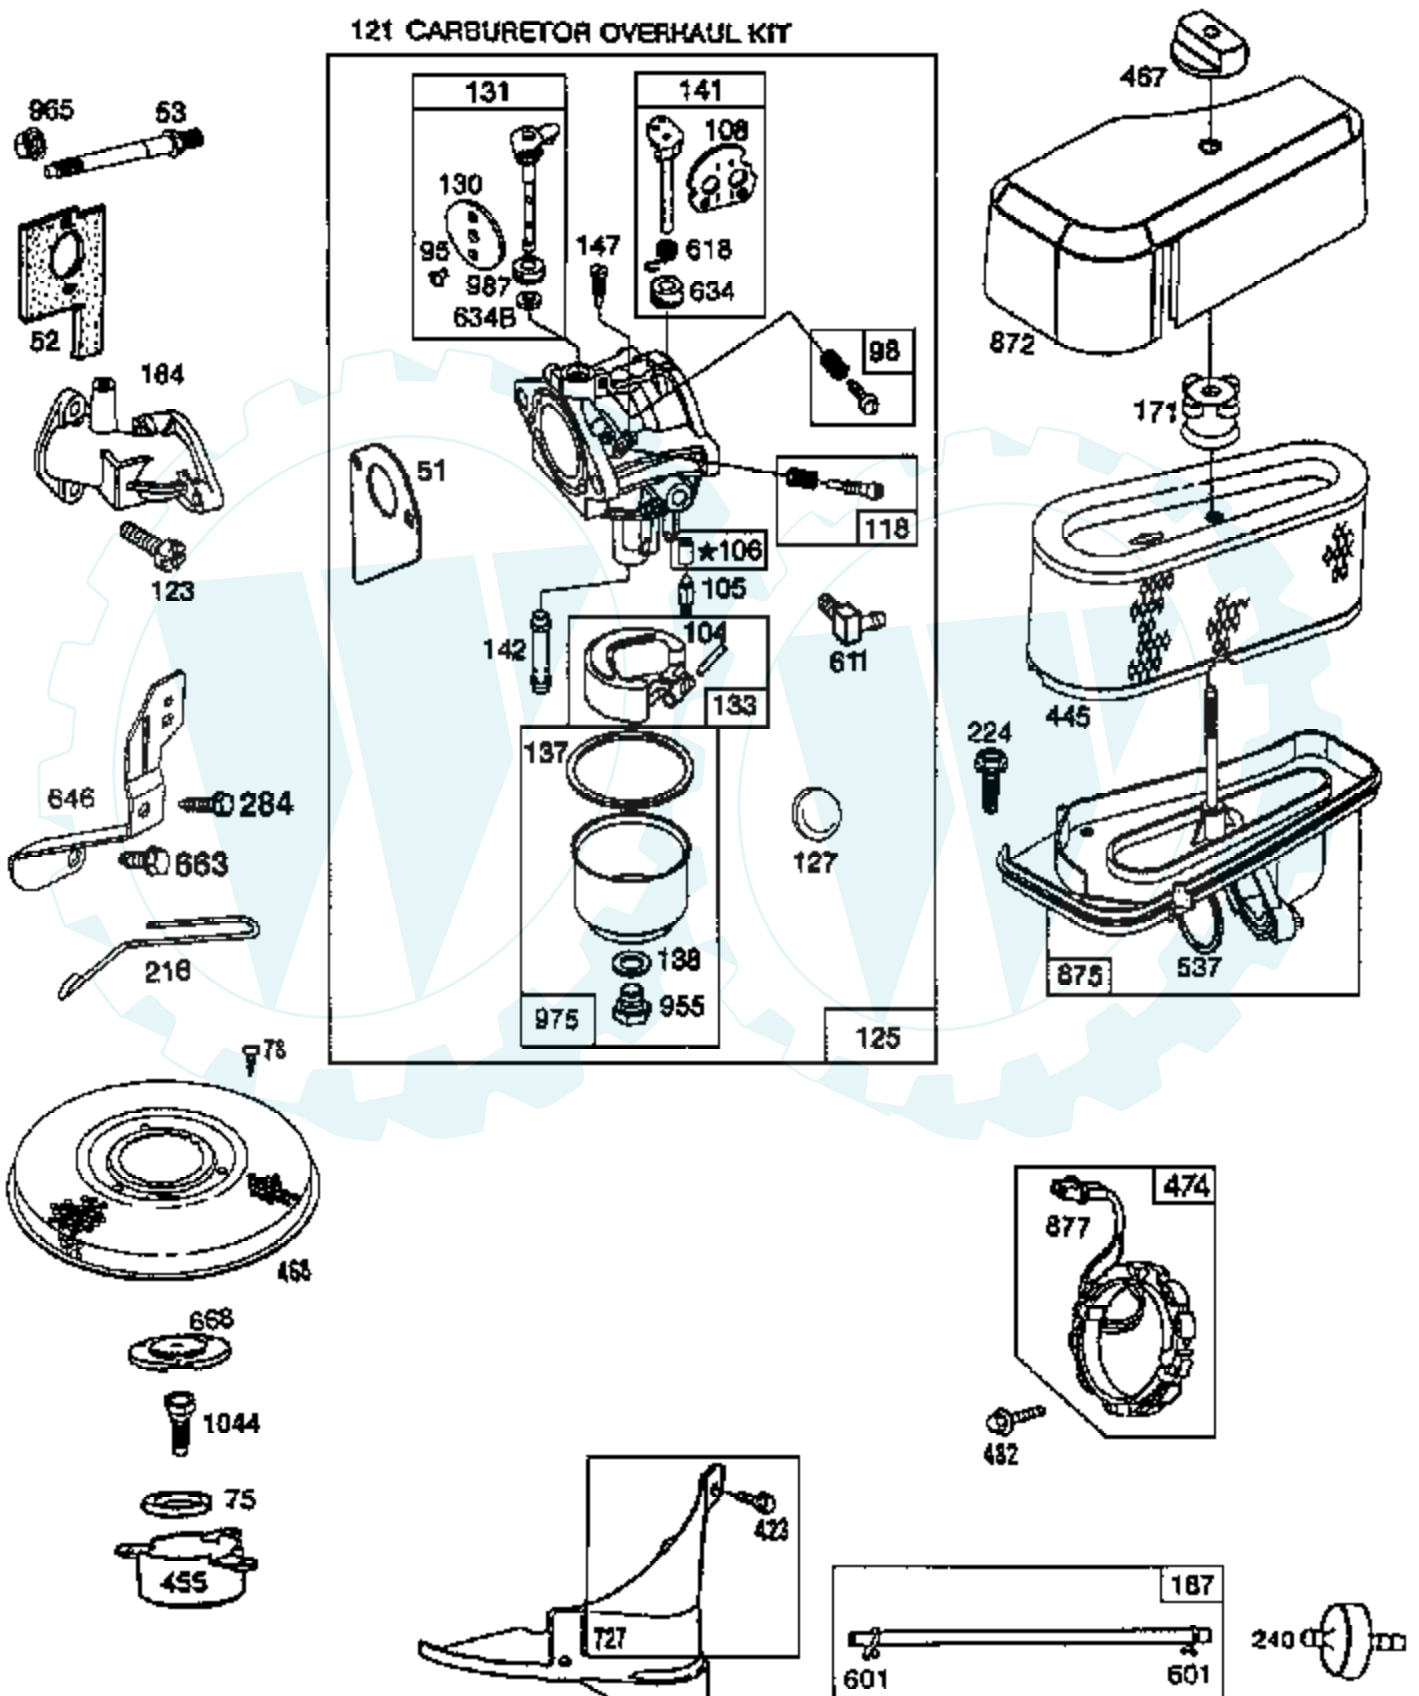

12 HP 38" TRACTOR - - MODEL NUMBER AYP9120B49

BRIGGS & STRATTON ENGINE - MODEL NUMBER 282707, TYPE NUMBER 0113-01

121 CARBURETOR OVERHAUL KIT

Ref #	Part Number	Qty	Description
1	496414		CYLINDER ASSY
2	399265		P/N CONFLICT - CHECK WITH SUPPLIER
3	391086		SEAL, OIL
5	494240		HEAD, CYLINDER
7	271866		GASKET, CYLINDER HEAD
8	495735		BREATHER ASSY
9	27803		GASKET, VALVE COVER
10	94621		SCREW, STEMS
11	280100		TUBE, BREATHER
12	271916		GASKET, CRANKCASE COVER 1/64"
12A	271997		GASKET, CRANKCASE COVER .005"
12B	271996		GASKET, CRANKCASE COVER .009"
13	94622		SCREW, CYLINDER HEAD 3"
15	94239		PLUG, OIL DRAIN
16	495162		CRANKSHAFT
16A	94196		KEY, TIMING GEAR
18	494238		BASE, ENGINE
20	291675		SEAL, OIL
22	94624		SCREW, SEMS, BASE MOUNTING
23	492326		FLYWHEEL & RING GEAR ASSY, MAGNETO
24	222698		KEY, FLYWHEEL
25	391285		PISTON ASSEMBLY, STANDARD
25A	391287		PISTON ASSEMBLY
25B	391288		PISTON ASSEMBLY
25C	391289		PISTON ASSEMBLY
26	391780		RING SET, PISTON, STANDARD
26A	392331		RING SET, PISTON, STANDARD SIZE
26B	391781		RING SET, PISTON .010" OVERSIZE
26C	391782		RING SET, PISTON .020" OVERSIZE
26D	391783		RING SET, PISTON .030" OVERSIZE
27	260924		LOCK, PISTON PIN
28	299691		PIN ASSEMBLY, PISTON, STANDARD
28A	391286		PIN ASSEMBLY, PISTON .005" OVER
29	490348		ROD ASSEMBLY, CONNECTING
29A	490469		ROD ASSEMBLY, CONNECTING .020" UNDERSIZE
			CRANKPIN
32	94671		SCREW, CONNECTING ROD
33	262246		VALVE, EXHAUST
34	262247		VALVE, INTAKE
35	65906		SPRING, INTAKE VALVE
36	26828		SPRING, EXHAUST VALVE
37	224502		GUARD, FLYWHEEL
40	221596		RETAINER, INTAKE VALVE
41	292260		RETAINER, EXHAUST VALVE
42	494553		KEEPER VALVE
45	262248		TAPPET-VALVE
46	212897		GEAR, CAM
51	272465		GASKET, CARBURETOR (CARBURETOR TO ELBOW)
52	270872		GASKET, CARBURETOR
53	94637		STUD, CARBURETOR MOUNTING
75	224061		WASHER, SPRING
78	94626		SCREW, SEMS
95	94098		SCREW, THROTTLE
98	495800		SCREW, IDLE SPEED
104	231789		PIN, FLOAT HINGE
105	231855		VALVE ASSY, INLET NEEDLE
106	231854		INLET VALVE SEAT