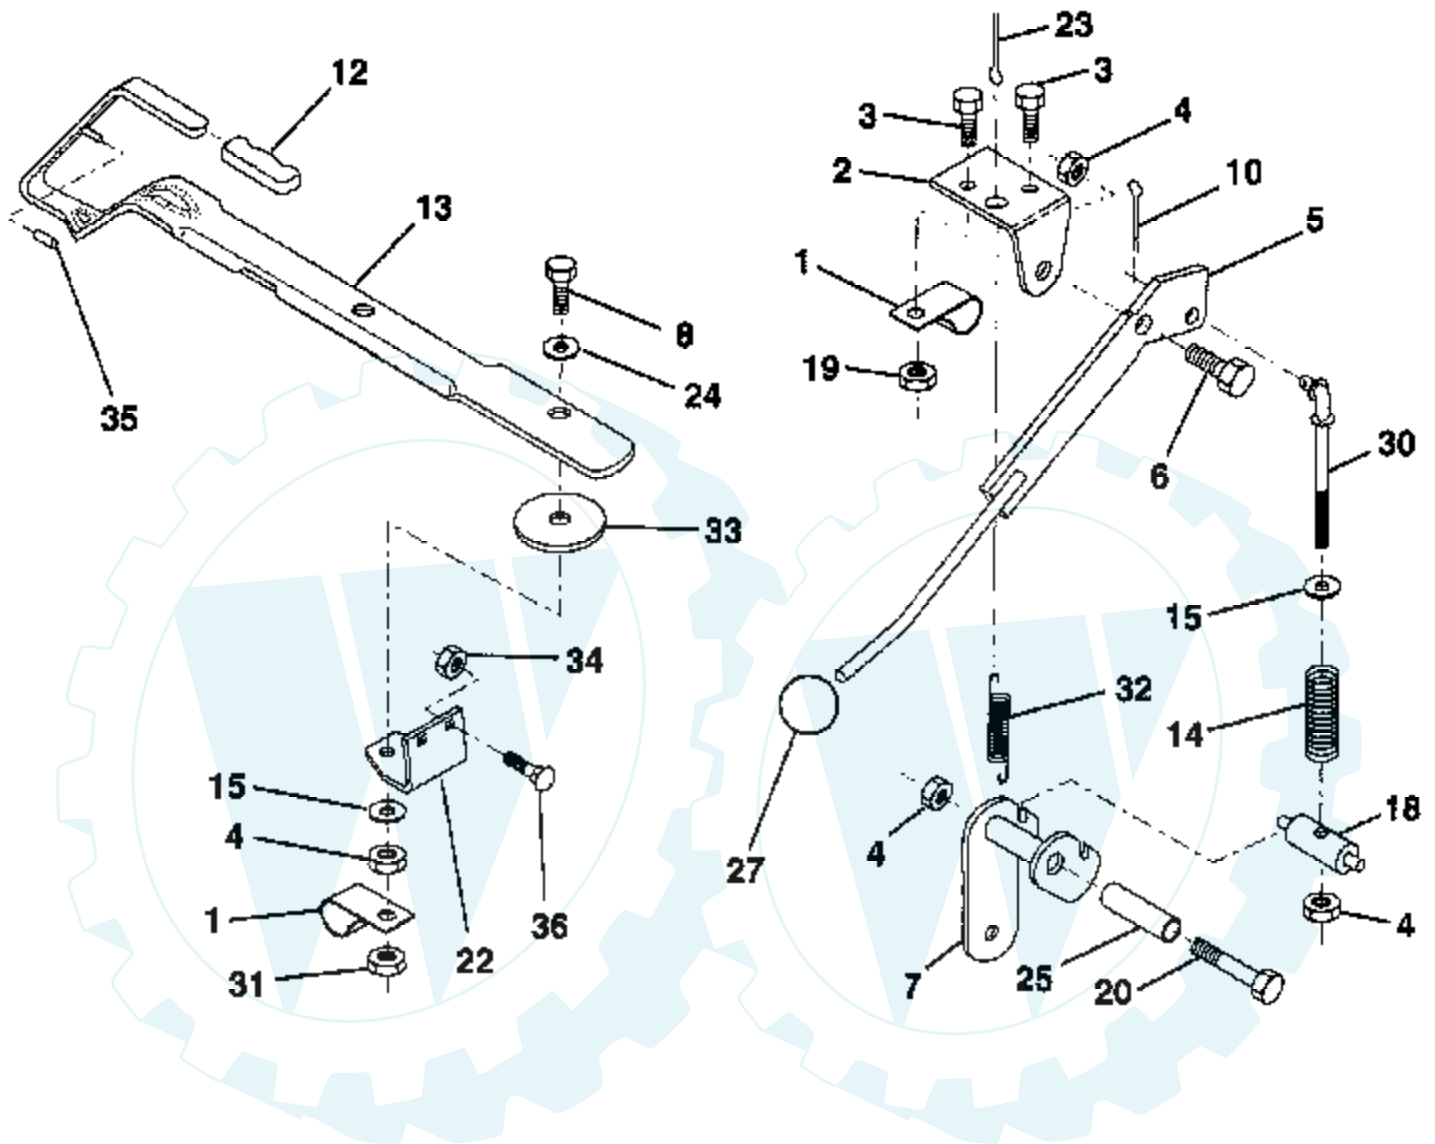

12 HP 38" TRACTOR - - MODEL NUMBER AYP9120B49

MOWER LIFT LEVER

Ref #	Part Number	Qty	Description
1	126470X		"CLIP,INSULATOR"
2	122018X		BRKT CLUTCH
3	74780408		BOLT
4	73800600		NUT
5	132552		CLUTCH LEVER AS
6	106451X		"BOLT, SHOULDER LT"
7	141435		ARM.CLUTCH.ASM
8	74930624		BOLT
10	76020412		COTTER PIN
12	122027X		GRIP HANDLE
13	136658		LEVER LIFT LR
14	133939		COMP CLUTCH SPRNG
15	19131616		WASHER HYT
18	135107		TRUNNION
19	73680400		SUB= 73690400
20	74760644		BOLT
22	132561		LIFT LEVER BRKT
23	76020312		SUB= 3145
24	7672J		WASHER
25	121933X		TUBE SPACER
27	106932X		KNOB T(3/8 HOLE)
30	135039		ROD TENSION CLUTC
31	73930600		LOCKNUT
32	133435		SPRING EXT
33	62333		WASHER
34	73800500		NUT
35	133603		VINYL CAP RED
36	72140506		BOLT