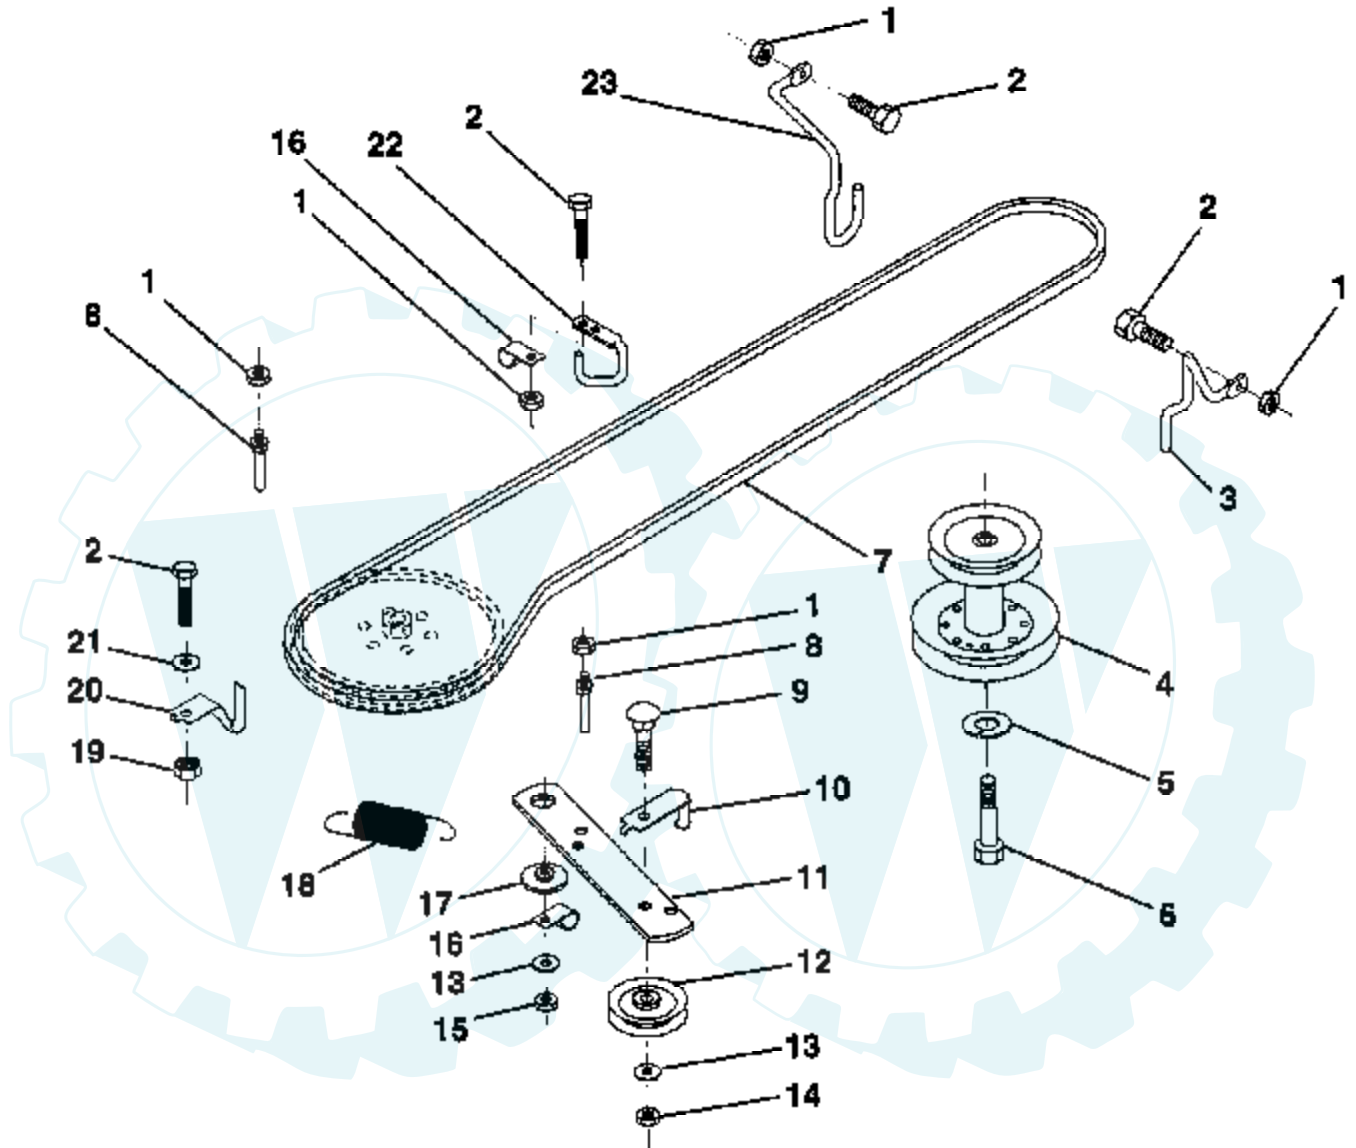

12 HP 38" TRACTOR -- MODEL NUMBER AYP9120B49

GROUND DRIVE

Ref #	Part Number	Qty	Description
1	73800500		NUT
2	74760512		BOLT
3	141341		KEEPER.BELT.FRT.
4	138029		PULLEY.ENGINE.LR
5	10040700		LOCKWASHER
6	71170744		HEX BOLT
7	124525X		BELT
8	123405X		"KEEPER,DRIVE BELT"
9	72140612		BOLT
10	123396X		"KEEP,IDLER DR BEL"
11	140911		ARM IDLER CLUT GD
12	123674X		PULLEY.IDLER.FLAT
13	19131316		WASHER
14	73930600		LOCKNUT
15	73800600		NUT
16	126472X		CLIP INSULATOR
17	122052X		SPACER RETAINER
18	131459		SUB= 532131459
19	73510500		NUT
20	139919		KEEPER.BELT.T/A
21	19111016		WASHER
22	123404X		"KEEPER,FRA DR BEL"
23	142240		KEEPER.BELT.FRT.L