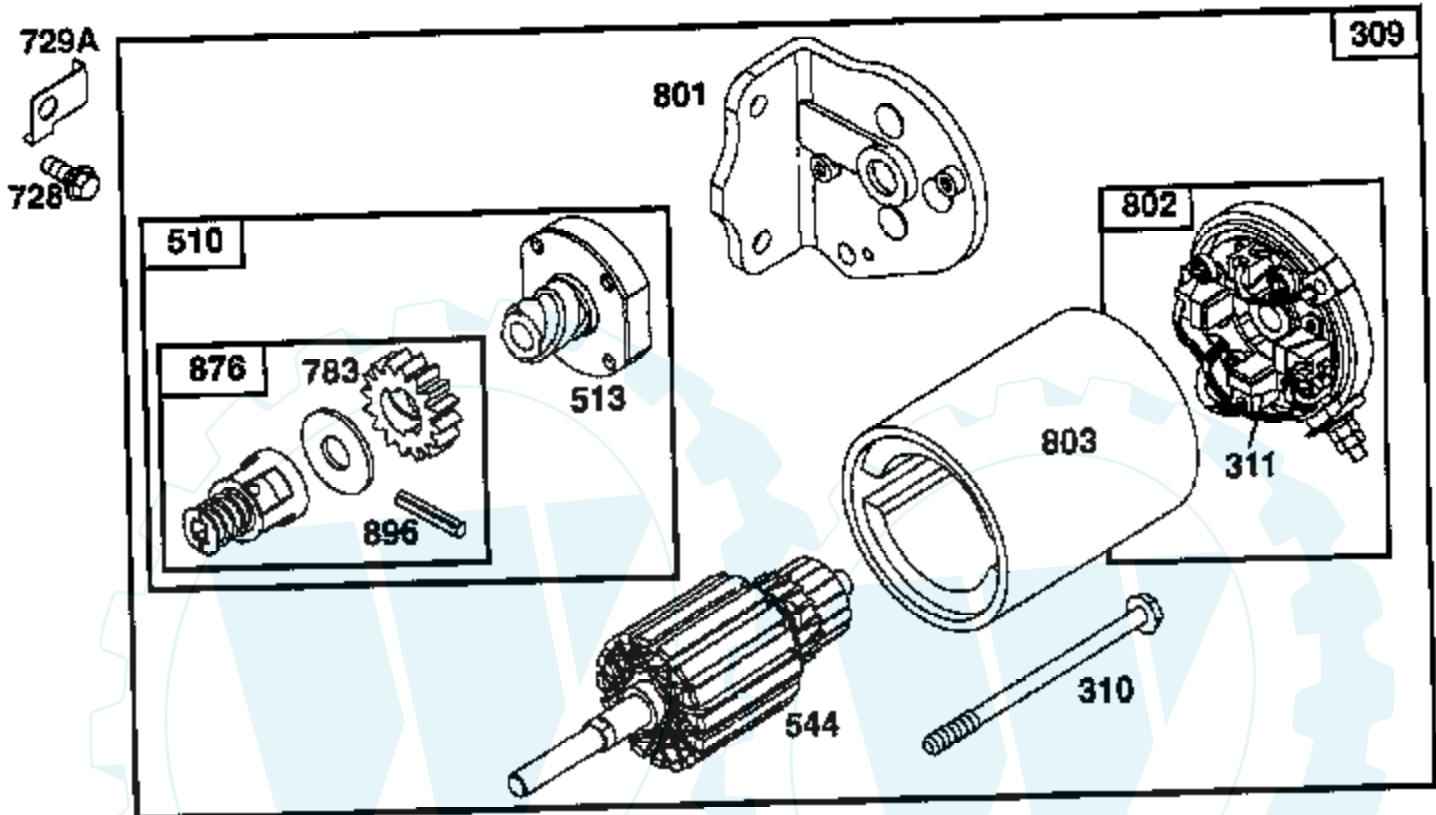

12 HP 38" TRACTOR - - MODEL NUMBER AYP9120B49
BRIGGS & STRATTON ENGINE - MODEL NUMBER 282707, TYPE NUMBER 0113-01

Reference Number	309	310	311	510	544	801	802	803
	Motor and Drive Ass'y.	Thru Bolt Assembly	Brush Assembly	Drive Assembly	Armature Assembly	Drive End Cap Assembly	End Cap Assy. Commutator	Housing Assembly
Briggs & Stratton								
12V								
Housing Length								
3-21/32"	394805	94003	365536	495878**	390897	394856	395537*	398159

*Includes Brush Set
**Includes #398003 Clutch Assembly (Ref. No. 513)
#280104 Gear (Ref. No. 783)
#495877 Retainer and Pin (Ref. No. 878)
#94289 Roll Pin (Ref. No. 896)