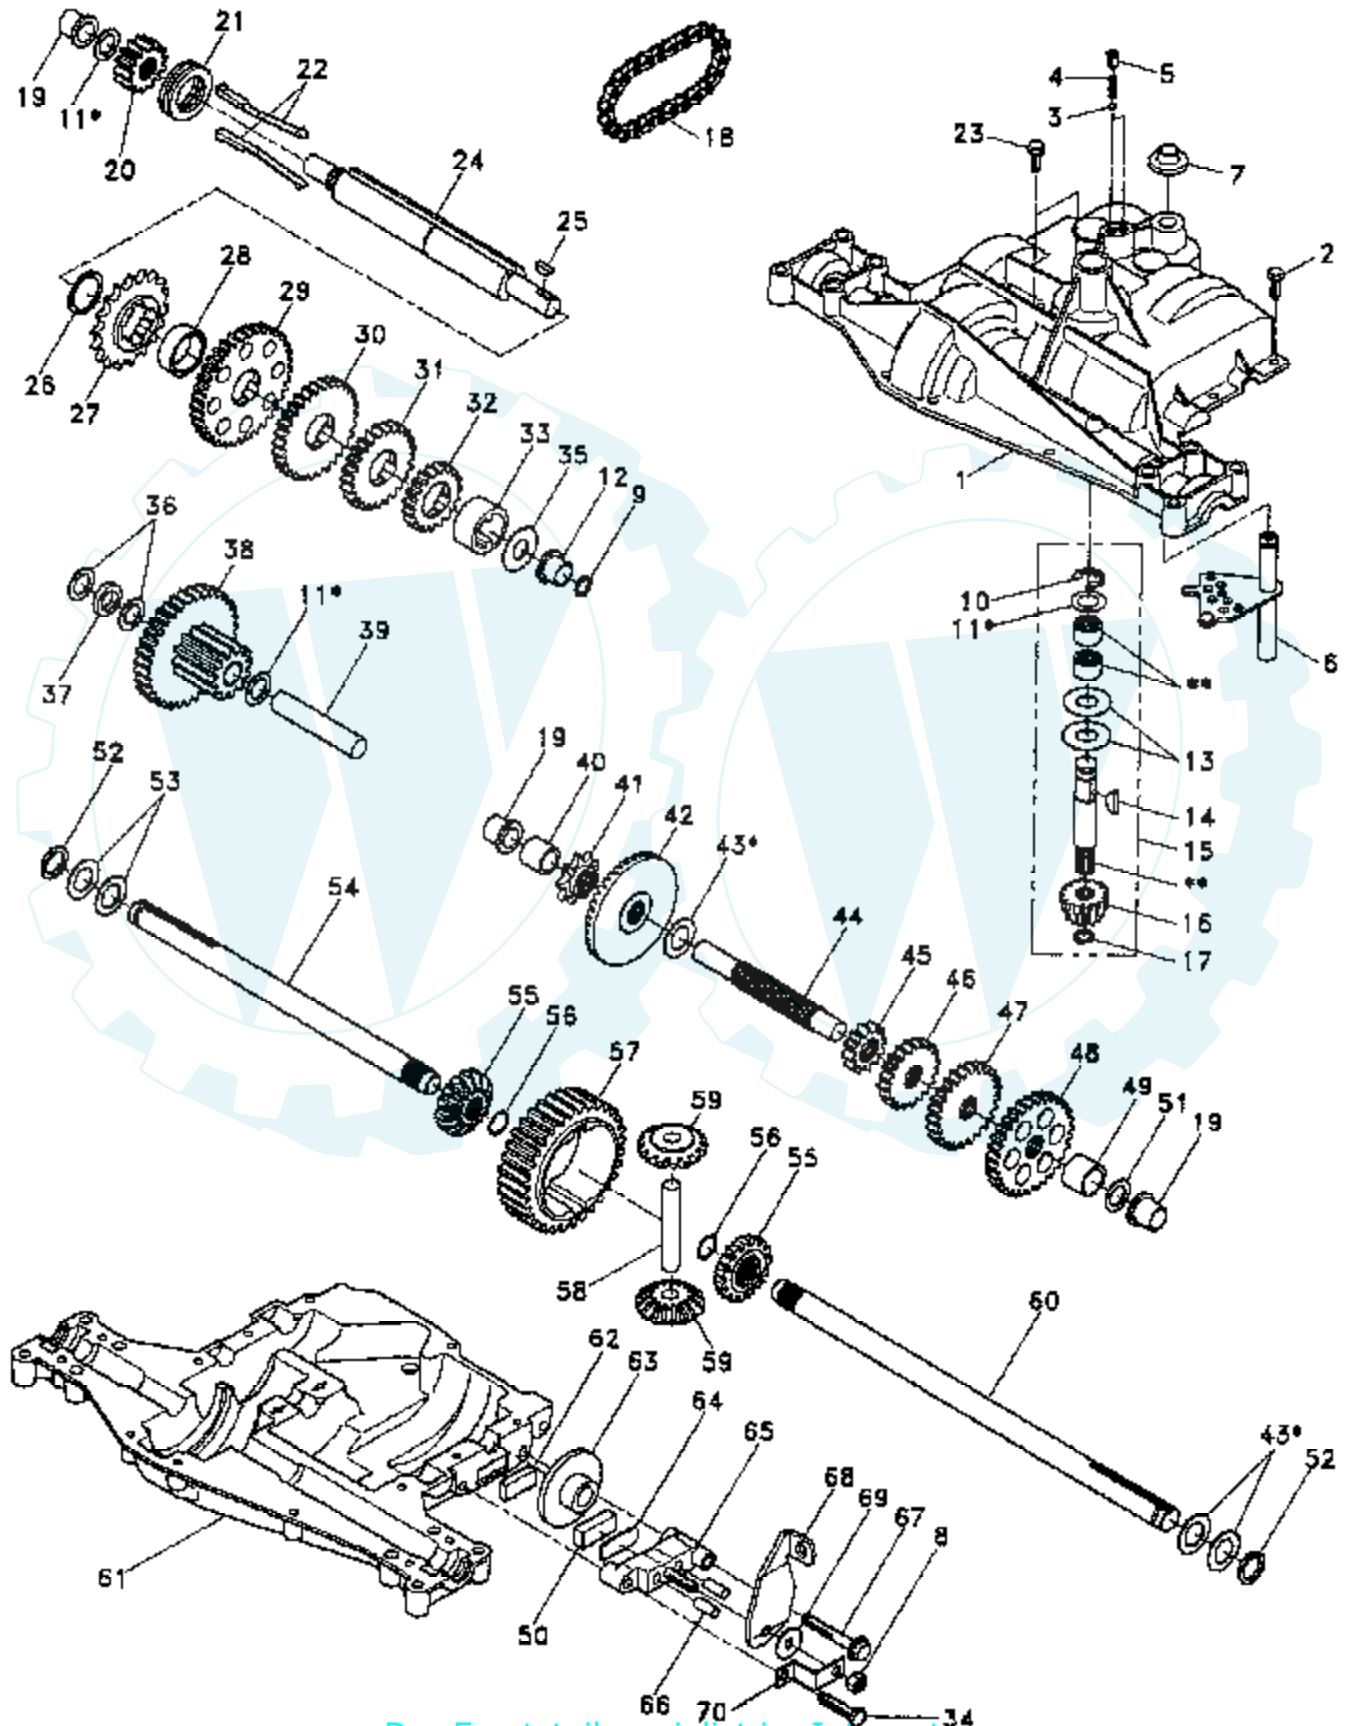

12 HP 38" TRACTOR - - MODEL NUMBER AYP9120B49

DANA TRANSAXLE - MODEL NUMBER 4360-77

Ref #	Part Number	Qty	Description
1	5305D		HOUSING, UPPER
2	1919		SCREW
3	5112		BALL, DETENT
4	3626		SPRING, DETENT
5	3623		SCREW, SET
6	4731		SHIFTER ASSEMBLY
7	5024		BOOT, SHIFTER
8	3847		LOCKNUT 5/16-24
9	5416		SEAL, OIL
10	1106		RING, RETAINING
11	4689		ASSY, KIT, SHIM .625 SHAFT
12	5415		BEARING, FLANGE
13	3876		WASHER, PLAIN .632 X 1.38 X .046
14	1746		KEY, WOODRUFF, #9
15	4551		ASSEMBLY, KIT, INPUT SHAFT
16	3590		PINION, BEVEL, 14 TEETH
17	3624		RING, RETAINING
18	3625		CHAIN, 24 PITCHES
19	1542		BEARING, FLANGE
20	5402		GEAR, SPUR, 14 TEETH
21	5303		COLLAR, CLUTCH
22	4758		ASSEMBLY, KIT, CLUTCH KEYS
23	5131		SCREW TAPPING WITH SEALER
24	5403		SHAFT, INTERMEDIATE
25	1375		KEY, WOODRUFF, #61
26	3627		RING, RETAINING
27	3830		SPROCKET, 18 TEETH
28	3841		SPACER
29	5365		GEAR, SPUR, 37 TEETH
30	3867		GEAR, SPUR, 30 TEETH
31	3783		GEAR, SPUR, 25 TEETH
32	5026		SPACER 1.133 X 1.50 X .750
33	3869		GEAR, SPUR, 22 TEETH
34	3724		SCREW TAPPING
35	3628		WASHER, PLAIN .640 X 1.37 X .061
36	1423		WASHER, PLAIN .632 X 1.00 X .026
37	3422		SPACER .630 X 1.00 X .169
38	4286		ASSY GEAR COMB 12&35 TEETH
39	3967		SHAFT, IDLER
40	3901		SPACER .635 X .875 X .755
41	3645		SPROCKET, 9 TEETH
42	3853		GEAR, BEVEL, 42 TEETH
43	4691		ASSY, KIT, SHIM .750 SHAFT
44	3882		SHAFT, DRIVE
45	5364		GEAR SPUR, 12 TEETH
46	3866		GEAR, SPUR, 20 TEETH
47	3719		GEAR, SPUR, 25 TEETH
48	3683		GEAR, SPUR, 31 TEETH
49	3684		SPACER .781 X 1.00 X .750
50	3907		PUCK, FRICTION
51	1145		WASHER, PLAIN .632 X 1.00 X .060
52	5130		WASHER, NEOPRENE
53	3184		WASHER, PLAIN .758 X 1.25 X .031
54	3880		AXLE LEFT HAND
55	3780		GEAR, MITER, 15 TEETH
56	3656		RING, RETAINING
57	3839		GEAR, SPUR, 32 TEETH
58	3919		SHAFT, CROSS