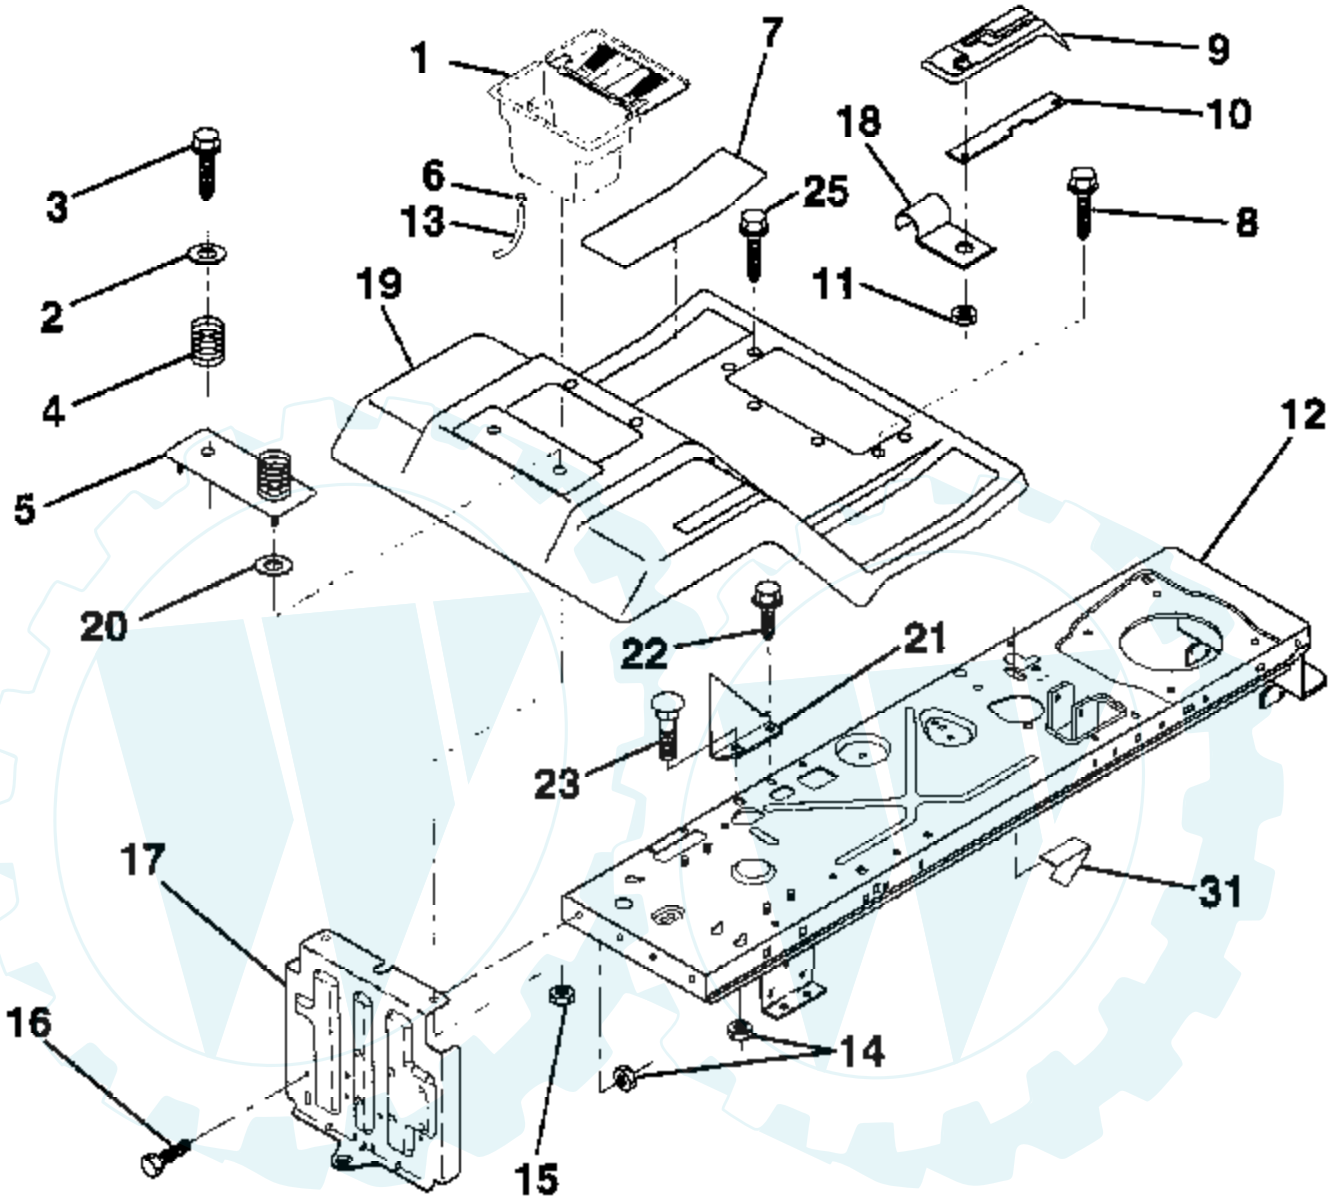

12 HP 38" TRACTOR - - MODEL NUMBER AYP9120B49

FENDER / CHASSIS

Ref #	Part Number	Qty	Description
1	129965		SUB= 156417
2	19132012		WASHER
3	17490612		SCREW
4	124181X		SPRING COMPRESSIO
5	127115X505		BTRY FENDER PLATE
6	109596X		HOSE CLAMP T
7	124144X		PAD FOOTREST
8	17490512		SCREW
9	126993X		CONSOLE SHFT 4SP
10	139783		PLATE LOCK SHIFT
11	124346X		NUT
12	140784		SUB= 145424
13	109238X		TUBE T
14	73800500		NUT
15	73510400		NUT
16	74760512		BOLT
17	140782		DRAWBAR ASM LR
18	126470X		"CLIP,INSULATOR"
19	140956X505		FENDER/FOOT MS505
20	19091413		WASHER
21	140297		BRACKET STOP DEPT
22	17490508		SCREW LT
23	72110506		SUB= 72270506
25	17490516		SCREW TI
31	141736		SUB= 146613