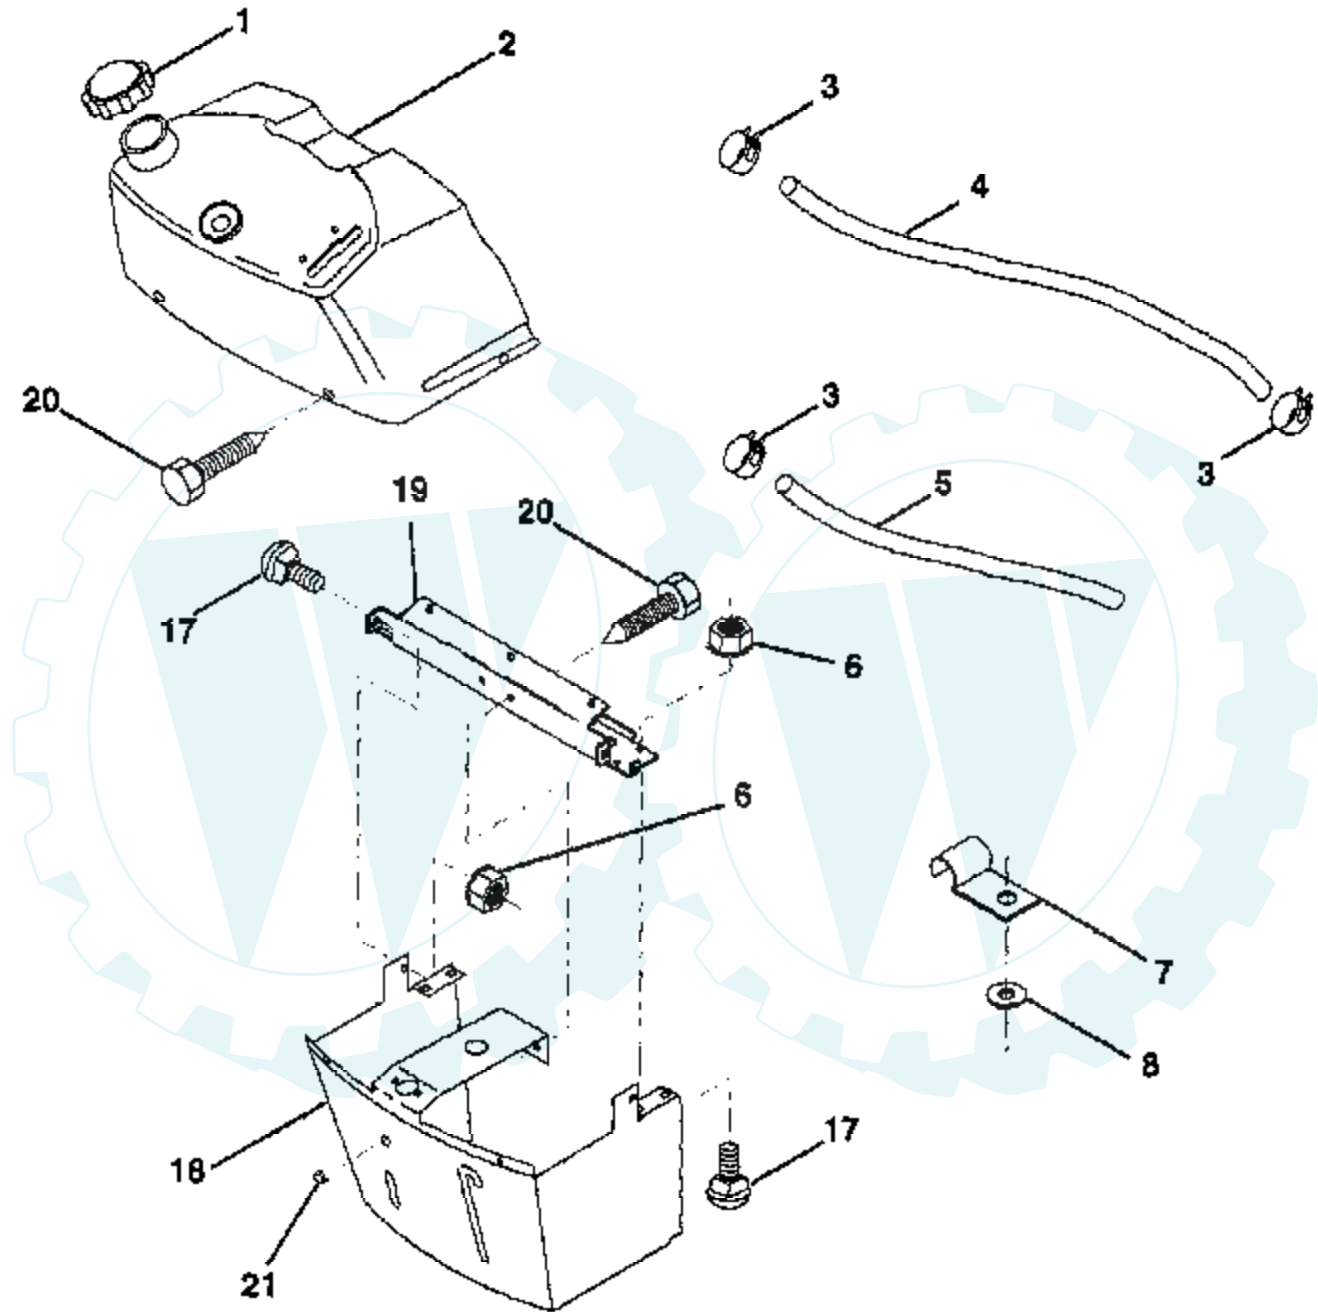

12 HP 38" TRACTOR -- MODEL NUMBER AYP9120B49

DASHBOARD

Ref #	Part Number	Qty	Description
1	141523		CAP BLK FUEL LR
2	138393		TANK.ASM.DASH.LR
3	123487X		HOSE CLAMP
4	8544R		SUB= 295J
5	8548R		FUEL LINE T
6	73510400		NUT
7	2751R		CLIP T
8	19091216		WASHER PM
17	72110404		BOLT
18	131886		SUPT ASM DASH
19	134744		CROSS BRACE
20	17060408		SCREW.1/4-20X1/2
21	134014		PLUG DOME