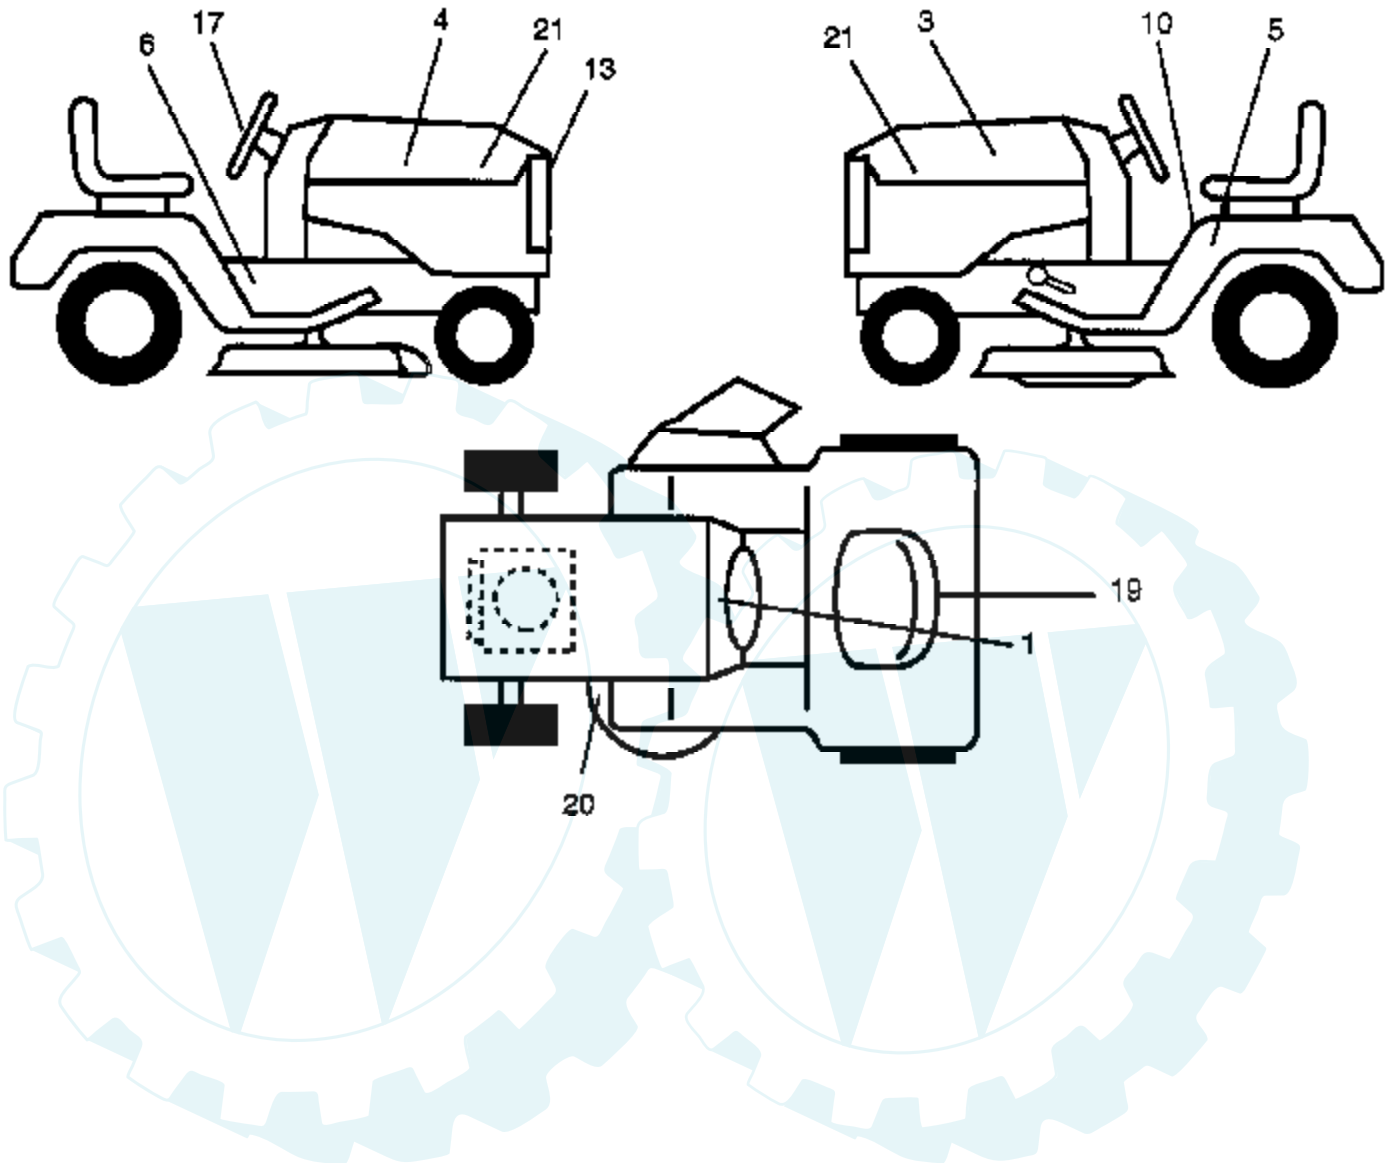

TRACTOR -- MODEL NUMBER AYP9120A59

DECALS

Ref #	Part Number	Qty	Description
1	138272		DECAL.INST.OPER
3	141493		DECAL STRIPE HOOD
4	141491		DECAL STRIPE HOOD
5	135073		DECAL
6	141493		DECAL STRIPE HOOD
10	133796		DECAL
13	141497		DECAL.GRILLE
17	133870		NLA
19	127521		NLA
20	136832		DECAL
21	141495		DECAL.INST.HD.WIZ
	146607		MANUAL.O.9120A59