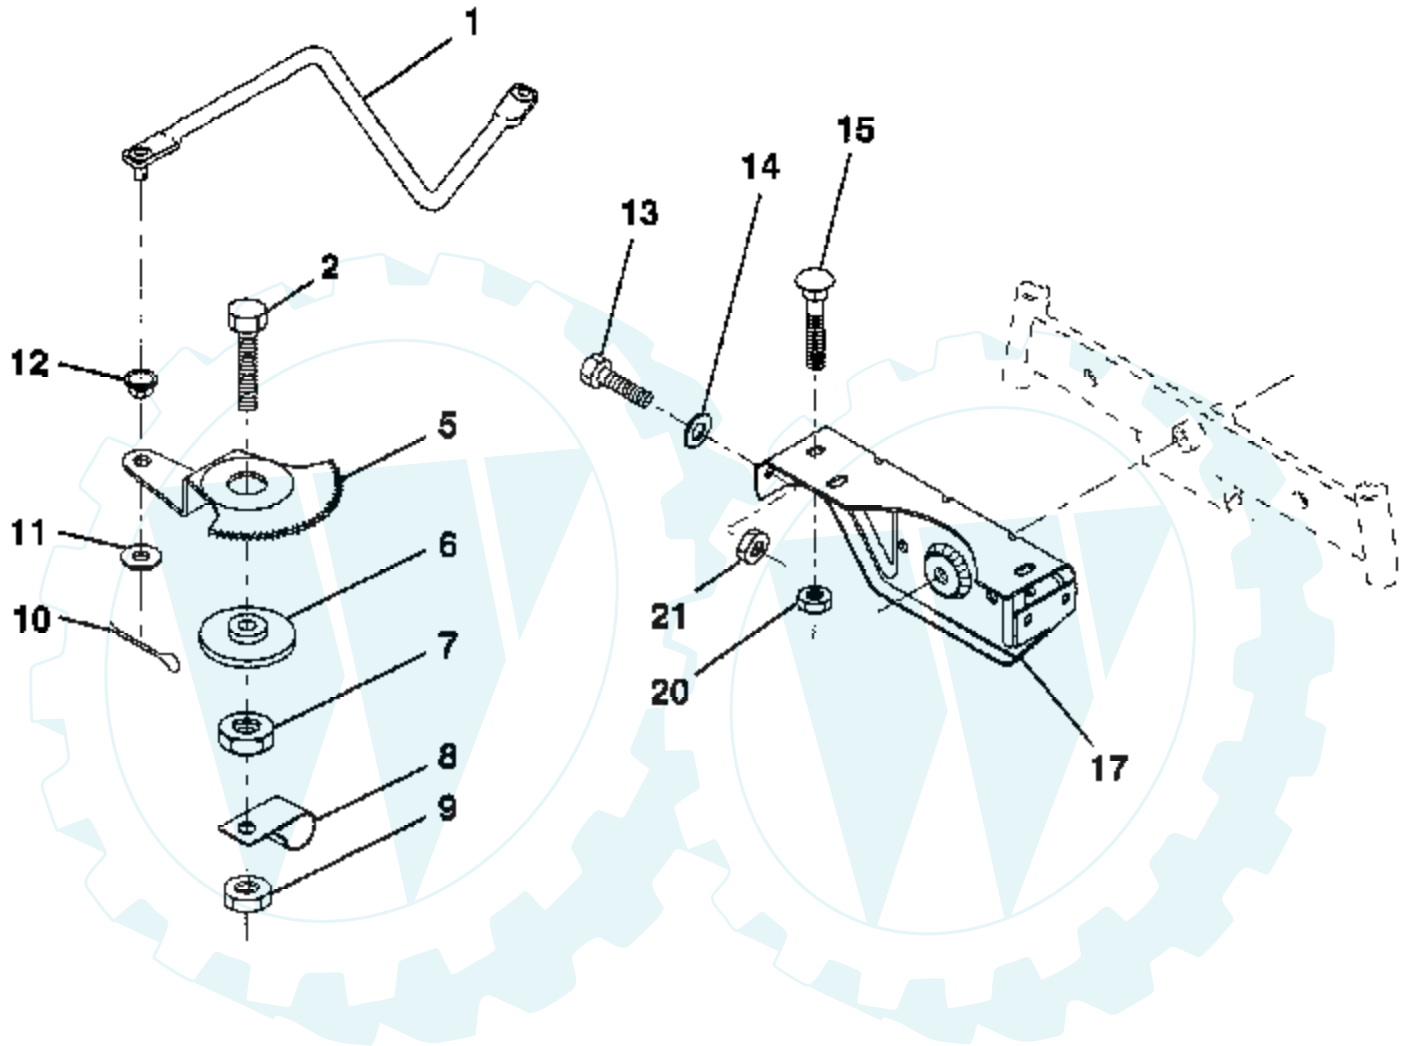

TRACTOR - - MODEL NUMBER AYP9120A59

SECTOR GEAR / AXLE SUPPORT

Ref #	Part Number	Qty	Description
1	132566		DRAG LINK
2	74780828		"BOLT,HEX"
5	121926X		GEAR SECTOR
6	121927X		BUSHING
7	73030800		NUT
8	126472X		CLIP INSULATOR
9	73680800		NUT LTV
10	76020412		COTTER PIN
11	19131316		WASHER
12	126847X		BUSHING.DRAGLINK
13	74760512		BOLT
14	19111416		WASHER
15	72110606		BOLT
17	137096		SUPT AXLE FRONT
20	73680600		SUB= 73690600
21	73680500		SUB= 73690500