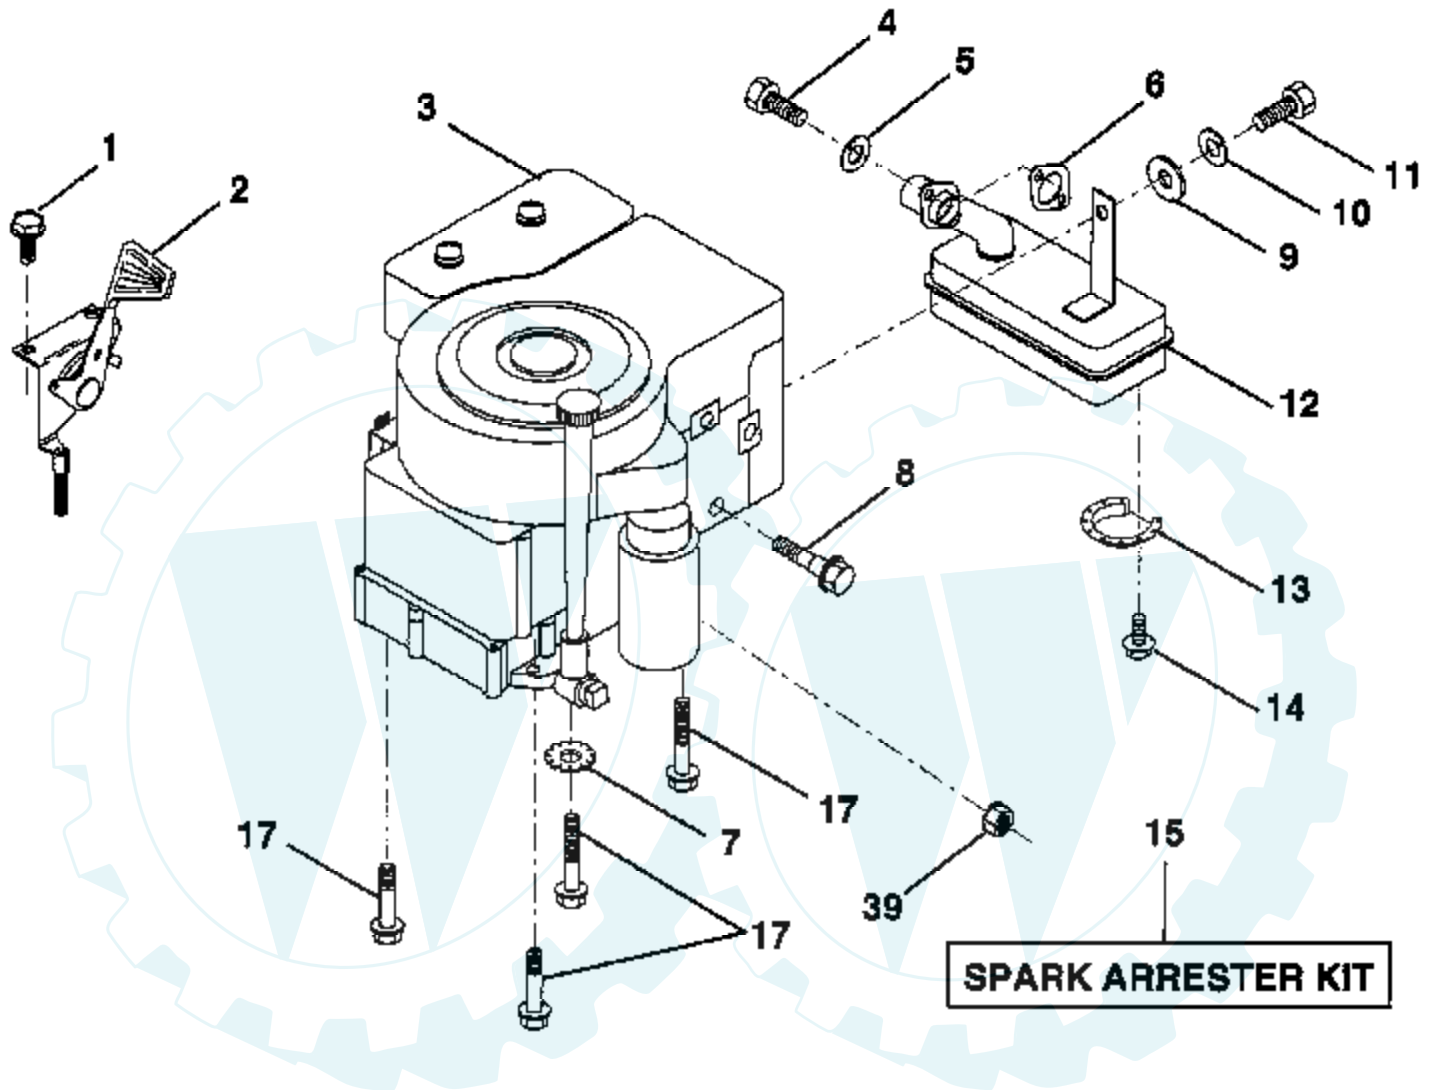

TRACTOR - - MODEL NUMBER AYP9120A59

ENGINE / THROTTLE

Ref #	Part Number	Qty	Description
1	17060408		SCREW.1/4-20X1/2
2	132752		"CONTROL,THROTTLE"
3			REFER TO IMAGE
4	71070512		SCREW
5	10040500		LOCKWASHER
6	125593X		SUB= 272293
7	11050600		LOCKWASHER
8	121094X		BOLT T
9	19101216		WASHER
10	10040400		LOCKWASHER
11			CHECK WITH SUPPLIER
12	137437		MUFFLER
13	101326L		DEFLECTOR.222573
14	17030808		SUB= 17030814
15	137180		SUB= 532137180
17	17490624		SCREW LT
18	126636X		"KEEPER,DR BELT GR"
39	73510400		NUT