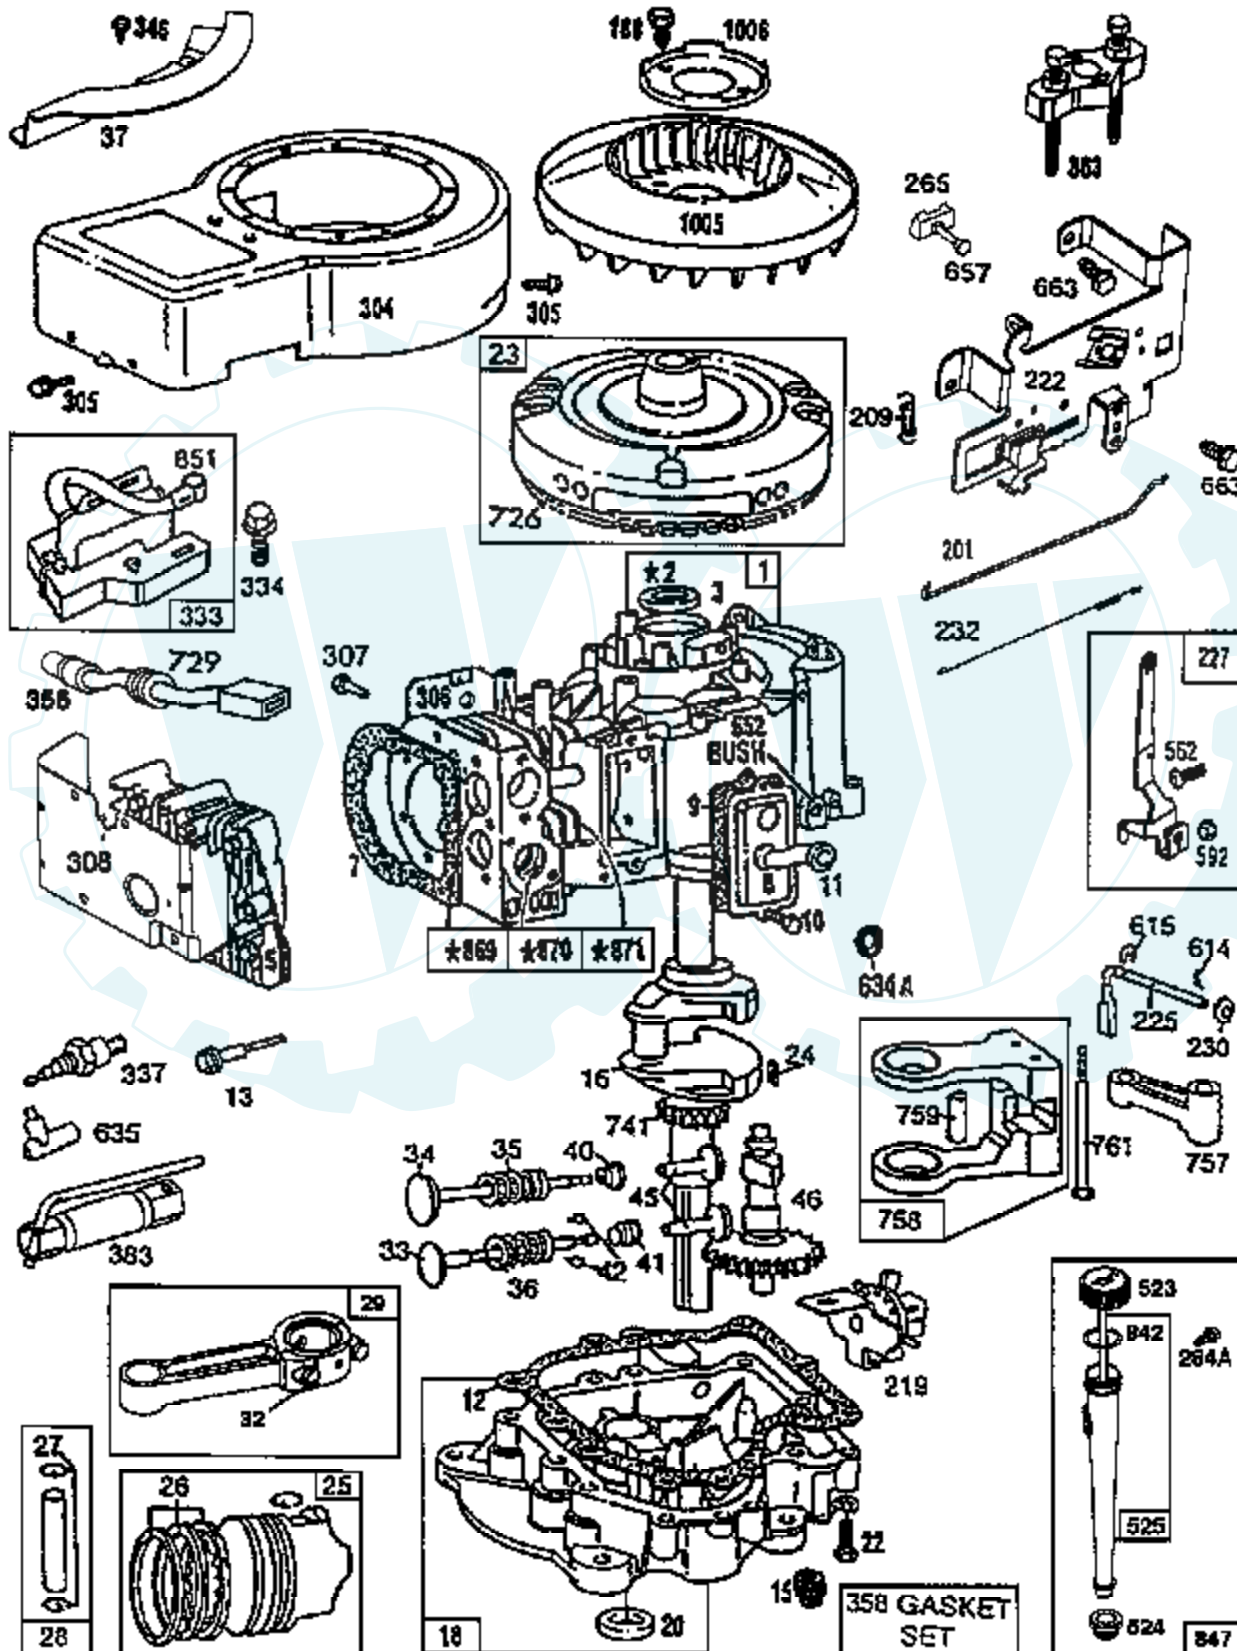

TRACTOR - - MODEL NUMBER AYP9120A59
BRIGGS & STRATTON ENGINE - MODEL NUMBER 282707, TYPE NUMBER 0167-01

Ref #	Part Number	Qty	Description
1	496414		CYLINDER ASSY
2	399265		P/N CONFLICT - CHECK WITH SUPPLIER
3	391086		SEAL, OIL
5	494240		HEAD, CYLINDER
7	271866		GASKET, CYLINDER HEAD
8	495735		BREATHER ASSY
9	27803		GASKET, VALVE COVER
10	94621		SCREW, STEMS
11	280100		TUBE, BREATHER
12	271916		GASKET, CRANKCASE COVER 1/64"
	271997		GASKET, CRANKCASE COVER .005"
	271996		GASKET, CRANKCASE COVER .009"
13	94622		SCREW, CYLINDER HEAD 3"
15	94239		PLUG, OIL DRAIN
16	495162		CRANKSHAFT
	94196		KEY, TIMING GEAR
18	494238		BASE, ENGINE
20	291675		SEAL, OIL
22	94624		SCREW, SEMS, BASE MOUNTING
23	492326		FLYWHEEL & RING GEAR ASSY, MAGNETO
24	222698		KEY, FLYWHEEL
25	391285		PISTON ASSEMBLY, STANDARD
	391287		PISTON ASSEMBLY
	391288		PISTON ASSEMBLY
	391289		PISTON ASSEMBLY
26	391780		RING SET, PISTON, STANDARD
	392331		RING SET, PISTON, STANDARD SIZE
	391781		RING SET, PISTON .010" OVERSIZE
	391782		RING SET, PISTON .020" OVERSIZE
	391783		RING SET, PISTON .030" OVERSIZE
24	260924		LOCK, PISTON PIN
28	299691		PIN ASSEMBLY, PISTON, STANDARD
	391286		PIN ASSEMBLY, PISTON .005" OVER
29	490348		ROD ASSEMBLY, CONNECTING
	490469		ROD ASSEMBLY, CONNECTING .020" UNDERSIZE
			CRANKPIN
32	94671		SCREW, CONNECTING ROD
33	262246		VALVE, EXHAUST
34	262247		VALVE, INTAKE
35	65906		SPRING, INTAKE VALVE
36	26828		SPRING, EXHAUST VALVE
37	224502		GUARD, FLYWHEEL
40	221596		RETAINER, INTAKE VALVE
41	292260		RETAINER, EXHAUST VALVE
42	494553		KEEPER VALVE
45	262248		TAPPET-VALVE
46	212897		GEAR, CAM
51	272465		GASKET, CARBURETOR (CARBURETOR TO ELBOW)
52	270872		GASKET, CARBURETOR
53	94637		STUD, CARBURETOR MOUNTING
75	224061		WASHER, SPRING
78	94626		SCREW, SEMS
95	94098		SCREW, THROTTLE
98	495800		SCREW, IDLE SPEED
104	231789		PIN, FLOAT HINGE
105	231855		VALVE ASSY, INLET NEEDLE
106	231854		INLET VALVE SEAT