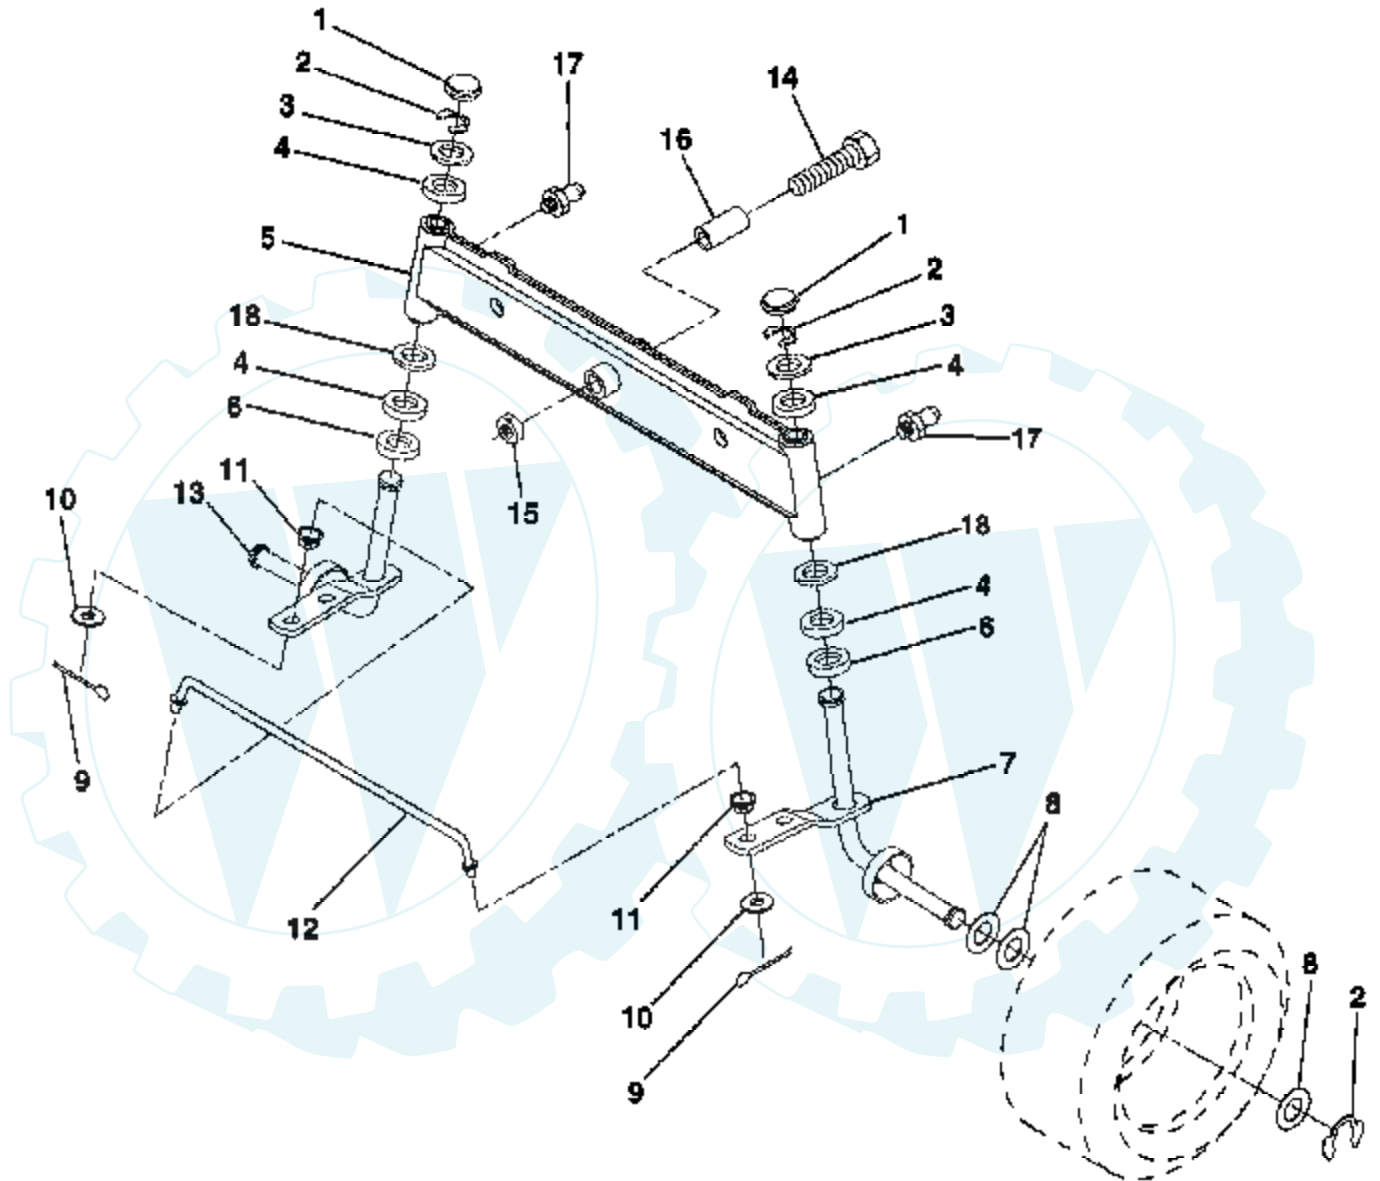

TRACTOR - - MODEL NUMBER AYP9120A59

FRONT AXLE

Ref #	Part Number	Qty	Description
1	121232X		CAP
2	12000029		RING
3	121748X		WASHER
4	3366R		COL. SRTG. BEAR.
5	142033		AXLE ASM FRONT
6	6266H		WASHER .T
7	137062		SPINDLE ASM RH
8	121749X		WASHER
9	76020412		COTTER PIN
10	19131316		WASHER
11	126847X		BUSHING.DRAGLINK
12	130465		TIE ROD
13	137061		SPINDLE ASM LH
14	74011056		BOLT HEX 5/8-11
15	73901000		"NUT-LOC,FLANGE LT"
16	110438X		BEARING
17	6855M		ZERK M
18	19272016		WASHER