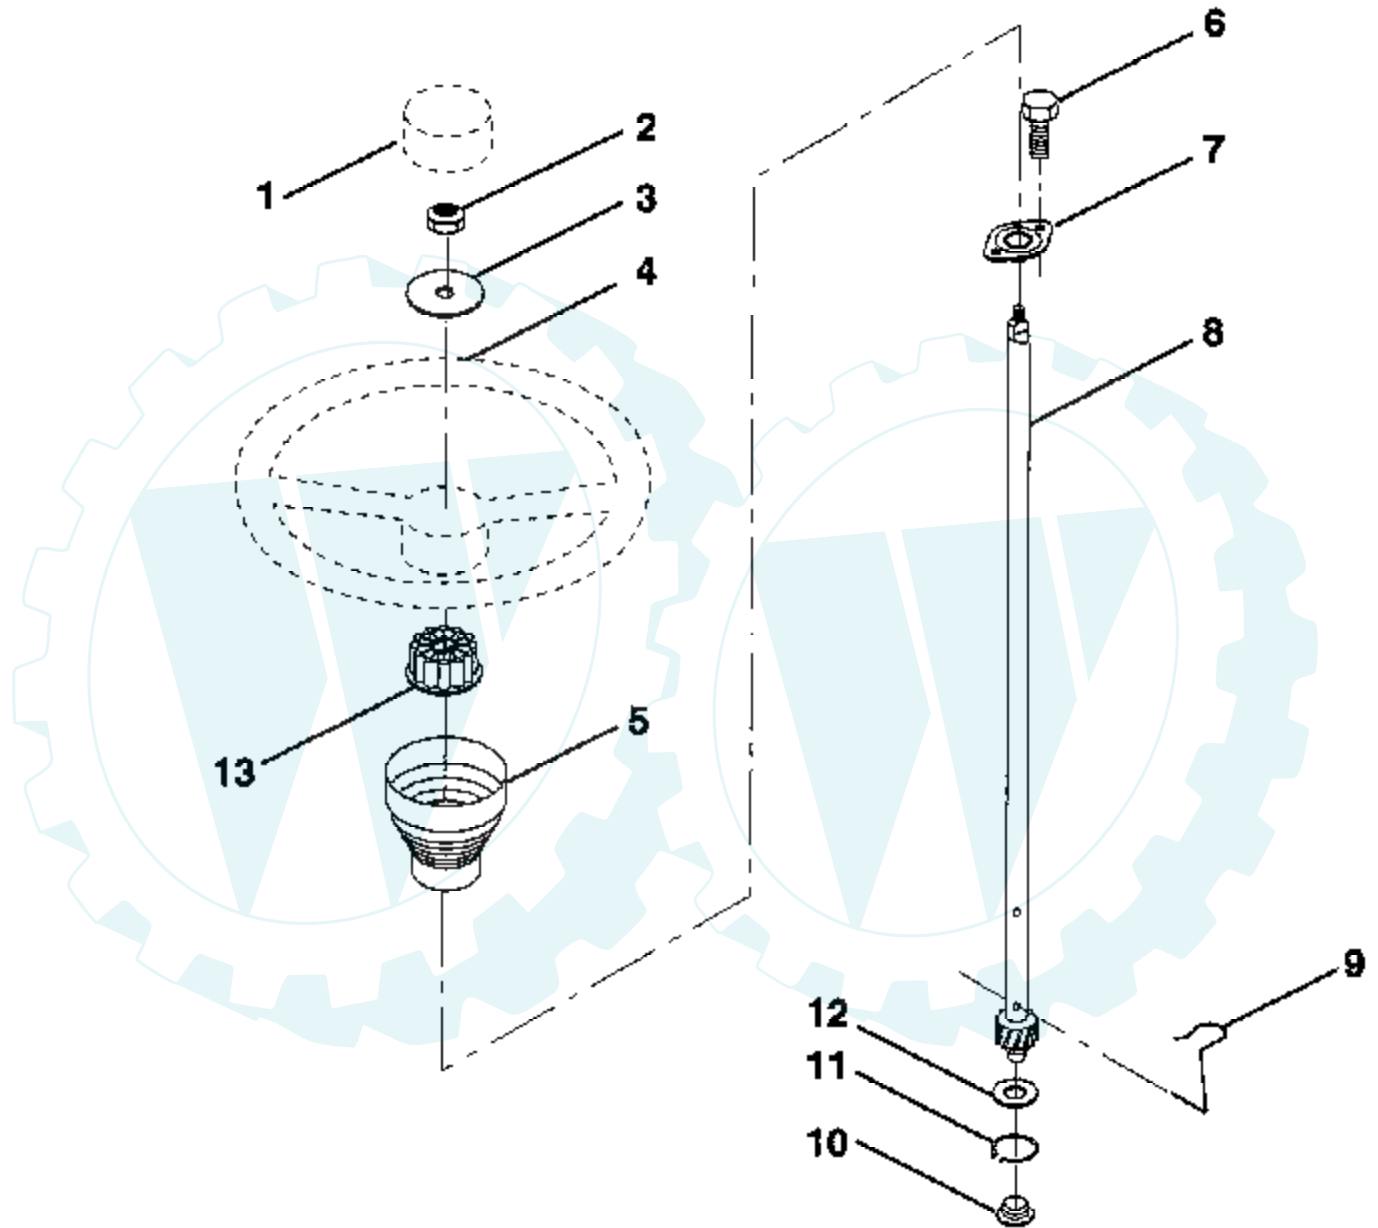

TRACTOR - - MODEL NUMBER AYP9120A59

STEERING WHEEL

Ref #	Part Number	Qty	Description
1	133742		ST WHL INSERT CAP
2	7810H		GRIPCO NUT
3	19133808		WASHER T
4	133741		SUB= 150547
5	121897X		SLEEVE STEERING
6	17431008		SUB= 98000165
7	102803X		SUB= 918102803X
8	123651X		SUB= 148966
9	124210X		STEERING CLIP
10	123438X		BUSHING STEER LWR
11	12000045		RING
12	19211616		WASHER LT
13	104820X		ADAPTER-WHEEL LT