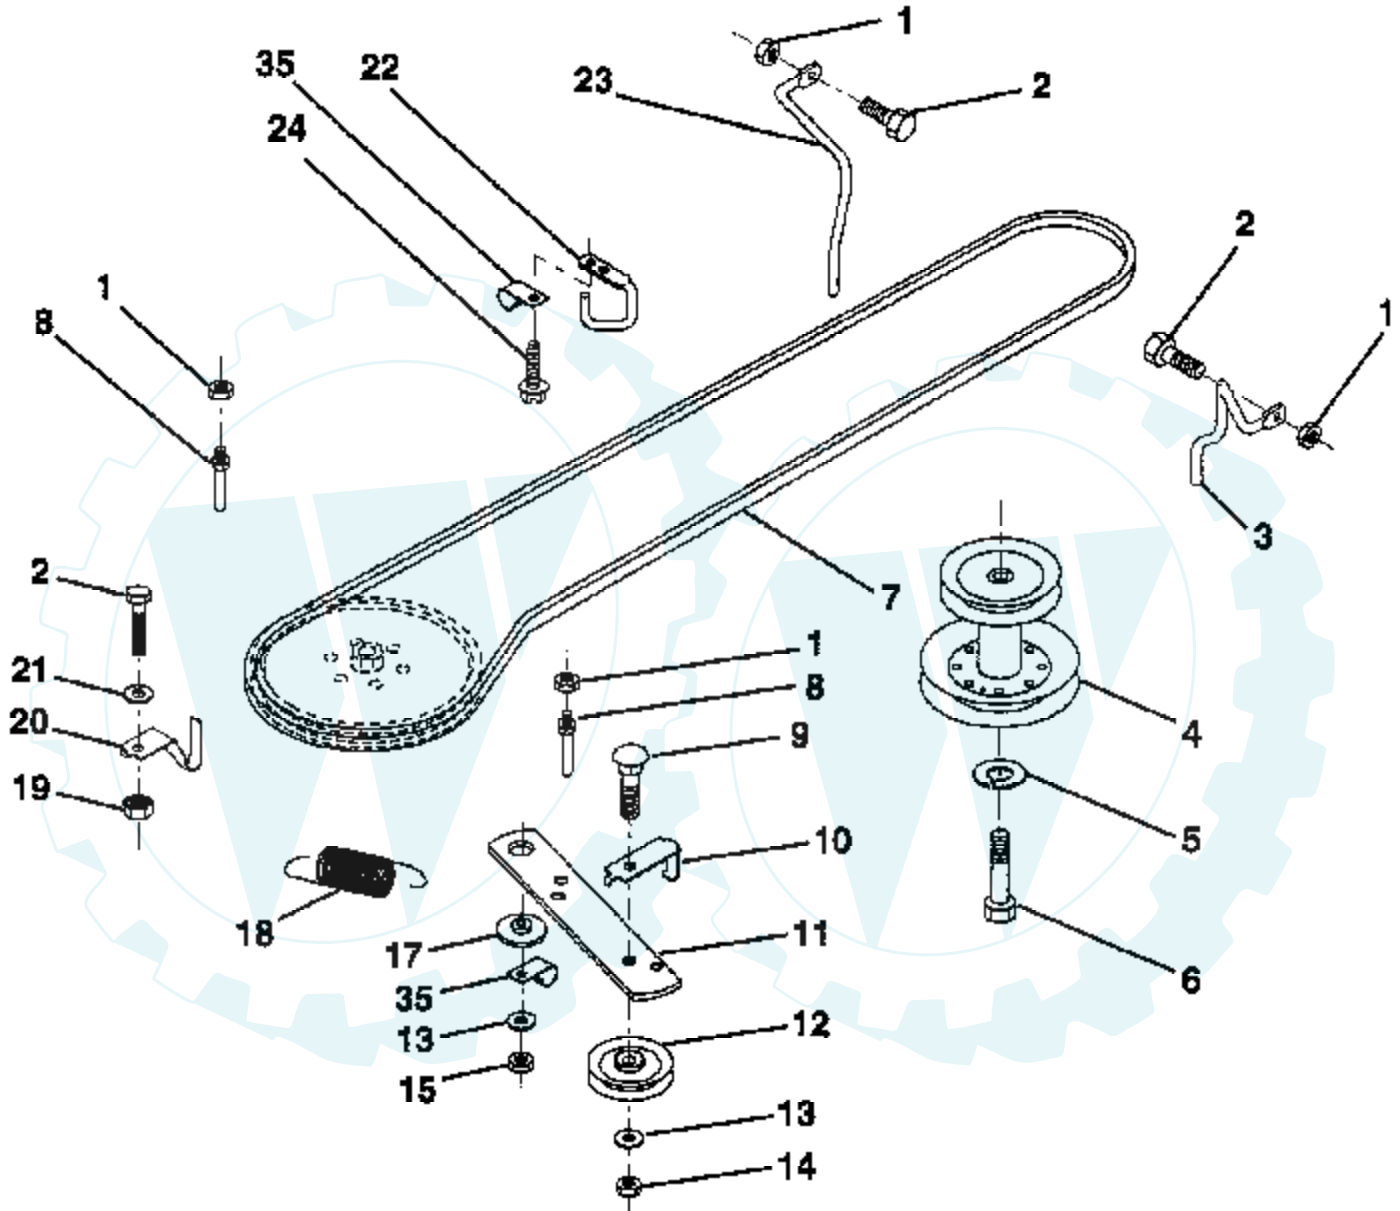

TRACTOR - - MODEL NUMBER AYP9120A59

GROUND DRIVE

Ref #	Part Number	Qty	Description
1	73680500		SUB= 73690500
2	74760512		BOLT
3	141341		KEEPER.BELT.FRT.
4	138029		PULLEY.ENGINE.LR
5	10040700		LOCKWASHER
6	71170744		HEX BOLT
7	124525X		BELT
8	123405X		"KEEPER,DRIVE BELT"
9	72140612		BOLT
10	123396X		"KEEP,IDLER DR BEL"
11	140911		ARM IDLER CLUT GD
12	123674X		PULLEY.IDLER.FLAT
13	19131316		WASHER
14	73930600		LOCKNUT
15	73680600		SUB= 73690600
17	122052X		SPACER RETAINER
18	131459		SUB= 532131459
19	73510500		NUT
20	139919		KEEPER.BELT.T/A
21	19111016		WASHER
22	123404X		"KEEPER,FRA DR BEL"
23	142240		KEEPER.BELT.FRT.L
24	17720408		SCREW
35	126472X		CLIP INSULATOR