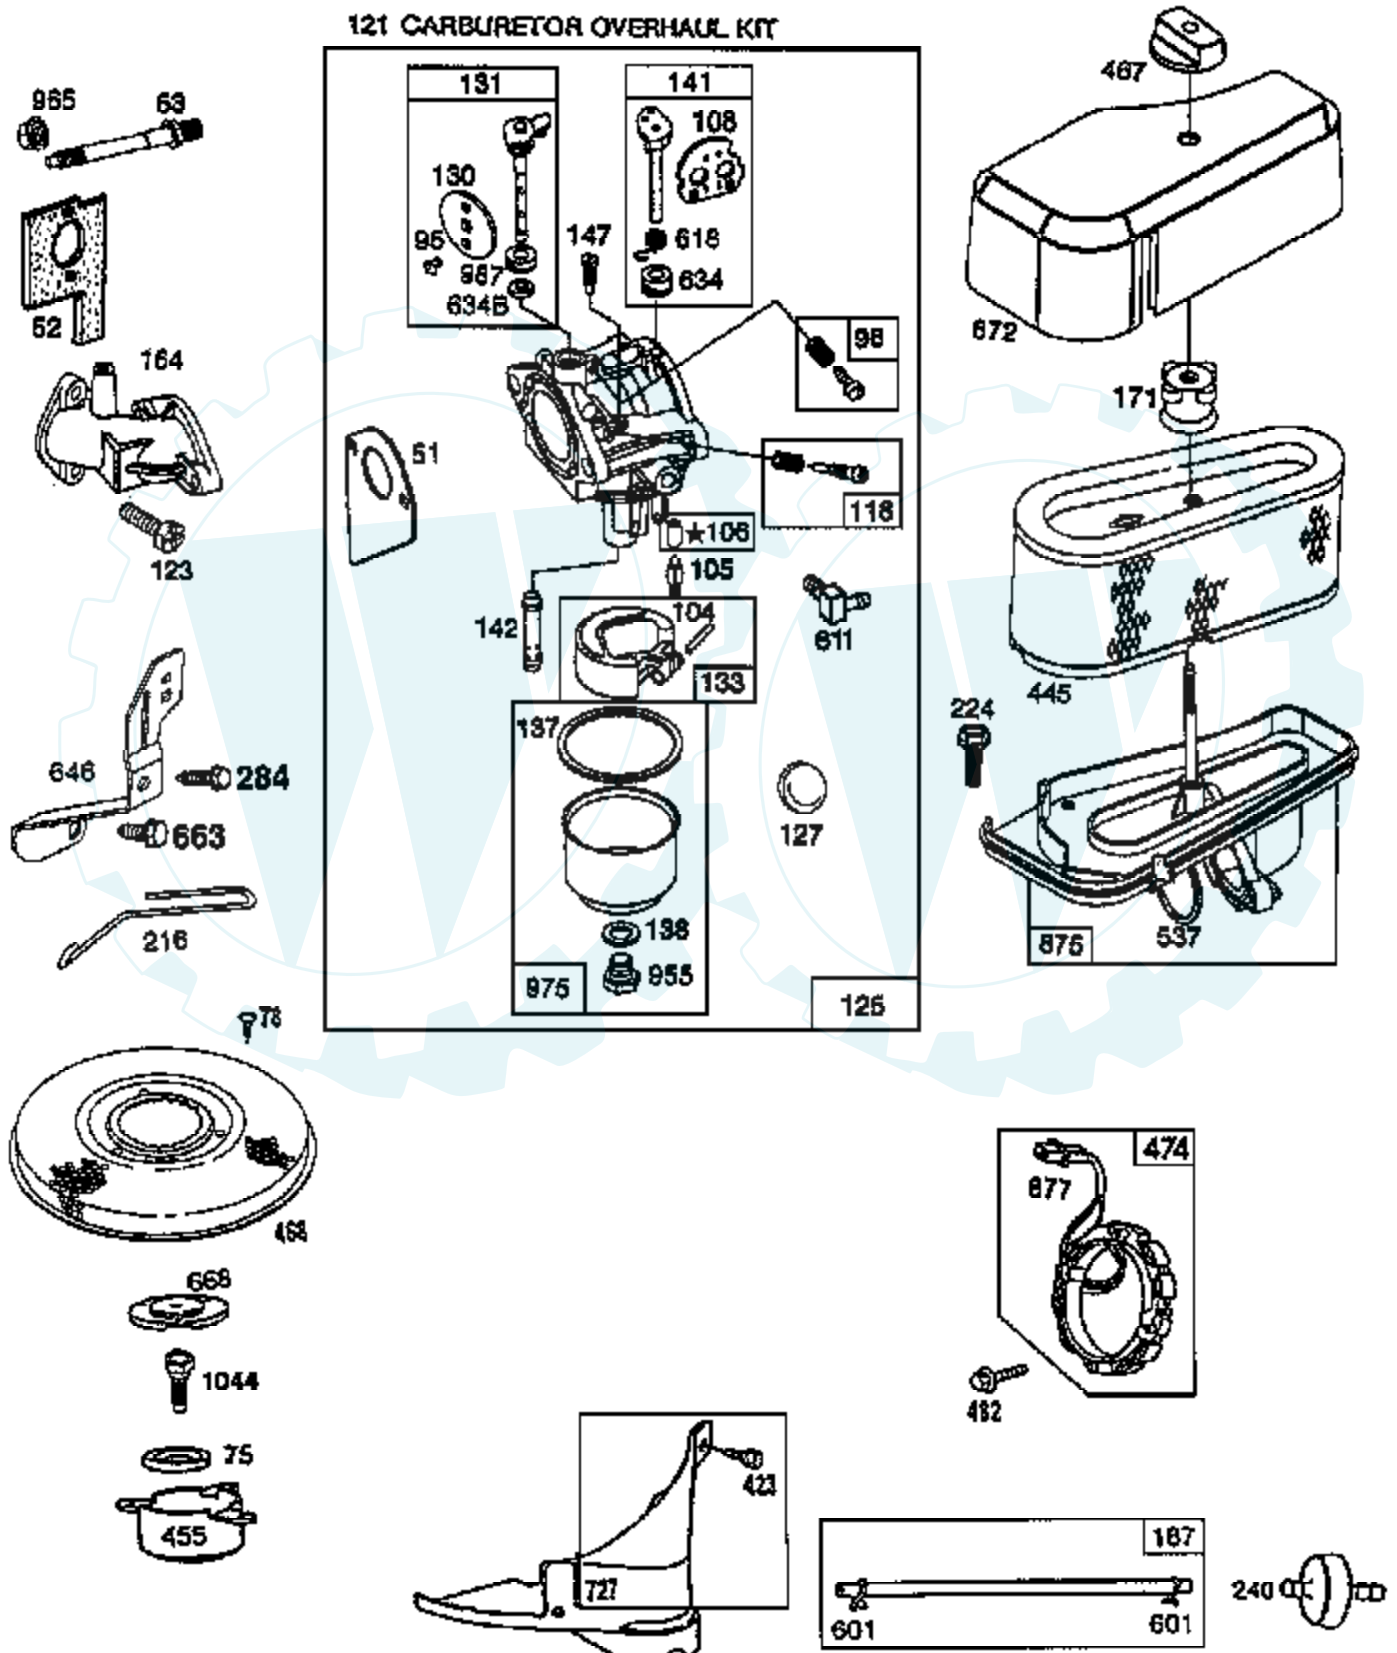

TRACTOR - - MODEL NUMBER AYP9120A59

BRIGGS & STRATTON ENGINE - MODEL NUMBER 282707, TYPE NUMBER 0167-01

121 CARBURETOR OVERHAUL KIT

Ref #	Part Number	Qty	Description
1	496414		CYLINDER ASSY
2	399265		P/N CONFLICT - CHECK WITH SUPPLIER
3	391086		SEAL, OIL
5	494240		HEAD, CYLINDER
7	271866		GASKET, CYLINDER HEAD
8	495735		BREATHER ASSY
9	27803		GASKET, VALVE COVER
10	94621		SCREW, STEMS
11	280100		TUBE, BREATHER
12	271916		GASKET, CRANKCASE COVER 1/64"
	271997		GASKET, CRANKCASE COVER .005"
	271996		GASKET, CRANKCASE COVER .009"
13	94622		SCREW, CYLINDER HEAD 3"
15	94239		PLUG, OIL DRAIN
16	495162		CRANKSHAFT
	94196		KEY, TIMING GEAR
18	494238		BASE, ENGINE
20	291675		SEAL, OIL
22	94624		SCREW, SEMS, BASE MOUNTING
23	492326		FLYWHEEL & RING GEAR ASSY, MAGNETO
24	222698		KEY, FLYWHEEL
25	391285		PISTON ASSEMBLY, STANDARD
	391287		PISTON ASSEMBLY
	391288		PISTON ASSEMBLY
	391289		PISTON ASSEMBLY
26	391780		RING SET, PISTON, STANDARD
	392331		RING SET, PISTON, STANDARD SIZE
	391781		RING SET, PISTON .010" OVERSIZE
	391782		RING SET, PISTON .020" OVERSIZE
	391783		RING SET, PISTON .030" OVERSIZE
24	260924		LOCK, PISTON PIN
28	299691		PIN ASSEMBLY, PISTON, STANDARD
	391286		PIN ASSEMBLY, PISTON .005" OVER
29	490348		ROD ASSEMBLY, CONNECTING
	490469		ROD ASSEMBLY, CONNECTING .020" UNDERSIZE
			CRANKPIN
32	94671		SCREW, CONNECTING ROD
33	262246		VALVE, EXHAUST
34	262247		VALVE, INTAKE
35	65906		SPRING, INTAKE VALVE
36	26828		SPRING, EXHAUST VALVE
37	224502		GUARD, FLYWHEEL
40	221596		RETAINER, INTAKE VALVE
41	292260		RETAINER, EXHAUST VALVE
42	494553		KEEPER VALVE
45	262248		TAPPET-VALVE
46	212897		GEAR, CAM
51	272465		GASKET, CARBURETOR (CARBURETOR TO ELBOW)
52	270872		GASKET, CARBURETOR
53	94637		STUD, CARBURETOR MOUNTING
75	224061		WASHER, SPRING
78	94626		SCREW, SEMS
95	94098		SCREW, THROTTLE
98	495800		SCREW, IDLE SPEED
104	231789		PIN, FLOAT HINGE
105	231855		VALVE ASSY, INLET NEEDLE
106	231854		INLET VALVE SEAT