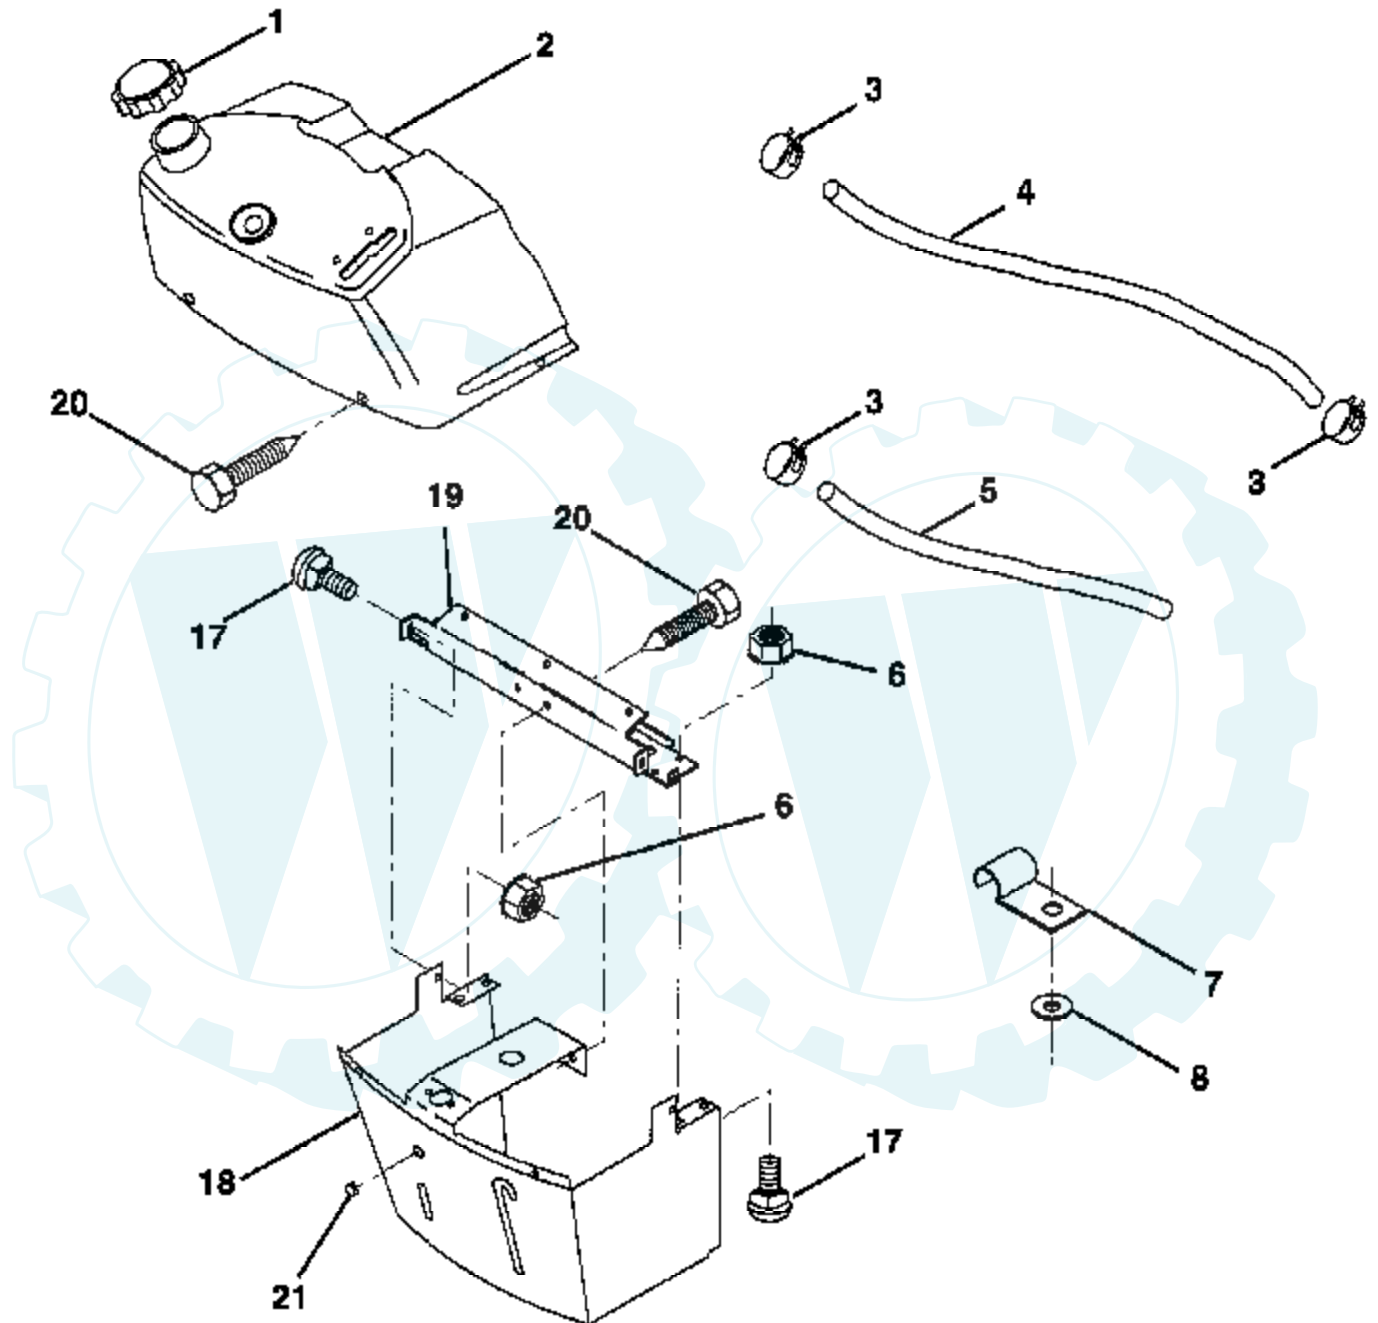

## TRACTOR -- MODEL NUMBER AYP9120A59 BRAKE / REAR MOWER LIFT ASSEMBLY

Ref #	Part Number	Qty	Description
1	71673		PLUNGER CAP T
2	123436X		"ROD,PARK BRAKE"
3	123437X		"BRKT,PARK BRAKE"
4	8156H		FOOT PEDAL COVER
5	132205		BRK ASM CLUT LH
6	76020312		SUB= 3145
7	19131016		WASHER
8	17490508		SCREW LT
9	76020412		COTTER PIN
10	19131316		WASHER
11	123543X		"ROD,FRT BRAKE"
12	139934		PEDAL ASM CLU/BRK
13	123394X		"ROD,CLUTCH"
14	121978X		"BRKT,LIFT SHAFT"
15	133332		PVT BRAKE ARM ASM
16	19251816		WASHER T
17	12000034		KLIP RING
18	106888X		SPRING ROD LT
19	73350600		NUT
20	73680600		SUB= 73690600
21	131460		SUB= 532131460
27	136780		LINK LIFT REAR LR
28	140777		LIFT.ASM.REAR.LR
29	72110506		SUB= 72270506
30	73510500		NUT
31	133095		COUNTER SPRING
32	133721		LINK LIFT LEVER
33	4939M		SUB= 85902

### DASHBOARD

Ref #	Part Number	Qty	Description
1	141523		CAP BLK FUEL LR
2	138393		TANK.ASM.DASH.LR
3	123487X		HOSE CLAMP
4	8544R		SUB= 295J
5	8548R		FUEL LINE T
6	73640400		NUT HXKEP 1/4X20
7	2751R		CLIP T
8	19091216		WASHER PM
17	72110404		BOLT
18	131886		SUPT ASM DASH
19	134744		CROSS BRACE
20	17060408		SCREW.1/4-20X1/2
21	134014		PLUG DOME