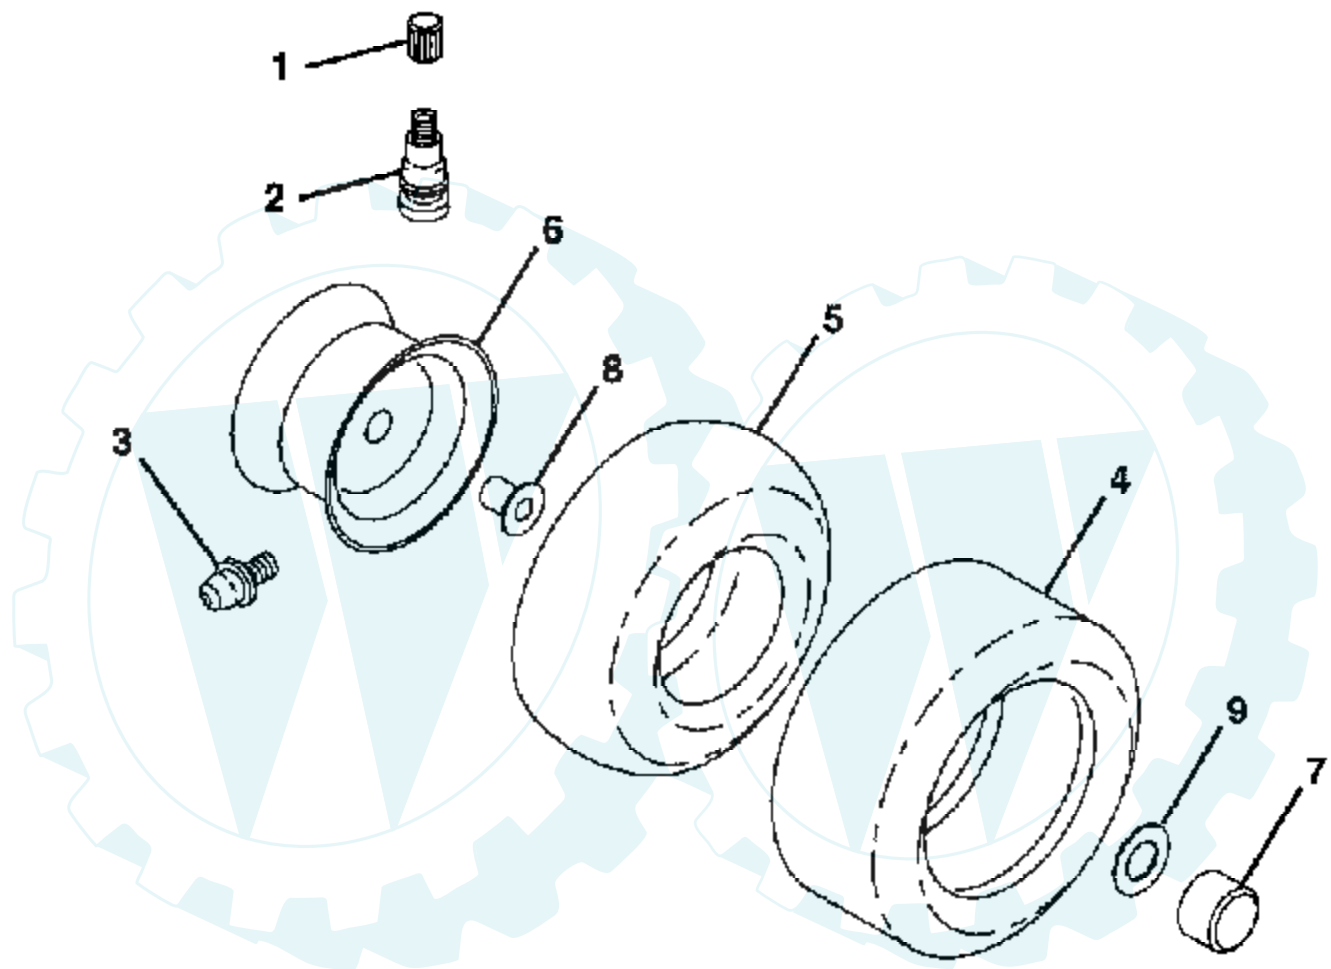

TRACTOR - - MODEL NUMBER AYP9120A59

WHEELS & TIRES

NOTE: All component dimensions given in U S. inches
1 inch = 25.4 mm

Ref #	Part Number	Qty	Description
1	59192		VALVE CAP
2	65139		VALVE STEM LT
3	278H		FITTING LT
4	124142X		SUB= 123410X
	124143X		SUB= 122075X
5	59904		TUBE.5.3/4.5/6
	8134H		TUBE.16X6.5/7.5-8
6	122394X427		SUB= 137237X427
	140325X427		"RIM ASM REAR 8""
7	104757X		HUB CAP
8	9040H		"FLANGE, BEARING"
9	121748X		WASHER