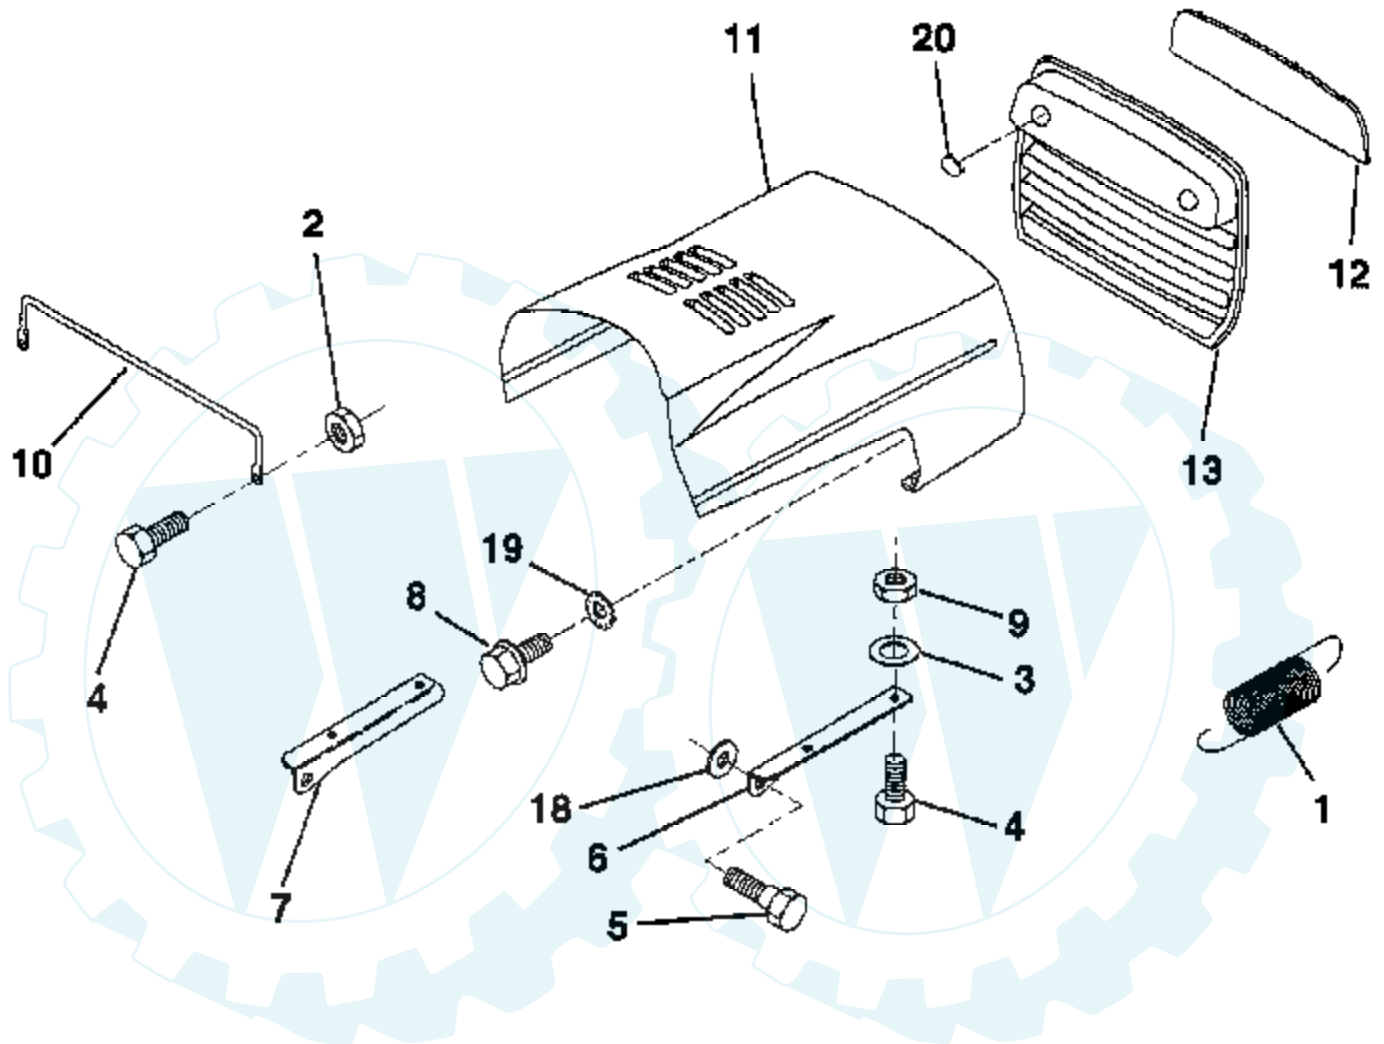

TRACTOR - - MODEL NUMBER AYP9120A59

HOOD

Ref #	Part Number	Qty	Description
1	124657X		EXT SPRING
2	73640400		NUT HXKEP 1/4X20
3	19091416		WASHER
4	74780412		SUB= 74780414
5	139888		BOLT.SHLD.5/16-18
6	122549X		BRKT HOOD RH
7	122548X		BRKT HOOD LH
8	17521310		SUB= 17521312
9	73800400		NUT
10	123693X		"BRACE,HOOD"
11	132918X505		HOOD
12	122035X		LENS
13	127029X		GRILL
18	19111116		WASHER
19	11030400		LOCKWASHER GT
20	131319		SUB= 532131319