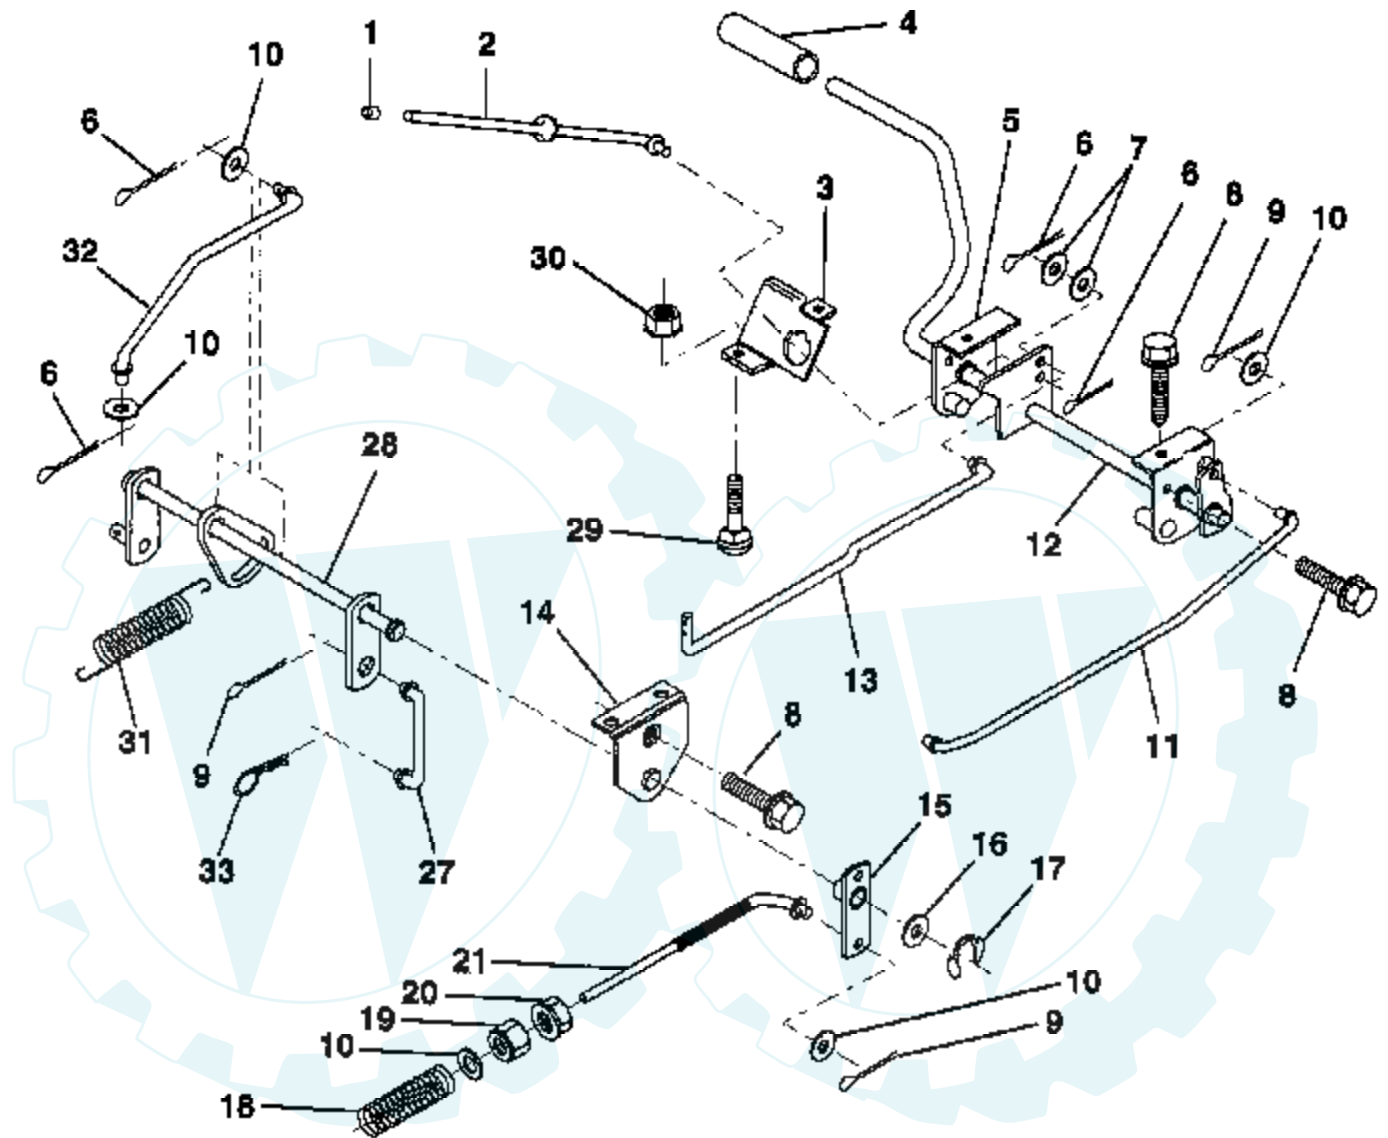

## TRACTOR -- MODEL NUMBER AYP9120A59 BRAKE / REAR MOWER LIFT ASSEMBLY

Ref #	Part Number	Qty	Description
1	71673		PLUNGER CAP T
2	123436X		"ROD,PARK BRAKE"
3	123437X		"BRKT,PARK BRAKE"
4	8156H		FOOT PEDAL COVER
5	132205		BRK ASM CLUT LH
6	76020312		SUB= 3145
7	19131016		WASHER
8	17490508		SCREW LT
9	76020412		COTTER PIN
10	19131316		WASHER
11	123543X		"ROD,FRT BRAKE"
12	139934		PEDAL ASM CLU/BRK
13	123394X		"ROD,CLUTCH"
14	121978X		"BRKT,LIFT SHAFT"
15	133332		PVT BRAKE ARM ASM
16	19251816		WASHER T
17	12000034		KLIP RING
18	106888X		SPRING ROD LT
19	73350600		NUT
20	73680600		SUB= 73690600
21	131460		SUB= 532131460
27	136780		LINK LIFT REAR LR
28	140777		LIFT.ASM.REAR.LR
29	72110506		SUB= 72270506
30	73510500		NUT
31	133095		COUNTER SPRING
32	133721		LINK LIFT LEVER
33	4939M		SUB= 85902

### DASHBOARD

Ref #	Part Number	Qty	Description
1	141523		CAP BLK FUEL LR
2	138393		TANK.ASM.DASH.LR
3	123487X		HOSE CLAMP
4	8544R		SUB= 295J
5	8548R		FUEL LINE T
6	73640400		NUT HXKEP 1/4X20
7	2751R		CLIP T
8	19091216		WASHER PM
17	72110404		BOLT
18	131886		SUPT ASM DASH
19	134744		CROSS BRACE
20	17060408		SCREW.1/4-20X1/2
21	134014		PLUG DOME