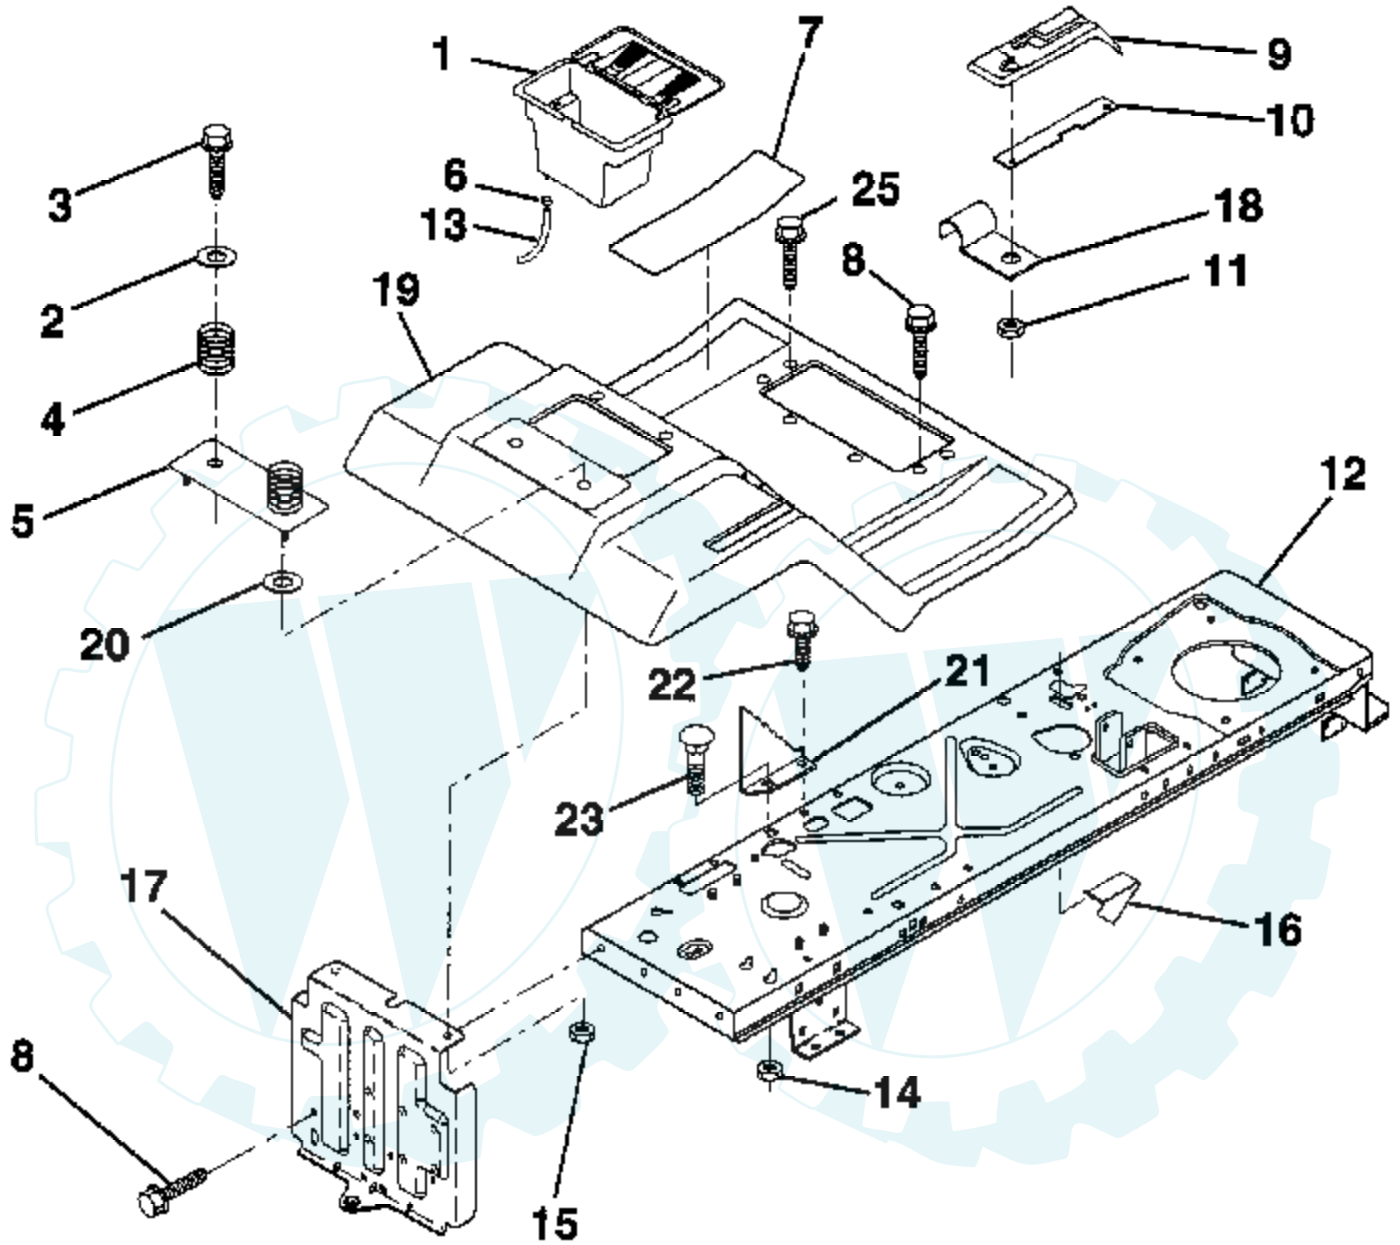

TRACTOR -- MODEL NUMBER AYP9120A59

FENDER / CHASSIS

Ref #	Part Number	Qty	Description
1	129965		SUB= 156417
2	19132012		WASHER
3	17490612		SCREW
4	124181X		SPRING COMPRESSIO
5	127115X505		BTRY FENDER PLATE
6	109596X		HOSE CLAMP T
7	124144X		PAD FOOTREST
8	17490512		SCREW
9	126993X		CONSOLE SHFT 4SP
10	139783		PLATE LOCK SHIFT
11	124346X		NUT
12	145190		CHASSIS.WELD.ASM.
13	109238X		TUBE T
14	73680500		SUB= 73690500
15	73680500		SUB= 73690500
16	141736		SUB= 146613
17	140782		DRAWBAR ASM LR
18	126470X		"CLIP,INSULATOR"
19	140956X505		FENDER/FOOT MS505
20	19091413		WASHER
21	140297		BRACKET STOP DEPT
22	17490508		SCREW LT
23	72110506		SUB= 72270506
25	17490516		SCREW TI