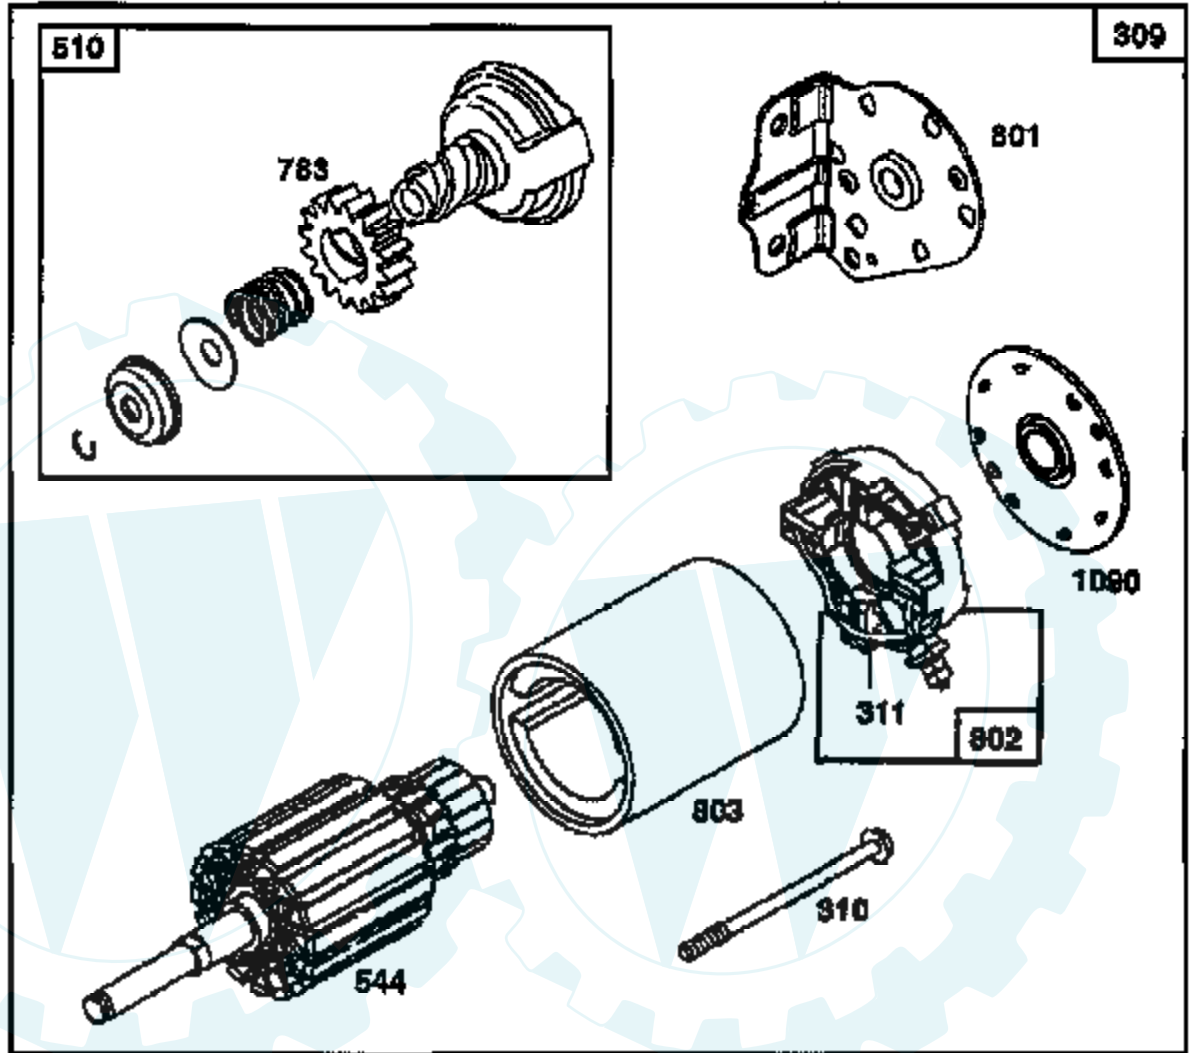

### TRACTOR - - MODEL NUMBER AYP9120A59

BRIGGS & STRATTON ENGINE - MODEL NUMBER 282707, TYPE NUMBER 0167-01

Ref #	Part Number	Qty	Description
1	496414		CYLINDER ASSY
2	399265		P/N CONFLICT - CHECK WITH SUPPLIER
3	391086		SEAL, OIL
5	494240		HEAD, CYLINDER
7	271866		GASKET, CYLINDER HEAD
8	495735		BREATHER ASSY
9	27803		GASKET, VALVE COVER
10	94621		SCREW, STEMS
11	280100		TUBE, BREATHER
12	271916		GASKET, CRANKCASE COVER 1/64"
	271997		GASKET, CRANKCASE COVER .005"
	271996		GASKET, CRANKCASE COVER .009"
13	94622		SCREW, CYLINDER HEAD 3"
15	94239		PLUG, OIL DRAIN
16	495162		CRANKSHAFT
	94196		KEY, TIMING GEAR
18	494238		BASE, ENGINE
20	291675		SEAL, OIL
22	94624		SCREW, SEMS, BASE MOUNTING
23	492326		FLYWHEEL & RING GEAR ASSY, MAGNETO
24	222698		KEY, FLYWHEEL
25	391285		PISTON ASSEMBLY, STANDARD
	391287		PISTON ASSEMBLY
	391288		PISTON ASSEMBLY
	391289		PISTON ASSEMBLY
26	391780		RING SET, PISTON, STANDARD
	392331		RING SET, PISTON, STANDARD SIZE
	391781		RING SET, PISTON .010" OVERSIZE
	391782		RING SET, PISTON .020" OVERSIZE
	391783		RING SET, PISTON .030" OVERSIZE
24	260924		LOCK, PISTON PIN
28	299691		PIN ASSEMBLY, PISTON, STANDARD
	391286		PIN ASSEMBLY, PISTON .005" OVER
29	490348		ROD ASSEMBLY, CONNECTING
	490469		ROD ASSEMBLY, CONNECTING .020" UNDERSIZE
			CRANKPIN
32	94671		SCREW, CONNECTING ROD
33	262246		VALVE, EXHAUST
34	262247		VALVE, INTAKE
35	65906		SPRING, INTAKE VALVE
36	26828		SPRING, EXHAUST VALVE
37	224502		GUARD, FLYWHEEL
40	221596		RETAINER, INTAKE VALVE
41	292260		RETAINER, EXHAUST VALVE
42	494553		KEEPER VALVE
45	262248		TAPPET-VALVE
46	212897		GEAR, CAM
51	272465		GASKET, CARBURETOR (CARBURETOR TO ELBOW)
52	270872		GASKET, CARBURETOR
53	94637		STUD, CARBURETOR MOUNTING
75	224061		WASHER, SPRING
78	94626		SCREW, SEMS
95	94098		SCREW, THROTTLE
98	495800		SCREW, IDLE SPEED
104	231789		PIN, FLOAT HINGE
105	231855		VALVE ASSY, INLET NEEDLE
106	231854		INLET VALVE SEAT