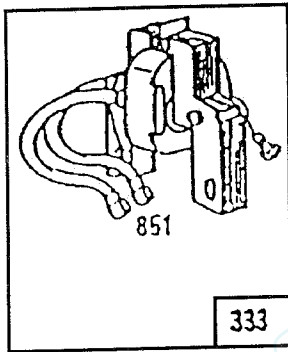

# REPAIR PARTS

18 HP 44" TRACTOR - - MODEL NUMBER AYP8186B39

ENGINE BRIGGS & STRATTON - - MODEL NUMBER 422707, TYPE 1253-01

Der Ersatzteilspezialist im Internet.

# REPAIR PARTS

18 HP 44" TRACTOR - - MODEL NUMBER AYP8186B39

ENGINE BRIGGS & STRATTON - - MODEL NUMBER 422707, TYPE 1253-01