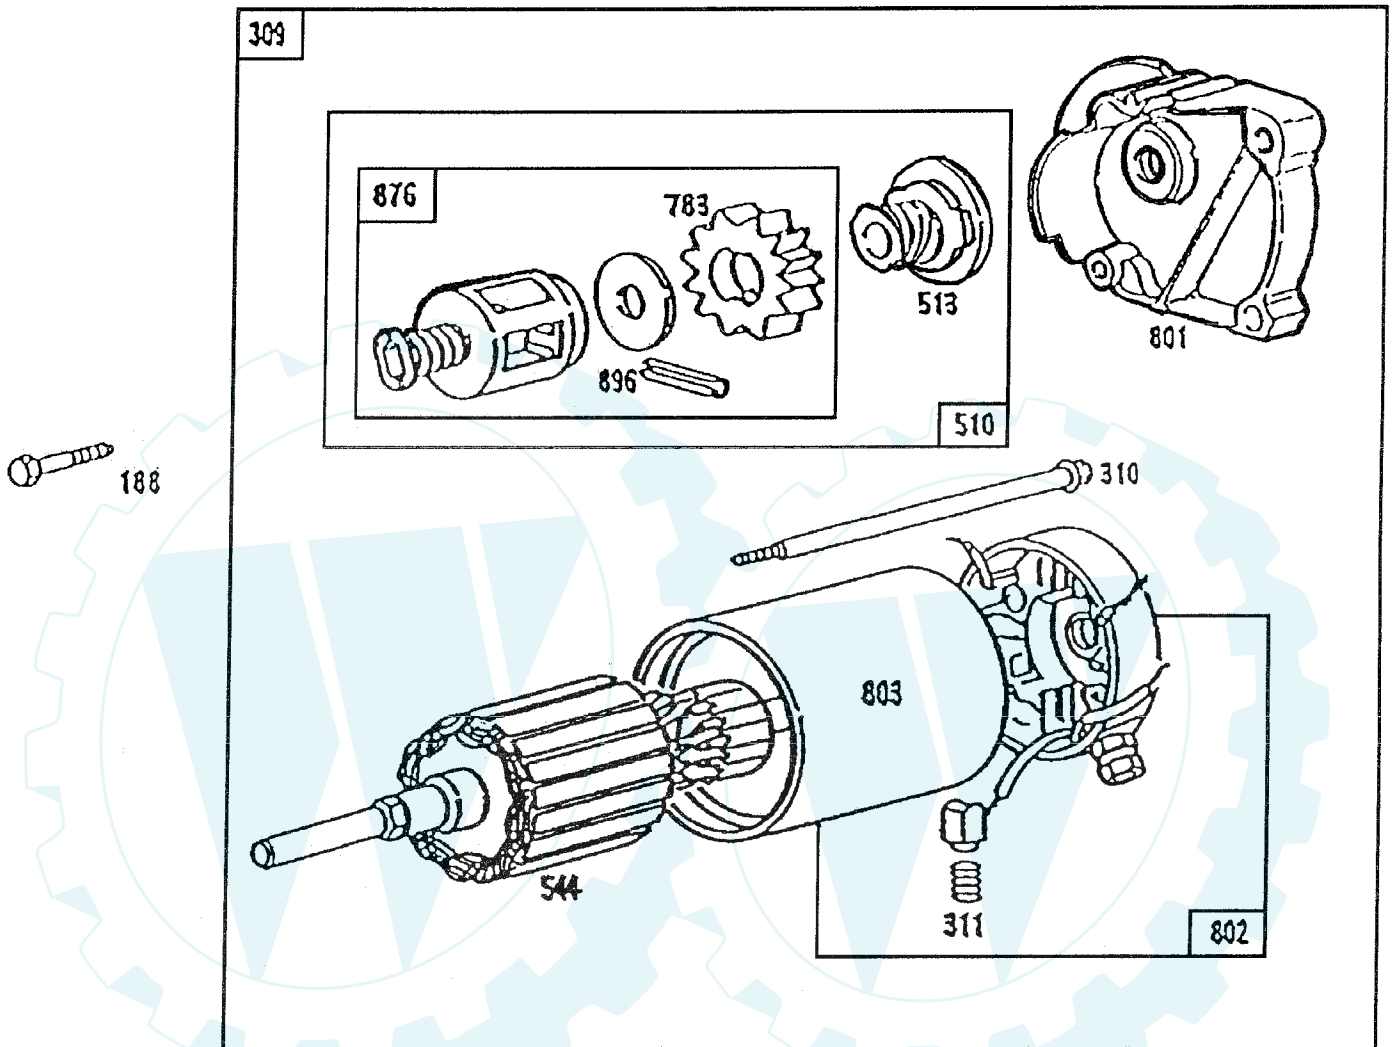

REPAIR PARTS

18 HP 44" TRACTOR - - MODEL NUMBER AYP8186B39

ENGINE BRIGGS & STRATTON - - MODEL NUMBER 422707, TYPE 1253-01

Reference Number		309	310	311	544	801	802	803
Manufacturer		Motor and Drive Ass'y.	Thru Bolt Assembly	Brush Assembly	Armature Assembly	Drive End Cap Assembly	End Cap Ass'y. Commutator	Housing Assembly
Briggs & Stratton	Housing Length							
12V	3-5/8"	394808	94003	395538	390837	394860	395537*	398159

*Includes Brush Set

Reference Number	510	513	783	876	896
Starter Motor Mfr.	Starter Drive Group	Clutch Assembly	Gear	Pinion Spring Kit	Roll Pin
Briggs & Stratton					
12V	490421	398003	280104	490467	94288(Copper)