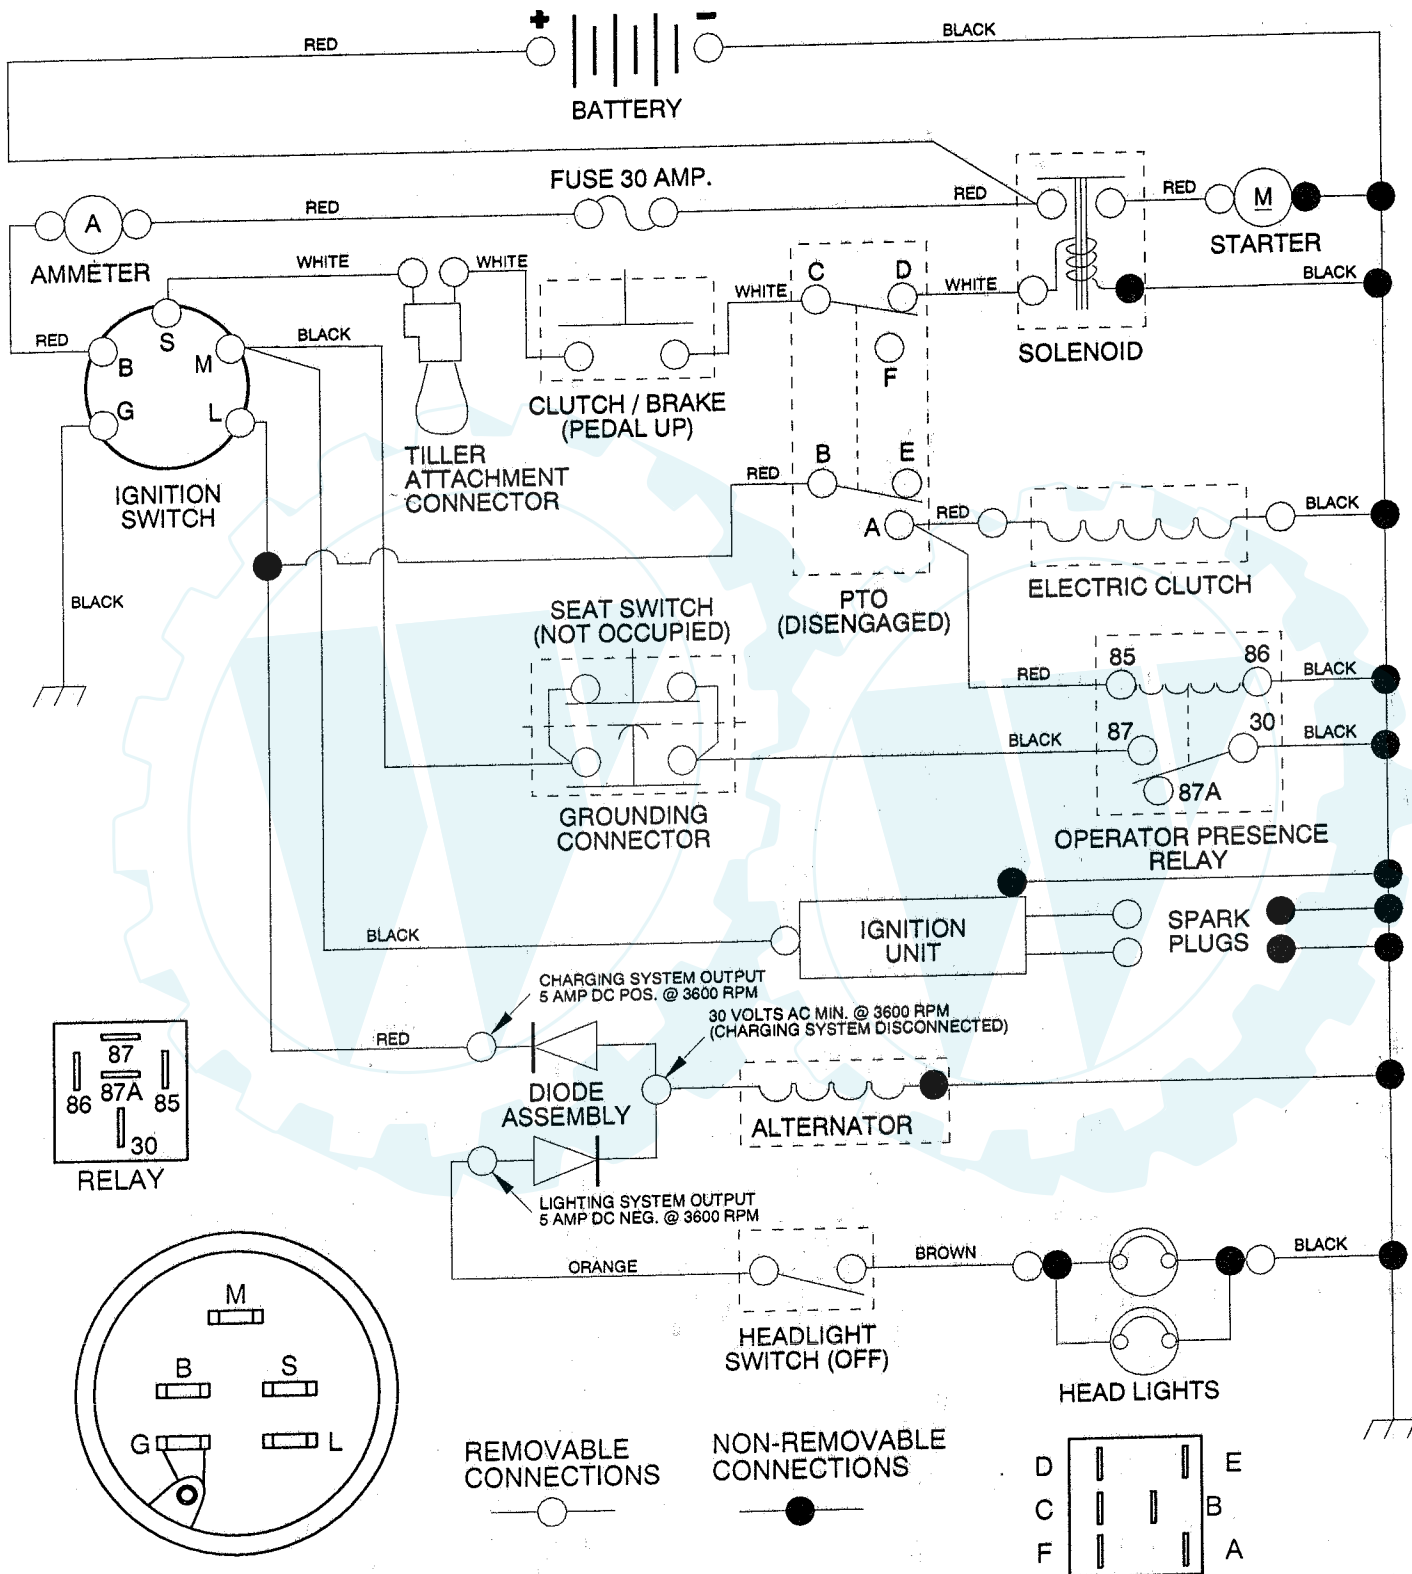

## SCHEMATIC

IGNITION SWITCH

POSITION	CIRCUIT
OFF	M + G
ON	B + L
START	B + S