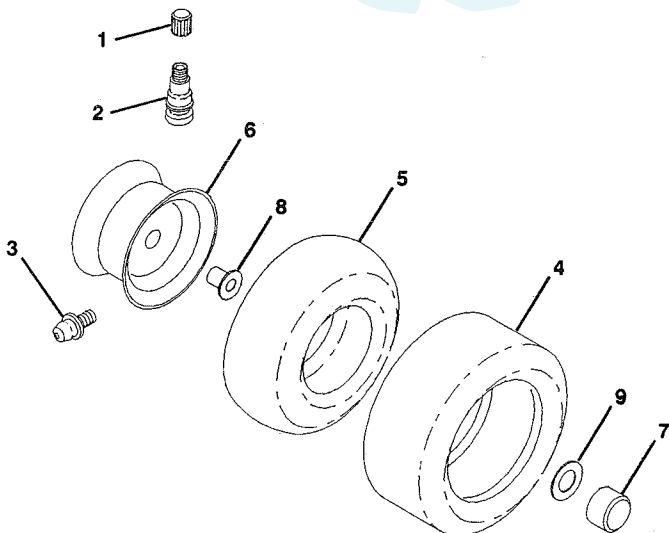

WHEELS AND TIRES

KEY NO.	PART NO.	DESCRIPTION
1	59192	Cap Valve Tire (Front & Rear)
2	65139	Stem Valve (Front & Rear)
3	278H	Fitting Grease (Front Wheel Only)
4	106222X	Tire F Ts 15 X 6.0 - 6 Service
4	124106X	Tire R Ts
5	59904	Tube Front (Service Item Only)
5	7154J	Tube Rear (Service Item Only)
6	106732X311	Rim Asm 6" front White Service
6	124074X311	Rim Asm rear
7	104757X	Cap Axle Blk 1.50 X 1.00
8	9040H	Bearing Flange (Front Wheel Only)
9	121748X	Washer

NOTE: All component dimensions given in U.S. inches.
1 inc425.4 mm