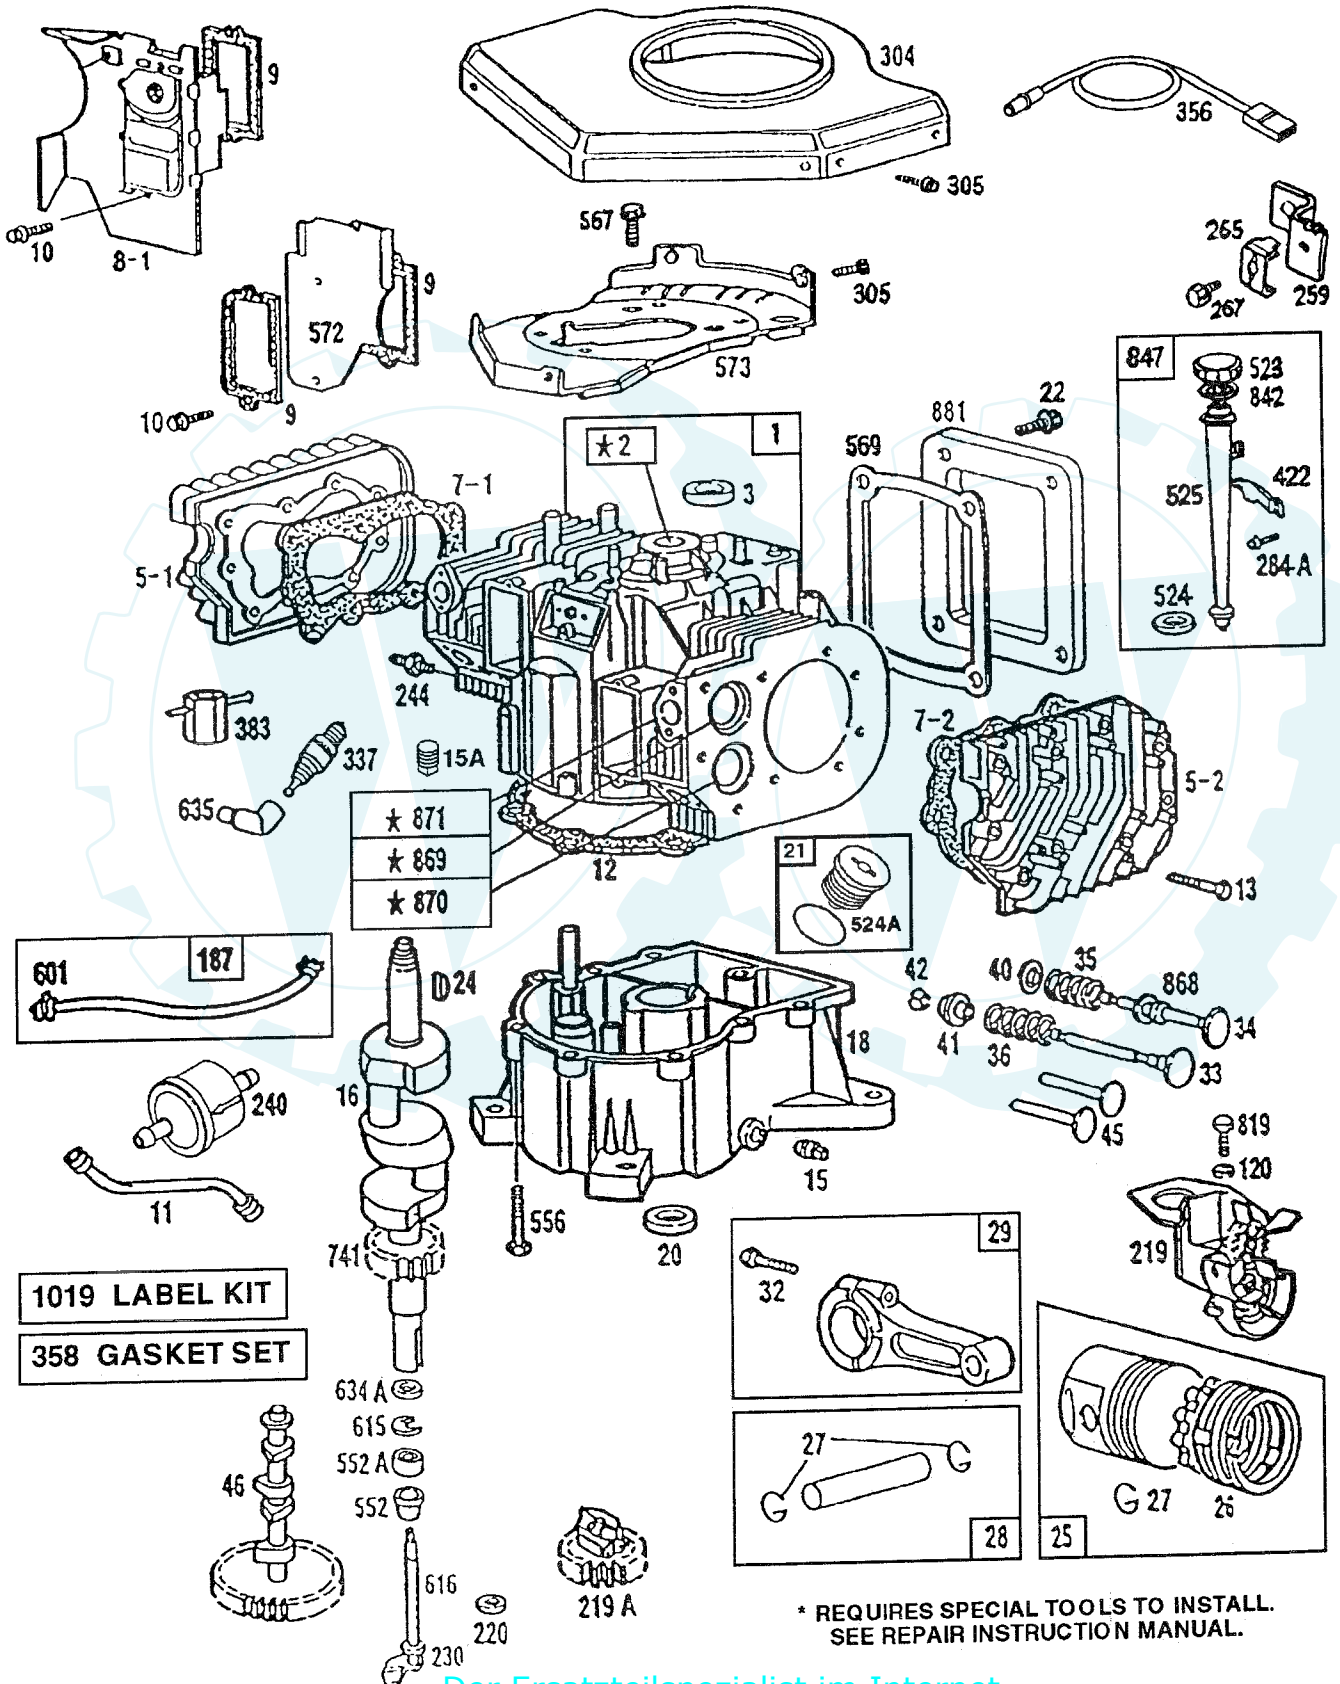

REPAIR PARTS

18 HP 44" TRACTOR - - MODEL NUMBER AYP8186B39

ENGINE BRIGGS & STRATTON - - MODEL NUMBER 422707, TYPE 1253-01

Der Ersatzteilspezialist im Internet.