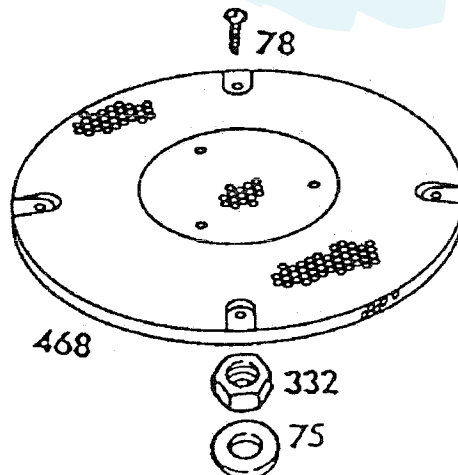

Parts must be ordered from Tecumseh Products Co.

**NOTE:** All component dimensions given in U.S. inches  
 1 inch = 25.4 mm

# REPAIR PARTS

18 HP 44" TRACTOR - - MODEL NUMBER AYP8186B39

ENGINE BRIGGS & STRATTON - - MODEL NUMBER 422707, TYPE 1253-01

Der Ersatzteilspezialist im Internet.

# REPAIR PARTS

18 HP 44" TRACTOR - - MODEL NUMBER AYP8186B39

ENGINE BRIGGS & STRATTON - - MODEL NUMBER 422707, TYPE 1253-01