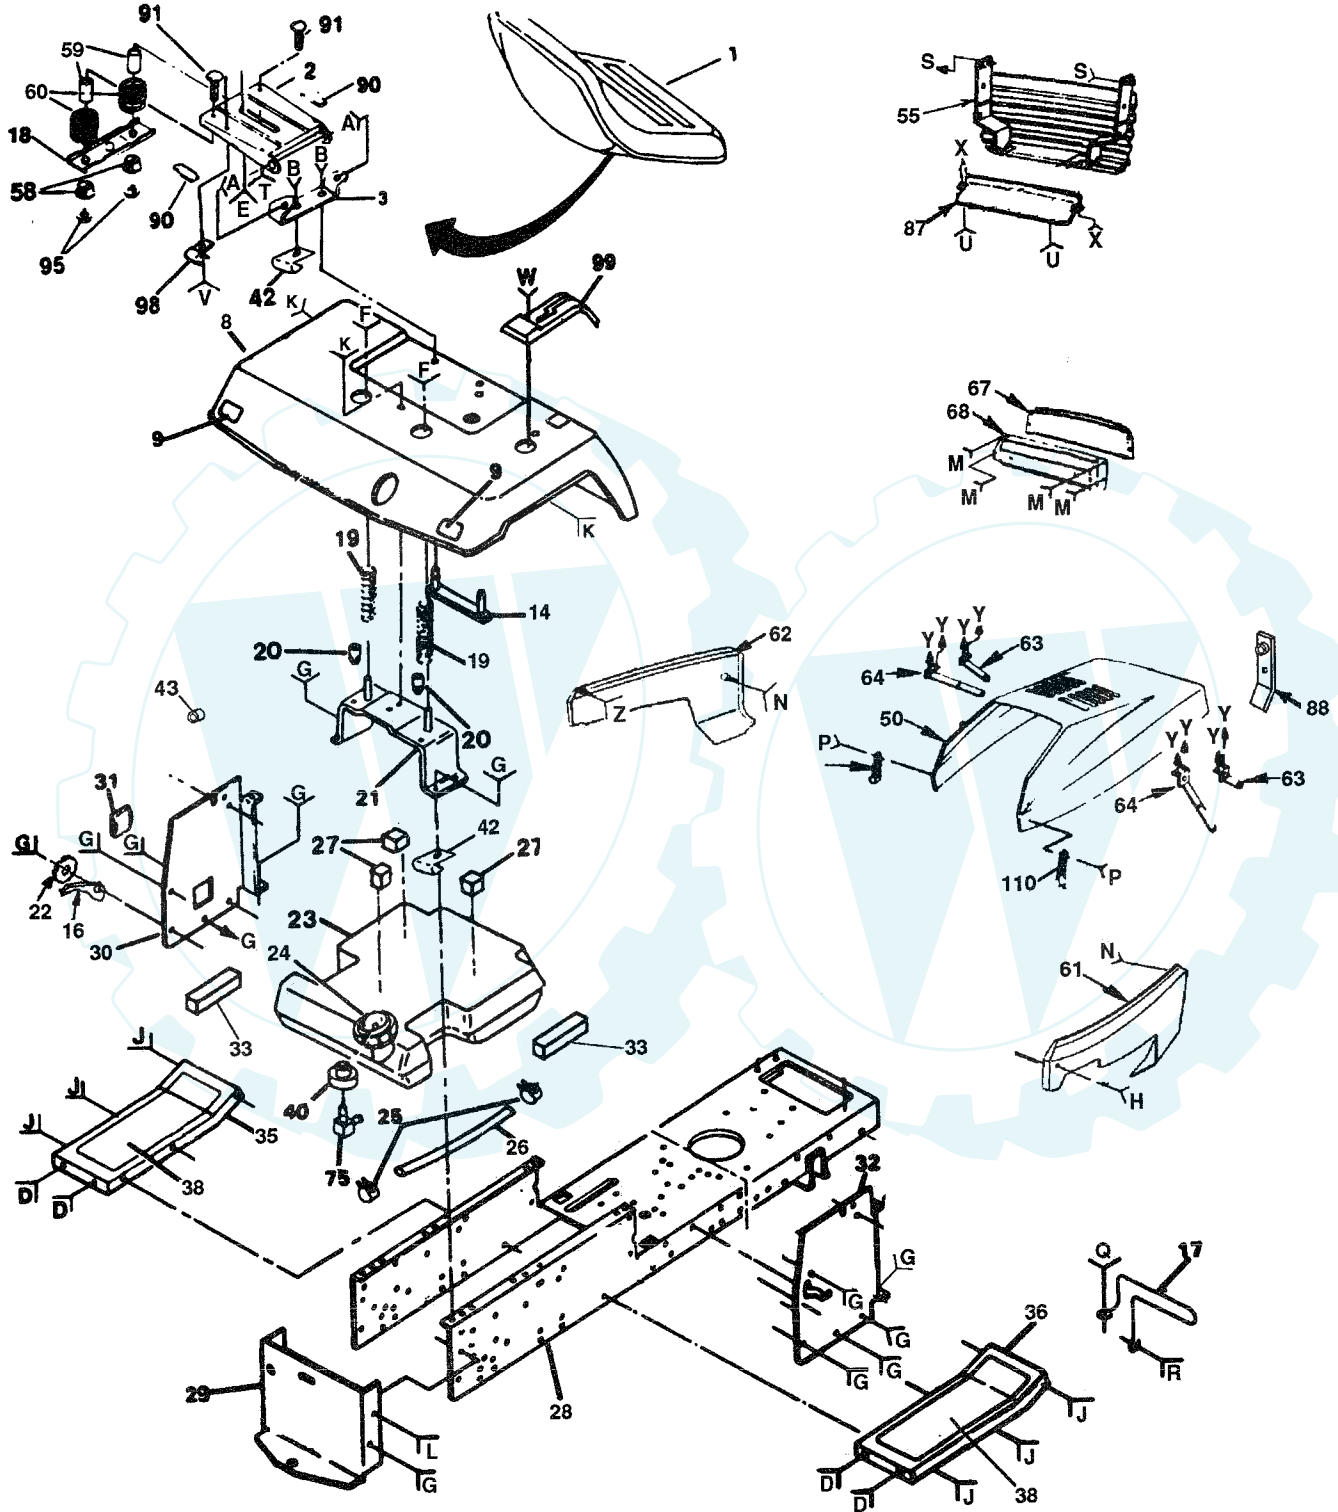

REPAIR PARTS

18 HP 44" TRACTOR - - MODEL NUMBER AYP8186B39

CHASSIS AND ENCLOSURES

A	B	D	E	F	G	H	J	K	L	M	N	P	Q	R	S	T	U	V	W	X	Y	Z
4	5	13	10	124	11	119	37	39	74	111	54	113	83	100	116	93	123	96	103	125	127	128
6	85	7	12	34	15	120	7	7	7	112	54	114	84	7	117	93	124	97	102	126		
						121					118	115							86			
						122																

Der Ersatzteilspezialist im Internet.

REPAIR PARTS

18 HP 44" TRACTOR - - MODEL NUMBER AYP8186B39

CHASSIS AND ENCLOSURES

KEY NO.	PART NO.	DESCRIPTION	KEY NO.	PART NO.	DESCRIPTION
1	127440	Seat	60	123740X	Spring, Compression
2	131451	Pan, Seat	61	137655X418	Panel, Side, R.H.
3	126656X	Bracket, Pivot, Seat	62	132637X418	Panel, Side, L.H.
4	105529X	Bolt, Shoulder 5/16 - 18	63	104618X	Strap Asm, Hinge, Front
5	17490508	Screw Thdrol 5/16-18 x 1/2 TYT	64	106784X	Strap Asm, Hinge, Rear
6	73680500	Nut, Crownlock 5/16-18	67	106395X	Lens, Headlight, Bar
7	73680600	Nut, Crownlock 3/8-16	68	124392X417	Bezel, Headlight
8	123784X505	Fender	74	74760612	Bolt, Hex 3/8-16 x 3/4
9	106202X	Reflector, Rear	75	139227	Stem, Tank, Fuel
10	74780814	Bolt, Hex 1/2-13 x 7/8 Gr. 5	83	17490616	Screw 3/8-16 x 1" Thd Rolling
11	17490612	Screw, Hex Washer Thd. Roll 3/8-16 x 3/4	84	19131616	Washer 13/32 x 1 x 16 Ga.
12	19131312	Washer 13/32 x 13/16 x 12 Ga.	85	19131614	Washer 13/32 x 1 x 14 Ga.
13	74760612	Bolt, Hex 3/8-16 x 3/4	86	19060718	Washer 3/16 x 7/16 x 18 Ga.
14	105511X	Strap, Fender	87	105419X418	Strap, Grille
15	19171912	Washer 11/32 x 13/16 x 12 Ga.	88	132644	Bracket, Grille
16	123933X505	Pointer, Height Indicator	90	121251X	Strip, Foam
17	135029	Guard, Muffler	91	72050411	Bolt, Carr. 1/4-20 x 1-3/8
18	121246X	Bracket, Switch, Seat	93	127018X	Shoulder Bolt
19	124181X	Compression, Spring, R.H.	95	123976X	Nut, Hex Large Flange
20	105531X	Nut, Push	96	74641008	Screw, Std. Pan Head #10-24 x 1/4
21	137113	Bracket, Fender	97	73951000	Nut, Keps #10-24
22	120529X	Washer, Nylon	98	4171R	Clip, Insulated
23	127334X	Tank, Fuel	99	123825X	Console, Shifter
24	123549X	Cap, Fuel	100	72110608	Bolt, Carriage 3/8-16 UNC x 1
25	123487X	Clamp, Hose	102	10100800	Washer, Lock #8
26	8543R	Line, Fuel	103	74640806	Screw #8 x 3/8
27	106082X	Pad, Spacer	110	109808X	Latch, Chute
28	127166X	Chassis Assembly	111	17211010	Screw, Hex, Washer Hd. Tapping
29	123785X	Drawbar	112	104755X	"J" Fastener
30	138644	Panel, Dash, L.H.	113	74191008	Screw, Machine #10-24 x 1/2
31	121794X	Cover, Access	114	10071000	Washer, Lock
32	138643	Panel, Dash, R.H.	115	2029J	Nut, Weld #10-24
33	109227X	Pad Idler	116	123481X	Bolt, Shoulder 1/4-20
34	10040800	Lockwasher	117	73680400	Nut, Crownlock 1/4-20
35	105465X505	Footrest, L.H.	118	73220400	Nut, Fin, Hex 1/4-20
36	105464X505	Footrest, R.H.	119	74981020	Screw, Machine #10-24 x 1-1/4
37	72110606	Bolt, Carr. 3/8-16 x 3/4	120	7206J	Spacer, Split
38	133671	Pad, Footrest	121	19070818	Washer 7/32 x 1/2 x 18 Ga.
39	17490608	Screw Thd. 3/8-16 x 1/2	122	73731000	Nut, Keps #10-24
40	3645J	Bushing	123	17490512	Screw, Thrd. Rolling 5/16-18 x 3/4
42	2751R	Clip, Insulated	124	19131210	Washer 13/32 x 3/4 x 10 Ga.
43	110436X	Grommet, Split	125	17490412	Screw, Hex, Washer Hd, Thrd. Rolling
50	132635X505	Hood	126	19091016	Washer 9/32 x 5/8 x 16 Ga.
54	19091216	Washer 9/32 x 3/4 x 16 Ga.	127	73510400	Nut, Keps 1/4-20
55	131716	Grill	128	123198X	Nut, Plastic, Locking Wing 1/4-20
58	121248X	Bushing, Snap			
59	121249X	Spacer, Split			

NOTE: All component dimensions given in U.S. inches.
1 inch = 25.4 mm.