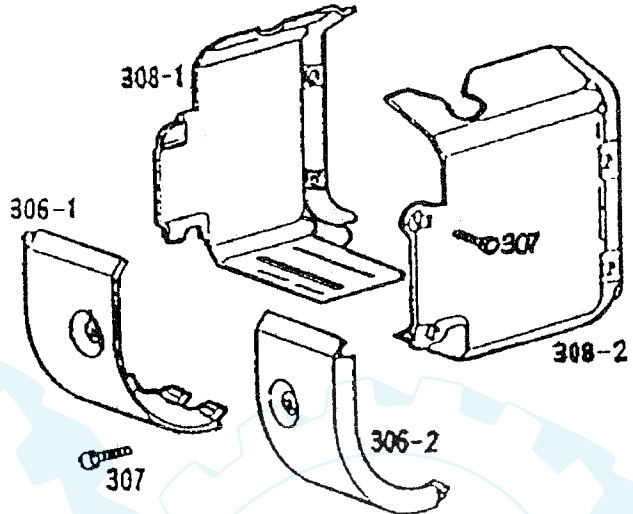

REPAIR PARTS

18 HP 44" TRACTOR - - MODEL NUMBER AYP8186B39

ENGINE BRIGGS & STRATTON - - MODEL NUMBER 422707, TYPE 1253-01