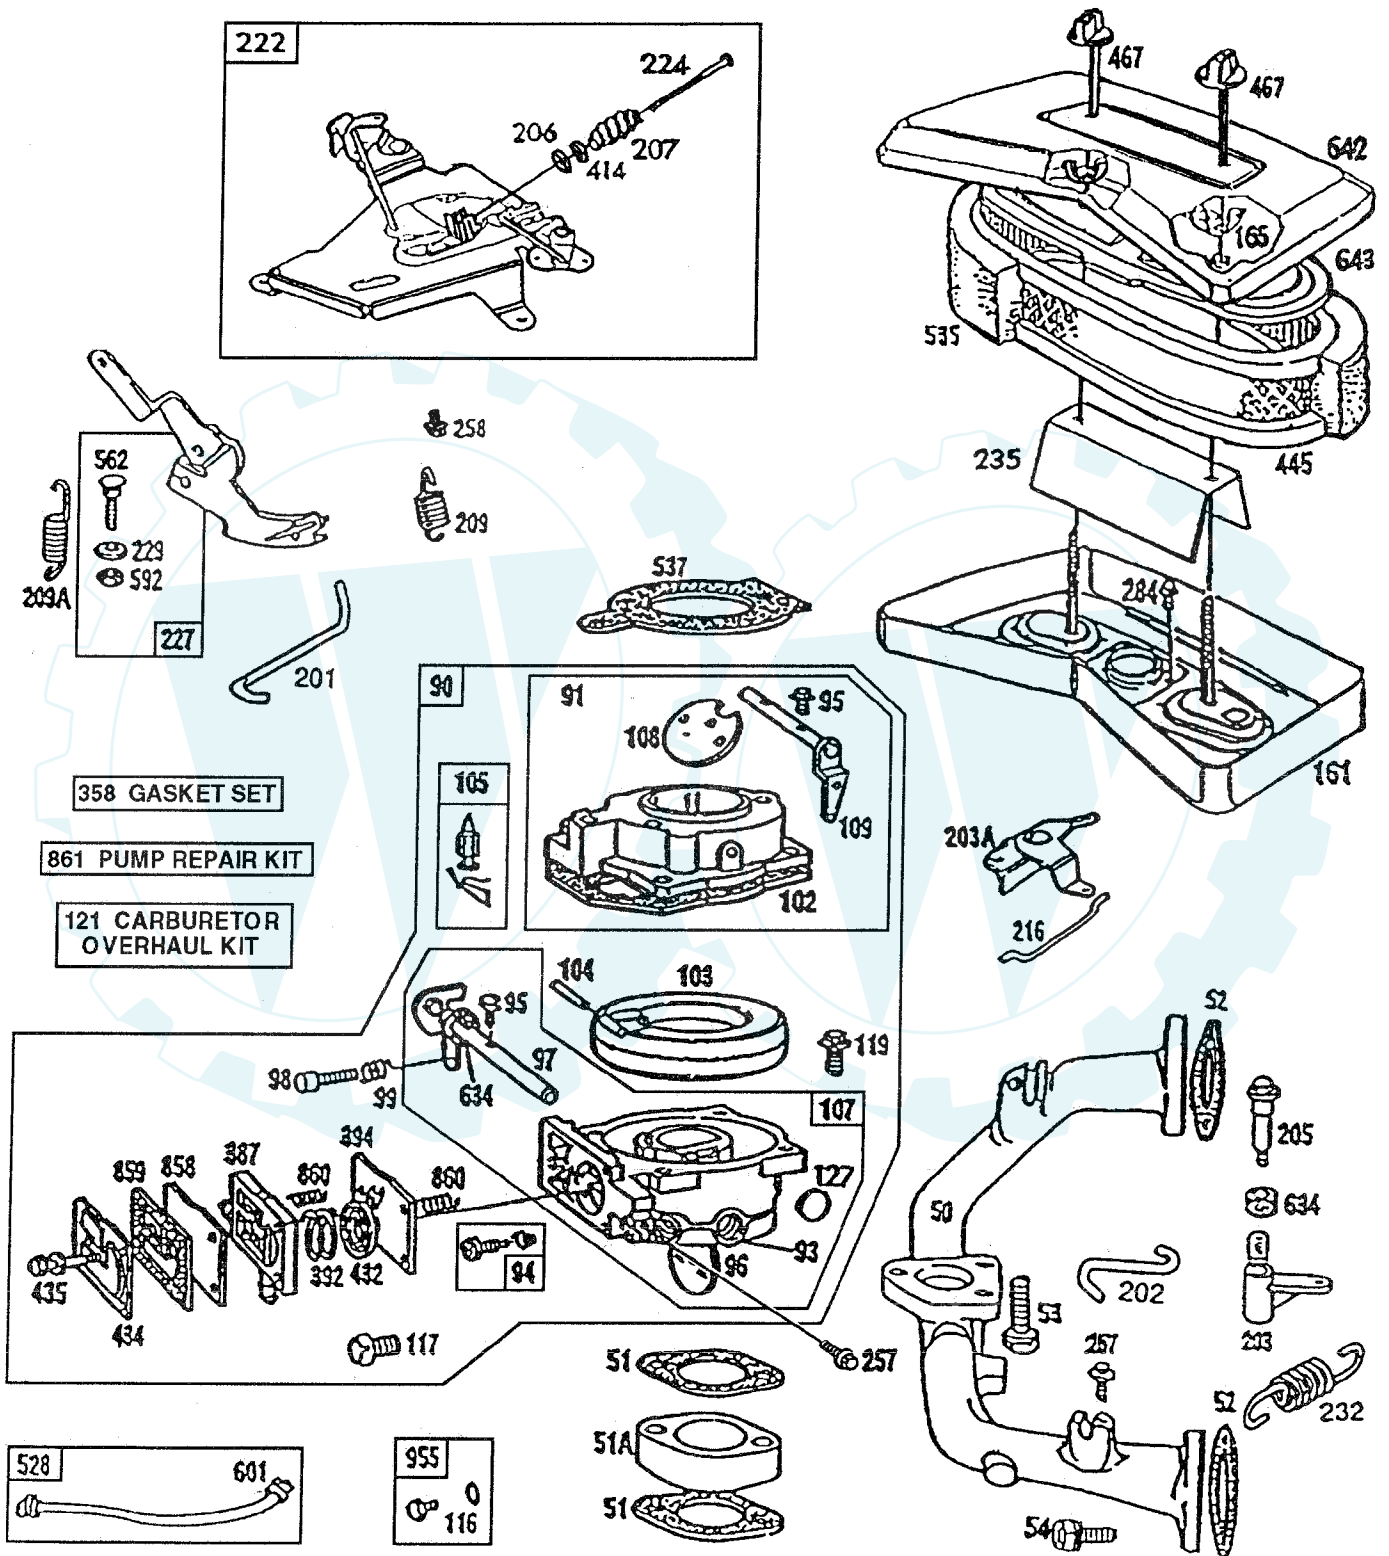

REPAIR PARTS

18 HP 44" TRACTOR - - MODEL NUMBER AYP8186B39

ENGINE BRIGGS & STRATTON - - MODEL NUMBER 422707, TYPE 1253-01