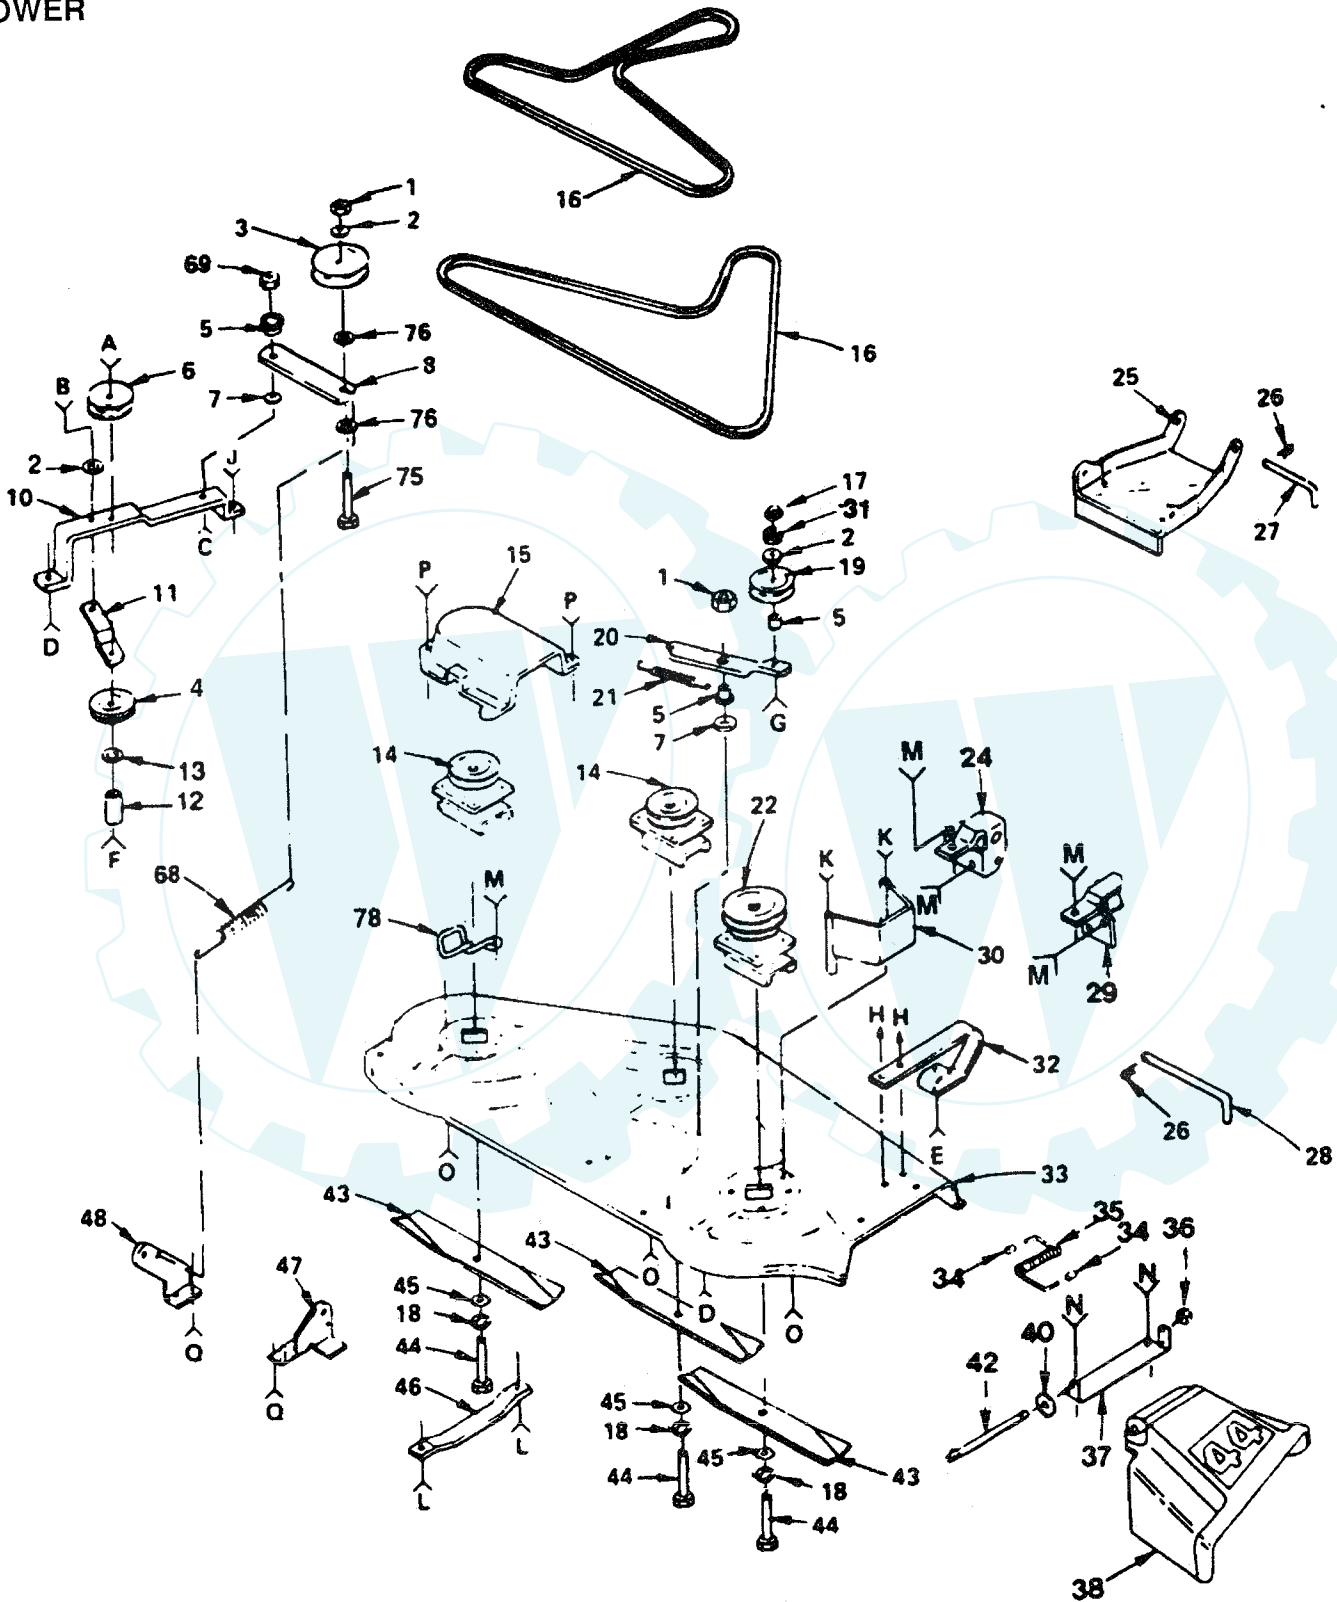

REPAIR PARTS

18 HP 44" TRACTOR - - MODEL NUMBER AYP8186B39

MOWER

A	B	C	D	E	F	G	H	J	K	L	M	N	O	P	Q
51	52	53	54	55	58	59	55	23	62	79	55	55	66	70	67
77	1			56			72	1	61	57	61	57		56	1
2				72					61		57			57	
1									57						

Der Ersatzteilspezialist im Internet.

REPAIR PARTS

18 HP 44" TRACTOR - - MODEL NUMBER AYP8186B39

MOWER

KEY NO.	PART NO.	DESCRIPTION	KEY NO.	PART NO.	DESCRIPTION
1	73680600	Nut, Crownlock 3/8-16	40	19111016	Washer 11/32 x 5/8 x 16 Ga.
2	19131614	Washer 13/32 x 1 x 14 Ga.	42	106735X	Rod Hinge
3	121316X	Pulley Idler	43	106635X	Blade
4	102403X	Pulley, Idler	44	74610624	Bolt, Hex 3/8-24 x 1- 1/2 Gr. 5
5	106902X	Spacer	45	19132012	Washer 13/32 x 1-1/4 x 12 Ga.
6	677A451	Pulley Idler	46	7631J	Runner, L.H.
7	106513X	Washer - Wear	47	123807X	Bracket Suspension, Rear, R.H.
8	121425X	Arm, Idler	48	123808X	Bracket, Suspension, Rear, L.H.
10	106523X	Bar Support, Idler	51	72140614	Bolt, Carriage 3/8-16 x 1-3/4
11	106522X	Brace, Idler, Deck	52	72140608	Bolt, Carriage 3/8-16 x 1
12	121236X	Spacer	53	72140612	Bolt, Carriage 3/8 16 x 1-1/2
13	19131316	Washer, 13/32 X 13/16 X 16 Ga.	54	74760620	Bolt, Hex 3/8-16 x 1-1/4
14	136818	Mandrel, Secondary	55	72140506	Bolt, Carriage 5/16- 18 x 3,4
15	106214X	Guard	56	19111116	Washer 11/32 x 11/16x 16 Ga.
16	106085X	V Belt	57	73680500	Nut, Crownlock 5/16-18
17	73220600	Nut, Hex 3/8-16	58	74760648	Bolt, Hex 3/8-16 x 3
18	10030600	Washer, Lock 3/8	59	74110632	Screw, Flat Head 3/8-16 x 2
19	102932X	Idler, Flat	61	19111216	Washer 11/32 x 3/4x 16 Ga.
20	106526X	Arm, Idler, Deck	62	74760580	Bolt, Hex 5/16-18 x 5
21	7644J	Spring, Extension	66	17490612	Screw, Hex Washer Thread Rolling 3/8 16 x 3/4
22	121704X	Mandrel, Primary	67	72140606	Bolt, Carriage 3/8 - 16 x 3/4
23	74760616	Bolt, Hex 3/8-16 x 1	68	102727X	Spring, Extension
24	106511X	Bracket Lift L.H.	69	73930600	Nut, Centerlock 3/8 -16
25	129762	Link Parallel	70	72110506	Bolt, Carriage 5/16-18 x 3/4
26	4921H	Retainer, Spring	72	1685H	Nut, Crownlock 5/16-18
27	105744X	Pin, Front Hinge	75	72140620	Bolt, Carriage 3/8-16 X 2 1/2
28	109835X	Pin, Rear Hinge	76	19131210	Washer 13/32 x 3/4 x 10 Ga.
29	106512X	Bracket Lift, R.H.	77	19131410	Washer, 13/32 X 7/8 X 10 Ga.
30	108119X	Guard Belt, R.H.	78	121352X	Keeper, L.H. Mandrel
31	10040600	Washer, Lock Hvy. Hel. Spring	79	72110505	Bolt, Carriage 5/16 - 18 X 5/8
32	136321	Runner, R. H .	—	121826X	Mower Deck, Complete
33	121423X	Housing, Mower			
34	105304X	Cap Sleeve			
35	123713X	Spring			
36	110452X	Nut, Push			
37	137607	Bracket, Deflector			
38	109785X	Guard, Discharge			

NOTE: All component dimensions given in U.S. inches.
1 inch = 25.4 mm