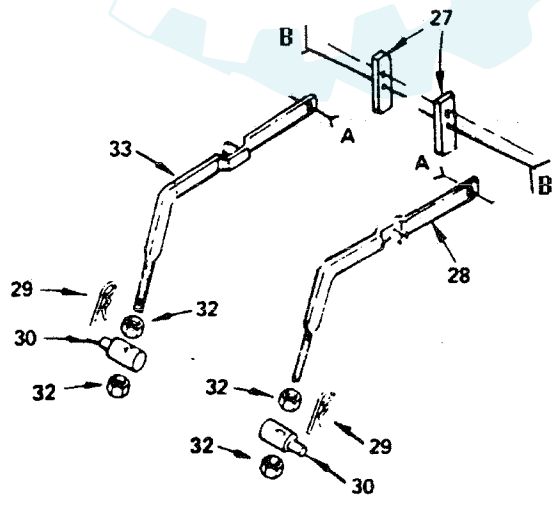

REPAIR PARTS

18 HP 44" TRACTOR - - MODEL NUMBER AYP8186B39

LIFT ADJUSTMENT

A	D	B
10	40	7
14		26
15		

REPAIR PARTS

18 HP 44" TRACTOR - - MODEL NUMBER AYP8186B39

LIFT ADJUSTMENT

KEY NO.	PART NO.	DESCRIPTION
1	138057	Knob, Infinite Adjustment
2	110807X	Nut, Hex Special
3	110729X	Rod, Adjust, Lift
4	76020308	Pin, Cotter 3/32 x 1/2
5	2876H	Spring
6	19131016	Washer 13/32 x 5/8 x 16 Ga.
7	72140608	Bolt, Carriage 3/8-16 x 1
8	19151216	Washer 15/32 x 3/4 x 16 Ga.
9	110810X	Trunnion
10	105848X	Bolt, Shoulder 3/8 - 16
11	109413X	Grip, Handle
12	122364X	Plunger, Lever
13	121002X	Lever, Lift (Includes Key No. 17)
14	110739X	Washer, Spring
15	73980600	Nut, Flangelock 3/8 - 16
16	4939M	Retainer, Spring
17	121006X	Rod, Lever
18	4921H	Retainer, Spring
19	19171516	Washer 17/32 x 15/16 x 16 Ga.
20	110029X	Link, Lift
21	131926	Shaft, Lift
22	110448X	Link, Lift, Adjust
23	110447X	Trunnion, Lift
24	73710700	Nut, Corowlock 7/16-20 UNF
25	12000037	Klip Ring
26	73680600	Nut, Crownlock 3/8-16
27	121252X	Upstop Mower
28	121598X	Arm, Suspension, R.H.
29	9135R	Retainer Spring
30	106308X	Trunnion, Lift, Lower
31	123934X	Scale, Height Indicator
32	73220800	Nut, Hex Fin. 1/2-13
33	121599X	Arm, Suspension, L.H.
34	12000022	E-Ring
35	123935X	Plug, Hole
36	19112410	Washer 11/32 x 1-1/2 x 10 Ga.
37	19292016	Washer 29/32 x 1-1/4 x 16 Ga.
38	73350600	Nut, Hex Jam 3/8-16
39	73360700	Nut, Hex Jam 7/16-20
40	74780624	Bolt, Hex 3/8-16 x 1-1/2
41	124526X	Button, Plunger
42	10040500	Washer, Lock, Hvy Helical Spring 5/16-18 x 1
43	74780516	Bolt, Hex 5/16-18 x 1

NOTE: All component dimensions given in U.S. inches.
1 inch = 25.4 mm