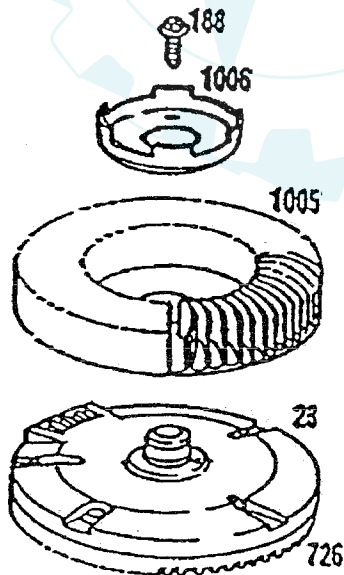

# REPAIR PARTS

18 HP 44" TRACTOR - - MODEL NUMBER AYP8186B39

ENGINE BRIGGS & STRATTON - - MODEL NUMBER 422707, TYPE 1253-01

Der Ersatzteilspezialist im Internet.

# REPAIR PARTS

18 HP 44" TRACTOR - - MODEL NUMBER AYP8186B39

ENGINE BRIGGS & STRATTON - - MODEL NUMBER 422707, TYPE 1253-01