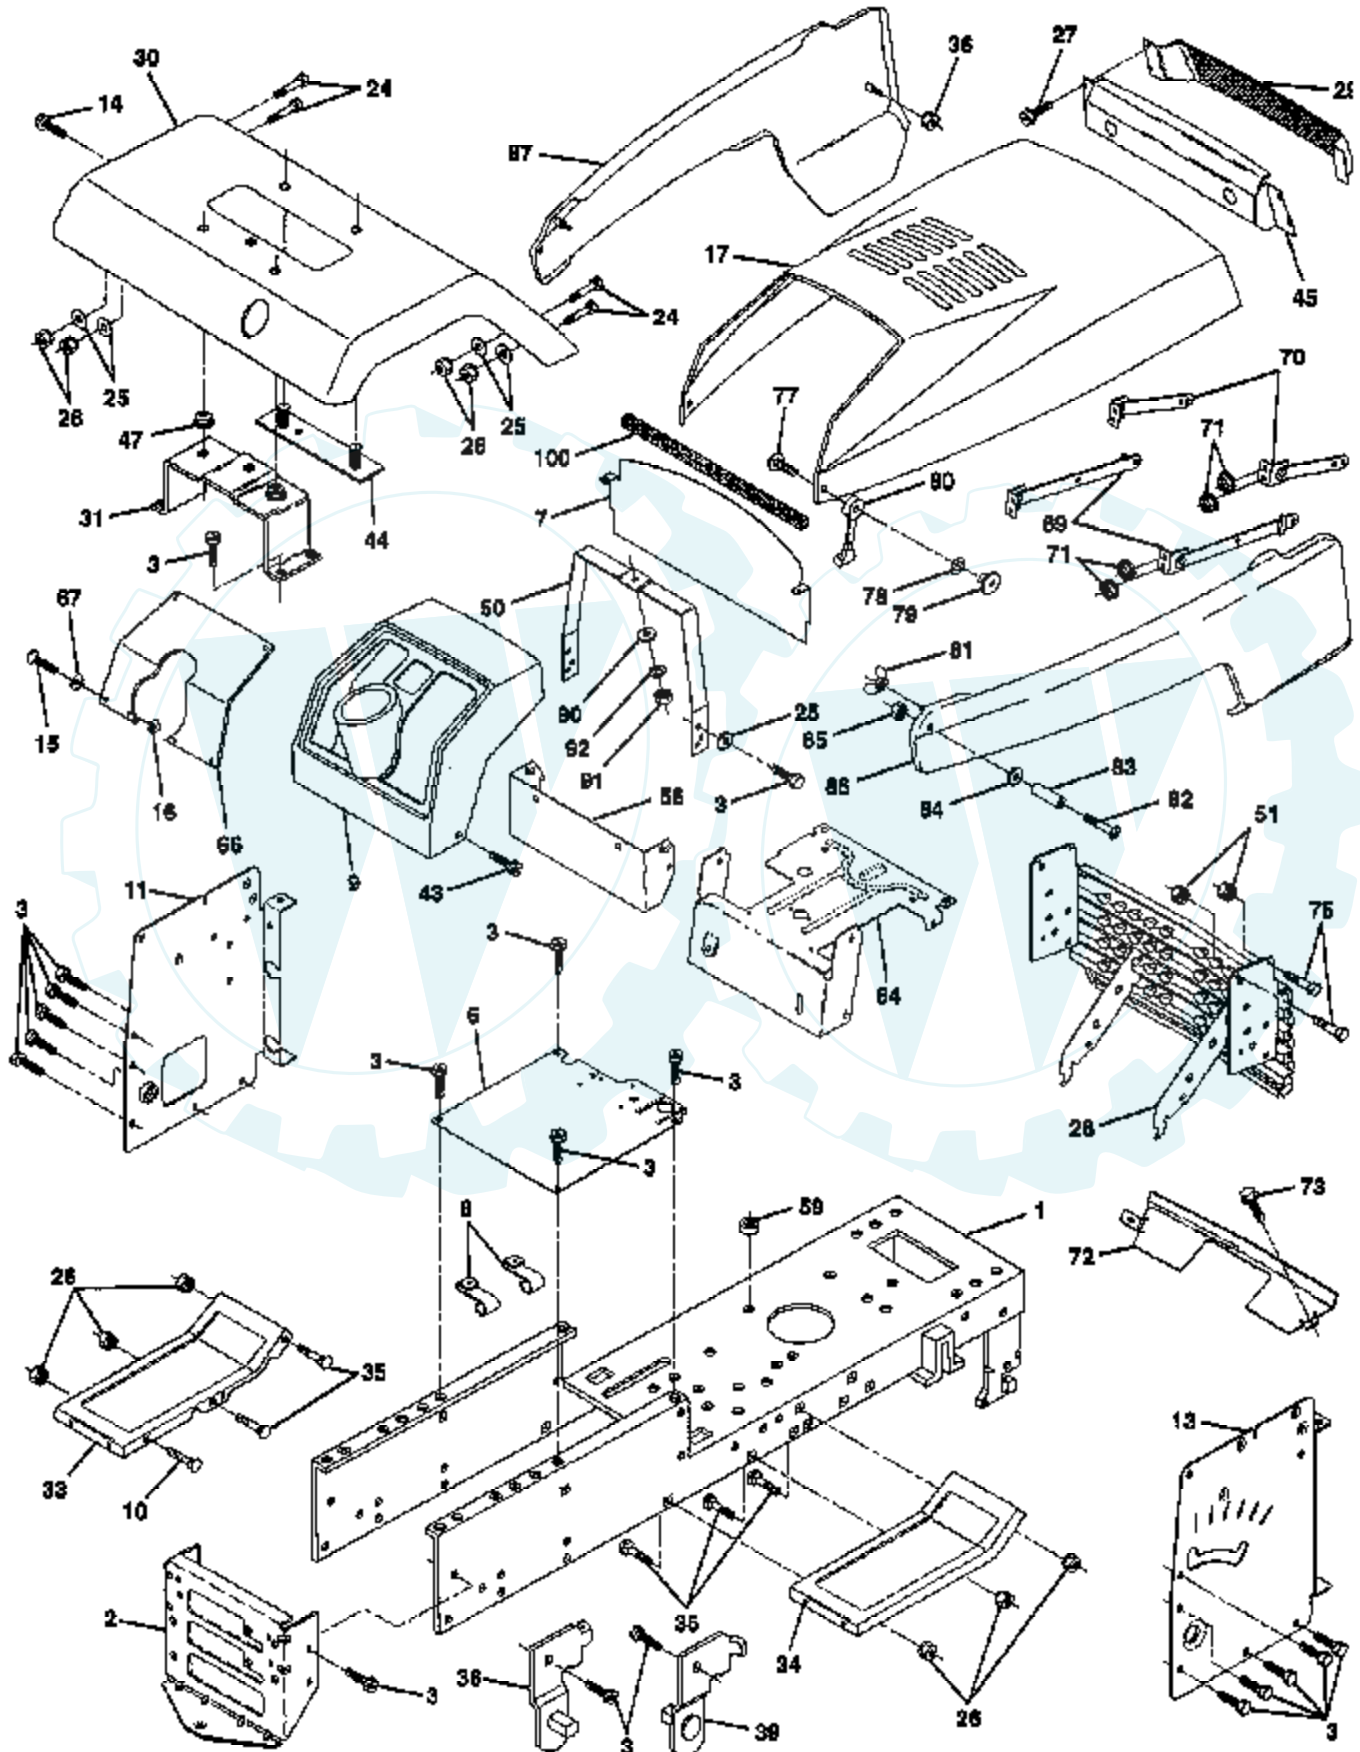

TRACTOR -- MODEL NUMBER AYP8186A59

CHASSIS AND ENCLOSURES

Ref #	Part Number	Qty	Description
1	145501		CHASSIS.WLD.11GA
2	123785X		DRAW BAR
3	17490612		SCREW
6	145206		SUB= 145206X431
7	136800		"BAFFLE,HOOD"
8	126471X		"CLIP,INSULATOR"
9	140398		DASHBOARD BLACK
10	72140608		SUB= 72110608
11	145222		PANEL.DASH.LH.PNT
13	145221		PANEL.DASH.RH.PNT
14	17490608		SCREW LT
15	74180512		SCREW
16	73510500		NUT
17	132635X505		SUB= 150301X505
24	74780616		BOLT
25	19131312		WASHER
26	73800600		NUT
27	17030814		SUB= 91817030814
28	131716		SUB= 532131716
29	146459		LENS.BAR.CLEAR
30	140002X505		FENDER.PNT.
31	137113		BRKT.ASM.FENDER
33	145244X505		FOOTREST.LH.LT/GT
34	145243X505		FOOTREST.RH.LT/GT
35	72110606		BOLT
36	108067X		PAL NUT LT
38	139886		BRACKET ASM LH
39	139887		BRACKET ASM RH
43	17490616		SCREW GTV
44	140675		STRAP ASM FENDER
45	124392X417		SUB= 147717
47	105531X		NUT-PUSH YT
50	145205		DASH.SUPT.YP/HUSQ
51	73800400		NUT
56	145151		DASH.EXT.PNT.
59	110436X		SUB= 9151R
64	145095		SUB= 150272
66	140299X016		PLATE DASH SILKSC
67	19111116		WASHER
69	106784X		SUB= 155013
70	104618X		SUB= 155013
71	73510400		NUT
72	144916X418		STRAP.GRILL
73	17580408		SCREW CRT
74	73680600		SUB= 73690600
75	123481X		SUB= 7605J
77	74191008		SCREW
78	10071000		LOCKWASHER
79	2029J		WELDNUT
80	109808X		HOOD LATCH T
81	123198X		SUB= 146525
82	74981020		SCREW
83	7206J		SPACER LT
84	19070818		WASHER
85	73731000		NUT
86	137655X418		PANEL.SIDE.RH
87	132637X418		SIDE PANEL LH
90	19091216		WASHER PM