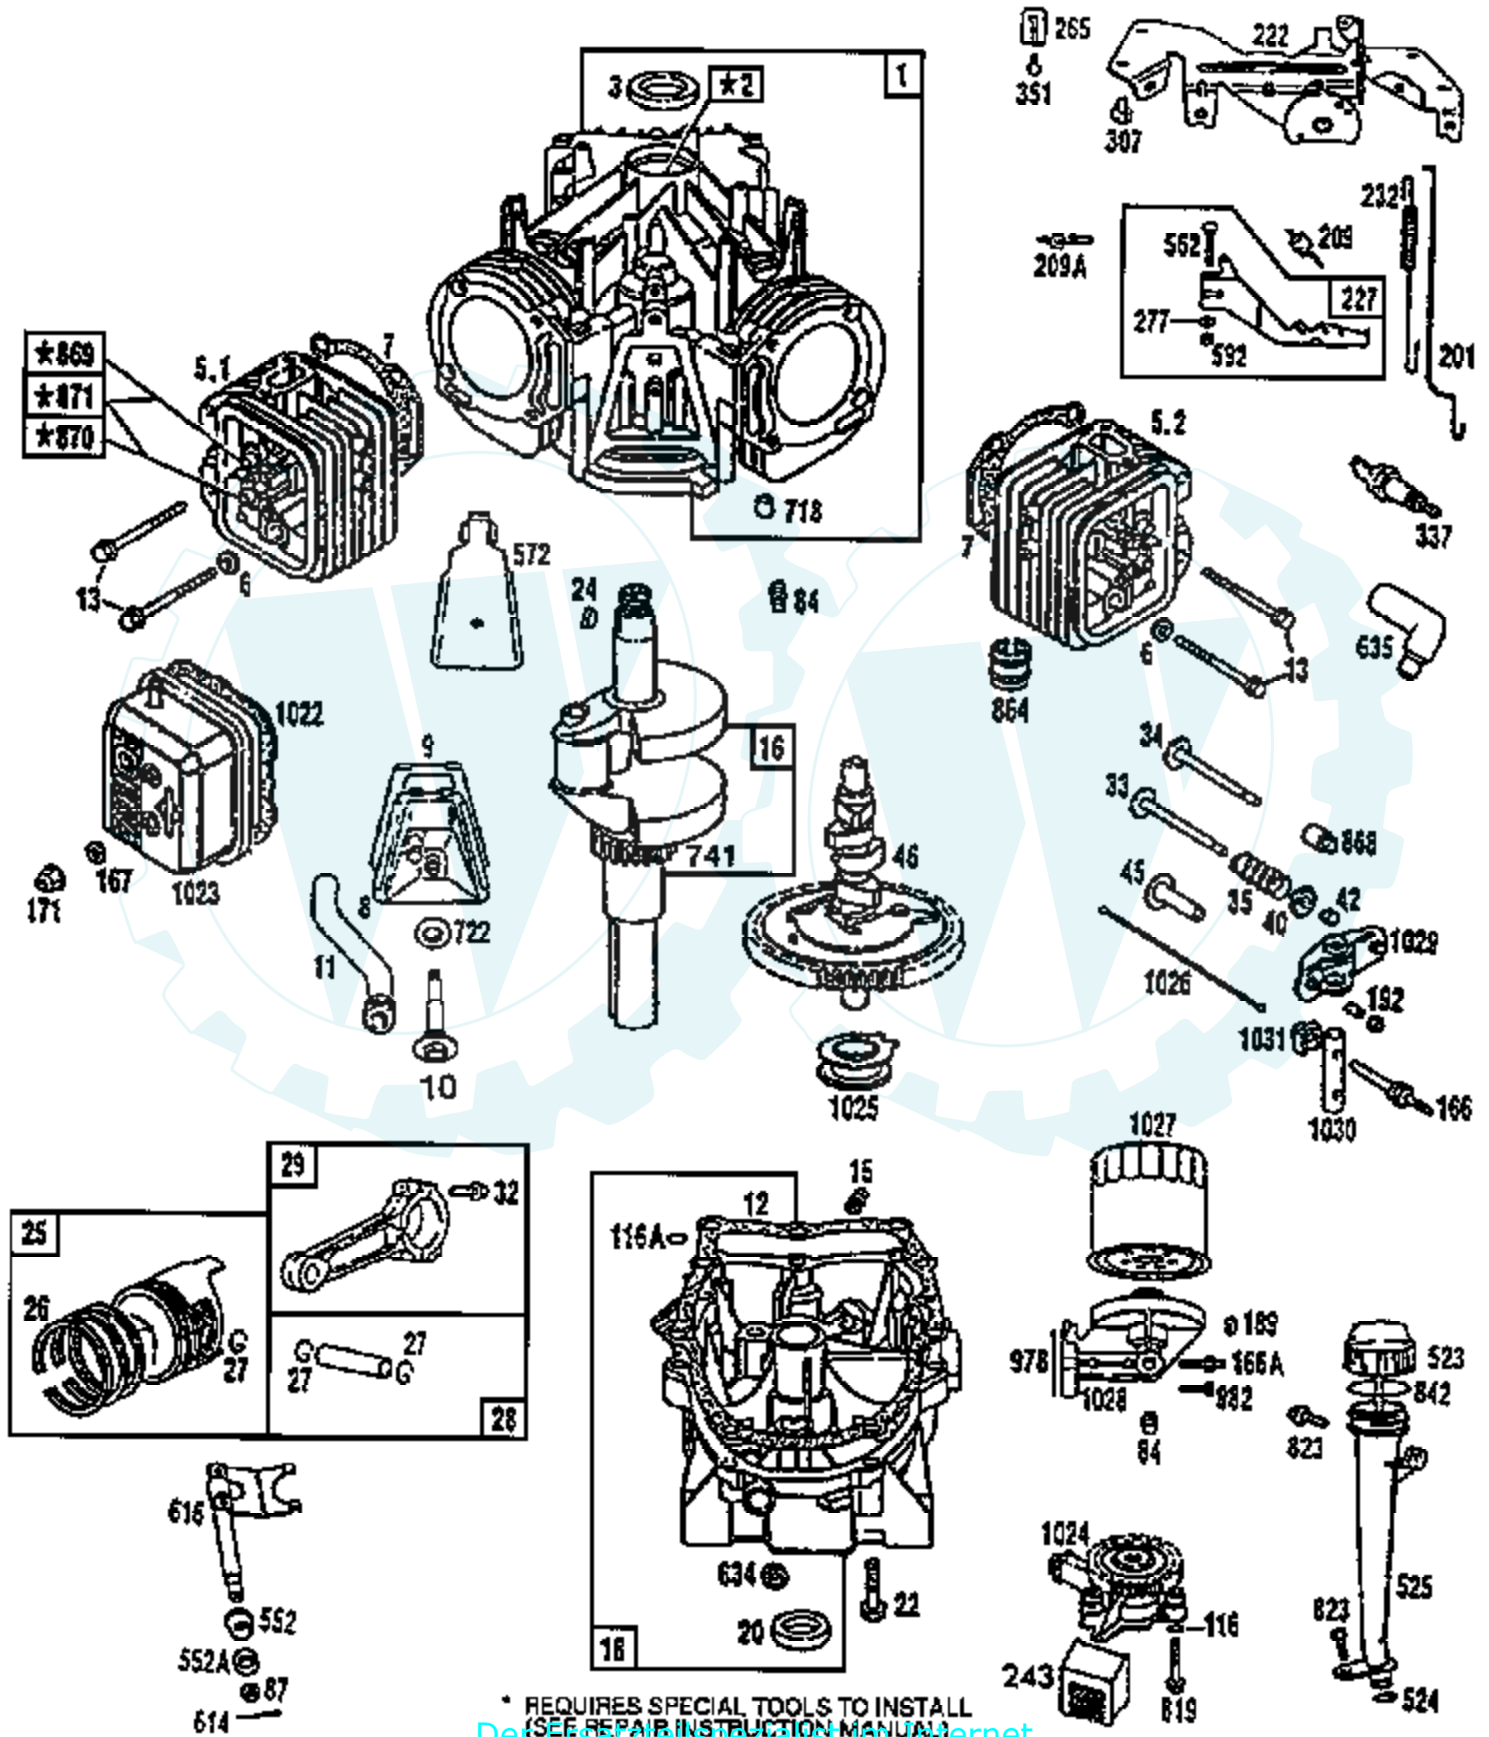

TRACTOR -- MODEL NUMBER AYP8186A59 ENGINE BRIGGS & STRATTON -- MODEL NUMBER 350777, TYPE 0034-01

* REQUIRES SPECIAL TOOLS TO INSTALL
(SEE REPAIR INSTRUCTION MANUAL)

Ref #	Part Number	Qty	Description
1	807787		CYLINDER ASSEMBLY
2	805107		BEARING, CYLINDER
3	805101		SEAL, OIL
5.1	807821		HEAD, CYLINDER, CYLINDER #1
5.2	807822		HEAD, CYLINDER 2
6	805193		WASHER, CYLINDER HEAD
7	805653		GASKET, CYLINDER HEAD
8	807795		BREATHER ASSEMBLY
9	805379		GASKET, BREATHER
10	805751		SCREW
11	805362		TUBE, BREATHER
12	805112		GASKET, CRANKCASE COVER
13	805097		SCREW, CYLINDER HEAD
15	805048		PLUG, OIL DRAIN
16	807779		CRANKSHAFT
	94196		KEY, TIMING GEAR
18	807638		COVER ASSEMBLY, CRANKCASE
20	805049		SEAL, OIL
22	805696		SCREW, CRANKCASE COVER
23	807790		FLYWHEEL, MAGNETO
24	805016		KEY, FLYWHEEL
25	807888		PISTON ASSEMBLY, STANDARD SIZE
	807991		PISTON ASSEMBLY
	807992		PISTON ASSEMBLY
	807993		PISTON ASSEMBLY
26	807889		RING SET, PISTON, STANDARD SIZE
	807994		RING SET, PISTON
	807995		RING SET, PISTON
	807996		RING SET, PISTON
27	805099		LOCK, PISTON PIN
28	807886		PIN ASSEMBLY, PISTON, STANDARD
29	807900		ROD ASSEMBLY, CONNECTING
32	805395		SCREW, CONNECTING ROD
33	805089		VALVE, EXHAUST
34	805090		VALVE, INTAKE
35	805078		SPRING, VALVE
37	805506		COVER, STARTER
40	805092		RETAINER, VALVE SPRING
42	805161		RETAINER, VALVE
45	805354		TAPPET, VALVE
46	807542		GEAR, CAM
50	805772		MANIFOLD, INTAKE
51	805700		GASKET, CARBURETOR MOUNTING
52	805023		GASKET, INTAKE MANIFOLD
53	805669		SCREW, SEMS
54	805006		SCREW, SEMS
75	805007		WASHER, SPRING
78	805447		SCREW, SEMS
84	805059		PLUG, PIPE
87	805054		SEAL, GOVERNOR SHAFT
95	94457		SCREW, VALVE MOUNTING
95A	94466		SCREW, VALVE MOUNTING
98	494690		SCREW, THROTTLE ADJUSTMENT
104	231652		PIN, FLOAT HINGE
105	808023		FUEL INLET ASSEMBLY
108	224534		VALVE CHOKE
116	805058		O-RING, OIL PUMP
116A	805198		O-RING, CRANKCASE COVER