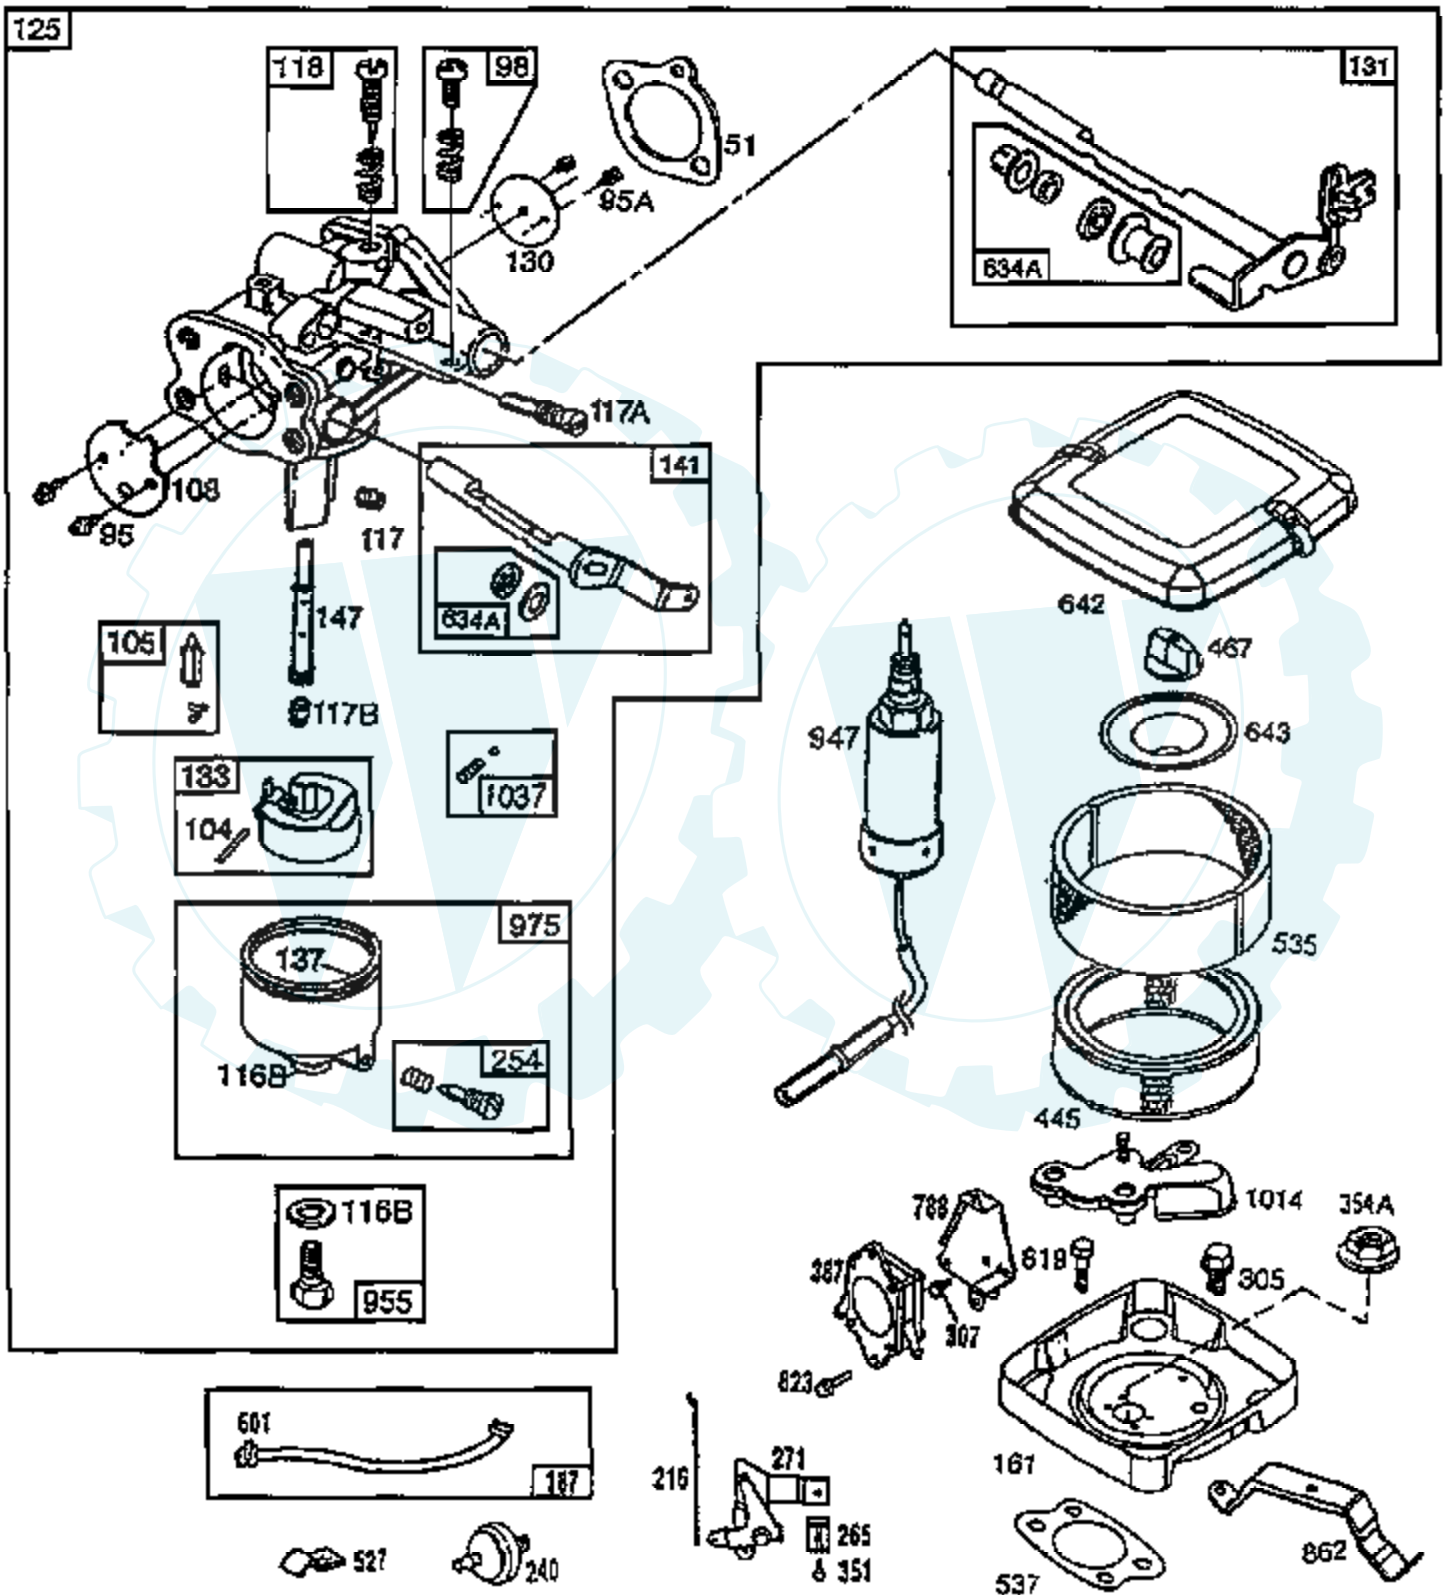

TRACTOR -- MODEL NUMBER AYP8186A59
ENGINE BRIGGS & STRATTON -- MODEL NUMBER 350777, TYPE 0034-01

Ref #	Part Number	Qty	Description
1	807787		CYLINDER ASSEMBLY
2	805107		BEARING, CYLINDER
3	805101		SEAL, OIL
5.1	807821		HEAD, CYLINDER, CYLINDER #1
5.2	807822		HEAD, CYLINDER 2
6	805193		WASHER, CYLINDER HEAD
7	805653		GASKET, CYLINDER HEAD
8	807795		BREATHER ASSEMBLY
9	805379		GASKET, BREATHER
10	805751		SCREW
11	805362		TUBE, BREATHER
12	805112		GASKET, CRANKCASE COVER
13	805097		SCREW, CYLINDER HEAD
15	805048		PLUG, OIL DRAIN
16	807779		CRANKSHAFT
	94196		KEY, TIMING GEAR
18	807638		COVER ASSEMBLY, CRANKCASE
20	805049		SEAL, OIL
22	805696		SCREW, CRANKCASE COVER
23	807790		FLYWHEEL, MAGNETO
24	805016		KEY, FLYWHEEL
25	807888		PISTON ASSEMBLY, STANDARD SIZE
	807991		PISTON ASSEMBLY
	807992		PISTON ASSEMBLY
	807993		PISTON ASSEMBLY
26	807889		RING SET, PISTON, STANDARD SIZE
	807994		RING SET, PISTON
	807995		RING SET, PISTON
	807996		RING SET, PISTON
27	805099		LOCK, PISTON PIN
28	807886		PIN ASSEMBLY, PISTON, STANDARD
29	807900		ROD ASSEMBLY, CONNECTING
32	805395		SCREW, CONNECTING ROD
33	805089		VALVE, EXHAUST
34	805090		VALVE, INTAKE
35	805078		SPRING, VALVE
37	805506		COVER, STARTER
40	805092		RETAINER, VALVE SPRING
42	805161		RETAINER, VALVE
45	805354		TAPPET, VALVE
46	807542		GEAR, CAM
50	805772		MANIFOLD, INTAKE
51	805700		GASKET, CARBURETOR MOUNTING
52	805023		GASKET, INTAKE MANIFOLD
53	805669		SCREW, SEMS
54	805006		SCREW, SEMS
75	805007		WASHER, SPRING
78	805447		SCREW, SEMS
84	805059		PLUG, PIPE
87	805054		SEAL, GOVERNOR SHAFT
95	94457		SCREW, VALVE MOUNTING
95A	94466		SCREW, VALVE MOUNTING
98	494690		SCREW, THROTTLE ADJUSTMENT
104	231652		PIN, FLOAT HINGE
105	808023		FUEL INLET ASSEMBLY
108	224534		VALVE CHOKE
116	805058		O-RING, OIL PUMP
116A	805198		O-RING, CRANKCASE COVER