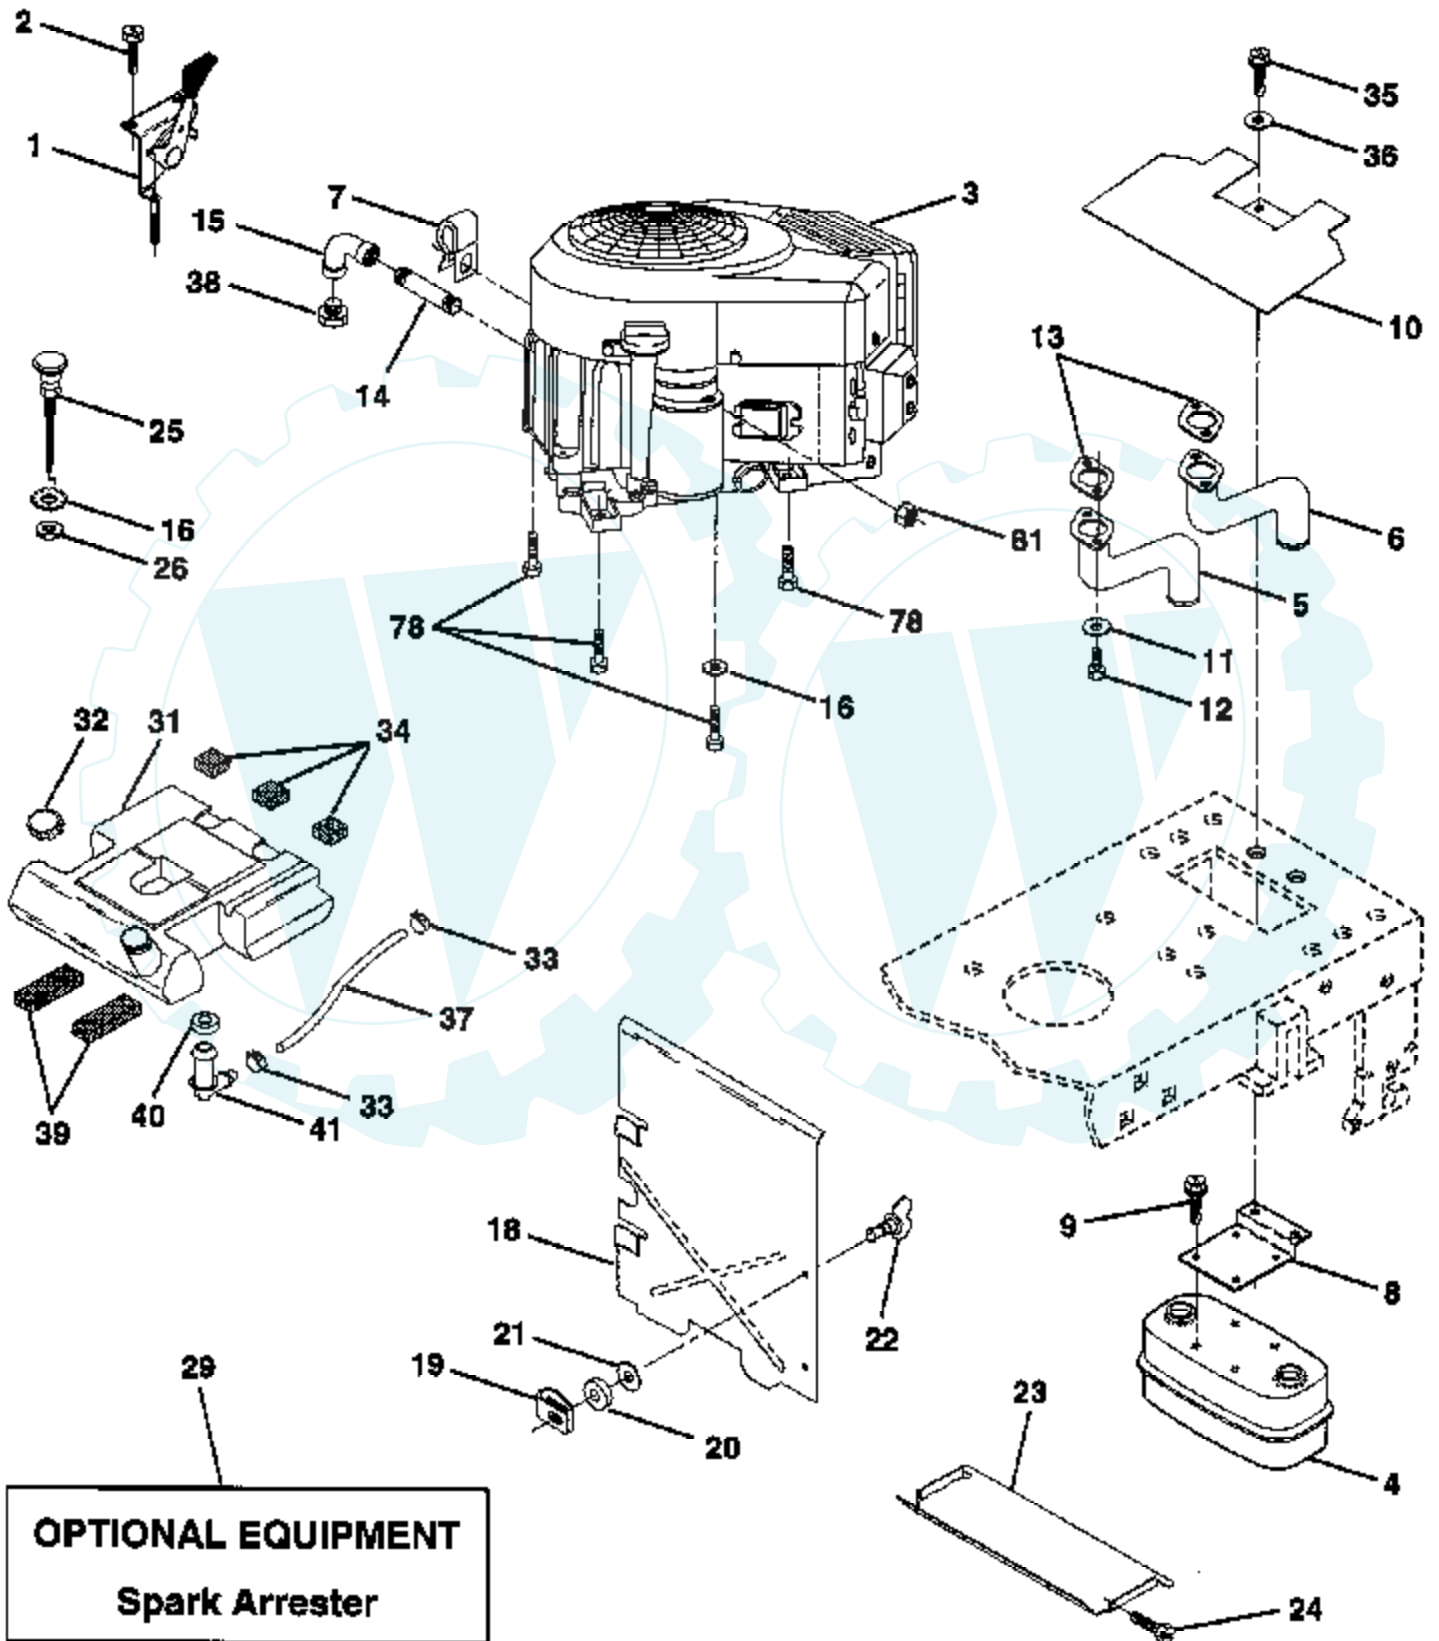

TRACTOR - - MODEL NUMBER AYP8186A59

ENGINE

Ref #	Part Number	Qty	Description
1	132748		SUB= 532132748
2	17720410		SCREW LT
3			REFER TO IMAGE
4	137978		SUB= 149723
5	122434X		TUBE ASSY EXH LH
6	122435X		TUBE ASSY EXH RH
7	2751R		CLIP T
8	122439X		BRACKET MUFFLER
9	17190408		SCREW ST
10	145552		SHIELD.HEAT.
11			REFER TO IMAGE
12			REFER TO IMAGE
13			REFER TO IMAGE
14	13280336		PIPE NIPPLE LT
15	13200300		ELBOW
16	11050600		LOCKWASHER
18	133747		HEAT SHIELD
19	105839X		RECEPTACLE LT
20	105838X		RETAINER LT
21	110436X		SUB= 9151R
22	123650X		STUD.1/4.TURN
23	128953		HEAT SHIELD
24	17021008		SCREW
25	132781		CHOKE CONTROL
26	73610600		SUB= 7810H
29	137180		SUB= 532137180
31	141069		SUB= 151346
32	140527		CAP ASM FUEL
33	123487X		HOSE CLAMP
34	106082X		PAD-SPACER LT
35	17490512		SCREW
36	19132012		WASHER
37	8543R		FUEL LINE T
38			REFER TO IMAGE
39	109227X		PAD IDLER TI
40	3645J		BUSHING OUTLET T
41	139277		STEM.TANK.FUEL
78	17490620		SCREW
81	73510400		NUT