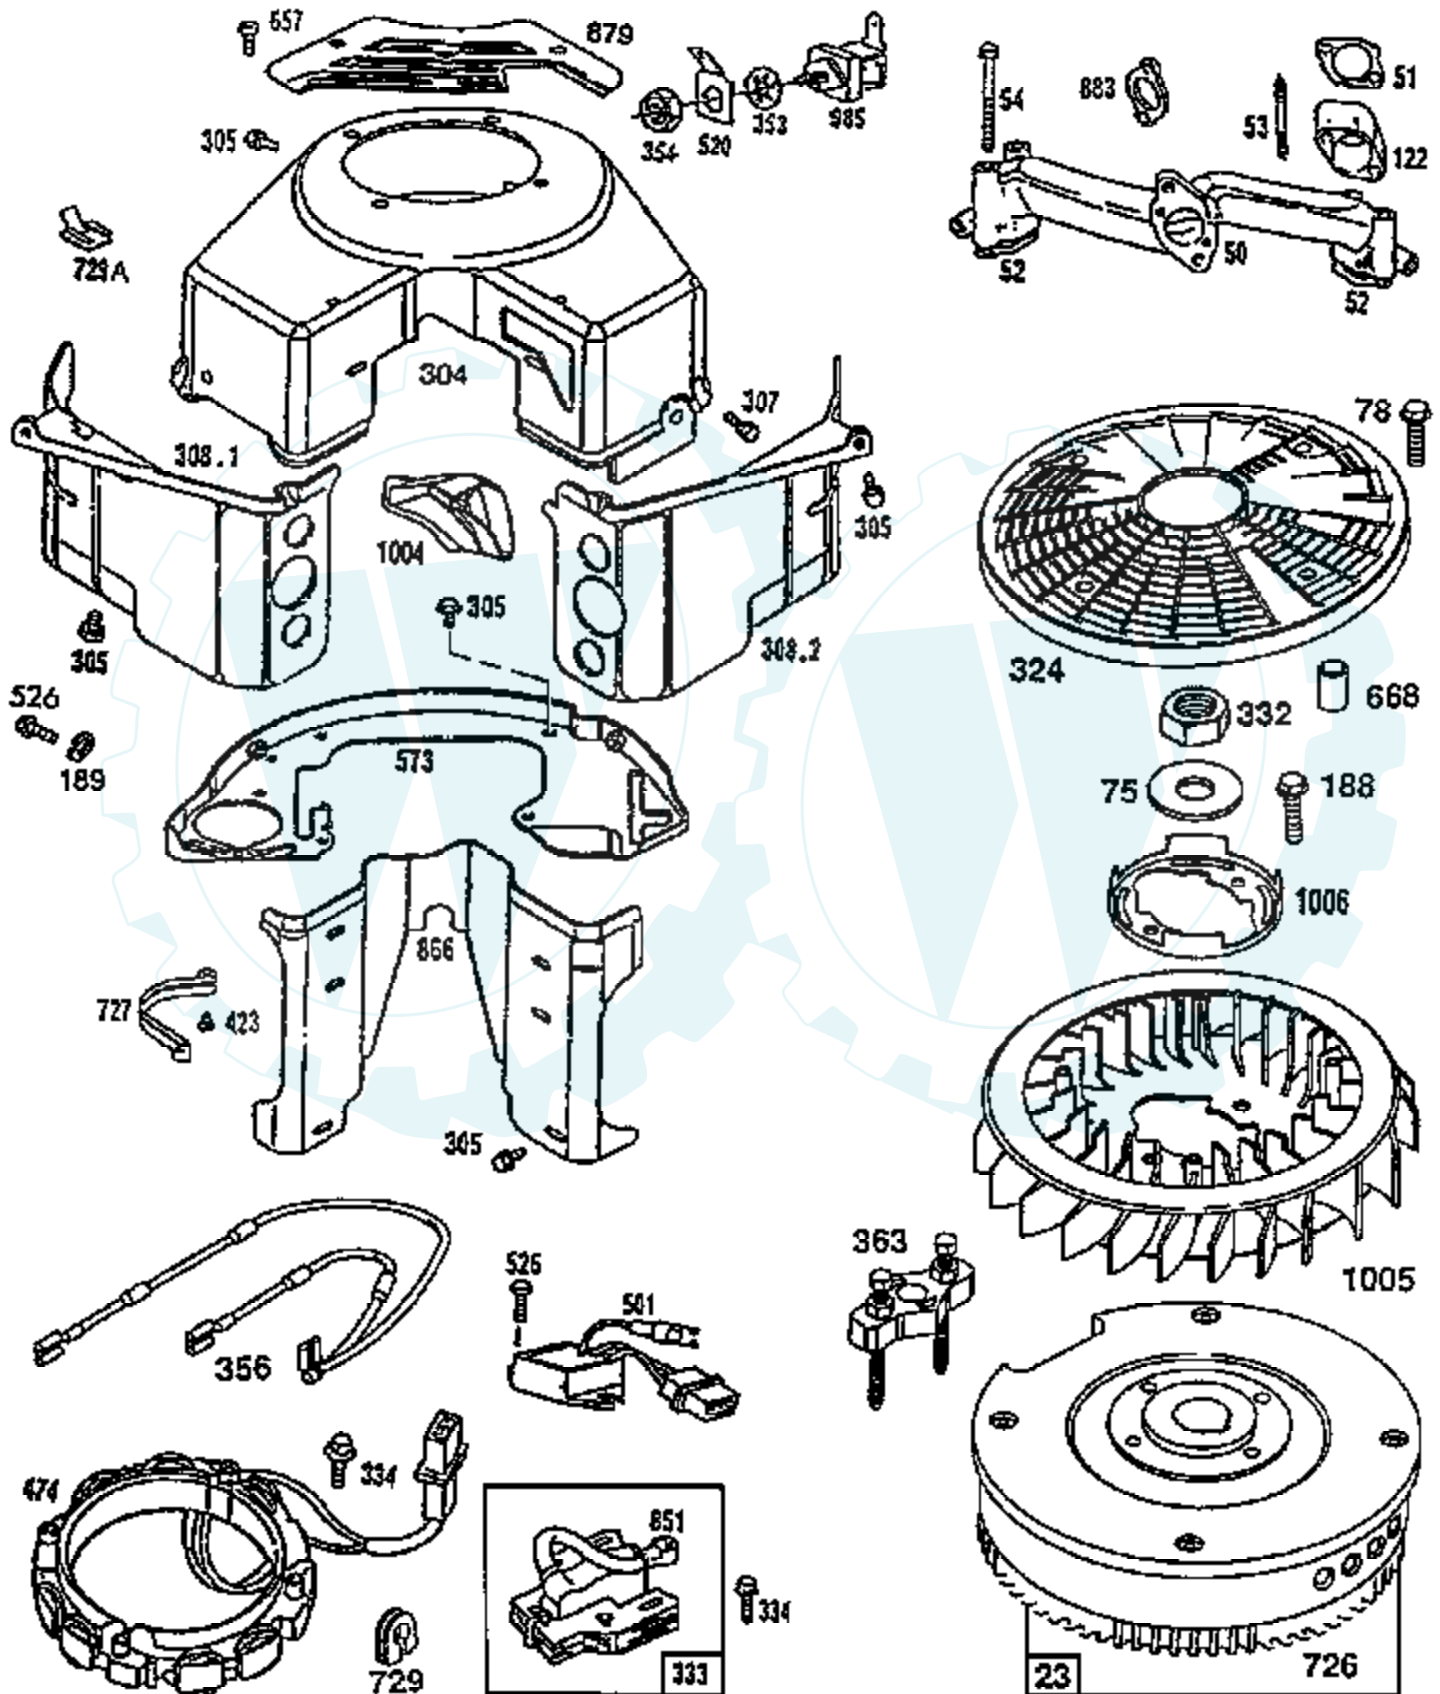

TRACTOR - - MODEL NUMBER AYP8186A59 ENGINE BRIGGS & STRATTON - - MODEL NUMBER 350777, TYPE 0034-01

Ref #	Part Number	Qty	Description
1	807787		CYLINDER ASSEMBLY
2	805107		BEARING, CYLINDER
3	805101		SEAL, OIL
5.1	807821		HEAD, CYLINDER, CYLINDER #1
5.2	807822		HEAD, CYLINDER 2
6	805193		WASHER, CYLINDER HEAD
7	805653		GASKET, CYLINDER HEAD
8	807795		BREATHER ASSEMBLY
9	805379		GASKET, BREATHER
10	805751		SCREW
11	805362		TUBE, BREATHER
12	805112		GASKET, CRANKCASE COVER
13	805097		SCREW, CYLINDER HEAD
15	805048		PLUG, OIL DRAIN
16	807779		CRANKSHAFT
	94196		KEY, TIMING GEAR
18	807638		COVER ASSEMBLY, CRANKCASE
20	805049		SEAL, OIL
22	805696		SCREW, CRANKCASE COVER
23	807790		FLYWHEEL, MAGNETO
24	805016		KEY, FLYWHEEL
25	807888		PISTON ASSEMBLY, STANDARD SIZE
	807991		PISTON ASSEMBLY
	807992		PISTON ASSEMBLY
	807993		PISTON ASSEMBLY
26	807889		RING SET, PISTON, STANDARD SIZE
	807994		RING SET, PISTON
	807995		RING SET, PISTON
	807996		RING SET, PISTON
27	805099		LOCK, PISTON PIN
28	807886		PIN ASSEMBLY, PISTON, STANDARD
29	807900		ROD ASSEMBLY, CONNECTING
32	805395		SCREW, CONNECTING ROD
33	805089		VALVE, EXHAUST
34	805090		VALVE, INTAKE
35	805078		SPRING, VALVE
37	805506		COVER, STARTER
40	805092		RETAINER, VALVE SPRING
42	805161		RETAINER, VALVE
45	805354		TAPPET, VALVE
46	807542		GEAR, CAM
50	805772		MANIFOLD, INTAKE
51	805700		GASKET, CARBURETOR MOUNTING
52	805023		GASKET, INTAKE MANIFOLD
53	805669		SCREW, SEMS
54	805006		SCREW, SEMS
75	805007		WASHER, SPRING
78	805447		SCREW, SEMS
84	805059		PLUG, PIPE
87	805054		SEAL, GOVERNOR SHAFT
95	94457		SCREW, VALVE MOUNTING
95A	94466		SCREW, VALVE MOUNTING
98	494690		SCREW, THROTTLE ADJUSTMENT
104	231652		PIN, FLOAT HINGE
105	808023		FUEL INLET ASSEMBLY
108	224534		VALVE CHOKE
116	805058		O-RING, OIL PUMP
116A	805198		O-RING, CRANKCASE COVER