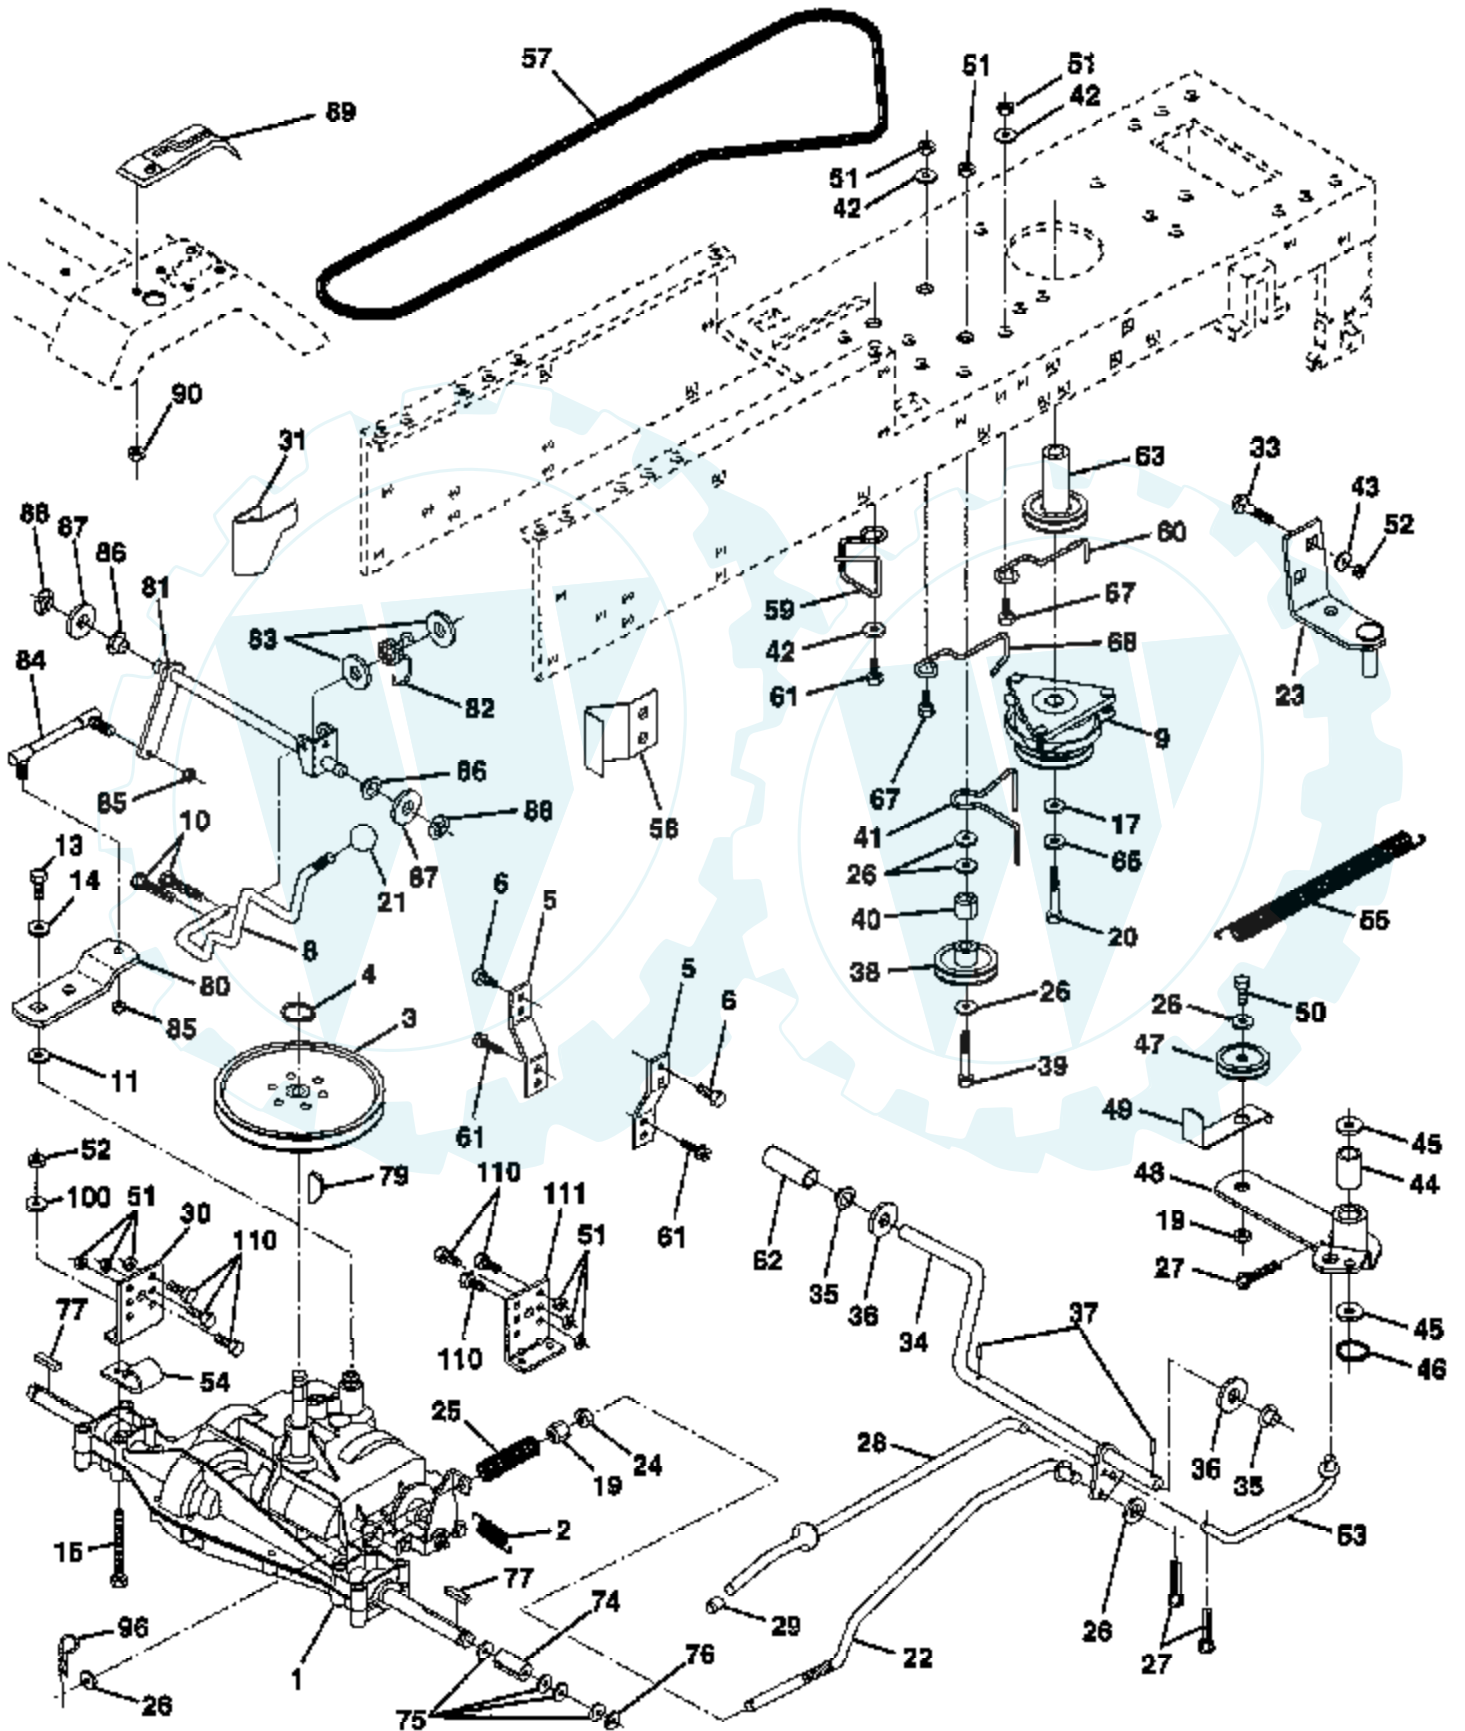

Ref #	Part Number	Qty	Description
91	73220400		SUB= 50675
92	10040400		LOCKWASHER
100	105037X		FOAM-STRIP LT
108	74760612		SUB= 74780612
	8022J		PLUG-DASH T
	121794X		COVER ACCESS

## DRIVE

Ref #	Part Number	Qty	Description
1	138788		TRANSAX. PRLES.
2	110422X		SUB= 146682
3	121327X		PULLEY TRANSAXLE
4	12000004		RING
5	123787X		STRAP TORQUE
6	17490512		SCREW
8	123781X		SUB= 141002
9	137140		SUB= 142600
10	76020416		PIN COTTER 1/8
11	105701X		WASH-SHFT PLT LT
13	74550412		BOLT.1/4-28.W/PAT
14	19091216		WASHER PM
15	74780544		BOLT HEX
17	126197X		WASHER
19	73800600		NUT
20	71170768		SUB= 150280
21	106933X		KNOB T (1/2-HOLE)
22	145340		ROD.ASM.BK.44.MWR
23	137141		BRACKET.ASM.MTG
24	73350600		NUT
25	126909X		"SPRING,ROD BRAKE"
26	19131316		WASHER
27	76020412		COTTER PIN
28	145204		ROD.BRAKE.PARK.LT
29	124236X		CAP
30	123780X		BRKT TRANS LH
31	123791X		KEEPER BELT LH
33	72140506		BOLT
34	149001		SHAFT.PEDAL.FOOT
35	120183X		NYLON BEARING
36	19211616		WASHER LT
37	1572H		SUB= 2882J
38	123674X		PULLEY.IDLER.FLAT
39	74760644		BOLT
40	4470J		SPACER T
41	109070X		BELT KEEPER LT
42	19131312		WASHER
43	19111012		WASHER T
44	105706X		"LY, BEARING"
45	110812X		WASHER LT
46	12000039		KLIP RING
47	127783		SUB= 139245
48	123789X		ARM IDLER
49	123205X		RETAIN BELT
50	74760624		SUB= 74930624
51	73680600		SUB= 73690600
52	73680500		SUB= 73690500
53	105710X		"LINK, CLUTCH T"
54	2751R		CLIP T
55	105709X		"SPRING, RETURN LT"
57	123796X		BELT.GRDRV.94.75
58	123792X		"KEEPER,BELT RH"
59	140312		KEEPER BELT CNTSP
60	121218X		KEEPER BELT ENGLH
61	17490612		SCREW
62	8883R		PEDAL COVER T
63	136906		PULLEY ENGINE
65	136906		PULLEY ENGINE