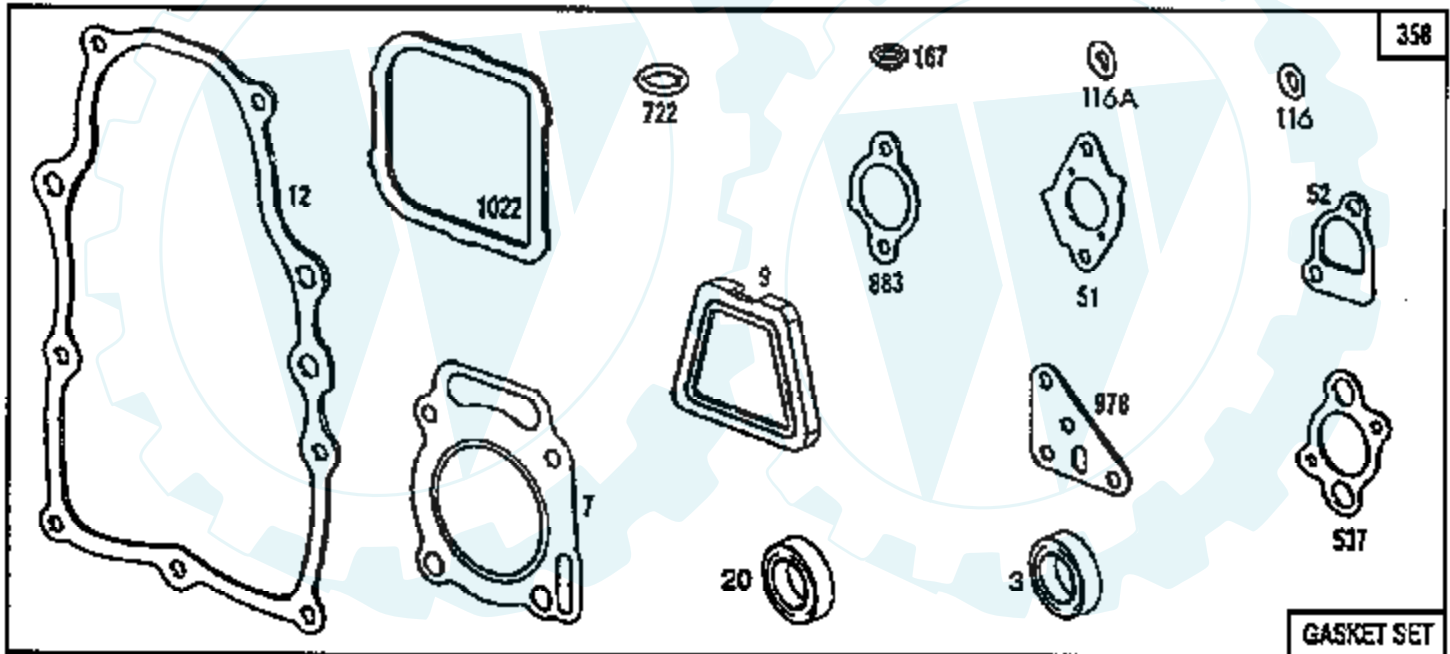

TRACTOR - - MODEL NUMBER AYP8186A59
ENGINE BRIGGS & STRATTON - - MODEL NUMBER 350777, TYPE 0034-01

Ref #	Part Number	Qty	Description
1	807787		CYLINDER ASSEMBLY
2	805107		BEARING, CYLINDER
3	805101		SEAL, OIL
5.1	807821		HEAD, CYLINDER, CYLINDER #1
5.2	807822		HEAD, CYLINDER 2
6	805193		WASHER, CYLINDER HEAD
7	805653		GASKET, CYLINDER HEAD
8	807795		BREATHER ASSEMBLY
9	805379		GASKET, BREATHER
10	805751		SCREW
11	805362		TUBE, BREATHER
12	805112		GASKET, CRANKCASE COVER
13	805097		SCREW, CYLINDER HEAD
15	805048		PLUG, OIL DRAIN
16	807779		CRANKSHAFT
	94196		KEY, TIMING GEAR
18	807638		COVER ASSEMBLY, CRANKCASE
20	805049		SEAL, OIL
22	805696		SCREW, CRANKCASE COVER
23	807790		FLYWHEEL, MAGNETO
24	805016		KEY, FLYWHEEL
25	807888		PISTON ASSEMBLY, STANDARD SIZE
	807991		PISTON ASSEMBLY
	807992		PISTON ASSEMBLY
	807993		PISTON ASSEMBLY
26	807889		RING SET, PISTON, STANDARD SIZE
	807994		RING SET, PISTON
	807995		RING SET, PISTON
	807996		RING SET, PISTON
27	805099		LOCK, PISTON PIN
28	807886		PIN ASSEMBLY, PISTON, STANDARD
29	807900		ROD ASSEMBLY, CONNECTING
32	805395		SCREW, CONNECTING ROD
33	805089		VALVE, EXHAUST
34	805090		VALVE, INTAKE
35	805078		SPRING, VALVE
37	805506		COVER, STARTER
40	805092		RETAINER, VALVE SPRING
42	805161		RETAINER, VALVE
45	805354		TAPPET, VALVE
46	807542		GEAR, CAM
50	805772		MANIFOLD, INTAKE
51	805700		GASKET, CARBURETOR MOUNTING
52	805023		GASKET, INTAKE MANIFOLD
53	805669		SCREW, SEMS
54	805006		SCREW, SEMS
75	805007		WASHER, SPRING
78	805447		SCREW, SEMS
84	805059		PLUG, PIPE
87	805054		SEAL, GOVERNOR SHAFT
95	94457		SCREW, VALVE MOUNTING
95A	94466		SCREW, VALVE MOUNTING
98	494690		SCREW, THROTTLE ADJUSTMENT
104	231652		PIN, FLOAT HINGE
105	808023		FUEL INLET ASSEMBLY
108	224534		VALVE CHOKE
116	805058		O-RING, OIL PUMP
116A	805198		O-RING, CRANKCASE COVER