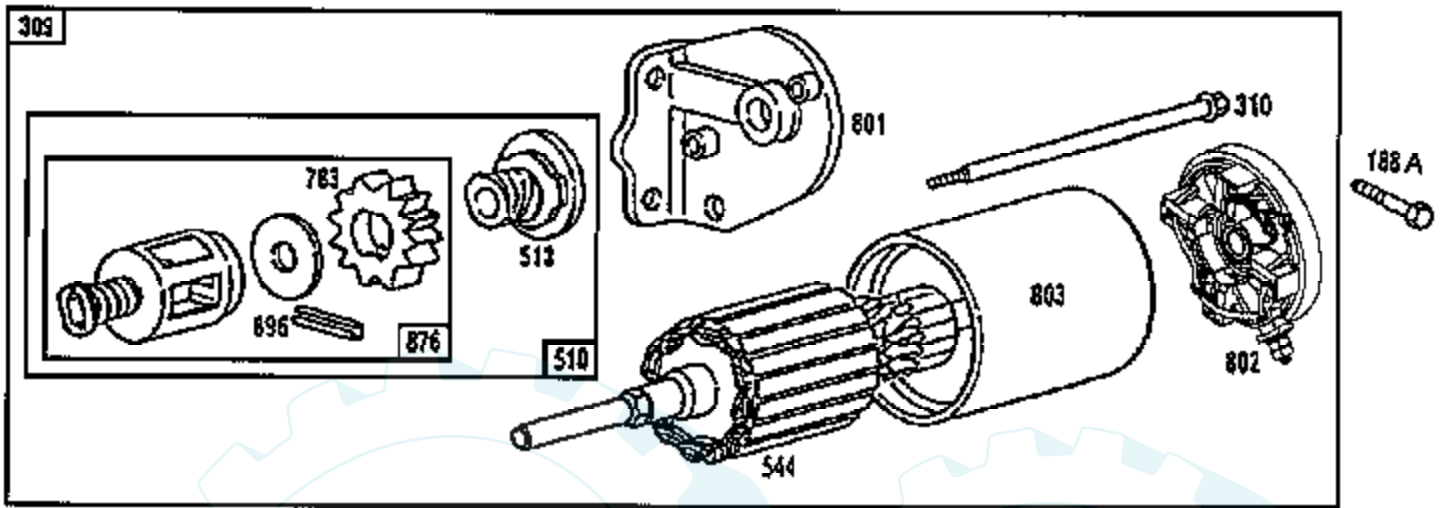

TRACTOR - - MODEL NUMBER AYP8186A59
ENGINE BRIGGS & STRATTON - - MODEL NUMBER 350777, TYPE 0034-01

Ref #	Part Number	Qty	Description
1	807787		CYLINDER ASSEMBLY
2	805107		BEARING, CYLINDER
3	805101		SEAL, OIL
5.1	807821		HEAD, CYLINDER, CYLINDER #1
5.2	807822		HEAD, CYLINDER 2
6	805193		WASHER, CYLINDER HEAD
7	805653		GASKET, CYLINDER HEAD
8	807795		BREATHER ASSEMBLY
9	805379		GASKET, BREATHER
10	805751		SCREW
11	805362		TUBE, BREATHER
12	805112		GASKET, CRANKCASE COVER
13	805097		SCREW, CYLINDER HEAD
15	805048		PLUG, OIL DRAIN
16	807779		CRANKSHAFT
	94196		KEY, TIMING GEAR
18	807638		COVER ASSEMBLY, CRANKCASE
20	805049		SEAL, OIL
22	805696		SCREW, CRANKCASE COVER
23	807790		FLYWHEEL, MAGNETO
24	805016		KEY, FLYWHEEL
25	807888		PISTON ASSEMBLY, STANDARD SIZE
	807991		PISTON ASSEMBLY
	807992		PISTON ASSEMBLY
	807993		PISTON ASSEMBLY
26	807889		RING SET, PISTON, STANDARD SIZE
	807994		RING SET, PISTON
	807995		RING SET, PISTON
	807996		RING SET, PISTON
27	805099		LOCK, PISTON PIN
28	807886		PIN ASSEMBLY, PISTON, STANDARD
29	807900		ROD ASSEMBLY, CONNECTING
32	805395		SCREW, CONNECTING ROD
33	805089		VALVE, EXHAUST
34	805090		VALVE, INTAKE
35	805078		SPRING, VALVE
37	805506		COVER, STARTER
40	805092		RETAINER, VALVE SPRING
42	805161		RETAINER, VALVE
45	805354		TAPPET, VALVE
46	807542		GEAR, CAM
50	805772		MANIFOLD, INTAKE
51	805700		GASKET, CARBURETOR MOUNTING
52	805023		GASKET, INTAKE MANIFOLD
53	805669		SCREW, SEMS
54	805006		SCREW, SEMS
75	805007		WASHER, SPRING
78	805447		SCREW, SEMS
84	805059		PLUG, PIPE
87	805054		SEAL, GOVERNOR SHAFT
95	94457		SCREW, VALVE MOUNTING
95A	94466		SCREW, VALVE MOUNTING
98	494690		SCREW, THROTTLE ADJUSTMENT
104	231652		PIN, FLOAT HINGE
105	808023		FUEL INLET ASSEMBLY
108	224534		VALVE CHOKE
116	805058		O-RING, OIL PUMP
116A	805198		O-RING, CRANKCASE COVER