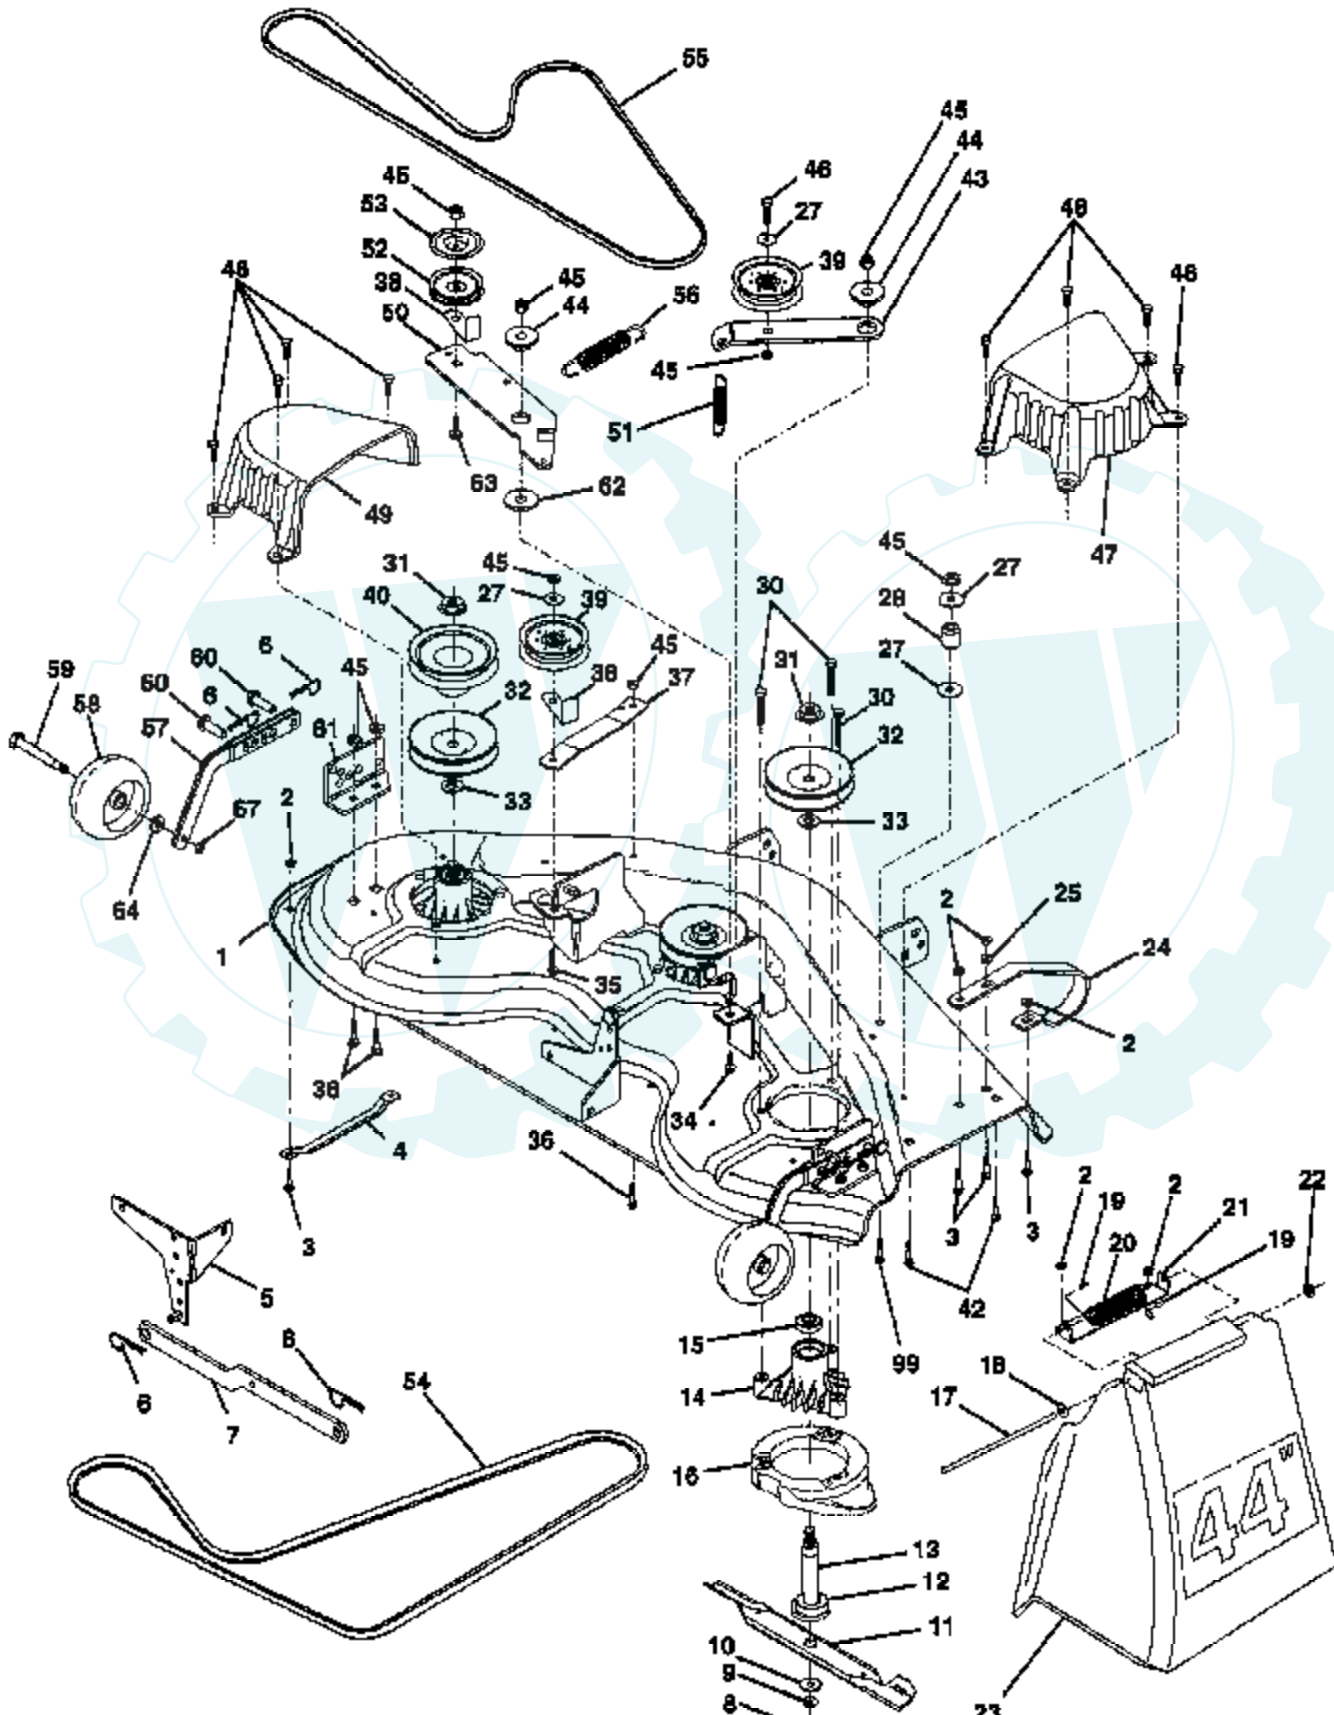

TRACTOR - MODEL NUMBER AYP8186A59

MOWER DECK

Ref #	Part Number	Qty	Description
1	140579		"DECK ASM WELD44""
2	73680500		SUB= 73690500
3	72110506		SUB= 72270506
4	7631J		RUNNER-LH M
5	138457		BRKT.ASM.SW.44/50
6	4939M		SUB= 85902
7	130832		SUB= 130833
8	850857		BLADE BOLT
9	10030600		SUB= 10040600
10	140296		WASHER.HARD.BLADE
11	130652		"BLADE.44"" HIPERF"
12	129895		BEARING.BALL
13	137553		SHAFT.ASM.W/BRNG
14	137152		HOUSING.MAND.44.V
15	110485X		BEARING
16	140329		STRIPPER RND MWR
17	106735X		ROD-HINGE T
18	19111016		WASHER
19	105304X		CAP-SLEEVE LT
20	123713X		SPRING TORSION
21	137607		BRKT DEFLECTOR
22	110452X		NUT PUSH M
23	109785X		DEFLECTOR SHIELD
24	136321		RUNNER.RH
25	19111216		WASHER M
27	19131316		WASHER
28	132823		SUB= 532132823
30	138776		SUB= 157722
31	137266		SUB= 139729
32	129861		SUB= 153535
33	129963		WASHER
34	72140610		BOLT.3/8-14X1.25
35	72110616		BOLT
36	72110608		BOLT D
37	137166		STIFFENER.ARM.IDL
38	137554		SUB= 918137554
39	131494		FLAT IDLER PULLEY
40	136572		"PULLEY.DRIVEN.44""
42	72140506		BOLT
43	136460		"ARM.IDLER.SEC.44""
44	122052X		SPACER RETAINER
45	73680600		SUB= 73690600
46	74760628		BOLT
47	137200		"COVER.MAND.RH.44""
48	137729		SCREW.1/4-20X5/8
49	136574		COVER.MANDREL.LH
50	137272		ARM.IDLER.PRIMARY
51	137273		"SPRING.SEC.44""VEN"
52	139245		PULLEY.IDLER.VGRO
53	137789		SHIELD.IDLER.44.V
54	131264		V-BELT.PRIM.78.5.
55	131290		BELT-V.88.12.MW
56	138687		SPRING.EXT.DECK.
57	136577		BAR.ASM.GUAGE.WHL
58	133957		WHEEL GAGE DONUT
59	137644		BOLT.SHOULDER
60	139031		PIN CLEVIS
61	136573		BRACKET.GUAGE.WHL