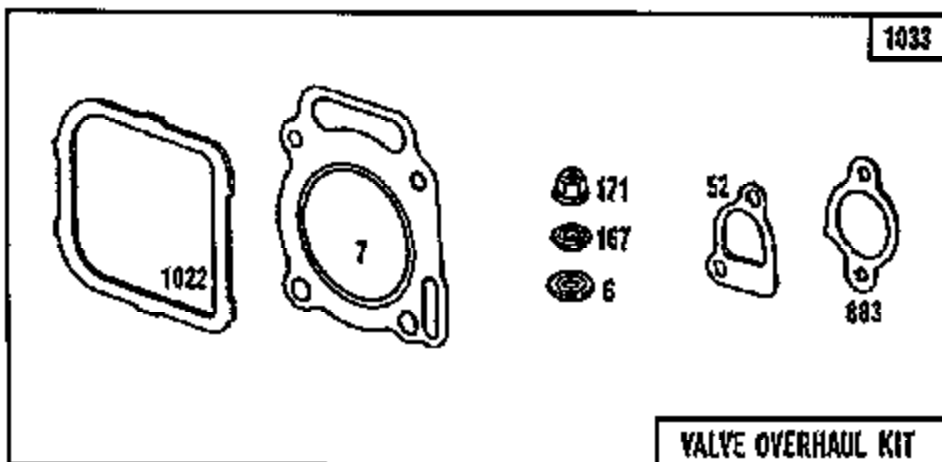

TRACTOR - - MODEL NUMBER AYP8186A59
ENGINE BRIGGS & STRATTON - - MODEL NUMBER 350777, TYPE 0034-01

Ref #	Part Number	Qty	Description
1	807787		CYLINDER ASSEMBLY
2	805107		BEARING, CYLINDER
3	805101		SEAL, OIL
5.1	807821		HEAD, CYLINDER, CYLINDER #1
5.2	807822		HEAD, CYLINDER 2
6	805193		WASHER, CYLINDER HEAD
7	805653		GASKET, CYLINDER HEAD
8	807795		BREATHER ASSEMBLY
9	805379		GASKET, BREATHER
10	805751		SCREW
11	805362		TUBE, BREATHER
12	805112		GASKET, CRANKCASE COVER
13	805097		SCREW, CYLINDER HEAD
15	805048		PLUG, OIL DRAIN
16	807779		CRANKSHAFT
	94196		KEY, TIMING GEAR
18	807638		COVER ASSEMBLY, CRANKCASE
20	805049		SEAL, OIL
22	805696		SCREW, CRANKCASE COVER
23	807790		FLYWHEEL, MAGNETO
24	805016		KEY, FLYWHEEL
25	807888		PISTON ASSEMBLY, STANDARD SIZE
	807991		PISTON ASSEMBLY
	807992		PISTON ASSEMBLY
	807993		PISTON ASSEMBLY
26	807889		RING SET, PISTON, STANDARD SIZE
	807994		RING SET, PISTON
	807995		RING SET, PISTON
	807996		RING SET, PISTON
27	805099		LOCK, PISTON PIN
28	807886		PIN ASSEMBLY, PISTON, STANDARD
29	807900		ROD ASSEMBLY, CONNECTING
32	805395		SCREW, CONNECTING ROD
33	805089		VALVE, EXHAUST
34	805090		VALVE, INTAKE
35	805078		SPRING, VALVE
37	805506		COVER, STARTER
40	805092		RETAINER, VALVE SPRING
42	805161		RETAINER, VALVE
45	805354		TAPPET, VALVE
46	807542		GEAR, CAM
50	805772		MANIFOLD, INTAKE
51	805700		GASKET, CARBURETOR MOUNTING
52	805023		GASKET, INTAKE MANIFOLD
53	805669		SCREW, SEMS
54	805006		SCREW, SEMS
75	805007		WASHER, SPRING
78	805447		SCREW, SEMS
84	805059		PLUG, PIPE
87	805054		SEAL, GOVERNOR SHAFT
95	94457		SCREW, VALVE MOUNTING
95A	94466		SCREW, VALVE MOUNTING
98	494690		SCREW, THROTTLE ADJUSTMENT
104	231652		PIN, FLOAT HINGE
105	808023		FUEL INLET ASSEMBLY
108	224534		VALVE CHOKE
116	805058		O-RING, OIL PUMP
116A	805198		O-RING, CRANKCASE COVER