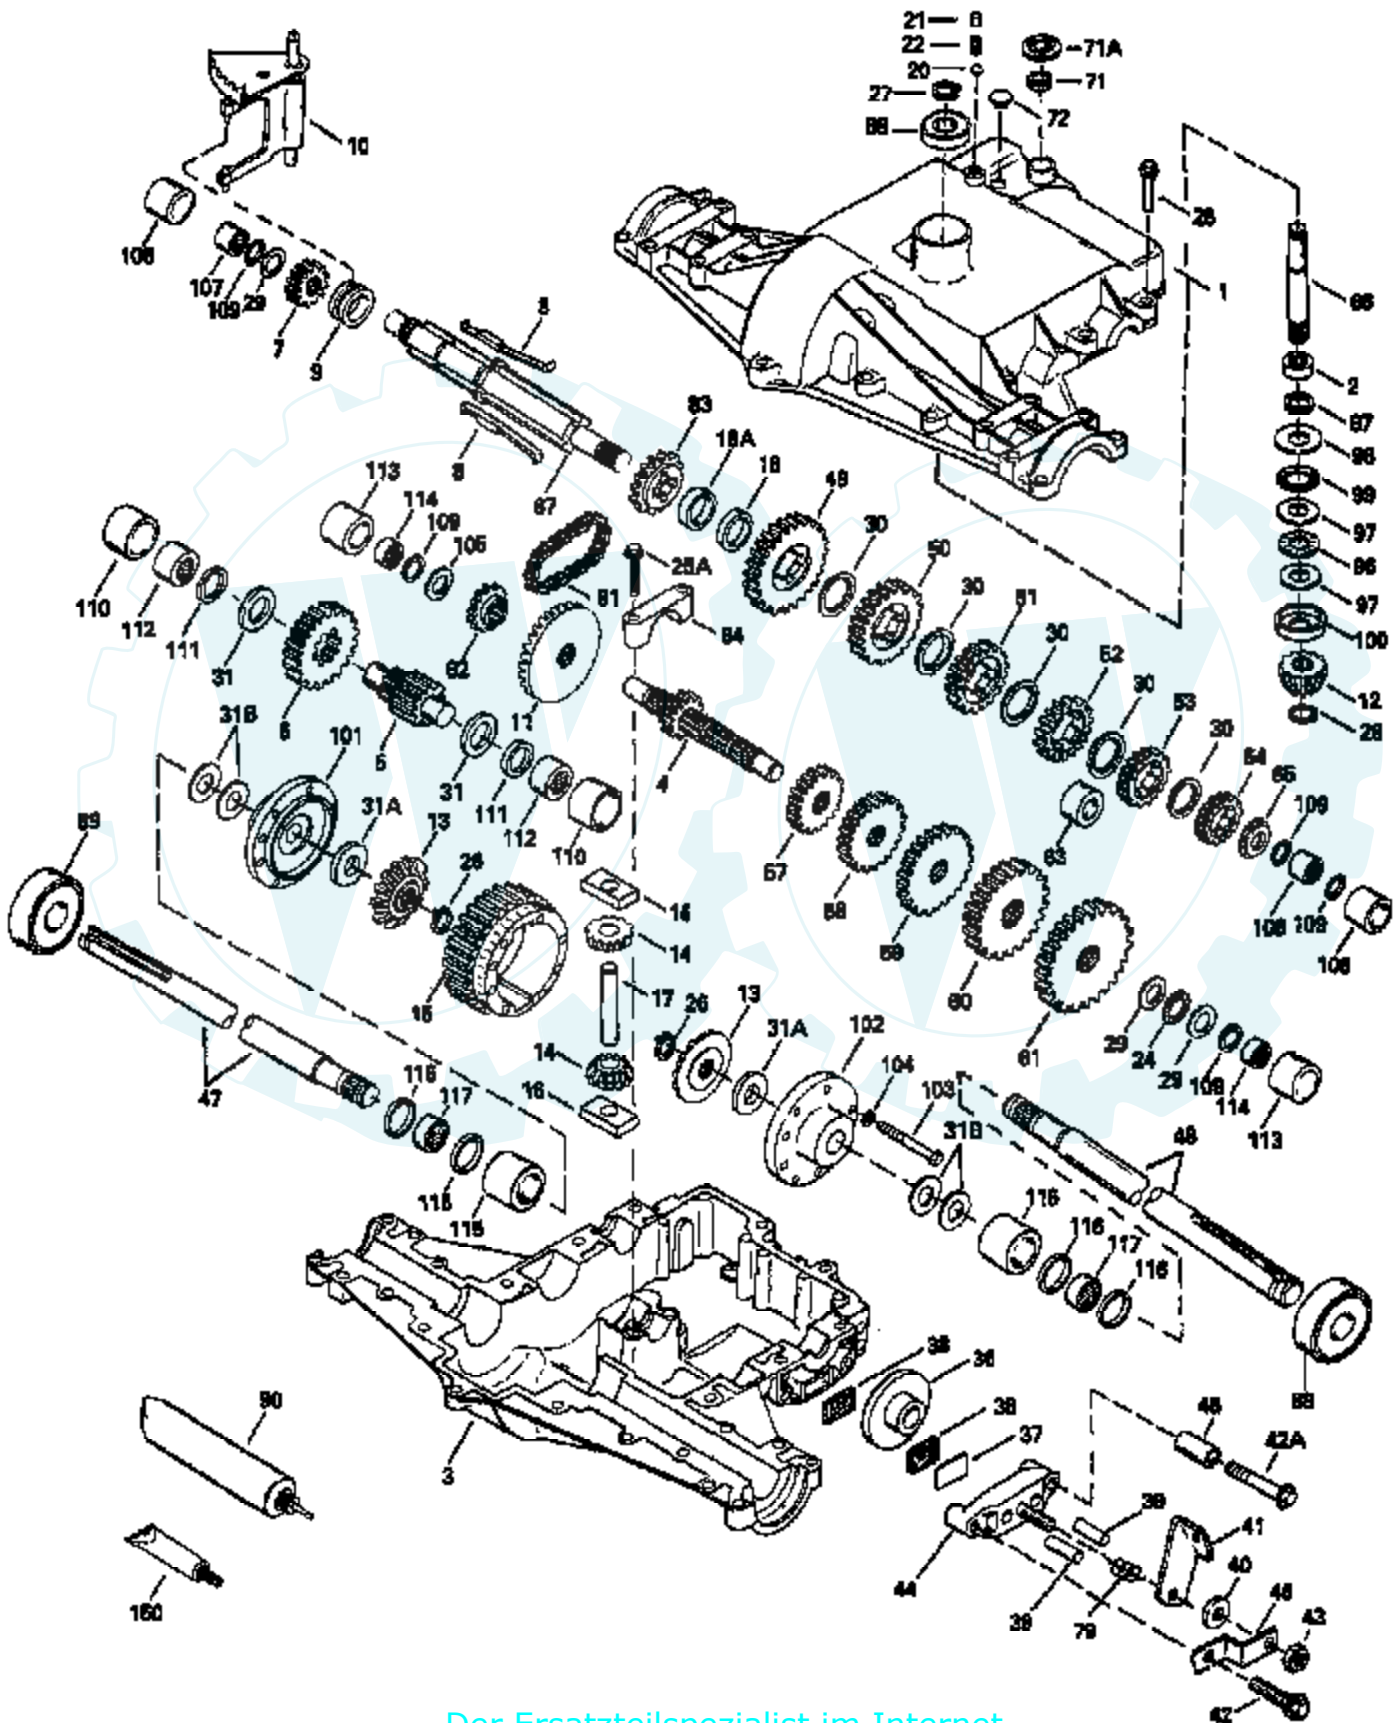

TRACTOR - - MODEL NUMBER AYP8186A59

PEERLESS TRANSAXLE - MODEL NUMBER 820-016B

Ref #	Part Number	Qty	Description
	794513		TRANSAXLE, COMPLETE
1	772098A		COVER TRANSAXLE
2	780155		BEARING NEEDLE
3	770088		CASE TRANSAXLE
4	776291		SHAFT COUNTER
5	776275		SHAFT, OUTPUT, 9T
6	778247		GEAR, OUTPUT, 35T
7	778253		GEAR, SPUR, 15T
8	792138		KEY
9	784216		COLLAR SHIFT
10	784342		ROD AND FORK ASSY SHIFT
11	778246		GEAR BEVEL, 33T
12	778245		BEVEL PINION, 13T
13	778198		GEAR BEVEL
14	778197		PINION, 10T
15	778248		GEAR, RING, 31T
16	786027		BLOCK DRIVE
17	786019		PIN DRIVE
18	786121		SPACER, .350/.340 THICK
18A	786122		SPACER, .276/.268 THICK
20	792077		BALL STEEL, 5/16" DIA.
21	792078		SCREW, 3/8-16 X 3/8"
22	792079		SPRING
24	780071		THRUST BEARING
25	792129		SCREW HEX HD 5/16-18 X 1-1/4
25A	792073		SCREW, 1/4-20 X 1-1/4
26	792018		RING STRAP
27	792018		RING STRAP
28	788040		RETAINING RING
29	780072		WASHER THRUST
30	780108		WASHER THRUST
31	780128		WASHER THRUST
31A	780107		WASHER
31B	780042		WASHER THRUST
36	790043		DISK BRAKE
37	790007		PLATE BRAKE PAD
38	799021		BRAKE PAD
39	786026		PIN DOWEL
40	792076A		WASHER
41	790047		LEVER BRAKE
42	792073		SCREW, 1/4-20 X 1-1/4
42A	792085A		SCREW, 1/4-20 X 2-1/4
43	792075		LOCKNUT 5/16-24
44	790025		HOLDER BRAKE PAD
45	786067		SPACER
46	786086		BRKT BRAKE LEVER
47	774832		AXLE, 12-5/16" LONG
48	774831		AXLE, 16-3/16" LONG
49	778216A		GEAR, SPUR, 41T
50	778206A		GEAR, SPUR, 35T
51	778205A		GEAR, SPUR, 30T
52	778204A		GEAR, SPUR, 25T
53	778203A		GEAR, SPUR, 22T
54	778273		GEAR, SPUR, 19T
57	778199		GEAR, SPUR, 15T
58	778200		GEAR, SPUR, 20T
59	778201		GEAR, SPUR, 25T
60	778202		GEAR, SPUR, 28T