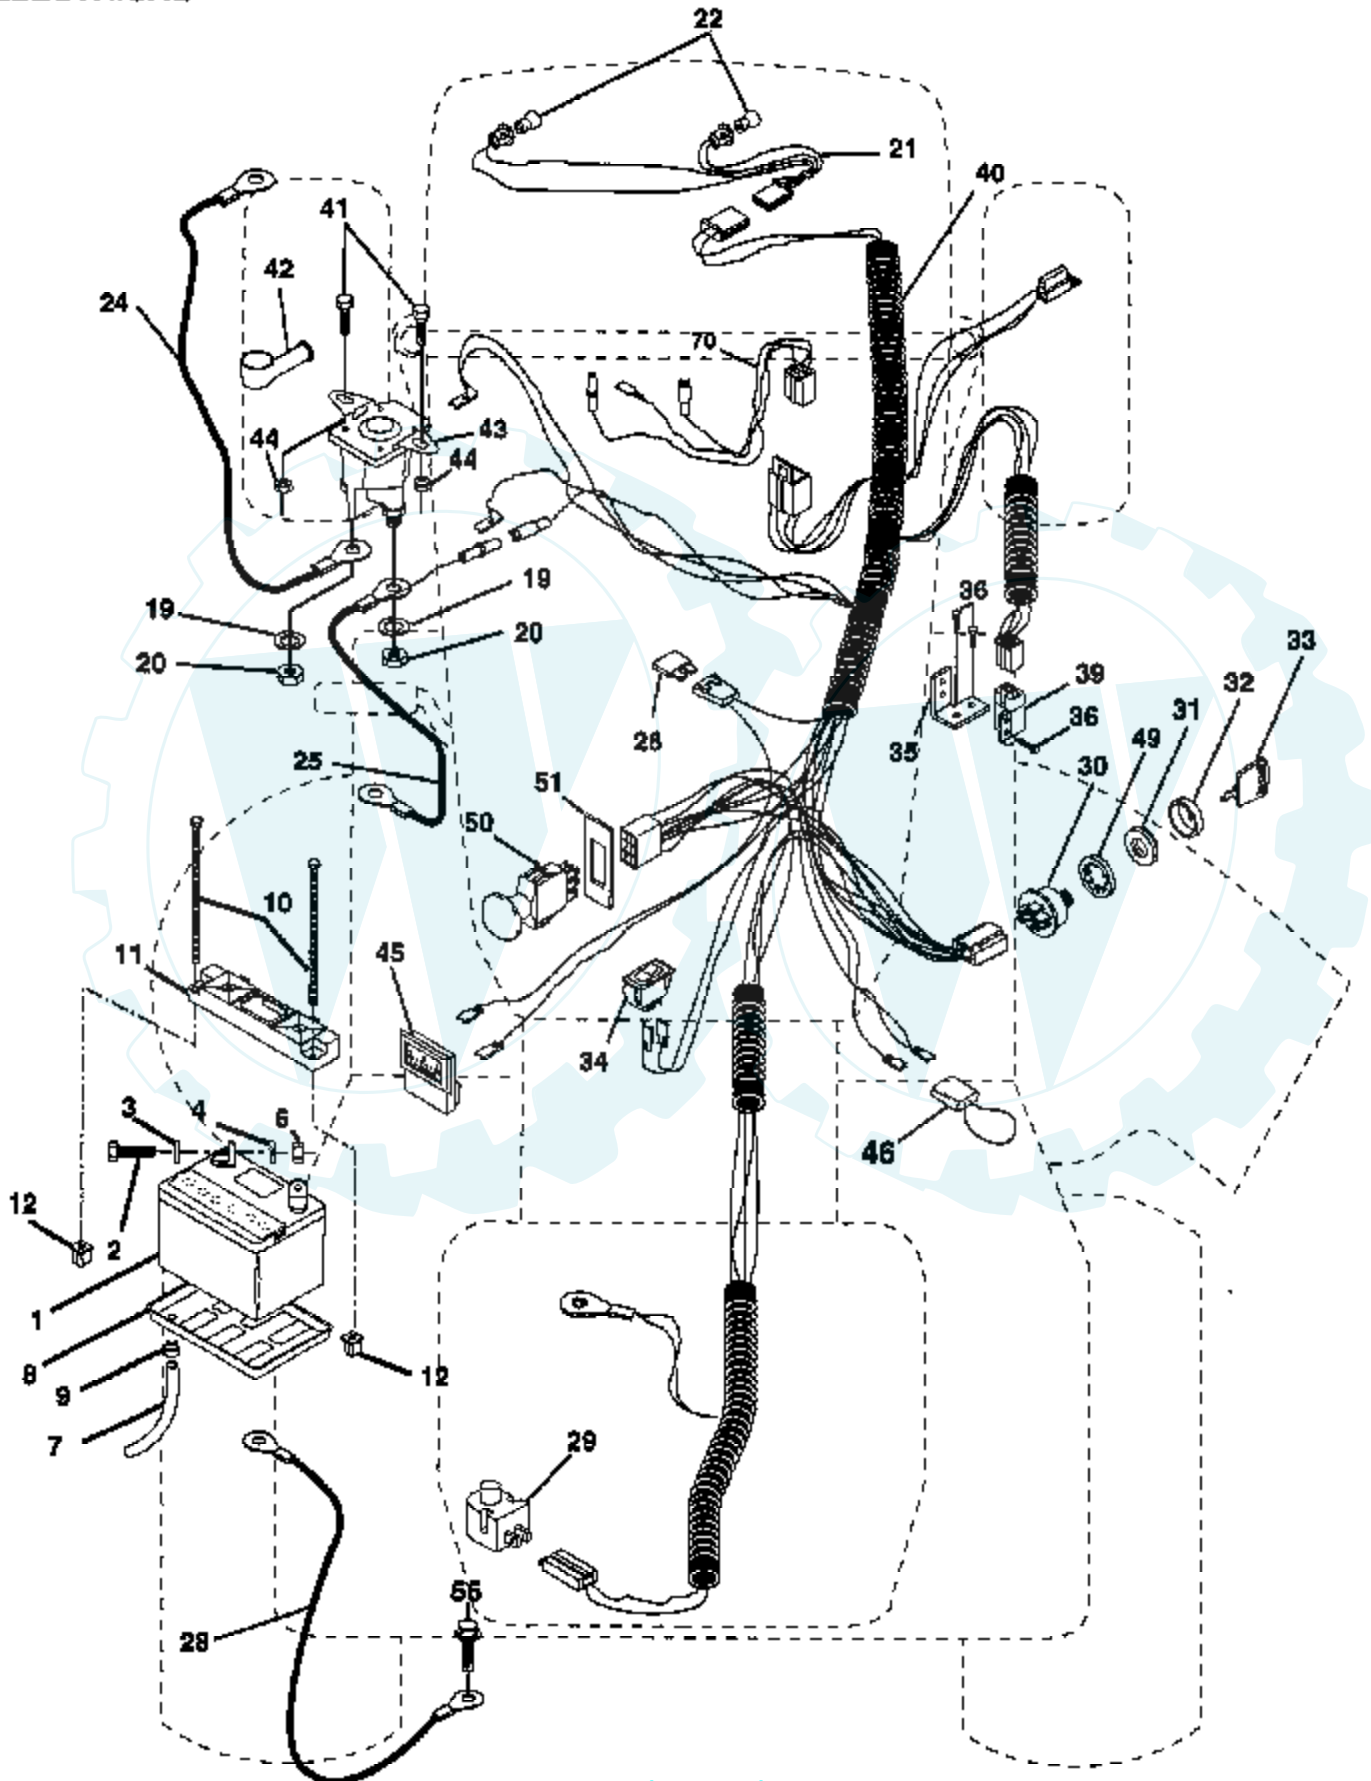

TRACTOR - - MODEL NUMBER AYP8186A59

ELECTRICAL

Ref #	Part Number	Qty	Description
1	144926		SUB= 123899X
2	74760412		BOLT LT
3	19091016		WASHER
4	10040400		LOCKWASHER
6	73220400		SUB= 50675
7	7697J		"DRAIN TU T, BATT"
8	7603J		"TRAY T, BATTERY"
9	109596X		HOSE CLAMP T
10	145211		SUB= 150177
11	145209		SUB= 150109
12	145769		SUB= 150177
19	10090400		SUB= 10040400
20	73350400		NUT
21	136850		"HARNES, LIGHT SOC"
22	4152J		HEADLAMP BULB
24	146136		CABLE.BTRY.6GA.RD
25	146148		CABLE.6GA.22W/16W
26	108824X		FUSE HYT
28	145491		CABLE.GRND.6GA.21
29	121305X		SWITCH SEAT
30	144921		SUB= 163088
31	140400		SUB= 145774
32	141226		COVER KEY SWITCH
33	140401		KEY MLD GEN DELTA
34	110712X		SWITCH LT
35	108236X		BRACKET LT
36	17021008		SCREW
39	109553X		SWITCH INTERLOCKT
40	145493		HARNES.ING.ELEC.
41	71110412		BOLT.HX.1/4-20
42	131563		SUB= 154336
44	73510400		NUT
45	122822X		AMMETER
46	141940		PROTECTION LOOP
49	11151000		LOCKWASHER
50	140404		SUB= 154959
51	140405		RING RETAIN PTO
55	17490508		SCREW LT
70	140424		HARNES ENGINE