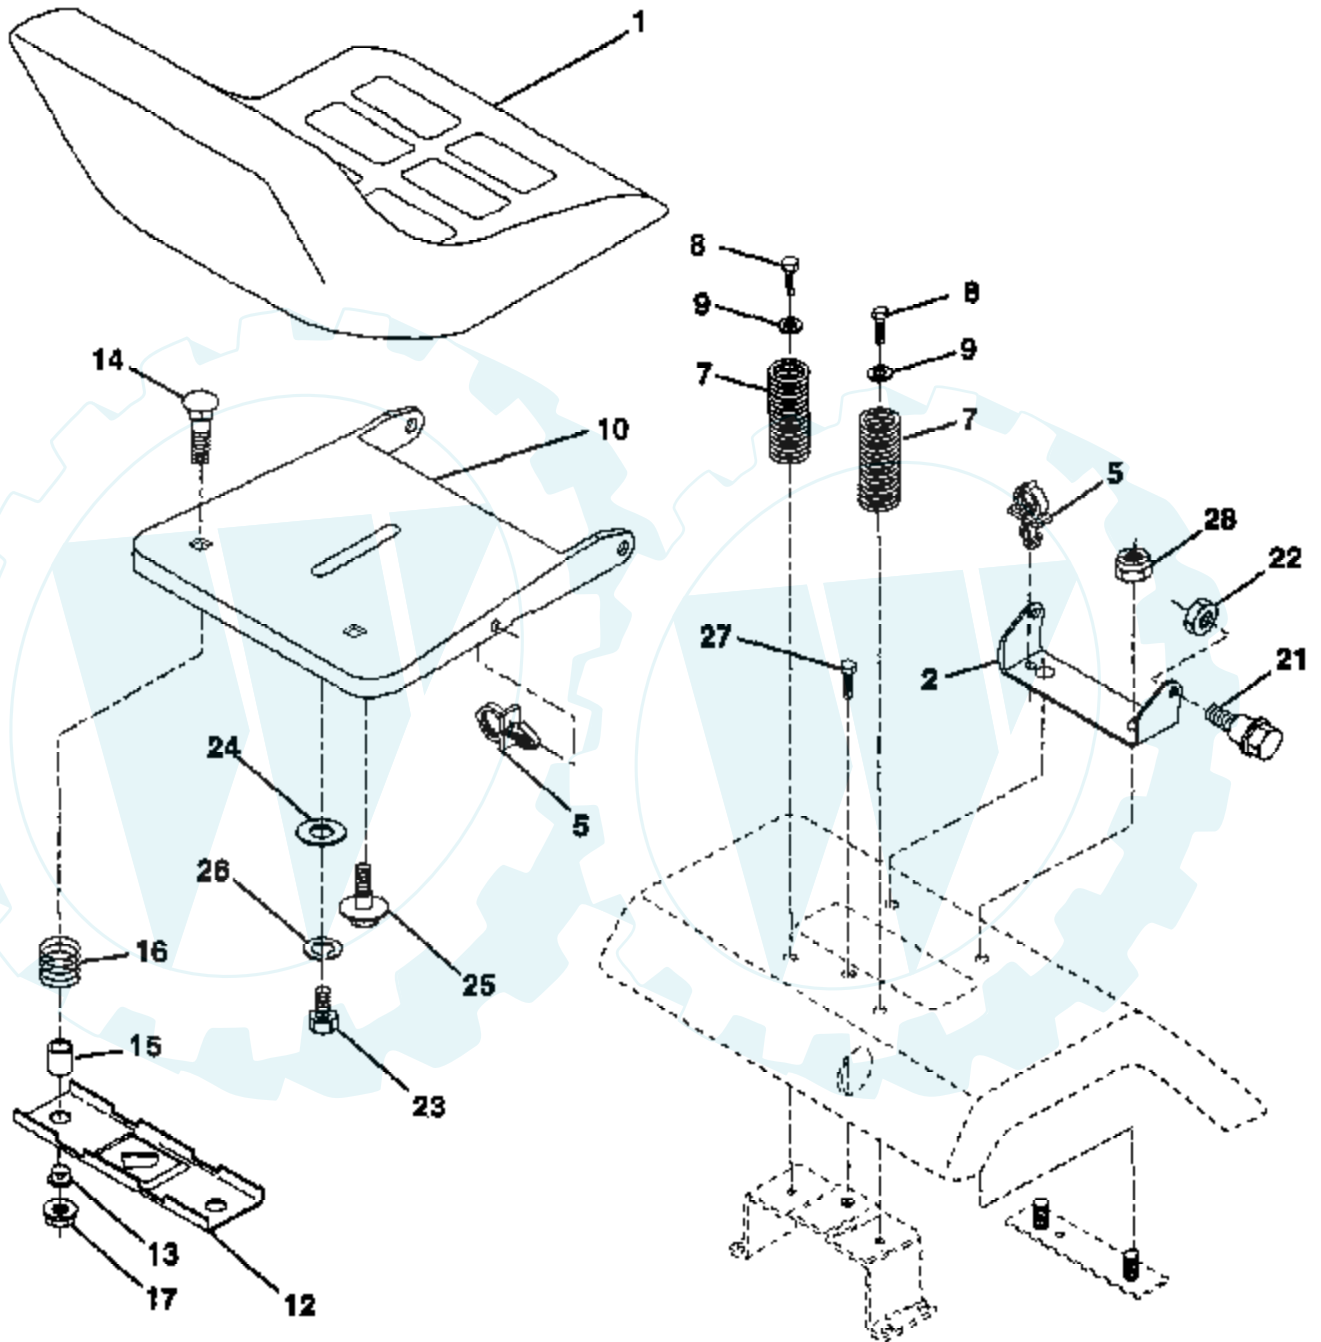

TRACTOR - - MODEL NUMBER AYP8186A59

SEAT ASSEMBLY

Ref #	Part Number	Qty	Description
1	127429X		SUB= 140121
2	140551		BRACKET PVT SEAT
5	145006		CLIP.PUSH-IN.HING
7	124181X		SPRING COMPRESSIO
8	17490508		SCREW LT
9	19131614		WASHER
10	140552		SUB= 155925
12	121246X		BRKT SWITCH
13	121248X		BUSHING
14	72050411		SUB= 872050411
15	121249X		SPACER SPLIT
16	123740X		SPRING COMPRESSED
17	123976X		SUB= 73900400
21	139888		BOLT.SHLD.5/16-18
22	73680500		SUB= 73690500
23	74780814		BOLT
24	19171912		WASHER
25	127018X		"BOLT,SHOULDER"
26	10040800		LOCKWASHER
27	17490608		SCREW LT
28	73680600		SUB= 73690600