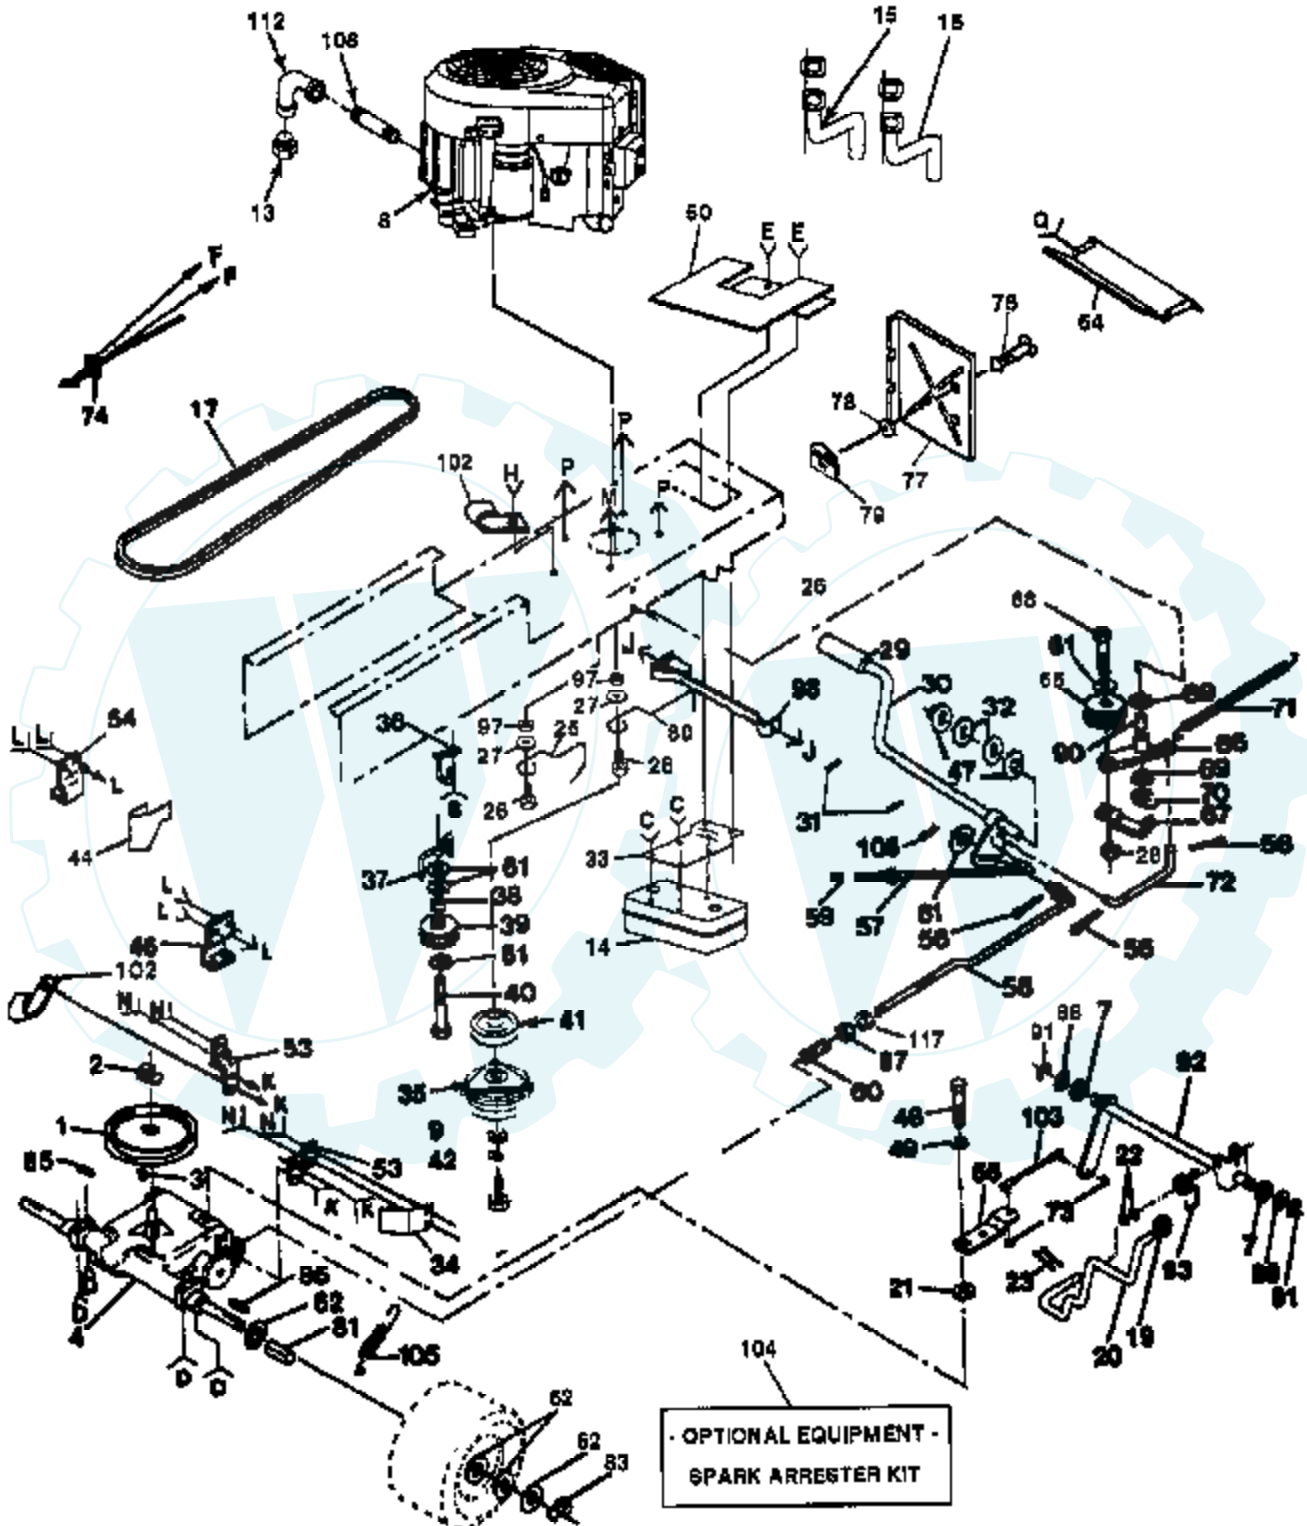

18 HP 44" TRACTOR - - MODEL NUMBER AYP8186A49

DRIVE

A	B	C	D	E	F	H	J	K	L	M	N	P
26	24	47	52	101	75	84	8	101	89	11	24	11
27	27		82	100			5		97	94		
97			51				51					

Ref #	Part Number	Qty	Description
1	121327X		PULLEY TRANSAXLE
2	12000004		RING
3	2228M		SUB= 2228M1
4	138788		TRANSAX. PRLES.
5	72140506		BOLT
6	19111012		WASHER T
7	71208		BUSHING
8			REFER TO IMAGE
9	126197X		WASHER
11	17490628		SCREW LT
13			CHECK WITH SUPPLIER
14	137978		SUB= 149723
15	122434X		TUBE ASSY EXH LH
16	122435X		TUBE ASSY EXH RH
17	123796X		BELT.GRDRV.94.75
19	106933X		KNOB T (1/2-HOLE)
20	123781X		SUB= 141002
21	105701X		WASH-SHFT PLT LT
22	19171216		WASHER
23	76020416		PIN COTTER 1/8
24	17490612		SCREW
25	121218X		KEEPER BELT ENGLH
26	74760616		BOLT
27	19131312		WASHER
28	73680600		SUB= 73690600
29	8883R		PEDAL COVER T
30	122424X		SUB= 149001
31	1572H		SUB= 2882J
32	19211616		WASHER LT
33	122439X		BRACKET MUFFLER
34	123792X		"KEEPER,BELT RH"
35	137140		SUB= 142600
36	140312		KEEPER BELT CNTSP
37	109070X		BELT KEEPER LT
38	4470J		SPACER T
39	123674X		PULLEY.IDLER.FLAT
40	74760644		BOLT
41	136906		PULLEY ENGINE
42	10040700		LOCKWASHER
43	71170768		SUB= 150280
44	123791X		KEEPER BELT LH
45	17190408		SCREW ST
46	123776X		BRKT TRANS RH
47	120183X		NYLON BEARING
48	71040412		SUB= 74550412
49	19091216		WASHER PM
50	143600		SHIELD HEAT LT
51	73680500		SUB= 73690500
52	74780544		BOLT HEX
53	123787X		STRAP TORQUE
54	123780X		BRKT TRANS LH
55	123794X		"ARM,SHIFT"
56	76020412		COTTER PIN
57	133261		BRAKE PARK ROD
58	123786X		ROD BRAKE
59	124236X		CAP
60	126909X		"SPRING ROD BRAKE"
61	19131316		WASHER