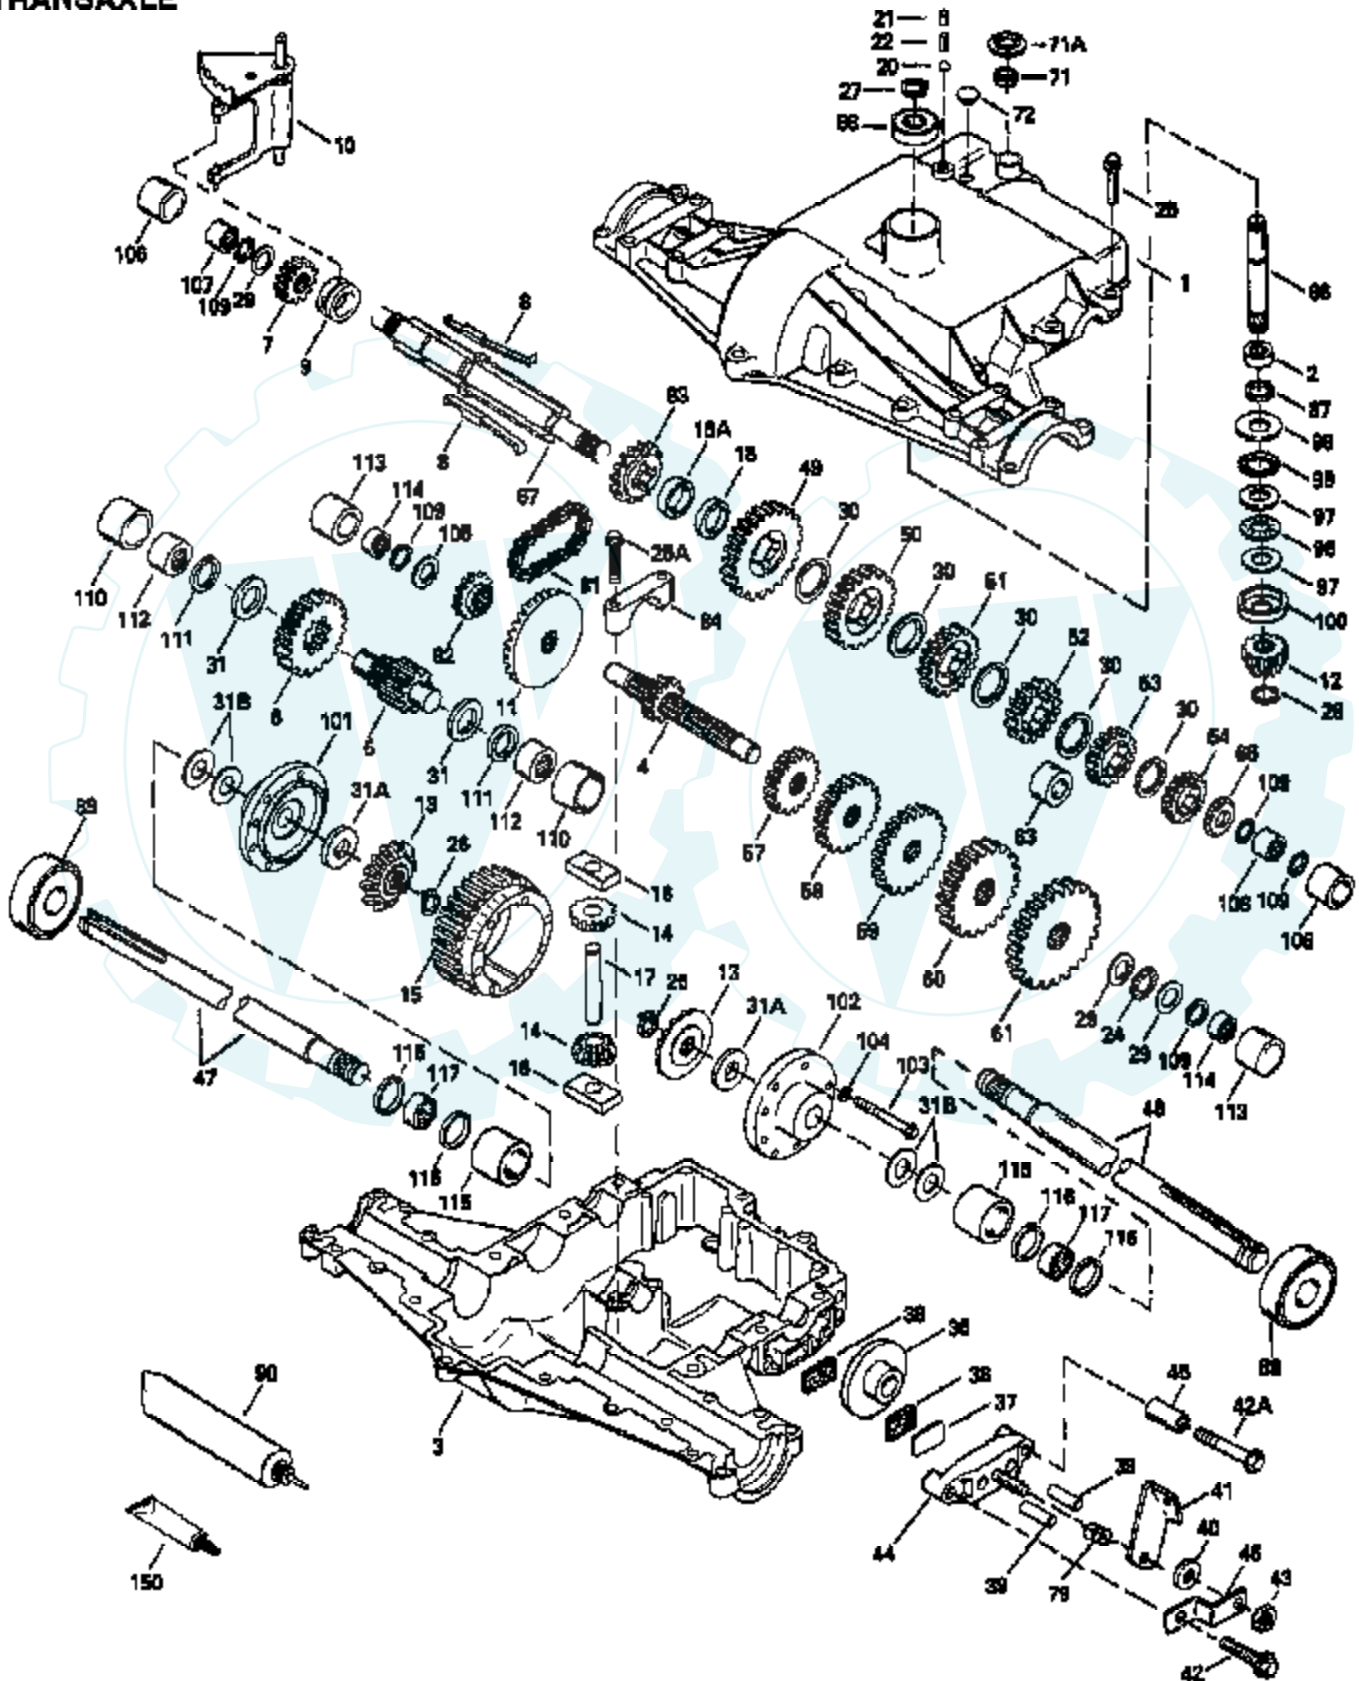

18 HP 44" TRACTOR - - MODEL NUMBER AYP8186A49 PEERLESS TRANSAXLE - - MODEL NUMER 820-016B

TRANSAXLE

Ref #	Part Number	Qty	Description
	794513		TRANSAXLE, COMPLETE
1	772098A		COVER TRANSAXLE
2	780155		BEARING NEEDLE
3	770088		CASE TRANSAXLE
4	776291		SHAFT COUNTER
5	776275		SHAFT, OUTPUT, 9T
6	778247		GEAR, OUTPUT, 35T
7	778253		GEAR, SPUR, 15T
8	792138		KEY
9	784216		COLLAR SHIFT
10	784342		ROD AND FORK ASSY SHIFT
11	778246		GEAR BEVEL, 33T
12	778245		BEVEL PINION, 13T
13	778198		GEAR BEVEL
14	778197		PINION, 10T
15	778248		GEAR, RING, 31T
16	786027		BLOCK DRIVE
17	786019		PIN DRIVE
18	786121		SPACER, .350/.340 THICK
18A	786122		SPACER, .276/.268 THICK
20	792077		BALL STEEL, 5/16" DIA.
21	792078		SCREW, 3/8-16 X 3/8"
22	792079		SPRING
24	780071		THRUST BEARING
25	792129		SCREW HEX HD 5/16-18 X 1-1/4
25A	792073		SCREW, 1/4-20 X 1-1/4
26	792018		RING STRAP
27	792018		RING STRAP
28	788040		RETAINING RING
29	780072		WASHER THRUST
30	780108		WASHER THRUST
31	780128		WASHER THRUST
31A	780107		WASHER
31B	780042		WASHER THRUST
36	790043		DISK BRAKE
37	790007		PLATE BRAKE PAD
38	799021		BRAKE PAD
39	786026		PIN DOWEL
40	792076A		WASHER
41	790047		LEVER BRAKE
42	792073		SCREW, 1/4-20 X 1-1/4
42A	792085A		SCREW, 1/4-20 X 2-1/4
43	792075		LOCKNUT 5/16-24
44	790025		HOLDER BRAKE PAD
45	786067		SPACER
46	786086		BRKT BRAKE LEVER
47	774832		AXLE, 12-5/16" LONG
48	774831		AXLE, 16-3/16" LONG
49	778216A		GEAR, SPUR, 41T
50	778206A		GEAR, SPUR, 35T
51	778205A		GEAR, SPUR, 30T
52	778204A		GEAR, SPUR, 25T
53	778203A		GEAR, SPUR, 22T
54	778273		GEAR, SPUR, 19T
57	778199		GEAR, SPUR, 15T
58	778200		GEAR, SPUR, 20T
59	778201		GEAR, SPUR, 25T
60	778202		GEAR, SPUR, 28T