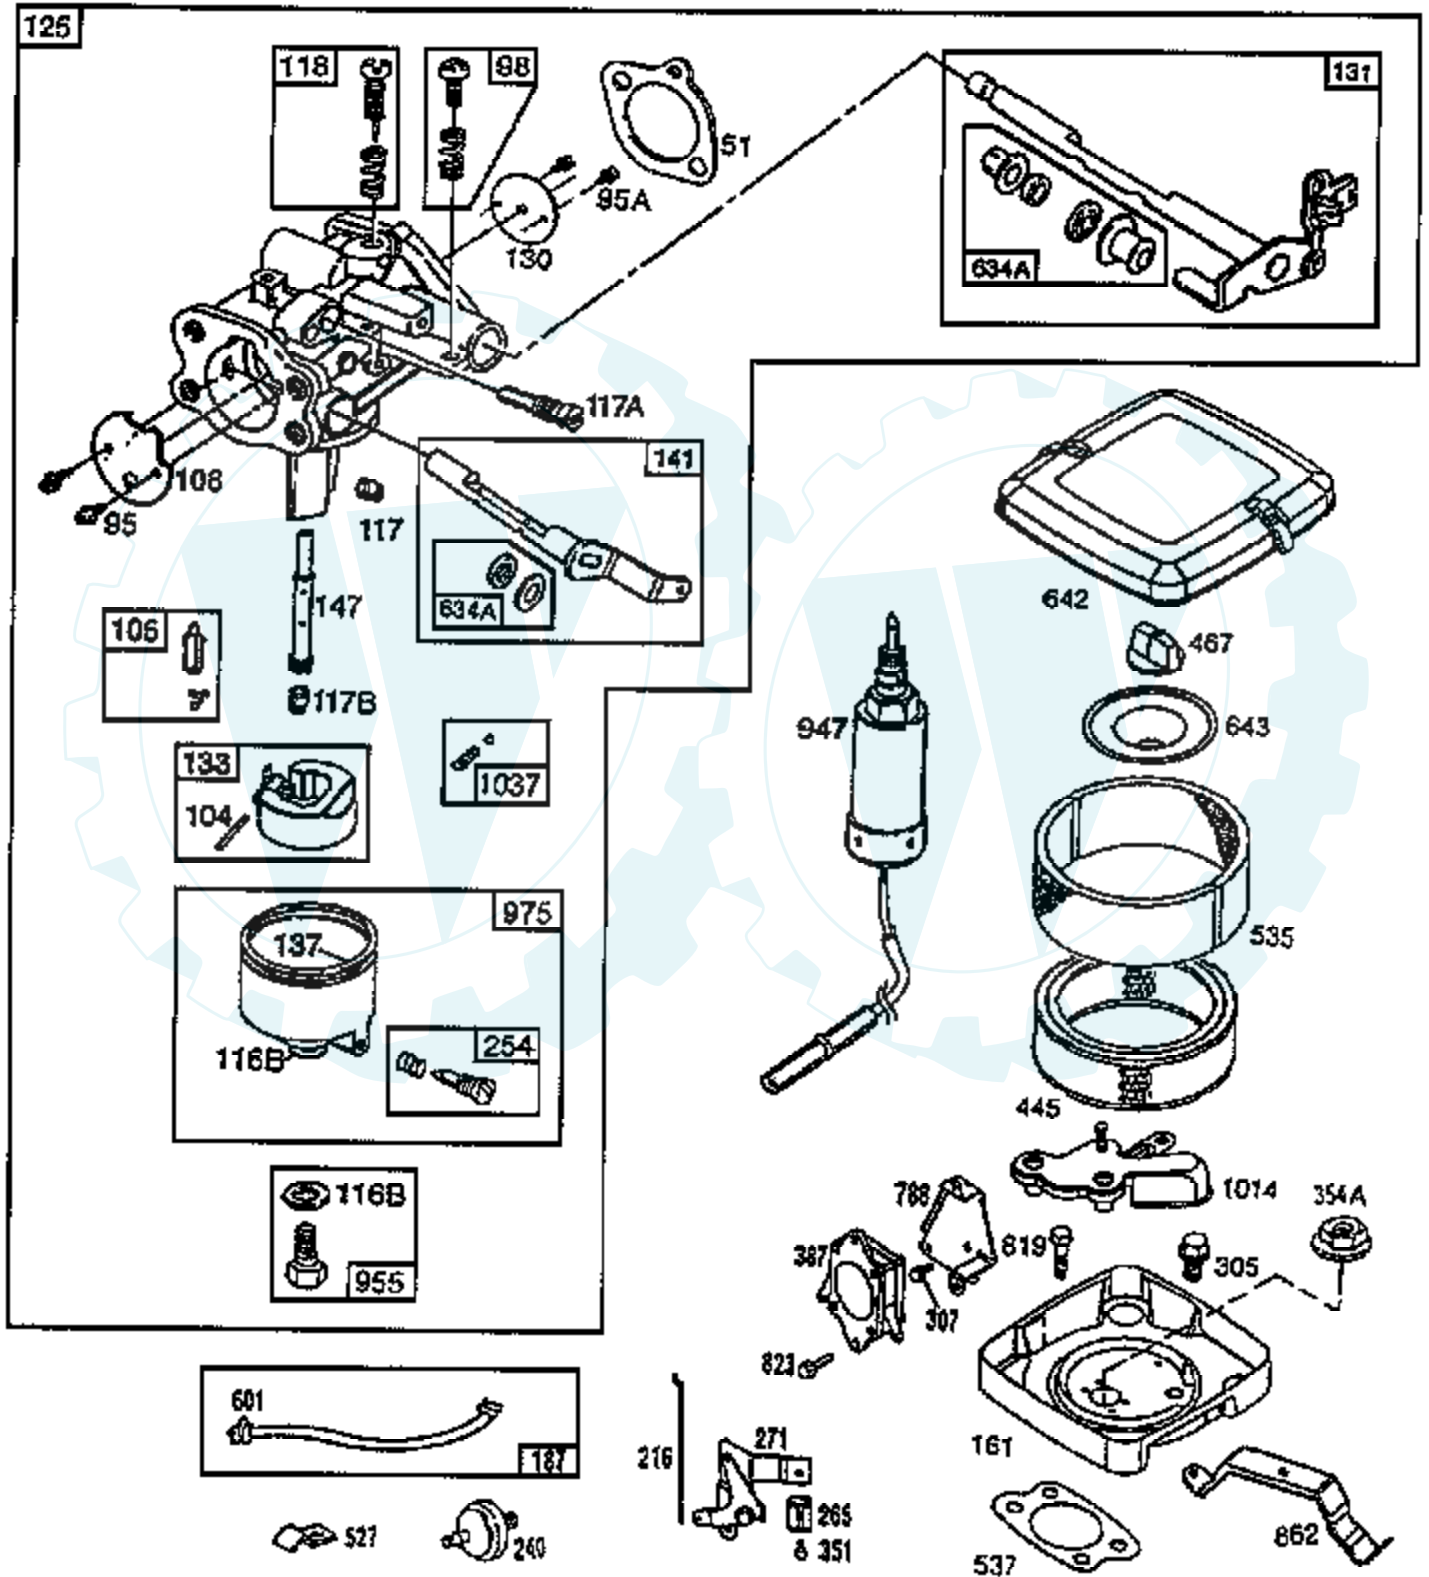

18 HP 44" TRACTOR -- MODEL NUMBER AYP8186A49
ENGINE BRIGGS & STRATTON -- MODEL NUMBER 350777, TYPE 0034-01

Ref #	Part Number	Qty	Description
1	807787		CYLINDER ASSEMBLY
2	805107		BEARING, CYLINDER
3	805101		SEAL, OIL
5.1	807821		HEAD, CYLINDER, CYLINDER #1
5.2	807822		HEAD, CYLINDER 2
6	805193		WASHER, CYLINDER HEAD
7	805653		GASKET, CYLINDER HEAD
8	807795		BREATHER ASSEMBLY
9	805379		GASKET, BREATHER
10	805751		SCREW
11	805362		TUBE, BREATHER
12	805112		GASKET, CRANKCASE COVER
13	805097		SCREW, CYLINDER HEAD
15	805048		PLUG, OIL DRAIN
16	807779		CRANKSHAFT
	94196		KEY, TIMING GEAR
18	807638		COVER ASSEMBLY, CRANKCASE
20	805049		SEAL, OIL
22	805017		SCREW, CRANKCASE COVER
23	807790		FLYWHEEL, MAGNETO
24	805016		KEY, FLYWHEEL
25	807888		PISTON ASSEMBLY, STANDARD SIZE
	807991		PISTON ASSEMBLY
	807992		PISTON ASSEMBLY
	807993		PISTON ASSEMBLY
26	807889		RING SET, PISTON, STANDARD SIZE
	807994		RING SET, PISTON
	807995		RING SET, PISTON
	807996		RING SET, PISTON
27	805099		LOCK, PISTON PIN
28	807886		PIN ASSEMBLY, PISTON, STANDARD
29	80790		ROD, ASSEMBLY
32	805395		SCREW, CONNECTING ROD
33	805089		VALVE, EXHAUST
34	805090		VALVE, INTAKE
35	805078		SPRING, VALVE
37	805506		COVER, STARTER
40	805092		RETAINER, VALVE SPRING
42	805161		RETAINER, VALVE
45	805354		TAPPET, VALVE
46	807542		GEAR, CAM
50	807802		MANIFOLD, INTAKE
51	805700		GASKET, CARBURETOR MOUNTING
52	805023		GASKET, INTAKE MANIFOLD
53	805669		SCREW, SEMS
54	805006		SCREW, SEMS
75	805007		WASHER, SPRING
78	805447		SCREW, SEMS
84	805059		PLUG, PIPE
87	805054		SEAL, GOVERNOR SHAFT
95	94457		SCREW, VALVE MOUNTING
95A	94466		SCREW, VALVE MOUNTING
98	494690		SCREW, THROTTLE ADJUSTMENT
104	231652		PIN, FLOAT HINGE
105	808023		FUEL INLET ASSEMBLY
108	224534		VALVE CHOKE
116	805058		O-RING, OIL PUMP
116A	805198		O-RING, CRANKCASE COVER