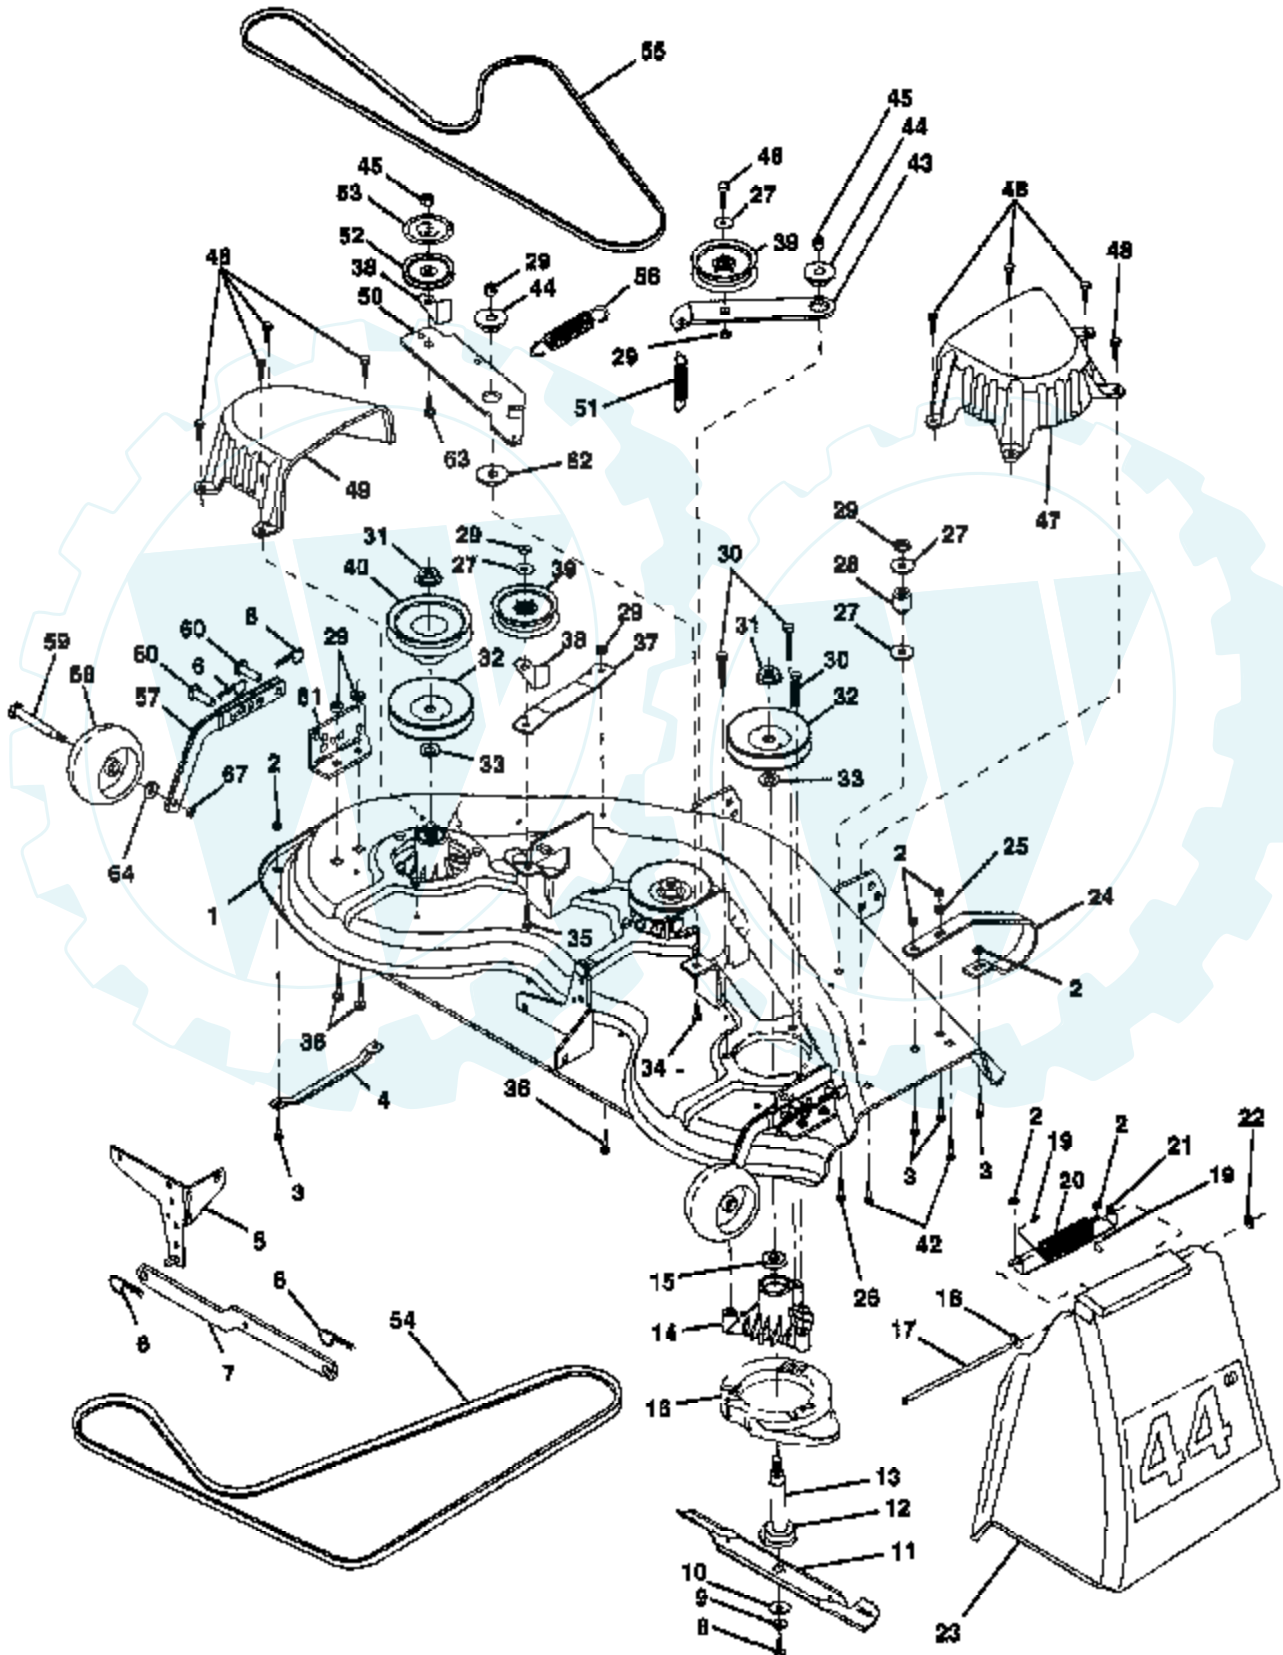

18 HP 44" TRACTOR - MODEL NUMBER AYP8186A49

44" MOWER DECK

Ref #	Part Number	Qty	Description
1	136471		SUB= 140579
2	73800500		NUT
3	72110506		SUB= 72270506
4	7631J		RUNNER-LH M
5	138457		BRKT.ASM.SW.44/50
6	4939M		SUB= 85902
7	130832		SUB= 130833
8	850857		BLADE BOLT
9	10030600		SUB= 10040600
10	140296		WASHER.HARD.BLADE
11	130652		"BLADE.44"" HIPERF"
12	129895		BEARING.BALL
13	137553		SHAFT.ASM.W/BRNG
14	137152		HOUSING.MAND.44.V
15	110485X		BEARING
16	136929		SUB= 140329
17	106735X		ROD-HINGE T
18	19111016		WASHER
19	105304X		CAP-SLEEVE LT
20	123713X		SPRING TORSION
21	137607		BRKT DEFLECTOR
22	110452X		NUT PUSH M
23	109785X		DEFLECTOR SHIELD
24	136321		RUNNER.RH
25	19111216		WASHER M
26	72110614		BOLT
27	19131316		WASHER
28	132823		SUB= 532132823
29	73800600		NUT
30	138776		SUB= 157722
31	137266		SUB= 139729
32	129861		SUB= 153535
33	129963		WASHER
34	72140610		BOLT.3/8-14X1.25
35	72110616		BOLT
36	72110608		BOLT D
37	137166		STIFFENER.ARM.IDL
38	137554		SUB= 918137554
39	131494		FLAT IDLER PULLEY
40	136572		"PULLEY.DRIVEN.44"""
42	72140506		BOLT
43	136460		"ARM.IDLER.SEC.44"""
44	122052X		SPACER RETAINER
45	73680600		SUB= 73690600
46	74760628		BOLT
47	137200		"COVER.MAND.RH.44"""
48	137729		SCREW.1/4-20X5/8
49	136574		COVER.MANDREL.LH
50	137272		ARM.IDLER.PRIMARY
51	137273		"SPRING.SEC.44""VEN"
52	139245		PULLEY.IDLER.VGRO
53	137789		SHIELD.IDLER.44.V
54	131264		V-BELT.PRIM.78.5.
55	131290		BELT-V.88.12.MW
56	138687		SPRING.EXT.DECK.
57	136577		BAR.ASM.GUAGE.WHL
58	133957		WHEEL GAGE DONUT
59	137644		BOLT.SHOULDER