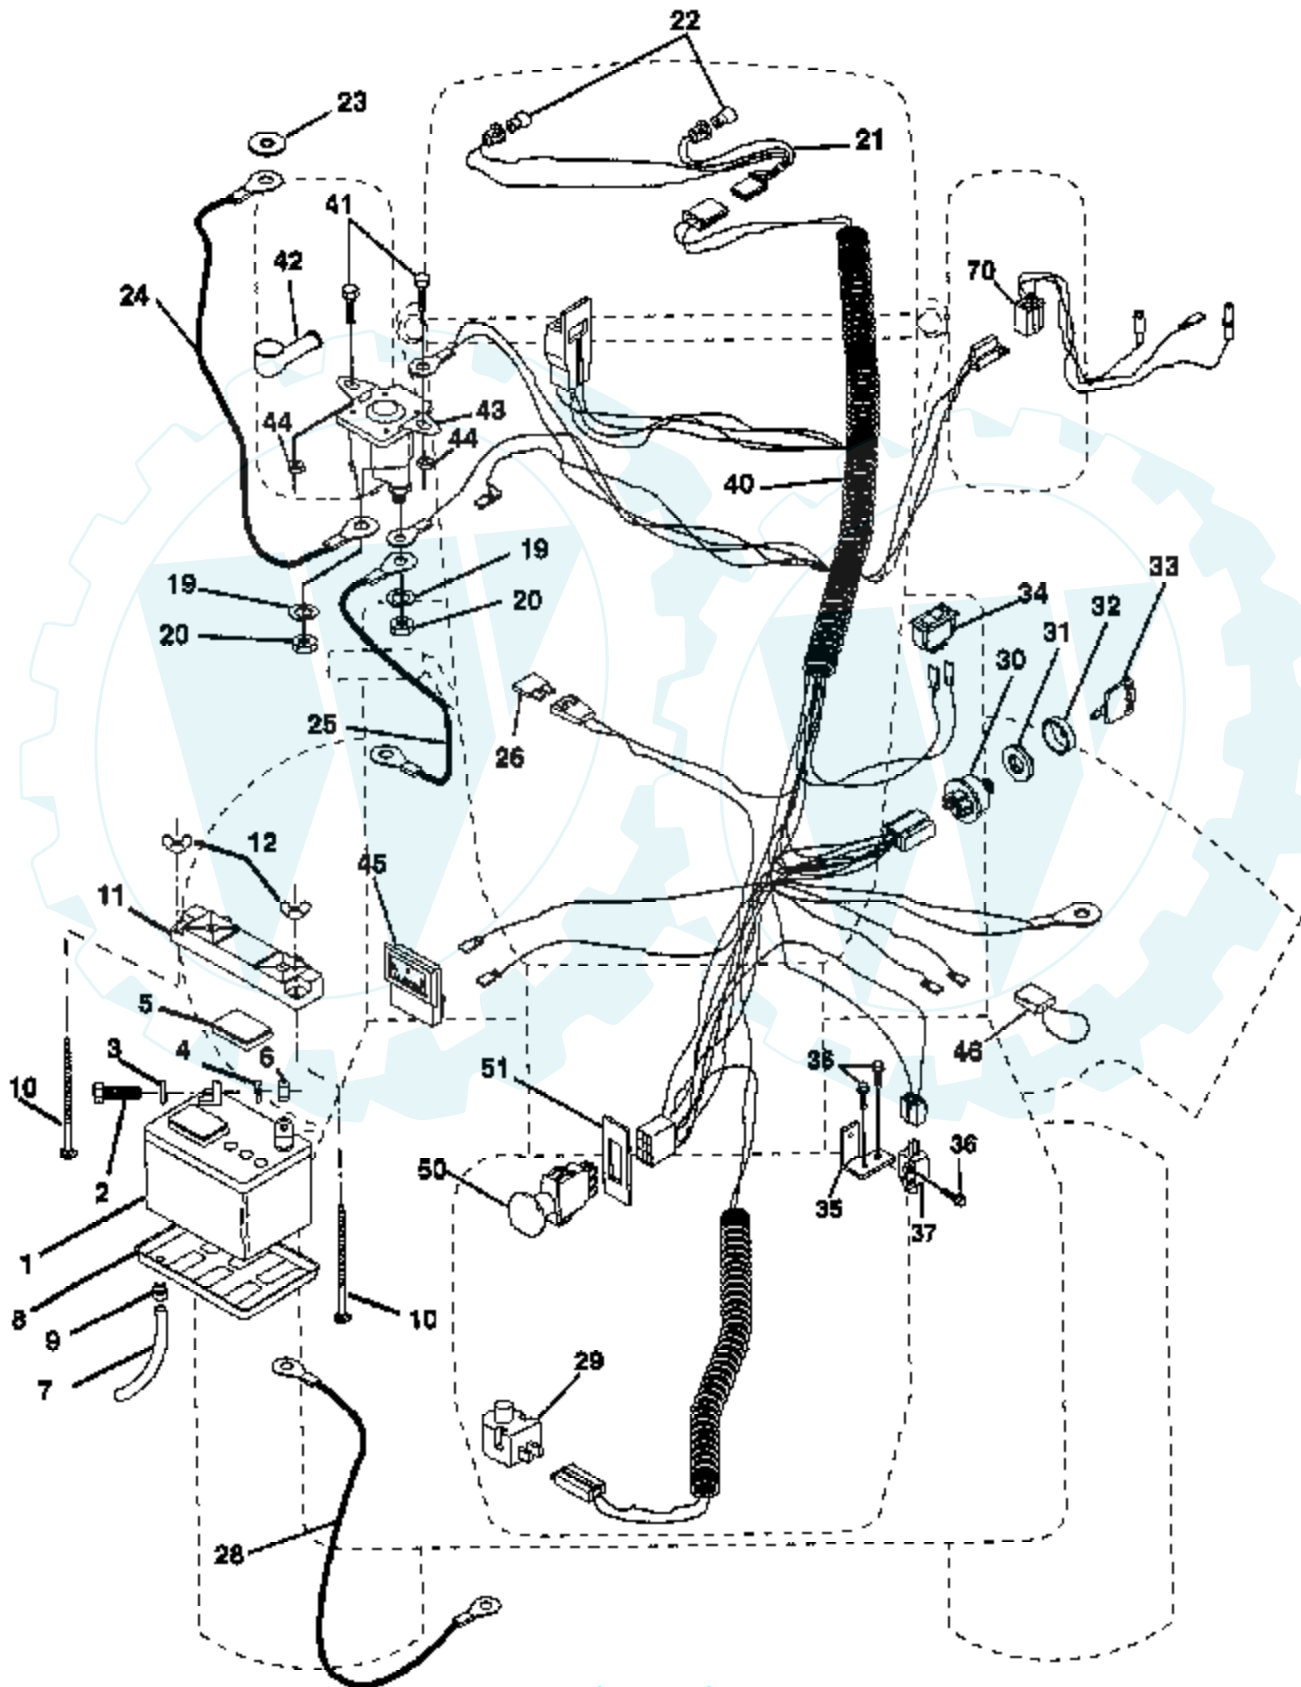

18 HP 44" TRACTOR - - MODEL NUMBER AYP8186A49

ELECTRICAL

Ref #	Part Number	Qty	Description
1	121537X		SUB= 123899X
2	74760412		BOLT LT
3	19091016		WASHER
4	10040400		LOCKWASHER
5	121264X		"CAP,BATTERY "
6	73220400		SUB= 50675
7	7697J		"DRAIN TU T, BATT"
8	7603J		"TRAY T, BATTERY"
9	109596X		HOSE CLAMP T
10	72240460		BOLT
11	102476X		SUB= 150109
12	123198X		SUB= 146525
14	19121618		WASHER.3/4X1X18GA
19	10090400		SUB= 10040400
20	73350400		NUT
21	136850		"HARNES,LIGHT SOC"
22	4152J		HEADLAMP BULB
23	11150400		LOCKWASHER
24	4206J		CABLE-BATTERY T
25	4206J		CABLE-BATTERY T
26	108824X		FUSE HYT
28	4207J		CABLE T
29	121305X		SWITCH SEAT
30	140399		SUB= 163088
31	140400		SUB= 145774
32	123620X		SUB= 141226
33	140401		KEY MLD GEN DELTA
34	110712X		SWITCH LT
35	108236X		BRACKET LT
36	17021008		SCREW
37	104445X		SWITCH-INTER. GT
40	140420		HARNES IGNITION
41	71110408		BOLT HXHD FIN
42	131563		SUB= 154336
43	138406		SUB= 146154
44	73680400		SUB= 73690400
45	122822X		AMMETER
46	141940		PROTECTION LOOP
50	140404		SUB= 154959
51	140405		RING RETAIN PTO
70	140424		HARNES ENGINE