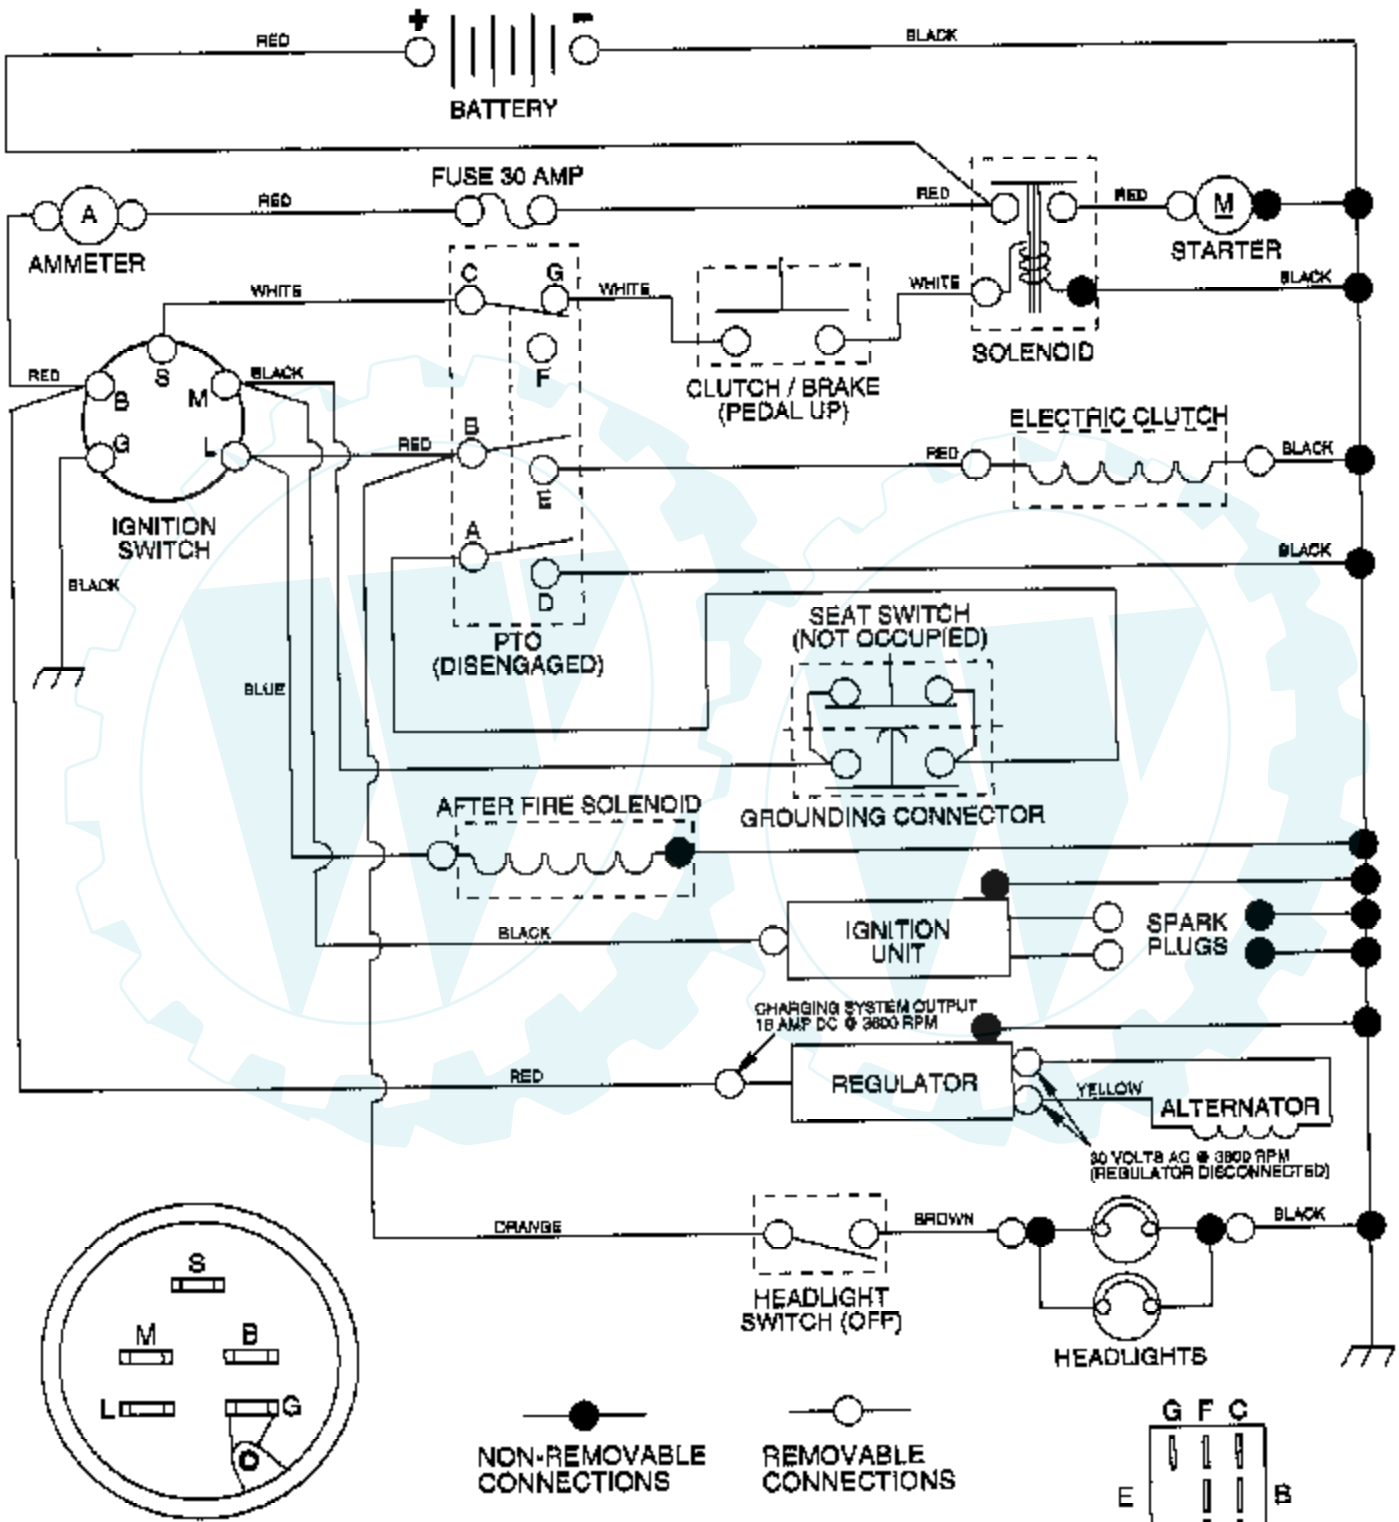

18 HP 44" TRACTOR - - MODEL NUMBER AYP8186A49

SCHEMATIC

IGNITION SWITCH

POSITION	CIRCUIT
OFF	M + G
ON	B + L
START	B + S + L

● NON-REMOVABLE CONNECTIONS

○ REMOVABLE CONNECTIONS

WIRING INSULATED CLIPS

NOTE: IF WIRING INSULATED CLIPS WERE REMOVED FOR SERVICING OF UNIT, THEY SHOULD BE REPLACED TO PROPERLY SECURE YOUR WIRING

PTO SWITCH

POSITION	CIRCUIT
OFF	C + G
ON	C + F, B + E, A + D