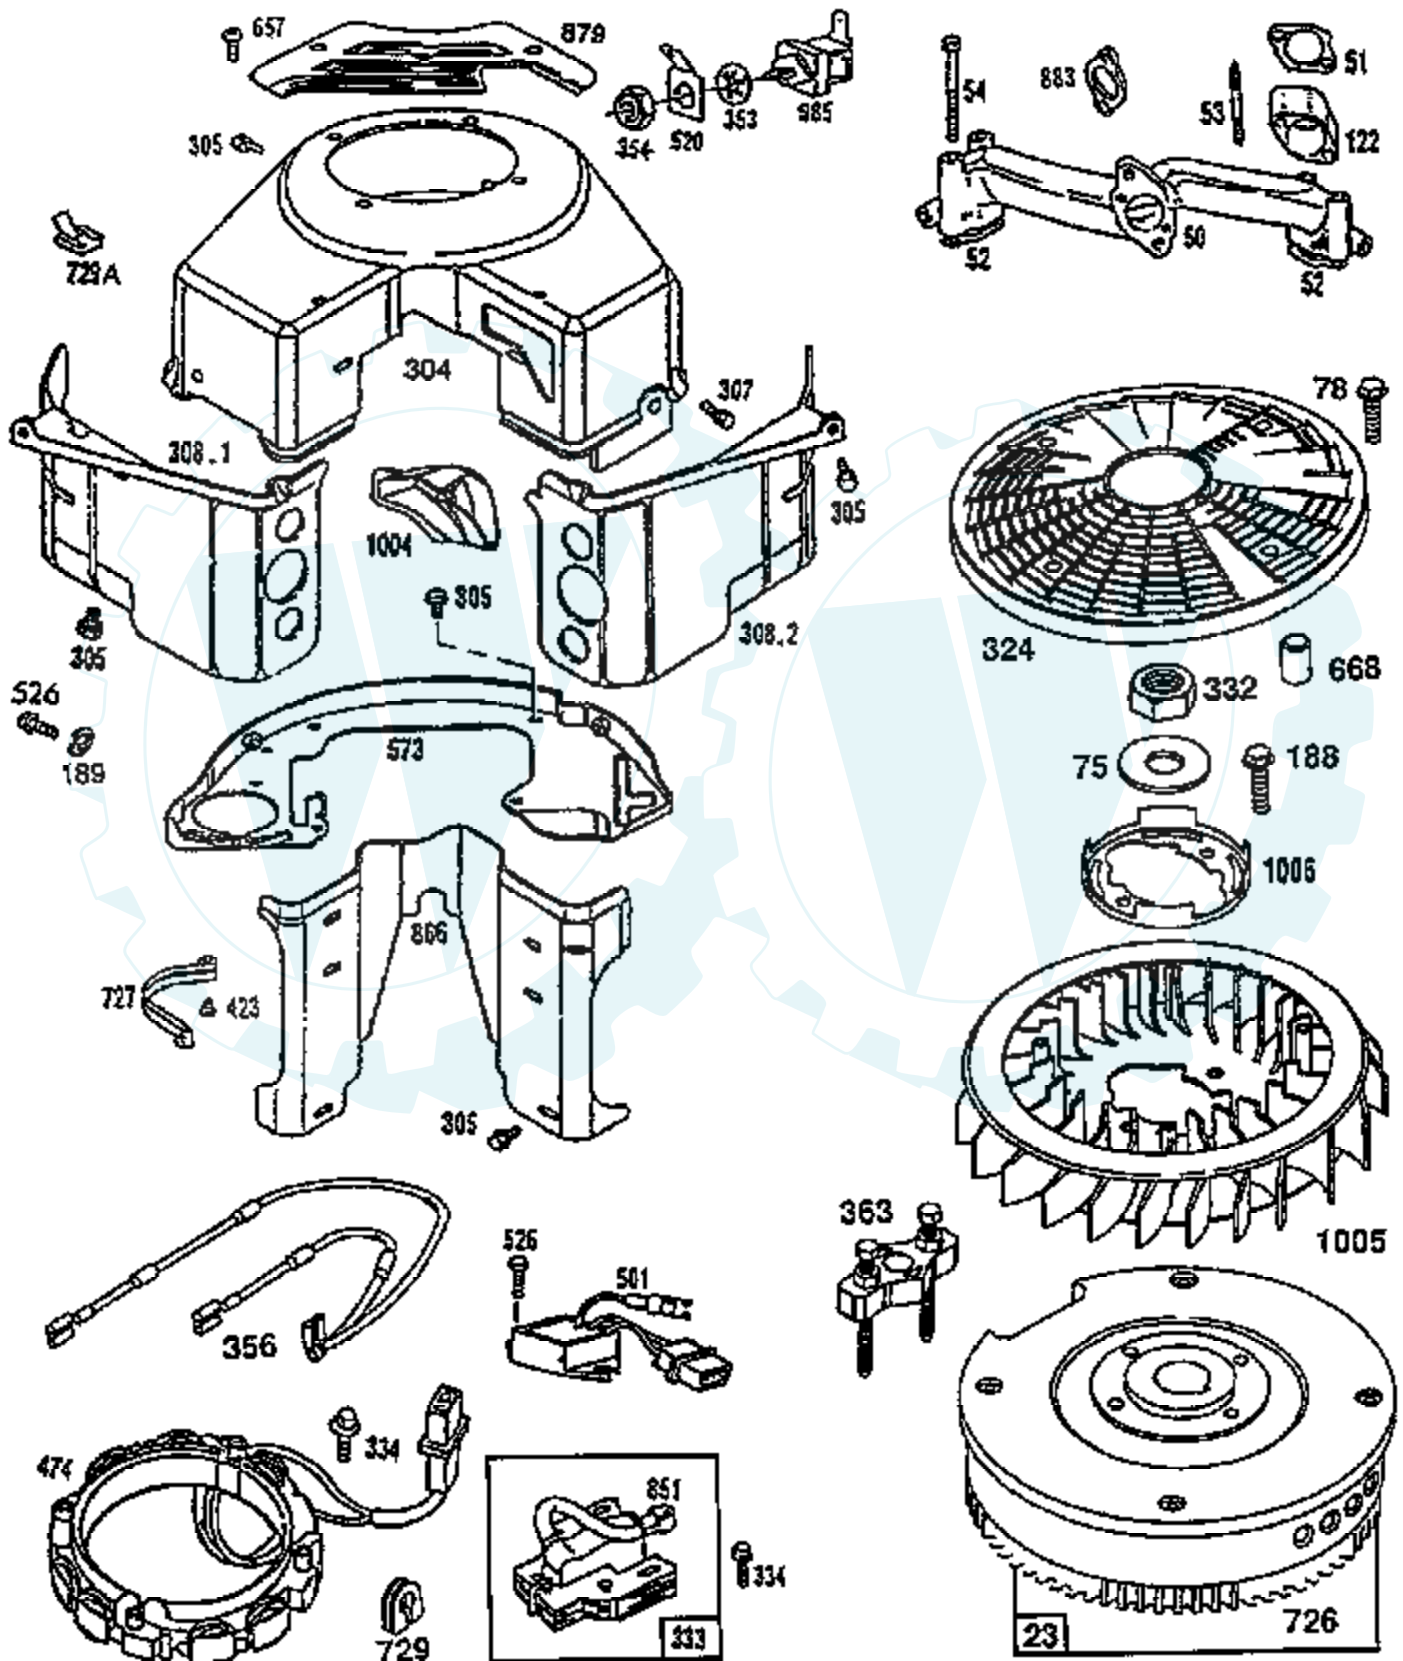

18 HP 44" TRACTOR -- MODEL NUMBER AYP8186A49
ENGINE BRIGGS & STRATTON -- MODEL NUMBER 350777, TYPE 0034-01

Ref #	Part Number	Qty	Description
1	807787		CYLINDER ASSEMBLY
2	805107		BEARING, CYLINDER
3	805101		SEAL, OIL
5.1	807821		HEAD, CYLINDER, CYLINDER #1
5.2	807822		HEAD, CYLINDER 2
6	805193		WASHER, CYLINDER HEAD
7	805653		GASKET, CYLINDER HEAD
8	807795		BREATHER ASSEMBLY
9	805379		GASKET, BREATHER
10	805751		SCREW
11	805362		TUBE, BREATHER
12	805112		GASKET, CRANKCASE COVER
13	805097		SCREW, CYLINDER HEAD
15	805048		PLUG, OIL DRAIN
16	807779		CRANKSHAFT
	94196		KEY, TIMING GEAR
18	807638		COVER ASSEMBLY, CRANKCASE
20	805049		SEAL, OIL
22	805017		SCREW, CRANKCASE COVER
23	807790		FLYWHEEL, MAGNETO
24	805016		KEY, FLYWHEEL
25	807888		PISTON ASSEMBLY, STANDARD SIZE
	807991		PISTON ASSEMBLY
	807992		PISTON ASSEMBLY
	807993		PISTON ASSEMBLY
26	807889		RING SET, PISTON, STANDARD SIZE
	807994		RING SET, PISTON
	807995		RING SET, PISTON
	807996		RING SET, PISTON
27	805099		LOCK, PISTON PIN
28	807886		PIN ASSEMBLY, PISTON, STANDARD
29	80790		ROD, ASSEMBLY
32	805395		SCREW, CONNECTING ROD
33	805089		VALVE, EXHAUST
34	805090		VALVE, INTAKE
35	805078		SPRING, VALVE
37	805506		COVER, STARTER
40	805092		RETAINER, VALVE SPRING
42	805161		RETAINER, VALVE
45	805354		TAPPET, VALVE
46	807542		GEAR, CAM
50	807802		MANIFOLD, INTAKE
51	805700		GASKET, CARBURETOR MOUNTING
52	805023		GASKET, INTAKE MANIFOLD
53	805669		SCREW, SEMS
54	805006		SCREW, SEMS
75	805007		WASHER, SPRING
78	805447		SCREW, SEMS
84	805059		PLUG, PIPE
87	805054		SEAL, GOVERNOR SHAFT
95	94457		SCREW, VALVE MOUNTING
95A	94466		SCREW, VALVE MOUNTING
98	494690		SCREW, THROTTLE ADJUSTMENT
104	231652		PIN, FLOAT HINGE
105	808023		FUEL INLET ASSEMBLY
108	224534		VALVE CHOKE
116	805058		O-RING, OIL PUMP
116A	805198		O-RING, CRANKCASE COVER