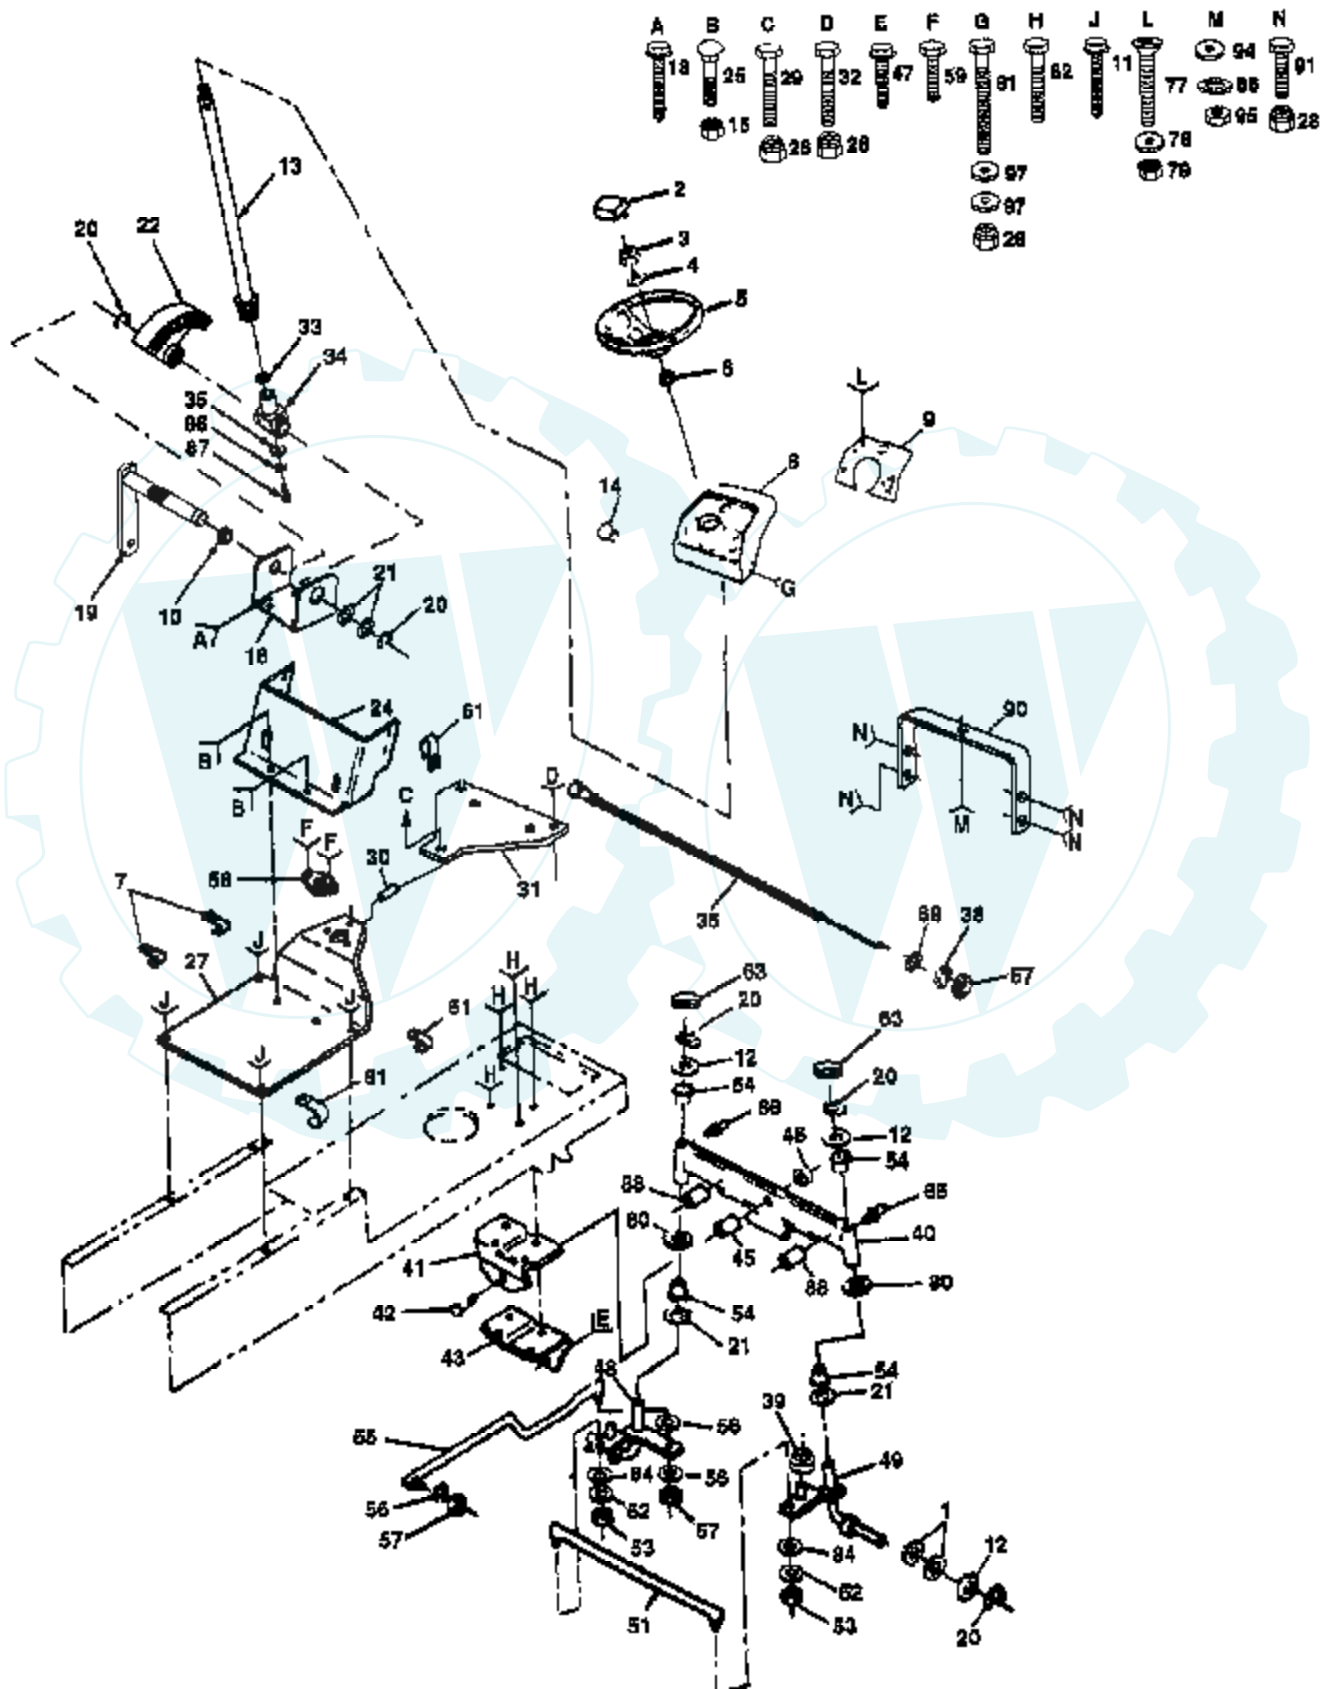

18 HP 44" TRACTOR - - MODEL NUMBER AYP8186A49

SCHEMATIC

IGNITION SWITCH

POSITION	CIRCUIT
OFF	M + G
ON	B + L
START	B + S + L

● NON-REMOVABLE CONNECTIONS

○ REMOVABLE CONNECTIONS

WIRING INSULATED CLIPS

NOTE: IF WIRING INSULATED CLIPS WERE REMOVED FOR SERVICING OF UNIT, THEY SHOULD BE REPLACED TO PROPERLY SECURE YOUR WIRING

PTO SWITCH

POSITION	CIRCUIT
OFF	C + G
ON	C + F, B + E, A + D

18 HP 44" TRACTOR - - MODEL NUMBER AYP8186A49

STEERING ASSEMBLY

Ref #	Part Number	Qty	Description
1	121749X		WASHER
2	133742		ST WHL INSERT CAP
3	73940800		SUB= 73360800
4	100712K		WASHER
5	133741		SUB= 150547
6	100711L		ADAPTER LT
7	126471X		"CLIP,INSULATOR"
8	140398		DASHBOARD BLACK
9	140299X016		PLATE DASH SILKSC
10	109816X		NYLINER T
11	17490608		SCREW LT
12	121748X		WASHER
13	128758		STEERING SHAFT
14	8022J		PLUG-DASH T
15	73510500		NUT
16	124036X		"BRKT,STEERING"
18	17490612		SCREW
19	127501		SUB= 918127501
20	12000029		RING
21	6266H		WASHER .T
22	136874		GEAR SECTOR
24	104783X		DASH ASSY LT
25	74180512		SCREW
26	73800500		NUT
27	127543		SUB= 127543X011
28	73680600		SUB= 73690600
29	74760532		BOLT
30	121236X		SPACER
31	140181		PLATE.SUPT.BATTER
32	74760612		SUB= 74780612
33	57079		THRUST WASHER
34	124035X		SUPPORT.SHAFT
35	126684X		SUB= 532126684
36	132781		CHOKE CONTROL
38	11050600		LOCKWASHER
39	141052		BUSHING SPIN STOP
40	133988		SUB= 142033
41	105663X		SUPPORT-SADDL T
42	74761060		BOLT LT
43	105664X		SUPPORT.SADDLE.FT
45	110438X		BEARING
46	73901000		"NUT-LOC,FLANGE LT"
47	17490508		SCREW LT
48	135227		SPINDLE LH
49	135228		SPINDLE RH
51	130467		TIE ROD
52	10040500		LOCKWASHER
53	73810500		NUT.LOCK.5/16-24
54	3366R		COL. SRTG. BEAR.
55	130468		SUB= 532130468
56	10040600		LOCKWASHER
57	73610600		SUB= 7810H
58	1554J		SUB= 155108
59	17431008		SUB= 98000165
61	2751R		CLIP T
63	121232X		CAP
66	6855M		ZERK M
77	74180512		SCREW