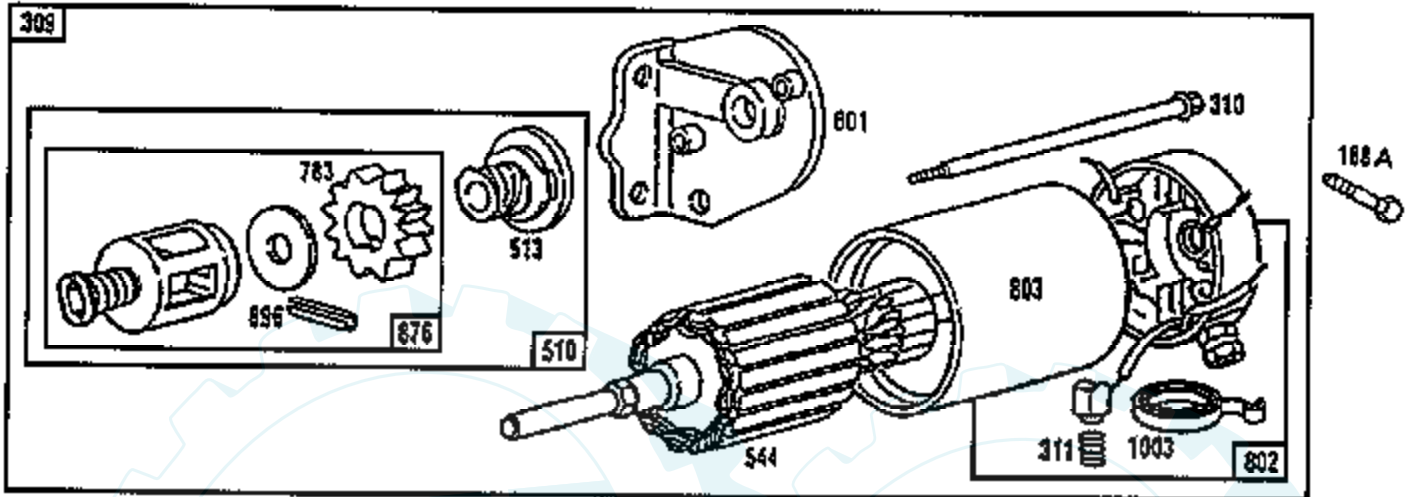

**18 HP 44" TRACTOR - - MODEL NUMBER AYP8186A49
ENGINE BRIGGS & STRATTON - - MODEL NUMBER 350777, TYPE 0034-01**

Ref #	Part Number	Qty	Description
1	807787		CYLINDER ASSEMBLY
2	805107		BEARING, CYLINDER
3	805101		SEAL, OIL
5.1	807821		HEAD, CYLINDER, CYLINDER #1
5.2	807822		HEAD, CYLINDER 2
6	805193		WASHER, CYLINDER HEAD
7	805653		GASKET, CYLINDER HEAD
8	807795		BREATHER ASSEMBLY
9	805379		GASKET, BREATHER
10	805751		SCREW
11	805362		TUBE, BREATHER
12	805112		GASKET, CRANKCASE COVER
13	805097		SCREW, CYLINDER HEAD
15	805048		PLUG, OIL DRAIN
16	807779		CRANKSHAFT
	94196		KEY, TIMING GEAR
18	807638		COVER ASSEMBLY, CRANKCASE
20	805049		SEAL, OIL
22	805017		SCREW, CRANKCASE COVER
23	807790		FLYWHEEL, MAGNETO
24	805016		KEY, FLYWHEEL
25	807888		PISTON ASSEMBLY, STANDARD SIZE
	807991		PISTON ASSEMBLY
	807992		PISTON ASSEMBLY
	807993		PISTON ASSEMBLY
26	807889		RING SET, PISTON, STANDARD SIZE
	807994		RING SET, PISTON
	807995		RING SET, PISTON
	807996		RING SET, PISTON
27	805099		LOCK, PISTON PIN
28	807886		PIN ASSEMBLY, PISTON, STANDARD
29	80790		ROD, ASSEMBLY
32	805395		SCREW, CONNECTING ROD
33	805089		VALVE, EXHAUST
34	805090		VALVE, INTAKE
35	805078		SPRING, VALVE
37	805506		COVER, STARTER
40	805092		RETAINER, VALVE SPRING
42	805161		RETAINER, VALVE
45	805354		TAPPET, VALVE
46	807542		GEAR, CAM
50	807802		MANIFOLD, INTAKE
51	805700		GASKET, CARBURETOR MOUNTING
52	805023		GASKET, INTAKE MANIFOLD
53	805669		SCREW, SEMS
54	805006		SCREW, SEMS
75	805007		WASHER, SPRING
78	805447		SCREW, SEMS
84	805059		PLUG, PIPE
87	805054		SEAL, GOVERNOR SHAFT
95	94457		SCREW, VALVE MOUNTING
95A	94466		SCREW, VALVE MOUNTING
98	494690		SCREW, THROTTLE ADJUSTMENT
104	231652		PIN, FLOAT HINGE
105	808023		FUEL INLET ASSEMBLY
108	224534		VALVE CHOKE
116	805058		O-RING, OIL PUMP
116A	805198		O-RING, CRANKCASE COVER