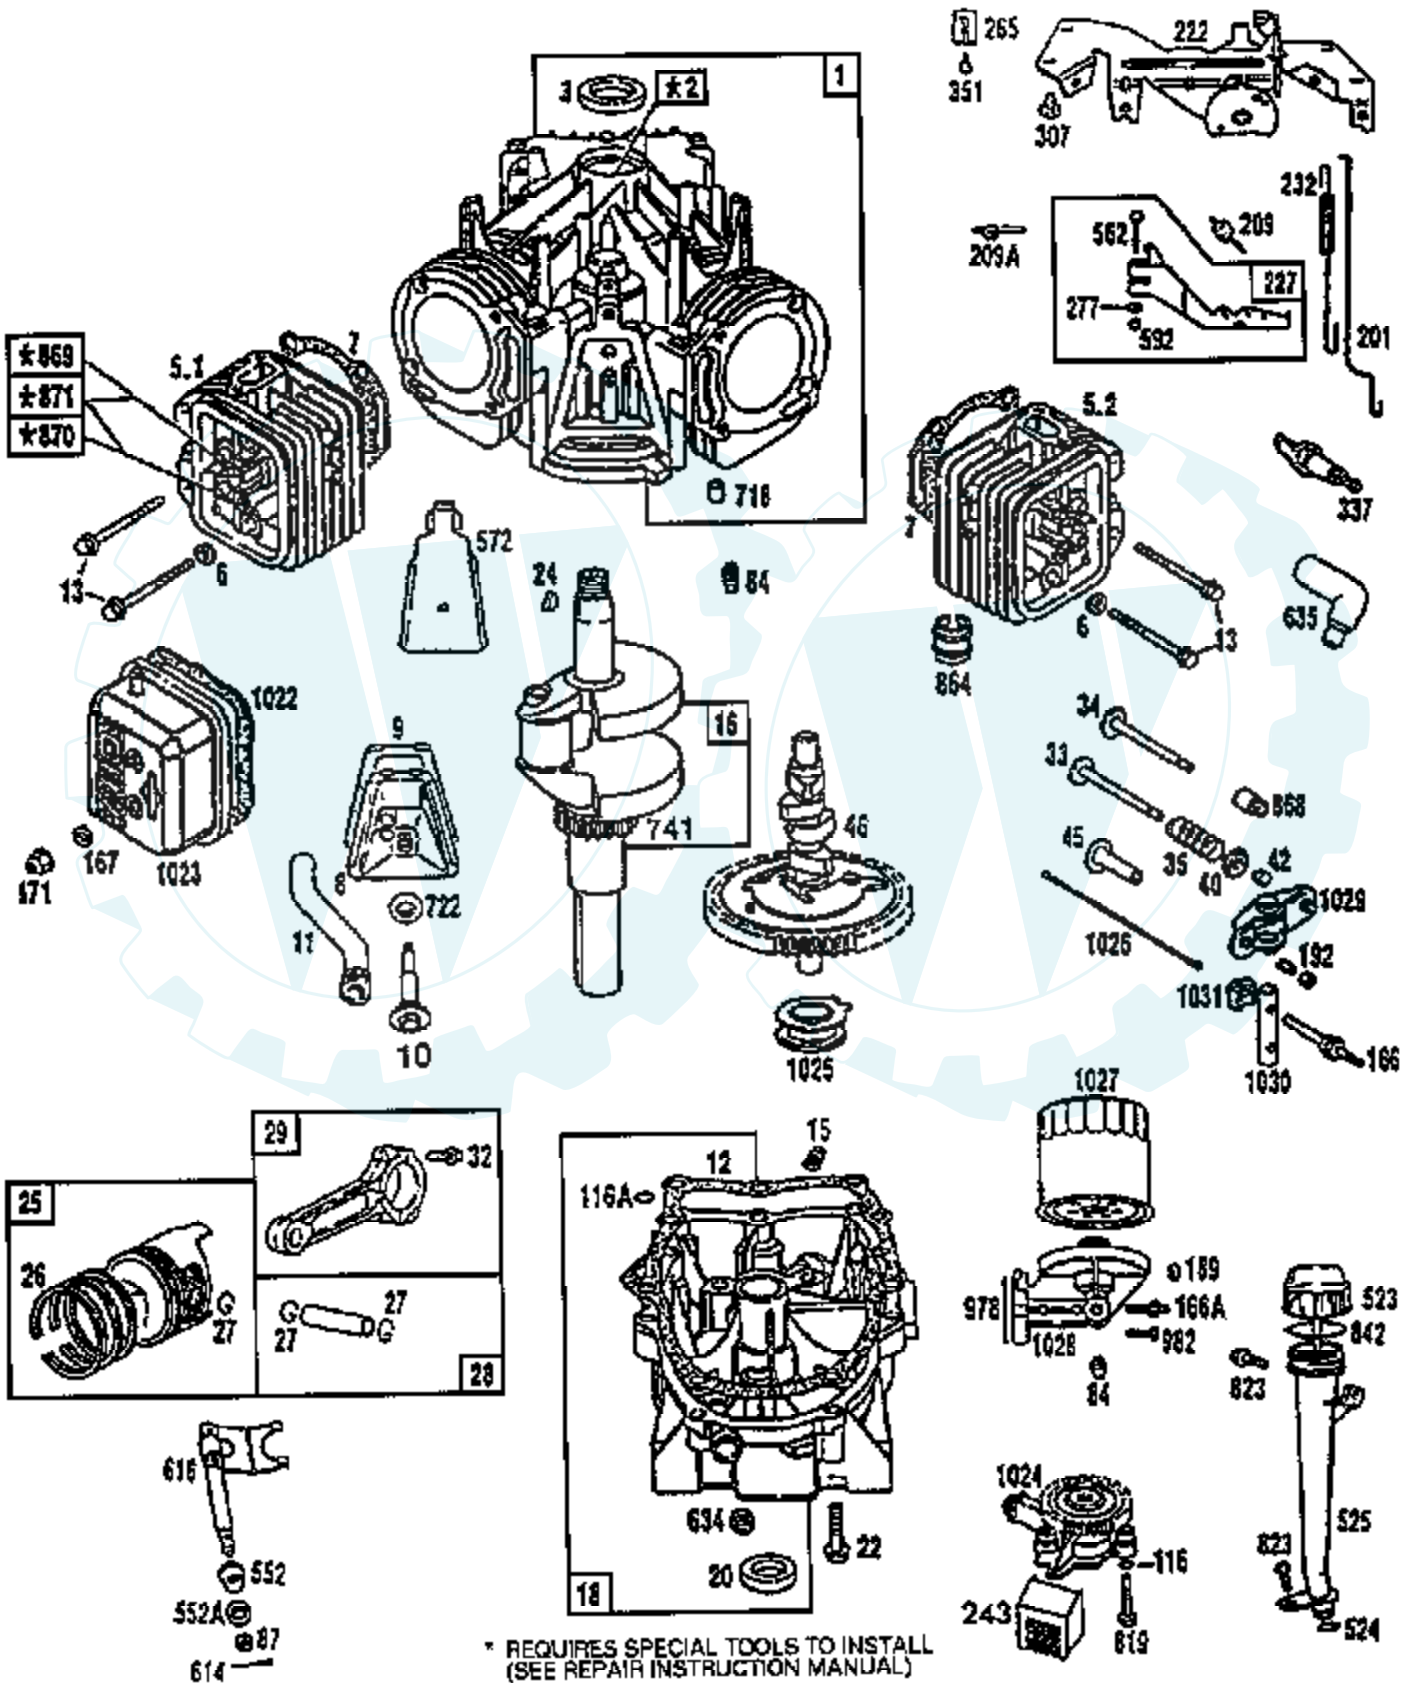

18 HP 44" TRACTOR -- MODEL NUMBER AYP8186A49 ENGINE BRIGGS & STRATTON -- MODEL NUMBER 350777, TYPE 0034-01

* REQUIRES SPECIAL TOOLS TO INSTALL
(SEE REPAIR INSTRUCTION MANUAL)

Ref #	Part Number	Qty	Description
1	807787		CYLINDER ASSEMBLY
2	805107		BEARING, CYLINDER
3	805101		SEAL, OIL
5.1	807821		HEAD, CYLINDER, CYLINDER #1
5.2	807822		HEAD, CYLINDER 2
6	805193		WASHER, CYLINDER HEAD
7	805653		GASKET, CYLINDER HEAD
8	807795		BREATHER ASSEMBLY
9	805379		GASKET, BREATHER
10	805751		SCREW
11	805362		TUBE, BREATHER
12	805112		GASKET, CRANKCASE COVER
13	805097		SCREW, CYLINDER HEAD
15	805048		PLUG, OIL DRAIN
16	807779		CRANKSHAFT
	94196		KEY, TIMING GEAR
18	807638		COVER ASSEMBLY, CRANKCASE
20	805049		SEAL, OIL
22	805017		SCREW, CRANKCASE COVER
23	807790		FLYWHEEL, MAGNETO
24	805016		KEY, FLYWHEEL
25	807888		PISTON ASSEMBLY, STANDARD SIZE
	807991		PISTON ASSEMBLY
	807992		PISTON ASSEMBLY
	807993		PISTON ASSEMBLY
26	807889		RING SET, PISTON, STANDARD SIZE
	807994		RING SET, PISTON
	807995		RING SET, PISTON
	807996		RING SET, PISTON
27	805099		LOCK, PISTON PIN
28	807886		PIN ASSEMBLY, PISTON, STANDARD
29	80790		ROD, ASSEMBLY
32	805395		SCREW, CONNECTING ROD
33	805089		VALVE, EXHAUST
34	805090		VALVE, INTAKE
35	805078		SPRING, VALVE
37	805506		COVER, STARTER
40	805092		RETAINER, VALVE SPRING
42	805161		RETAINER, VALVE
45	805354		TAPPET, VALVE
46	807542		GEAR, CAM
50	807802		MANIFOLD, INTAKE
51	805700		GASKET, CARBURETOR MOUNTING
52	805023		GASKET, INTAKE MANIFOLD
53	805669		SCREW, SEMS
54	805006		SCREW, SEMS
75	805007		WASHER, SPRING
78	805447		SCREW, SEMS
84	805059		PLUG, PIPE
87	805054		SEAL, GOVERNOR SHAFT
95	94457		SCREW, VALVE MOUNTING
95A	94466		SCREW, VALVE MOUNTING
98	494690		SCREW, THROTTLE ADJUSTMENT
104	231652		PIN, FLOAT HINGE
105	808023		FUEL INLET ASSEMBLY
108	224534		VALVE CHOKE
116	805058		O-RING, OIL PUMP
116A	805198		O-RING, CRANKCASE COVER