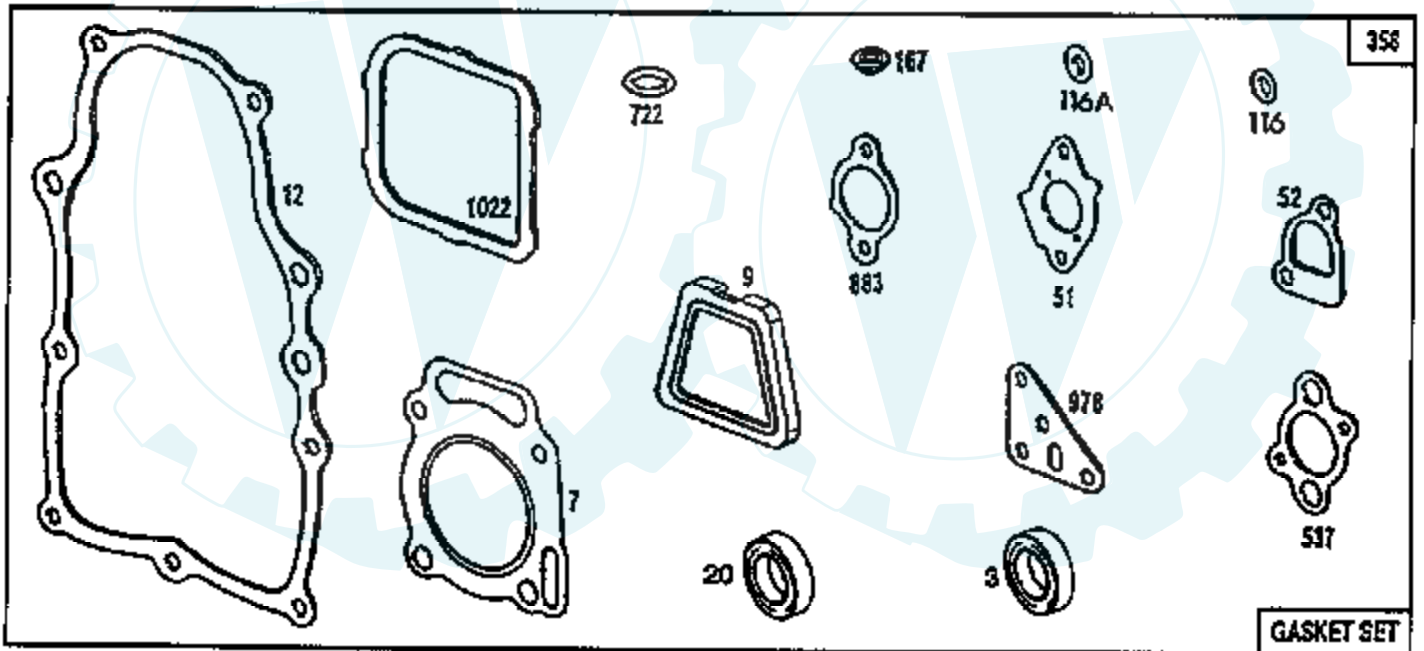

**18 HP 44" TRACTOR - - MODEL NUMBER AYP8186A49
ENGINE BRIGGS & STRATTON - - MODEL NUMBER 350777, TYPE 0034-01**

Ref #	Part Number	Qty	Description
1	807787		CYLINDER ASSEMBLY
2	805107		BEARING, CYLINDER
3	805101		SEAL, OIL
5.1	807821		HEAD, CYLINDER, CYLINDER #1
5.2	807822		HEAD, CYLINDER 2
6	805193		WASHER, CYLINDER HEAD
7	805653		GASKET, CYLINDER HEAD
8	807795		BREATHER ASSEMBLY
9	805379		GASKET, BREATHER
10	805751		SCREW
11	805362		TUBE, BREATHER
12	805112		GASKET, CRANKCASE COVER
13	805097		SCREW, CYLINDER HEAD
15	805048		PLUG, OIL DRAIN
16	807779		CRANKSHAFT
	94196		KEY, TIMING GEAR
18	807638		COVER ASSEMBLY, CRANKCASE
20	805049		SEAL, OIL
22	805017		SCREW, CRANKCASE COVER
23	807790		FLYWHEEL, MAGNETO
24	805016		KEY, FLYWHEEL
25	807888		PISTON ASSEMBLY, STANDARD SIZE
	807991		PISTON ASSEMBLY
	807992		PISTON ASSEMBLY
	807993		PISTON ASSEMBLY
26	807889		RING SET, PISTON, STANDARD SIZE
	807994		RING SET, PISTON
	807995		RING SET, PISTON
	807996		RING SET, PISTON
27	805099		LOCK, PISTON PIN
28	807886		PIN ASSEMBLY, PISTON, STANDARD
29	80790		ROD, ASSEMBLY
32	805395		SCREW, CONNECTING ROD
33	805089		VALVE, EXHAUST
34	805090		VALVE, INTAKE
35	805078		SPRING, VALVE
37	805506		COVER, STARTER
40	805092		RETAINER, VALVE SPRING
42	805161		RETAINER, VALVE
45	805354		TAPPET, VALVE
46	807542		GEAR, CAM
50	807802		MANIFOLD, INTAKE
51	805700		GASKET, CARBURETOR MOUNTING
52	805023		GASKET, INTAKE MANIFOLD
53	805669		SCREW, SEMS
54	805006		SCREW, SEMS
75	805007		WASHER, SPRING
78	805447		SCREW, SEMS
84	805059		PLUG, PIPE
87	805054		SEAL, GOVERNOR SHAFT
95	94457		SCREW, VALVE MOUNTING
95A	94466		SCREW, VALVE MOUNTING
98	494690		SCREW, THROTTLE ADJUSTMENT
104	231652		PIN, FLOAT HINGE
105	808023		FUEL INLET ASSEMBLY
108	224534		VALVE CHOKE
116	805058		O-RING, OIL PUMP
116A	805198		O-RING, CRANKCASE COVER