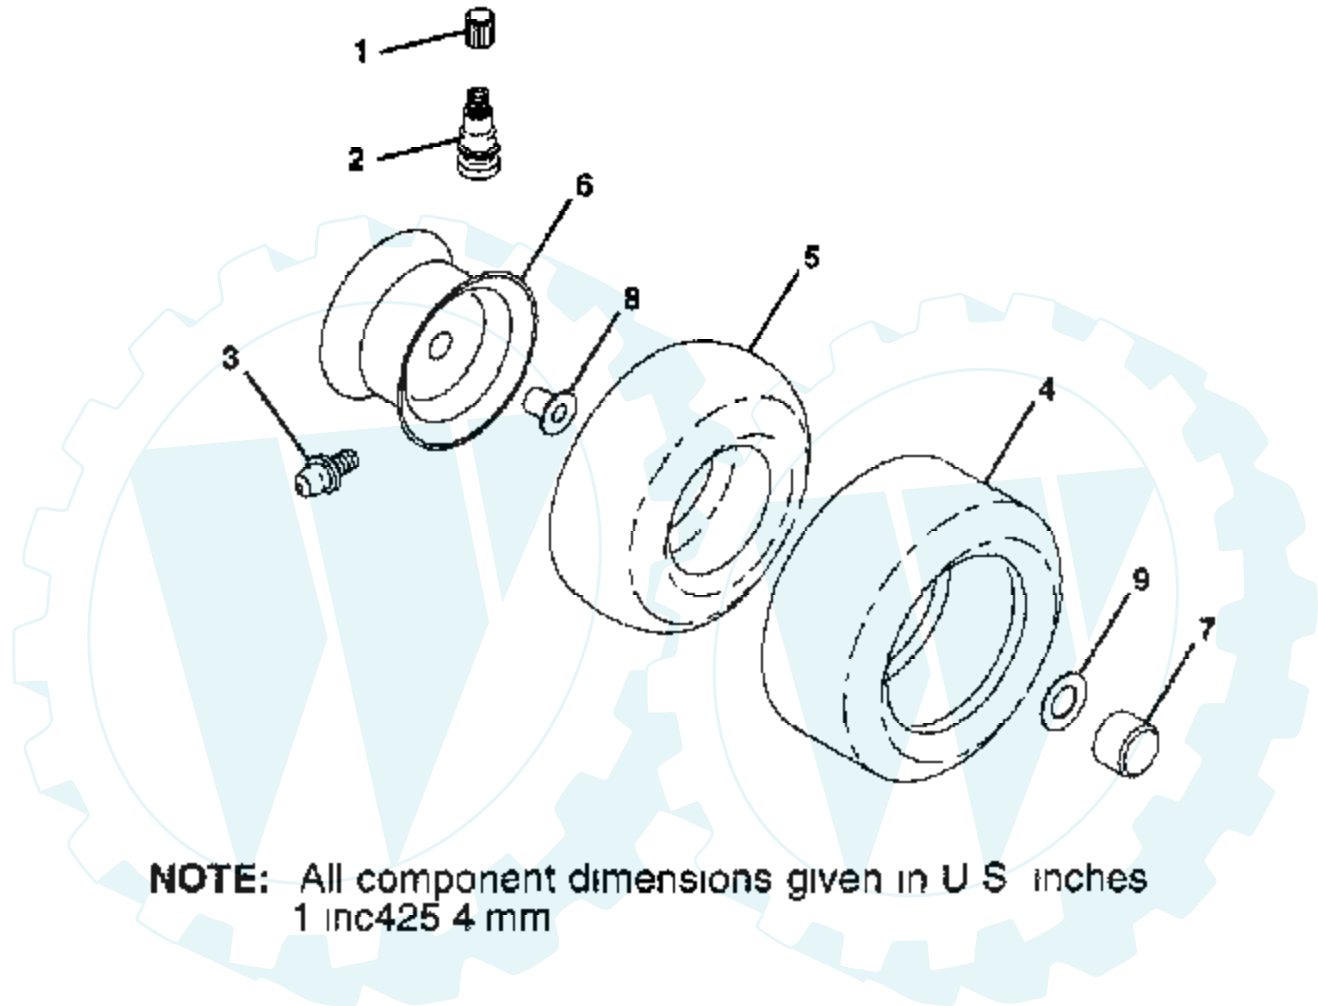

18 HP 44" TRACTOR - - MODEL NUMBER AYP8186A49

WHEELS AND TIRES

Ref #	Part Number	Qty	Description
1	59192		VALVE CAP
2	65139		VALVE STEM LT
3	278H		FITTING LT
4	106230X		SUB= 122075X
4	124106X		SUB= 138756
5	59904		TUBE.5.3/4.5/6
5	7154J		TUBE.23X8/10-12
6	106228X427		"RIM ASM 8" FRT"
6	106277X427		"RIM ASM 12" REAR"
7	104757X		HUB CAP
8	9040H		"FLANGE, BEARING"
9	121748X		WASHER