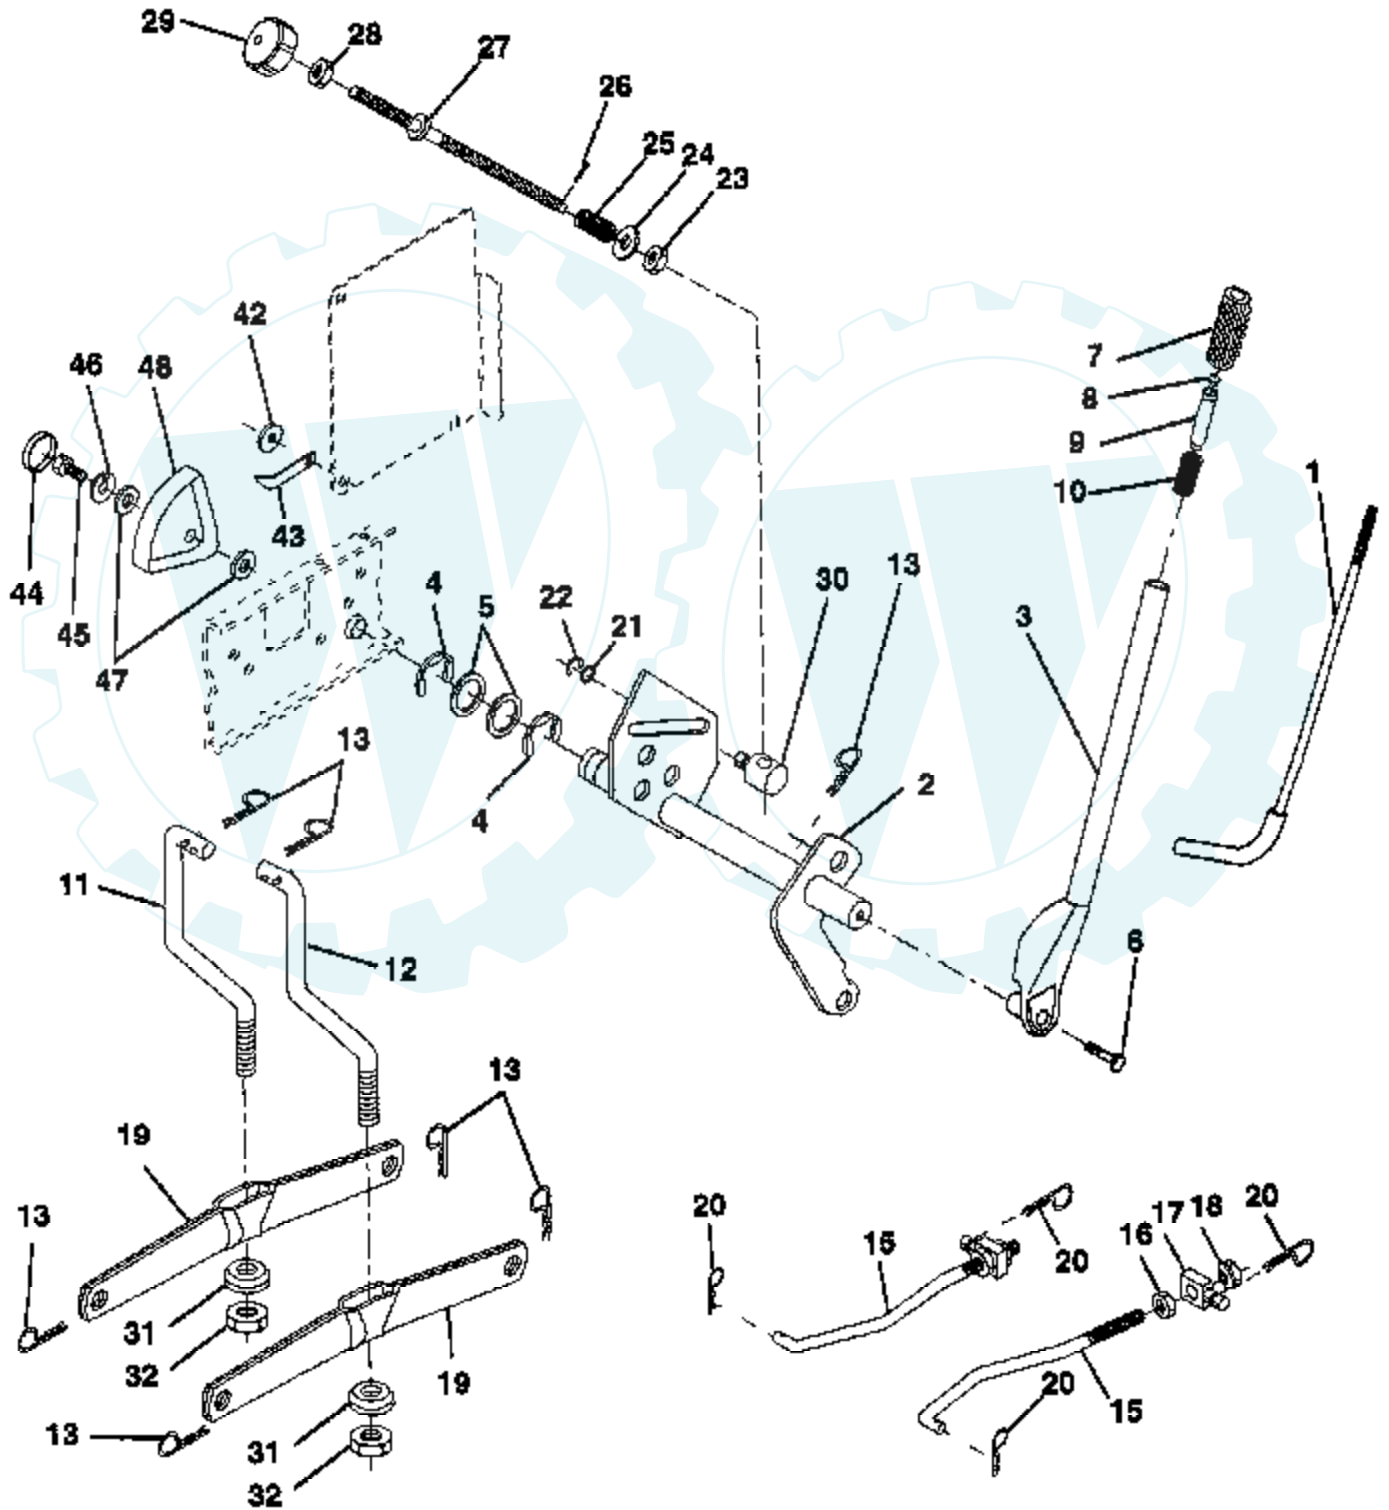

18 HP 44" TRACTOR - - MODEL NUMBER AYP8186A49

LIFT ADJUSTMENT

Ref #	Part Number	Qty	Description
1	121006X		LEVER ROD LT
2	131926		SUB= 532131926
3	121002X		SUB= 123096X
4	12000022		E-RING
5	19292016		WASHER
6	74780624		"BOLT,HEX"
7	125631X		GRIP HANDLE
8	122365X		SUB= 125925X
9	122364X		SUB= 125925X
11	141047		LINK LIFT LH
12	141048		LINK LIFT RH
13	4939M		SUB= 85902
15	127218		LINK.FRONT
16	73350800		NUT
17	130171		TRUNION
18	73800800		NUT.LK.W/WSH.1/2.
19	139868		ARM SUSP REAR
20	3146R		RETAINER.SPRING
21	19151216		WASHER
22	12000037		KLIP RING
23	110807X		NUT T
24	19131016		WASHER
25	2876H		SPRING T
26	76020308		SUB= 3145
27	110729X		ROD LIFT LT
28	73350600		NUT
29	138057		KNOB INF 3/8-16
30	110810X		TRUNION LT
31	140302		BEARING PVT LH
32	73810600		NUT.LOCK.3/8-24
42	120529X		WASHER T
43	123933X505		POINTER HGT IND
44	123935X		"PLUG,HOLE"
45	74780516		SUB= 77394
46	10040500		LOCKWASHER
47	19112410		WASHER
48	123934X		HEIGHT INDICATOR