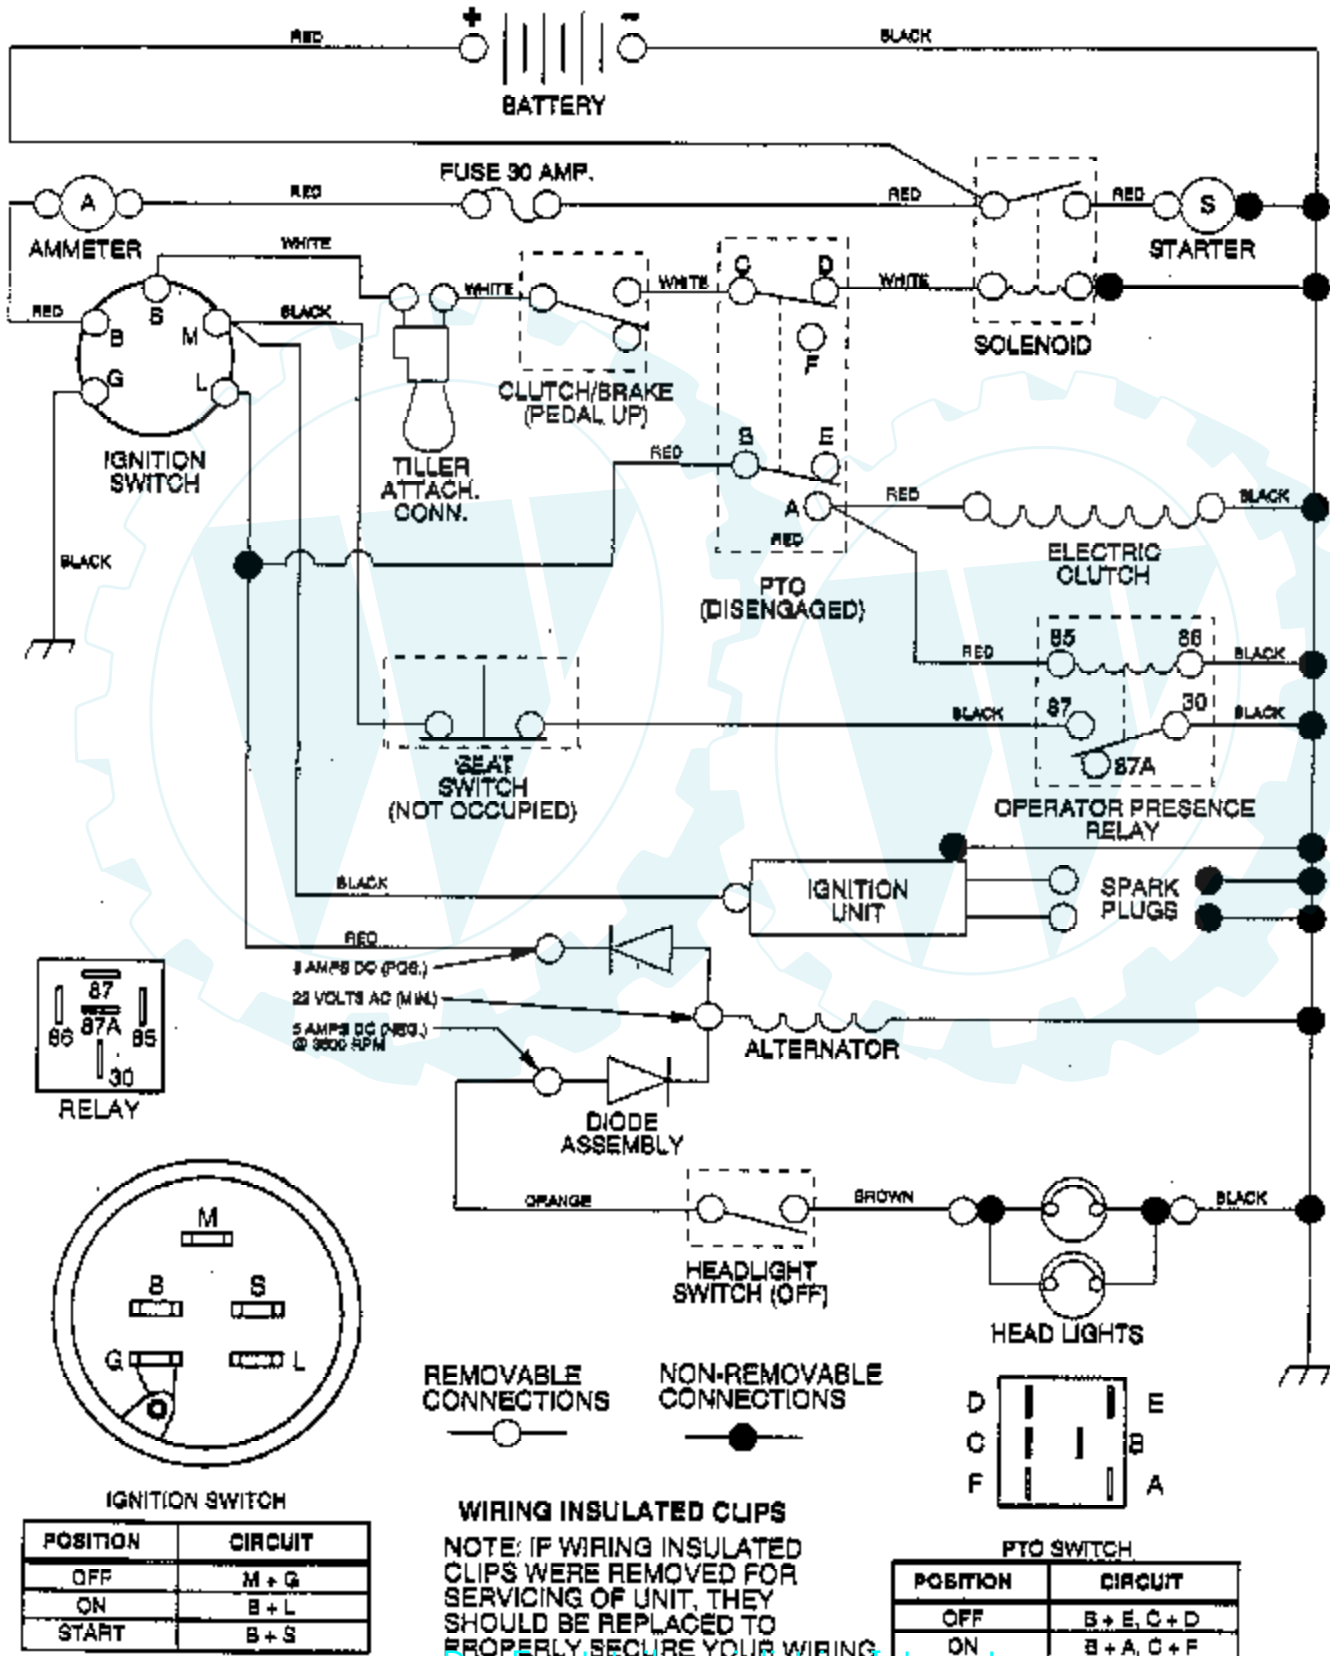

18 HP 44" GARDEN TRACTOR -- MODEL NUMBER AYP8186A29

SCHEMATIC