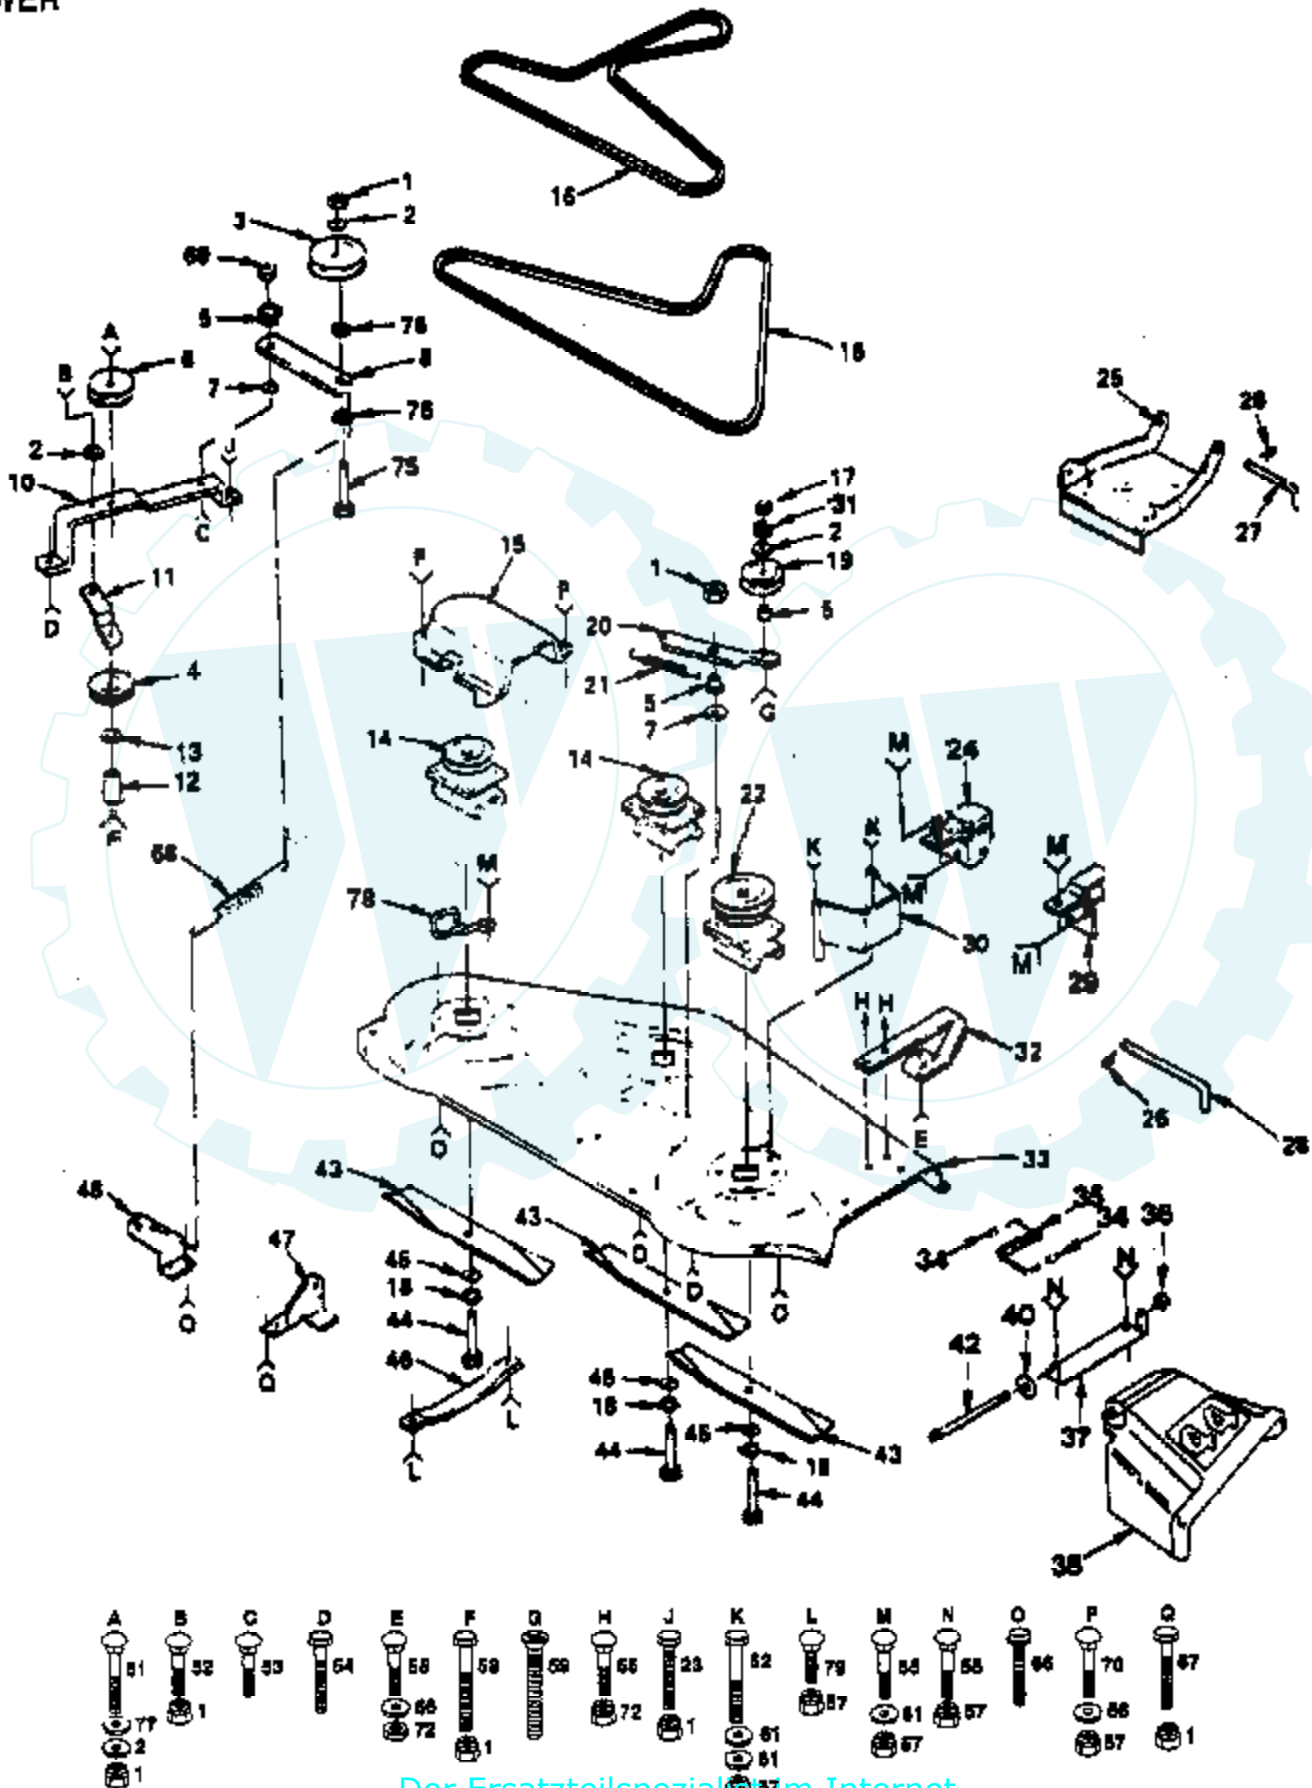

18 HP 44" GARDEN TRACTOR -- MODEL NUMBER AYP8186A29

MOWER

Ref #	Part Number	Qty	Description
1	73680600		SUB= 73690600
2	19131614		WASHER
3	121316X		PULLEY IDLER
4	102403X		IDLER-FLAT T
5	106902X		SPACER RETAINER
6	677A451		IDLER-INSIDE T
7	106513X		"WASHER, WEAR LT"
8	121425X		ARM IDLER
10	106523X		"SUPPORT YT, BAR"
11	106522X		BRACE-IDLER YT
12	121236X		SPACER
13	19131316		WASHER
14	121622X		SUB= 136819
15	106214X		GUARD YT
16	106085X		BELT-V.79.1.MWR
17	73220600		NUT.HEX.3/8-16UNC
18	10030600		SUB= 10040600
19	102932X		IDLER.FLAT.GTV
20	106526X		ARM-IDLER YT
21	7644J		SPRING T
22	121704X		SUB= 121705X
23	74760616		BOLT
24	106511X		BRACKET LH YT
25	129762		"STOP, LINK PARAL"
26	4921H		SPRING.RETAINER
27	105744X		"ROD, FRT. PARAL T"
28	109835X		HINGE PIN T
29	106512X		BRACKET RH YT
30	108119X		GUARD BELT HYT
31	10040600		LOCKWASHER
32	8418J		SUB= 136321
33	121423X		SUB= 144729
34	105304X		CAP-SLEEVE LT
35	106734X		SUB= 123713X
36	110452X		NUT PUSH M
37	109743X		SUB= 137607
38	109785X		DEFLECTOR SHIELD
40	19111016		WASHER
42	106735X		ROD-HINGE T
43	106635X		SUB= 25034
44	74610624		BOLT.3/8-24X1-1/2
45	19132012		WASHER
46	7631J		RUNNER-LH M
47	123807X		BRKT SUSP REAR RH
48	123808X		BRKT SUSP REAR LH
51	72140614		BOLT
52	72140608		SUB= 72110608
53	72140612		BOLT
54	74760620		SUB= 74780620
55	72140506		BOLT
56	19111116		WASHER
57	73680500		SUB= 73690500
58	74760648		BOLT - HEX 3/8 - 16 X 3
59	74110632		SCREW YT
61	19111216		WASHER M
62	74760580		BOLT
66	17490612		SCREW
67	72140606		BOLT