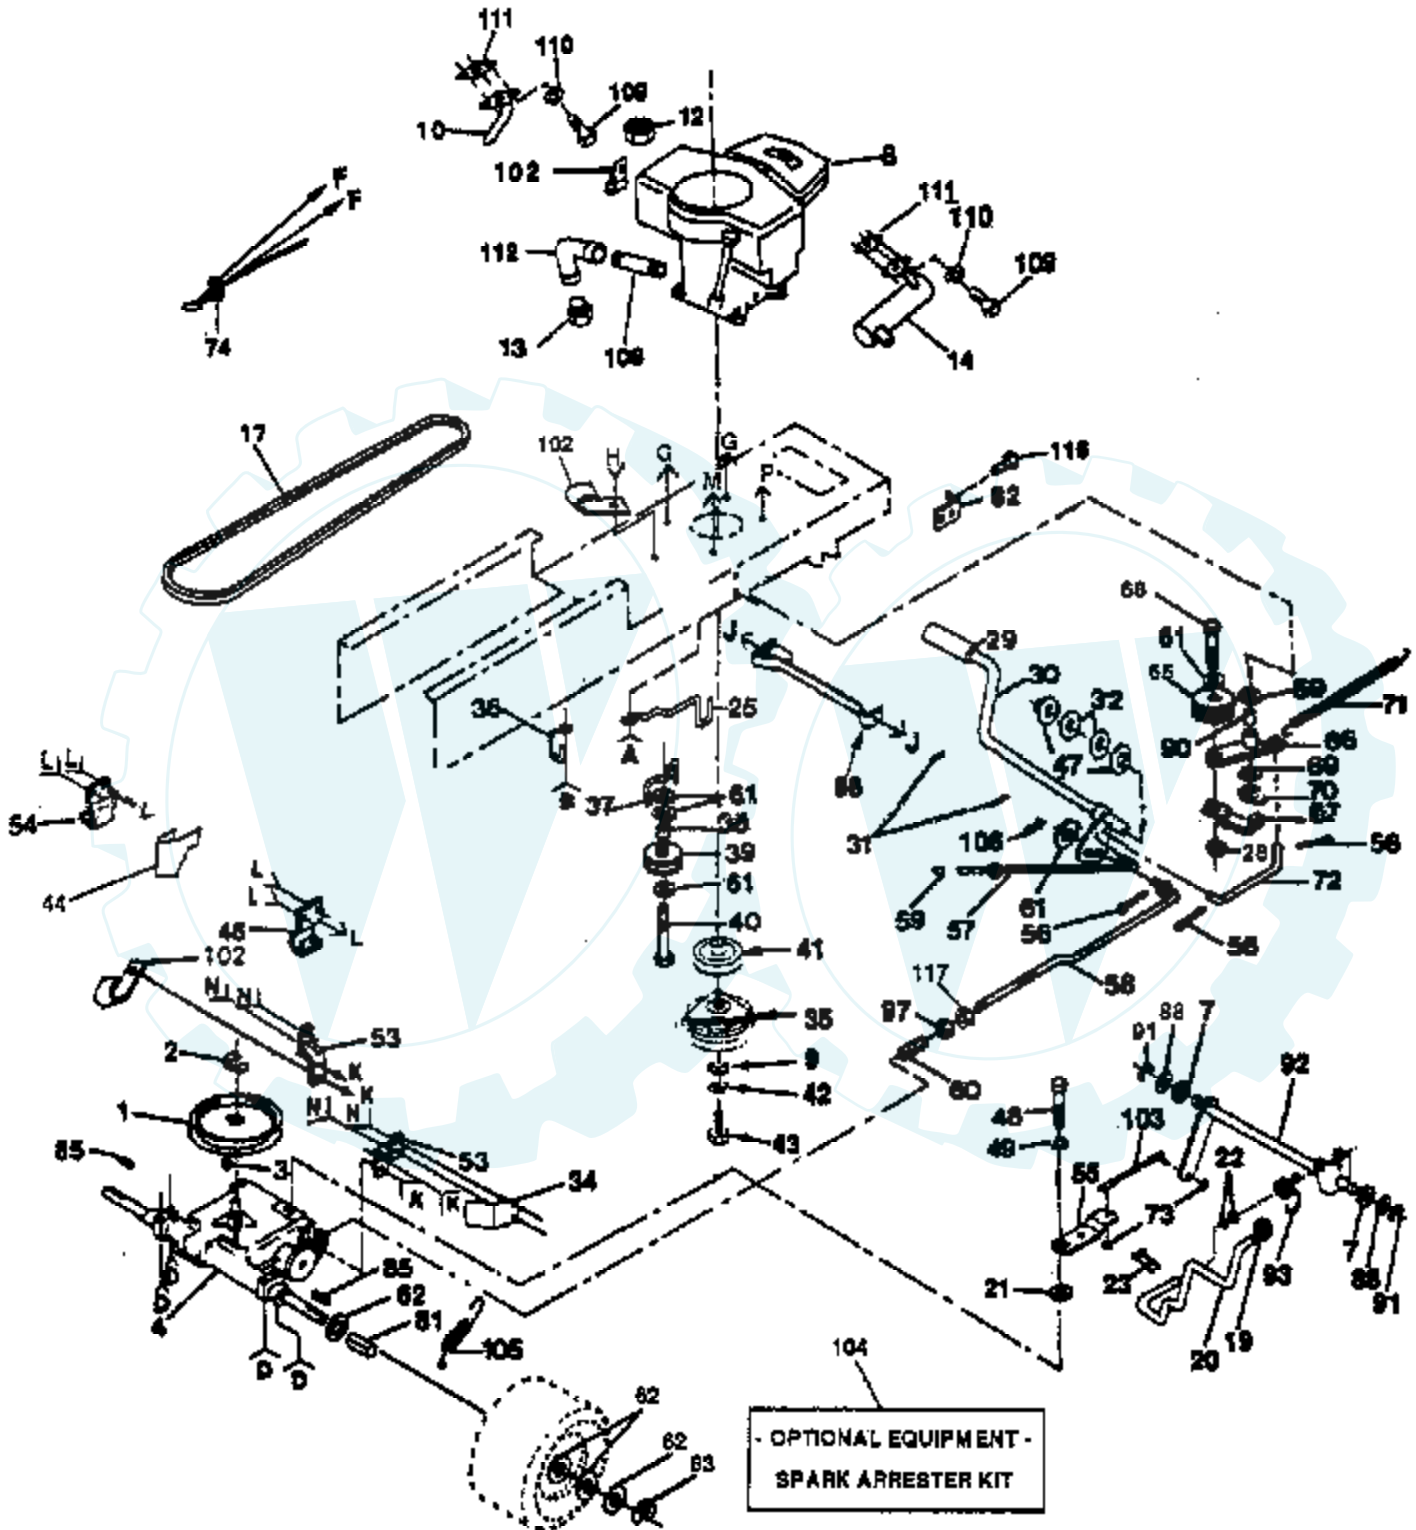

18 HP 44" GARDEN TRACTOR -- MODEL NUMBER AYP8186A29

DRIVE

A	B	D	F	G	H	J	K	L	M	N	P
26	24	52	75	67	28	5	101	89	11	24	11
27	61					51		28	94		
28		51									

Ref #	Part Number	Qty	Description
1	121327X		PULLEY TRANSAXLE
2	12000004		RING
3	2228M		SUB= 2228M1
4	123797X		TRANSAXLE PEERLESS MODEL NO
5	72140506		BOLT
7	71208		BUSHING
8	125860X		ENGINE
9	126197X		WASHER
10	100229L		EXHAUST TUBE T
11	17490628		SCREW LT
12	73510600		NUT
13			REFER TO IMAGE
14	108373X		MUFFLER HYT
17	123796X		BELT.GRDRV.94.75
19	106933X		KNOB T (1/2-HOLE)
20	123781X		SUB= 141002
21	105701X		WASH-SHFT PLT LT
22	19171216		WASHER
23	76020416		PIN COTTER 1/8
24	17490612		SCREW
25	129921		KEEPER.BELT.ENG.L
26	74760616		BOLT
27	19131312		WASHER
28	73680600		SUB= 73690600
29	8883R		PEDAL COVER T
30	122424X		SUB= 149001
31	1572H		SUB= 2882J
32	19211616		WASHER LT
34	123792X		"KEEPER,BELT RH"
35	126112X		SUB= 142600
36	123788X		RETAINER BELT
37	109070X		BELT KEEPER LT
38	4470J		SPACER T
39	123674X		PULLEY.IDLER.FLAT
40	74760644		BOLT
41	123795X		SUB= 136906
42	10040700		LOCKWASHER
43	71130768		"BOLT,HEX"
44	123791X		KEEPER BELT LH
46	123776X		BRKT TRANS RH
47	120183X		NYLON BEARING
48	71040412		SUB= 74550412
49	19091216		WASHER PM
51	73680500		SUB= 73690500
52	74760540		BOLT
53	123787X		STRAP TORQUE
54	123780X		BRKT TRANS LH
55	123794X		"ARM,SHIFT"
56	76020412		COTTER PIN
57	133261		BRAKE PARK ROD
58	123786X		ROD BRAKE
59	71673		PLUNGER CAP T
60	126909X		"SPRING,ROD BRAKE"
61	19131316		WASHER
62	123800X		WASHER
65	127783		SUB= 139245
66	123789X		ARM IDLER
67	123205X		RETAIN BELT