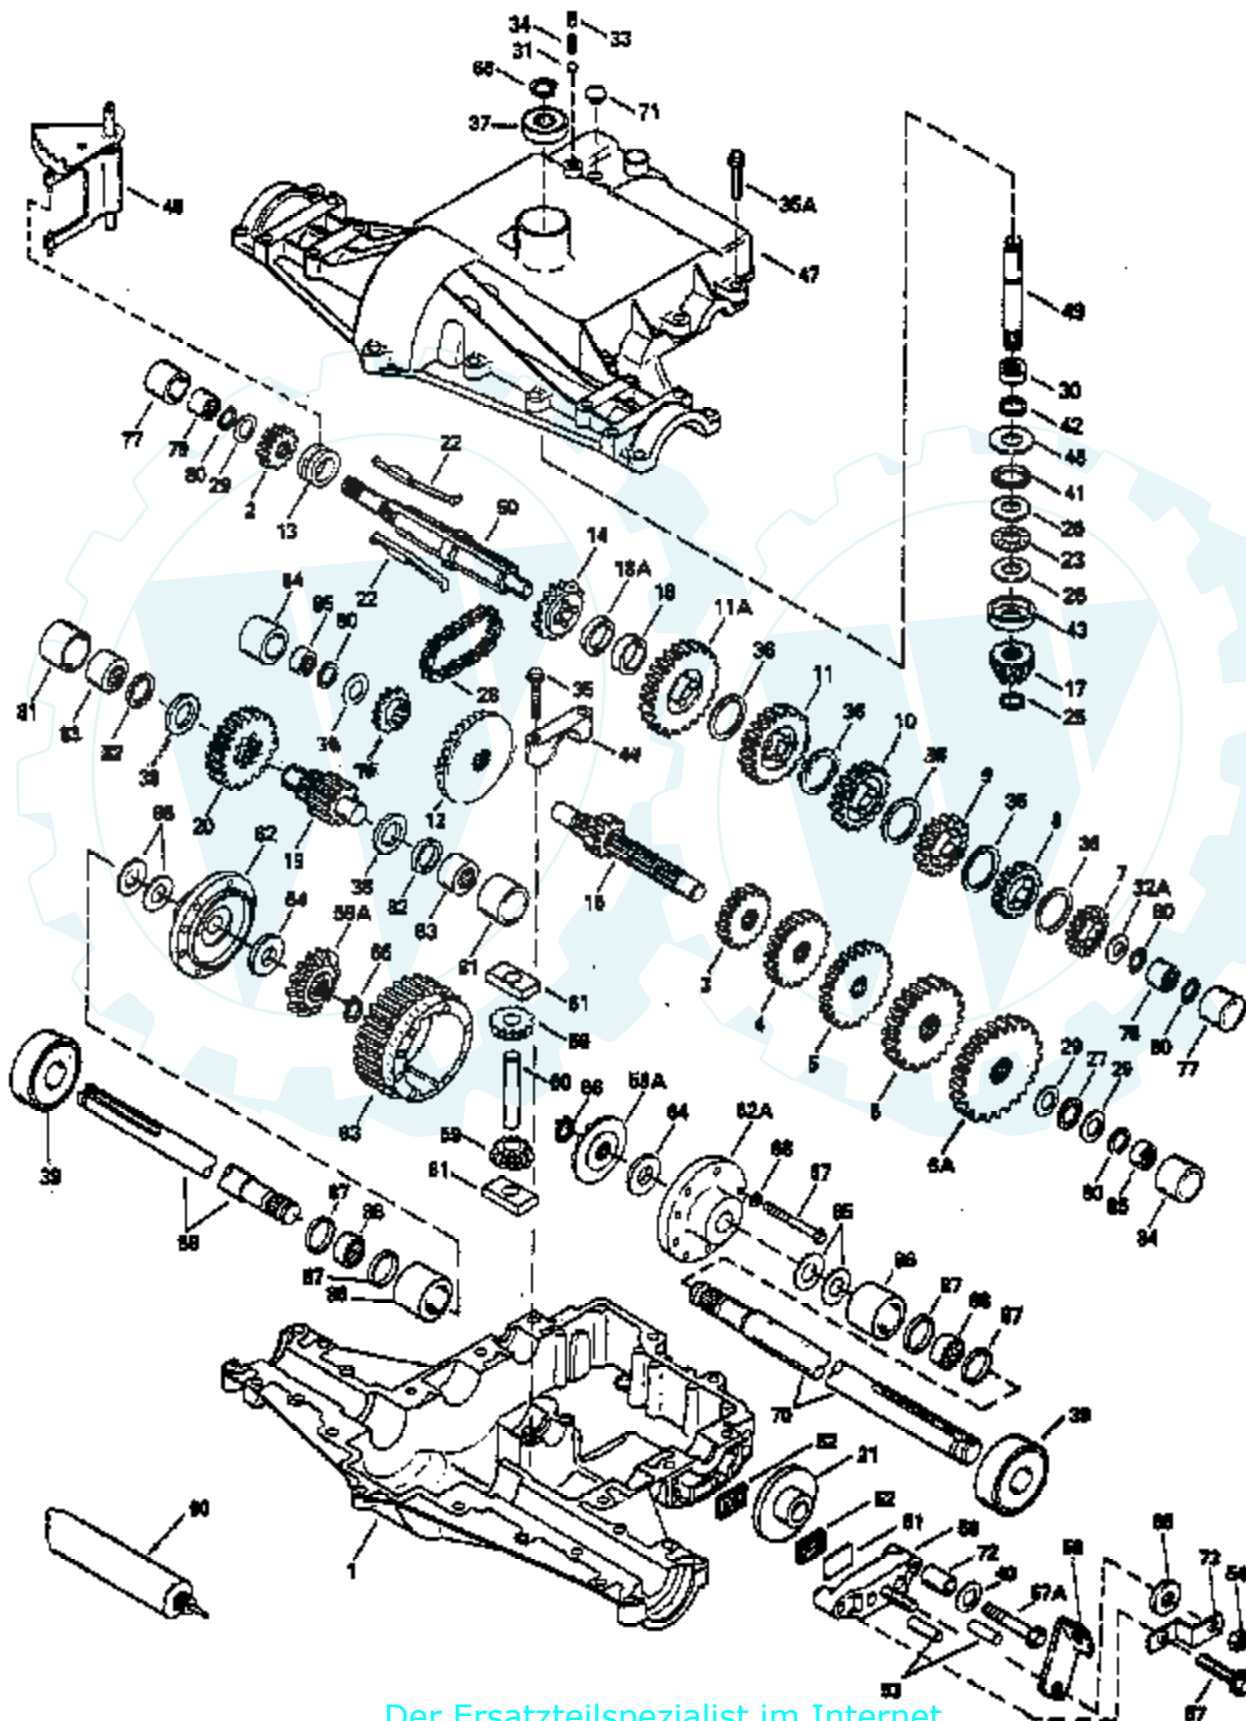

**18 HP 44" GARDEN TRACTOR -- MODEL NUMBER AYP8186A29
PEERLESS TRANSAXLE -- MODEL NUMER 143-820-016A**

TRANSAXLE

Ref #	Part Number	Qty	Description
1	770088		CASE TRANSAXLE
2	778253		GEAR, SPUR, 15T
3	778211		GEAR, SPUR, 12 TEETH
4	778240		GEAR, SPUR, 18 TEETH
5	778201		GEAR, SPUR, 25T
6	778202		GEAR, SPUR, 28T
6A	778208		GEAR, SPUR, 31T
7	778273		GEAR, SPUR, 19T
8	778203A		GEAR, SPUR, 22T
9	778204A		GEAR, SPUR, 25T
10	778239A		GEAR, SPUR, 32 TEETH
11	778207A		GEAR, SPUR, 37 TEETH
11A	778216A		GEAR, SPUR, 41T
12	778246		GEAR BEVEL, 33T
13	784216		COLLAR SHIFT
14	786123		SPROCKET 18T (REV)
15	786082		SPROCKET 9T
16	776291		SHAFT COUNTER
17	778245		BEVEL PINION, 13T
18	786121		SPACER, .350/.340 THICK
18A	786122		SPACER, .276/.268 THICK
19	776275		SHAFT, OUTPUT, 9T
20	778247		GEAR, OUTPUT, 35T
21	790043		DISK BRAKE
22	792138		KEY
23	780084		BEARING THRUST
25	788040		RETAINING RING
26	780051		WASHER THRUST
27	780071		THRUST BEARING
28	786081		CHAIN, ROLLER
29	780072		WASHER THRUST
30	780155		BEARING NEEDLE
31	792077		BALL STEEL, 5/16" DIA.
32A	780139		WASHER
33	792078		SCREW, 3/8-16 X 3/8"
34	792079		SPRING
35	792073		SCREW, 1/4-20 X 1-1/4
35A	792129		SCREW HEX HD 5/16-18 X 1-1/4
36	780108		WASHER THRUST
37	780119		BEARING BALL
38	780128		WASHER THRUST
39	780050		BEARING BALL
40	792128		WASHER FLAT
41	788077		"O" RING
42	788042		OIL SEAL 3/4
43	780166		WASHER CUPPED
44	786131		BEARING CAP
45	780165		WASHER
47	772098A		COVER TRANSAXLE
48	784342		ROD AND FORK ASSY SHIFT
49	776274		SHAFT INPUT
50	776313		SHAFT BRAKE
51	790007		PLATE BRAKE PAD
52	790006		PAD BRAKE
53	786026		PIN DOWEL
54	792075		LOCKNUT 5/16-24
55	792076		WASHER FLAT
56	790047		LEVER BRAKE