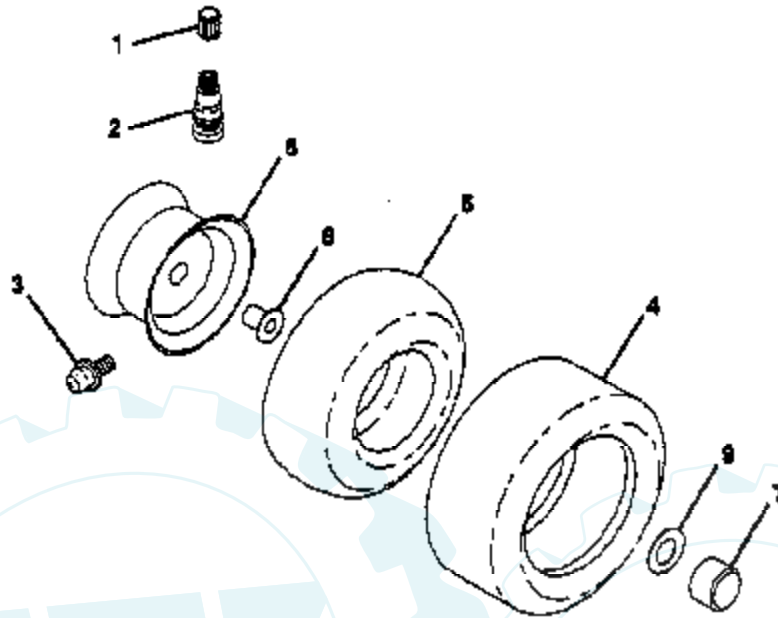

12.5 HP 38" RIDING LAWN TRACTOR - - MODEL NUMBER AYP8186A29 WHEELS AND TIRES

NOTE: All component dimensions given in U.S. inches.
1 inch = 25.4 mm

Ref #	Part Number	Qty	Description
1	59192		VALVE CAP
2	65139		VALVE STEM LT
3	278H		FITTING LT
4	106222X		SUB= 122073X
4	124106X		SUB= 138756
5	59904		TUBE.5.3/4.5/6
5	7154J		TUBE.23X8/10-12
6	106732X311		SUB= 106732X427
6	124074X311		SUB= 124074X427
7	104757X		HUB CAP
8	9040H		"FLANGE, BEARING"
9	121748X		WASHER