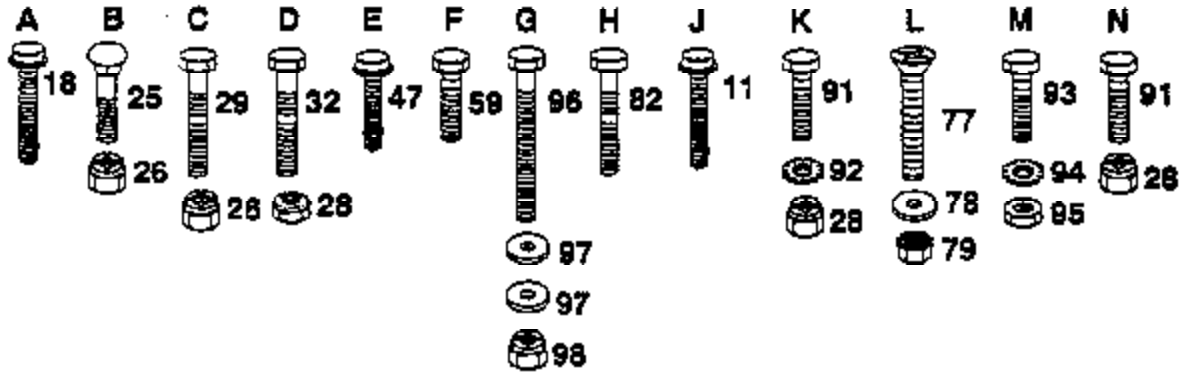

18 HP 44" GARDEN TRACTOR -- MODEL NUMBER AYP8186A29

STEERING ASSEMBLY