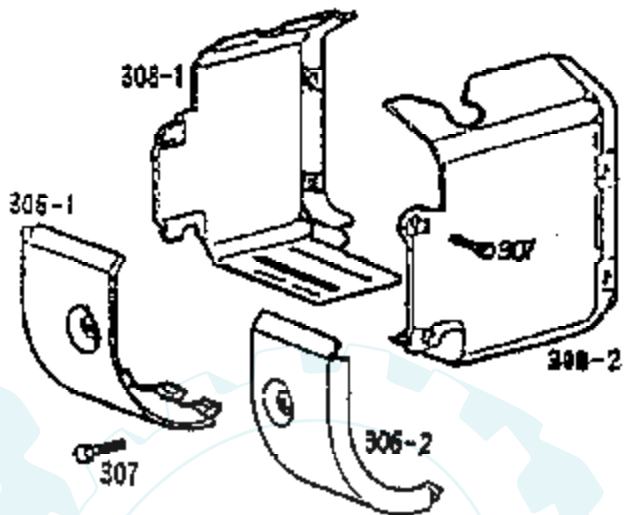

18 HP 44" GARDEN TRACTOR - - MODEL NUMBER AYP8186A29 ENGINE BRIGGS & STRATTON - - MODEL NUMBER 422707, TYPE 1228-01

334

482