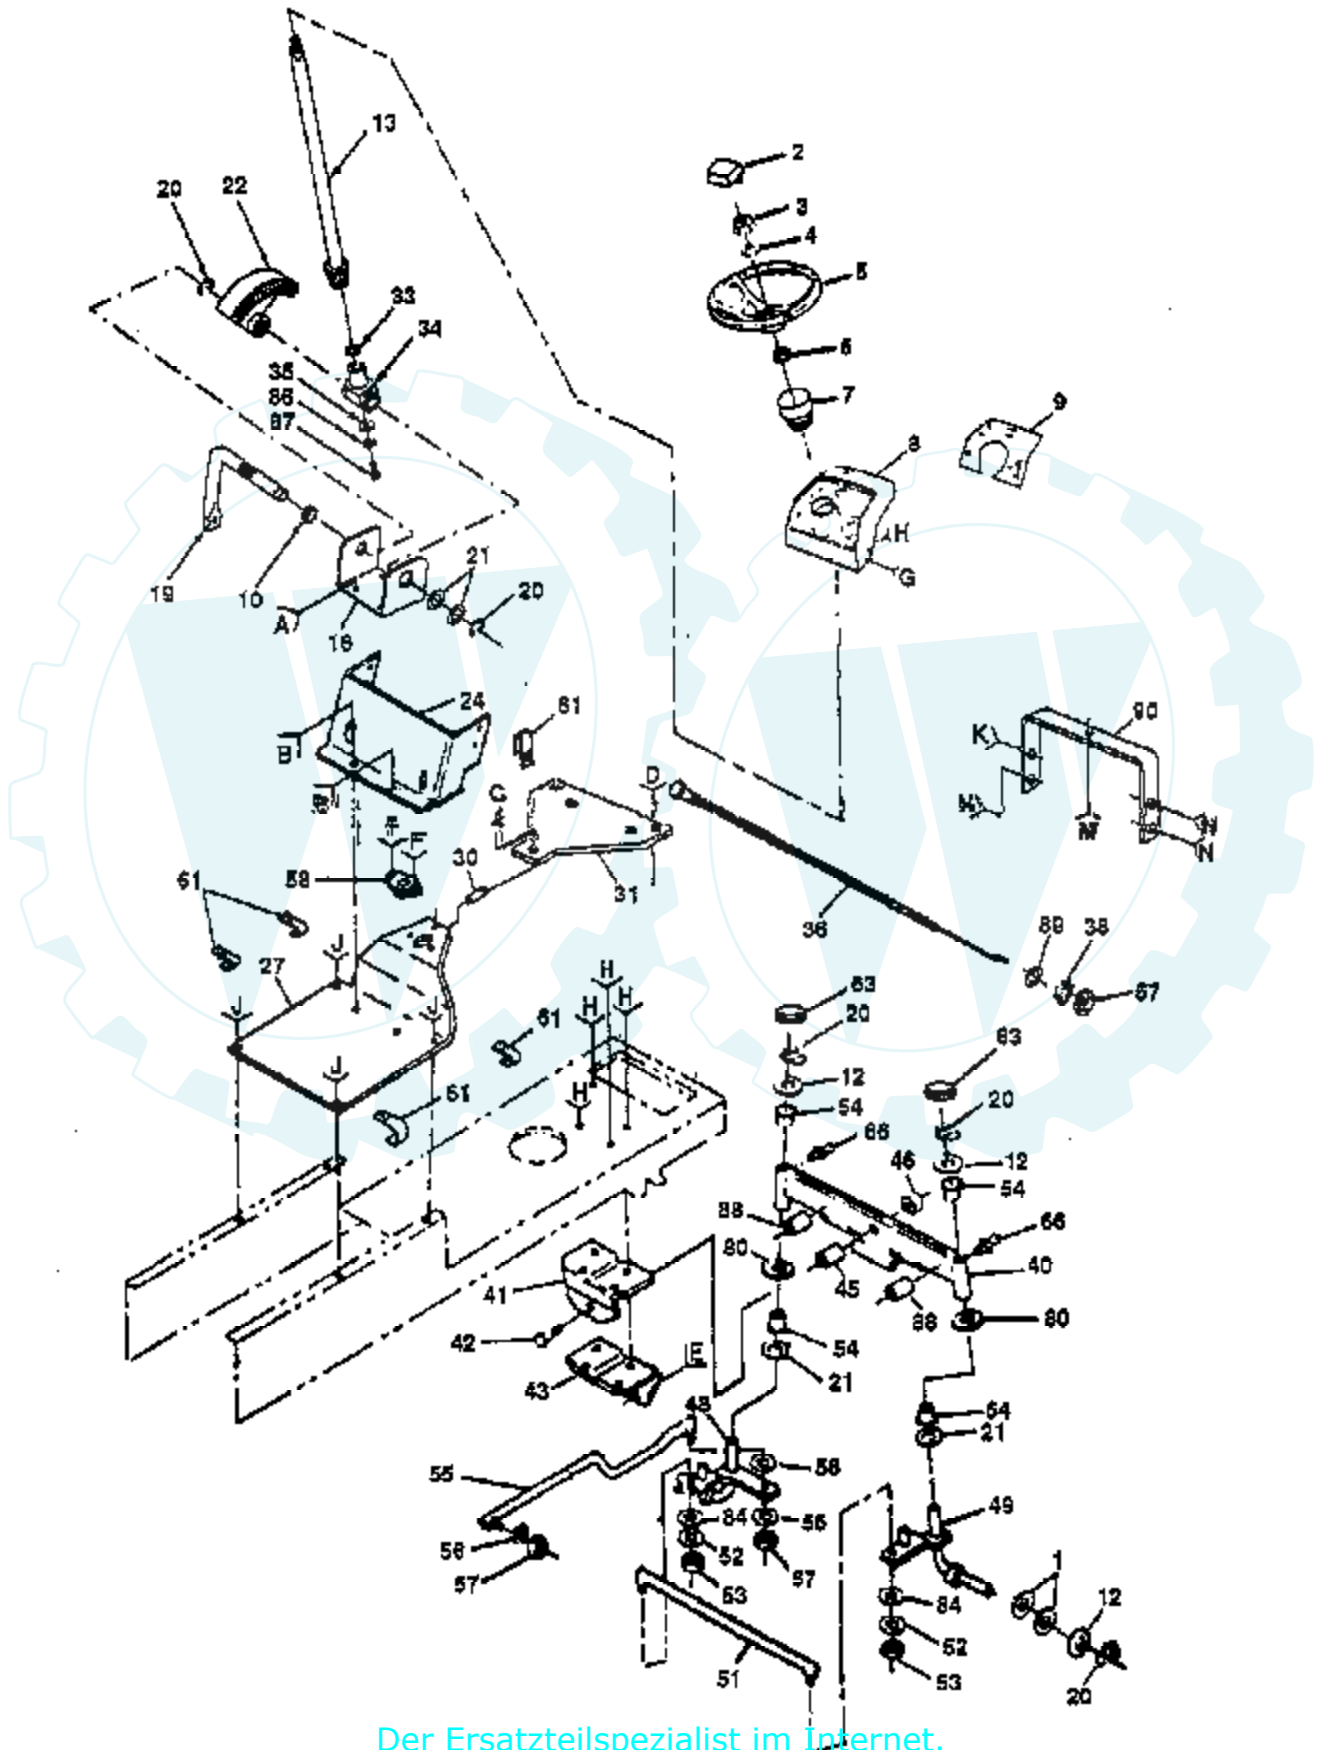

18 HP 44" GARDEN TRACTOR -- MODEL NUMBER AYP8186A29

STEERING ASSEMBLY

Ref #	Part Number	Qty	Description
1	121749X		WASHER
2	100710L		INSERT-WHEEL LT
3	73940800		SUB= 73360800
4	100712K		WASHER
5	100713N		SUB= 150547
6	100711L		ADAPTER LT
7	110709X		COLUMN LT
8	124252X		SUB= 140398
9	121444X016		DASH PLATE
10	109816X		NYLINER T
12	121748X		WASHER
13	128758		STEERING SHAFT
16	124036X		"BRKT,STEERING"
19	127501		SUB= 918127501
20	12000029		RING
21	6266H		WASHER .T
22	124034X		SUB= 136874
24	104738X		DASH, LOWER
27	123783X012		SADDLE
30	121236X		SPACER
31	106965X		SUB= 140181
33	57079		THRUST WASHER
34	124035X		SUPPORT.SHAFT
35	126684X		SUB= 532126684
36	132781		CHOKE CONTROL
38	11050600		LOCKWASHER
40	108075X		FRONT AXLE
41	105663X		SUPPORT-SADDL T
42	74761060		BOLT LT
43	105664X		SUPPORT.SADDLE.FT
45	110438X		BEARING
46	73601000		SUB= 73901000
48	130460		SUB= 532130460
49	130459		SPINDLE ASM RH
51	130467		TIE ROD
52	10040500		LOCKWASHER
53	73810500		NUT.LOCK.5/16-24
54	3366R		COL. SRTG. BEAR.
55	130468		SUB= 532130468
56	10040600		LOCKWASHER
57	73610600		SUB= 7810H
58	1554J		SUB= 155108
61	2751R		CLIP T
63	121232X		CAP
66	6855M		ZERK M
80	19272016		WASHER
84	19111216		WASHER M
86	10040400		LOCKWASHER
87	71070410		"SCREW,SPECIAL"
88	132624		AXLE PIN
89	19131316		WASHER
90	124130X		SUPPORT ASSY