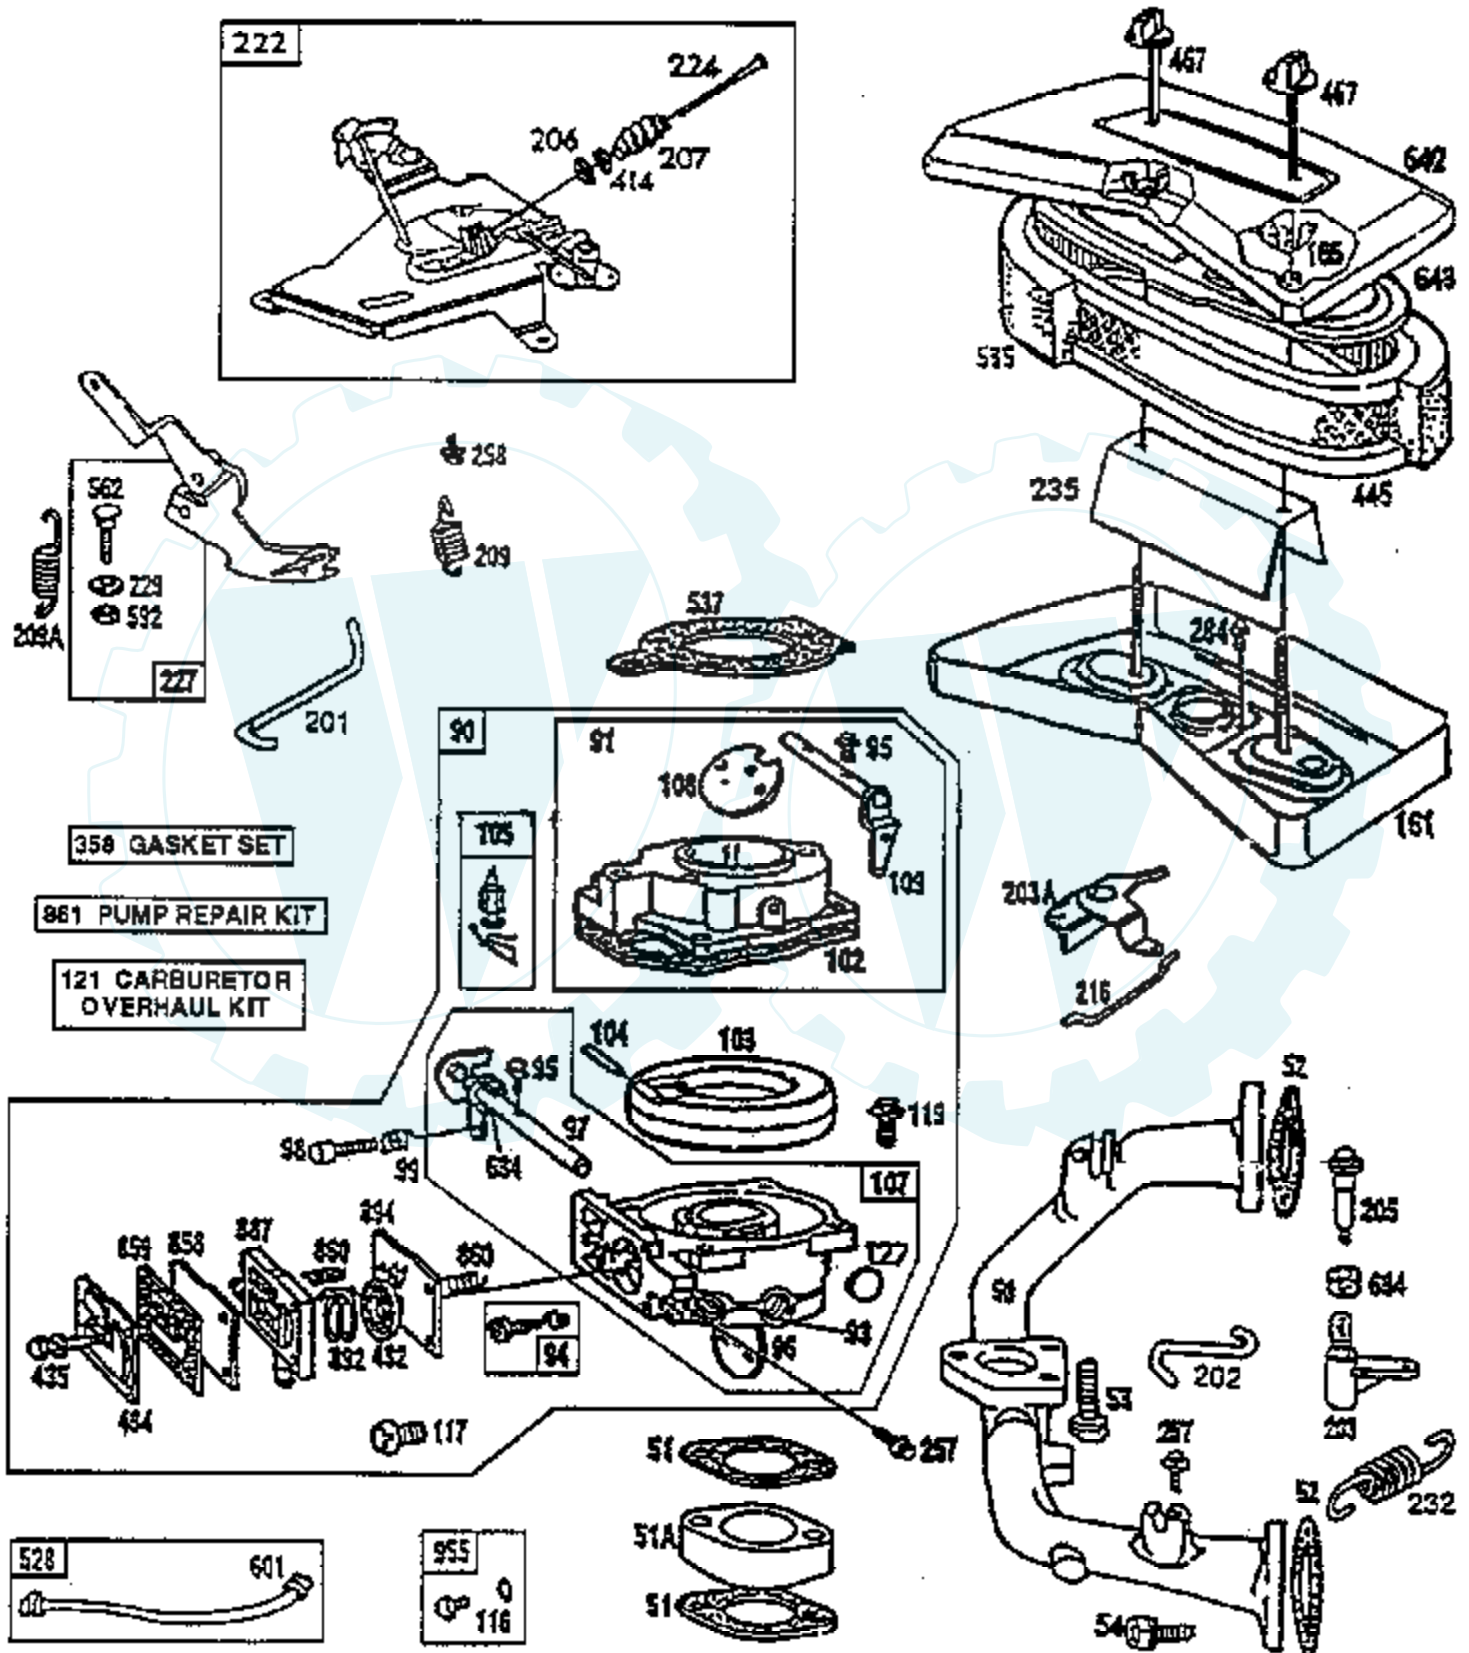

Ref #	Part Number	Qty	Description
634	271013		WASHER, THROTTLE SHAFT
634A	491287		SEAL, GOVERNOR SHAFT
635	66538		ELBOW, SPARK PLUG
642	223579		COVER, AIR CLEANER
643	223714		CARTRIDGE PLATE, AIR CLEANER
726	391362		GEAR, RING
741	232694		GEAR, TIMING
783	280104		GEAR, STARTER
801	394860		CAP, DRIVE
802	395537		END CAP ASS'Y. COMMUTATOR
803	393825		HOUSING ASSEMBLY
819	93686		SCREW, HEX HEAD
842	271170		SEAL, OIL FILLER CAP
847	394394		DIPSTICK AND TUBE ASSEMBLY
851	221798		TERMINAL, IGNITION CABLE
858	270989		DIAPHRAGM, DAMPING
859	271025		GASKET, CARBURETOR
860	261358		SPRING, DIAPHRAGM
861	393397		PUMP REPAIR KIT
868	393606		SEAL ASSEMBLY AND RETAINER
869	261463		SEAT, INTAKE VALVE, STANDARD
870	213316		SEAT, EXHAUST VALVE, STANDARD
871	261961		GUIDE, EXHAUST VALVE
	231218		GUIDE, INTAKE VALVE
876	490467		PINION SPRING KIT
877	393537		CONNECTOR ASSEMBLY, TRI-CIRCUIT
881	212455		COVER PLATE, CRANKCASE
896	94288		ROLL PIN
955	397882		PLUG & SEAL, SOLENOID
1005	280815		FAN, FLYWHEEL
1006	223726		RETAINER FAN
1019	491262		DECAL KIT

18 HP 44" GARDEN TRACTOR - - MODEL NUMBER AYP8186A29 ENGINE BRIGGS & STRATTON - - MODEL NUMBER 422707, TYPE 1228-01