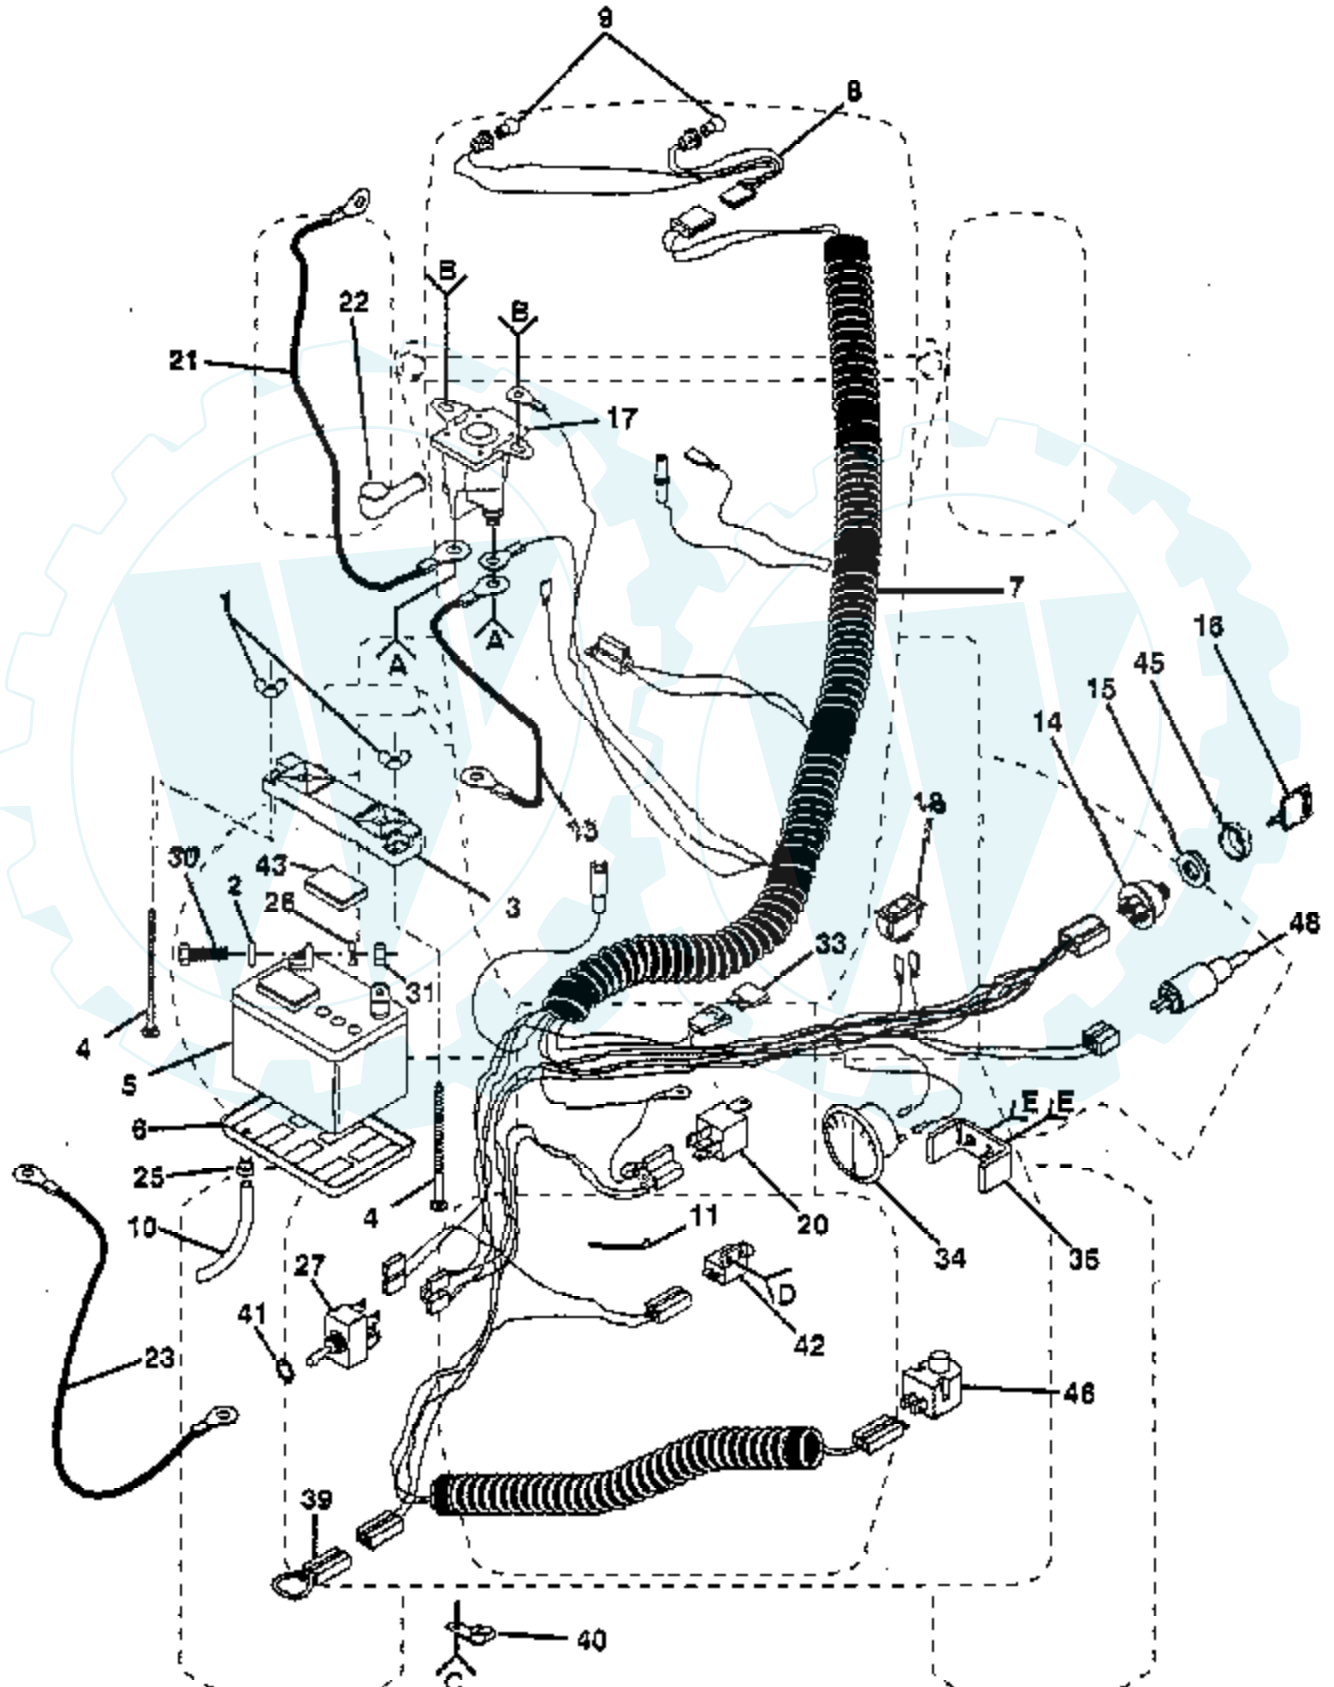

18 HP 44" GARDEN TRACTOR -- MODEL NUMBER AYP8186A29

ELECTRICAL

Ref #	Part Number	Qty	Description
1	123198X		SUB= 146525
2	19091016		WASHER
3	102476X		SUB= 150109
4	72240460		BOLT
5	121537X		SUB= 123899X
6	7603J		"TRAY T, BATTERY"
7	133874		HARNESS
8	127441X		SUB= 136850
9	7662J		SUB= 4152J
10	100541X		SUB= 7697J
11	7192J		WIRE TIE
13	4206J		CABLE-BATTERY T
14	102972X		SUB= 918102972X
15	124211X		NUT IGNITION
16	122147X		KEY
17	109081X		SUB= 146154
18	110712X		SWITCH LT
20	109748X		RELAY ASSY T
21	4799J		"CABLE T, BATTERY"
22	131563		SUB= 154336
23	4207J		CABLE T
25	109596X		HOSE CLAMP T
26	10040400		LOCKWASHER
27	126016X		SUB= 4021J
30	74760412		BOLT LT
31	73220400		SUB= 50675
33	108824X		FUSE HYT
34	9433R		AMMETER T
35	131708		SUB= 532131708
39	102501X		SUB= 141940
40	235R		CLIPT
41	4022J		HEX NUT T
42	104445X		SWITCH-INTER. GT
43	121264X		"CAP,BATTERY "
45	123620X		SUB= 141226
46	121305X		SWITCH SEAT
48	106315X		SUB= 135665