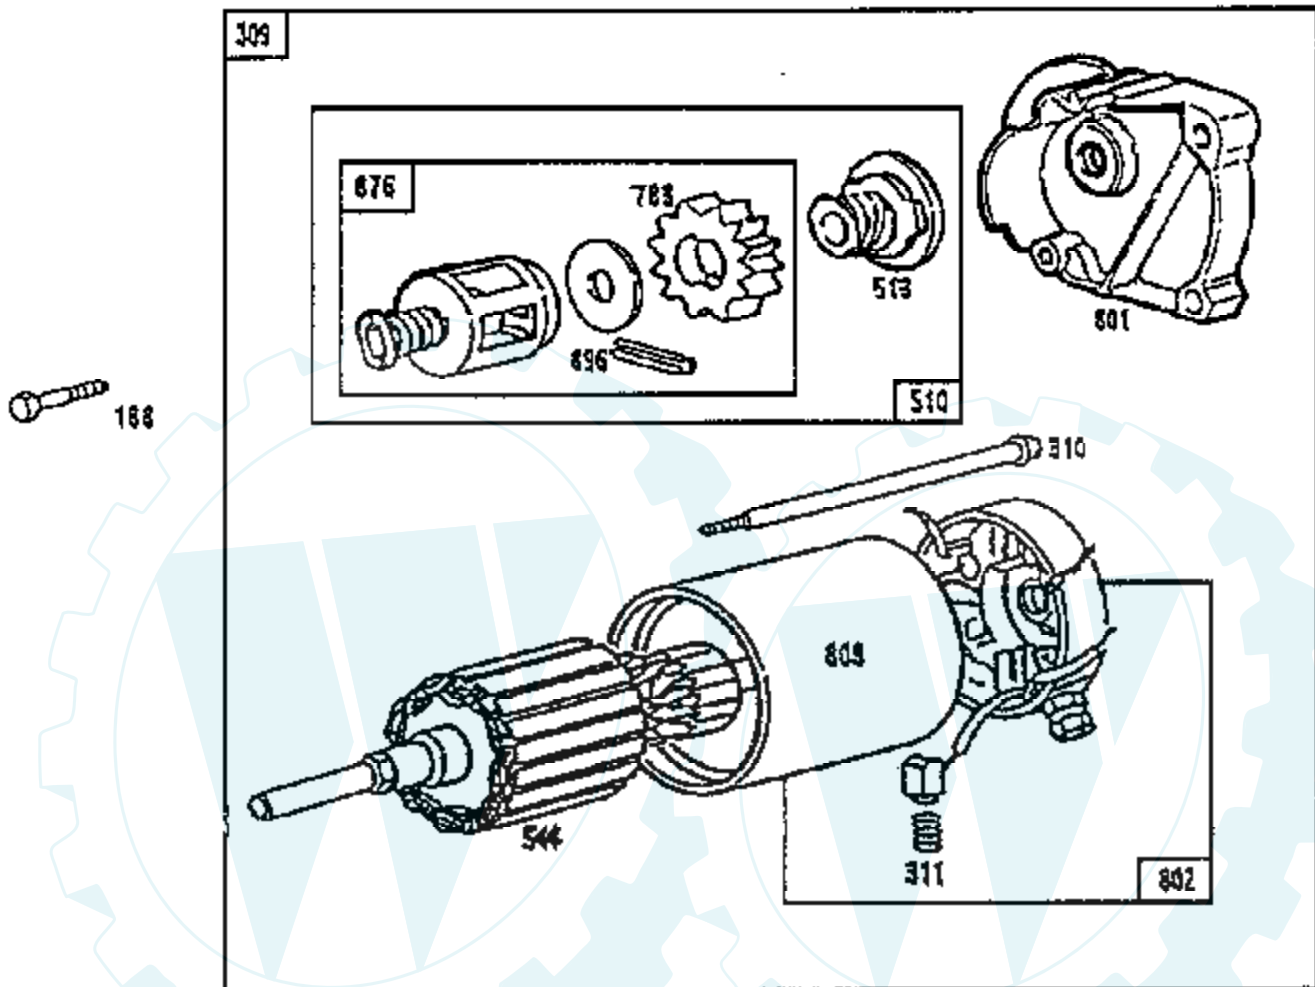

**18 HP 44" GARDEN TRACTOR - - MODEL NUMBER AYP8186A29
ENGINE BRIGGS & STRATTON - - MODEL NUMBER 422707, TYPE 1228-01**

Reference Number		309	310	311	344	801	802	803
Manufacturer		Motor and Drive Ass'y.	Thru Bolt Assembly	Brush Assembly	Armature Assembly	Drive End Cap Assembly	End Cap Ass'y. Commutator	Housing Assembly
Briggs & Stratton	Housing Length							
12V	3-5/8"	394808	94003	395538	390837	394860	395537	393825

*Includes Brush Set

Reference Number	510	513	783	876	896
Starter Motor Mfr.	Starter Drive Group	Clutch Assembly	Gear	Pinion Spring Kit	Roll Pin
Briggs & Stratton					
12V	490421	398003	280104	490467	94288(Copper)