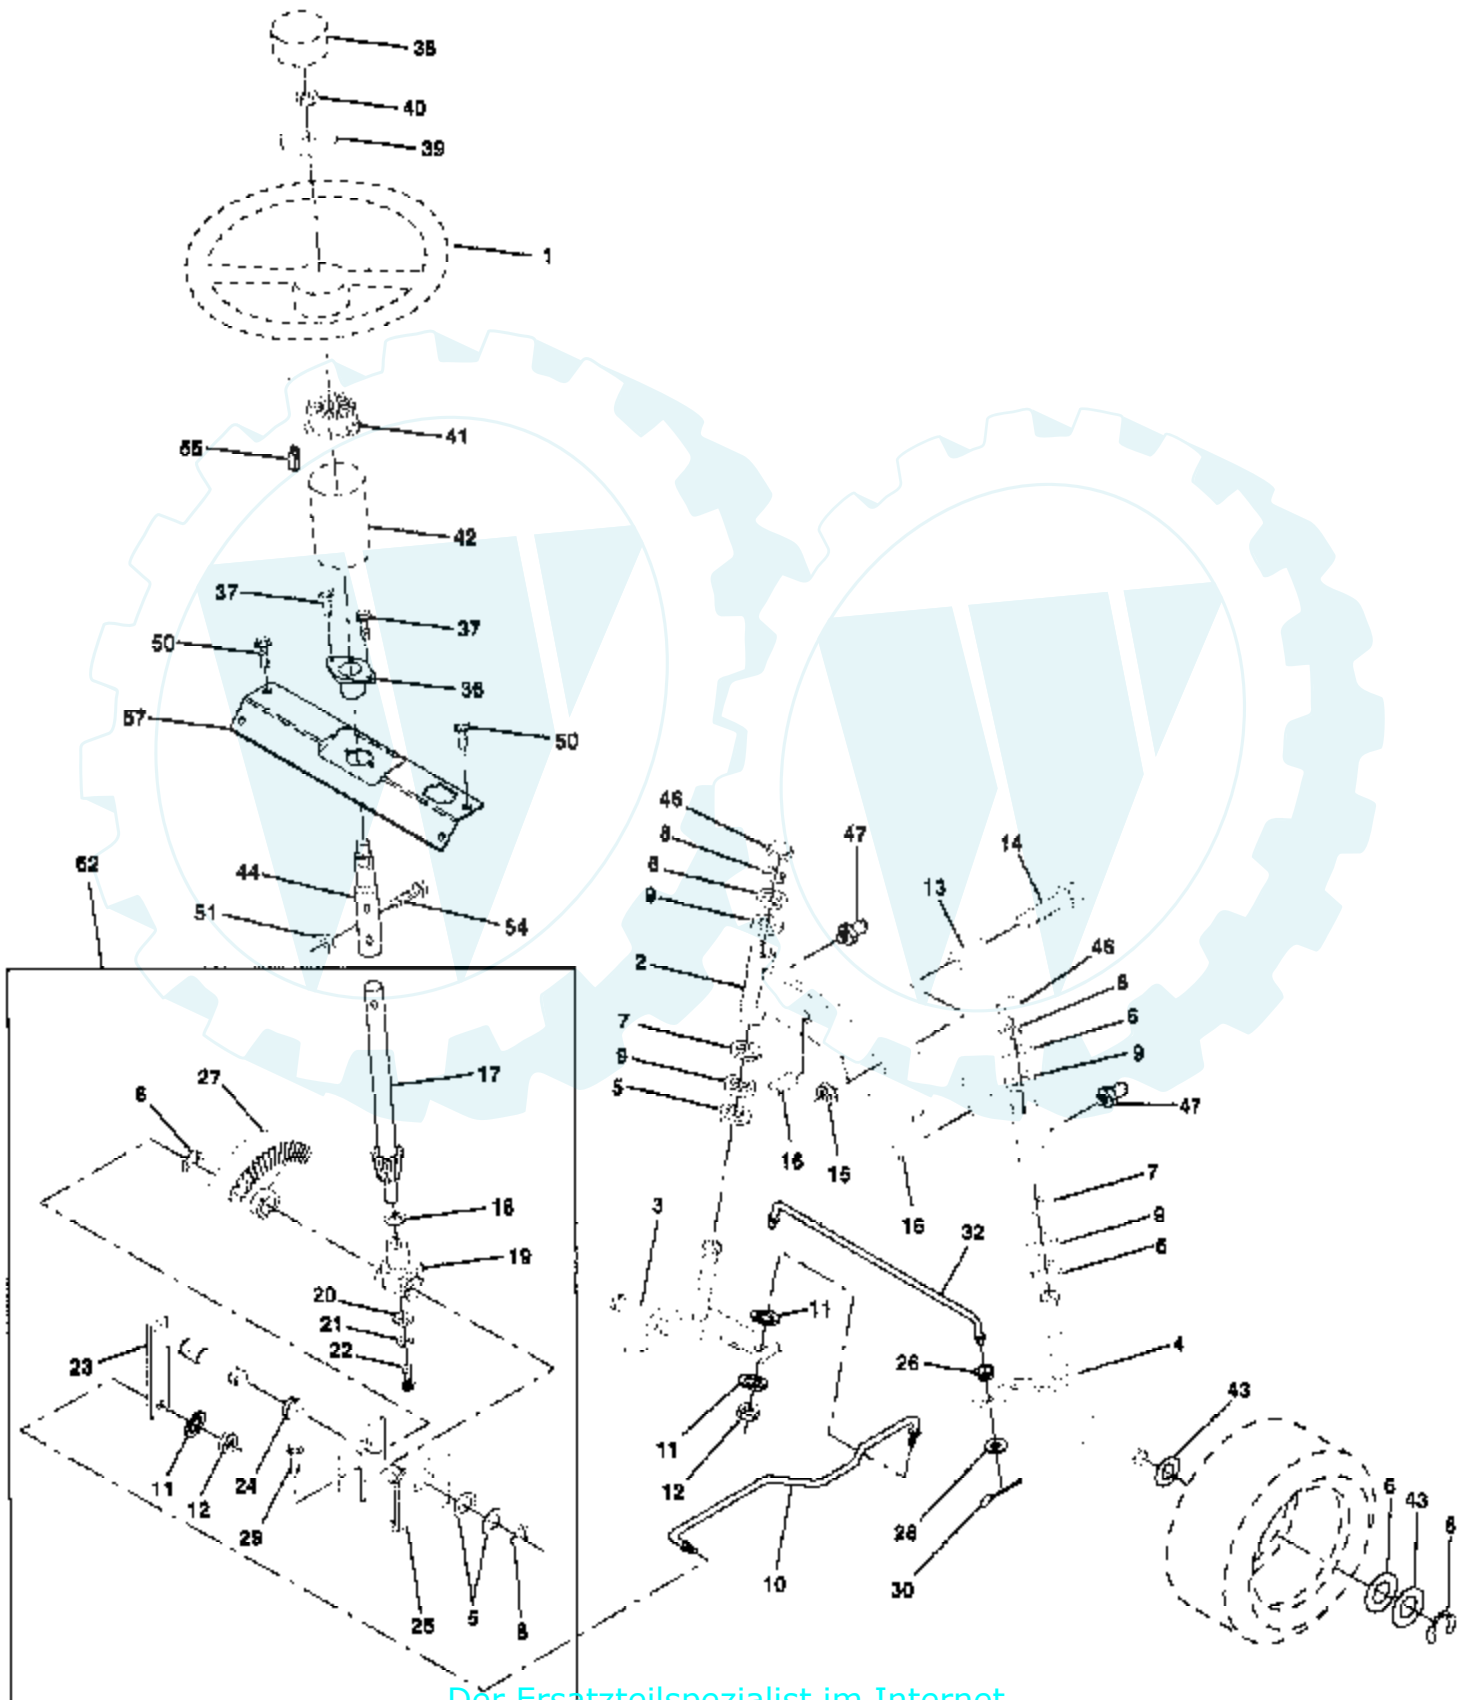

TRACTOR - - MODEL NUMBER AYP7184A69

STEERING ASSEMBLY

Ref #	Part Number	Qty	Description
1	140044		WHEEL STR AYP BLK
2	142033		AXLE ASM FRONT
3	135227		SPINDLE LH
4	135228		SPINDLE RH
5	6266H		WASHER .T
6	121748X		WASHER
7	19272016		WASHER
8	12000029		RING
9	3366R		COL. SRTG. BEAR.
10	130468		SUB= 532130468
11	10040600		LOCKWASHER
12	73610600		SUB= 7810H
13	110438X		BEARING
14	74011056		BOLT HEX 5/8-11
15	73901000		"NUT-LOC,FLANGE LT"
16	132624		AXLE PIN
17	140176		SHAFT ASM STEERIN
18	57079		THRUST WASHER
19	124035X		SUPPORT.SHAFT
20	126684X		SUB= 532126684
21	10040400		LOCKWASHER
22	71100410		SCREW.SCKTHD.CAP
23	127501		SUB= 918127501
24	109816X		NYLINER T
25	124036X		"BRKT,STEERING"
26	126847X		BUSHING.DRAGLINK
27	136874		GEAR SECTOR
28	19131416		WASHER
29	17490612		SCREW
30	76020412		COTTER PIN
32	130465		TIE ROD
36	102803X		SUB= 918102803X
37	17431008		SUB= 98000165
38	140045		CAP STEER AYP
39	19133808		WASHER T
40	7810H		GRIPCO NUT
41	104820X		ADAPTER-WHEEL LT
42	140216		BOOT SHAFT STEER
43	121749X		WASHER
44	146690		SUB= 154306
46	121232X		CAP
47	6855M		ZERK M
50	17490412		SCREW HEX CRT
51	73800500		NUT
54	74780520		BOLT
55	140285		CLIP TINNERMAN
57	140172		SUPPORT SHAFT STR
62	149686		SUB= 918149686