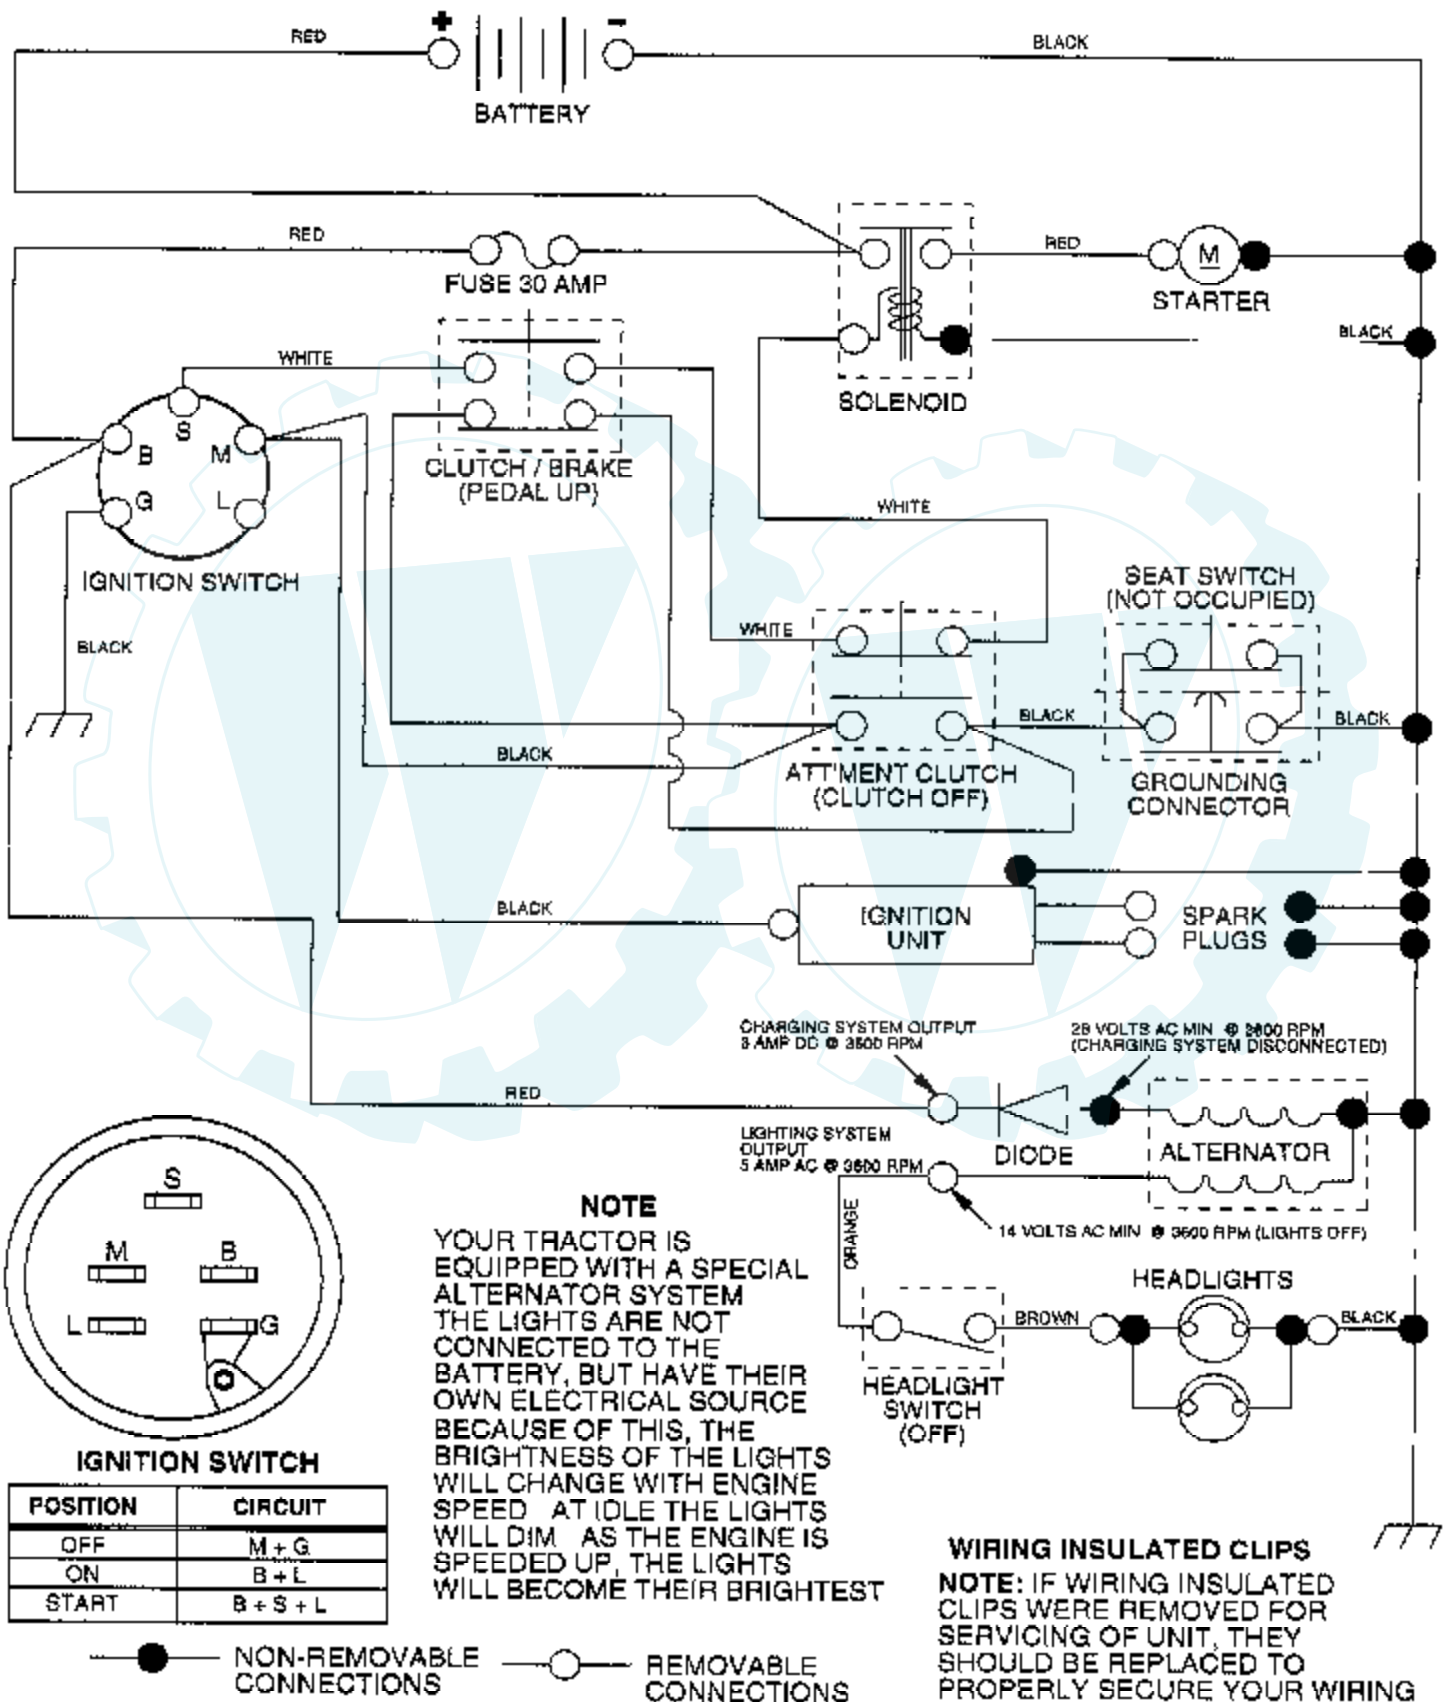

TRACTOR -- MODEL NUMBER AYP7184A69

SCHEMATIC

IGNITION SWITCH

POSITION	CIRCUIT
OFF	M + G
ON	B + L
START	B + S + L