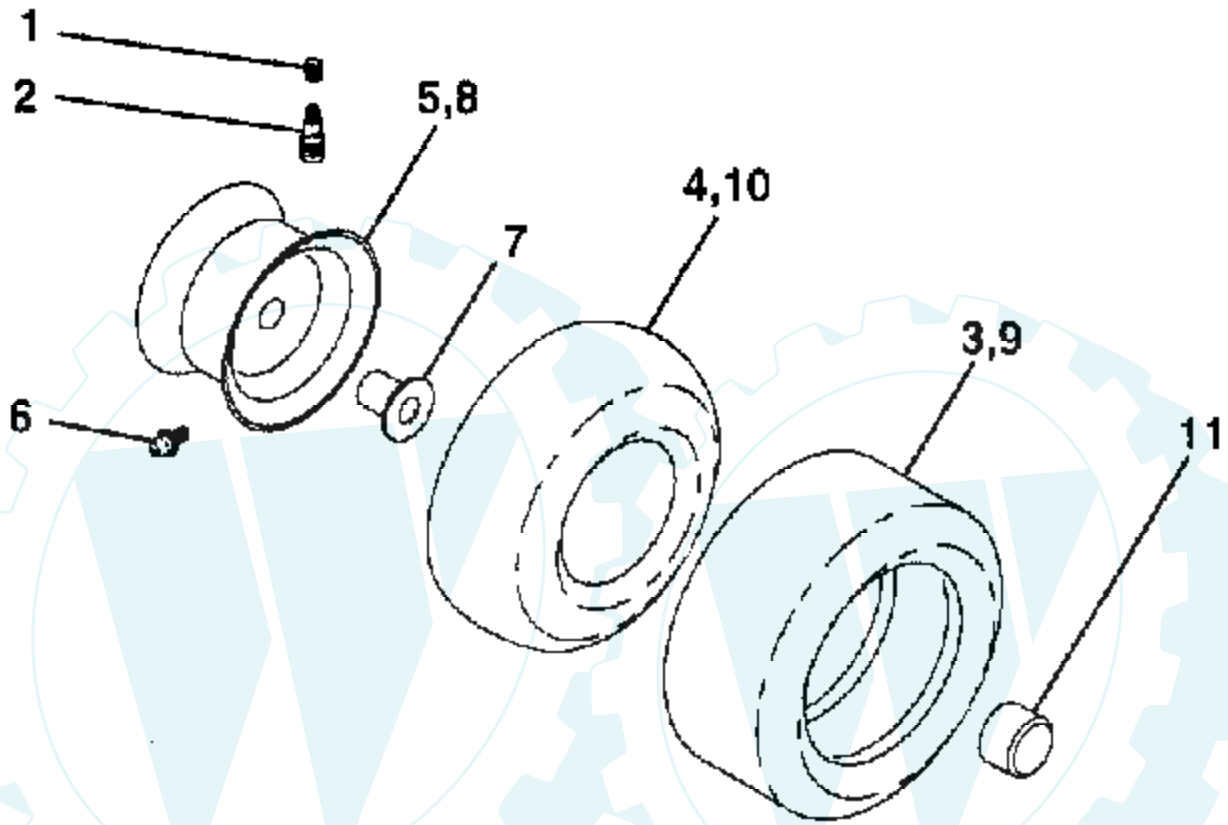

TRACTOR - - MODEL NUMBER AYP7184A69

WHEELS & TIRES

NOTE: All component dimensions given in U.S. inches
1 inch = 25.4 mm.

Ref #	Part Number	Qty	Description
1	59192		VALVE CAP
2	65139		VALVE STEM LT
3	106222X		SUB= 122073X
4	59904		TUBE.5.3/4.5/6
5	106732X427		"RIM ASM 6"" FRT"
6	278H		FITTING LT
7	9040H		"FLANGE, BEARING"
8	106108X427		"RIM AS 8"" REAR"
9	138468		TIRE.20X8-8
10	7152J		TUBE.18X9.5-8
11	104757X		HUB CAP
	144334		SEALANT.TIRE 10 OZ. TUBE