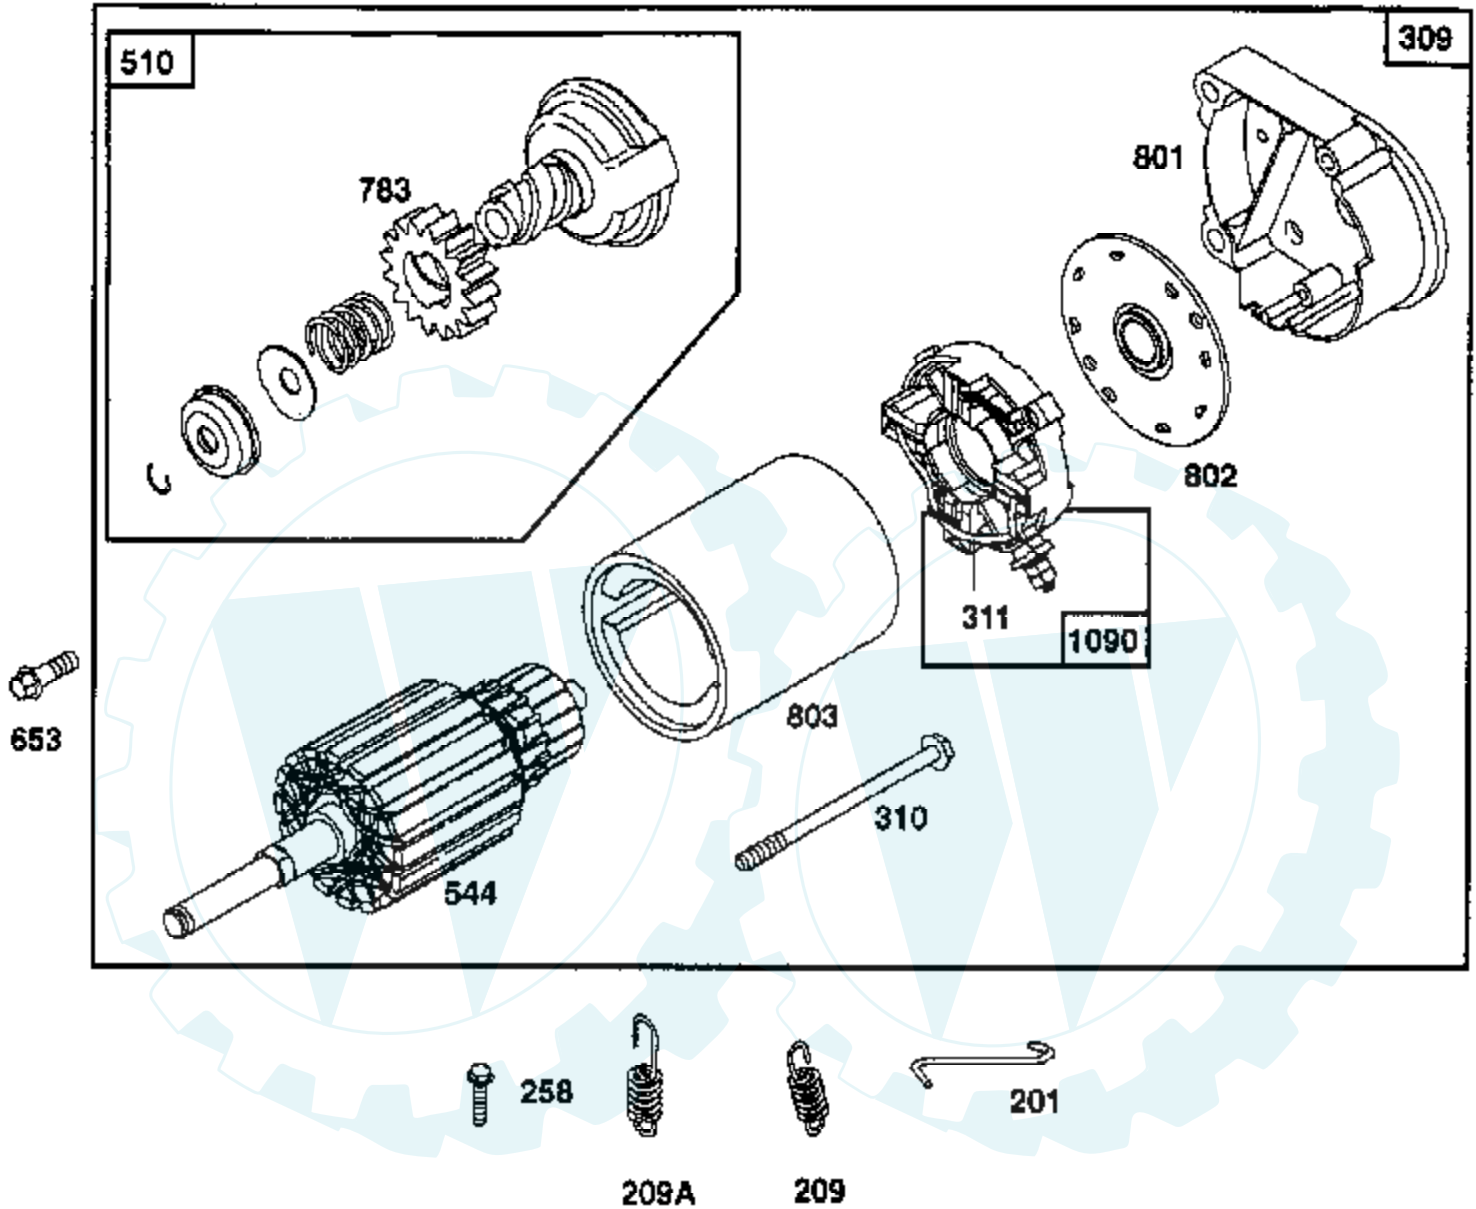

TRACTOR -- MODEL NUMBER AYP7184A69

BRIGGS & STRATTON ENGINE - MODEL NUMBER 42D707, TYPE NUMBER 1540-01

Ref #	Part Number	Qty	Description
1	497074		CYLINDER ASSEMBLY
2	399265		P/N CONFLICT - CHECK WITH SUPPLIER
3	391086		SEAL, OIL
5	493457		HEAD, CYLINDER #1
5A	493458		HEAD CYLINDER #2
7	271867		GASKET, CYLINDER HEAD #1
7A	271868		GASKET, CYLINDER HEAD #2
8	495254		BREATHER ASSEMBLY #1
8A	222892		COVER, BREATHER CYLINDER #2
9	27803		GASKET, VALVE COVER
10	94382		SCREW, SEMS
10A	94830		SCREW, SEMS
11	280225		TUBE, BREATHER
12	273208		GASKET, CRANKCASE, .015" THICK
12	271188		GASKET, CRANKCASE COVER,.005"
12	271189		GASKET, CRANKCASE COVER,.009"
13	94565		SCREW, CYLINDER HEAD
15	94239		PLUG, OIL DRAIN
16	394028		CRANKSHAFT
16	94196		KEY, TIMING GEAR
18	493304		BASE ASSEMBLY, CRANKCASE
20	291675		SEAL, OIL
22	94724		SCREW
23	491180		FLYWHEEL & RING GEAR ASSY, MAGNETO
24	222698		KEY, FLYWHEEL
25	394955		PISTON ASSEMBLY, STANDARD SIZE
25	394956		PISTON ASSEMBLY,.010" OVERSIZE
25	394957		PISTON ASSEMBLY,.020" OVERSIZE
25	394958		PISION ASSEMBLY,.030" OVERSIZE
26	394959		RING SET, PISTON, STANDARD SIZE
26	394960		RING SET, PISTON,.010" OVERSIZE
26	394961		RING SET, PISTON,.020" OVERSIZE
26	394962		RING SET, PISTON,.030" OVERSIZE
27	260924		LOCK, PISTON PIN
28	299691		PIN ASSEMBLY, PISTON, STANDARD
28	391286		PIN ASSEMBLY, PISTON .005" OVER
29	394306		ROD ASSEMBLY, CONNECTING
29	397158		ROD ASSEMBLY, CONNECTING
32	94671		SCREW, CONNECTING ROD
33	390420		VALVE, EXHAUST
34	261528		VALVE, INTAKE
35	65906		SPRING, INTAKE VALVE
36	26828		SPRING, EXHAUST VALVE
40	221596		RETAINER, INTAKE VALVE
41	292260		RETAINER, EXHAUST VALVE
42	94553		KEEPER, VALVE
45	261368		TAPPET, VALVE
46	213520		GEAR, CAM
50	213290		MANIFOLD, INTAKE
51	271412		GASKET, CARBURETOR & INTAKE ELBOE
51A	280319		SPACER, CARBURETOR
52	270884		GASKET, INTAKE MANIFOLD MOUNTING
53	93970		SCREW, SEMS, CARBURETOR MOUNTING
54	93208		SCREW, SEMS INTAKE MANIFOLDING MOUNTING
75	222511		WASHER SPRING
78	94326		SCREW, AIR CLEANER
90	495181		CARBURETOR ASSEMBLY
91	495035		BODY ASSEMBLY, UPPER CARBURETOR