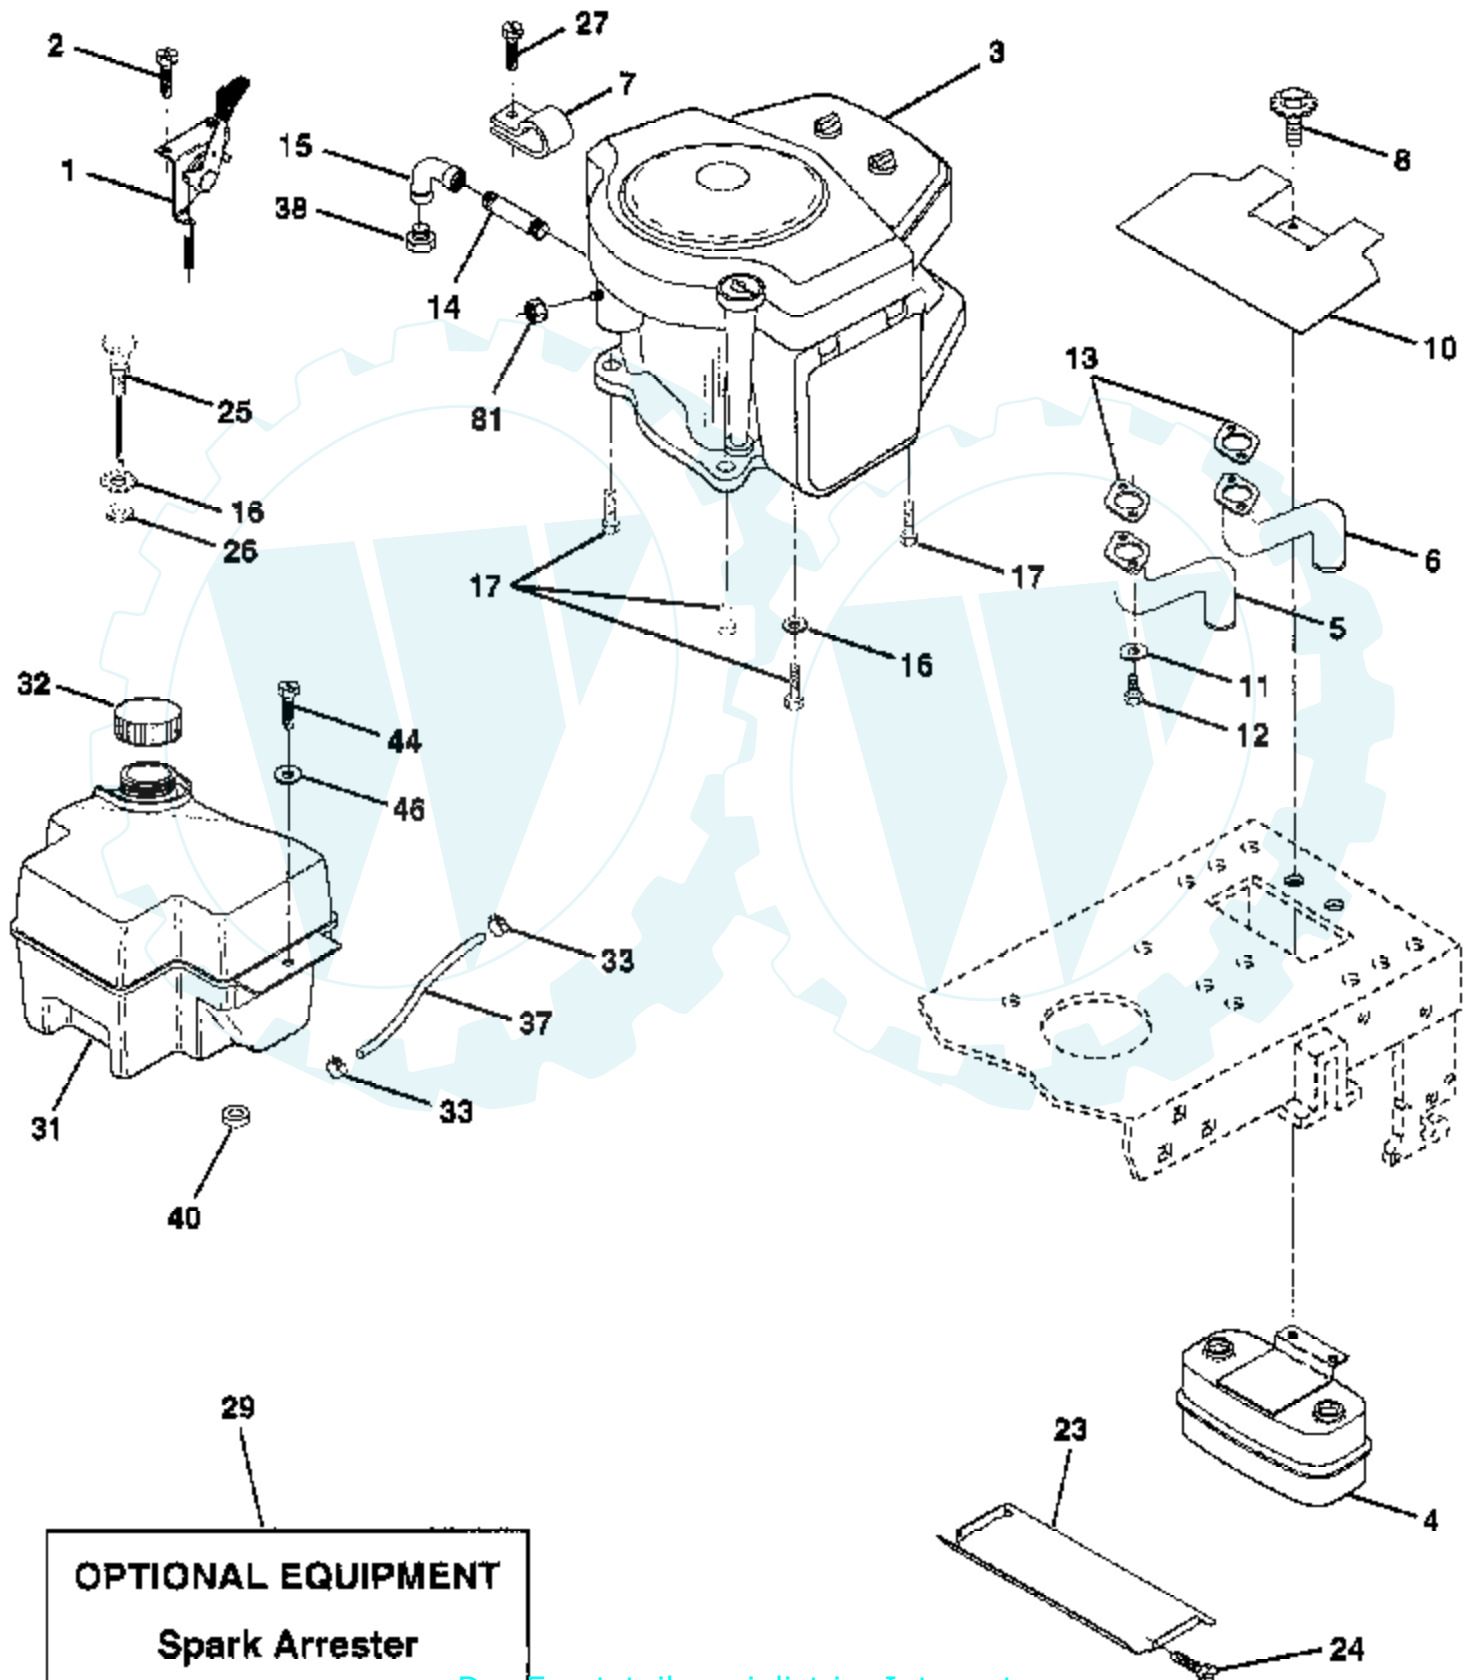

TRACTOR - - MODEL NUMBER AYP7184A69

ENGINE

Ref #	Part Number	Qty	Description
1	141295		CONTROL THRT 35.5
2	17720410		SCREW LT
3			REFER TO IMAGE
4	149723		MUFFLER.TW.LOTONE
5	144069		EXHAUST.B&S.18.LH
6	144068		EXHAUST.B&S.18.RH
7	138129		CLAMP.TUBE.DBL.EN
8	150176		BOLT.5/16-18.UNC
10	145552		SHIELD.HEAT.
11	10040400		LOCKWASHER
12	74780412		SUB= 74780414
13	272250		GASKET MUFFLER
14	13280336		PIPE NIPPLE LT
15	13200300		ELBOW
16	11050600		LOCKWASHER
17	17490624		SCREW LT
23	128953X		SUB= 128953
24	17021008		SCREW
25	145996		CONTROL.CHOKE.37
26	73610600		SUB= 7810H
27	17541008		SCREW.10-24X1/2
29	137180		SUB= 532137180
31	140280		SUB= 161911
32	140527		CAP ASM FUEL
33	123487X		HOSE CLAMP
37	137040		LINE FUEL
38			CHECK WITH SUPPLIER
40	124028X		SUB= 532124028
44	17490412		SCREW HEX CRT
46	19091416		WASHER
81	128861		NUT