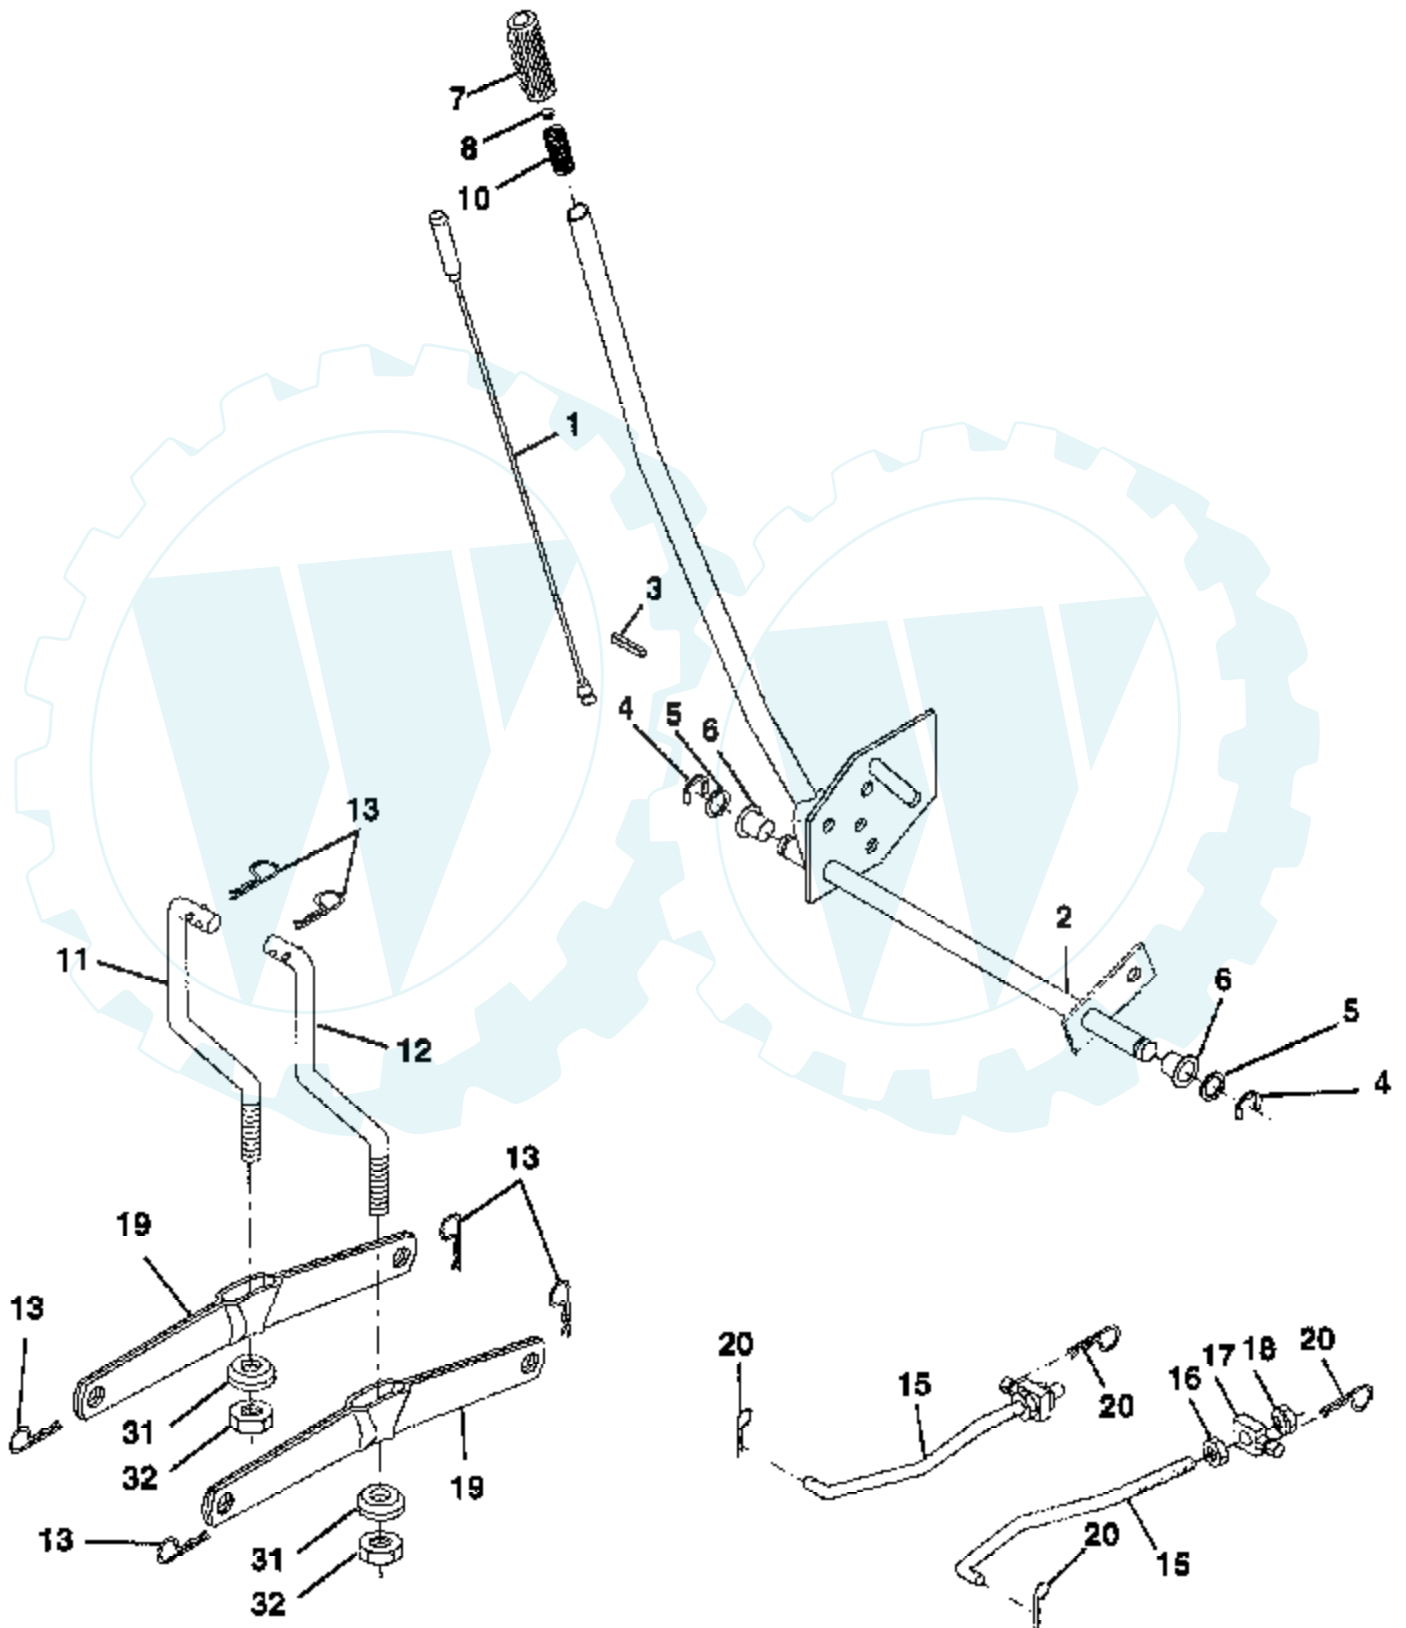

TRACTOR - - MODEL NUMBER AYP7184A69

LIFT

Ref #	Part Number	Qty	Description
1	136973		WIRE ASM
2	140278		HANDLE.LIFT.LH.
3	138284		PIN GROOVE
4	12000002		SUB= 2225J
5	19211621		WASHER
6	120183X		NYLON BEARING
7	109413X		GRIP
8	124526X		SUB= 125925X
10	122512X		SUB= 532122512
11	139865		SUB= 918139865
12	139866		SUB= 151140
13	4939M		SUB= 85902
15	127218		LINK.FRONT
16	73350800		NUT
17	130171		TRUNION
18	73800800		NUT.LK.W/WSH.1/2.
19	139868		ARM SUSP REAR
20	3146R		RETAINER.SPRING
31	140302		BEARING PVT LH
32	73540600		NUT.CROWNLOCK.3/8