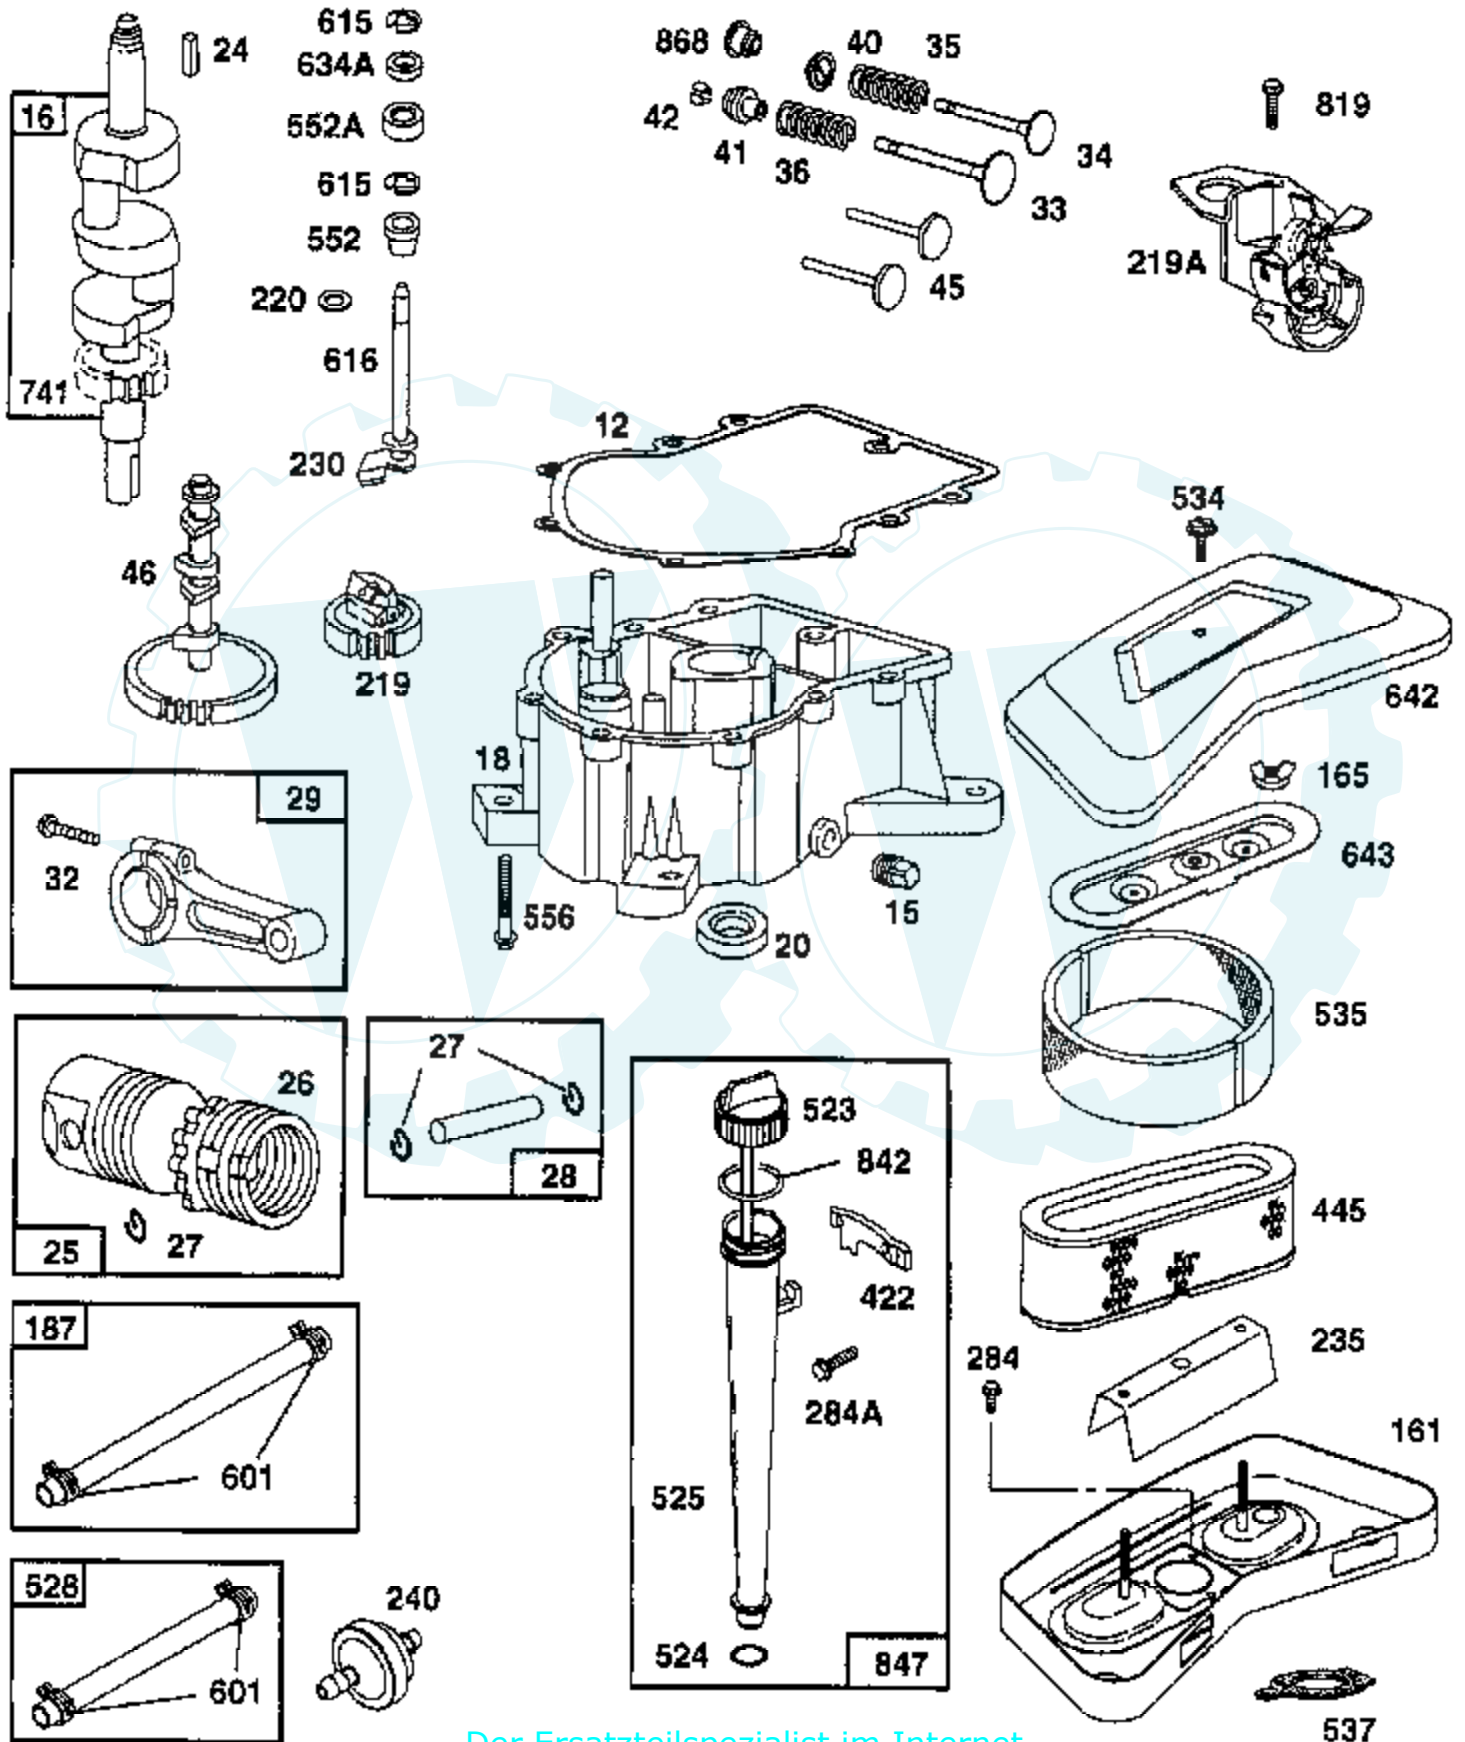

TRACTOR - - MODEL NUMBER AYP7184A69

BRIGGS & STRATTON ENGINE - MODEL NUMBER 42D707, TYPE NUMBER 1540-01

Ref #	Part Number	Qty	Description
1	497074		CYLINDER ASSEMBLY
2	399265		P/N CONFLICT - CHECK WITH SUPPLIER
3	391086		SEAL, OIL
5	493457		HEAD, CYLINDER #1
5A	493458		HEAD CYLINDER #2
7	271867		GASKET, CYLINDER HEAD #1
7A	271868		GASKET, CYLINDER HEAD #2
8	495254		BREATHER ASSEMBLY #1
8A	222892		COVER, BREATHER CYLINDER #2
9	27803		GASKET, VALVE COVER
10	94382		SCREW, SEMS
10A	94830		SCREW, SEMS
11	280225		TUBE, BREATHER
12	273208		GASKET, CRANKCASE, .015" THICK
12	271188		GASKET, CRANKCASE COVER,.005"
12	271189		GASKET, CRANKCASE COVER,.009"
13	94565		SCREW, CYLINDER HEAD
15	94239		PLUG, OIL DRAIN
16	394028		CRANKSHAFT
16	94196		KEY, TIMING GEAR
18	493304		BASE ASSEMBLY, CRANKCASE
20	291675		SEAL, OIL
22	94724		SCREW
23	491180		FLYWHEEL & RING GEAR ASSY, MAGNETO
24	222698		KEY, FLYWHEEL
25	394955		PISTON ASSEMBLY, STANDARD SIZE
25	394956		PISTON ASSEMBLY,.010" OVERSIZE
25	394957		PISTON ASSEMBLY,.020" OVERSIZE
25	394958		PISION ASSEMBLY,.030" OVERSIZE
26	394959		RING SET, PISTON, STANDARD SIZE
26	394960		RING SET, PISTON,.010" OVERSIZE
26	394961		RING SET, PISTON,.020" OVERSIZE
26	394962		RING SET, PISTON,.030" OVERSIZE
27	260924		LOCK, PISTON PIN
28	299691		PIN ASSEMBLY, PISTON, STANDARD
28	391286		PIN ASSEMBLY, PISTON .005" OVER
29	394306		ROD ASSEMBLY, CONNECTING
29	397158		ROD ASSEMBLY, CONNECTING
32	94671		SCREW, CONNECTING ROD
33	390420		VALVE, EXHAUST
34	261528		VALVE, INTAKE
35	65906		SPRING, INTAKE VALVE
36	26828		SPRING, EXHAUST VALVE
40	221596		RETAINER, INTAKE VALVE
41	292260		RETAINER, EXHAUST VALVE
42	94553		KEEPER, VALVE
45	261368		TAPPET, VALVE
46	213520		GEAR, CAM
50	213290		MANIFOLD, INTAKE
51	271412		GASKET, CARBURETOR & INTAKE ELBOE
51A	280319		SPACER, CARBURETOR
52	270884		GASKET, INTAKE MANIFOLD MOUNTING
53	93970		SCREW, SEMS, CARBURETOR MOUNTING
54	93208		SCREW, SEMS INTAKE MANIFOLDING MOUNTING
75	222511		WASHER SPRING
78	94326		SCREW, AIR CLEANER
90	495181		CARBURETOR ASSEMBLY
91	495035		BODY ASSEMBLY, UPPER CARBURETOR