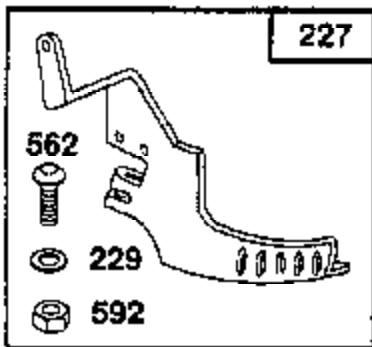

TRACTOR -- MODEL NUMBER AYP7184A69

BRIGGS & STRATTON ENGINE - MODEL NUMBER 42D707, TYPE NUMBER 1540-01

Ref #	Part Number	Qty	Description
1	497074		CYLINDER ASSEMBLY
2	399265		P/N CONFLICT - CHECK WITH SUPPLIER
3	391086		SEAL, OIL
5	493457		HEAD, CYLINDER #1
5A	493458		HEAD CYLINDER #2
7	271867		GASKET, CYLINDER HEAD #1
7A	271868		GASKET, CYLINDER HEAD #2
8	495254		BREATHER ASSEMBLY #1
8A	222892		COVER, BREATHER CYLINDER #2
9	27803		GASKET, VALVE COVER
10	94382		SCREW, SEMS
10A	94830		SCREW, SEMS
11	280225		TUBE, BREATHER
12	273208		GASKET, CRANKCASE, .015" THICK
12	271188		GASKET, CRANKCASE COVER,.005"
12	271189		GASKET, CRANKCASE COVER,.009"
13	94565		SCREW, CYLINDER HEAD
15	94239		PLUG, OIL DRAIN
16	394028		CRANKSHAFT
16	94196		KEY, TIMING GEAR
18	493304		BASE ASSEMBLY, CRANKCASE
20	291675		SEAL, OIL
22	94724		SCREW
23	491180		FLYWHEEL & RING GEAR ASSY, MAGNETO
24	222698		KEY, FLYWHEEL
25	394955		PISTON ASSEMBLY, STANDARD SIZE
25	394956		PISTON ASSEMBLY,.010" OVERSIZE
25	394957		PISTON ASSEMBLY,.020" OVERSIZE
25	394958		PISION ASSEMBLY,.030" OVERSIZE
26	394959		RING SET, PISTON, STANDARD SIZE
26	394960		RING SET, PISTON,.010" OVERSIZE
26	394961		RING SET, PISTON,.020" OVERSIZE
26	394962		RING SET, PISTON,.030" OVERSIZE
27	260924		LOCK, PISTON PIN
28	299691		PIN ASSEMBLY, PISTON, STANDARD
28	391286		PIN ASSEMBLY, PISTON .005" OVER
29	394306		ROD ASSEMBLY, CONNECTING
29	397158		ROD ASSEMBLY, CONNECTING
32	94671		SCREW, CONNECTING ROD
33	390420		VALVE, EXHAUST
34	261528		VALVE, INTAKE
35	65906		SPRING, INTAKE VALVE
36	26828		SPRING, EXHAUST VALVE
40	221596		RETAINER, INTAKE VALVE
41	292260		RETAINER, EXHAUST VALVE
42	94553		KEEPER, VALVE
45	261368		TAPPET, VALVE
46	213520		GEAR, CAM
50	213290		MANIFOLD, INTAKE
51	271412		GASKET, CARBURETOR & INTAKE ELBOE
51A	280319		SPACER, CARBURETOR
52	270884		GASKET, INTAKE MANIFOLD MOUNTING
53	93970		SCREW, SEMS, CARBURETOR MOUNTING
54	93208		SCREW, SEMS INTAKE MANIFOLDING MOUNTING
75	222511		WASHER SPRING
78	94326		SCREW, AIR CLEANER
90	495181		CARBURETOR ASSEMBLY
91	495035		BODY ASSEMBLY, UPPER CARBURETOR