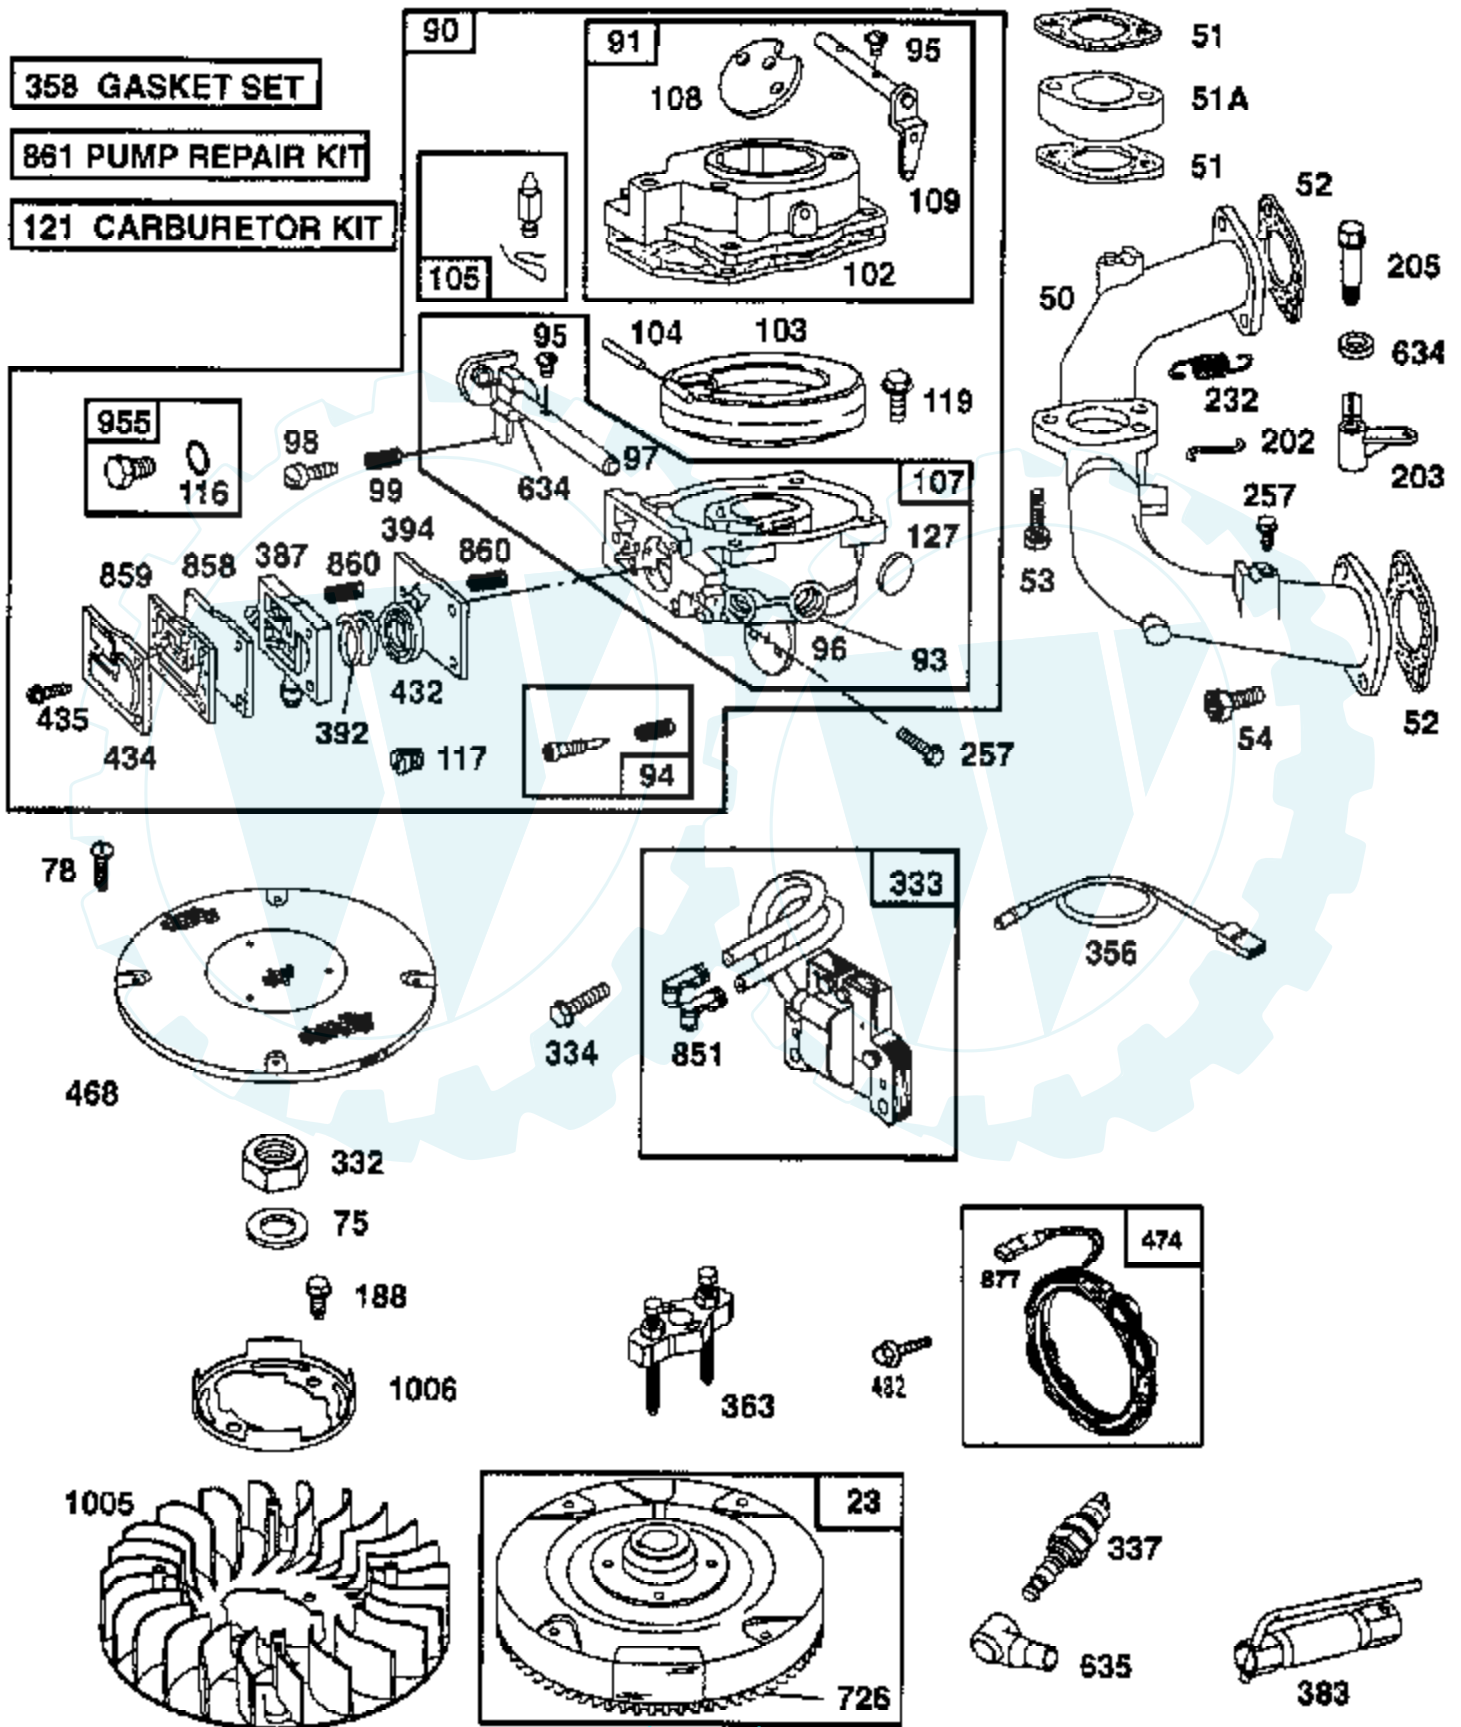

TRACTOR - - MODEL NUMBER AYP7184A69

BRIGGS & STRATTON ENGINE - MODEL NUMBER 42D707, TYPE NUMBER 1540-01

Ref #	Part Number	Qty	Description
1	497074		CYLINDER ASSEMBLY
2	399265		P/N CONFLICT - CHECK WITH SUPPLIER
3	391086		SEAL, OIL
5	493457		HEAD, CYLINDER #1
5A	493458		HEAD CYLINDER #2
7	271867		GASKET, CYLINDER HEAD #1
7A	271868		GASKET, CYLINDER HEAD #2
8	495254		BREATHER ASSEMBLY #1
8A	222892		COVER, BREATHER CYLINDER #2
9	27803		GASKET, VALVE COVER
10	94382		SCREW, SEMS
10A	94830		SCREW, SEMS
11	280225		TUBE, BREATHER
12	273208		GASKET, CRANKCASE, .015" THICK
12	271188		GASKET, CRANKCASE COVER,.005"
12	271189		GASKET, CRANKCASE COVER,.009"
13	94565		SCREW, CYLINDER HEAD
15	94239		PLUG, OIL DRAIN
16	394028		CRANKSHAFT
16	94196		KEY, TIMING GEAR
18	493304		BASE ASSEMBLY, CRANKCASE
20	291675		SEAL, OIL
22	94724		SCREW
23	491180		FLYWHEEL & RING GEAR ASSY, MAGNETO
24	222698		KEY, FLYWHEEL
25	394955		PISTON ASSEMBLY, STANDARD SIZE
25	394956		PISTON ASSEMBLY,.010" OVERSIZE
25	394957		PISTON ASSEMBLY,.020" OVERSIZE
25	394958		PISION ASSEMBLY,.030" OVERSIZE
26	394959		RING SET, PISTON, STANDARD SIZE
26	394960		RING SET, PISTON,.010" OVERSIZE
26	394961		RING SET, PISTON,.020" OVERSIZE
26	394962		RING SET, PISTON,.030" OVERSIZE
27	260924		LOCK, PISTON PIN
28	299691		PIN ASSEMBLY, PISTON, STANDARD
28	391286		PIN ASSEMBLY, PISTON .005" OVER
29	394306		ROD ASSEMBLY, CONNECTING
29	397158		ROD ASSEMBLY, CONNECTING
32	94671		SCREW, CONNECTING ROD
33	390420		VALVE, EXHAUST
34	261528		VALVE, INTAKE
35	65906		SPRING, INTAKE VALVE
36	26828		SPRING, EXHAUST VALVE
40	221596		RETAINER, INTAKE VALVE
41	292260		RETAINER, EXHAUST VALVE
42	94553		KEEPER, VALVE
45	261368		TAPPET, VALVE
46	213520		GEAR, CAM
50	213290		MANIFOLD, INTAKE
51	271412		GASKET, CARBURETOR & INTAKE ELBOE
51A	280319		SPACER, CARBURETOR
52	270884		GASKET, INTAKE MANIFOLD MOUNTING
53	93970		SCREW, SEMS, CARBURETOR MOUNTING
54	93208		SCREW, SEMS INTAKE MANIFOLDING MOUNTING
75	222511		WASHER SPRING
78	94326		SCREW, AIR CLEANER
90	495181		CARBURETOR ASSEMBLY
91	495035		BODY ASSEMBLY, UPPER CARBURETOR