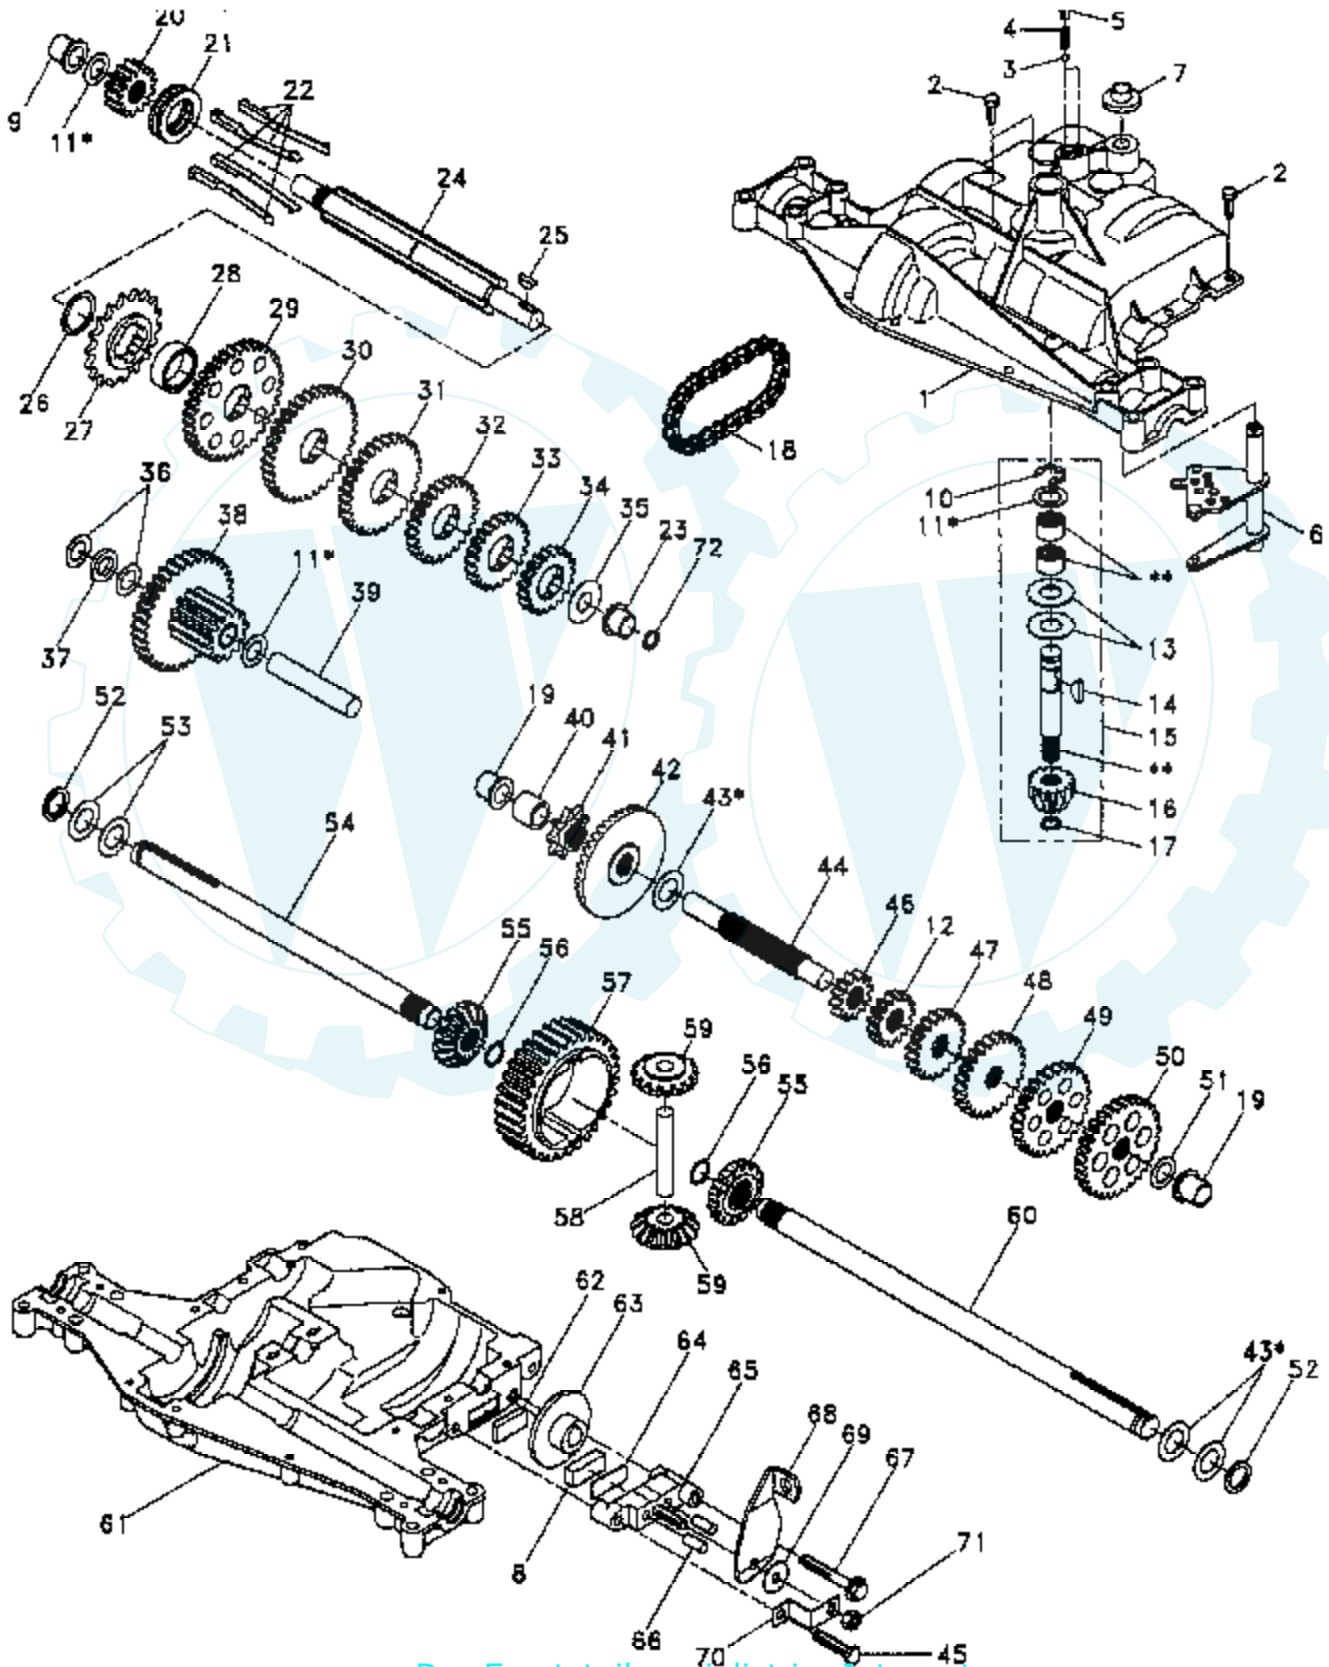

TRACTOR - - MODEL NUMBER AYP7184A69
TRANSAXLE DANA - MODEL NUMBER 4360-97

TRANSAXLE

Ref #	Part Number	Qty	Description
1	132671		HARNESS.IGNITION
2	2274J		SUB= 74760412
3	134400		SUB= 68003
4	105904X		"SPRING, DETENT LT"
5	105905X		"SCREW, SET LT"
6	134788		SHIFTER.ASM.KIT.
7	134399		SHIFTER BOOT
8	120951X		PUCK T
9	148266		SUB= 105911X
10	2225J		RETAINING RING LT
11	134793		ASM KIT SHIM 4689
12	143679		PLUG.PLASTIC
13	120415X		WASHER T
14	142674		KEY WOODRUFF-DANA
15	106846X		SUB= 167148
16	106095X		SUB= 95-8060-6F
17	105909X		"RING,RETAINING LT"
18	105910X		"CHAIN,24 PTCH LT"
19	105911X		BEARING.FLNG.5510
20	142675		GEAR SPUR 14 TTH
21	138246		COLLAR CLUTCH
22	138238		KIT.ASM.CLTCH KEY
23	148268		BEARING.FLNG.5511
24	143673		SHAFT INTER 5404
25	2244J		WOODRUFF KEY
26	105916X		"RING,RETAINING LT"
27	120470X		SPROCKET 18T T
28	110070X		SPACER YT
29	142677		GEAR SPUR 37 TTH
30	142681		GEAR SPUR 35 TTH
31	124644X		GEAR SPUR 30T
32	108980X		GEAR 25T LT
33	120406X		GEAR SPUR 22 TT
34	134796		SPUR GEAR 19T
35	105925X		"WASHER, PLAIN LT"
36	2232J		WASHER 025
37	108978X		SPACER
38	110079X		ASSM GEAR COMB
39	124639X		SHAFT IDLER
40	120472X		SPACER T
41	105928X		SPROCKET 9T LT
42	106605X		SUB= 167148
43	134394		ASM KIT SHIM
44	120473X		SHAFT T
45	106596X		"SCREW, TAPPING LT"
46	142678		GEAR SPUR 12 TTH
47	120407X		SUB= 124641X
48	106589X		"GEAR, SPUR 25T LT"
49	120408X		GEAR 28T T
50	105937X		"GEAR, SPUR 31T LT"
51	2226J		WASHER 060
52	134401		NEOPRENE WASHER
53	2264J		WASHER 031
54	120474X		SUB= 154658
55	110081X		GEAR 15T T
56	105941X		"RING,RETAINING LT"
57	110071X		SUB= 120478X
58	120952X		SHAFT T