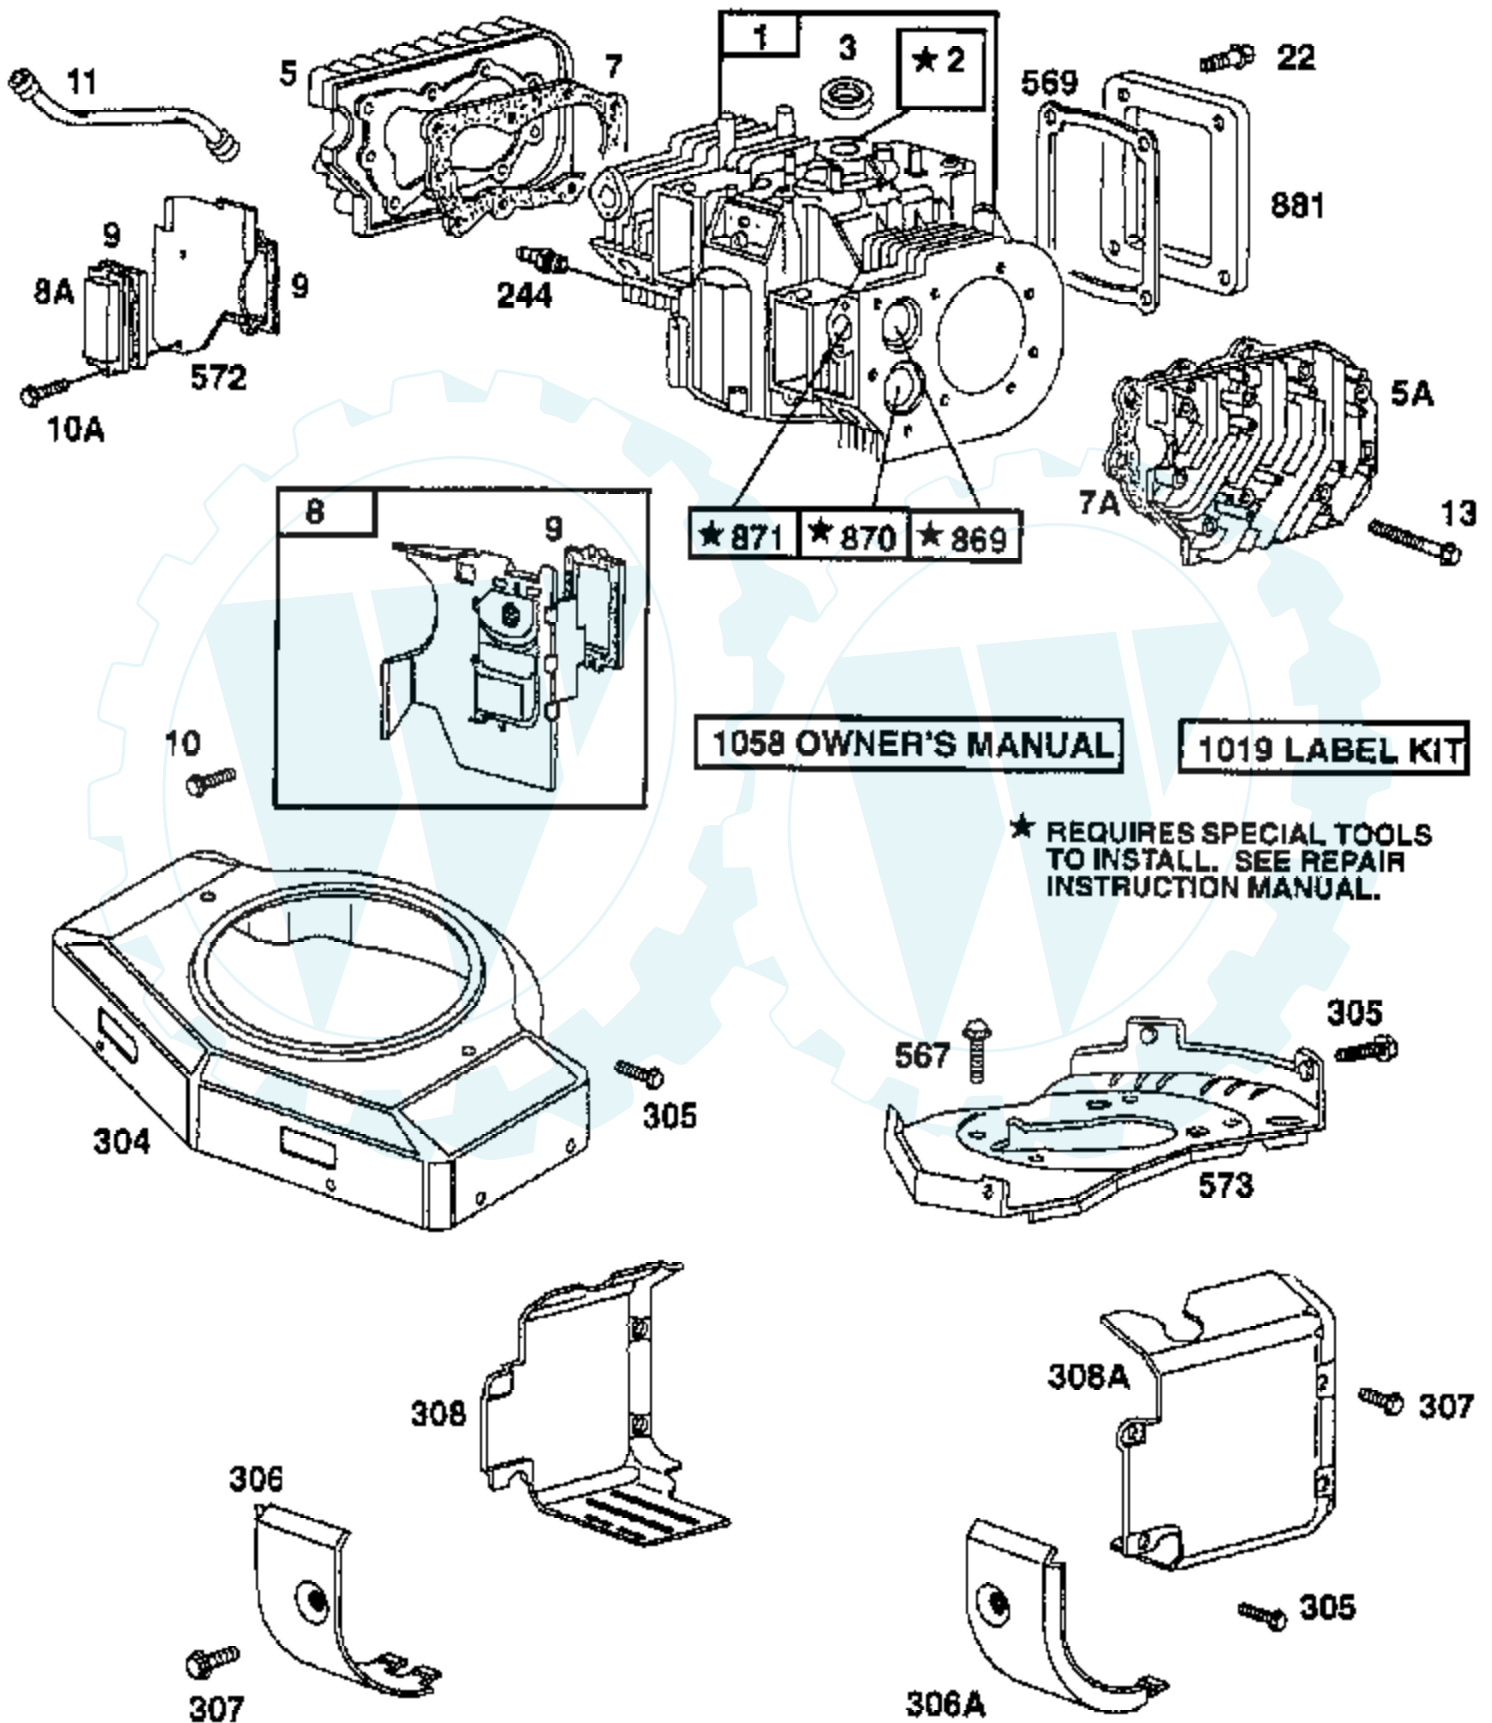

TRACTOR - - MODEL NUMBER AYP7184A69

BRIGGS & STRATTON ENGINE - MODEL NUMBER 42D707, TYPE NUMBER 1540-01

Ref #	Part Number	Qty	Description
1	497074		CYLINDER ASSEMBLY
2	399265		P/N CONFLICT - CHECK WITH SUPPLIER
3	391086		SEAL, OIL
5	493457		HEAD, CYLINDER #1
5A	493458		HEAD CYLINDER #2
7	271867		GASKET, CYLINDER HEAD #1
7A	271868		GASKET, CYLINDER HEAD #2
8	495254		BREATHER ASSEMBLY #1
8A	222892		COVER, BREATHER CYLINDER #2
9	27803		GASKET, VALVE COVER
10	94382		SCREW, SEMS
10A	94830		SCREW, SEMS
11	280225		TUBE, BREATHER
12	273208		GASKET, CRANKCASE, .015" THICK
12	271188		GASKET, CRANKCASE COVER,.005"
12	271189		GASKET, CRANKCASE COVER,.009"
13	94565		SCREW, CYLINDER HEAD
15	94239		PLUG, OIL DRAIN
16	394028		CRANKSHAFT
16	94196		KEY, TIMING GEAR
18	493304		BASE ASSEMBLY, CRANKCASE
20	291675		SEAL, OIL
22	94724		SCREW
23	491180		FLYWHEEL & RING GEAR ASSY, MAGNETO
24	222698		KEY, FLYWHEEL
25	394955		PISTON ASSEMBLY, STANDARD SIZE
25	394956		PISTON ASSEMBLY,.010" OVERSIZE
25	394957		PISTON ASSEMBLY,.020" OVERSIZE
25	394958		PISION ASSEMBLY,.030" OVERSIZE
26	394959		RING SET, PISTON, STANDARD SIZE
26	394960		RING SET, PISTON,.010" OVERSIZE
26	394961		RING SET, PISTON,.020" OVERSIZE
26	394962		RING SET, PISTON,.030" OVERSIZE
27	260924		LOCK, PISTON PIN
28	299691		PIN ASSEMBLY, PISTON, STANDARD
28	391286		PIN ASSEMBLY, PISTON .005" OVER
29	394306		ROD ASSEMBLY, CONNECTING
29	397158		ROD ASSEMBLY, CONNECTING
32	94671		SCREW, CONNECTING ROD
33	390420		VALVE, EXHAUST
34	261528		VALVE, INTAKE
35	65906		SPRING, INTAKE VALVE
36	26828		SPRING, EXHAUST VALVE
40	221596		RETAINER, INTAKE VALVE
41	292260		RETAINER, EXHAUST VALVE
42	94553		KEEPER, VALVE
45	261368		TAPPET, VALVE
46	213520		GEAR, CAM
50	213290		MANIFOLD, INTAKE
51	271412		GASKET, CARBURETOR & INTAKE ELBOE
51A	280319		SPACER, CARBURETOR
52	270884		GASKET, INTAKE MANIFOLD MOUNTING
53	93970		SCREW, SEMS, CARBURETOR MOUNTING
54	93208		SCREW, SEMS INTAKE MANIFOLDING MOUNTING
75	222511		WASHER SPRING
78	94326		SCREW, AIR CLEANER
90	495181		CARBURETOR ASSEMBLY
91	495035		BODY ASSEMBLY, UPPER CARBURETOR