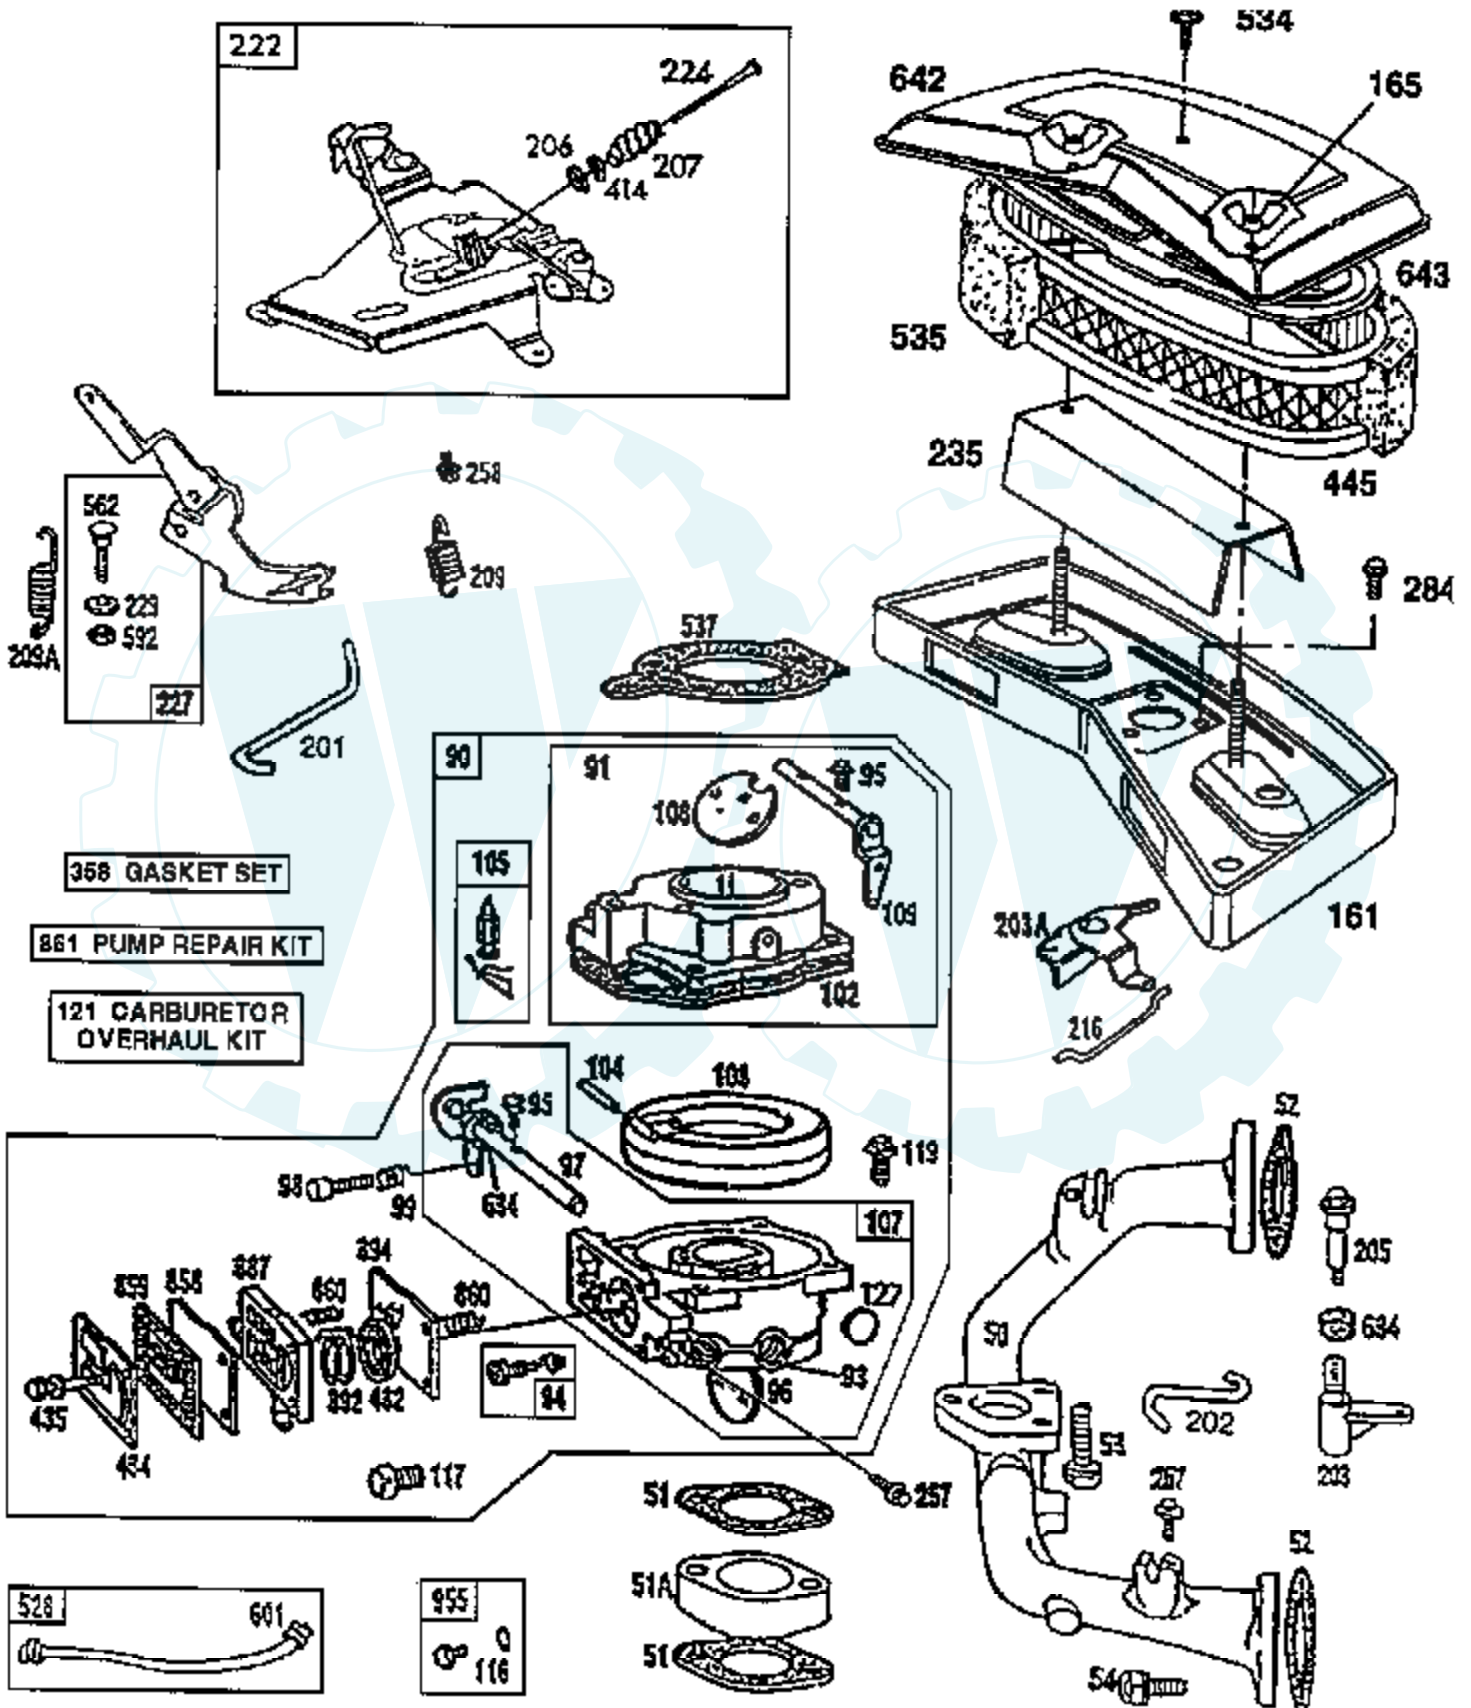

TRACTOR - - MODEL NUMBER AYP7184A59

BRIGGS & STRATTON ENGINE - MODEL NUMBER 422707, TYPE NUMBER 1529-01

Ref #	Part Number	Qty	Description
1	497074		CYLINDER ASSEMBLY
2	491756		BEARING, CYLINDER
3	391086		SEAL, OIL
5-1	493457		HEAD, CYLINDER #1
5-2	493458		HEAD CYLINDER #2
7-1	271867		GASKET, CYLINDER HEAD #1
7-2	271868		GASKET, CYLINDER HEAD #2
8-1	495754		BREATHER ASSEMBLY #1
8-2	222892		COVER, BREATHER CYLINDER #2
9	27803		GASKET, VALVE COVER
10	94830		SCREW, SEMS
11	280225		TUBE, BREATHER
12	271703		GASKET, CRANKCASE COVER, 1/64"
	271188		GASKET, CRANKCASE COVER,.005"
	271189		GASKET, CRANKCASE COVER,.009"
13	94565		SCREW, CYLINDER HEAD
15	94239		PLUG, OIL DRAIN
16	394028		CRANKSHAFT
	94196		KEY, TIMING GEAR
18	493304		BASE ASSEMBLY, CRANKCASE
20	291675		SEAL, OIL
22	94724		SCREW
23	491180		FLYWHEEL & RING GEAR ASSY, MAGNETO
24	222698		KEY, FLYWHEEL
25	394955		PISTON ASSEMBLY, STANDARD SIZE
	394956		PISTON ASSEMBLY,.010" OVERSIZE
	394957		PISTON ASSEMBLY,.020" OVERSIZE
	394958		PISION ASSEMBLY,.030" OVERSIZE
26	394959		RING SET, PISTON, STANDARD SIZE
	394960		RING SET, PISTON,.010" OVERSIZE
	394961		RING SET, PISTON,.020" OVERSIZE
	394962		RING SET, PISTON,.030" OVERSIZE
27	260924		LOCK, PISTON PIN
28	299691		PIN ASSEMBLY, PISTON, STANDARD
	391286		PIN ASSEMBLY, PISTON .005" OVER
29	394306		ROD ASSEMBLY, CONNECTING
	397158		ROD ASSEMBLY, CONNECTING
32	94671		SCREW, CONNECTING ROD
33	390420		VALVE, EXHAUST
34	261528		VALVE, INTAKE
35	65906		SPRING, INTAKE VALVE
36	26828		SPRING, EXHAUST VALVE
40	221596		RETAINER, INTAKE VALVE
41	292260		RETAINER, EXHAUST VALVE
42	93630		RETAINER, EXHAUST VALVE ROTOCOIL(2)
45	261368		TAPPET, VALVE
46	213421		GEAR, CAM
50	213290		MANIFOLD, INTAKE
51	271412		GASKET, CARBURETOR & INTAKE ELBOE
51A	281411		SPACER, CARBURETOR
52	270884		GASKET, INTAKE MANIFOLD MOUNTING
53	93970		SCREW, SEMS, CARBURETOR MOUNTING
54	93208		SCREW, SEMS INTAKE MANIFOLDING MOUNTING
75	222511		WASHER SPRING
78	94834		SCREW, SEMS
90	495181		CARBURETOR ASSEMBLY
91	495035		BODY ASSEMBLY, UPPER CARBURETOR
93	231209		BUSHING, THROTTLE SHAFT