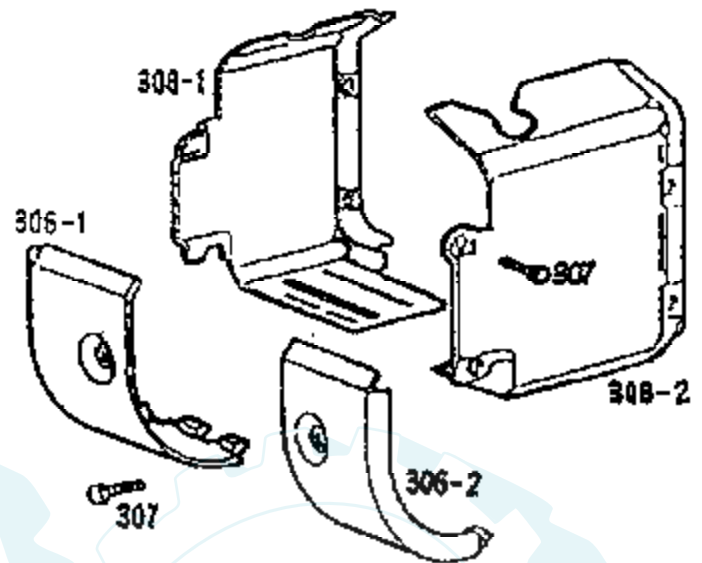

TRACTOR - - MODEL NUMBER AYP7184A59

BRIGGS & STRATTON ENGINE - MODEL NUMBER 422707, TYPE NUMBER 1529-01

334