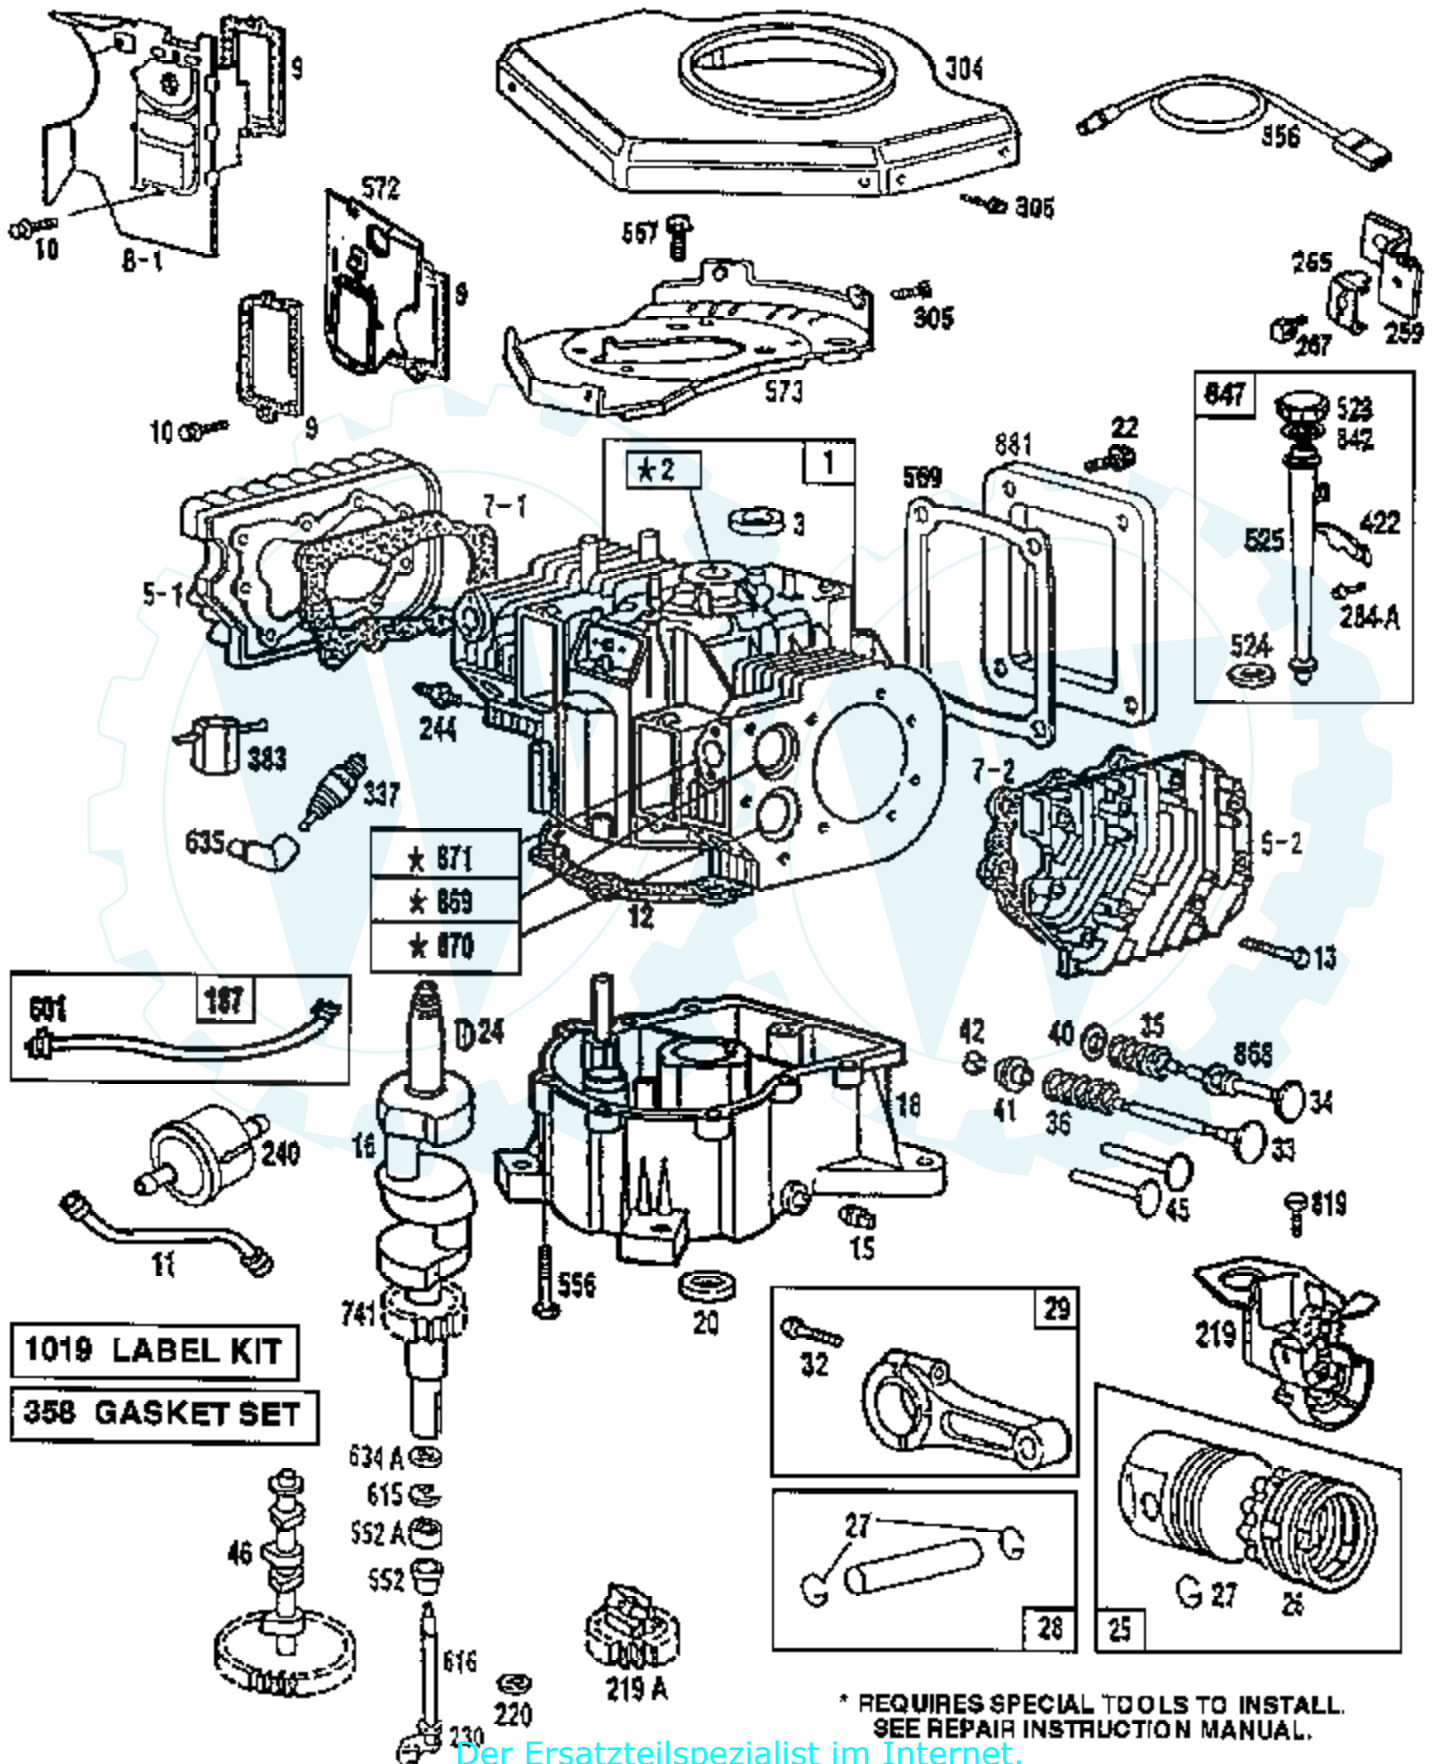

TRACTOR - - MODEL NUMBER AYP7184A59

BRIGGS & STRATTON ENGINE - MODEL NUMBER 422707, TYPE NUMBER 1529-01

Ref #	Part Number	Qty	Description
1	497074		CYLINDER ASSEMBLY
2	491756		BEARING, CYLINDER
3	391086		SEAL, OIL
5-1	493457		HEAD, CYLINDER #1
5-2	493458		HEAD CYLINDER #2
7-1	271867		GASKET, CYLINDER HEAD #1
7-2	271868		GASKET, CYLINDER HEAD #2
8-1	495754		BREATHER ASSEMBLY #1
8-2	222892		COVER, BREATHER CYLINDER #2
9	27803		GASKET, VALVE COVER
10	94830		SCREW, SEMS
11	280225		TUBE, BREATHER
12	271703		GASKET, CRANKCASE COVER, 1/64"
	271188		GASKET, CRANKCASE COVER,.005"
	271189		GASKET, CRANKCASE COVER,.009"
13	94565		SCREW, CYLINDER HEAD
15	94239		PLUG, OIL DRAIN
16	394028		CRANKSHAFT
	94196		KEY, TIMING GEAR
18	493304		BASE ASSEMBLY, CRANKCASE
20	291675		SEAL, OIL
22	94724		SCREW
23	491180		FLYWHEEL & RING GEAR ASSY, MAGNETO
24	222698		KEY, FLYWHEEL
25	394955		PISTON ASSEMBLY, STANDARD SIZE
	394956		PISTON ASSEMBLY,.010" OVERSIZE
	394957		PISTON ASSEMBLY,.020" OVERSIZE
	394958		PISION ASSEMBLY,.030" OVERSIZE
26	394959		RING SET, PISTON, STANDARD SIZE
	394960		RING SET, PISTON,.010" OVERSIZE
	394961		RING SET, PISTON,.020" OVERSIZE
	394962		RING SET, PISTON,.030" OVERSIZE
27	260924		LOCK, PISTON PIN
28	299691		PIN ASSEMBLY, PISTON, STANDARD
	391286		PIN ASSEMBLY, PISTON .005" OVER
29	394306		ROD ASSEMBLY, CONNECTING
	397158		ROD ASSEMBLY, CONNECTING
32	94671		SCREW, CONNECTING ROD
33	390420		VALVE, EXHAUST
34	261528		VALVE, INTAKE
35	65906		SPRING, INTAKE VALVE
36	26828		SPRING, EXHAUST VALVE
40	221596		RETAINER, INTAKE VALVE
41	292260		RETAINER, EXHAUST VALVE
42	93630		RETAINER, EXHAUST VALVE ROTOCOIL(2)
45	261368		TAPPET, VALVE
46	213421		GEAR, CAM
50	213290		MANIFOLD, INTAKE
51	271412		GASKET, CARBURETOR & INTAKE ELBOE
51A	281411		SPACER, CARBURETOR
52	270884		GASKET, INTAKE MANIFOLD MOUNTING
53	93970		SCREW, SEMS, CARBURETOR MOUNTING
54	93208		SCREW, SEMS INTAKE MANIFOLDING MOUNTING
75	222511		WASHER SPRING
78	94834		SCREW, SEMS
90	495181		CARBURETOR ASSEMBLY
91	495035		BODY ASSEMBLY, UPPER CARBURETOR
93	231209		BUSHING, THROTTLE SHAFT