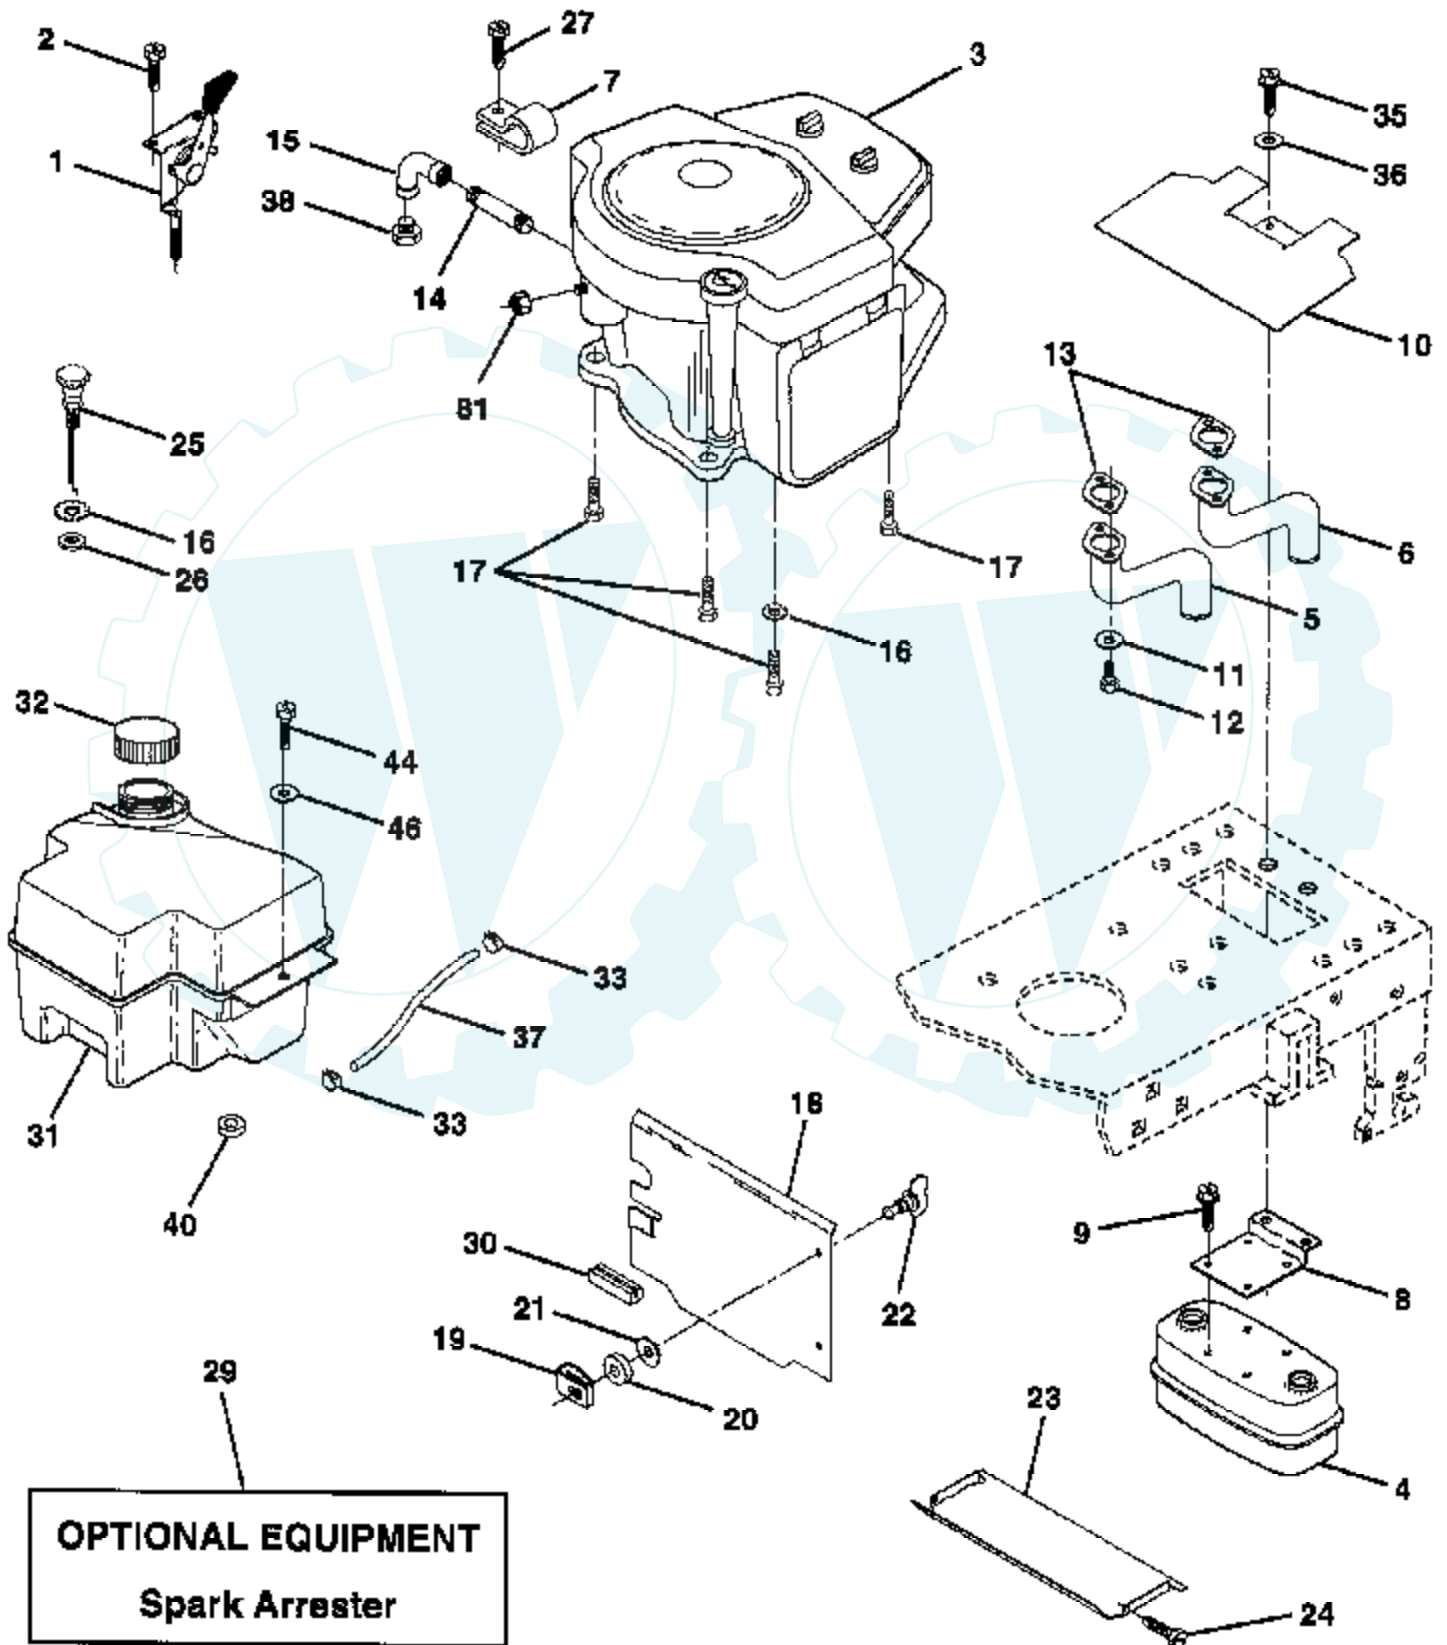

TRACTOR - - MODEL NUMBER AYP7184A59

ENGINE

Ref #	Part Number	Qty	Description
1	140309		CONTROL.THR.33.
2	17720410		SCREW LT
3			REFER TO IMAGE
4	137978		SUB= 149723
5	144069		EXHAUST.B&S.18.LH
6	144068		EXHAUST.B&S.18.RH
7	138129		CLAMP.TUBE.DBL.EN
8	122439X		BRACKET MUFFLER
9	17190408		SCREW ST
10	145552		SHIELD.HEAT.
11	10040400		LOCKWASHER
12	74780412		SUB= 74780414
13	8545J		SUB= 272250
14	13280336		PIPE NIPPLE LT
15	13200300		ELBOW
16	11050600		LOCKWASHER
17	17490624		SCREW LT
18	136718		SHIELD HEAT
19	105839X		RECEPTACLE LT
20	105838X		RETAINER LT
21	19091016		WASHER
22	123650X		STUD.1/4.TURN
23	128953X		SUB= 128953
24	17021008		SCREW
25	145596		CONTROL CHOKE
26	73610600		SUB= 7810H
27	17541008		SCREW.10-24X1/2
29	137180		SUB= 532137180
30	127057X		SUB= 532127057
31	140280		SUB= 161911
32	140527		CAP ASM FUEL
33	123487X		HOSE CLAMP
35	17490512		SCREW
36	19132012		WASHER
37	137040		LINE FUEL
38			REFER TO IMAGE
40	124028X		SUB= 532124028
44	17490412		SCREW HEX CRT
46	19091416		WASHER
81	73510400		NUT