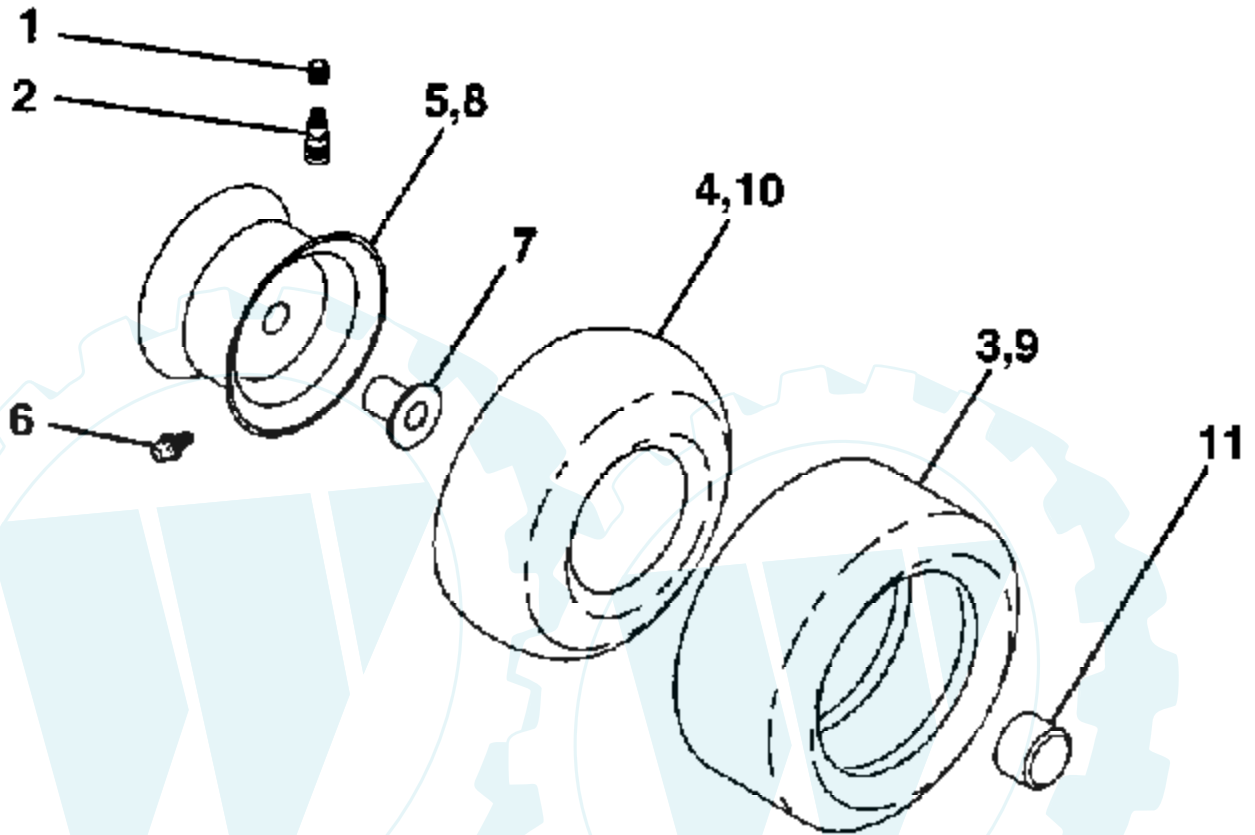

WHEELS & TIRES

NOTE: All component dimensions given in U.S. inches
1 inch = 25.4 mm.

Ref #	Part Number	Qty	Description
1	59192		VALVE CAP
2	65139		VALVE STEM LT
3	106222X		SUB= 122073X
4	59904		TUBE.5.3/4.5/6
5	106732X427		"RIM ASM 6" FRT"
6	278H		FITTING LT
7	9040H		"FLANGE, BEARING"
8	106108X427		"RIM AS 8" REAR"
9	138468		TIRE.20X8-8
10	7152		
11	104757X		HUB CAP