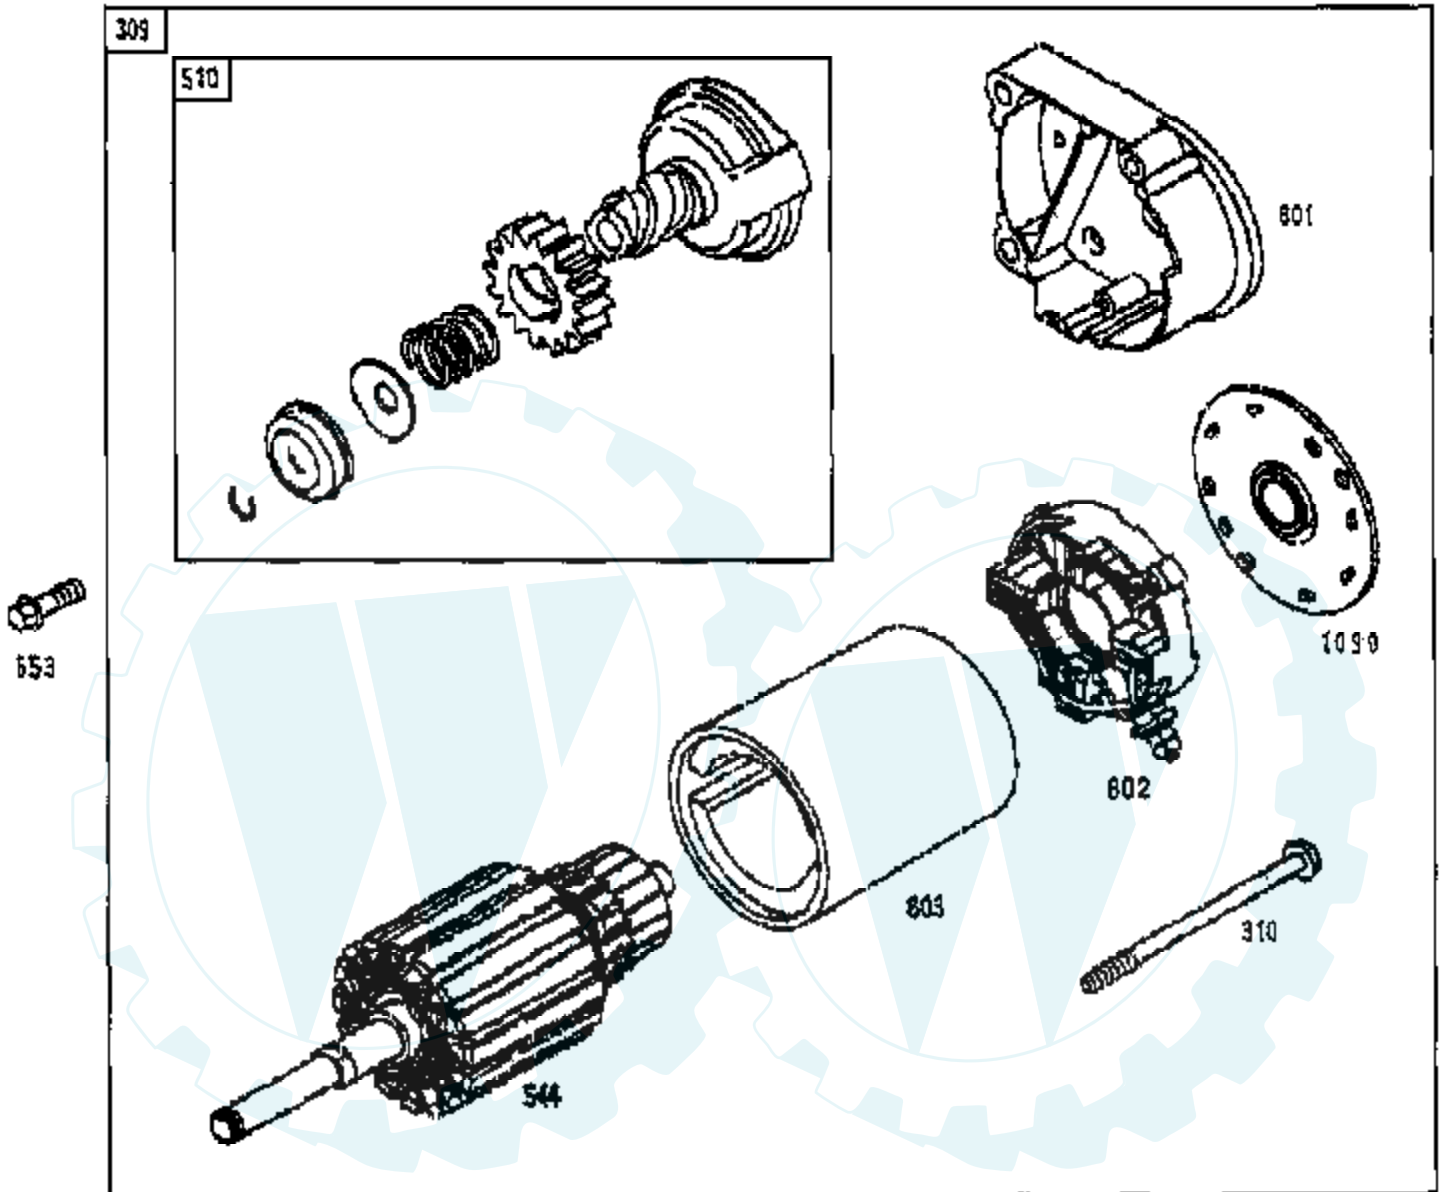

TRACTOR - - MODEL NUMBER AYP7184A59

BRIGGS & STRATTON ENGINE - MODEL NUMBER 422707, TYPE NUMBER 1529-01

Ref #	Part Number	Qty	Description
1	497074		CYLINDER ASSEMBLY
2	491756		BEARING, CYLINDER
3	391086		SEAL, OIL
5-1	493457		HEAD, CYLINDER #1
5-2	493458		HEAD CYLINDER #2
7-1	271867		GASKET, CYLINDER HEAD #1
7-2	271868		GASKET, CYLINDER HEAD #2
8-1	495754		BREATHER ASSEMBLY #1
8-2	222892		COVER, BREATHER CYLINDER #2
9	27803		GASKET, VALVE COVER
10	94830		SCREW, SEMS
11	280225		TUBE, BREATHER
12	271703		GASKET, CRANKCASE COVER, 1/64"
	271188		GASKET, CRANKCASE COVER,.005"
	271189		GASKET, CRANKCASE COVER,.009"
13	94565		SCREW, CYLINDER HEAD
15	94239		PLUG, OIL DRAIN
16	394028		CRANKSHAFT
	94196		KEY, TIMING GEAR
18	493304		BASE ASSEMBLY, CRANKCASE
20	291675		SEAL, OIL
22	94724		SCREW
23	491180		FLYWHEEL & RING GEAR ASSY, MAGNETO
24	222698		KEY, FLYWHEEL
25	394955		PISTON ASSEMBLY, STANDARD SIZE
	394956		PISTON ASSEMBLY,.010" OVERSIZE
	394957		PISTON ASSEMBLY,.020" OVERSIZE
	394958		PISION ASSEMBLY,.030" OVERSIZE
26	394959		RING SET, PISTON, STANDARD SIZE
	394960		RING SET, PISTON,.010" OVERSIZE
	394961		RING SET, PISTON,.020" OVERSIZE
	394962		RING SET, PISTON,.030" OVERSIZE
27	260924		LOCK, PISTON PIN
28	299691		PIN ASSEMBLY, PISTON, STANDARD
	391286		PIN ASSEMBLY, PISTON .005" OVER
29	394306		ROD ASSEMBLY, CONNECTING
	397158		ROD ASSEMBLY, CONNECTING
32	94671		SCREW, CONNECTING ROD
33	390420		VALVE, EXHAUST
34	261528		VALVE, INTAKE
35	65906		SPRING, INTAKE VALVE
36	26828		SPRING, EXHAUST VALVE
40	221596		RETAINER, INTAKE VALVE
41	292260		RETAINER, EXHAUST VALVE
42	93630		RETAINER, EXHAUST VALVE ROTOCOIL(2)
45	261368		TAPPET, VALVE
46	213421		GEAR, CAM
50	213290		MANIFOLD, INTAKE
51	271412		GASKET, CARBURETOR & INTAKE ELBOE
51A	281411		SPACER, CARBURETOR
52	270884		GASKET, INTAKE MANIFOLD MOUNTING
53	93970		SCREW, SEMS, CARBURETOR MOUNTING
54	93208		SCREW, SEMS INTAKE MANIFOLDING MOUNTING
75	222511		WASHER SPRING
78	94834		SCREW, SEMS
90	495181		CARBURETOR ASSEMBLY
91	495035		BODY ASSEMBLY, UPPER CARBURETOR
93	231209		BUSHING, THROTTLE SHAFT