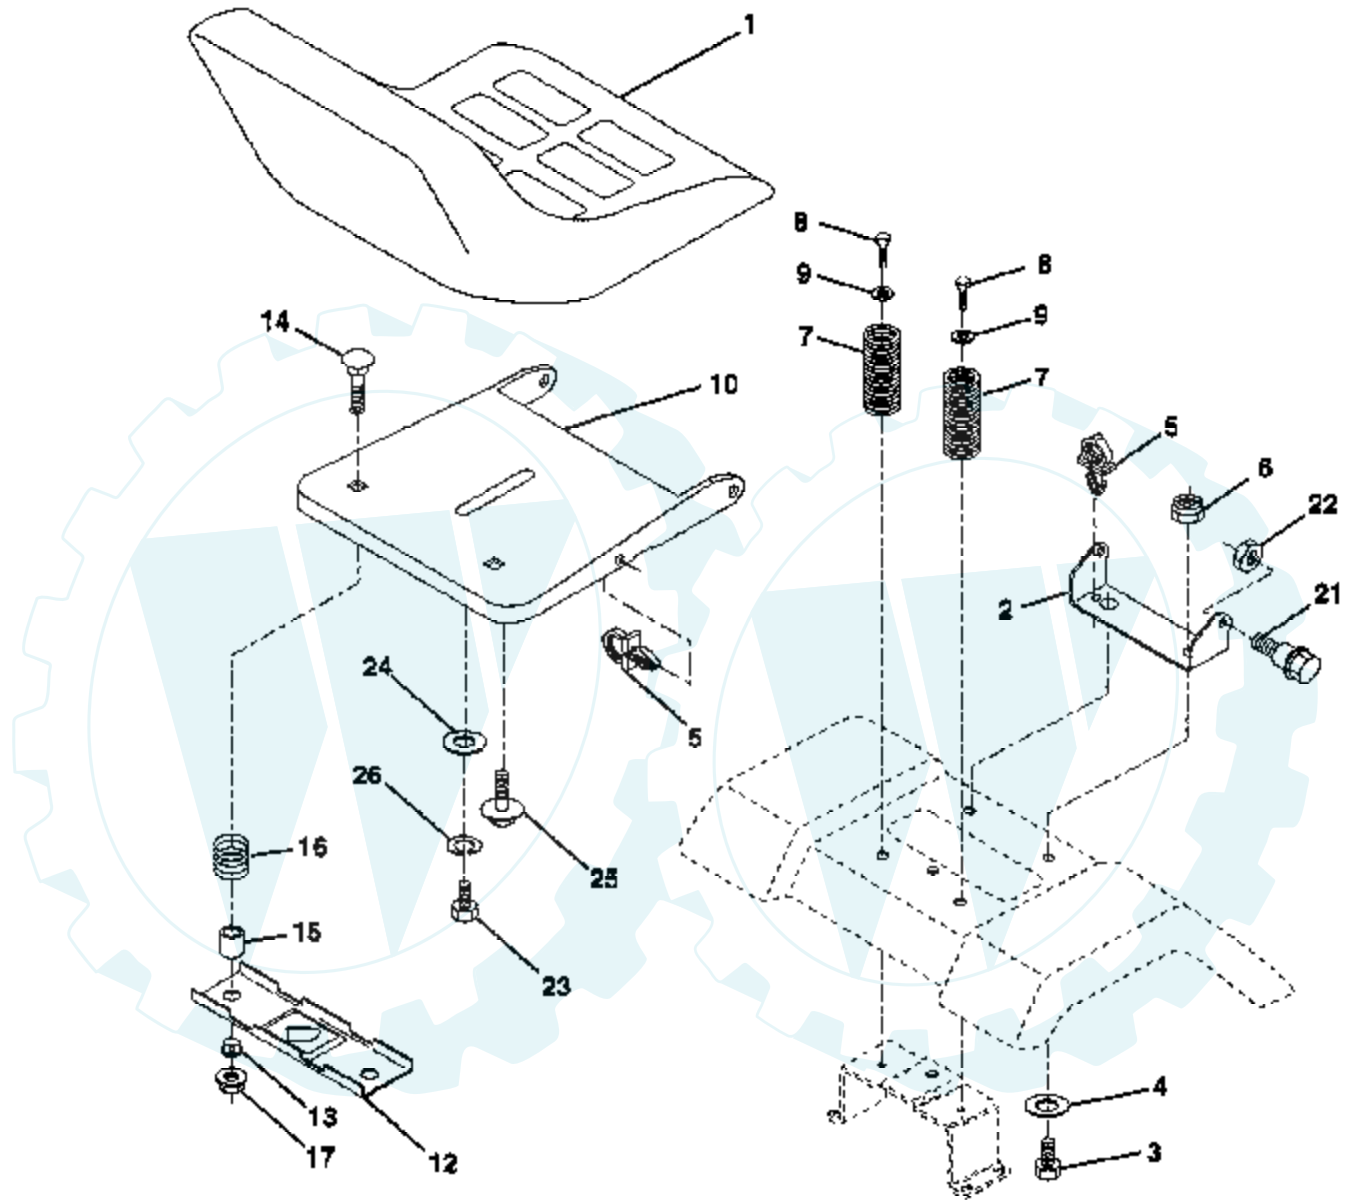

TRACTOR - - MODEL NUMBER AYP7184A59

SEAT ASSEMBLY

Ref #	Part Number	Qty	Description
1	127427		SUB= 140119
2	140551		BRACKET PVT SEAT
3	74760616		BOLT
4	19131610		WASHER PM
5	145006		CLIP.PUSH-IN.HING
6	73800600		NUT
7	124181X		SPRING COMPRESSIO
8	17490616		SCREW GTV
9	19131614		WASHER
10	140552		SUB= 155925
12	121246X		BRKT SWITCH
13	121248X		BUSHING
14	72050411		SUB= 872050411
15	134300		SPLIT SPACER
16	121250X		SPRING
17	123976X		SUB= 73900400
21	139888		BOLT.SHLD.5/16-18
22	73800500		NUT
23	74780814		BOLT
24	19171912		WASHER
25	127018X		"BOLT,SHOULDER"
26	10040800		LOCKWASHER