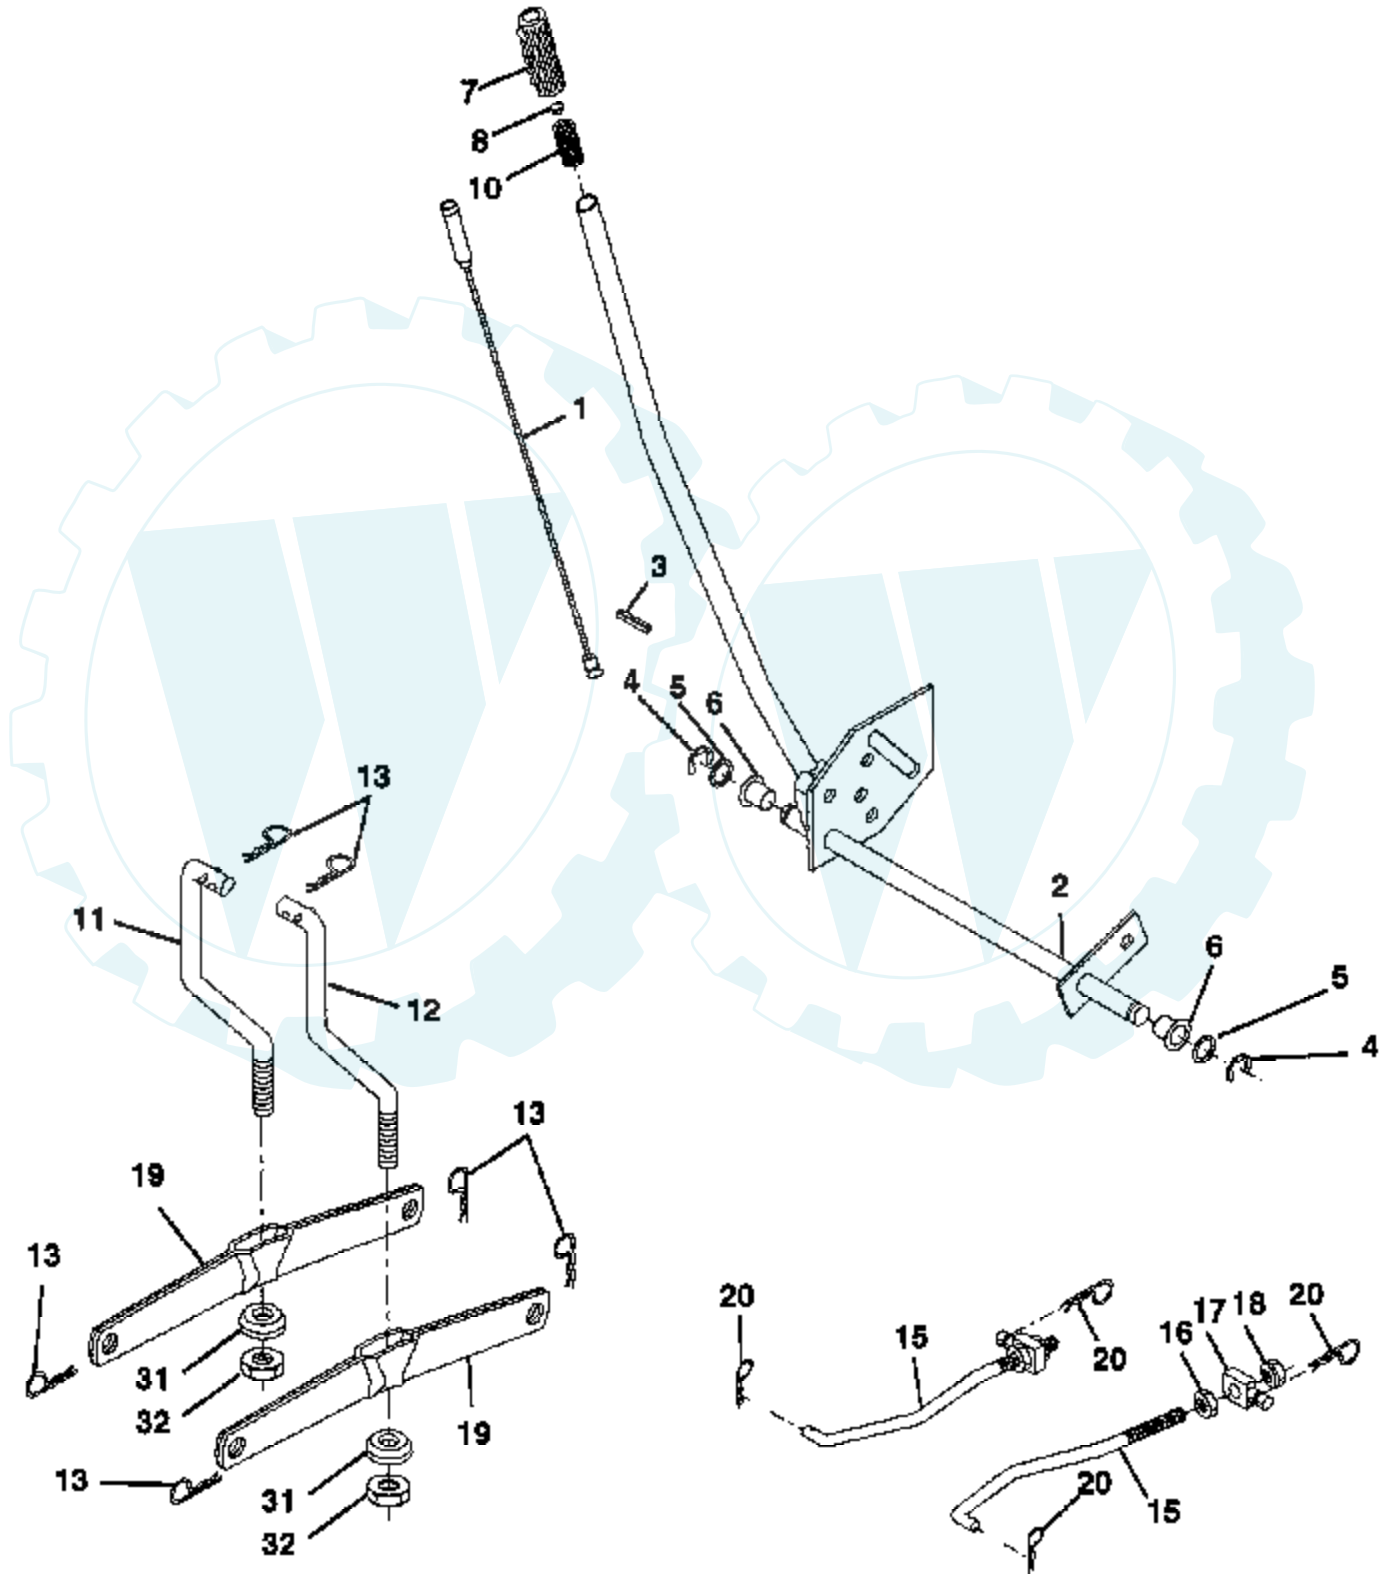

TRACTOR -- MODEL NUMBER AYP7184A59

LIFT

Ref #	Part Number	Qty	Description
1	136973		WIRE ASM
2	140278		HANDLE.LIFT.LH.
3	138284		PIN GROOVE
4	12000002		SUB= 2225J
5	19211621		WASHER
6	120183X		NYLON BEARING
7	109413X		GRIP
8	124526X		SUB= 125925X
10	122512X		SUB= 532122512
11	139865		SUB= 918139865
12	139866		SUB= 151140
13	4939M		SUB= 85902
15	127218		LINK.FRONT
16	73350800		NUT
17	130171		TRUNION
18	73800800		NUT.LK.W/WSH.1/2.
19	139868		ARM SUSP REAR
20	3146R		RETAINER.SPRING
31	140302		BEARING PVT LH
32	73540600		NUT.CROWNLOCK.3/8