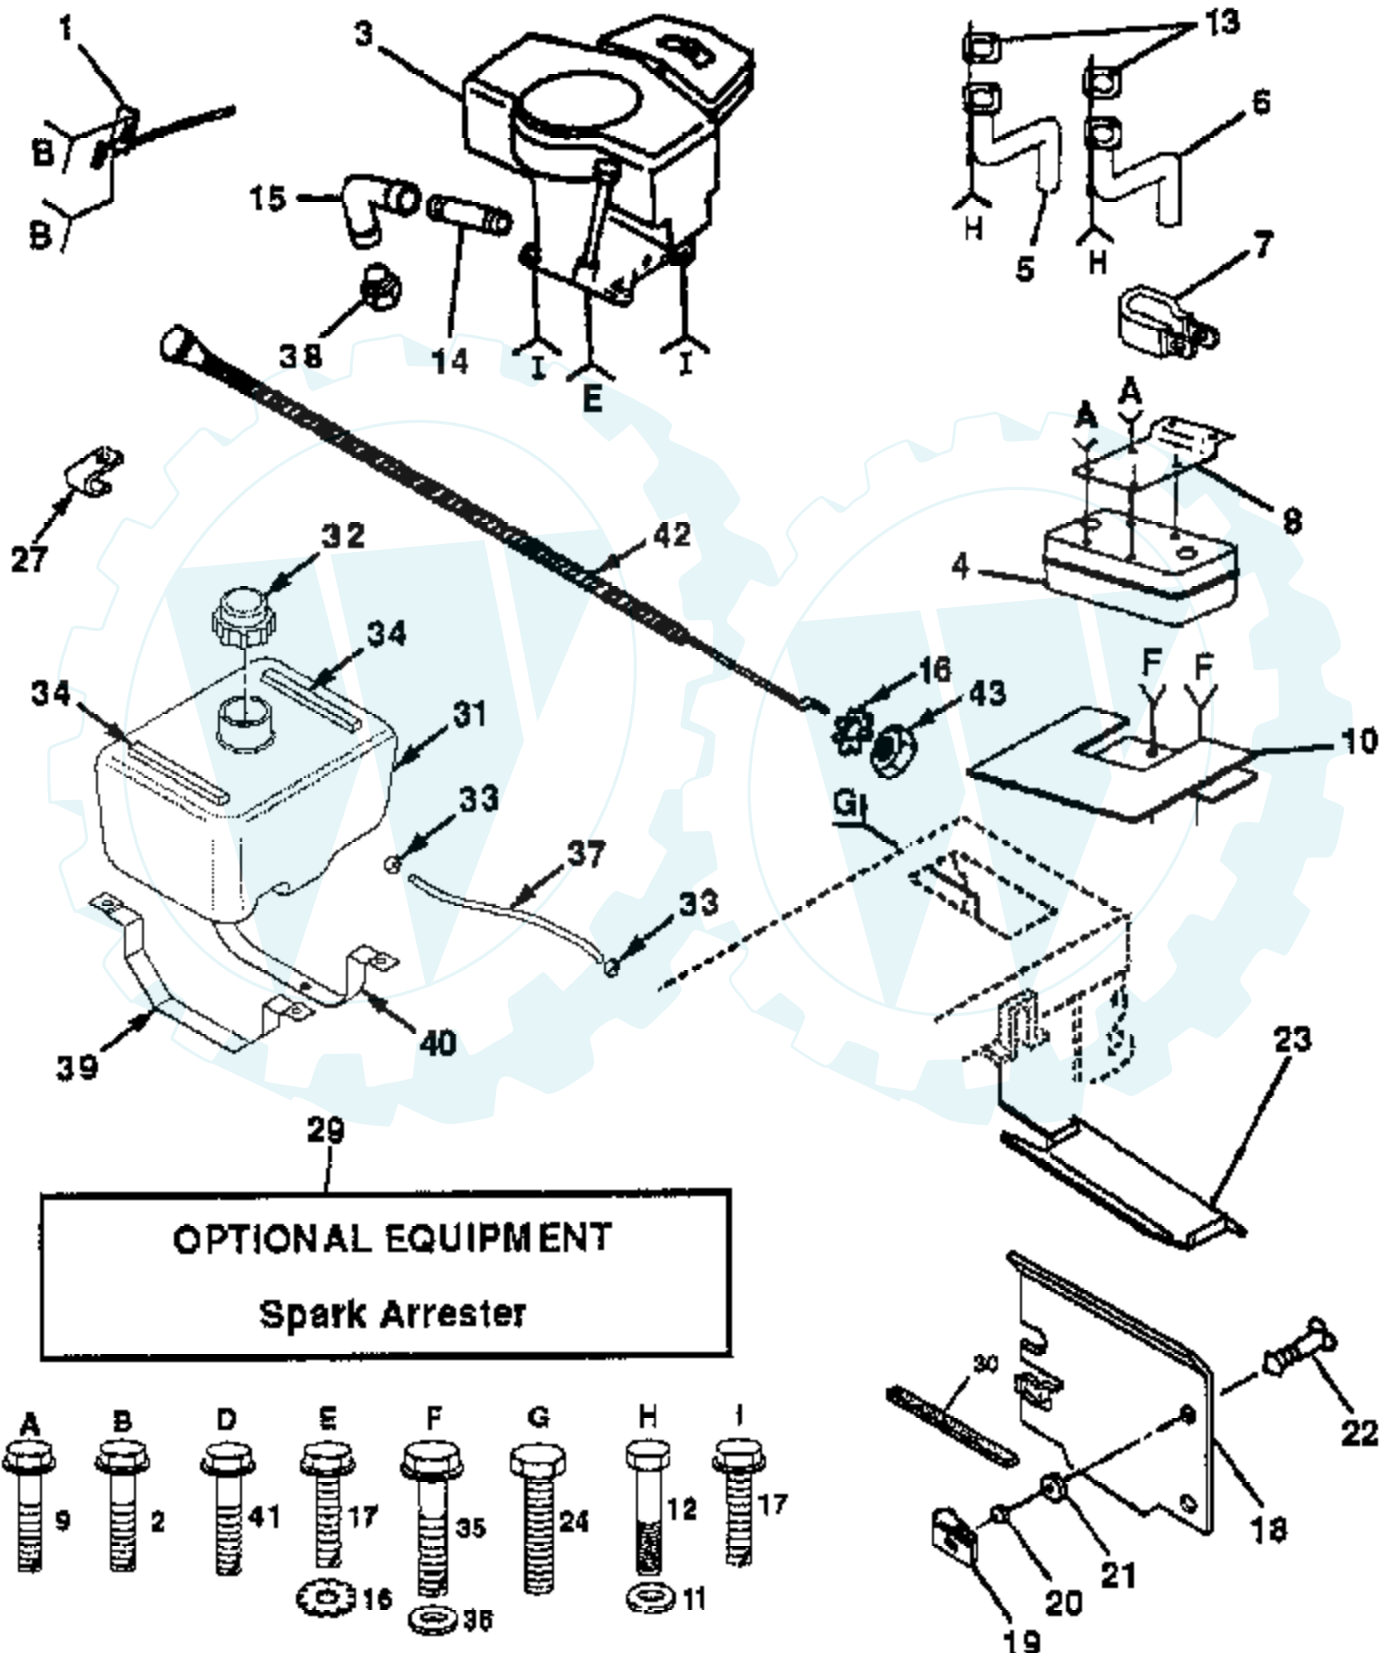

18 HP 42" TRACTOR -- MODEL NUMBER AYP7183A49

ENGINE

Ref #	Part Number	Qty	Description
1	132755		SUB= 133439
2	17720410		SCREW LT
3			REFER TO IMAGE
4	137978		SUB= 149723
5	136989		EXHAUST ASM LH
6	136988		SUB= 144068
7	138129		CLAMP.TUBE.DBL.EN
8	122439X		BRACKET MUFFLER
9	17190408		SCREW ST
10	128199		SUB= 145552
11	100040400		SUB= 10040400
12	74780412		SUB= 74780414
13	8545J		SUB= 272250
14	13280336		PIPE NIPPLE LT
15	13200300		ELBOW
16	11050600		LOCKWASHER
17	17490624		SCREW LT
18	136718		SHIELD HEAT
19	105839X		RECEPTACLE LT
20	105838X		RETAINER LT
21	19091016		WASHER
22	123650X		STUD.1/4.TURN
23	128953		HEAT SHIELD
24	17021008		SCREW
27	126470X		"CLIP,INSULATOR"
29	137180		SUB= 532137180
31	141291		TANK FUEL 1.9 NAT
32	140527		CAP ASM FUEL
33	123487X		HOSE CLAMP
34	126564X		"STRIP,FORM"
35	17490512		SCREW
36	19132012		WASHER
37	8548R		FUEL LINE T
38			REFER TO IMAGE
39	140020		STRAP TANK FUEL
40	140019		STRAP TANK FRONT
41	17490612		SCREW
42	138127		CONTROL.CHK.26.38
43	73610600		SUB= 7810H