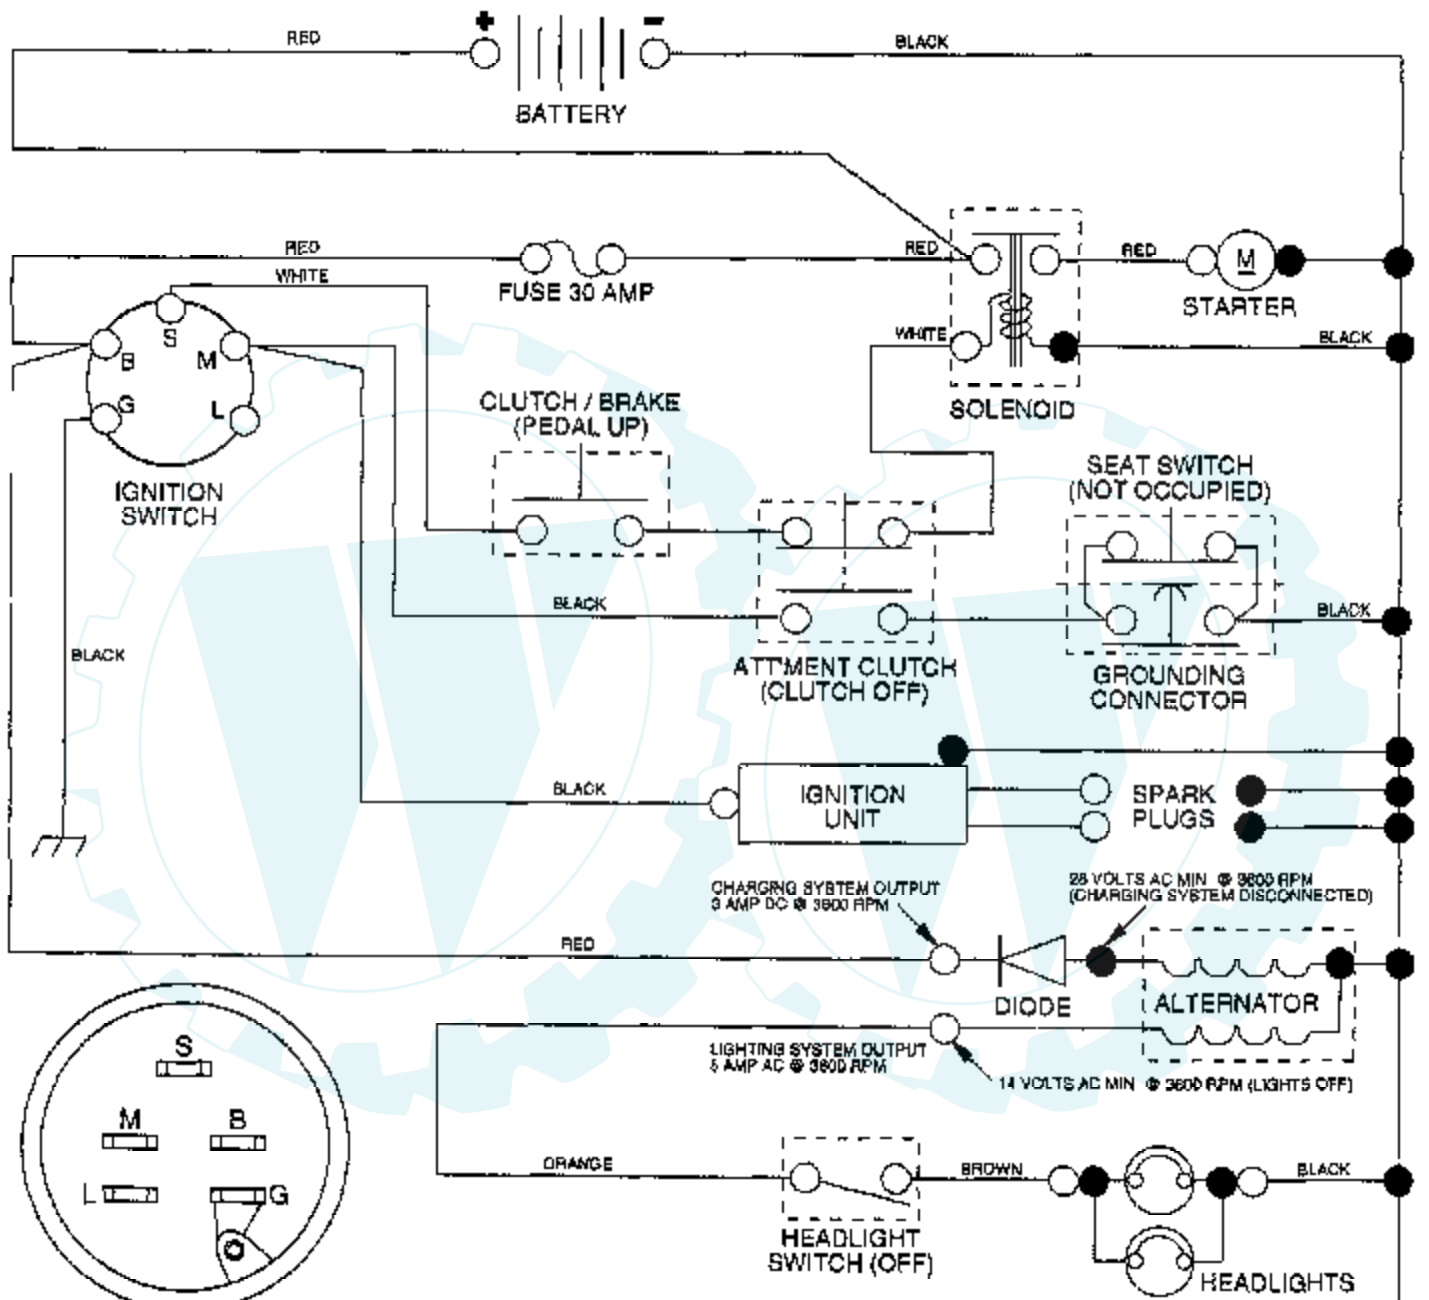

18 HP 42" TRACTOR - - MODEL NUMBER AYP7183A49

SCHEMATIC

IGNITION SWITCH

POSITION	CIRCUIT
OFF	M + G
ON	B + L
START	B + S + L

WIRING INSULATED CLIPS

NOTE: IF WIRING INSULATED CLIPS WERE REMOVED FOR SERVICING OF UNIT, THEY SHOULD BE REPLACED TO PROPERLY SECURE YOUR WIRING

NOTE

YOUR TRACTOR IS EQUIPPED WITH A SPECIAL ALTERNATOR SYSTEM THE LIGHTS ARE NOT CONNECTED TO THE BATTERY, BUT HAVE THEIR OWN ELECTRICAL SOURCE BECAUSE OF THIS, THE BRIGHTNESS OF THE LIGHTS WILL CHANGE WITH ENGINE SPEED AT IDLE THE LIGHTS WILL DIM AS THE ENGINE IS SPEEDED UP, THE LIGHTS WILL BECOME THEIR BRIGHTEST

● NON-REMOVABLE CONNECTIONS

○ REMOVABLE CONNECTIONS