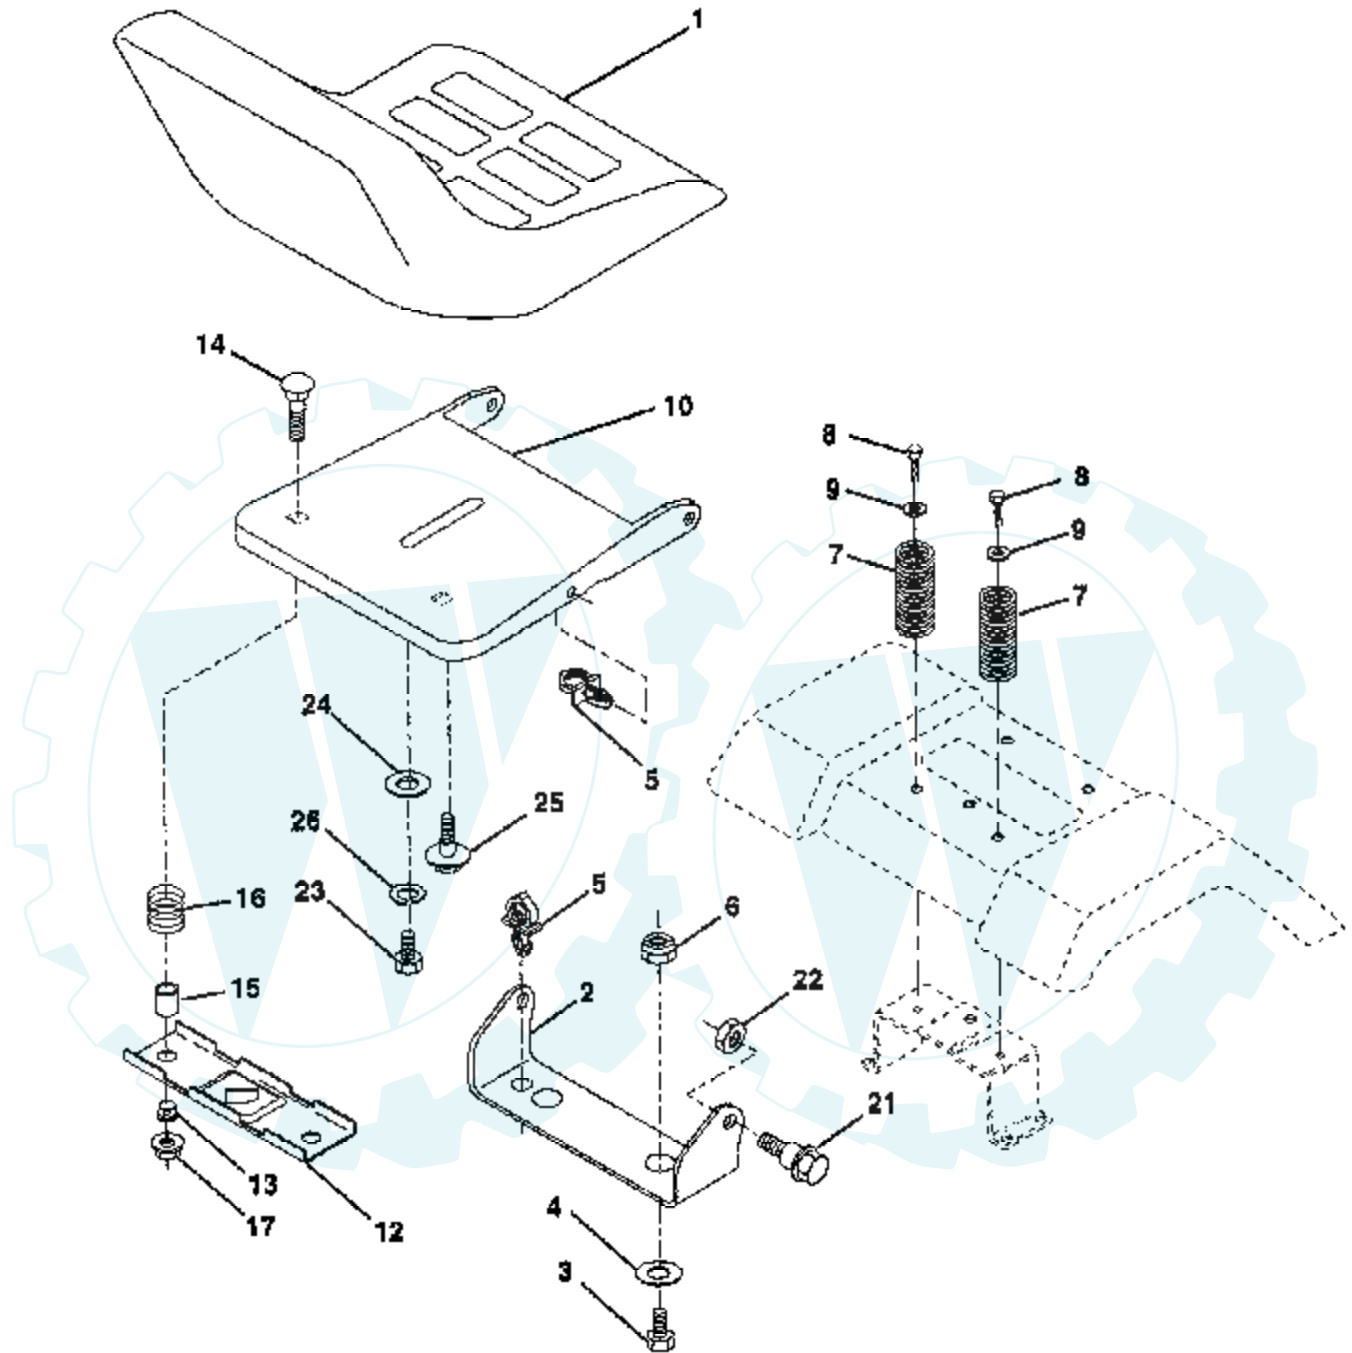

● NON-REMOVABLE CONNECTIONS

○ REMOVABLE CONNECTIONS

18 HP 42" TRACTOR - - MODEL NUMBER AYP7183A49

SEAT

Ref #	Part Number	Qty	Description
1	127427		SUB= 140119
2	140551		BRACKET PVT SEAT
3	74760612		SUB= 74780612
4	19131610		WASHER PM
5	140407		CLIP PUSH - IN
6	73800600		NUT
7	124181X		SPRING COMPRESSIO
8	17490616		SCREW GTV
9	19131614		WASHER
10	140552		SUB= 155925
11	121251X		STRIP FORM
12	121246X		BRKT SWITCH
13	121248X		BUSHING
14	72050411		SUB= 872050411
15	134300		SPLIT SPACER
16	121250X		SPRING
17	123976X		SUB= 73900400
21	139888		BOLT.SHLD.5/16-18
22	73680500		SUB= 73690500
23	74780814		BOLT
24	19171912		WASHER
25	127018X		"BOLT,SHOULDER"
26	10040800		LOCKWASHER