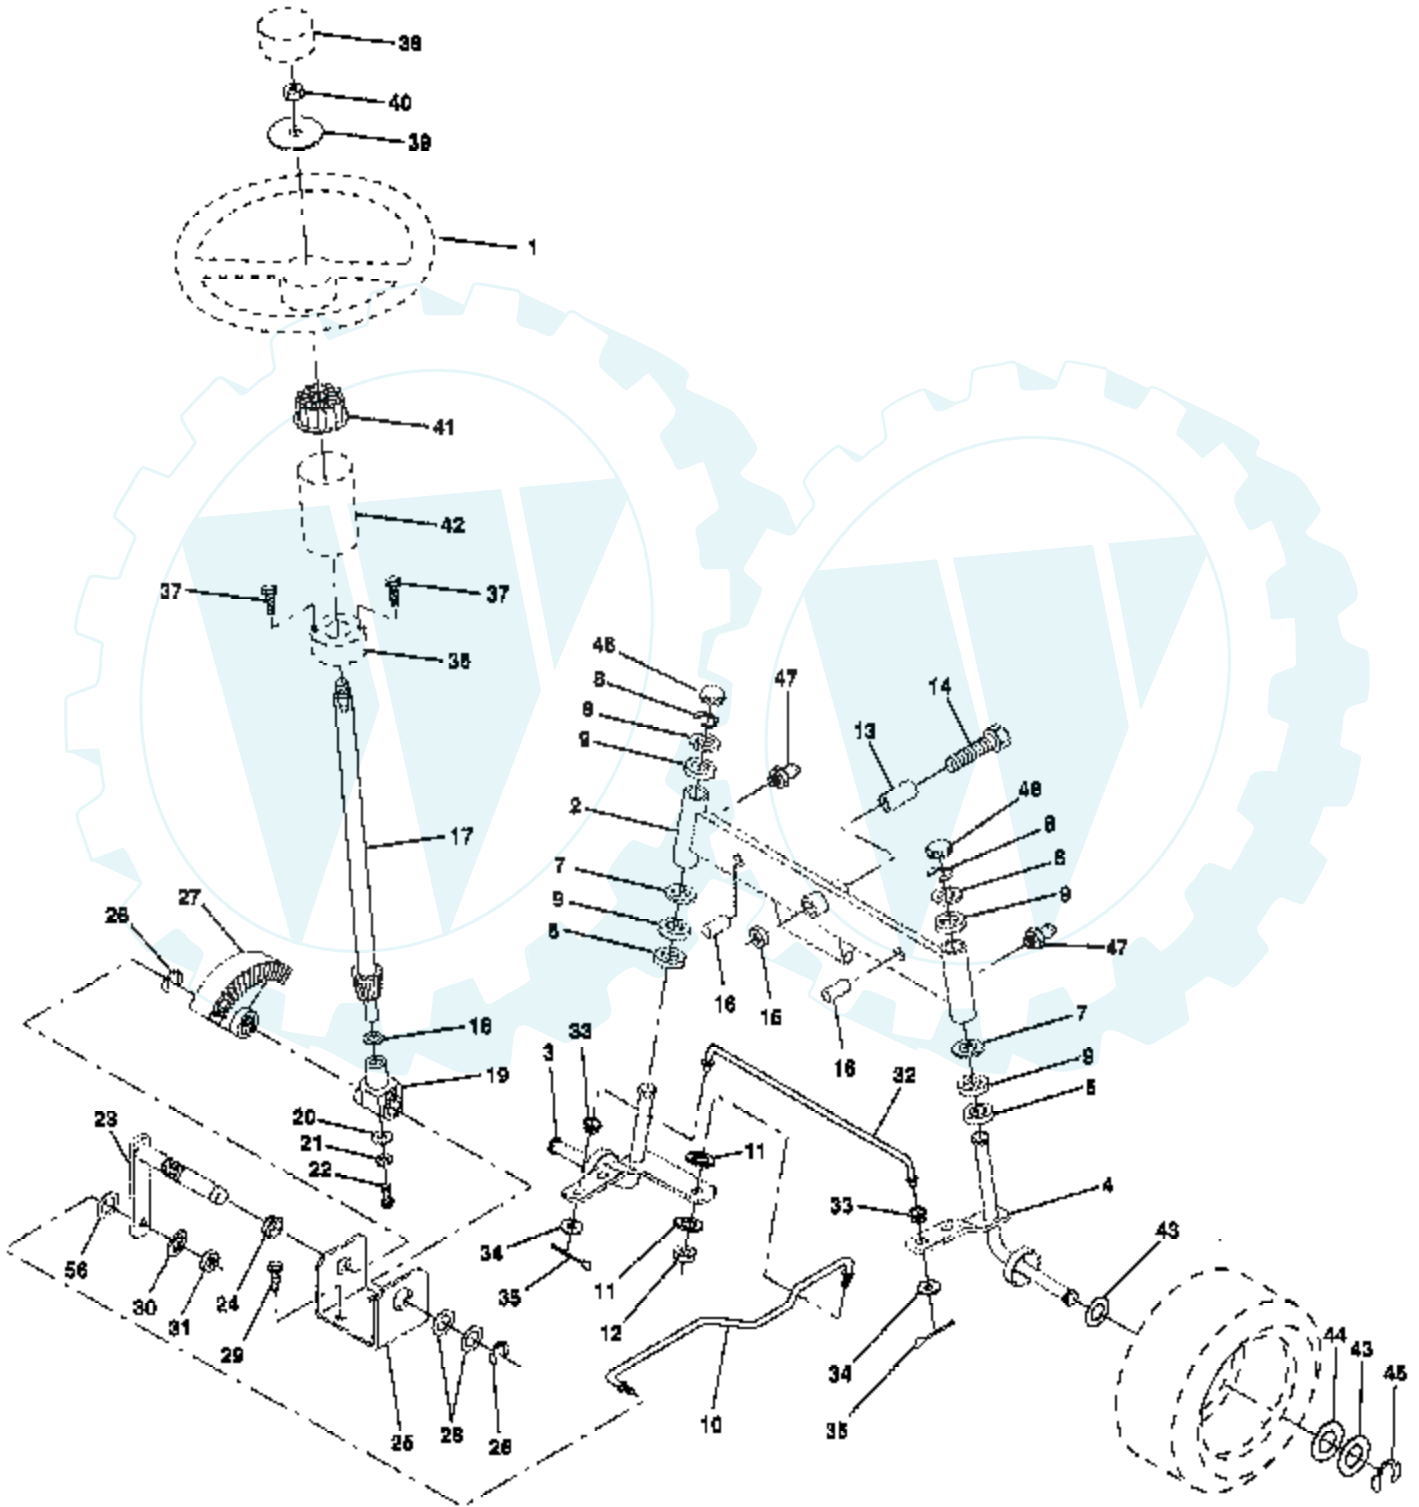

18 HP 42" TRACTOR - - MODEL NUMBER AYP7183A49

STEERING ASSEMBLY

Ref #	Part Number	Qty	Description
1	133741		SUB= 150547
2	133988		SUB= 142033
3	135227		SPINDLE LH
4	135228		SPINDLE RH
5	6266H		WASHER .T
6	121748X		WASHER
7	19272016		WASHER
8	12000029		RING
9	3366R		COL. SRTG. BEAR.
10	130468		SUB= 532130468
11	10040600		LOCKWASHER
12	73610600		SUB= 7810H
13	110438X		BEARING
14	74011056		BOLT HEX 5/8-11
15	73901000		"NUT-LOC,FLANGE LT"
16	132624		AXLE PIN
17	140176		SHAFT ASM STEERIN
18	57079		THRUST WASHER
19	124035X		SUPPORT.SHAFT
20	126684X		SUB= 532126684
21	10040400		LOCKWASHER
22	71070410		"SCREW,SPECIAL"
23	127501		SUB= 918127501
24	109816X		NYLINER T
25	124036X		"BRKT,STEERING"
26	12000029		RING
27	136874		GEAR SECTOR
28	6266H		WASHER .T
29	17490612		SCREW
30	10040600		LOCKWASHER
31	73610600		SUB= 7810H
32	130465		TIE ROD
33	126847X		BUSHING.DRAGLINK
34	19131416		WASHER
35	76020412		COTTER PIN
36	102803X		SUB= 918102803X
37	17431008		SUB= 98000165
38	140045		CAP STEER AYP
39	19133808		WASHER T
40	7810H		GRIPCO NUT
41	104820X		ADAPTER-WHEEL LT
42	140216		BOOT SHAFT STEER
43	121749X		WASHER
44	121748X		WASHER
45	12000029		RING
46	121232X		CAP
47	6855M		ZERK M
56	1913210		SUB= 19131210