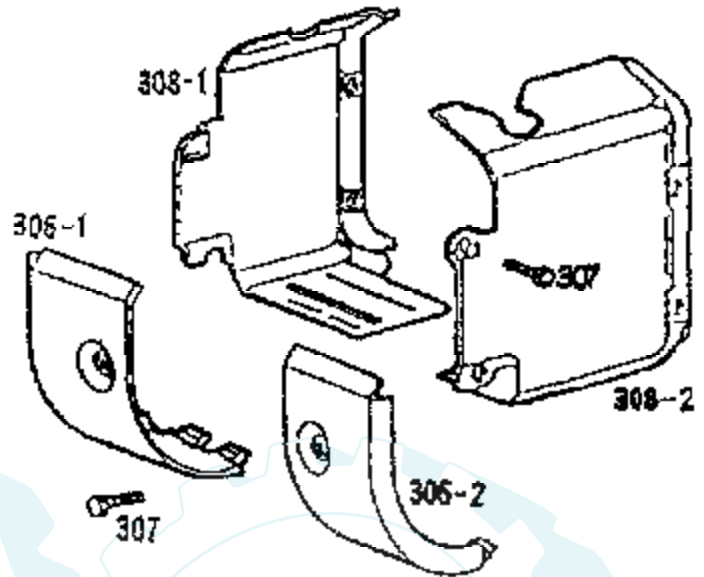

18 HP 42" TRACTOR - - MODEL NUMBER AYP7183A49
BRIGGS & STRATTON ENGINE - MODEL NUMBER 422707, TYPE NUMBER 1522-01

Ref #	Part Number	Qty	Description
1	494533		CYLINDER ASSEMBLY
2	399265		P/N CONFLICT - CHECK WITH SUPPLIER
3	391086		SEAL, OIL
5-1	493457		HEAD, CYLINDER #1
5-2	493458		HEAD CYLINDER #2
7-1	271867		GASKET, CYLINDER HEAD #1
7-2	271868		GASKET, CYLINDER HEAD #2
8-1	398065		BREATHER ASSEMBLY
8-2	222892		COVER, BREATHER CYLINDER #2
9	27803		GASKET, VALVE COVER
10	94382		SCREW, SEMS
11	280225		TUBE, BREATHER
12	271703		GASKET, CRANKCASE COVER, 1/64"
	271188		GASKET, CRANKCASE COVER,.005"
	271189		GASKET, CRANKCASE COVER,.009"
13	94565		SCREW, CYLINDER HEAD
15	94239		PLUG, OIL DRAIN
15A	94497		PLUG, PIPE
16	394028		CRANKSHAFT
	94196		KEY, TIMING GEAR
18	493304		BASE ASSEMBLY, CRANKCASE
20	291675		SEAL, OIL
21	399195		SEAL ASSEMBLY, CYLINDER PLUG
22	94724		SCREW
23	491180		FLYWHEEL & RING GEAR ASSY, MAGNETO
24	222698		KEY, FLYWHEEL
25	394955		PISTON ASSEMBLY, STANDARD SIZE
	394956		PISTON ASSEMBLY,.010" OVERSIZE
	394957		PISTON ASSEMBLY,.020" OVERSIZE
	394958		PISION ASSEMBLY,.030" OVERSIZE
26	394959		RING SET, PISTON, STANDARD SIZE
	394960		RING SET, PISTON,.010" OVERSIZE
	394961		RING SET, PISTON,.020" OVERSIZE
	394962		RING SET, PISTON,.030" OVERSIZE
27	260924		LOCK, PISTON PIN
28	299691		PIN ASSEMBLY, PISTON, STANDARD
	391286		PIN ASSEMBLY, PISTON .005" OVER
29	394306		ROD ASSEMBLY, CONNECTING
	397158		ROD ASSEMBLY, CONNECTING
32	94671		SCREW, CONNECTING ROD
33	390420		VALVE, EXHAUST
34	261528		VALVE, INTAKE
35	65906		SPRING, INTAKE VALVE
36	26828		SPRING, EXHAUST VALVE
40	221596		RETAINER, INTAKE VALVE
41	292260		RETAINER, EXHAUST VALVE
42	93630		RETAINER, EXHAUST VALVE ROTOCOIL(2)
45	261368		TAPPET, VALVE
46	213520		GEAR, CAM
50	213290		MANIFOLD, INTAKE
51	271412		GASKET, CARBURETOR & INTAKE ELBOE
51A	280319		SPACER, CARBURETOR
52	270884		GASKET, INTAKE MANIFOLD MOUNTING
53	93970		SCREW, SEMS, CARBURETOR MOUNTING
54	93208		SCREW, SEMS INTAKE MANIFOLDING MOUNTING
75	222511		WASHER SPRING
78	94326		SCREW, AIR CLEANER
81	223016		LOCK, MUFFLER SCREW