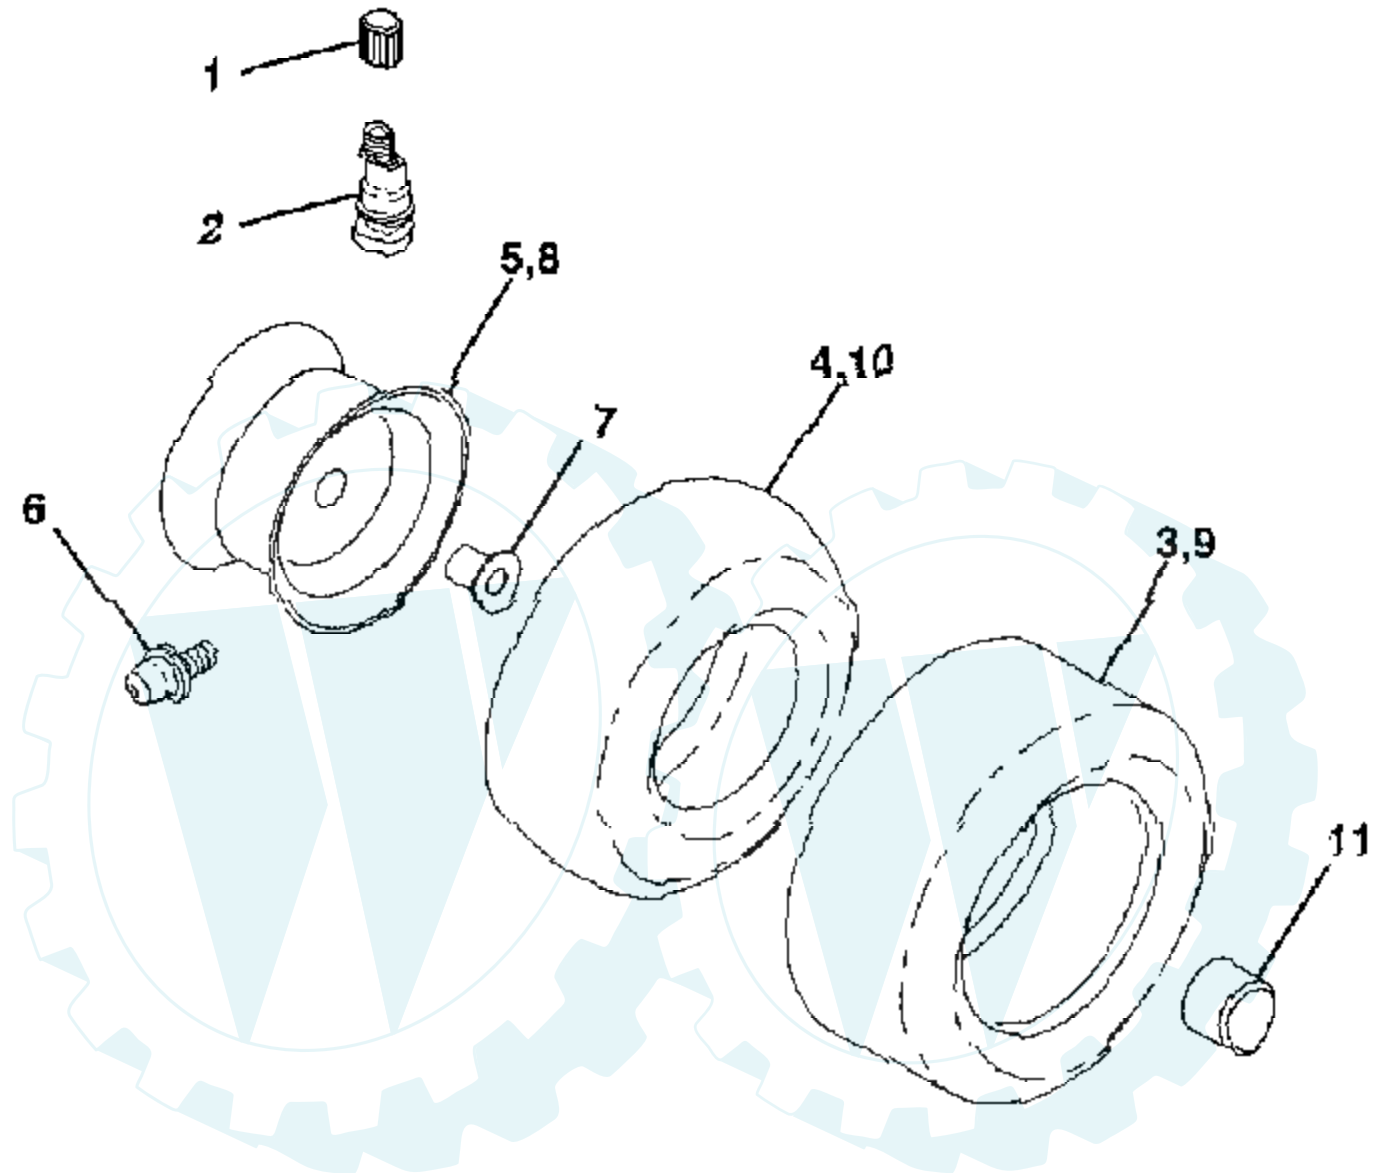

WHEELS AND TIRES

Ref #	Part Number	Qty	Description
1	59192		VALVE CAP
2	65139		VALVE STEM LT
3	106222X		SUB= 122073X
4	59904		TUBE.5.3/4.5/6
5	106732X427		"RIM ASM 6"" FRT"
6	278H		FITTING LT
7	9040H		"FLANGE, BEARING"
8	106108X427		"RIM AS 8"" REAR"
9	122082X		SUB= 918122082X
10	7152J		TUBE.18X9.5-8
11	104757X		HUB CAP