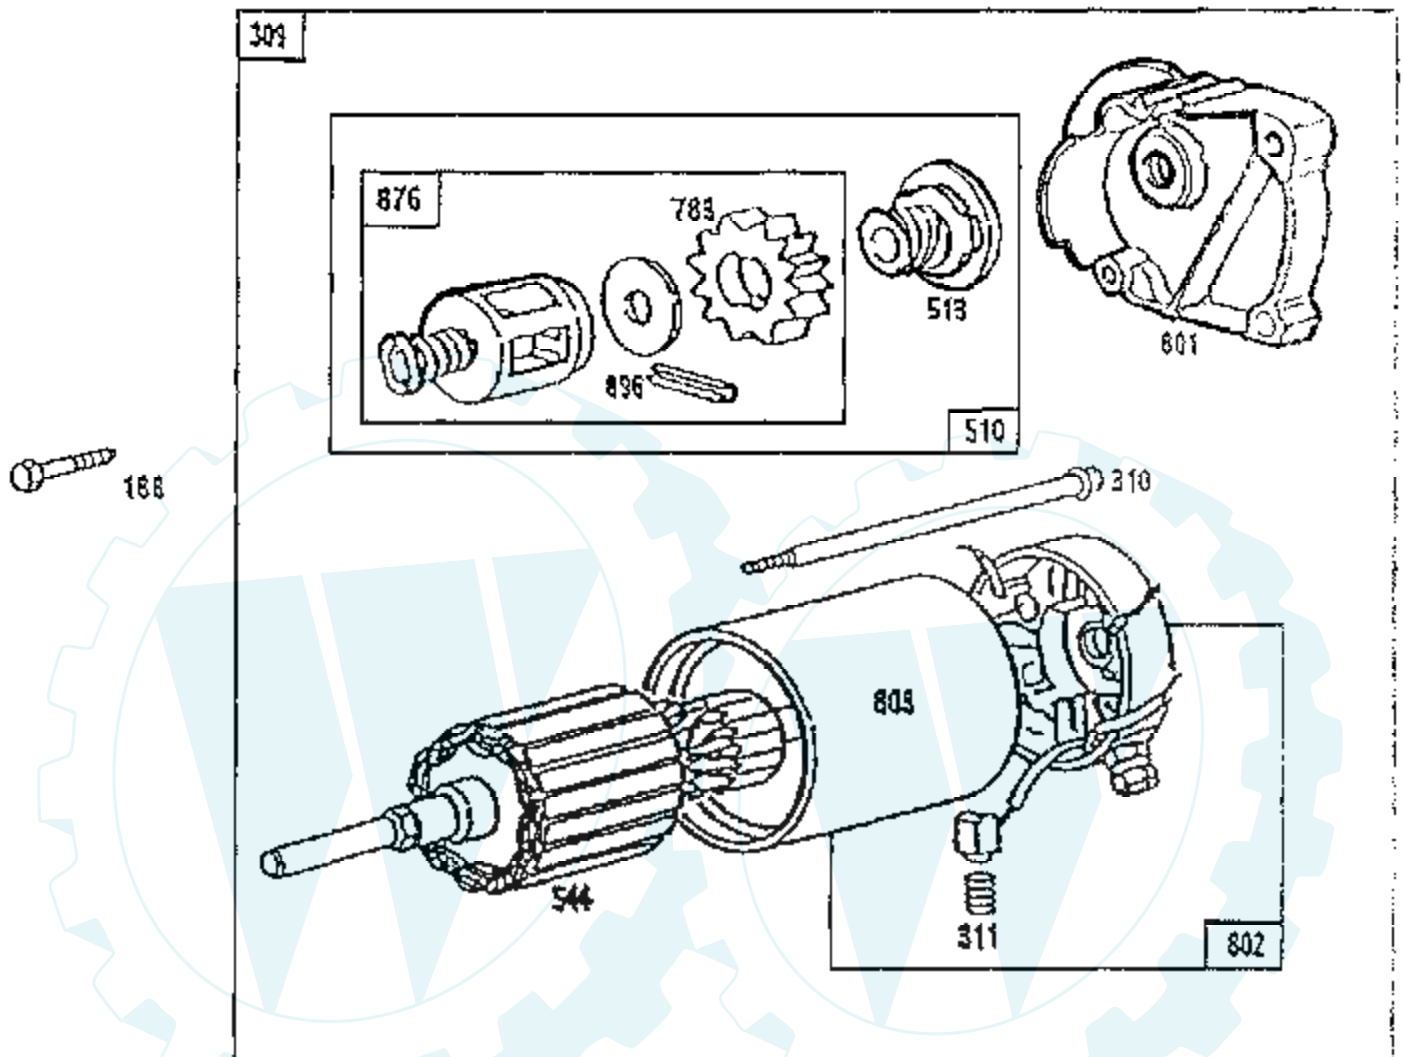

18 HP 42" TRACTOR - - MODEL NUMBER AYP7183A49

BRIGGS & STRATTON ENGINE - MODEL NUMBER 422707, TYPE NUMBER 1522-01

Reference Number		309	310	311	544	801	802	803
Manufacturer		Motor and Drive Ass'y.	Thru Bolt Assembly	Brush Assembly	Armature Assembly	Drive End Cap Assembly	End Cap Ass'y, Commutator	Housing Assembly
Briggs & Stratton	Housing Length							
12V	3-5/8"	394808	94003	395538	390837	394850	395537*	398155

*Includes Brush Set

Reference Number	510	513	783	876	896
Starter Motor Mfr.	Starter Drive Group	Clutch Assembly	Gear	Pinion Spring Kit	Roll Pin
Briggs & Stratton					
12V	490421	398003	280104	490467	94288(Copper)