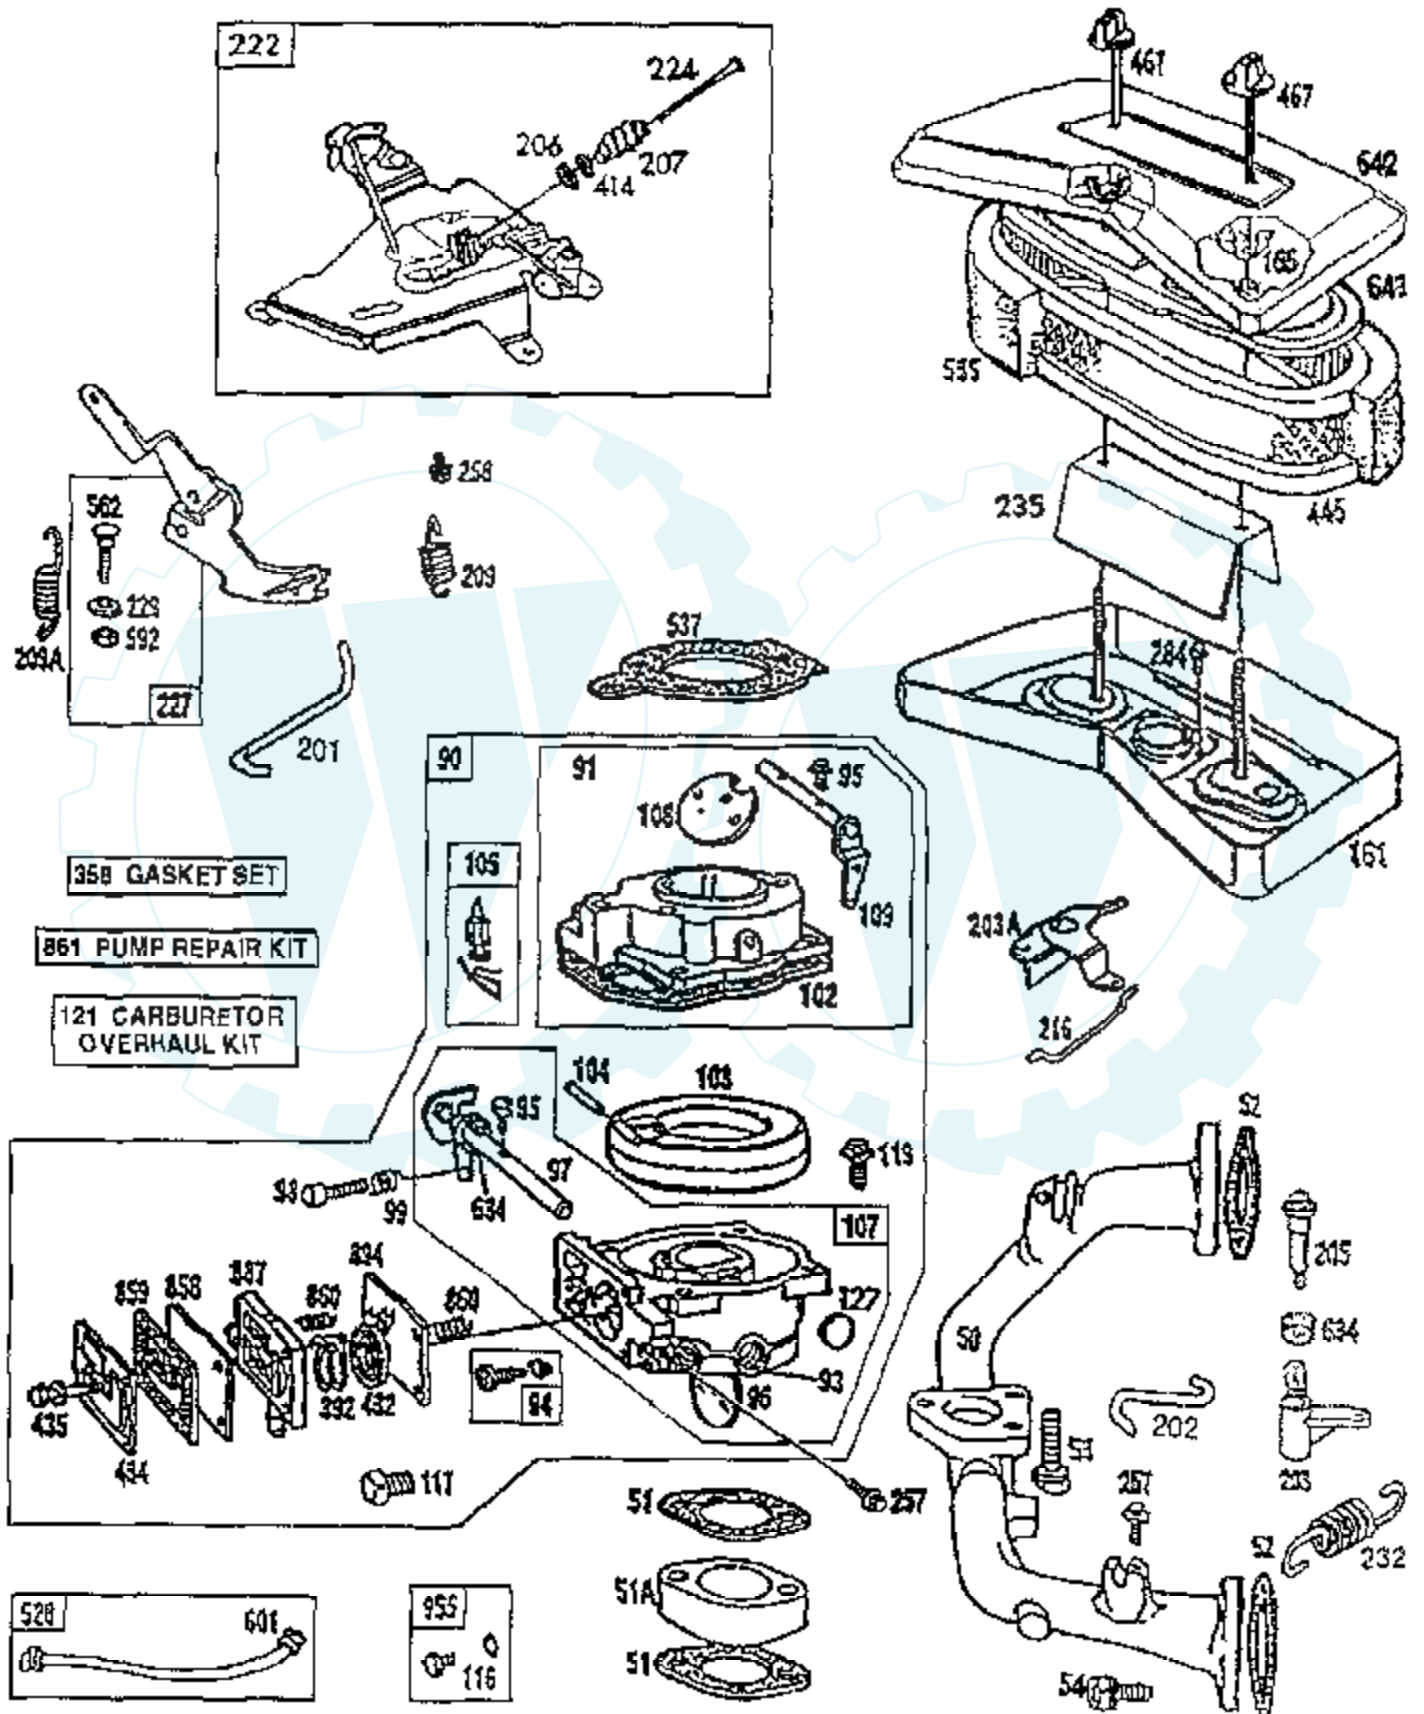

18 HP 42" TRACTOR - - MODEL NUMBER AYP7183A49

BRIGGS & STRATTON ENGINE - MODEL NUMBER 422707, TYPE NUMBER 1522-01

Ref #	Part Number	Qty	Description
1	494533		CYLINDER ASSEMBLY
2	399265		P/N CONFLICT - CHECK WITH SUPPLIER
3	391086		SEAL, OIL
5-1	493457		HEAD, CYLINDER #1
5-2	493458		HEAD CYLINDER #2
7-1	271867		GASKET, CYLINDER HEAD #1
7-2	271868		GASKET, CYLINDER HEAD #2
8-1	398065		BREATHER ASSEMBLY
8-2	222892		COVER, BREATHER CYLINDER #2
9	27803		GASKET, VALVE COVER
10	94382		SCREW, SEMS
11	280225		TUBE, BREATHER
12	271703		GASKET, CRANKCASE COVER, 1/64"
	271188		GASKET, CRANKCASE COVER,.005"
	271189		GASKET, CRANKCASE COVER,.009"
13	94565		SCREW, CYLINDER HEAD
15	94239		PLUG, OIL DRAIN
15A	94497		PLUG, PIPE
16	394028		CRANKSHAFT
	94196		KEY, TIMING GEAR
18	493304		BASE ASSEMBLY, CRANKCASE
20	291675		SEAL, OIL
21	399195		SEAL ASSEMBLY, CYLINDER PLUG
22	94724		SCREW
23	491180		FLYWHEEL & RING GEAR ASSY, MAGNETO
24	222698		KEY, FLYWHEEL
25	394955		PISTON ASSEMBLY, STANDARD SIZE
	394956		PISTON ASSEMBLY,.010" OVERSIZE
	394957		PISTON ASSEMBLY,.020" OVERSIZE
	394958		PISION ASSEMBLY,.030" OVERSIZE
26	394959		RING SET, PISTON, STANDARD SIZE
	394960		RING SET, PISTON,.010" OVERSIZE
	394961		RING SET, PISTON,.020" OVERSIZE
	394962		RING SET, PISTON,.030" OVERSIZE
27	260924		LOCK, PISTON PIN
28	299691		PIN ASSEMBLY, PISTON, STANDARD
	391286		PIN ASSEMBLY, PISTON .005" OVER
29	394306		ROD ASSEMBLY, CONNECTING
	397158		ROD ASSEMBLY, CONNECTING
32	94671		SCREW, CONNECTING ROD
33	390420		VALVE, EXHAUST
34	261528		VALVE, INTAKE
35	65906		SPRING, INTAKE VALVE
36	26828		SPRING, EXHAUST VALVE
40	221596		RETAINER, INTAKE VALVE
41	292260		RETAINER, EXHAUST VALVE
42	93630		RETAINER, EXHAUST VALVE ROTOCOIL(2)
45	261368		TAPPET, VALVE
46	213520		GEAR, CAM
50	213290		MANIFOLD, INTAKE
51	271412		GASKET, CARBURETOR & INTAKE ELBOE
51A	280319		SPACER, CARBURETOR
52	270884		GASKET, INTAKE MANIFOLD MOUNTING
53	93970		SCREW, SEMS, CARBURETOR MOUNTING
54	93208		SCREW, SEMS INTAKE MANIFOLDING MOUNTING
75	222511		WASHER SPRING
78	94326		SCREW, AIR CLEANER
81	223016		LOCK, MUFFLER SCREW