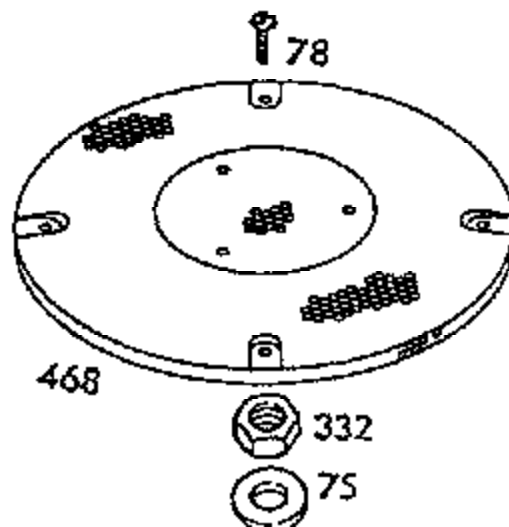

18 HP 42" TRACTOR - - MODEL NUMBER AYP7183A49
BRIGGS & STRATTON ENGINE - MODEL NUMBER 422707, TYPE NUMBER 1522-01

Ref #	Part Number	Qty	Description
1	494533		CYLINDER ASSEMBLY
2	399265		P/N CONFLICT - CHECK WITH SUPPLIER
3	391086		SEAL, OIL
5-1	493457		HEAD, CYLINDER #1
5-2	493458		HEAD CYLINDER #2
7-1	271867		GASKET, CYLINDER HEAD #1
7-2	271868		GASKET, CYLINDER HEAD #2
8-1	398065		BREATHER ASSEMBLY
8-2	222892		COVER, BREATHER CYLINDER #2
9	27803		GASKET, VALVE COVER
10	94382		SCREW, SEMS
11	280225		TUBE, BREATHER
12	271703		GASKET, CRANKCASE COVER, 1/64"
	271188		GASKET, CRANKCASE COVER,.005"
	271189		GASKET, CRANKCASE COVER,.009"
13	94565		SCREW, CYLINDER HEAD
15	94239		PLUG, OIL DRAIN
15A	94497		PLUG, PIPE
16	394028		CRANKSHAFT
	94196		KEY, TIMING GEAR
18	493304		BASE ASSEMBLY, CRANKCASE
20	291675		SEAL, OIL
21	399195		SEAL ASSEMBLY, CYLINDER PLUG
22	94724		SCREW
23	491180		FLYWHEEL & RING GEAR ASSY, MAGNETO
24	222698		KEY, FLYWHEEL
25	394955		PISTON ASSEMBLY, STANDARD SIZE
	394956		PISTON ASSEMBLY,.010" OVERSIZE
	394957		PISTON ASSEMBLY,.020" OVERSIZE
	394958		PISION ASSEMBLY,.030" OVERSIZE
26	394959		RING SET, PISTON, STANDARD SIZE
	394960		RING SET, PISTON,.010" OVERSIZE
	394961		RING SET, PISTON,.020" OVERSIZE
	394962		RING SET, PISTON,.030" OVERSIZE
27	260924		LOCK, PISTON PIN
28	299691		PIN ASSEMBLY, PISTON, STANDARD
	391286		PIN ASSEMBLY, PISTON .005" OVER
29	394306		ROD ASSEMBLY, CONNECTING
	397158		ROD ASSEMBLY, CONNECTING
32	94671		SCREW, CONNECTING ROD
33	390420		VALVE, EXHAUST
34	261528		VALVE, INTAKE
35	65906		SPRING, INTAKE VALVE
36	26828		SPRING, EXHAUST VALVE
40	221596		RETAINER, INTAKE VALVE
41	292260		RETAINER, EXHAUST VALVE
42	93630		RETAINER, EXHAUST VALVE ROTOCOIL(2)
45	261368		TAPPET, VALVE
46	213520		GEAR, CAM
50	213290		MANIFOLD, INTAKE
51	271412		GASKET, CARBURETOR & INTAKE ELBOE
51A	280319		SPACER, CARBURETOR
52	270884		GASKET, INTAKE MANIFOLD MOUNTING
53	93970		SCREW, SEMS, CARBURETOR MOUNTING
54	93208		SCREW, SEMS INTAKE MANIFOLDING MOUNTING
75	222511		WASHER SPRING
78	94326		SCREW, AIR CLEANER
81	223016		LOCK, MUFFLER SCREW