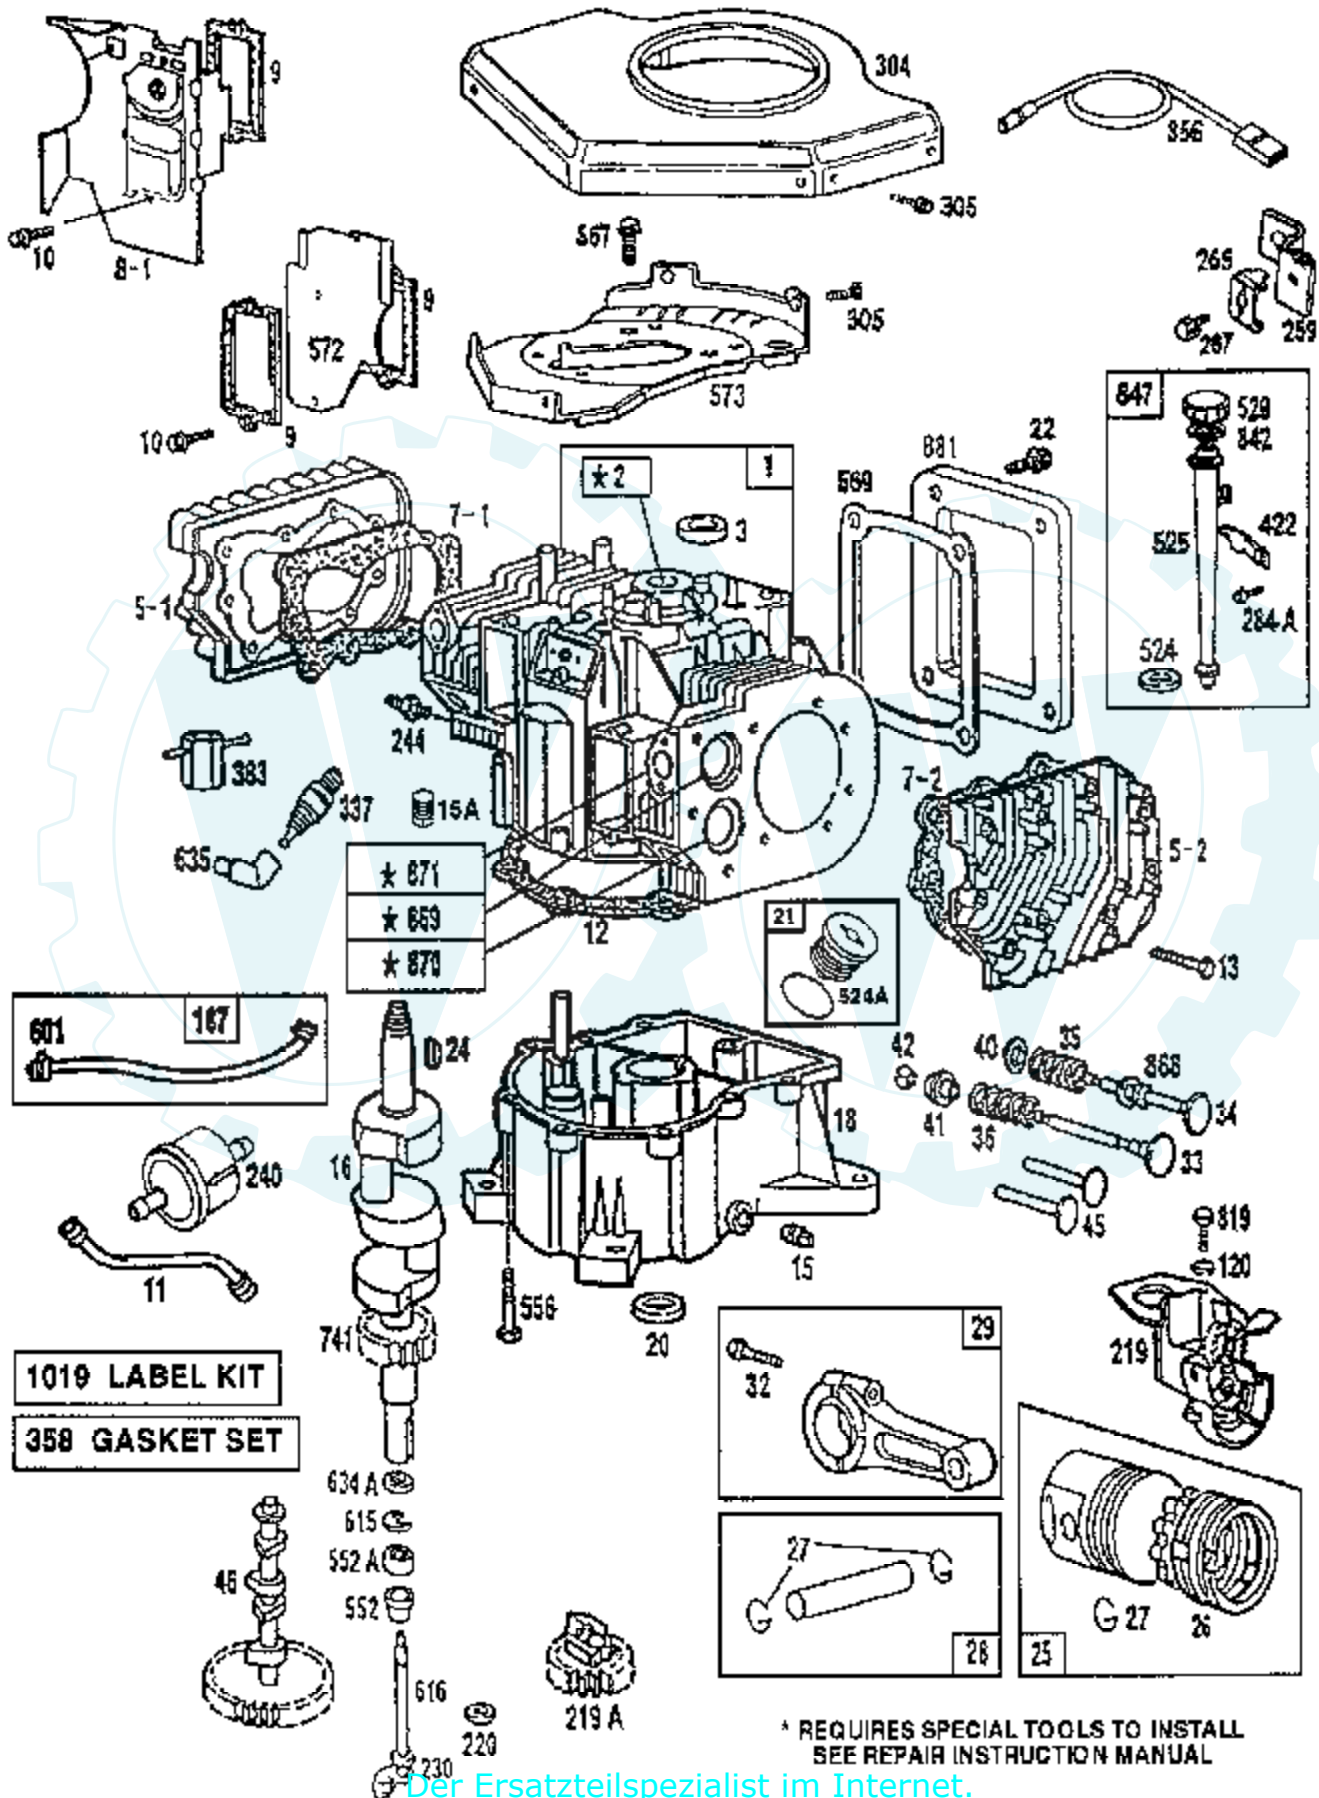

18 HP 42" TRACTOR - - MODEL NUMBER AYP7183A49

BRIGGS & STRATTON ENGINE - MODEL NUMBER 422707, TYPE NUMBER 1522-01

Ref #	Part Number	Qty	Description
1	494533		CYLINDER ASSEMBLY
2	399265		P/N CONFLICT - CHECK WITH SUPPLIER
3	391086		SEAL, OIL
5-1	493457		HEAD, CYLINDER #1
5-2	493458		HEAD CYLINDER #2
7-1	271867		GASKET, CYLINDER HEAD #1
7-2	271868		GASKET, CYLINDER HEAD #2
8-1	398065		BREATHER ASSEMBLY
8-2	222892		COVER, BREATHER CYLINDER #2
9	27803		GASKET, VALVE COVER
10	94382		SCREW, SEMS
11	280225		TUBE, BREATHER
12	271703		GASKET, CRANKCASE COVER, 1/64"
	271188		GASKET, CRANKCASE COVER,.005"
	271189		GASKET, CRANKCASE COVER,.009"
13	94565		SCREW, CYLINDER HEAD
15	94239		PLUG, OIL DRAIN
15A	94497		PLUG, PIPE
16	394028		CRANKSHAFT
	94196		KEY, TIMING GEAR
18	493304		BASE ASSEMBLY, CRANKCASE
20	291675		SEAL, OIL
21	399195		SEAL ASSEMBLY, CYLINDER PLUG
22	94724		SCREW
23	491180		FLYWHEEL & RING GEAR ASSY, MAGNETO
24	222698		KEY, FLYWHEEL
25	394955		PISTON ASSEMBLY, STANDARD SIZE
	394956		PISTON ASSEMBLY,.010" OVERSIZE
	394957		PISTON ASSEMBLY,.020" OVERSIZE
	394958		PISION ASSEMBLY,.030" OVERSIZE
26	394959		RING SET, PISTON, STANDARD SIZE
	394960		RING SET, PISTON,.010" OVERSIZE
	394961		RING SET, PISTON,.020" OVERSIZE
	394962		RING SET, PISTON,.030" OVERSIZE
27	260924		LOCK, PISTON PIN
28	299691		PIN ASSEMBLY, PISTON, STANDARD
	391286		PIN ASSEMBLY, PISTON .005" OVER
29	394306		ROD ASSEMBLY, CONNECTING
	397158		ROD ASSEMBLY, CONNECTING
32	94671		SCREW, CONNECTING ROD
33	390420		VALVE, EXHAUST
34	261528		VALVE, INTAKE
35	65906		SPRING, INTAKE VALVE
36	26828		SPRING, EXHAUST VALVE
40	221596		RETAINER, INTAKE VALVE
41	292260		RETAINER, EXHAUST VALVE
42	93630		RETAINER, EXHAUST VALVE ROTOCOIL(2)
45	261368		TAPPET, VALVE
46	213520		GEAR, CAM
50	213290		MANIFOLD, INTAKE
51	271412		GASKET, CARBURETOR & INTAKE ELBOE
51A	280319		SPACER, CARBURETOR
52	270884		GASKET, INTAKE MANIFOLD MOUNTING
53	93970		SCREW, SEMS, CARBURETOR MOUNTING
54	93208		SCREW, SEMS INTAKE MANIFOLDING MOUNTING
75	222511		WASHER SPRING
78	94326		SCREW, AIR CLEANER
81	223016		LOCK, MUFFLER SCREW