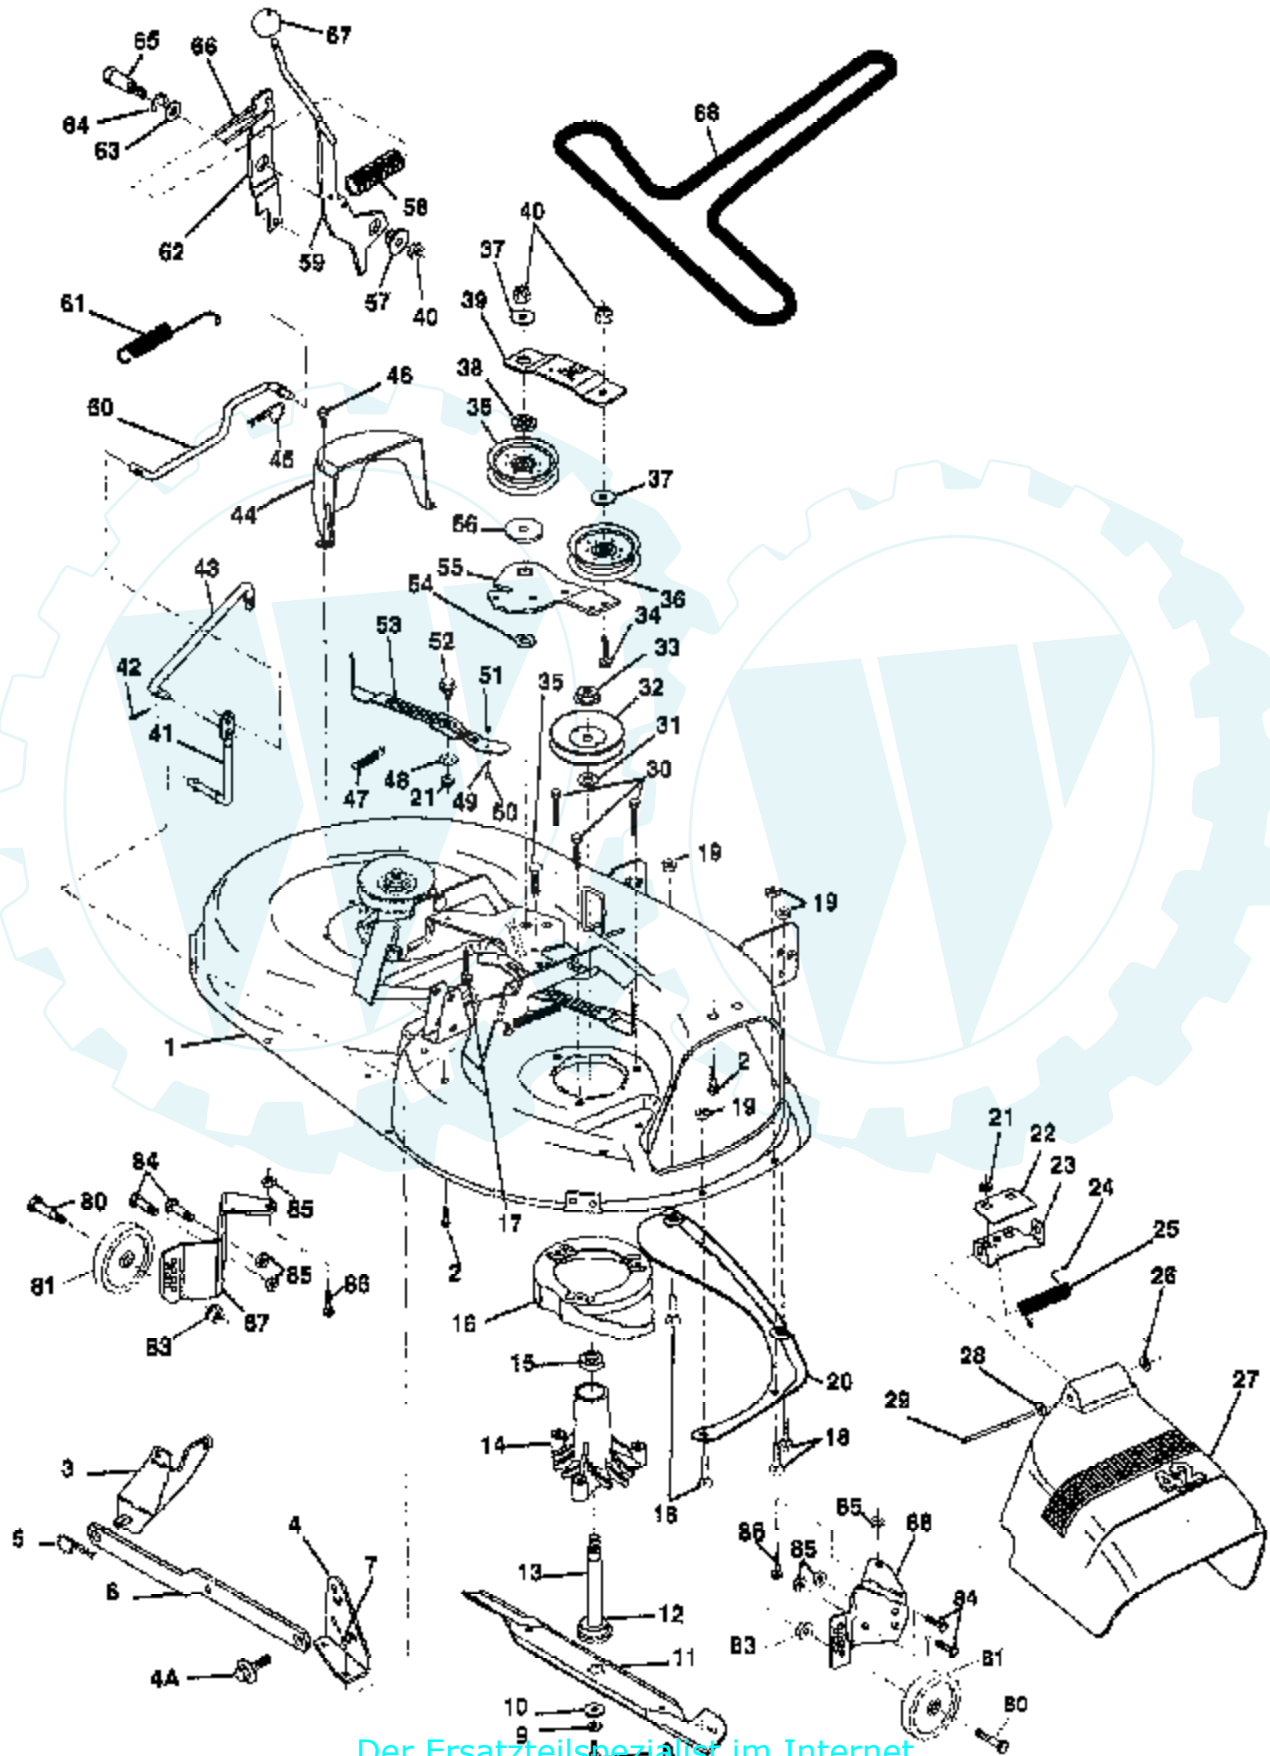

18 HP 42" TRACTOR -- MODEL NUMBER AYP7183A49

42" MOWER DECK

Ref #	Part Number	Qty	Description
1	138024		SUB= 145338
2	72140506		BOLT
3	138017		BRKT ASM SWAY BAR
4	138440		BRKT DECK SW BAR
4A	132827		BOLT SHD 5/16-18
5	4939M		SUB= 85902
6	130832		SUB= 130833
7	73800500		NUT
8	850857		BLADE BOLT
9	10030600		SUB= 10040600
10	140296		WASHER.HARD.BLADE
11	134149		"BLADE.42"" MULCHER"
12	129895		BEARING.BALL
13	137645		SUB= 137646
14	128774		HSG ASM MANDREL
15	110485X		BEARING
16	136929		SUB= 140329
17	72110618		BOLT CARRIAGE
18	72140505		BOLT
19	73800500		NUT
20	136888		SUB= 918136888
21	73680500		SUB= 73690500
22	134753		STIFFENER BRKT
23	131267		DEFLECTOR BRKT
24	105304X		CAP-SLEEVE LT
25	123713X		SPRING TORSION
26	110452X		NUT PUSH M
27	130968		DEFLECTOR.SHIELD
28	19111016		WASHER
29	131491		HINGE ROD
30	138776		SUB= 157722
31	129963		WASHER
32	129861		SUB= 153535
33	137266		SUB= 139729
34	72110614		BOLT
35	133835		XMAS TREE FASTNER
36	131494		FLAT IDLER PULLEY
37	19131612		WASHER GT
38	133502		RETAINER SPACER
39	133503		IDLER ARM STIFF
40	73680600		SUB= 73690600
41	133551		PIVOT ROD
42	76020312		SUB= 3145
43	133504		CLUTCH ROD SECOND
44	140088		GUARD MAND LH BLK
45	4497H		RETAINER M
46	137729		SCREW.1/4-20X5/8
47	131335		SPRING EXTENSION
48	133944		HARD SMALL WASHER
49	133940		SUB= 151785
50	131340		SHOULDER BOLT
51	69180		LOCKNUT
52	139888		BOLT.SHLD.5/16-18
53	131845		BRAKE PAD ARM ASM
54	133943		HARDENED WASHER
55	133844		IDLER ARM
56	122052X		SPACER RETAINER
57	127498		BUSHING