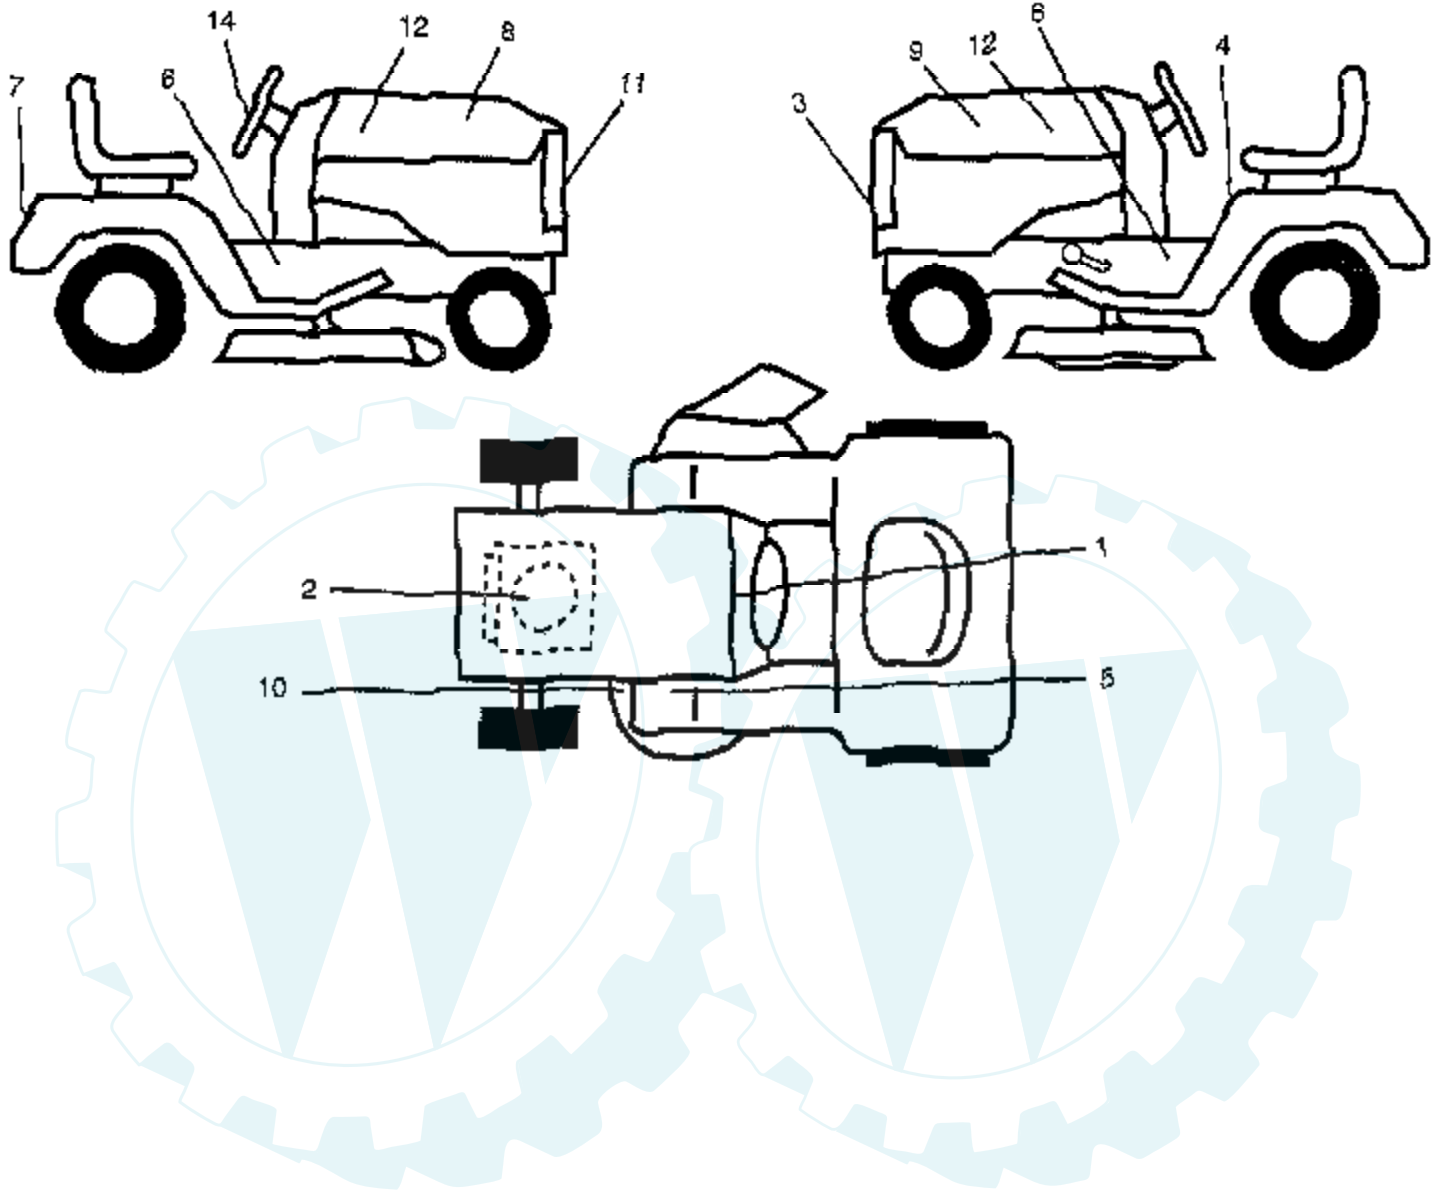

18 HP 42" TRACTOR - - MODEL NUMBER AYP7183A49

DECALS

Ref #	Part Number	Qty	Description
1	138955		DECAL.DASH.INST.
2	136128		SUB= 272940
3	141503		DECAL GRILL WIZ
4	133796		DECAL
5	4900J		DECAL T
6	141502		DECAL CHASSIS WIZ
7	127520		NLA
8	141498		DECAL HOOD RH WIZ
9	141499		DECAL HOOD LH WIZ
10	136832		DECAL
11	141504		DECAL GRILL WIZ
12	141500		DECAL INS HOOD
14	133870		NLA
	138311		DECAL HANDLE LIFT
	142024		MANUAL.O.7167A49