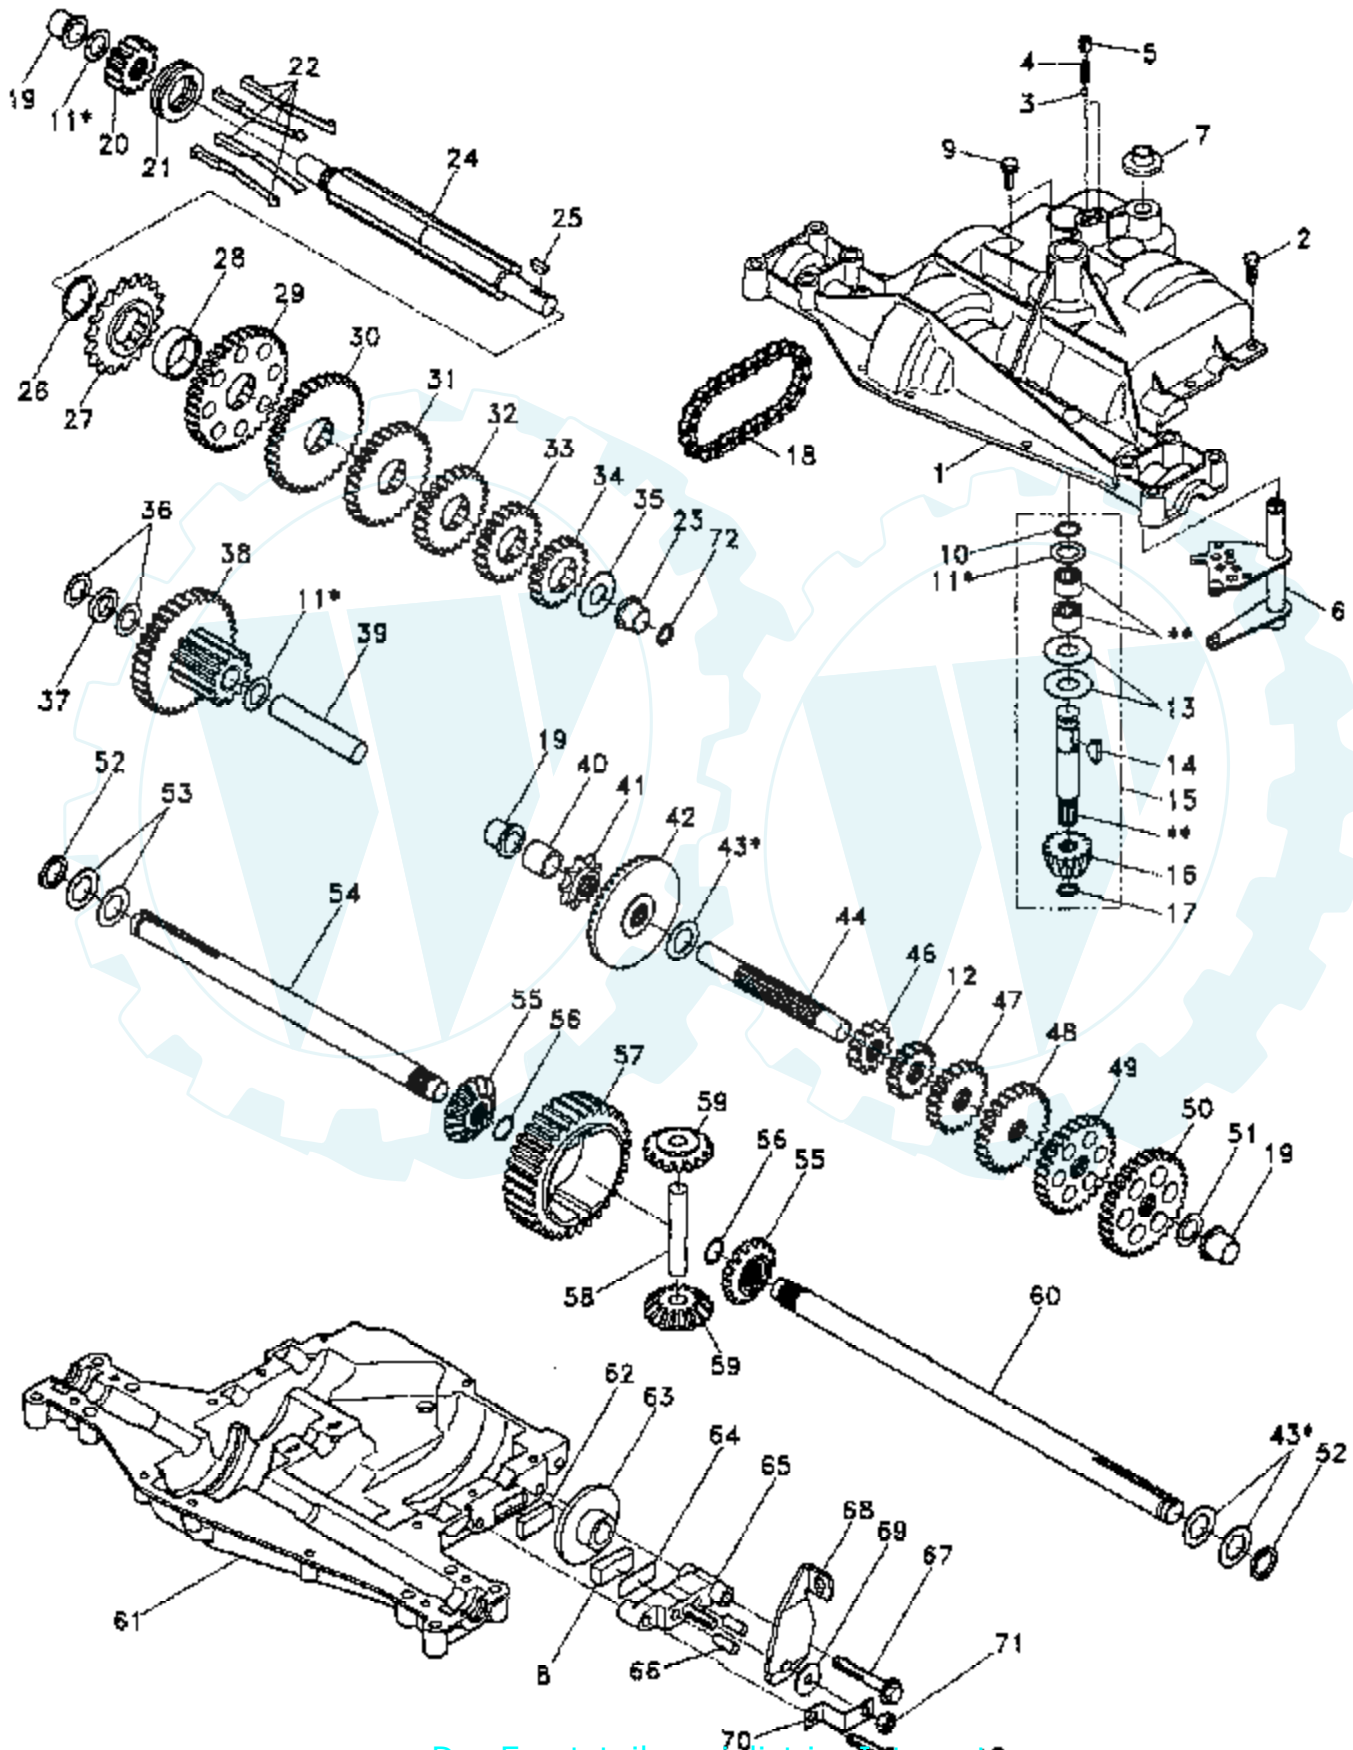

18 HP 42" TRACTOR - - MODEL NUMBER AYP7183A49 DANA TRANSAXLE - MODEL NUMBER 4360-55

Ref #	Part Number	Qty	Description
1	5305		HOUSING UPPER
2	1919		SCREW
3	5112		BALL, DETENT
4	3626		SPRING, DETENT
5	3623		SCREW, SET
6	4604		KIT, SHIFTER ASSEMBLY
7	5024		BOOT, SHIFTER
8	3907		PUCK, FRICTION
9	5131		SCREW TAPPING WITH SEALER
10	1099		RING RETAINING
11	4689		ASSY, KIT, SHIM .625 SHAFT
12	3707		GEAR SPUR, 15 TEETH
13	3876		WASHER, PLAIN .632 X 1.38 X .046
14	1374		KEY WOODRUFF #9
15	4171		ASSY KIT INPUT SHAFT
16	3725		PINION BEVEL 14 TEETH
17	3624		RING, RETAINING
18	3625		CHAIN, 24 PITCHES
19	1542		BEARING, FLANGE
20	5280		GEAR
21	5303		COLLAR, CLUTCH
22	4760		ASSY KIT CLUTCH KEYS
23	5278		BEARING FL
24	5299		SHAFT INTERMEDIATE
25	1375		KEY, WOODRUFF, #61
26	3627		RING, RETAINING
27	3830		SPROCKET, 18 TEETH
28	3841		SPACER
29	3786		GEAR, SPUR, 37 TEETH
30	3785		GEAR, SPUR, 35 TEETH
31	3867		GEAR, SPUR, 30 TEETH
32	3783		GEAR, SPUR, 25 TEETH
33	3869		GEAR, SPUR, 22 TEETH
34	5202		GEAR, SPUR, 19 TEETH
35	3628		WASHER, PLAIN .640 X 1.37 X .061
36	1423		WASHER, PLAIN .632 X 1.00 X .026
37	3422		SPACER .630 X 1.00 X .169
38	4286		ASSY GEAR COMB 12&35 TEETH
39	3967		SHAFT, IDLER
40	3901		SPACER .635 X .875 X .755
41	3645		SPROCKET, 9 TEETH
42	3589		GEAR, BEVEL, 42 TEETH
43	4691		ASSY, KIT, SHIM .750 SHAFT
44	3882		SHAFT, DRIVE
45	3724		SCREW TAPPING
46	3646		GEAR, SPUR, 12 TEETH
47	3866		GEAR, SPUR, 20 TEETH
48	3719		GEAR, SPUR, 25 TEETH
49	3868		GEAR, SPUR, 28 TEETH
50	3683		GEAR, SPUR, 31 TEETH
51	1145		WASHER, PLAIN .632 X 1.00 X .060
52	5130		WASHER, NEOPRENE
53	3184		WASHER, PLAIN .758 X 1.25 X .031
54	3880		AXLE LEFT HAND
55	3871		GEAR MITER 15 TEETH
56	3656		RING, RETAINING
57	3839		GEAR, SPUR, 32 TEETH
58	3919		SHAFT, CROSS