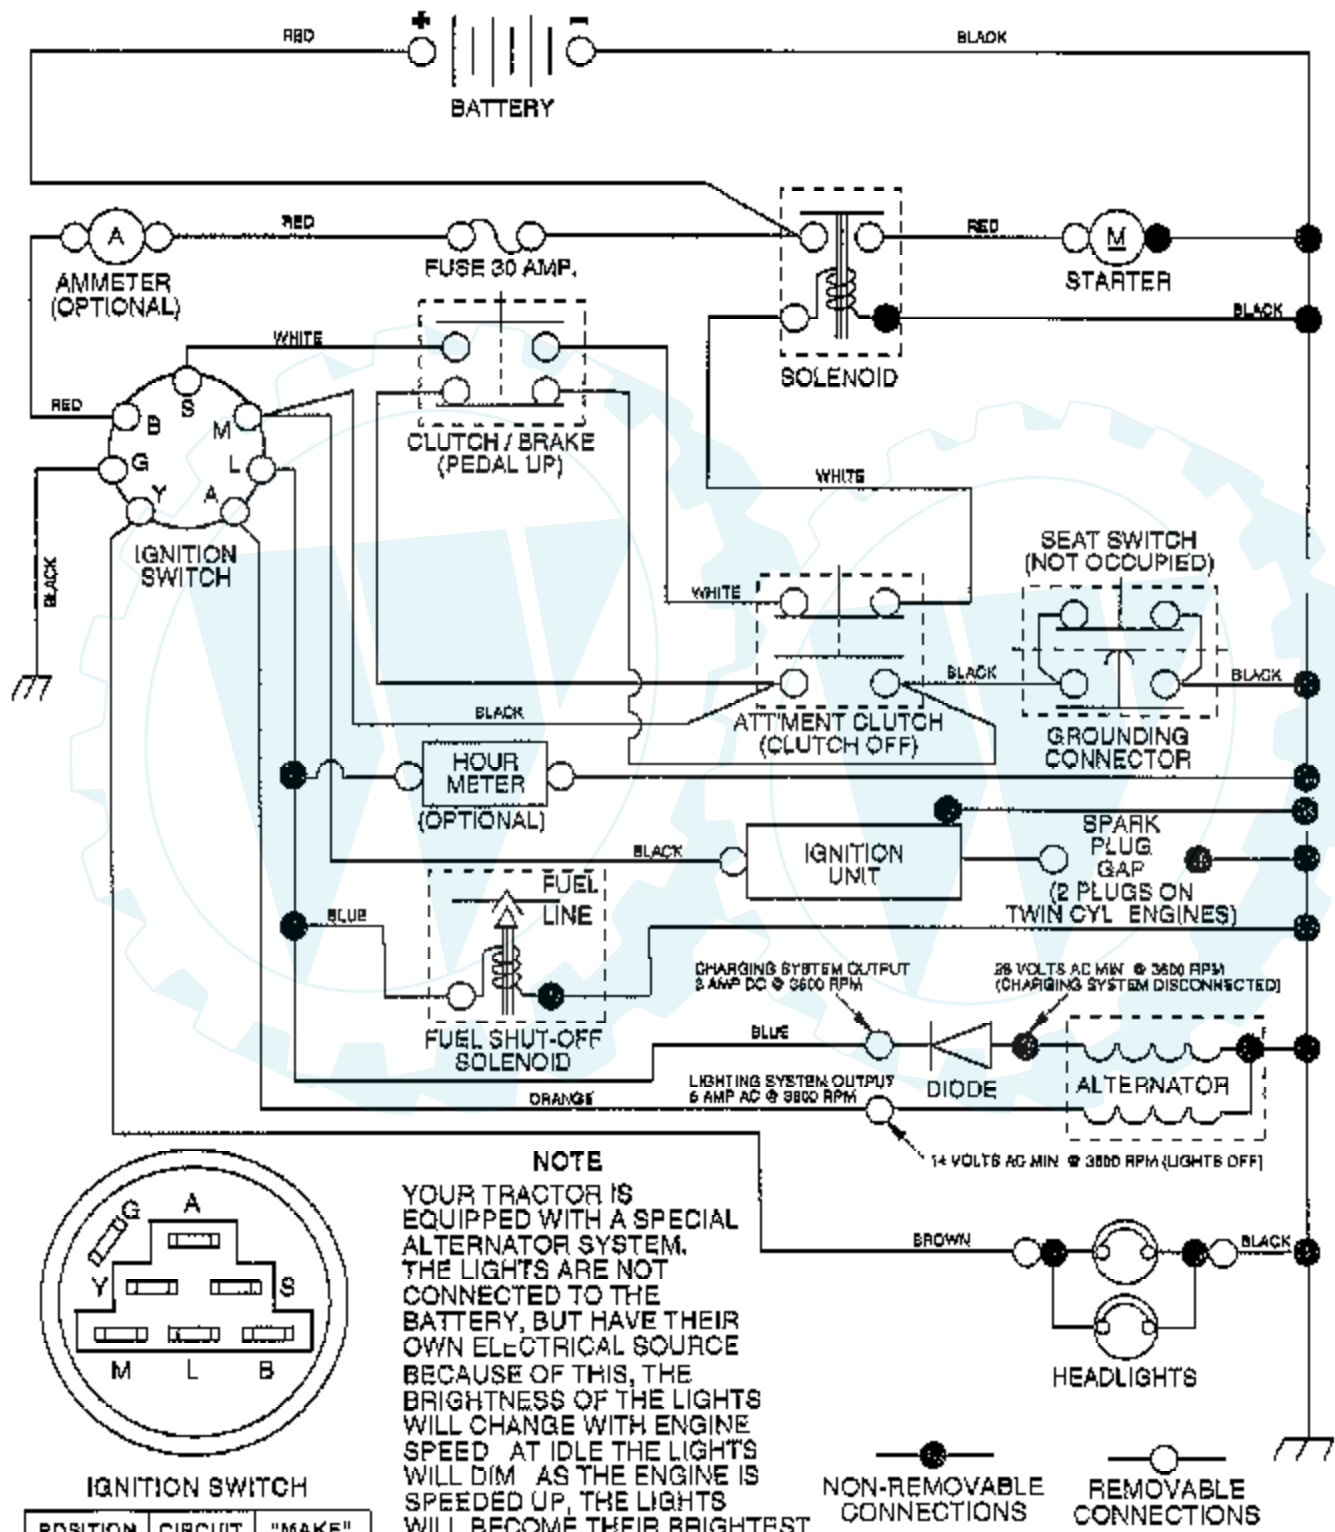

TRACTOR -- MODEL NUMBER AYP7167B79

SCHEMATIC