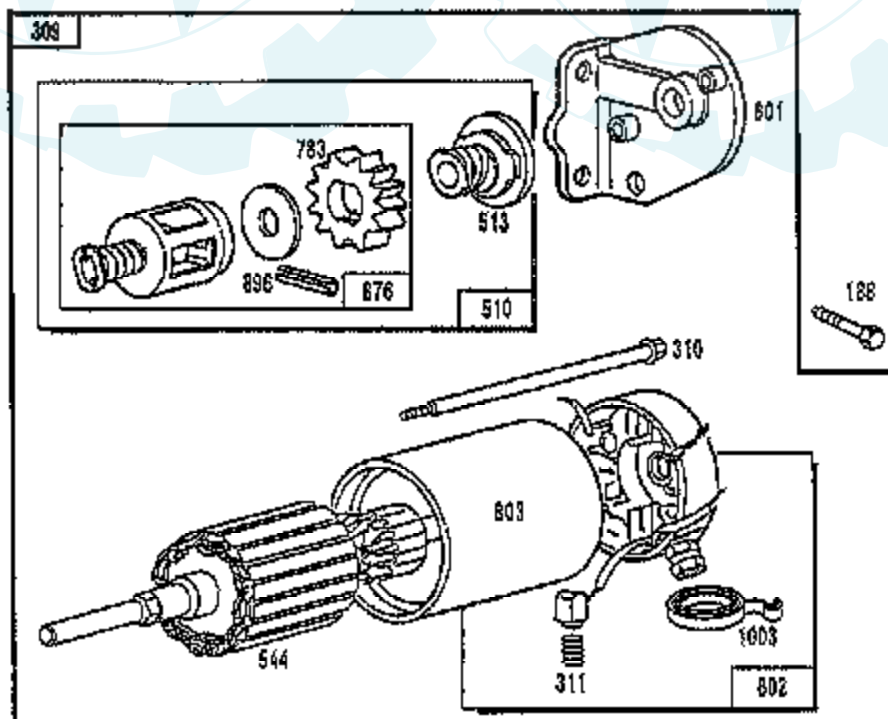

TRACTOR - - MODEL NUMBER AYP7167B79

BRIGGS & STRATTON ENGINE - MODEL NUMBER 303777, TYPE NUMBER 1032-A1