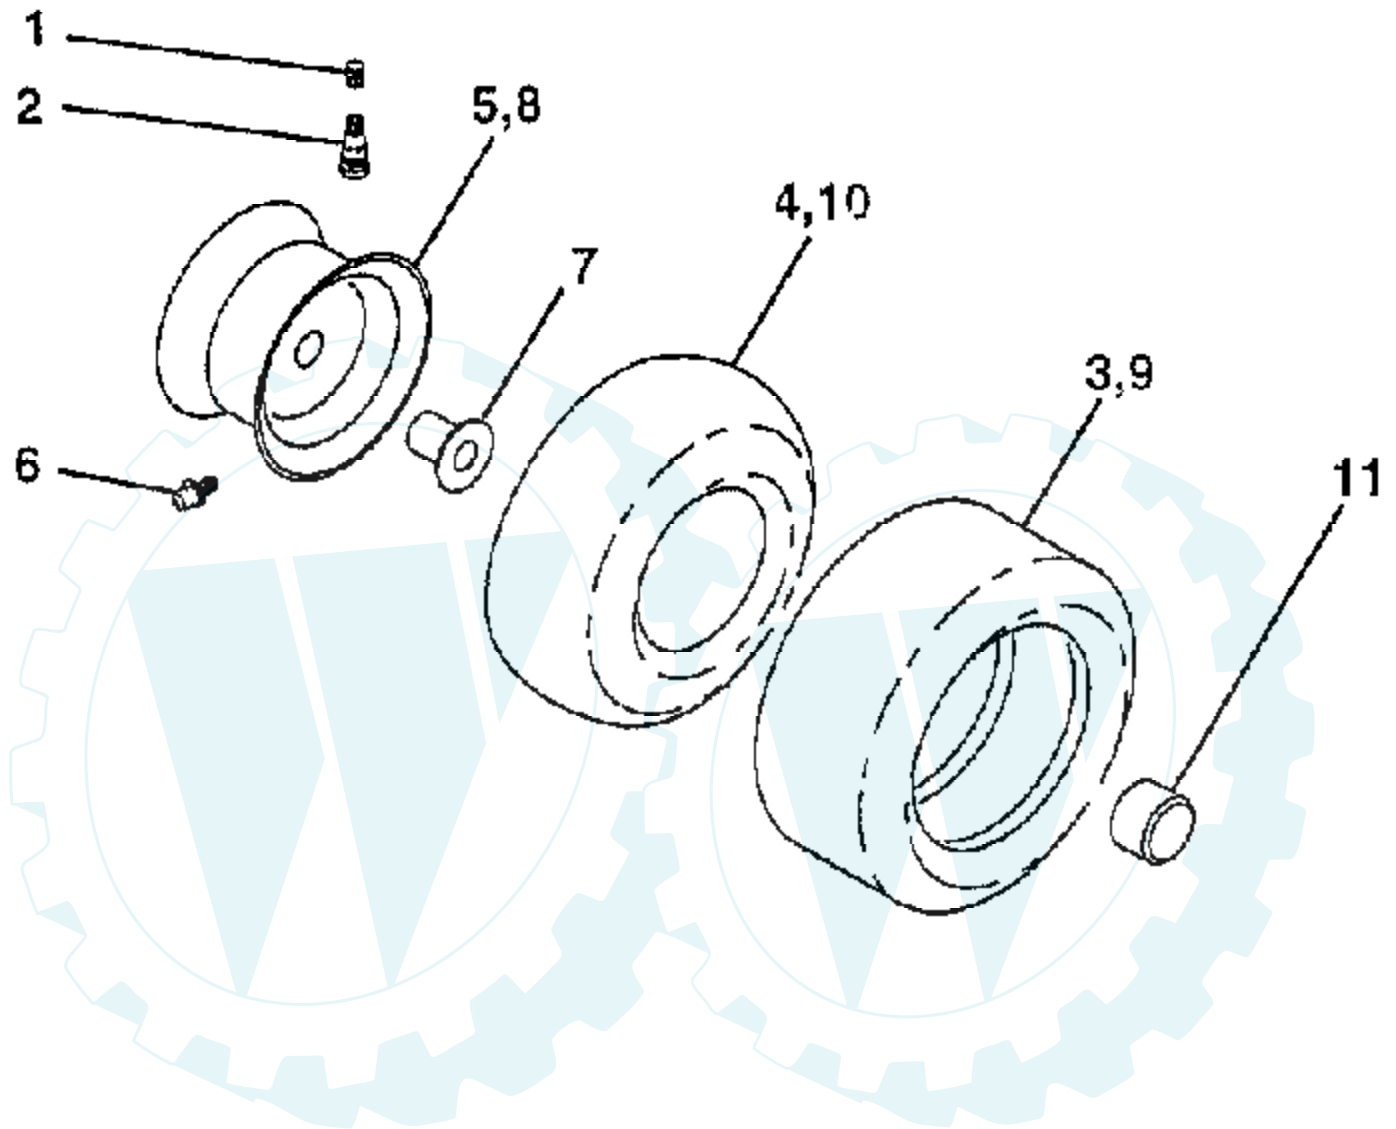

WHEELS AND TIRES

Ref #	Part Number	Qty	Description
1	59192		VALVE CAP
2	65139		VALVE STEM LT
3	106222X		SUB= 122073X
4	59904		TUBE.5.3/4.5/6
5	106732X427		"RIM ASM 6"" FRT"
6	278H		FITTING LT
7	9040H		"FLANGE, BEARING"
8	106108X427		"RIM AS 8"" REAR"
9	122082X		SUB= 918122082X
10	7152J		TUBE.18X9.5-8
11	104757X		HUB CAP
	144334		SEALANT.TIRE 10 OZ. TUBE