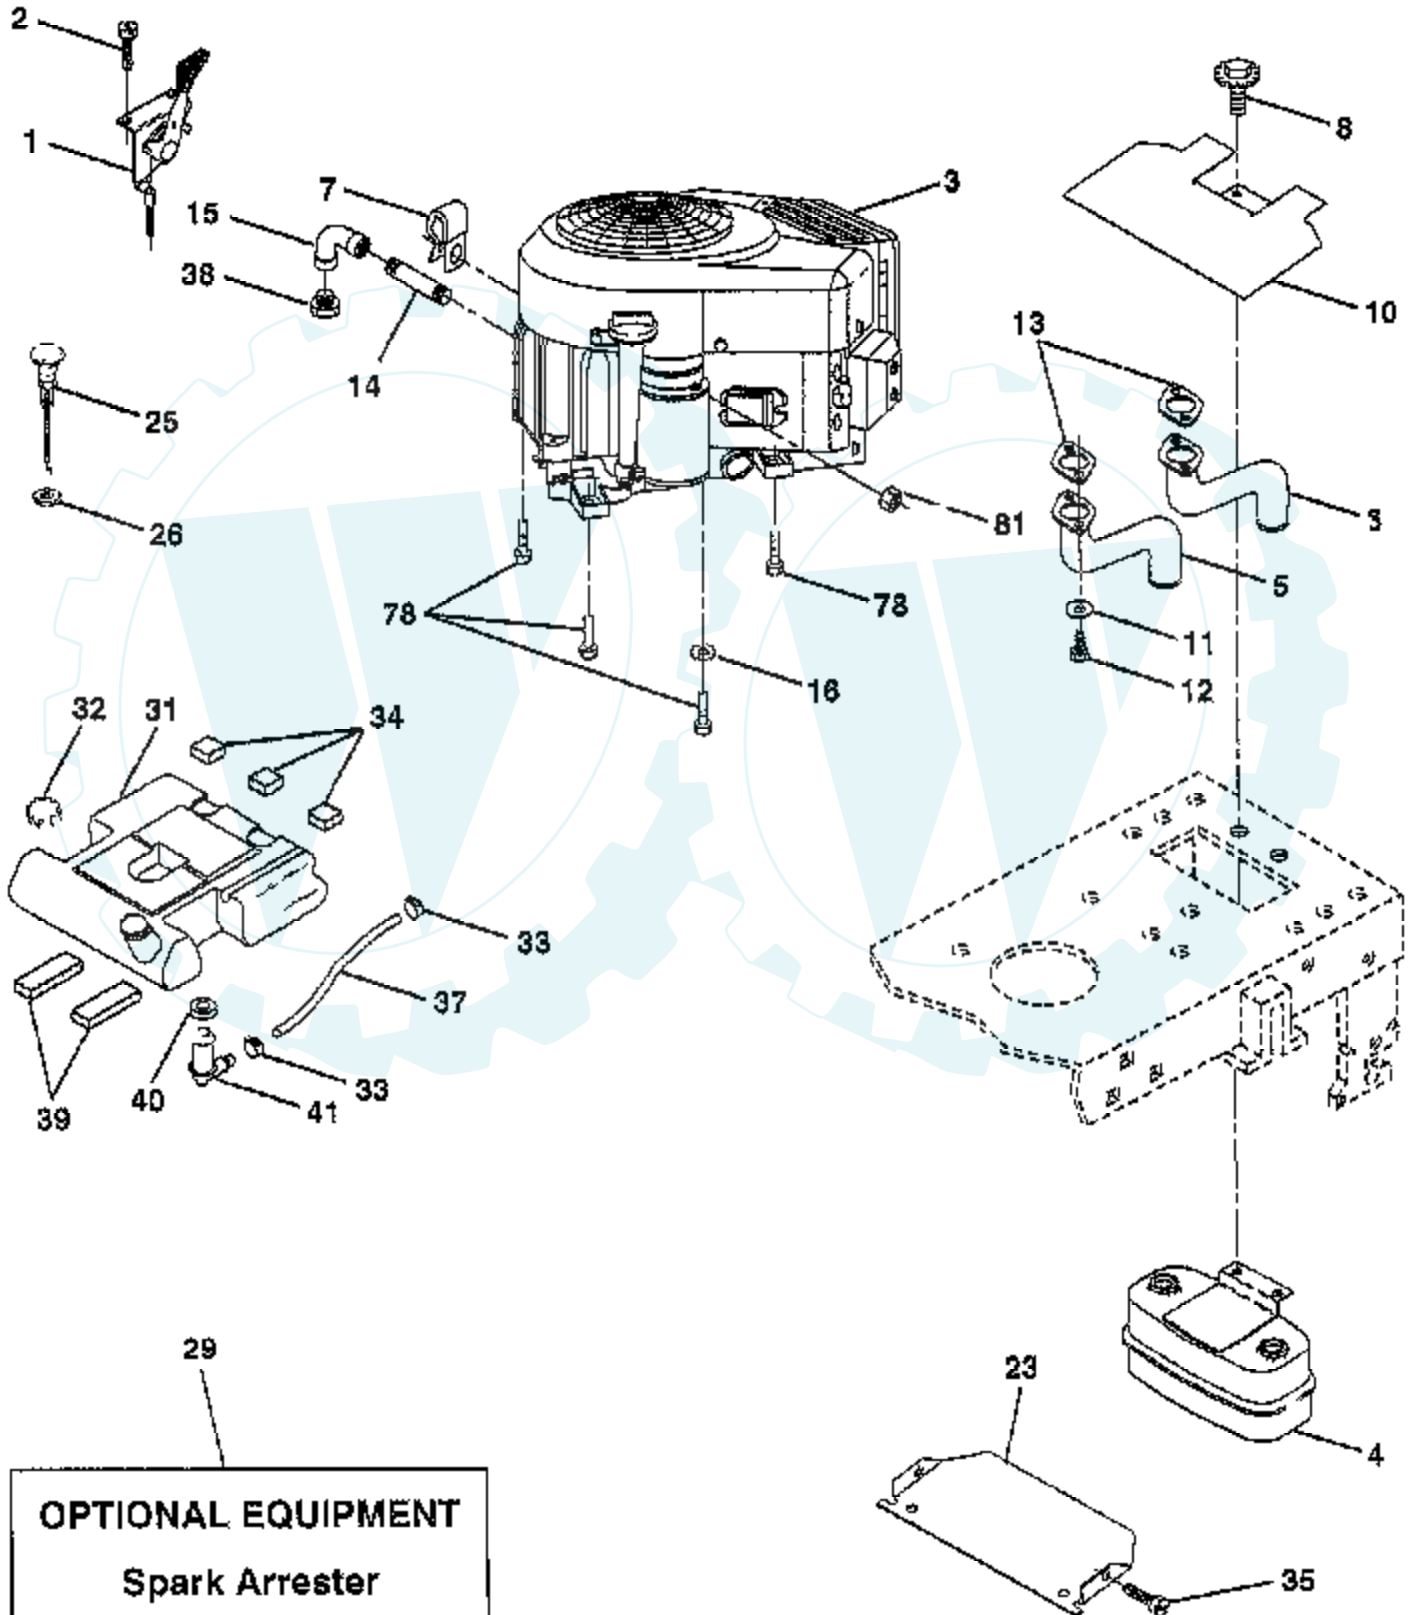

TRACTOR - - MODEL NUMBER AYP7167B79

ELECTRICAL

Ref #	Part Number	Qty	Description
1	144926		SUB= 123899X
2	74760412		BOLT LT
3	19091016		WASHER
4	10040400		LOCKWASHER
6	73220400		SUB= 50675
7	7697J		"DRAIN TU T, BATT"
8	7603J		"TRAY T, BATTERY"
9	109596X		HOSE CLAMP T
10	145211		SUB= 150177
11	150109		HOLDDOWN BATTERY
12	145769		SUB= 150177
16	153664		SWITCH INTERLOCK
19	10090400		SUB= 10040400
20	73350400		NUT
21	136850		"HARNES, LIGHT SOC"
22	4152J		HEADLAMP BULB
24	4799J		"CABLE T, BATTERY"
25	146148		CABLE.6GA.22W/16W
26	108824X		FUSE HYT
28	145491		CABLE.GRND.6GA.21
29	121305X		SWITCH SEAT
30	140301		SWITCH IGN 4POS
31	124211X		NUT IGNITION
32	141226		COVER KEY SWITCH
33	122147X		KEY
40	156442		HARNES-IGNITION
41	71110408		BOLT HXHD FIN
42	131563		SUB= 154336
43	145673		SUB= 146154
44	73640400		NUT HXKEP 1/4X20
45	122822X		AMMETER
52	141940		PROTECTION LOOP
55	17490508		SCREW LT
70	140422		HARNES.ENG.DUAL

TRACTOR - - MODEL NUMBER AYP7167B79

ENGINE

Ref #	Part Number	Qty	Description
1	148875		CONTROL THROT. LH
2	17720410		SCREW LT
3			REFER TO IMAGE
4	149723		MUFFLER.TW.LOTONE
5	122434X		TUBE ASSY EXH LH
6	122435X		TUBE ASSY EXH RH
7	138129		CLAMP.TUBE.DBL.EN
8	150176		BOLT.5/16-18.UNC
10	145552		SHIELD.HEAT.
11			REFER TO IMAGE
12			REFER TO IMAGE
13			REFER TO IMAGE
14	13280336		PIPE NIPPLE LT
15	13200300		ELBOW
16	11050600		LOCKWASHER
23	156123		SHIELD-HEAT
25	145996		CONTROL.CHOKE.37
26	73920600		"NUT,KEPS 3/8-24IM"
29	137180		SUB= 532137180
31	151346		TANK FUEL REAR
32	140527		CAP ASM FUEL
33	123487X		HOSE CLAMP
34	106082X		PAD-SPACER LT
34	17490512		SCREW
37	8543R		FUEL LINE T
38			REFER TO IMAGE
39	109227X		PAD IDLER TI
40	3645J		BUSHING OUTLET T
41	139277		STEM.TANK.FUEL
78	17490620		SCREW
81	128861		NUT