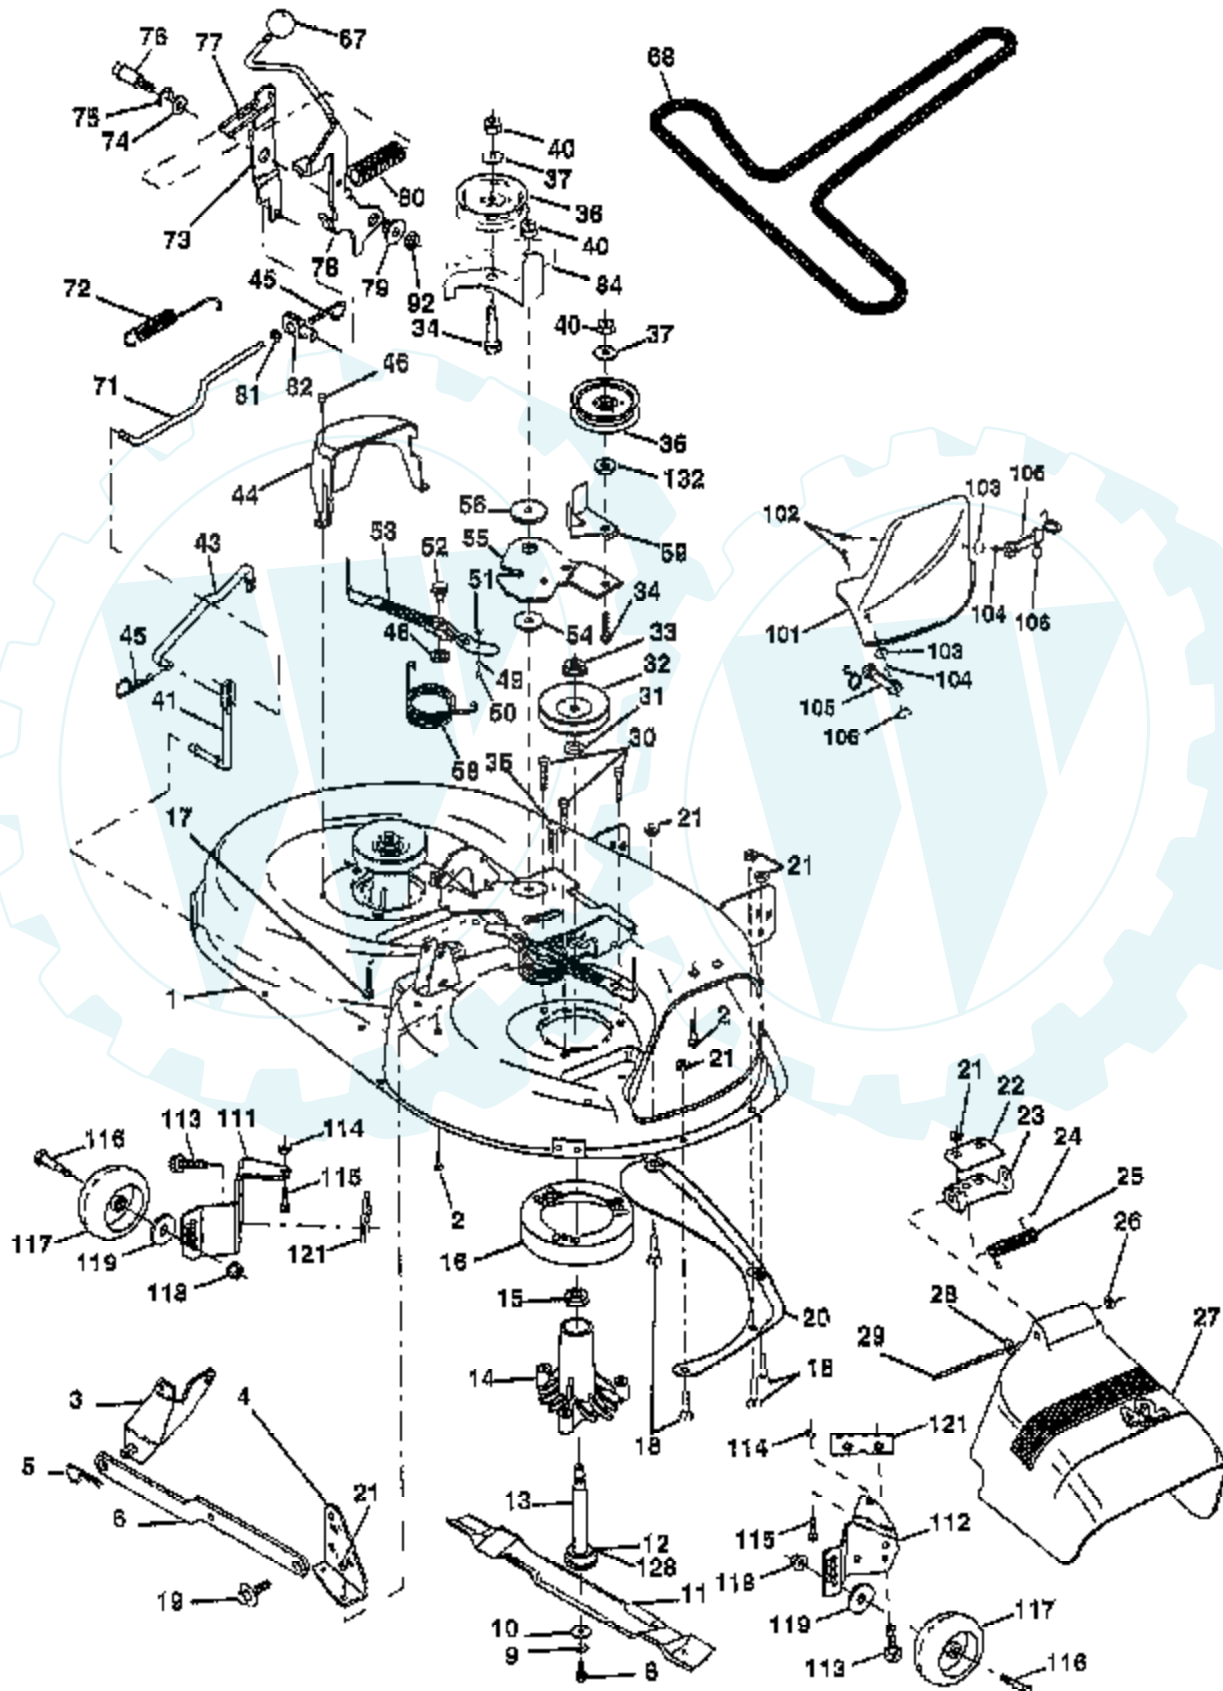

TRACTOR - - MODEL NUMBER AYP7167B79

MOWER DECK

Ref #	Part Number	Qty	Description
1	144393		DECK.WELD.42.
2	72140506		BOLT
3	138017		BRKT ASM SWAY BAR
4	138440		BRKT DECK SW BAR
5	4939M		SUB= 85902
6	130832		SUB= 130833
8	850857		BLADE BOLT
9	10030600		SUB= 10040600
10	140296		WASHER.HARD.BLADE
11	134149		"BLADE.42"" MULCHER"
12	129895		BEARING.BALL
13	137645		SUB= 137646
14	128774		HSG ASM MANDREL
15	110485X		BEARING
16	140329		STRIPPER RND MWR
17	72110610		BOLT RDHD 3/8-16
18	72140505		BOLT
19	132827		BOLT SHD 5/16-18
20	136888		SUB= 918136888
21	73680500		SUB= 73690500
22	134753		STIFFENER BRKT
23	131267		DEFLECTOR BRKT
24	105304X		CAP-SLEEVE LT
25	123713X		SPRING TORSION
26	110452X		NUT PUSH M
27	130968		DEFLECTOR.SHIELD
28	19111016		WASHER
29	131491		HINGE ROD
30	138776		SUB= 157722
31	129963		WASHER
32	153535		PULLEY.MANDREL.42
33	137266		SUB= 139729
34	72110614		BOLT
35	133835		XMAS TREE FASTNER
36	131494		FLAT IDLER PULLEY
37	19131316		WASHER
40	73680600		SUB= 73690600
71	133551		PIVOT ROD
43	140083		ROD CLUTCH W/NIBS
44	140088		GUARD MAND LH BLK
45	4497H		RETAINER M
46	137729		SCREW.1/4-20X5/8
48	133944		HARD SMALL WASHER
49	155066		ROLLER ASM-CAM
50	131340		SHOULDER BOLT
51	69180		LOCKNUT
52	139888		BOLT.SHLD.5/16-18
53	131845X900		SUB= 131845
54	133943		HARDENED WASHER
55	155046		ARM-IDLER
56	122052X		SPACER RETAINER
58	140086		SPRING TORSN BRAK
59	141043		GUARD IDLER TUV
67	106932X		KNOB T(3/8 HOLE)
68	144959		BELT-V.SEC.46.KEL
71	142427		ROD CLUTCH 38/42
72	131870		RETURN SPRING
73	127847		CLUTCH ARM SECOND