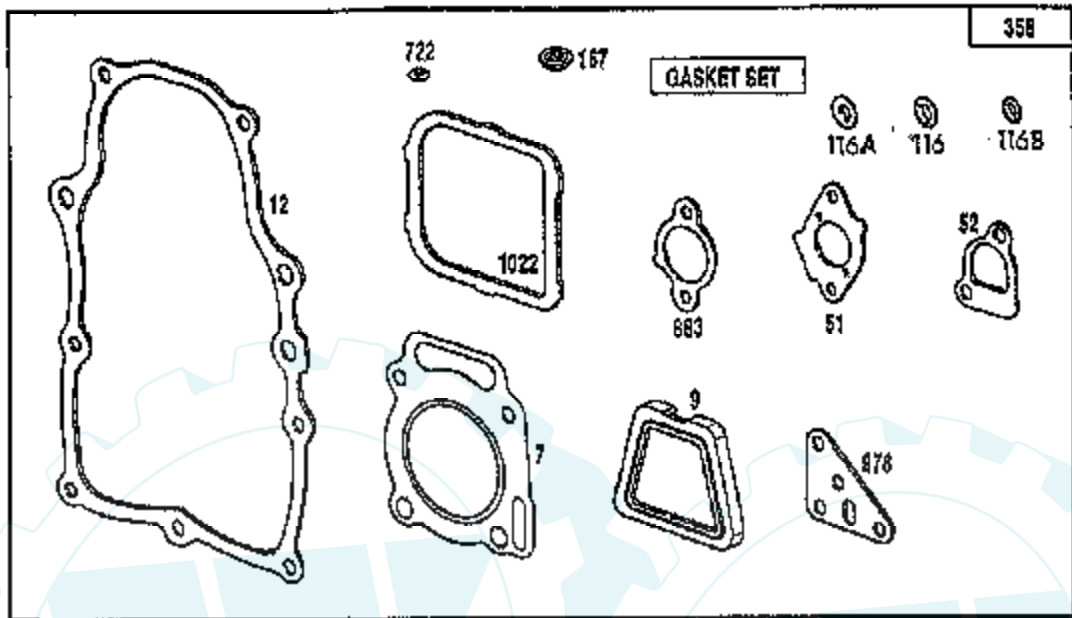

TRACTOR - - MODEL NUMBER AYP7167B79

BRIGGS & STRATTON ENGINE - MODEL NUMBER 303777, TYPE NUMBER 1032-A1