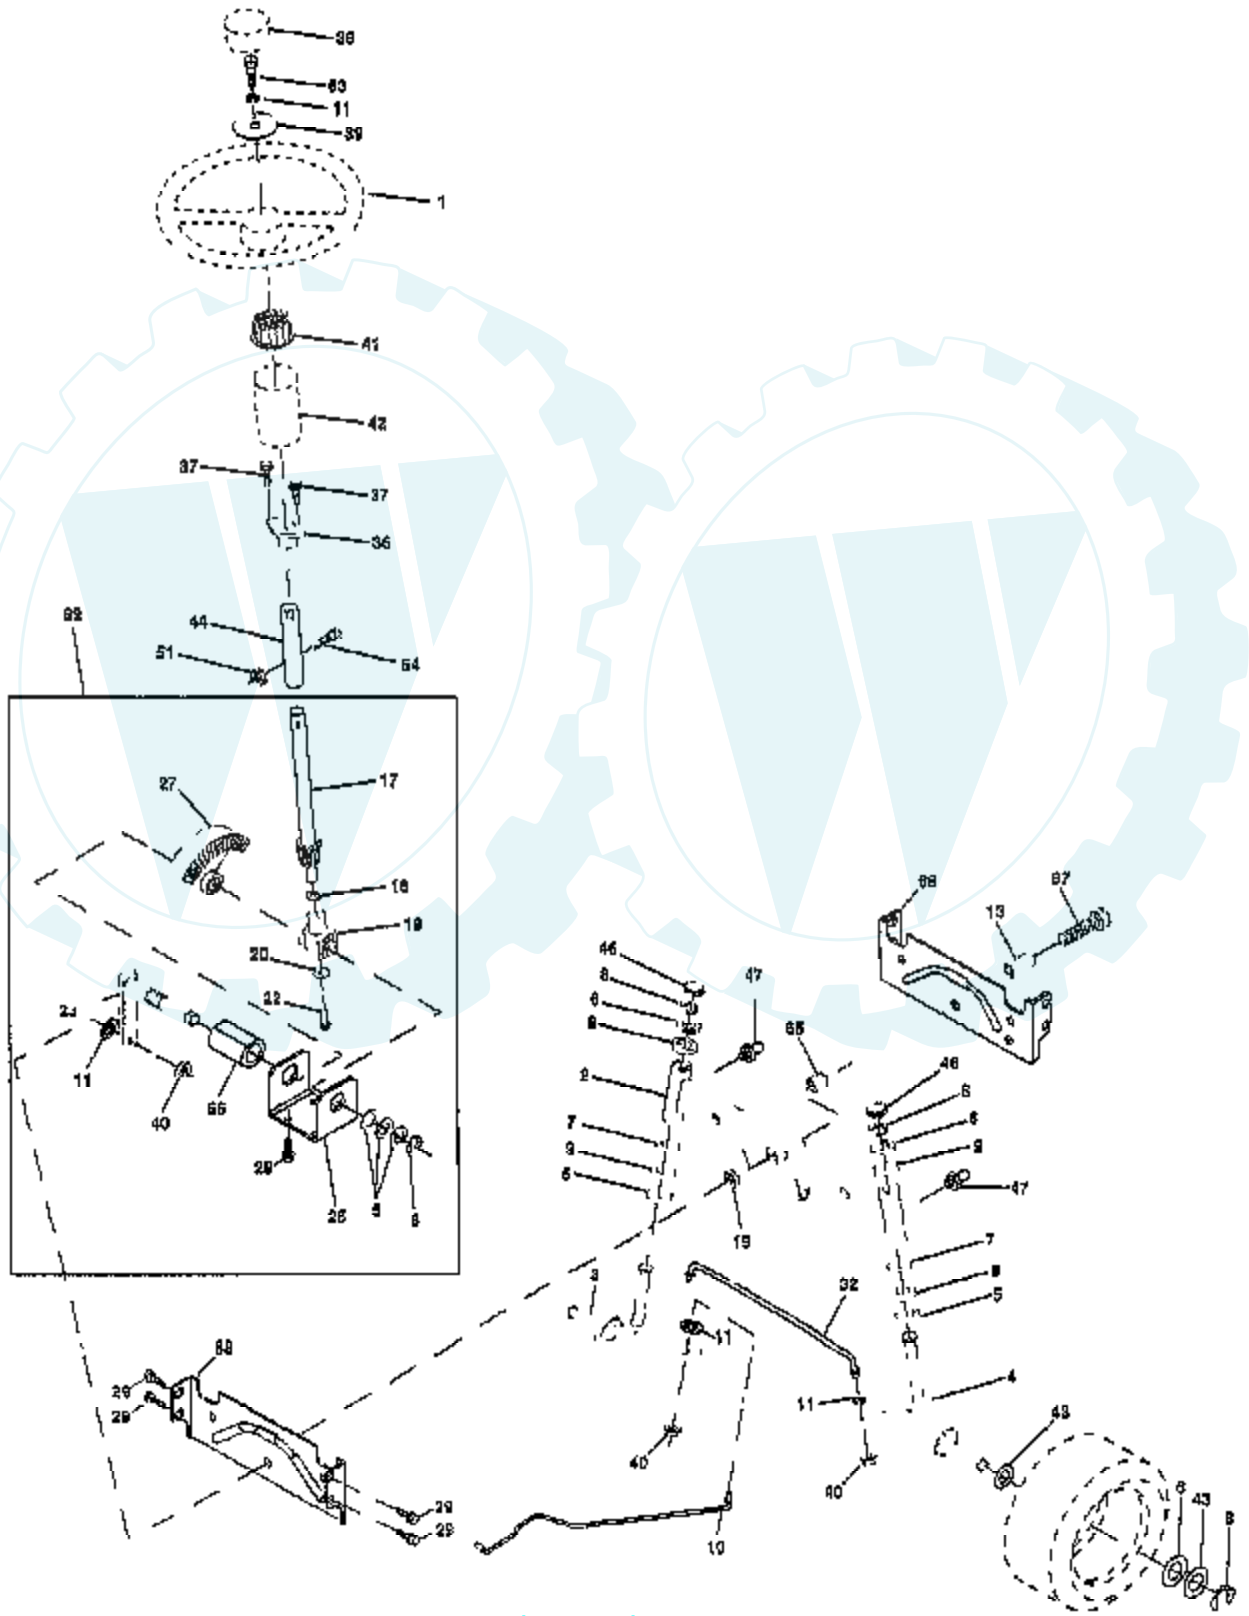

TRACTOR - - MODEL NUMBER AYP7167B79

STEERING ASSEMBLY

Ref #	Part Number	Qty	Description
1	140044		WHEEL STR AYP BLK
2	137094		SUB= 532137094
3	157479		"SPINDLE ASM,LH"
4	157478		"SPINDLE ASM,RH"
5	6266H		WASHER .T
6	121748X		WASHER
7	19272016		WASHER
8	12000029		RING
9	3366R		COL. SRTG. BEAR.
10	154432		LINK.DRAG
11	10040600		LOCKWASHER
13	154779		BEARING AXLE
15	73901000		"NUT-LOC,FLANGE LT"
17	156546		SHAFT ASM STEERIN
18	57079		THRUST WASHER
19	124035X		SUPPORT.SHAFT
20	126684X		SUB= 532126684
21	10040400		LOCKWASHER
22	71070410		"SCREW,SPECIAL"
23	127501		SUB= 918127501
25	154406		BRKT-STEERING
27	136874		GEAR SECTOR
29	17490612		SCREW
32	137347		ROD.ASM.TIE.BALL
36	155099		BUSHING.STEERING
37	152927		"SCREW-TT,10-32 FL"
38	140045		CAP STEER AYP
39	19133808		WASHER T
40	7810H		GRIPCO NUT
41	100711L		ADAPTER LT
42	145054		BOOT.STEER.PL
43	121749X		WASHER
44	153720		EXT SHAFT STEERIN
46	121232X		CAP
47	6855M		ZERK M
51	73800500		NUT
54	74780520		BOLT
62	156594		KIT STEERING ASM
63	74780616		BOLT
65	154780		SPACER AXLE
66	154404		"BEARING-ARM,PITMA"
67	74781044		BOLT
68	154429		BRACE AXLE