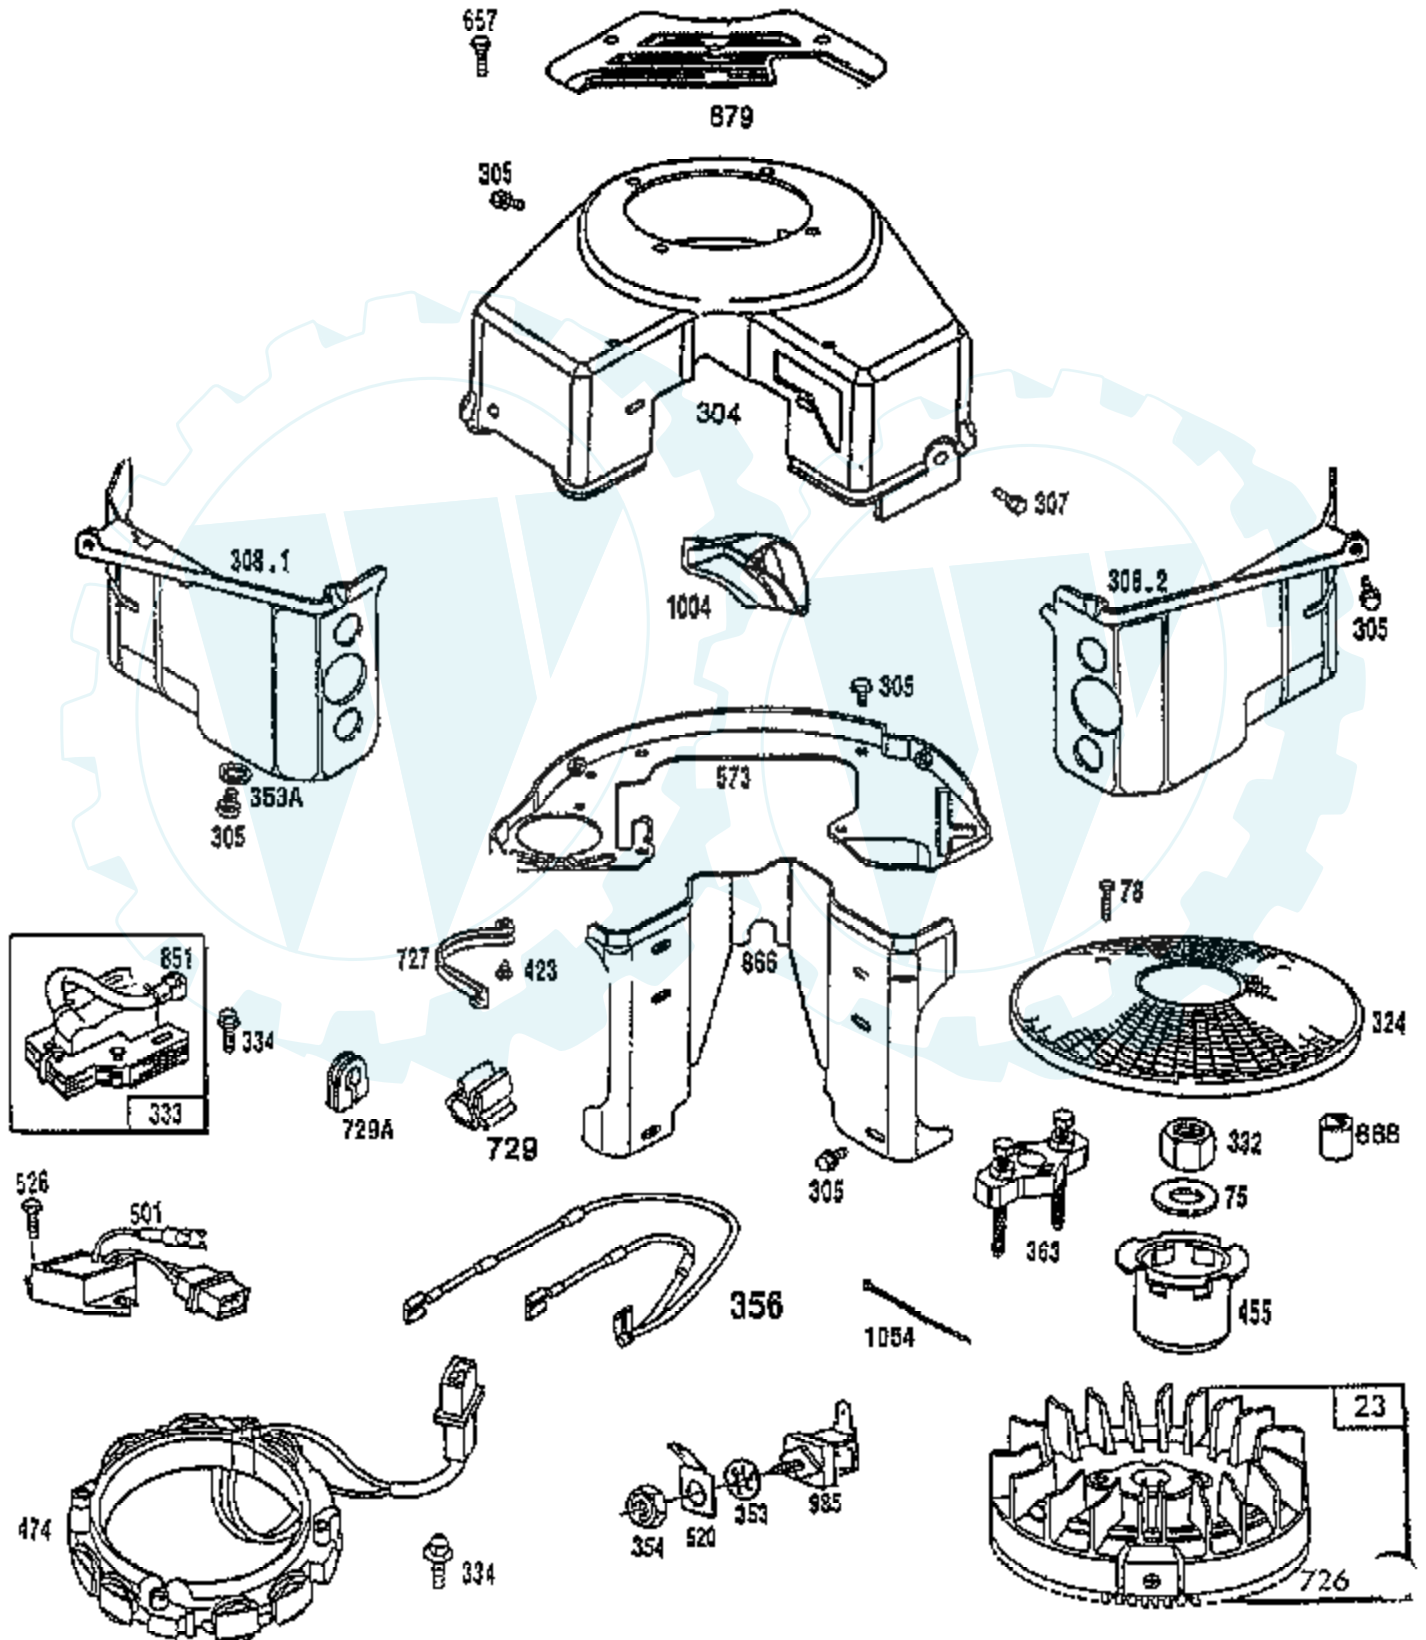

TRACTOR - - MODEL NUMBER AYP7167B79
BRIGGS & STRATTON ENGINE - MODEL NUMBER 303777, TYPE NUMBER 1032-A1

Ref #	Part Number	Qty	Description
	1		CYLINDER ASSEMBLY
	2		BEARING, CYLINDER
	3		SEAL, OIL
	5		HEAD, CYLINDER #1
	5A		HEAD, CYLINDER #2
	6		WASHER, CYLINDER HEAD
	7		GASKET, CYLINDER HEAD
	8		BREATHER ASSEMBLY
	9		GASKET, BREATHER
	10		SCREW
	11		TUBE, BREATHER
	12		GASKET, CRANKCASE COVER
	13		SCREW, CYLINDER HEAD
	15		PLUG, OIL DRAIN
	16		CRANKSHAFT
	16A		KEY, TIMING GEAR
	16B		WASHERS, THRUST
	18		COVER ASSEMBLY, CRANKCASE
	20		SEAL, OIL
	22		SCREW, CRANKCASE COVER
	23		FLYWHEEL MAGNETO
	24		KEY, FLYWHEEL
	25		PISTON ASSEMBLY, STANDARD
	25A		PISTON ASSEMBLY .010" OVERSIZE
	25B		PISTON ASSEMBLY .020" OVERSIZE
	25C		PISTON ASSEMBLY .030" OVERSIZE
	26		RING SET, PISTON, STANDARD
	26A		RING SET, PISTON .010" OVERSIZE
	26B		RING SET, PISTON .020" OVERSIZE
	26C		RING SET, PISTON .030" OVERSIZE
	27		LOCK, PISTON PIN
	28		PIN ASSEMBLY, PISTON, STANDARD
	29		ROD ASSEMBLY, CONNECTING
	32		SCREW, CONNECTING ROD
	33		VALVE, EXHAUST
	34		VALVE, INTAKE
	35		SPRING, VALVE
	40		RETAINER, VALVE SPRING
	42		RETAINER, VALVE
	45		TAPPET, VALVE
	46		GEAR, CAM
	50		MANIFOLD, INTAKE
	51		GASKET, CARBURETOR MOUNTING
	52		GASKET, INTAKE MANIFOLD
	53		SCREW, SEMS
	54		SCREW, SEMS
	75		WASHER, SPRING
	78		SCREW, SEMS
	84		PLUG, PIPE
	87		SEAL, GOVERNOR SHAFT
	94		NOZZLE, CARBURETOR
	95		SCREW, VALVE MOUNTING
	98		SCREW, THROTTLE ADJUSTING
	104		PIN, FLOAT HINGE
	105		VALVE, FUEL INLET
	108		VALVE, CHOKE
	116		O-RING, OIL PUMP
	116A		O-RING, CRANKCASE COVER