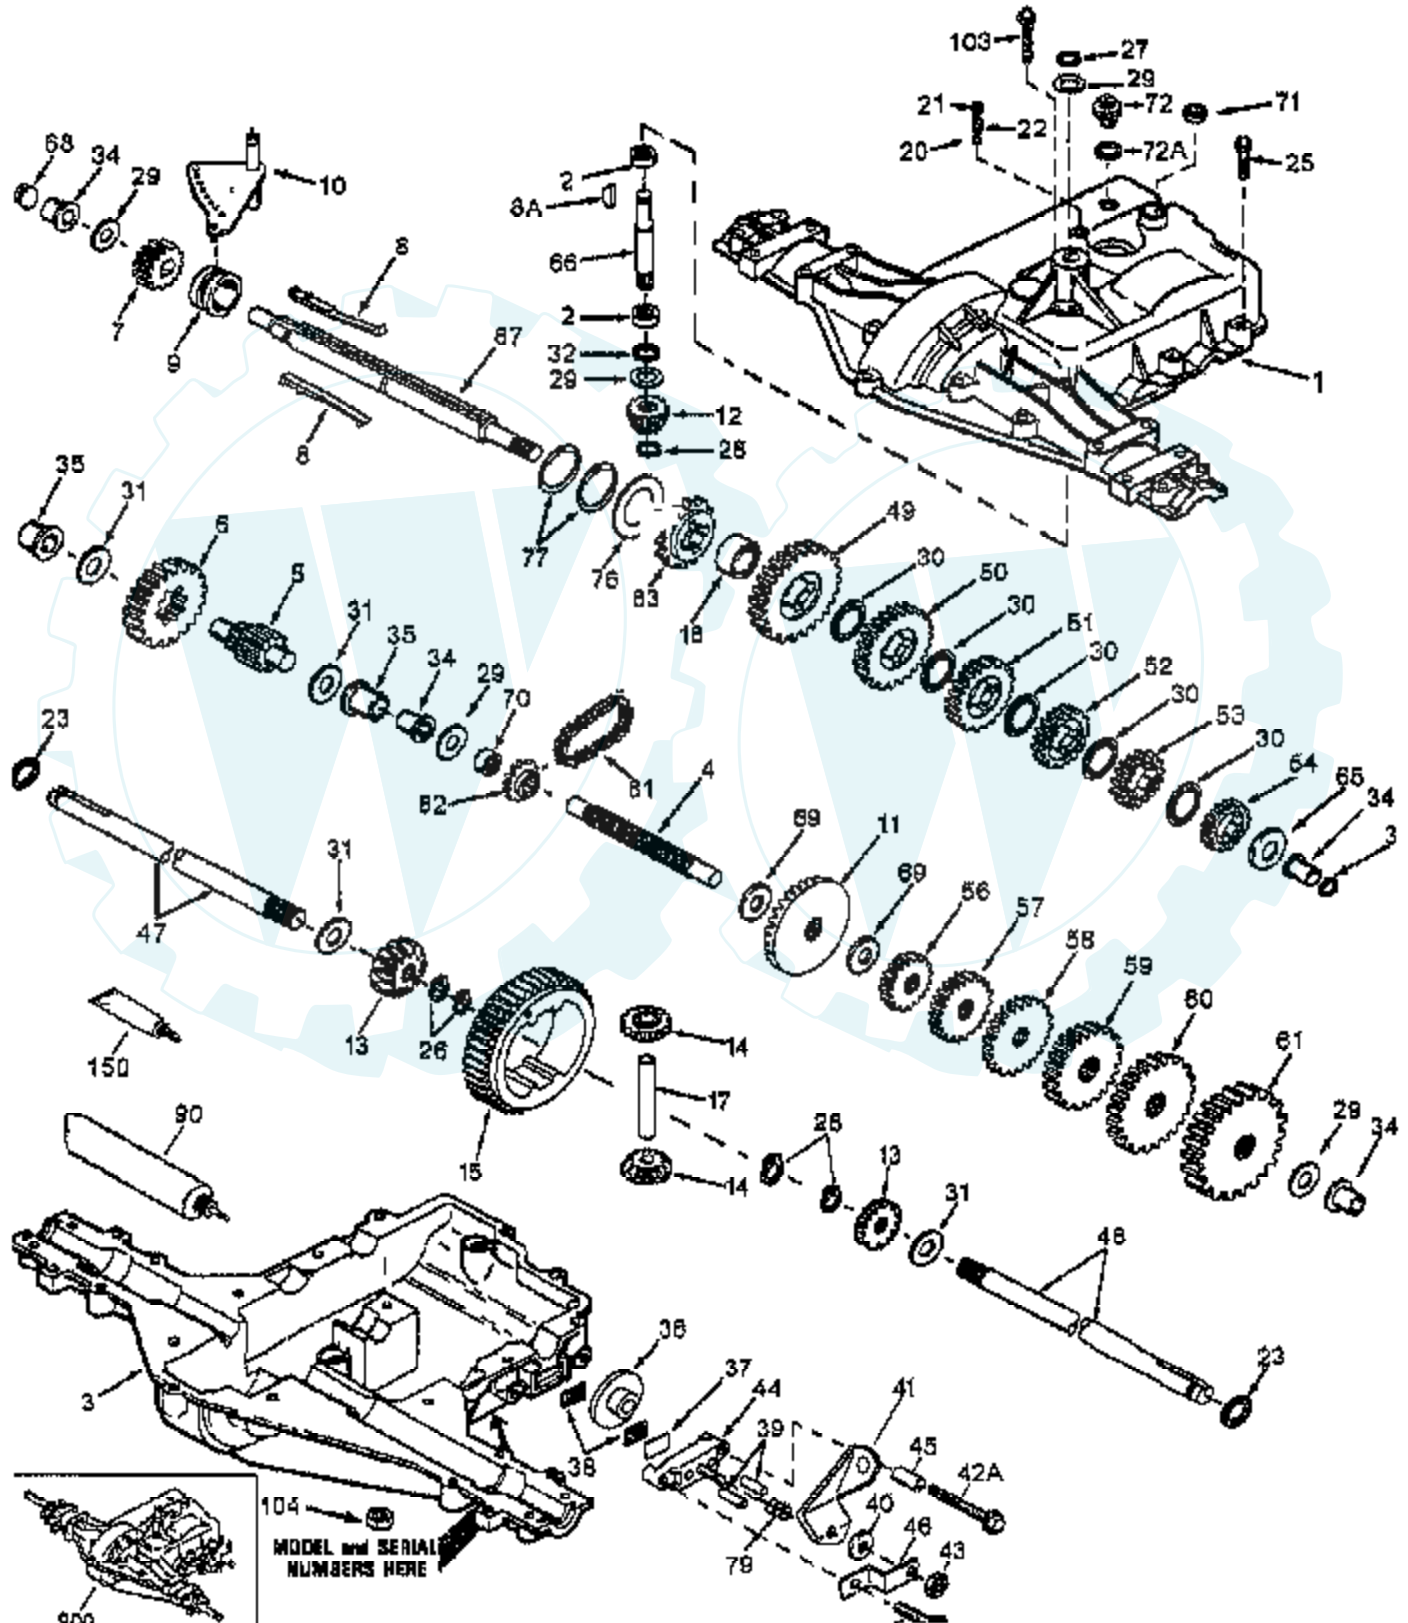

TRACTOR - - MODEL NUMBER AYP7167B79

PEERLESS TRANSAXLE - MODEL NUMBER 930-055A

Ref #	Part Number	Qty	Description
1	772108A		TRANSAXLE COVER
2	780086		BEARING, NEEDLE
3	770102A		TRANSAXLE CASE
4	776260		SHAFT, COUNTER
5	776219B		OUTPUT SHAFT AND PINION
6	778139		GEAR, OUTPUT
7	778136		GEAR, SPUR, 15 TEETH
8	792136A		SHIFT KEY
8A	792047		KEY, WOODRUFF
9	784352		COLLAR, SHIFTER
10	784355		ROD & FORK ASSY, SHIFT
11	778229		GEAR, BEVEL, 42 TEETH
12	778113A		BEVEL PINION, INPUT
13	778221		GEAR, BEVEL
14	778068		GEAR, BEVEL, PINION
15	778260		GEAR, RING
17	786139		PIN, DRIVE
18	786102		SPACER, NEUTRAL
20	792077		BALL STEEL, 5/16" DIA.
21	792078		SCREW, 3/8-16 X 3/8"
22	792079		SPRING
23	788061		RING, SEAL
25	792073		SCREW, 1/4-20 X 1-1/4
26	792125		RING RETAINER
27	792035		RING, RETAINER
28	788040		RETAINING RING
29	780072		WASHER THRUST
30	780108		WASHER THRUST
31	780001		WASHER
32	792001		"O" RING
33	788095		SEAL, SQUARE CUT
34	780105A		BUSHING, FLANGED
35	780118A		BUSHING, FLANGED
36	790003		DISK, BRAKE
37	790007		PLATE BRAKE PAD
38	799021		BRAKE PAD
39	786026		PIN DOWEL
40	792076A		WASHER
41	790079		BRAKE LEVER
42	792073		SCREW, 1/4-20 X 1-1/4
42A	792085A		SCREW, 1/4-20 X 2-1/4
43	792075		LOCKNUT 5/16-24
44	790025		HOLDER BRAKE PAD
45	786066		SPACER
46	786086		BRKT BRAKE LEVER
47	774690		AXLE
48	774691		AXLE
49	778215		GEAR, SPUR, 37 TEETH
50	778125		GEAR, SPUR, 35 TEETH
51	778124A		GEAR, SPUR, 30 TEETH
52	778123A		GEAR, SPUR, 25 TEETH
53	778122A		GEAR, SPUR, 22 TEETH
54	778273		GEAR, SPUR, 19T
56	778230		GEAR, SPUR, 12 TEETH
57	778151		GEAR, SPUR, 15 TEETH
58	778126A		GEAR, SPUR, 20 TEETH
59	778127A		GEAR, SPUR, 25 TEETH
60	778128A		GEAR, SPUR, 28 TEETH