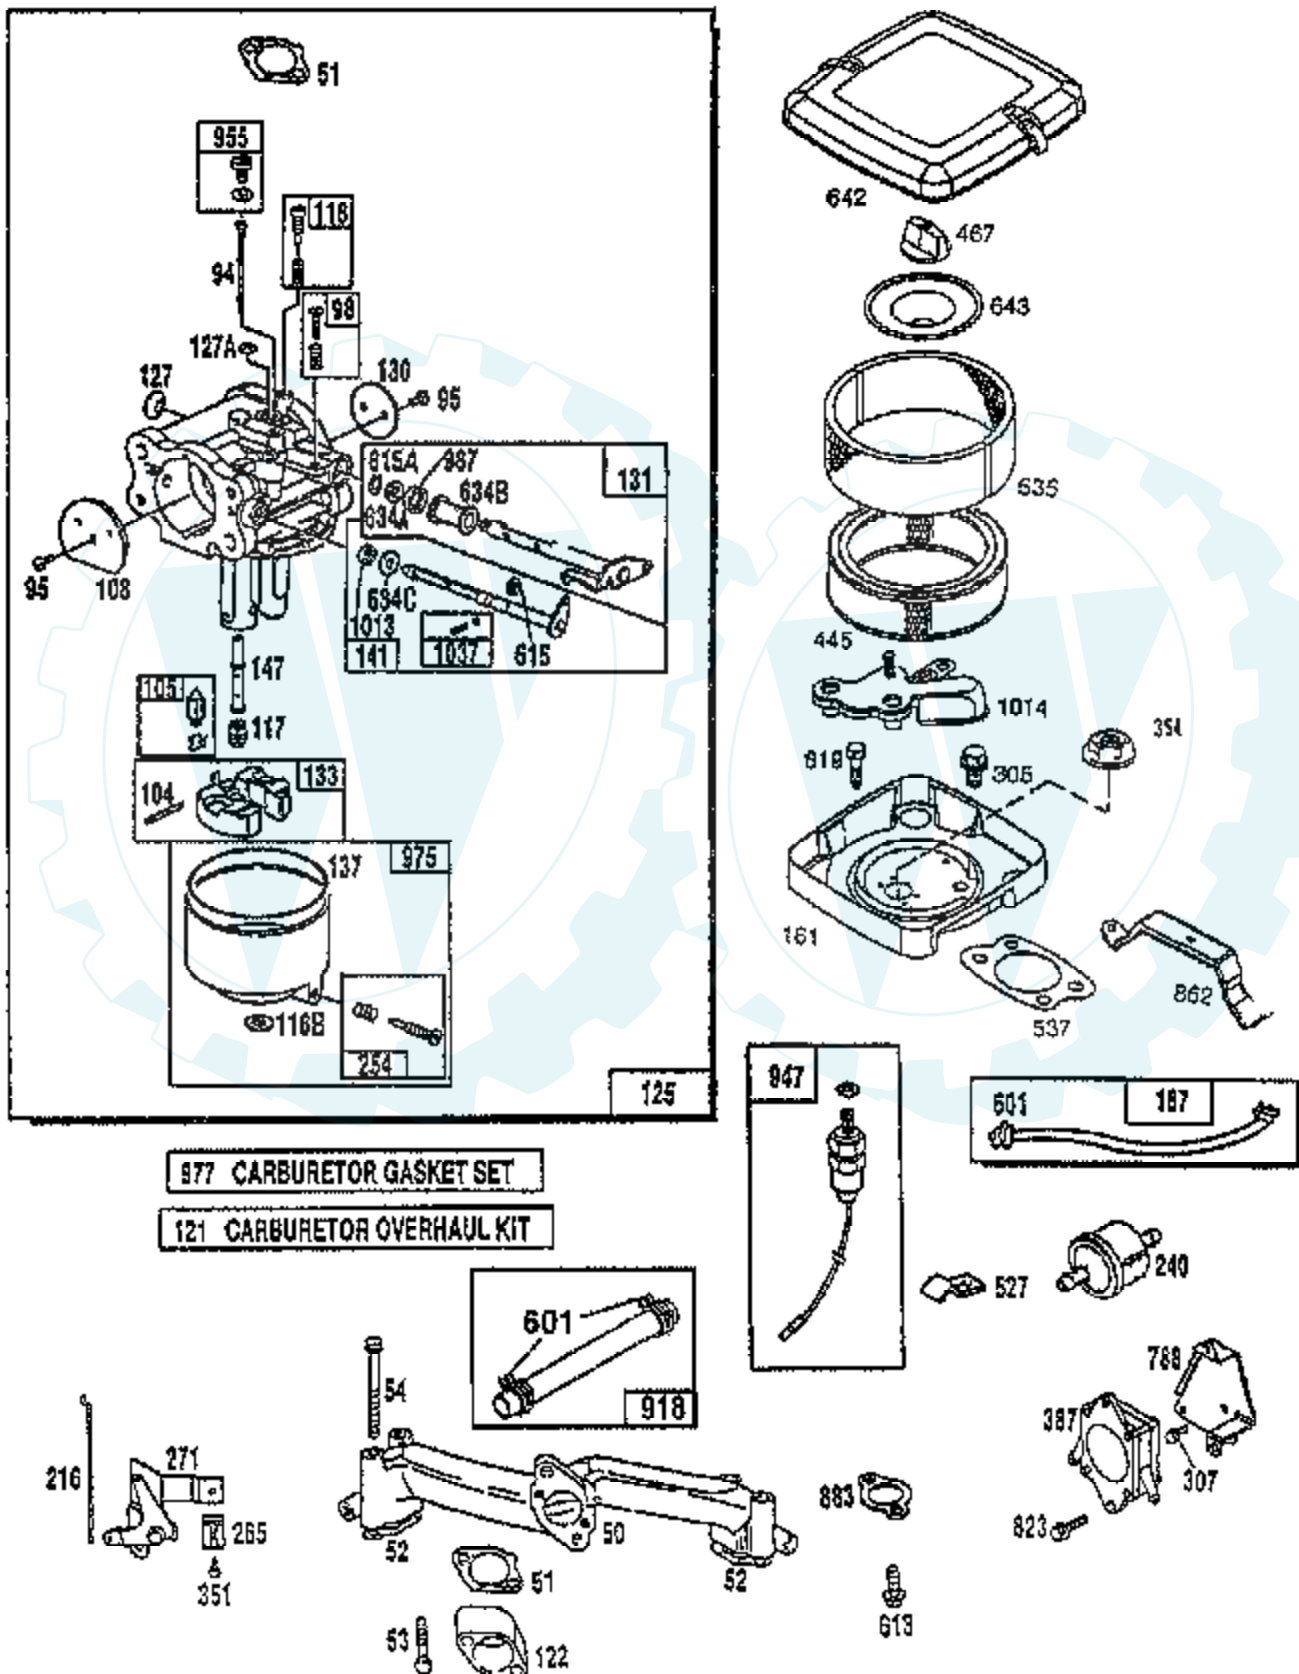

TRACTOR - - MODEL NUMBER AYP7167B79

BRIGGS & STRATTON ENGINE - MODEL NUMBER 303777, TYPE NUMBER 1032-A1