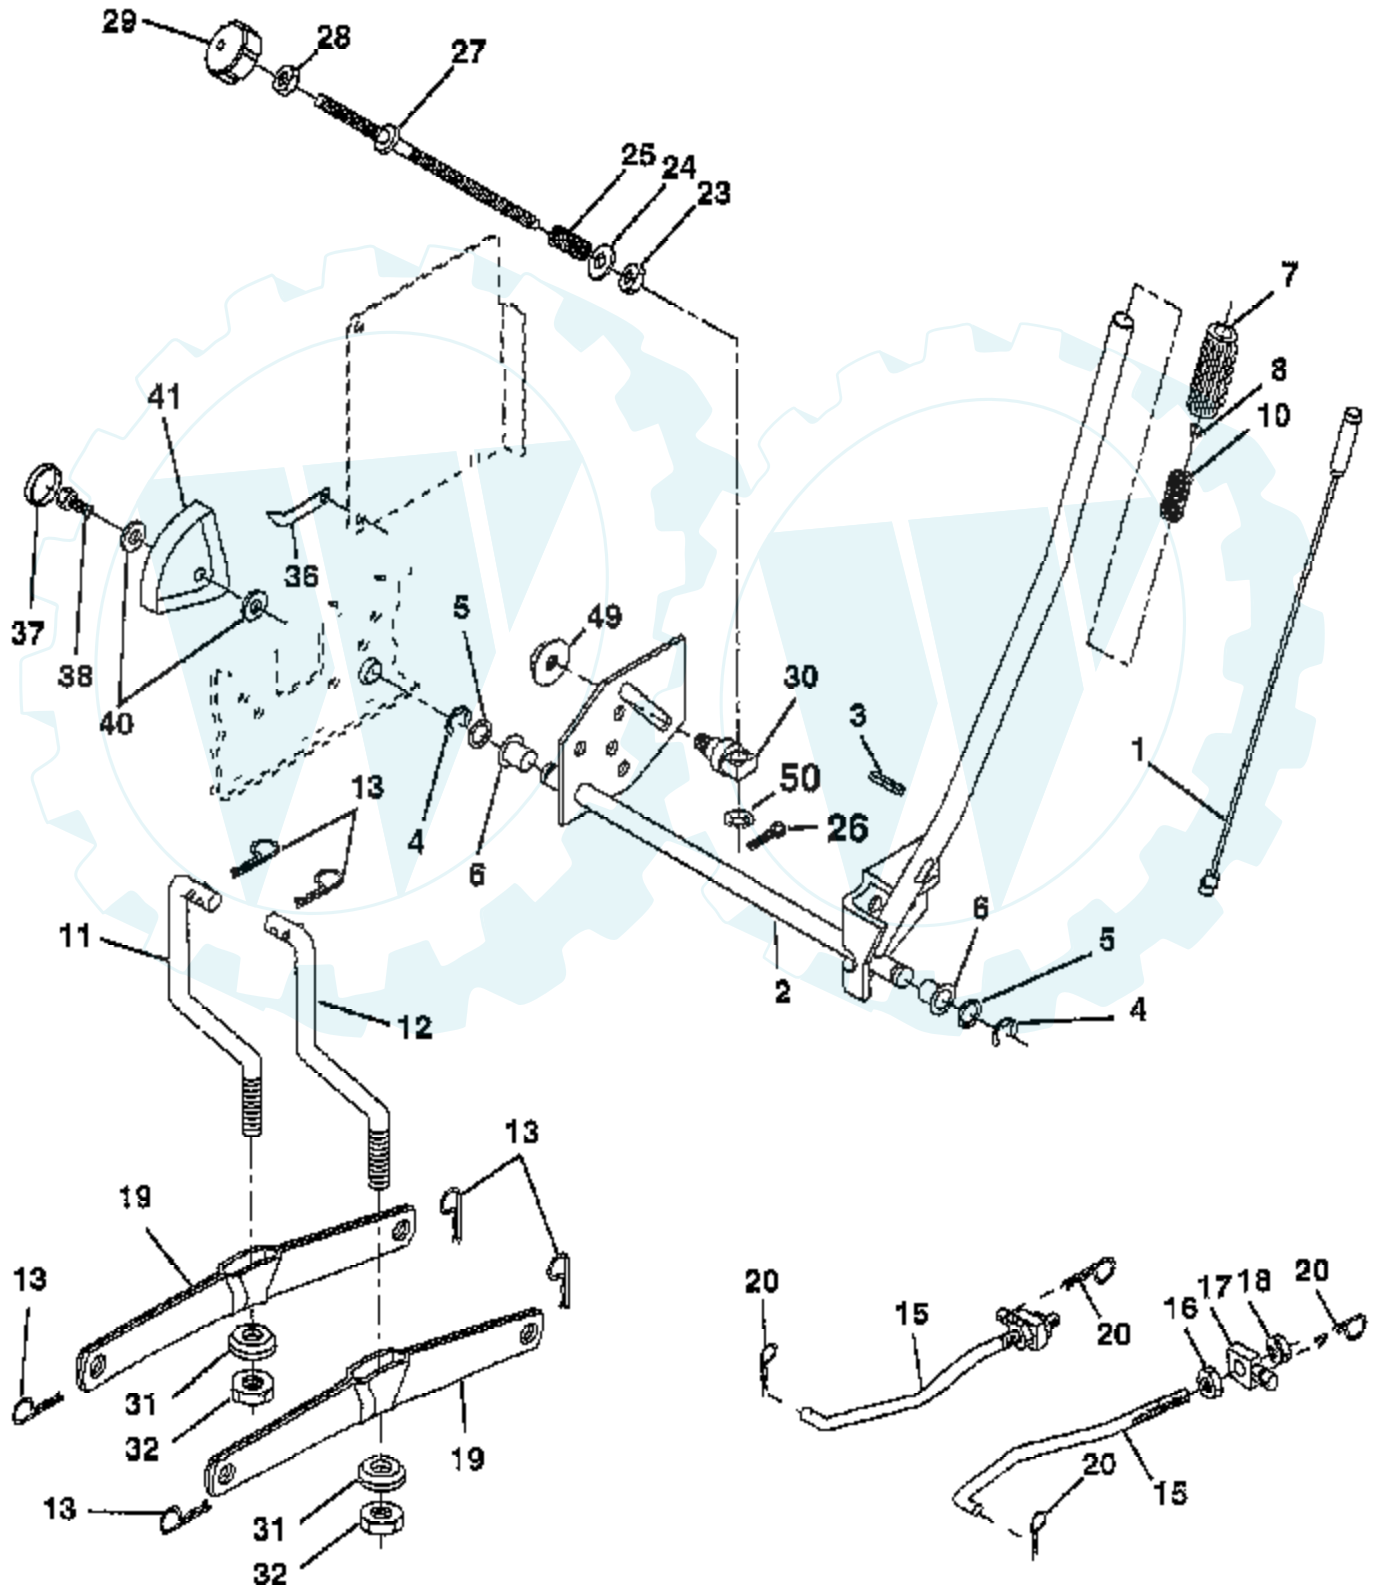

TRACTOR -- MODEL NUMBER AYP7167B79

LIFT

Ref #	Part Number	Qty	Description
1	159460		WIRE ASM W.SPRING
2	159471		"SHAFT ASM LIFT,RH"
3	105767X		PIN-GROOVE LT
4	12000002		SUB= 2225J
5	19211621		WASHER
6	120183X		NYLON BEARING
7	125631X		GRIP HANDLE
8	122365X		SUB= 125925X
10	122512X		SUB= 532122512
11	139865		SUB= 918139865
12	139866		SUB= 151140
1.	4939M		SUB= 85902
15	127218		LINK.FRONT
16	73350800		NUT
17	130171		TRUNION
18	73800800		NUT.LK.W/WSH.1/2.
19	139868		ARM SUSP REAR
20	3146R		RETAINER.SPRING
23	110807X		NUT T
24	19131016		WASHER
25	2876H		SPRING T
26	76020308		SUB= 3145
27	126971X		SUB= 532126971
28	73350600		NUT
29	138057		KNOB INF 3/8-16
30	150233		TRUNNION
31	140302		BEARING PVT LH
32	73540600		NUT.CROWNLOCK.3/8
36	155097		POINTER-INDICAT
37	123935X		"PLUG,HOLE"
38	17490512		SCREW
40	19112410		WASHER
41	123934X		HEIGHT INDICATOR
49	145212		NUT.HXFLG.LOCK.
50	110452X		NUT PUSH M