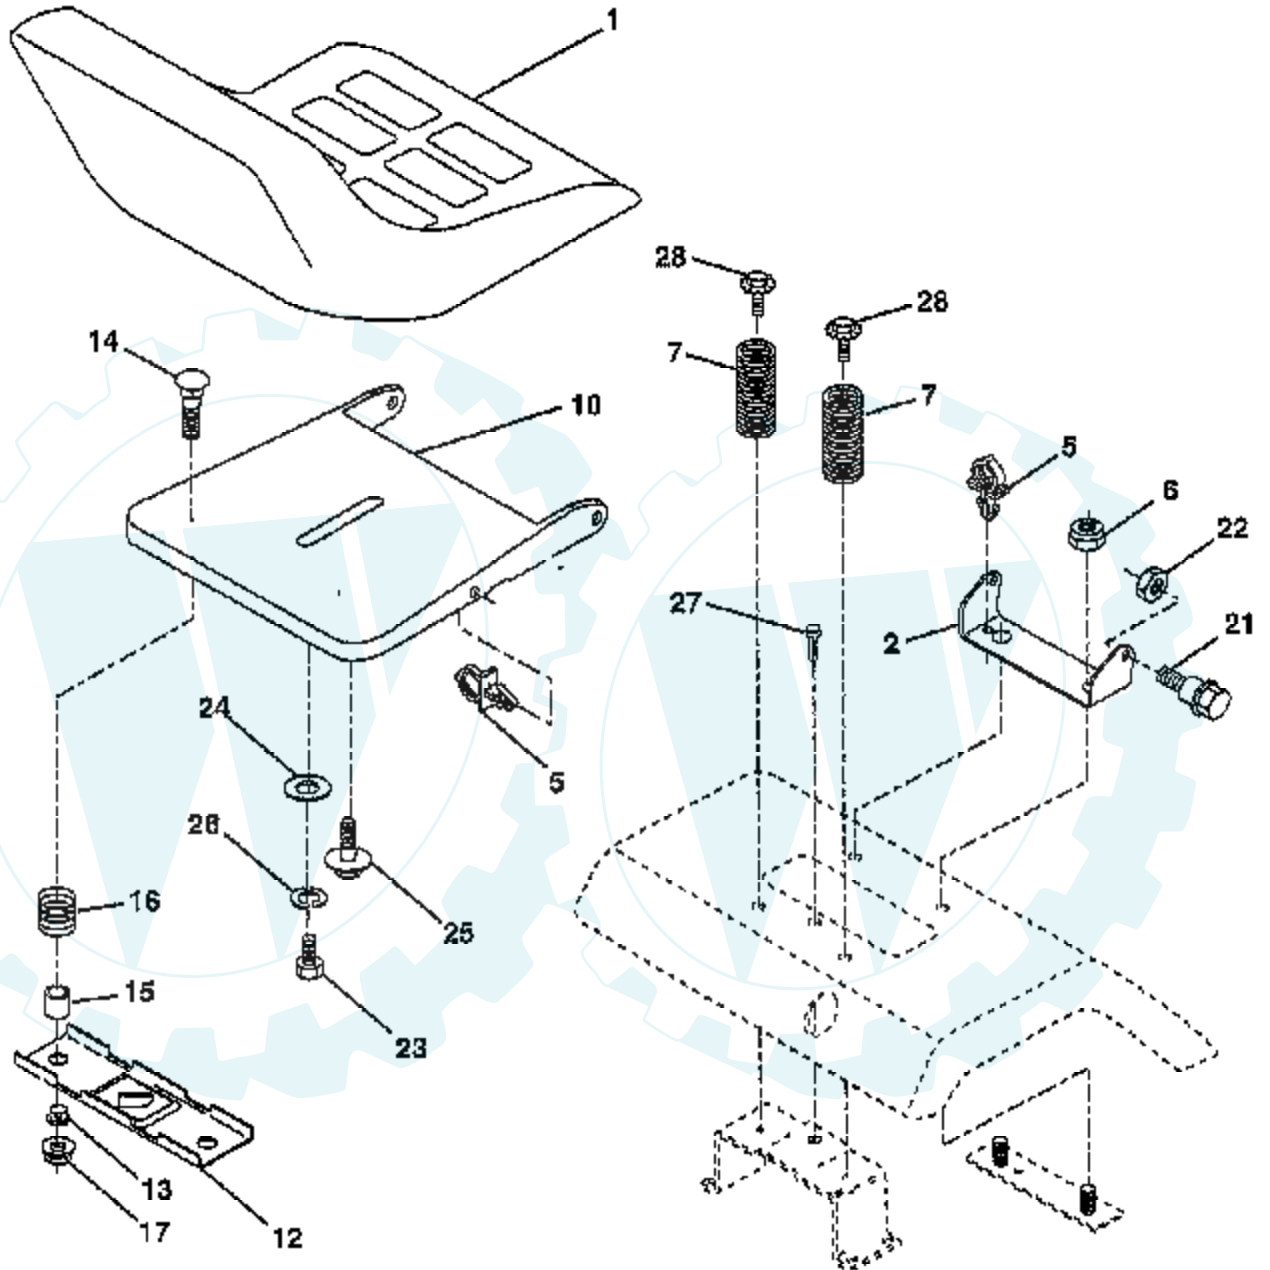

TRACTOR - - MODEL NUMBER AYP7167B79

SEAT ASSEMBLY

NOTE: All component dimensions given in U.S. inches
1 inch = 25.4 mm

Ref #	Part Number	Qty	Description
1	140116		SEAT
2	140551		BRACKET PVT SEAT
5	145006		CLIP.PUSH-IN.HING
6	73800600		NUT
7	124181X		SPRING COMPRESSIO
10	155925		PAN-SEAT
12	121246X		BRKT SWITCH
13	121248X		BUSHING
14	72050411		SUB= 872050411
15	134300		SPLIT SPACER
16	121250X		SPRING
17	123976X		SUB= 73900400
21	153236		"BOLT,SHOULDER"
22	73800500		NUT
23	74780814		BOLT
24	19171912		WASHER
25	127018X		"BOLT,SHOULDER"
26	10040800		LOCKWASHER
27	17490608		SCREW LT
28	150176		BOLT.5/16-18.UNC