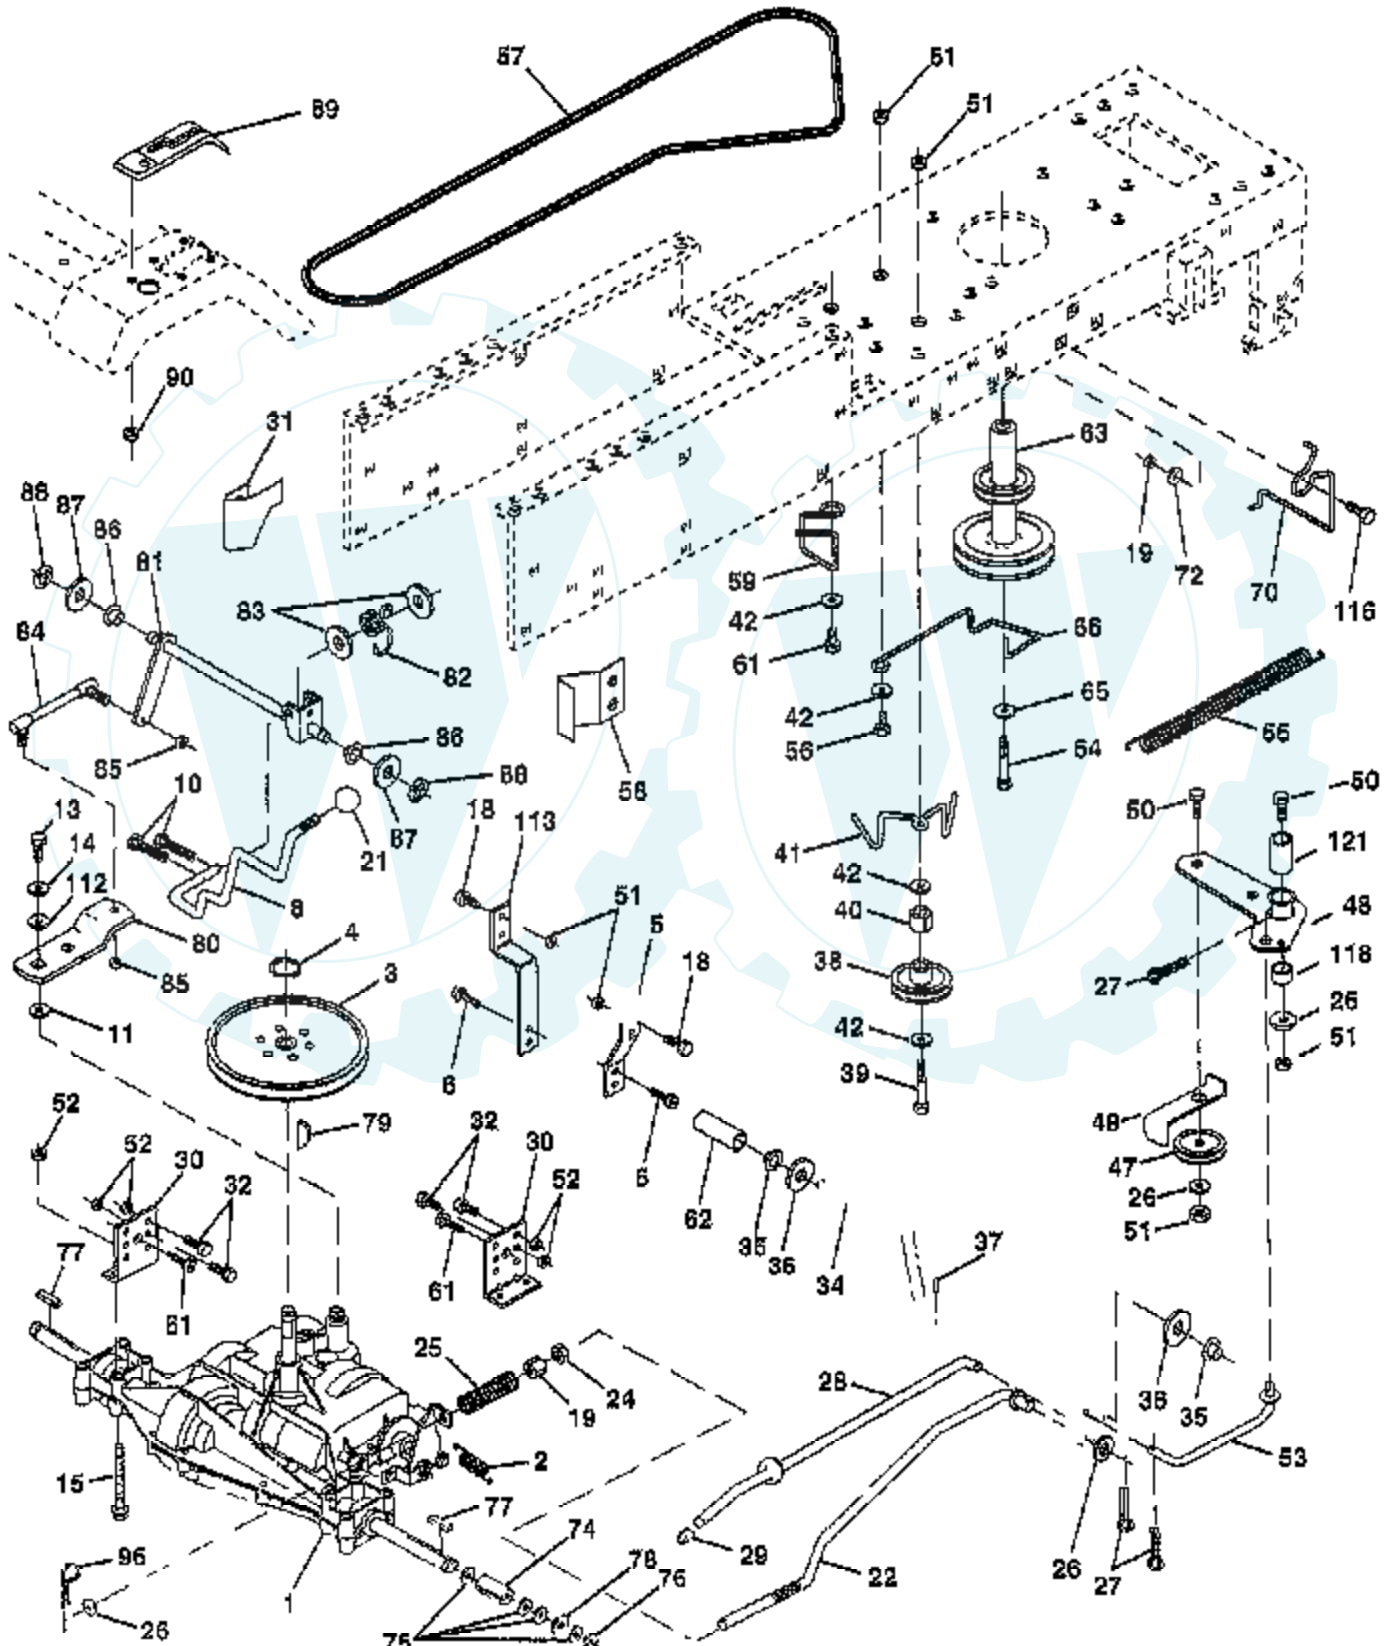

TRACTOR - - MODEL NUMBER AYP7167B79

DRIVE

Ref #	Part Number	Qty	Description
1			REFER TO IMAGE
2	146682		SPRING.BRAKE.RETU
3	123666X		PULLEY TRANS
4	12000028		SUB= 2267J
5	121520X		STRAP TORQUE
6	17490512		SCREW
8	141002		ROD SHIFT FEND YT
10	76020416		PIN COTTER 1/8
11	105701X		WASH-SHFT PLT LT
13	74550412		BOLT.1/4-28.W/PAT
14	10040400		LOCKWASHER
15	74490544		BOLT.HX.FLG.5/16
18	74780616		BOLT
19	73800600		NUT
21	106933X		KNOB T (1/2-HOLE)
22	130804		BRAKE ROD
24	73350600		NUT
25	106888X		SPRING ROD LT
26	19131316		WASHER
27	76020412		COTTER PIN
28	145204		ROD.BRAKE.PARK.LT
29	124236X		CAP
30	130807		TRANSAXLE MTG BKT
31	127275X		"KEEPER,BELT LH T"
32	74760512		BOLT
34	155071		SHAFT ASM-PEDAL F
35	120183X		NYLON BEARING
36	19211616		WASHER LT
37	1572H		SUB= 2882J
38	123674X		PULLEY.IDLER.FLAT
39	74760644		BOLT
40	4470J		SPACER T
41	154777		SUB= 165692
42	19131312		WASHER
47	127783		SUB= 139245
48	154604		BELLCRANK ASM
49	123205X		RETAIN BELT
50	74760624		SUB= 74930624
51	73680600		SUB= 73690600
52	73680500		SUB= 73690500
53	105710X		"LINK, CLUTCH T"
55	105709X		"SPRING, RETURN LT"
56	74760620		SUB= 74780620
57	130801		SUB= 138255
58	127274X		"KEEPER,BELT RH T"
59	140312		KEEPER BELT CNTSP
61	17490612		SCREW
62	8883R		PEDAL COVER T
63	140186		PULLEY.ENGINE
64	71170764		BOLT
65	10040700		LOCKWASHER
66	154778		KEEPER-BELT
70	134683		KEEPER BELT ENG
72	19132012		WASHER
74	137057		SPACER AXLE
75	121749X		WASHER
76	12000001		E-RING LT
77	123583X		SQUARE KEY