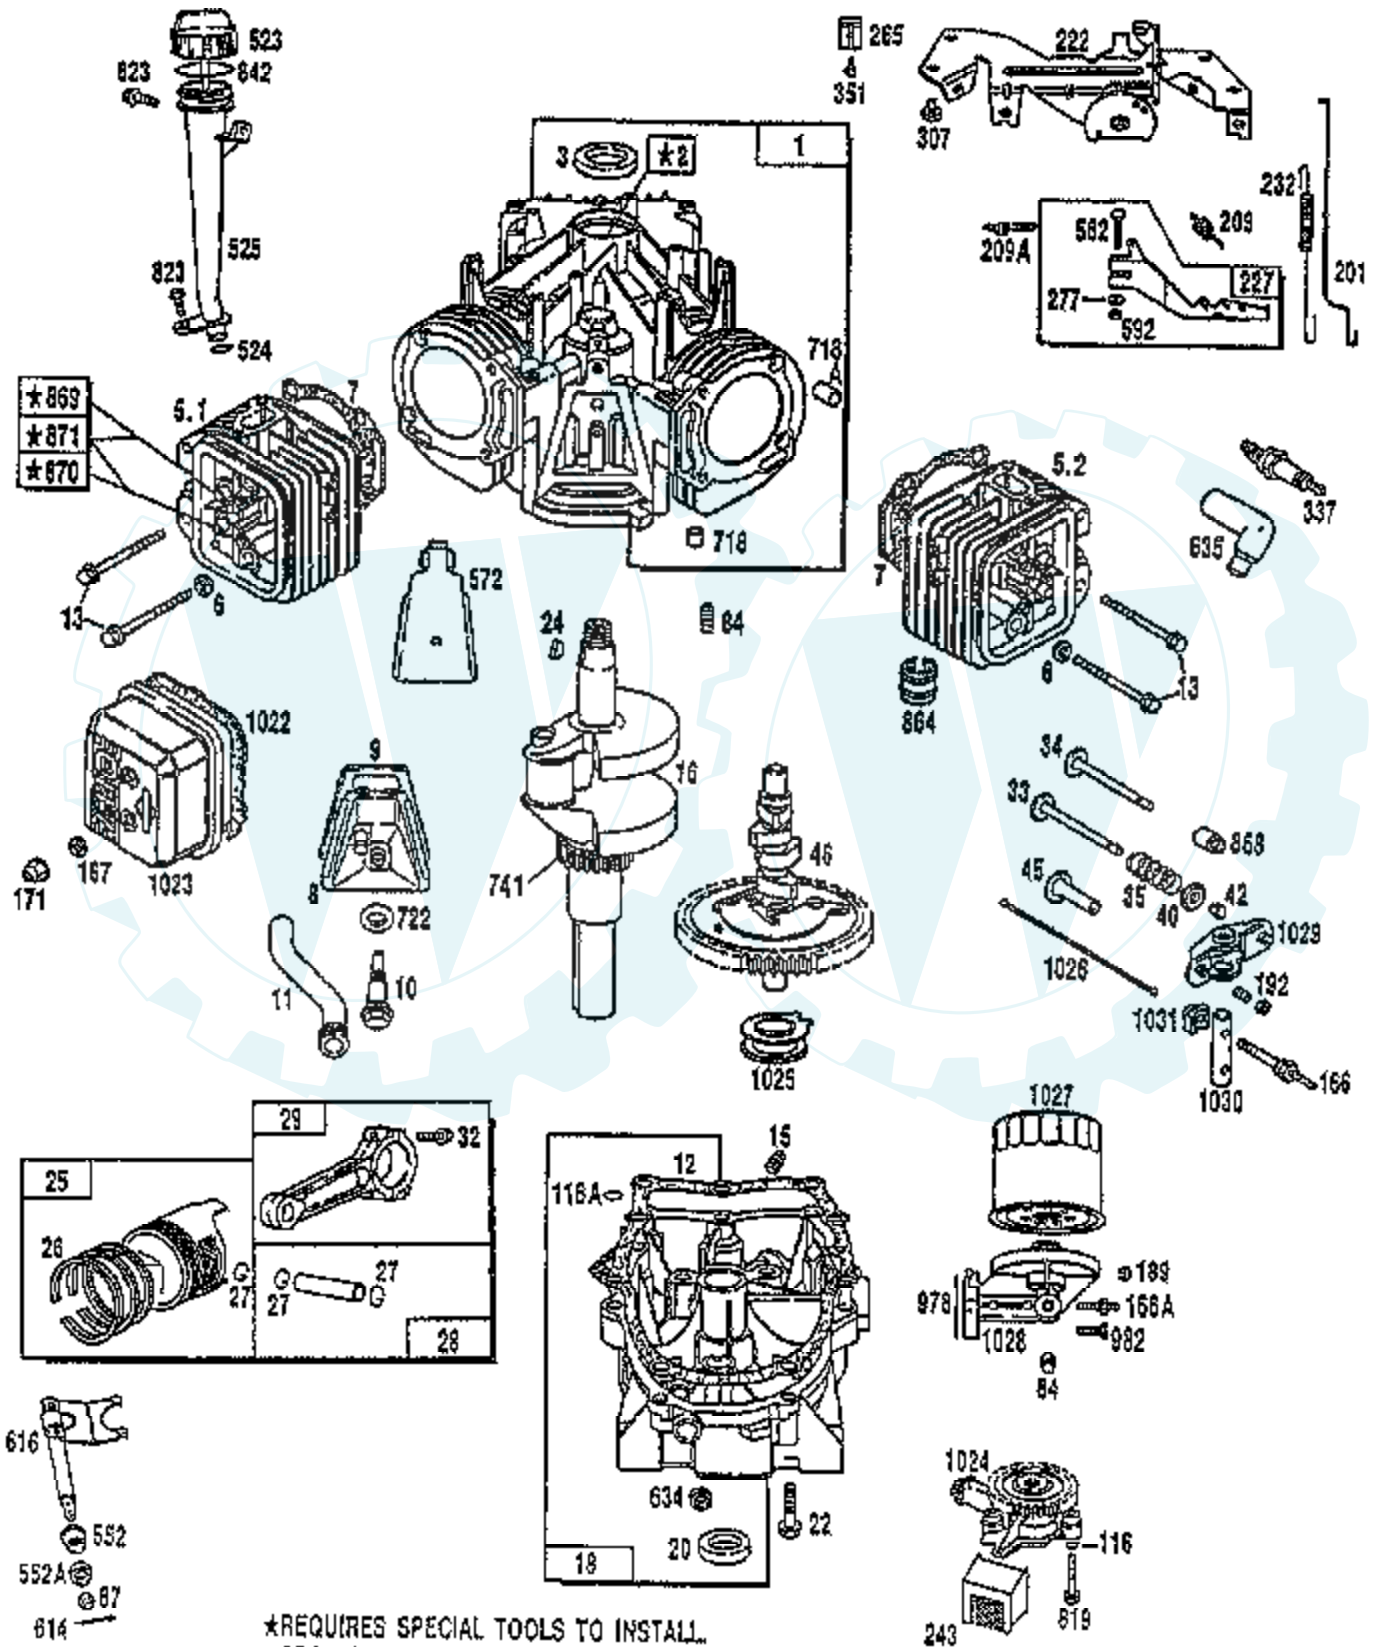

TRACTOR - - MODEL NUMBER AYP7167B79

BRIGGS & STRATTON ENGINE - MODEL NUMBER 303777, TYPE NUMBER 1032-A1

★REQUIRES SPECIAL TOOLS TO INSTALL.
SEE REPAIR INSTRUCTION MANUAL.

[Der Ersatzteilspezialist im Internet.](http://www.ersatzteil-service.de)

Ref #	Part Number	Qty	Description
	1		CYLINDER ASSEMBLY
	2		BEARING, CYLINDER
	3		SEAL, OIL
	5		HEAD, CYLINDER #1
	5A		HEAD, CYLINDER #2
	6		WASHER, CYLINDER HEAD
	7		GASKET, CYLINDER HEAD
	8		BREATHER ASSEMBLY
	9		GASKET, BREATHER
	10		SCREW
	11		TUBE, BREATHER
	12		GASKET, CRANKCASE COVER
	13		SCREW, CYLINDER HEAD
	15		PLUG, OIL DRAIN
	16		CRANKSHAFT
	16A		KEY, TIMING GEAR
	16B		WASHERS, THRUST
	18		COVER ASSEMBLY, CRANKCASE
	20		SEAL, OIL
	22		SCREW, CRANKCASE COVER
	23		FLYWHEEL MAGNETO
	24		KEY, FLYWHEEL
	25		PISTON ASSEMBLY, STANDARD
	25A		PISTON ASSEMBLY .010" OVERSIZE
	25B		PISTON ASSEMBLY .020" OVERSIZE
	25C		PISTON ASSEMBLY .030" OVERSIZE
	26		RING SET, PISTON, STANDARD
	26A		RING SET, PISTON .010" OVERSIZE
	26B		RING SET, PISTON .020" OVERSIZE
	26C		RING SET, PISTON .030" OVERSIZE
	27		LOCK, PISTON PIN
	28		PIN ASSEMBLY, PISTON, STANDARD
	29		ROD ASSEMBLY, CONNECTING
	32		SCREW, CONNECTING ROD
	33		VALVE, EXHAUST
	34		VALVE, INTAKE
	35		SPRING, VALVE
	40		RETAINER, VALVE SPRING
	42		RETAINER, VALVE
	45		TAPPET, VALVE
	46		GEAR, CAM
	50		MANIFOLD, INTAKE
	51		GASKET, CARBURETOR MOUNTING
	52		GASKET, INTAKE MANIFOLD
	53		SCREW, SEMS
	54		SCREW, SEMS
	75		WASHER, SPRING
	78		SCREW, SEMS
	84		PLUG, PIPE
	87		SEAL, GOVERNOR SHAFT
	94		NOZZLE, CARBURETOR
	95		SCREW, VALVE MOUNTING
	98		SCREW, THROTTLE ADJUSTING
	104		PIN, FLOAT HINGE
	105		VALVE, FUEL INLET
	108		VALVE, CHOKE
	116		O-RING, OIL PUMP
	116A		O-RING, CRANKCASE COVER