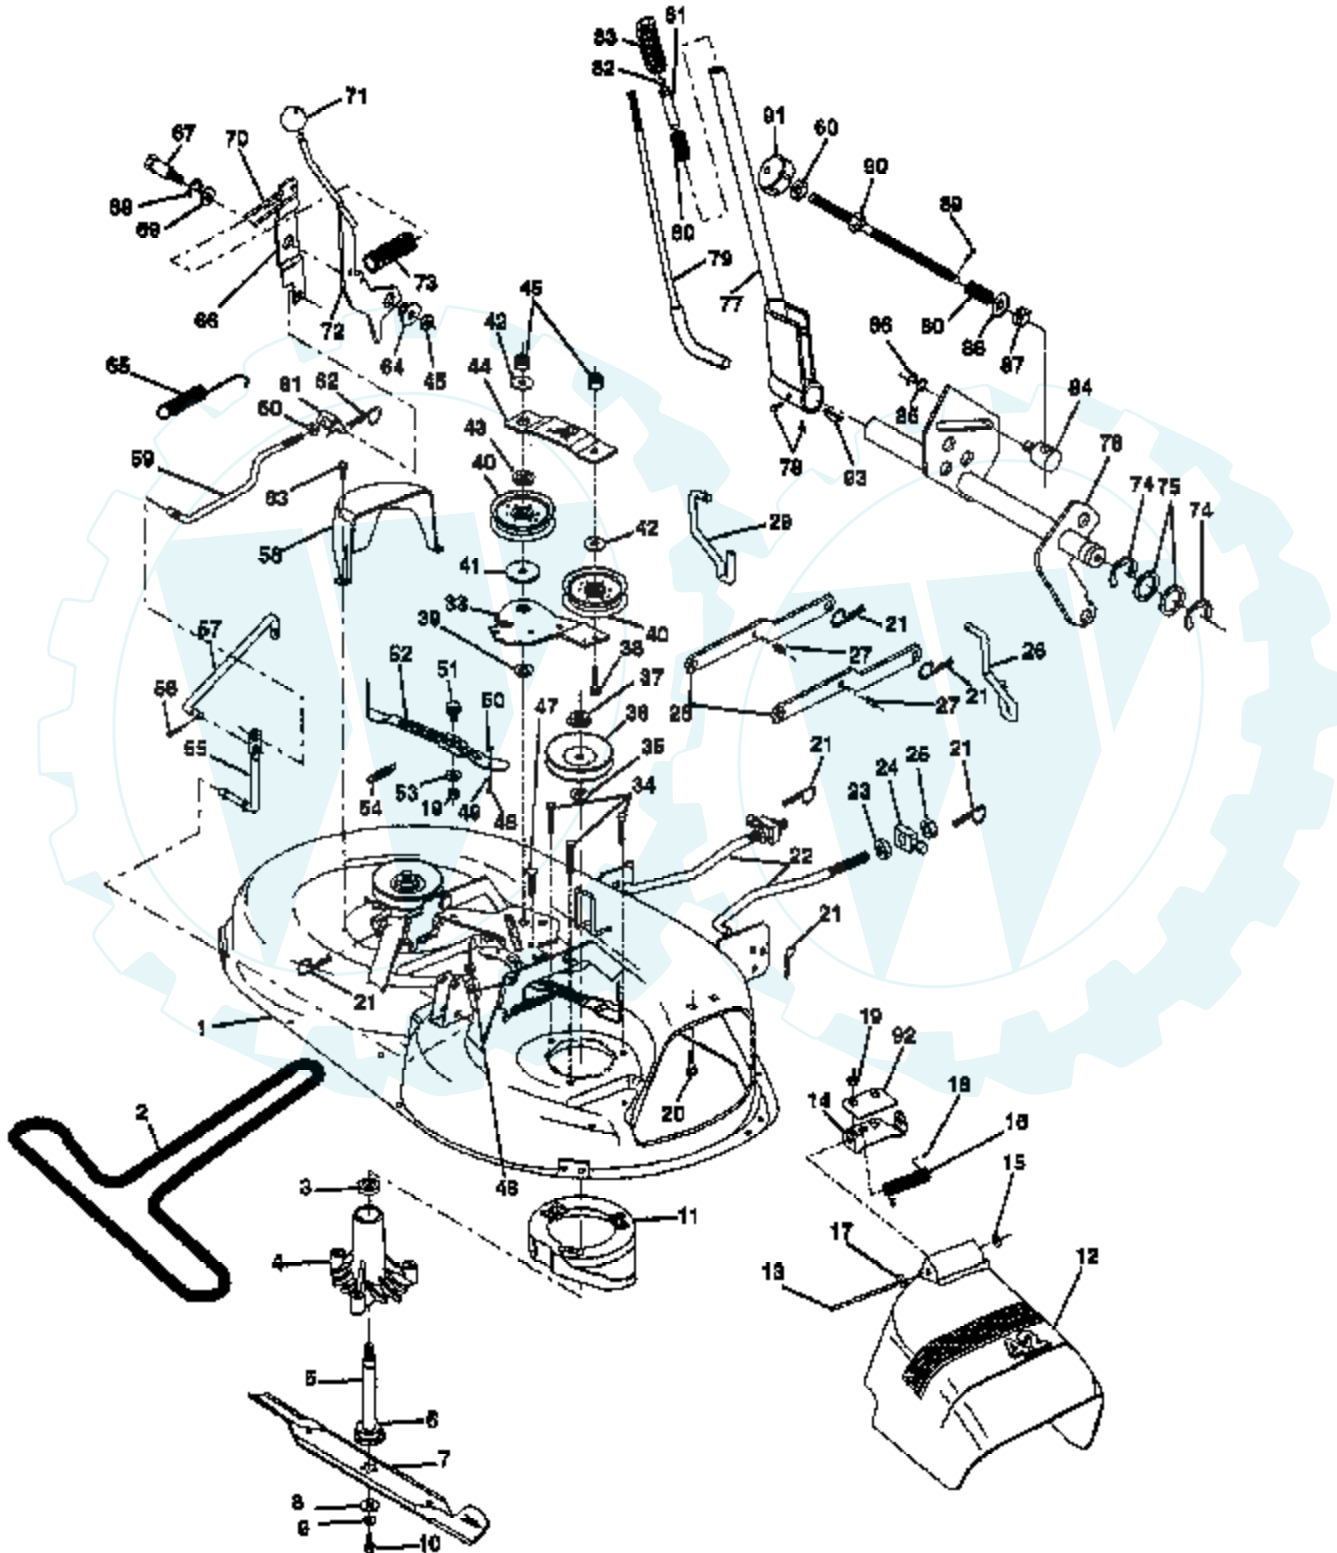

18 HP 42" TRACTOR -- MODEL NUMBER AYP7167B29
42" MOWER DECK

Ref #	Part Number	Qty	Description
1	130970		SUB= 145338
2	130969		BELT-V.92.4.MWR
3	110485X		BEARING
4	128774		HSG ASM MANDREL
5	133172		SUB= 137646
6	129895		BEARING.BALL
7	127843		SUB= 138498
8	129962		WASHER BLADE
9	10030600		SUB= 10040600
10	850857		BLADE BOLT
11	128961		SUB= 140329
12	130968		DEFLECTOR.SHIELD
13	131491		HINGE ROD
14	131267		DEFLECTOR BRKT
15	110452X		NUT PUSH M
16	123713X		SPRING TORSION
17	19111016		WASHER
18	105304X		CAP-SLEEVE LT
19	73680500		SUB= 73690500
20	72140506		BOLT
21	4939M		SUB= 85902
22	127218		LINK.FRONT
23	73350800		NUT
24	130171		TRUNION
25	73800800		NUT.LK.W/WSH.1/2.
26	135388		LIFT LINK RH
27	135563		"PIN,SPRING"
28	130832		SUB= 130833
29	134619		LINK LIFT LH
33	133844		IDLER ARM
34	78158		SUB= 17580520
35	129963		WASHER
36	129861		SUB= 153535
37	73050900		SUB= 139729
38	72110614		BOLT
39	133943		HARDENED WASHER
40	131494		FLAT IDLER PULLEY
41	122052X		SPACER RETAINER
42	19131612		WASHER GT
43	133502		RETAINER SPACER
44	133503		IDLER ARM STIFF
45	73680600		SUB= 73690600
46	72110618		BOLT CARRIAGE
47	133835		XMAS TREE FASTNER
48	131340		SHOULDER BOLT
49	133940		SUB= 151785
50	69180		LOCKNUT
51	105529X		SUB= 139888
52	131845		BRAKE PAD ARM ASM
53	133944		HARD SMALL WASHER
54	131335		SPRING EXTENSION
55	133551		PIVOT ROD
56	76020312		SUB= 3145
57	133504		CLUTCH ROD SECOND
58	134236		SUB= 140088
59	133550		SUB= 142427
60	73350600		NUT
61	133205		TRUNION