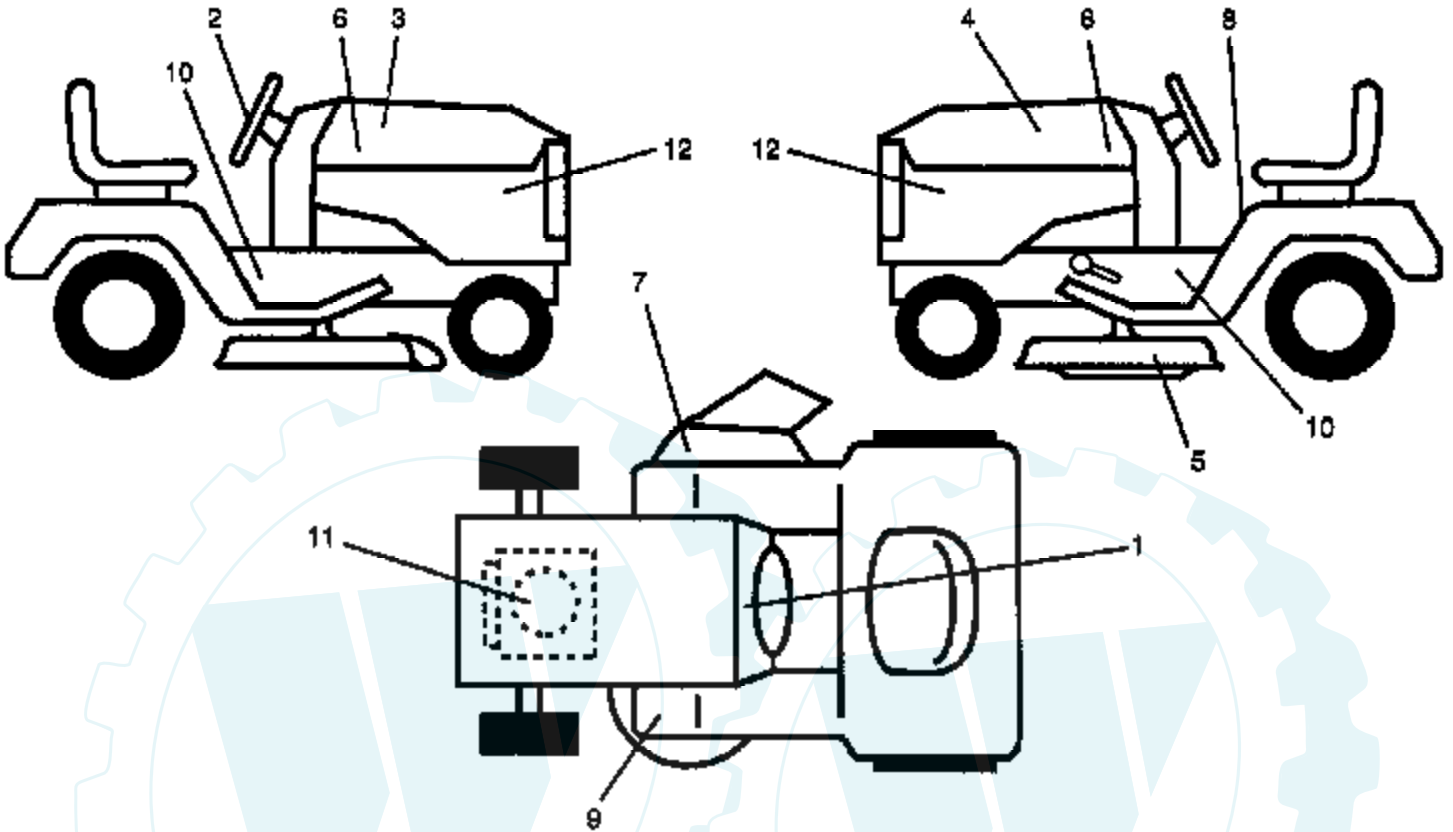

18 HP 42" TRACTOR - - MODEL NUMBER AYP7167B29

DECALS

NOTE: All component dimensions given in U.S. Inches
1 Inch = 25,4 mm

Ref #	Part Number	Qty	Description
1	108456X		SUB= 138955
2	133870		NLA
3	133868		NLA
4	133869		NLA
5	3713J		DECAL INSTRUCTION CAUTION
6	133780		NLA
7	121343X		DECAL WARING
8	133796		DECAL
9	4900J		DECAL T
10	134219		NLA
11	131973		DECAL.ENG.805720
12	136810		NLA
	133515		MANUAL