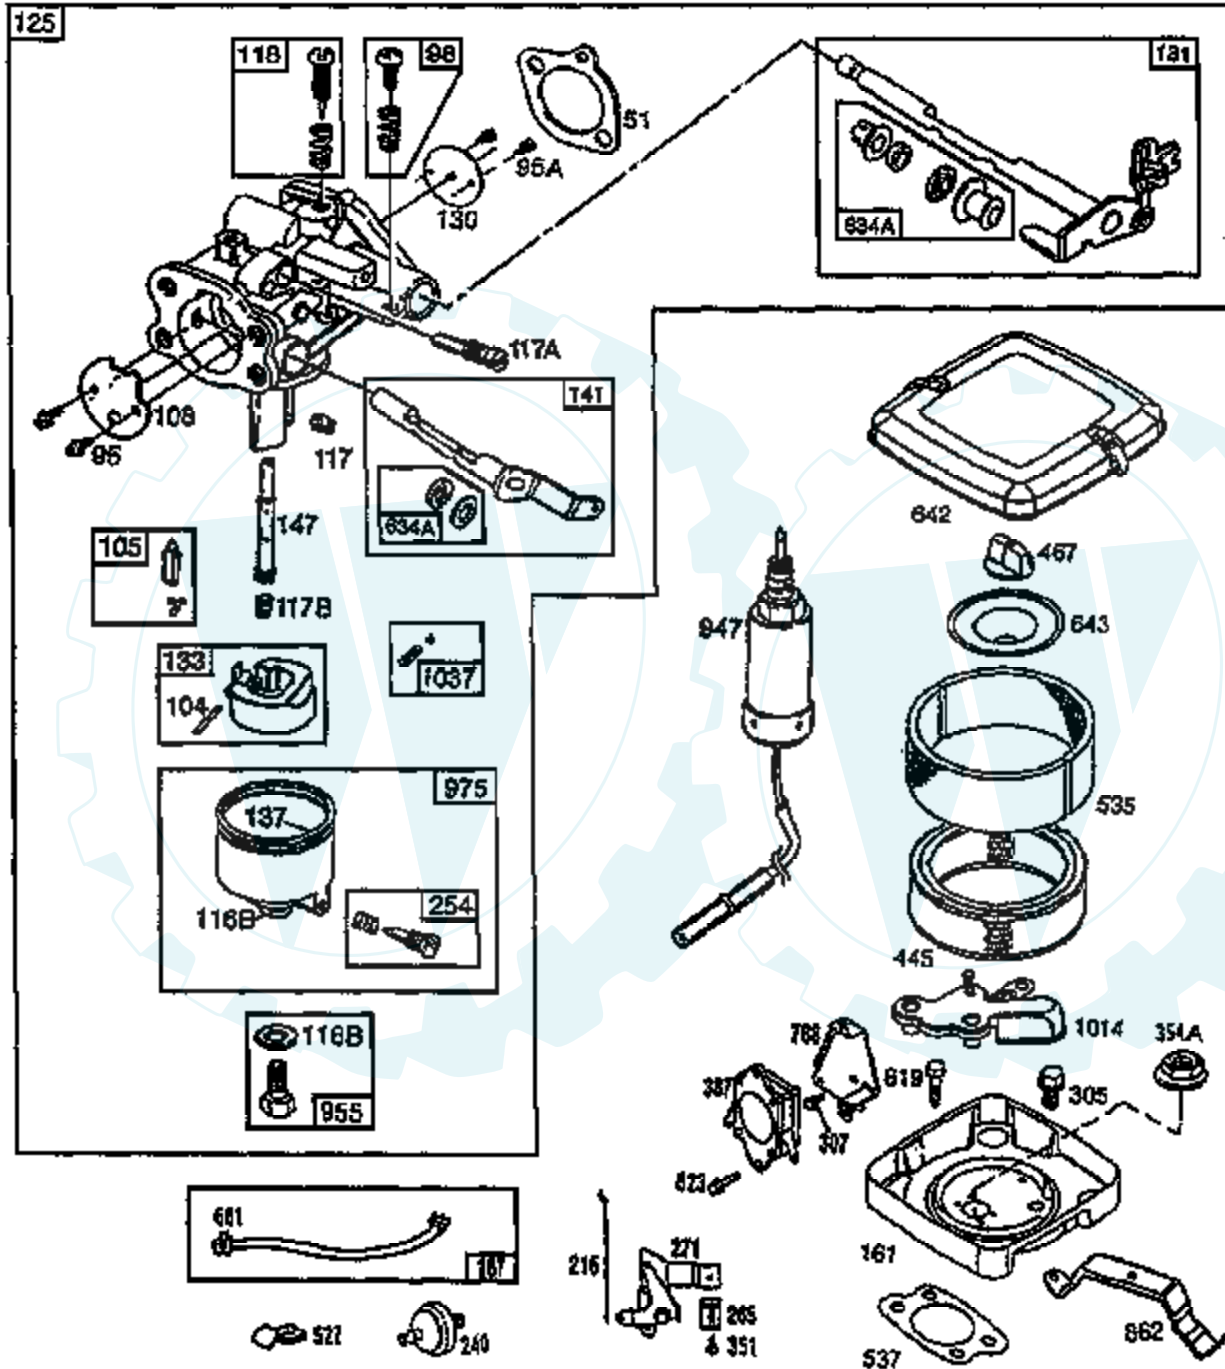

18 HP 42" TRACTOR - - MODEL NUMBER AYP7167B29
BRIGGS AND STRATTON ENGINE - MODEL NUMBER 350777, TYPE NUMBER 0034-01

Ref #	Part Number	Qty	Description
1	807787		CYLINDER ASSEMBLY
2	805107		BEARING, CYLINDER
3	805101		SEAL, OIL
5.1	807821		HEAD, CYLINDER, CYLINDER #1
5.2	807882		HEAD, CYLINDER, CYLINDER #2
6	805193		WASHER, CYLINDER HEAD
7	805653		GASKET, CYLINDER HEAD
8	807795		BREATHER ASSEMBLY
9	805379		GASKET, BREATHER
10	805751		SCREW
11	805362		TUBE, BREATHER
12	805112		GASKET, CRANKCASE COVER
13	805097		SCREW, CYLINDER HEAD
15	805048		PLUG, OIL DRAIN
16	807779		CRANKSHAFT
	94196		KEY, TIMING GEAR
18	807638		COVER ASSEMBLY, CRANKCASE
20	805049		SEAL, OIL
22	805017		SCREW, CRANKCASE COVER
23	807790		FLYWHEEL, MAGNETO
24	805016		KEY, FLYWHEEL
25	807888		PISTON ASSEMBLY, STANDARD SIZE
	807991		PISTON ASSEMBLY
	807992		PISTON ASSEMBLY
	807993		PISTON ASSEMBLY
26	807889		RING SET, PISTON, STANDARD SIZE
	807994		RING SET, PISTON
	807995		RING SET, PISTON
	807996		RING SET, PISTON
27	805099		LOCK, PISTON PIN
28	807886		PIN ASSEMBLY, PISTON, STANDARD
29	807900		ROD ASSEMBLY, CONNECTING
32	805395		SCREW, CONNECTING ROD
33	805089		VALVE, EXHAUST
34	805090		VALVE, INTAKE
35	805078		SPRING, VALVE
37	805506		COVER, STARTER
40	805092		RETAINER, VALVE SPRING
42	805161		RETAINER, VALVE
45	805354		TAPPET, VALVE
46	807542		GEAR, CAM
50	807802		MANIFOLD, INTAKE
51	805700		GASKET, CARBURETOR MOUNTING
52	805023		GASKET, INTAKE MANIFOLD
53	805669		SCREW, SEMS
54	805006		SCREW, SEMS
75	805007		WASHER, SPRING
78	805447		SCREW, SEMS
84	805059		PLUG, PIPE
87	805054		SEAL, GOVERNOR SHAFT
95	94457		SCREW, VALVE MOUNTING
95A	94466		SCREW, VALVE MOUNTING
98	494690		SCREW, THROTTLE ADJUSTMENT
104	231652		PIN, FLOAT HINGE
105	808023		FUEL INLET ASSEMBLY
108	224534		VALVE CHOKE
116	805058		O-RING, OIL PUMP
116A	805198		O-RING, CRANKCASE COVER