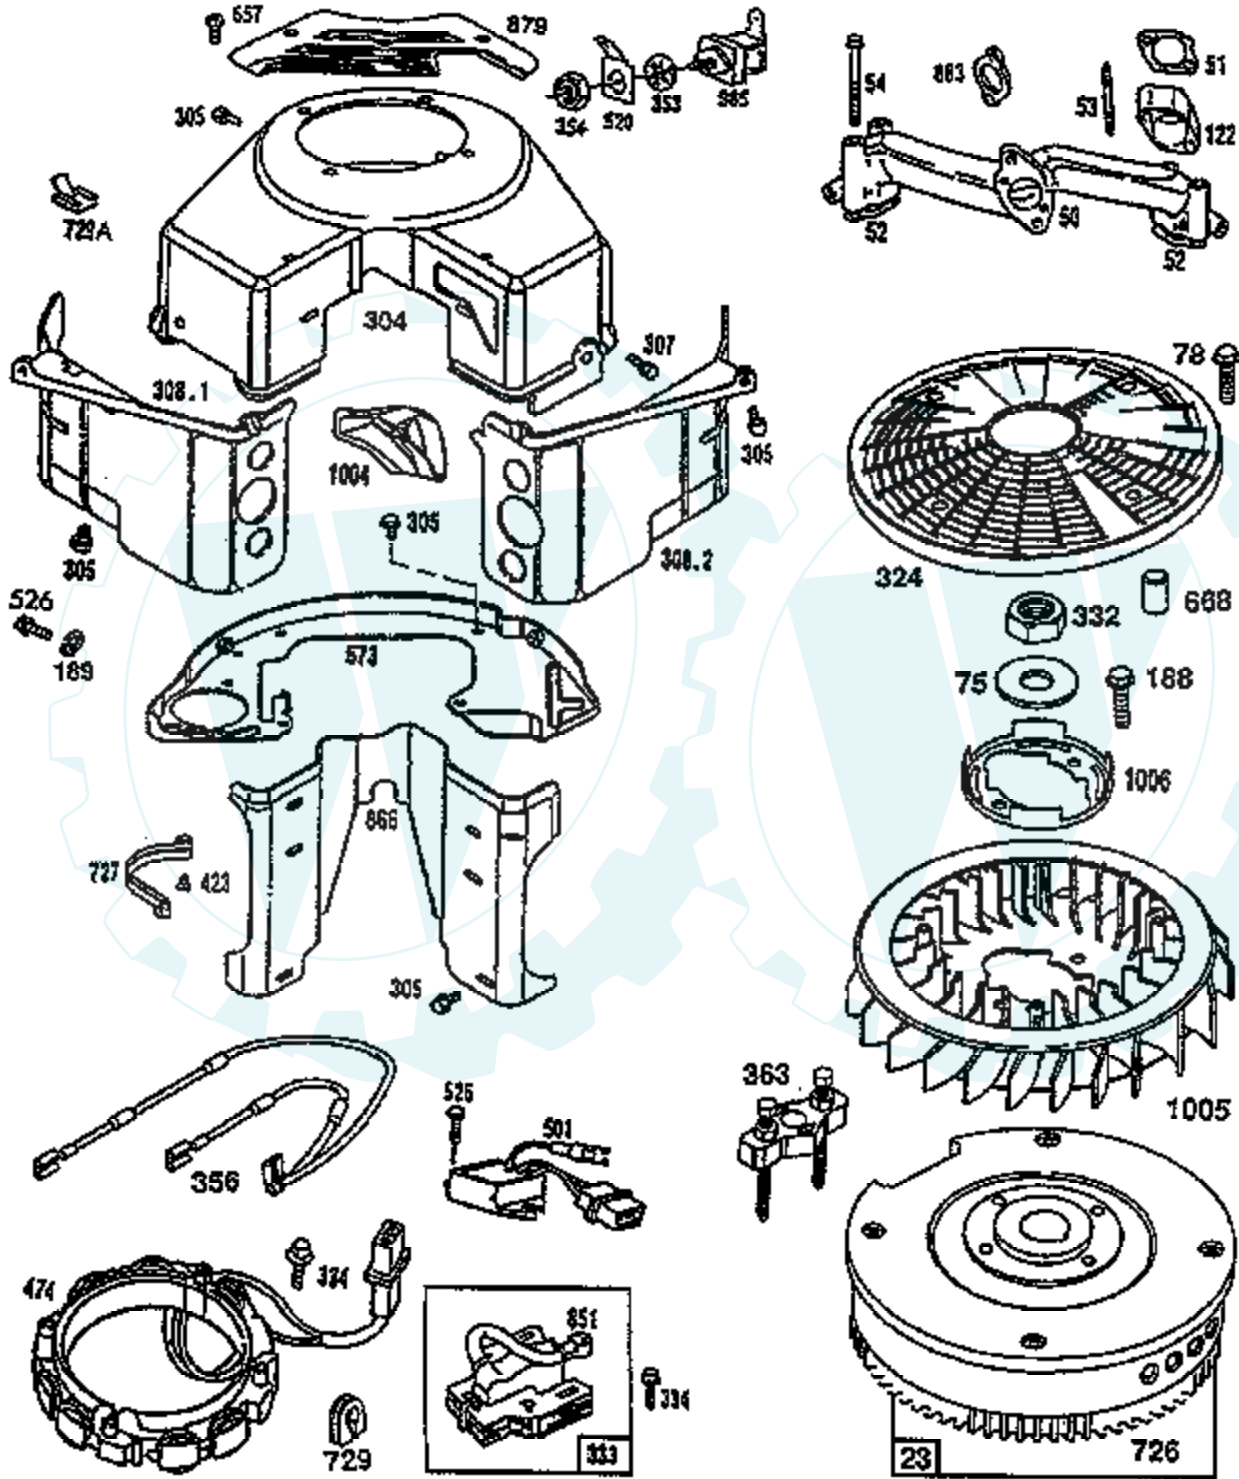

18 HP 42" TRACTOR - - MODEL NUMBER AYP7167B29
BRIGGS AND STRATTON ENGINE - MODEL NUMBER 950777, TYPE NUMBER 0034-01

Ref #	Part Number	Qty	Description
1	807787		CYLINDER ASSEMBLY
2	805107		BEARING, CYLINDER
3	805101		SEAL, OIL
5.1	807821		HEAD, CYLINDER, CYLINDER #1
5.2	807882		HEAD, CYLINDER, CYLINDER #2
6	805193		WASHER, CYLINDER HEAD
7	805653		GASKET, CYLINDER HEAD
8	807795		BREATHER ASSEMBLY
9	805379		GASKET, BREATHER
10	805751		SCREW
11	805362		TUBE, BREATHER
12	805112		GASKET, CRANKCASE COVER
13	805097		SCREW, CYLINDER HEAD
15	805048		PLUG, OIL DRAIN
16	807779		CRANKSHAFT
	94196		KEY, TIMING GEAR
18	807638		COVER ASSEMBLY, CRANKCASE
20	805049		SEAL, OIL
22	805017		SCREW, CRANKCASE COVER
23	807790		FLYWHEEL, MAGNETO
24	805016		KEY, FLYWHEEL
25	807888		PISTON ASSEMBLY, STANDARD SIZE
	807991		PISTON ASSEMBLY
	807992		PISTON ASSEMBLY
	807993		PISTON ASSEMBLY
26	807889		RING SET, PISTON, STANDARD SIZE
	807994		RING SET, PISTON
	807995		RING SET, PISTON
	807996		RING SET, PISTON
27	805099		LOCK, PISTON PIN
28	807886		PIN ASSEMBLY, PISTON, STANDARD
29	807900		ROD ASSEMBLY, CONNECTING
32	805395		SCREW, CONNECTING ROD
33	805089		VALVE, EXHAUST
34	805090		VALVE, INTAKE
35	805078		SPRING, VALVE
37	805506		COVER, STARTER
40	805092		RETAINER, VALVE SPRING
42	805161		RETAINER, VALVE
45	805354		TAPPET, VALVE
46	807542		GEAR, CAM
50	807802		MANIFOLD, INTAKE
51	805700		GASKET, CARBURETOR MOUNTING
52	805023		GASKET, INTAKE MANIFOLD
53	805669		SCREW, SEMS
54	805006		SCREW, SEMS
75	805007		WASHER, SPRING
78	805447		SCREW, SEMS
84	805059		PLUG, PIPE
87	805054		SEAL, GOVERNOR SHAFT
95	94457		SCREW, VALVE MOUNTING
95A	94466		SCREW, VALVE MOUNTING
98	494690		SCREW, THROTTLE ADJUSTMENT
104	231652		PIN, FLOAT HINGE
105	808023		FUEL INLET ASSEMBLY
108	224534		VALVE CHOKE
116	805058		O-RING, OIL PUMP
116A	805198		O-RING, CRANKCASE COVER