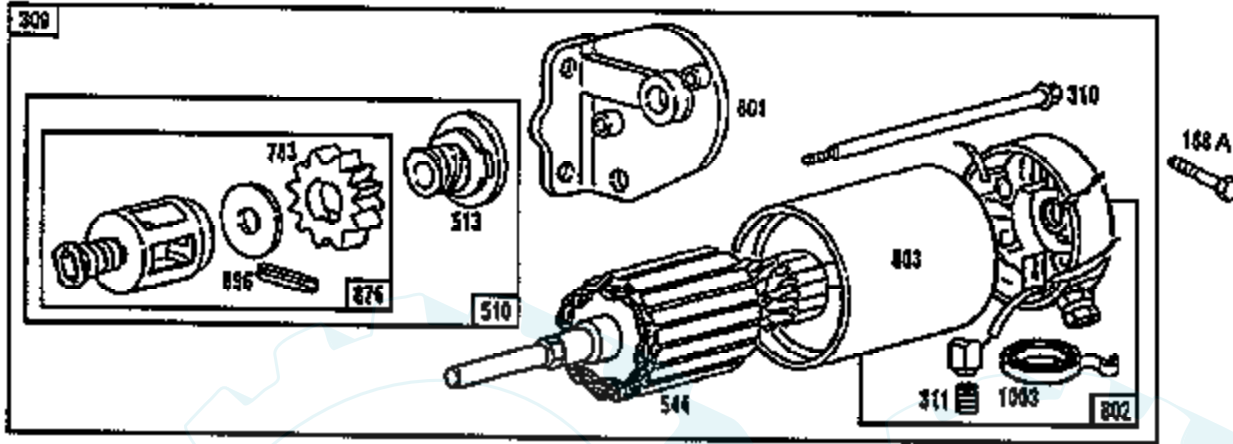

18 HP 42" TRACTOR - - MODEL NUMBER AYP7167B29
BRIGGS AND STRATTON ENGINE - MODEL NUMBER 350777, TYPE NUMBER 0034-01

Ref #	Part Number	Qty	Description
1	807787		CYLINDER ASSEMBLY
2	805107		BEARING, CYLINDER
3	805101		SEAL, OIL
5.1	807821		HEAD, CYLINDER, CYLINDER #1
5.2	807882		HEAD, CYLINDER, CYLINDER #2
6	805193		WASHER, CYLINDER HEAD
7	805653		GASKET, CYLINDER HEAD
8	807795		BREATHER ASSEMBLY
9	805379		GASKET, BREATHER
10	805751		SCREW
11	805362		TUBE, BREATHER
12	805112		GASKET, CRANKCASE COVER
13	805097		SCREW, CYLINDER HEAD
15	805048		PLUG, OIL DRAIN
16	807779		CRANKSHAFT
	94196		KEY, TIMING GEAR
18	807638		COVER ASSEMBLY, CRANKCASE
20	805049		SEAL, OIL
22	805017		SCREW, CRANKCASE COVER
23	807790		FLYWHEEL, MAGNETO
24	805016		KEY, FLYWHEEL
25	807888		PISTON ASSEMBLY, STANDARD SIZE
	807991		PISTON ASSEMBLY
	807992		PISTON ASSEMBLY
	807993		PISTON ASSEMBLY
26	807889		RING SET, PISTON, STANDARD SIZE
	807994		RING SET, PISTON
	807995		RING SET, PISTON
	807996		RING SET, PISTON
27	805099		LOCK, PISTON PIN
28	807886		PIN ASSEMBLY, PISTON, STANDARD
29	807900		ROD ASSEMBLY, CONNECTING
32	805395		SCREW, CONNECTING ROD
33	805089		VALVE, EXHAUST
34	805090		VALVE, INTAKE
35	805078		SPRING, VALVE
37	805506		COVER, STARTER
40	805092		RETAINER, VALVE SPRING
42	805161		RETAINER, VALVE
45	805354		TAPPET, VALVE
46	807542		GEAR, CAM
50	807802		MANIFOLD, INTAKE
51	805700		GASKET, CARBURETOR MOUNTING
52	805023		GASKET, INTAKE MANIFOLD
53	805669		SCREW, SEMS
54	805006		SCREW, SEMS
75	805007		WASHER, SPRING
78	805447		SCREW, SEMS
84	805059		PLUG, PIPE
87	805054		SEAL, GOVERNOR SHAFT
95	94457		SCREW, VALVE MOUNTING
95A	94466		SCREW, VALVE MOUNTING
98	494690		SCREW, THROTTLE ADJUSTMENT
104	231652		PIN, FLOAT HINGE
105	808023		FUEL INLET ASSEMBLY
108	224534		VALVE CHOKE
116	805058		O-RING, OIL PUMP
116A	805198		O-RING, CRANKCASE COVER