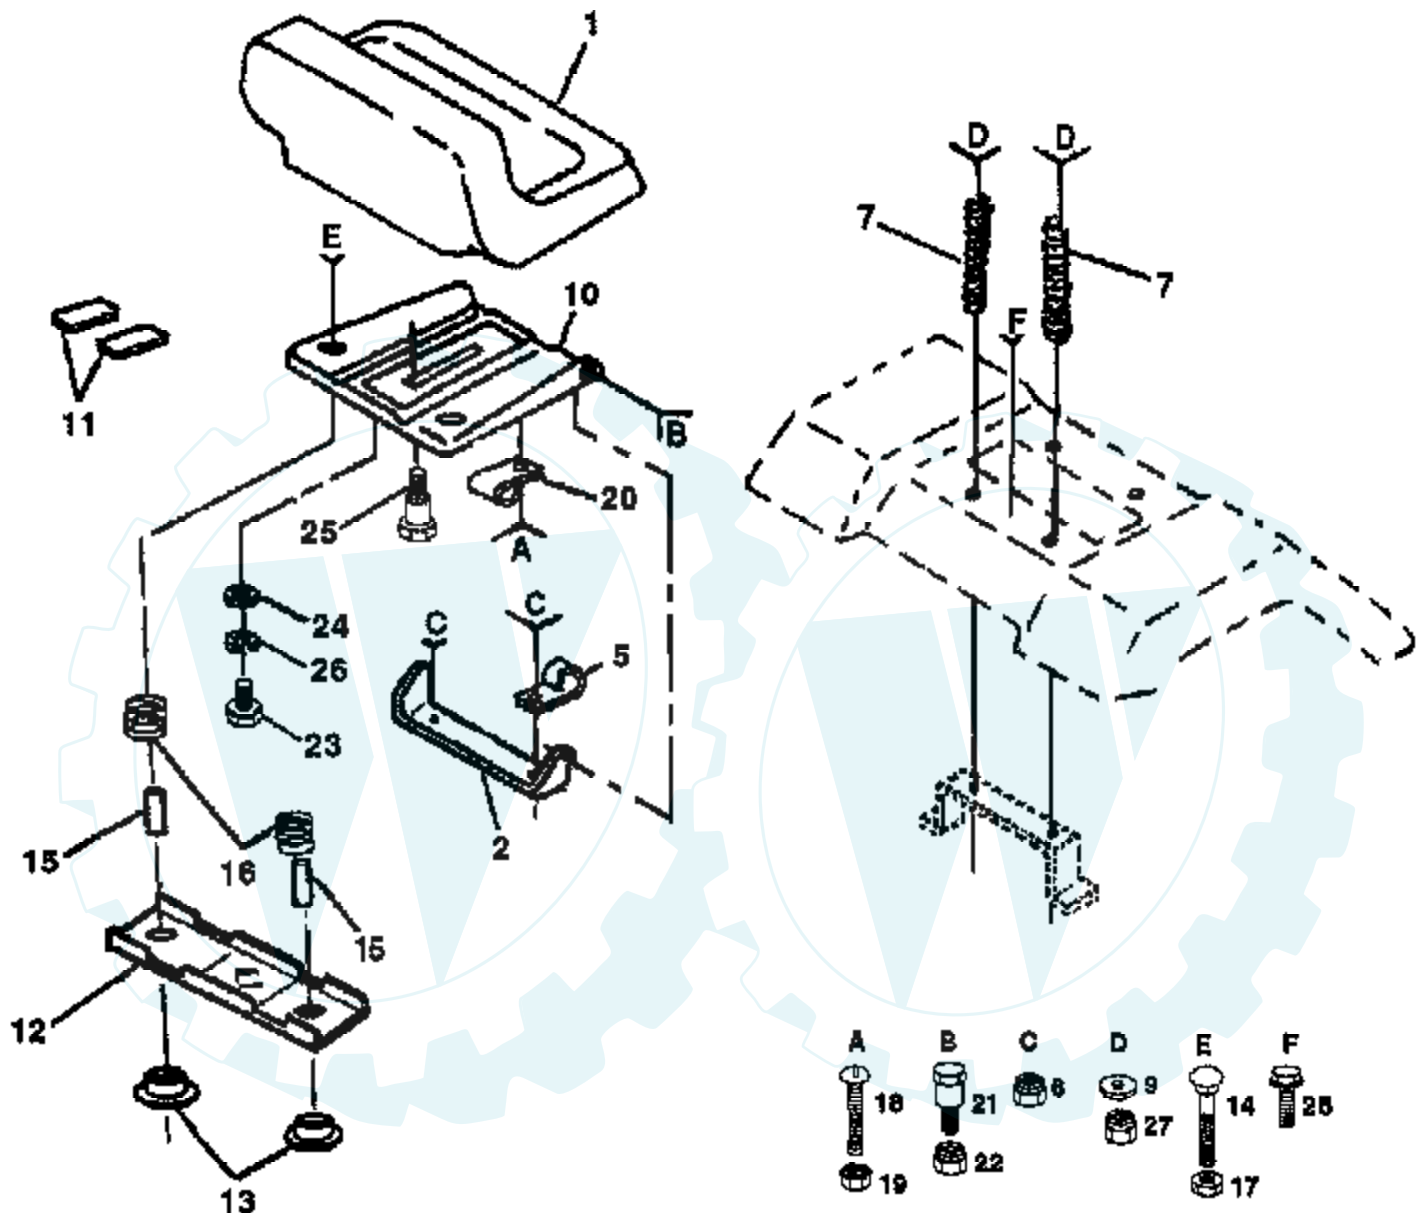

18 HP 42" TRACTOR - - MODEL NUMBER AYP7167B29 SEAT ASSEMBLY

NOTE: All component dimensions given in U.S. inches
1 Inch = 25.4 mm

Ref #	Part Number	Qty	Description
1	127427		SUB= 140119
2	126656X		SUB= 140551
5	2751R		CLIP T
6	73680600		SUB= 73690600
7	124181X		SPRING COMPRESSIO
9	19131614		WASHER
10	131451		SUB= 155925
11	121251X		STRIP FORM
12	121246X		BRKT SWITCH
13	121248X		BUSHING
14	72050411		SUB= 872050411
15	121249X		SPACER SPLIT
16	121250X		SPRING
17	123976X		SUB= 73900400
18	74641008		SUB= 71031008
19	73951000		"NUT,KEPS"
20	4171R		CLIP T
21	105529X		SUB= 139888
22	73680500		SUB= 73690500
23	74780814		BOLT
24	19171912		WASHER
25	127018X		"BOLT,SHOULDER"
26	10040800		LOCKWASHER
27	73680600		SUB= 73690600
28	17490612		SCREW