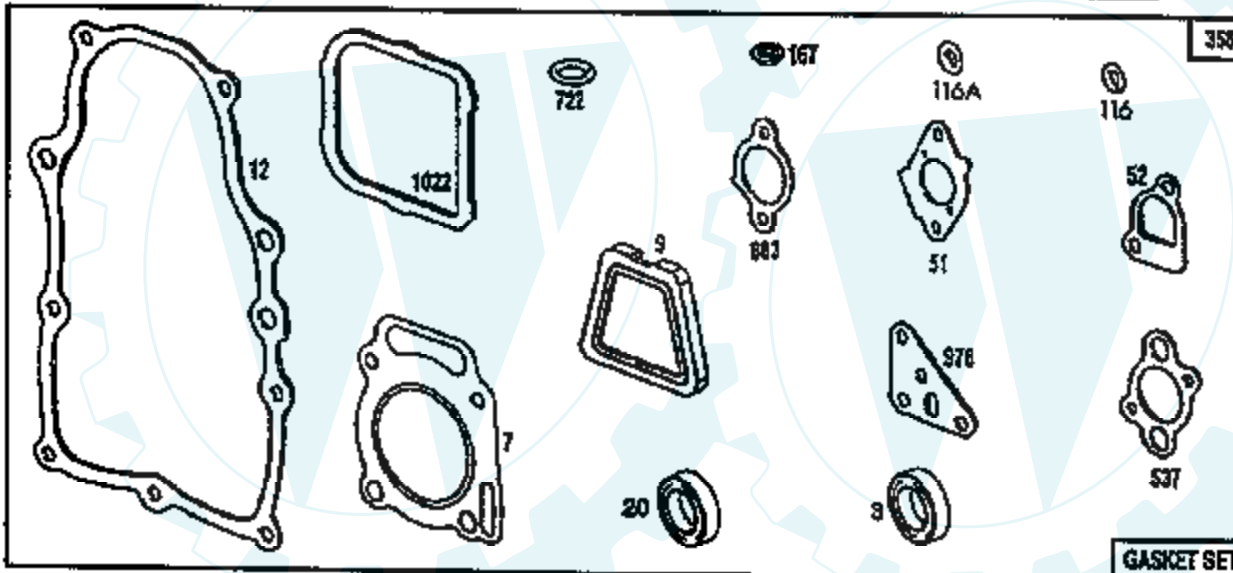

18 HP 42" TRACTOR - - MODEL NUMBER AYP7167B29
BRIGGS AND STRATTON ENGINE - MODEL NUMBER 350777, TYPE NUMBER 0034-01

Ref #	Part Number	Qty	Description
1	807787		CYLINDER ASSEMBLY
2	805107		BEARING, CYLINDER
3	805101		SEAL, OIL
5.1	807821		HEAD, CYLINDER, CYLINDER #1
5.2	807882		HEAD, CYLINDER, CYLINDER #2
6	805193		WASHER, CYLINDER HEAD
7	805653		GASKET, CYLINDER HEAD
8	807795		BREATHER ASSEMBLY
9	805379		GASKET, BREATHER
10	805751		SCREW
11	805362		TUBE, BREATHER
12	805112		GASKET, CRANKCASE COVER
13	805097		SCREW, CYLINDER HEAD
15	805048		PLUG, OIL DRAIN
16	807779		CRANKSHAFT
	94196		KEY, TIMING GEAR
18	807638		COVER ASSEMBLY, CRANKCASE
20	805049		SEAL, OIL
22	805017		SCREW, CRANKCASE COVER
23	807790		FLYWHEEL, MAGNETO
24	805016		KEY, FLYWHEEL
25	807888		PISTON ASSEMBLY, STANDARD SIZE
	807991		PISTON ASSEMBLY
	807992		PISTON ASSEMBLY
	807993		PISTON ASSEMBLY
26	807889		RING SET, PISTON, STANDARD SIZE
	807994		RING SET, PISTON
	807995		RING SET, PISTON
	807996		RING SET, PISTON
27	805099		LOCK, PISTON PIN
28	807886		PIN ASSEMBLY, PISTON, STANDARD
29	807900		ROD ASSEMBLY, CONNECTING
32	805395		SCREW, CONNECTING ROD
33	805089		VALVE, EXHAUST
34	805090		VALVE, INTAKE
35	805078		SPRING, VALVE
37	805506		COVER, STARTER
40	805092		RETAINER, VALVE SPRING
42	805161		RETAINER, VALVE
45	805354		TAPPET, VALVE
46	807542		GEAR, CAM
50	807802		MANIFOLD, INTAKE
51	805700		GASKET, CARBURETOR MOUNTING
52	805023		GASKET, INTAKE MANIFOLD
53	805669		SCREW, SEMS
54	805006		SCREW, SEMS
75	805007		WASHER, SPRING
78	805447		SCREW, SEMS
84	805059		PLUG, PIPE
87	805054		SEAL, GOVERNOR SHAFT
95	94457		SCREW, VALVE MOUNTING
95A	94466		SCREW, VALVE MOUNTING
98	494690		SCREW, THROTTLE ADJUSTMENT
104	231652		PIN, FLOAT HINGE
105	808023		FUEL INLET ASSEMBLY
108	224534		VALVE CHOKE
116	805058		O-RING, OIL PUMP
116A	805198		O-RING, CRANKCASE COVER