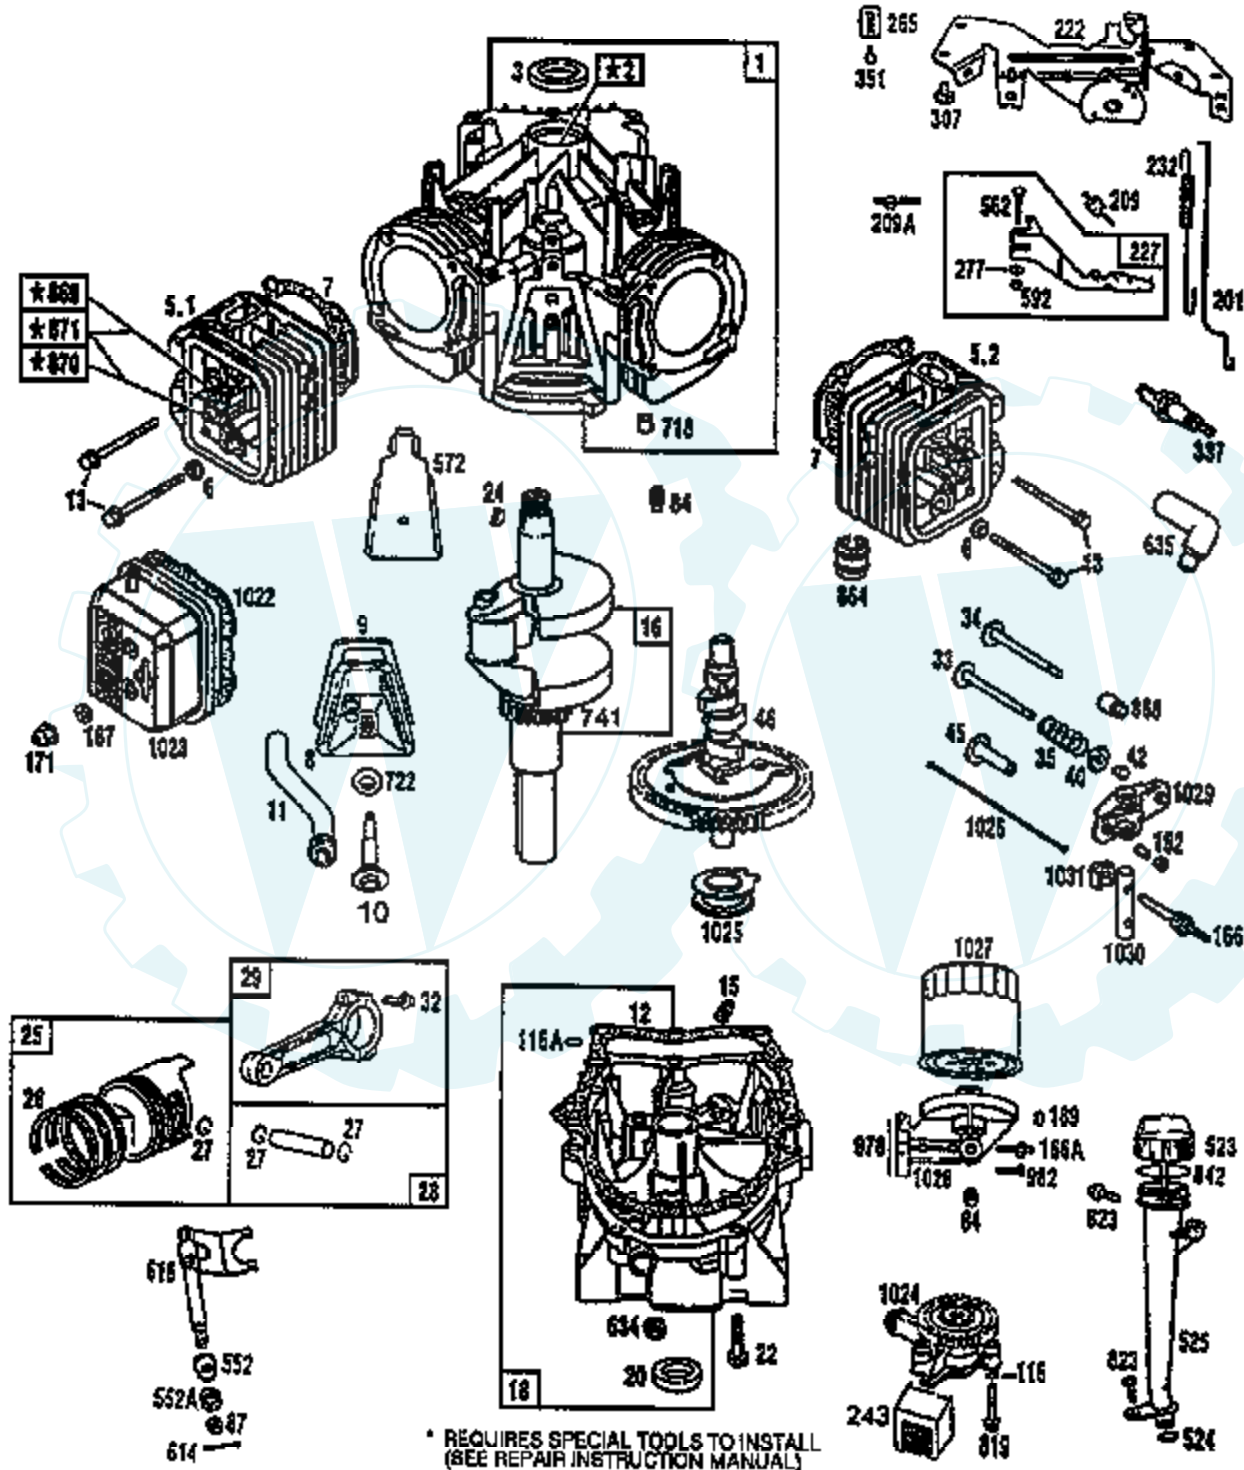

18 HP 42" TRACTOR - - MODEL NUMBER AYP7167B29
BRIGGS AND STRATTON ENGINE - MODEL NUMBER 350777, TYPE NUMBER 0034-01

Ref #	Part Number	Qty	Description
1	807787		CYLINDER ASSEMBLY
2	805107		BEARING, CYLINDER
3	805101		SEAL, OIL
5.1	807821		HEAD, CYLINDER, CYLINDER #1
5.2	807882		HEAD, CYLINDER, CYLINDER #2
6	805193		WASHER, CYLINDER HEAD
7	805653		GASKET, CYLINDER HEAD
8	807795		BREATHER ASSEMBLY
9	805379		GASKET, BREATHER
10	805751		SCREW
11	805362		TUBE, BREATHER
12	805112		GASKET, CRANKCASE COVER
13	805097		SCREW, CYLINDER HEAD
15	805048		PLUG, OIL DRAIN
16	807779		CRANKSHAFT
	94196		KEY, TIMING GEAR
18	807638		COVER ASSEMBLY, CRANKCASE
20	805049		SEAL, OIL
22	805017		SCREW, CRANKCASE COVER
23	807790		FLYWHEEL, MAGNETO
24	805016		KEY, FLYWHEEL
25	807888		PISTON ASSEMBLY, STANDARD SIZE
	807991		PISTON ASSEMBLY
	807992		PISTON ASSEMBLY
	807993		PISTON ASSEMBLY
26	807889		RING SET, PISTON, STANDARD SIZE
	807994		RING SET, PISTON
	807995		RING SET, PISTON
	807996		RING SET, PISTON
27	805099		LOCK, PISTON PIN
28	807886		PIN ASSEMBLY, PISTON, STANDARD
29	807900		ROD ASSEMBLY, CONNECTING
32	805395		SCREW, CONNECTING ROD
33	805089		VALVE, EXHAUST
34	805090		VALVE, INTAKE
35	805078		SPRING, VALVE
37	805506		COVER, STARTER
40	805092		RETAINER, VALVE SPRING
42	805161		RETAINER, VALVE
45	805354		TAPPET, VALVE
46	807542		GEAR, CAM
50	807802		MANIFOLD, INTAKE
51	805700		GASKET, CARBURETOR MOUNTING
52	805023		GASKET, INTAKE MANIFOLD
53	805669		SCREW, SEMS
54	805006		SCREW, SEMS
75	805007		WASHER, SPRING
78	805447		SCREW, SEMS
84	805059		PLUG, PIPE
87	805054		SEAL, GOVERNOR SHAFT
95	94457		SCREW, VALVE MOUNTING
95A	94466		SCREW, VALVE MOUNTING
98	494690		SCREW, THROTTLE ADJUSTMENT
104	231652		PIN, FLOAT HINGE
105	808023		FUEL INLET ASSEMBLY
108	224534		VALVE CHOKE
116	805058		O-RING, OIL PUMP
116A	805198		O-RING, CRANKCASE COVER