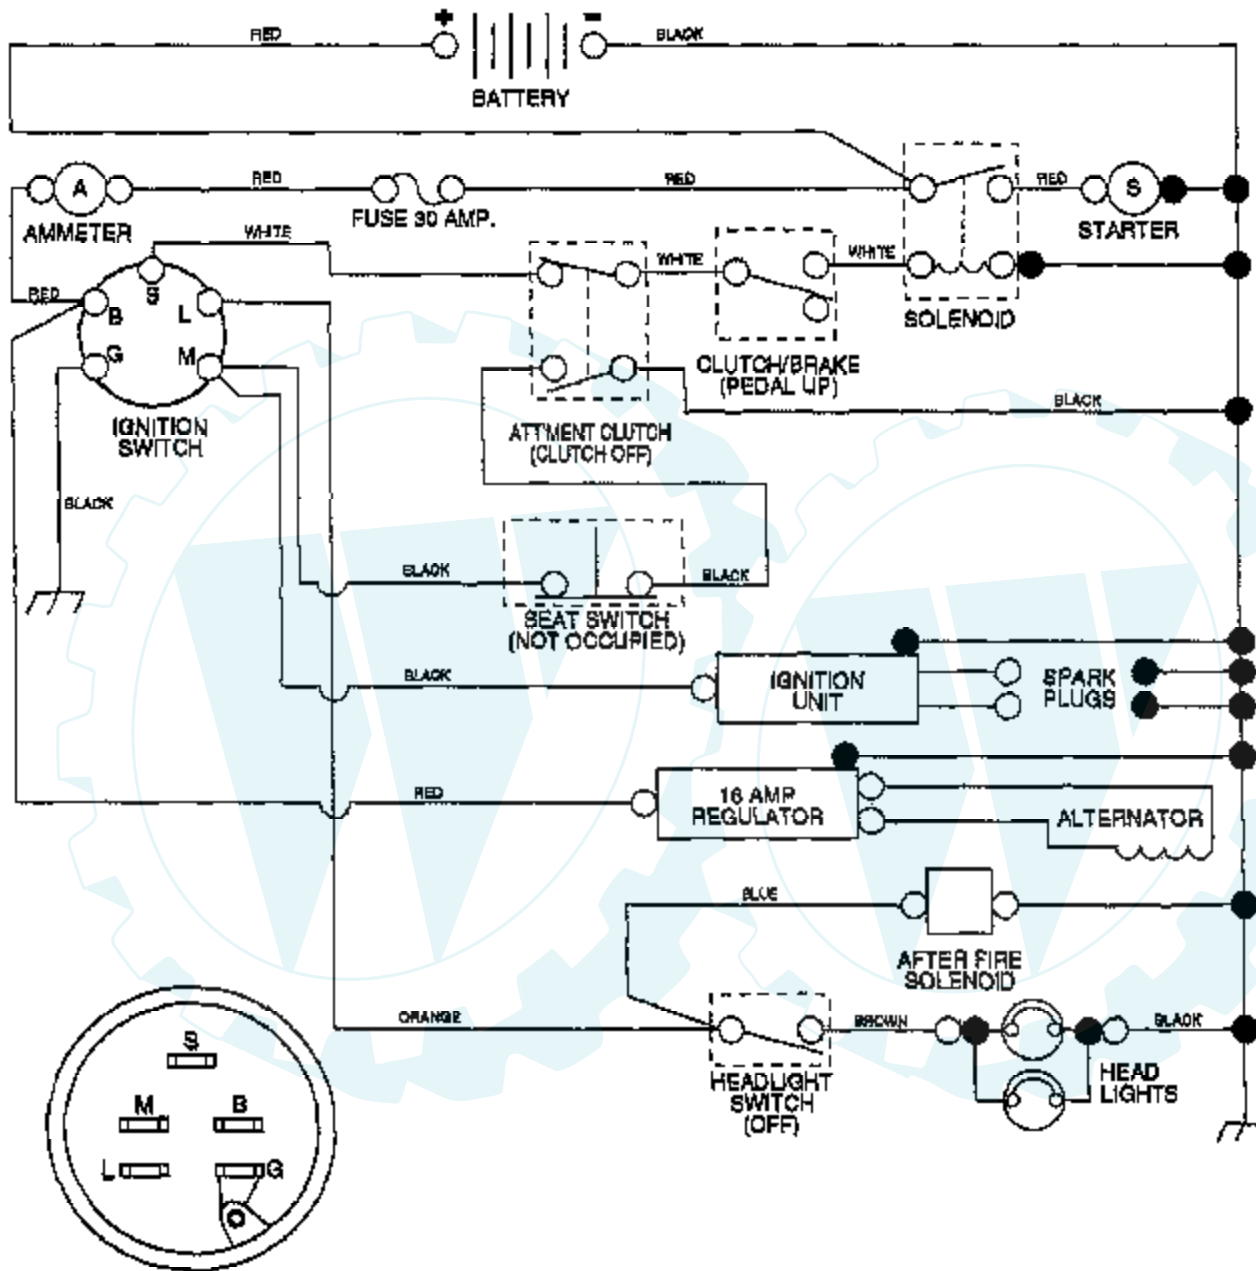

18HP 42" TRACTOR -- MODEL NUMBER AYP7167B29

SCHEMATIC

IGNITION SWITCH

POSITION	CIRCUIT
OFF	M + G
ON	B + L
START	B + S + L

WIRING INSULATED CLIPS

NOTE: IF WIRING INSULATED CLIPS WERE REMOVED FOR SERVICING OF UNIT, THEY SHOULD BE REPLACED TO PROPERLY SECURE YOUR WIRING

- NON-REMOVABLE CONNECTIONS
- REMOVABLE CONNECTIONS