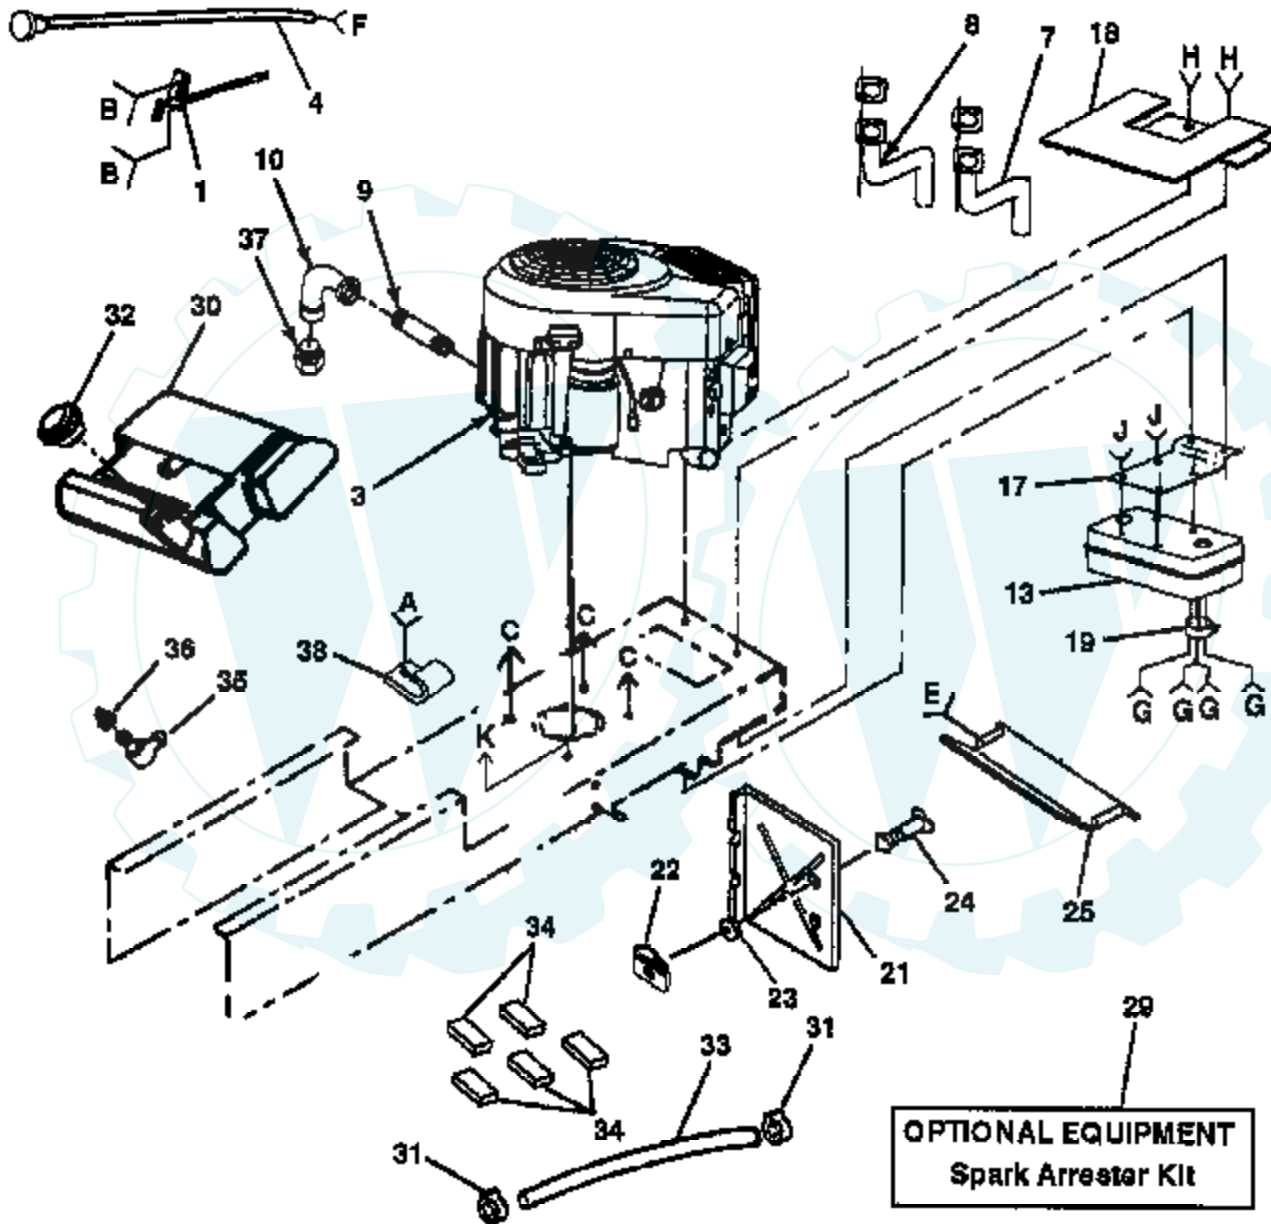

16 HP 42" TRACTOR -- MODEL NUMBER AYP7167B29

ENGINE

A	B	C	E	F	G	H	J	K

Ref #	Part Number	Qty	Description
1	132748		SUB= 532132748
2	17720410		SCREW LT
3			REFER TO IMAGE
4	132781		CHOKE CONTROL
5	11050600		LOCKWASHER
6	73610600		SUB= 7810H
7	122435X		TUBE ASSY EXH RH
8	122434X		TUBE ASSY EXH LH
9	13280336		PIPE NIPPLE LT
10	13200300		ELBOW
11	11050600		LOCKWASHER
12	17490624		SCREW LT
13	129464		MUFFLER
14	17190408		SCREW ST
15	17490512		SCREW
16	19132012		WASHER
17	122439X		BRACKET MUFFLER
18	128199X		SUB= 145552
19	101326L		DEFLECTOR.222573
20	17030808		SUB= 17030814
21	133746		HEAT SHIELD
22	105839X		RECEPTACLE LT
23	105838X		RETAINER LT
24	123650X		STUD.1/4.TURN
25	128953		HEAT SHIELD
26	17021008		SCREW
29	121851X		SUB= 532137180
30	106020X		SUB= 151346
31	123487X		HOSE CLAMP
32	123549X		SUB= 158990
33	8543R		FUEL LINE T
34	106082X		PAD-SPACER LT
35	3645J		BUSHING OUTLET T
36	8710J		FUEL TANK STEM GT
37			REFER TO IMAGE
38	2751R		CLIP T
39	73510600		NUT