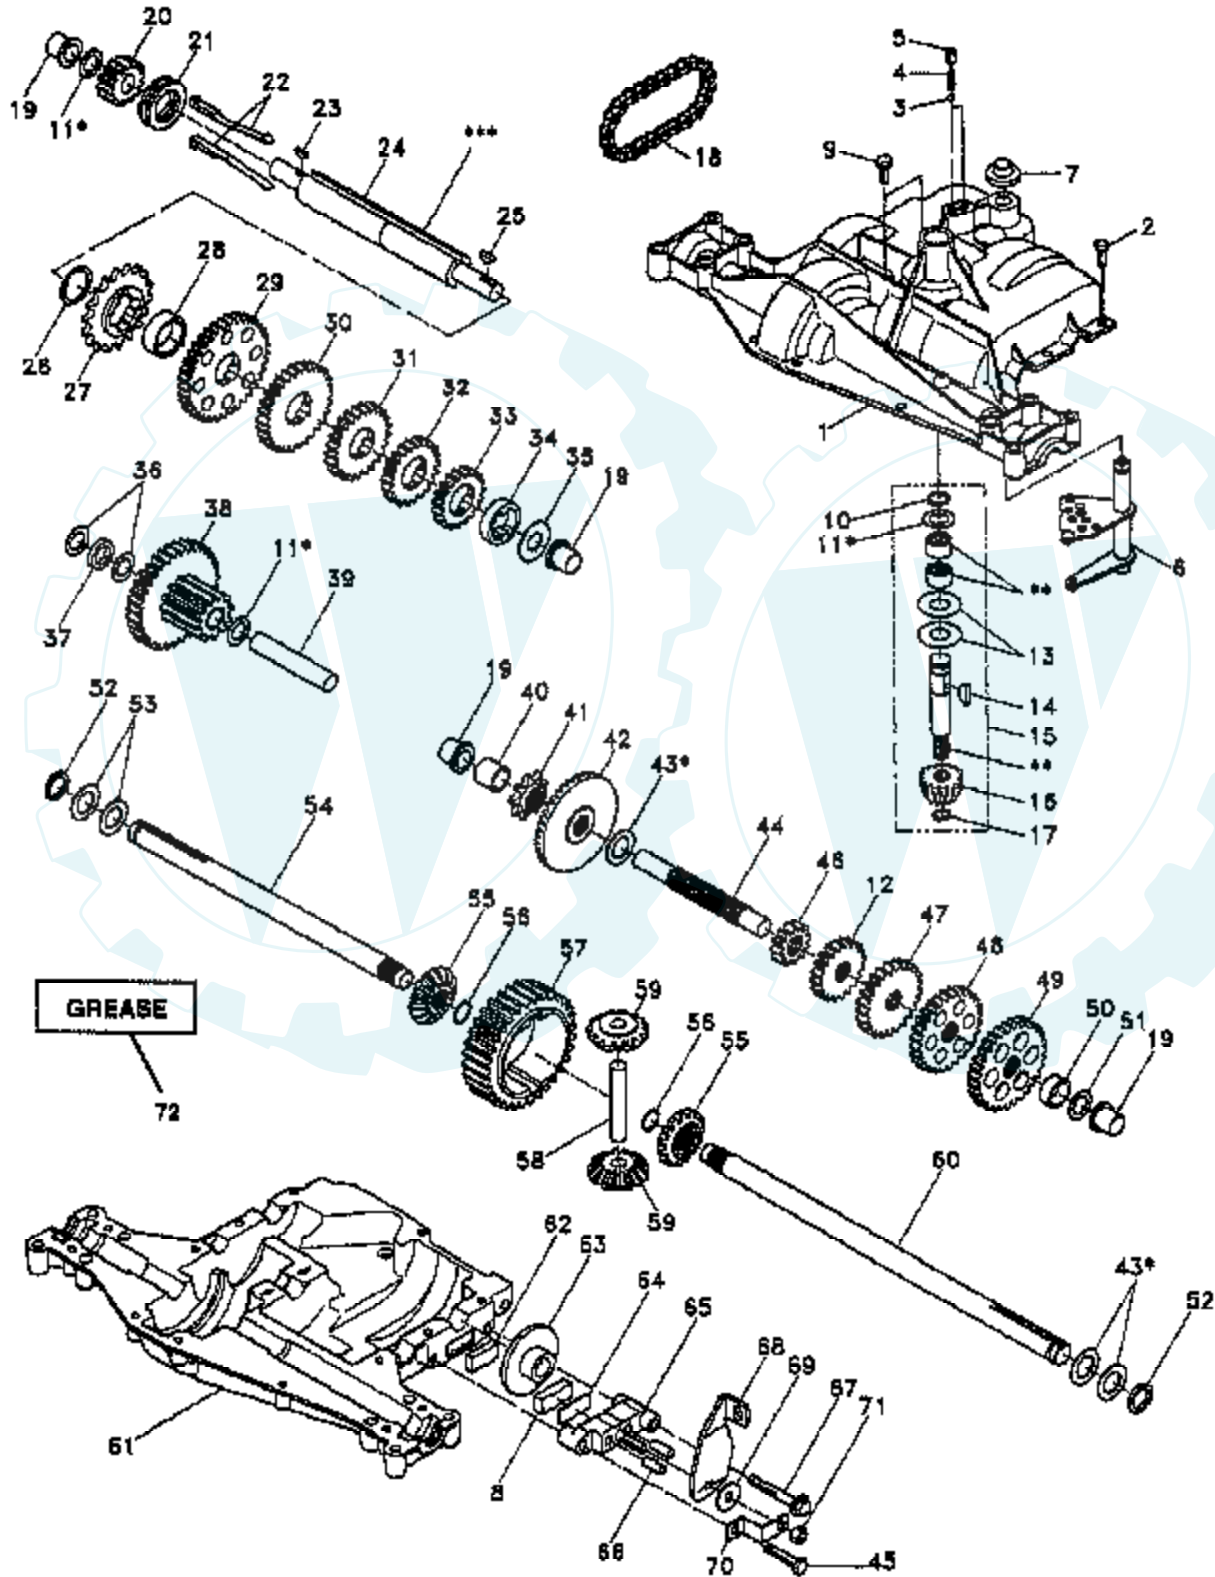

18 HP 42" TRACTOR - - MODEL NUMBER AYP7167B29
DANA TRANSAXLE - MODEL NUMBER 4360-37

Ref #	Part Number	Qty	Description
1	3865-A		HOUSING UPPER
2	1919		SCREW
3	5112		BALL, DETENT
4	3626		SPRING, DETENT
5	3623		SCREW, SET
6	4604		KIT, SHIFTER ASSEMBLY
7	5024		BOOT, SHIFTER
8	3907		PUCK, FRICTION
9	5131		SCREW TAPPING WITH SEALER
10	1099		RING RETAINING
11	4689		ASSY, KIT, SHIM .625 SHAFT
12	3707		GEAR SPUR, 15 TEETH
13	3876		WASHER, PLAIN .632 X 1.38 X .046
14	1374		KEY WOODRUFF #9
15	4171		ASSY KIT INPUT SHAFT
16	3725		PINION BEVEL 14 TEETH
17	3624		RING, RETAINING
18	3625		CHAIN, 24 PITCHES
19	1542		BEARING, FLANGE
20	3773		GEAR SPUR, 14 TEETH
21	3631		COLLAR CLUTCH
22	5266		KEY CLUTCH
23	1369		KEY WOODRUFF #3
24	3883		SHAFT INTERMEDIATE
25	1375		KEY, WOODRUFF, #61
26	3627		RING, RETAINING
27	3830		SPROCKET, 18 TEETH
28	3841		SPACER
29	3786		GEAR, SPUR, 37 TEETH
30	3785		GEAR, SPUR, 35 TEETH
31	3867		GEAR, SPUR, 30 TEETH
32	3783		GEAR, SPUR, 25 TEETH
33	3869		GEAR, SPUR, 22 TEETH
34	5202		GEAR, SPUR, 19 TEETH
35	3628		WASHER, PLAIN .640 X 1.37 X .061
36	1423		WASHER, PLAIN .632 X 1.00 X .026
37	3422		SPACER .630 X 1.00 X .169
38	4286		ASSY GEAR COMB 12&35 TEETH
39	3967		SHAFT, IDLER
40	3901		SPACER .635 X .875 X .755
41	3645		SPROCKET, 9 TEETH
42	3589		GEAR, BEVEL, 42 TEETH
43	4691		ASSY, KIT, SHIM .750 SHAFT
44	3882		SHAFT, DRIVE
45	3724		SCREW TAPPING
46	3646		GEAR, SPUR, 12 TEETH
47	3866		GEAR, SPUR, 20 TEETH
48	3719		GEAR, SPUR, 25 TEETH
49	3868		GEAR, SPUR, 28 TEETH
50	3683		GEAR, SPUR, 31 TEETH
51	1145		WASHER, PLAIN .632 X 1.00 X .060
52	5130		WASHER, NEOPRENE
53	3184		WASHER, PLAIN .758 X 1.25 X .031
54	3880		AXLE LEFT HAND
55	3871		GEAR MITER 15 TEETH
56	3656		RING, RETAINING
57	3839		GEAR, SPUR, 32 TEETH
58	3919		SHAFT, CROSS