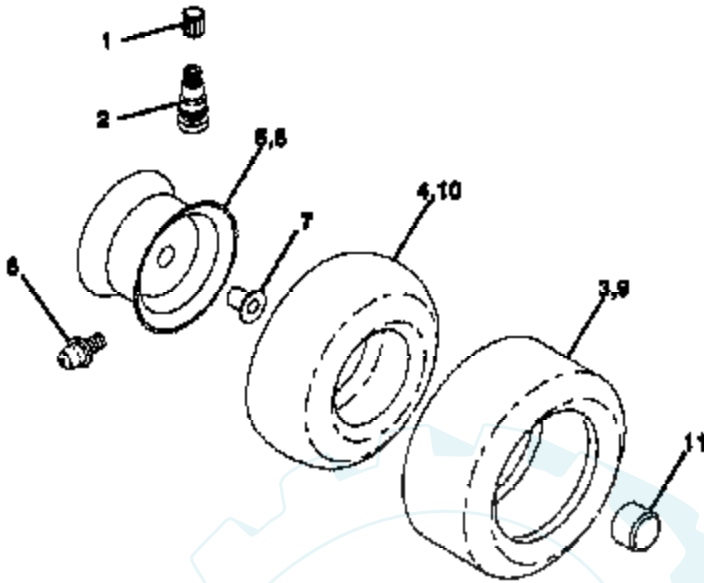

WHEELS AND TIRES 18 HP 42" TRACTOR - - MODEL NUMBER AYP7167B29

Ref #	Part Number	Qty	Description
1	59192		VALVE CAP
2	65139		VALVE STEM LT
3	106222X		SUB= 122073X
4	59904		TUBE.5.3/4.5/6
5	106732X311		SUB= 106732X427
6	278H		FITTING LT
7	9040H		"FLANGE, BEARING"
8	106108X311		SUB= 106108X427
9	122082X		SUB= 918122082X
10	7152J		TUBE.18X9.5-8
11	104757X		HUB CAP