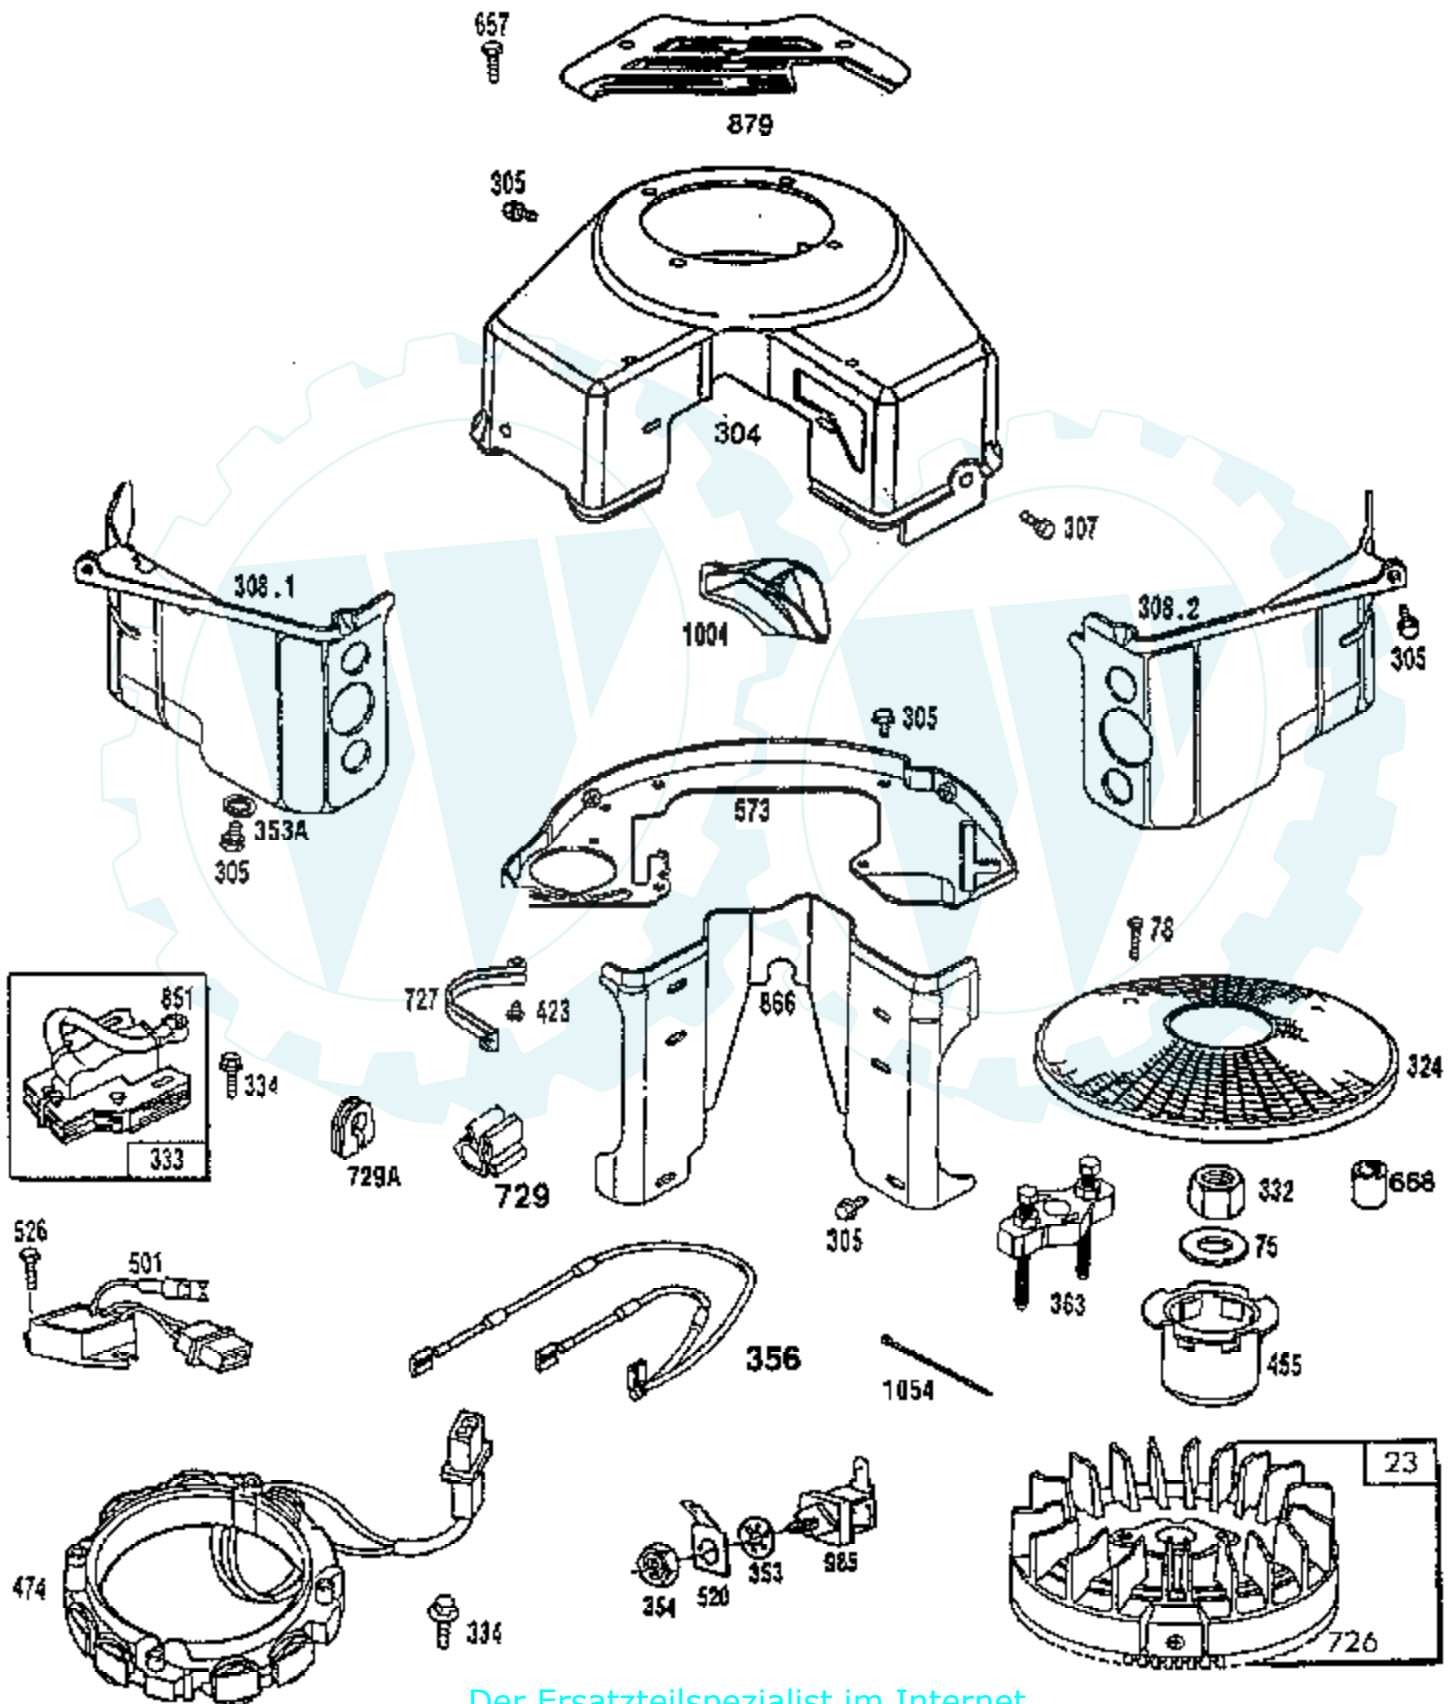

TRACTOR - - MODEL NUMBER AYP7167A69

BRIGGS & STRATTON ENGINE - MODEL NUMBER 303777, TYPE NUMBER 1032-A1

Ref #	Part Number	Qty	Description
1	807511		CYLINDER ASSEMBLY
2	805107		BEARING, CYLINDER
3	805107		BEARING, CYLINDER
5	807987		HEAD, CYLINDER #1
5A	807988		HEAD, CYLINDER #2
6	805193		WASHER, CYLINDER HEAD
7	805111		GASKET, CYLINDER HEAD
8	807795		BREATHER ASSEMBLY
9	805379		GASKET, BREATHER
10	805751		SCREW
11	805362		TUBE, BREATHER
12	805112		GASKET, CRANKCASE COVER
13	805097		SCREW, CYLINDER HEAD
15	805048		PLUG, OIL DRAIN
16	807586		CRANKSHAFT
	94196		KEY, TIMING GEAR
	807625		WASHERS, THRUST
18	807638		COVER ASSEMBLY, CRANKCASE
20	805049		SEAL, OIL
22	805696		SCREW, CRANKCASE COVER
23	807531		FLYWHEEL MAGNETO
24	805016		KEY, FLYWHEEL
25	807619		PISTON ASSEMBLY, STANDARD
	807807		PISTON ASSEMBLY .010" OVERSIZE
	807809		PISTON ASSEMBLY .020" OVERSIZE
	807811		PISTON ASSEMBLY .030" OVERSIZE
26	807620		RING SET, PISTON, STANDARD
	807808		RING SET, PISTON .010" OVERSIZE
	807810		RING SET, PISTON .020" OVERSIZE
	807812		RING SET, PISTON .030" OVERSIZE
27	805099		LOCK, PISTON PIN
28	807621		PIN ASSEMBLY, PISTON, STANDARD
29	807900		ROD ASSEMBLY, CONNECTING
32	805395		SCREW, CONNECTING ROD
33	805089		VALVE, EXHAUST
34	805090		VALVE, INTAKE
35	805078		SPRING, VALVE
40	805092		RETAINER, VALVE SPRING
42	805161		RETAINER, VALVE
45	262679		TAPPET, VALVE
46	807542		GEAR, CAM
50	805409		MANIFOLD, INTAKE
51	805149		GASKET, CARBURETOR MOUNTING
52	805023		GASKET, INTAKE MANIFOLD
53	805669		SCREW, SEMS
54	805006		SCREW, SEMS
75	805007		WASHER, SPRING
78	805447		SCREW, SEMS
84	91488		PLUG, PIPE
87	805054		SEAL, GOVERNOR SHAFT
94	805777		NOZZLE, CARBURETOR
95	805561		SCREW, VALVE MOUNTING
98	807705		SCREW, THROTTLE ADJUSTING
104	805586		PIN, FLOAT HINGE
105	807706		VALVE, FUEL INLET
108	805562		VALVE, CHOKE
116	805058		O-RING, OIL PUMP
116A	805198		O-RING, CRANKCASE COVER