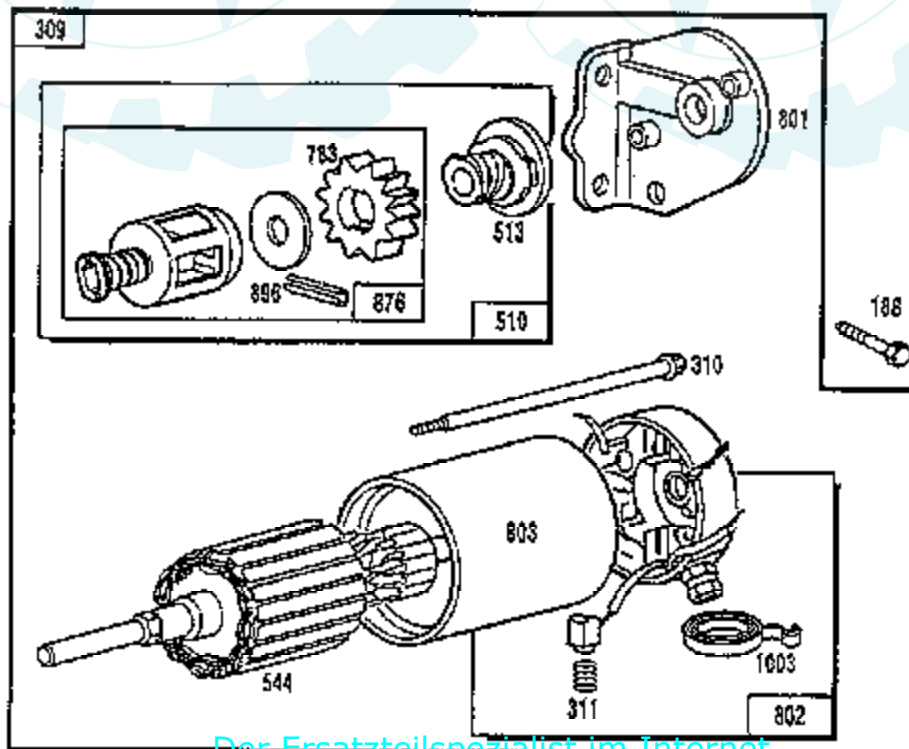

TRACTOR - - MODEL NUMBER AYP7167A69

BRIGGS & STRATTON ENGINE - MODEL NUMBER 303777, TYPE NUMBER 1032-A1

Ref #	Part Number	Qty	Description
1	807511		CYLINDER ASSEMBLY
2	805107		BEARING, CYLINDER
3	805107		BEARING, CYLINDER
5	807987		HEAD, CYLINDER #1
5A	807988		HEAD, CYLINDER #2
6	805193		WASHER, CYLINDER HEAD
7	805111		GASKET, CYLINDER HEAD
8	807795		BREATHER ASSEMBLY
9	805379		GASKET, BREATHER
10	805751		SCREW
11	805362		TUBE, BREATHER
12	805112		GASKET, CRANKCASE COVER
13	805097		SCREW, CYLINDER HEAD
15	805048		PLUG, OIL DRAIN
16	807586		CRANKSHAFT
	94196		KEY, TIMING GEAR
	807625		WASHERS, THRUST
18	807638		COVER ASSEMBLY, CRANKCASE
20	805049		SEAL, OIL
22	805696		SCREW, CRANKCASE COVER
23	807531		FLYWHEEL MAGNETO
24	805016		KEY, FLYWHEEL
25	807619		PISTON ASSEMBLY, STANDARD
	807807		PISTON ASSEMBLY .010" OVERSIZE
	807809		PISTON ASSEMBLY .020" OVERSIZE
	807811		PISTON ASSEMBLY .030" OVERSIZE
26	807620		RING SET, PISTON, STANDARD
	807808		RING SET, PISTON .010" OVERSIZE
	807810		RING SET, PISTON .020" OVERSIZE
	807812		RING SET, PISTON .030" OVERSIZE
27	805099		LOCK, PISTON PIN
28	807621		PIN ASSEMBLY, PISTON, STANDARD
29	807900		ROD ASSEMBLY, CONNECTING
32	805395		SCREW, CONNECTING ROD
33	805089		VALVE, EXHAUST
34	805090		VALVE, INTAKE
35	805078		SPRING, VALVE
40	805092		RETAINER, VALVE SPRING
42	805161		RETAINER, VALVE
45	262679		TAPPET, VALVE
46	807542		GEAR, CAM
50	805409		MANIFOLD, INTAKE
51	805149		GASKET, CARBURETOR MOUNTING
52	805023		GASKET, INTAKE MANIFOLD
53	805669		SCREW, SEMS
54	805006		SCREW, SEMS
75	805007		WASHER, SPRING
78	805447		SCREW, SEMS
84	91488		PLUG, PIPE
87	805054		SEAL, GOVERNOR SHAFT
94	805777		NOZZLE, CARBURETOR
95	805561		SCREW, VALVE MOUNTING
98	807705		SCREW, THROTTLE ADJUSTING
104	805586		PIN, FLOAT HINGE
105	807706		VALVE, FUEL INLET
108	805562		VALVE, CHOKE
116	805058		O-RING, OIL PUMP
116A	805198		O-RING, CRANKCASE COVER