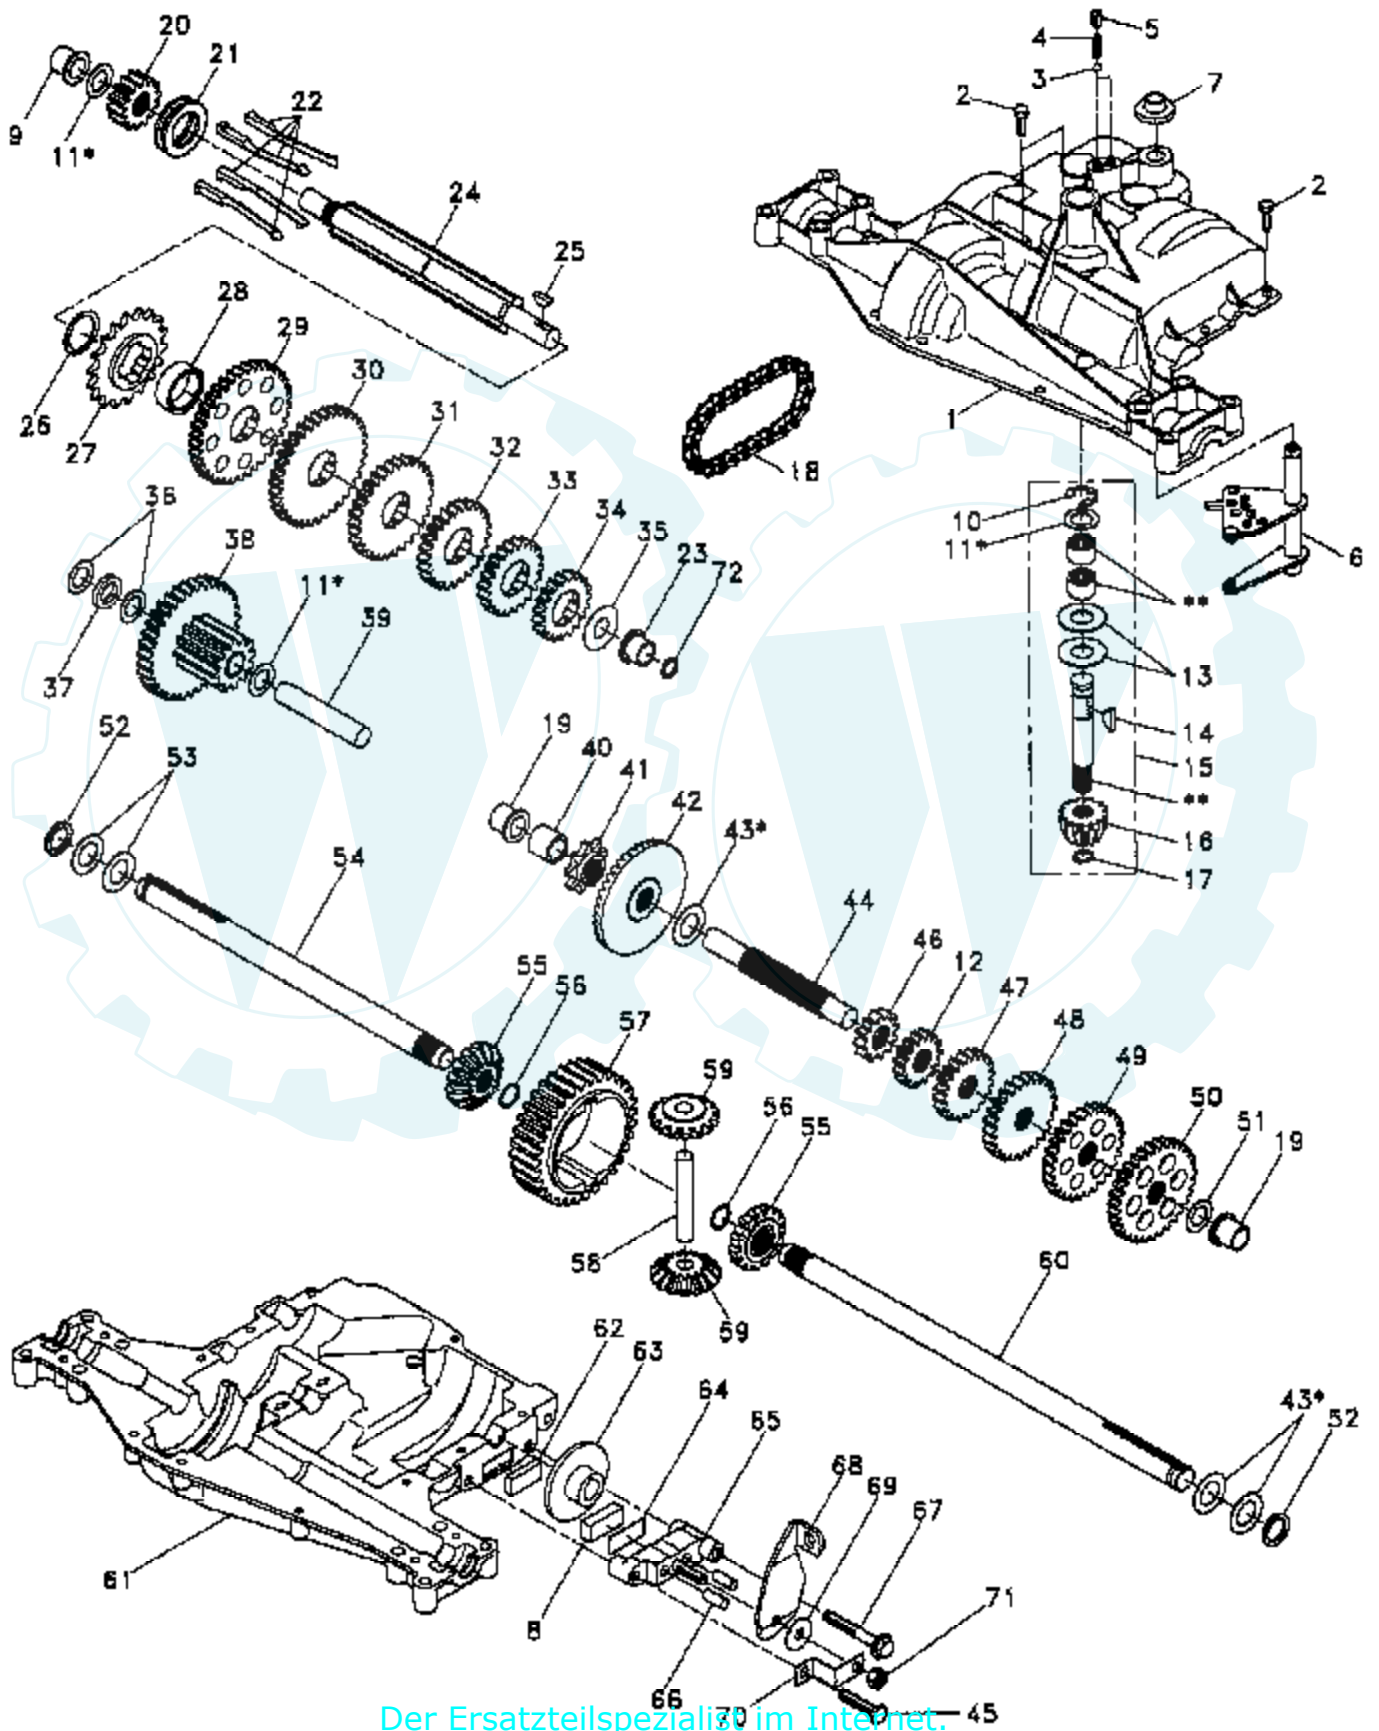

TRACTOR - - MODEL NUMBER AYP7167A69

DANA TRANSAXLE - MODEL NUMBER 4360-97

Ref #	Part Number	Qty	Description
1	132671		HARNES.SIGNITION
2	2274J		SUB= 74760412
3	134400		SUB= 68003
4	105904X		"SPRING, DETENT LT"
5	105905X		"SCREW, SET LT"
6	134788		SHIFTER.ASM.KIT.
7	134399		SHIFTER BOOT
8	120951X		PUCK T
9	148266		SUB= 105911X
10	2225J		RETAINING RING LT
11	134793		ASM KIT SHIM 4689
12	143679		PLUG.PLASTIC
13	120415X		WASHER T
14	142674		KEY WOODRUFF-DANA
15	106846X		SUB= 167148
16	106095X		SUB= 95-8060-6F
17	105909X		"RING,RETAINING LT"
18	105910X		"CHAIN,24 PTCH LT"
19	105911X		BEARING.FLNG.5510
20	142675		GEAR SPUR 14 TTH
21	138246		COLLAR CLUTCH
22	138238		KIT.ASM.CLTCH KEY
23	148268		BEARING.FLNG.5511
24	143673		SHAFT INTER 5404
25	2244J		WOODRUFF KEY
26	105916X		"RING,RETAINING LT"
27	120470X		SPROCKET 18T T
28	110070X		SPACER YT
29	142677		GEAR SPUR 37 TTH
30	142681		GEAR SPUR 35 TTH
31	124644X		GEAR SPUR 30T
32	108980X		GEAR 25T LT
33	120406X		GEAR SPUR 22 TT
34	134796		SPUR GEAR 19T
35	105925X		"WASHER, PLAIN LT"
36	2232J		WASHER 025
37	108978X		SPACER
38	110079X		ASSM GEAR COMB
39	124639X		SHAFT IDLER
40	120472X		SPACER T
41	105928X		SPROCKET 9T LT
42	106605X		SUB= 167148
43	134394		ASM KIT SHIM
44	120473X		SHAFT T
45	106596X		"SCREW, TAPPING LT"
46	142678		GEAR SPUR 12 TTH
47	120407X		SUB= 124641X
48	106589X		"GEAR, SPUR 25T LT"
49	120408X		GEAR 28T T
50	105937X		"GEAR, SPUR 31T LT"
51	2226J		WASHER 060
52	134401		NEOPRENE WASHER
53	2264J		WASHER 031
54	120474X		SUB= 154658
55	110081X		GEAR 15T T
56	105941X		"RING,RETAINING LT"
57	110071X		SUB= 120478X
58	120952X		SHAFT T