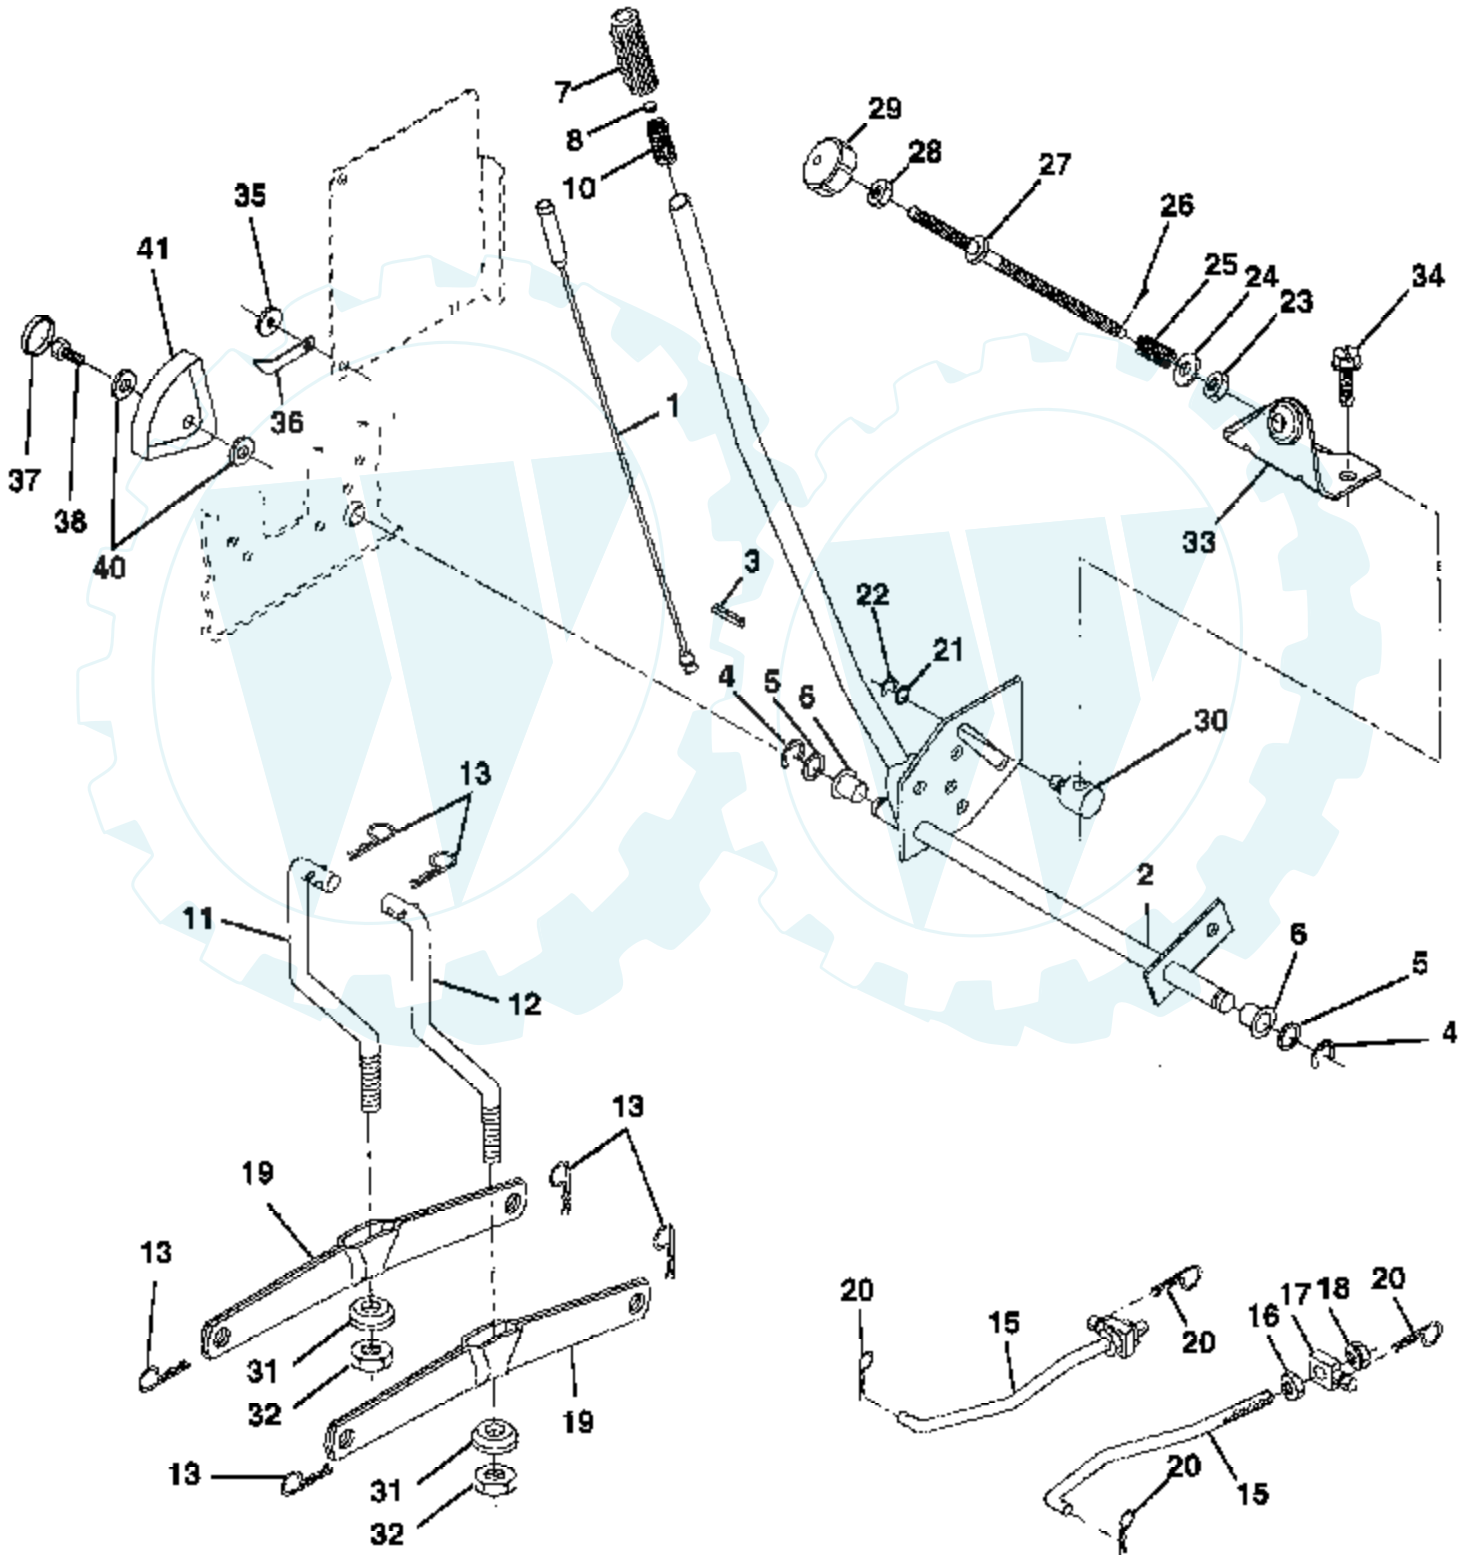

TRACTOR - - MODEL NUMBER AYP7167A69

LIFT

Ref #	Part Number	Qty	Description
1	136973		WIRE ASM
2	140278		HANDLE.LIFT.LH.
3	138284		PIN GROOVE
4	12000002		SUB= 2225J
5	19211621		WASHER
6	120183X		NYLON BEARING
7	125631X		GRIP HANDLE
8	122365X		SUB= 125925X
10	122512X		SUB= 532122512
11	139865		SUB= 918139865
12	139866		SUB= 151140
13	4939M		SUB= 85902
15	127218		LINK.FRONT
16	73350800		NUT
17	130171		TRUNION
18	73800800		NUT.LK.W/WSH.1/2.
19	139868		ARM SUSP REAR
20	3146R		RETAINER.SPRING
21	19151216		WASHER
22	12000037		KLIP RING
23	110807X		NUT T
24	19131016		WASHER
25	2876H		SPRING T
26	76020308		SUB= 3145
27	126971X		SUB= 532126971
28	73350600		NUT
29	138057		KNOB INF 3/8-16
30	110810X		TRUNION LT
31	140302		BEARING PVT LH
32	73540600		NUT.CROWNLOCK.3/8
33	140168		BRACKET STOP INF
34	17490608		SCREW LT
35	120529X		WASHER T
36	123933X505		POINTER HGT IND
37	123935X		"PLUG,HOLE"
38	17490512		SCREW
40	19112410		WASHER
41	123934X		HEIGHT INDICATOR