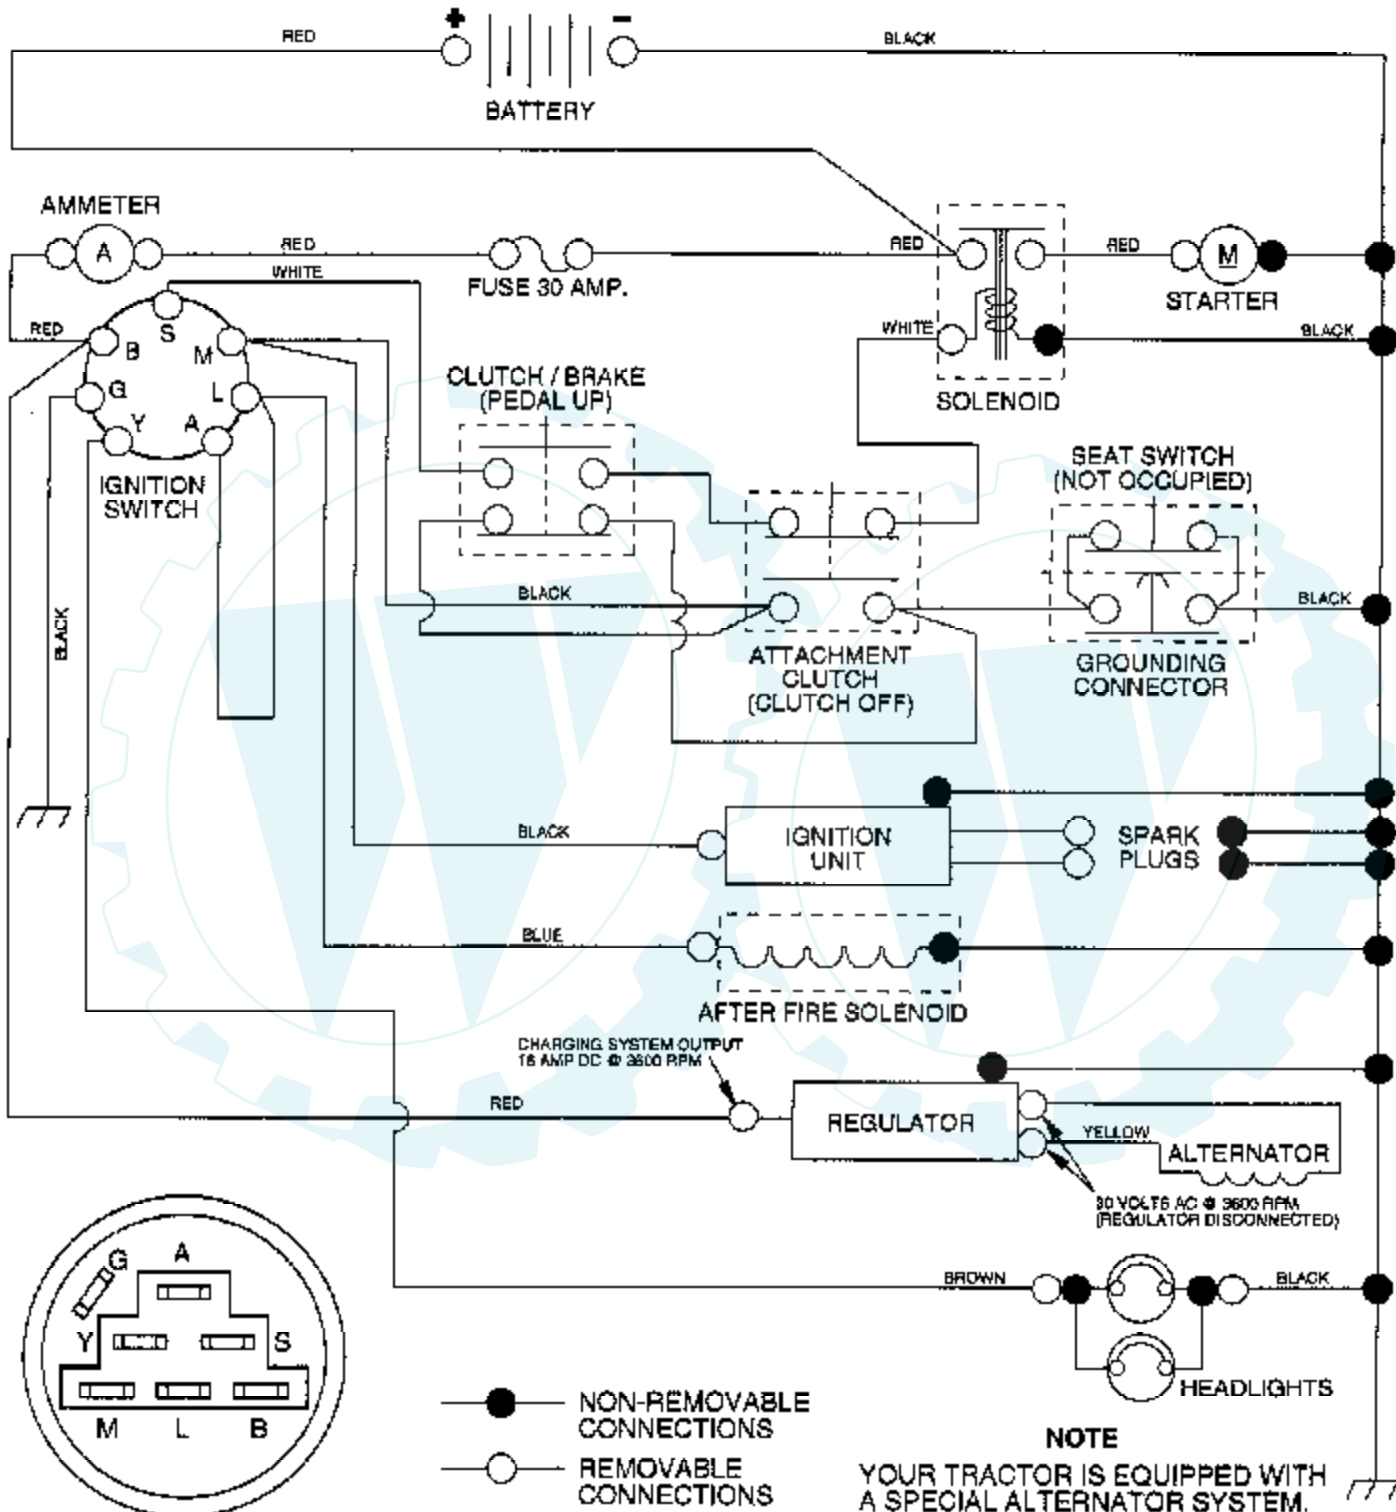

TRACTOR - - MODEL NUMBER AYP7167A69

SCHEMATIC

IGNITION SWITCH

POSITION	CIRCUIT	"MAKE"
OFF	G + M + L	NONE
RUN/LIGHT	B + L	A + Y
RUN	B + L	NONE
START	B + L + S	NONE

- NON-REMOVABLE CONNECTIONS
- REMOVABLE CONNECTIONS

WIRING INSULATED CLIPS

NOTE: IF WIRING INSULATED CLIPS WERE REMOVED FOR SERVICING OF UNIT, THEY SHOULD BE REPLACED TO PROPERLY SECURE YOUR WIRING

NOTE

YOUR TRACTOR IS EQUIPPED WITH A SPECIAL ALTERNATOR SYSTEM. THE LIGHTS ARE NOT CONNECTED TO THE BATTERY, BUT HAVE THEIR OWN ELECTRICAL SOURCE. BECAUSE OF THIS, THE BRIGHTNESS OF THE LIGHTS WILL CHANGE WITH ENGINE SPEED. AT IDLE THE LIGHTS WILL DIM. AS THE ENGINE IS SPEEDED UP, THE LIGHTS WILL BECOME THEIR BRIGHTEST.