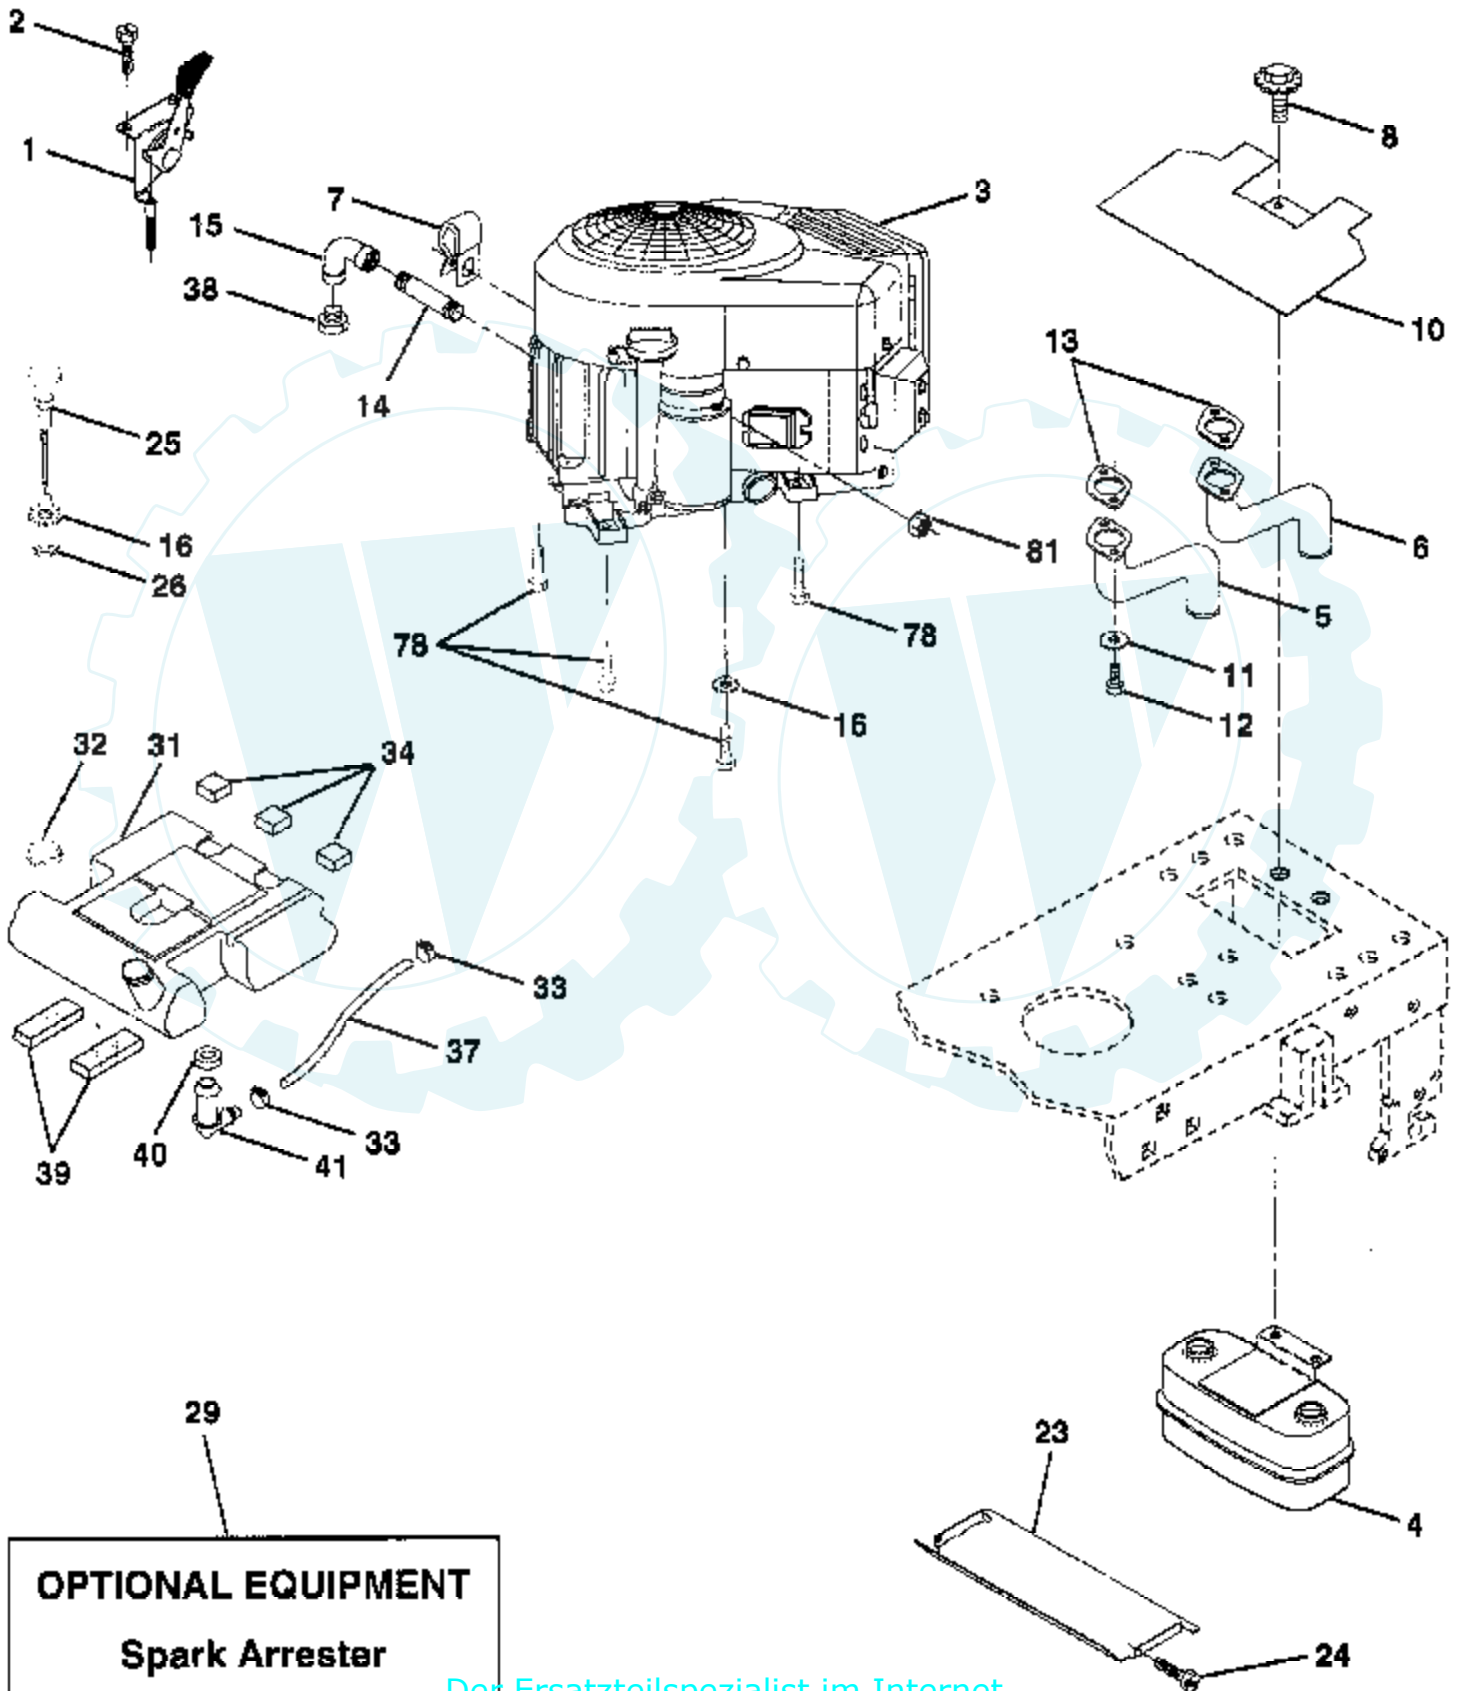

TRACTOR - - MODEL NUMBER AYP7167A69

ENGINE

Ref #	Part Number	Qty	Description
1	148875		CONTROL THROT. LH
2	17720410		SCREW LT
3			REFER TO IMAGE
4	149723		MUFFLER.TW.LOTONE
5	122434X		TUBE ASSY EXH LH
6	122435X		TUBE ASSY EXH RH
7	138129		CLAMP.TUBE.DBL.EN
10	145552		SHIELD.HEAT.
11			REFER TO IMAGE
12			REFER TO IMAGE
13			REFER TO IMAGE
14	13280336		PIPE NIPPLE LT
15	13200300		ELBOW
16	11050600		LOCKWASHER
23	128953		HEAT SHIELD
24	17021008		SCREW
25	145996		CONTROL.CHOKE.37
26	73610600		SUB= 7810H
29	137180		SUB= 532137180
31	141069		SUB= 151346
32	140527		CAP ASM FUEL
33	123487X		HOSE CLAMP
34	106082X		PAD-SPACER LT
35	17490512		SCREW
36	19132012		WASHER
37	8543R		FUEL LINE T
38			REFER TO IMAGE
39	109227X		PAD IDLER TI
40	3645J		BUSHING OUTLET T
41	139277		STEM.TANK.FUEL
78	17490620		SCREW
81	128861		NUT