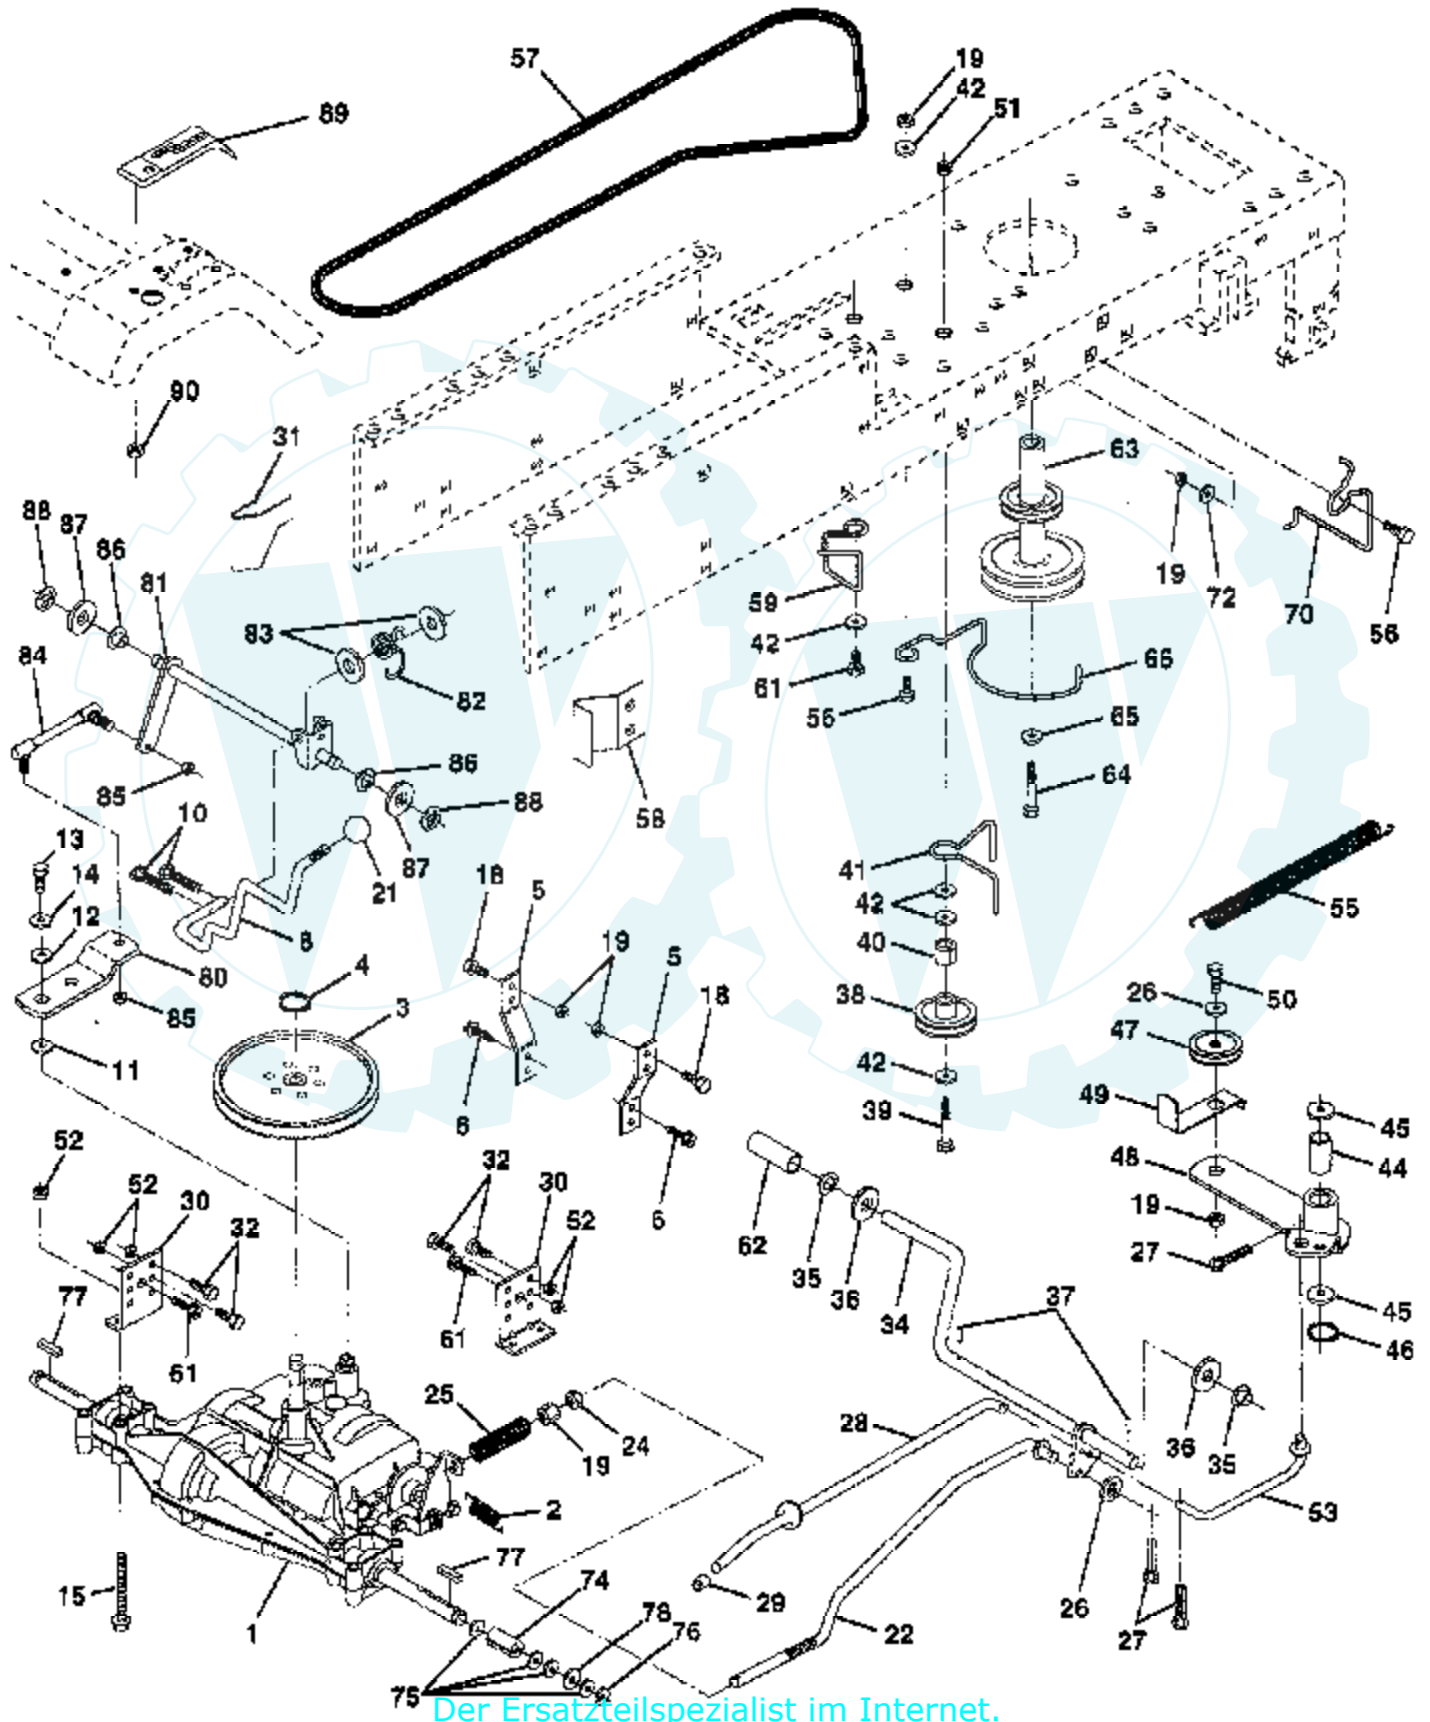

TRACTOR -- MODEL NUMBER AYP7167A69

DRIVE

Ref #	Part Number	Qty	Description
1	145607		SUB= 161451
2	146682		SPRING.BRAKE.RETU
3	123666X		PULLEY TRANS
4	12000028		SUB= 2267J
5	121520X		STRAP TORQUE
8	141002		ROD SHIFT FEND YT
10	76020416		PIN COTTER 1/8
11	105701X		WASH-SHFT PLT LT
12	19151216		WASHER
13	74550412		BOLT.1/4-28.W/PAT
14	10040400		LOCKWASHER
15	74780544		BOLT HEX
19	73800600		NUT
21	106933X		KNOB T (1/2-HOLE)
22	130804		BRAKE ROD
24	73350600		NUT
25	106888X		SPRING ROD LT
26	19131316		WASHER
27	76020412		COTTER PIN
28	145204		ROD.BRAKE.PARK.LT
29	124236X		CAP
30	130807		TRANSAXLE MTG BKT
31	127275X		"KEEPER,BELT LH T"
32	74760512		BOLT
34	122424X		SUB= 149001
35	120183X		NYLON BEARING
36	19211616		WASHER LT
37	1572H		SUB= 2882J
38	123674X		PULLEY.IDLER.FLAT
39	74760644		BOLT
40	4470J		SPACER T
41	109070X		BELT KEEPER LT
42	19131312		WASHER
44	105706X		"LY, BEARING"
45	110812X		WASHER LT
46	12000039		KLIP RING
47	127783		SUB= 139245
48	123789X		ARM IDLER
49	123205X		RETAIN BELT
50	74760624		SUB= 74930624
51	73680600		SUB= 73690600
52	73680500		SUB= 73690500
53	105710X		"LINK, CLUTCH T"
55	105709X		"SPRING, RETURN LT"
56	74760620		SUB= 74780620
57	130801		SUB= 138255
58	127274X		"KEEPER,BELT RH T"
59	140312		KEEPER BELT CNTSP
61	17490612		SCREW
62	8883R		PEDAL COVER T
63	140186		PULLEY.ENGINE
64	71170764		BOLT
65	10040700		LOCKWASHER
66	129921		KEEPER.BELT.ENG.L
70	134683		KEEPER BELT ENG
72	19132012		WASHER
74	109502X		SPACER LT
75	121749X		WASHER