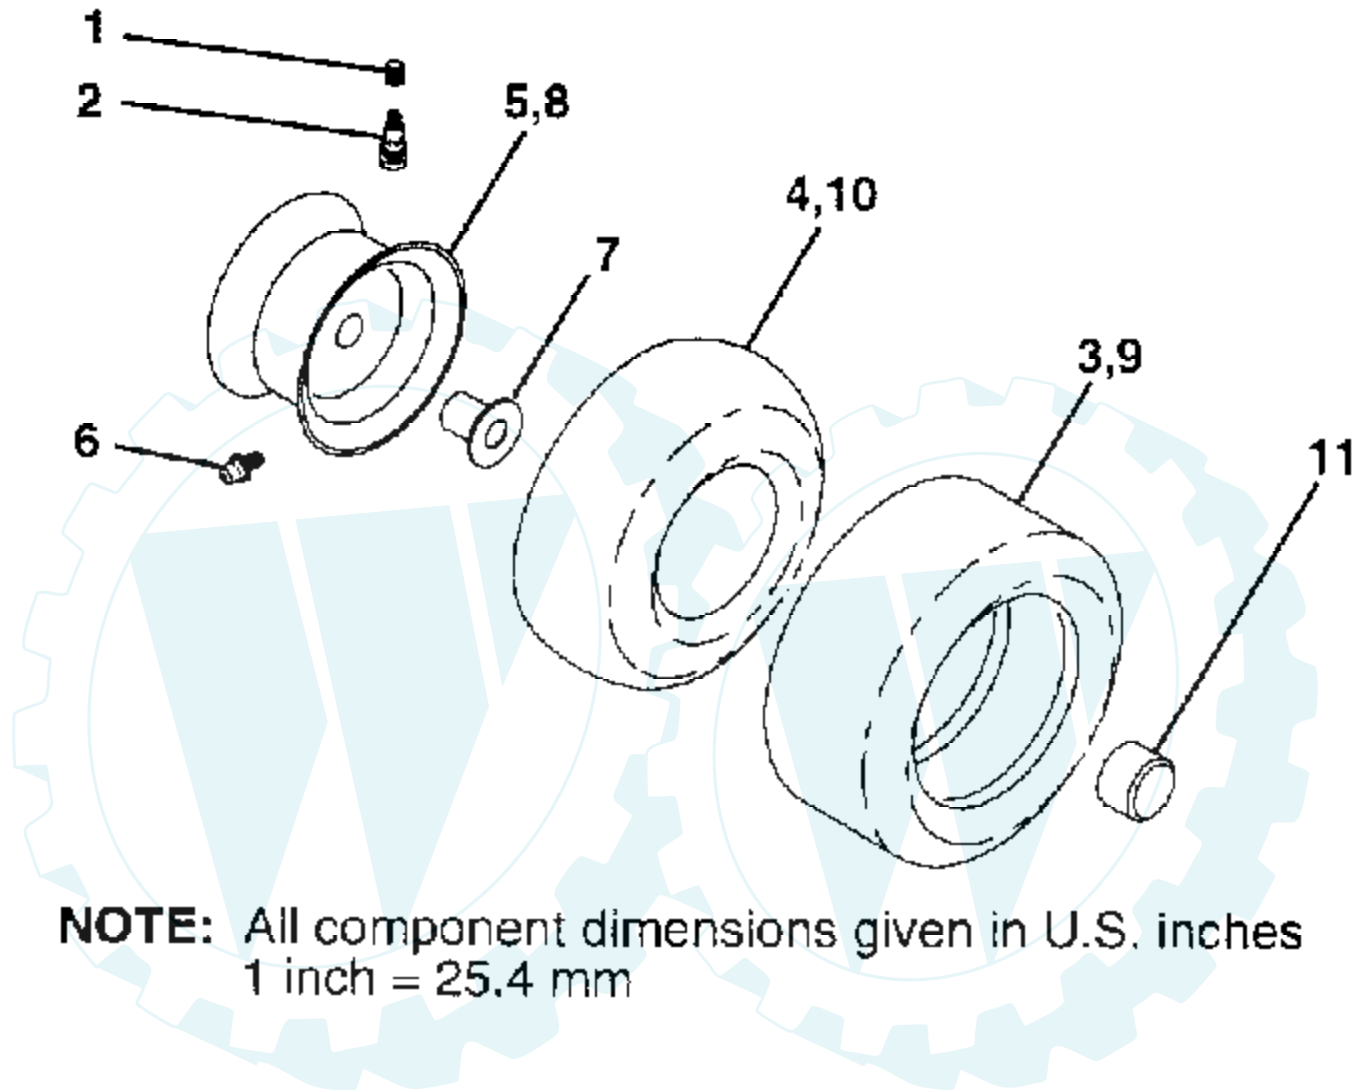

## WHEELS AND TIRES

**NOTE:** All component dimensions given in U.S. inches  
1 inch = 25.4 mm

Ref #	Part Number	Qty	Description
1	59192		VALVE CAP
2	65139		VALVE STEM LT
3	106222X		SUB= 122073X
4	59904		TUBE.5.3/4.5/6
5	106732X427		"RIM ASM 6"" FRT"
6	278H		FITTING LT
7	9040H		"FLANGE, BEARING"
8	106108X427		"RIM AS 8"" REAR"
9	122082X		SUB= 918122082X
10	7152J		TUBE.18X9.5-8
11	104757X		HUB CAP
	144334		SEALANT.TIRE 10 OZ. TUBE