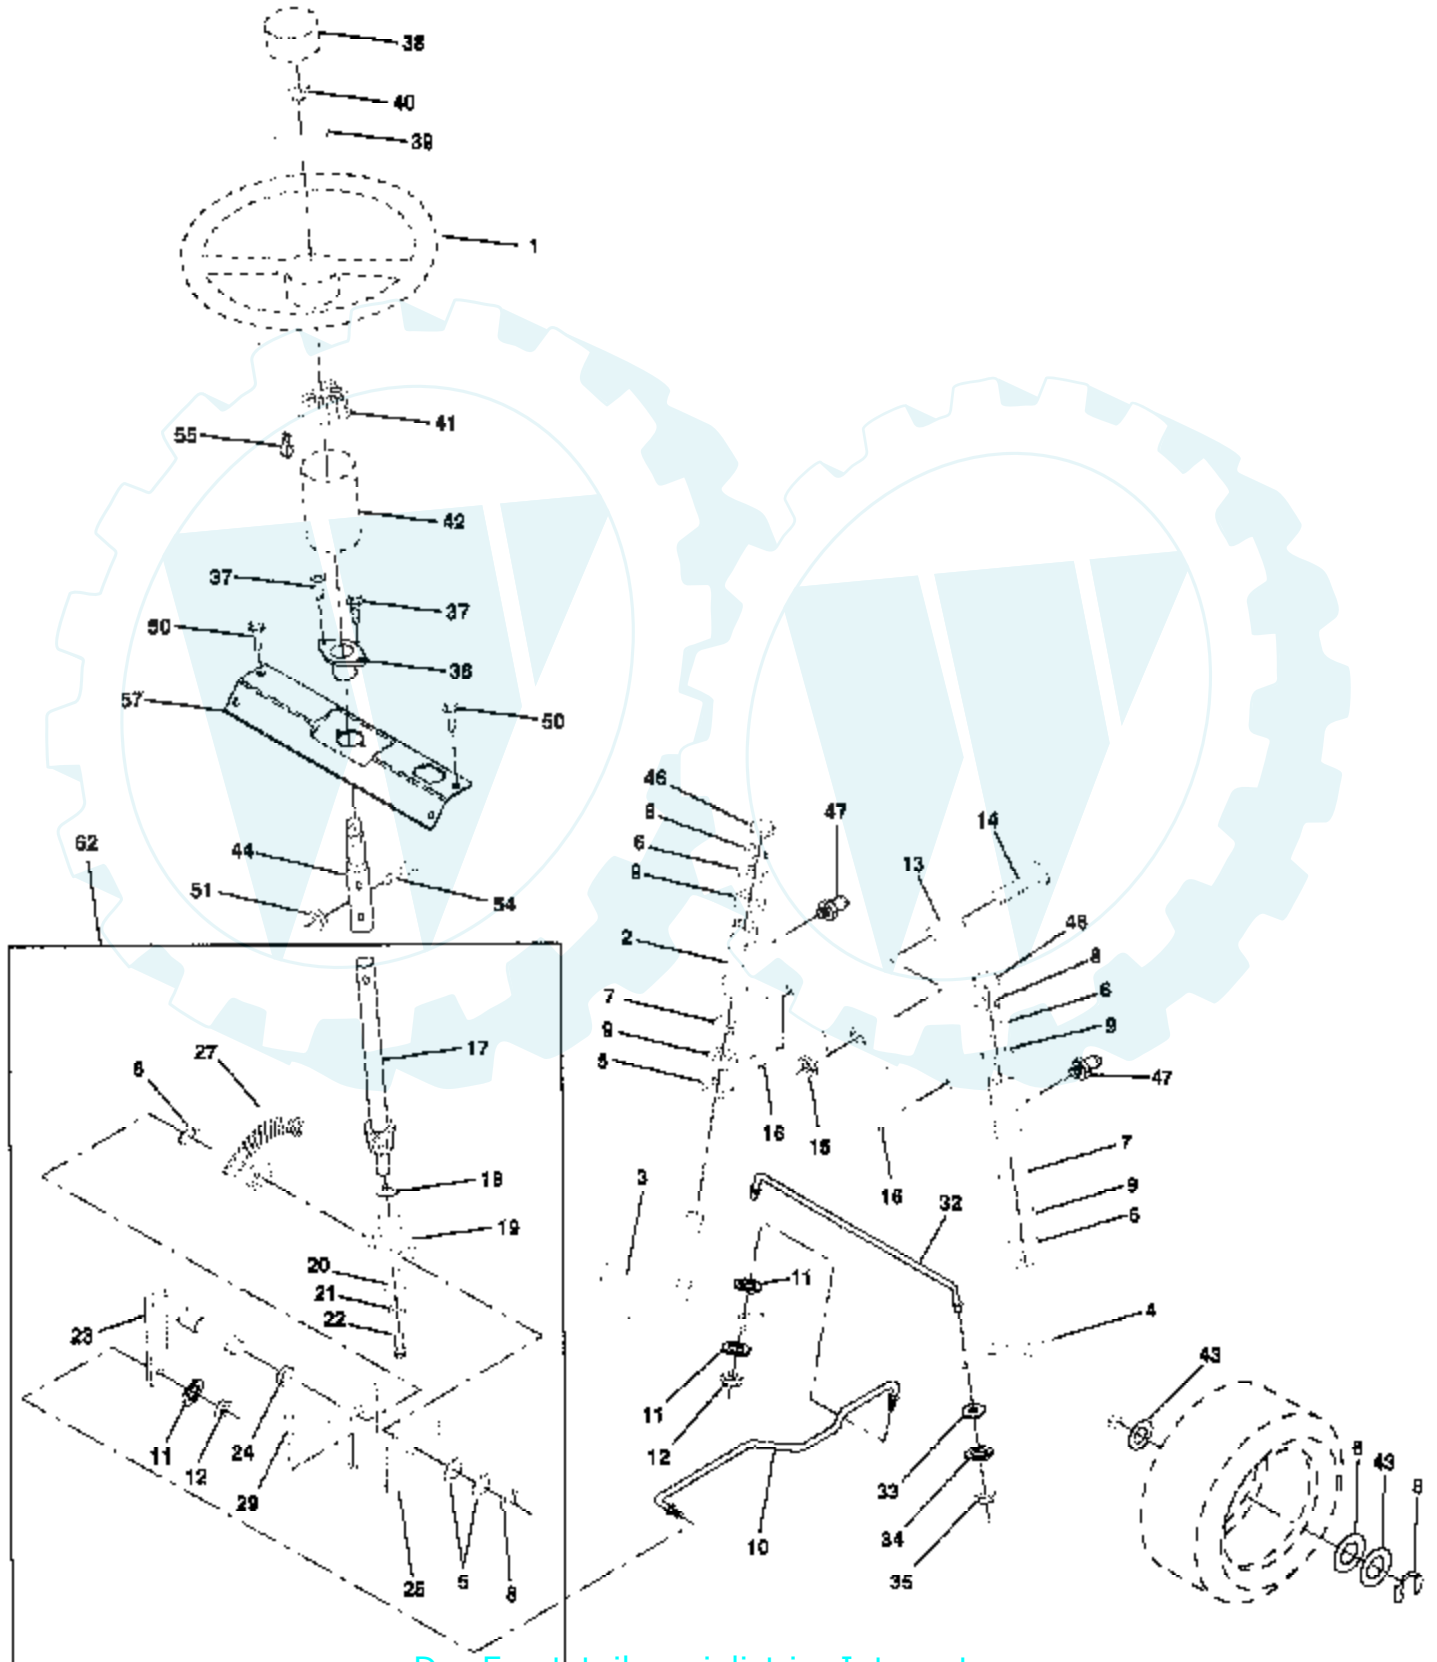

TRACTOR - - MODEL NUMBER AYP7167A69

STEERING ASSEMBLY

Ref #	Part Number	Qty	Description
1	140044		WHEEL STR AYP BLK
2	142033		AXLE ASM FRONT
3	135227		SPINDLE LH
4	135228		SPINDLE RH
5	6266H		WASHER .T
6	121748X		WASHER
7	19272016		WASHER
8	12000029		RING
9	3366R		COL. SRTG. BEAR.
10	130468		SUB= 532130468
11	10040600		LOCKWASHER
12	73610600		SUB= 7810H
13	110438X		BEARING
14	74011056		BOLT HEX 5/8-11
15	73901000		"NUT-LOC,FLANGE LT"
16	132624		AXLE PIN
17	140176		SHAFT ASM STEERIN
18	57079		THRUST WASHER
19	124035X		SUPPORT.SHAFT
20	126684X		SUB= 532126684
21	10040400		LOCKWASHER
22	71070410		"SCREW,SPECIAL"
23	127501		SUB= 918127501
24	109816X		NYLINER T
25	124036X		"BRKT,STEERING"
26	126847X		BUSHING.DRAGLINK
27	136874		GEAR SECTOR
28	19131416		WASHER
29	17490612		SCREW
30	76020412		COTTER PIN
32	130465		TIE ROD
36	102803X		SUB= 918102803X
37	17431008		SUB= 98000165
38	140045		CAP STEER AYP
39	19133808		WASHER T
40	7810H		GRIPCO NUT
41	104820X		ADAPTER-WHEEL LT
42	140216		BOOT SHAFT STEER
43	121749X		WASHER
44	146690		SUB= 154306
46	121232X		CAP
47	6855M		ZERK M
50	17490412		SCREW HEX CRT
51	73800500		NUT
54	74780520		BOLT
55	140285		CLIP TINNEMAN
57	140172		SUPPORT SHAFT STR
62	149686		SUB= 918149686