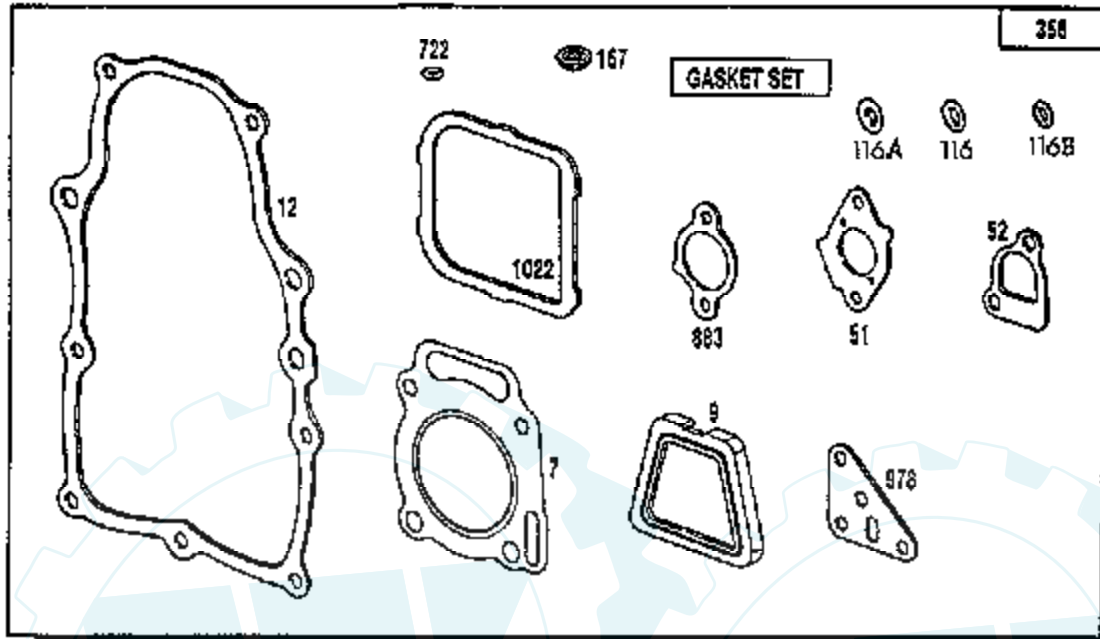

TRACTOR - - MODEL NUMBER AYP7167A69

BRIGGS & STRATTON ENGINE - MODEL NUMBER 303777, TYPE NUMBER 1032-A1

Ref #	Part Number	Qty	Description
1	807511		CYLINDER ASSEMBLY
2	805107		BEARING, CYLINDER
3	805107		BEARING, CYLINDER
5	807987		HEAD, CYLINDER #1
5A	807988		HEAD, CYLINDER #2
6	805193		WASHER, CYLINDER HEAD
7	805111		GASKET, CYLINDER HEAD
8	807795		BREATHER ASSEMBLY
9	805379		GASKET, BREATHER
10	805751		SCREW
11	805362		TUBE, BREATHER
12	805112		GASKET, CRANKCASE COVER
13	805097		SCREW, CYLINDER HEAD
15	805048		PLUG, OIL DRAIN
16	807586		CRANKSHAFT
	94196		KEY, TIMING GEAR
	807625		WASHERS, THRUST
18	807638		COVER ASSEMBLY, CRANKCASE
20	805049		SEAL, OIL
22	805696		SCREW, CRANKCASE COVER
23	807531		FLYWHEEL MAGNETO
24	805016		KEY, FLYWHEEL
25	807619		PISTON ASSEMBLY, STANDARD
	807807		PISTON ASSEMBLY .010" OVERSIZE
	807809		PISTON ASSEMBLY .020" OVERSIZE
	807811		PISTON ASSEMBLY .030" OVERSIZE
26	807620		RING SET, PISTON, STANDARD
	807808		RING SET, PISTON .010" OVERSIZE
	807810		RING SET, PISTON .020" OVERSIZE
	807812		RING SET, PISTON .030" OVERSIZE
27	805099		LOCK, PISTON PIN
28	807621		PIN ASSEMBLY, PISTON, STANDARD
29	807900		ROD ASSEMBLY, CONNECTING
32	805395		SCREW, CONNECTING ROD
33	805089		VALVE, EXHAUST
34	805090		VALVE, INTAKE
35	805078		SPRING, VALVE
40	805092		RETAINER, VALVE SPRING
42	805161		RETAINER, VALVE
45	262679		TAPPET, VALVE
46	807542		GEAR, CAM
50	805409		MANIFOLD, INTAKE
51	805149		GASKET, CARBURETOR MOUNTING
52	805023		GASKET, INTAKE MANIFOLD
53	805669		SCREW, SEMS
54	805006		SCREW, SEMS
75	805007		WASHER, SPRING
78	805447		SCREW, SEMS
84	91488		PLUG, PIPE
87	805054		SEAL, GOVERNOR SHAFT
94	805777		NOZZLE, CARBURETOR
95	805561		SCREW, VALVE MOUNTING
98	807705		SCREW, THROTTLE ADJUSTING
104	805586		PIN, FLOAT HINGE
105	807706		VALVE, FUEL INLET
108	805562		VALVE, CHOKE
116	805058		O-RING, OIL PUMP
116A	805198		O-RING, CRANKCASE COVER