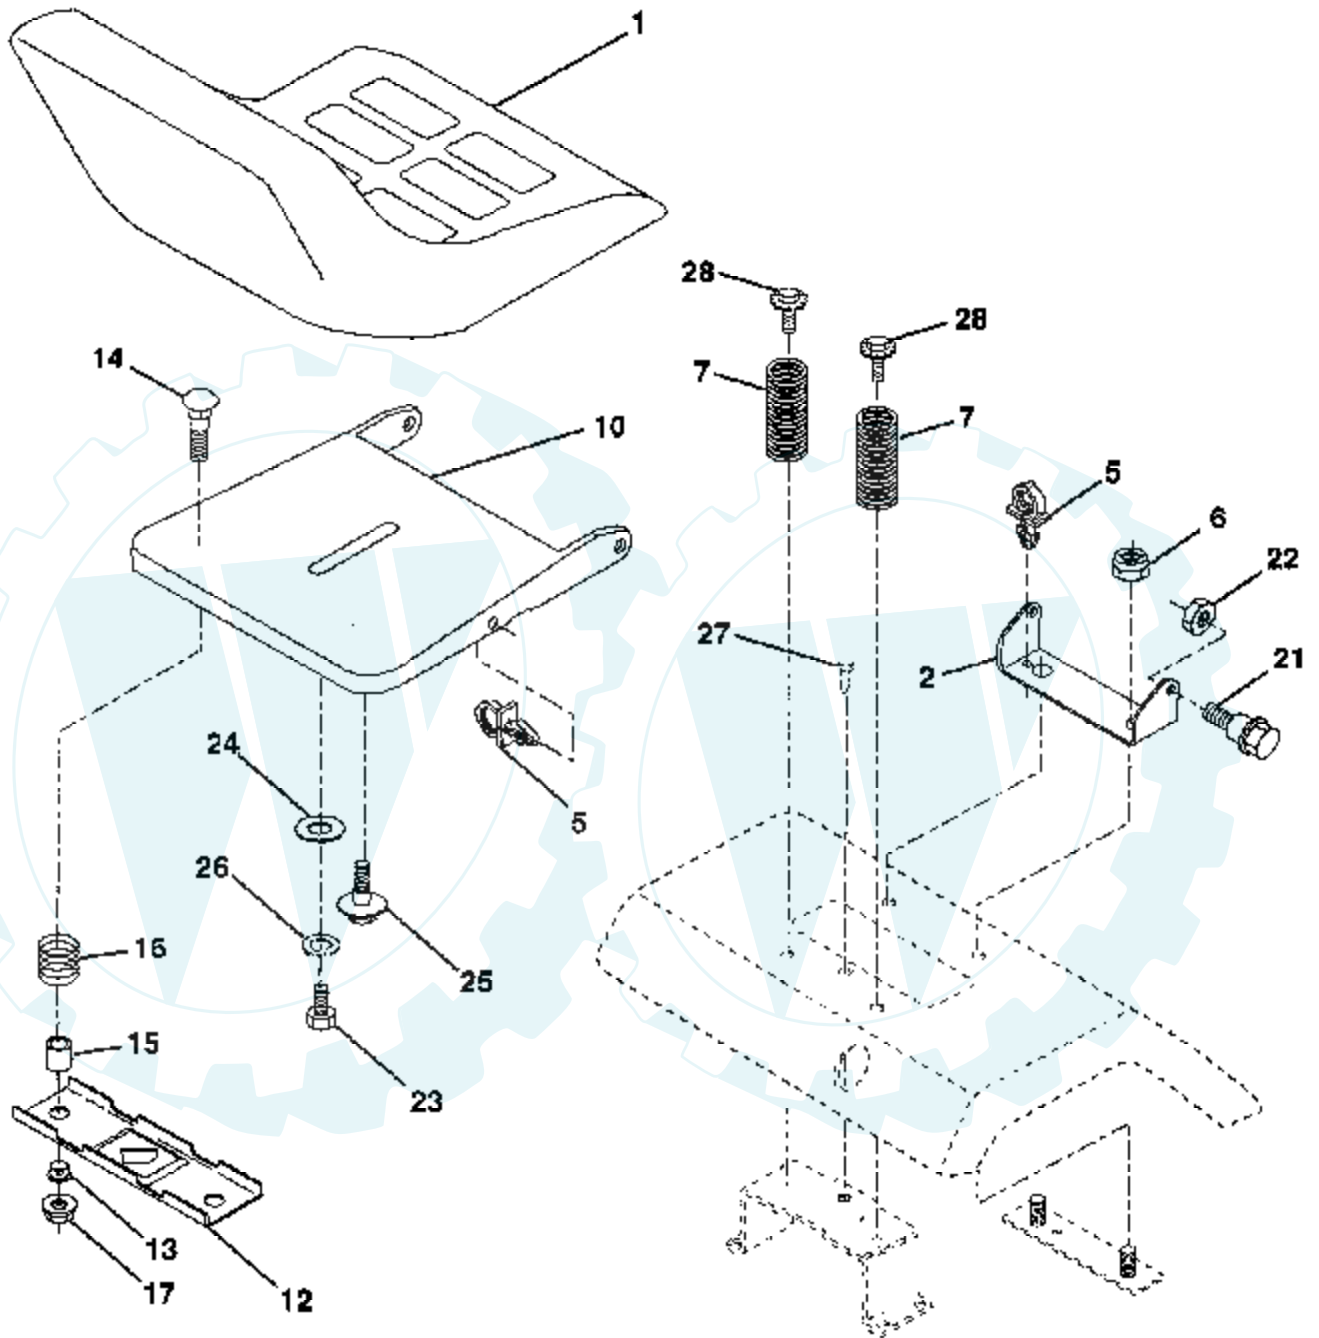

TRACTOR - - MODEL NUMBER AYP7167A69

SEAT ASSEMBLY

NOTE: All component dimensions given in U.S. inches
1 inch = 25.4 mm

Ref #	Part Number	Qty	Description
1	140116		SEAT
2	140551		BRACKET PVT SEAT
5	145006		CLIP.PUSH-IN.HING
6	73800600		NUT
7	124181X		SPRING COMPRESSIO
8	17490508		SCREW LT
9	19131614		WASHER
10	140552		SUB= 155925
12	121246X		BRKT SWITCH
13	121248X		BUSHING
14	72050411		SUB= 872050411
15	134300		SPLIT SPACER
16	121250X		SPRING
17	123976X		SUB= 73900400
21	139888		BOLT.SHLD.5/16-18
22	73800500		NUT
23	74780814		BOLT
24	19171912		WASHER
25	127018X		"BOLT,SHOULDER"
26	10040800		LOCKWASHER
27	17490608		SCREW LT