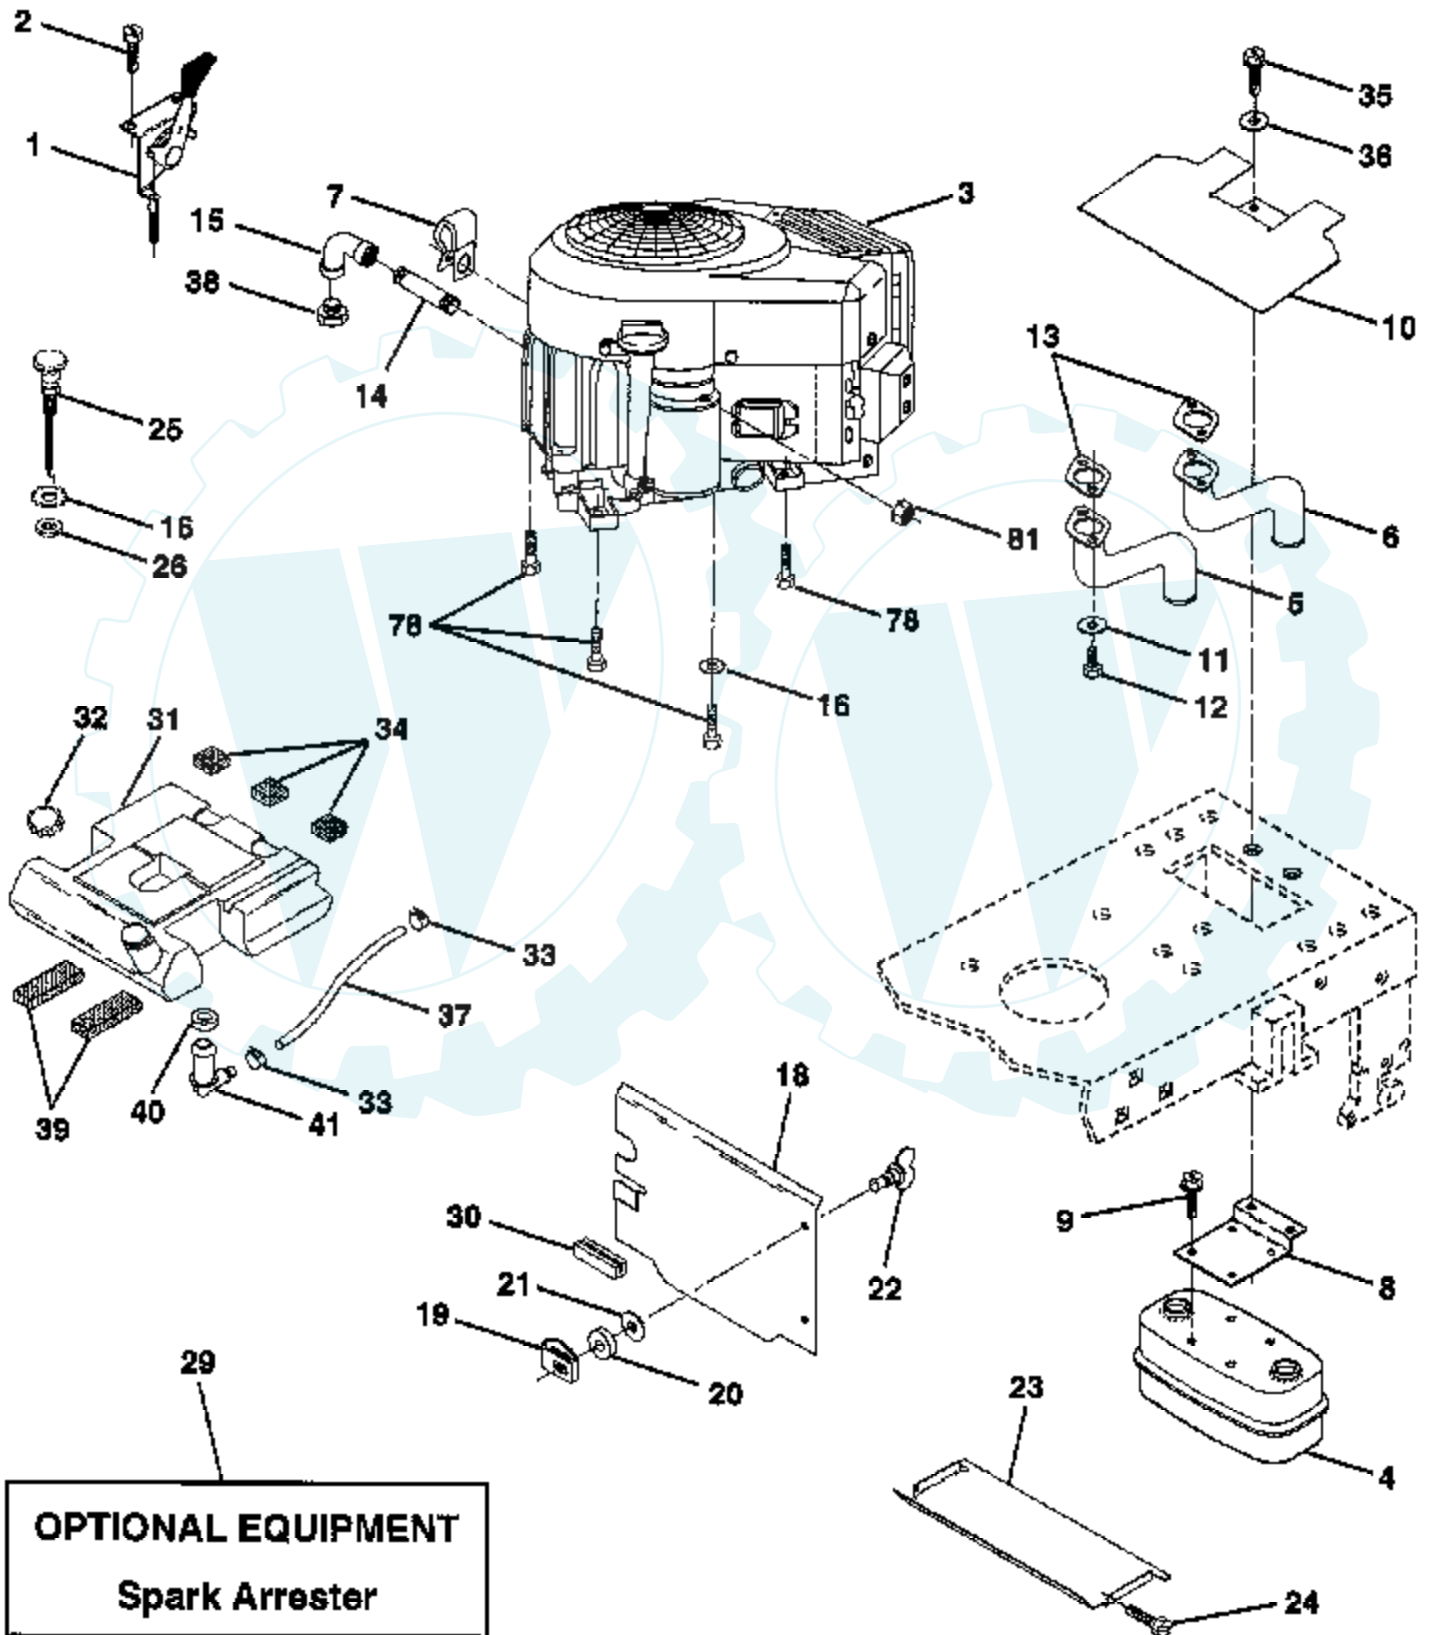

TRACTOR - - MODEL NUMBER AYP7167A59

ENGINE

Ref #	Part Number	Qty	Description
1	141295		CONTROL THRT 35.5
2	17720410		SCREW LT
3			REFER TO IMAGE
4	137978		SUB= 149723
5	122434X		TUBE ASSY EXH LH
6	122435X		TUBE ASSY EXH RH
7	2751R		CLIP T
8	122439X		BRACKET MUFFLER
9	17190408		SCREW ST
10	145552		SHIELD.HEAT.
11			REFER TO IMAGE
12			REFER TO IMAGE
13			REFER TO IMAGE
14	13280336		PIPE NIPPLE LT
15	13200300		ELBOW
16	11050600		LOCKWASHER
18	136718		SHIELD HEAT
19	105839X		RECEPTACLE LT
20	105838X		RETAINER LT
21	19091016		WASHER
22	123650X		STUD.1/4.TURN
23	128953		HEAT SHIELD
24	17021008		SCREW
25	145996		CONTROL.CHOKE.37
26	73610600		SUB= 7810H
29	137180		SUB= 532137180
30	127057X		SUB= 532127057
31	141069		SUB= 151346
32	140527		CAP ASM FUEL
33	123487X		HOSE CLAMP
34	106082X		PAD-SPACER LT
35	17490512		SCREW
36	19132012		WASHER
37	8543R		FUEL LINE T
38			REFER TO IMAGE
39	109227X		PAD IDLER TI
40	3645J		BUSHING OUTLET T
41	139227		SUB= 139277
78	17490620		SCREW
81	73510400		NUT