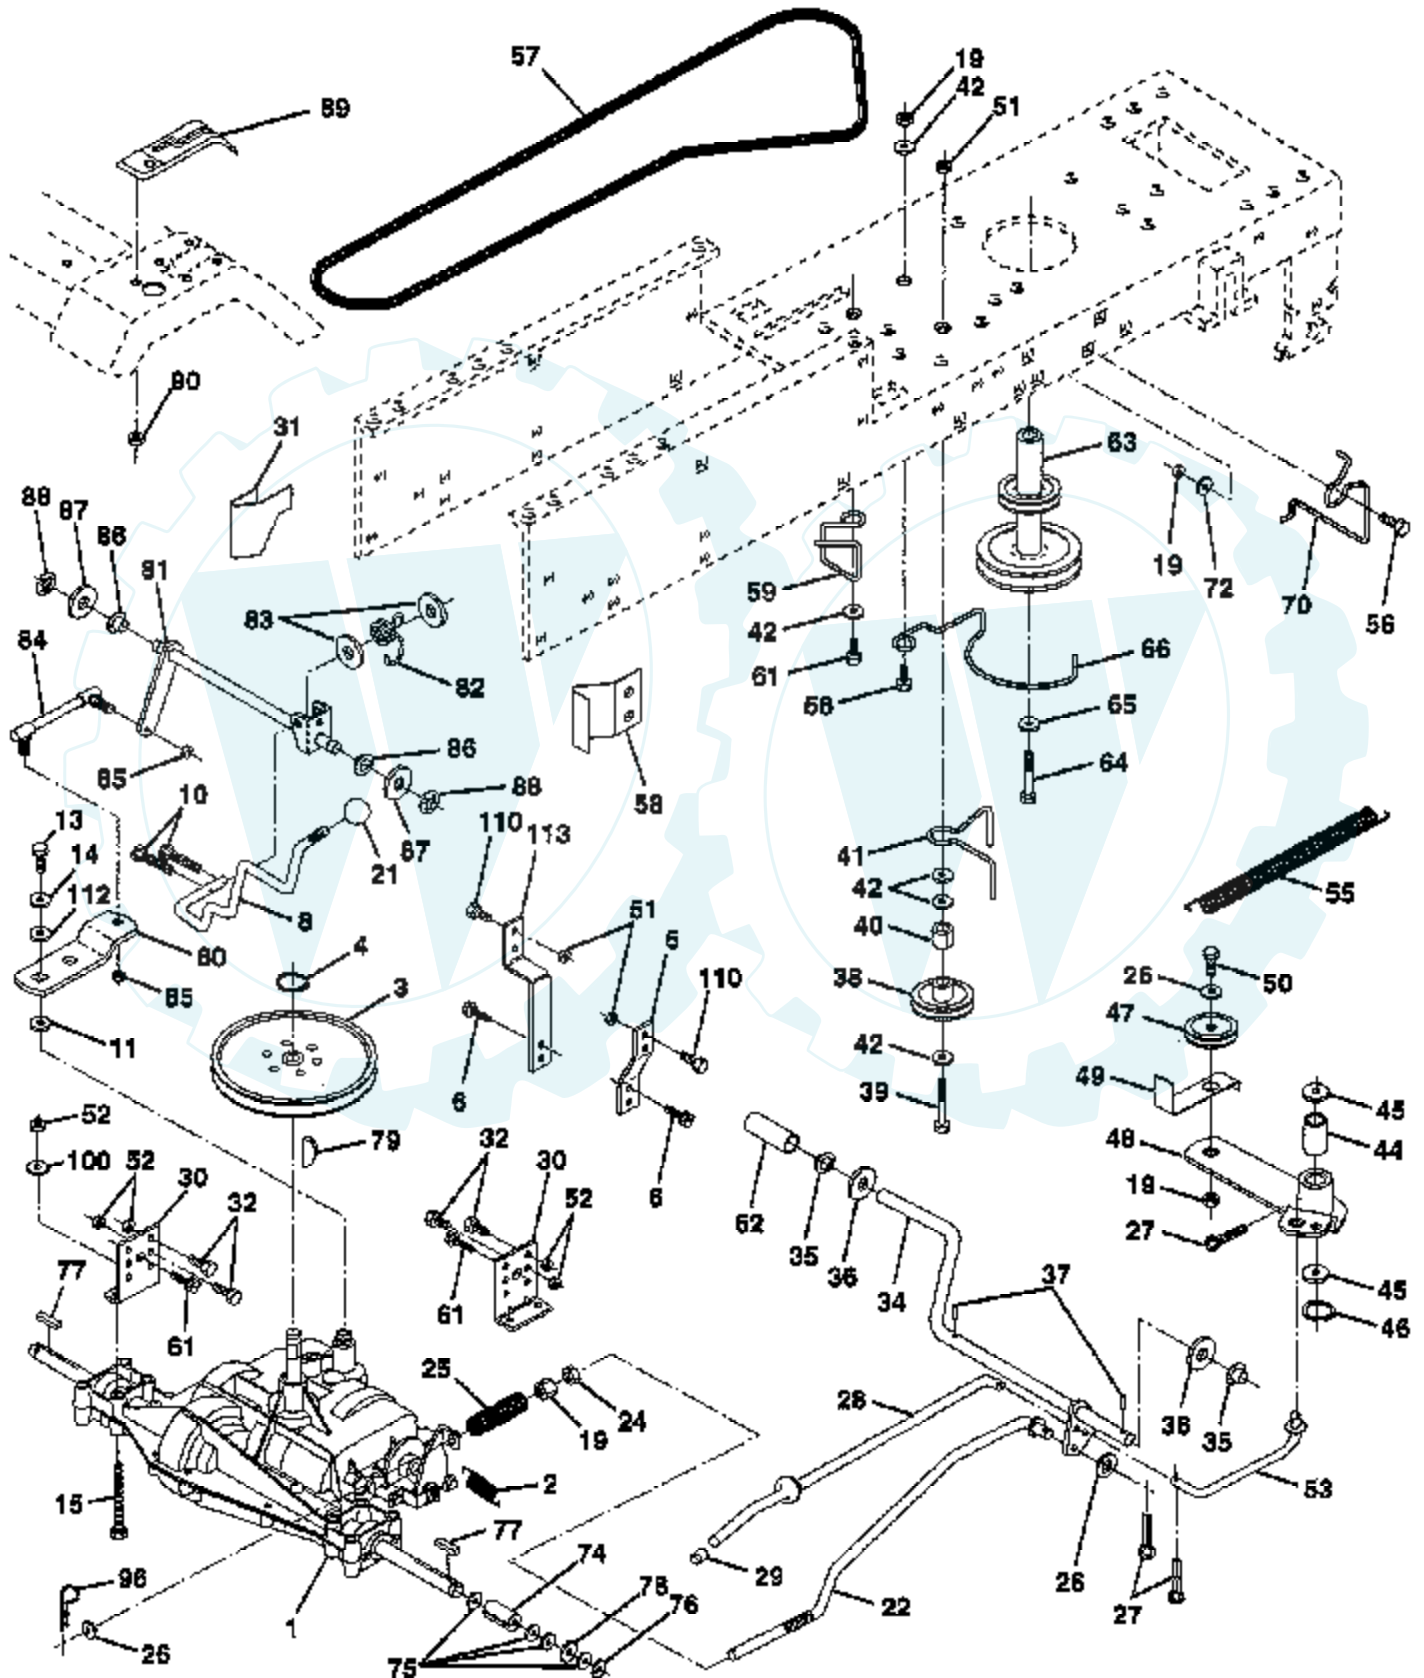

TRACTOR -- MODEL NUMBER AYP7167A59

DRIVE

Ref #	Part Number	Qty	Description
1	145602		SUB= 143794691
2	146682		SPRING.BRAKE.RETU
3	123666X		PULLEY TRANS
4	12000028		SUB= 2267J
5	121520X		STRAP TORQUE
6	17490512		SCREW
8	141002		ROD SHIFT FEND YT
10	76020416		PIN COTTER 1/8
11	105701X		WASH-SHFT PLT LT
13	74550412		BOLT.1/4-28.W/PAT
14	10040400		LOCKWASHER
15	74780544		BOLT HEX
19	73800600		NUT
21	106933X		KNOB T (1/2-HOLE)
22	130804		BRAKE ROD
24	73350600		NUT
25	106888X		SPRING ROD LT
26	19131316		WASHER
27	76020412		COTTER PIN
28	145204		ROD.BRAKE.PARK.LT
29	124236X		CAP
30	130807		TRANSAXLE MTG BKT
31	127275X		"KEEPER,BELT LH T"
32	74760512		BOLT
34	122424X		SUB= 149001
35	120183X		NYLON BEARING
36	19211616		WASHER LT
37	1572H		SUB= 2882J
38	123674X		PULLEY.IDLER.FLAT
39	74760644		BOLT
40	4470J		SPACER T
41	109070X		BELT KEEPER LT
42	19131312		WASHER
44	105706X		"LY, BEARING"
45	110812X		WASHER LT
46	12000039		KLIP RING
47	127783		SUB= 139245
48	123789X		ARM IDLER
49	123205X		RETAIN BELT
50	74760624		SUB= 74930624
51	73680600		SUB= 73690600
52	73680500		SUB= 73690500
53	105710X		"LINK, CLUTCH T"
55	105709X		"SPRING, RETURN LT"
56	74760620		SUB= 74780620
57	130801		SUB= 138255
58	127274X		"KEEPER,BELT RH T"
59	140312		KEEPER BELT CNTSP
61	17490612		SCREW
62	8883R		PEDAL COVER T
63	140186		PULLEY.ENGINE
64	71170764		BOLT
65	10040700		LOCKWASHER
66	129921		KEEPER.BELT.ENG.L
70	134683		KEEPER BELT ENG
72	19132012		WASHER
74	137057		SPACER AXLE
75	121749X		WASHER