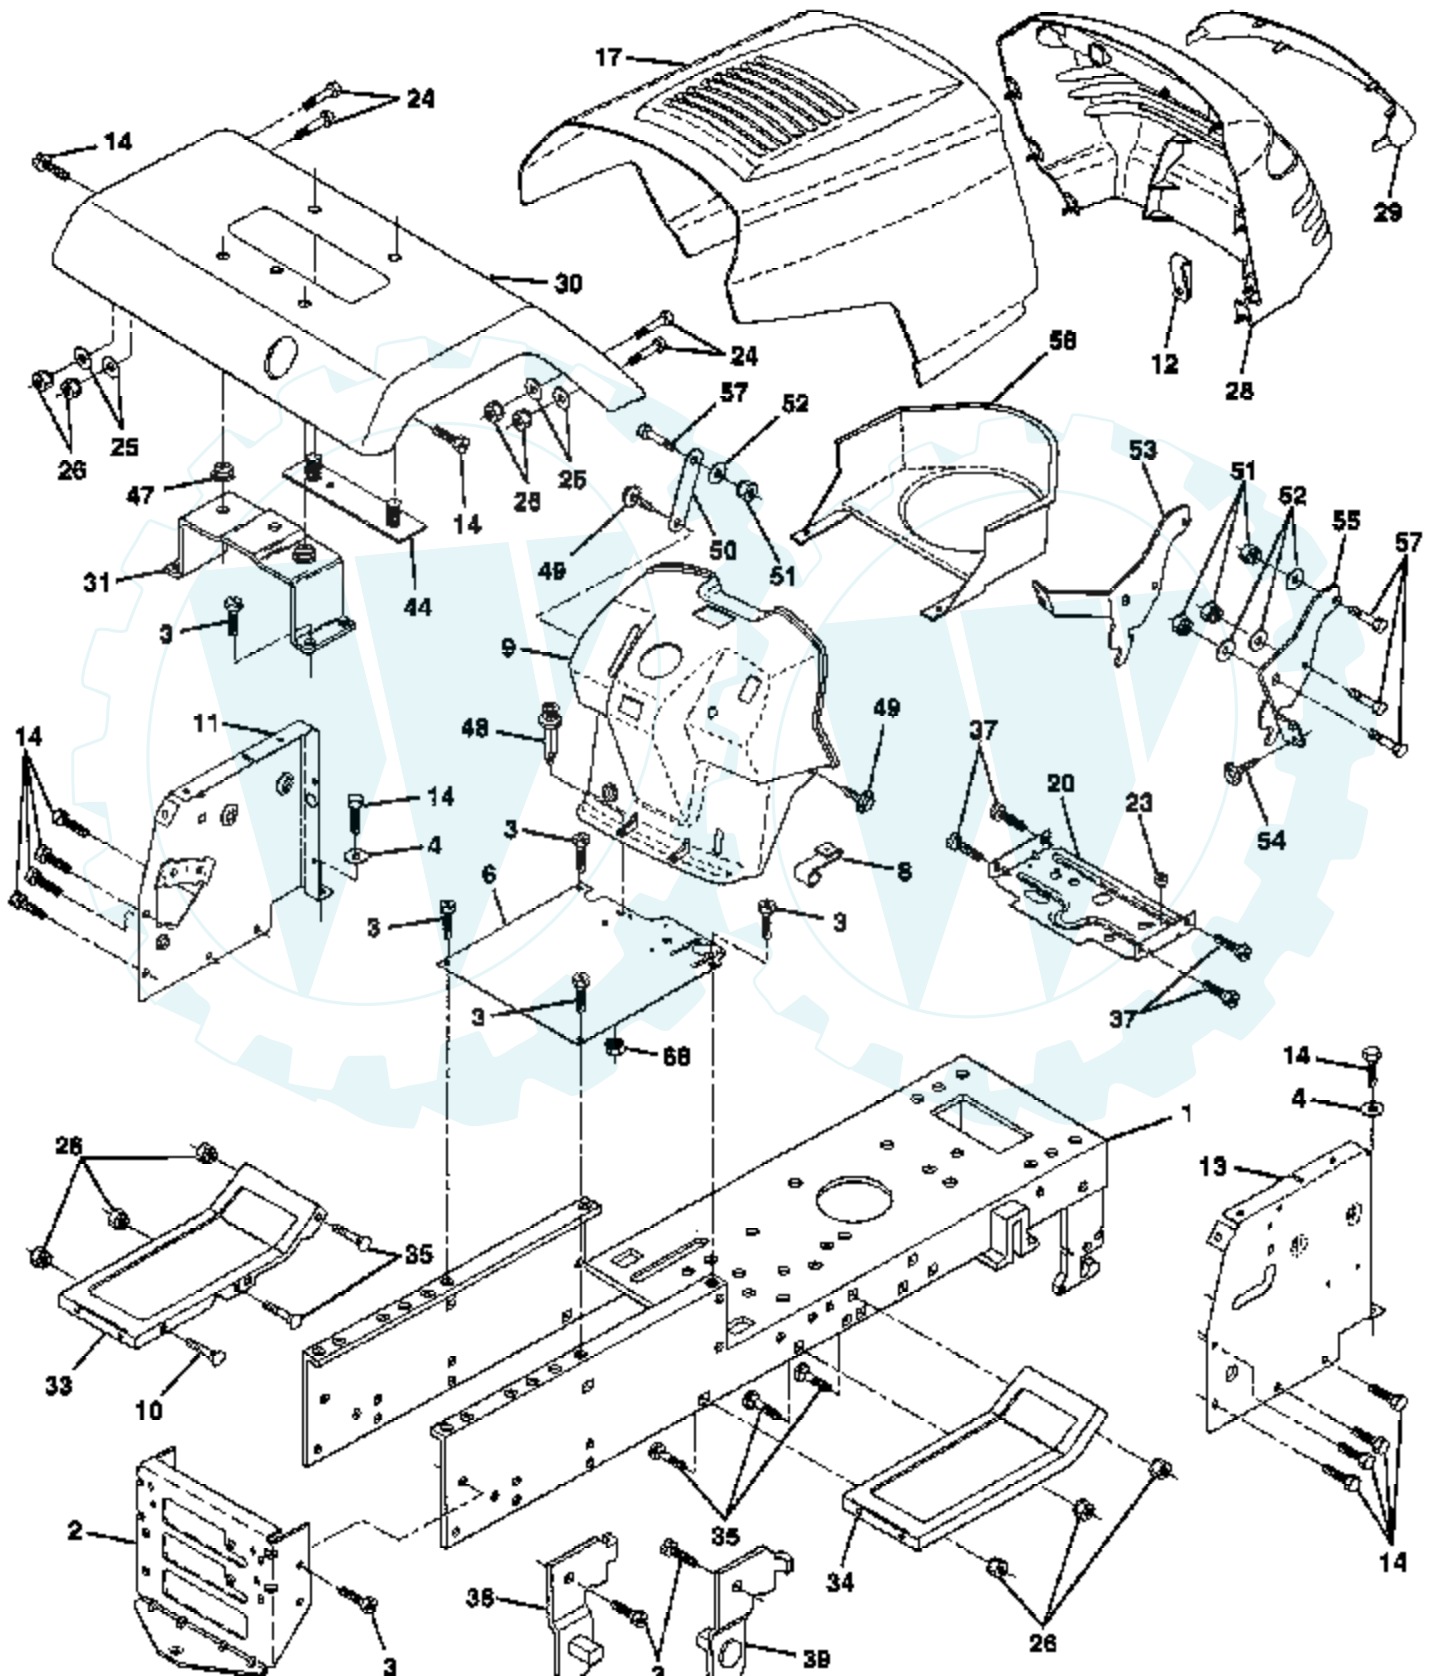

TRACTOR - - MODEL NUMBER AYP7167A59

CHASSIS AND ENCLOSURES

Ref #	Part Number	Qty	Description
1	145501		CHASSIS.WLD.11GA
2	140356		SUB= 145009
3	17490612		SCREW
4	19131216		WASHER
6	145206		SUB= 145206X431
8	126471X		"CLIP,INSULATOR"
9	140622		SUB= 532142467
10	72140608		SUB= 72110608
11	140311		PANEL ASM DASH
12	145660		CLIP.TINNERMAN
13	140178		SUB= 146959
14	17490608		SCREW LT
17	139394X418		HOOD.STL.PRIV.LB
20	145210		PLATE.MTG.BTRY.TK
23	124028X		SUB= 532124028
24	74780616		BOLT
25	19131312		WASHER
26	73800600		NUT
28	140141		SUB= 157373
29	140273		LENS GRILLE
30	140002X418		FENDER.YT/GT
31	137113		BRKT.ASM.FENDER
33	145244X418		FOOTREST.LT.LT/GT
34	145243X418		FOOTREST.RH.LT/GT
35	72110606		BOLT
37	17490516		SCREW TI
38	139886		BRACKET ASM LH
39	139887		BRACKET ASM RH
44	140675		STRAP ASM FENDER
47	105531X		NUT-PUSH YT
48	138096		RIVET.PUSH.PLATE
49	17490412		SCREW HEX CRT
50	142779		BRACE SUPT DASH
51	73800400		NUT
52	19091416		WASHER
53	144697		BRACKET.GRILLE.LH
54	17030814		SUB= 91817030814
55	144696		BRACKET.GRILLE.RH
57	74780412		SUB= 74780414
58	140806		DUCT AIR 12-15H
68	73510400		NUT