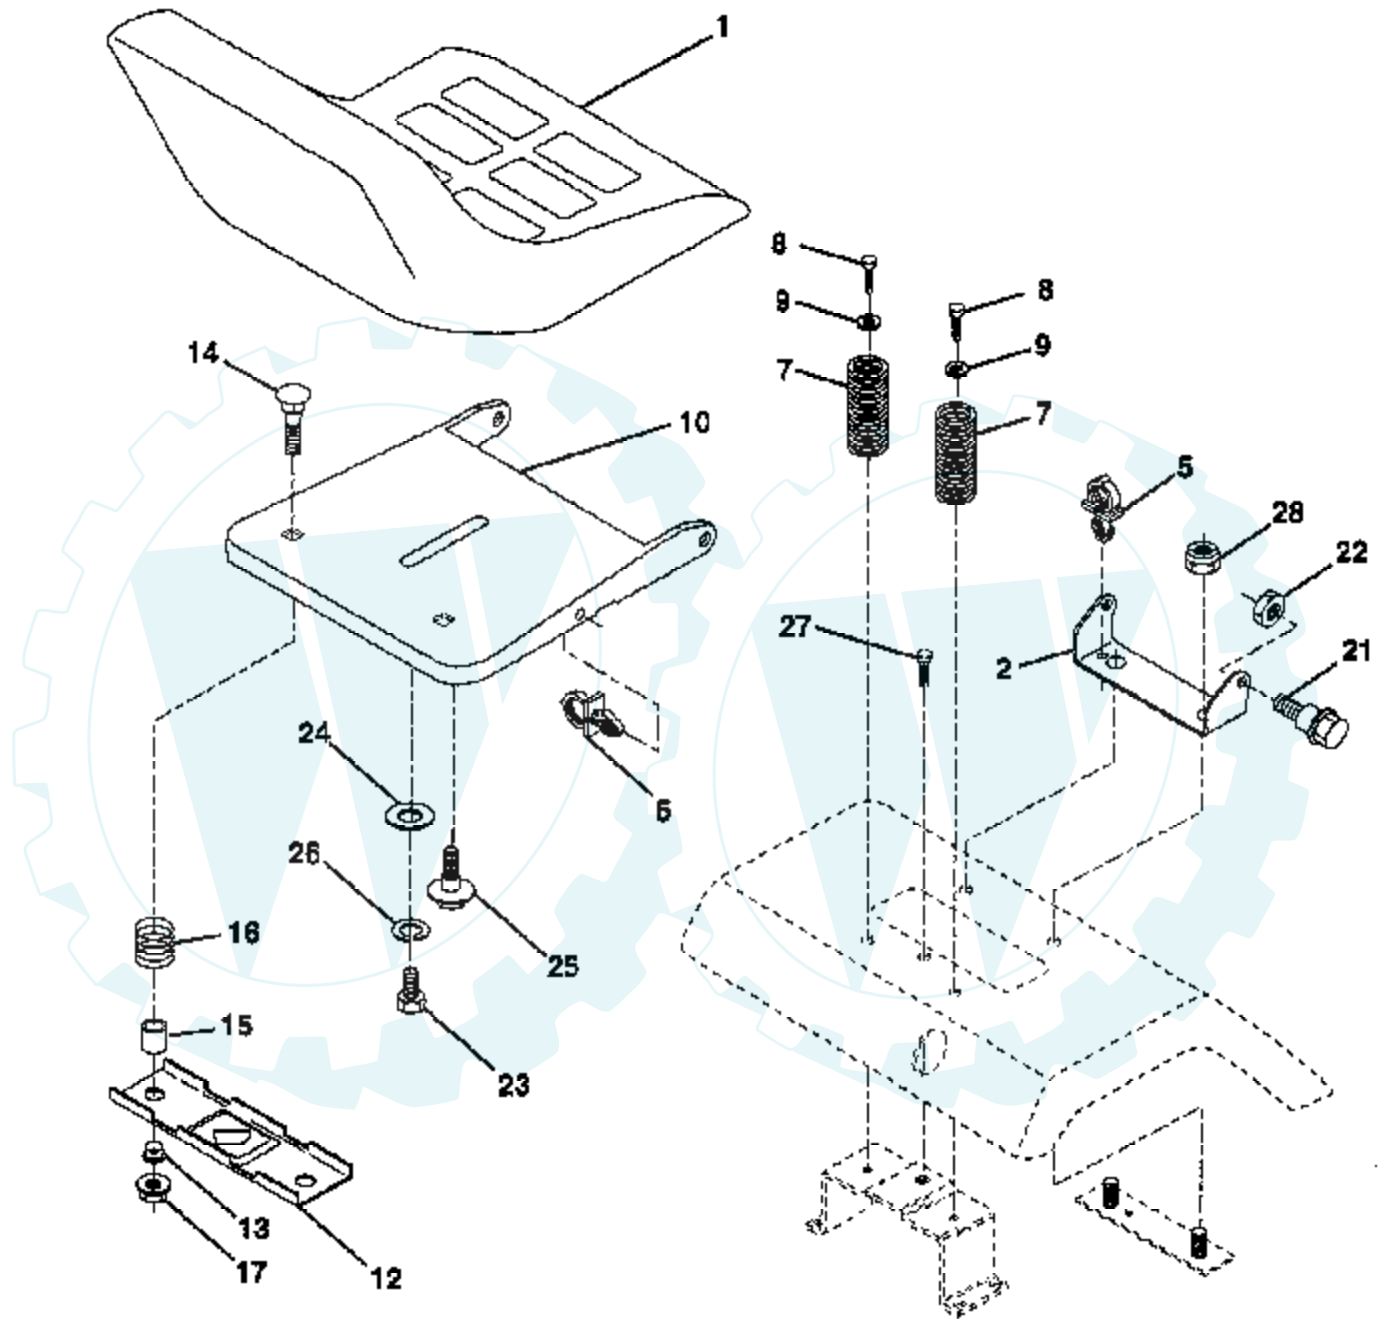

TRACTOR - - MODEL NUMBER AYP7167A59

SEAT ASSEMBLY

Ref #	Part Number	Qty	Description
1	127428		SUB= 140119
2	140551		BRACKET PVT SEAT
5	145006		CLIP.PUSH-IN.HING
7	124181X		SPRING COMPRESSIO
8	17490508		SCREW LT
9	19131614		WASHER
10	140552		SUB= 155925
12	121246X		BRKT SWITCH
13	121248X		BUSHING
14	72050411		SUB= 872050411
15	134300		SPLIT SPACER
16	121250X		SPRING
17	123976X		SUB= 73900400
21	139888		BOLT.SHLD.5/16-18
22	73800500		NUT
23	74780814		BOLT
24	19171912		WASHER
25	127018X		"BOLT,SHOULDER"
26	10040800		LOCKWASHER
27	17490608		SCREW LT
28	73680600		SUB= 73690600