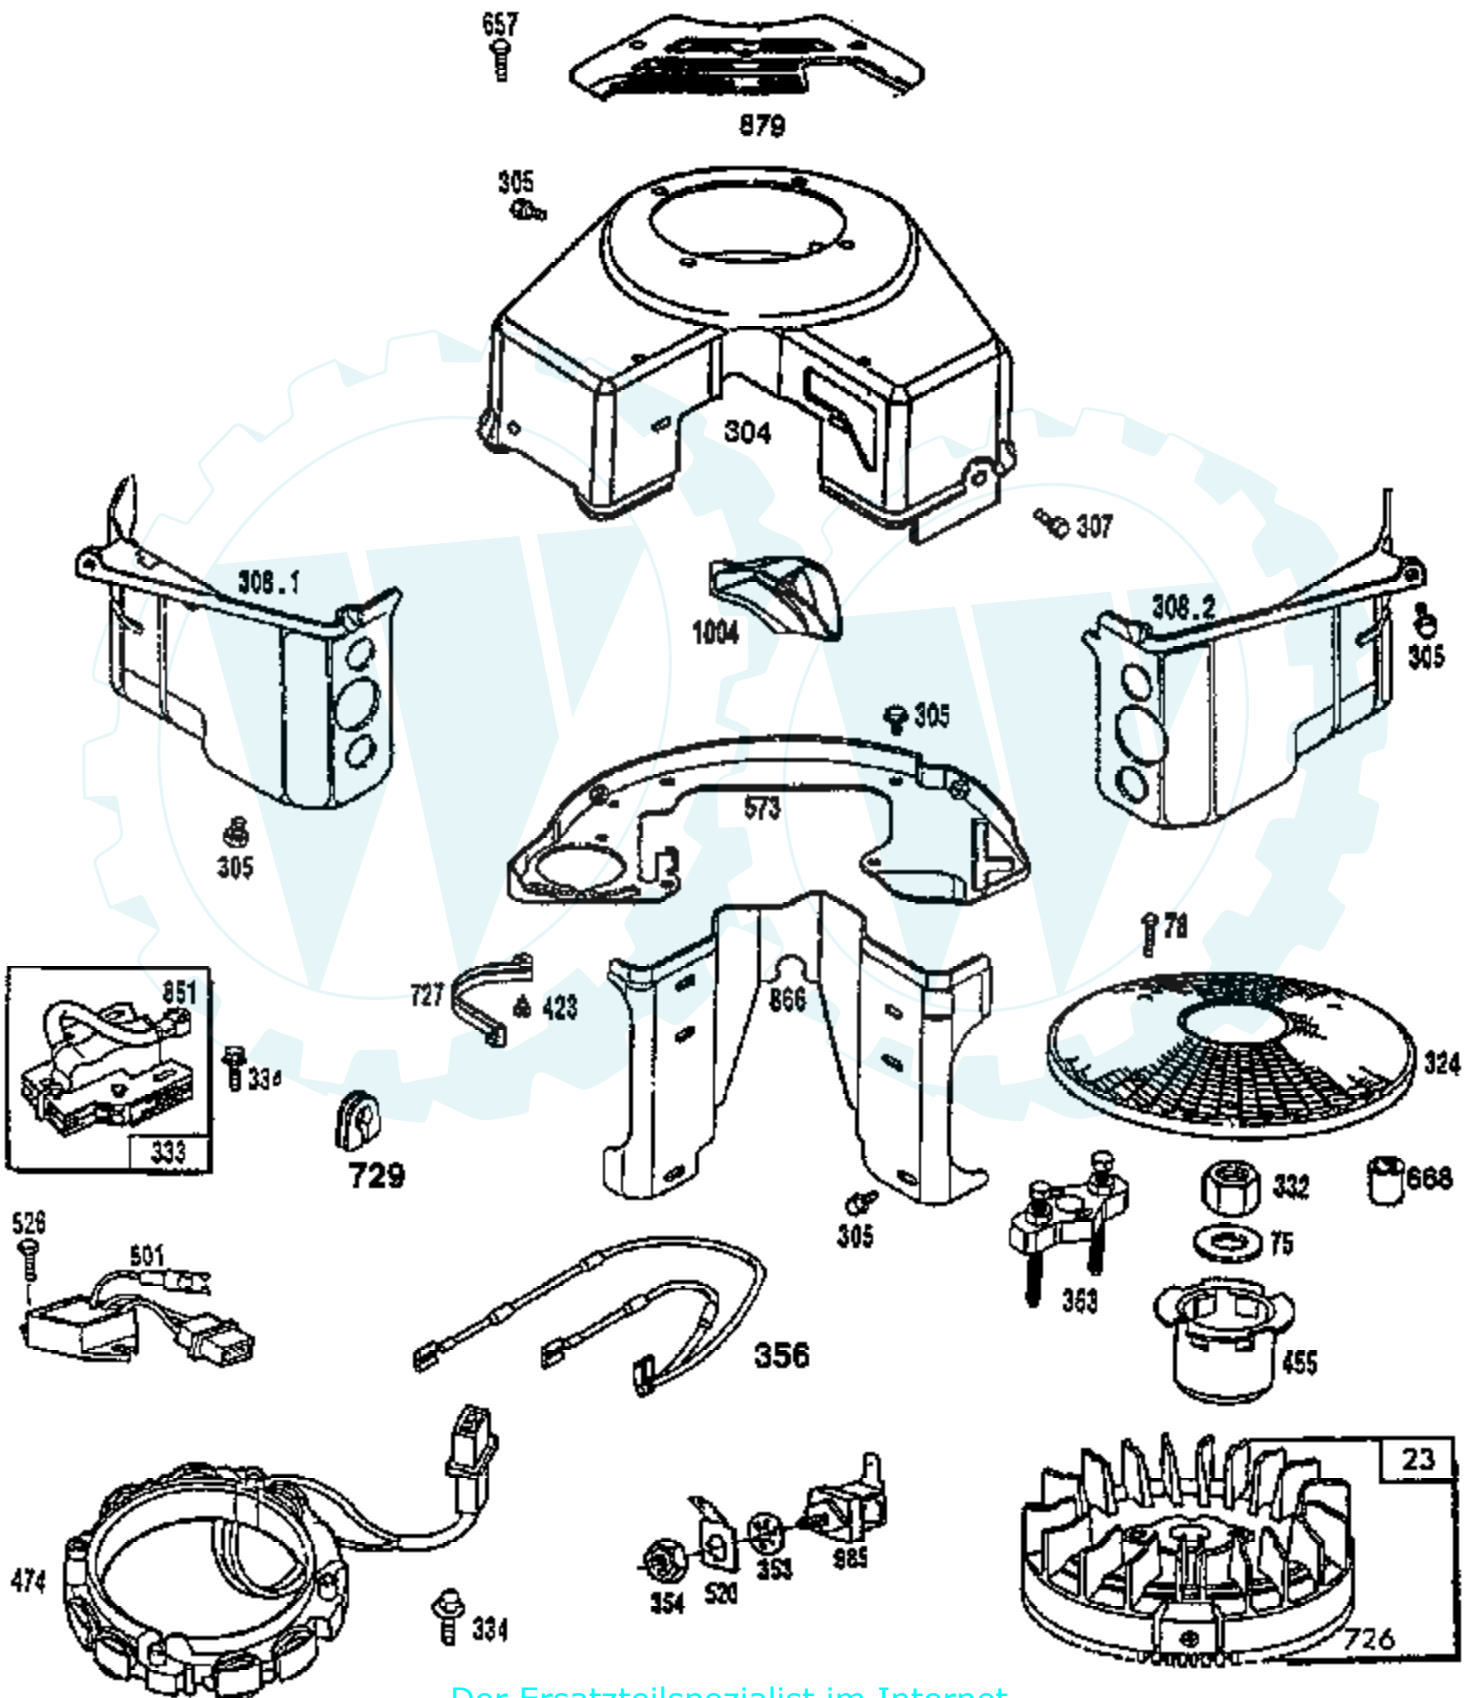

TRACTOR - - MODEL NUMBER AYP7167A59

BRIGGS & STRATTON ENGINE - MODEL NUMBER 303777, TYPE NUMBER 0332-01

Ref #	Part Number	Qty	Description
1	807511		CYLINDER ASSEMBLY
2	805107		BEARING, CYLINDER
3	805101		SEAL, OIL
5.1	807508		HEAD, CYLINDER #1
5.2	807510		HEAD, CYLINDER #2
6	805193		WASHER, CYLINDER HEAD
7	805111		GASKET, CYLINDER HEAD
8	807795		BREATHER ASSEMBLY
9	805379		GASKET, BREATHER
10	805751		SCREW
11	805362		TUBE, BREATHER
12	805112		GASKET, CRANKCASE COVER
13	805097		SCREW, CYLINDER HEAD
15	805048		PLUG, OIL DRAIN
16	807586		CRANKSHAFT
	94196		KEY, TIMING GEAR
	807625		WASHERS, THRUST
18	807638		COVER ASSEMBLY, CRANKCASE
20	805049		SEAL, OIL
22	805017		SCREW, CRANKCASE COVER
23	807531		FLYWHEEL MAGNETO
24	805016		KEY, FLYWHEEL
25	807619		PISTON ASSEMBLY, STANDARD
	807807		PISTON ASSEMBLY .010" OVERSIZE
	807809		PISTON ASSEMBLY .020" OVERSIZE
	807811		PISTON ASSEMBLY .030" OVERSIZE
26	807620		RING SET, PISTON, STANDARD
	807808		RING SET, PISTON .010" OVERSIZE
	807810		RING SET, PISTON .020" OVERSIZE
	807812		RING SET, PISTON .030" OVERSIZE
27	805099		LOCK, PISTON PIN
28	807621		PIN ASSEMBLY, PISTON, STANDARD
29	807622		ROD ASSEMBLY, CONNECTING
32	805395		SCREW, CONNECTING ROD
33	805089		VALVE, EXHAUST
34	805090		VALVE, INTAKE
35	805078		SPRING, VALVE
40	805092		RETAINER, VALVE SPRING
42	805161		RETAINER, VALVE
45	805354		TAPPET, VALVE
46	807542		GEAR, CAM
50	805409		MANIFOLD, INTAKE
51	805149		GASKET, CARBURETOR MOUNTING
52	805023		GASKET, INTAKE MANIFOLD
53	805360		SCREW, SEMS
54	805006		SCREW, SEMS
75	805007		WASHER, SPRING
78	805447		SCREW, SEMS
84	305059		PLUG, PIPE
87	805054		SEAL, GOVERNOR SHAFT
94	805777		NOZZLE, CARBURETOR
95	805561		SCREW, VALVE MOUNTING
98	807705		SCREW, THROTTLE ADJUSTING
104	805586		PIN, FLOAT HINGE
105	805586		PIN, FLOAT HINGE
108	805562		VALVE, CHOKE
116	805058		O-RING, OIL PUMP
116A	805198		O-RING, CRANKCASE COVER