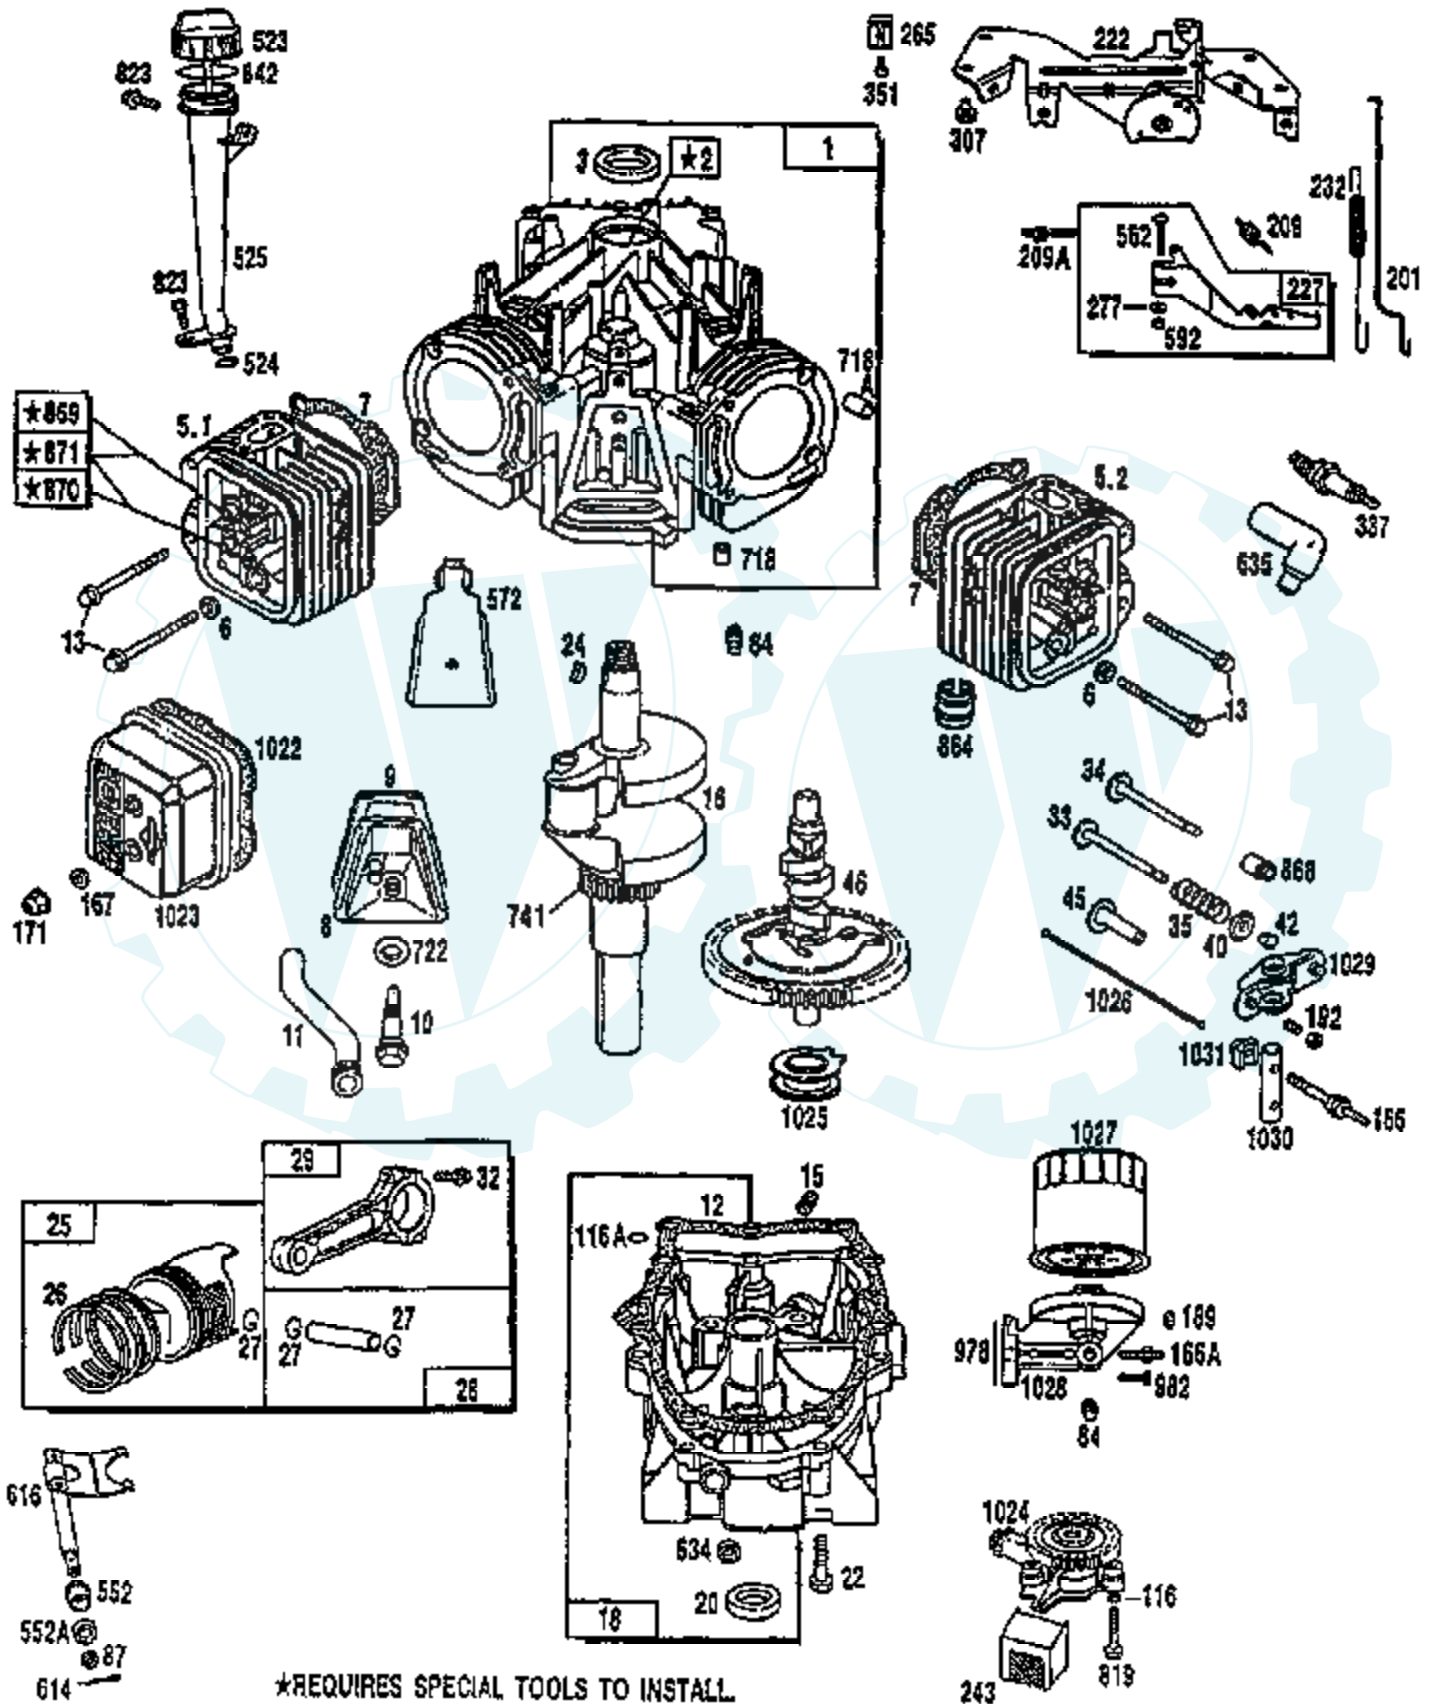

# TRACTOR - - MODEL NUMBER AYP7167A59

BRIGGS & STRATTON ENGINE - MODEL NUMBER 303777, TYPE NUMBER 0332-01

★REQUIRES SPECIAL TOOLS TO INSTALL.  
SEE REPAIR INSTRUCTION MANUAL.

Ref #	Part Number	Qty	Description
1	807511		CYLINDER ASSEMBLY
2	805107		BEARING, CYLINDER
3	805101		SEAL, OIL
5.1	807508		HEAD, CYLINDER #1
5.2	807510		HEAD, CYLINDER #2
6	805193		WASHER, CYLINDER HEAD
7	805111		GASKET, CYLINDER HEAD
8	807795		BREATHER ASSEMBLY
9	805379		GASKET, BREATHER
10	805751		SCREW
11	805362		TUBE, BREATHER
12	805112		GASKET, CRANKCASE COVER
13	805097		SCREW, CYLINDER HEAD
15	805048		PLUG, OIL DRAIN
16	807586		CRANKSHAFT
	94196		KEY, TIMING GEAR
	807625		WASHERS, THRUST
18	807638		COVER ASSEMBLY, CRANKCASE
20	805049		SEAL, OIL
22	805017		SCREW, CRANKCASE COVER
23	807531		FLYWHEEL MAGNETO
24	805016		KEY, FLYWHEEL
25	807619		PISTON ASSEMBLY, STANDARD
	807807		PISTON ASSEMBLY .010" OVERSIZE
	807809		PISTON ASSEMBLY .020" OVERSIZE
	807811		PISTON ASSEMBLY .030" OVERSIZE
26	807620		RING SET, PISTON, STANDARD
	807808		RING SET, PISTON .010" OVERSIZE
	807810		RING SET, PISTON .020" OVERSIZE
	807812		RING SET, PISTON .030" OVERSIZE
27	805099		LOCK, PISTON PIN
28	807621		PIN ASSEMBLY, PISTON, STANDARD
29	807622		ROD ASSEMBLY, CONNECTING
32	805395		SCREW, CONNECTING ROD
33	805089		VALVE, EXHAUST
34	805090		VALVE, INTAKE
35	805078		SPRING, VALVE
40	805092		RETAINER, VALVE SPRING
42	805161		RETAINER, VALVE
45	805354		TAPPET, VALVE
46	807542		GEAR, CAM
50	805409		MANIFOLD, INTAKE
51	805149		GASKET, CARBURETOR MOUNTING
52	805023		GASKET, INTAKE MANIFOLD
53	805360		SCREW, SEMS
54	805006		SCREW, SEMS
75	805007		WASHER, SPRING
78	805447		SCREW, SEMS
84	305059		PLUG, PIPE
87	805054		SEAL, GOVERNOR SHAFT
94	805777		NOZZLE, CARBURETOR
95	805561		SCREW, VALVE MOUNTING
98	807705		SCREW, THROTTLE ADJUSTING
104	805586		PIN, FLOAT HINGE
105	805586		PIN, FLOAT HINGE
108	805562		VALVE, CHOKE
116	805058		O-RING, OIL PUMP
116A	805198		O-RING, CRANKCASE COVER