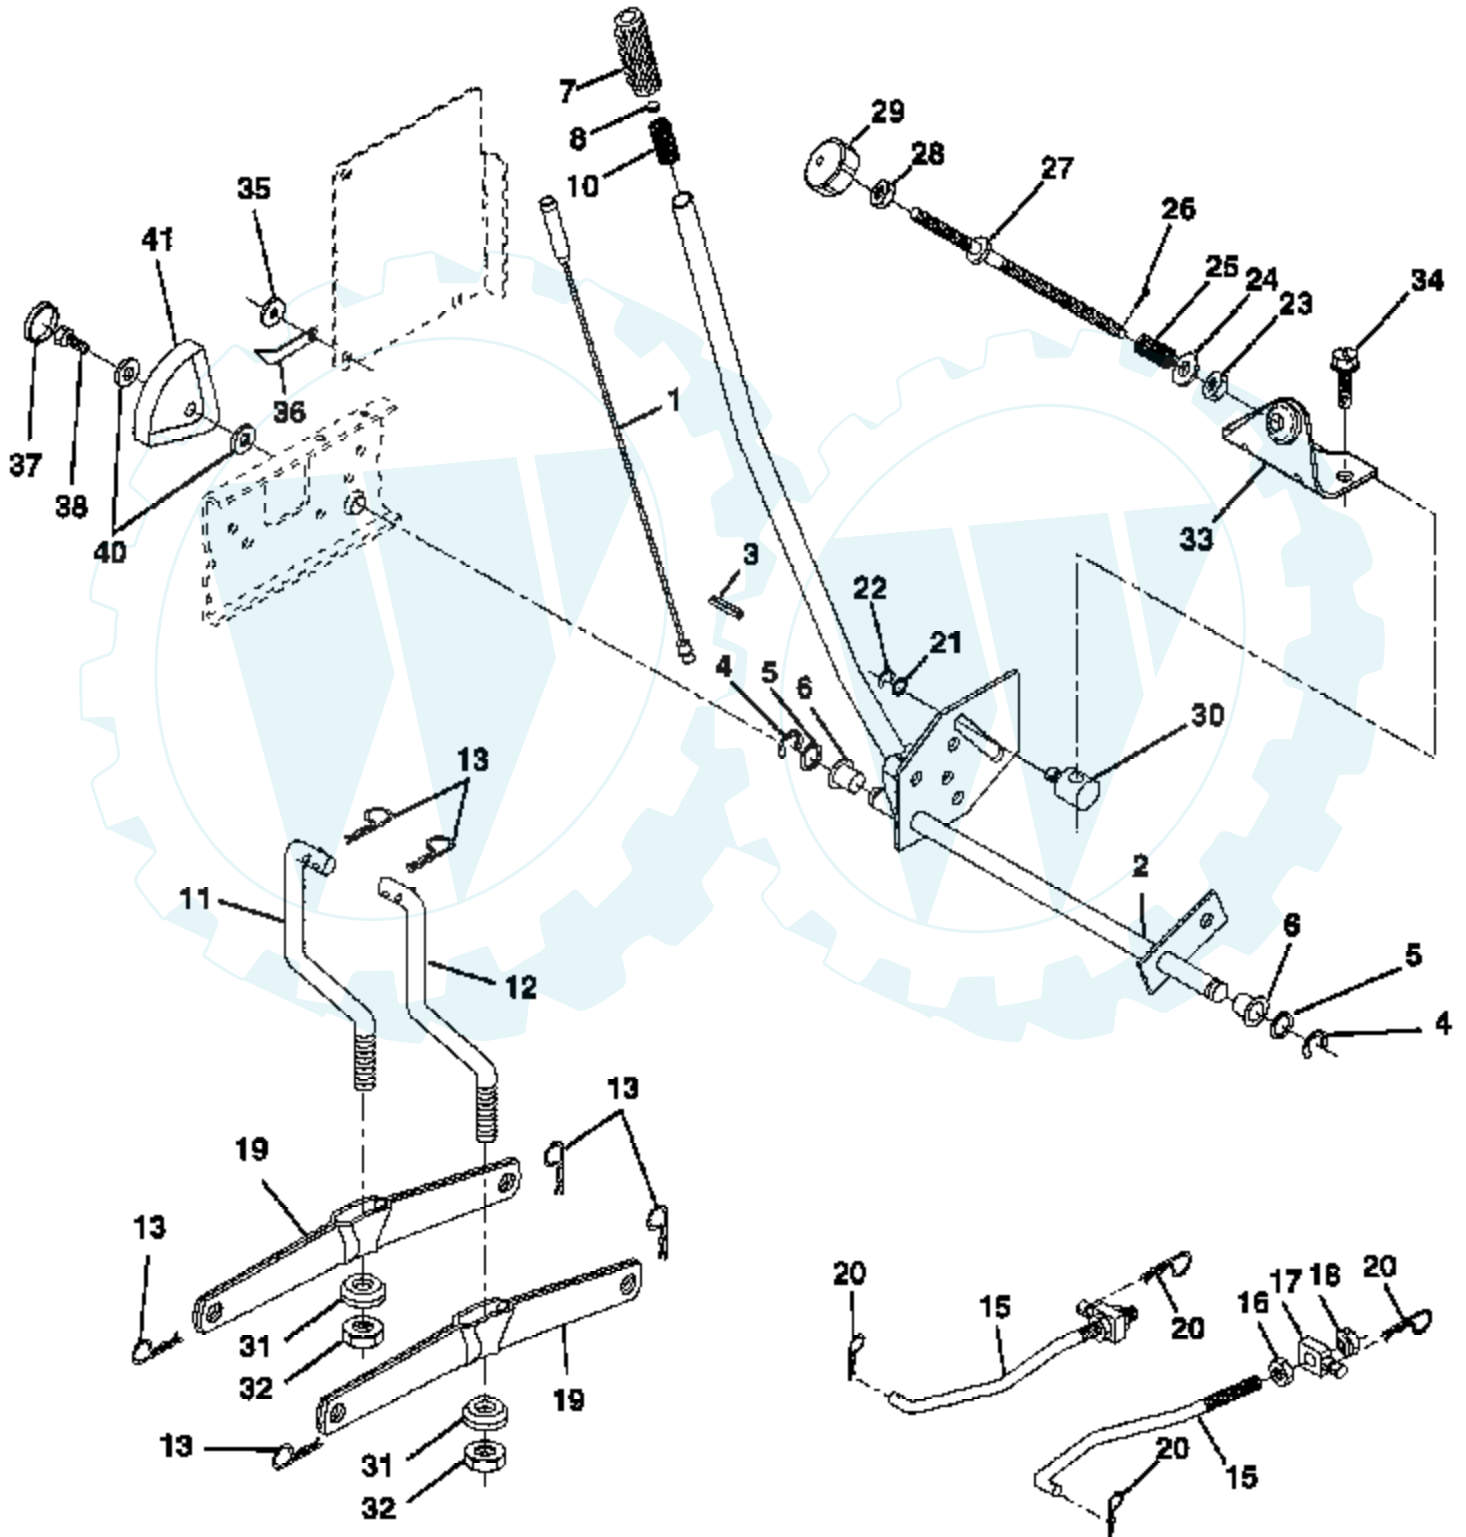

TRACTOR - - MODEL NUMBER AYP7167A59

LIFT

Ref #	Part Number	Qty	Description
1	136973		WIRE ASM
2	140278		HANDLE.LIFT.LH.
3	138284		PIN GROOVE
4	12000002		SUB= 2225J
5	19211621		WASHER
6	120183X		NYLON BEARING
7	125631X		GRIP HANDLE
8	122365X		SUB= 125925X
10	122512X		SUB= 532122512
11	139865		SUB= 918139865
12	139866		SUB= 151140
13	4939M		SUB= 85902
15	127218		LINK.FRONT
16	73350800		NUT
17	130171		TRUNION
18	73800800		NUT.LK.W/WSH.1/2.
19	139868		ARM SUSP REAR
20	3146R		RETAINER.SPRING
21	19151216		WASHER
22	12000037		KLIP RING
23	110807X		NUT T
24	19131016		WASHER
25	2876H		SPRING T
26	76020308		SUB= 3145
27	126971X		SUB= 532126971
28	73350600		NUT
29	138057		KNOB INF 3/8-16
30	110810X		TRUNION LT
31	140302		BEARING PVT LH
32	73540600		NUT.CROWNLOCK.3/8
33	140168		BRACKET STOP INF
34	17490608		SCREW LT
35	120529X		WASHER T
36	123933X505		POINTER HGT IND
37	123935X		"PLUG,HOLE"
38	17490512		SCREW
40	19112410		WASHER
41	123934X		HEIGHT INDICATOR