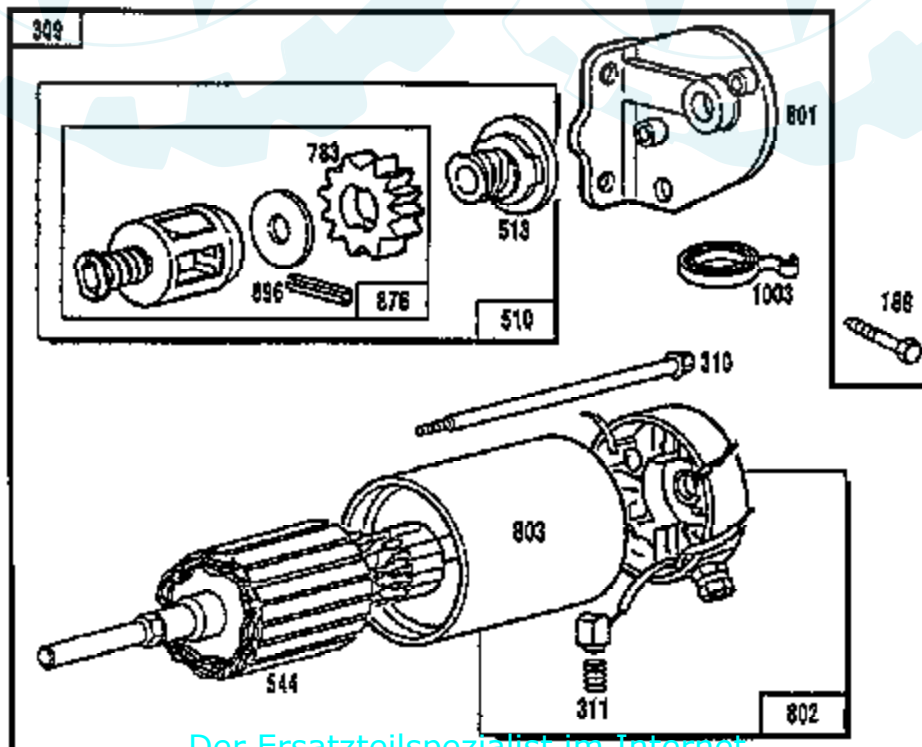

TRACTOR - - MODEL NUMBER AYP7167A59

BRIGGS & STRATTON ENGINE - MODEL NUMBER 303777, TYPE NUMBER 0332-01

Ref #	Part Number	Qty	Description
1	807511		CYLINDER ASSEMBLY
2	805107		BEARING, CYLINDER
3	805101		SEAL, OIL
5.1	807508		HEAD, CYLINDER #1
5.2	807510		HEAD, CYLINDER #2
6	805193		WASHER, CYLINDER HEAD
7	805111		GASKET, CYLINDER HEAD
8	807795		BREATHER ASSEMBLY
9	805379		GASKET, BREATHER
10	805751		SCREW
11	805362		TUBE, BREATHER
12	805112		GASKET, CRANKCASE COVER
13	805097		SCREW, CYLINDER HEAD
15	805048		PLUG, OIL DRAIN
16	807586		CRANKSHAFT
	94196		KEY, TIMING GEAR
	807625		WASHERS, THRUST
18	807638		COVER ASSEMBLY, CRANKCASE
20	805049		SEAL, OIL
22	805017		SCREW, CRANKCASE COVER
23	807531		FLYWHEEL MAGNETO
24	805016		KEY, FLYWHEEL
25	807619		PISTON ASSEMBLY, STANDARD
	807807		PISTON ASSEMBLY .010" OVERSIZE
	807809		PISTON ASSEMBLY .020" OVERSIZE
	807811		PISTON ASSEMBLY .030" OVERSIZE
26	807620		RING SET, PISTON, STANDARD
	807808		RING SET, PISTON .010" OVERSIZE
	807810		RING SET, PISTON .020" OVERSIZE
	807812		RING SET, PISTON .030" OVERSIZE
27	805099		LOCK, PISTON PIN
28	807621		PIN ASSEMBLY, PISTON, STANDARD
29	807622		ROD ASSEMBLY, CONNECTING
32	805395		SCREW, CONNECTING ROD
33	805089		VALVE, EXHAUST
34	805090		VALVE, INTAKE
35	805078		SPRING, VALVE
40	805092		RETAINER, VALVE SPRING
42	805161		RETAINER, VALVE
45	805354		TAPPET, VALVE
46	807542		GEAR, CAM
50	805409		MANIFOLD, INTAKE
51	805149		GASKET, CARBURETOR MOUNTING
52	805023		GASKET, INTAKE MANIFOLD
53	805360		SCREW, SEMS
54	805006		SCREW, SEMS
75	805007		WASHER, SPRING
78	805447		SCREW, SEMS
84	305059		PLUG, PIPE
87	805054		SEAL, GOVERNOR SHAFT
94	805777		NOZZLE, CARBURETOR
95	805561		SCREW, VALVE MOUNTING
98	807705		SCREW, THROTTLE ADJUSTING
104	805586		PIN, FLOAT HINGE
105	805586		PIN, FLOAT HINGE
108	805562		VALVE, CHOKE
116	805058		O-RING, OIL PUMP
116A	805198		O-RING, CRANKCASE COVER