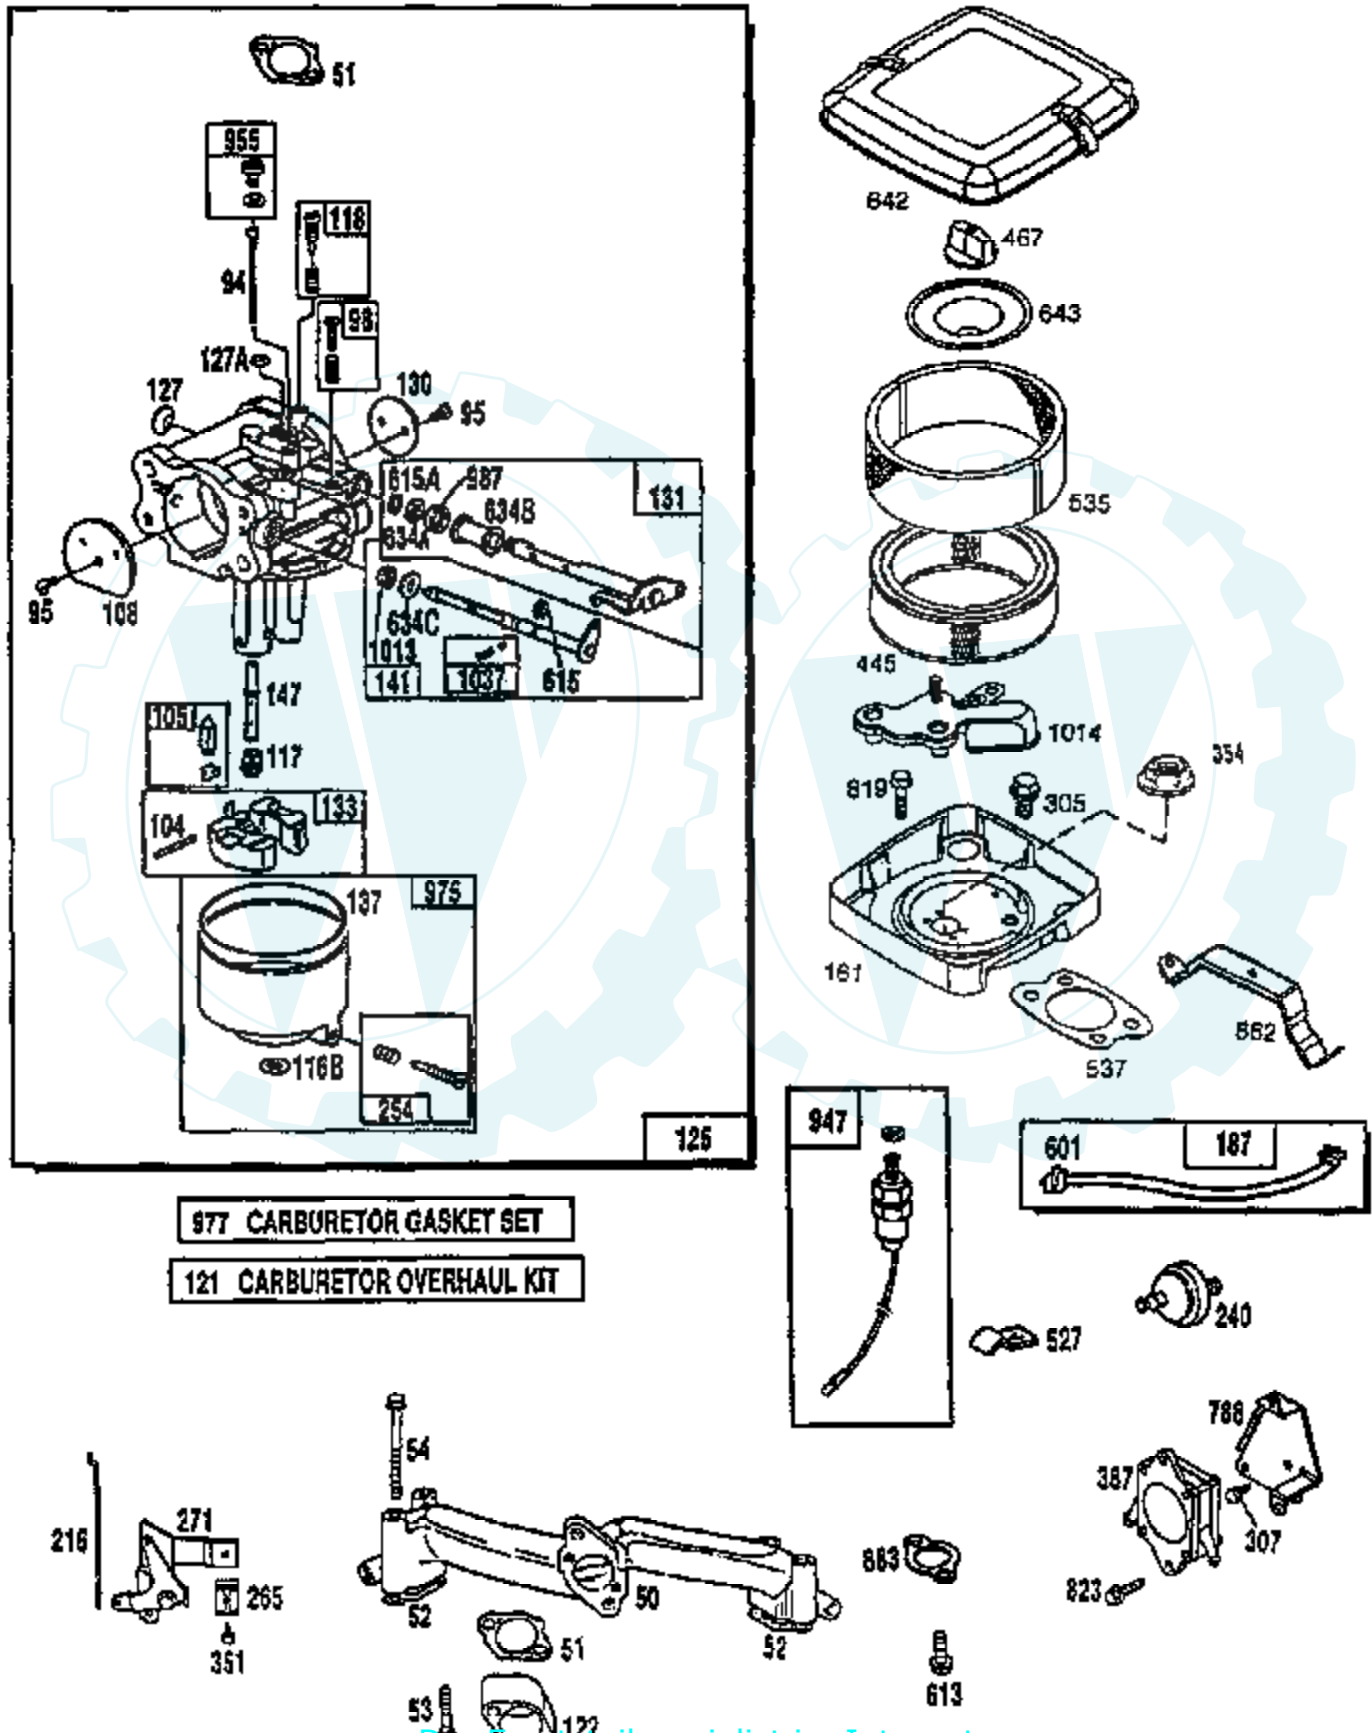

TRACTOR - - MODEL NUMBER AYP7167A59

BRIGGS & STRATTON ENGINE - MODEL NUMBER 303777, TYPE NUMBER 0332-01

Ref #	Part Number	Qty	Description
1	807511		CYLINDER ASSEMBLY
2	805107		BEARING, CYLINDER
3	805101		SEAL, OIL
5.1	807508		HEAD, CYLINDER #1
5.2	807510		HEAD, CYLINDER #2
6	805193		WASHER, CYLINDER HEAD
7	805111		GASKET, CYLINDER HEAD
8	807795		BREATHER ASSEMBLY
9	805379		GASKET, BREATHER
10	805751		SCREW
11	805362		TUBE, BREATHER
12	805112		GASKET, CRANKCASE COVER
13	805097		SCREW, CYLINDER HEAD
15	805048		PLUG, OIL DRAIN
16	807586		CRANKSHAFT
	94196		KEY, TIMING GEAR
	807625		WASHERS, THRUST
18	807638		COVER ASSEMBLY, CRANKCASE
20	805049		SEAL, OIL
22	805017		SCREW, CRANKCASE COVER
23	807531		FLYWHEEL MAGNETO
24	805016		KEY, FLYWHEEL
25	807619		PISTON ASSEMBLY, STANDARD
	807807		PISTON ASSEMBLY .010" OVERSIZE
	807809		PISTON ASSEMBLY .020" OVERSIZE
	807811		PISTON ASSEMBLY .030" OVERSIZE
26	807620		RING SET, PISTON, STANDARD
	807808		RING SET, PISTON .010" OVERSIZE
	807810		RING SET, PISTON .020" OVERSIZE
	807812		RING SET, PISTON .030" OVERSIZE
27	805099		LOCK, PISTON PIN
28	807621		PIN ASSEMBLY, PISTON, STANDARD
29	807622		ROD ASSEMBLY, CONNECTING
32	805395		SCREW, CONNECTING ROD
33	805089		VALVE, EXHAUST
34	805090		VALVE, INTAKE
35	805078		SPRING, VALVE
40	805092		RETAINER, VALVE SPRING
42	805161		RETAINER, VALVE
45	805354		TAPPET, VALVE
46	807542		GEAR, CAM
50	805409		MANIFOLD, INTAKE
51	805149		GASKET, CARBURETOR MOUNTING
52	805023		GASKET, INTAKE MANIFOLD
53	805360		SCREW, SEMS
54	805006		SCREW, SEMS
75	805007		WASHER, SPRING
78	805447		SCREW, SEMS
84	305059		PLUG, PIPE
87	805054		SEAL, GOVERNOR SHAFT
94	805777		NOZZLE, CARBURETOR
95	805561		SCREW, VALVE MOUNTING
98	807705		SCREW, THROTTLE ADJUSTING
104	805586		PIN, FLOAT HINGE
105	805586		PIN, FLOAT HINGE
108	805562		VALVE, CHOKE
116	805058		O-RING, OIL PUMP
116A	805198		O-RING, CRANKCASE COVER