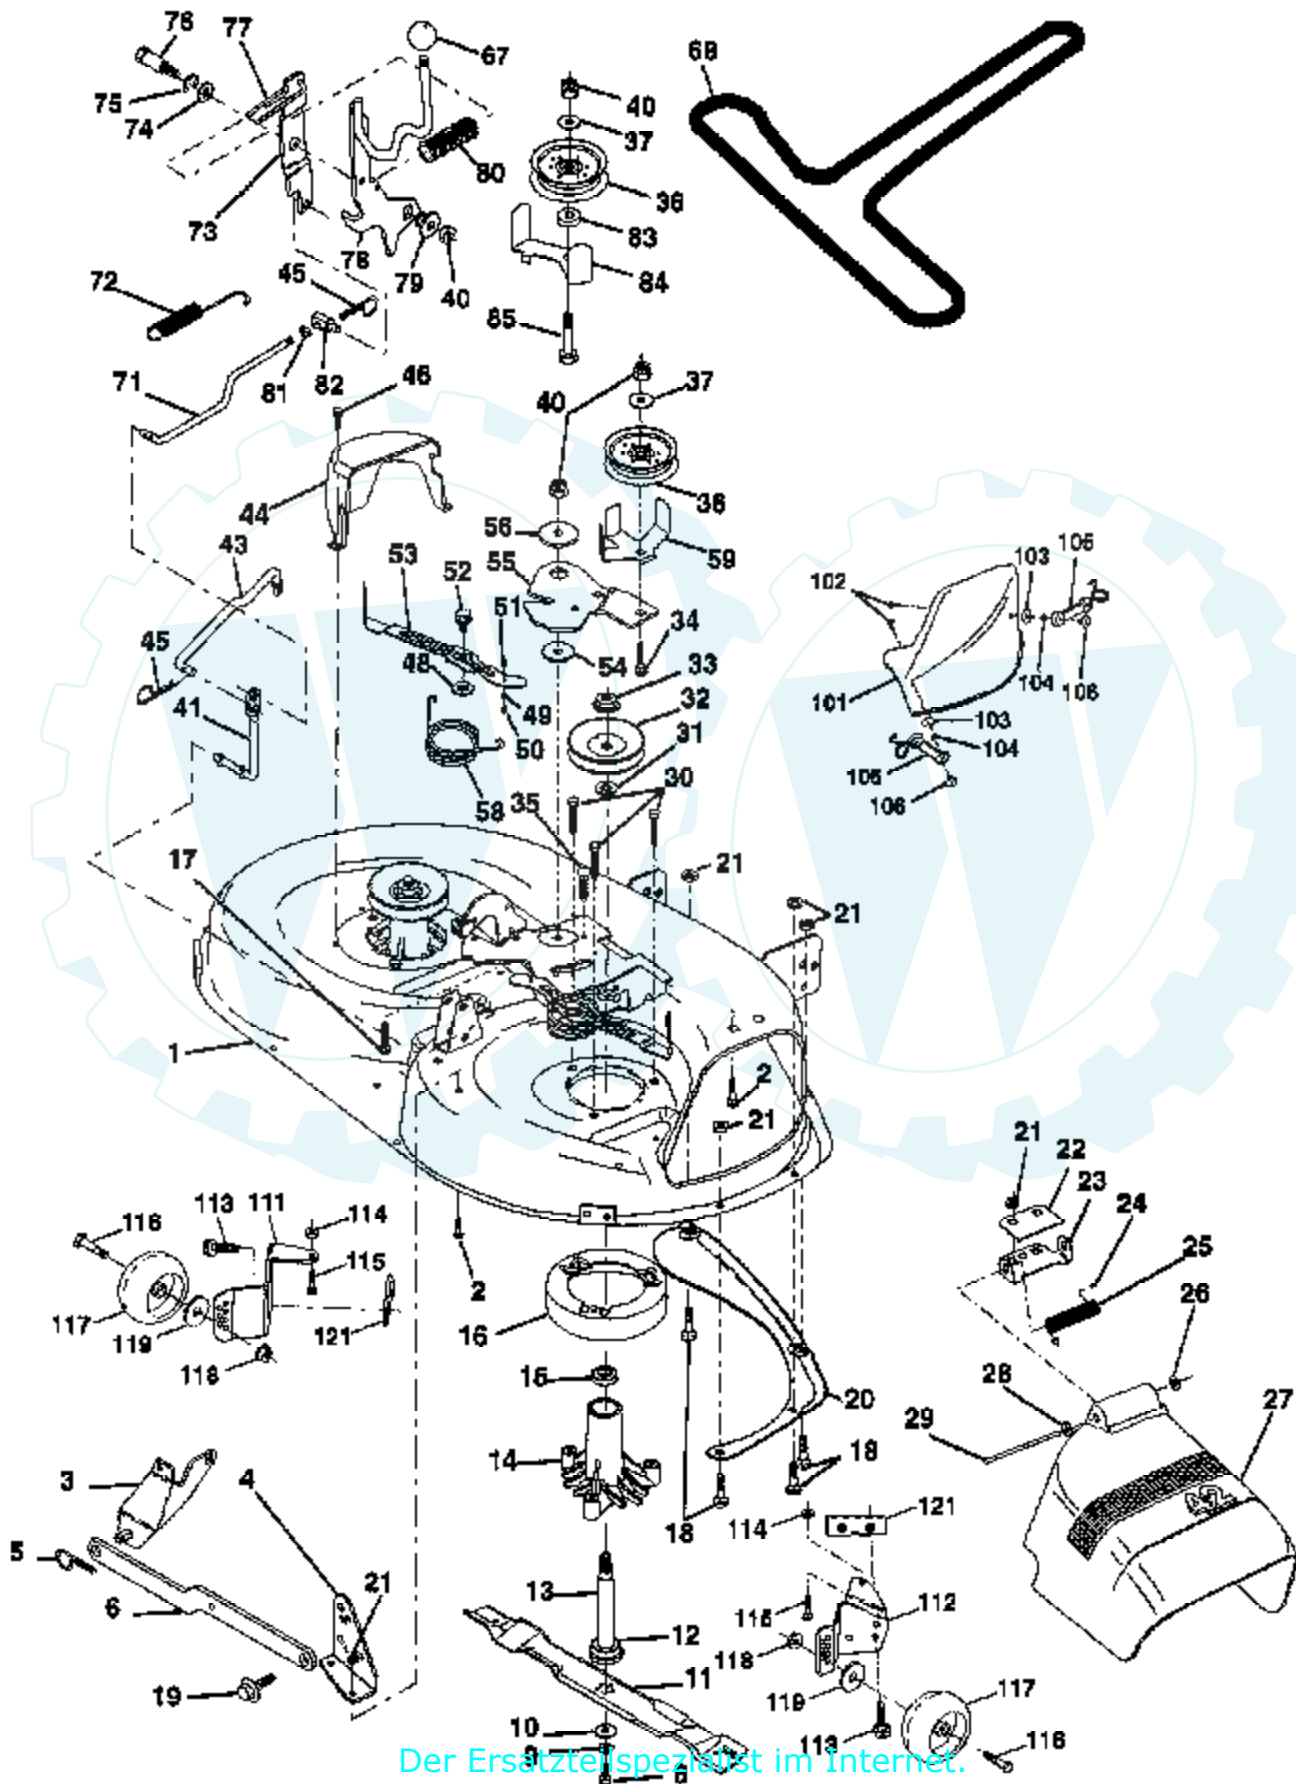

TRACTOR - - MODEL NUMBER AYP7167A59

MOWER DECK

Ref #	Part Number	Qty	Description
1	144393		DECK.WELD.42.
2	72140506		BOLT
3	138017		BRKT ASM SWAY BAR
4	138440		BRKT DECK SW BAR
5	4939M		SUB= 85902
6	130832		SUB= 130833
8	850857		BLADE BOLT
9	10030600		SUB= 10040600
10	140296		WASHER.HARD.BLADE
11	134149		"BLADE.42"" MULCHER"
12	129895		BEARING.BALL
13	137645		SUB= 137646
14	128774		HSG ASM MANDREL
15	110485X		BEARING
16	140329		STRIPPER RND MWR
17	72110610		BOLT RDHD 3/8-16
18	72140505		BOLT
19	132827		BOLT SHD 5/16-18
20	136888		SUB= 918136888
21	73680500		SUB= 73690500
22	134753		STIFFENER BRKT
23	131267		DEFLECTOR BRKT
24	105304X		CAP-SLEEVE LT
25	123713X		SPRING TORSION
26	110452X		NUT PUSH M
27	130968		DEFLECTOR.SHIELD
28	19111016		WASHER
29	131491		HINGE ROD
30	138776		SUB= 157722
31	129963		WASHER
32	129861		SUB= 153535
33	137266		SUB= 139729
34	72110614		BOLT
35	133835		XMAS TREE FASTNER
36	131494		FLAT IDLER PULLEY
37	19131316		WASHER
40	73680600		SUB= 73690600
41	133551		PIVOT ROD
43	140083		ROD CLUTCH W/NIBS
44	140088		GUARD MAND LH BLK
45	4497H		RETAINER M
46	137729		SCREW.1/4-20X5/8
48	133944		HARD SMALL WASHER
49	133940		SUB= 151785
50	131340		SHOULDER BOLT
51	69180		LOCKNUT
52	139888		BOLT.SHLD.5/16-18
53	131845		BRAKE PAD ARM ASM
54	133943		HARDENED WASHER
55	140084		SUB= 151785
56	122052X		SPACER RETAINER
58	140086		SPRING TORSN BRAK
59	141043		GUARD IDLER TUV
67	106933X		KNOB T (1/2-HOLE)
68	144200		BELT.V.T-PATH
71	142427		ROD CLUTCH 38/42
72	131870		RETURN SPRING
73	127847		CLUTCH ARM SECOND