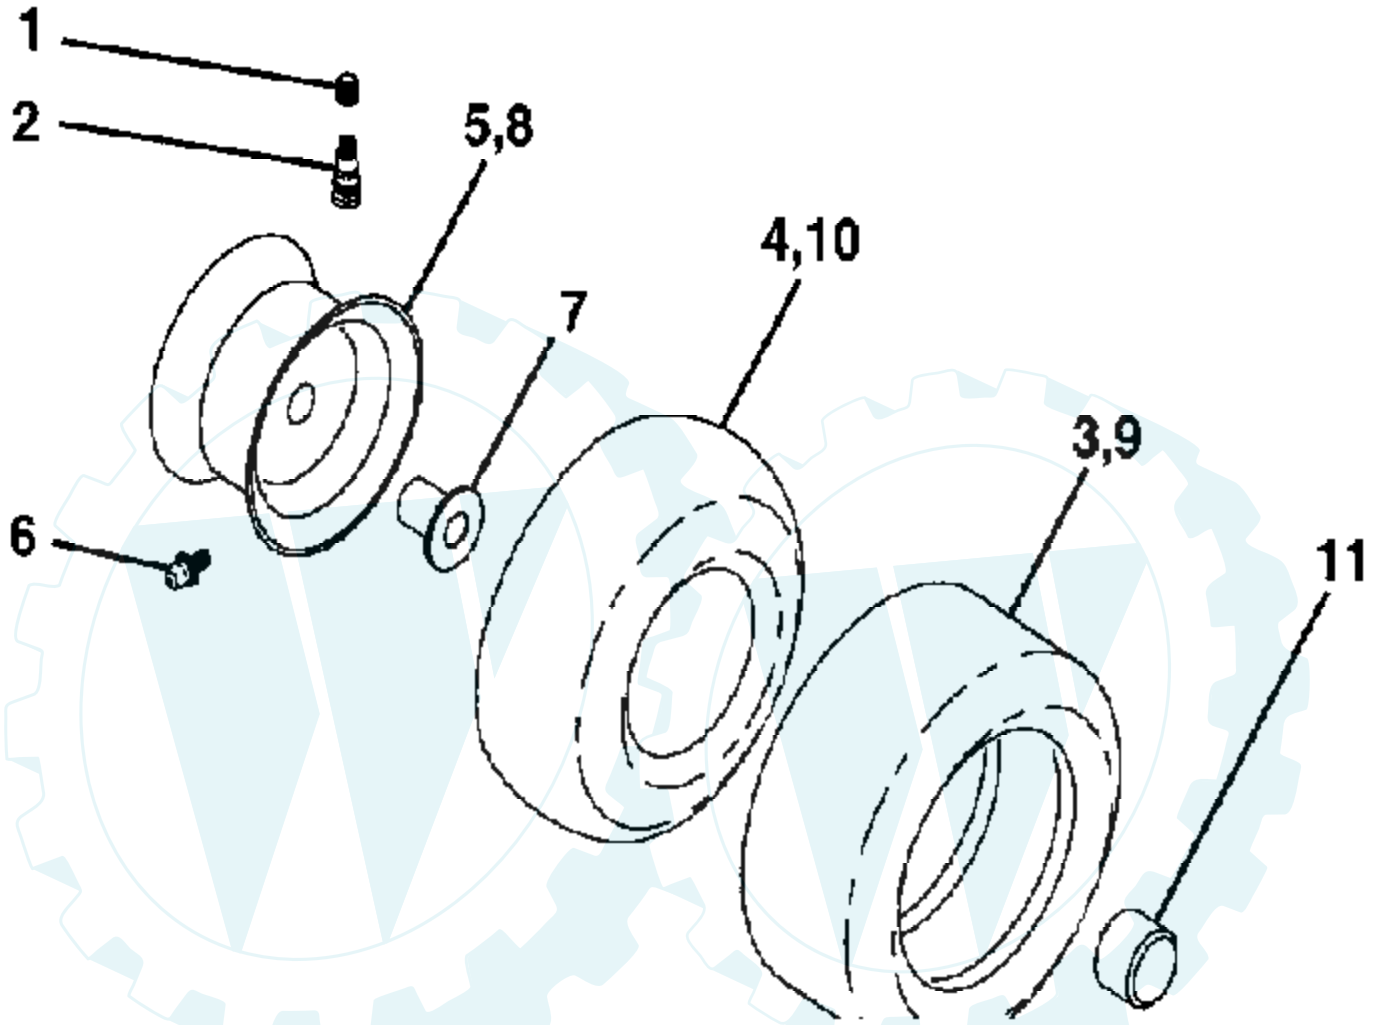

WHEELS AND TIRES

NOTE: All component dimensions given in U.S. inches
1 inch = 25.4 mm

Ref #	Part Number	Qty	Description
1	59192		VALVE CAP
2	65139		VALVE STEM LT
3	106222X		SUB= 122073X
4	59904		TUBE.5.3/4.5/6
5	106732X427		"RIM ASM 6"" FRT"
6	278H		FITTING LT
7	9040H		"FLANGE, BEARING"
8	106108X427		"RIM AS 8"" REAR"
9	122082X		SUB= 918122082X
10	7152J		TUBE.18X9.5-8
11	104757X		HUB CAP
	144334		SEALANT.TIRE 10 OZ. TUBE