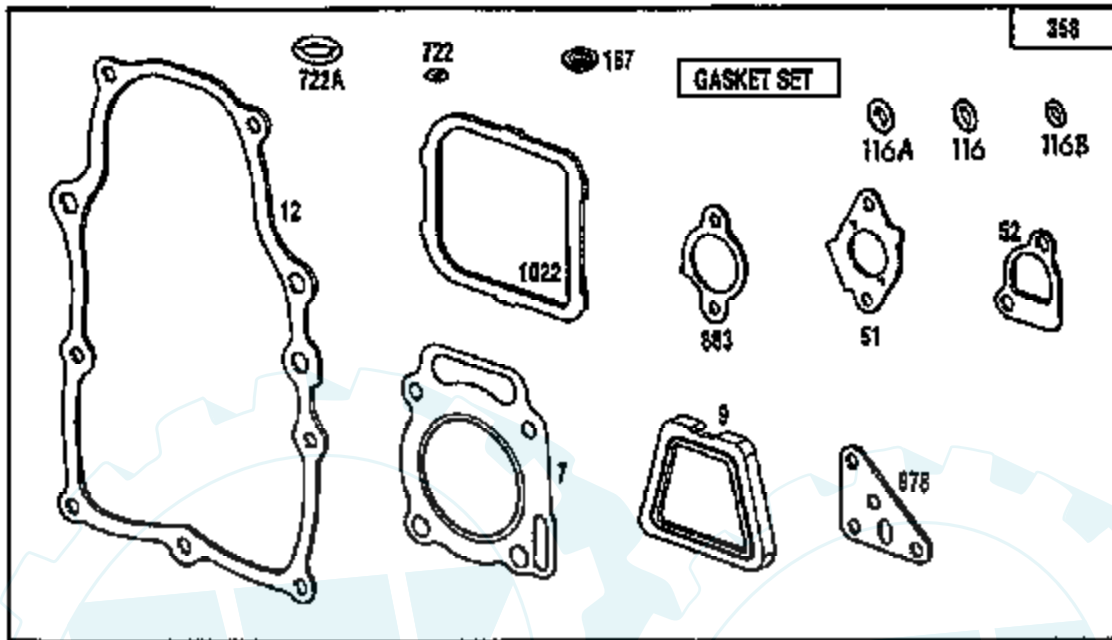

TRACTOR - - MODEL NUMBER AYP7167A59

BRIGGS & STRATTON ENGINE - MODEL NUMBER 303777, TYPE NUMBER 0332-01

Ref #	Part Number	Qty	Description
1	807511		CYLINDER ASSEMBLY
2	805107		BEARING, CYLINDER
3	805101		SEAL, OIL
5.1	807508		HEAD, CYLINDER #1
5.2	807510		HEAD, CYLINDER #2
6	805193		WASHER, CYLINDER HEAD
7	805111		GASKET, CYLINDER HEAD
8	807795		BREATHER ASSEMBLY
9	805379		GASKET, BREATHER
10	805751		SCREW
11	805362		TUBE, BREATHER
12	805112		GASKET, CRANKCASE COVER
13	805097		SCREW, CYLINDER HEAD
15	805048		PLUG, OIL DRAIN
16	807586		CRANKSHAFT
	94196		KEY, TIMING GEAR
	807625		WASHERS, THRUST
18	807638		COVER ASSEMBLY, CRANKCASE
20	805049		SEAL, OIL
22	805017		SCREW, CRANKCASE COVER
23	807531		FLYWHEEL MAGNETO
24	805016		KEY, FLYWHEEL
25	807619		PISTON ASSEMBLY, STANDARD
	807807		PISTON ASSEMBLY .010" OVERSIZE
	807809		PISTON ASSEMBLY .020" OVERSIZE
	807811		PISTON ASSEMBLY .030" OVERSIZE
26	807620		RING SET, PISTON, STANDARD
	807808		RING SET, PISTON .010" OVERSIZE
	807810		RING SET, PISTON .020" OVERSIZE
	807812		RING SET, PISTON .030" OVERSIZE
27	805099		LOCK, PISTON PIN
28	807621		PIN ASSEMBLY, PISTON, STANDARD
29	807622		ROD ASSEMBLY, CONNECTING
32	805395		SCREW, CONNECTING ROD
33	805089		VALVE, EXHAUST
34	805090		VALVE, INTAKE
35	805078		SPRING, VALVE
40	805092		RETAINER, VALVE SPRING
42	805161		RETAINER, VALVE
45	805354		TAPPET, VALVE
46	807542		GEAR, CAM
50	805409		MANIFOLD, INTAKE
51	805149		GASKET, CARBURETOR MOUNTING
52	805023		GASKET, INTAKE MANIFOLD
53	805360		SCREW, SEMS
54	805006		SCREW, SEMS
75	805007		WASHER, SPRING
78	805447		SCREW, SEMS
84	305059		PLUG, PIPE
87	805054		SEAL, GOVERNOR SHAFT
94	805777		NOZZLE, CARBURETOR
95	805561		SCREW, VALVE MOUNTING
98	807705		SCREW, THROTTLE ADJUSTING
104	805586		PIN, FLOAT HINGE
105	805586		PIN, FLOAT HINGE
108	805562		VALVE, CHOKE
116	805058		O-RING, OIL PUMP
116A	805198		O-RING, CRANKCASE COVER