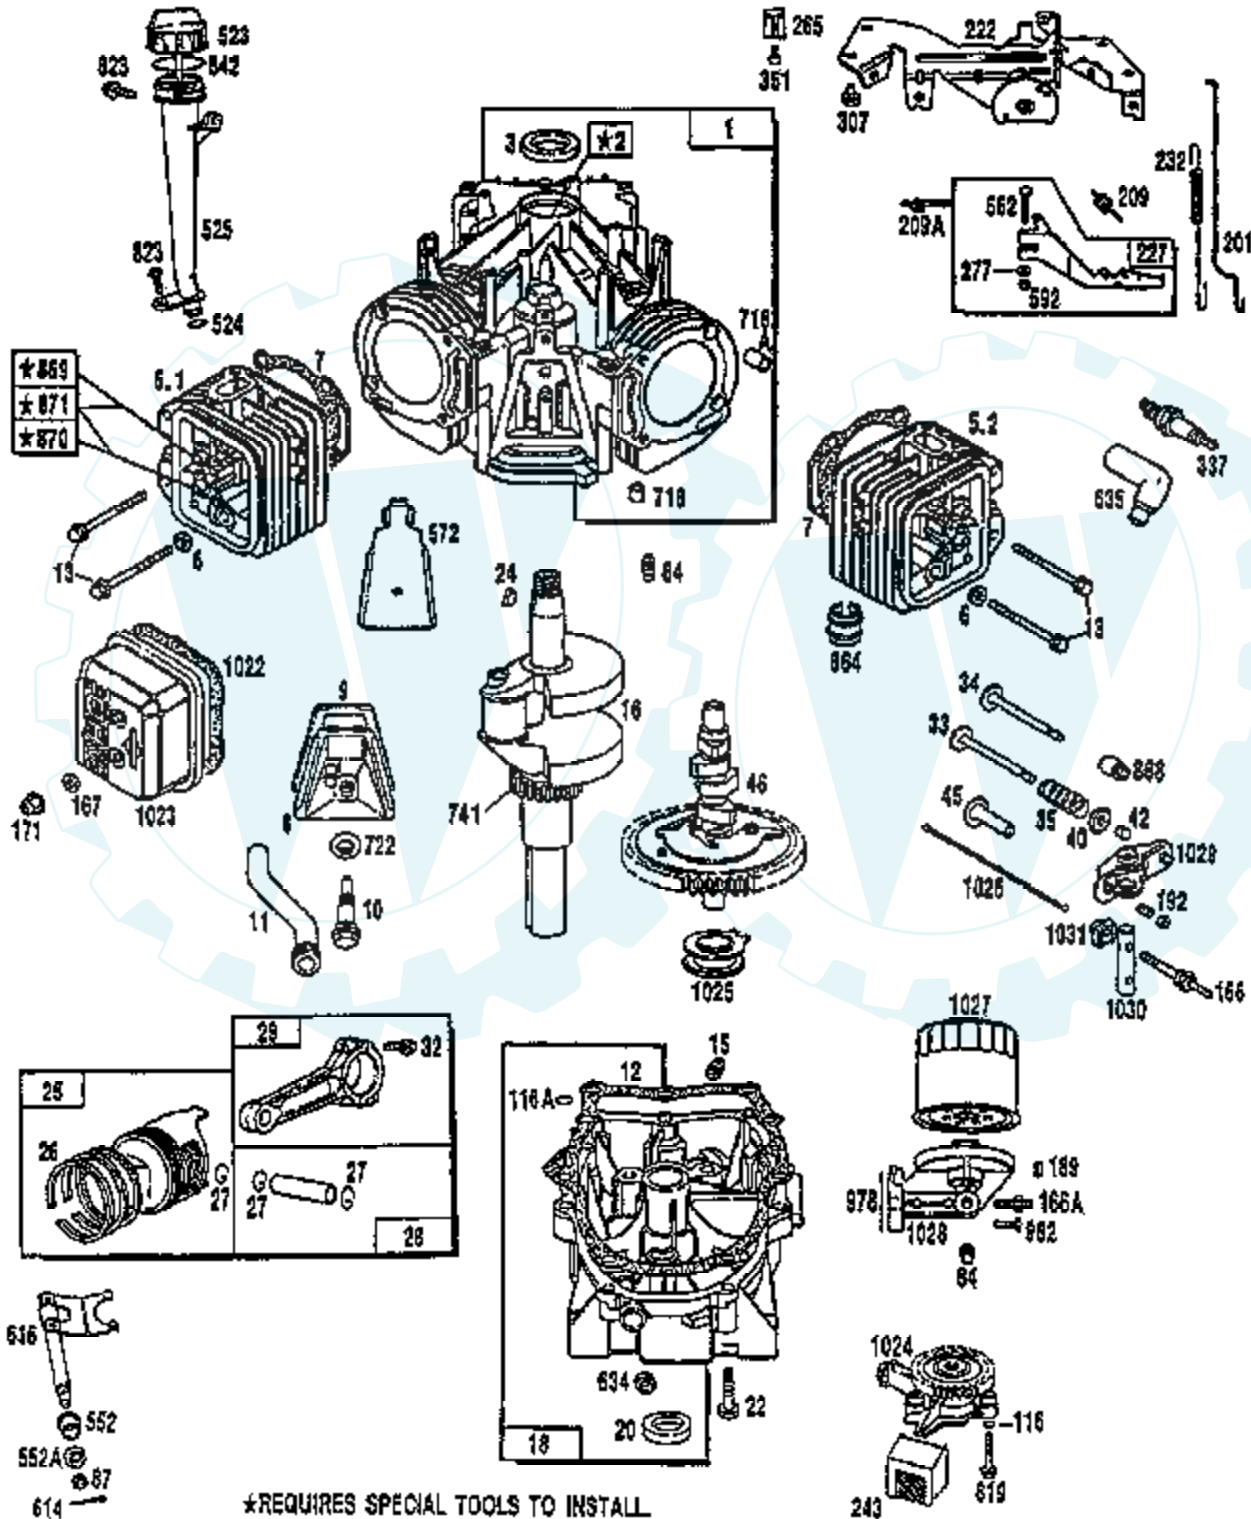

# REPAIR PARTS

16 HP 42" TRACTOR -- MODEL NUMBER AYP7167A39

BRIGGS AND STRATTON ENGINE - MODEL NUMBER 303777, TYPE NUMBER 0332-01-07

Ref #	Part Number	Qty	Description
1	807511		CYLINDER ASSEMBLY
2	805107		BEARING, CYLINDER
3	805101		SEAL, OIL
5-1	807508		HEAD, CYLINDER #1
5-2	807510		HEAD, CYLINDER #2
6	805193		WASHER, CYLINDER HEAD
7	805111		GASKET, CYLINDER HEAD
8	807795		BREATHER ASSEMBLY
9	805379		GASKET, BREATHER
10	805751		SCREW
11	805362		TUBE, BREATHER
12	805112		GASKET, CRANKCASE COVER
13	805097		SCREW, CYLINDER HEAD
15	805048		PLUG, OIL DRAIN
16	807586		CRANKSHAFT
16A	94196		KEY, TIMING GEAR
16B	807625		WASHERS, THRUST
18	807638		COVER ASSEMBLY, CRANKCASE
20	805049		SEAL, OIL
22	805017		SCREW, CRANKCASE COVER
23	807531		FLYWHEEL MAGNETO
24	805016		KEY, FLYWHEEL
25	807619		PISTON ASSEMBLY, STANDARD
25A	807807		PISTON ASSEMBLY .010" OVERSIZE
25B	807809		PISTON ASSEMBLY .020" OVERSIZE
25C	807811		PISTON ASSEMBLY .030" OVERSIZE
26	807620		RING SET, PISTON, STANDARD
26A	807808		RING SET, PISTON .010" OVERSIZE
26B	807810		RING SET, PISTON .020" OVERSIZE
26C	807812		RING SET, PISTON .030" OVERSIZE
27	805099		LOCK, PISTON PIN
28	807621		PIN ASSEMBLY, PISTON, STANDARD
29	807622		ROD ASSEMBLY, CONNECTING
32	805395		SCREW, CONNECTING ROD
33	805089		VALVE, EXHAUST
34	805090		VALVE, INTAKE
35	805078		SPRING, VALVE
40	805092		RETAINER, VALVE SPRING
42	805161		RETAINER, VALVE
45	805354		TAPPET, VALVE
46	807542		GEAR, CAM
50	805409		MANIFOLD, INTAKE
51	805149		GASKET, CARBURETOR MOUNTING
52	805023		GASKET, INTAKE MANIFOLD
53	805360		SCREW, SEMS
54	805006		SCREW, SEMS
75	805007		WASHER, SPRING
78	805447		SCREW, SEMS
84	305059		PLUG, PIPE
87	805054		SEAL, GOVERNOR SHAFT
94	805777		NOZZLE, CARBURETOR
95	805561		SCREW, VALVE MOUNTING
98	807705		SCREW, THROTTLE ADJUSTING
104	805586		PIN, FLOAT HINGE
105	807706		VALVE, FUEL INLET
108	805562		VALVE, CHOKE
116	805058		O-RING, OIL PUMP
116A	805198		O-RING, CRANKCASE COVER