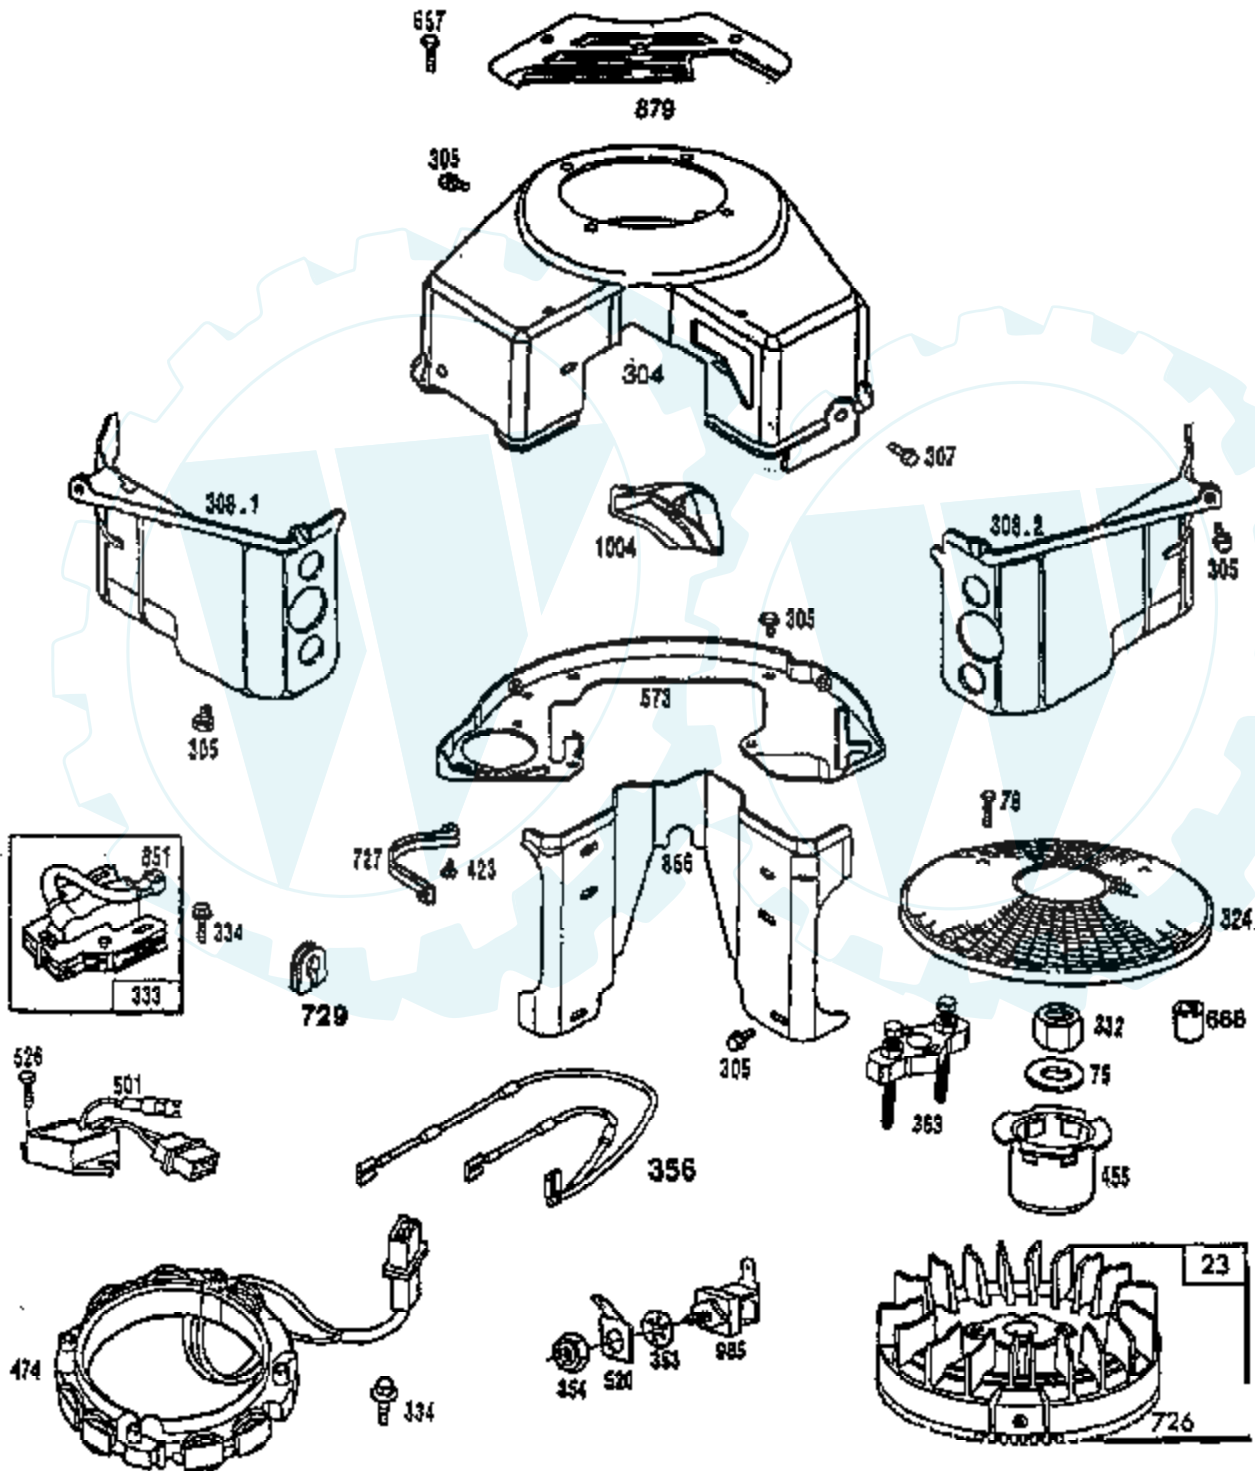

16 HP 42" TRACTOR - - MODEL NUMBER AYP7167A39
BRIGGS AND STRATTON ENGINE - MODEL NUMBER 303777, TYPE NUMBER 0332-01-07

Ref #	Part Number	Qty	Description
1	807511		CYLINDER ASSEMBLY
2	805107		BEARING, CYLINDER
3	805101		SEAL, OIL
5-1	807508		HEAD, CYLINDER #1
5-2	807510		HEAD, CYLINDER #2
6	805193		WASHER, CYLINDER HEAD
7	805111		GASKET, CYLINDER HEAD
8	807795		BREATHER ASSEMBLY
9	805379		GASKET, BREATHER
10	805751		SCREW
11	805362		TUBE, BREATHER
12	805112		GASKET, CRANKCASE COVER
13	805097		SCREW, CYLINDER HEAD
15	805048		PLUG, OIL DRAIN
16	807586		CRANKSHAFT
16A	94196		KEY, TIMING GEAR
16B	807625		WASHERS, THRUST
18	807638		COVER ASSEMBLY, CRANKCASE
20	805049		SEAL, OIL
22	805017		SCREW, CRANKCASE COVER
23	807531		FLYWHEEL MAGNETO
24	805016		KEY, FLYWHEEL
25	807619		PISTON ASSEMBLY, STANDARD
25A	807807		PISTON ASSEMBLY .010" OVERSIZE
25B	807809		PISTON ASSEMBLY .020" OVERSIZE
25C	807811		PISTON ASSEMBLY .030" OVERSIZE
26	807620		RING SET, PISTON, STANDARD
26A	807808		RING SET, PISTON .010" OVERSIZE
26B	807810		RING SET, PISTON .020" OVERSIZE
26C	807812		RING SET, PISTON .030" OVERSIZE
27	805099		LOCK, PISTON PIN
28	807621		PIN ASSEMBLY, PISTON, STANDARD
29	807622		ROD ASSEMBLY, CONNECTING
32	805395		SCREW, CONNECTING ROD
33	805089		VALVE, EXHAUST
34	805090		VALVE, INTAKE
35	805078		SPRING, VALVE
40	805092		RETAINER, VALVE SPRING
42	805161		RETAINER, VALVE
45	805354		TAPPET, VALVE
46	807542		GEAR, CAM
50	805409		MANIFOLD, INTAKE
51	805149		GASKET, CARBURETOR MOUNTING
52	805023		GASKET, INTAKE MANIFOLD
53	805360		SCREW, SEMS
54	805006		SCREW, SEMS
75	805007		WASHER, SPRING
78	805447		SCREW, SEMS
84	305059		PLUG, PIPE
87	805054		SEAL, GOVERNOR SHAFT
94	805777		NOZZLE, CARBURETOR
95	805561		SCREW, VALVE MOUNTING
98	807705		SCREW, THROTTLE ADJUSTING
104	805586		PIN, FLOAT HINGE
105	807706		VALVE, FUEL INLET
108	805562		VALVE, CHOKE
116	805058		O-RING, OIL PUMP
116A	805198		O-RING, CRANKCASE COVER