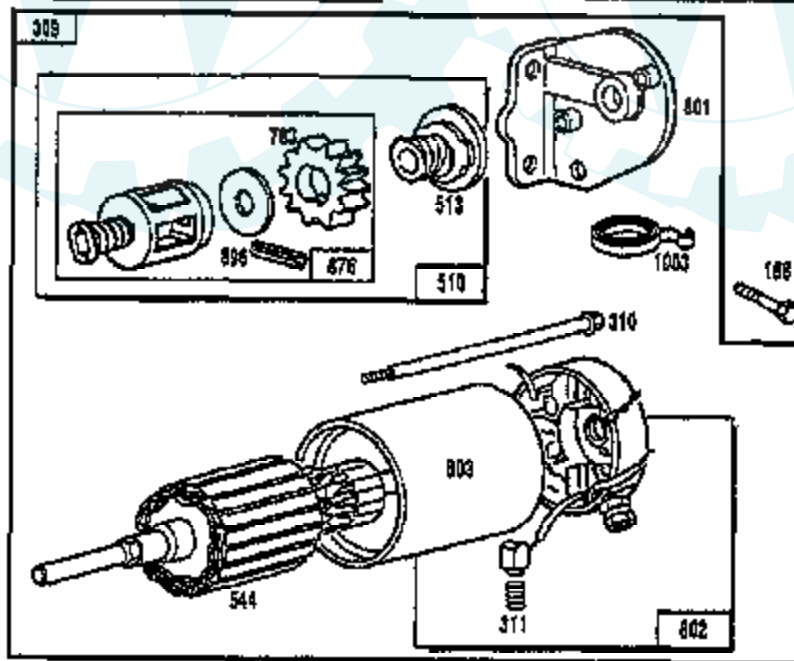

16 HP 42" TRACTOR -- MODEL NUMBER AYP7167A39
BRIGGS AND STRATTON ENGINE - MODEL NUMBER 303777, TYPE NUMBER 0332-01-07

Ref #	Part Number	Qty	Description
1	807511		CYLINDER ASSEMBLY
2	805107		BEARING, CYLINDER
3	805101		SEAL, OIL
5-1	807508		HEAD, CYLINDER #1
5-2	807510		HEAD, CYLINDER #2
6	805193		WASHER, CYLINDER HEAD
7	805111		GASKET, CYLINDER HEAD
8	807795		BREATHER ASSEMBLY
9	805379		GASKET, BREATHER
10	805751		SCREW
11	805362		TUBE, BREATHER
12	805112		GASKET, CRANKCASE COVER
13	805097		SCREW, CYLINDER HEAD
15	805048		PLUG, OIL DRAIN
16	807586		CRANKSHAFT
16A	94196		KEY, TIMING GEAR
16B	807625		WASHERS, THRUST
18	807638		COVER ASSEMBLY, CRANKCASE
20	805049		SEAL, OIL
22	805017		SCREW, CRANKCASE COVER
23	807531		FLYWHEEL MAGNETO
24	805016		KEY, FLYWHEEL
25	807619		PISTON ASSEMBLY, STANDARD
25A	807807		PISTON ASSEMBLY .010" OVERSIZE
25B	807809		PISTON ASSEMBLY .020" OVERSIZE
25C	807811		PISTON ASSEMBLY .030" OVERSIZE
26	807620		RING SET, PISTON, STANDARD
26A	807808		RING SET, PISTON .010" OVERSIZE
26B	807810		RING SET, PISTON .020" OVERSIZE
26C	807812		RING SET, PISTON .030" OVERSIZE
27	805099		LOCK, PISTON PIN
28	807621		PIN ASSEMBLY, PISTON, STANDARD
29	807622		ROD ASSEMBLY, CONNECTING
32	805395		SCREW, CONNECTING ROD
33	805089		VALVE, EXHAUST
34	805090		VALVE, INTAKE
35	805078		SPRING, VALVE
40	805092		RETAINER, VALVE SPRING
42	805161		RETAINER, VALVE
45	805354		TAPPET, VALVE
46	807542		GEAR, CAM
50	805409		MANIFOLD, INTAKE
51	805149		GASKET, CARBURETOR MOUNTING
52	805023		GASKET, INTAKE MANIFOLD
53	805360		SCREW, SEMS
54	805006		SCREW, SEMS
75	805007		WASHER, SPRING
78	805447		SCREW, SEMS
84	305059		PLUG, PIPE
87	805054		SEAL, GOVERNOR SHAFT
94	805777		NOZZLE, CARBURETOR
95	805561		SCREW, VALVE MOUNTING
98	807705		SCREW, THROTTLE ADJUSTING
104	805586		PIN, FLOAT HINGE
105	807706		VALVE, FUEL INLET
108	805562		VALVE, CHOKE
116	805058		O-RING, OIL PUMP
116A	805198		O-RING, CRANKCASE COVER