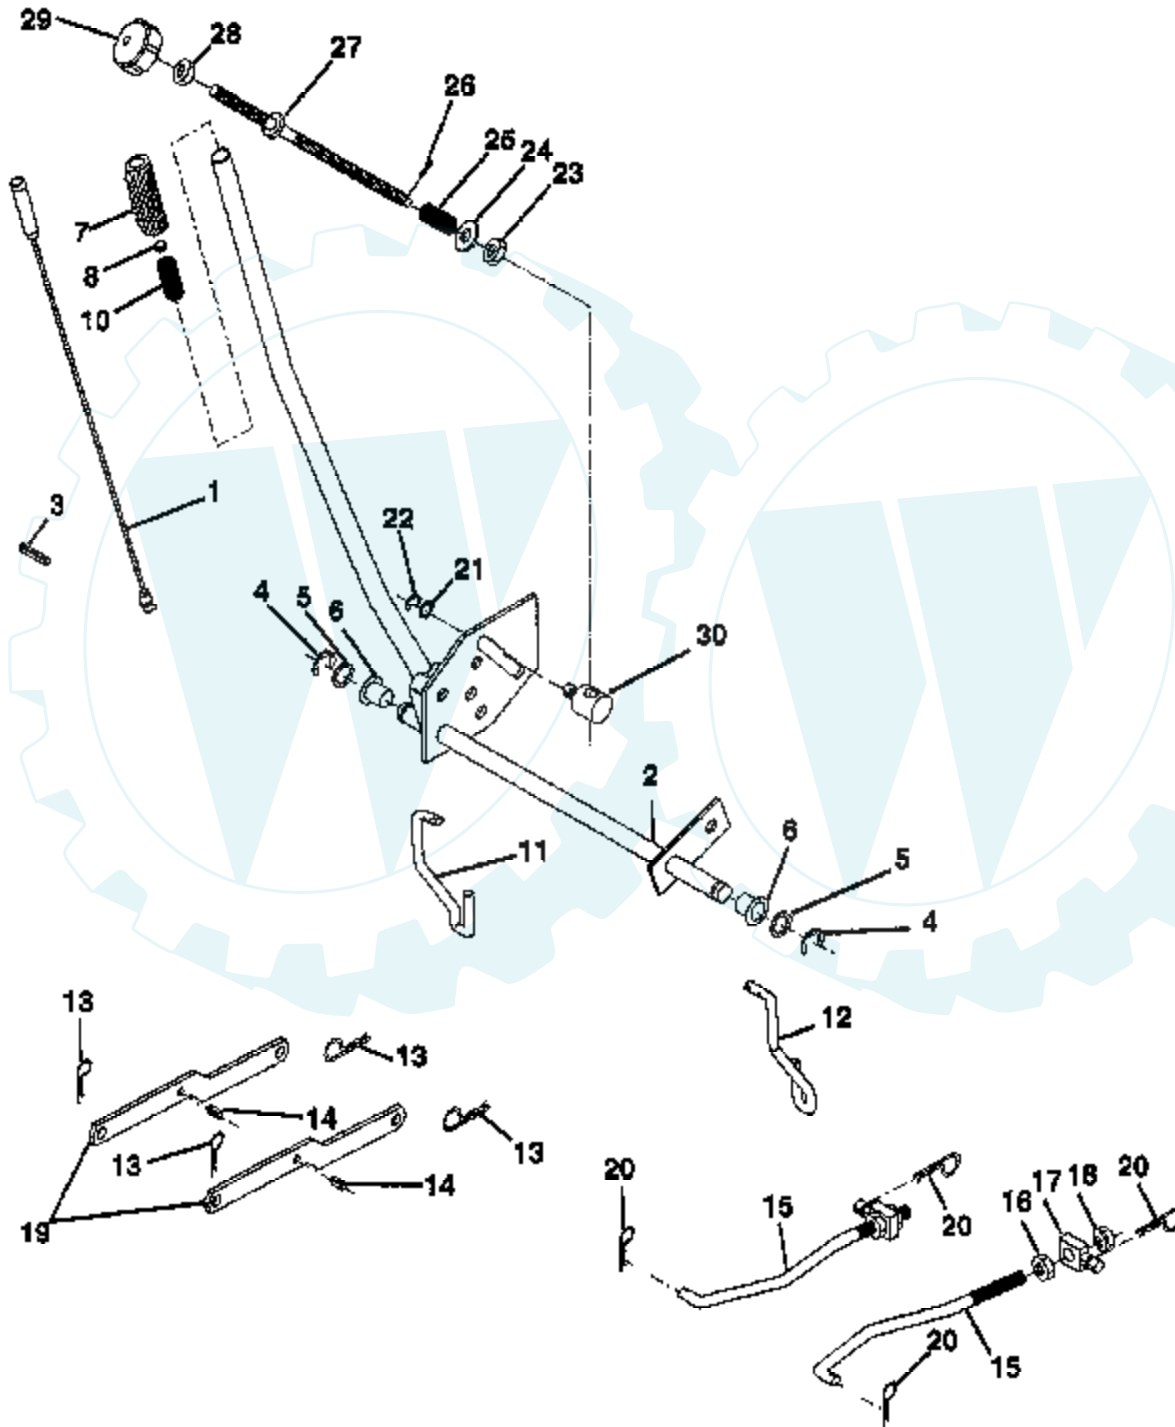

16 HP 42" TRACTOR - - MODEL NUMBER AYP7167A39

LIFT

Ref #	Part Number	Qty	Description
1	136973		WIRE ASM
2	137111		SHAFT.ASM.LIFT LH
3	138284		PIN GROOVE
4	12000022		E-RING
5	19211416		WASHER
6	120183X		NYLON BEARING
7	109413X		GRIP
8	124526X		SUB= 125925X
10	122512X		SUB= 532122512
11	134619		LINK LIFT LH
12	135388		LIFT LINK RH
13	4939M		SUB= 85902
14	135563		"PIN,SPRING"
15	127218		LINK.FRONT
16	73350800		NUT
17	130171		TRUNION
18	73800800		NUT.LK.W/WSH.1/2.
19	130832		SUB= 130833
20	3146R		RETAINER.SPRING
21	19151216		WASHER
22	12000037		KLIP RING
23	110807X		NUT T
24	19131016		WASHER
25	2876H		SPRING T
26	76020308		SUB= 3145
27	110729X		ROD LIFT LT
28	73350600		NUT
29	138057		KNOB INF 3/8-16
30	110810X		TRUNION LT