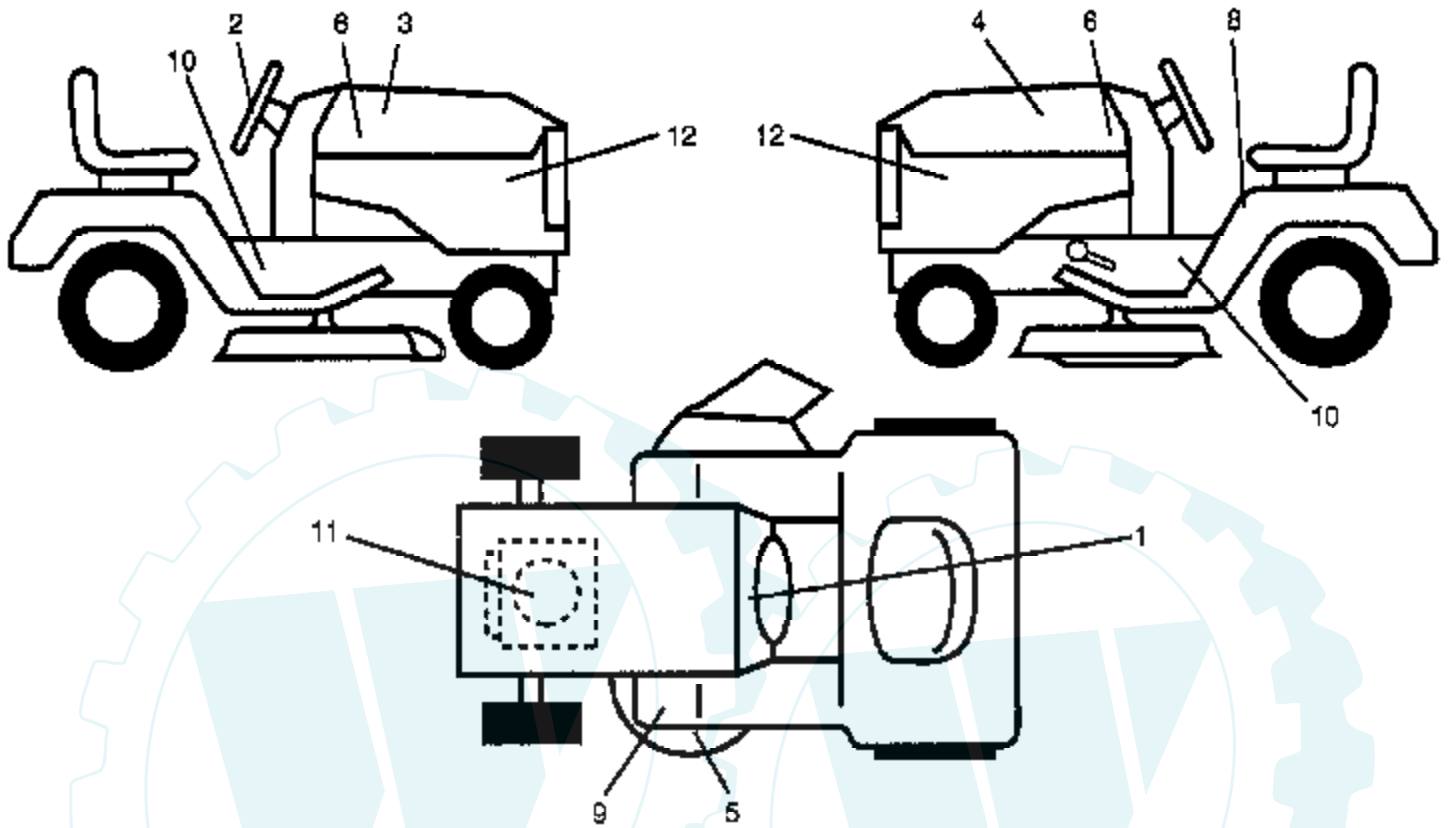

16 HP 42" TRACTOR - - MODEL NUMBER AYP7167A39

DECALS

NOTE: All component dimensions given in U.S. inches
1 inch = 25.4 mm

Ref #	Part Number	Qty	Description
1	136794		SUB= 138955
2	133870		NLA
3	133868		NLA
4	133869		NLA
5	138495		DECAL.DECK.MULCH
6	133780		NLA
8	133796		DECAL
9	4900J		DECAL T
10	134218		DECAL
11	131973		DECAL.ENG.805720
12	134272		NLA
	138311		DECAL HANDLE LIFT
	138503		MANUAL.O.7167A39