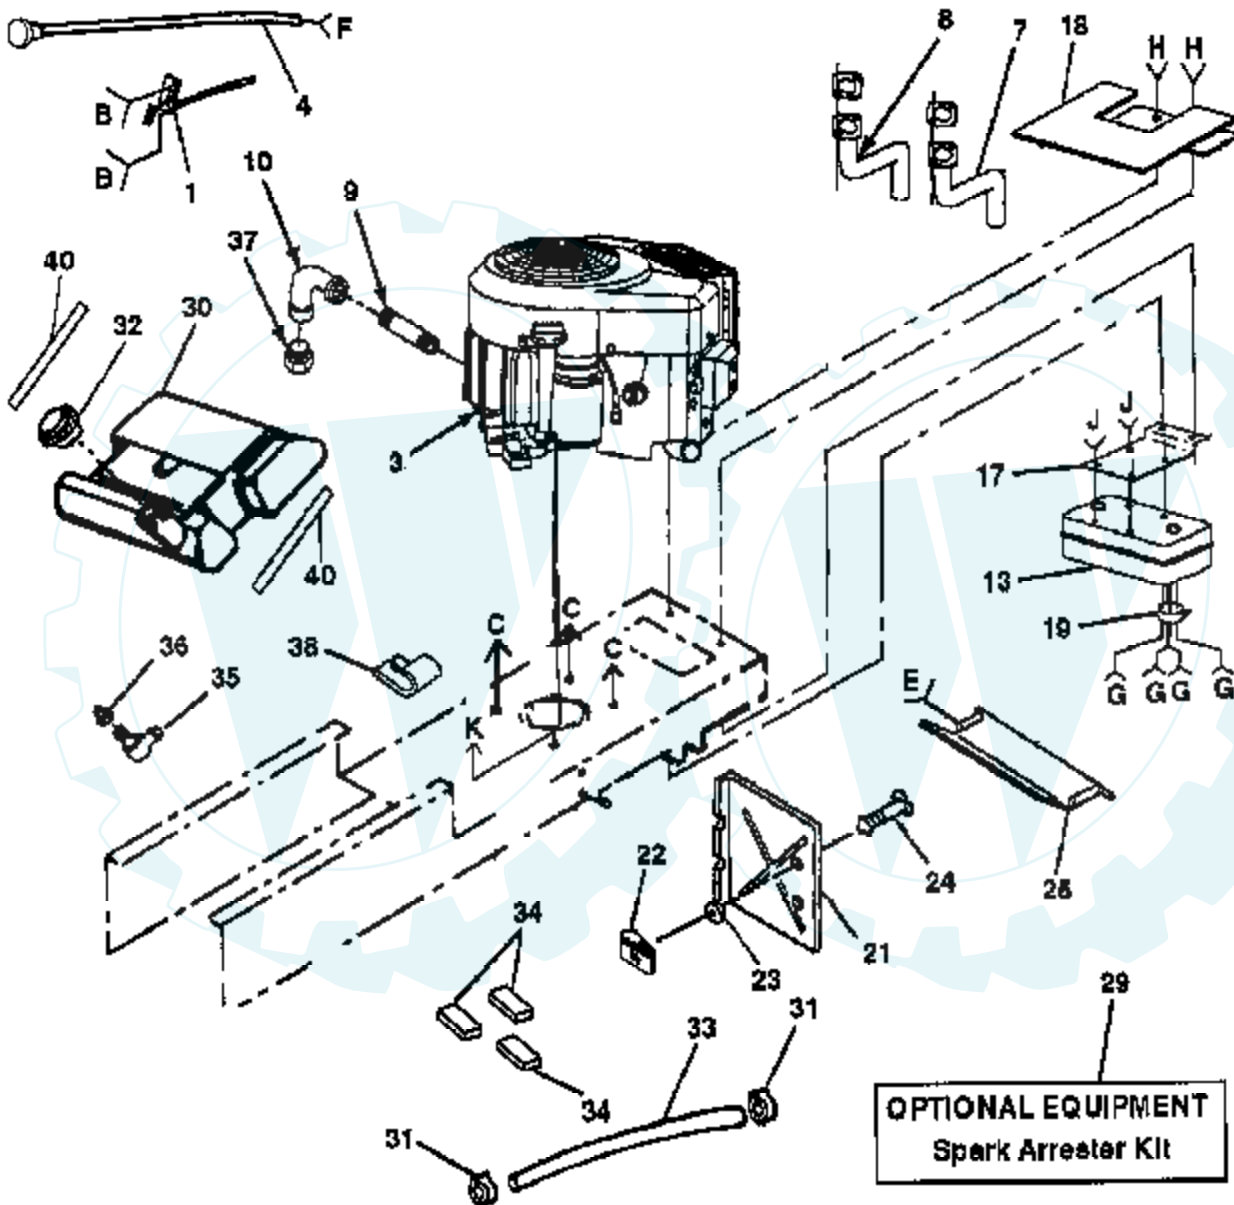

16 HP 42" TRACTOR -- MODEL NUMBER AYP7167A39

ENGINE

B	C	E	F	G	H	J	K
2	12	26	5 6	20	16 18	14	12 11

Ref #	Part Number	Qty	Description
1	132748		SUB= 532132748
2	17720410		SCREW LT
3			REFER TO IMAGE
4	132781		CHOKE CONTROL
5	11050600		LOCKWASHER
6	73610600		SUB= 7810H
7	122435X		TUBE ASSY EXH RH
8	122434X		TUBE ASSY EXH LH
9	13280336		PIPE NIPPLE LT
10	13200300		ELBOW
11	11050600		LOCKWASHER
12	17490624		SCREW LT
13	122440X		SUB= 149723
14	17190408		SCREW ST
15	17490512		SCREW
16	19132012		WASHER
17	122439X		BRACKET MUFFLER
18	128199		SUB= 145552
19	101326L		DEFLECTOR.222573
20	17030808		SUB= 17030814
21	133746		HEAT SHIELD
22	105839X		RECEPTACLE LT
23	105838X		RETAINER LT
24	123650X		STUD.1/4.TURN
25	128953		HEAT SHIELD
26	17021008		SCREW
29	137180		SUB= 532137180
30	127334X		SUB= 151346
31	123487X		HOSE CLAMP
32	123549X		SUB= 158990
33	8543R		FUEL LINE T
34	106082X		PAD-SPACER LT
35	3645J		BUSHING OUTLET T
36	139277		STEM.TANK.FUEL
37			CHECK WITH SUPPLIER
38	2751R		CLIP T
40	109227X		PAD IDLER TI