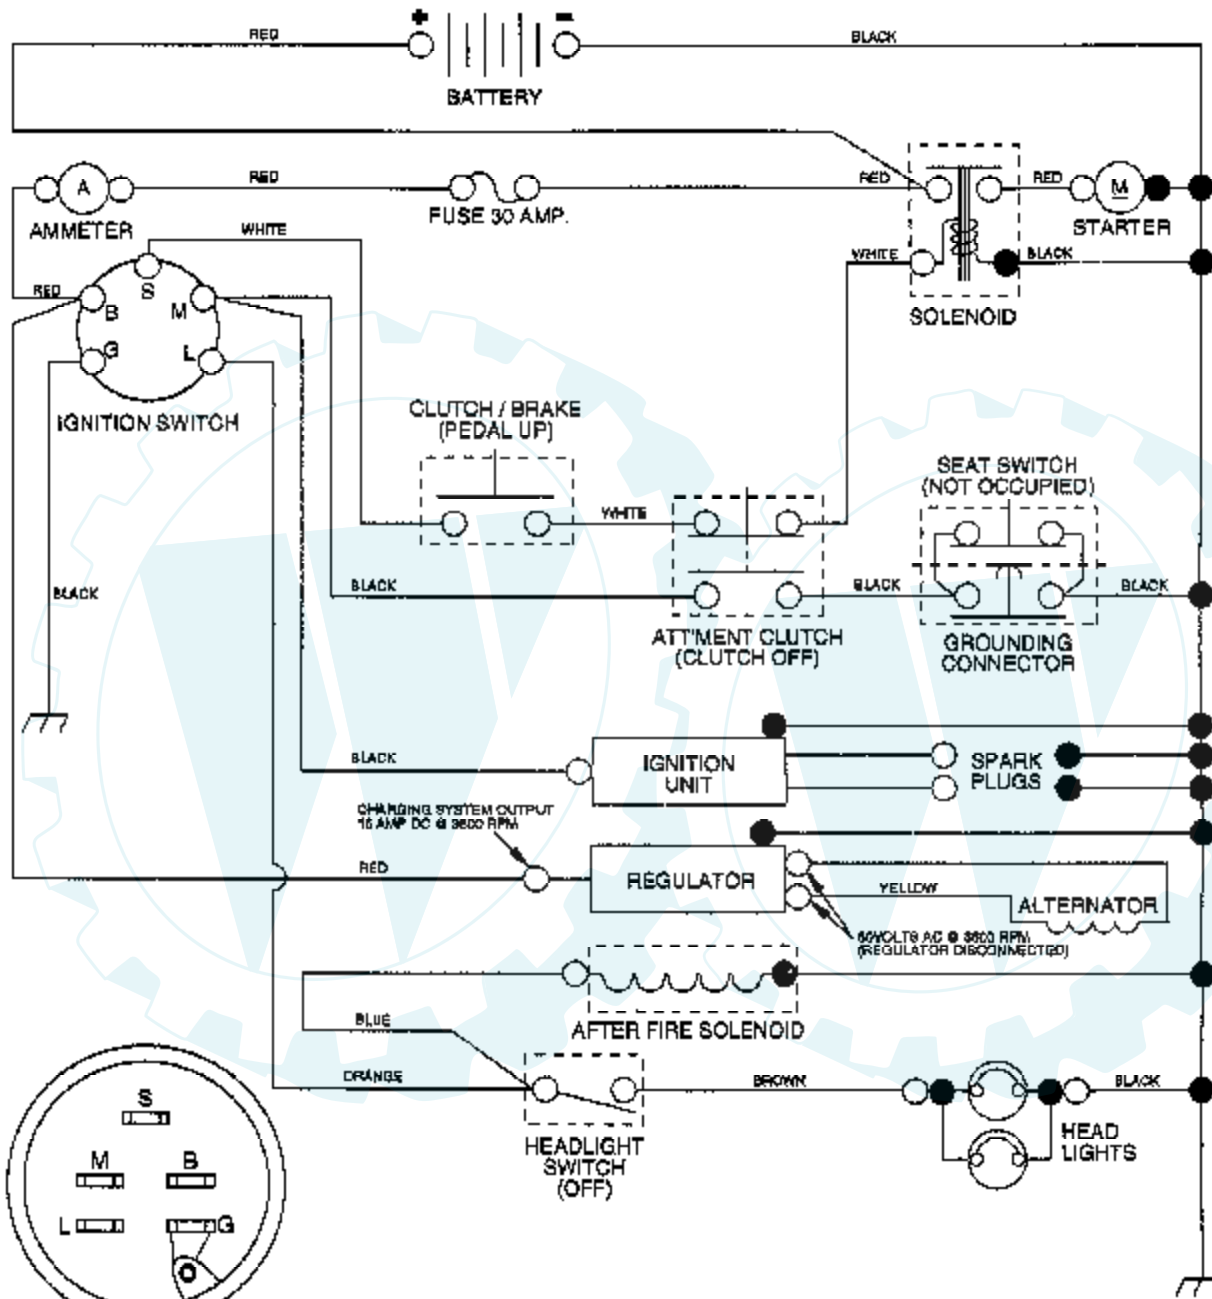

16 HP 42" TRACTOR -- MODEL NUMBER AYP7167A39

SCHEMATIC

IGNITION SWITCH

POSITION	CIRCUIT
OFF	M + G
DN	B + L
START	B + S + L

- NON-REMOVABLE CONNECTIONS
- REMOVABLE CONNECTIONS

WIRING INSULATED CLIPS
NOTE: IF WIRING INSULATED CLIPS WERE REMOVED FOR SERVICING OF UNIT, THEY SHOULD BE REPLACED TO PROPERLY SECURE YOUR WIRING