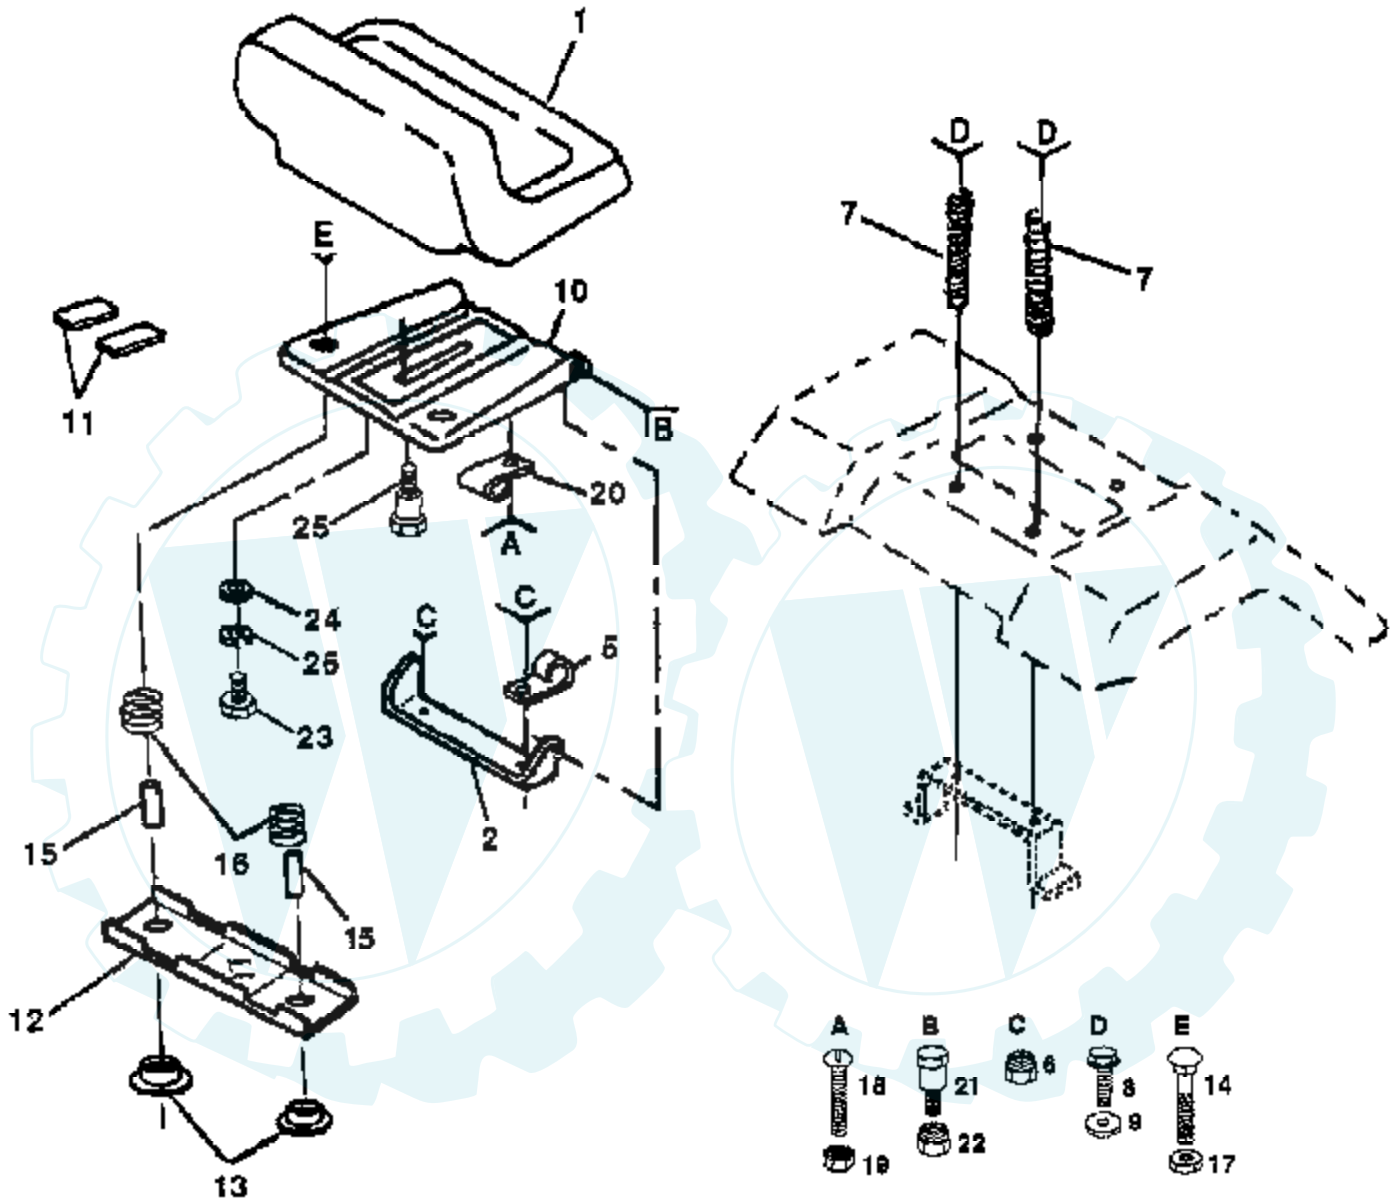

16 HP 42" TRACTOR - - MODEL NUMBER AYP7167A39

SEAT ASSEMBLY

NOTE: All component dimensions given in U.S. inches
1 Inch = 25.4 mm

Ref #	Part Number	Qty	Description
1	127427		SUB= 140119
2	126656X		SUB= 140551
5	2751R		CLIP T
6	73680600		SUB= 73690600
7	124181X		SPRING COMPRESSIO
8	17490616		SCREW GTV
9	19131614		WASHER
10	131451		SUB= 155925
11	121251X		STRIP FORM
12	121246X		BRKT SWITCH
13	121248X		BUSHING
14	72050411		SUB= 872050411
15	134300		SPLIT SPACER
16	121250X		SPRING
17	123976X		SUB= 73900400
18	74641008		SUB= 71031008
19	73951000		"NUT,KEPS"
20	4171R		CLIP T
21	105529X		SUB= 139888
22	73680500		SUB= 73690500
23	74780814		BOLT
24	19171912		WASHER
25	127018X		"BOLT,SHOULDER"
26	10040800		LOCKWASHER