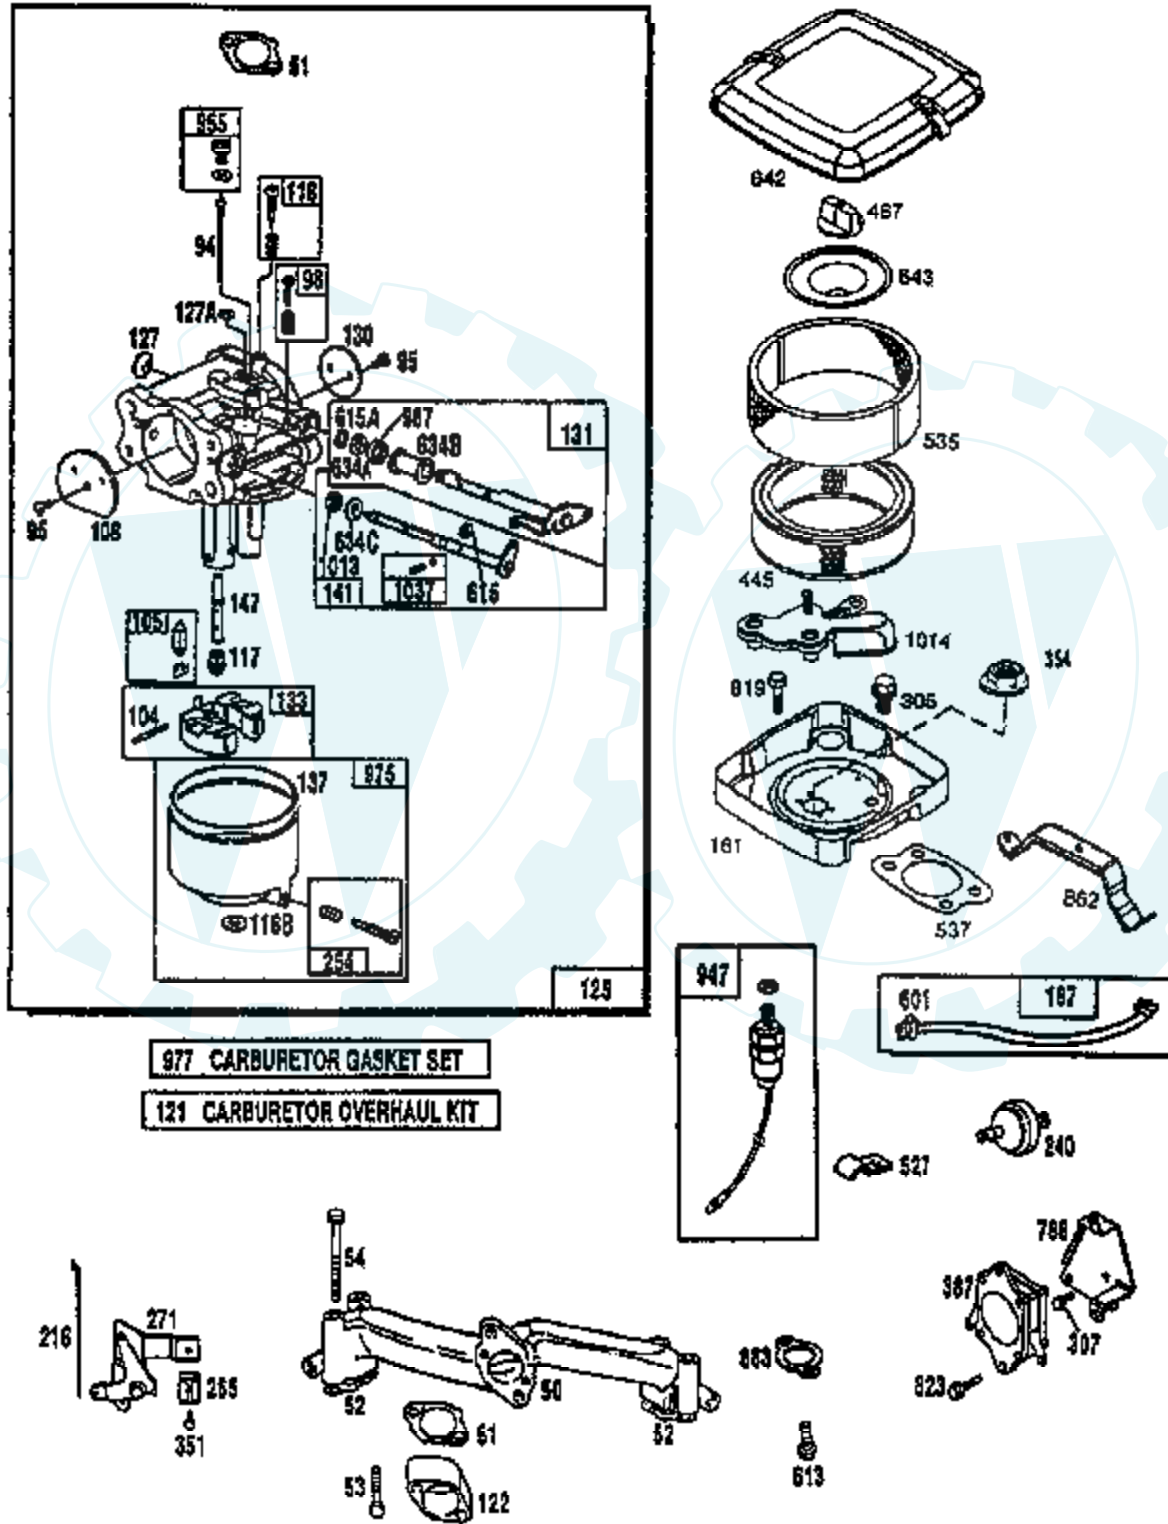

16 HP 42" TRACTOR - - MODEL NUMBER AYP7167A39
BRIGGS AND STRATTON ENGINE - MODEL NUMBER 303777, TYPE NUMBER 0332-01-07

Ref #	Part Number	Qty	Description
1	807511		CYLINDER ASSEMBLY
2	805107		BEARING, CYLINDER
3	805101		SEAL, OIL
5-1	807508		HEAD, CYLINDER #1
5-2	807510		HEAD, CYLINDER #2
6	805193		WASHER, CYLINDER HEAD
7	805111		GASKET, CYLINDER HEAD
8	807795		BREATHER ASSEMBLY
9	805379		GASKET, BREATHER
10	805751		SCREW
11	805362		TUBE, BREATHER
12	805112		GASKET, CRANKCASE COVER
13	805097		SCREW, CYLINDER HEAD
15	805048		PLUG, OIL DRAIN
16	807586		CRANKSHAFT
16A	94196		KEY, TIMING GEAR
16B	807625		WASHERS, THRUST
18	807638		COVER ASSEMBLY, CRANKCASE
20	805049		SEAL, OIL
22	805017		SCREW, CRANKCASE COVER
23	807531		FLYWHEEL MAGNETO
24	805016		KEY, FLYWHEEL
25	807619		PISTON ASSEMBLY, STANDARD
25A	807807		PISTON ASSEMBLY .010" OVERSIZE
25B	807809		PISTON ASSEMBLY .020" OVERSIZE
25C	807811		PISTON ASSEMBLY .030" OVERSIZE
26	807620		RING SET, PISTON, STANDARD
26A	807808		RING SET, PISTON .010" OVERSIZE
26B	807810		RING SET, PISTON .020" OVERSIZE
26C	807812		RING SET, PISTON .030" OVERSIZE
27	805099		LOCK, PISTON PIN
28	807621		PIN ASSEMBLY, PISTON, STANDARD
29	807622		ROD ASSEMBLY, CONNECTING
32	805395		SCREW, CONNECTING ROD
33	805089		VALVE, EXHAUST
34	805090		VALVE, INTAKE
35	805078		SPRING, VALVE
40	805092		RETAINER, VALVE SPRING
42	805161		RETAINER, VALVE
45	805354		TAPPET, VALVE
46	807542		GEAR, CAM
50	805409		MANIFOLD, INTAKE
51	805149		GASKET, CARBURETOR MOUNTING
52	805023		GASKET, INTAKE MANIFOLD
53	805360		SCREW, SEMS
54	805006		SCREW, SEMS
75	805007		WASHER, SPRING
78	805447		SCREW, SEMS
84	305059		PLUG, PIPE
87	805054		SEAL, GOVERNOR SHAFT
94	805777		NOZZLE, CARBURETOR
95	805561		SCREW, VALVE MOUNTING
98	807705		SCREW, THROTTLE ADJUSTING
104	805586		PIN, FLOAT HINGE
105	807706		VALVE, FUEL INLET
108	805562		VALVE, CHOKE
116	805058		O-RING, OIL PUMP
116A	805198		O-RING, CRANKCASE COVER