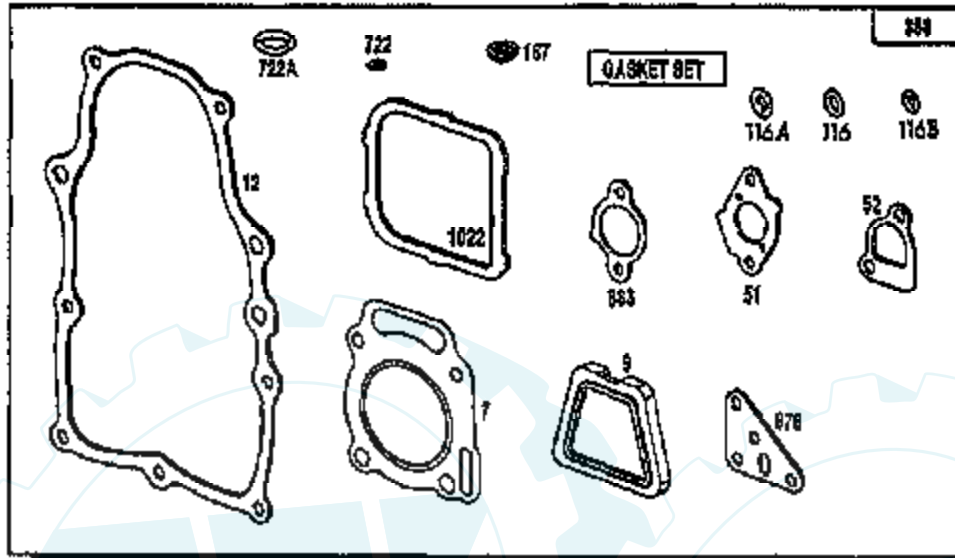

16 HP 42" TRACTOR -- MODEL NUMBER AYP7167A39
BRIGGS AND STRATTON ENGINE - MODEL NUMBER 303777, TYPE NUMBER 0332-01-07

Ref #	Part Number	Qty	Description
1	807511		CYLINDER ASSEMBLY
2	805107		BEARING, CYLINDER
3	805101		SEAL, OIL
5-1	807508		HEAD, CYLINDER #1
5-2	807510		HEAD, CYLINDER #2
6	805193		WASHER, CYLINDER HEAD
7	805111		GASKET, CYLINDER HEAD
8	807795		BREATHER ASSEMBLY
9	805379		GASKET, BREATHER
10	805751		SCREW
11	805362		TUBE, BREATHER
12	805112		GASKET, CRANKCASE COVER
13	805097		SCREW, CYLINDER HEAD
15	805048		PLUG, OIL DRAIN
16	807586		CRANKSHAFT
16A	94196		KEY, TIMING GEAR
16B	807625		WASHERS, THRUST
18	807638		COVER ASSEMBLY, CRANKCASE
20	805049		SEAL, OIL
22	805017		SCREW, CRANKCASE COVER
23	807531		FLYWHEEL MAGNETO
24	805016		KEY, FLYWHEEL
25	807619		PISTON ASSEMBLY, STANDARD
25A	807807		PISTON ASSEMBLY .010" OVERSIZE
25B	807809		PISTON ASSEMBLY .020" OVERSIZE
25C	807811		PISTON ASSEMBLY .030" OVERSIZE
26	807620		RING SET, PISTON, STANDARD
26A	807808		RING SET, PISTON .010" OVERSIZE
26B	807810		RING SET, PISTON .020" OVERSIZE
26C	807812		RING SET, PISTON .030" OVERSIZE
27	805099		LOCK, PISTON PIN
28	807621		PIN ASSEMBLY, PISTON, STANDARD
29	807622		ROD ASSEMBLY, CONNECTING
32	805395		SCREW, CONNECTING ROD
33	805089		VALVE, EXHAUST
34	805090		VALVE, INTAKE
35	805078		SPRING, VALVE
40	805092		RETAINER, VALVE SPRING
42	805161		RETAINER, VALVE
45	805354		TAPPET, VALVE
46	807542		GEAR, CAM
50	805409		MANIFOLD, INTAKE
51	805149		GASKET, CARBURETOR MOUNTING
52	805023		GASKET, INTAKE MANIFOLD
53	805360		SCREW, SEMS
54	805006		SCREW, SEMS
75	805007		WASHER, SPRING
78	805447		SCREW, SEMS
84	305059		PLUG, PIPE
87	805054		SEAL, GOVERNOR SHAFT
94	805777		NOZZLE, CARBURETOR
95	805561		SCREW, VALVE MOUNTING
98	807705		SCREW, THROTTLE ADJUSTING
104	805586		PIN, FLOAT HINGE
105	807706		VALVE, FUEL INLET
108	805562		VALVE, CHOKE
116	805058		O-RING, OIL PUMP
116A	805198		O-RING, CRANKCASE COVER