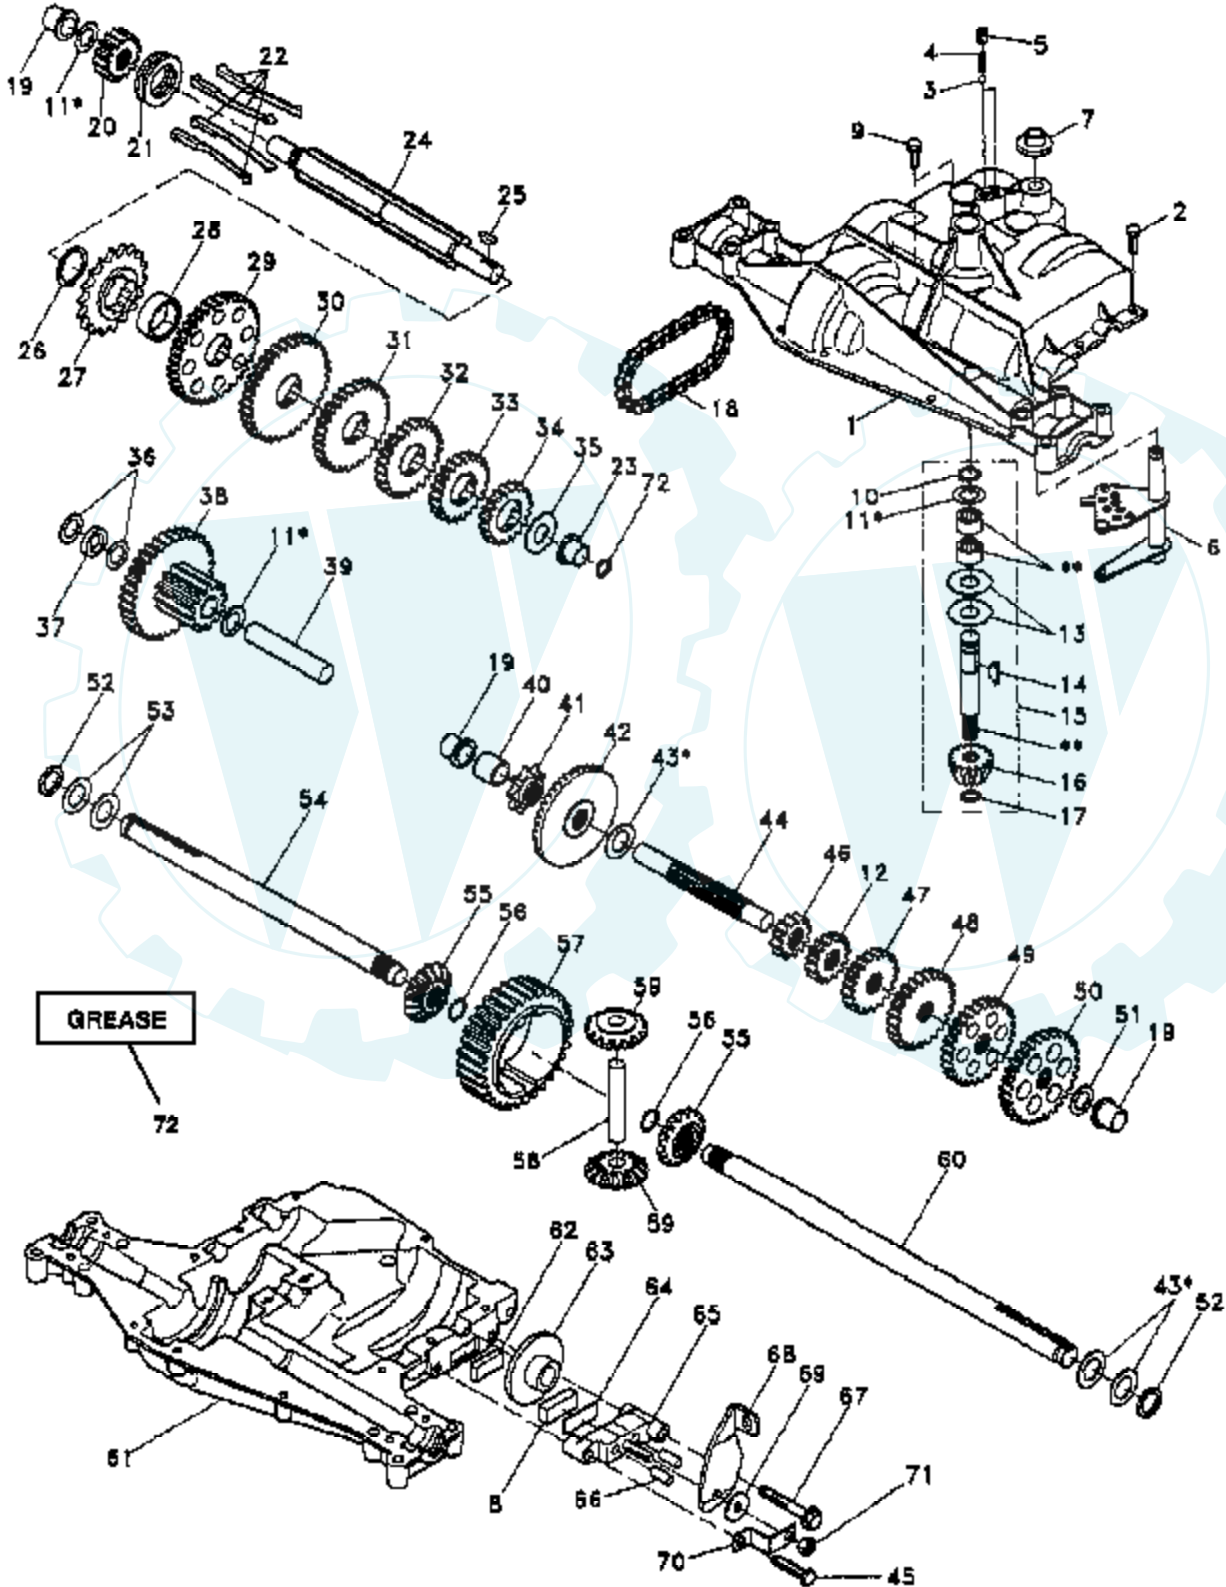

16 HP 42" TRACTOR - - MODEL NUMBER AYP7167A39
DANA TRANSAXLE - MODEL NUMBER 4360-55

Ref #	Part Number	Qty	Description
1	5305		HOUSING UPPER
2	1919		SCREW
3	5112		BALL, DETENT
4	3626		SPRING, DETENT
5	3623		SCREW, SET
6	4604		KIT, SHIFTER ASSEMBLY
7	5024		BOOT, SHIFTER
8	3907		PUCK, FRICTION
9	5131		SCREW TAPPING WITH SEALER
10	1099		RING RETAINING
11	4689		ASSY, KIT, SHIM .625 SHAFT
12	3707		GEAR SPUR, 15 TEETH
13	3876		WASHER, PLAIN .632 X 1.38 X .046
14	1374		KEY WOODRUFF #9
15	4171		ASSY KIT INPUT SHAFT
16	3725		PINION BEVEL 14 TEETH
17	3624		RING, RETAINING
18	3625		CHAIN, 24 PITCHES
19	1542		BEARING, FLANGE
20	5280		GEAR
21	5303		COLLAR, CLUTCH
22	4760		ASSY KIT CLUTCH KEYS
23	5278		BEARING FL
24	5299		SHAFT INTERMEDIATE
25	1375		KEY, WOODRUFF, #61
26	3627		RING, RETAINING
27	3830		SPROCKET, 18 TEETH
28	3841		SPACER
29	3786		GEAR, SPUR, 37 TEETH
30	3785		GEAR, SPUR, 35 TEETH
31	3867		GEAR, SPUR, 30 TEETH
32	3783		GEAR, SPUR, 25 TEETH
33	3869		GEAR, SPUR, 22 TEETH
34	5202		GEAR, SPUR, 19 TEETH
35	3628		WASHER, PLAIN .640 X 1.37 X .061
36	1423		WASHER, PLAIN .632 X 1.00 X .026
37	3422		SPACER .630 X 1.00 X .169
38	4286		ASSY GEAR COMB 12&35 TEETH
39	3967		SHAFT, IDLER
40	3901		SPACER .635 X .875 X .755
41	3645		SPROCKET, 9 TEETH
42	3589		GEAR, BEVEL, 42 TEETH
43	4691		ASSY, KIT, SHIM .750 SHAFT
44	3882		SHAFT, DRIVE
45	3724		SCREW TAPPING
46	3646		GEAR, SPUR, 12 TEETH
47	3866		GEAR, SPUR, 20 TEETH
48	3719		GEAR, SPUR, 25 TEETH
49	3868		GEAR, SPUR, 28 TEETH
50	3683		GEAR, SPUR, 31 TEETH
51	1145		WASHER, PLAIN .632 X 1.00 X .060
52	5130		WASHER, NEOPRENE
53	3184		WASHER, PLAIN .758 X 1.25 X .031
54	3880		AXLE LEFT HAND
55	3871		GEAR MITER 15 TEETH
56	3656		RING, RETAINING
57	3839		GEAR, SPUR, 32 TEETH
58	3919		SHAFT, CROSS