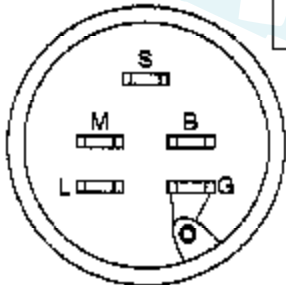

**16 HP 42" TRACTOR - - MODEL NUMBER AYP7167A39**

**LIFT**

Ref #	Part Number	Qty	Description
1	136973		WIRE ASM
2	137111		SHAFT.ASM.LIFT LH
3	138284		PIN GROOVE
4	12000022		E-RING
5	19211416		WASHER
6	120183X		NYLON BEARING
7	109413X		GRIP
8	124526X		SUB= 125925X
10	122512X		SUB= 532122512
11	134619		LINK LIFT LH
12	135388		LIFT LINK RH
13	4939M		SUB= 85902
14	135563		"PIN,SPRING"
15	127218		LINK.FRONT
16	73350800		NUT
17	130171		TRUNION
18	73800800		NUT.LK.W/WSH.1/2.
19	130832		SUB= 130833
20	3146R		RETAINER.SPRING
21	19151216		WASHER
22	12000037		KLIP RING
23	110807X		NUT T
24	19131016		WASHER
25	2876H		SPRING T
26	76020308		SUB= 3145
27	110729X		ROD LIFT LT
28	73350600		NUT
29	138057		KNOB INF 3/8-16
30	110810X		TRUNION LT

16 HP 42" TRACTOR -- MODEL NUMBER AYP7167A39

SCHEMATIC

IGNITION SWITCH

POSITION	CIRCUIT
OFF	M + G
DN	B + L
START	B + S + L

- NON-REMOVABLE CONNECTIONS
- REMOVABLE CONNECTIONS

WIRING INSULATED CLIPS  
NOTE: IF WIRING INSULATED CLIPS WERE REMOVED FOR SERVICING OF UNIT, THEY SHOULD BE REPLACED TO PROPERLY SECURE YOUR WIRING