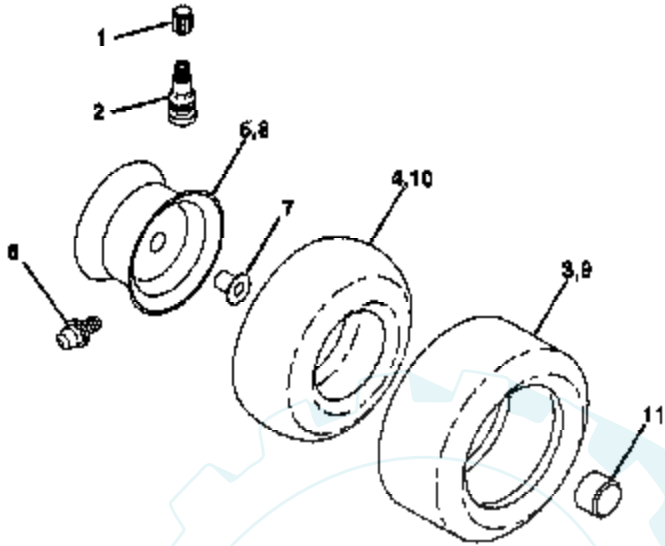

16 HP 42" TRACTOR - - MODEL NUMBER AYP7167A39

WHEELS AND TIRES

NOTE: All component dimensions given in U.S. Inches
1 inch = 25.4 mm

Ref #	Part Number	Qty	Description
1	59192		VALVE CAP
2	65139		VALVE STEM LT
3	106222X		SUB= 122073X
4	59904		TUBE.5.3/4.5/6
5	106732X311		SUB= 106732X427
6	278H		FITTING LT
7	9040H		"FLANGE, BEARING"
8	106108X311		SUB= 106108X427
9	122082X		SUB= 918122082X
10	7152J		TUBE.18X9.5-8
11	104757X		HUB CAP