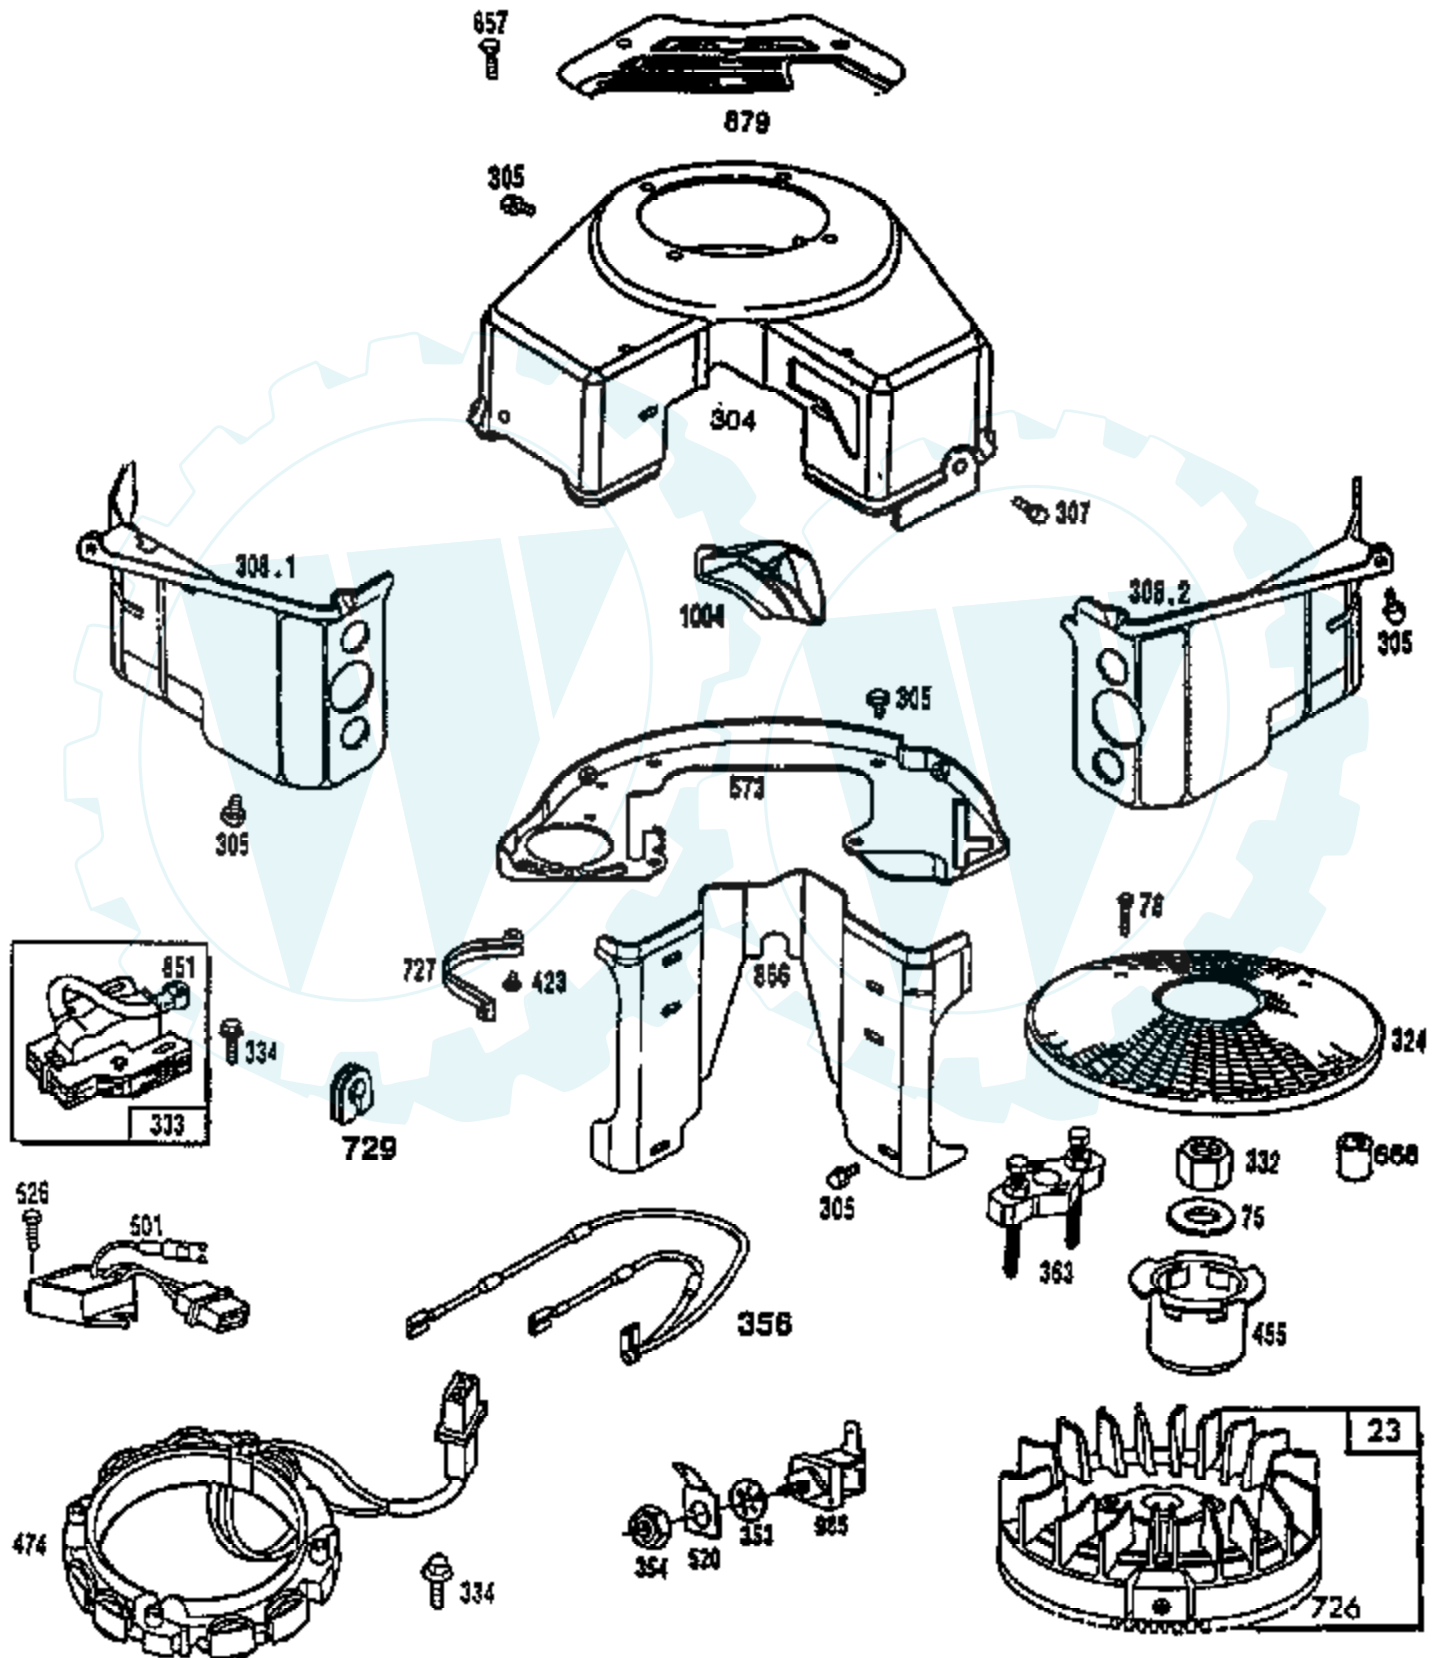

16 HP 42" TRACTOR - - MODEL NUMBER AYP7167A29
BRIGGS AND STRATTON ENGINE - MODEL NUMBER 303777, TYPE NUMBER 0332-01

Ref #	Part Number	Qty	Description
1	807511		CYLINDER ASSEMBLY
2	805107		BEARING, CYLINDER
3	805101		SEAL, OIL
5.1	807508		HEAD, CYLINDER #1
5.2	807510		HEAD, CYLINDER #2
6	805193		WASHER, CYLINDER HEAD
7	805111		GASKET, CYLINDER HEAD
8	807795		BREATHER ASSEMBLY
9	805379		GASKET, BREATHER
10	805751		SCREW
11	805362		TUBE, BREATHER
12	805112		GASKET, CRANKCASE COVER
13	805097		SCREW, CYLINDER HEAD
15	805048		PLUG, OIL DRAIN
16	807586		CRANKSHAFT
	94196		KEY, TIMING GEAR
	807625		WASHERS, THRUST
18	807638		COVER ASSEMBLY, CRANKCASE
20	805049		SEAL, OIL
22	805017		SCREW, CRANKCASE COVER
23	807531		FLYWHEEL MAGNETO
24	805016		KEY, FLYWHEEL
25	807619		PISTON ASSEMBLY, STANDARD
	807807		PISTON ASSEMBLY .010" OVERSIZE
	807809		PISTON ASSEMBLY .020" OVERSIZE
	807811		PISTON ASSEMBLY .030" OVERSIZE
26	807620		RING SET, PISTON, STANDARD
	807808		RING SET, PISTON .010" OVERSIZE
	807810		RING SET, PISTON .020" OVERSIZE
	807812		RING SET, PISTON .030" OVERSIZE
27	805099		LOCK, PISTON PIN
28	807621		PIN ASSEMBLY, PISTON, STANDARD
29	807622		ROD ASSEMBLY, CONNECTING
32	805395		SCREW, CONNECTING ROD
33	805089		VALVE, EXHAUST
34	805090		VALVE, INTAKE
35	805078		SPRING, VALVE
40	805092		RETAINER, VALVE SPRING
42	805161		RETAINER, VALVE
45	805354		TAPPET, VALVE
46	807542		GEAR, CAM
50	805409		MANIFOLD, INTAKE
51	805149		GASKET, CARBURETOR MOUNTING
52	805023		GASKET, INTAKE MANIFOLD
53	805360		SCREW, SEMS
54	805006		SCREW, SEMS
75	805007		WASHER, SPRING
78	805447		SCREW, SEMS
84	305059		PLUG, PIPE
87	805054		SEAL, GOVERNOR SHAFT
94	805777		NOZZLE, CARBURETOR
95	805561		SCREW, VALVE MOUNTING
98	807705		SCREW, THROTTLE ADJUSTING
104	805586		PIN, FLOAT HINGE
105	807706		VALVE, FUEL INLET
108	805562		VALVE, CHOKE
116	805058		O-RING, OIL PUMP
116A	805198		O-RING, CRANKCASE COVER