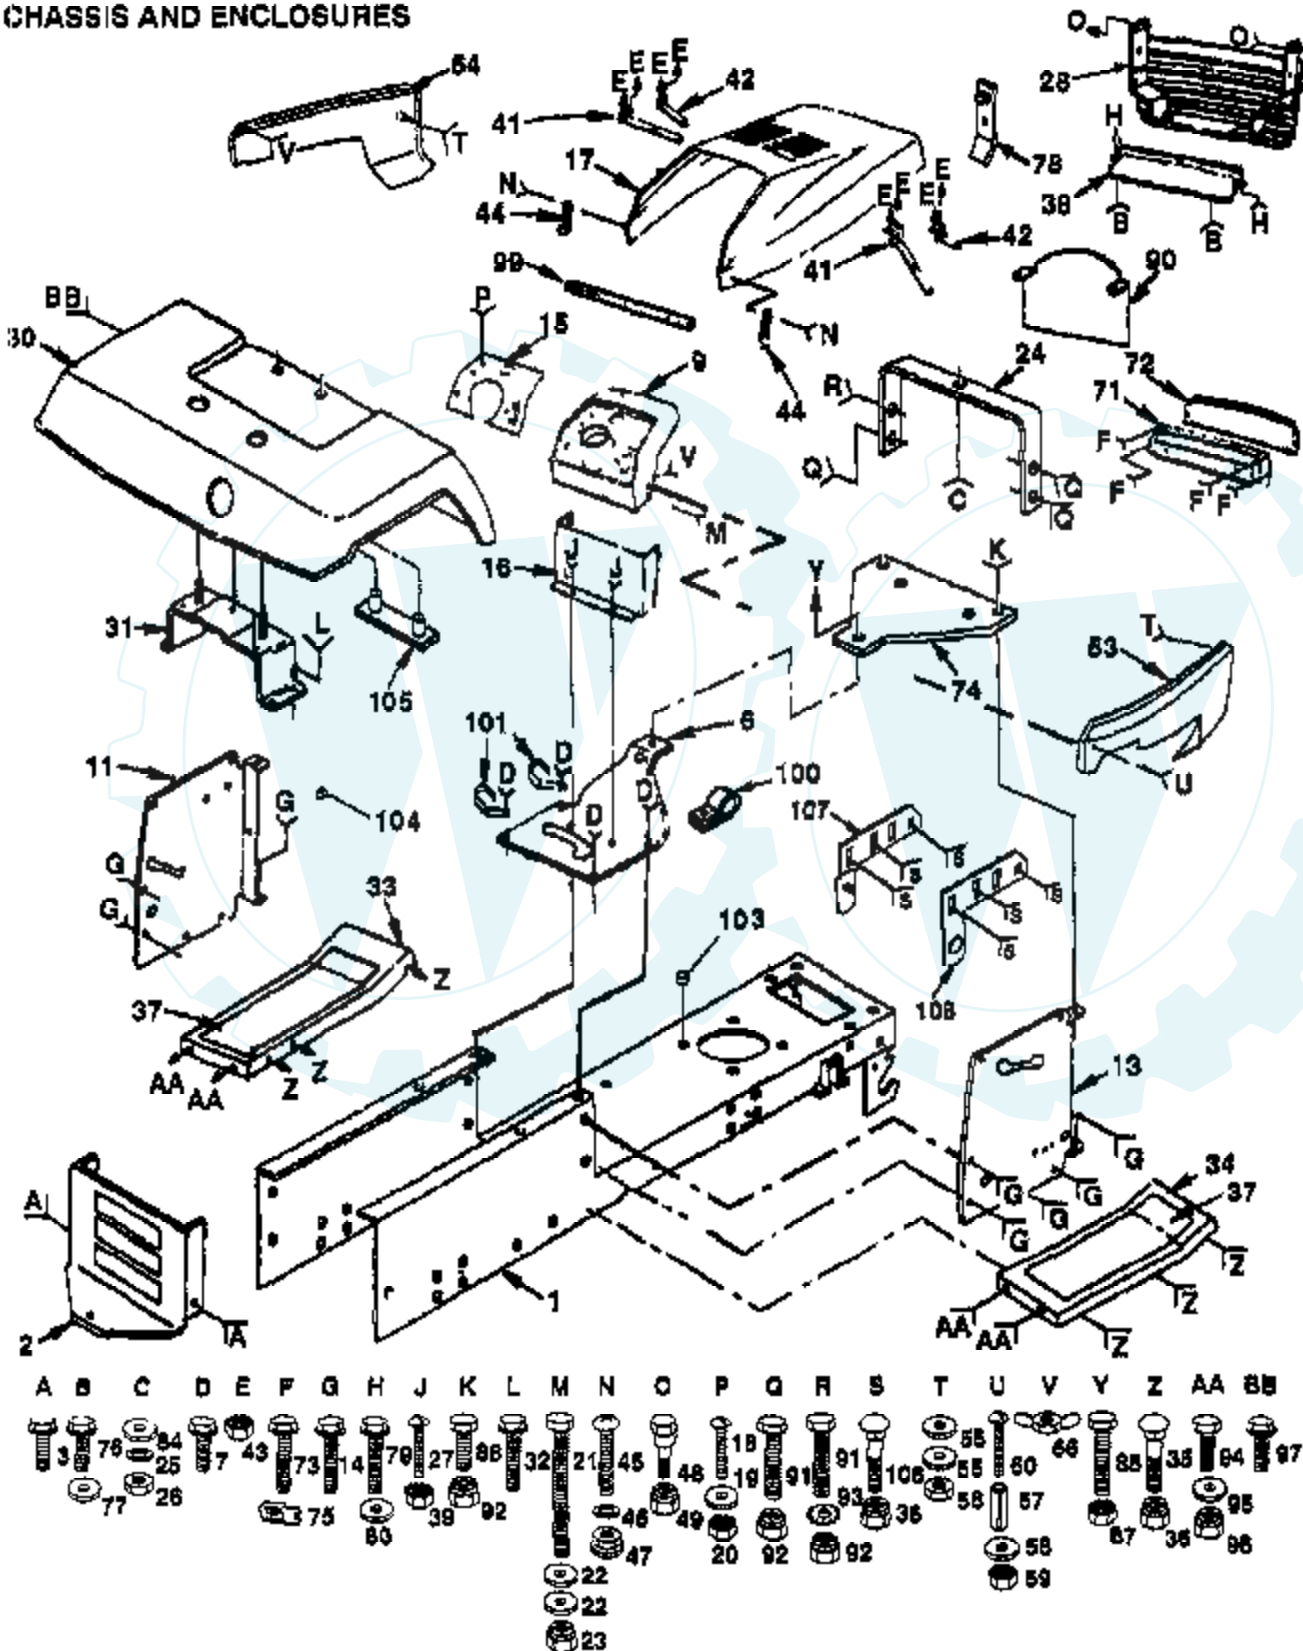

16 HP 42" TRACTOR - - MODEL NUMBER AYP7167A29

CHASSIS AND ENCLOSURES

Ref #	Part Number	Qty	Description
1	135034		SUB= 145501
2	130805		SUB= 145009
3	17490612		SCREW
6	131005X016		SADDLE
7	17490608		SCREW LT
9	124252X		SUB= 140398
11	135460		"PANEL,DASH"
13	132071		SUB= 532132071
14	17490612		SCREW
15	135040X011		DASH PLATE
16	104783X		DASH ASSY LT
17	132635X505		SUB= 150301X505
18	74180512		SCREW
19	19111116		WASHER
20	73510500		NUT
21	74760620		SUB= 74780620
22	19131312		WASHER
23	73680600		SUB= 73690600
24	124130X		SUPPORT ASSY
25	10040400		LOCKWASHER
26	73220400		SUB= 50675
27	74180512		SCREW
28	131716		SUB= 532131716
30	121642X505		FENDER
31	105509X		SUB= 137113
32	17490612		SCREW
33	105465X505		SUB= 145244X505
34	105464X505		SUB= 145243X505
35	72110606		BOLT
36	73680600		SUB= 73690600
37	133671		FOOTREST PAD
38	105419X505		GRILL STRAP
39	73510500		NUT
41	106784X		SUB= 155013
42	104618X		SUB= 155013
43	73510400		NUT
44	109808X		HOOD LATCH T
45	74191008		SCREW
46	10071000		LOCKWASHER
47	2029J		WELDNUT
48	123481X		SUB= 7605J
49	73680400		SUB= 73690400
53	132636X418		SIDE PANEL RH
54	132637X418		SIDE PANEL LH
55	19091216		WASHER PM
56	73220400		SUB= 50675
57	7206J		SPACER LT
58	19070818		WASHER
59	73731000		NUT
60	74981020		SCREW
66	123198X		SUB= 146525
71	124392X417		SUB= 147717
72	106395X		LENS LT
73	17211010		SCREW LT
74	106965X		SUB= 140181
75	104755X		"" J "" FASTENER LT"
76	17490512		SCREW
77	19131210		WASHER

16 HP 42" TRACTOR -- MODEL NUMBER AYP7167A29

DECALS

NOTE: All component dimensions given in U.S. inches
1 inch = 25.4 mm

Ref #	Part Number	Qty	Description
1	108456X		SUB= 138955
2	133870		NLA
3	133868		NLA
4	133869		NLA
5	3713J		DECAL INSTRUCTION CAUTION
6	133780		NLA
7	121343X		DECAL WARING
8	133796		DECAL
9	4900J		DECAL T
10	134216		NLA
11	131973		DECAL.ENG.805720
12	134272		NLA
	134699		MANUAL