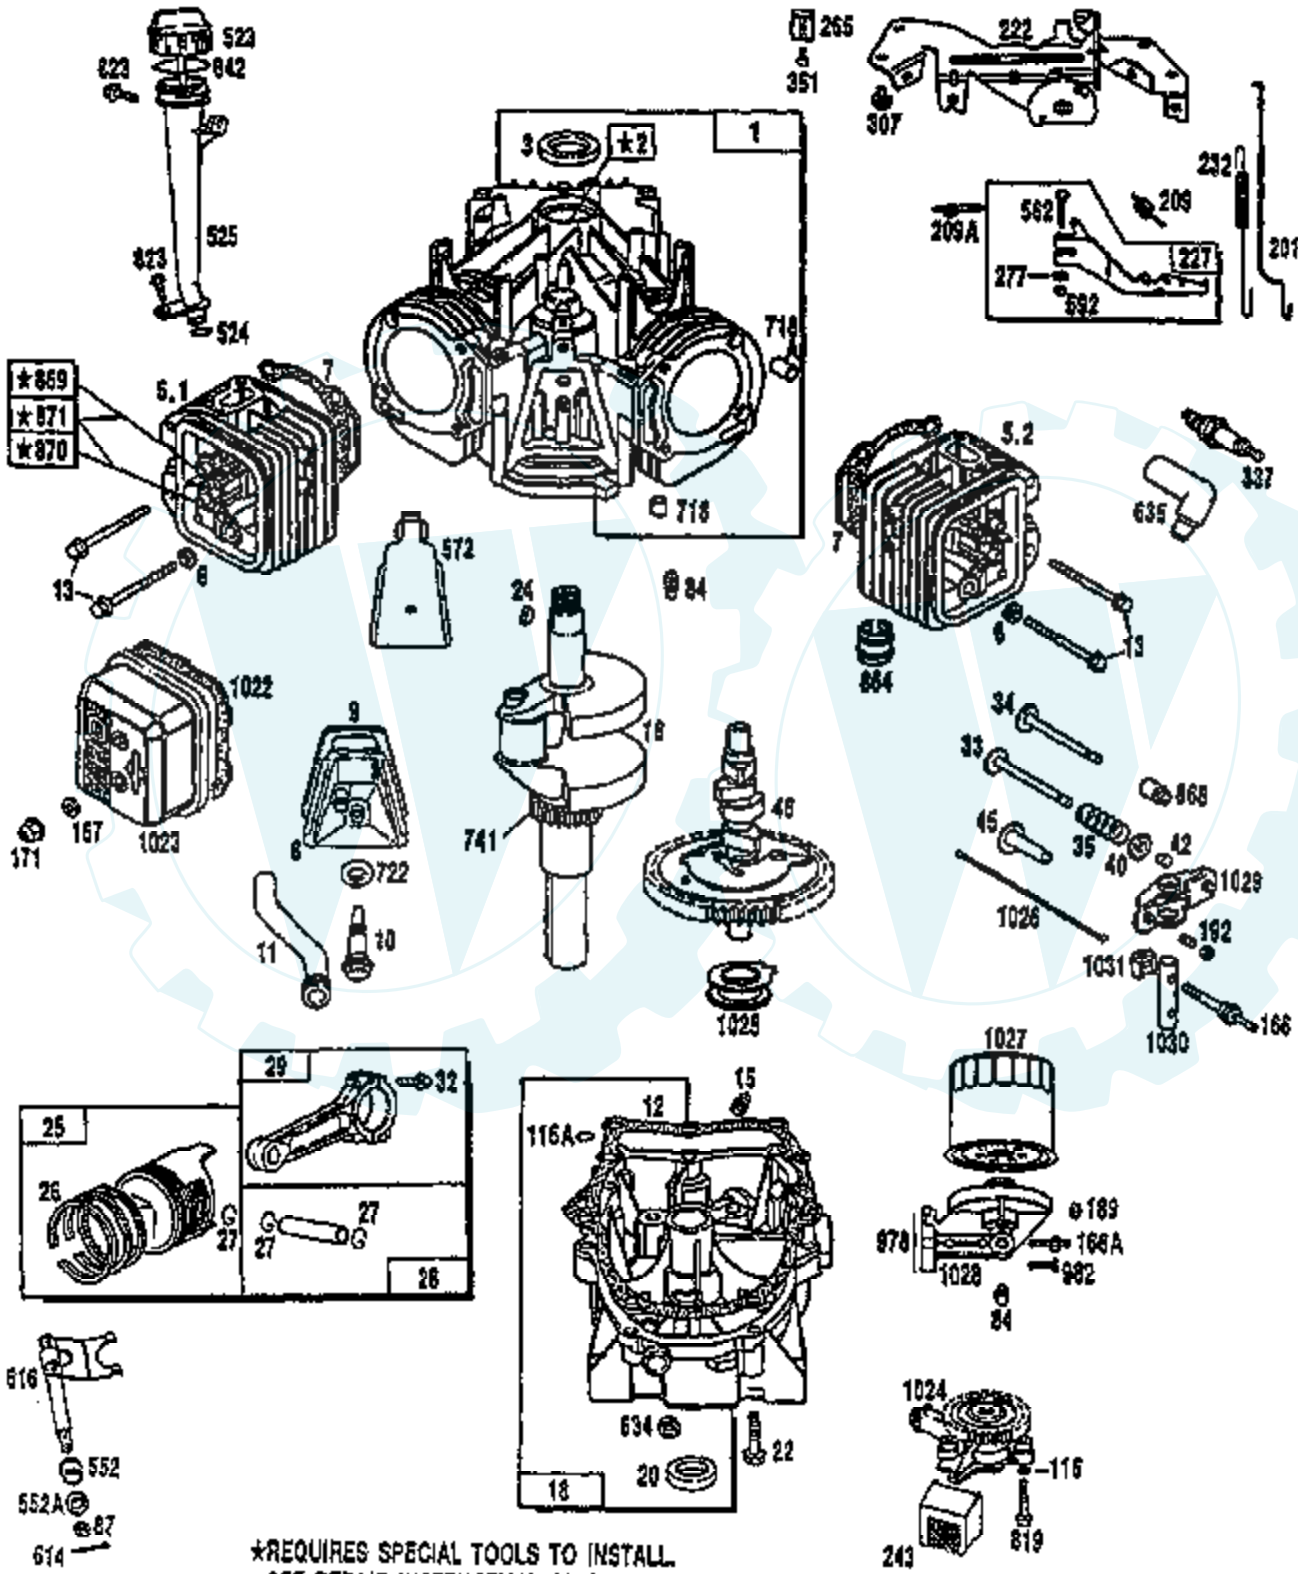

16 HP 42" TRACTOR - - MODEL NUMBER AYP7167A29

BRIGGS AND STRATTON ENGINE - MODEL NUMBER 303777, TYPE NUMBER 0392-01

*REQUIRES SPECIAL TOOLS TO INSTALL.
SEE REPAIR INSTRUCTION MANUAL.

Ref #	Part Number	Qty	Description
1	807511		CYLINDER ASSEMBLY
2	805107		BEARING, CYLINDER
3	805101		SEAL, OIL
5.1	807508		HEAD, CYLINDER #1
5.2	807510		HEAD, CYLINDER #2
6	805193		WASHER, CYLINDER HEAD
7	805111		GASKET, CYLINDER HEAD
8	807795		BREATHER ASSEMBLY
9	805379		GASKET, BREATHER
10	805751		SCREW
11	805362		TUBE, BREATHER
12	805112		GASKET, CRANKCASE COVER
13	805097		SCREW, CYLINDER HEAD
15	805048		PLUG, OIL DRAIN
16	807586		CRANKSHAFT
	94196		KEY, TIMING GEAR
	807625		WASHERS, THRUST
18	807638		COVER ASSEMBLY, CRANKCASE
20	805049		SEAL, OIL
22	805017		SCREW, CRANKCASE COVER
23	807531		FLYWHEEL MAGNETO
24	805016		KEY, FLYWHEEL
25	807619		PISTON ASSEMBLY, STANDARD
	807807		PISTON ASSEMBLY .010" OVERSIZE
	807809		PISTON ASSEMBLY .020" OVERSIZE
	807811		PISTON ASSEMBLY .030" OVERSIZE
26	807620		RING SET, PISTON, STANDARD
	807808		RING SET, PISTON .010" OVERSIZE
	807810		RING SET, PISTON .020" OVERSIZE
	807812		RING SET, PISTON .030" OVERSIZE
27	805099		LOCK, PISTON PIN
28	807621		PIN ASSEMBLY, PISTON, STANDARD
29	807622		ROD ASSEMBLY, CONNECTING
32	805395		SCREW, CONNECTING ROD
33	805089		VALVE, EXHAUST
34	805090		VALVE, INTAKE
35	805078		SPRING, VALVE
40	805092		RETAINER, VALVE SPRING
42	805161		RETAINER, VALVE
45	805354		TAPPET, VALVE
46	807542		GEAR, CAM
50	805409		MANIFOLD, INTAKE
51	805149		GASKET, CARBURETOR MOUNTING
52	805023		GASKET, INTAKE MANIFOLD
53	805360		SCREW, SEMS
54	805006		SCREW, SEMS
75	805007		WASHER, SPRING
78	805447		SCREW, SEMS
84	305059		PLUG, PIPE
87	805054		SEAL, GOVERNOR SHAFT
94	805777		NOZZLE, CARBURETOR
95	805561		SCREW, VALVE MOUNTING
98	807705		SCREW, THROTTLE ADJUSTING
104	805586		PIN, FLOAT HINGE
105	807706		VALVE, FUEL INLET
108	805562		VALVE, CHOKE
116	805058		O-RING, OIL PUMP
116A	805198		O-RING, CRANKCASE COVER