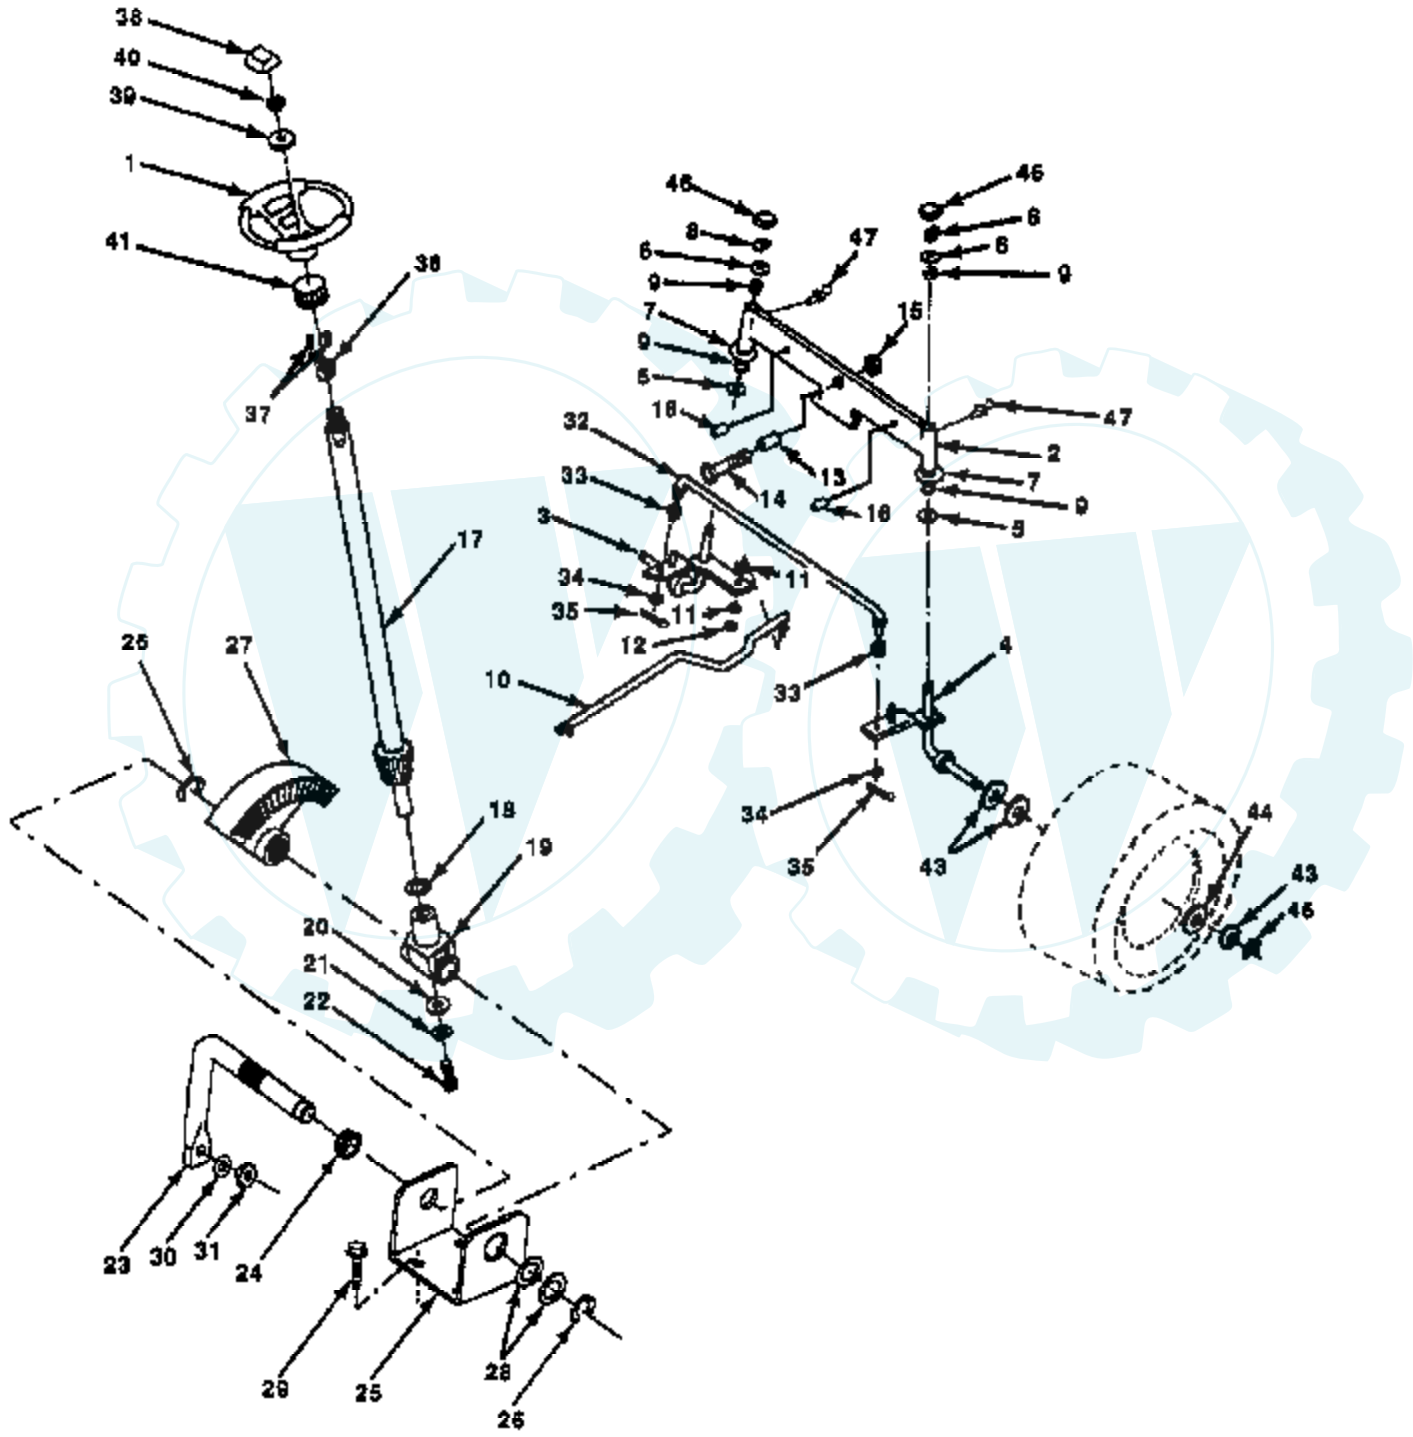

16 HP 42" TRACTOR - - MODEL NUMBER AYP7167A29
STEERING ASSEMBLY

Ref #	Part Number	Qty	Description
1	133741		SUB= 150547
2	133988		SUB= 142033
3	135227		SPINDLE LH
4	135228		SPINDLE RH
5	6266H		WASHER .T
6	121748X		WASHER
7	19272016		WASHER
8	12000029		RING
9	3366R		COL. SRTG. BEAR.
10	130468		SUB= 532130468
11	10040600		LOCKWASHER
12	73610600		SUB= 7810H
13	110438X		BEARING
14	74011056		BOLT HEX 5/8-11
15	73601000		SUB= 73901000
16	132624		AXLE PIN
17	128758		STEERING SHAFT
18	57079		THRUST WASHER
19	124035X		SUPPORT.SHAFT
20	126684X		SUB= 532126684
21	10040400		LOCKWASHER
22	71070410		"SCREW,SPECIAL"
23	127501		SUB= 918127501
24	109816X		NYLINER T
25	124036X		"BRKT,STEERING"
26	12000029		RING
27	124034X		SUB= 136874
28	6266H		WASHER .T
29	17490612		SCREW
30	10040600		LOCKWASHER
31	73610600		SUB= 7810H
32	130465		TIE ROD
33	126847X		BUSHING.DRAGLINK
34	19131416		WASHER
35	76020412		COTTER PIN
36	1554J		SUB= 155108
37	17431008		SUB= 98000165
38	133742		ST WHL INSERT CAP
39	100712K		WASHER
40	73940800		SUB= 73360800
41	100711L		ADAPTER LT
43	121749X		WASHER
44	121748X		WASHER
45	12000029		RING
46	121232X		CAP
47	6855M		ZERK M