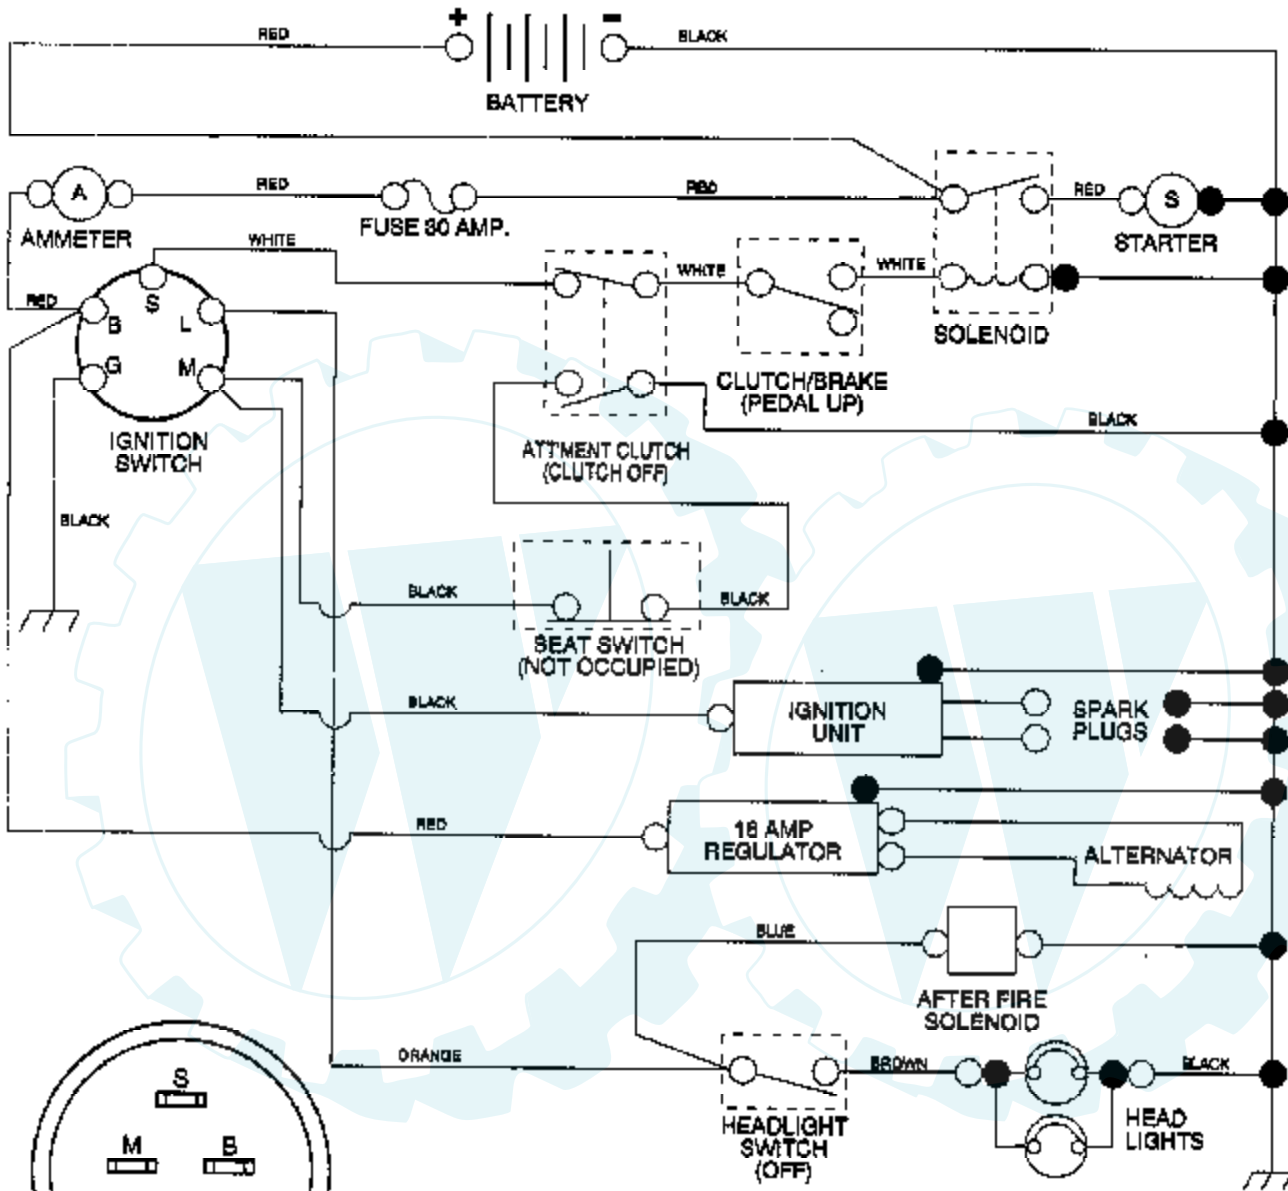

SCHEMATIC 16 HP 42" TRACTOR - - MODEL NUMBER AYP7167A29

IGNITION SWITCH

POSITION	CIRCUIT
OFF	M + G
ON	B + L
START	B + S + L

WIRING INSULATED CLIPS

NOTE: IF WIRING INSULATED CLIPS WERE REMOVED FOR SERVICING OF UNIT, THEY SHOULD BE REPLACED TO PROPERLY SECURE YOUR WIRING

- NON-REMOVABLE CONNECTIONS
- REMOVABLE CONNECTIONS