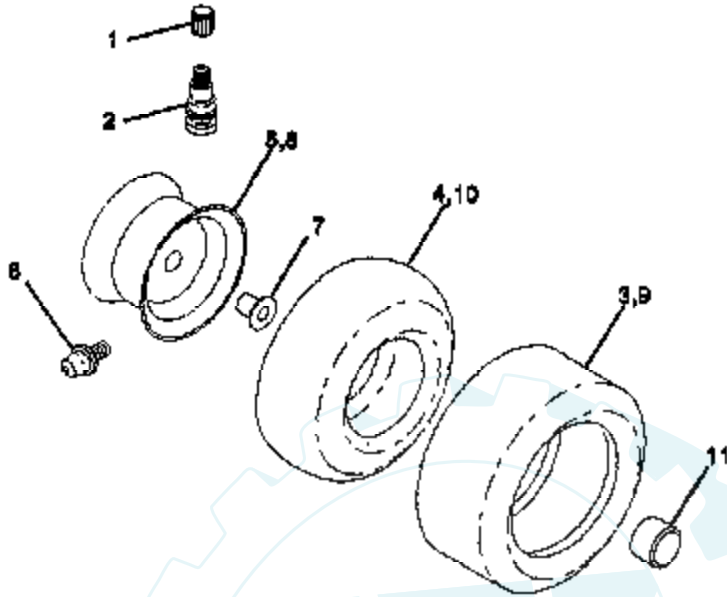

16 HP 42" TRACTOR - - MODEL NUMBER AYP7167A29

WHEELS AND TIRES

NOTE: All component dimensions given in U.S. inches
1 inch = 25.4 mm

Ref #	Part Number	Qty	Description
1	59192		VALVE CAP
2	65139		VALVE STEM LT
3	106222X		SUB= 122073X
4	59904		TUBE.5.3/4.5/6
5	106732X311		SUB= 106732X427
6	278H		FITTING LT
7	9040H		"FLANGE, BEARING"
8	106108X311		SUB= 106108X427
9	106268X		SUB= 122074X
10	7152J		TUBE.18X9.5-8
11	104757X		HUB CAP