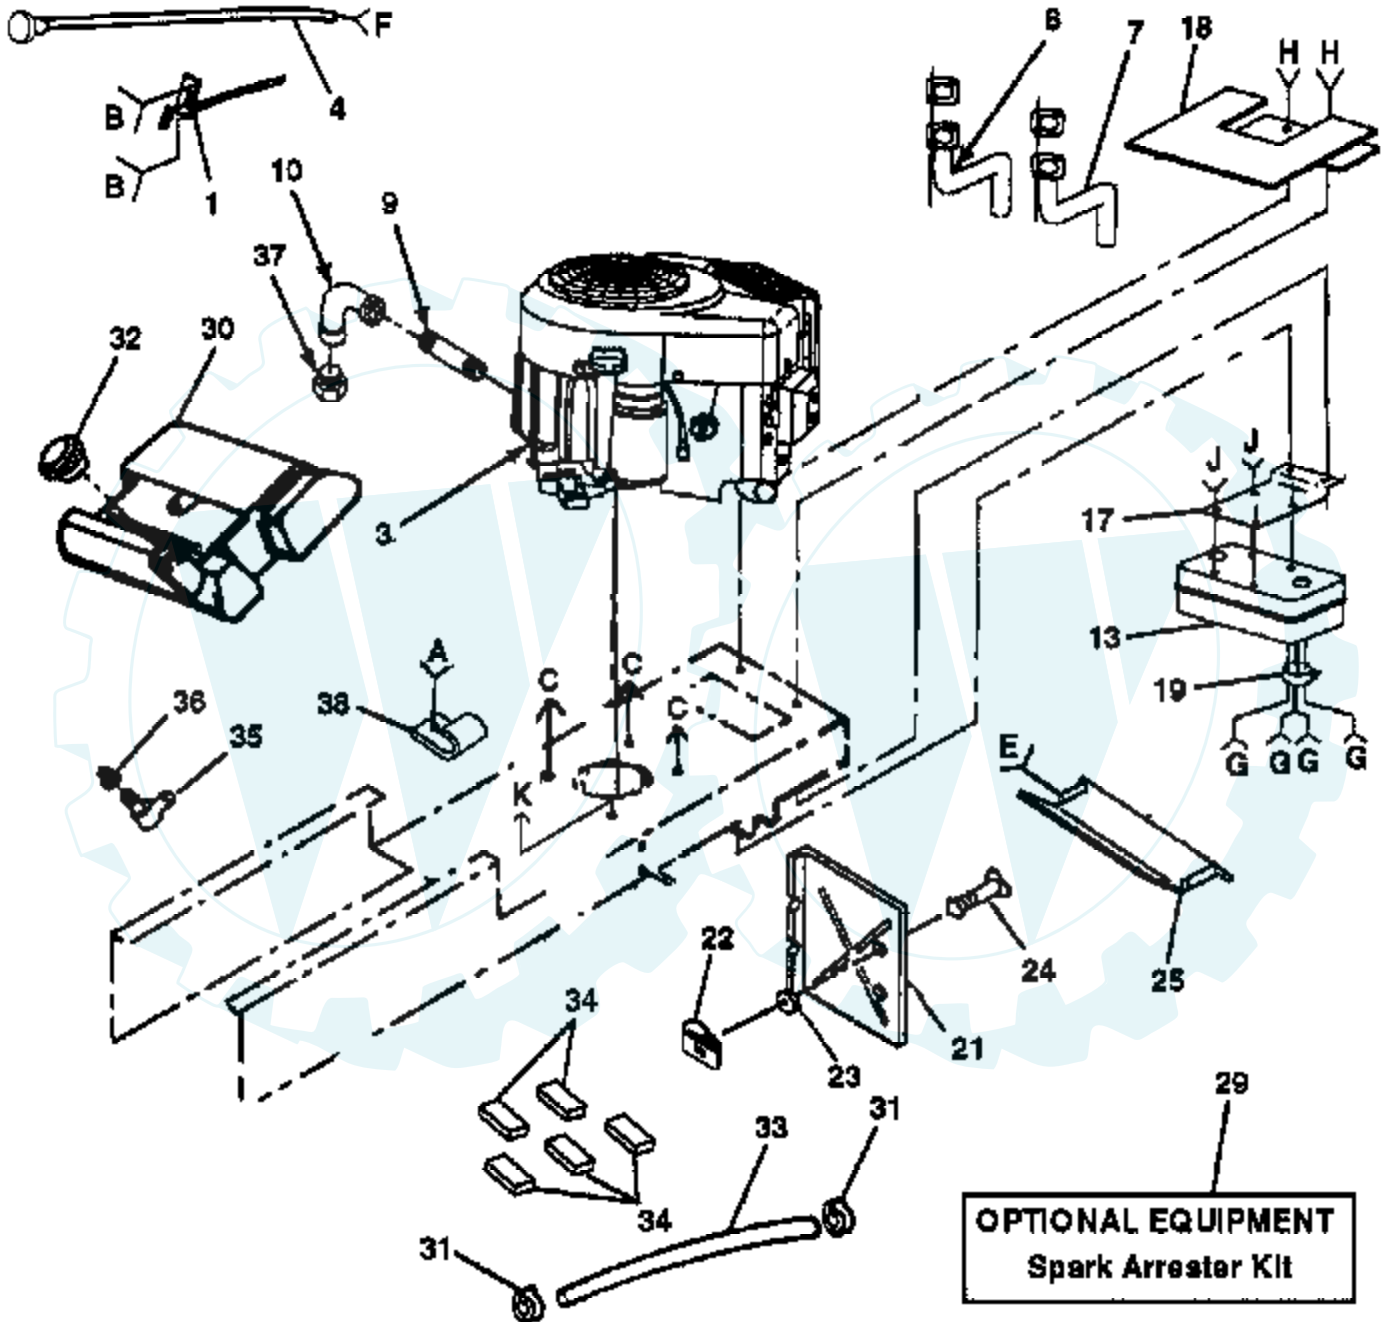

16 HP 42" TRACTOR -- MODEL NUMBER AYP7167A29

ENGINE

A	B	C	E	F	G	H	J	K

Ref #	Part Number	Qty	Description
1	132748		SUB= 532132748
2	17720410		SCREW LT
3	131958		ENGINE
4	132781		CHOKE CONTROL
5	11050600		LOCKWASHER
6	73610600		SUB= 7810H
7	122435X		TUBE ASSY EXH RH
8	122434X		TUBE ASSY EXH LH
9	13280336		PIPE NIPPLE LT
10	13200300		ELBOW
11	11050600		LOCKWASHER
12	17490624		SCREW LT
13	122440X		SUB= 149723
14	17190408		SCREW ST
15	17490512		SCREW
16	19132012		WASHER
17	122439X		BRACKET MUFFLER
18	128199X		SUB= 145552
19	101326L		DEFLECTOR.222573
20	17030808		SUB= 17030814
21	133746		HEAT SHIELD
22	105839X		RECEPTACLE LT
23	105838X		RETAINER LT
24	123650X		STUD.1/4.TURN
25	128953		HEAT SHIELD
26	17021008		SCREW
29	121851X		SUB= 532137180
30	106020X		SUB= 151346
31	123487X		HOSE CLAMP
32	123549X		SUB= 158990
33	8543R		FUEL LINE T
34	106082X		PAD-SPACER LT
35	3645J		BUSHING OUTLET T
36	8710J		FUEL TANK STEM GT
37			REFER TO IMAGE
38	2751R		CLIP T
39	73510600		NUT