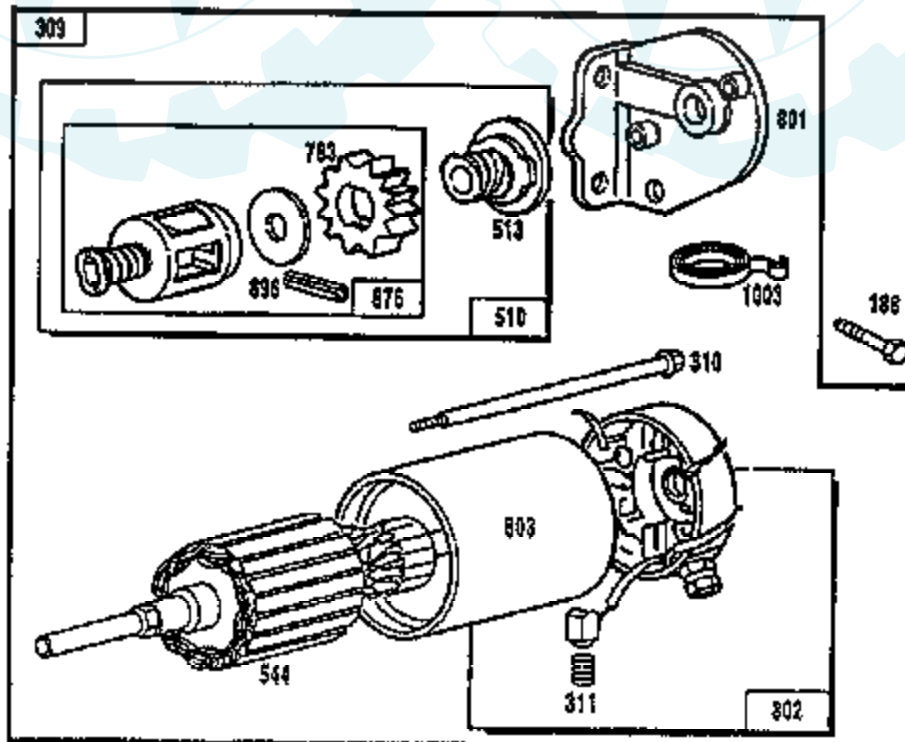

16 HP 42" TRACTOR - - MODEL NUMBER AYP7167A29
BRIGGS AND STRATTON ENGINE - MODEL NUMBER 303777, TYPE NUMBER 0332-01

Ref #	Part Number	Qty	Description
1	807511		CYLINDER ASSEMBLY
2	805107		BEARING, CYLINDER
3	805101		SEAL, OIL
5.1	807508		HEAD, CYLINDER #1
5.2	807510		HEAD, CYLINDER #2
6	805193		WASHER, CYLINDER HEAD
7	805111		GASKET, CYLINDER HEAD
8	807795		BREATHER ASSEMBLY
9	805379		GASKET, BREATHER
10	805751		SCREW
11	805362		TUBE, BREATHER
12	805112		GASKET, CRANKCASE COVER
13	805097		SCREW, CYLINDER HEAD
15	805048		PLUG, OIL DRAIN
16	807586		CRANKSHAFT
	94196		KEY, TIMING GEAR
	807625		WASHERS, THRUST
18	807638		COVER ASSEMBLY, CRANKCASE
20	805049		SEAL, OIL
22	805017		SCREW, CRANKCASE COVER
23	807531		FLYWHEEL MAGNETO
24	805016		KEY, FLYWHEEL
25	807619		PISTON ASSEMBLY, STANDARD
	807807		PISTON ASSEMBLY .010" OVERSIZE
	807809		PISTON ASSEMBLY .020" OVERSIZE
	807811		PISTON ASSEMBLY .030" OVERSIZE
26	807620		RING SET, PISTON, STANDARD
	807808		RING SET, PISTON .010" OVERSIZE
	807810		RING SET, PISTON .020" OVERSIZE
	807812		RING SET, PISTON .030" OVERSIZE
27	805099		LOCK, PISTON PIN
28	807621		PIN ASSEMBLY, PISTON, STANDARD
29	807622		ROD ASSEMBLY, CONNECTING
32	805395		SCREW, CONNECTING ROD
33	805089		VALVE, EXHAUST
34	805090		VALVE, INTAKE
35	805078		SPRING, VALVE
40	805092		RETAINER, VALVE SPRING
42	805161		RETAINER, VALVE
45	805354		TAPPET, VALVE
46	807542		GEAR, CAM
50	805409		MANIFOLD, INTAKE
51	805149		GASKET, CARBURETOR MOUNTING
52	805023		GASKET, INTAKE MANIFOLD
53	805360		SCREW, SEMS
54	805006		SCREW, SEMS
75	805007		WASHER, SPRING
78	805447		SCREW, SEMS
84	305059		PLUG, PIPE
87	805054		SEAL, GOVERNOR SHAFT
94	805777		NOZZLE, CARBURETOR
95	805561		SCREW, VALVE MOUNTING
98	807705		SCREW, THROTTLE ADJUSTING
104	805586		PIN, FLOAT HINGE
105	807706		VALVE, FUEL INLET
108	805562		VALVE, CHOKE
116	805058		O-RING, OIL PUMP
116A	805198		O-RING, CRANKCASE COVER