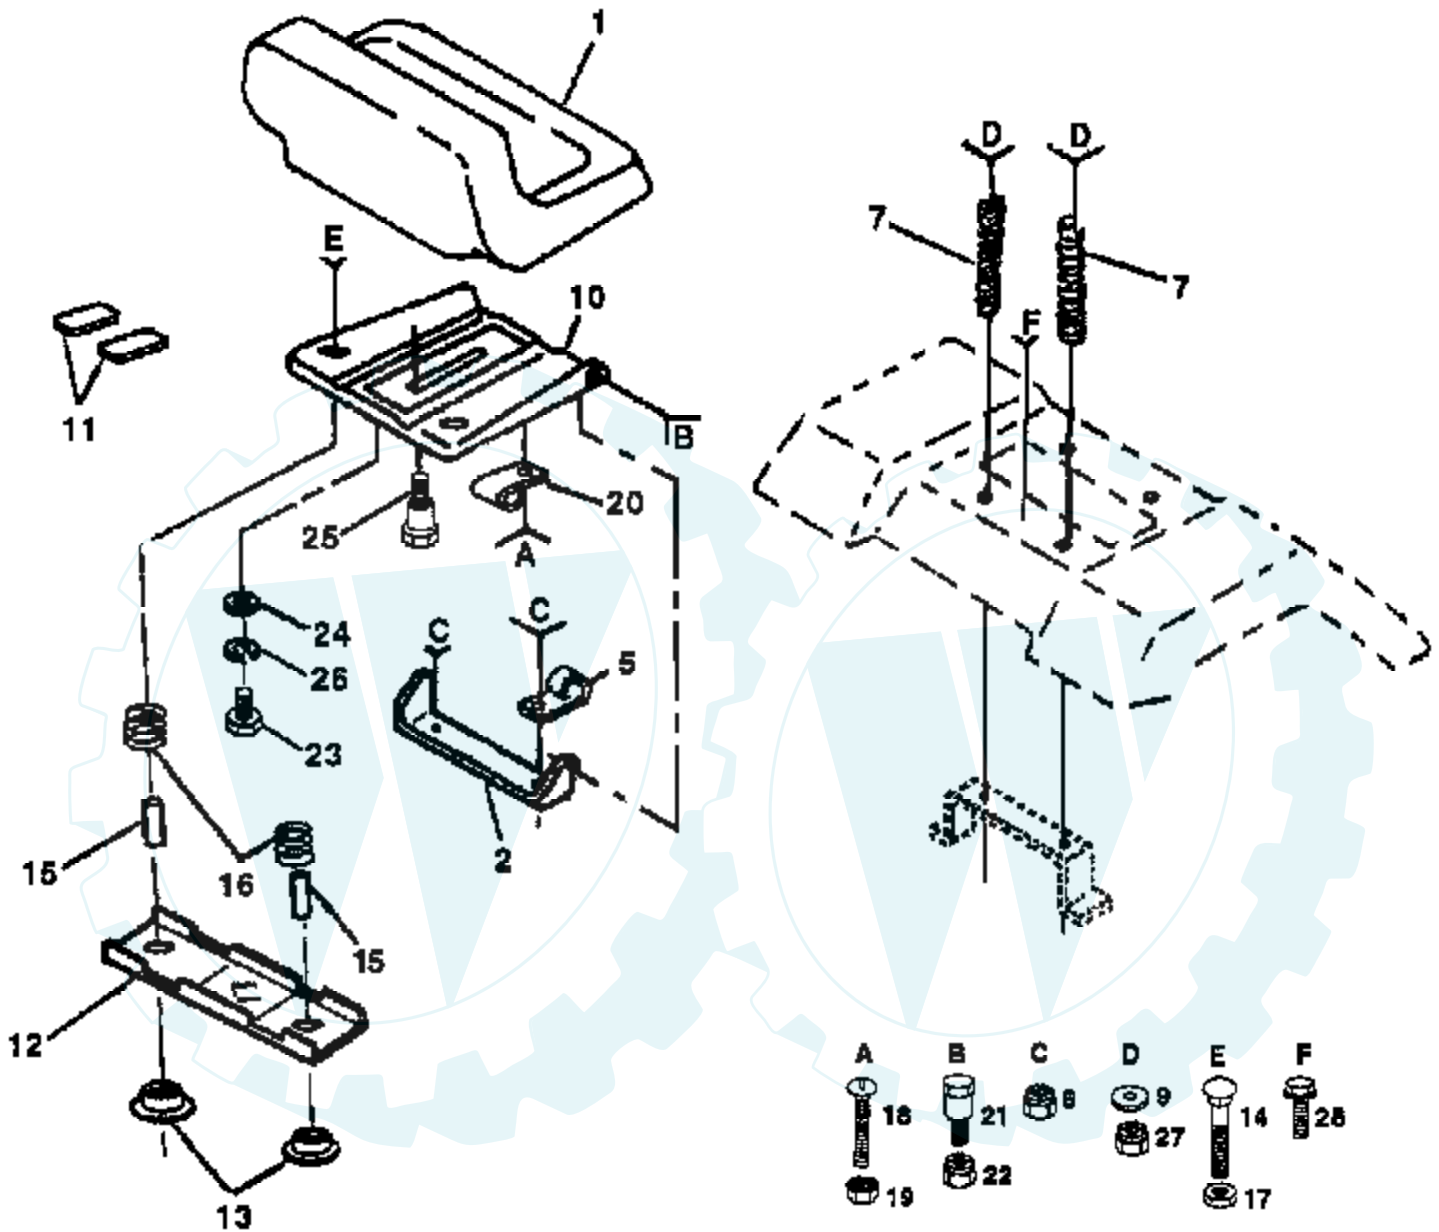

SCHEMATIC 16 HP 42" TRACTOR - - MODEL NUMBER AYP7167A29

IGNITION SWITCH

POSITION	CIRCUIT
OFF	M + G
ON	B + L
START	B + S + L

WIRING INSULATED CLIPS

NOTE: IF WIRING INSULATED CLIPS WERE REMOVED FOR SERVICING OF UNIT, THEY SHOULD BE REPLACED TO PROPERLY SECURE YOUR WIRING

- NON-REMOVABLE CONNECTIONS
- REMOVABLE CONNECTIONS

16 HP 42" TRACTOR - - MODEL NUMBER AYP7167A29

SEAT ASSEMBLY

NOTE: All component dimensions given in U.S. inches
1 inch = 25.4 mm

Ref #	Part Number	Qty	Description
1	127427		SUB= 140119
2	126656X		SUB= 140551
5	2751R		CLIP T
6	73680600		SUB= 73690600
7	124181X		SPRING COMPRESSIO
9	19131614		WASHER
10	131451		SUB= 155925
11	121251X		STRIP FORM
12	121246X		BRKT SWITCH
13	121248X		BUSHING
14	72050411		SUB= 872050411
15	121249X		SPACER SPLIT
16	121250X		SPRING
17	123976X		SUB= 73900400
18	74641008		SUB= 71031008
19	73951000		"NUT,KEPS"
20	4171R		CLIP T
21	105529X		SUB= 139888
22	73680500		SUB= 73690500
23	74780814		BOLT
24	19171912		WASHER
25	127018X		"BOLT,SHOULDER"
26	10040800		LOCKWASHER
27	73680600		SUB= 73690600
28	17490612		SCREW