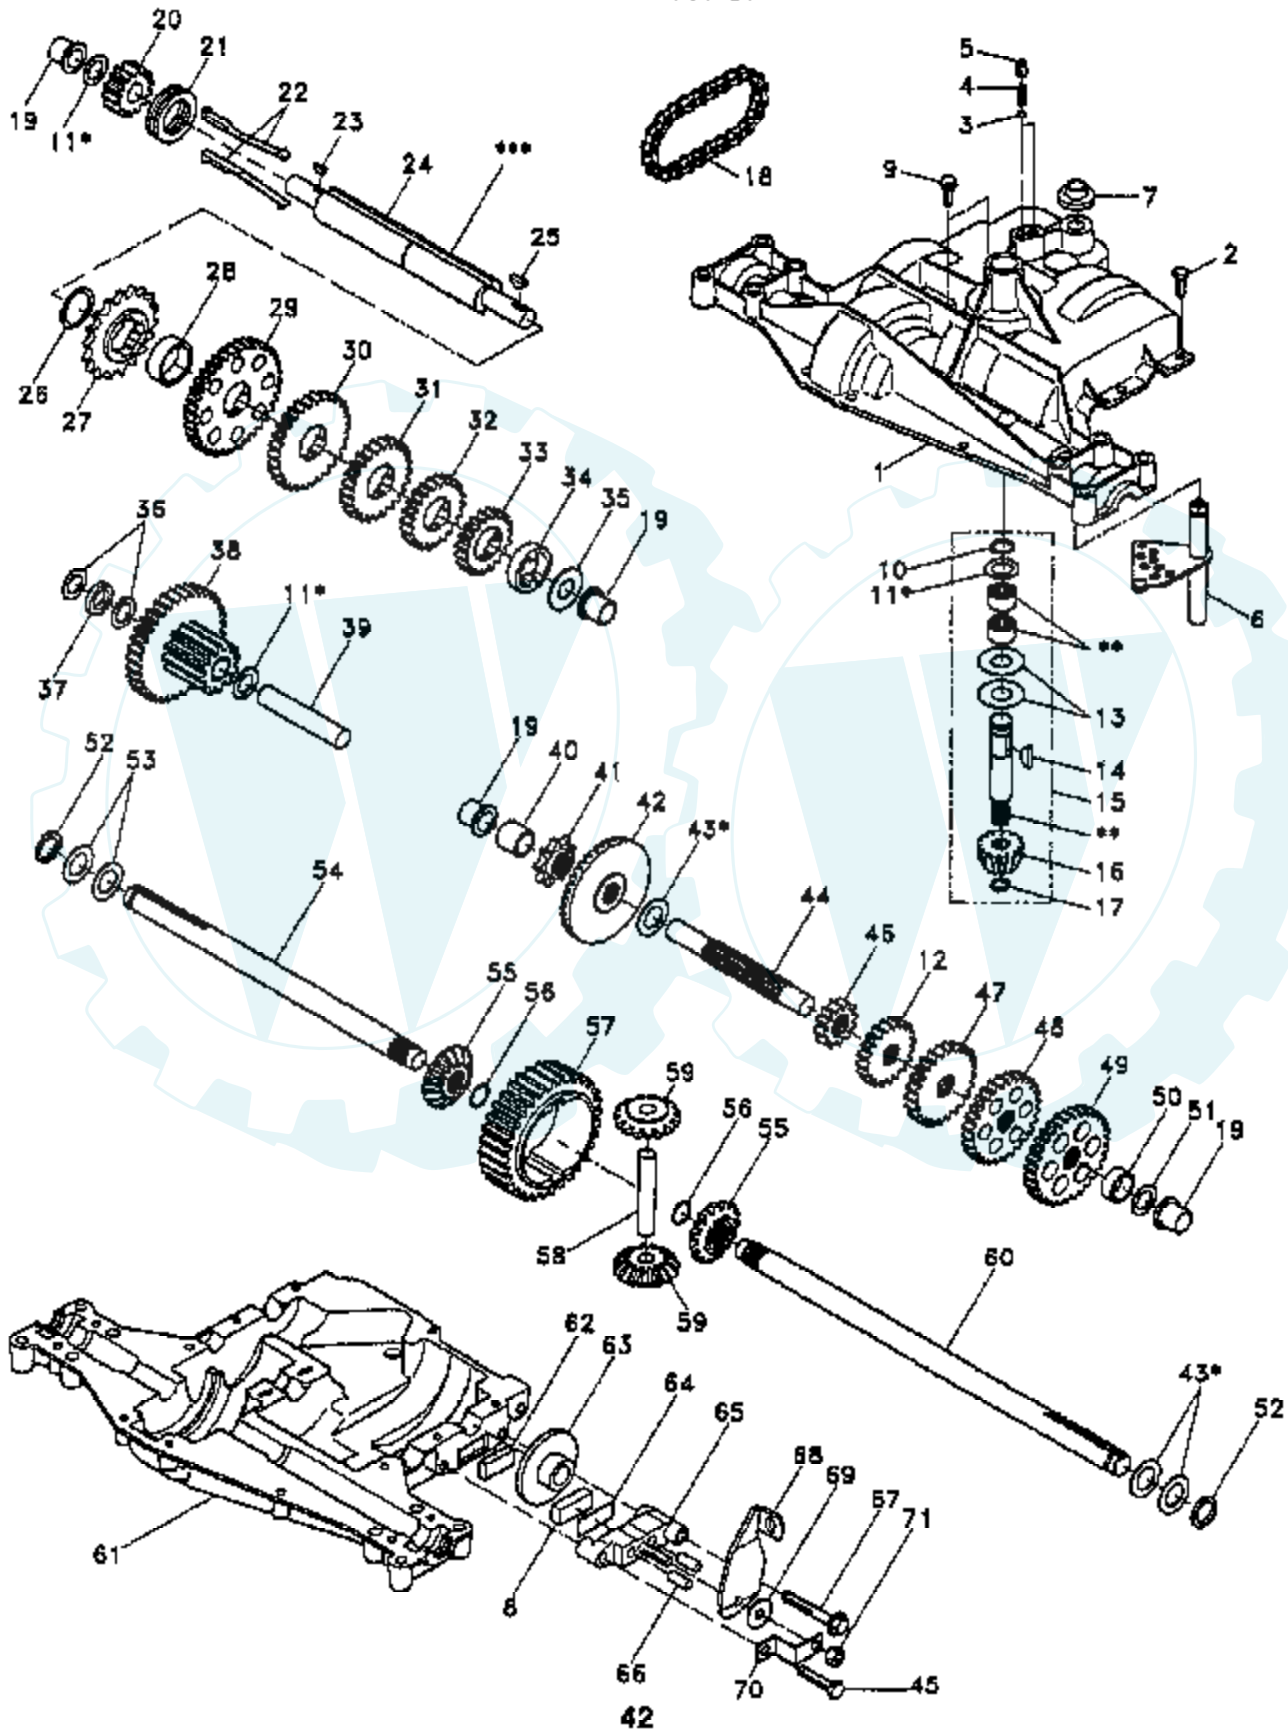

16 HP 42" TRACTOR - - MODEL NUMBER AYP7167A29
FOOTE/DANA TRANSAXLE - MODEL NUMBER 4360-37

Ref #	Part Number	Qty	Description
1	3865-A		HOUSING UPPER
2	1919		SCREW
3	5112		BALL, DETENT
4	3626		SPRING, DETENT
5	3623		SCREW, SET
6	4601		KIT SHIFTER ASSY
7	5024		BOOT, SHIFTER
8	3907		PUCK, FRICTION
9	5131		SCREW TAPPING WITH SEALER
10	1099		RING RETAINING
11	4689		ASSY, KIT, SHIM .625 SHAFT
12	3707		GEAR SPUR, 15 TEETH
13	3876		WASHER, PLAIN .632 X 1.38 X .046
14	1374		KEY WOODRUFF #9
15	4171		ASSY KIT INPUT SHAFT
16	3725		PINION BEVEL 14 TEETH
17	3624		RING, RETAINING
18	3625		CHAIN, 24 PITCHES
19	1542		BEARING, FLANGE
20	3773		GEAR SPUR, 14 TEETH
21	3631		COLLAR CLUTCH
22	5266		KEY CLUTCH
23	1369		KEY WOODRUFF #3
24	3883		SHAFT INTERMEDIATE
25	1375		KEY, WOODRUFF, #61
26	3627		RING, RETAINING
27	3830		SPROCKET, 18 TEETH
28	3841		SPACER
29	3786		GEAR, SPUR, 37 TEETH
30	3785		GEAR, SPUR, 35 TEETH
31	3867		GEAR, SPUR, 30 TEETH
32	3783		GEAR, SPUR, 25 TEETH
33	3869		GEAR, SPUR, 22 TEETH
34	5202		GEAR, SPUR, 19 TEETH
35	3628		WASHER, PLAIN .640 X 1.37 X .061
36	1423		WASHER, PLAIN .632 X 1.00 X .026
37	3422		SPACER .630 X 1.00 X .169
38	4286		ASSY GEAR COMB 12&35 TEETH
39	3967		SHAFT, IDLER
40	3901		SPACER .635 X .875 X .755
41	3645		SPROCKET, 9 TEETH
42	3589		GEAR, BEVEL, 42 TEETH
43	4691		ASSY, KIT, SHIM .750 SHAFT
44	3882		SHAFT, DRIVE
45	3724		SCREW TAPPING
46	3646		GEAR, SPUR, 12 TEETH
47	3866		GEAR, SPUR, 20 TEETH
48	3719		GEAR, SPUR, 25 TEETH
49	3868		GEAR, SPUR, 28 TEETH
50	3683		GEAR, SPUR, 31 TEETH
51	1145		WASHER, PLAIN .632 X 1.00 X .060
52	5130		WASHER, NEOPRENE
53	3184		WASHER, PLAIN .758 X 1.25 X .031
54	3880		AXLE LEFT HAND
55	3871		GEAR MITER 15 TEETH
56	3656		RING, RETAINING
57	3839		GEAR, SPUR, 32 TEETH
58	3919		SHAFT, CROSS