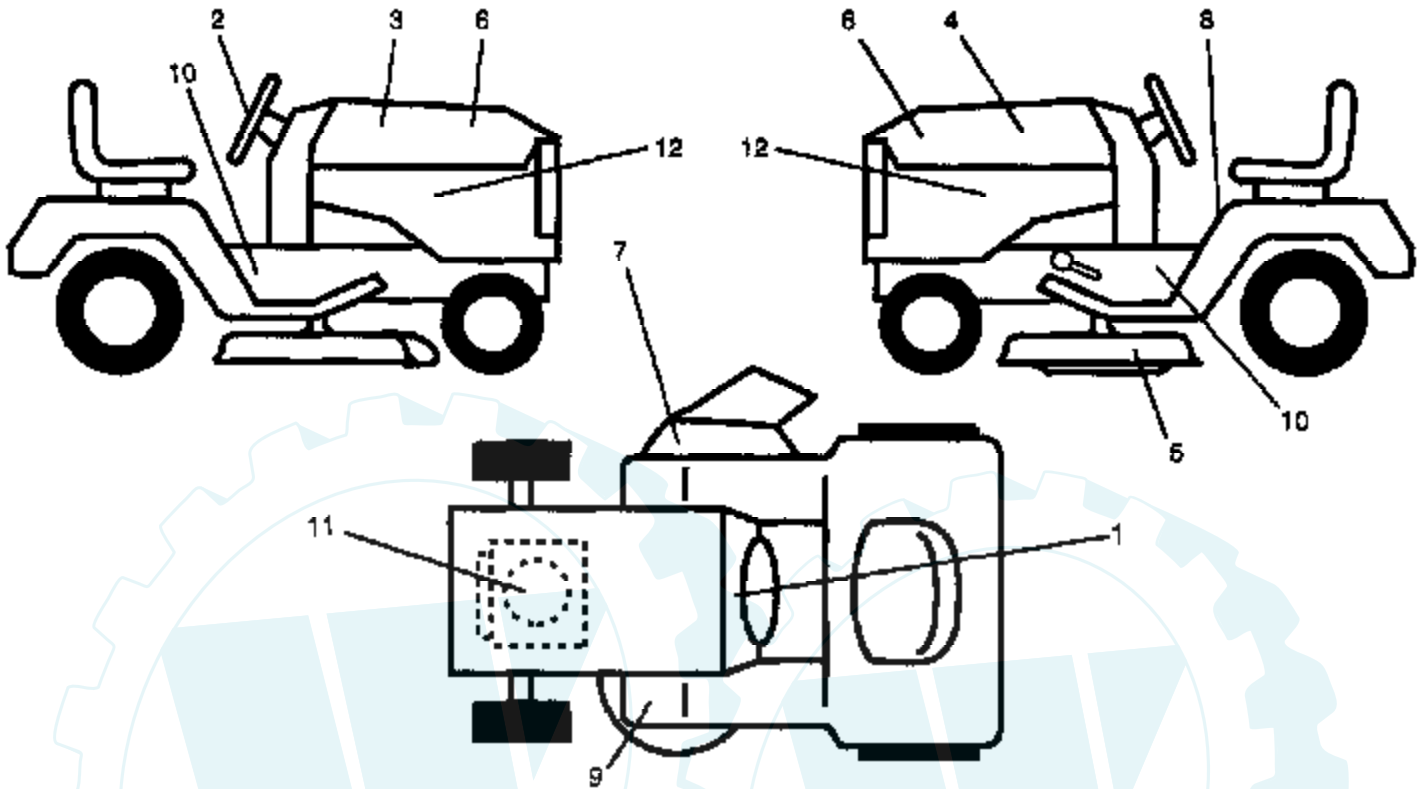

16 HP 42" TRACTOR - - MODEL NUMBER AYP7167A29

CHASSIS AND ENCLOSURES

Ref #	Part Number	Qty	Description
1	135034		SUB= 145501
2	130805		SUB= 145009
3	17490612		SCREW
6	131005X016		SADDLE
7	17490608		SCREW LT
9	124252X		SUB= 140398
11	135460		"PANEL,DASH"
13	132071		SUB= 532132071
14	17490612		SCREW
15	135040X011		DASH PLATE
16	104783X		DASH ASSY LT
17	132635X505		SUB= 150301X505
18	74180512		SCREW
19	19111116		WASHER
20	73510500		NUT
21	74760620		SUB= 74780620
22	19131312		WASHER
23	73680600		SUB= 73690600
24	124130X		SUPPORT ASSY
25	10040400		LOCKWASHER
26	73220400		SUB= 50675
27	74180512		SCREW
28	131716		SUB= 532131716
30	121642X505		FENDER
31	105509X		SUB= 137113
32	17490612		SCREW
33	105465X505		SUB= 145244X505
34	105464X505		SUB= 145243X505
35	72110606		BOLT
36	73680600		SUB= 73690600
37	133671		FOOTREST PAD
38	105419X505		GRILL STRAP
39	73510500		NUT
41	106784X		SUB= 155013
42	104618X		SUB= 155013
43	73510400		NUT
44	109808X		HOOD LATCH T
45	74191008		SCREW
46	10071000		LOCKWASHER
47	2029J		WELDNUT
48	123481X		SUB= 7605J
49	73680400		SUB= 73690400
53	132636X418		SIDE PANEL RH
54	132637X418		SIDE PANEL LH
55	19091216		WASHER PM
56	73220400		SUB= 50675
57	7206J		SPACER LT
58	19070818		WASHER
59	73731000		NUT
60	74981020		SCREW
66	123198X		SUB= 146525
71	124392X417		SUB= 147717
72	106395X		LENS LT
73	17211010		SCREW LT
74	106965X		SUB= 140181
75	104755X		"" J "" FASTENER LT"
76	17490512		SCREW
77	19131210		WASHER

16 HP 42" TRACTOR -- MODEL NUMBER AYP7167A29

DECALS

NOTE: All component dimensions given in U.S. inches
1 inch = 25.4 mm

Ref #	Part Number	Qty	Description
1	108456X		SUB= 138955
2	133870		NLA
3	133868		NLA
4	133869		NLA
5	3713J		DECAL INSTRUCTION CAUTION
6	133780		NLA
7	121343X		DECAL WARING
8	133796		DECAL
9	4900J		DECAL T
10	134216		NLA
11	131973		DECAL.ENG.805720
12	134272		NLA
	134699		MANUAL