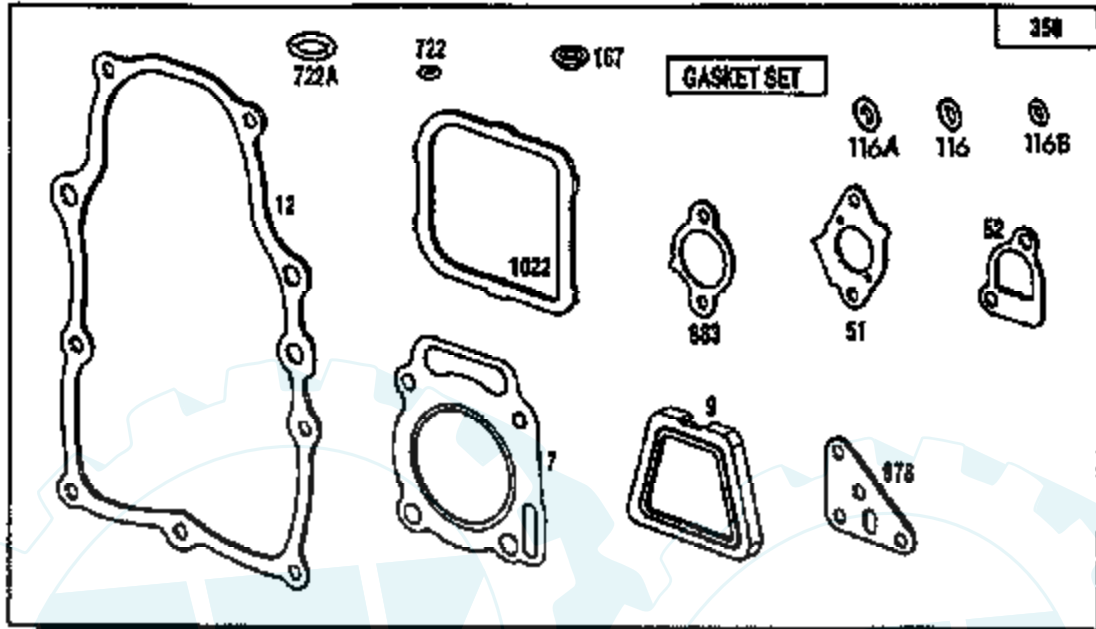

16 HP 42" TRACTOR - - MODEL NUMBER AYP7167A29
BRIGGS AND STRATTON ENGINE - MODEL NUMBER 303777, TYPE NUMBER 0332-01

Ref #	Part Number	Qty	Description
1	807511		CYLINDER ASSEMBLY
2	805107		BEARING, CYLINDER
3	805101		SEAL, OIL
5.1	807508		HEAD, CYLINDER #1
5.2	807510		HEAD, CYLINDER #2
6	805193		WASHER, CYLINDER HEAD
7	805111		GASKET, CYLINDER HEAD
8	807795		BREATHER ASSEMBLY
9	805379		GASKET, BREATHER
10	805751		SCREW
11	805362		TUBE, BREATHER
12	805112		GASKET, CRANKCASE COVER
13	805097		SCREW, CYLINDER HEAD
15	805048		PLUG, OIL DRAIN
16	807586		CRANKSHAFT
	94196		KEY, TIMING GEAR
	807625		WASHERS, THRUST
18	807638		COVER ASSEMBLY, CRANKCASE
20	805049		SEAL, OIL
22	805017		SCREW, CRANKCASE COVER
23	807531		FLYWHEEL MAGNETO
24	805016		KEY, FLYWHEEL
25	807619		PISTON ASSEMBLY, STANDARD
	807807		PISTON ASSEMBLY .010" OVERSIZE
	807809		PISTON ASSEMBLY .020" OVERSIZE
	807811		PISTON ASSEMBLY .030" OVERSIZE
26	807620		RING SET, PISTON, STANDARD
	807808		RING SET, PISTON .010" OVERSIZE
	807810		RING SET, PISTON .020" OVERSIZE
	807812		RING SET, PISTON .030" OVERSIZE
27	805099		LOCK, PISTON PIN
28	807621		PIN ASSEMBLY, PISTON, STANDARD
29	807622		ROD ASSEMBLY, CONNECTING
32	805395		SCREW, CONNECTING ROD
33	805089		VALVE, EXHAUST
34	805090		VALVE, INTAKE
35	805078		SPRING, VALVE
40	805092		RETAINER, VALVE SPRING
42	805161		RETAINER, VALVE
45	805354		TAPPET, VALVE
46	807542		GEAR, CAM
50	805409		MANIFOLD, INTAKE
51	805149		GASKET, CARBURETOR MOUNTING
52	805023		GASKET, INTAKE MANIFOLD
53	805360		SCREW, SEMS
54	805006		SCREW, SEMS
75	805007		WASHER, SPRING
78	805447		SCREW, SEMS
84	305059		PLUG, PIPE
87	805054		SEAL, GOVERNOR SHAFT
94	805777		NOZZLE, CARBURETOR
95	805561		SCREW, VALVE MOUNTING
98	807705		SCREW, THROTTLE ADJUSTING
104	805586		PIN, FLOAT HINGE
105	807706		VALVE, FUEL INLET
108	805562		VALVE, CHOKE
116	805058		O-RING, OIL PUMP
116A	805198		O-RING, CRANKCASE COVER