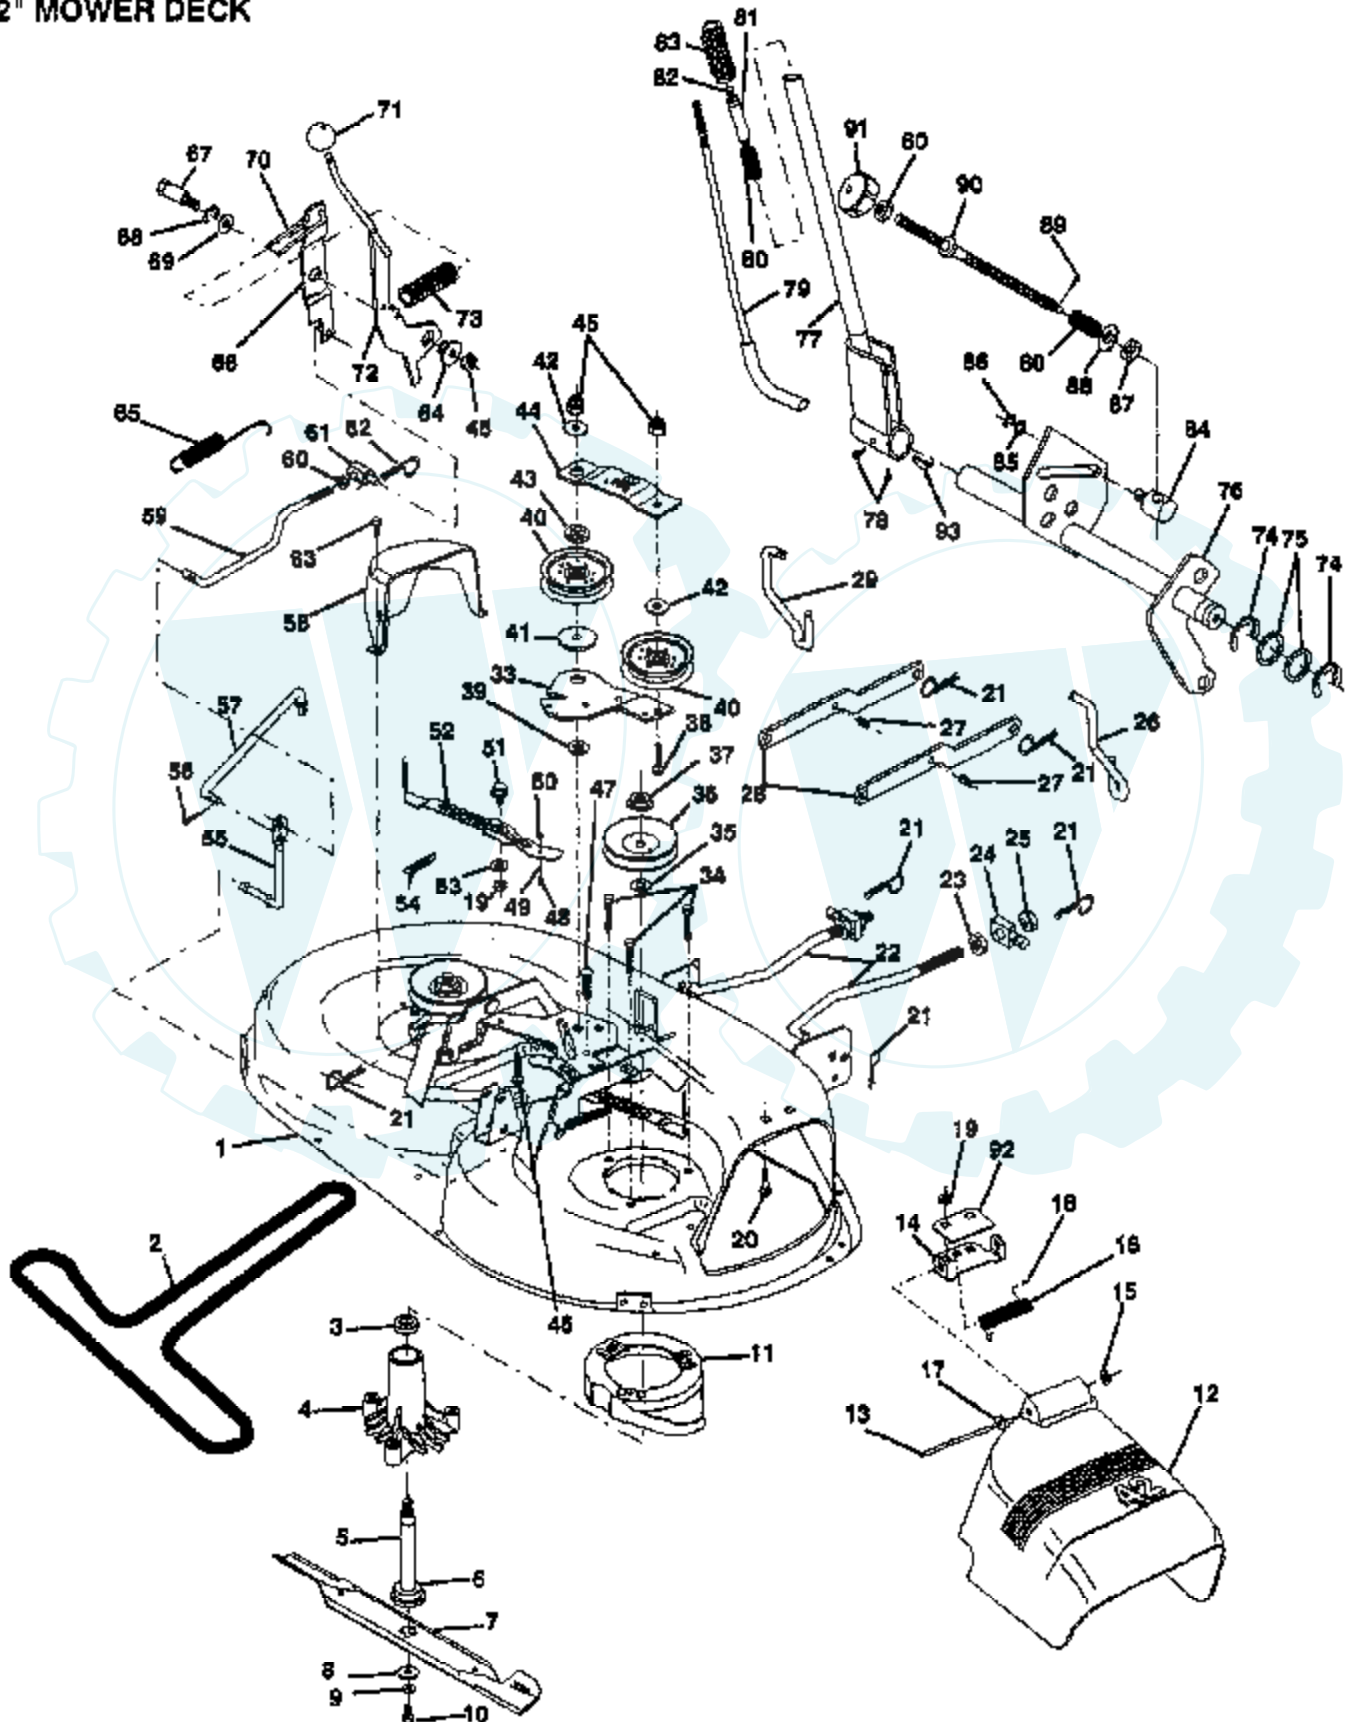

16 HP 42" TRACTOR -- MODEL NUMBER AYP7167A29
42" MOWER DECK

Ref #	Part Number	Qty	Description
1	130970		SUB= 145338
2	130969		BELT-V.92.4.MWR
3	110485X		BEARING
4	128774		HSG ASM MANDREL
5	133172		SUB= 137646
6	129895		BEARING.BALL
7	127843		SUB= 138498
8	129962		WASHER BLADE
9	10030600		SUB= 10040600
10	850857		BLADE BOLT
11	128961		SUB= 140329
12	130968		DEFLECTOR.SHIELD
13	131491		HINGE ROD
14	131267		DEFLECTOR BRKT
15	110452X		NUT PUSH M
16	123713X		SPRING TORSION
17	19111016		WASHER
18	105304X		CAP-SLEEVE LT
19	73680500		SUB= 73690500
20	72140506		BOLT
21	4939M		SUB= 85902
22	127218		LINK.FRONT
23	73350800		NUT
24	130171		TRUNION
25	73800800		NUT.LK.W/WSH.1/2.
26	127224		LINK LIFT RH
27	128763		SPRING PIN
28	130832		SUB= 130833
29	127223		LIFT LINK LH
30	73360700		NUT
31	110447X		SUB= 132793
32	73710700		NUT LOCK YTH
33	133844		IDLER ARM
34	78158		SUB= 17580520
35	129963		WASHER
36	129861		SUB= 153535
37	73050900		SUB= 139729
38	72110614		BOLT
39	133943		HARDENED WASHER
40	131494		FLAT IDLER PULLEY
41	122052X		SPACER RETAINER
42	19131612		WASHER GT
43	133502		RETAINER SPACER
44	133503		IDLER ARM STIFF
45	73680600		SUB= 73690600
46	72110618		BOLT CARRIAGE
47	133835		XMAS TREE FASTNER
48	131340		SHOULDER BOLT
49	133940		SUB= 151785
50	69180		LOCKNUT
51	105529X		SUB= 139888
52	131845		BRAKE PAD ARM ASM
53	133944		HARD SMALL WASHER
54	131335		SPRING EXTENSION
55	133551		PIVOT ROD
56	76020312		SUB= 3145
57	133504		CLUTCH ROD SECOND
58	131857		SUB= 140088