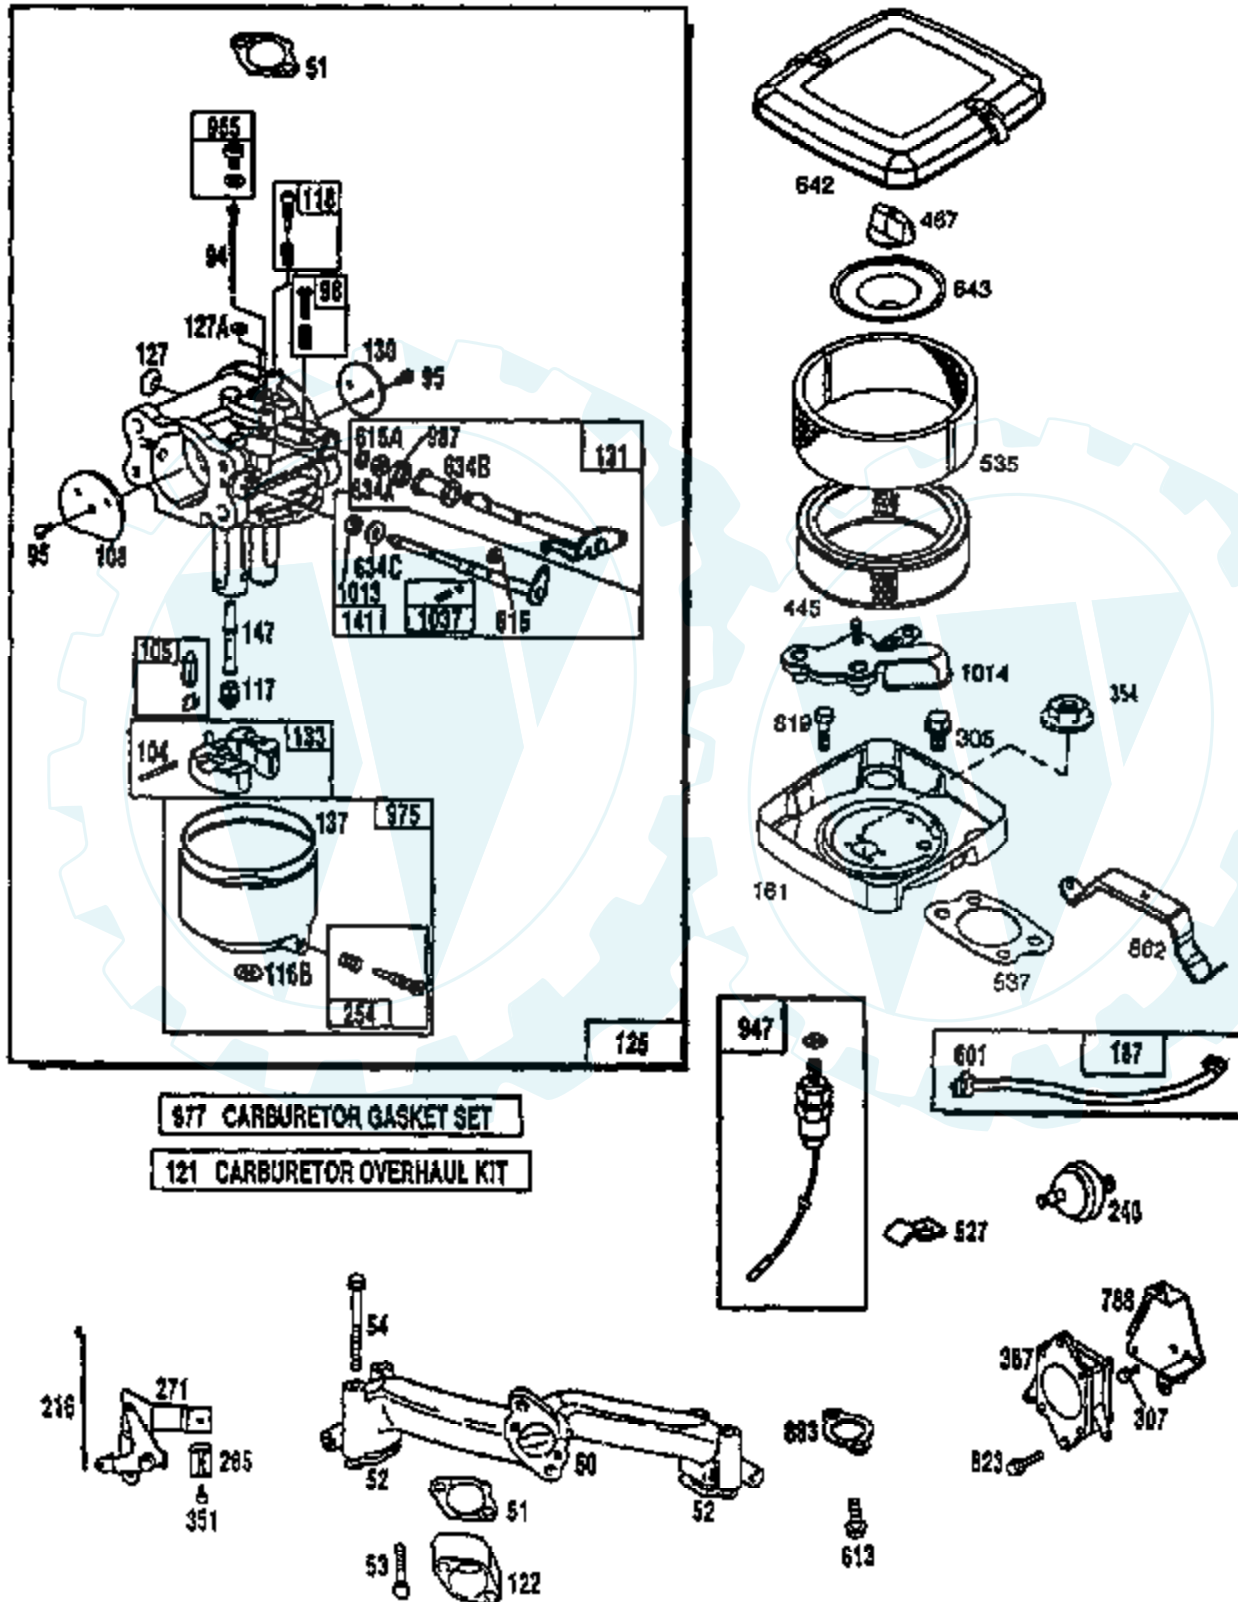

16 HP 42" TRACTOR - - MODEL NUMBER AYP7167A29

BRIGGS AND STRATTON ENGINE - MODEL NUMBER 303777, TYPE NUMBER 0332-01

Ref #	Part Number	Qty	Description
1	807511		CYLINDER ASSEMBLY
2	805107		BEARING, CYLINDER
3	805101		SEAL, OIL
5.1	807508		HEAD, CYLINDER #1
5.2	807510		HEAD, CYLINDER #2
6	805193		WASHER, CYLINDER HEAD
7	805111		GASKET, CYLINDER HEAD
8	807795		BREATHER ASSEMBLY
9	805379		GASKET, BREATHER
10	805751		SCREW
11	805362		TUBE, BREATHER
12	805112		GASKET, CRANKCASE COVER
13	805097		SCREW, CYLINDER HEAD
15	805048		PLUG, OIL DRAIN
16	807586		CRANKSHAFT
	94196		KEY, TIMING GEAR
	807625		WASHERS, THRUST
18	807638		COVER ASSEMBLY, CRANKCASE
20	805049		SEAL, OIL
22	805017		SCREW, CRANKCASE COVER
23	807531		FLYWHEEL MAGNETO
24	805016		KEY, FLYWHEEL
25	807619		PISTON ASSEMBLY, STANDARD
	807807		PISTON ASSEMBLY .010" OVERSIZE
	807809		PISTON ASSEMBLY .020" OVERSIZE
	807811		PISTON ASSEMBLY .030" OVERSIZE
26	807620		RING SET, PISTON, STANDARD
	807808		RING SET, PISTON .010" OVERSIZE
	807810		RING SET, PISTON .020" OVERSIZE
	807812		RING SET, PISTON .030" OVERSIZE
27	805099		LOCK, PISTON PIN
28	807621		PIN ASSEMBLY, PISTON, STANDARD
29	807622		ROD ASSEMBLY, CONNECTING
32	805395		SCREW, CONNECTING ROD
33	805089		VALVE, EXHAUST
34	805090		VALVE, INTAKE
35	805078		SPRING, VALVE
40	805092		RETAINER, VALVE SPRING
42	805161		RETAINER, VALVE
45	805354		TAPPET, VALVE
46	807542		GEAR, CAM
50	805409		MANIFOLD, INTAKE
51	805149		GASKET, CARBURETOR MOUNTING
52	805023		GASKET, INTAKE MANIFOLD
53	805360		SCREW, SEMS
54	805006		SCREW, SEMS
75	805007		WASHER, SPRING
78	805447		SCREW, SEMS
84	305059		PLUG, PIPE
87	805054		SEAL, GOVERNOR SHAFT
94	805777		NOZZLE, CARBURETOR
95	805561		SCREW, VALVE MOUNTING
98	807705		SCREW, THROTTLE ADJUSTING
104	805586		PIN, FLOAT HINGE
105	807706		VALVE, FUEL INLET
108	805562		VALVE, CHOKE
116	805058		O-RING, OIL PUMP
116A	805198		O-RING, CRANKCASE COVER