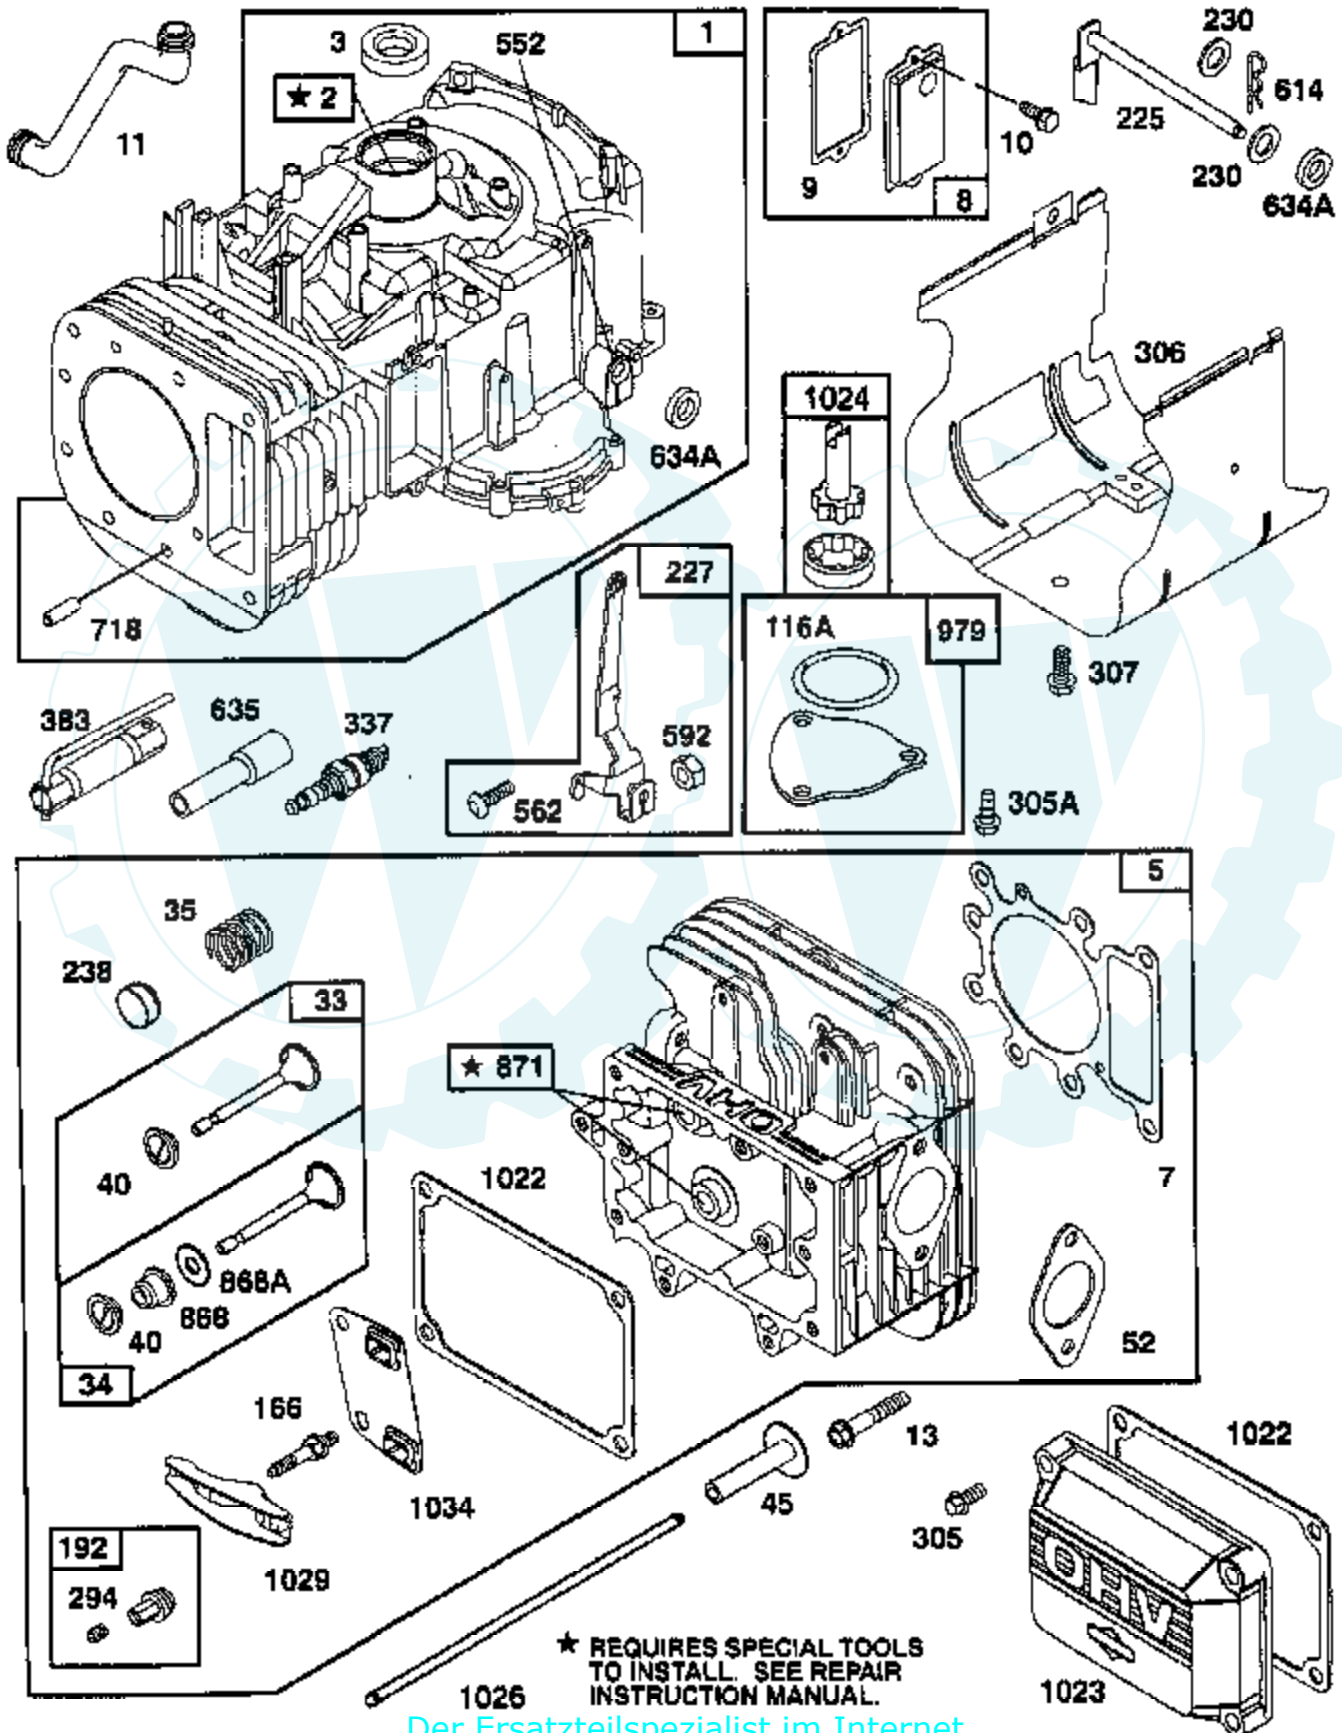

### TRACTOR - - MODEL NUMBER AYP7159A69

BRIGGS & STRATTON ENGINE - MODEL NUMBER 28Q777, TYPE NUMBER 0673-A1

Ref #	Part Number	Qty	Description
1	496412		CYLINDER ASSY
2	399265		P/N CONFLICT - CHECK WITH SUPPLIER
3	391086		SEAL, OIL
5	495858		HEAD, CYLINDER
7	272614		GASKET, CYLINDER HEAD
8	495735		BREATHER ASSY
9	27803		GASKET, VALVE COVER
10	94621		SCREW, STEMS
11	281246		TUBE, BREATHER
12	271916		GASKET, CRANKCASE COVER 1/64"
	271997		GASKET, CRANKCASE COVER .005"
	271996		GASKET, CRANKCASE COVER .009"
13	94728		SCREW, CYLINDER HEAD
15	94239		PLUG, OIL DRAIN
16	495162		CRANKSHAFT
	94196		KEY, TIMING GEAR
18	496742		BASE ENGINE
20	291675		SEAL, OIL
22	94624		SCREW, SEMS, BASE MOUNTING
23	492326		FLYWHEEL & RING GEAR ASSY, MAGNETO
24	222698		KEY, FLYWHEEL
25	495860		PISTON ASSY, STANDARD SIZE
	495977		PISTON ASSY .010" OVERSIZE
	495978		PISTON ASSY .020" OVERSIZE
	495979		PISTON ASSY .030" OVERSIZE
26	495854		RING SET, PISTON, STANDARD SIZE
	495852		RING SET, PISTON, .010" OVERSIZE
	495851		RING SET, PISTON, .020" OVERSIZE
	495855		RING SET, PISTON, .030" OVERSIZE
27	260924		LOCK, PISTON PIN
28	299691		PIN ASSEMBLY, PISTON, STANDARD
	391286		PIN ASSEMBLY, PISTON .005" OVER
29	494504		ROD ASSY, CONNECTING
	495490		ROD ASSY, CONNECTING
32	94695		SCREW
32A	94648		SCREW
33	495856		VALVE, EXHAUST
34	495857		VALVE, INTAKE
35	262811		SPRING, VALVE
37	224502		GUARD, FLYWHEEL
40	224641		RETAINER, VALVE SPRING
45	262411		TAPPET, VALVE
46	496651		GEAR, CAM
51	272465		GASKET, CARBURETOR (CARBURETOR TO ELBOW)
52	272569		GASKET, CARBURETOR
53	94637		STUD, CARBURETOR MOUNTING
75	224061		WASHER, SPRING
78	94821		SCREW, SEMS
95	94098		SCREW, THROTTLE
98	495932		VALVE, NEEDLE
104	231789		PIN, FLOAT HINGE
105	231855		VALVE ASSY, INLET NEEDLE
106	231854		INLET VALVE SEAT
108	224540		VALVE, CHOKE
116A	281402		O-RING
117	231858		JET, NEEDLE VALVE
118	495800		SCREW, IDLE SPEED
121	497535		CARBURETOR OVERHAUL KIT