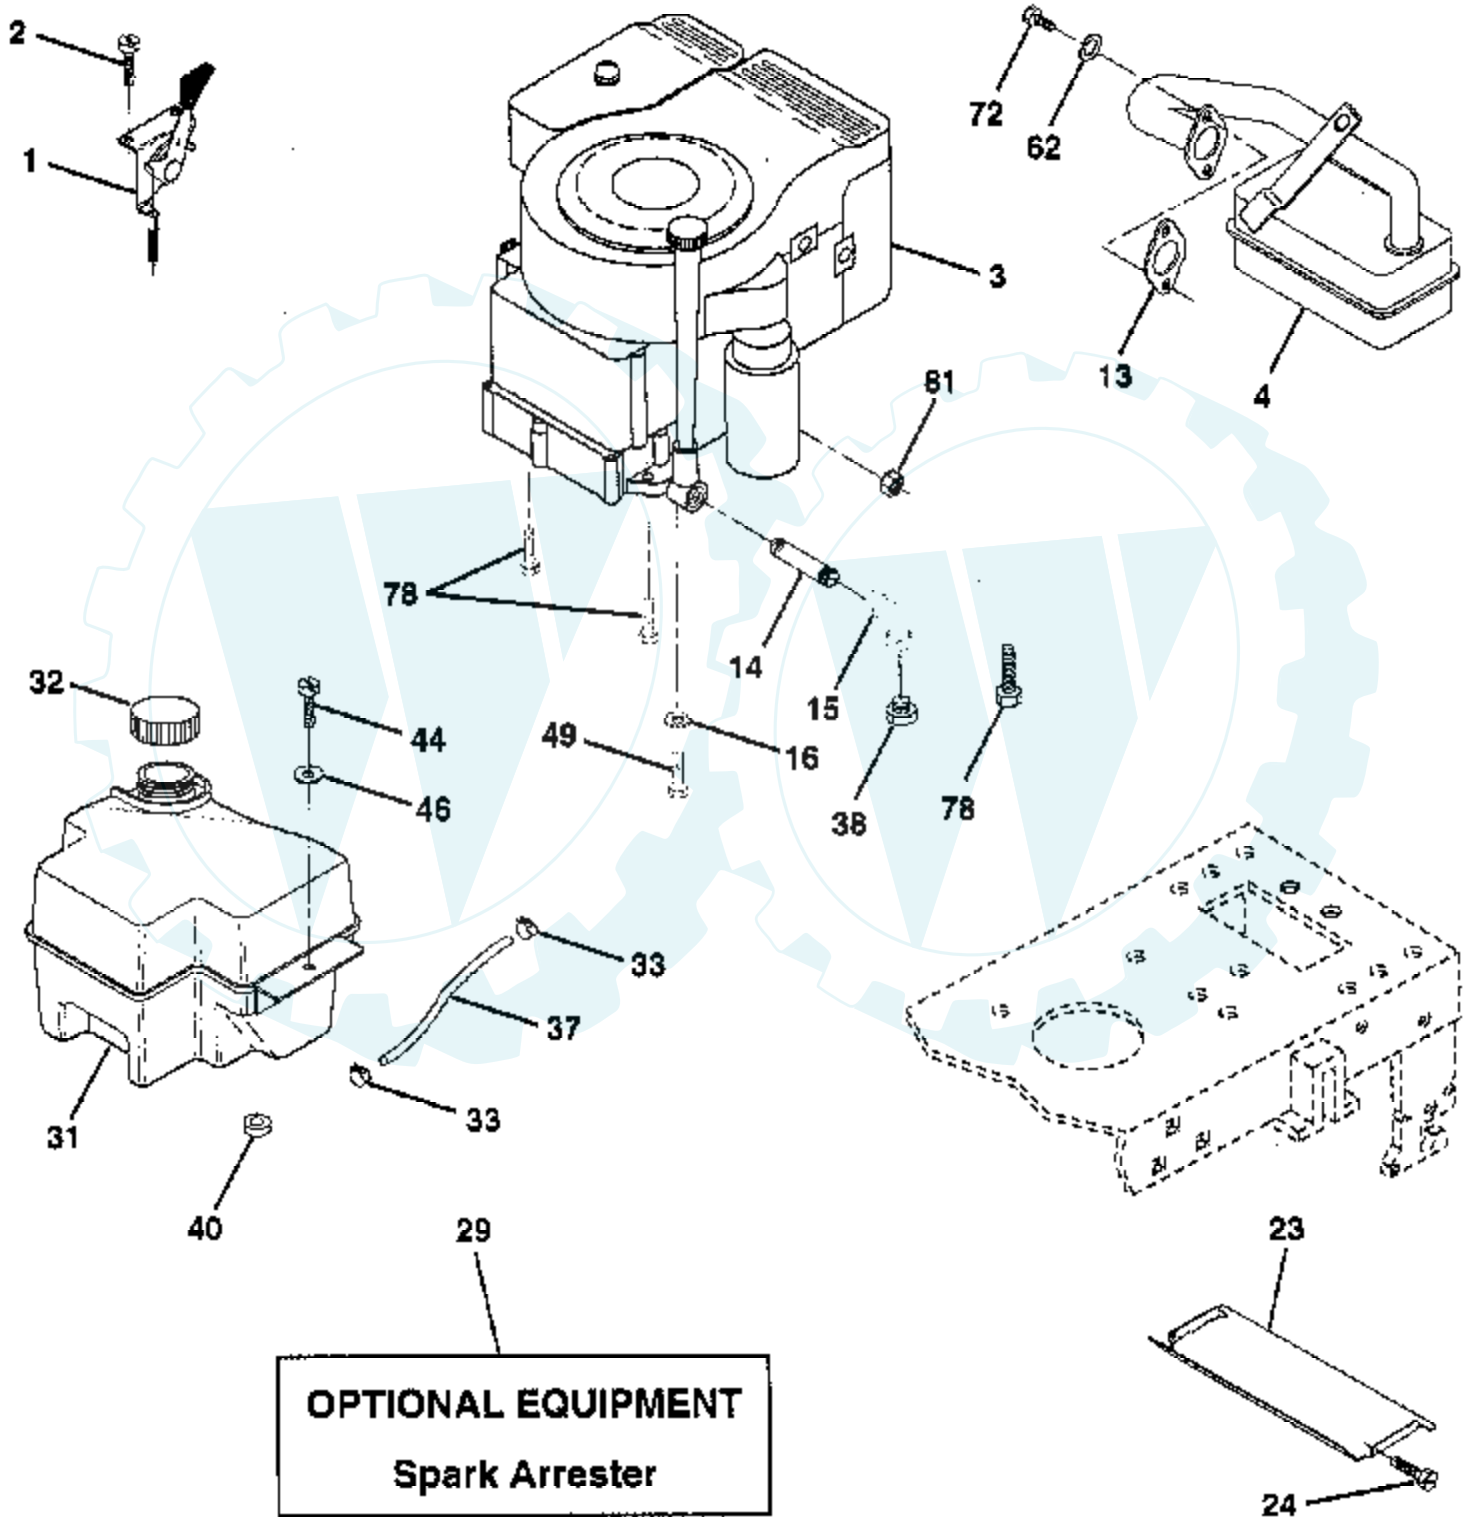

TRACTOR - - MODEL NUMBER AYP7159A69

ENGINE

Ref #	Part Number	Qty	Description
1	140310		CONTROL THROTTLE
2	17720410		SCREW LT
3			REFER TO IMAGE
4	137352		MUFFLER
13	272293		GASKET ENG 1 313 LD TIN PLATED
14	13280324		PIPE NIPPLE
15	13200300		ELBOW
16	11050600		LOCKWASHER
23	128953		HEAT SHIELD
24	17021008		SCREW
29	137180		SUB= 532137180
31	140280		SUB= 161911
31	140527		CAP ASM FUEL
33	123487X		HOSE CLAMP
37	137040		LINE FUEL
38			REFER TO IMAGE
40	124028X		SUB= 532124028
44	17490412		SCREW HEX CRT
46	19091416		WASHER
49	17490616		SCREW GTV
62	10040500		LOCKWASHER
72	71070512		SCREW
78	17490620		SCREW
81	128861		NUT