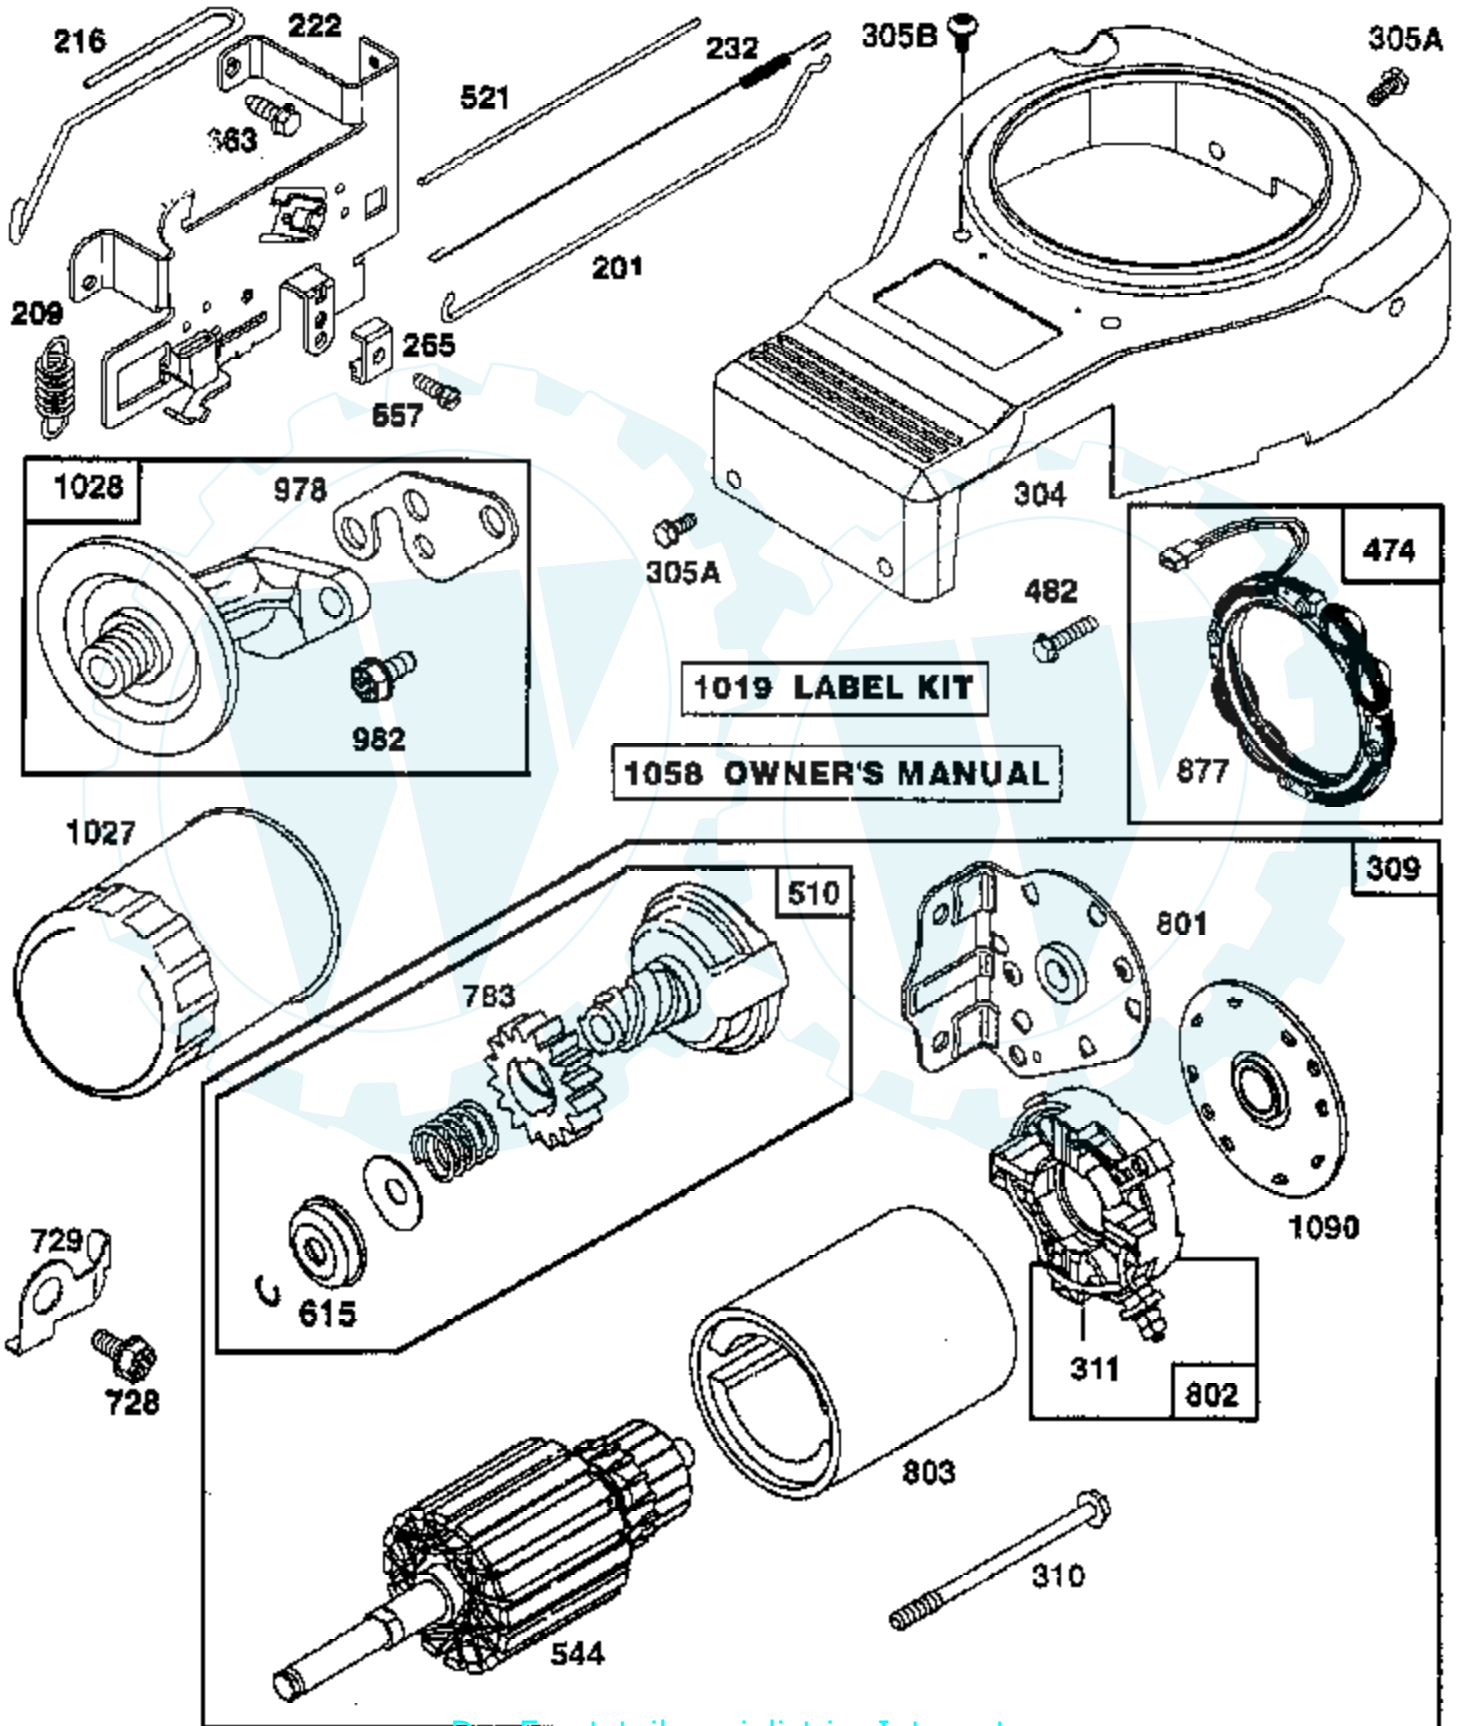

TRACTOR - - MODEL NUMBER AYP7159A69

BRIGGS & STRATTON ENGINE - MODEL NUMBER 28Q777, TYPE NUMBER 0673-A1

Ref #	Part Number	Qty	Description
1	496412		CYLINDER ASSY
2	399265		P/N CONFLICT - CHECK WITH SUPPLIER
3	391086		SEAL, OIL
5	495858		HEAD, CYLINDER
7	272614		GASKET, CYLINDER HEAD
8	495735		BREATHER ASSY
9	27803		GASKET, VALVE COVER
10	94621		SCREW, STEMS
11	281246		TUBE, BREATHER
12	271916		GASKET, CRANKCASE COVER 1/64"
	271997		GASKET, CRANKCASE COVER .005"
	271996		GASKET, CRANKCASE COVER .009"
13	94728		SCREW, CYLINDER HEAD
15	94239		PLUG, OIL DRAIN
16	495162		CRANKSHAFT
	94196		KEY, TIMING GEAR
18	496742		BASE ENGINE
20	291675		SEAL, OIL
22	94624		SCREW, SEMS, BASE MOUNTING
23	492326		FLYWHEEL & RING GEAR ASSY, MAGNETO
24	222698		KEY, FLYWHEEL
25	495860		PISTON ASSY, STANDARD SIZE
	495977		PISTON ASSY .010" OVERSIZE
	495978		PISTON ASSY .020" OVERSIZE
	495979		PISTON ASSY .030" OVERSIZE
26	495854		RING SET, PISTON, STANDARD SIZE
	495852		RING SET, PISTON, .010" OVERSIZE
	495851		RING SET, PISTON, .020" OVERSIZE
	495855		RING SET, PISTON, .030" OVERSIZE
27	260924		LOCK, PISTON PIN
28	299691		PIN ASSEMBLY, PISTON, STANDARD
	391286		PIN ASSEMBLY, PISTON .005" OVER
29	494504		ROD ASSY, CONNECTING
	495490		ROD ASSY, CONNECTING
32	94695		SCREW
32A	94648		SCREW
33	495856		VALVE, EXHAUST
34	495857		VALVE, INTAKE
35	262811		SPRING, VALVE
37	224502		GUARD, FLYWHEEL
40	224641		RETAINER, VALVE SPRING
45	262411		TAPPET, VALVE
46	496651		GEAR, CAM
51	272465		GASKET, CARBURETOR (CARBURETOR TO ELBOW)
52	272569		GASKET, CARBURETOR
53	94637		STUD, CARBURETOR MOUNTING
75	224061		WASHER, SPRING
78	94821		SCREW, SEMS
95	94098		SCREW, THROTTLE
98	495932		VALVE, NEEDLE
104	231789		PIN, FLOAT HINGE
105	231855		VALVE ASSY, INLET NEEDLE
106	231854		INLET VALVE SEAT
108	224540		VALVE, CHOKE
116A	281402		O-RING
117	231858		JET, NEEDLE VALVE
118	495800		SCREW, IDLE SPEED
121	497535		CARBURETOR OVERHAUL KIT