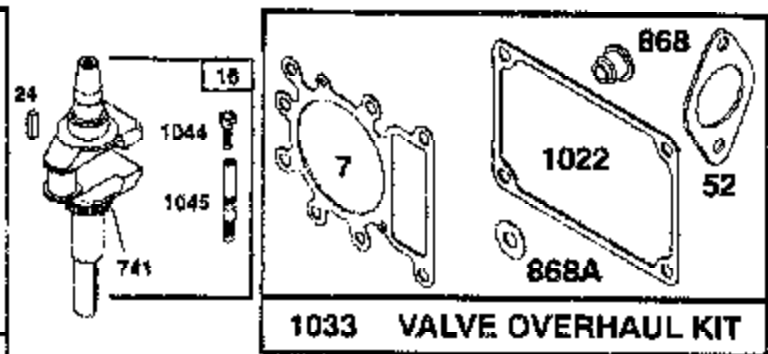

TRACTOR - - MODEL NUMBER AYP7159A69

BRIGGS & STRATTON ENGINE - MODEL NUMBER 28Q777, TYPE NUMBER 0673-A1

★ REQUIRES SPECIAL TOOLS TO INSTALL. SEE REPAIR INSTRUCTION MANUAL.

Ref #	Part Number	Qty	Description
1	496412		CYLINDER ASSY
2	399265		P/N CONFLICT - CHECK WITH SUPPLIER
3	391086		SEAL, OIL
5	495858		HEAD, CYLINDER
7	272614		GASKET, CYLINDER HEAD
8	495735		BREATHER ASSY
9	27803		GASKET, VALVE COVER
10	94621		SCREW, STEMS
11	281246		TUBE, BREATHER
12	271916		GASKET, CRANKCASE COVER 1/64"
	271997		GASKET, CRANKCASE COVER .005"
	271996		GASKET, CRANKCASE COVER .009"
13	94728		SCREW, CYLINDER HEAD
15	94239		PLUG, OIL DRAIN
16	495162		CRANKSHAFT
	94196		KEY, TIMING GEAR
18	496742		BASE ENGINE
20	291675		SEAL, OIL
22	94624		SCREW, SEMS, BASE MOUNTING
23	492326		FLYWHEEL & RING GEAR ASSY, MAGNETO
24	222698		KEY, FLYWHEEL
25	495860		PISTON ASSY, STANDARD SIZE
	495977		PISTON ASSY .010" OVERSIZE
	495978		PISTON ASSY .020" OVERSIZE
	495979		PISTON ASSY .030" OVERSIZE
26	495854		RING SET, PISTON, STANDARD SIZE
	495852		RING SET, PISTON, .010" OVERSIZE
	495851		RING SET, PISTON, .020" OVERSIZE
	495855		RING SET, PISTON, .030" OVERSIZE
27	260924		LOCK, PISTON PIN
28	299691		PIN ASSEMBLY, PISTON, STANDARD
	391286		PIN ASSEMBLY, PISTON .005" OVER
29	494504		ROD ASSY, CONNECTING
	495490		ROD ASSY, CONNECTING
32	94695		SCREW
32A	94648		SCREW
33	495856		VALVE, EXHAUST
34	495857		VALVE, INTAKE
35	262811		SPRING, VALVE
37	224502		GUARD, FLYWHEEL
40	224641		RETAINER, VALVE SPRING
45	262411		TAPPET, VALVE
46	496651		GEAR, CAM
51	272465		GASKET, CARBURETOR (CARBURETOR TO ELBOW)
52	272569		GASKET, CARBURETOR
53	94637		STUD, CARBURETOR MOUNTING
75	224061		WASHER, SPRING
78	94821		SCREW, SEMS
95	94098		SCREW, THROTTLE
98	495932		VALVE, NEEDLE
104	231789		PIN, FLOAT HINGE
105	231855		VALVE ASSY, INLET NEEDLE
106	231854		INLET VALVE SEAT
108	224540		VALVE, CHOKE
116A	281402		O-RING
117	231858		JET, NEEDLE VALVE
118	495800		SCREW, IDLE SPEED
121	497535		CARBURETOR OVERHAUL KIT