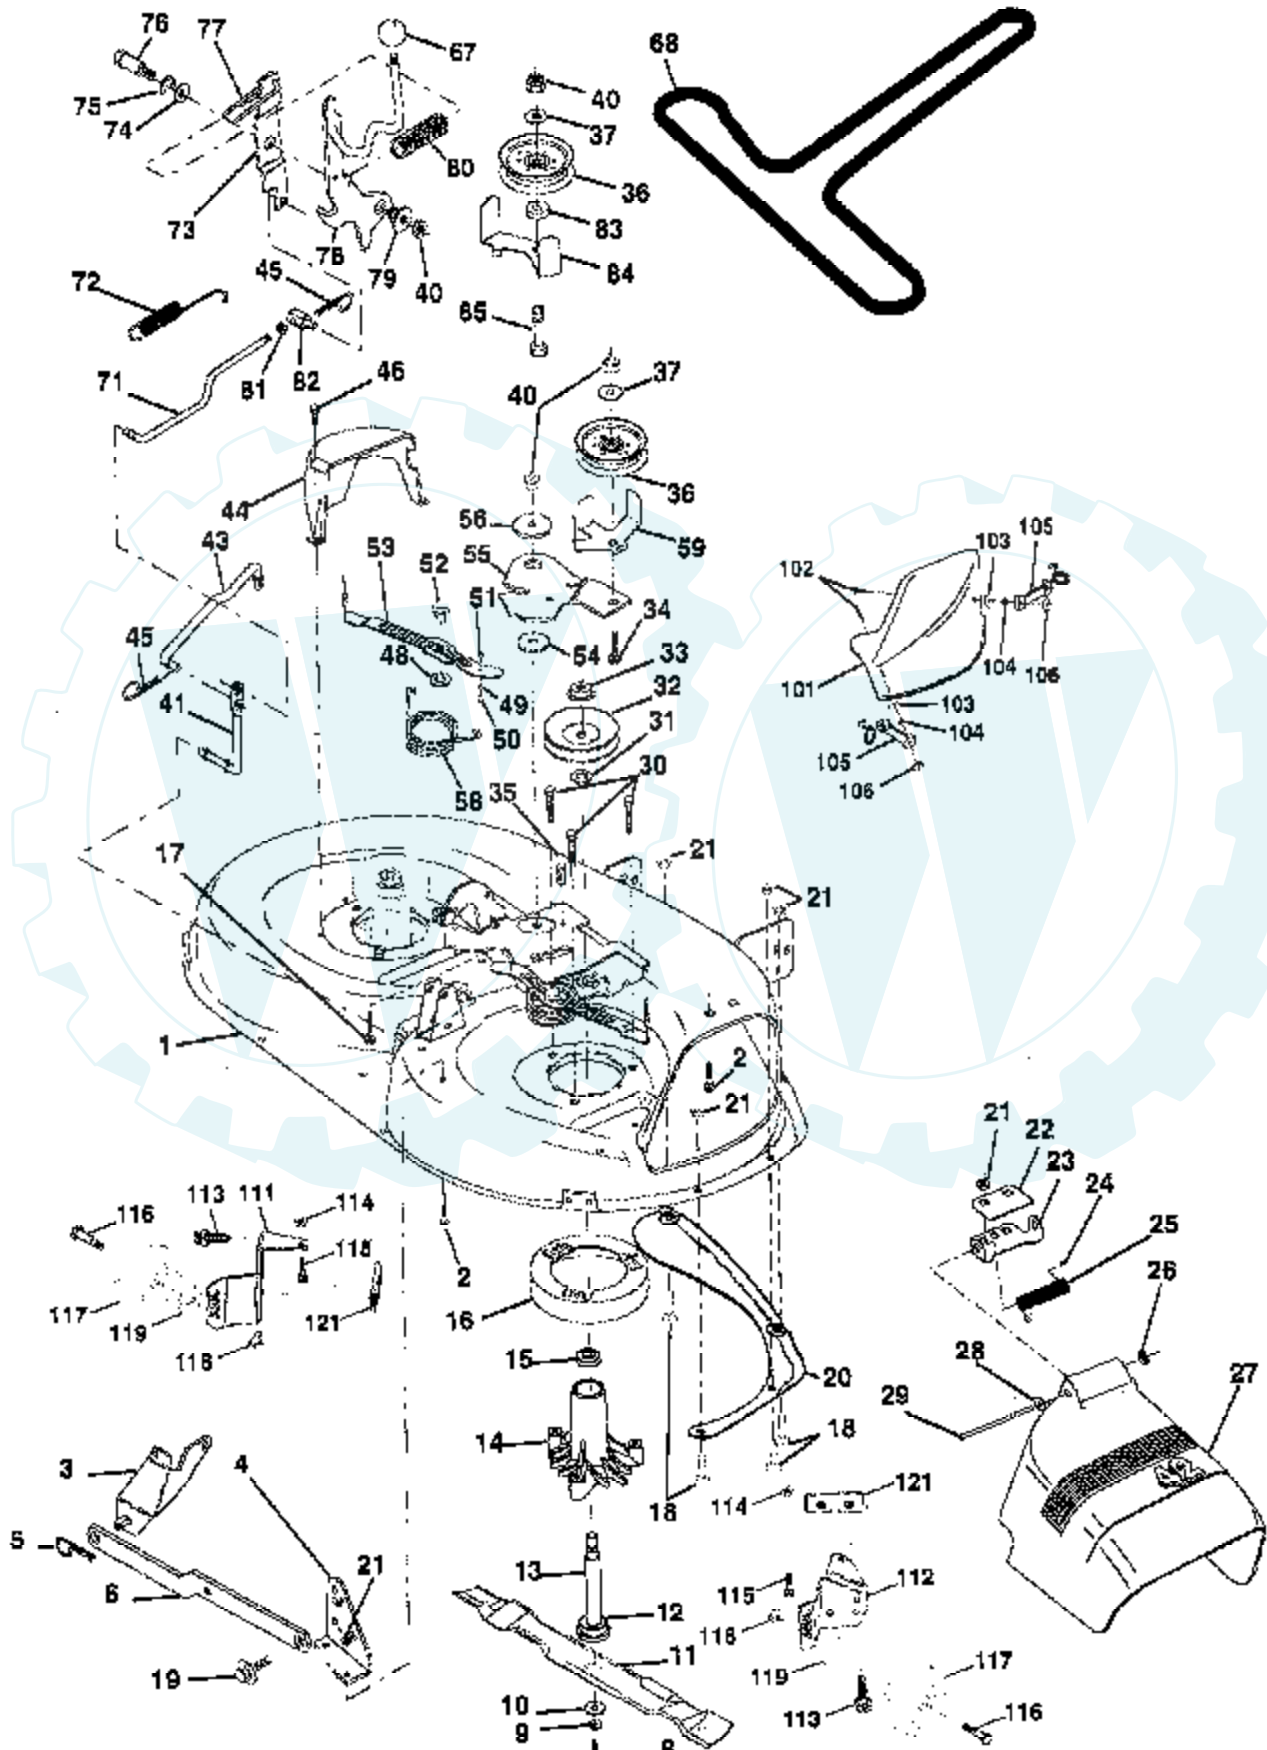

TRACTOR -- MODEL NUMBER AYP7159A69

MOWER DECK

Ref #	Part Number	Qty	Description
1	144393		DECK.WELD.42.
2	72140506		BOLT
3	138017		BRKT ASM SWAY BAR
4	138440		BRKT DECK SW BAR
5	4939M		SUB= 85902
6	130832		SUB= 130833
8	850857		BLADE BOLT
9	10030600		SUB= 10040600
10	140296		WASHER.HARD.BLADE
11	134149		"BLADE.42"" MULCHER"
12	129895		BEARING.BALL
13	137645		SUB= 137646
14	128774		HSG ASM MANDREL
15	110485X		BEARING
16	140329		STRIPPER RND MWR
17	72110610		BOLT RDHD 3/8-16
18	72140505		BOLT
19	132827		BOLT SHD 5/16-18
20	136888		SUB= 918136888
21	73680500		SUB= 73690500
22	134753		STIFFENER BRKT
23	131267		DEFLECTOR BRKT
24	105304X		CAP-SLEEVE LT
25	123713X		SPRING TORSION
26	110452X		NUT PUSH M
27	130968		DEFLECTOR.SHIELD
28	19111016		WASHER
29	131491		HINGE ROD
30	138776		SUB= 157722
31	129963		WASHER
32	129861		SUB= 153535
33	137266		SUB= 139729
34	72110614		BOLT
35	133835		XMAS TREE FASTNER
36	131494		FLAT IDLER PULLEY
37	19131316		WASHER
40	73680600		SUB= 73690600
41	133551		PIVOT ROD
43	140083		ROD CLUTCH W/NIBS
44	140088		GUARD MAND LH BLK
45	4497H		RETAINER M
46	137729		SCREW.1/4-20X5/8
48	133944		HARD SMALL WASHER
49	133940		SUB= 151785
50	131340		SHOULDER BOLT
51	69180		LOCKNUT
52	139888		BOLT.SHLD.5/16-18
53	131845		BRAKE PAD ARM ASM
54	133943		HARDENED WASHER
55	140084		SUB= 151785
56	122052X		SPACER RETAINER
58	140086		SPRING TORSN BRAK
59	141043		GUARD IDLER TUV
67	106933X		KNOB T (1/2-HOLE)
68	144200		BELT.V.T-PATH
71	142427		ROD CLUTCH 38/42
72	131870		RETURN SPRING
73	127847		CLUTCH ARM SECOND