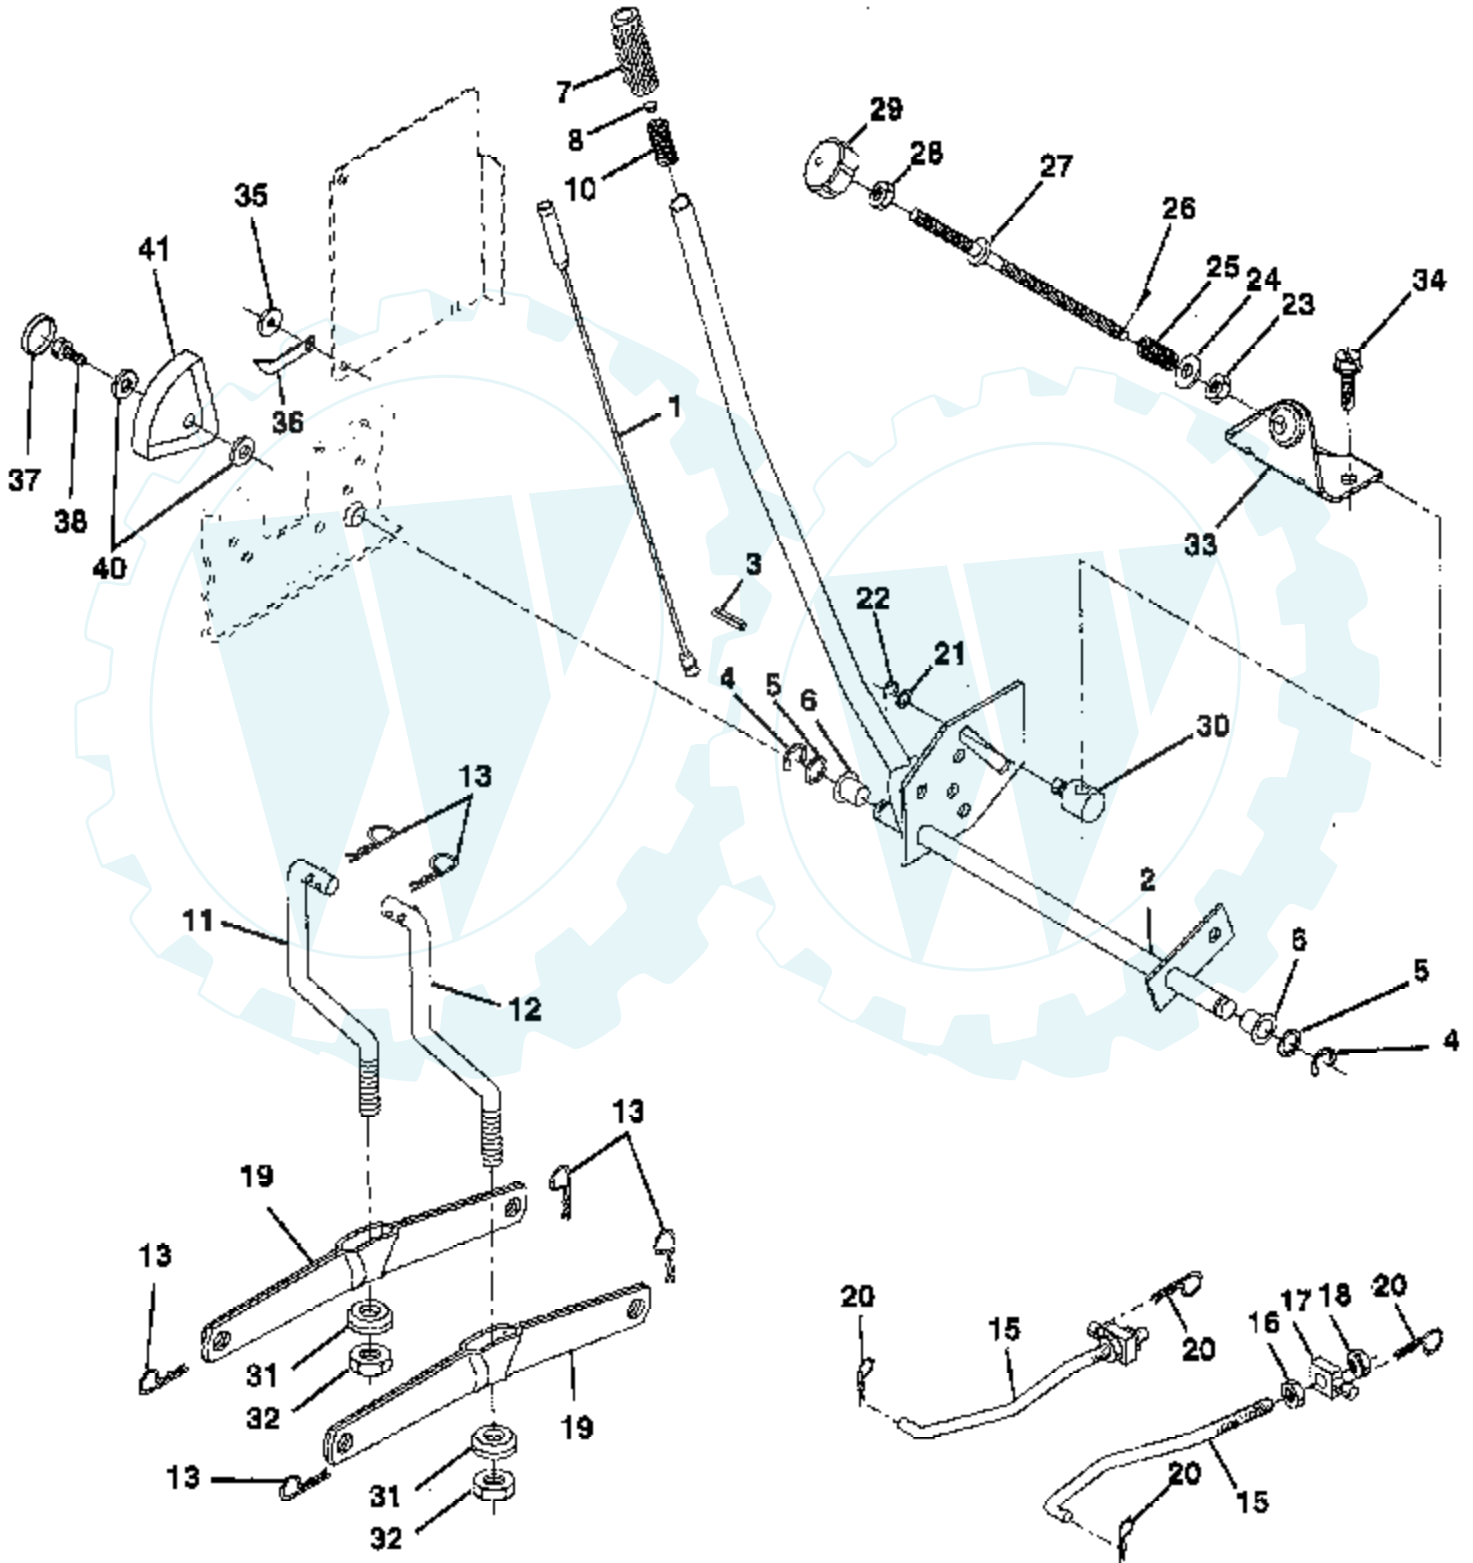

TRACTOR -- MODEL NUMBER AYP7159A69

LIFT

Ref #	Part Number	Qty	Description
1	136973		WIRE ASM
2	140278		HANDLE.LIFT.LH.
3	138284		PIN GROOVE
4	12000002		SUB= 2225J
5	19211621		WASHER
6	120183X		NYLON BEARING
7	125631X		GRIP HANDLE
8	122365X		SUB= 125925X
10	122512X		SUB= 532122512
11	139865		SUB= 918139865
12	139866		SUB= 151140
13	4939M		SUB= 85902
15	127218		LINK.FRONT
16	73350800		NUT
17	130171		TRUNION
18	73800800		NUT.LK.W/WSH.1/2.
19	139868		ARM SUSP REAR
20	3146R		RETAINER.SPRING
21	19151216		WASHER
22	12000037		KLIP RING
23	110807X		NUT T
24	19131016		WASHER
25	2876H		SPRING T
26	76020308		SUB= 3145
27	126971X		SUB= 532126971
28	73350600		NUT
29	138057		KNOB INF 3/8-16
30	110810X		TRUNION LT
31	140302		BEARING PVT LH
32	73540600		NUT.CROWNLOCK.3/8
33	140168		BRACKET STOP INF
34	17490608		SCREW LT
35	120529X		WASHER T
36	123933X505		POINTER HGT IND
37	123935X		"PLUG,HOLE"
38	17490512		SCREW
40	19112410		WASHER
41	123934X		HEIGHT INDICATOR