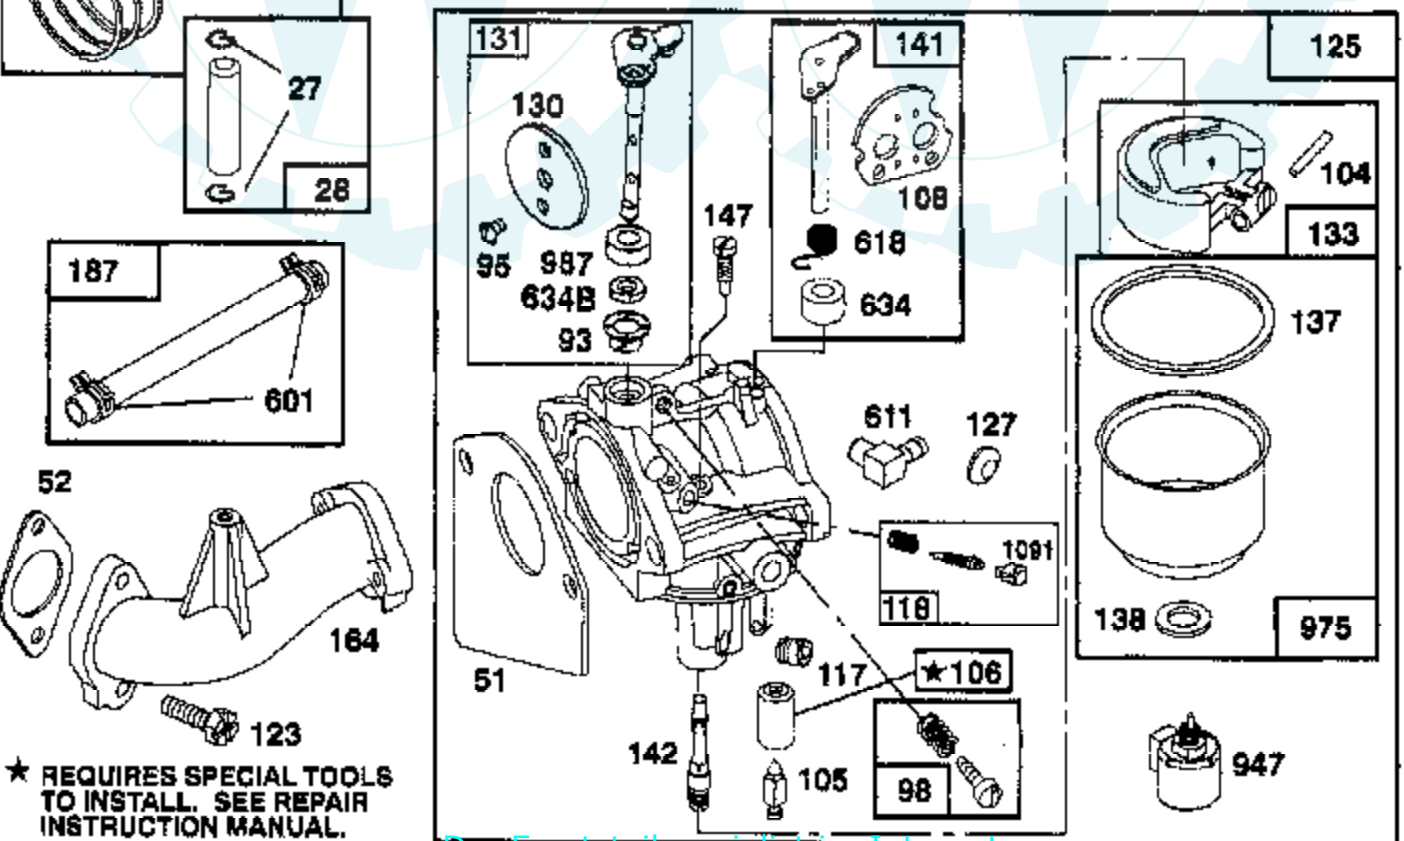

TRACTOR - - MODEL NUMBER AYP7159A69

BRIGGS & STRATTON ENGINE - MODEL NUMBER 28Q777, TYPE NUMBER 0673-A1

★ REQUIRES SPECIAL TOOLS TO INSTALL. SEE REPAIR INSTRUCTION MANUAL.

Ref #	Part Number	Qty	Description
1	496412		CYLINDER ASSY
2	399265		P/N CONFLICT - CHECK WITH SUPPLIER
3	391086		SEAL, OIL
5	495858		HEAD, CYLINDER
7	272614		GASKET, CYLINDER HEAD
8	495735		BREATHER ASSY
9	27803		GASKET, VALVE COVER
10	94621		SCREW, STEMS
11	281246		TUBE, BREATHER
12	271916		GASKET, CRANKCASE COVER 1/64"
	271997		GASKET, CRANKCASE COVER .005"
	271996		GASKET, CRANKCASE COVER .009"
13	94728		SCREW, CYLINDER HEAD
15	94239		PLUG, OIL DRAIN
16	495162		CRANKSHAFT
	94196		KEY, TIMING GEAR
18	496742		BASE ENGINE
20	291675		SEAL, OIL
22	94624		SCREW, SEMS, BASE MOUNTING
23	492326		FLYWHEEL & RING GEAR ASSY, MAGNETO
24	222698		KEY, FLYWHEEL
25	495860		PISTON ASSY, STANDARD SIZE
	495977		PISTON ASSY .010" OVERSIZE
	495978		PISTON ASSY .020" OVERSIZE
	495979		PISTON ASSY .030" OVERSIZE
26	495854		RING SET, PISTON, STANDARD SIZE
	495852		RING SET, PISTON, .010" OVERSIZE
	495851		RING SET, PISTON, .020" OVERSIZE
	495855		RING SET, PISTON, .030" OVERSIZE
27	260924		LOCK, PISTON PIN
28	299691		PIN ASSEMBLY, PISTON, STANDARD
	391286		PIN ASSEMBLY, PISTON .005" OVER
29	494504		ROD ASSY, CONNECTING
	495490		ROD ASSY, CONNECTING
32	94695		SCREW
32A	94648		SCREW
33	495856		VALVE, EXHAUST
34	495857		VALVE, INTAKE
35	262811		SPRING, VALVE
37	224502		GUARD, FLYWHEEL
40	224641		RETAINER, VALVE SPRING
45	262411		TAPPET, VALVE
46	496651		GEAR, CAM
51	272465		GASKET, CARBURETOR (CARBURETOR TO ELBOW)
52	272569		GASKET, CARBURETOR
53	94637		STUD, CARBURETOR MOUNTING
75	224061		WASHER, SPRING
78	94821		SCREW, SEMS
95	94098		SCREW, THROTTLE
98	495932		VALVE, NEEDLE
104	231789		PIN, FLOAT HINGE
105	231855		VALVE ASSY, INLET NEEDLE
106	231854		INLET VALVE SEAT
108	224540		VALVE, CHOKE
116A	281402		O-RING
117	231858		JET, NEEDLE VALVE
118	495800		SCREW, IDLE SPEED
121	497535		CARBURETOR OVERHAUL KIT