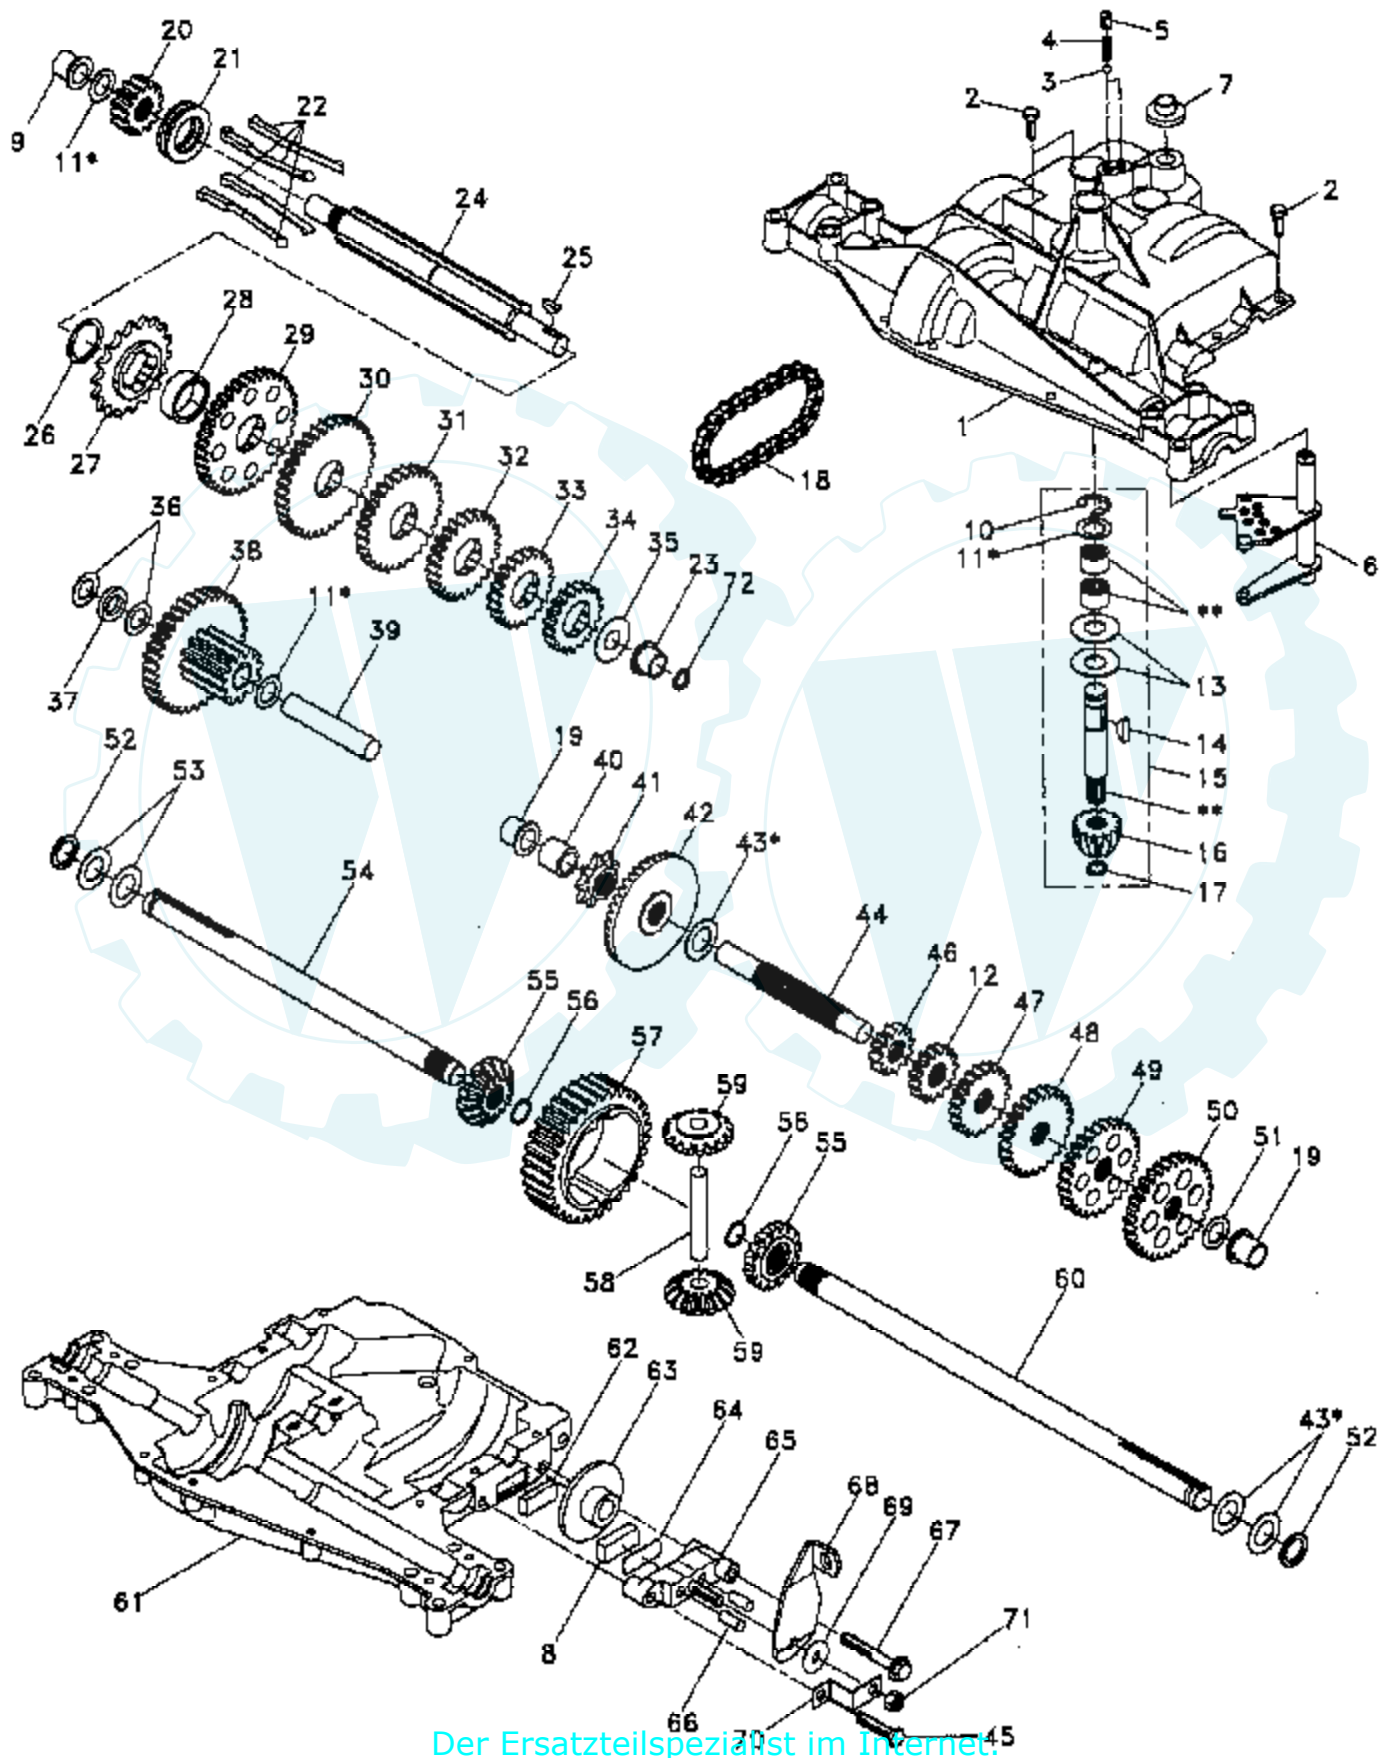

TRACTOR - - MODEL NUMBER AYP7159A69

DANA TRANSAXLE - MODEL NUMBER 4360-97

Ref #	Part Number	Qty	Description
1	132671		HARNES.SIGNITION
2	2274J		SUB= 74760412
3	134400		SUB= 68003
4	105904X		"SPRING, DETENT LT"
5	105905X		"SCREW, SET LT"
6	134788		SHIFTER.ASM.KIT.
7	134399		SHIFTER BOOT
8	120951X		PUCK T
9	148266		SUB= 105911X
10	2225J		RETAINING RING LT
11	134793		ASM KIT SHIM 4689
12	143679		PLUG.PLASTIC
13	120415X		WASHER T
14	142674		KEY WOODRUFF-DANA
15	106846X		SUB= 167148
16	106095X		SUB= 95-8060-6F
17	105909X		"RING,RETAINING LT"
18	105910X		"CHAIN,24 PTCH LT"
19	105911X		BEARING.FLNG.5510
20	142675		GEAR SPUR 14 TTH
21	138246		COLLAR CLUTCH
22	138238		KIT.ASM.CLTCH KEY
23	148268		BEARING.FLNG.5511
24	143673		SHAFT INTER 5404
25	2244J		WOODRUFF KEY
26	105916X		"RING,RETAINING LT"
27	120470X		SPROCKET 18T T
28	110070X		SPACER YT
29	142677		GEAR SPUR 37 TTH
30	142681		GEAR SPUR 35 TTH
31	124644X		GEAR SPUR 30T
32	108980X		GEAR 25T LT
33	120406X		GEAR SPUR 22 TT
34	134796		SPUR GEAR 19T
35	105925X		"WASHER, PLAIN LT"
36	2232J		WASHER 025
37	108978X		SPACER
38	110079X		ASSM GEAR COMB
39	124639X		SHAFT IDLER
40	120472X		SPACER T
41	105928X		SPROCKET 9T LT
42	106605X		SUB= 167148
43	134394		ASM KIT SHIM
44	120473X		SHAFT T
45	106596X		"SCREW, TAPPING LT"
46	142678		GEAR SPUR 12 TTH
47	120407X		SUB= 124641X
48	106589X		"GEAR, SPUR 25T LT"
49	120408X		GEAR 28T T
50	105937X		"GEAR, SPUR 31T LT"
51	2226J		WASHER 060
52	134401		NEOPRENE WASHER
53	2264J		WASHER 031
54	120474X		SUB= 154658
55	110081X		GEAR 15T T
56	105941X		"RING,RETAINING LT"
57	110071X		SUB= 120478X
58	120952X		SHAFT T