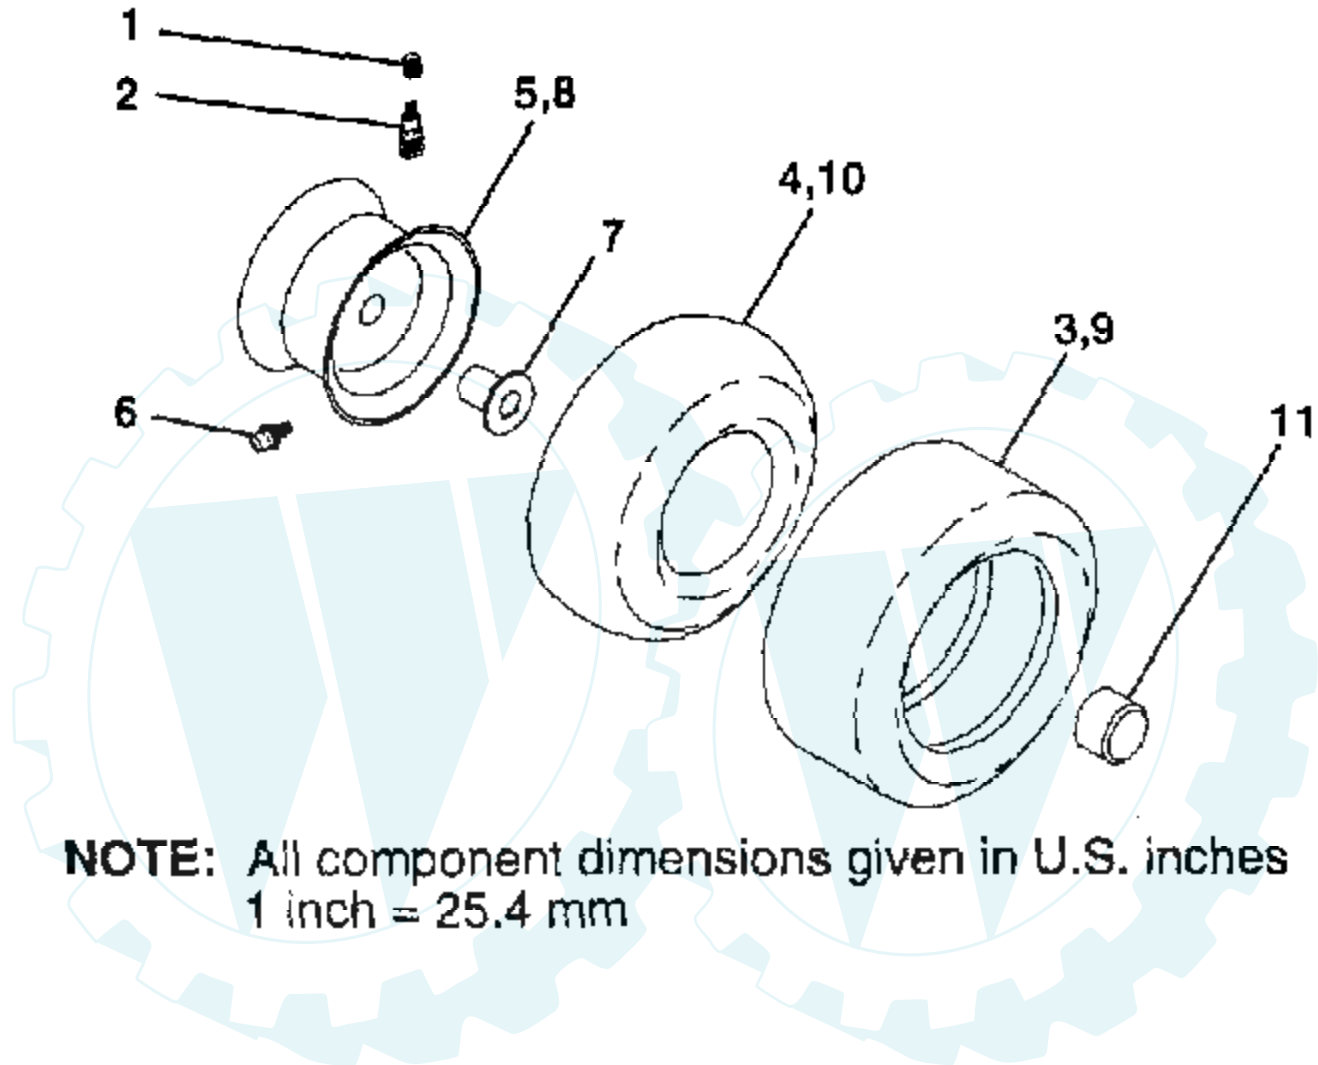

TRACTOR - - MODEL NUMBER AYP7159A69

WHEELS AND TIRES

NOTE: All component dimensions given in U.S. inches
1 inch = 25.4 mm

Ref #	Part Number	Qty	Description
1	59192		VALVE CAP
2	65139		VALVE STEM LT
3	106222X		SUB= 122073X
4	59904		TUBE.5.3/4.5/6
5	106732X427		"RIM ASM 6"" FRT"
6	278H		FITTING LT
7	9040H		"FLANGE, BEARING"
8	106108X427		"RIM AS 8"" REAR"
9	122082X		SUB= 918122082X
10	7152J		TUBE.18X9.5-8
11	104757X		HUB CAP