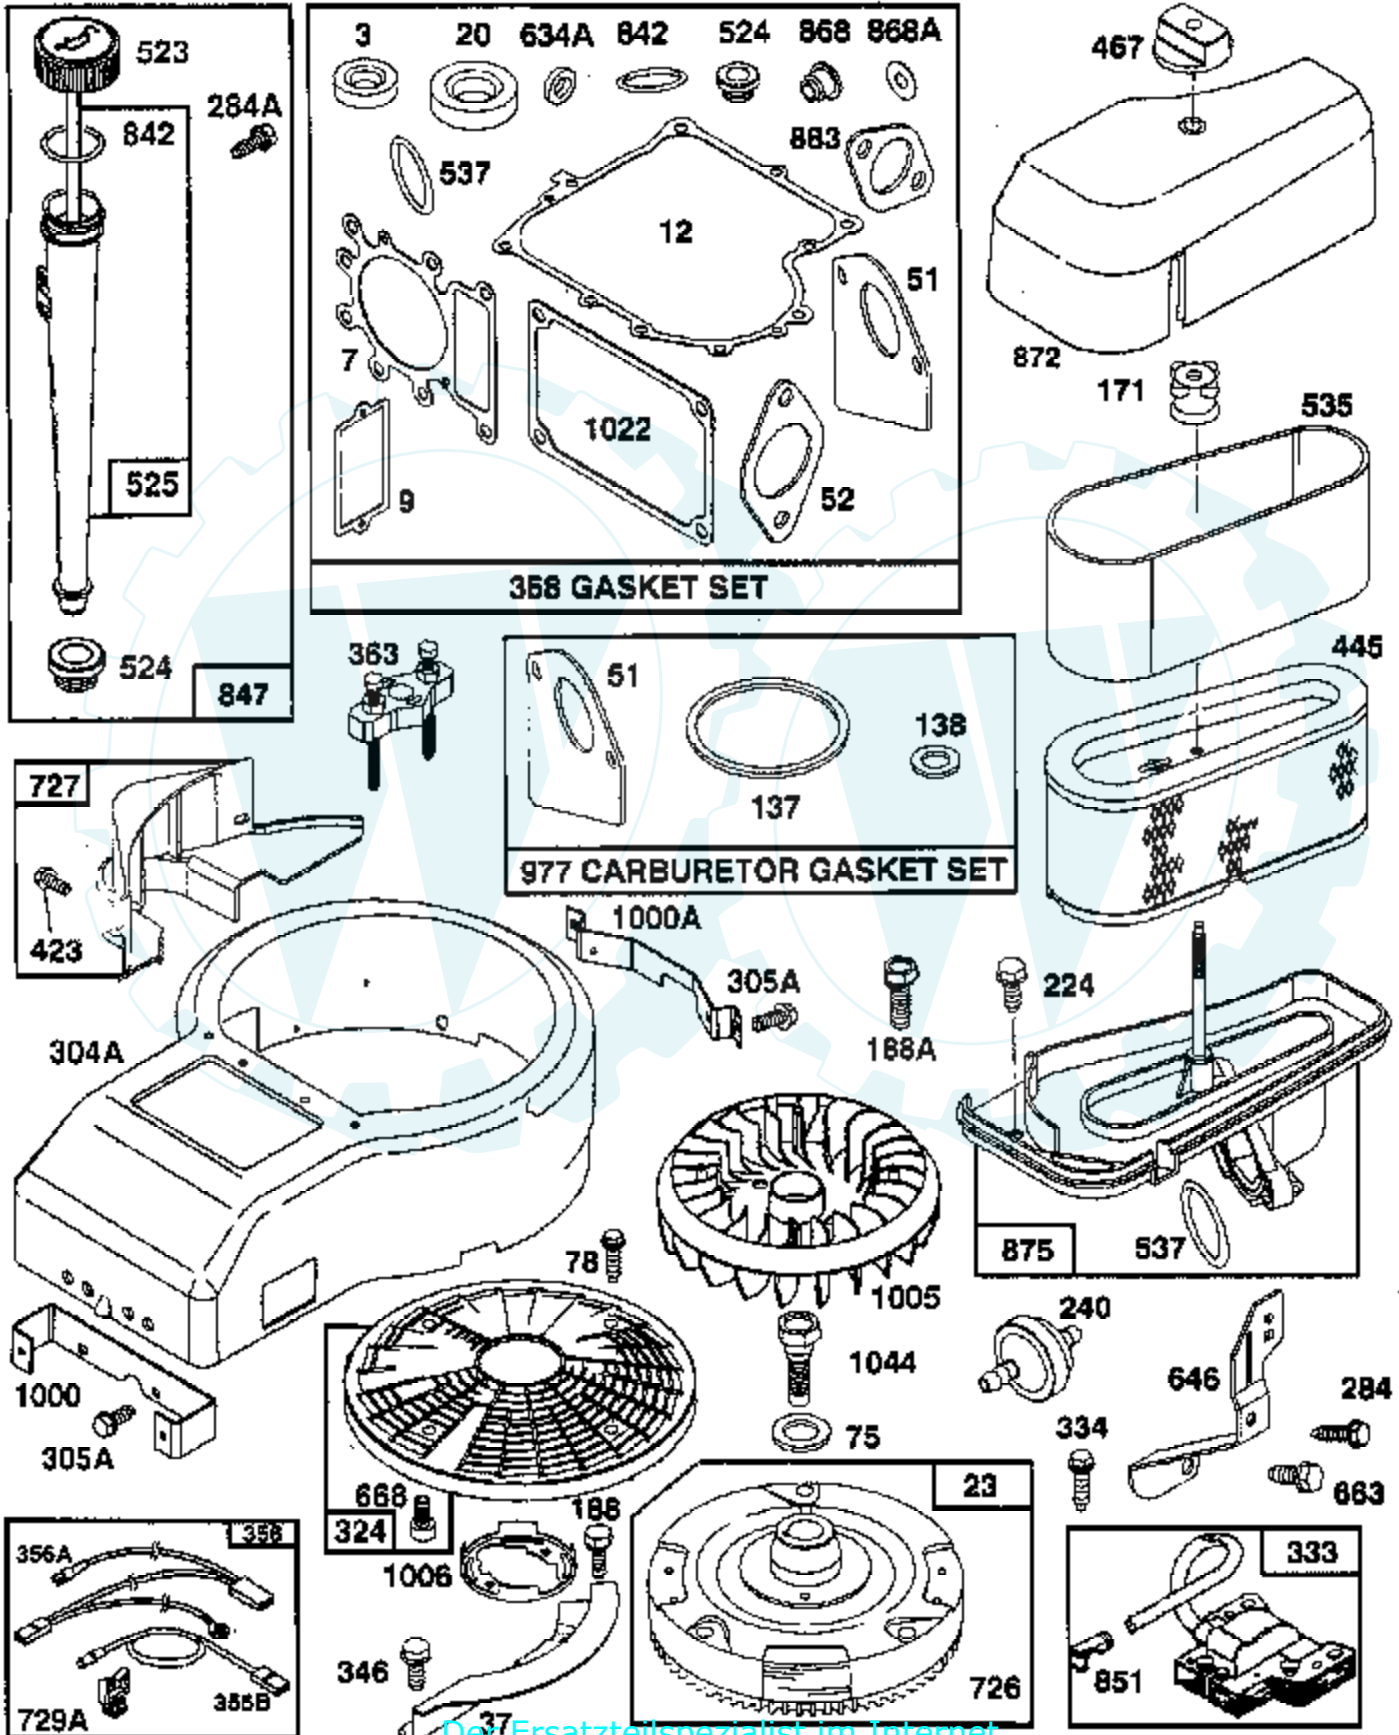

TRACTOR - - MODEL NUMBER AYP7159A69

BRIGGS & STRATTON ENGINE - MODEL NUMBER 28Q777, TYPE NUMBER 0673-A1

Ref #	Part Number	Qty	Description
1	496412		CYLINDER ASSY
2	399265		P/N CONFLICT - CHECK WITH SUPPLIER
3	391086		SEAL, OIL
5	495858		HEAD, CYLINDER
7	272614		GASKET, CYLINDER HEAD
8	495735		BREATHER ASSY
9	27803		GASKET, VALVE COVER
10	94621		SCREW, STEMS
11	281246		TUBE, BREATHER
12	271916		GASKET, CRANKCASE COVER 1/64"
	271997		GASKET, CRANKCASE COVER .005"
	271996		GASKET, CRANKCASE COVER .009"
13	94728		SCREW, CYLINDER HEAD
15	94239		PLUG, OIL DRAIN
16	495162		CRANKSHAFT
	94196		KEY, TIMING GEAR
18	496742		BASE ENGINE
20	291675		SEAL, OIL
22	94624		SCREW, SEMS, BASE MOUNTING
23	492326		FLYWHEEL & RING GEAR ASSY, MAGNETO
24	222698		KEY, FLYWHEEL
25	495860		PISTON ASSY, STANDARD SIZE
	495977		PISTON ASSY .010" OVERSIZE
	495978		PISTON ASSY .020" OVERSIZE
	495979		PISTON ASSY .030" OVERSIZE
26	495854		RING SET, PISTON, STANDARD SIZE
	495852		RING SET, PISTON, .010" OVERSIZE
	495851		RING SET, PISTON, .020" OVERSIZE
	495855		RING SET, PISTON, .030" OVERSIZE
27	260924		LOCK, PISTON PIN
28	299691		PIN ASSEMBLY, PISTON, STANDARD
	391286		PIN ASSEMBLY, PISTON .005" OVER
29	494504		ROD ASSY, CONNECTING
	495490		ROD ASSY, CONNECTING
32	94695		SCREW
32A	94648		SCREW
33	495856		VALVE, EXHAUST
34	495857		VALVE, INTAKE
35	262811		SPRING, VALVE
37	224502		GUARD, FLYWHEEL
40	224641		RETAINER, VALVE SPRING
45	262411		TAPPET, VALVE
46	496651		GEAR, CAM
51	272465		GASKET, CARBURETOR (CARBURETOR TO ELBOW)
52	272569		GASKET, CARBURETOR
53	94637		STUD, CARBURETOR MOUNTING
75	224061		WASHER, SPRING
78	94821		SCREW, SEMS
95	94098		SCREW, THROTTLE
98	495932		VALVE, NEEDLE
104	231789		PIN, FLOAT HINGE
105	231855		VALVE ASSY, INLET NEEDLE
106	231854		INLET VALVE SEAT
108	224540		VALVE, CHOKE
116A	281402		O-RING
117	231858		JET, NEEDLE VALVE
118	495800		SCREW, IDLE SPEED
121	497535		CARBURETOR OVERHAUL KIT