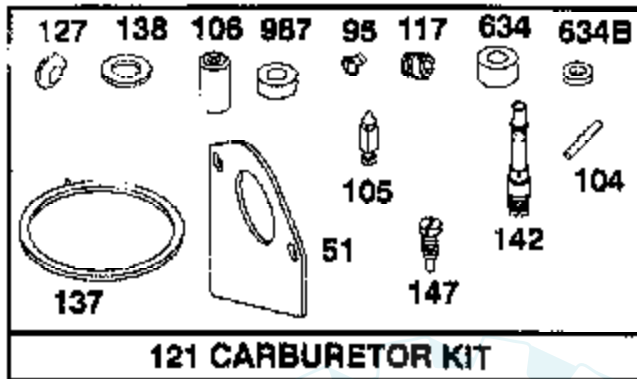

TRACTOR - - MODEL NUMBER AYP7159A69

BRIGGS & STRATTON ENGINE - MODEL NUMBER 28Q777, TYPE NUMBER 0673-A1

★ REQUIRES SPECIAL TOOLS TO INSTALL. SEE REPAIR INSTRUCTION MANUAL.

Ref #	Part Number	Qty	Description
1	496412		CYLINDER ASSY
2	399265		P/N CONFLICT - CHECK WITH SUPPLIER
3	391086		SEAL, OIL
5	495858		HEAD, CYLINDER
7	272614		GASKET, CYLINDER HEAD
8	495735		BREATHER ASSY
9	27803		GASKET, VALVE COVER
10	94621		SCREW, STEMS
11	281246		TUBE, BREATHER
12	271916		GASKET, CRANKCASE COVER 1/64"
	271997		GASKET, CRANKCASE COVER .005"
	271996		GASKET, CRANKCASE COVER .009"
13	94728		SCREW, CYLINDER HEAD
15	94239		PLUG, OIL DRAIN
16	495162		CRANKSHAFT
	94196		KEY, TIMING GEAR
18	496742		BASE ENGINE
20	291675		SEAL, OIL
22	94624		SCREW, SEMS, BASE MOUNTING
23	492326		FLYWHEEL & RING GEAR ASSY, MAGNETO
24	222698		KEY, FLYWHEEL
25	495860		PISTON ASSY, STANDARD SIZE
	495977		PISTON ASSY .010" OVERSIZE
	495978		PISTON ASSY .020" OVERSIZE
	495979		PISTON ASSY .030" OVERSIZE
26	495854		RING SET, PISTON, STANDARD SIZE
	495852		RING SET, PISTON, .010" OVERSIZE
	495851		RING SET, PISTON, .020" OVERSIZE
	495855		RING SET, PISTON, .030" OVERSIZE
27	260924		LOCK, PISTON PIN
28	299691		PIN ASSEMBLY, PISTON, STANDARD
	391286		PIN ASSEMBLY, PISTON .005" OVER
29	494504		ROD ASSY, CONNECTING
	495490		ROD ASSY, CONNECTING
32	94695		SCREW
32A	94648		SCREW
33	495856		VALVE, EXHAUST
34	495857		VALVE, INTAKE
35	262811		SPRING, VALVE
37	224502		GUARD, FLYWHEEL
40	224641		RETAINER, VALVE SPRING
45	262411		TAPPET, VALVE
46	496651		GEAR, CAM
51	272465		GASKET, CARBURETOR (CARBURETOR TO ELBOW)
52	272569		GASKET, CARBURETOR
53	94637		STUD, CARBURETOR MOUNTING
75	224061		WASHER, SPRING
78	94821		SCREW, SEMS
95	94098		SCREW, THROTTLE
98	495932		VALVE, NEEDLE
104	231789		PIN, FLOAT HINGE
105	231855		VALVE ASSY, INLET NEEDLE
106	231854		INLET VALVE SEAT
108	224540		VALVE, CHOKE
116A	281402		O-RING
117	231858		JET, NEEDLE VALVE
118	495800		SCREW, IDLE SPEED
121	497535		CARBURETOR OVERHAUL KIT