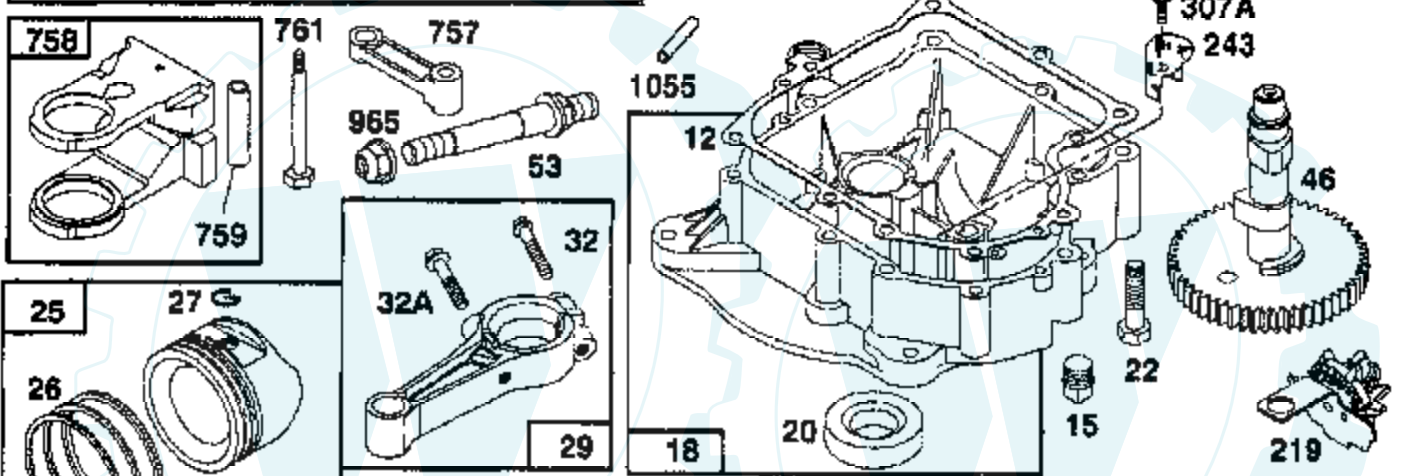

TRACTOR - - MODEL NUMBER AYP7159A69

BRIGGS & STRATTON ENGINE - MODEL NUMBER 28Q777, TYPE NUMBER 0673-A1

★ REQUIRES SPECIAL TOOLS TO INSTALL. SEE REPAIR INSTRUCTION MANUAL.

Ref #	Part Number	Qty	Description
1	496412		CYLINDER ASSY
2	399265		P/N CONFLICT - CHECK WITH SUPPLIER
3	391086		SEAL, OIL
5	495858		HEAD, CYLINDER
7	272614		GASKET, CYLINDER HEAD
8	495735		BREATHER ASSY
9	27803		GASKET, VALVE COVER
10	94621		SCREW, STEMS
11	281246		TUBE, BREATHER
12	271916		GASKET, CRANKCASE COVER 1/64"
	271997		GASKET, CRANKCASE COVER .005"
	271996		GASKET, CRANKCASE COVER .009"
13	94728		SCREW, CYLINDER HEAD
15	94239		PLUG, OIL DRAIN
16	495162		CRANKSHAFT
	94196		KEY, TIMING GEAR
18	496742		BASE ENGINE
20	291675		SEAL, OIL
22	94624		SCREW, SEMS, BASE MOUNTING
23	492326		FLYWHEEL & RING GEAR ASSY, MAGNETO
24	222698		KEY, FLYWHEEL
25	495860		PISTON ASSY, STANDARD SIZE
	495977		PISTON ASSY .010" OVERSIZE
	495978		PISTON ASSY .020" OVERSIZE
	495979		PISTON ASSY .030" OVERSIZE
26	495854		RING SET, PISTON, STANDARD SIZE
	495852		RING SET, PISTON, .010" OVERSIZE
	495851		RING SET, PISTON, .020" OVERSIZE
	495855		RING SET, PISTON, .030" OVERSIZE
27	260924		LOCK, PISTON PIN
28	299691		PIN ASSEMBLY, PISTON, STANDARD
	391286		PIN ASSEMBLY, PISTON .005" OVER
29	494504		ROD ASSY, CONNECTING
	495490		ROD ASSY, CONNECTING
32	94695		SCREW
32A	94648		SCREW
33	495856		VALVE, EXHAUST
34	495857		VALVE, INTAKE
35	262811		SPRING, VALVE
37	224502		GUARD, FLYWHEEL
40	224641		RETAINER, VALVE SPRING
45	262411		TAPPET, VALVE
46	496651		GEAR, CAM
51	272465		GASKET, CARBURETOR (CARBURETOR TO ELBOW)
52	272569		GASKET, CARBURETOR
53	94637		STUD, CARBURETOR MOUNTING
75	224061		WASHER, SPRING
78	94821		SCREW, SEMS
95	94098		SCREW, THROTTLE
98	495932		VALVE, NEEDLE
104	231789		PIN, FLOAT HINGE
105	231855		VALVE ASSY, INLET NEEDLE
106	231854		INLET VALVE SEAT
108	224540		VALVE, CHOKE
116A	281402		O-RING
117	231858		JET, NEEDLE VALVE
118	495800		SCREW, IDLE SPEED
121	497535		CARBURETOR OVERHAUL KIT