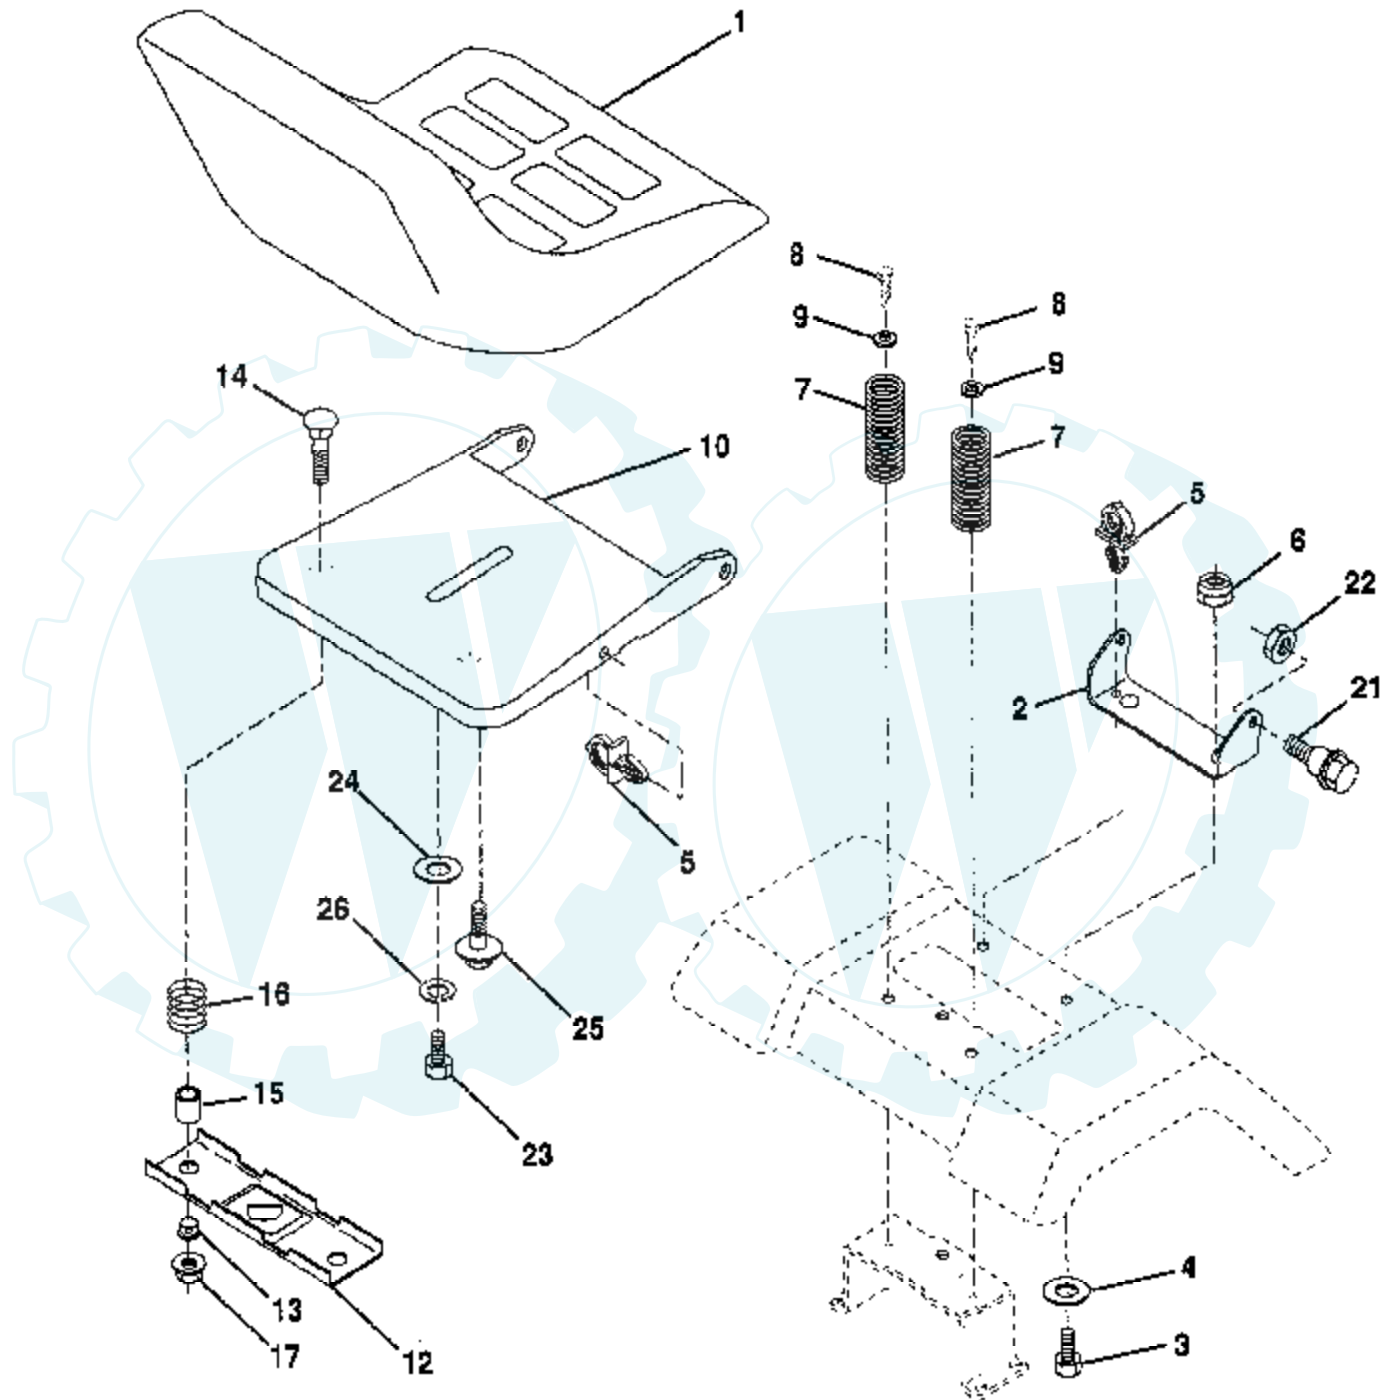

TRACTOR - - MODEL NUMBER AYP7159A69

SEAT ASSEMBLY

NOTE: All component dimensions given in U.S. inches
1 inch = 25.4 mm

Ref #	Part Number	Qty	Description
1	140116		SEAT
2	140551		BRACKET PVT SEAT
3	74760616		BOLT
4	19131610		WASHER PM
5	145006		CLIP.PUSH-IN.HING
6	73800600		NUT
7	124181X		SPRING COMPRESSIO
8	17490616		SCREW GTV
9	19131614		WASHER
10	140552		SUB= 155925
12	121246X		BRKT SWITCH
13	121248X		BUSHING
14	72050411		SUB= 872050411
15	134300		SPLIT SPACER
16	121250X		SPRING
17	123976X		SUB= 73900400
21	139888		BOLT.SHLD.5/16-18
22	73800500		NUT
23	74780814		BOLT
24	19171912		WASHER
25	127018X		"BOLT,SHOULDER"
26	10040800		LOCKWASHER