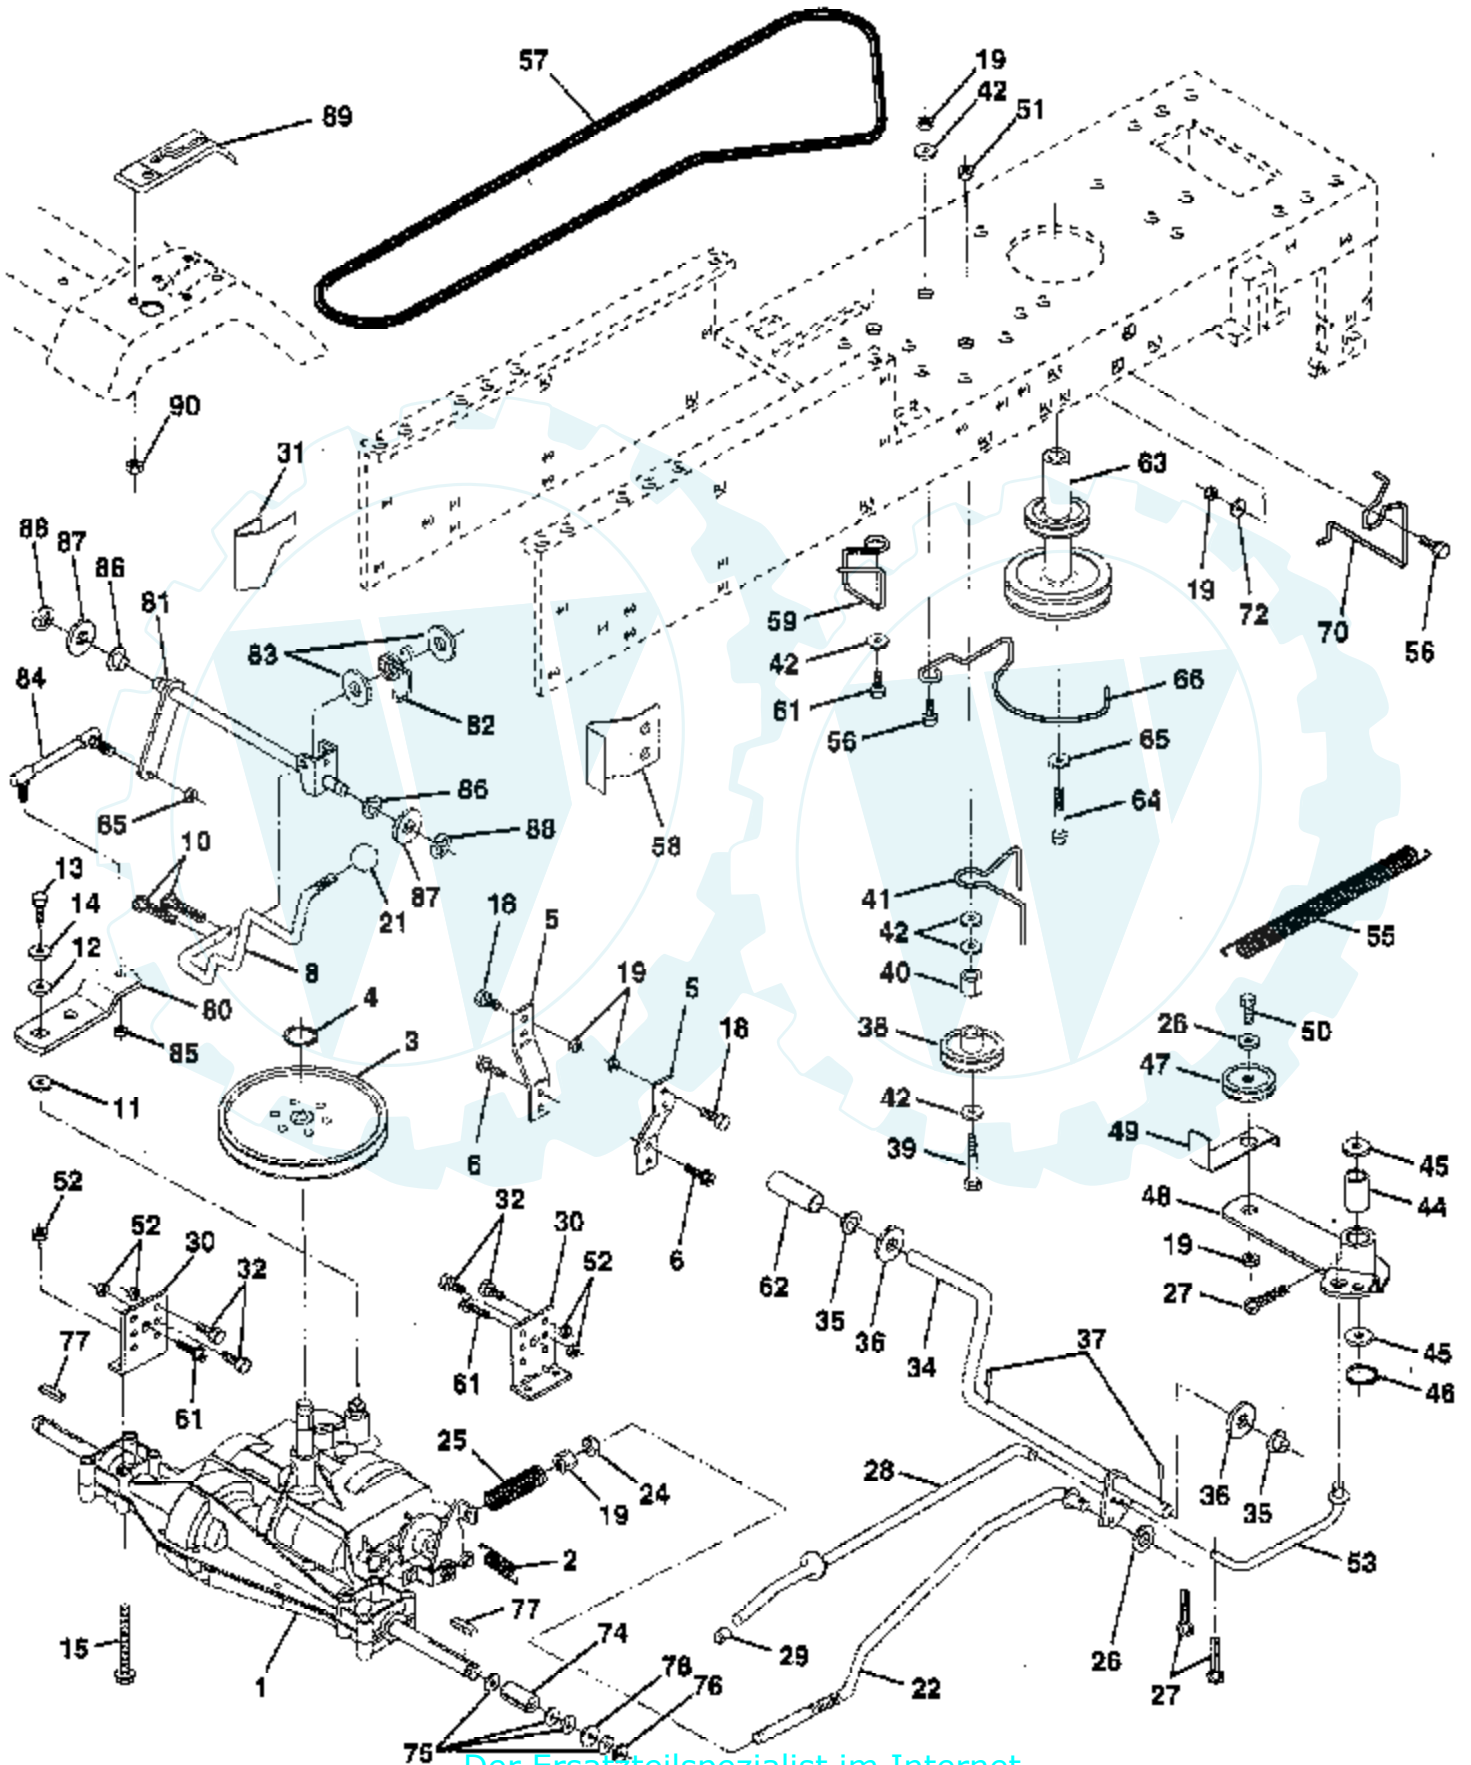

TRACTOR - - MODEL NUMBER AYP7159A69

DRIVE

Ref #	Part Number	Qty	Description
1	145607		SUB= 161451
2	146682		SPRING.BRAKE.RETU
3	123666X		PULLEY TRANS
4	12000028		SUB= 2267J
5	121250X		SPRING
6	17490512		SCREW
8	141003		ROD SHIFT FEND LT
10	76020416		PIN COTTER 1/8
11	105701X		WASH-SHFT PLT LT
12	19151216		WASHER
13	74550412		BOLT.1/4-28.W/PAT
14	10040400		LOCKWASHER
15	74490544		BOLT.HX.FLG.5/16
18	74780616		BOLT
19	73800600		NUT
21	106933X		KNOB T (1/2-HOLE)
22	130804		BRAKE ROD
24	73350600		NUT
25	106888X		SPRING ROD LT
26	19131316		WASHER
27	76020412		COTTER PIN
28	145204		ROD.BRAKE.PARK.LT
29	124236X		CAP
30	130807		TRANSAXLE MTG BKT
31	127275X		"KEEPER,BELT LH T"
32	74760512		BOLT
34	149001		SHAFT.PEDAL.FOOT
35	120183X		NYLON BEARING
36	19211616		WASHER LT
37	1572H		SUB= 2882J
38	123674X		PULLEY.IDLER.FLAT
39	74760644		BOLT
40	4470J		SPACER T
41	109070X		BELT KEEPER LT
42	19131312		WASHER
44	105706X		"LY, BEARING"
45	110812X		WASHER LT
46	12000039		KLIP RING
47	127783		SUB= 139245
48	123789X		ARM IDLER
49	123205X		RETAIN BELT
50	74760624		SUB= 74930624
51	73680600		SUB= 73690600
52	73800500		NUT
53	105710X		"LINK, CLUTCH T"
55	105709X		"SPRING, RETURN LT"
56	72110610		BOLT RDHD 3/8-16
57	130801		SUB= 138255
58	127274X		"KEEPER,BELT RH T"
59	140312		KEEPER BELT CNTSP
61	17490612		SCREW
62	8883R		PEDAL COVER T
63	140186		PULLEY.ENGINE
64	71170764		BOLT
65	10040700		LOCKWASHER
66	129921		KEEPER.BELT.ENG.L
70	134683		KEEPER BELT ENG
72	19132012		WASHER