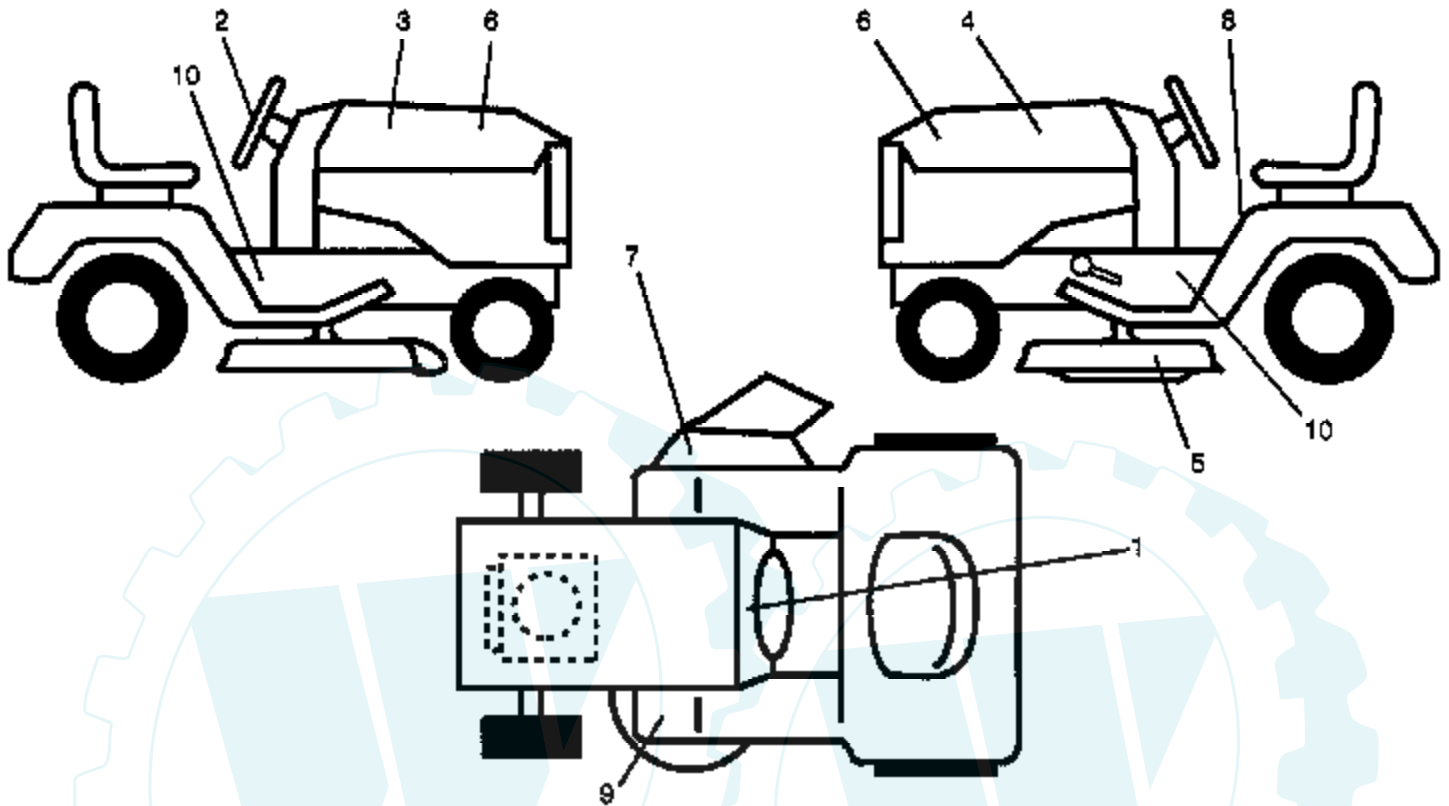

14 HP 42" TRACTOR - - MODEL NUMBER AYP7147A29

DECALS

NOTE: All component dimensions given in U.S. inches
1 inch = 25.4 mm

Ref #	Part Number	Qty	Description
1	108456X		SUB= 138955
2	133870		NLA
3	133868		NLA
4	133869		NLA
5	3713J		DECAL INSTRUCTION CAUTION
6	133780		NLA
7	121343X		DECAL WARING
8	133796		DECAL
9	4900J		DECAL T
10	134216		NLA
	134805		MANUAL