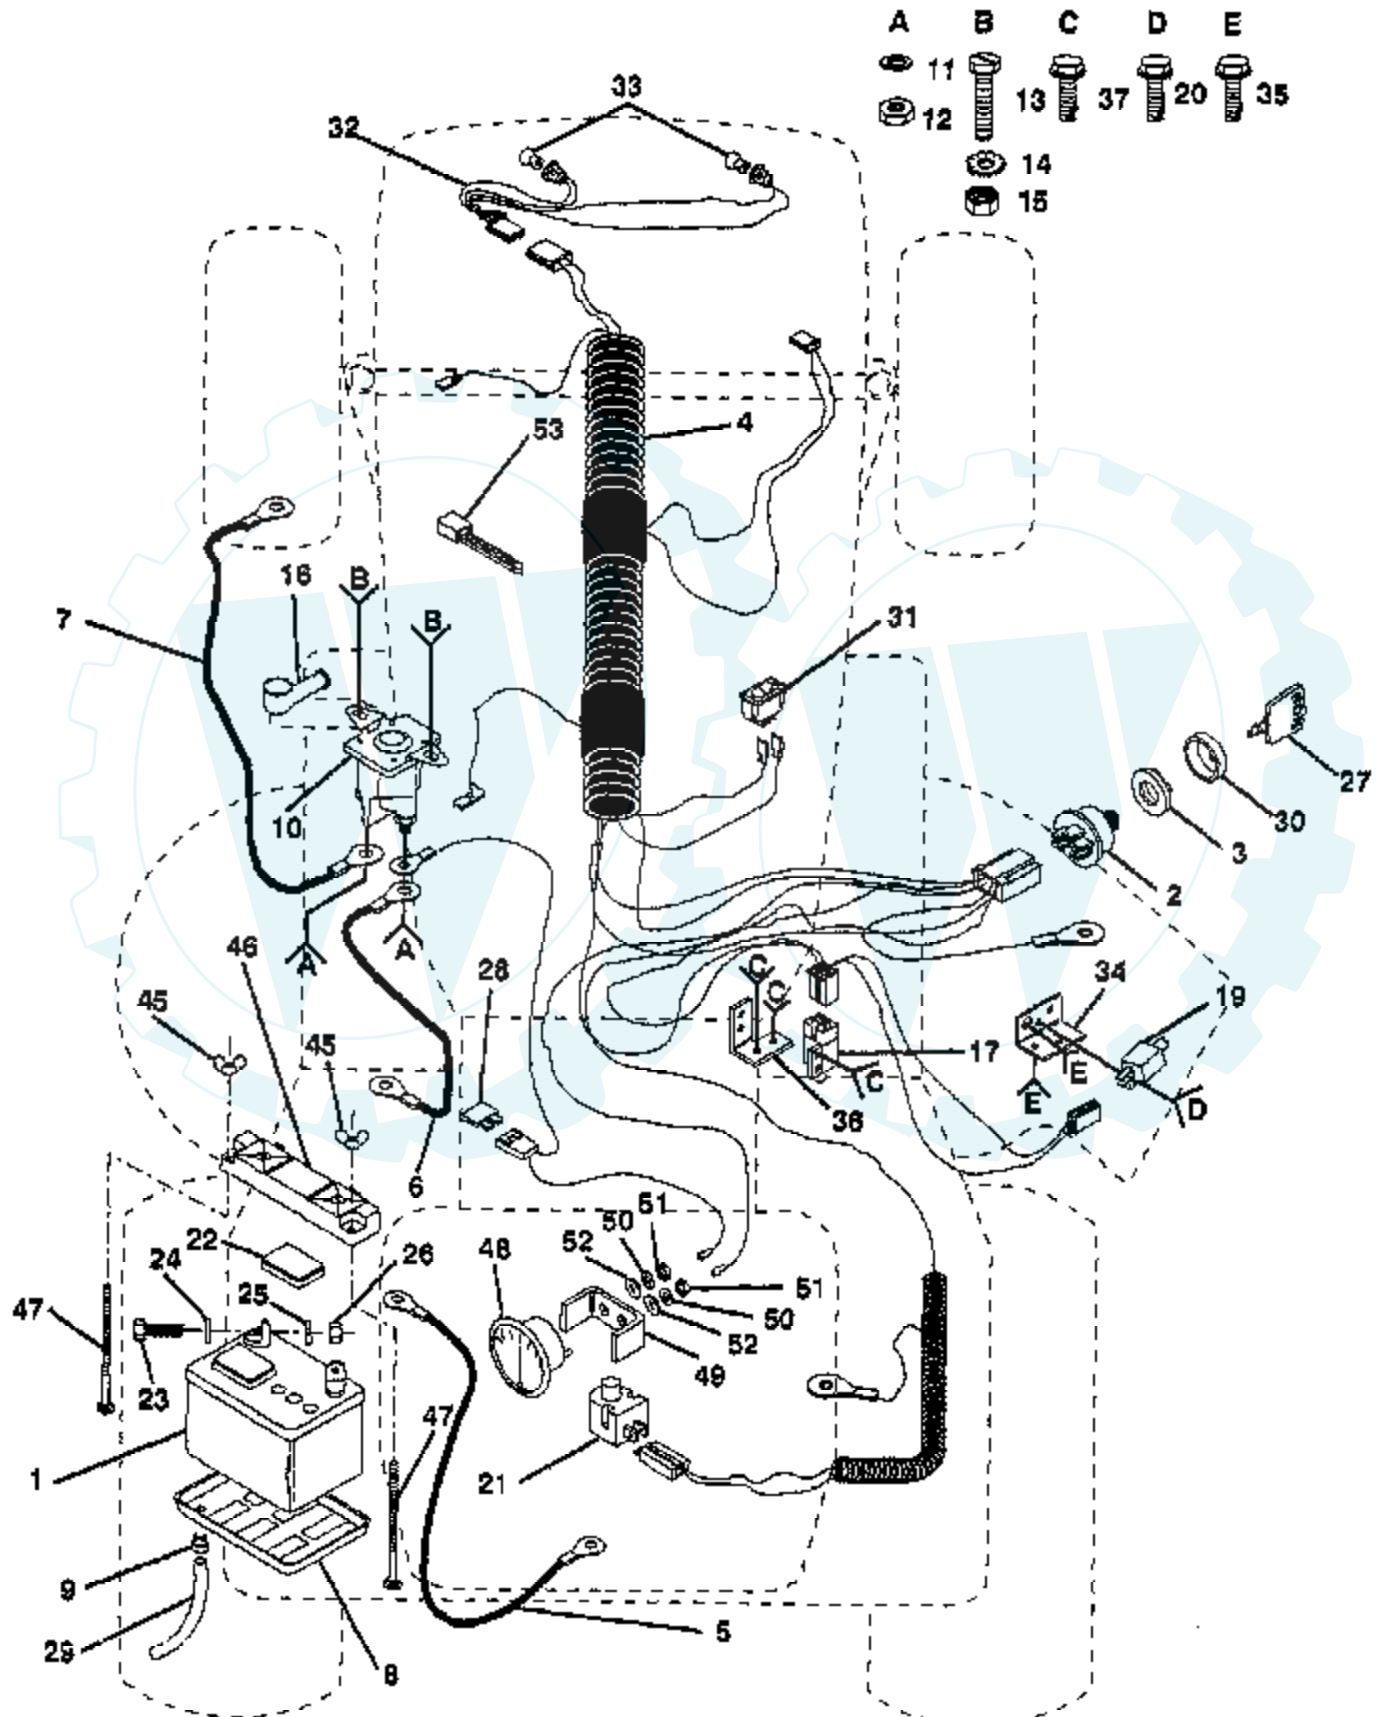

14 HP 42" TRACTOR - - MODEL NUMBER AYP7147A29

ELECTRICAL

Ref #	Part Number	Qty	Description
1	121265X		SUB= 123899X
2	4406R		SUB= STD365402
3	124211X		NUT IGNITION
4	134298		IGNITION HARNESS
5	4207J		CABLE T
6	4206J		CABLE-BATTERY T
7	4799J		"CABLE T, BATTERY"
8	7603J		"TRAY T, BATTERY"
9	109596X		HOSE CLAMP T
10	109081X		SUB= 146154
11	10090400		SUB= 10040400
12	73350400		NUT
13	74780408		BOLT
14	11050400		LOCKWASHER
15	73510400		NUT
16	131563		SUB= 154336
17	109553X		SWITCH INTERLOCKT
19	104445X		SWITCH-INTER. GT
20	17021008		SCREW
21	121305X		SWITCH SEAT
22	121264X		"CAP,BATTERY "
23	74760412		BOLT LT
24	19091016		WASHER
25	10040400		LOCKWASHER
26	73220400		SUB= 50675
27	122147X		KEY
28	108824X		FUSE HYT
29	7604J		SUB= 7697J
30	123620X		SUB= 141226
31	110712X		SWITCH LT
32	127441X		SUB= 136850
33	7662J		SUB= 4152J
34	108236X		BRACKET LT
35	17021008		SCREW
36	130890		SWITCH BRACKET
37	17021008		SCREW
45	123198X		SUB= 146525
46	102476X		SUB= 150109
47	72240460		BOLT
48	9433R		AMMETER T
49	131708		SUB= 532131708
50	10101000		SUB= 10071000
51	73911000		NUT
52	19070818		WASHER
53	7192J		WIRE TIE