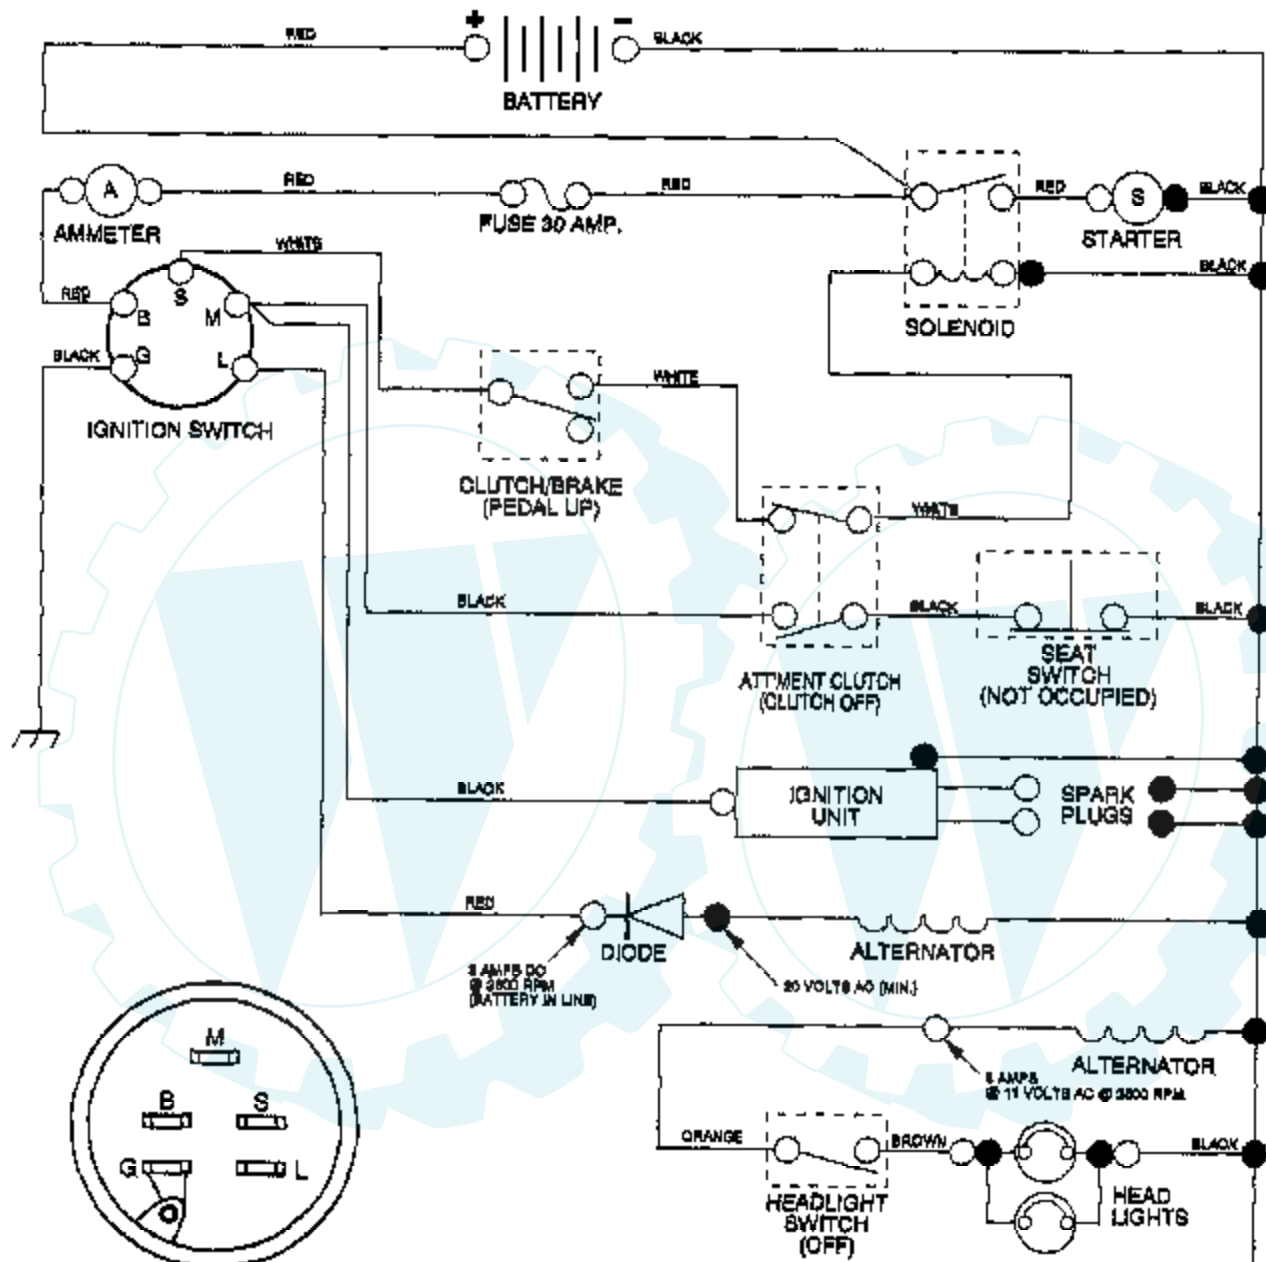

14 HP 42" TRACTOR -- MODEL NUMBER AYP7147A29

SCHEMATIC

IGNITION SWITCH

POSITION	CIRCUIT
OFF	M + G
ON	B + L
START	B + S

WIRING INSULATED CLIPS
NOTE: IF WIRING INSULATED CLIPS WERE REMOVED FOR SERVICING OF UNIT, THEY SHOULD BE REPLACED TO PROPERLY SECURE YOUR WIRING

NOTE
YOUR TRACTOR IS EQUIPPED WITH A SPECIAL ALTERNATOR SYSTEM. THE LIGHTS ARE NOT CONNECTED TO THE BATTERY, BUT HAVE THEIR OWN ELECTRICAL SOURCE. BECAUSE OF THIS, THE BRIGHTNESS OF THE LIGHTS WILL CHANGE WITH ENGINE SPEED. AT IDLE THE LIGHTS WILL DIM, AS THE ENGINE IS SPEEDED UP, THE LIGHTS WILL BECOME THEIR BRIGHTEST.

● NON-REMOVABLE CONNECTIONS

○ REMOVABLE CONNECTIONS