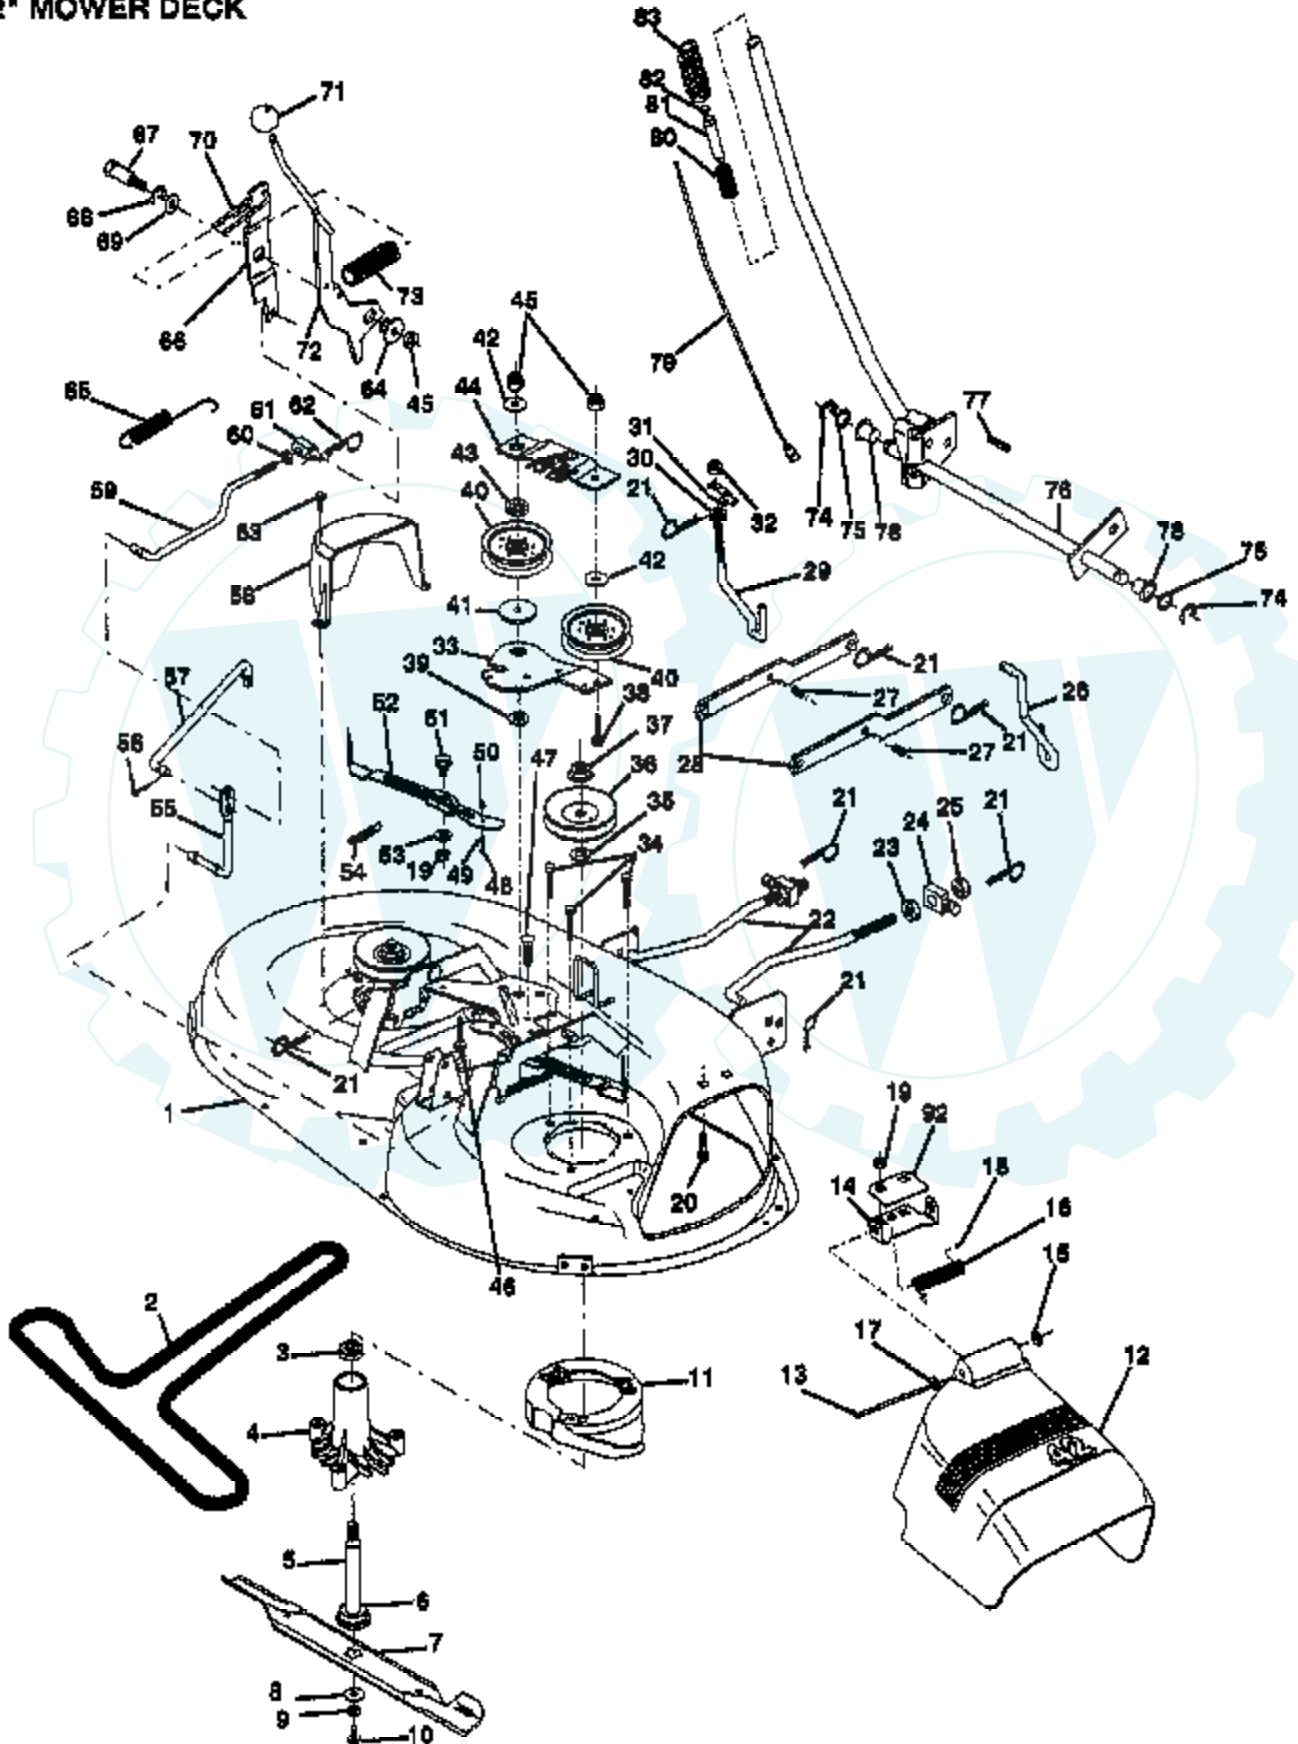

14 HP 42" TRACTOR - - MODEL NUMBER AYP7147A29

42" MOWER DECK

Ref #	Part Number	Qty	Description
1	130970		SUB= 145338
2	130969		BELT-V.92.4.MWR
3	110485X		BEARING
4	128774		HSG ASM MANDREL
5	133172		SUB= 137646
6	129895		BEARING.BALL
7	127843		SUB= 138498
8	129962		WASHER BLADE
9	10030600		SUB= 10040600
10	850857		BLADE BOLT
11	128961		SUB= 140329
12	130968		DEFLECTOR.SHIELD
13	131491		HINGE ROD
14	131267		DEFLECTOR BRKT
15	110452X		NUT PUSH M
16	123713X		SPRING TORSION
17	19111016		WASHER
18	105304X		CAP-SLEEVE LT
19	73680500		SUB= 73690500
20	72140506		BOLT
21	4939M		SUB= 85902
22	127218		LINK.FRONT
23	73350800		NUT
24	130171		TRUNION
25	73800800		NUT.LK.W/WSH.1/2.
26	127224		LINK LIFT RH
27	128763		SPRING PIN
28	130832		SUB= 130833
29	127223		LIFT LINK LH
30	73360700		NUT
31	110447X		SUB= 132793
32	73710700		NUT LOCK YTH
33	133844		IDLER ARM
34	78158		SUB= 17580520
35	129963		WASHER
36	129861		SUB= 153535
37	73050900		SUB= 139729
38	72110614		BOLT
39	133943		HARDENED WASHER
40	131494		FLAT IDLER PULLEY
41	122052X		SPACER RETAINER
42	19131612		WASHER GT
43	133502		RETAINER SPACER
44	133503		IDLER ARM STIFF
45	73680600		SUB= 73690600
46	72110618		BOLT CARRIAGE
47	133835		XMAS TREE FASTNER
48	131340		SHOULDER BOLT
49	133940		SUB= 151785
50	69180		LOCKNUT
51	105529X		SUB= 139888
52	131845		BRAKE PAD ARM ASM
53	133944		HARD SMALL WASHER
54	131335		SPRING EXTENSION
55	133551		PIVOT ROD
56	76020312		SUB= 3145
57	133504		CLUTCH ROD SECOND
58	131857		SUB= 140088