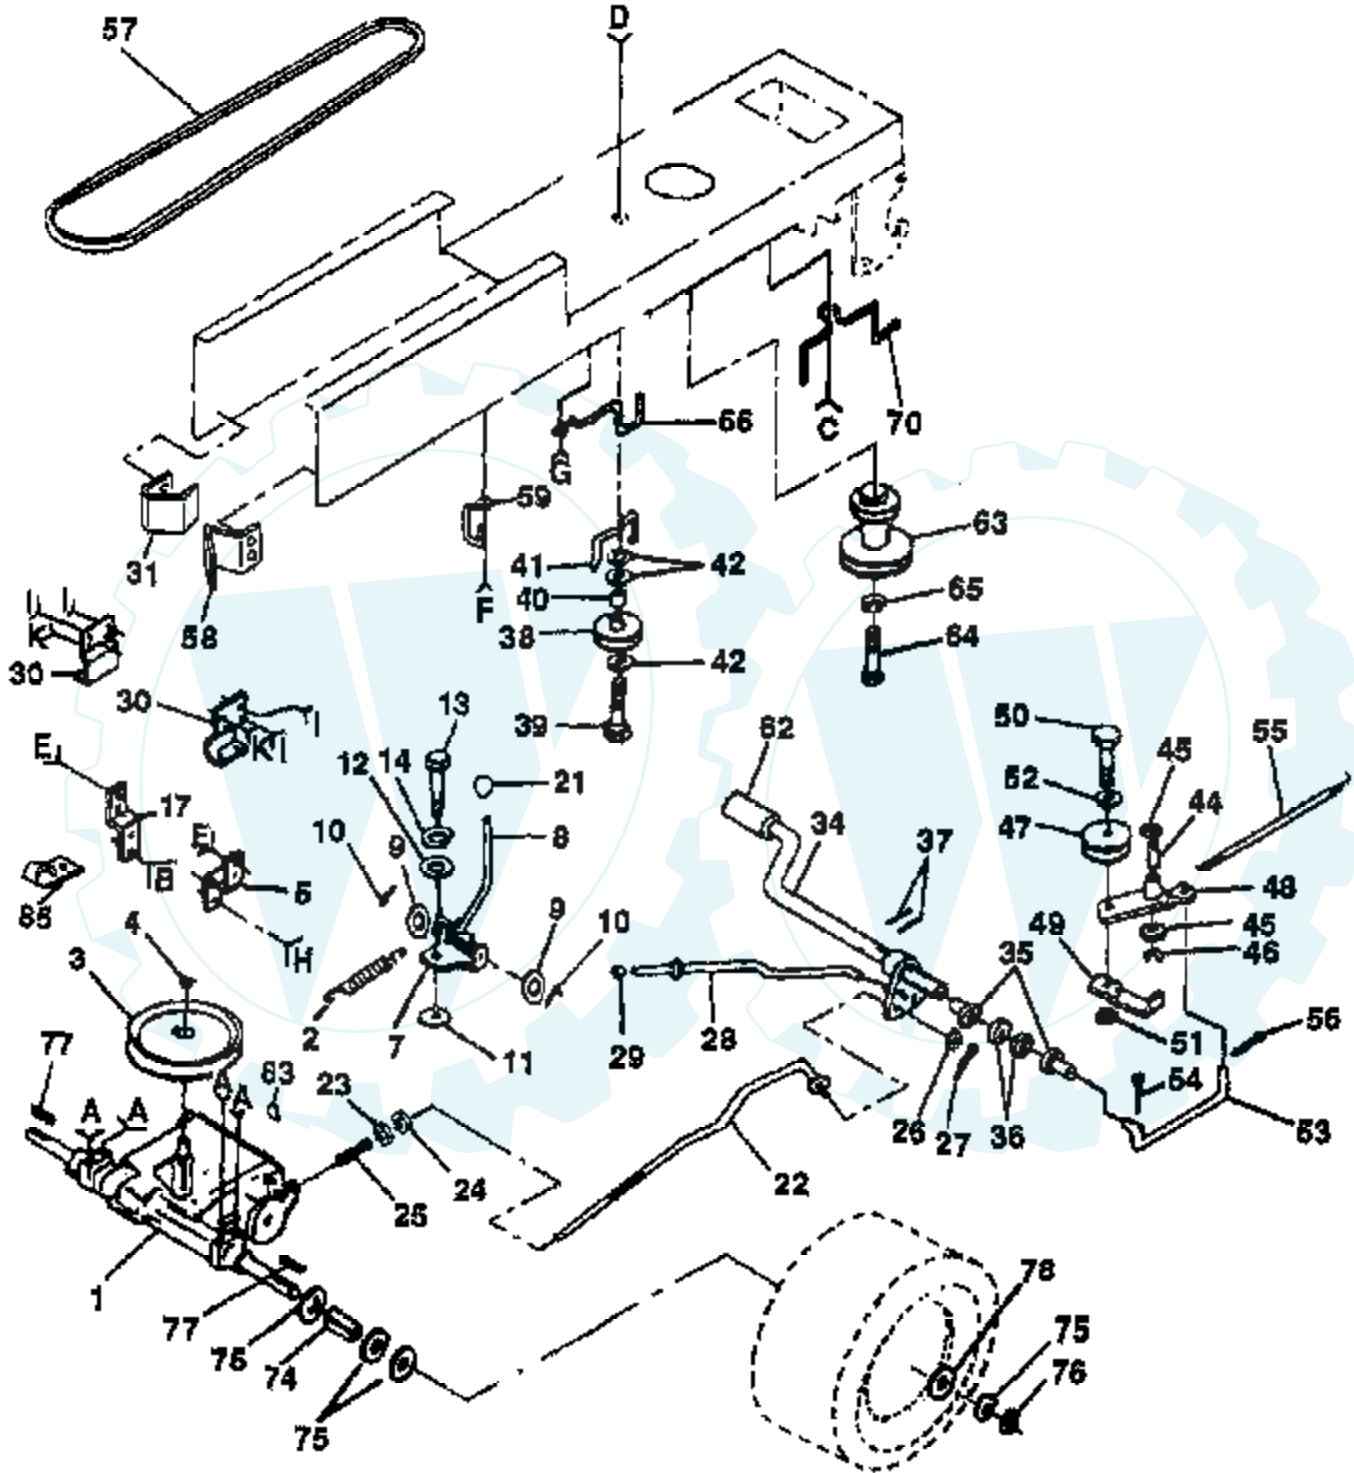

14 HP 42" TRACTOR - - MODEL NUMBER AYP7147A29

DRIVE

Ref #	Part Number	Qty	Description
1	120898X		SUB= 137367
2	110422X		SUB= 146682
3	123666X		PULLEY TRANS
4	12000028		SUB= 2267J
5	121520X		STRAP TORQUE
6	17490512		SCREW
7	130802		SUB= 162240
8	131679		SHIFT ROD
9	19151216		WASHER
10	76020416		PIN COTTER 1/8
11	105701X		WASH-SHFT PLT LT
12	19091210		WASHER LT
13	71040412		SUB= 74550412
14	10040400		LOCKWASHER
15	74760540		BOLT
16	73680500		SUB= 73690500
17	121520X		STRAP TORQUE
18	74760612		SUB= 74780612
19	73680600		SUB= 73690600
20	17490512		SCREW
21	106933X		KNOB T (1/2-HOLE)
22	130804		BRAKE ROD
23	73800600		NUT
24	73350600		NUT
25	106888X		SPRING ROD LT
26	19131316		WASHER
27	76020412		COTTER PIN
28	133261		BRAKE PARK ROD
29	71673		PLUNGER CAP T
30	130807		TRANSAXLE MTG BKT
31	127275X		"KEEPER,BELT LH T"
32	74760512		BOLT
33	73680500		SUB= 73690500
34	122424X		SUB= 149001
35	120183X		NYLON BEARING
36	19211616		WASHER LT
37	1572H		SUB= 2882J
38	123674X		PULLEY.IDLER.FLAT
39	74760644		BOLT
40	4470J		SPACER T
41	109070X		BELT KEEPER LT
42	19131312		WASHER
43	73680600		SUB= 73690600
44	105706X		"LY, BEARING"
45	110812X		WASHER LT
46	12000039		KLIP RING
47	127783		SUB= 139245
48	123789X		ARM IDLER
49	123205X		RETAIN BELT
50	74760624		SUB= 74930624
51	73680600		SUB= 73690600
52	19131316		WASHER
53	105710X		"LINK, CLUTCH T"
54	76020412		COTTER PIN
55	105709X		"SPRING, RETURN LT"
56	76020412		COTTER PIN
57	130801		SUB= 138255
58	127274X		"KEEPER,BELT RH T"