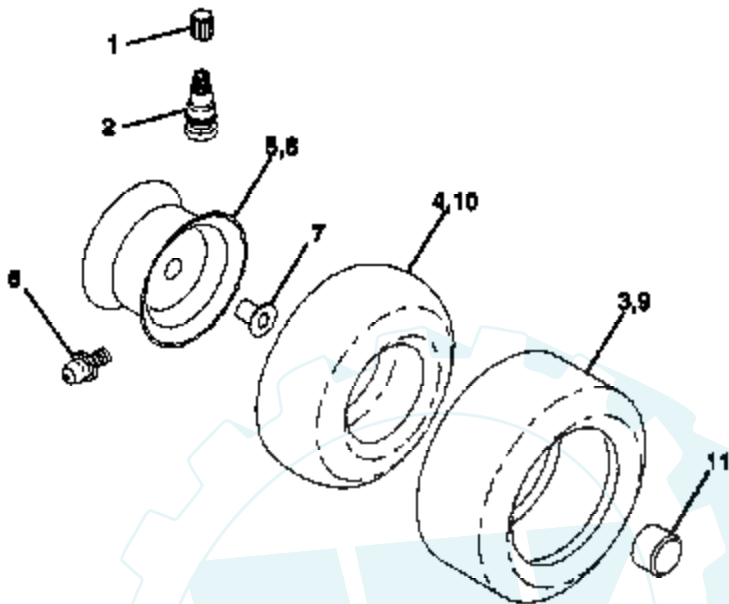

Ref #	Part Number	Qty	Description
	3652		WASHER PLAIN
	3693		WASHER PLAIN
	3653		WASHER PLAIN
	3408		WASHER PLAIN
	3732		WASHER PLAIN
	3184		WASHER, PLAIN .758 X 1.25 X .031
	3733		WASHER PLAIN
	3198		WASHER PLAIN
	3734		WASHER PLAIN
	3735		WASHER PLAIN
	3736		WASHER PLAIN
	3180		WASHER PLAIN
44	3882		SHAFT, DRIVE
45	3646		GEAR, SPUR, 12 TEETH
46	3707		GEAR SPUR, 15 TEETH
47	3866		GEAR, SPUR, 20 TEETH
48	3719		GEAR, SPUR, 25 TEETH
49	3868		GEAR, SPUR, 28 TEETH
50	3683		GEAR, SPUR, 31 TEETH
51	1145		WASHER, PLAIN .632 X 1.00 X .060
52	3191		SEAL FELT
53	3180		WASHER PLAIN
54	3880		AXLE LEFT HAND
55	3780		GEAR, MITER, 15 TEETH
56	3656		RING, RETAINING
57	3839		GEAR, SPUR, 32 TEETH
58	3919		SHAFT, CROSS
59	3781		GEAR, MITER, 15 TEETH
60	3881		AXLE, R.H.
61	3864		HOUSING LOWER
62	3920		PUCK, FRICTION
63	3276		DISC, BRAKE
64	3758		SPACER
65	3916		JAW, BRAKE
66	3843		PIN, DOWEL
67	3915		SCREW TAPPING
68	3768		LEVER, ACTUATING
69	3760		WASHER, PLAIN .321 X 1.00 X .055
70	3917		BRACKET, ANTI-ROTATION
71	3847		LOCKNUT 5/16-24
72	3724		SCREW TAPPING
73	3906		WASHER PLAIN
74	3907		PUCK, FRICTION
75	4300		GREASE

14 HP 42" TRACTOR - - MODEL NUMBER AYP7147A29

WHEELS AND TIRES

NOTE: All component dimensions given in U.S. inches
1 Inch = 25.4 mm