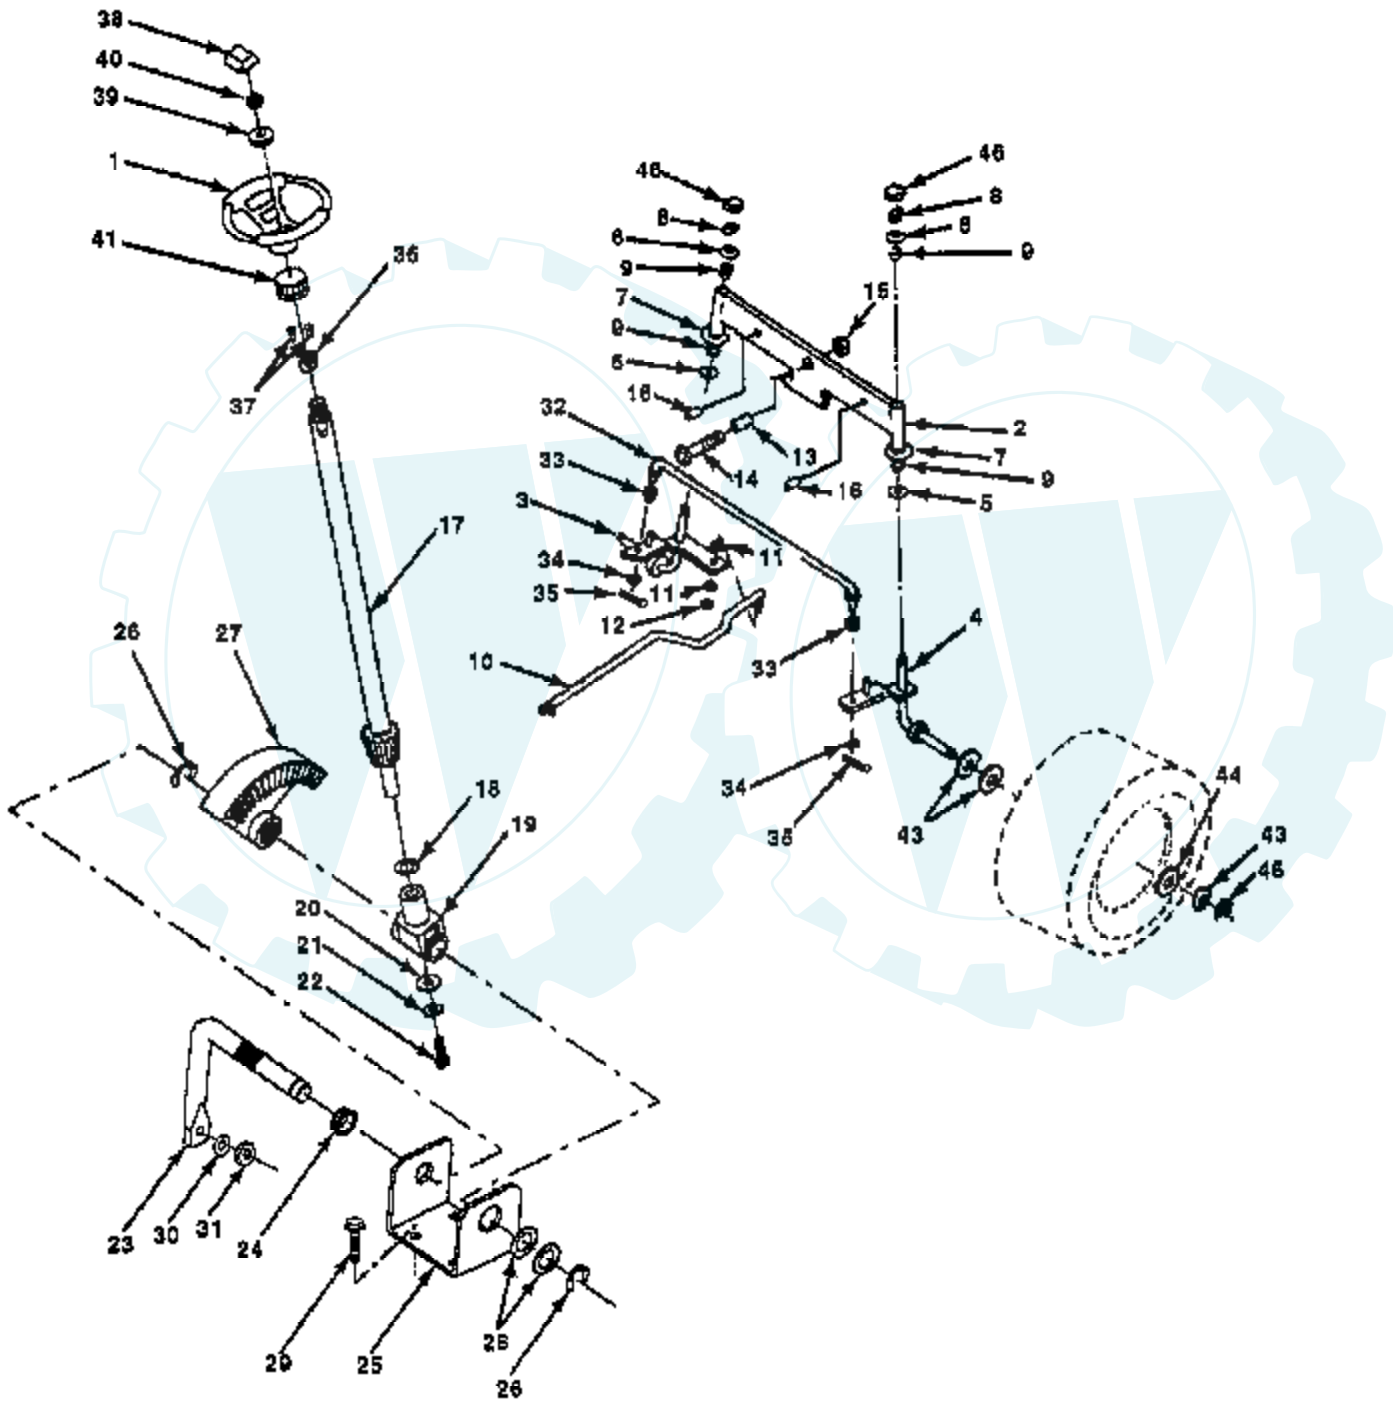

14 HP 42" TRACTOR - - MODEL NUMBER AYP7147A29

STEERING ASSEMBLY

Ref #	Part Number	Qty	Description
1	100713N		SUB= 150547
2	131450		SUB= 142033
3	130460		SUB= 532130460
4	130459		SPINDLE ASM RH
5	6266H		WASHER .T
7	19272016		WASHER
8	12000029		RING
9	3366R		COL. SRTG. BEAR.
10	130468		SUB= 532130468
11	10040600		LOCKWASHER
12	73610600		SUB= 7810H
13	110438X		BEARING
14	74011056		BOLT HEX 5/8-11
15	73601000		SUB= 73901000
16	132624		AXLE PIN
17	128758		STEERING SHAFT
18	57079		THRUST WASHER
19	124035X		SUPPORT.SHAFT
20	126684X		SUB= 532126684
21	10040400		LOCKWASHER
22	71070410		"SCREW,SPECIAL"
23	127501		SUB= 918127501
24	109816X		NYLINER T
25	124036X		"BRKT,STEERING"
26	12000029		RING
27	124034X		SUB= 136874
28	6266H		WASHER .T
29	17490612		SCREW
30	10040600		LOCKWASHER
31	73610600		SUB= 7810H
32	130465		TIE ROD
33	120754X		SUB= 126847X
34	19131416		WASHER
35	76020412		COTTER PIN
36	1554J		SUB= 155108
37	17431008		SUB= 98000165
38	100710L		INSERT-WHEEL LT
39	100712K		WASHER
40	73940800		SUB= 73360800
41	100711L		ADAPTER LT
43	121749X		WASHER
44	121748X		WASHER
45	12000029		RING
46	121232X		CAP