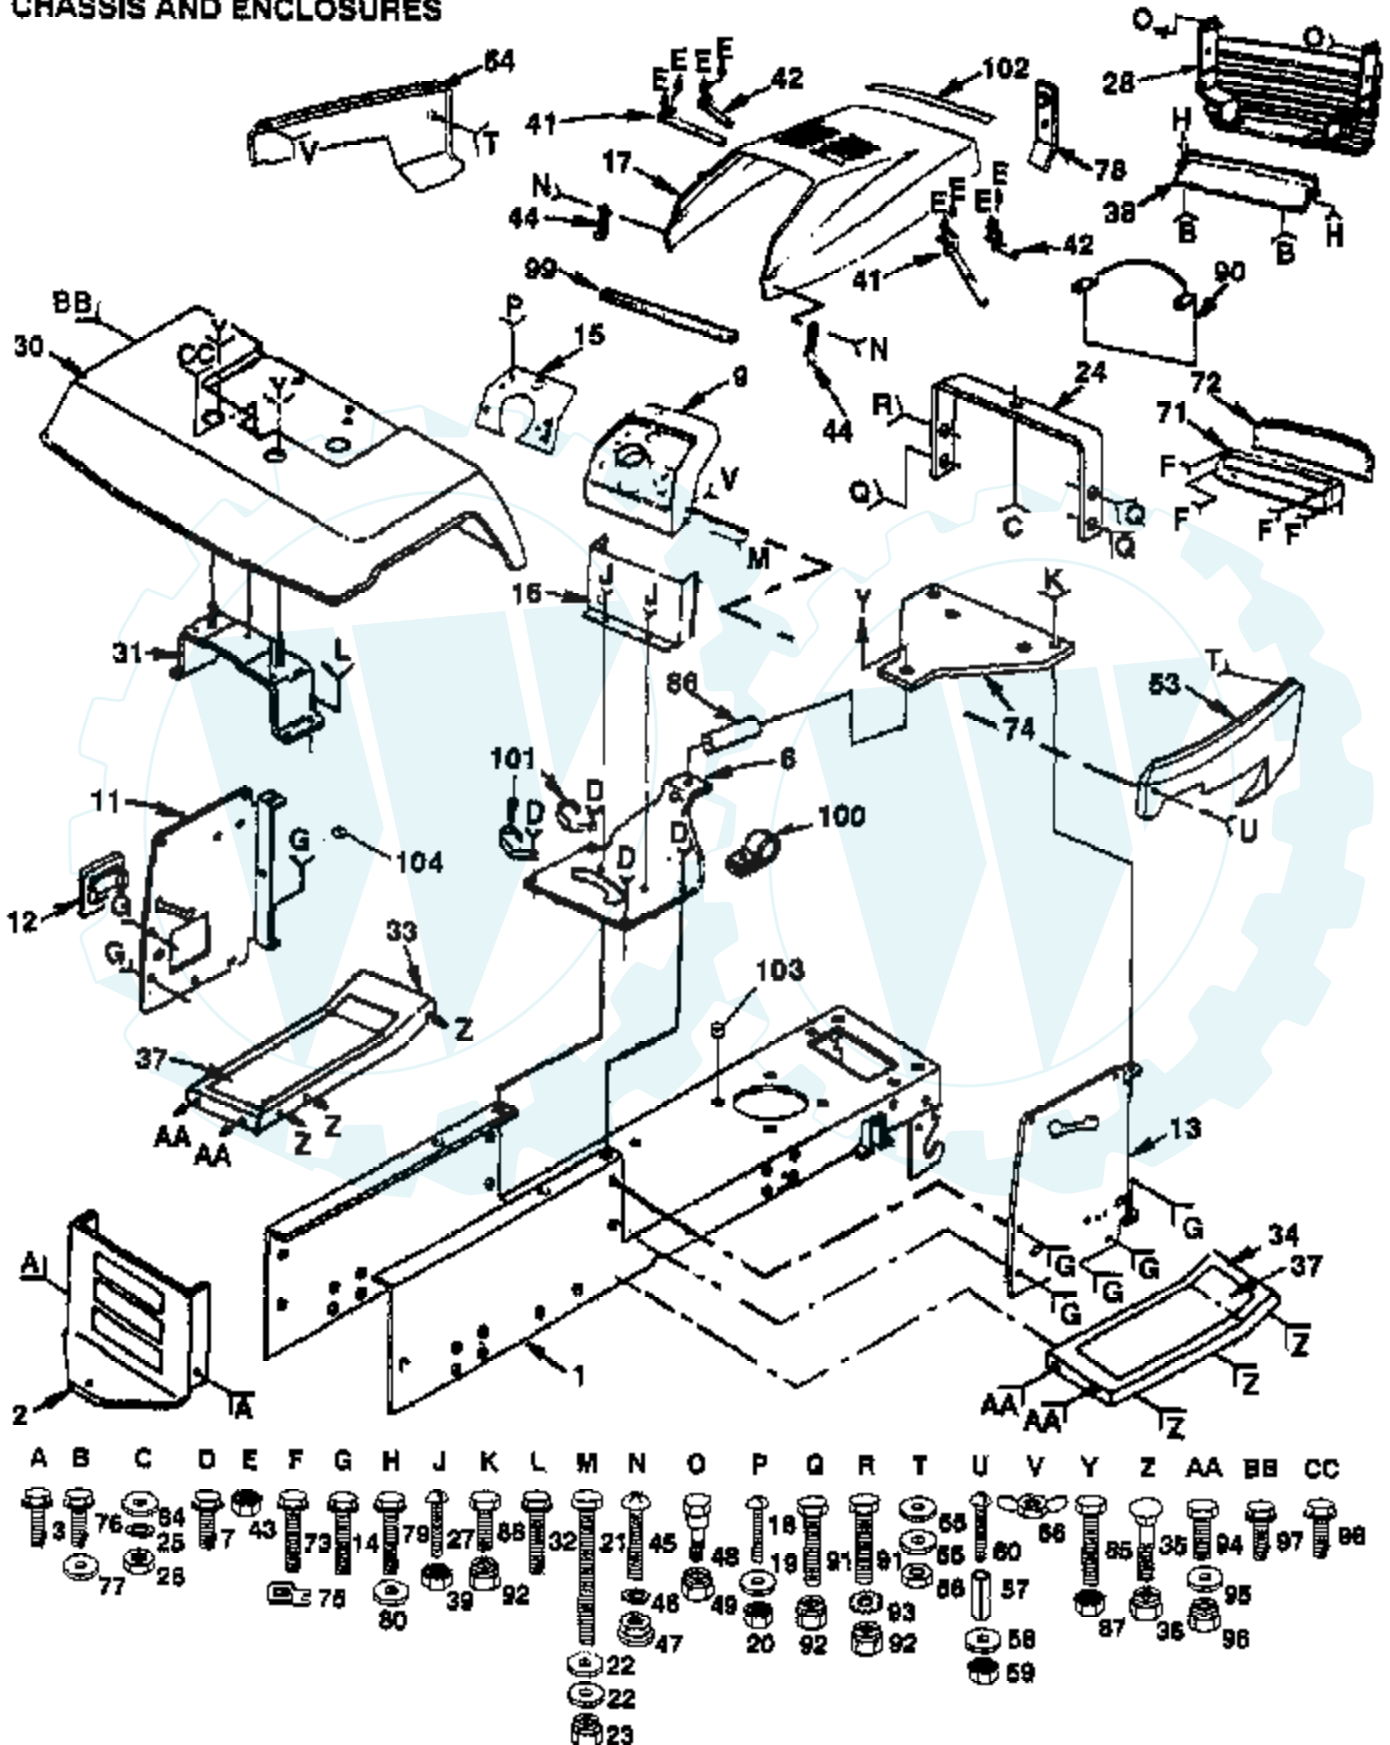

14 HP 42" TRACTOR - - MODEL NUMBER AYP7147A29
CHASSIS AND ENCLOSURES

Ref #	Part Number	Qty	Description
1	131052		CHASSIS WELDMENT
2	130805		SUB= 145009
3	17490612		SCREW
6	131343X020		SADDLE
7	17490608		SCREW LT
9	124252X		SUB= 140398
11	132178		DASH PANEL LH
12	121794X		COVER ACCESS
13	132069		SUB= 532132069
14	17490612		SCREW
15	135040X011		DASH PLATE
16	132177		LOWER DASH
17	132635X505		SUB= 150301X505
18	74180512		SCREW
19	19111116		WASHER
20	73510500		NUT
21	74760620		SUB= 74780620
22	19131312		WASHER
23	73680600		SUB= 73690600
24	124130X		SUPPORT ASS'Y
25	10040400		LOCKWASHER
26	73220400		SUB= 50675
27	74180512		SCREW
28	131716X		SUB= 532131716
30	109872X505		FENDER
31	109873X		SUB= 136619
32	17490612		SCREW
33	105465X505		SUB= 145244X505
34	105464X505		SUB= 145243X505
35	72110606		BOLT
36	73680600		SUB= 73690600
37	133671		FOOTREST PAD
38	105419X505		GRILL STRAP
39	73510500		NUT
41	106784X		SUB= 155013
42	104618X		SUB= 155013
43	73510400		NUT
44	109808X		HOOD LATCH T
45	74191008		SCREW
46	10071000		LOCKWASHER
47	2029J		WELDNUT
48	123481X		SUB= 7605J
49	76380400		SUB= 73690400
53	132636X418		SIDE PANEL RH
54	132637X418		SIDE PANEL LH
55	19091216		WASHER PM
56	73220400		SUB= 50675
57	7206J		SPACER LT
58	19070818		WASHER
59	73731000		NUT
60	74981020		SCREW
66	123198X		SUB= 146525
71	124392X417		SUB= 147717
72	106395X		LENS LT
73	17211010		SCREW LT
74	106965X		SUB= 140181
75	104755X		"""" J"" FASTENER LT"
76	17490512		SCREW

14 HP 42" TRACTOR - - MODEL NUMBER AYP7147A29

DECALS

NOTE: All component dimensions given in U.S. inches
1 inch = 25.4 mm

Ref #	Part Number	Qty	Description
1	108456X		SUB= 138955
2	133870		NLA
3	133868		NLA
4	133869		NLA
5	3713J		DECAL INSTRUCTION CAUTION
6	133780		NLA
7	121343X		DECAL WARING
8	133796		DECAL
9	4900J		DECAL T
10	134216		NLA
	134805		MANUAL