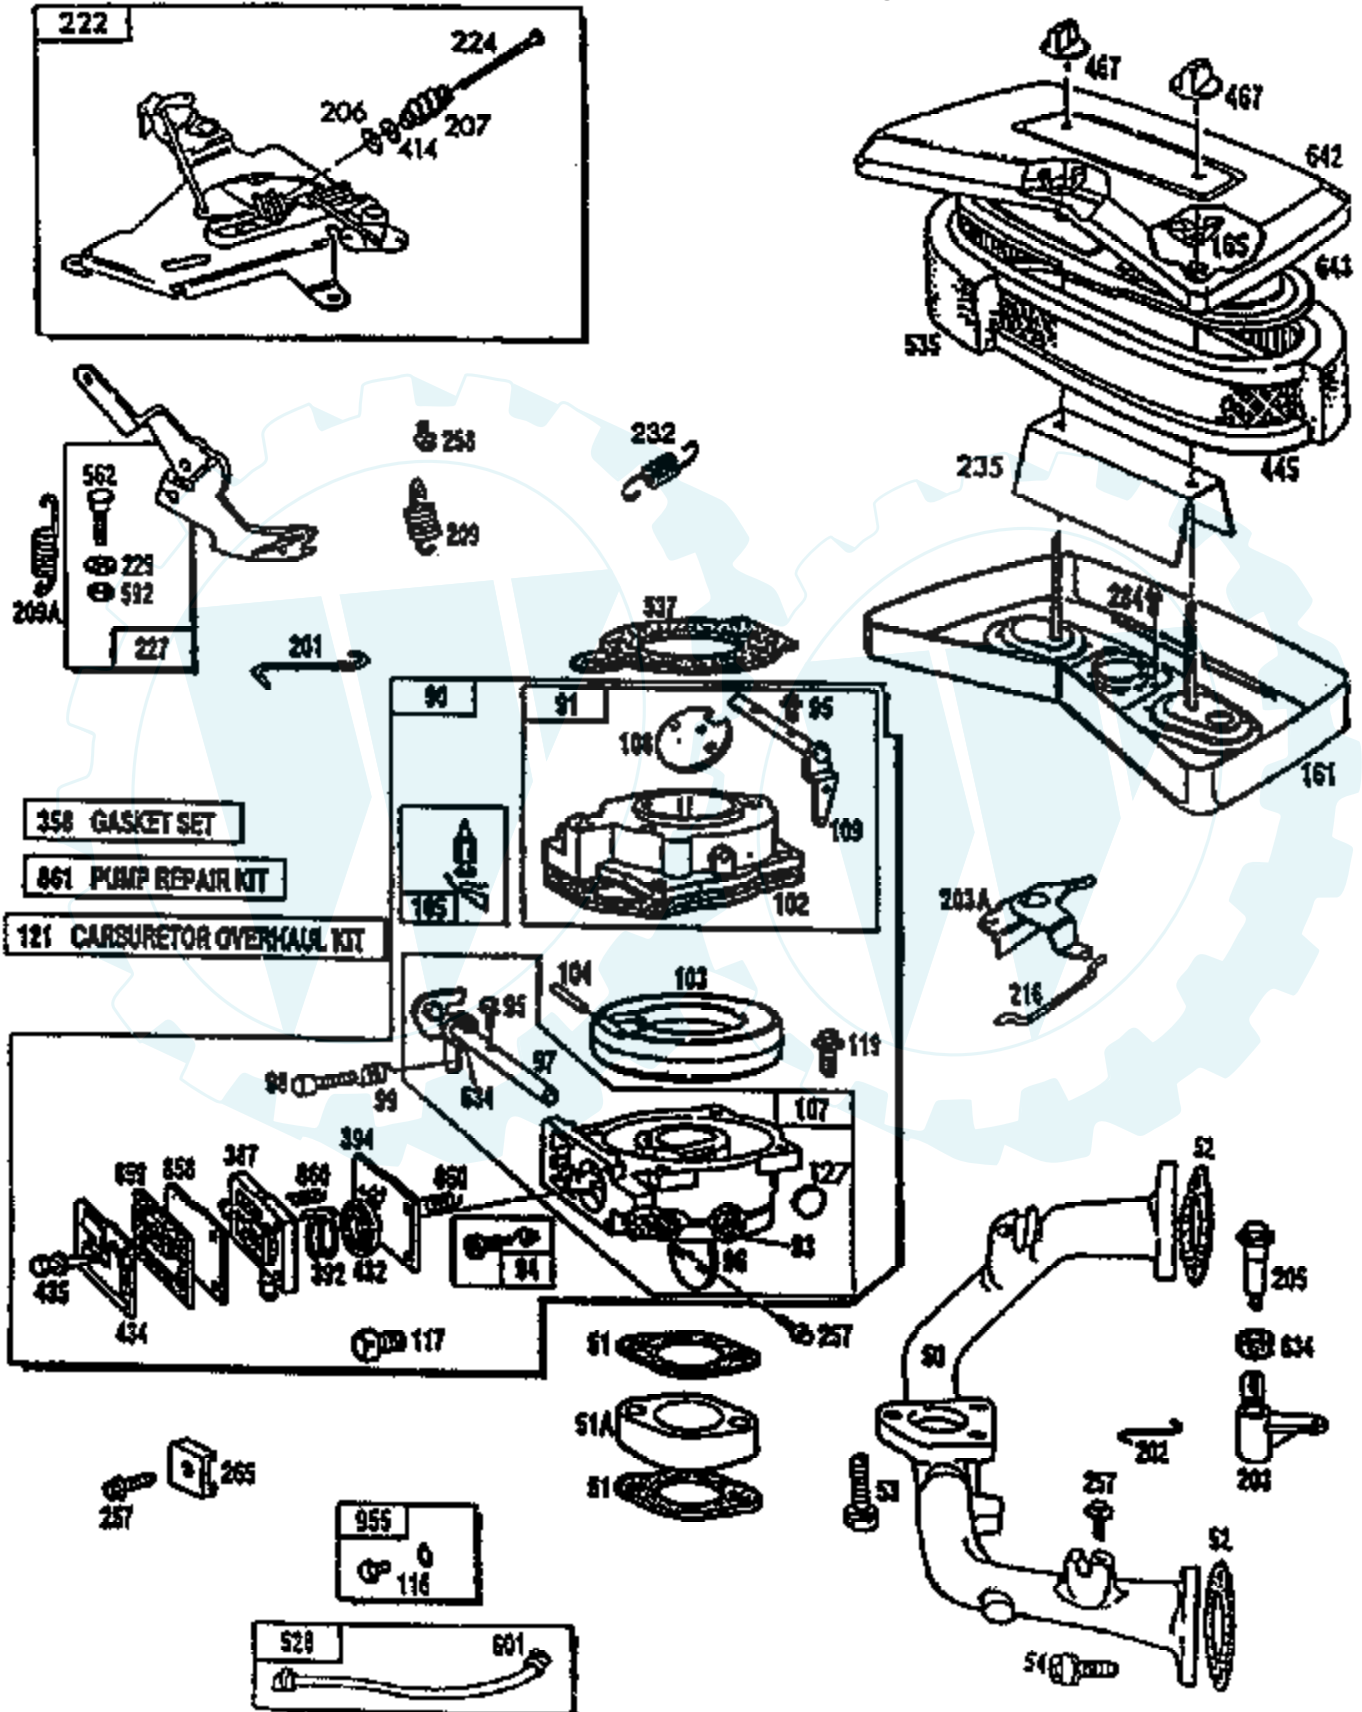

14 HP 42" TRACTOR - - MODEL NUMBER AYP7147A29
BRIGGS AND STRATTON ENGINE - MODEL NUMBER 400707, TYPE NUMBER 1510-01

Ref #	Part Number	Qty	Description
1	494533		CYLINDER ASSEMBLY
2	399265		P/N CONFLICT - CHECK WITH SUPPLIER
3	391086		SEAL, OIL
5-1	493457		HEAD, CYLINDER #1
5-2	493458		HEAD CYLINDER #2
7-1	271867		GASKET, CYLINDER HEAD #1
7-2	271868		GASKET, CYLINDER HEAD #2
8-1	393370		BREATHER ASSEMBLY
8-2	222892		COVER, BREATHER CYLINDER #2
9	27803		GASKET, VALVE COVER
10	94382		SCREW, SEMS
11	280225		TUBE, BREATHER
12	271142		GASKET, CRANKCASE COVER 1/64"
	271188		GASKET, CRANKCASE COVER,.005"
	271189		GASKET, CRANKCASE COVER,.009"
13	94565		SCREW, CYLINDER HEAD
15	91084		PLUG OIL DRAIN
15A	94497		PLUG, PIPE
16	393382		CRANKSHAFT
	94196		KEY, TIMING GEAR
18	493304		BASE ASSEMBLY, CRANKCASE
20	291675		SEAL, OIL
21	399195		SEAL ASSEMBLY, CYLINDER PLUG
22	93882		SCREW, SEMS
23	491180		FLYWHEEL & RING GEAR ASSY, MAGNETO
24	222698		KEY, FLYWHEEL
25	394955		PISTON ASSEMBLY, STANDARD SIZE
	394956		PISTON ASSEMBLY,.010" OVERSIZE
	394957		PISTON ASSEMBLY,.020" OVERSIZE
	394958		PISION ASSEMBLY,.030" OVERSIZE
26	394959		RING SET, PISTON, STANDARD SIZE
	394960		RING SET, PISTON,.010" OVERSIZE
	394961		RING SET, PISTON,.020" OVERSIZE
	394962		RING SET, PISTON,.030" OVERSIZE
27	260924		LOCK, PISTON PIN
28	299691		PIN ASSEMBLY, PISTON, STANDARD
	391286		PIN ASSEMBLY, PISTON .005" OVER
29	393270		ROD ASSEMBLY, CONNECTING
	393714		CONNECTING ROD
31	220863		WASHER
32	92909		SCREW, CONNECTING ROD
33	390419		VALVE, EXHAUST
34	261528		VALVE, INTAKE
35	65906		SPRING, INTAKE VALVE
36	26828		SPRING, EXHAUST VALVE
40	221596		RETAINER, INTAKE VALVE
41	292260		RETAINER, EXHAUST VALVE
42	93630		RETAINER, EXHAUST VALVE ROTOCOIL(2)
45	261368		TAPPET, VALVE
46	213421		GEAR, CAM
50	213290		MANIFOLD, INTAKE
51	271412		GASKET, CARBURETOR & INTAKE ELBOE
51A	280319		SPACER, CARBURETOR
52	270884		GASKET, INTAKE MANIFOLD MOUNTING
53	93970		SCREW, SEMS, CARBURETOR MOUNTING
54	93208		SCREW, SEMS INTAKE MANIFOLDING MOUNTING
75	222511		WASHER SPRING
78	94326		SCREW, AIR CLEANER