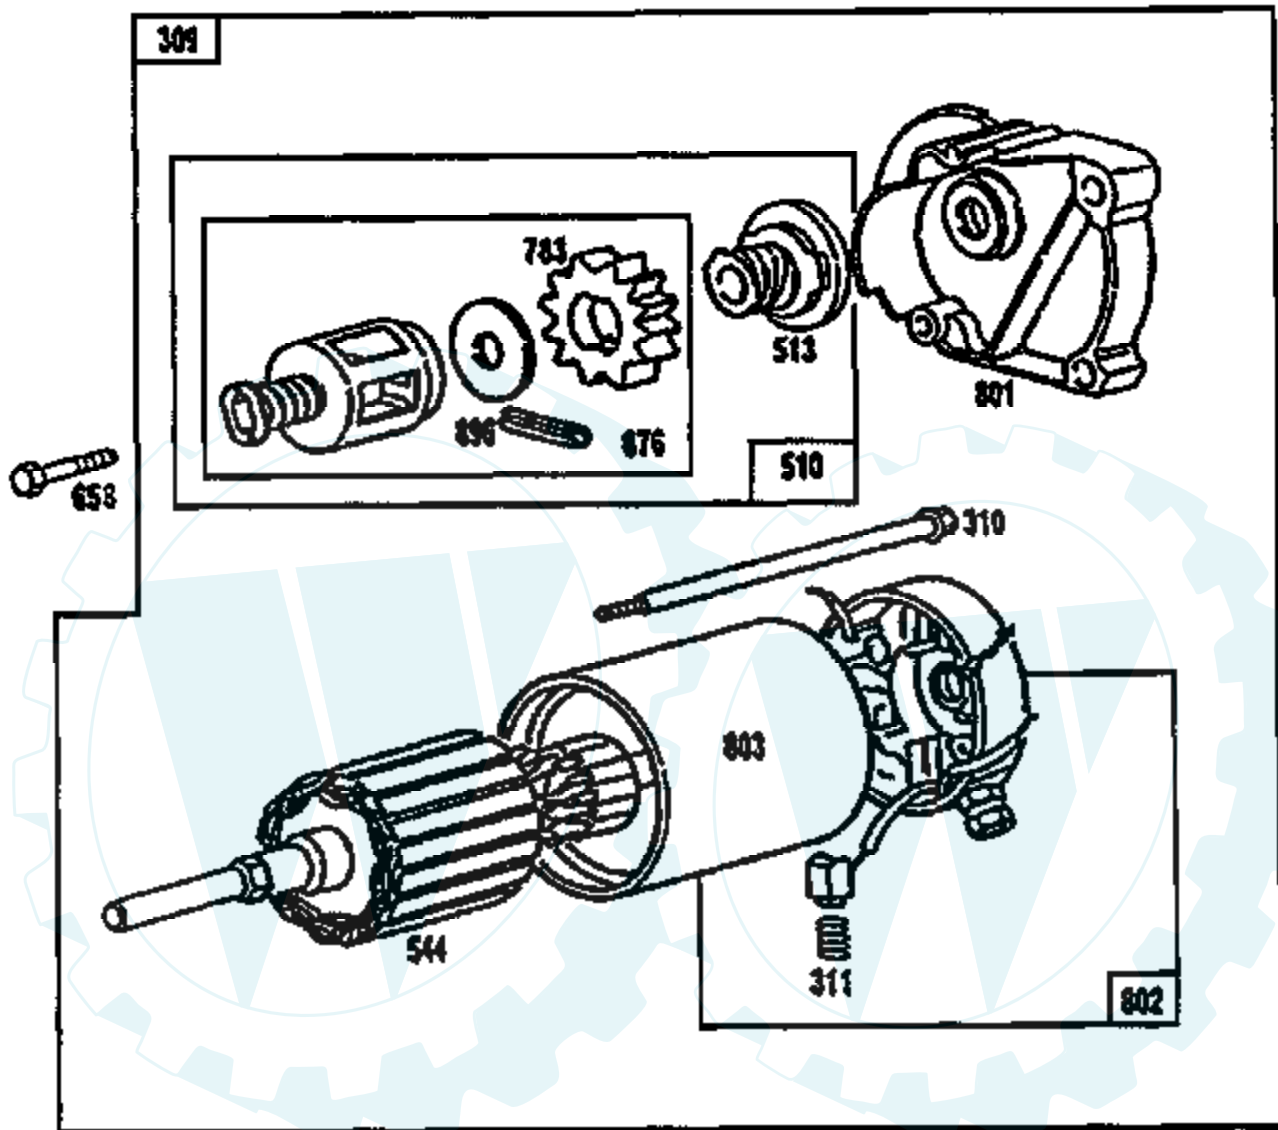

14 HP 42" TRACTOR - - MODEL NUMBER AYP7147A29
BRIGGS AND STRATTON ENGINE - MODEL NUMBER 400707, TYPE NUMBER 1510-01

Reference Number	309	510	513	544	801	802	803
Manufacturer	Motor and Drive Ass'y.	Starter Motor Mfr.	Clutch Assembly	Armature Assembly	Drive End Cap Assembly	End Cap Ass'y. Commutator	Housing Assembly
Briggs & Stratton							
12V	294808	480421	398003	280104	490467	94288*	923125

*Includes Brush Set

Reference Number	510	513	783	876	896
Starter Motor Mfr.	Starter Drive Group	Clutch Assembly	Gear	Pinion Spring Kit	Roll Pin
B & S or United Tech.					
12V	480421	398003	280104	490467	94288 (Copper)