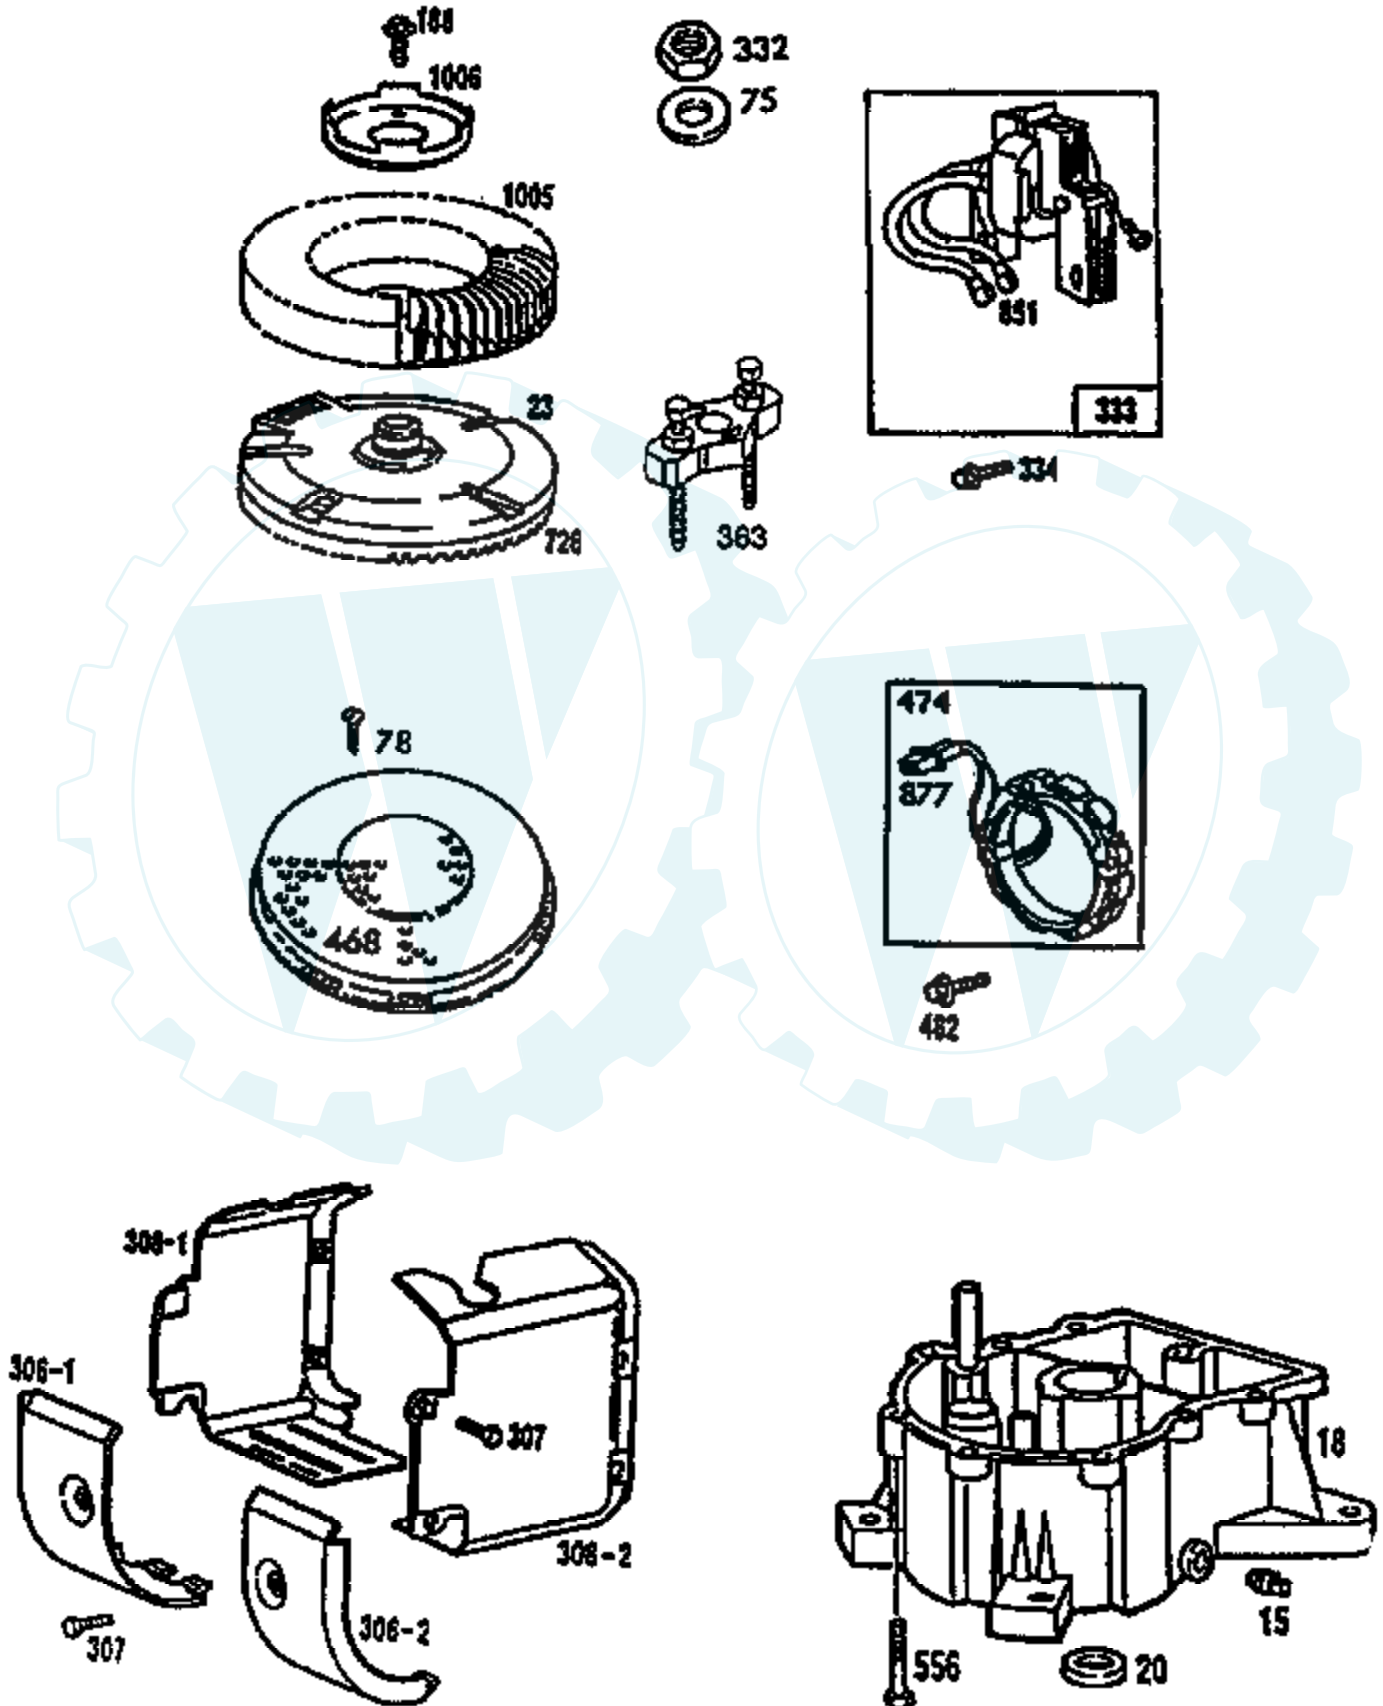

14 HP 42" TRACTOR - - MODEL NUMBER AYP7147A29
BRIGGS AND STRATTON ENGINE - MODEL NUMBER 400707, TYPE NUMBER 1510-01

Ref #	Part Number	Qty	Description
1	494533		CYLINDER ASSEMBLY
2	399265		P/N CONFLICT - CHECK WITH SUPPLIER
3	391086		SEAL, OIL
5-1	493457		HEAD, CYLINDER #1
5-2	493458		HEAD CYLINDER #2
7-1	271867		GASKET, CYLINDER HEAD #1
7-2	271868		GASKET, CYLINDER HEAD #2
8-1	393370		BREATHER ASSEMBLY
8-2	222892		COVER, BREATHER CYLINDER #2
9	27803		GASKET, VALVE COVER
10	94382		SCREW, SEMS
11	280225		TUBE, BREATHER
12	271142		GASKET, CRANKCASE COVER 1/64"
	271188		GASKET, CRANKCASE COVER,.005"
	271189		GASKET, CRANKCASE COVER,.009"
13	94565		SCREW, CYLINDER HEAD
15	91084		PLUG OIL DRAIN
15A	94497		PLUG, PIPE
16	393382		CRANKSHAFT
	94196		KEY, TIMING GEAR
18	493304		BASE ASSEMBLY, CRANKCASE
20	291675		SEAL, OIL
21	399195		SEAL ASSEMBLY, CYLINDER PLUG
22	93882		SCREW, SEMS
23	491180		FLYWHEEL & RING GEAR ASSY, MAGNETO
24	222698		KEY, FLYWHEEL
25	394955		PISTON ASSEMBLY, STANDARD SIZE
	394956		PISTON ASSEMBLY,.010" OVERSIZE
	394957		PISTON ASSEMBLY,.020" OVERSIZE
	394958		PISION ASSEMBLY,.030" OVERSIZE
26	394959		RING SET, PISTON, STANDARD SIZE
	394960		RING SET, PISTON,.010" OVERSIZE
	394961		RING SET, PISTON,.020" OVERSIZE
	394962		RING SET, PISTON,.030" OVERSIZE
27	260924		LOCK, PISTON PIN
28	299691		PIN ASSEMBLY, PISTON, STANDARD
	391286		PIN ASSEMBLY, PISTON .005" OVER
29	393270		ROD ASSEMBLY, CONNECTING
	393714		CONNECTING ROD
31	220863		WASHER
32	92909		SCREW, CONNECTING ROD
33	390419		VALVE, EXHAUST
34	261528		VALVE, INTAKE
35	65906		SPRING, INTAKE VALVE
36	26828		SPRING, EXHAUST VALVE
40	221596		RETAINER, INTAKE VALVE
41	292260		RETAINER, EXHAUST VALVE
42	93630		RETAINER, EXHAUST VALVE ROTOCOIL(2)
45	261368		TAPPET, VALVE
46	213421		GEAR, CAM
50	213290		MANIFOLD, INTAKE
51	271412		GASKET, CARBURETOR & INTAKE ELBOE
51A	280319		SPACER, CARBURETOR
52	270884		GASKET, INTAKE MANIFOLD MOUNTING
53	93970		SCREW, SEMS, CARBURETOR MOUNTING
54	93208		SCREW, SEMS INTAKE MANIFOLDING MOUNTING
75	222511		WASHER SPRING
78	94326		SCREW, AIR CLEANER