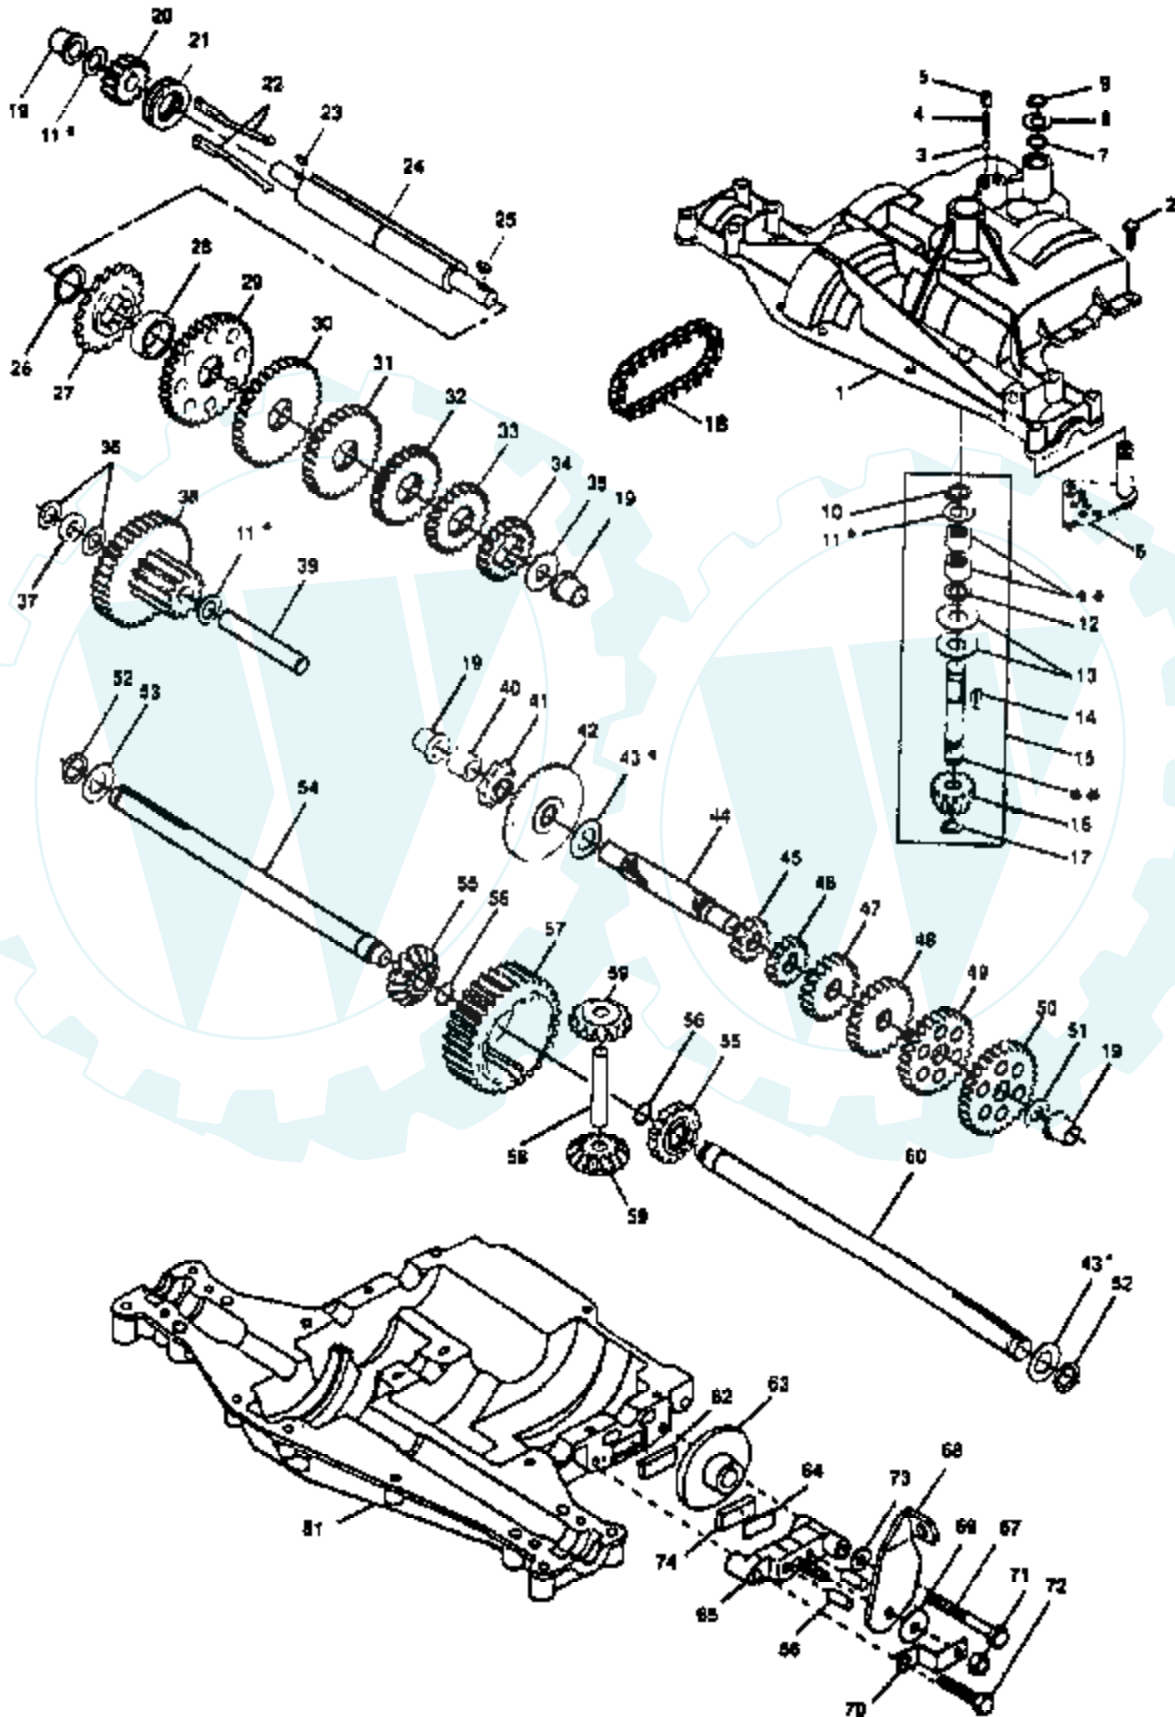

14 HP 42" TRACTOR - - MODEL NUMBER AYP7147A29
FOOTE/DANA TRANSAXLE - MODEL NUMBER 4360-07

Ref #	Part Number	Qty	Description
1	3865		HOUSING UPPER
2	1919		SCREW
3	1151		BALL DETENT
4	3626		SPRING, DETENT
5	3623		SCREW, SET
6	4336		ASSY SHIFTER
7	3884		O-RING
8	3885		WASHER PLAIN
	3886		WASHER PLAIN
	3887		WASHER PLAIN
	3888		WASHER PLAIN
	3889		WASHER PLAIN
	3121		WASHER PLAIN
	3890		WASHER PLAIN
9	1100		RING RETAINING
10	1099		RING RETAINING
11	1959		WASHER PLAIN
	1441		WASHER PLAIN
	1423		WASHER, PLAIN .632 X 1.00 X .026
	1082		WASHER PLAIN
	1424		WASHER PLAIN
	1068		WASHER PLAIN
	1425		WASHER PLAIN
	1358		WASHER PLAIN
	1145		WASHER, PLAIN .632 X 1.00 X .060
	1319		WASHER PLAIN
12	3312		O-RING
13	3876		WASHER, PLAIN .632 X 1.38 X .046
14	1374		KEY WOODRUFF #9
15	4134		ASSY KIT INPUT SHAFT
16	3590		PINION, BEVEL, 14 TEETH
17	3624		RING, RETAINING
18	3625		CHAIN, 24 PITCHES
19	1542		BEARING, FLANGE
20	3773		GEAR SPUR, 14 TEETH
21	3631		COLLAR CLUTCH
22	3828		KEY CLUTCH
23	1369		KEY WOODRUFF #3
24	3883		SHAFT INTERMEDIATE
25	1375		KEY, WOODRUFF, #61
26	3627		RING, RETAINING
27	3830		SPROCKET, 18 TEETH
28	3841		SPACER
29	3786		GEAR, SPUR, 37 TEETH
30	3785		GEAR, SPUR, 35 TEETH
31	3867		GEAR, SPUR, 30 TEETH
32	3783		GEAR, SPUR, 25 TEETH
33	3869		GEAR, SPUR, 22 TEETH
34	3741		GEAR SPUR
35	3628		WASHER, PLAIN .640 X 1.37 X .061
36	1423		WASHER, PLAIN .632 X 1.00 X .026
37	3422		SPACER .630 X 1.00 X .169
38	4286		ASSY GEAR COMB 12&35 TEETH
39	3877		SHAFT IDLER
40	3901		SPACER .635 X .875 X .755
41	3645		SPROCKET, 9 TEETH
42	3853		GEAR BEVEL 42 TEETH
43	3749		WASHER PLAIN