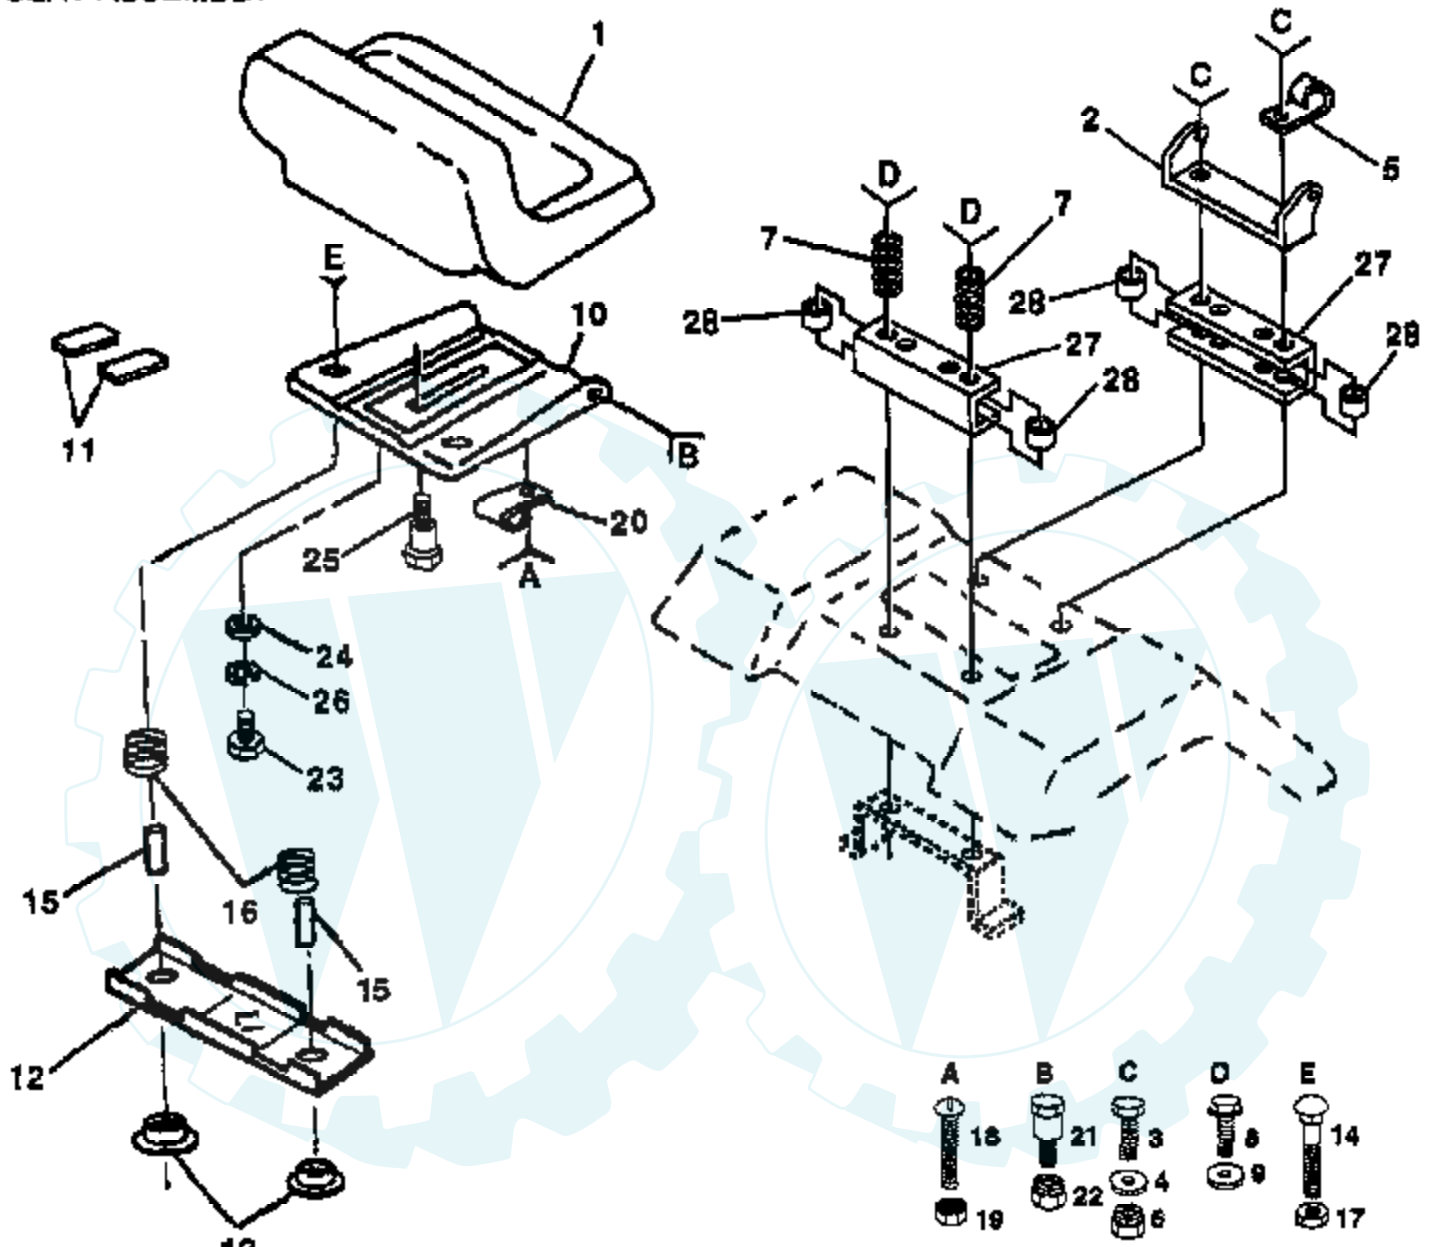

14 HP 42" TRACTOR - - MODEL NUMBER AYP7147A29

SEAT ASSEMBLY

Ref #	Part Number	Qty	Description
1	127427		SUB= 140119
2	126656X		SUB= 140551
3	74760640		BOLT
4	19131210		WASHER
5	2751R		CLIP T
6	73680600		SUB= 73690600
7	124181X		SPRING COMPRESSIO
8	17490640		SCREW
9	19131614		WASHER
10	131451		SUB= 155925
11	121251X		STRIP FORM
12	121246X		BRKT SWITCH
13	121248X		BUSHING
14	72050411		SUB= 872050411
15	121249X		SPACER SPLIT
16	121250X		SPRING
17	123976X		SUB= 73900400
18	74641008		SUB= 71031008
19	73951000		"NUT,KEPS"
20	4171R		CLIP T
21	105529X		SUB= 139888
22	73680500		SUB= 73690500
23	74780814		BOLT
24	19171912		WASHER
25	127018X		"BOLT,SHOULDER"
26	10040800		LOCKWASHER
27	131772		SEAT SPACER
28	131771		SPLIT SPACER