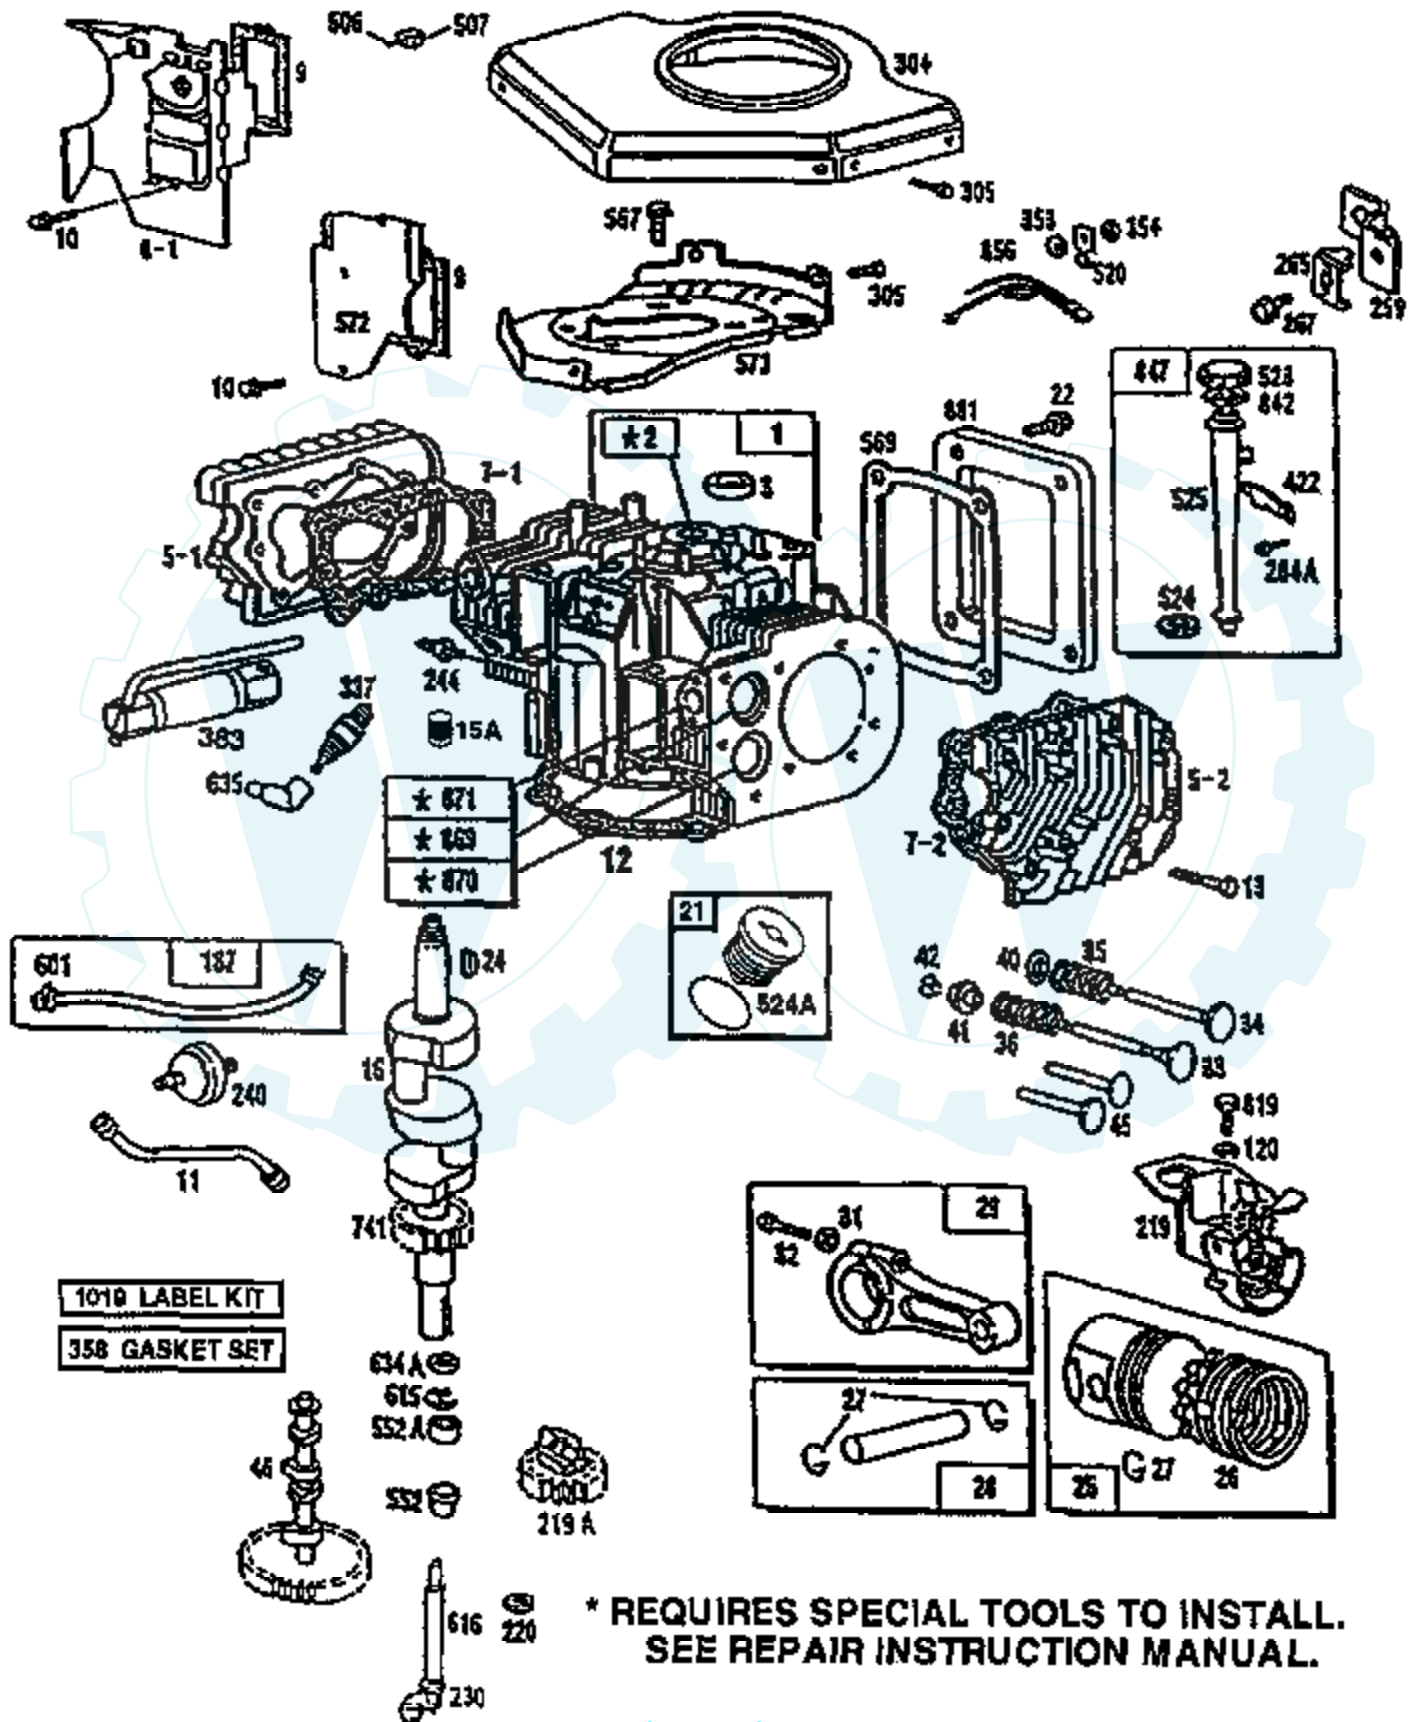

14 HP 42" TRACTOR - - MODEL NUMBER AYP7147A29
BRIGGS AND STRATTON ENGINE - MODEL NUMBER 400707, TYPE NUMBER 1510-01

Ref #	Part Number	Qty	Description
1	494533		CYLINDER ASSEMBLY
2	399265		P/N CONFLICT - CHECK WITH SUPPLIER
3	391086		SEAL, OIL
5-1	493457		HEAD, CYLINDER #1
5-2	493458		HEAD CYLINDER #2
7-1	271867		GASKET, CYLINDER HEAD #1
7-2	271868		GASKET, CYLINDER HEAD #2
8-1	393370		BREATHER ASSEMBLY
8-2	222892		COVER, BREATHER CYLINDER #2
9	27803		GASKET, VALVE COVER
10	94382		SCREW, SEMS
11	280225		TUBE, BREATHER
12	271142		GASKET, CRANKCASE COVER 1/64"
	271188		GASKET, CRANKCASE COVER,.005"
	271189		GASKET, CRANKCASE COVER,.009"
13	94565		SCREW, CYLINDER HEAD
15	91084		PLUG OIL DRAIN
15A	94497		PLUG, PIPE
16	393382		CRANKSHAFT
	94196		KEY, TIMING GEAR
18	493304		BASE ASSEMBLY, CRANKCASE
20	291675		SEAL, OIL
21	399195		SEAL ASSEMBLY, CYLINDER PLUG
22	93882		SCREW, SEMS
23	491180		FLYWHEEL & RING GEAR ASSY, MAGNETO
24	222698		KEY, FLYWHEEL
25	394955		PISTON ASSEMBLY, STANDARD SIZE
	394956		PISTON ASSEMBLY,.010" OVERSIZE
	394957		PISTON ASSEMBLY,.020" OVERSIZE
	394958		PISION ASSEMBLY,.030" OVERSIZE
26	394959		RING SET, PISTON, STANDARD SIZE
	394960		RING SET, PISTON,.010" OVERSIZE
	394961		RING SET, PISTON,.020" OVERSIZE
	394962		RING SET, PISTON,.030" OVERSIZE
27	260924		LOCK, PISTON PIN
28	299691		PIN ASSEMBLY, PISTON, STANDARD
	391286		PIN ASSEMBLY, PISTON .005" OVER
29	393270		ROD ASSEMBLY, CONNECTING
	393714		CONNECTING ROD
31	220863		WASHER
32	92909		SCREW, CONNECTING ROD
33	390419		VALVE, EXHAUST
34	261528		VALVE, INTAKE
35	65906		SPRING, INTAKE VALVE
36	26828		SPRING, EXHAUST VALVE
40	221596		RETAINER, INTAKE VALVE
41	292260		RETAINER, EXHAUST VALVE
42	93630		RETAINER, EXHAUST VALVE ROTOCOIL(2)
45	261368		TAPPET, VALVE
46	213421		GEAR, CAM
50	213290		MANIFOLD, INTAKE
51	271412		GASKET, CARBURETOR & INTAKE ELBOE
51A	280319		SPACER, CARBURETOR
52	270884		GASKET, INTAKE MANIFOLD MOUNTING
53	93970		SCREW, SEMS, CARBURETOR MOUNTING
54	93208		SCREW, SEMS INTAKE MANIFOLDING MOUNTING
75	222511		WASHER SPRING
78	94326		SCREW, AIR CLEANER