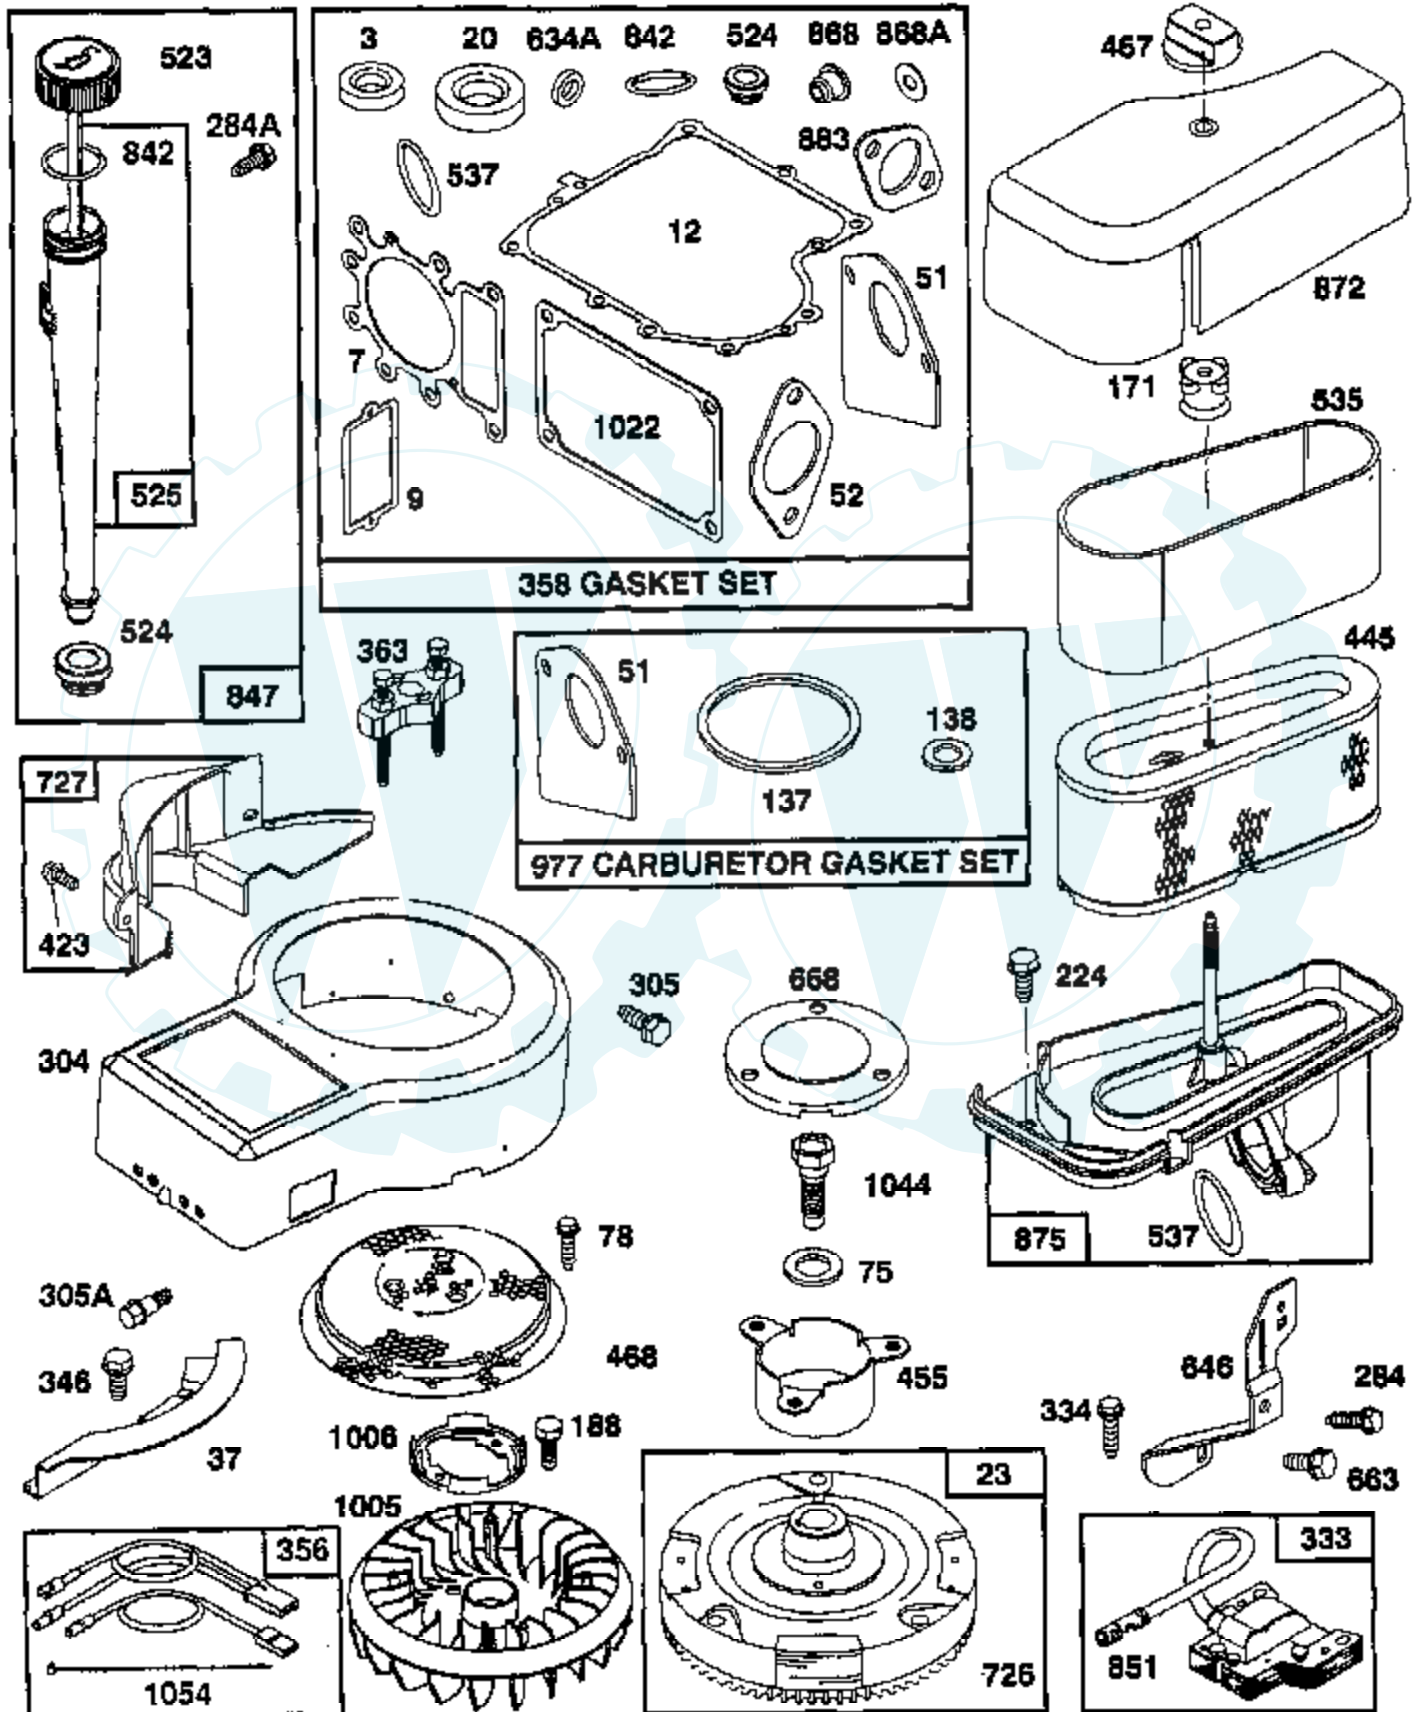

14 HP 42" TRACTOR - - MODEL NUMBER AYP7143C49
BRIGGS & STRATTON ENGINE - MODEL NUMBER 287707, TYPE NUMBER 0211-01

Ref #	Part Number	Qty	Description
1	496412		CYLINDER ASSY
2	399265		P/N CONFLICT - CHECK WITH SUPPLIER
3	391086		SEAL, OIL
5	495858		HEAD, CYLINDER
7	272614		GASKET, CYLINDER HEAD
8	495735		BREATHER ASSY
9	27803		GASKET, VALVE COVER
10	94621		SCREW, STEMS
11	281246		TUBE, BREATHER
12	271916		GASKET, CRANKCASE COVER 1/64"
	271997		GASKET, CRANKCASE COVER .005"
	271996		GASKET, CRANKCASE COVER .009"
13	94728		SCREW, CYLINDER HEAD
15	94239		PLUG, OIL DRAIN
16	495162		CRANKSHAFT
	94196		KEY, TIMING GEAR
18	494238		BASE, ENGINE
20	291675		SEAL, OIL
22	94624		SCREW, SEMS, BASE MOUNTING
23	492326		FLYWHEEL & RING GEAR ASSY, MAGNETO
24	222698		KEY, FLYWHEEL
25	495860		PISTON ASSY, STANDARD SIZE
	495977		PISTON ASSY .010" OVERSIZE
	495978		PISTON ASSY .020" OVERSIZE
	495979		PISTON ASSY .030" OVERSIZE
26	495854		RING SET, PISTON, STANDARD SIZE
27	260924		LOCK, PISTON PIN
28	299691		PIN ASSEMBLY, PISTON, STANDARD
	391286		PIN ASSEMBLY, PISTON .005" OVER
29	494504		ROD ASSY, CONNECTING
	495490		ROD ASSY, CONNECTING
33	495856		VALVE, EXHAUST
32	94695		SCREW
32A	94648		SCREW
34	495857		VALVE, INTAKE
35	262811		SPRING, VALVE
37	224502		GUARD, FLYWHEEL
40	224641		RETAINER, VALVE SPRING
45	262411		TAPPET, VALVE
46	494433		GEAR CAM
51	272465		GASKET, CARBURETOR (CARBURETOR TO ELBOW)
52	272569		GASKET, CARBURETOR
53	94637		STUD, CARBURETOR MOUNTING
75	224061		WASHER, SPRING
78	94626		SCREW, SEMS
95	94098		SCREW, THROTTLE
98	495800		SCREW, IDLE SPEED
104	231789		PIN, FLOAT HINGE
105	231855		VALVE ASSY, INLET NEEDLE
106	231854		INLET VALVE SEAT
108	224540		VALVE, CHOKE
117	231858		JET, NEEDLE VALVE
118	495932		VALVE, NEEDLE
121	495799		IN CARBURETOR OVERHAUL KIT
123	94616		SCREW, ELBOW MOUNTING
125	495935		CARBURETOR ASSEMBLY
127			CHECK WITH SUPPLIER
130	224539		VALVE, THROTTLE