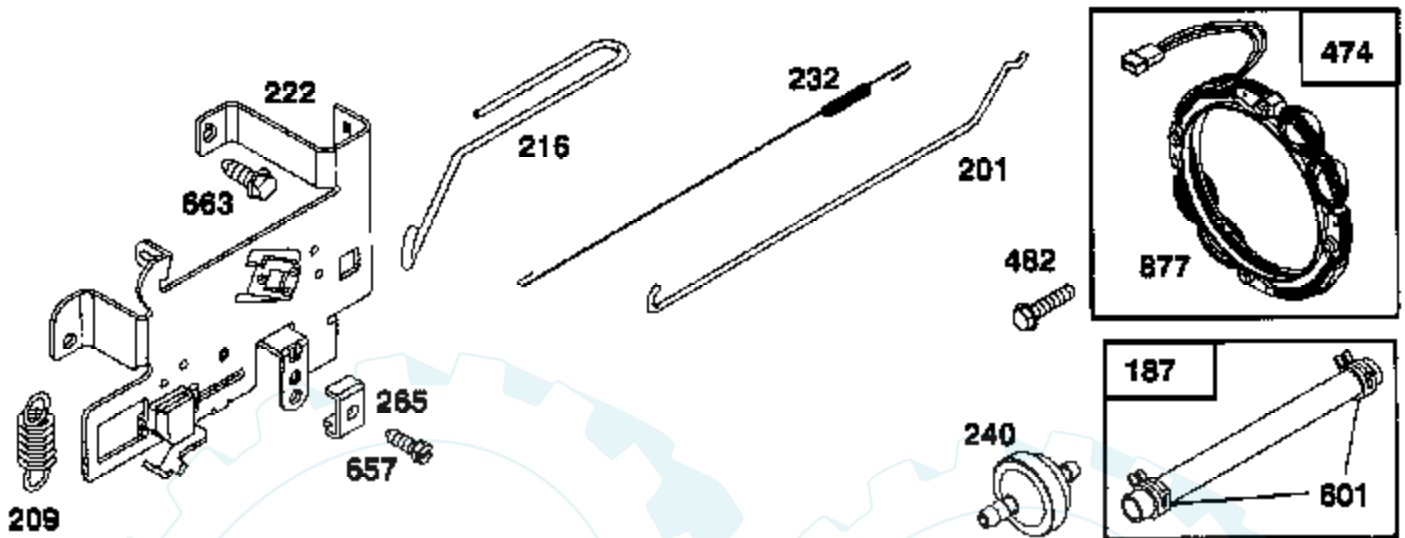

14 HP 42" TRACTOR - - MODEL NUMBER AYP7143C49
BRIGGS & STRATTON ENGINE - MODEL NUMBER 287707, TYPE NUMBER 0211-01

Reference Number	309	310	311	510	544	801	802	803
	Motor & Drive Assembly	Thru Bolt Assembly	Brush Assembly	Starter Drive Group	Armature Assembly	Drive End Cap Assembly	End Cap Assembly Commutator	Housing Assembly
Briggs & Stratton	Housing Length							
12V	3-21/32"	**384806	94003	395536	485678 *	390837	384856	395537 ***

* Includes #398003 Clutch Assembly (Ref. No. 513) ** Uses #94627 Screw-Hex. Head (Ref. No. 728) *** Includes Brush Set
#280104 Gear (Ref. No. 783)
#495877 Retainer and Pin (Ref. No. 878)
#94288 Roll Pin (Ref. No. 896)