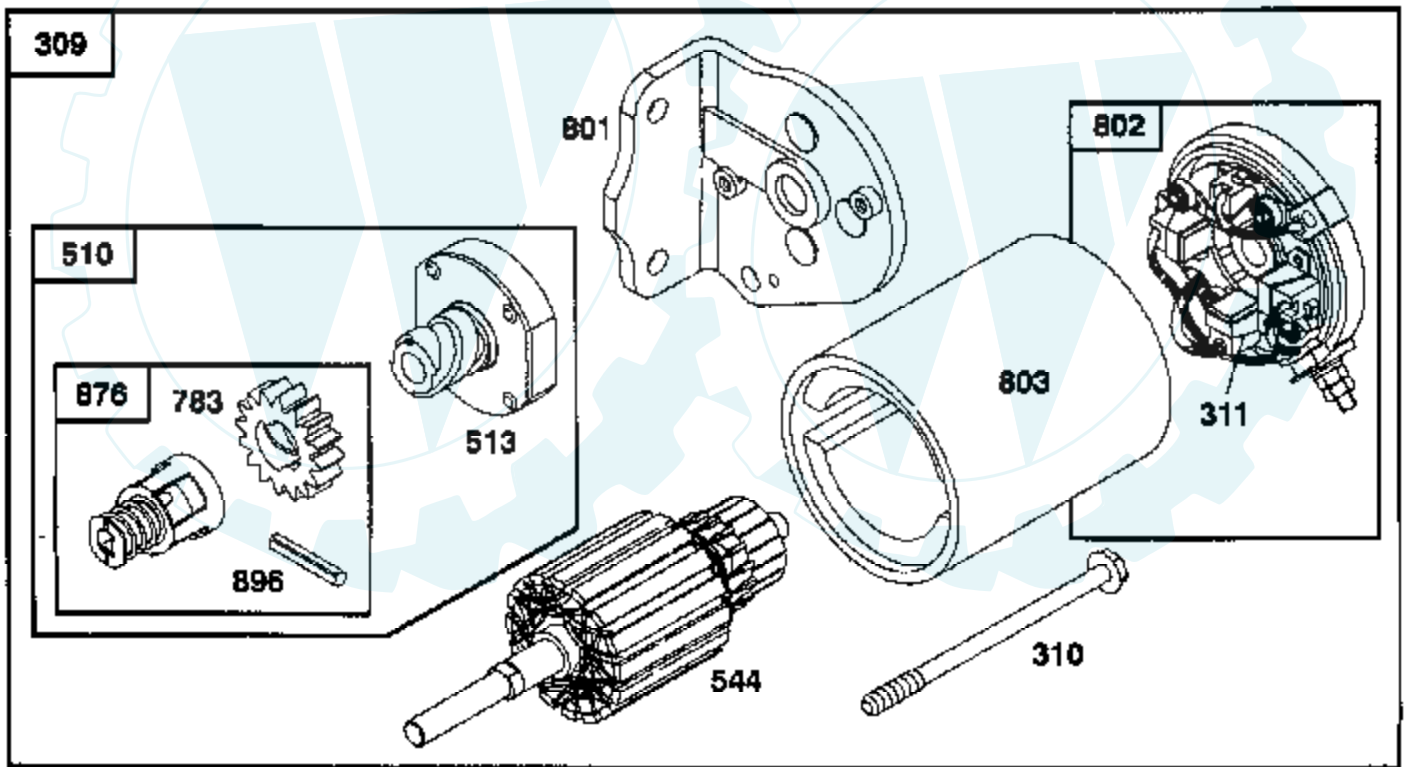

14 HP 42" TRACTOR - - MODEL NUMBER AYP7143C49
BRIGGS & STRATTON ENGINE - MODEL NUMBER 287707, TYPE NUMBER 0211-01

Reference Number	309	310	311	510	544	801	802	803
	Motor & Drive Assembly	Thru Bolt Assembly	Brush Assembly	Starter Drive Group	Armature Assembly	Drive End Cap Assembly	End Cap Assembly Commutator	Housing Assembly
Briggs & Stratton	Housing Length							
12V	3-21/32"	**384806	94003	395536	485678 *	390837	384856	395537 ***

* Includes #398003 Clutch Assembly (Ref. No. 513) ** Uses #94627 Screw-Hex. Head (Ref. No. 728) *** Includes Brush Set
#280104 Gear (Ref. No. 783)
#495877 Retainer and Pin (Ref. No. 878)
#94288 Roll Pin (Ref. No. 896)