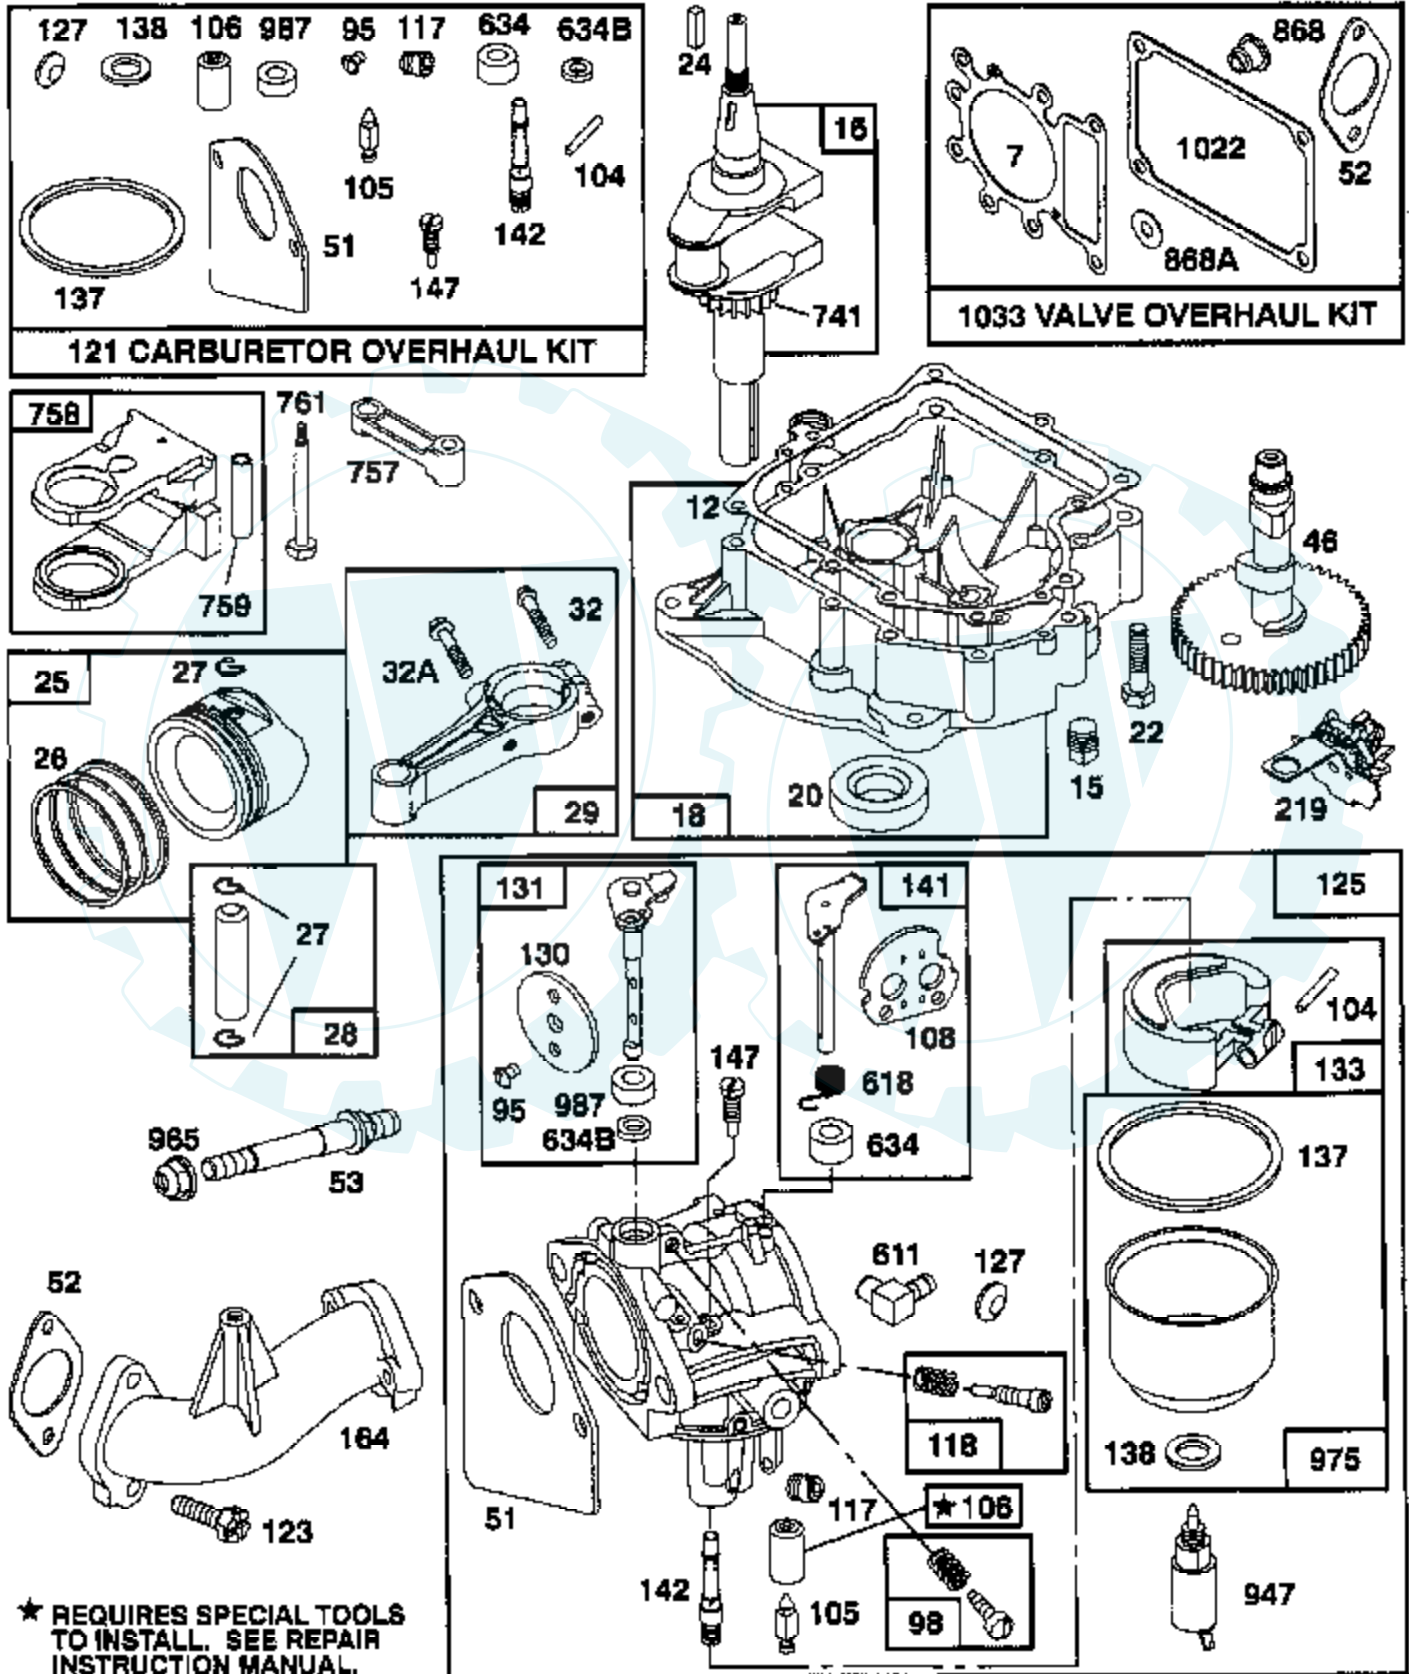

14 HP 42" TRACTOR - - MODEL NUMBER AYP7143C49

BRIGGS & STRATTON ENGINE - MODEL NUMBER 287707, TYPE NUMBER 0211-01

Ref #	Part Number	Qty	Description
1	496412		CYLINDER ASSY
2	399265		P/N CONFLICT - CHECK WITH SUPPLIER
3	391086		SEAL, OIL
5	495858		HEAD, CYLINDER
7	272614		GASKET, CYLINDER HEAD
8	495735		BREATHER ASSY
9	27803		GASKET, VALVE COVER
10	94621		SCREW, STEMS
11	281246		TUBE, BREATHER
12	271916		GASKET, CRANKCASE COVER 1/64"
	271997		GASKET, CRANKCASE COVER .005"
	271996		GASKET, CRANKCASE COVER .009"
13	94728		SCREW, CYLINDER HEAD
15	94239		PLUG, OIL DRAIN
16	495162		CRANKSHAFT
	94196		KEY, TIMING GEAR
18	494238		BASE, ENGINE
20	291675		SEAL, OIL
22	94624		SCREW, SEMS, BASE MOUNTING
23	492326		FLYWHEEL & RING GEAR ASSY, MAGNETO
24	222698		KEY, FLYWHEEL
25	495860		PISTON ASSY, STANDARD SIZE
	495977		PISTON ASSY .010" OVERSIZE
	495978		PISTON ASSY .020" OVERSIZE
	495979		PISTON ASSY .030" OVERSIZE
26	495854		RING SET, PISTON, STANDARD SIZE
27	260924		LOCK, PISTON PIN
28	299691		PIN ASSEMBLY, PISTON, STANDARD
	391286		PIN ASSEMBLY, PISTON .005" OVER
29	494504		ROD ASSY, CONNECTING
	495490		ROD ASSY, CONNECTING
33	495856		VALVE, EXHAUST
32	94695		SCREW
32A	94648		SCREW
34	495857		VALVE, INTAKE
35	262811		SPRING, VALVE
37	224502		GUARD, FLYWHEEL
40	224641		RETAINER, VALVE SPRING
45	262411		TAPPET, VALVE
46	494433		GEAR CAM
51	272465		GASKET, CARBURETOR (CARBURETOR TO ELBOW)
52	272569		GASKET, CARBURETOR
53	94637		STUD, CARBURETOR MOUNTING
75	224061		WASHER, SPRING
78	94626		SCREW, SEMS
95	94098		SCREW, THROTTLE
98	495800		SCREW, IDLE SPEED
104	231789		PIN, FLOAT HINGE
105	231855		VALVE ASSY, INLET NEEDLE
106	231854		INLET VALVE SEAT
108	224540		VALVE, CHOKE
117	231858		JET, NEEDLE VALVE
118	495932		VALVE, NEEDLE
121	495799		IN CARBURETOR OVERHAUL KIT
123	94616		SCREW, ELBOW MOUNTING
125	495935		CARBURETOR ASSEMBLY
127			CHECK WITH SUPPLIER
130	224539		VALVE, THROTTLE