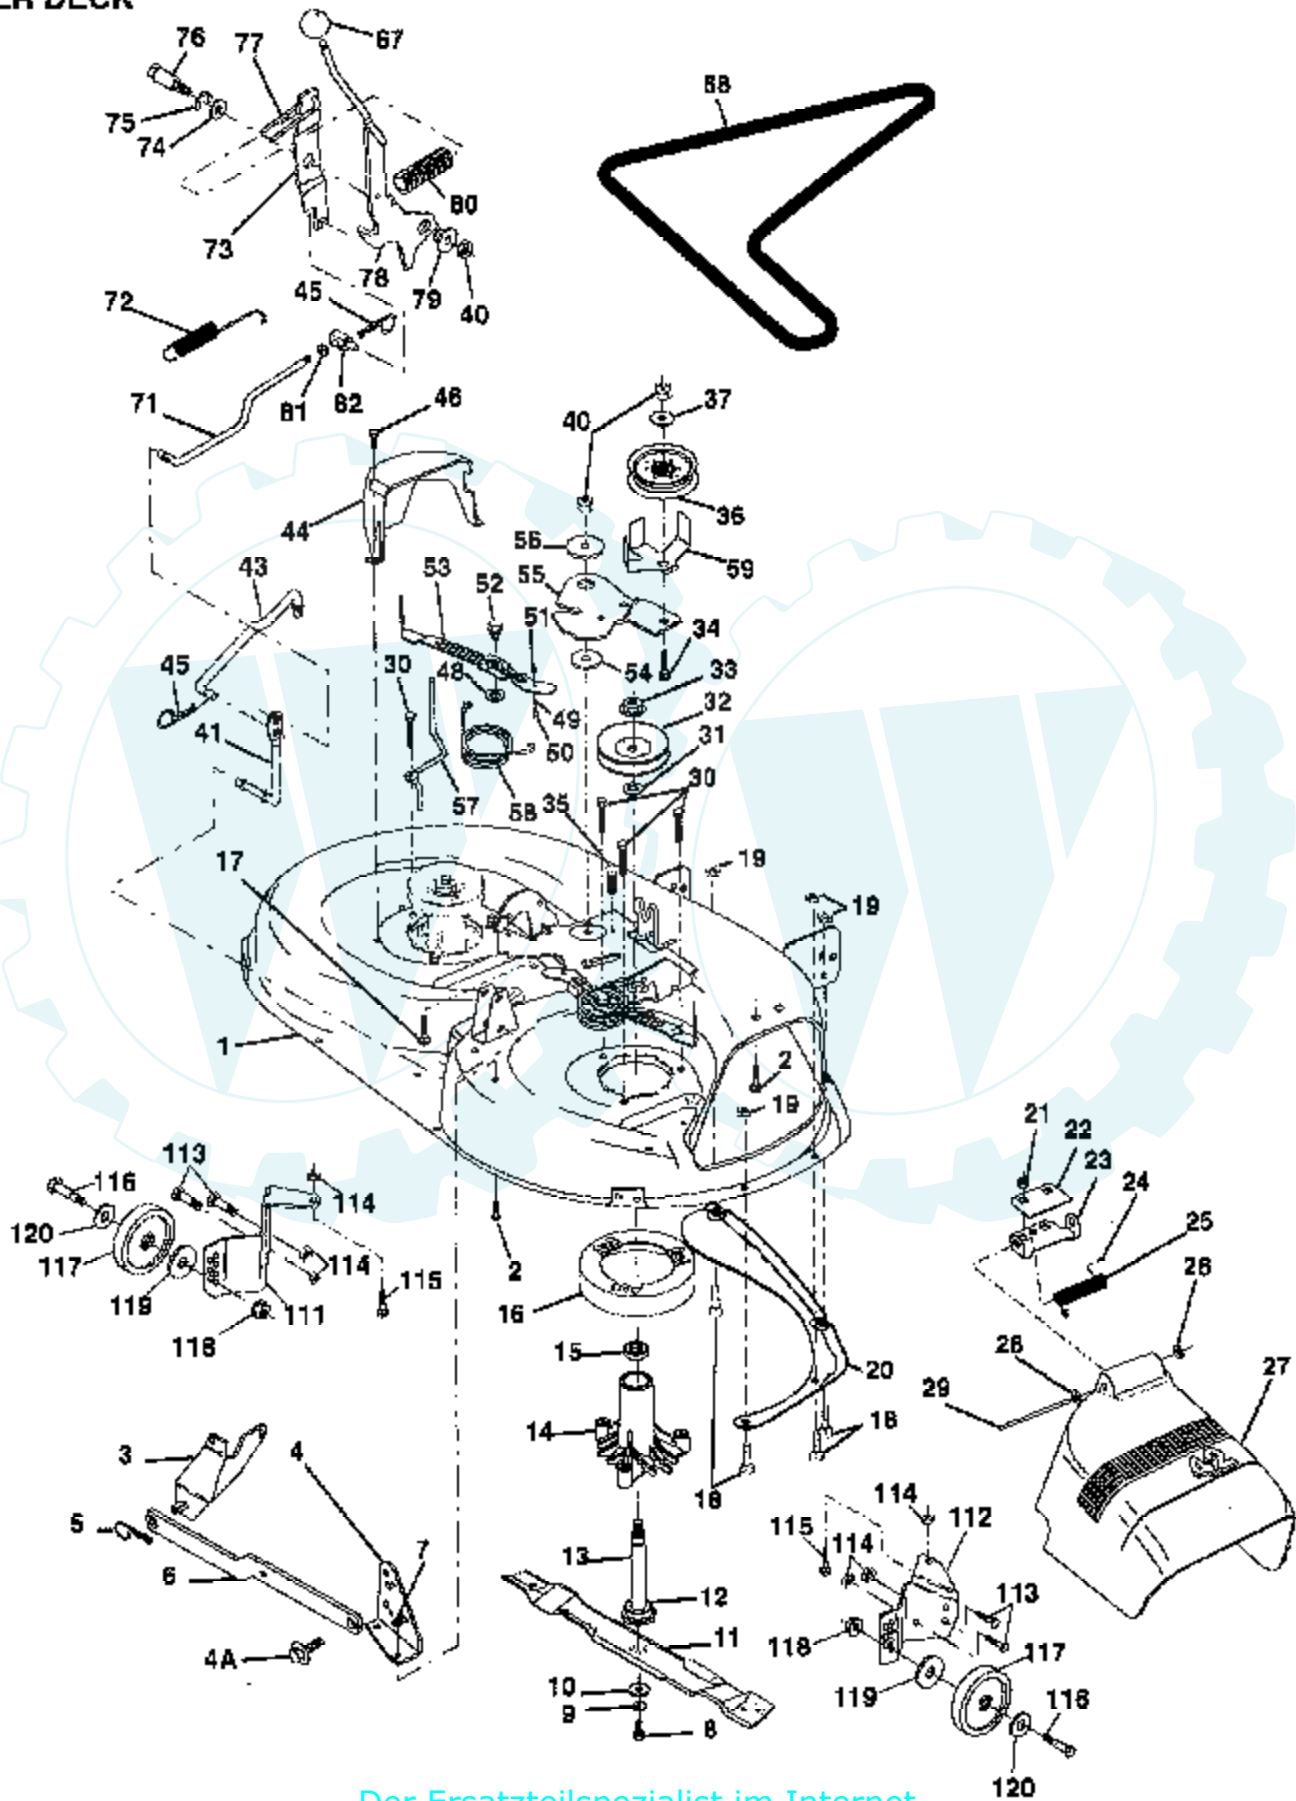

14 HP 42" TRACTOR - - MODEL NUMBER AYP7143C49

MOWER DECK

Ref #	Part Number	Qty	Description
1	140081		SUB= 144393
2	72140506		BOLT
3	138017		BRKT ASM SWAY BAR
4	138440		BRKT DECK SW BAR
4A	132827		BOLT SHD 5/16-18
5	4939M		SUB= 85902
6	130832		SUB= 130833
7	73800500		NUT
8	850857		BLADE BOLT
9	10030600		SUB= 10040600
10	140296		WASHER.HARD.BLADE
11	134149		"BLADE.42"" MULCHER"
12	129895		BEARING.BALL
13	137645		SUB= 137646
14	128774		HSG ASM MANDREL
15	110485X		BEARING
16	140329		STRIPPER RND MWR
17	72110610		BOLT RDHD 3/8-16
18	72140505		BOLT
19	73800500		NUT
20	136888		SUB= 918136888
21	73800500		NUT
22	134753		STIFFENER BRKT
23	131267		DEFLECTOR BRKT
24	105304X		CAP-SLEEVE LT
25	123713X		SPRING TORSION
26	110452X		NUT PUSH M
27	130968		DEFLECTOR.SHIELD
28	19111016		WASHER
29	131491		HINGE ROD
30	138776		SUB= 157722
31	129963		WASHER
32	129861		SUB= 153535
33	137266		SUB= 139729
34	72110614		BOLT
35	133835		XMAS TREE FASTNER
36	131494		FLAT IDLER PULLEY
37	19131316		WASHER
40	73800600		NUT
41	133551		PIVOT ROD
43	140083		ROD CLUTCH W/NIBS
44	140088		GUARD MAND LH BLK
45	4497H		RETAINER M
46	137729		SCREW.1/4-20X5/8
48	133944		HARD SMALL WASHER
49	133940		SUB= 151785
50	131340		SHOULDER BOLT
51	69180		LOCKNUT
52	139888		BOLT.SHLD.5/16-18
53	131845		BRAKE PAD ARM ASM
54	133943		HARDENED WASHER
55	140084		SUB= 151785
56	122052X		SPACER RETAINER
57	140090		KEEPER BELT LH 42
58	140086		SPRING TORSN BRAK
59	141043		GUARD IDLER TUV
67	106932X		KNOB T(3/8 HOLE)
68	140067		BELT-V MWR 82.625