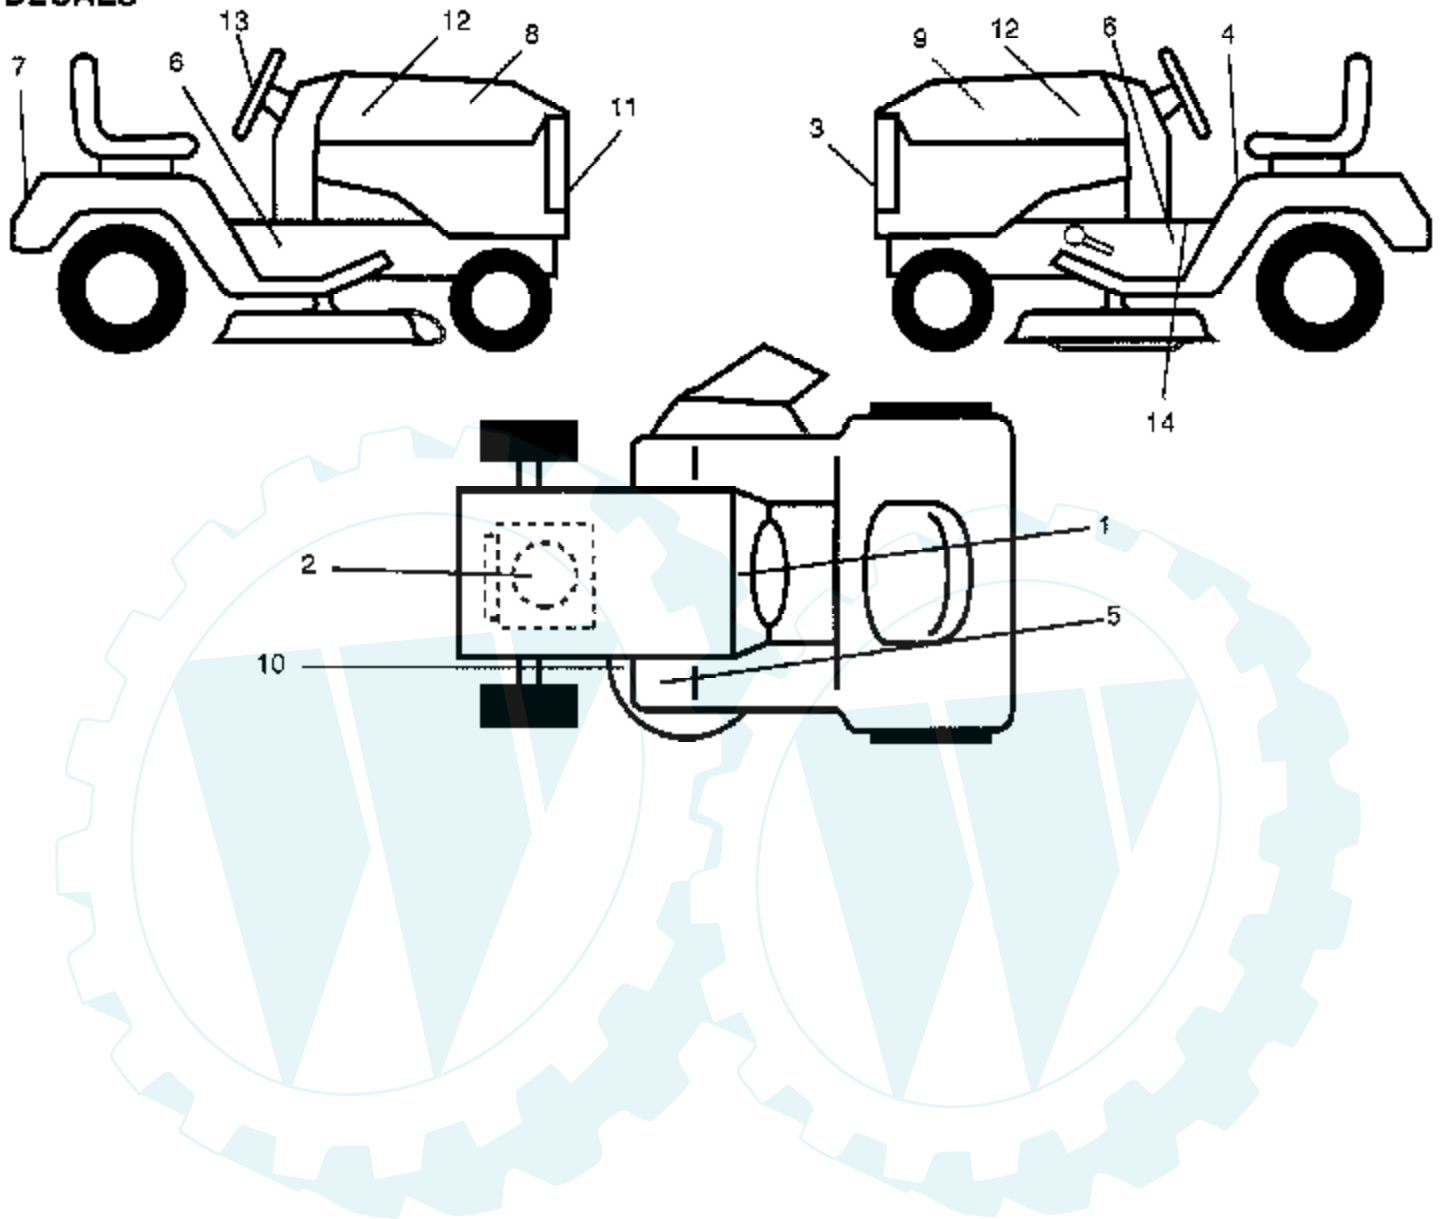

14 HP 42" TRACTOR - - MODEL NUMBER AYP7143C49

DECALS

Ref #	Part Number	Qty	Description
1	138955		DECAL.DASH.INST.
2	141521		DECAL.ENG.272750
3	141503		DECAL GRILL WIZ
4	133796		DECAL
5	4900J		DECAL T
6	141505		DECAL CHASSIS WIZ
7	127520		NLA
8	141498		DECAL HOOD RH WIZ
9	141499		DECAL HOOD LH WIZ
10	136830		DECAL.V.BELT
11	141504		DECAL GRILL WIZ
12	141501		DECAL HOOD INSERT
13	133870		NLA
14	140837		DECAL BRAK PARK
	138311		DECAL HANDLE LIFT
	143870		MANUAL.O.7143C49