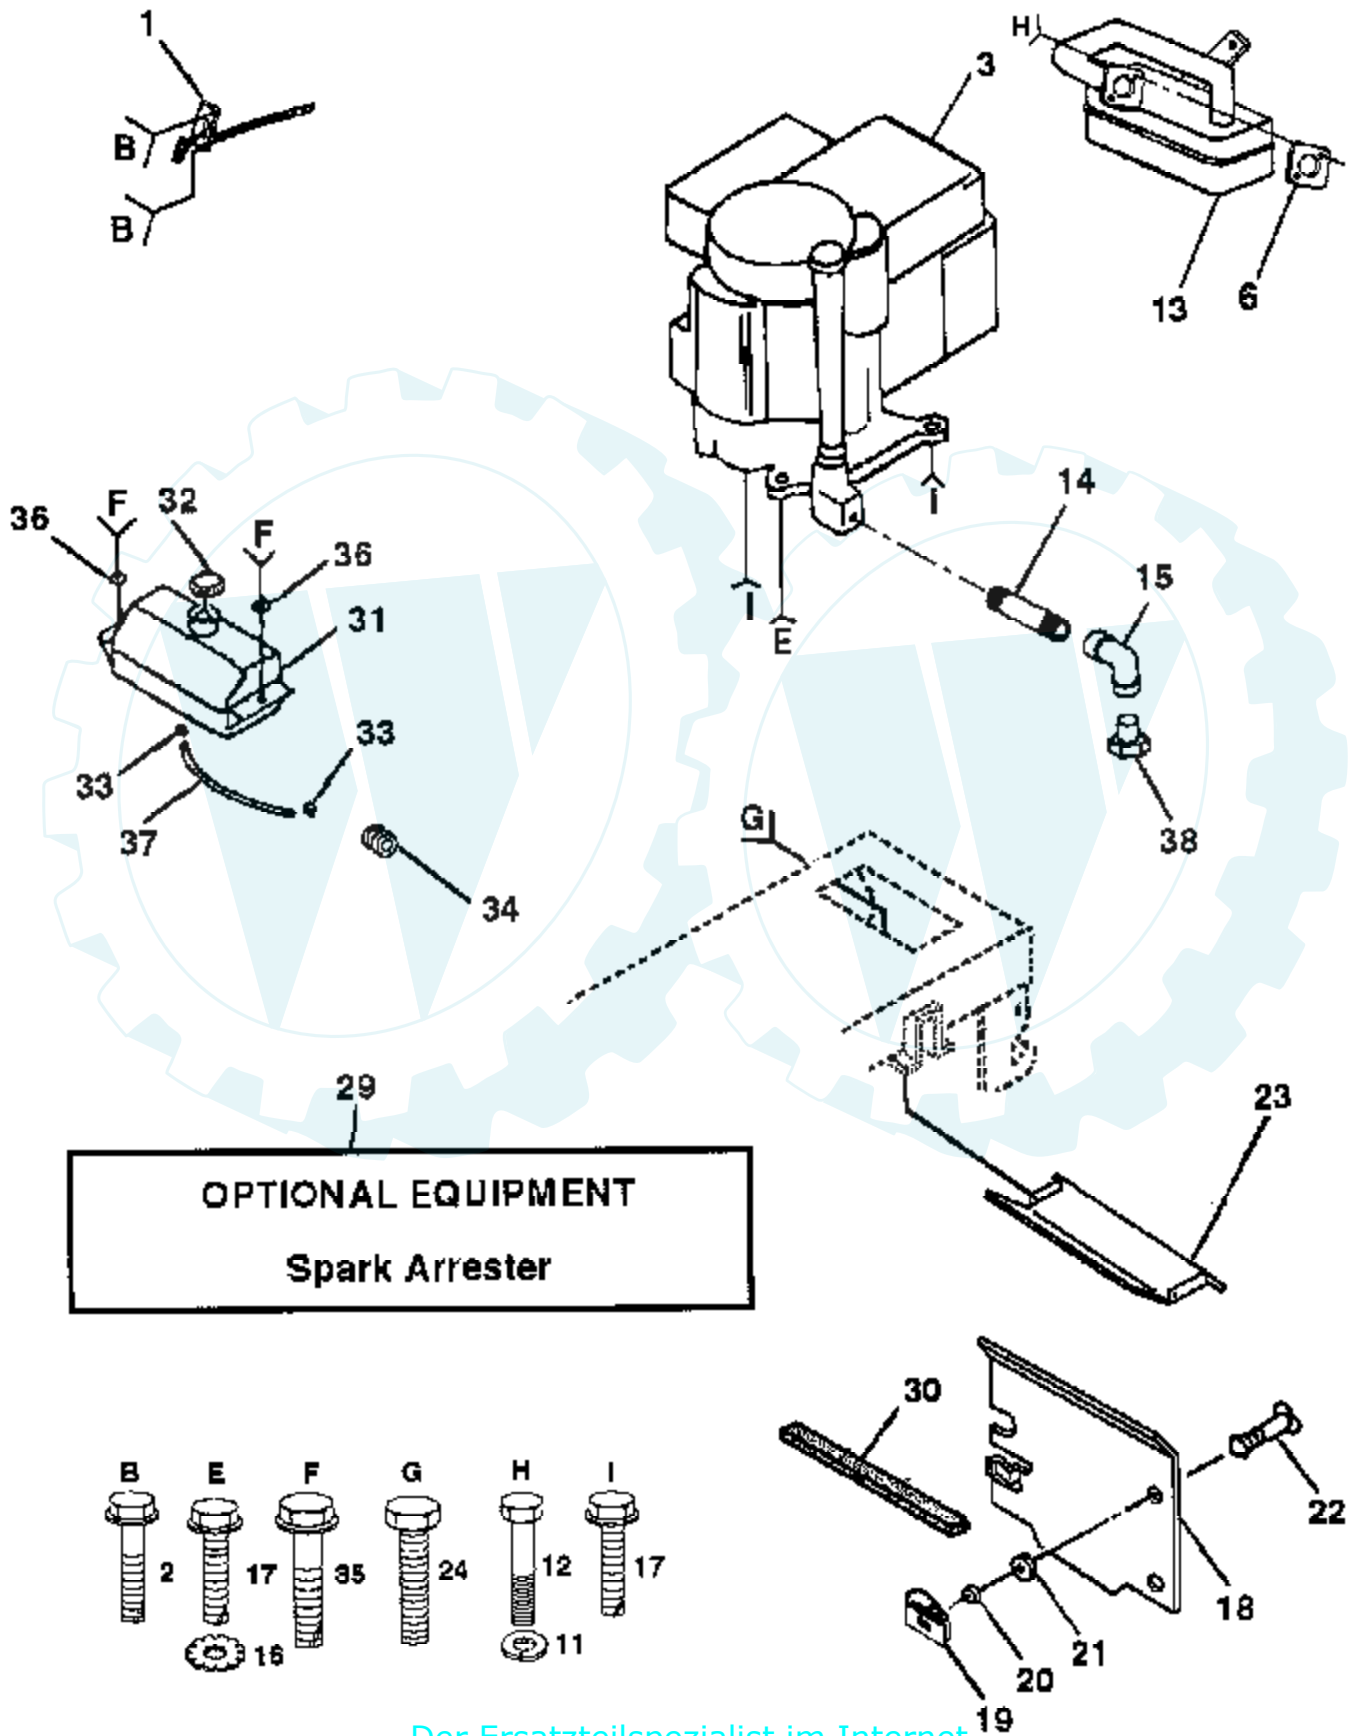

14 HP 42" TRACTOR - - MODEL NUMBER AYP7143C49

ENGINE

Ref #	Part Number	Qty	Description
1	132759		SUB= 918132759
2	17720410		SCREW LT
3			REFER TO IMAGE
6	125593X		SUB= 272293
11	10040500		LOCKWASHER
12	71070512		SCREW
13	137352		MUFFLER
14	13280324		PIPE NIPPLE
15	13200300		ELBOW
16	11050600		LOCKWASHER
17	17490620		SCREW
18	136718		SHIELD HEAT
19	105839X		RECEPTACLE LT
20	105838X		RETAINER LT
21	19091016		WASHER
22	123650X		STUD.1/4.TURN
23	128953		HEAT SHIELD
24	17021008		SCREW
29	137180		SUB= 532137180
30	127057X		SUB= 532127057
31	109202X		TANK.FUEL.LT.
32	140527		CAP ASM FUEL
33	123487X		HOSE CLAMP
34	124028X		SUB= 532124028
35	17490412		SCREW HEX CRT
36	19091416		WASHER
37	137040		LINE FUEL
38			CHECK WITH SUPPLIER