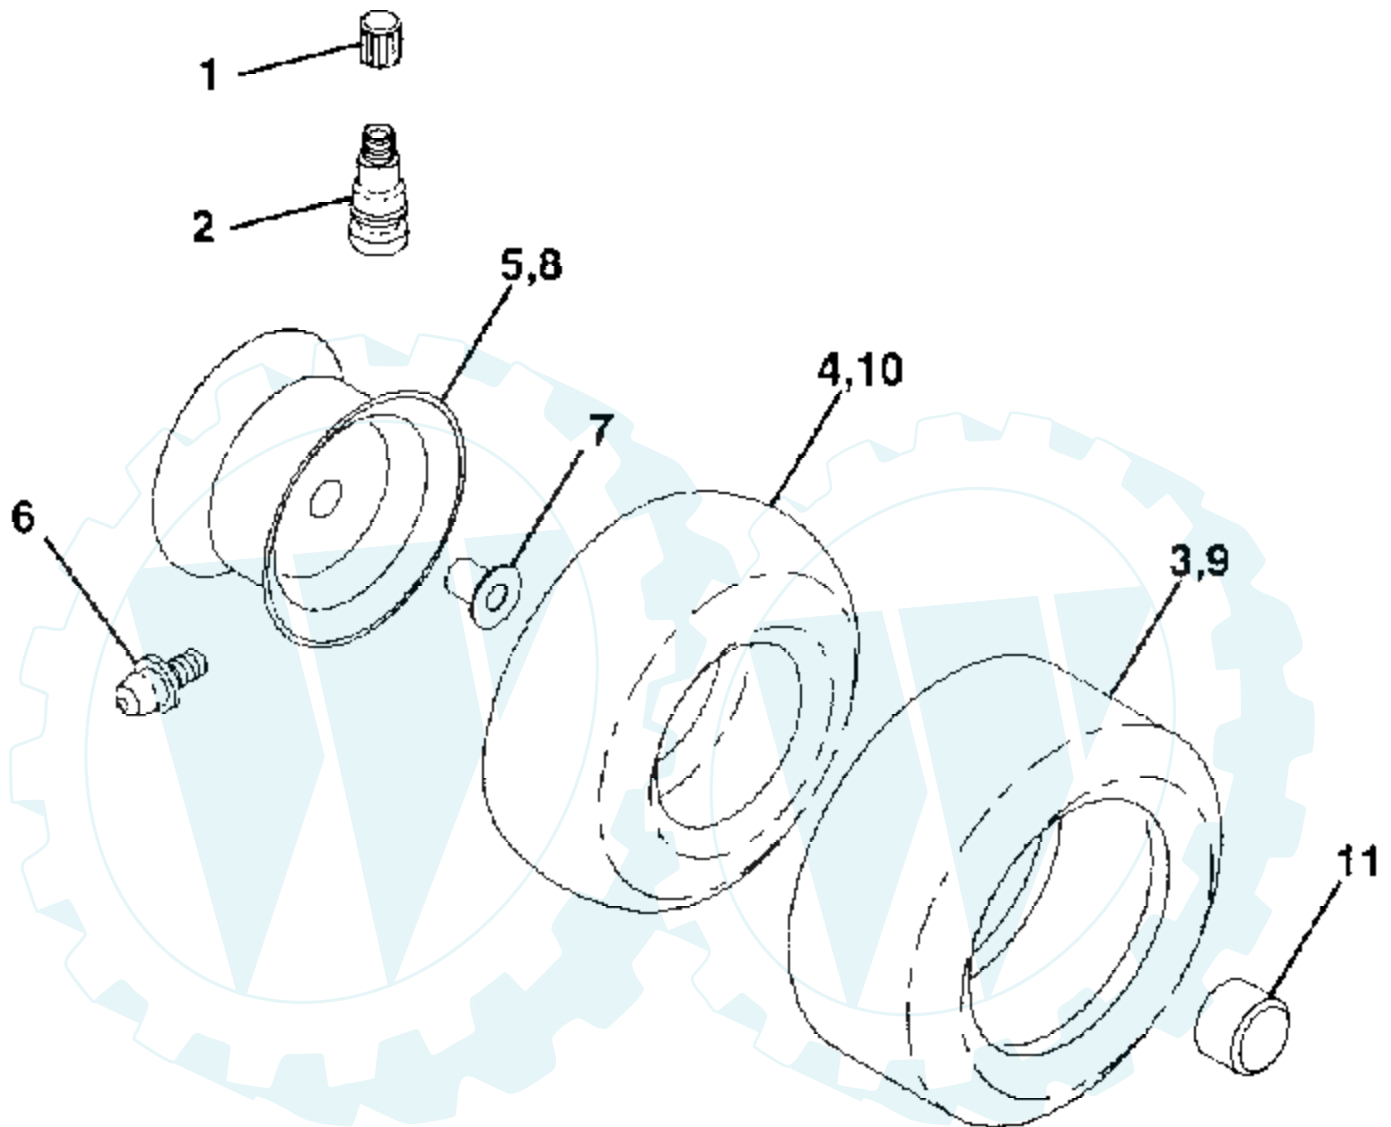

WHEELS AND TIRES

Ref #	Part Number	Qty	Description
1	59192		VALVE CAP
2	65139		VALVE STEM LT
3	106222X		SUB= 122073X
4	59904		TUBE.5.3/4.5/6
5	106732X427		"RIM ASM 6"" FRT"
6	278H		FITTING LT
7	9040H		"FLANGE, BEARING"
8	106108X427		"RIM AS 8"" REAR"
9	106268X		SUB= 122074X
10	7152J		TUBE.18X9.5-8
11	104757X		HUB CAP