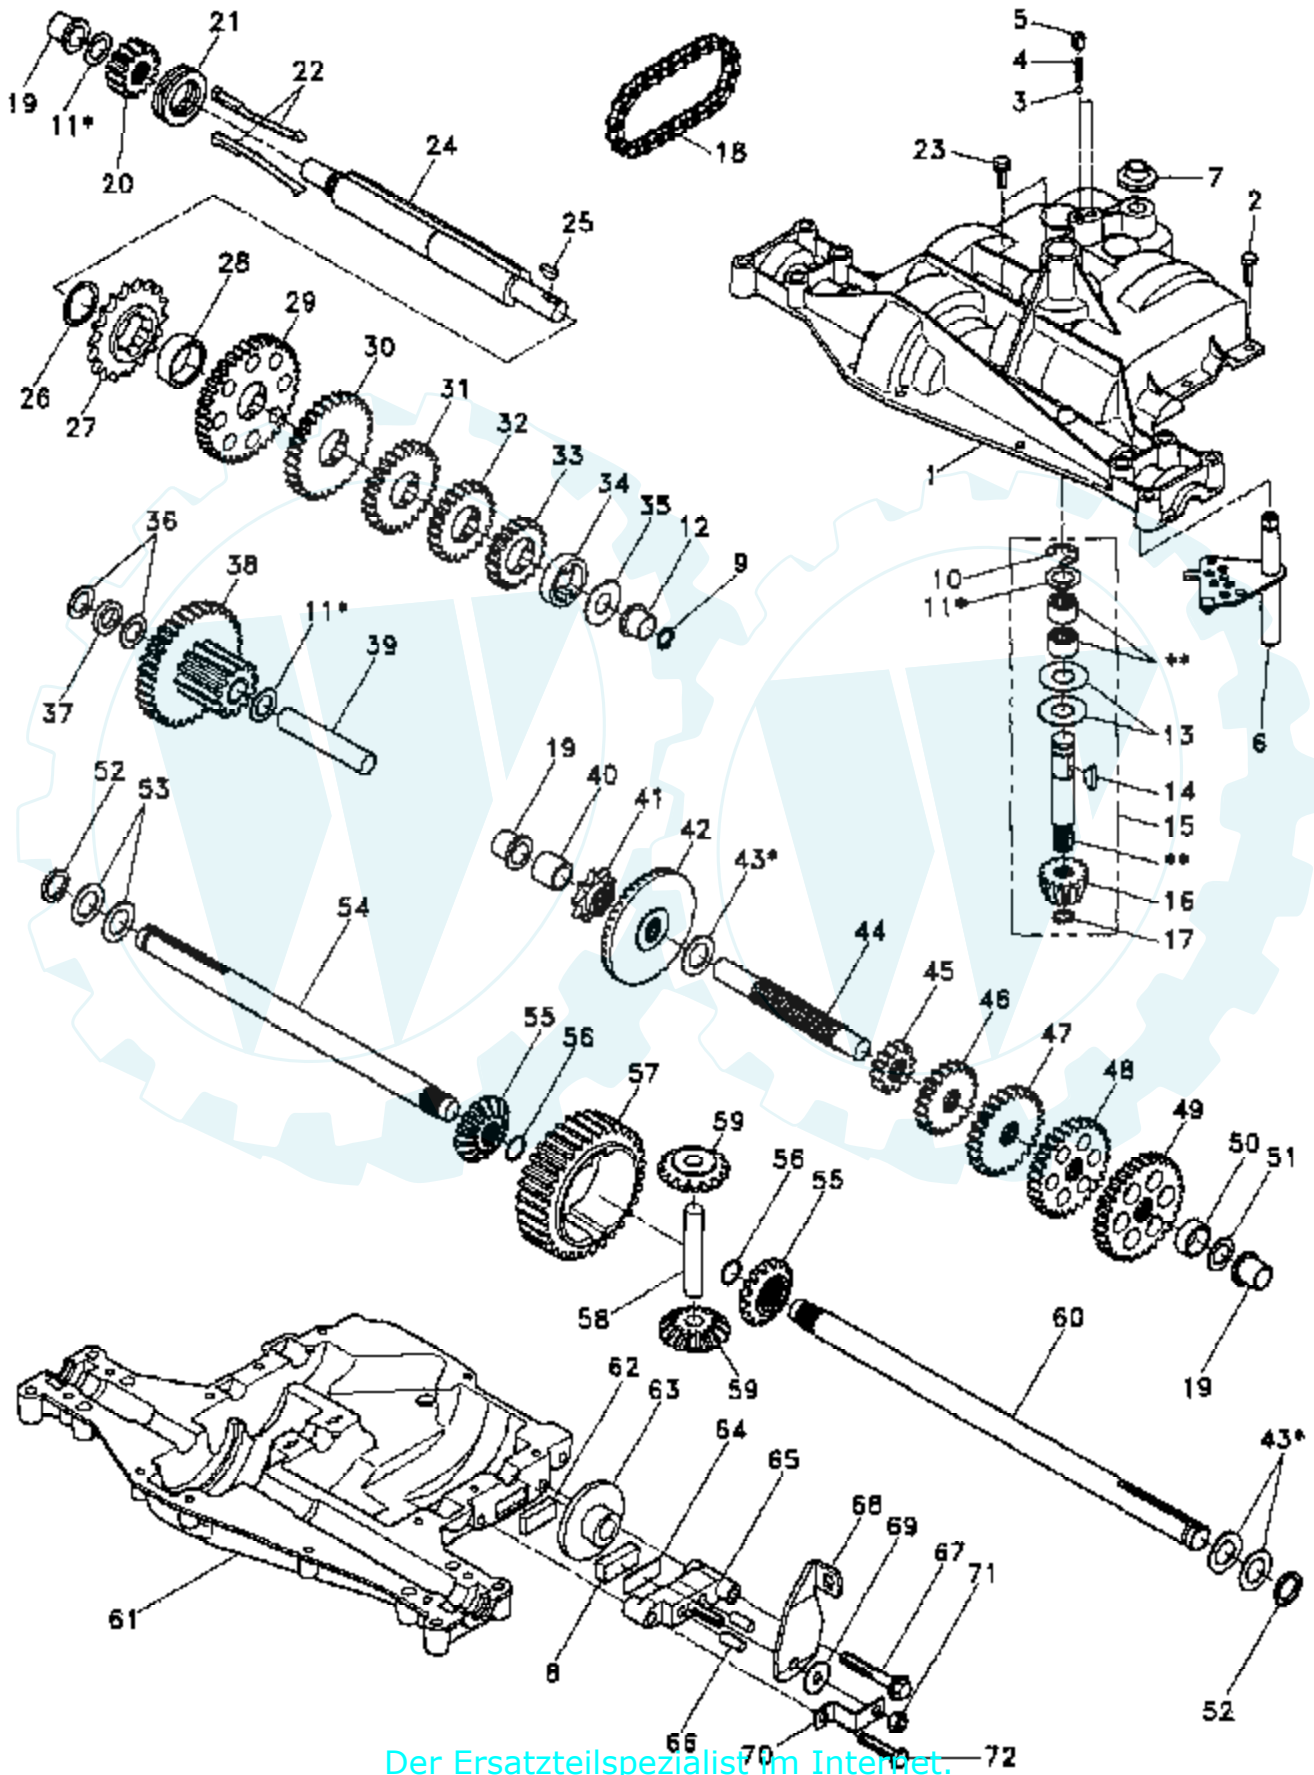

14 HP 42" TRACTOR - - MODEL NUMBER AYP7143C49 DANA TRANSAXLE - MODEL NUMBER 4360-78

Ref #	Part Number	Qty	Description
1	5305D		HOUSING, UPPER
2	1919		SCREW
3	5112		BALL, DETENT
4	3626		SPRING, DETENT
5	3623		SCREW, SET
6	4731		SHIFTER ASSEMBLY
7	5024		BOOT, SHIFTER
8	3907		PUCK, FRICTION
9	5416		SEAL, OIL
10	1106		RING, RETAINING
11	4689		ASSY, KIT, SHIM .625 SHAFT
12	5415		BEARING, FLANGE
13	3876		WASHER, PLAIN .632 X 1.38 X .046
14	1746		KEY, WOODRUFF, #9
15	4551		ASSEMBLY, KIT, INPUT SHAFT
16	3590		PINION, BEVEL, 14 TEETH
17	3624		RING, RETAINING
18	3625		CHAIN, 24 PITCHES
19	1542		BEARING, FLANGE
20	5402		GEAR, SPUR, 14 TEETH
21	5303		COLLAR, CLUTCH
22	4758		ASSEMBLY, KIT, CLUTCH KEYS
23	5131		SCREW TAPPING WITH SEALER
24	5403		SHAFT, INTERMEDIATE
25	1375		KEY, WOODRUFF, #61
26	3627		RING, RETAINING
27	3830		SPROCKET, 18 TEETH
28	3841		SPACER
29	5365		GEAR, SPUR, 37 TEETH
30	3867		GEAR, SPUR, 30 TEETH
31	3783		GEAR, SPUR, 25 TEETH
32	3869		GEAR, SPUR, 22 TEETH
33	5202		GEAR, SPUR, 19 TEETH
34	5027		SPACER
35	3628		WASHER, PLAIN .640 X 1.37 X .061
36	1423		WASHER, PLAIN .632 X 1.00 X .026
37	3422		SPACER .630 X 1.00 X .169
38	4286		ASSY GEAR COMB 12&35 TEETH
39	4286		ASSY GEAR COMB 12&35 TEETH
39	3967		SHAFT, IDLER
40	3901		SPACER .635 X .875 X .755
41	3645		SPROCKET, 9 TEETH
42	3853		GEAR, BEVEL, 42 TEETH
43	4691		ASSY, KIT, SHIM .750 SHAFT
44	3882		SHAFT, DRIVE
45	5364		GEAR SPUR, 12 TEETH
46	3866		GEAR, SPUR, 20 TEETH
47	3719		GEAR, SPUR, 25 TEETH
48	3868		GEAR, SPUR, 28 TEETH
49	3683		GEAR, SPUR, 31 TEETH
50	3714		SPACER
51	1145		WASHER, PLAIN .632 X 1.00 X .060
52	5130		WASHER, NEOPRENE
53	3184		WASHER, PLAIN .758 X 1.25 X .031
54	3880		AXLE LEFT HAND
55	3780		GEAR, MITER, 15 TEETH
56	3656		RING, RETAINING
57	3839		GEAR, SPUR, 32 TEETH