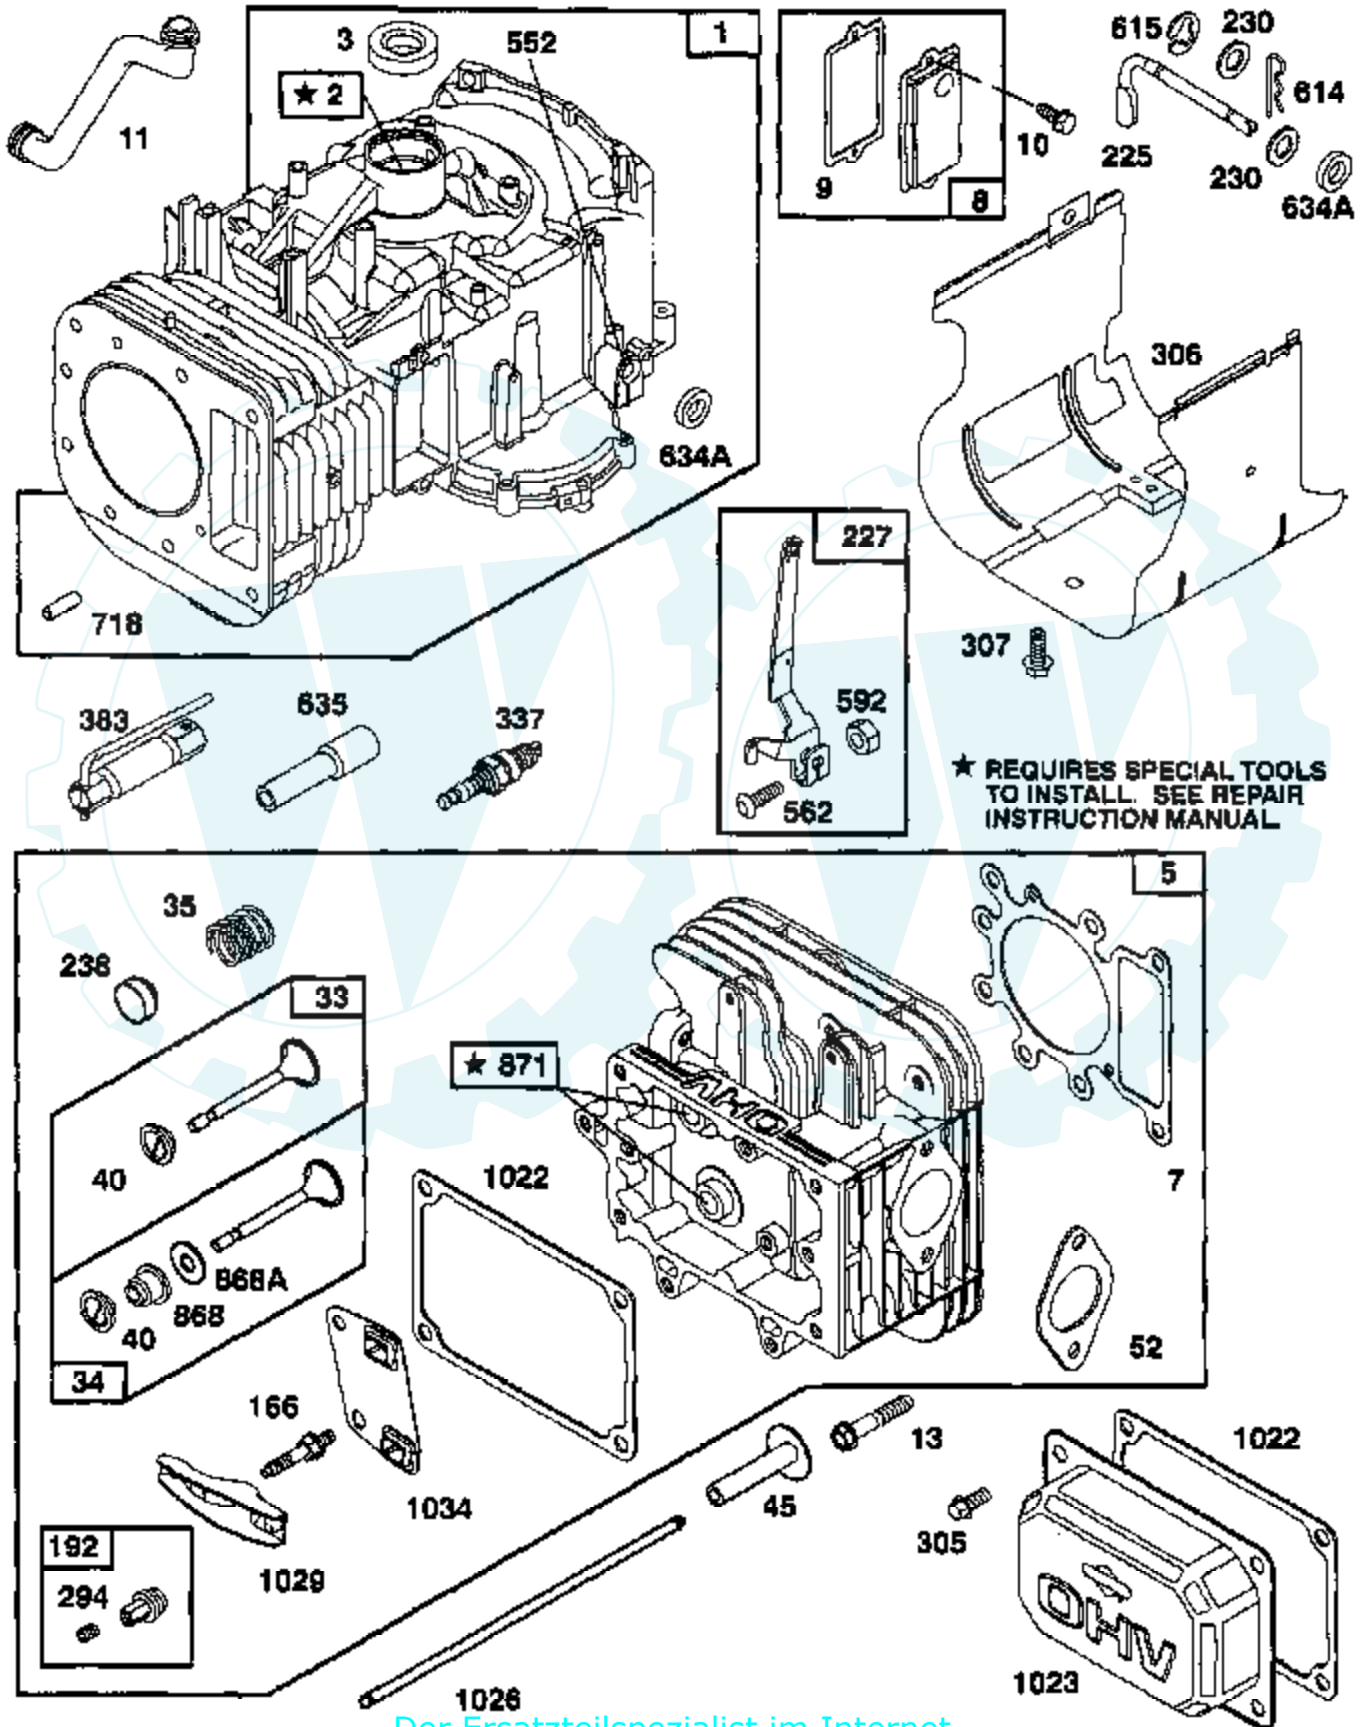

14 HP 42" TRACTOR - - MODEL NUMBER AYP7143C49
BRIGGS & STRATTON ENGINE - MODEL NUMBER 287707, TYPE NUMBER 0211-01

Ref #	Part Number	Qty	Description
1	496412		CYLINDER ASSY
2	399265		P/N CONFLICT - CHECK WITH SUPPLIER
3	391086		SEAL, OIL
5	495858		HEAD, CYLINDER
7	272614		GASKET, CYLINDER HEAD
8	495735		BREATHER ASSY
9	27803		GASKET, VALVE COVER
10	94621		SCREW, STEMS
11	281246		TUBE, BREATHER
12	271916		GASKET, CRANKCASE COVER 1/64"
	271997		GASKET, CRANKCASE COVER .005"
	271996		GASKET, CRANKCASE COVER .009"
13	94728		SCREW, CYLINDER HEAD
15	94239		PLUG, OIL DRAIN
16	495162		CRANKSHAFT
	94196		KEY, TIMING GEAR
18	494238		BASE, ENGINE
20	291675		SEAL, OIL
22	94624		SCREW, SEMS, BASE MOUNTING
23	492326		FLYWHEEL & RING GEAR ASSY, MAGNETO
24	222698		KEY, FLYWHEEL
25	495860		PISTON ASSY, STANDARD SIZE
	495977		PISTON ASSY .010" OVERSIZE
	495978		PISTON ASSY .020" OVERSIZE
	495979		PISTON ASSY .030" OVERSIZE
26	495854		RING SET, PISTON, STANDARD SIZE
27	260924		LOCK, PISTON PIN
28	299691		PIN ASSEMBLY, PISTON, STANDARD
	391286		PIN ASSEMBLY, PISTON .005" OVER
29	494504		ROD ASSY, CONNECTING
	495490		ROD ASSY, CONNECTING
33	495856		VALVE, EXHAUST
32	94695		SCREW
32A	94648		SCREW
34	495857		VALVE, INTAKE
35	262811		SPRING, VALVE
37	224502		GUARD, FLYWHEEL
40	224641		RETAINER, VALVE SPRING
45	262411		TAPPET, VALVE
46	494433		GEAR CAM
51	272465		GASKET, CARBURETOR (CARBURETOR TO ELBOW)
52	272569		GASKET, CARBURETOR
53	94637		STUD, CARBURETOR MOUNTING
75	224061		WASHER, SPRING
78	94626		SCREW, SEMS
95	94098		SCREW, THROTTLE
98	495800		SCREW, IDLE SPEED
104	231789		PIN, FLOAT HINGE
105	231855		VALVE ASSY, INLET NEEDLE
106	231854		INLET VALVE SEAT
108	224540		VALVE, CHOKE
117	231858		JET, NEEDLE VALVE
118	495932		VALVE, NEEDLE
121	495799		IN CARBURETOR OVERHAUL KIT
123	94616		SCREW, ELBOW MOUNTING
125	495935		CARBURETOR ASSEMBLY
127			CHECK WITH SUPPLIER
130	224539		VALVE, THROTTLE