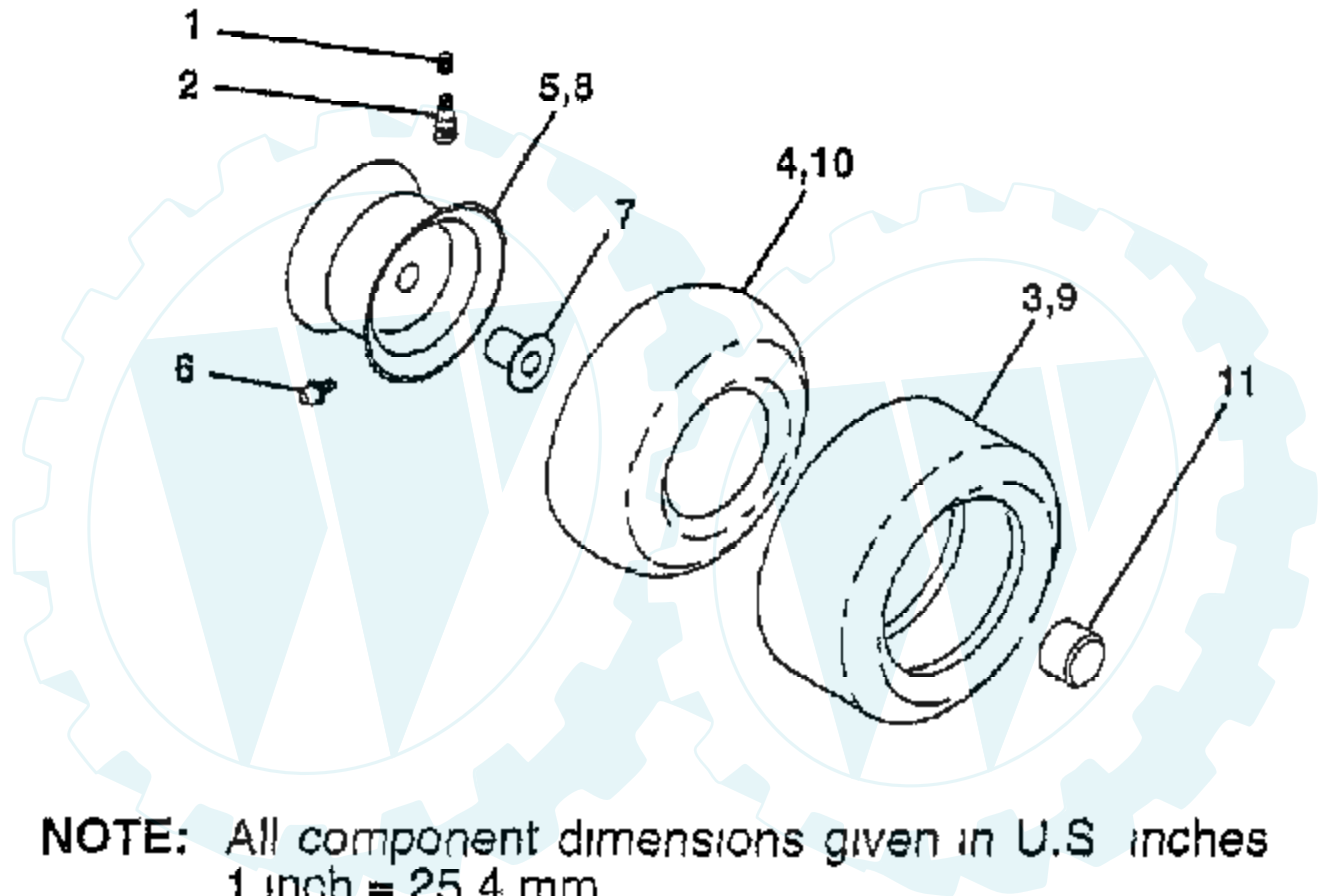

TRACTOR - - MODEL NUMBER AYP7143B79

WHEELS AND TIRES

NOTE: All component dimensions given in U.S. inches
1 inch = 25.4 mm

Ref #	Part Number	Qty	Description
1	59192		VALVE CAP
2	65139		VALVE STEM LT
3	106222X		SUB= 122073X
4	59904		TUBE.5.3/4.5/6
5	106732X427		"RIM ASM 6"" FRT"
6	278H		FITTING LT
7	9040H		"FLANGE, BEARING"
8	106108X427		"RIM AS 8"" REAR"
9	106268X		SUB= 122074X
10	7152J		TUBE.18X9.5-8
11	104757X		HUB CAP
	144334		SEALANT.TIRE 10 OZ. TUBE