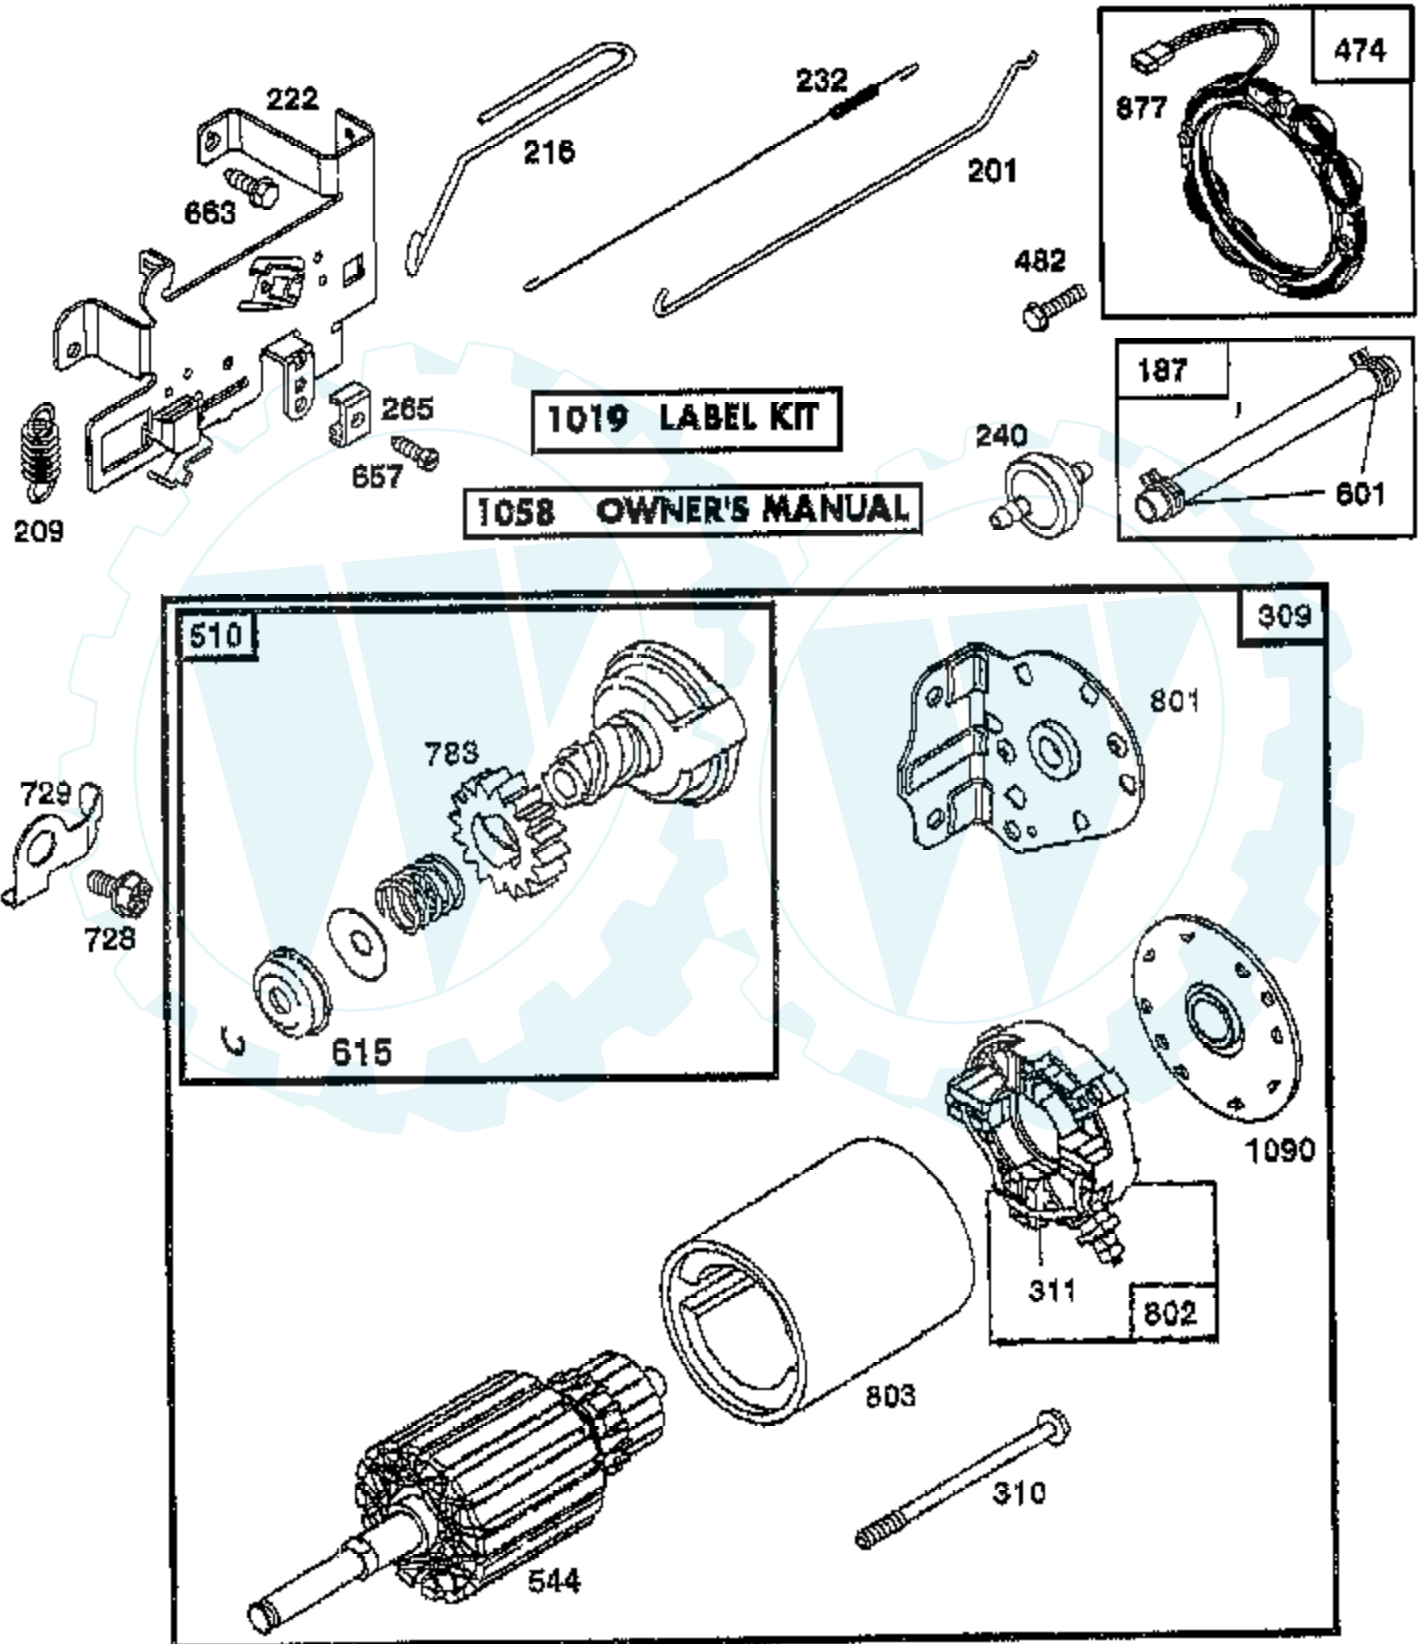

TRACTOR - - MODEL NUMBER AYP7143B79
BRIGGS & STRATTON ENGINE - MODEL NUMBER 287707, TYPE NUMBER 0255-01

Ref #	Part Number	Qty	Description
1	496412		CYLINDER ASSY
2	399265		P/N CONFLICT - CHECK WITH SUPPLIER
3	391086		SEAL, OIL
5	495858		HEAD, CYLINDER
7	272614		GASKET, CYLINDER HEAD
8	495735		BREATHER ASSY
9	27803		GASKET, VALVE COVER
10	94621		SCREW, STEMS
11	281246		TUBE, BREATHER
12	271916		GASKET, CRANKCASE COVER 1/64"
	271997		GASKET, CRANKCASE COVER .005"
	271996		GASKET, CRANKCASE COVER .009"
13	94728		SCREW, CYLINDER HEAD
15	94239		PLUG, OIL DRAIN
16	495162		CRANKSHAFT
	94196		KEY, TIMING GEAR
18	494238		BASE, ENGINE
20	291675		SEAL, OIL
22	94624		SCREW, SEMS, BASE MOUNTING
23	492326		FLYWHEEL & RING GEAR ASSY, MAGNETO
24	222698		KEY, FLYWHEEL
25	495860		PISTON ASSY, STANDARD SIZE
	495977		PISTON ASSY .010" OVERSIZE
	495978		PISTON ASSY .020" OVERSIZE
	495979		PISTON ASSY .030" OVERSIZE
26	495854		RING SET, PISTON, STANDARD SIZE
	495852		RING SET, PISTON, .010" OVERSIZE
	495851		RING SET, PISTON, .020" OVERSIZE
	495855		RING SET, PISTON, .030" OVERSIZE
27	260924		LOCK, PISTON PIN
28	299691		PIN ASSEMBLY, PISTON, STANDARD
	391286		PIN ASSEMBLY, PISTON .005" OVER
29	494504		ROD ASSY, CONNECTING
	495490		ROD ASSY, CONNECTING
32	94695		SCREW
32A	94648		SCREW
33	495856		VALVE, EXHAUST
34	495857		VALVE, INTAKE
35	262811		SPRING, VALVE
37	224502		GUARD, FLYWHEEL
40	224641		RETAINER, VALVE SPRING
45	262411		TAPPET, VALVE
46	96884		GEAR, CAM
51	272465		GASKET, CARBURETOR (CARBURETOR TO ELBOW)
52	272569		GASKET, CARBURETOR
53	94637		STUD, CARBURETOR MOUNTING
75	224061		WASHER, SPRING
78	94626		SCREW, SEMS
93	281346		BUSHING, THROTTLE SHAFT
95	94098		SCREW, THROTTLE
98	495800		SCREW, IDLE SPEED
104	231789		PIN, FLOAT HINGE
105	231855		VALVE ASSY, INLET NEEDLE
106	231854		INLET VALVE SEAT
108	224540		VALVE, CHOKE
117	231858		JET, NEEDLE VALVE
118	495932		VALVE, NEEDLE
121	497535		CARBURETOR OVERHAUL KIT