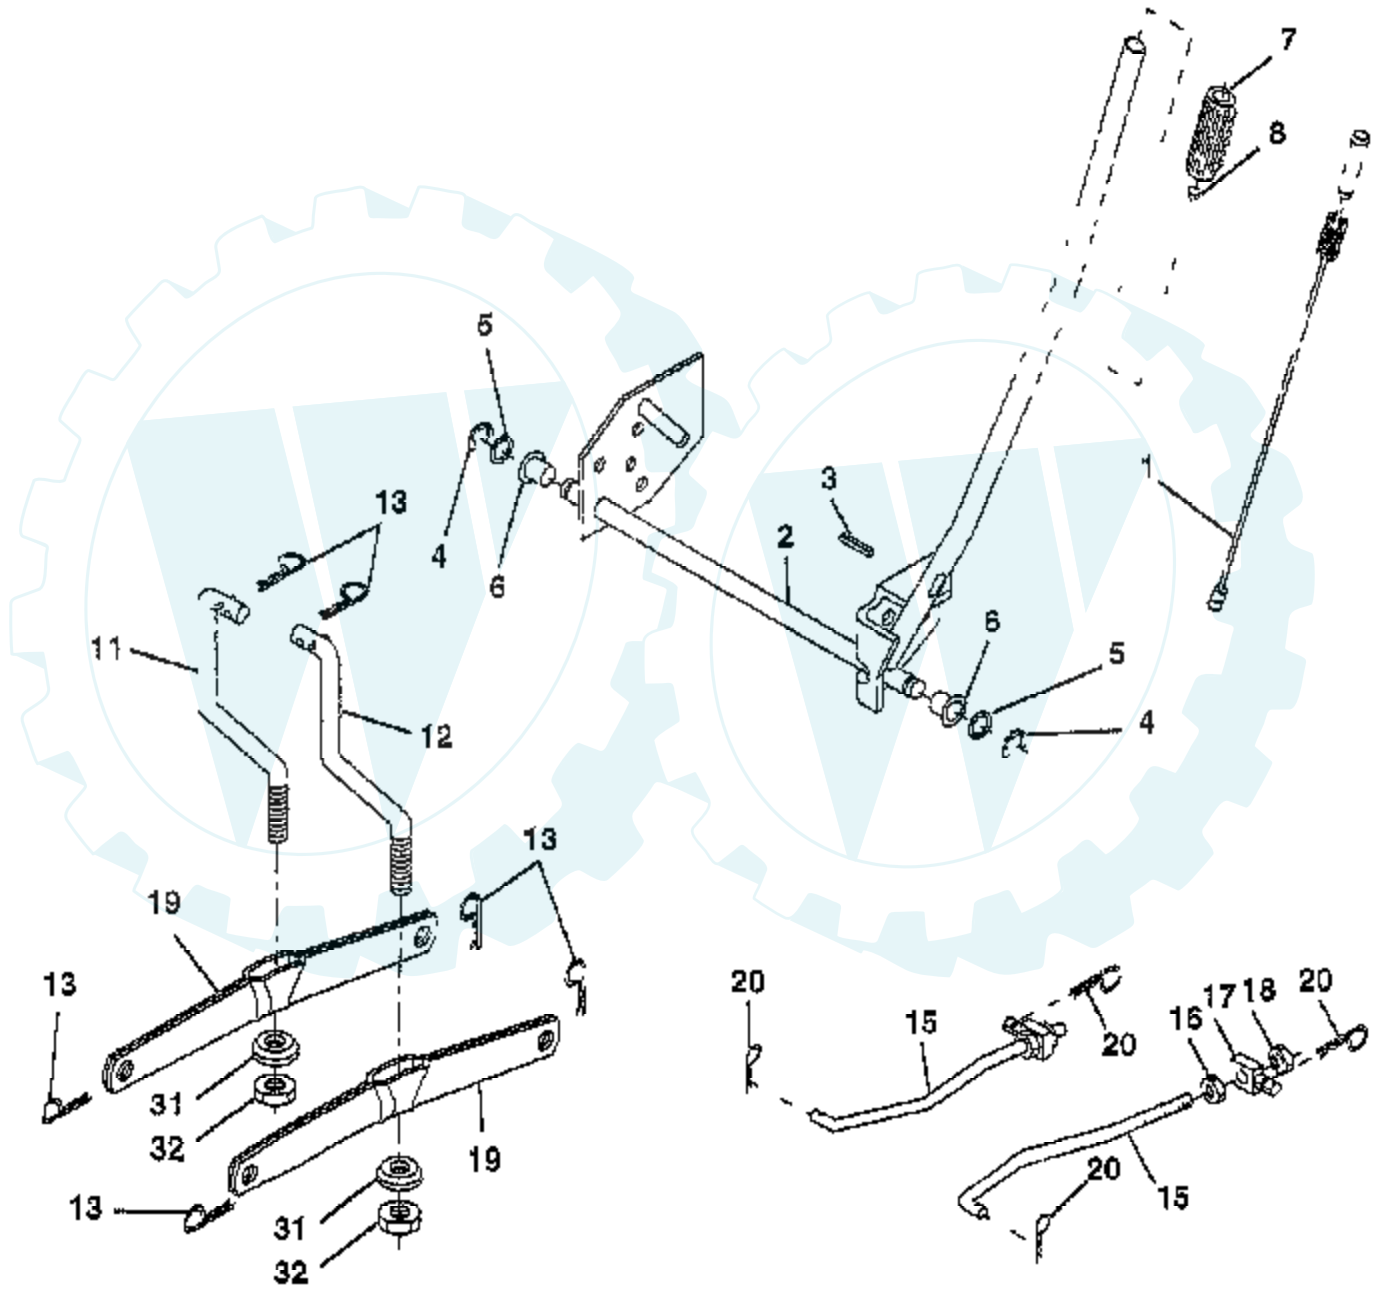

TRACTOR - - MODEL NUMBER AYP7143B79

MOWER LIFT

Ref #	Part Number	Qty	Description
1	159460		WIRE ASM W.SPRING
2	159471		"SHAFT ASM LIFT,RH"
3	105767X		PIN-GROOVE LT
4	12000002		SUB= 2225J
5	19211621		WASHER
6	120183X		NYLON BEARING
7	109413X		GRIP
8	124526X		SUB= 125925X
10	122512X		SUB= 532122512
11	139865		SUB= 918139865
12	139866		SUB= 151140
13	4939M		SUB= 85902
15	127218		LINK.FRONT
16	73350800		NUT
17	130171		TRUNION
18	73800800		NUT.LK.W/WSH.1/2.
19	139868		ARM SUSP REAR
20	3146R		RETAINER.SPRING
31	140302		BEARING PVT LH
32	73540600		NUT.CROWNLOCK.3/8