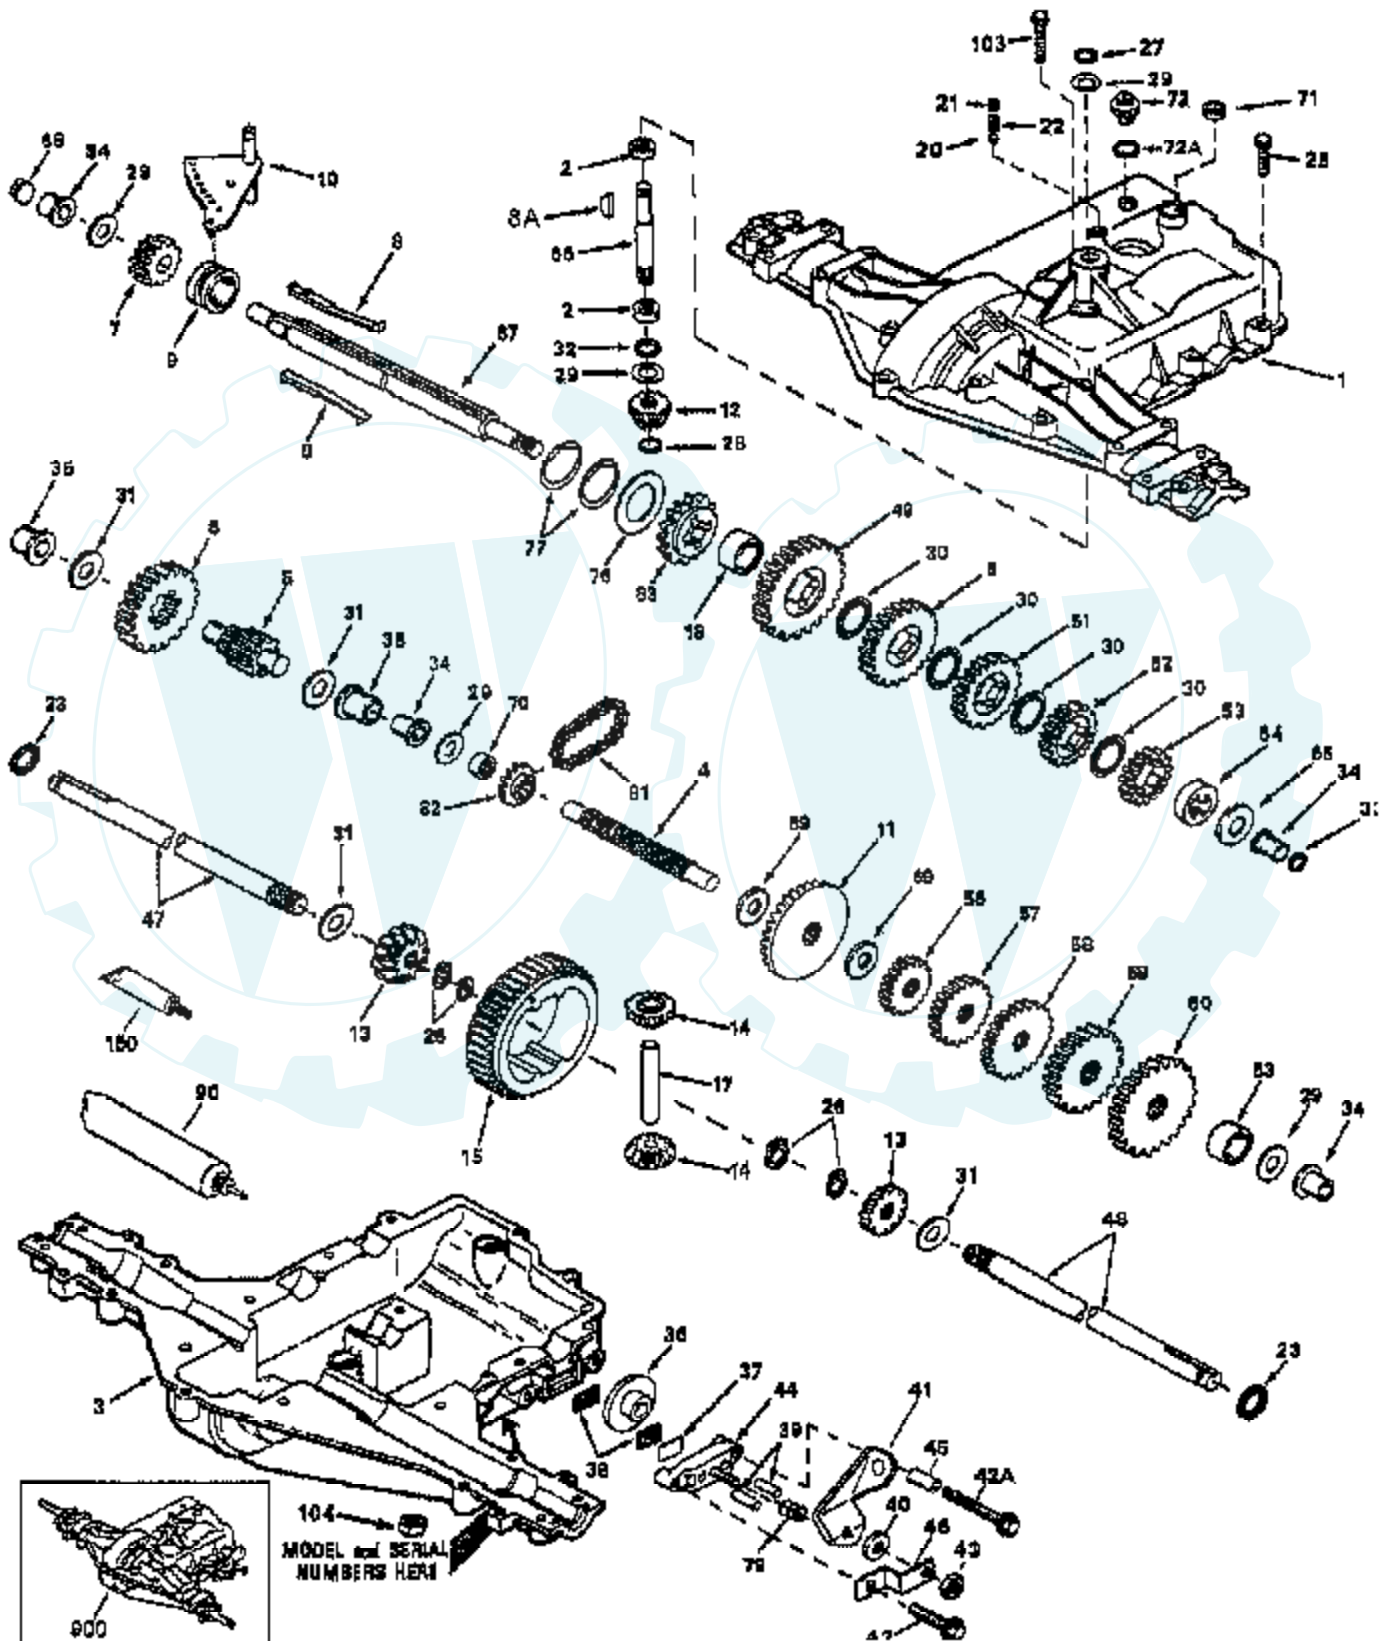

TRACTOR - - MODEL NUMBER AYP7143B79 PEERLESS TRANSAXLE - MODEL NUMBER 930-054A

Ref #	Part Number	Qty	Description
1	772108A		TRANSAXLE COVER
2	780086		BEARING, NEEDLE
3	770102A		TRANSAXLE CASE
4	776260		SHAFT, COUNTER
5	776219B		OUTPUT SHAFT AND PINION
6	778139		GEAR, OUTPUT
7	778136		GEAR, SPUR, 15 TEETH
8	792136A		SHIFT KEY
8A	792047		KEY, WOODRUFF
9	784352		COLLAR, SHIFTER
10	784355		ROD & FORK ASSY, SHIFT
11	778229		GEAR, BEVEL, 42 TEETH
12	778113A		BEVEL PINION, INPUT
13	778221		GEAR, BEVEL
14	778068		GEAR, BEVEL, PINION
15	778260		GEAR, RING
17	786139		PIN, DRIVE
18	786102		SPACER, NEUTRAL
20	792077		BALL STEEL, 5/16" DIA.
21	792078		SCREW, 3/8-16 X 3/8"
22	792079		SPRING
23	788061		RING, SEAL
25	792073		SCREW, 1/4-20 X 1-1/4
26	792125		RING RETAINER
27	792035		RING, RETAINER
28	788040		RETAINING RING
29	780072		WASHER THRUST
30	780108		WASHER THRUST
31	780001		WASHER
32	792001		"O" RING
33	788095		SEAL, SQUARE CUT
34	780105A		BUSHING, FLANGED
35	780118A		BUSHING, FLANGED
36	790003		DISK, BRAKE
37	790007		PLATE BRAKE PAD
38	799021		BRAKE PAD
39	786026		PIN DOWEL
40	792076A		WASHER
41	790079		BRAKE LEVER
42	792073		SCREW, 1/4-20 X 1-1/4
42A	792085A		SCREW, 1/4-20 X 2-1/4
43	792075		LOCKNUT 5/16-24
44	790025		HOLDER BRAKE PAD
45	786066		SPACER
46	786086		BRKT BRAKE LEVER
47	774690		AXLE
48	774691		AXLE
49	778215		GEAR, SPUR, 37 TEETH
50	778124A		GEAR, SPUR, 30 TEETH
51	778123A		GEAR, SPUR, 25 TEETH
52	778122A		GEAR, SPUR, 22 TEETH
53	778273		GEAR, SPUR, 19T
56	778230		GEAR, SPUR, 12 TEETH
57	778126A		GEAR, SPUR, 20 TEETH
58	778127A		GEAR, SPUR, 25 TEETH
59	778128A		GEAR, SPUR, 28 TEETH
60	778163		GEAR, SPUR, 31 TEETH
63	786071		SPACER