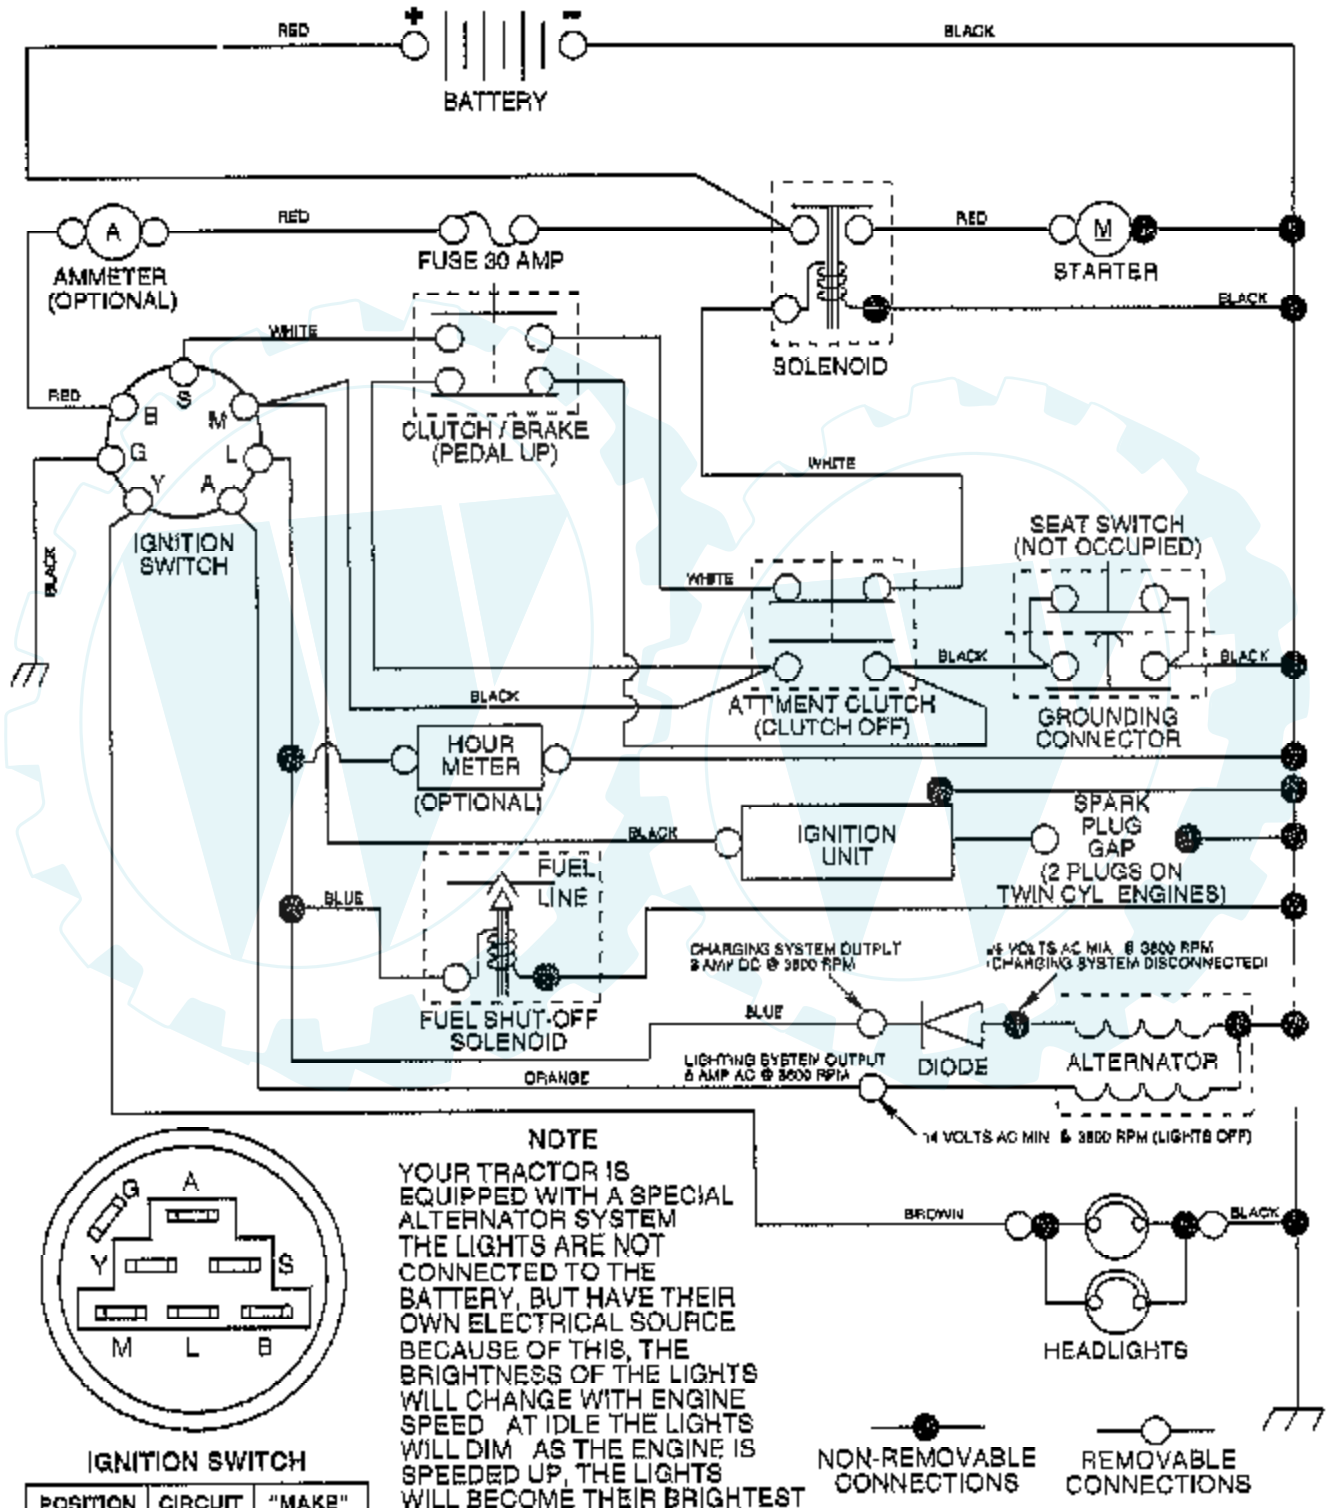

TRACTOR - - MODEL NUMBER AYP7143B79

SCHEMATIC