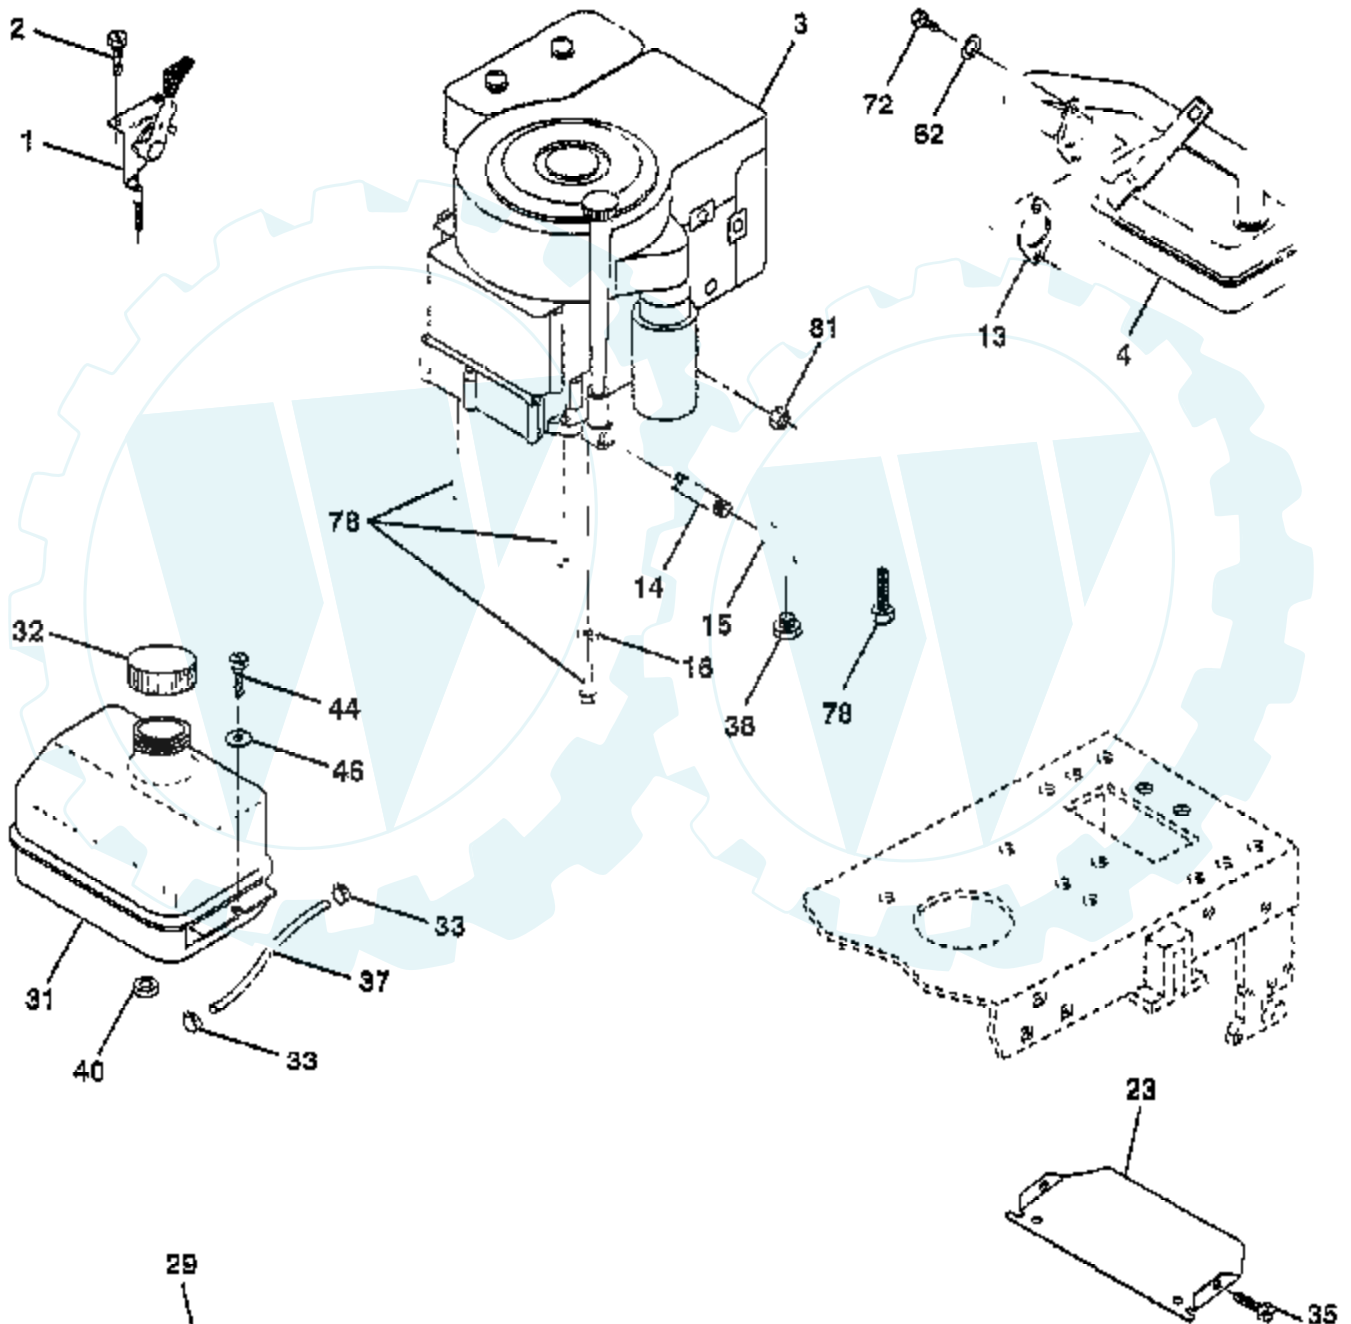

TRACTOR - - MODEL NUMBER AYP7143B79

ENGINE

OPTIONAL EQUIPMENT
Spark Arrester

Ref #	Part Number	Qty	Description
1	140310		CONTROL THROTTLE
2	17720410		SCREW LT
3			REFER TO IMAGE
4	137352		MUFFLER
13	272293		GASKET ENG 1 313 LD TIN PLATED
14	13280324		PIPE NIPPLE
15	13200300		ELBOW
16	11050600		LOCKWASHER
23	156123		SHIELD-HEAT
29	137180		SUB= 532137180
31	109202X		TANK.FUEL.LT.
32	140527		CAP ASM FUEL
33	123487X		HOSE CLAMP
35	17490512		SCREW
37	137040		LINE FUEL
38			REFER TO IMAGE
40	124028X		SUB= 532124028
44	17490412		SCREW HEX CRT
46	19091416		WASHER
62	10040500		LOCKWASHER
72	71070512		SCREW
78	17490620		SCREW
81	128861		NUT