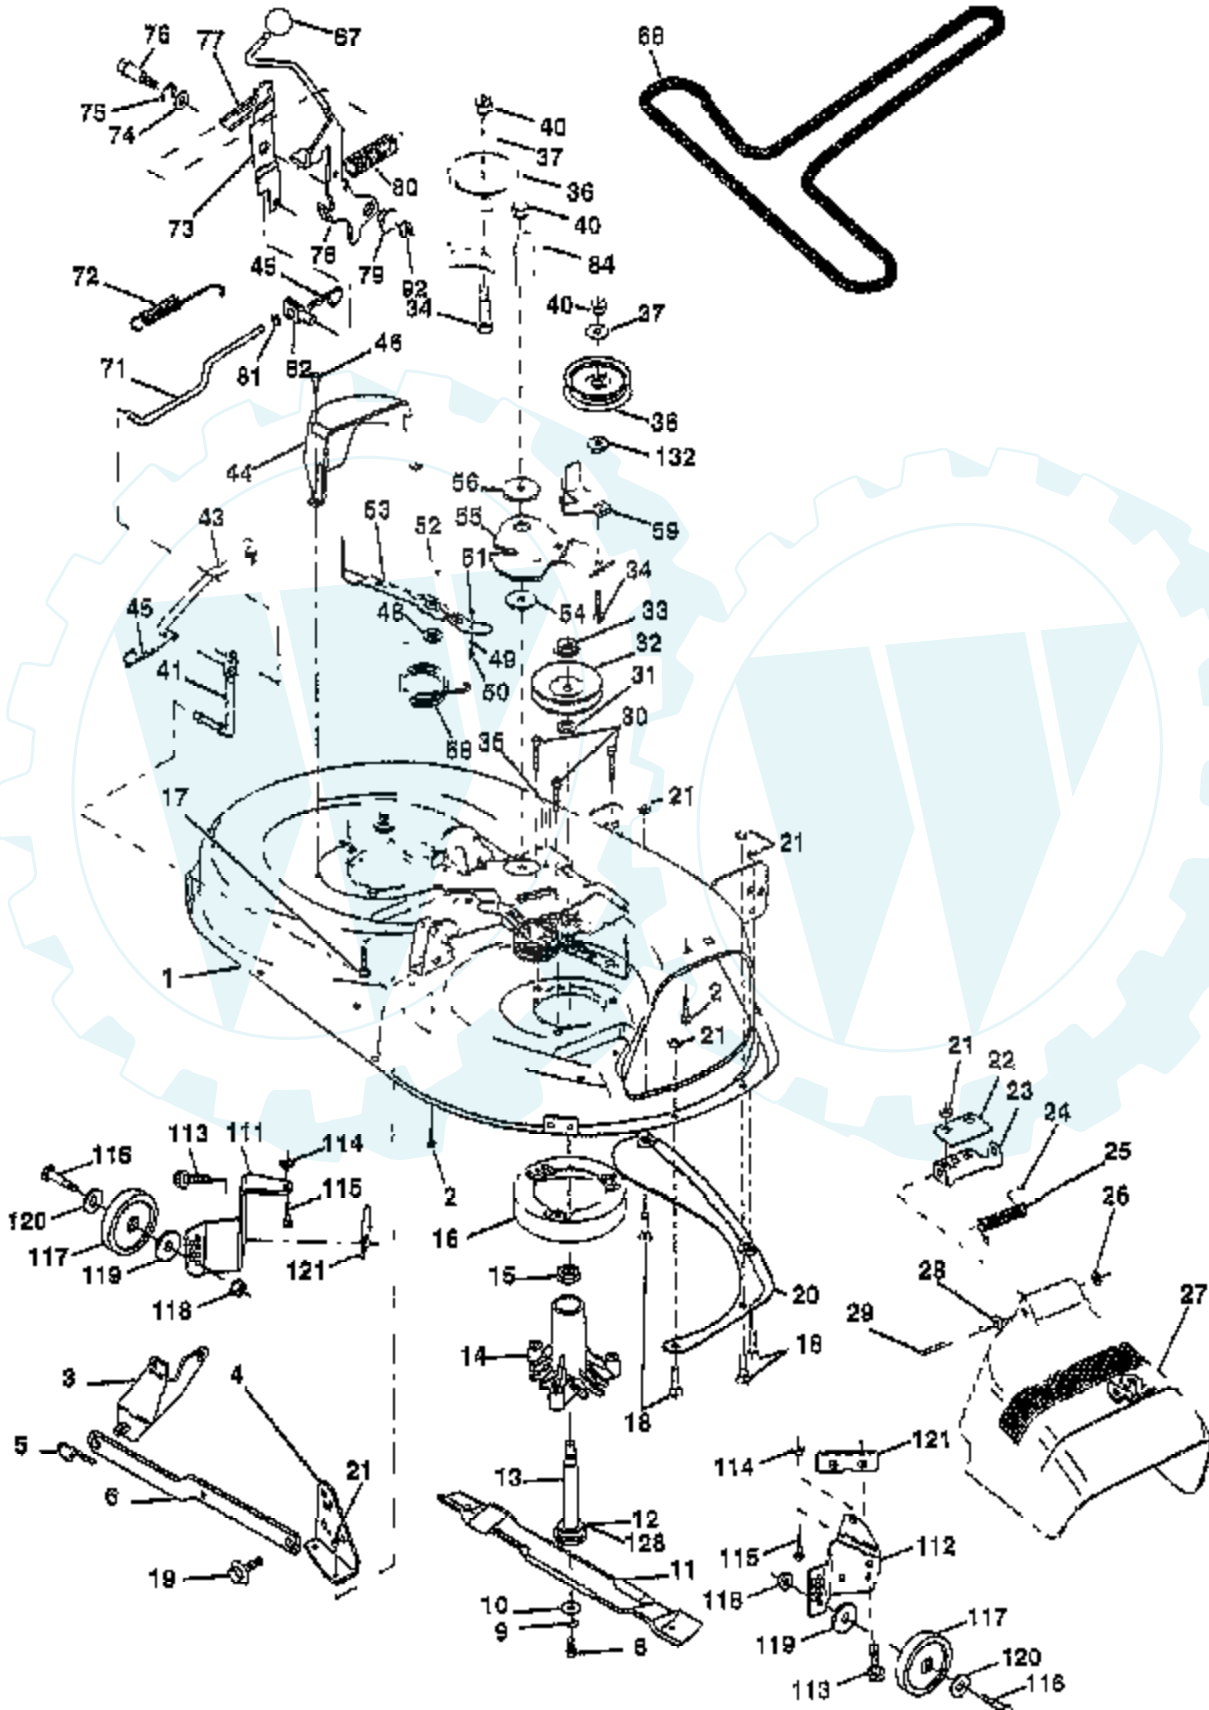

TRACTOR - - MODEL NUMBER AYP7143B79

MOWER DECK

Ref #	Part Number	Qty	Description
1	144393		DECK.WELD.42.
2	72140506		BOLT
3	138017		BRKT ASM SWAY BAR
4	138440		BRKT DECK SW BAR
5	4939M		SUB= 85902
6	130832		SUB= 130833
8	850857		BLADE BOLT
9	10030600		SUB= 10040600
10	140296		WASHER.HARD.BLADE
11	134149		"BLADE.42"" MULCHER"
12	129895		BEARING.BALL
13	137645		SUB= 137646
14	128774		HSG ASM MANDREL
15	110485X		BEARING
16	140329		STRIPPER RND MWR
17	72110610		BOLT RDHD 3/8-16
18	72140505		BOLT
19	132827		BOLT SHD 5/16-18
20	136888		SUB= 918136888
21	73680500		SUB= 73690500
22	134753		STIFFENER BRKT
23	131267		DEFLECTOR BRKT
24	105304X		CAP-SLEEVE LT
25	123713X		SPRING TORSION
26	110452X		NUT PUSH M
27	130968		DEFLECTOR.SHIELD
28	19111016		WASHER
29	131491		HINGE ROD
30	138776		SUB= 157722
31	129963		WASHER
32	153535		PULLEY.MANDREL.42
33	137266		SUB= 139729
34	72110614		BOLT
35	133835		XMAS TREE FASTNER
36	131494		FLAT IDLER PULLEY
37	19131316		WASHER
40	73680600		SUB= 73690600
41	133551		PIVOT ROD
43	140083		ROD CLUTCH W/NIBS
44	140088		GUARD MAND LH BLK
45	4497H		RETAINER M
46	137729		SCREW.1/4-20X5/8
48	133944		HARD SMALL WASHER
49	155066		ROLLER ASM-CAM
50	131340		SHOULDER BOLT
51	69180		LOCKNUT
52	139888		BOLT.SHLD.5/16-18
53	131845X900		SUB= 131845
54	133943		HARDENED WASHER
55	155046		ARM-IDLER
56	122052X		SPACER RETAINER
58	144086		DECAL.SHIELD.TINE
59	141043		GUARD IDLER TUV
67	106932X		KNOB T(3/8 HOLE)
68	144959		BELT-V.SEC.46.KEL
71	142427		ROD CLUTCH 38/42
72	131870		RETURN SPRING
73	127847		CLUTCH ARM SECOND