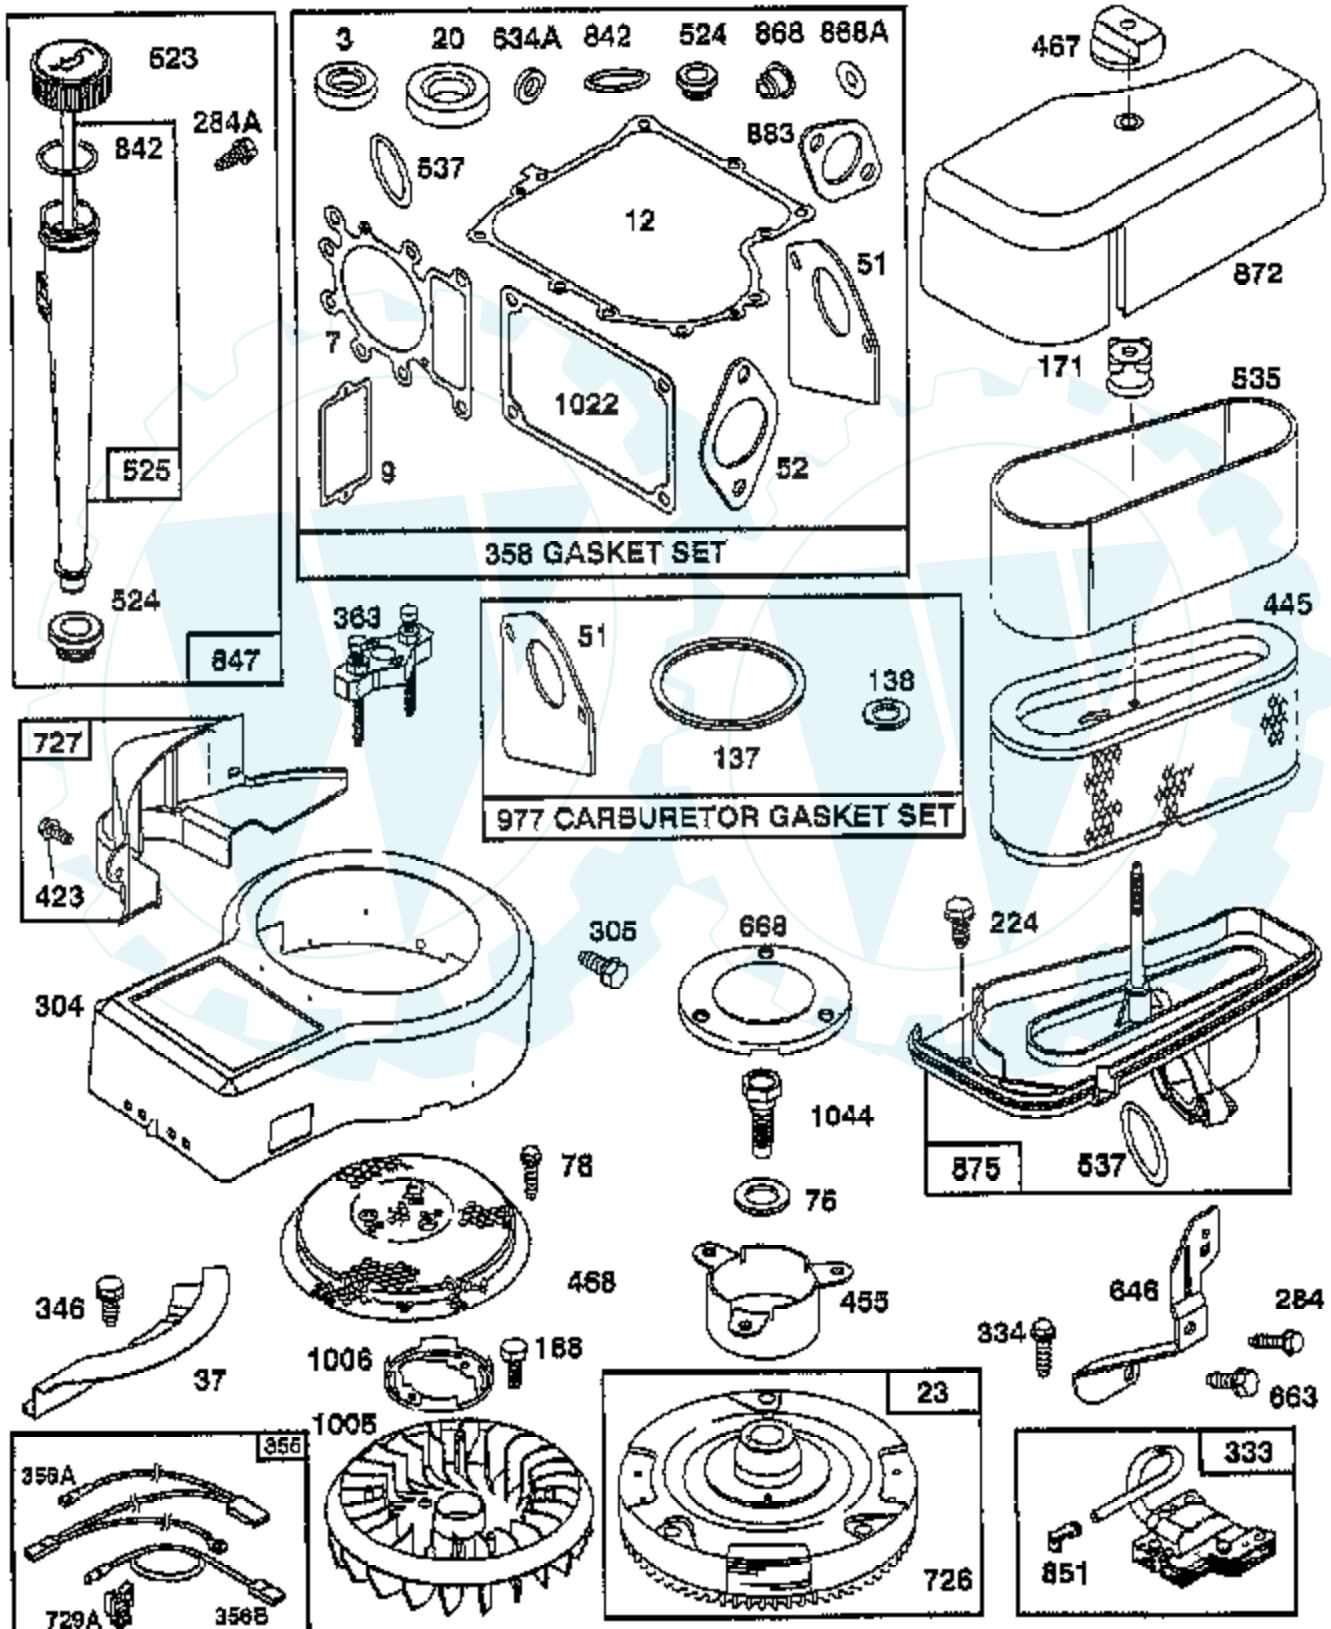

TRACTOR - - MODEL NUMBER AYP7143B79

BRIGGS & STRATTON ENGINE - MODEL NUMBER 287707, TYPE NUMBER 0255-01

Ref #	Part Number	Qty	Description
1	496412		CYLINDER ASSY
2	399265		P/N CONFLICT - CHECK WITH SUPPLIER
3	391086		SEAL, OIL
5	495858		HEAD, CYLINDER
7	272614		GASKET, CYLINDER HEAD
8	495735		BREATHER ASSY
9	27803		GASKET, VALVE COVER
10	94621		SCREW, STEMS
11	281246		TUBE, BREATHER
12	271916		GASKET, CRANKCASE COVER 1/64"
	271997		GASKET, CRANKCASE COVER .005"
	271996		GASKET, CRANKCASE COVER .009"
13	94728		SCREW, CYLINDER HEAD
15	94239		PLUG, OIL DRAIN
16	495162		CRANKSHAFT
	94196		KEY, TIMING GEAR
18	494238		BASE, ENGINE
20	291675		SEAL, OIL
22	94624		SCREW, SEMS, BASE MOUNTING
23	492326		FLYWHEEL & RING GEAR ASSY, MAGNETO
24	222698		KEY, FLYWHEEL
25	495860		PISTON ASSY, STANDARD SIZE
	495977		PISTON ASSY .010" OVERSIZE
	495978		PISTON ASSY .020" OVERSIZE
	495979		PISTON ASSY .030" OVERSIZE
26	495854		RING SET, PISTON, STANDARD SIZE
	495852		RING SET, PISTON, .010" OVERSIZE
	495851		RING SET, PISTON, .020" OVERSIZE
	495855		RING SET, PISTON, .030" OVERSIZE
27	260924		LOCK, PISTON PIN
28	299691		PIN ASSEMBLY, PISTON, STANDARD
	391286		PIN ASSEMBLY, PISTON .005" OVER
29	494504		ROD ASSY, CONNECTING
	495490		ROD ASSY, CONNECTING
32	94695		SCREW
32A	94648		SCREW
33	495856		VALVE, EXHAUST
34	495857		VALVE, INTAKE
35	262811		SPRING, VALVE
37	224502		GUARD, FLYWHEEL
40	224641		RETAINER, VALVE SPRING
45	262411		TAPPET, VALVE
46	96884		GEAR, CAM
51	272465		GASKET, CARBURETOR (CARBURETOR TO ELBOW)
52	272569		GASKET, CARBURETOR
53	94637		STUD, CARBURETOR MOUNTING
75	224061		WASHER, SPRING
78	94626		SCREW, SEMS
93	281346		BUSHING, THROTTLE SHAFT
95	94098		SCREW, THROTTLE
98	495800		SCREW, IDLE SPEED
104	231789		PIN, FLOAT HINGE
105	231855		VALVE ASSY, INLET NEEDLE
106	231854		INLET VALVE SEAT
108	224540		VALVE, CHOKE
117	231858		JET, NEEDLE VALVE
118	495932		VALVE, NEEDLE
121	497535		CARBURETOR OVERHAUL KIT