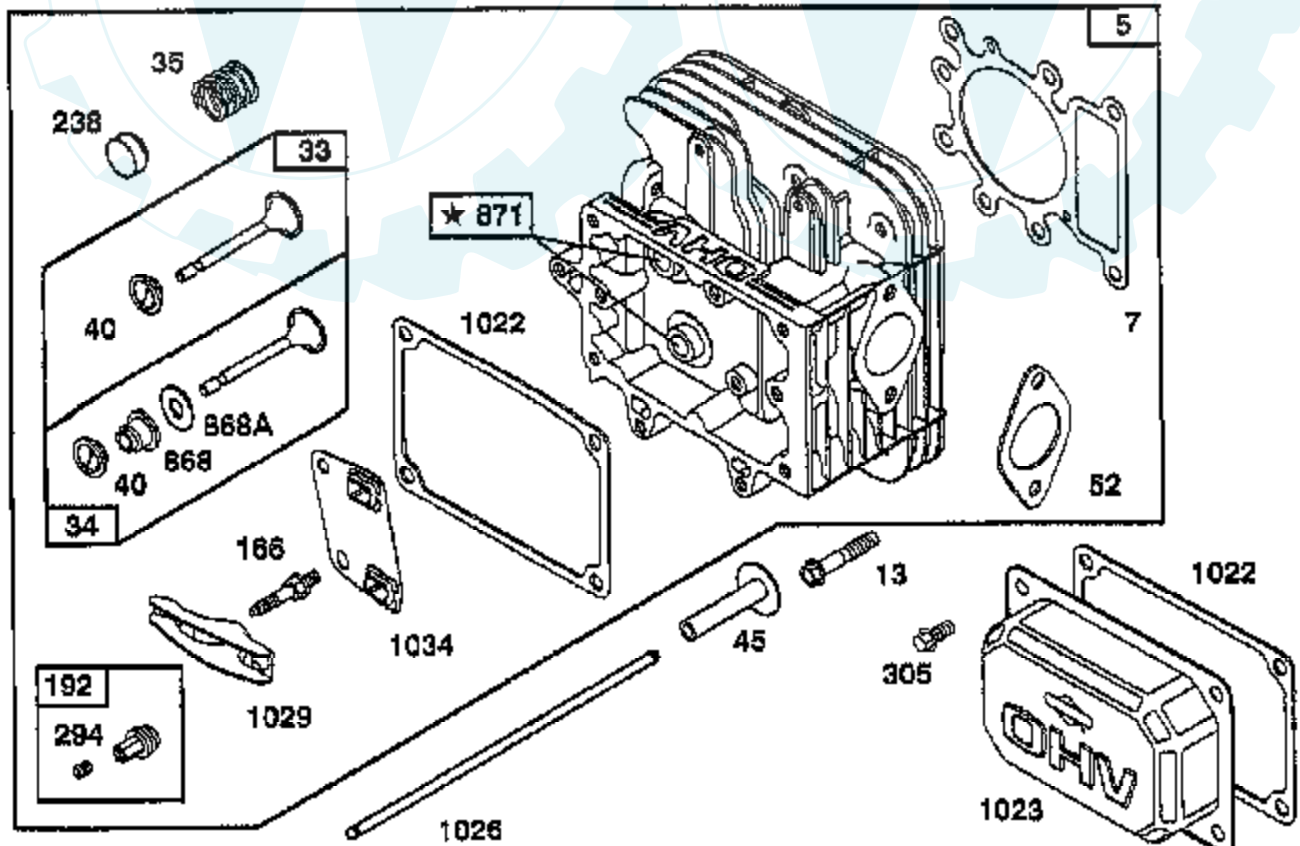

TRACTOR - - MODEL NUMBER AYP7143B79

BRIGGS & STRATTON ENGINE - MODEL NUMBER 287707, TYPE NUMBER 0255-01

Ref #	Part Number	Qty	Description
1	496412		CYLINDER ASSY
2	399265		P/N CONFLICT - CHECK WITH SUPPLIER
3	391086		SEAL, OIL
5	495858		HEAD, CYLINDER
7	272614		GASKET, CYLINDER HEAD
8	495735		BREATHER ASSY
9	27803		GASKET, VALVE COVER
10	94621		SCREW, STEMS
11	281246		TUBE, BREATHER
12	271916		GASKET, CRANKCASE COVER 1/64"
	271997		GASKET, CRANKCASE COVER .005"
	271996		GASKET, CRANKCASE COVER .009"
13	94728		SCREW, CYLINDER HEAD
15	94239		PLUG, OIL DRAIN
16	495162		CRANKSHAFT
	94196		KEY, TIMING GEAR
18	494238		BASE, ENGINE
20	291675		SEAL, OIL
22	94624		SCREW, SEMS, BASE MOUNTING
23	492326		FLYWHEEL & RING GEAR ASSY, MAGNETO
24	222698		KEY, FLYWHEEL
25	495860		PISTON ASSY, STANDARD SIZE
	495977		PISTON ASSY .010" OVERSIZE
	495978		PISTON ASSY .020" OVERSIZE
	495979		PISTON ASSY .030" OVERSIZE
26	495854		RING SET, PISTON, STANDARD SIZE
	495852		RING SET, PISTON, .010" OVERSIZE
	495851		RING SET, PISTON, .020" OVERSIZE
	495855		RING SET, PISTON, .030" OVERSIZE
27	260924		LOCK, PISTON PIN
28	299691		PIN ASSEMBLY, PISTON, STANDARD
	391286		PIN ASSEMBLY, PISTON .005" OVER
29	494504		ROD ASSY, CONNECTING
	495490		ROD ASSY, CONNECTING
32	94695		SCREW
32A	94648		SCREW
33	495856		VALVE, EXHAUST
34	495857		VALVE, INTAKE
35	262811		SPRING, VALVE
37	224502		GUARD, FLYWHEEL
40	224641		RETAINER, VALVE SPRING
45	262411		TAPPET, VALVE
46	96884		GEAR, CAM
51	272465		GASKET, CARBURETOR (CARBURETOR TO ELBOW)
52	272569		GASKET, CARBURETOR
53	94637		STUD, CARBURETOR MOUNTING
75	224061		WASHER, SPRING
78	94626		SCREW, SEMS
93	281346		BUSHING, THROTTLE SHAFT
95	94098		SCREW, THROTTLE
98	495800		SCREW, IDLE SPEED
104	231789		PIN, FLOAT HINGE
105	231855		VALVE ASSY, INLET NEEDLE
106	231854		INLET VALVE SEAT
108	224540		VALVE, CHOKE
117	231858		JET, NEEDLE VALVE
118	495932		VALVE, NEEDLE
121	497535		CARBURETOR OVERHAUL KIT