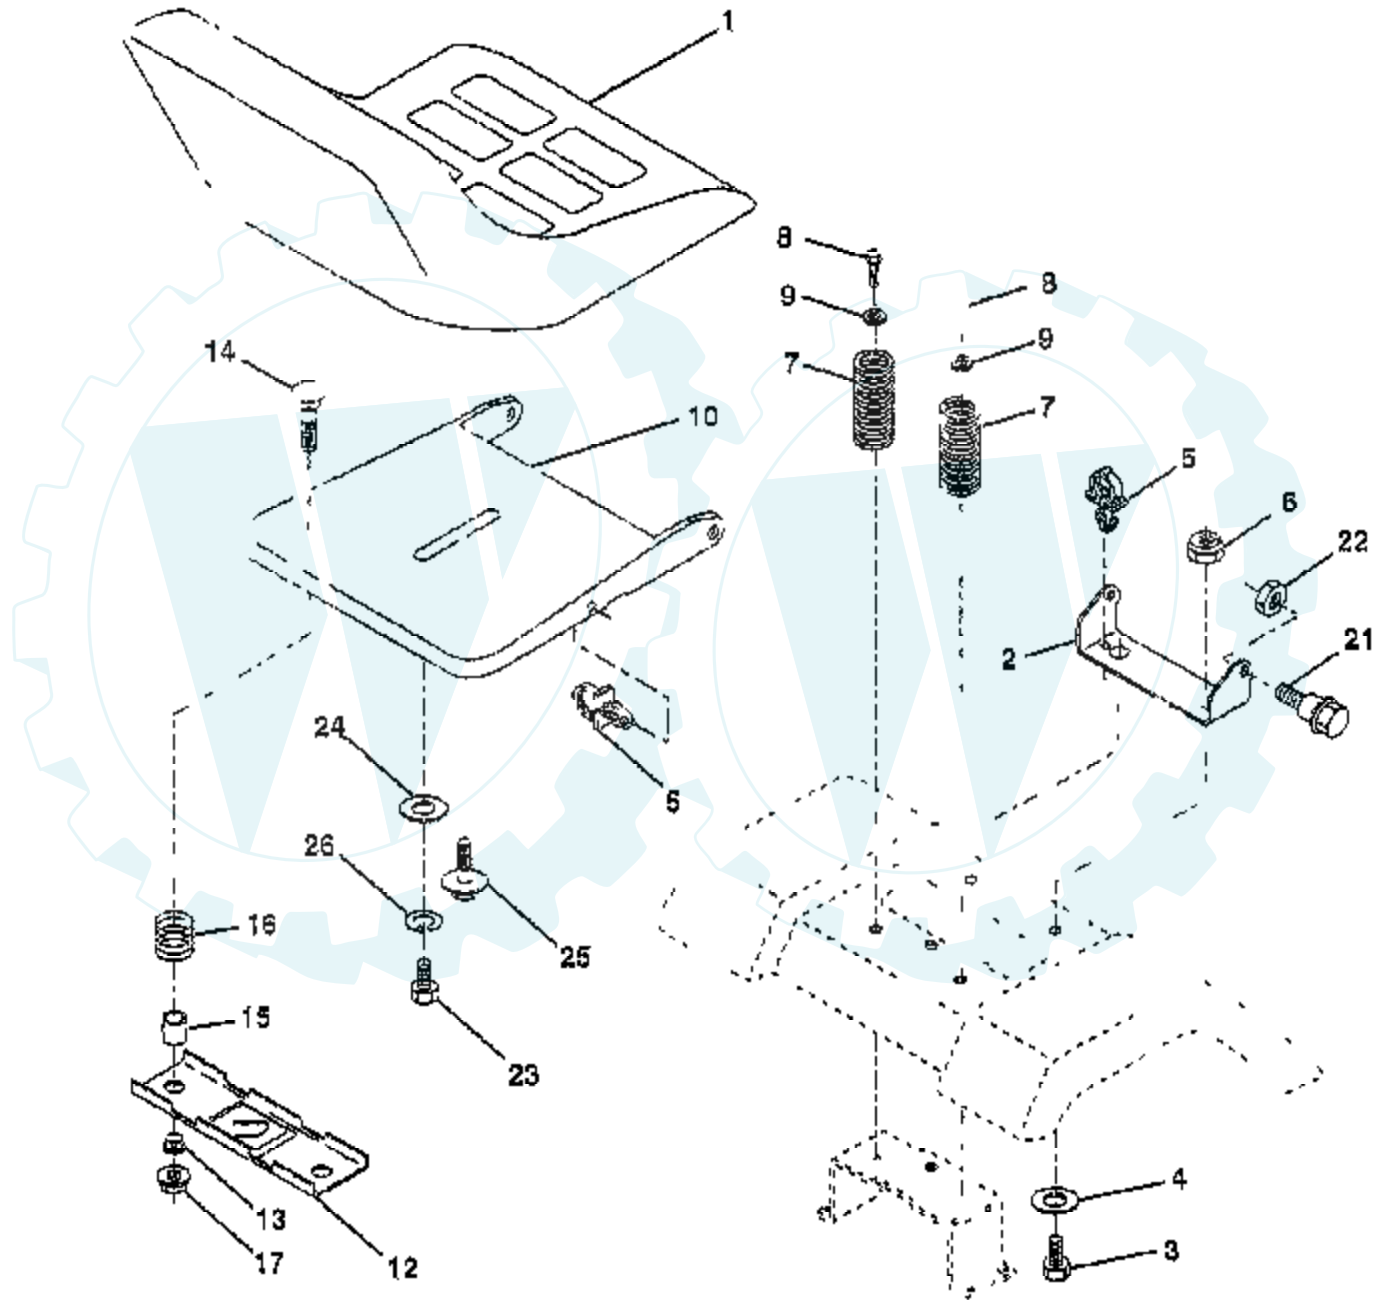

TRACTOR - - MODEL NUMBER AYP7143B79

SEAT ASSEMBLY

Ref #	Part Number	Qty	Description
1	127427		SUB= 140119
2	140551		BRACKET PVT SEAT
3	74760616		BOLT
4	19131610		WASHER PM
5	145006		CLIP.PUSH-IN.HING
6	73800600		NUT
7	124181X		SPRING COMPRESSIO
8	17490616		SCREW GTV
9	19131614		WASHER
10	155925		PAN-SEAT
12	121246X		BRKT SWITCH
13	121248X		BUSHING
14	72050411		SUB= 872050411
15	134300		SPLIT SPACER
16	121250X		SPRING
17	123976X		SUB= 73900400
21	153236		"BOLT,SHOULDER"
22	73800500		NUT
23	74780814		BOLT
24	19171912		WASHER
25	127018X		"BOLT,SHOULDER"
26	10040800		LOCKWASHER