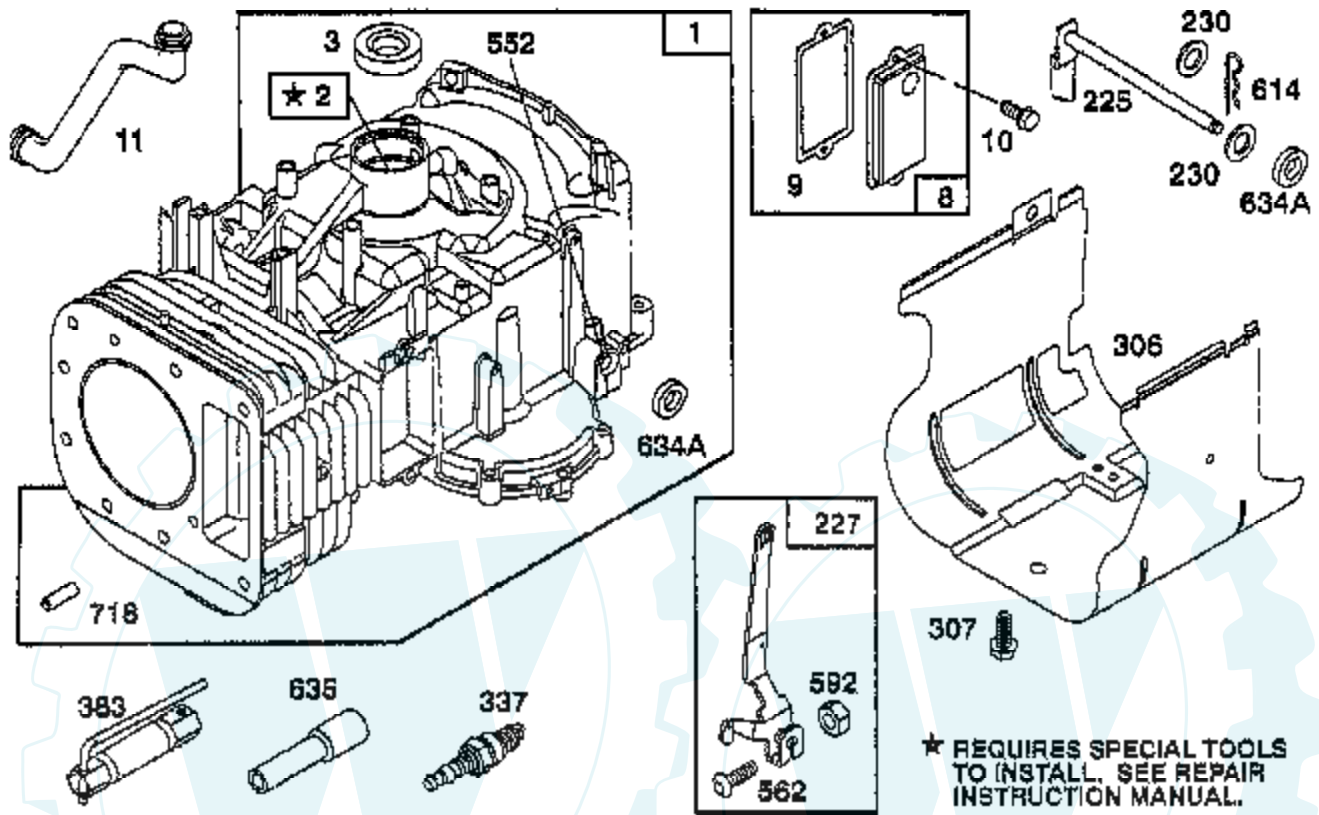

TRACTOR - - MODEL NUMBER AYP7143B79

BRIGGS & STRATTON ENGINE - MODEL NUMBER 287707, TYPE NUMBER 0255-01

Ref #	Part Number	Qty	Description
1	496412		CYLINDER ASSY
2	399265		P/N CONFLICT - CHECK WITH SUPPLIER
3	391086		SEAL, OIL
5	495858		HEAD, CYLINDER
7	272614		GASKET, CYLINDER HEAD
8	495735		BREATHER ASSY
9	27803		GASKET, VALVE COVER
10	94621		SCREW, STEMS
11	281246		TUBE, BREATHER
12	271916		GASKET, CRANKCASE COVER 1/64"
	271997		GASKET, CRANKCASE COVER .005"
	271996		GASKET, CRANKCASE COVER .009"
13	94728		SCREW, CYLINDER HEAD
15	94239		PLUG, OIL DRAIN
16	495162		CRANKSHAFT
	94196		KEY, TIMING GEAR
18	494238		BASE, ENGINE
20	291675		SEAL, OIL
22	94624		SCREW, SEMS, BASE MOUNTING
23	492326		FLYWHEEL & RING GEAR ASSY, MAGNETO
24	222698		KEY, FLYWHEEL
25	495860		PISTON ASSY, STANDARD SIZE
	495977		PISTON ASSY .010" OVERSIZE
	495978		PISTON ASSY .020" OVERSIZE
	495979		PISTON ASSY .030" OVERSIZE
26	495854		RING SET, PISTON, STANDARD SIZE
	495852		RING SET, PISTON, .010" OVERSIZE
	495851		RING SET, PISTON, .020" OVERSIZE
	495855		RING SET, PISTON, .030" OVERSIZE
27	260924		LOCK, PISTON PIN
28	299691		PIN ASSEMBLY, PISTON, STANDARD
	391286		PIN ASSEMBLY, PISTON .005" OVER
29	494504		ROD ASSY, CONNECTING
	495490		ROD ASSY, CONNECTING
32	94695		SCREW
32A	94648		SCREW
33	495856		VALVE, EXHAUST
34	495857		VALVE, INTAKE
35	262811		SPRING, VALVE
37	224502		GUARD, FLYWHEEL
40	224641		RETAINER, VALVE SPRING
45	262411		TAPPET, VALVE
46	96884		GEAR, CAM
51	272465		GASKET, CARBURETOR (CARBURETOR TO ELBOW)
52	272569		GASKET, CARBURETOR
53	94637		STUD, CARBURETOR MOUNTING
75	224061		WASHER, SPRING
78	94626		SCREW, SEMS
93	281346		BUSHING, THROTTLE SHAFT
95	94098		SCREW, THROTTLE
98	495800		SCREW, IDLE SPEED
104	231789		PIN, FLOAT HINGE
105	231855		VALVE ASSY, INLET NEEDLE
106	231854		INLET VALVE SEAT
108	224540		VALVE, CHOKE
117	231858		JET, NEEDLE VALVE
118	495932		VALVE, NEEDLE
121	497535		CARBURETOR OVERHAUL KIT