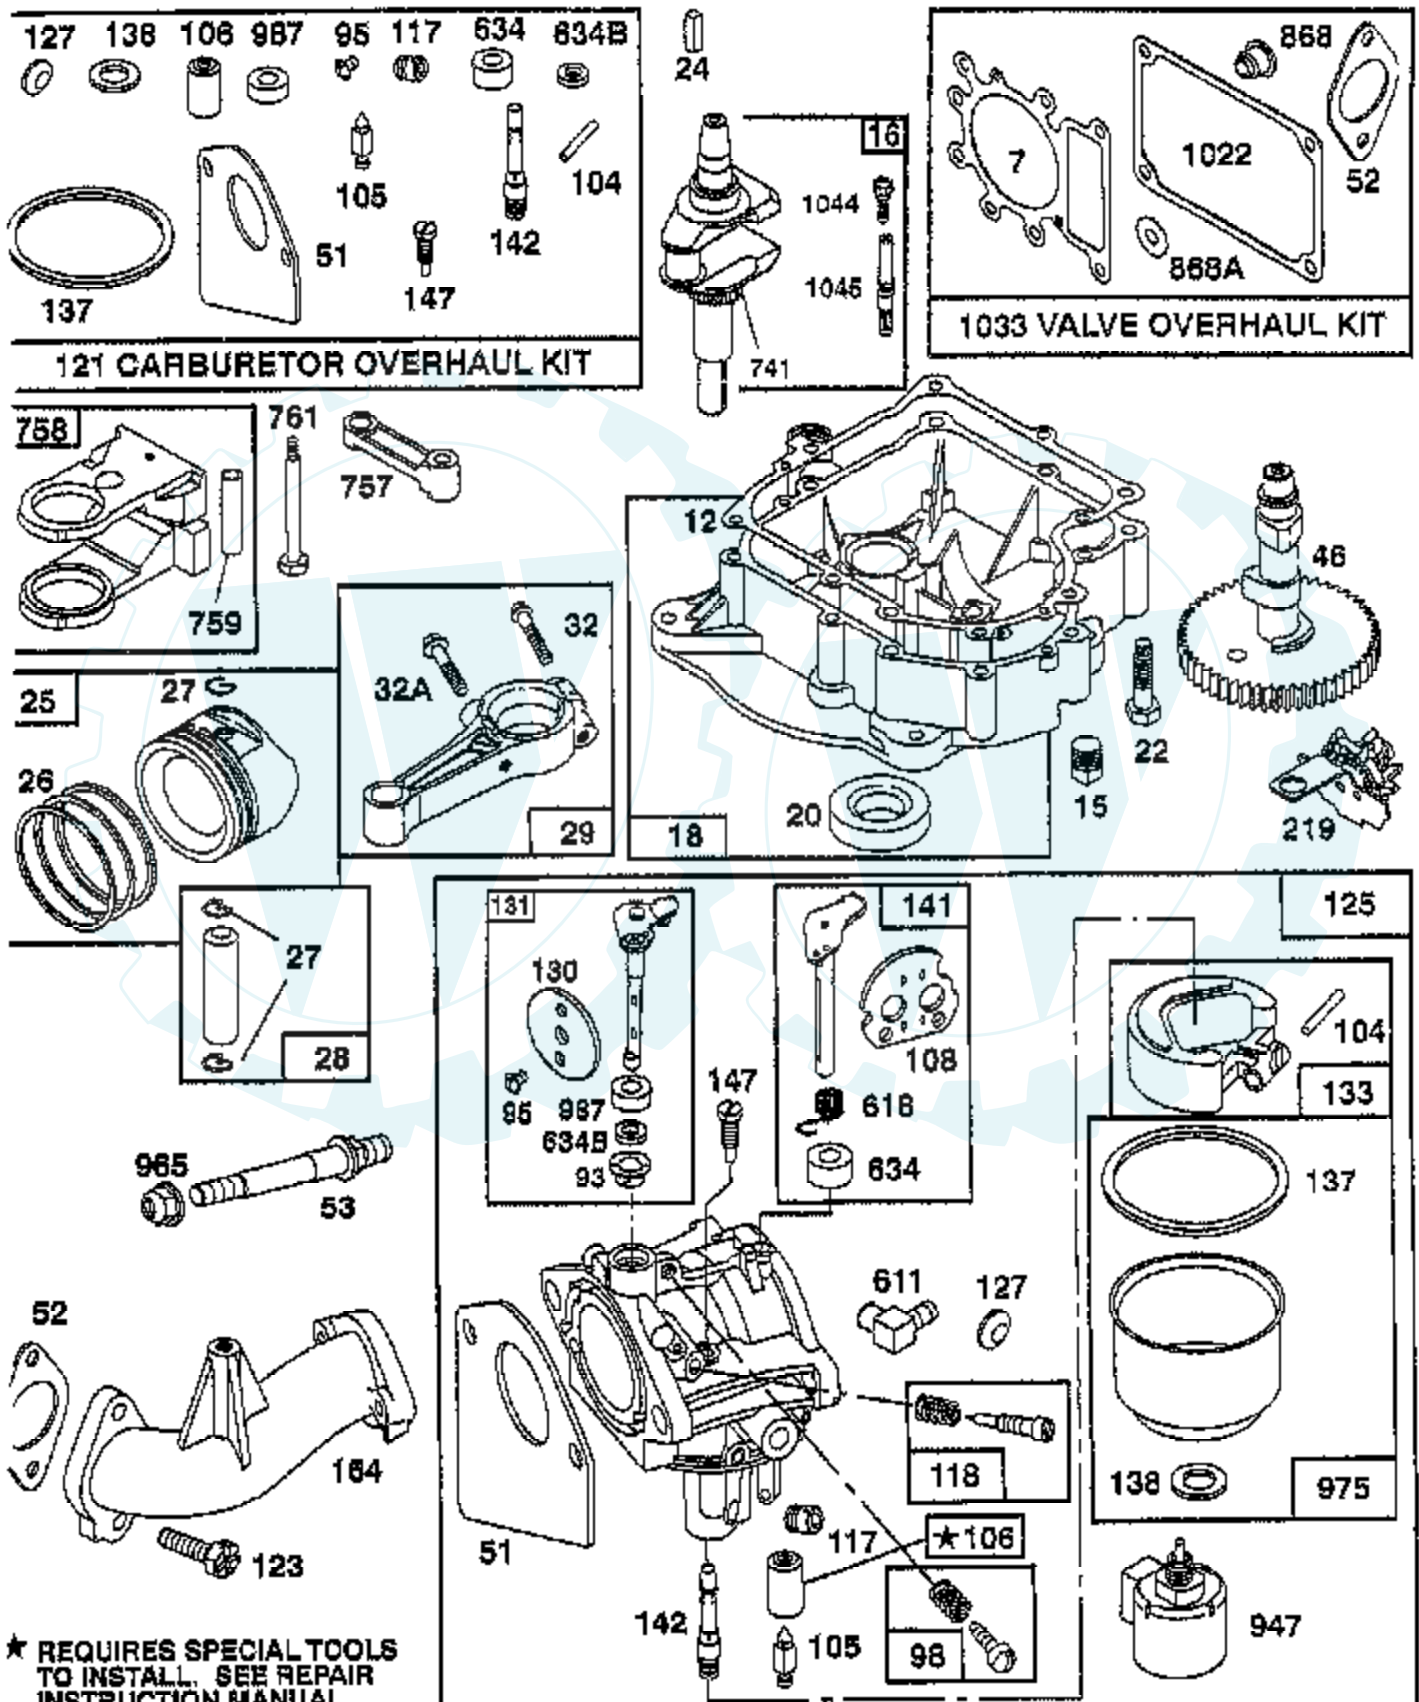

TRACTOR - - MODEL NUMBER AYP7143B79

BRIGGS & STRATTON ENGINE - MODEL NUMBER 287707, TYPE NUMBER 0255-01

★ REQUIRES SPECIAL TOOLS TO INSTALL. SEE REPAIR INSTRUCTION MANUAL.

Ref #	Part Number	Qty	Description
1	496412		CYLINDER ASSY
2	399265		P/N CONFLICT - CHECK WITH SUPPLIER
3	391086		SEAL, OIL
5	495858		HEAD, CYLINDER
7	272614		GASKET, CYLINDER HEAD
8	495735		BREATHER ASSY
9	27803		GASKET, VALVE COVER
10	94621		SCREW, STEMS
11	281246		TUBE, BREATHER
12	271916		GASKET, CRANKCASE COVER 1/64"
	271997		GASKET, CRANKCASE COVER .005"
	271996		GASKET, CRANKCASE COVER .009"
13	94728		SCREW, CYLINDER HEAD
15	94239		PLUG, OIL DRAIN
16	495162		CRANKSHAFT
	94196		KEY, TIMING GEAR
18	494238		BASE, ENGINE
20	291675		SEAL, OIL
22	94624		SCREW, SEMS, BASE MOUNTING
23	492326		FLYWHEEL & RING GEAR ASSY, MAGNETO
24	222698		KEY, FLYWHEEL
25	495860		PISTON ASSY, STANDARD SIZE
	495977		PISTON ASSY .010" OVERSIZE
	495978		PISTON ASSY .020" OVERSIZE
	495979		PISTON ASSY .030" OVERSIZE
26	495854		RING SET, PISTON, STANDARD SIZE
	495852		RING SET, PISTON, .010" OVERSIZE
	495851		RING SET, PISTON, .020" OVERSIZE
	495855		RING SET, PISTON, .030" OVERSIZE
27	260924		LOCK, PISTON PIN
28	299691		PIN ASSEMBLY, PISTON, STANDARD
	391286		PIN ASSEMBLY, PISTON .005" OVER
29	494504		ROD ASSY, CONNECTING
	495490		ROD ASSY, CONNECTING
32	94695		SCREW
32A	94648		SCREW
33	495856		VALVE, EXHAUST
34	495857		VALVE, INTAKE
35	262811		SPRING, VALVE
37	224502		GUARD, FLYWHEEL
40	224641		RETAINER, VALVE SPRING
45	262411		TAPPET, VALVE
46	96884		GEAR, CAM
51	272465		GASKET, CARBURETOR (CARBURETOR TO ELBOW)
52	272569		GASKET, CARBURETOR
53	94637		STUD, CARBURETOR MOUNTING
75	224061		WASHER, SPRING
78	94626		SCREW, SEMS
93	281346		BUSHING, THROTTLE SHAFT
95	94098		SCREW, THROTTLE
98	495800		SCREW, IDLE SPEED
104	231789		PIN, FLOAT HINGE
105	231855		VALVE ASSY, INLET NEEDLE
106	231854		INLET VALVE SEAT
108	224540		VALVE, CHOKE
117	231858		JET, NEEDLE VALVE
118	495932		VALVE, NEEDLE
121	497535		CARBURETOR OVERHAUL KIT