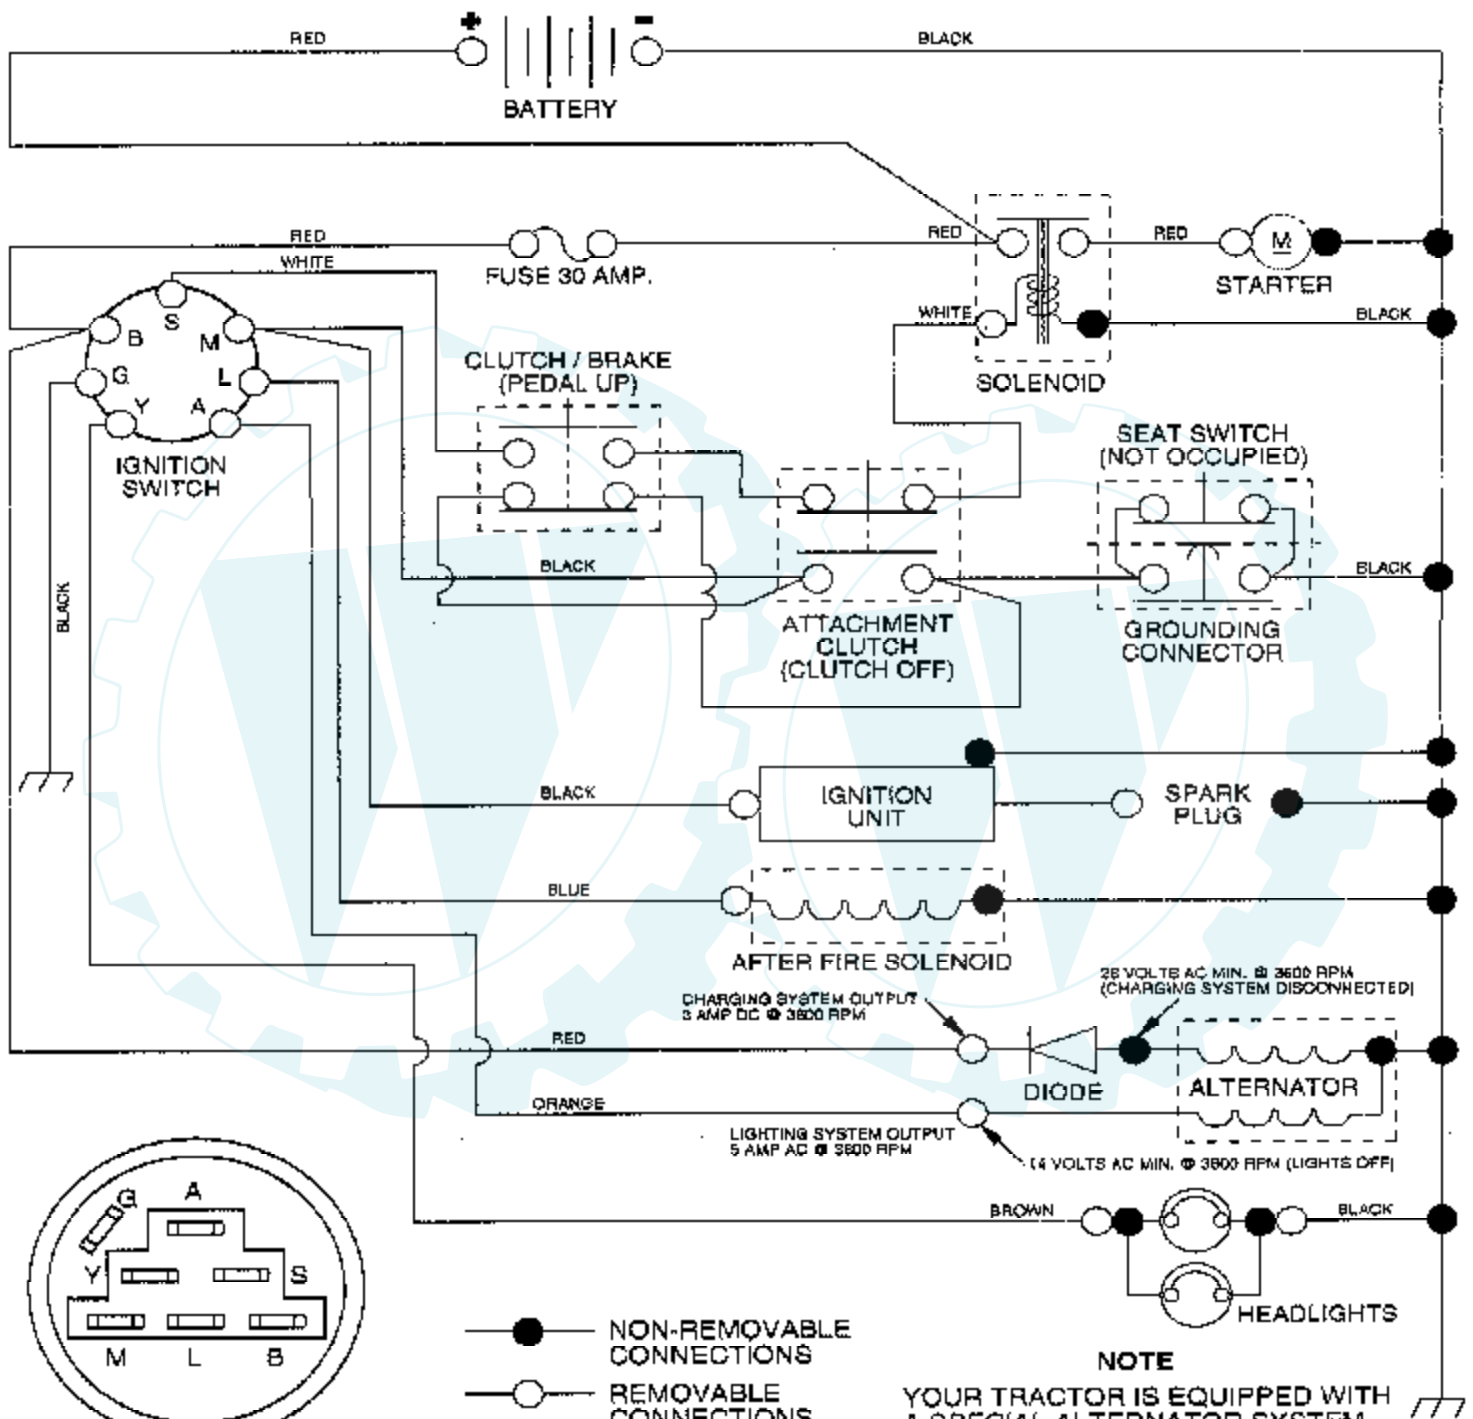

TRACTOR - - MODEL NUMBER AYP7143A69

SCHEMATIC

IGNITION SWITCH

POSITION	CIRCUIT	"MAKE"
OFF	G + M + L	NONE
RUN/LIGHT	B + L	A + Y
RUN	B + L	NONE
START	B + L + S	NONE

WIRING INSULATED CLIPS

NOTE: IF WIRING INSULATED CLIPS WERE REMOVED FOR SERVICING OF UNIT, THEY SHOULD BE REPLACED TO PROPERLY SECURE YOUR WIRING

NOTE

YOUR TRACTOR IS EQUIPPED WITH A SPECIAL ALTERNATOR SYSTEM. THE LIGHTS ARE NOT CONNECTED TO THE BATTERY, BUT HAVE THEIR OWN ELECTRICAL SOURCE. BECAUSE OF THIS, THE BRIGHTNESS OF THE LIGHTS WILL CHANGE WITH ENGINE SPEED. AT IDLE THE LIGHTS WILL DIM. AS THE ENGINE IS SPEEDED UP, THE LIGHTS WILL BECOME THEIR BRIGHTEST.