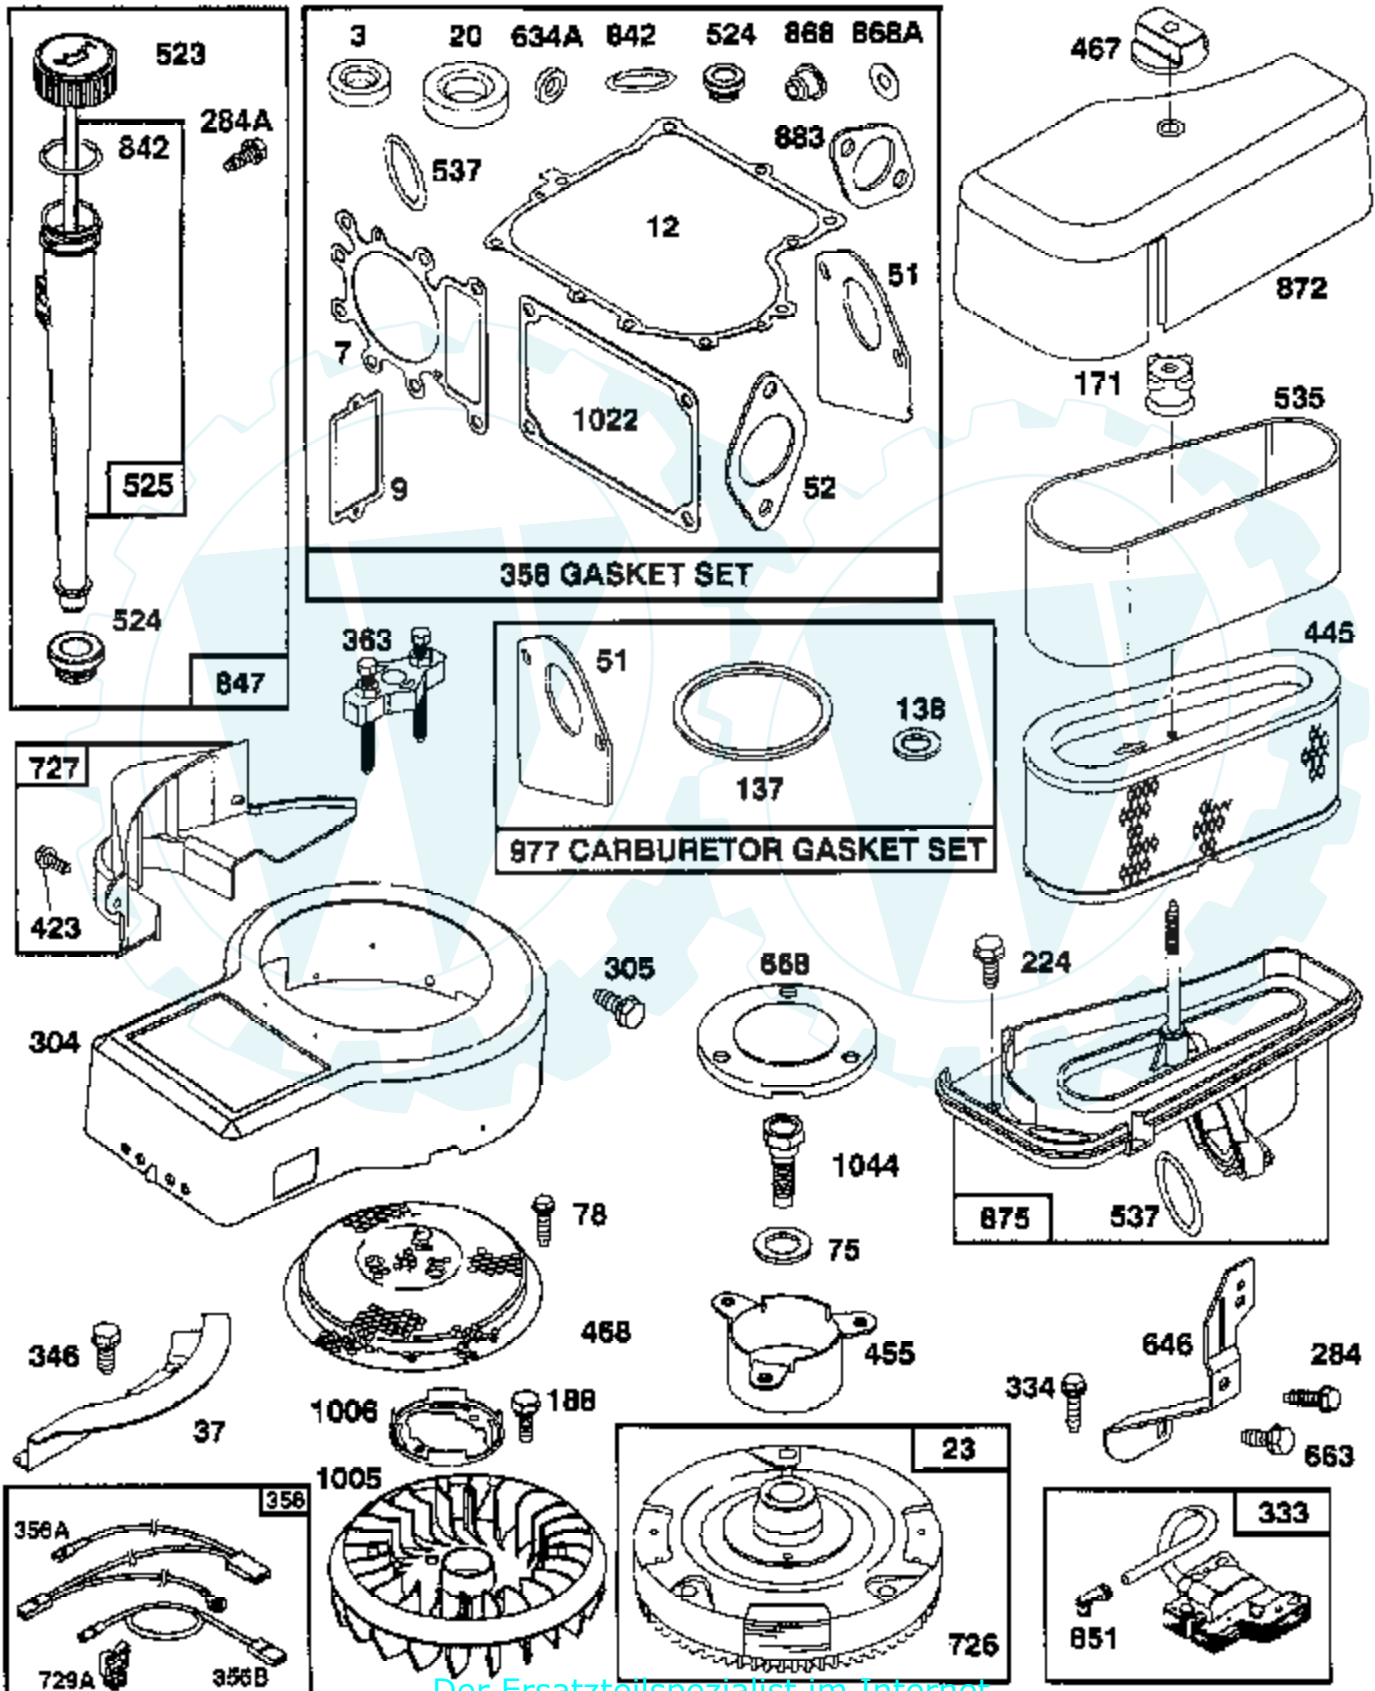

TRACTOR - - MODEL NUMBER AYP7143A69

BRIGGS & STRATTON ENGINE - MODEL NUMBER 287707, TYPE NUMBER 0255-01

Ref #	Part Number	Qty	Description
1	490450		CYLINDER ASSEMBLY
2	399265		P/N CONFLICT - CHECK WITH SUPPLIER
3	391086		SEAL, OIL
5	494240		HEAD, CYLINDER
7	271866		GASKET, CYLINDER HEAD
8	391406		BREATHER ASSEMBLY
9	27803		GASKET, VALVE COVER
10	94621		SCREW, STEMS
11	280100		TUBE, BREATHER
12	271916		GASKET, CRANKCASE COVER 1/64"
	271997		GASKET, CRANKCASE COVER .005"
	271996		GASKET, CRANKCASE COVER .009"
13	94622		SCREW, CYLINDER HEAD 3"
15	94239		PLUG, OIL DRAIN
16	495162		CRANKSHAFT
	94196		KEY, TIMING GEAR
18	494238		BASE, ENGINE
20	291675		SEAL, OIL
22	94624		SCREW, SEMS, BASE MOUNTING
23	492326		FLYWHEEL & RING GEAR ASSY, MAGNETO
24	222698		KEY, FLYWHEEL
25	394662		PISTON ASSEMBLY .010" OVERSIZE
	394662		PISTON ASSEMBLY .010" OVERSIZE
	394663		PISTON ASSEMBLY .020" OVERSIZE
	394664		PISTON ASSEMBLY .030" OVERSIZE
26	391780		RING SET, PISTON, STANDARD
	392331		RING SET, PISTON, STANDARD SIZE
	391781		RING SET, PISTON .010" OVERSIZE
	391782		RING SET, PISTON .020" OVERSIZE
	391783		RING SET, PISTON .030" OVERSIZE
27	260924		LOCK, PISTON PIN
28	299691		PIN ASSEMBLY, PISTON, STANDARD
	391286		PIN ASSEMBLY, PISTON .005" OVER
29	490348		ROD ASSEMBLY, CONNECTING
	490469		ROD ASSEMBLY, CONNECTING .020" UNDERSIZE
			CRANKPIN
32	94671		SCREW, CONNECTING ROD
33	262246		VALVE, EXHAUST
34	262247		VALVE, INTAKE
35	65906		SPRING, INTAKE VALVE
36	26828		SPRING, EXHAUST VALVE
37	224502		GUARD, FLYWHEEL
40	221596		RETAINER, INTAKE VALVE
41	292260		RETAINER, EXHAUST VALVE
42	93630		RETAINER, EXHAUST VALVE ROTOCOIL(2)
45	262248		TAPPET-VALVE
46	212897		GEAR, CAM
51	272465		GASKET, CARBURETOR (CARBURETOR TO ELBOW)
52	272554		GASKET CARB
53	94637		STUD, CARBURETOR MOUNTING
75	224061		WASHER, SPRING
78	93805		SCREW, SEMS
95	94098		SCREW, THROTTLE
98	495800		SCREW, IDLE SPEED
104	231789		PIN, FLOAT HINGE
105	231855		VALVE ASSY, INLET NEEDLE
106	231854		INLET VALVE SEAT