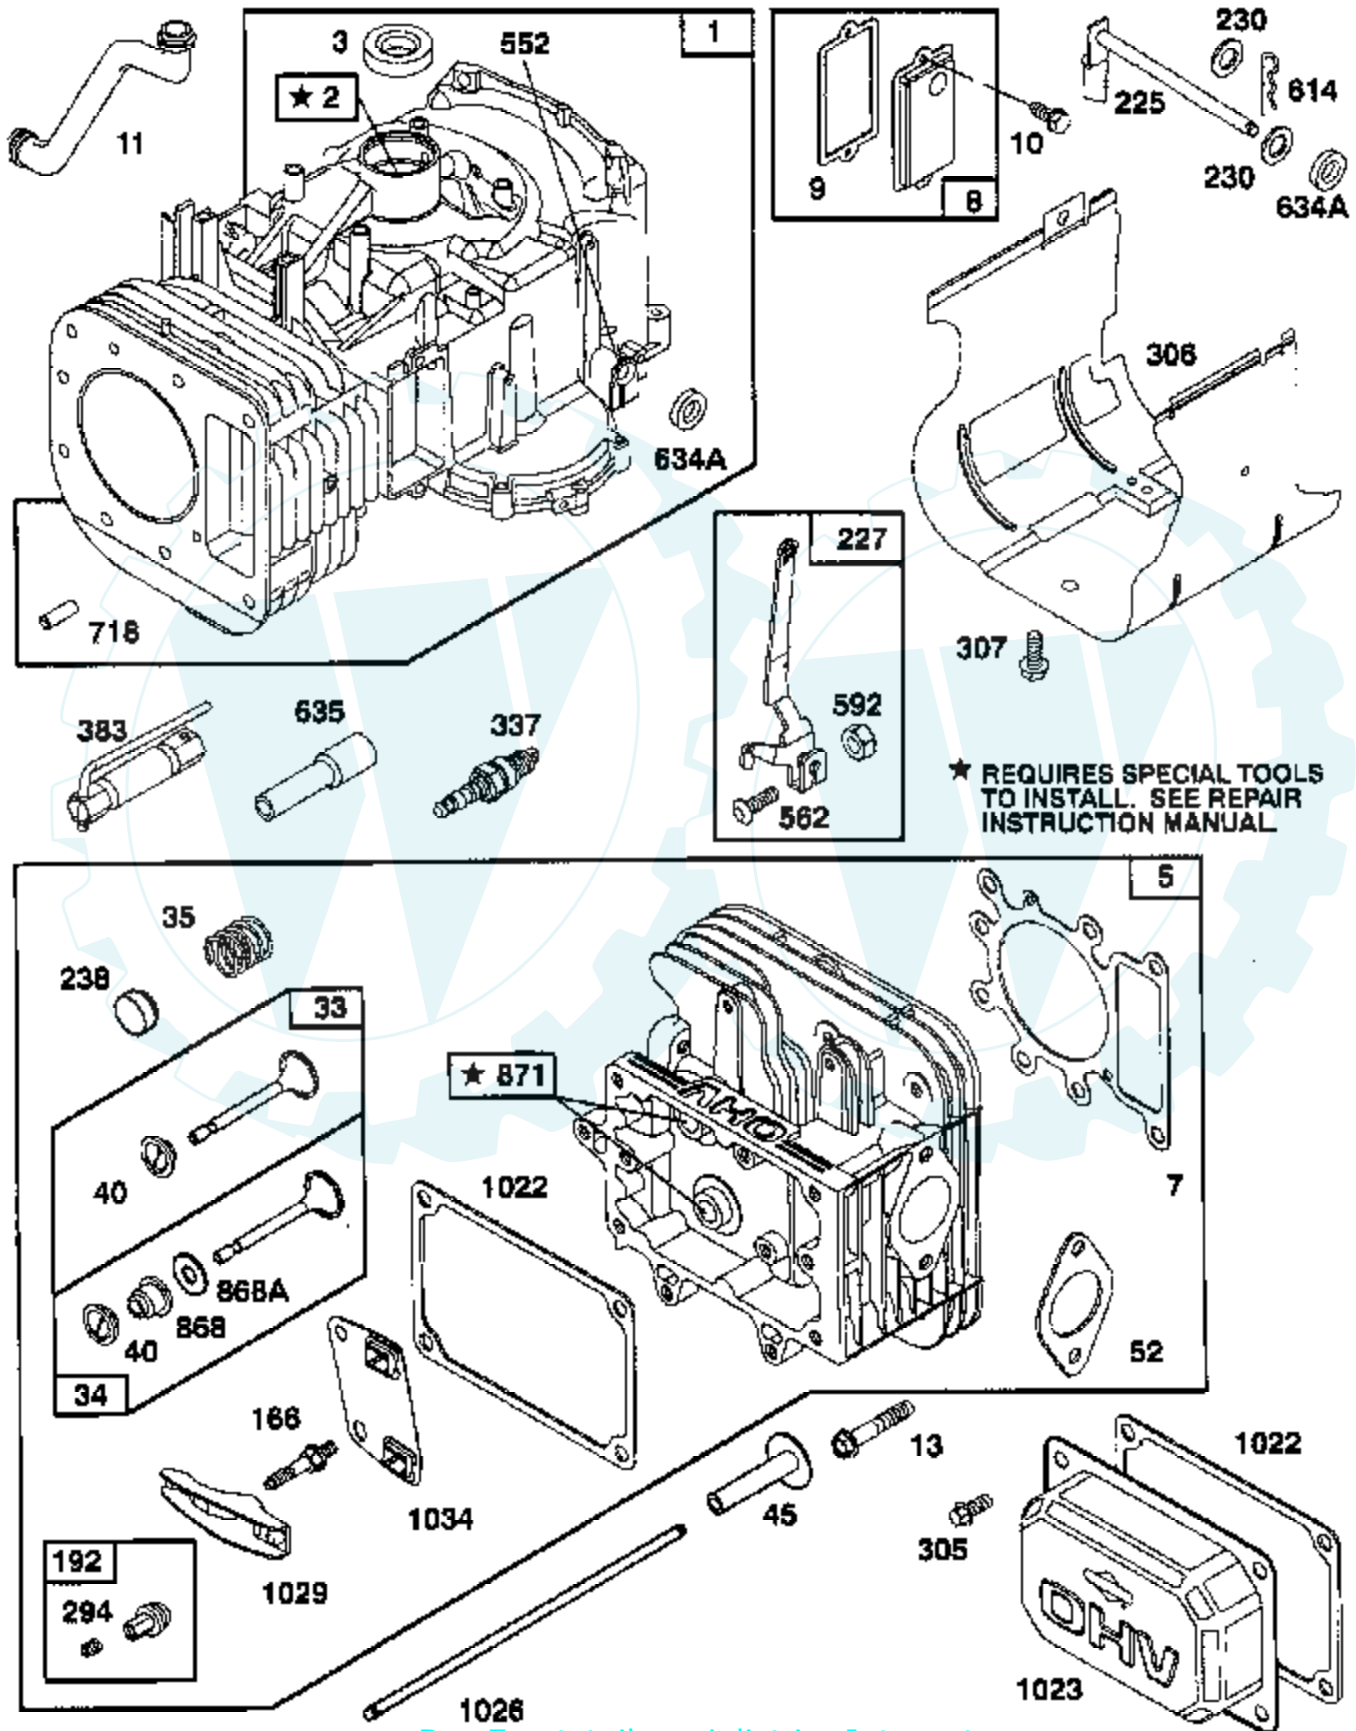

TRACTOR - - MODEL NUMBER AYP7143A69

BRIGGS & STRATTON ENGINE - MODEL NUMBER 287707, TYPE NUMBER 0255-01

Ref #	Part Number	Qty	Description
1	490450		CYLINDER ASSEMBLY
2	399265		P/N CONFLICT - CHECK WITH SUPPLIER
3	391086		SEAL, OIL
5	494240		HEAD, CYLINDER
7	271866		GASKET, CYLINDER HEAD
8	391406		BREATHER ASSEMBLY
9	27803		GASKET, VALVE COVER
10	94621		SCREW, STEMS
11	280100		TUBE, BREATHER
12	271916		GASKET, CRANKCASE COVER 1/64"
	271997		GASKET, CRANKCASE COVER .005"
	271996		GASKET, CRANKCASE COVER .009"
13	94622		SCREW, CYLINDER HEAD 3"
15	94239		PLUG, OIL DRAIN
16	495162		CRANKSHAFT
	94196		KEY, TIMING GEAR
18	494238		BASE, ENGINE
20	291675		SEAL, OIL
22	94624		SCREW, SEMS, BASE MOUNTING
23	492326		FLYWHEEL & RING GEAR ASSY, MAGNETO
24	222698		KEY, FLYWHEEL
25	394662		PISTON ASSEMBLY .010" OVERSIZE
	394662		PISTON ASSEMBLY .010" OVERSIZE
	394663		PISTON ASSEMBLY .020" OVERSIZE
	394664		PISTON ASSEMBLY .030" OVERSIZE
26	391780		RING SET, PISTON, STANDARD
	392331		RING SET, PISTON, STANDARD SIZE
	391781		RING SET, PISTON .010" OVERSIZE
	391782		RING SET, PISTON .020" OVERSIZE
	391783		RING SET, PISTON .030" OVERSIZE
27	260924		LOCK, PISTON PIN
28	299691		PIN ASSEMBLY, PISTON, STANDARD
	391286		PIN ASSEMBLY, PISTON .005" OVER
29	490348		ROD ASSEMBLY, CONNECTING
	490469		ROD ASSEMBLY, CONNECTING .020" UNDERSIZE
			CRANKPIN
32	94671		SCREW, CONNECTING ROD
33	262246		VALVE, EXHAUST
34	262247		VALVE, INTAKE
35	65906		SPRING, INTAKE VALVE
36	26828		SPRING, EXHAUST VALVE
37	224502		GUARD, FLYWHEEL
40	221596		RETAINER, INTAKE VALVE
41	292260		RETAINER, EXHAUST VALVE
42	93630		RETAINER, EXHAUST VALVE ROTOCOIL(2)
45	262248		TAPPET-VALVE
46	212897		GEAR, CAM
51	272465		GASKET, CARBURETOR (CARBURETOR TO ELBOW)
52	272554		GASKET CARB
53	94637		STUD, CARBURETOR MOUNTING
75	224061		WASHER, SPRING
78	93805		SCREW, SEMS
95	94098		SCREW, THROTTLE
98	495800		SCREW, IDLE SPEED
104	231789		PIN, FLOAT HINGE
105	231855		VALVE ASSY, INLET NEEDLE
106	231854		INLET VALVE SEAT