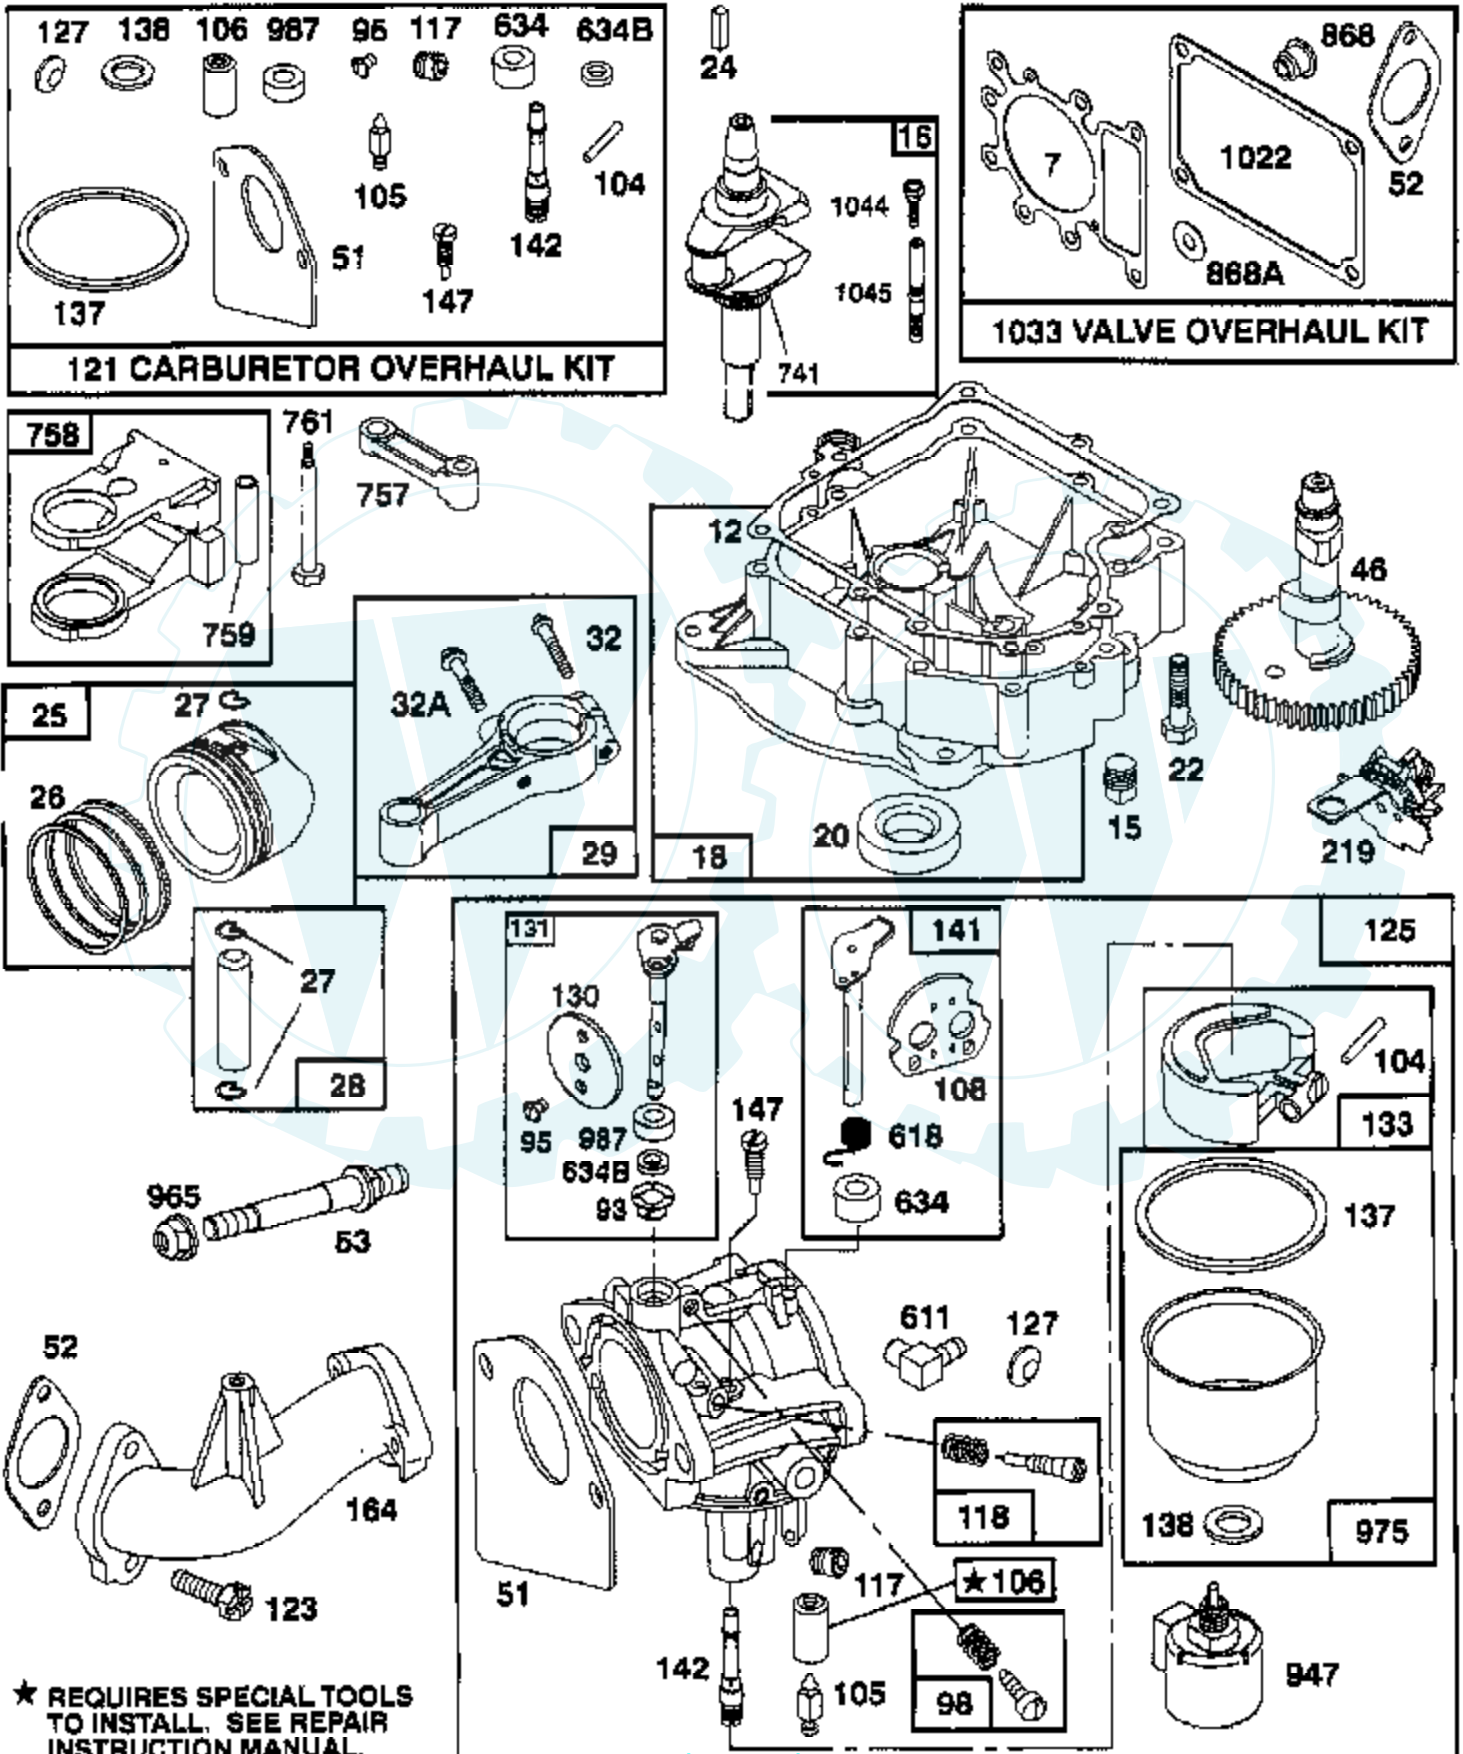

TRACTOR - - MODEL NUMBER AYP7143A69

BRIGGS & STRATTON ENGINE - MODEL NUMBER 287707, TYPE NUMBER 0255-01

★ REQUIRES SPECIAL TOOLS TO INSTALL. SEE REPAIR INSTRUCTION MANUAL.

Ref #	Part Number	Qty	Description
1	490450		CYLINDER ASSEMBLY
2	399265		P/N CONFLICT - CHECK WITH SUPPLIER
3	391086		SEAL, OIL
5	494240		HEAD, CYLINDER
7	271866		GASKET, CYLINDER HEAD
8	391406		BREATHER ASSEMBLY
9	27803		GASKET, VALVE COVER
10	94621		SCREW, STEMS
11	280100		TUBE, BREATHER
12	271916		GASKET, CRANKCASE COVER 1/64"
	271997		GASKET, CRANKCASE COVER .005"
	271996		GASKET, CRANKCASE COVER .009"
13	94622		SCREW, CYLINDER HEAD 3"
15	94239		PLUG, OIL DRAIN
16	495162		CRANKSHAFT
	94196		KEY, TIMING GEAR
18	494238		BASE, ENGINE
20	291675		SEAL, OIL
22	94624		SCREW, SEMS, BASE MOUNTING
23	492326		FLYWHEEL & RING GEAR ASSY, MAGNETO
24	222698		KEY, FLYWHEEL
25	394662		PISTON ASSEMBLY .010" OVERSIZE
	394662		PISTON ASSEMBLY .010" OVERSIZE
	394663		PISTON ASSEMBLY .020" OVERSIZE
	394664		PISTON ASSEMBLY .030" OVERSIZE
26	391780		RING SET, PISTON, STANDARD
	392331		RING SET, PISTON, STANDARD SIZE
	391781		RING SET, PISTON .010" OVERSIZE
	391782		RING SET, PISTON .020" OVERSIZE
	391783		RING SET, PISTON .030" OVERSIZE
27	260924		LOCK, PISTON PIN
28	299691		PIN ASSEMBLY, PISTON, STANDARD
	391286		PIN ASSEMBLY, PISTON .005" OVER
29	490348		ROD ASSEMBLY, CONNECTING
	490469		ROD ASSEMBLY, CONNECTING .020" UNDERSIZE
			CRANKPIN
32	94671		SCREW, CONNECTING ROD
33	262246		VALVE, EXHAUST
34	262247		VALVE, INTAKE
35	65906		SPRING, INTAKE VALVE
36	26828		SPRING, EXHAUST VALVE
37	224502		GUARD, FLYWHEEL
40	221596		RETAINER, INTAKE VALVE
41	292260		RETAINER, EXHAUST VALVE
42	93630		RETAINER, EXHAUST VALVE ROTOCOIL(2)
45	262248		TAPPET-VALVE
46	212897		GEAR, CAM
51	272465		GASKET, CARBURETOR (CARBURETOR TO ELBOW)
52	272554		GASKET CARB
53	94637		STUD, CARBURETOR MOUNTING
75	224061		WASHER, SPRING
78	93805		SCREW, SEMS
95	94098		SCREW, THROTTLE
98	495800		SCREW, IDLE SPEED
104	231789		PIN, FLOAT HINGE
105	231855		VALVE ASSY, INLET NEEDLE
106	231854		INLET VALVE SEAT