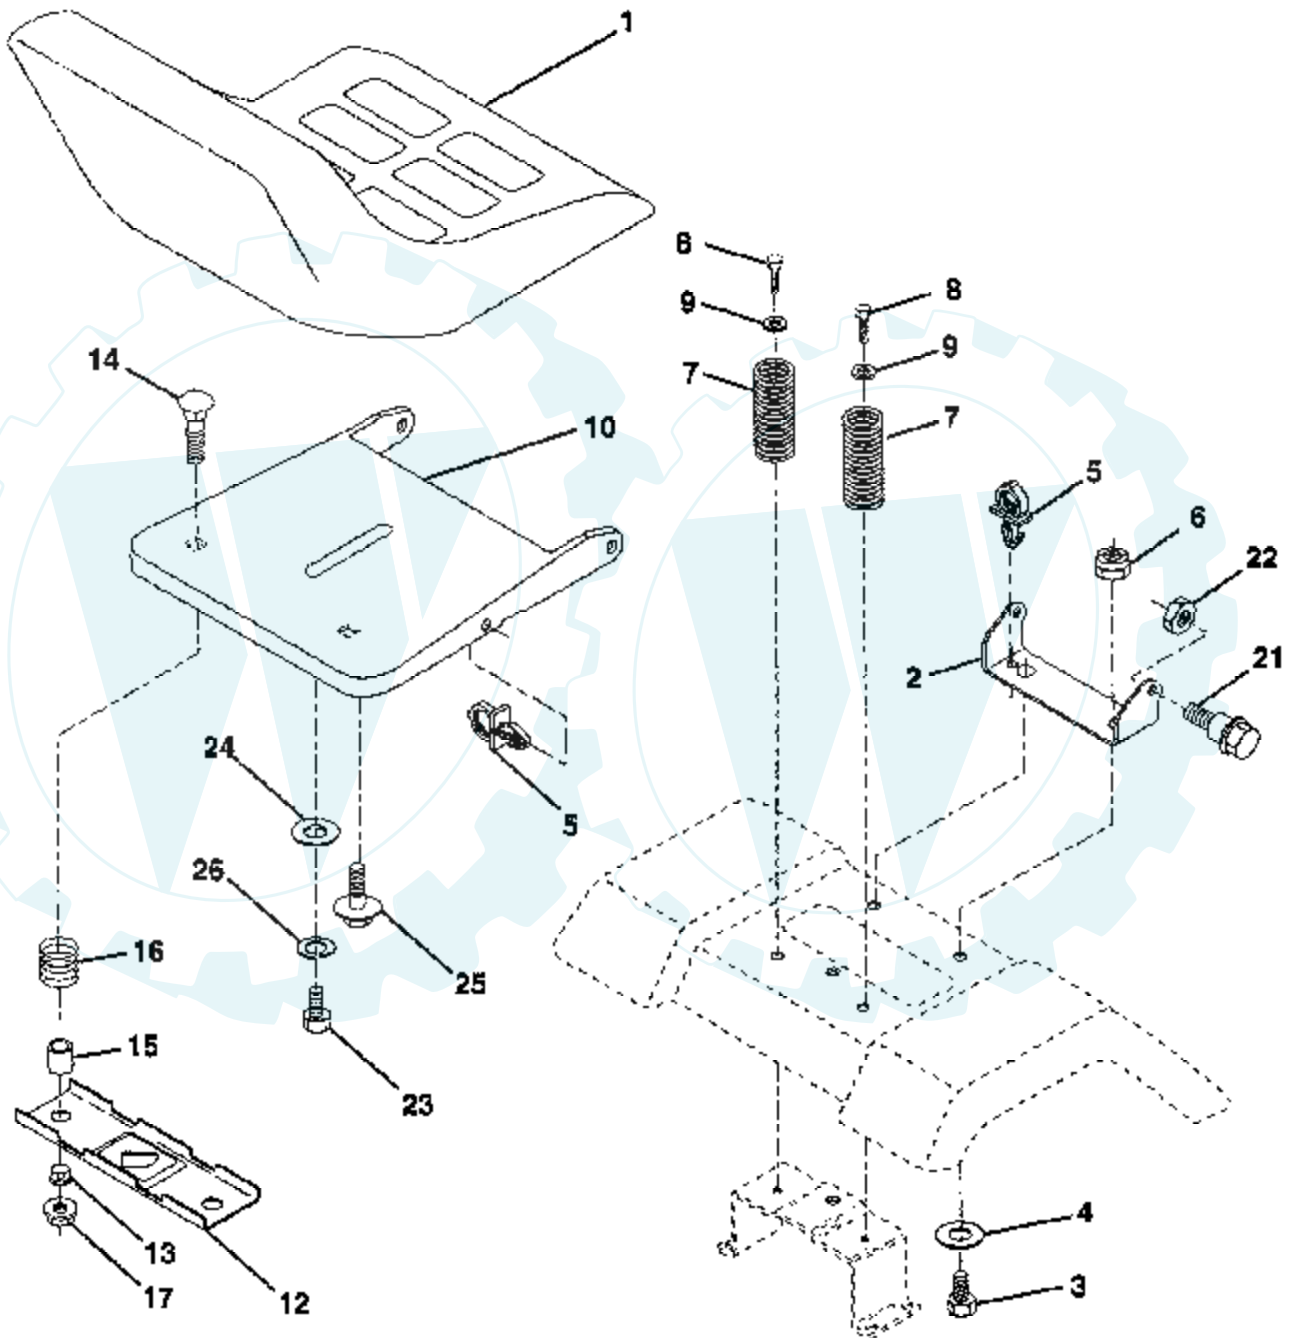

TRACTOR - - MODEL NUMBER AYP7143A69

SEAT ASSEMBLY

NOTE: All component dimensions given in U.S. inches
1 inch = 25.4 mm

Ref #	Part Number	Qty	Description
1	127426X		SUB= 140119
2	140551		BRACKET PVT SEAT
3	74760616		BOLT
4	19131610		WASHER PM
5	145006		CLIP.PUSH-IN.HING
6	73800600		NUT
7	124181X		SPRING COMPRESSIO
8	17490616		SCREW GTV
9	19131614		WASHER
10	140552		SUB= 155925
12	121246X		BRKT SWITCH
13	121248X		BUSHING
14	72050411		SUB= 872050411
15	134300		SPLIT SPACER
16	121250X		SPRING
17	123976X		SUB= 73900400
21	139888		BOLT.SHLD.5/16-18
22	73800500		NUT
23	74780814		BOLT
24	19171912		WASHER
25	127018X		"BOLT,SHOULDER"
26	10040800		LOCKWASHER