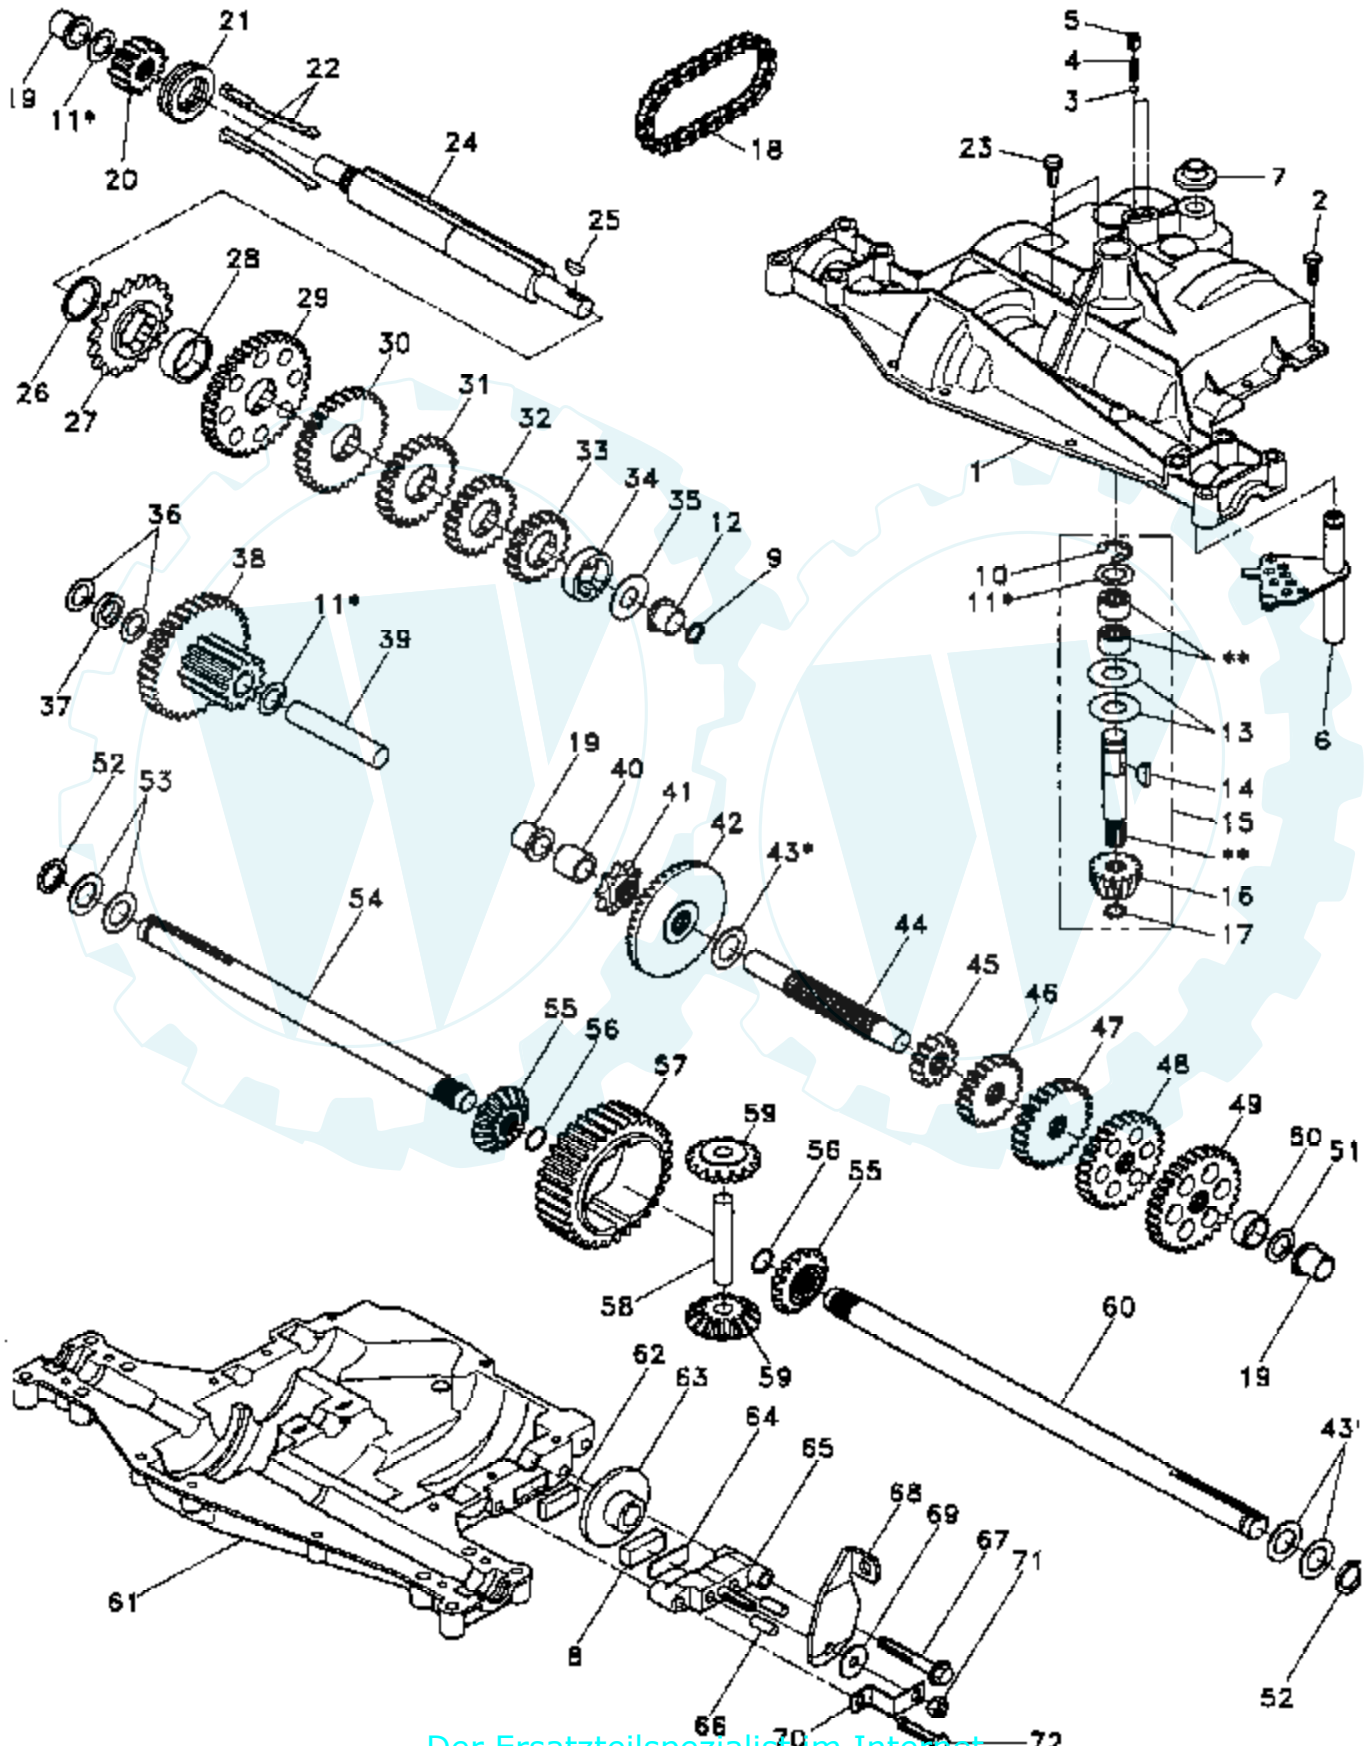

TRACTOR -- MODEL NUMBER AYP7143A69

DANA TRANSAXLE - MODEL NUMBER 4360-78

Ref #	Part Number	Qty	Description
1	5305D		HOUSING, UPPER
2	1919		SCREW
3	5112		BALL, DETENT
4	3626		SPRING, DETENT
5	3623		SCREW, SET
6	4731		SHIFTER ASSEMBLY
7	5024		BOOT, SHIFTER
8	3907		PUCK, FRICTION
9	5416		SEAL, OIL
10	1106		RING, RETAINING
11	4689		ASSY, KIT, SHIM .625 SHAFT
12	5415		BEARING, FLANGE
13	3876		WASHER, PLAIN .632 X 1.38 X .046
14	1746		KEY, WOODRUFF, #9
15	4551		ASSEMBLY, KIT, INPUT SHAFT
16	3590		PINION, BEVEL, 14 TEETH
17	3624		RING, RETAINING
18	3625		CHAIN, 24 PITCHES
19	1542		BEARING, FLANGE
20	5402		GEAR, SPUR, 14 TEETH
21	5303		COLLAR, CLUTCH
22	4758		ASSEMBLY, KIT, CLUTCH KEYS
23	5131		SCREW TAPPING WITH SEALER
24	5403		SHAFT, INTERMEDIATE
25	1375		KEY, WOODRUFF, #61
26	3627		RING, RETAINING
27	3830		SPROCKET, 18 TEETH
28	3841		SPACER
29	5365		GEAR, SPUR, 37 TEETH
30	3867		GEAR, SPUR, 30 TEETH
31	3783		GEAR, SPUR, 25 TEETH
32	3869		GEAR, SPUR, 22 TEETH
33	5202		GEAR, SPUR, 19 TEETH
34	5027		SPACER
35	3628		WASHER, PLAIN .640 X 1.37 X .061
36	1423		WASHER, PLAIN .632 X 1.00 X .026
37	3422		SPACER .630 X 1.00 X .169
38	4286		ASSY GEAR COMB 12&35 TEETH
39	3967		SHAFT, IDLER
40	3901		SPACER .635 X .875 X .755
41	3645		SPROCKET, 9 TEETH
42	3853		GEAR, BEVEL, 42 TEETH
43	4691		ASSY, KIT, SHIM .750 SHAFT
44	3882		SHAFT, DRIVE
45	5364		GEAR SPUR, 12 TEETH
46	3866		GEAR, SPUR, 20 TEETH
47	3719		GEAR, SPUR, 25 TEETH
48	3868		GEAR, SPUR, 28 TEETH
49	3683		GEAR, SPUR, 31 TEETH
50	3714		SPACER
51	1145		WASHER, PLAIN .632 X 1.00 X .060
52	5130		WASHER, NEOPRENE
53	3184		WASHER, PLAIN .758 X 1.25 X .031
54	3880		AXLE LEFT HAND
55	3780		GEAR, MITER, 15 TEETH
56	3656		RING, RETAINING
57	3839		GEAR, SPUR, 32 TEETH
58	3919		SHAFT, CROSS