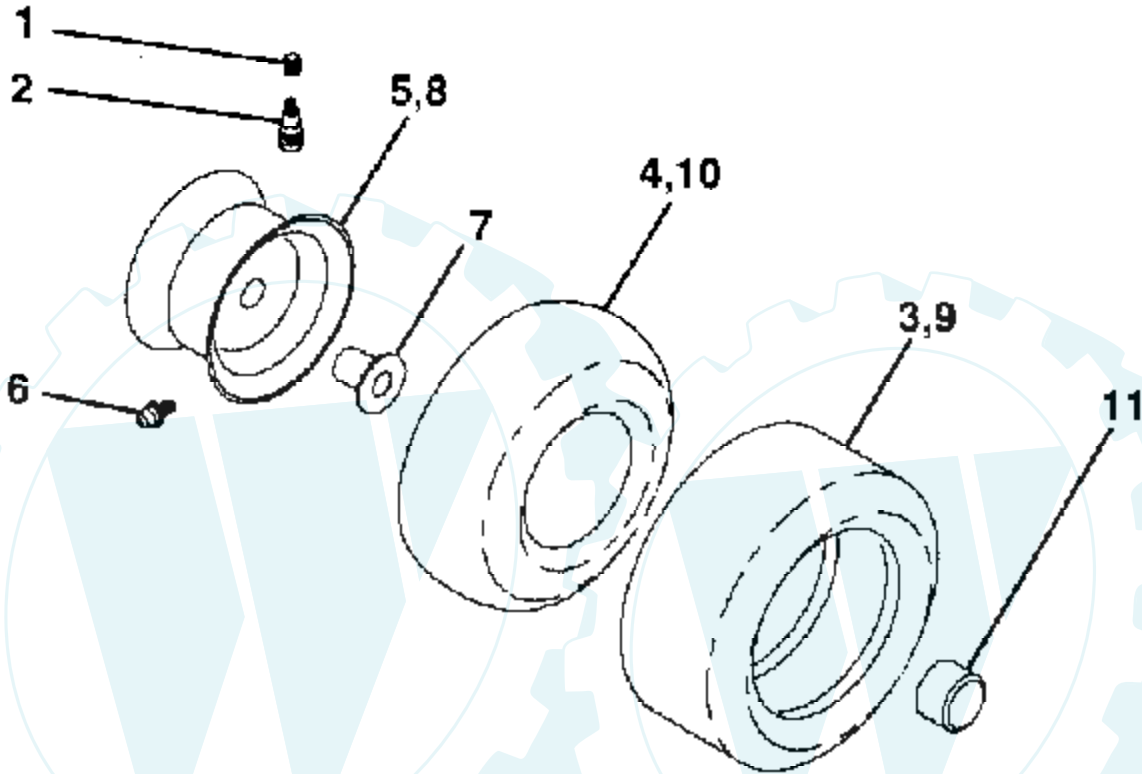

TRACTOR - - MODEL NUMBER AYP7143A69

WHEELS AND TIRES

NOTE: All component dimensions given in U.S. inches
1 inch = 25.4 mm

Ref #	Part Number	Qty	Description
1	59192		VALVE CAP
2	65139		VALVE STEM LT
3	106222X		SUB= 122073X
4	59904		TUBE.5.3/4.5/6
5	106732X427		"RIM ASM 6"" FRT"
6	278H		FITTING LT
7	9040H		"FLANGE, BEARING"
8	106108X427		"RIM AS 8"" REAR"
9	106268X		SUB= 122074X
10	7152J		TUBE.18X9.5-8
11	104757X		HUB CAP
	144334		SEALANT.TIRE 10 OZ. TUBE