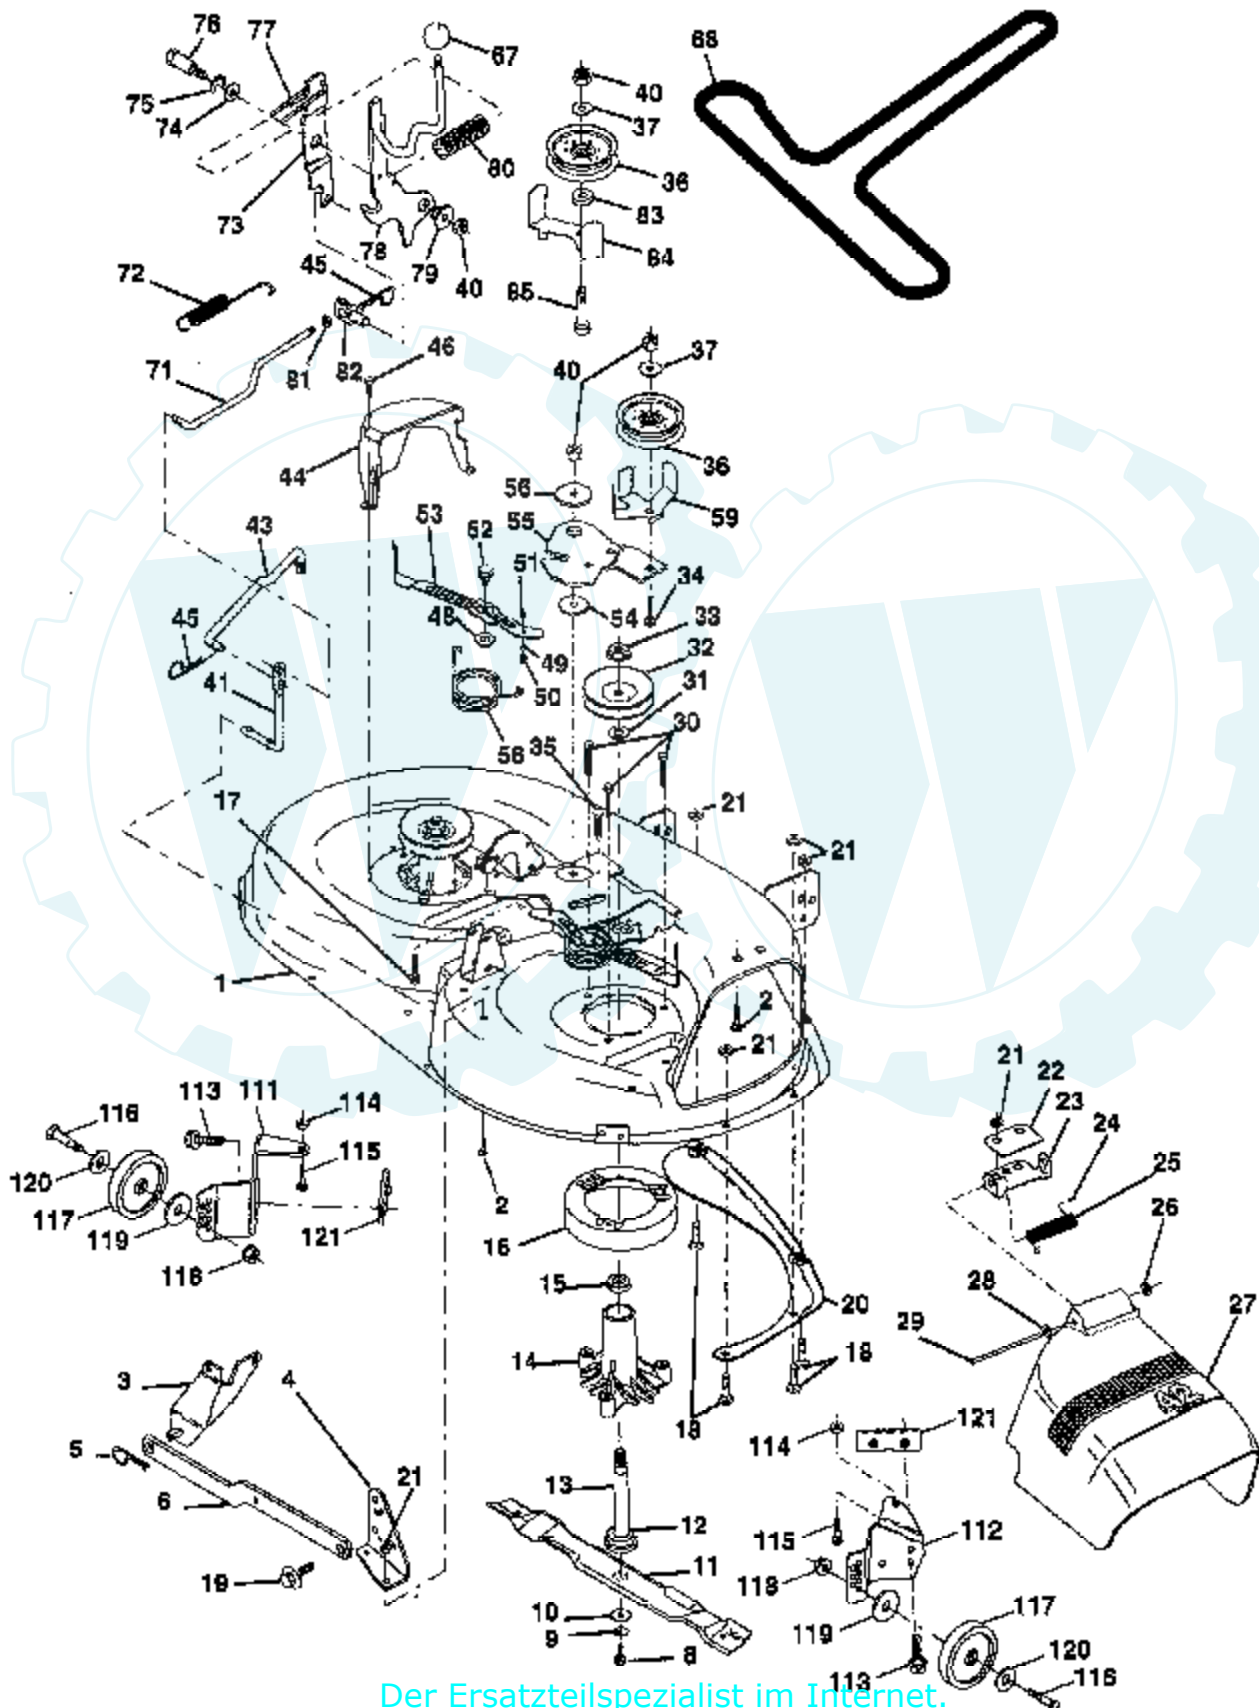

TRACTOR - - MODEL NUMBER AYP7143A69

MOWER DECK

Ref #	Part Number	Qty	Description
1	144393		DECK.WELD.42.
2	72140506		BOLT
3	138017		BRKT ASM SWAY BAR
4	138440		BRKT DECK SW BAR
5	4939M		SUB= 85902
6	130832		SUB= 130833
8	850857		BLADE BOLT
9	10030600		SUB= 10040600
10	140296		WASHER.HARD.BLADE
11	134149		"BLADE.42"" MULCHER"
12	129895		BEARING.BALL
13	137645		SUB= 137646
14	128774		HSG ASM MANDREL
15	110485X		BEARING
16	140329		STRIPPER RND MWR
17	72110610		BOLT RDHD 3/8-16
18	72140505		BOLT
19	132827		BOLT SHD 5/16-18
20	136888		SUB= 918136888
21	73680500		SUB= 73690500
22	134753		STIFFENER BRKT
23	131267		DEFLECTOR BRKT
24	105304X		CAP-SLEEVE LT
25	123713X		SPRING TORSION
27	130968		DEFLECTOR.SHIELD
28	19111016		WASHER
29	131491		HINGE ROD
30	138776		SUB= 157722
31	129963		WASHER
32	129861		SUB= 153535
33	137266		SUB= 139729
34	72110614		BOLT
35	133835		XMAS TREE FASTNER
36	131494		FLAT IDLER PULLEY
37	19131316		WASHER
40	73680600		SUB= 73690600
41	133551		PIVOT ROD
43	140083		ROD CLUTCH W/NIBS
44	140088		GUARD MAND LH BLK
45	4497H		RETAINER M
46	137729		SCREW.1/4-20X5/8
48	133944		HARD SMALL WASHER
49	133940		SUB= 151785
50	131340		SHOULDER BOLT
51	69180		LOCKNUT
52	139888		BOLT.SHLD.5/16-18
53	131845		BRAKE PAD ARM ASM
54	133943		HARDENED WASHER
55	140084		SUB= 151785
56	122052X		SPACER RETAINER
58	140086		SPRING TORSN BRAK
59	141043		GUARD IDLER TUV
67	106933X		KNOB T (1/2-HOLE)
68	144200		BELT.V.T-PATH
71	142427		ROD CLUTCH 38/42
72	131870		RETURN SPRING
73	127847		CLUTCH ARM SECOND
74	121748X		WASHER