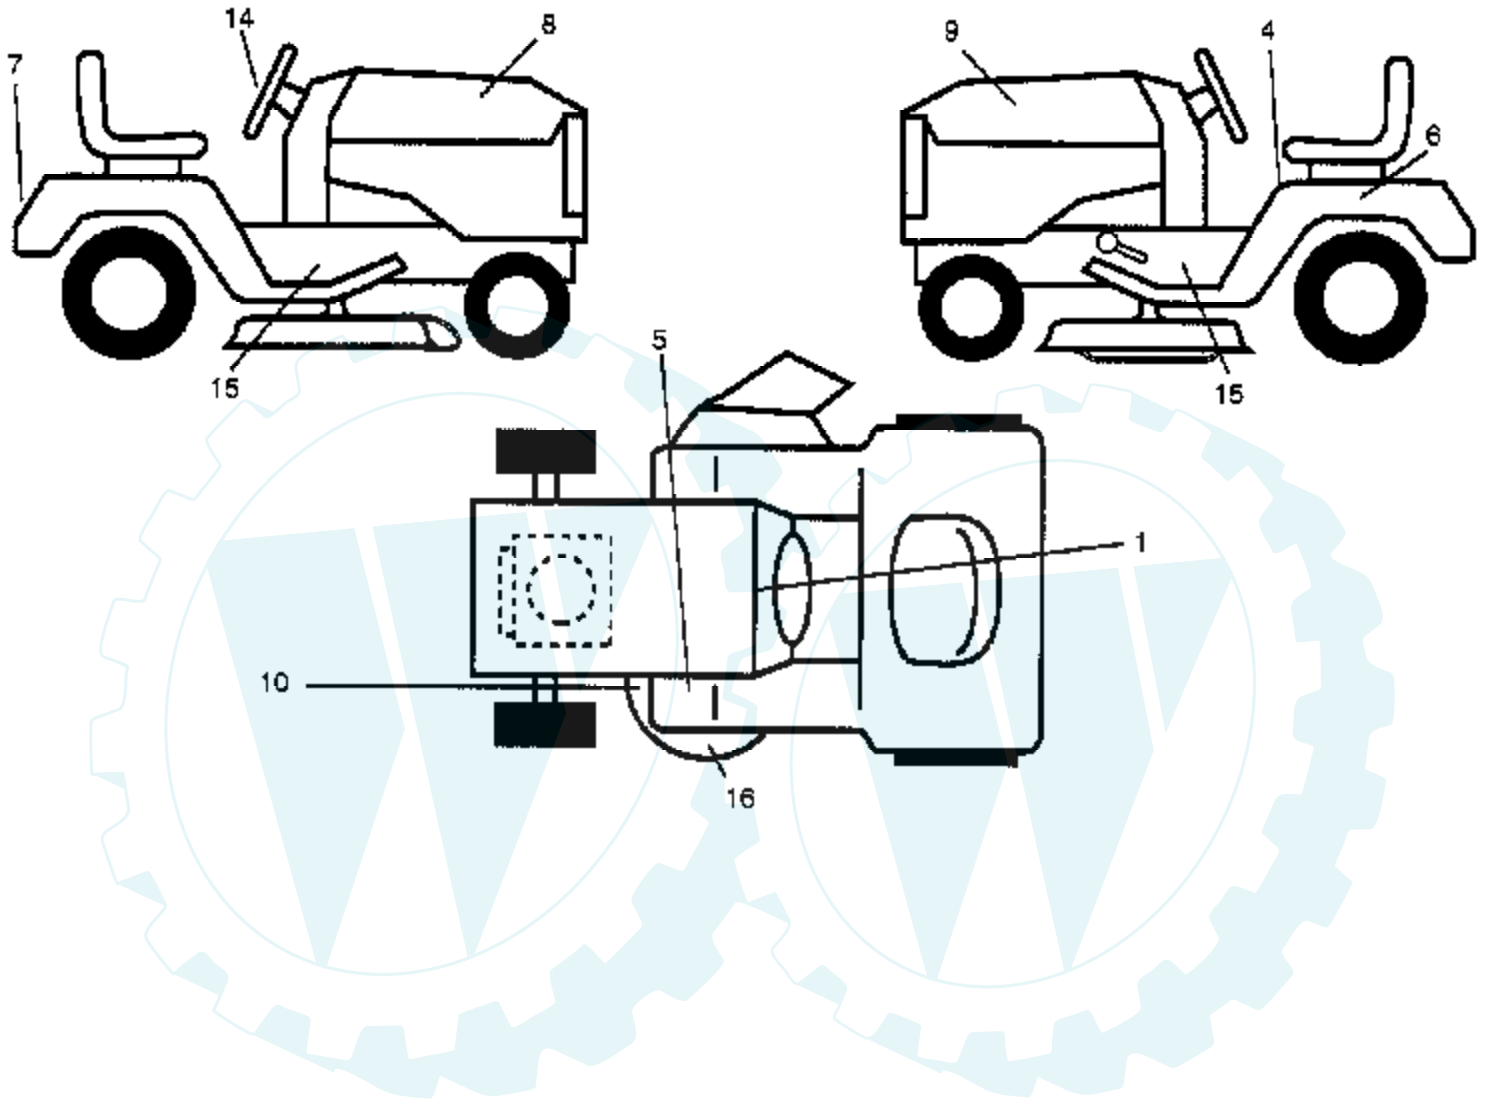

TRACTOR - - MODEL NUMBER AYP7143A69

DECALS

Ref #	Part Number	Qty	Description
1	140819		SUB= 156867
4	133796		DECAL
5	4900J		DECAL T
6	145005		DECAL.BATRY.3-3908
7	127521		NLA
8	146676		DECAL.HD.RH.WIZAR
9	146677		DECAL.HD.LH.WIZAR
10	136832		DECAL
14	146678		DECAL.INS.STRG.WL
15	141505		DECAL CHASSIS WIZ
16	141517		DECAL DECK WIZ +
	138311		DECAL HANDLE LIFT
	150244		MANUAL.O.7143A69