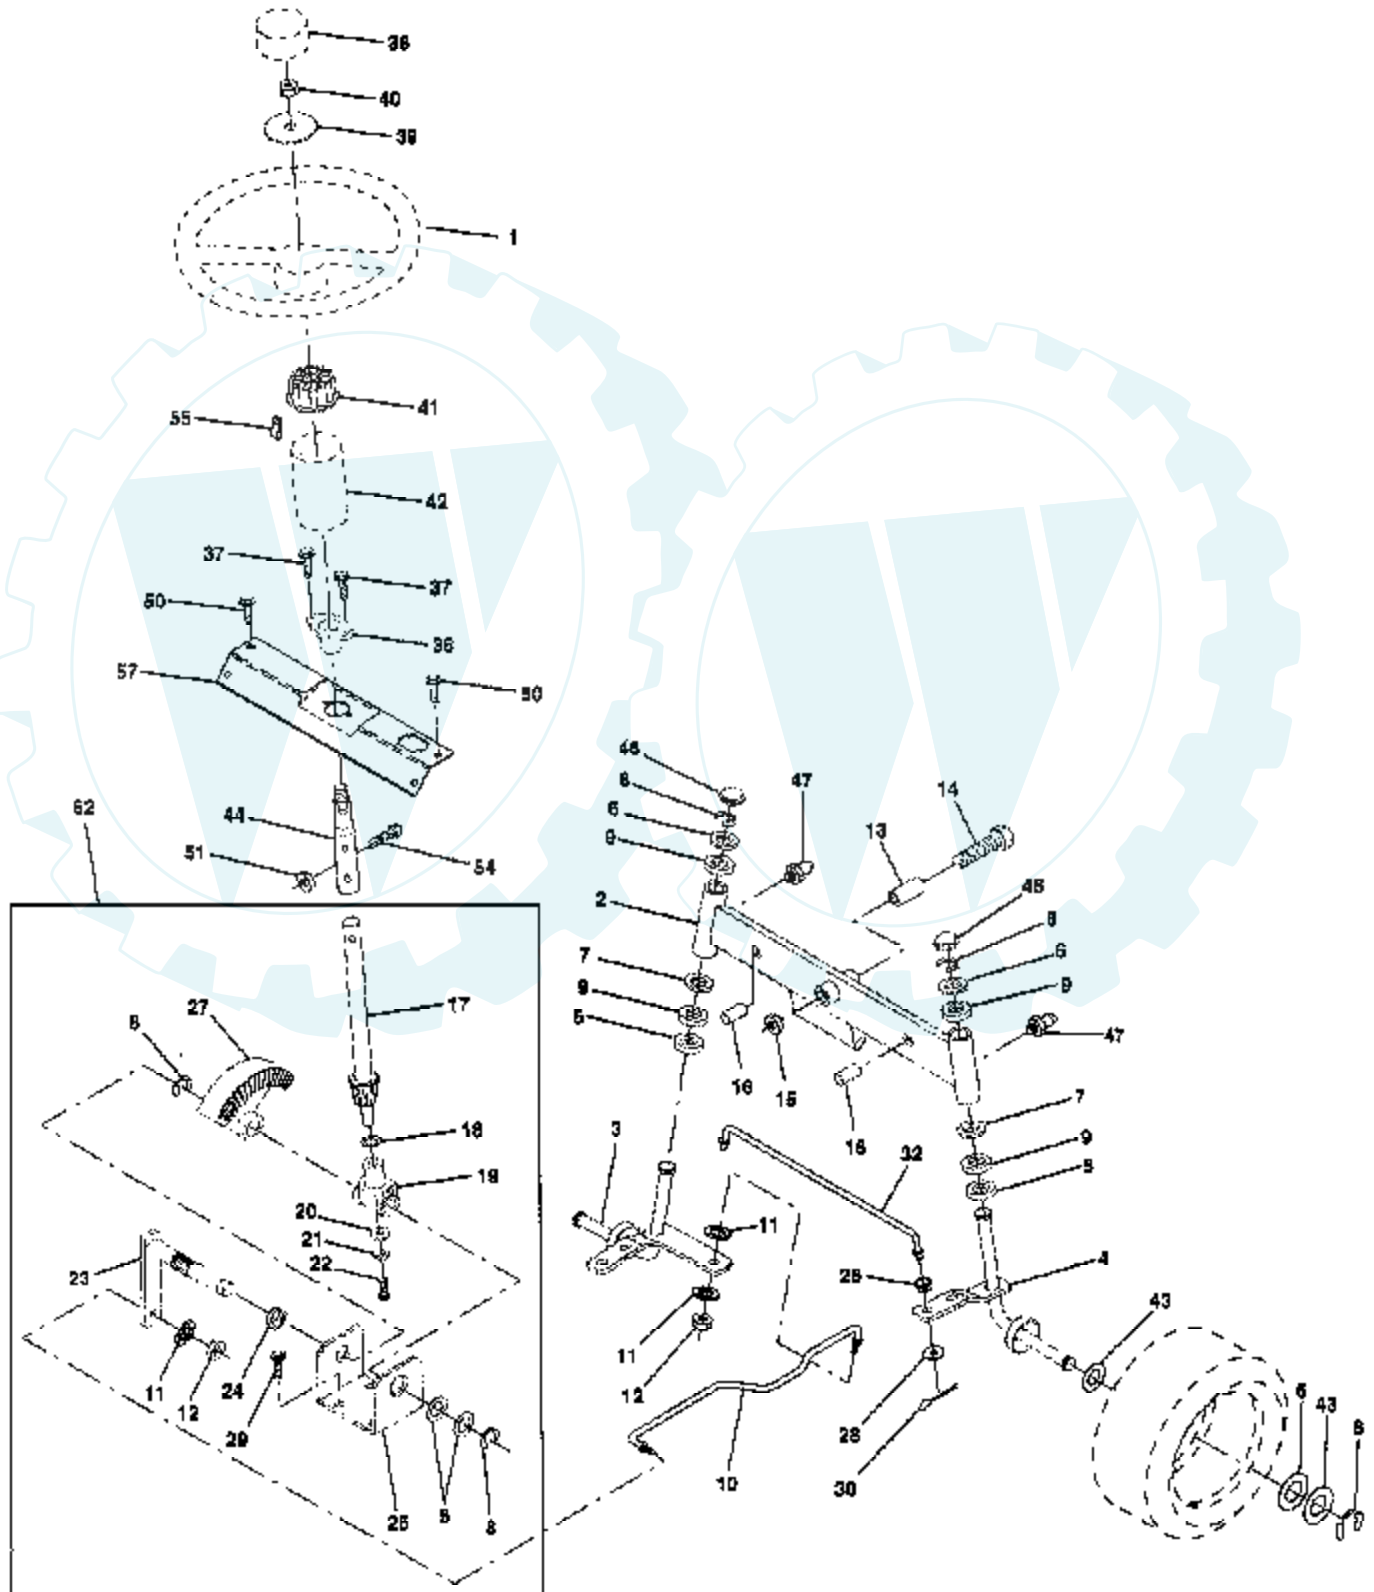

TRACTOR - - MODEL NUMBER AYP7143A69

STEERING ASSEMBLY

Ref #	Part Number	Qty	Description
1	140044		WHEEL STR AYP BLK
2	142033		AXLE ASM FRONT
3	135227		SPINDLE LH
4	135228		SPINDLE RH
5	6266H		WASHER .T
6	121748X		WASHER
7	19272016		WASHER
8	12000029		RING
9	3366R		COL. SRTG. BEAR.
10	130468		SUB= 532130468
11	10040600		LOCKWASHER
12	73610600		SUB= 7810H
13	110438X		BEARING
14	74011056		BOLT HEX 5/8-11
15	73901000		"NUT-LOC,FLANGE LT"
16	132624		AXLE PIN
17	140176		SHAFT ASM STEERIN
18	57079		THRUST WASHER
19	124035X		SUPPORT.SHAFT
20	126684X		SUB= 532126684
21	10040400		LOCKWASHER
22	71070410		"SCREW,SPECIAL"
23	127501		SUB= 918127501
24	109816X		NYLINER T
25	124036X		"BRKT,STEERING"
26	126847X		BUSHING.DRAGLINK
27	136874		GEAR SECTOR
28	19131416		WASHER
29	17490612		SCREW
30	76020412		COTTER PIN
32	130465		TIE ROD
36	102803X		SUB= 918102803X
37	17431008		SUB= 98000165
38	140045		CAP STEER AYP
39	19133808		WASHER T
40	7810H		GRIPCO NUT
41	104820X		ADAPTER-WHEEL LT
42	140216		BOOT SHAFT STEER
43	121749X		WASHER
44	146690		SUB= 154306
46	121232X		CAP
47	6855M		ZERK M
50	17490412		SCREW HEX CRT
51	73800500		NUT
54	74780520		BOLT
55	140285		CLIP TINNERMAN
57	140172		SUPPORT SHAFT STR
62	149686		SUB= 918149686