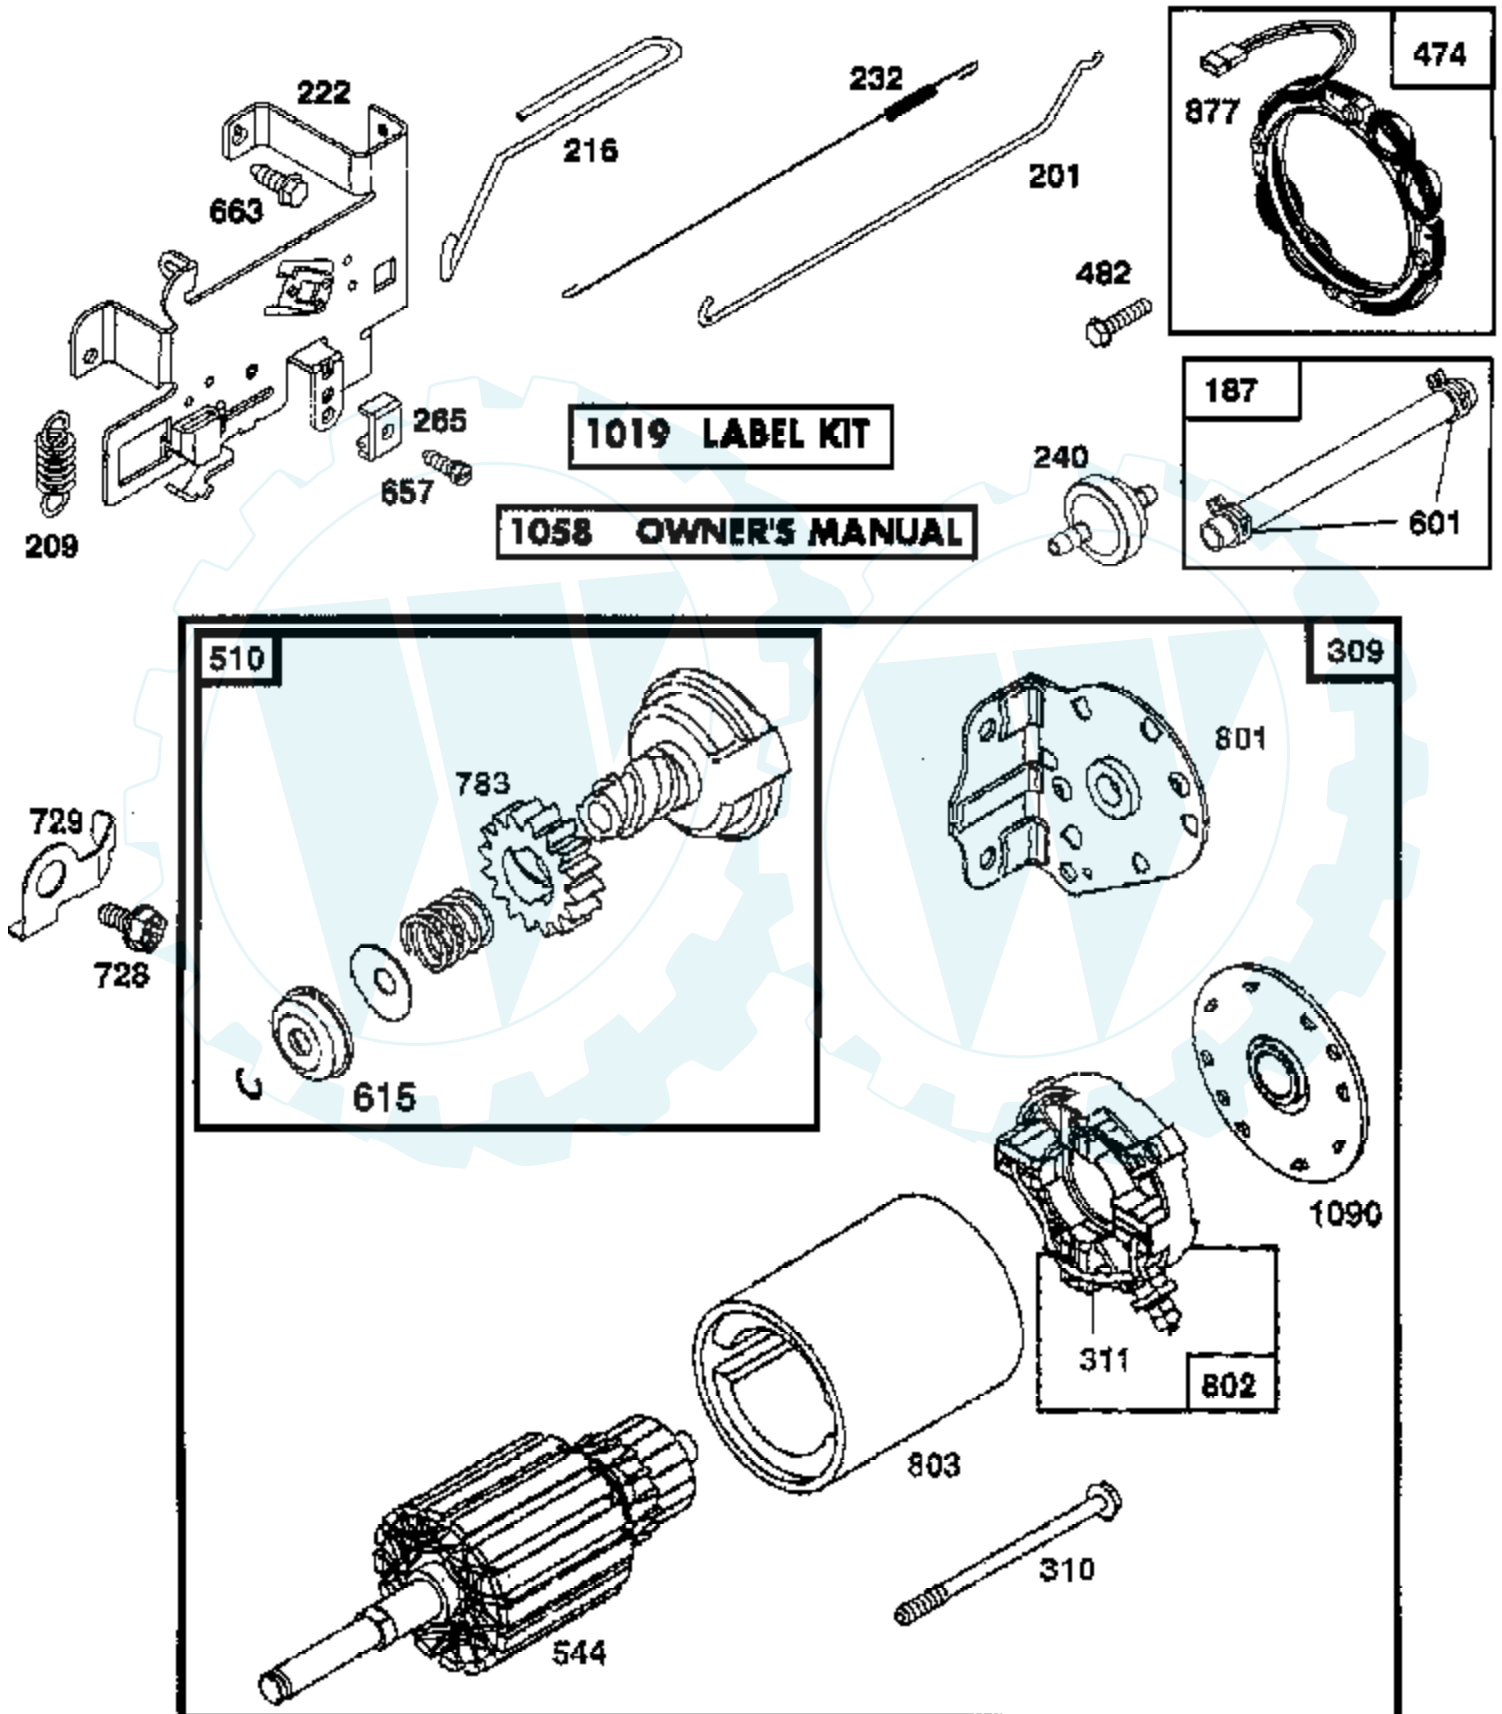

TRACTOR - - MODEL NUMBER AYP7143A69

BRIGGS & STRATTON ENGINE - MODEL NUMBER 287707, TYPE NUMBER 0255-01

Ref #	Part Number	Qty	Description
1	490450		CYLINDER ASSEMBLY
2	399265		P/N CONFLICT - CHECK WITH SUPPLIER
3	391086		SEAL, OIL
5	494240		HEAD, CYLINDER
7	271866		GASKET, CYLINDER HEAD
8	391406		BREATHER ASSEMBLY
9	27803		GASKET, VALVE COVER
10	94621		SCREW, STEMS
11	280100		TUBE, BREATHER
12	271916		GASKET, CRANKCASE COVER 1/64"
	271997		GASKET, CRANKCASE COVER .005"
	271996		GASKET, CRANKCASE COVER .009"
13	94622		SCREW, CYLINDER HEAD 3"
15	94239		PLUG, OIL DRAIN
16	495162		CRANKSHAFT
	94196		KEY, TIMING GEAR
18	494238		BASE, ENGINE
20	291675		SEAL, OIL
22	94624		SCREW, SEMS, BASE MOUNTING
23	492326		FLYWHEEL & RING GEAR ASSY, MAGNETO
24	222698		KEY, FLYWHEEL
25	394662		PISTON ASSEMBLY .010" OVERSIZE
	394662		PISTON ASSEMBLY .010" OVERSIZE
	394663		PISTON ASSEMBLY .020" OVERSIZE
	394664		PISTON ASSEMBLY .030" OVERSIZE
26	391780		RING SET, PISTON, STANDARD
	392331		RING SET, PISTON, STANDARD SIZE
	391781		RING SET, PISTON .010" OVERSIZE
	391782		RING SET, PISTON .020" OVERSIZE
	391783		RING SET, PISTON .030" OVERSIZE
27	260924		LOCK, PISTON PIN
28	299691		PIN ASSEMBLY, PISTON, STANDARD
	391286		PIN ASSEMBLY, PISTON .005" OVER
29	490348		ROD ASSEMBLY, CONNECTING
	490469		ROD ASSEMBLY, CONNECTING .020" UNDERSIZE
			CRANKPIN
32	94671		SCREW, CONNECTING ROD
33	262246		VALVE, EXHAUST
34	262247		VALVE, INTAKE
35	65906		SPRING, INTAKE VALVE
36	26828		SPRING, EXHAUST VALVE
37	224502		GUARD, FLYWHEEL
40	221596		RETAINER, INTAKE VALVE
41	292260		RETAINER, EXHAUST VALVE
42	93630		RETAINER, EXHAUST VALVE ROTOCOIL(2)
45	262248		TAPPET-VALVE
46	212897		GEAR, CAM
51	272465		GASKET, CARBURETOR (CARBURETOR TO ELBOW)
52	272554		GASKET CARB
53	94637		STUD, CARBURETOR MOUNTING
75	224061		WASHER, SPRING
78	93805		SCREW, SEMS
95	94098		SCREW, THROTTLE
98	495800		SCREW, IDLE SPEED
104	231789		PIN, FLOAT HINGE
105	231855		VALVE ASSY, INLET NEEDLE
106	231854		INLET VALVE SEAT