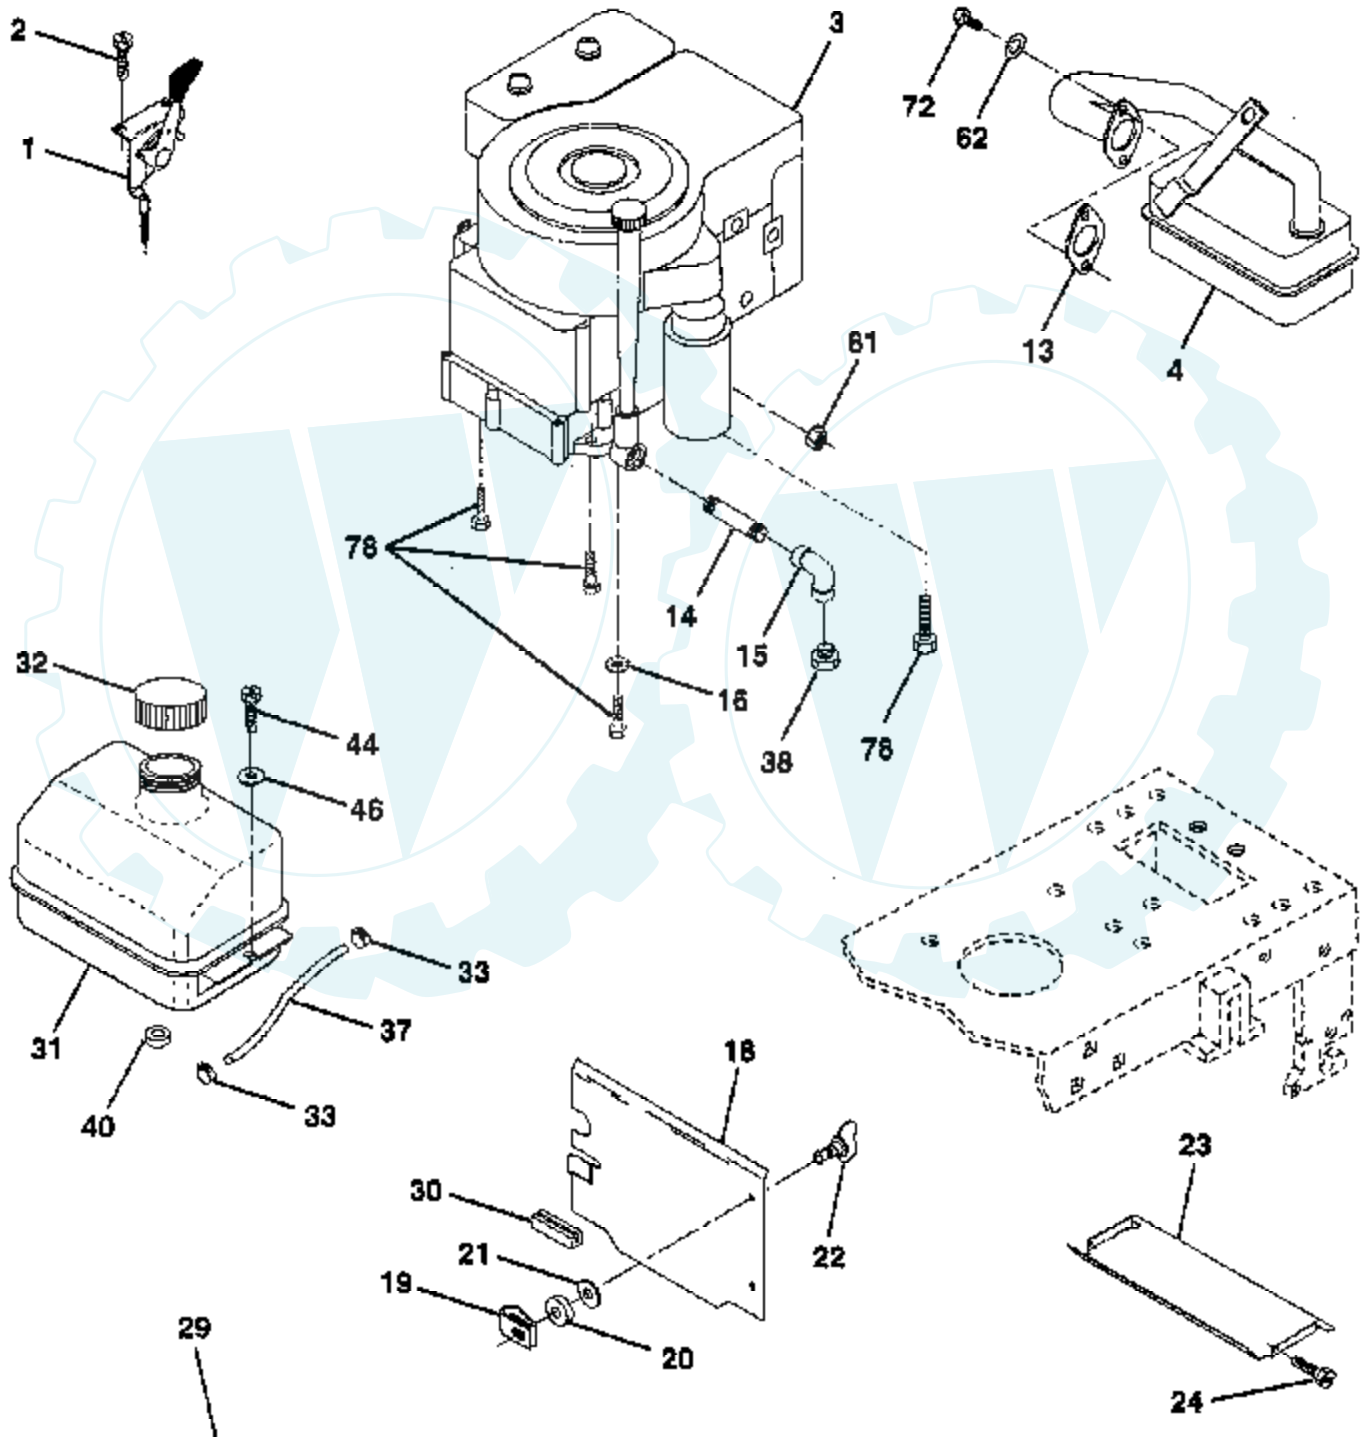

TRACTOR - - MODEL NUMBER AYP7143A69

ENGINE

OPTIONAL EQUIPMENT
Spark Arrester

Ref #	Part Number	Qty	Description
1	140310		CONTROL THROTTLE
2	17720410		SCREW LT
3			REFER TO IMAGE
4	137352		MUFFLER
13	272293		GASKET ENG 1 313 LD TIN PLATED
14	13280324		PIPE NIPPLE
15	13200300		ELBOW
16	11050600		LOCKWASHER
18	136718		SHIELD HEAT
19	105839X		RECEPTACLE LT
20	105838X		RETAINER LT
21	19091016		WASHER
22	123650X		STUD.1/4.TURN
23	128953		HEAT SHIELD
24	17021008		SCREW
29	137180		SUB= 532137180
30	127057X		SUB= 532127057
31	109202X		TANK.FUEL.LT.
32	140527		CAP ASM FUEL
33	123487X		HOSE CLAMP
37	137040		LINE FUEL
38			REFER TO IMAGE
40	124028X		SUB= 532124028
44	17490412		SCREW HEX CRT
46	19091416		WASHER
62	10040500		LOCKWASHER
72	71070512		SCREW
78	17490620		SCREW
81	128861		NUT