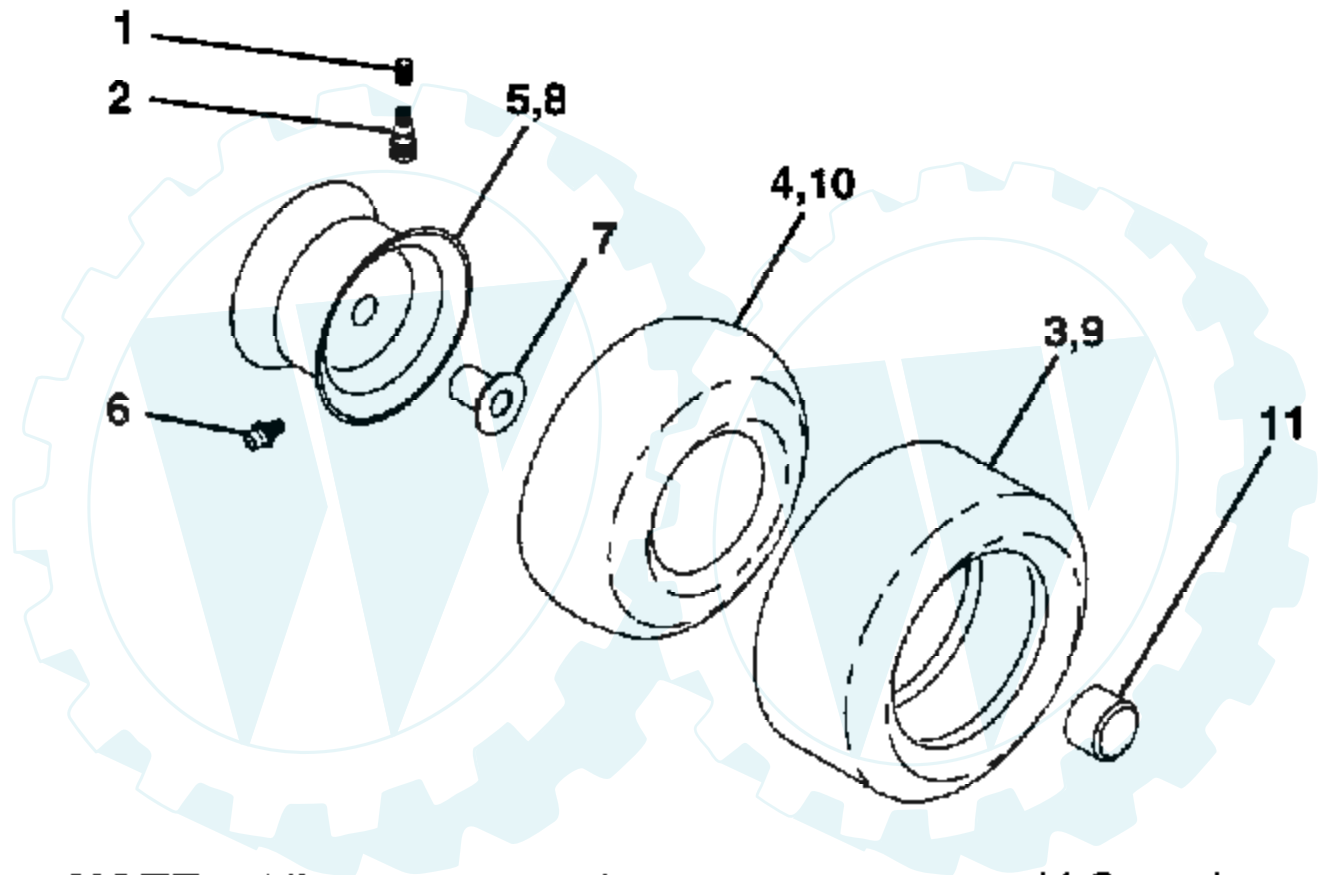

TRACTOR - - MODEL NUMBER AYP7143A59

WHEELS AND TIRES

NOTE: All component dimensions given in U S inches
1 inch = 25.4 mm

Ref #	Part Number	Qty	Description
1	59192		VALVE CAP
2	65139		VALVE STEM LT
3	106222X		SUB= 122073X
4	59904		TUBE.5.3/4.5/6
5	106732X427		"RIM ASM 6"" FRT"
6	278H		FITTING LT
7	9040H		"FLANGE, BEARING"
8	106108X427		"RIM AS 8"" REAR"
9	106268X		SUB= 122074X
10	7152J		TUBE.18X9.5-8
11	104757X		HUB CAP