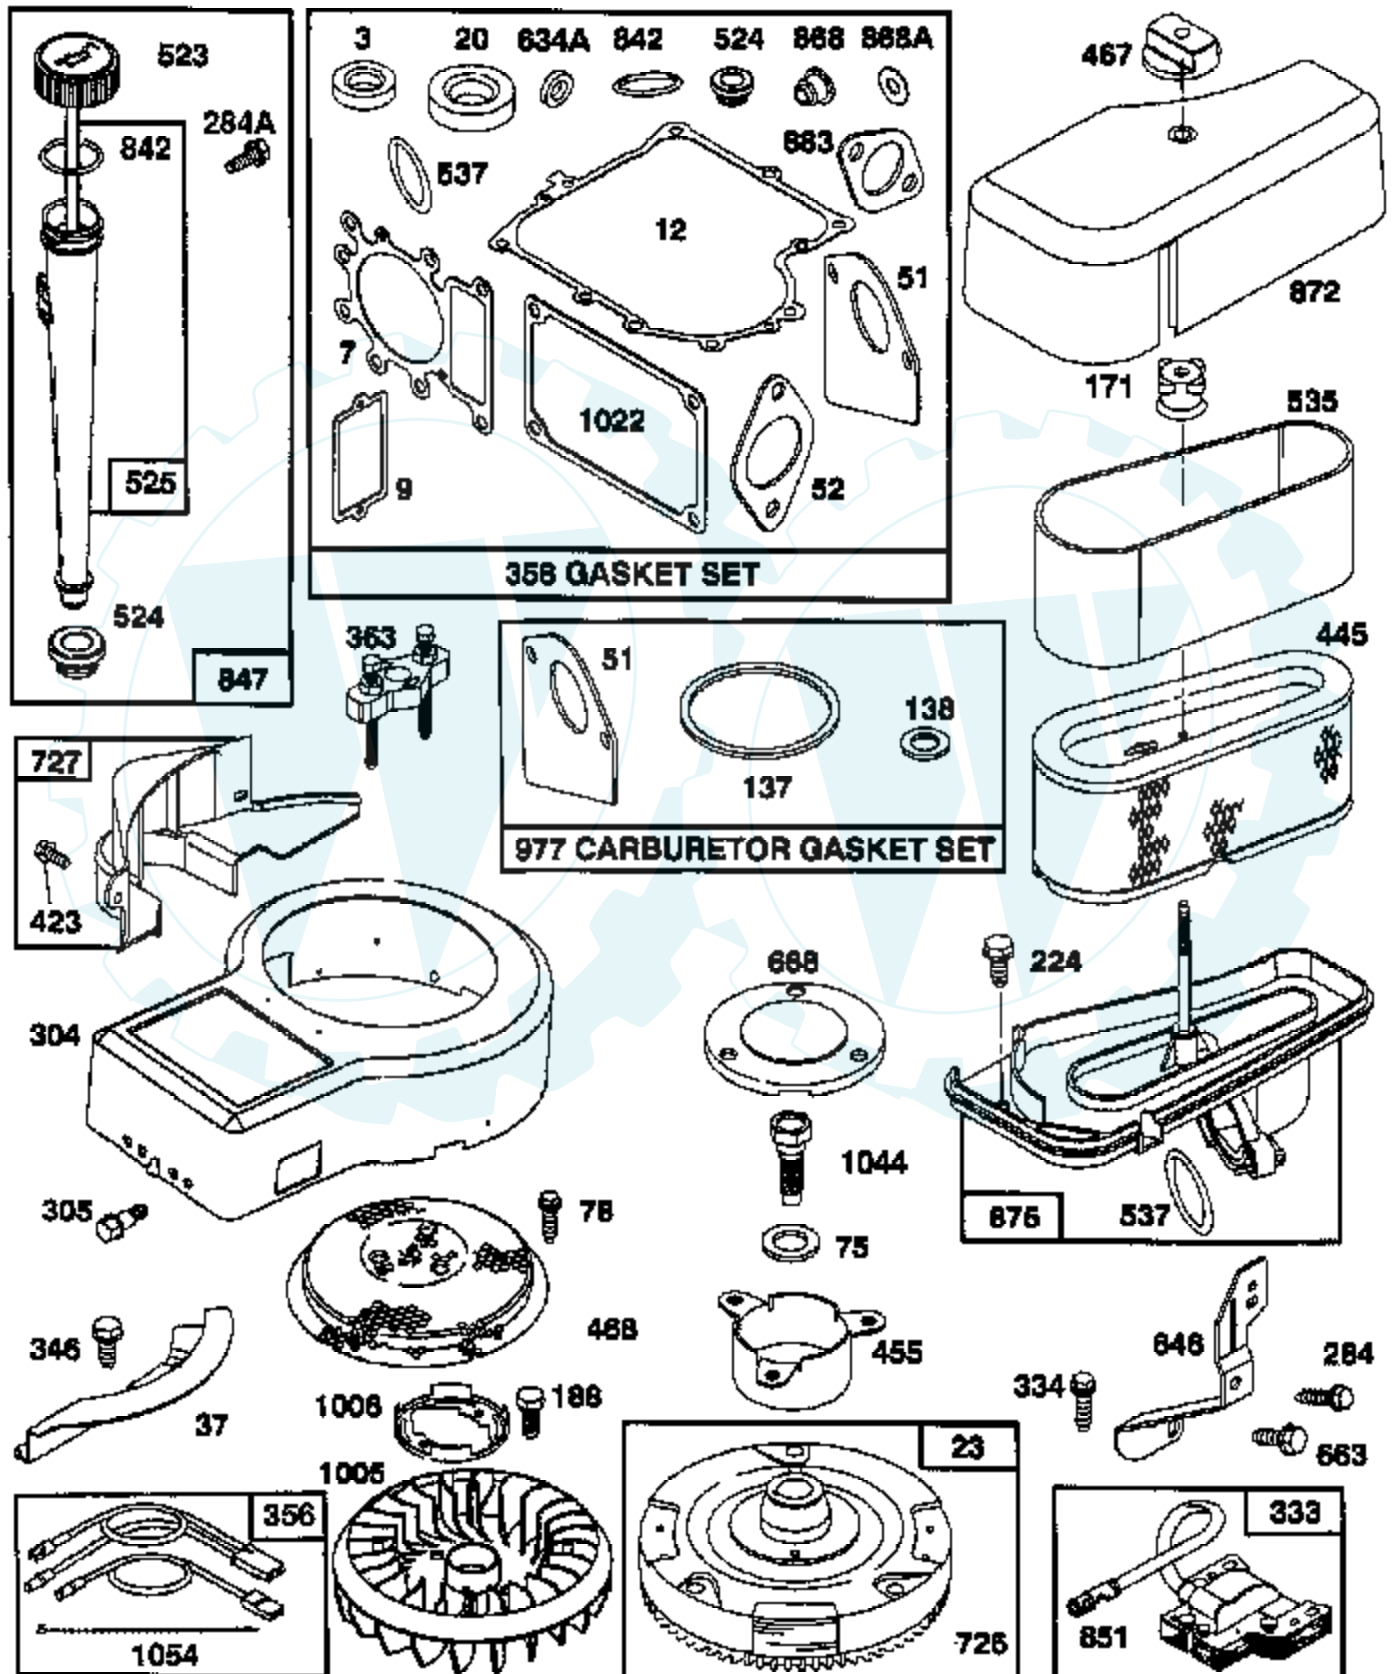

TRACTOR - - MODEL NUMBER AYP7143A59

BRIGGS & STRATTON ENGINE - MODEL NUMBER 267707, TYPE NUMBER 0216-01

Ref #	Part Number	Qty	Description
1	490450		CYLINDER ASSEMBLY
2	399265		P/N CONFLICT - CHECK WITH SUPPLIER
3	391086		SEAL, OIL
5	494240		HEAD, CYLINDER
7	271866		GASKET, CYLINDER HEAD
8	391406		BREATHER ASSEMBLY
9	27803		GASKET, VALVE COVER
10	94621		SCREW, STEMS
11	280100		TUBE, BREATHER
12	271916		GASKET, CRANKCASE COVER 1/64"
	271997		GASKET, CRANKCASE COVER .005"
	271996		GASKET, CRANKCASE COVER .009"
13	94622		SCREW, CYLINDER HEAD 3"
15	94239		PLUG, OIL DRAIN
16	495162		CRANKSHAFT
	94196		KEY, TIMING GEAR
18	494238		BASE, ENGINE
20	291675		SEAL, OIL
22	94624		SCREW, SEMS, BASE MOUNTING
23	492326		FLYWHEEL & RING GEAR ASSY, MAGNETO
24	222698		KEY, FLYWHEEL
25	394661		PISTON ASSEMBLY, STANDARD
	394662		PISTON ASSEMBLY .010" OVERSIZE
	394663		PISTON ASSEMBLY .020" OVERSIZE
	394664		PISTON ASSEMBLY .030" OVERSIZE
26	391780		RING SET, PISTON, STANDARD
	392331		RING SET, PISTON, STANDARD SIZE
	391781		RING SET, PISTON .010" OVERSIZE
	391782		RING SET, PISTON .020" OVERSIZE
	391783		RING SET, PISTON .030" OVERSIZE
24	260924		LOCK, PISTON PIN
28	299691		PIN ASSEMBLY, PISTON, STANDARD
	391286		PIN ASSEMBLY, PISTON .005" OVER
29	490348		ROD ASSEMBLY, CONNECTING
	490469		ROD ASSEMBLY, CONNECTING .020" UNDERSIZE
			CRANKPIN
32	94671		SCREW, CONNECTING ROD
33	262246		VALVE, EXHAUST
24	262247		VALVE, INTAKE
35	65906		SPRING, INTAKE VALVE
36	26828		SPRING, EXHAUST VALVE
37	224502		GUARD, FLYWHEEL
40	221596		RETAINER, INTAKE VALVE
41	292260		RETAINER, EXHAUST VALVE
42	93630		RETAINER, EXHAUST VALVE ROTOCOIL(2)
45	262248		TAPPET-VALVE
46	212897		GEAR, CAM
51	272465		GASKET, CARBURETOR (CARBURETOR TO ELBOW)
52	272554		GASKET CARB
53	94637		STUD, CARBURETOR MOUNTING
75	224061		WASHER, SPRING
78	93805		SCREW, SEMS
95	94098		SCREW, THROTTLE
98	495800		SCREW, IDLE SPEED
104	231789		PIN, FLOAT HINGE
105	231855		VALVE ASSY, INLET NEEDLE
106	231854		INLET VALVE SEAT