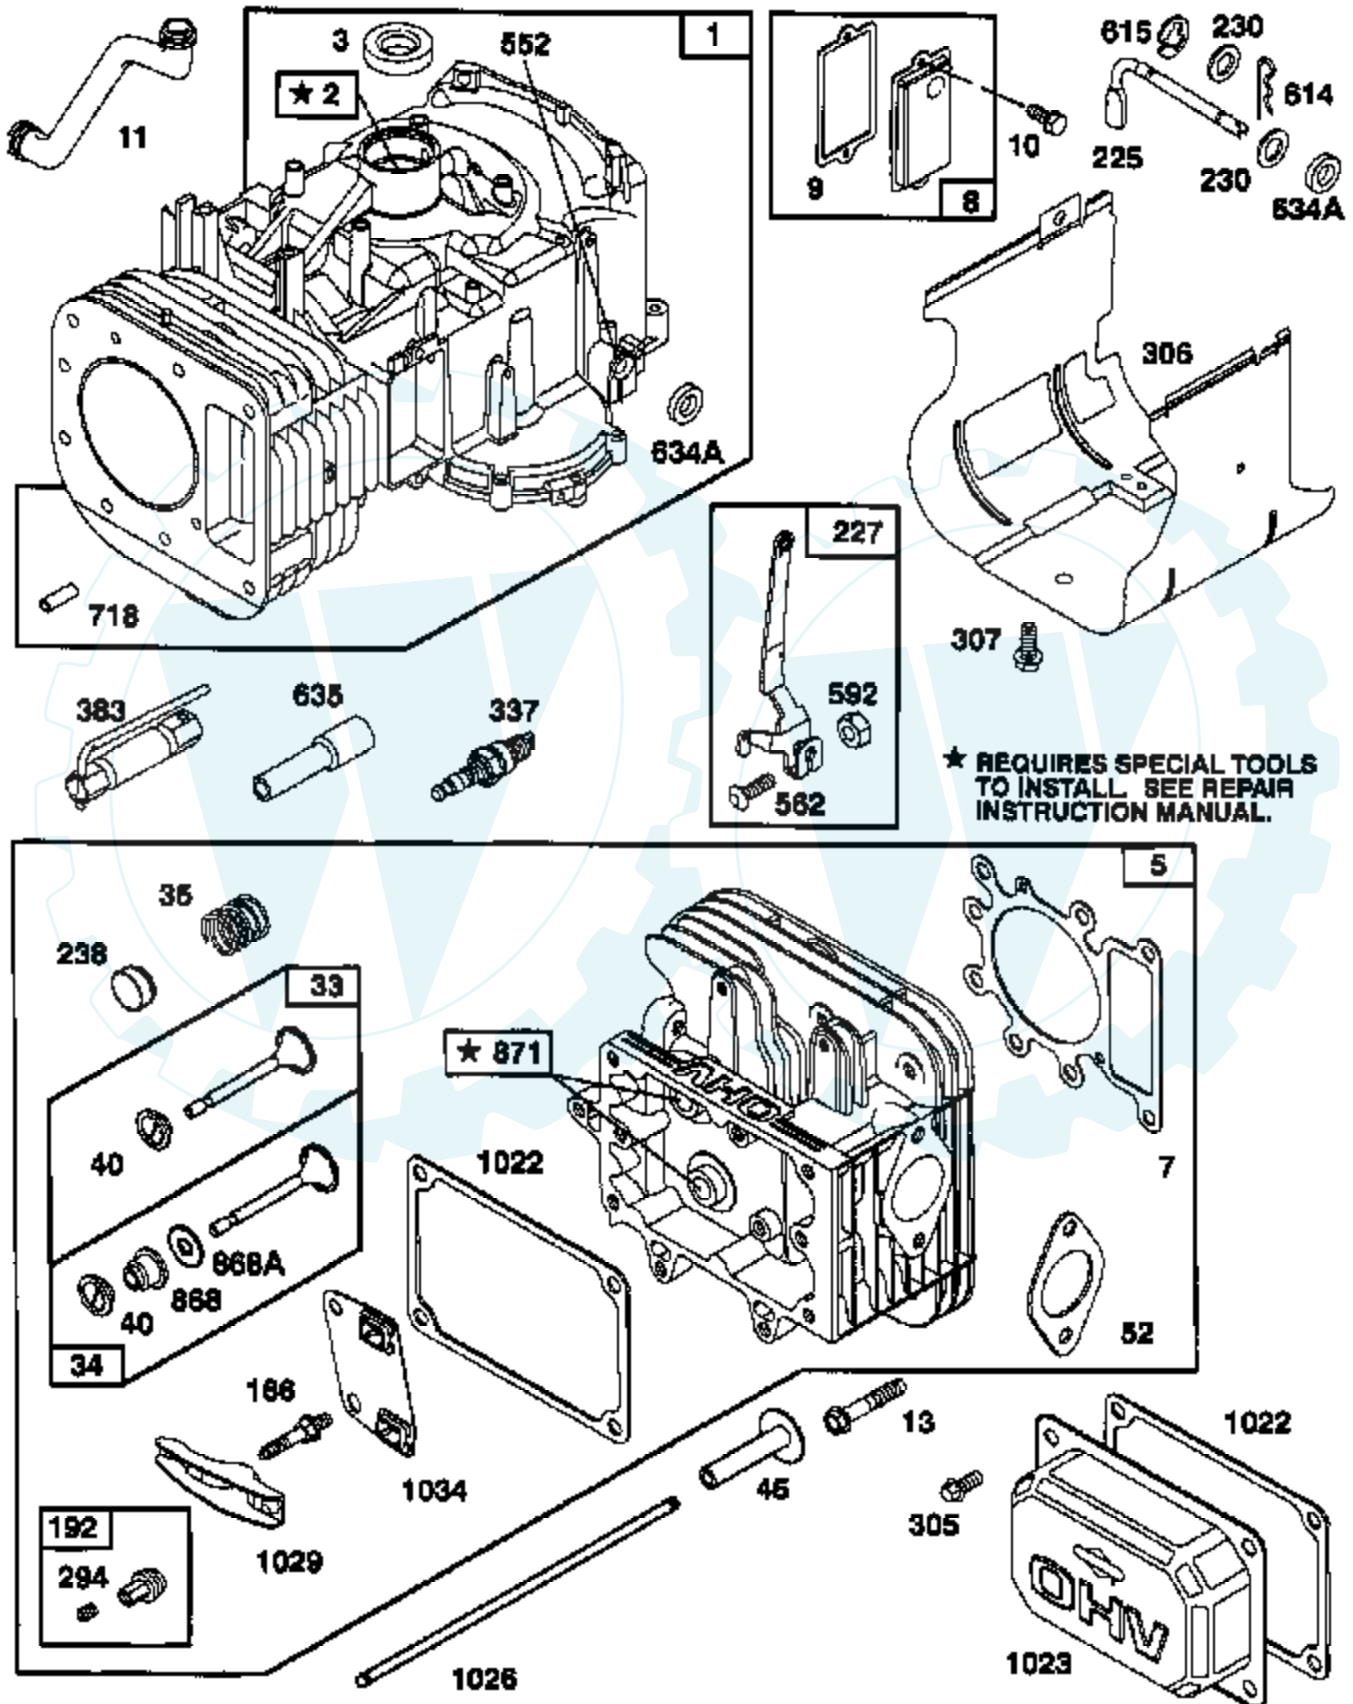

TRACTOR - - MODEL NUMBER AYP7143A59

BRIGGS & STRATTON ENGINE - - MODEL NUMBER 287707, TYPE NUMBER 0216-01

Ref #	Part Number	Qty	Description
1	490450		CYLINDER ASSEMBLY
2	399265		P/N CONFLICT - CHECK WITH SUPPLIER
3	391086		SEAL, OIL
5	494240		HEAD, CYLINDER
7	271866		GASKET, CYLINDER HEAD
8	391406		BREATHER ASSEMBLY
9	27803		GASKET, VALVE COVER
10	94621		SCREW, STEMS
11	280100		TUBE, BREATHER
12	271916		GASKET, CRANKCASE COVER 1/64"
	271997		GASKET, CRANKCASE COVER .005"
	271996		GASKET, CRANKCASE COVER .009"
13	94622		SCREW, CYLINDER HEAD 3"
15	94239		PLUG, OIL DRAIN
16	495162		CRANKSHAFT
	94196		KEY, TIMING GEAR
18	494238		BASE, ENGINE
20	291675		SEAL, OIL
22	94624		SCREW, SEMS, BASE MOUNTING
23	492326		FLYWHEEL & RING GEAR ASSY, MAGNETO
24	222698		KEY, FLYWHEEL
25	394661		PISTON ASSEMBLY, STANDARD
	394662		PISTON ASSEMBLY .010" OVERSIZE
	394663		PISTON ASSEMBLY .020" OVERSIZE
	394664		PISTON ASSEMBLY .030" OVERSIZE
26	391780		RING SET, PISTON, STANDARD
	392331		RING SET, PISTON, STANDARD SIZE
	391781		RING SET, PISTON .010" OVERSIZE
	391782		RING SET, PISTON .020" OVERSIZE
	391783		RING SET, PISTON .030" OVERSIZE
24	260924		LOCK, PISTON PIN
28	299691		PIN ASSEMBLY, PISTON, STANDARD
	391286		PIN ASSEMBLY, PISTON .005" OVER
29	490348		ROD ASSEMBLY, CONNECTING
	490469		ROD ASSEMBLY, CONNECTING .020" UNDERSIZE
			CRANKPIN
32	94671		SCREW, CONNECTING ROD
33	262246		VALVE, EXHAUST
24	262247		VALVE, INTAKE
35	65906		SPRING, INTAKE VALVE
36	26828		SPRING, EXHAUST VALVE
37	224502		GUARD, FLYWHEEL
40	221596		RETAINER, INTAKE VALVE
41	292260		RETAINER, EXHAUST VALVE
42	93630		RETAINER, EXHAUST VALVE ROTOCOIL(2)
45	262248		TAPPET-VALVE
46	212897		GEAR, CAM
51	272465		GASKET, CARBURETOR (CARBURETOR TO ELBOW)
52	272554		GASKET CARB
53	94637		STUD, CARBURETOR MOUNTING
75	224061		WASHER, SPRING
78	93805		SCREW, SEMS
95	94098		SCREW, THROTTLE
98	495800		SCREW, IDLE SPEED
104	231789		PIN, FLOAT HINGE
105	231855		VALVE ASSY, INLET NEEDLE
106	231854		INLET VALVE SEAT