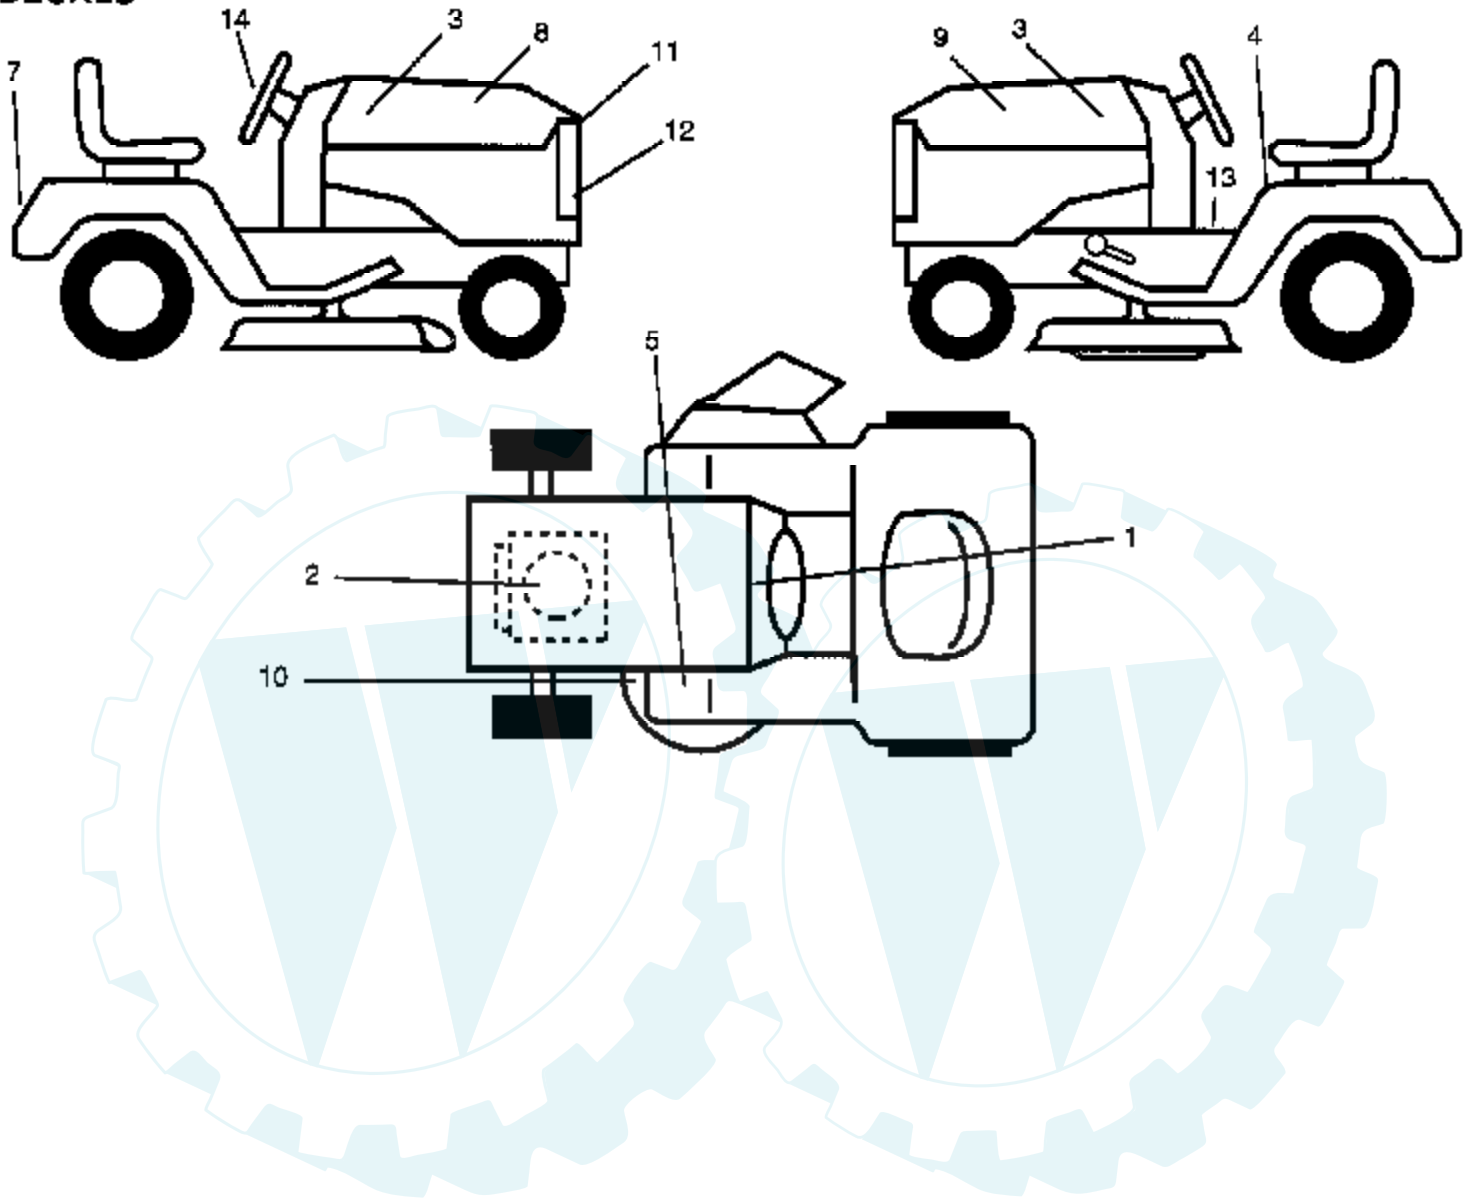

TRACTOR - - MODEL NUMBER AYP7143A59

DECALS

Ref #	Part Number	Qty	Description
1	138955		DECAL.DASH.INST.
2	272991		DECAL, ENGINE
3	146606		DECAL.INS.HD.14.5
4	133796		DECAL
5	4900J		DECAL T
7	127521		NLA
8	141498		DECAL HOOD RH WIZ
9	141499		DECAL HOOD LH WIZ
10	136832		DECAL
11	141503		DECAL GRILL WIZ
12	141504		DECAL GRILL WIZ
13	140837		DECAL BRAK PARK
14	133870		NLA
	138311		DECAL HANDLE LIFT
	146519		MANUAL.O.7143X59