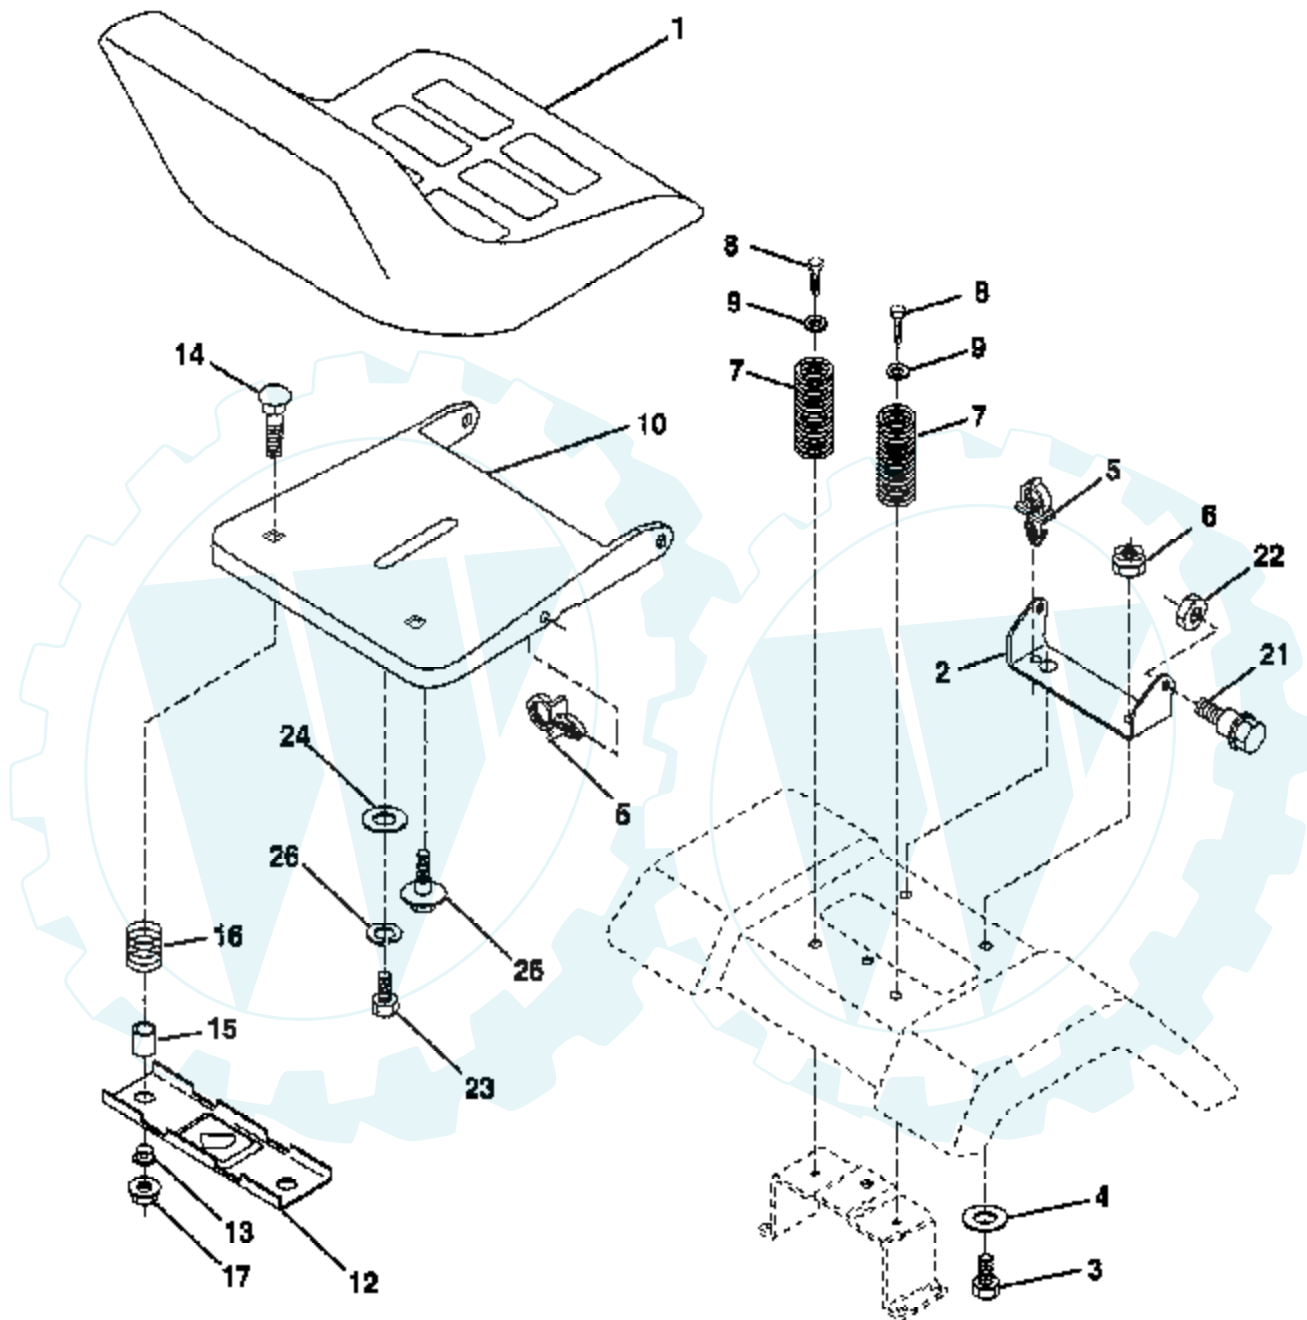

TRACTOR - - MODEL NUMBER AYP7143A59

MOWER LIFT

Ref #	Part Number	Qty	Description
1	136973		WIRE ASM
2	122507X		SUB= 145117
3	105767X		PIN-GROOVE LT
4	12000002		SUB= 2225J
5	19211621		WASHER
6	120183X		NYLON BEARING
7	109413X		GRIP
8	124526X		SUB= 125925X
10	122512X		SUB= 532122512
11	139865		SUB= 918139865
12	139866		SUB= 151140
13	4939M		SUB= 85902
15	127218		LINK.FRONT
16	73350800		NUT
17	130171		TRUNION
18	73800800		NUT.LK.W/WSH.1/2.
19	139868		ARM SUSP REAR
20	3146R		RETAINER.SPRING
31	140302		BEARING PVT LH
32	73540600		NUT.CROWNLOCK.3/8

TRACTOR -- MODEL NUMBER AYP7143A59

SEAT ASSEMBLY

NOTE: All component dimensions given in U.S. inches
1 inch = 25.4 mm

Ref #	Part Number	Qty	Description
1	127427		SUB= 140119
2	140551		BRACKET PVT SEAT
3	74760616		BOLT
4	19131610		WASHER PM
5	145006		CLIP.PUSH-IN.HING
6	73800600		NUT
7	124181X		SPRING COMPRESSIO
8	17490616		SCREW GTV
9	19131614		WASHER
10	140552		SUB= 155925
12	121246X		BRKT SWITCH
13	121248X		BUSHING
14	72050411		SUB= 872050411
15	134300		SPLIT SPACER
16	121250X		SPRING
17	123976X		SUB= 73900400
21	139888		BOLT.SHLD.5/16-18
22	73800500		NUT
23	74780814		BOLT
24	19171912		WASHER
25	127018X		"BOLT,SHOULDER"
26	10040800		LOCKWASHER