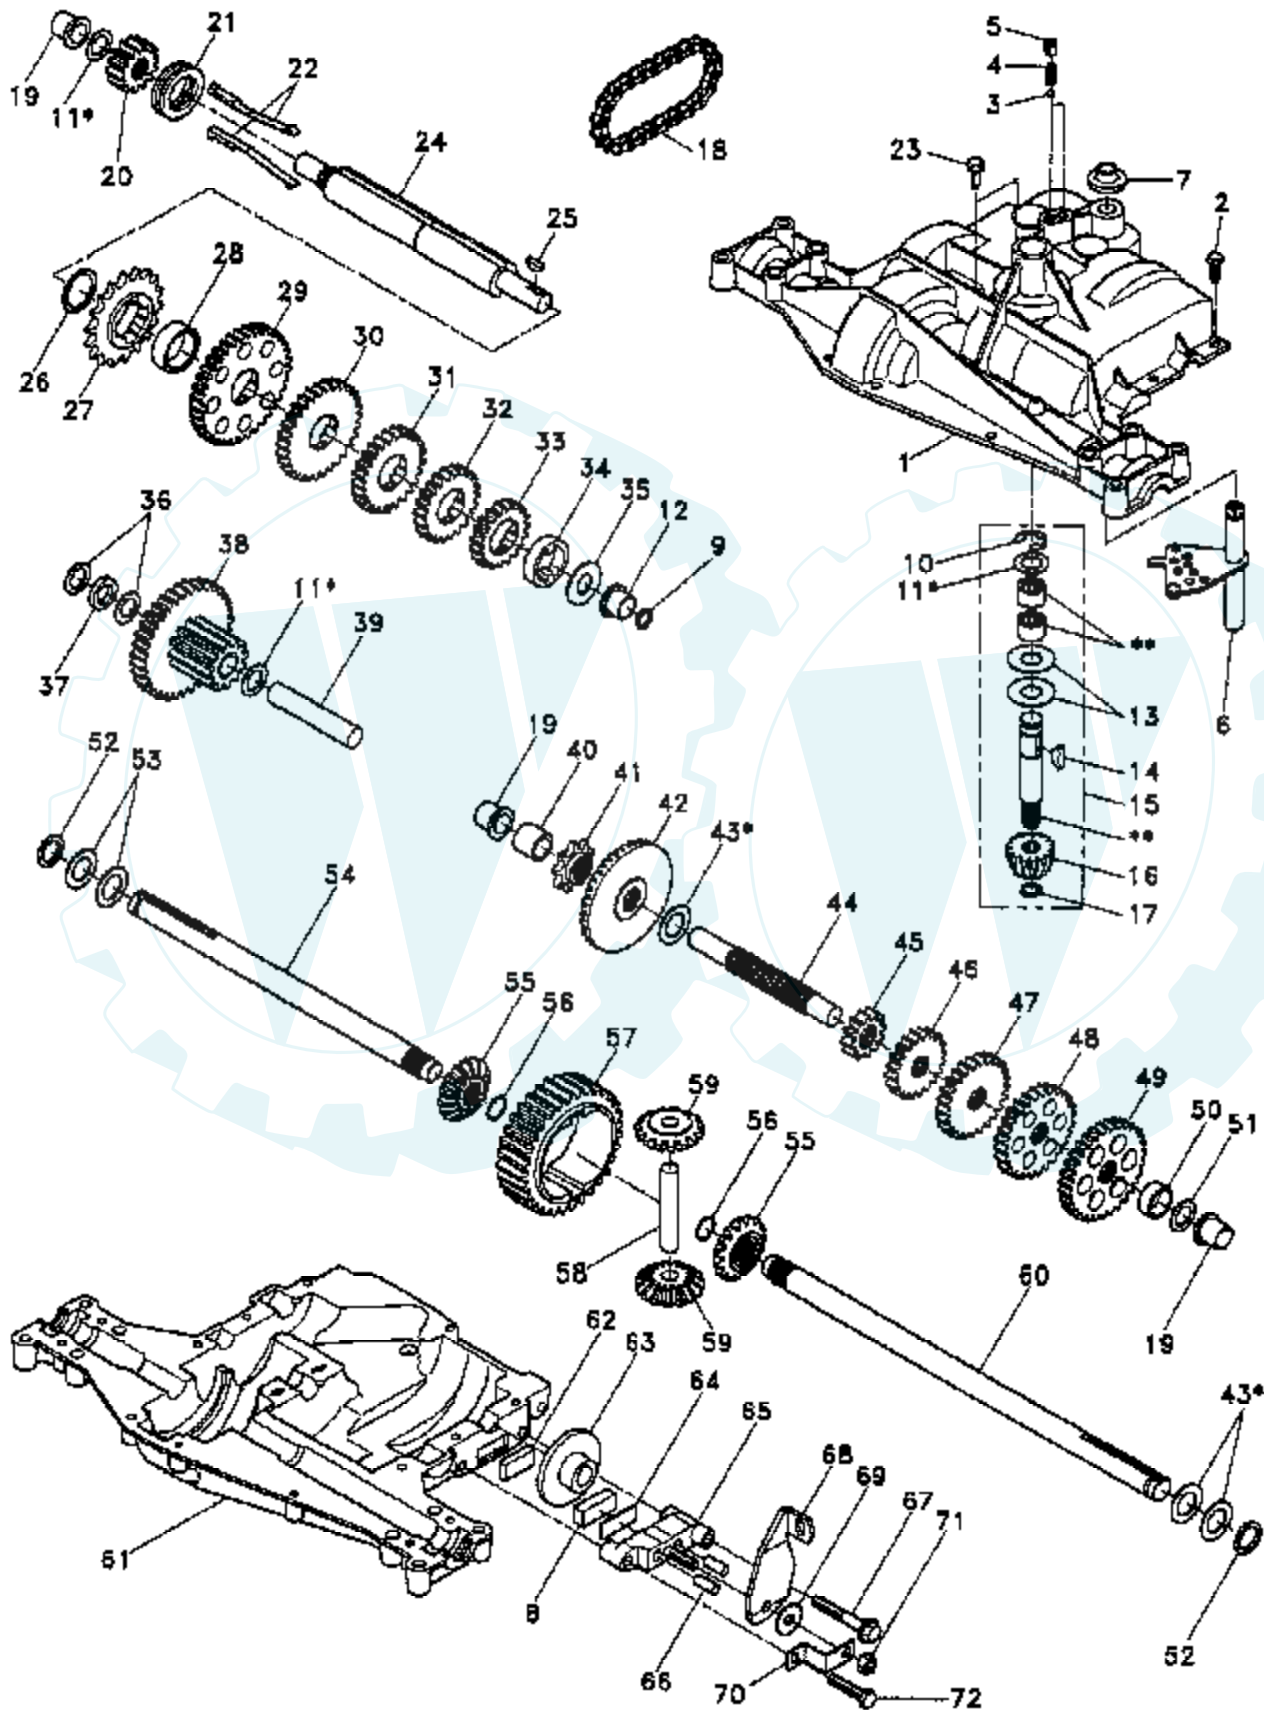

TRACTOR -- MODEL NUMBER AYP7143A59 DANA TRANSAXLE - MODEL NUMBER 4360-78

Ref #	Part Number	Qty	Description
1	5305D		HOUSING, UPPER
2	1919		SCREW
3	5112		BALL, DETENT
4	3626		SPRING, DETENT
5	3623		SCREW, SET
6	4731		SHIFTER ASSEMBLY
7	5024		BOOT, SHIFTER
8	3907		PUCK, FRICTION
9	5416		SEAL, OIL
10	1106		RING, RETAINING
11	4689		ASSY, KIT, SHIM .625 SHAFT
12	5415		BEARING, FLANGE
13	3876		WASHER, PLAIN .632 X 1.38 X .046
14	1746		KEY, WOODRUFF, #9
15	4551		ASSEMBLY, KIT, INPUT SHAFT
16	3590		PINION, BEVEL, 14 TEETH
17	3624		RING, RETAINING
18	3625		CHAIN, 24 PITCHES
19	1542		BEARING, FLANGE
20	5402		GEAR, SPUR, 14 TEETH
21	5303		COLLAR, CLUTCH
22	4758		ASSEMBLY, KIT, CLUTCH KEYS
23	5131		SCREW TAPPING WITH SEALER
24	5403		SHAFT, INTERMEDIATE
25	1375		KEY, WOODRUFF, #61
26	3627		RING, RETAINING
27	3830		SPROCKET, 18 TEETH
28	3841		SPACER
29	5365		GEAR, SPUR, 37 TEETH
30	3867		GEAR, SPUR, 30 TEETH
31	3783		GEAR, SPUR, 25 TEETH
32	3869		GEAR, SPUR, 22 TEETH
33	5202		GEAR, SPUR, 19 TEETH
34	5027		SPACER
35	3628		WASHER, PLAIN .640 X 1.37 X .061
36	1423		WASHER, PLAIN .632 X 1.00 X .026
37	3422		SPACER .630 X 1.00 X .169
38	4286		ASSY GEAR COMB 12&35 TEETH
39	3967		SHAFT, IDLER
40	3901		SPACER .635 X .875 X .755
41	3645		SPROCKET, 9 TEETH
42	3853		GEAR, BEVEL, 42 TEETH
43	4691		ASSY, KIT, SHIM .750 SHAFT
44	3882		SHAFT, DRIVE
45	5364		GEAR SPUR, 12 TEETH
46	3866		GEAR, SPUR, 20 TEETH
47	3719		GEAR, SPUR, 25 TEETH
48	3868		GEAR, SPUR, 28 TEETH
49	3683		GEAR, SPUR, 31 TEETH
50	3714		SPACER
51	1145		WASHER, PLAIN .632 X 1.00 X .060
52	5130		WASHER, NEOPRENE
53	3184		WASHER, PLAIN .758 X 1.25 X .031
54	3880		AXLE LEFT HAND
55	3780		GEAR, MITER, 15 TEETH
56	3656		RING, RETAINING
57	3839		GEAR, SPUR, 32 TEETH
58	3919		SHAFT, CROSS