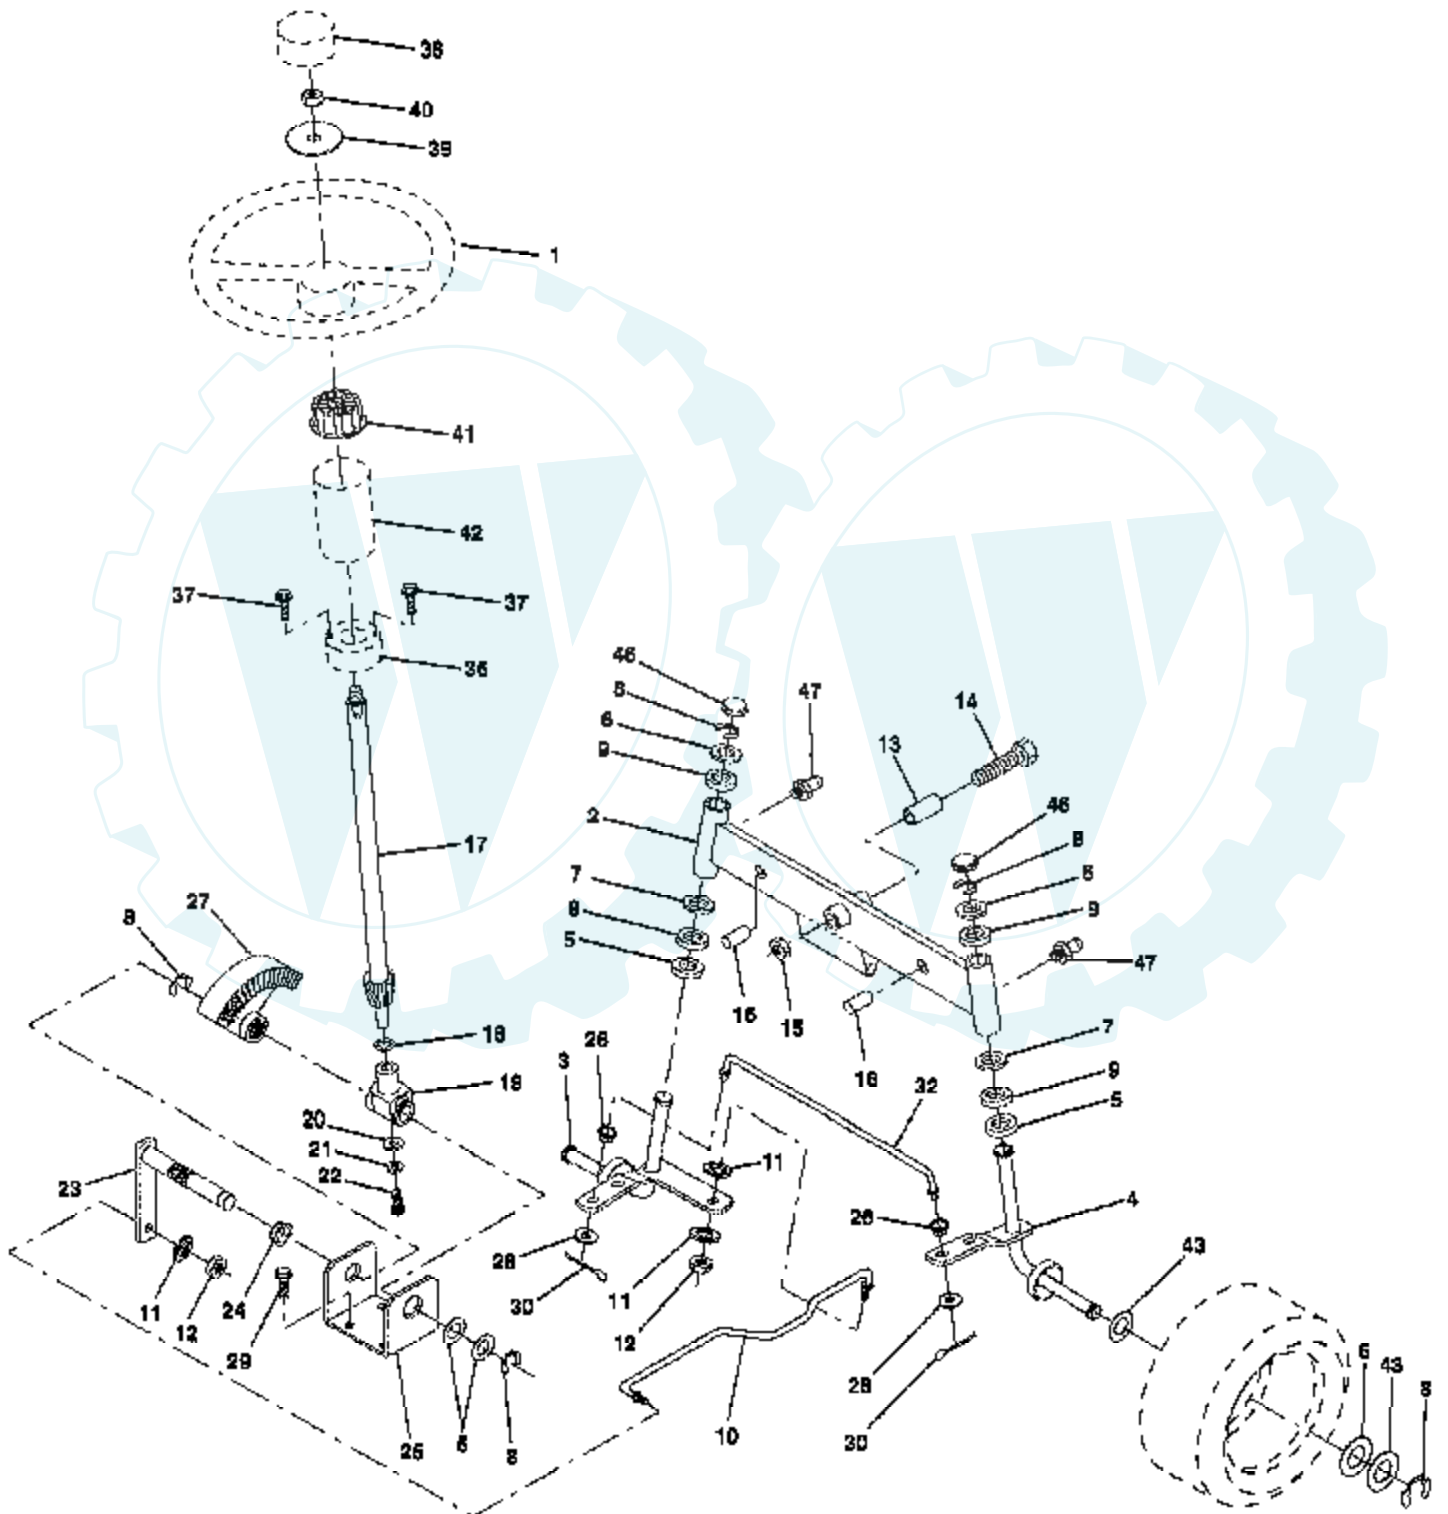

TRACTOR - - MODEL NUMBER AYP7143A59

STEERING ASSEMBLY

Ref #	Part Number	Qty	Description
1	133741		SUB= 150547
2	142033		AXLE ASM FRONT
3	135227		SPINDLE LH
4	135228		SPINDLE RH
5	6266H		WASHER .T
7	19272016		WASHER
8	12000029		RING
9	3366R		COL. SRTG. BEAR.
10	130468		SUB= 532130468
11	10040600		LOCKWASHER
12	73610600		SUB= 7810H
13	110438X		BEARING
14	74011056		BOLT HEX 5/8-11
15	73901000		"NUT-LOC,FLANGE LT"
16	132624		AXLE PIN
17	132614		SHAFT ASM
18	57079		THRUST WASHER
19	124035X		SUPPORT.SHAFT
20	126684X		SUB= 532126684
21	10040400		LOCKWASHER
22	71070410		"SCREW,SPECIAL"
23	127501		SUB= 918127501
24	109816X		NYLINER T
25	124036X		"BRKT,STEERING"
26	126847X		BUSHING.DRAGLINK
27	136874		GEAR SECTOR
28	19131416		WASHER
29	17490612		SCREW
30	76020412		COTTER PIN
32	130465		TIE ROD
36	132196		SUB= 155106
37	17431008		SUB= 98000165
38	133742		ST WHL INSERT CAP
39	19133808		WASHER T
40	7810H		GRIPCO NUT
41	104820X		ADAPTER-WHEEL LT
42	124418X		"TUBE, STR SHAFT"
43	121749X		WASHER
46	121232X		CAP
47	6855M		ZERK M