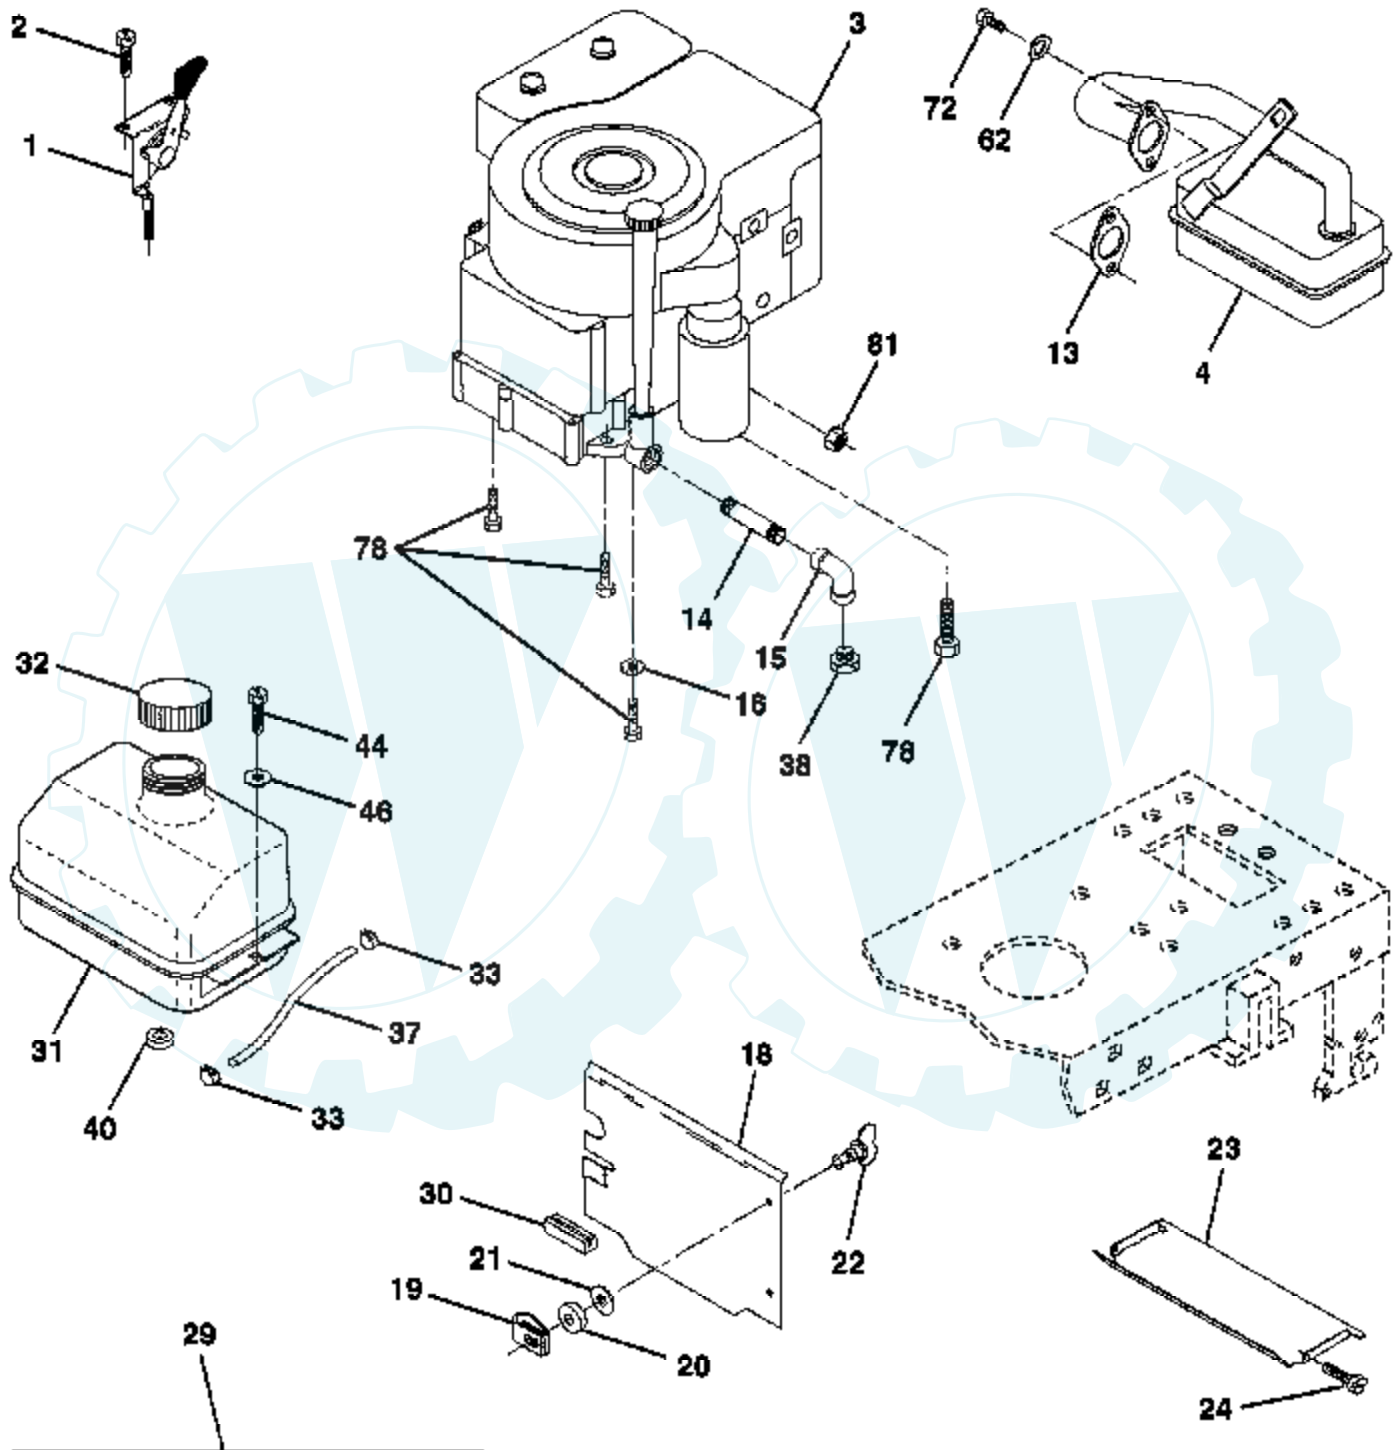

TRACTOR - - MODEL NUMBER AYP7143A59

ENGINE

OPTIONAL EQUIPMENT
Spark Arrester

Ref #	Part Number	Qty	Description
1	132759		SUB= 918132759
2	17720410		SCREW LT
3			REFER TO IMAGE
4	137352		MUFFLER
13	125593X		SUB= 272293
14	13280324		PIPE NIPPLE
15	13200300		ELBOW
16	11050600		LOCKWASHER
18	136718		SHIELD HEAT
19	105839X		RECEPTACLE LT
20	105838X		RETAINER LT
21	19091016		WASHER
22	123650X		STUD.1/4.TURN
23	128953		HEAT SHIELD
24	17021008		SCREW
29	137180		SUB= 532137180
30	127057X		SUB= 532127057
31	109202X		TANK.FUEL.LT.
32	140527		CAP ASM FUEL
33	123487X		HOSE CLAMP
37	137040		LINE FUEL
38			REFER TO IMAGE
40	124028X		SUB= 532124028
44	17490412		SCREW HEX CRT
46	19091416		WASHER
62	10040500		LOCKWASHER
72	71070512		SCREW
78	17490620		SCREW
81	73510400		NUT