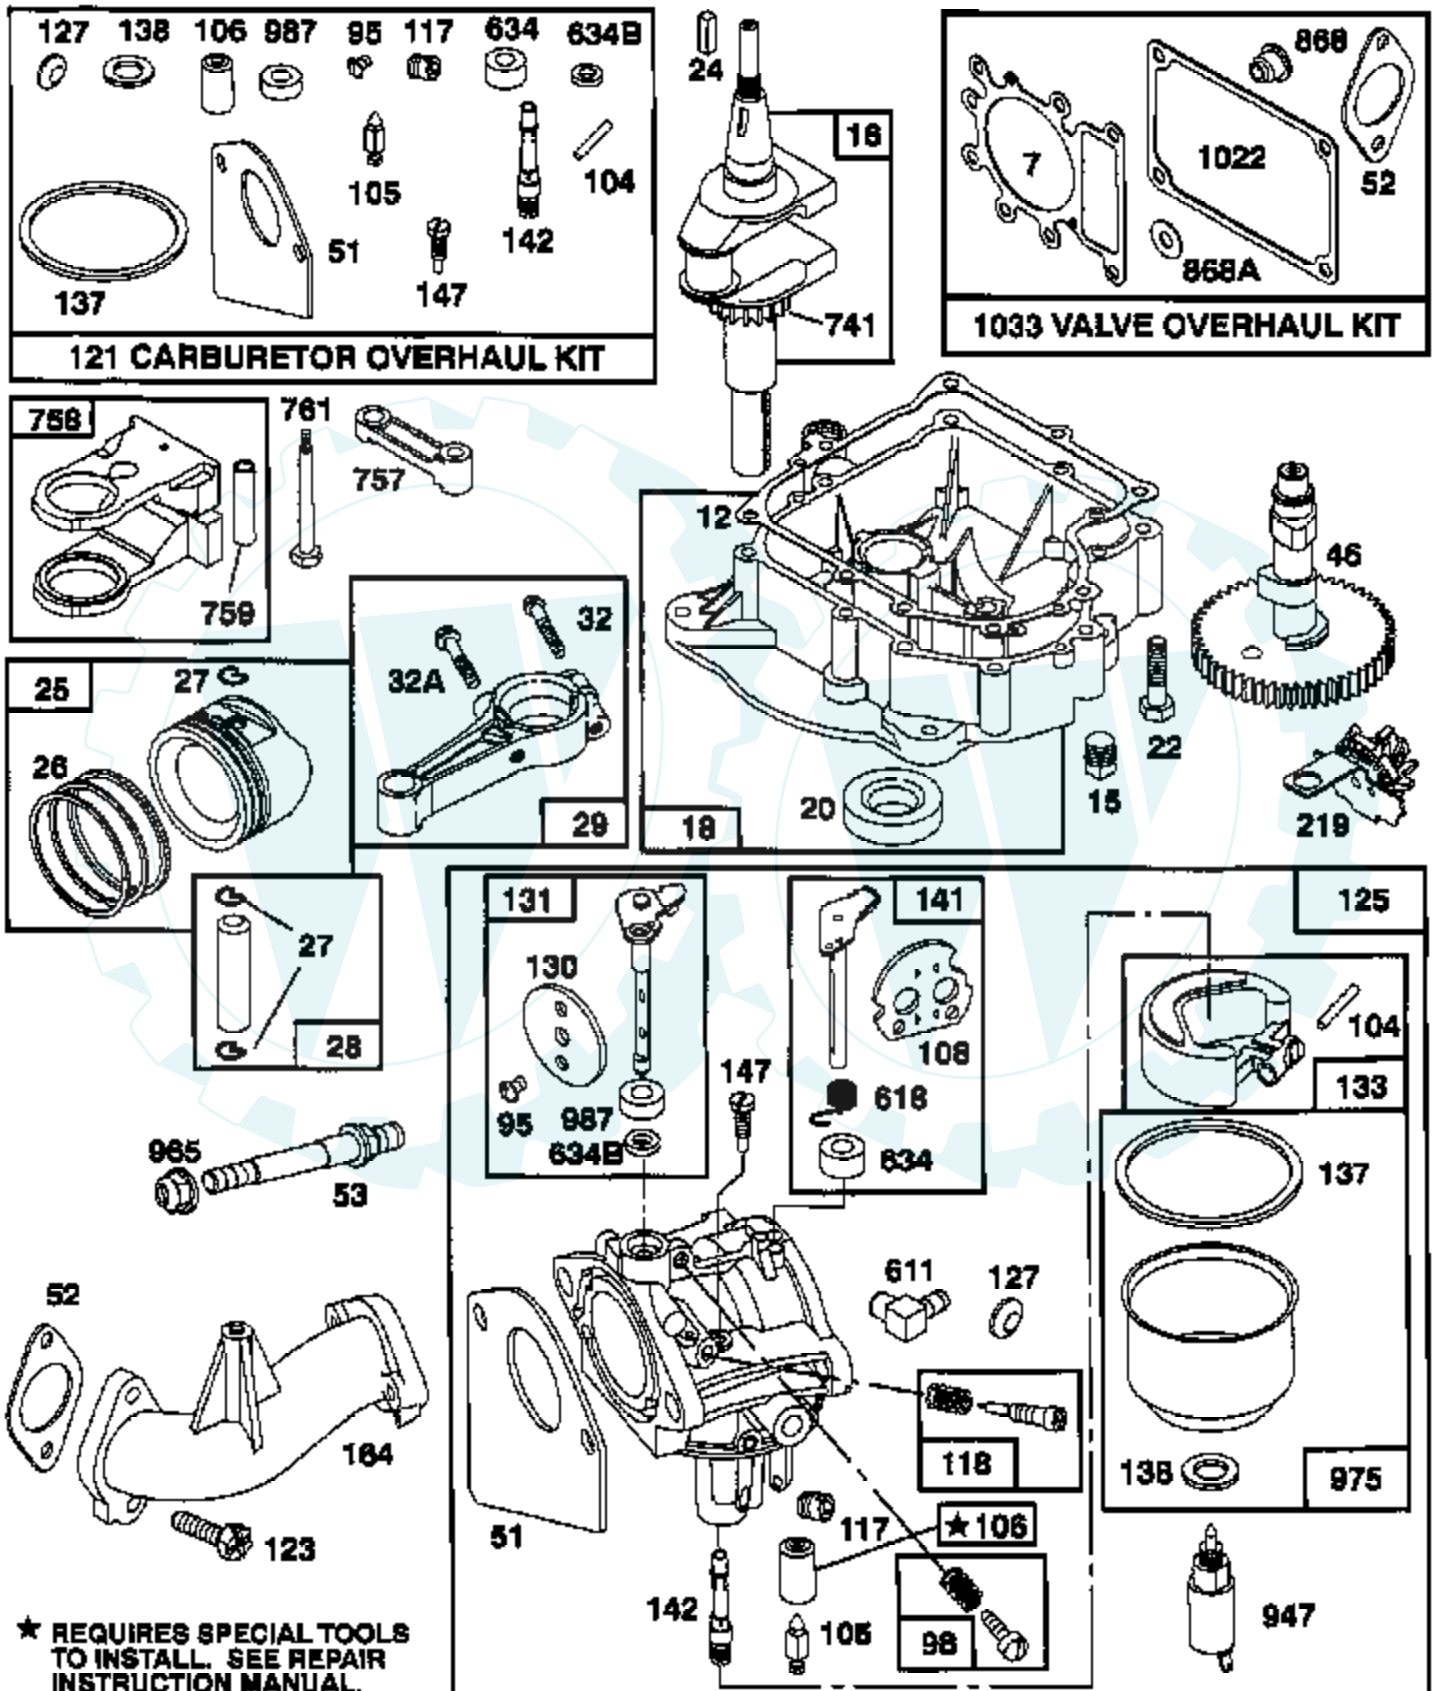

TRACTOR - - MODEL NUMBER AYP7143A59

BRIGGS & STRATTON ENGINE - MODEL NUMBER 287707, TYPE NUMBER 0216-01

★ REQUIRES SPECIAL TOOLS TO INSTALL. SEE REPAIR INSTRUCTION MANUAL.

Ref #	Part Number	Qty	Description
1	490450		CYLINDER ASSEMBLY
2	399265		P/N CONFLICT - CHECK WITH SUPPLIER
3	391086		SEAL, OIL
5	494240		HEAD, CYLINDER
7	271866		GASKET, CYLINDER HEAD
8	391406		BREATHER ASSEMBLY
9	27803		GASKET, VALVE COVER
10	94621		SCREW, STEMS
11	280100		TUBE, BREATHER
12	271916		GASKET, CRANKCASE COVER 1/64"
	271997		GASKET, CRANKCASE COVER .005"
	271996		GASKET, CRANKCASE COVER .009"
13	94622		SCREW, CYLINDER HEAD 3"
15	94239		PLUG, OIL DRAIN
16	495162		CRANKSHAFT
	94196		KEY, TIMING GEAR
18	494238		BASE, ENGINE
20	291675		SEAL, OIL
22	94624		SCREW, SEMS, BASE MOUNTING
23	492326		FLYWHEEL & RING GEAR ASSY, MAGNETO
24	222698		KEY, FLYWHEEL
25	394661		PISTON ASSEMBLY, STANDARD
	394662		PISTON ASSEMBLY .010" OVERSIZE
	394663		PISTON ASSEMBLY .020" OVERSIZE
	394664		PISTON ASSEMBLY .030" OVERSIZE
26	391780		RING SET, PISTON, STANDARD
	392331		RING SET, PISTON, STANDARD SIZE
	391781		RING SET, PISTON .010" OVERSIZE
	391782		RING SET, PISTON .020" OVERSIZE
	391783		RING SET, PISTON .030" OVERSIZE
24	260924		LOCK, PISTON PIN
28	299691		PIN ASSEMBLY, PISTON, STANDARD
	391286		PIN ASSEMBLY, PISTON .005" OVER
29	490348		ROD ASSEMBLY, CONNECTING
	490469		ROD ASSEMBLY, CONNECTING .020" UNDERSIZE
			CRANKPIN
32	94671		SCREW, CONNECTING ROD
33	262246		VALVE, EXHAUST
24	262247		VALVE, INTAKE
35	65906		SPRING, INTAKE VALVE
36	26828		SPRING, EXHAUST VALVE
37	224502		GUARD, FLYWHEEL
40	221596		RETAINER, INTAKE VALVE
41	292260		RETAINER, EXHAUST VALVE
42	93630		RETAINER, EXHAUST VALVE ROTOCOIL(2)
45	262248		TAPPET-VALVE
46	212897		GEAR, CAM
51	272465		GASKET, CARBURETOR (CARBURETOR TO ELBOW)
52	272554		GASKET CARB
53	94637		STUD, CARBURETOR MOUNTING
75	224061		WASHER, SPRING
78	93805		SCREW, SEMS
95	94098		SCREW, THROTTLE
98	495800		SCREW, IDLE SPEED
104	231789		PIN, FLOAT HINGE
105	231855		VALVE ASSY, INLET NEEDLE
106	231854		INLET VALVE SEAT