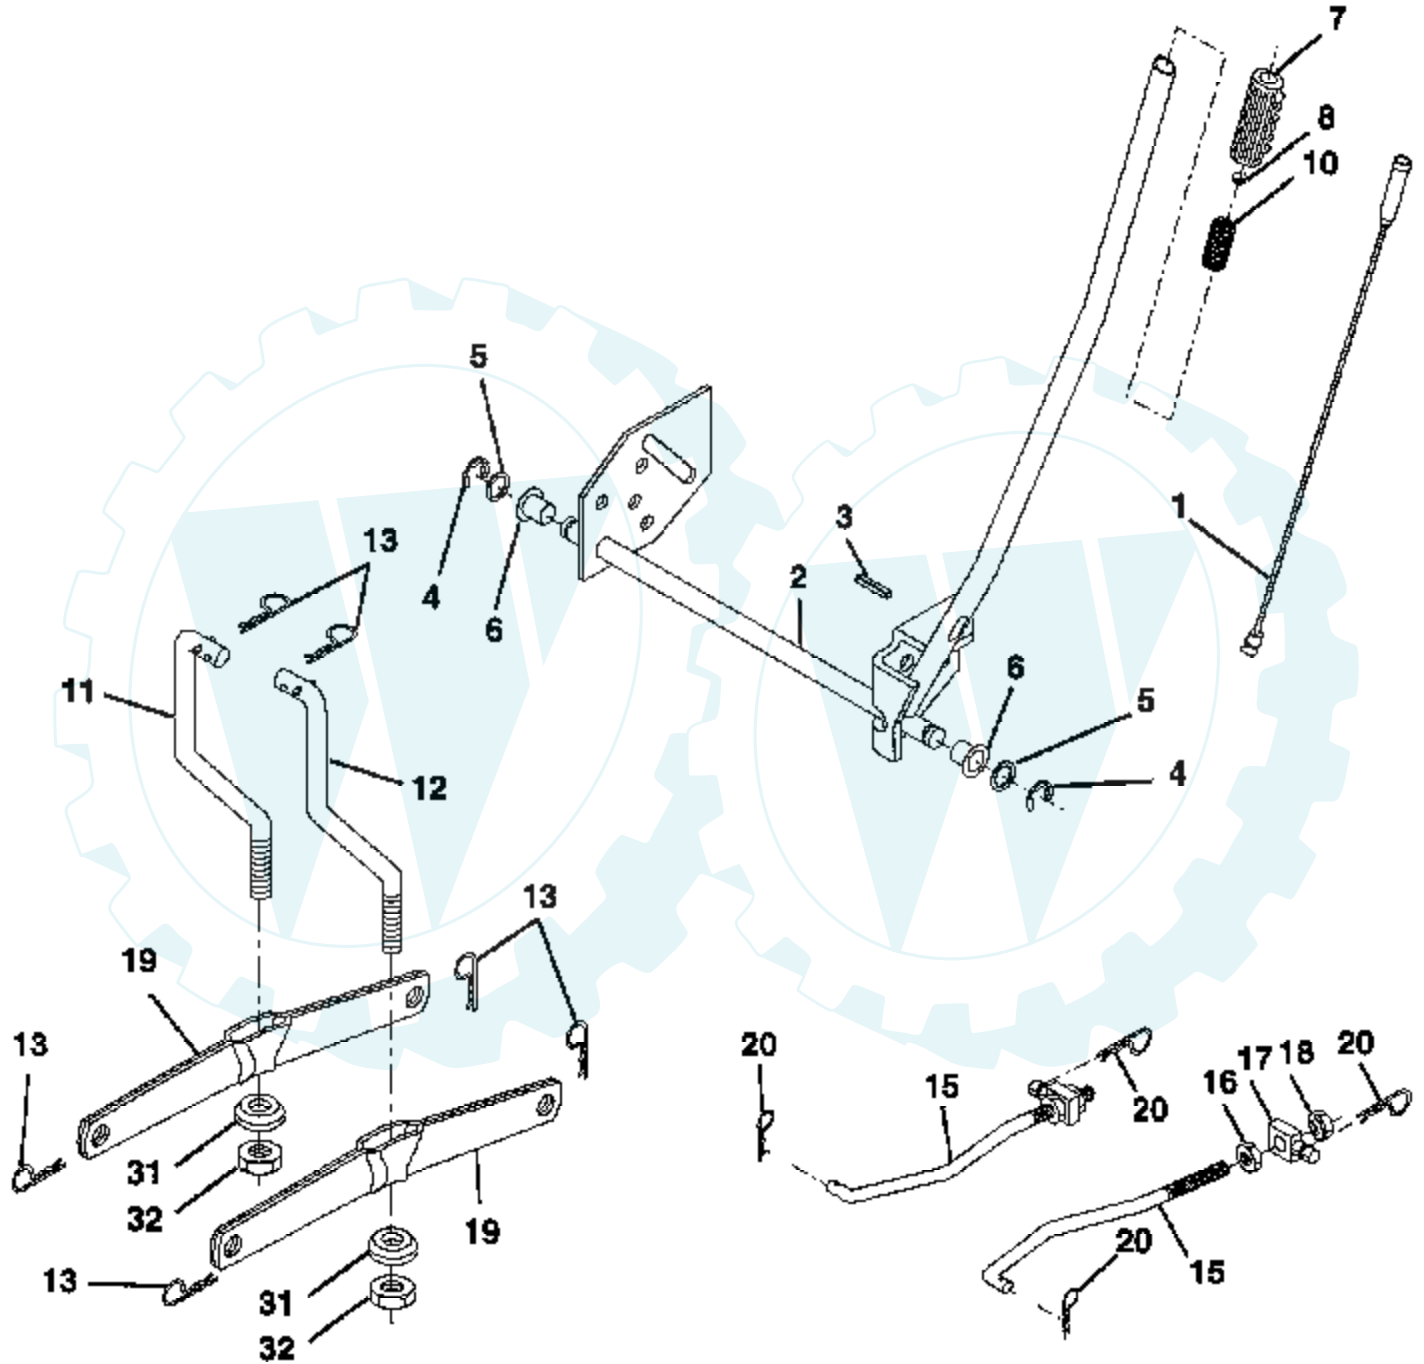

TRACTOR - - MODEL NUMBER AYP7143A59

MOWER LIFT

Ref #	Part Number	Qty	Description
1	136973		WIRE ASM
2	122507X		SUB= 145117
3	105767X		PIN-GROOVE LT
4	12000002		SUB= 2225J
5	19211621		WASHER
6	120183X		NYLON BEARING
7	109413X		GRIP
8	124526X		SUB= 125925X
10	122512X		SUB= 532122512
11	139865		SUB= 918139865
12	139866		SUB= 151140
13	4939M		SUB= 85902
15	127218		LINK.FRONT
16	73350800		NUT
17	130171		TRUNION
18	73800800		NUT.LK.W/WSH.1/2.
19	139868		ARM SUSP REAR
20	3146R		RETAINER.SPRING
31	140302		BEARING PVT LH
32	73540600		NUT.CROWNLOCK.3/8