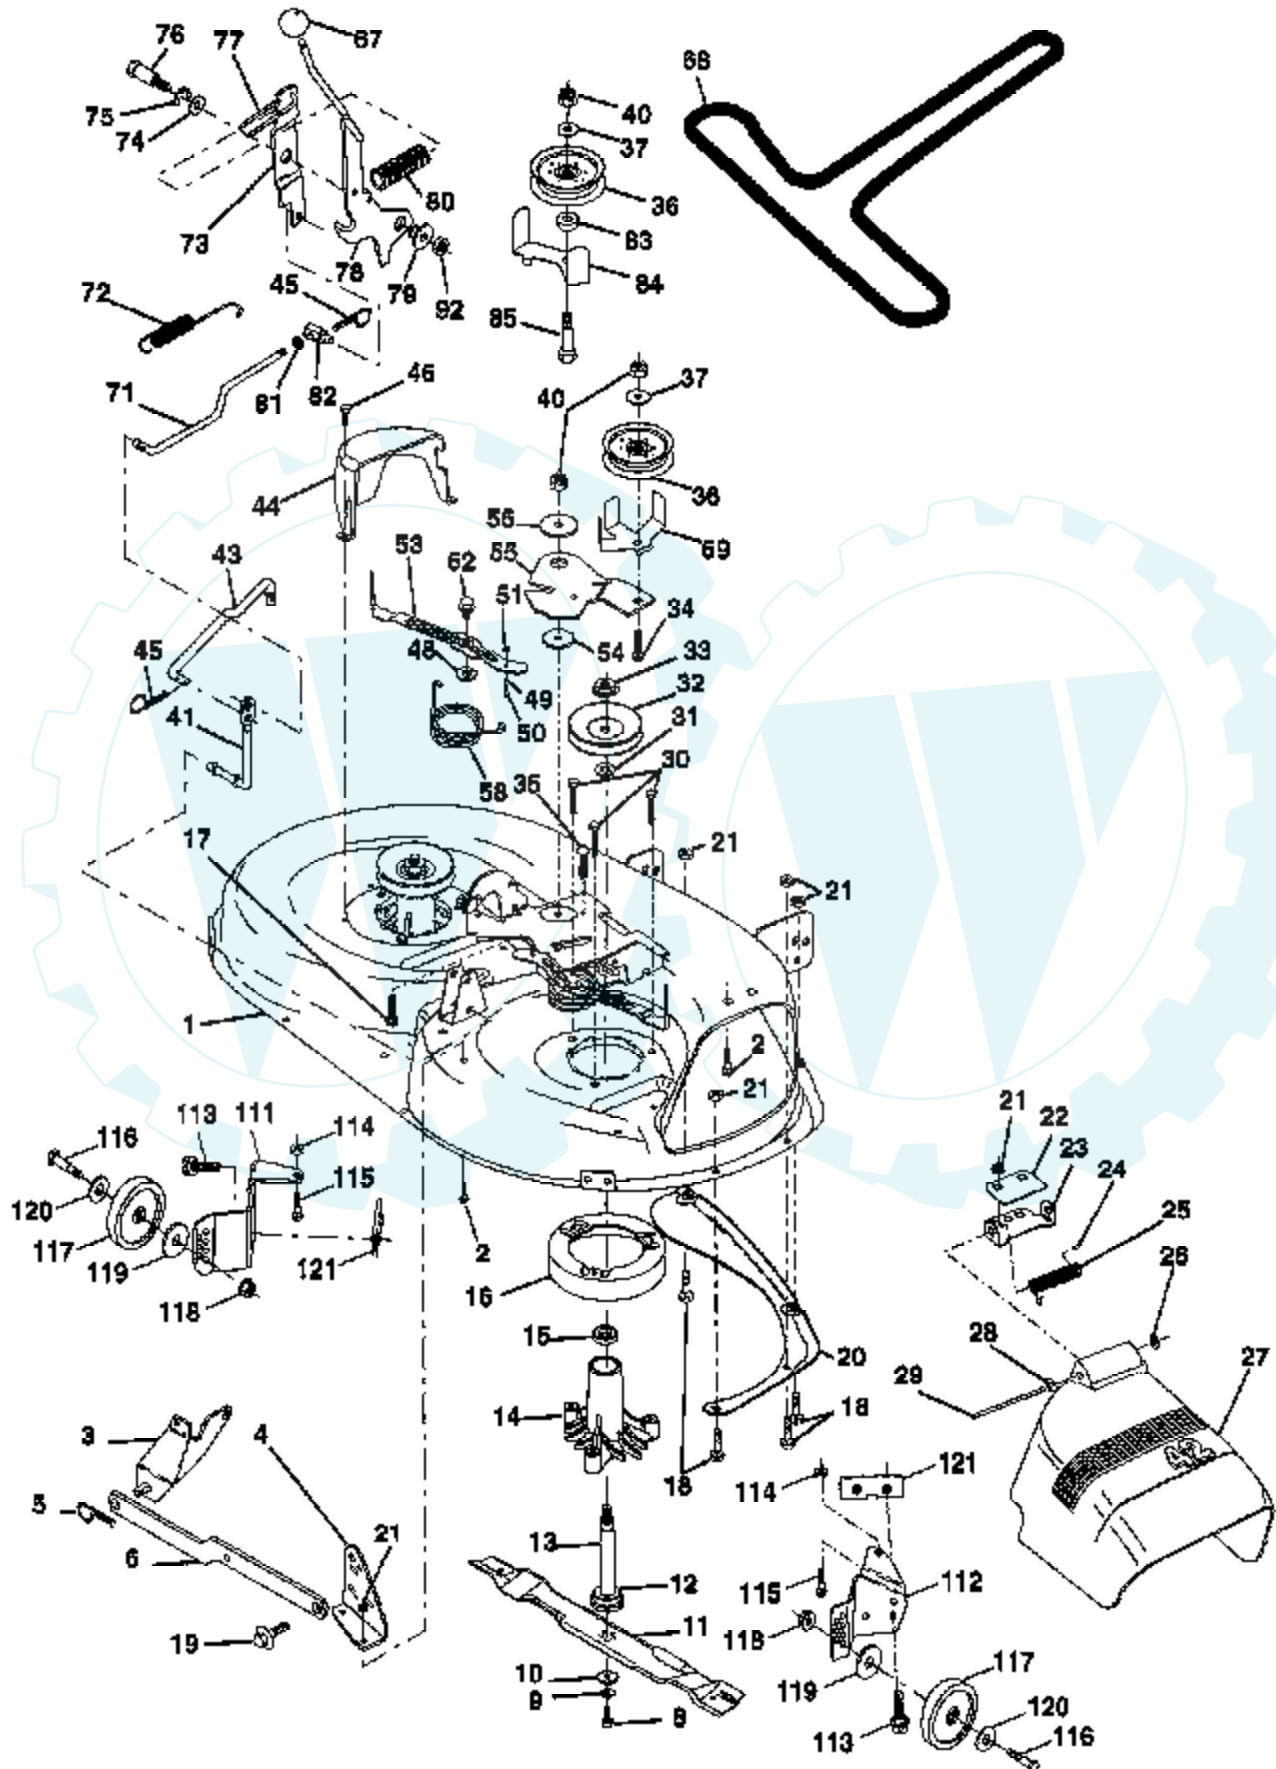

TRACTOR - - MODEL NUMBER AYP7143A59

MOWER DECK

Ref #	Part Number	Qty	Description
1	144393		DECK.WELD.42.
2	72140506		BOLT
3	138017		BRKT ASM SWAY BAR
4	138440		BRKT DECK SW BAR
5	4939M		SUB= 85902
6	130832		SUB= 130833
8	850857		BLADE BOLT
9	10030600		SUB= 10040600
10	140296		WASHER.HARD.BLADE
11	134149		"BLADE.42"" MULCHER"
12	129895		BEARING.BALL
13	137645		SUB= 137646
14	128774		HSG ASM MANDREL
15	110485X		BEARING
16	140329		STRIPPER RND MWR
17	72110610		BOLT RDHD 3/8-16
18	72140505		BOLT
19	132827		BOLT SHD 5/16-18
20	136888		SUB= 918136888
21	73680500		SUB= 73690500
22	134753		STIFFENER BRKT
23	131267		DEFLECTOR BRKT
24	105304X		CAP-SLEEVE LT
25	123713X		SPRING TORSION
26	110452X		NUT PUSH M
27	130968		DEFLECTOR.SHIELD
28	19111016		WASHER
29	131491		HINGE ROD
30	138776		SUB= 157722
31	129963		WASHER
32	129861		SUB= 153535
33	137266		SUB= 139729
34	72110614		BOLT
35	133835		XMAS TREE FASTNER
36	131494		FLAT IDLER PULLEY
37	19131316		WASHER
40	73680600		SUB= 73690600
41	133551		PIVOT ROD
43	140083		ROD CLUTCH W/NIBS
44	140088		GUARD MAND LH BLK
45	4497H		RETAINER M
46	137729		SCREW.1/4-20X5/8
48	133944		HARD SMALL WASHER
49	133940		SUB= 151785
50	131340		SHOULDER BOLT
51	69180		LOCKNUT
52	139888		BOLT.SHLD.5/16-18
53	131845		BRAKE PAD ARM ASM
54	133943		HARDENED WASHER
55	140084		SUB= 151785
56	122052X		SPACER RETAINER
58	140086		SPRING TORSN BRAK
59	141043		GUARD IDLER TUV
67	106932X		KNOB T(3/8 HOLE)
68	144200		BELT.V.T-PATH
71	142427		ROD CLUTCH 38/42
72	131870		RETURN SPRING
73	127847		CLUTCH ARM SECOND