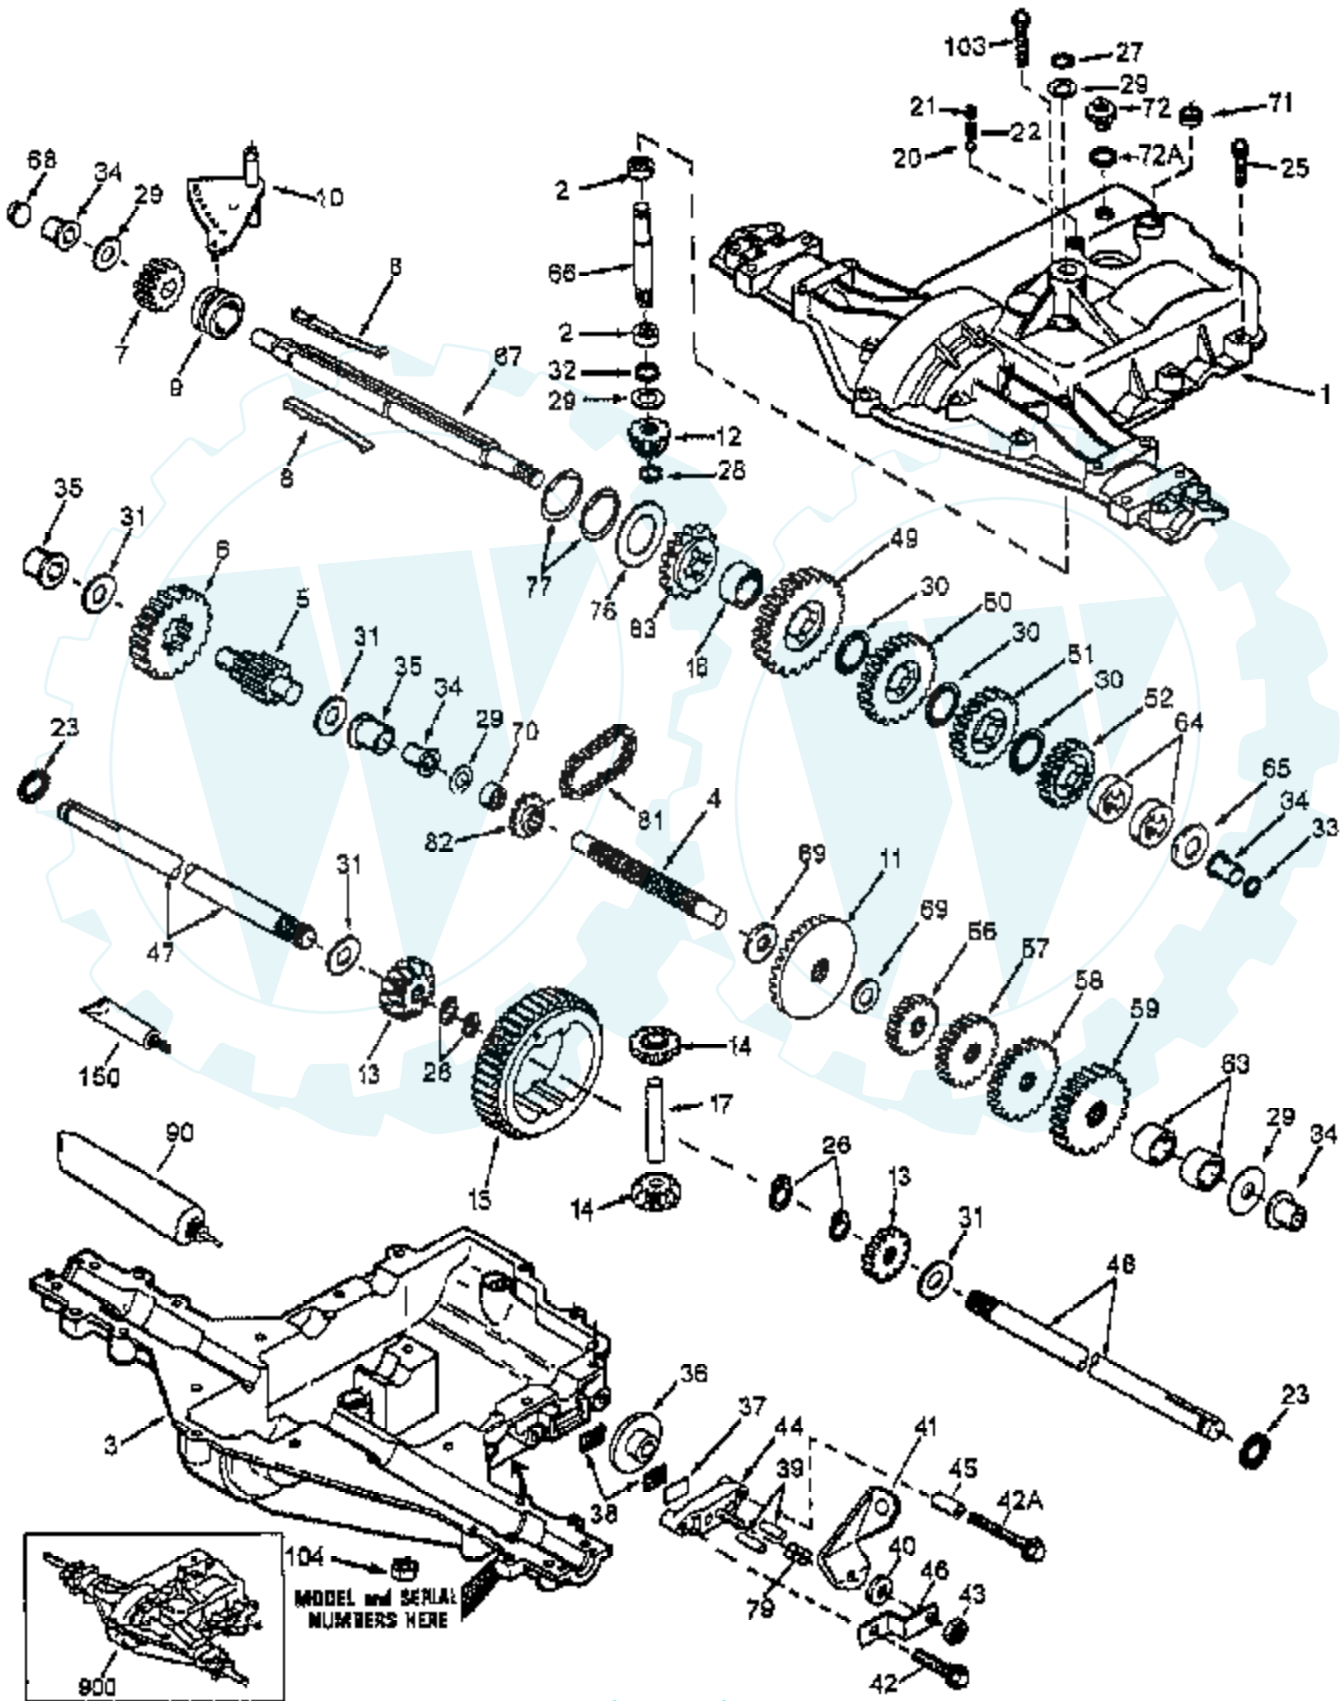

TRACTOR - - MODEL NUMBER AYP7124B79

PEERLESS TRANSAXLE - MODEL NUMBER 930-053

104 →
MODEL and SERIAL
NUMBERS HERE

Ref #	Part Number	Qty	Description
1	772108A		TRANSAXLE COVER
2	780086		BEARING, NEEDLE
3	770102A		TRANSAXLE CASE
4	776260		SHAFT, COUNTER
5	776219B		OUTPUT SHAFT AND PINION
6	778139		GEAR, OUTPUT
7	778136		GEAR, SPUR, 15 TEETH
8	792136A		SHIFT KEY
9	784352		COLLAR, SHIFTER
10	784355		ROD & FORK ASSY, SHIFT
11	778229		GEAR, BEVEL, 42 TEETH
12	778113A		BEVEL PINION, INPUT
13	778221		GEAR, BEVEL
14	778068		GEAR, BEVEL, PINION
15	778260		GEAR, RING
17	786102		SPACER, NEUTRAL
20	792077		BALL STEEL, 5/16" DIA.
21	792078		SCREW, 3/8-16 X 3/8"
22	792079		SPRING
23	788061		RING, SEAL
25	792073		SCREW, 1/4-20 X 1-1/4
26	792125		RING RETAINER
27	792035		RING, RETAINER
28	788040		RETAINING RING
29	780072		WASHER THRUST
30	780108		WASHER THRUST
31	780001		WASHER
32	792001		"O" RING
33	788095		SEAL, SQUARE CUT
34	780105A		BUSHING, FLANGED
35	780118A		BUSHING, FLANGED
36	790003		DISK, BRAKE
37	790007		PLATE BRAKE PAD
38	799021		BRAKE PAD
39	786026		PIN DOWEL
40	792076A		WASHER
41	790079		BRAKE LEVER
42	792073		SCREW, 1/4-20 X 1-1/4
42A	792085A		SCREW, 1/4-20 X 2-1/4
43	792075		LOCKNUT 5/16-24
44	790025		HOLDER BRAKE PAD
45	786066		SPACER
46	786086		BRKT BRAKE LEVER
47	774690		AXLE
48	774691		AXLE
49	778215		GEAR, SPUR, 37 TEETH
50	778124A		GEAR, SPUR, 30 TEETH
51	778123A		GEAR, SPUR, 25 TEETH
52	778273		GEAR, SPUR, 19T
56	778230		GEAR, SPUR, 12 TEETH
57	778126A		GEAR, SPUR, 20 TEETH
58	778127A		GEAR, SPUR, 25 TEETH
59	778163		GEAR, SPUR, 31 TEETH
63	786071		SPACER
64	786072		SPACER
65	780109		WASHER, THRUST
66	776135		SHAFT, INPUT
67	776315A		SHAFT, BRAKE, 4 KEYED