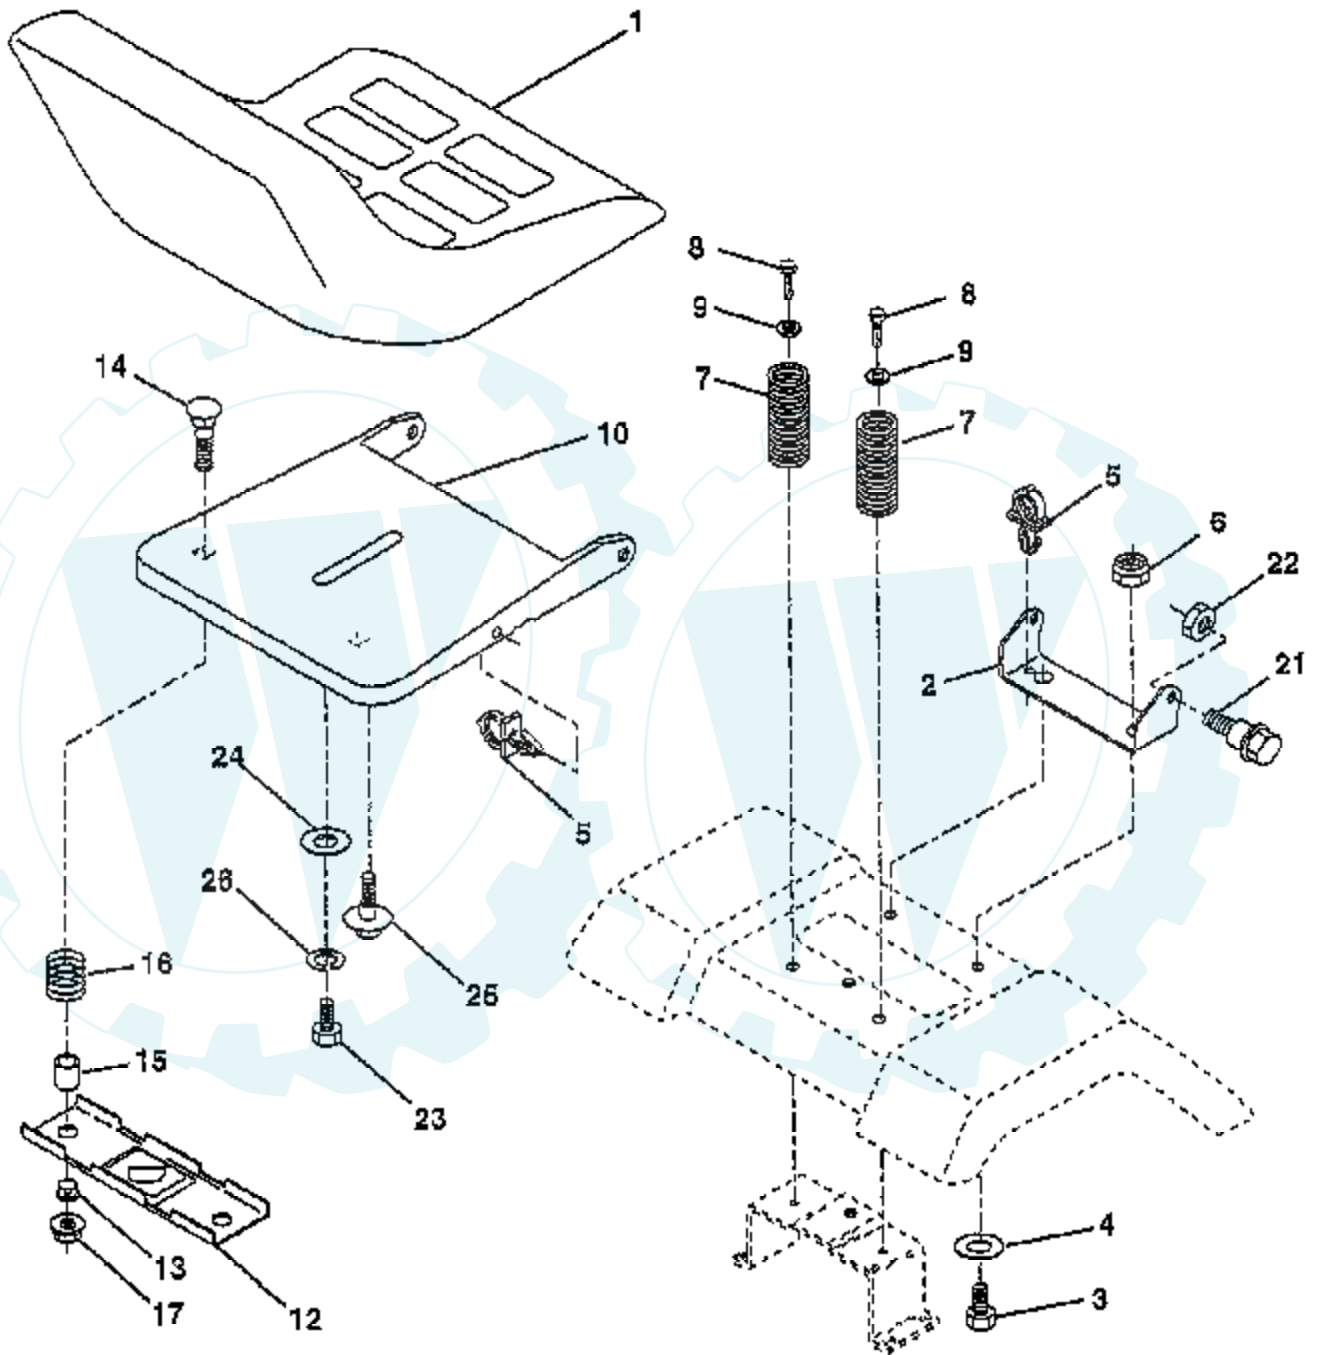

TRACTOR -- MODEL NUMBER AYP7124B79

SEAT ASSEMBLY

Ref #	Part Number	Qty	Description
1	127427		SUB= 140119
2	140551		BRACKET PVT SEAT
3	74760616		BOLT
4	19131610		WASHER PM
5	145006		CLIP.PUSH-IN.HING
6	73800600		NUT
7	124181X		SPRING COMPRESSIO
8	17490616		SCREW GTV
9	19131614		WASHER
10	155925		PAN-SEAT
12	121246X		BRKT SWITCH
13	121248X		BUSHING
14	72050411		SUB= 872050411
15	134300		SPLIT SPACER
16	121250X		SPRING
17	123976X		SUB= 73900400
21	153236		"BOLT,SHOULDER"
22	73800500		NUT
23	74780814		BOLT
24	19171912		WASHER
25	127018X		"BOLT,SHOULDER"
26	10040800		LOCKWASHER