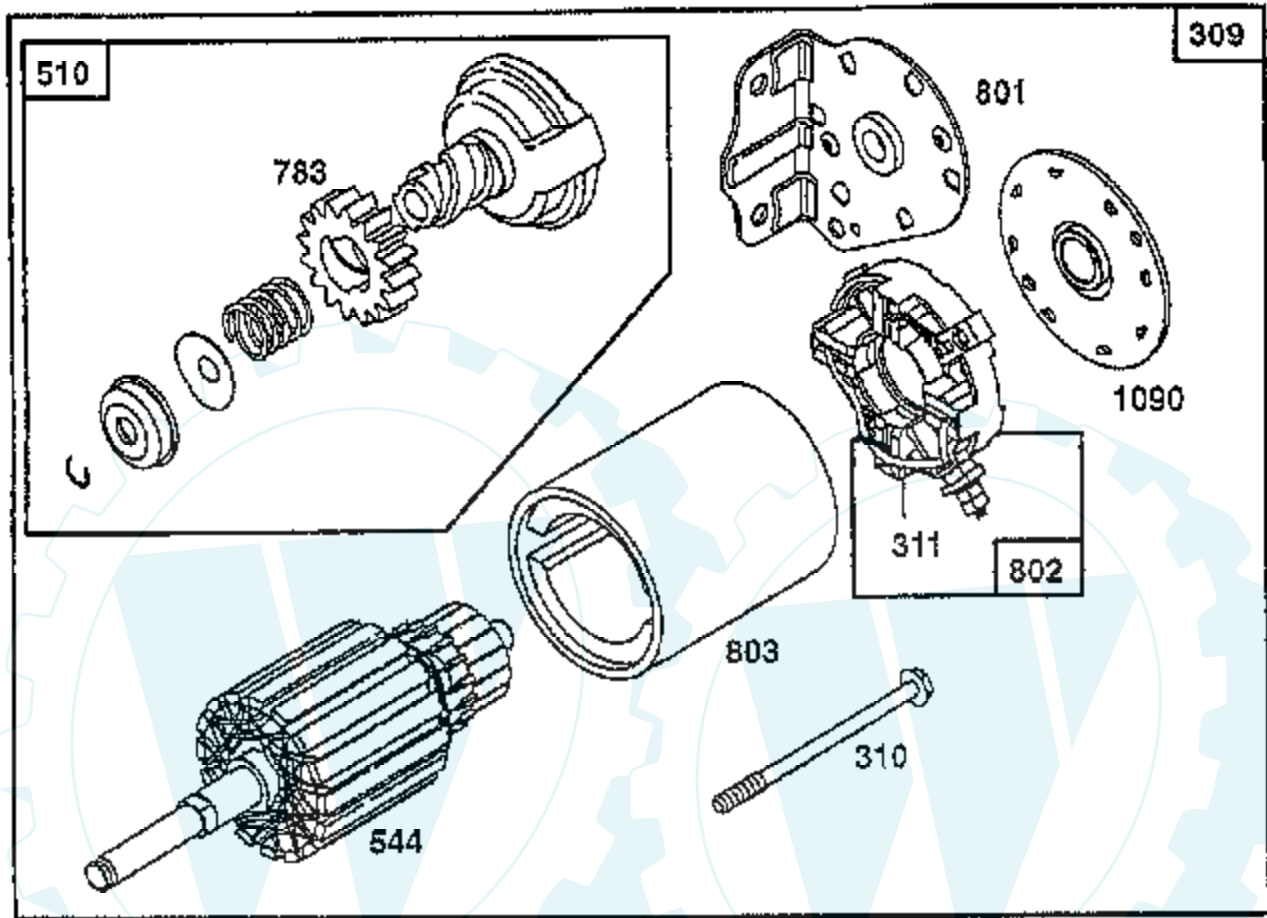

TRACTOR - - MODEL NUMBER AYP7124B79

BRIGGS & STRATTON ENGINE - MODEL NUMBER 289707, TYPE NUMBER 0179-01