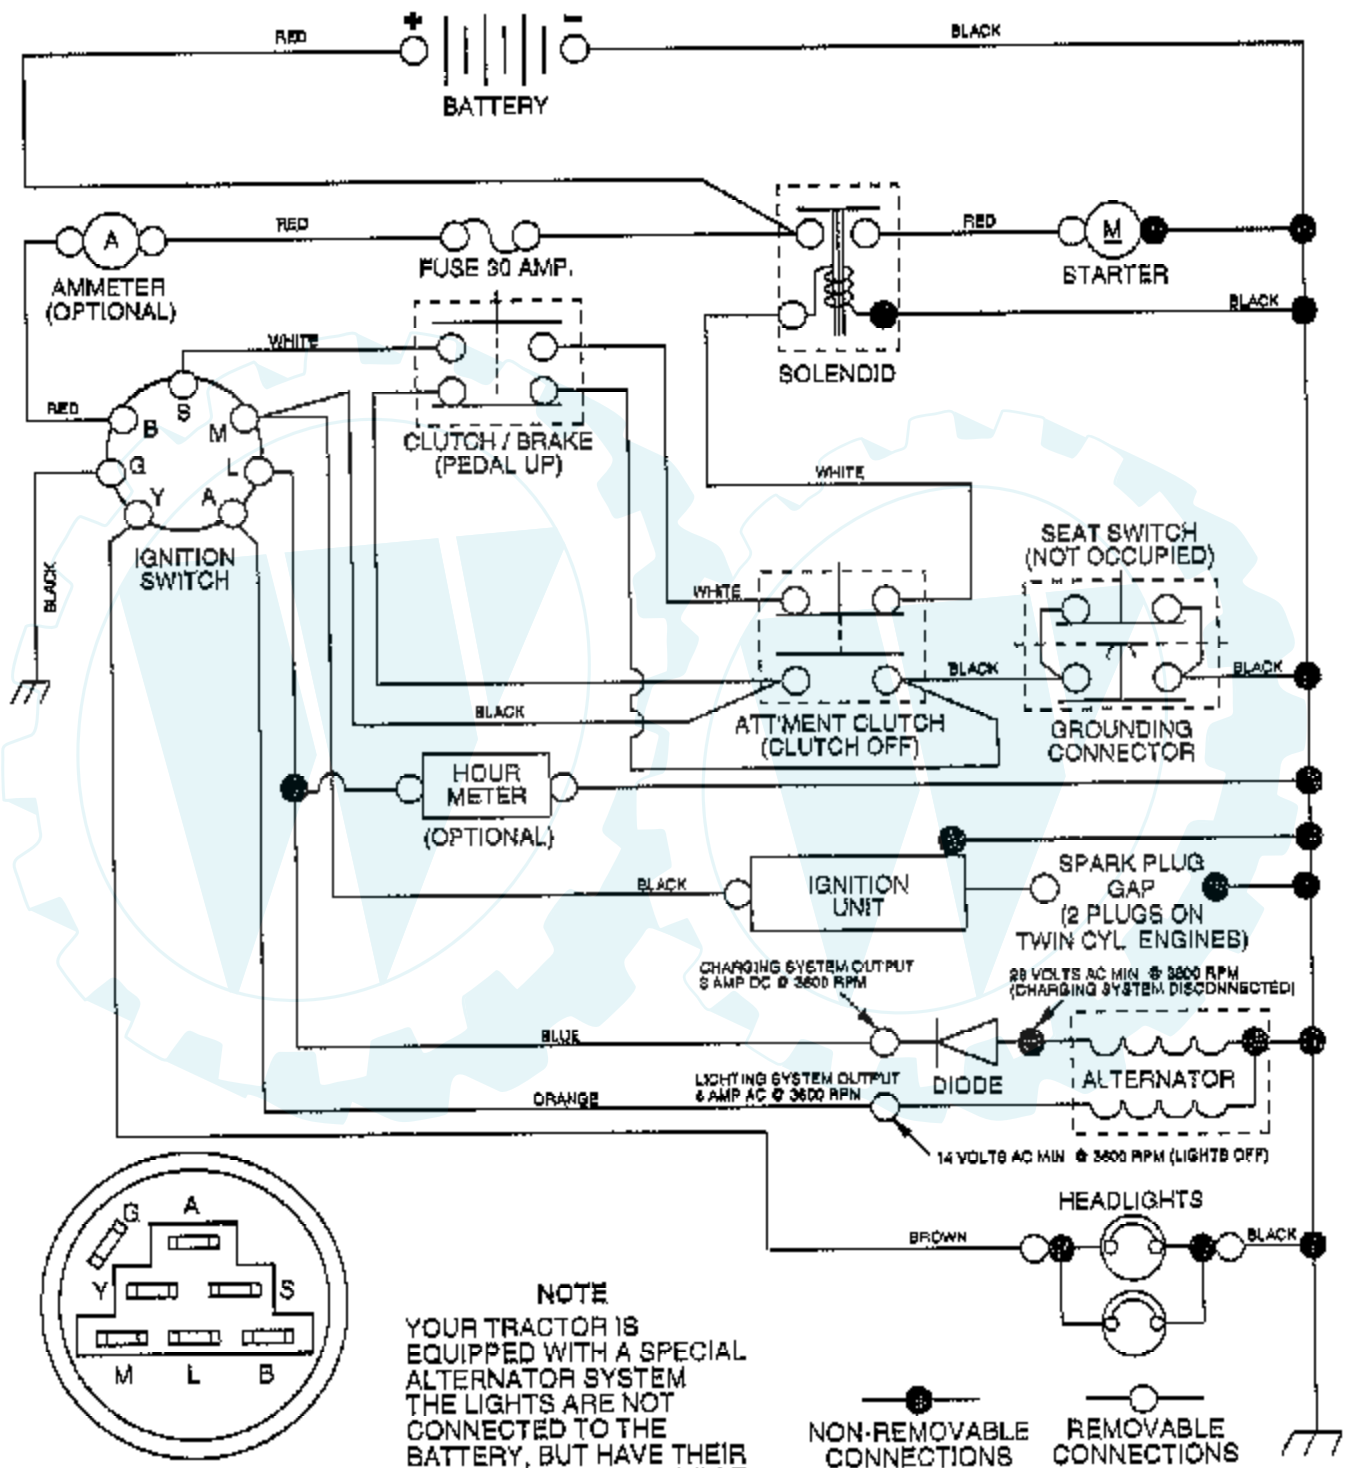

TRACTOR - - MODEL NUMBER AYP7124B79

SCHEMATIC

IGNITION SWITCH

POSITION	CIRCUIT	"MAKE"
OFF	G + M + L	NONE
RUN/LIGHT	B + L	A + Y
RUN	B + L	NONE
START	B + L + S	NONE

NOTE
YOUR TRACTOR IS EQUIPPED WITH A SPECIAL ALTERNATOR SYSTEM THE LIGHTS ARE NOT CONNECTED TO THE BATTERY, BUT HAVE THEIR OWN ELECTRICAL SOURCE. BECAUSE OF THIS, THE BRIGHTNESS OF THE LIGHTS WILL CHANGE WITH ENGINE SPEED. AT IDLE THE LIGHTS WILL DIM. AS THE ENGINE IS SPEEDED UP, THE LIGHTS WILL BECOME THEIR BRIGHTEST

WIRING INSULATED CLIPS
NOTE: IF WIRING INSULATED CLIPS WERE REMOVED FOR SERVICING OF UNIT, THEY SHOULD BE REPLACED TO PROPERLY SECURE YOUR WIRING