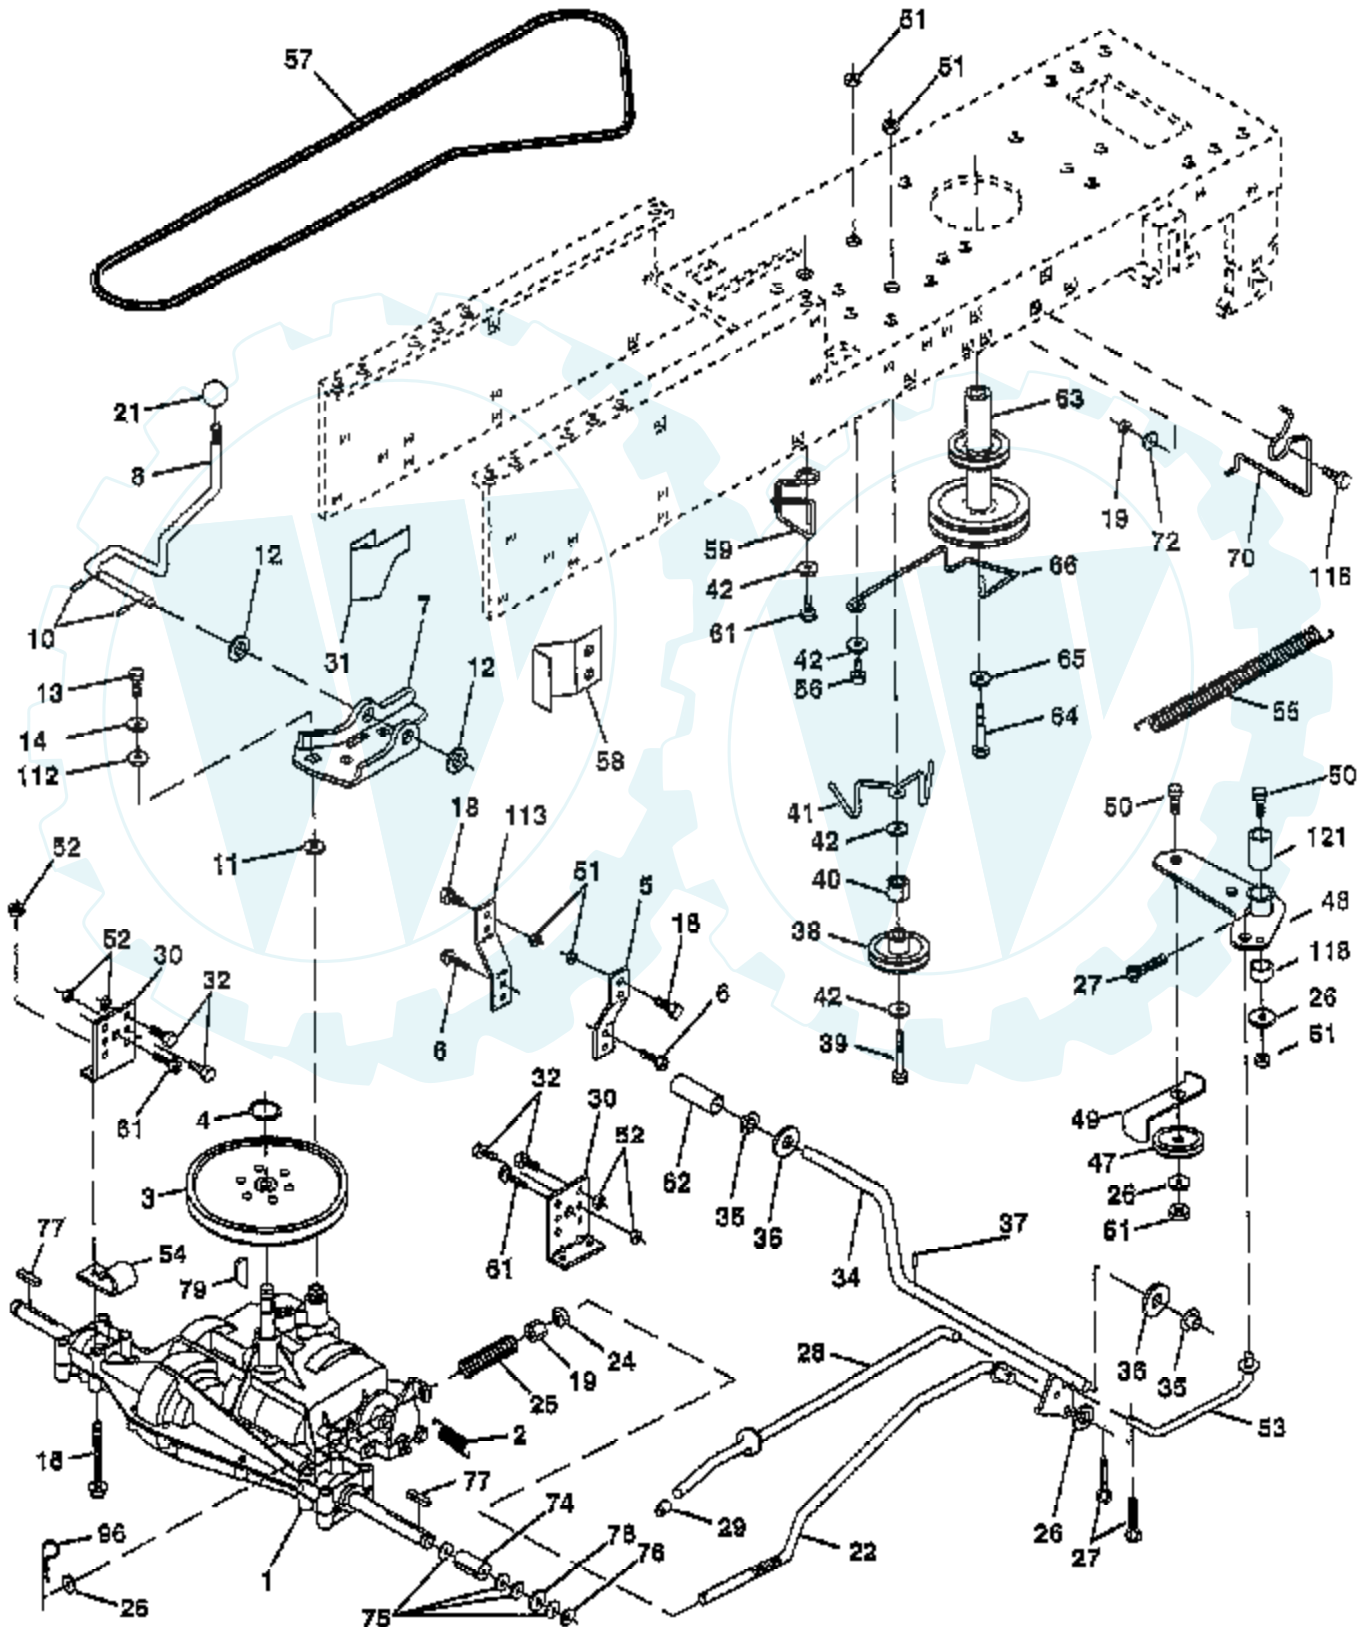

TRACTOR -- MODEL NUMBER AYP7124B79

DRIVE

Ref #	Part Number	Qty	Description
1			REFER TO IMAGE
2	146682		SPRING.BRAKE.RETU
3	123666X		PULLEY TRANS
4	12000028		SUB= 2267J
5	121520X		STRAP TORQUE
6	17490512		SCREW
7	130802		SUB= 162240
8	131679		SHIFT ROD
10	76020416		PIN COTTER 1/8
11	105701X		WASH-SHFT PLT LT
12	19151216		WASHER
13	74550412		BOLT.1/4-28.W/PAT
14	10040400		LOCKWASHER
15	74490544		BOLT.HX.FLG.5/16
18	74780616		BOLT
19	73800600		NUT
21	106933X		KNOB T (1/2-HOLE)
22	130804		BRAKE ROD
24	73350600		NUT
25	106888X		SPRING ROD LT
26	19131316		WASHER
27	76020412		COTTER PIN
28	145204		ROD.BRAKE.PARK.LT
29	71673		PLUNGER CAP T
30	130807		TRANSAXLE MTG BKT
31	127275X		"KEEPER,BELT LH T"
32	74760512		BOLT
34	155071		SHAFT ASM-PEDAL F
35	120183X		NYLON BEARING
36	19211616		WASHER LT
37	1572H		SUB= 2882J
38	123674X		PULLEY.IDLER.FLAT
39	74760644		BOLT
40	4470J		SPACER T
41	154777		SUB= 165692
42	19131312		WASHER
47	127783		SUB= 139245
48	154604		BELLCRANK ASM
49	123205X		RETAIN BELT
50	74760624		SUB= 74930624
51	73680600		SUB= 73690600
52	73680500		SUB= 73690500
53	105710X		"LINK, CLUTCH T"
54	2751R		CLIP T
55	105709X		"SPRING, RETURN LT"
56	74760620		SUB= 74780620
57	130801		SUB= 138255
58	127274X		"KEEPER,BELT RH T"
59	140312		KEEPER BELT CNTSP
61	17490612		SCREW
62	8883R		PEDAL COVER T
63	140186		PULLEY.ENGINE
64	71170764		BOLT
65	10040700		LOCKWASHER
66	154778		KEEPER-BELT
70	134683		KEEPER BELT ENG
72	19132012		WASHER
74	137057		SPACER AXLE