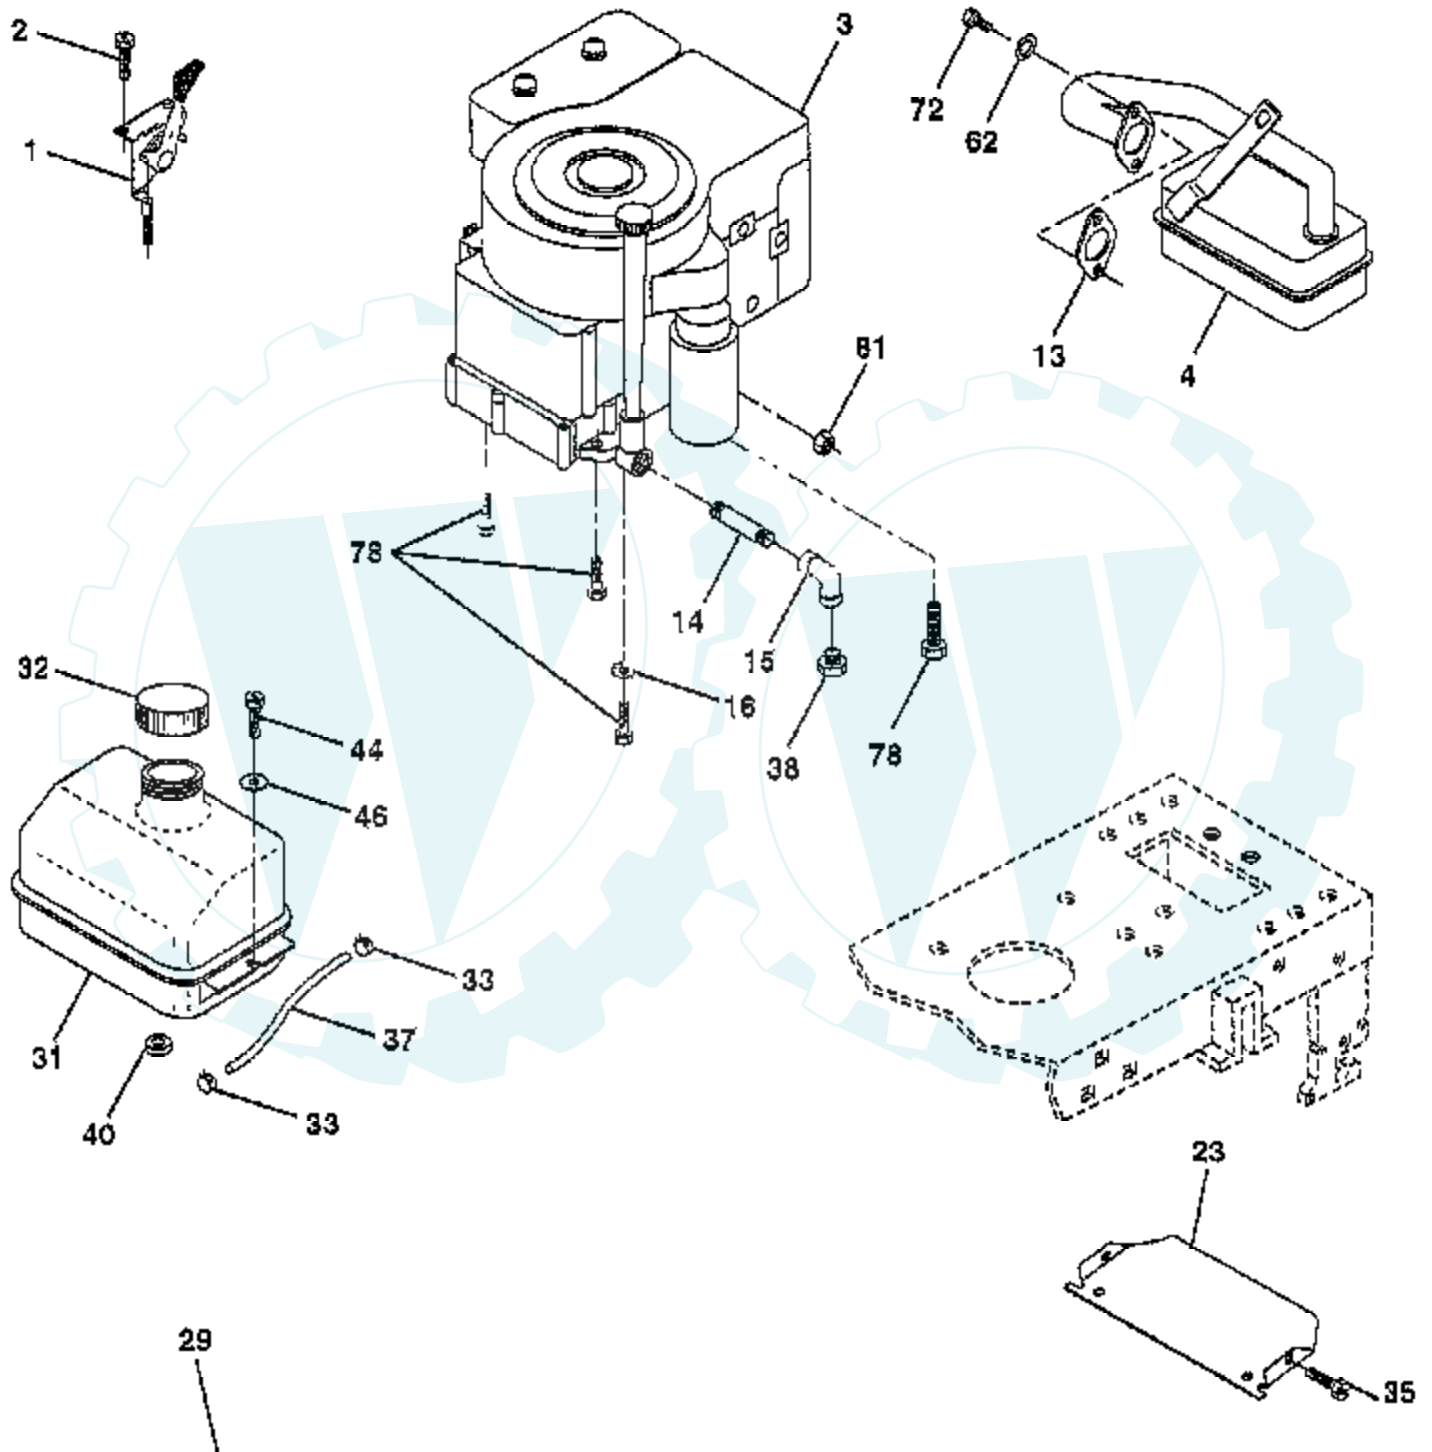

TRACTOR - - MODEL NUMBER AYP7124B79

ENGINE

OPTIONAL EQUIPMENT
Spark Arrester

Ref #	Part Number	Qty	Description
1	140310		CONTROL THROTTLE
2	17720410		SCREW LT
3	289709-0179-01		ENGINE B&S
4	137348		MUFFLER
13	272293		GASKET ENG 1 313 LD TIN PLATED
14	13280324		PIPE NIPPLE
15	13200300		ELBOW
16	11050600		LOCKWASHER
23	156123		SHIELD-HEAT
29	137180		SUB= 532137180
31	109202X		TANK.FUEL.LT.
32	140527		CAP ASM FUEL
33	123487X		HOSE CLAMP
35	17490512		SCREW
37	137040		LINE FUEL
38			REFER TO IMAGE
40	124028X		SUB= 532124028
44	17490412		SCREW HEX CRT
46	19091416		WASHER
62	10040500		LOCKWASHER
72	71070512		SCREW
78	17490620		SCREW
81	128861		NUT