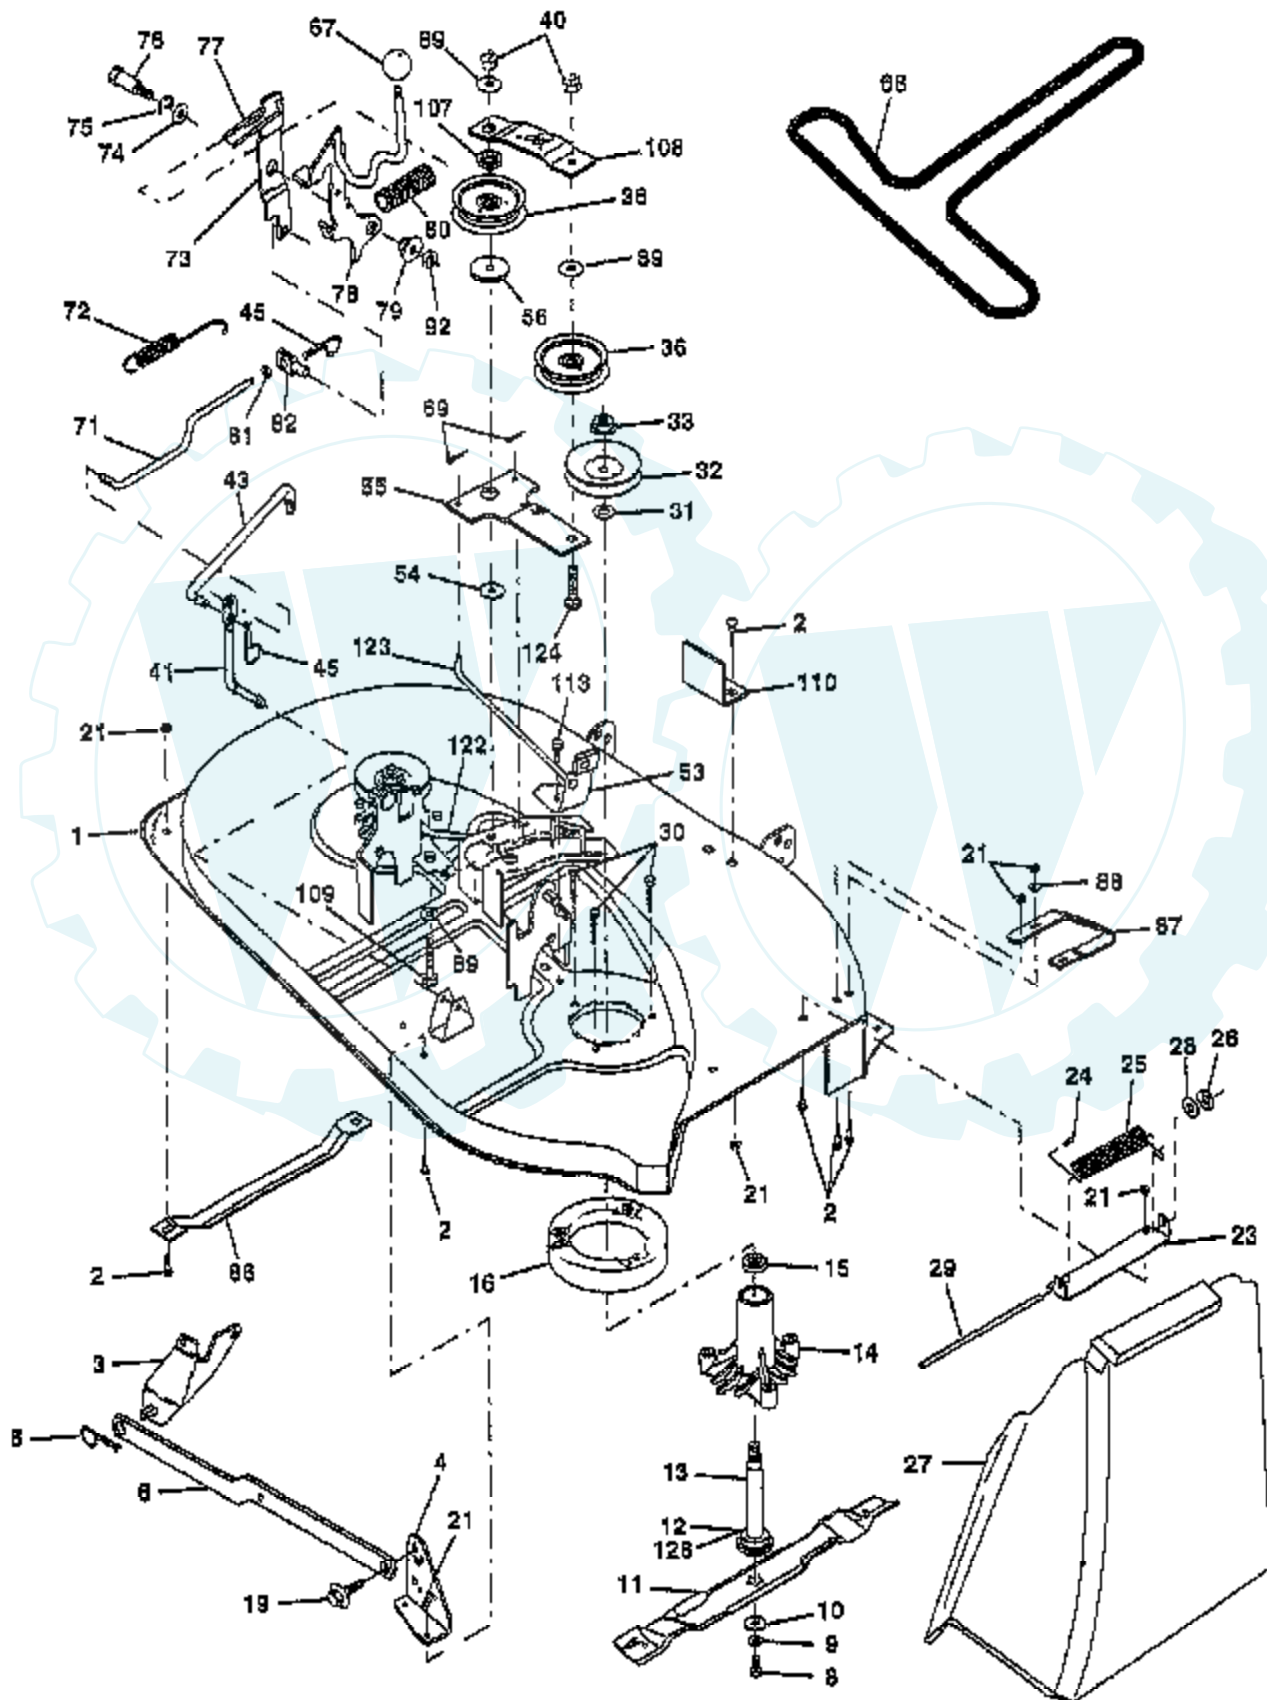

TRACTOR - - MODEL NUMBER AYP7124B79

MOWER DECK

Ref #	Part Number	Qty	Description
1	142829		SUB= 145775
2	72140506		BOLT
3	138017		BRKT ASM SWAY BAR
4	138440		BRKT DECK SW BAR
5	4939M		SUB= 85902
6	130832		SUB= 130833
8	850857		BLADE BOLT
9	10030600		SUB= 10040600
10	140296		WASHER.HARD.BLADE
11	134148		"BLADE.38""V.MULCH"
12	129895		BEARING.BALL
13	137645		SUB= 137646
14	128774		HSG ASM MANDREL
15	110485X		BEARING
16	140329		STRIPPER RND MWR
19	132827		BOLT SHD 5/16-18
21	73680500		SUB= 73690500
23	137607		BRKT DEFLECTOR
24	105304X		CAP-SLEEVE LT
25	123713X		SPRING TORSION
26	110452X		NUT PUSH M
27	106736X		DEFLECTOR-SHLD T
28	19111016		WASHER
29	106735X		ROD-HINGE T
30	138776		SUB= 157722
31	129963		WASHER
32	153532		PULLEY.MANDREL.38
33	137266		SUB= 139729
36	131494		FLAT IDLER PULLEY
40	73680600		SUB= 73690600
41	133551		PIVOT ROD
43	133504		CLUTCH ROD SECOND
45	4497H		RETAINER M
53	130840		BRAKE ASM
54	133943		HARDENED WASHER
55	133840		IDLER ARM ASSY
56	122052X		SPACER RETAINER
67	106932X		KNOB T(3/8 HOLE)
68	144200		BELT.V.T-PATH
69	76020312		SUB= 3145
71	142427		ROD CLUTCH 38/42
72	131870		RETURN SPRING
73	127847		CLUTCH ARM SECOND
74	121748X		WASHER
75	12000029		RING
76	128903		SHOULDER BOLT
77	127845		SPRING KEEPER
78	154809		LEVER ASM-CLUTCH
79	127498		BUSHING
80	153701		SPRING.CLUTCH.MWR
81	73350600		NUT
82	142028		TRUNION ADJ
86	7631J		RUNNER-LH M
87	128772		RUNNER RH
88	19111216		WASHER M
89	19131612		WASHER GT
107	133502		RETAINER.SPACER
108	133503		IDLER ARM STIFF