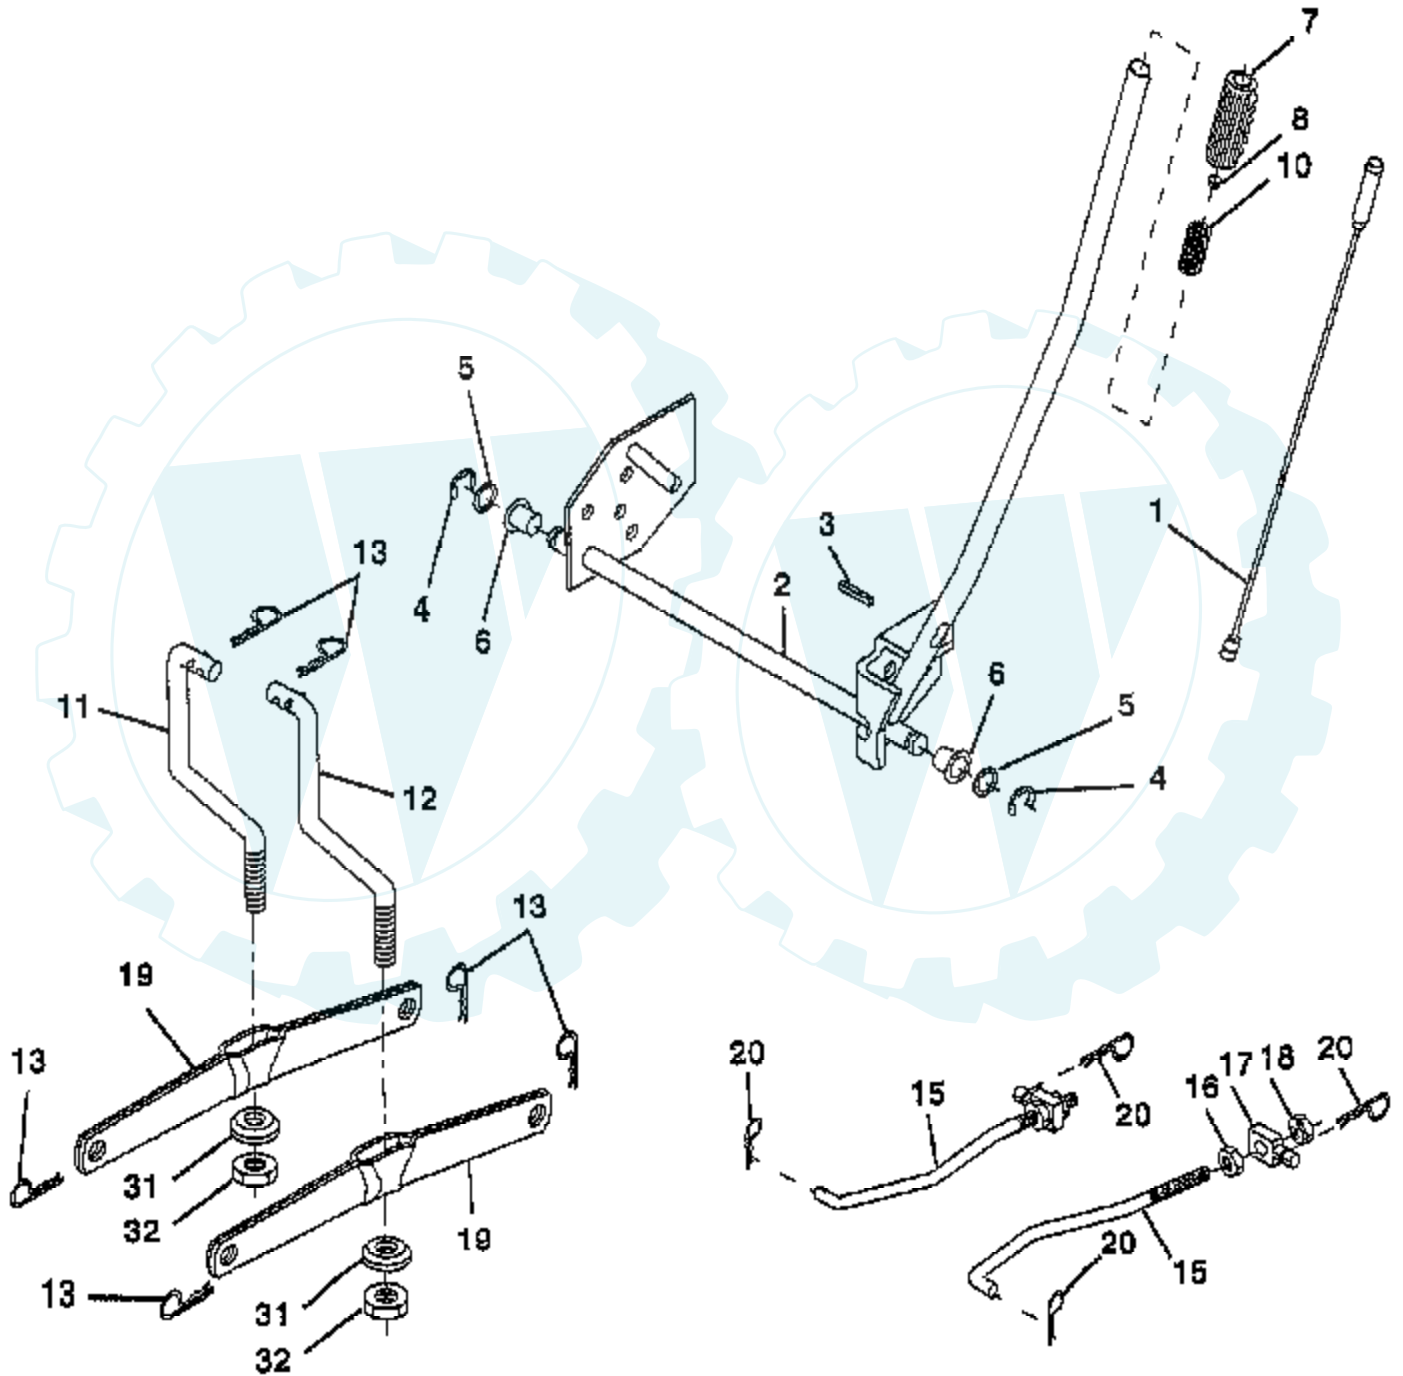

TRACTOR - - MODEL NUMBER AYP7124B79

MOWER LIFT

Ref #	Part Number	Qty	Description
1	159460		WIRE ASM W.SPRING
2	159471		"SHAFT ASM LIFT,RH"
3	105767X		PIN-GROOVE LT
4	12000002		SUB= 2225J
5	19211621		WASHER
6	120183X		NYLON BEARING
7	109413X		GRIP
8	124526X		SUB= 125925X
10	122512X		SUB= 532122512
11	139865		SUB= 918139865
12	139866		SUB= 151140
13	4939M		SUB= 85902
15	127218		LINK.FRONT
16	73350800		NUT
17	130171		TRUNION
18	73800800		NUT.LK.W/WSH.1/2.
19	139868		ARM SUSP REAR
20	3146R		RETAINER.SPRING
31	140302		BEARING PVT LH
32	73540600		NUT.CROWNLOCK.3/8