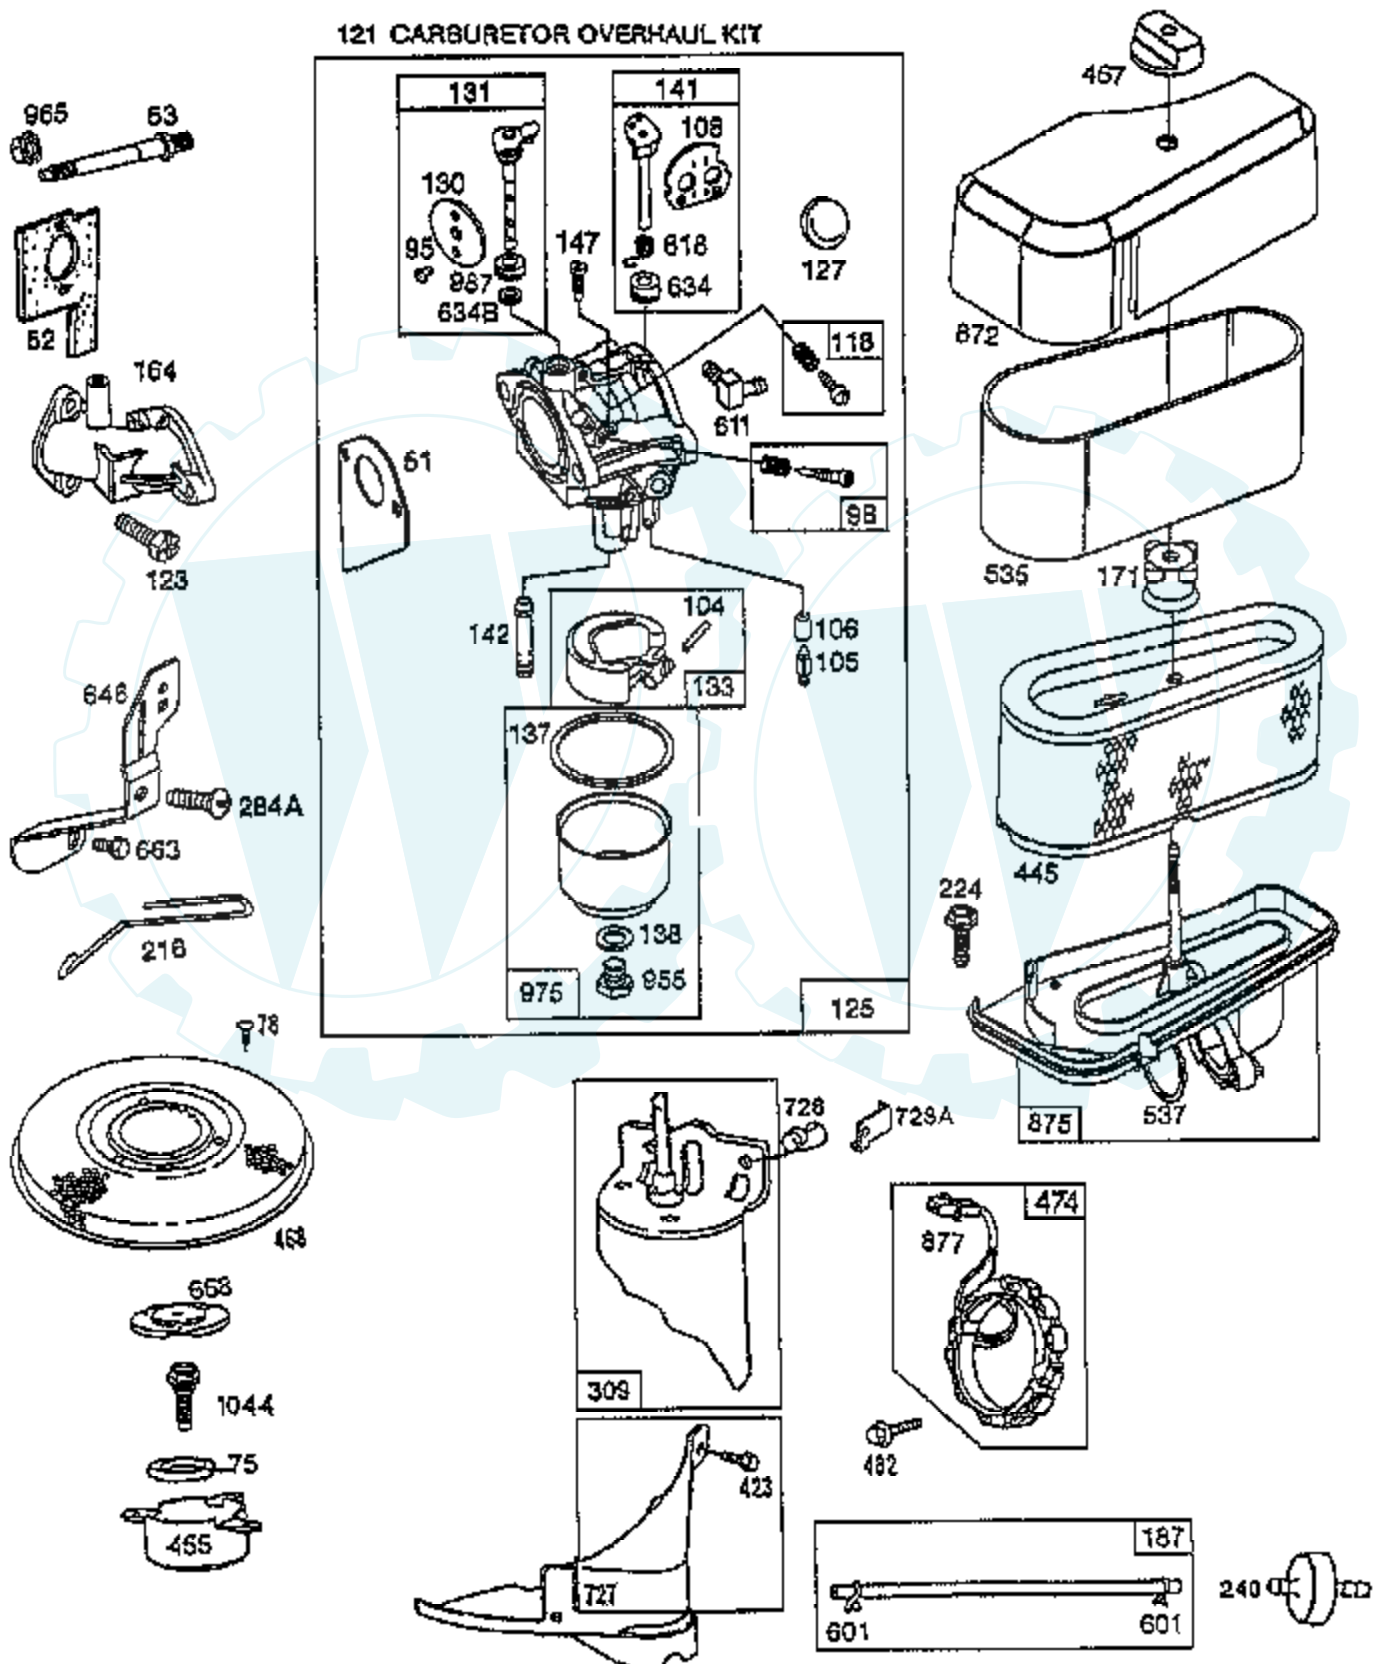

TRACTOR - - MODEL NUMBER AYP7124B79

BRIGGS & STRATTON ENGINE - MODEL NUMBER 289707, TYPE NUMBER 0179-01

121 CARBURETOR OVERHAUL KIT

Ref #	Part Number	Qty	Description
1	496413		CYLINDER ASSEMBLY
2	399265		P/N CONFLICT - CHECK WITH SUPPLIER
3	391086		SEAL, OIL
5	494240		HEAD, CYLINDER
7	271866		GASKET, CYLINDER HEAD
8	391406		BREATHER ASSEMBLY
9	27803		GASKET, VALVE COVER
10	94621		SCREW, STEMS
11	280100		TUBE, BREATHER
12	271916		GASKET, CRANKCASE COVER 1/64"
	271997		GASKET, CRANKCASE COVER .005"
	271996		GASKET, CRANKCASE COVER .009"
13	94622		SCREW, CYLINDER HEAD 3"
15	94239		PLUG, OIL DRAIN
16	495162		CRANKSHAFT
	94196		KEY, TIMING GEAR
18	494238		BASE, ENGINE
20	291675		SEAL, OIL
22	94624		SCREW, SEMS, BASE MOUNTING
23	492326		FLYWHEEL & RING GEAR ASSY, MAGNETO
24	222698		KEY, FLYWHEEL
25	394661		PISTON ASSEMBLY, STANDARD
	394662		PISTON ASSEMBLY .010" OVERSIZE
	394663		PISTON ASSEMBLY .020" OVERSIZE
	394664		PISTON ASSEMBLY .030" OVERSIZE
26	391780		RING SET, PISTON, STANDARD
	392331		RING SET, PISTON, STANDARD SIZE
	391781		RING SET, PISTON .010" OVERSIZE
	391782		RING SET, PISTON .020" OVERSIZE
	391783		RING SET, PISTON .030" OVERSIZE
27	260924		LOCK, PISTON PIN
28	299691		PIN ASSEMBLY, PISTON, STANDARD
	391286		PIN ASSEMBLY, PISTON .005" OVER
29	490348		ROD ASSEMBLY, CONNECTING
	490469		ROD ASSEMBLY, CONNECTING .020" UNDERSIZE
			CRANKPIN
32	94671		SCREW, CONNECTING ROD
33	262246		VALVE, EXHAUST
34	262247		VALVE, INTAKE
35	65906		SPRING, INTAKE VALVE
36	26828		SPRING, EXHAUST VALVE
37	224502		GUARD, FLYWHEEL
40	221596		RETAINER, INTAKE VALVE
41	292260		RETAINER, EXHAUST VALVE
42	93630		RETAINER, EXHAUST VALVE ROTOCOIL(2)
45	262248		TAPPET-VALVE
46	212897		GEAR, CAM
51	272465		GASKET, CARBURETOR (CARBURETOR TO ELBOW)
52	272554		GASKET CARB
53	94637		STUD, CARBURETOR MOUNTING
75	224061		WASHER, SPRING
78	93805		SCREW, SEMS
95	94098		SCREW, THROTTLE
98	495800		SCREW, IDLE SPEED
104	231789		PIN, FLOAT HINGE
105	231855		VALVE ASSY, INLET NEEDLE
106	231854		INLET VALVE SEAT