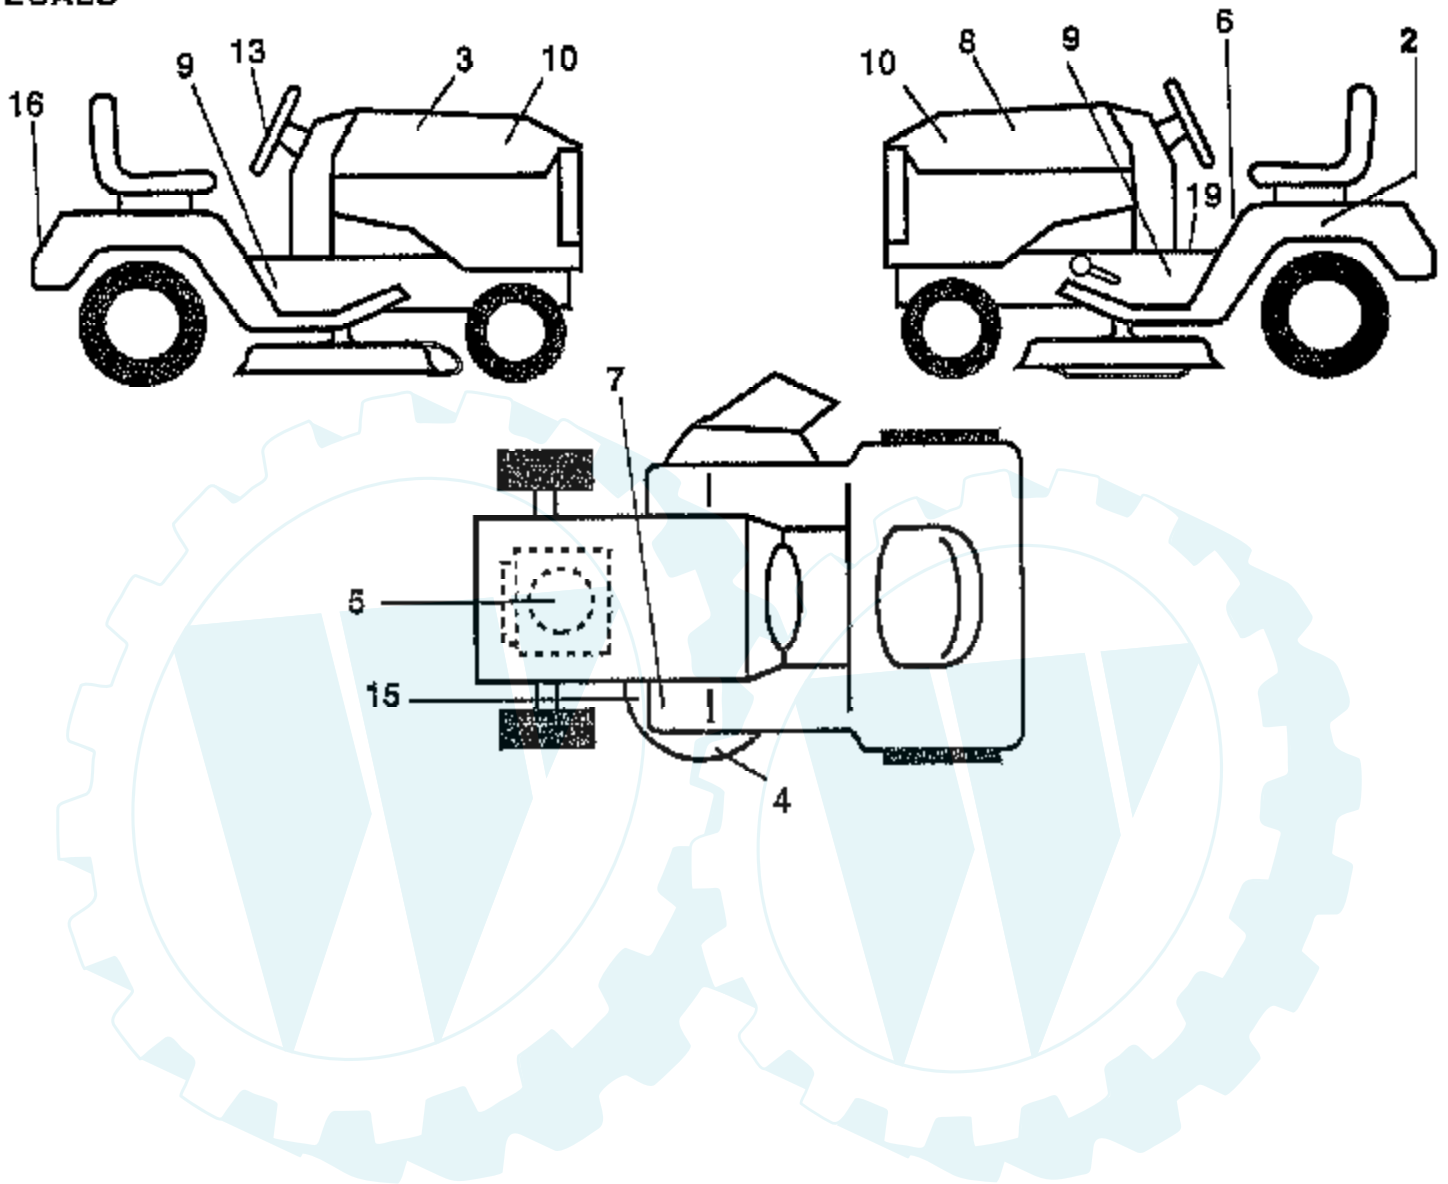

TRACTOR -- MODEL NUMBER AYP7124B79

DECALS

Ref #	Part Number	Qty	Description
2	145005		DECAL.BATRY.3-3908
3	146676		DECAL.HD.RH.WIZAR
4	141517		DECAL DECK WIZ +
5	272632		DECAL, HP ENGINE
6	157002		"DECAL DANGER,FEND"
7	4900J		DECAL T
8	146677		DECAL.HD.LH.WIZAR
9	141496		DECAL CHASSIS
10	141506		NAMEPLATE WIZARD
13	146678		DECAL.INS.STRG.WL
15	136832		DECAL
16	127521		NLA
19	156867		"DECAL DASH,OPER."
	138311		DECAL HANDLE LIFT
	159701		MANUAL.O.7124B79