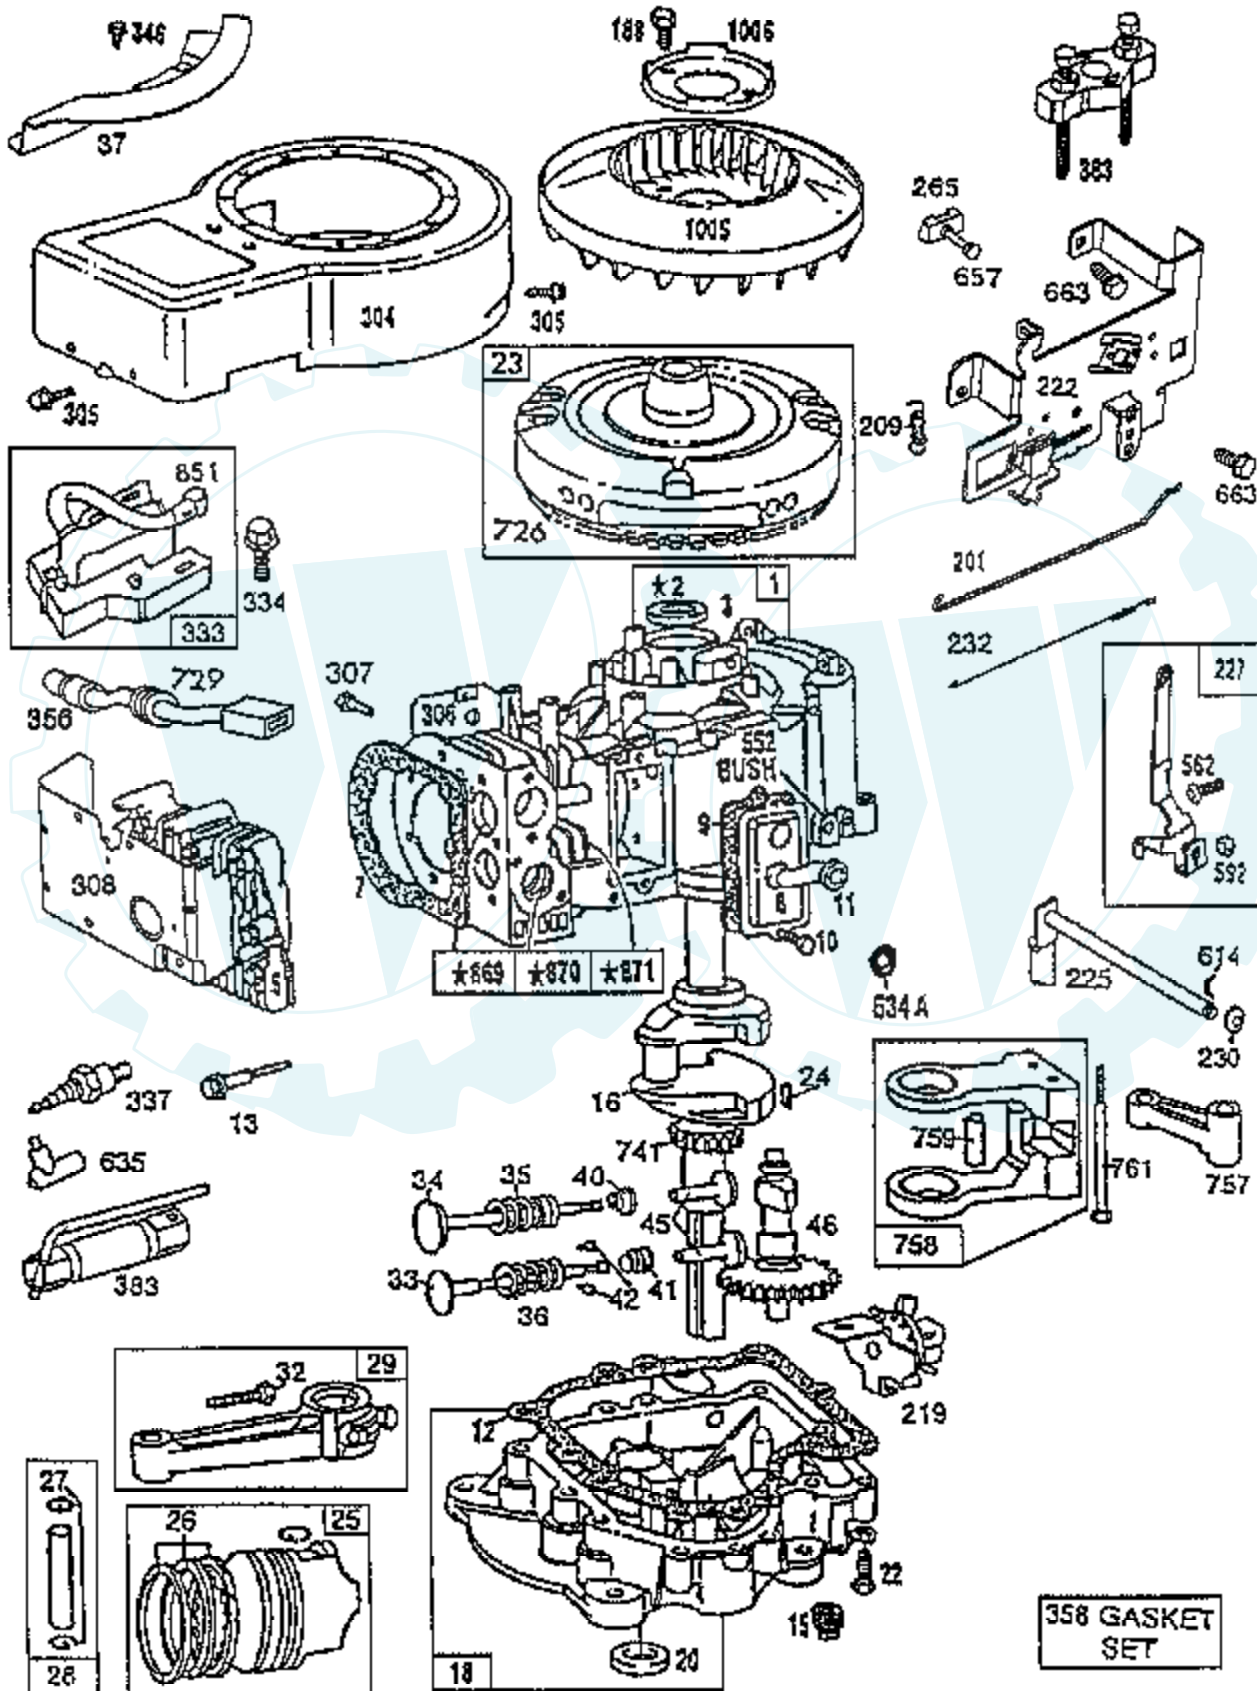

TRACTOR - - MODEL NUMBER AYP7124B79

BRIGGS & STRATTON ENGINE - MODEL NUMBER 289707, TYPE NUMBER 0179-01

Ref #	Part Number	Qty	Description
1	496413		CYLINDER ASSEMBLY
2	399265		P/N CONFLICT - CHECK WITH SUPPLIER
3	391086		SEAL, OIL
5	494240		HEAD, CYLINDER
7	271866		GASKET, CYLINDER HEAD
8	391406		BREATHER ASSEMBLY
9	27803		GASKET, VALVE COVER
10	94621		SCREW, STEMS
11	280100		TUBE, BREATHER
12	271916		GASKET, CRANKCASE COVER 1/64"
	271997		GASKET, CRANKCASE COVER .005"
	271996		GASKET, CRANKCASE COVER .009"
13	94622		SCREW, CYLINDER HEAD 3"
15	94239		PLUG, OIL DRAIN
16	495162		CRANKSHAFT
	94196		KEY, TIMING GEAR
18	494238		BASE, ENGINE
20	291675		SEAL, OIL
22	94624		SCREW, SEMS, BASE MOUNTING
23	492326		FLYWHEEL & RING GEAR ASSY, MAGNETO
24	222698		KEY, FLYWHEEL
25	394661		PISTON ASSEMBLY, STANDARD
	394662		PISTON ASSEMBLY .010" OVERSIZE
	394663		PISTON ASSEMBLY .020" OVERSIZE
	394664		PISTON ASSEMBLY .030" OVERSIZE
26	391780		RING SET, PISTON, STANDARD
	392331		RING SET, PISTON, STANDARD SIZE
	391781		RING SET, PISTON .010" OVERSIZE
	391782		RING SET, PISTON .020" OVERSIZE
	391783		RING SET, PISTON .030" OVERSIZE
27	260924		LOCK, PISTON PIN
28	299691		PIN ASSEMBLY, PISTON, STANDARD
	391286		PIN ASSEMBLY, PISTON .005" OVER
29	490348		ROD ASSEMBLY, CONNECTING
	490469		ROD ASSEMBLY, CONNECTING .020" UNDERSIZE
			CRANKPIN
32	94671		SCREW, CONNECTING ROD
33	262246		VALVE, EXHAUST
34	262247		VALVE, INTAKE
35	65906		SPRING, INTAKE VALVE
36	26828		SPRING, EXHAUST VALVE
37	224502		GUARD, FLYWHEEL
40	221596		RETAINER, INTAKE VALVE
41	292260		RETAINER, EXHAUST VALVE
42	93630		RETAINER, EXHAUST VALVE ROTOCOIL(2)
45	262248		TAPPET-VALVE
46	212897		GEAR, CAM
51	272465		GASKET, CARBURETOR (CARBURETOR TO ELBOW)
52	272554		GASKET CARB
53	94637		STUD, CARBURETOR MOUNTING
75	224061		WASHER, SPRING
78	93805		SCREW, SEMS
95	94098		SCREW, THROTTLE
98	495800		SCREW, IDLE SPEED
104	231789		PIN, FLOAT HINGE
105	231855		VALVE ASSY, INLET NEEDLE
106	231854		INLET VALVE SEAT