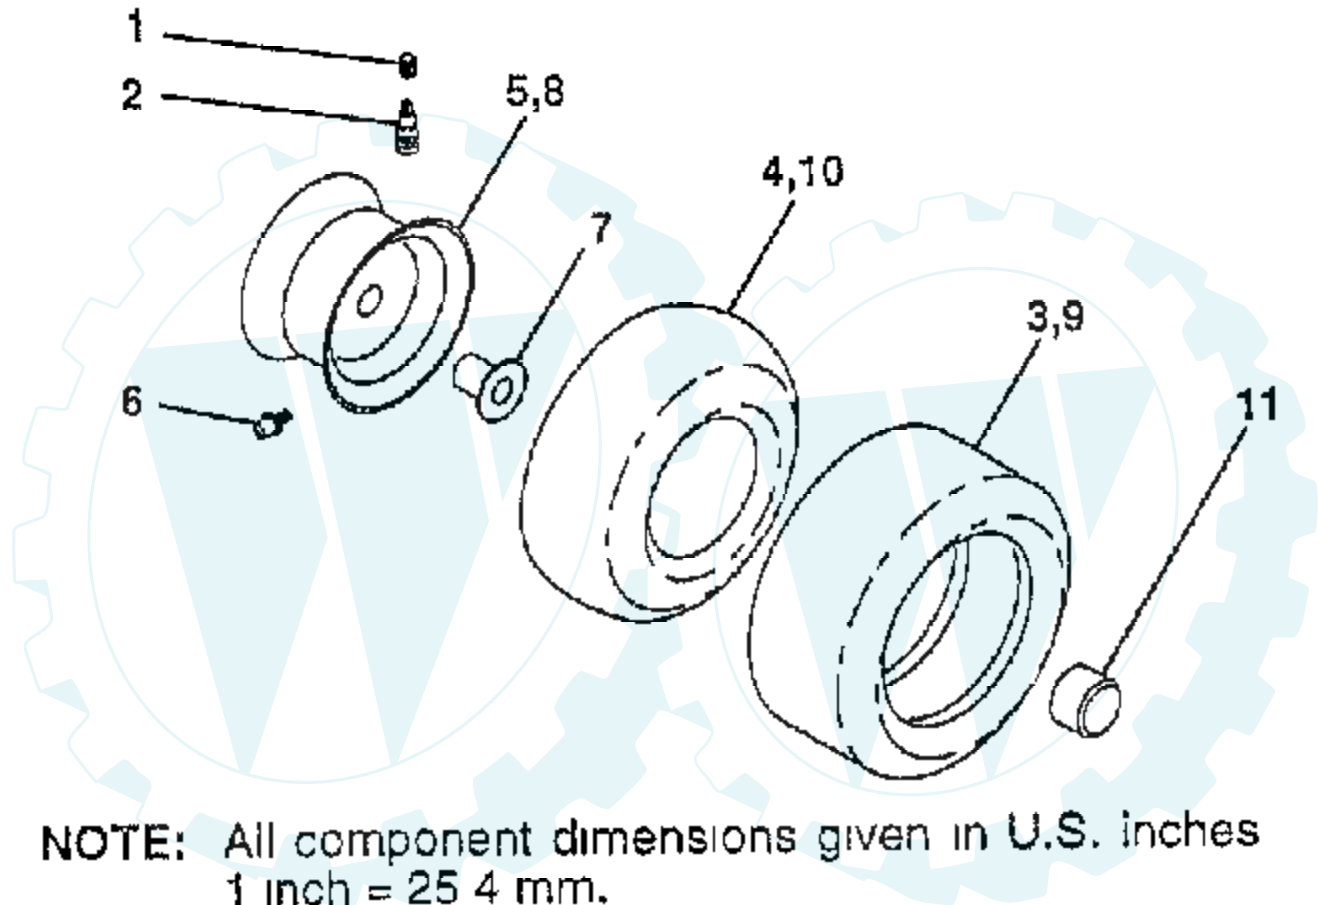

TRACTOR - - MODEL NUMBER AYP7124B79

WHEELS & TIRES

Ref #	Part Number	Qty	Description
1	59192		VALVE CAP
2	65139		VALVE STEM LT
3	106222X		SUB= 122073X
4	59904		TUBE.5.3/4.5/6
5	106732X427		"RIM ASM 6"" FRT"
6	278H		FITTING LT
7	9040H		"FLANGE, BEARING"
8	106108X427		"RIM AS 8"" REAR"
9	106268X		SUB= 122074X
10	7152J		TUBE.18X9.5-8
11	104757X		HUB CAP
	144334		SEALANT.TIRE 10 OZ. TUBE