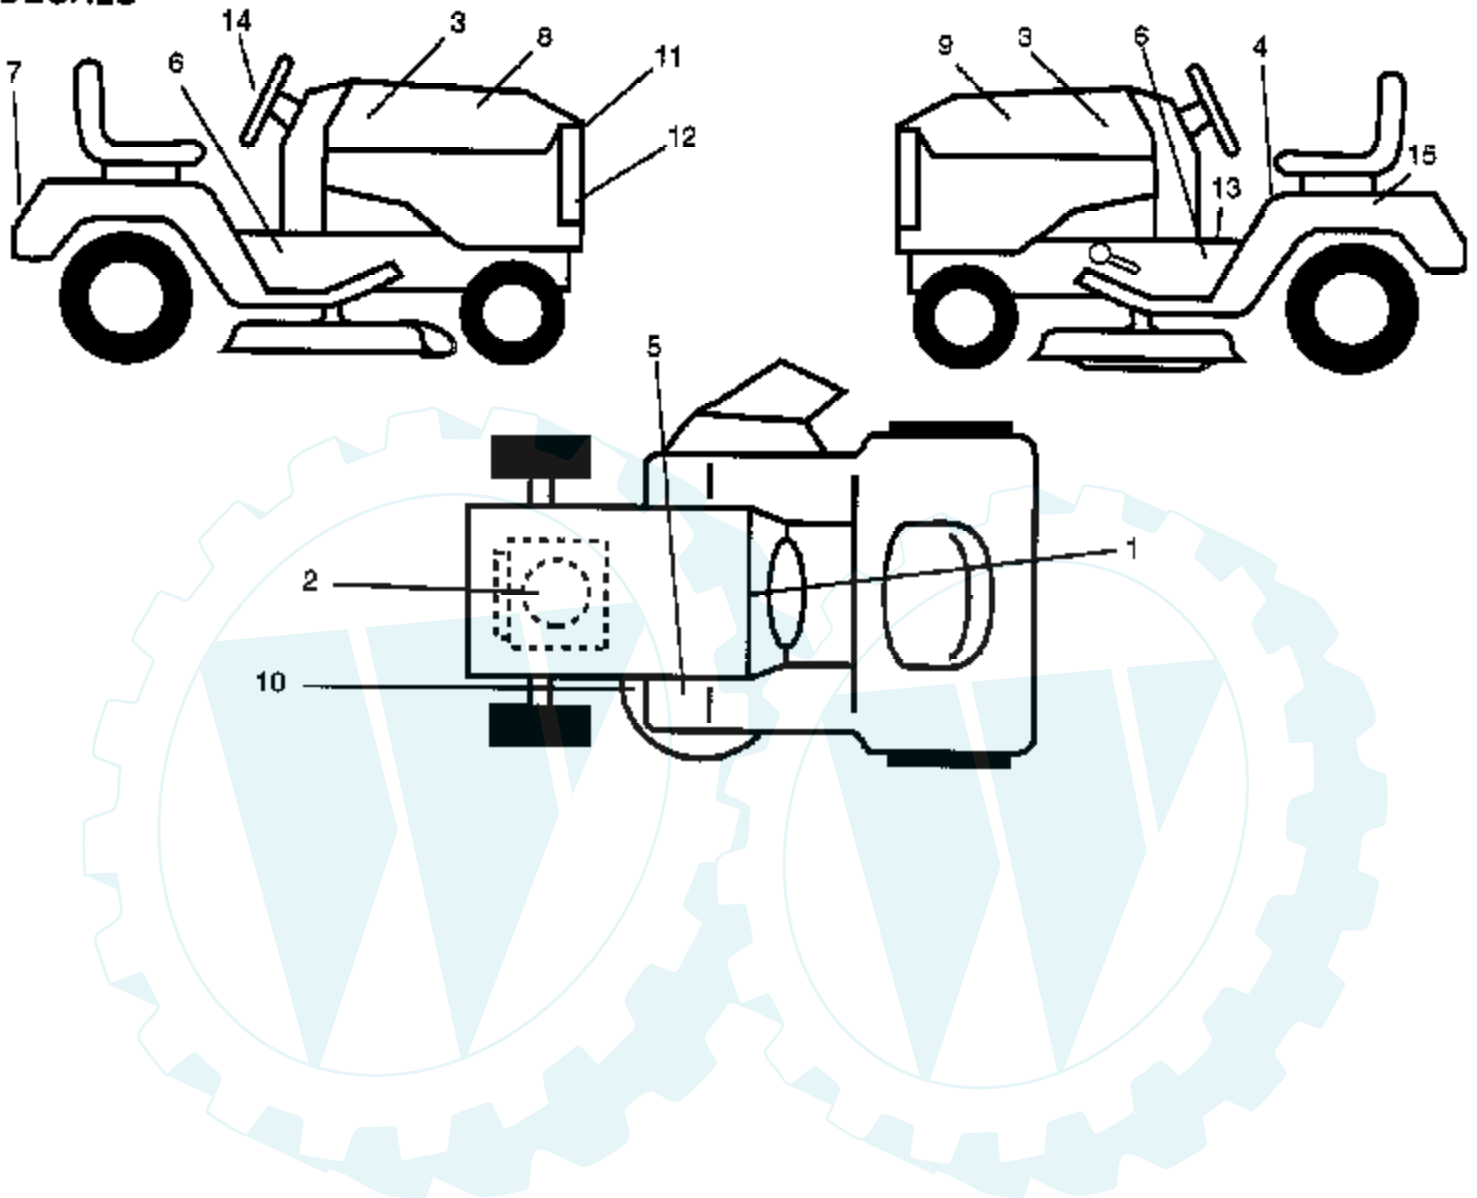

TRACTOR - - MODEL NUMBER AYP7124B59

DECALS

Ref #	Part Number	Qty	Description
1	138955		DECAL.DASH.INST.
2	138652		DECAL.ENG.272632
3	141506		NAMEPLATE WIZARD
4	133796		DECAL
5	4900J		DECAL T
6	141507		DECAL CHASSIS
7	127521		NLA
8	141498		DECAL HOOD RH WIZ
9	141499		DECAL HOOD LH WIZ
10	136832		DECAL
11	141503		DECAL GRILL WIZ
12	141504		DECAL GRILL WIZ
13	140837		DECAL BRAK PARK
14	133870		NLA
	138311		DECAL HANDLE LIFT
	146085		MANUAL.O.7124A59