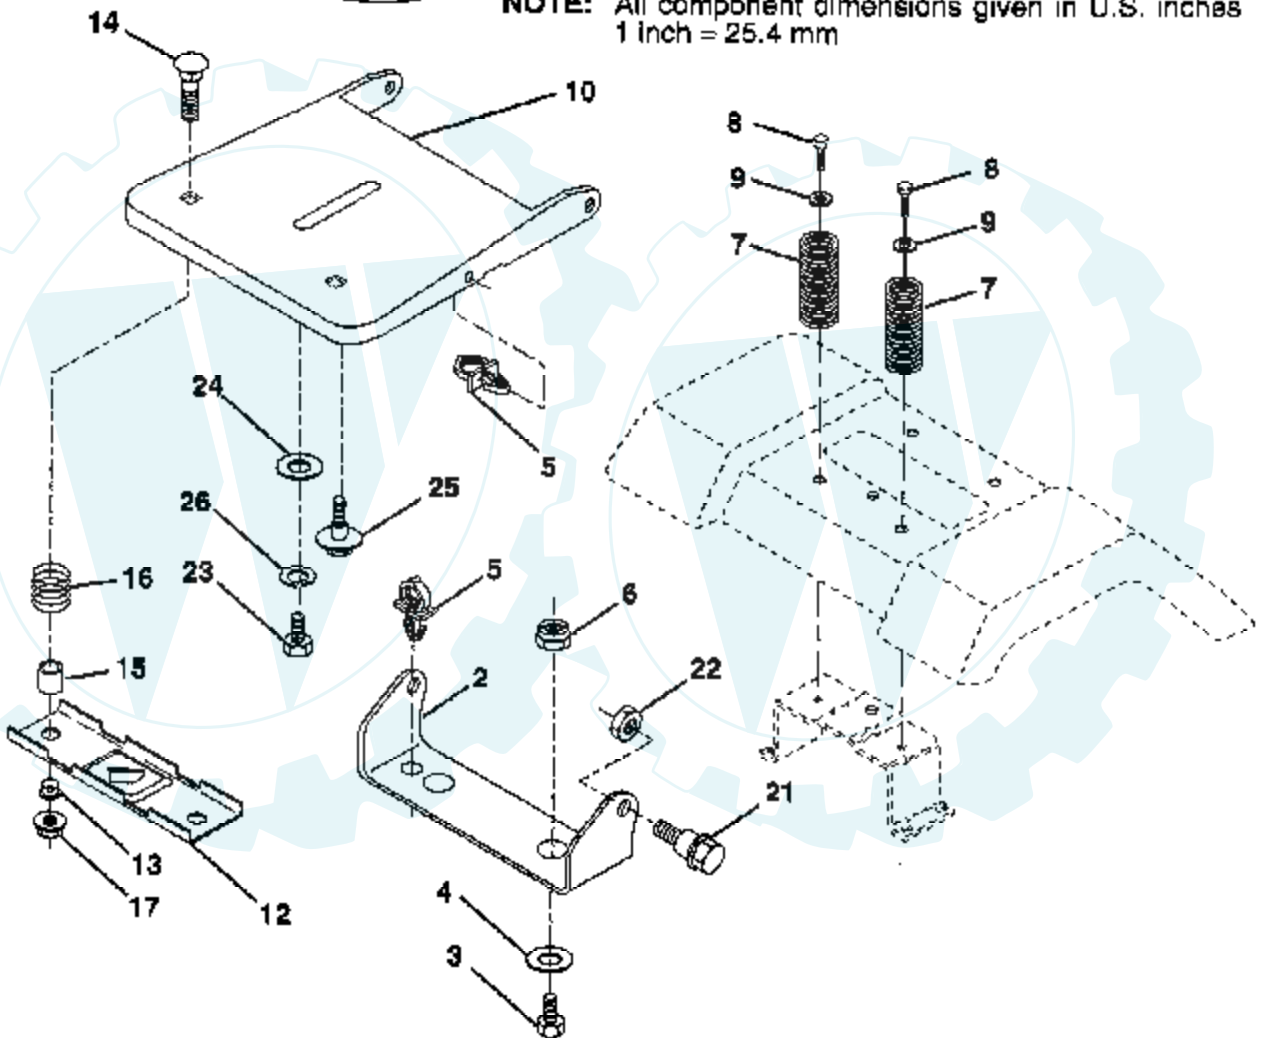

TRACTOR - - MODEL NUMBER AYP7124B59

MOWER LIFT

Ref #	Part Number	Qty	Description
1	136973		WIRE ASM
2	122507X		SUB= 145117
3	105767X		PIN-GROOVE LT
4	12000002		SUB= 2225J
5	19211621		WASHER
6	120183X		NYLON BEARING
7	109413X		GRIP
8	124526X		SUB= 125925X
10	122512X		SUB= 532122512
11	139865		SUB= 918139865
12	139866		SUB= 151140
13	4939M		SUB= 85902
15	127218		LINK.FRONT
16	73350800		NUT
17	130171		TRUNION
18	73800800		NUT.LK.W/WSH.1/2.
19	139868		ARM SUSP REAR
20	3146R		RETAINER.SPRING
31	140302		BEARING PVT LH
32	73540600		NUT.CROWNLOCK.3/8

TRACTOR - - MODEL NUMBER AYP7124B59

SEAT ASSEMBLY

NOTE: All component dimensions given in U.S. inches
1 inch = 25.4 mm

Ref #	Part Number	Qty	Description
1	127427		SUB= 140119
2	140551		BRACKET PVT SEAT
3	74760616		BOLT
4	19131610		WASHER PM
5	145006		CLIP.PUSH-IN.HING
6	73800600		NUT
7	124181X		SPRING COMPRESSIO
8	17490616		SCREW GTV
9	19131614		WASHER
10	140552		SUB= 155925
12	121246X		BRKT SWITCH
13	121248X		BUSHING
14	72050411		SUB= 872050411
15	134300		SPLIT SPACER
16	121250X		SPRING
17	123976X		SUB= 73900400
21	139888		BOLT.SHLD.5/16-18
22	73800500		NUT
23	74780814		BOLT
24	19171912		WASHER
25	127018X		"BOLT,SHOULDER"
26	10040800		LOCKWASHER