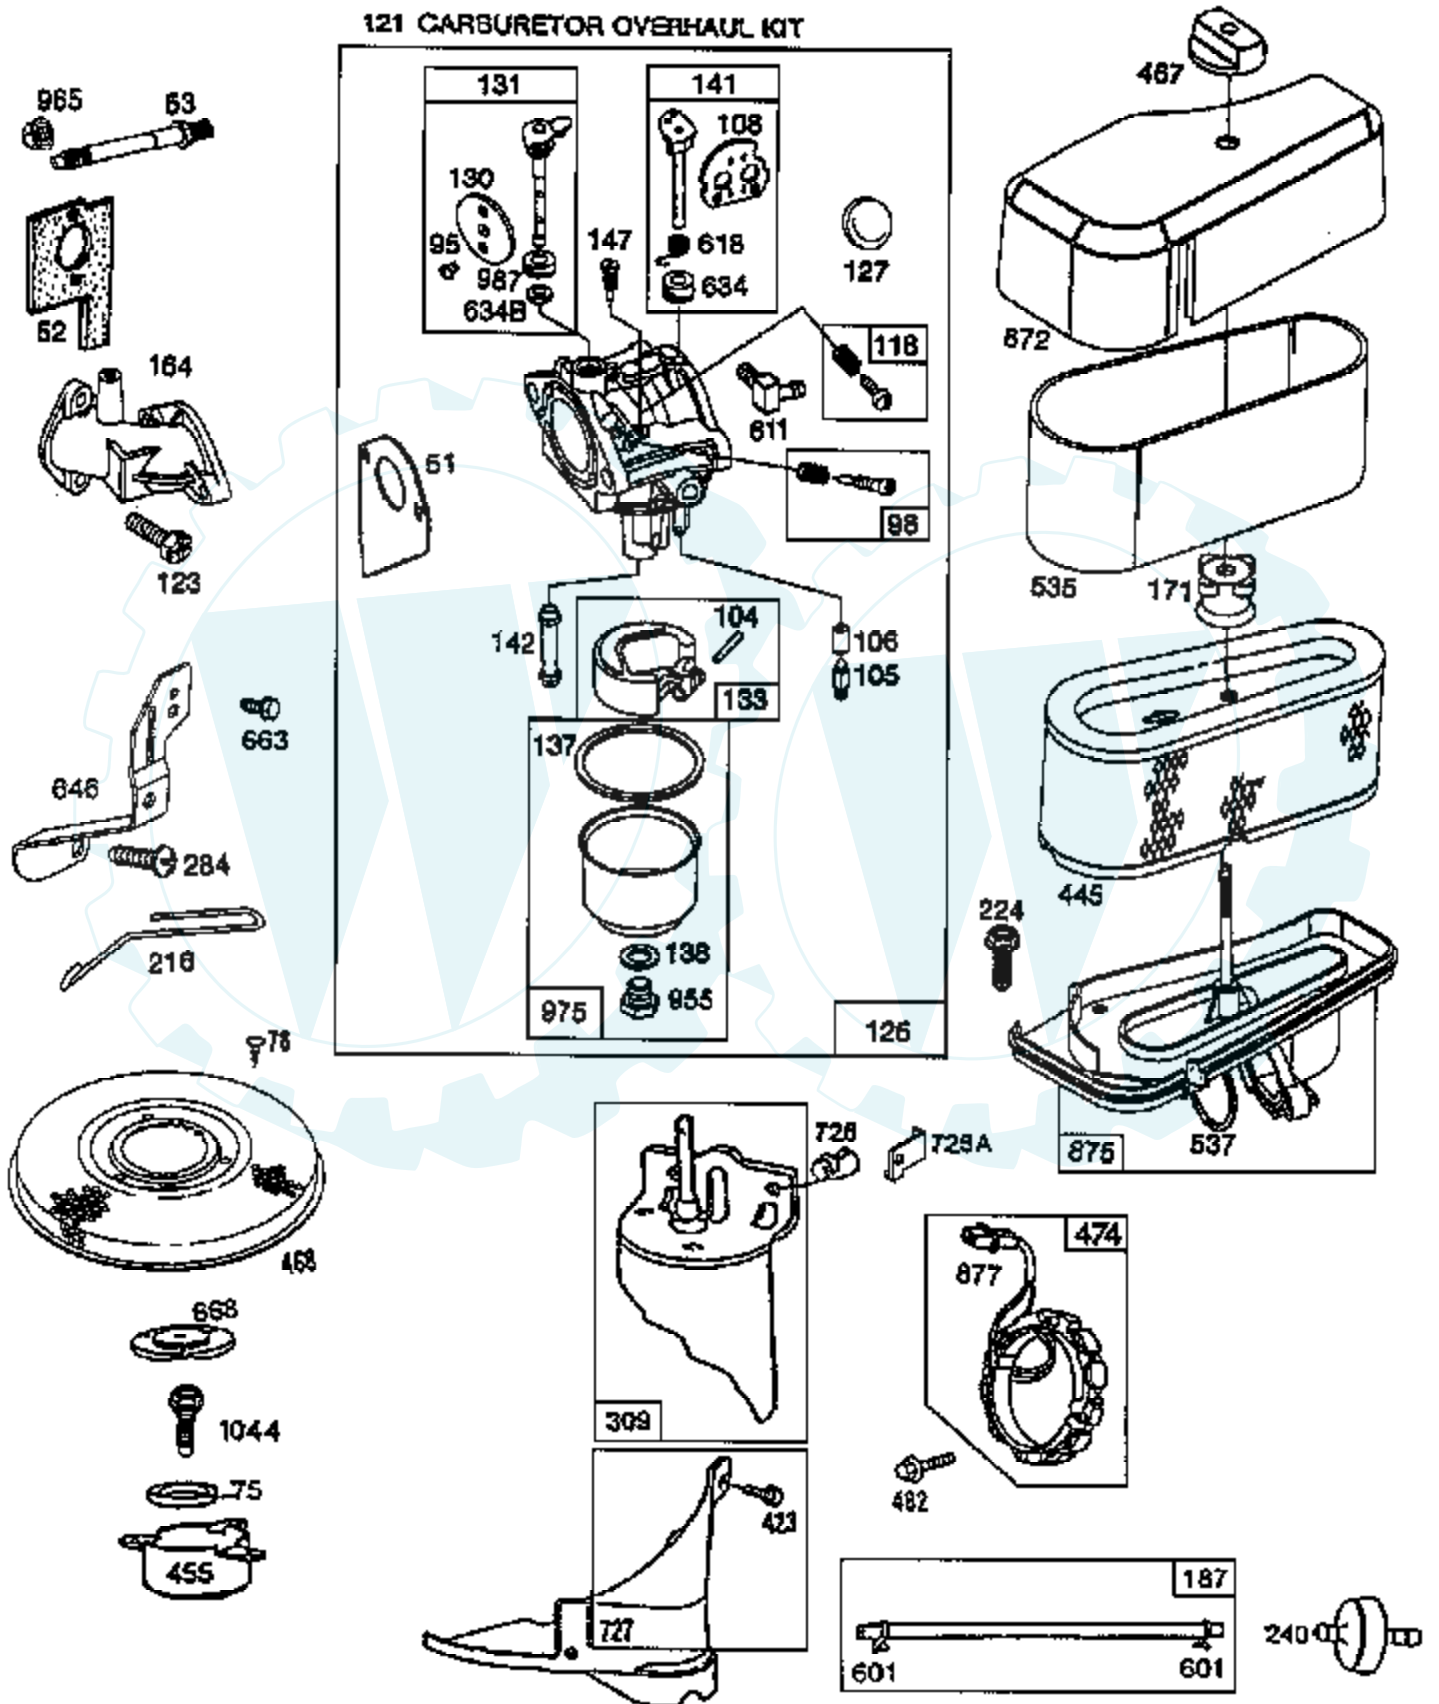

TRACTOR -- MODEL NUMBER AYP7124B59

BRIGGS & STRATTON ENGINE - MODEL NUMBER 289707, TYPE NUMBER 0130-01

121 CARBURETOR OVERHAUL KIT

Ref #	Part Number	Qty	Description
1	490450		CYLINDER ASSEMBLY
2	399265		P/N CONFLICT - CHECK WITH SUPPLIER
3	391086		SEAL, OIL
5	494240		HEAD, CYLINDER
7	271866		GASKET, CYLINDER HEAD
8	391406		BREATHER ASSEMBLY
9	27803		GASKET, VALVE COVER
10	94621		SCREW, STEMS
11	280100		TUBE, BREATHER
12	271916		GASKET, CRANKCASE COVER 1/64"
	271997		GASKET, CRANKCASE COVER .005"
	271996		GASKET, CRANKCASE COVER .009"
13	94622		SCREW, CYLINDER HEAD 3"
15	94239		PLUG, OIL DRAIN
16	495162		CRANKSHAFT
	94196		KEY, TIMING GEAR
18	494238		BASE, ENGINE
20	291675		SEAL, OIL
22	94624		SCREW, SEMS, BASE MOUNTING
23	492326		FLYWHEEL & RING GEAR ASSY, MAGNETO
24	222698		KEY, FLYWHEEL
25	394661		PISTON ASSEMBLY, STANDARD
	394662		PISTON ASSEMBLY .010" OVERSIZE
	394663		PISTON ASSEMBLY .020" OVERSIZE
	394664		PISTON ASSEMBLY .030" OVERSIZE
26	391780		RING SET, PISTON, STANDARD
	392331		RING SET, PISTON, STANDARD SIZE
	391781		RING SET, PISTON .010" OVERSIZE
	391782		RING SET, PISTON .020" OVERSIZE
	391783		RING SET, PISTON .030" OVERSIZE
27	260924		LOCK, PISTON PIN
28	299691		PIN ASSEMBLY, PISTON, STANDARD
	391286		PIN ASSEMBLY, PISTON .005" OVER
29	490348		ROD ASSEMBLY, CONNECTING
	490469		ROD ASSEMBLY, CONNECTING .020" UNDERSIZE
			CRANKPIN
32	94671		SCREW, CONNECTING ROD
33	262246		VALVE, EXHAUST
34	262247		VALVE, INTAKE
35	65906		SPRING, INTAKE VALVE
36	26828		SPRING, EXHAUST VALVE
37	224502		GUARD, FLYWHEEL
40	221596		RETAINER, INTAKE VALVE
41	292260		RETAINER, EXHAUST VALVE
42	93630		RETAINER, EXHAUST VALVE ROTOCOIL(2)
45	262248		TAPPET-VALVE
46	212897		GEAR, CAM
51	272465		GASKET, CARBURETOR (CARBURETOR TO ELBOW)
52	272554		GASKET CARB
53	94637		STUD, CARBURETOR MOUNTING
75	224061		WASHER, SPRING
78	93805		SCREW, SEMS
95	94098		SCREW, THROTTLE
98	495800		SCREW, IDLE SPEED
104	231789		PIN, FLOAT HINGE
105	231855		VALVE ASSY, INLET NEEDLE
106	231854		INLET VALVE SEAT