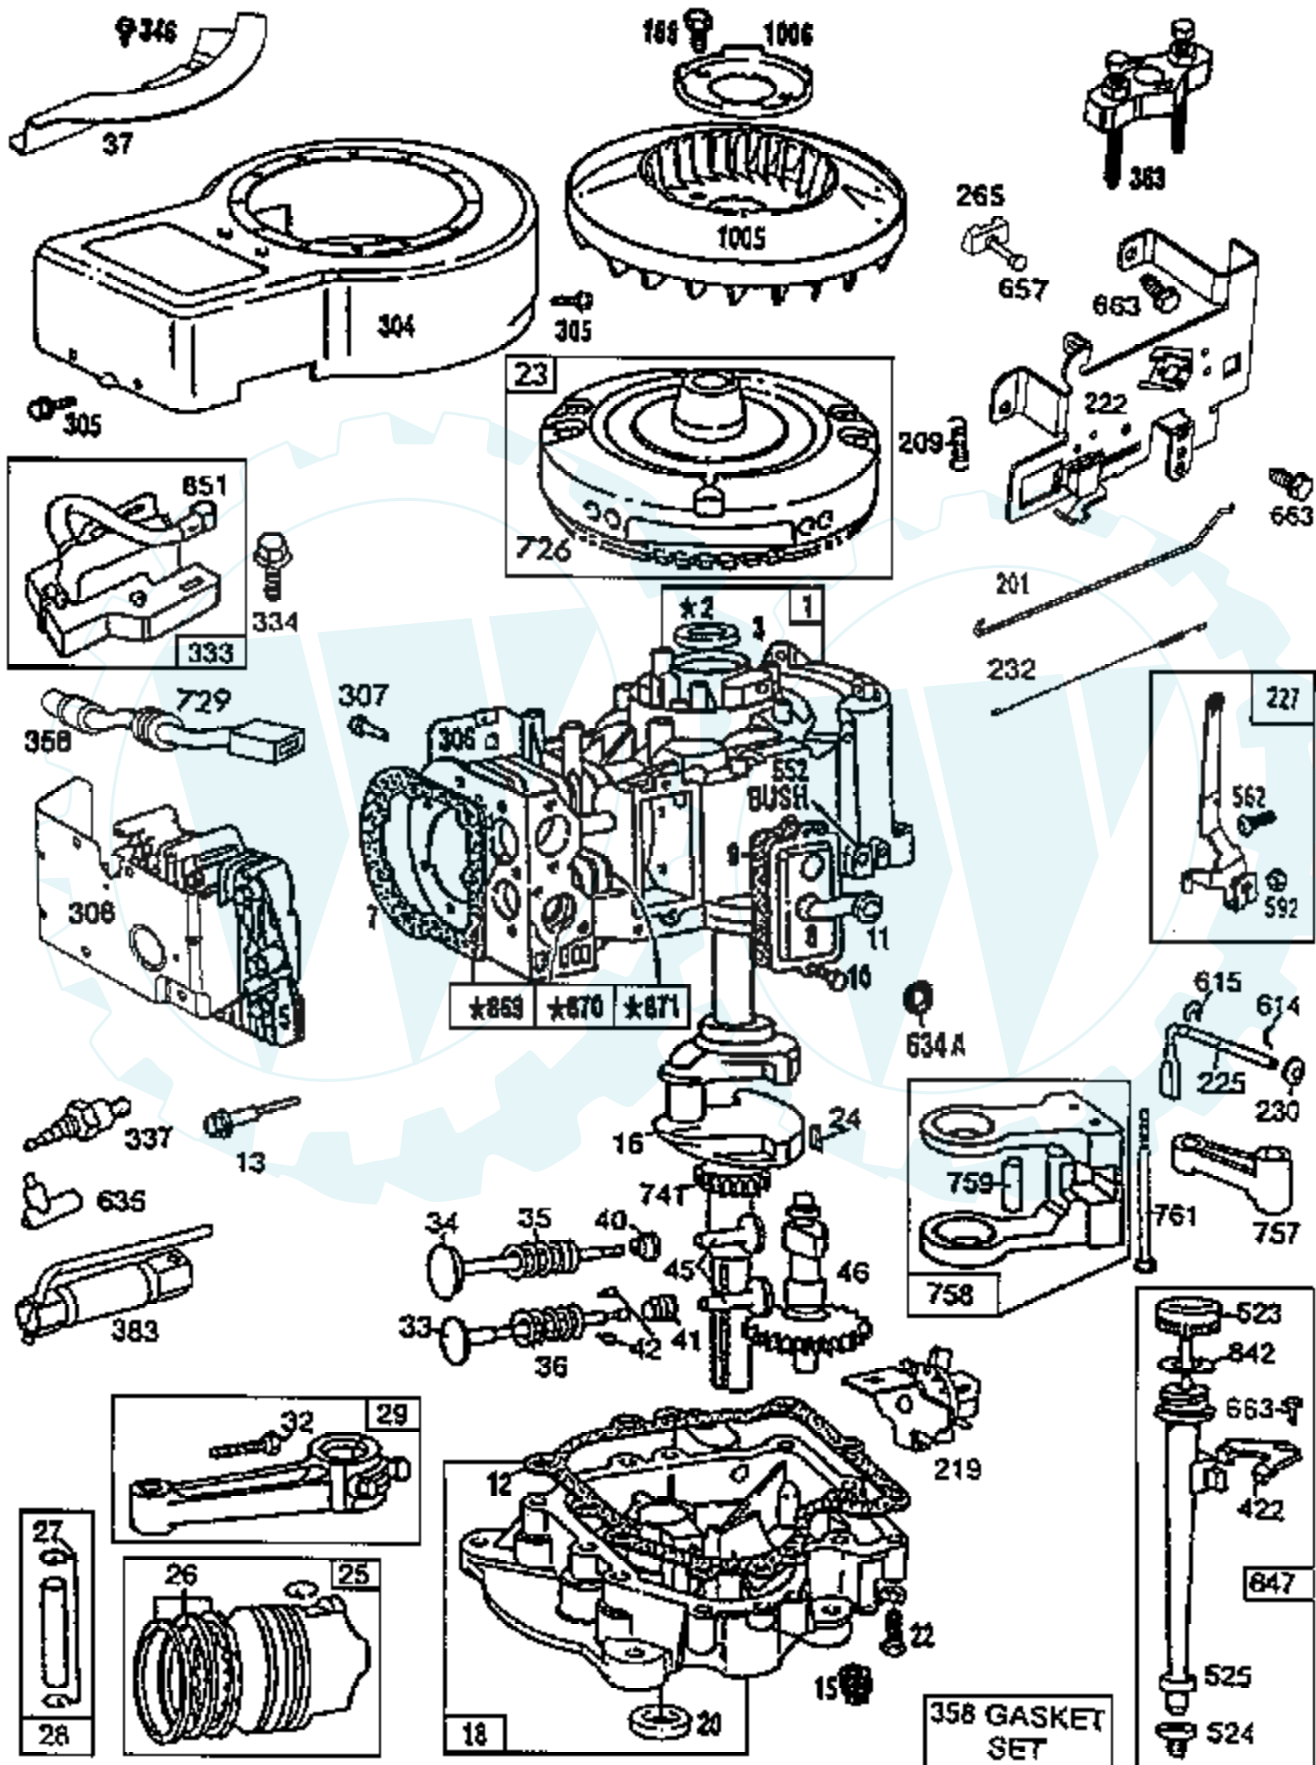

TRACTOR - - MODEL NUMBER AYP7124B59

BRIGGS & STRATTON ENGINE - MODEL NUMBER 289707, TYPE NUMBER 0130-01

Ref #	Part Number	Qty	Description
1	490450		CYLINDER ASSEMBLY
2	399265		P/N CONFLICT - CHECK WITH SUPPLIER
3	391086		SEAL, OIL
5	494240		HEAD, CYLINDER
7	271866		GASKET, CYLINDER HEAD
8	391406		BREATHER ASSEMBLY
9	27803		GASKET, VALVE COVER
10	94621		SCREW, STEMS
11	280100		TUBE, BREATHER
12	271916		GASKET, CRANKCASE COVER 1/64"
	271997		GASKET, CRANKCASE COVER .005"
	271996		GASKET, CRANKCASE COVER .009"
13	94622		SCREW, CYLINDER HEAD 3"
15	94239		PLUG, OIL DRAIN
16	495162		CRANKSHAFT
	94196		KEY, TIMING GEAR
18	494238		BASE, ENGINE
20	291675		SEAL, OIL
22	94624		SCREW, SEMS, BASE MOUNTING
23	492326		FLYWHEEL & RING GEAR ASSY, MAGNETO
24	222698		KEY, FLYWHEEL
25	394661		PISTON ASSEMBLY, STANDARD
	394662		PISTON ASSEMBLY .010" OVERSIZE
	394663		PISTON ASSEMBLY .020" OVERSIZE
	394664		PISTON ASSEMBLY .030" OVERSIZE
26	391780		RING SET, PISTON, STANDARD
	392331		RING SET, PISTON, STANDARD SIZE
	391781		RING SET, PISTON .010" OVERSIZE
	391782		RING SET, PISTON .020" OVERSIZE
	391783		RING SET, PISTON .030" OVERSIZE
27	260924		LOCK, PISTON PIN
28	299691		PIN ASSEMBLY, PISTON, STANDARD
	391286		PIN ASSEMBLY, PISTON .005" OVER
29	490348		ROD ASSEMBLY, CONNECTING
	490469		ROD ASSEMBLY, CONNECTING .020" UNDERSIZE
			CRANKPIN
32	94671		SCREW, CONNECTING ROD
33	262246		VALVE, EXHAUST
34	262247		VALVE, INTAKE
35	65906		SPRING, INTAKE VALVE
36	26828		SPRING, EXHAUST VALVE
37	224502		GUARD, FLYWHEEL
40	221596		RETAINER, INTAKE VALVE
41	292260		RETAINER, EXHAUST VALVE
42	93630		RETAINER, EXHAUST VALVE ROTOCOIL(2)
45	262248		TAPPET-VALVE
46	212897		GEAR, CAM
51	272465		GASKET, CARBURETOR (CARBURETOR TO ELBOW)
52	272554		GASKET CARB
53	94637		STUD, CARBURETOR MOUNTING
75	224061		WASHER, SPRING
78	93805		SCREW, SEMS
95	94098		SCREW, THROTTLE
98	495800		SCREW, IDLE SPEED
104	231789		PIN, FLOAT HINGE
105	231855		VALVE ASSY, INLET NEEDLE
106	231854		INLET VALVE SEAT