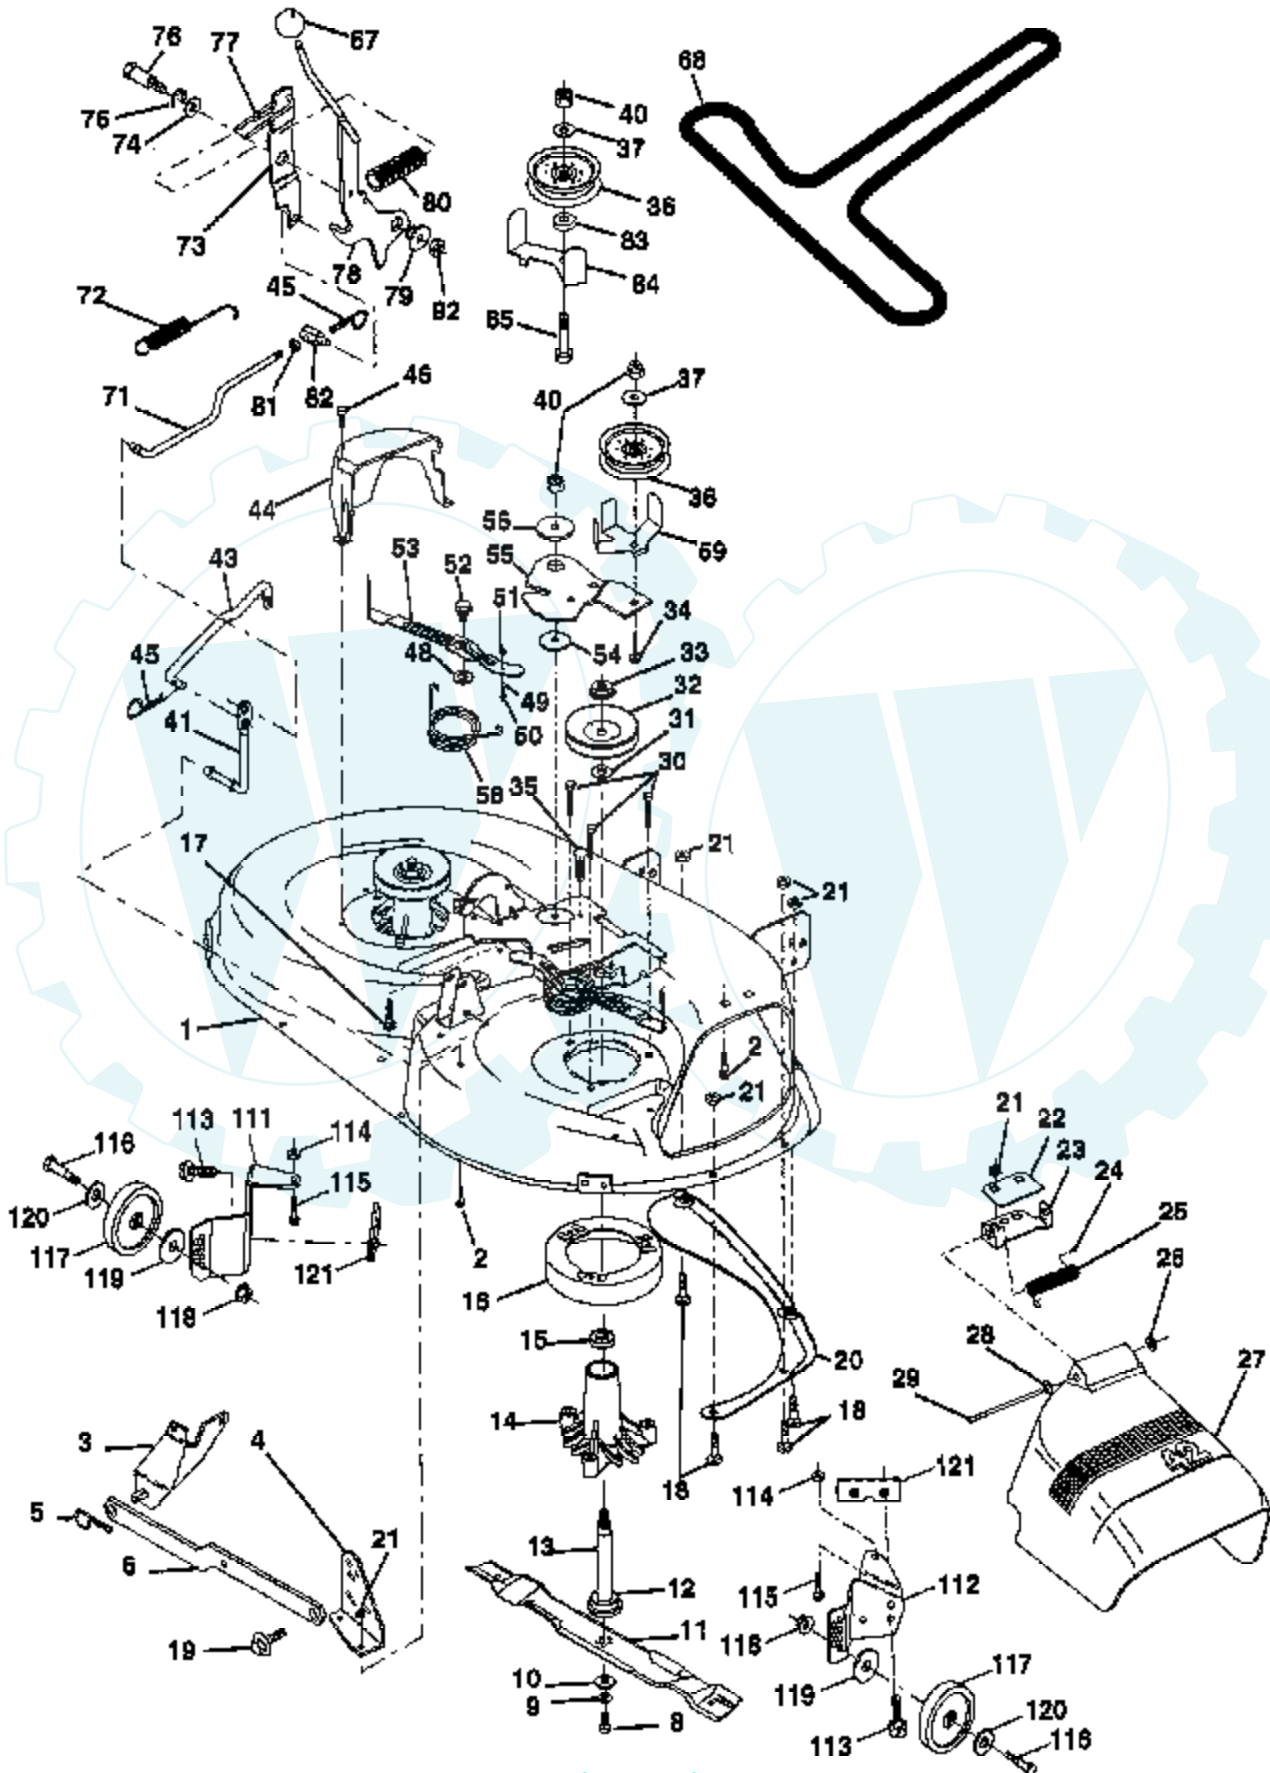

TRACTOR -- MODEL NUMBER AYP7124B59

MOWER DECK

Ref #	Part Number	Qty	Description
1	144393		DECK.WELD.42.
2	72140506		BOLT
3	138017		BRKT ASM SWAY BAR
4	138440		BRKT DECK SW BAR
5	4939M		SUB= 85902
6	130832		SUB= 130833
8	850857		BLADE BOLT
9	10030600		SUB= 10040600
10	140296		WASHER.HARD.BLADE
11	134149		"BLADE.42"" MULCHER"
12	129895		BEARING.BALL
13	137645		SUB= 137646
14	128774		HSG ASM MANDREL
15	110485X		BEARING
16	140329		STRIPPER RND MWR
17	72110610		BOLT RDHD 3/8-16
18	72140505		BOLT
19	132827		BOLT SHD 5/16-18
20	136888		SUB= 918136888
21	73680500		SUB= 73690500
22	134753		STIFFENER BRKT
23	131267		DEFLECTOR BRKT
24	105304X		CAP-SLEEVE LT
25	123713X		SPRING TORSION
26	110452X		NUT PUSH M
27	130968		DEFLECTOR.SHIELD
28	19111016		WASHER
29	131491		HINGE ROD
30	138776		SUB= 157722
31	129963		WASHER
32	129861		SUB= 153535
33	137266		SUB= 139729
34	72110614		BOLT
35	133835		XMAS TREE FASTNER
36	131494		FLAT IDLER PULLEY
37	19131316		WASHER
40	73680600		SUB= 73690600
41	133551		PIVOT ROD
43	140083		ROD CLUTCH W/NIBS
44	140088		GUARD MAND LH BLK
45	4497H		RETAINER M
46	137729		SCREW.1/4-20X5/8
48	133944		HARD SMALL WASHER
49	133940		SUB= 151785
50	131340		SHOULDER BOLT
51	69180		LOCKNUT
52	139888		BOLT.SHLD.5/16-18
53	131845		BRAKE PAD ARM ASM
54	133943		HARDENED WASHER
55	140084		SUB= 151785
56	122052X		SPACER RETAINER
58	140086		SPRING TORSN BRAK
59	141043		GUARD IDLER TUV
67	106932X		KNOB T(3/8 HOLE)
68	144200		BELT.V.T-PATH
71	142427		ROD CLUTCH 38/42
72	131870		RETURN SPRING
73	127847		CLUTCH ARM SECOND