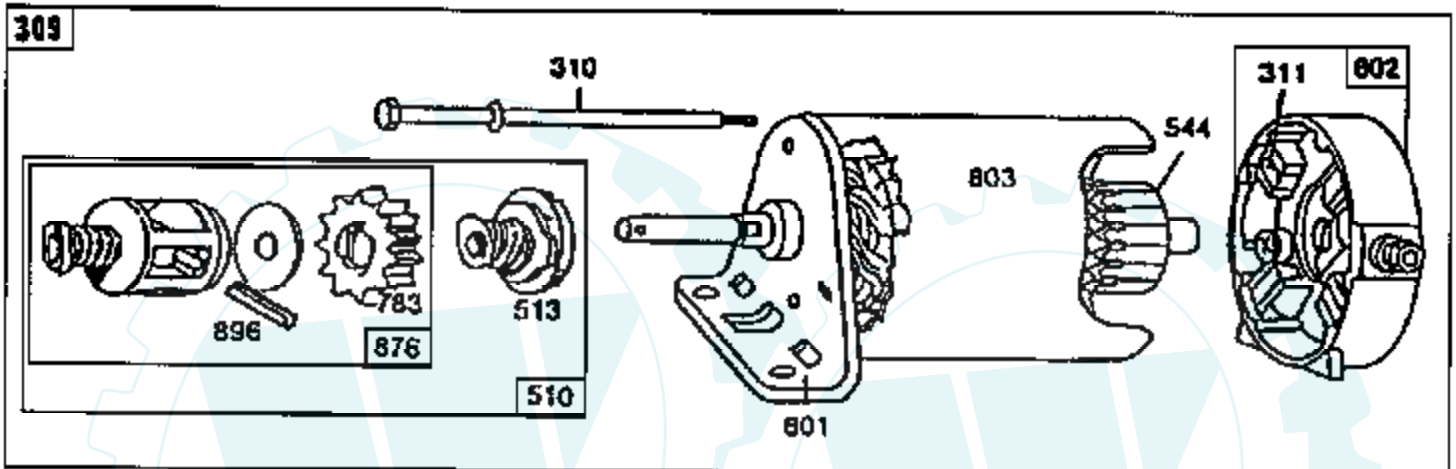

TRACTOR - - MODEL NUMBER AYP7124B59
BRIGGS & STRATTON ENGINE - MODEL NUMBER 289707, TYPE NUMBER 0130-01

Reference Number	309	310	311	510	544	801	802	803
Manufacturer	Motor and Drive Assy.	Thru Bolt Assembly	Brush Assembly	Drive Assembly	Armature Assembly	Drive End Cap Assembly	End Cap Assy. Commutator	Housing Assembly
Briggs & Stratton								
12V								
Housing Length								
	3-21/32"							
	394805	94008	395538	490421**	390837	394856	395537*	398159

*Includes Brush Set
**includes #398003 Clutch Assembly (Ref. No. 513)
#280104 Gear (Ref. No. 783)
#490467 Retainer and Pin (Ref. No. 876)
94268 Roll Pin (Ref. No. 896)