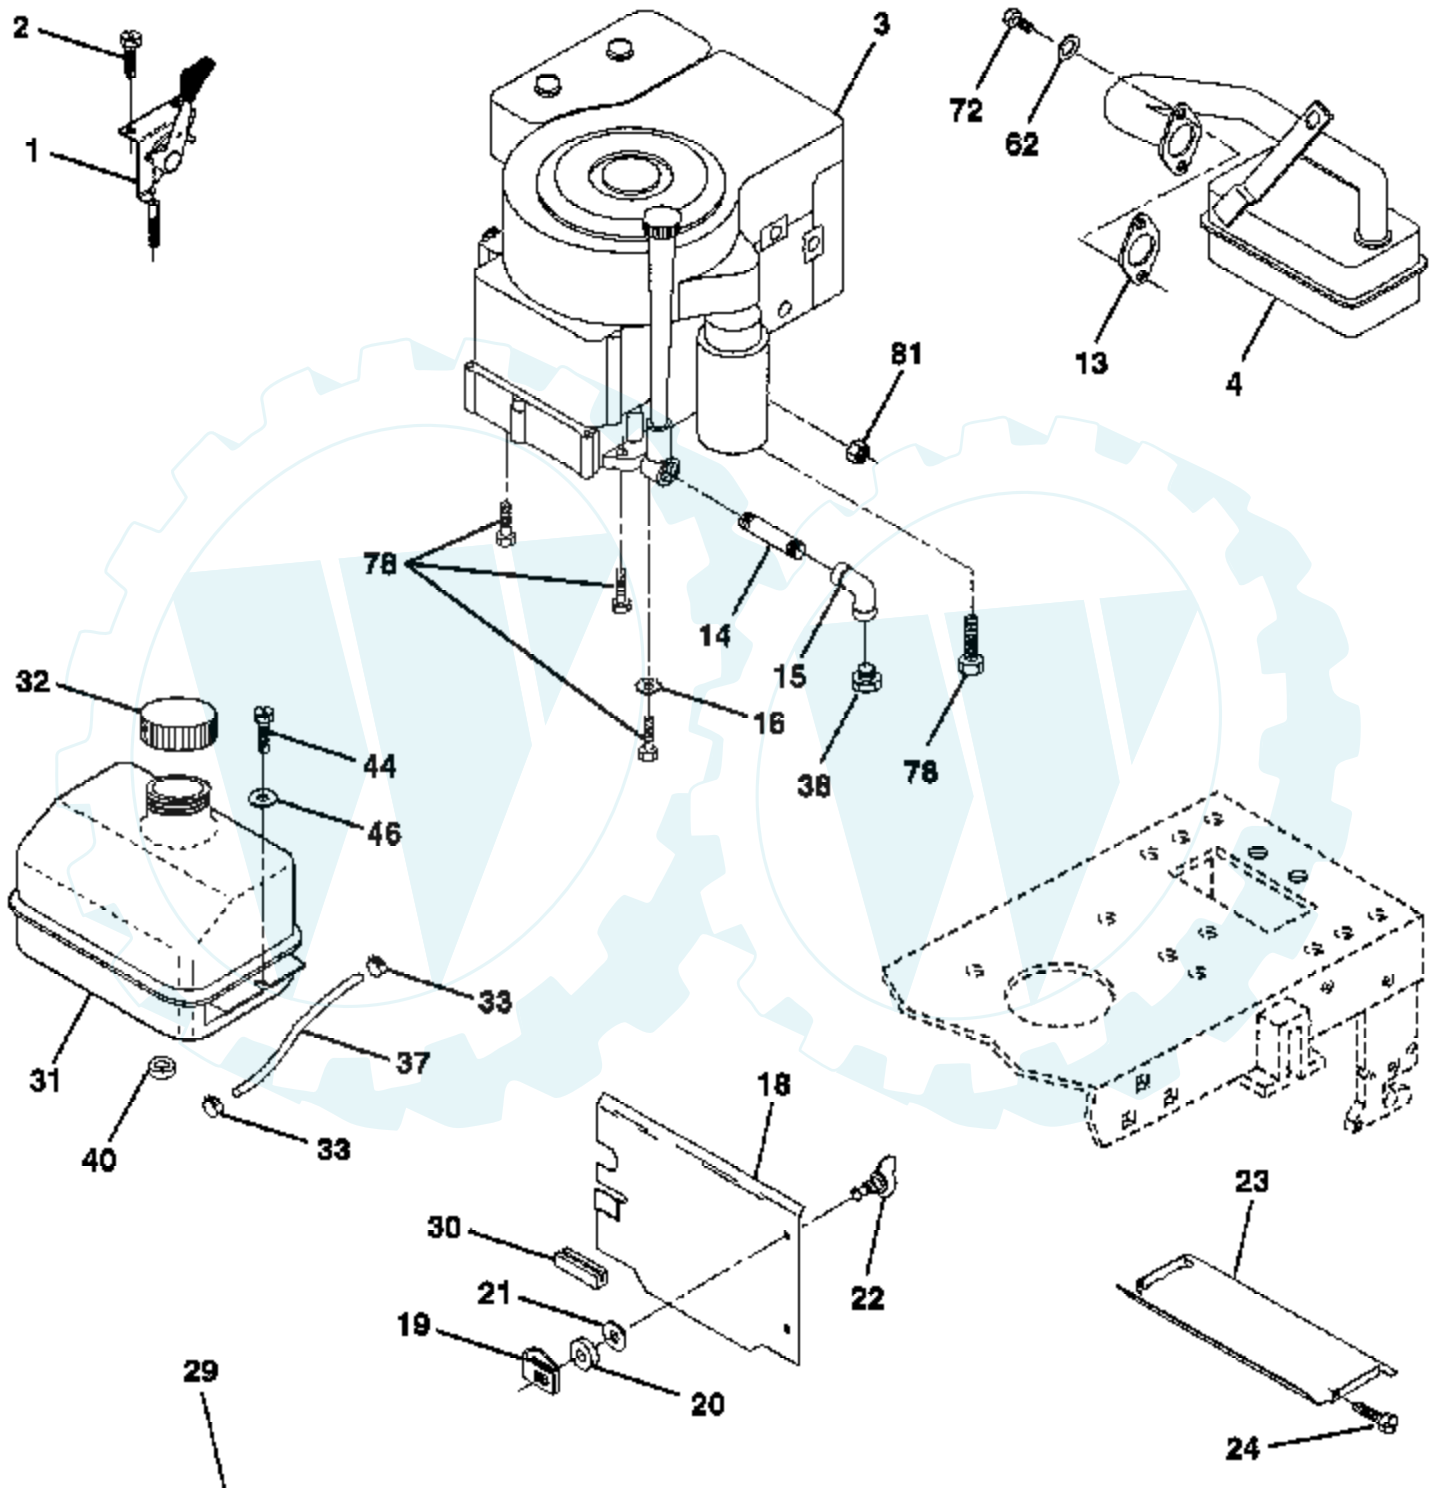

TRACTOR - - MODEL NUMBER AYP7124B59

ENGINE

OPTIONAL EQUIPMENT
Spark Arrester

Ref #	Part Number	Qty	Description
1	132759		SUB= 918132759
2	17720410		SCREW LT
3			REFER TO IMAGE
4	137348		MUFFLER
13	125593X		SUB= 272293
14	13280324		PIPE NIPPLE
15	13200300		ELBOW
16	11050600		LOCKWASHER
18	136718		SHIELD HEAT
19	105839X		RECEPTACLE LT
20	105838X		RETAINER LT
21	19091016		WASHER
22	123650X		STUD.1/4.TURN
23	128953		HEAT SHIELD
24	17021008		SCREW
29	137180		SUB= 532137180
30	127057X		SUB= 532127057
31	109202X		TANK.FUEL.LT.
32	140527		CAP ASM FUEL
33	123487X		HOSE CLAMP
37	137040		LINE FUEL
38			REFER TO IMAGE
40	124028X		SUB= 532124028
44	17490412		SCREW HEX CRT
46	19091416		WASHER
62	10040500		LOCKWASHER
72	71070512		SCREW
78	17490620		SCREW
81	73510400		NUT