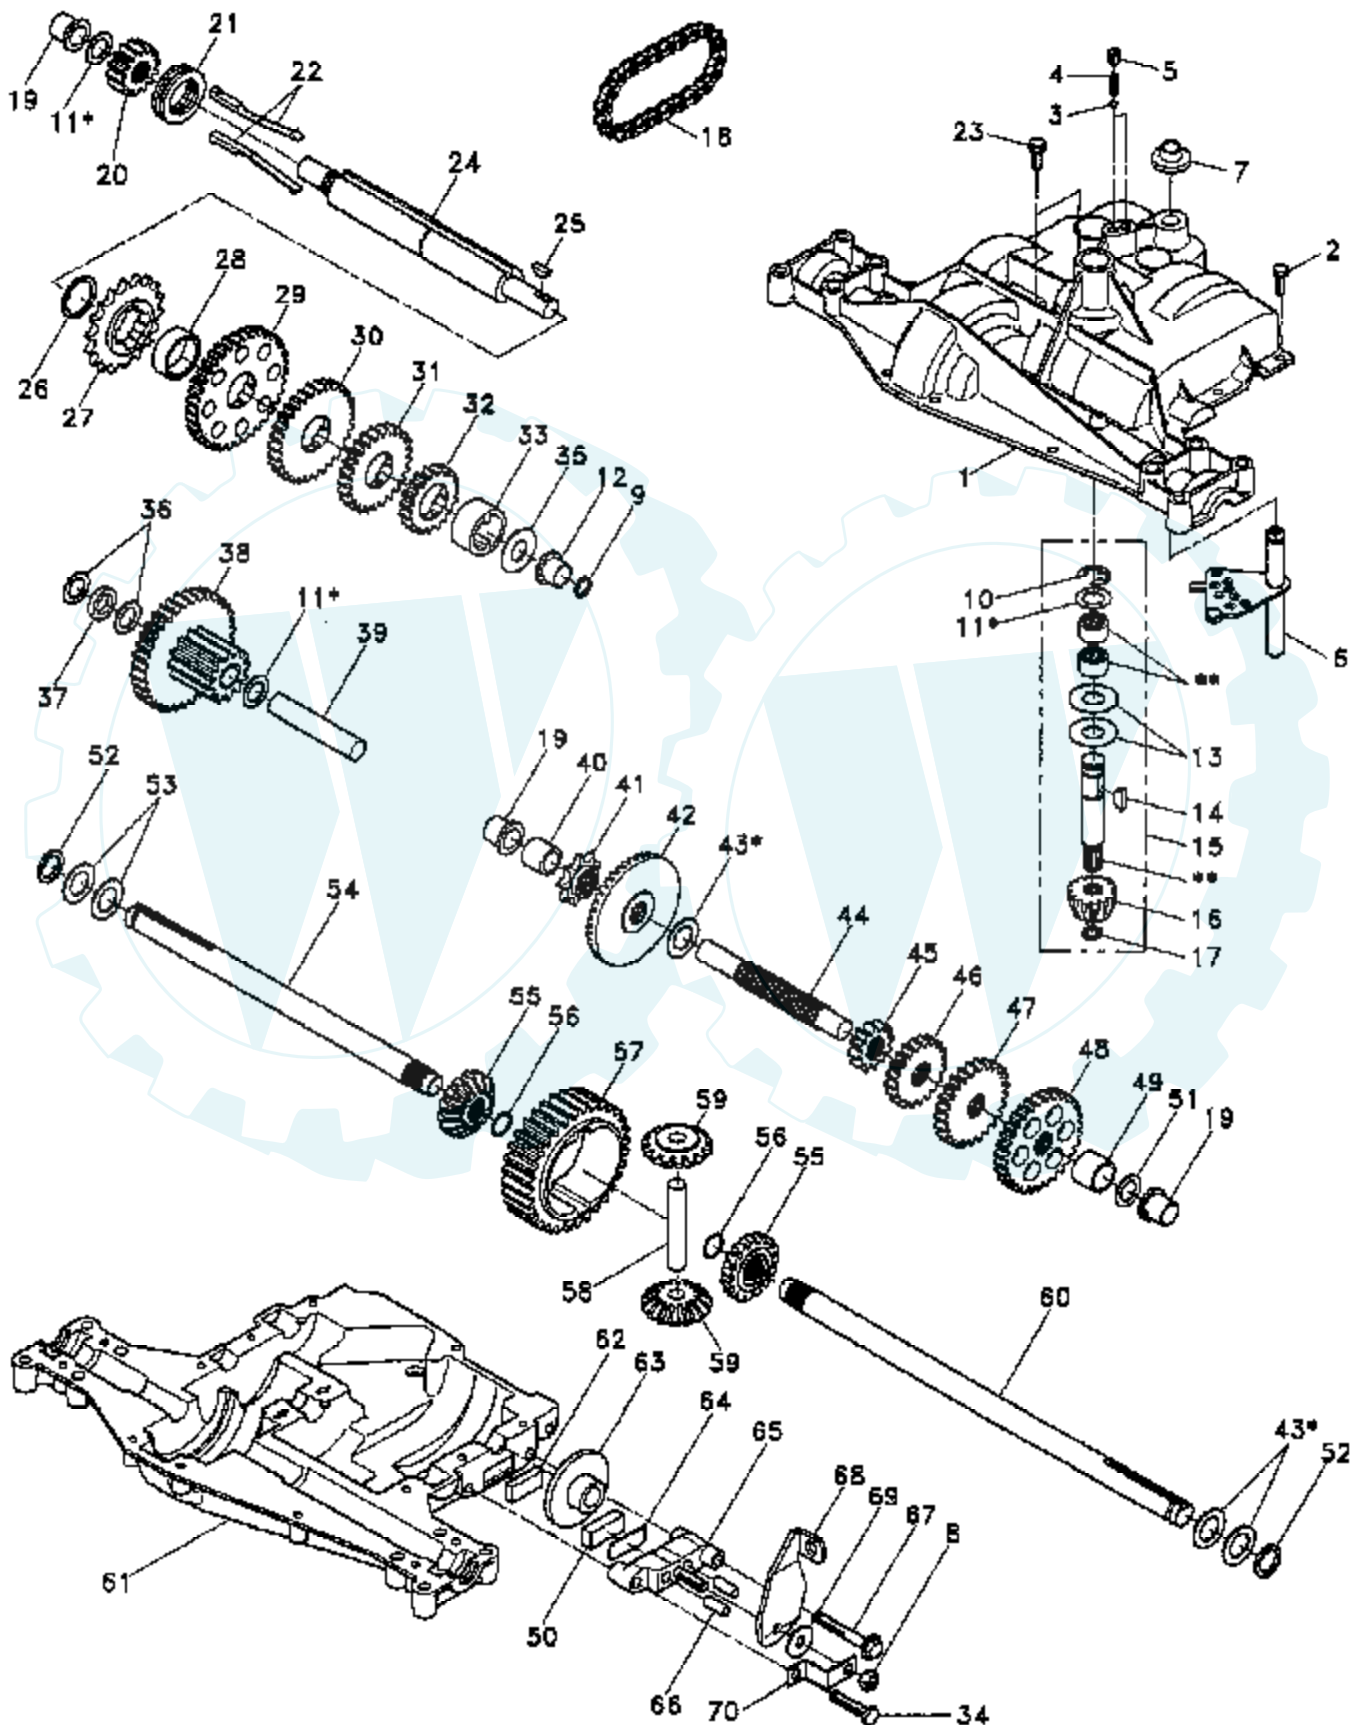

TRACTOR - - MODEL NUMBER AYP7124B59 DANA TRANSAXLE - MODEL NUMBER 4360-77

Ref #	Part Number	Qty	Description
1	5305D		HOUSING, UPPER
2	1919		SCREW
3	5112		BALL, DETENT
4	3626		SPRING, DETENT
5	3623		SCREW, SET
6	4731		SHIFTER ASSEMBLY
7	5024		BOOT, SHIFTER
58	3847		LOCKNUT 5/16-24
9	5416		SEAL, OIL
10	1106		RING, RETAINING
11	4689		ASSY, KIT, SHIM .625 SHAFT
12	5415		BEARING, FLANGE
13	3876		WASHER, PLAIN .632 X 1.38 X .046
14	1746		KEY, WOODRUFF, #9
15	4551		ASSEMBLY, KIT, INPUT SHAFT
16	3590		PINION, BEVEL, 14 TEETH
17	3624		RING, RETAINING
18	3625		CHAIN, 24 PITCHES
19	1542		BEARING, FLANGE
20	5402		GEAR, SPUR, 14 TEETH
21	5303		COLLAR, CLUTCH
22	4758		ASSEMBLY, KIT, CLUTCH KEYS
23	5131		SCREW TAPPING WITH SEALER
24	5403		SHAFT, INTERMEDIATE
25	1375		KEY, WOODRUFF, #61
26	3627		RING, RETAINING
27	3830		SPROCKET, 18 TEETH
28	3841		SPACER
29	5365		GEAR, SPUR, 37 TEETH
30	3867		GEAR, SPUR, 30 TEETH
31	3783		GEAR, SPUR, 25 TEETH
32	5026		SPACER 1.133 X 1.50 X .750
33	3869		GEAR, SPUR, 22 TEETH
34	3724		SCREW TAPPING
35	3628		WASHER, PLAIN .640 X 1.37 X .061
36	1423		WASHER, PLAIN .632 X 1.00 X .026
37	3422		SPACER .630 X 1.00 X .169
38	4286		ASSY GEAR COMB 12&35 TEETH
39	3967		SHAFT, IDLER
40	3901		SPACER .635 X .875 X .755
41	3645		SPROCKET, 9 TEETH
42	3853		GEAR, BEVEL, 42 TEETH
43	4691		ASSY, KIT, SHIM .750 SHAFT
44	3882		SHAFT, DRIVE
45	5364		GEAR SPUR, 12 TEETH
46	3866		GEAR, SPUR, 20 TEETH
47	3719		GEAR, SPUR, 25 TEETH
48	3683		GEAR, SPUR, 31 TEETH
49	3684		SPACER .781 X 1.00 X .750
50	3907		PUCK, FRICTION
51	1145		WASHER, PLAIN .632 X 1.00 X .060
52	5130		WASHER, NEOPRENE
53	3184		WASHER, PLAIN .758 X 1.25 X .031
54	3880		AXLE LEFT HAND
55	3780		GEAR, MITER, 15 TEETH
56	3656		RING, RETAINING
57	3839		GEAR, SPUR, 32 TEETH
58	3919		SHAFT, CROSS