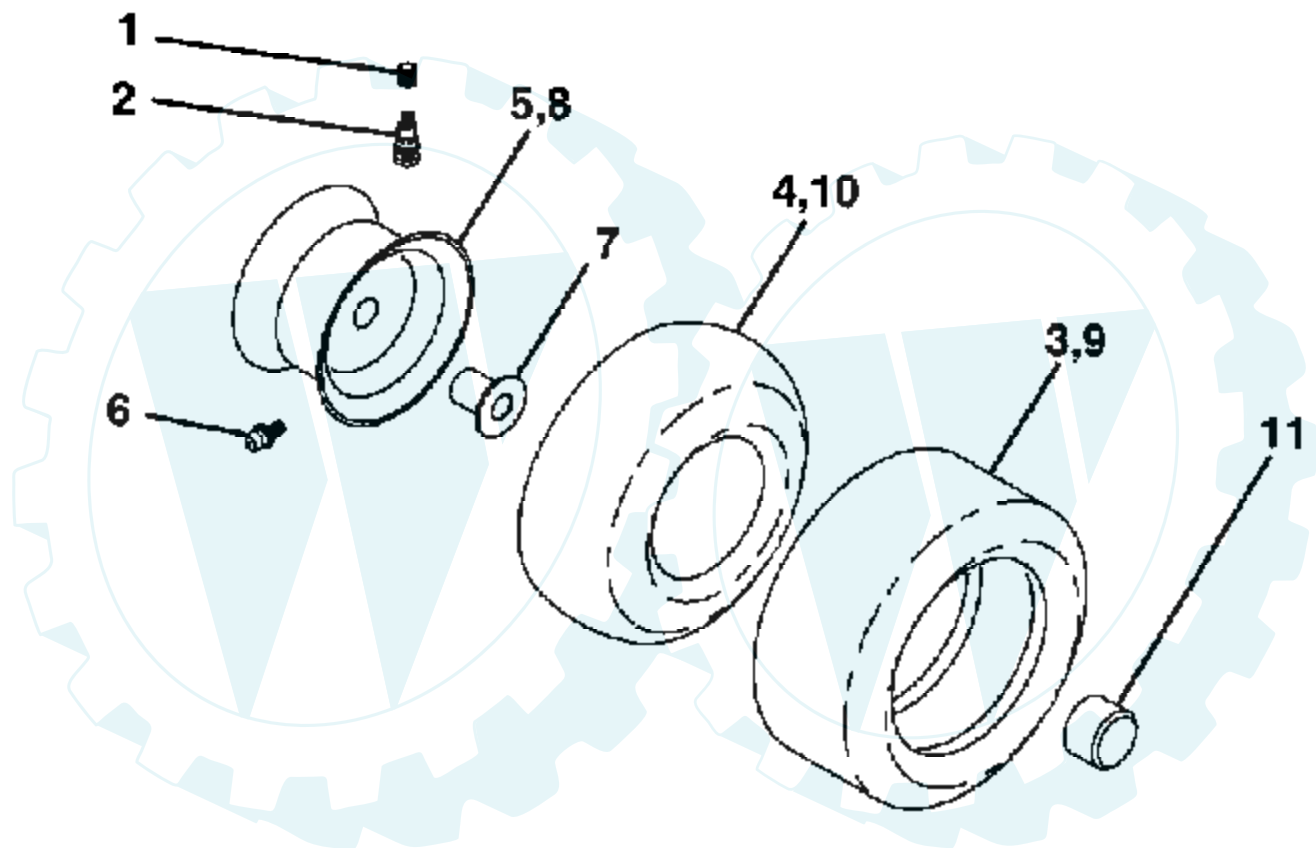

TRACTOR - - MODEL NUMBER AYP7124B59

WHEELS AND TIRES

NOTE: All component dimensions given in U.S. inches
1 inch = 25.4 mm

Ref #	Part Number	Qty	Description
1	59192		VALVE CAP
2	65139		VALVE STEM LT
3	106222X		SUB= 122073X
4	59904		TUBE.5.3/4.5/6
5	106732X427		"RIM ASM 6"" FRT"
6	278H		FITTING LT
7	9040H		"FLANGE, BEARING"
8	106108X427		"RIM AS 8"" REAR"
9	106268X		SUB= 122074X
10	7152J		TUBE.18X9.5-8
11	104757X		HUB CAP