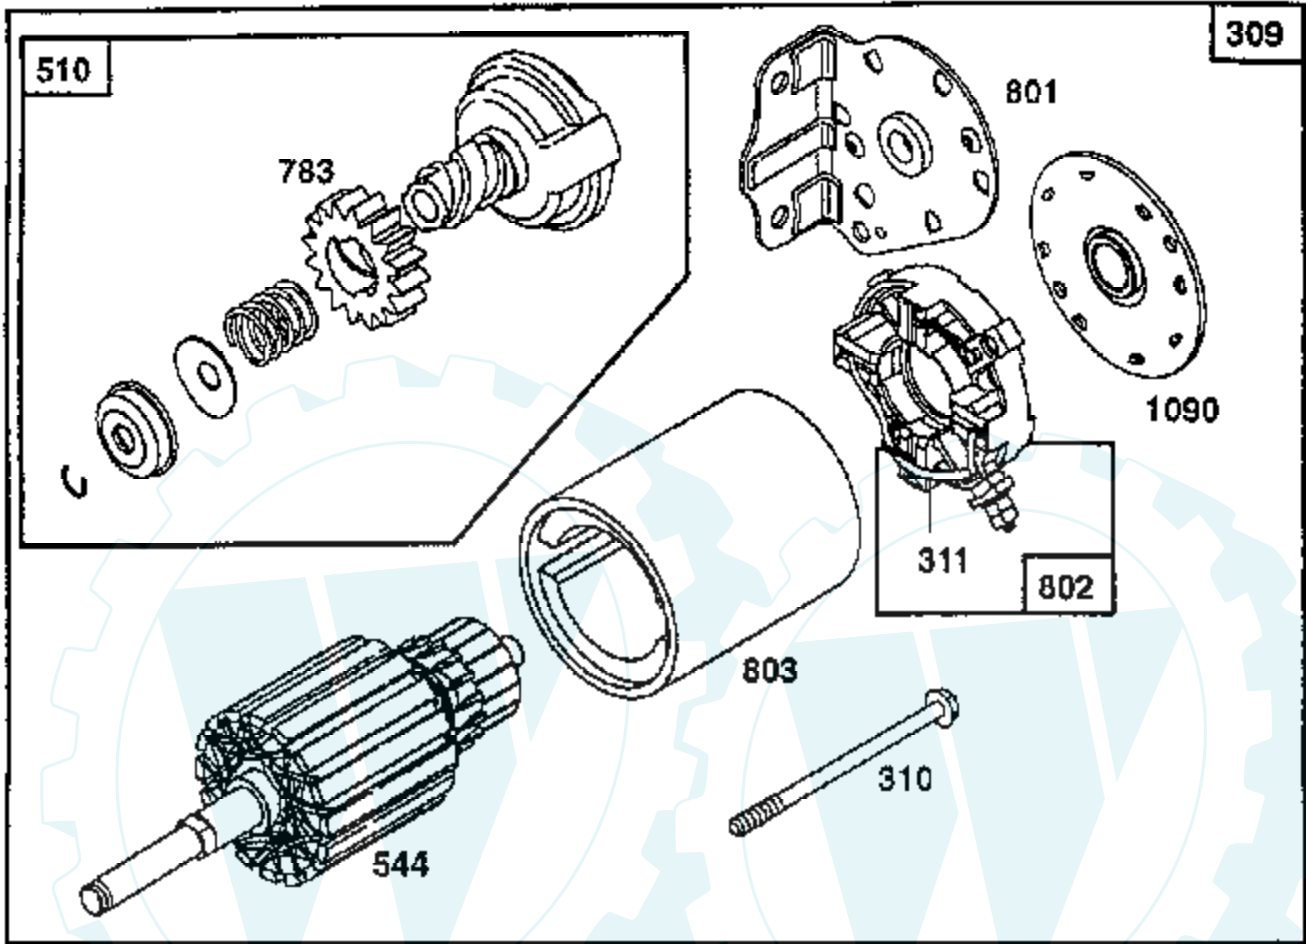

TRACTOR - - MODEL NUMBER AYP7124A69

BRIGGS & STRATTON ENGINE - MODEL NUMBER 289707, TYPE NUMBER 0179-01