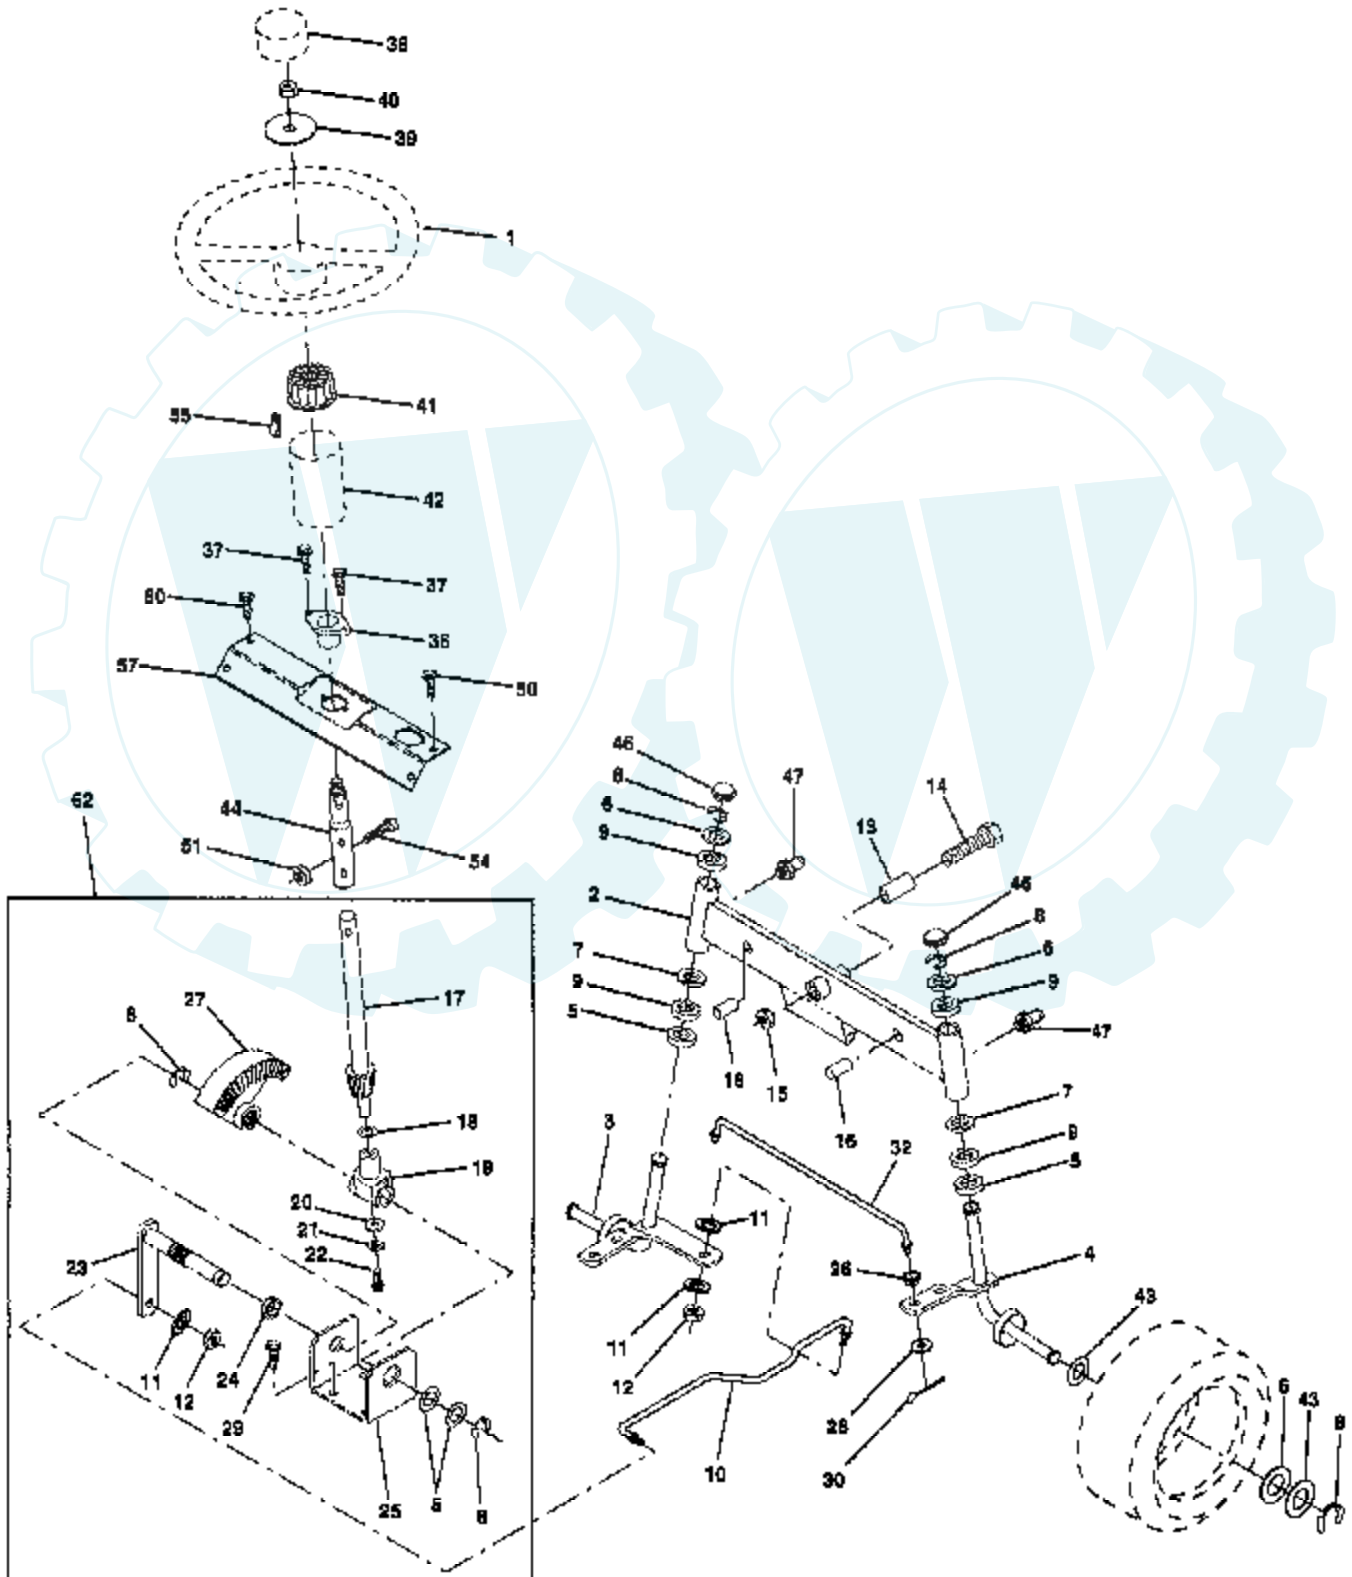

TRACTOR - - MODEL NUMBER AYP7124A69

STEERING ASSEMBLY

Ref #	Part Number	Qty	Description
1	140044		WHEEL STR AYP BLK
2	142033		AXLE ASM FRONT
3	135227		SPINDLE LH
4	135228		SPINDLE RH
5	6266H		WASHER .T
6	121748X		WASHER
7	19272016		WASHER
8	12000029		RING
9	3366R		COL. SRTG. BEAR.
10	130468		SUB= 532130468
11	10040600		LOCKWASHER
12	73610600		SUB= 7810H
13	110438X		BEARING
14	74011056		BOLT HEX 5/8-11
15	73901000		"NUT-LOC,FLANGE LT"
16	132624		AXLE PIN
17	140176		SHAFT ASM STEERIN
18	57079		THRUST WASHER
19	124035X		SUPPORT.SHAFT
20	126684X		SUB= 532126684
21	10040400		LOCKWASHER
22	71070410		"SCREW,SPECIAL"
23	127501		SUB= 918127501
24	109816X		NYLINER T
25	124036X		"BRKT,STEERING"
26	126847X		BUSHING.DRAGLINK
27	136874		GEAR SECTOR
28	19131416		WASHER
27	17490612		SCREW
30	76020412		COTTER PIN
32	130465		TIE ROD
36	102803X		SUB= 918102803X
37	17431008		SUB= 98000165
38	140045		CAP STEER AYP
39	19133808		WASHER T
41	7810H		GRIPCO NUT
41	104820X		ADAPTER-WHEEL LT
42	140216		BOOT SHAFT STEER
43	121749X		WASHER
44	146690		SUB= 154306
46	121232X		CAP
47	6855M		ZERK M
50	17490412		SCREW HEX CRT
51	73800500		NUT
54	74780520		BOLT
55	140285		CLIP TINNERMAN
57	140172		SUPPORT SHAFT STR
62	149686		SUB= 918149686