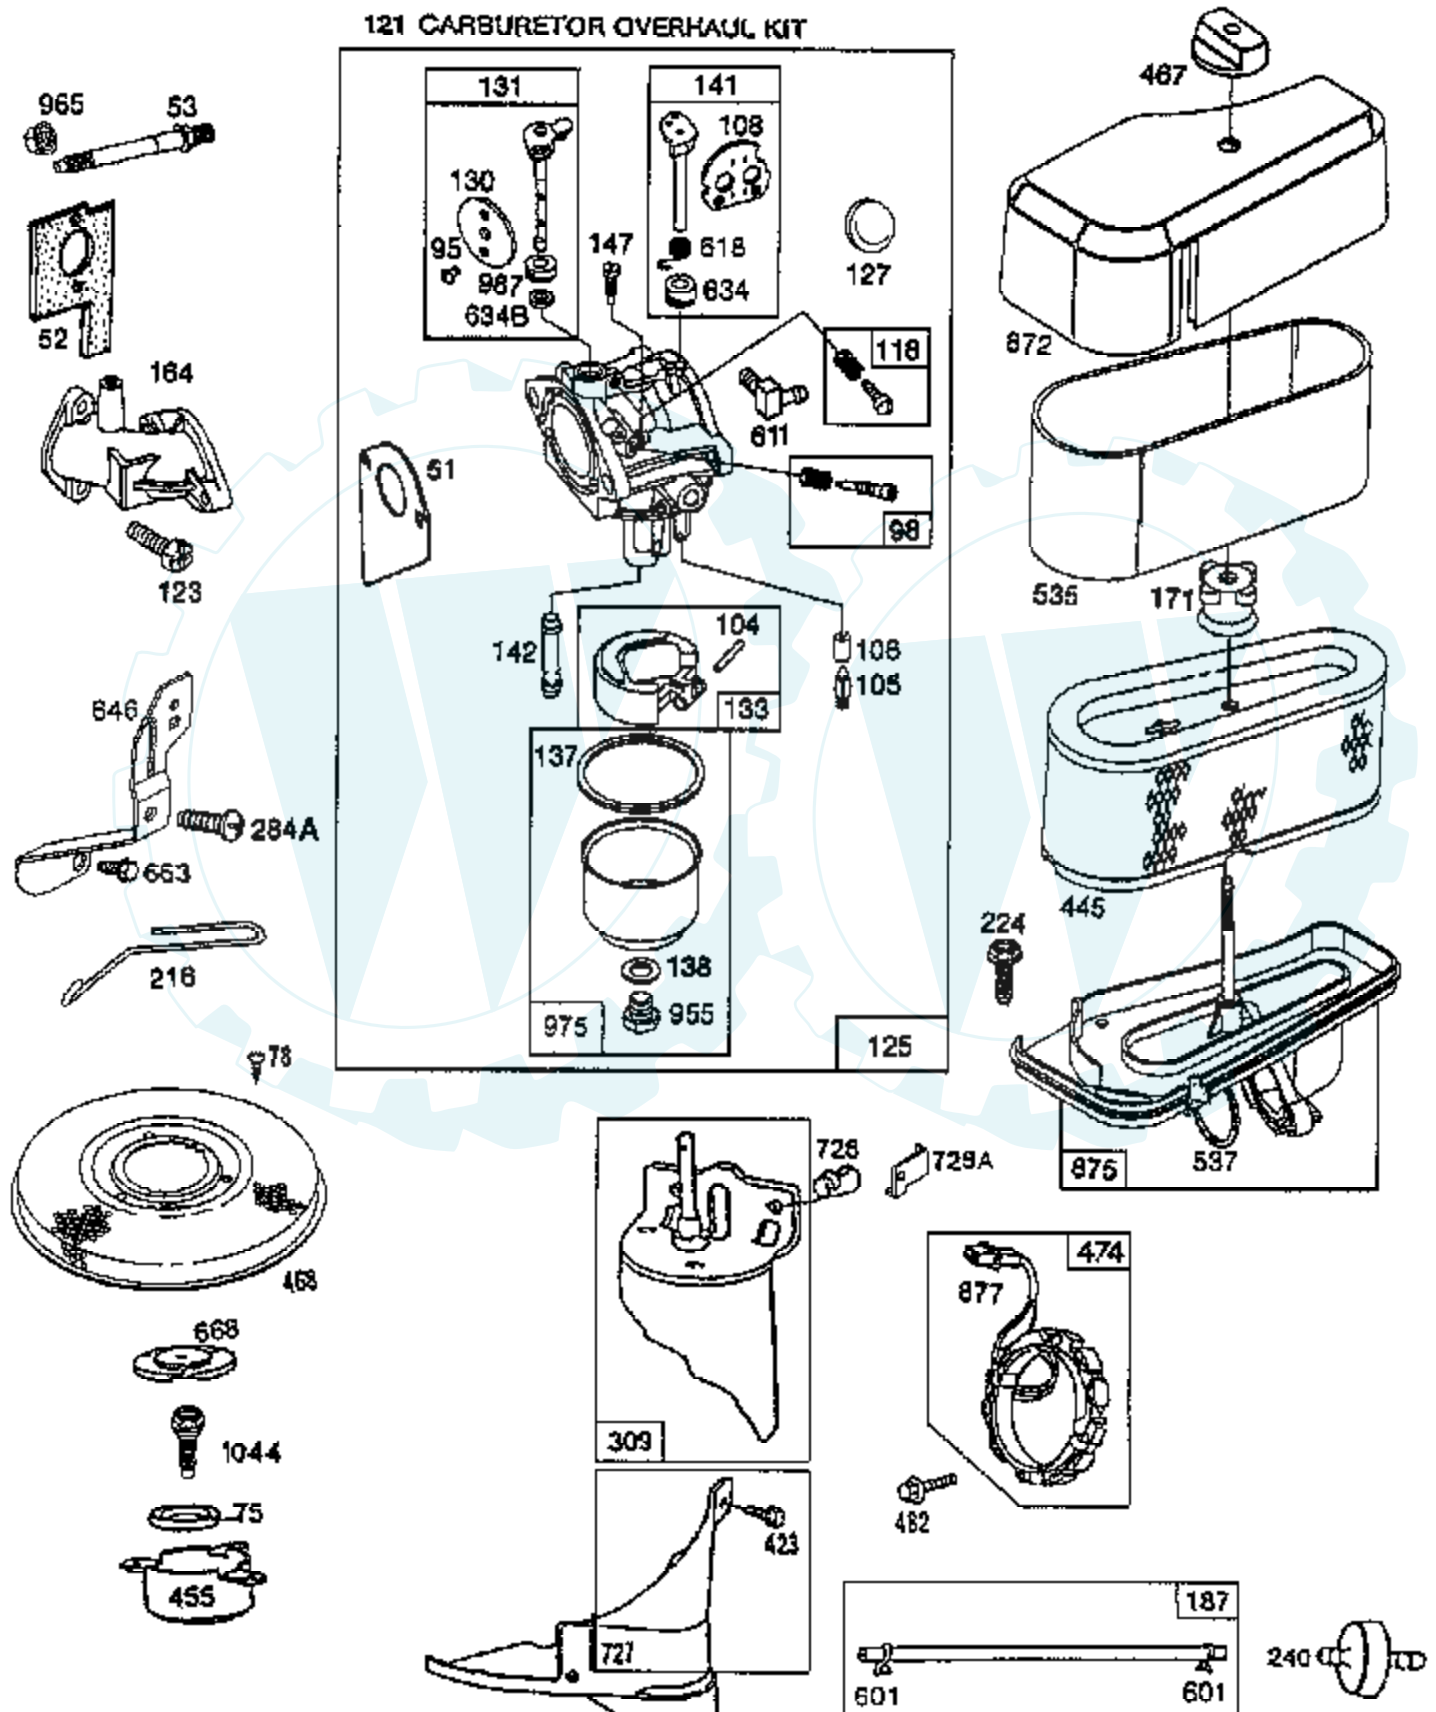

TRACTOR - - MODEL NUMBER AYP7124A69

BRIGGS & STRATTON ENGINE - MODEL NUMBER 289707, TYPE NUMBER 0179-01

121 CARBURETOR OVERHAUL KIT

Ref #	Part Number	Qty	Description
1	496413		CYLINDER ASSEMBLY
2	399265		P/N CONFLICT - CHECK WITH SUPPLIER
3	391086		SEAL, OIL
5	494240		HEAD, CYLINDER
7	271866		GASKET, CYLINDER HEAD
8	391406		BREATHER ASSEMBLY
9	27803		GASKET, VALVE COVER
10	94621		SCREW, STEMS
11	280100		TUBE, BREATHER
12	271916		GASKET, CRANKCASE COVER 1/64"
	271997		GASKET, CRANKCASE COVER .005"
	271996		GASKET, CRANKCASE COVER .009"
13	94622		SCREW, CYLINDER HEAD 3"
15	94239		PLUG, OIL DRAIN
16	495162		CRANKSHAFT
	94196		KEY, TIMING GEAR
18	494238		BASE, ENGINE
20	291675		SEAL, OIL
22	94624		SCREW, SEMS, BASE MOUNTING
23	492326		FLYWHEEL & RING GEAR ASSY, MAGNETO
24	222698		KEY, FLYWHEEL
25	394661		PISTON ASSEMBLY, STANDARD
	394662		PISTON ASSEMBLY .010" OVERSIZE
	394663		PISTON ASSEMBLY .020" OVERSIZE
	391783		RING SET, PISTON .030" OVERSIZE
27	260924		LOCK, PISTON PIN
28	299691		PIN ASSEMBLY, PISTON, STANDARD
	391286		PIN ASSEMBLY, PISTON .005" OVER
29	490348		ROD ASSEMBLY, CONNECTING
	490469		ROD ASSEMBLY, CONNECTING .020" UNDERSIZE
			CRANKPIN
32	94671		SCREW, CONNECTING ROD
33	262246		VALVE, EXHAUST
34	262247		VALVE, INTAKE
35	65906		SPRING, INTAKE VALVE
36	26828		SPRING, EXHAUST VALVE
37	224502		GUARD, FLYWHEEL
40	221596		RETAINER, INTAKE VALVE
41	292260		RETAINER, EXHAUST VALVE
42	93630		RETAINER, EXHAUST VALVE ROTOCOIL(2)
45	262248		TAPPET-VALVE
46	212897		GEAR, CAM
51	272465		GASKET, CARBURETOR (CARBURETOR TO ELBOW)
52	272554		GASKET CARB
53	94637		STUD, CARBURETOR MOUNTING
75	224061		WASHER, SPRING
78	93805		SCREW, SEMS
95	94098		SCREW, THROTTLE
98	495800		SCREW, IDLE SPEED
104	231789		PIN, FLOAT HINGE
105	231855		VALVE ASSY, INLET NEEDLE
106	231854		INLET VALVE SEAT
108	224540		VALVE, CHOKE
118	494383		VALVE, NEEDLE
121	497535		CARBURETOR OVERHAUL KIT
123	94616		SCREW, ELBOW MOUNTING
125	495706		CARBURETOR ASSEMBLY