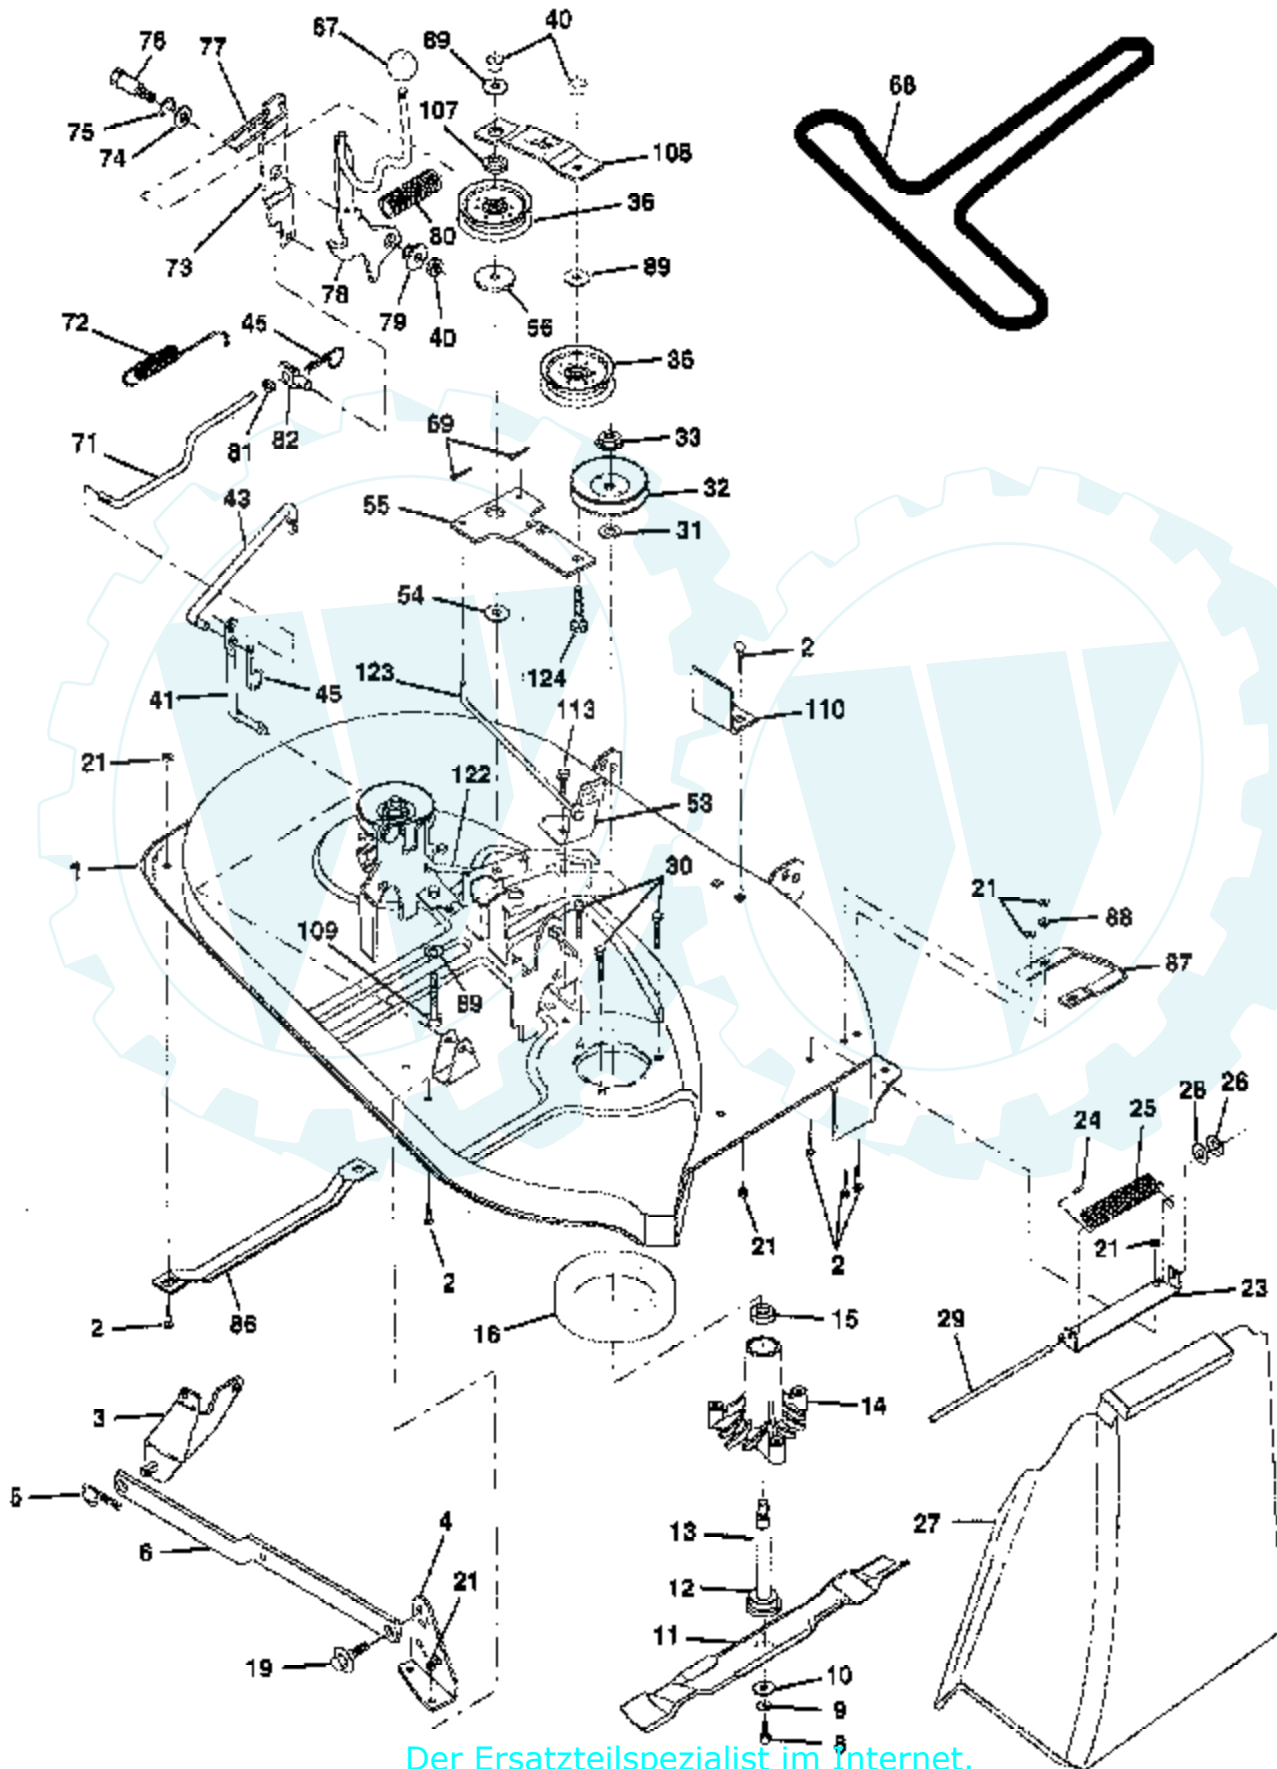

TRACTOR -- MODEL NUMBER AYP7124A69

MOWER DECK

Ref #	Part Number	Qty	Description
1	142829		SUB= 145775
2	72140506		BOLT
3	138017		BRKT ASM SWAY BAR
4	138440		BRKT DECK SW BAR
5	4939M		SUB= 85902
6	130832		SUB= 130833
8	850857		BLADE BOLT
9	10030600		SUB= 10040600
10	140296		WASHER.HARD.BLADE
11	134148		"BLADE.38""V.MULCH"
12	129895		BEARING.BALL
13	137645		SUB= 137646
14	128774		HSG ASM MANDREL
15	110485X		BEARING
16	140329		STRIPPER RND MWR
19	132827		BOLT SHD 5/16-18
21	73680500		SUB= 73690500
23	137607		BRKT DEFLECTOR
24	105304X		CAP-SLEEVE LT
25	123713X		SPRING TORSION
26	110452X		NUT PUSH M
27	106736X		DEFLECTOR-SHLD T
28	19111016		WASHER
29	106735X		ROD-HINGE T
30	138776		SUB= 157722
31	129963		WASHER
32	129206		SUB= 153532
33	137266		SUB= 139729
36	131494		FLAT IDLER PULLEY
40	73680600		SUB= 73690600
41	133551		PIVOT ROD
43	133504		CLUTCH ROD SECOND
45	4497H		RETAINER M
53	130840		BRAKE ASM
54	133943		HARDENED WASHER
55	133840		IDLER ARM ASSY
56	122052X		SPACER RETAINER
67	106932X		KNOB T(3/8 HOLE)
68	144200		BELT.V.T-PATH
69	76020312		SUB= 3145
71	142427		ROD CLUTCH 38/42
72	131870		RETURN SPRING
73	127847		CLUTCH ARM SECOND
74	121748X		WASHER
75	12000029		RING
76	128903		SHOULDER BOLT
77	127845		SPRING KEEPER
78	140334		SUB= 154810
79	127498		BUSHING
80	128759		SUB= 918128759
81	73350600		NUT
82	142028		TRUNION ADJ
86	7631J		RUNNER-LH M
87	128772		RUNNER RH
88	19111216		WASHER M
89	19131612		WASHER GT
92	73800600		NUT
107	133502		RETAINER SPACER