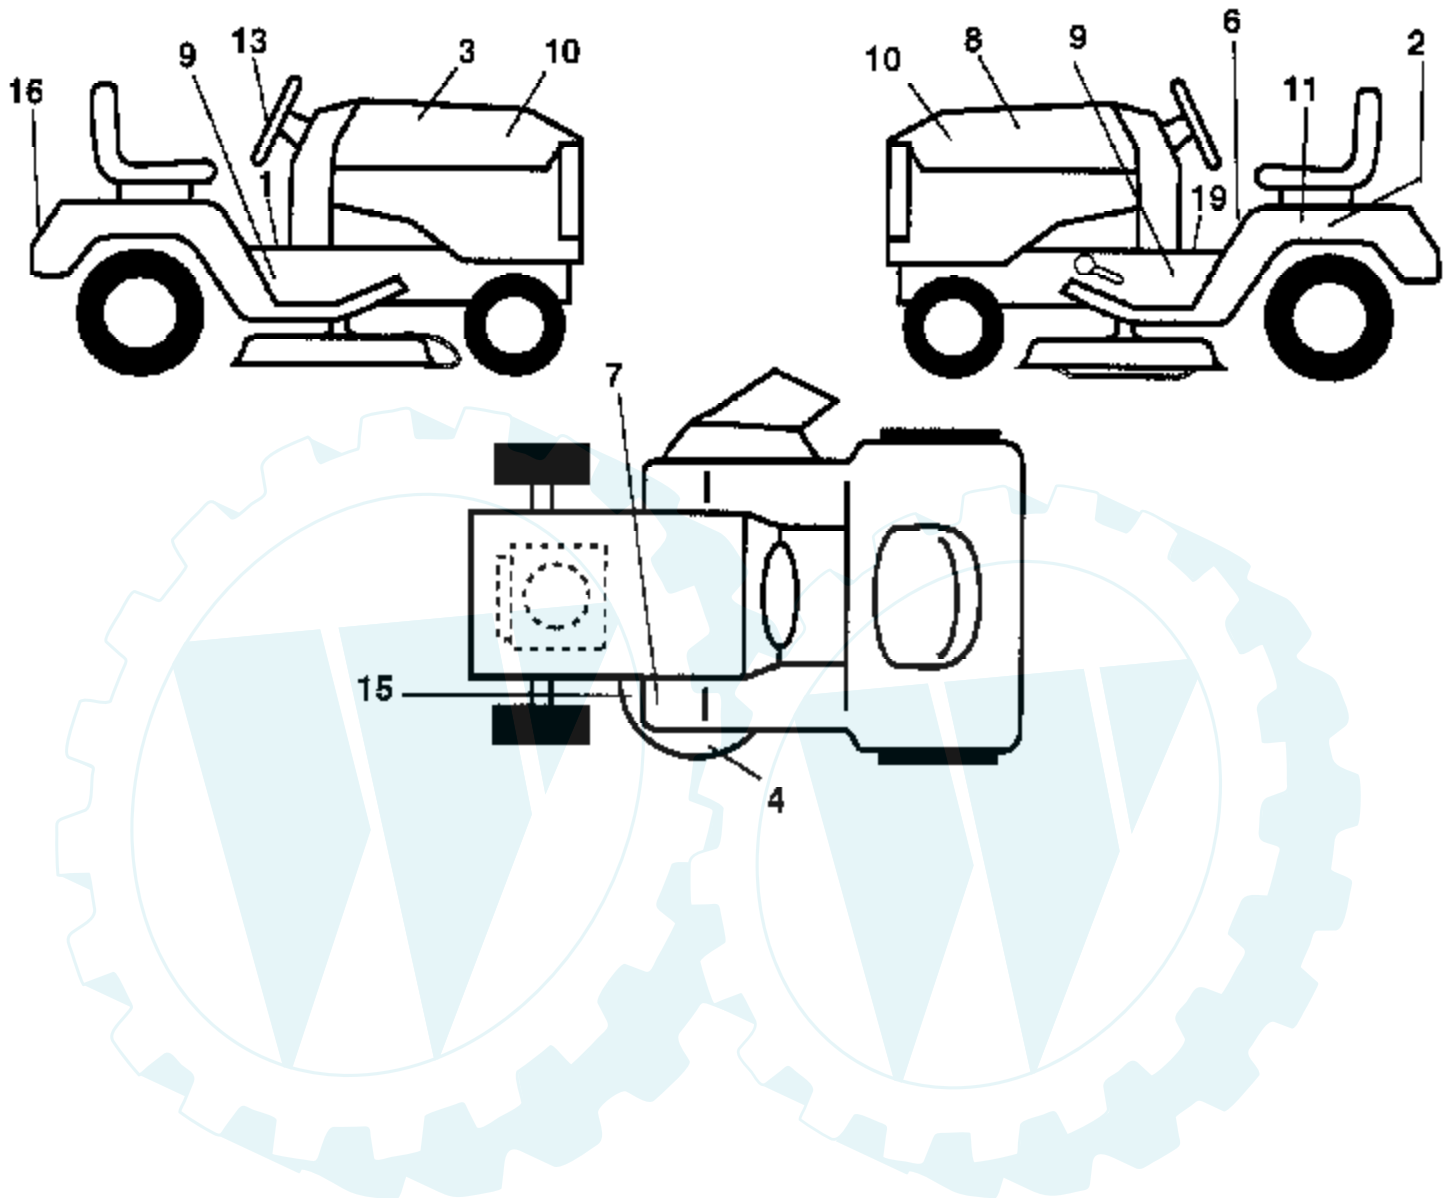

TRACTOR - - MODEL NUMBER AYP7124A69

DECALS

Ref #	Part Number	Qty	Description
2	145005		DECAL.BATRY.3-3908
3	146676		DECAL.HD.RH.WIZAR
4	141517		DECAL DECK WIZ +
5	272632		DECAL, HP ENGINE
6	133796		DECAL
7	4900J		DECAL T
8	146677		DECAL.HD.LH.WIZAR
9	141496		DECAL CHASSIS
10	141506		NAMEPLATE WIZARD
13	146678		DECAL.INS.STRG.WL
15	136832		DECAL
16	127521		NLA
19	140819		SUB= 156867
	138311		DECAL HANDLE LIFT
	150237		MANUAL.O7124A69