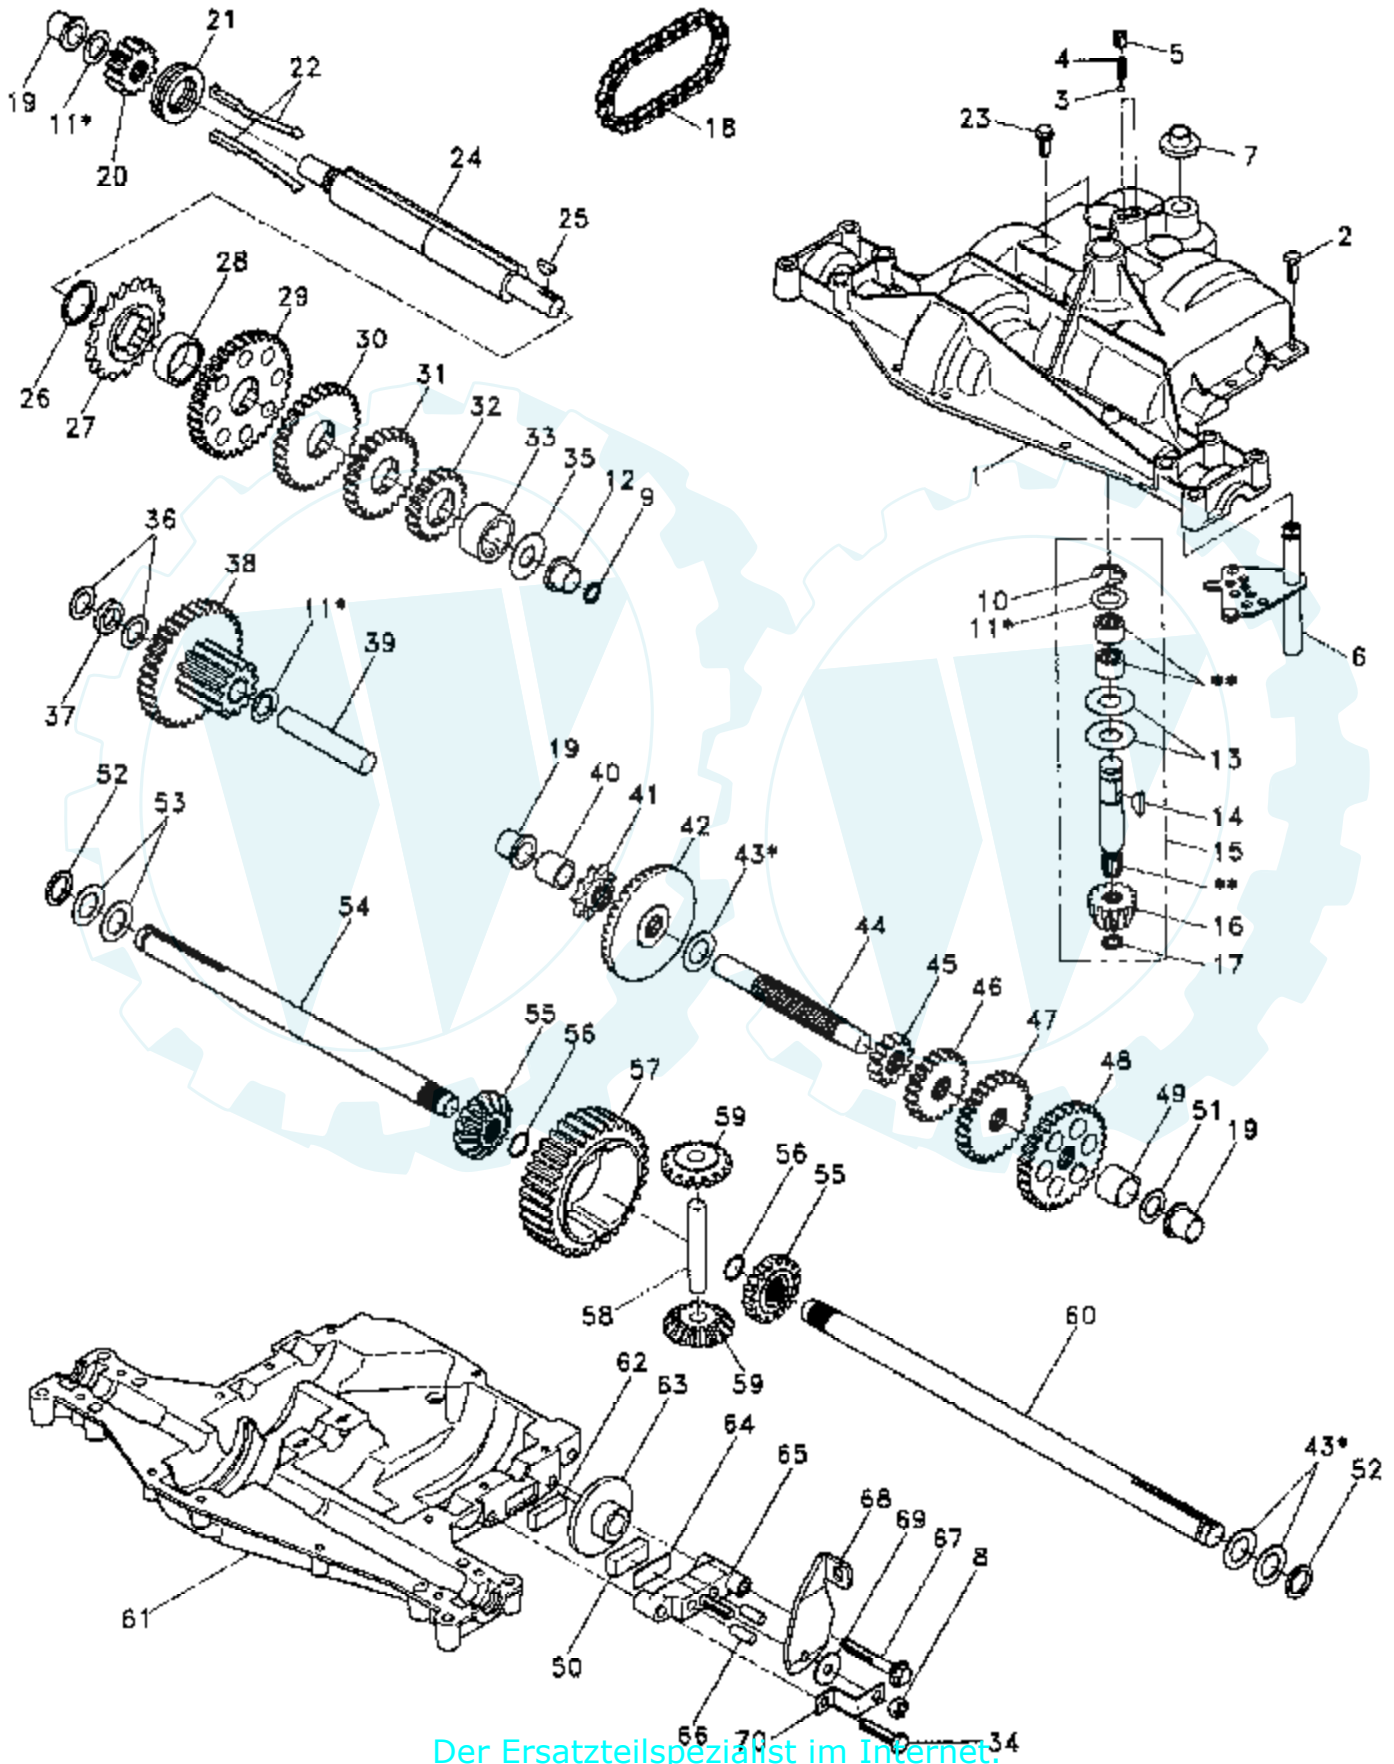

TRACTOR -- MODEL NUMBER AYP7124A69

DANA TRANSAXLE - MODEL NUMBER 4360-77

Ref #	Part Number	Qty	Description
1	5305D		HOUSING, UPPER
2	1919		SCREW
3	5112		BALL, DETENT
4	3623		SCREW, SET
5	3623		SCREW, SET
6	4731		SHIFTER ASSEMBLY
7	5024		BOOT, SHIFTER
8	3847		LOCKNUT 5/16-24
9	5416		SEAL, OIL
10	1106		RING, RETAINING
11	4689		ASSY, KIT, SHIM .625 SHAFT
12	5415		BEARING, FLANGE
13	3876		WASHER, PLAIN .632 X 1.38 X .046
14	1746		KEY, WOODRUFF, #9
15	4551		ASSEMBLY, KIT, INPUT SHAFT
16	3590		PINION, BEVEL, 14 TEETH
17	3624		RING, RETAINING
18	3625		CHAIN, 24 PITCHES
19	1542		BEARING, FLANGE
20	5402		GEAR, SPUR, 14 TEETH
21	5303		COLLAR, CLUTCH
22	4758		ASSEMBLY, KIT, CLUTCH KEYS
23	5131		SCREW TAPPING WITH SEALER
24	5403		SHAFT, INTERMEDIATE
25	1375		KEY, WOODRUFF, #61
26	3627		RING, RETAINING
27	3830		SPROCKET, 18 TEETH
28	3841		SPACER
29	5365		GEAR, SPUR, 37 TEETH
30	3867		GEAR, SPUR, 30 TEETH
31	3783		GEAR, SPUR, 25 TEETH
32	5026		SPACER 1.133 X 1.50 X .750
33	3869		GEAR, SPUR, 22 TEETH
34	3724		SCREW TAPPING
35	3628		WASHER, PLAIN .640 X 1.37 X .061
36	1423		WASHER, PLAIN .632 X 1.00 X .026
37	3422		SPACER .630 X 1.00 X .169
38	4286		ASSY GEAR COMB 12&35 TEETH
39	3967		SHAFT, IDLER
40	3901		SPACER .635 X .875 X .755
41	3645		SPROCKET, 9 TEETH
42	3853		GEAR, BEVEL, 42 TEETH
43	4691		ASSY, KIT, SHIM .750 SHAFT
44	3882		SHAFT, DRIVE
45	5364		GEAR SPUR, 12 TEETH
46	3866		GEAR, SPUR, 20 TEETH
47	3719		GEAR, SPUR, 25 TEETH
48	3683		GEAR, SPUR, 31 TEETH
49	3684		SPACER .781 X 1.00 X .750
50	3907		PUCK, FRICTION
51	1145		WASHER, PLAIN .632 X 1.00 X .060
52	5130		WASHER, NEOPRENE
53	3184		WASHER, PLAIN .758 X 1.25 X .031
54	3880		AXLE LEFT HAND
55	3780		GEAR, MITER, 15 TEETH
56	3656		RING, RETAINING
57	3839		GEAR, SPUR, 32 TEETH
58	3919		SHAFT, CROSS