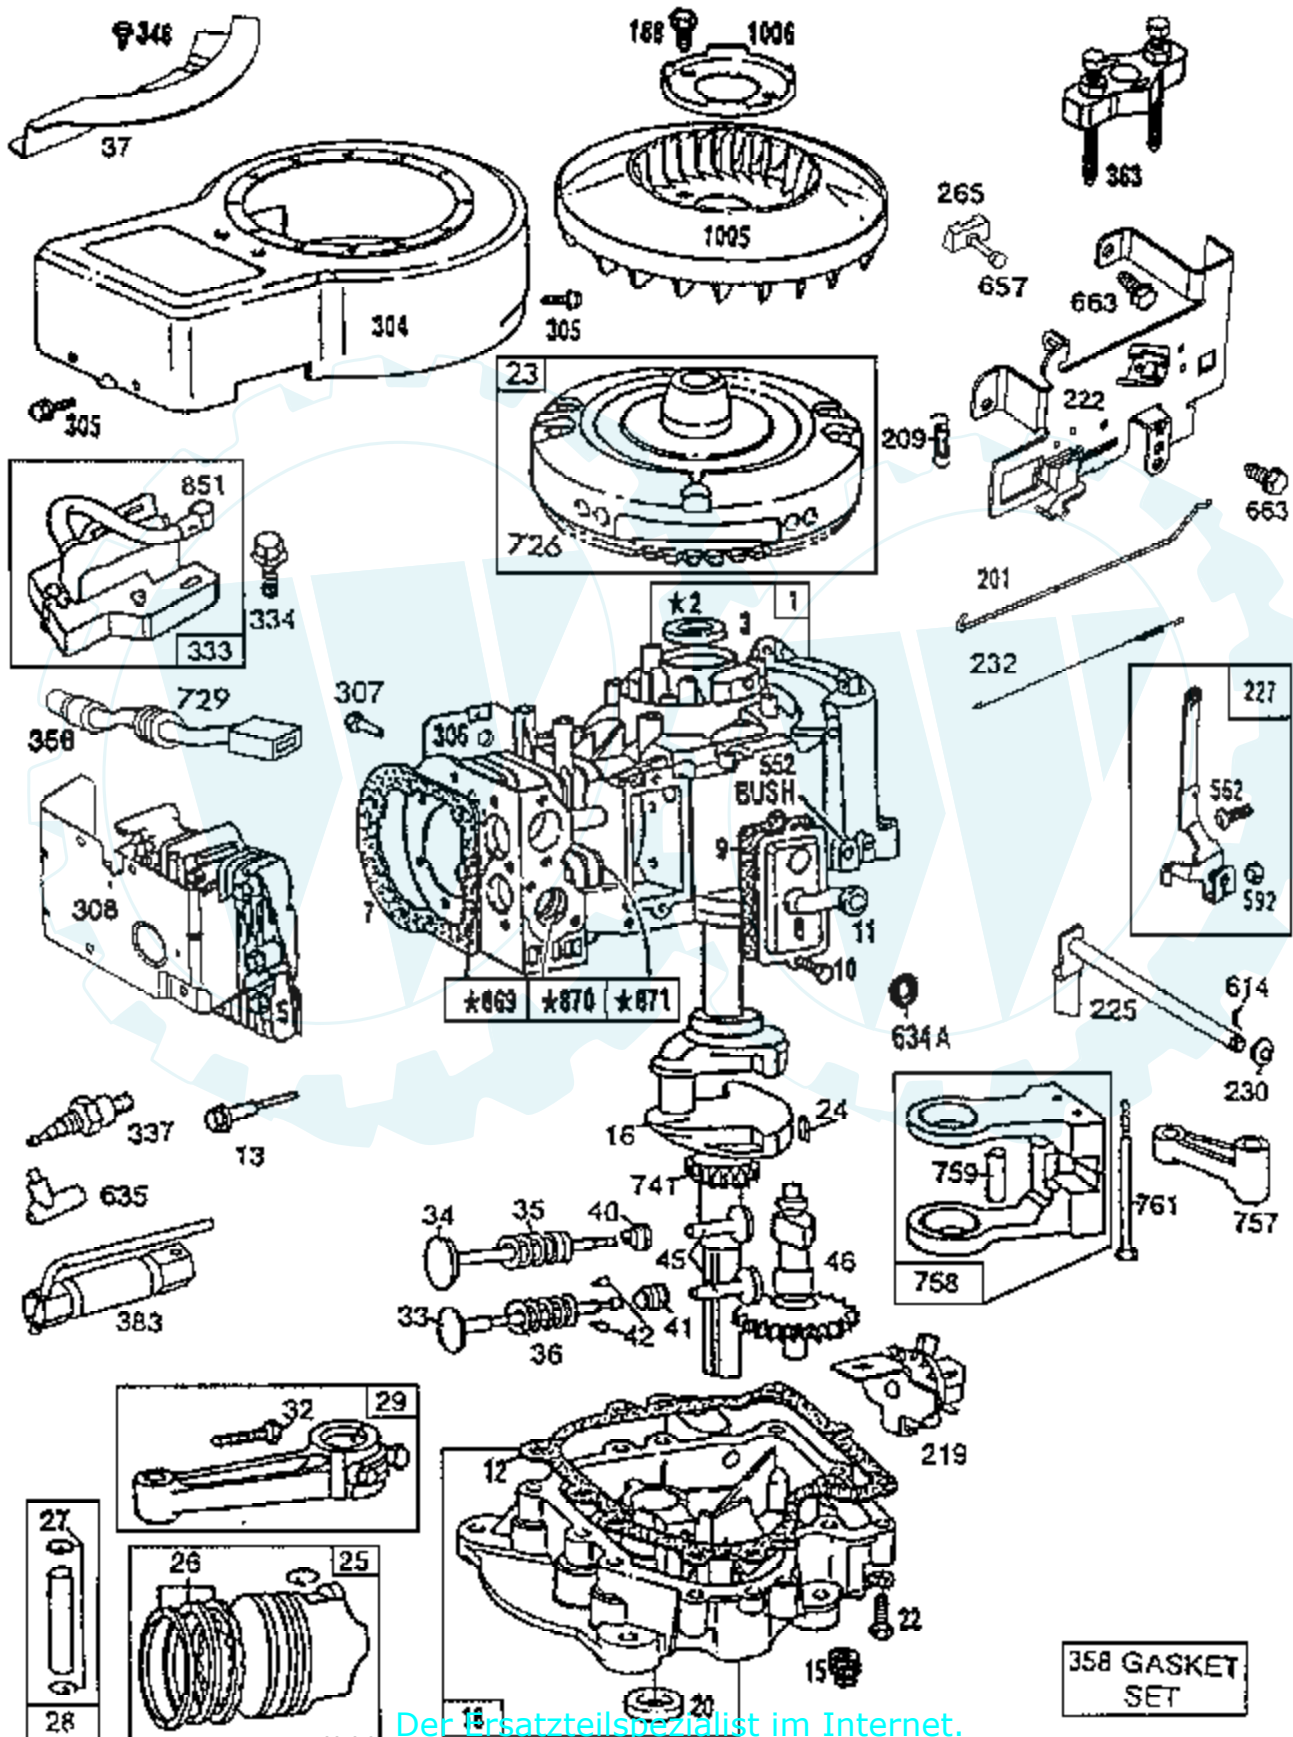

TRACTOR - - MODEL NUMBER AYP7124A69

BRIGGS & STRATTON ENGINE - MODEL NUMBER 289707, TYPE NUMBER 0179-01

Ref #	Part Number	Qty	Description
1	496413		CYLINDER ASSEMBLY
2	399265		P/N CONFLICT - CHECK WITH SUPPLIER
3	391086		SEAL, OIL
5	494240		HEAD, CYLINDER
7	271866		GASKET, CYLINDER HEAD
8	391406		BREATHER ASSEMBLY
9	27803		GASKET, VALVE COVER
10	94621		SCREW, STEMS
11	280100		TUBE, BREATHER
12	271916		GASKET, CRANKCASE COVER 1/64"
	271997		GASKET, CRANKCASE COVER .005"
	271996		GASKET, CRANKCASE COVER .009"
13	94622		SCREW, CYLINDER HEAD 3"
15	94239		PLUG, OIL DRAIN
16	495162		CRANKSHAFT
	94196		KEY, TIMING GEAR
18	494238		BASE, ENGINE
20	291675		SEAL, OIL
22	94624		SCREW, SEMS, BASE MOUNTING
23	492326		FLYWHEEL & RING GEAR ASSY, MAGNETO
24	222698		KEY, FLYWHEEL
25	394661		PISTON ASSEMBLY, STANDARD
	394662		PISTON ASSEMBLY .010" OVERSIZE
	394663		PISTON ASSEMBLY .020" OVERSIZE
	391783		RING SET, PISTON .030" OVERSIZE
27	260924		LOCK, PISTON PIN
28	299691		PIN ASSEMBLY, PISTON, STANDARD
	391286		PIN ASSEMBLY, PISTON .005" OVER
29	490348		ROD ASSEMBLY, CONNECTING
	490469		ROD ASSEMBLY, CONNECTING .020" UNDERSIZE
			CRANKPIN
32	94671		SCREW, CONNECTING ROD
33	262246		VALVE, EXHAUST
34	262247		VALVE, INTAKE
35	65906		SPRING, INTAKE VALVE
36	26828		SPRING, EXHAUST VALVE
37	224502		GUARD, FLYWHEEL
40	221596		RETAINER, INTAKE VALVE
41	292260		RETAINER, EXHAUST VALVE
42	93630		RETAINER, EXHAUST VALVE ROTOCOIL(2)
45	262248		TAPPET-VALVE
46	212897		GEAR, CAM
51	272465		GASKET, CARBURETOR (CARBURETOR TO ELBOW)
52	272554		GASKET CARB
53	94637		STUD, CARBURETOR MOUNTING
75	224061		WASHER, SPRING
78	93805		SCREW, SEMS
95	94098		SCREW, THROTTLE
98	495800		SCREW, IDLE SPEED
104	231789		PIN, FLOAT HINGE
105	231855		VALVE ASSY, INLET NEEDLE
106	231854		INLET VALVE SEAT
108	224540		VALVE, CHOKE
118	494383		VALVE, NEEDLE
121	497535		CARBURETOR OVERHAUL KIT
123	94616		SCREW, ELBOW MOUNTING
125	495706		CARBURETOR ASSEMBLY