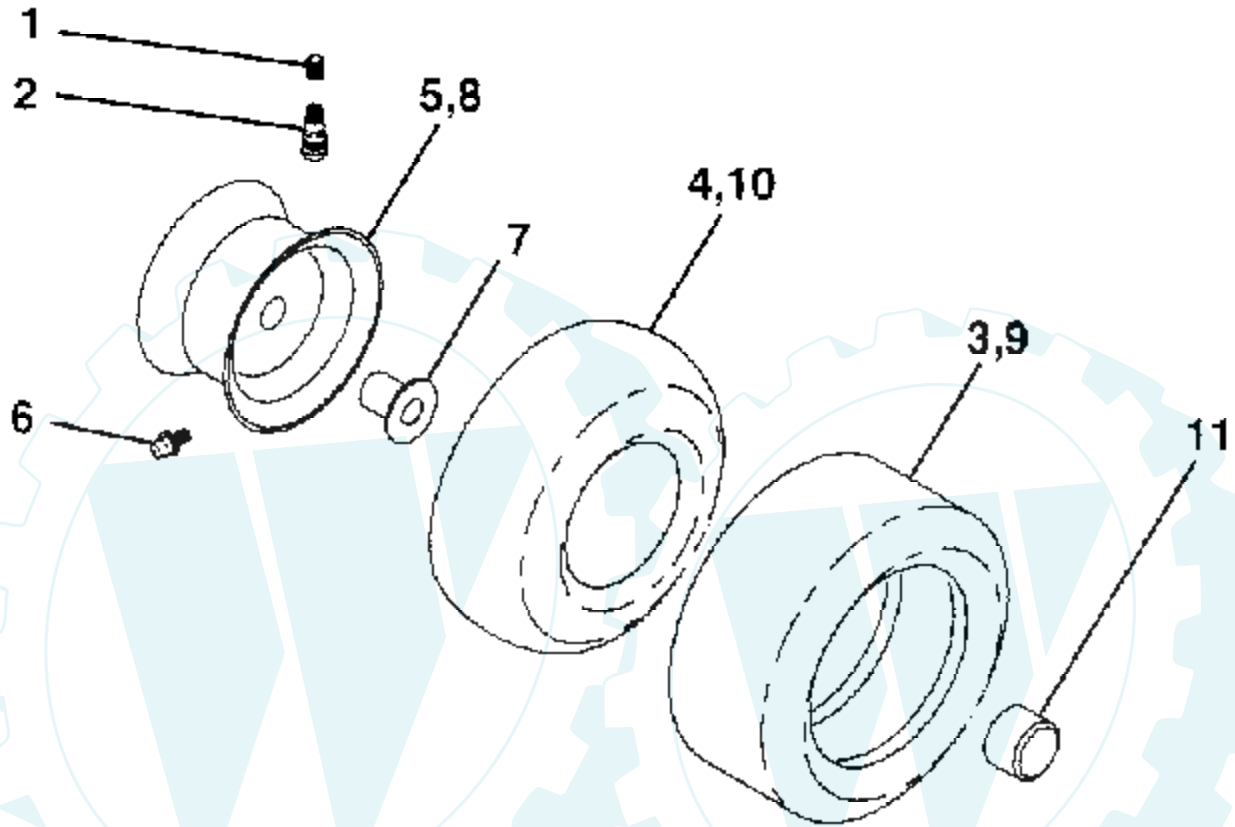

Ref #	Part Number	Qty	Description
59	3781		GEAR, MITER, 15 TEETH
60	3881		AXLE, R.H.
61	5304E		HOUSING, LOWER
62	3920		PUCK, FRICTION
63	3276		DISC, BRAKE
64	3758		SPACER
65	3916		JAW, BRAKE
66	3843		PIN, DOWEL
67	5120		SCREW, SELF-TAPPING
68	5285		LEVER ACTUATING
69	3760		WASHER, PLAIN .321 X 1.00 X .055
70	3917		BRACKET, ANTI-ROTATION
71	4300		GREASE

TRACTOR - - MODEL NUMBER AYP7124A69

WHEELS & TIRES

NOTE: All component dimensions given in U.S. inches
1 inch = 25.4 mm.

Ref #	Part Number	Qty	Description
1	59192		VALVE CAP
2	65139		VALVE STEM LT
3	106222X		SUB= 122073X
4	59904		TUBE.5.3/4.5/6
5	106732X427		"RIM ASM 6"" FRT"
6	278H		FITTING LT
7	9040H		"FLANGE, BEARING"
8	106108X427		"RIM AS 8"" REAR"
9	122082X		SUB= 918122082X
10	7152J		TUBE.18X9.5-8
11	104757X		HUB CAP
	144334		SEALANT.TIRE 10 OZ. TUBE