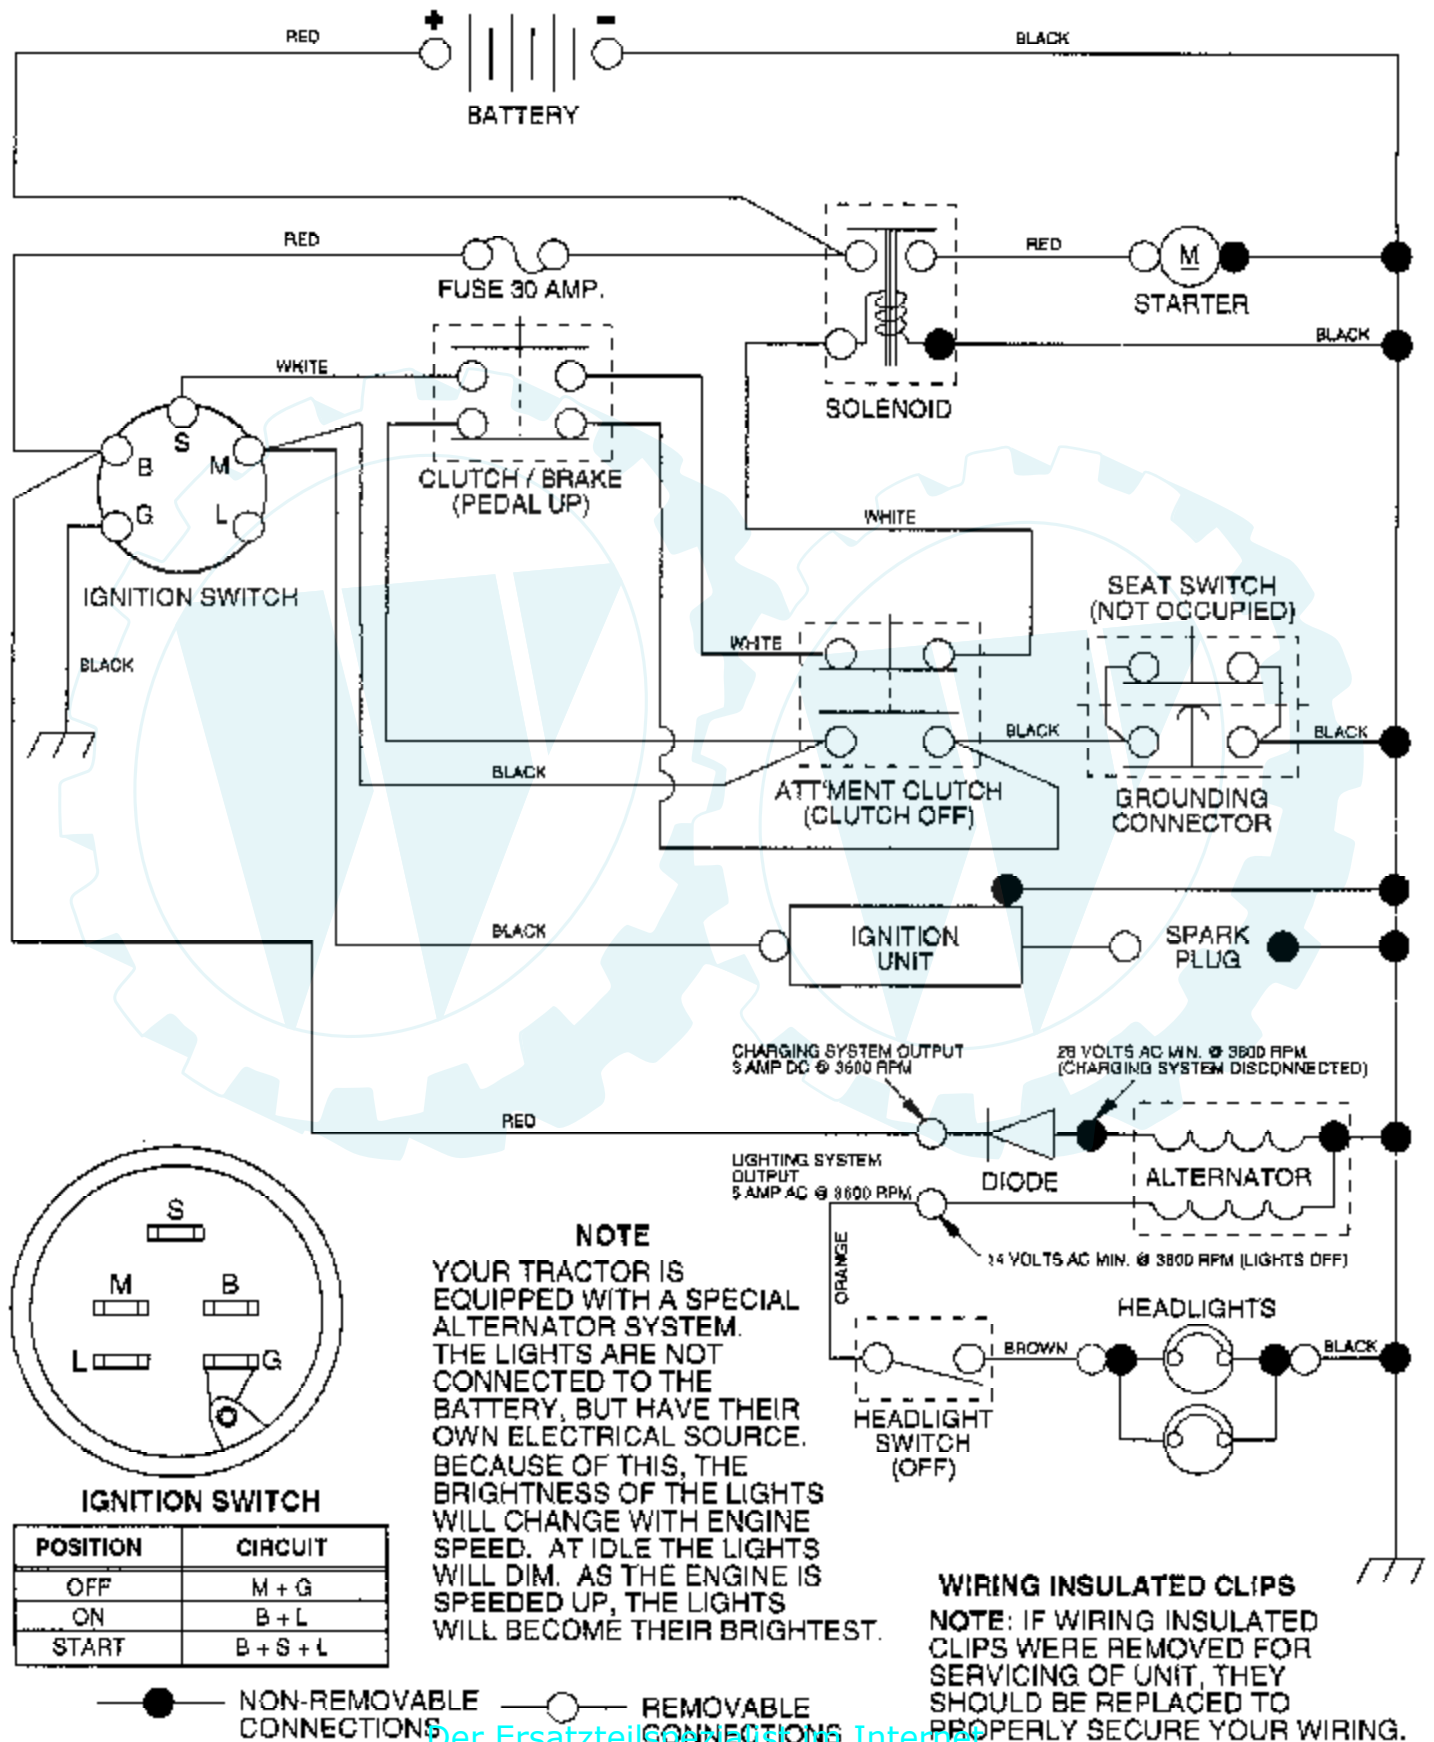

TRACTOR -- MODEL NUMBER AYP7124A69

SCHEMATIC

Ref #	Part Number	Qty	Description
1	144925		SUB= 123899X
2	74760412		BOLT LT
3	19091016		WASHER
6	73220400		SUB= 50675
7	109238X		TUBE T
8	144940		SUB= 156417
9	109596X		HOSE CLAMP T
15	147688		FASTNER.SNAP-IN
19	10090400		SUB= 10040400
20	73350400		NUT
21	136850		"HARNES,LIGHT SOC"
22	4152J		HEADLAMP BULB
24	4799J		"CABLE T, BATTERY"
25	146147		CABLE.BTRY.6GA.RD
26	108824X		FUSE HYT
28	4207J		CABLE T
29	121305X		SWITCH SEAT
30	140301		SWITCH IGN 4POS
31	124211X		NUT IGNITION
32	141226		COVER KEY SWITCH
33	122147X		KEY
35	108236X		BRACKET LT
36	17021008		SCREW
38	140336		BRACKET SWITCH IN
39	109553X		SWITCH INTERLOCKT
40	151212		HARNES.IGNITION
41	71110412		BOLT.HX.1/4-20
42	131563		SUB= 154336
43	145673		SUB= 146154
44	73640400		NUT HXKEP 1/4X20
46	141940		PROTECTION LOOP
48	140844		ADAPTER AMMETER
52	141940		PROTECTION LOOP
70	141163		HARNES.ENGINE