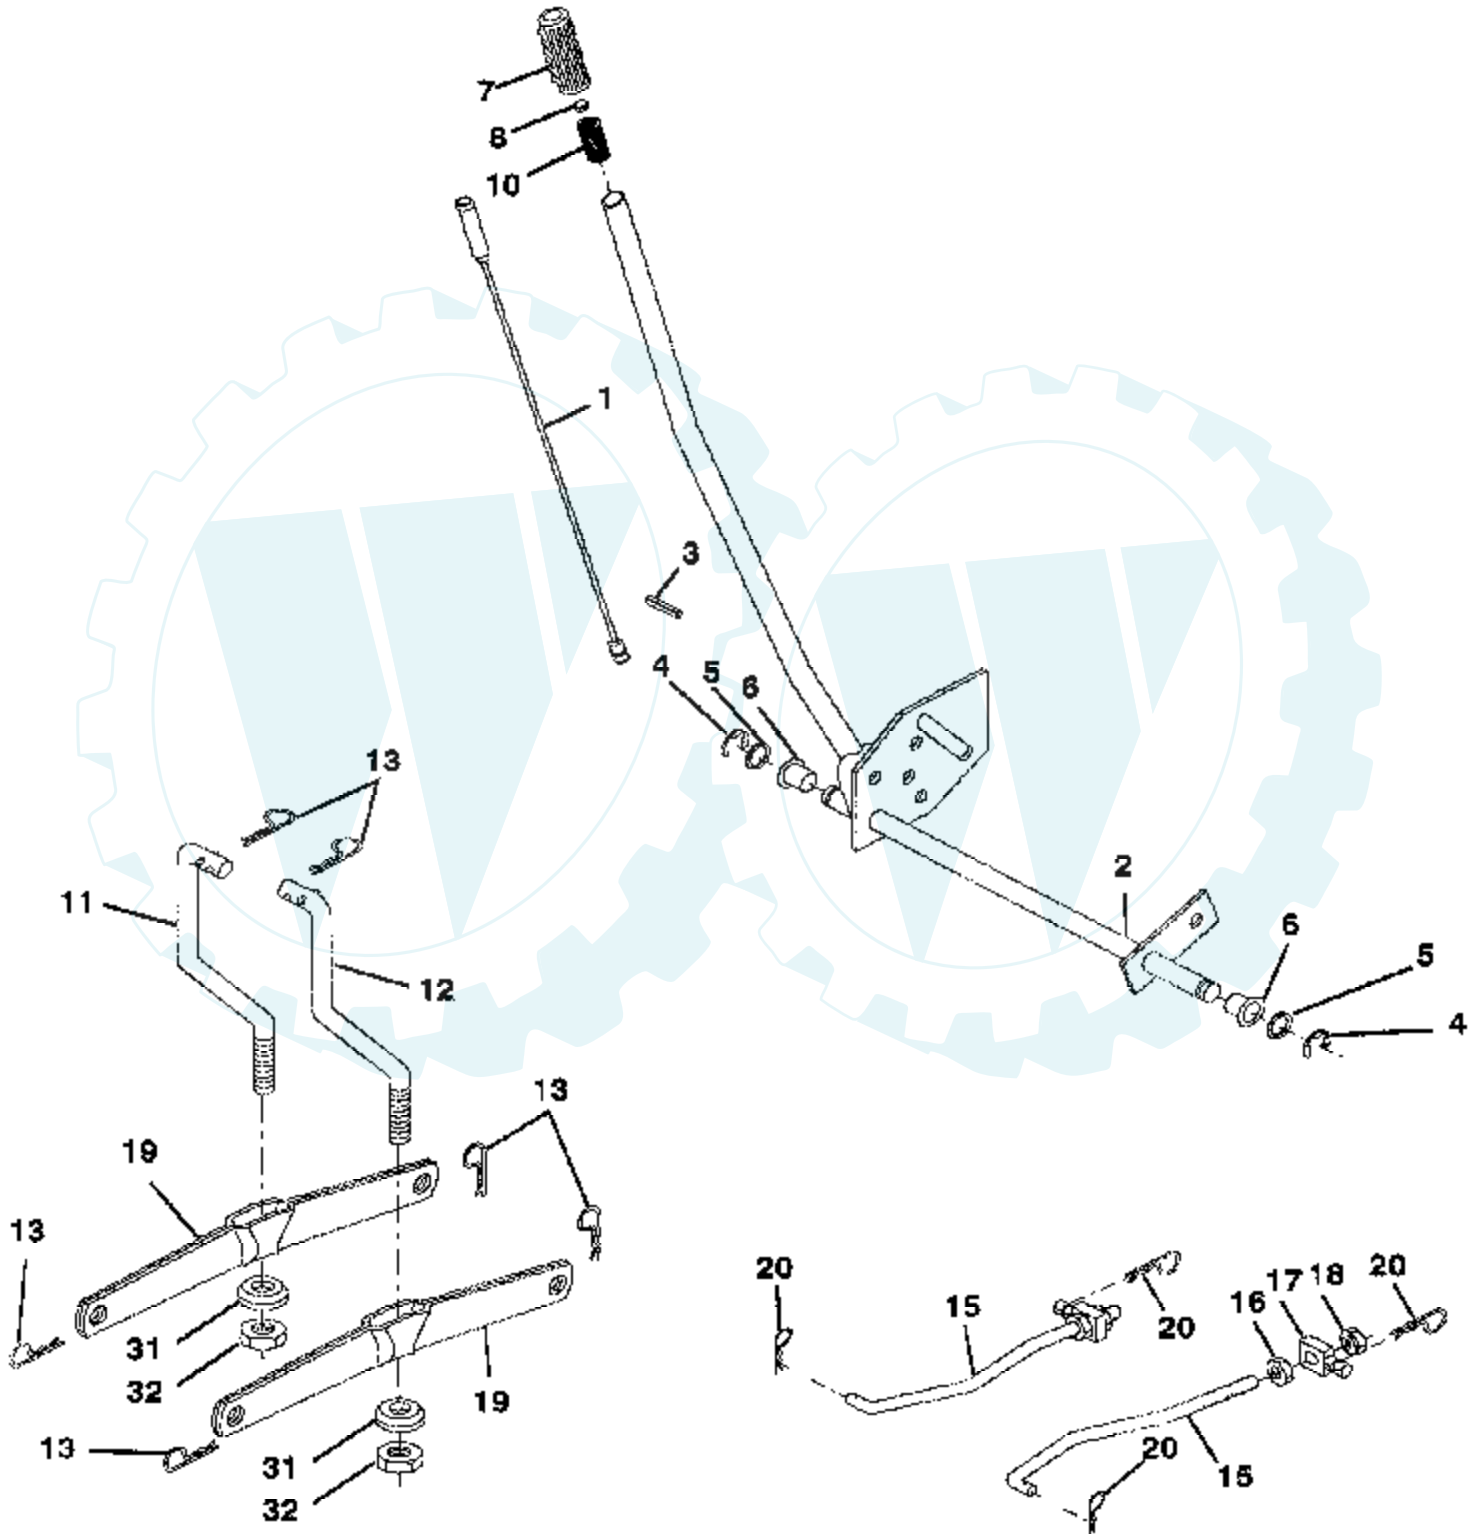

TRACTOR - - MODEL NUMBER AYP7124A69

MOWER LIFT

Ref #	Part Number	Qty	Description
1	136973		WIRE ASM
2	140278X		SHAFT ASM LIFT LH
3	138284		PIN GROOVE
4	12000002		SUB= 2225J
5	19211621		WASHER
6	120183X		NYLON BEARING
7	109413X		GRIP
8	124526X		SUB= 125925X
10	122512X		SUB= 532122512
11	139865		SUB= 918139865
12	139866		SUB= 151140
13	4939M		SUB= 85902
15	127218		LINK.FRONT
16	73350800		NUT
17	130171		TRUNION
18	73800800		NUT.LK.W/WSH.1/2.
19	139868		ARM SUSP REAR
20	3146R		RETAINER.SPRING
31	140302		BEARING PVT LH
32	73540600		NUT.CROWNLOCK.3/8