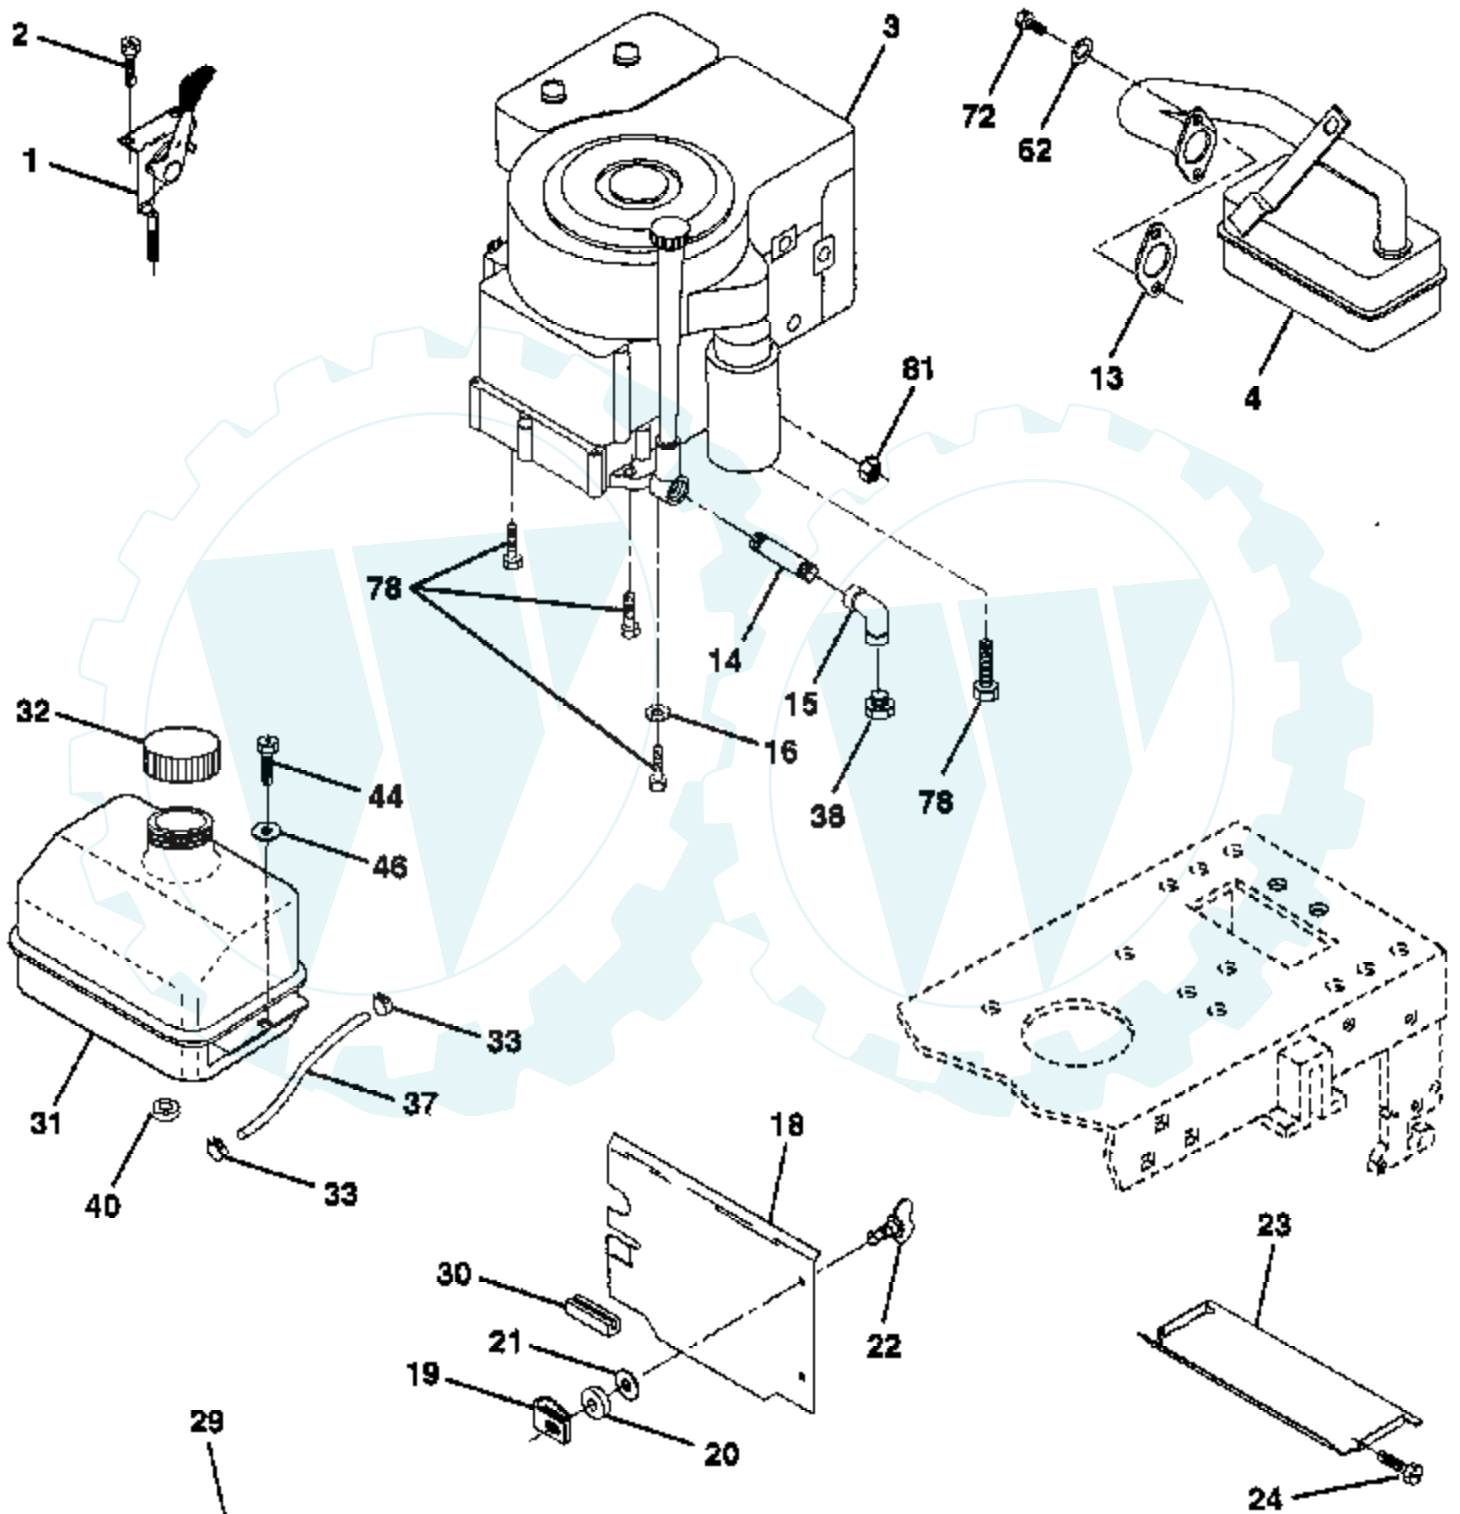

TRACTOR - - MODEL NUMBER AYP7124A69

ENGINE

OPTIONAL EQUIPMENT
Spark Arrester

Ref #	Part Number	Qty	Description
1	140310		CONTROL THROTTLE
2	17720410		SCREW LT
3			REFER TO IMAGE
4	137348		MUFFLER
13	272293		GASKET ENG 1 313 LD TIN PLATED
14	13280324		PIPE NIPPLE
15	13200300		ELBOW
16	11050600		LOCKWASHER
18	136718		SHIELD HEAT
19	105839X		RECEPTACLE LT
20	105838X		RETAINER LT
21	19091016		WASHER
22	123650X		STUD.1/4.TURN
23	128953		HEAT SHIELD
24	17021008		SCREW
29	137180		SUB= 532137180
30	127057X		SUB= 532127057
31	109202X		TANK.FUEL.LT.
32	140527		CAP ASM FUEL
33	123487X		HOSE CLAMP
37	137040		LINE FUEL
38			REFER TO IMAGE
40	124028X		SUB= 532124028
44	17490412		SCREW HEX CRT
46	19091416		WASHER
62	10040500		LOCKWASHER
72	71070512		SCREW
78	17490620		SCREW
81	128861		NUT