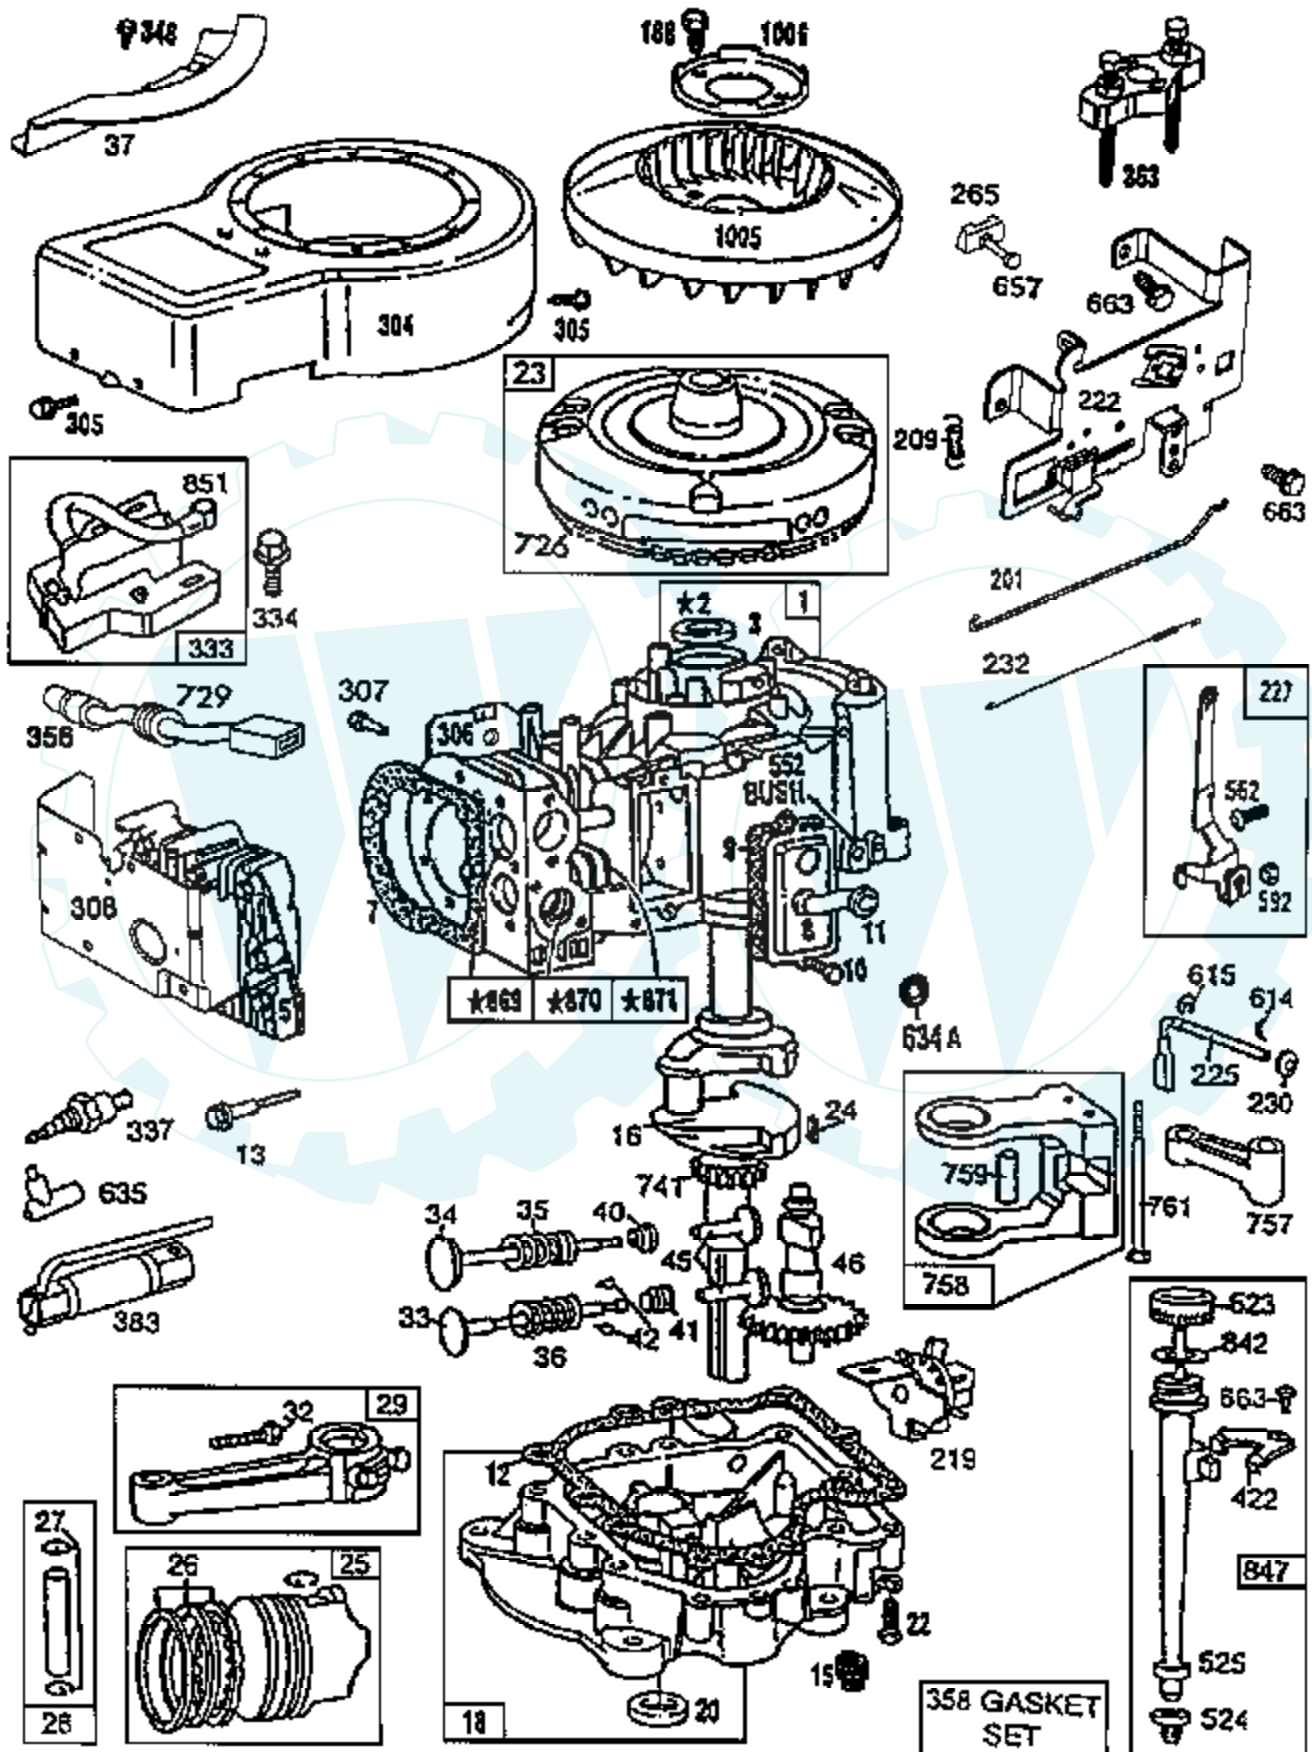

TRACTOR - - MODEL NUMBER AYP7124A59

BRIGGS & STRATTON ENGINE - MODEL NUMBER 289707, TYPE NUMBER 0130-01

Ref #	Part Number	Qty	Description
1	490450		CYLINDER ASSEMBLY
2	399265		P/N CONFLICT - CHECK WITH SUPPLIER
3	391086		SEAL, OIL
5	494240		HEAD, CYLINDER
7	271866		GASKET, CYLINDER HEAD
8	391406		BREATHER ASSEMBLY
9	27803		GASKET, VALVE COVER
10	94621		SCREW, STEMS
11	280100		TUBE, BREATHER
12	271916		GASKET, CRANKCASE COVER 1/64"
	271997		GASKET, CRANKCASE COVER .005"
	271996		GASKET, CRANKCASE COVER .009"
13	94622		SCREW, CYLINDER HEAD 3"
15	94239		PLUG, OIL DRAIN
16	495162		CRANKSHAFT
	94196		KEY, TIMING GEAR
18	494238		BASE, ENGINE
20	291675		SEAL, OIL
22	94624		SCREW, SEMS, BASE MOUNTING
23	492326		FLYWHEEL & RING GEAR ASSY, MAGNETO
24	222698		KEY, FLYWHEEL
25	391780		RING SET, PISTON, STANDARD
	392331		RING SET, PISTON, STANDARD SIZE
	391781		RING SET, PISTON .010" OVERSIZE
	391782		RING SET, PISTON .020" OVERSIZE
	391783		RING SET, PISTON .030" OVERSIZE
27	260924		LOCK, PISTON PIN
28	299691		PIN ASSEMBLY, PISTON, STANDARD
	391286		PIN ASSEMBLY, PISTON .005" OVER
29	490348		ROD ASSEMBLY, CONNECTING
	490469		ROD ASSEMBLY, CONNECTING .020" UNDERSIZE
			CRANKPIN
32	94671		SCREW, CONNECTING ROD
33	262246		VALVE, EXHAUST
34	262247		VALVE, INTAKE
35	65906		SPRING, INTAKE VALVE
36	26828		SPRING, EXHAUST VALVE
37	224502		GUARD, FLYWHEEL
40	221596		RETAINER, INTAKE VALVE
41	292260		RETAINER, EXHAUST VALVE
42	93630		RETAINER, EXHAUST VALVE ROTOCOIL(2)
45	262248		TAPPET-VALVE
46	212897		GEAR, CAM
51	272465		GASKET, CARBURETOR (CARBURETOR TO ELBOW)
52	272554		GASKET CARB
53	94637		STUD, CARBURETOR MOUNTING
75	224061		WASHER, SPRING
78	93805		SCREW, SEMS
95	94098		SCREW, THROTTLE
98	495800		SCREW, IDLE SPEED
104	231789		PIN, FLOAT HINGE
105	231855		VALVE ASSY, INLET NEEDLE
106	231854		INLET VALVE SEAT
108	224540		VALVE, CHOKE
118	494383		VALVE, NEEDLE
121	495799		IN CARBURETOR OVERHAUL KIT
123	94616		SCREW, ELBOW MOUNTING