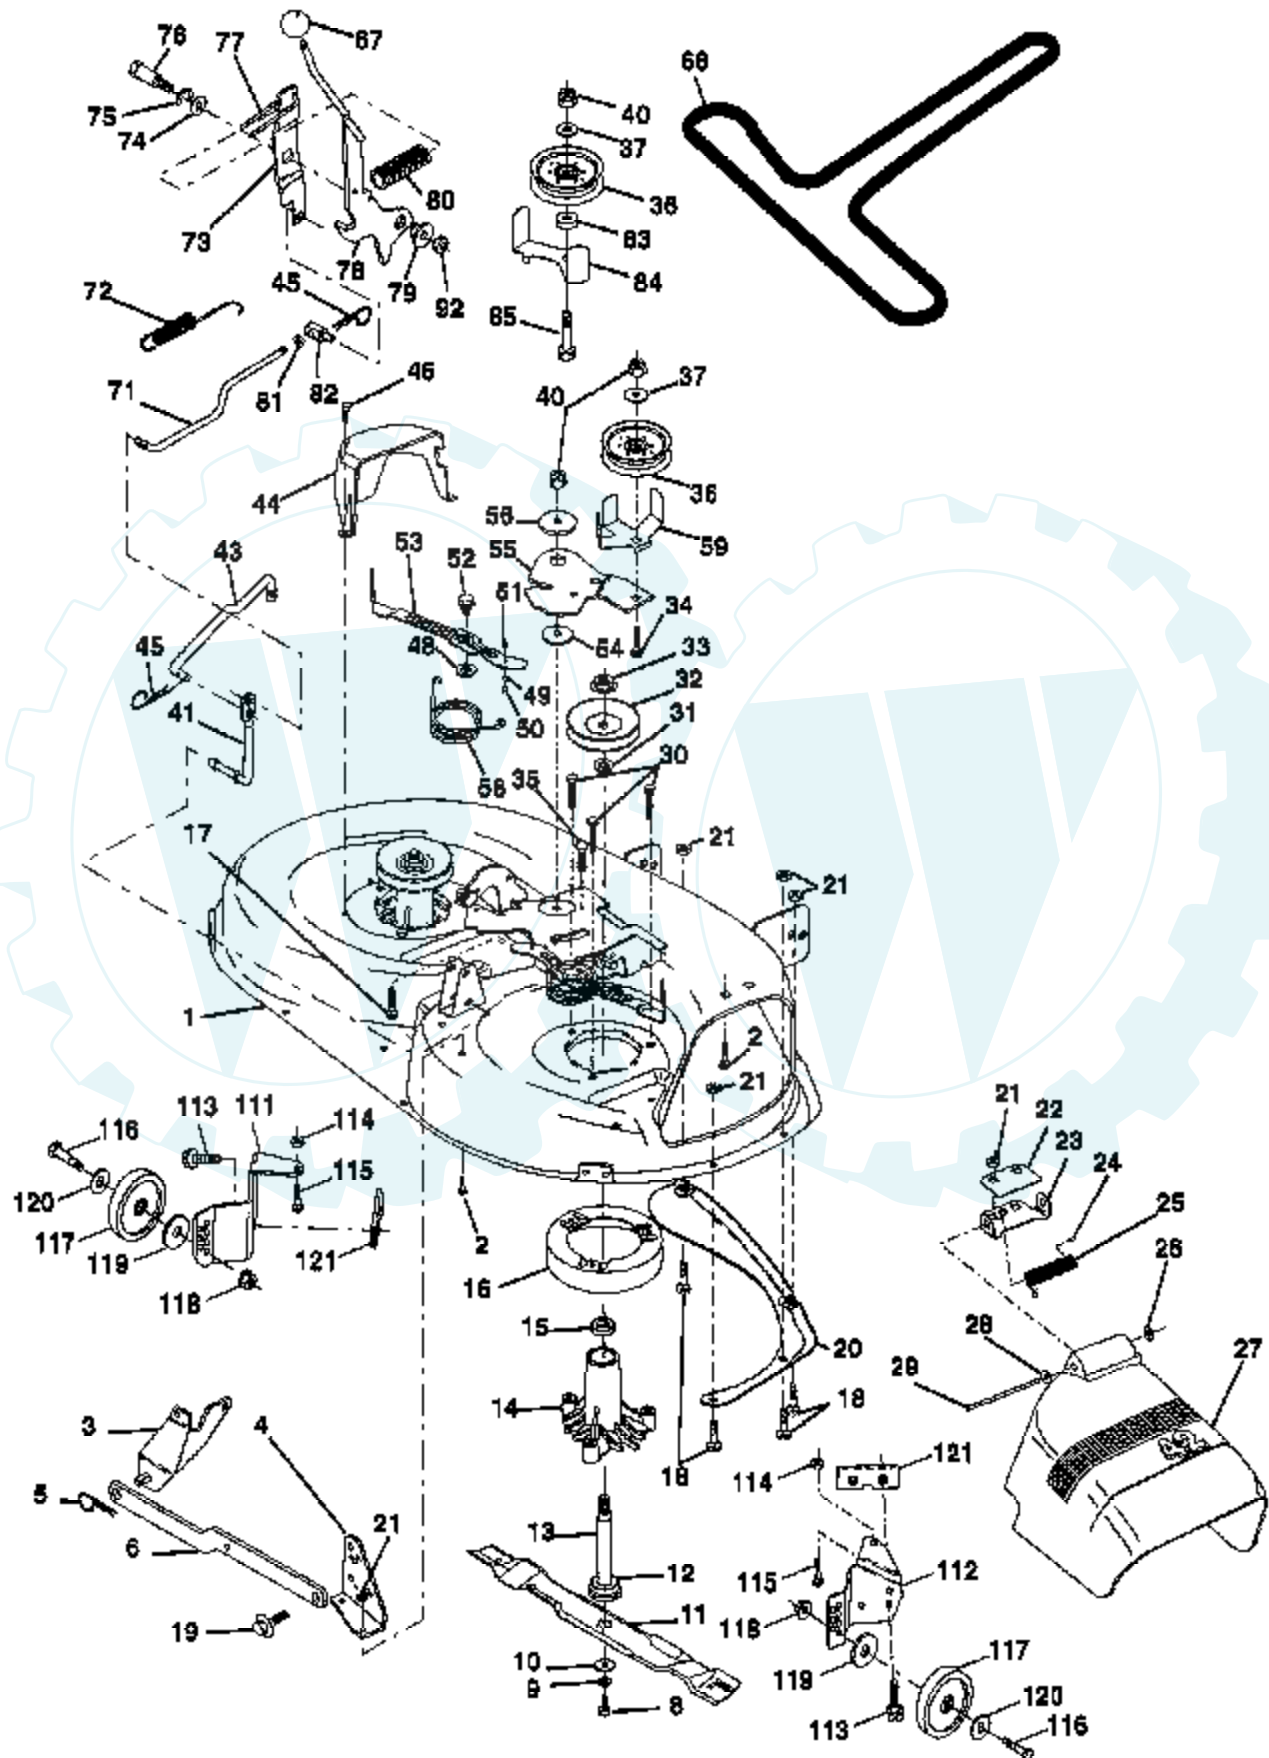

Ref #	Part Number	Qty	Description
611	494451		FUEL INLET TUBE
614	93306		COTTER, HAIR PIN
615	93307		RETAINER, E-RING
618	262803		SPRING, CHOKE RETURN
634	281168		SEAL, CHOKE SHAFT
634A	491323		SEAL, GOVERNOR
634B	281167		WASHER, THROTTLE SHAFT
635	66538		ELBOW, SPARK PLUG
646	224546		BRACE, AIR CLEANER
657	93496		SCREW, SEMS
663	94620		SCREW, HEX HEAD
668	280848		SPACER
726	392134		GEAR, RING
727	490324		COVER, STARTER
728	94627		SCREW, SEMS 3/4"
729	281159		CLIP, LEAD WIRE
729A	224723		RETAINER, WIRE
741	262135		GEAR, TIMING
757	212359		LINK, COUNTERWEIGHT
758	399891		COUNTERWEIGHT ASSY
759	298909		PIN ASSY, PISTON, STD
761	93875		SCREW, COUTENWEIGHT
842	270920		SEAL, OIL FILLER CAP
847	490474		FILL GROUP, OIL
851	221798		TERMINAL, IGNITION CABLE
869	261463		SEAT, INTAKE VALVE, STANDARD
870	213316		SEAT, EXHAUST VALVE, STANDARD
871	261961		GUIDE, EXHAUST VALVE
	231218		GUIDE, INTAKE VALVE
872	281104		COVER, AIR CLEANER
875	494237		BODY, AIR CLEANER
877	393456		DIODE & CONNECTOR ASSY
955	94642		SCREW, FUEL BOWL
965	94108		LOCKNUT, AIR CLEANER MOUNTING
975	494378		BOWL ASSEMBLY, CARBURETOR
977	494385		CARBURETOR GASKET KIT
987	281166		SEAL, THROTTLE SHAFT
1005	280687		FAN, FLYWHEEL
1006	224413		RETAINER, FAN
1019	491255		LABEL KIT
1044	94673		SCREW, SHOULDER, HEX HEAD

TRACTOR -- MODEL NUMBER AYP7124A59

MOWER DECK