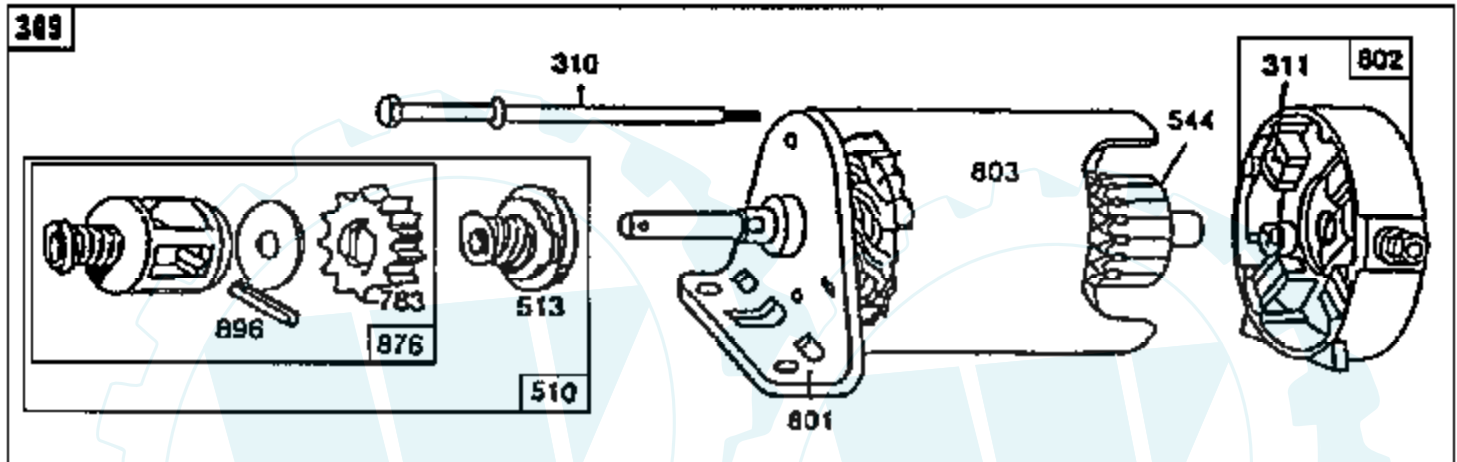

TRACTOR - - MODEL NUMBER AYP7124A59

BRIGGS & STRATTON ENGINE - MODEL NUMBER 289707, TYPE NUMBER 0130-01

Reference Number	309	310	311	510	544	801	802	803
Manufacturer	Motor and Drive Assy.	Thru Bolt Assembly	Brush Assembly	Drive Assembly	Armature Assembly	Drive End Cap Assembly	End Cap Assy. Commutator	Housing Assembly
Briggs & Stratton	Housing Length							
12V	3-21/32"	394805	94003	395538	490421**	390837	394858	395537*
								398159

*Includes Brush Set

**Includes #398003 Clutch Assembly (Ref. No. 513)
#280104 Gear (Ref. No. 783)
#490467 Retainer and Pin (Ref. No. 876)
94288 Roll Pin (Ref. No. 896)