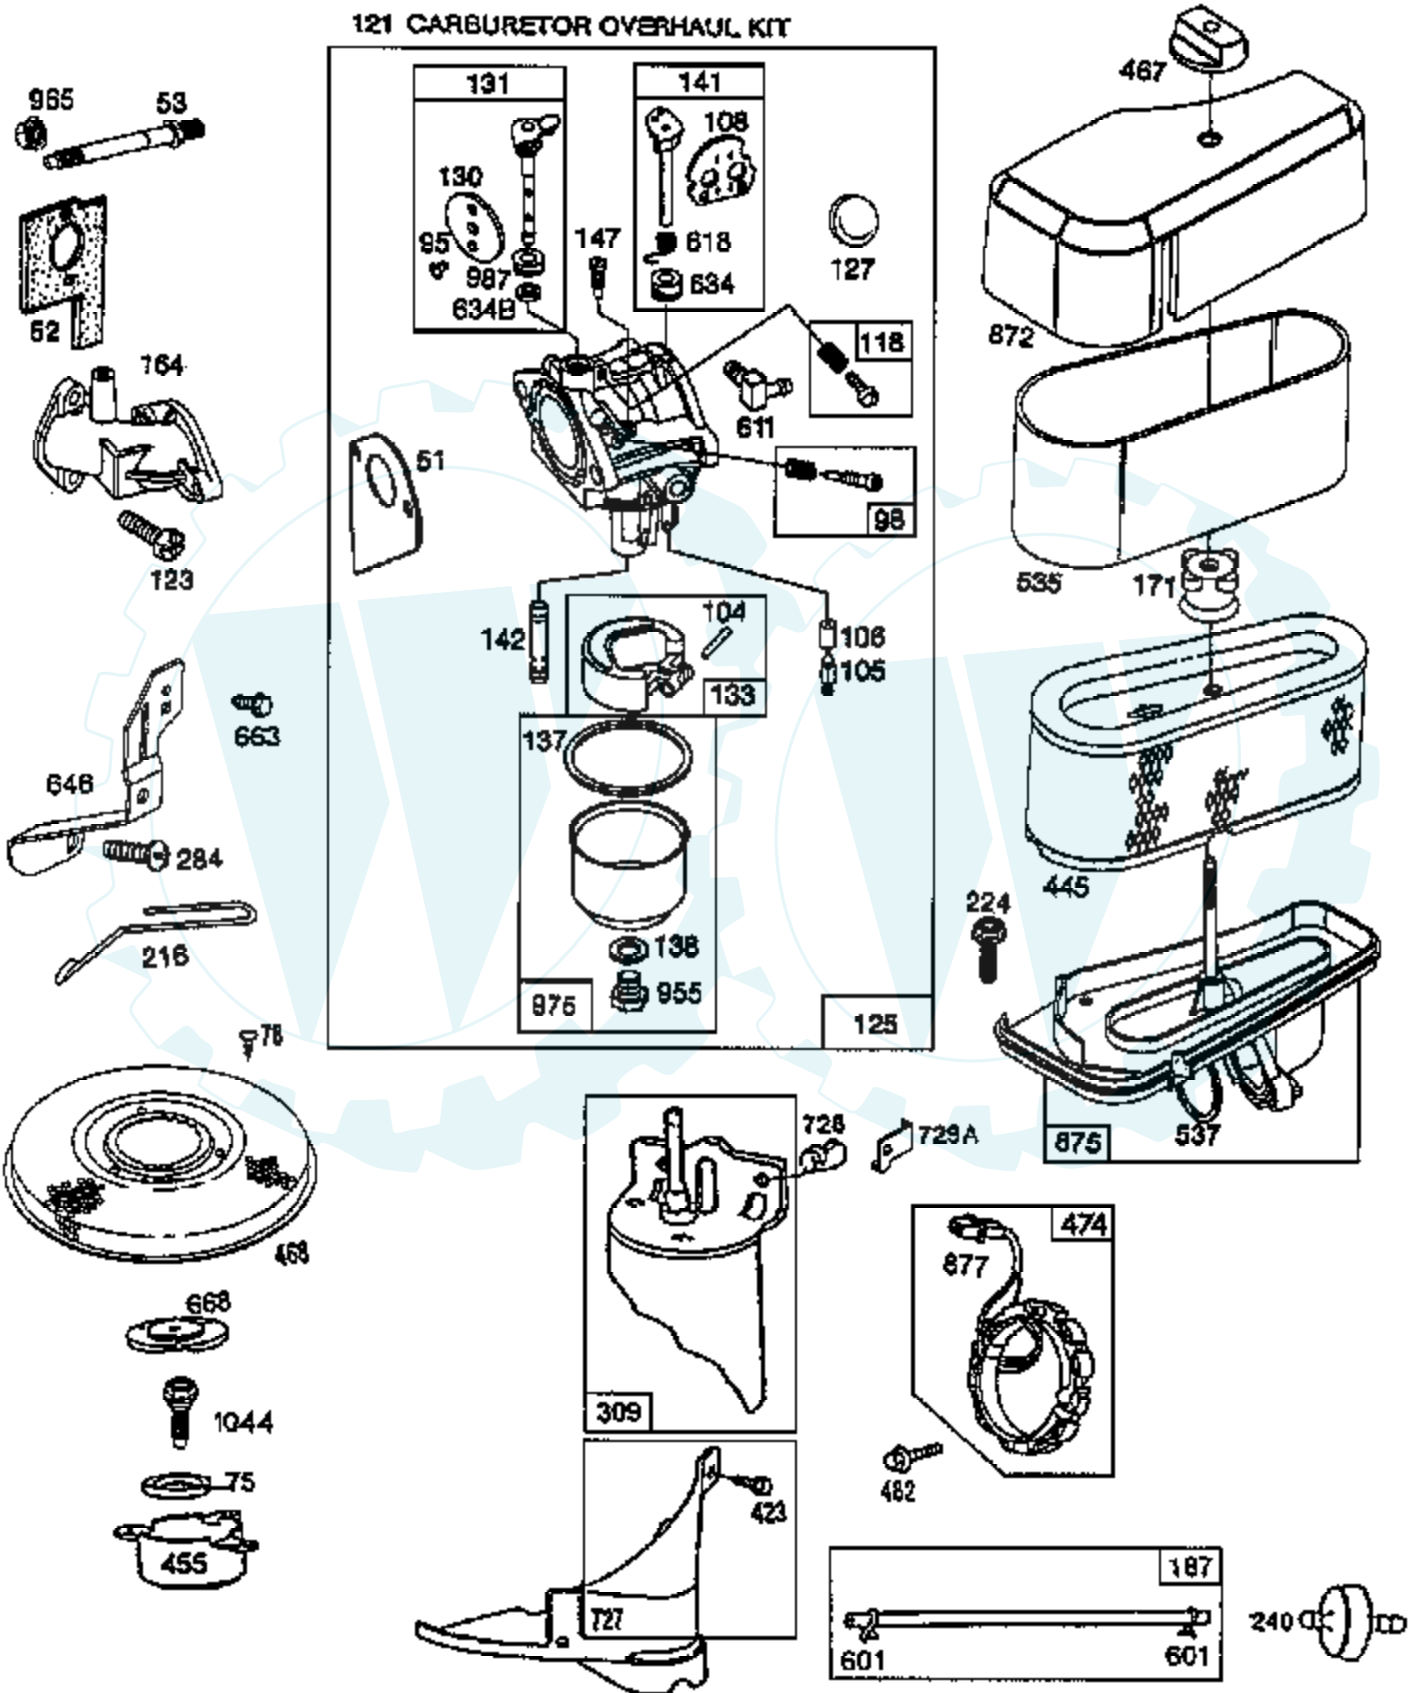

TRACTOR -- MODEL NUMBER AYP7124A59

BRIGGS & STRATTON ENGINE - MODEL NUMBER 289707, TYPE NUMBER 0130-01

121 CARBURETOR OVERHAUL KIT

Ref #	Part Number	Qty	Description
1	490450		CYLINDER ASSEMBLY
2	399265		P/N CONFLICT - CHECK WITH SUPPLIER
3	391086		SEAL, OIL
5	494240		HEAD, CYLINDER
7	271866		GASKET, CYLINDER HEAD
8	391406		BREATHER ASSEMBLY
9	27803		GASKET, VALVE COVER
10	94621		SCREW, STEMS
11	280100		TUBE, BREATHER
12	271916		GASKET, CRANKCASE COVER 1/64"
	271997		GASKET, CRANKCASE COVER .005"
	271996		GASKET, CRANKCASE COVER .009"
13	94622		SCREW, CYLINDER HEAD 3"
15	94239		PLUG, OIL DRAIN
16	495162		CRANKSHAFT
	94196		KEY, TIMING GEAR
18	494238		BASE, ENGINE
20	291675		SEAL, OIL
22	94624		SCREW, SEMS, BASE MOUNTING
23	492326		FLYWHEEL & RING GEAR ASSY, MAGNETO
24	222698		KEY, FLYWHEEL
25	391780		RING SET, PISTON, STANDARD
	392331		RING SET, PISTON, STANDARD SIZE
	391781		RING SET, PISTON .010" OVERSIZE
	391782		RING SET, PISTON .020" OVERSIZE
	391783		RING SET, PISTON .030" OVERSIZE
27	260924		LOCK, PISTON PIN
28	299691		PIN ASSEMBLY, PISTON, STANDARD
	391286		PIN ASSEMBLY, PISTON .005" OVER
29	490348		ROD ASSEMBLY, CONNECTING
	490469		ROD ASSEMBLY, CONNECTING .020" UNDERSIZE
			CRANKPIN
32	94671		SCREW, CONNECTING ROD
33	262246		VALVE, EXHAUST
34	262247		VALVE, INTAKE
35	65906		SPRING, INTAKE VALVE
36	26828		SPRING, EXHAUST VALVE
37	224502		GUARD, FLYWHEEL
40	221596		RETAINER, INTAKE VALVE
41	292260		RETAINER, EXHAUST VALVE
42	93630		RETAINER, EXHAUST VALVE ROTOCOIL(2)
45	262248		TAPPET-VALVE
46	212897		GEAR, CAM
51	272465		GASKET, CARBURETOR (CARBURETOR TO ELBOW)
52	272554		GASKET CARB
53	94637		STUD, CARBURETOR MOUNTING
75	224061		WASHER, SPRING
78	93805		SCREW, SEMS
95	94098		SCREW, THROTTLE
98	495800		SCREW, IDLE SPEED
104	231789		PIN, FLOAT HINGE
105	231855		VALVE ASSY, INLET NEEDLE
106	231854		INLET VALVE SEAT
108	224540		VALVE, CHOKE
118	494383		VALVE, NEEDLE
121	495799		IN CARBURETOR OVERHAUL KIT
123	94616		SCREW, ELBOW MOUNTING