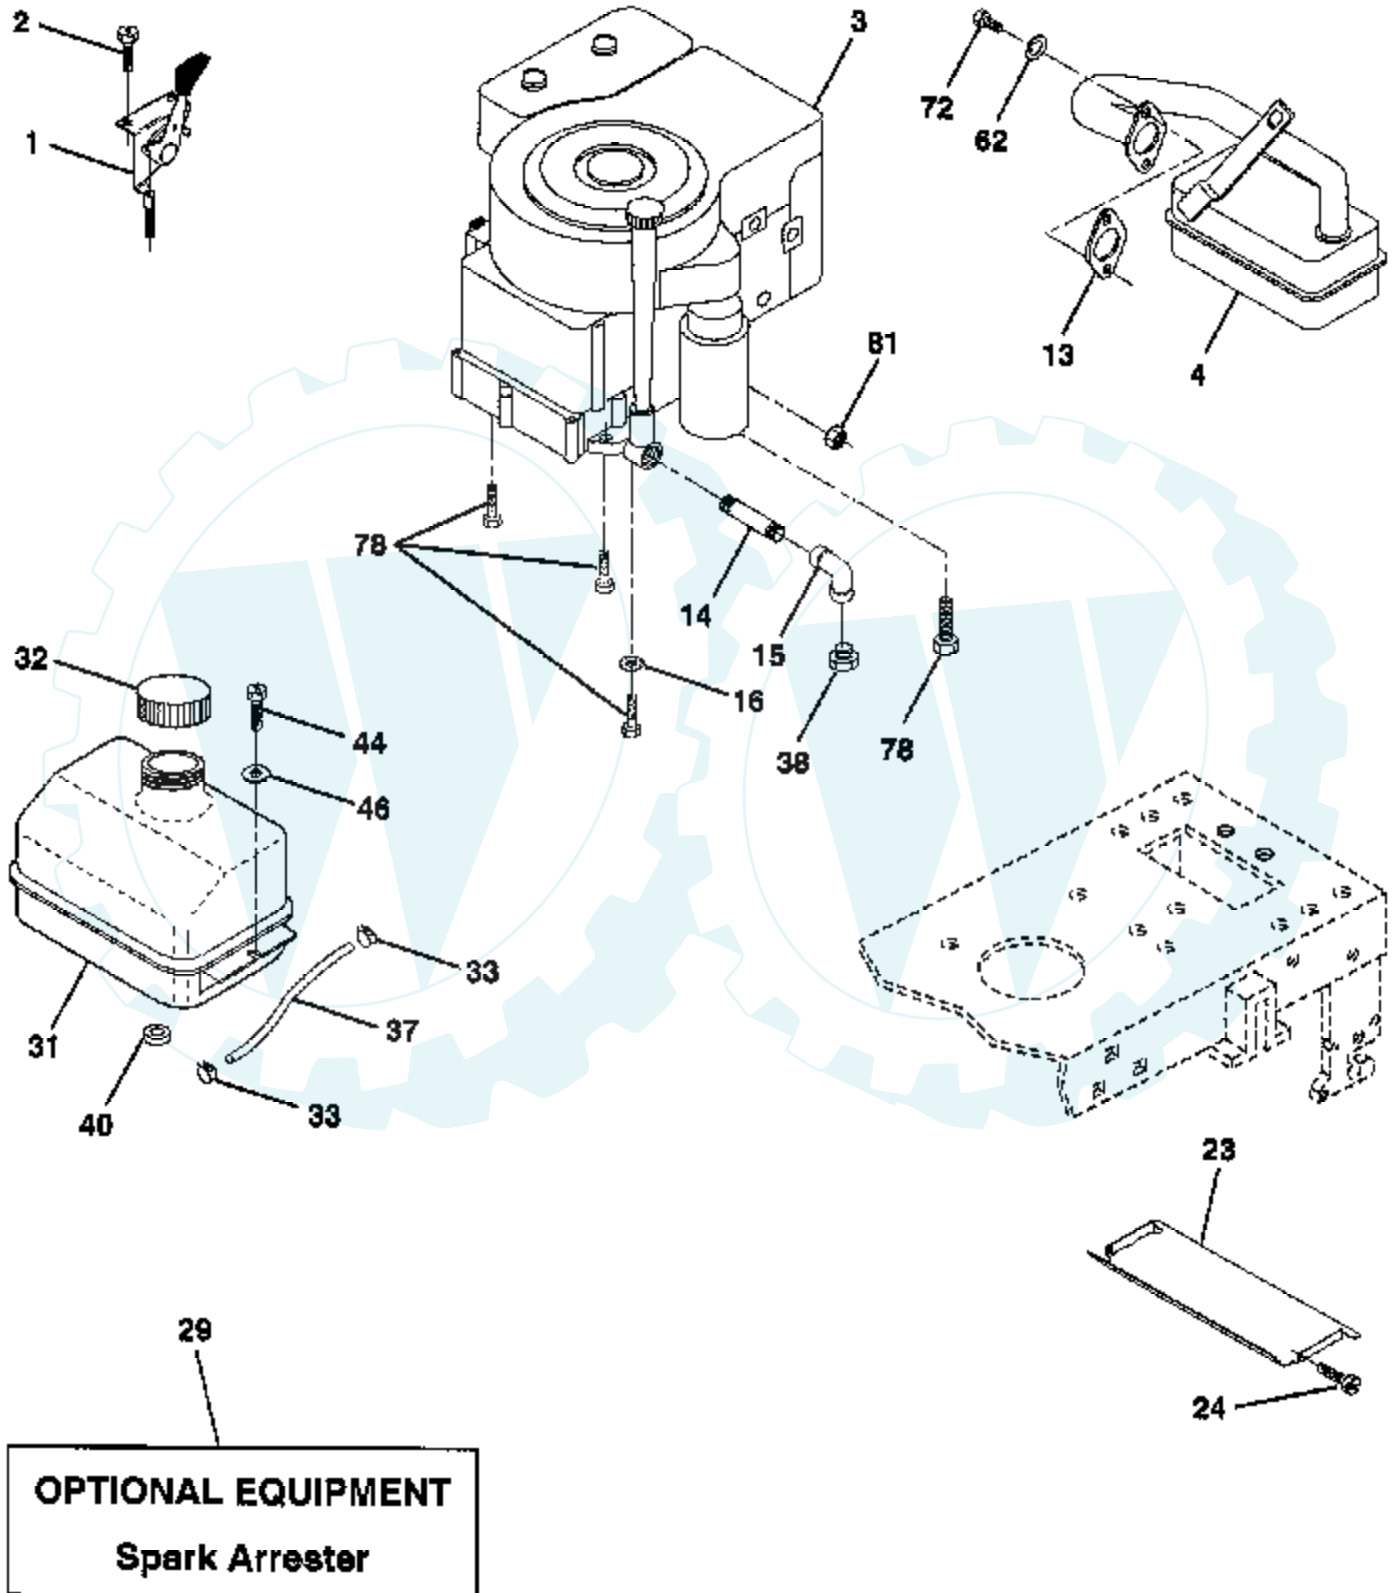

TRACTOR - - MODEL NUMBER AYP7124A59

ENGINE

Ref #	Part Number	Qty	Description
1	132759		SUB= 918132759
2	17720410		SCREW LT
3			REFER TO IMAGE
4	137348		MUFFLER
13	125593X		SUB= 272293
14	13280324		PIPE NIPPLE
15	13200300		ELBOW
16	11050600		LOCKWASHER
23	128953		HEAT SHIELD
24	17021008		SCREW
29	137180		SUB= 532137180
31	109202X		TANK.FUEL.LT.
32	140527		CAP ASM FUEL
33	123487X		HOSE CLAMP
37	137040		LINE FUEL
38			CHECK WITH SUPPLIER
40	124028X		SUB= 532124028
44	17490412		SCREW HEX CRT
46	19091416		WASHER
62	10040500		LOCKWASHER
72	71070512		SCREW
78	17490620		SCREW
81	73510400		NUT