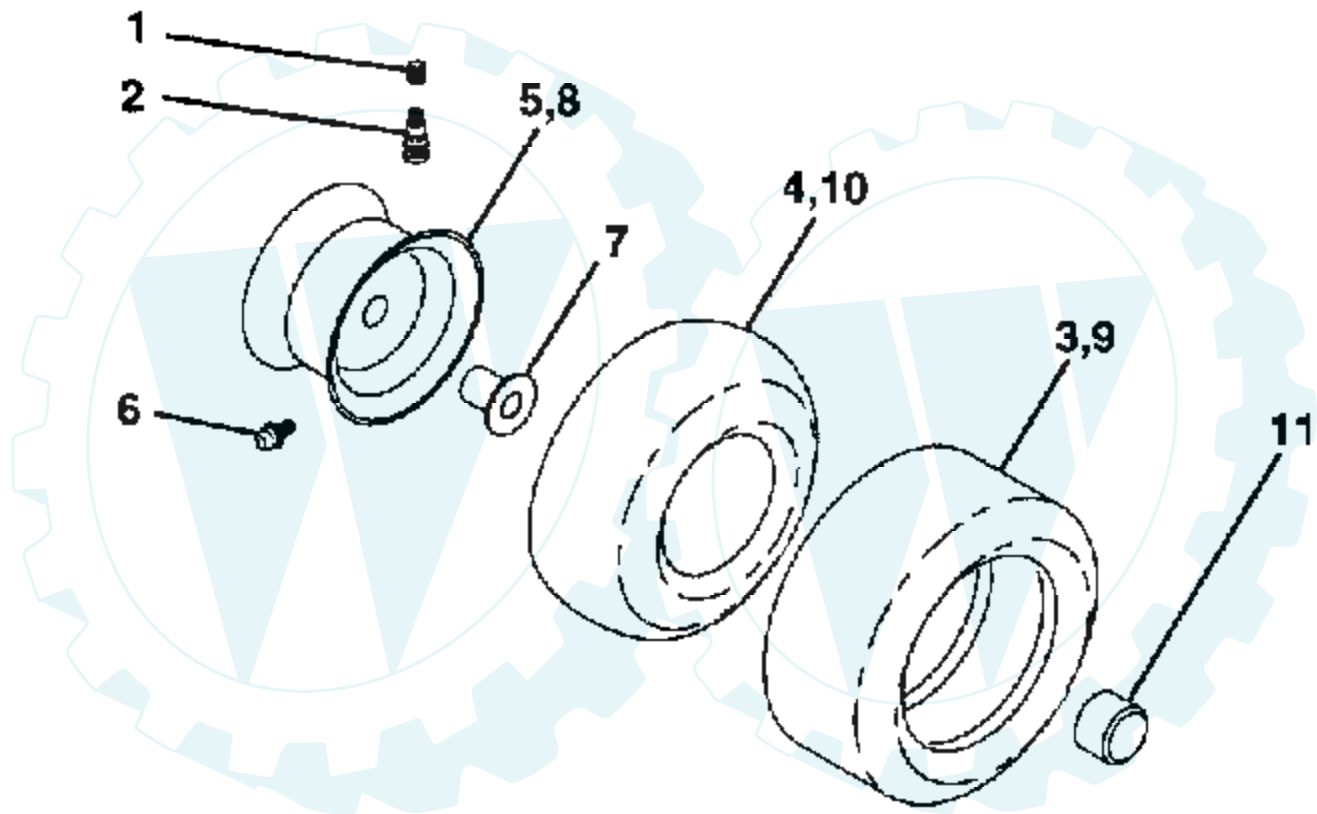

TRACTOR - - MODEL NUMBER AYP7124A59

WHEELS AND TIRES

NOTE: All component dimensions given in U.S. inches
1 inch = 25.4 mm

Ref #	Part Number	Qty	Description
1	59192		VALVE CAP
2	65139		VALVE STEM LT
3	106222X		SUB= 122073X
4	59904		TUBE.5.3/4.5/6
5	106732X427		"RIM ASM 6"" FRT"
6	278H		FITTING LT
7	9040H		"FLANGE, BEARING"
8	106108X427		"RIM AS 8"" REAR"
9	106268X		SUB= 122074X
10	7152J		TUBE.18X9.5-8
11	104757X		HUB CAP