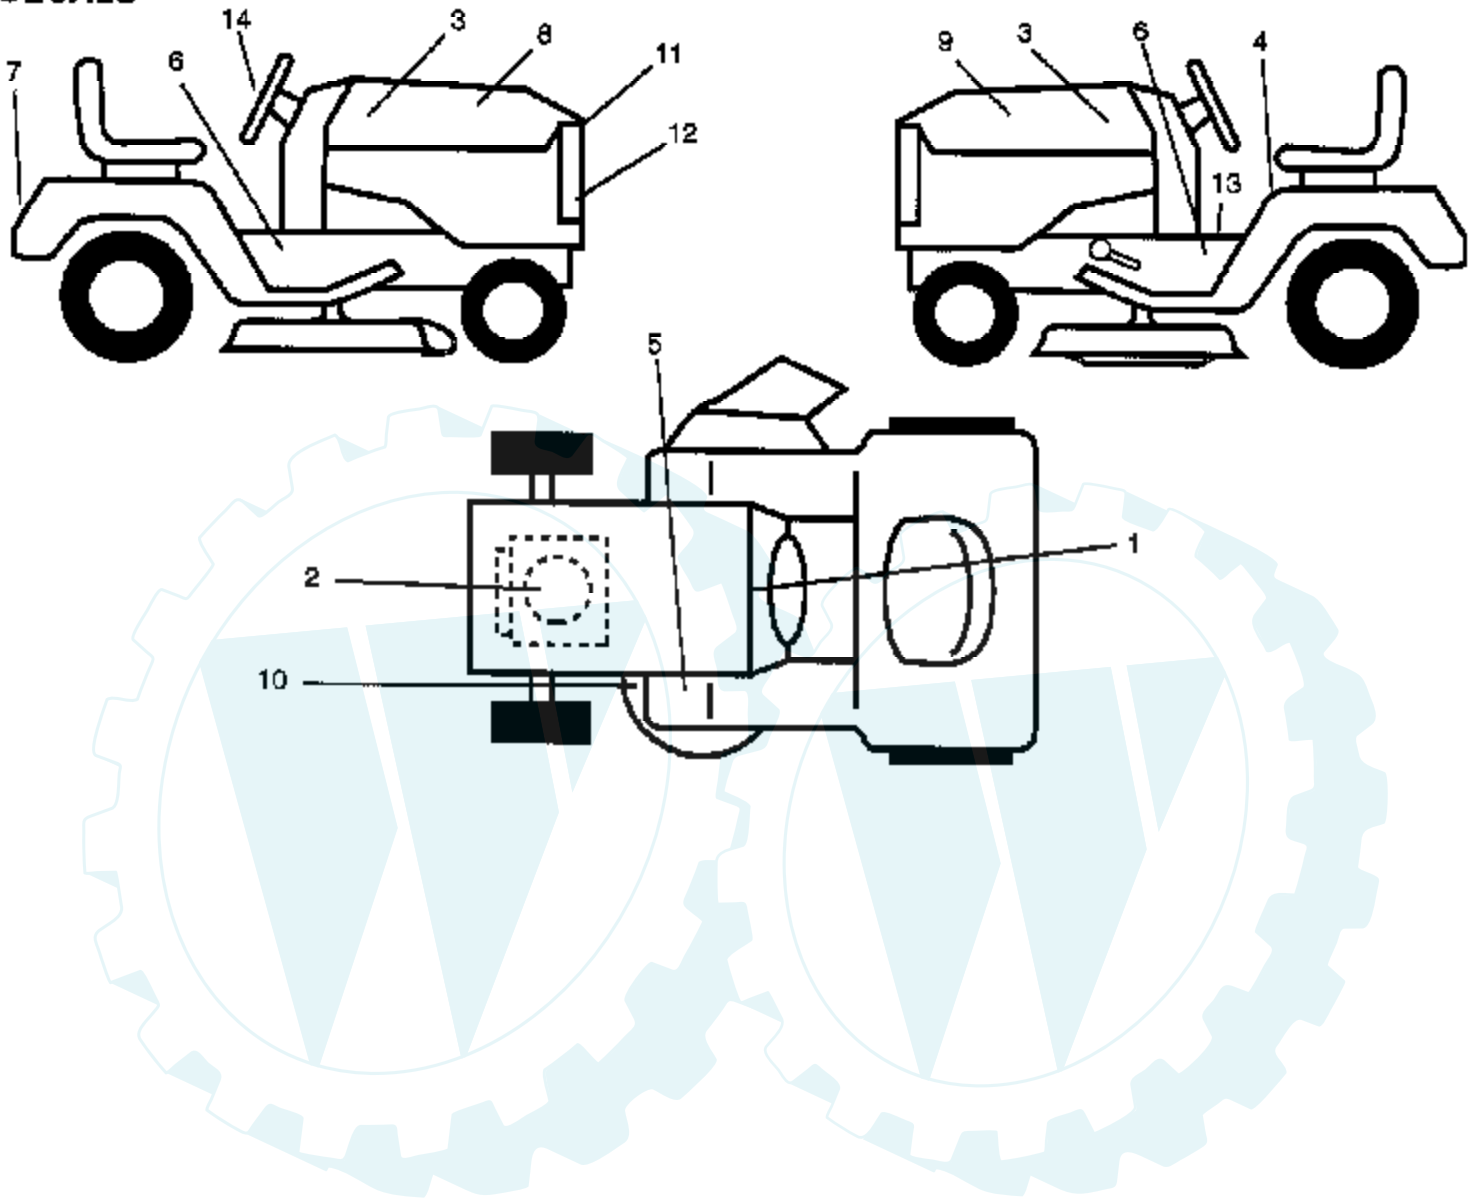

TRACTOR - - MODEL NUMBER AYP7124A59

DECALS

Ref #	Part Number	Qty	Description
1	138955		DECAL.DASH.INST.
2	138652		DECAL.ENG.272632
3	141506		NAMEPLATE WIZARD
4	133796		DECAL
5	4900J		DECAL T
6	141507		DECAL CHASSIS
7	127521		NLA
8	141498		DECAL HOOD RH WIZ
9	141499		DECAL HOOD LH WIZ
10	136832		DECAL
11	141503		DECAL GRILL WIZ
12	141504		DECAL GRILL WIZ
13	140837		DECAL BRAK PARK
14	133870		NLA
	138311		DECAL HANDLE LIFT
	146085		MANUAL.O.7124A59