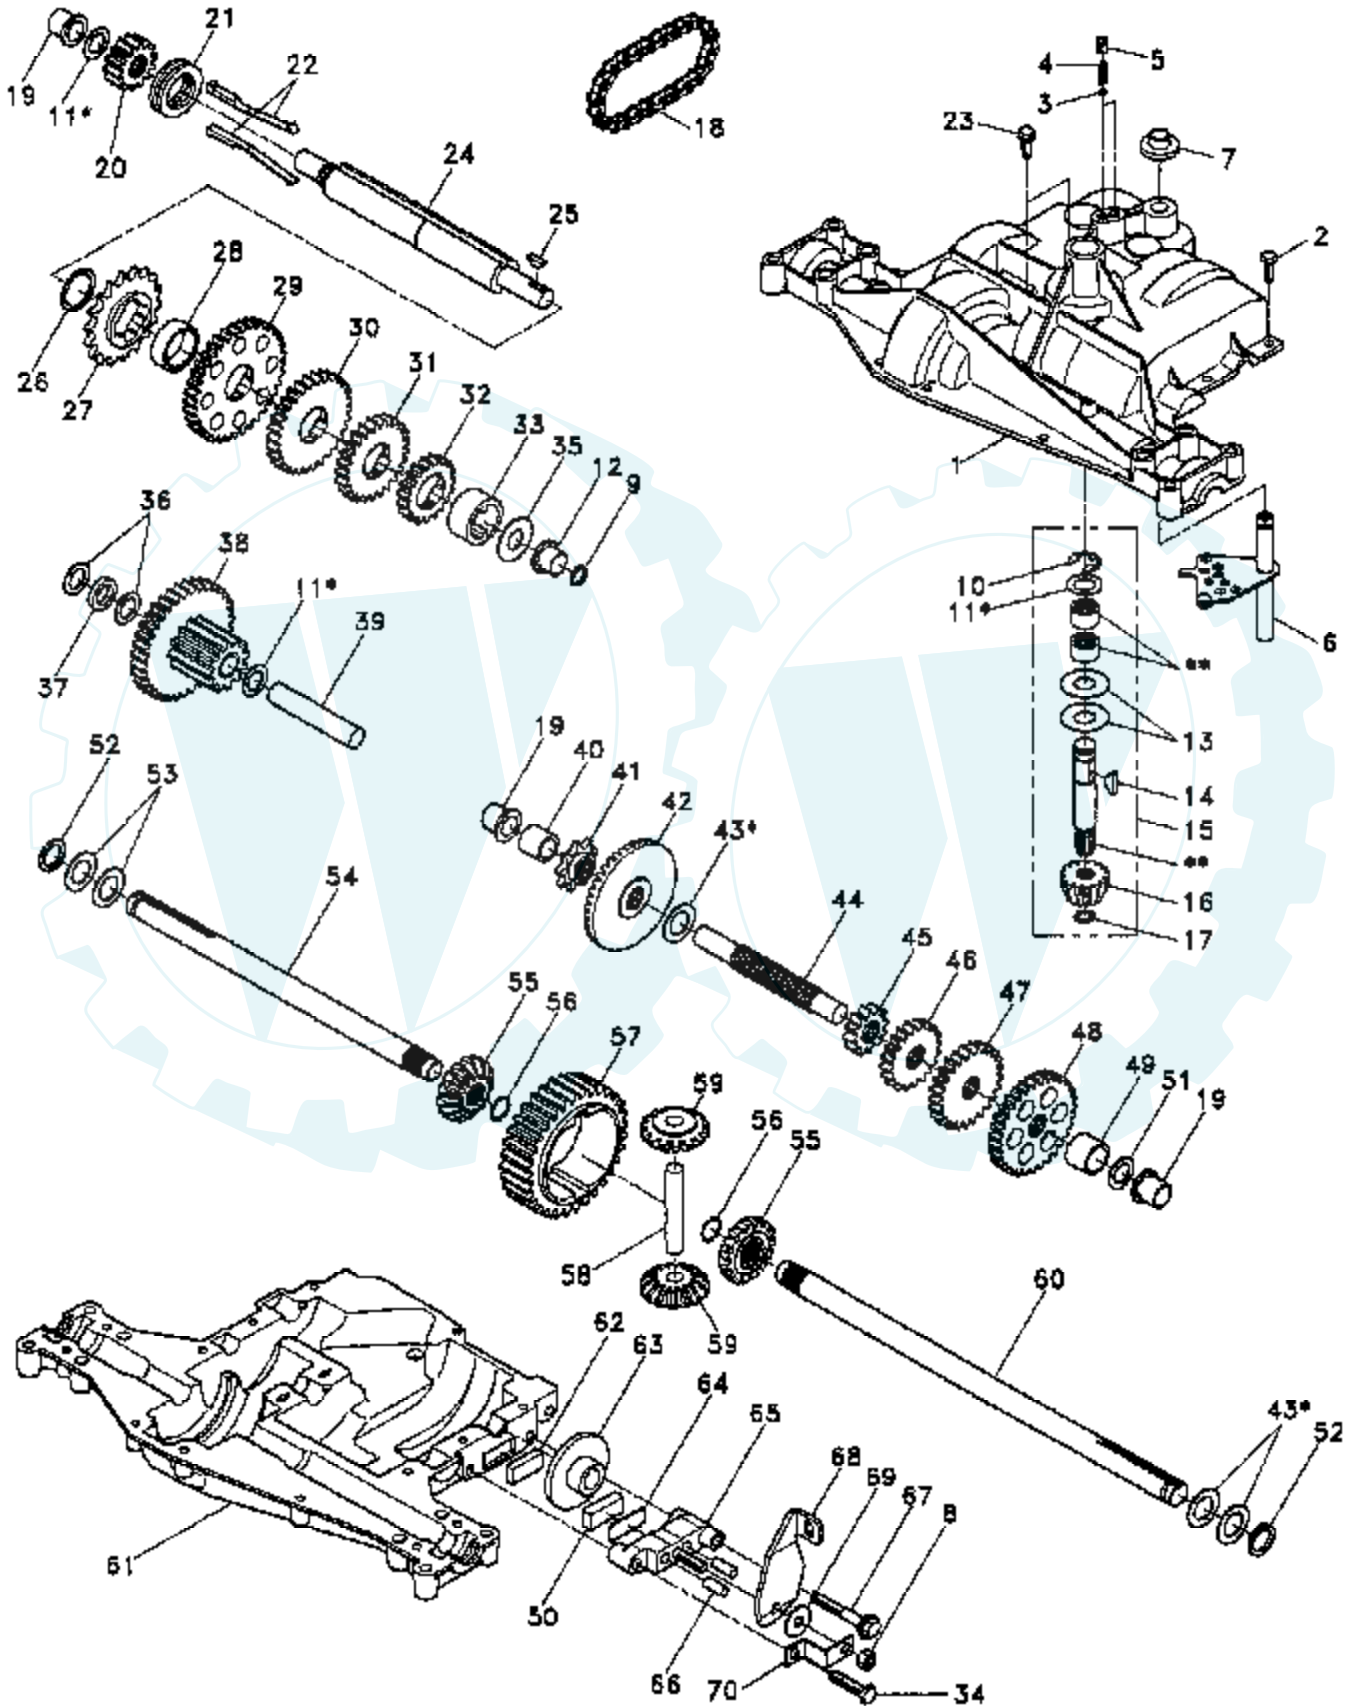

TRACTOR -- MODEL NUMBER AYP7124A59

DANA TRANSAXLE - MODEL NUMBER 4360-77

Ref #	Part Number	Qty	Description
1	5305D		HOUSING, UPPER
2	1919		SCREW
3	5112		BALL, DETENT
4	3626		SPRING, DETENT
5	3623		SCREW, SET
6	4731		SHIFTER ASSEMBLY
7	5024		BOOT, SHIFTER
8	3847		LOCKNUT 5/16-24
9	5416		SEAL, OIL
10	1106		RING, RETAINING
11	4689		ASSY, KIT, SHIM .625 SHAFT
12	5415		BEARING, FLANGE
13	3876		WASHER, PLAIN .632 X 1.38 X .046
14	1746		KEY, WOODRUFF, #9
15	4551		ASSEMBLY, KIT, INPUT SHAFT
16	3590		PINION, BEVEL, 14 TEETH
17	3624		RING, RETAINING
18	3625		CHAIN, 24 PITCHES
19	1542		BEARING, FLANGE
20	5402		GEAR, SPUR, 14 TEETH
21	5303		COLLAR, CLUTCH
22	4758		ASSEMBLY, KIT, CLUTCH KEYS
23	5131		SCREW TAPPING WITH SEALER
24	5403		SHAFT, INTERMEDIATE
25	1375		KEY, WOODRUFF, #61
26	3627		RING, RETAINING
27	3830		SPROCKET, 18 TEETH
28	3841		SPACER
29	5365		GEAR, SPUR, 37 TEETH
30	3867		GEAR, SPUR, 30 TEETH
31	3783		GEAR, SPUR, 25 TEETH
32	5026		SPACER 1.133 X 1.50 X .750
33	3869		GEAR, SPUR, 22 TEETH
34	3724		SCREW TAPPING
35	3628		WASHER, PLAIN .640 X 1.37 X .061
36	1423		WASHER, PLAIN .632 X 1.00 X .026
37	3422		SPACER .630 X 1.00 X .169
38	4286		ASSY GEAR COMB 12&35 TEETH
39	3967		SHAFT, IDLER
40	3901		SPACER .635 X .875 X .755
41	3645		SPROCKET, 9 TEETH
42	3853		GEAR, BEVEL, 42 TEETH
43	4691		ASSY, KIT, SHIM .750 SHAFT
44	3882		SHAFT, DRIVE
45	5364		GEAR SPUR, 12 TEETH
46	3866		GEAR, SPUR, 20 TEETH
47	3719		GEAR, SPUR, 25 TEETH
48	3683		GEAR, SPUR, 31 TEETH
49	3684		SPACER .781 X 1.00 X .750
50	3907		PUCK, FRICTION
51	1145		WASHER, PLAIN .632 X 1.00 X .060
52	5130		WASHER, NEOPRENE
53	3184		WASHER, PLAIN .758 X 1.25 X .031
54	3880		AXLE LEFT HAND
55	3780		GEAR, MITER, 15 TEETH
56	3656		RING, RETAINING
57	3839		GEAR, SPUR, 32 TEETH
58	3919		SHAFT, CROSS