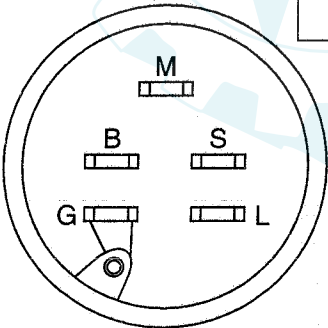

12 HP 38" TRACTOR - - MODEL NUMBER AYP7122B39

SCHEMATIC

IGNITION SWITCH

POSITION	CIRCUIT
OFF	M + G
ON	B + L
START	B + S

NOTE
 YOUR TRACTOR IS EQUIPPED WITH A SPECIAL ALTERNATOR SYSTEM. THE LIGHTS ARE NOT CONNECTED TO THE BATTERY, BUT HAVE THEIR OWN ELECTRICAL SOURCE. BECAUSE OF THIS, THE BRIGHTNESS OF THE LIGHTS WILL CHANGE WITH ENGINE SPEED. AT IDLE THE LIGHTS WILL DIM. AS THE ENGINE IS SPEEDED UP, THE LIGHTS WILL BECOME THEIR BRIGHTEST.

WIRING INSULATED CLIPS

NOTE: If wiring insulated clips were removed for servicing of unit, they should be replaced to properly secure your wiring.

REPAIR PARTS

12 HP 38" TRACTOR - - MODEL NUMBER AYP7122B39