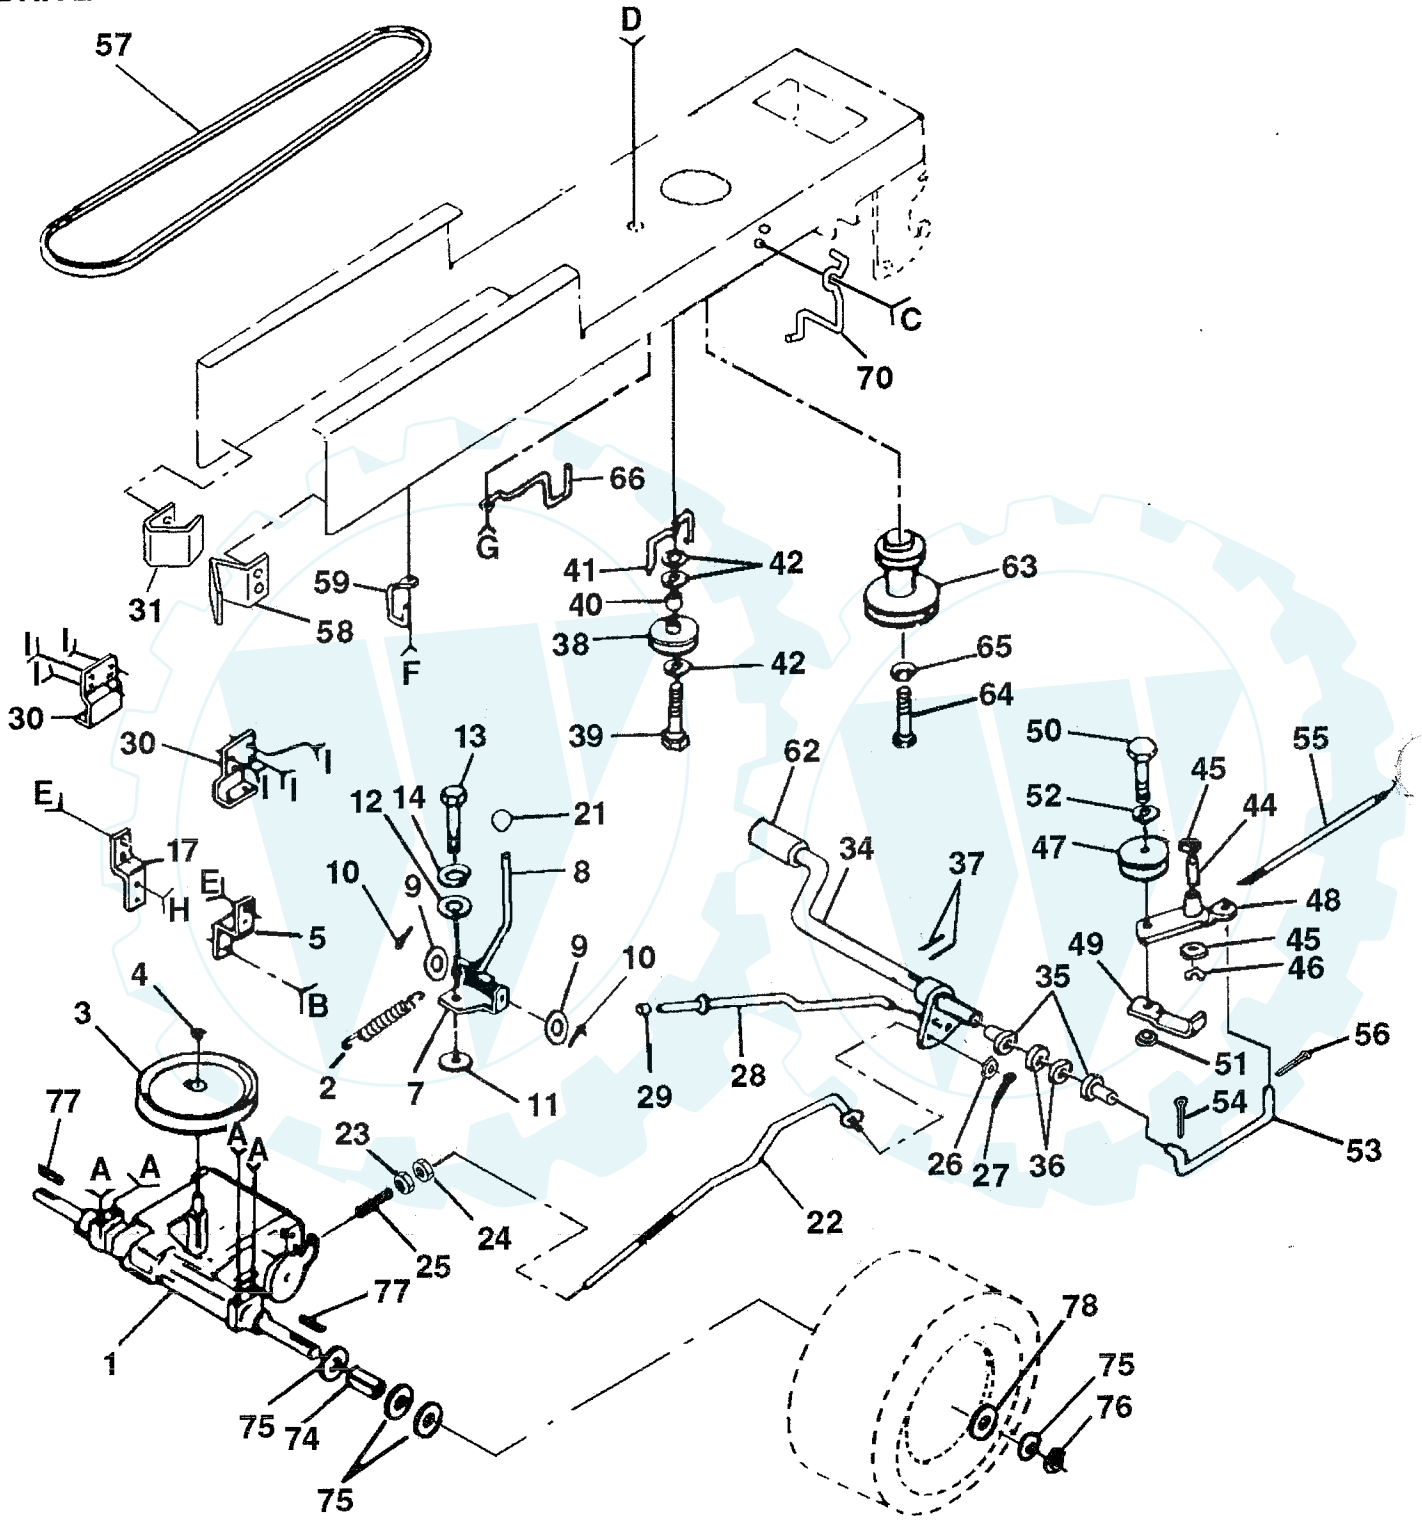

REPAIR PARTS

12 HP 38" TRACTOR - - MODEL NUMBER AYP7122B39

DRIVE

A	B	C	D	E	F	G	H	I
15	6	71	43	18	61	67	20	32
100		72		19	60	68		33
16		73				69		

Der Ersatzteilspezialist im Internet.

REPAIR PARTS

12 HP 38" TRACTOR - - MODEL NUMBER AYP7122B39

DRIVE

KEY NO.	PART NO.	DESCRIPTION	KEY NO.	PART NO.	DESCRIPTION
1	137361	Transaxle 4 Sp Dana Model Number 4360-46	40	4470J	Spacer Split 395 X 59 Bzp
2	110422X	Spring Return Brake	41	109070X	Keeper Belt Retainer
3	123666X	Pulley Transaxle	42	19131312	Washer 13/32 X 13/16 X 12 Ga
4	12000028	Ring Retainer	43	73680600	Nut Crownlock 3/8-16 Unc
5	121520X	Strap Torque 30 Degrees	44	105706X	Bearing Nyl 503 X 628 X 1 25
6	17490512	Screw Thdrol 5/16-18 X 3/4 TYT	45	110812X	Washer Hardened
7	106919X	Plate Rod Shift T/a	46	12000039	Ring Klip #t5304-50
8	124461X	Rod Shift Blk Dana	47	127783	Pulley Idler V Groove Plastic
9	19151216	Washer 15/32 X 3/4 X 16 Ga	48	123789X	Bellcrank Asm Clutch
10	76020416	Pin Cotter 1/8 X 1 Cad	49	123205X	Retainer Belt Style Spring
11	105701X	Washer Plate Shf 388 Sq Hole	50	74760624	Bolt Hex Hd 3/8-16unc X 1-1/2
12	19091210	Washer 9/32 X 3/4 X 10 Ga	51	73680600	Nut Crownlock 3/8-16 Unc
13	71040412	Bolt Fin Hex 1/4-28unfx3/4 Gr8	52	19131316	Washer 13/32 X 13/16 X 16 Ga
14	10040400	Washer Lock Hvy Helical 1/4	53	105710X	Link Clutch 7 66
15	74760644	Bolt Hex 3/8-16 x 2-3/4	54	76020412	Pin Cotter 1/8 X 3/4 Cad
16	73680600	Nut Crownlock 3/8-16 UNC	55	105709X	Spring Return Clutch 6 75
17	121520X	Strap Torque 30 Degrees	56	76020412	Pin Cotter 1/8 X 3/4 Cad
18	74760612	Bolt Fin Hex 3/8-16unc X 3/4	57	125907X	V-Belt Ground Drive 90 00
19	73680600	Nut Crownlock 3/8-16 Unc	58	127274X	Keeper Belt RH LT Pnt/zinc 16g
20	17490512	Screw Thdrol 5/16-18 X 3/4 TYT	59	136715	Keeper Belt Chassis Span Ctr
21	106933X	Knob Rd 1/2-13 Plstc Thds Blk	60	19131312	Washer 13/32 X 13/16 X 12 Ga
22	131867	Rod Brake LT	61	17490612	Screw Thdrol 3/8-16x3/4 Ty-tt
23	73800600	Nut Lock Hex W/wsh 3/8-16unc	62	8883R	Cover Pedal Blk Round
24	73350600	Nut Hex Jam 3/8-16 Unc	63	134825	Engine Pulley LT/YT
25	106888X	Spring Rod Brake 2 00 Zinc	64	71170764	Bolt Hex 7/16-20x4 Gr 5
26	19131316	Washer 13/32 X 13/16 X 16 Ga	65	10040700	Washer Lock Hvy Hlcl Spr 7/16
27	76020412	Pin Cotter 1/8 X 3/4 Cad	66	129921	Keeper Belt Engine LH LT
28	128904	Rod Brake Parking LT	67	74760616	Bolt Fin Hex 3/8-16unc X 1
29	71673	Cap Brake Parking Black	68	19131312	Washer 13/32 X 13/16 X 12 Ga
30	109167X	Bracket Transmission	69	73680600	Nut Crownlock 3/8-16 Unc
31	127275X	Keeper Belt LH LT 14 Ga	70	134683	Guide Belt Mower Drive RH
32	74760616	Bolt Fin Hex 3/8-16unc X 1"	71	74760616	Bolt Fin Hex 3/8-16unc X 1
33	73680600	Nut Crownlock 3/8-16 Unc	72	19132012	Washer 13/32 X 1-1/4 X 12 Ga
34	122424X	Shaft Asm Pedal Foot 1 930	73	73680600	Nut Crownlock 3/8-16 Unc
35	120183X	Bearing Nylon Blk 629 Id	74	109502X	Spacer Axle
36	19211616	Washer 21/32 X 1 X 16 Ga	75	121749X	Washer 25/32 X 1 1/4 X 16 Ga
37	1572H	Pin Roll 3/16 X 1"	76	12000001	E-ring #5133-75
38	123674X	Pulley Idler Flat	77	123583X	Key Square 2 0 X 1845/ 1865
39	74760644	Bolt Fin Hex 3/8-16unc X 2-3/4	78	121748X	Washer 25/32 X 1-5/8 X 16 Ga
			100	19131216	Washer 13/32 x 3/4 x 16. Ga.