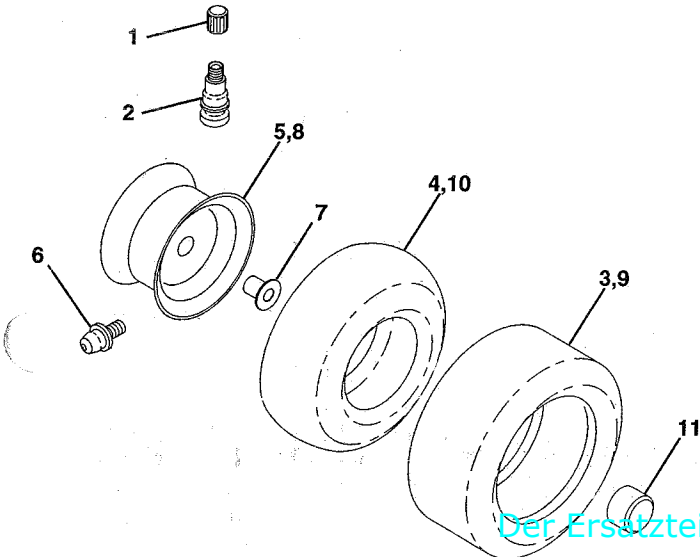

WHEELS AND TIRES

KEY NO.	PART NO.	DESCRIPTION
1	59192	Cap Valve Tire
2	65139	Stem Valve
3	106222X	Tire F Ts 15 X 6 0 - 6 Service
4	59904	Tube Front (Service Item Only)
5	106732X311	Rim Asm 6"front White Service
6	278H	Fitting Grease (Front Wheel Only)
7	9040H	Bearing Flange (front Wheel Only)
8	106108X311	Rim Asm 8"rear White Service
9	106268X	Tire R Ts 18x9 5-8-C Service
10	7152J	Tube Rear (Service Item Only)
11	104757X	Cap Axle Blk 1 50 X 1 00