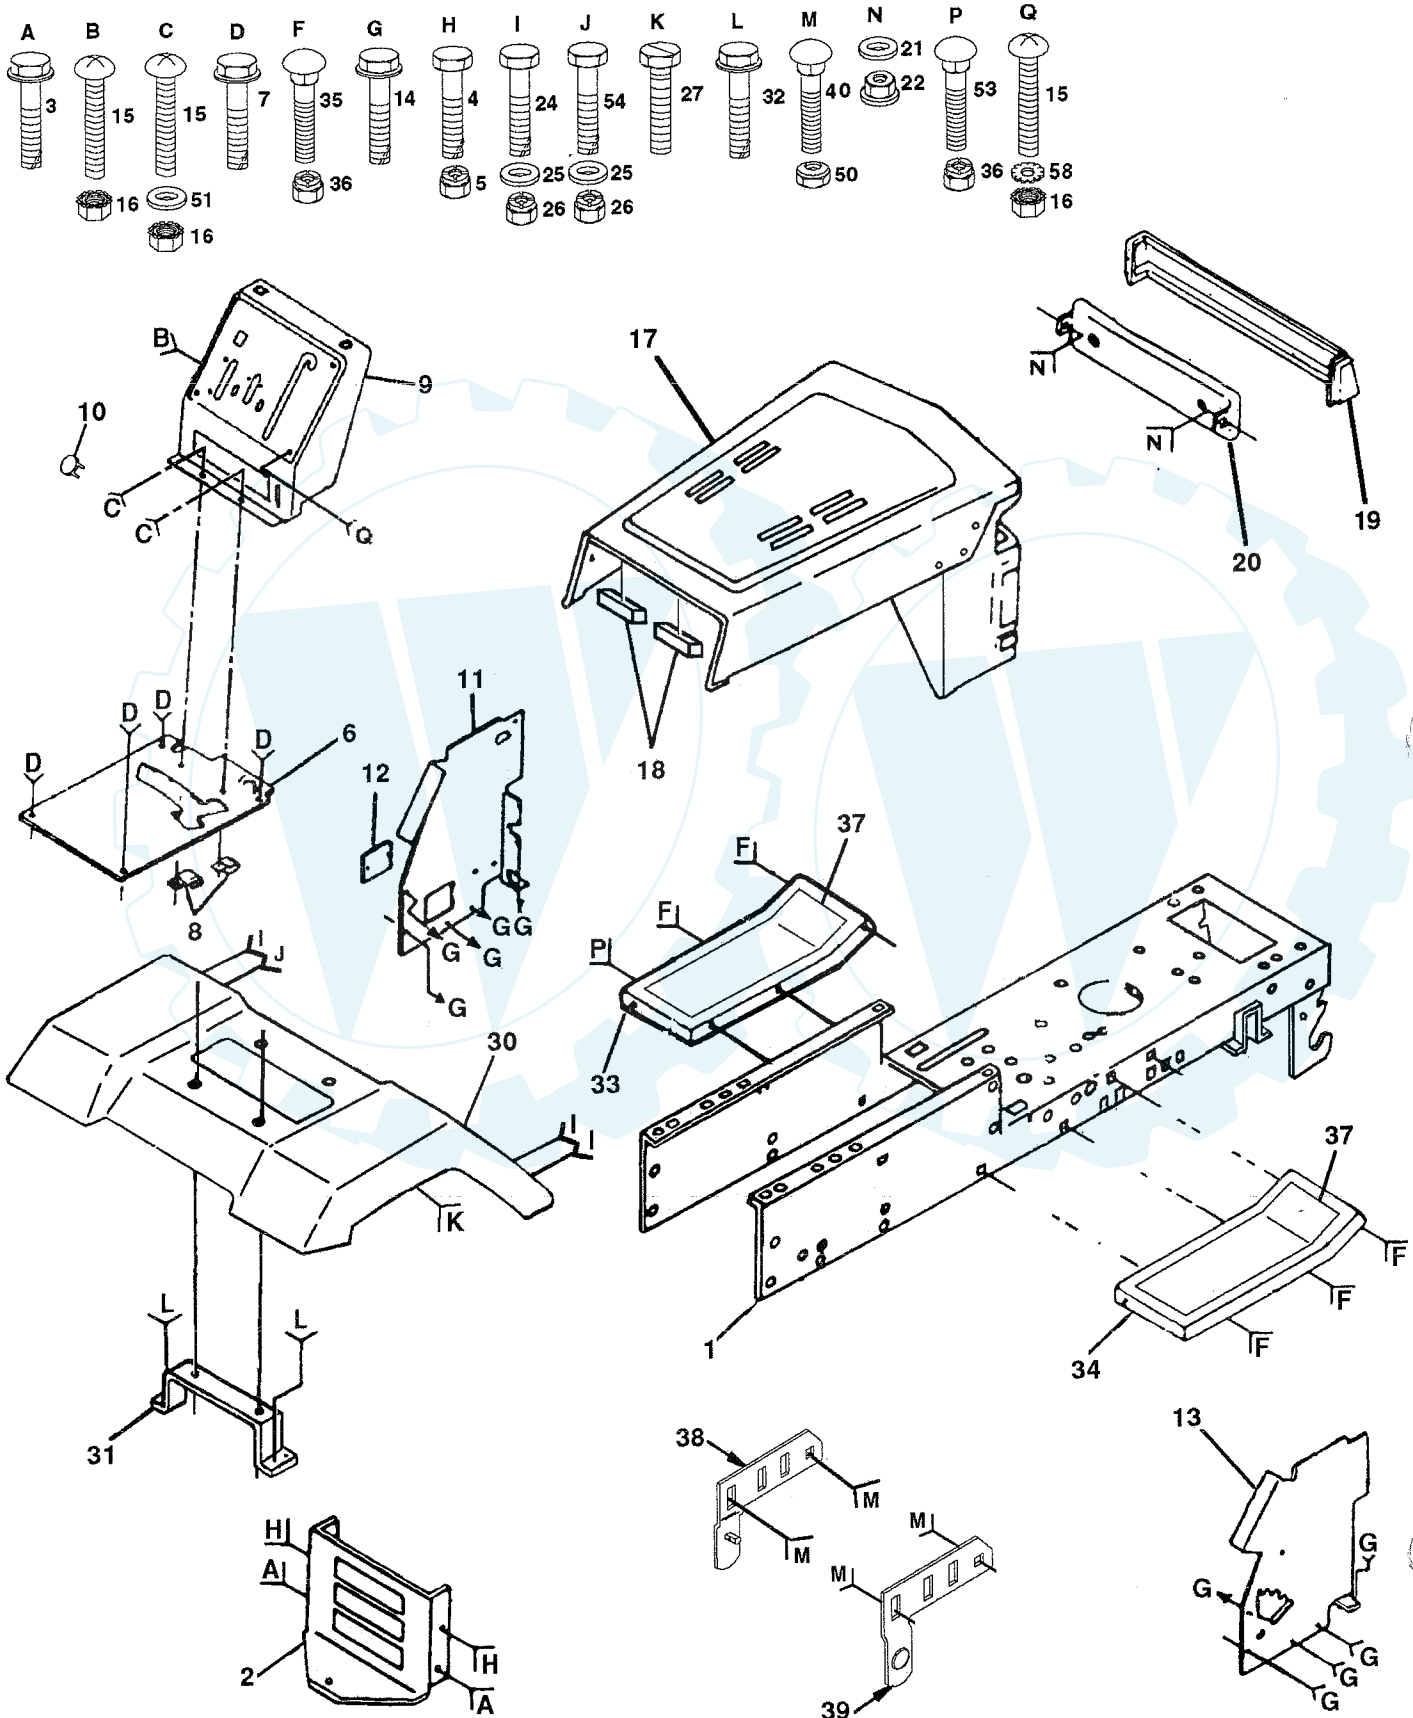

REPAIR PARTS

12 HP 38" TRACTOR - - MODEL NUMBER AYP7122B39

CHASSIS AND ENCLOSURES

REPAIR PARTS

12 HP 38" TRACTOR - - MODEL NUMBER AYP7122B39

CHASSIS AND ENCLOSURES

KEY NO.	PART NO.	DESCRIPTION
1	135034	Chassis Wldmt 11ga 38/42 W/pvt
2	137275	Drawbar LT/YT 11 Ga
3	17490612	Screw Thdrol 3/8-16x3/4 Ty-tt
4	74760612	Bolt Fin Hex 3/8-16unc X 3/4
5	73680600	Nut Crownlock 3/8-16 Unc
6	124466X019	Saddle Silkscreen W/o HGT Adj
7	17490608	Screw Thdrol 3/8-16x1/2 Ty-tt
8	2751R	Clip Line Fuel 13/32 Mtg Hole
9	137411X016	Dash 1-pc M W/i N/c Sym
10	5479J	Plug Button Blk 359 Dia Choke
11	122795X	Panel Dash LH
12	121794X	Cover Access Black Square
13	124031X	Panel Dash RH Weldment
14	17490608	Screw Thdrol 3/8-16x1/2 Ty-tt
15	74180512	Screw Mach TRHD 5/16-18uncx3/4
16	73510500	Nut Keps 5/16-18 Unc
17	133956X505	Hood/grille Asm Pnt Welded
18	126938X	Bumper Hood
19	133805	Lens Grille HI Bar Clear
20	132257	Bezel Light Lt
21	19091216	Washer 9/32 X 3/4 X 16 Ga
22	108067X	Nut Pal
24	74760612	Bolt Fin Hex 3/8-16unc X 3/4
25	19131312	Washer 13/32 X 13/16 X 12 Ga
26	73680600	Nut Crownlock 3/8-16 Unc
27	17490608	Screw Thdrol 3/8-16x1/2 Ty-tt
30	109872X505	Fender Pnt LT W/o Shift(red)
31	136619	Bracket Fender Repl 109873x
32	17490612	Screw Thdrol 3/8-16x3/4 Ty-tt
33	105465X505	Footrest Pnt LH Ms-505
34	105464X505	Footrest Pnt RH Ms-505
35	72110606	Bolt Rdhd Sht Sqnk 3/8-16 X3/4
36	73680600	Nut Crownlock 3/8-16 Unc
37	131864	Pad Footrest Abrasive LT
38	134618	Bracket Asm Pvt38 LH MWR Rear
39	134617	Bracket Asm Pvt38 RH MWR Rear
40	72140608	Bolt Rdhd Sqnk 3/8-16unc X1
50	73800600	Nut Lock Hex W/wsh 3/8-16unc
51	19131216	Washer 13/32 X 3/4 X 16 Ga
53	72140608	Bolt Rdhd Sqnk 3/8-16unc X 1
54	74760614	Bolt Fin Hex 3/8-16unc X 7/8
58	11050600	Washer Lock Ext. Tooth 3/8