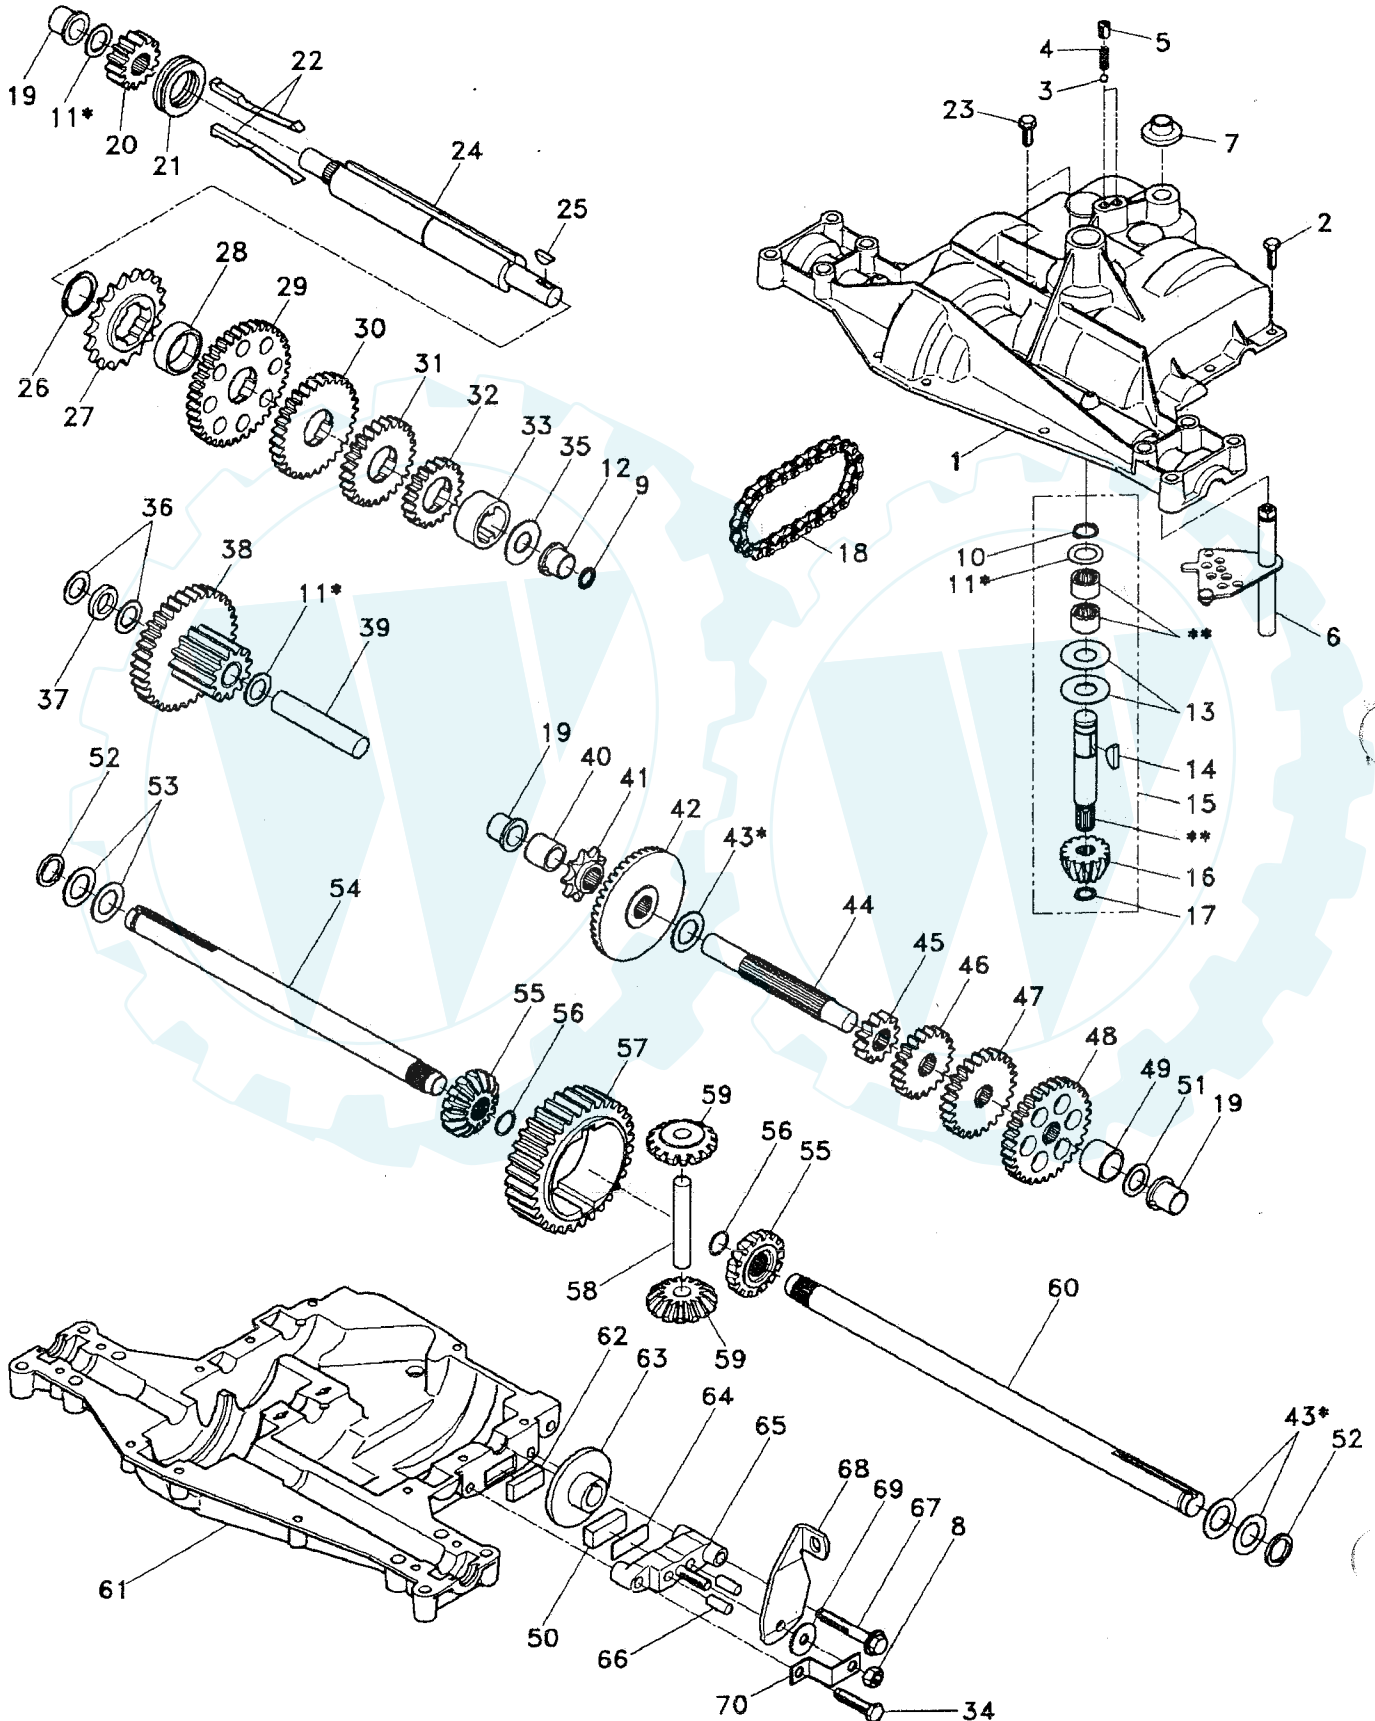

REPAIR PARTS

12 HP 38" TRACTOR - - MODEL NUMBER AYP7122B39

DANA TRANSAXLE - MODEL NUMBER 4360-46

REPAIR PARTS

12 HP 38" TRACTOR - - MODEL NUMBER AYP7122B39

MANA TRANSAXLE - MODEL NUMBER 4360-46

**KEY PART
NO. NO.**

DESCRIPTION

1	5305	Housing, Upper
2	1919	Screw, Self-Tapping, Large 1/4-20 x .734
3	5112	Ball, Detent
4	3626	Spring, Detent
5	3623	Screw, Set
6	4731	Kit, Shifter Assembly
7	5024	Boot, Shifter
8	3847	Locknut 5/16-24
9	5279	Square Ring
10	1099	Ring, Retaining
11	4689	* Assembly, Kit, Shim .625 Shaft
12	5278	Bearing, Flange
13	3876	Washer, Plain .632 x 1.38 x .046
14	1374	Key, Woodruff, #9
15	4551	Assembly, Kit, Input Shaft
16	3590	Pinion, Bevel, 14 Teeth
17	3624	Ring, Retaining
18	3625	Chain, 24 Pitches
19	1542	Bearing, Flange
	5280	Gear, Spur, 14 Teeth
	5303	Collar, Clutch
22	4758	Assembly, Kit, Clutch Keys
23	5131	Screw, Self-Tapping, with Sealer
24	5281	Shaft, Intermediate
25	1375	Key, Woodruff, #61
26	3627	Ring, Retaining
27	3830	Sprocket, 18 Teeth
28	3841	Spacer
29	3786	Gear, Spur, 37 Teeth
30	3867	Gear, Spur, 30 Teeth
31	3783	Gear, Spur, 25 Teeth
32	5202	Gear, Spur, 19 Teeth
33	5026	Spacer 1.133 x 1.50 x .750
34	3724	Screw, Self-Tapping 5/16-18 x 1.40
35	3628	Washer, Plain .640 x 1.37 x .061
36	1423	Washer, Plain .632 x 1.00 x .026
37	3422	Spacer .630 x 1.00 x .169
38	4286	Assembly, Gear, Combination of 12 Teeth and 35 Teeth

**KEY PART
NO. NO.**

DESCRIPTION

39	3967	Shaft, Idler
40	3901	Spacer .635 x .875 x .755
41	3645	Sprocket 9 Teeth
42	3853	Gear, Bevel, 42 Teeth
43	4691	* Assembly, Kit, Shim, .750 Shaft
44	3882	Shaft, Drive
45	3646	Gear, Spur, 12 Teeth
46	3866	Gear, Spur, 20 Teeth
47	3719	Gear, Spur, 25 Teeth
48	3683	Gear, Spur, 31 Teeth
49	3684	Spacer .781 x 1.00 x .750
50	3907	Puck, Friction
51	1145	Washer, Plain .632 x 1.00 x .060
52	5130	Washer, Neoprene
53	3184	Washer, Plain .758 x 1.25 x .031
54	3880	Axle, L.H.
55	3780	Gear, Miter, 15 Teeth
56	3656	Ring, Retaining
57	3839	Gear, Spur, 32 Teeth
58	3919	Shaft, Cross
59	3781	Gear, Miter, 15 Teeth
60	3881	Axle, R.H.
61	5304	Housing, Lower
62	3920	Puck, Friction
63	3276	Disc, Brake
64	3758	Spacer
65	3916	Jaw, Brake
66	3843	Pin, Dowel
67	5120	Screw, Self-Tapping, Large 5/16-18 x 2.25
68	5285	Lever, Actuating
69	3760	Washer, Plain .321 x 1.00 x .055
70	3917	Bracket, Anti-Rotation
71	4300	Grease

* Use in combinations to maintain proper clearances

** Order Key Number 15

NOTE: All component dimensions given in U.S. inches
1 inch = 25.4 mm