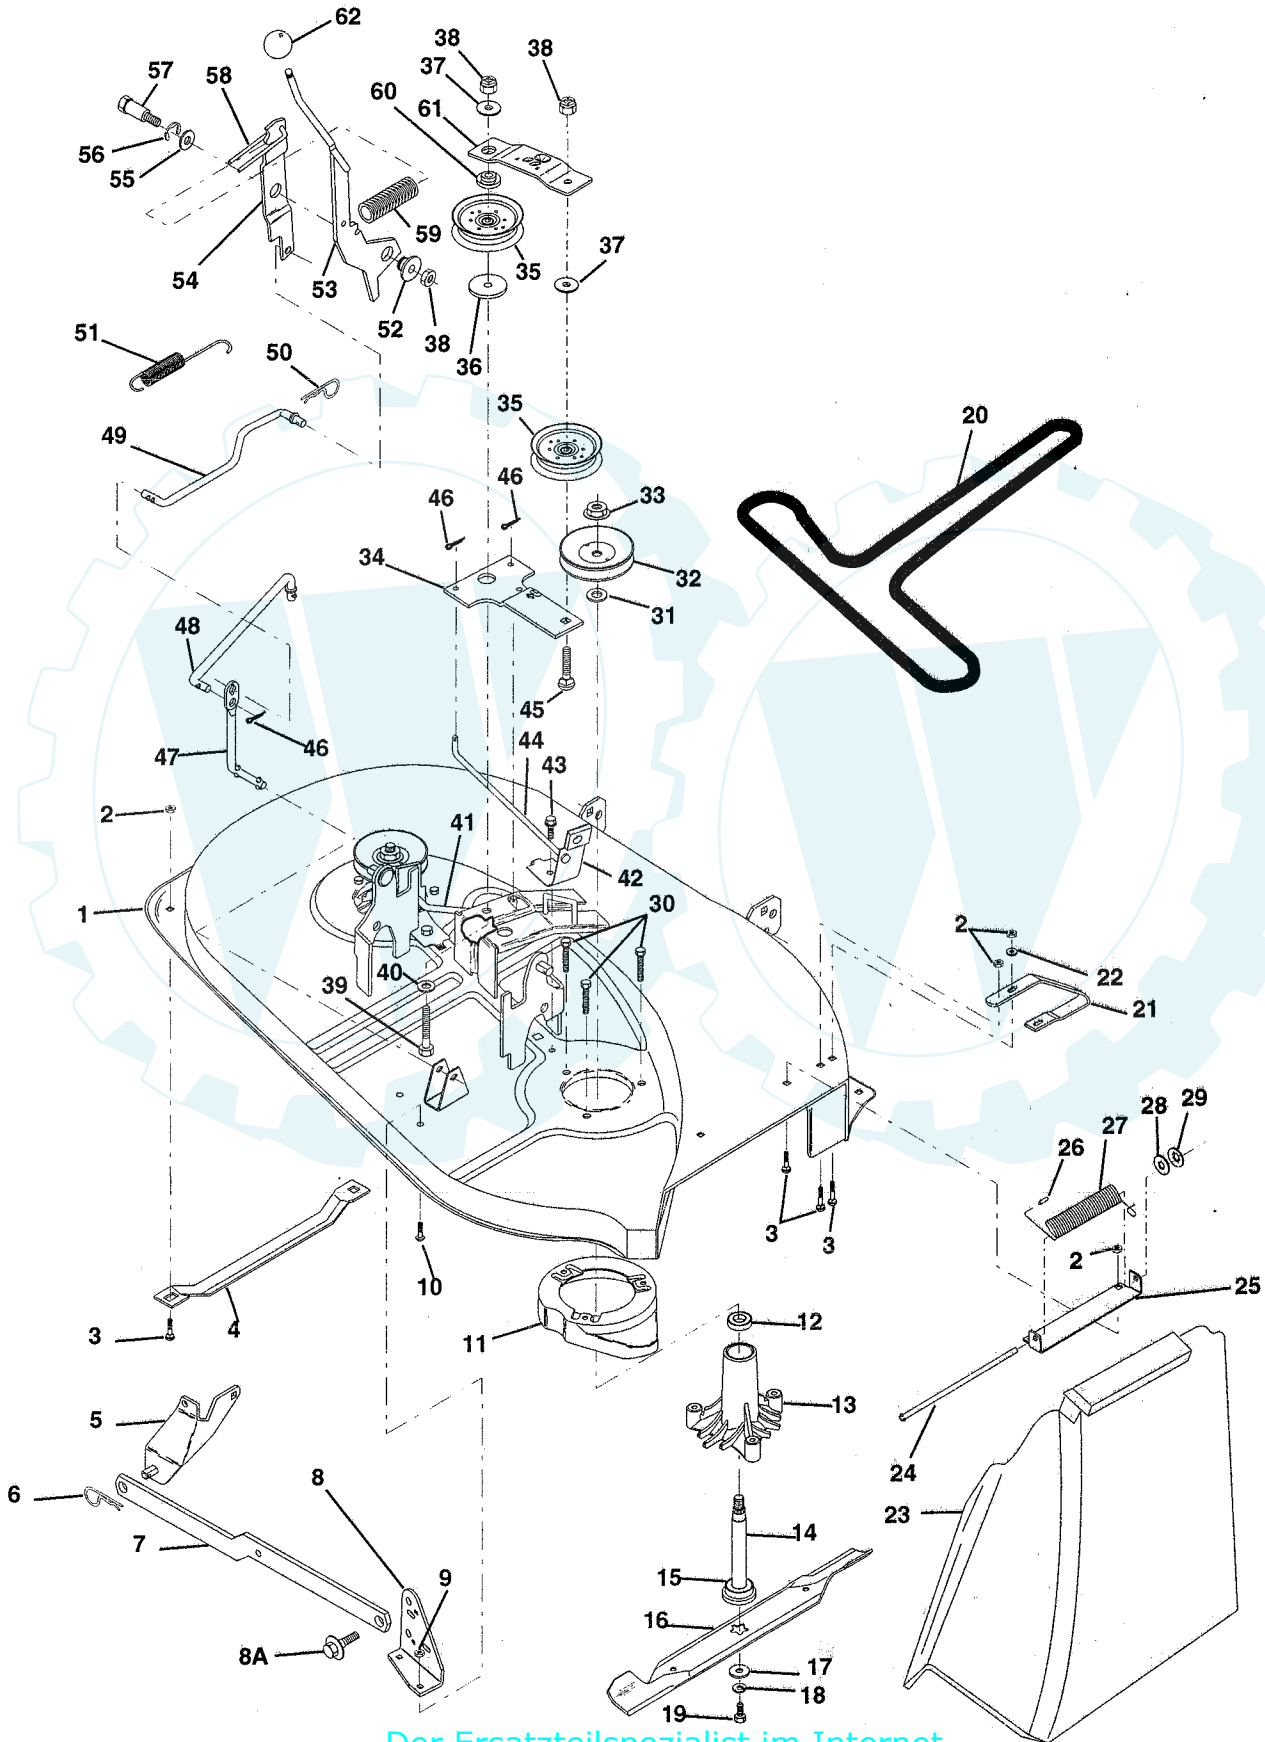

REPAIR PARTS

12 HP 38" TRACTOR - - MODEL NUMBER AYP7122B39

38" MOWER DECK

Der Ersatzteilspezialist im Internet.

REPAIR PARTS

12 HP 38" TRACTOR - - MODEL NUMBER AYP7122B39

38" MOWER DECK

KEY NO.	PART NO.	DESCRIPTION	KEY NO.	PART NO.	DESCRIPTION
1	138026	Deck Asm Weldment 38"sway Bar	33	137266	Nut 9/16 Top Lock Flng Oil Dip
2	73680500	Nut Crown Lock 5/16-18	34	133840	Arm Idler 38"
3	72140506	Bolt Rdhd Sqnk 5/16-18unc X3/4	35	131494	Pulley Idler Flat 3 060
4	7631J	Runner Mower LH 10 00	36	122052X	Spacer Retainer Pm Mower
5	138017	Bracket Asm Fr Sway Bar 38/42	37	19131612	Washer 13/32 X 1 X 12 Ga
6	4939M	Retainer Spring	38	73680600	Nut Crownlock 3/8-16 Unc
7	130832	Arm Suspension Rear	39	74600636	Bolt Hex 3/8-16 X 2-1/4
8	138440	Bracket Asm Deck Sway Bar 38"	40	19131612	Washer 13/32 X 1 X 12 Ga
8a	132827	Bolt Shoulder	41	131289	Rod Brake Mandrel LH 4 856
9	73800500	Locknut-hex W/ins 5/16-18unc P	42	130840	Brake Asm Mower Vented
10	72140506	Bolt Rdhd Sqnk 5/16-18unc X3/4	43	17490512	Screw Thdrol 5/16-18 X 3/4 TYT
11	136929	Stripper Mower Vented	44	131288	Rod Brake Mandrel RH 10 744
12	110485X	Bearing Ball Mandrel	45	72110614	Bolt Rdhd 3/8-16uncx1-3/4 Gr5
13	128774	Housing Mandrel (Vented)	46	76020312	Pin Cotter 3/32 X 3/4 Cad
14	137645	Shaft Asm Mandrel Vented	47	133551	Rod Pivot W/nibs
15	129895	Bearing Ball #6204 (Mandrel)	48	133504	Rod Clutch Secondary W/nibs
16	138497	Blade Mower High Perf 38	49	134666	Rod Clutch Primary 38/42
17	129962	Washer Hard Blade Mower Vented	50	4497H	Spring Retainer 1" Zinc/cad
18	10030600	Washer Lock Hvy 3/8 Unplated	51	131870	Spring Return
19	850857	Bolt 3/8 24 X 1.25 Gr 8 Patched	52	127498	Bushing 747 Od X 794 Lg Brass
20	131290	V-Belt Mower 88 12 Black 38"	53	133573	Arm Asm Clutch Primary
21	128772	Runner RH 38"	54	127847	Arm Clutch Secondary
22	19111216	Washer 11/32 X 3/4 X 16 Ga	55	121748X	Washer 25/32 X 1-5/8 X 16 Ga
23	106736X	Shield Deflector Mower 38"blk	56	12000029	Ring Klip #t5304-75
24	106735X	Rod Hinge Brt/blk Zinc 9 88 Lg	57	128903	Bolt Shoulder 3/8-16 Unc 1 44
25	137607	Bracket Deflector 38/44/50 Df	58	127845	Keeper Spring 4 000
26	105304X	Cap Sleeve 80x 112 Blk Mower	59	128759	Spring Clutch Mower 2 750 Zinc
27	123713X	Spring Torsion Deflector 2 52	60	133502	Spacer Arm Idler Upper Hdn 42"
28	19111016	Washer 11/32 X 5/8 X 16 Ga	61	133503	Stiffener Arm Idler Upper 42"
29	110452X	Nut Push Phos & Oil	62	106932X	Knob Rd 3/8-16 Plstc Thds Blk
30	78158	Bolt 5/16-18 X 1 25 T/t	--	130794	Mandrel Asm Service (Includes Key
31	129963	Washer Spacer Mower Vented	--	138360	Nos. 12-15, 17-19, 31 and 33)
32	129206	Pulley Mandrel 38" Single			Deck Serv 38"mch S Bar Eng/fr