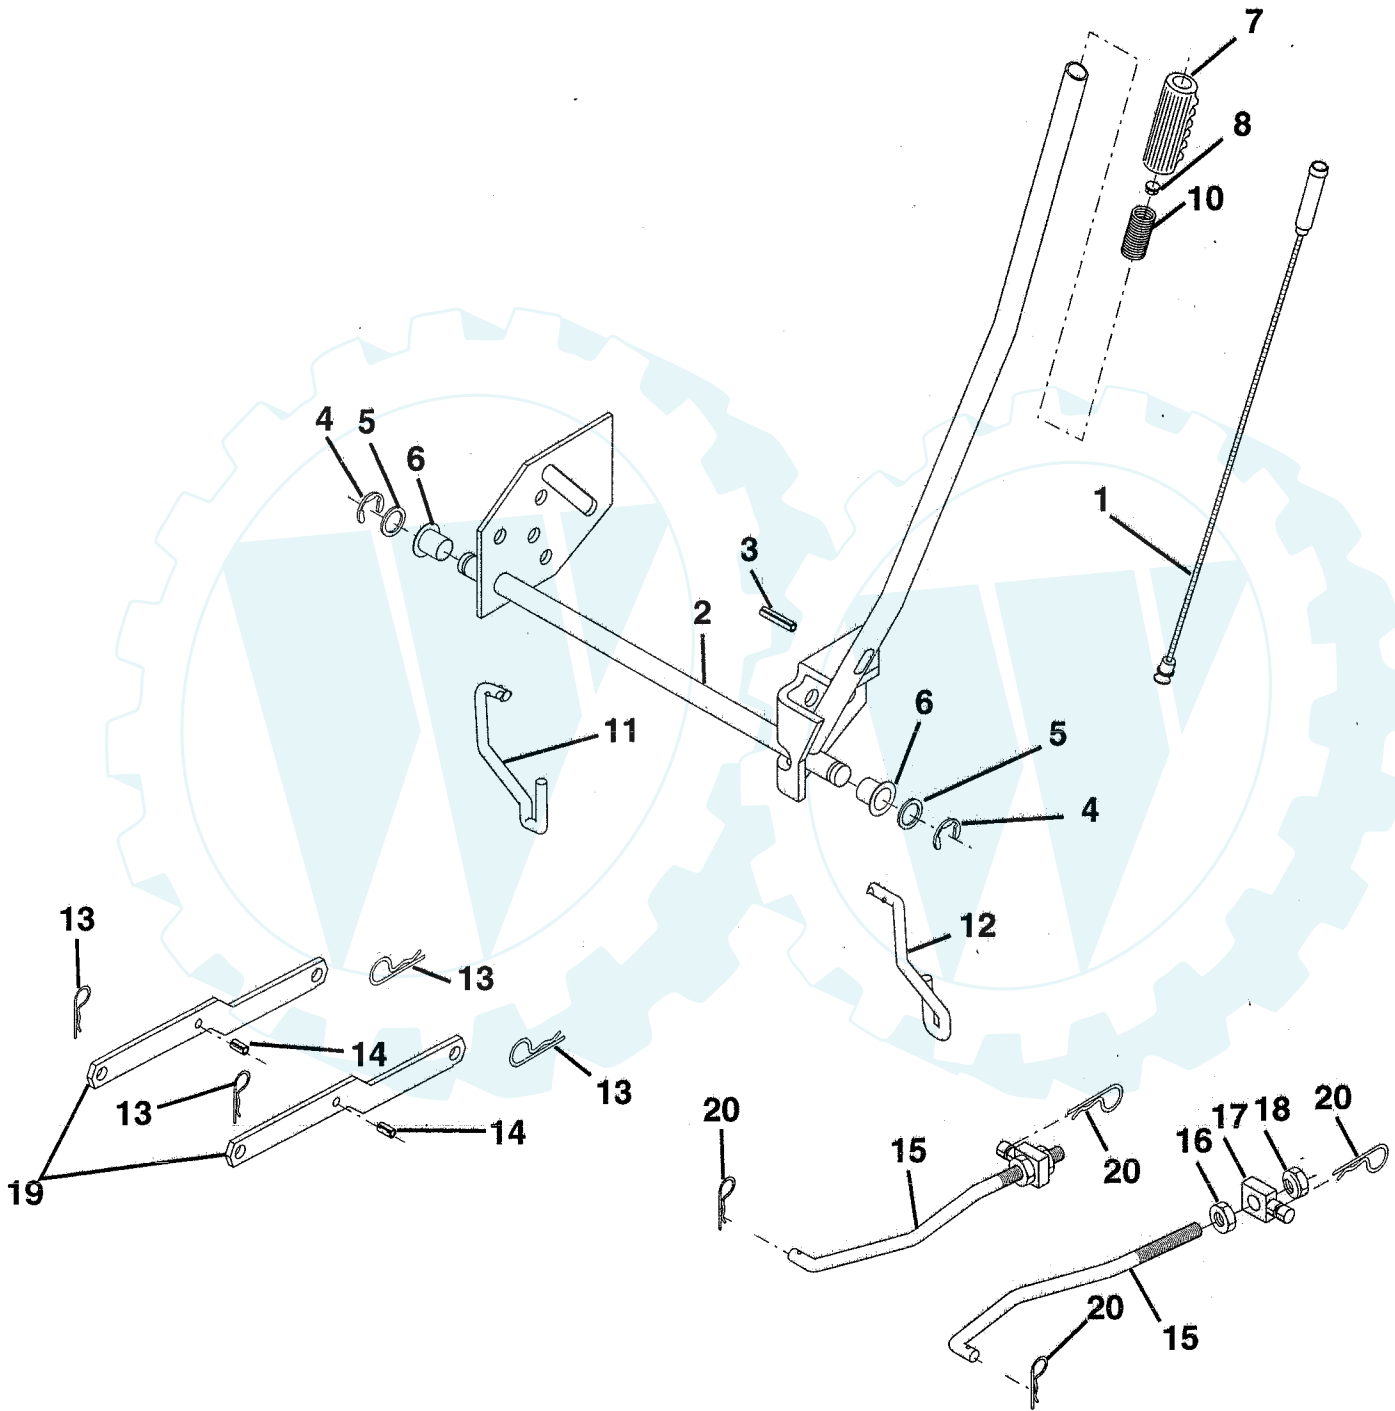

REPAIR PARTS

12 HP 38" TRACTOR - - MODEL NUMBER AYP7122B39

SEAT ASSEMBLY

KEY NO.	PART NO.	DESCRIPTION
1	134647	Seat V-150 Blk/blk
2	126656X	Bracket Pivot Seat 8 720
3	74760612	Bolt Fin Hex 3/8-16unc X 3/4
4	19131610	Washer 13/32 X 1 X 10 Ga
5	2751R	Clip Line Fuel 13/32 Mtg Hole
6	73680600	Nut Crownlock 3/8-16 Unc
7	124181X	Spring Seat Cprsn 2 250 Blk Zi
8	17490616	Screw Thdrol 3/8-16 X 1 Ty-tt
9	19131614	Washer 13/32 X 1 X 14 Ga
10	131451	Pan Seat
11	121251X	Strip Foam Gray Or Black
12	121246X	Bracket Mounting Switch
13	121248X	Bushing Snap Blk Nyl 50 ld

REPAIR PARTS

12 HP 38" TRACTOR - - MODEL NUMBER AYP7122B39

MOWER LIFT

REPAIR PARTS

12 HP 38" TRACTOR - - MODEL NUMBER AYP7122B39

MOWER LIFT

KEY NO.	PART NO.	DESCRIPTION
1	136973	Wire Asm Inner W/plunger 17 32
2	122507X	Shaft Asm Lift 9 680
3	105767X	Pin Groove 1 500 Zinc
4	12000002	E Ring #5133-62
5	19211621	Washer PLTD 21/32 X 1 X 21ga
6	120183X	Bearing Nylon Blk 629 Id
7	109413X	Grip Handle Bicycle Matte Blk
8	124526X	Button Plunger Black
10	122512X	Spring Cprsn 3 750 Oiled
11	134619	Link Lift LH Fixed Length
12	135388	Link Lift RH Fixed Length
13	4939M	Retainer Spring
14	135563	Pin Roll SLT 5/16 X 1 25 Blk O
15	127218	Link Front
16	73350800	Nut Jam Hex 1/2-13 Unc
17	130171	Trunnion Blk Zinc
18	73800800	Nut Lock W/wsh 1/2-13unc
19	130832	Arm Suspension Rear
20	3146R	Retainer Spring