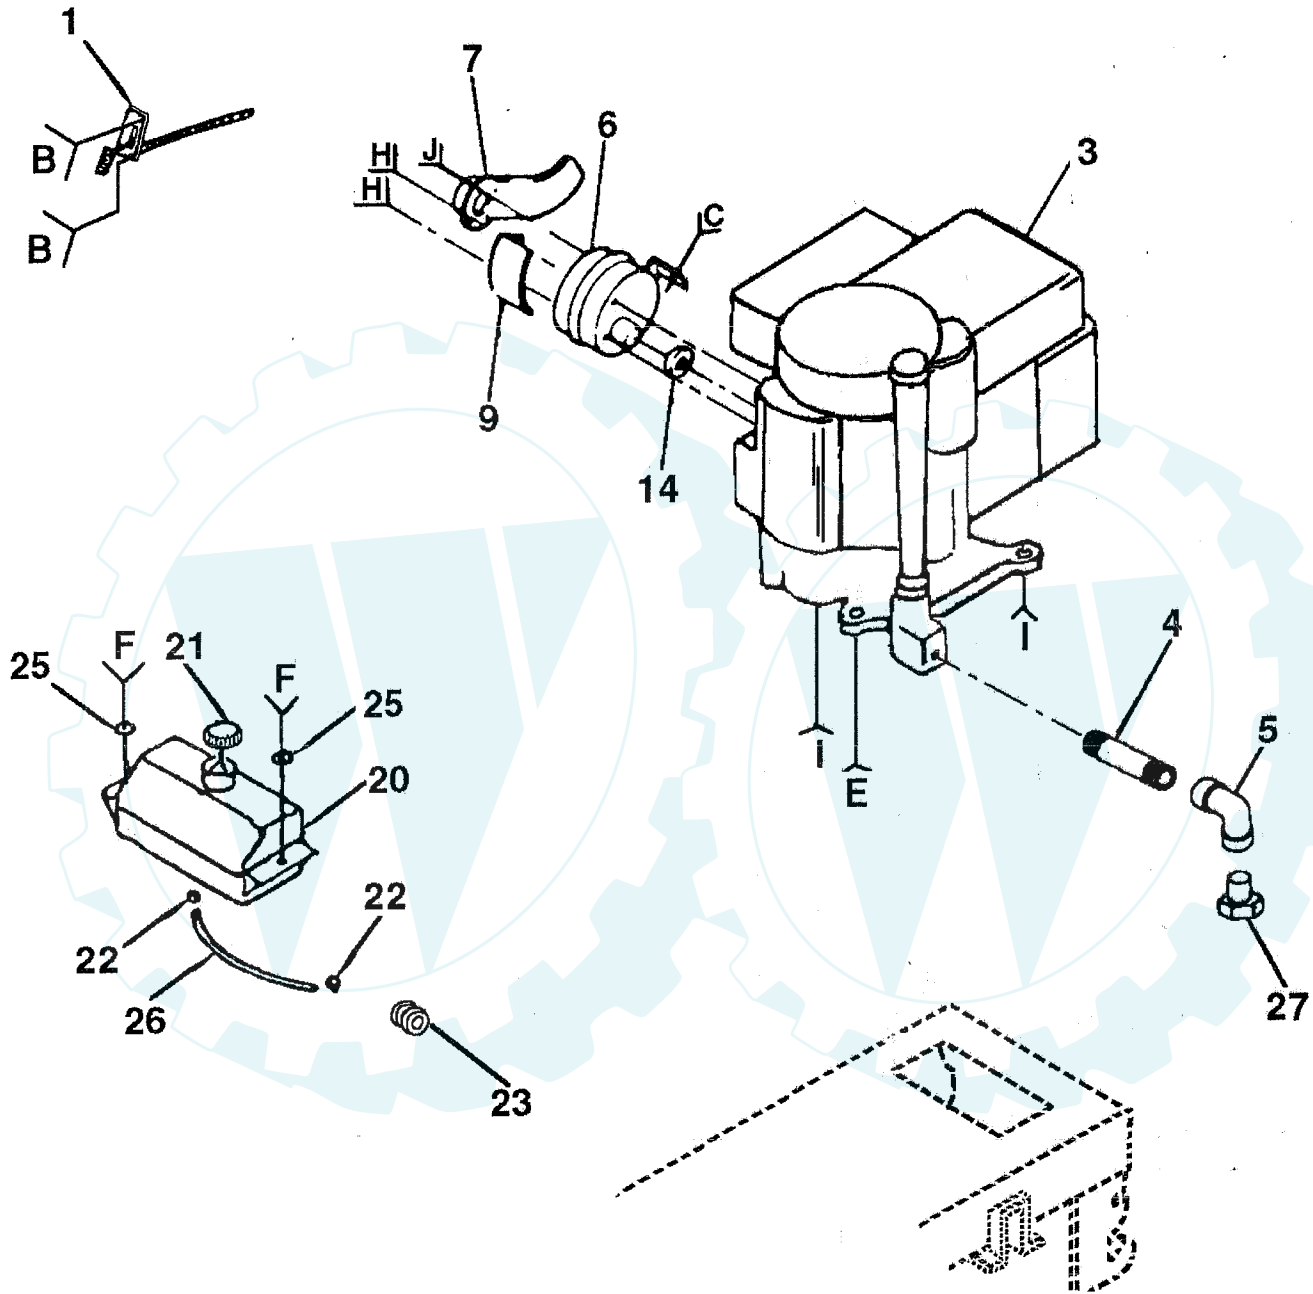

REPAIR PARTS

12 HP 38" TRACTOR - - MODEL NUMBER AYP7122B39

ENGINE

19
OPTIONAL EQUIPMENT
Spark Arrester

REPAIR PARTS

12 HP 38" TRACTOR - - MODEL NUMBER AYP7122B39

ENGINE

KEY NO.	PART NO.	DESCRIPTION
1	132759	Control Th/ch RH Blk Pdl 15 10
2	17720410	Screw Hex Thd Cut 1/4-20x5/8 T
3	-----	Engine B&S (See Breakdown) → 283707-0217-01
4	13280324	Nipple Pipe 3/8 Npt X 3"
5	13200300	Elbow Std 90 Degree 3/8-18 Npt
6	101273M	Muffler Exhaust B&S Lc
7	108767X	Deflector Asm Muffler
8	17030808	Screw Spiderloc Hexhd#8x1/2 Ab
9	101159L	Shield Ht Muff 2 20 Alum Lcost
10	74780556	Bolt Fin Hex 5/16-18unc X3-3/8
11	19111012	Washer 11/32 X 5/8 X 12 Ga
12	74780408	Bolt 1/4-20
13	10040400	Washer Lock Hvy Helical 1/4
14	125593X	Gasket Eng 1 313 Id Tin Plated
15	11050600	Washer Lock Ext Tooth 3/8
16	17490620	Screw Thdrol 3/8-16x1-1/4 TYTT
19	137180	Kit Spark Arrestor (Flat Scrm)
20	109202X	Tank Fuel Front 1 25
21	123549X	Cap Asm Fuel W/sym Vented
22	123487X	Clamp Hose Blk
23	124028X	Bushing Snap Nyl Blk Fuel Line
24	17490412	Screw Hexwsh Thdrol 1/4-20x3/4
25	19091416	Washer 9/32 X 7/8 X 16 Ga
26	8548R	Line Fuel 13"
27	-----	Plug Oil Drain (Order From Engine Manufacturer)