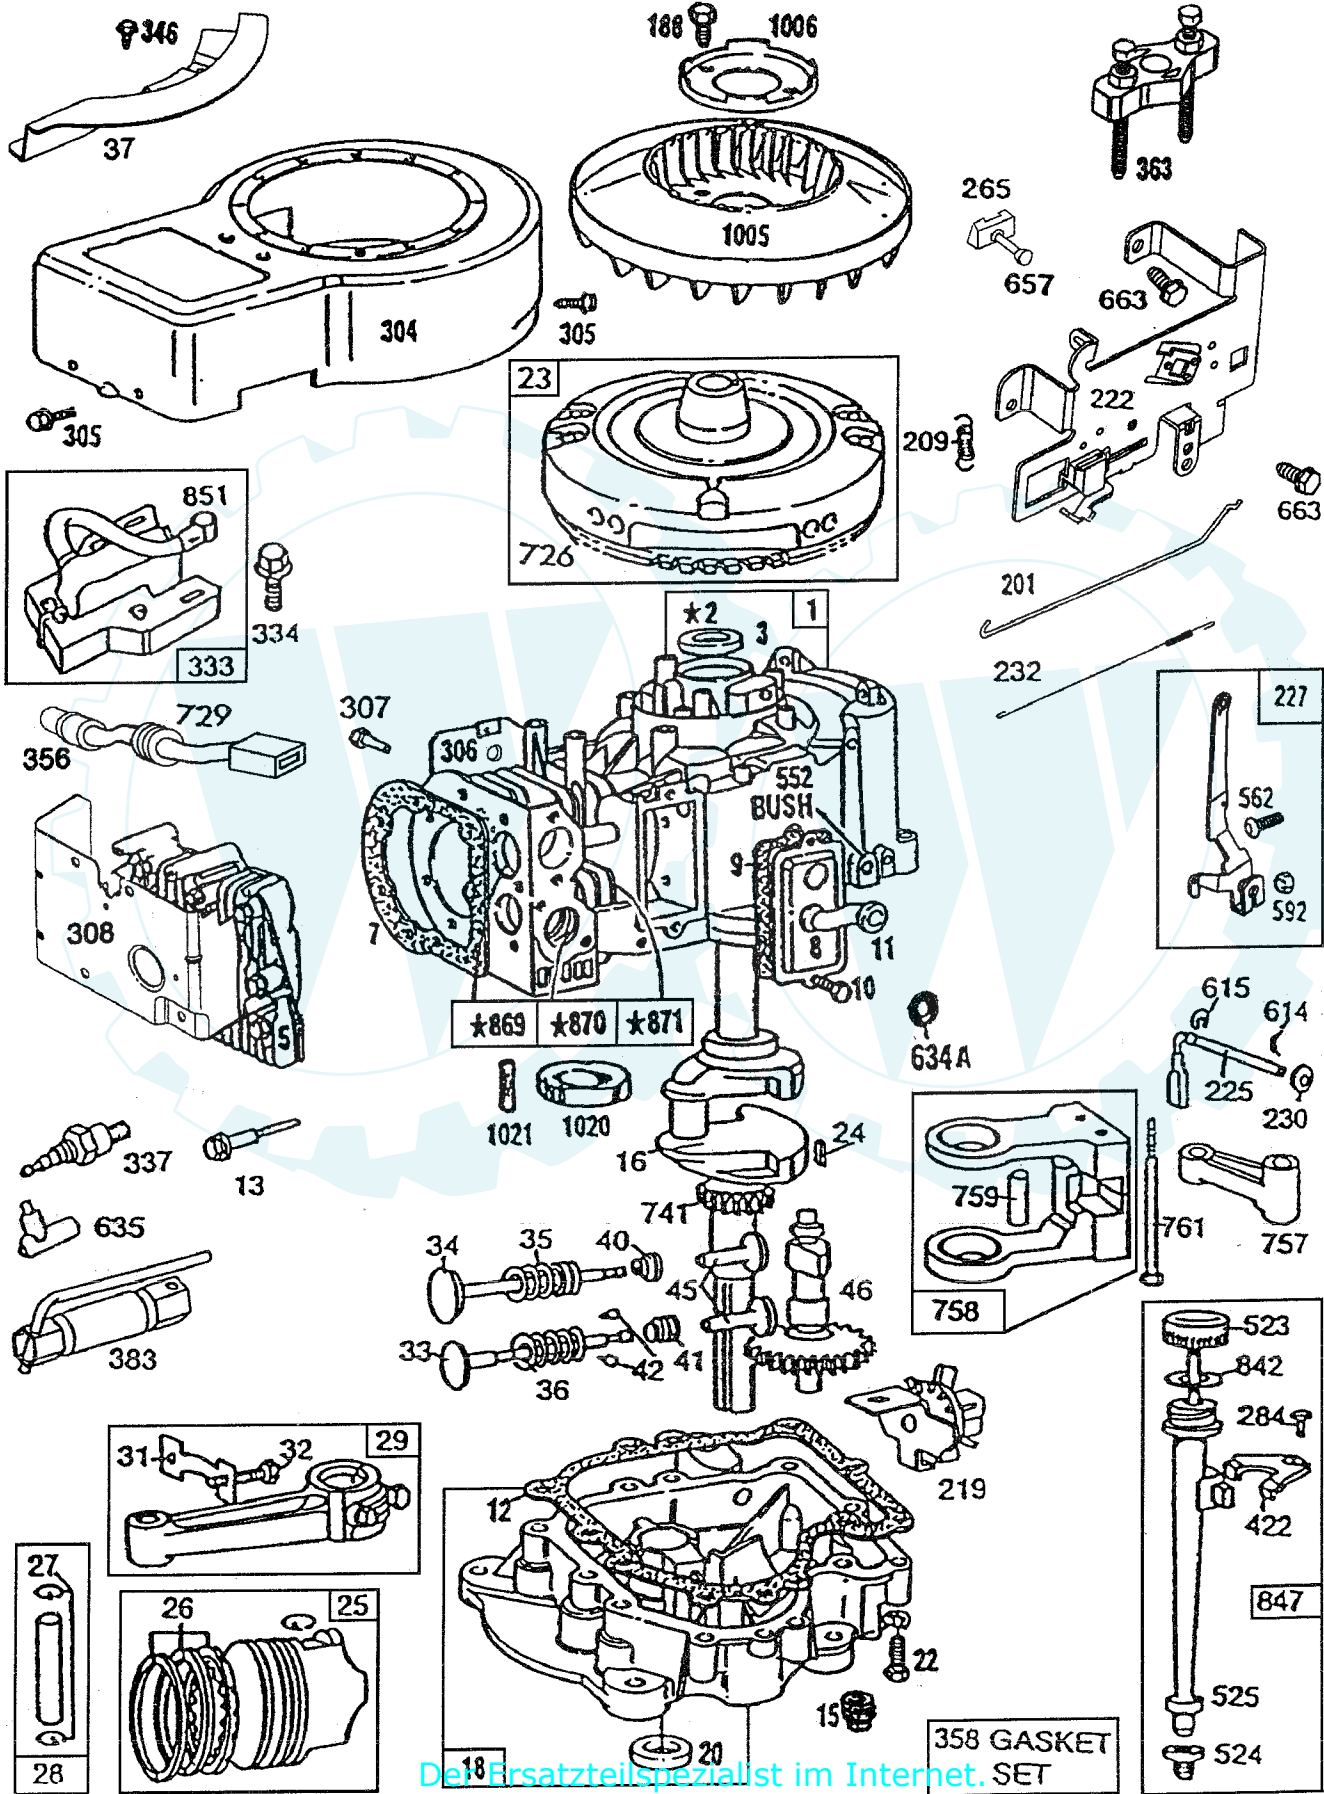

REPAIR PARTS

12 HP 38" TRACTOR - - MODEL NUMBER AYP7122B39

MANA TRANSAXLE - MODEL NUMBER 4360-46

**KEY PART
NO. NO.**

DESCRIPTION

1	5305	Housing, Upper
2	1919	Screw, Self-Tapping, Large 1/4-20 x .734
3	5112	Ball, Detent
4	3626	Spring, Detent
5	3623	Screw, Set
6	4731	Kit, Shifter Assembly
7	5024	Boot, Shifter
8	3847	Locknut 5/16-24
9	5279	Square Ring
10	1099	Ring, Retaining
11	4689	* Assembly, Kit, Shim .625 Shaft
12	5278	Bearing, Flange
13	3876	Washer, Plain .632 x 1.38 x .046
14	1374	Key, Woodruff, #9
15	4551	Assembly, Kit, Input Shaft
16	3590	Pinion, Bevel, 14 Teeth
17	3624	Ring, Retaining
18	3625	Chain, 24 Pitches
19	1542	Bearing, Flange
	5280	Gear, Spur, 14 Teeth
	5303	Collar, Clutch
22	4758	Assembly, Kit, Clutch Keys
23	5131	Screw, Self-Tapping, with Sealer
24	5281	Shaft, Intermediate
25	1375	Key, Woodruff, #61
26	3627	Ring, Retaining
27	3830	Sprocket, 18 Teeth
28	3841	Spacer
29	3786	Gear, Spur, 37 Teeth
30	3867	Gear, Spur, 30 Teeth
31	3783	Gear, Spur, 25 Teeth
32	5202	Gear, Spur, 19 Teeth
33	5026	Spacer 1.133 x 1.50 x .750
34	3724	Screw, Self-Tapping 5/16-18 x 1.40
35	3628	Washer, Plain .640 x 1.37 x .061
36	1423	Washer, Plain .632 x 1.00 x .026
37	3422	Spacer .630 x 1.00 x .169
38	4286	Assembly, Gear, Combination of 12 Teeth and 35 Teeth

**KEY PART
NO. NO.**

DESCRIPTION

39	3967	Shaft, Idler
40	3901	Spacer .635 x .875 x .755
41	3645	Sprocket 9 Teeth
42	3853	Gear, Bevel, 42 Teeth
43	4691	* Assembly, Kit, Shim, .750 Shaft
44	3882	Shaft, Drive
45	3646	Gear, Spur, 12 Teeth
46	3866	Gear, Spur, 20 Teeth
47	3719	Gear, Spur, 25 Teeth
48	3683	Gear, Spur, 31 Teeth
49	3684	Spacer .781 x 1.00 x .750
50	3907	Puck, Friction
51	1145	Washer, Plain .632 x 1.00 x .060
52	5130	Washer, Neoprene
53	3184	Washer, Plain .758 x 1.25 x .031
54	3880	Axle, L.H.
55	3780	Gear, Miter, 15 Teeth
56	3656	Ring, Retaining
57	3839	Gear, Spur, 32 Teeth
58	3919	Shaft, Cross
59	3781	Gear, Miter, 15 Teeth
60	3881	Axle, R.H.
61	5304	Housing, Lower
62	3920	Puck, Friction
63	3276	Disc, Brake
64	3758	Spacer
65	3916	Jaw, Brake
66	3843	Pin, Dowel
67	5120	Screw, Self-Tapping, Large 5/16-18 x 2.25
68	5285	Lever, Actuating
69	3760	Washer, Plain .321 x 1.00 x .055
70	3917	Bracket, Anti-Rotation
71	4300	Grease

* Use in combinations to maintain proper clearances

** Order Key Number 15

NOTE: All component dimensions given in U.S. inches
1 inch = 25.4 mm

REPAIR PARTS

12 HP 38" TRACTOR - - MODEL NUMBER AYP7122B39

BRIGGS & STRATTON ENGINE - MODEL NUMBER 283707, TYPE NUMBER 0217-01

Der Ersatzteilspezialist im Internet. SET