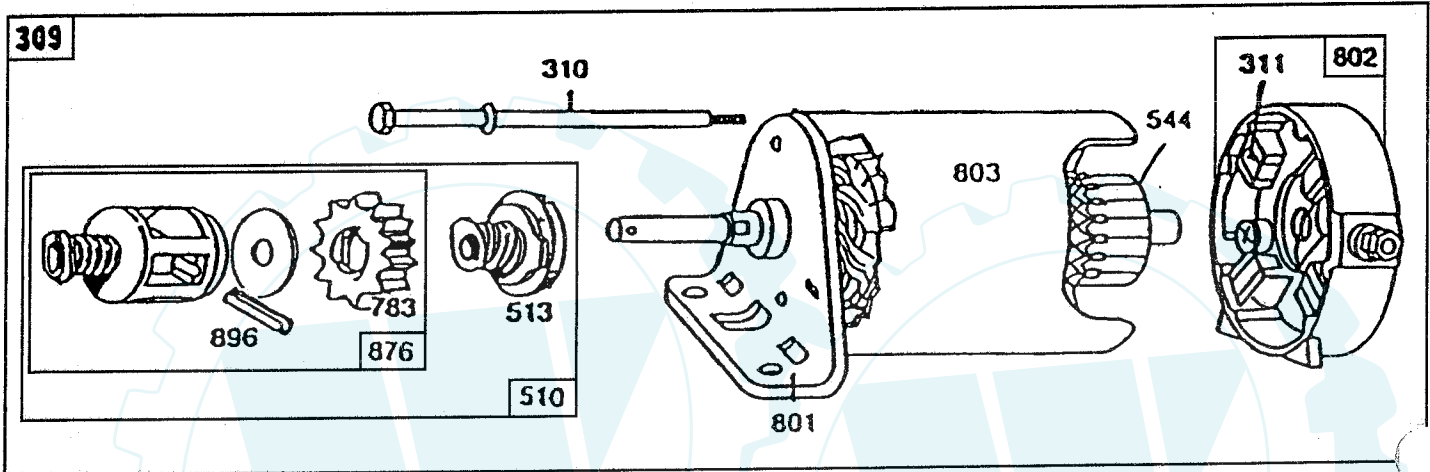

REPAIR PARTS

12 HP 38" TRACTOR - - MODEL NUMBER AYP7122B39

BRIGGS & STRATTON ENGINE - MODEL NUMBER 283707, TYPE NUMBER 0217-01

Reference Number	309	310	311	510	544	801	802	803	
Manufacturer	Motor and Drive Ass'y.	Thru Bolt Assembly	Brush Assembly	Drive Assembly	Armature Assembly	Drive End Cap Assembly	End Cap Ass'y. Commutator	Housing Assembly	
Briggs & Stratton	Housing Length								
12V	3-21/32"	394805	94003	395538	490421**	390837	394856	395537*	393825

*Includes Brush Set
**Includes #398003 Clutch Assembly (Ref. No. 513)
#280104 Gear (Ref. No. 783)
#490467 Retainer and Pin (Ref. No. 876)
94288 Roll Pin (Ref. No. 896)