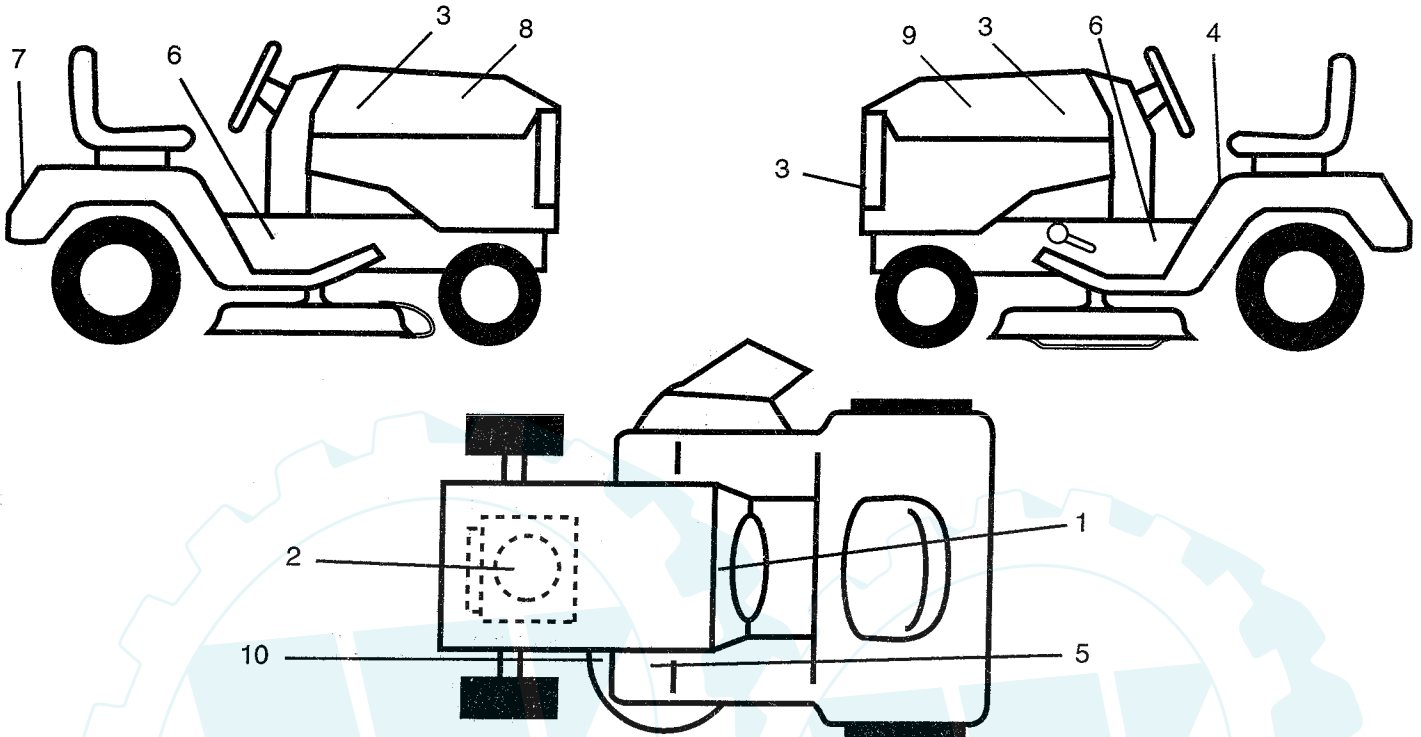

REPAIR PARTS

12 HP 38" TRACTOR - - MODEL NUMBER AYP7122B39

DECALS

KEY NO.	PART NO.	DESCRIPTION
1	138955	Decal Instruction Dash English
2	120601X	Decal Engine 12HP Ic B&S
3	129212	Nameplate Logo (Wizard)
4	133796	Decal Caution Fender English
5	4900J	Decal Clutch/brake English
6	133782	Decal Chassis 12/38 4sp l/c
7	127520	Decal USA White
8	138490	Decal Hood RH Wizard

KEY NO.	PART NO.	DESCRIPTION
9	138491	Decal Hood LH Wizard
10	136832	Decal V-Belt Schematic
--	138311	Decal Handle Lft Height Adjust (Lift Handle)
--	139982	Manual Owners Ayp7122b39 Eng
Available accessories not included with tractor:		
--	C38	Grass Catcher
--	SB20	Snow Thrower
--	BD20	42" Snow Thrower