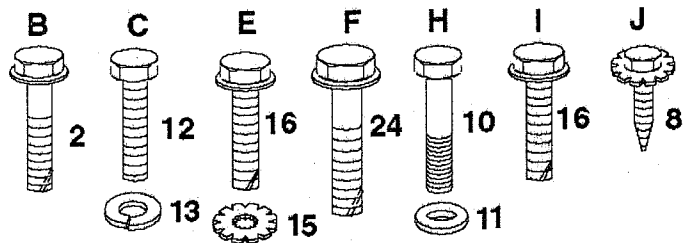

KEY NO.	PART NO.	DESCRIPTION
14	72050411	Bolt Rdhd Sht Nk 1/4-20x1-3/8
15	134300	Spacer Split 28x 96 Yel Zinc
16	121250X	Spring Cprsn 1 27 Blk Pnt
17	123976X	Nut Lock 1/4 Lge Fig Gr 5 Zinc
18	74641008	Screw SLTD Pan Hd #10-32 X 1/2
19	73951000	Nut Keps #10-32 Unf
20	4171R	Clip Insulated 11/32 Mtg Hole
21	105529X	Bolt Shoulder 5/16-18 Unc Blkz
22	73680500	Nut Crown Lock 5/16-18
23	74780814	Bolt Fin Hex 1/2-13 X 7/8 Gr 5
24	19171912	Washer 17/32 X 1-3/16 X 12 Ga
25	127018X	Bolt Shoulder 5/16-18 X 62
26	10040800	Washer Lock Hvy Hlcl Spr 1/2

Der Ersatzteilspezialist im Internet.

REPAIR PARTS

12 HP 38" TRACTOR - - MODEL NUMBER AYP7122B39

ENGINE

19
OPTIONAL EQUIPMENT
Spark Arrester

REPAIR PARTS

12 HP 38" TRACTOR - - MODEL NUMBER AYP7122B39

ENGINE

REPAIR PARTS

12 HP 38" TRACTOR - - MODEL NUMBER AYP7122B39

MOWER LIFT

REPAIR PARTS

12 HP 38" TRACTOR - - MODEL NUMBER AYP7122B39

MOWER LIFT

KEY NO.	PART NO.	DESCRIPTION
1	136973	Wire Asm Inner W/plunger 17 32
2	122507X	Shaft Asm Lift 9 680
3	105767X	Pin Groove 1 500 Zinc
4	12000002	E Ring #5133-62
5	19211621	Washer PLTD 21/32 X 1 X 21ga
6	120183X	Bearing Nylon Blk 629 Id
7	109413X	Grip Handle Bicycle Matte Blk
8	124526X	Button Plunger Black
10	122512X	Spring Cprsn 3 750 Oiled
11	134619	Link Lift LH Fixed Length
12	135388	Link Lift RH Fixed Length
13	4939M	Retainer Spring
14	135563	Pin Roll SLT 5/16 X 1 25 Blk O
15	127218	Link Front
16	73350800	Nut Jam Hex 1/2-13 Unc
17	130171	Trunnion Blk Zinc
18	73800800	Nut Lock W/wsh 1/2-13unc
19	130832	Arm Suspension Rear
20	3146R	Retainer Spring