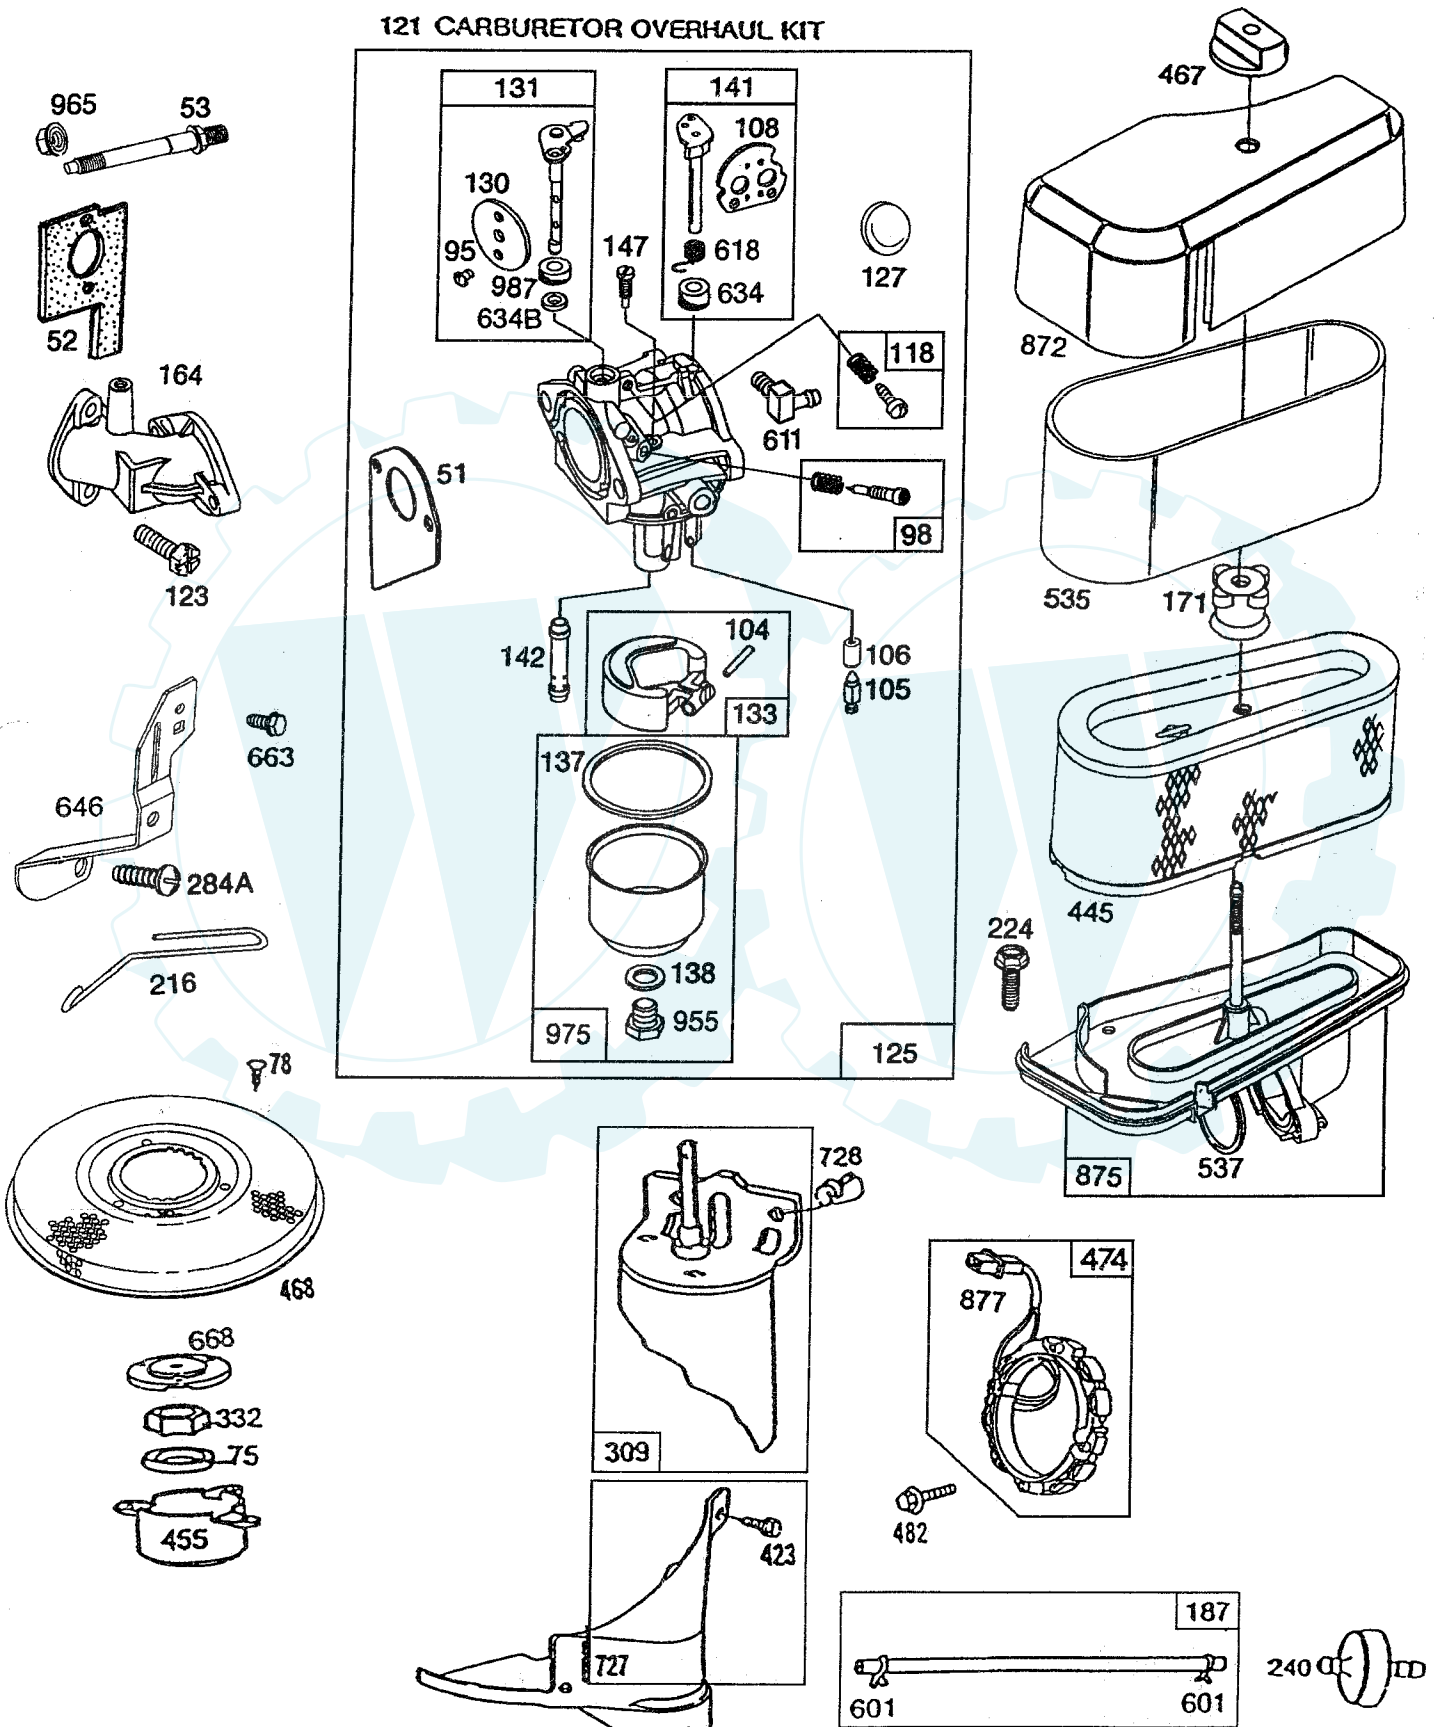

REPAIR PARTS

12 HP 38" TRACTOR - - MODEL NUMBER AYP7122B39

RIGGS & STRATTON ENGINE - MODEL NUMBER 283707, TYPE NUMBER 0217-01

121 CARBURETOR OVERHAUL KIT

Der Ersatzteilspezialist im Internet.