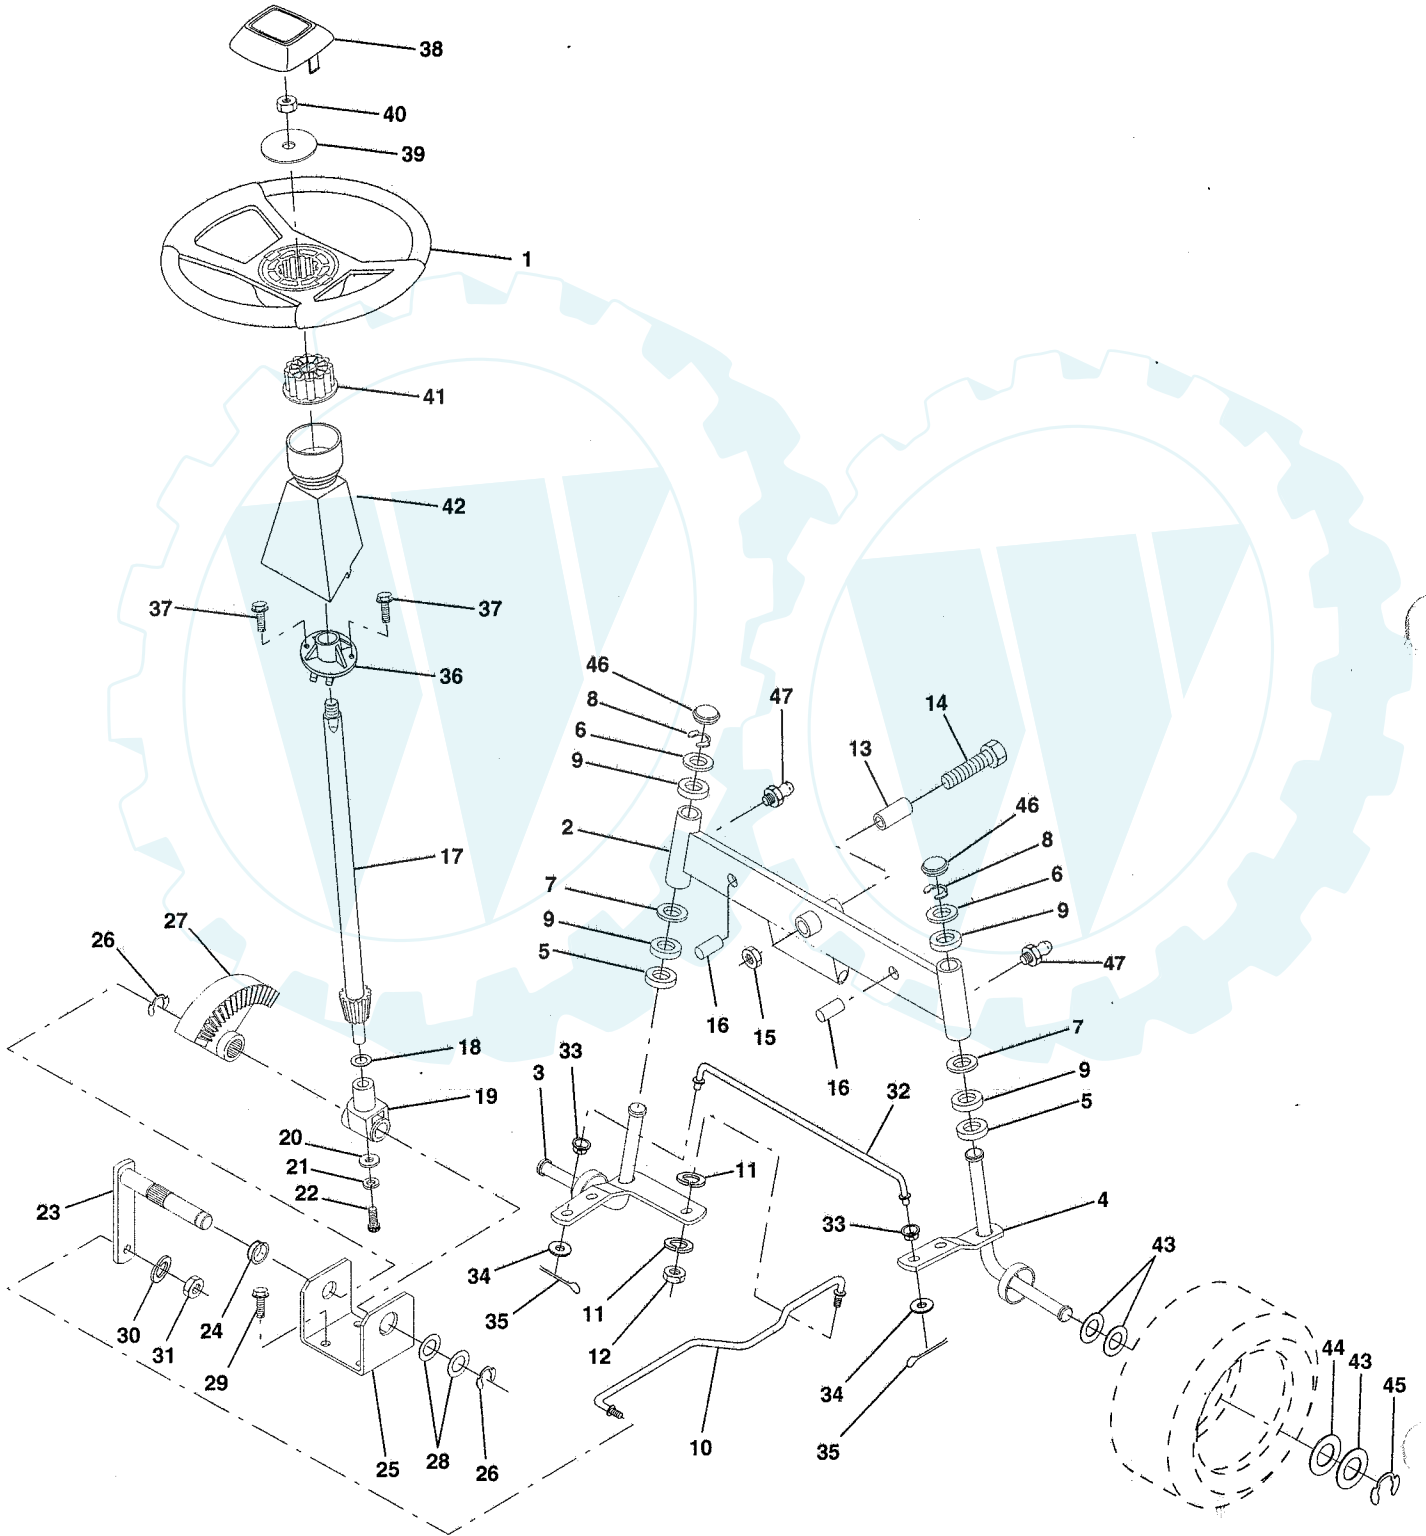

REPAIR PARTS

12 HP 38" TRACTOR - - MODEL NUMBER AYP7122B39

STEERING ASSEMBLY

REPAIR PARTS

12 HP 38" TRACTOR - - MODEL NUMBER AYP7122B39

STEERING ASSEMBLY

KEY NO.	PART NO.	DESCRIPTION
1	133741	Wheel Steering Ayp/kelch Blk
2	133988	Axle Asm Fr LT W/gzks 38/42
3	135227	Spindle Asm LH
4	135228	Spindle Asm RH
5	6266H	Bearing Race Thrust Harden
6	121748X	Washer 25/32 X 1-5/8 X 16 Ga
7	19272016	Washer 27/32 X 1-1/4 X 16 Ga
8	12000029	Ring Klip #t5304-75
9	3366R	Bearing Col Strg Blk
10	130468	Link Drag Sol Ball Jt 20 064
11	10040600	Washer Lock Hvy Hlcl Spr 3/8
12	73610600	Nut Fin Hex 3/8-24 Unf
13	110438X	Spacer Bearing Axle Front
14	74011056	Bolt Hex 5/8-11 Unc X 3-1/2
15	73901000	Nut Lock Flange 5/8-11 Unc
16	132624	Pin Axle 5/8 X 1 55/1 54 Lg
17	132614	Shaft Asm Strg 5/8 X 15 19 LT
18	57079	Washer Thrust 515x 750x 033
19	124035X	Support Shaft
20	126684X	Washer Shim 1/4 X 5/8 X 062
21	10040400	Washer Lock Hvy Helical 1/4
22	71070410	Screw Hex Socket 1/4-20 X 5/8
23	127501	Shaft Asm Pittman
24	109816X	Nyliner Snap In
25	124036X	Bracket Steering
26	12000029	Ring Klip #t5304-75
27	136874	Gear Sector 22 Teeth
28	6266H	Bearing Race Thrust Harden
29	17490612	Screw Thdrol 3/8-16x3/4 Ty-tt
30	10040600	Washer Lock Hvy Hlcl Spr 3/8
31	73610600	Nut Fin Hex 3/8-24 Unf
32	130465	Rod Tie Wire Form 19 75 Mech
33	126847X	Bushing Link Drag Blk LR
34	19131416	Washer 13/32 X 7/8 X 16 Ga
35	76020412	Pin Cotter 1/8 X 3/4 Cad
36	132196	Bushing Strg 5/8 Id Dash
37	17431008	Screw Slftp #10-16 X 1/2 Ty-b
38	133742	Cap Wheel Steer Ayp/kelch Blk
39	19133808	Washer 13/32 X 2-3/8 X 8 Ga
40	7810H	Nut Lock Center 3/8-24unf
41	104820X	Adaptor Wheel Strg 640/ 635id
42	124418X	Boot Shaft Steering Blk
43	121749X	Washer 25/32 X 1 1/4 X 16 Ga
44	121748X	Washer 25/32 X 1-5/8 X 16 Ga
45	12000029	Ring Klip #t5304-75
46	121232X	Cap Spindle Fr Top Blk
47	6855M	Fitting Grease