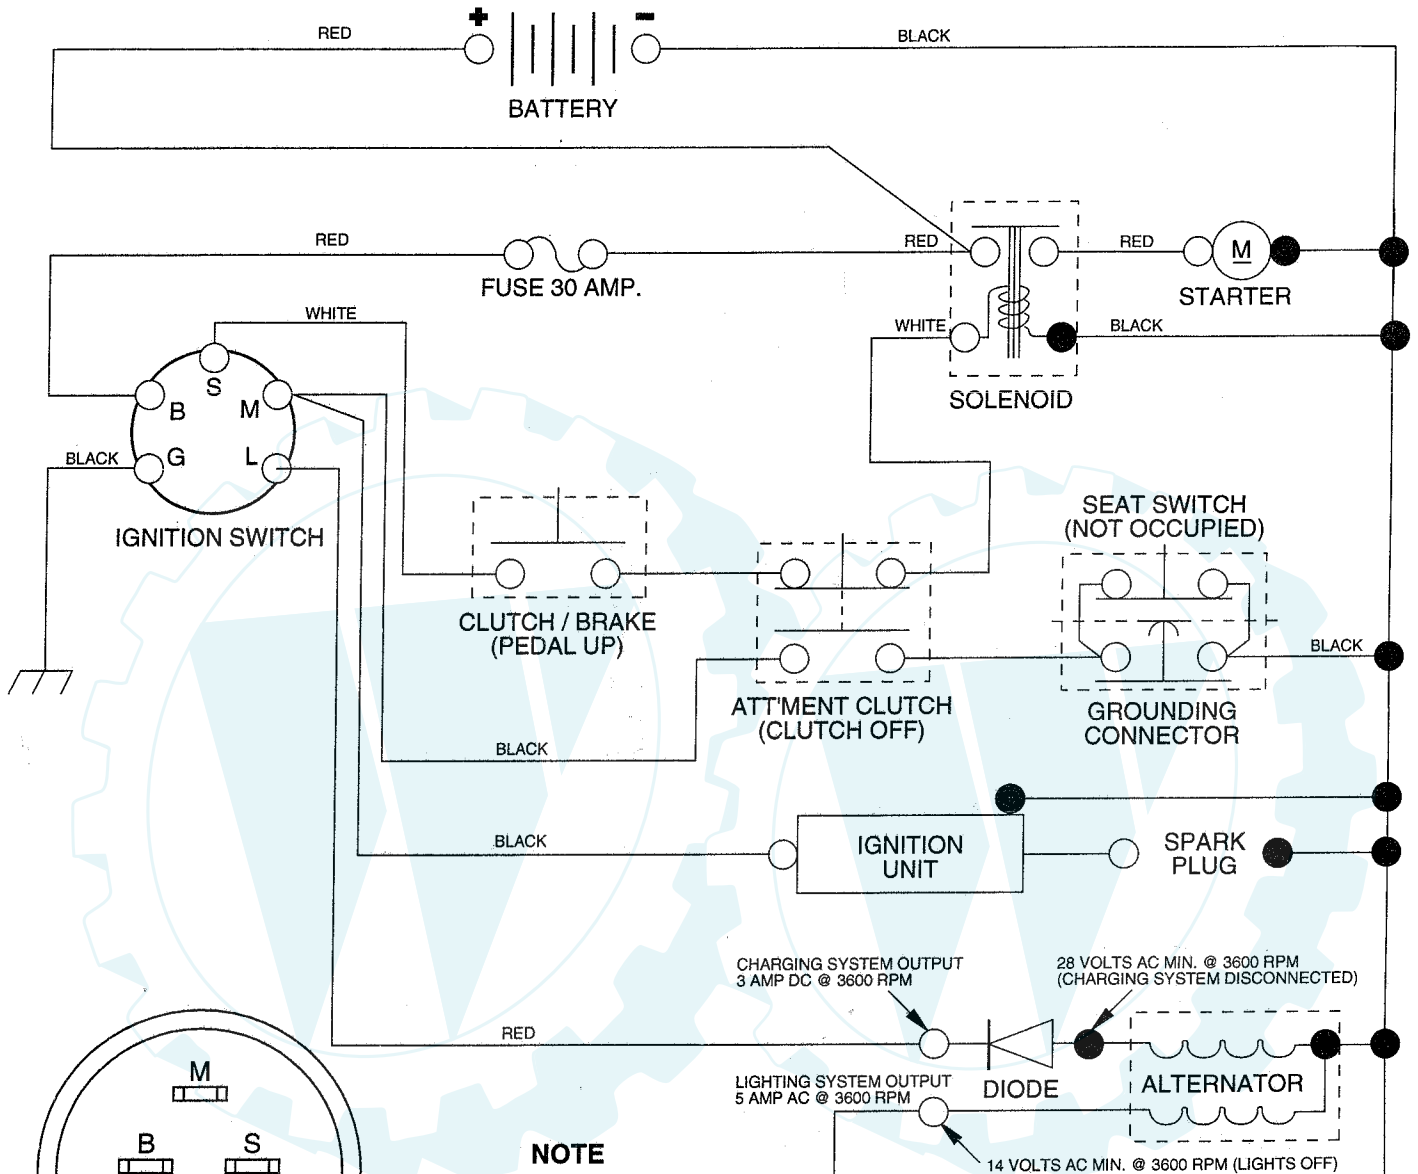

12 HP 38" TRACTOR - - MODEL NUMBER AYP7122B39

SCHEMATIC

IGNITION SWITCH

POSITION	CIRCUIT
OFF	M + G
ON	B + L
START	B + S

NOTE
 YOUR TRACTOR IS EQUIPPED WITH A SPECIAL ALTERNATOR SYSTEM. THE LIGHTS ARE NOT CONNECTED TO THE BATTERY, BUT HAVE THEIR OWN ELECTRICAL SOURCE. BECAUSE OF THIS, THE BRIGHTNESS OF THE LIGHTS WILL CHANGE WITH ENGINE SPEED. AT IDLE THE LIGHTS WILL DIM. AS THE ENGINE IS SPEEDED UP, THE LIGHTS WILL BECOME THEIR BRIGHTEST.

ELECTRICAL

REPAIR PARTS

12 HP 38" TRACTOR - - MODEL NUMBER AYP7122B39

ELECTRICAL

KEY NO.	PART NO.	DESCRIPTION
1	121265X	Battery 12 Volt 25 Amp
2	4406R	Switch Ign 5 Term Wo/wash/nut
3	124211X	Nut Ignition
4	132017	Harness Ign Bs/tec Dash HI
5	4207J	Cable Ground 6 Ga 12"black
6	132202	Cable Battery 6 Ga 43"red
7	4799J	Cable Battery 6 Ga 11"red
8	133753	Case Battery W/o Lid
9	109596X	Clamp Hose Olive
10	138406	Solenoid
11	10090400	Washer Lock 1/4
12	73350400	Nut Jam Hex 1/4-20 Unc
13	74780408	Bolt Fin Hex 1/4-20uncx1/2 Gr5
14	11050400	Washer Lock Ext Tooth 1/4
15	73510400	Nut Keps Hex 1/4-20 Unc
16	131563	Cover Terminal Red
17	109553X	Switch Intlk Clutch Gry 4 Term
18	17021008	Screw Tap Hex #10-24unc X 1/2
19	104445X	Switch Intlk Clutch Gry 2 Term
20	17021008	Screw Tap Hex #10-24unc X 1/2
21	121305X	Switch Plunger Nc Gray
22	121264X	Caps Battery 20/25/30 AMP
23	74760412	Bolt Hex Hd 1/4-20unc X 3/4
24	19091016	Washer 9/32 X 5/8 X 16 Ga
25	10040400	Washer Lock Hvy Helical 1/4
26	73220400	Nut Fin Hex 1/4-20 Unc
27	7552H	Key Ign
28	108824X	Fuse 30 AMP Auto Green
29	109238X	Tube Plastic 12"
30	123620X	Cover Sw Key Blk 1 25 Text SLT
31	110712X	Switch Light Blk Blk Red
32	136849	Harness Asm Light W/7662j
33	7662J	Bulb Light #1141
34	108236X	Bracket Switch Clutch
35	17021008	Screw Tap Hex #10-24unc X 1/2
36	130890	Bracket Switch Interlock
37	17021008	Screw Tap Hex #10-24unc X 1/2
38	11150400	Washer Lock Internal Tooth 1/4
39	719J	Cover Terminal Red Vinyl