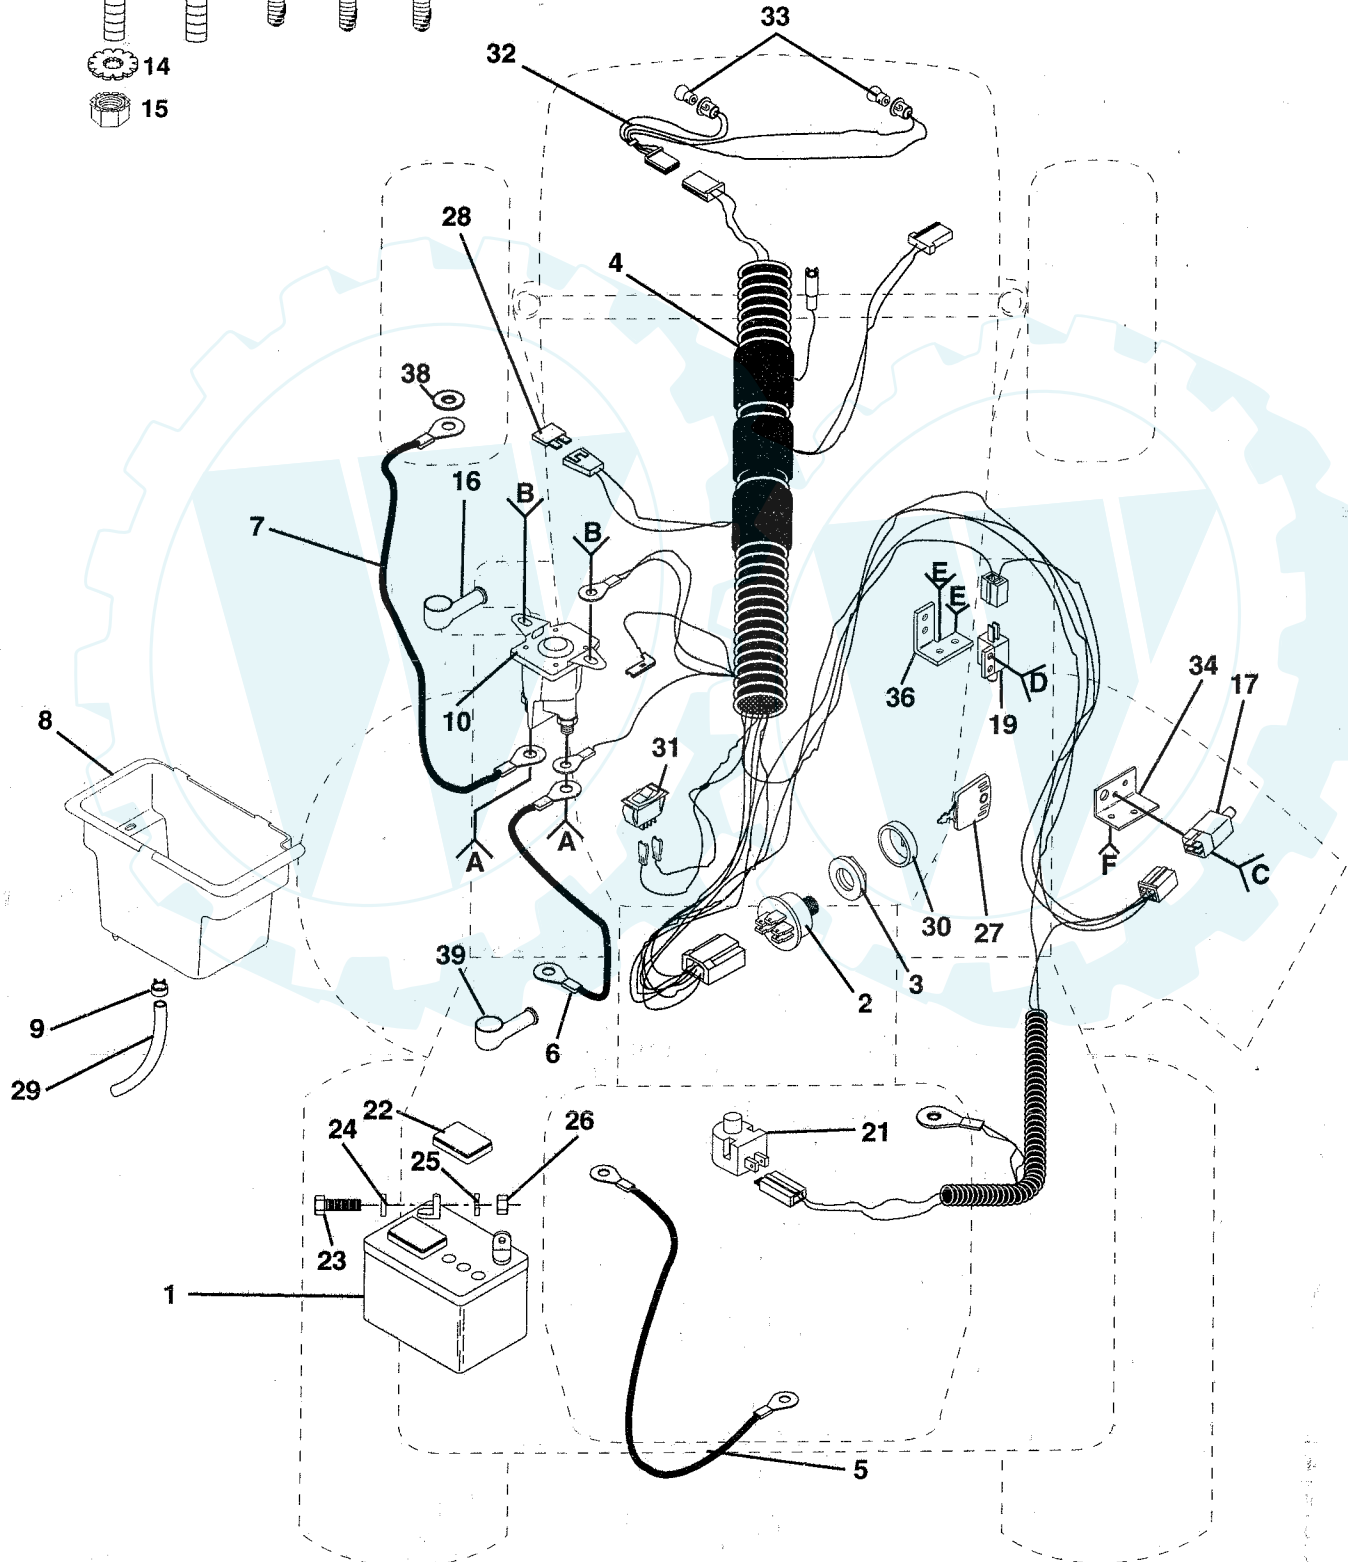

REPAIR PARTS

12 HP 38" TRACTOR - - MODEL NUMBER AYP7122B39

ELECTRICAL

REPAIR PARTS

12 HP 38" TRACTOR - - MODEL NUMBER AYP7122B39

ELECTRICAL

KEY NO.	PART NO.	DESCRIPTION
1	121265X	Battery 12 Volt 25 Amp
2	4406R	Switch Ign 5 Term Wo/wash/nut
3	124211X	Nut Ignition
4	132017	Harness Ign Bs/tec Dash HI
5	4207J	Cable Ground 6 Ga 12"black
6	132202	Cable Battery 6 Ga 43"red
7	4799J	Cable Battery 6 Ga 11"red
8	133753	Case Battery W/o Lid
9	109596X	Clamp Hose Olive
10	138406	Solenoid
11	10090400	Washer Lock 1/4
12	73350400	Nut Jam Hex 1/4-20 Unc
13	74780408	Bolt Fin Hex 1/4-20uncx1/2 Gr5
14	11050400	Washer Lock Ext Tooth 1/4
15	73510400	Nut Keps Hex 1/4-20 Unc
16	131563	Cover Terminal Red
17	109553X	Switch Intlk Clutch Gry 4 Term
18	17021008	Screw Tap Hex #10-24unc X 1/2
19	104445X	Switch Intlk Clutch Gry 2 Term
20	17021008	Screw Tap Hex #10-24unc X 1/2
21	121305X	Switch Plunger Nc Gray
22	121264X	Caps Battery 20/25/30 AMP
23	74760412	Bolt Hex Hd 1/4-20unc X 3/4
24	19091016	Washer 9/32 X 5/8 X 16 Ga
25	10040400	Washer Lock Hvy Helical 1/4
26	73220400	Nut Fin Hex 1/4-20 Unc
27	7552H	Key Ign
28	108824X	Fuse 30 AMP Auto Green
29	109238X	Tube Plastic 12"
30	123620X	Cover Sw Key Blk 1 25 Text SLT
31	110712X	Switch Light Blk Blk Red
32	136849	Harness Asm Light W/7662j
33	7662J	Bulb Light #1141
34	108236X	Bracket Switch Clutch
35	17021008	Screw Tap Hex #10-24unc X 1/2
36	130890	Bracket Switch Interlock
37	17021008	Screw Tap Hex #10-24unc X 1/2
38	11150400	Washer Lock Internal Tooth 1/4
39	719J	Cover Terminal Red Vinyl