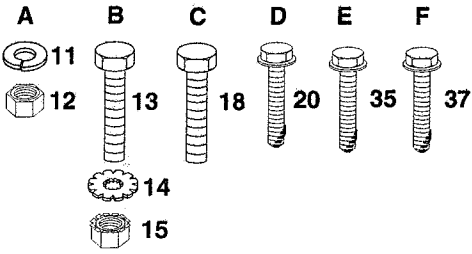

WIRING INSULATED CLIPS

NOTE: If wiring insulated clips were removed for servicing of unit, they should be replaced to properly secure your wiring.

REPAIR PARTS

12 HP 38" TRACTOR - - MODEL NUMBER AYP7122B39

ELECTRICAL

REPAIR PARTS

12 HP 38" TRACTOR - - MODEL NUMBER AYP7122B39

ELECTRICAL

KEY NO.	PART NO.	DESCRIPTION
1	121265X	Battery 12 Volt 25 Amp
2	4406R	Switch Ign 5 Term Wo/wash/nut
3	124211X	Nut Ignition
4	132017	Harness Ign Bs/tec Dash HI
5	4207J	Cable Ground 6 Ga 12"black
6	132202	Cable Battery 6 Ga 43"red
7	4799J	Cable Battery 6 Ga 11"red
8	133753	Case Battery W/o Lid
9	109596X	Clamp Hose Olive
10	138406	Solenoid
11	10090400	Washer Lock 1/4
12	73350400	Nut Jam Hex 1/4-20 Unc
13	74780408	Bolt Fin Hex 1/4-20uncx1/2 Gr5
14	11050400	Washer Lock Ext Tooth 1/4
15	73510400	Nut Keps Hex 1/4-20 Unc
16	131563	Cover Terminal Red
17	109553X	Switch Intlk Clutch Gry 4 Term
18	17021008	Screw Tap Hex #10-24unc X 1/2
19	104445X	Switch Intlk Clutch Gry 2 Term
20	17021008	Screw Tap Hex #10-24unc X 1/2
21	121305X	Switch Plunger Nc Gray
22	121264X	Caps Battery 20/25/30 AMP
23	74760412	Bolt Hex Hd 1/4-20unc X 3/4
24	19091016	Washer 9/32 X 5/8 X 16 Ga
25	10040400	Washer Lock Hvy Helical 1/4
26	73220400	Nut Fin Hex 1/4-20 Unc
27	7552H	Key Ign
28	108824X	Fuse 30 AMP Auto Green
29	109238X	Tube Plastic 12"
30	123620X	Cover Sw Key Blk 1 25 Text SLT
31	110712X	Switch Light Blk Blk Red
32	136849	Harness Asm Light W/7662j
33	7662J	Bulb Light #1141
34	108236X	Bracket Switch Clutch
35	17021008	Screw Tap Hex #10-24unc X 1/2
36	130890	Bracket Switch Interlock
37	17021008	Screw Tap Hex #10-24unc X 1/2
38	11150400	Washer Lock Internal Tooth 1/4
39	719J	Cover Terminal Red Vinyl