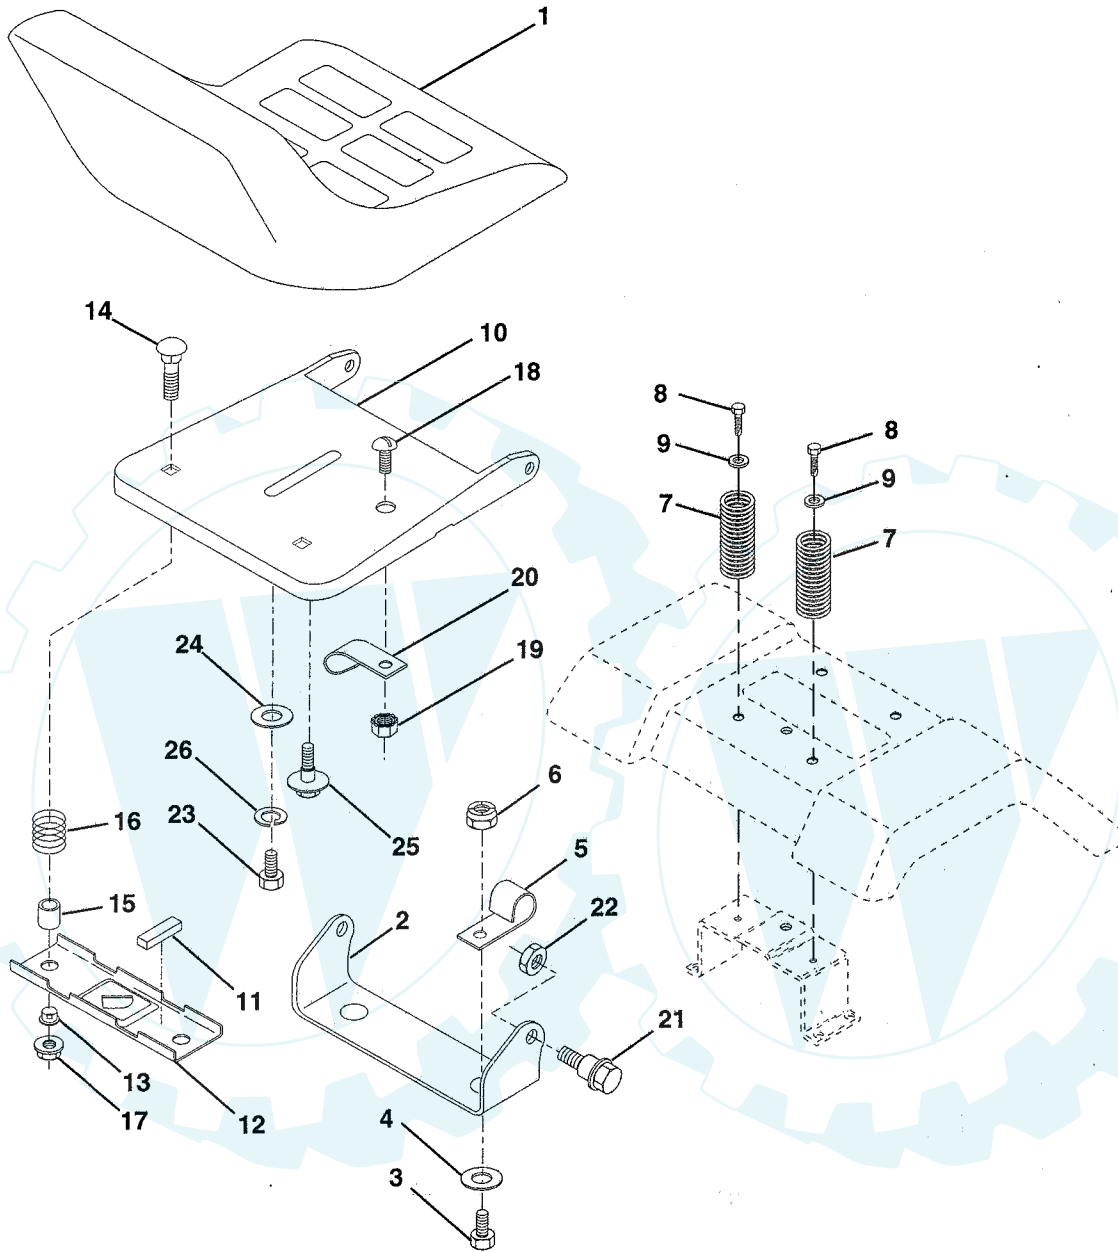

REPAIR PARTS

12 HP 38" TRACTOR - - MODEL NUMBER AYP7122B39

SEAT ASSEMBLY

KEY NO.	PART NO.	DESCRIPTION
1	134647	Seat V-150 Blk/blk
2	126656X	Bracket Pivot Seat 8 720
3	74760612	Bolt Fin Hex 3/8-16unc X 3/4
4	19131610	Washer 13/32 X 1 X 10 Ga
5	2751R	Clip Line Fuel 13/32 Mtg Hole
6	73680600	Nut Crownlock 3/8-16 Unc
7	124181X	Spring Seat Cprsn 2 250 Blk Zi
8	17490616	Screw Thdrol 3/8-16 X 1 Ty-tt
9	19131614	Washer 13/32 X 1 X 14 Ga
10	131451	Pan Seat
11	121251X	Strip Foam Gray Or Black
12	121246X	Bracket Mounting Switch
13	121248X	Bushing Snap Blk Nyl 50 ld

KEY NO.	PART NO.	DESCRIPTION
14	72050411	Bolt Rdhd Sht Nk 1/4-20x1-3/8
15	134300	Spacer Split 28x 96 Yel Zinc
16	121250X	Spring Cprsn 1 27 Blk Pnt
17	123976X	Nut Lock 1/4 Lge Fig Gr 5 Zinc
18	74641008	Screw SLTD Pan Hd #10-32 X 1/2
19	73951000	Nut Keps #10-32 Unf
20	4171R	Clip Insulated 11/32 Mtg Hole
21	105529X	Bolt Shoulder 5/16-18 Unc Blkz
22	73680500	Nut Crown Lock 5/16-18
23	74780814	Bolt Fin Hex 1/2-13 X 7/8 Gr 5
24	19171912	Washer 17/32 X 1-3/16 X 12 Ga
25	127018X	Bolt Shoulder 5/16-18 X 62
26	10040800	Washer Lock Hvy Hlcl Spr 1/2

Der Ersatzteilspezialist im Internet.