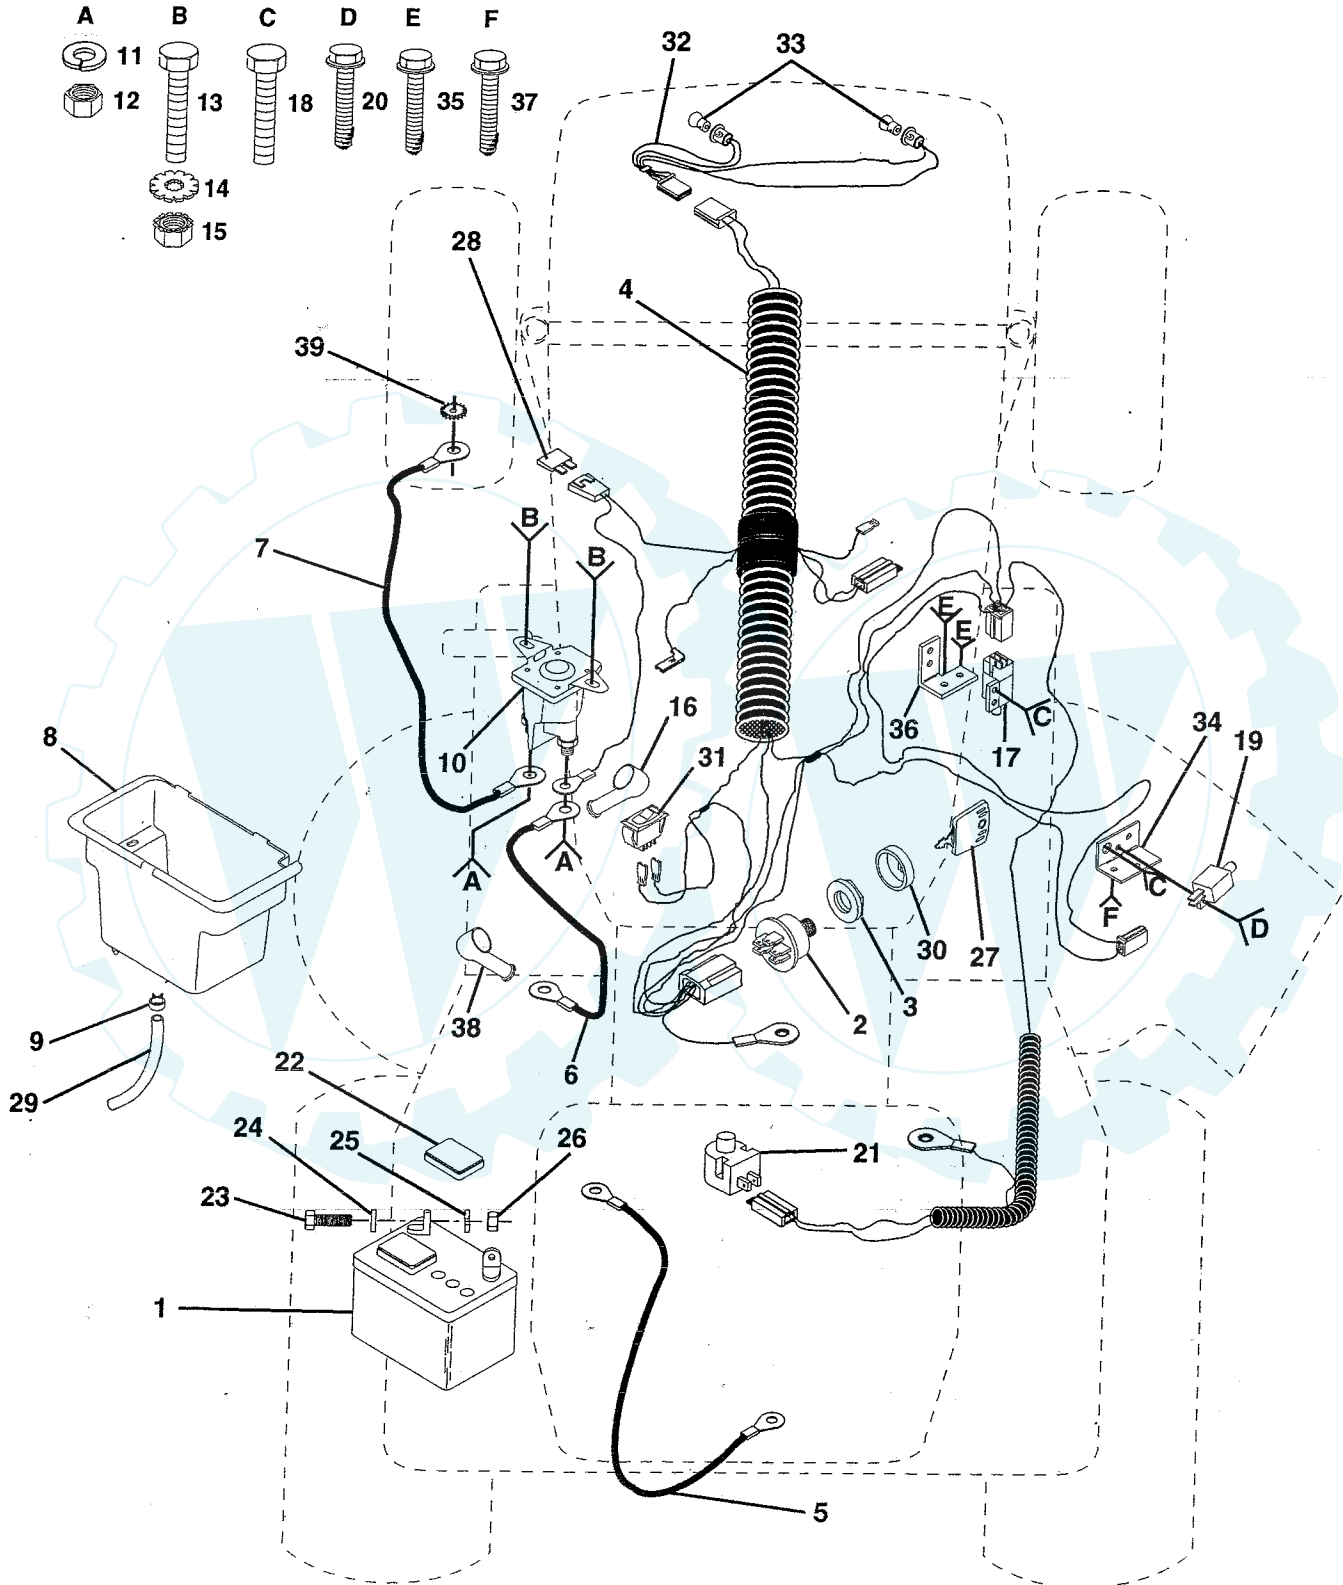

12 HP 38" TRACTOR - MODEL NUMBER AYP7122A39

SCHEMATIC

12 HP 38" TRACTOR - - MODEL NUMBER AYP7122A39

ELECTRICAL

12 HP 38" TRACTOR - - MODEL NUMBER AYP7122A39

ELECTRICAL

KEY NO.	PART NO.	DESCRIPTION
1	121265X	Battery 12 VOLT 25 AMP
2	4406R	Switch Ign 5 Term Wo/wash/nut
3	124211X	Nut Ignition
4	132017	Harness Ign Bs/tec Dash HI
5	4207J	Cable Ground 6 Ga 12"black
6	132202	Cable Battery 6 Ga 43"red
7	4799J	Cable Battery 6 Ga 11"red
8	133753	Case Battery W/o Lid
9	109596X	Clamp Hose Olive
10	138406	Solenoid
11	10090400	Washer Lock 1/4
12	73350400	Nut Jam Hex 1/4-20 Unc
13	74780408	Bolt Fin Hex 1/4-20uncx1/2 Gr5
14	11050400	Washer Lock Ext Tooth 1/4
15	73510400	Nut Keps Hex 1/4-20 Unc
16	131563	Cover Terminal Red
17	109553X	Switch Intlk Clutch Gry 4 Term
18	17021008	Screw Tap Hex #10-24unc X 1/2
19	104445X	Switch Intlk Clutch Gry 2 Term
20	17021008	Screw Tap Hex #10-24unc X 1/2
21	121305X	Switch Plunger Nc Gray
22	121264X	Caps Battery 20/25/30 AMP
23	74760412	Bolt Hex Hd 1/4-20unc X 3/4
24	19091016	Washer 9/32 X 5/8 X 16 Ga
25	10040400	Washer Lock Hvy Helical 1/4
26	73220400	Nut Fin Hex 1/4-20 Unc
27	122147X	Key Ign Molded Generic
28	108824X	Fuse 30 AMP Auto Green
29	109238X	Tube Plastic 12"
30	123620X	Cover Sw Key Blk 1 25 Text SLT
31	110712X	Switch Light Blk Blk Red
32	136849	Harness Asm Light W/7662j
33	7662J	Bulb Light #1141
34	108236X	Bracket Switch Clutch
35	17021008	Screw Tap Hex #10-24unc X 1/2
36	130890	Bracket Switch Interlock
37	17021008	Screw Tap Hex #10-24unc X 1/2
38	719J	Cover Terminal Red Vinyl
39	11150400	Washer Lock Internal Tooth 1/4