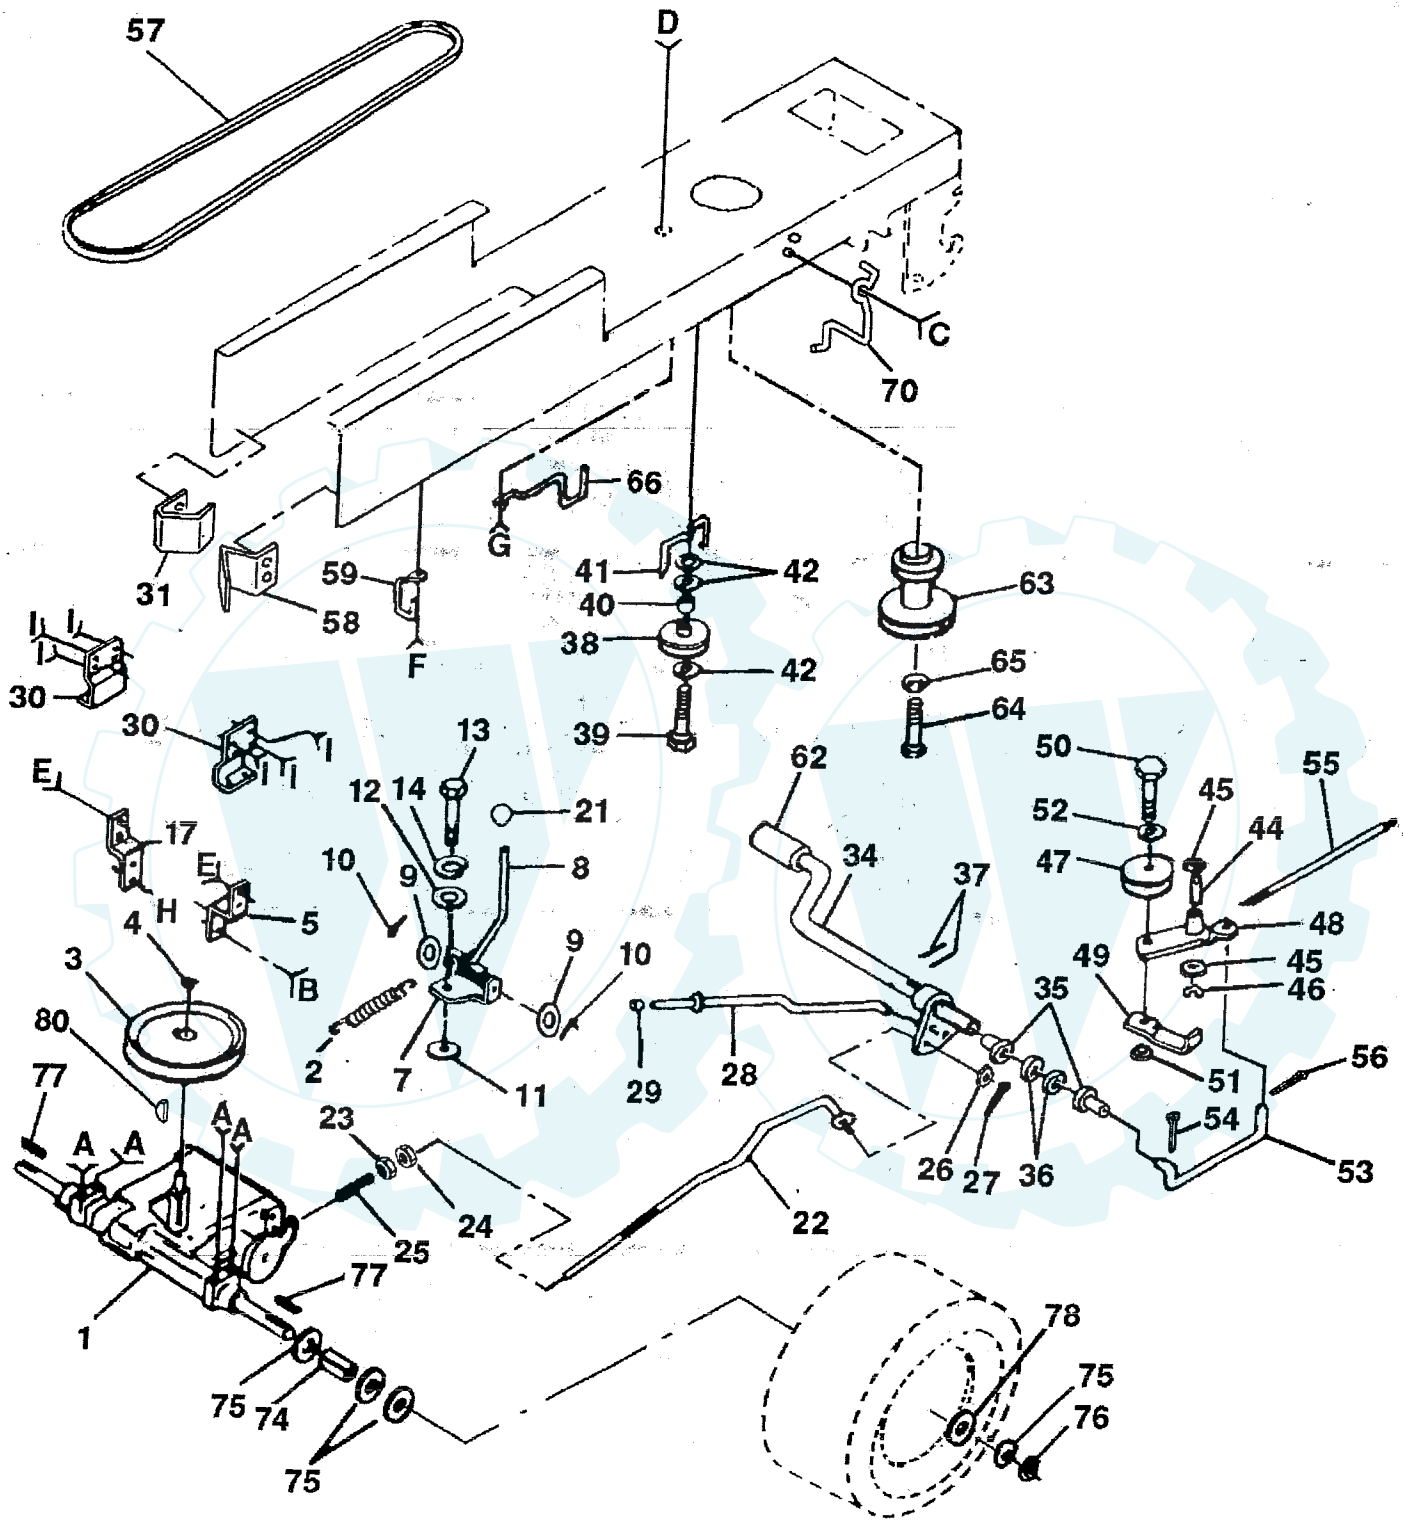

REPAIR PARTS

www.ersatzteil-service.de

12 HP 38" TRACTOR -- MODEL NUMBER AYP7122A39

DRIVE

A	B	C	D	E	F	G	H	I

Der Ersatzteilspezialist im Internet.

REPAIR PARTS

12 HP 38" TRACTOR - - MODEL NUMBER AYP7122A39

RIVE

KEY NO.	PART NO.	DESCRIPTION	KEY NO.	PART NO.	DESCRIPTION
1	-----	Transaxle 4 Sp Peerless Model Number 930-008	41	109070X	Keeper Belt Retainer
2	110422X	Spring Return Brake	42	19131312	Washer 13/32 X 13/16 X 12 Ga
3	123666X	Pulley Transaxle	43	73680600	Nut Crownlock 3/8-16 Unc
4	12000028	Ring Retainer	44	105706X	Bearing Nyl 503 X 628 X 1 25
5	121520X	Strap Torque 30 Degrees	45	110812X	Washer Hardened
6	17490512	Screw Thdrol 5/16-18 X 3/4 TYT	46	12000039	Ring Klip #5304-50
7	106919X	Plate Rod Shift T/a	47	127783	Pulley Idler V Groove Plastic
8	133428	Rod Shift Blk Peerless 930	48	123789X	Bellcrank Asm Clutch
9	19151216	Washer 15/32 X 3/4 X 16 Ga	49	123205X	Retainer Belt Style Spring
10	76020416	Pin Cotter 1/8 X 1 Cad	50	74760624	Bolt Hex Hd 3/8-16unc X 1-1/2
11	105701X	Washer Plate Shf 388 Sq Hole	51	73680600	Nut Crownlock 3/8-16 Unc
12	19091210	Washer 9/32 X 3/4 X 10 Ga	52	19131316	Washer 13/32 X 13/16 X 16 Ga
13	71040412	Bolt Fin Hex 1/4-28unfx3/4 Gr8	53	105710X	Link Clutch 7 66
14	10040400	Washer Lock Hvy Helical 1/4	54	76020412	Pin Cotter 1/8 X 3/4 Cad
15	74780544	Bolt Fin Hex 5/16-18unc X 2 75	55	105709X	Spring Return Clutch 6 75
16	73680500	Nut Crown Lock 5/16-18	56	76020412	Pin Cotter 1/8 X 3/4 Cad
17	121520X	Strap Torque 30 Degrees	57	125907X	V-Belt Ground Drive 90 00
18	74760612	Bolt Fin Hex 3/8-16unc X 3/4	58	127274X	Keeper Belt RH LT Pnt/zinc 16g
19	73680600	Nut Crownlock 3/8-16 Unc	59	136715	Keeper Belt Chassis Span Ctr
20	17490512	Screw Thdrol 5/16-18 X 3/4 TYT	60	19131312	Washer 13/32 X 13/16 X 12 Ga
	106933X	Knob Rd 1/2-13 Plstc Thds Blk	61	17490612	Screw Thdrol 3/8-16x3/4 Ty-tt
	131867	Rod Brake LT	62	8883R	Cover Pedal Blk Round
23	73800600	Nut Lock Hex W/wsh 3/8-16unc	63	134825	Engine Pulley LT/YT
24	73350600	Nut Hex Jam 3/8-16 Unc	64	71170764	Bolt Hex 7/16-20x4 Gr 5
25	106888X	Spring Rod Brake 2 00 Zinc	65	10040700	Washer Lock Hvy Hicl Spr 7/16
26	19131316	Washer 13/32 X 13/16 X 16 Ga	66	129921	Keeper Belt Engine LH LT
27	76020412	Pin Cotter 1/8 X 3/4 Cad	67	74760616	Bolt Fin Hex 3/8-16unc X 1
28	128904	Rod Brake Parking LT	68	19131312	Washer 13/32 X 13/16 X 12 Ga
29	71673	Cap Brake Parking Black	69	73680600	Nut Crownlock 3/8-16 Unc
30	109167X	Bracket Transmission	70	134683	Guide Belt Mower Drive RH
31	127275X	Keeper Belt LH LT 14 Ga	71	74760616	Bolt Fin Hex 3/8-16unc X 1
32	74760616	Bolt Fin Hex 3/8-16unc X 1"	72	19132012	Washer 13/32 X 1-1/4 X 12 Ga
33	73680600	Nut Crownlock 3/8-16 Unc	73	73680600	Nut Crownlock 3/8-16 Unc
34	122424X	Shaft Asm Pedal Foot 1 930	74	137057	Spacer Axle
35	120183X	Bearing Nylon Blk 629 Id	75	121749X	Washer 25/32 X 1 1/4 X 16 Ga
36	19211616	Washer 21/32 X 1 X 16 Ga	76	12000001	E-ring #5133-75
37	1572H	Pin Roll 3/16 X 1"	77	123583X	Key Square 2 0 X 1845/ 1865
38	123674X	Pulley Idler Flat	78	121748X	Washer 25/32 X 1-5/8 X 16 Ga
39	74760644	Bolt Fin Hex 3/8-16unc X 2-3/4	79	19111214	Washer 11/32 X 3/4 X 14ga
40	4470J	Spacer Split 395 X 59 Bzp	80	2228M	Key Woodruff #9 3/16 X 3/4