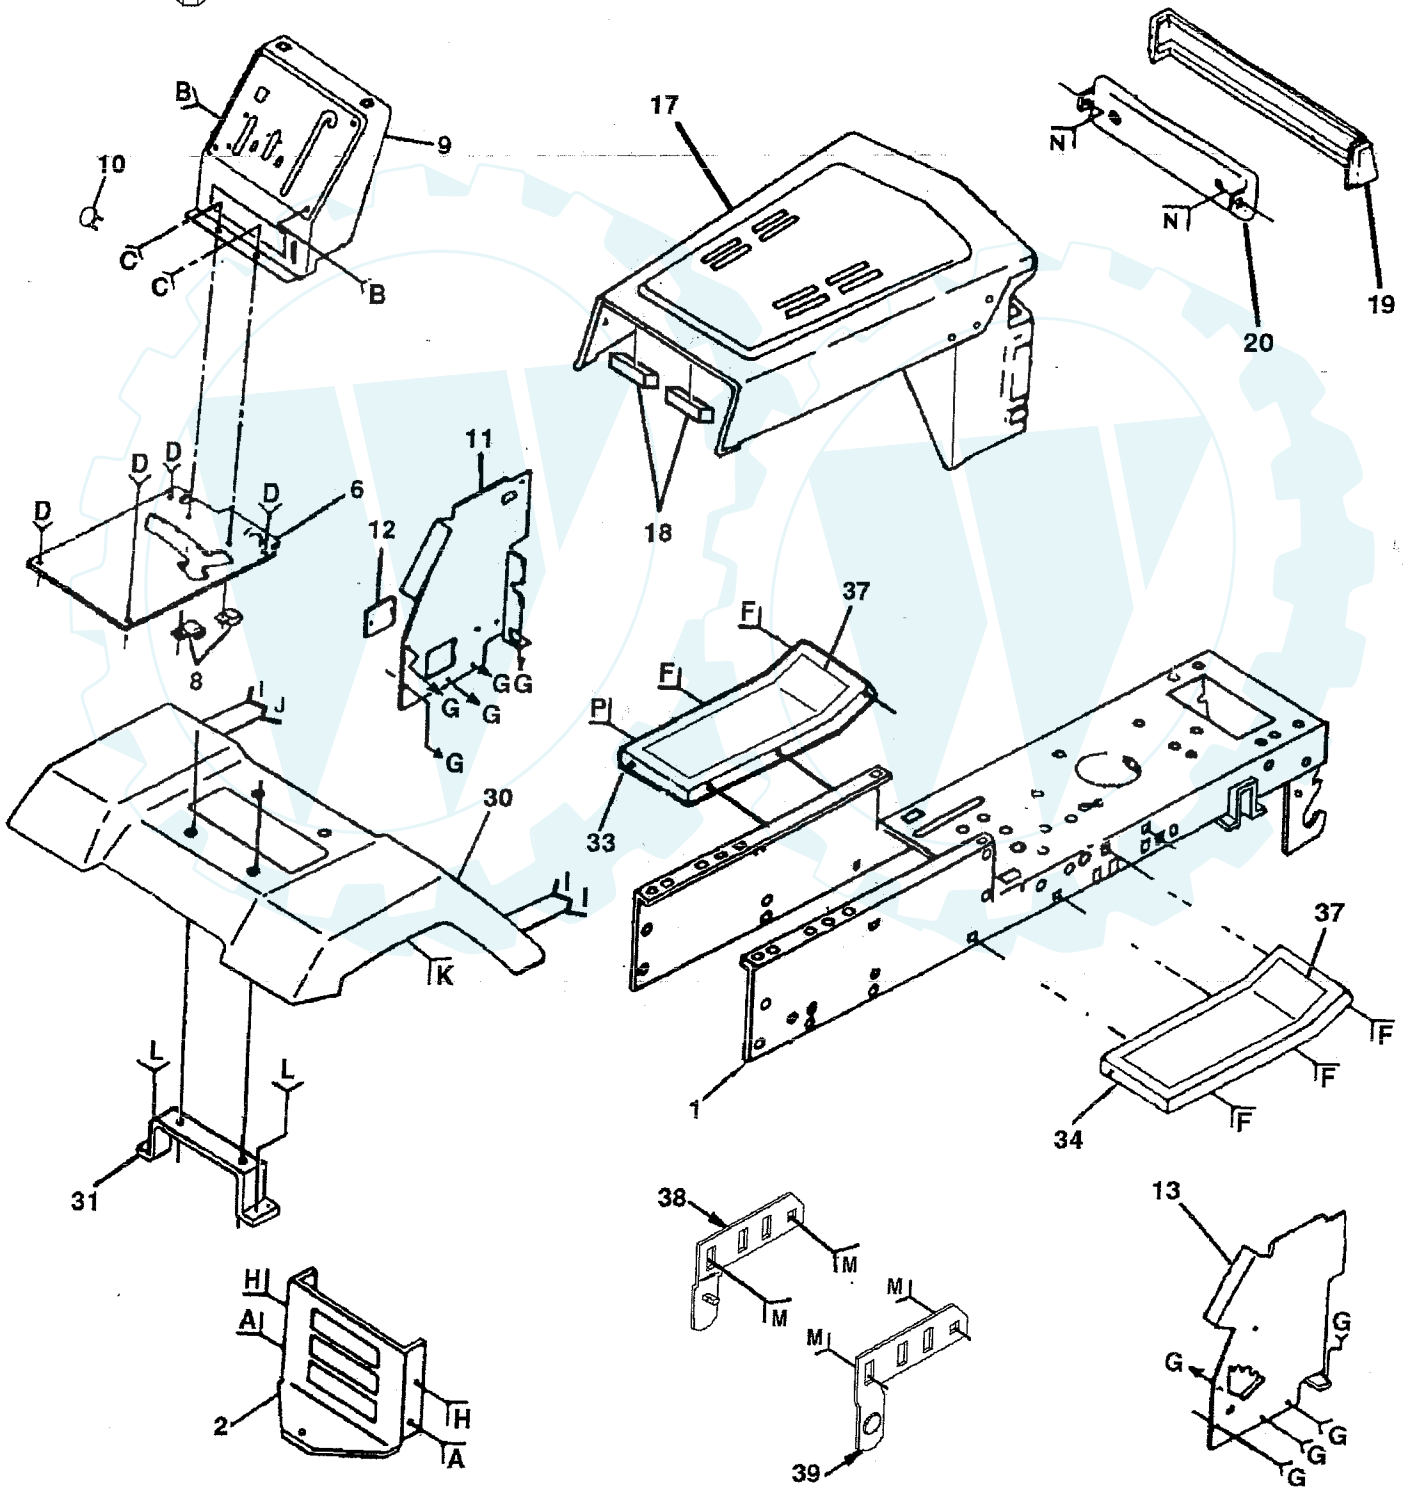

REPAIR PARTS

12 HP 38" TRACTOR -- MODEL NUMBER AYP7122A39

CHASSIS AND ENCLOSURES

REPAIR PARTS

12 HP 38" TRACTOR - - MODEL NUMBER AYP7122A39

CHASSIS AND ENCLOSURES

KEY NO.	PART NO.	DESCRIPTION
1	135034	Chassis Wldmt 11ga 38/42 W/pvt
2	137275	Drawbar LT/YT 11 Ga
3	17490612	Screw Thdrol 3/8-16x3/4 Ty-tt
4	74760612	Bolt Fin Hex 3/8-16unc X 3/4
5	73680600	Nut Crownlock 3/8-16 Unc
6	124466X017	Saddle Silkscreen W/o HGT Adj
7	17490608	Screw Thdrol 3/8-16x1/2 Ty-tt
8	2751R	Clip Line Fuel 13/32 Mtg Hole
9	137411X431	Dash 1-pc M W/i N/c Sym
10	5479J	Plug Button Blk 359 Dia Choke
11	122795X	Panel Dash LH
12	121794X	Cover Access Black Square
13	124031X	Panel Dash RH Weldment
14	17490608	Screw Thdrol 3/8-16x1/2 Ty-tt
15	74180512	Screw Mach TRHD 5/16-18uncx3/4
16	73510500	Nut Keps 5/16-18 Unc
17	133956X505	Hood/grille Asm Pnt Welded
18	126938X	Bumper Hood
19	133805	Lens Grille HI Bar Clear
20	132257	Bezel Light Lt
21	19091216	Washer 9/32 X 3/4 X 16 Ga
22	108067X	Nut Pal
24	74760612	Bolt Fin Hex 3/8-16unc X 3/4
25	19131312	Washer 13/32 X 13/16 X 12 Ga
26	73680600	Nut Crownlock 3/8-16 Unc
27	17490608	Screw Thdrol 3/8-16x1/2 Ty-tt
30	109872X505	Fender Pnt LT W/o Shift(red)
31	136619	Bracket Fender Repl 109873x
32	17490612	Screw Thdrol 3/8-16x3/4 Ty-tt
33	105465X505	Footrest Pnt LH Ms-505
34	105464X505	Footrest Pnt RH Ms-505
35	72110606	Bolt Rdhd Sht Sqnk 3/8-16 X3/4
36	73680600	Nut Crownlock 3/8-16 Unc
37	131864	Pad Footrest Abrasive LT
38	134618	Bracket Asm Pvt38 LH MWR Rear
39	134617	Bracket Asm Pvt38 RH MWR Rear
40	72140606	Bolt Rdhd Sqnk 3/8-16unc X3/4
50	73800600	Nut Lock Hex W/wsh 3/8-16unc
51	19131216	Washer 13/32 X 3/4 X 16 Ga
53	72140608	Bolt Rdhd Sqnk 3/8-16unc X 1
54	74760614	Bolt Fin Hex 3/8-16unc X 7/8