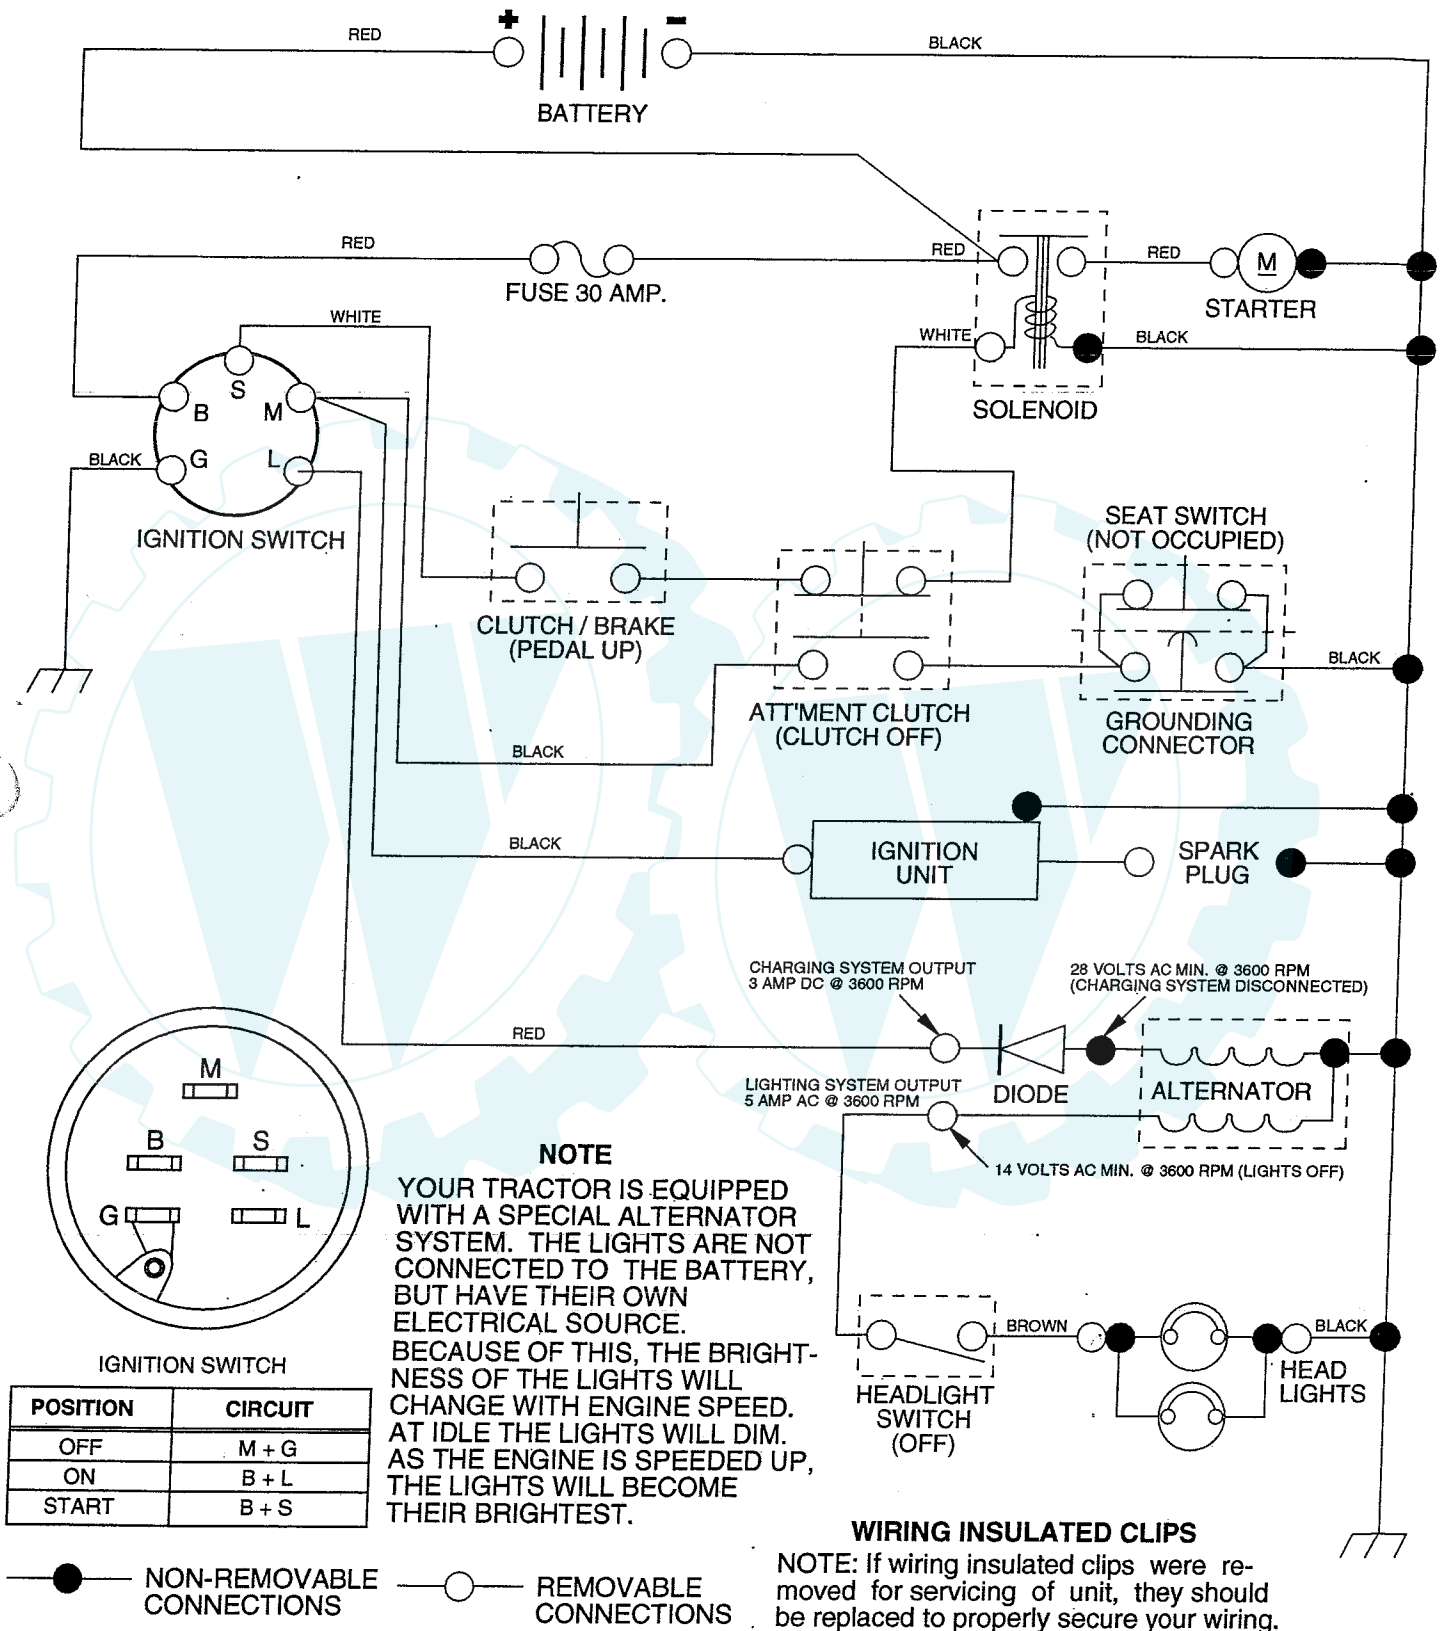

12 HP 38" TRACTOR - MODEL NUMBER AYP7122A39

SCHEMATIC

12 HP 38" TRACTOR - - MODEL NUMBER AYP7122A39

ELECTRICAL

12 HP 38" TRACTOR - - MODEL NUMBER AYP7122A39

ELECTRICAL

KEY NO.	PART NO.	DESCRIPTION
1	121265X	Battery 12 VOLT 25 AMP
2	4406R	Switch Ign 5 Term Wo/wash/nut
3	124211X	Nut Ignition
4	132017	Harness Ign Bs/tec Dash HI
5	4207J	Cable Ground 6 Ga 12"black
6	132202	Cable Battery 6 Ga 43"red
7	4799J	Cable Battery 6 Ga 11"red
8	133753	Case Battery W/o Lid
9	109596X	Clamp Hose Olive
10	138406	Solenoid
11	10090400	Washer Lock 1/4
12	73350400	Nut Jam Hex 1/4-20 Unc
13	74780408	Bolt Fin Hex 1/4-20uncx1/2 Gr5
14	11050400	Washer Lock Ext Tooth 1/4
15	73510400	Nut Keps Hex 1/4-20 Unc
16	131563	Cover Terminal Red
17	109553X	Switch Intlk Clutch Gry 4 Term
18	17021008	Screw Tap Hex #10-24unc X 1/2
19	104445X	Switch Intlk Clutch Gry 2 Term
20	17021008	Screw Tap Hex #10-24unc X 1/2
21	121305X	Switch Plunger Nc Gray
22	121264X	Caps Battery 20/25/30 AMP
23	74760412	Bolt Hex Hd 1/4-20unc X 3/4
24	19091016	Washer 9/32 X 5/8 X 16 Ga
25	10040400	Washer Lock Hvy Helical 1/4
26	73220400	Nut Fin Hex 1/4-20 Unc
27	122147X	Key Ign Molded Generic
28	108824X	Fuse 30 AMP Auto Green
29	109238X	Tube Plastic 12"
30	123620X	Cover Sw Key Blk 1 25 Text SLT
31	110712X	Switch Light Blk Blk Red
32	136849	Harness Asm Light W/7662j
33	7662J	Bulb Light #1141
34	108236X	Bracket Switch Clutch
35	17021008	Screw Tap Hex #10-24unc X 1/2
36	130890	Bracket Switch Interlock
37	17021008	Screw Tap Hex #10-24unc X 1/2
38	719J	Cover Terminal Red Vinyl
39	11150400	Washer Lock Internal Tooth 1/4