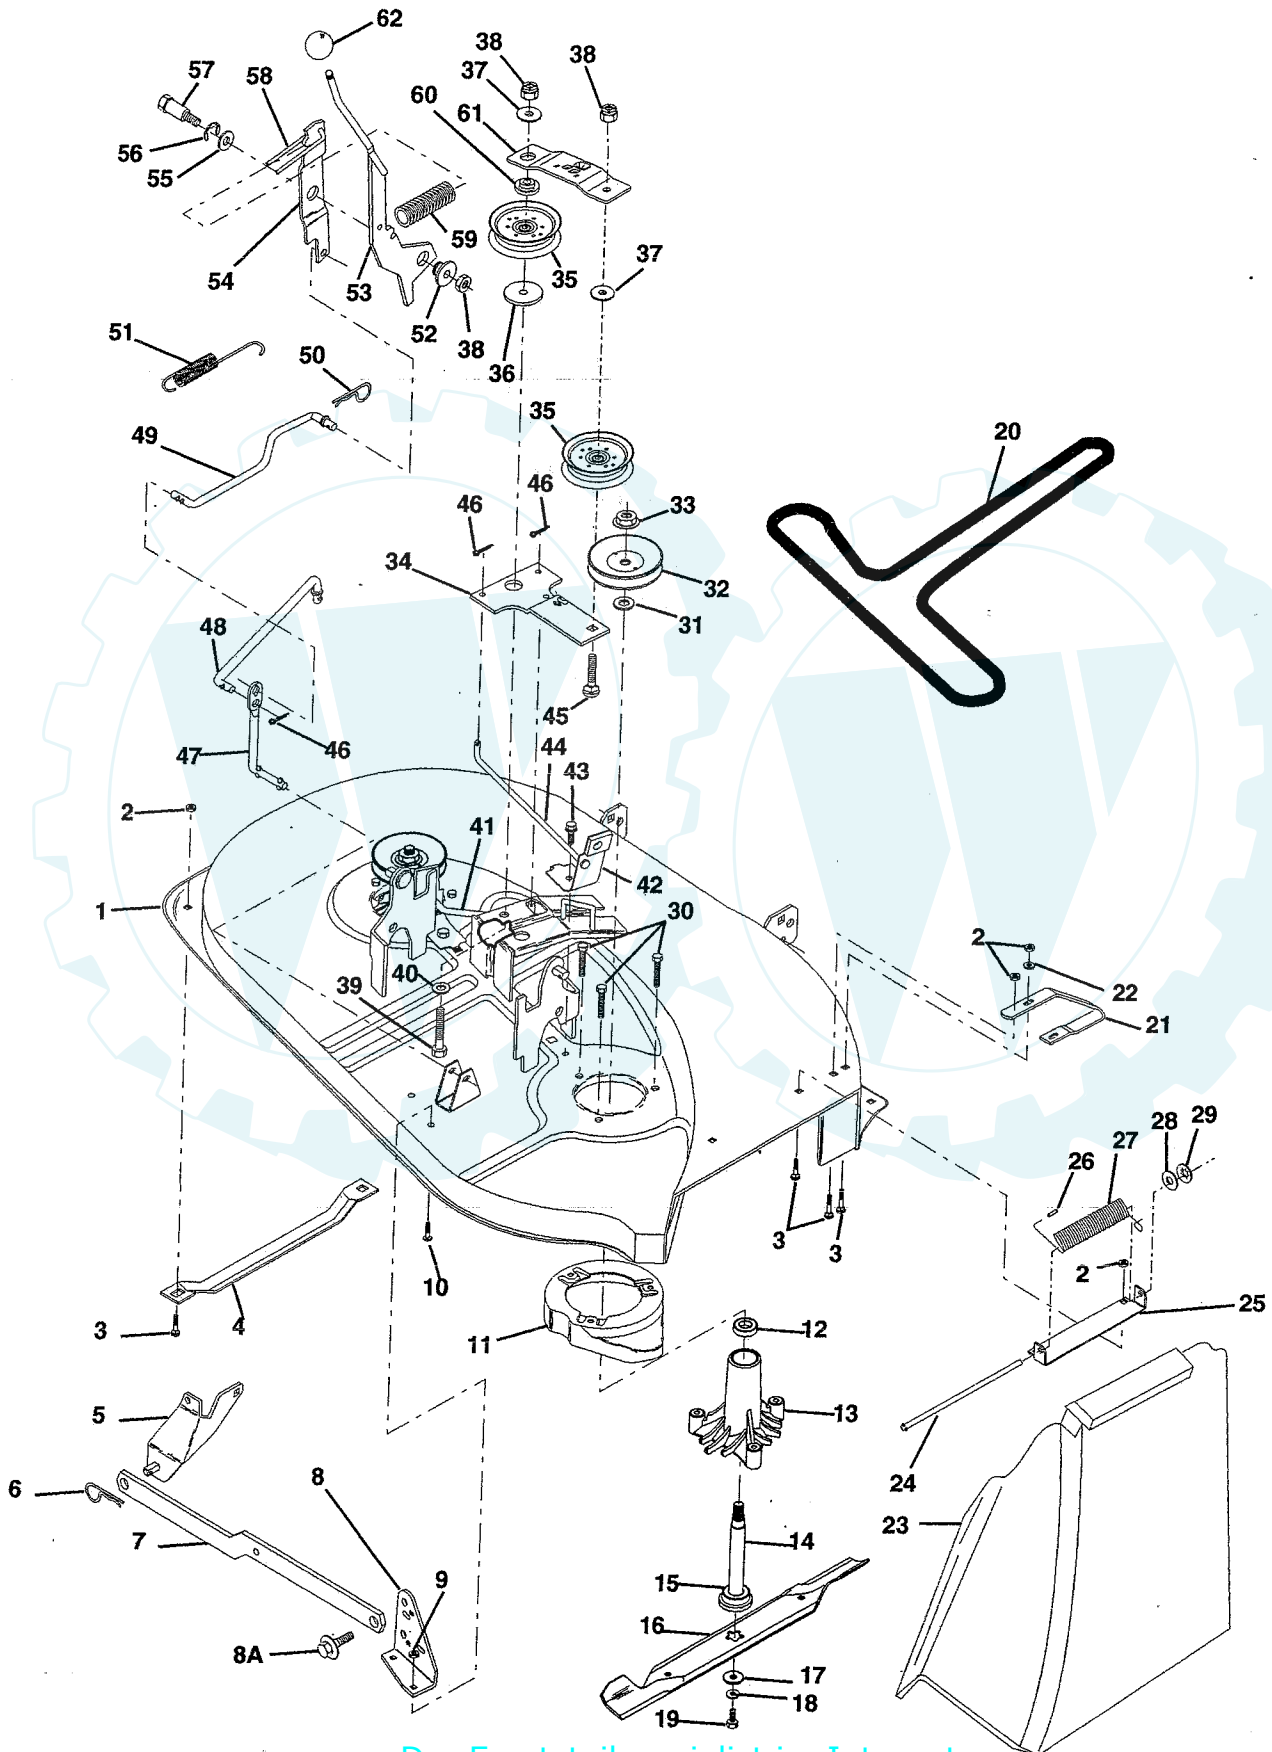

REPAIR PARTS

www.ersatzteil-service.de

12 HP 38" TRACTOR - - MODEL NUMBER AYP7122A39

POWER LIFT

KEY NO.	PART NO.	DESCRIPTION
1	136973	Wire Asm Inner W/plunger 17 32
2	122507X	Shaft Asm Lift 9 680
3	105767X	Pin Groove 1 500 Zinc
4	12000002	E Ring #5133-62
5	19211621	Washer PLTD 21/32 X 1 X 21ga
6	120183X	Bearing Nylon Blk 629 Id
7	109413X	Grip Handle Bicycle Matte Blk
8	124526X	Button Plunger Black
10	122512X	Spring Cprsn 3 750 Oiled
11	134619	Link Lift LH Fixed Length
12	135388	Link Lift RH Fixed Length
13	4939M	Retainer Spring
14	135563	Pin Roll SLT 5/16 X 1 25 Blk O
15	127218	Link Front
16	73350800	Nut Jam Hex 1/2-13 Unc
17	130171	Trunnion Blk Zinc
18	73800800	Nut Lock W/wsh 1/2-13unc
19	130832	Arm Suspension Rear
20	3146R	Retainer Spring

REPAIR PARTS

12 HP 38" TRACTOR - - MODEL NUMBER AYP7122A39

38" MOWER DECK