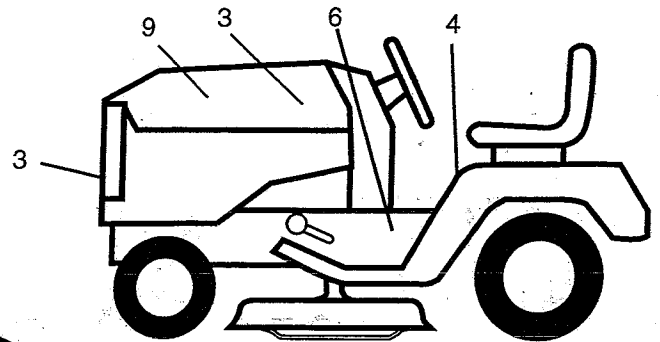

NOTE: All component dimensions given in U.S. inches
1 inch = 25.4 mm

REPAIR PARTS

12 HP 38" TRACTOR - - MODEL NUMBER AYP7122A39

DECALS

PART NO.	DESCRIPTION	KEY NO.	PART NO.	DESCRIPTION
1	136794 Decal Instruction Dash English	8	138490	Decal Hood RH Wizard
2	120601X Decal Engine 12HP Ic B&S	9	138491	Decal Hood LH Wizard
3	129212 Nameplate Logo (Wizard)	--	138311	Decal Handle Lft Height Adjust (Lift Handle)
4	133796 Decal Caution Fender English	--	138438	Manual Owners Ayp7122a39 Eng
5	4900J Decal Clutch/brake English			
6	133782 Decal Chassis 12/38 4sp l/c			