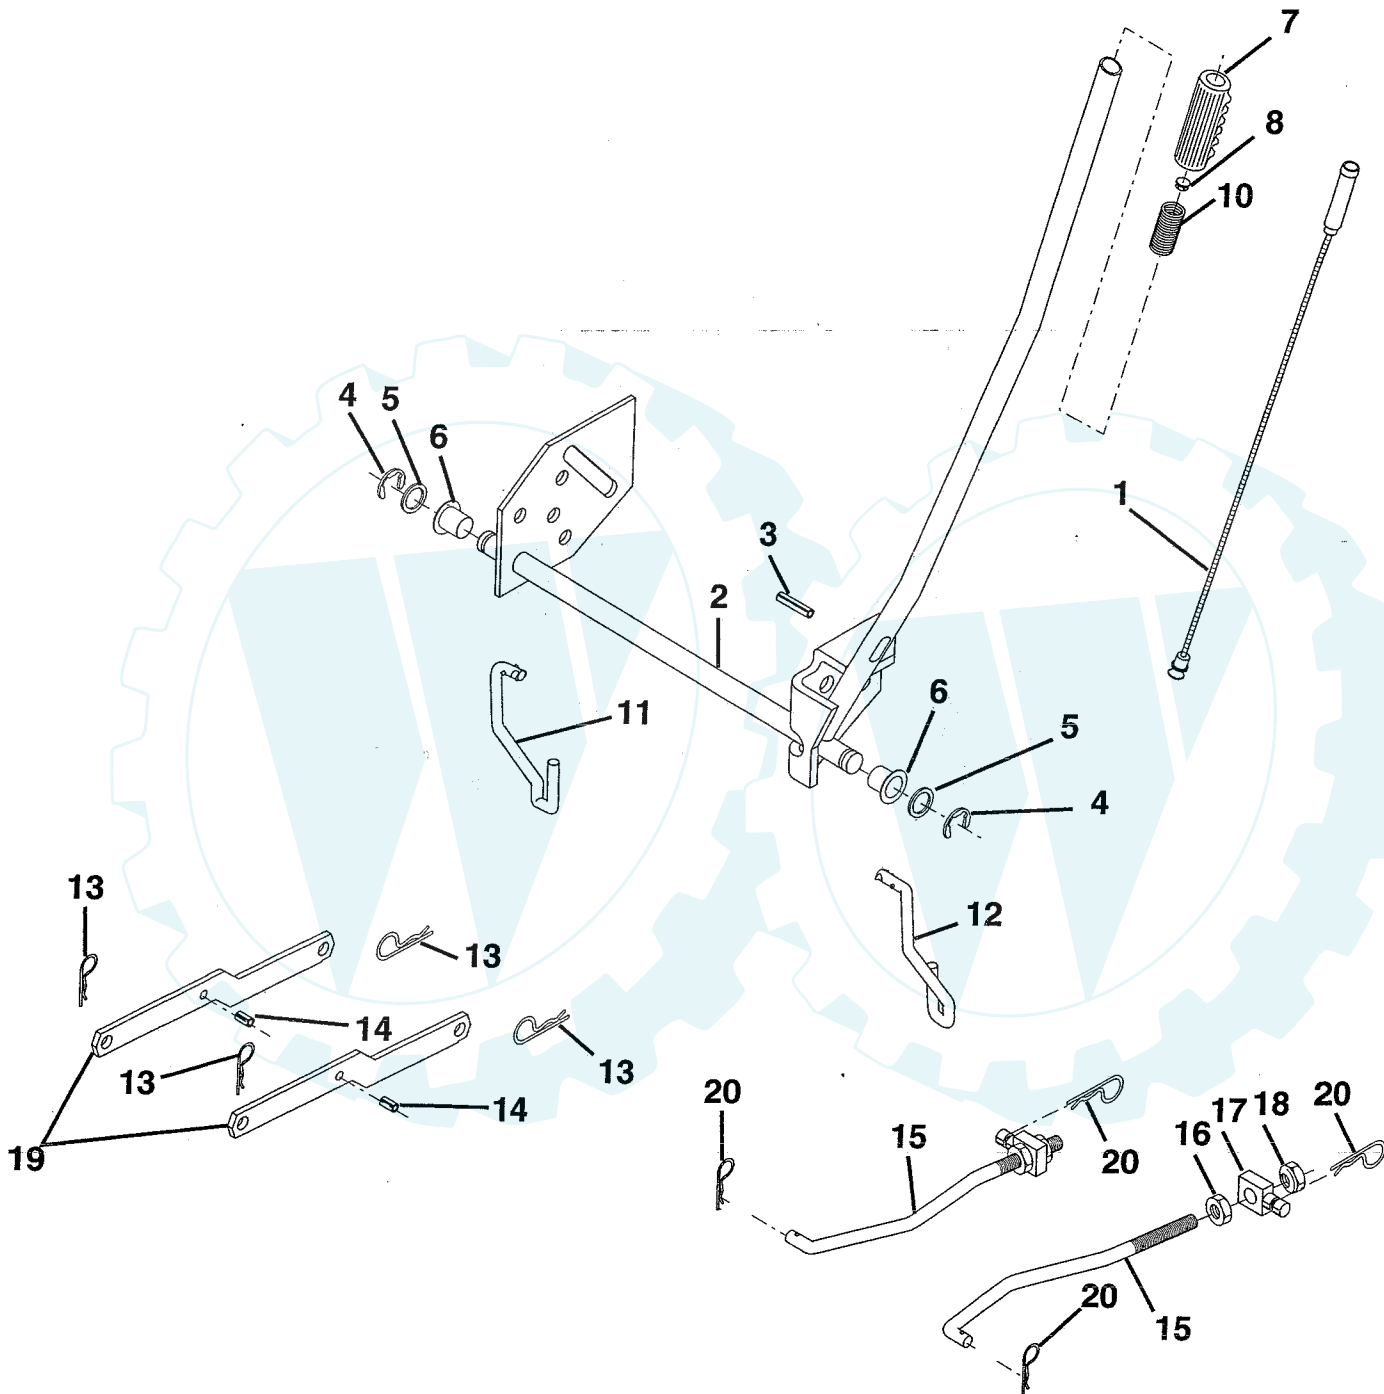

REPAIR PARTS

www.ersatzteil-service.de

12 HP 38" TRACTOR - - MODEL NUMBER AYP7122A39

ENGINE

KEY NO.	PART NO.	DESCRIPTION
1	132759	Control Th/ch RH Blk Pdl 15 10
2	17720410	Screw Hex Thd Cut 1/4-20x5/8 T
3	-----	Engine B&S (See Breakdown) → 283707-0217-01
4	13280324	Nipple Pipe 3/8 Npt X 3"
5	13200300	Elbow Std 90 Degree 3/8-18 Npt
6	101273M	Muffler Exhaust B&S Lc
7	108767X	Deflector Asm Muffler
8	17030808	Screw Spiderloc Hexhd#8x1/2 Ab
9	101159L	Shield Ht Muff 2 20 Alum Lcost
10	74780556	Bolt Fin Hex 5/16-18unc X3-3/8
11	19111012	Washer 11/32 X 5/8 X 12 Ga
12	-----	Bolt 1/4-20 (Order From Engine Manufacturer)
13	10040400	Washer Lock Hvy Helical 1/4
14	125593X	Gasket Eng 1 313 Id Tin Plated
15	11050600	Washer Lock Ext Tooth 3/8
16	17490620	Screw Thdrol 3/8-16x1-1/4 TYTT
19	137180	Kit Spark Arrestor (Flat Scrn)
20	109202X	Tank Fuel Front 1 25
21	123549X	Cap Asm Fuel W/sym Vented
22	123487X	Clamp Hose Blk
23	124028X	Bushing Snap Nyl Blk Fuel Line
24	17490412	Screw Hexwsh Thdrol 1/4-20x3/4
25	19091416	Washer 9/32 X 7/8 X 16 Ga
26	8548R	Line Fuel 13"
27	-----	Plug Oil Drain (Order From Engine Manufacturer)

REPAIR PARTS

www.ersatzteil-service.de

12 HP 38" TRACTOR - - MODEL NUMBER AYP7122A39

MOWER LIFT