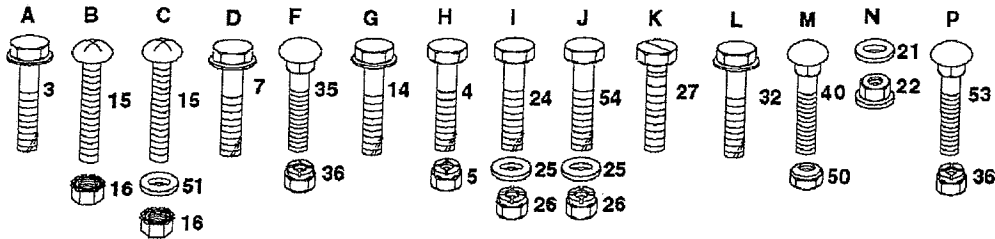

REPAIR PARTS

12 HP 38" TRACTOR -- MODEL NUMBER AYP7122A39

CHASSIS AND ENCLOSURES

REPAIR PARTS

12 HP 38" TRACTOR - - MODEL NUMBER AYP7122A39

CHASSIS AND ENCLOSURES

KEY NO.	PART NO.	DESCRIPTION
1	135034	Chassis Wldmt 11ga 38/42 W/pvt
2	137275	Drawbar LT/YT 11 Ga
3	17490612	Screw Thdrol 3/8-16x3/4 Ty-tt
4	74760612	Bolt Fin Hex 3/8-16unc X 3/4
5	73680600	Nut Crownlock 3/8-16 Unc
6	124466X017	Saddle Silkscreen W/o HGT Adj
7	17490608	Screw Thdrol 3/8-16x1/2 Ty-tt
8	2751R	Clip Line Fuel 13/32 Mtg Hole
9	137411X431	Dash 1-pc M W/i N/c Sym
10	5479J	Plug Button Blk 359 Dia Choke
11	122795X	Panel Dash LH
12	121794X	Cover Access Black Square
13	124031X	Panel Dash RH Weldment
14	17490608	Screw Thdrol 3/8-16x1/2 Ty-tt
15	74180512	Screw Mach TRHD 5/16-18uncx3/4
16	73510500	Nut Keps 5/16-18 Unc
17	133956X505	Hood/grille Asm Pnt Welded
18	126938X	Bumper Hood
19	133805	Lens Grille HI Bar Clear
20	132257	Bezel Light Lt
21	19091216	Washer 9/32 X 3/4 X 16 Ga
22	108067X	Nut Pal
24	74760612	Bolt Fin Hex 3/8-16unc X 3/4
25	19131312	Washer 13/32 X 13/16 X 12 Ga
26	73680600	Nut Crownlock 3/8-16 Unc
27	17490608	Screw Thdrol 3/8-16x1/2 Ty-tt
30	109872X505	Fender Pnt LT W/o Shift(red)
31	136619	Bracket Fender Repl 109873x
32	17490612	Screw Thdrol 3/8-16x3/4 Ty-tt
33	105465X505	Footrest Pnt LH Ms-505
34	105464X505	Footrest Pnt RH Ms-505
35	72110606	Bolt Rdhd Sht Sqnk 3/8-16 X3/4
36	73680600	Nut Crownlock 3/8-16 Unc
37	131864	Pad Footrest Abrasive LT
38	134618	Bracket Asm Pvt38 LH MWR Rear
39	134617	Bracket Asm Pvt38 RH MWR Rear
40	72140606	Bolt Rdhd Sqnk 3/8-16unc X3/4
50	73800600	Nut Lock Hex W/wsh 3/8-16unc
51	19131216	Washer 13/32 X 3/4 X 16 Ga
53	72140608	Bolt Rdhd Sqnk 3/8-16unc X 1
54	74760614	Bolt Fin Hex 3/8-16unc X 7/8