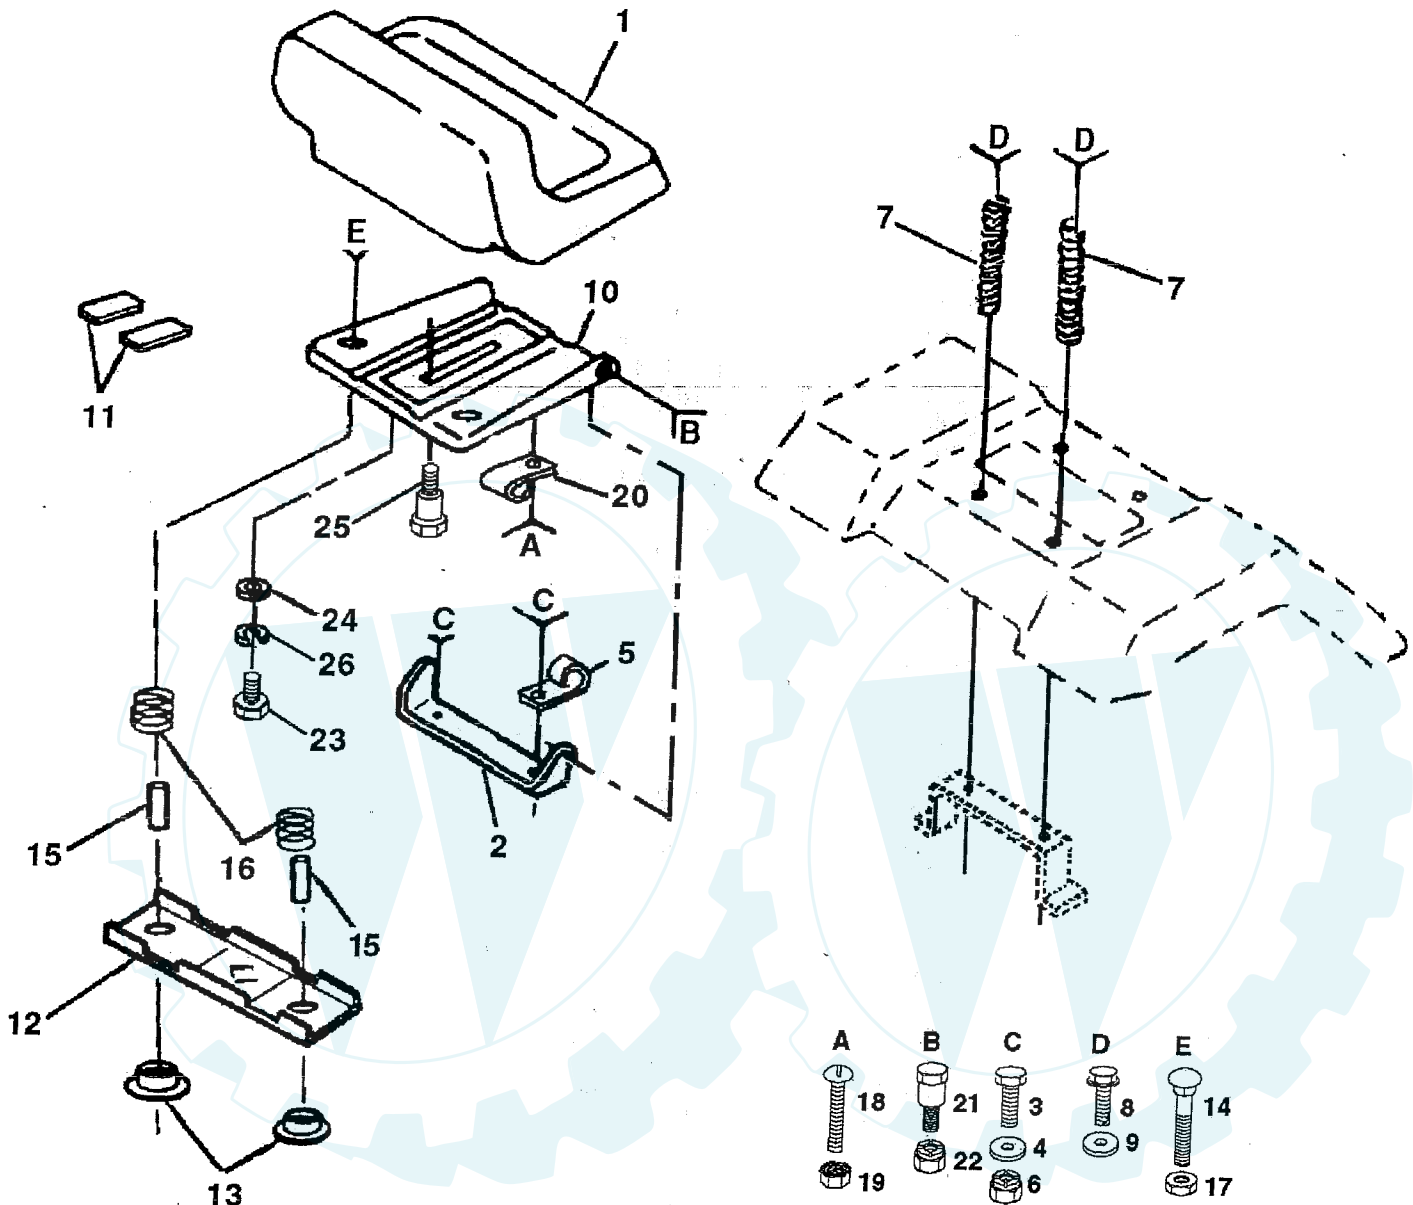

REPAIR PARTS

www.ersatzteil-service.de

12 HP 38" TRACTOR - - MODEL NUMBER AYP7122A39

SEAT ASSEMBLY

KEY NO.	PART NO.	DESCRIPTION
1	134647	Seat V-150 Blk/blk
2	126656X	Bracket Pivot Seat 8 720
3	74760612	Bolt Fin Hex 3/8-16unc X 3/4
4	19131610	Washer 13/32 X 1 X 10 Ga
5	2751R	Clip Line Fuel 13/32 Mtg Hole
6	73680600	Nut Crownlock 3/8-16 Unc
7	124181X	Spring Seat Cprsn 2 250 Blk Zi
8	17490616	Screw Thdrol 3/8-16 X 1 Ty-tt
9	19131614	Washer 13/32 X 1 X 14 Ga
10	131451	Pan Seat
11	121251X	Strip Foam Gray Or Black
12	121246X	Bracket Mounting Switch
13	121248X	Bushing Snap Blk Nyl 50 Id

KEY NO.	PART NO.	DESCRIPTION
14	72050411	Bolt Rdhd Sht Nk 1/4-20x1-3/8
15	134300	Spacer Split 28x 96 Yel Zinc
16	121250X	Spring Cprsn 1 27 Blk Pnt
17	123976X	Nut Lock 1/4 Lge Flg Gr 5 Zinc
18	74641008	Screw SLTD Pan Hd #10-32 X 1/2
19	73951000	Nut Keps #10-32 Unf
20	4171R	Clip Insulated 11/32 Mtg Hole
21	105529X	Bolt Shoulder 5/16-18 Unc Blkz
22	73680500	Nut Crown Lock 5/16-18
23	74780814	Bolt Fin Hex 1/2-13 X 7/8 Gr 5
24	19171912	Washer 17/32 X 1-3/16 X 12 Ga
25	127018X	Bolt Shoulder 5/16-18 X 62
26	10040800	Washer Lock Hvy Hlcl Spr 1/2