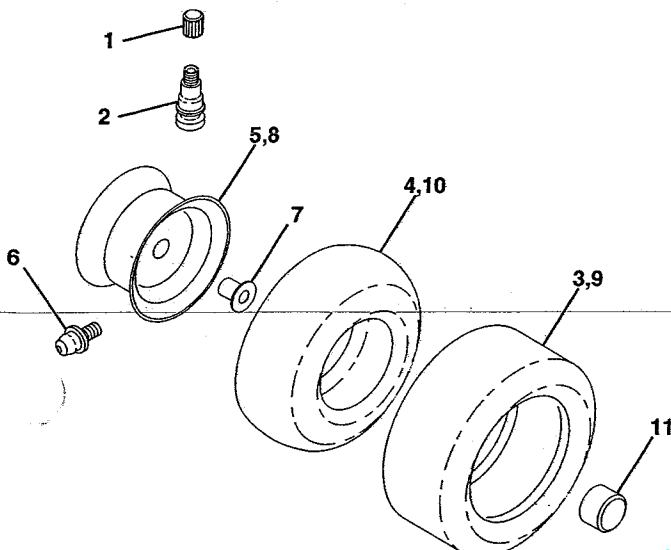

WHEELS AND TIRES

KEY NO.	PART NO.	DESCRIPTION
1	59192	Cap Valve Tire
2	65139	Stem Valve
3	106222X	Tire F Ts 15 X 6 0 - 6 Service
4	59904	Tube Front (Service Item Only)
5	106732X311	Rim Asm 6"front White Service
6	278H	Fitting Grease (Front Wheel Only)
7	9040H	Bearing Flange (front Wheel Only)
8	106108X311	Rim Asm 8"rear White Service
9	106268X	Tire R Ts 18x9 5-8 C Service
10	7152J	Tube Rear (Service Item Only)
11	104757X	Cap Axle Blk 1 50 X 1 00