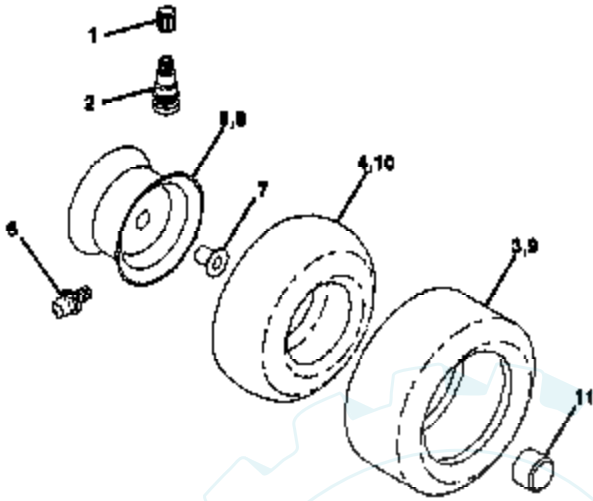

12 HP 38" RIDING LAWN TRACTOR - - MODEL NUMBER AYP7122A29

Ref #	Part Number	Qty	Description
1	59192		VALVE CAP
2	65139		VALVE STEM LT
3	106222X		SUB= 122073X
4	59904		TUBE.5.3/4.5/6
5	106732X311		SUB= 106732X427
6	278H		FITTING LT
7	9040H		"FLANGE, BEARING"
8	106108X311		SUB= 106108X427
9	106268X		SUB= 122074X
10	7152J		TUBE.18X9.5-8
11	104757X		HUB CAP