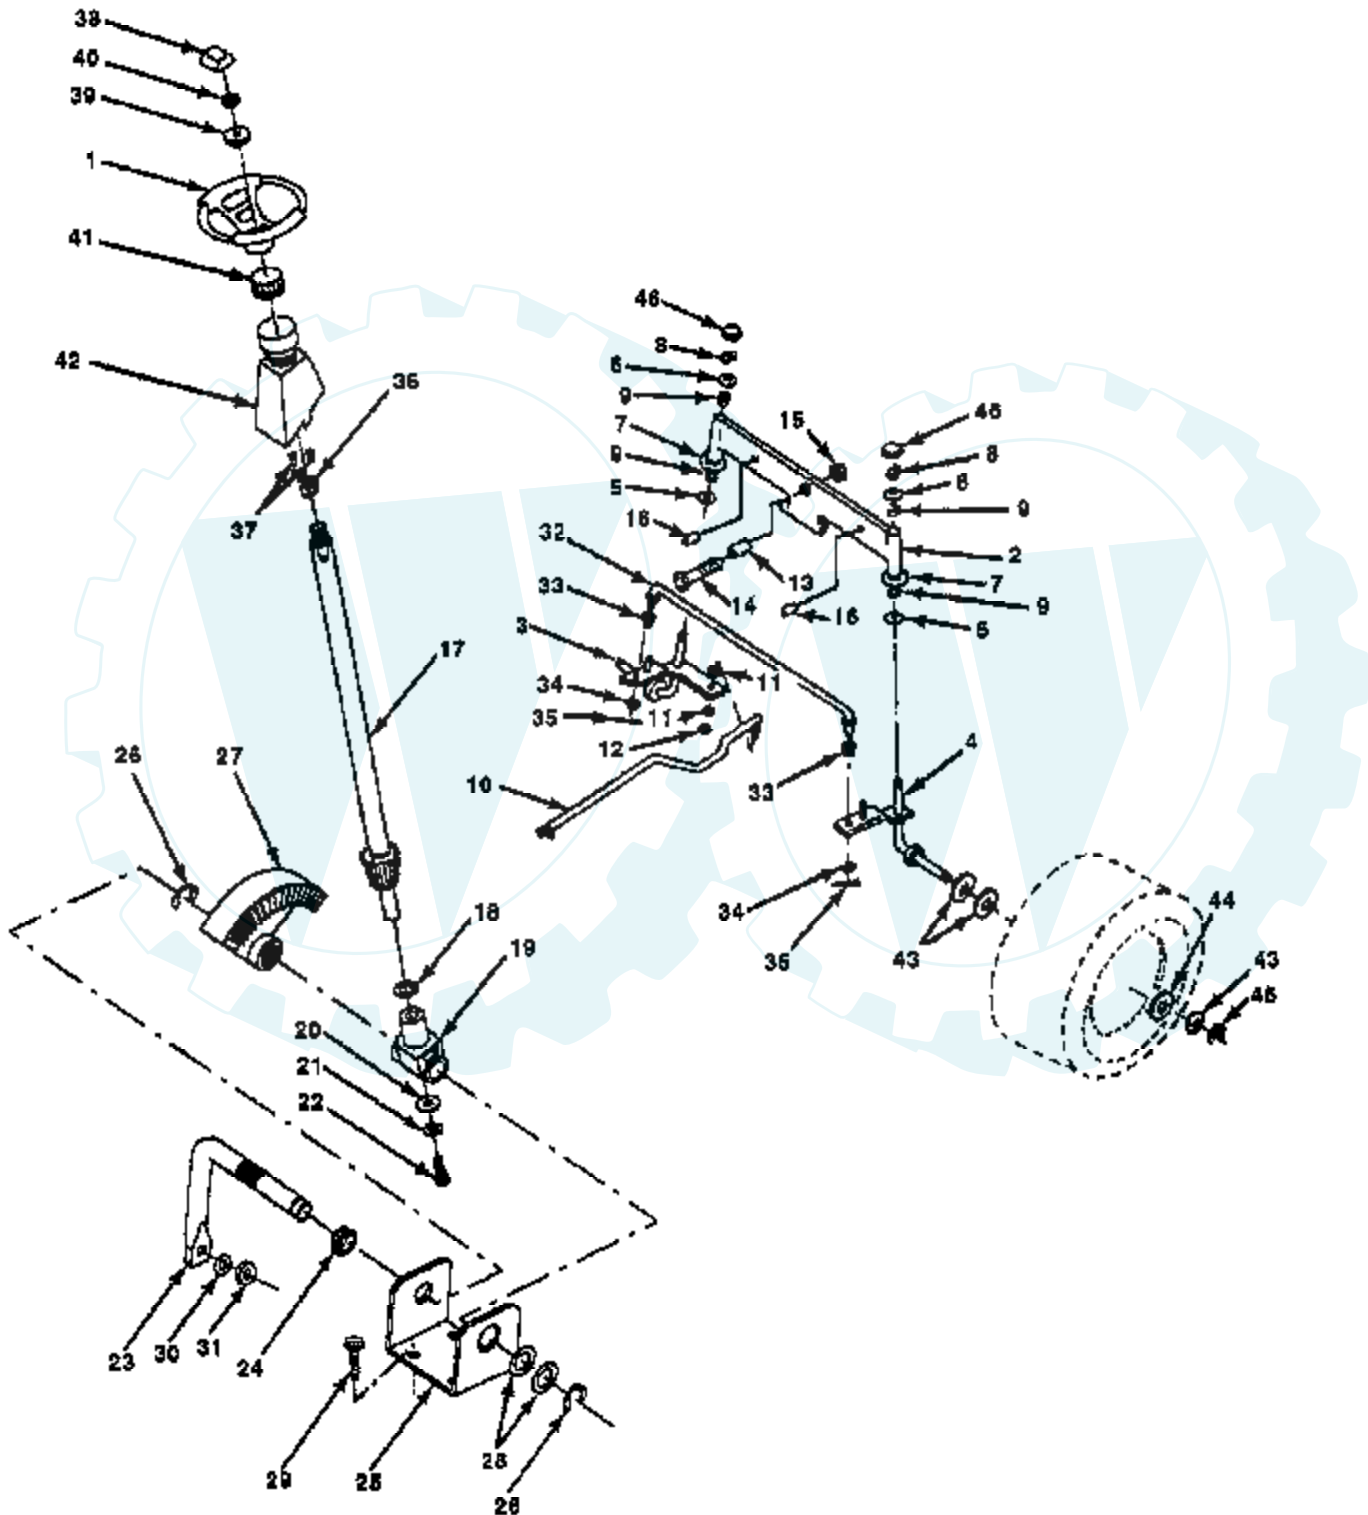

12 HP 38" RIDING LAWN TRACTOR - - MODEL NUMBER AYP7122A29

STEERING ASSEMBLY

Ref #	Part Number	Qty	Description
1	100713N		SUB= 150547
2	105669X		SUB= 108075X
3	130460		SUB= 532130460
4	130459		SPINDLE ASM RH
5	6266H		WASHER .T
6	121748X		WASHER
7	19272016		WASHER
8	12000029		RING
9	3366R		COL. SRTG. BEAR.
10	130468		SUB= 532130468
11	10040600		LOCKWASHER
12	73610600		SUB= 7810H
13	110438X		BEARING
14	74011056		BOLT HEX 5/8-11
15	73601000		SUB= 73901000
16	132624		AXLE PIN
17	132614		SHAFT ASM
18	57079		THRUST WASHER
19	124035X		SUPPORT.SHAFT
20	126684X		SUB= 532126684
21	10040400		LOCKWASHER
22	71070410		"SCREW,SPECIAL"
23	127501		SUB= 918127501
24	109816X		NYLINER T
25	124036X		"BRKT,STEERING"
26	12000029		RING
27	124034X		SUB= 136874
28	6266H		WASHER .T
29	17490612		SCREW
30	10040600		LOCKWASHER
31	73610600		SUB= 7810H
32	130465		TIE ROD
33	120754X		SUB= 126847X
34	19131416		WASHER
35	76020412		COTTER PIN
36	132196		SUB= 155106
37	17431008		SUB= 98000165
38	100710L		INSERT-WHEEL LT
39	19133808		WASHER T
40	7810H		GRIPCO NUT
41	104820X		ADAPTER-WHEEL LT
42	124418X		"TUBE, STR SHAFT"
43	121749X		WASHER
44	121748X		WASHER
45	12000029		RING
46	121232X		CAP