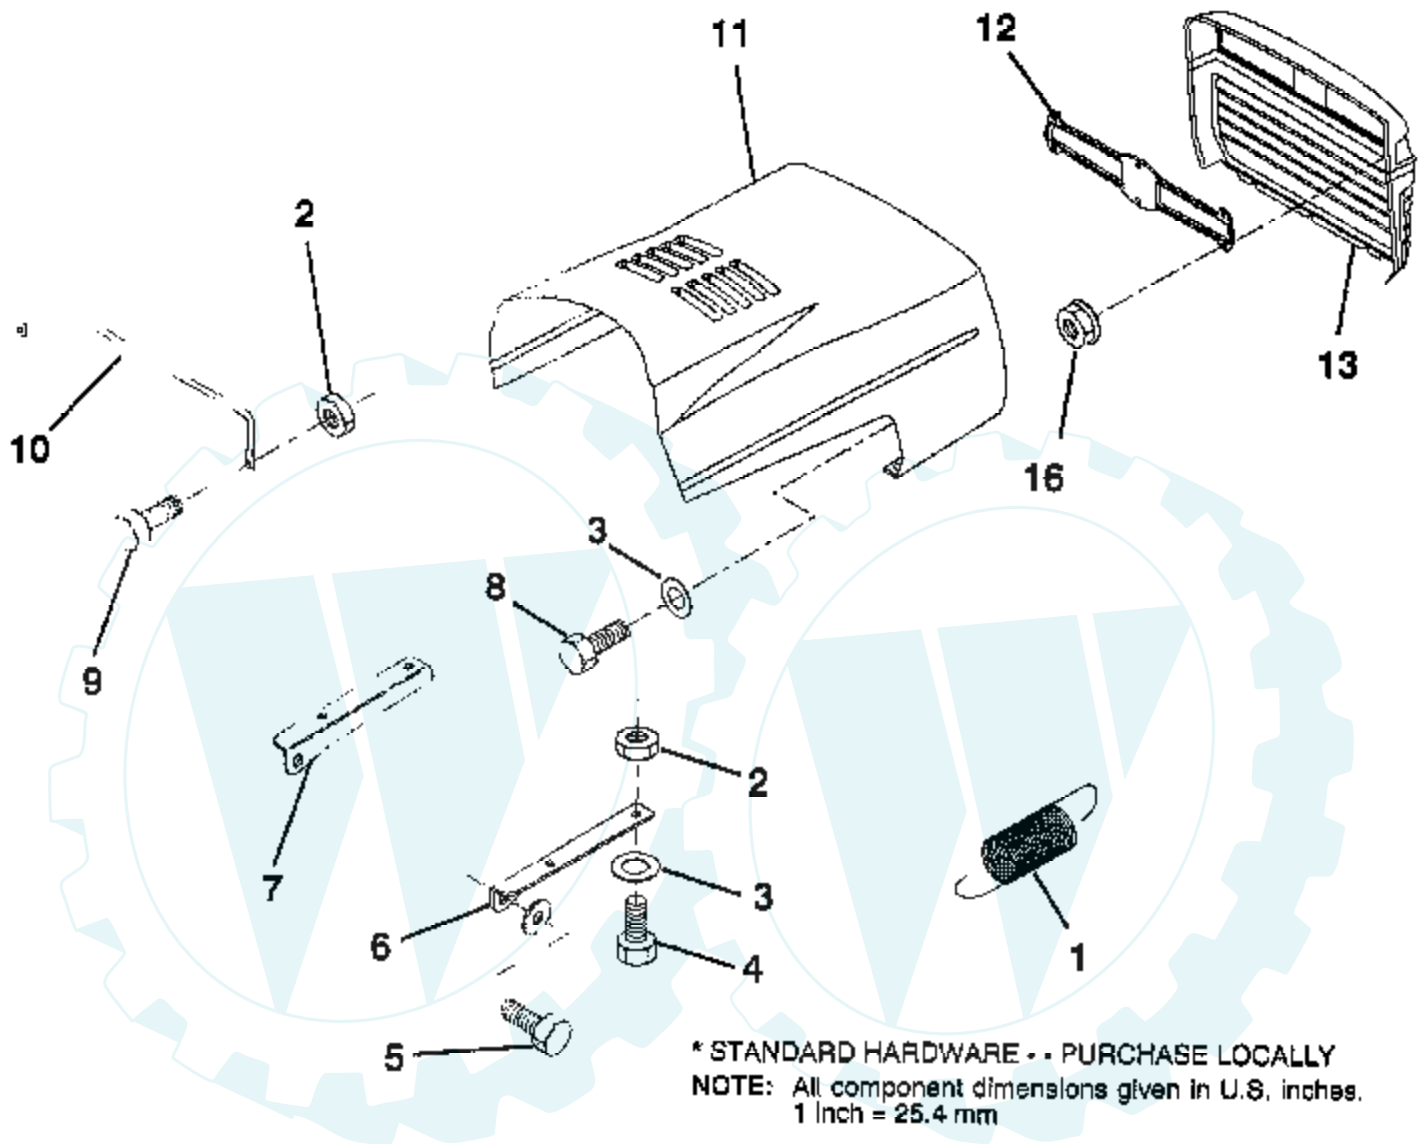

10 HP 36" LAWN RIDER - - MODEL NUMBER CP1036A

HOOD

Ref #	Part Number	Qty	Description
1	124657X		EXT SPRING
2	73510400		NUT
3	19091016		WASHER
4	74780410		BOLT
5	126675X		SUB= 139888
6	122549X		BRKT HOOD RH
7	122548X		BRKT HOOD LH
8	17411310		SUB= 17521312
9	74780412		SUB= 74780414
10	123693X		"BRACE,HOOD"
11	132918X510		SUB= 132918X550
12	127178		LENS T
13	134232X418		GRILL
16	124346X		NUT
15	127177X		LIGHT BOX
18	19111116		WASHER