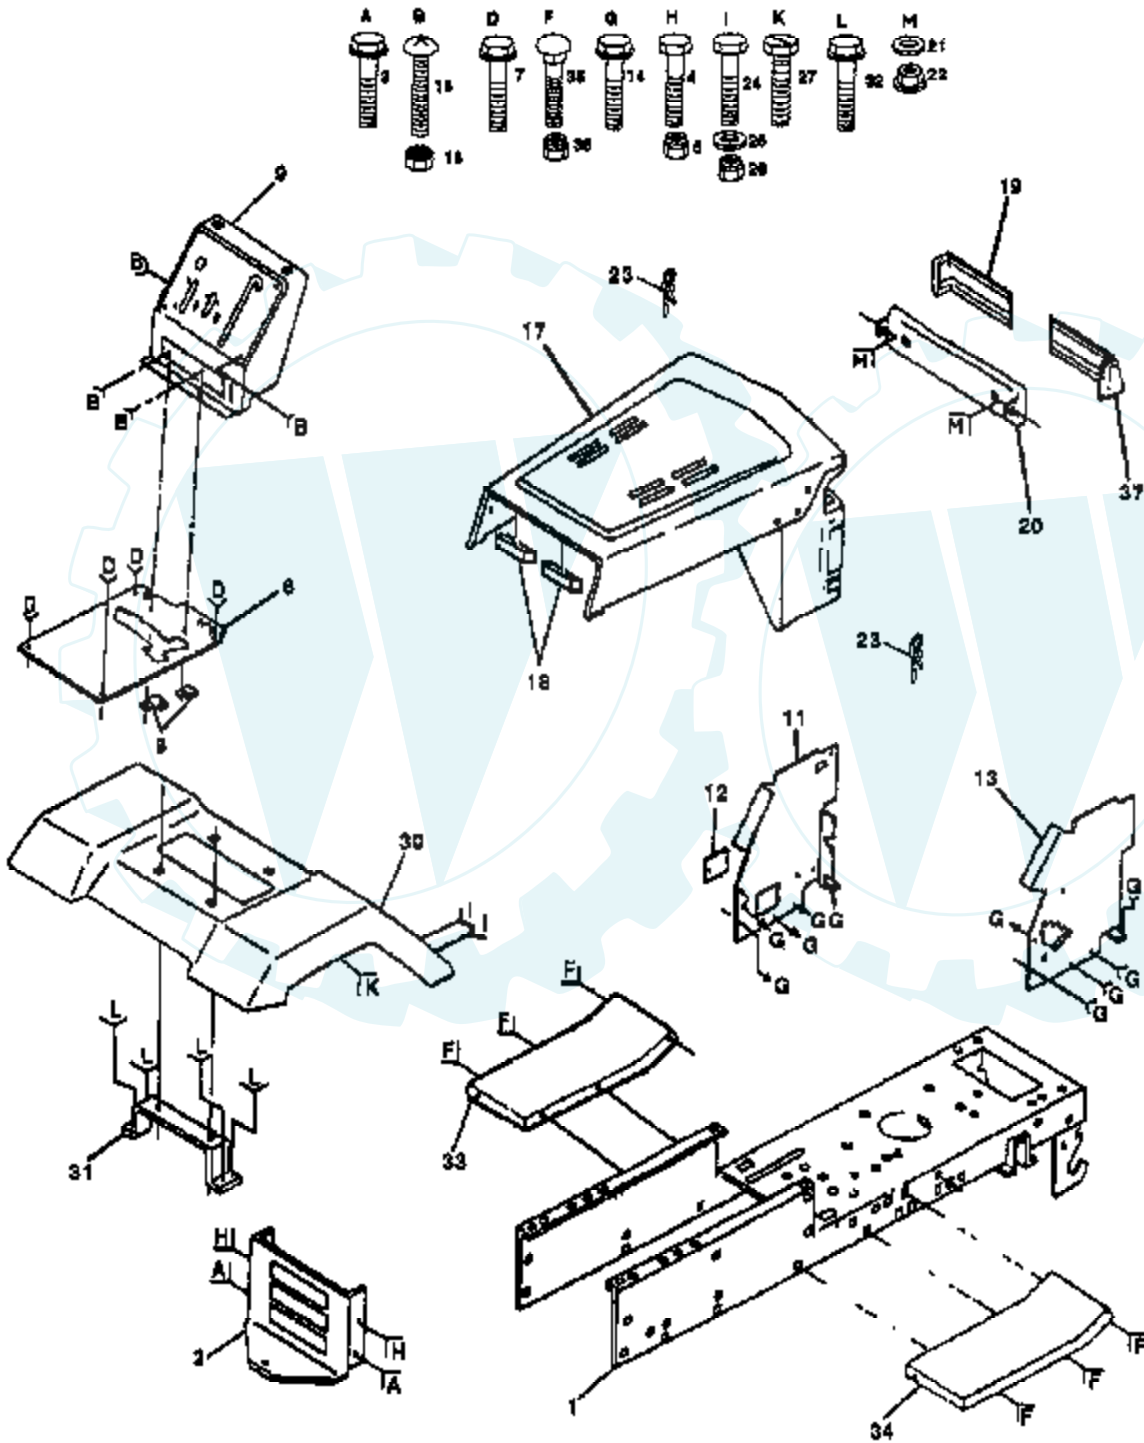

12 HP 38" RIDING LAWN TRACTOR - - MODEL NUMBER AYP7122A29 CHASSIS AND ENCLOSURES

Ref #	Part Number	Qty	Description
1	131052		CHASSIS WELDMENT
2	127866		DRAWBAR LT/YT
3	17490612		SCREW
4	74760612		SUB= 74780612
5	73680600		SUB= 73690600
6	124466X014		SADDLE T
7	17490608		SCREW LT
8	2751R		CLIP T
9	123042X		SUB= 123042X013
11	122795X		PANEL DASH LH
12	121794X		COVER ACCESS
13	124031X		SUB= 155934X010
14	17490608		SCREW LT
15	74180512		SCREW
16	73510500		NUT
17	127370X505		HOOD/GRILL ASM
18	126938X		SUB= 532126938
19	108361X		LENS LH LT
20	132257		SUB= 918132257
21	19091216		WASHER PM
22	108067X		PAL NUT LT
23	4921H		SPRING.RETAINER
24	74760612		SUB= 74780612
25	19131312		WASHER
26	73680600		SUB= 73690600
27	17490608		SCREW LT
30	109872X505		FENDER
31	109873X		SUB= 136619
32	17490612		SCREW
33	105476X505		FOOTREST LH
34	105475X505		FOOTREST RH
35	72110606		BOLT
36	73680600		SUB= 73690600
37	108360X		LENS RH LT