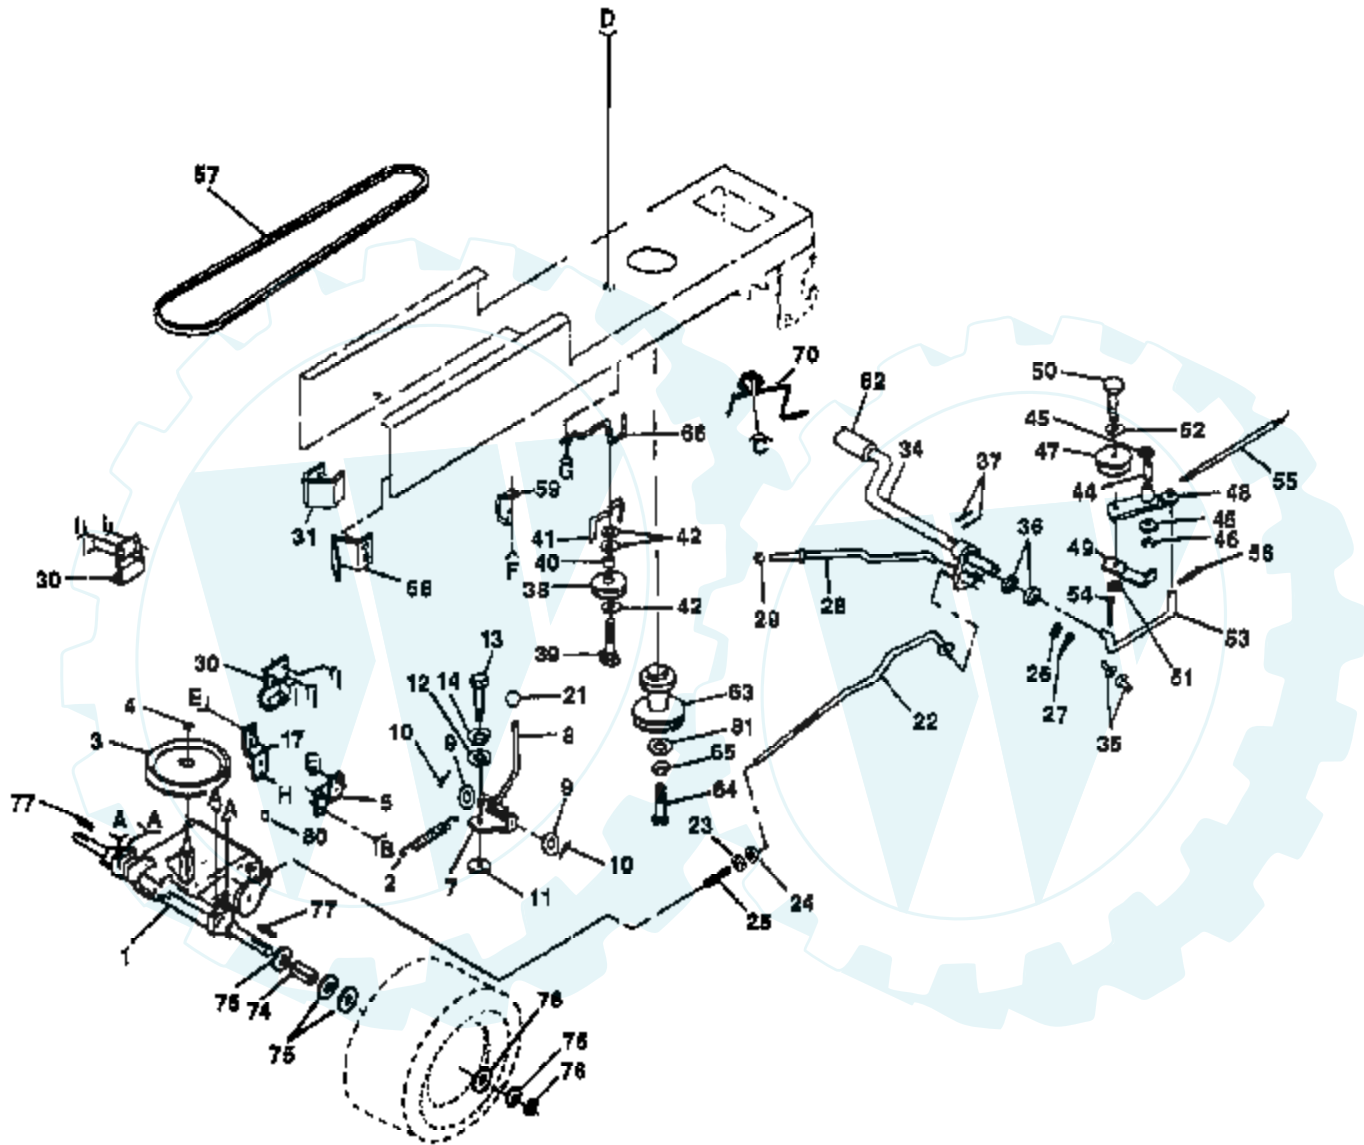

12 HP 38" RIDING LAWN TRACTOR - - MODEL NUMBER AYP7122A29

DRIVE

Ref #	Part Number	Qty	Description
1			REFER TO IMAGE
2	110422X		SUB= 146682
3	123666X		PULLEY TRANS
4	12000028		SUB= 2267J
5	121520X		STRAP TORQUE
6	17490512		SCREW
7	106919X		PLATE SHIFT LT
8	133428		SHIFTER ROD
9	19151216		WASHER
10	7602-416		SUB= 76020416
11	105701X		WASH-SHFT PLT LT
12	19091210		WASHER LT
13	71040412		SUB= 74550412
14	10040400		LOCKWASHER
15	74760540		BOLT
16	73680500		SUB= 73690500
17	121520X		STRAP TORQUE
18	74760612		SUB= 74780612
19	73680600		SUB= 73690600
20	17490512		SCREW
21	106933X		KNOB T (1/2-HOLE)
22	131867		BRAKE ROD
23	73800600		NUT
24	7335600		SUB= 73350600
25	106888X		SPRING ROD LT
26	19131316		WASHER
27	76024012		SUB= 76020412
28	128904		PARKING BRAKE ROD
29	71673		PLUNGER CAP T
30	109167X		BRACKET LT
31	127275X		"KEEPER,BELT LH T"
32	74760612		SUB= 74780612
33	73680600		SUB= 73690600
34	122424X		SUB= 149001
35	120183X		NYLON BEARING
36	19211616		WASHER LT
37	1572H		SUB= 2882J
38	123674X		PULLEY.IDLER.FLAT
39	74760644		BOLT
40	4470J		SPACER T
41	109070X		BELT KEEPER LT
42	19131312		WASHER
43	73680600		SUB= 73690600
44	105706X		"LY, BEARING"
45	110812X		WASHER LT
46	12000039		KLIP RING
47	127783		SUB= 139245
48	123789X		ARM IDLER
49	123205X		RETAIN BELT
50	74760624		SUB= 74930624
51	73680600		SUB= 73690600
52	19131316		WASHER
53	105710X		"LINK, CLUTCH T"
54	76024012		SUB= 76020412
55	105709X		"SPRING, RETURN LT"
56	76024012		SUB= 76020412
57	125907X		BELT-V 90.0 GD DR
58	127274X		"KEEPER,BELT RH T"