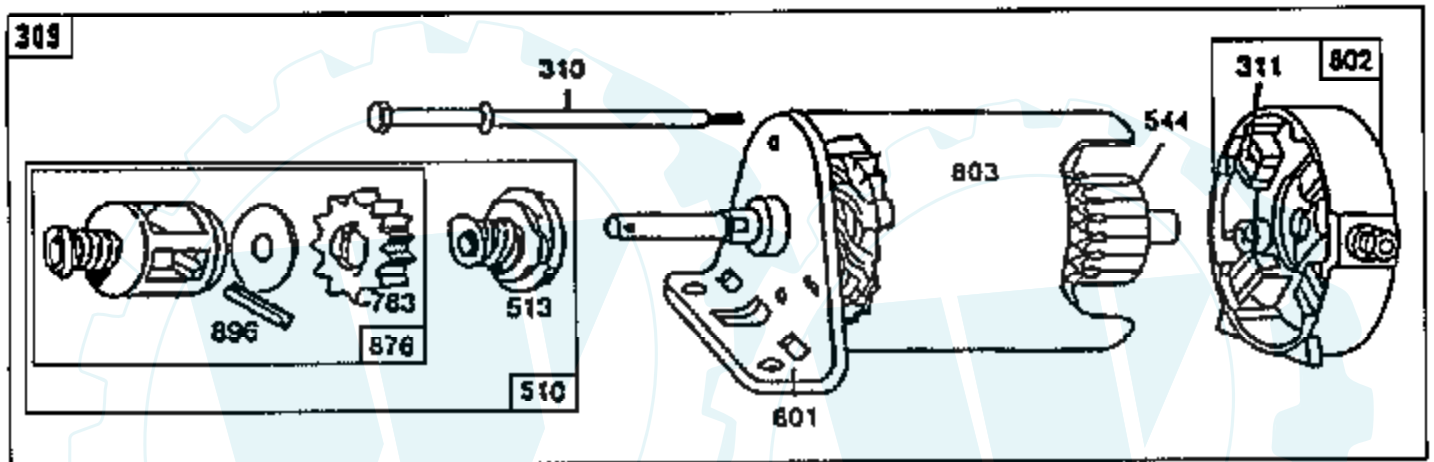

12 HP 38" RIDING LAWN TRACTOR - - MODEL NUMBER AYP7122A29
BRIGGS & STRATTON ENGINE - MODEL NUMBER 263707, TYPE NUMBER 0217-01

Reference Number	309	310	311	510	544	801	802	803
Manufacturer	Motor and Drive Ass'y.	Thru Bolt Assembly	Brush Assembly	Drive Assembly	Armature Assembly	Drive End Cap Assembly	End Cap Ass'y. Commutator	Housing Assembly
Briggs & Stratton	Housing Length							
12V	3-21/32"	394805	94003	385538	490421**	390837	394806	395537*

*Includes Brush Set

**Includes
#398003 Clutch Assembly (Ref. No. 513)
#280104 Gear (Ref. No. 783)
#480467 Retainer and Pin (Ref. No. 876)
94266 Roll Pin (Ref. No. 896)