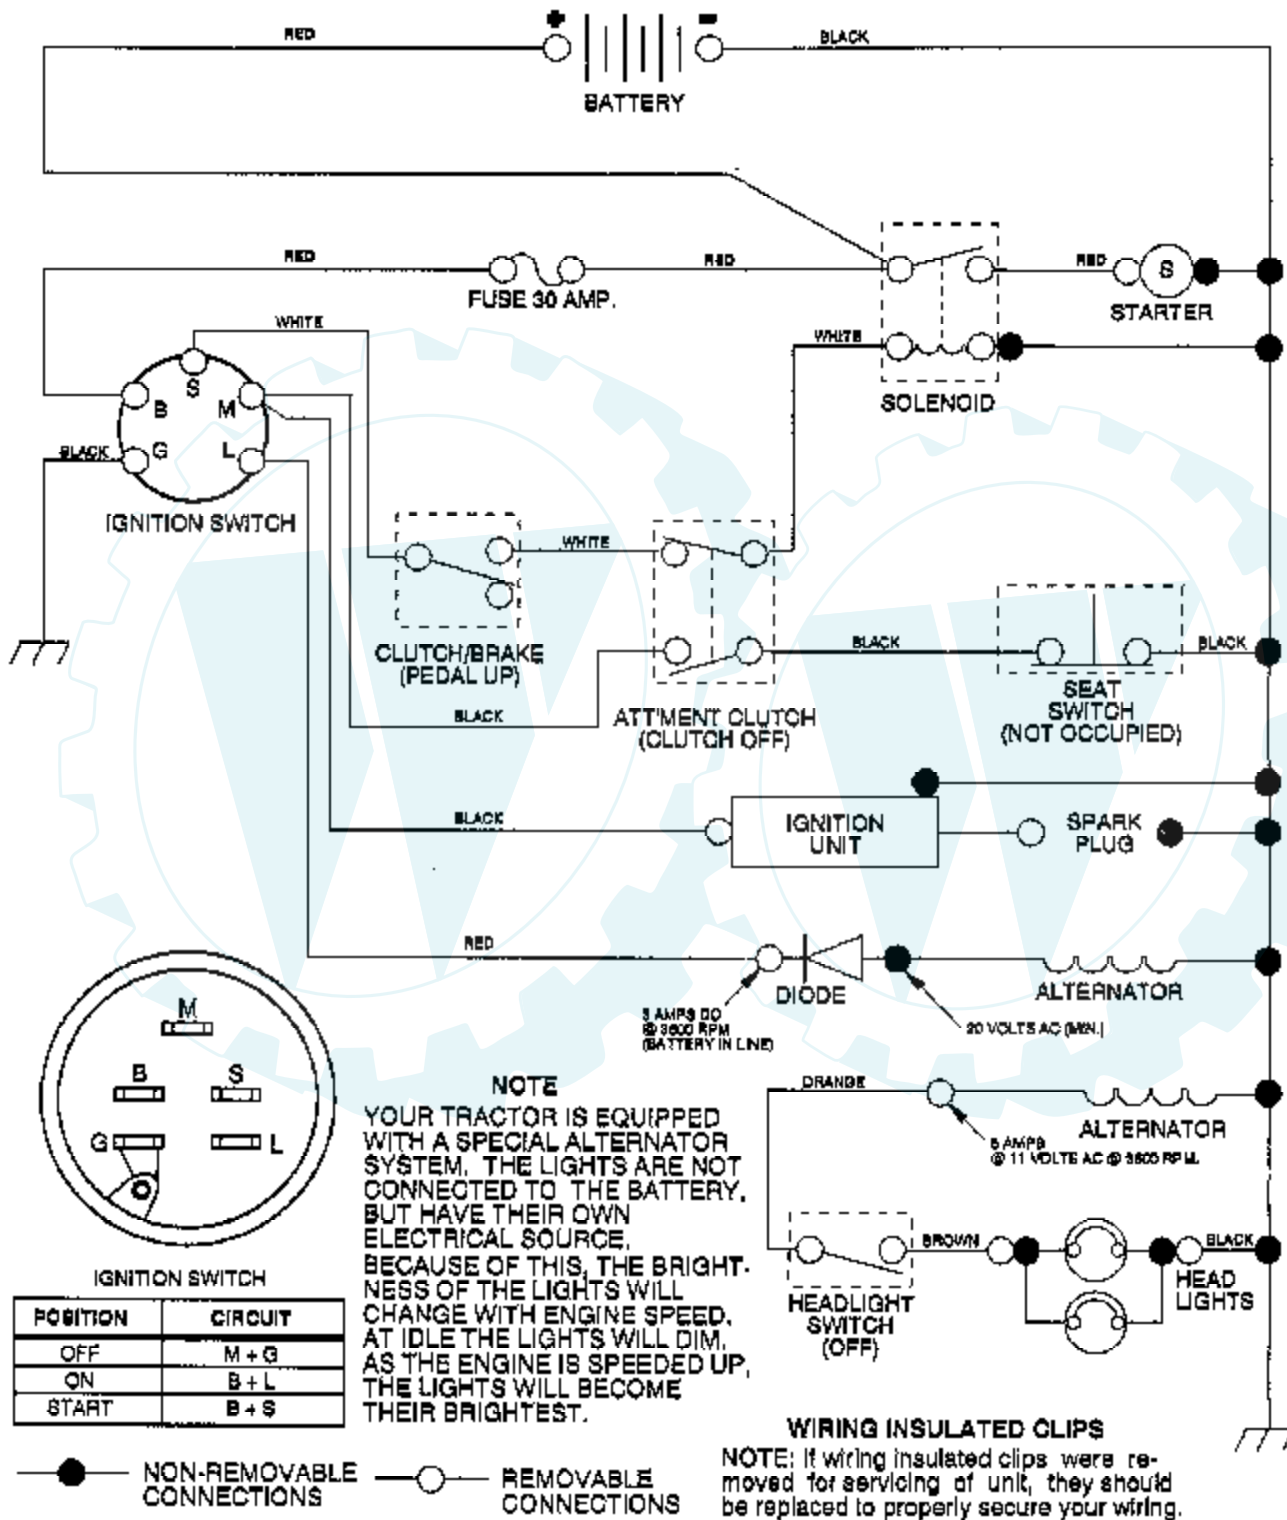

12 HP 38" RIDING LAWN TRACTOR - - MODEL NUMBER AYP7122A29 SCHEMATIC