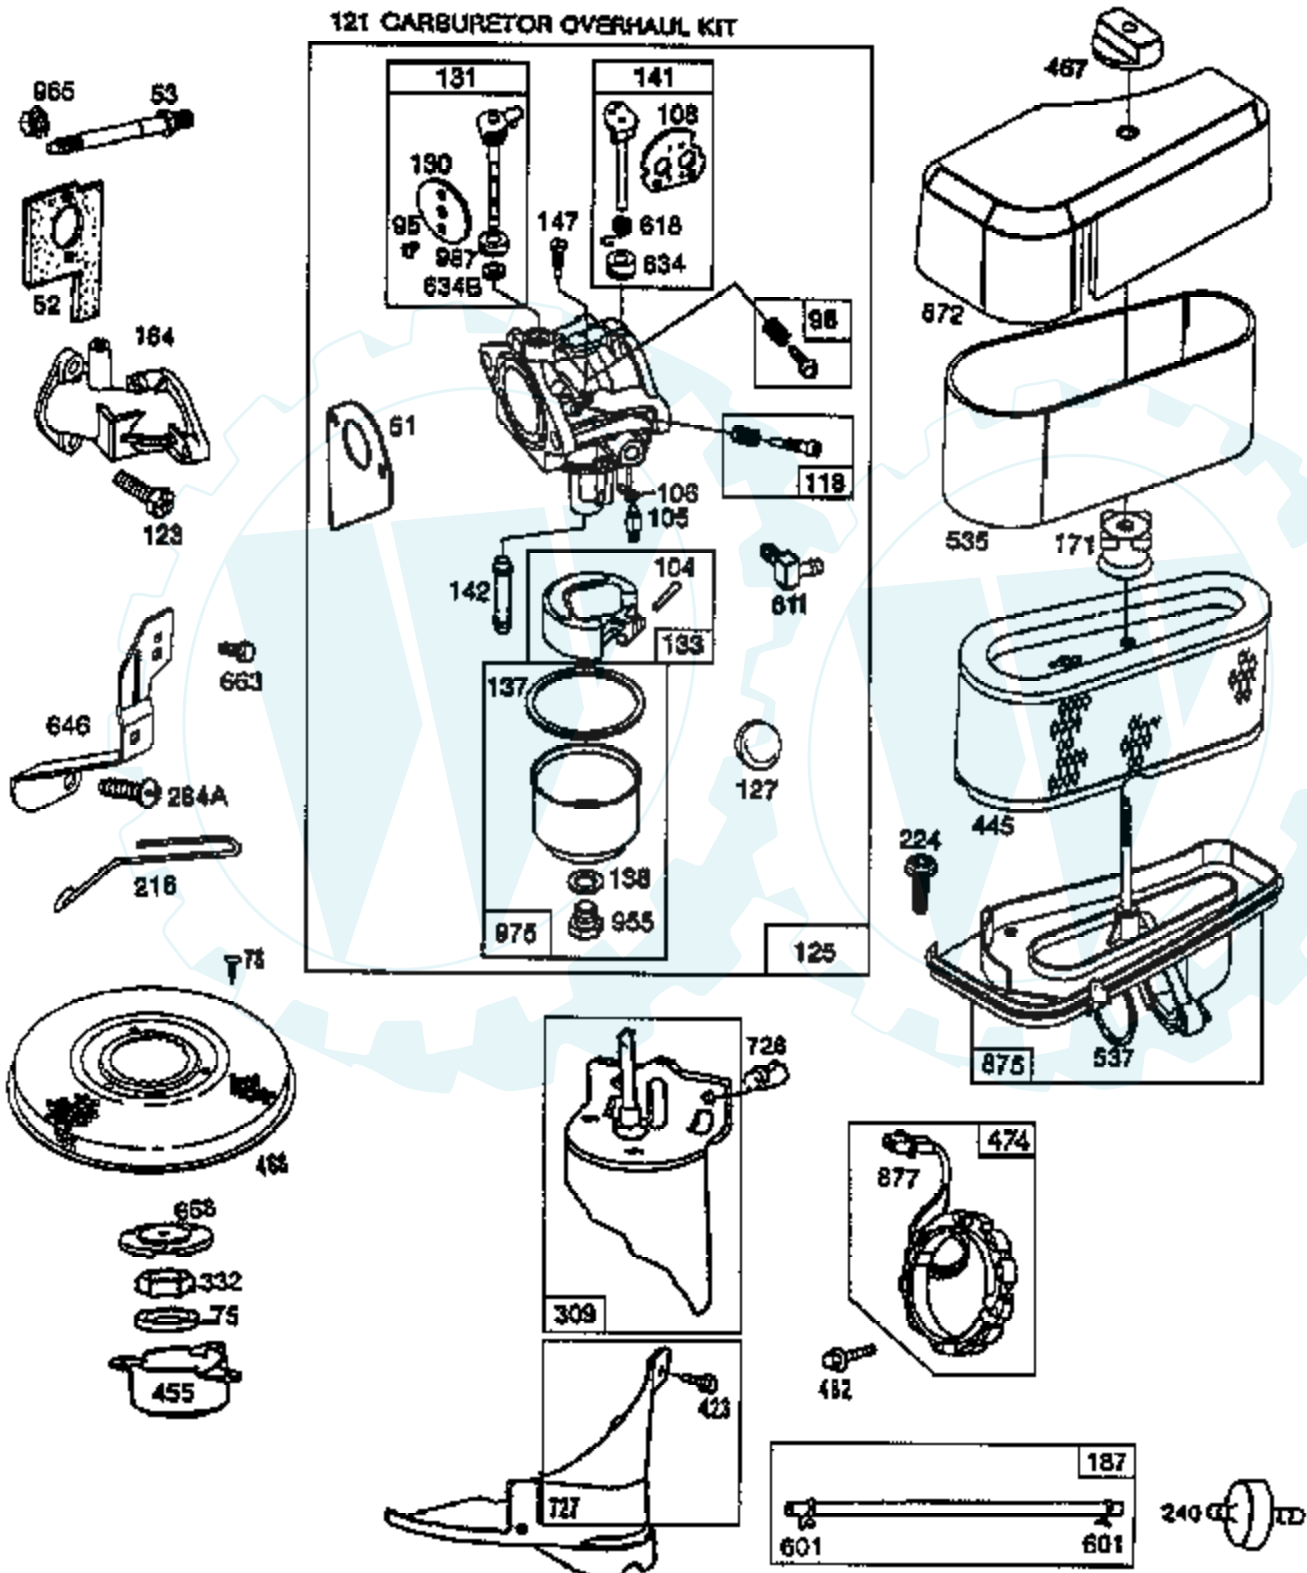

**12 HP 38" RIDING LAWN TRACTOR - - MODEL NUMBER AYP7122A29
BRIGGS & STRATTON ENGINE - MODEL NUMBER 283707, TYPE NUMBER 0217-01**

121 CARBURETOR OVERHAUL KIT

Ref #	Part Number	Qty	Description
1	490450		CYLINDER ASSEMBLY
2	399265		P/N CONFLICT - CHECK WITH SUPPLIER
3	391086		SEAL, OIL
5	494240		HEAD, CYLINDER
7	271866		GASKET, CYLINDER HEAD
8	391406		BREATHER ASSEMBLY
9	27803		GASKET, VALVE COVER
10	93394		SCREW, SEMS, BREATHER, MOUNTING
11	280100		TUBE, BREATHER
12	271916		GASKET, CRANKCASE COVER 1/64"
	271997		GASKET, CRANKCASE COVER .005"
	271996		GASKET, CRANKCASE COVER .009"
13	93723		SCREW, CYLINDER HEAD 3"
15	94239		PLUG, OIL DRAIN
16	490466		CRANKSHAFT
	94196		KEY, TIMING GEAR
18	494238		BASE, ENGINE
20	291675		SEAL, OIL
22	94305		SCREW, SEMS, BASE MOUNTING
23	492326		FLYWHEEL & RING GEAR ASSY, MAGNETO
24	222698		KEY, FLYWHEEL
25	394661		PISTON ASSEMBLY, STANDARD
	394662		PISTON ASSEMBLY .010" OVERSIZE
	394663		PISTON ASSEMBLY .020" OVERSIZE
	394664		PISTON ASSEMBLY .030" OVERSIZE
26	391780		RING SET, PISTON, STANDARD
	392331		RING SET, PISTON, STANDARD SIZE
	391781		RING SET, PISTON .010" OVERSIZE
	391782		RING SET, PISTON .020" OVERSIZE
	391783		RING SET, PISTON .030" OVERSIZE
27	260924		LOCK, PISTON PIN
28	299691		PIN ASSEMBLY, PISTON, STANDARD
	391286		PIN ASSEMBLY, PISTON .005" OVER
29	490348		ROD ASSEMBLY, CONNECTING
	490469		ROD ASSEMBLY, CONNECTING .020" UNDERSIZE
			CRANKPIN
31	222299		LOCK, CONNECTING ROD SCREW
32	92909		SCREW, CONNECTING ROD
33	262246		VALVE, EXHAUST
34	262247		VALVE, INTAKE
35	65906		SPRING, INTAKE VALVE
36	26828		SPRING, EXHAUST VALVE
37	223752		GUARD, FLYWHEEL
40	221596		RETAINER, INTAKE VALVE
41	292260		RETAINER, EXHAUST VALVE
42	93630		RETAINER, EXHAUST VALVE ROTOCOIL(2)
45	262248		TAPPET-VALVE
46	212897		GEAR, CAM
51	272465		GASKET, CARBURETOR (CARBURETOR TO ELBOW)
52	270872		GASKET, CARBURETOR
53	94637		STUD, CARBURETOR MOUNTING
75	224061		WASHER, SPRING
78	93805		SCREW, SEMS
95	94098		SCREW, THROTTLE
98	494382		SCREW, IDLE SPEED
104	231789		PIN, FLOAT HINGE
105	231790		VALVE ASSEMBLY, INLET NEEDLE