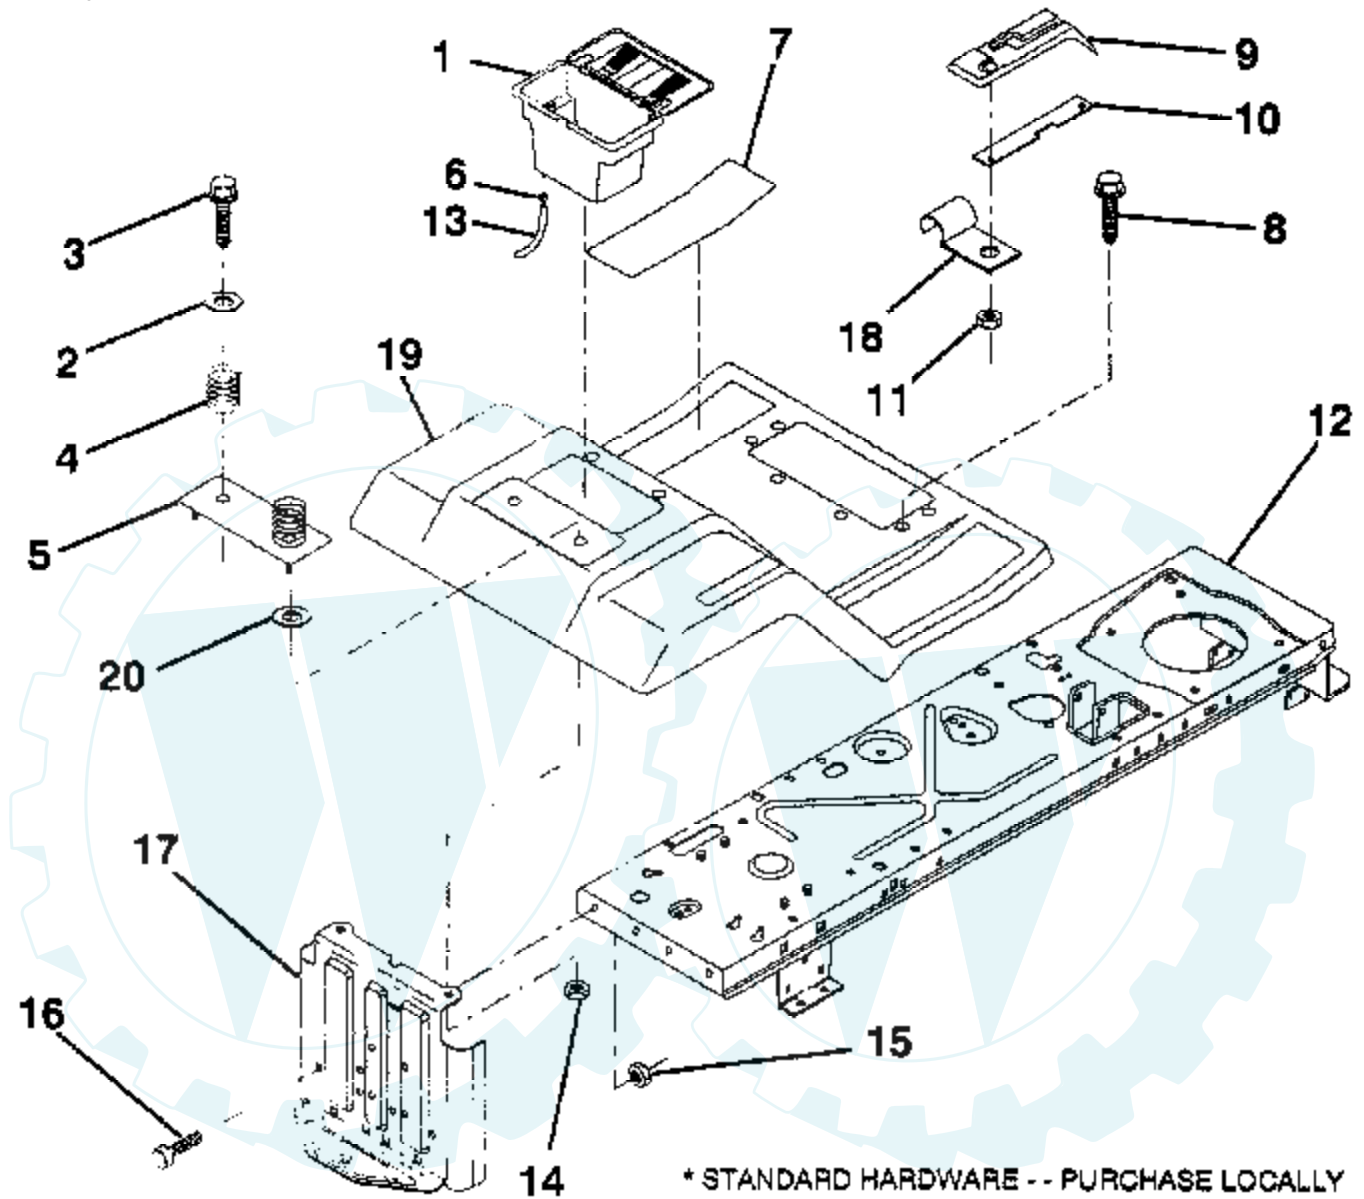

Ref #	Part Number	Qty	Description
482	93621		SCREW, SEMS
523	490327		CAP AND DIPSTICK, OIL FILLER
524	68838		SEAL, FILLER TUBE
525	280741		TUBE, OIL FILLER
535	272403		ELEMENT, AIR CLEANER
537	281106		O-RING, AIR CLEANER
552	231597		BUSHING, GOVERNOR CRANK, 1/4" I.D.
562	92613		BOLT, GOVERNOR LEVER
592	231082		NUT, HEX
601	93053		CLAMP, HOSE, GREEN
611	494451		FUEL INLET TUBE
614	93306		COTTER, HAIR PIN
615	93307		RETAINER, E-RING
618	262803		SPRING, CHOKE RETURN
634	281168		SEAL, CHOKE SHAFT
634A	491323		SEAL, GOVERNOR
634B	281167		WASHER, THROTTLE SHAFT
635	66538		ELBOW, SPARK PLUG
646	224546		BRACE, AIR CLEANER
657	93496		SCREW, SEMS
663	94620		SCREW, HEX HEAD
668	280848		SPACER
726	392134		GEAR, RING
727	490324		COVER, STARTER
728	94627		SCREW, SEMS 3/4"
729	281159		CLIP, LEAD WIRE
741	262135		GEAR, TIMING
757	212359		LINK, COUNTERWEIGHT
758	399891		COUNTERWEIGHT ASSY
759	298909		PIN ASSY, PISTON, STD
761	93875		SCREW, COUTENWEIGHT
842	270920		SEAL, OIL FILLER CAP
847	490474		FILL GROUP, OIL
851	221798		TERMINAL, IGNITION CABLE
869	261463		SEAT, INTAKE VALVE, STANDARD
870	213316		SEAT, EXHAUST VALVE, STANDARD
871	261961		GUIDE, EXHAUST VALVE
872	281104		COVER, AIR CLEANER
875	494237		BODY, AIR CLEANER
877	393456		DIODE & CONNECTOR ASSY
955	94642		SCREW, FUEL BOWL
965	94108		LOCKNUT, AIR CLEANER MOUNTING
975	494378		BOWL ASSEMBLY, CARBURETOR
977	494385		CARBURETOR GASKET KIT
987	281166		SEAL, THROTTLE SHAFT
1005	280687		FAN, FLYWHEEL
1006	224413		RETAINER, FAN
1020	262243		ECCENTRIC
1021	94160		PIN, ECCENTRIC

10 HP 36" LAWN RIDER - - MODEL NUMBER CP1036A

FENDER / CHASSIS

* STANDARD HARDWARE - - PURCHASE LOCALLY
NOTE: All component dimensions given in U.S. inches.
1 inch = 25.4 mm