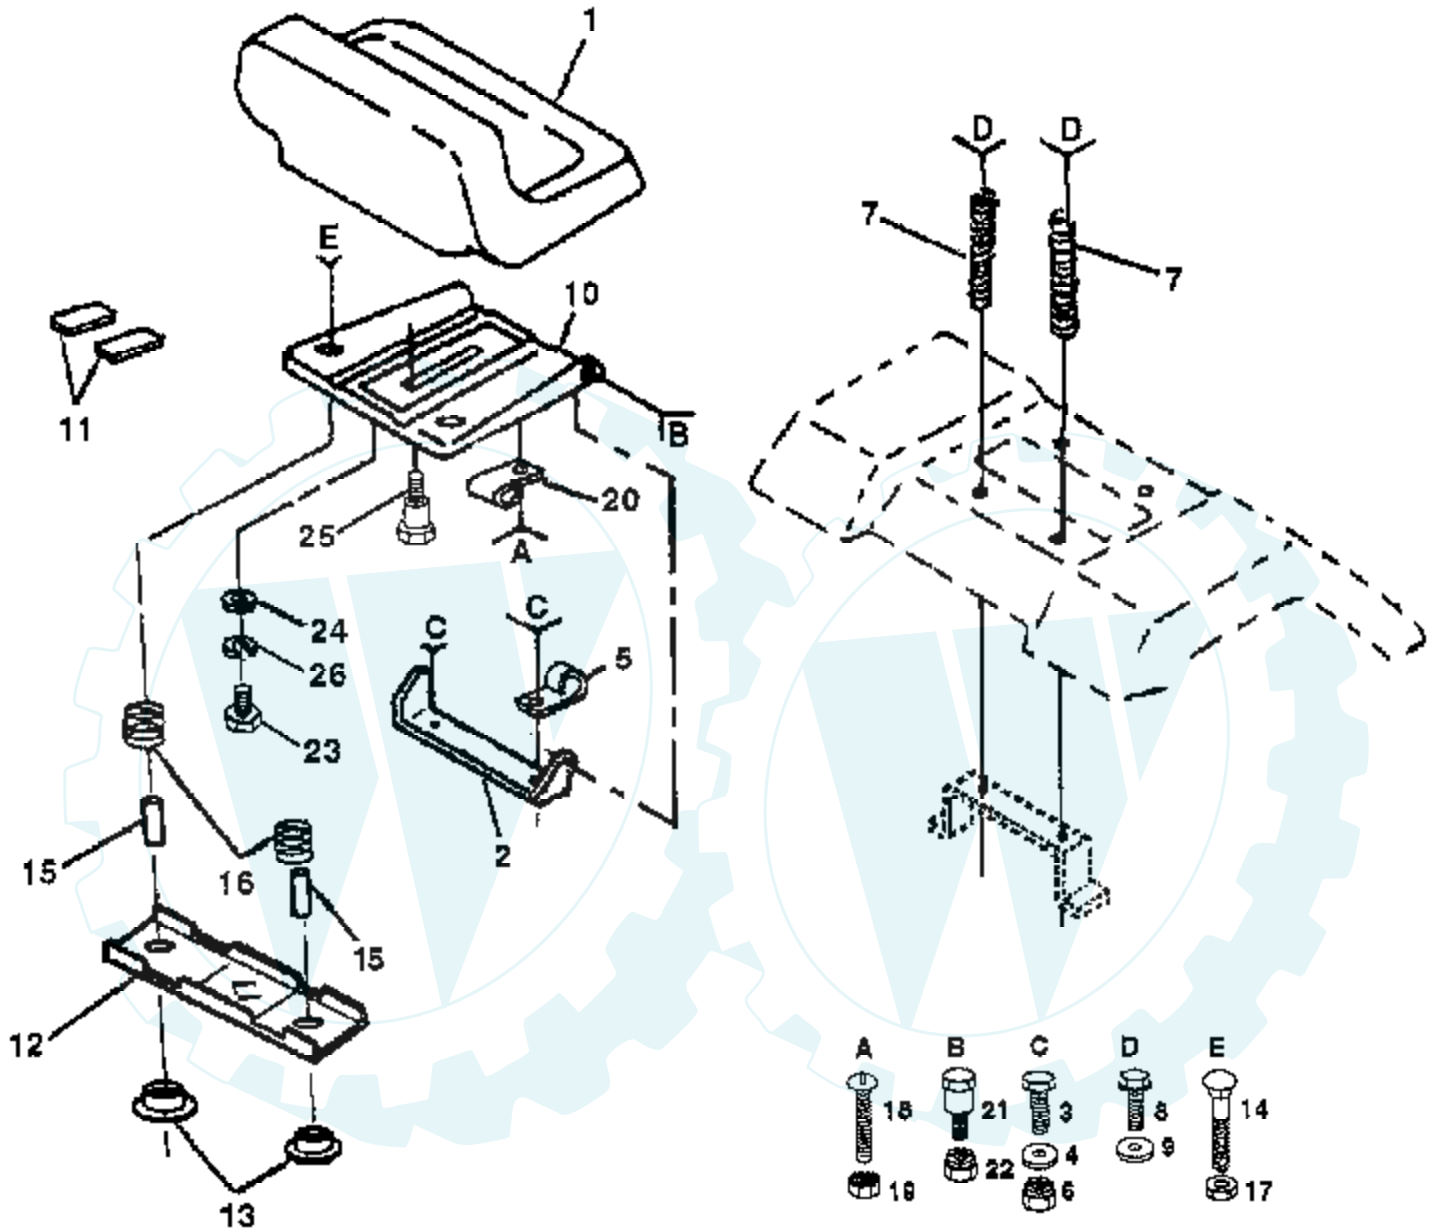

12 HP 38" RIDING LAWN TRACTOR - - MODEL NUMBER AYP7122A29 SEAT ASSEMBLY

Ref #	Part Number	Qty	Description
1	134647		SUB= 140119
2	126656X		SUB= 140551
3	74760612		SUB= 74780612
4	19131210		WASHER
5	2751R		CLIP T
6	73680600		SUB= 73690600
7	124181X		SPRING COMPRESSIO
8	17490616		SCREW GTV
9	19131614		WASHER
10	124294X		SUB= 155925
11	121251X		STRIP FORM
12	121246X		BRKT SWITCH
13	121248X		BUSHING
14	72050411		SUB= 872050411
15	121249X		SPACER SPLIT
16	121250X		SPRING
17	123976X		SUB= 73900400
18	74641008		SUB= 71031008
19	73951000		"NUT,KEPS"
20	4171R		CLIP T
21	105529X		SUB= 139888
22	73680500		SUB= 73690500
23	74780814		BOLT
24	19171912		WASHER
25	127018X		"BOLT,SHOULDER"
26	10040800		LOCKWASHER