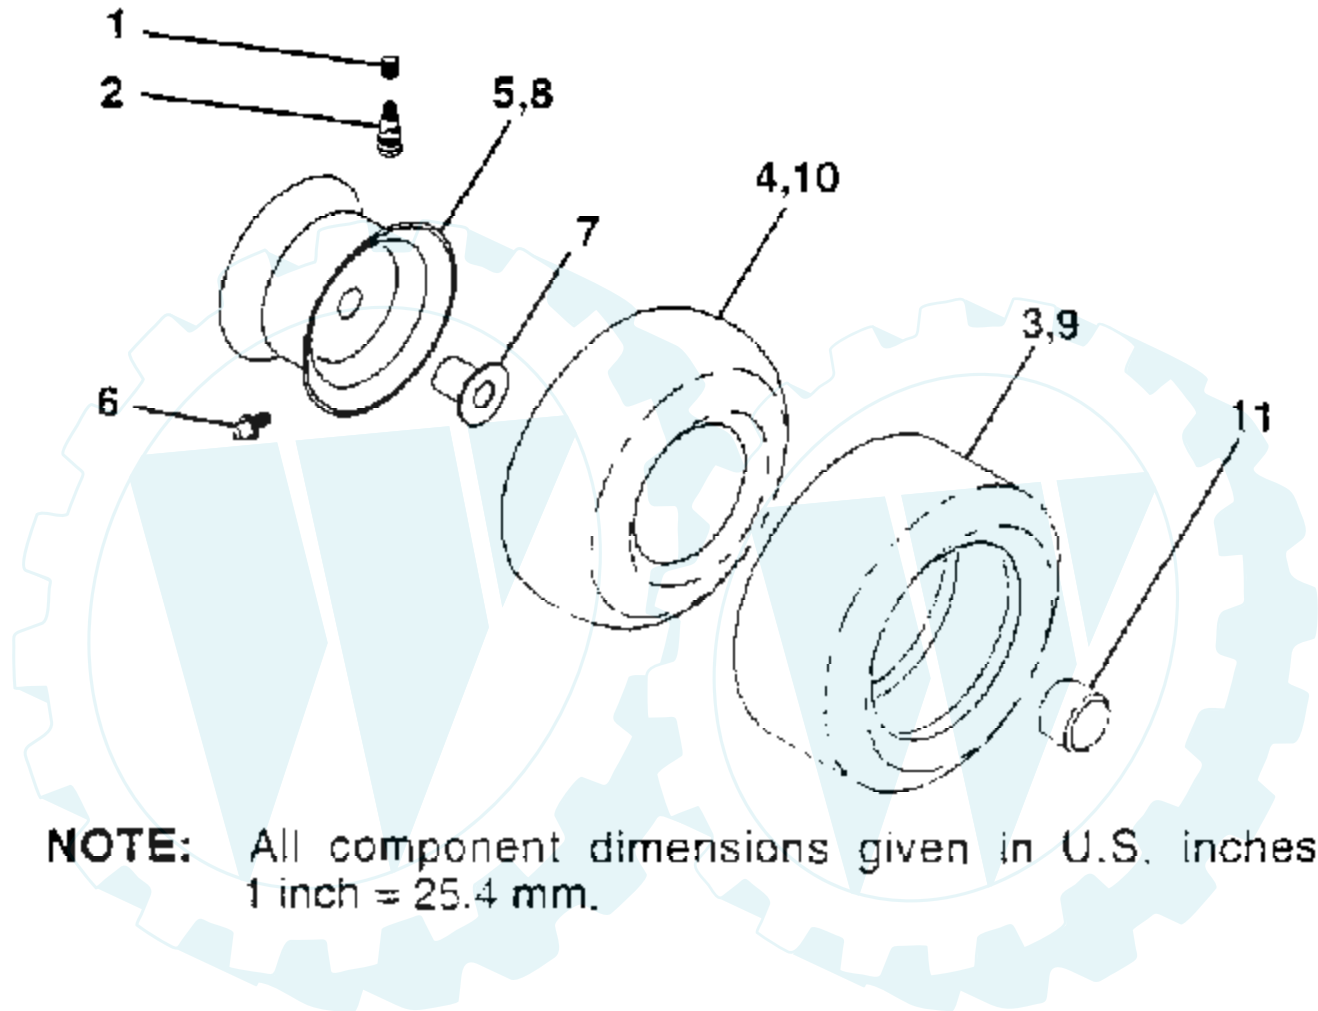

TRACTOR - - MODEL NUMBER AYP1184A69

WHEELS & TIRES

NOTE: All component dimensions given in U.S. inches
1 inch = 25.4 mm.

Ref #	Part Number	Qty	Description
1	59192		VALVE CAP
2	65139		VALVE STEM LT
3	106222X		SUB= 122073X
4	59904		TUBE.5.3/4.5/6
5	106732X427		"RIM ASM 6"" FRT"
6	278H		FITTING LT
7	9040H		"FLANGE, BEARING"
8	106108X427		"RIM AS 8"" REAR"
9	138468		TIRE.20X8-8
10	7152J		TUBE.18X9.5-8
11	104757X		HUB CAP