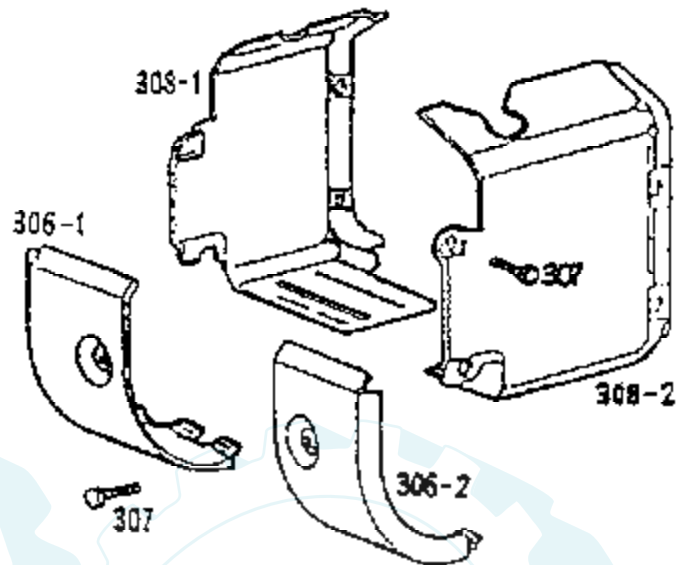

TRACTOR - - MODEL NUMBER AYP1184A69

BRIGGS & STRATTON ENGINE - MODEL NUMBER 422707, TYPE NUMBER 1529-01

Ref #	Part Number	Qty	Description
1	497074		CYLINDER ASSEMBLY
2	491756		BEARING, CYLINDER
3	391086		SEAL, OIL
5-1	493457		HEAD, CYLINDER #1
5-2	493458		HEAD CYLINDER #2
7-1	271867		GASKET, CYLINDER HEAD #1
7-2	271868		GASKET, CYLINDER HEAD #2
8-1	495754		BREATHER ASSEMBLY #1
8-2	222892		COVER, BREATHER CYLINDER #2
9	27803		GASKET, VALVE COVER
10	94830		SCREW, SEMS
11	280225		TUBE, BREATHER
12	271703		GASKET, CRANKCASE COVER, 1/64"
	271188		GASKET, CRANKCASE COVER,.005"
	271189		GASKET, CRANKCASE COVER,.009"
13	94565		SCREW, CYLINDER HEAD
15	94239		PLUG, OIL DRAIN
16	394028		CRANKSHAFT
	94196		KEY, TIMING GEAR
18	493304		BASE ASSEMBLY, CRANKCASE
20	291675		SEAL, OIL
22	94724		SCREW
23	491180		FLYWHEEL & RING GEAR ASSY, MAGNETO
24	222698		KEY, FLYWHEEL
25	394955		PISTON ASSEMBLY, STANDARD SIZE
	394956		PISTON ASSEMBLY,.010" OVERSIZE
	394957		PISTON ASSEMBLY,.020" OVERSIZE
	394958		PISION ASSEMBLY,.030" OVERSIZE
26	394959		RING SET, PISTON, STANDARD SIZE
	394960		RING SET, PISTON,.010" OVERSIZE
	394961		RING SET, PISTON,.020" OVERSIZE
	394962		RING SET, PISTON,.030" OVERSIZE
27	260924		LOCK, PISTON PIN
28	299691		PIN ASSEMBLY, PISTON, STANDARD
	391286		PIN ASSEMBLY, PISTON .005" OVER
29	394306		ROD ASSEMBLY, CONNECTING
	397158		ROD ASSEMBLY, CONNECTING
32	94671		SCREW, CONNECTING ROD
33	390420		VALVE, EXHAUST
34	261528		VALVE, INTAKE
35	65906		SPRING, INTAKE VALVE
36	26828		SPRING, EXHAUST VALVE
40	221596		RETAINER, INTAKE VALVE
41	292260		RETAINER, EXHAUST VALVE
42	93630		RETAINER, EXHAUST VALVE ROTOCOIL(2)
45	261368		TAPPET, VALVE
46	213421		GEAR, CAM
50	213290		MANIFOLD, INTAKE
51	271412		GASKET, CARBURETOR & INTAKE ELBOE
51A	281411		SPACER, CARBURETOR
52	270884		GASKET, INTAKE MANIFOLD MOUNTING
53	93970		SCREW, SEMS, CARBURETOR MOUNTING
54	93208		SCREW, SEMS INTAKE MANIFOLDING MOUNTING
75	222511		WASHER SPRING
78	94834		SCREW, SEMS
90	495181		CARBURETOR ASSEMBLY
91	495035		BODY ASSEMBLY, UPPER CARBURETOR
93	231209		BUSHING, THROTTLE SHAFT