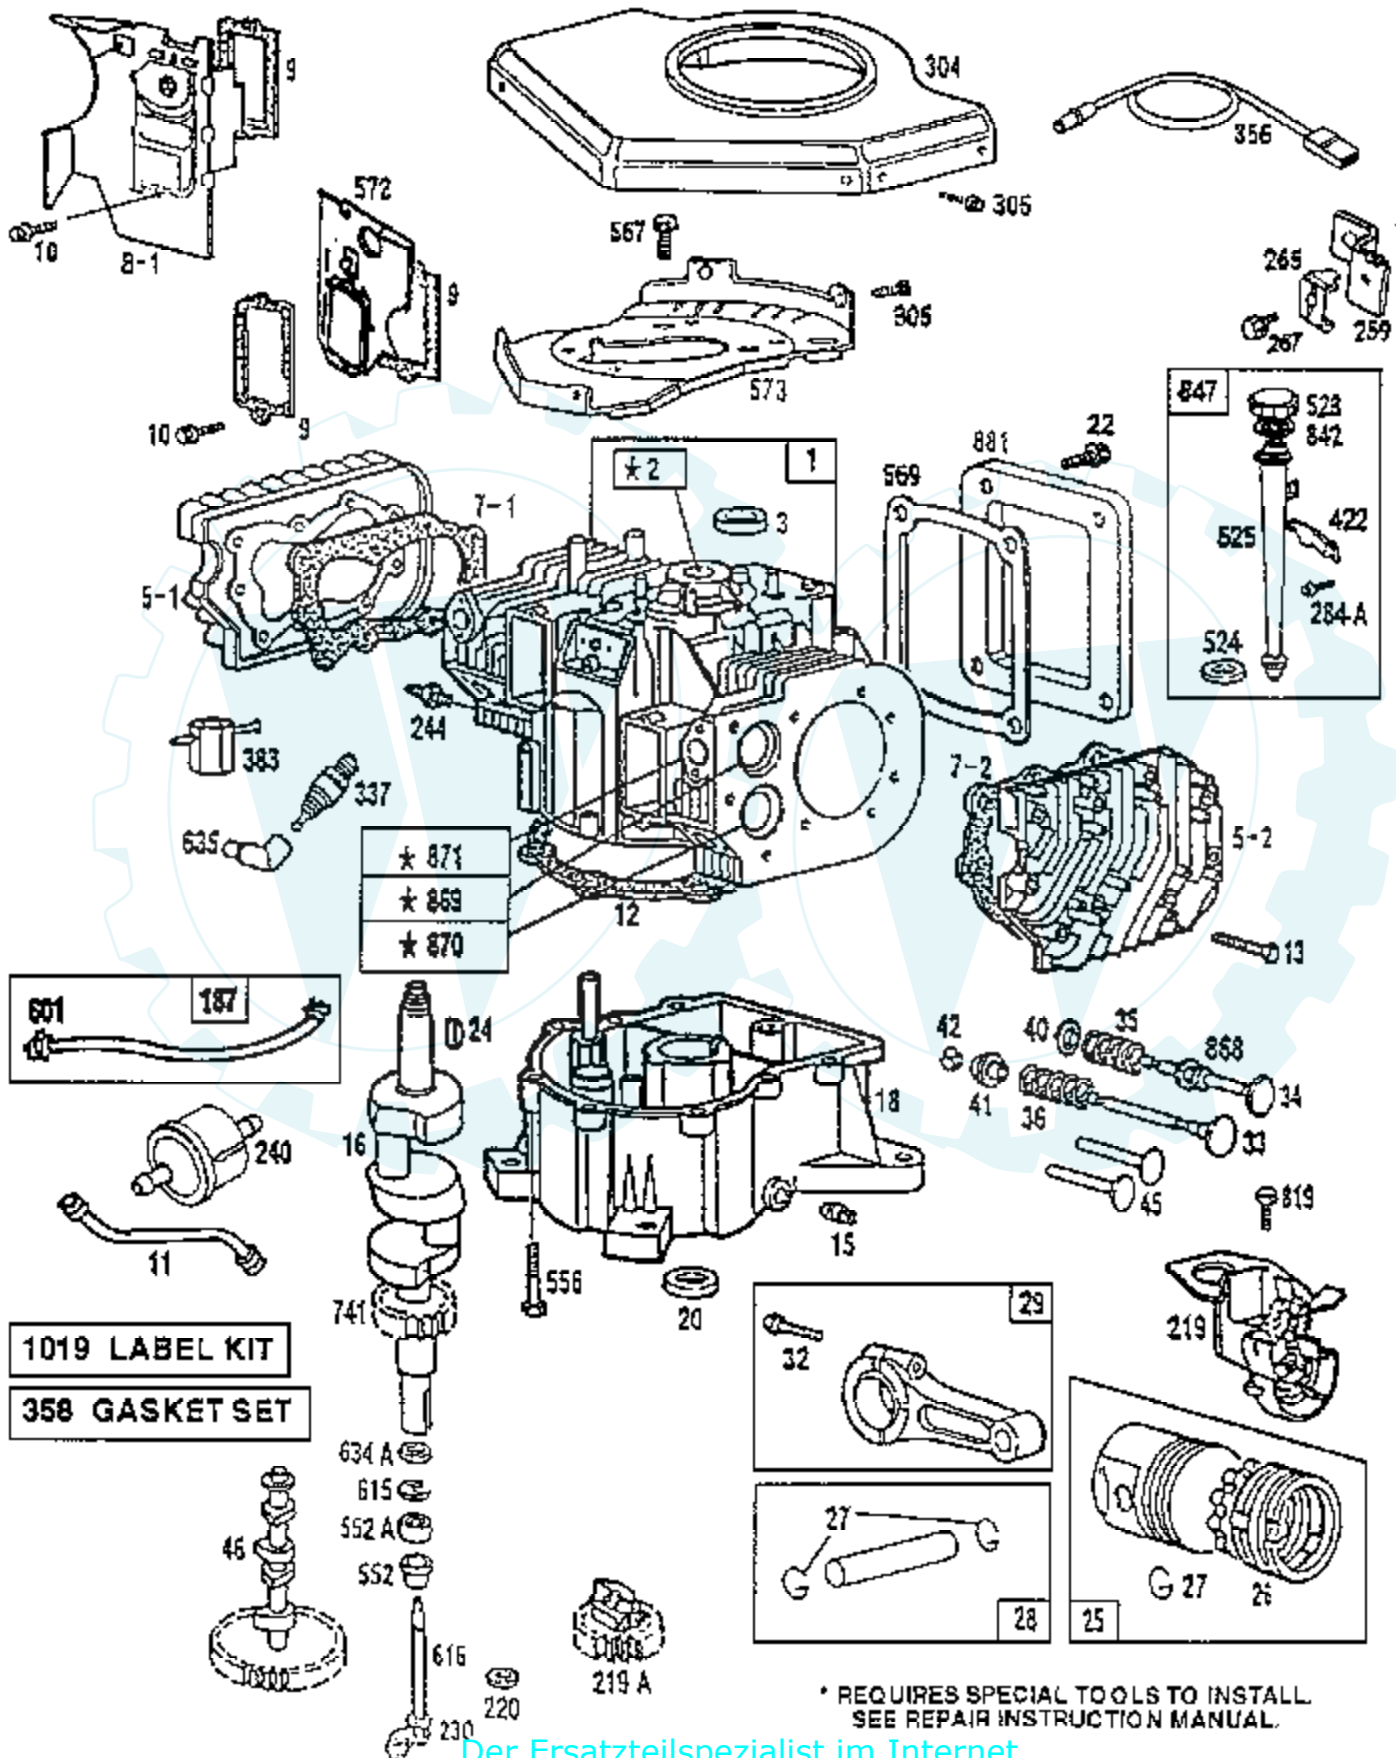

TRACTOR - - MODEL NUMBER AYP1184A69

BRIGGS & STRATTON ENGINE - MODEL NUMBER 422707, TYPE NUMBER 1529-01

Ref #	Part Number	Qty	Description
1	497074		CYLINDER ASSEMBLY
2	491756		BEARING, CYLINDER
3	391086		SEAL, OIL
5-1	493457		HEAD, CYLINDER #1
5-2	493458		HEAD CYLINDER #2
7-1	271867		GASKET, CYLINDER HEAD #1
7-2	271868		GASKET, CYLINDER HEAD #2
8-1	495754		BREATHER ASSEMBLY #1
8-2	222892		COVER, BREATHER CYLINDER #2
9	27803		GASKET, VALVE COVER
10	94830		SCREW, SEMS
11	280225		TUBE, BREATHER
12	271703		GASKET, CRANKCASE COVER, 1/64"
	271188		GASKET, CRANKCASE COVER,.005"
	271189		GASKET, CRANKCASE COVER,.009"
13	94565		SCREW, CYLINDER HEAD
15	94239		PLUG, OIL DRAIN
16	394028		CRANKSHAFT
	94196		KEY, TIMING GEAR
18	493304		BASE ASSEMBLY, CRANKCASE
20	291675		SEAL, OIL
22	94724		SCREW
23	491180		FLYWHEEL & RING GEAR ASSY, MAGNETO
24	222698		KEY, FLYWHEEL
25	394955		PISTON ASSEMBLY, STANDARD SIZE
	394956		PISTON ASSEMBLY,.010" OVERSIZE
	394957		PISTON ASSEMBLY,.020" OVERSIZE
	394958		PISION ASSEMBLY,.030" OVERSIZE
26	394959		RING SET, PISTON, STANDARD SIZE
	394960		RING SET, PISTON,.010" OVERSIZE
	394961		RING SET, PISTON,.020" OVERSIZE
	394962		RING SET, PISTON,.030" OVERSIZE
27	260924		LOCK, PISTON PIN
28	299691		PIN ASSEMBLY, PISTON, STANDARD
	391286		PIN ASSEMBLY, PISTON .005" OVER
29	394306		ROD ASSEMBLY, CONNECTING
	397158		ROD ASSEMBLY, CONNECTING
32	94671		SCREW, CONNECTING ROD
33	390420		VALVE, EXHAUST
34	261528		VALVE, INTAKE
35	65906		SPRING, INTAKE VALVE
36	26828		SPRING, EXHAUST VALVE
40	221596		RETAINER, INTAKE VALVE
41	292260		RETAINER, EXHAUST VALVE
42	93630		RETAINER, EXHAUST VALVE ROTOCOIL(2)
45	261368		TAPPET, VALVE
46	213421		GEAR, CAM
50	213290		MANIFOLD, INTAKE
51	271412		GASKET, CARBURETOR & INTAKE ELBOE
51A	281411		SPACER, CARBURETOR
52	270884		GASKET, INTAKE MANIFOLD MOUNTING
53	93970		SCREW, SEMS, CARBURETOR MOUNTING
54	93208		SCREW, SEMS INTAKE MANIFOLDING MOUNTING
75	222511		WASHER SPRING
78	94834		SCREW, SEMS
90	495181		CARBURETOR ASSEMBLY
91	495035		BODY ASSEMBLY, UPPER CARBURETOR
93	231209		BUSHING, THROTTLE SHAFT