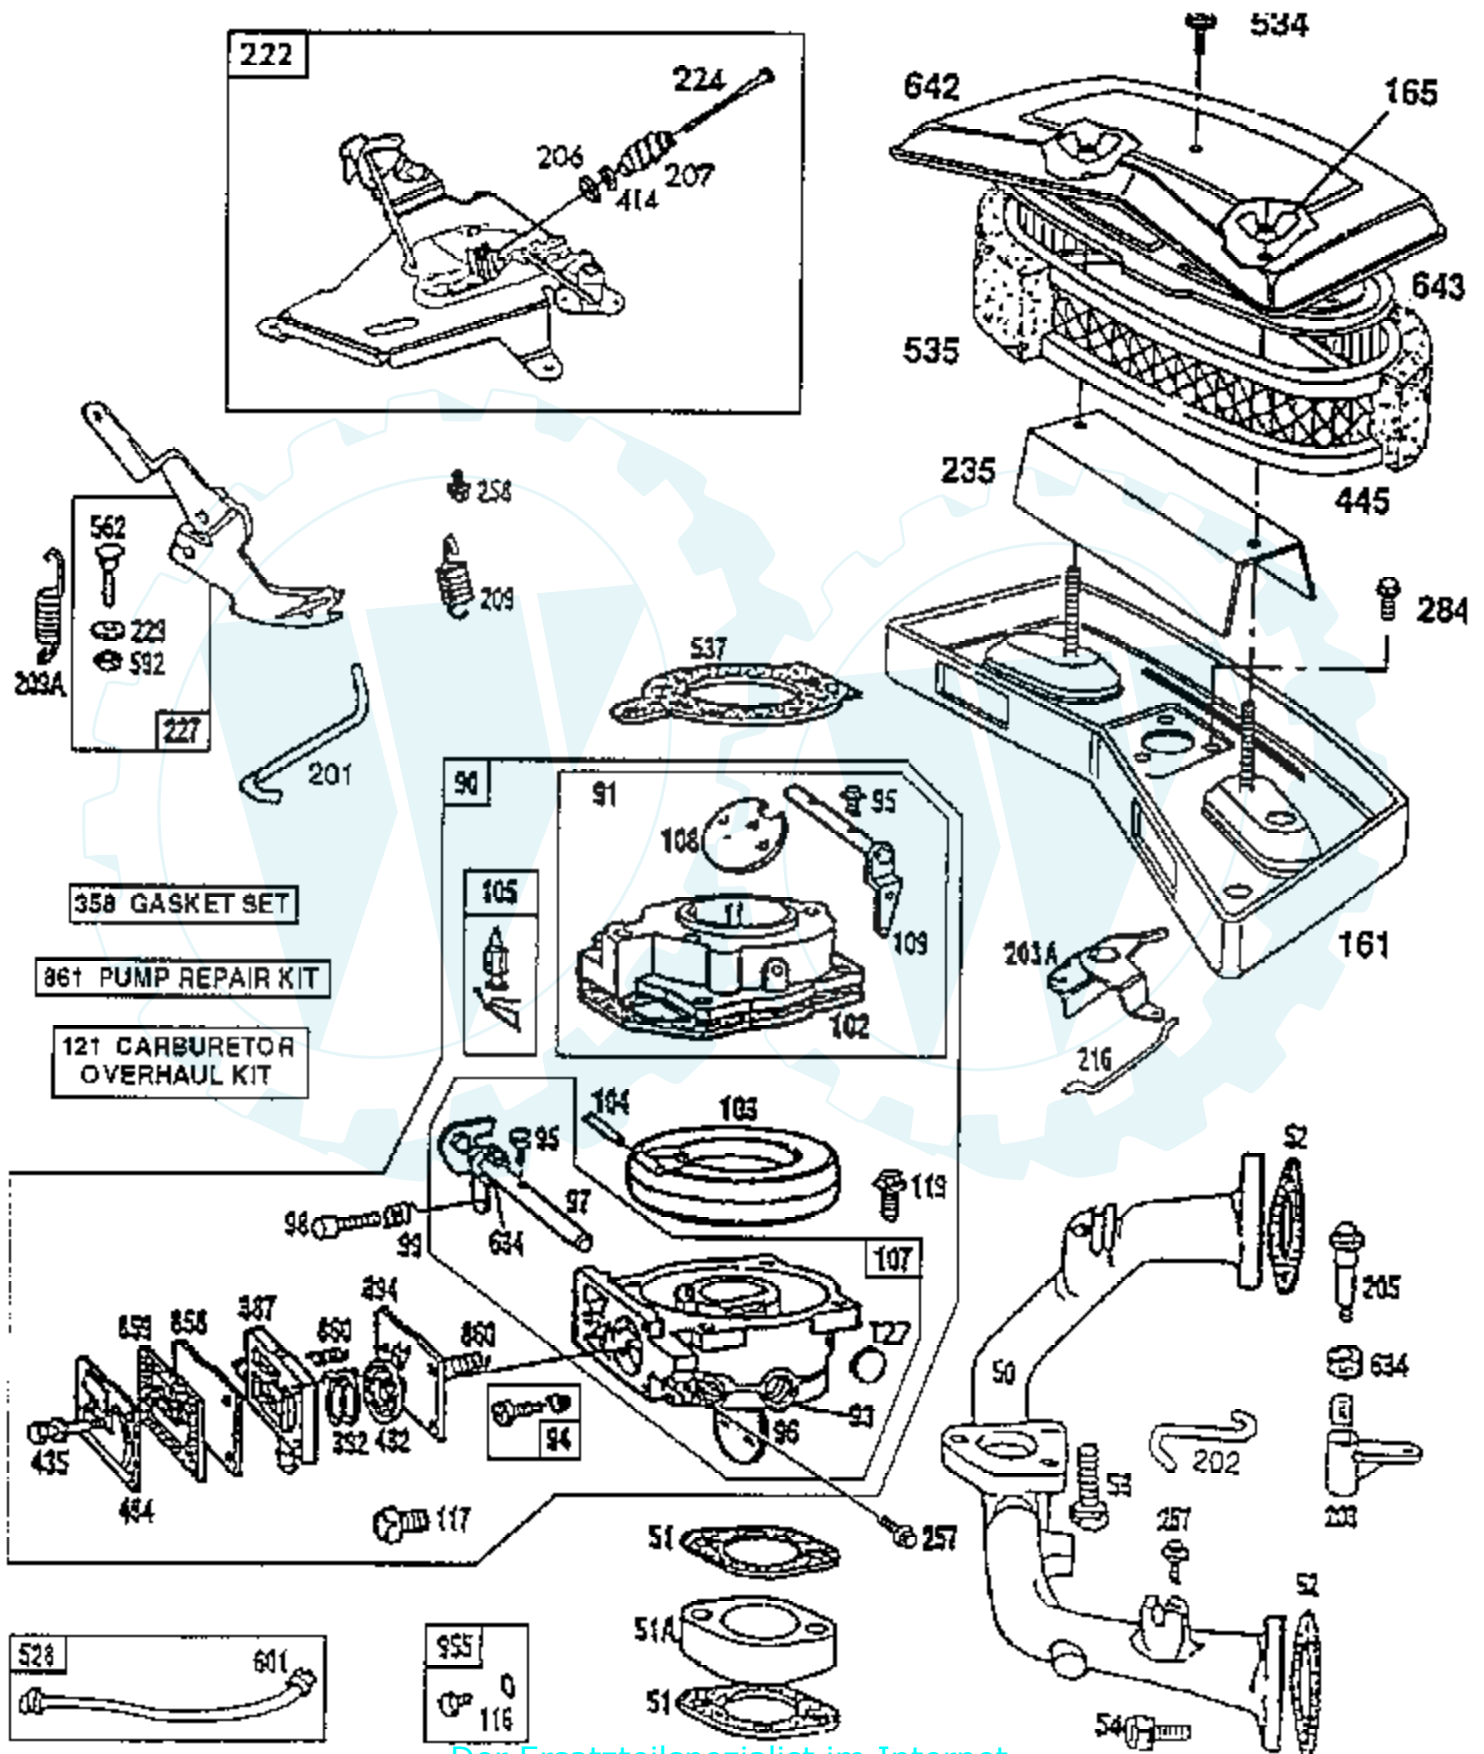

TRACTOR -- MODEL NUMBER AYP1184A69

BRIGGS & STRATTON ENGINE - MODEL NUMBER 422707, TYPE NUMBER 1529-01

Ref #	Part Number	Qty	Description
1	497074		CYLINDER ASSEMBLY
2	491756		BEARING, CYLINDER
3	391086		SEAL, OIL
5-1	493457		HEAD, CYLINDER #1
5-2	493458		HEAD CYLINDER #2
7-1	271867		GASKET, CYLINDER HEAD #1
7-2	271868		GASKET, CYLINDER HEAD #2
8-1	495754		BREATHER ASSEMBLY #1
8-2	222892		COVER, BREATHER CYLINDER #2
9	27803		GASKET, VALVE COVER
10	94830		SCREW, SEMS
11	280225		TUBE, BREATHER
12	271703		GASKET, CRANKCASE COVER, 1/64"
	271188		GASKET, CRANKCASE COVER,.005"
	271189		GASKET, CRANKCASE COVER,.009"
13	94565		SCREW, CYLINDER HEAD
15	94239		PLUG, OIL DRAIN
16	394028		CRANKSHAFT
	94196		KEY, TIMING GEAR
18	493304		BASE ASSEMBLY, CRANKCASE
20	291675		SEAL, OIL
22	94724		SCREW
23	491180		FLYWHEEL & RING GEAR ASSY, MAGNETO
24	222698		KEY, FLYWHEEL
25	394955		PISTON ASSEMBLY, STANDARD SIZE
	394956		PISTON ASSEMBLY,.010" OVERSIZE
	394957		PISTON ASSEMBLY,.020" OVERSIZE
	394958		PISION ASSEMBLY,.030" OVERSIZE
26	394959		RING SET, PISTON, STANDARD SIZE
	394960		RING SET, PISTON,.010" OVERSIZE
	394961		RING SET, PISTON,.020" OVERSIZE
	394962		RING SET, PISTON,.030" OVERSIZE
27	260924		LOCK, PISTON PIN
28	299691		PIN ASSEMBLY, PISTON, STANDARD
	391286		PIN ASSEMBLY, PISTON .005" OVER
29	394306		ROD ASSEMBLY, CONNECTING
	397158		ROD ASSEMBLY, CONNECTING
32	94671		SCREW, CONNECTING ROD
33	390420		VALVE, EXHAUST
34	261528		VALVE, INTAKE
35	65906		SPRING, INTAKE VALVE
36	26828		SPRING, EXHAUST VALVE
40	221596		RETAINER, INTAKE VALVE
41	292260		RETAINER, EXHAUST VALVE
42	93630		RETAINER, EXHAUST VALVE ROTOCOIL(2)
45	261368		TAPPET, VALVE
46	213421		GEAR, CAM
50	213290		MANIFOLD, INTAKE
51	271412		GASKET, CARBURETOR & INTAKE ELBOE
51A	281411		SPACER, CARBURETOR
52	270884		GASKET, INTAKE MANIFOLD MOUNTING
53	93970		SCREW, SEMS, CARBURETOR MOUNTING
54	93208		SCREW, SEMS INTAKE MANIFOLDING MOUNTING
75	222511		WASHER SPRING
78	94834		SCREW, SEMS
90	495181		CARBURETOR ASSEMBLY
91	495035		BODY ASSEMBLY, UPPER CARBURETOR
93	231209		BUSHING, THROTTLE SHAFT