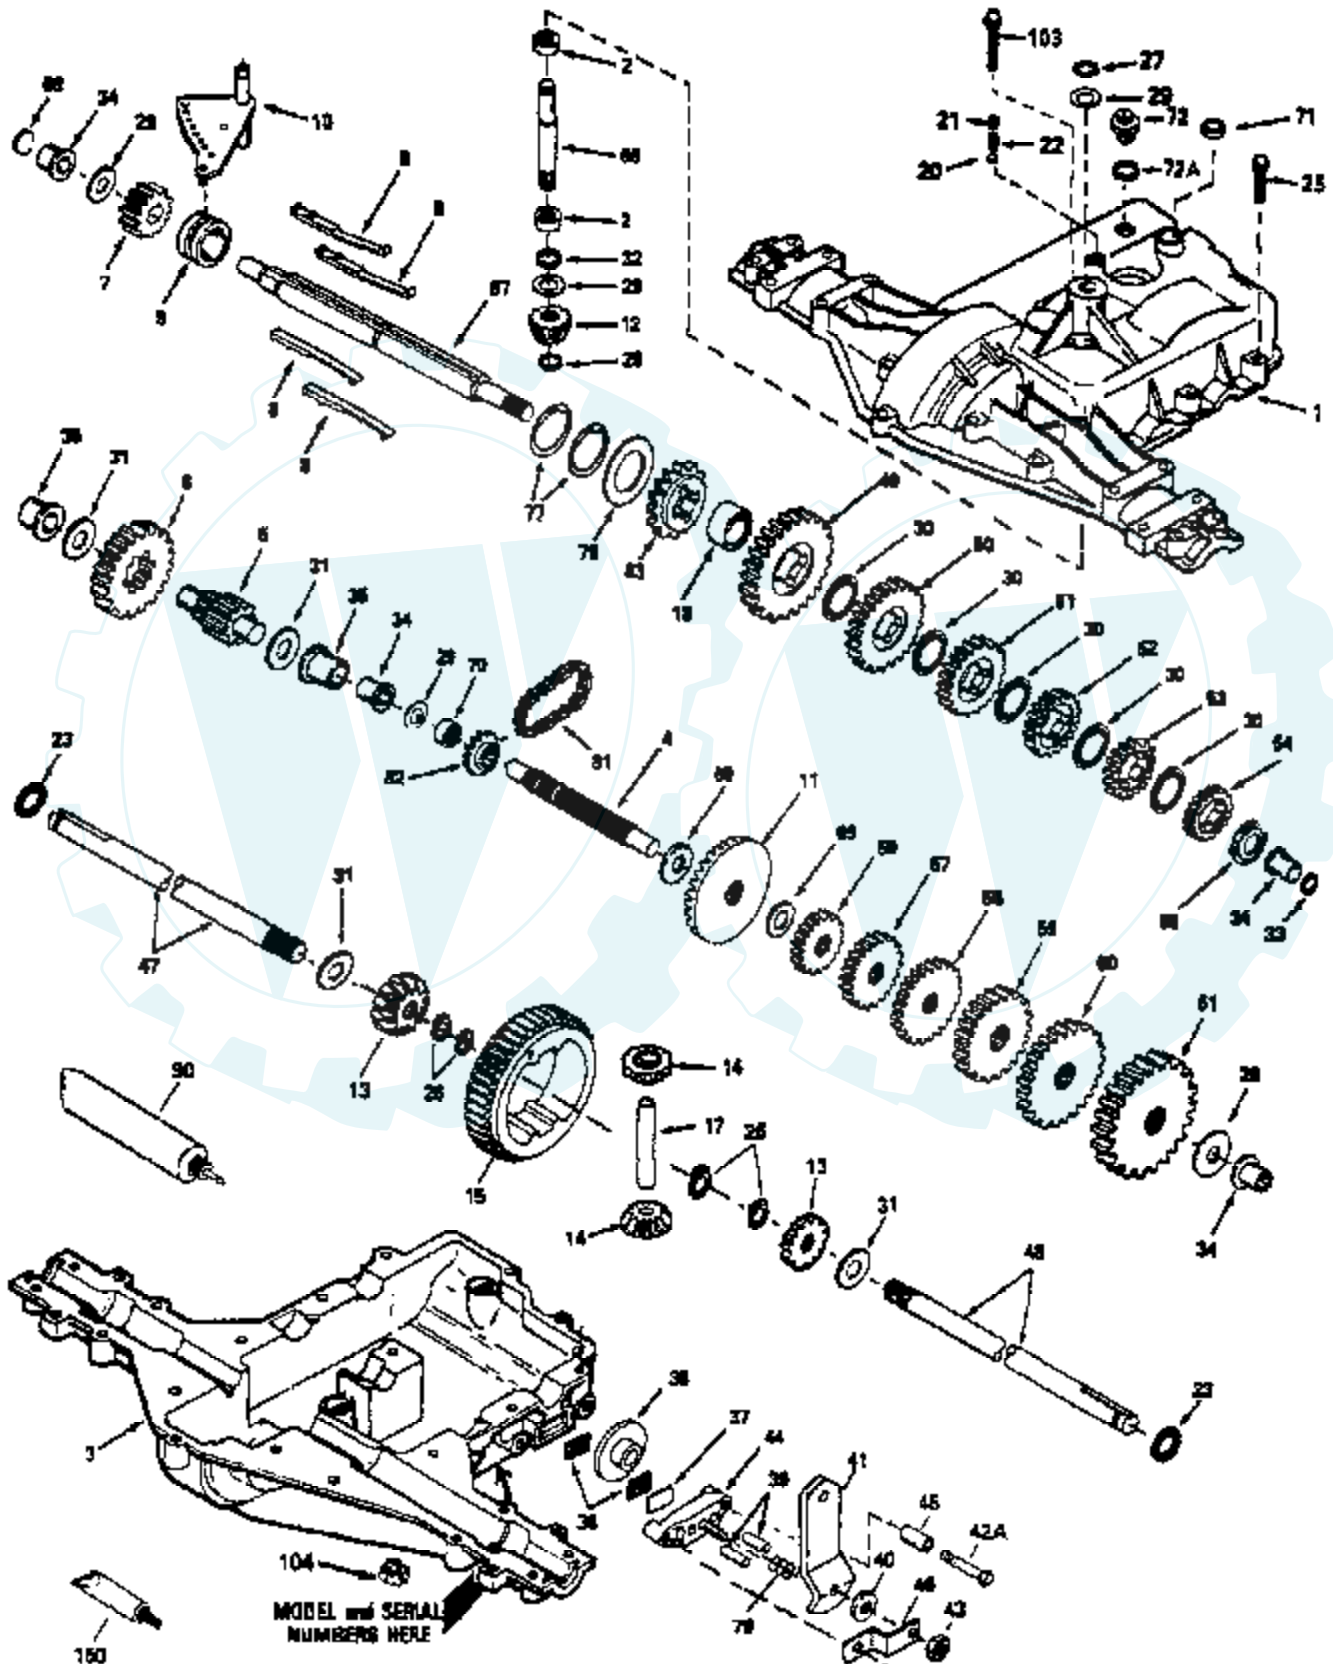

TRACTOR - - MODEL NUMBER AYP1184A69
DANA TRANSAXLE - MODEL NUMBER D4360-97

TRANSAXLE

Ref #	Part Number	Qty	Description
1	132671		HARNESS.IGNITION
2	2274J		SUB= 74760412
3	134400		SUB= 68003
4	105904X		"SPRING, DETENT LT"
5	105905X		"SCREW, SET LT"
6	134788		SHIFTER.ASM.KIT.
7	134399		SHIFTER BOOT
8	120951X		PUCK T
9	148266		SUB= 105911X
10	2225J		RETAINING RING LT
11	134793		ASM KIT SHIM 4689
12	143679		PLUG.PLASTIC
13	120415X		WASHER T
14	142674		KEY WOODRUFF-DANA
15	106846X		SUB= 167148
16	106095X		SUB= 95-8060-6F
17	105909X		"RING,RETAINING LT"
18	105910X		"CHAIN,24 PTCH LT"
19	105911X		BEARING.FLNG.5510
20	142675		GEAR SPUR 14 TTH
21	138246		COLLAR CLUTCH
22	138238		KIT.ASM.CLTCH KEY
23	148268		BEARING.FLNG.5511
24	143673		SHAFT INTER 5404
25	2244J		WOODRUFF KEY
26	105916X		"RING,RETAINING LT"
27	120470X		SPROCKET 18T T
28	110070X		SPACER YT
29	142677		GEAR SPUR 37 TTH
30	142681		GEAR SPUR 35 TTH
31	124644X		GEAR SPUR 30T
32	108980X		GEAR 25T LT
33	120406X		GEAR SPUR 22 TT
34	134796		SPUR GEAR 19T
35	105925X		"WASHER, PLAIN LT"
36	2232J		WASHER 025
37	108978X		SPACER
38	110079X		ASSM GEAR COMB
39	124639X		SHAFT IDLER
40	120472X		SPACER T
41	105928X		SPROCKET 9T LT
42	106605X		SUB= 167148
43	134394		ASM KIT SHIM
44	120473X		SHAFT T
45	106596X		"SCREW, TAPPING LT"
46	142678		GEAR SPUR 12 TTH
47	120407X		SUB= 124641X
48	106589X		"GEAR, SPUR 25T LT"
49	120408X		GEAR 28T T
50	105937X		"GEAR, SPUR 31T LT"
51	2226J		WASHER 060
52	134401		NEOPRENE WASHER
53	2264J		WASHER 031
54	120474X		SUB= 154658
55	110081X		GEAR 15T T
56	105941X		"RING,RETAINING LT"
57	110071X		SUB= 120478X
58	120952X		SHAFT T