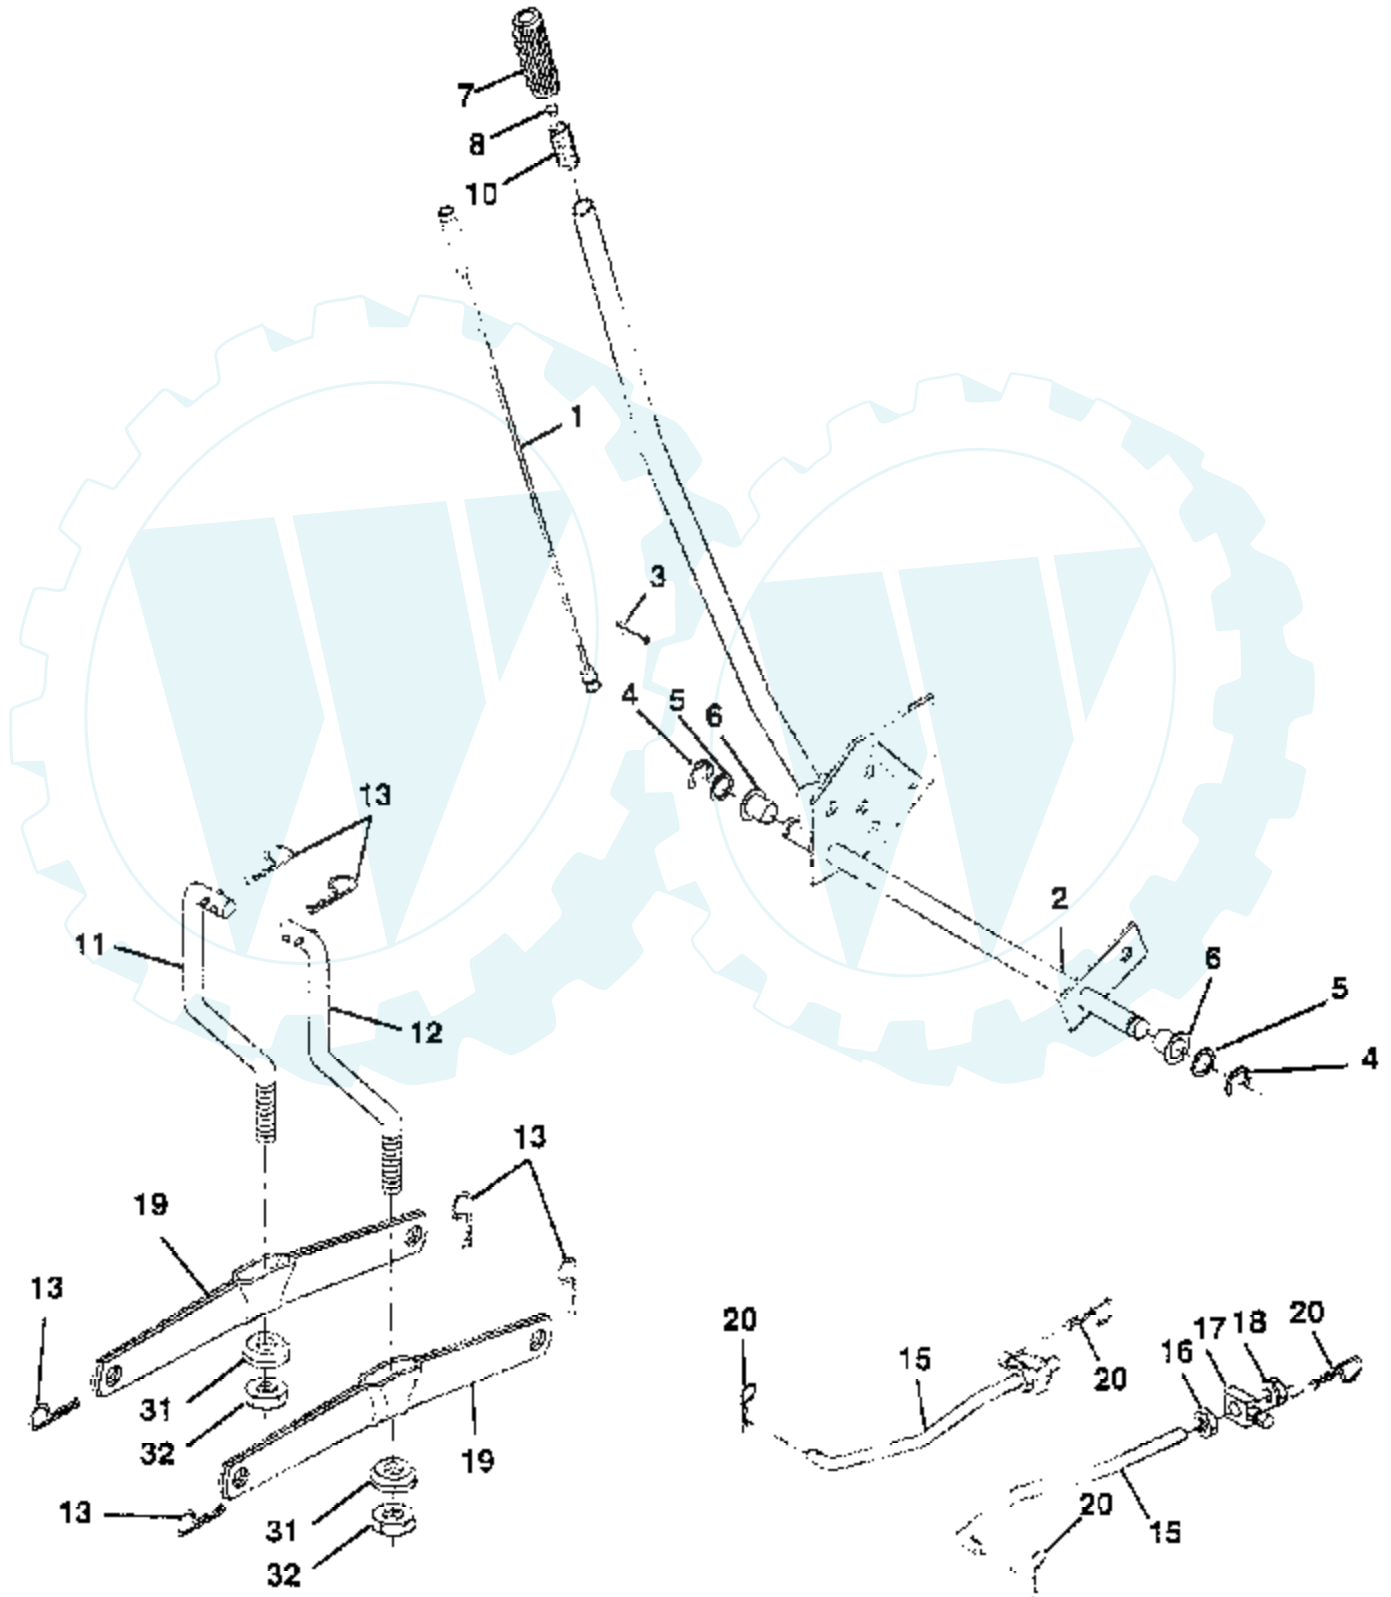

TRACTOR -- MODEL NUMBER AYP1184A69

LIFT

Ref #	Part Number	Qty	Description
1	136973		WIRE ASM
2	140278		HANDLE.LIFT.LH.
3	138284		PIN GROOVE
4	12000002		SUB= 2225J
5	19211621		WASHER
6	120183X		NYLON BEARING
7	109413X		GRIP
8	124526X		SUB= 125925X
10	122512X		SUB= 532122512
11	139865		SUB= 918139865
12	139866		SUB= 151140
13	4939M		SUB= 85902
15	127218		LINK.FRONT
16	73350800		NUT
17	130171		TRUNION
18	73800800		NUT.LK.W/WSH.1/2.
19	139868		ARM SUSP REAR
20	3146R		RETAINER.SPRING
31	140302		BEARING PVT LH
32	73540600		NUT.CROWNLOCK.3/8