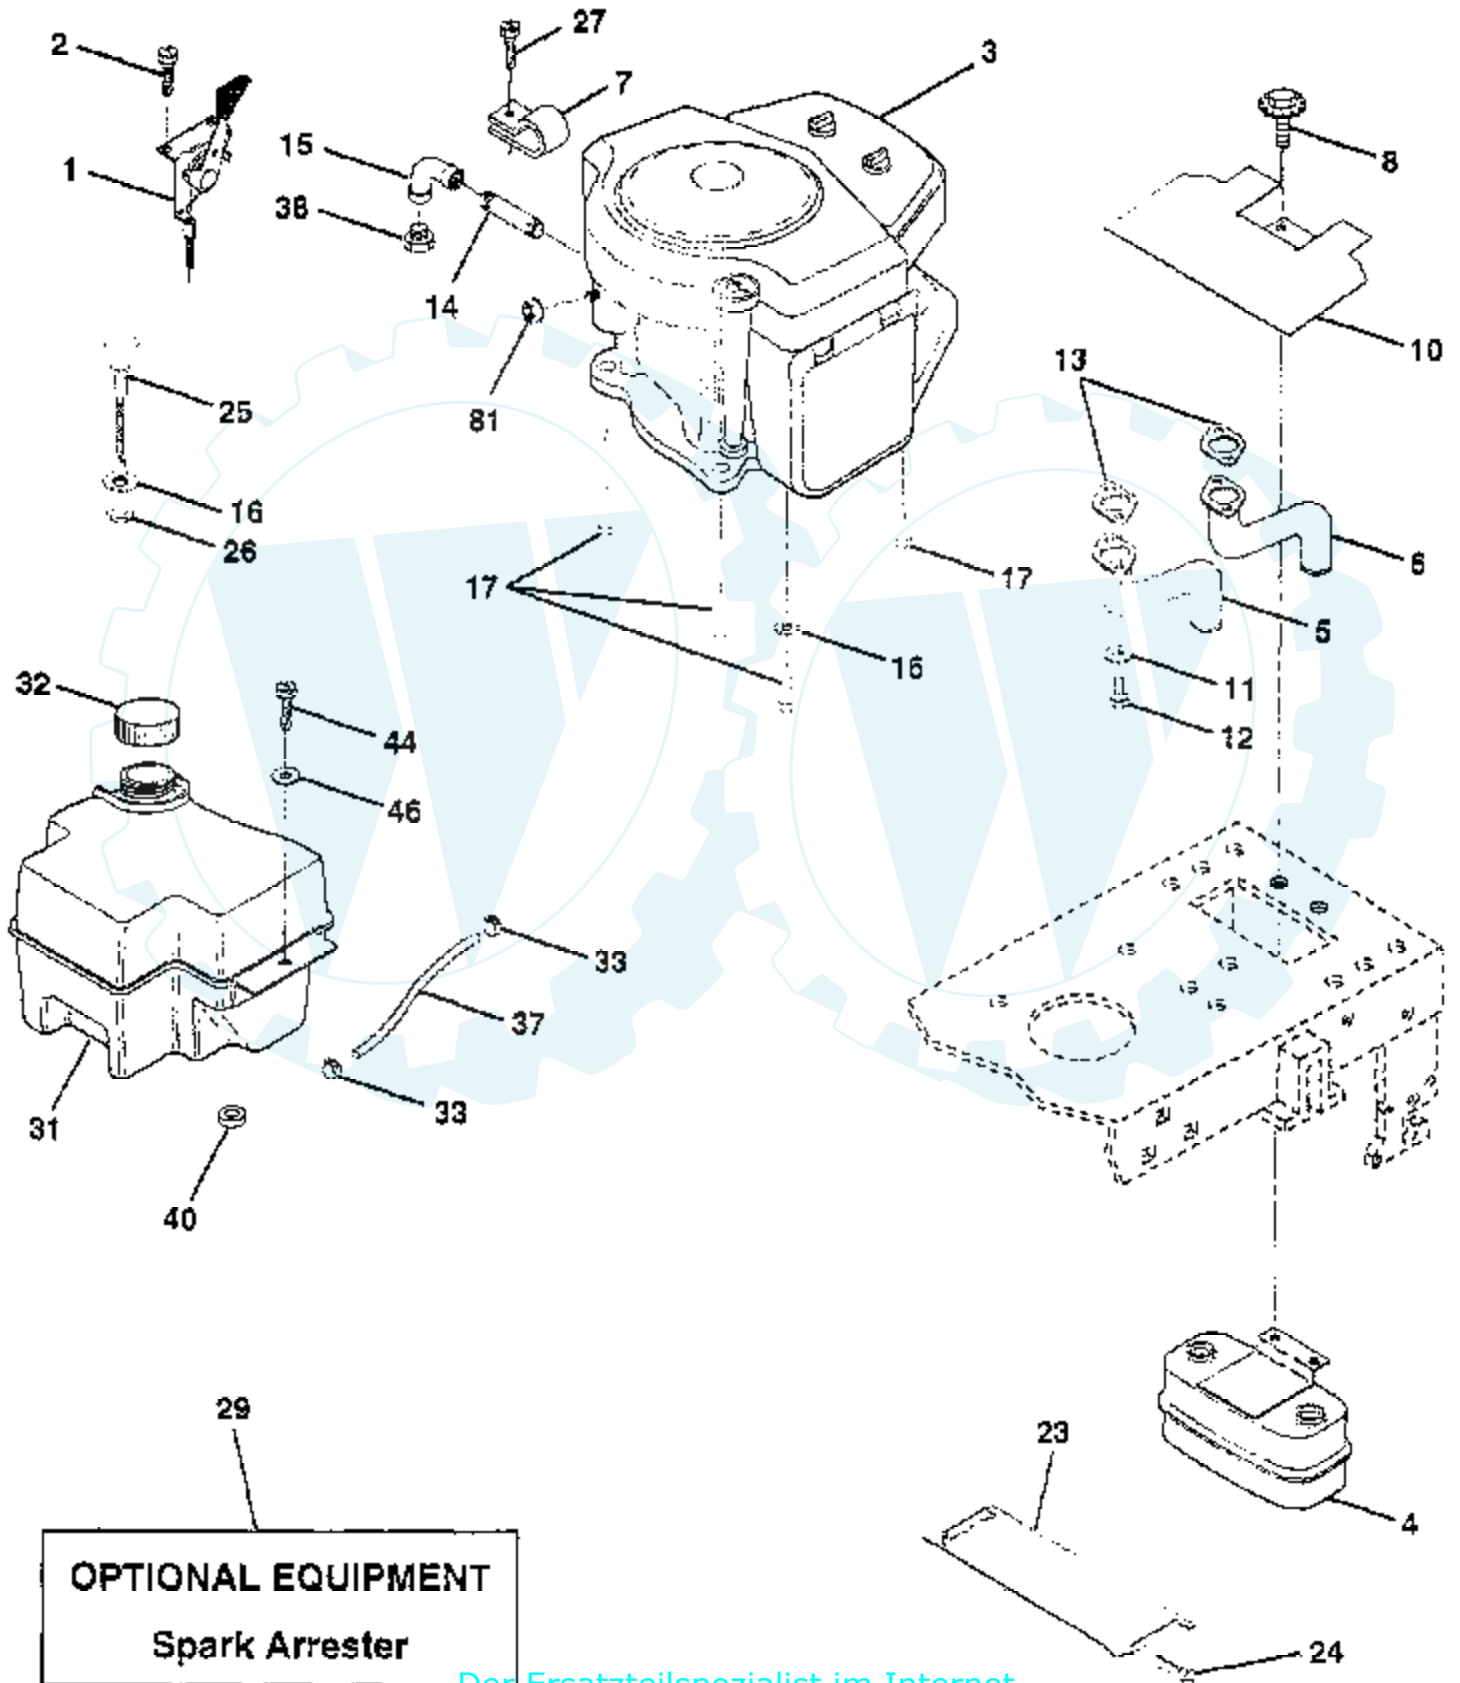

TRACTOR - - MODEL NUMBER AYP1184A69

ENGINE

Ref #	Part Number	Qty	Description
1	141295		CONTROL THRT 35.5
2	17720410		SCREW LT
3			REFER TO IMAGE
4	149723		MUFFLER.TW.LOTONE
5	144069		EXHAUST.B&S.18.LH
6	144068		EXHAUST.B&S.18.RH
7	138129		CLAMP.TUBE.DBL.EN
8	150176		BOLT.5/16-18.UNC
10	145552		SHIELD.HEAT.
11	10040400		LOCKWASHER
12	74780412		SUB= 74780414
13	272250		GASKET MUFFLER
14	13280336		PIPE NIPPLE LT
15	13200300		ELBOW
16	11050600		LOCKWASHER
17	17490624		SCREW LT
23	128953X		SUB= 128953
24	17021008		SCREW
25	145996		CONTROL.CHOKE.37
26	73920600		"NUT,KEPS 3/8-24IM"
27	17541008		SCREW.10-24X1/2
29	137180		SUB= 532137180
31	140280		SUB= 161911
32	140527		CAP ASM FUEL
33	123487X		HOSE CLAMP
37	137040		LINE FUEL
38			REFER TO IMAGE
40	124028X		SUB= 532124028
44	17490412		SCREW HEX CRT
46	19091416		WASHER
81	128861		NUT