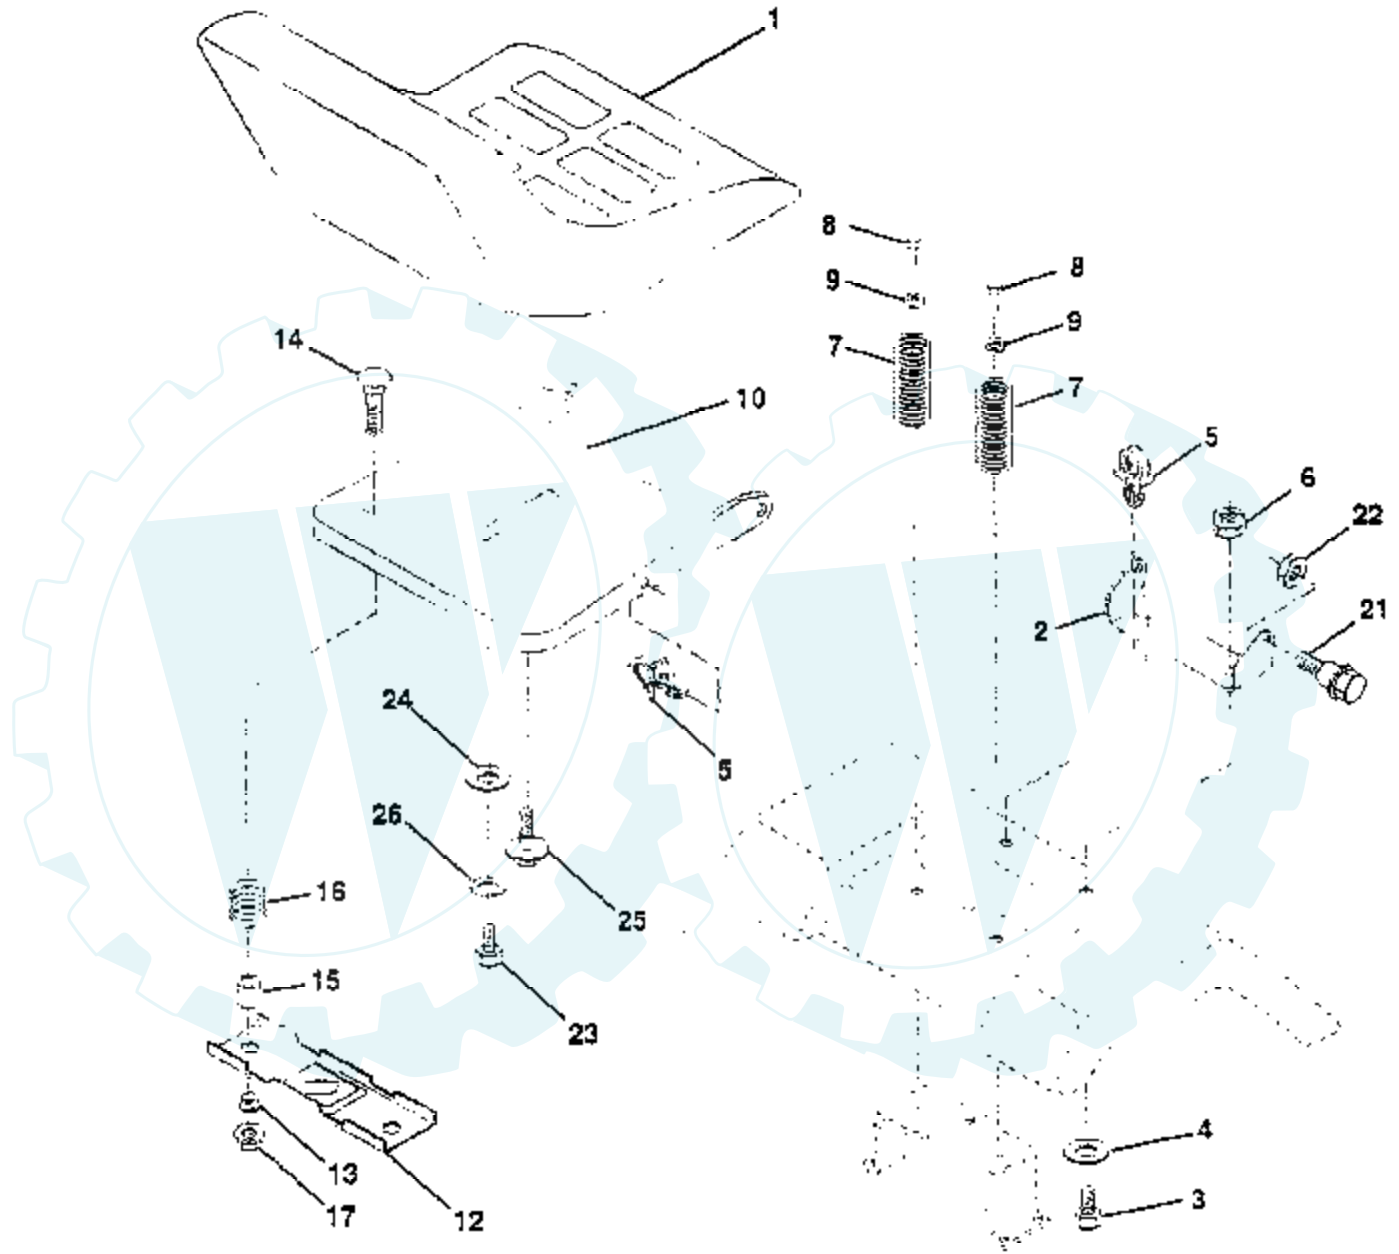

TRACTOR - - MODEL NUMBER AYP1184A69

SEAT ASSEMBLY

NOTE: All component dimensions given in U.S. inches
1 inch = 25.4 mm.

Ref #	Part Number	Qty	Description
1	127427		SUB= 140119
2	140551		BRACKET PVT SEAT
3	74760616		BOLT
4	19131610		WASHER PM
5	145006		CLIP.PUSH-IN.HING
6	73800600		NUT
7	124181X		SPRING COMPRESSIO
8	17490616		SCREW GTV
9	19131614		WASHER
10	140552		SUB= 155925
12	121246X		BRKT SWITCH
13	121248X		BUSHING
14	72050411		SUB= 872050411
15	134300		SPLIT SPACER
16	121250X		SPRING
17	123976X		SUB= 73900400
21	139888		BOLT.SHLD.5/16-18
22	73800500		NUT
23	74780814		BOLT
24	19171912		WASHER
25	127018X		"BOLT,SHOULDER"
26	10040800		LOCKWASHER