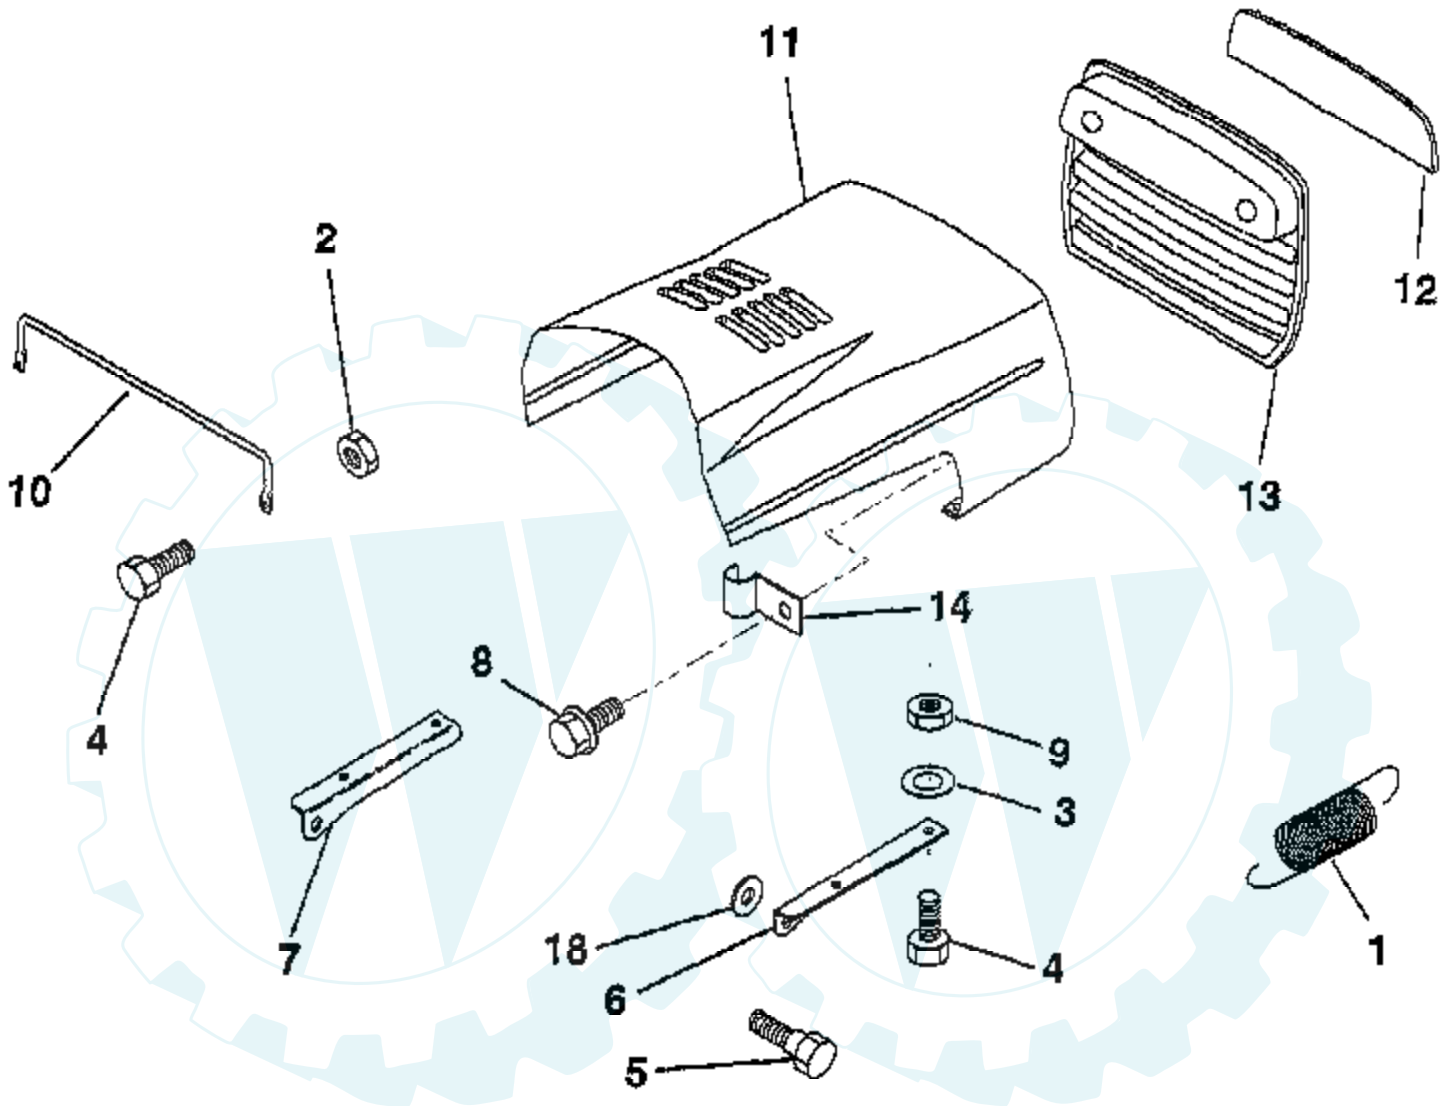

### HOOD

**NOTE:** All component dimensions given in U.S. inches  
1 Inch = 25.4 mm.

Ref #	Part Number	Qty	Description
1	124657X		EXT SPRING
2	73510400		NUT
3	19091416		WASHER
4	74780412		SUB= 74780414
5	139888		BOLT.SHLD.5/16-18
6	122549X		BRKT HOOD RH
7	122548X		BRKT HOOD LH
8	164863		"SCREW,HWHD.HI-LO#13-16X3/4"
9	73800400		NUT
10	123693X		"BRACE,HOOD"
11	132918X550		HOOD.IMPREG.MS550
12	122035X		LENS
13	127029X		GRILL
14	4171R		CLIP T
18	19111116		WASHER