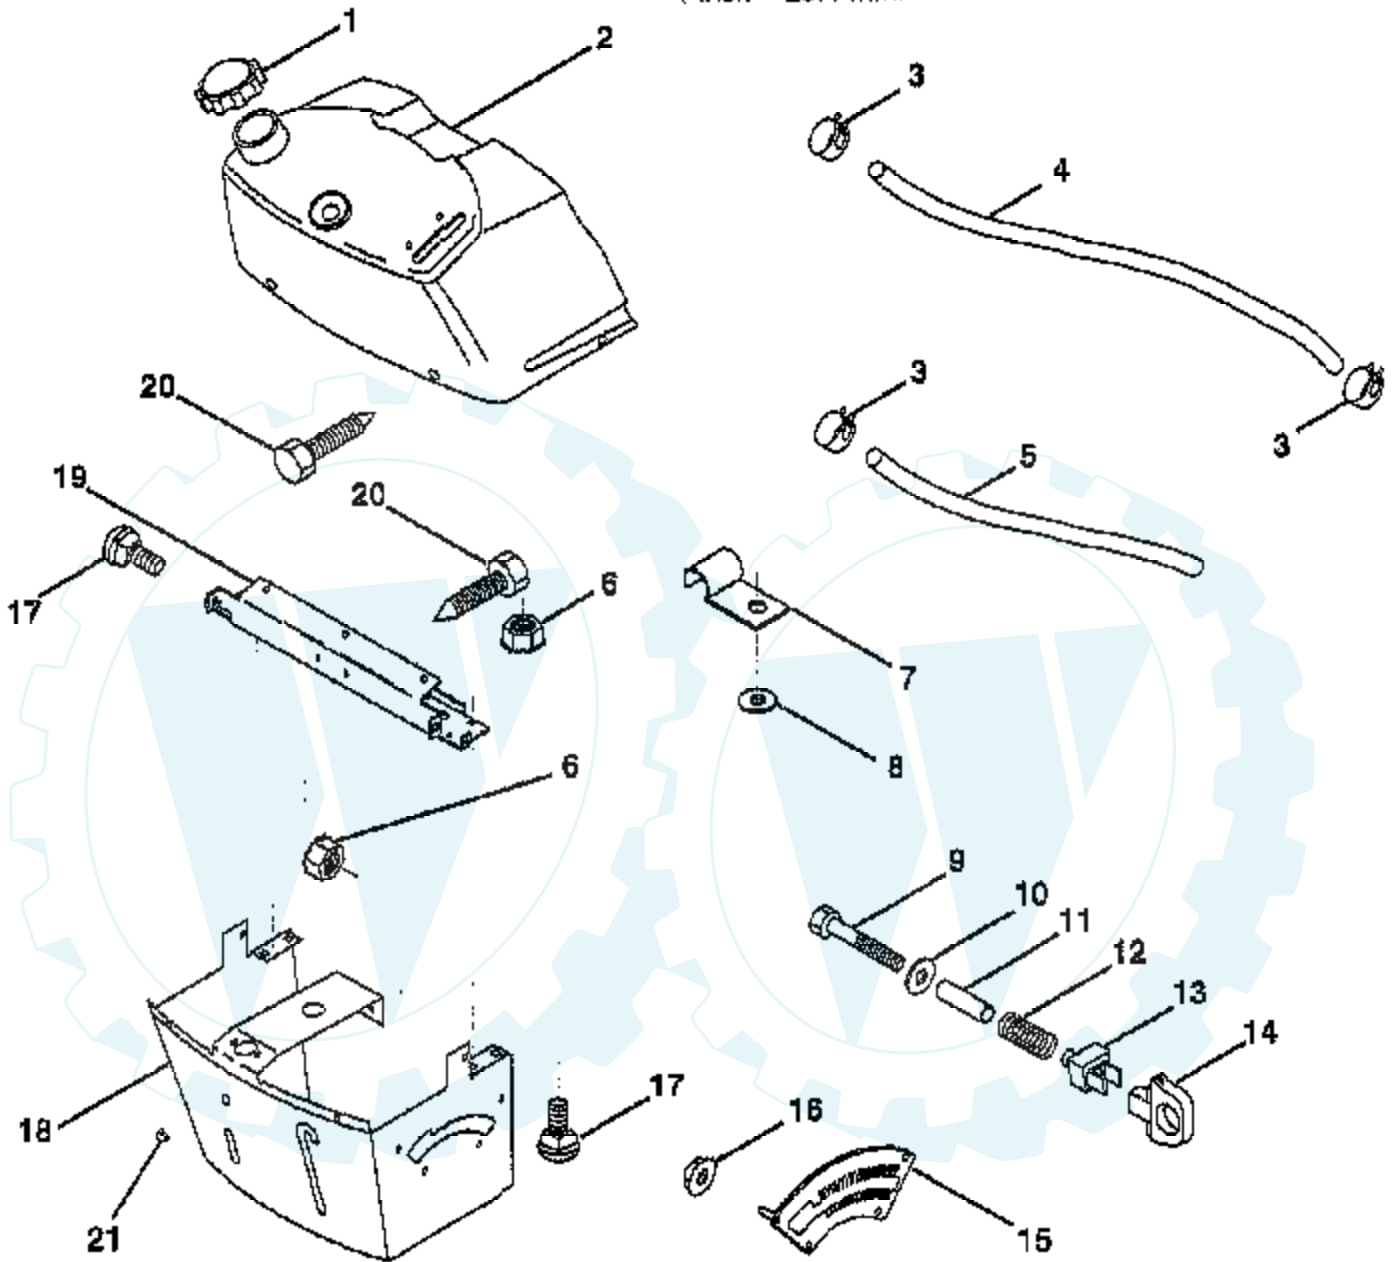

TRACTOR - - MODEL NUMBER AY1236E

DASH

NOTE: All component dimensions given in U.S. inches
1 inch = 25.4 mm.

Ref #	Part Number	Qty	Description
1	141523		CAP BLK FUEL LR
2	138392		TANK.ASM.DASH.LR
3	123487X		HOSE CLAMP
4	8544R		SUB= 295J
5	8548R		FUEL LINE T
6	73640400		NUT HXKEP 1/4X20
7	2751R		CLIP T
8	19091216		WASHER PM
9	74760428		BOLT
10	19091413		WASHER
11	121249X		SPACER SPLIT
12	3720R		SPRING M
13	126450X		"KNOB,HGT RETAINER"
14	126115X		KNOB
15	122023X		ADJUSTER QUAD
16	124346X		NUT
17	72110404		BOLT
18	130745		SUPT ASSY DASH
19	134744		CROSS BRACE
20	17060408		SCREW.1/4-20X1/2
21	134014		PLUG DOME