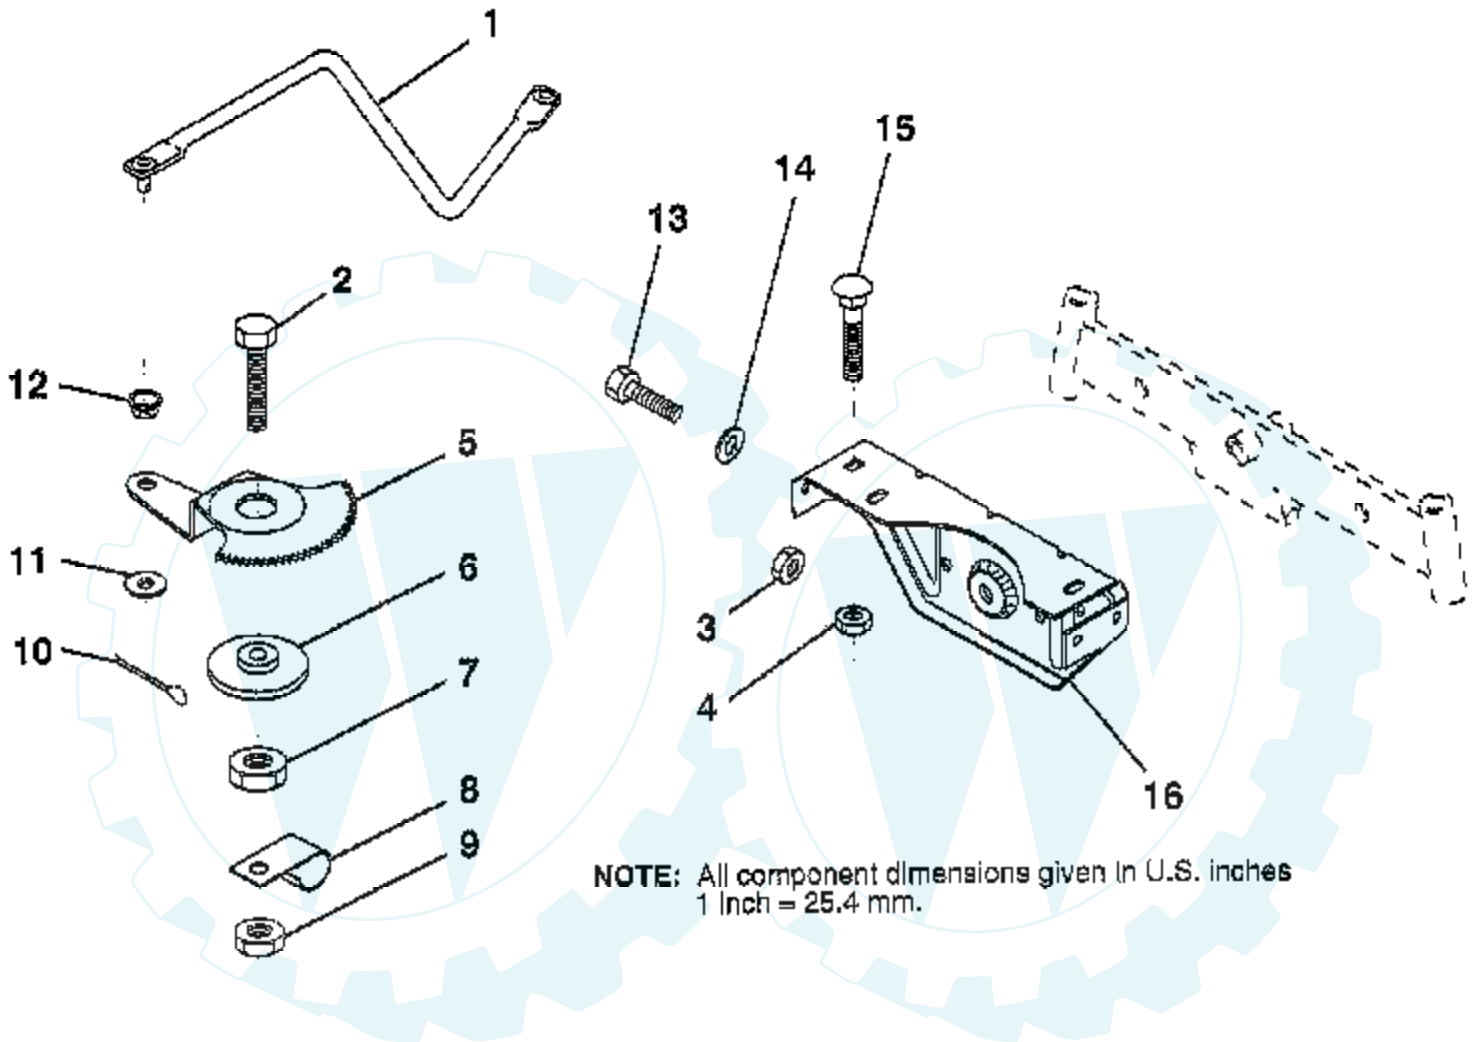

TRACTOR - - MODEL NUMBER AY1236E

SECTOR GEAR / AXLE SUPPORT

Ref #	Part Number	Qty	Description
1	132566		DRAG LINK
2	74780828		"BOLT,HEX"
3	73680500		SUB= 73690500
4	73680600		SUB= 73690600
5	121926X		GEAR SECTOR
6	121927X		BUSHING
7	73030800		NUT
8	126472X		CLIP INSULATOR
9	73680800		NUT LTV
10	76020412		COTTER PIN
11	19131316		WASHER
12	126847X		BUSHING.DRAGLINK
13	74760512		BOLT
14	19111416		WASHER
15	72110606		BOLT
16	137096		SUPT AXLE FRONT