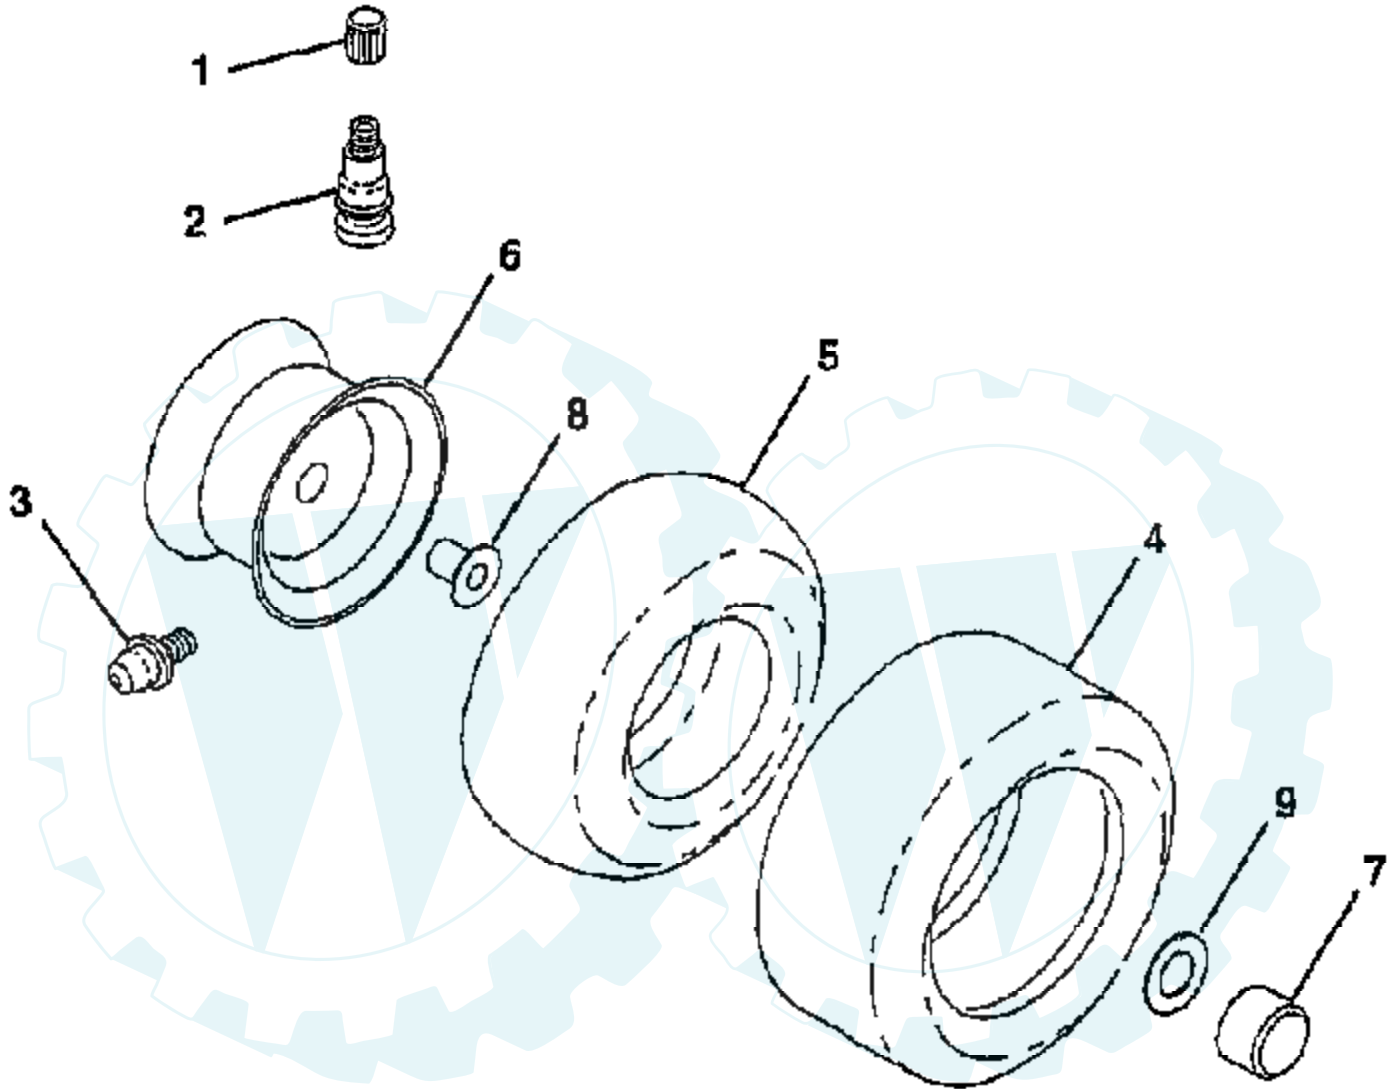

TRACTOR - - MODEL NUMBER AY1236E

TIRES & WHEELS

NOTE: All component dimensions given in U. S. inches
1 inch = 25.4 mm

Ref #	Part Number	Qty	Description
1	59192		VALVE CAP
2	65139		VALVE STEM LT
3	278H		FITTING LT
4	137422		SUB= 122073X
4	132703		SUB= 532132703
5	PARTSIMAGE		REFER TO PARTS IMAGE
5	59904		TUBE.5.3/4.5/6
5	8134H		TUBE.16X6.5/7.5-8
6	137237X427		"RIM FRONT 6""
6	140325X427		"RIM ASM REAR 8""
7	104757X		HUB CAP
8	9040H		"FLANGE, BEARING"
9	121748X		WASHER
	144334		SEALANT.TIRE 10 OZ. TUBE