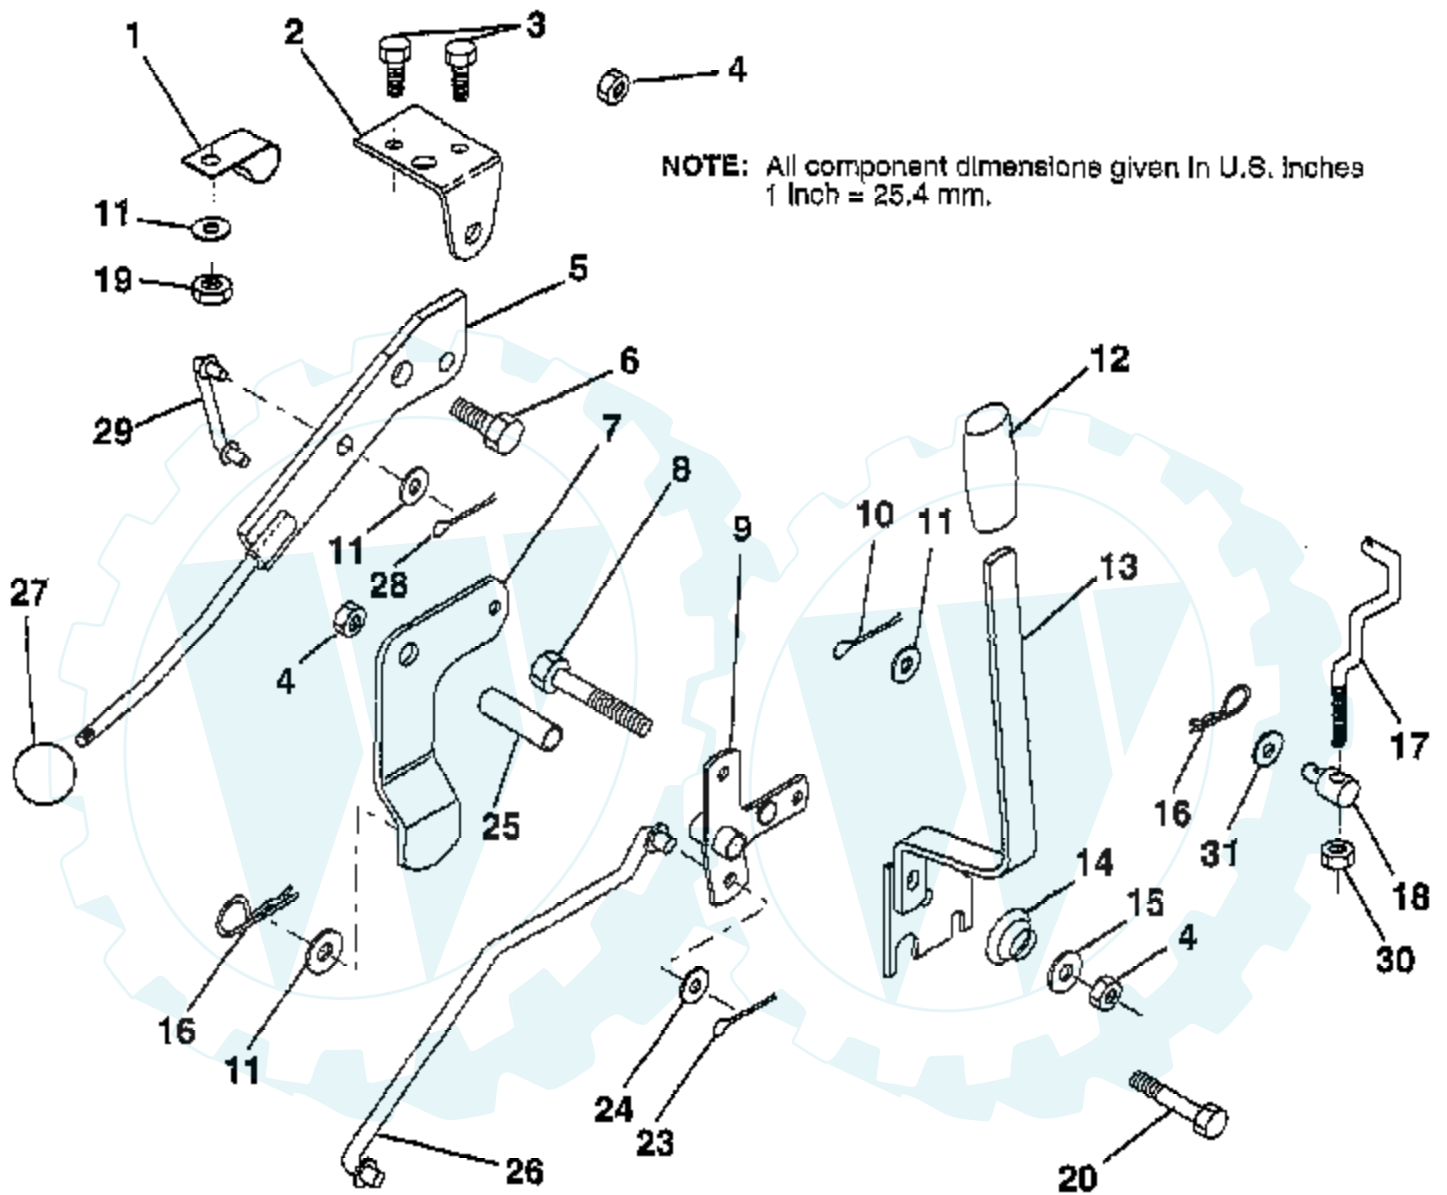

TRACTOR - - MODEL NUMBER AY1236E

MOWER LIFT LEVER

Ref #	Part Number	Qty	Description
1	126470X		"CLIP,INSULATOR"
2	122018X		BRKT CLUTCH
3	71110408		BOLT HXHD FIN
4	73680600		SUB= 73690600
5	145187		LEVER.ASM.CLUTCH
6	106451X		"BOLT, SHOULDER LT"
7	135371		MWR CLUTCH ARM AS
8	74760636		BOLT
9	121930X		"BELLCRANK,LIFT"
10	76020412		COTTER PIN
11	19131316		WASHER
12	131861		SUB= 532131861
13	139352		HANDLE.ASM.LIFT
14	123496X		SPRING COMPRESSIO
15	19131212		WASHER T
16	4921H		SPRING.RETAINER
17	127359		"LINK,LIFT FRT"
18	142028		TRUNION ADJ
19	73680400		SUB= 73690400
20	74760644		BOLT
23	76020416		PIN COTTER 1/8
24	19171612		WASHER GT
25	121933X		TUBE SPACER
26	141470		ROD LIFT MOWER
27	106932X		KNOB T(3/8 HOLE)
28	76020312		SUB= 3145
29	131655		CLUTCH LINK
30	73350600		NUT
31	19132012		WASHER