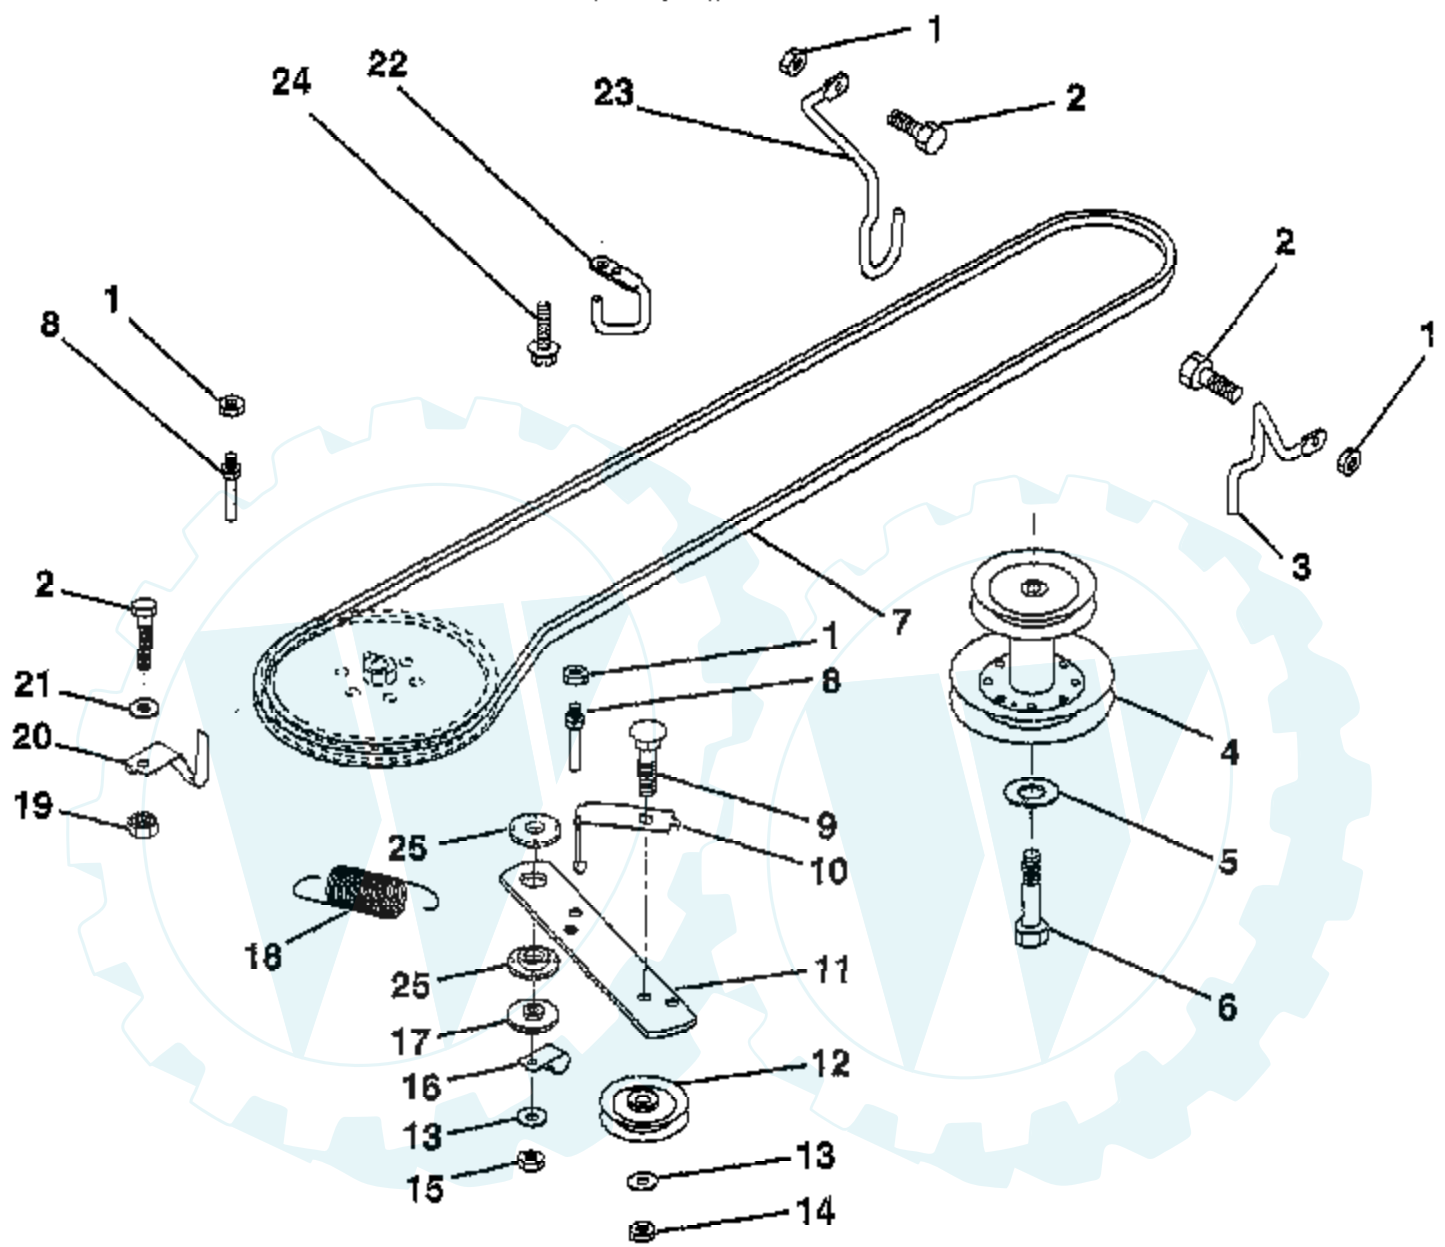

TRACTOR - - MODEL NUMBER AY1236E

NOTE: All component dimensions given in U.S. inches
1 Inch = 25.4 mm

GROUND DRIVE

Ref #	Part Number	Qty	Description
1	73680500		SUB= 73690500
2	74760512		BOLT
3	141342		KEEPER RH
4	138029		PULLEY.ENGINE.LR
5	10040700		LOCKWASHER
6	71170744		HEX BOLT
7	126520X		V BELT
8	123405X		"KEEPER,DRIVE BELT"
9	72140612		BOLT
10	123396X		"KEEP,IDLER DR BEL"
11	150926		ARM-IDLER.DR.GRND
12	123674X		PULLEY.IDLER.FLAT
13	19131316		WASHER
14	73930600		LOCKNUT
15	73680600		SUB= 73690600
16	126471X		"CLIP,INSULATOR"
17	150932		SPACER
18	131459		SUB= 532131459
19	73510500		NUT
20	139919		KEEPER.BELT.T/A
21	19111016		WASHER
22	123404X		"KEEPER,FRA DR BEL"
23	140916		KEEPER MOWER LH
24	17720408		SCREW
25	150935		BUSHING.NYLON