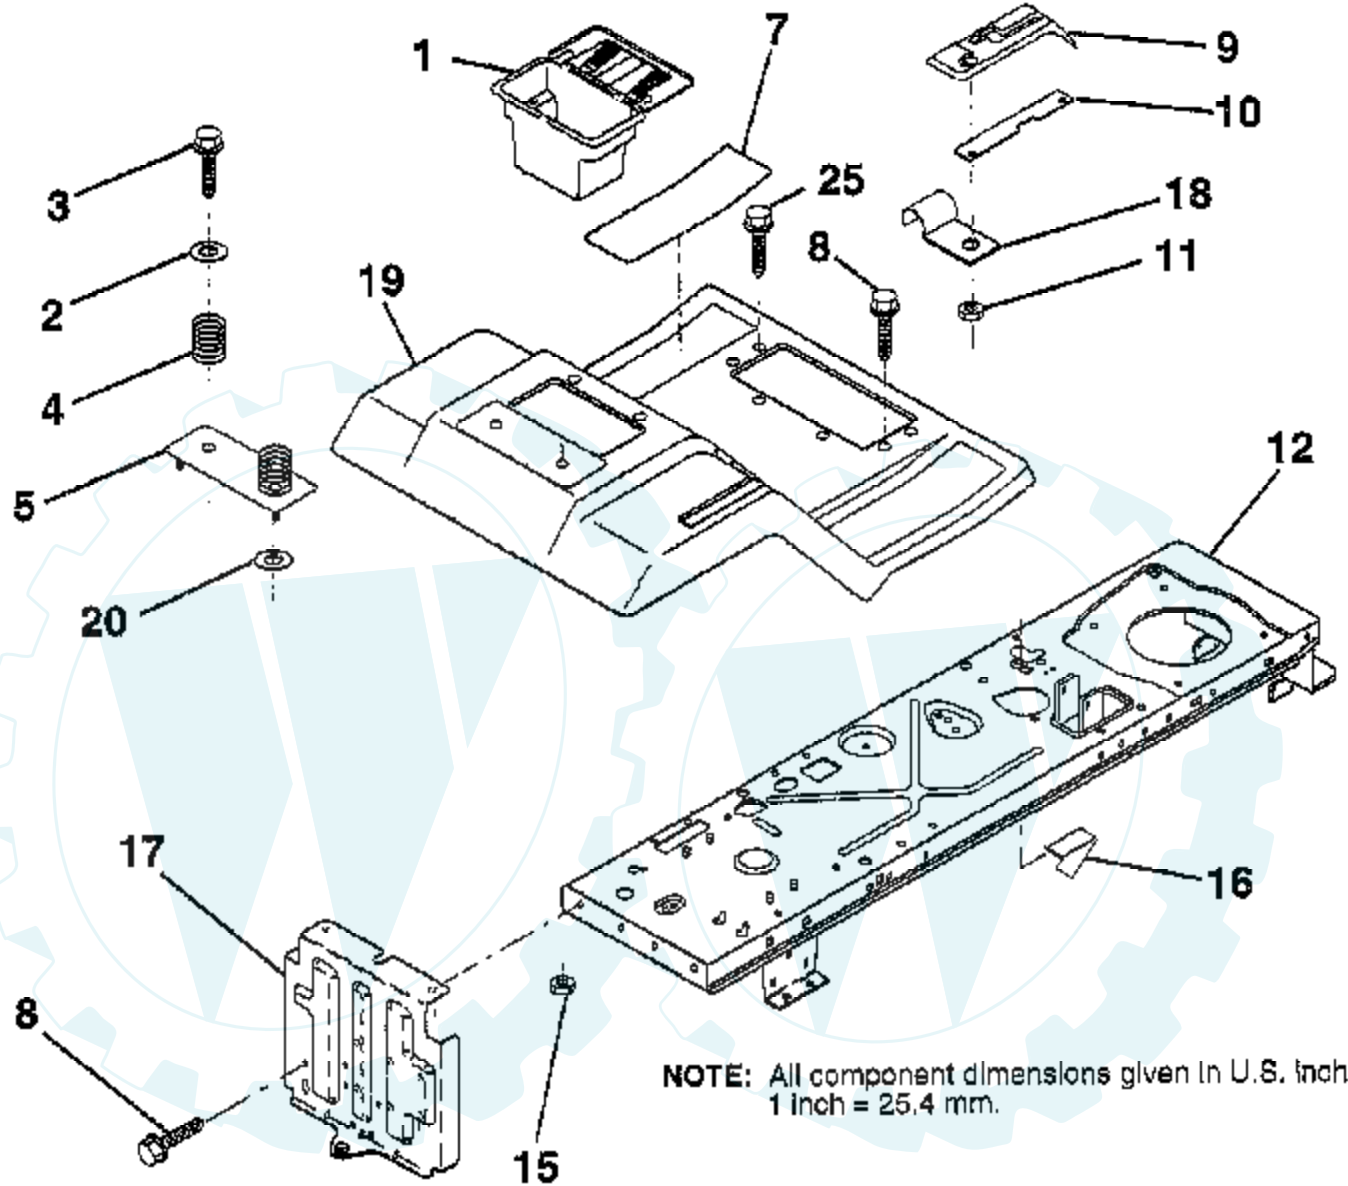

TRACTOR - - MODEL NUMBER AY1236E

FENDER / CHASSIS

NOTE: All component dimensions given in U.S. inches
1 inch = 25.4 mm.

Ref #	Part Number	Qty	Description
1	156417		"CASE,BATTERY.MECH"
2	19132012		WASHER
3	17490612		SCREW
4	124181X		SPRING COMPRESSIO
5	127115X550		PLATE.FEND.LR.ASM
7	124144X		PAD FOOTREST
8	17490512		SCREW
9	126997X428		CONSOLE.SHIFT CONTROL
10	139783		PLATE LOCK SHIFT
11	124346X		NUT
12	125190		CHASSIS, ASSY, WELDMENT
15	73640400		NUT HXKEP 1/4X20
16	141736		SUB= 146613
17	140782		DRAWBAR ASM LR
18	126470X		"CLIP,INSULATOR"
19	140955X550		FENDER/FOOTREST
20	19091413		WASHER
25	17190516		SCREW