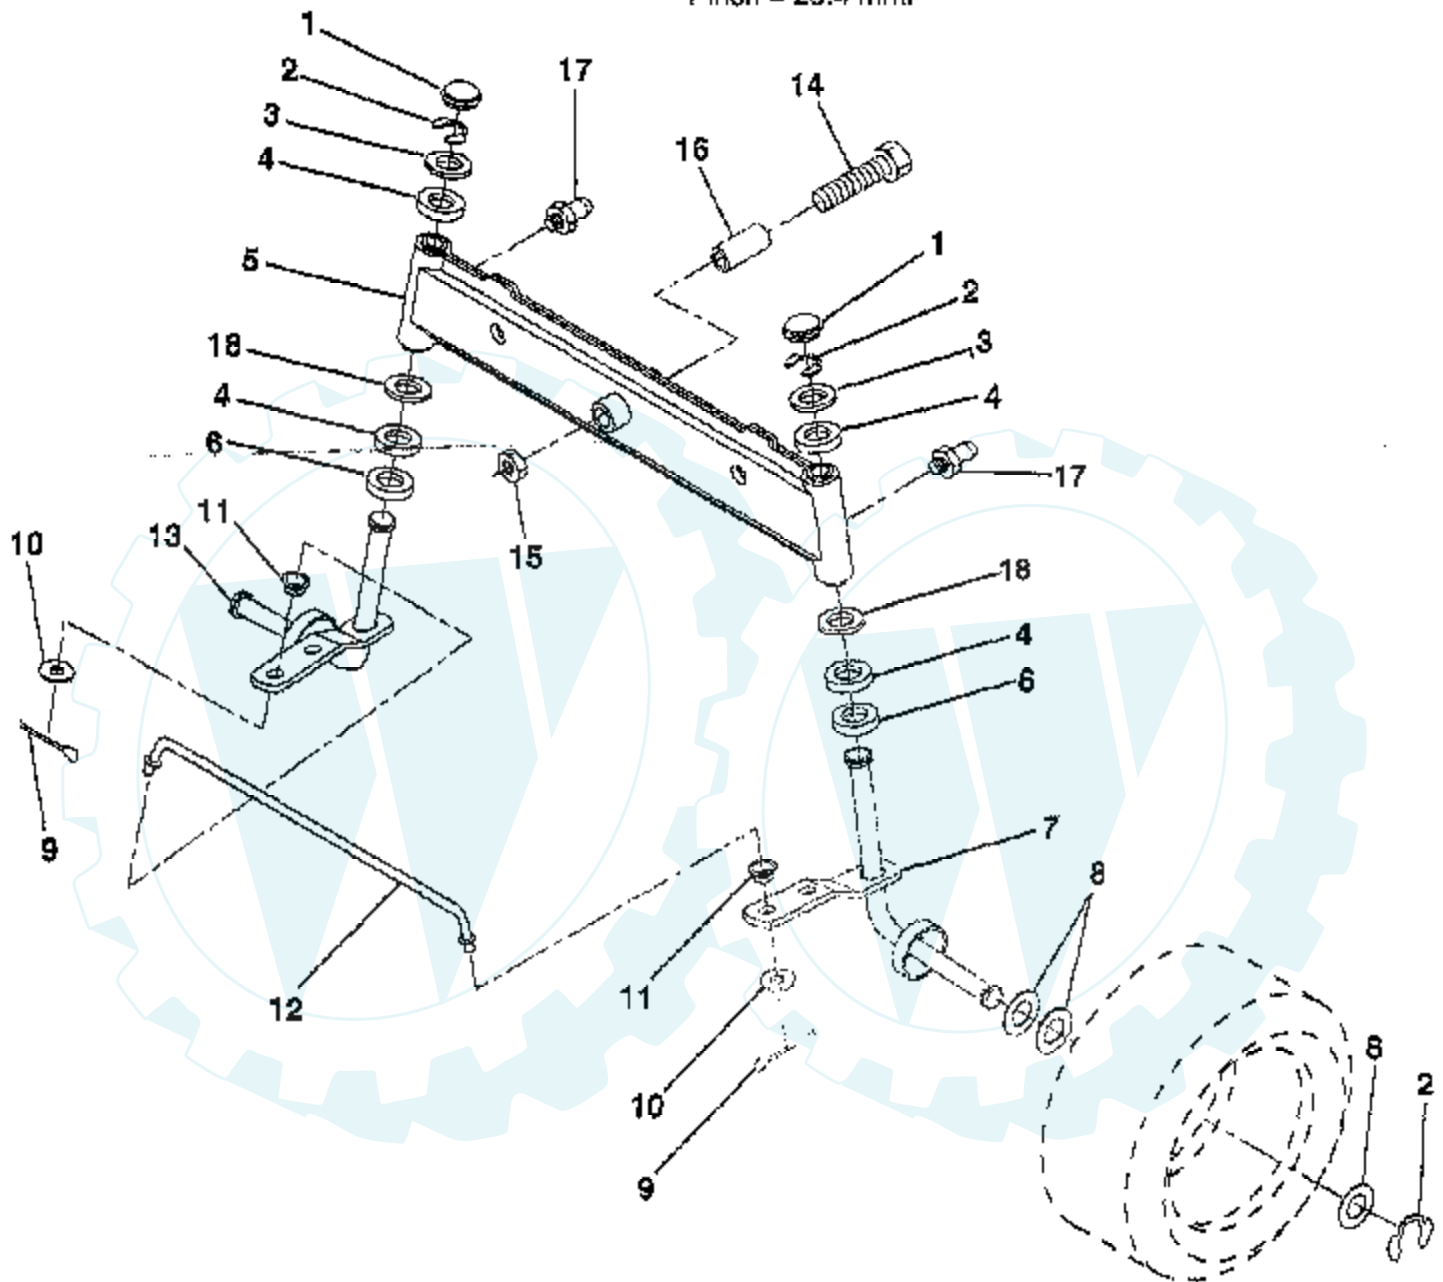

TRACTOR - - MODEL NUMBER AY1236E

FRONT AXLE

NOTE: All component dimensions given in U.S. inches
1 inch = 25.4 mm.

Ref #	Part Number	Qty	Description
1	121232X		CAP
2	12000029		RING
3	121748X		WASHER
4	3366R		COL. SRTG. BEAR.
5	142033		AXLE ASM FRONT
6	6266H		WASHER .T
7	161826		SPINDLE.ASSY.RH
8	121749X		WASHER
9	76020412		COTTER PIN
10	19131316		WASHER
11	126847X		BUSHING.DRAGLINK
12	130465		TIE ROD
13	161827		SPINDLE.ASSY.LH
14	74011056		BOLT HEX 5/8-11
15	73901000		"NUT-LOC,FLANGE LT"
16	110438X		BEARING
17	6855M		ZERK M
18	19272016		WASHER