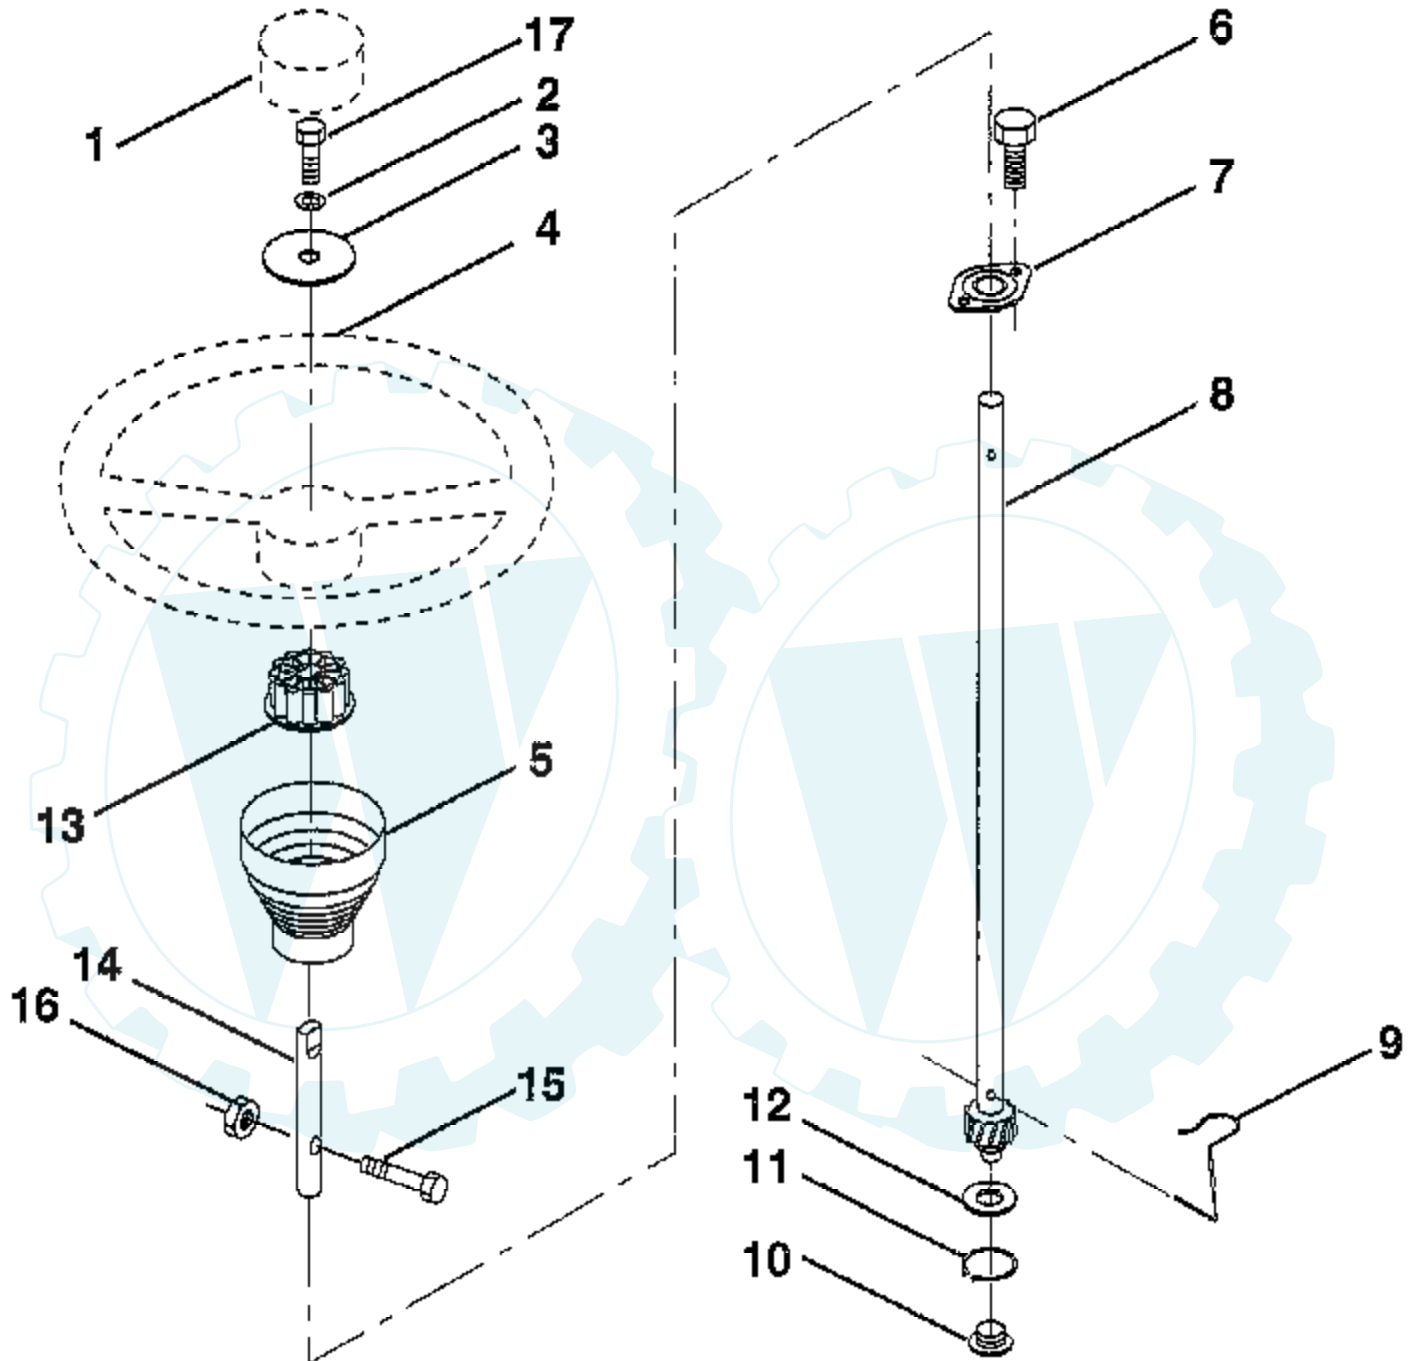

### STEERING WHEEL

NOTE: All component dimensions given in U.S. Inches.  
1 inch = 25.4 mm.

Ref #	Part Number	Qty	Description
1	133742		ST WHL INSERT CAP
2	10040600		LOCKWASHER
3	19133808		WASHER T
4	133741		SUB= 150547
5	121897X		SLEEVE STEERING
6	152927		"SCREW-TT,10-32 FL"
7	155104		BUSHING.STR.623
8	147391		SHAFT.STEERING.LR
9	124210X		STEERING CLIP
10	123438X		BUSHING STEER LWR
11	12000045		RING
12	19211616		WASHER LT
13	100711L		ADAPTER LT
14	153720		EXT SHAFT STEERIN
15	74780520		BOLT
16	73800500		NUT
17	74780616		BOLT