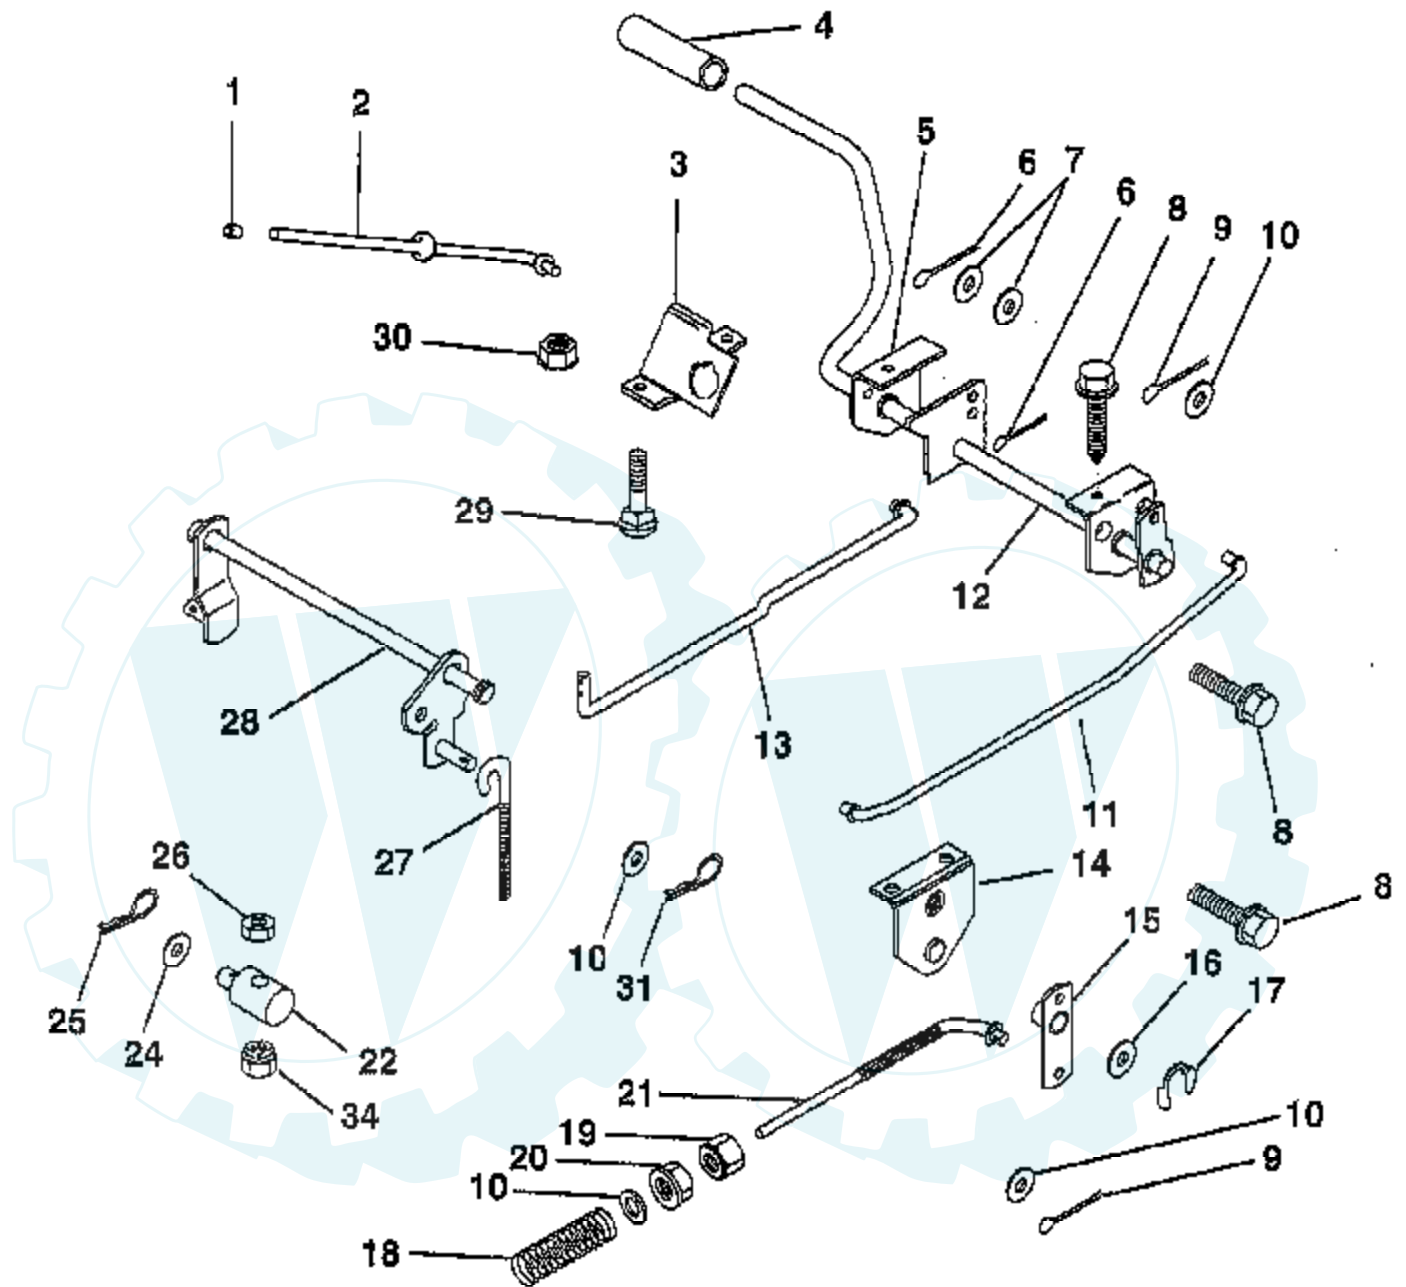

### BRAKE / REAR MOWER LIFT ASSEMBLY

**NOTE:** All component dimensions given in U.S. Inches  
1 Inch = 25.4 mm.

Ref #	Part Number	Qty	Description
1	71673		PLUNGER CAP T
2	123436X		"ROD,PARK BRAKE"
3	123437X		"BRKT,PARK BRAKE"
4	8156H		FOOT PEDAL COVER
5	122504X		"BRKT,CLU PEDAL LH"
6	76020312		SUB= 3145
7	19131016		WASHER
8	17490508		SCREW LT
9	76020412		COTTER PIN
10	19131316		WASHER
11	123543X		"ROD,FRT BRAKE"
12	139933		PEDAL ASM CL/BK36
13	123394X		"ROD,CLUTCH"
14	121978X		"BRKT,LIFT SHAFT"
15	133332		PVT BRAKE ARM ASM
16	19251816		WASHER T
17	12000034		KLIP RING
18	151332		SPRING ROD BRAKE
19	73350600		NUT
20	73800600		NUT
21	131460		SUB= 532131460
22	144585		TRUNNION.LIFT.
24	19132012		WASHER
25	4921H		SPRING.RETAINER
26	73930600		LOCKNUT
27	127369		"LINK, MOWER REAR"
28	140776		LIFT ASM MOW REAR
29	72110506		SUB= 72270506
30	73510500		NUT
31	3146R		RETAINER.SPRING
34	73680600		SUB= 73690600

### STEERING WHEEL

NOTE: All component dimensions given in U.S. Inches.  
1 inch = 25.4 mm.

Ref #	Part Number	Qty	Description
1	133742		ST WHL INSERT CAP
2	10040600		LOCKWASHER
3	19133808		WASHER T
4	133741		SUB= 150547
5	121897X		SLEEVE STEERING
6	152927		"SCREW-TT,10-32 FL"
7	155104		BUSHING.STR.623
8	147391		SHAFT.STEERING.LR
9	124210X		STEERING CLIP
10	123438X		BUSHING STEER LWR
11	12000045		RING
12	19211616		WASHER LT
13	100711L		ADAPTER LT
14	153720		EXT SHAFT STEERIN
15	74780520		BOLT
16	73800500		NUT
17	74780616		BOLT