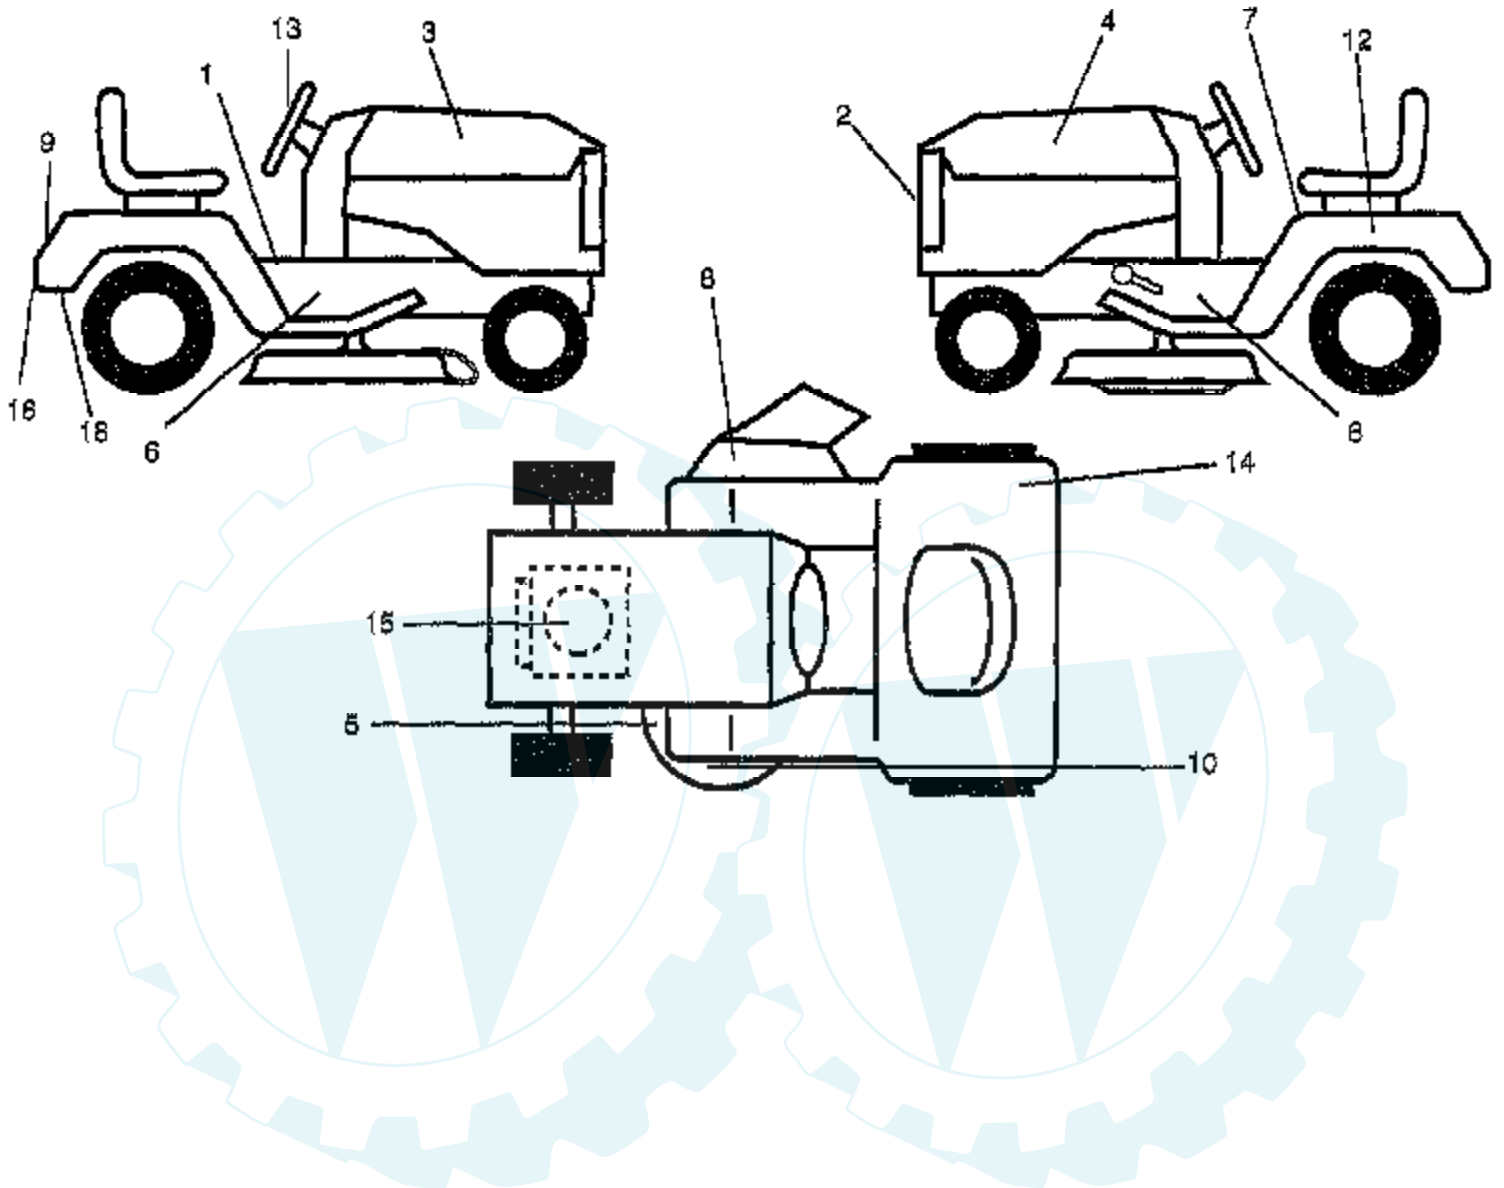

TRACTOR - - MODEL NUMBER AY1236E

DECALS

Ref #	Part Number	Qty	Description
1	159739		DECAL CLUTCH/BRAK
2	126860X		"DECAL,LIGHT BOX"
3	161952		DECAL.HOOD.RH
4	161953		DECAL.HOOD.LH
5	136830		DECAL.V.BELT
6	159736		"DECAL CHASSIS,HOT"
7	145498		DECAL.READ.O.MANU
8	145494		DECAL.DANGER.CUTF
9	161950		DECAL.FENDER
10	141517		DECAL DECK WIZ +
12	145005		DECAL.BATRY.3-3908
13	161951		DECAL.INSERT.STR
14	126187X		SUB= 532126187
15	165285		SUB= 271967
16	162598		DECAL.DRAWBAR.LDL
18	145437		DECAL.EURO.ST.CE.
	138311		DECAL HANDLE LIFT
	157065		MANUAL.OPERATOR'S
	157216		MANUAL.OPERATOR'S
	166967		MANUAL, REPAIR PARTS
	C36		REAR BAGGER
	MK36		MULCHER KIT