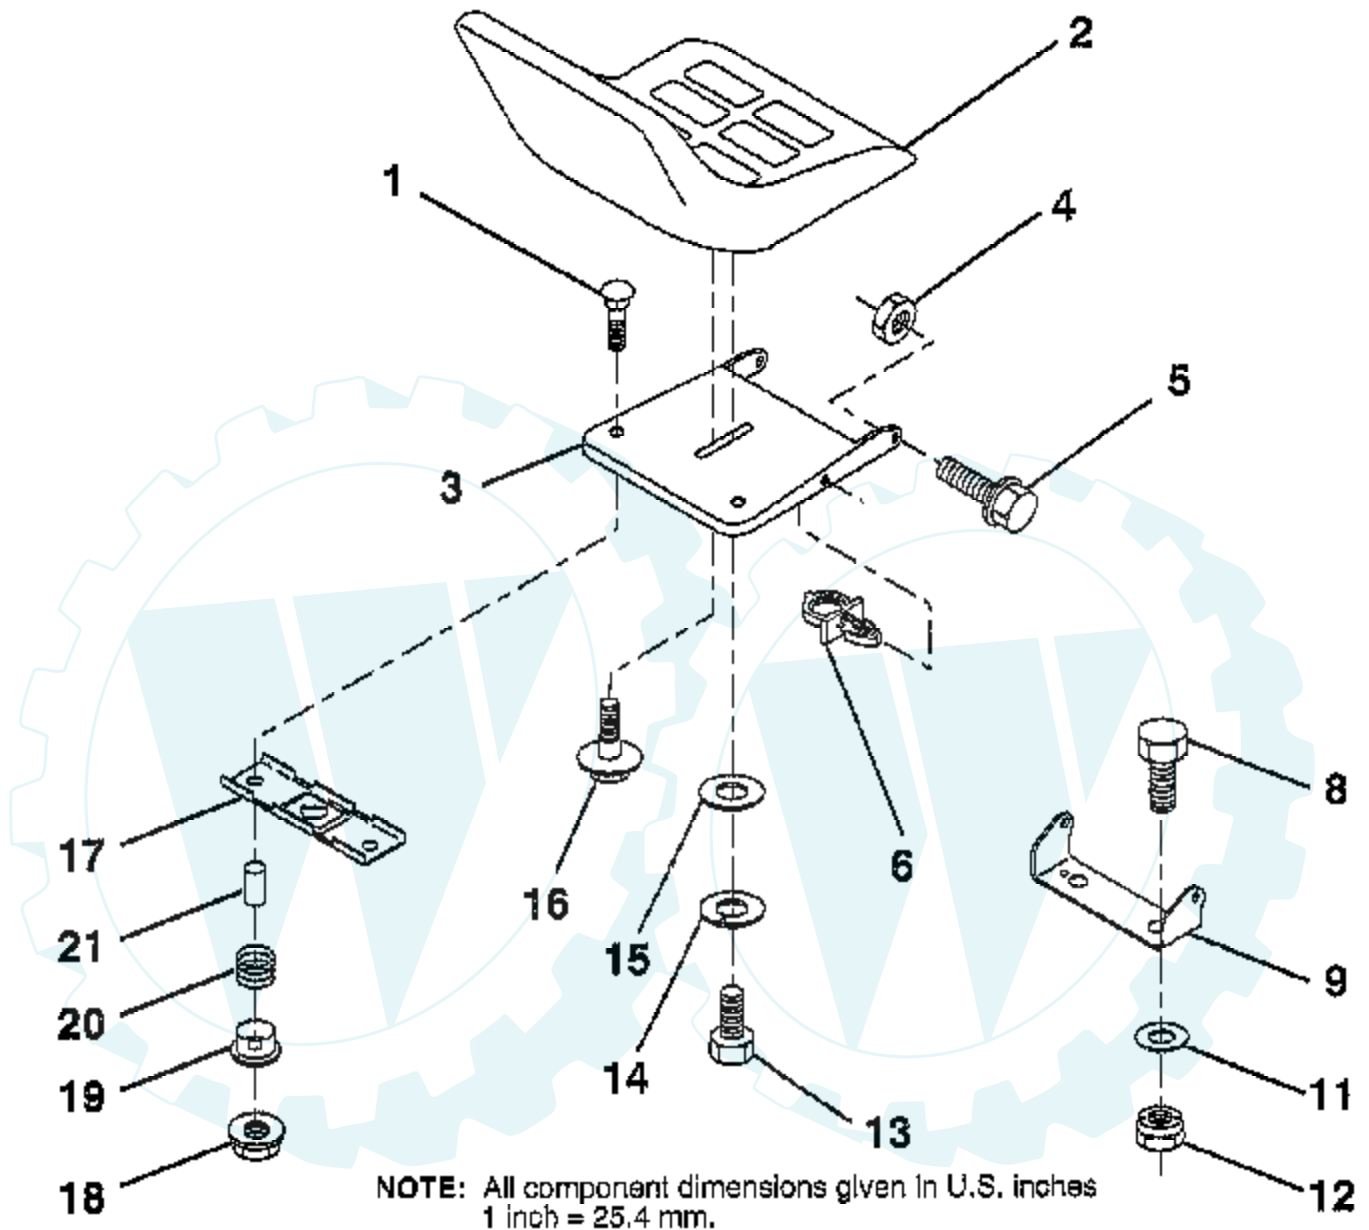

TRACTOR -- MODEL NUMBER AY1236E

SEAT

Ref #	Part Number	Qty	Description
1	72050412		BOLT-RD HD SQ NK
2	127426X		SUB= 140119
3	155925		PAN-SEAT
4	73800500		NUT
5	153236		"BOLT,SHOULDER"
6	145006		CLIP.PUSH-IN.HING
8	74760616		BOLT
9	140551		BRACKET PVT SEAT
11	19133210		WASHER
12	73800600		NUT
13	74780814		BOLT
14	10040800		LOCKWASHER
15	19171912		WASHER
16	127018X		"BOLT,SHOULDER"
17	121246X		BRKT SWITCH
18	123976X		SUB= 73900400
19	121248X		BUSHING
20	121250X		SPRING
21	134300		SPLIT SPACER