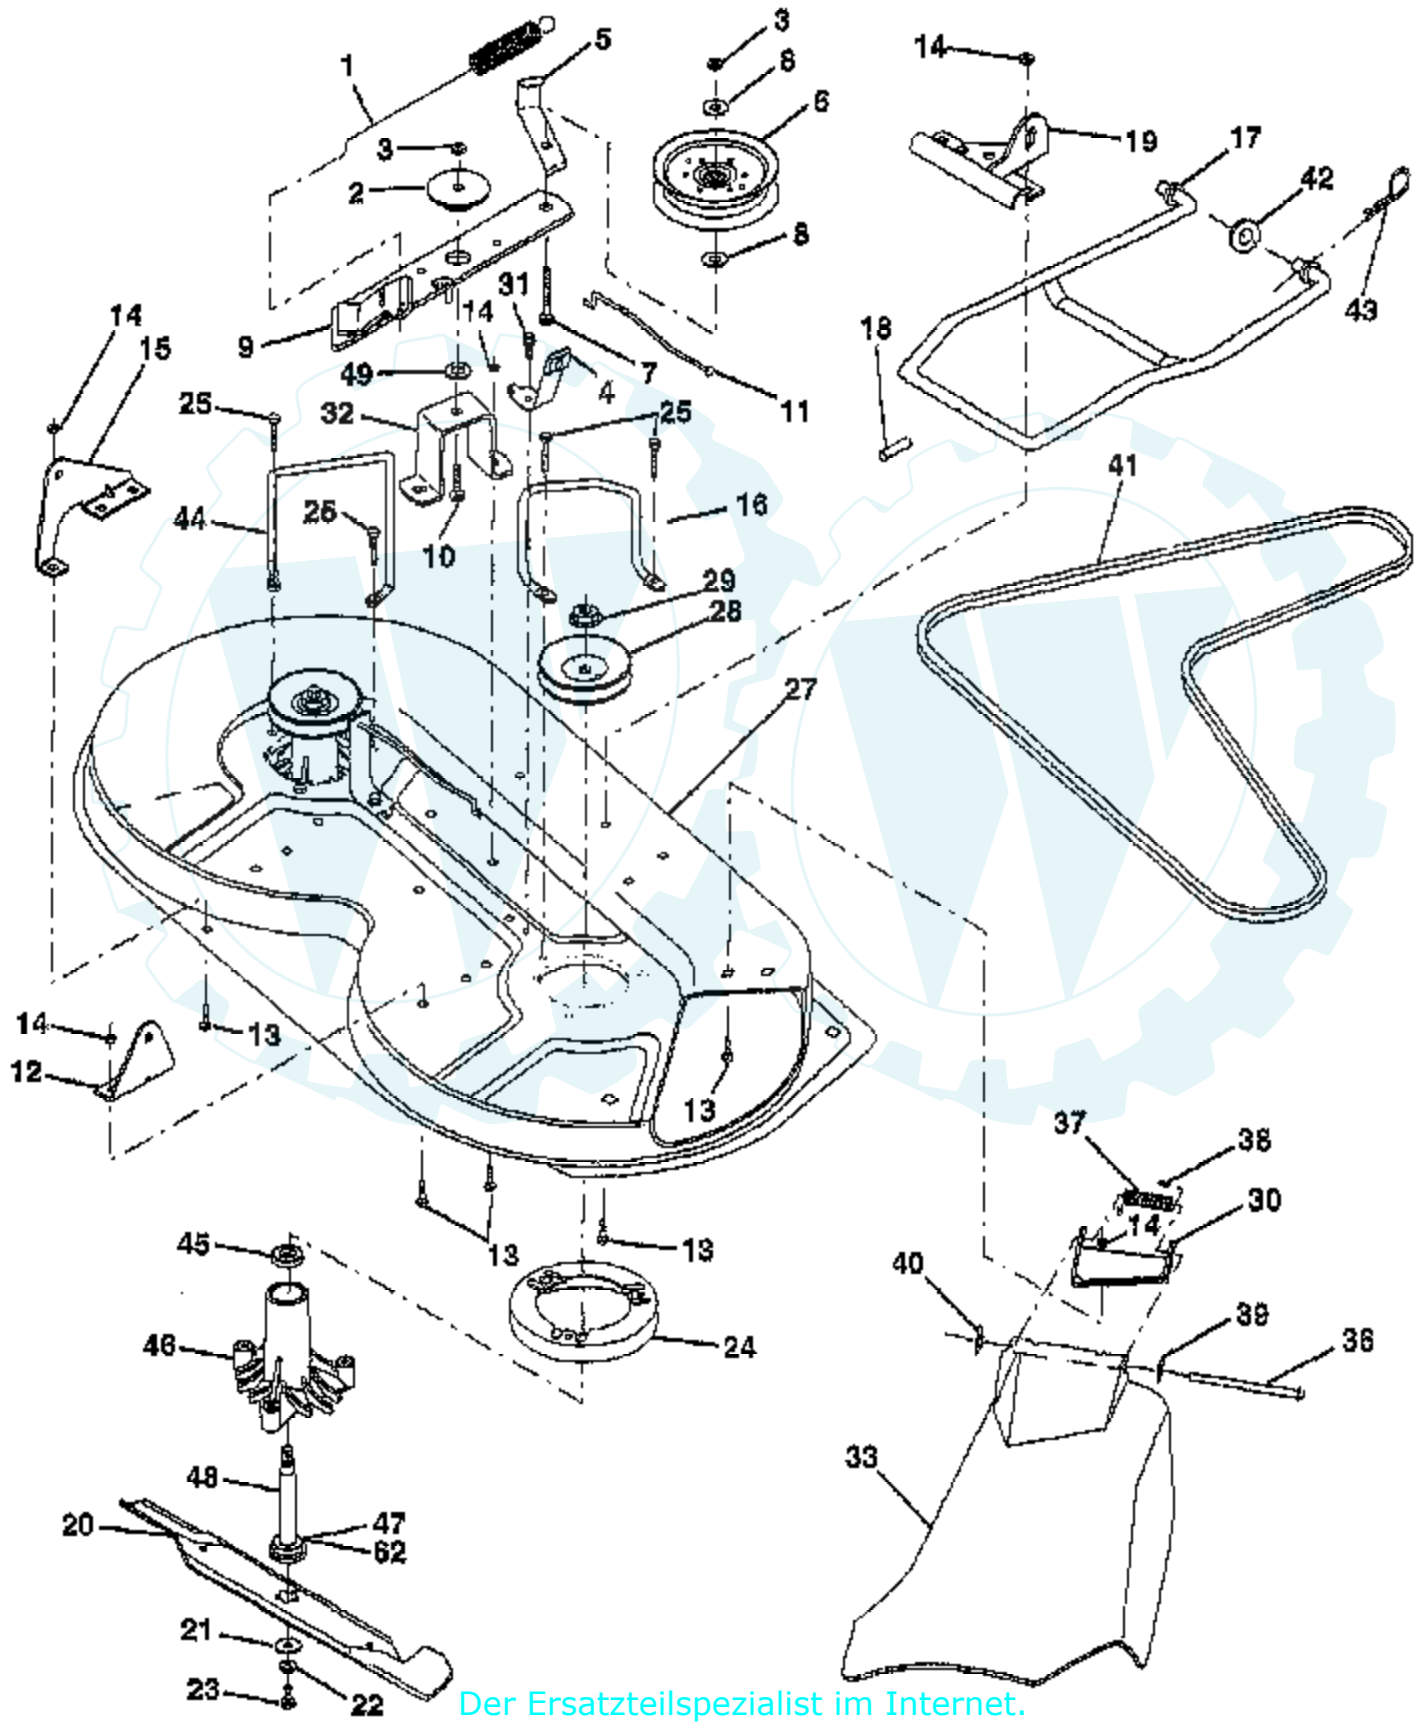

TRACTOR -- MODEL NUMBER AY1236E

MOWER DECK

Ref #	Part Number	Qty	Description
1	140064		SPRING CLUTCH MWR
2	122052X		SPACER RETAINER
3	73680600		SUB= 73690600
4	130840		BRAKE ASM
5	131251		IDLER BELT GUIDE
6	121316X		PULLEY IDLER
7	72110616		BOLT
8	19131410		WASHER
9	127744		SUB= 140092
10	72140610		BOLT.3/8-14X1.25
11	130841		BRAKE ROD
12	127356		"BRKT,LIFT REAR"
13	72140506		BOLT
14	73680500		SUB= 73690500
15	127357		"BRKT,LIFT REAR LH"
16	153298		"KEEPER-BELT,RH"
17	128508		MOWER LINK STAB
18	128511		"PIN,GROOVE"
19	127380		"BRKT,LINK STABILI"
20	138496		"BLADE.36"" HIPERF"
21	140296		WASHER.HARD.BLADE
22	10030600		SUB= 10040600
23	850857		BLADE BOLT
24	140329		STRIPPER RND MWR
25	157722		"SCREW-THD ROLL,WA"
27	156600		"HOUSING-MOWER,36""
28	153531		PULLEY.MAND.36/46
29	137266		SUB= 139729
30	136631		SUB= 532136631
31	17490508		SCREW LT
32	122051X		"SUPT,IDLER ARM"
33	131560		SUB= 532131560
36	121980X		HINGE ROD
37	123713X		SPRING TORSION
38	105304X		CAP-SLEEVE LT
39	19111016		WASHER
40	110452X		NUT PUSH M
41	131264		V-BELT.PRIM.78.5.
42	19171616		WASHER
43	3146R		RETAINER.SPRING
44	140608		KEEPER BELT LH
45	110485X		BEARING
46	128774		HSG ASM MANDREL
47	129895		BEARING.BALL
48	137645		SUB= 137646
49	133943		HARDENED WASHER
62	153390		WASHER.FELT.
	130794		MANDREL ASM
	156866		"DECK SERVICE.36""