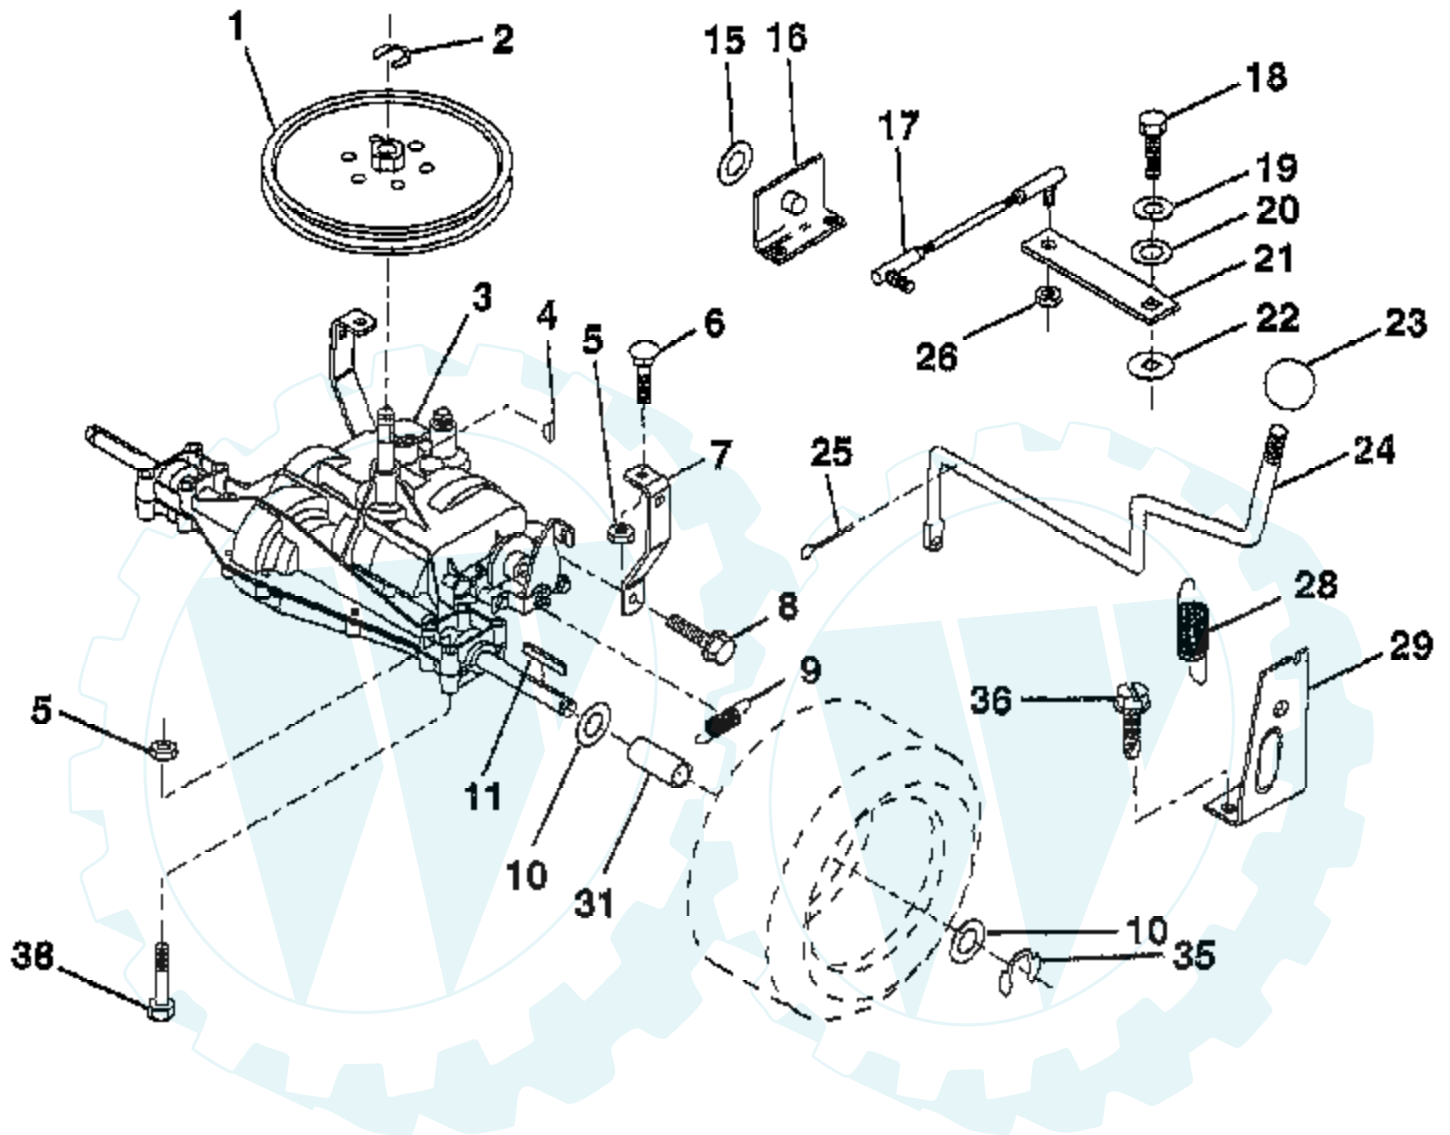

TRACTOR - - MODEL NUMBER AY1236E

TRANSAXLE

NOTE: All component dimensions given in U.S. inches
1 inch = 25.4 mm.

Ref #	Part Number	Qty	Description
1	123385X		PULLEY
2	12000028		SUB= 2267J
3	SUPPLIER		CHECK WITH SUPPLIER
3	PARTSIMAGE		REFER TO PARTS IMAGE
4	2228M		SUB= 2228M1
5	73680500		SUB= 73690500
6	72140506		BOLT
7	123378X		"STRAP,TORQUE"
8	17490512		SCREW
9	146682		SPRING.BRAKE.RETU
10	121749X		WASHER
11	123583X		SQUARE KEY
15	19171616		WASHER
16	124600X		"SUPT,HDLE SHT LH"
17	126293X		LINK SHIFT
18	74550412		BOLT.1/4-28.W/PAT
19	10040400		LOCKWASHER
20	19091210		WASHER LT
21	126292X		ARM SHIFT
22	105701X		WASH-SHFT PLT LT
23	106933X		KNOB T (1/2-HOLE)
24	128215		"ROD,SHIFT"
25	76020416		PIN COTTER 1/8
26	73810500		NUT.LOCK.5/16-24
28	128085		"SPRING,EXT"
29	128084		"SUPT,HDLE RH"
31	137057		SPACER AXLE
35	12000001		E-RING LT
36	17720408		SCREW
38	74490540		BOLT.HEX.FLGHD