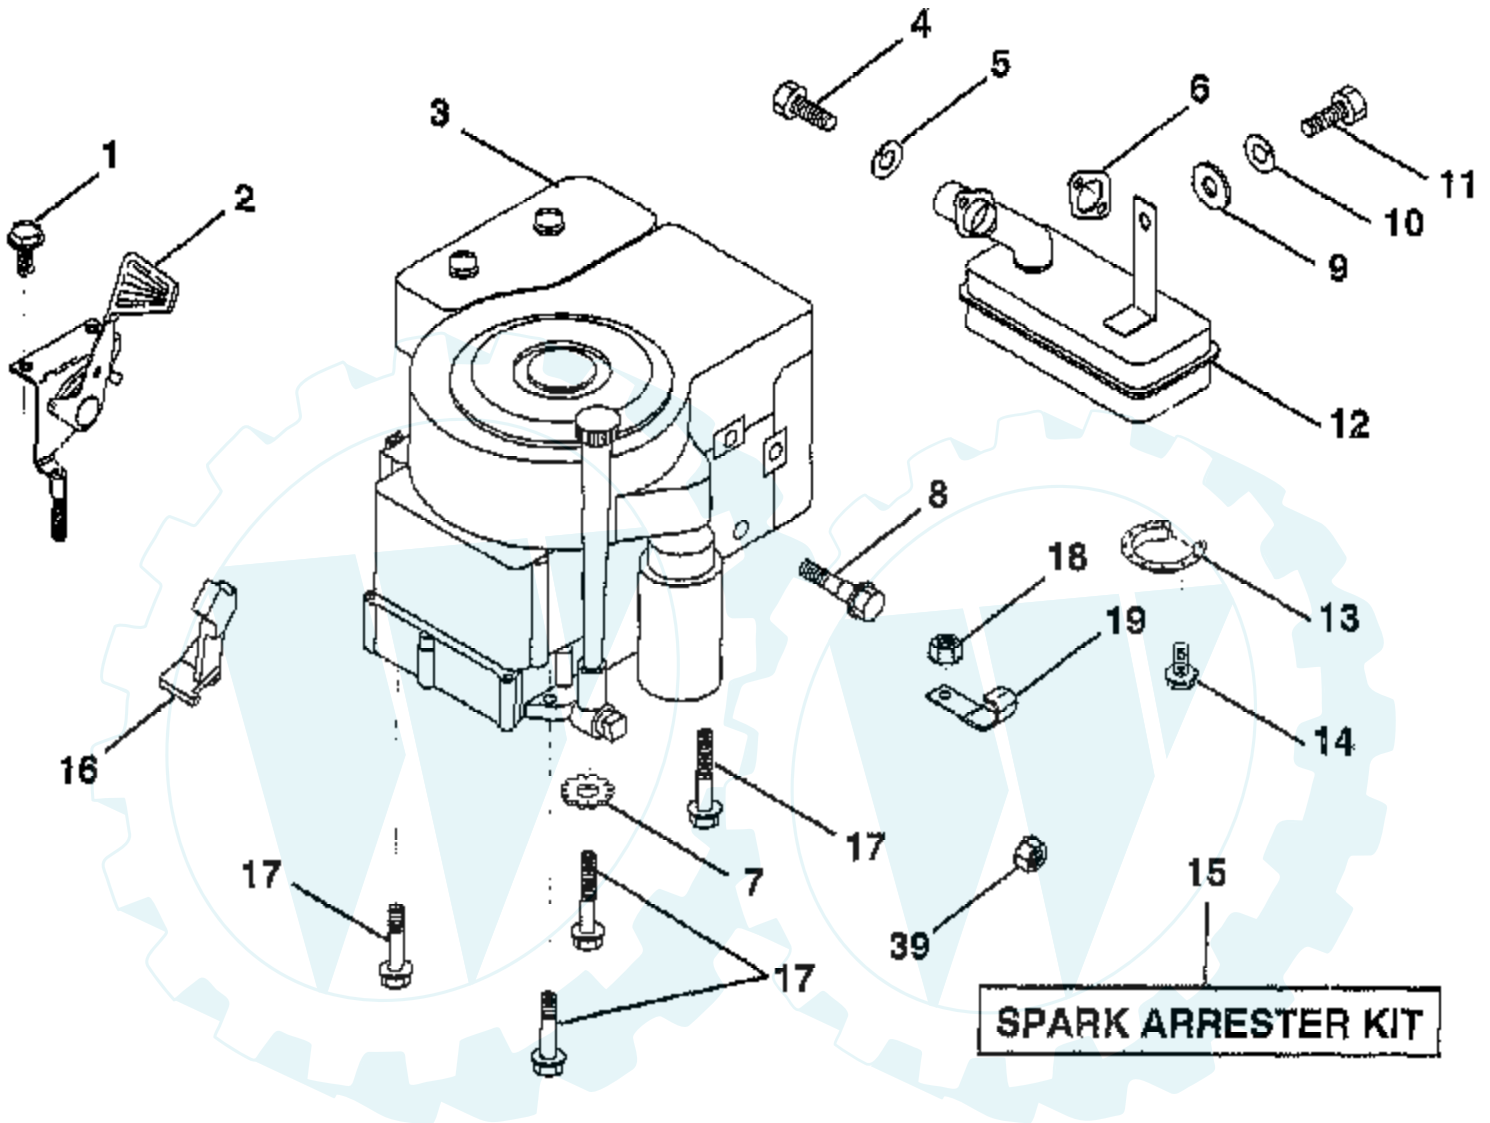

## ELECTRICAL

Ref #	Part Number	Qty	Description
1	73640400		NUT HXKEP 1/4X20
2	108423X		CABLE ASM.
3	144924		SUB= 123899X
4	69180		LOCKNUT
5	108236X		BRACKET LT
6	109553X		SWITCH INTERLOCKT
7	146374		KEEPER.ACTUAT.LR.
8	17021008		SCREW
9	140401		KEY MLD GEN DELTA
10	141226		COVER KEY SWITCH
11	140400		SUB= 145774
12	163088		SWITCH.IGNITION
15	121305X		SWITCH SEAT
17	108824X		FUSE HYT
18	128353		CABLE ASSY
19	146064		HARNESS.IGN.LR.
20	73350400		NUT
21	10090400		SUB= 10040400
22	71110408		BOLT HXHD FIN
24	131563		SUB= 154336
25	145673		SUB= 146154
26	74760412		BOLT LT
30	73510400		NUT
31	4152J		HEADLAMP BULB
32	136850		"HARNESS,LIGHT SOC"
33	110712X		SWITCH LT
36	11150400		LOCKWASHER
39	141735		BRACKET SWT CLUTC
55	17490508		SCREW LT
70	140413		HARNESS ENG DUAL

### ENGINE / THROTTLE

NOTE: All component dimensions given in U.S. inches  
1 inch = 25.4 mm

Ref #	Part Number	Qty	Description
1	17060408		SCREW.1/4-20X1/2
2	133025		SUB= 532133025
3	SUPPLIER		CHECK WITH SUPPLIER
4	71070512		SCREW
5	10040500		LOCKWASHER
6	165291		SUB= 272293
7	11050600		LOCKWASHER
8	121094X		BOLT T
9	19101216		WASHER
10	10040400		LOCKWASHER
11	SUPPLIER		CHECK WITH SUPPLIER
12	137437		MUFFLER
13	101326L		DEFLECTOR.222573
14	17030808		SUB= 17030814
15	137180		SUB= 532137180
16	127951		"STOP,DASH THROTT"
17	17490624		SCREW LT
18	73510600		NUT
19	2751R		CLIP T
39	128861		NUT