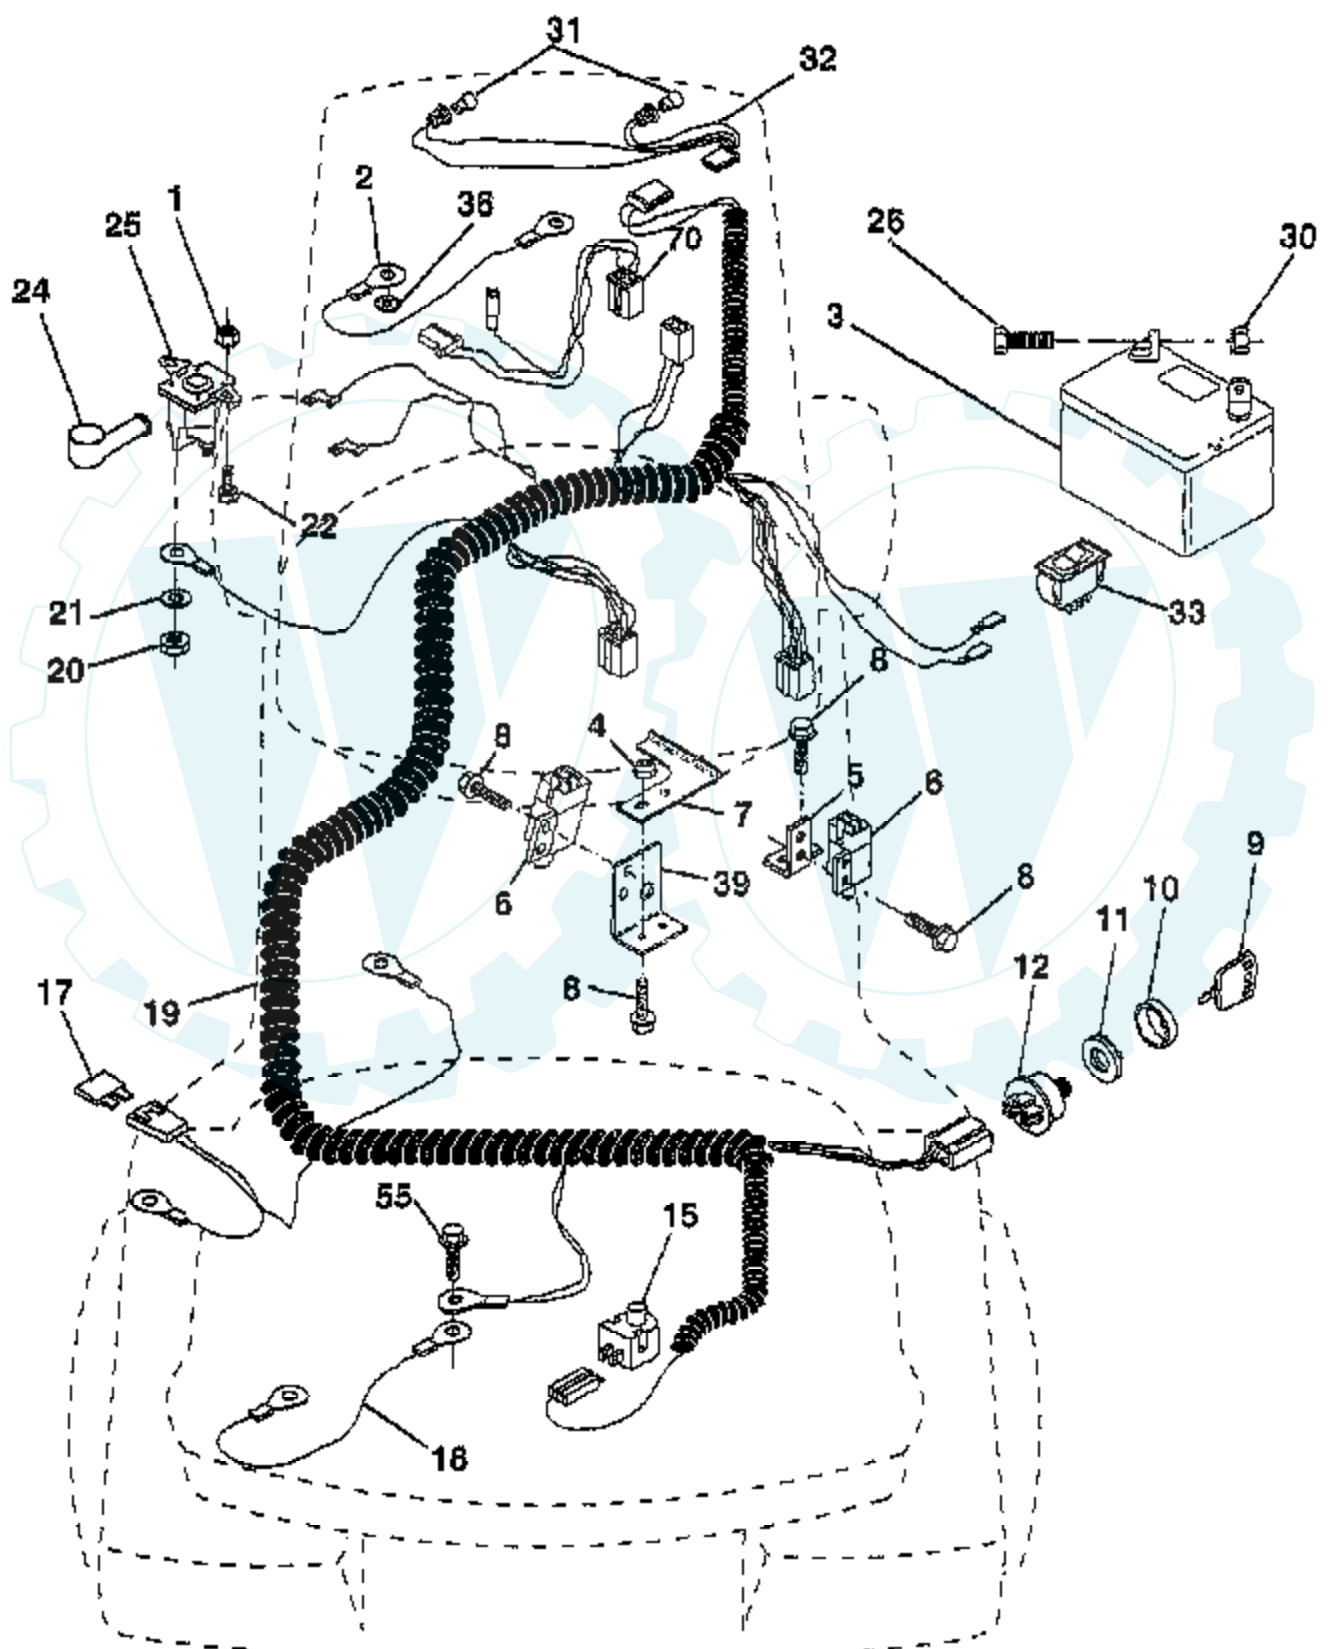

TRACTOR - - MODEL NUMBER AY1236E

ELECTRICAL

Ref #	Part Number	Qty	Description
1	73640400		NUT HXKEP 1/4X20
2	108423X		CABLE ASM.
3	144924		SUB= 123899X
4	69180		LOCKNUT
5	108236X		BRACKET LT
6	109553X		SWITCH INTERLOCKT
7	146374		KEEPER.ACTUAT.LR.
8	17021008		SCREW
9	140401		KEY MLD GEN DELTA
10	141226		COVER KEY SWITCH
11	140400		SUB= 145774
12	163088		SWITCH.IGNITION
15	121305X		SWITCH SEAT
17	108824X		FUSE HYT
18	128353		CABLE ASSY
19	146064		HARNESS.IGN.LR.
20	73350400		NUT
21	10090400		SUB= 10040400
22	71110408		BOLT HXHD FIN
24	131563		SUB= 154336
25	145673		SUB= 146154
26	74760412		BOLT LT
30	73510400		NUT
31	4152J		HEADLAMP BULB
32	136850		"HARNESS,LIGHT SOC"
33	110712X		SWITCH LT
36	11150400		LOCKWASHER
39	141735		BRACKET SWT CLUTC
55	17490508		SCREW LT
70	140413		HARNESS ENG DUAL